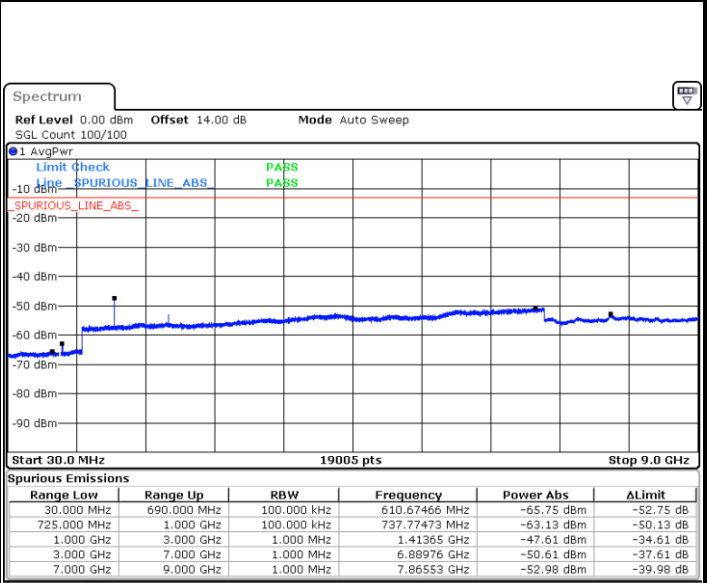

Date: 14 JUL 2017 17:31:36

LTE Band 17 / 5MHz

Highest Channel / QPSK

Date: 14 JUL 2017 17:37:41

Highest Channel / 16QAM

Date: 14 JUL 2017 17:38:34

LTE Band 17 / 10MHz

Lowest Channel / QPSK

Date: 14 JUL 2017 17:44:39

Lowest Channel / 16QAM

Date: 14 JUL 2017 17:45:32

LTE Band 17 / 10MHz

Middle Channel / QPSK

Date: 14.JUL.2017 17:47:05

Middle Channel / 16QAM

Date: 14.JUL.2017 17:47:58

Highest Channel / QPSK

Date: 14.JUL.2017 17:54:02

Highest Channel / 16QAM

Date: 14.JUL.2017 17:54:55

LTE Band 26 / 1.4MHz

Lowest Channel / QPSK

Lowest Channel / 16QAM

Date: 9.AUG.2017 10:19:33