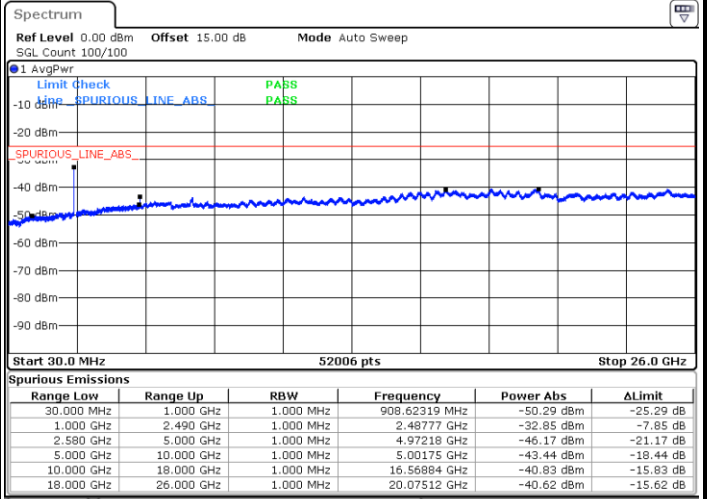

Date: 1.AUG.2017 22:17:37

Lowest Channel / 16QAM

Date: 1.AUG.2017 22:18:31

LTE Band 7 / 10MHz

Middle Channel / QPSK

Middle Channel / 16QAM

Date: 1.AUG.2017 22:20:06

Date: 1.AUG.2017 22:21:00

Highest Channel / QPSK

Highest Channel / 16QAM

Date: 1.AUG.2017 22:27:17

Date: 1.AUG.2017 22:28:10

LTE Band 7 / 15MHz

Lowest Channel / QPSK

Lowest Channel / 16QAM

Date: 1.AUG.2017 23:22:09

Date: 21.AUG.2017 13:45:14

Middle Channel / QPSK

Middle Channel / 16QAM

Date: 1.AUG.2017 22:41:12

Date: 1.AUG.2017 22:42:06

LTE Band7 / 15MHz

Highest Channel / QPSK

Date: 1.AUG.2017 22:48:22

Highest Channel / 16QAM

Date: 1.AUG.2017 22:49:16

LTE Band 7 / 20MHz

Lowest Channel / QPSK

Date: 1.AUG.2017 22:55:31

Lowest Channel / 16QAM

Date: 1.AUG.2017 22:56:25

LTE Band 7 / 20MHz