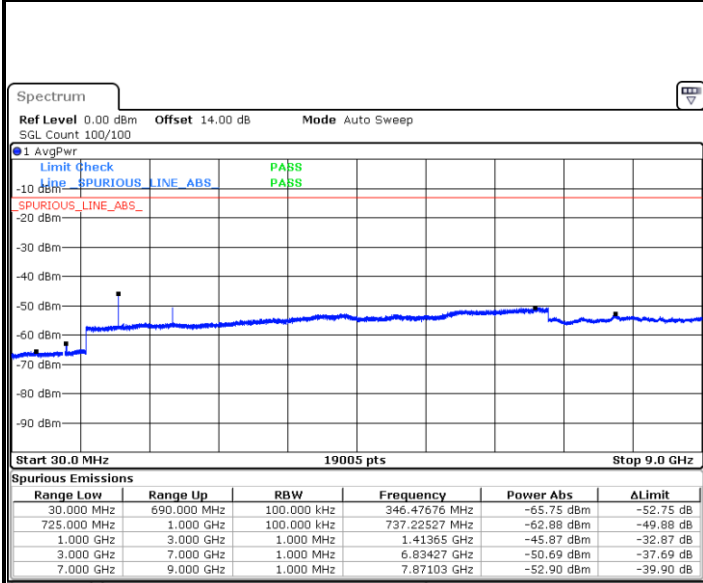

Date: 14 JUL 2017 17:31:36

LTE Band 17 / 5MHz

Highest Channel / QPSK

Date: 14 JUL 2017 17:37:41

Highest Channel / 16QAM

Date: 14 JUL 2017 17:38:34

LTE Band 17 / 10MHz

Lowest Channel / QPSK

Date: 14 JUL 2017 17:44:39

Lowest Channel / 16QAM

Date: 14 JUL 2017 17:45:32

LTE Band 17 / 10MHz

Middle Channel / QPSK

Date: 14.JUL.2017 17:47:05

Middle Channel / 16QAM

Date: 14.JUL.2017 17:47:58

Highest Channel / QPSK

Date: 14.JUL.2017 17:54:02

Highest Channel / 16QAM

Date: 14.JUL.2017 17:54:55

LTE Band 26 / 1.4MHz

Lowest Channel / QPSK

Lowest Channel / 16QAM

Date: 9.AUG.2017 10:19:33

Date: 9.AUG.2017 10:20:29

Middle Channel / QPSK

Middle Channel / 16QAM

Date: 9.AUG.2017 10:22:06

Date: 9.AUG.2017 10:23:02

LTE Band 26 / 1.4MHz

Highest Channel / QPSK

Highest Channel / 16QAM