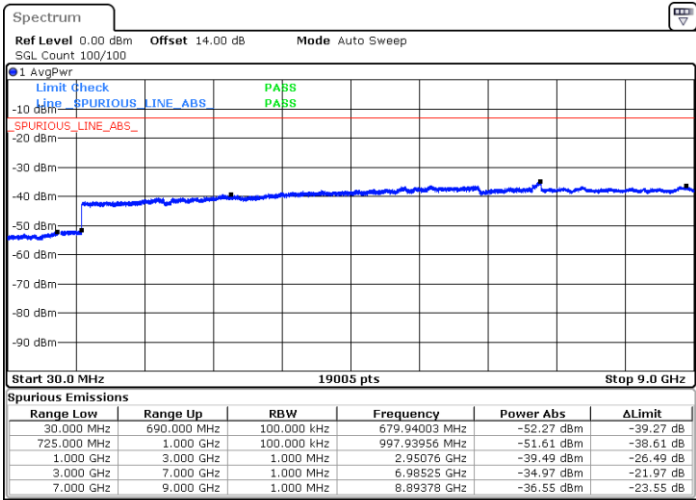

Highest Channel / QPSK

Highest Channel / 16QAM

Date: 2.AUG.2017 10:35:00

Date: 2.AUG.2017 10:35:56

LTE Band 12 / 5MHz

Lowest Channel / QPSK

Lowest Channel / 16QAM

Date: 2.AUG.2017 11:46:58

Date: 2.AUG.2017 11:47:55

Middle Channel / QPSK

Middle Channel / 16QAM

Date: 2.AUG.2017 11:49:32

Date: 2.AUG.2017 11:50:29

LTE Band 12 / 5MHz

Highest Channel / QPSK

Highest Channel / 16QAM

Date: 2.AUG.2017 11:56:42

Date: 2.AUG.2017 11:57:39

LTE Band 12 / 10MHz

Lowest Channel / QPSK

Lowest Channel / 16QAM

Date: 2.AUG.2017 12:03:53

Date: 2.AUG.2017 12:04:49

LTE Band 12 / 10MHz