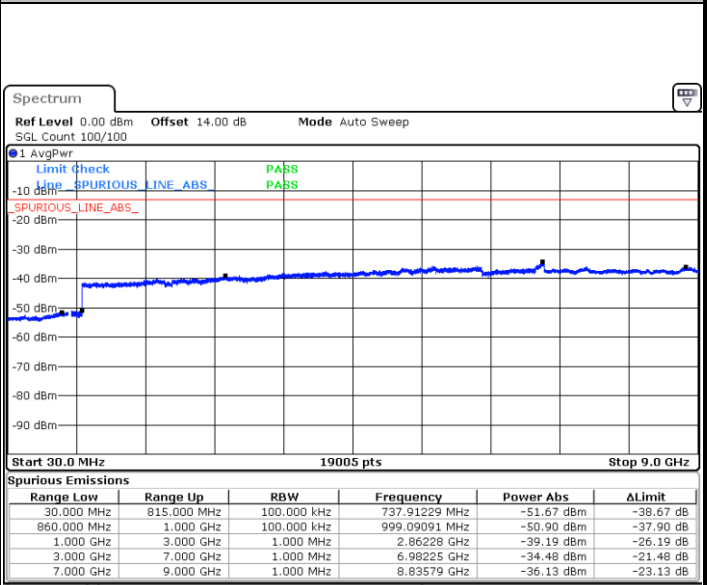

Highest Channel / 16QAM

Date: 9.AUG.2017 15:17:01

LTE Band 26 / 10MHz

Lowest Channel / QPSK

Date: 9.AUG.2017 15:26:33

Lowest Channel / 16QAM

Date: 9.AUG.2017 15:27:30

LTE Band 26 / 10MHz

Middle Channel / QPSK

Date: 9.AUG.2017 15:29:07

Middle Channel / 16QAM

Date: 9.AUG.2017 15:30:04

Highest Channel / QPSK

Date: 9.AUG.2017 15:36:19

Highest Channel / 16QAM

Date: 9.AUG.2017 15:37:16

LTE Band 26 / 15MHz

Lowest Channel / QPSK

Lowest Channel / 16QAM

Date: 9.AUG.2017 15:53:25

Date: 9.AUG.2017 15:54:22

Middle Channel / QPSK

Middle Channel / 16QAM

Date: 9.AUG.2017 15:55:59