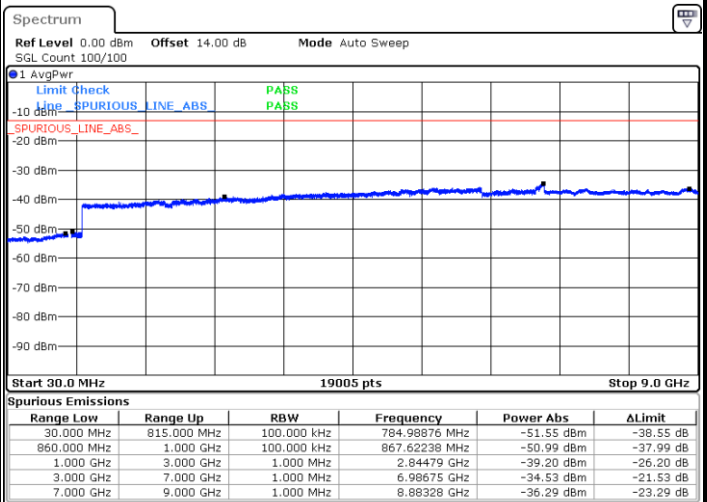

Date: 14 JUL 2017 17:44:39

Lowest Channel / 16QAM

Date: 14 JUL 2017 17:45:32

LTE Band 17 / 10MHz

Middle Channel / QPSK

Date: 14.JUL.2017 17:47:05

Middle Channel / 16QAM

Date: 14.JUL.2017 17:47:58

Highest Channel / QPSK

Date: 14.JUL.2017 17:54:02

Highest Channel / 16QAM

Date: 14.JUL.2017 17:54:55

LTE Band 26 / 1.4MHz

Lowest Channel / QPSK

Lowest Channel / 16QAM

Date: 9.AUG.2017 10:19:33

Date: 9.AUG.2017 10:20:29

Middle Channel / QPSK

Middle Channel / 16QAM

Date: 9.AUG.2017 10:22:06

Date: 9.AUG.2017 10:23:02

LTE Band 26 / 1.4MHz

Highest Channel / QPSK

Highest Channel / 16QAM