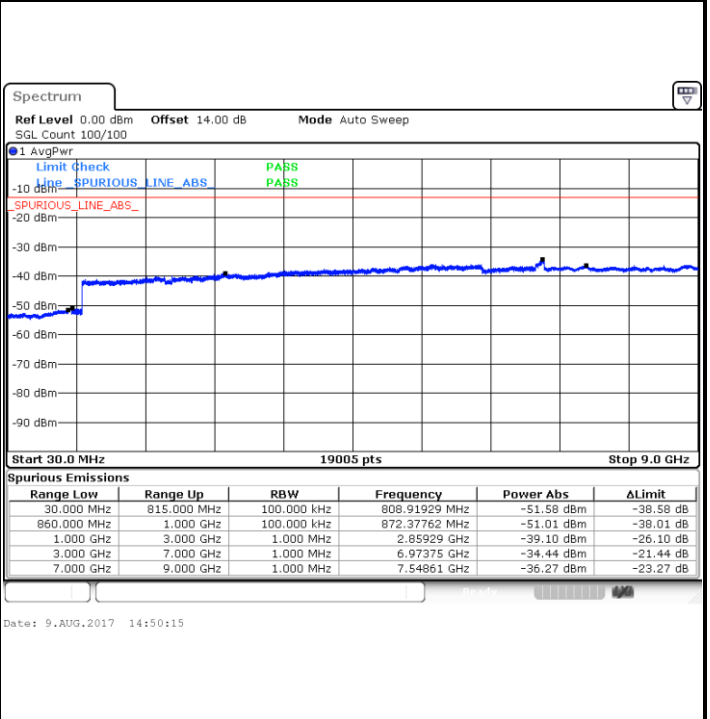

Highest Channel / QPSK

Date: 14.JUL.2017 17:54:02

Highest Channel / 16QAM

Date: 14.JUL.2017 17:54:55

LTE Band 26 / 1.4MHz

Lowest Channel / QPSK

Lowest Channel / 16QAM

Date: 9.AUG.2017 10:19:33

Date: 9.AUG.2017 10:20:29

Middle Channel / QPSK

Middle Channel / 16QAM

Date: 9.AUG.2017 10:22:06

Date: 9.AUG.2017 10:23:02

LTE Band 26 / 1.4MHz

Highest Channel / QPSK

Highest Channel / 16QAM

LTE Band 26 / 3MHz

Lowest Channel / QPSK

Lowest Channel / 16QAM

LTE Band 26 / 3MHz

Middle Channel / QPSK

Middle Channel / 16QAM

Date: 9.AUG.2017 14:51:52

Date: 9.AUG.2017 14:52:48