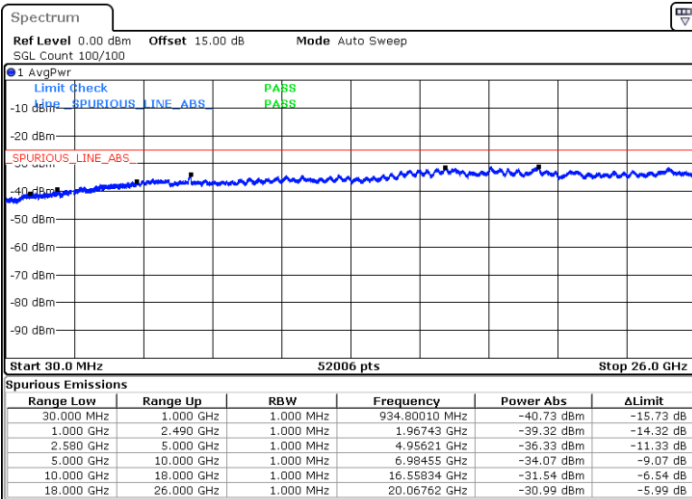

Date: 1.AUG.2017 22:04:12

LTE Band 7 / 5MHz

Highest Channel / QPSK

Date: 1.AUG.2017 22:10:28

Highest Channel / 16QAM

Date: 1.AUG.2017 22:11:22

LTE Band 7 / 10MHz

Lowest Channel / QPSK

Date: 1.AUG.2017 22:17:37

Lowest Channel / 16QAM

Date: 1.AUG.2017 22:18:31

LTE Band 7 / 10MHz

Middle Channel / QPSK

Middle Channel / 16QAM

Date: 1.AUG.2017 22:20:06

Date: 1.AUG.2017 22:21:00

Highest Channel / QPSK

Highest Channel / 16QAM

Date: 1.AUG.2017 22:27:17

Date: 1.AUG.2017 22:28:10

LTE Band 7 / 15MHz

Lowest Channel / QPSK

Lowest Channel / 16QAM

Date: 1.AUG.2017 23:22:09