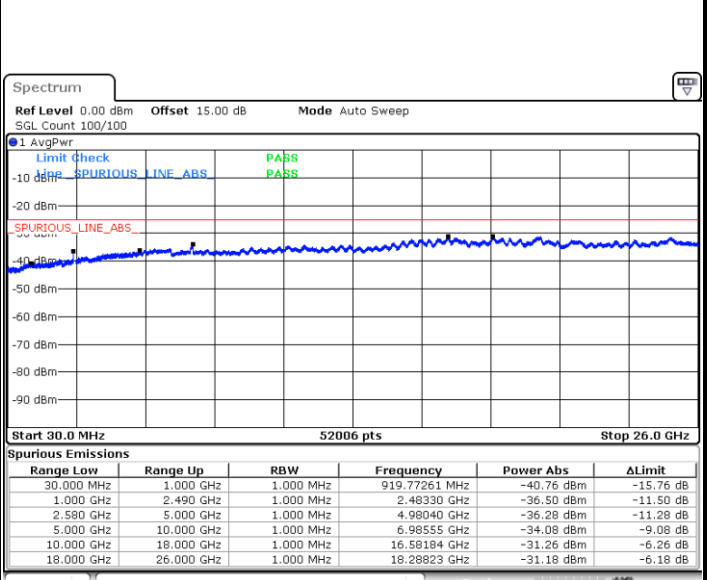

LTE Band 7 / 5MHz

Lowest Channel / QPSK

Lowest Channel / 16QAM

Date: 1.AUG.2017 22:00:49

Date: 1.AUG.2017 22:01:43

Middle Channel / QPSK

Middle Channel / 16QAM

Date: 1.AUG.2017 22:03:18

Date: 1.AUG.2017 22:04:12

LTE Band 7 / 5MHz

Highest Channel / QPSK

Date: 1.AUG.2017 22:10:28

Highest Channel / 16QAM

Date: 1.AUG.2017 22:11:22

LTE Band 7 / 10MHz

Lowest Channel / QPSK

Date: 1.AUG.2017 22:17:37

Lowest Channel / 16QAM

Date: 1.AUG.2017 22:18:31

LTE Band 7 / 10MHz

Middle Channel / QPSK

Middle Channel / 16QAM

Date: 1.AUG.2017 22:20:06

Date: 1.AUG.2017 22:21:00

Highest Channel / QPSK

Highest Channel / 16QAM

Date: 1.AUG.2017 22:27:17

Date: 1.AUG.2017 22:28:10

LTE Band 7 / 15MHz

Lowest Channel / QPSK

Lowest Channel / 16QAM

Date: 1.AUG.2017 23:22:09