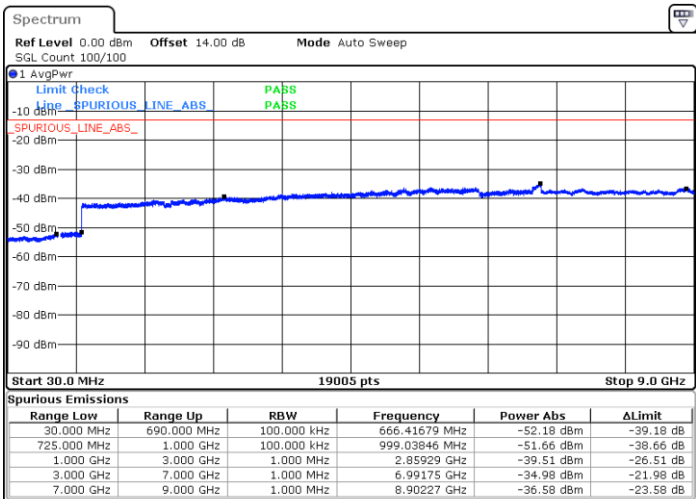

Lowest Channel / 16QAM

Date: 2.AUG.2017 10:25:17

Date: 2.AUG.2017 10:26:13

LTE Band 12 / 3MHz

Middle Channel / QPSK

Middle Channel / 16QAM

Date: 2.AUG.2017 10:27:50

Date: 2.AUG.2017 10:28:46

Highest Channel / QPSK

Highest Channel / 16QAM

Date: 2.AUG.2017 10:35:00

Date: 2.AUG.2017 10:35:56

LTE Band 12 / 5MHz

Lowest Channel / QPSK

Lowest Channel / 16QAM

Date: 2.AUG.2017 11:46:58

Date: 2.AUG.2017 11:47:55

Middle Channel / QPSK

Middle Channel / 16QAM

Date: 2.AUG.2017 11:49:32

Date: 2.AUG.2017 11:50:29

LTE Band 12 / 5MHz

Highest Channel / QPSK

Highest Channel / 16QAM