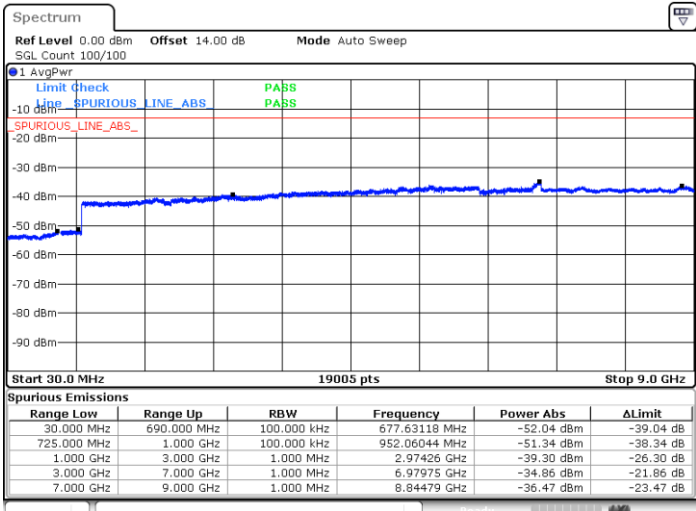

Date: 1.AUG.2017 04:59:30

LTE Band 12 / 1.4MHz

Highest Channel / QPSK

Highest Channel / 16QAM

Date: 2.AUG.2017 10:18:07

Date: 2.AUG.2017 10:19:03

LTE Band 12 / 3MHz

Lowest Channel / QPSK

Lowest Channel / 16QAM

Date: 2.AUG.2017 10:25:17

Date: 2.AUG.2017 10:26:13

LTE Band 12 / 3MHz

Middle Channel / QPSK

Middle Channel / 16QAM

Date: 2.AUG.2017 10:27:50

Date: 2.AUG.2017 10:28:46

Highest Channel / QPSK

Highest Channel / 16QAM

Date: 2.AUG.2017 10:35:00

Date: 2.AUG.2017 10:35:56

LTE Band 12 / 5MHz

Lowest Channel / QPSK

Lowest Channel / 16QAM

Date: 2.AUG.2017 11:46:58