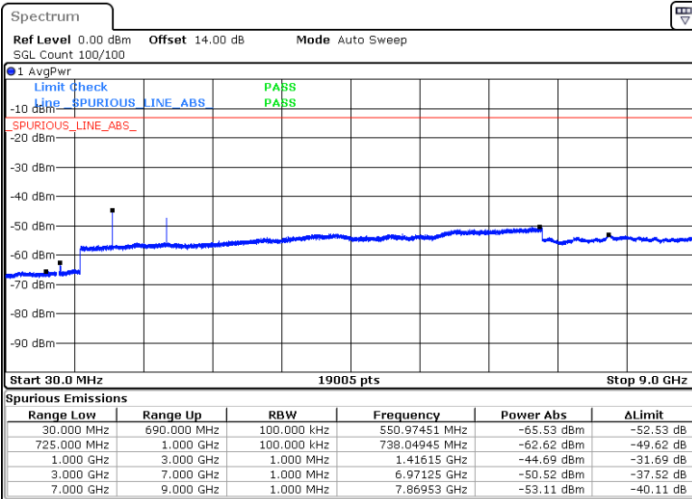

LTE Band 17 / 5MHz

Lowest Channel / QPSK

Lowest Channel / 16QAM

Date: 14 JUL 2017 17:28:17

Date: 14 JUL 2017 17:29:10

Middle Channel / QPSK

Middle Channel / 16QAM

Date: 14 JUL 2017 17:30:43

Date: 14 JUL 2017 17:31:36

LTE Band 17 / 5MHz

Highest Channel / QPSK

Date: 14 JUL 2017 17:37:41

Highest Channel / 16QAM

Date: 14 JUL 2017 17:38:34

LTE Band 17 / 10MHz

Lowest Channel / QPSK