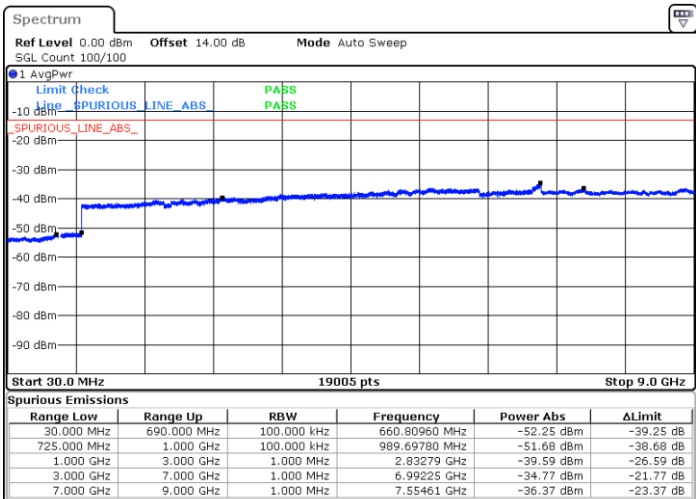

Highest Channel / QPSK

Highest Channel / 16QAM

Date: 2.AUG.2017 10:35:00

Date: 2.AUG.2017 10:35:56

LTE Band 12 / 5MHz

Lowest Channel / QPSK

Lowest Channel / 16QAM

Date: 2.AUG.2017 11:46:58

Date: 2.AUG.2017 11:47:55

Middle Channel / QPSK

Middle Channel / 16QAM

Date: 2.AUG.2017 11:49:32

Date: 2.AUG.2017 11:50:29

LTE Band 12 / 5MHz

Highest Channel / QPSK

Highest Channel / 16QAM

Date: 2.AUG.2017 11:56:42

Date: 2.AUG.2017 11:57:39

LTE Band 12 / 10MHz

Lowest Channel / QPSK

Lowest Channel / 16QAM

Date: 2.AUG.2017 12:03:53

Date: 2.AUG.2017 12:04:49

LTE Band 12 / 10MHz