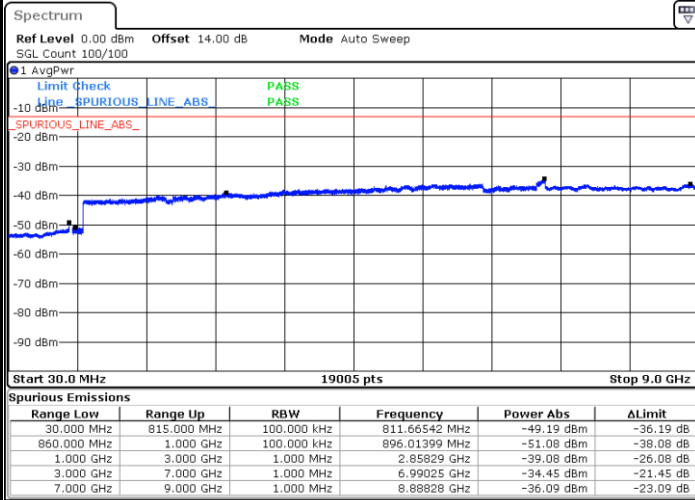

Highest Channel / 16QAM

Date: 9.AUG.2017 15:17:01

LTE Band 26 / 10MHz

Lowest Channel / QPSK

Date: 9.AUG.2017 15:26:33

Lowest Channel / 16QAM

Date: 9.AUG.2017 15:27:30

LTE Band 26 / 10MHz

Middle Channel / QPSK

Date: 9.AUG.2017 15:29:07

Middle Channel / 16QAM

Date: 9.AUG.2017 15:30:04

Highest Channel / QPSK

Date: 9.AUG.2017 15:36:19

Highest Channel / 16QAM

Date: 9.AUG.2017 15:37:16

LTE Band 26 / 15MHz

Lowest Channel / QPSK

Lowest Channel / 16QAM

Date: 9.AUG.2017 15:53:25

Date: 9.AUG.2017 15:54:22

Middle Channel / QPSK

Middle Channel / 16QAM

Date: 9.AUG.2017 15:55:59