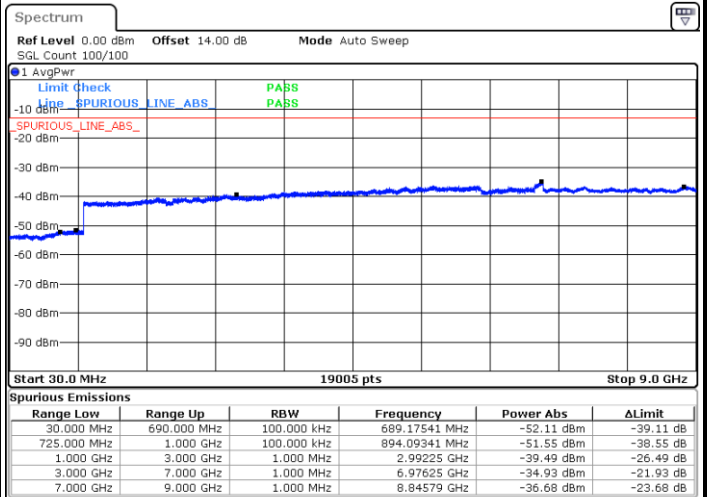

Date: 2.AUG.2017 11:56:42

Date: 2.AUG.2017 11:57:39

LTE Band 12 / 10MHz

Lowest Channel / QPSK

Lowest Channel / 16QAM

Date: 2.AUG.2017 12:03:53

Date: 2.AUG.2017 12:04:49

LTE Band 12 / 10MHz

Middle Channel / QPSK

Middle Channel / 16QAM

Date: 2.AUG.2017 12:06:26

Date: 2.AUG.2017 12:07:22

Highest Channel / QPSK

Highest Channel / 16QAM

Date: 2.AUG.2017 12:13:36

Date: 2.AUG.2017 12:14:32

LTE Band 17 / 5MHz

Lowest Channel / QPSK

Lowest Channel / 16QAM

Date: 14 JUL 2017 17:28:17

Date: 14 JUL 2017 17:29:10

Middle Channel / QPSK

Middle Channel / 16QAM

Date: 14 JUL 2017 17:30:43

Date: 14 JUL 2017 17:31:36

LTE Band 17 / 5MHz

Highest Channel / QPSK

Date: 14 JUL 2017 17:37:41

Highest Channel / 16QAM

Date: 14 JUL 2017 17:38:34

LTE Band 17 / 10MHz

Lowest Channel / QPSK