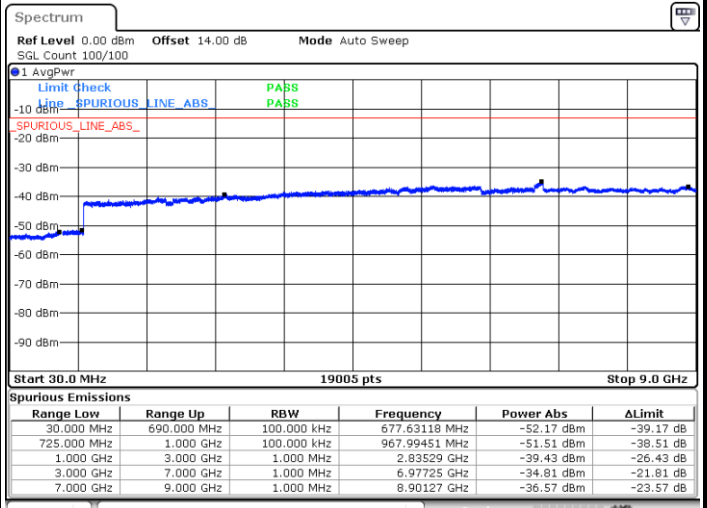

Date: 1.AUG.2017 04:59:30

LTE Band 12 / 1.4MHz

Highest Channel / QPSK

Highest Channel / 16QAM

Date: 2.AUG.2017 10:18:07

Date: 2.AUG.2017 10:19:03

LTE Band 12 / 3MHz

Lowest Channel / QPSK

Lowest Channel / 16QAM

Date: 2.AUG.2017 10:25:17

Date: 2.AUG.2017 10:26:13

LTE Band 12 / 3MHz

Middle Channel / QPSK

Middle Channel / 16QAM

Date: 2.AUG.2017 10:27:50

Date: 2.AUG.2017 10:28:46

Highest Channel / QPSK

Highest Channel / 16QAM

Date: 2.AUG.2017 10:35:00

Date: 2.AUG.2017 10:35:56

LTE Band 12 / 5MHz

Lowest Channel / QPSK

Lowest Channel / 16QAM

Date: 2.AUG.2017 11:46:58