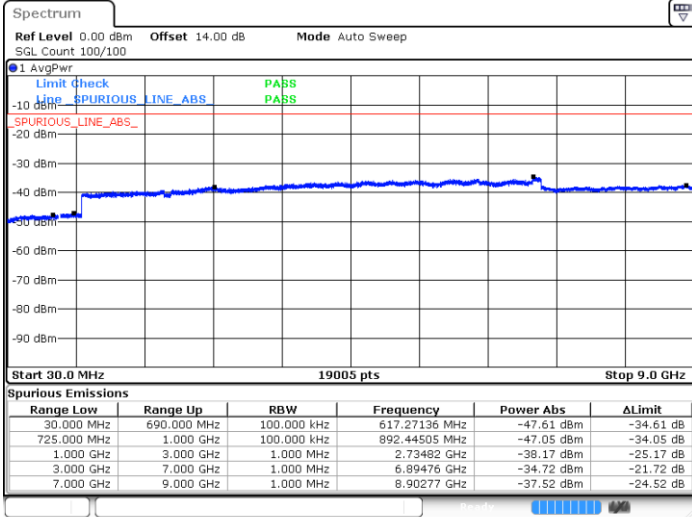

Highest Channel / 16QAM

Date: 1.AUG.2017 22:49:16

LTE Band 7 / 20MHz

Lowest Channel / QPSK

Date: 1.AUG.2017 22:55:31

Lowest Channel / 16QAM

Date: 1.AUG.2017 22:56:25

LTE Band 7 / 20MHz

Middle Channel / QPSK

Date: 1.AUG.2017 22:58:00

Middle Channel / 16QAM

Date: 1.AUG.2017 22:58:54

Highest Channel / QPSK

Date: 1.AUG.2017 23:05:10

Highest Channel / 16QAM

Date: 1.AUG.2017 23:06:04

LTE Band 12 / 1.4MHz

Lowest Channel / QPSK

Lowest Channel / 16QAM

Date: 1.AUG.2017 04:56:09

Date: 1.AUG.2017 04:57:03

Middle Channel / QPSK

Middle Channel / 16QAM

Date: 1.AUG.2017 04:58:37