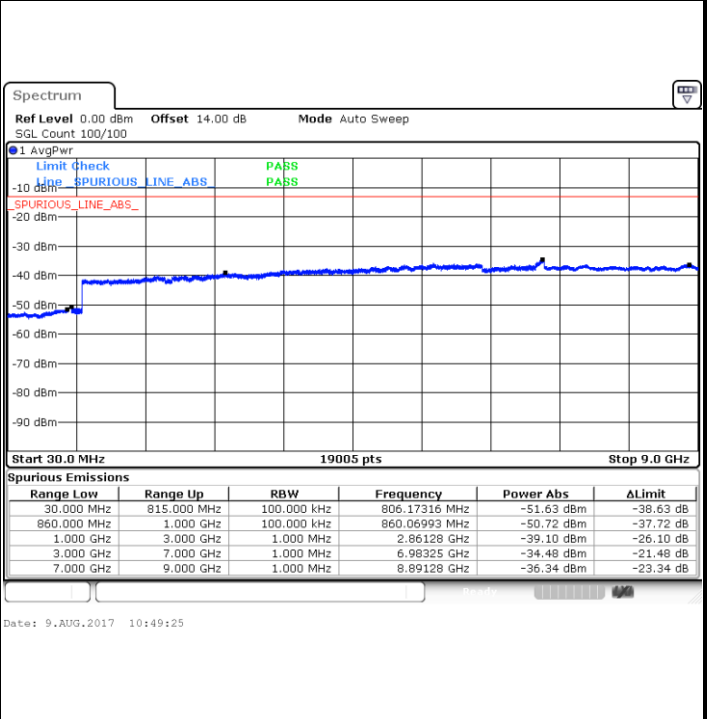

Highest Channel / QPSK

Date: 14.JUL.2017 17:54:02

Highest Channel / 16QAM

Date: 14.JUL.2017 17:54:55

LTE Band 26 / 1.4MHz

Lowest Channel / QPSK

Lowest Channel / 16QAM

Date: 9.AUG.2017 10:19:33

Date: 9.AUG.2017 10:20:29

Middle Channel / QPSK

Middle Channel / 16QAM

Date: 9.AUG.2017 10:22:06

Date: 9.AUG.2017 10:23:02

LTE Band 26 / 1.4MHz

Highest Channel / QPSK

Highest Channel / 16QAM

LTE Band 26 / 3MHz

Lowest Channel / QPSK

Lowest Channel / 16QAM

LTE Band 26 / 3MHz

Middle Channel / QPSK

Middle Channel / 16QAM

Date: 9.AUG.2017 14:51:52

Date: 9.AUG.2017 14:52:48