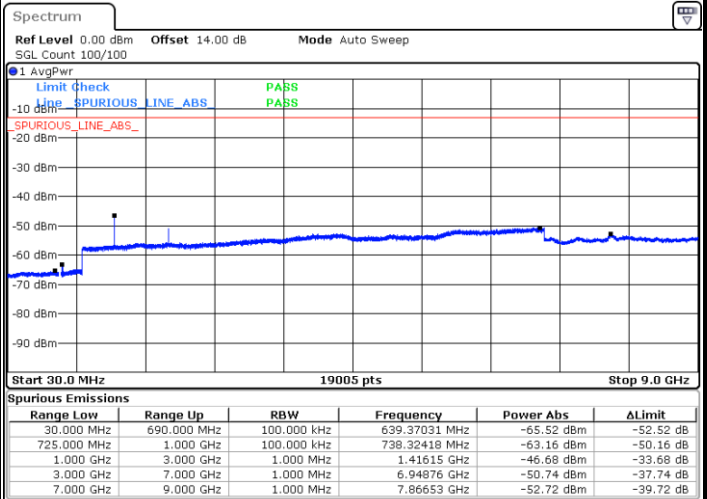

LTE Band 17 / 5MHz

Lowest Channel / QPSK

Lowest Channel / 16QAM

Date: 14 JUL 2017 17:28:17

Date: 14 JUL 2017 17:29:10

Middle Channel / QPSK

Middle Channel / 16QAM

Date: 14 JUL 2017 17:30:43

Date: 14 JUL 2017 17:31:36

LTE Band 17 / 5MHz

Highest Channel / QPSK

Date: 14 JUL 2017 17:37:41

Highest Channel / 16QAM

Date: 14 JUL 2017 17:38:34

LTE Band 17 / 10MHz

Lowest Channel / QPSK