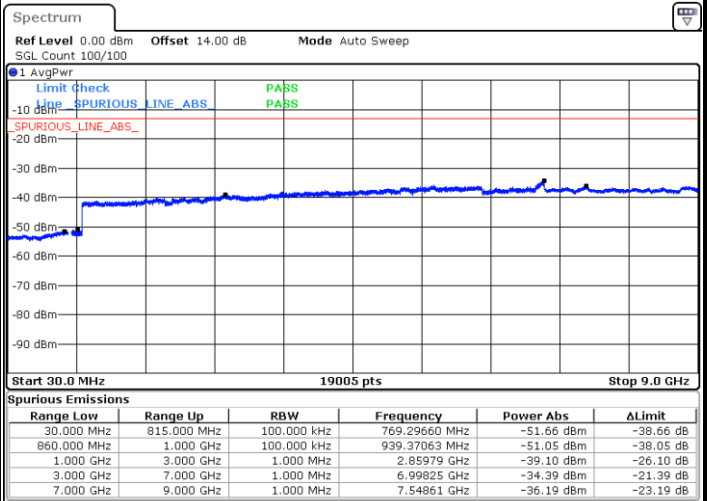

Date: 9.AUG.2017 10:20:29

Middle Channel / QPSK

Middle Channel / 16QAM

Date: 9.AUG.2017 10:22:06

Date: 9.AUG.2017 10:23:02

LTE Band 26 / 1.4MHz

Highest Channel / QPSK

Highest Channel / 16QAM

LTE Band 26 / 3MHz

Lowest Channel / QPSK

Lowest Channel / 16QAM

LTE Band 26 / 3MHz

Middle Channel / QPSK

Middle Channel / 16QAM

Date: 9.AUG.2017 14:51:52

Date: 9.AUG.2017 14:52:48

Highest Channel / QPSK

Highest Channel / 16QAM

Date: 9.AUG.2017 14:59:03

Date: 9.AUG.2017 15:00:00

LTE Band 26 / 5MHz

Lowest Channel / QPSK

Lowest Channel / 16QAM

Date: 9.AUG.2017 15:06:15