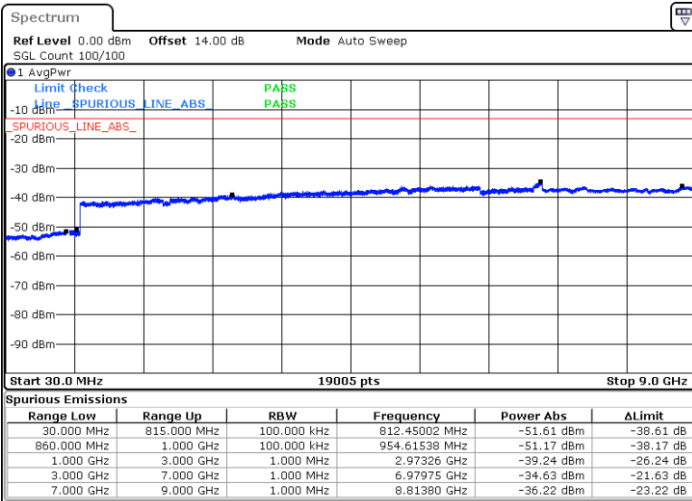

Date: 9.AUG.2017 10:20:29

Middle Channel / QPSK

Middle Channel / 16QAM

Date: 9.AUG.2017 10:22:06

Date: 9.AUG.2017 10:23:02

LTE Band 26 / 1.4MHz

Highest Channel / QPSK

Highest Channel / 16QAM

LTE Band 26 / 3MHz

Lowest Channel / QPSK

Lowest Channel / 16QAM

LTE Band 26 / 3MHz

Middle Channel / QPSK

Middle Channel / 16QAM

Date: 9.AUG.2017 14:51:52

Date: 9.AUG.2017 14:52:48

Highest Channel / QPSK

Highest Channel / 16QAM

Date: 9.AUG.2017 14:59:03

Date: 9.AUG.2017 15:00:00

LTE Band 26 / 5MHz

Lowest Channel / QPSK

Lowest Channel / 16QAM

Date: 9.AUG.2017 15:06:15