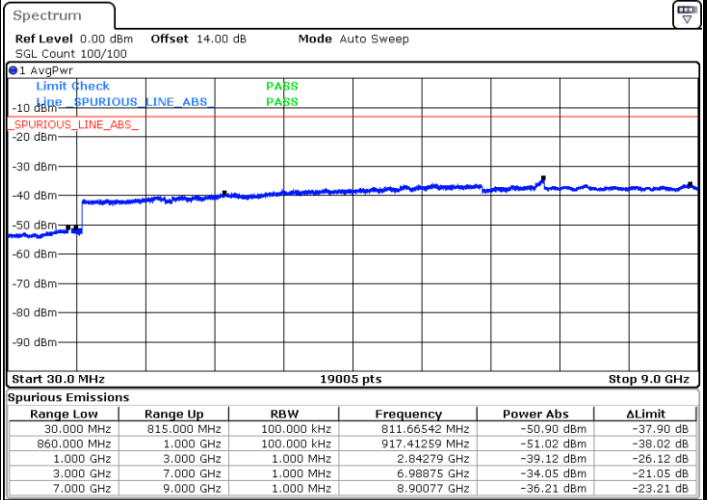

Highest Channel / 16QAM

Date: 9.AUG.2017 15:17:01

LTE Band 26 / 10MHz

Lowest Channel / QPSK

Date: 9.AUG.2017 15:26:33

Lowest Channel / 16QAM

Date: 9.AUG.2017 15:27:30

LTE Band 26 / 10MHz

Middle Channel / QPSK

Date: 9.AUG.2017 15:29:07

Middle Channel / 16QAM

Date: 9.AUG.2017 15:30:04

Highest Channel / QPSK

Date: 9.AUG.2017 15:36:19

Highest Channel / 16QAM

Date: 9.AUG.2017 15:37:16

LTE Band 26 / 15MHz

Lowest Channel / QPSK

Lowest Channel / 16QAM

Date: 9.AUG.2017 15:53:25

Date: 9.AUG.2017 15:54:22

Middle Channel / QPSK

Middle Channel / 16QAM

Date: 9.AUG.2017 15:55:59