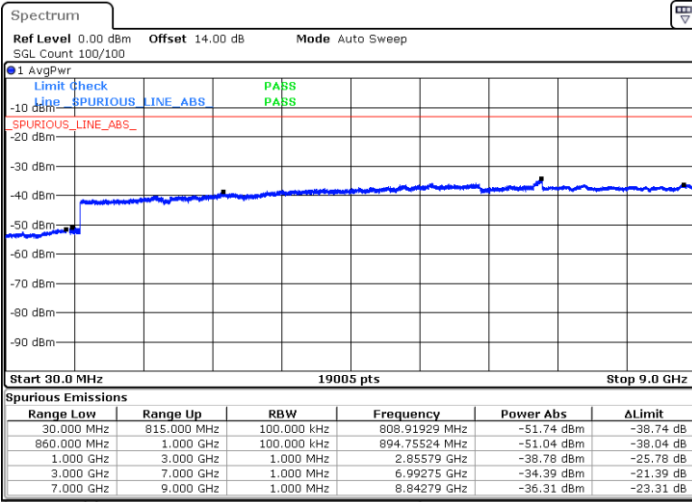

Date: 9.AUG.2017 10:20:29

Middle Channel / QPSK

Middle Channel / 16QAM

Date: 9.AUG.2017 10:22:06

Date: 9.AUG.2017 10:23:02

LTE Band 26 / 1.4MHz

Highest Channel / QPSK

Highest Channel / 16QAM

LTE Band 26 / 3MHz

Lowest Channel / QPSK

Lowest Channel / 16QAM

LTE Band 26 / 3MHz

Middle Channel / QPSK

Middle Channel / 16QAM

Date: 9.AUG.2017 14:51:52

Date: 9.AUG.2017 14:52:48

Highest Channel / QPSK

Highest Channel / 16QAM

Date: 9.AUG.2017 14:59:03

Date: 9.AUG.2017 15:00:00

LTE Band 26 / 5MHz

Lowest Channel / QPSK

Lowest Channel / 16QAM

Date: 9.AUG.2017 15:06:15