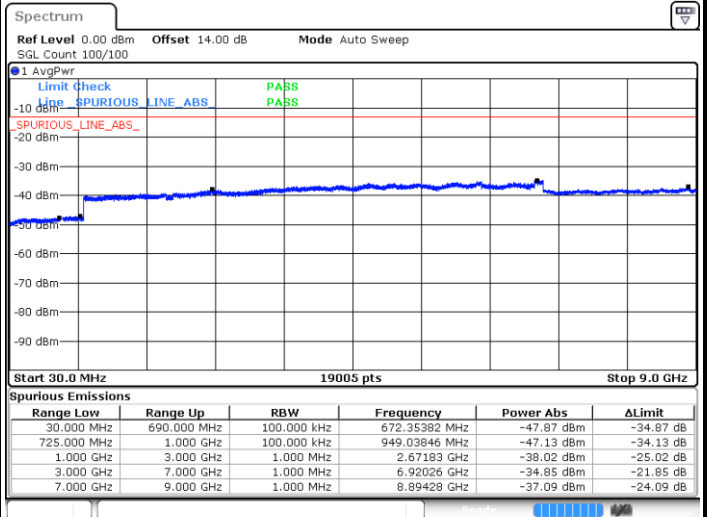

LTE Band 12 / 1.4MHz

Lowest Channel / QPSK

Lowest Channel / 16QAM

Date: 1.AUG.2017 04:56:09

Date: 1.AUG.2017 04:57:03

Middle Channel / QPSK

Middle Channel / 16QAM

Date: 1.AUG.2017 04:58:37

Date: 1.AUG.2017 04:59:30

LTE Band 12 / 1.4MHz

Highest Channel / QPSK

Highest Channel / 16QAM

Date: 2.AUG.2017 10:18:07

Date: 2.AUG.2017 10:19:03

LTE Band 12 / 3MHz

Lowest Channel / QPSK