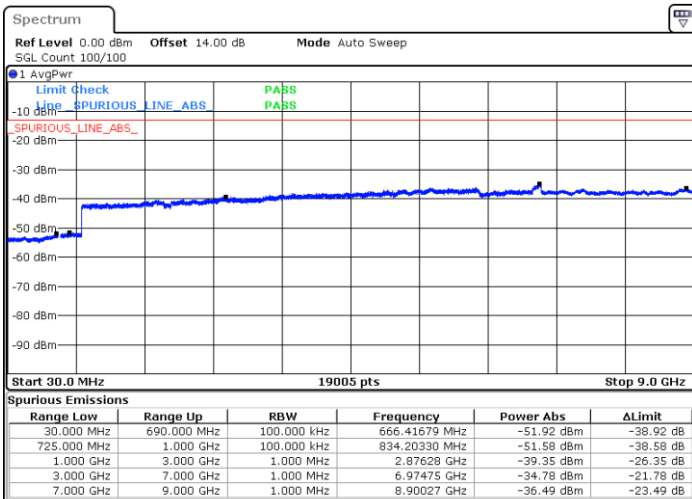

LTE Band 12 / 1.4MHz

Lowest Channel / QPSK

Lowest Channel / 16QAM

Date: 1.AUG.2017 04:56:09

Date: 1.AUG.2017 04:57:03

Middle Channel / QPSK

Middle Channel / 16QAM

Date: 1.AUG.2017 04:58:37

Date: 1.AUG.2017 04:59:30

LTE Band 12 / 1.4MHz

Highest Channel / QPSK

Highest Channel / 16QAM

Date: 2.AUG.2017 10:18:07

Date: 2.AUG.2017 10:19:03

LTE Band 12 / 3MHz

Lowest Channel / QPSK

Lowest Channel / 16QAM

Date: 2.AUG.2017 10:25:17

Date: 2.AUG.2017 10:26:13

LTE Band 12 / 3MHz

Middle Channel / QPSK

Middle Channel / 16QAM

Date: 2.AUG.2017 10:27:50

Date: 2.AUG.2017 10:28:46