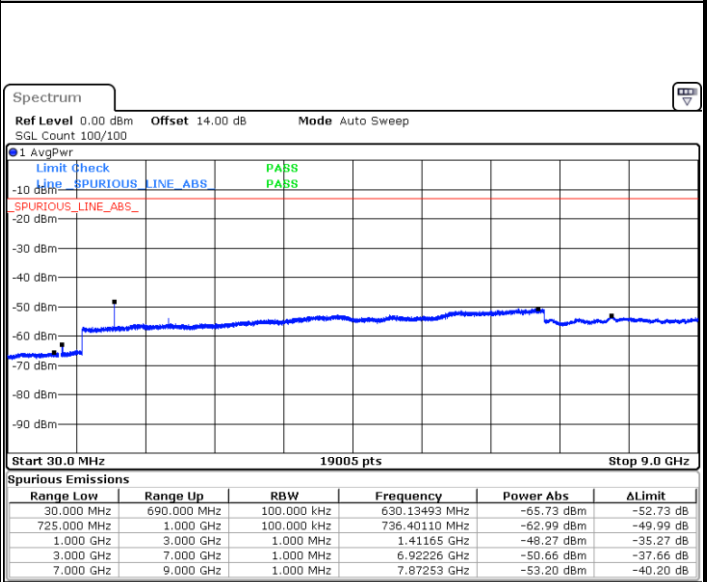

Date: 14 JUL 2017 17:31:36

LTE Band 17 / 5MHz

Highest Channel / QPSK

Date: 14 JUL 2017 17:37:41

Highest Channel / 16QAM

Date: 14 JUL 2017 17:38:34

LTE Band 17 / 10MHz

Lowest Channel / QPSK

Date: 14 JUL 2017 17:44:39

Lowest Channel / 16QAM

Date: 14 JUL 2017 17:45:32

LTE Band 17 / 10MHz

Middle Channel / QPSK

Date: 14.JUL.2017 17:47:05

Middle Channel / 16QAM

Date: 14.JUL.2017 17:47:58

Highest Channel / QPSK

Date: 14.JUL.2017 17:54:02

Highest Channel / 16QAM

Date: 14.JUL.2017 17:54:55

LTE Band 26 / 1.4MHz

Lowest Channel / QPSK

Lowest Channel / 16QAM

Date: 9.AUG.2017 10:19:33

Date: 9.AUG.2017 10:20:29

Middle Channel / QPSK

Middle Channel / 16QAM

Date: 9.AUG.2017 10:22:06

Date: 9.AUG.2017 10:23:02

LTE Band 26 / 1.4MHz

Highest Channel / QPSK

Highest Channel / 16QAM