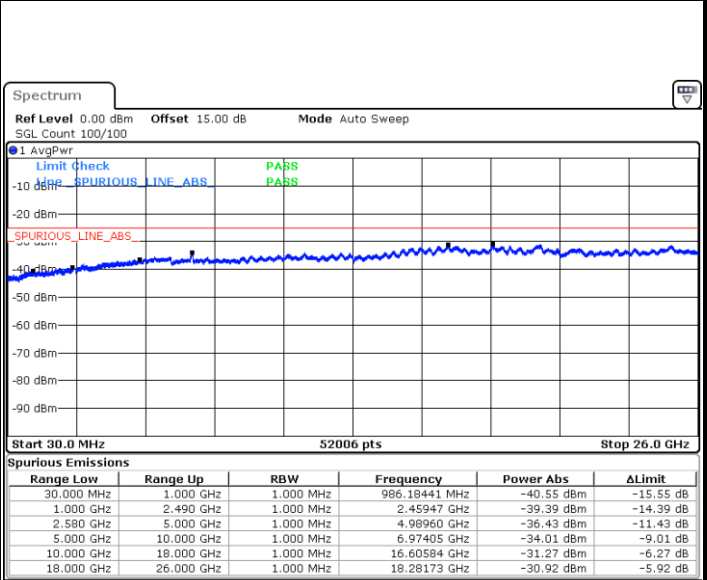

LTE Band 7 / 5MHz

Lowest Channel / QPSK

Lowest Channel / 16QAM

Date: 1.AUG.2017 22:00:49

Date: 1.AUG.2017 22:01:43

Middle Channel / QPSK

Middle Channel / 16QAM

Date: 1.AUG.2017 22:03:18

Date: 1.AUG.2017 22:04:12

LTE Band 7 / 5MHz

Highest Channel / QPSK

Date: 1.AUG.2017 22:10:28

Highest Channel / 16QAM

Date: 1.AUG.2017 22:11:22

LTE Band 7 / 10MHz

Lowest Channel / QPSK

Date: 1.AUG.2017 22:17:37

Lowest Channel / 16QAM

Date: 1.AUG.2017 22:18:31

LTE Band 7 / 10MHz

Middle Channel / QPSK

Middle Channel / 16QAM

Date: 1.AUG.2017 22:20:06

Date: 1.AUG.2017 22:21:00

Highest Channel / QPSK

Highest Channel / 16QAM

Date: 1.AUG.2017 22:27:17

Date: 1.AUG.2017 22:28:10

LTE Band 7 / 15MHz

Lowest Channel / QPSK

Lowest Channel / 16QAM

Date: 1.AUG.2017 23:22:09