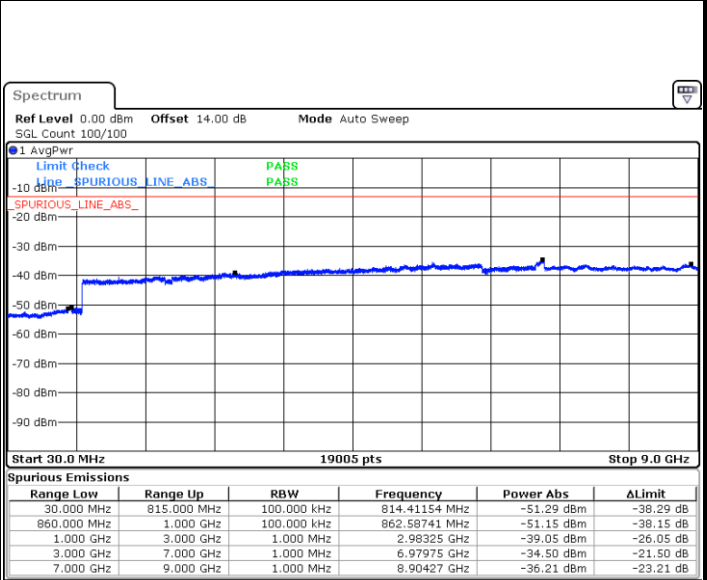

Middle Channel / 16QAM

Date: 9.AUG.2017 15:30:04