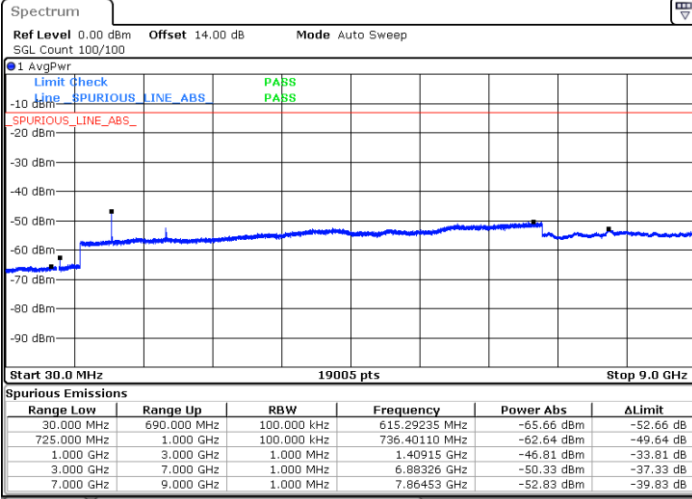

Date: 2.AUG.2017 11:56:42

Date: 2.AUG.2017 11:57:39

LTE Band 12 / 10MHz

Lowest Channel / QPSK

Lowest Channel / 16QAM

Date: 2.AUG.2017 12:03:53

Date: 2.AUG.2017 12:04:49

LTE Band 12 / 10MHz

Middle Channel / QPSK

Middle Channel / 16QAM

Date: 2.AUG.2017 12:06:26

Date: 2.AUG.2017 12:07:22

Highest Channel / QPSK

Highest Channel / 16QAM

Date: 2.AUG.2017 12:13:36

Date: 2.AUG.2017 12:14:32

LTE Band 17 / 5MHz

Lowest Channel / QPSK

Lowest Channel / 16QAM

Date: 14 JUL 2017 17:28:17

Date: 14 JUL 2017 17:29:10

Middle Channel / QPSK

Middle Channel / 16QAM

Date: 14 JUL 2017 17:30:43

Date: 14 JUL 2017 17:31:36

LTE Band 17 / 5MHz

Highest Channel / QPSK

Date: 14 JUL 2017 17:37:41

Highest Channel / 16QAM

Date: 14 JUL 2017 17:38:34

LTE Band 17 / 10MHz

Lowest Channel / QPSK