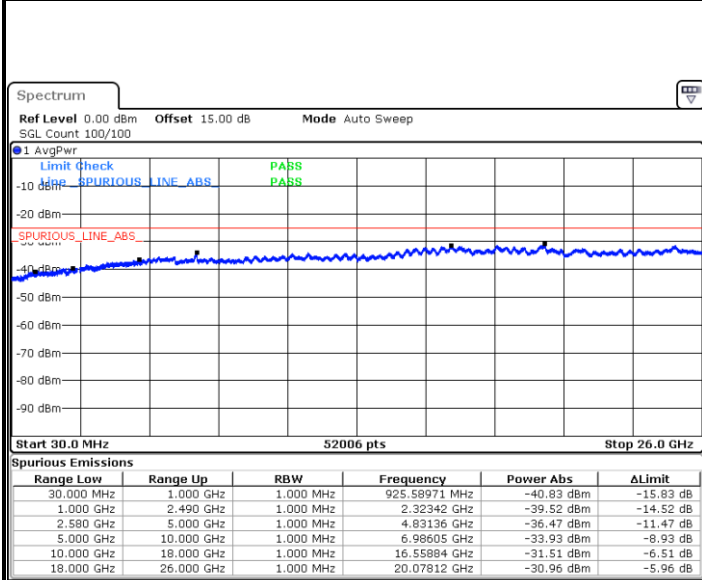

LTE Band 7 / 5MHz

Lowest Channel / QPSK

Lowest Channel / 16QAM

Date: 1.AUG.2017 22:00:49

Date: 1.AUG.2017 22:01:43

Middle Channel / QPSK

Middle Channel / 16QAM

Date: 1.AUG.2017 22:03:18

Date: 1.AUG.2017 22:04:12

LTE Band 7 / 5MHz

Highest Channel / QPSK

Date: 1.AUG.2017 22:10:28

Highest Channel / 16QAM

Date: 1.AUG.2017 22:11:22

LTE Band 7 / 10MHz

Lowest Channel / QPSK

Date: 1.AUG.2017 22:17:37

Lowest Channel / 16QAM

Date: 1.AUG.2017 22:18:31

LTE Band 7 / 10MHz

Middle Channel / QPSK

Middle Channel / 16QAM

Date: 1.AUG.2017 22:20:06

Date: 1.AUG.2017 22:21:00