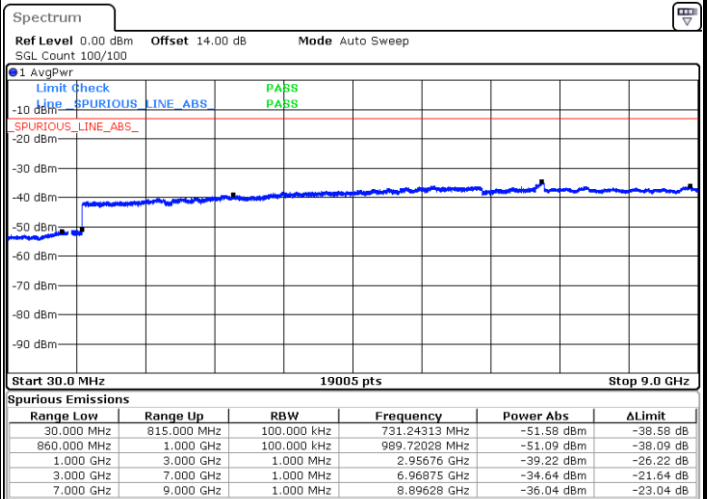

LTE Band 26 / 15MHz

Lowest Channel / QPSK

Lowest Channel / 16QAM

Date: 9.AUG.2017 15:53:25

Date: 9.AUG.2017 15:54:22

Middle Channel / QPSK

Middle Channel / 16QAM

Date: 9.AUG.2017 15:55:59