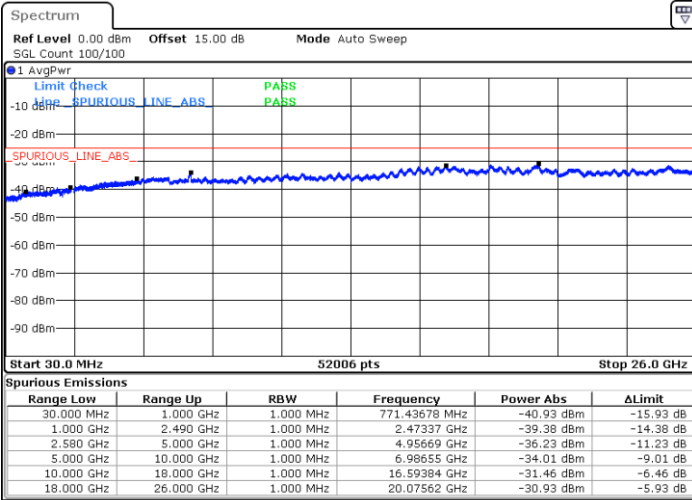

Date: 1.AUG.2017 22:04:12

LTE Band 7 / 5MHz

Highest Channel / QPSK

Date: 1.AUG.2017 22:10:28

Highest Channel / 16QAM

Date: 1.AUG.2017 22:11:22

LTE Band 7 / 10MHz

Lowest Channel / QPSK

Date: 1.AUG.2017 22:17:37

Lowest Channel / 16QAM

Date: 1.AUG.2017 22:18:31

LTE Band 7 / 10MHz

Middle Channel / QPSK

Middle Channel / 16QAM

Date: 1.AUG.2017 22:20:06

Date: 1.AUG.2017 22:21:00

Highest Channel / QPSK

Highest Channel / 16QAM

Date: 1.AUG.2017 22:27:17

Date: 1.AUG.2017 22:28:10

LTE Band 7 / 15MHz

Lowest Channel / QPSK

Lowest Channel / 16QAM

Date: 1.AUG.2017 23:22:09