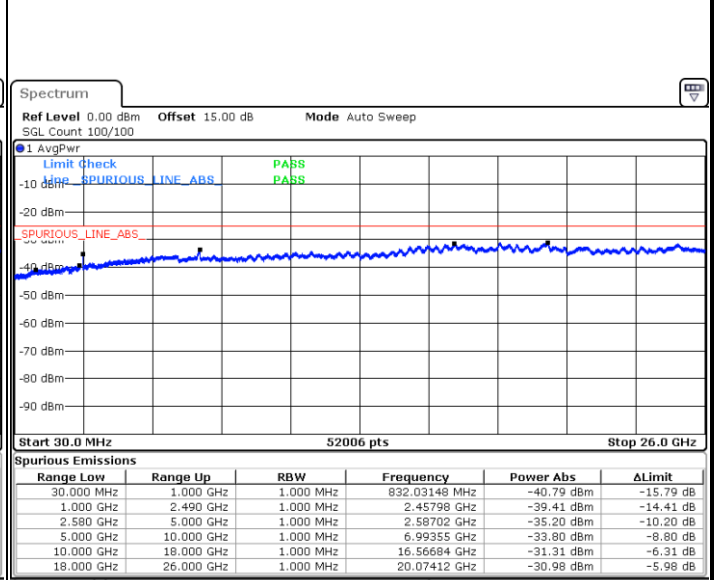

Highest Channel / 16QAM

Date: 1.AUG.2017 22:49:16

LTE Band 7 / 20MHz

Lowest Channel / QPSK

Date: 1.AUG.2017 22:55:31

Lowest Channel / 16QAM

Date: 1.AUG.2017 22:56:25

LTE Band 7 / 20MHz

Middle Channel / QPSK

Date: 1.AUG.2017 22:58:00

Middle Channel / 16QAM

Date: 1.AUG.2017 22:58:54

Highest Channel / QPSK

Date: 1.AUG.2017 23:05:10

Highest Channel / 16QAM

Date: 1.AUG.2017 23:06:04

LTE Band 12 / 1.4MHz

Lowest Channel / QPSK

Lowest Channel / 16QAM

Date: 1.AUG.2017 04:56:09

Date: 1.AUG.2017 04:57:03

Middle Channel / QPSK

Middle Channel / 16QAM

Date: 1.AUG.2017 04:58:37

Date: 1.AUG.2017 04:59:30

LTE Band 12 / 1.4MHz

Highest Channel / QPSK

Highest Channel / 16QAM

Date: 2.AUG.2017 10:18:07

Date: 2.AUG.2017 10:19:03

LTE Band 12 / 3MHz

Lowest Channel / QPSK