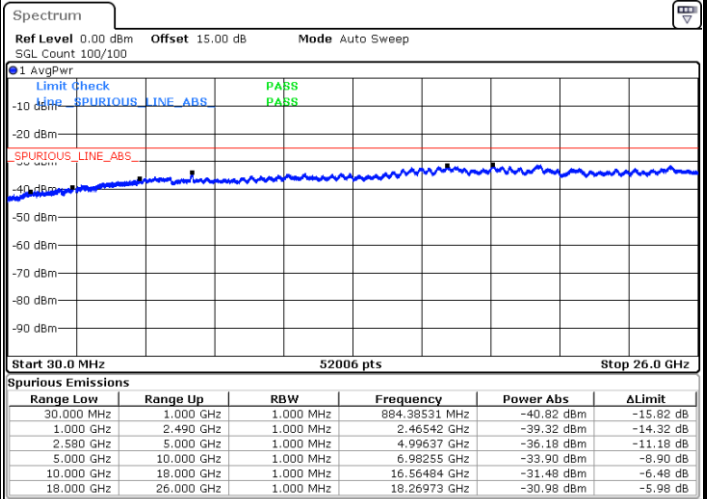

Date: 1.AUG.2017 22:17:37

Lowest Channel / 16QAM

Date: 1.AUG.2017 22:18:31

LTE Band 7 / 10MHz

Middle Channel / QPSK

Middle Channel / 16QAM

Date: 1.AUG.2017 22:20:06

Date: 1.AUG.2017 22:21:00

Highest Channel / QPSK

Highest Channel / 16QAM

Date: 1.AUG.2017 22:27:17

Date: 1.AUG.2017 22:28:10

LTE Band 7 / 15MHz

Lowest Channel / QPSK

Lowest Channel / 16QAM

Date: 1.AUG.2017 23:22:09

Date: 21.AUG.2017 13:45:14

Middle Channel / QPSK

Middle Channel / 16QAM

Date: 1.AUG.2017 22:41:12

Date: 1.AUG.2017 22:42:06

LTE Band7 / 15MHz

Highest Channel / QPSK

Date: 1.AUG.2017 22:48:22

Highest Channel / 16QAM

Date: 1.AUG.2017 22:49:16

LTE Band 7 / 20MHz

Lowest Channel / QPSK

Date: 1.AUG.2017 22:55:31

Lowest Channel / 16QAM

Date: 1.AUG.2017 22:56:25

LTE Band 7 / 20MHz