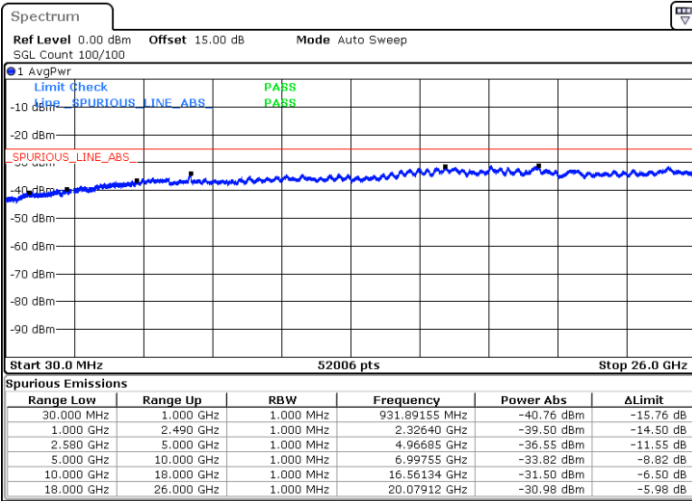

LTE Band 7 / 5MHz

Lowest Channel / QPSK

Lowest Channel / 16QAM

Date: 1.AUG.2017 22:00:49

Date: 1.AUG.2017 22:01:43

Middle Channel / QPSK

Middle Channel / 16QAM

Date: 1.AUG.2017 22:03:18

Date: 1.AUG.2017 22:04:12

LTE Band 7 / 5MHz

Highest Channel / QPSK

Date: 1.AUG.2017 22:10:28

Highest Channel / 16QAM

Date: 1.AUG.2017 22:11:22

LTE Band 7 / 10MHz

Lowest Channel / QPSK