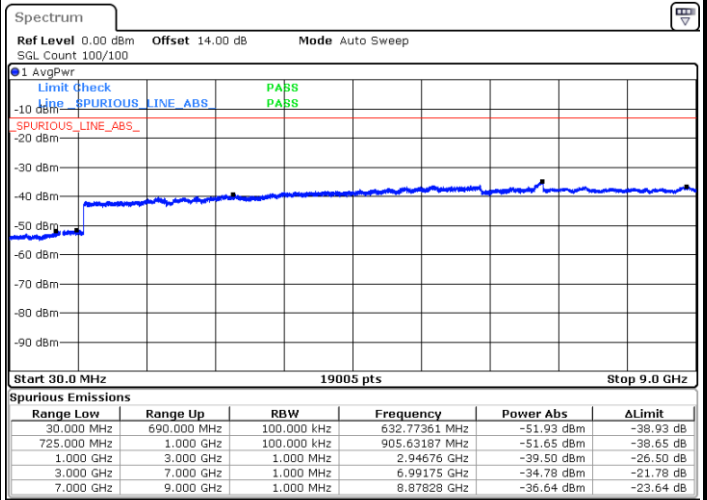

Date: 2.AUG.2017 11:47:55

Middle Channel / QPSK

Middle Channel / 16QAM

Date: 2.AUG.2017 11:49:32

Date: 2.AUG.2017 11:50:29

LTE Band 12 / 5MHz

Highest Channel / QPSK

Highest Channel / 16QAM

Date: 2.AUG.2017 11:56:42

Date: 2.AUG.2017 11:57:39

LTE Band 12 / 10MHz

Lowest Channel / QPSK

Lowest Channel / 16QAM

Date: 2.AUG.2017 12:03:53

Date: 2.AUG.2017 12:04:49

LTE Band 12 / 10MHz

Middle Channel / QPSK

Middle Channel / 16QAM

Date: 2.AUG.2017 12:06:26

Date: 2.AUG.2017 12:07:22

Highest Channel / QPSK

Highest Channel / 16QAM

Date: 2.AUG.2017 12:13:36

Date: 2.AUG.2017 12:14:32