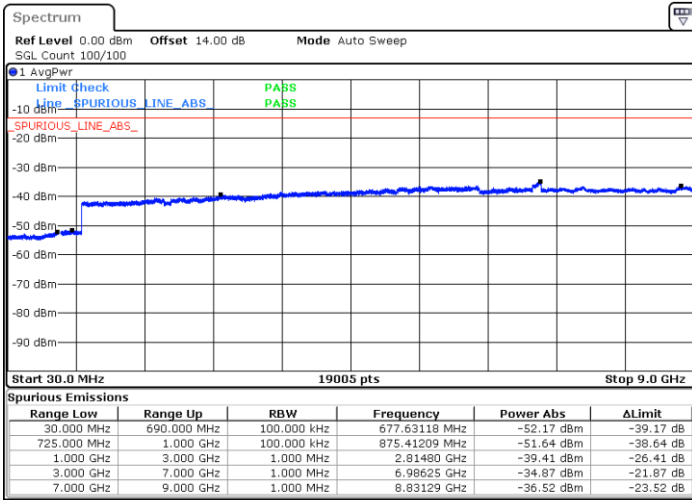

Date: 2.AUG.2017 11:47:55

Middle Channel / QPSK

Middle Channel / 16QAM

Date: 2.AUG.2017 11:49:32

Date: 2.AUG.2017 11:50:29

LTE Band 12 / 5MHz

Highest Channel / QPSK

Highest Channel / 16QAM

Date: 2.AUG.2017 11:56:42

Date: 2.AUG.2017 11:57:39

LTE Band 12 / 10MHz

Lowest Channel / QPSK

Lowest Channel / 16QAM

Date: 2.AUG.2017 12:03:53

Date: 2.AUG.2017 12:04:49

LTE Band 12 / 10MHz

Middle Channel / QPSK

Middle Channel / 16QAM

Date: 2.AUG.2017 12:06:26

Date: 2.AUG.2017 12:07:22

Highest Channel / QPSK

Highest Channel / 16QAM

Date: 2.AUG.2017 12:13:36

Date: 2.AUG.2017 12:14:32