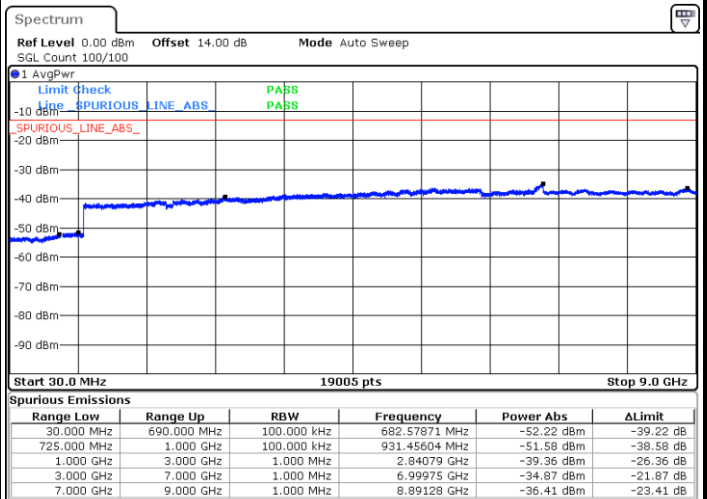

Highest Channel / QPSK

Highest Channel / 16QAM

Date: 2.AUG.2017 10:35:00

Date: 2.AUG.2017 10:35:56

LTE Band 12 / 5MHz

Lowest Channel / QPSK

Lowest Channel / 16QAM

Date: 2.AUG.2017 11:46:58

Date: 2.AUG.2017 11:47:55

Middle Channel / QPSK

Middle Channel / 16QAM

Date: 2.AUG.2017 11:49:32

Date: 2.AUG.2017 11:50:29

LTE Band 12 / 5MHz

Highest Channel / QPSK

Highest Channel / 16QAM

Date: 2.AUG.2017 11:56:42

Date: 2.AUG.2017 11:57:39

LTE Band 12 / 10MHz

Lowest Channel / QPSK

Lowest Channel / 16QAM

Date: 2.AUG.2017 12:03:53

Date: 2.AUG.2017 12:04:49

LTE Band 12 / 10MHz