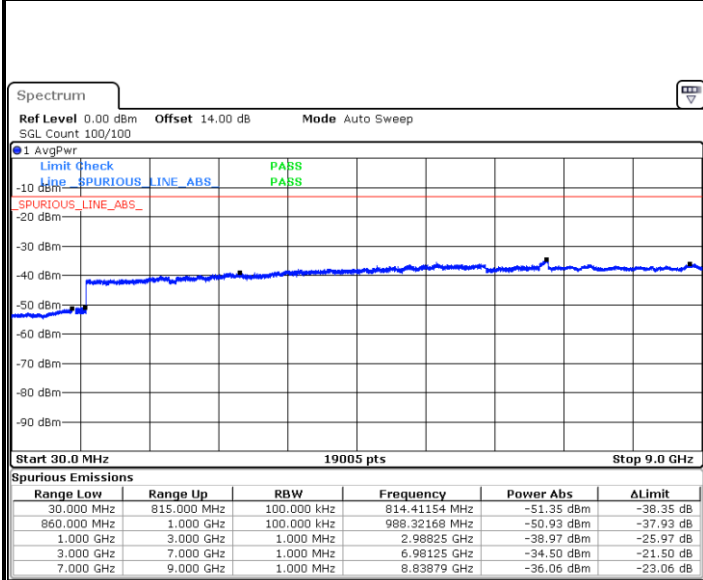

LTE Band 26 / 10MHz

Middle Channel / QPSK

Date: 9.AUG.2017 15:29:07