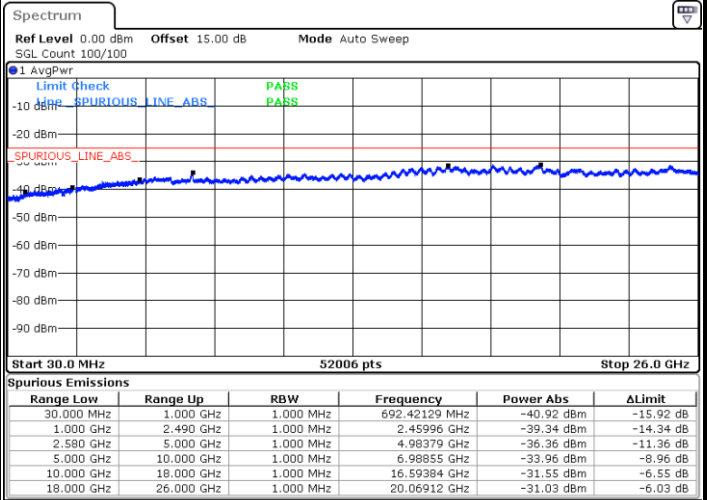

Date: 1.AUG.2017 22:04:12

LTE Band 7 / 5MHz

Highest Channel / QPSK

Date: 1.AUG.2017 22:10:28

Highest Channel / 16QAM

Date: 1.AUG.2017 22:11:22

LTE Band 7 / 10MHz

Lowest Channel / QPSK

Date: 1.AUG.2017 22:17:37

Lowest Channel / 16QAM

Date: 1.AUG.2017 22:18:31

LTE Band 7 / 10MHz

Middle Channel / QPSK

Middle Channel / 16QAM

Date: 1.AUG.2017 22:20:06

Date: 1.AUG.2017 22:21:00

Highest Channel / QPSK

Highest Channel / 16QAM

Date: 1.AUG.2017 22:27:17

Date: 1.AUG.2017 22:28:10

LTE Band 7 / 15MHz

Lowest Channel / QPSK

Lowest Channel / 16QAM

Date: 1.AUG.2017 23:22:09