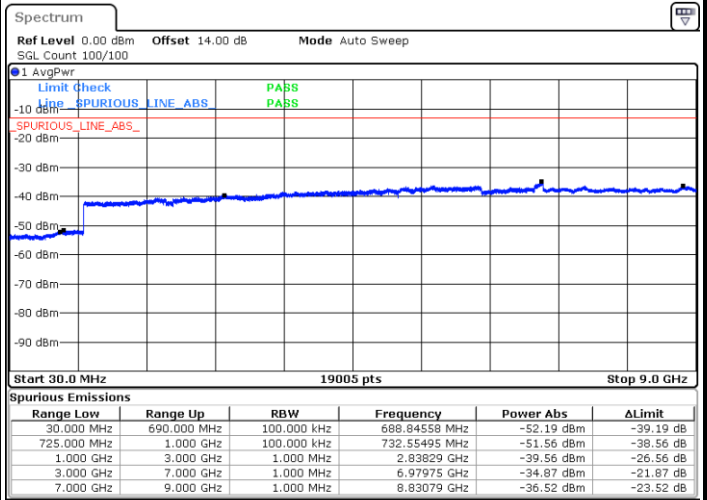

Lowest Channel / 16QAM

Date: 2.AUG.2017 10:25:17

Date: 2.AUG.2017 10:26:13

LTE Band 12 / 3MHz

Middle Channel / QPSK

Middle Channel / 16QAM

Date: 2.AUG.2017 10:27:50

Date: 2.AUG.2017 10:28:46

Highest Channel / QPSK

Highest Channel / 16QAM

Date: 2.AUG.2017 10:35:00

Date: 2.AUG.2017 10:35:56

LTE Band 12 / 5MHz

Lowest Channel / QPSK

Lowest Channel / 16QAM

Date: 2.AUG.2017 11:46:58

Date: 2.AUG.2017 11:47:55

Middle Channel / QPSK

Middle Channel / 16QAM

Date: 2.AUG.2017 11:49:32

Date: 2.AUG.2017 11:50:29

LTE Band 12 / 5MHz

Highest Channel / QPSK

Highest Channel / 16QAM