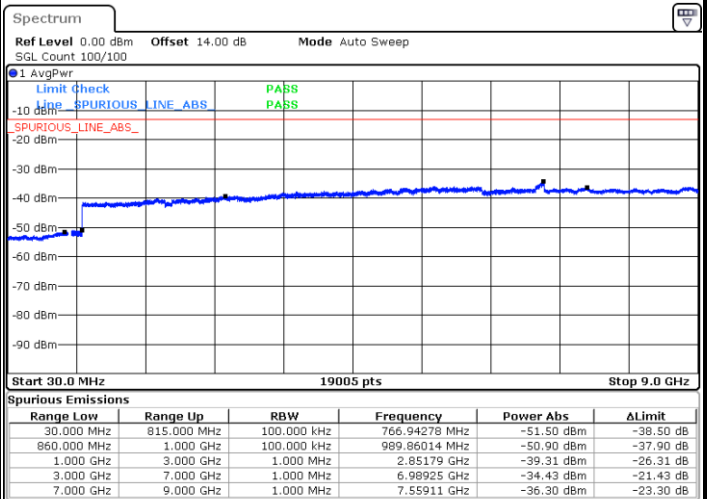

Date: 9.AUG.2017 15:07:11

Middle Channel / QPSK

Middle Channel / 16QAM

Date: 9.AUG.2017 15:08:49

Date: 9.AUG.2017 15:09:46

LTE Band 26 / 5MHz

Highest Channel / QPSK

Date: 9.AUG.2017 15:16:05

Highest Channel / 16QAM

Date: 9.AUG.2017 15:17:01

LTE Band 26 / 10MHz

Lowest Channel / QPSK

Date: 9.AUG.2017 15:26:33

Lowest Channel / 16QAM

Date: 9.AUG.2017 15:27:30

LTE Band 26 / 10MHz