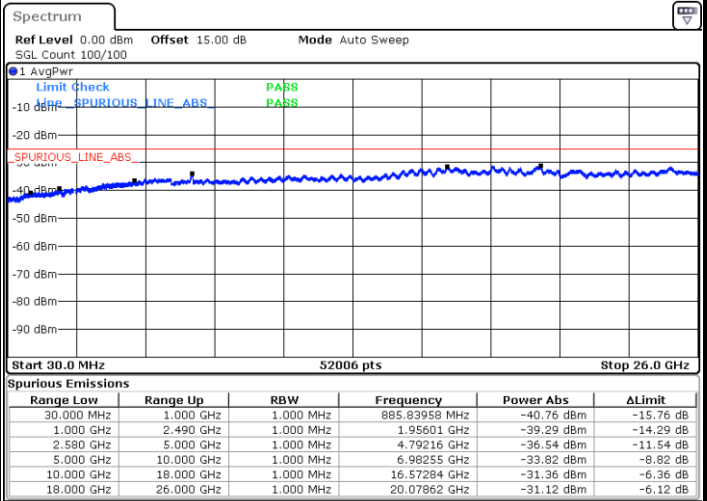

LTE Band 7 / 5MHz

Lowest Channel / QPSK

Lowest Channel / 16QAM

Date: 1.AUG.2017 22:00:49

Date: 1.AUG.2017 22:01:43

Middle Channel / QPSK

Middle Channel / 16QAM

Date: 1.AUG.2017 22:03:18

Date: 1.AUG.2017 22:04:12

LTE Band 7 / 5MHz

Highest Channel / QPSK

Date: 1.AUG.2017 22:10:28

Highest Channel / 16QAM

Date: 1.AUG.2017 22:11:22

LTE Band 7 / 10MHz

Lowest Channel / QPSK