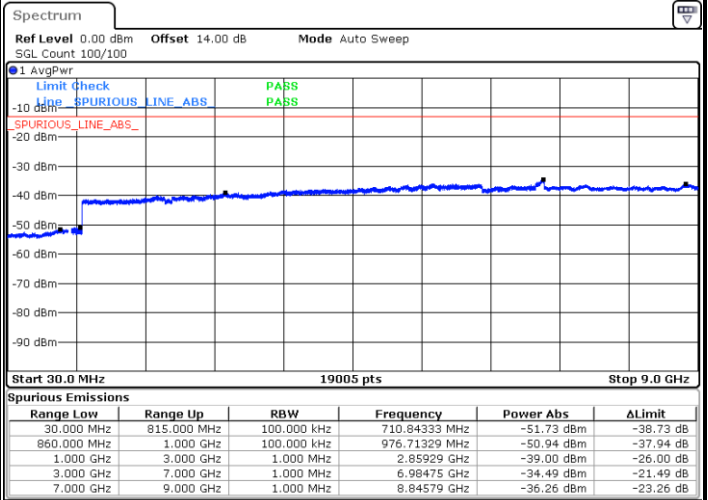

Highest Channel / QPSK

Highest Channel / 16QAM

Date: 9.AUG.2017 14:59:03

Date: 9.AUG.2017 15:00:00

LTE Band 26 / 5MHz

Lowest Channel / QPSK

Lowest Channel / 16QAM

Date: 9.AUG.2017 15:06:15

Date: 9.AUG.2017 15:07:11

Middle Channel / QPSK

Middle Channel / 16QAM

Date: 9.AUG.2017 15:08:49

Date: 9.AUG.2017 15:09:46

LTE Band 26 / 5MHz

Highest Channel / QPSK

Date: 9.AUG.2017 15:16:05

Highest Channel / 16QAM

Date: 9.AUG.2017 15:17:01

LTE Band 26 / 10MHz

Lowest Channel / QPSK

Date: 9.AUG.2017 15:26:33

Lowest Channel / 16QAM

Date: 9.AUG.2017 15:27:30

LTE Band 26 / 10MHz