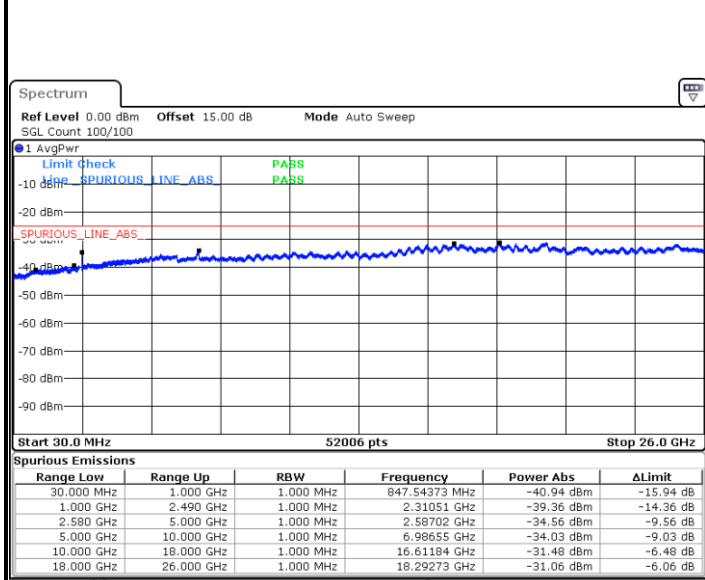

Highest Channel / 16QAM

Date: 1.AUG.2017 22:49:16

LTE Band 7 / 20MHz

Lowest Channel / QPSK

Date: 1.AUG.2017 22:55:31

Lowest Channel / 16QAM

Date: 1.AUG.2017 22:56:25

LTE Band 7 / 20MHz

Middle Channel / QPSK

Date: 1.AUG.2017 22:58:00

Middle Channel / 16QAM

Date: 1.AUG.2017 22:58:54

Highest Channel / QPSK

Date: 1.AUG.2017 23:05:10

Highest Channel / 16QAM

Date: 1.AUG.2017 23:06:04

LTE Band 12 / 1.4MHz

Lowest Channel / QPSK

Lowest Channel / 16QAM

Date: 1.AUG.2017 04:56:09

Date: 1.AUG.2017 04:57:03

Middle Channel / QPSK

Middle Channel / 16QAM

Date: 1.AUG.2017 04:58:37

Date: 1.AUG.2017 04:59:30

LTE Band 12 / 1.4MHz

Highest Channel / QPSK

Highest Channel / 16QAM

Date: 2.AUG.2017 10:18:07

Date: 2.AUG.2017 10:19:03

LTE Band 12 / 3MHz

Lowest Channel / QPSK