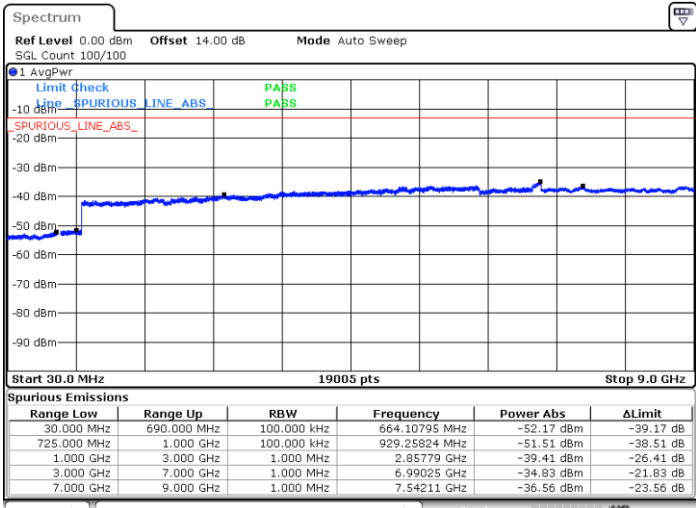

Date: 1.AUG.2017 04:59:30

LTE Band 12 / 1.4MHz

Highest Channel / QPSK

Highest Channel / 16QAM

Date: 2.AUG.2017 10:18:07

Date: 2.AUG.2017 10:19:03

LTE Band 12 / 3MHz

Lowest Channel / QPSK

Lowest Channel / 16QAM

Date: 2.AUG.2017 10:25:17

Date: 2.AUG.2017 10:26:13

LTE Band 12 / 3MHz

Middle Channel / QPSK

Middle Channel / 16QAM

Date: 2.AUG.2017 10:27:50

Date: 2.AUG.2017 10:28:46

Highest Channel / QPSK

Highest Channel / 16QAM

Date: 2.AUG.2017 10:35:00

Date: 2.AUG.2017 10:35:56

LTE Band 12 / 5MHz

Lowest Channel / QPSK

Lowest Channel / 16QAM

Date: 2.AUG.2017 11:46:58