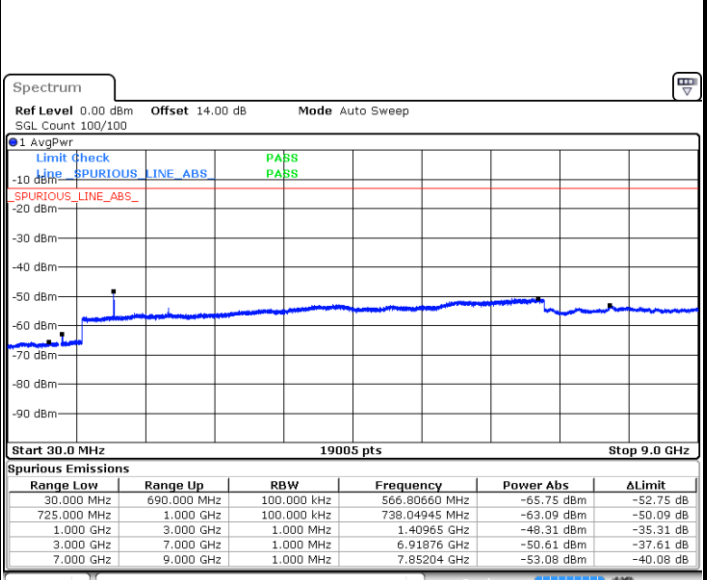

LTE Band 17 / 5MHz

Lowest Channel / QPSK

Lowest Channel / 16QAM

Date: 14 JUL 2017 17:28:17

Date: 14 JUL 2017 17:29:10

Middle Channel / QPSK

Middle Channel / 16QAM

Date: 14 JUL 2017 17:30:43

Date: 14 JUL 2017 17:31:36

LTE Band 17 / 5MHz

Highest Channel / QPSK

Date: 14 JUL 2017 17:37:41

Highest Channel / 16QAM

Date: 14 JUL 2017 17:38:34

LTE Band 17 / 10MHz

Lowest Channel / QPSK

Date: 14 JUL 2017 17:44:39

Lowest Channel / 16QAM

Date: 14 JUL 2017 17:45:32

LTE Band 17 / 10MHz

Middle Channel / QPSK

Date: 14.JUL.2017 17:47:05

Middle Channel / 16QAM

Date: 14.JUL.2017 17:47:58

Highest Channel / QPSK

Date: 14.JUL.2017 17:54:02

Highest Channel / 16QAM

Date: 14.JUL.2017 17:54:55

LTE Band 26 / 1.4MHz

Lowest Channel / QPSK

Lowest Channel / 16QAM

Date: 9.AUG.2017 10:19:33