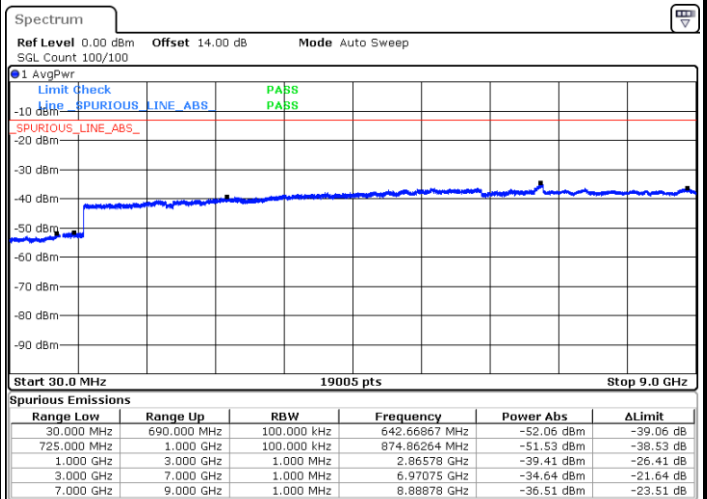

LTE Band 12 / 1.4MHz

Lowest Channel / QPSK

Lowest Channel / 16QAM

Date: 1.AUG.2017 04:56:09

Date: 1.AUG.2017 04:57:03

Middle Channel / QPSK

Middle Channel / 16QAM

Date: 1.AUG.2017 04:58:37

Date: 1.AUG.2017 04:59:30

LTE Band 12 / 1.4MHz

Highest Channel / QPSK

Highest Channel / 16QAM

Date: 2.AUG.2017 10:18:07

Date: 2.AUG.2017 10:19:03

LTE Band 12 / 3MHz

Lowest Channel / QPSK

Lowest Channel / 16QAM

Date: 2.AUG.2017 10:25:17

Date: 2.AUG.2017 10:26:13

LTE Band 12 / 3MHz

Middle Channel / QPSK

Middle Channel / 16QAM

Date: 2.AUG.2017 10:27:50

Date: 2.AUG.2017 10:28:46