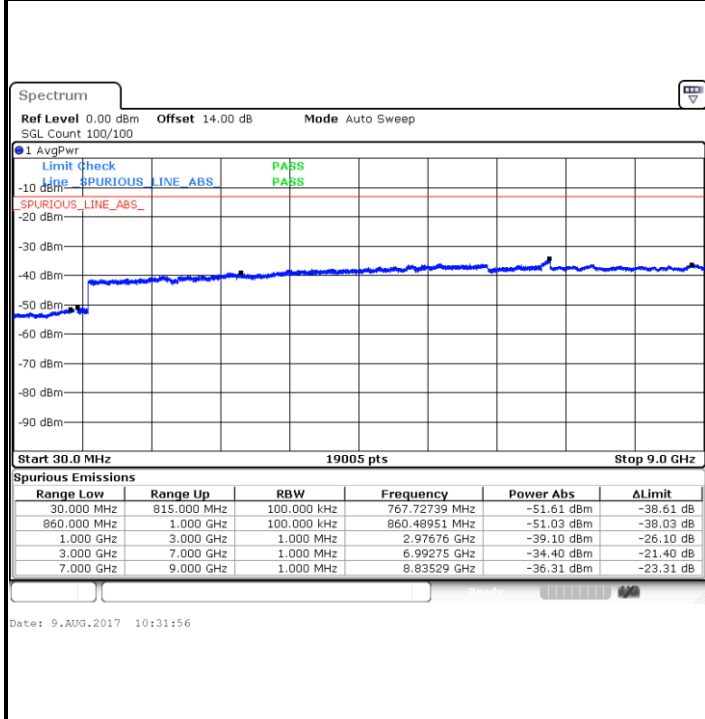

Highest Channel / QPSK

Date: 14.JUL.2017 17:54:02

Highest Channel / 16QAM

Date: 14.JUL.2017 17:54:55

LTE Band 26 / 1.4MHz

Lowest Channel / QPSK

Lowest Channel / 16QAM

Date: 9.AUG.2017 10:19:33

Date: 9.AUG.2017 10:20:29

Middle Channel / QPSK

Middle Channel / 16QAM

Date: 9.AUG.2017 10:22:06

Date: 9.AUG.2017 10:23:02

LTE Band 26 / 1.4MHz

Highest Channel / QPSK

Highest Channel / 16QAM

LTE Band 26 / 3MHz

Lowest Channel / QPSK

Lowest Channel / 16QAM

LTE Band 26 / 3MHz

Middle Channel / QPSK

Middle Channel / 16QAM

Date: 9.AUG.2017 14:51:52

Date: 9.AUG.2017 14:52:48