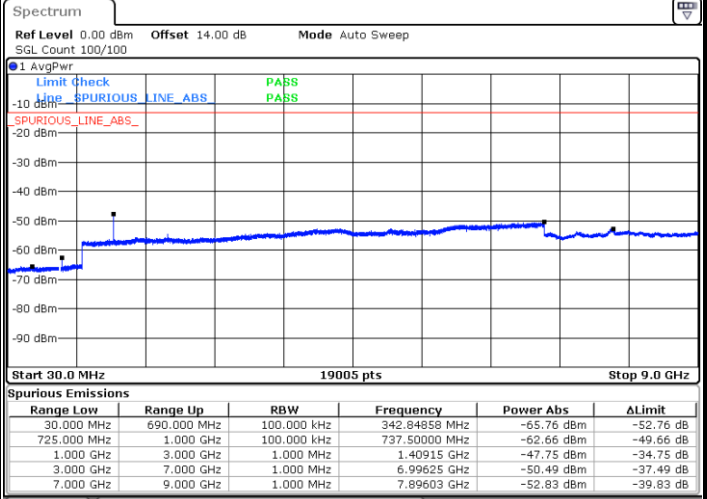

Date: 2.AUG.2017 11:56:42

Date: 2.AUG.2017 11:57:39

LTE Band 12 / 10MHz

Lowest Channel / QPSK

Lowest Channel / 16QAM

Date: 2.AUG.2017 12:03:53

Date: 2.AUG.2017 12:04:49

LTE Band 12 / 10MHz

Middle Channel / QPSK

Middle Channel / 16QAM

Date: 2.AUG.2017 12:06:26

Date: 2.AUG.2017 12:07:22

Highest Channel / QPSK

Highest Channel / 16QAM

Date: 2.AUG.2017 12:13:36

Date: 2.AUG.2017 12:14:32

LTE Band 17 / 5MHz

Lowest Channel / QPSK

Lowest Channel / 16QAM

Date: 14 JUL 2017 17:28:17

Date: 14 JUL 2017 17:29:10

Middle Channel / QPSK

Middle Channel / 16QAM

Date: 14 JUL 2017 17:30:43

Date: 14 JUL 2017 17:31:36

LTE Band 17 / 5MHz

Highest Channel / QPSK

Date: 14 JUL 2017 17:37:41

Highest Channel / 16QAM

Date: 14 JUL 2017 17:38:34

LTE Band 17 / 10MHz

Lowest Channel / QPSK