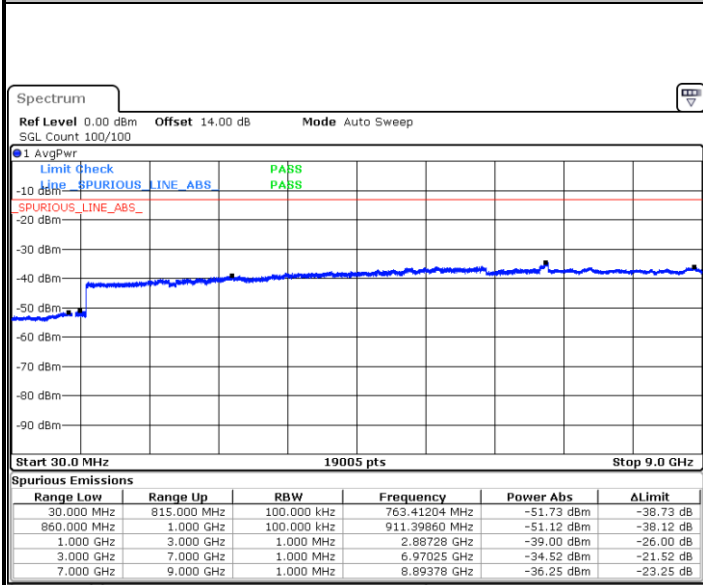

Highest Channel / 16QAM

Date: 9.AUG.2017 15:17:01

LTE Band 26 / 10MHz

Lowest Channel / QPSK

Date: 9.AUG.2017 15:26:33

Lowest Channel / 16QAM

Date: 9.AUG.2017 15:27:30

LTE Band 26 / 10MHz

Middle Channel / QPSK

Date: 9.AUG.2017 15:29:07

Middle Channel / 16QAM

Date: 9.AUG.2017 15:30:04

Highest Channel / QPSK

Date: 9.AUG.2017 15:36:19

Highest Channel / 16QAM

Date: 9.AUG.2017 15:37:16

LTE Band 26 / 15MHz

Lowest Channel / QPSK

Lowest Channel / 16QAM

Date: 9.AUG.2017 15:53:25

Date: 9.AUG.2017 15:54:22

Middle Channel / QPSK

Middle Channel / 16QAM

Date: 9.AUG.2017 15:55:59