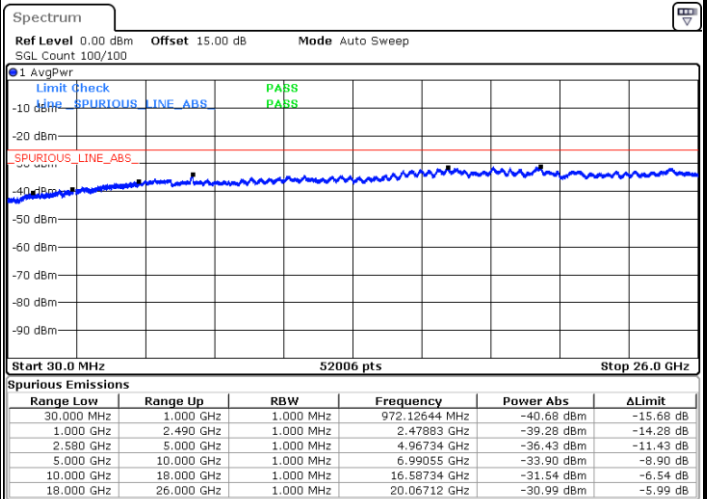

Date: 1.AUG.2017 22:04:12

LTE Band 7 / 5MHz

Highest Channel / QPSK

Date: 1.AUG.2017 22:10:28

Highest Channel / 16QAM

Date: 1.AUG.2017 22:11:22

LTE Band 7 / 10MHz

Lowest Channel / QPSK

Date: 1.AUG.2017 22:17:37

Lowest Channel / 16QAM

Date: 1.AUG.2017 22:18:31

LTE Band 7 / 10MHz

Middle Channel / QPSK

Middle Channel / 16QAM

Date: 1.AUG.2017 22:20:06

Date: 1.AUG.2017 22:21:00

Highest Channel / QPSK

Highest Channel / 16QAM

Date: 1.AUG.2017 22:27:17

Date: 1.AUG.2017 22:28:10

LTE Band 7 / 15MHz

Lowest Channel / QPSK

Lowest Channel / 16QAM

Date: 1.AUG.2017 23:22:09