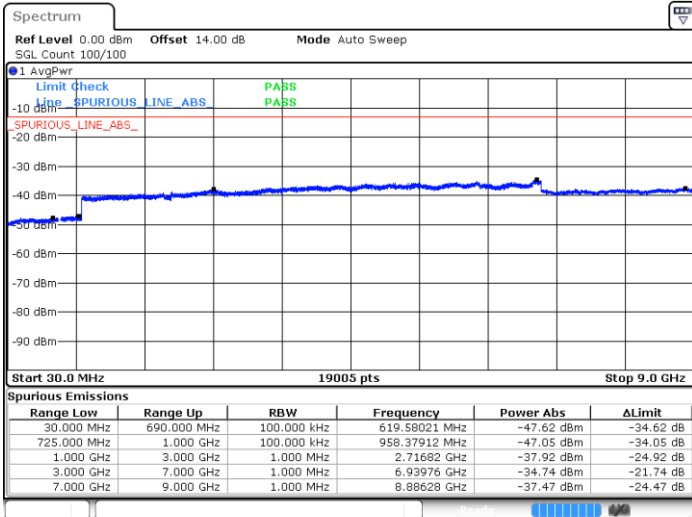

LTE Band 12 / 1.4MHz

Lowest Channel / QPSK

Lowest Channel / 16QAM

Date: 1.AUG.2017 04:56:09

Date: 1.AUG.2017 04:57:03

Middle Channel / QPSK

Middle Channel / 16QAM

Date: 1.AUG.2017 04:58:37

Date: 1.AUG.2017 04:59:30

LTE Band 12 / 1.4MHz

Highest Channel / QPSK

Highest Channel / 16QAM

Date: 2.AUG.2017 10:18:07

Date: 2.AUG.2017 10:19:03

LTE Band 12 / 3MHz

Lowest Channel / QPSK