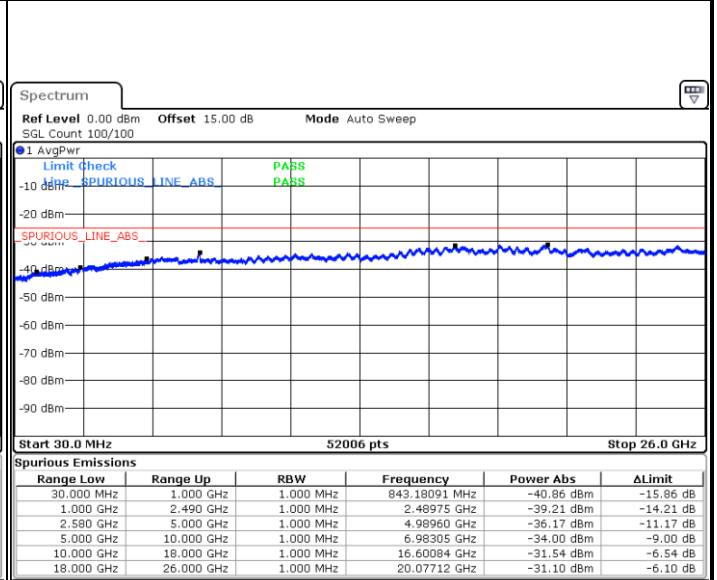

Middle Channel / 16QAM

Date: 1.AUG.2017 22:58:54