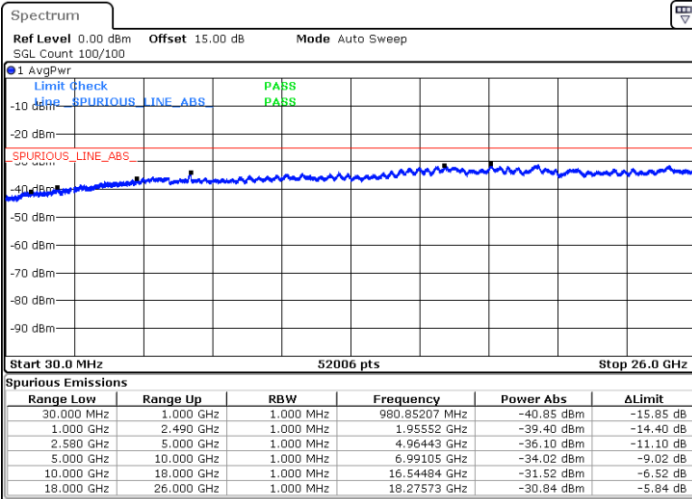

Date: 1.AUG.2017 22:17:37

Lowest Channel / 16QAM

Date: 1.AUG.2017 22:18:31

LTE Band 7 / 10MHz

Middle Channel / QPSK

Middle Channel / 16QAM

Date: 1.AUG.2017 22:20:06

Date: 1.AUG.2017 22:21:00

Highest Channel / QPSK

Highest Channel / 16QAM

Date: 1.AUG.2017 22:27:17

Date: 1.AUG.2017 22:28:10

LTE Band 7 / 15MHz

Lowest Channel / QPSK

Lowest Channel / 16QAM

Date: 1.AUG.2017 23:22:09

Date: 21.AUG.2017 13:45:14

Middle Channel / QPSK

Middle Channel / 16QAM

Date: 1.AUG.2017 22:41:12

Date: 1.AUG.2017 22:42:06

LTE Band7 / 15MHz

Highest Channel / QPSK

Date: 1.AUG.2017 22:48:22

Highest Channel / 16QAM

Date: 1.AUG.2017 22:49:16

LTE Band 7 / 20MHz

Lowest Channel / QPSK

Date: 1.AUG.2017 22:55:31

Lowest Channel / 16QAM

Date: 1.AUG.2017 22:56:25

LTE Band 7 / 20MHz