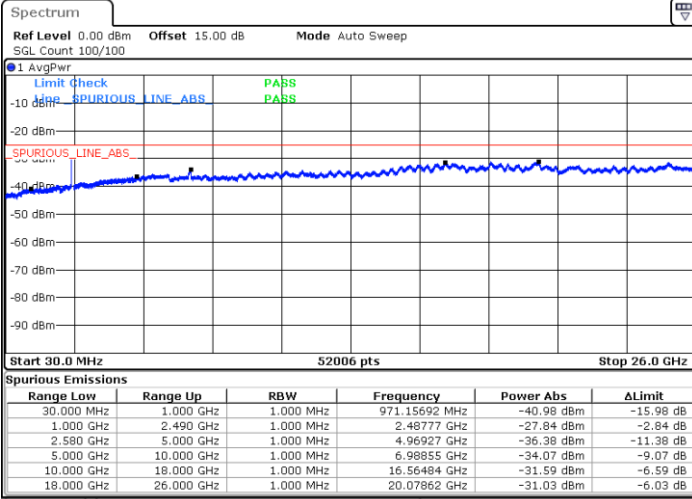

Date: 1.AUG.2017 22:17:37

Lowest Channel / 16QAM

Date: 1.AUG.2017 22:18:31

LTE Band 7 / 10MHz

Middle Channel / QPSK

Middle Channel / 16QAM

Date: 1.AUG.2017 22:20:06

Date: 1.AUG.2017 22:21:00

Highest Channel / QPSK

Highest Channel / 16QAM

Date: 1.AUG.2017 22:27:17

Date: 1.AUG.2017 22:28:10

LTE Band 7 / 15MHz

Lowest Channel / QPSK

Lowest Channel / 16QAM

Date: 1.AUG.2017 23:22:09

Date: 21.AUG.2017 13:45:14

Middle Channel / QPSK

Middle Channel / 16QAM

Date: 1.AUG.2017 22:41:12

Date: 1.AUG.2017 22:42:06

LTE Band7 / 15MHz

Highest Channel / QPSK

Date: 1.AUG.2017 22:48:22

Highest Channel / 16QAM

Date: 1.AUG.2017 22:49:16

LTE Band 7 / 20MHz

Lowest Channel / QPSK

Date: 1.AUG.2017 22:55:31

Lowest Channel / 16QAM

Date: 1.AUG.2017 22:56:25

LTE Band 7 / 20MHz