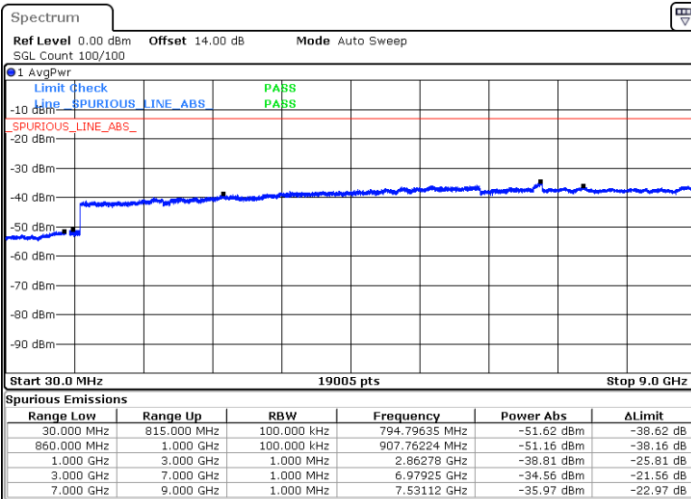

LTE Band 26 / 3MHz

Lowest Channel / QPSK

Lowest Channel / 16QAM

LTE Band 26 / 3MHz

Middle Channel / QPSK

Middle Channel / 16QAM

Date: 9.AUG.2017 14:51:52

Date: 9.AUG.2017 14:52:48

Highest Channel / QPSK

Highest Channel / 16QAM

Date: 9.AUG.2017 14:59:03

Date: 9.AUG.2017 15:00:00

LTE Band 26 / 5MHz

Lowest Channel / QPSK

Lowest Channel / 16QAM

Date: 9.AUG.2017 15:06:15

Date: 9.AUG.2017 15:07:11

Middle Channel / QPSK

Middle Channel / 16QAM

Date: 9.AUG.2017 15:08:49

Date: 9.AUG.2017 15:09:46

LTE Band 26 / 5MHz

Highest Channel / QPSK

Date: 9.AUG.2017 15:16:05

Highest Channel / 16QAM

Date: 9.AUG.2017 15:17:01

LTE Band 26 / 10MHz

Lowest Channel / QPSK

Date: 9.AUG.2017 15:26:33

Lowest Channel / 16QAM

Date: 9.AUG.2017 15:27:30

LTE Band 26 / 10MHz