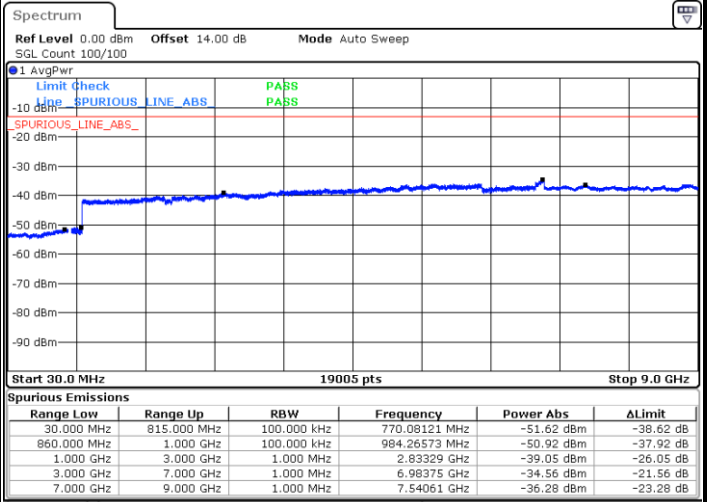

Highest Channel / QPSK

Date: 14.JUL.2017 17:54:02

Highest Channel / 16QAM

Date: 14.JUL.2017 17:54:55

LTE Band 26 / 1.4MHz

Lowest Channel / QPSK

Lowest Channel / 16QAM

Date: 9.AUG.2017 10:19:33

Date: 9.AUG.2017 10:20:29

Middle Channel / QPSK

Middle Channel / 16QAM

Date: 9.AUG.2017 10:22:06

Date: 9.AUG.2017 10:23:02

LTE Band 26 / 1.4MHz

Highest Channel / QPSK

Highest Channel / 16QAM

LTE Band 26 / 3MHz

Lowest Channel / QPSK

Lowest Channel / 16QAM

LTE Band 26 / 3MHz

Middle Channel / QPSK

Middle Channel / 16QAM

Date: 9.AUG.2017 14:51:52

Date: 9.AUG.2017 14:52:48

Highest Channel / QPSK

Highest Channel / 16QAM

Date: 9.AUG.2017 14:59:03

Date: 9.AUG.2017 15:00:00

LTE Band 26 / 5MHz

Lowest Channel / QPSK

Lowest Channel / 16QAM

Date: 9.AUG.2017 15:06:15