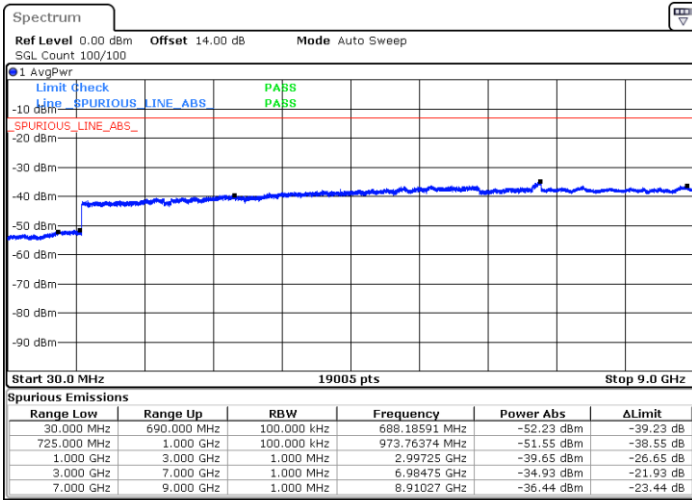

LTE Band 12 / 1.4MHz

Lowest Channel / QPSK

Lowest Channel / 16QAM

Date: 1.AUG.2017 04:56:09

Date: 1.AUG.2017 04:57:03

Middle Channel / QPSK

Middle Channel / 16QAM

Date: 1.AUG.2017 04:58:37

Date: 1.AUG.2017 04:59:30

LTE Band 12 / 1.4MHz

Highest Channel / QPSK

Highest Channel / 16QAM

Date: 2.AUG.2017 10:18:07

Date: 2.AUG.2017 10:19:03

LTE Band 12 / 3MHz

Lowest Channel / QPSK