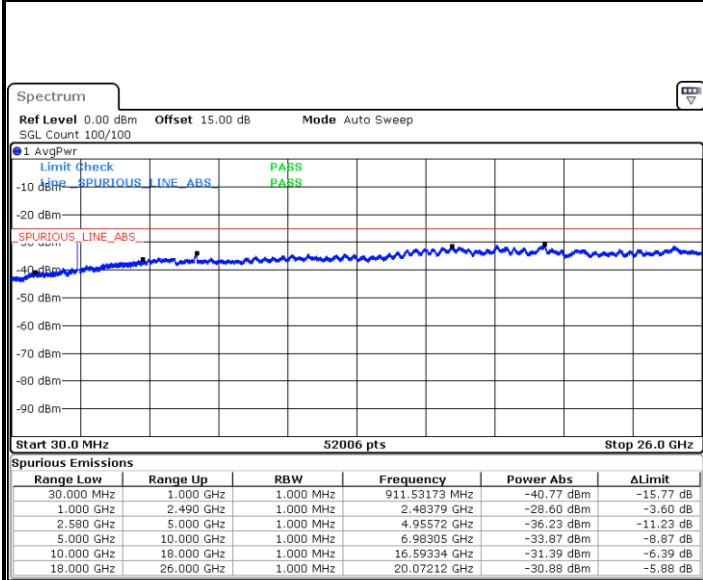

Highest Channel / QPSK

Highest Channel / 16QAM

Date: 1.AUG.2017 22:27:17

Date: 1.AUG.2017 22:28:10

LTE Band 7 / 15MHz

Lowest Channel / QPSK

Lowest Channel / 16QAM

Date: 1.AUG.2017 23:22:09

Date: 21.AUG.2017 13:45:14

Middle Channel / QPSK

Middle Channel / 16QAM

Date: 1.AUG.2017 22:41:12

Date: 1.AUG.2017 22:42:06

LTE Band7 / 15MHz

Highest Channel / QPSK

Date: 1.AUG.2017 22:48:22

Highest Channel / 16QAM

Date: 1.AUG.2017 22:49:16

LTE Band 7 / 20MHz

Lowest Channel / QPSK

Date: 1.AUG.2017 22:55:31

Lowest Channel / 16QAM

Date: 1.AUG.2017 22:56:25

LTE Band 7 / 20MHz