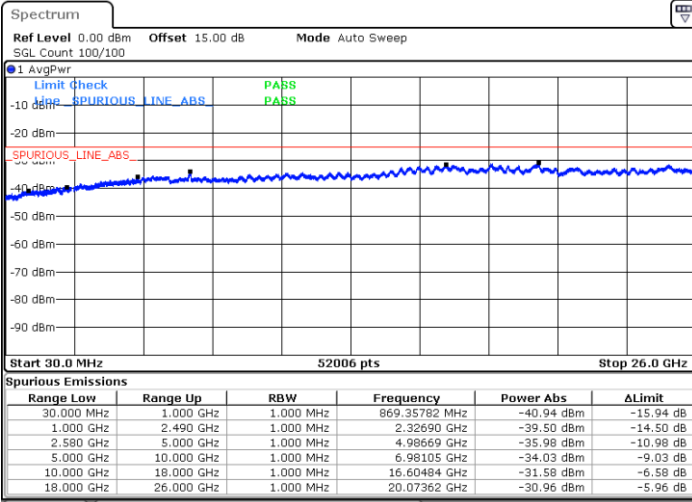

LTE Band 7 / 5MHz

Lowest Channel / QPSK

Lowest Channel / 16QAM

Date: 1.AUG.2017 22:00:49

Date: 1.AUG.2017 22:01:43

Middle Channel / QPSK

Middle Channel / 16QAM

Date: 1.AUG.2017 22:03:18

Date: 1.AUG.2017 22:04:12

LTE Band 7 / 5MHz

Highest Channel / QPSK

Date: 1.AUG.2017 22:10:28

Highest Channel / 16QAM

Date: 1.AUG.2017 22:11:22

LTE Band 7 / 10MHz

Lowest Channel / QPSK