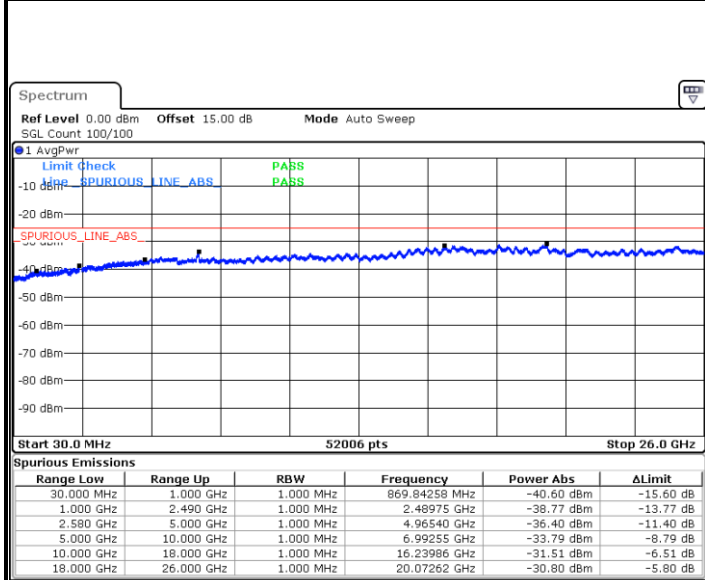

LTE Band 7 / 20MHz

Middle Channel / QPSK

Date: 1.AUG.2017 22:58:00