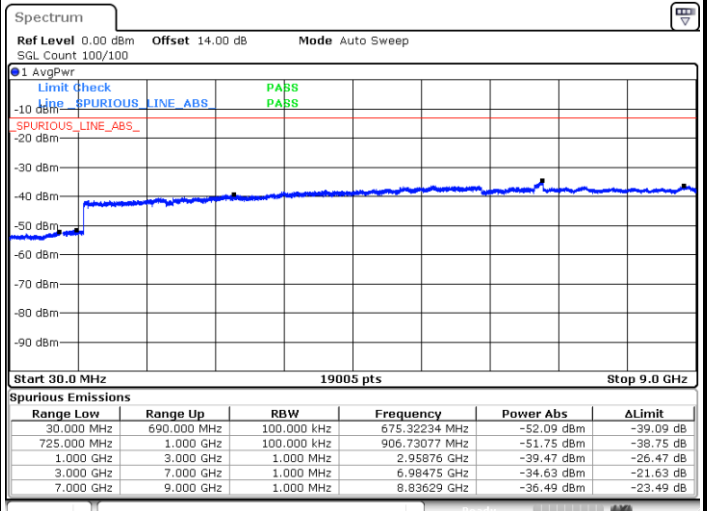

Date: 1.AUG.2017 04:59:30

LTE Band 12 / 1.4MHz

Highest Channel / QPSK

Highest Channel / 16QAM

Date: 2.AUG.2017 10:18:07

Date: 2.AUG.2017 10:19:03

LTE Band 12 / 3MHz

Lowest Channel / QPSK

Lowest Channel / 16QAM

Date: 2.AUG.2017 10:25:17

Date: 2.AUG.2017 10:26:13

LTE Band 12 / 3MHz

Middle Channel / QPSK

Middle Channel / 16QAM

Date: 2.AUG.2017 10:27:50

Date: 2.AUG.2017 10:28:46

Highest Channel / QPSK

Highest Channel / 16QAM

Date: 2.AUG.2017 10:35:00

Date: 2.AUG.2017 10:35:56

LTE Band 12 / 5MHz

Lowest Channel / QPSK

Lowest Channel / 16QAM

Date: 2.AUG.2017 11:46:58