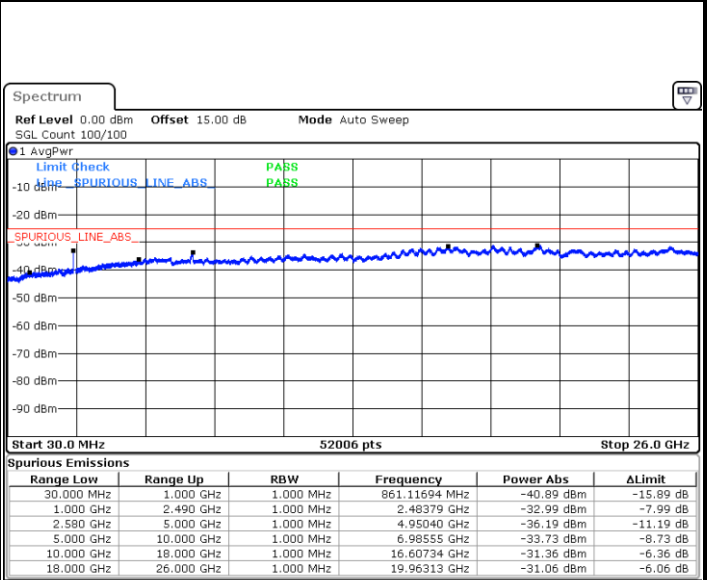

Date: 21.AUG.2017 13:45:14

Middle Channel / QPSK

Middle Channel / 16QAM

Date: 1.AUG.2017 22:41:12

Date: 1.AUG.2017 22:42:06

LTE Band7 / 15MHz

Highest Channel / QPSK

Date: 1.AUG.2017 22:48:22

Highest Channel / 16QAM

Date: 1.AUG.2017 22:49:16

LTE Band 7 / 20MHz

Lowest Channel / QPSK

Date: 1.AUG.2017 22:55:31

Lowest Channel / 16QAM

Date: 1.AUG.2017 22:56:25

LTE Band 7 / 20MHz

LTE Band 12 / 1.4MHz

Lowest Channel / QPSK

Lowest Channel / 16QAM

Date: 1.AUG.2017 04:56:09

Date: 1.AUG.2017 04:57:03

Middle Channel / QPSK

Middle Channel / 16QAM

Date: 1.AUG.2017 04:58:37