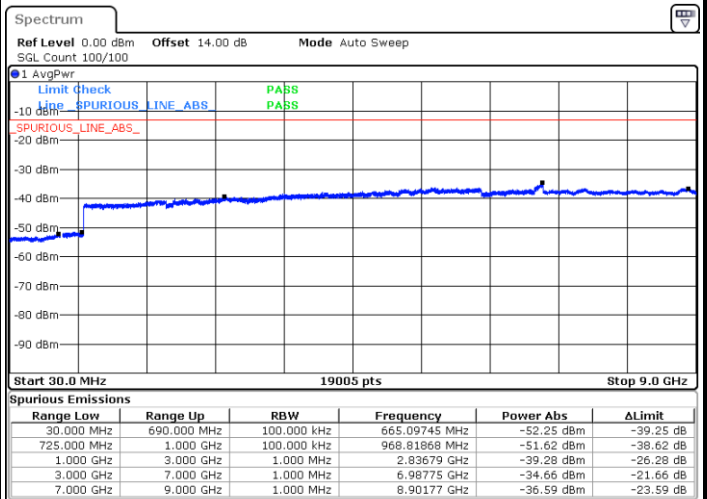

Lowest Channel / 16QAM

Date: 2.AUG.2017 10:25:17

Date: 2.AUG.2017 10:26:13

LTE Band 12 / 3MHz

Middle Channel / QPSK

Middle Channel / 16QAM

Date: 2.AUG.2017 10:27:50

Date: 2.AUG.2017 10:28:46

Highest Channel / QPSK

Highest Channel / 16QAM

Date: 2.AUG.2017 10:35:00

Date: 2.AUG.2017 10:35:56

LTE Band 12 / 5MHz

Lowest Channel / QPSK

Lowest Channel / 16QAM

Date: 2.AUG.2017 11:46:58

Date: 2.AUG.2017 11:47:55

Middle Channel / QPSK

Middle Channel / 16QAM

Date: 2.AUG.2017 11:49:32

Date: 2.AUG.2017 11:50:29

LTE Band 12 / 5MHz

Highest Channel / QPSK

Highest Channel / 16QAM