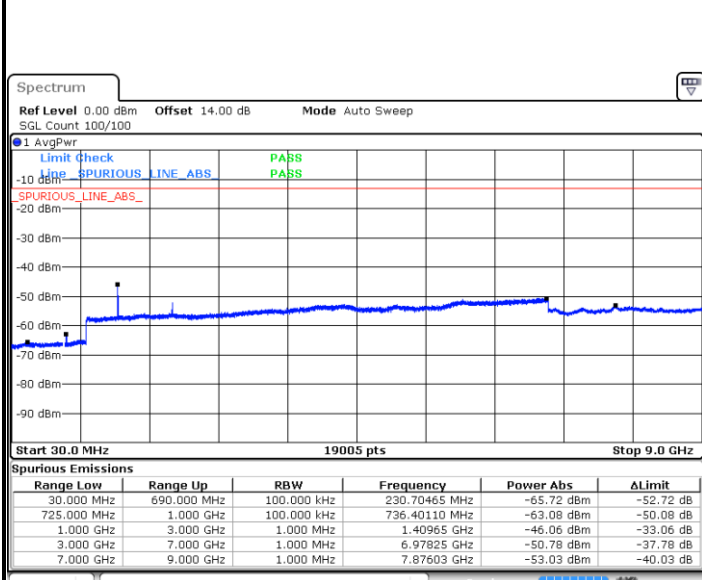

LTE Band 17 / 5MHz

Lowest Channel / QPSK

Lowest Channel / 16QAM

Date: 14 JUL 2017 17:28:17

Date: 14 JUL 2017 17:29:10

Middle Channel / QPSK

Middle Channel / 16QAM

Date: 14 JUL 2017 17:30:43

Date: 14 JUL 2017 17:31:36

LTE Band 17 / 5MHz

Highest Channel / QPSK

Date: 14 JUL 2017 17:37:41

Highest Channel / 16QAM

Date: 14 JUL 2017 17:38:34

LTE Band 17 / 10MHz

Lowest Channel / QPSK

Date: 14 JUL 2017 17:44:39

Lowest Channel / 16QAM

Date: 14 JUL 2017 17:45:32

LTE Band 17 / 10MHz

Middle Channel / QPSK

Date: 14.JUL.2017 17:47:05

Middle Channel / 16QAM

Date: 14.JUL.2017 17:47:58

Highest Channel / QPSK

Date: 14.JUL.2017 17:54:02

Highest Channel / 16QAM

Date: 14.JUL.2017 17:54:55

LTE Band 26 / 1.4MHz

Lowest Channel / QPSK

Lowest Channel / 16QAM

Date: 9.AUG.2017 10:19:33