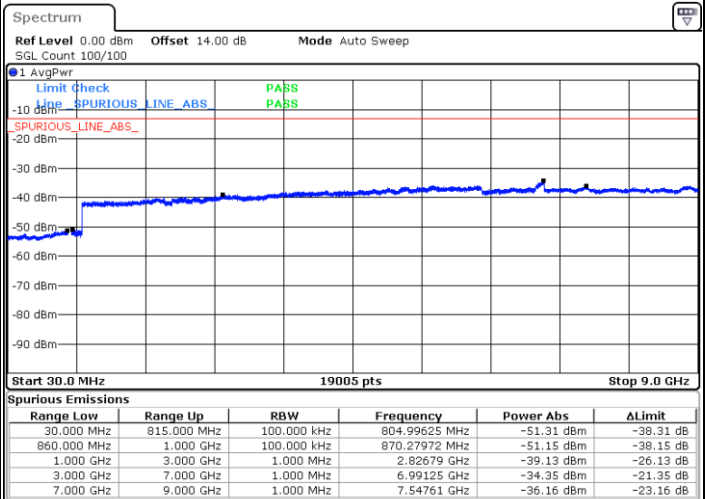

LTE Band 26 / 3MHz

Lowest Channel / QPSK

Lowest Channel / 16QAM

LTE Band 26 / 3MHz

Middle Channel / QPSK

Middle Channel / 16QAM

Date: 9.AUG.2017 14:51:52

Date: 9.AUG.2017 14:52:48

Highest Channel / QPSK

Highest Channel / 16QAM

Date: 9.AUG.2017 14:59:03

Date: 9.AUG.2017 15:00:00

LTE Band 26 / 5MHz

Lowest Channel / QPSK

Lowest Channel / 16QAM

Date: 9.AUG.2017 15:06:15

Date: 9.AUG.2017 15:07:11

Middle Channel / QPSK

Middle Channel / 16QAM

Date: 9.AUG.2017 15:08:49

Date: 9.AUG.2017 15:09:46

LTE Band 26 / 5MHz

Highest Channel / QPSK

Date: 9.AUG.2017 15:16:05