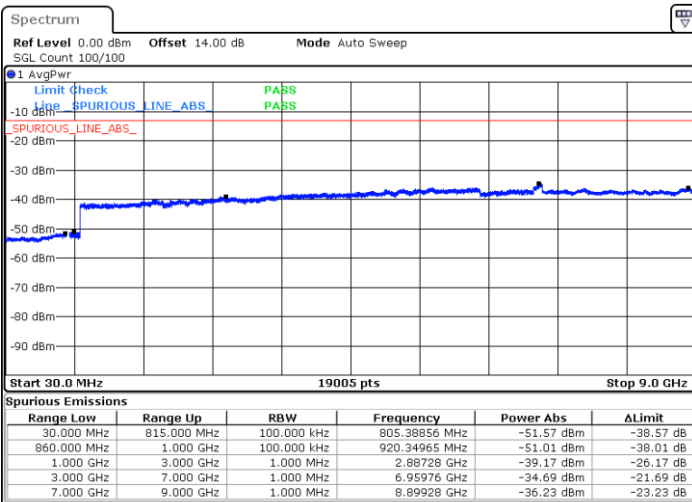

Date: 14 JUL 2017 17:44:39

Lowest Channel / 16QAM

Date: 14 JUL 2017 17:45:32

LTE Band 17 / 10MHz

Middle Channel / QPSK

Date: 14.JUL.2017 17:47:05

Middle Channel / 16QAM

Date: 14.JUL.2017 17:47:58

Highest Channel / QPSK

Date: 14.JUL.2017 17:54:02

Highest Channel / 16QAM

Date: 14.JUL.2017 17:54:55

LTE Band 26 / 1.4MHz

Lowest Channel / QPSK

Lowest Channel / 16QAM

Date: 9.AUG.2017 10:19:33

Date: 9.AUG.2017 10:20:29

Middle Channel / QPSK

Middle Channel / 16QAM

Date: 9.AUG.2017 10:22:06

Date: 9.AUG.2017 10:23:02

LTE Band 26 / 1.4MHz

Highest Channel / QPSK

Highest Channel / 16QAM