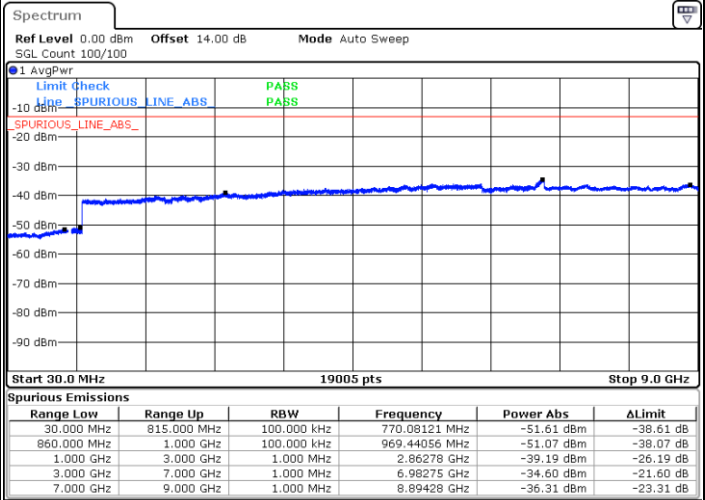

LTE Band 26 / 3MHz

Lowest Channel / QPSK

Lowest Channel / 16QAM

LTE Band 26 / 3MHz

Middle Channel / QPSK

Middle Channel / 16QAM

Date: 9.AUG.2017 14:51:52

Date: 9.AUG.2017 14:52:48

Highest Channel / QPSK

Highest Channel / 16QAM

Date: 9.AUG.2017 14:59:03

Date: 9.AUG.2017 15:00:00

LTE Band 26 / 5MHz

Lowest Channel / QPSK

Lowest Channel / 16QAM

Date: 9.AUG.2017 15:06:15

Date: 9.AUG.2017 15:07:11

Middle Channel / QPSK

Middle Channel / 16QAM

Date: 9.AUG.2017 15:08:49

Date: 9.AUG.2017 15:09:46

LTE Band 26 / 5MHz

Highest Channel / QPSK

Date: 9.AUG.2017 15:16:05

Highest Channel / 16QAM

Date: 9.AUG.2017 15:17:01

LTE Band 26 / 10MHz

Lowest Channel / QPSK

Date: 9.AUG.2017 15:26:33

Lowest Channel / 16QAM

Date: 9.AUG.2017 15:27:30

LTE Band 26 / 10MHz