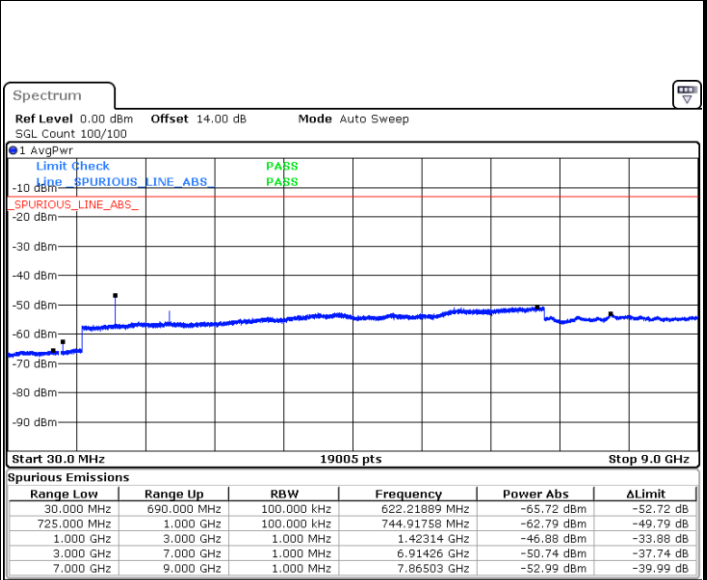

LTE Band 17 / 5MHz

Lowest Channel / QPSK

Lowest Channel / 16QAM

Date: 14 JUL 2017 17:28:17

Date: 14 JUL 2017 17:29:10

Middle Channel / QPSK

Middle Channel / 16QAM

Date: 14 JUL 2017 17:30:43

Date: 14 JUL 2017 17:31:36

LTE Band 17 / 5MHz

Highest Channel / QPSK

Date: 14 JUL 2017 17:37:41

Highest Channel / 16QAM

Date: 14 JUL 2017 17:38:34

LTE Band 17 / 10MHz

Lowest Channel / QPSK

Date: 14 JUL 2017 17:44:39

Lowest Channel / 16QAM

Date: 14 JUL 2017 17:45:32

LTE Band 17 / 10MHz

Middle Channel / QPSK

Date: 14.JUL.2017 17:47:05

Middle Channel / 16QAM

Date: 14.JUL.2017 17:47:58

Highest Channel / QPSK

Date: 14.JUL.2017 17:54:02

Highest Channel / 16QAM

Date: 14.JUL.2017 17:54:55

LTE Band 26 / 1.4MHz

Lowest Channel / QPSK

Lowest Channel / 16QAM

Date: 9.AUG.2017 10:19:33