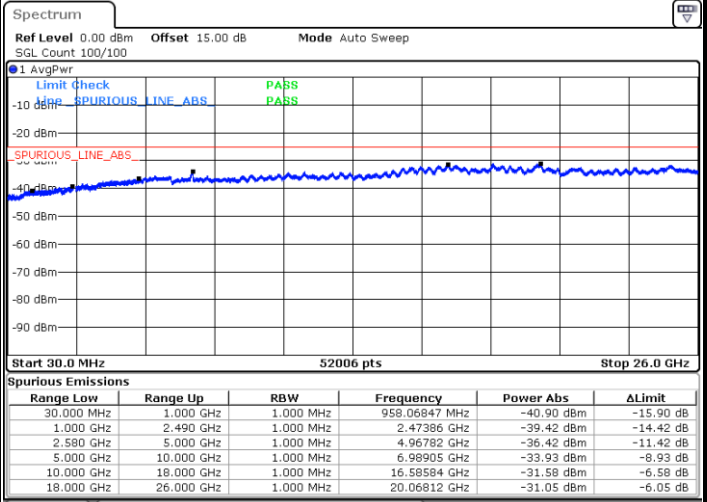

LTE Band 7 / 5MHz

Lowest Channel / QPSK

Lowest Channel / 16QAM

Date: 1.AUG.2017 22:00:49

Date: 1.AUG.2017 22:01:43

Middle Channel / QPSK

Middle Channel / 16QAM

Date: 1.AUG.2017 22:03:18

Date: 1.AUG.2017 22:04:12

LTE Band 7 / 5MHz

Highest Channel / QPSK

Date: 1.AUG.2017 22:10:28

Highest Channel / 16QAM

Date: 1.AUG.2017 22:11:22

LTE Band 7 / 10MHz

Lowest Channel / QPSK

Date: 1.AUG.2017 22:17:37

Lowest Channel / 16QAM

Date: 1.AUG.2017 22:18:31

LTE Band 7 / 10MHz

Middle Channel / QPSK

Middle Channel / 16QAM

Date: 1.AUG.2017 22:20:06

Date: 1.AUG.2017 22:21:00