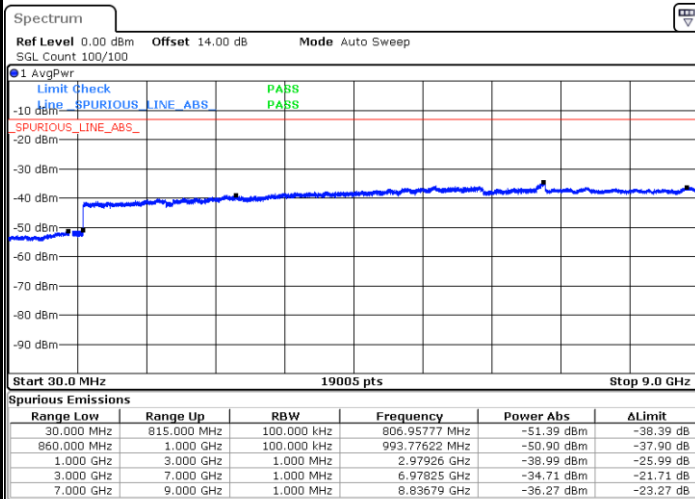

Highest Channel / QPSK

Highest Channel / 16QAM

Date: 9.AUG.2017 14:59:03

Date: 9.AUG.2017 15:00:00

LTE Band 26 / 5MHz

Lowest Channel / QPSK

Lowest Channel / 16QAM

Date: 9.AUG.2017 15:06:15

Date: 9.AUG.2017 15:07:11

Middle Channel / QPSK

Middle Channel / 16QAM

Date: 9.AUG.2017 15:08:49

Date: 9.AUG.2017 15:09:46

LTE Band 26 / 5MHz

Highest Channel / QPSK

Date: 9.AUG.2017 15:16:05

Highest Channel / 16QAM

Date: 9.AUG.2017 15:17:01

LTE Band 26 / 10MHz

Lowest Channel / QPSK

Date: 9.AUG.2017 15:26:33

Lowest Channel / 16QAM

Date: 9.AUG.2017 15:27:30

LTE Band 26 / 10MHz