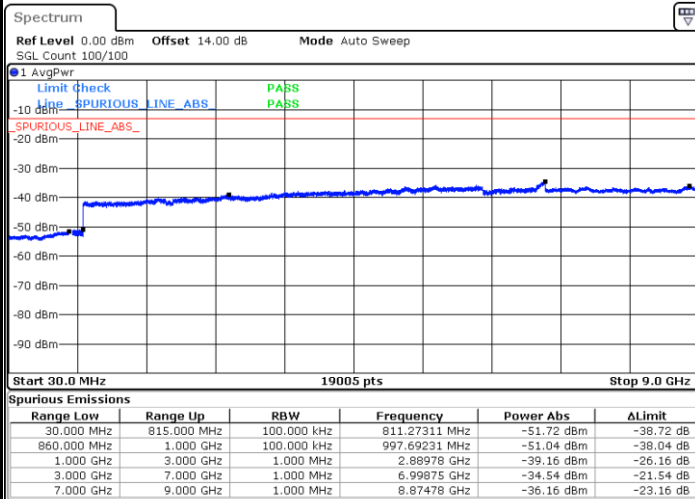

LTE Band 26 / 15MHz

Lowest Channel / QPSK

Lowest Channel / 16QAM

Date: 9.AUG.2017 15:53:25

Date: 9.AUG.2017 15:54:22

Middle Channel / QPSK

Middle Channel / 16QAM

Date: 9.AUG.2017 15:55:59