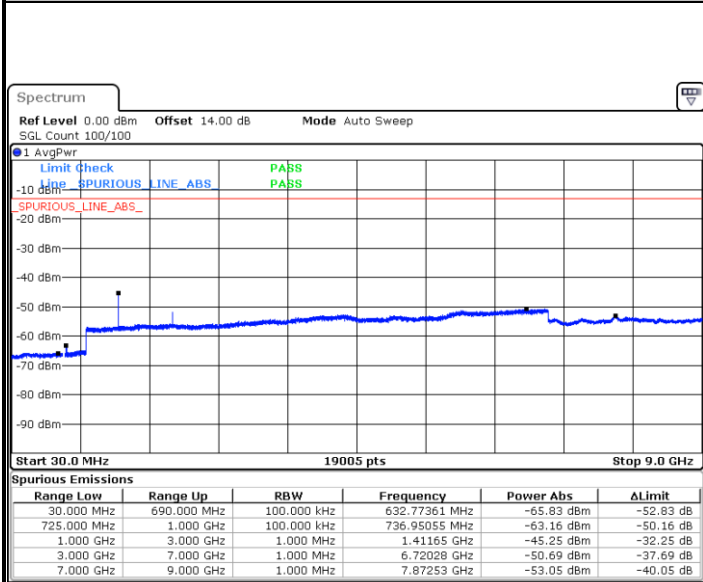

Date: 14 JUL 2017 17:31:36

LTE Band 17 / 5MHz

Highest Channel / QPSK

Date: 14 JUL 2017 17:37:41

Highest Channel / 16QAM

Date: 14 JUL 2017 17:38:34

LTE Band 17 / 10MHz

Lowest Channel / QPSK

Date: 14 JUL 2017 17:44:39

Lowest Channel / 16QAM

Date: 14 JUL 2017 17:45:32

LTE Band 17 / 10MHz

Middle Channel / QPSK

Date: 14.JUL.2017 17:47:05

Middle Channel / 16QAM

Date: 14.JUL.2017 17:47:58

Highest Channel / QPSK

Date: 14.JUL.2017 17:54:02

Highest Channel / 16QAM

Date: 14.JUL.2017 17:54:55

LTE Band 26 / 1.4MHz

Lowest Channel / QPSK

Lowest Channel / 16QAM

Date: 9.AUG.2017 10:19:33

Date: 9.AUG.2017 10:20:29

Middle Channel / QPSK

Middle Channel / 16QAM

Date: 9.AUG.2017 10:22:06

Date: 9.AUG.2017 10:23:02

LTE Band 26 / 1.4MHz

Highest Channel / QPSK

Highest Channel / 16QAM