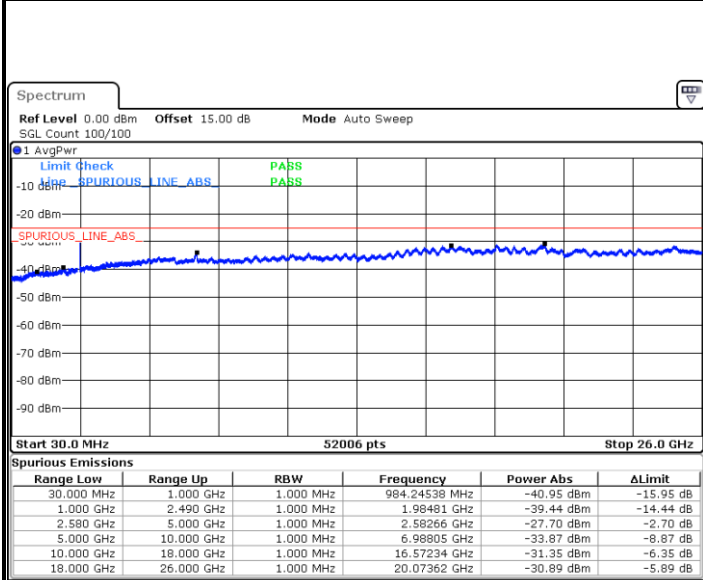

Highest Channel / QPSK

Highest Channel / 16QAM

Date: 1.AUG.2017 22:27:17

Date: 1.AUG.2017 22:28:10

LTE Band 7 / 15MHz

Lowest Channel / QPSK

Lowest Channel / 16QAM

Date: 1.AUG.2017 23:22:09

Date: 21.AUG.2017 13:45:14

Middle Channel / QPSK

Middle Channel / 16QAM

Date: 1.AUG.2017 22:41:12

Date: 1.AUG.2017 22:42:06

LTE Band7 / 15MHz

Highest Channel / QPSK

Date: 1.AUG.2017 22:48:22

Highest Channel / 16QAM

Date: 1.AUG.2017 22:49:16

LTE Band 7 / 20MHz

Lowest Channel / QPSK

Date: 1.AUG.2017 22:55:31

Lowest Channel / 16QAM

Date: 1.AUG.2017 22:56:25

LTE Band 7 / 20MHz