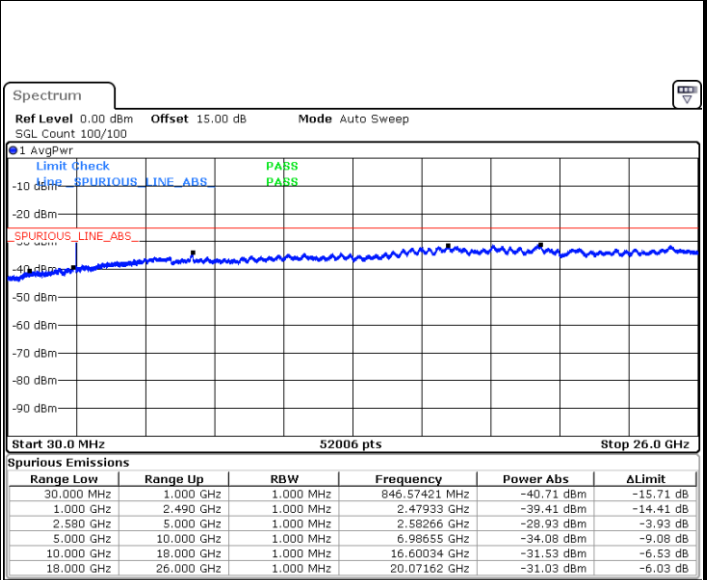

Highest Channel / QPSK

Highest Channel / 16QAM

Date: 1.AUG.2017 22:27:17

Date: 1.AUG.2017 22:28:10

LTE Band 7 / 15MHz

Lowest Channel / QPSK

Lowest Channel / 16QAM

Date: 1.AUG.2017 23:22:09

Date: 21.AUG.2017 13:45:14

Middle Channel / QPSK

Middle Channel / 16QAM

Date: 1.AUG.2017 22:41:12

Date: 1.AUG.2017 22:42:06

LTE Band7 / 15MHz

Highest Channel / QPSK

Date: 1.AUG.2017 22:48:22

Highest Channel / 16QAM

Date: 1.AUG.2017 22:49:16

LTE Band 7 / 20MHz

Lowest Channel / QPSK

Date: 1.AUG.2017 22:55:31

Lowest Channel / 16QAM

Date: 1.AUG.2017 22:56:25

LTE Band 7 / 20MHz