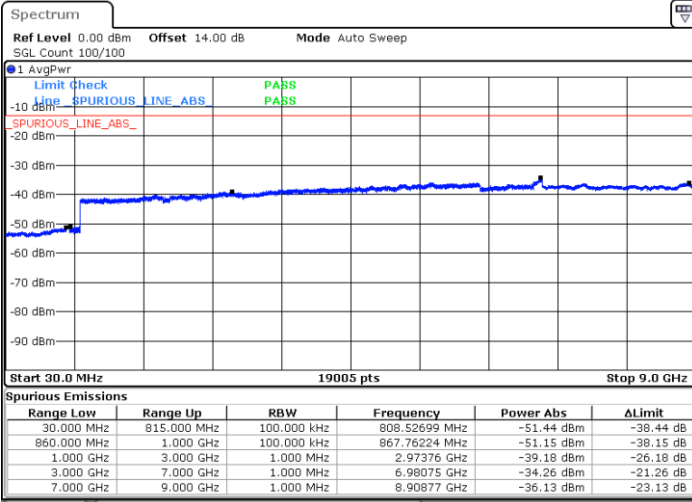

Date: 14 JUL 2017 17:44:39

Lowest Channel / 16QAM

Date: 14 JUL 2017 17:45:32

LTE Band 17 / 10MHz

Middle Channel / QPSK

Date: 14.JUL.2017 17:47:05

Middle Channel / 16QAM

Date: 14.JUL.2017 17:47:58

Highest Channel / QPSK

Date: 14.JUL.2017 17:54:02

Highest Channel / 16QAM

Date: 14.JUL.2017 17:54:55

LTE Band 26 / 1.4MHz

Lowest Channel / QPSK

Lowest Channel / 16QAM

Date: 9.AUG.2017 10:19:33

Date: 9.AUG.2017 10:20:29

Middle Channel / QPSK

Middle Channel / 16QAM

Date: 9.AUG.2017 10:22:06

Date: 9.AUG.2017 10:23:02

LTE Band 26 / 1.4MHz

Highest Channel / QPSK

Highest Channel / 16QAM