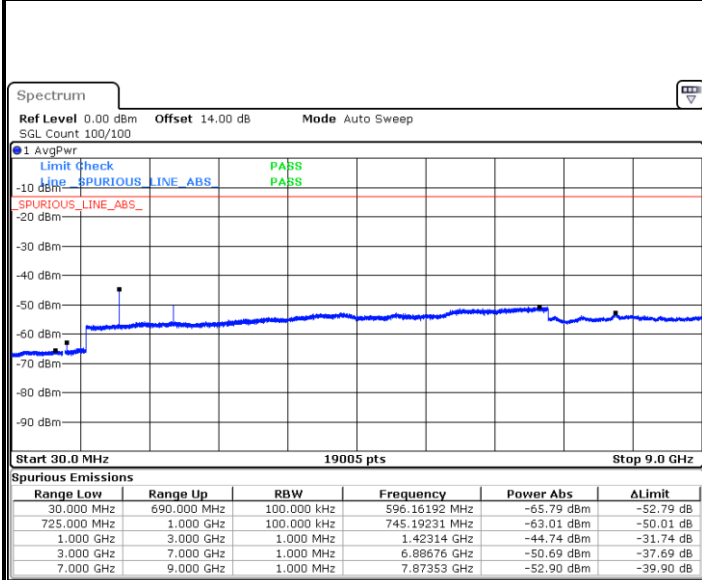

Date: 2.AUG.2017 11:56:42

Date: 2.AUG.2017 11:57:39

LTE Band 12 / 10MHz

Lowest Channel / QPSK

Lowest Channel / 16QAM

Date: 2.AUG.2017 12:03:53

Date: 2.AUG.2017 12:04:49

LTE Band 12 / 10MHz

LTE Band 17 / 5MHz

Lowest Channel / QPSK

Lowest Channel / 16QAM

Date: 14 JUL 2017 17:28:17

Date: 14 JUL 2017 17:29:10

Middle Channel / QPSK

Middle Channel / 16QAM

Date: 14 JUL 2017 17:30:43

Date: 14 JUL 2017 17:31:36

LTE Band 17 / 5MHz

Highest Channel / QPSK

Date: 14 JUL 2017 17:37:41

Highest Channel / 16QAM

Date: 14 JUL 2017 17:38:34

LTE Band 17 / 10MHz

Lowest Channel / QPSK