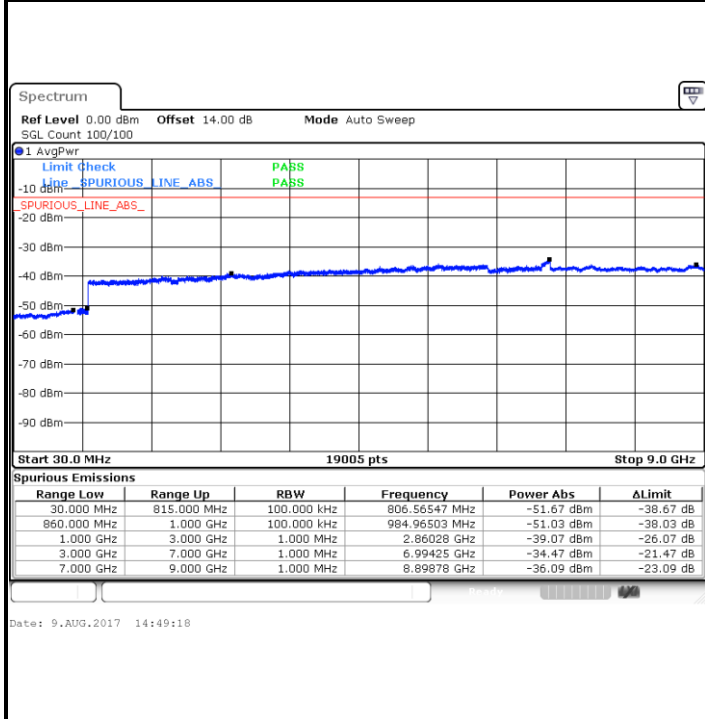

Highest Channel / QPSK

Date: 14.JUL.2017 17:54:02

Highest Channel / 16QAM

Date: 14.JUL.2017 17:54:55

LTE Band 26 / 1.4MHz

Lowest Channel / QPSK

Lowest Channel / 16QAM

Date: 9.AUG.2017 10:19:33

Date: 9.AUG.2017 10:20:29

Middle Channel / QPSK

Middle Channel / 16QAM

Date: 9.AUG.2017 10:22:06

Date: 9.AUG.2017 10:23:02

LTE Band 26 / 1.4MHz

Highest Channel / QPSK

Highest Channel / 16QAM

LTE Band 26 / 3MHz

Lowest Channel / QPSK

Lowest Channel / 16QAM

LTE Band 26 / 3MHz

Middle Channel / QPSK

Middle Channel / 16QAM

Date: 9.AUG.2017 14:51:52

Date: 9.AUG.2017 14:52:48