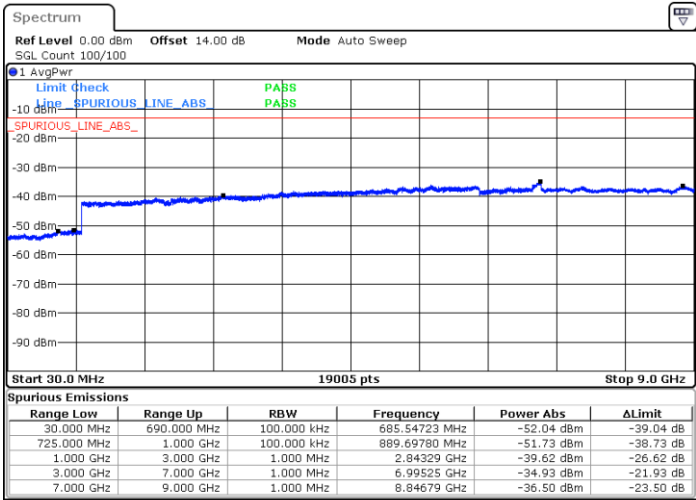

Lowest Channel / 16QAM

Date: 2.AUG.2017 10:25:17

Date: 2.AUG.2017 10:26:13

LTE Band 12 / 3MHz

Middle Channel / QPSK

Middle Channel / 16QAM

Date: 2.AUG.2017 10:27:50

Date: 2.AUG.2017 10:28:46

Highest Channel / QPSK

Highest Channel / 16QAM

Date: 2.AUG.2017 10:35:00

Date: 2.AUG.2017 10:35:56

LTE Band 12 / 5MHz

Lowest Channel / QPSK

Lowest Channel / 16QAM

Date: 2.AUG.2017 11:46:58

Date: 2.AUG.2017 11:47:55

Middle Channel / QPSK

Middle Channel / 16QAM

Date: 2.AUG.2017 11:49:32

Date: 2.AUG.2017 11:50:29

LTE Band 12 / 5MHz

Highest Channel / QPSK

Highest Channel / 16QAM