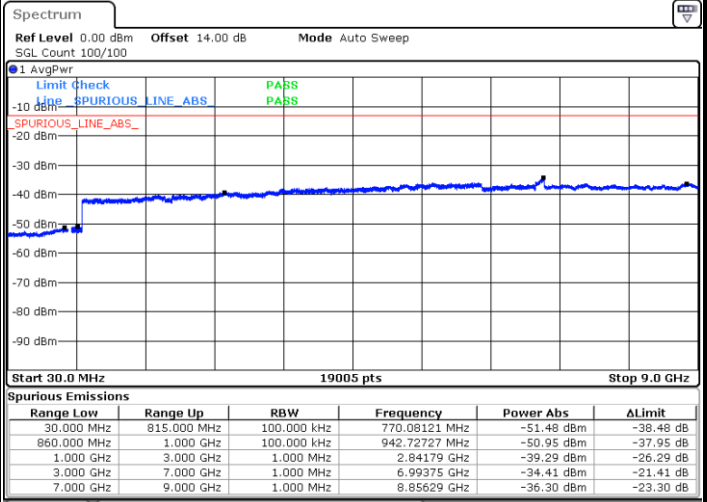

Date: 14 JUL 2017 17:31:36

LTE Band 17 / 5MHz

Highest Channel / QPSK

Date: 14 JUL 2017 17:37:41

Highest Channel / 16QAM

Date: 14 JUL 2017 17:38:34

LTE Band 17 / 10MHz

Lowest Channel / QPSK

Date: 14 JUL 2017 17:44:39

Lowest Channel / 16QAM

Date: 14 JUL 2017 17:45:32

LTE Band 17 / 10MHz

Middle Channel / QPSK

Date: 14.JUL.2017 17:47:05

Middle Channel / 16QAM

Date: 14.JUL.2017 17:47:58

Highest Channel / QPSK

Date: 14.JUL.2017 17:54:02

Highest Channel / 16QAM

Date: 14.JUL.2017 17:54:55

LTE Band 26 / 1.4MHz

Lowest Channel / QPSK

Lowest Channel / 16QAM

Date: 9.AUG.2017 10:19:33

Date: 9.AUG.2017 10:20:29

Middle Channel / QPSK

Middle Channel / 16QAM

Date: 9.AUG.2017 10:22:06

Date: 9.AUG.2017 10:23:02

LTE Band 26 / 1.4MHz

Highest Channel / QPSK

Highest Channel / 16QAM