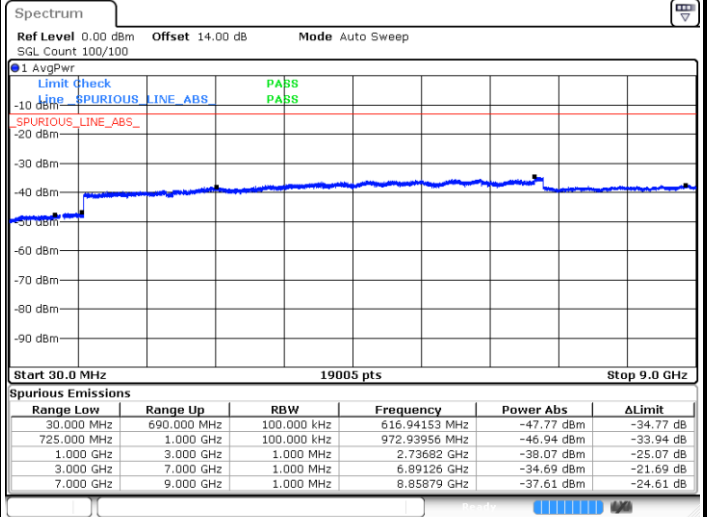

Highest Channel / 16QAM

Date: 1.AUG.2017 22:49:16

LTE Band 7 / 20MHz

Lowest Channel / QPSK

Date: 1.AUG.2017 22:55:31

Lowest Channel / 16QAM

Date: 1.AUG.2017 22:56:25

LTE Band 7 / 20MHz

Middle Channel / QPSK

Date: 1.AUG.2017 22:58:00

Middle Channel / 16QAM

Date: 1.AUG.2017 22:58:54

Highest Channel / QPSK

Date: 1.AUG.2017 23:05:10

Highest Channel / 16QAM

Date: 1.AUG.2017 23:06:04

LTE Band 12 / 1.4MHz

Lowest Channel / QPSK

Lowest Channel / 16QAM

Date: 1.AUG.2017 04:56:09

Date: 1.AUG.2017 04:57:03

Middle Channel / QPSK

Middle Channel / 16QAM

Date: 1.AUG.2017 04:58:37