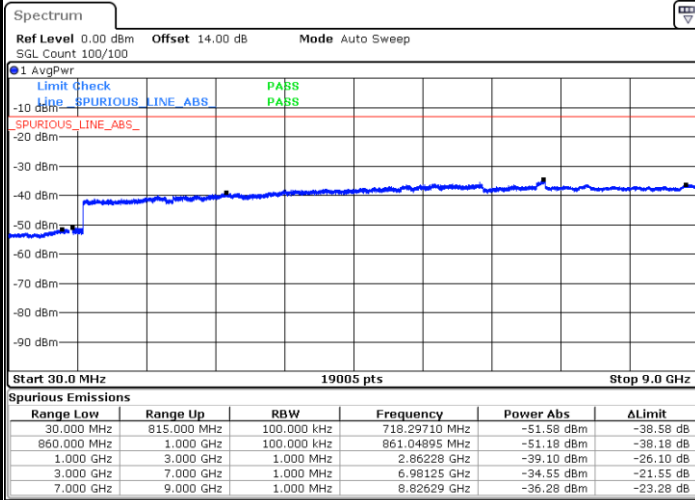

Highest Channel / QPSK

Highest Channel / 16QAM

Date: 9.AUG.2017 14:59:03

Date: 9.AUG.2017 15:00:00

LTE Band 26 / 5MHz

Lowest Channel / QPSK

Lowest Channel / 16QAM

Date: 9.AUG.2017 15:06:15

Date: 9.AUG.2017 15:07:11

Middle Channel / QPSK

Middle Channel / 16QAM

Date: 9.AUG.2017 15:08:49

Date: 9.AUG.2017 15:09:46

LTE Band 26 / 5MHz

Highest Channel / QPSK

Date: 9.AUG.2017 15:16:05

Highest Channel / 16QAM

Date: 9.AUG.2017 15:17:01

LTE Band 26 / 10MHz

Lowest Channel / QPSK

Date: 9.AUG.2017 15:26:33

Lowest Channel / 16QAM

Date: 9.AUG.2017 15:27:30

LTE Band 26 / 10MHz