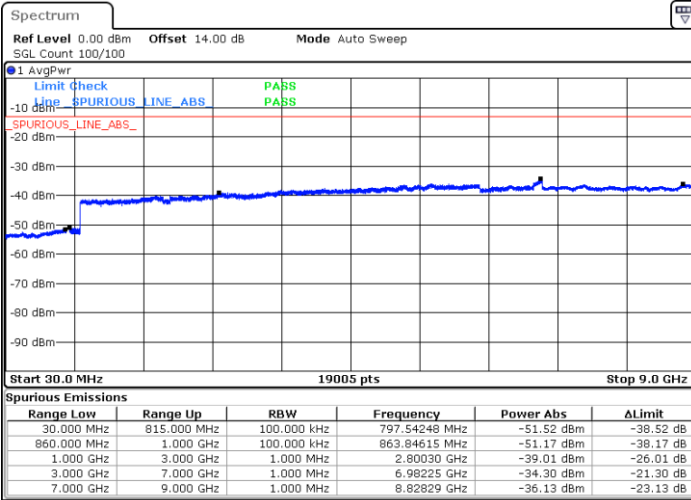

LTE Band 26 / 3MHz

Lowest Channel / QPSK

Lowest Channel / 16QAM

LTE Band 26 / 3MHz

Middle Channel / QPSK

Middle Channel / 16QAM

Date: 9.AUG.2017 14:51:52

Date: 9.AUG.2017 14:52:48

Highest Channel / QPSK

Highest Channel / 16QAM

Date: 9.AUG.2017 14:59:03

Date: 9.AUG.2017 15:00:00

LTE Band 26 / 5MHz

Lowest Channel / QPSK

Lowest Channel / 16QAM

Date: 9.AUG.2017 15:06:15

Date: 9.AUG.2017 15:07:11

Middle Channel / QPSK

Middle Channel / 16QAM

Date: 9.AUG.2017 15:08:49

Date: 9.AUG.2017 15:09:46

LTE Band 26 / 5MHz

Highest Channel / QPSK

Date: 9.AUG.2017 15:16:05

Highest Channel / 16QAM

Date: 9.AUG.2017 15:17:01

LTE Band 26 / 10MHz

Lowest Channel / QPSK

Date: 9.AUG.2017 15:26:33

Lowest Channel / 16QAM

Date: 9.AUG.2017 15:27:30

LTE Band 26 / 10MHz