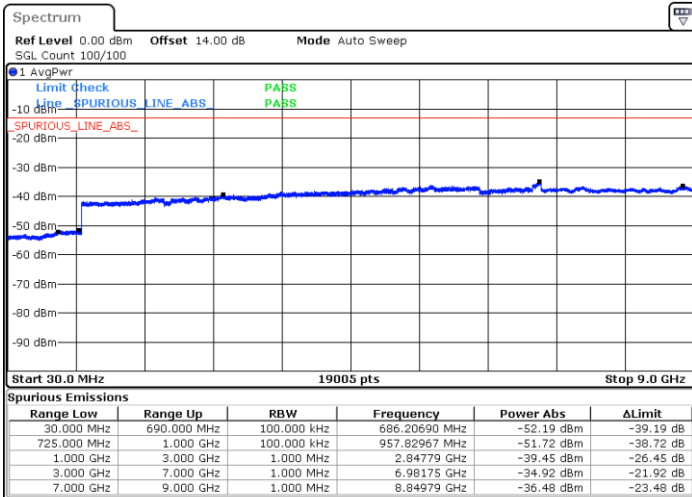

Date: 2.AUG.2017 11:56:42

Date: 2.AUG.2017 11:57:39

LTE Band 12 / 10MHz

Lowest Channel / QPSK

Lowest Channel / 16QAM

Date: 2.AUG.2017 12:03:53

Date: 2.AUG.2017 12:04:49

LTE Band 12 / 10MHz

Middle Channel / QPSK

Middle Channel / 16QAM

Date: 2.AUG.2017 12:06:26

Date: 2.AUG.2017 12:07:22

Highest Channel / QPSK

Highest Channel / 16QAM

Date: 2.AUG.2017 12:13:36

Date: 2.AUG.2017 12:14:32

LTE Band 17 / 5MHz

Lowest Channel / QPSK

Lowest Channel / 16QAM

Date: 14 JUL 2017 17:28:17

Date: 14 JUL 2017 17:29:10

Middle Channel / QPSK

Middle Channel / 16QAM

Date: 14 JUL 2017 17:30:43