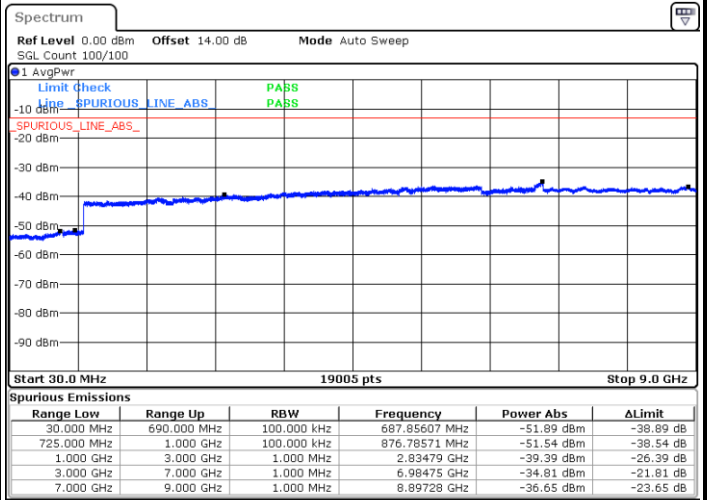

Highest Channel / QPSK

Highest Channel / 16QAM

Date: 2.AUG.2017 10:35:00

Date: 2.AUG.2017 10:35:56

LTE Band 12 / 5MHz

Lowest Channel / QPSK

Lowest Channel / 16QAM

Date: 2.AUG.2017 11:46:58

Date: 2.AUG.2017 11:47:55

Middle Channel / QPSK

Middle Channel / 16QAM

Date: 2.AUG.2017 11:49:32

Date: 2.AUG.2017 11:50:29

LTE Band 12 / 5MHz

Highest Channel / QPSK

Highest Channel / 16QAM

Date: 2.AUG.2017 11:56:42

Date: 2.AUG.2017 11:57:39

LTE Band 12 / 10MHz

Lowest Channel / QPSK

Lowest Channel / 16QAM

Date: 2.AUG.2017 12:03:53

Date: 2.AUG.2017 12:04:49

LTE Band 12 / 10MHz