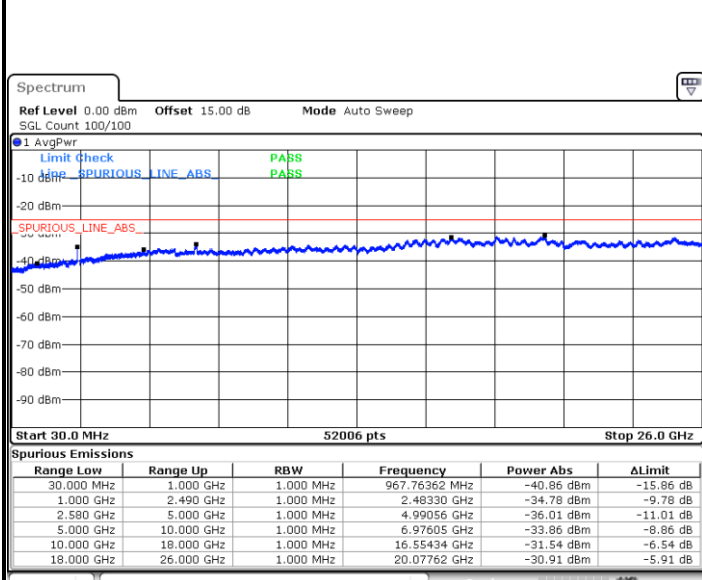

LTE Band 7 / 5MHz

Lowest Channel / QPSK

Lowest Channel / 16QAM

Date: 1.AUG.2017 22:00:49

Date: 1.AUG.2017 22:01:43

Middle Channel / QPSK

Middle Channel / 16QAM

Date: 1.AUG.2017 22:03:18

Date: 1.AUG.2017 22:04:12

LTE Band 7 / 5MHz

Highest Channel / QPSK

Date: 1.AUG.2017 22:10:28

Highest Channel / 16QAM

Date: 1.AUG.2017 22:11:22

LTE Band 7 / 10MHz

Lowest Channel / QPSK

Date: 1.AUG.2017 22:17:37

Lowest Channel / 16QAM

Date: 1.AUG.2017 22:18:31

LTE Band 7 / 10MHz

Middle Channel / QPSK

Middle Channel / 16QAM

Date: 1.AUG.2017 22:20:06

Date: 1.AUG.2017 22:21:00

Highest Channel / QPSK

Highest Channel / 16QAM

Date: 1.AUG.2017 22:27:17

Date: 1.AUG.2017 22:28:10

LTE Band 7 / 15MHz

Lowest Channel / QPSK

Lowest Channel / 16QAM

Date: 1.AUG.2017 23:22:09