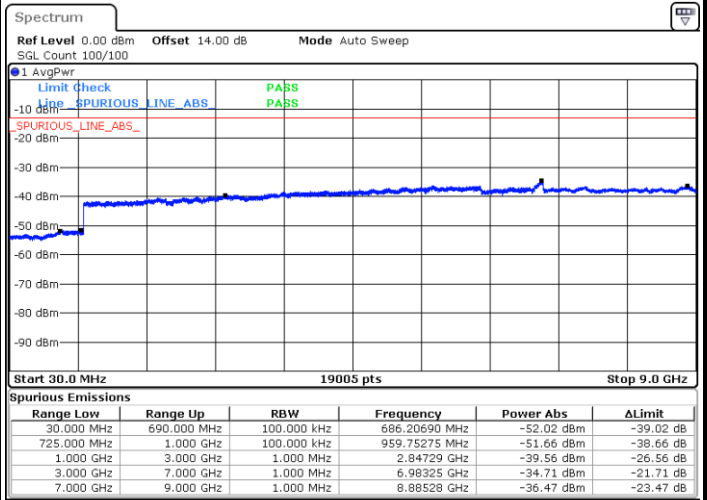

LTE Band 12 / 1.4MHz

Lowest Channel / QPSK

Lowest Channel / 16QAM

Date: 1.AUG.2017 04:56:09

Date: 1.AUG.2017 04:57:03

Middle Channel / QPSK

Middle Channel / 16QAM

Date: 1.AUG.2017 04:58:37

Date: 1.AUG.2017 04:59:30

LTE Band 12 / 1.4MHz

Highest Channel / QPSK

Highest Channel / 16QAM

Date: 2.AUG.2017 10:18:07

Date: 2.AUG.2017 10:19:03

LTE Band 12 / 3MHz

Lowest Channel / QPSK