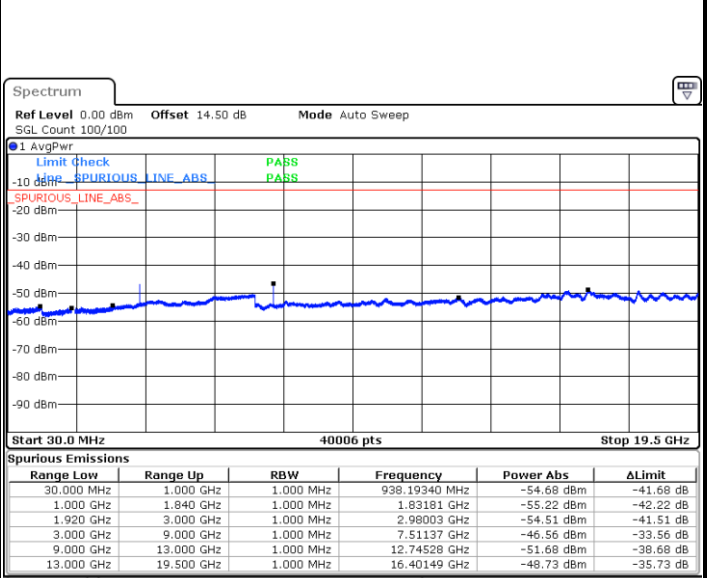

Lowest Channel / 16QAM

Date: 14 JUL 2017 06:35:54

LTE Band 2 / 3MHz

Middle Channel / QPSK

Middle Channel / 16QAM

Date: 14 JUL 2017 06:37:27

Date: 14 JUL 2017 06:38:20

Highest Channel / QPSK

Highest Channel / 16QAM

Date: 14 JUL 2017 06:44:24

Date: 14 JUL 2017 06:45:18

LTE Band 2 / 5MHz

Lowest Channel / QPSK

Date: 14 JUL 2017 08:24:06

Lowest Channel / 16QAM

Date: 14 JUL 2017 08:24:59

Middle Channel / QPSK

Date: 14 JUL 2017 08:26:32

Middle Channel / 16QAM

Date: 14 JUL 2017 08:27:26

LTE Band 2 / 5MHz

Highest Channel / QPSK

Date: 14 JUL 2017 08:33:30

Highest Channel / 16QAM

Date: 14 JUL 2017 08:34:23

LTE Band 2 / 10MHz

Lowest Channel / QPSK

Date: 14 JUL 2017 08:44:05

Lowest Channel / 16QAM

Date: 14 JUL 2017 08:44:59

LTE Band 2 / 10MHz

Middle Channel / QPSK