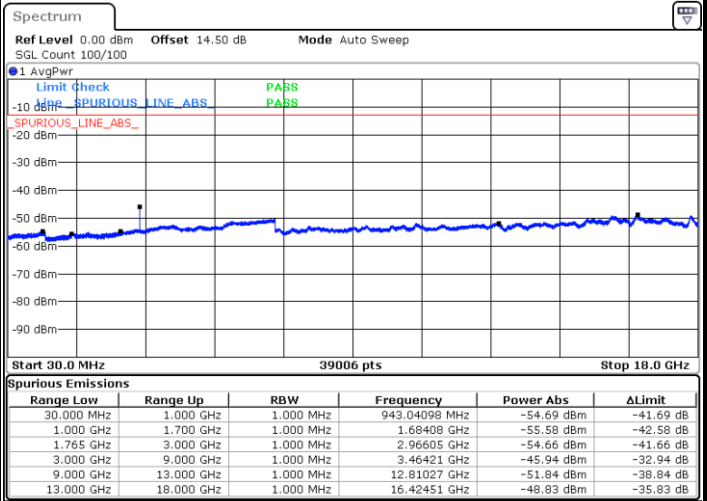

Lowest Channel / 16QAM

Date: 14.JUL.2017 09:19:40

LTE Band 2 / 20MHz

Middle Channel / QPSK

Middle Channel / 16QAM

Date: 14 JUL 2017 09:21:13

Date: 14 JUL 2017 09:22:06

Highest Channel / QPSK

Highest Channel / 16QAM

Date: 14 JUL 2017 09:28:11

Date: 14 JUL 2017 09:29:04

LTE Band 4 / 1.4MHz

Lowest Channel / QPSK

Lowest Channel / 16QAM

Date: 14 JUL 2017 09:48:23

Date: 14 JUL 2017 09:49:17

Middle Channel / QPSK

Middle Channel / 16QAM

Date: 14 JUL 2017 09:50:50

Date: 14 JUL 2017 09:51:43

LTE Band 4 / 1.4MHz

Highest Channel / QPSK

Date: 14 JUL 2017 09:57:47

Highest Channel / 16QAM