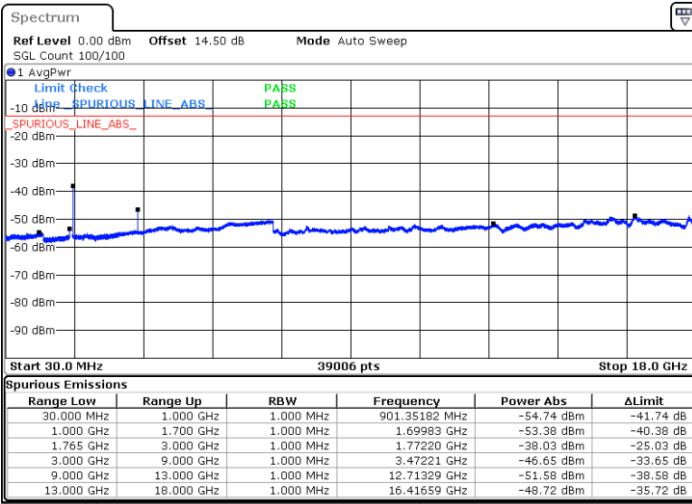

Date: 14.JUL.2017 11:11:27

LTE Band 4 / 20MHz

Lowest Channel / QPSK

Date: 14.JUL.2017 11:17:32

Lowest Channel / 16QAM

Date: 14.JUL.2017 11:18:25

LTE Band 4 / 20MHz

Middle Channel / QPSK

Middle Channel / 16QAM

Date: 14 JUL 2017 11:19:58

Date: 14 JUL 2017 11:20:52

Highest Channel / QPSK

Highest Channel / 16QAM

Date: 14 JUL 2017 11:26:56

Date: 14 JUL 2017 11:27:50

LTE Band 5 / 1.4MHz

Lowest Channel / QPSK

Lowest Channel / 16QAM

Date: 31.JUL.2017 21:48:24

Date: 31.JUL.2017 21:49:18

Middle Channel / QPSK

Middle Channel / 16QAM

Date: 31.JUL.2017 21:50:53

Date: 31.JUL.2017 21:51:47

LTE Band 5 / 1.4MHz

Highest Channel / QPSK

Date: 31.JUL.2017 21:59:57

Highest Channel / 16QAM

Date: 31.JUL.2017 22:00:51

LTE Band 5 / 3MHz

Lowest Channel / QPSK

Date: 31.JUL.2017 22:10:49