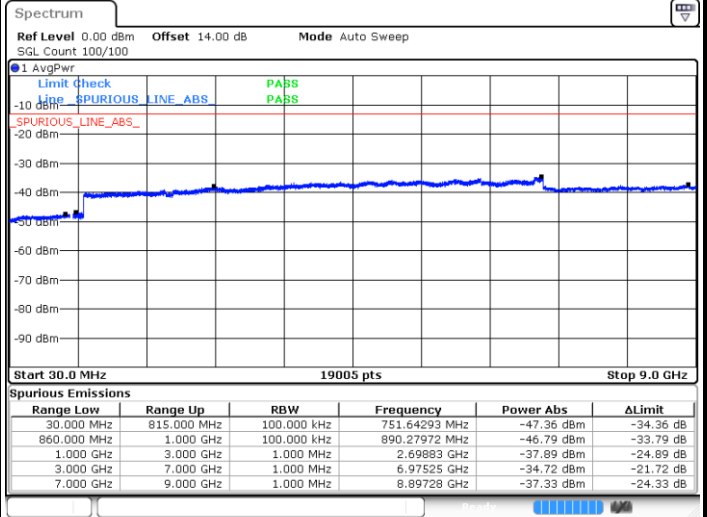

Date: 14.JUL.2017 11:11:27

LTE Band 4 / 20MHz

Lowest Channel / QPSK

Date: 14.JUL.2017 11:17:32

Lowest Channel / 16QAM

Date: 14.JUL.2017 11:18:25

LTE Band 4 / 20MHz

Middle Channel / QPSK

Middle Channel / 16QAM

Date: 14 JUL 2017 11:19:58

Date: 14 JUL 2017 11:20:52

Highest Channel / QPSK

Highest Channel / 16QAM

Date: 14 JUL 2017 11:26:56

Date: 14 JUL 2017 11:27:50

LTE Band 5 / 1.4MHz

Lowest Channel / QPSK

Lowest Channel / 16QAM

Date: 31.JUL.2017 21:48:24

Date: 31.JUL.2017 21:49:18

Middle Channel / QPSK

Middle Channel / 16QAM

Date: 31.JUL.2017 21:50:53

Date: 31.JUL.2017 21:51:47

LTE Band 5 / 1.4MHz

Highest Channel / QPSK

Date: 31.JUL.2017 21:59:57

Highest Channel / 16QAM

Date: 31.JUL.2017 22:00:51

LTE Band 5 / 3MHz

Lowest Channel / QPSK

Date: 31.JUL.2017 22:10:49