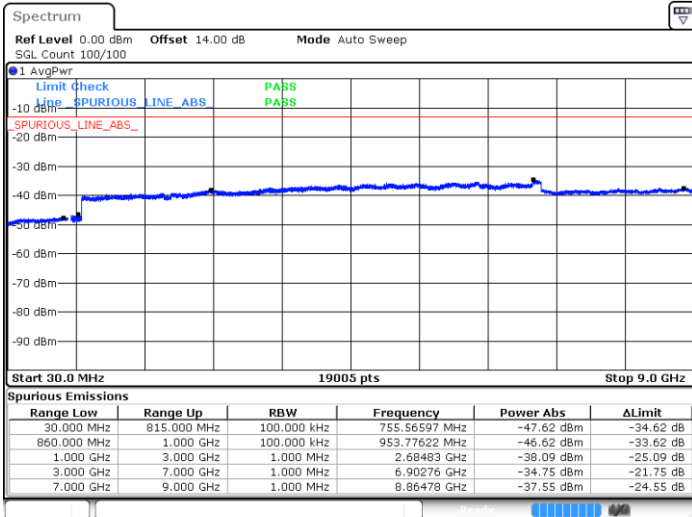

Middle Channel / 16QAM

Date: 14 JUL 2017 11:19:58

Date: 14 JUL 2017 11:20:52

Highest Channel / QPSK

Highest Channel / 16QAM

Date: 14 JUL 2017 11:26:56

Date: 14 JUL 2017 11:27:50

LTE Band 5 / 1.4MHz

Lowest Channel / QPSK

Lowest Channel / 16QAM

Date: 31.JUL.2017 21:48:24

Date: 31.JUL.2017 21:49:18

Middle Channel / QPSK

Middle Channel / 16QAM

Date: 31.JUL.2017 21:50:53

Date: 31.JUL.2017 21:51:47

LTE Band 5 / 1.4MHz

Highest Channel / QPSK

Date: 31.JUL.2017 21:59:57

Highest Channel / 16QAM

Date: 31.JUL.2017 22:00:51

LTE Band 5 / 3MHz

Lowest Channel / QPSK

Date: 31.JUL.2017 22:10:49