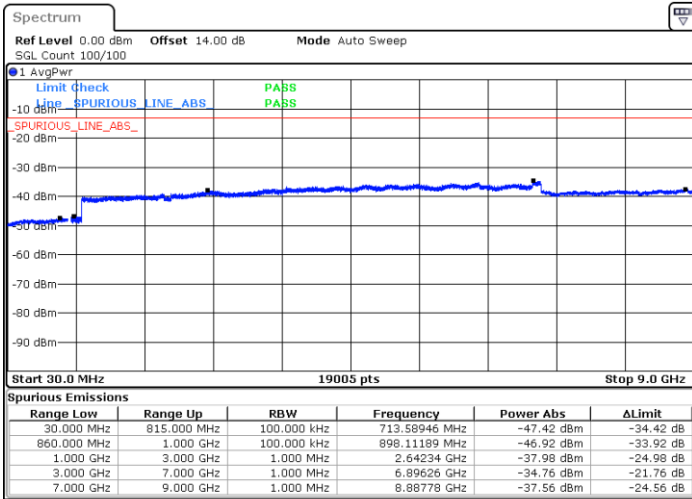

LTE Band 5 / 1.4MHz

Highest Channel / QPSK

Date: 31.JUL.2017 21:59:57

Highest Channel / 16QAM

Date: 31.JUL.2017 22:00:51

LTE Band 5 / 3MHz

Lowest Channel / QPSK

Date: 31.JUL.2017 22:10:49

Lowest Channel / 16QAM

Date: 31.JUL.2017 22:11:43

LTE Band 5 / 3MHz

Middle Channel / QPSK

Middle Channel / 16QAM

Date: 31.JUL.2017 22:13:17

Date: 31.JUL.2017 22:14:11

Highest Channel / QPSK

Highest Channel / 16QAM

Date: 31.JUL.2017 22:14:11

Date: 31.JUL.2017 22:23:15

LTE Band 5 / 5MHz

Lowest Channel / QPSK

Lowest Channel / 16QAM

Date: 31.JUL.2017 22:31:24

Date: 31.JUL.2017 22:32:18

Middle Channel / QPSK

Middle Channel / 16QAM

Date: 31.JUL.2017 22:33:53

Date: 31.JUL.2017 22:34:47

LTE Band 5 / 5MHz

Highest Channel / QPSK

Highest Channel / 16QAM

Date: 31.JUL.2017 22:42:57