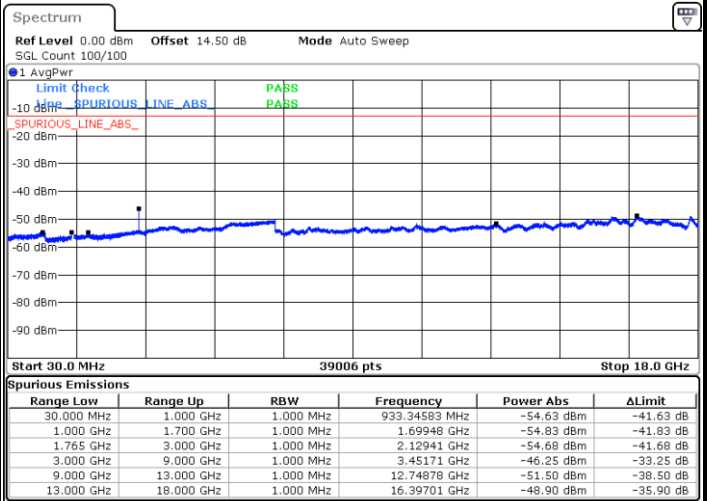

Lowest Channel / 16QAM

Date: 14.JUL.2017 10:45:39

LTE Band 4 / 10MHz

Middle Channel / QPSK

Middle Channel / 16QAM

Date: 14 JUL 2017 10:47:12

Date: 14 JUL 2017 10:48:05

Highest Channel / QPSK

Highest Channel / 16QAM

Date: 14 JUL 2017 10:54:10

Date: 14 JUL 2017 10:55:03

LTE Band 4 / 15MHz

Lowest Channel / QPSK

Lowest Channel / 16QAM

Date: 14 JUL 2017 11:01:10

Date: 14 JUL 2017 11:02:03

Middle Channel / QPSK

Middle Channel / 16QAM

Date: 14 JUL 2017 11:03:36

Date: 14 JUL 2017 11:04:29

LTE Band 4 / 15MHz

Highest Channel / QPSK

Date: 14.JUL.2017 11:10:34

Highest Channel / 16QAM