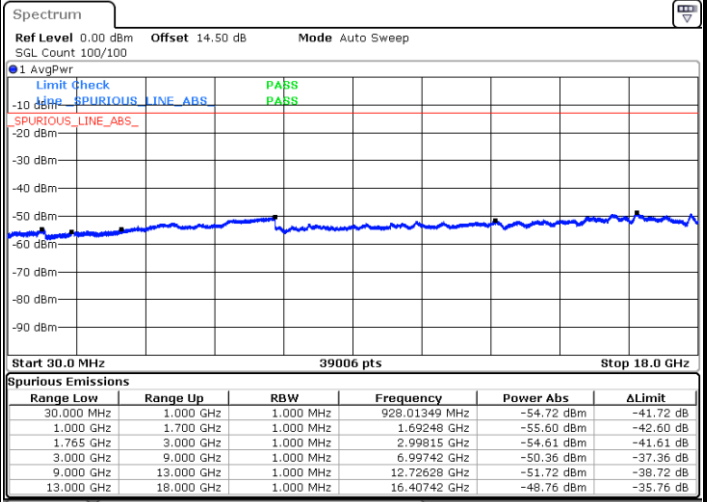

Lowest Channel / 16QAM

Date: 14.JUL.2017 09:19:40

LTE Band 2 / 20MHz

Middle Channel / QPSK

Middle Channel / 16QAM

Date: 14 JUL 2017 09:21:13

Date: 14 JUL 2017 09:22:06

Highest Channel / QPSK

Highest Channel / 16QAM

Date: 14 JUL 2017 09:28:11

Date: 14 JUL 2017 09:29:04

LTE Band 4 / 1.4MHz

Lowest Channel / QPSK

Lowest Channel / 16QAM

Date: 14 JUL 2017 09:48:23

Date: 14 JUL 2017 09:49:17

Middle Channel / QPSK

Middle Channel / 16QAM

Date: 14 JUL 2017 09:50:50

Date: 14 JUL 2017 09:51:43

LTE Band 4 / 1.4MHz

Highest Channel / QPSK

Date: 14 JUL 2017 09:57:47

Highest Channel / 16QAM