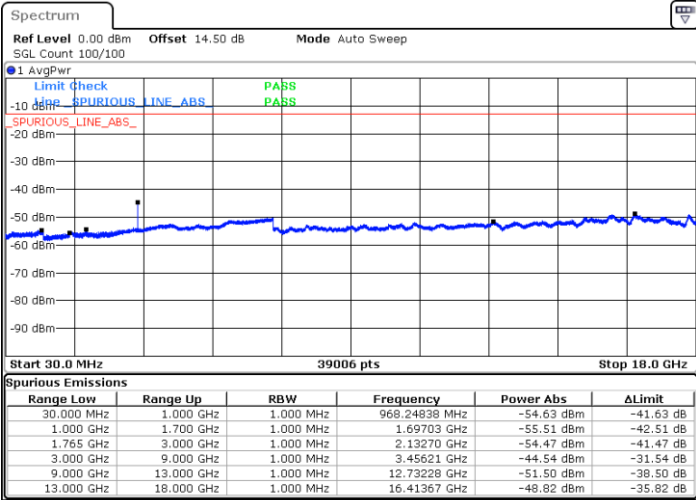

LTE Band 4 / 5MHz

Highest Channel / QPSK

Date: 14.JUL.2017 10:30:31

Highest Channel / 16QAM

Date: 14.JUL.2017 10:31:25

LTE Band 4 / 10MHz

Lowest Channel / QPSK

Date: 14.JUL.2017 10:44:46

Lowest Channel / 16QAM

Date: 14.JUL.2017 10:45:39

LTE Band 4 / 10MHz

Middle Channel / QPSK

Middle Channel / 16QAM

Date: 14 JUL 2017 10:47:12

Date: 14 JUL 2017 10:48:05

Highest Channel / QPSK

Highest Channel / 16QAM

Date: 14 JUL 2017 10:54:10

Date: 14 JUL 2017 10:55:03

LTE Band 4 / 15MHz

Lowest Channel / QPSK

Lowest Channel / 16QAM

Date: 14 JUL 2017 11:01:10

Date: 14 JUL 2017 11:02:03

Middle Channel / QPSK

Middle Channel / 16QAM

Date: 14 JUL 2017 11:03:36

Date: 14 JUL 2017 11:04:29

LTE Band 4 / 15MHz

Highest Channel / QPSK

Date: 14.JUL.2017 11:10:34

Highest Channel / 16QAM