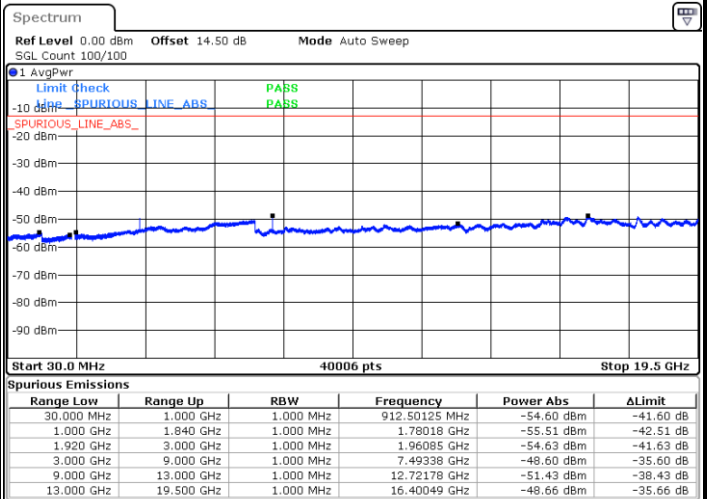

Date: 14 JUL 2017 08:46:31

Middle Channel / 16QAM

Date: 14 JUL 2017 08:47:25

Highest Channel / QPSK

Date: 14 JUL 2017 08:53:29

Highest Channel / 16QAM

Date: 14 JUL 2017 08:54:23

LTE Band 2 / 15MHz

Lowest Channel / QPSK

Lowest Channel / 16QAM

Date: 14 JUL 2017 09:02:02

Date: 14 JUL 2017 09:02:55

Middle Channel / QPSK

Middle Channel / 16QAM

Date: 14 JUL 2017 09:04:28

Date: 14 JUL 2017 09:05:21

LTE Band 2 / 15MHz

Highest Channel / QPSK

Date: 14.JUL.2017 09:11:26

Highest Channel / 16QAM

Date: 14.JUL.2017 09:12:19

LTE Band 2 / 20MHz

Lowest Channel / QPSK

Date: 14.JUL.2017 09:18:47