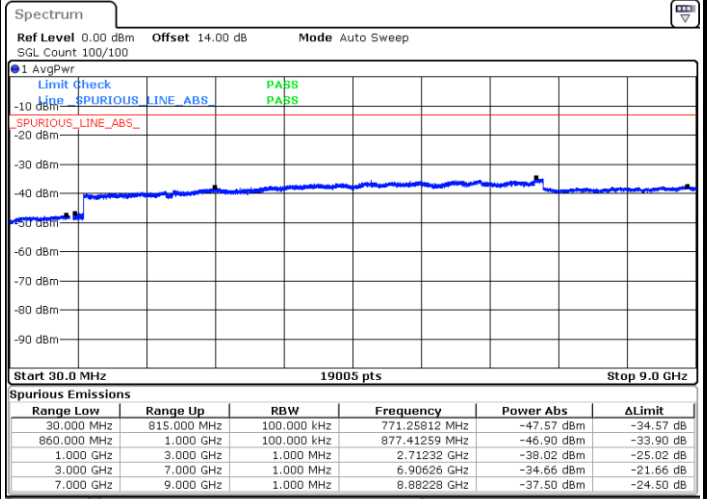

LTE Band 5 / 1.4MHz

Highest Channel / QPSK

Date: 31.JUL.2017 21:59:57

Highest Channel / 16QAM

Date: 31.JUL.2017 22:00:51

LTE Band 5 / 3MHz

Lowest Channel / QPSK

Date: 31.JUL.2017 22:10:49

Lowest Channel / 16QAM

Date: 31.JUL.2017 22:11:43

LTE Band 5 / 3MHz

Middle Channel / QPSK

Middle Channel / 16QAM

Date: 31.JUL.2017 22:13:17

Date: 31.JUL.2017 22:14:11

Highest Channel / QPSK

Highest Channel / 16QAM

Date: 31.JUL.2017 22:14:11

Date: 31.JUL.2017 22:23:15

LTE Band 5 / 5MHz

Lowest Channel / QPSK

Lowest Channel / 16QAM

Date: 31.JUL.2017 22:31:24

Date: 31.JUL.2017 22:32:18

Middle Channel / QPSK

Middle Channel / 16QAM

Date: 31.JUL.2017 22:33:53

Date: 31.JUL.2017 22:34:47

LTE Band 5 / 5MHz

Highest Channel / QPSK

Highest Channel / 16QAM

Date: 31.JUL.2017 22:42:57