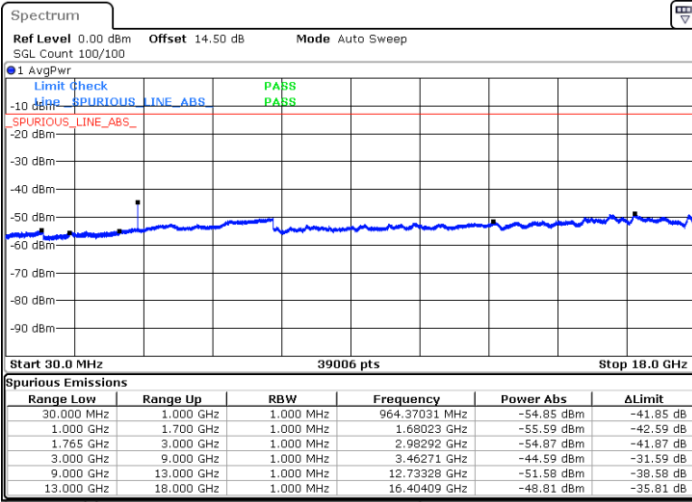

Middle Channel / QPSK

Middle Channel / 16QAM

Date: 14 JUL 2017 09:50:50

Date: 14 JUL 2017 09:51:43

LTE Band 4 / 1.4MHz

Highest Channel / QPSK

Date: 14 JUL 2017 09:57:47

Highest Channel / 16QAM

Date: 14 JUL 2017 09:58:41

LTE Band 4 / 3MHz

Lowest Channel / QPSK

Date: 14 JUL 2017 10:04:45

Lowest Channel / 16QAM

Date: 14 JUL 2017 10:05:39

LTE Band 4 / 3MHz

Middle Channel / QPSK

Middle Channel / 16QAM

Date: 14 JUL 2017 10:07:12

Date: 14 JUL 2017 10:08:05

Highest Channel / QPSK

Highest Channel / 16QAM

Date: 14 JUL 2017 10:14:09

Date: 14 JUL 2017 10:15:02

LTE Band 4 / 5MHz