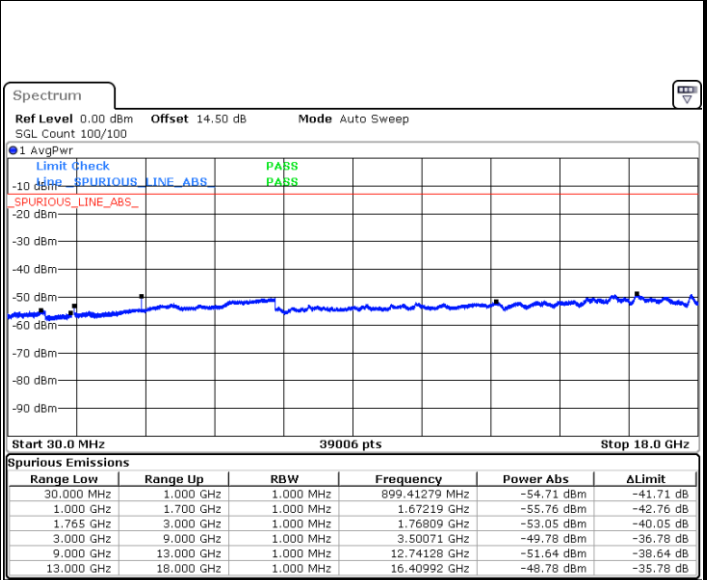

Middle Channel / 16QAM

Date: 14 JUL 2017 10:07:12

Date: 14 JUL 2017 10:08:05

Highest Channel / QPSK

Highest Channel / 16QAM

Date: 14 JUL 2017 10:14:09

Date: 14 JUL 2017 10:15:02

LTE Band 4 / 5MHz

Lowest Channel / QPSK

Lowest Channel / 16QAM

Date: 14 JUL 2017 10:21:07

Date: 14 JUL 2017 10:22:00

Middle Channel / QPSK

Middle Channel / 16QAM

Date: 14 JUL 2017 10:23:33

Date: 14 JUL 2017 10:24:27

LTE Band 4 / 5MHz

Highest Channel / QPSK

Date: 14.JUL.2017 10:30:31

Highest Channel / 16QAM

Date: 14.JUL.2017 10:31:25

LTE Band 4 / 10MHz

Lowest Channel / QPSK

Date: 14.JUL.2017 10:44:46