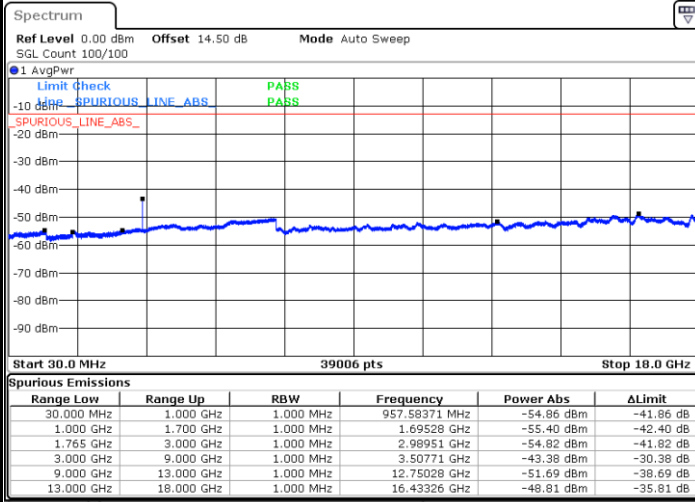

Highest Channel / 16QAM

Date: 14 JUL 2017 09:28:11

Date: 14 JUL 2017 09:29:04

LTE Band 4 / 1.4MHz

Lowest Channel / QPSK

Lowest Channel / 16QAM

Date: 14 JUL 2017 09:48:23

Date: 14 JUL 2017 09:49:17

Middle Channel / QPSK

Middle Channel / 16QAM

Date: 14 JUL 2017 09:50:50

Date: 14 JUL 2017 09:51:43

LTE Band 4 / 1.4MHz

Highest Channel / QPSK

Date: 14 JUL 2017 09:57:47

Highest Channel / 16QAM

Date: 14 JUL 2017 09:58:41

LTE Band 4 / 3MHz

Lowest Channel / QPSK

Date: 14 JUL 2017 10:04:45

Lowest Channel / 16QAM

Date: 14 JUL 2017 10:05:39

LTE Band 4 / 3MHz

Middle Channel / QPSK