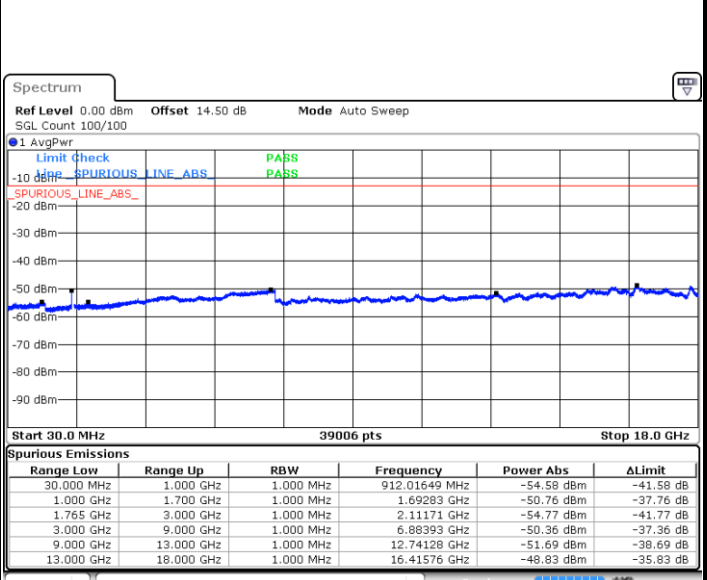

LTE Band 4 / 5MHz

Highest Channel / QPSK

Date: 14.JUL.2017 10:30:31

Highest Channel / 16QAM

Date: 14.JUL.2017 10:31:25

LTE Band 4 / 10MHz

Lowest Channel / QPSK

Date: 14.JUL.2017 10:44:46

Lowest Channel / 16QAM

Date: 14.JUL.2017 10:45:39

LTE Band 4 / 10MHz

Middle Channel / QPSK

Middle Channel / 16QAM

Date: 14 JUL 2017 10:47:12

Date: 14 JUL 2017 10:48:05

Highest Channel / QPSK

Highest Channel / 16QAM

Date: 14 JUL 2017 10:54:10

Date: 14 JUL 2017 10:55:03

LTE Band 4 / 15MHz

Lowest Channel / QPSK

Lowest Channel / 16QAM

Date: 14 JUL 2017 11:01:10

Date: 14 JUL 2017 11:02:03