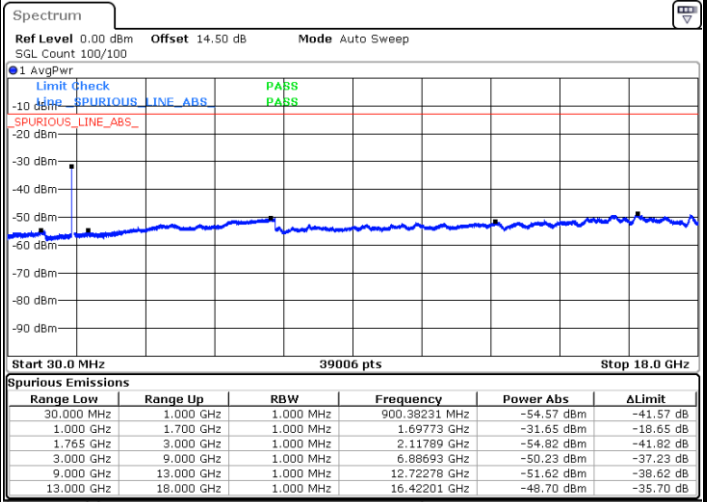

Lowest Channel / 16QAM

Date: 14.JUL.2017 10:45:39

LTE Band 4 / 10MHz

Middle Channel / QPSK

Middle Channel / 16QAM

Date: 14 JUL 2017 10:47:12

Date: 14 JUL 2017 10:48:05

Highest Channel / QPSK

Highest Channel / 16QAM

Date: 14 JUL 2017 10:54:10

Date: 14 JUL 2017 10:55:03

LTE Band 4 / 15MHz

Lowest Channel / QPSK

Lowest Channel / 16QAM

Date: 14 JUL 2017 11:01:10

Date: 14 JUL 2017 11:02:03

Middle Channel / QPSK

Middle Channel / 16QAM

Date: 14 JUL 2017 11:03:36

Date: 14 JUL 2017 11:04:29

LTE Band 4 / 15MHz

Highest Channel / QPSK

Date: 14.JUL.2017 11:10:34

Highest Channel / 16QAM