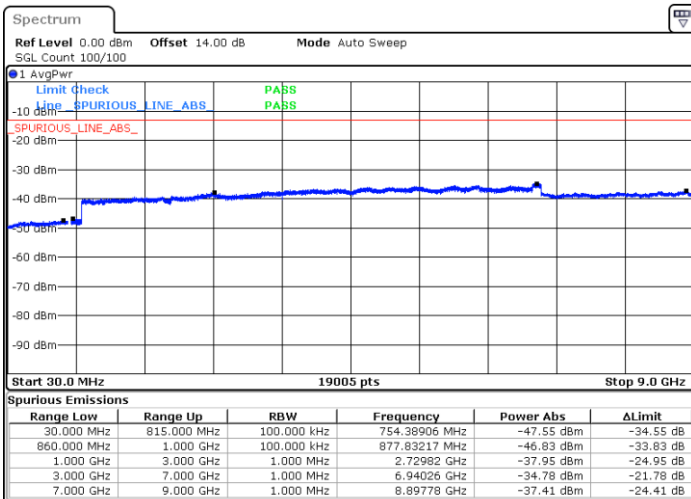

Highest Channel / 16QAM

Date: 31.JUL.2017 22:14:11

Date: 31.JUL.2017 22:23:15

LTE Band 5 / 5MHz

Lowest Channel / QPSK

Lowest Channel / 16QAM

Date: 31.JUL.2017 22:31:24

Date: 31.JUL.2017 22:32:18

Middle Channel / QPSK

Middle Channel / 16QAM

Date: 31.JUL.2017 22:33:53

Date: 31.JUL.2017 22:34:47

LTE Band 5 / 5MHz

Highest Channel / QPSK

Highest Channel / 16QAM

Date: 31.JUL.2017 22:42:57

Date: 31.JUL.2017 22:43:51

LTE Band 5 / 10MHz

Lowest Channel / QPSK

Lowest Channel / 16QAM

Date: 31.JUL.2017 22:56:50

Date: 31.JUL.2017 22:57:44

LTE Band 5 / 10MHz

Middle Channel / QPSK