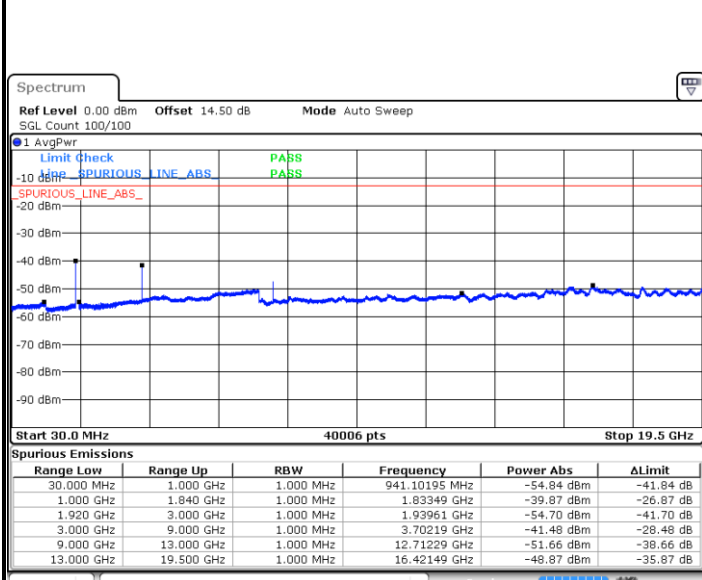

LTE Band 2 / 15MHz

Highest Channel / QPSK

Date: 14.JUL.2017 09:11:26

Highest Channel / 16QAM

Date: 14.JUL.2017 09:12:19

LTE Band 2 / 20MHz

Lowest Channel / QPSK

Date: 14.JUL.2017 09:18:47

Lowest Channel / 16QAM

Date: 14.JUL.2017 09:19:40

LTE Band 2 / 20MHz

Middle Channel / QPSK

Middle Channel / 16QAM

Date: 14 JUL 2017 09:21:13

Date: 14 JUL 2017 09:22:06

Highest Channel / QPSK

Highest Channel / 16QAM

Date: 14 JUL 2017 09:28:11

Date: 14 JUL 2017 09:29:04

LTE Band 4 / 1.4MHz

Lowest Channel / QPSK

Lowest Channel / 16QAM

Date: 14 JUL 2017 09:48:23

Date: 14 JUL 2017 09:49:17