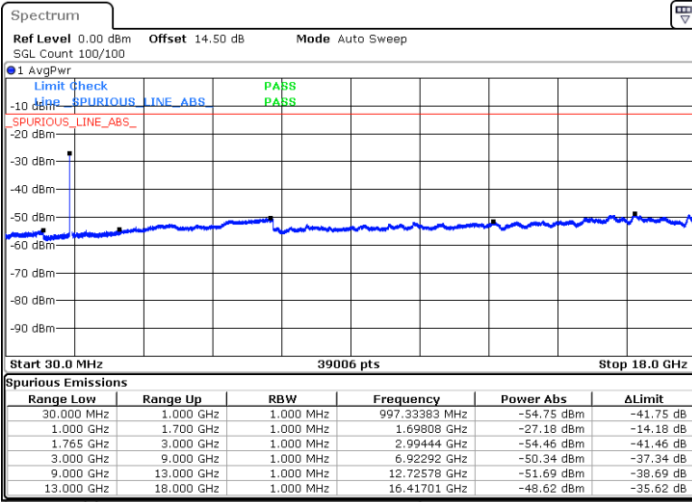

Lowest Channel / 16QAM

Date: 14.JUL.2017 10:45:39

LTE Band 4 / 10MHz

Middle Channel / QPSK

Middle Channel / 16QAM

Date: 14 JUL 2017 10:47:12

Date: 14 JUL 2017 10:48:05

Highest Channel / QPSK

Highest Channel / 16QAM

Date: 14 JUL 2017 10:54:10

Date: 14 JUL 2017 10:55:03

LTE Band 4 / 15MHz

Lowest Channel / QPSK

Lowest Channel / 16QAM

Date: 14 JUL 2017 11:01:10

Date: 14 JUL 2017 11:02:03

Middle Channel / QPSK

Middle Channel / 16QAM

Date: 14 JUL 2017 11:03:36

Date: 14 JUL 2017 11:04:29

LTE Band 4 / 15MHz

Highest Channel / QPSK

Date: 14.JUL.2017 11:10:34

Highest Channel / 16QAM