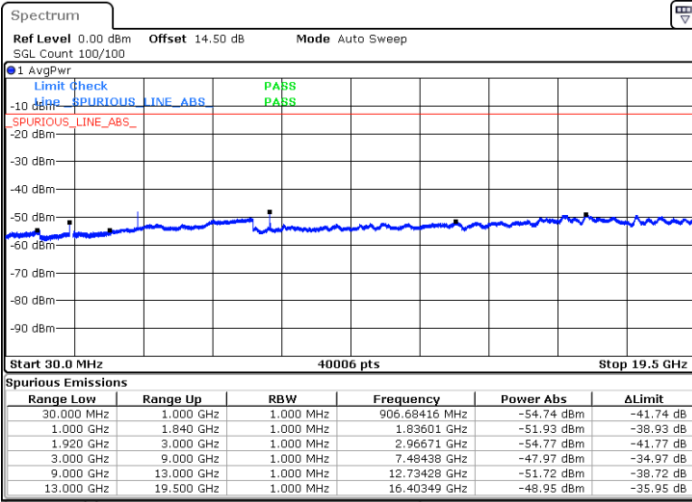

LTE Band 2 / 15MHz

Highest Channel / QPSK

Date: 14.JUL.2017 09:11:26

Highest Channel / 16QAM

Date: 14.JUL.2017 09:12:19

LTE Band 2 / 20MHz

Lowest Channel / QPSK

Date: 14.JUL.2017 09:18:47

Lowest Channel / 16QAM

Date: 14.JUL.2017 09:19:40

LTE Band 2 / 20MHz

Middle Channel / QPSK

Middle Channel / 16QAM

Date: 14 JUL 2017 09:21:13

Date: 14 JUL 2017 09:22:06

Highest Channel / QPSK

Highest Channel / 16QAM

Date: 14 JUL 2017 09:28:11

Date: 14 JUL 2017 09:29:04

LTE Band 4 / 1.4MHz

Lowest Channel / QPSK

Lowest Channel / 16QAM

Date: 14 JUL 2017 09:48:23

Date: 14 JUL 2017 09:49:17