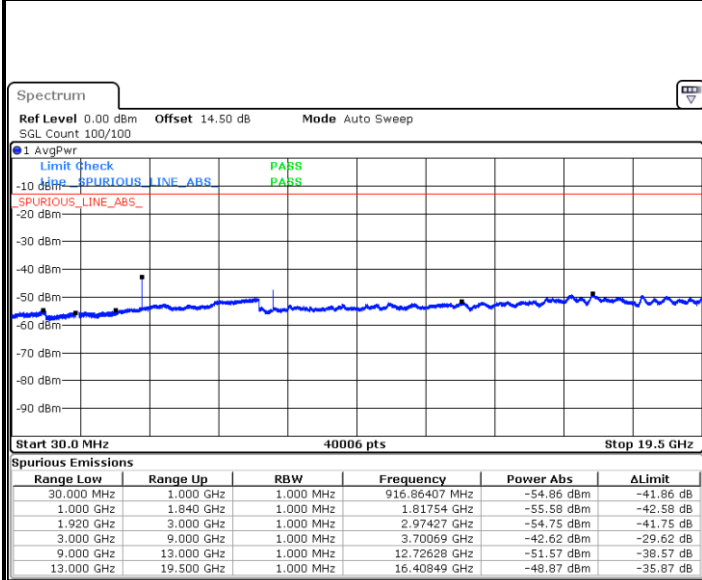

Lowest Channel / 16QAM

Date: 14 JUL 2017 06:35:54

LTE Band 2 / 3MHz

Middle Channel / QPSK

Middle Channel / 16QAM

Date: 14 JUL 2017 06:37:27

Date: 14 JUL 2017 06:38:20

Highest Channel / QPSK

Highest Channel / 16QAM

Date: 14 JUL 2017 06:44:24

Date: 14 JUL 2017 06:45:18

LTE Band 2 / 5MHz

Lowest Channel / QPSK

Date: 14 JUL 2017 08:24:06

Lowest Channel / 16QAM

Date: 14 JUL 2017 08:24:59

Middle Channel / QPSK

Date: 14 JUL 2017 08:26:32

Middle Channel / 16QAM

Date: 14 JUL 2017 08:27:26

LTE Band 2 / 5MHz

Highest Channel / QPSK

Date: 14 JUL 2017 08:33:30

Highest Channel / 16QAM

Date: 14 JUL 2017 08:34:23

LTE Band 2 / 10MHz

Lowest Channel / QPSK

Date: 14 JUL 2017 08:44:05

Lowest Channel / 16QAM

Date: 14 JUL 2017 08:44:59

LTE Band 2 / 10MHz

Middle Channel / QPSK