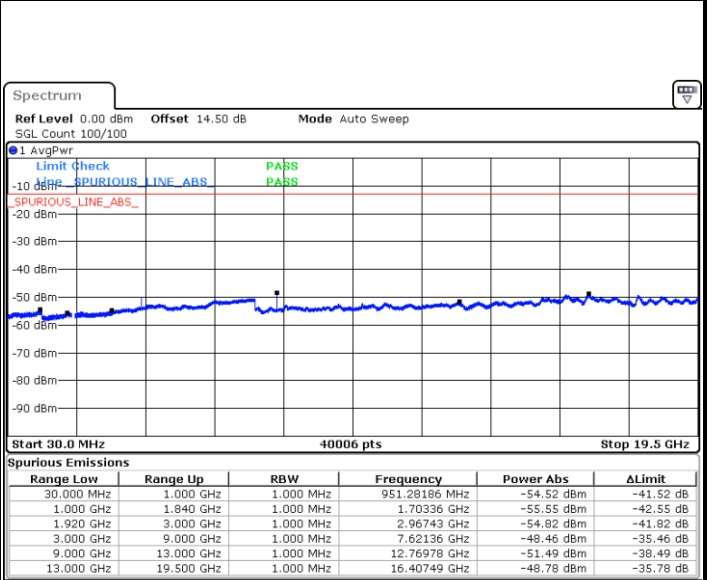

Highest Channel / 16QAM

Date: 14 JUL 2017 06:44:24

Date: 14 JUL 2017 06:45:18

LTE Band 2 / 5MHz

Lowest Channel / QPSK

Date: 14 JUL 2017 08:24:06

Lowest Channel / 16QAM

Date: 14 JUL 2017 08:24:59

Middle Channel / QPSK

Date: 14 JUL 2017 08:26:32

Middle Channel / 16QAM

Date: 14 JUL 2017 08:27:26

LTE Band 2 / 5MHz

Highest Channel / QPSK

Date: 14 JUL 2017 08:33:30

Highest Channel / 16QAM

Date: 14 JUL 2017 08:34:23

LTE Band 2 / 10MHz

Lowest Channel / QPSK

Date: 14 JUL 2017 08:44:05

Lowest Channel / 16QAM

Date: 14 JUL 2017 08:44:59

LTE Band 2 / 10MHz

Middle Channel / QPSK

Date: 14 JUL 2017 08:46:31

Middle Channel / 16QAM

Date: 14 JUL 2017 08:47:25

Highest Channel / QPSK

Date: 14 JUL 2017 08:53:29

Highest Channel / 16QAM

Date: 14 JUL 2017 08:54:23

LTE Band 2 / 15MHz