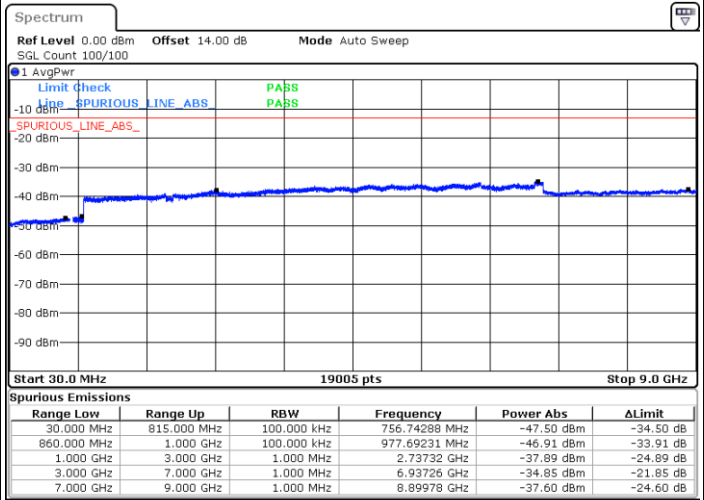

Middle Channel / 16QAM

Date: 14 JUL 2017 11:19:58

Date: 14 JUL 2017 11:20:52

Highest Channel / QPSK

Highest Channel / 16QAM

Date: 14 JUL 2017 11:26:56

Date: 14 JUL 2017 11:27:50

LTE Band 5 / 1.4MHz

Lowest Channel / QPSK

Lowest Channel / 16QAM

Date: 31.JUL.2017 21:48:24

Date: 31.JUL.2017 21:49:18

Middle Channel / QPSK

Middle Channel / 16QAM

Date: 31.JUL.2017 21:50:53

Date: 31.JUL.2017 21:51:47

LTE Band 5 / 1.4MHz

Highest Channel / QPSK

Date: 31.JUL.2017 21:59:57

Highest Channel / 16QAM

Date: 31.JUL.2017 22:00:51

LTE Band 5 / 3MHz

Lowest Channel / QPSK

Date: 31.JUL.2017 22:10:49