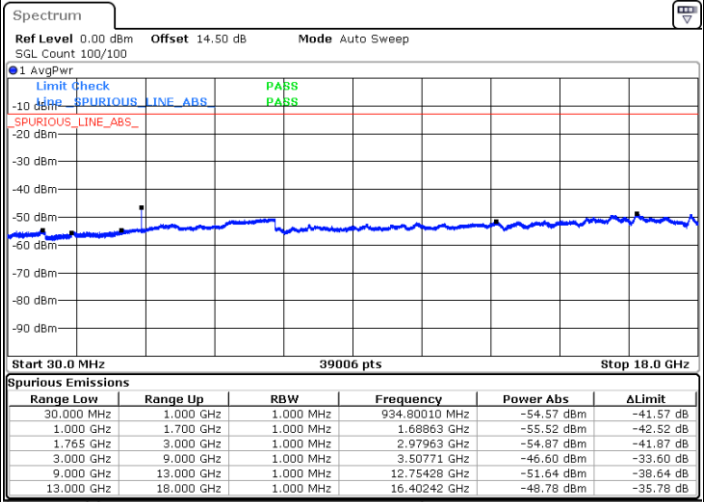

Highest Channel / 16QAM

Date: 14 JUL 2017 09:28:11

Date: 14 JUL 2017 09:29:04

LTE Band 4 / 1.4MHz

Lowest Channel / QPSK

Lowest Channel / 16QAM

Date: 14 JUL 2017 09:48:23

Date: 14 JUL 2017 09:49:17

Middle Channel / QPSK

Middle Channel / 16QAM

Date: 14 JUL 2017 09:50:50

Date: 14 JUL 2017 09:51:43

LTE Band 4 / 1.4MHz

Highest Channel / QPSK

Date: 14 JUL 2017 09:57:47

Highest Channel / 16QAM

Date: 14 JUL 2017 09:58:41

LTE Band 4 / 3MHz

Lowest Channel / QPSK

Date: 14 JUL 2017 10:04:45

Lowest Channel / 16QAM

Date: 14 JUL 2017 10:05:39

LTE Band 4 / 3MHz

Middle Channel / QPSK

Middle Channel / 16QAM

Date: 14 JUL 2017 10:07:12

Date: 14 JUL 2017 10:08:05

Highest Channel / QPSK

Highest Channel / 16QAM

Date: 14 JUL 2017 10:14:09

Date: 14 JUL 2017 10:15:02

LTE Band 4 / 5MHz