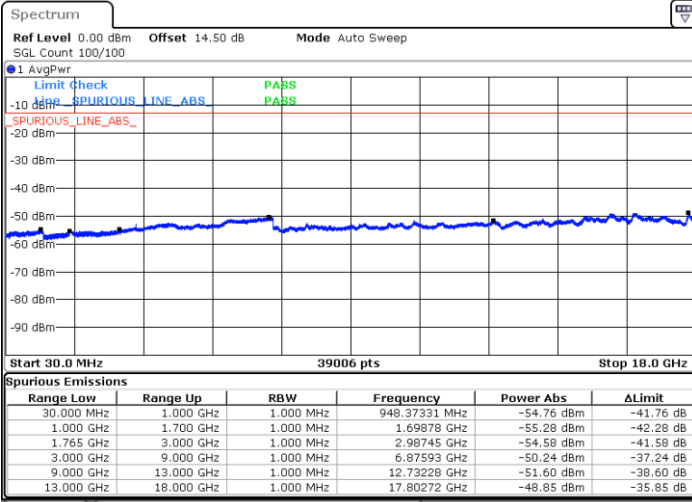

Lowest Channel / 16QAM

Date: 14.JUL.2017 09:19:40

LTE Band 2 / 20MHz

Middle Channel / QPSK

Middle Channel / 16QAM

Date: 14 JUL 2017 09:21:13

Date: 14 JUL 2017 09:22:06

Highest Channel / QPSK

Highest Channel / 16QAM

Date: 14 JUL 2017 09:28:11

Date: 14 JUL 2017 09:29:04

LTE Band 4 / 1.4MHz

Lowest Channel / QPSK

Lowest Channel / 16QAM

Date: 14 JUL 2017 09:48:23

Date: 14 JUL 2017 09:49:17

Middle Channel / QPSK

Middle Channel / 16QAM

Date: 14 JUL 2017 09:50:50

Date: 14 JUL 2017 09:51:43

LTE Band 4 / 1.4MHz

Highest Channel / QPSK

Date: 14 JUL 2017 09:57:47

Highest Channel / 16QAM