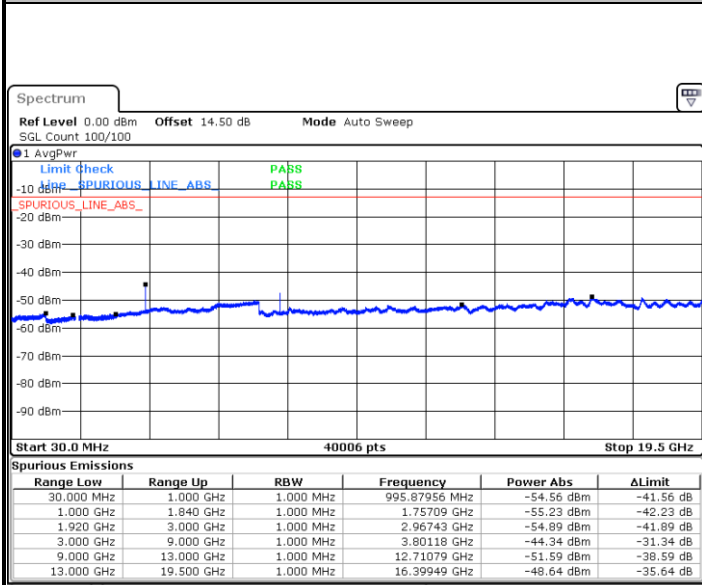

Highest Channel / 16QAM

Date: 14 JUL 2017 06:44:24

Date: 14 JUL 2017 06:45:18

LTE Band 2 / 5MHz

Lowest Channel / QPSK

Date: 14 JUL 2017 08:24:06

Lowest Channel / 16QAM

Date: 14 JUL 2017 08:24:59

Middle Channel / QPSK

Date: 14 JUL 2017 08:26:32

Middle Channel / 16QAM

Date: 14 JUL 2017 08:27:26

LTE Band 2 / 5MHz

Highest Channel / QPSK

Date: 14 JUL 2017 08:33:30

Highest Channel / 16QAM

Date: 14 JUL 2017 08:34:23

LTE Band 2 / 10MHz

Lowest Channel / QPSK

Date: 14 JUL 2017 08:44:05

Lowest Channel / 16QAM

Date: 14 JUL 2017 08:44:59

LTE Band 2 / 10MHz

Middle Channel / QPSK

Date: 14 JUL 2017 08:46:31

Middle Channel / 16QAM

Date: 14 JUL 2017 08:47:25

Highest Channel / QPSK

Date: 14 JUL 2017 08:53:29

Highest Channel / 16QAM

Date: 14 JUL 2017 08:54:23

LTE Band 2 / 15MHz