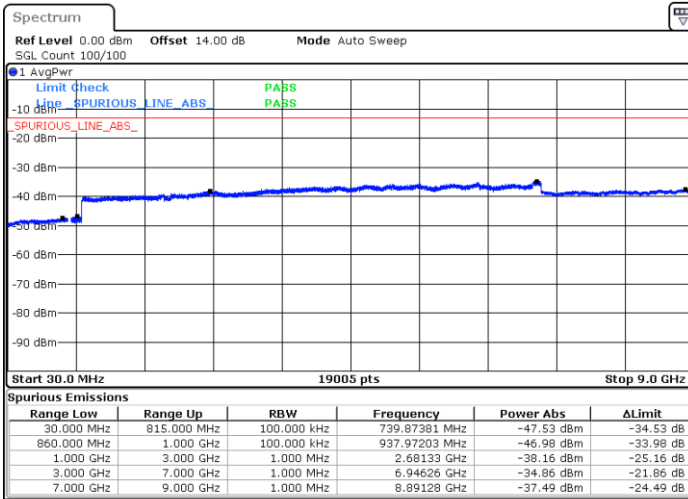

LTE Band 5 / 1.4MHz

Highest Channel / QPSK

Date: 31.JUL.2017 21:59:57

Highest Channel / 16QAM

Date: 31.JUL.2017 22:00:51

LTE Band 5 / 3MHz

Lowest Channel / QPSK

Date: 31.JUL.2017 22:10:49

Lowest Channel / 16QAM

Date: 31.JUL.2017 22:11:43

LTE Band 5 / 3MHz

Middle Channel / QPSK

Middle Channel / 16QAM

Date: 31.JUL.2017 22:13:17

Date: 31.JUL.2017 22:14:11

Highest Channel / QPSK

Highest Channel / 16QAM

Date: 31.JUL.2017 22:14:11

Date: 31.JUL.2017 22:23:15

LTE Band 5 / 5MHz

Lowest Channel / QPSK

Lowest Channel / 16QAM

Date: 31.JUL.2017 22:31:24

Date: 31.JUL.2017 22:32:18