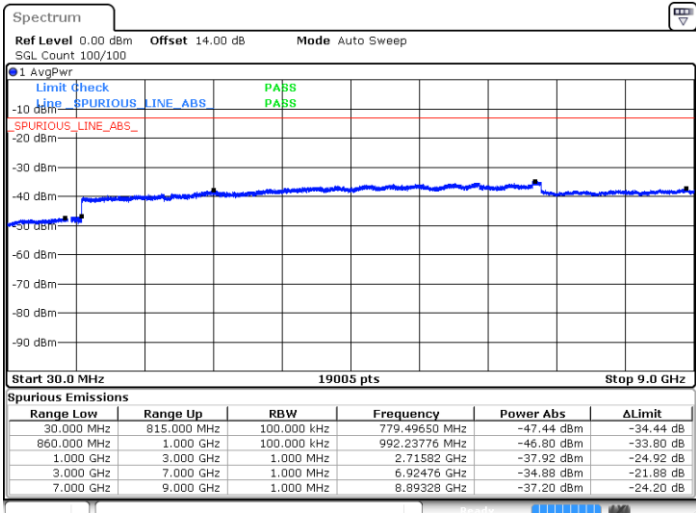

Date: 31.JUL.2017 22:43:51

LTE Band 5 / 10MHz

Lowest Channel / QPSK

Lowest Channel / 16QAM

Date: 31.JUL.2017 22:56:50

Date: 31.JUL.2017 22:57:44

LTE Band 5 / 10MHz

Middle Channel / QPSK

Middle Channel / 16QAM

Date: 31.JUL.2017 22:58:18

Date: 31.JUL.2017 23:00:12

Highest Channel / QPSK

Highest Channel / 16QAM

Date: 31.JUL.2017 23:08:22

Date: 31.JUL.2017 23:09:16