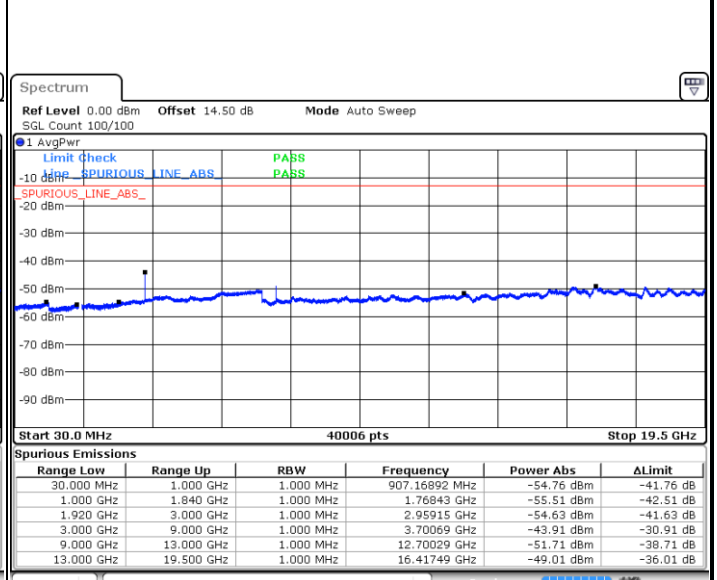

LTE Band 2 / 1.4MHz

Highest Channel / QPSK

Date: 14 JUL 2017 06:22:57

Highest Channel / 16QAM

Date: 14 JUL 2017 06:23:50

LTE Band 2 / 3MHz

Lowest Channel / QPSK

Date: 14 JUL 2017 06:35:00

Lowest Channel / 16QAM

Date: 14 JUL 2017 06:35:54

LTE Band 2 / 3MHz

Middle Channel / QPSK

Middle Channel / 16QAM

Date: 14 JUL 2017 06:37:27

Date: 14 JUL 2017 06:38:20

Highest Channel / QPSK

Highest Channel / 16QAM

Date: 14 JUL 2017 06:44:24

Date: 14 JUL 2017 06:45:18

LTE Band 2 / 5MHz

Lowest Channel / QPSK

Date: 14 JUL 2017 08:24:06

Lowest Channel / 16QAM

Date: 14 JUL 2017 08:24:59