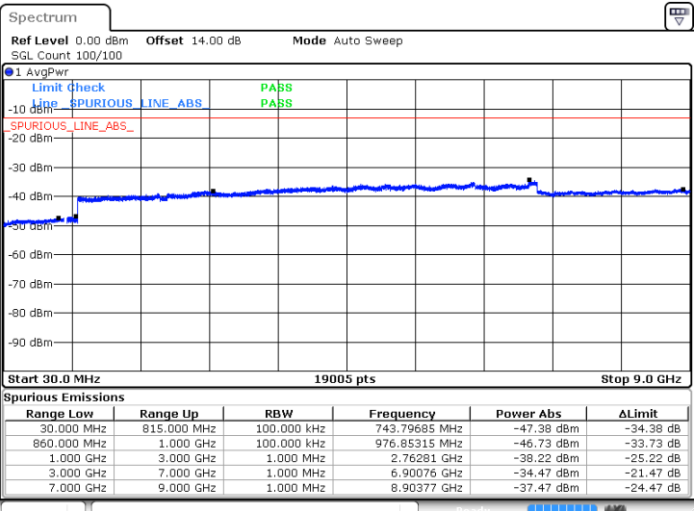

Middle Channel / QPSK

Middle Channel / 16QAM

Date: 31.JUL.2017 22:33:53

Date: 31.JUL.2017 22:34:47

LTE Band 5 / 5MHz

Highest Channel / QPSK

Highest Channel / 16QAM

Date: 31.JUL.2017 22:42:57

Date: 31.JUL.2017 22:43:51

LTE Band 5 / 10MHz

Lowest Channel / QPSK

Lowest Channel / 16QAM

Date: 31.JUL.2017 22:56:50

Date: 31.JUL.2017 22:57:44

LTE Band 5 / 10MHz

Middle Channel / QPSK

Middle Channel / 16QAM

Date: 31.JUL.2017 22:58:18

Date: 31.JUL.2017 23:00:12

Highest Channel / QPSK

Highest Channel / 16QAM

Date: 31.JUL.2017 23:08:22

Date: 31.JUL.2017 23:09:16