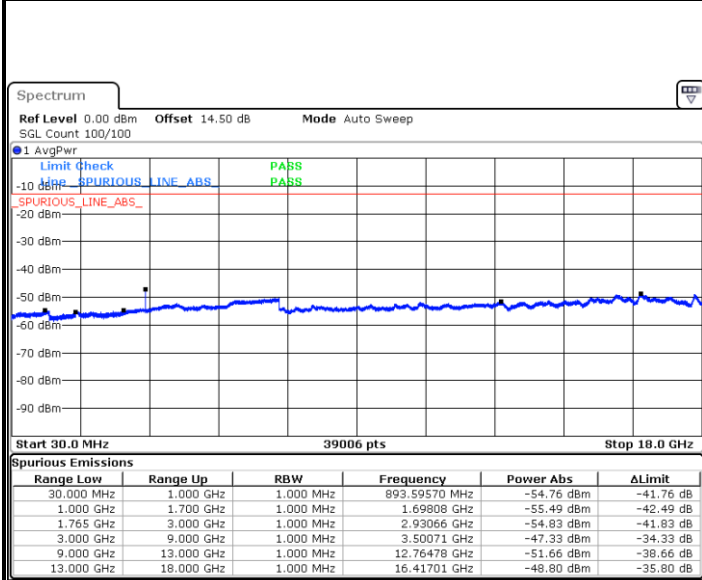

Middle Channel / 16QAM

Date: 14 JUL 2017 10:07:12

Date: 14 JUL 2017 10:08:05

Highest Channel / QPSK

Highest Channel / 16QAM

Date: 14 JUL 2017 10:14:09

Date: 14 JUL 2017 10:15:02

LTE Band 4 / 5MHz

Lowest Channel / QPSK

Lowest Channel / 16QAM

Date: 14 JUL 2017 10:21:07

Date: 14 JUL 2017 10:22:00

Middle Channel / QPSK

Middle Channel / 16QAM

Date: 14 JUL 2017 10:23:33

Date: 14 JUL 2017 10:24:27

LTE Band 4 / 5MHz

Highest Channel / QPSK

Date: 14.JUL.2017 10:30:31

Highest Channel / 16QAM

Date: 14.JUL.2017 10:31:25

LTE Band 4 / 10MHz

Lowest Channel / QPSK

Date: 14.JUL.2017 10:44:46