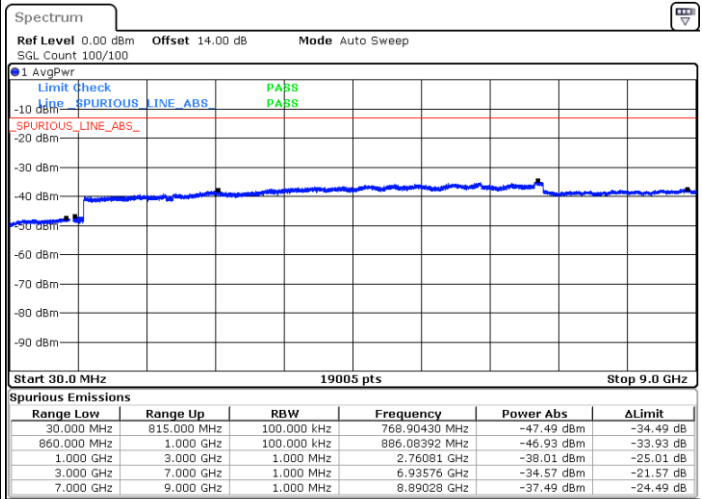

LTE Band 5 / 1.4MHz

Highest Channel / QPSK

Date: 31.JUL.2017 21:59:57

Highest Channel / 16QAM

Date: 31.JUL.2017 22:00:51

LTE Band 5 / 3MHz

Lowest Channel / QPSK

Date: 31.JUL.2017 22:10:49

Lowest Channel / 16QAM

Date: 31.JUL.2017 22:11:43

LTE Band 5 / 3MHz

Middle Channel / QPSK

Middle Channel / 16QAM

Date: 31.JUL.2017 22:13:17

Date: 31.JUL.2017 22:14:11

Highest Channel / QPSK

Highest Channel / 16QAM

Date: 31.JUL.2017 22:14:11

Date: 31.JUL.2017 22:23:15

LTE Band 5 / 5MHz

Lowest Channel / QPSK

Lowest Channel / 16QAM

Date: 31.JUL.2017 22:31:24

Date: 31.JUL.2017 22:32:18