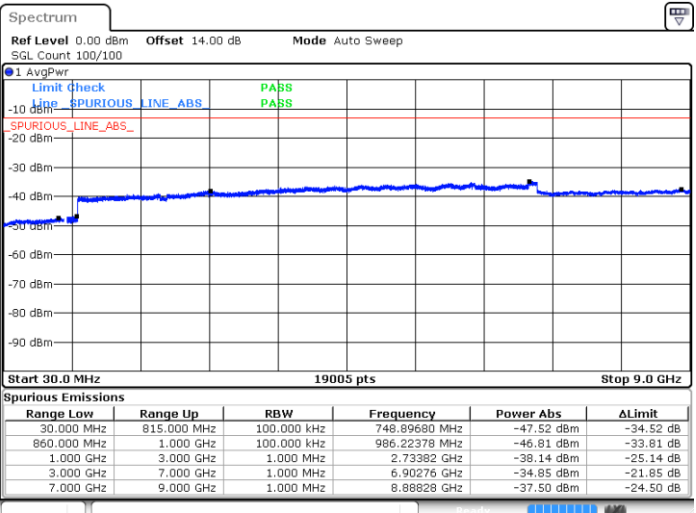

Date: 31.JUL.2017 22:43:51

LTE Band 5 / 10MHz

Lowest Channel / QPSK

Lowest Channel / 16QAM

Date: 31.JUL.2017 22:56:50

Date: 31.JUL.2017 22:57:44

LTE Band 5 / 10MHz

Middle Channel / QPSK

Middle Channel / 16QAM

Date: 31.JUL.2017 22:58:18

Date: 31.JUL.2017 23:00:12

Highest Channel / QPSK

Highest Channel / 16QAM

Date: 31.JUL.2017 23:08:22

Date: 31.JUL.2017 23:09:16