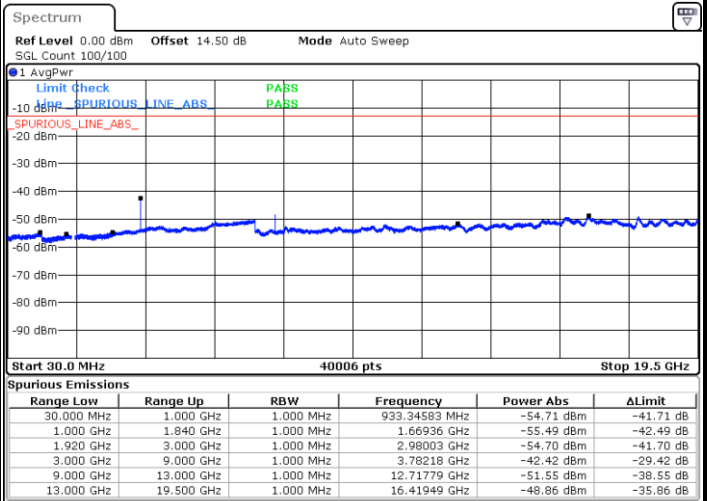

LTE Band 2 / 15MHz

Highest Channel / QPSK

Date: 14.JUL.2017 09:11:26

Highest Channel / 16QAM

Date: 14.JUL.2017 09:12:19

LTE Band 2 / 20MHz

Lowest Channel / QPSK

Date: 14.JUL.2017 09:18:47

Lowest Channel / 16QAM

Date: 14.JUL.2017 09:19:40

LTE Band 2 / 20MHz

Middle Channel / QPSK

Middle Channel / 16QAM

Date: 14 JUL 2017 09:21:13

Date: 14 JUL 2017 09:22:06

Highest Channel / QPSK

Highest Channel / 16QAM

Date: 14 JUL 2017 09:28:11

Date: 14 JUL 2017 09:29:04

LTE Band 4 / 1.4MHz

Lowest Channel / QPSK

Lowest Channel / 16QAM

Date: 14 JUL 2017 09:48:23

Date: 14 JUL 2017 09:49:17

Middle Channel / QPSK

Middle Channel / 16QAM

Date: 14 JUL 2017 09:50:50

Date: 14 JUL 2017 09:51:43

LTE Band 4 / 1.4MHz

Highest Channel / QPSK

Date: 14 JUL 2017 09:57:47

Highest Channel / 16QAM