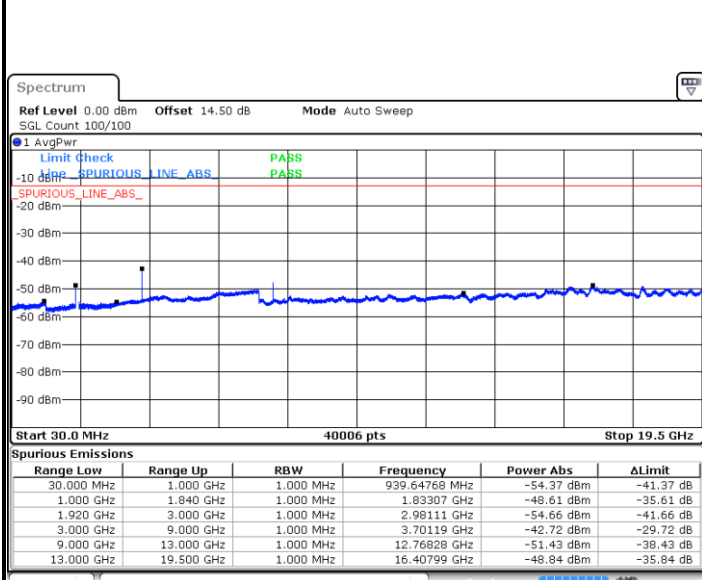

Highest Channel / 16QAM

Date: 14 JUL 2017 06:44:24

Date: 14 JUL 2017 06:45:18

LTE Band 2 / 5MHz

Lowest Channel / QPSK

Date: 14 JUL 2017 08:24:06

Lowest Channel / 16QAM

Date: 14 JUL 2017 08:24:59

Middle Channel / QPSK

Date: 14 JUL 2017 08:26:32

Middle Channel / 16QAM

Date: 14 JUL 2017 08:27:26

LTE Band 2 / 5MHz

Highest Channel / QPSK

Date: 14 JUL 2017 08:33:30

Highest Channel / 16QAM

Date: 14 JUL 2017 08:34:23

LTE Band 2 / 10MHz

Lowest Channel / QPSK

Date: 14 JUL 2017 08:44:05

Lowest Channel / 16QAM

Date: 14 JUL 2017 08:44:59

LTE Band 2 / 10MHz

Middle Channel / QPSK

Date: 14 JUL 2017 08:46:31

Middle Channel / 16QAM

Date: 14 JUL 2017 08:47:25

Highest Channel / QPSK

Date: 14 JUL 2017 08:53:29

Highest Channel / 16QAM

Date: 14 JUL 2017 08:54:23

LTE Band 2 / 15MHz