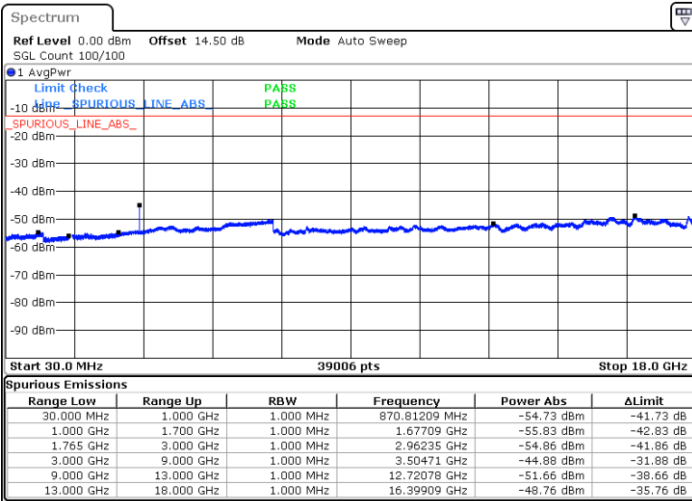

Date: 14 JUL 2017 09:58:41

LTE Band 4 / 3MHz

Lowest Channel / QPSK

Date: 14 JUL 2017 10:04:45

Lowest Channel / 16QAM

Date: 14 JUL 2017 10:05:39

LTE Band 4 / 3MHz

Middle Channel / QPSK

Middle Channel / 16QAM

Date: 14 JUL 2017 10:07:12

Date: 14 JUL 2017 10:08:05

Highest Channel / QPSK

Highest Channel / 16QAM

Date: 14 JUL 2017 10:14:09

Date: 14 JUL 2017 10:15:02

LTE Band 4 / 5MHz

Lowest Channel / QPSK

Lowest Channel / 16QAM

Date: 14 JUL 2017 10:21:07

Date: 14 JUL 2017 10:22:00

Middle Channel / QPSK

Middle Channel / 16QAM

Date: 14 JUL 2017 10:23:33

Date: 14 JUL 2017 10:24:27

LTE Band 4 / 5MHz

Highest Channel / QPSK

Date: 14.JUL.2017 10:30:31

Highest Channel / 16QAM

Date: 14.JUL.2017 10:31:25

LTE Band 4 / 10MHz

Lowest Channel / QPSK

Date: 14.JUL.2017 10:44:46