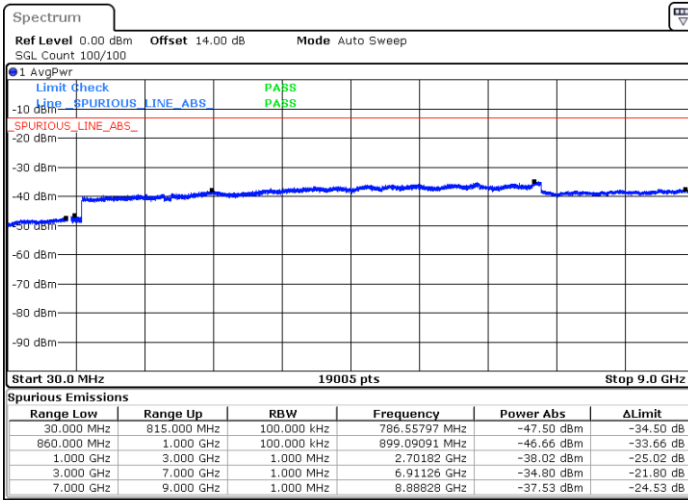

LTE Band 5 / 1.4MHz

Highest Channel / QPSK

Date: 31.JUL.2017 21:59:57

Highest Channel / 16QAM

Date: 31.JUL.2017 22:00:51

LTE Band 5 / 3MHz

Lowest Channel / QPSK

Date: 31.JUL.2017 22:10:49

Lowest Channel / 16QAM

Date: 31.JUL.2017 22:11:43

LTE Band 5 / 3MHz

Middle Channel / QPSK

Middle Channel / 16QAM

Date: 31.JUL.2017 22:13:17

Date: 31.JUL.2017 22:14:11

Highest Channel / QPSK

Highest Channel / 16QAM

Date: 31.JUL.2017 22:14:11

Date: 31.JUL.2017 22:23:15

LTE Band 5 / 5MHz

Lowest Channel / QPSK

Lowest Channel / 16QAM

Date: 31.JUL.2017 22:31:24

Date: 31.JUL.2017 22:32:18