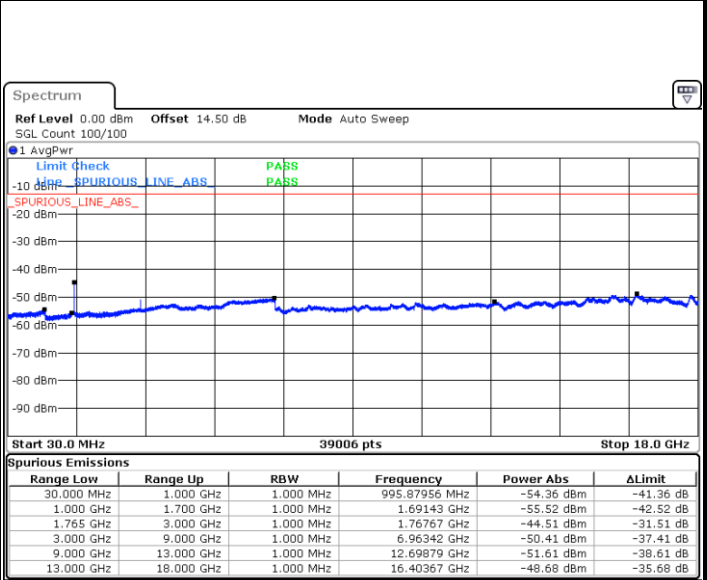

Highest Channel / 16QAM

Date: 14 JUL 2017 10:54:10

Date: 14 JUL 2017 10:55:03

LTE Band 4 / 15MHz

Lowest Channel / QPSK

Lowest Channel / 16QAM

Date: 14 JUL 2017 11:01:10

Date: 14 JUL 2017 11:02:03

Middle Channel / QPSK

Middle Channel / 16QAM

Date: 14 JUL 2017 11:03:36

Date: 14 JUL 2017 11:04:29

LTE Band 4 / 15MHz

Highest Channel / QPSK

Date: 14.JUL.2017 11:10:34

Highest Channel / 16QAM

Date: 14.JUL.2017 11:11:27

LTE Band 4 / 20MHz

Lowest Channel / QPSK

Date: 14.JUL.2017 11:17:32

Lowest Channel / 16QAM

Date: 14.JUL.2017 11:18:25

LTE Band 4 / 20MHz

Middle Channel / QPSK

Middle Channel / 16QAM

Date: 14 JUL 2017 11:19:58

Date: 14 JUL 2017 11:20:52

Highest Channel / QPSK

Highest Channel / 16QAM

Date: 14 JUL 2017 11:26:56

Date: 14 JUL 2017 11:27:50

LTE Band 5 / 1.4MHz