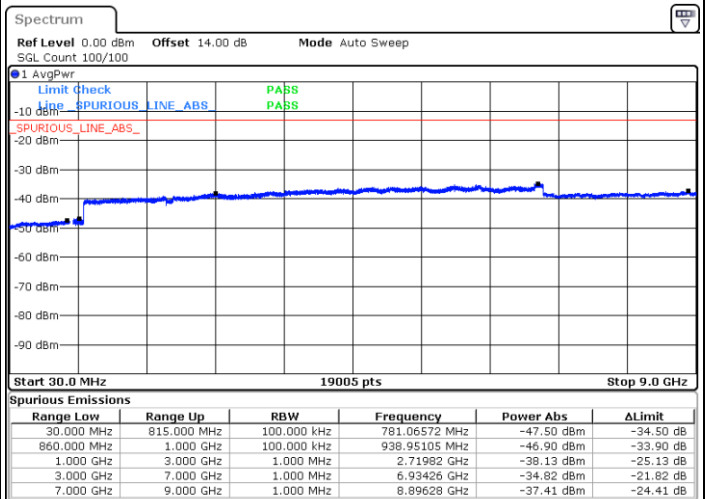

Highest Channel / 16QAM

Date: 31.JUL.2017 22:14:11

Date: 31.JUL.2017 22:23:15

LTE Band 5 / 5MHz

Lowest Channel / QPSK

Lowest Channel / 16QAM

Date: 31.JUL.2017 22:31:24

Date: 31.JUL.2017 22:32:18

Middle Channel / QPSK

Middle Channel / 16QAM

Date: 31.JUL.2017 22:33:53

Date: 31.JUL.2017 22:34:47

LTE Band 5 / 5MHz

Highest Channel / QPSK

Highest Channel / 16QAM

Date: 31.JUL.2017 22:42:57

Date: 31.JUL.2017 22:43:51

LTE Band 5 / 10MHz

Lowest Channel / QPSK

Lowest Channel / 16QAM

Date: 31.JUL.2017 22:56:50

Date: 31.JUL.2017 22:57:44

LTE Band 5 / 10MHz

Middle Channel / QPSK