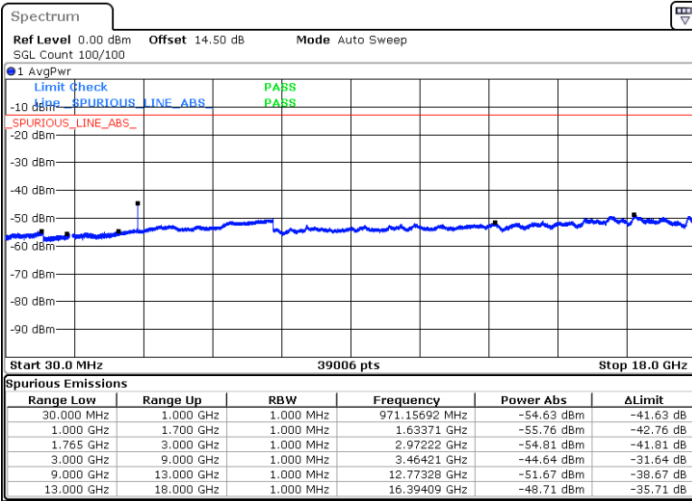

Lowest Channel / 16QAM

Date: 14.JUL.2017 09:19:40

LTE Band 2 / 20MHz

Middle Channel / QPSK

Middle Channel / 16QAM

Date: 14 JUL 2017 09:21:13

Date: 14 JUL 2017 09:22:06

Highest Channel / QPSK

Highest Channel / 16QAM

Date: 14 JUL 2017 09:28:11

Date: 14 JUL 2017 09:29:04

LTE Band 4 / 1.4MHz

Lowest Channel / QPSK

Lowest Channel / 16QAM

Date: 14 JUL 2017 09:48:23

Date: 14 JUL 2017 09:49:17

Middle Channel / QPSK

Middle Channel / 16QAM

Date: 14 JUL 2017 09:50:50

Date: 14 JUL 2017 09:51:43

LTE Band 4 / 1.4MHz

Highest Channel / QPSK

Date: 14 JUL 2017 09:57:47

Highest Channel / 16QAM