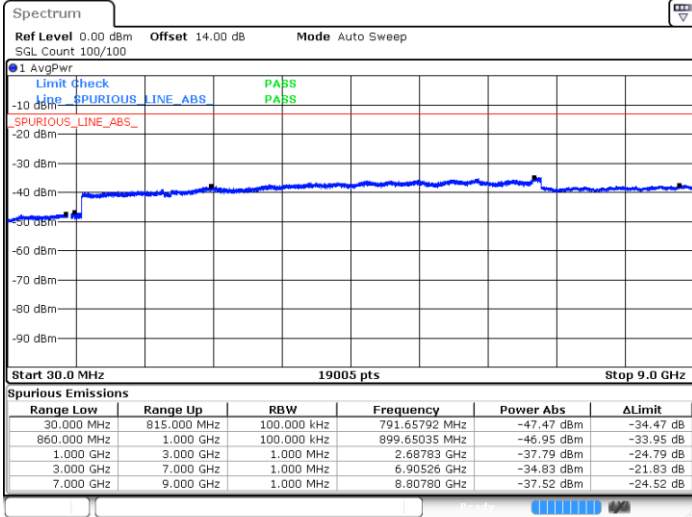

Date: 14.JUL.2017 11:11:27

LTE Band 4 / 20MHz

Lowest Channel / QPSK

Date: 14.JUL.2017 11:17:32

Lowest Channel / 16QAM

Date: 14.JUL.2017 11:18:25

LTE Band 4 / 20MHz

Middle Channel / QPSK

Middle Channel / 16QAM

Date: 14 JUL 2017 11:19:58

Date: 14 JUL 2017 11:20:52

Highest Channel / QPSK

Highest Channel / 16QAM

Date: 14 JUL 2017 11:26:56

Date: 14 JUL 2017 11:27:50

LTE Band 5 / 1.4MHz

Lowest Channel / QPSK

Lowest Channel / 16QAM

Date: 31.JUL.2017 21:48:24

Date: 31.JUL.2017 21:49:18

Middle Channel / QPSK

Middle Channel / 16QAM

Date: 31.JUL.2017 21:50:53

Date: 31.JUL.2017 21:51:47

LTE Band 5 / 1.4MHz

Highest Channel / QPSK

Date: 31.JUL.2017 21:59:57

Highest Channel / 16QAM

Date: 31.JUL.2017 22:00:51

LTE Band 5 / 3MHz

Lowest Channel / QPSK

Date: 31.JUL.2017 22:10:49