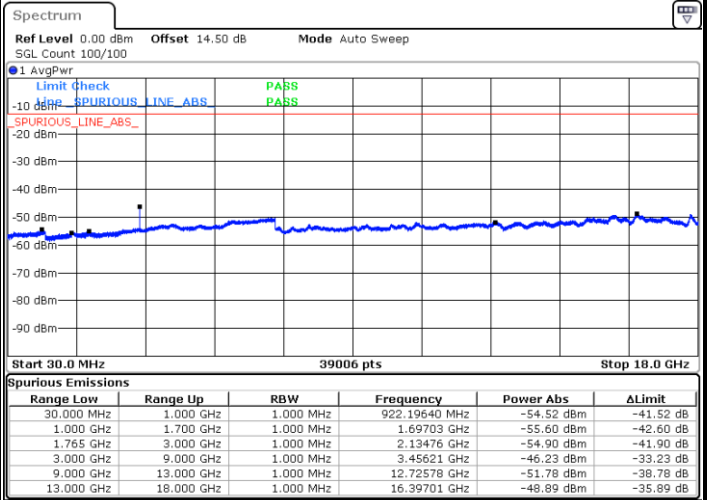

LTE Band 4 / 5MHz

Highest Channel / QPSK

Date: 14.JUL.2017 10:30:31

Highest Channel / 16QAM

Date: 14.JUL.2017 10:31:25

LTE Band 4 / 10MHz

Lowest Channel / QPSK

Date: 14.JUL.2017 10:44:46

Lowest Channel / 16QAM

Date: 14.JUL.2017 10:45:39

LTE Band 4 / 10MHz

Middle Channel / QPSK

Middle Channel / 16QAM

Date: 14 JUL 2017 10:47:12

Date: 14 JUL 2017 10:48:05

Highest Channel / QPSK

Highest Channel / 16QAM

Date: 14 JUL 2017 10:54:10

Date: 14 JUL 2017 10:55:03

LTE Band 4 / 15MHz

Lowest Channel / QPSK

Lowest Channel / 16QAM

Date: 14 JUL 2017 11:01:10

Date: 14 JUL 2017 11:02:03