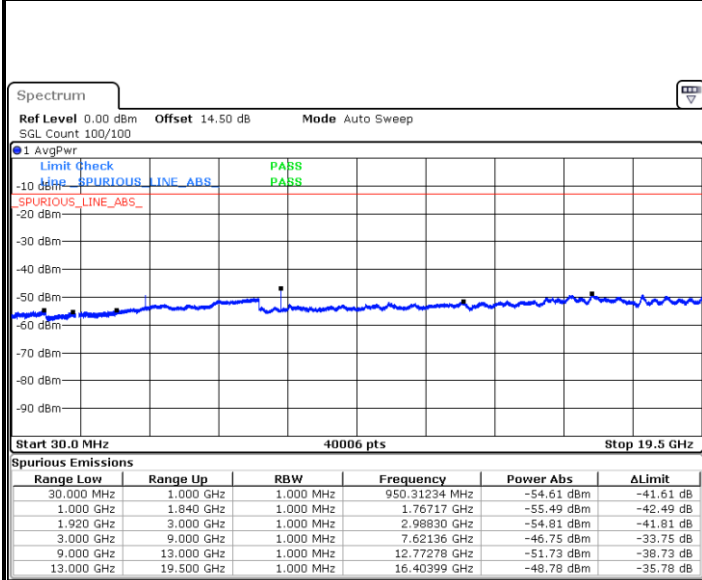

Highest Channel / 16QAM

Date: 14 JUL 2017 06:44:24

Date: 14 JUL 2017 06:45:18

LTE Band 2 / 5MHz

Lowest Channel / QPSK

Date: 14 JUL 2017 08:24:06

Lowest Channel / 16QAM

Date: 14 JUL 2017 08:24:59

Middle Channel / QPSK

Date: 14 JUL 2017 08:26:32

Middle Channel / 16QAM

Date: 14 JUL 2017 08:27:26

LTE Band 2 / 5MHz

Highest Channel / QPSK

Date: 14 JUL 2017 08:33:30

Highest Channel / 16QAM

Date: 14 JUL 2017 08:34:23

LTE Band 2 / 10MHz

Lowest Channel / QPSK

Date: 14 JUL 2017 08:44:05

Lowest Channel / 16QAM

Date: 14 JUL 2017 08:44:59

LTE Band 2 / 10MHz

Middle Channel / QPSK

Date: 14 JUL 2017 08:46:31

Middle Channel / 16QAM

Date: 14 JUL 2017 08:47:25

Highest Channel / QPSK

Date: 14 JUL 2017 08:53:29

Highest Channel / 16QAM

Date: 14 JUL 2017 08:54:23

LTE Band 2 / 15MHz