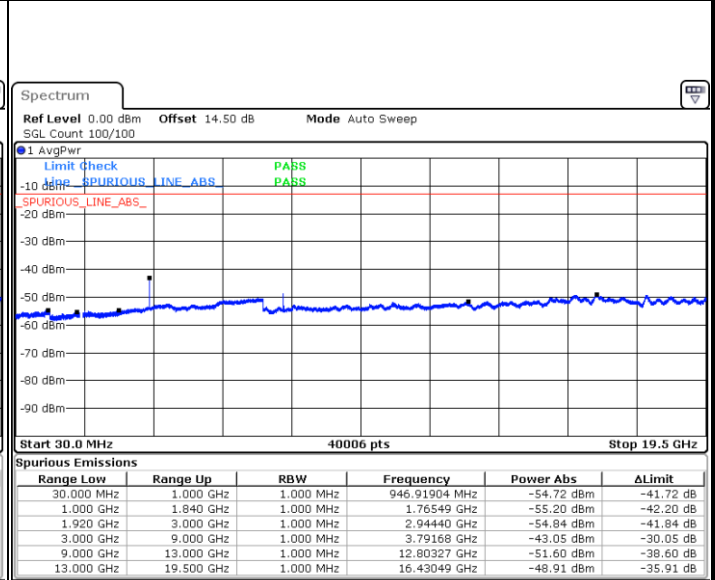

Date: 14 JUL 2017 08:46:31

Middle Channel / 16QAM

Date: 14 JUL 2017 08:47:25

Highest Channel / QPSK

Date: 14 JUL 2017 08:53:29

Highest Channel / 16QAM

Date: 14 JUL 2017 08:54:23

LTE Band 2 / 15MHz

Lowest Channel / QPSK

Lowest Channel / 16QAM

Date: 14 JUL 2017 09:02:02

Date: 14 JUL 2017 09:02:55

Middle Channel / QPSK

Middle Channel / 16QAM

Date: 14 JUL 2017 09:04:28

Date: 14 JUL 2017 09:05:21

LTE Band 2 / 15MHz

Highest Channel / QPSK

Date: 14.JUL.2017 09:11:26

Highest Channel / 16QAM

Date: 14.JUL.2017 09:12:19

LTE Band 2 / 20MHz

Lowest Channel / QPSK

Date: 14.JUL.2017 09:18:47

Lowest Channel / 16QAM

Date: 14.JUL.2017 09:19:40

LTE Band 2 / 20MHz

Middle Channel / QPSK

Middle Channel / 16QAM

Date: 14 JUL 2017 09:21:13

Date: 14 JUL 2017 09:22:06

Highest Channel / QPSK