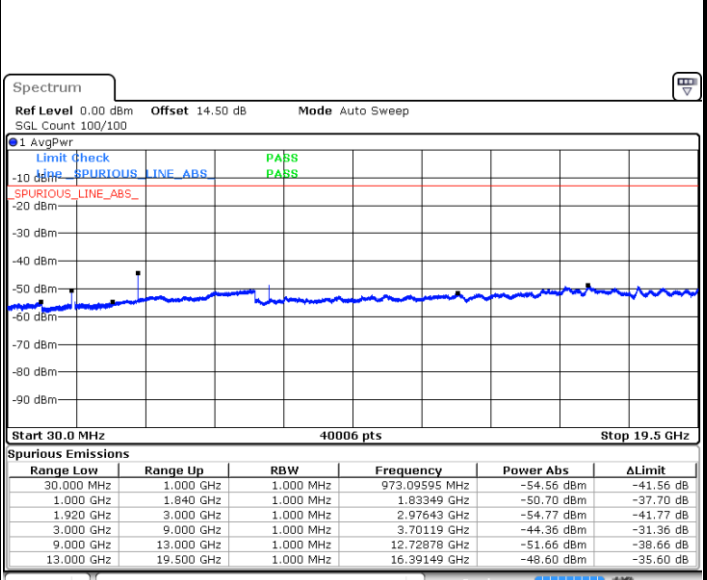

Date: 14 JUL 2017 08:34:23

LTE Band 2 / 10MHz

Lowest Channel / QPSK

Date: 14 JUL 2017 08:44:05

Lowest Channel / 16QAM

Date: 14 JUL 2017 08:44:59

LTE Band 2 / 10MHz

Middle Channel / QPSK

Date: 14 JUL 2017 08:46:31

Middle Channel / 16QAM

Date: 14 JUL 2017 08:47:25

Highest Channel / QPSK

Date: 14 JUL 2017 08:53:29

Highest Channel / 16QAM

Date: 14 JUL 2017 08:54:23

LTE Band 2 / 15MHz