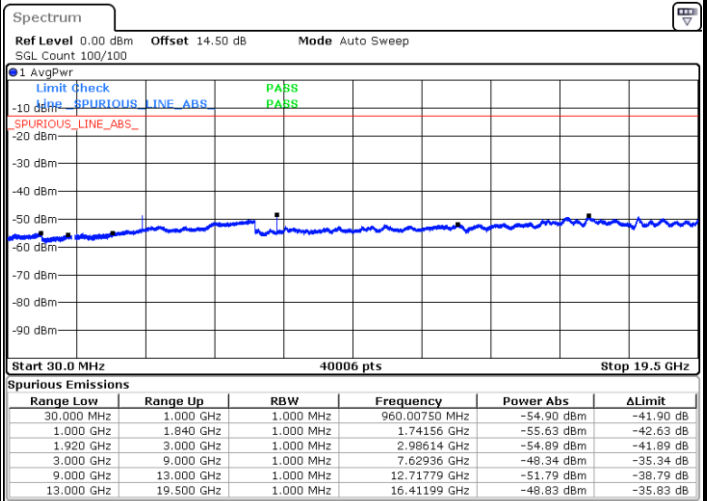

LTE Band 2 / 1.4MHz

Highest Channel / QPSK

Date: 14 JUL 2017 06:22:57

Highest Channel / 16QAM

Date: 14 JUL 2017 06:23:50

LTE Band 2 / 3MHz

Lowest Channel / QPSK

Date: 14 JUL 2017 06:35:00

Lowest Channel / 16QAM

Date: 14 JUL 2017 06:35:54

LTE Band 2 / 3MHz

Middle Channel / QPSK

Middle Channel / 16QAM

Date: 14 JUL 2017 06:37:27

Date: 14 JUL 2017 06:38:20

Highest Channel / QPSK

Highest Channel / 16QAM

Date: 14 JUL 2017 06:44:24

Date: 14 JUL 2017 06:45:18

LTE Band 2 / 5MHz

Lowest Channel / QPSK

Date: 14 JUL 2017 08:24:06

Lowest Channel / 16QAM

Date: 14 JUL 2017 08:24:59