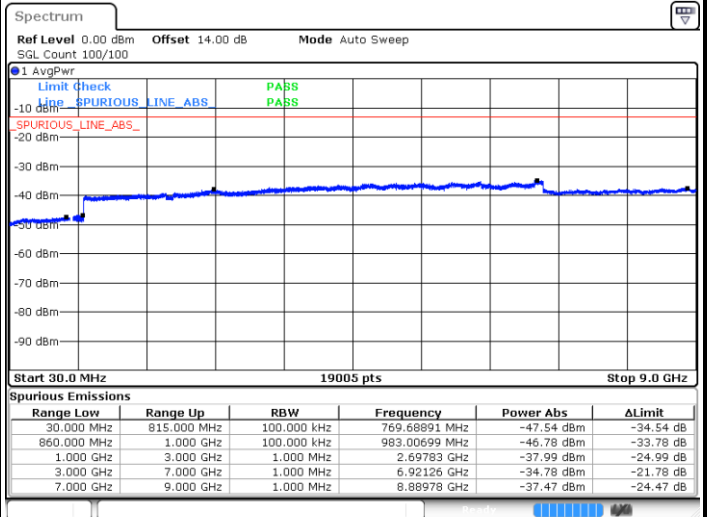

Middle Channel / 16QAM

Date: 14 JUL 2017 11:19:58

Date: 14 JUL 2017 11:20:52

Highest Channel / QPSK

Highest Channel / 16QAM

Date: 14 JUL 2017 11:26:56

Date: 14 JUL 2017 11:27:50

LTE Band 5 / 1.4MHz

Lowest Channel / QPSK

Lowest Channel / 16QAM

Date: 31.JUL.2017 21:48:24

Date: 31.JUL.2017 21:49:18

Middle Channel / QPSK

Middle Channel / 16QAM

Date: 31.JUL.2017 21:50:53

Date: 31.JUL.2017 21:51:47

LTE Band 5 / 1.4MHz

Highest Channel / QPSK

Date: 31.JUL.2017 21:59:57

Highest Channel / 16QAM

Date: 31.JUL.2017 22:00:51

LTE Band 5 / 3MHz

Lowest Channel / QPSK

Date: 31.JUL.2017 22:10:49