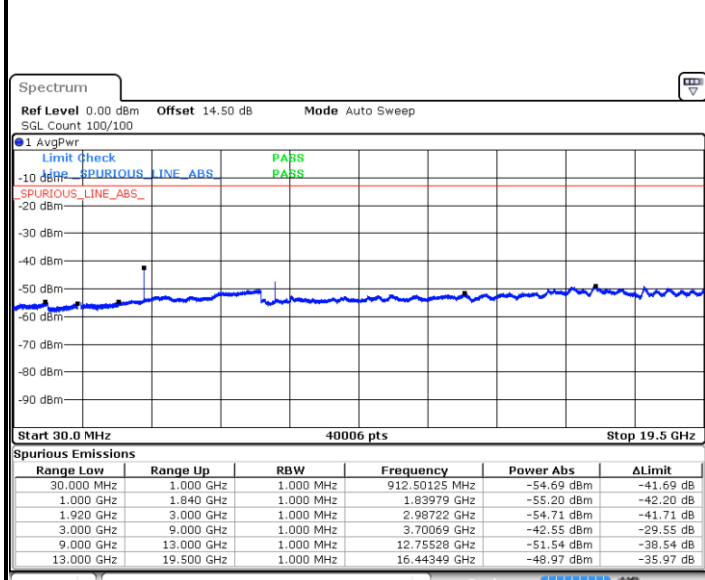

LTE Band 2 / 1.4MHz

Highest Channel / QPSK

Date: 14 JUL 2017 06:22:57

Highest Channel / 16QAM

Date: 14 JUL 2017 06:23:50

LTE Band 2 / 3MHz

Lowest Channel / QPSK

Date: 14 JUL 2017 06:35:00

Lowest Channel / 16QAM

Date: 14 JUL 2017 06:35:54

LTE Band 2 / 3MHz

Middle Channel / QPSK

Middle Channel / 16QAM

Date: 14 JUL 2017 06:37:27

Date: 14 JUL 2017 06:38:20

Highest Channel / QPSK

Highest Channel / 16QAM

Date: 14 JUL 2017 06:44:24

Date: 14 JUL 2017 06:45:18

LTE Band 2 / 5MHz

Lowest Channel / QPSK

Date: 14 JUL 2017 08:24:06

Lowest Channel / 16QAM

Date: 14 JUL 2017 08:24:59