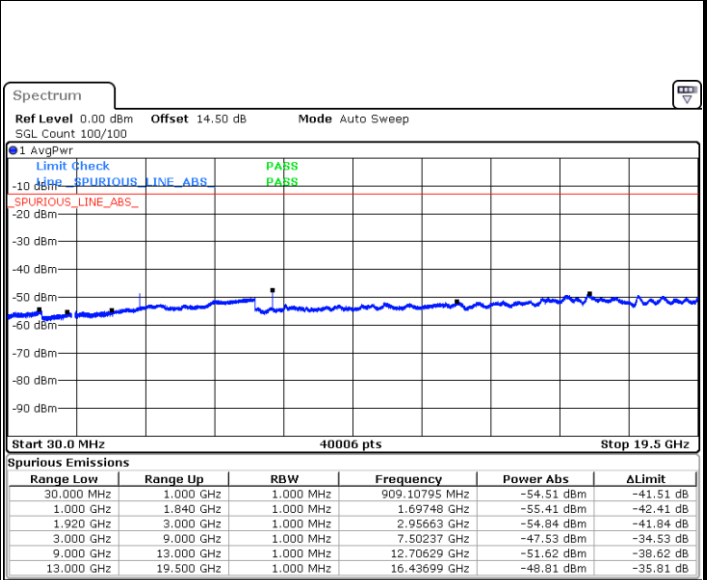

Middle Channel / QPSK

Date: 14 JUL 2017 08:26:32

Middle Channel / 16QAM

Date: 14 JUL 2017 08:27:26

LTE Band 2 / 5MHz

Highest Channel / QPSK

Date: 14 JUL 2017 08:33:30

Highest Channel / 16QAM

Date: 14 JUL 2017 08:34:23

LTE Band 2 / 10MHz

Lowest Channel / QPSK

Date: 14 JUL 2017 08:44:05

Lowest Channel / 16QAM

Date: 14 JUL 2017 08:44:59

LTE Band 2 / 10MHz

Middle Channel / QPSK

Date: 14 JUL 2017 08:46:31

Middle Channel / 16QAM

Date: 14 JUL 2017 08:47:25

Highest Channel / QPSK

Date: 14 JUL 2017 08:53:29

Highest Channel / 16QAM

Date: 14 JUL 2017 08:54:23

LTE Band 2 / 15MHz