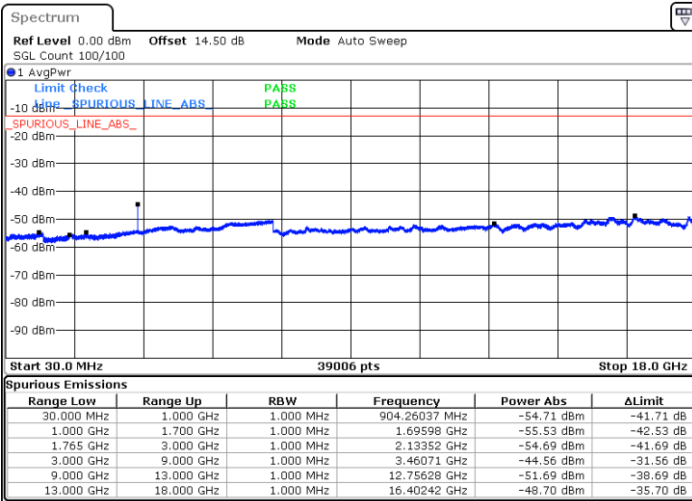

Middle Channel / 16QAM

Date: 14 JUL 2017 10:07:12

Date: 14 JUL 2017 10:08:05

Highest Channel / QPSK

Highest Channel / 16QAM

Date: 14 JUL 2017 10:14:09

Date: 14 JUL 2017 10:15:02

LTE Band 4 / 5MHz

Lowest Channel / QPSK

Lowest Channel / 16QAM

Date: 14 JUL 2017 10:21:07

Date: 14 JUL 2017 10:22:00

Middle Channel / QPSK

Middle Channel / 16QAM

Date: 14 JUL 2017 10:23:33

Date: 14 JUL 2017 10:24:27

LTE Band 4 / 5MHz

Highest Channel / QPSK

Date: 14.JUL.2017 10:30:31

Highest Channel / 16QAM

Date: 14.JUL.2017 10:31:25

LTE Band 4 / 10MHz

Lowest Channel / QPSK

Date: 14.JUL.2017 10:44:46

Lowest Channel / 16QAM

Date: 14.JUL.2017 10:45:39

LTE Band 4 / 10MHz

Middle Channel / QPSK

Middle Channel / 16QAM

Date: 14 JUL 2017 10:47:12

Date: 14 JUL 2017 10:48:05

Highest Channel / QPSK