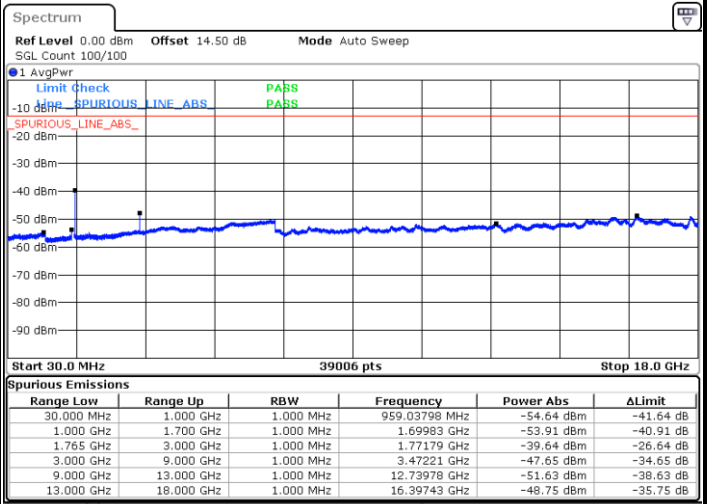

Date: 14.JUL.2017 11:11:27

LTE Band 4 / 20MHz

Lowest Channel / QPSK

Date: 14.JUL.2017 11:17:32

Lowest Channel / 16QAM

Date: 14.JUL.2017 11:18:25

LTE Band 4 / 20MHz

Middle Channel / QPSK

Middle Channel / 16QAM

Date: 14 JUL 2017 11:19:58

Date: 14 JUL 2017 11:20:52

Highest Channel / QPSK

Highest Channel / 16QAM

Date: 14 JUL 2017 11:26:56

Date: 14 JUL 2017 11:27:50

LTE Band 5 / 1.4MHz

Lowest Channel / QPSK

Lowest Channel / 16QAM

Date: 31.JUL.2017 21:48:24

Date: 31.JUL.2017 21:49:18

Middle Channel / QPSK

Middle Channel / 16QAM

Date: 31.JUL.2017 21:50:53

Date: 31.JUL.2017 21:51:47

LTE Band 5 / 1.4MHz

Highest Channel / QPSK

Date: 31.JUL.2017 21:59:57

Highest Channel / 16QAM

Date: 31.JUL.2017 22:00:51

LTE Band 5 / 3MHz

Lowest Channel / QPSK

Date: 31.JUL.2017 22:10:49