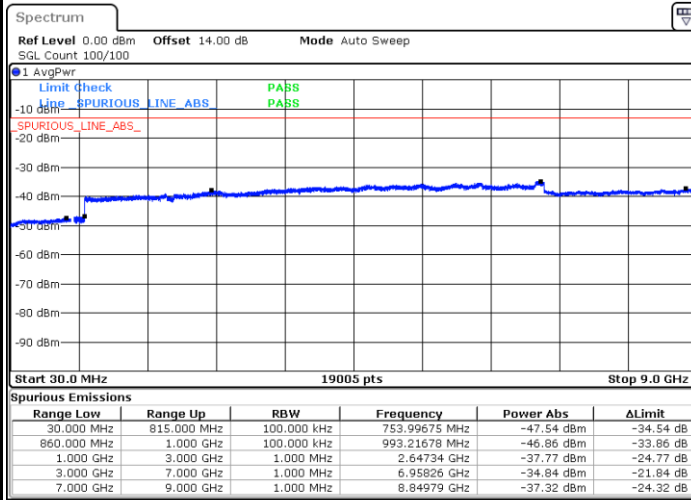

Middle Channel / 16QAM

Date: 14 JUL 2017 11:19:58

Date: 14 JUL 2017 11:20:52

Highest Channel / QPSK

Highest Channel / 16QAM

Date: 14 JUL 2017 11:26:56

Date: 14 JUL 2017 11:27:50

LTE Band 5 / 1.4MHz

Lowest Channel / QPSK

Lowest Channel / 16QAM

Date: 31.JUL.2017 21:48:24

Date: 31.JUL.2017 21:49:18

Middle Channel / QPSK

Middle Channel / 16QAM

Date: 31.JUL.2017 21:50:53

Date: 31.JUL.2017 21:51:47

LTE Band 5 / 1.4MHz

Highest Channel / QPSK

Date: 31.JUL.2017 21:59:57

Highest Channel / 16QAM

Date: 31.JUL.2017 22:00:51

LTE Band 5 / 3MHz

Lowest Channel / QPSK

Date: 31.JUL.2017 22:10:49