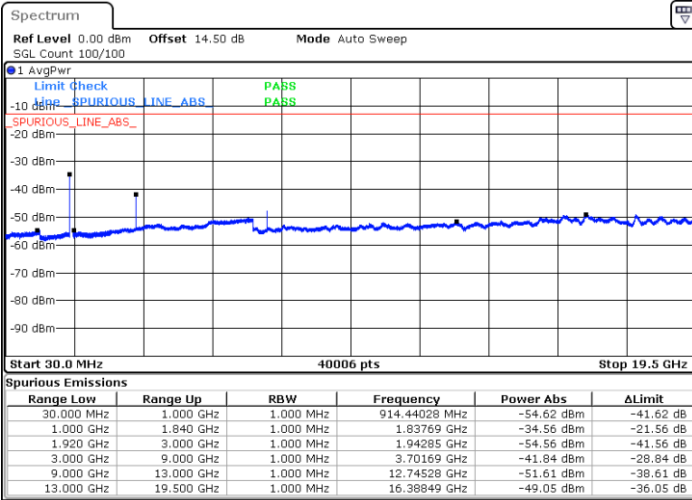

LTE Band 2 / 15MHz

Lowest Channel / QPSK

Lowest Channel / 16QAM

Date: 14 JUL 2017 09:02:02

Date: 14 JUL 2017 09:02:55