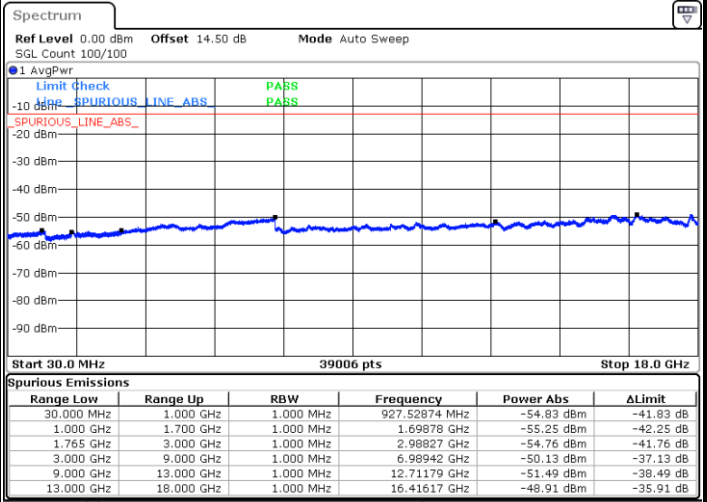

Date: 14 JUL 2017 09:58:41

LTE Band 4 / 3MHz

Lowest Channel / QPSK

Date: 14 JUL 2017 10:04:45

Lowest Channel / 16QAM

Date: 14 JUL 2017 10:05:39

LTE Band 4 / 3MHz

Middle Channel / QPSK

Middle Channel / 16QAM

Date: 14 JUL 2017 10:07:12

Date: 14 JUL 2017 10:08:05

Highest Channel / QPSK

Highest Channel / 16QAM

Date: 14 JUL 2017 10:14:09

Date: 14 JUL 2017 10:15:02

LTE Band 4 / 5MHz

Lowest Channel / QPSK

Lowest Channel / 16QAM

Date: 14 JUL 2017 10:21:07

Date: 14 JUL 2017 10:22:00

Middle Channel / QPSK

Middle Channel / 16QAM

Date: 14 JUL 2017 10:23:33

Date: 14 JUL 2017 10:24:27

LTE Band 4 / 5MHz

Highest Channel / QPSK

Date: 14.JUL.2017 10:30:31

Highest Channel / 16QAM

Date: 14.JUL.2017 10:31:25

LTE Band 4 / 10MHz

Lowest Channel / QPSK

Date: 14.JUL.2017 10:44:46