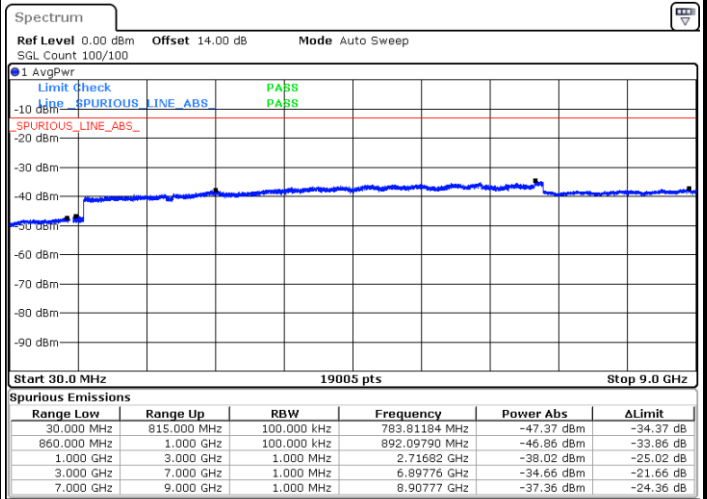

LTE Band 5 / 1.4MHz

Highest Channel / QPSK

Date: 31.JUL.2017 21:59:57

Highest Channel / 16QAM

Date: 31.JUL.2017 22:00:51

LTE Band 5 / 3MHz

Lowest Channel / QPSK

Date: 31.JUL.2017 22:10:49

Lowest Channel / 16QAM

Date: 31.JUL.2017 22:11:43

LTE Band 5 / 3MHz

Middle Channel / QPSK

Middle Channel / 16QAM

Date: 31.JUL.2017 22:13:17

Date: 31.JUL.2017 22:14:11

Highest Channel / QPSK

Highest Channel / 16QAM

Date: 31.JUL.2017 22:14:11

Date: 31.JUL.2017 22:23:15

LTE Band 5 / 5MHz

Lowest Channel / QPSK

Lowest Channel / 16QAM

Date: 31.JUL.2017 22:31:24

Date: 31.JUL.2017 22:32:18

Middle Channel / QPSK

Middle Channel / 16QAM

Date: 31.JUL.2017 22:33:53

Date: 31.JUL.2017 22:34:47

LTE Band 5 / 5MHz

Highest Channel / QPSK

Highest Channel / 16QAM

Date: 31.JUL.2017 22:42:57