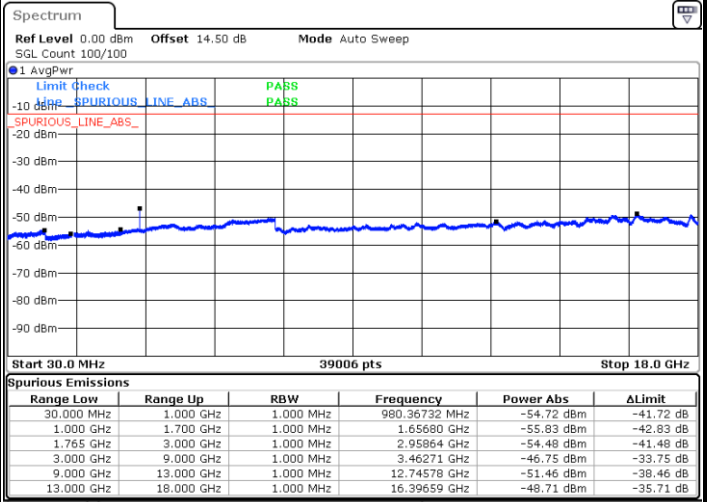

Middle Channel / QPSK

Middle Channel / 16QAM

Date: 14 JUL 2017 09:50:50

Date: 14 JUL 2017 09:51:43

LTE Band 4 / 1.4MHz

Highest Channel / QPSK

Date: 14 JUL 2017 09:57:47

Highest Channel / 16QAM

Date: 14 JUL 2017 09:58:41

LTE Band 4 / 3MHz

Lowest Channel / QPSK

Date: 14 JUL 2017 10:04:45

Lowest Channel / 16QAM

Date: 14 JUL 2017 10:05:39

LTE Band 4 / 3MHz

Middle Channel / QPSK

Middle Channel / 16QAM

Date: 14 JUL 2017 10:07:12

Date: 14 JUL 2017 10:08:05

Highest Channel / QPSK

Highest Channel / 16QAM

Date: 14 JUL 2017 10:14:09

Date: 14 JUL 2017 10:15:02

LTE Band 4 / 5MHz