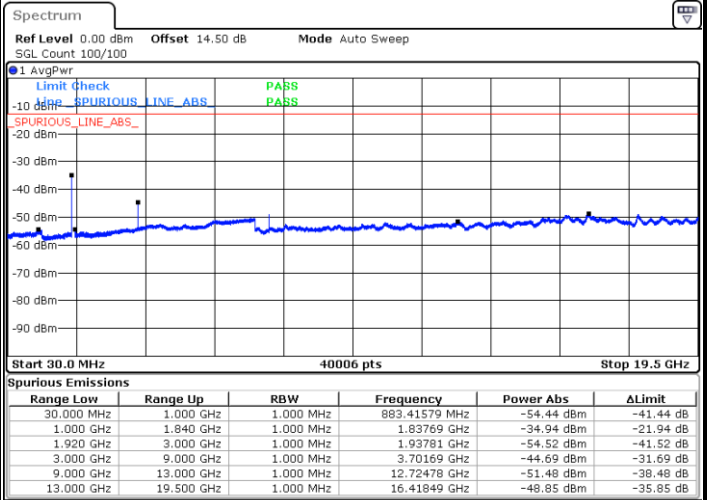

LTE Band 2 / 15MHz

Lowest Channel / QPSK

Lowest Channel / 16QAM

Date: 14 JUL 2017 09:02:02

Date: 14 JUL 2017 09:02:55