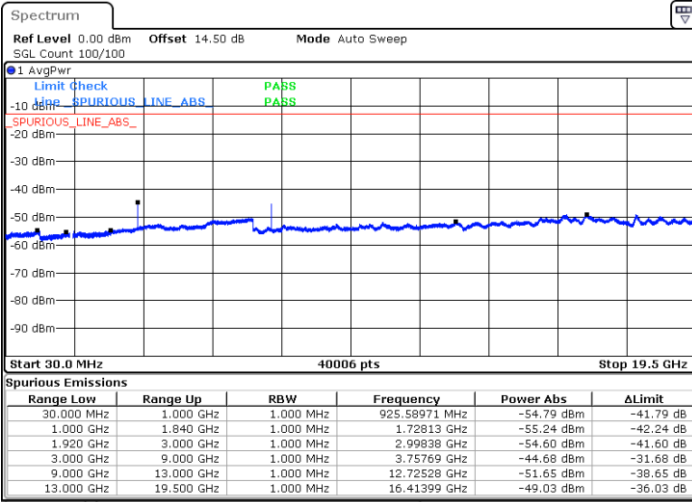

LTE Band 2 / 1.4MHz

Highest Channel / QPSK

Date: 14 JUL 2017 06:22:57

Highest Channel / 16QAM

Date: 14 JUL 2017 06:23:50

LTE Band 2 / 3MHz

Lowest Channel / QPSK

Date: 14 JUL 2017 06:35:00

Lowest Channel / 16QAM

Date: 14 JUL 2017 06:35:54

LTE Band 2 / 3MHz

Middle Channel / QPSK

Middle Channel / 16QAM

Date: 14 JUL 2017 06:37:27

Date: 14 JUL 2017 06:38:20

Highest Channel / QPSK

Highest Channel / 16QAM

Date: 14 JUL 2017 06:44:24

Date: 14 JUL 2017 06:45:18

LTE Band 2 / 5MHz

Lowest Channel / QPSK

Date: 14 JUL 2017 08:24:06

Lowest Channel / 16QAM

Date: 14 JUL 2017 08:24:59