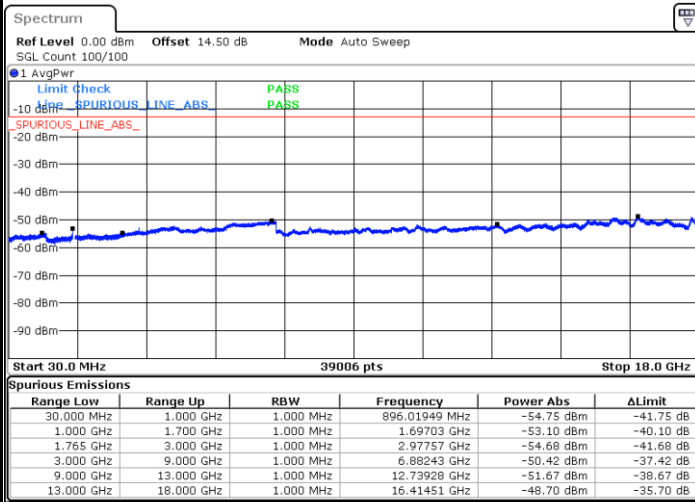

Highest Channel / 16QAM

Date: 14 JUL 2017 09:28:11

Date: 14 JUL 2017 09:29:04

LTE Band 4 / 1.4MHz

Lowest Channel / QPSK

Lowest Channel / 16QAM

Date: 14 JUL 2017 09:48:23

Date: 14 JUL 2017 09:49:17

Middle Channel / QPSK

Middle Channel / 16QAM

Date: 14 JUL 2017 09:50:50

Date: 14 JUL 2017 09:51:43

LTE Band 4 / 1.4MHz

Highest Channel / QPSK

Date: 14 JUL 2017 09:57:47

Highest Channel / 16QAM

Date: 14 JUL 2017 09:58:41

LTE Band 4 / 3MHz

Lowest Channel / QPSK

Date: 14 JUL 2017 10:04:45

Lowest Channel / 16QAM

Date: 14 JUL 2017 10:05:39

LTE Band 4 / 3MHz

Middle Channel / QPSK