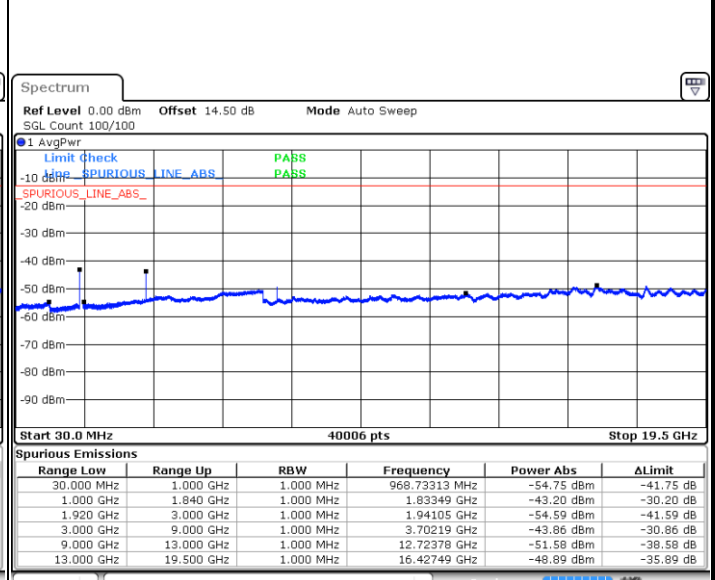

LTE Band 2 / 15MHz

Highest Channel / QPSK

Date: 14.JUL.2017 09:11:26

Highest Channel / 16QAM

Date: 14.JUL.2017 09:12:19

LTE Band 2 / 20MHz

Lowest Channel / QPSK

Date: 14.JUL.2017 09:18:47

Lowest Channel / 16QAM

Date: 14.JUL.2017 09:19:40

LTE Band 2 / 20MHz

Middle Channel / QPSK

Middle Channel / 16QAM

Date: 14 JUL 2017 09:21:13

Date: 14 JUL 2017 09:22:06

Highest Channel / QPSK

Highest Channel / 16QAM

Date: 14 JUL 2017 09:28:11

Date: 14 JUL 2017 09:29:04

LTE Band 4 / 1.4MHz

Lowest Channel / QPSK

Lowest Channel / 16QAM

Date: 14 JUL 2017 09:48:23

Date: 14 JUL 2017 09:49:17