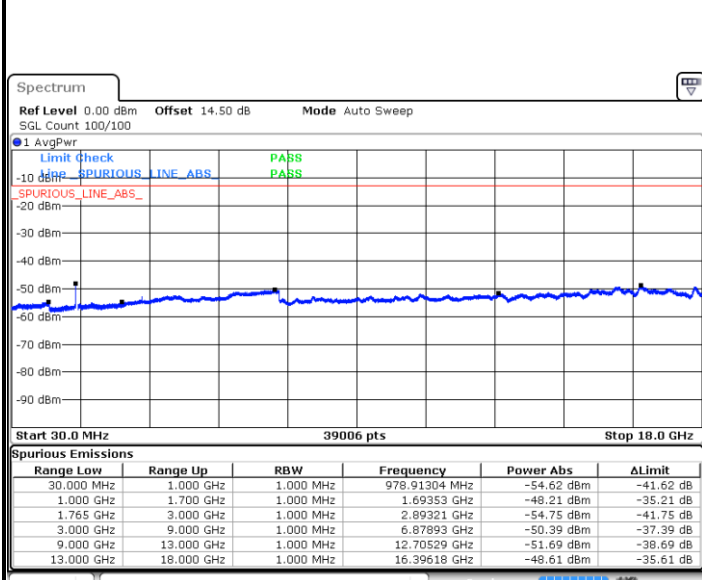

Lowest Channel / QPSK

Lowest Channel / 16QAM

Date: 14 JUL 2017 10:21:07

Date: 14 JUL 2017 10:22:00

Middle Channel / QPSK

Middle Channel / 16QAM

Date: 14 JUL 2017 10:23:33

Date: 14 JUL 2017 10:24:27

LTE Band 4 / 5MHz

Highest Channel / QPSK

Date: 14.JUL.2017 10:30:31

Highest Channel / 16QAM

Date: 14.JUL.2017 10:31:25

LTE Band 4 / 10MHz

Lowest Channel / QPSK

Date: 14.JUL.2017 10:44:46

Lowest Channel / 16QAM

Date: 14.JUL.2017 10:45:39

LTE Band 4 / 10MHz

Middle Channel / QPSK

Middle Channel / 16QAM

Date: 14 JUL 2017 10:47:12

Date: 14 JUL 2017 10:48:05

Highest Channel / QPSK

Highest Channel / 16QAM

Date: 14 JUL 2017 10:54:10

Date: 14 JUL 2017 10:55:03

LTE Band 4 / 15MHz

Lowest Channel / QPSK

Lowest Channel / 16QAM

Date: 14 JUL 2017 11:01:10

Date: 14 JUL 2017 11:02:03