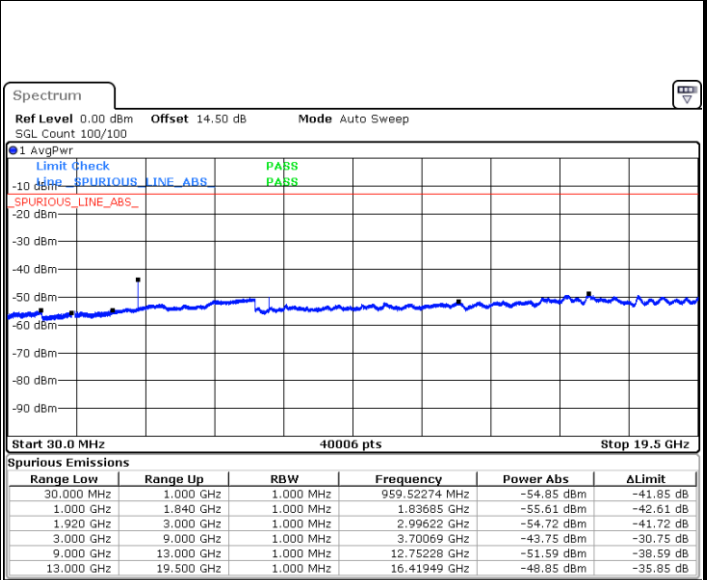

Lowest Channel / 16QAM

Date: 14 JUL 2017 06:35:54

LTE Band 2 / 3MHz

Middle Channel / QPSK

Middle Channel / 16QAM

Date: 14 JUL 2017 06:37:27

Date: 14 JUL 2017 06:38:20

Highest Channel / QPSK

Highest Channel / 16QAM

Date: 14 JUL 2017 06:44:24

Date: 14 JUL 2017 06:45:18

LTE Band 2 / 5MHz

Lowest Channel / QPSK

Date: 14 JUL 2017 08:24:06

Lowest Channel / 16QAM

Date: 14 JUL 2017 08:24:59

Middle Channel / QPSK

Date: 14 JUL 2017 08:26:32

Middle Channel / 16QAM

Date: 14 JUL 2017 08:27:26

LTE Band 2 / 5MHz

Highest Channel / QPSK

Date: 14 JUL 2017 08:33:30

Highest Channel / 16QAM

Date: 14 JUL 2017 08:34:23

LTE Band 2 / 10MHz

Lowest Channel / QPSK

Date: 14 JUL 2017 08:44:05

Lowest Channel / 16QAM

Date: 14 JUL 2017 08:44:59

LTE Band 2 / 10MHz

Middle Channel / QPSK