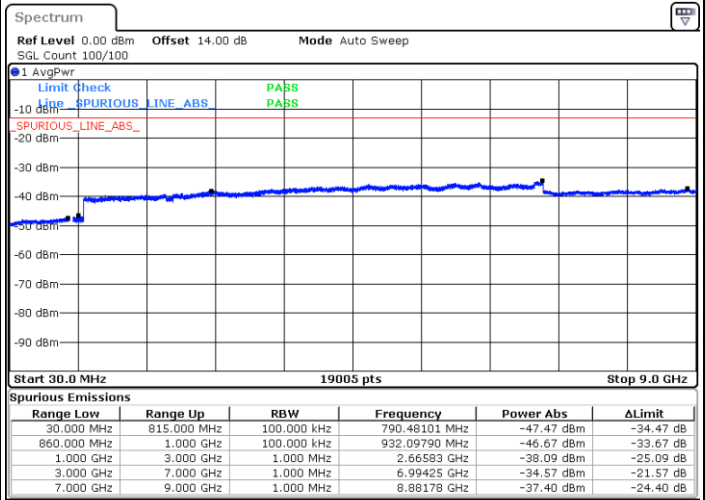

Highest Channel / 16QAM

Date: 31.JUL.2017 22:14:11

Date: 31.JUL.2017 22:23:15

LTE Band 5 / 5MHz

Lowest Channel / QPSK

Lowest Channel / 16QAM

Date: 31.JUL.2017 22:31:24

Date: 31.JUL.2017 22:32:18

Middle Channel / QPSK

Middle Channel / 16QAM

Date: 31.JUL.2017 22:33:53

Date: 31.JUL.2017 22:34:47

LTE Band 5 / 5MHz

Highest Channel / QPSK

Highest Channel / 16QAM

Date: 31.JUL.2017 22:42:57

Date: 31.JUL.2017 22:43:51

LTE Band 5 / 10MHz

Lowest Channel / QPSK

Lowest Channel / 16QAM

Date: 31.JUL.2017 22:56:50

Date: 31.JUL.2017 22:57:44

LTE Band 5 / 10MHz

Middle Channel / QPSK