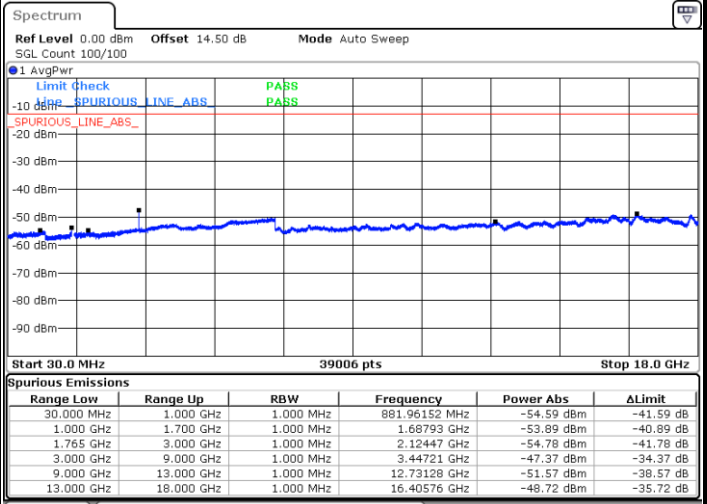

Middle Channel / QPSK

Middle Channel / 16QAM

Date: 14 JUL 2017 11:03:36

Date: 14 JUL 2017 11:04:29

LTE Band 4 / 15MHz

Highest Channel / QPSK

Date: 14.JUL.2017 11:10:34

Highest Channel / 16QAM

Date: 14.JUL.2017 11:11:27

LTE Band 4 / 20MHz

Lowest Channel / QPSK

Date: 14.JUL.2017 11:17:32

Lowest Channel / 16QAM

Date: 14.JUL.2017 11:18:25

LTE Band 4 / 20MHz

Middle Channel / QPSK

Middle Channel / 16QAM

Date: 14 JUL 2017 11:19:58

Date: 14 JUL 2017 11:20:52

Highest Channel / QPSK

Highest Channel / 16QAM

Date: 14 JUL 2017 11:26:56

Date: 14 JUL 2017 11:27:50

LTE Band 5 / 1.4MHz