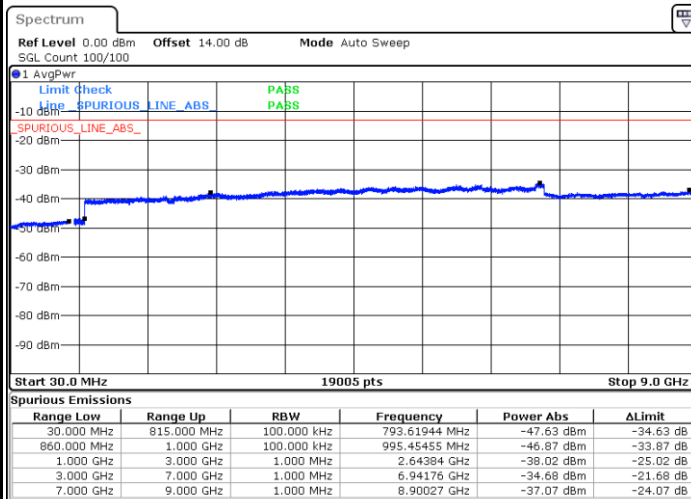

Lowest Channel / QPSK

Lowest Channel / 16QAM

Date: 31.JUL.2017 21:48:24

Date: 31.JUL.2017 21:49:18

Middle Channel / QPSK

Middle Channel / 16QAM

Date: 31.JUL.2017 21:50:53

Date: 31.JUL.2017 21:51:47

LTE Band 5 / 1.4MHz

Highest Channel / QPSK

Date: 31.JUL.2017 21:59:57

Highest Channel / 16QAM

Date: 31.JUL.2017 22:00:51

LTE Band 5 / 3MHz

Lowest Channel / QPSK

Date: 31.JUL.2017 22:10:49

Lowest Channel / 16QAM

Date: 31.JUL.2017 22:11:43

LTE Band 5 / 3MHz

Middle Channel / QPSK

Middle Channel / 16QAM

Date: 31.JUL.2017 22:13:17

Date: 31.JUL.2017 22:14:11

Highest Channel / QPSK

Highest Channel / 16QAM

Date: 31.JUL.2017 22:14:11

Date: 31.JUL.2017 22:23:15

LTE Band 5 / 5MHz

Lowest Channel / QPSK

Lowest Channel / 16QAM

Date: 31.JUL.2017 22:31:24

Date: 31.JUL.2017 22:32:18