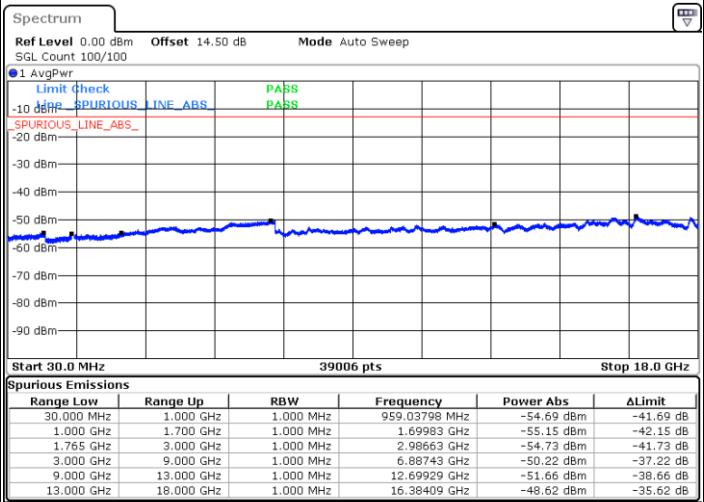

Highest Channel / 16QAM

Date: 14 JUL 2017 09:28:11

Date: 14 JUL 2017 09:29:04

LTE Band 4 / 1.4MHz

Lowest Channel / QPSK

Lowest Channel / 16QAM

Date: 14 JUL 2017 09:48:23

Date: 14 JUL 2017 09:49:17

Middle Channel / QPSK

Middle Channel / 16QAM

Date: 14 JUL 2017 09:50:50

Date: 14 JUL 2017 09:51:43

LTE Band 4 / 1.4MHz

Highest Channel / QPSK

Date: 14 JUL 2017 09:57:47

Highest Channel / 16QAM

Date: 14 JUL 2017 09:58:41

LTE Band 4 / 3MHz

Lowest Channel / QPSK

Date: 14 JUL 2017 10:04:45

Lowest Channel / 16QAM

Date: 14 JUL 2017 10:05:39

LTE Band 4 / 3MHz

Middle Channel / QPSK

Middle Channel / 16QAM

Date: 14 JUL 2017 10:07:12

Date: 14 JUL 2017 10:08:05

Highest Channel / QPSK

Highest Channel / 16QAM

Date: 14 JUL 2017 10:14:09

Date: 14 JUL 2017 10:15:02

LTE Band 4 / 5MHz