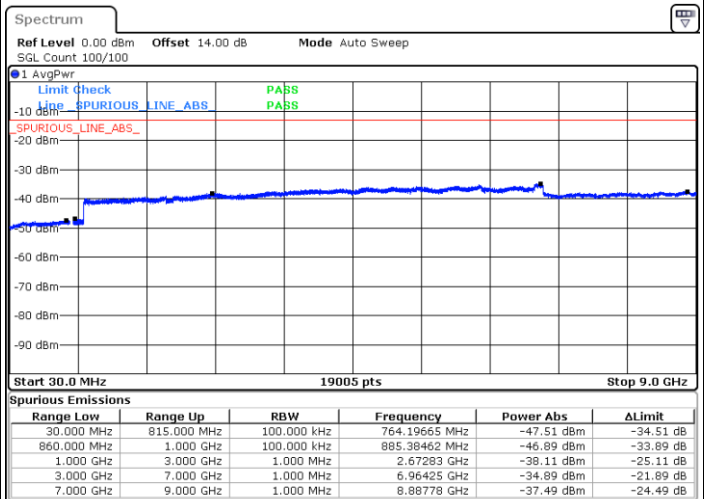

LTE Band 5 / 1.4MHz

Highest Channel / QPSK

Date: 31.JUL.2017 21:59:57

Highest Channel / 16QAM

Date: 31.JUL.2017 22:00:51

LTE Band 5 / 3MHz

Lowest Channel / QPSK

Date: 31.JUL.2017 22:10:49

Lowest Channel / 16QAM

Date: 31.JUL.2017 22:11:43

LTE Band 5 / 3MHz

Middle Channel / QPSK

Middle Channel / 16QAM

Date: 31.JUL.2017 22:13:17

Date: 31.JUL.2017 22:14:11

Highest Channel / QPSK