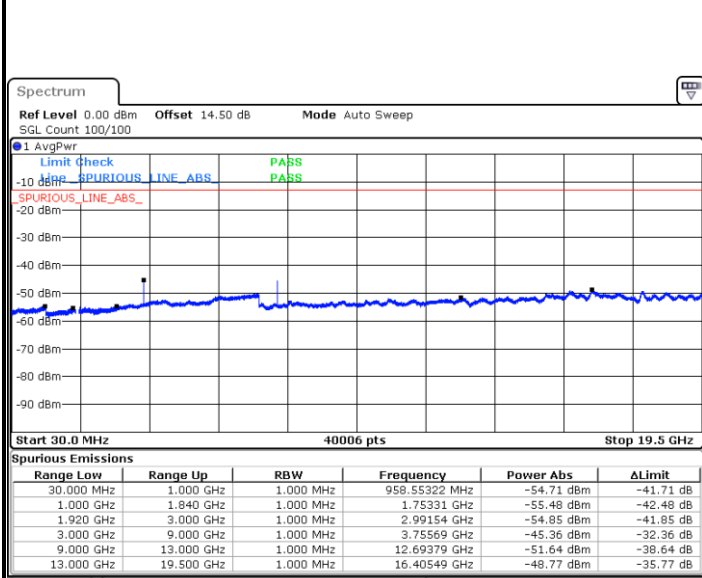

Lowest Channel / 16QAM

Date: 14 JUL 2017 06:35:54

LTE Band 2 / 3MHz

Middle Channel / QPSK

Middle Channel / 16QAM

Date: 14 JUL 2017 06:37:27

Date: 14 JUL 2017 06:38:20

Highest Channel / QPSK

Highest Channel / 16QAM

Date: 14 JUL 2017 06:44:24

Date: 14 JUL 2017 06:45:18

LTE Band 2 / 5MHz

Lowest Channel / QPSK

Date: 14 JUL 2017 08:24:06

Lowest Channel / 16QAM

Date: 14 JUL 2017 08:24:59

Middle Channel / QPSK

Date: 14 JUL 2017 08:26:32

Middle Channel / 16QAM

Date: 14 JUL 2017 08:27:26

LTE Band 2 / 5MHz

Highest Channel / QPSK

Date: 14 JUL 2017 08:33:30

Highest Channel / 16QAM

Date: 14 JUL 2017 08:34:23

LTE Band 2 / 10MHz

Lowest Channel / QPSK

Date: 14 JUL 2017 08:44:05

Lowest Channel / 16QAM

Date: 14 JUL 2017 08:44:59

LTE Band 2 / 10MHz

Middle Channel / QPSK