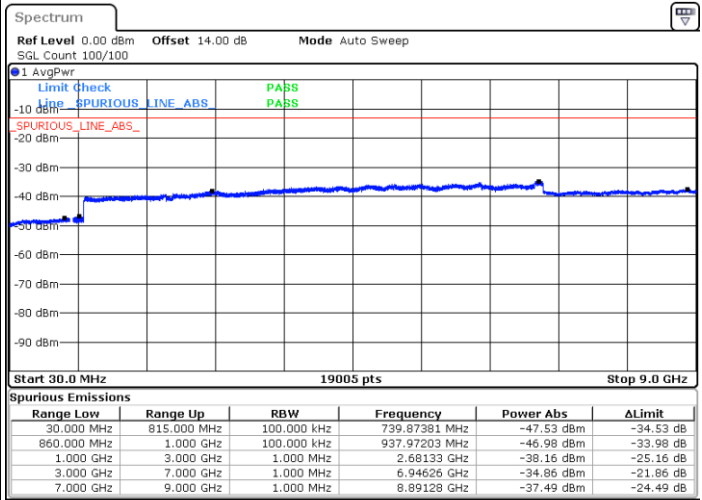

LTE Band 5 / 1.4MHz

Highest Channel / QPSK

Date: 31.JUL.2017 21:59:57

Highest Channel / 16QAM

Date: 31.JUL.2017 22:00:51

LTE Band 5 / 3MHz

Lowest Channel / QPSK

Date: 31.JUL.2017 22:10:49

Lowest Channel / 16QAM

Date: 31.JUL.2017 22:11:43

LTE Band 5 / 3MHz

Middle Channel / QPSK

Middle Channel / 16QAM

Date: 31.JUL.2017 22:13:17

Date: 31.JUL.2017 22:14:11

Highest Channel / QPSK

Highest Channel / 16QAM

Date: 31.JUL.2017 22:14:11

Date: 31.JUL.2017 22:23:15

LTE Band 5 / 5MHz

Lowest Channel / QPSK

Lowest Channel / 16QAM

Date: 31.JUL.2017 22:31:24

Date: 31.JUL.2017 22:32:18