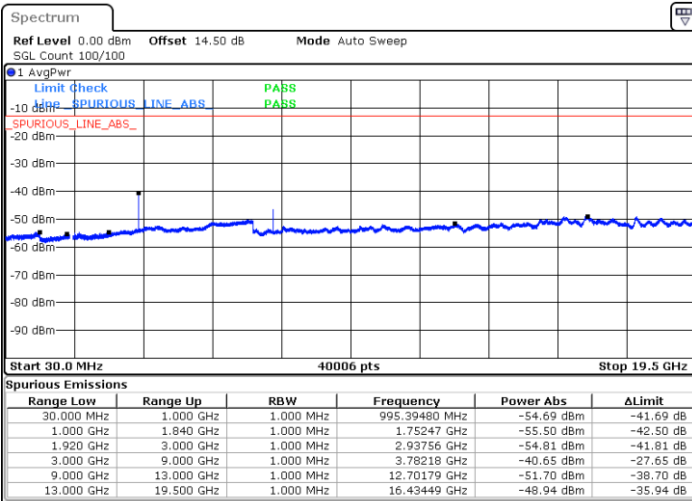

LTE Band 2 / 15MHz

Highest Channel / QPSK

Date: 14.JUL.2017 09:11:26

Highest Channel / 16QAM

Date: 14.JUL.2017 09:12:19

LTE Band 2 / 20MHz

Lowest Channel / QPSK

Date: 14.JUL.2017 09:18:47

Lowest Channel / 16QAM

Date: 14.JUL.2017 09:19:40

LTE Band 2 / 20MHz

Middle Channel / QPSK

Middle Channel / 16QAM

Date: 14 JUL 2017 09:21:13

Date: 14 JUL 2017 09:22:06

Highest Channel / QPSK

Highest Channel / 16QAM

Date: 14 JUL 2017 09:28:11

Date: 14 JUL 2017 09:29:04

LTE Band 4 / 1.4MHz

Lowest Channel / QPSK

Lowest Channel / 16QAM

Date: 14 JUL 2017 09:48:23

Date: 14 JUL 2017 09:49:17

Middle Channel / QPSK

Middle Channel / 16QAM

Date: 14 JUL 2017 09:50:50

Date: 14 JUL 2017 09:51:43

LTE Band 4 / 1.4MHz

Highest Channel / QPSK

Date: 14 JUL 2017 09:57:47

Highest Channel / 16QAM