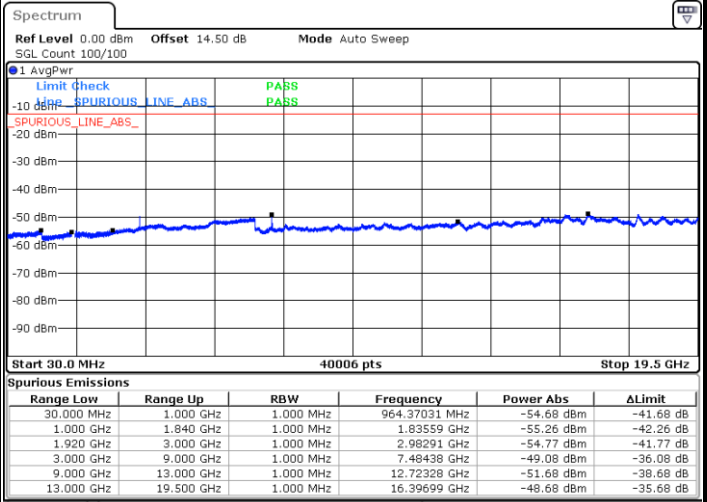

LTE Band 2 / 15MHz

Highest Channel / QPSK

Date: 14.JUL.2017 09:11:26

Highest Channel / 16QAM

Date: 14.JUL.2017 09:12:19

LTE Band 2 / 20MHz

Lowest Channel / QPSK

Date: 14.JUL.2017 09:18:47

Lowest Channel / 16QAM

Date: 14.JUL.2017 09:19:40

LTE Band 2 / 20MHz

Middle Channel / QPSK

Middle Channel / 16QAM

Date: 14 JUL 2017 09:21:13

Date: 14 JUL 2017 09:22:06

Highest Channel / QPSK

Highest Channel / 16QAM

Date: 14 JUL 2017 09:28:11

Date: 14 JUL 2017 09:29:04

LTE Band 4 / 1.4MHz

Lowest Channel / QPSK

Lowest Channel / 16QAM

Date: 14 JUL 2017 09:48:23

Date: 14 JUL 2017 09:49:17

Middle Channel / QPSK

Middle Channel / 16QAM

Date: 14 JUL 2017 09:50:50

Date: 14 JUL 2017 09:51:43

LTE Band 4 / 1.4MHz

Highest Channel / QPSK

Date: 14 JUL 2017 09:57:47

Highest Channel / 16QAM