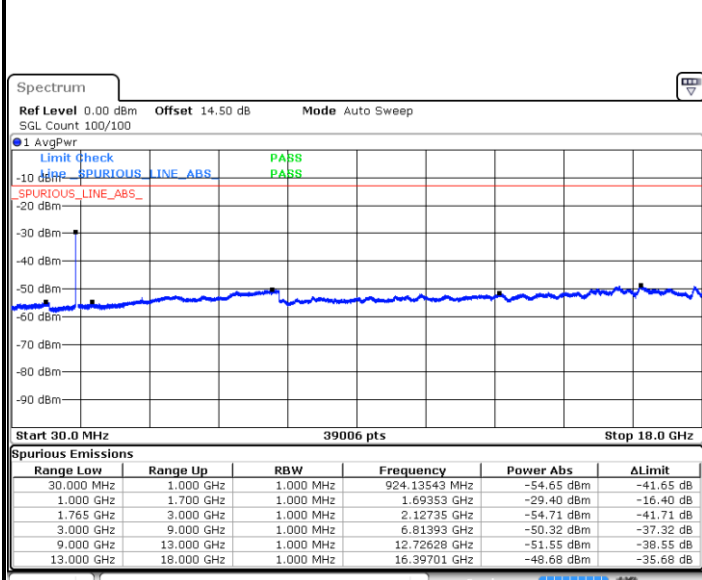

Highest Channel / 16QAM

Date: 14 JUL 2017 10:54:10

Date: 14 JUL 2017 10:55:03

LTE Band 4 / 15MHz

Lowest Channel / QPSK

Lowest Channel / 16QAM

Date: 14 JUL 2017 11:01:10

Date: 14 JUL 2017 11:02:03

Middle Channel / QPSK

Middle Channel / 16QAM

Date: 14 JUL 2017 11:03:36

Date: 14 JUL 2017 11:04:29

LTE Band 4 / 15MHz

Highest Channel / QPSK

Date: 14.JUL.2017 11:10:34

Highest Channel / 16QAM

Date: 14.JUL.2017 11:11:27

LTE Band 4 / 20MHz

Lowest Channel / QPSK

Date: 14.JUL.2017 11:17:32

Lowest Channel / 16QAM

Date: 14.JUL.2017 11:18:25

LTE Band 4 / 20MHz

Middle Channel / QPSK

Middle Channel / 16QAM

Date: 14 JUL 2017 11:19:58

Date: 14 JUL 2017 11:20:52

Highest Channel / QPSK

Highest Channel / 16QAM

Date: 14 JUL 2017 11:26:56

Date: 14 JUL 2017 11:27:50

LTE Band 5 / 1.4MHz