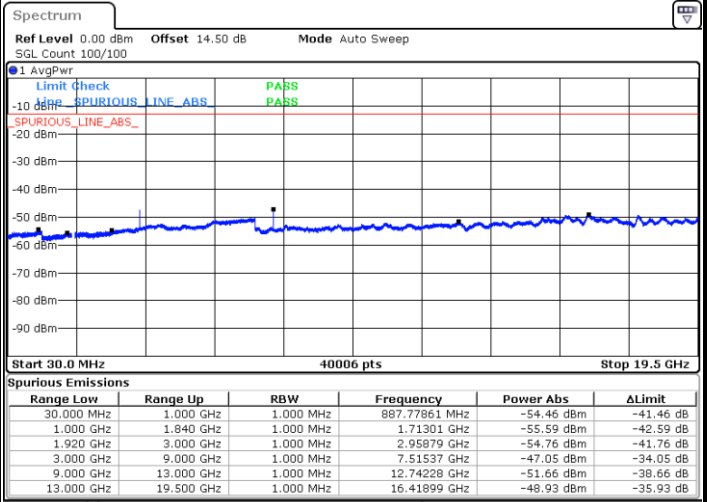

LTE Band 2 / 1.4MHz

Highest Channel / QPSK

Date: 14 JUL 2017 06:22:57

Highest Channel / 16QAM

Date: 14 JUL 2017 06:23:50

LTE Band 2 / 3MHz

Lowest Channel / QPSK

Date: 14 JUL 2017 06:35:00

Lowest Channel / 16QAM

Date: 14 JUL 2017 06:35:54

LTE Band 2 / 3MHz

Middle Channel / QPSK

Middle Channel / 16QAM

Date: 14 JUL 2017 06:37:27

Date: 14 JUL 2017 06:38:20

Highest Channel / QPSK

Highest Channel / 16QAM

Date: 14 JUL 2017 06:44:24

Date: 14 JUL 2017 06:45:18

LTE Band 2 / 5MHz

Lowest Channel / QPSK

Date: 14 JUL 2017 08:24:06

Lowest Channel / 16QAM

Date: 14 JUL 2017 08:24:59