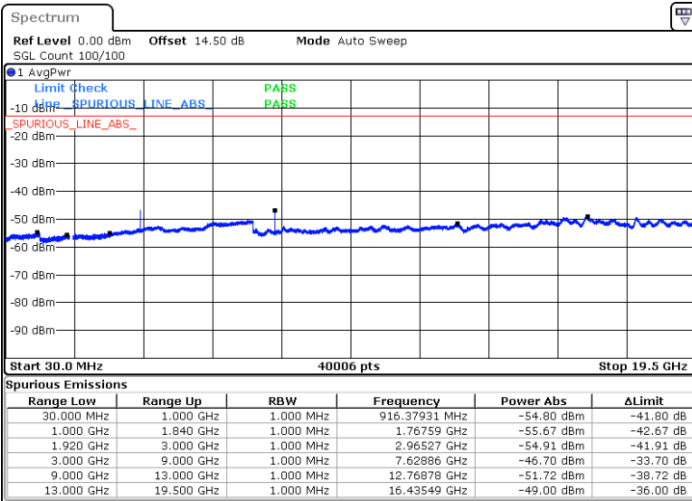

LTE Band 2 / 1.4MHz

Highest Channel / QPSK

Date: 14 JUL 2017 06:22:57

Highest Channel / 16QAM

Date: 14 JUL 2017 06:23:50

LTE Band 2 / 3MHz

Lowest Channel / QPSK

Date: 14 JUL 2017 06:35:00

Lowest Channel / 16QAM

Date: 14 JUL 2017 06:35:54

LTE Band 2 / 3MHz

Middle Channel / QPSK

Middle Channel / 16QAM

Date: 14 JUL 2017 06:37:27

Date: 14 JUL 2017 06:38:20

Highest Channel / QPSK

Highest Channel / 16QAM

Date: 14 JUL 2017 06:44:24

Date: 14 JUL 2017 06:45:18

LTE Band 2 / 5MHz

Lowest Channel / QPSK

Date: 14 JUL 2017 08:24:06

Lowest Channel / 16QAM

Date: 14 JUL 2017 08:24:59