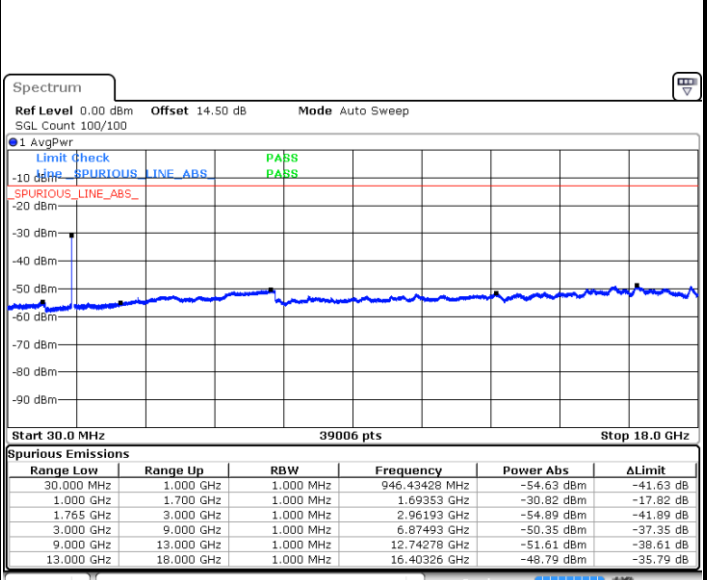

Middle Channel / QPSK

Middle Channel / 16QAM

Date: 14 JUL 2017 11:03:36

Date: 14 JUL 2017 11:04:29

LTE Band 4 / 15MHz

Highest Channel / QPSK

Date: 14.JUL.2017 11:10:34

Highest Channel / 16QAM

Date: 14.JUL.2017 11:11:27

LTE Band 4 / 20MHz

Lowest Channel / QPSK

Date: 14.JUL.2017 11:17:32

Lowest Channel / 16QAM

Date: 14.JUL.2017 11:18:25

LTE Band 4 / 20MHz

Middle Channel / QPSK

Middle Channel / 16QAM

Date: 14 JUL 2017 11:19:58

Date: 14 JUL 2017 11:20:52

Highest Channel / QPSK

Highest Channel / 16QAM

Date: 14 JUL 2017 11:26:56

Date: 14 JUL 2017 11:27:50

LTE Band 5 / 1.4MHz