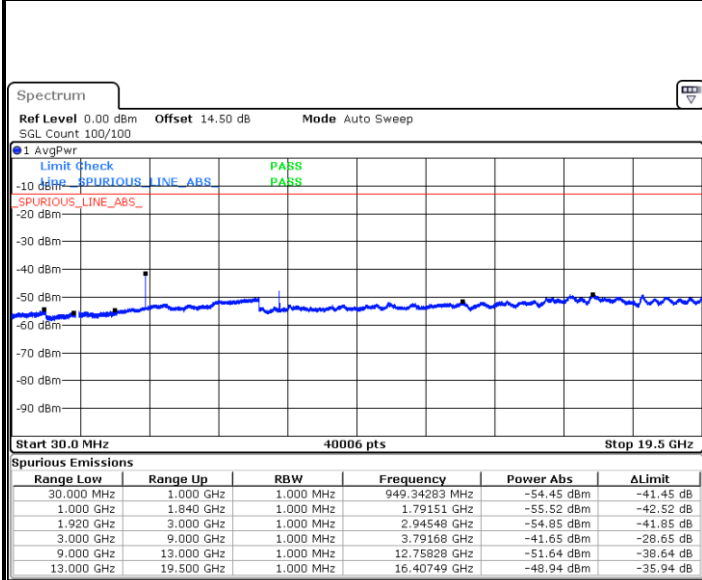

Date: 14 JUL 2017 08:46:31

Middle Channel / 16QAM

Date: 14 JUL 2017 08:47:25

Highest Channel / QPSK

Date: 14 JUL 2017 08:53:29

Highest Channel / 16QAM

Date: 14 JUL 2017 08:54:23

LTE Band 2 / 15MHz

Lowest Channel / QPSK

Lowest Channel / 16QAM

Date: 14 JUL 2017 09:02:02

Date: 14 JUL 2017 09:02:55

Middle Channel / QPSK

Middle Channel / 16QAM

Date: 14 JUL 2017 09:04:28

Date: 14 JUL 2017 09:05:21

LTE Band 2 / 15MHz

Highest Channel / QPSK

Date: 14.JUL.2017 09:11:26

Highest Channel / 16QAM

Date: 14.JUL.2017 09:12:19

LTE Band 2 / 20MHz

Lowest Channel / QPSK

Date: 14.JUL.2017 09:18:47

Lowest Channel / 16QAM

Date: 14.JUL.2017 09:19:40

LTE Band 2 / 20MHz

Middle Channel / QPSK

Middle Channel / 16QAM

Date: 14 JUL 2017 09:21:13

Date: 14 JUL 2017 09:22:06

Highest Channel / QPSK