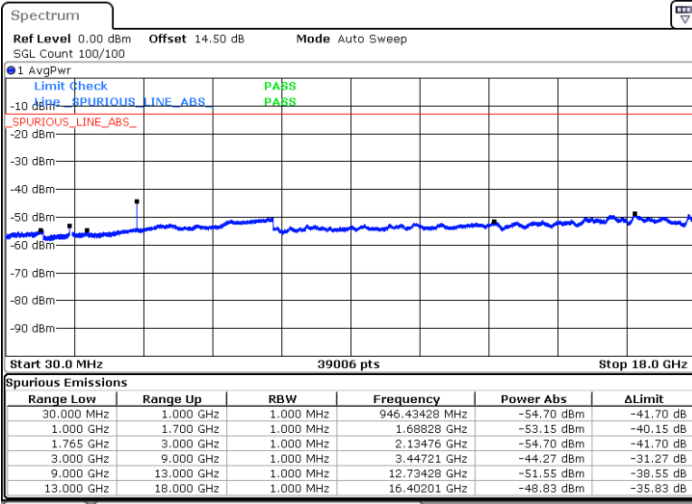

Middle Channel / QPSK

Middle Channel / 16QAM

Date: 14 JUL 2017 11:03:36

Date: 14 JUL 2017 11:04:29

LTE Band 4 / 15MHz

Highest Channel / QPSK

Date: 14.JUL.2017 11:10:34

Highest Channel / 16QAM

Date: 14.JUL.2017 11:11:27

LTE Band 4 / 20MHz

Lowest Channel / QPSK

Date: 14.JUL.2017 11:17:32

Lowest Channel / 16QAM

Date: 14.JUL.2017 11:18:25

LTE Band 4 / 20MHz

Middle Channel / QPSK

Middle Channel / 16QAM

Date: 14 JUL 2017 11:19:58

Date: 14 JUL 2017 11:20:52

Highest Channel / QPSK

Highest Channel / 16QAM

Date: 14 JUL 2017 11:26:56

Date: 14 JUL 2017 11:27:50

LTE Band 5 / 1.4MHz