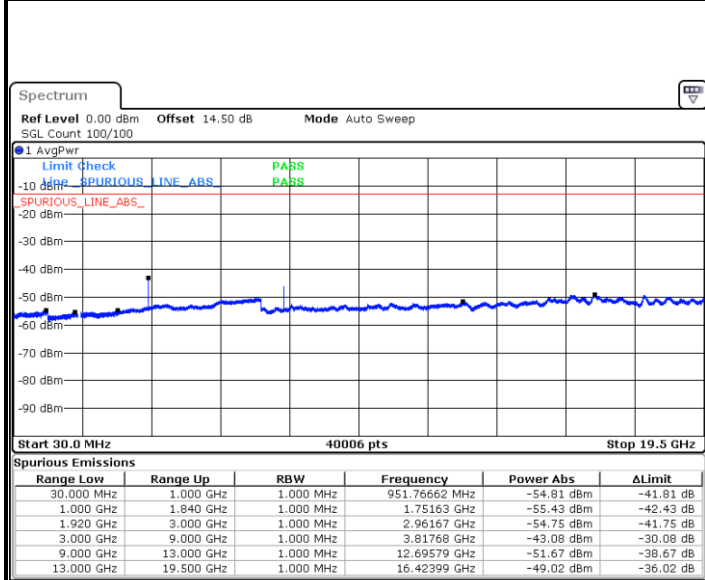

LTE Band 2 / 1.4MHz

Highest Channel / QPSK

Date: 14 JUL 2017 06:22:57

Highest Channel / 16QAM

Date: 14 JUL 2017 06:23:50

LTE Band 2 / 3MHz

Lowest Channel / QPSK

Date: 14 JUL 2017 06:35:00

Lowest Channel / 16QAM

Date: 14 JUL 2017 06:35:54

LTE Band 2 / 3MHz

Middle Channel / QPSK

Middle Channel / 16QAM

Date: 14 JUL 2017 06:37:27

Date: 14 JUL 2017 06:38:20

Highest Channel / QPSK

Highest Channel / 16QAM

Date: 14 JUL 2017 06:44:24

Date: 14 JUL 2017 06:45:18

LTE Band 2 / 5MHz

Lowest Channel / QPSK

Date: 14 JUL 2017 08:24:06

Lowest Channel / 16QAM

Date: 14 JUL 2017 08:24:59