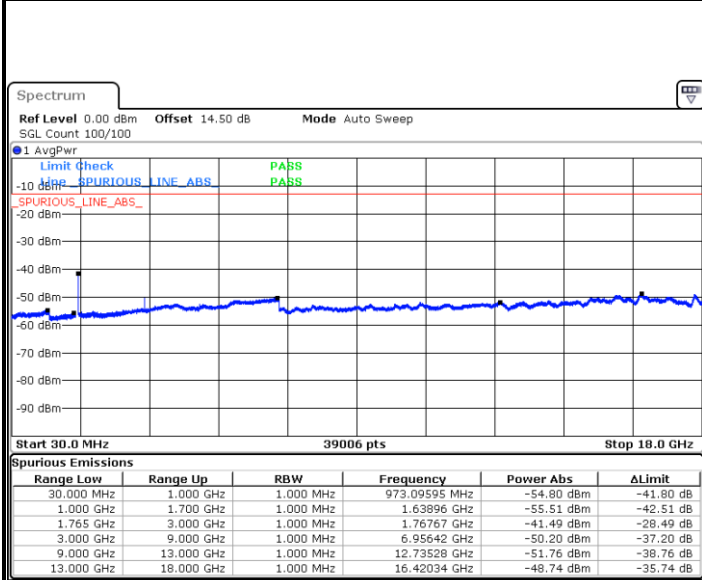

Highest Channel / 16QAM

Date: 14 JUL 2017 10:54:10

Date: 14 JUL 2017 10:55:03

LTE Band 4 / 15MHz

Lowest Channel / QPSK

Lowest Channel / 16QAM

Date: 14 JUL 2017 11:01:10

Date: 14 JUL 2017 11:02:03

Middle Channel / QPSK

Middle Channel / 16QAM

Date: 14 JUL 2017 11:03:36

Date: 14 JUL 2017 11:04:29

LTE Band 4 / 15MHz

Highest Channel / QPSK

Date: 14.JUL.2017 11:10:34

Highest Channel / 16QAM

Date: 14.JUL.2017 11:11:27

LTE Band 4 / 20MHz

Lowest Channel / QPSK

Date: 14.JUL.2017 11:17:32

Lowest Channel / 16QAM

Date: 14.JUL.2017 11:18:25

LTE Band 4 / 20MHz

Middle Channel / QPSK

Middle Channel / 16QAM

Date: 14 JUL 2017 11:19:58

Date: 14 JUL 2017 11:20:52

Highest Channel / QPSK

Highest Channel / 16QAM

Date: 14 JUL 2017 11:26:56

Date: 14 JUL 2017 11:27:50

LTE Band 5 / 1.4MHz