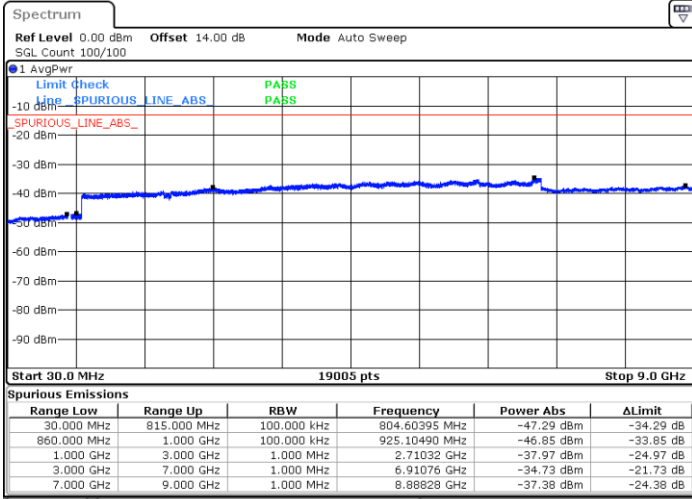

LTE Band 5 / 1.4MHz

Highest Channel / QPSK

Date: 31.JUL.2017 21:59:57

Highest Channel / 16QAM

Date: 31.JUL.2017 22:00:51

LTE Band 5 / 3MHz

Lowest Channel / QPSK

Date: 31.JUL.2017 22:10:49

Lowest Channel / 16QAM

Date: 31.JUL.2017 22:11:43

LTE Band 5 / 3MHz

Middle Channel / QPSK

Middle Channel / 16QAM

Date: 31.JUL.2017 22:13:17

Date: 31.JUL.2017 22:14:11

Highest Channel / QPSK

Highest Channel / 16QAM

Date: 31.JUL.2017 22:14:11

Date: 31.JUL.2017 22:23:15

LTE Band 5 / 5MHz

Lowest Channel / QPSK

Lowest Channel / 16QAM

Date: 31.JUL.2017 22:31:24

Date: 31.JUL.2017 22:32:18

Middle Channel / QPSK

Middle Channel / 16QAM

Date: 31.JUL.2017 22:33:53

Date: 31.JUL.2017 22:34:47

LTE Band 5 / 5MHz

Highest Channel / QPSK

Highest Channel / 16QAM

Date: 31.JUL.2017 22:42:57