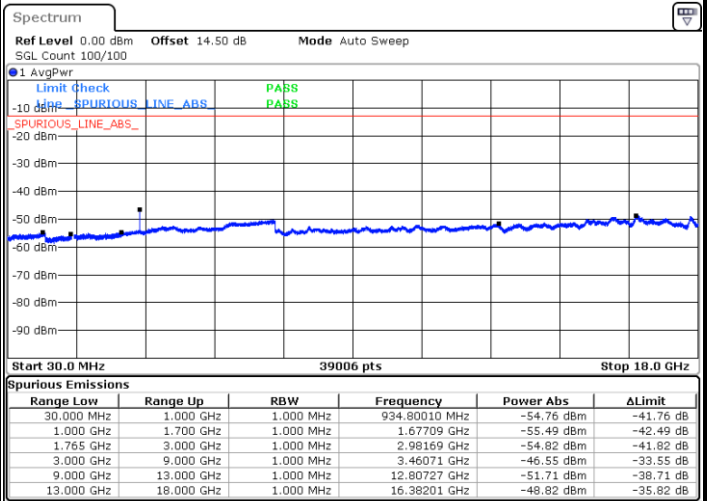

Middle Channel / 16QAM

Date: 14 JUL 2017 10:07:12

Date: 14 JUL 2017 10:08:05

Highest Channel / QPSK

Highest Channel / 16QAM

Date: 14 JUL 2017 10:14:09

Date: 14 JUL 2017 10:15:02

LTE Band 4 / 5MHz

Lowest Channel / QPSK

Lowest Channel / 16QAM

Date: 14 JUL 2017 10:21:07

Date: 14 JUL 2017 10:22:00

Middle Channel / QPSK

Middle Channel / 16QAM

Date: 14 JUL 2017 10:23:33

Date: 14 JUL 2017 10:24:27

LTE Band 4 / 5MHz

Highest Channel / QPSK

Date: 14.JUL.2017 10:30:31

Highest Channel / 16QAM

Date: 14.JUL.2017 10:31:25

LTE Band 4 / 10MHz

Lowest Channel / QPSK

Date: 14.JUL.2017 10:44:46

Lowest Channel / 16QAM

Date: 14.JUL.2017 10:45:39

LTE Band 4 / 10MHz

Middle Channel / QPSK

Middle Channel / 16QAM

Date: 14 JUL 2017 10:47:12

Date: 14 JUL 2017 10:48:05

Highest Channel / QPSK