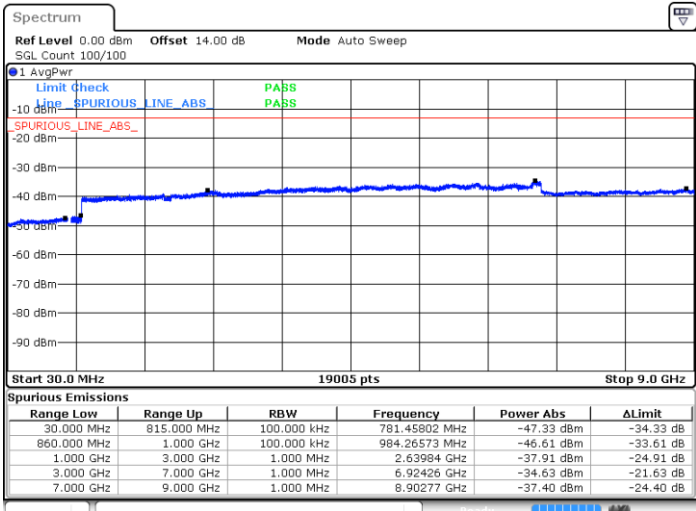

Middle Channel / QPSK

Middle Channel / 16QAM

Date: 31.JUL.2017 22:33:53

Date: 31.JUL.2017 22:34:47

LTE Band 5 / 5MHz

Highest Channel / QPSK

Highest Channel / 16QAM

Date: 31.JUL.2017 22:42:57

Date: 31.JUL.2017 22:43:51

LTE Band 5 / 10MHz

Lowest Channel / QPSK

Lowest Channel / 16QAM

Date: 31.JUL.2017 22:56:50

Date: 31.JUL.2017 22:57:44

LTE Band 5 / 10MHz

Middle Channel / QPSK

Middle Channel / 16QAM

Date: 31.JUL.2017 22:58:18

Date: 31.JUL.2017 23:00:12

Highest Channel / QPSK

Highest Channel / 16QAM

Date: 31.JUL.2017 23:08:22

Date: 31.JUL.2017 23:09:16