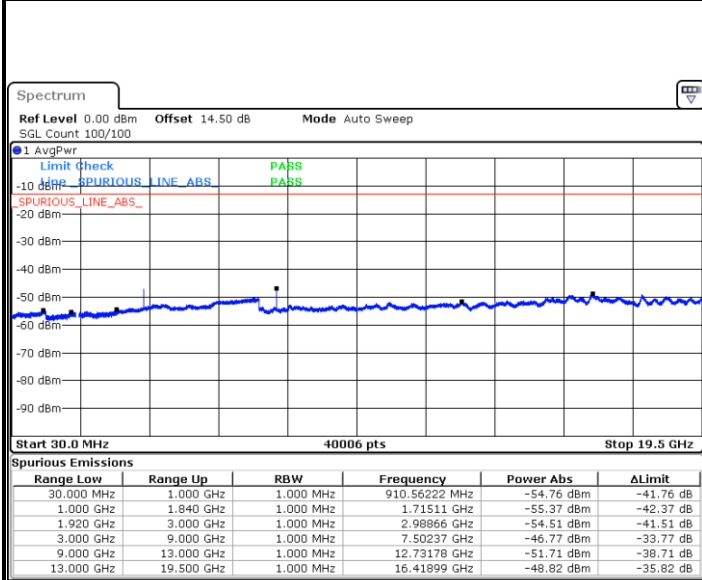

Middle Channel / QPSK

Date: 14 JUL 2017 08:26:32

Middle Channel / 16QAM

Date: 14 JUL 2017 08:27:26

LTE Band 2 / 5MHz

Highest Channel / QPSK

Date: 14 JUL 2017 08:33:30

Highest Channel / 16QAM

Date: 14 JUL 2017 08:34:23

LTE Band 2 / 10MHz

Lowest Channel / QPSK

Date: 14 JUL 2017 08:44:05

Lowest Channel / 16QAM

Date: 14 JUL 2017 08:44:59

LTE Band 2 / 10MHz

Middle Channel / QPSK

Date: 14 JUL 2017 08:46:31

Middle Channel / 16QAM

Date: 14 JUL 2017 08:47:25

Highest Channel / QPSK

Date: 14 JUL 2017 08:53:29

Highest Channel / 16QAM

Date: 14 JUL 2017 08:54:23

LTE Band 2 / 15MHz