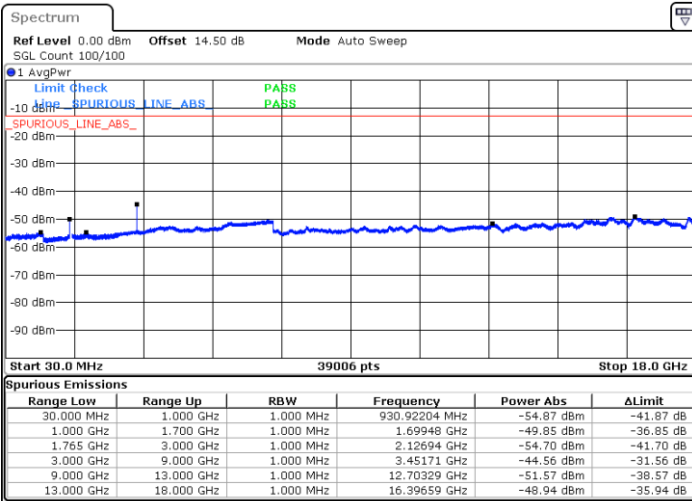

Lowest Channel / 16QAM

Date: 14.JUL.2017 10:45:39

LTE Band 4 / 10MHz

Middle Channel / QPSK

Middle Channel / 16QAM

Date: 14 JUL 2017 10:47:12

Date: 14 JUL 2017 10:48:05

Highest Channel / QPSK

Highest Channel / 16QAM

Date: 14 JUL 2017 10:54:10

Date: 14 JUL 2017 10:55:03

LTE Band 4 / 15MHz

Lowest Channel / QPSK

Lowest Channel / 16QAM

Date: 14 JUL 2017 11:01:10

Date: 14 JUL 2017 11:02:03

Middle Channel / QPSK

Middle Channel / 16QAM

Date: 14 JUL 2017 11:03:36

Date: 14 JUL 2017 11:04:29

LTE Band 4 / 15MHz

Highest Channel / QPSK

Date: 14.JUL.2017 11:10:34

Highest Channel / 16QAM