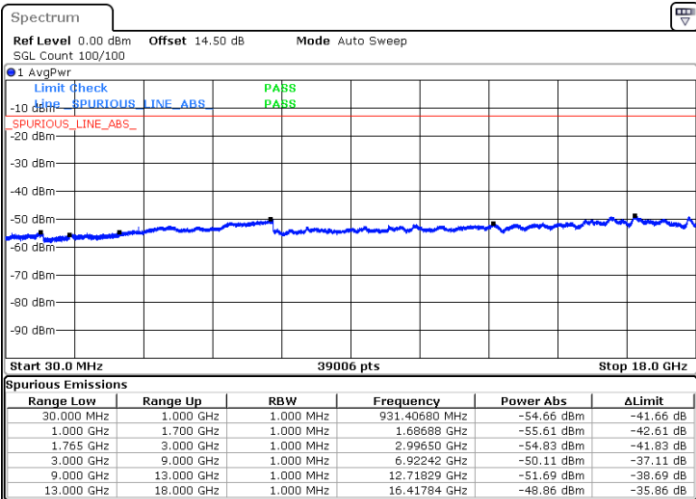

LTE Band 4 / 5MHz

Highest Channel / QPSK

Date: 14.JUL.2017 10:30:31

Highest Channel / 16QAM

Date: 14.JUL.2017 10:31:25

LTE Band 4 / 10MHz

Lowest Channel / QPSK

Date: 14.JUL.2017 10:44:46

Lowest Channel / 16QAM

Date: 14.JUL.2017 10:45:39

LTE Band 4 / 10MHz

Middle Channel / QPSK

Middle Channel / 16QAM

Date: 14 JUL 2017 10:47:12

Date: 14 JUL 2017 10:48:05

Highest Channel / QPSK

Highest Channel / 16QAM

Date: 14 JUL 2017 10:54:10

Date: 14 JUL 2017 10:55:03

LTE Band 4 / 15MHz

Lowest Channel / QPSK

Lowest Channel / 16QAM

Date: 14 JUL 2017 11:01:10

Date: 14 JUL 2017 11:02:03