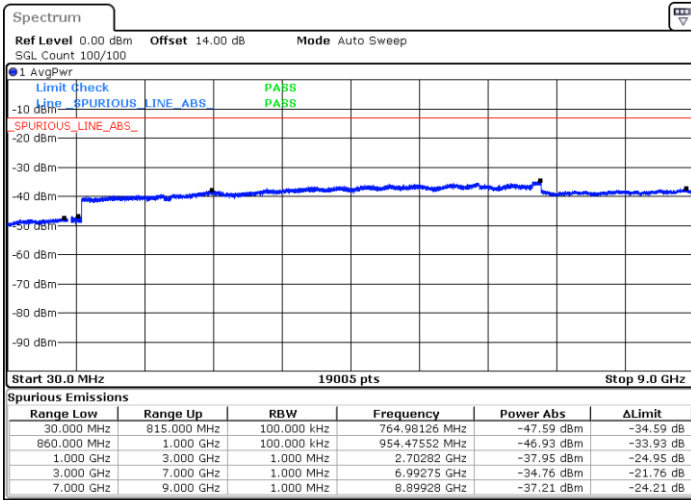

Highest Channel / 16QAM

Date: 31.JUL.2017 22:14:11

Date: 31.JUL.2017 22:23:15

LTE Band 5 / 5MHz

Lowest Channel / QPSK

Lowest Channel / 16QAM

Date: 31.JUL.2017 22:31:24

Date: 31.JUL.2017 22:32:18

Middle Channel / QPSK

Middle Channel / 16QAM

Date: 31.JUL.2017 22:33:53

Date: 31.JUL.2017 22:34:47

LTE Band 5 / 5MHz

Highest Channel / QPSK

Highest Channel / 16QAM

Date: 31.JUL.2017 22:42:57

Date: 31.JUL.2017 22:43:51

LTE Band 5 / 10MHz

Lowest Channel / QPSK

Lowest Channel / 16QAM

Date: 31.JUL.2017 22:56:50

Date: 31.JUL.2017 22:57:44

LTE Band 5 / 10MHz

Middle Channel / QPSK