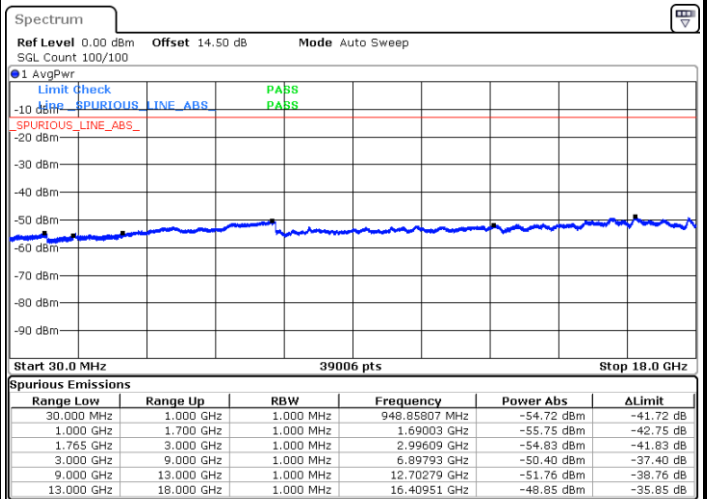

LTE Band 4 / 5MHz

Highest Channel / QPSK

Date: 14.JUL.2017 10:30:31

Highest Channel / 16QAM

Date: 14.JUL.2017 10:31:25

LTE Band 4 / 10MHz

Lowest Channel / QPSK

Date: 14.JUL.2017 10:44:46

Lowest Channel / 16QAM

Date: 14.JUL.2017 10:45:39

LTE Band 4 / 10MHz

Middle Channel / QPSK

Middle Channel / 16QAM

Date: 14 JUL 2017 10:47:12

Date: 14 JUL 2017 10:48:05

Highest Channel / QPSK

Highest Channel / 16QAM

Date: 14 JUL 2017 10:54:10

Date: 14 JUL 2017 10:55:03

LTE Band 4 / 15MHz

Lowest Channel / QPSK

Lowest Channel / 16QAM

Date: 14 JUL 2017 11:01:10

Date: 14 JUL 2017 11:02:03