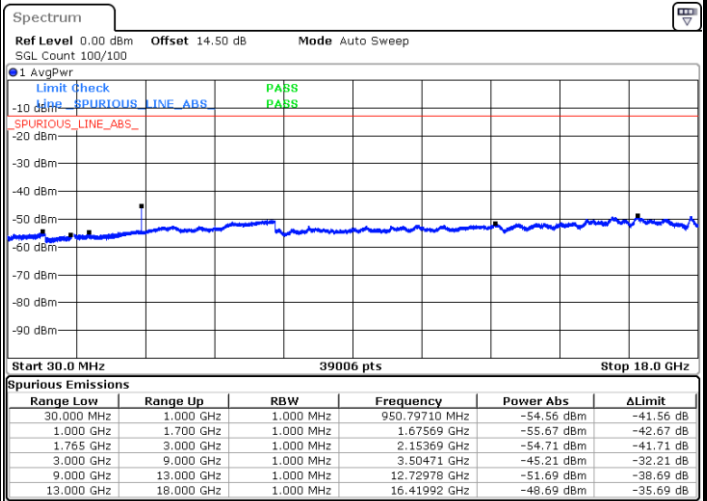

Date: 14 JUL 2017 09:58:41

LTE Band 4 / 3MHz

Lowest Channel / QPSK

Date: 14 JUL 2017 10:04:45

Lowest Channel / 16QAM

Date: 14 JUL 2017 10:05:39

LTE Band 4 / 3MHz

Middle Channel / QPSK

Middle Channel / 16QAM

Date: 14 JUL 2017 10:07:12

Date: 14 JUL 2017 10:08:05

Highest Channel / QPSK

Highest Channel / 16QAM

Date: 14 JUL 2017 10:14:09

Date: 14 JUL 2017 10:15:02

LTE Band 4 / 5MHz

Lowest Channel / QPSK

Lowest Channel / 16QAM

Date: 14 JUL 2017 10:21:07

Date: 14 JUL 2017 10:22:00

Middle Channel / QPSK

Middle Channel / 16QAM

Date: 14 JUL 2017 10:23:33

Date: 14 JUL 2017 10:24:27

LTE Band 4 / 5MHz

Highest Channel / QPSK

Date: 14.JUL.2017 10:30:31

Highest Channel / 16QAM

Date: 14.JUL.2017 10:31:25

LTE Band 4 / 10MHz

Lowest Channel / QPSK

Date: 14.JUL.2017 10:44:46