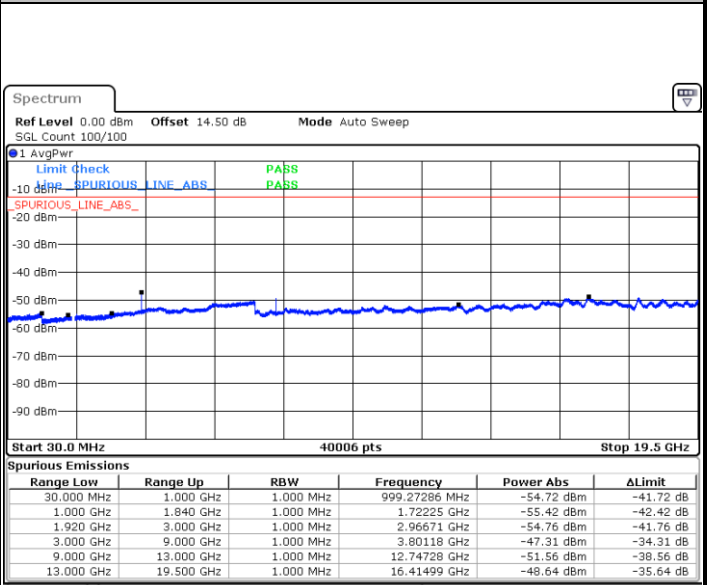

Date: 14 JUL 2017 08:34:23

LTE Band 2 / 10MHz

Lowest Channel / QPSK

Date: 14 JUL 2017 08:44:05

Lowest Channel / 16QAM

Date: 14 JUL 2017 08:44:59

LTE Band 2 / 10MHz

Middle Channel / QPSK

Date: 14 JUL 2017 08:46:31

Middle Channel / 16QAM

Date: 14 JUL 2017 08:47:25

Highest Channel / QPSK

Date: 14 JUL 2017 08:53:29

Highest Channel / 16QAM

Date: 14 JUL 2017 08:54:23

LTE Band 2 / 15MHz

LTE Band 2 / 15MHz

Highest Channel / QPSK

Date: 14.JUL.2017 09:11:26

Highest Channel / 16QAM

Date: 14.JUL.2017 09:12:19

LTE Band 2 / 20MHz

Lowest Channel / QPSK

Date: 14.JUL.2017 09:18:47