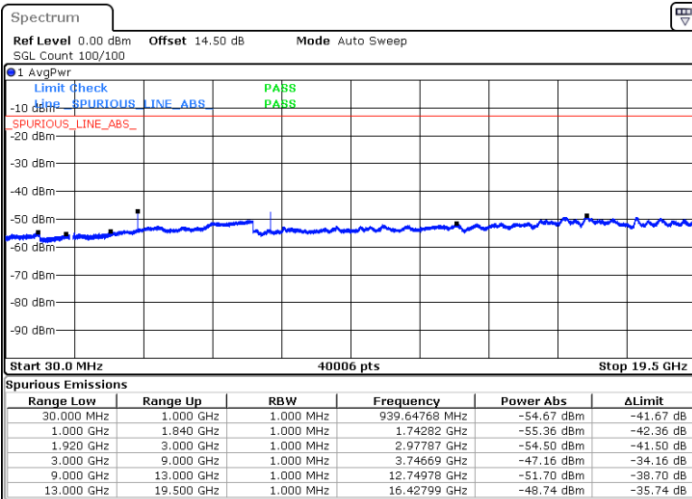

Date: 14 JUL 2017 08:46:31

Middle Channel / 16QAM

Date: 14 JUL 2017 08:47:25

Highest Channel / QPSK

Date: 14 JUL 2017 08:53:29

Highest Channel / 16QAM

Date: 14 JUL 2017 08:54:23

LTE Band 2 / 15MHz

Lowest Channel / QPSK

Lowest Channel / 16QAM

Date: 14 JUL 2017 09:02:02

Date: 14 JUL 2017 09:02:55

Middle Channel / QPSK

Middle Channel / 16QAM

Date: 14 JUL 2017 09:04:28

Date: 14 JUL 2017 09:05:21

LTE Band 2 / 15MHz

Highest Channel / QPSK

Date: 14.JUL.2017 09:11:26

Highest Channel / 16QAM

Date: 14.JUL.2017 09:12:19

LTE Band 2 / 20MHz

Lowest Channel / QPSK

Date: 14.JUL.2017 09:18:47