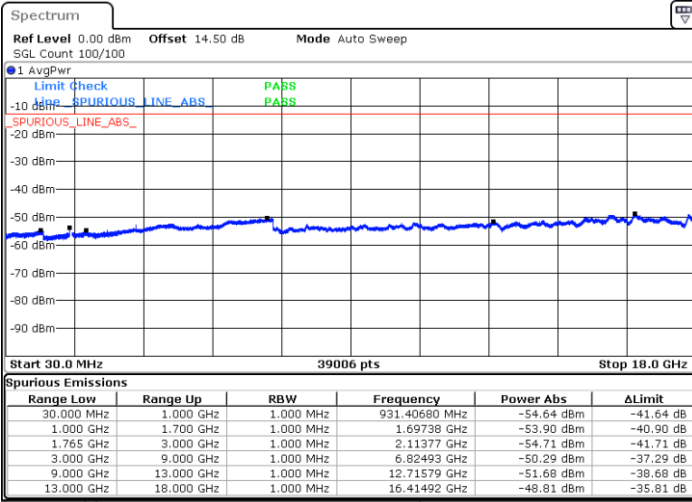

Date: 14 JUL 2017 09:58:41

LTE Band 4 / 3MHz

Lowest Channel / QPSK

Date: 14 JUL 2017 10:04:45

Lowest Channel / 16QAM

Date: 14 JUL 2017 10:05:39

LTE Band 4 / 3MHz

Middle Channel / QPSK

Middle Channel / 16QAM

Date: 14 JUL 2017 10:07:12

Date: 14 JUL 2017 10:08:05

Highest Channel / QPSK

Highest Channel / 16QAM

Date: 14 JUL 2017 10:14:09

Date: 14 JUL 2017 10:15:02

LTE Band 4 / 5MHz

Lowest Channel / QPSK

Lowest Channel / 16QAM

Date: 14 JUL 2017 10:21:07

Date: 14 JUL 2017 10:22:00

Middle Channel / QPSK

Middle Channel / 16QAM

Date: 14 JUL 2017 10:23:33

Date: 14 JUL 2017 10:24:27