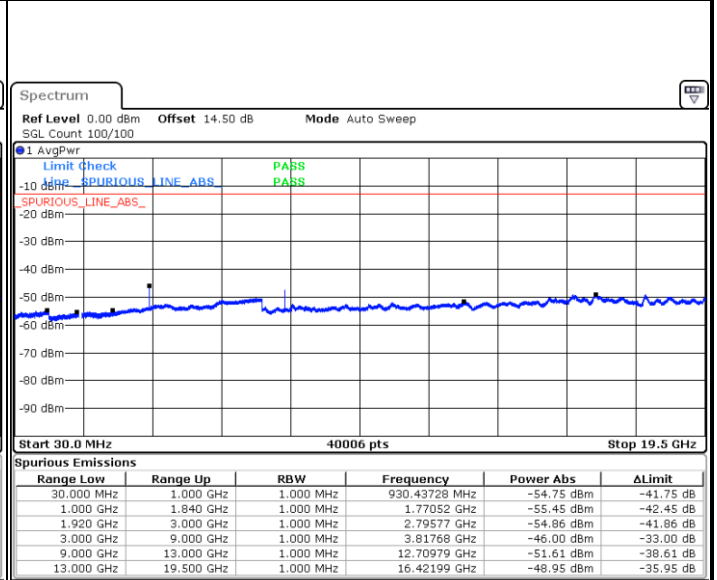

LTE Band 2 / 1.4MHz

Highest Channel / QPSK

Date: 14 JUL 2017 06:22:57

Highest Channel / 16QAM

Date: 14 JUL 2017 06:23:50

LTE Band 2 / 3MHz

Lowest Channel / QPSK

Date: 14 JUL 2017 06:35:00

Lowest Channel / 16QAM

Date: 14 JUL 2017 06:35:54

LTE Band 2 / 3MHz

Middle Channel / QPSK

Middle Channel / 16QAM

Date: 14 JUL 2017 06:37:27

Date: 14 JUL 2017 06:38:20

Highest Channel / QPSK

Highest Channel / 16QAM

Date: 14 JUL 2017 06:44:24

Date: 14 JUL 2017 06:45:18

LTE Band 2 / 5MHz

Lowest Channel / QPSK

Date: 14 JUL 2017 08:24:06

Lowest Channel / 16QAM

Date: 14 JUL 2017 08:24:59