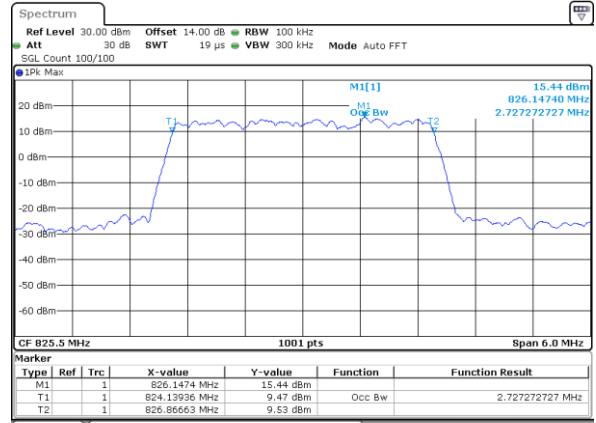

Date: 31 JUL 2017 21:40:33

Middle Channel / 1.4MHz / QPSK

Date: 31 JUL 2017 21:49:27

Middle Channel / 1.4MHz / 16QAM

Date: 31 JUL 2017 21:49:38

Highest Channel / 1.4MHz / QPSK

Date: 31 JUL 2017 21:51:57

Highest Channel / 1.4MHz / 16QAM

Date: 31 JUL 2017 21:52:07

LTE Band 5

Lowest Channel / 3MHz / QPSK

Date: 31 JUL 2017 22:02:49

Lowest Channel / 3MHz / 16QAM

Date: 31 JUL 2017 22:02:59

Middle Channel / 3MHz / QPSK

Date: 31 JUL 2017 22:11:53

Middle Channel / 3MHz / 16QAM

Date: 31 JUL 2017 22:12:03

Highest Channel / 3MHz / QPSK

Date: 31 JUL 2017 22:14:21

Highest Channel / 3MHz / 16QAM

Date: 31 JUL 2017 22:14:31

LTE Band 5

Lowest Channel / 5MHz / QPSK