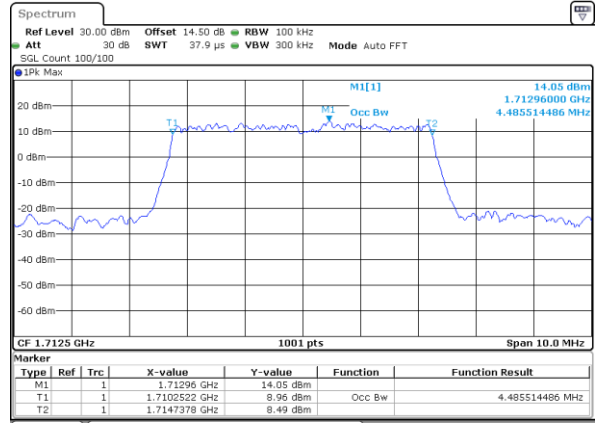

Date: 14 JUL 2017 09:51:53

Highest Channel / 1.4MHz / 16QAM

Date: 14 JUL 2017 09:52:02

LTE Band 4

Lowest Channel / 3MHz / QPSK

Date: 14 JUL 2017 09:58:51

Lowest Channel / 3MHz / 16QAM

Date: 14 JUL 2017 09:59:00

Middle Channel / 3MHz / QPSK

Date: 14 JUL 2017 10:05:48

Middle Channel / 3MHz / 16QAM

Date: 14 JUL 2017 10:05:58

Highest Channel / 3MHz / QPSK

Date: 14 JUL 2017 10:08:15

Highest Channel / 3MHz / 16QAM

Date: 14 JUL 2017 10:08:25

LTE Band 4

Lowest Channel / 5MHz / QPSK

Date: 14 JUL 2017 10:15:12

Lowest Channel / 5MHz / 16QAM

Date: 14 JUL 2017 10:15:22

Middle Channel / 5MHz / QPSK

Date: 14 JUL 2017 10:22:10

Middle Channel / 5MHz / 16QAM