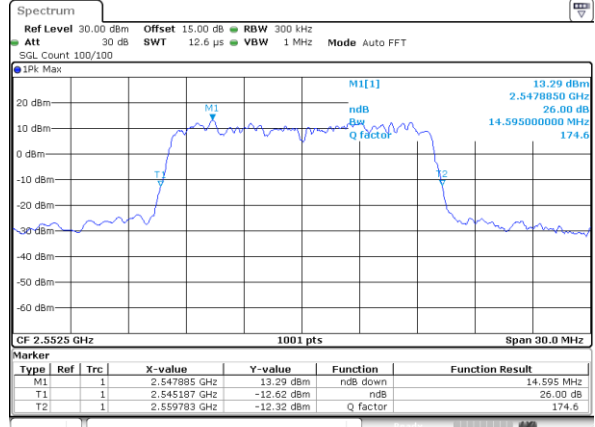

Highest Channel / 10MHz / 16QAM

Date: 11.AUG.2017 14:35:34

LTE Band 41

Lowest Channel / 15MHz / QPSK

Date: 11.AUG.2017 14:36:05

Lowest Channel / 15MHz / 16QAM

Date: 11.AUG.2017 14:36:15

Middle Channel / 15MHz / QPSK

Date: 11.AUG.2017 14:36:45

Middle Channel / 15MHz / 16QAM

Date: 11.AUG.2017 14:36:55

Highest Channel / 15MHz / QPSK

Date: 11.AUG.2017 14:37:26

Highest Channel / 15MHz / 16QAM

Date: 11.AUG.2017 14:37:36

LTE Band 41