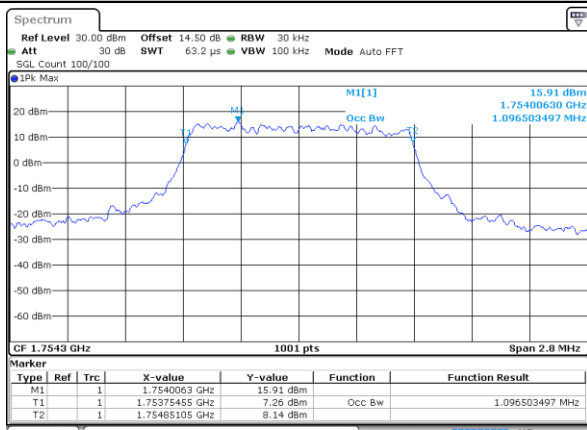

Middle Channel / 20MHz / 16QAM

Date: 14 JUL 2017 09:20:00

Highest Channel / 20MHz / QPSK

Date: 14 JUL 2017 09:22:16

Highest Channel / 20MHz / 16QAM

Date: 14 JUL 2017 09:22:26

LTE Band 4

Lowest Channel / 1.4MHz / QPSK

Date: 14 JUL 2017 09:42:28

Lowest Channel / 1.4MHz / 16QAM

Date: 14 JUL 2017 09:42:38

Middle Channel / 1.4MHz / QPSK

Date: 14 JUL 2017 09:49:26

Middle Channel / 1.4MHz / 16QAM

Date: 14 JUL 2017 09:49:36

Highest Channel / 1.4MHz / QPSK

Date: 14 JUL 2017 09:51:53

Highest Channel / 1.4MHz / 16QAM

Date: 14 JUL 2017 09:52:02

LTE Band 4

Lowest Channel / 3MHz / QPSK

Date: 14 JUL 2017 09:58:51

Lowest Channel / 3MHz / 16QAM

Date: 14 JUL 2017 09:59:00