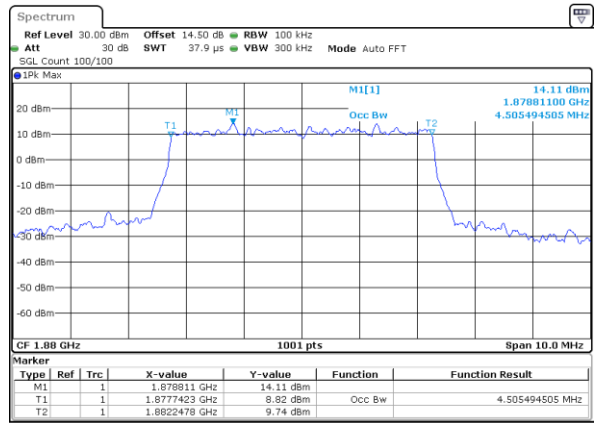

Highest Channel / 3MHz / 16QAM

Date: 14 JUL 2017 06:38:39

LTE Band 2

Lowest Channel / 5MHz / QPSK

Date: 14 JUL 2017 08:18:11

Lowest Channel / 5MHz / 16QAM

Date: 14 JUL 2017 08:18:21

Middle Channel / 5MHz / QPSK

Date: 14 JUL 2017 08:25:09

Middle Channel / 5MHz / 16QAM

Date: 14 JUL 2017 08:25:19

Highest Channel / 5MHz / QPSK

Date: 14 JUL 2017 08:27:35

Highest Channel / 5MHz / 16QAM

Date: 14 JUL 2017 08:27:45

LTE Band 2