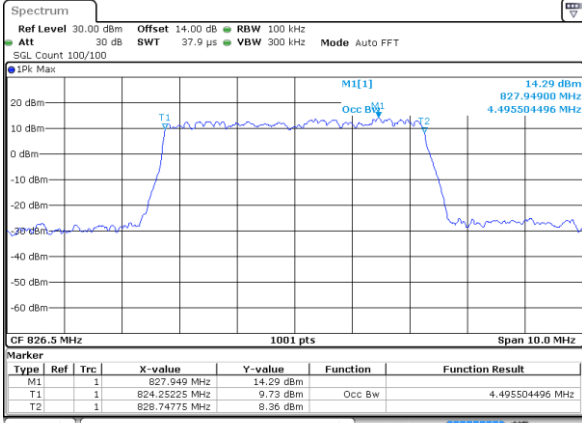

Date: 31 JUL 2017 21:52:07

LTE Band 5

Lowest Channel / 3MHz / QPSK

Date: 31 JUL 2017 22:02:49

Lowest Channel / 3MHz / 16QAM

Date: 31 JUL 2017 22:02:59

Middle Channel / 3MHz / QPSK

Date: 31 JUL 2017 22:11:53

Middle Channel / 3MHz / 16QAM

Date: 31 JUL 2017 22:12:03

Highest Channel / 3MHz / QPSK

Date: 31 JUL 2017 22:14:21

Highest Channel / 3MHz / 16QAM

Date: 31 JUL 2017 22:14:31

LTE Band 5

Lowest Channel / 5MHz / QPSK