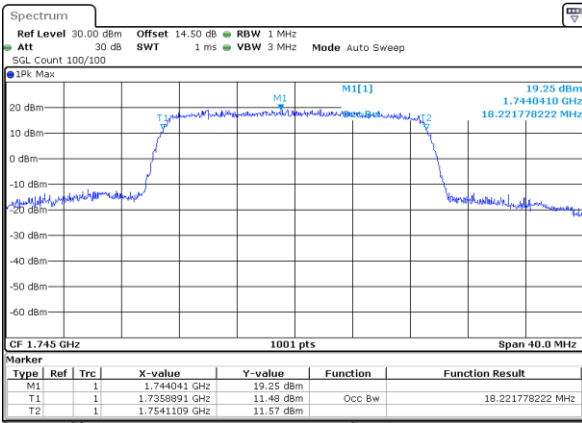

Date: 14 JUL 2017 11:02:13

Middle Channel / 15MHz / 16QAM

Date: 14 JUL 2017 11:02:23

Highest Channel / 15MHz / QPSK

Date: 14 JUL 2017 11:04:39

Highest Channel / 15MHz / 16QAM

Date: 14 JUL 2017 11:04:49

LTE Band 4

Lowest Channel / 20MHz / QPSK

Date: 14 JUL 2017 11:11:37

Lowest Channel / 20MHz / 16QAM

Date: 14 JUL 2017 11:11:47

Middle Channel / 20MHz / QPSK

Date: 14 JUL 2017 11:18:35

Middle Channel / 20MHz / 16QAM

Date: 14 JUL 2017 11:18:45

Highest Channel / 20MHz / QPSK

Date: 14 JUL 2017 11:21:01

Highest Channel / 20MHz / 16QAM

Date: 14 JUL 2017 11:21:11

LTE Band 5

Lowest Channel / 1.4MHz / QPSK

Date: 31 JUL 2017 21:40:23

Lowest Channel / 1.4MHz / 16QAM