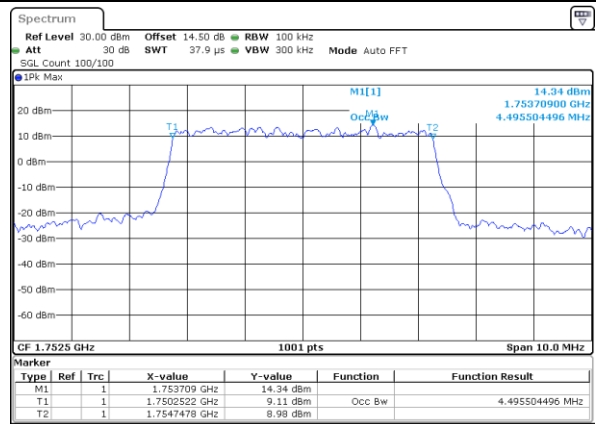

LTE Band 4

Lowest Channel / 5MHz / QPSK

Date: 14 JUL 2017 10:15:12

Lowest Channel / 5MHz / 16QAM

Date: 14 JUL 2017 10:15:22

Middle Channel / 5MHz / QPSK

Date: 14 JUL 2017 10:22:10

Middle Channel / 5MHz / 16QAM

Date: 14 JUL 2017 10:22:20

Highest Channel / 5MHz / QPSK

Date: 14 JUL 2017 10:24:36

Highest Channel / 5MHz / 16QAM

Date: 14 JUL 2017 10:24:46

LTE Band 4

Lowest Channel / 10MHz / QPSK

Date: 14 JUL 2017 10:38:51