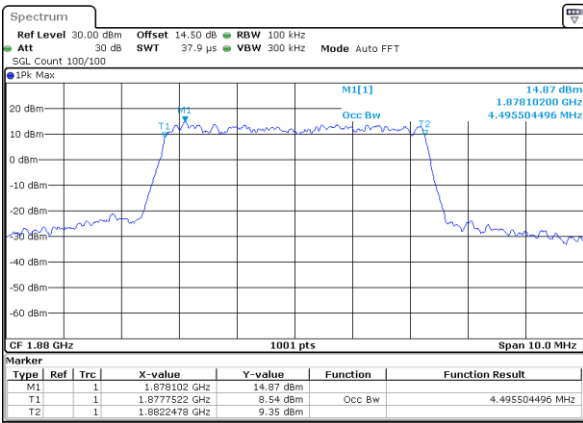

Highest Channel / 3MHz / 16QAM

Date: 14 JUL 2017 06:38:39

LTE Band 2

Lowest Channel / 5MHz / QPSK

Date: 14 JUL 2017 08:18:11

Lowest Channel / 5MHz / 16QAM

Date: 14 JUL 2017 08:18:21

Middle Channel / 5MHz / QPSK

Date: 14 JUL 2017 08:25:09

Middle Channel / 5MHz / 16QAM

Date: 14 JUL 2017 08:25:19

Highest Channel / 5MHz / QPSK

Date: 14 JUL 2017 08:27:35

Highest Channel / 5MHz / 16QAM

Date: 14 JUL 2017 08:27:45

LTE Band 2