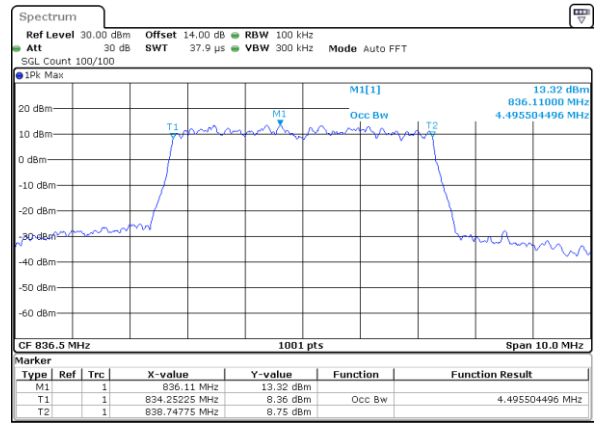

Middle Channel / 3MHz / 16QAM

Date: 31 JUL 2017 22:12:03

Highest Channel / 3MHz / QPSK

Date: 31 JUL 2017 22:14:21

Highest Channel / 3MHz / 16QAM

Date: 31 JUL 2017 22:14:31

LTE Band 5

Lowest Channel / 5MHz / QPSK

Date: 31 JUL 2017 22:23:24

Lowest Channel / 5MHz / 16QAM

Date: 31 JUL 2017 22:23:35

Middle Channel / 5MHz / QPSK

Date: 31 JUL 2017 22:32:28

Middle Channel / 5MHz / 16QAM

Date: 31 JUL 2017 22:32:38

Highest Channel / 5MHz / QPSK

Date: 31 JUL 2017 22:34:57

Highest Channel / 5MHz / 16QAM

Date: 31 JUL 2017 22:35:07

LTE Band 5

Lowest Channel / 10MHz / QPSK

Date: 31 JUL 2017 22:48:50

Lowest Channel / 10MHz / 16QAM

Date: 31 JUL 2017 22:49:00