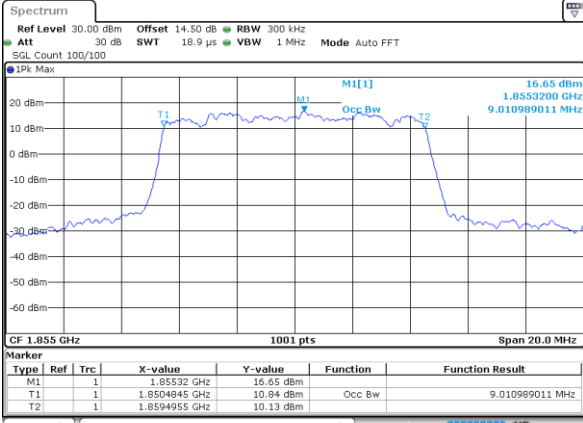

LTE Band 2

Lowest Channel / 10MHz / QPSK

Date: 14 JUL 2017 08:38:10