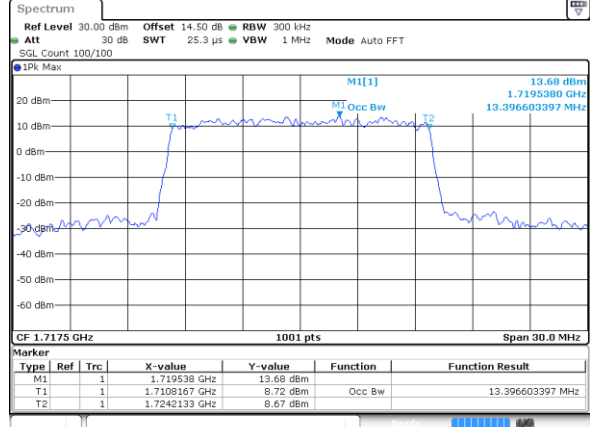

Highest Channel / 10MHz / 16QAM

Date: 14 JUL 2017 10:48:25

LTE Band 4

Lowest Channel / 15MHz / QPSK

Date: 14 JUL 2017 10:55:13

Lowest Channel / 15MHz / 16QAM

Date: 14 JUL 2017 10:55:23

Middle Channel / 15MHz / QPSK

Date: 14 JUL 2017 11:02:13

Middle Channel / 15MHz / 16QAM

Date: 14 JUL 2017 11:02:23

Highest Channel / 15MHz / QPSK

Date: 14 JUL 2017 11:04:39

Highest Channel / 15MHz / 16QAM

Date: 14 JUL 2017 11:04:49

LTE Band 4