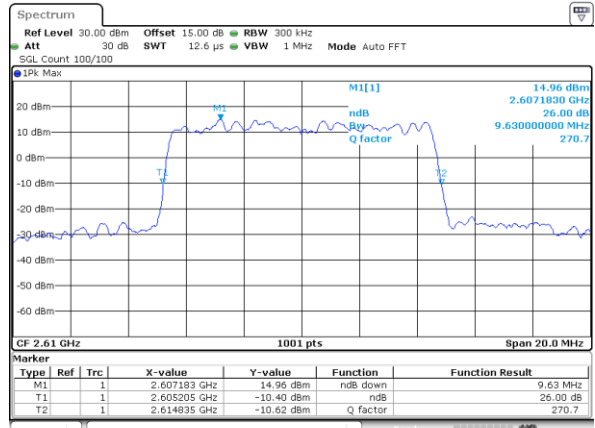

Date: 11.AUG.2017 14:32:53

Highest Channel / 5MHz / QPSK

Date: 11.AUG.2017 14:33:23

Highest Channel / 5MHz / 16QAM

Date: 11.AUG.2017 14:33:33

LTE Band 41

Lowest Channel / 10MHz / QPSK

Date: 11.AUG.2017 14:34:04

Lowest Channel / 10MHz / 16QAM

Date: 11.AUG.2017 14:34:14

Middle Channel / 10MHz / QPSK

Date: 11.AUG.2017 14:34:44

Middle Channel / 10MHz / 16QAM

Date: 11.AUG.2017 14:34:54

Highest Channel / 10MHz / QPSK

Date: 11.AUG.2017 14:35:24

Highest Channel / 10MHz / 16QAM

Date: 11.AUG.2017 14:35:34

LTE Band 41

Lowest Channel / 15MHz / QPSK

Date: 11.AUG.2017 14:36:05

Lowest Channel / 15MHz / 16QAM

Date: 11.AUG.2017 14:36:15

Middle Channel / 15MHz / QPSK