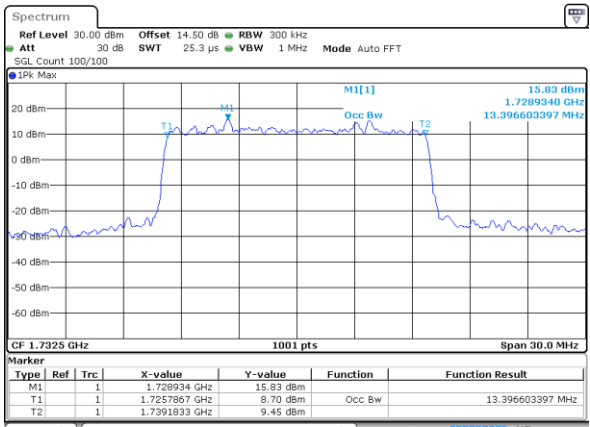

Highest Channel / 10MHz / 16QAM

Date: 14 JUL 2017 10:48:25

LTE Band 4

Lowest Channel / 15MHz / QPSK

Date: 14 JUL 2017 10:55:13

Lowest Channel / 15MHz / 16QAM

Date: 14 JUL 2017 10:55:23

Middle Channel / 15MHz / QPSK

Date: 14 JUL 2017 11:02:13

Middle Channel / 15MHz / 16QAM

Date: 14 JUL 2017 11:02:23

Highest Channel / 15MHz / QPSK

Date: 14 JUL 2017 11:04:39

Highest Channel / 15MHz / 16QAM

Date: 14 JUL 2017 11:04:49

LTE Band 4