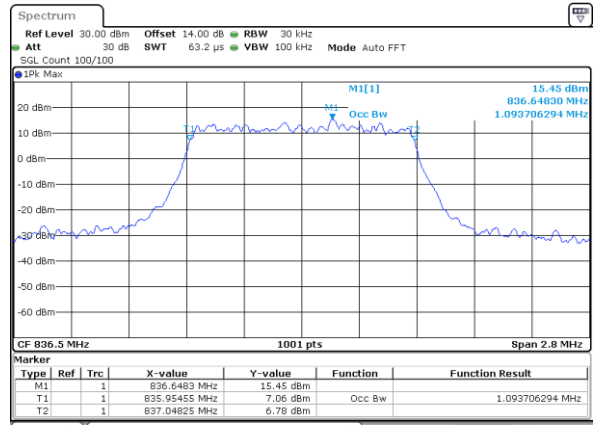

Highest Channel / 20MHz / QPSK

Date: 14 JUL 2017 11:21:01

Highest Channel / 20MHz / 16QAM

Date: 14 JUL 2017 11:21:11

LTE Band 5

Lowest Channel / 1.4MHz / QPSK

Date: 31 JUL 2017 21:40:23

Lowest Channel / 1.4MHz / 16QAM

Date: 31 JUL 2017 21:40:33

Middle Channel / 1.4MHz / QPSK

Date: 31 JUL 2017 21:49:27

Middle Channel / 1.4MHz / 16QAM

Date: 31 JUL 2017 21:49:38

Highest Channel / 1.4MHz / QPSK

Date: 31 JUL 2017 21:51:57

Highest Channel / 1.4MHz / 16QAM