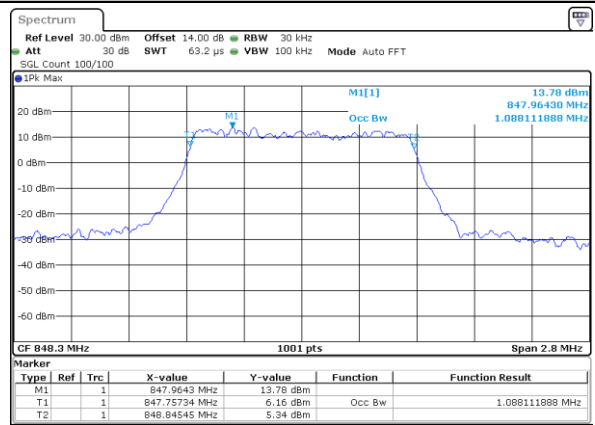

Highest Channel / 20MHz / QPSK

Date: 14 JUL 2017 11:21:01

Highest Channel / 20MHz / 16QAM

Date: 14 JUL 2017 11:21:11

LTE Band 5

Lowest Channel / 1.4MHz / QPSK

Date: 31 JUL 2017 21:40:23

Lowest Channel / 1.4MHz / 16QAM

Date: 31 JUL 2017 21:40:33

Middle Channel / 1.4MHz / QPSK

Date: 31 JUL 2017 21:49:27

Middle Channel / 1.4MHz / 16QAM

Date: 31 JUL 2017 21:49:38

Highest Channel / 1.4MHz / QPSK

Date: 31 JUL 2017 21:51:57

Highest Channel / 1.4MHz / 16QAM

Date: 31 JUL 2017 21:52:07

LTE Band 5

Lowest Channel / 3MHz / QPSK

Date: 31 JUL 2017 22:02:49

Lowest Channel / 3MHz / 16QAM

Date: 31 JUL 2017 22:02:59

Middle Channel / 3MHz / QPSK

Date: 31 JUL 2017 22:11:53