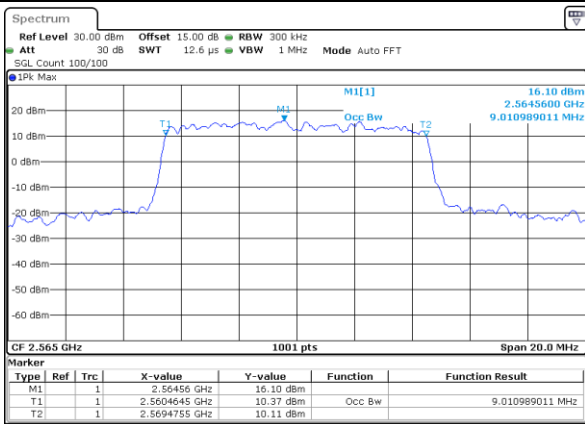

Date: 1.AUG.2017 22:02:04

Highest Channel / 5MHz / QPSK

Date: 1.AUG.2017 22:04:23

Highest Channel / 5MHz / 16QAM

Date: 1.AUG.2017 22:04:33

LTE Band 7

Lowest Channel / 10MHz / QPSK

Date: 1.AUG.2017 22:11:33

Lowest Channel / 10MHz / 16QAM

Date: 1.AUG.2017 22:11:43

Middle Channel / 10MHz / QPSK

Date: 1.AUG.2017 22:18:41

Middle Channel / 10MHz / 16QAM

Date: 1.AUG.2017 22:18:52

Highest Channel / 10MHz / QPSK

Date: 1.AUG.2017 22:21:11

Highest Channel / 10MHz / 16QAM

Date: 1.AUG.2017 22:21:21