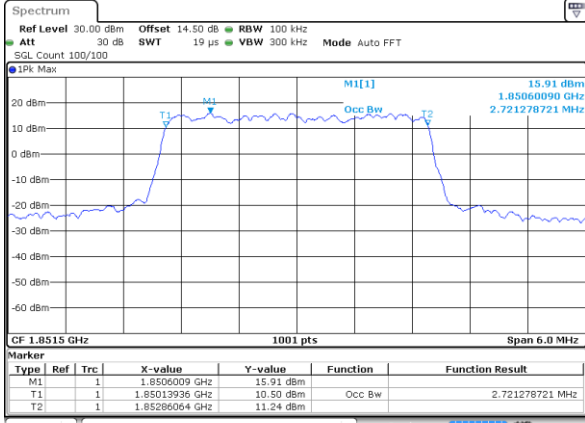

LTE Band 2

Lowest Channel / 1.4MHz / QPSK

Date: 14 JUL 2017 06:07:37

Lowest Channel / 1.4MHz / 16QAM

Date: 14 JUL 2017 06:07:47

Middle Channel / 1.4MHz / QPSK

Date: 14 JUL 2017 06:14:36

Middle Channel / 1.4MHz / 16QAM

Date: 14 JUL 2017 06:14:45

Highest Channel / 1.4MHz / QPSK

Date: 14 JUL 2017 06:17:02

Highest Channel / 1.4MHz / 16QAM

Date: 14 JUL 2017 06:17:12

LTE Band 2

Lowest Channel / 3MHz / QPSK

Date: 14 JUL 2017 06:29:05