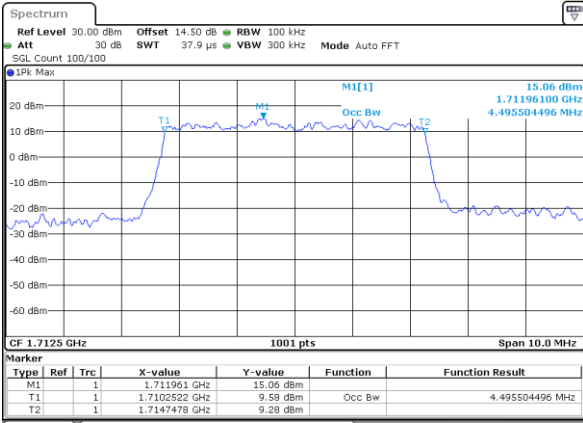

Date: 14 JUL 2017 09:51:53

Highest Channel / 1.4MHz / 16QAM

Date: 14 JUL 2017 09:52:02

LTE Band 4

Lowest Channel / 3MHz / QPSK

Date: 14 JUL 2017 09:58:51

Lowest Channel / 3MHz / 16QAM

Date: 14 JUL 2017 09:59:00

Middle Channel / 3MHz / QPSK

Date: 14 JUL 2017 10:05:48

Middle Channel / 3MHz / 16QAM

Date: 14 JUL 2017 10:05:58

Highest Channel / 3MHz / QPSK

Date: 14 JUL 2017 10:08:15

Highest Channel / 3MHz / 16QAM

Date: 14 JUL 2017 10:08:25

LTE Band 4

Lowest Channel / 5MHz / QPSK

Date: 14 JUL 2017 10:15:12

Lowest Channel / 5MHz / 16QAM

Date: 14 JUL 2017 10:15:22

Middle Channel / 5MHz / QPSK

Date: 14 JUL 2017 10:22:10

Middle Channel / 5MHz / 16QAM

Date: 14 JUL 2017 10:22:20

Highest Channel / 5MHz / QPSK

Date: 14 JUL 2017 10:24:36

Highest Channel / 5MHz / 16QAM

Date: 14 JUL 2017 10:24:46

LTE Band 4

Lowest Channel / 10MHz / QPSK

Date: 14 JUL 2017 10:38:51