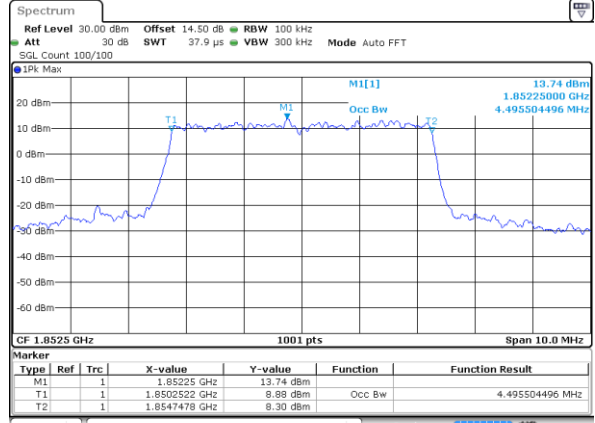

Highest Channel / 3MHz / 16QAM

Date: 14 JUL 2017 06:38:39

LTE Band 2

Lowest Channel / 5MHz / QPSK

Date: 14 JUL 2017 08:18:11

Lowest Channel / 5MHz / 16QAM

Date: 14 JUL 2017 08:18:21

Middle Channel / 5MHz / QPSK

Date: 14 JUL 2017 08:25:09

Middle Channel / 5MHz / 16QAM

Date: 14 JUL 2017 08:25:19

Highest Channel / 5MHz / QPSK

Date: 14 JUL 2017 08:27:35

Highest Channel / 5MHz / 16QAM

Date: 14 JUL 2017 08:27:45

LTE Band 2