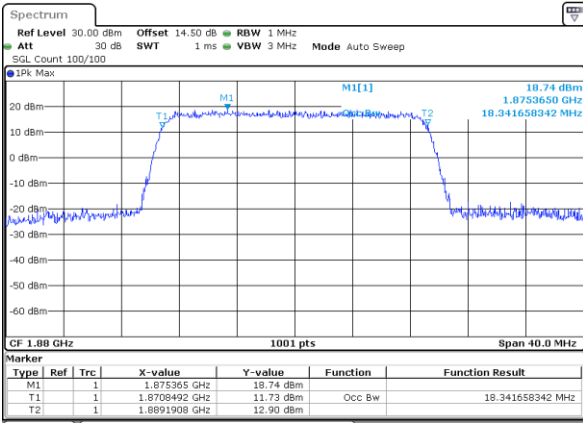

Date: 14.JUL.2017 09:05:41

LTE Band 2

Lowest Channel / 20MHz / QPSK

Date: 14 JUL 2017 09:12:52

Lowest Channel / 20MHz / 16QAM

Date: 14 JUL 2017 09:13:02

Middle Channel / 20MHz / QPSK

Date: 14 JUL 2017 09:19:50

Middle Channel / 20MHz / 16QAM

Date: 14 JUL 2017 09:20:00

Highest Channel / 20MHz / QPSK

Date: 14 JUL 2017 09:22:16

Highest Channel / 20MHz / 16QAM

Date: 14 JUL 2017 09:22:26

LTE Band 4

Lowest Channel / 1.4MHz / QPSK