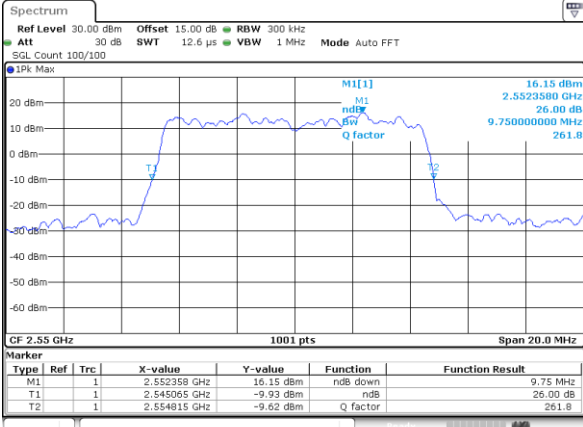

Date: 11.AUG.2017 14:32:53

Highest Channel / 5MHz / QPSK

Date: 11.AUG.2017 14:33:23

Highest Channel / 5MHz / 16QAM

Date: 11.AUG.2017 14:33:33

LTE Band 41

Lowest Channel / 10MHz / QPSK

Date: 11.AUG.2017 14:34:04