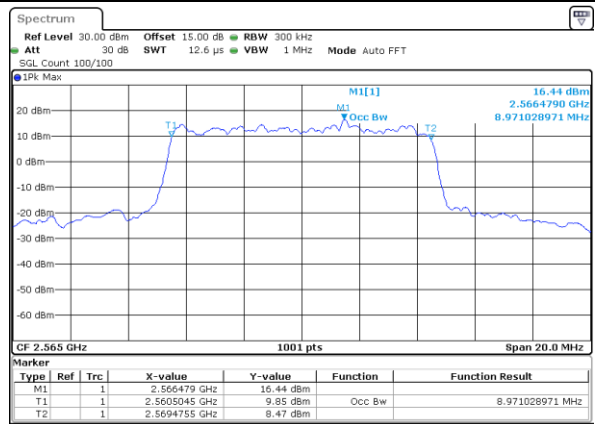

Date: 1.AUG.2017 22:02:04

Highest Channel / 5MHz / QPSK

Date: 1.AUG.2017 22:04:23

Highest Channel / 5MHz / 16QAM

Date: 1.AUG.2017 22:04:33

LTE Band 7

Lowest Channel / 10MHz / QPSK

Date: 1.AUG.2017 22:11:33

Lowest Channel / 10MHz / 16QAM

Date: 1.AUG.2017 22:11:43

Middle Channel / 10MHz / QPSK

Date: 1.AUG.2017 22:18:41

Middle Channel / 10MHz / 16QAM

Date: 1.AUG.2017 22:18:52

Highest Channel / 10MHz / QPSK

Date: 1.AUG.2017 22:21:11

Highest Channel / 10MHz / 16QAM

Date: 1.AUG.2017 22:21:21