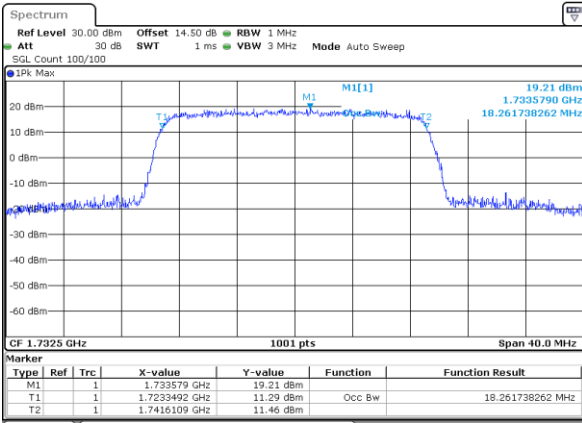

Date: 14 JUL 2017 11:02:13

Middle Channel / 15MHz / 16QAM

Date: 14 JUL 2017 11:02:23

Highest Channel / 15MHz / QPSK

Date: 14 JUL 2017 11:04:39

Highest Channel / 15MHz / 16QAM

Date: 14 JUL 2017 11:04:49

LTE Band 4

Lowest Channel / 20MHz / QPSK

Date: 14 JUL 2017 11:11:37

Lowest Channel / 20MHz / 16QAM

Date: 14 JUL 2017 11:11:47

Middle Channel / 20MHz / QPSK

Date: 14 JUL 2017 11:18:35

Middle Channel / 20MHz / 16QAM

Date: 14 JUL 2017 11:18:45

Highest Channel / 20MHz / QPSK

Date: 14 JUL 2017 11:21:01

Highest Channel / 20MHz / 16QAM

Date: 14 JUL 2017 11:21:11

LTE Band 5

Lowest Channel / 1.4MHz / QPSK

Date: 31 JUL 2017 21:40:23

Lowest Channel / 1.4MHz / 16QAM