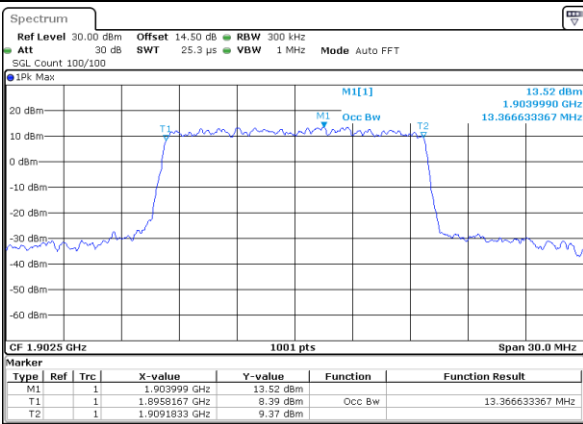

Highest Channel / 10MHz / QPSK

Date: 14 JUL 2017 08:47:34

Highest Channel / 10MHz / 16QAM

Date: 14 JUL 2017 08:47:44

LTE Band 2

Lowest Channel / 15MHz / QPSK

Date: 14.JUL.2017 08:56:07

Lowest Channel / 15MHz / 16QAM

Date: 14.JUL.2017 08:56:16

Middle Channel / 15MHz / QPSK

Date: 14.JUL.2017 09:03:05

Middle Channel / 15MHz / 16QAM

Date: 14.JUL.2017 09:03:15

Highest Channel / 15MHz / QPSK

Date: 14.JUL.2017 09:05:31

Highest Channel / 15MHz / 16QAM

Date: 14.JUL.2017 09:05:41

LTE Band 2

Lowest Channel / 20MHz / QPSK

Date: 14 JUL 2017 09:12:52

Lowest Channel / 20MHz / 16QAM

Date: 14 JUL 2017 09:13:02

Middle Channel / 20MHz / QPSK

Date: 14 JUL 2017 09:19:50