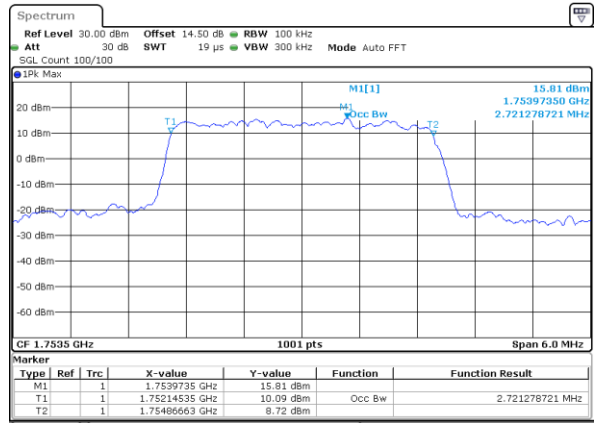

Date: 14 JUL 2017 09:51:53

Highest Channel / 1.4MHz / 16QAM

Date: 14 JUL 2017 09:52:02

LTE Band 4

Lowest Channel / 3MHz / QPSK

Date: 14 JUL 2017 09:58:51

Lowest Channel / 3MHz / 16QAM

Date: 14 JUL 2017 09:59:00

Middle Channel / 3MHz / QPSK

Date: 14 JUL 2017 10:05:48

Middle Channel / 3MHz / 16QAM

Date: 14 JUL 2017 10:05:58

Highest Channel / 3MHz / QPSK

Date: 14 JUL 2017 10:08:15

Highest Channel / 3MHz / 16QAM

Date: 14 JUL 2017 10:08:25

LTE Band 4

Lowest Channel / 5MHz / QPSK

Date: 14 JUL 2017 10:15:12

Lowest Channel / 5MHz / 16QAM

Date: 14 JUL 2017 10:15:22

Middle Channel / 5MHz / QPSK

Date: 14 JUL 2017 10:22:10

Middle Channel / 5MHz / 16QAM

Date: 14 JUL 2017 10:22:20

Highest Channel / 5MHz / QPSK

Date: 14 JUL 2017 10:24:36

Highest Channel / 5MHz / 16QAM

Date: 14 JUL 2017 10:24:46

LTE Band 4

Lowest Channel / 10MHz / QPSK

Date: 14 JUL 2017 10:38:51