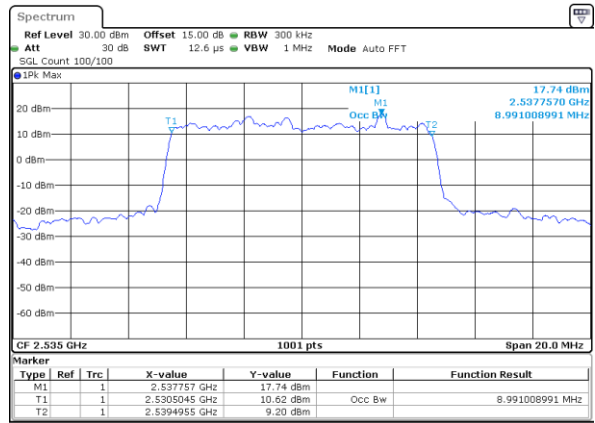

Date: 1.AUG.2017 22:02:04

Highest Channel / 5MHz / QPSK

Date: 1.AUG.2017 22:04:23

Highest Channel / 5MHz / 16QAM

Date: 1.AUG.2017 22:04:33

LTE Band 7

Lowest Channel / 10MHz / QPSK

Date: 1.AUG.2017 22:11:33

Lowest Channel / 10MHz / 16QAM

Date: 1.AUG.2017 22:11:43

Middle Channel / 10MHz / QPSK

Date: 1.AUG.2017 22:18:41

Middle Channel / 10MHz / 16QAM

Date: 1.AUG.2017 22:18:52

Highest Channel / 10MHz / QPSK

Date: 1.AUG.2017 22:21:11

Highest Channel / 10MHz / 16QAM

Date: 1.AUG.2017 22:21:21