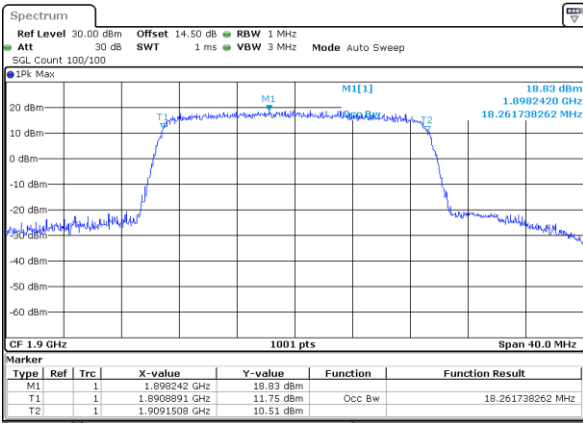

Date: 14.JUL.2017 09:05:41

LTE Band 2

Lowest Channel / 20MHz / QPSK

Date: 14 JUL 2017 09:12:52

Lowest Channel / 20MHz / 16QAM

Date: 14 JUL 2017 09:13:02

Middle Channel / 20MHz / QPSK

Date: 14 JUL 2017 09:19:50

Middle Channel / 20MHz / 16QAM

Date: 14 JUL 2017 09:20:00

Highest Channel / 20MHz / QPSK

Date: 14 JUL 2017 09:22:16

Highest Channel / 20MHz / 16QAM

Date: 14 JUL 2017 09:22:26

LTE Band 4

Lowest Channel / 1.4MHz / QPSK