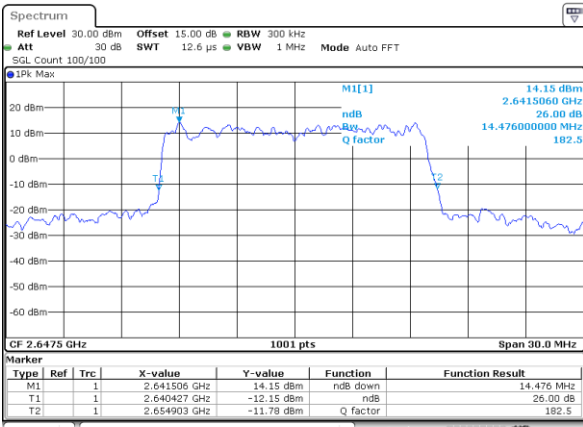

Highest Channel / 10MHz / 16QAM

Date: 11.AUG.2017 14:35:34

LTE Band 41

Lowest Channel / 15MHz / QPSK

Date: 11.AUG.2017 14:36:05

Lowest Channel / 15MHz / 16QAM

Date: 11.AUG.2017 14:36:15

Middle Channel / 15MHz / QPSK

Date: 11.AUG.2017 14:36:45

Middle Channel / 15MHz / 16QAM

Date: 11.AUG.2017 14:36:55

Highest Channel / 15MHz / QPSK

Date: 11.AUG.2017 14:37:26

Highest Channel / 15MHz / 16QAM

Date: 11.AUG.2017 14:37:36

LTE Band 41