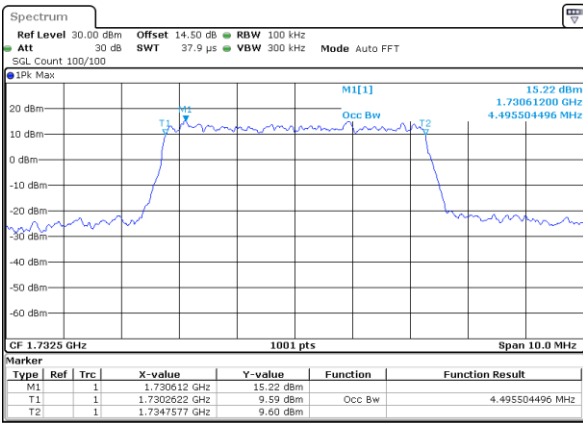

LTE Band 4

Lowest Channel / 5MHz / QPSK

Date: 14 JUL 2017 10:15:12

Lowest Channel / 5MHz / 16QAM

Date: 14 JUL 2017 10:15:22

Middle Channel / 5MHz / QPSK

Date: 14 JUL 2017 10:22:10

Middle Channel / 5MHz / 16QAM

Date: 14 JUL 2017 10:22:20

Highest Channel / 5MHz / QPSK

Date: 14 JUL 2017 10:24:36

Highest Channel / 5MHz / 16QAM

Date: 14 JUL 2017 10:24:46

LTE Band 4

Lowest Channel / 10MHz / QPSK

Date: 14 JUL 2017 10:38:51