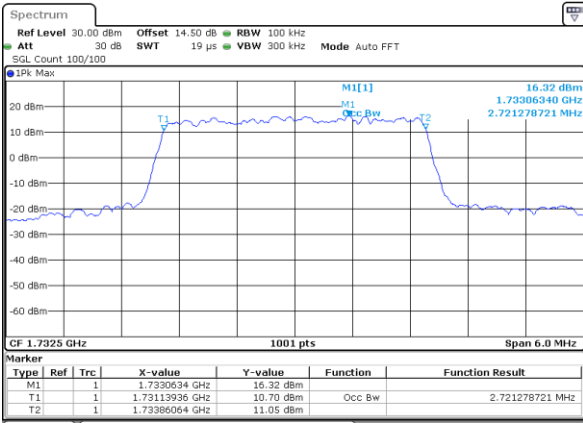

Middle Channel / 20MHz / 16QAM

Date: 14 JUL 2017 09:20:00

Highest Channel / 20MHz / QPSK

Date: 14 JUL 2017 09:22:16

Highest Channel / 20MHz / 16QAM

Date: 14 JUL 2017 09:22:26

LTE Band 4

Lowest Channel / 1.4MHz / QPSK

Date: 14 JUL 2017 09:42:28

Lowest Channel / 1.4MHz / 16QAM

Date: 14 JUL 2017 09:42:38

Middle Channel / 1.4MHz / QPSK

Date: 14 JUL 2017 09:49:26

Middle Channel / 1.4MHz / 16QAM

Date: 14 JUL 2017 09:49:36

Highest Channel / 1.4MHz / QPSK

Date: 14 JUL 2017 09:51:53

Highest Channel / 1.4MHz / 16QAM

Date: 14 JUL 2017 09:52:02

LTE Band 4

Lowest Channel / 3MHz / QPSK

Date: 14 JUL 2017 09:58:51

Lowest Channel / 3MHz / 16QAM

Date: 14 JUL 2017 09:59:00

Middle Channel / 3MHz / QPSK

Date: 14 JUL 2017 10:05:48

Middle Channel / 3MHz / 16QAM

Date: 14 JUL 2017 10:05:58

Highest Channel / 3MHz / QPSK

Date: 14 JUL 2017 10:08:15

Highest Channel / 3MHz / 16QAM

Date: 14 JUL 2017 10:08:25