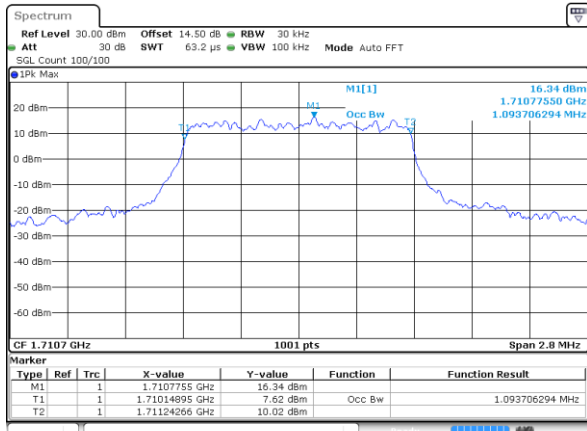

Date: 14.JUL.2017 09:05:41

LTE Band 2

Lowest Channel / 20MHz / QPSK

Date: 14 JUL 2017 09:12:52

Lowest Channel / 20MHz / 16QAM

Date: 14 JUL 2017 09:13:02

Middle Channel / 20MHz / QPSK

Date: 14 JUL 2017 09:19:50

Middle Channel / 20MHz / 16QAM

Date: 14 JUL 2017 09:20:00

Highest Channel / 20MHz / QPSK

Date: 14 JUL 2017 09:22:16

Highest Channel / 20MHz / 16QAM

Date: 14 JUL 2017 09:22:26

LTE Band 4

Lowest Channel / 1.4MHz / QPSK

Date: 14 JUL 2017 09:42:28

Lowest Channel / 1.4MHz / 16QAM

Date: 14 JUL 2017 09:42:38

Middle Channel / 1.4MHz / QPSK

Date: 14 JUL 2017 09:49:26

Middle Channel / 1.4MHz / 16QAM

Date: 14 JUL 2017 09:49:36

Highest Channel / 1.4MHz / QPSK

Date: 14 JUL 2017 09:51:53

Highest Channel / 1.4MHz / 16QAM

Date: 14 JUL 2017 09:52:02

LTE Band 4

Lowest Channel / 3MHz / QPSK

Date: 14 JUL 2017 09:58:51

Lowest Channel / 3MHz / 16QAM

Date: 14 JUL 2017 09:59:00