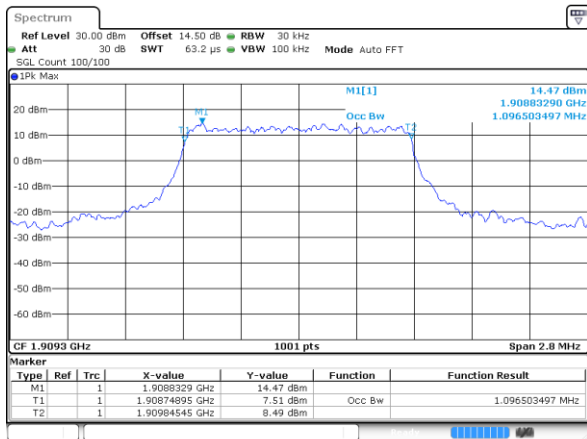

Mode	LTE Band 41 : 99%OBW(MHz)											
BW	1.4MHz		3MHz		5MHz		10MHz		15MHz		20MHz	
Mod.	QPSK	16QAM	QPSK	16QAM	QPSK	16QAM	QPSK	16QAM	QPSK	16QAM	QPSK	16QAM
Lowest CH	-	-	-	-	4.51	4.49	8.95	9.07	13.46	13.37	18.18	18.3
Middle CH	-	-	-	-	4.54	4.48	8.93	9.03	13.34	13.4	18.02	18.14
Highest CH	-	-	-	-	4.52	4.5	9.07	9.07	13.43	13.4	18.38	18.3

LTE Band 2

Lowest Channel / 1.4MHz / QPSK

Date: 14 JUL 2017 06:07:37

Lowest Channel / 1.4MHz / 16QAM

Date: 14 JUL 2017 06:07:47

Middle Channel / 1.4MHz / QPSK

Date: 14 JUL 2017 06:14:36

Middle Channel / 1.4MHz / 16QAM

Date: 14 JUL 2017 06:14:45

Highest Channel / 1.4MHz / QPSK

Date: 14 JUL 2017 06:17:02

Highest Channel / 1.4MHz / 16QAM

Date: 14 JUL 2017 06:17:12

LTE Band 2

Lowest Channel / 3MHz / QPSK

Date: 14 JUL 2017 06:29:05