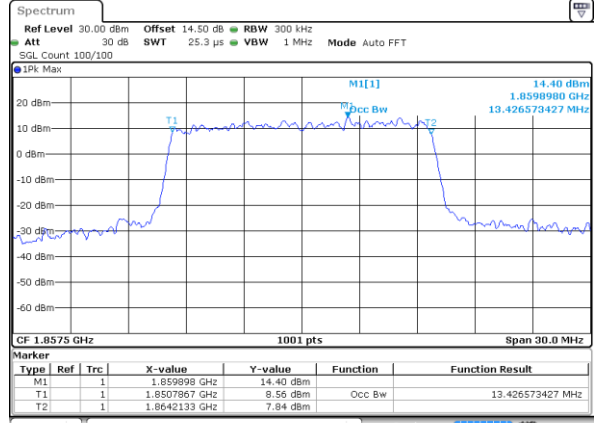

Highest Channel / 10MHz / QPSK

Date: 14 JUL 2017 08:47:34

Highest Channel / 10MHz / 16QAM

Date: 14 JUL 2017 08:47:44

LTE Band 2

Lowest Channel / 15MHz / QPSK

Date: 14.JUL.2017 08:56:07

Lowest Channel / 15MHz / 16QAM