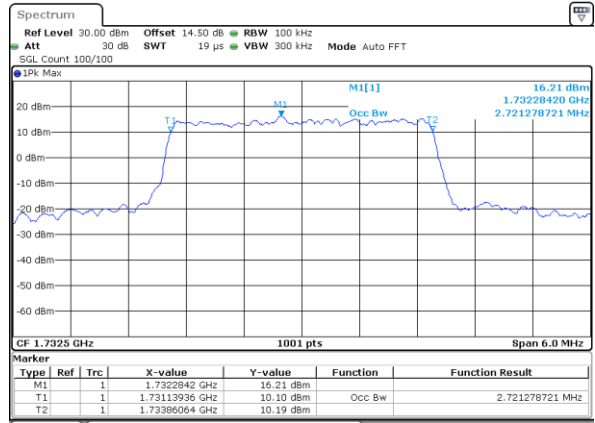

Middle Channel / 20MHz / 16QAM

Date: 14 JUL 2017 09:20:00

Highest Channel / 20MHz / QPSK

Date: 14 JUL 2017 09:22:16

Highest Channel / 20MHz / 16QAM

Date: 14 JUL 2017 09:22:26

LTE Band 4

Lowest Channel / 1.4MHz / QPSK

Date: 14 JUL 2017 09:42:28

Lowest Channel / 1.4MHz / 16QAM

Date: 14 JUL 2017 09:42:38

Middle Channel / 1.4MHz / QPSK

Date: 14 JUL 2017 09:49:26

Middle Channel / 1.4MHz / 16QAM

Date: 14 JUL 2017 09:49:36

Highest Channel / 1.4MHz / QPSK

Date: 14 JUL 2017 09:51:53

Highest Channel / 1.4MHz / 16QAM

Date: 14 JUL 2017 09:52:02

LTE Band 4

Lowest Channel / 3MHz / QPSK

Date: 14 JUL 2017 09:58:51

Lowest Channel / 3MHz / 16QAM

Date: 14 JUL 2017 09:59:00

Middle Channel / 3MHz / QPSK

Date: 14 JUL 2017 10:05:48

Middle Channel / 3MHz / 16QAM

Date: 14 JUL 2017 10:05:58

Highest Channel / 3MHz / QPSK

Date: 14 JUL 2017 10:08:15

Highest Channel / 3MHz / 16QAM

Date: 14 JUL 2017 10:08:25