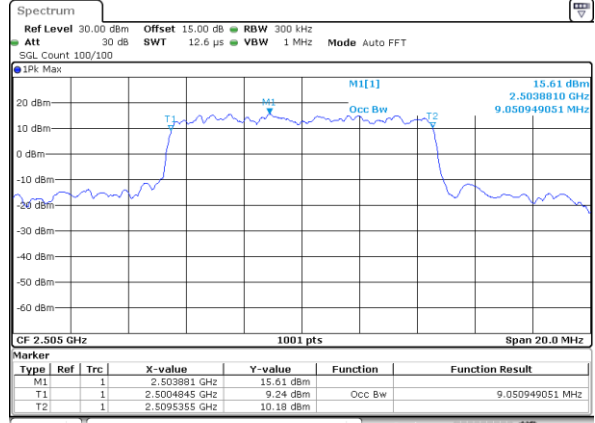

Lowest Channel / 10MHz / 16QAM

Date: 1.AUG.2017 22:11:43