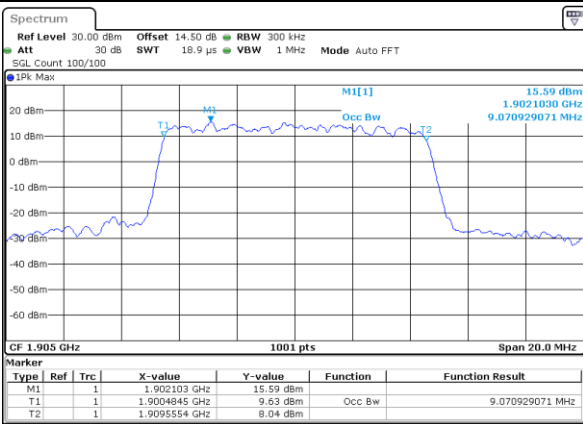

Date: 14 JUL 2017 08:25:09

Middle Channel / 5MHz / 16QAM

Date: 14 JUL 2017 08:25:19

Highest Channel / 5MHz / QPSK

Date: 14 JUL 2017 08:27:35

Highest Channel / 5MHz / 16QAM

Date: 14 JUL 2017 08:27:45

LTE Band 2

Lowest Channel / 10MHz / QPSK

Date: 14 JUL 2017 08:38:10

Lowest Channel / 10MHz / 16QAM

Date: 14 JUL 2017 08:38:20

Middle Channel / 10MHz / QPSK

Date: 14 JUL 2017 08:45:08

Middle Channel / 10MHz / 16QAM

Date: 14 JUL 2017 08:45:18

Highest Channel / 10MHz / QPSK

Date: 14 JUL 2017 08:47:34

Highest Channel / 10MHz / 16QAM

Date: 14 JUL 2017 08:47:44

LTE Band 2

Lowest Channel / 15MHz / QPSK

Date: 14.JUL.2017 08:56:07

Lowest Channel / 15MHz / 16QAM