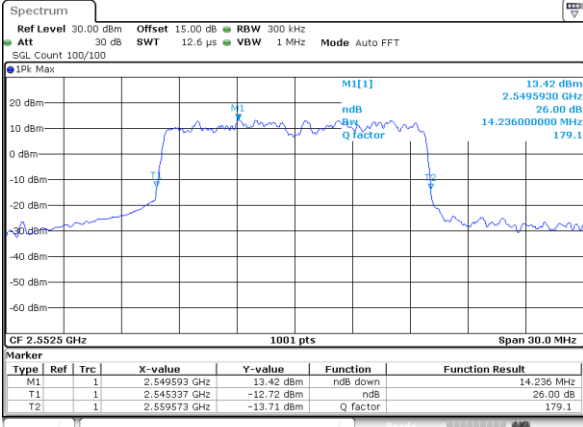

Highest Channel / 10MHz / 16QAM

Date: 11.AUG.2017 14:35:34

LTE Band 41

Lowest Channel / 15MHz / QPSK

Date: 11.AUG.2017 14:36:05

Lowest Channel / 15MHz / 16QAM

Date: 11.AUG.2017 14:36:15

Middle Channel / 15MHz / QPSK

Date: 11.AUG.2017 14:36:45

Middle Channel / 15MHz / 16QAM

Date: 11.AUG.2017 14:36:55

Highest Channel / 15MHz / QPSK

Date: 11.AUG.2017 14:37:26

Highest Channel / 15MHz / 16QAM

Date: 11.AUG.2017 14:37:36

LTE Band 41