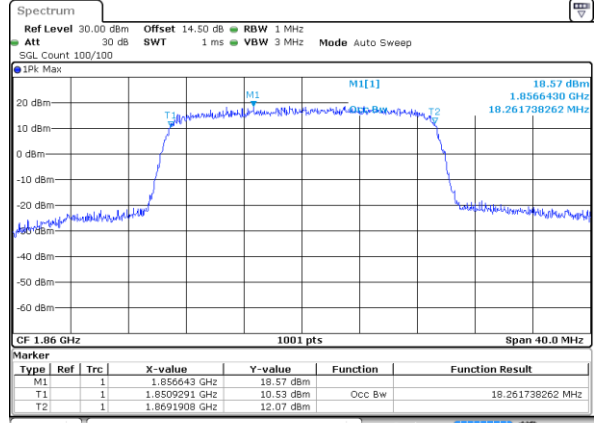

Date: 14.JUL.2017 09:05:41

LTE Band 2

Lowest Channel / 20MHz / QPSK

Date: 14 JUL 2017 09:12:52

Lowest Channel / 20MHz / 16QAM

Date: 14 JUL 2017 09:13:02

Middle Channel / 20MHz / QPSK

Date: 14 JUL 2017 09:19:50

Middle Channel / 20MHz / 16QAM

Date: 14 JUL 2017 09:20:00

Highest Channel / 20MHz / QPSK

Date: 14 JUL 2017 09:22:16

Highest Channel / 20MHz / 16QAM

Date: 14 JUL 2017 09:22:26

LTE Band 4

Lowest Channel / 1.4MHz / QPSK