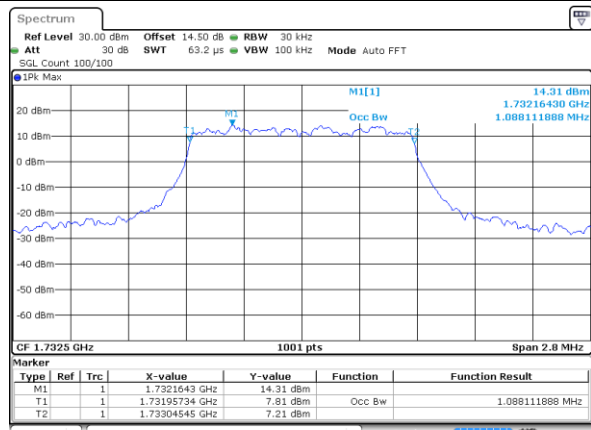

Middle Channel / 20MHz / 16QAM

Date: 14 JUL 2017 09:20:00

Highest Channel / 20MHz / QPSK

Date: 14 JUL 2017 09:22:16

Highest Channel / 20MHz / 16QAM

Date: 14 JUL 2017 09:22:26

LTE Band 4

Lowest Channel / 1.4MHz / QPSK

Date: 14 JUL 2017 09:42:28

Lowest Channel / 1.4MHz / 16QAM

Date: 14 JUL 2017 09:42:38

Middle Channel / 1.4MHz / QPSK

Date: 14 JUL 2017 09:49:26

Middle Channel / 1.4MHz / 16QAM

Date: 14 JUL 2017 09:49:36

Highest Channel / 1.4MHz / QPSK

Date: 14 JUL 2017 09:51:53

Highest Channel / 1.4MHz / 16QAM

Date: 14 JUL 2017 09:52:02

LTE Band 4

Lowest Channel / 3MHz / QPSK

Date: 14 JUL 2017 09:58:51

Lowest Channel / 3MHz / 16QAM

Date: 14 JUL 2017 09:59:00