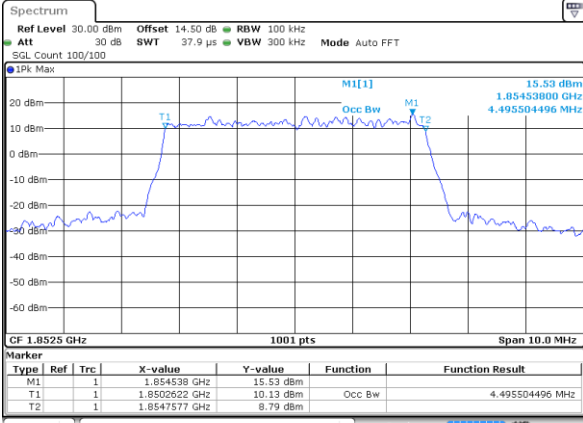

Highest Channel / 3MHz / 16QAM

Date: 14 JUL 2017 06:38:39

LTE Band 2

Lowest Channel / 5MHz / QPSK

Date: 14 JUL 2017 08:18:11

Lowest Channel / 5MHz / 16QAM

Date: 14 JUL 2017 08:18:21

Middle Channel / 5MHz / QPSK

Date: 14 JUL 2017 08:25:09

Middle Channel / 5MHz / 16QAM

Date: 14 JUL 2017 08:25:19

Highest Channel / 5MHz / QPSK

Date: 14 JUL 2017 08:27:35

Highest Channel / 5MHz / 16QAM

Date: 14 JUL 2017 08:27:45

LTE Band 2