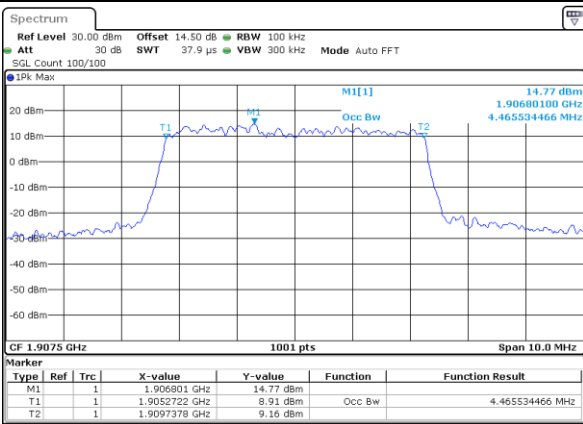

Highest Channel / 3MHz / 16QAM

Date: 14 JUL 2017 06:38:39

LTE Band 2

Lowest Channel / 5MHz / QPSK

Date: 14 JUL 2017 08:18:11

Lowest Channel / 5MHz / 16QAM

Date: 14 JUL 2017 08:18:21

Middle Channel / 5MHz / QPSK

Date: 14 JUL 2017 08:25:09

Middle Channel / 5MHz / 16QAM

Date: 14 JUL 2017 08:25:19

Highest Channel / 5MHz / QPSK

Date: 14 JUL 2017 08:27:35

Highest Channel / 5MHz / 16QAM

Date: 14 JUL 2017 08:27:45

LTE Band 2