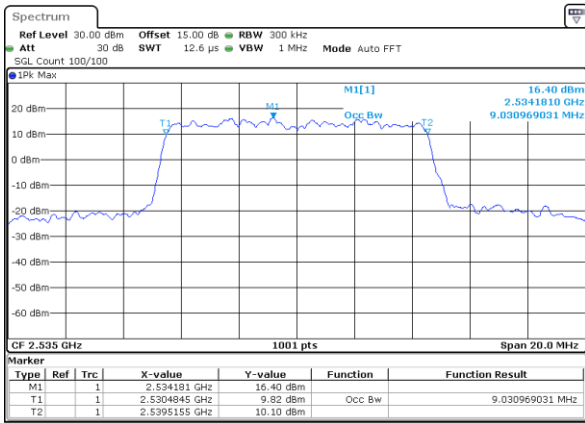

Middle Channel / 10MHz / QPSK

Date: 1.AUG.2017 22:18:41