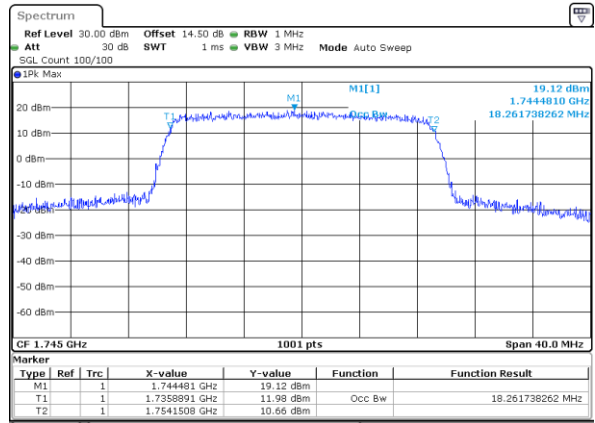

Date: 14 JUL 2017 11:02:13

Middle Channel / 15MHz / 16QAM

Date: 14 JUL 2017 11:02:23

Highest Channel / 15MHz / QPSK

Date: 14 JUL 2017 11:04:39

Highest Channel / 15MHz / 16QAM

Date: 14 JUL 2017 11:04:49

LTE Band 4

Lowest Channel / 20MHz / QPSK

Date: 14 JUL 2017 11:11:37

Lowest Channel / 20MHz / 16QAM

Date: 14 JUL 2017 11:11:47

Middle Channel / 20MHz / QPSK

Date: 14 JUL 2017 11:18:35

Middle Channel / 20MHz / 16QAM

Date: 14 JUL 2017 11:18:45

Highest Channel / 20MHz / QPSK

Date: 14 JUL 2017 11:21:01

Highest Channel / 20MHz / 16QAM

Date: 14 JUL 2017 11:21:11

LTE Band 5

Lowest Channel / 1.4MHz / QPSK

Date: 31 JUL 2017 21:40:23

Lowest Channel / 1.4MHz / 16QAM