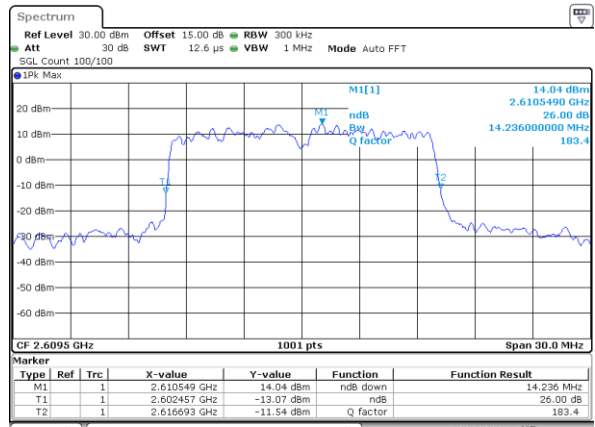

Highest Channel / 10MHz / 16QAM

Date: 11.AUG.2017 14:35:34

LTE Band 41

Lowest Channel / 15MHz / QPSK

Date: 11.AUG.2017 14:36:05

Lowest Channel / 15MHz / 16QAM

Date: 11.AUG.2017 14:36:15

Middle Channel / 15MHz / QPSK

Date: 11.AUG.2017 14:36:45

Middle Channel / 15MHz / 16QAM

Date: 11.AUG.2017 14:36:55

Highest Channel / 15MHz / QPSK

Date: 11.AUG.2017 14:37:26

Highest Channel / 15MHz / 16QAM

Date: 11.AUG.2017 14:37:36

LTE Band 41