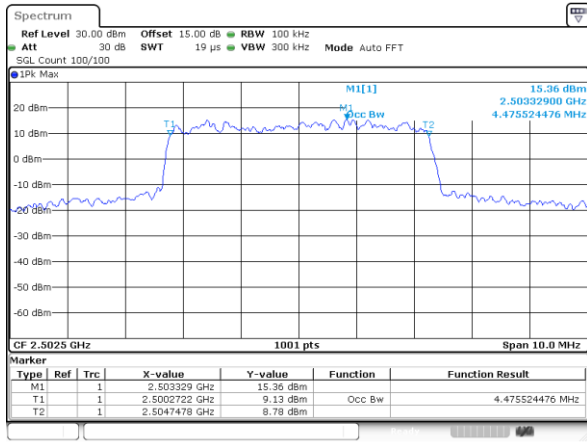

Date: 31 JUL 2017 22:34:57

Highest Channel / 5MHz / 16QAM

Date: 31 JUL 2017 22:35:07

LTE Band 5

Lowest Channel / 10MHz / QPSK

Date: 31 JUL 2017 22:48:50

Lowest Channel / 10MHz / 16QAM

Date: 31 JUL 2017 22:49:00

Middle Channel / 10MHz / QPSK

Date: 31 JUL 2017 22:57:53

Middle Channel / 10MHz / 16QAM

Date: 31 JUL 2017 22:58:04

Highest Channel / 10MHz / QPSK

Date: 31 JUL 2017 23:00:22

Highest Channel / 10MHz / 16QAM

Date: 31 JUL 2017 23:00:32

LTE Band 7

Lowest Channel / 5MHz / QPSK

Date: 1.AUG.2017 21:43:31

Lowest Channel / 5MHz / 16QAM

Date: 1.AUG.2017 21:43:41

Middle Channel / 5MHz / QPSK

Date: 1.AUG.2017 22:01:54

Middle Channel / 5MHz / 16QAM