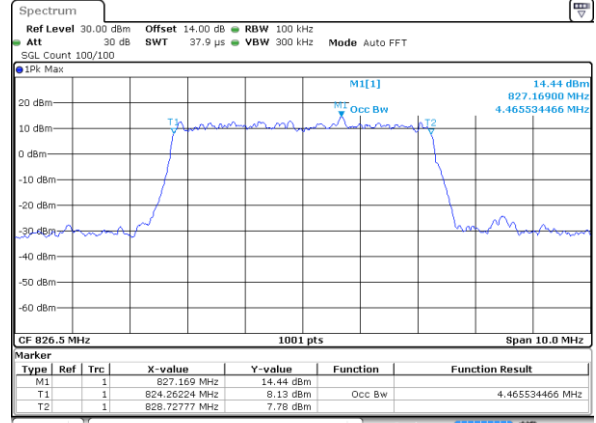

Date: 31 JUL 2017 21:52:07

LTE Band 5

Lowest Channel / 3MHz / QPSK

Date: 31 JUL 2017 22:02:49

Lowest Channel / 3MHz / 16QAM

Date: 31 JUL 2017 22:02:59

Middle Channel / 3MHz / QPSK

Date: 31 JUL 2017 22:11:53

Middle Channel / 3MHz / 16QAM

Date: 31 JUL 2017 22:12:03

Highest Channel / 3MHz / QPSK

Date: 31 JUL 2017 22:14:21

Highest Channel / 3MHz / 16QAM

Date: 31 JUL 2017 22:14:31

LTE Band 5

Lowest Channel / 5MHz / QPSK

Date: 31 JUL 2017 22:23:24

Lowest Channel / 5MHz / 16QAM

Date: 31 JUL 2017 22:23:35

Middle Channel / 5MHz / QPSK

Date: 31 JUL 2017 22:32:28

Middle Channel / 5MHz / 16QAM

Date: 31 JUL 2017 22:32:38

Highest Channel / 5MHz / QPSK