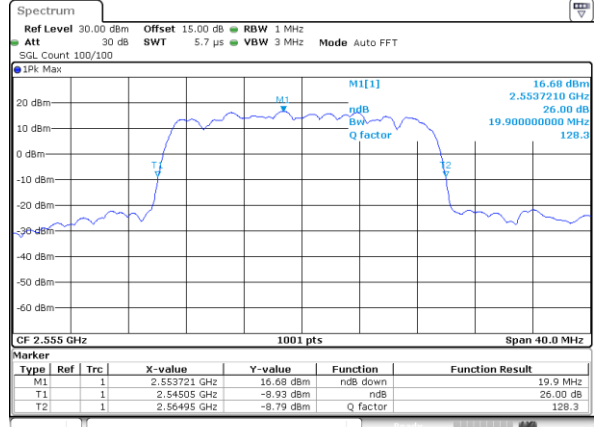

Lowest Channel / 20MHz / 16QAM

Date: 11.AUG.2017 14:38:16