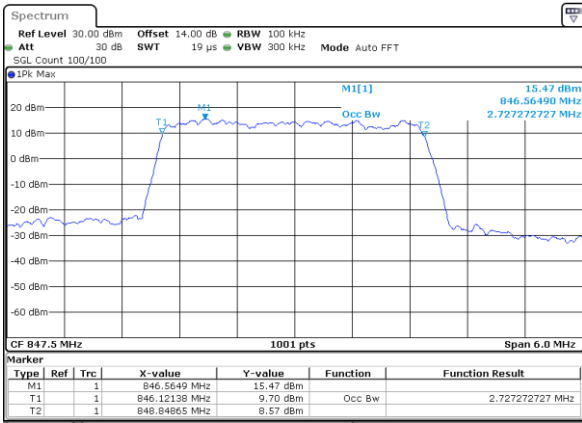

Date: 31 JUL 2017 21:52:07

LTE Band 5

Lowest Channel / 3MHz / QPSK

Date: 31 JUL 2017 22:02:49

Lowest Channel / 3MHz / 16QAM

Date: 31 JUL 2017 22:02:59

Middle Channel / 3MHz / QPSK

Date: 31 JUL 2017 22:11:53

Middle Channel / 3MHz / 16QAM

Date: 31 JUL 2017 22:12:03

Highest Channel / 3MHz / QPSK

Date: 31 JUL 2017 22:14:21

Highest Channel / 3MHz / 16QAM

Date: 31 JUL 2017 22:14:31

LTE Band 5

Lowest Channel / 5MHz / QPSK