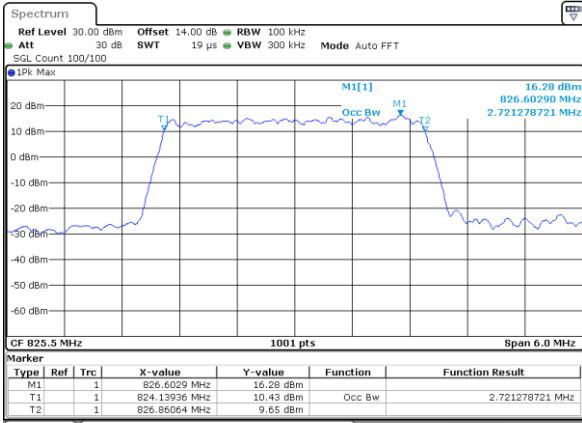

Highest Channel / 20MHz / QPSK

Date: 14 JUL 2017 11:21:01

Highest Channel / 20MHz / 16QAM

Date: 14 JUL 2017 11:21:11

LTE Band 5

Lowest Channel / 1.4MHz / QPSK

Date: 31 JUL 2017 21:40:23

Lowest Channel / 1.4MHz / 16QAM

Date: 31 JUL 2017 21:40:33

Middle Channel / 1.4MHz / QPSK

Date: 31 JUL 2017 21:49:27

Middle Channel / 1.4MHz / 16QAM

Date: 31 JUL 2017 21:49:38

Highest Channel / 1.4MHz / QPSK

Date: 31 JUL 2017 21:51:57

Highest Channel / 1.4MHz / 16QAM

Date: 31 JUL 2017 21:52:07

LTE Band 5

Lowest Channel / 3MHz / QPSK

Date: 31 JUL 2017 22:02:49

Lowest Channel / 3MHz / 16QAM

Date: 31 JUL 2017 22:02:59

Middle Channel / 3MHz / QPSK

Date: 31 JUL 2017 22:11:53