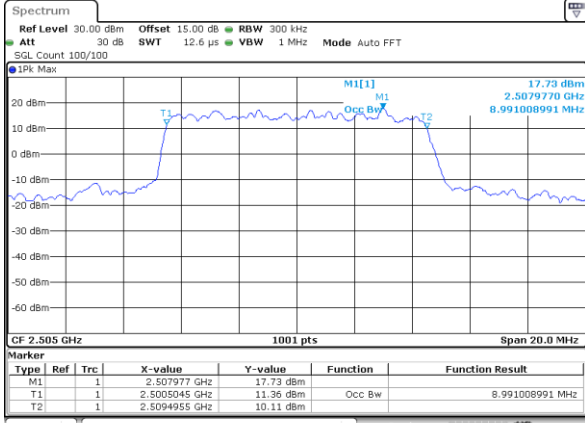

LTE Band 7

Lowest Channel / 5MHz / QPSK

Date: 1.AUG.2017 21:43:31

Lowest Channel / 5MHz / 16QAM

Date: 1.AUG.2017 21:43:41

Middle Channel / 5MHz / QPSK

Date: 1.AUG.2017 22:01:54

Middle Channel / 5MHz / 16QAM

Date: 1.AUG.2017 22:02:04

Highest Channel / 5MHz / QPSK

Date: 1.AUG.2017 22:04:23

Highest Channel / 5MHz / 16QAM

Date: 1.AUG.2017 22:04:33

LTE Band 7

Lowest Channel / 10MHz / QPSK

Date: 1.AUG.2017 22:11:33