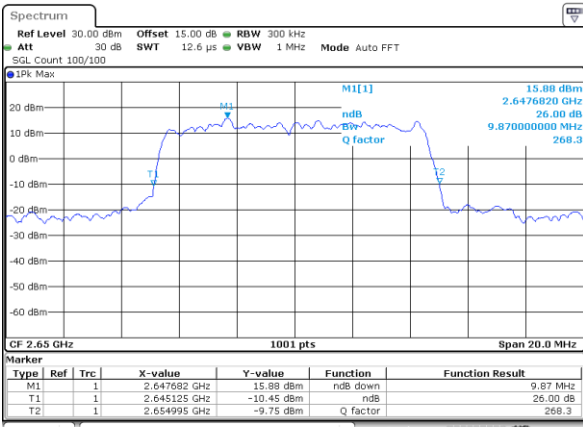

Date: 11.AUG.2017 14:32:53

Highest Channel / 5MHz / QPSK

Date: 11.AUG.2017 14:33:23

Highest Channel / 5MHz / 16QAM

Date: 11.AUG.2017 14:33:33

LTE Band 41

Lowest Channel / 10MHz / QPSK

Date: 11.AUG.2017 14:34:04

Lowest Channel / 10MHz / 16QAM

Date: 11.AUG.2017 14:34:14

Middle Channel / 10MHz / QPSK

Date: 11.AUG.2017 14:34:44

Middle Channel / 10MHz / 16QAM

Date: 11.AUG.2017 14:34:54

Highest Channel / 10MHz / QPSK

Date: 11.AUG.2017 14:35:24

Highest Channel / 10MHz / 16QAM

Date: 11.AUG.2017 14:35:34

LTE Band 41

Lowest Channel / 15MHz / QPSK

Date: 11.AUG.2017 14:36:05

Lowest Channel / 15MHz / 16QAM

Date: 11.AUG.2017 14:36:15

Middle Channel / 15MHz / QPSK