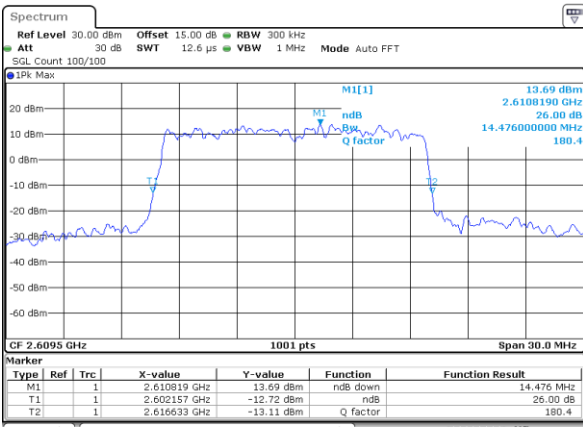

Highest Channel / 10MHz / 16QAM

Date: 11.AUG.2017 14:35:34

LTE Band 41

Lowest Channel / 15MHz / QPSK

Date: 11.AUG.2017 14:36:05

Lowest Channel / 15MHz / 16QAM

Date: 11.AUG.2017 14:36:15

Middle Channel / 15MHz / QPSK

Date: 11.AUG.2017 14:36:45

Middle Channel / 15MHz / 16QAM

Date: 11.AUG.2017 14:36:55

Highest Channel / 15MHz / QPSK

Date: 11.AUG.2017 14:37:26

Highest Channel / 15MHz / 16QAM

Date: 11.AUG.2017 14:37:36

LTE Band 41