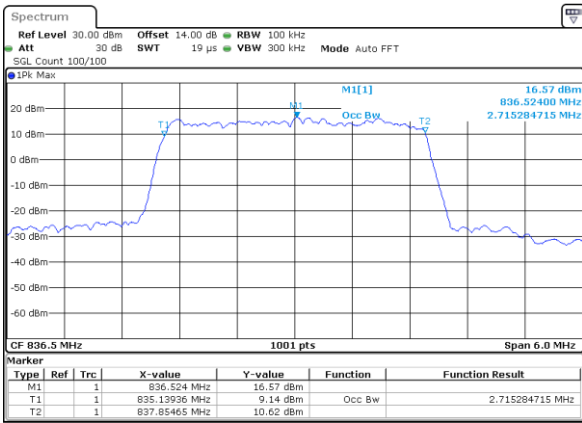

Date: 31 JUL 2017 21:52:07

LTE Band 5

Lowest Channel / 3MHz / QPSK

Date: 31 JUL 2017 22:02:49

Lowest Channel / 3MHz / 16QAM

Date: 31 JUL 2017 22:02:59

Middle Channel / 3MHz / QPSK

Date: 31 JUL 2017 22:11:53

Middle Channel / 3MHz / 16QAM

Date: 31 JUL 2017 22:12:03

Highest Channel / 3MHz / QPSK

Date: 31 JUL 2017 22:14:21

Highest Channel / 3MHz / 16QAM

Date: 31 JUL 2017 22:14:31

LTE Band 5

Lowest Channel / 5MHz / QPSK