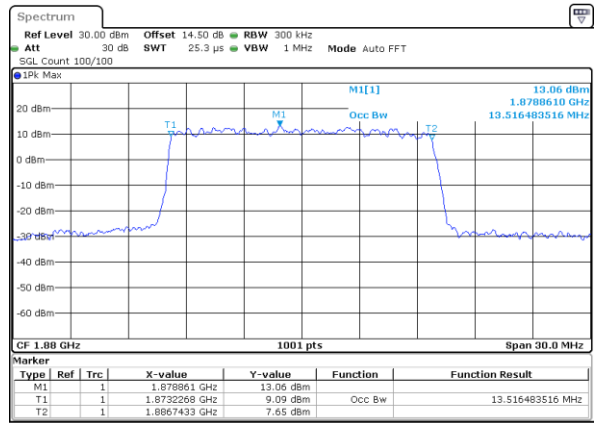

Middle Channel / 15MHz / 16QAM

Date: 14.JUL.2017 09:03:15