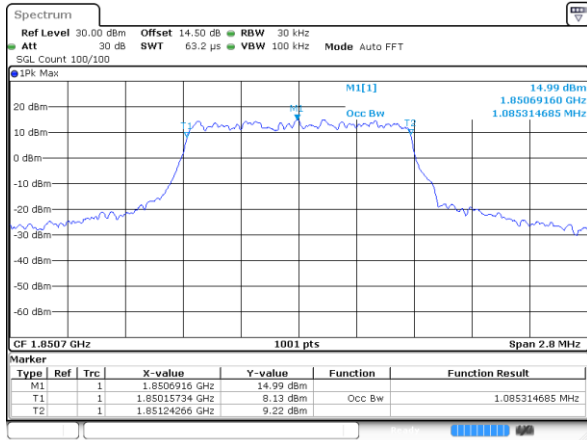

LTE Band 2

Lowest Channel / 1.4MHz / QPSK

Date: 14 JUL 2017 06:07:37