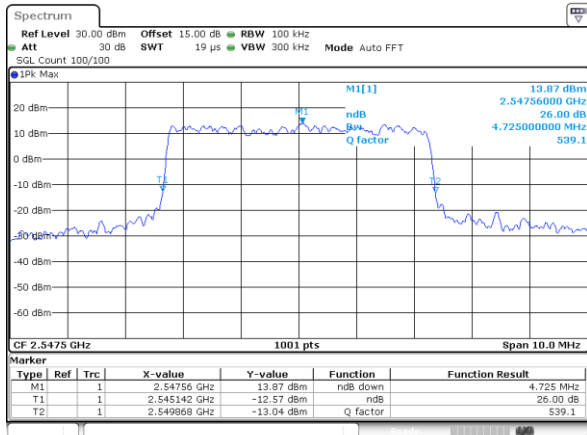

LTE Band 41

Lowest Channel / 5MHz / QPSK

Date: 11.AUG.2017 14:32:02

Lowest Channel / 5MHz / 16QAM

Date: 11.AUG.2017 14:32:13

Middle Channel / 5MHz / QPSK

Date: 11.AUG.2017 14:32:43

Middle Channel / 5MHz / 16QAM

Date: 11.AUG.2017 14:32:53

Highest Channel / 5MHz / QPSK

Date: 11.AUG.2017 14:33:23

Highest Channel / 5MHz / 16QAM

Date: 11.AUG.2017 14:33:33

LTE Band 41

Lowest Channel / 10MHz / QPSK

Date: 11.AUG.2017 14:34:04