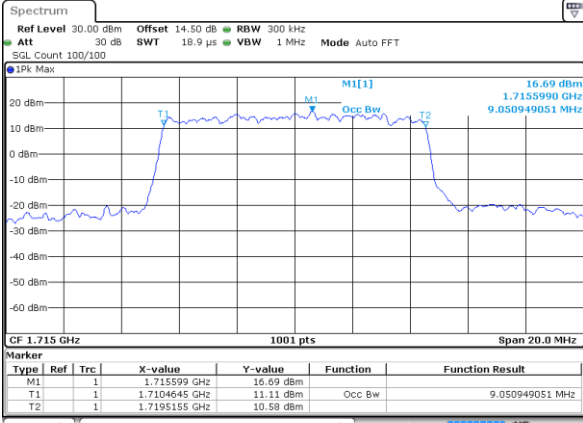

LTE Band 4

Lowest Channel / 5MHz / QPSK

Date: 14 JUL 2017 10:15:12

Lowest Channel / 5MHz / 16QAM

Date: 14 JUL 2017 10:15:22

Middle Channel / 5MHz / QPSK

Date: 14 JUL 2017 10:22:10

Middle Channel / 5MHz / 16QAM

Date: 14 JUL 2017 10:22:20

Highest Channel / 5MHz / QPSK

Date: 14 JUL 2017 10:24:36

Highest Channel / 5MHz / 16QAM

Date: 14 JUL 2017 10:24:46

LTE Band 4

Lowest Channel / 10MHz / QPSK

Date: 14 JUL 2017 10:38:51

Lowest Channel / 10MHz / 16QAM

Date: 14 JUL 2017 10:39:01

Middle Channel / 10MHz / QPSK

Date: 14 JUL 2017 10:45:49

Middle Channel / 10MHz / 16QAM

Date: 14 JUL 2017 10:45:59

Highest Channel / 10MHz / QPSK

Date: 14 JUL 2017 10:48:15