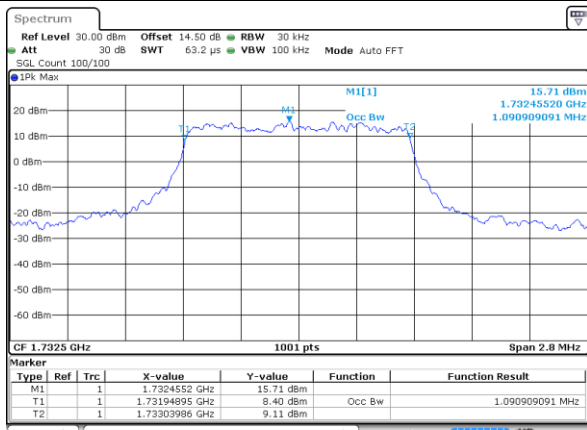

Date: 14.JUL.2017 09:05:41

LTE Band 2

Lowest Channel / 20MHz / QPSK

Date: 14 JUL 2017 09:12:52

Lowest Channel / 20MHz / 16QAM

Date: 14 JUL 2017 09:13:02

Middle Channel / 20MHz / QPSK

Date: 14 JUL 2017 09:19:50

Middle Channel / 20MHz / 16QAM

Date: 14 JUL 2017 09:20:00

Highest Channel / 20MHz / QPSK

Date: 14 JUL 2017 09:22:16

Highest Channel / 20MHz / 16QAM

Date: 14 JUL 2017 09:22:26

LTE Band 4

Lowest Channel / 1.4MHz / QPSK

Date: 14 JUL 2017 09:42:28

Lowest Channel / 1.4MHz / 16QAM

Date: 14 JUL 2017 09:42:38

Middle Channel / 1.4MHz / QPSK

Date: 14 JUL 2017 09:49:26

Middle Channel / 1.4MHz / 16QAM

Date: 14 JUL 2017 09:49:36

Highest Channel / 1.4MHz / QPSK

Date: 14 JUL 2017 09:51:53

Highest Channel / 1.4MHz / 16QAM

Date: 14 JUL 2017 09:52:02

LTE Band 4

Lowest Channel / 3MHz / QPSK

Date: 14 JUL 2017 09:58:51

Lowest Channel / 3MHz / 16QAM

Date: 14 JUL 2017 09:59:00