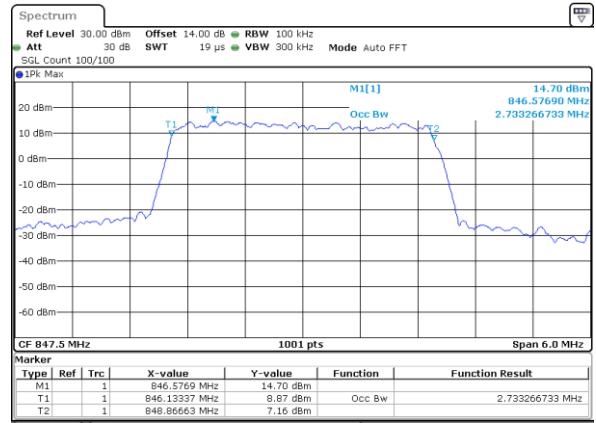

Date: 31 JUL 2017 21:52:07

LTE Band 5

Lowest Channel / 3MHz / QPSK

Date: 31 JUL 2017 22:02:49

Lowest Channel / 3MHz / 16QAM

Date: 31 JUL 2017 22:02:59

Middle Channel / 3MHz / QPSK

Date: 31 JUL 2017 22:11:53

Middle Channel / 3MHz / 16QAM

Date: 31 JUL 2017 22:12:03

Highest Channel / 3MHz / QPSK

Date: 31 JUL 2017 22:14:21

Highest Channel / 3MHz / 16QAM

Date: 31 JUL 2017 22:14:31

LTE Band 5

Lowest Channel / 5MHz / QPSK

Date: 31 JUL 2017 22:23:24

Lowest Channel / 5MHz / 16QAM

Date: 31 JUL 2017 22:23:35

Middle Channel / 5MHz / QPSK

Date: 31 JUL 2017 22:32:28

Middle Channel / 5MHz / 16QAM

Date: 31 JUL 2017 22:32:38

Highest Channel / 5MHz / QPSK