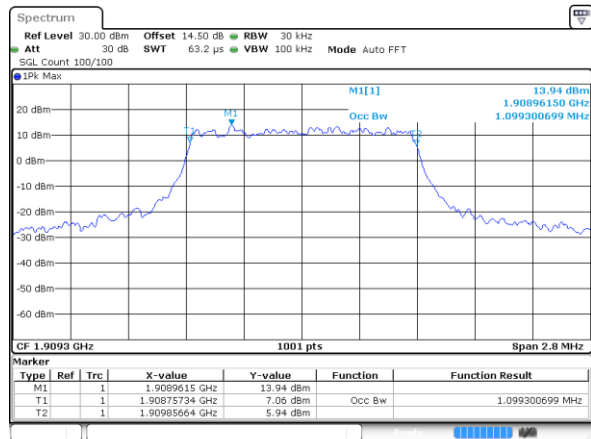

Mode	LTE Band 41 : 99%OBW(MHz)											
BW	1.4MHz		3MHz		5MHz		10MHz		15MHz		20MHz	
Mod.	QPSK	16QAM	QPSK	16QAM	QPSK	16QAM	QPSK	16QAM	QPSK	16QAM	QPSK	16QAM
Lowest CH	-	-	-	-	4.51	4.49	8.95	9.07	13.46	13.37	18.18	18.3
Middle CH	-	-	-	-	4.54	4.48	8.93	9.03	13.34	13.4	18.02	18.14
Highest CH	-	-	-	-	4.52	4.5	9.07	9.07	13.43	13.4	18.38	18.3

LTE Band 2

Lowest Channel / 1.4MHz / QPSK

Date: 14 JUL 2017 06:07:37

Lowest Channel / 1.4MHz / 16QAM

Date: 14 JUL 2017 06:07:47

Middle Channel / 1.4MHz / QPSK

Date: 14 JUL 2017 06:14:36

Middle Channel / 1.4MHz / 16QAM

Date: 14 JUL 2017 06:14:45

Highest Channel / 1.4MHz / QPSK

Date: 14 JUL 2017 06:17:02

Highest Channel / 1.4MHz / 16QAM

Date: 14 JUL 2017 06:17:12

LTE Band 2

Lowest Channel / 3MHz / QPSK

Date: 14 JUL 2017 06:29:05