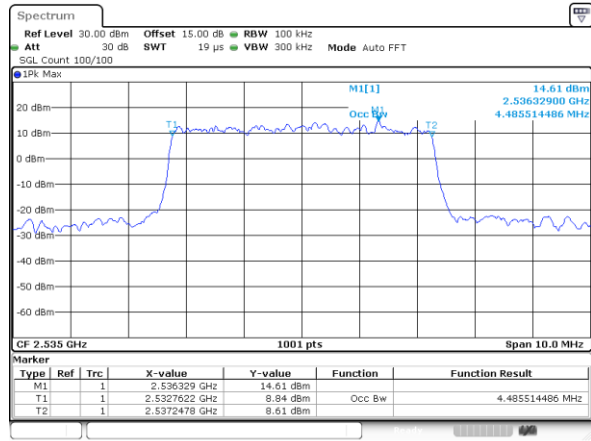

LTE Band 7

Lowest Channel / 5MHz / QPSK

Date: 1.AUG.2017 21:43:31

Lowest Channel / 5MHz / 16QAM

Date: 1.AUG.2017 21:43:41

Middle Channel / 5MHz / QPSK

Date: 1.AUG.2017 22:01:54

Middle Channel / 5MHz / 16QAM

Date: 1.AUG.2017 22:02:04

Highest Channel / 5MHz / QPSK

Date: 1.AUG.2017 22:04:23

Highest Channel / 5MHz / 16QAM

Date: 1.AUG.2017 22:04:33

LTE Band 7

Lowest Channel / 10MHz / QPSK

Date: 1.AUG.2017 22:11:33