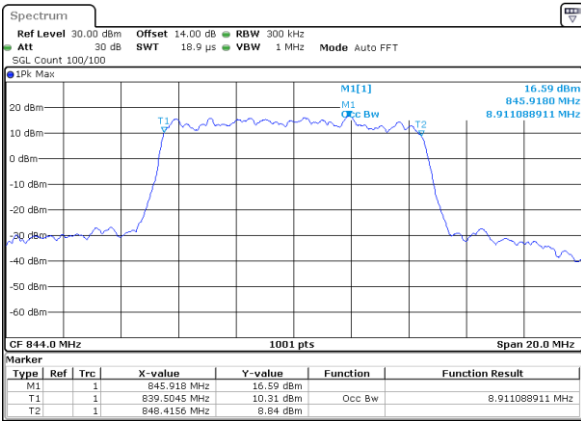

Date: 31 JUL 2017 22:34:57

Highest Channel / 5MHz / 16QAM

Date: 31 JUL 2017 22:35:07

LTE Band 5

Lowest Channel / 10MHz / QPSK

Date: 31 JUL 2017 22:48:50

Lowest Channel / 10MHz / 16QAM

Date: 31 JUL 2017 22:49:00

Middle Channel / 10MHz / QPSK

Date: 31 JUL 2017 22:57:53

Middle Channel / 10MHz / 16QAM

Date: 31 JUL 2017 22:58:04

Highest Channel / 10MHz / QPSK

Date: 31 JUL 2017 23:00:22

Highest Channel / 10MHz / 16QAM

Date: 31 JUL 2017 23:00:32

LTE Band 7

Lowest Channel / 5MHz / QPSK

Date: 1.AUG.2017 21:43:31

Lowest Channel / 5MHz / 16QAM

Date: 1.AUG.2017 21:43:41

Middle Channel / 5MHz / QPSK

Date: 1.AUG.2017 22:01:54

Middle Channel / 5MHz / 16QAM