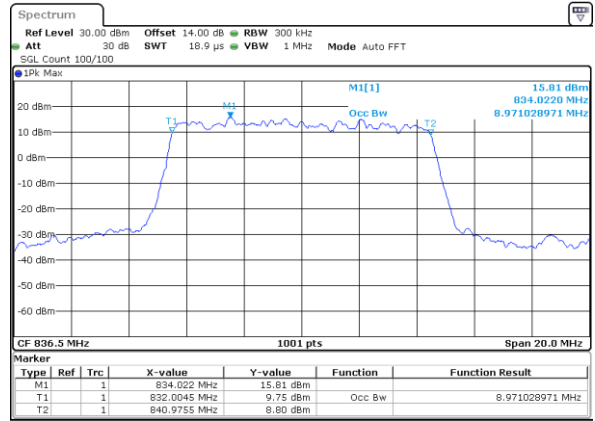

Middle Channel / 10MHz / 16QAM

Date: 31 JUL 2017 22:58:04