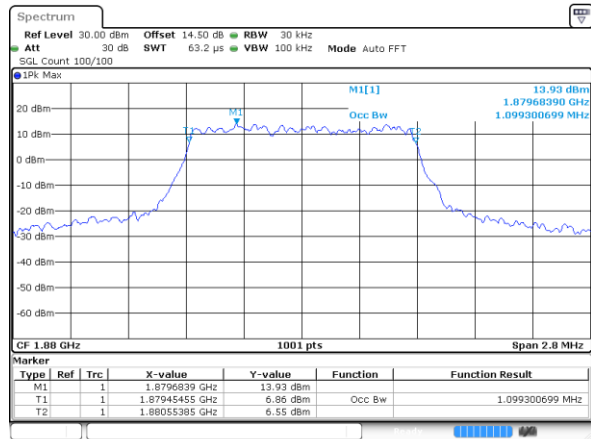

Mode	LTE Band 41 : 99%OBW(MHz)											
BW	1.4MHz		3MHz		5MHz		10MHz		15MHz		20MHz	
Mod.	QPSK	16QAM	QPSK	16QAM	QPSK	16QAM	QPSK	16QAM	QPSK	16QAM	QPSK	16QAM
Lowest CH	-	-	-	-	4.51	4.49	8.95	9.07	13.46	13.37	18.18	18.3
Middle CH	-	-	-	-	4.54	4.48	8.93	9.03	13.34	13.4	18.02	18.14
Highest CH	-	-	-	-	4.52	4.5	9.07	9.07	13.43	13.4	18.38	18.3

LTE Band 2

Lowest Channel / 1.4MHz / QPSK

Date: 14 JUL 2017 06:07:37

Lowest Channel / 1.4MHz / 16QAM

Date: 14 JUL 2017 06:07:47

Middle Channel / 1.4MHz / QPSK

Date: 14 JUL 2017 06:14:36

Middle Channel / 1.4MHz / 16QAM

Date: 14 JUL 2017 06:14:45

Highest Channel / 1.4MHz / QPSK

Date: 14 JUL 2017 06:17:02

Highest Channel / 1.4MHz / 16QAM

Date: 14 JUL 2017 06:17:12

LTE Band 2

Lowest Channel / 3MHz / QPSK

Date: 14 JUL 2017 06:29:05