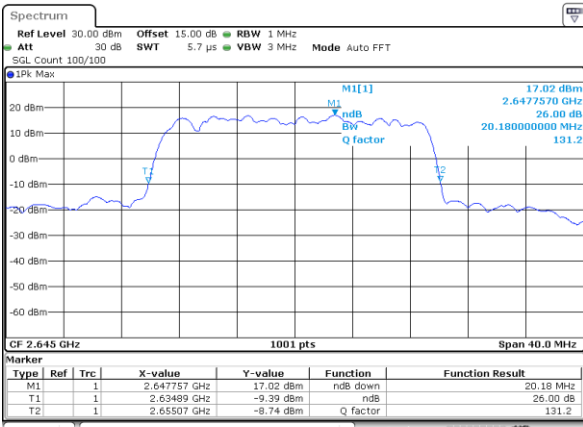

Lowest Channel / 20MHz / QPSK

Date: 11.AUG.2017 14:38:06

Lowest Channel / 20MHz / 16QAM

Date: 11.AUG.2017 14:38:16

Middle Channel / 20MHz / QPSK

Date: 11.AUG.2017 14:38:47

Middle Channel / 20MHz / 16QAM

Date: 11.AUG.2017 14:38:57

Highest Channel / 20MHz / QPSK

Date: 11.AUG.2017 14:39:27

Highest Channel / 20MHz / 16QAM

Date: 11.AUG.2017 14:39:37

Occupied Bandwidth

Mode	LTE Band 2 : 99%OBW(MHz)											
	1.4MHz		3MHz		5MHz		10MHz		15MHz		20MHz	
Mod.	QPSK	16QAM	QPSK	16QAM	QPSK	16QAM	QPSK	16QAM	QPSK	16QAM	QPSK	16QAM
Lowest CH	1.09	1.09	2.72	2.69	4.5	4.5	9.01	9.05	13.37	13.43	18.3	18.26
Middle CH	1.09	1.1	2.73	2.72	4.5	4.51	8.99	9.07	13.43	13.52	18.34	18.3
Highest CH	1.1	1.1	2.73	2.73	4.47	4.5	9.07	8.91	13.37	13.43	18.26	18.26

Mode	LTE Band 4 : 99%OBW(MHz)											
	1.4MHz		3MHz		5MHz		10MHz		15MHz		20MHz	
Mod.	QPSK	16QAM	QPSK	16QAM	QPSK	16QAM	QPSK	16QAM	QPSK	16QAM	QPSK	16QAM
Lowest CH	1.09	1.09	2.73	2.73	4.5	4.49	9.05	8.99	13.4	13.4	18.26	18.26
Middle CH	1.09	1.09	2.72	2.72	4.5	4.49	9.05	8.99	13.46	13.4	18.26	18.26
Highest CH	1.1	1.1	2.72	2.72	4.5	4.5	8.97	9.01	13.4	13.43	18.22	18.26