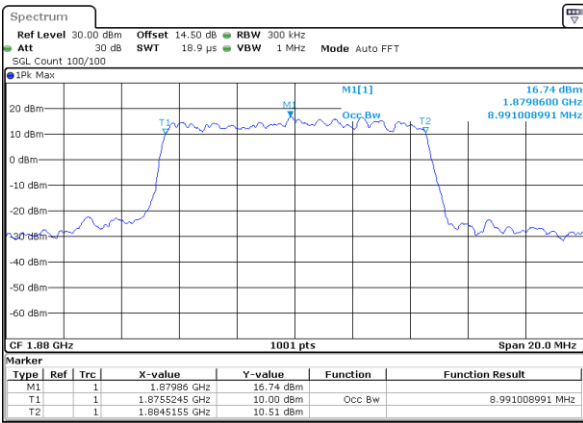

Date: 14 JUL 2017 08:25:09

Middle Channel / 5MHz / 16QAM

Date: 14 JUL 2017 08:25:19

Highest Channel / 5MHz / QPSK

Date: 14 JUL 2017 08:27:35

Highest Channel / 5MHz / 16QAM

Date: 14 JUL 2017 08:27:45

LTE Band 2

Lowest Channel / 10MHz / QPSK

Date: 14 JUL 2017 08:38:10

Lowest Channel / 10MHz / 16QAM

Date: 14 JUL 2017 08:38:20

Middle Channel / 10MHz / QPSK

Date: 14 JUL 2017 08:45:08

Middle Channel / 10MHz / 16QAM

Date: 14 JUL 2017 08:45:18

Highest Channel / 10MHz / QPSK

Date: 14 JUL 2017 08:47:34

Highest Channel / 10MHz / 16QAM

Date: 14 JUL 2017 08:47:44

LTE Band 2

Lowest Channel / 15MHz / QPSK

Date: 14.JUL.2017 08:56:07

Lowest Channel / 15MHz / 16QAM