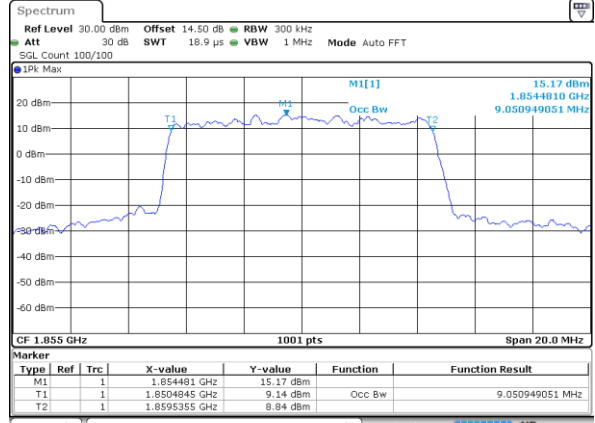

Lowest Channel / 10MHz / 16QAM

Date: 14 JUL 2017 08:38:20