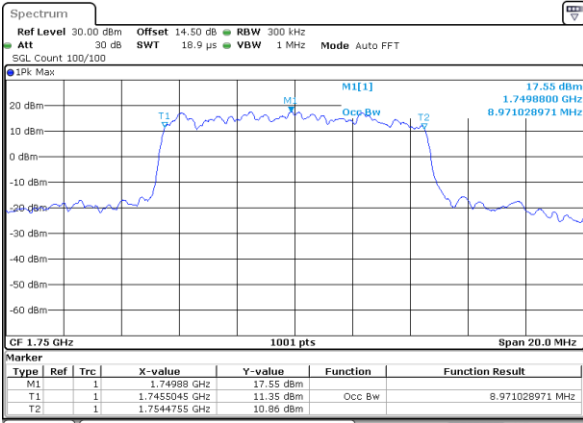

Date: 14 JUL 2017 10:22:20

Highest Channel / 5MHz / QPSK

Date: 14 JUL 2017 10:24:36

Highest Channel / 5MHz / 16QAM

Date: 14 JUL 2017 10:24:46

LTE Band 4

Lowest Channel / 10MHz / QPSK

Date: 14 JUL 2017 10:38:51

Lowest Channel / 10MHz / 16QAM

Date: 14 JUL 2017 10:39:01

Middle Channel / 10MHz / QPSK

Date: 14 JUL 2017 10:45:49

Middle Channel / 10MHz / 16QAM

Date: 14 JUL 2017 10:45:59

Highest Channel / 10MHz / QPSK

Date: 14 JUL 2017 10:48:15

Highest Channel / 10MHz / 16QAM

Date: 14 JUL 2017 10:48:25

LTE Band 4

Lowest Channel / 15MHz / QPSK

Date: 14 JUL 2017 10:55:13

Lowest Channel / 15MHz / 16QAM

Date: 14 JUL 2017 10:55:23

Middle Channel / 15MHz / QPSK