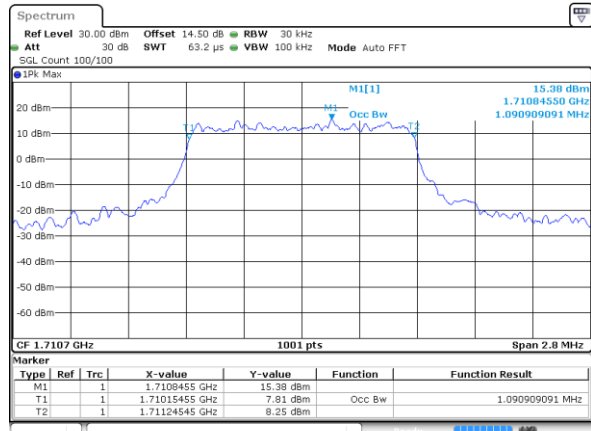

Date: 14.JUL.2017 09:05:41

LTE Band 2

Lowest Channel / 20MHz / QPSK

Date: 14 JUL 2017 09:12:52

Lowest Channel / 20MHz / 16QAM

Date: 14 JUL 2017 09:13:02

Middle Channel / 20MHz / QPSK

Date: 14 JUL 2017 09:19:50

Middle Channel / 20MHz / 16QAM

Date: 14 JUL 2017 09:20:00

Highest Channel / 20MHz / QPSK

Date: 14 JUL 2017 09:22:16

Highest Channel / 20MHz / 16QAM

Date: 14 JUL 2017 09:22:26

LTE Band 4

Lowest Channel / 1.4MHz / QPSK

Date: 14 JUL 2017 09:42:28

Lowest Channel / 1.4MHz / 16QAM

Date: 14 JUL 2017 09:42:38

Middle Channel / 1.4MHz / QPSK

Date: 14 JUL 2017 09:49:26

Middle Channel / 1.4MHz / 16QAM

Date: 14 JUL 2017 09:49:36

Highest Channel / 1.4MHz / QPSK

Date: 14 JUL 2017 09:51:53

Highest Channel / 1.4MHz / 16QAM

Date: 14 JUL 2017 09:52:02

LTE Band 4

Lowest Channel / 3MHz / QPSK

Date: 14 JUL 2017 09:58:51

Lowest Channel / 3MHz / 16QAM

Date: 14 JUL 2017 09:59:00