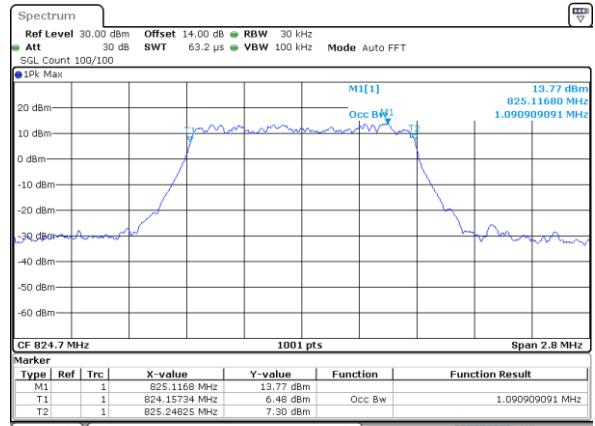

Highest Channel / 20MHz / QPSK

Date: 14 JUL 2017 11:21:01

Highest Channel / 20MHz / 16QAM

Date: 14 JUL 2017 11:21:11

LTE Band 5

Lowest Channel / 1.4MHz / QPSK

Date: 31 JUL 2017 21:40:23

Lowest Channel / 1.4MHz / 16QAM

Date: 31 JUL 2017 21:40:33

Middle Channel / 1.4MHz / QPSK

Date: 31 JUL 2017 21:49:27

Middle Channel / 1.4MHz / 16QAM

Date: 31 JUL 2017 21:49:38

Highest Channel / 1.4MHz / QPSK

Date: 31 JUL 2017 21:51:57

Highest Channel / 1.4MHz / 16QAM