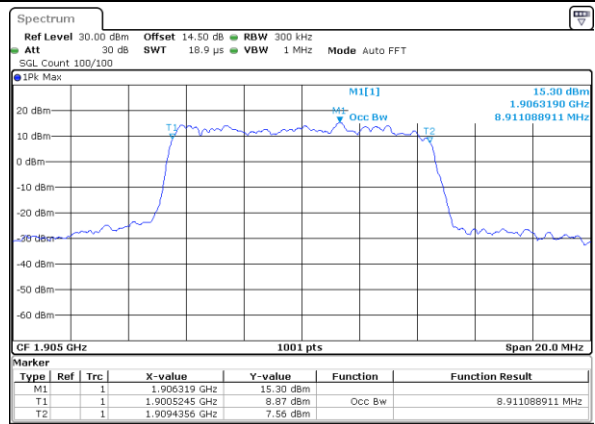

Date: 14 JUL 2017 08:25:09

Middle Channel / 5MHz / 16QAM

Date: 14 JUL 2017 08:25:19

Highest Channel / 5MHz / QPSK

Date: 14 JUL 2017 08:27:35

Highest Channel / 5MHz / 16QAM

Date: 14 JUL 2017 08:27:45

LTE Band 2

Lowest Channel / 10MHz / QPSK

Date: 14 JUL 2017 08:38:10

Lowest Channel / 10MHz / 16QAM

Date: 14 JUL 2017 08:38:20

Middle Channel / 10MHz / QPSK

Date: 14 JUL 2017 08:45:08

Middle Channel / 10MHz / 16QAM

Date: 14 JUL 2017 08:45:18

Highest Channel / 10MHz / QPSK

Date: 14 JUL 2017 08:47:34

Highest Channel / 10MHz / 16QAM

Date: 14 JUL 2017 08:47:44

LTE Band 2

Lowest Channel / 15MHz / QPSK

Date: 14.JUL.2017 08:56:07

Lowest Channel / 15MHz / 16QAM