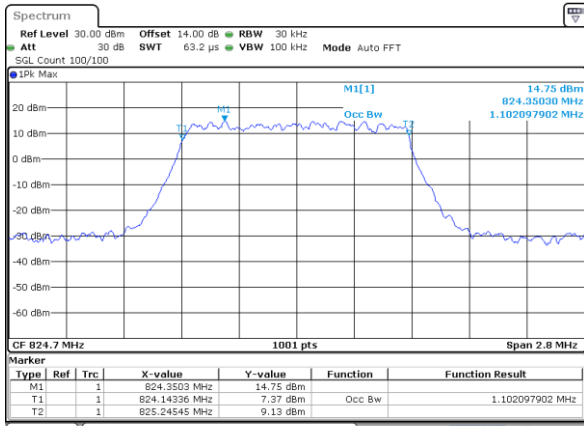

Highest Channel / 20MHz / QPSK

Date: 14 JUL 2017 11:21:01

Highest Channel / 20MHz / 16QAM

Date: 14 JUL 2017 11:21:11

LTE Band 5

Lowest Channel / 1.4MHz / QPSK

Date: 31 JUL 2017 21:40:23

Lowest Channel / 1.4MHz / 16QAM

Date: 31 JUL 2017 21:40:33

Middle Channel / 1.4MHz / QPSK

Date: 31 JUL 2017 21:49:27

Middle Channel / 1.4MHz / 16QAM

Date: 31 JUL 2017 21:49:38

Highest Channel / 1.4MHz / QPSK

Date: 31 JUL 2017 21:51:57

Highest Channel / 1.4MHz / 16QAM