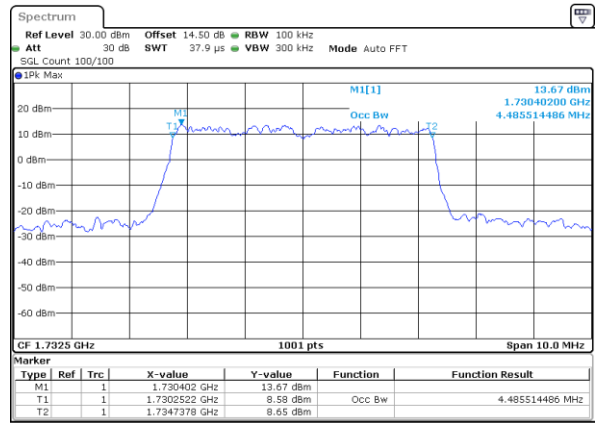

LTE Band 4

Lowest Channel / 5MHz / QPSK

Date: 14 JUL 2017 10:15:12

Lowest Channel / 5MHz / 16QAM

Date: 14 JUL 2017 10:15:22

Middle Channel / 5MHz / QPSK

Date: 14 JUL 2017 10:22:10

Middle Channel / 5MHz / 16QAM

Date: 14 JUL 2017 10:22:20

Highest Channel / 5MHz / QPSK

Date: 14 JUL 2017 10:24:36

Highest Channel / 5MHz / 16QAM

Date: 14 JUL 2017 10:24:46

LTE Band 4

Lowest Channel / 10MHz / QPSK

Date: 14 JUL 2017 10:38:51