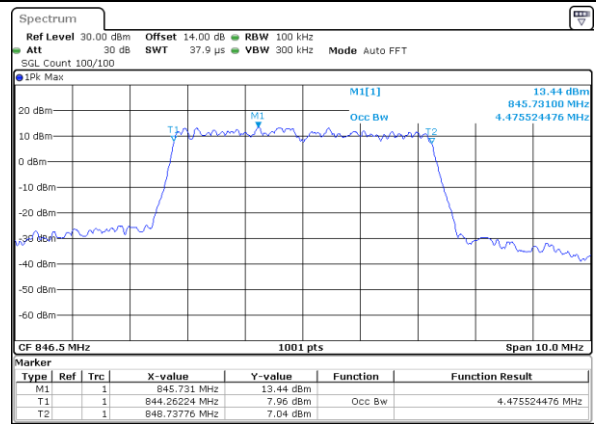

Middle Channel / 3MHz / 16QAM

Date: 31 JUL 2017 22:12:03

Highest Channel / 3MHz / QPSK

Date: 31 JUL 2017 22:14:21

Highest Channel / 3MHz / 16QAM

Date: 31 JUL 2017 22:14:31

LTE Band 5

Lowest Channel / 5MHz / QPSK

Date: 31 JUL 2017 22:23:24

Lowest Channel / 5MHz / 16QAM

Date: 31 JUL 2017 22:23:35

Middle Channel / 5MHz / QPSK

Date: 31 JUL 2017 22:32:28

Middle Channel / 5MHz / 16QAM

Date: 31 JUL 2017 22:32:38

Highest Channel / 5MHz / QPSK

Date: 31 JUL 2017 22:34:57

Highest Channel / 5MHz / 16QAM

Date: 31 JUL 2017 22:35:07

LTE Band 5

Lowest Channel / 10MHz / QPSK

Date: 31 JUL 2017 22:48:50

Lowest Channel / 10MHz / 16QAM

Date: 31 JUL 2017 22:49:00