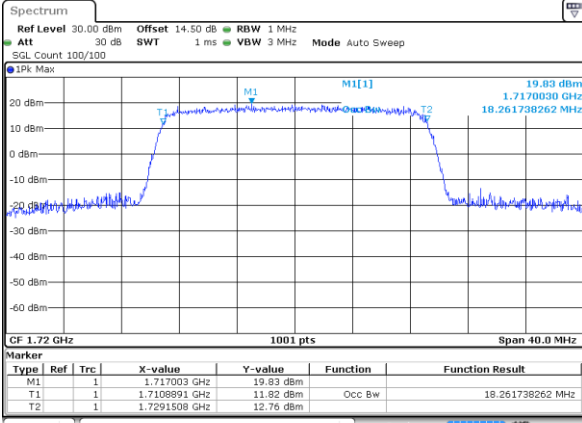

LTE Band 4

Lowest Channel / 20MHz / QPSK

Date: 14 JUL 2017 11:11:37