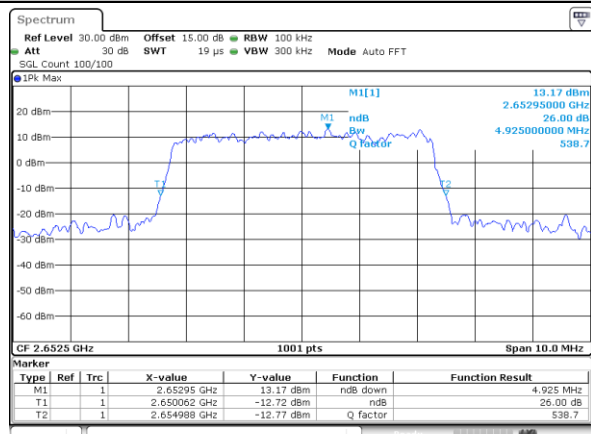

LTE Band 41

Lowest Channel / 5MHz / QPSK

Date: 11.AUG.2017 14:32:02

Lowest Channel / 5MHz / 16QAM

Date: 11.AUG.2017 14:32:13

Middle Channel / 5MHz / QPSK

Date: 11.AUG.2017 14:32:43

Middle Channel / 5MHz / 16QAM

Date: 11.AUG.2017 14:32:53

Highest Channel / 5MHz / QPSK

Date: 11.AUG.2017 14:33:23

Highest Channel / 5MHz / 16QAM

Date: 11.AUG.2017 14:33:33

LTE Band 41

Lowest Channel / 10MHz / QPSK

Date: 11.AUG.2017 14:34:04