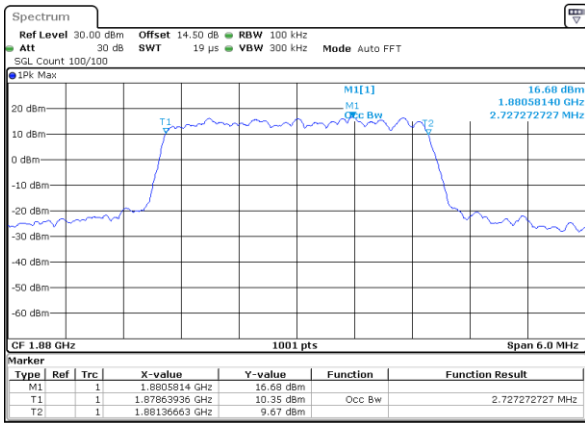

Middle Channel / 3MHz / QPSK

Date: 14 JUL 2017 06:36:03