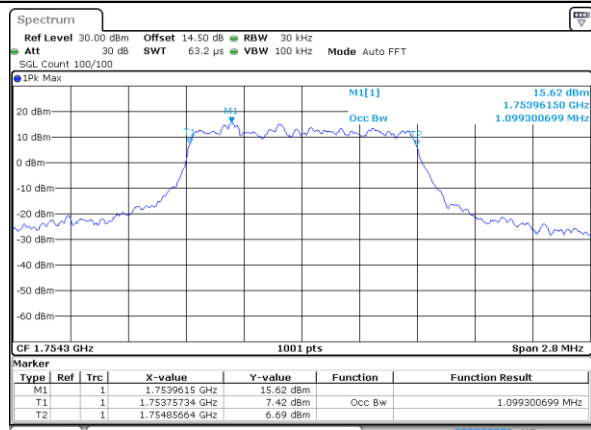

Middle Channel / 20MHz / 16QAM

Date: 14 JUL 2017 09:20:00

Highest Channel / 20MHz / QPSK

Date: 14 JUL 2017 09:22:16

Highest Channel / 20MHz / 16QAM

Date: 14 JUL 2017 09:22:26

LTE Band 4

Lowest Channel / 1.4MHz / QPSK

Date: 14 JUL 2017 09:42:28

Lowest Channel / 1.4MHz / 16QAM

Date: 14 JUL 2017 09:42:38

Middle Channel / 1.4MHz / QPSK

Date: 14 JUL 2017 09:49:26

Middle Channel / 1.4MHz / 16QAM

Date: 14 JUL 2017 09:49:36

Highest Channel / 1.4MHz / QPSK

Date: 14 JUL 2017 09:51:53

Highest Channel / 1.4MHz / 16QAM

Date: 14 JUL 2017 09:52:02

LTE Band 4

Lowest Channel / 3MHz / QPSK

Date: 14 JUL 2017 09:58:51

Lowest Channel / 3MHz / 16QAM

Date: 14 JUL 2017 09:59:00