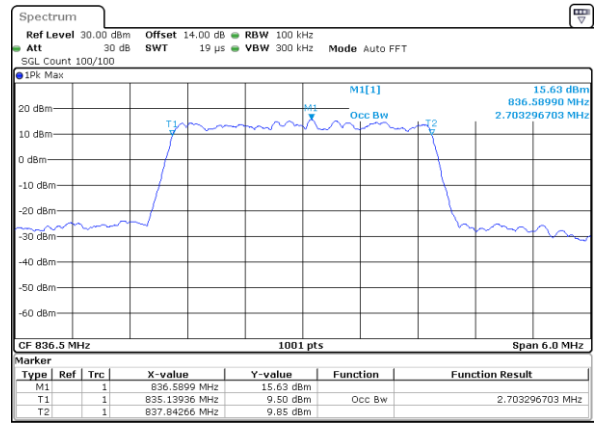

Date: 31 JUL 2017 21:40:33

Middle Channel / 1.4MHz / QPSK

Date: 31 JUL 2017 21:49:27

Middle Channel / 1.4MHz / 16QAM

Date: 31 JUL 2017 21:49:38

Highest Channel / 1.4MHz / QPSK

Date: 31 JUL 2017 21:51:57

Highest Channel / 1.4MHz / 16QAM

Date: 31 JUL 2017 21:52:07

LTE Band 5

Lowest Channel / 3MHz / QPSK

Date: 31 JUL 2017 22:02:49

Lowest Channel / 3MHz / 16QAM

Date: 31 JUL 2017 22:02:59

Middle Channel / 3MHz / QPSK

Date: 31 JUL 2017 22:11:53

Middle Channel / 3MHz / 16QAM

Date: 31 JUL 2017 22:12:03

Highest Channel / 3MHz / QPSK

Date: 31 JUL 2017 22:14:21

Highest Channel / 3MHz / 16QAM

Date: 31 JUL 2017 22:14:31

LTE Band 5

Lowest Channel / 5MHz / QPSK