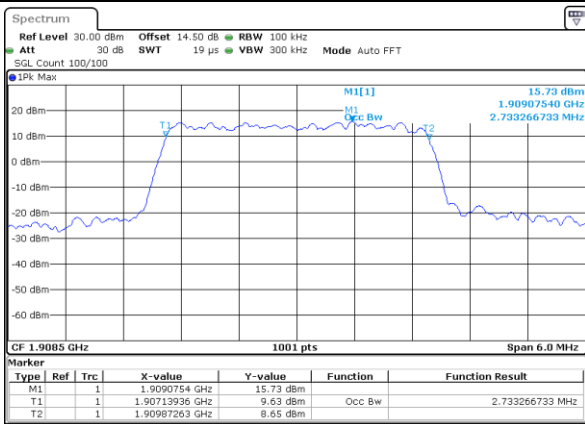

Date: 14 JUL 2017 06:14:45

Highest Channel / 1.4MHz / QPSK

Date: 14 JUL 2017 06:17:02

Highest Channel / 1.4MHz / 16QAM

Date: 14 JUL 2017 06:17:12

LTE Band 2

Lowest Channel / 3MHz / QPSK

Date: 14 JUL 2017 06:29:05

Lowest Channel / 3MHz / 16QAM

Date: 14 JUL 2017 06:29:15

Middle Channel / 3MHz / QPSK

Date: 14 JUL 2017 06:36:03

Middle Channel / 3MHz / 16QAM

Date: 14 JUL 2017 06:36:13

Highest Channel / 3MHz / QPSK

Date: 14 JUL 2017 06:38:30

Highest Channel / 3MHz / 16QAM

Date: 14 JUL 2017 06:38:39

LTE Band 2

Lowest Channel / 5MHz / QPSK

Date: 14 JUL 2017 08:18:11

Lowest Channel / 5MHz / 16QAM

Date: 14 JUL 2017 08:18:21

Middle Channel / 5MHz / QPSK