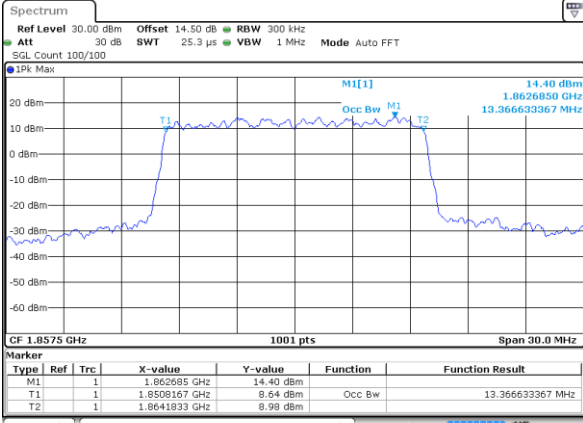

Highest Channel / 10MHz / QPSK

Date: 14 JUL 2017 08:47:34

Highest Channel / 10MHz / 16QAM

Date: 14 JUL 2017 08:47:44

LTE Band 2

Lowest Channel / 15MHz / QPSK

Date: 14.JUL.2017 08:56:07

Lowest Channel / 15MHz / 16QAM