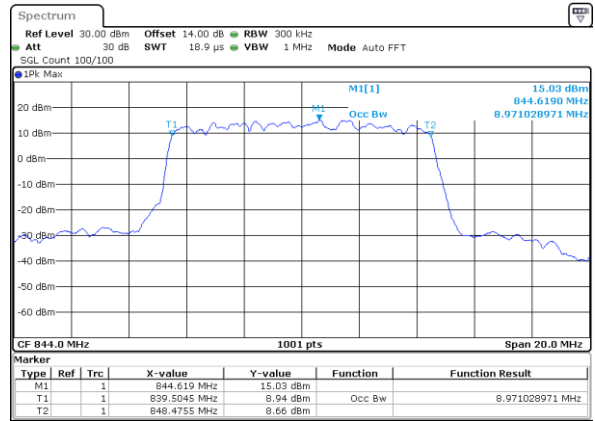

Date: 31 JUL 2017 22:34:57

Highest Channel / 5MHz / 16QAM

Date: 31 JUL 2017 22:35:07

LTE Band 5

Lowest Channel / 10MHz / QPSK

Date: 31 JUL 2017 22:48:50

Lowest Channel / 10MHz / 16QAM

Date: 31 JUL 2017 22:49:00

Middle Channel / 10MHz / QPSK

Date: 31 JUL 2017 22:57:53

Middle Channel / 10MHz / 16QAM

Date: 31 JUL 2017 22:58:04

Highest Channel / 10MHz / QPSK

Date: 31 JUL 2017 23:00:22

Highest Channel / 10MHz / 16QAM

Date: 31 JUL 2017 23:00:32

LTE Band 7

Lowest Channel / 5MHz / QPSK

Date: 1.AUG.2017 21:43:31

Lowest Channel / 5MHz / 16QAM

Date: 1.AUG.2017 21:43:41

Middle Channel / 5MHz / QPSK

Date: 1.AUG.2017 22:01:54

Middle Channel / 5MHz / 16QAM