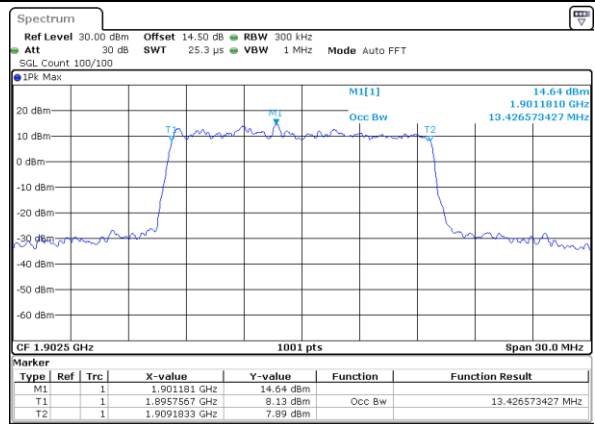

Highest Channel / 10MHz / QPSK

Date: 14 JUL 2017 08:47:34

Highest Channel / 10MHz / 16QAM

Date: 14 JUL 2017 08:47:44

LTE Band 2

Lowest Channel / 15MHz / QPSK

Date: 14.JUL.2017 08:56:07

Lowest Channel / 15MHz / 16QAM

Date: 14.JUL.2017 08:56:16

Middle Channel / 15MHz / QPSK

Date: 14.JUL.2017 09:03:05

Middle Channel / 15MHz / 16QAM

Date: 14.JUL.2017 09:03:15

Highest Channel / 15MHz / QPSK

Date: 14.JUL.2017 09:05:31

Highest Channel / 15MHz / 16QAM