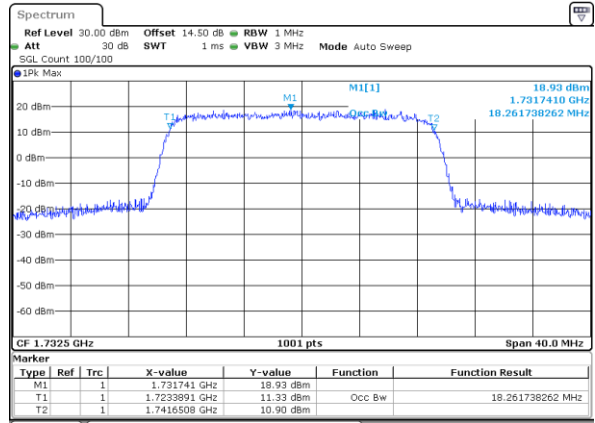

Date: 14 JUL 2017 11:02:13

Middle Channel / 15MHz / 16QAM

Date: 14 JUL 2017 11:02:23

Highest Channel / 15MHz / QPSK

Date: 14 JUL 2017 11:04:39

Highest Channel / 15MHz / 16QAM

Date: 14 JUL 2017 11:04:49

LTE Band 4

Lowest Channel / 20MHz / QPSK

Date: 14 JUL 2017 11:11:37

Lowest Channel / 20MHz / 16QAM

Date: 14 JUL 2017 11:11:47

Middle Channel / 20MHz / QPSK

Date: 14 JUL 2017 11:18:35

Middle Channel / 20MHz / 16QAM

Date: 14 JUL 2017 11:18:45

Highest Channel / 20MHz / QPSK

Date: 14 JUL 2017 11:21:01

Highest Channel / 20MHz / 16QAM

Date: 14 JUL 2017 11:21:11

LTE Band 5

Lowest Channel / 1.4MHz / QPSK

Date: 31 JUL 2017 21:40:23

Lowest Channel / 1.4MHz / 16QAM