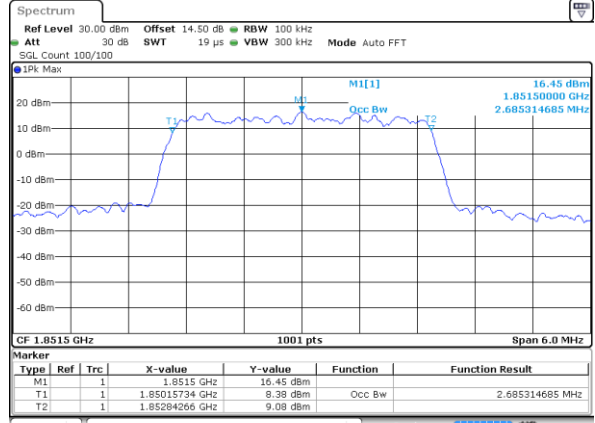

Lowest Channel / 3MHz / 16QAM

Date: 14 JUL 2017 06:29:15