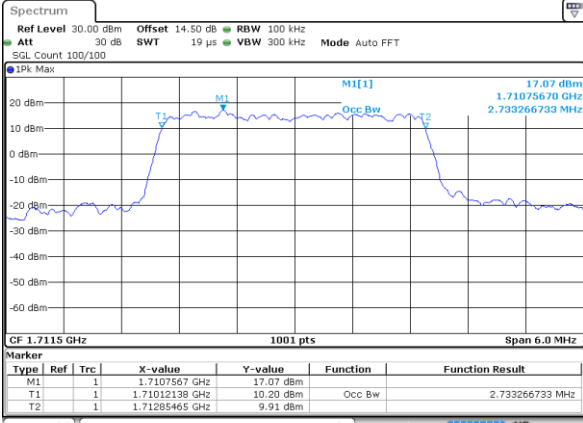

Date: 14 JUL 2017 09:42:28

Lowest Channel / 1.4MHz / 16QAM

Date: 14 JUL 2017 09:42:38

Middle Channel / 1.4MHz / QPSK

Date: 14 JUL 2017 09:49:26

Middle Channel / 1.4MHz / 16QAM

Date: 14 JUL 2017 09:49:36

Highest Channel / 1.4MHz / QPSK

Date: 14 JUL 2017 09:51:53

Highest Channel / 1.4MHz / 16QAM

Date: 14 JUL 2017 09:52:02

LTE Band 4

Lowest Channel / 3MHz / QPSK

Date: 14 JUL 2017 09:58:51

Lowest Channel / 3MHz / 16QAM

Date: 14 JUL 2017 09:59:00

Middle Channel / 3MHz / QPSK

Date: 14 JUL 2017 10:05:48

Middle Channel / 3MHz / 16QAM

Date: 14 JUL 2017 10:05:58

Highest Channel / 3MHz / QPSK

Date: 14 JUL 2017 10:08:15

Highest Channel / 3MHz / 16QAM

Date: 14 JUL 2017 10:08:25