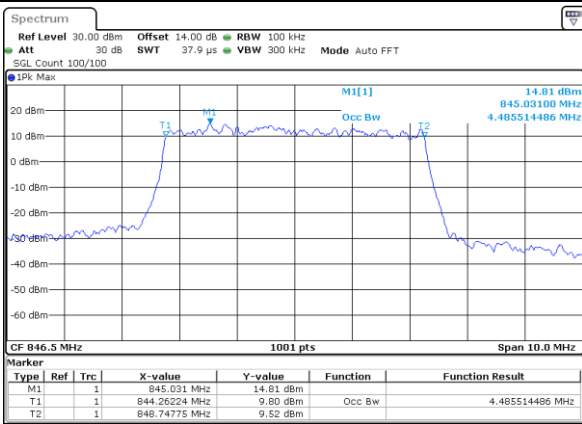

Middle Channel / 3MHz / 16QAM

Date: 31 JUL 2017 22:12:03

Highest Channel / 3MHz / QPSK

Date: 31 JUL 2017 22:14:21

Highest Channel / 3MHz / 16QAM

Date: 31 JUL 2017 22:14:31

LTE Band 5

Lowest Channel / 5MHz / QPSK

Date: 31 JUL 2017 22:23:24

Lowest Channel / 5MHz / 16QAM

Date: 31 JUL 2017 22:23:35

Middle Channel / 5MHz / QPSK

Date: 31 JUL 2017 22:32:28

Middle Channel / 5MHz / 16QAM

Date: 31 JUL 2017 22:32:38

Highest Channel / 5MHz / QPSK

Date: 31 JUL 2017 22:34:57

Highest Channel / 5MHz / 16QAM

Date: 31 JUL 2017 22:35:07

LTE Band 5

Lowest Channel / 10MHz / QPSK

Date: 31 JUL 2017 22:48:50

Lowest Channel / 10MHz / 16QAM

Date: 31 JUL 2017 22:49:00