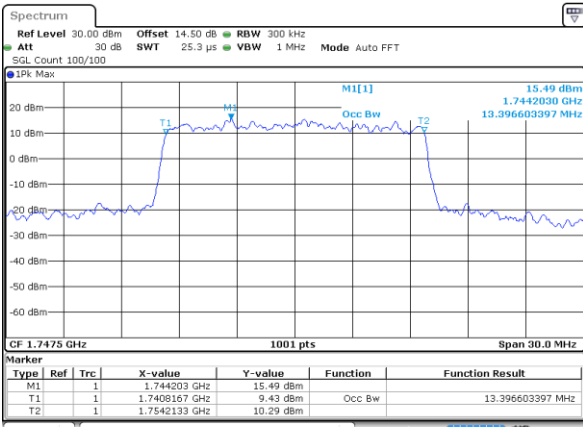

Highest Channel / 10MHz / 16QAM

Date: 14 JUL 2017 10:48:25

LTE Band 4

Lowest Channel / 15MHz / QPSK

Date: 14 JUL 2017 10:55:13

Lowest Channel / 15MHz / 16QAM

Date: 14 JUL 2017 10:55:23

Middle Channel / 15MHz / QPSK

Date: 14 JUL 2017 11:02:13

Middle Channel / 15MHz / 16QAM

Date: 14 JUL 2017 11:02:23

Highest Channel / 15MHz / QPSK

Date: 14 JUL 2017 11:04:39

Highest Channel / 15MHz / 16QAM

Date: 14 JUL 2017 11:04:49

LTE Band 4