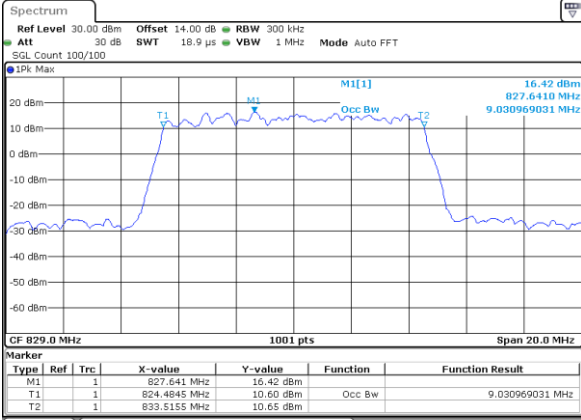

Date: 31 JUL 2017 22:34:57

Highest Channel / 5MHz / 16QAM

Date: 31 JUL 2017 22:35:07

LTE Band 5

Lowest Channel / 10MHz / QPSK

Date: 31 JUL 2017 22:48:50

Lowest Channel / 10MHz / 16QAM

Date: 31 JUL 2017 22:49:00