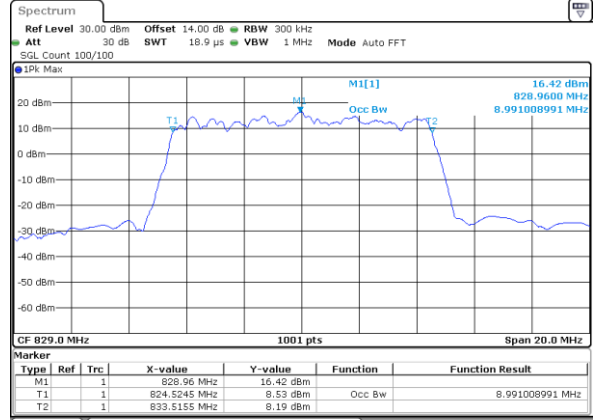

Date: 31 JUL 2017 22:34:57

Highest Channel / 5MHz / 16QAM

Date: 31 JUL 2017 22:35:07

LTE Band 5

Lowest Channel / 10MHz / QPSK

Date: 31 JUL 2017 22:48:50

Lowest Channel / 10MHz / 16QAM

Date: 31 JUL 2017 22:49:00