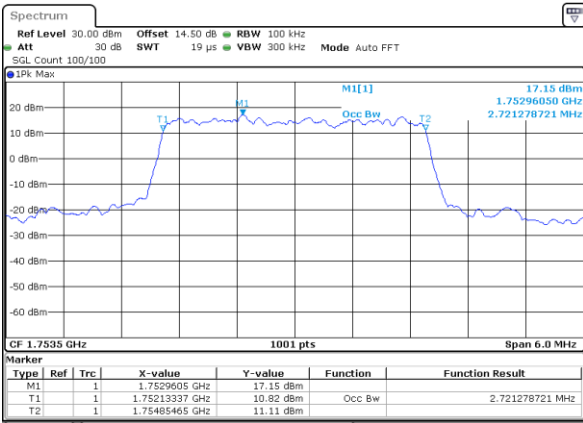

Date: 14 JUL 2017 09:51:53

Highest Channel / 1.4MHz / 16QAM

Date: 14 JUL 2017 09:52:02

LTE Band 4

Lowest Channel / 3MHz / QPSK

Date: 14 JUL 2017 09:58:51

Lowest Channel / 3MHz / 16QAM

Date: 14 JUL 2017 09:59:00

Middle Channel / 3MHz / QPSK

Date: 14 JUL 2017 10:05:48

Middle Channel / 3MHz / 16QAM

Date: 14 JUL 2017 10:05:58

Highest Channel / 3MHz / QPSK

Date: 14 JUL 2017 10:08:15

Highest Channel / 3MHz / 16QAM

Date: 14 JUL 2017 10:08:25

LTE Band 4

Lowest Channel / 5MHz / QPSK

Date: 14 JUL 2017 10:15:12

Lowest Channel / 5MHz / 16QAM

Date: 14 JUL 2017 10:15:22

Middle Channel / 5MHz / QPSK

Date: 14 JUL 2017 10:22:10

Middle Channel / 5MHz / 16QAM