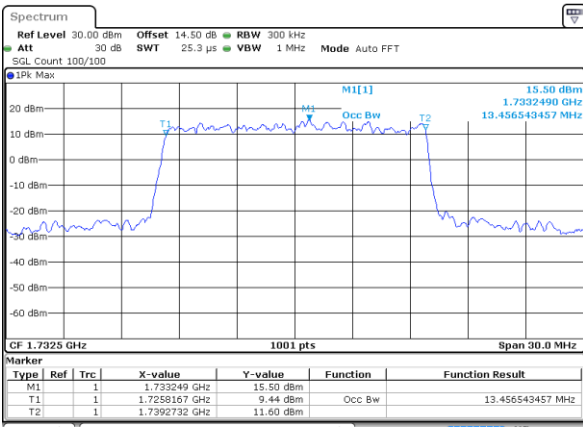

Highest Channel / 10MHz / 16QAM

Date: 14 JUL 2017 10:48:25

LTE Band 4

Lowest Channel / 15MHz / QPSK

Date: 14 JUL 2017 10:55:13

Lowest Channel / 15MHz / 16QAM

Date: 14 JUL 2017 10:55:23

Middle Channel / 15MHz / QPSK

Date: 14 JUL 2017 11:02:13

Middle Channel / 15MHz / 16QAM

Date: 14 JUL 2017 11:02:23

Highest Channel / 15MHz / QPSK

Date: 14 JUL 2017 11:04:39

Highest Channel / 15MHz / 16QAM

Date: 14 JUL 2017 11:04:49

LTE Band 4