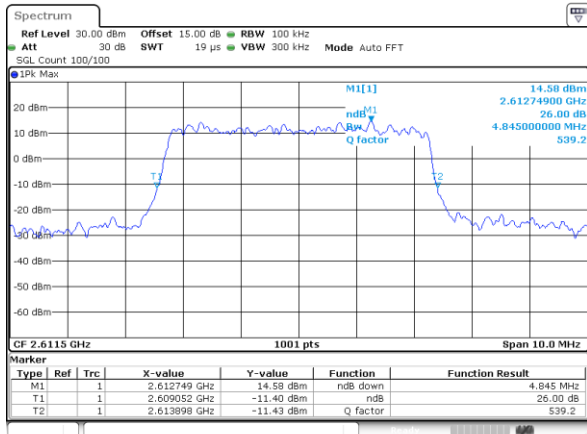

LTE Band 41

Lowest Channel / 5MHz / QPSK

Date: 11.AUG.2017 14:32:02

Lowest Channel / 5MHz / 16QAM

Date: 11.AUG.2017 14:32:13

Middle Channel / 5MHz / QPSK

Date: 11.AUG.2017 14:32:43

Middle Channel / 5MHz / 16QAM

Date: 11.AUG.2017 14:32:53

Highest Channel / 5MHz / QPSK

Date: 11.AUG.2017 14:33:23

Highest Channel / 5MHz / 16QAM

Date: 11.AUG.2017 14:33:33

LTE Band 41

Lowest Channel / 10MHz / QPSK

Date: 11.AUG.2017 14:34:04