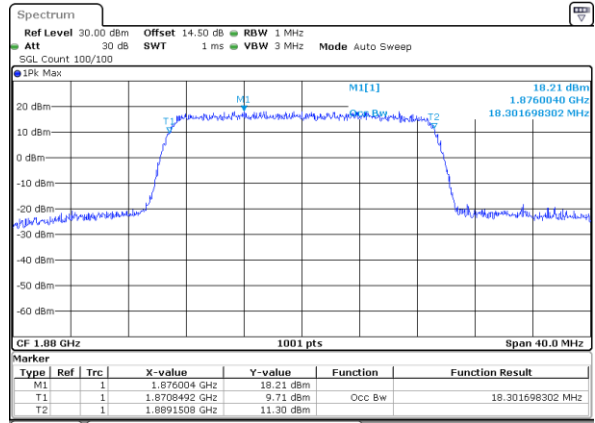

Date: 14.JUL.2017 09:05:41

LTE Band 2

Lowest Channel / 20MHz / QPSK

Date: 14 JUL 2017 09:12:52

Lowest Channel / 20MHz / 16QAM

Date: 14 JUL 2017 09:13:02

Middle Channel / 20MHz / QPSK

Date: 14 JUL 2017 09:19:50

Middle Channel / 20MHz / 16QAM

Date: 14 JUL 2017 09:20:00

Highest Channel / 20MHz / QPSK

Date: 14 JUL 2017 09:22:16

Highest Channel / 20MHz / 16QAM

Date: 14 JUL 2017 09:22:26

LTE Band 4

Lowest Channel / 1.4MHz / QPSK