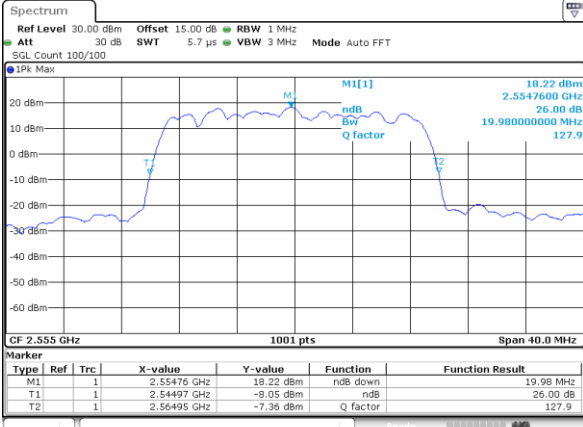

LTE Band 41

Lowest Channel / 20MHz / QPSK

Date: 11.AUG.2017 14:38:06