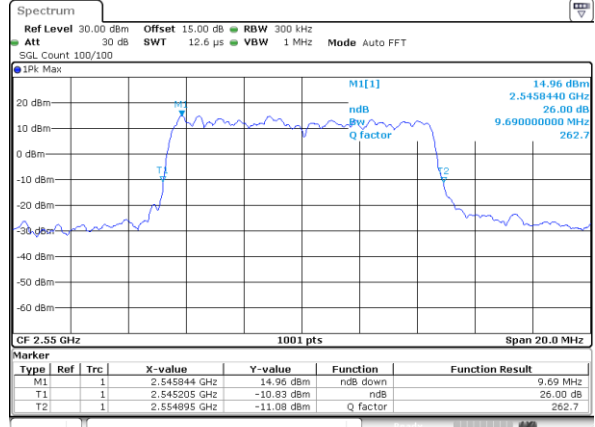

Lowest Channel / 10MHz / 16QAM

Date: 11.AUG.2017 14:34:14