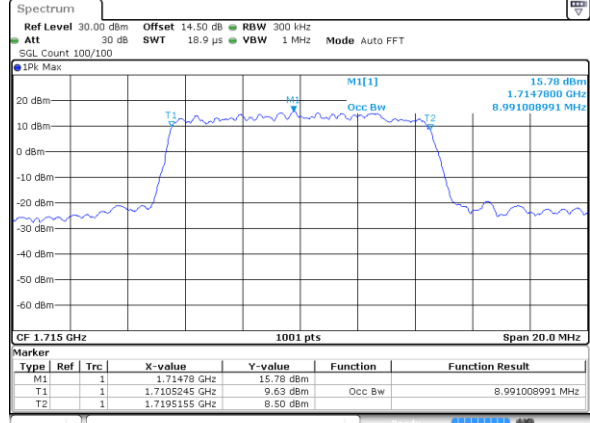

LTE Band 4

Lowest Channel / 5MHz / QPSK

Date: 14 JUL 2017 10:15:12

Lowest Channel / 5MHz / 16QAM

Date: 14 JUL 2017 10:15:22

Middle Channel / 5MHz / QPSK

Date: 14 JUL 2017 10:22:10

Middle Channel / 5MHz / 16QAM

Date: 14 JUL 2017 10:22:20

Highest Channel / 5MHz / QPSK

Date: 14 JUL 2017 10:24:36

Highest Channel / 5MHz / 16QAM

Date: 14 JUL 2017 10:24:46

LTE Band 4

Lowest Channel / 10MHz / QPSK

Date: 14 JUL 2017 10:38:51

Lowest Channel / 10MHz / 16QAM

Date: 14 JUL 2017 10:39:01

Middle Channel / 10MHz / QPSK

Date: 14 JUL 2017 10:45:49

Middle Channel / 10MHz / 16QAM

Date: 14 JUL 2017 10:45:59

Highest Channel / 10MHz / QPSK

Date: 14 JUL 2017 10:48:15