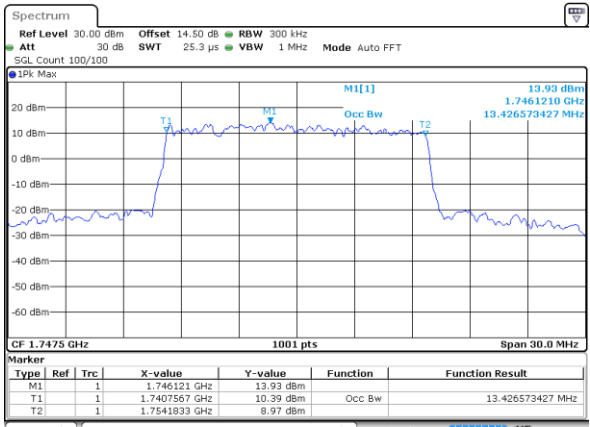

Highest Channel / 10MHz / 16QAM

Date: 14 JUL 2017 10:48:25

LTE Band 4

Lowest Channel / 15MHz / QPSK

Date: 14 JUL 2017 10:55:13

Lowest Channel / 15MHz / 16QAM

Date: 14 JUL 2017 10:55:23

Middle Channel / 15MHz / QPSK

Date: 14 JUL 2017 11:02:13

Middle Channel / 15MHz / 16QAM

Date: 14 JUL 2017 11:02:23

Highest Channel / 15MHz / QPSK

Date: 14 JUL 2017 11:04:39

Highest Channel / 15MHz / 16QAM

Date: 14 JUL 2017 11:04:49

LTE Band 4