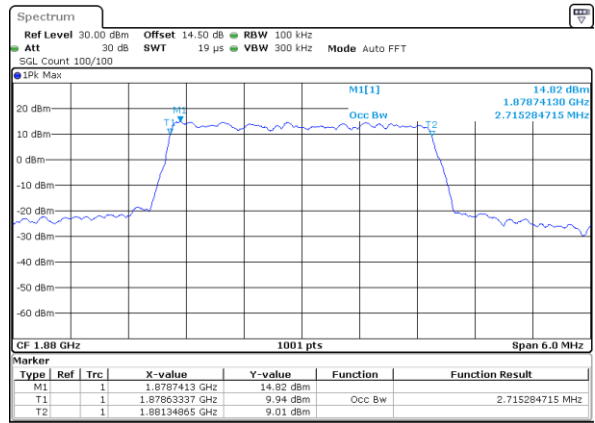

Date: 14 JUL 2017 06:14:45

Highest Channel / 1.4MHz / QPSK

Date: 14 JUL 2017 06:17:02

Highest Channel / 1.4MHz / 16QAM

Date: 14 JUL 2017 06:17:12

LTE Band 2

Lowest Channel / 3MHz / QPSK

Date: 14 JUL 2017 06:29:05

Lowest Channel / 3MHz / 16QAM

Date: 14 JUL 2017 06:29:15

Middle Channel / 3MHz / QPSK

Date: 14 JUL 2017 06:36:03

Middle Channel / 3MHz / 16QAM

Date: 14 JUL 2017 06:36:13

Highest Channel / 3MHz / QPSK

Date: 14 JUL 2017 06:38:30

Highest Channel / 3MHz / 16QAM

Date: 14 JUL 2017 06:38:39

LTE Band 2

Lowest Channel / 5MHz / QPSK

Date: 14 JUL 2017 08:18:11

Lowest Channel / 5MHz / 16QAM

Date: 14 JUL 2017 08:18:21

Middle Channel / 5MHz / QPSK