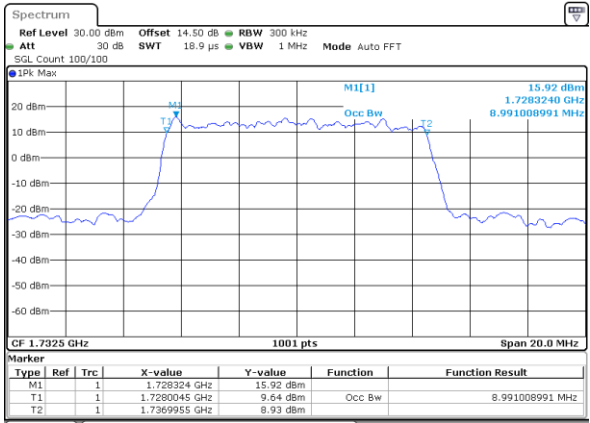

Date: 14 JUL 2017 10:22:20

Highest Channel / 5MHz / QPSK

Date: 14 JUL 2017 10:24:36

Highest Channel / 5MHz / 16QAM

Date: 14 JUL 2017 10:24:46

LTE Band 4

Lowest Channel / 10MHz / QPSK

Date: 14 JUL 2017 10:38:51

Lowest Channel / 10MHz / 16QAM

Date: 14 JUL 2017 10:39:01

Middle Channel / 10MHz / QPSK

Date: 14 JUL 2017 10:45:49

Middle Channel / 10MHz / 16QAM

Date: 14 JUL 2017 10:45:59

Highest Channel / 10MHz / QPSK

Date: 14 JUL 2017 10:48:15

Highest Channel / 10MHz / 16QAM

Date: 14 JUL 2017 10:48:25

LTE Band 4

Lowest Channel / 15MHz / QPSK

Date: 14 JUL 2017 10:55:13

Lowest Channel / 15MHz / 16QAM

Date: 14 JUL 2017 10:55:23

Middle Channel / 15MHz / QPSK