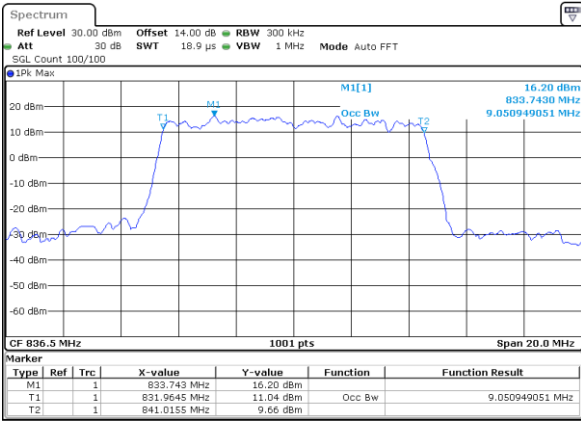

Middle Channel / 10MHz / QPSK

Date: 31 JUL 2017 22:57:53