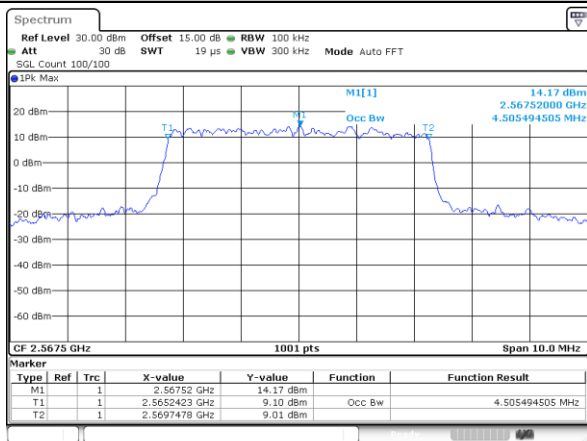

LTE Band 7

Lowest Channel / 5MHz / QPSK

Date: 1.AUG.2017 21:43:31

Lowest Channel / 5MHz / 16QAM

Date: 1.AUG.2017 21:43:41

Middle Channel / 5MHz / QPSK

Date: 1.AUG.2017 22:01:54

Middle Channel / 5MHz / 16QAM

Date: 1.AUG.2017 22:02:04

Highest Channel / 5MHz / QPSK

Date: 1.AUG.2017 22:04:23

Highest Channel / 5MHz / 16QAM

Date: 1.AUG.2017 22:04:33

LTE Band 7

Lowest Channel / 10MHz / QPSK

Date: 1.AUG.2017 22:11:33