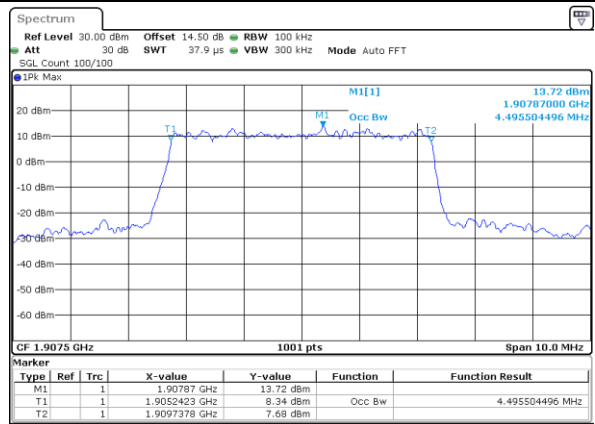

Highest Channel / 3MHz / 16QAM

Date: 14 JUL 2017 06:38:39

LTE Band 2

Lowest Channel / 5MHz / QPSK

Date: 14 JUL 2017 08:18:11

Lowest Channel / 5MHz / 16QAM

Date: 14 JUL 2017 08:18:21

Middle Channel / 5MHz / QPSK

Date: 14 JUL 2017 08:25:09

Middle Channel / 5MHz / 16QAM

Date: 14 JUL 2017 08:25:19

Highest Channel / 5MHz / QPSK

Date: 14 JUL 2017 08:27:35

Highest Channel / 5MHz / 16QAM

Date: 14 JUL 2017 08:27:45

LTE Band 2