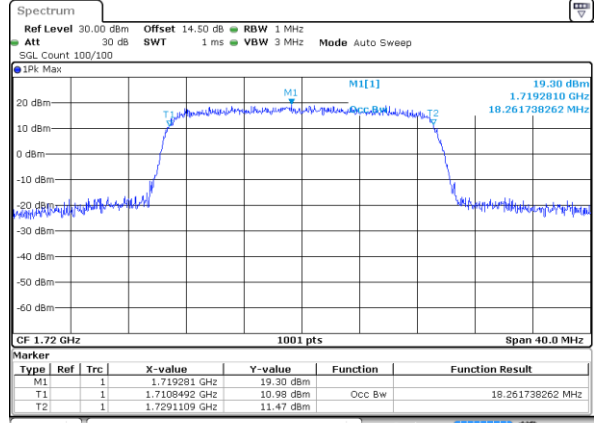

Lowest Channel / 20MHz / 16QAM

Date: 14 JUL 2017 11:11:47