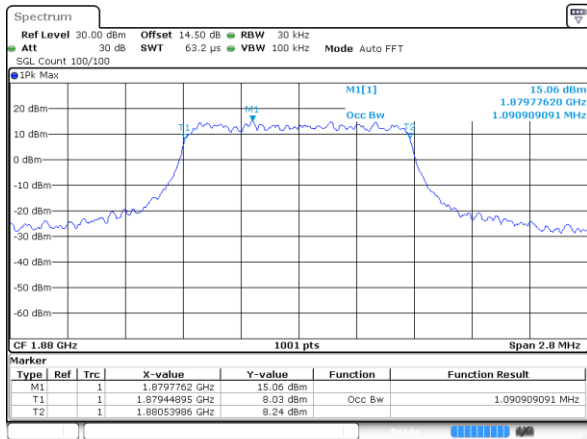

Mode	LTE Band 41 : 99%OBW(MHz)											
BW	1.4MHz		3MHz		5MHz		10MHz		15MHz		20MHz	
Mod.	QPSK	16QAM	QPSK	16QAM	QPSK	16QAM	QPSK	16QAM	QPSK	16QAM	QPSK	16QAM
Lowest CH	-	-	-	-	4.51	4.49	8.95	9.07	13.46	13.37	18.18	18.3
Middle CH	-	-	-	-	4.54	4.48	8.93	9.03	13.34	13.4	18.02	18.14
Highest CH	-	-	-	-	4.52	4.5	9.07	9.07	13.43	13.4	18.38	18.3

LTE Band 2

Lowest Channel / 1.4MHz / QPSK

Date: 14 JUL 2017 06:07:37

Lowest Channel / 1.4MHz / 16QAM

Date: 14 JUL 2017 06:07:47

Middle Channel / 1.4MHz / QPSK

Date: 14 JUL 2017 06:14:36

Middle Channel / 1.4MHz / 16QAM

Date: 14 JUL 2017 06:14:45

Highest Channel / 1.4MHz / QPSK

Date: 14 JUL 2017 06:17:02

Highest Channel / 1.4MHz / 16QAM

Date: 14 JUL 2017 06:17:12

LTE Band 2

Lowest Channel / 3MHz / QPSK

Date: 14 JUL 2017 06:29:05