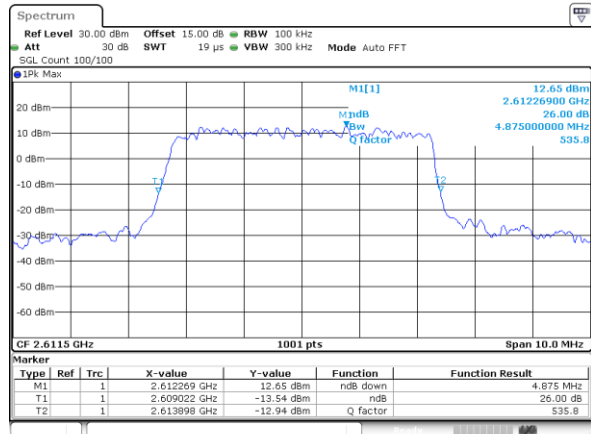

LTE Band 41

Lowest Channel / 5MHz / QPSK

Date: 11.AUG.2017 14:32:02

Lowest Channel / 5MHz / 16QAM

Date: 11.AUG.2017 14:32:13

Middle Channel / 5MHz / QPSK

Date: 11.AUG.2017 14:32:43

Middle Channel / 5MHz / 16QAM

Date: 11.AUG.2017 14:32:53

Highest Channel / 5MHz / QPSK

Date: 11.AUG.2017 14:33:23

Highest Channel / 5MHz / 16QAM

Date: 11.AUG.2017 14:33:33

LTE Band 41

Lowest Channel / 10MHz / QPSK

Date: 11.AUG.2017 14:34:04