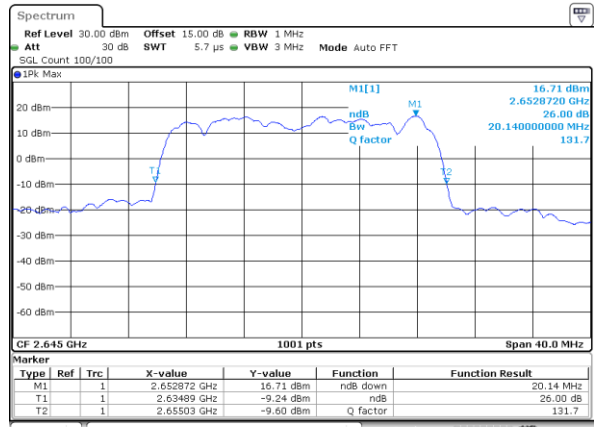

Date: 11.AUG.2017 14:36:45

Middle Channel / 15MHz / 16QAM

Date: 11.AUG.2017 14:36:55

Highest Channel / 15MHz / QPSK

Date: 11.AUG.2017 14:37:26

Highest Channel / 15MHz / 16QAM

Date: 11.AUG.2017 14:37:36

LTE Band 41

Lowest Channel / 20MHz / QPSK

Date: 11.AUG.2017 14:38:06

Lowest Channel / 20MHz / 16QAM

Date: 11.AUG.2017 14:38:16

Middle Channel / 20MHz / QPSK

Date: 11.AUG.2017 14:38:47

Middle Channel / 20MHz / 16QAM

Date: 11.AUG.2017 14:38:57

Highest Channel / 20MHz / QPSK

Date: 11.AUG.2017 14:39:27

Highest Channel / 20MHz / 16QAM

Date: 11.AUG.2017 14:39:37

Occupied Bandwidth

Mode	LTE Band 2 : 99%OBW(MHz)											
	1.4MHz		3MHz		5MHz		10MHz		15MHz		20MHz	
Mod.	QPSK	16QAM	QPSK	16QAM	QPSK	16QAM	QPSK	16QAM	QPSK	16QAM	QPSK	16QAM
Lowest CH	1.09	1.09	2.72	2.69	4.5	4.5	9.01	9.05	13.37	13.43	18.3	18.26
Middle CH	1.09	1.1	2.73	2.72	4.5	4.51	8.99	9.07	13.43	13.52	18.34	18.3
Highest CH	1.1	1.1	2.73	2.73	4.47	4.5	9.07	8.91	13.37	13.43	18.26	18.26

Mode	LTE Band 4 : 99%OBW(MHz)											
	1.4MHz		3MHz		5MHz		10MHz		15MHz		20MHz	
Mod.	QPSK	16QAM	QPSK	16QAM	QPSK	16QAM	QPSK	16QAM	QPSK	16QAM	QPSK	16QAM
Lowest CH	1.09	1.09	2.73	2.73	4.5	4.49	9.05	8.99	13.4	13.4	18.26	18.26
Middle CH	1.09	1.09	2.72	2.72	4.5	4.49	9.05	8.99	13.46	13.4	18.26	18.26
Highest CH	1.1	1.1	2.72	2.72	4.5	4.5	8.97	9.01	13.4	13.43	18.22	18.26