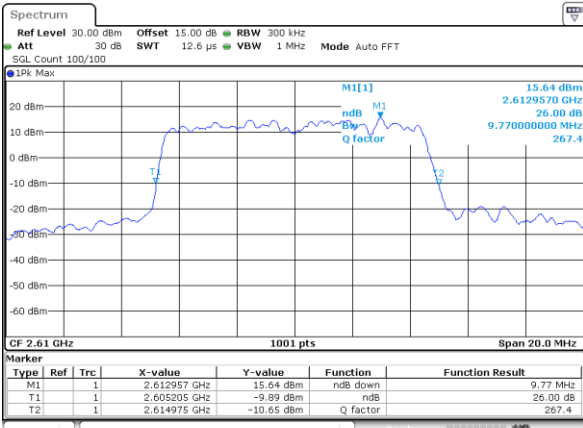

Middle Channel / 10MHz / QPSK

Date: 11.AUG.2017 14:34:44