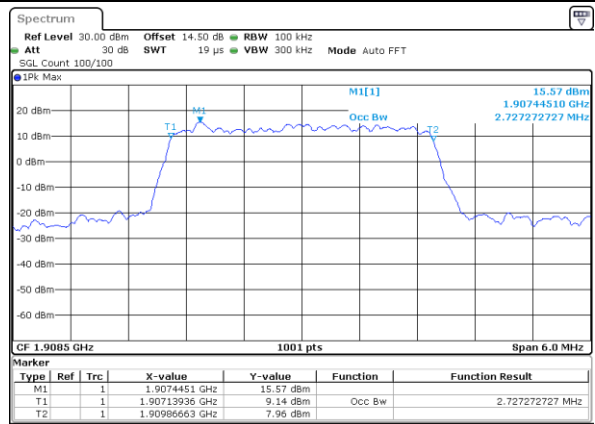

Date: 14 JUL 2017 06:14:45

Highest Channel / 1.4MHz / QPSK

Date: 14 JUL 2017 06:17:02

Highest Channel / 1.4MHz / 16QAM

Date: 14 JUL 2017 06:17:12

LTE Band 2

Lowest Channel / 3MHz / QPSK

Date: 14 JUL 2017 06:29:05

Lowest Channel / 3MHz / 16QAM

Date: 14 JUL 2017 06:29:15

Middle Channel / 3MHz / QPSK

Date: 14 JUL 2017 06:36:03

Middle Channel / 3MHz / 16QAM

Date: 14 JUL 2017 06:36:13

Highest Channel / 3MHz / QPSK

Date: 14 JUL 2017 06:38:30

Highest Channel / 3MHz / 16QAM

Date: 14 JUL 2017 06:38:39

LTE Band 2

Lowest Channel / 5MHz / QPSK

Date: 14 JUL 2017 08:18:11

Lowest Channel / 5MHz / 16QAM

Date: 14 JUL 2017 08:18:21

Middle Channel / 5MHz / QPSK