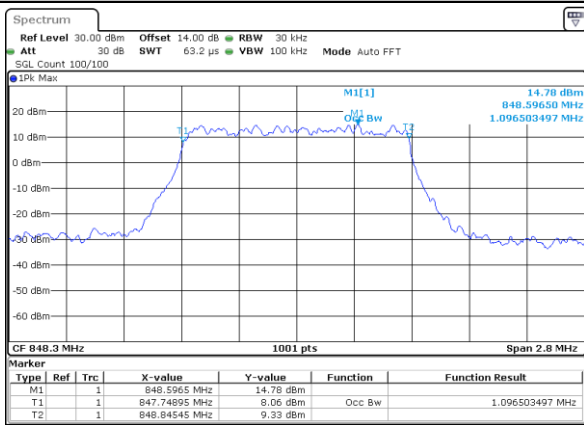

Highest Channel / 20MHz / QPSK

Date: 14 JUL 2017 11:21:01

Highest Channel / 20MHz / 16QAM

Date: 14 JUL 2017 11:21:11

LTE Band 5

Lowest Channel / 1.4MHz / QPSK

Date: 31 JUL 2017 21:40:23

Lowest Channel / 1.4MHz / 16QAM

Date: 31 JUL 2017 21:40:33

Middle Channel / 1.4MHz / QPSK

Date: 31 JUL 2017 21:49:27

Middle Channel / 1.4MHz / 16QAM

Date: 31 JUL 2017 21:49:38

Highest Channel / 1.4MHz / QPSK

Date: 31 JUL 2017 21:51:57

Highest Channel / 1.4MHz / 16QAM

Date: 31 JUL 2017 21:52:07

LTE Band 5

Lowest Channel / 3MHz / QPSK

Date: 31 JUL 2017 22:02:49

Lowest Channel / 3MHz / 16QAM

Date: 31 JUL 2017 22:02:59

Middle Channel / 3MHz / QPSK

Date: 31 JUL 2017 22:11:53