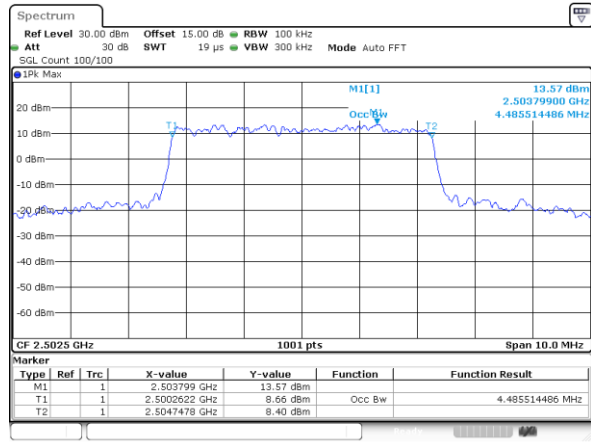

Date: 31 JUL 2017 22:34:57

Highest Channel / 5MHz / 16QAM

Date: 31 JUL 2017 22:35:07

LTE Band 5

Lowest Channel / 10MHz / QPSK

Date: 31 JUL 2017 22:48:50

Lowest Channel / 10MHz / 16QAM

Date: 31 JUL 2017 22:49:00

Middle Channel / 10MHz / QPSK

Date: 31 JUL 2017 22:57:53

Middle Channel / 10MHz / 16QAM

Date: 31 JUL 2017 22:58:04

Highest Channel / 10MHz / QPSK

Date: 31 JUL 2017 23:00:22

Highest Channel / 10MHz / 16QAM

Date: 31 JUL 2017 23:00:32

LTE Band 7

Lowest Channel / 5MHz / QPSK

Date: 1.AUG.2017 21:43:31

Lowest Channel / 5MHz / 16QAM

Date: 1.AUG.2017 21:43:41

Middle Channel / 5MHz / QPSK

Date: 1.AUG.2017 22:01:54

Middle Channel / 5MHz / 16QAM