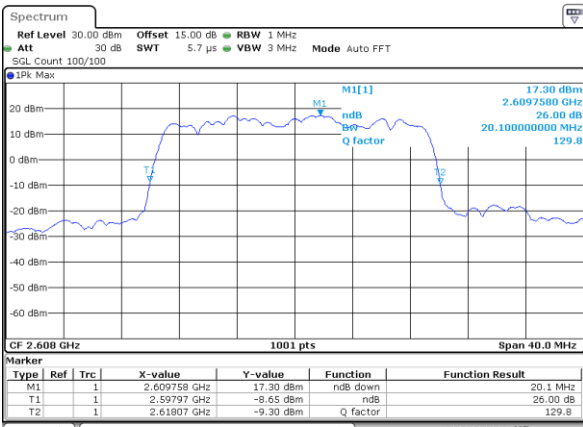

Date: 11.AUG.2017 14:36:45

Middle Channel / 15MHz / 16QAM

Date: 11.AUG.2017 14:36:55

Highest Channel / 15MHz / QPSK

Date: 11.AUG.2017 14:37:26

Highest Channel / 15MHz / 16QAM

Date: 11.AUG.2017 14:37:36

LTE Band 41

Lowest Channel / 20MHz / QPSK

Date: 11.AUG.2017 14:38:06

Lowest Channel / 20MHz / 16QAM

Date: 11.AUG.2017 14:38:16

Middle Channel / 20MHz / QPSK

Date: 11.AUG.2017 14:38:47

Middle Channel / 20MHz / 16QAM

Date: 11.AUG.2017 14:38:57

Highest Channel / 20MHz / QPSK

Date: 11.AUG.2017 14:39:27

Highest Channel / 20MHz / 16QAM

Date: 11.AUG.2017 14:39:37

Occupied Bandwidth

Mode	LTE Band 2 : 99%OBW(MHz)											
	1.4MHz		3MHz		5MHz		10MHz		15MHz		20MHz	
Mod.	QPSK	16QAM	QPSK	16QAM	QPSK	16QAM	QPSK	16QAM	QPSK	16QAM	QPSK	16QAM
Lowest CH	1.09	1.09	2.72	2.69	4.5	4.5	9.01	9.05	13.37	13.43	18.3	18.26
Middle CH	1.09	1.1	2.73	2.72	4.5	4.51	8.99	9.07	13.43	13.52	18.34	18.3
Highest CH	1.1	1.1	2.73	2.73	4.47	4.5	9.07	8.91	13.37	13.43	18.26	18.26

Mode	LTE Band 4 : 99%OBW(MHz)											
	1.4MHz		3MHz		5MHz		10MHz		15MHz		20MHz	
Mod.	QPSK	16QAM	QPSK	16QAM	QPSK	16QAM	QPSK	16QAM	QPSK	16QAM	QPSK	16QAM
Lowest CH	1.09	1.09	2.73	2.73	4.5	4.49	9.05	8.99	13.4	13.4	18.26	18.26
Middle CH	1.09	1.09	2.72	2.72	4.5	4.49	9.05	8.99	13.46	13.4	18.26	18.26
Highest CH	1.1	1.1	2.72	2.72	4.5	4.5	8.97	9.01	13.4	13.43	18.22	18.26