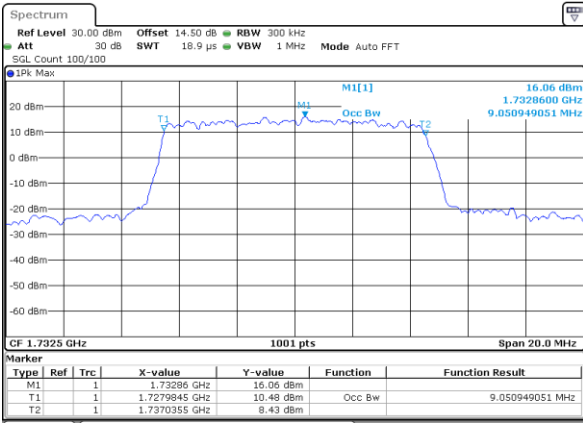

LTE Band 4

Lowest Channel / 5MHz / QPSK

Date: 14 JUL 2017 10:15:12

Lowest Channel / 5MHz / 16QAM

Date: 14 JUL 2017 10:15:22

Middle Channel / 5MHz / QPSK

Date: 14 JUL 2017 10:22:10

Middle Channel / 5MHz / 16QAM

Date: 14 JUL 2017 10:22:20

Highest Channel / 5MHz / QPSK

Date: 14 JUL 2017 10:24:36

Highest Channel / 5MHz / 16QAM

Date: 14 JUL 2017 10:24:46

LTE Band 4

Lowest Channel / 10MHz / QPSK

Date: 14 JUL 2017 10:38:51

Lowest Channel / 10MHz / 16QAM

Date: 14 JUL 2017 10:39:01

Middle Channel / 10MHz / QPSK

Date: 14 JUL 2017 10:45:49

Middle Channel / 10MHz / 16QAM

Date: 14 JUL 2017 10:45:59

Highest Channel / 10MHz / QPSK

Date: 14 JUL 2017 10:48:15