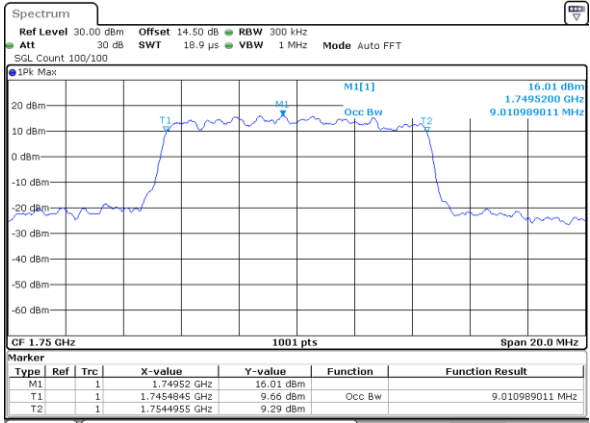

Date: 14 JUL 2017 10:22:20

Highest Channel / 5MHz / QPSK

Date: 14 JUL 2017 10:24:36

Highest Channel / 5MHz / 16QAM

Date: 14 JUL 2017 10:24:46

LTE Band 4

Lowest Channel / 10MHz / QPSK

Date: 14 JUL 2017 10:38:51

Lowest Channel / 10MHz / 16QAM

Date: 14 JUL 2017 10:39:01

Middle Channel / 10MHz / QPSK

Date: 14 JUL 2017 10:45:49

Middle Channel / 10MHz / 16QAM

Date: 14 JUL 2017 10:45:59

Highest Channel / 10MHz / QPSK

Date: 14 JUL 2017 10:48:15

Highest Channel / 10MHz / 16QAM

Date: 14 JUL 2017 10:48:25

LTE Band 4

Lowest Channel / 15MHz / QPSK

Date: 14 JUL 2017 10:55:13

Lowest Channel / 15MHz / 16QAM

Date: 14 JUL 2017 10:55:23

Middle Channel / 15MHz / QPSK