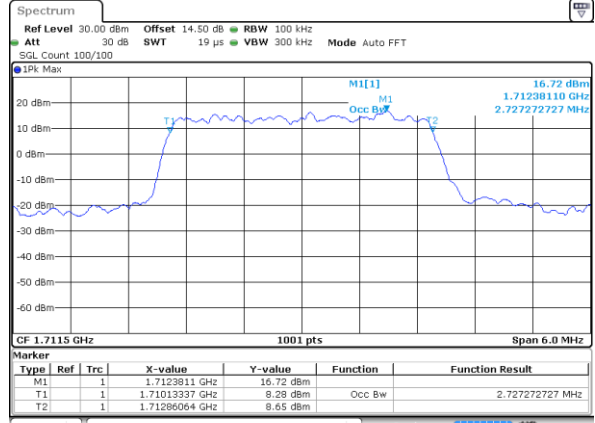

Date: 14 JUL 2017 09:42:28

Lowest Channel / 1.4MHz / 16QAM

Date: 14 JUL 2017 09:42:38

Middle Channel / 1.4MHz / QPSK

Date: 14 JUL 2017 09:49:26

Middle Channel / 1.4MHz / 16QAM

Date: 14 JUL 2017 09:49:36

Highest Channel / 1.4MHz / QPSK

Date: 14 JUL 2017 09:51:53

Highest Channel / 1.4MHz / 16QAM

Date: 14 JUL 2017 09:52:02

LTE Band 4

Lowest Channel / 3MHz / QPSK

Date: 14 JUL 2017 09:58:51

Lowest Channel / 3MHz / 16QAM

Date: 14 JUL 2017 09:59:00

Middle Channel / 3MHz / QPSK

Date: 14 JUL 2017 10:05:48

Middle Channel / 3MHz / 16QAM

Date: 14 JUL 2017 10:05:58

Highest Channel / 3MHz / QPSK

Date: 14 JUL 2017 10:08:15

Highest Channel / 3MHz / 16QAM

Date: 14 JUL 2017 10:08:25