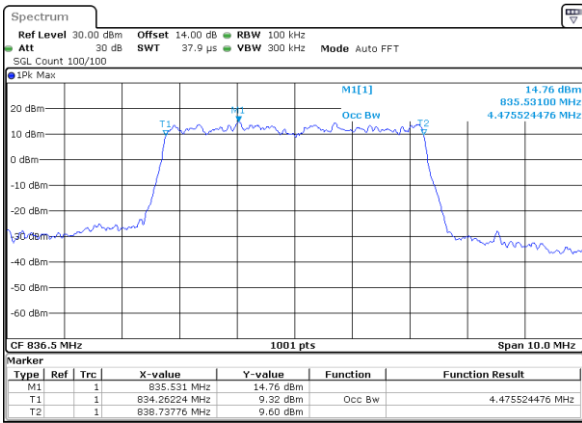

Middle Channel / 5MHz / QPSK

Date: 31 JUL 2017 22:32:28