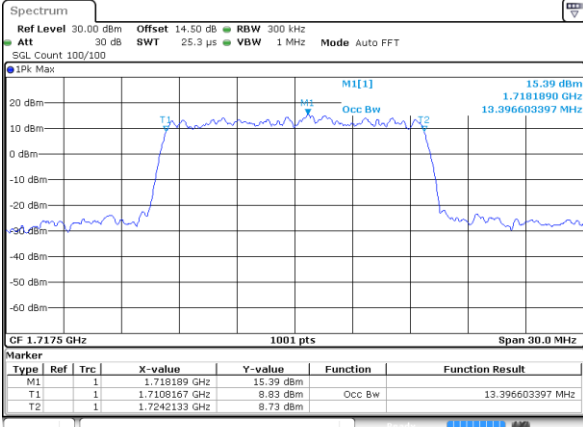

Highest Channel / 10MHz / 16QAM

Date: 14 JUL 2017 10:48:25

LTE Band 4

Lowest Channel / 15MHz / QPSK

Date: 14 JUL 2017 10:55:13

Lowest Channel / 15MHz / 16QAM

Date: 14 JUL 2017 10:55:23

Middle Channel / 15MHz / QPSK

Date: 14 JUL 2017 11:02:13

Middle Channel / 15MHz / 16QAM

Date: 14 JUL 2017 11:02:23

Highest Channel / 15MHz / QPSK

Date: 14 JUL 2017 11:04:39

Highest Channel / 15MHz / 16QAM

Date: 14 JUL 2017 11:04:49

LTE Band 4