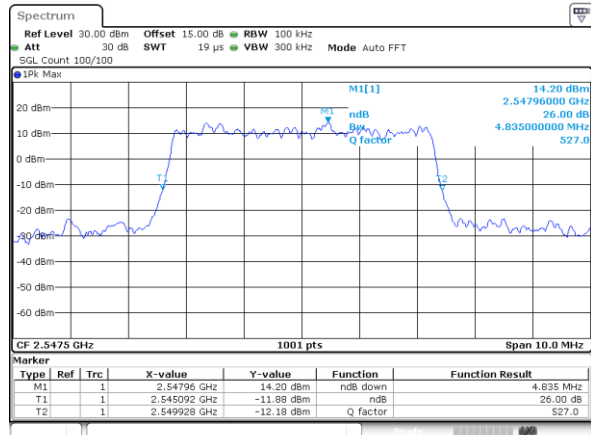

LTE Band 41

Lowest Channel / 5MHz / QPSK

Date: 11.AUG.2017 14:32:02

Lowest Channel / 5MHz / 16QAM

Date: 11.AUG.2017 14:32:13

Middle Channel / 5MHz / QPSK

Date: 11.AUG.2017 14:32:43

Middle Channel / 5MHz / 16QAM

Date: 11.AUG.2017 14:32:53

Highest Channel / 5MHz / QPSK

Date: 11.AUG.2017 14:33:23

Highest Channel / 5MHz / 16QAM

Date: 11.AUG.2017 14:33:33

LTE Band 41

Lowest Channel / 10MHz / QPSK

Date: 11.AUG.2017 14:34:04