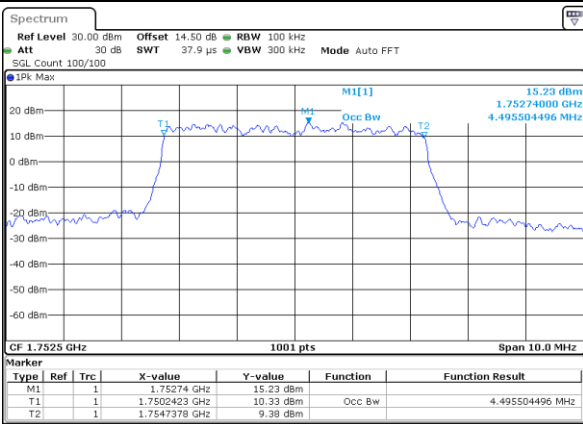

LTE Band 4

Lowest Channel / 5MHz / QPSK

Date: 14 JUL 2017 10:15:12

Lowest Channel / 5MHz / 16QAM

Date: 14 JUL 2017 10:15:22

Middle Channel / 5MHz / QPSK

Date: 14 JUL 2017 10:22:10

Middle Channel / 5MHz / 16QAM

Date: 14 JUL 2017 10:22:20

Highest Channel / 5MHz / QPSK

Date: 14 JUL 2017 10:24:36

Highest Channel / 5MHz / 16QAM

Date: 14 JUL 2017 10:24:46

LTE Band 4

Lowest Channel / 10MHz / QPSK

Date: 14 JUL 2017 10:38:51