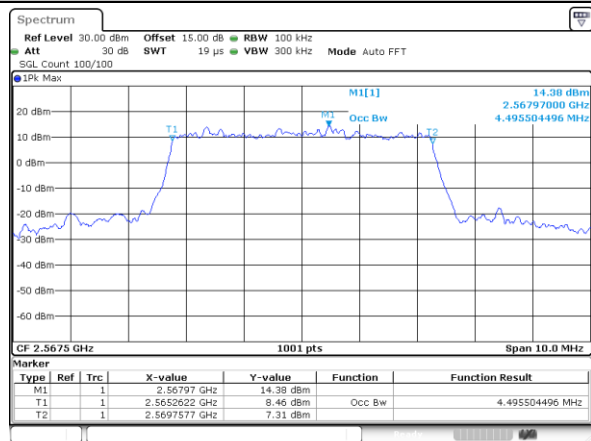

LTE Band 7

Lowest Channel / 5MHz / QPSK

Date: 1.AUG.2017 21:43:31

Lowest Channel / 5MHz / 16QAM

Date: 1.AUG.2017 21:43:41

Middle Channel / 5MHz / QPSK

Date: 1.AUG.2017 22:01:54

Middle Channel / 5MHz / 16QAM

Date: 1.AUG.2017 22:02:04

Highest Channel / 5MHz / QPSK

Date: 1.AUG.2017 22:04:23

Highest Channel / 5MHz / 16QAM

Date: 1.AUG.2017 22:04:33

LTE Band 7

Lowest Channel / 10MHz / QPSK

Date: 1.AUG.2017 22:11:33