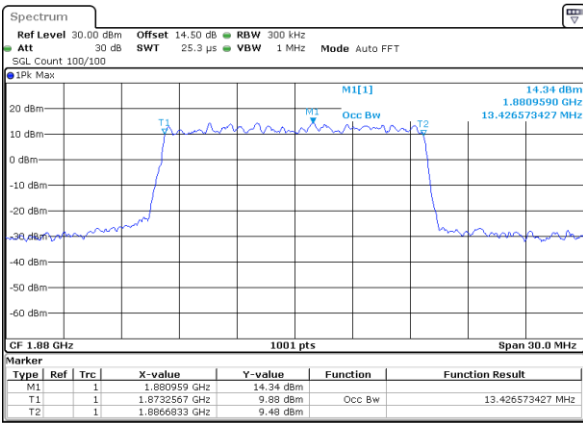

Middle Channel / 15MHz / QPSK

Date: 14.JUL.2017 09:03:05