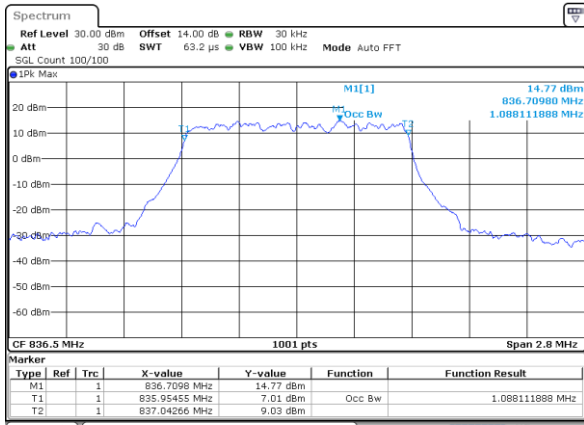

Highest Channel / 20MHz / QPSK

Date: 14 JUL 2017 11:21:01

Highest Channel / 20MHz / 16QAM

Date: 14 JUL 2017 11:21:11

LTE Band 5

Lowest Channel / 1.4MHz / QPSK

Date: 31 JUL 2017 21:40:23

Lowest Channel / 1.4MHz / 16QAM

Date: 31 JUL 2017 21:40:33

Middle Channel / 1.4MHz / QPSK

Date: 31 JUL 2017 21:49:27

Middle Channel / 1.4MHz / 16QAM

Date: 31 JUL 2017 21:49:38

Highest Channel / 1.4MHz / QPSK

Date: 31 JUL 2017 21:51:57

Highest Channel / 1.4MHz / 16QAM