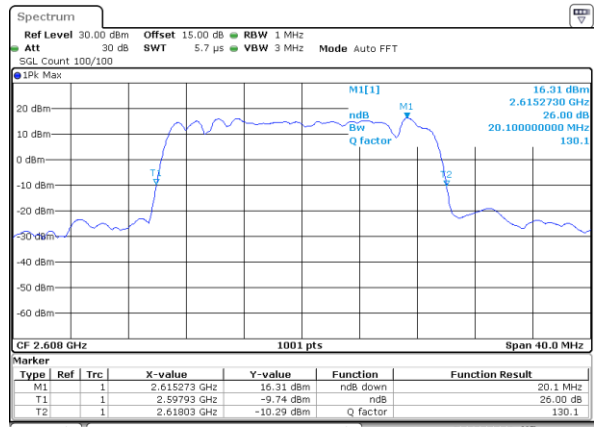

Date: 11.AUG.2017 14:36:45

Middle Channel / 15MHz / 16QAM

Date: 11.AUG.2017 14:36:55

Highest Channel / 15MHz / QPSK

Date: 11.AUG.2017 14:37:26

Highest Channel / 15MHz / 16QAM

Date: 11.AUG.2017 14:37:36

LTE Band 41

Lowest Channel / 20MHz / QPSK

Date: 11.AUG.2017 14:38:06

Lowest Channel / 20MHz / 16QAM

Date: 11.AUG.2017 14:38:16

Middle Channel / 20MHz / QPSK

Date: 11.AUG.2017 14:38:47

Middle Channel / 20MHz / 16QAM

Date: 11.AUG.2017 14:38:57

Highest Channel / 20MHz / QPSK

Date: 11.AUG.2017 14:39:27

Highest Channel / 20MHz / 16QAM

Date: 11.AUG.2017 14:39:37

Occupied Bandwidth

Mode	LTE Band 2 : 99%OBW(MHz)											
	1.4MHz		3MHz		5MHz		10MHz		15MHz		20MHz	
Mod.	QPSK	16QAM	QPSK	16QAM	QPSK	16QAM	QPSK	16QAM	QPSK	16QAM	QPSK	16QAM
Lowest CH	1.09	1.09	2.72	2.69	4.5	4.5	9.01	9.05	13.37	13.43	18.3	18.26
Middle CH	1.09	1.1	2.73	2.72	4.5	4.51	8.99	9.07	13.43	13.52	18.34	18.3
Highest CH	1.1	1.1	2.73	2.73	4.47	4.5	9.07	8.91	13.37	13.43	18.26	18.26

Mode	LTE Band 4 : 99%OBW(MHz)											
	1.4MHz		3MHz		5MHz		10MHz		15MHz		20MHz	
Mod.	QPSK	16QAM	QPSK	16QAM	QPSK	16QAM	QPSK	16QAM	QPSK	16QAM	QPSK	16QAM
Lowest CH	1.09	1.09	2.73	2.73	4.5	4.49	9.05	8.99	13.4	13.4	18.26	18.26
Middle CH	1.09	1.09	2.72	2.72	4.5	4.49	9.05	8.99	13.46	13.4	18.26	18.26
Highest CH	1.1	1.1	2.72	2.72	4.5	4.5	8.97	9.01	13.4	13.43	18.22	18.26