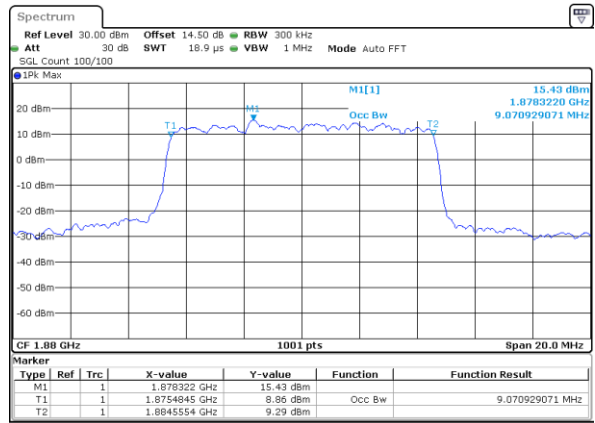

Date: 14 JUL 2017 08:25:09

Middle Channel / 5MHz / 16QAM

Date: 14 JUL 2017 08:25:19

Highest Channel / 5MHz / QPSK

Date: 14 JUL 2017 08:27:35

Highest Channel / 5MHz / 16QAM

Date: 14 JUL 2017 08:27:45

LTE Band 2

Lowest Channel / 10MHz / QPSK

Date: 14 JUL 2017 08:38:10

Lowest Channel / 10MHz / 16QAM

Date: 14 JUL 2017 08:38:20

Middle Channel / 10MHz / QPSK

Date: 14 JUL 2017 08:45:08

Middle Channel / 10MHz / 16QAM

Date: 14 JUL 2017 08:45:18

Highest Channel / 10MHz / QPSK

Date: 14 JUL 2017 08:47:34

Highest Channel / 10MHz / 16QAM

Date: 14 JUL 2017 08:47:44

LTE Band 2

Lowest Channel / 15MHz / QPSK

Date: 14.JUL.2017 08:56:07

Lowest Channel / 15MHz / 16QAM