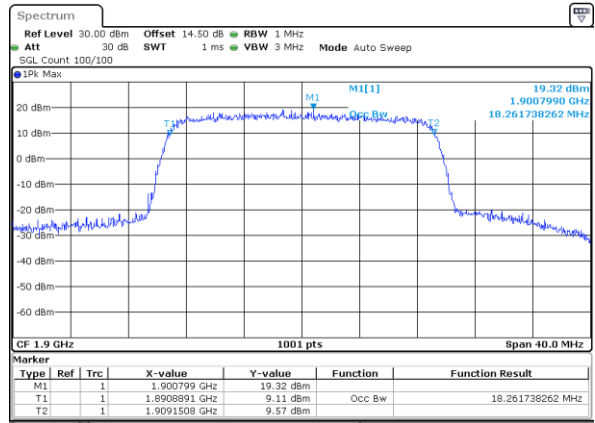

Date: 14.JUL.2017 09:05:41

LTE Band 2

Lowest Channel / 20MHz / QPSK

Date: 14 JUL 2017 09:12:52

Lowest Channel / 20MHz / 16QAM

Date: 14 JUL 2017 09:13:02

Middle Channel / 20MHz / QPSK

Date: 14 JUL 2017 09:19:50

Middle Channel / 20MHz / 16QAM

Date: 14 JUL 2017 09:20:00

Highest Channel / 20MHz / QPSK

Date: 14 JUL 2017 09:22:16

Highest Channel / 20MHz / 16QAM

Date: 14 JUL 2017 09:22:26

LTE Band 4

Lowest Channel / 1.4MHz / QPSK

Date: 14 JUL 2017 09:42:28

Lowest Channel / 1.4MHz / 16QAM

Date: 14 JUL 2017 09:42:38

Middle Channel / 1.4MHz / QPSK

Date: 14 JUL 2017 09:49:26

Middle Channel / 1.4MHz / 16QAM

Date: 14 JUL 2017 09:49:36

Highest Channel / 1.4MHz / QPSK