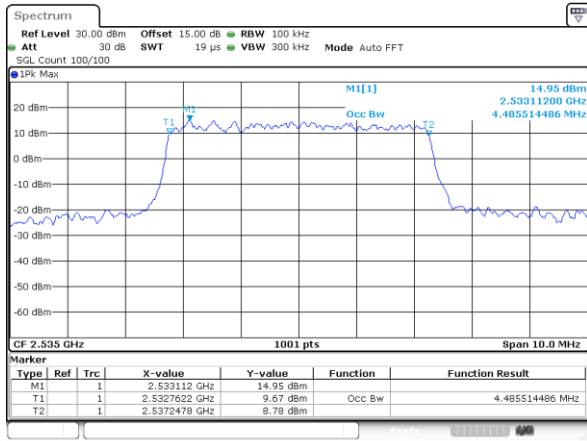

LTE Band 7

Lowest Channel / 5MHz / QPSK

Date: 1.AUG.2017 21:43:31

Lowest Channel / 5MHz / 16QAM

Date: 1.AUG.2017 21:43:41

Middle Channel / 5MHz / QPSK

Date: 1.AUG.2017 22:01:54

Middle Channel / 5MHz / 16QAM

Date: 1.AUG.2017 22:02:04

Highest Channel / 5MHz / QPSK

Date: 1.AUG.2017 22:04:23

Highest Channel / 5MHz / 16QAM

Date: 1.AUG.2017 22:04:33

LTE Band 7

Lowest Channel / 10MHz / QPSK

Date: 1.AUG.2017 22:11:33