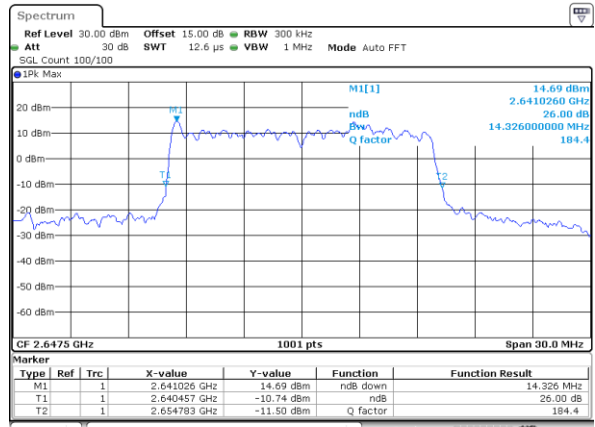

Highest Channel / 10MHz / 16QAM

Date: 11.AUG.2017 14:35:34

LTE Band 41

Lowest Channel / 15MHz / QPSK

Date: 11.AUG.2017 14:36:05

Lowest Channel / 15MHz / 16QAM

Date: 11.AUG.2017 14:36:15

Middle Channel / 15MHz / QPSK

Date: 11.AUG.2017 14:36:45

Middle Channel / 15MHz / 16QAM

Date: 11.AUG.2017 14:36:55

Highest Channel / 15MHz / QPSK

Date: 11.AUG.2017 14:37:26

Highest Channel / 15MHz / 16QAM

Date: 11.AUG.2017 14:37:36

LTE Band 41