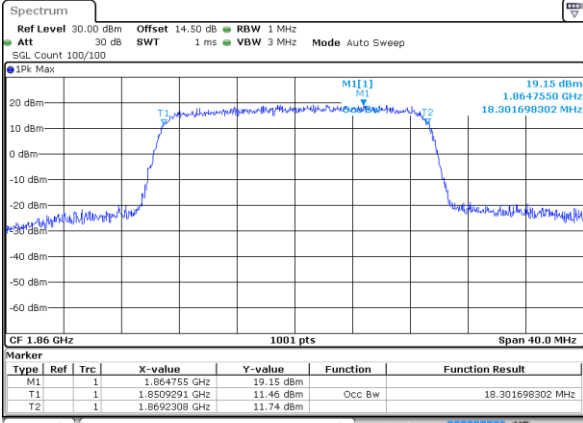

Highest Channel / 10MHz / QPSK

Date: 14 JUL 2017 08:47:34

Highest Channel / 10MHz / 16QAM

Date: 14 JUL 2017 08:47:44

LTE Band 2

Lowest Channel / 15MHz / QPSK

Date: 14.JUL.2017 08:56:07

Lowest Channel / 15MHz / 16QAM

Date: 14.JUL.2017 08:56:16

Middle Channel / 15MHz / QPSK

Date: 14.JUL.2017 09:03:05

Middle Channel / 15MHz / 16QAM

Date: 14.JUL.2017 09:03:15

Highest Channel / 15MHz / QPSK

Date: 14.JUL.2017 09:05:31

Highest Channel / 15MHz / 16QAM

Date: 14.JUL.2017 09:05:41

LTE Band 2

Lowest Channel / 20MHz / QPSK

Date: 14 JUL 2017 09:12:52

Lowest Channel / 20MHz / 16QAM

Date: 14 JUL 2017 09:13:02

Middle Channel / 20MHz / QPSK

Date: 14 JUL 2017 09:19:50