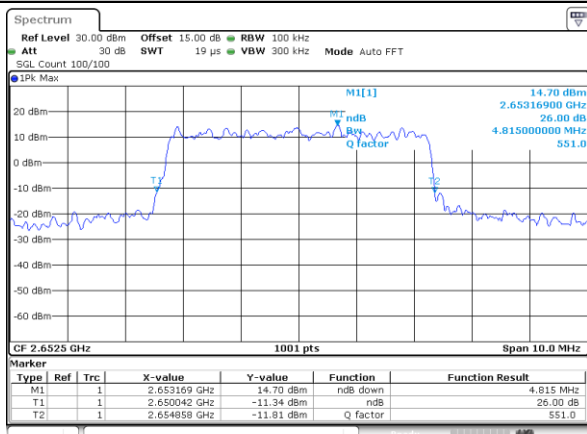

LTE Band 41

Lowest Channel / 5MHz / QPSK

Date: 11.AUG.2017 14:32:02

Lowest Channel / 5MHz / 16QAM

Date: 11.AUG.2017 14:32:13

Middle Channel / 5MHz / QPSK

Date: 11.AUG.2017 14:32:43

Middle Channel / 5MHz / 16QAM

Date: 11.AUG.2017 14:32:53

Highest Channel / 5MHz / QPSK

Date: 11.AUG.2017 14:33:23

Highest Channel / 5MHz / 16QAM

Date: 11.AUG.2017 14:33:33

LTE Band 41

Lowest Channel / 10MHz / QPSK

Date: 11.AUG.2017 14:34:04