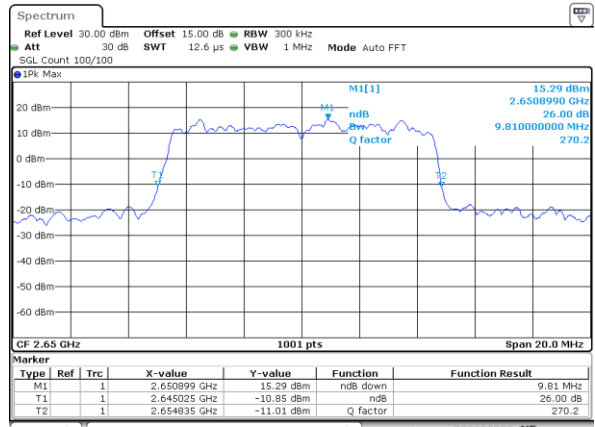

Date: 11.AUG.2017 14:32:53

Highest Channel / 5MHz / QPSK

Date: 11.AUG.2017 14:33:23

Highest Channel / 5MHz / 16QAM

Date: 11.AUG.2017 14:33:33

LTE Band 41

Lowest Channel / 10MHz / QPSK

Date: 11.AUG.2017 14:34:04

Lowest Channel / 10MHz / 16QAM

Date: 11.AUG.2017 14:34:14

Middle Channel / 10MHz / QPSK

Date: 11.AUG.2017 14:34:44

Middle Channel / 10MHz / 16QAM

Date: 11.AUG.2017 14:34:54

Highest Channel / 10MHz / QPSK

Date: 11.AUG.2017 14:35:24

Highest Channel / 10MHz / 16QAM

Date: 11.AUG.2017 14:35:34

LTE Band 41

Lowest Channel / 15MHz / QPSK

Date: 11.AUG.2017 14:36:05

Lowest Channel / 15MHz / 16QAM

Date: 11.AUG.2017 14:36:15

Middle Channel / 15MHz / QPSK