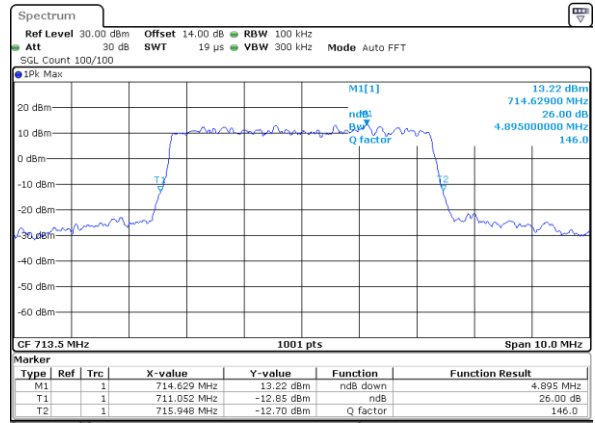

LTE Band 12

Lowest Channel / 5MHz / QPSK

Date: 2.AUG.2017 11:41:14

Lowest Channel / 5MHz / 16QAM

Date: 2.AUG.2017 11:41:24

Middle Channel / 5MHz / QPSK

Date: 2.AUG.2017 11:48:26

Middle Channel / 5MHz / 16QAM

Date: 2.AUG.2017 11:48:36

Highest Channel / 5MHz / QPSK

Date: 2.AUG.2017 11:50:59

Highest Channel / 5MHz / 16QAM

Date: 2.AUG.2017 11:51:09

LTE Band 12

Lowest Channel / 10MHz / QPSK

Date: 2.AUG.2017 11:58:09