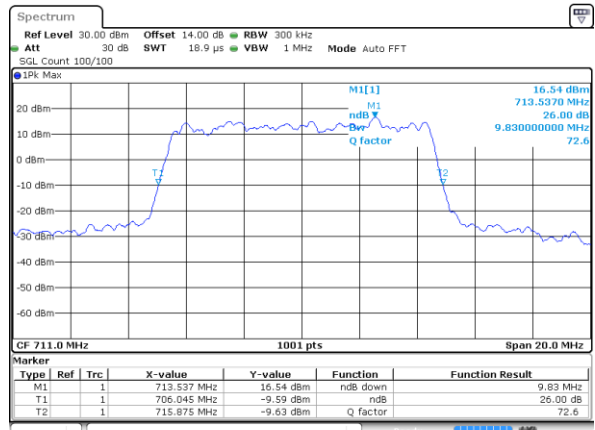

Date: 14.JUL.2017 17:29:40

Middle Channel / 5MHz / 16QAM

Date: 14.JUL.2017 17:29:50

Highest Channel / 5MHz / QPSK

Date: 14.JUL.2017 17:32:06

Highest Channel / 5MHz / 16QAM

Date: 14.JUL.2017 17:32:16

LTE Band 17

Lowest Channel / 10MHz / QPSK

Date: 14 JUL 2017 17:39:03

Lowest Channel / 10MHz / 16QAM

Date: 14 JUL 2017 17:39:13

Middle Channel / 10MHz / QPSK

Date: 14 JUL 2017 17:46:01

Middle Channel / 10MHz / 16QAM

Date: 14 JUL 2017 17:46:11

Highest Channel / 10MHz / QPSK

Date: 14 JUL 2017 17:48:27

Highest Channel / 10MHz / 16QAM

Date: 14 JUL 2017 17:48:37

LTE Band 26

Lowest Channel / 1.4MHz / QPSK

Date: 9.AUG.2017 10:13:16

Lowest Channel / 1.4MHz / 16QAM