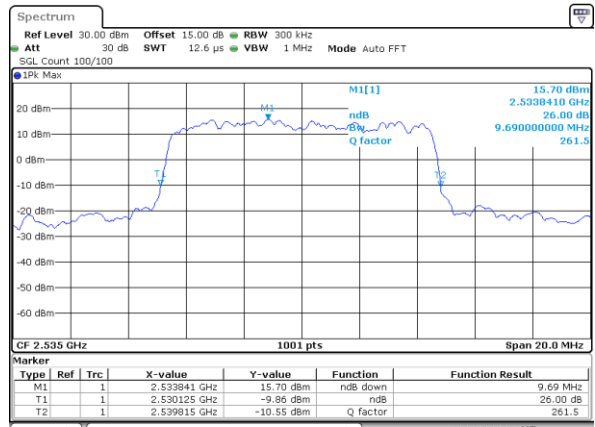

Date: 1.AUG.2017 22:02:14

Middle Channel / 5MHz / 16QAM

Date: 1.AUG.2017 22:02:24

Highest Channel / 5MHz / QPSK

Date: 1.AUG.2017 22:04:43

Highest Channel / 5MHz / 16QAM

Date: 1.AUG.2017 22:04:53

LTE Band 7

Lowest Channel / 10MHz / QPSK

Date: 1.AUG.2017 22:11:53

Lowest Channel / 10MHz / 16QAM

Date: 1.AUG.2017 22:12:03

Middle Channel / 10MHz / QPSK

Date: 1.AUG.2017 22:19:02

Middle Channel / 10MHz / 16QAM

Date: 1.AUG.2017 22:19:12

Highest Channel / 10MHz / QPSK

Date: 1.AUG.2017 22:21:31

Highest Channel / 10MHz / 16QAM

Date: 1.AUG.2017 22:21:41

LTE Band 7

Lowest Channel / 15MHz / QPSK

Date: 1.AUG.2017 22:28:41

Lowest Channel / 15MHz / 16QAM