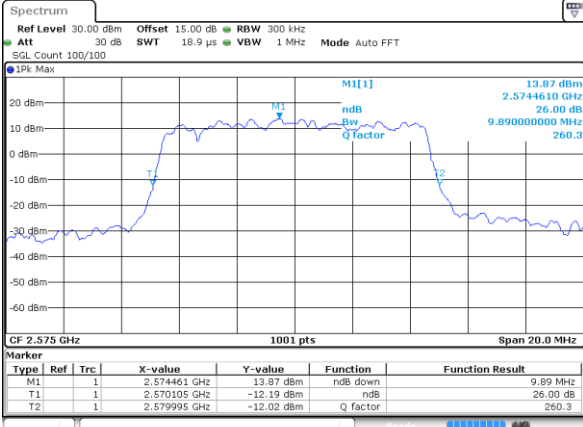

Date: 6 AUG 2017 19:01:31

Middle Channel / 5MHz / 16QAM

Date: 6 AUG 2017 19:01:41

Highest Channel / 5MHz / QPSK

Date: 6 AUG 2017 19:02:11

Highest Channel / 5MHz / 16QAM

Date: 6 AUG 2017 19:02:21

LTE Band 38

Lowest Channel / 10MHz / QPSK

Date: 6 AUG 2017 19:02:51

Lowest Channel / 10MHz / 16QAM

Date: 6 AUG 2017 19:03:01

Middle Channel / 10MHz / QPSK

Date: 6 AUG 2017 19:03:31

Middle Channel / 10MHz / 16QAM

Date: 6 AUG 2017 19:03:41