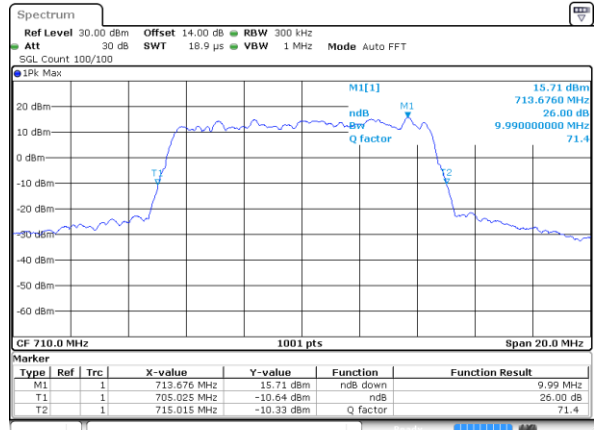

Date: 14.JUL.2017 17:29:40

Middle Channel / 5MHz / 16QAM

Date: 14.JUL.2017 17:29:50

Highest Channel / 5MHz / QPSK

Date: 14.JUL.2017 17:32:06

Highest Channel / 5MHz / 16QAM

Date: 14.JUL.2017 17:32:16

LTE Band 17

Lowest Channel / 10MHz / QPSK

Date: 14 JUL 2017 17:39:03

Lowest Channel / 10MHz / 16QAM

Date: 14 JUL 2017 17:39:13

Middle Channel / 10MHz / QPSK

Date: 14 JUL 2017 17:46:01

Middle Channel / 10MHz / 16QAM

Date: 14 JUL 2017 17:46:11

Highest Channel / 10MHz / QPSK

Date: 14 JUL 2017 17:48:27

Highest Channel / 10MHz / 16QAM

Date: 14 JUL 2017 17:48:37

LTE Band 26

Lowest Channel / 1.4MHz / QPSK

Date: 9.AUG.2017 10:13:16

Lowest Channel / 1.4MHz / 16QAM