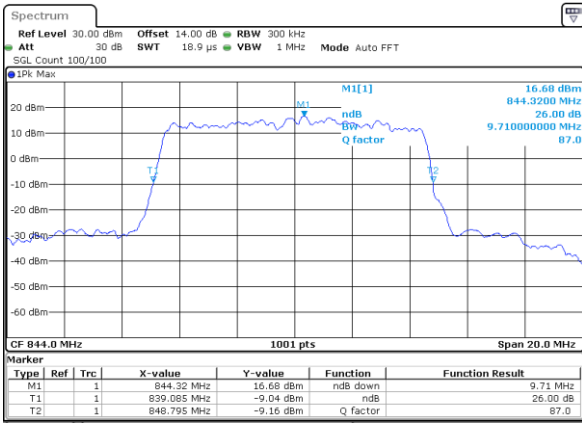

Date: 31 JUL 2017 22:32:58

Highest Channel / 5MHz / QPSK

Date: 31 JUL 2017 22:35:17

Highest Channel / 5MHz / 16QAM

Date: 31 JUL 2017 22:35:27

LTE Band 5

Lowest Channel / 10MHz / QPSK

Date: 31 JUL 2017 22:49:10

Lowest Channel / 10MHz / 16QAM

Date: 31 JUL 2017 22:49:20

Middle Channel / 10MHz / QPSK

Date: 31 JUL 2017 22:58:14

Middle Channel / 10MHz / 16QAM

Date: 31 JUL 2017 22:58:24

Highest Channel / 10MHz / QPSK

Date: 31 JUL 2017 23:00:43

Highest Channel / 10MHz / 16QAM

Date: 31 JUL 2017 23:00:53

LTE Band 7

Lowest Channel / 5MHz / QPSK

Date: 1.AUG.2017 21:55:05

Lowest Channel / 5MHz / 16QAM

Date: 1.AUG.2017 21:55:15

Middle Channel / 5MHz / QPSK

Date: 1.AUG.2017 22:02:14

Middle Channel / 5MHz / 16QAM

Date: 1.AUG.2017 22:02:24

Highest Channel / 5MHz / QPSK

Date: 1.AUG.2017 22:04:43

Highest Channel / 5MHz / 16QAM

Date: 1.AUG.2017 22:04:53

LTE Band 7