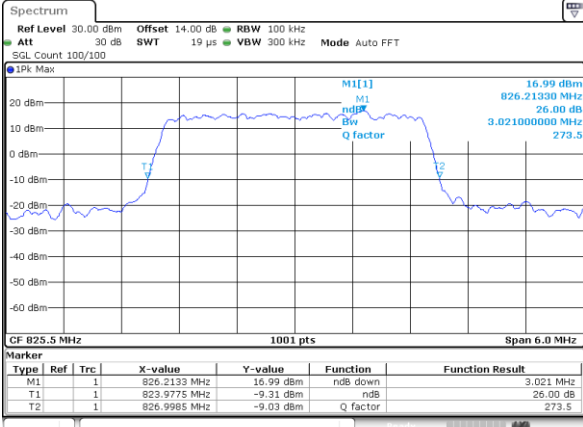

Highest Channel / 10MHz / QPSK

Date: 14 JUL 2017 17:48:27

Highest Channel / 10MHz / 16QAM

Date: 14 JUL 2017 17:48:37

LTE Band 26

Lowest Channel / 1.4MHz / QPSK

Date: 9.AUG.2017 10:13:16

Lowest Channel / 1.4MHz / 16QAM

Date: 9.AUG.2017 10:13:06

Middle Channel / 1.4MHz / QPSK

Date: 9.AUG.2017 10:21:00

Middle Channel / 1.4MHz / 16QAM

Date: 9.AUG.2017 10:21:10

Highest Channel / 1.4MHz / QPSK

Date: 9.AUG.2017 10:23:33

Highest Channel / 1.4MHz / 16QAM

Date: 9.AUG.2017 10:23:43

LTE Band 26

Lowest Channel / 3MHz / QPSK

Date: 9,AUG,2017 14:43:34

Lowest Channel / 3MHz / 16QAM

Date: 9,AUG,2017 14:43:44

Middle Channel / 3MHz / QPSK

Date: 9,AUG,2017 14:50:45