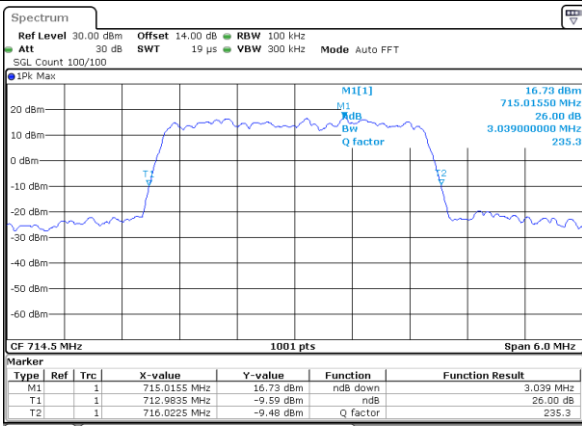

Date: 2 AUG 2017 10:12:23

Highest Channel / 1.4MHz / 16QAM

Date: 2 AUG 2017 10:12:33

LTE Band 12

Lowest Channel / 3MHz / QPSK

Date: 2.AUG.2017 10:19:33

Lowest Channel / 3MHz / 16QAM

Date: 2.AUG.2017 10:19:43

Middle Channel / 3MHz / QPSK

Date: 2.AUG.2017 10:26:44

Middle Channel / 3MHz / 16QAM

Date: 2.AUG.2017 10:26:54

Highest Channel / 3MHz / QPSK

Date: 2.AUG.2017 10:29:17

Highest Channel / 3MHz / 16QAM

Date: 2.AUG.2017 10:29:27

LTE Band 12

Lowest Channel / 5MHz / QPSK

Date: 2.AUG.2017 11:41:14

Lowest Channel / 5MHz / 16QAM

Date: 2.AUG.2017 11:41:24

Middle Channel / 5MHz / QPSK

Date: 2.AUG.2017 11:48:26

Middle Channel / 5MHz / 16QAM