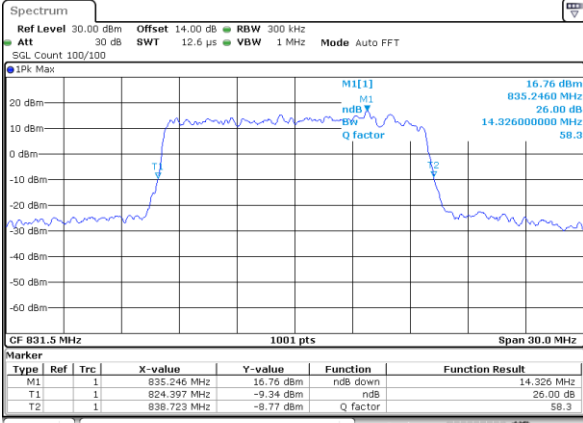

Date: 22_AUG.2017 14:26:17

Highest Channel / 5MHz / 16QAM

Date: 22_AUG.2017 14:26:27

LTE Band 26

Lowest Channel / 10MHz / QPSK

Date: 9.AUG.2017 15:20:49

Lowest Channel / 10MHz / 16QAM

Date: 9.AUG.2017 15:20:59

Middle Channel / 10MHz / QPSK

Date: 9.AUG.2017 15:28:01

Middle Channel / 10MHz / 16QAM

Date: 9.AUG.2017 15:28:11

Highest Channel / 10MHz / QPSK

Date: 9.AUG.2017 15:30:34

Highest Channel / 10MHz / 16QAM

Date: 9.AUG.2017 15:30:45

LTE Band 26

Lowest Channel / 15MHz / QPSK

Date: 9_AUG.2017 15:47:33

Lowest Channel / 15MHz / 16QAM

Date: 9_AUG.2017 15:47:43

Middle Channel / 15MHz / QPSK

Date: 9_AUG.2017 15:54:52

Middle Channel / 15MHz / 16QAM