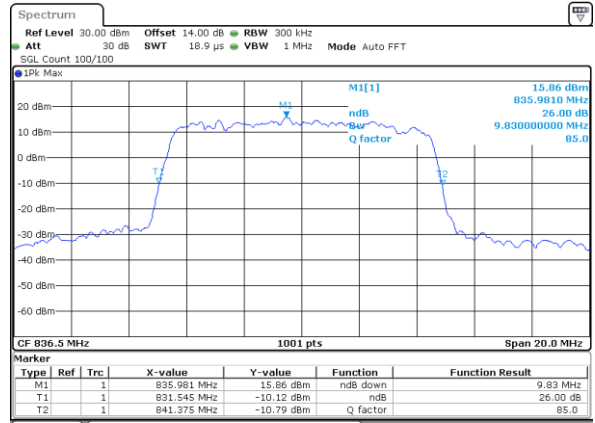

Date: 31 JUL 2017 22:32:58

Highest Channel / 5MHz / QPSK

Date: 31 JUL 2017 22:35:17

Highest Channel / 5MHz / 16QAM

Date: 31 JUL 2017 22:35:27

LTE Band 5

Lowest Channel / 10MHz / QPSK

Date: 31 JUL 2017 22:49:10

Lowest Channel / 10MHz / 16QAM

Date: 31 JUL 2017 22:49:20

Middle Channel / 10MHz / QPSK

Date: 31 JUL 2017 22:58:14

Middle Channel / 10MHz / 16QAM

Date: 31 JUL 2017 22:58:24

Highest Channel / 10MHz / QPSK

Date: 31 JUL 2017 23:00:43

Highest Channel / 10MHz / 16QAM

Date: 31 JUL 2017 23:00:53

LTE Band 7

Lowest Channel / 5MHz / QPSK

Date: 1.AUG.2017 21:55:05

Lowest Channel / 5MHz / 16QAM

Date: 1.AUG.2017 21:55:15

Middle Channel / 5MHz / QPSK

Date: 1.AUG.2017 22:02:14

Middle Channel / 5MHz / 16QAM

Date: 1.AUG.2017 22:02:24

Highest Channel / 5MHz / QPSK

Date: 1.AUG.2017 22:04:43

Highest Channel / 5MHz / 16QAM

Date: 1.AUG.2017 22:04:53

LTE Band 7