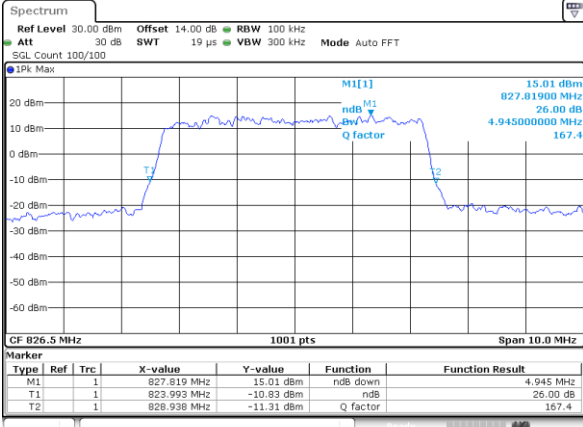

Date: 9.AUG.2017 10:23:43

LTE Band 26

Lowest Channel / 3MHz / QPSK

Date: 9,AUG,2017 14:43:34

Lowest Channel / 3MHz / 16QAM

Date: 9,AUG,2017 14:43:44

Middle Channel / 3MHz / QPSK

Date: 9,AUG,2017 14:50:45

Middle Channel / 3MHz / 16QAM

Date: 9,AUG,2017 14:50:55

Highest Channel / 3MHz / QPSK

Date: 9,AUG,2017 14:53:18

Highest Channel / 3MHz / 16QAM

Date: 9,AUG,2017 14:53:28

LTE Band 26

Lowest Channel / 5MHz / QPSK