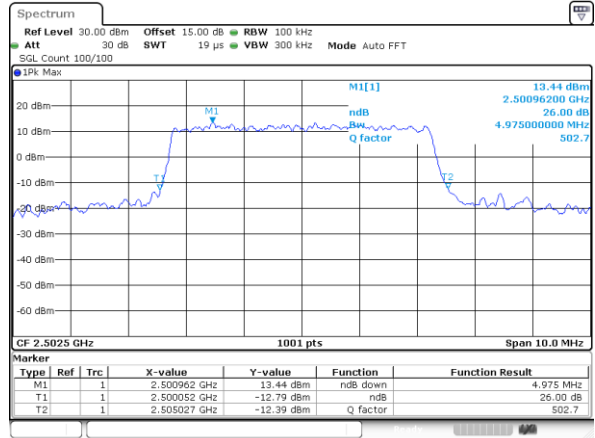

Highest Channel / 10MHz / 16QAM

Date: 31 JUL 2017 23:00:53

LTE Band 7

Lowest Channel / 5MHz / QPSK

Date: 1.AUG.2017 21:55:05

Lowest Channel / 5MHz / 16QAM

Date: 1.AUG.2017 21:55:15

Middle Channel / 5MHz / QPSK

Date: 1.AUG.2017 22:02:14

Middle Channel / 5MHz / 16QAM

Date: 1.AUG.2017 22:02:24

Highest Channel / 5MHz / QPSK

Date: 1.AUG.2017 22:04:43

Highest Channel / 5MHz / 16QAM

Date: 1.AUG.2017 22:04:53

LTE Band 7