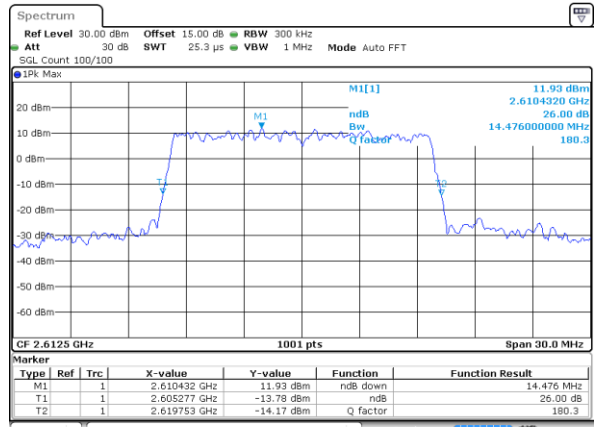

Highest Channel / 10MHz / QPSK

Date: 6 AUG 2017 19:04:11

Highest Channel / 10MHz / 16QAM

Date: 6 AUG 2017 19:04:21

LTE Band 38

Lowest Channel / 15MHz / QPSK

Date: 6 AUG 2017 19:04:51

Lowest Channel / 15MHz / 16QAM

Date: 6 AUG 2017 19:05:01

Middle Channel / 15MHz / QPSK

Date: 6 AUG 2017 19:05:31

Middle Channel / 15MHz / 16QAM

Date: 6 AUG 2017 19:05:41

Highest Channel / 15MHz / QPSK

Date: 6 AUG 2017 19:06:12

Highest Channel / 15MHz / 16QAM

Date: 6 AUG 2017 19:06:22

LTE Band 38

Lowest Channel / 20MHz / QPSK

Date: 6 AUG 2017 19:06:52

Lowest Channel / 20MHz / 16QAM

Date: 6 AUG 2017 19:07:02

Middle Channel / 20MHz / QPSK

Date: 6 AUG 2017 19:07:32