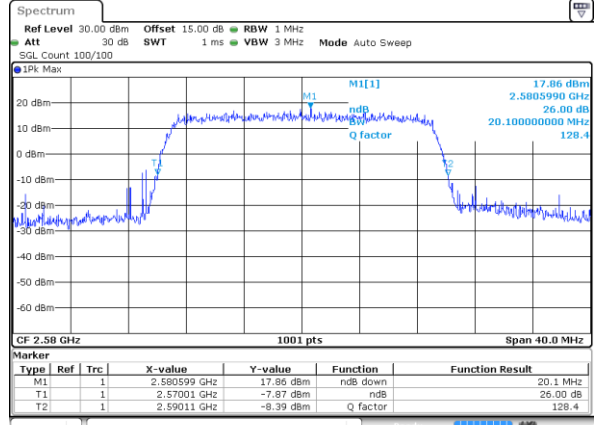

Date: 6 AUG 2017 19:06:22

LTE Band 38

Lowest Channel / 20MHz / QPSK

Date: 6 AUG 2017 19:06:52

Lowest Channel / 20MHz / 16QAM

Date: 6 AUG 2017 19:07:02

Middle Channel / 20MHz / QPSK

Date: 6 AUG 2017 19:07:32

Middle Channel / 20MHz / 16QAM

Date: 6 AUG 2017 19:07:42

Highest Channel / 20MHz / QPSK

Date: 6 AUG 2017 19:08:13

Highest Channel / 20MHz / 16QAM

Date: 6 AUG 2017 19:08:23