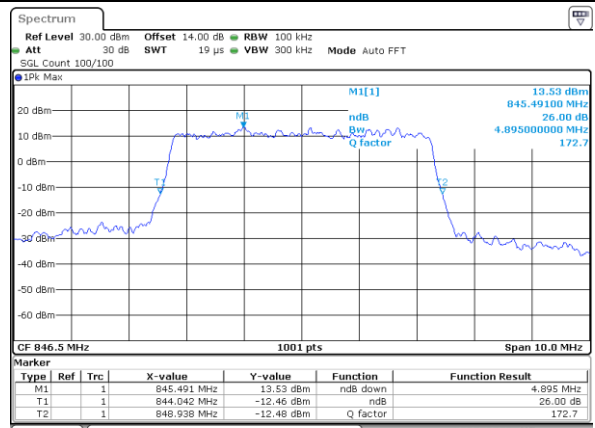

Middle Channel / 3MHz / 16QAM

Date: 9,AUG,2017 14:50:55

Highest Channel / 3MHz / QPSK

Date: 9,AUG,2017 14:53:18

Highest Channel / 3MHz / 16QAM

Date: 9,AUG,2017 14:53:28

LTE Band 26

Lowest Channel / 5MHz / QPSK

Date: 9_AUG.2017 15:00:31

Lowest Channel / 5MHz / 16QAM

Date: 9_AUG.2017 15:00:41

Middle Channel / 5MHz / QPSK

Date: 9_AUG.2017 15:07:42

Middle Channel / 5MHz / 16QAM

Date: 9_AUG.2017 15:07:53

Highest Channel / 5MHz / QPSK

Date: 22_AUG.2017 14:26:17

Highest Channel / 5MHz / 16QAM

Date: 22_AUG.2017 14:26:27

LTE Band 26

Lowest Channel / 10MHz / QPSK

Date: 9.AUG.2017 15:20:49

Lowest Channel / 10MHz / 16QAM

Date: 9.AUG.2017 15:20:59