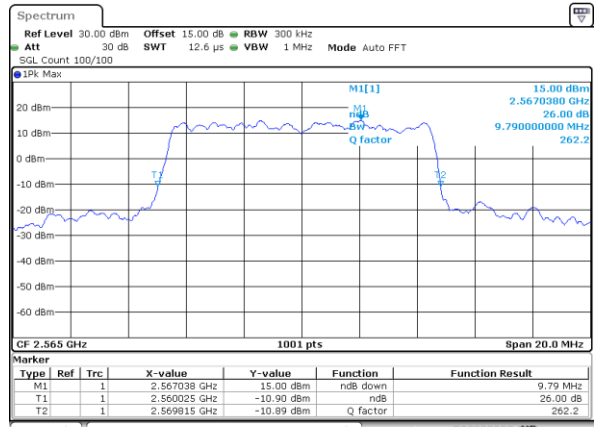

Date: 1.AUG.2017 22:02:14

Middle Channel / 5MHz / 16QAM

Date: 1.AUG.2017 22:02:24

Highest Channel / 5MHz / QPSK

Date: 1.AUG.2017 22:04:43

Highest Channel / 5MHz / 16QAM

Date: 1.AUG.2017 22:04:53

LTE Band 7

Lowest Channel / 10MHz / QPSK

Date: 1.AUG.2017 22:11:53

Lowest Channel / 10MHz / 16QAM

Date: 1.AUG.2017 22:12:03

Middle Channel / 10MHz / QPSK

Date: 1.AUG.2017 22:19:02

Middle Channel / 10MHz / 16QAM

Date: 1.AUG.2017 22:19:12

Highest Channel / 10MHz / QPSK

Date: 1.AUG.2017 22:21:31

Highest Channel / 10MHz / 16QAM

Date: 1.AUG.2017 22:21:41

LTE Band 7

Lowest Channel / 15MHz / QPSK

Date: 1.AUG.2017 22:28:41

Lowest Channel / 15MHz / 16QAM