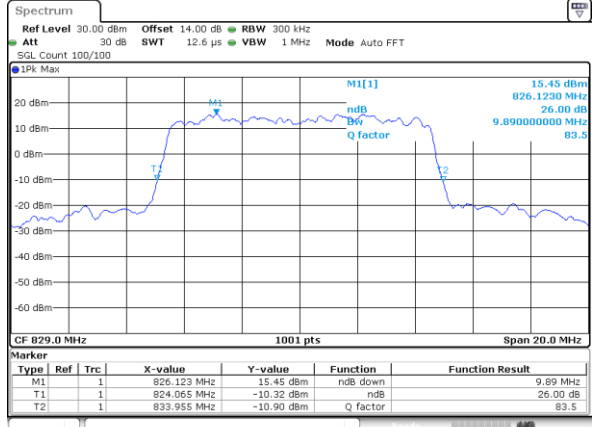

Date: 22_AUG.2017 14:26:17

Highest Channel / 5MHz / 16QAM

Date: 22_AUG.2017 14:26:27

LTE Band 26

Lowest Channel / 10MHz / QPSK

Date: 9.AUG.2017 15:20:49

Lowest Channel / 10MHz / 16QAM

Date: 9.AUG.2017 15:20:59