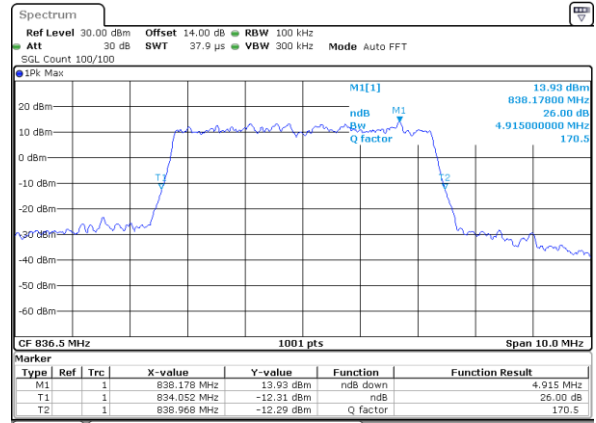

LTE Band 5

Lowest Channel / 5MHz / QPSK

Date: 31 JUL 2017 22:23:45

Lowest Channel / 5MHz / 16QAM

Date: 31 JUL 2017 22:23:55

Middle Channel / 5MHz / QPSK

Date: 31 JUL 2017 22:32:48

Middle Channel / 5MHz / 16QAM

Date: 31 JUL 2017 22:32:58

Highest Channel / 5MHz / QPSK

Date: 31 JUL 2017 22:35:17

Highest Channel / 5MHz / 16QAM

Date: 31 JUL 2017 22:35:27

LTE Band 5

Lowest Channel / 10MHz / QPSK

Date: 31 JUL 2017 22:49:10