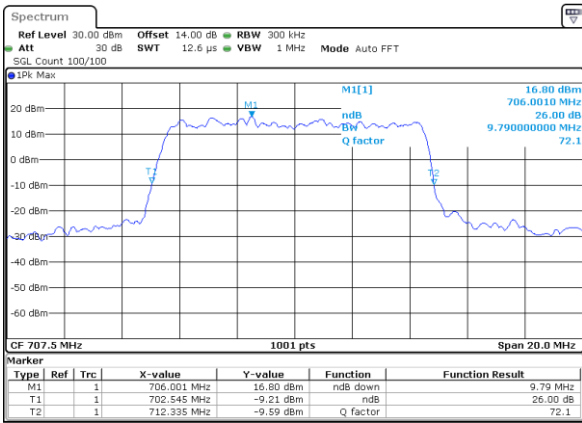

LTE Band 12

Lowest Channel / 5MHz / QPSK

Date: 2.AUG.2017 11:41:14

Lowest Channel / 5MHz / 16QAM

Date: 2.AUG.2017 11:41:24

Middle Channel / 5MHz / QPSK

Date: 2.AUG.2017 11:48:26

Middle Channel / 5MHz / 16QAM

Date: 2.AUG.2017 11:48:36

Highest Channel / 5MHz / QPSK

Date: 2.AUG.2017 11:50:59

Highest Channel / 5MHz / 16QAM

Date: 2.AUG.2017 11:51:09

LTE Band 12

Lowest Channel / 10MHz / QPSK

Date: 2.AUG.2017 11:58:09

Lowest Channel / 10MHz / 16QAM

Date: 2.AUG.2017 11:58:19

Middle Channel / 10MHz / QPSK

Date: 2.AUG.2017 12:05:19

Middle Channel / 10MHz / 16QAM

Date: 2.AUG.2017 12:05:29

Highest Channel / 10MHz / QPSK

Date: 2.AUG.2017 12:07:53