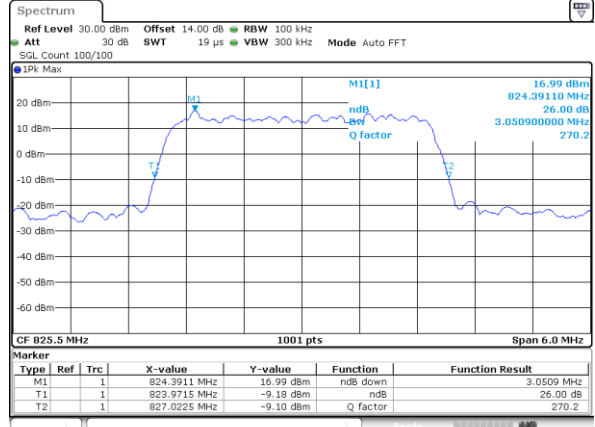

Date: 9.AUG.2017 10:13:06

Middle Channel / 1.4MHz / QPSK

Date: 9.AUG.2017 10:21:00

Middle Channel / 1.4MHz / 16QAM

Date: 9.AUG.2017 10:21:10

Highest Channel / 1.4MHz / QPSK

Date: 9.AUG.2017 10:23:33

Highest Channel / 1.4MHz / 16QAM

Date: 9.AUG.2017 10:23:43

LTE Band 26

Lowest Channel / 3MHz / QPSK

Date: 9,AUG,2017 14:43:34

Lowest Channel / 3MHz / 16QAM

Date: 9,AUG,2017 14:43:44

Middle Channel / 3MHz / QPSK

Date: 9,AUG,2017 14:50:45

Middle Channel / 3MHz / 16QAM

Date: 9,AUG,2017 14:50:55

Highest Channel / 3MHz / QPSK

Date: 9,AUG,2017 14:53:18

Highest Channel / 3MHz / 16QAM

Date: 9,AUG,2017 14:53:28

LTE Band 26

Lowest Channel / 5MHz / QPSK