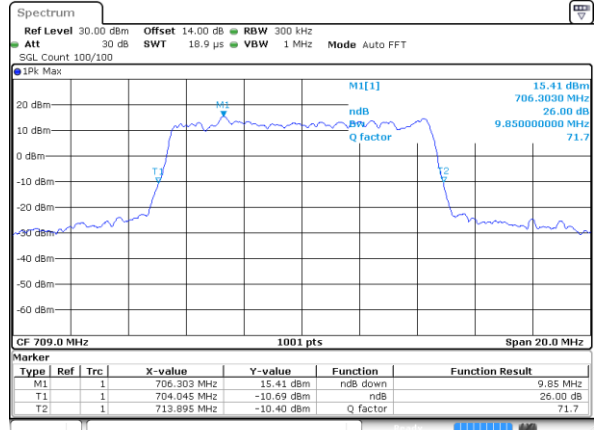

Lowest Channel / 10MHz / 16QAM

Date: 14 JUL 2017 17:39:13