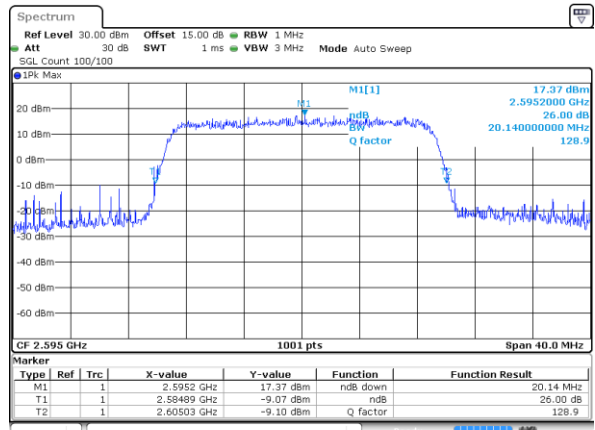

Date: 6 AUG 2017 19:06:22

LTE Band 38

Lowest Channel / 20MHz / QPSK

Date: 6 AUG 2017 19:06:52

Lowest Channel / 20MHz / 16QAM

Date: 6 AUG 2017 19:07:02

Middle Channel / 20MHz / QPSK

Date: 6 AUG 2017 19:07:32

Middle Channel / 20MHz / 16QAM

Date: 6 AUG 2017 19:07:42

Highest Channel / 20MHz / QPSK

Date: 6 AUG 2017 19:08:13

Highest Channel / 20MHz / 16QAM

Date: 6 AUG 2017 19:08:23