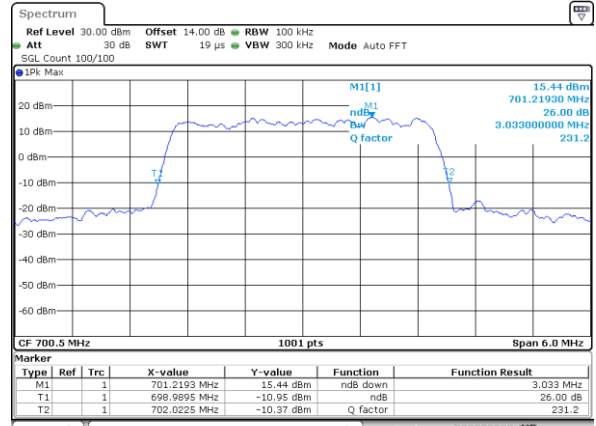

Date: 1 AUG 2017 04:50:39

Lowest Channel / 1.4MHz / 16QAM

Date: 1 AUG 2017 04:50:29

Middle Channel / 1.4MHz / QPSK

Date: 1 AUG 2017 04:57:33

Middle Channel / 1.4MHz / 16QAM

Date: 1 AUG 2017 04:57:43

Highest Channel / 1.4MHz / QPSK

Date: 2 AUG 2017 10:12:23

Highest Channel / 1.4MHz / 16QAM

Date: 2 AUG 2017 10:12:33

LTE Band 12

Lowest Channel / 3MHz / QPSK

Date: 2.AUG.2017 10:19:33

Lowest Channel / 3MHz / 16QAM

Date: 2.AUG.2017 10:19:43