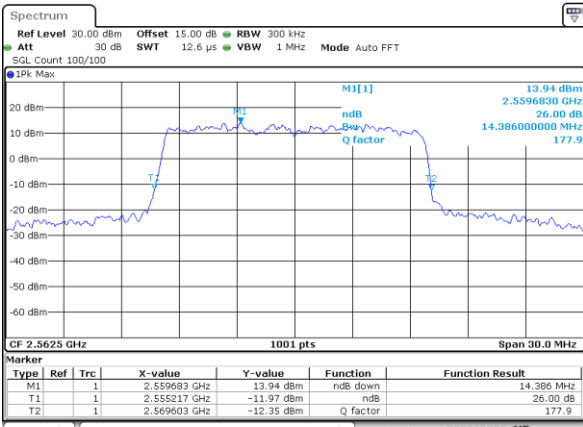

Highest Channel / 10MHz / QPSK

Date: 1.AUG.2017 22:21:31

Highest Channel / 10MHz / 16QAM

Date: 1.AUG.2017 22:21:41

LTE Band 7

Lowest Channel / 15MHz / QPSK

Date: 1.AUG.2017 22:28:41

Lowest Channel / 15MHz / 16QAM

Date: 1.AUG.2017 22:28:51

Middle Channel / 15MHz / QPSK

Date: 1.AUG.2017 22:40:08

Middle Channel / 15MHz / 16QAM

Date: 1.AUG.2017 22:40:18

Highest Channel / 15MHz / QPSK

Date: 1.AUG.2017 22:42:37

Highest Channel / 15MHz / 16QAM

Date: 1.AUG.2017 22:42:47

LTE Band 7

Lowest Channel / 20MHz / QPSK

Date: 1.AUG.2017 22:49:47

Lowest Channel / 20MHz / 16QAM

Date: 1.AUG.2017 22:49:57

Middle Channel / 20MHz / QPSK

Date: 1.AUG.2017 22:56:56