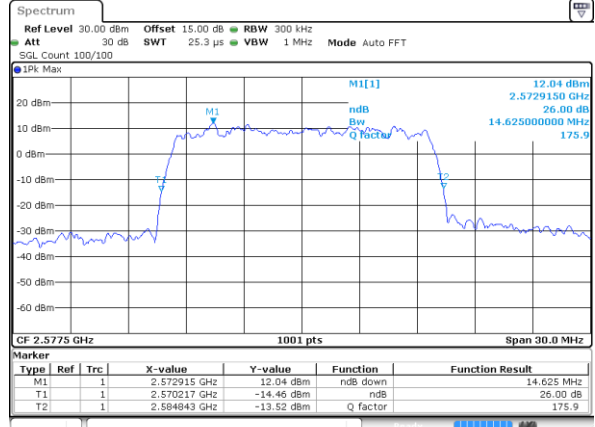

Lowest Channel / 10MHz / QPSK

Date: 6 AUG 2017 19:02:51

Lowest Channel / 10MHz / 16QAM

Date: 6 AUG 2017 19:03:01

Middle Channel / 10MHz / QPSK

Date: 6 AUG 2017 19:03:31

Middle Channel / 10MHz / 16QAM

Date: 6 AUG 2017 19:03:41

Highest Channel / 10MHz / QPSK

Date: 6 AUG 2017 19:04:11

Highest Channel / 10MHz / 16QAM

Date: 6 AUG 2017 19:04:21

LTE Band 38

Lowest Channel / 15MHz / QPSK

Date: 6 AUG 2017 19:04:51

Lowest Channel / 15MHz / 16QAM

Date: 6 AUG 2017 19:05:01

Middle Channel / 15MHz / QPSK

Date: 6 AUG 2017 19:05:31

Middle Channel / 15MHz / 16QAM

Date: 6 AUG 2017 19:05:41

Highest Channel / 15MHz / QPSK

Date: 6 AUG 2017 19:06:12

Highest Channel / 15MHz / 16QAM