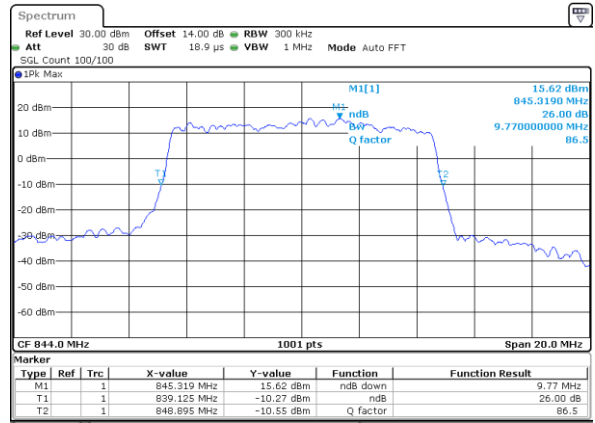

Date: 31 JUL 2017 22:32:58

Highest Channel / 5MHz / QPSK

Date: 31 JUL 2017 22:35:17

Highest Channel / 5MHz / 16QAM

Date: 31 JUL 2017 22:35:27

LTE Band 5

Lowest Channel / 10MHz / QPSK

Date: 31 JUL 2017 22:49:10

Lowest Channel / 10MHz / 16QAM

Date: 31 JUL 2017 22:49:20

Middle Channel / 10MHz / QPSK

Date: 31 JUL 2017 22:58:14

Middle Channel / 10MHz / 16QAM

Date: 31 JUL 2017 22:58:24

Highest Channel / 10MHz / QPSK

Date: 31 JUL 2017 23:00:43

Highest Channel / 10MHz / 16QAM

Date: 31 JUL 2017 23:00:53

LTE Band 7

Lowest Channel / 5MHz / QPSK

Date: 1.AUG.2017 21:55:05

Lowest Channel / 5MHz / 16QAM

Date: 1.AUG.2017 21:55:15

Middle Channel / 5MHz / QPSK

Date: 1.AUG.2017 22:02:14

Middle Channel / 5MHz / 16QAM

Date: 1.AUG.2017 22:02:24

Highest Channel / 5MHz / QPSK

Date: 1.AUG.2017 22:04:43

Highest Channel / 5MHz / 16QAM

Date: 1.AUG.2017 22:04:53

LTE Band 7