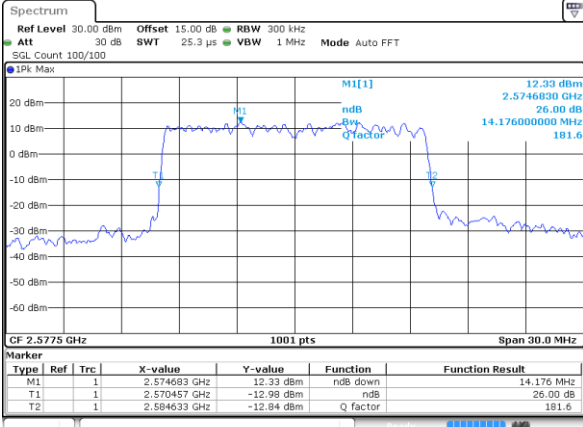

Lowest Channel / 10MHz / QPSK

Date: 6 AUG 2017 19:02:51

Lowest Channel / 10MHz / 16QAM

Date: 6 AUG 2017 19:03:01

Middle Channel / 10MHz / QPSK

Date: 6 AUG 2017 19:03:31

Middle Channel / 10MHz / 16QAM

Date: 6 AUG 2017 19:03:41

Highest Channel / 10MHz / QPSK

Date: 6 AUG 2017 19:04:11

Highest Channel / 10MHz / 16QAM

Date: 6 AUG 2017 19:04:21

LTE Band 38

Lowest Channel / 15MHz / QPSK

Date: 6 AUG 2017 19:04:51

Lowest Channel / 15MHz / 16QAM