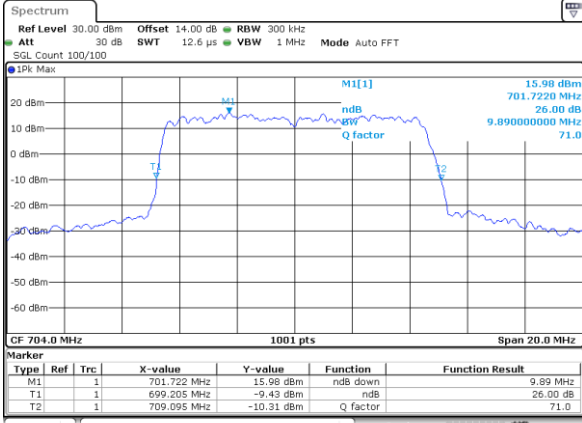

LTE Band 12

Lowest Channel / 5MHz / QPSK

Date: 2.AUG.2017 11:41:14

Lowest Channel / 5MHz / 16QAM

Date: 2.AUG.2017 11:41:24

Middle Channel / 5MHz / QPSK

Date: 2.AUG.2017 11:48:26

Middle Channel / 5MHz / 16QAM

Date: 2.AUG.2017 11:48:36

Highest Channel / 5MHz / QPSK

Date: 2.AUG.2017 11:50:59

Highest Channel / 5MHz / 16QAM

Date: 2.AUG.2017 11:51:09

LTE Band 12

Lowest Channel / 10MHz / QPSK

Date: 2.AUG.2017 11:58:09

Lowest Channel / 10MHz / 16QAM

Date: 2.AUG.2017 11:58:19

Middle Channel / 10MHz / QPSK

Date: 2.AUG.2017 12:05:19

Middle Channel / 10MHz / 16QAM

Date: 2.AUG.2017 12:05:29

Highest Channel / 10MHz / QPSK

Date: 2.AUG.2017 12:07:53

Highest Channel / 10MHz / 16QAM

Date: 2.AUG.2017 12:08:03

LTE Band 17

Lowest Channel / 5MHz / QPSK

Date: 14.JUL.2017 17:22:41

Lowest Channel / 5MHz / 16QAM

Date: 14.JUL.2017 17:22:51

Middle Channel / 5MHz / QPSK