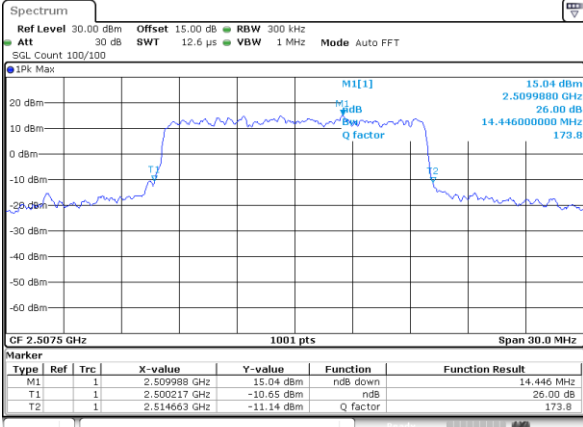

Highest Channel / 10MHz / QPSK

Date: 1.AUG.2017 22:21:31

Highest Channel / 10MHz / 16QAM

Date: 1.AUG.2017 22:21:41

LTE Band 7

Lowest Channel / 15MHz / QPSK

Date: 1.AUG.2017 22:28:41

Lowest Channel / 15MHz / 16QAM