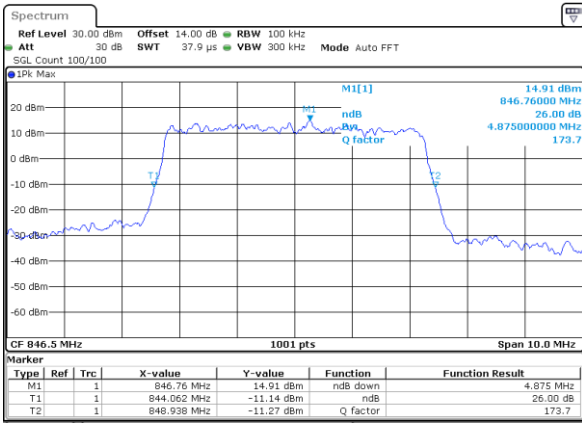

LTE Band 5

Lowest Channel / 5MHz / QPSK

Date: 31 JUL 2017 22:23:45

Lowest Channel / 5MHz / 16QAM

Date: 31 JUL 2017 22:23:55

Middle Channel / 5MHz / QPSK

Date: 31 JUL 2017 22:32:48

Middle Channel / 5MHz / 16QAM

Date: 31 JUL 2017 22:32:58

Highest Channel / 5MHz / QPSK

Date: 31 JUL 2017 22:35:17

Highest Channel / 5MHz / 16QAM

Date: 31 JUL 2017 22:35:27

LTE Band 5

Lowest Channel / 10MHz / QPSK

Date: 31 JUL 2017 22:49:10