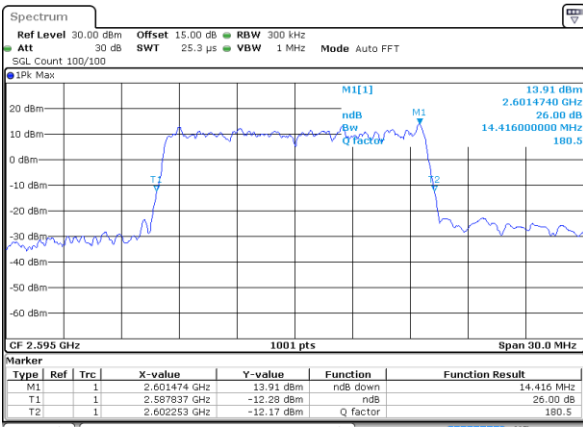

Middle Channel / 15MHz / QPSK

Date: 6 AUG 2017 19:05:31