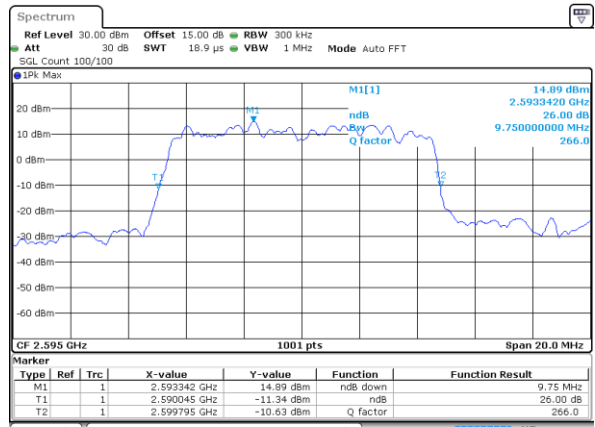

Date: 6 AUG 2017 19:01:31

Middle Channel / 5MHz / 16QAM

Date: 6 AUG 2017 19:01:41

Highest Channel / 5MHz / QPSK

Date: 6 AUG 2017 19:02:11

Highest Channel / 5MHz / 16QAM

Date: 6 AUG 2017 19:02:21

LTE Band 38

Lowest Channel / 10MHz / QPSK

Date: 6 AUG 2017 19:02:51

Lowest Channel / 10MHz / 16QAM

Date: 6 AUG 2017 19:03:01

Middle Channel / 10MHz / QPSK

Date: 6 AUG 2017 19:03:31

Middle Channel / 10MHz / 16QAM

Date: 6 AUG 2017 19:03:41

Highest Channel / 10MHz / QPSK

Date: 6 AUG 2017 19:04:11

Highest Channel / 10MHz / 16QAM

Date: 6 AUG 2017 19:04:21

LTE Band 38

Lowest Channel / 15MHz / QPSK

Date: 6 AUG 2017 19:04:51

Lowest Channel / 15MHz / 16QAM