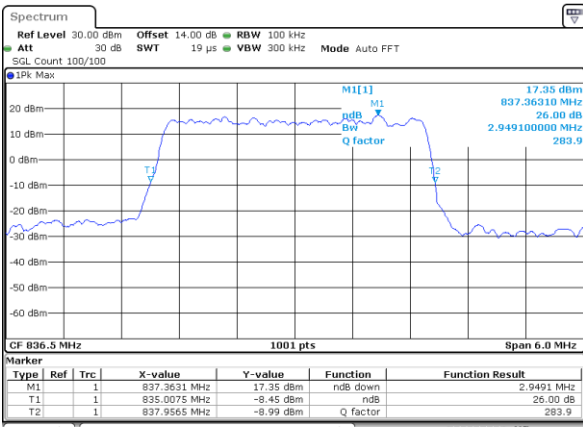

Date: 9.AUG.2017 10:13:06

Middle Channel / 1.4MHz / QPSK

Date: 9.AUG.2017 10:21:00

Middle Channel / 1.4MHz / 16QAM

Date: 9.AUG.2017 10:21:10

Highest Channel / 1.4MHz / QPSK

Date: 9.AUG.2017 10:23:33

Highest Channel / 1.4MHz / 16QAM

Date: 9.AUG.2017 10:23:43

LTE Band 26

Lowest Channel / 3MHz / QPSK

Date: 9,AUG,2017 14:43:34

Lowest Channel / 3MHz / 16QAM

Date: 9,AUG,2017 14:43:44

Middle Channel / 3MHz / QPSK

Date: 9,AUG,2017 14:50:45

Middle Channel / 3MHz / 16QAM

Date: 9,AUG,2017 14:50:55

Highest Channel / 3MHz / QPSK

Date: 9,AUG,2017 14:53:18

Highest Channel / 3MHz / 16QAM

Date: 9,AUG,2017 14:53:28

LTE Band 26

Lowest Channel / 5MHz / QPSK