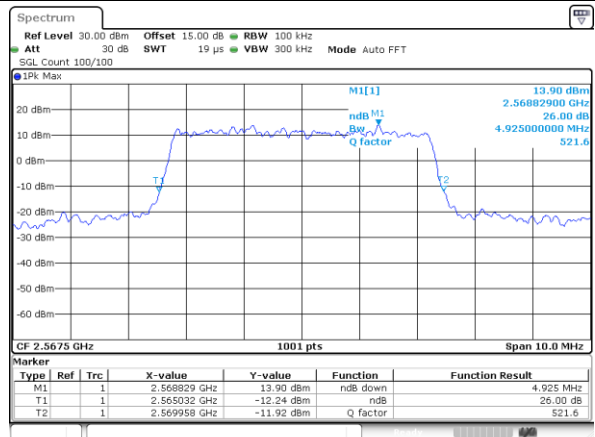

Date: 1.AUG.2017 22:02:14

Middle Channel / 5MHz / 16QAM

Date: 1.AUG.2017 22:02:24

Highest Channel / 5MHz / QPSK

Date: 1.AUG.2017 22:04:43

Highest Channel / 5MHz / 16QAM

Date: 1.AUG.2017 22:04:53

LTE Band 7