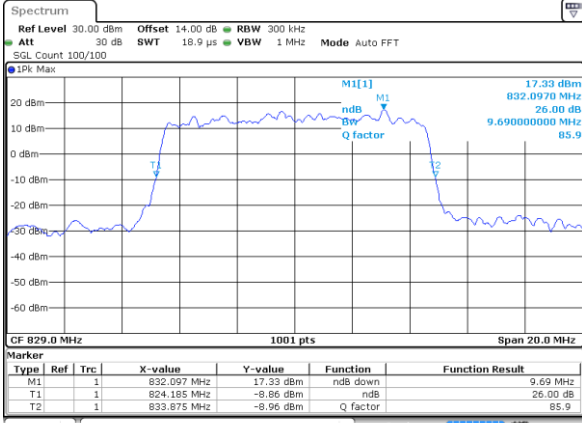

LTE Band 5

Lowest Channel / 5MHz / QPSK

Date: 31 JUL 2017 22:23:45

Lowest Channel / 5MHz / 16QAM

Date: 31 JUL 2017 22:23:55

Middle Channel / 5MHz / QPSK

Date: 31 JUL 2017 22:32:48

Middle Channel / 5MHz / 16QAM

Date: 31 JUL 2017 22:32:58

Highest Channel / 5MHz / QPSK

Date: 31 JUL 2017 22:35:17

Highest Channel / 5MHz / 16QAM

Date: 31 JUL 2017 22:35:27

LTE Band 5

Lowest Channel / 10MHz / QPSK

Date: 31 JUL 2017 22:49:10

Lowest Channel / 10MHz / 16QAM

Date: 31 JUL 2017 22:49:20

Middle Channel / 10MHz / QPSK

Date: 31 JUL 2017 22:58:14

Middle Channel / 10MHz / 16QAM

Date: 31 JUL 2017 22:58:24

Highest Channel / 10MHz / QPSK

Date: 31 JUL 2017 23:00:43