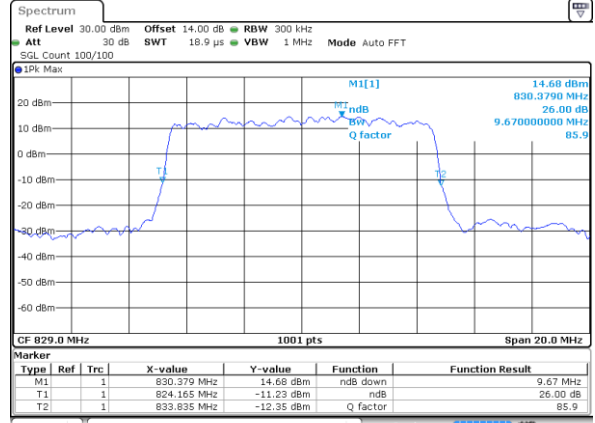

LTE Band 5

Lowest Channel / 5MHz / QPSK

Date: 31 JUL 2017 22:23:45

Lowest Channel / 5MHz / 16QAM

Date: 31 JUL 2017 22:23:55

Middle Channel / 5MHz / QPSK

Date: 31 JUL 2017 22:32:48

Middle Channel / 5MHz / 16QAM

Date: 31 JUL 2017 22:32:58

Highest Channel / 5MHz / QPSK

Date: 31 JUL 2017 22:35:17

Highest Channel / 5MHz / 16QAM

Date: 31 JUL 2017 22:35:27

LTE Band 5

Lowest Channel / 10MHz / QPSK

Date: 31 JUL 2017 22:49:10

Lowest Channel / 10MHz / 16QAM

Date: 31 JUL 2017 22:49:20

Middle Channel / 10MHz / QPSK

Date: 31 JUL 2017 22:58:14

Middle Channel / 10MHz / 16QAM

Date: 31 JUL 2017 22:58:24

Highest Channel / 10MHz / QPSK

Date: 31 JUL 2017 23:00:43

Highest Channel / 10MHz / 16QAM

Date: 31 JUL 2017 23:00:53

LTE Band 7

Lowest Channel / 5MHz / QPSK

Date: 1.AUG.2017 21:55:05

Lowest Channel / 5MHz / 16QAM

Date: 1.AUG.2017 21:55:15

Middle Channel / 5MHz / QPSK