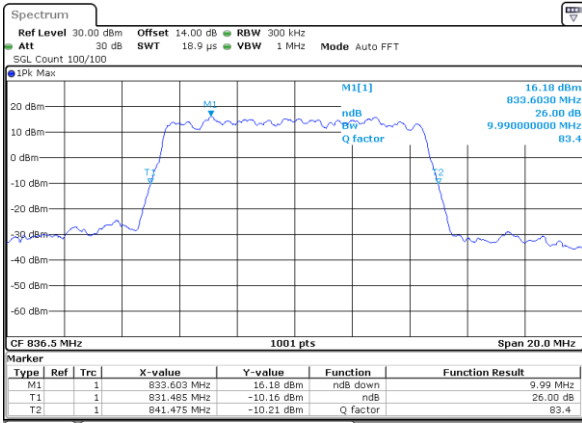

Middle Channel / 10MHz / QPSK

Date: 31 JUL 2017 22:58:14