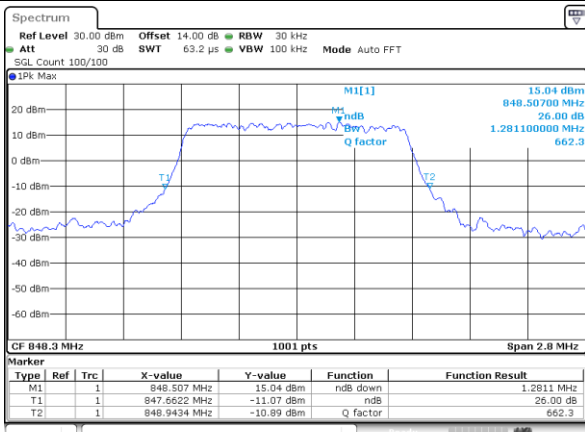

Highest Channel / 10MHz / QPSK

Date: 14 JUL 2017 17:48:27

Highest Channel / 10MHz / 16QAM

Date: 14 JUL 2017 17:48:37

LTE Band 26

Lowest Channel / 1.4MHz / QPSK

Date: 9.AUG.2017 10:13:16

Lowest Channel / 1.4MHz / 16QAM

Date: 9.AUG.2017 10:13:06

Middle Channel / 1.4MHz / QPSK

Date: 9.AUG.2017 10:21:00

Middle Channel / 1.4MHz / 16QAM

Date: 9.AUG.2017 10:21:10

Highest Channel / 1.4MHz / QPSK

Date: 9.AUG.2017 10:23:33

Highest Channel / 1.4MHz / 16QAM

Date: 9.AUG.2017 10:23:43

LTE Band 26

Lowest Channel / 3MHz / QPSK

Date: 9,AUG,2017 14:43:34

Lowest Channel / 3MHz / 16QAM

Date: 9,AUG,2017 14:43:44

Middle Channel / 3MHz / QPSK

Date: 9,AUG,2017 14:50:45