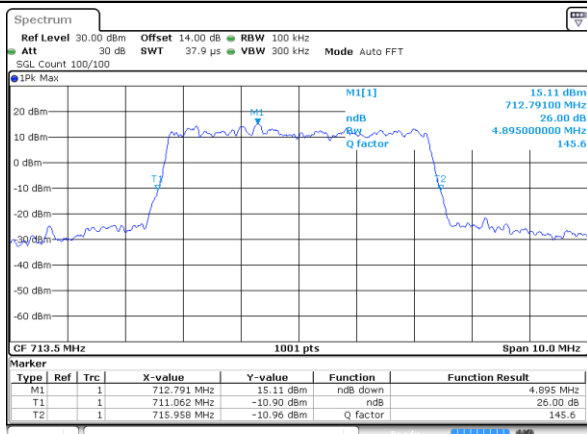

Highest Channel / 10MHz / 16QAM

Date: 2.AUG.2017 12:08:03

LTE Band 17

Lowest Channel / 5MHz / QPSK

Date: 14.JUL.2017 17:22:41

Lowest Channel / 5MHz / 16QAM

Date: 14.JUL.2017 17:22:51

Middle Channel / 5MHz / QPSK

Date: 14.JUL.2017 17:29:40

Middle Channel / 5MHz / 16QAM

Date: 14.JUL.2017 17:29:50

Highest Channel / 5MHz / QPSK

Date: 14.JUL.2017 17:32:06

Highest Channel / 5MHz / 16QAM

Date: 14.JUL.2017 17:32:16

LTE Band 17