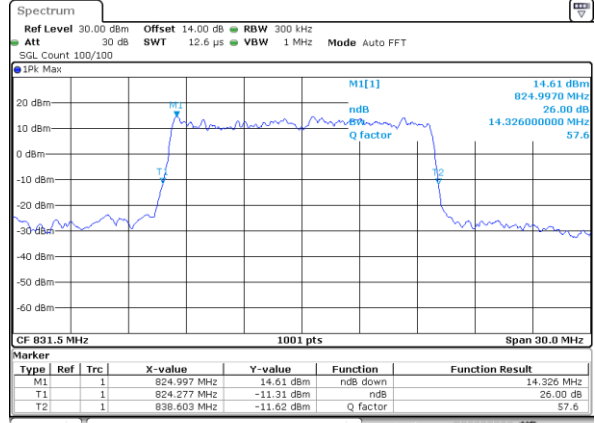

Date: 22_AUG.2017 14:26:17

Highest Channel / 5MHz / 16QAM

Date: 22_AUG.2017 14:26:27

LTE Band 26

Lowest Channel / 10MHz / QPSK

Date: 9.AUG.2017 15:20:49

Lowest Channel / 10MHz / 16QAM

Date: 9.AUG.2017 15:20:59

Middle Channel / 10MHz / QPSK

Date: 9.AUG.2017 15:28:01

Middle Channel / 10MHz / 16QAM

Date: 9.AUG.2017 15:28:11

Highest Channel / 10MHz / QPSK

Date: 9.AUG.2017 15:30:34

Highest Channel / 10MHz / 16QAM

Date: 9.AUG.2017 15:30:45

LTE Band 26

Lowest Channel / 15MHz / QPSK

Date: 9_AUG.2017 15:47:33

Lowest Channel / 15MHz / 16QAM

Date: 9_AUG.2017 15:47:43

Middle Channel / 15MHz / QPSK

Date: 9_AUG.2017 15:54:52

Middle Channel / 15MHz / 16QAM