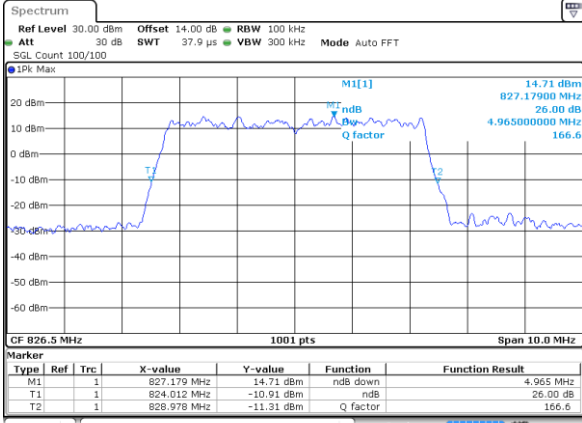

LTE Band 5

Lowest Channel / 5MHz / QPSK

Date: 31 JUL 2017 22:23:45

Lowest Channel / 5MHz / 16QAM

Date: 31 JUL 2017 22:23:55

Middle Channel / 5MHz / QPSK

Date: 31 JUL 2017 22:32:48

Middle Channel / 5MHz / 16QAM

Date: 31 JUL 2017 22:32:58

Highest Channel / 5MHz / QPSK

Date: 31 JUL 2017 22:35:17

Highest Channel / 5MHz / 16QAM

Date: 31 JUL 2017 22:35:27

LTE Band 5

Lowest Channel / 10MHz / QPSK

Date: 31 JUL 2017 22:49:10