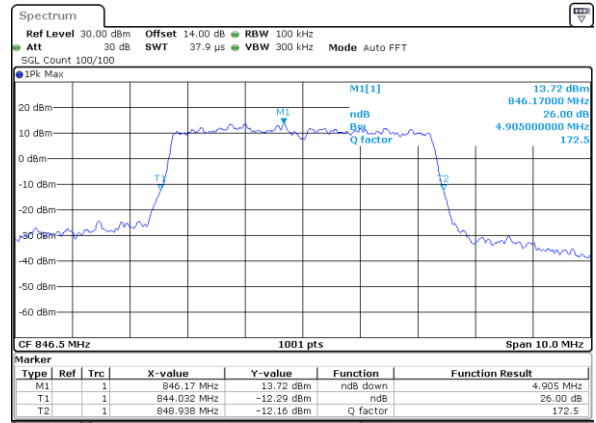

LTE Band 5

Lowest Channel / 5MHz / QPSK

Date: 31 JUL 2017 22:23:45

Lowest Channel / 5MHz / 16QAM

Date: 31 JUL 2017 22:23:55

Middle Channel / 5MHz / QPSK

Date: 31 JUL 2017 22:32:48

Middle Channel / 5MHz / 16QAM

Date: 31 JUL 2017 22:32:58

Highest Channel / 5MHz / QPSK

Date: 31 JUL 2017 22:35:17

Highest Channel / 5MHz / 16QAM

Date: 31 JUL 2017 22:35:27

LTE Band 5

Lowest Channel / 10MHz / QPSK

Date: 31 JUL 2017 22:49:10