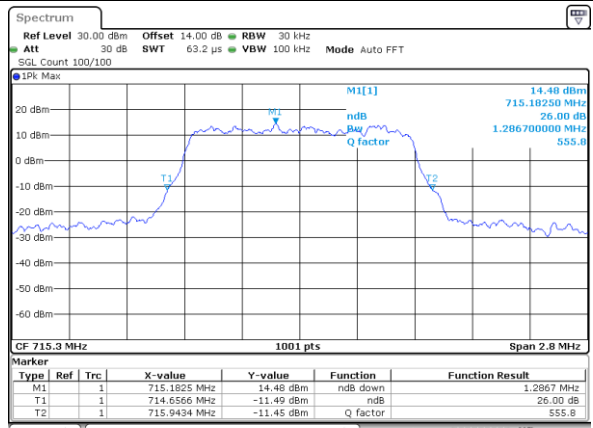

Middle Channel / 20MHz / 16QAM

Date: 1.AUG.2017 22:57:06

Highest Channel / 20MHz / QPSK

Date: 1.AUG.2017 22:59:25

Highest Channel / 20MHz / 16QAM

Date: 1.AUG.2017 22:59:35

LTE Band 12

Lowest Channel / 1.4MHz / QPSK

Date: 1 AUG 2017 04:50:39

Lowest Channel / 1.4MHz / 16QAM

Date: 1 AUG 2017 04:50:29

Middle Channel / 1.4MHz / QPSK

Date: 1 AUG 2017 04:57:33

Middle Channel / 1.4MHz / 16QAM

Date: 1 AUG 2017 04:57:43

Highest Channel / 1.4MHz / QPSK

Date: 2 AUG 2017 10:12:23

Highest Channel / 1.4MHz / 16QAM

Date: 2 AUG 2017 10:12:33

LTE Band 12

Lowest Channel / 3MHz / QPSK

Date: 2.AUG.2017 10:19:33

Lowest Channel / 3MHz / 16QAM

Date: 2.AUG.2017 10:19:43