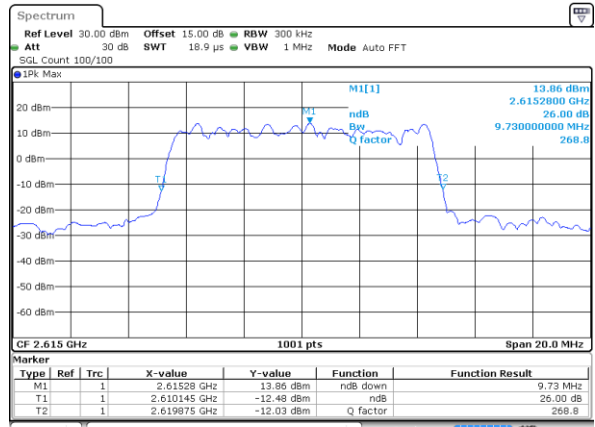

Date: 6 AUG 2017 19:01:31

Middle Channel / 5MHz / 16QAM

Date: 6 AUG 2017 19:01:41

Highest Channel / 5MHz / QPSK

Date: 6 AUG 2017 19:02:11

Highest Channel / 5MHz / 16QAM

Date: 6 AUG 2017 19:02:21

LTE Band 38

Lowest Channel / 10MHz / QPSK

Date: 6 AUG 2017 19:02:51

Lowest Channel / 10MHz / 16QAM

Date: 6 AUG 2017 19:03:01

Middle Channel / 10MHz / QPSK

Date: 6 AUG 2017 19:03:31

Middle Channel / 10MHz / 16QAM

Date: 6 AUG 2017 19:03:41

Highest Channel / 10MHz / QPSK

Date: 6 AUG 2017 19:04:11

Highest Channel / 10MHz / 16QAM

Date: 6 AUG 2017 19:04:21

LTE Band 38

Lowest Channel / 15MHz / QPSK

Date: 6 AUG 2017 19:04:51

Lowest Channel / 15MHz / 16QAM