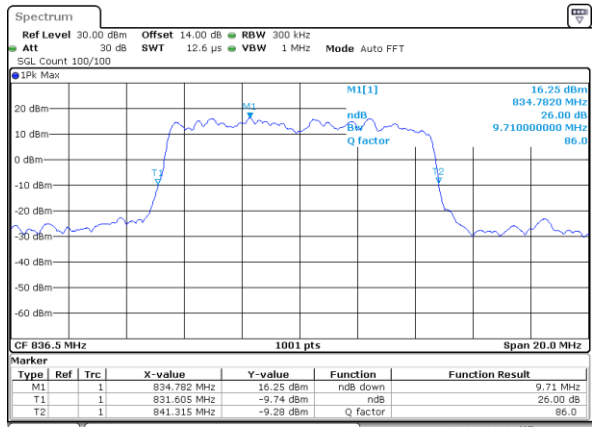

Date: 9_AUG.2017 15:00:31

Lowest Channel / 5MHz / 16QAM

Date: 9_AUG.2017 15:00:41

Middle Channel / 5MHz / QPSK

Date: 9_AUG.2017 15:07:42

Middle Channel / 5MHz / 16QAM

Date: 9_AUG.2017 15:07:53

Highest Channel / 5MHz / QPSK

Date: 22_AUG.2017 14:26:17

Highest Channel / 5MHz / 16QAM

Date: 22_AUG.2017 14:26:27

LTE Band 26

Lowest Channel / 10MHz / QPSK

Date: 9.AUG.2017 15:20:49

Lowest Channel / 10MHz / 16QAM

Date: 9.AUG.2017 15:20:59

Middle Channel / 10MHz / QPSK

Date: 9.AUG.2017 15:28:01

Middle Channel / 10MHz / 16QAM

Date: 9.AUG.2017 15:28:11

Highest Channel / 10MHz / QPSK

Date: 9.AUG.2017 15:30:34

Highest Channel / 10MHz / 16QAM

Date: 9.AUG.2017 15:30:45