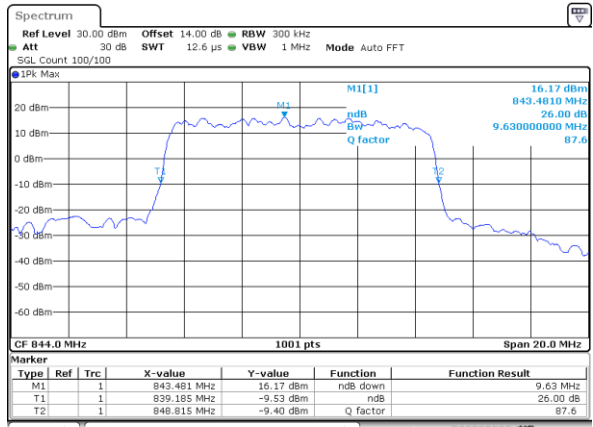

Date: 22_AUG.2017 14:26:17

Highest Channel / 5MHz / 16QAM

Date: 22_AUG.2017 14:26:27

LTE Band 26

Lowest Channel / 10MHz / QPSK

Date: 9.AUG.2017 15:20:49

Lowest Channel / 10MHz / 16QAM

Date: 9.AUG.2017 15:20:59

Middle Channel / 10MHz / QPSK

Date: 9.AUG.2017 15:28:01

Middle Channel / 10MHz / 16QAM

Date: 9.AUG.2017 15:28:11

Highest Channel / 10MHz / QPSK

Date: 9.AUG.2017 15:30:34

Highest Channel / 10MHz / 16QAM

Date: 9.AUG.2017 15:30:45

LTE Band 26

Lowest Channel / 15MHz / QPSK

Date: 9_AUG.2017 15:47:33

Lowest Channel / 15MHz / 16QAM

Date: 9_AUG.2017 15:47:43

Middle Channel / 15MHz / QPSK

Date: 9_AUG.2017 15:54:52

Middle Channel / 15MHz / 16QAM