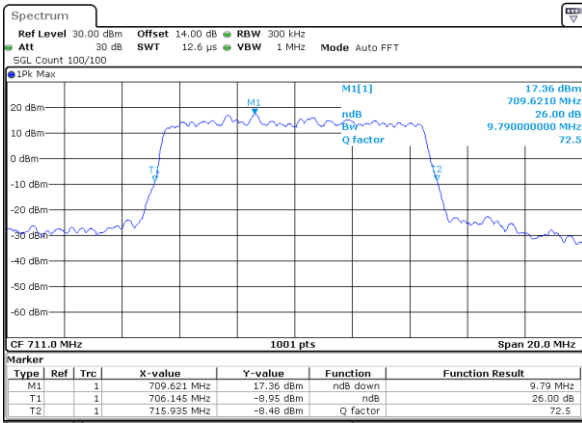

Date: 2.AUG.2017 11:48:36

Highest Channel / 5MHz / QPSK

Date: 2.AUG.2017 11:50:59

Highest Channel / 5MHz / 16QAM

Date: 2.AUG.2017 11:51:09

LTE Band 12

Lowest Channel / 10MHz / QPSK

Date: 2.AUG.2017 11:58:09

Lowest Channel / 10MHz / 16QAM

Date: 2.AUG.2017 11:58:19

Middle Channel / 10MHz / QPSK

Date: 2.AUG.2017 12:05:19

Middle Channel / 10MHz / 16QAM

Date: 2.AUG.2017 12:05:29

Highest Channel / 10MHz / QPSK

Date: 2.AUG.2017 12:07:53

Highest Channel / 10MHz / 16QAM

Date: 2.AUG.2017 12:08:03

LTE Band 17

Lowest Channel / 5MHz / QPSK

Date: 14.JUL.2017 17:22:41

Lowest Channel / 5MHz / 16QAM

Date: 14.JUL.2017 17:22:51

Middle Channel / 5MHz / QPSK