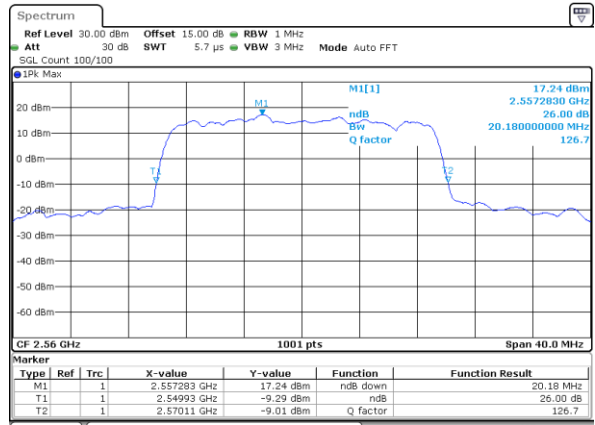

Date: 1.AUG.2017 22:42:47

LTE Band 7

Lowest Channel / 20MHz / QPSK

Date: 1.AUG.2017 22:49:47

Lowest Channel / 20MHz / 16QAM

Date: 1.AUG.2017 22:49:57

Middle Channel / 20MHz / QPSK

Date: 1.AUG.2017 22:56:56

Middle Channel / 20MHz / 16QAM

Date: 1.AUG.2017 22:57:06

Highest Channel / 20MHz / QPSK

Date: 1.AUG.2017 22:59:25

Highest Channel / 20MHz / 16QAM

Date: 1.AUG.2017 22:59:35

LTE Band 12

Lowest Channel / 1.4MHz / QPSK

Date: 1 AUG 2017 04:50:39

Lowest Channel / 1.4MHz / 16QAM

Date: 1 AUG 2017 04:50:29

Middle Channel / 1.4MHz / QPSK

Date: 1 AUG 2017 04:57:33

Middle Channel / 1.4MHz / 16QAM

Date: 1 AUG 2017 04:57:43

Highest Channel / 1.4MHz / QPSK