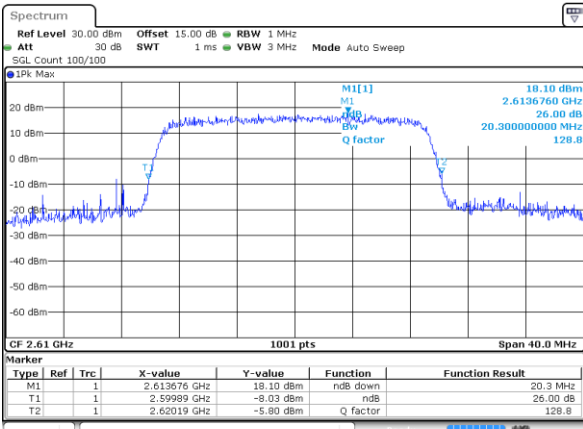

Highest Channel / 20MHz / QPSK

Date: 6 AUG 2017 19:08:13