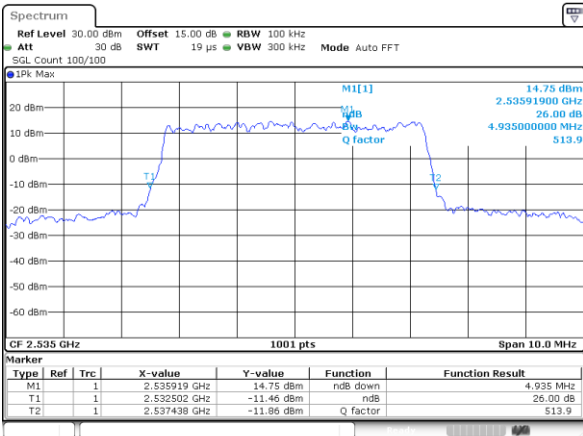

Highest Channel / 10MHz / 16QAM

Date: 31 JUL 2017 23:00:53

LTE Band 7

Lowest Channel / 5MHz / QPSK

Date: 1.AUG.2017 21:55:05

Lowest Channel / 5MHz / 16QAM

Date: 1.AUG.2017 21:55:15

Middle Channel / 5MHz / QPSK

Date: 1.AUG.2017 22:02:14

Middle Channel / 5MHz / 16QAM

Date: 1.AUG.2017 22:02:24

Highest Channel / 5MHz / QPSK

Date: 1.AUG.2017 22:04:43

Highest Channel / 5MHz / 16QAM

Date: 1.AUG.2017 22:04:53

LTE Band 7