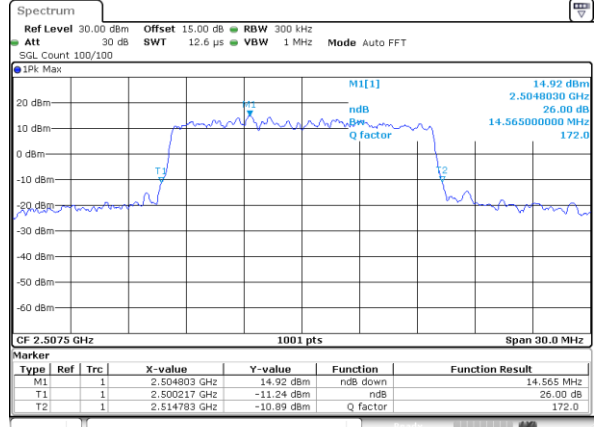

Highest Channel / 10MHz / QPSK

Date: 1.AUG.2017 22:21:31

Highest Channel / 10MHz / 16QAM

Date: 1.AUG.2017 22:21:41

LTE Band 7

Lowest Channel / 15MHz / QPSK

Date: 1.AUG.2017 22:28:41

Lowest Channel / 15MHz / 16QAM