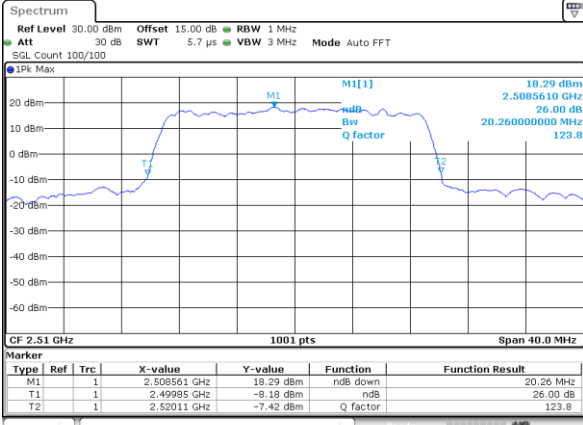

Highest Channel / 10MHz / QPSK

Date: 1.AUG.2017 22:21:31

Highest Channel / 10MHz / 16QAM

Date: 1.AUG.2017 22:21:41

LTE Band 7

Lowest Channel / 15MHz / QPSK

Date: 1.AUG.2017 22:28:41

Lowest Channel / 15MHz / 16QAM

Date: 1.AUG.2017 22:28:51

Middle Channel / 15MHz / QPSK

Date: 1.AUG.2017 22:40:08

Middle Channel / 15MHz / 16QAM

Date: 1.AUG.2017 22:40:18

Highest Channel / 15MHz / QPSK

Date: 1.AUG.2017 22:42:37

Highest Channel / 15MHz / 16QAM

Date: 1.AUG.2017 22:42:47

LTE Band 7

Lowest Channel / 20MHz / QPSK

Date: 1.AUG.2017 22:49:47

Lowest Channel / 20MHz / 16QAM

Date: 1.AUG.2017 22:49:57

Middle Channel / 20MHz / QPSK

Date: 1.AUG.2017 22:56:56