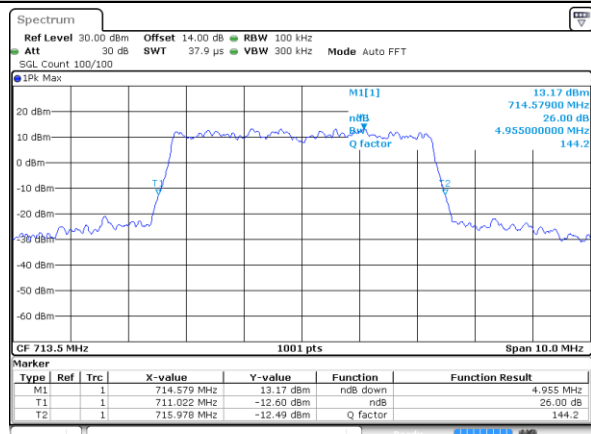

Highest Channel / 10MHz / 16QAM

Date: 2.AUG.2017 12:08:03

LTE Band 17

Lowest Channel / 5MHz / QPSK

Date: 14.JUL.2017 17:22:41

Lowest Channel / 5MHz / 16QAM

Date: 14.JUL.2017 17:22:51

Middle Channel / 5MHz / QPSK

Date: 14.JUL.2017 17:29:40

Middle Channel / 5MHz / 16QAM

Date: 14.JUL.2017 17:29:50

Highest Channel / 5MHz / QPSK

Date: 14.JUL.2017 17:32:06

Highest Channel / 5MHz / 16QAM

Date: 14.JUL.2017 17:32:16

LTE Band 17