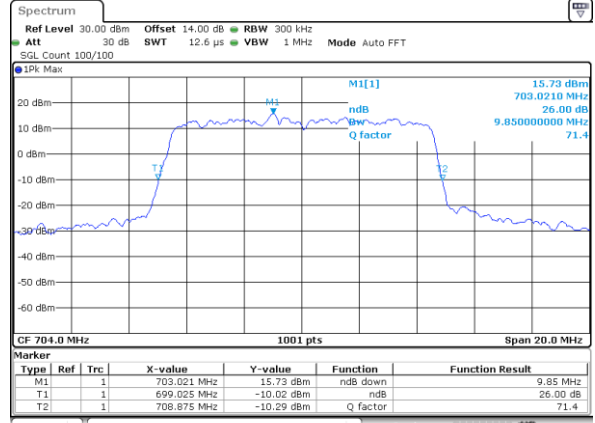

LTE Band 12

Lowest Channel / 5MHz / QPSK

Date: 2.AUG.2017 11:41:14

Lowest Channel / 5MHz / 16QAM

Date: 2.AUG.2017 11:41:24

Middle Channel / 5MHz / QPSK

Date: 2.AUG.2017 11:48:26

Middle Channel / 5MHz / 16QAM

Date: 2.AUG.2017 11:48:36

Highest Channel / 5MHz / QPSK

Date: 2.AUG.2017 11:50:59

Highest Channel / 5MHz / 16QAM

Date: 2.AUG.2017 11:51:09

LTE Band 12

Lowest Channel / 10MHz / QPSK

Date: 2.AUG.2017 11:58:09

Lowest Channel / 10MHz / 16QAM

Date: 2.AUG.2017 11:58:19

Middle Channel / 10MHz / QPSK

Date: 2.AUG.2017 12:05:19

Middle Channel / 10MHz / 16QAM

Date: 2.AUG.2017 12:05:29

Highest Channel / 10MHz / QPSK

Date: 2.AUG.2017 12:07:53

Highest Channel / 10MHz / 16QAM

Date: 2.AUG.2017 12:08:03

LTE Band 17

Lowest Channel / 5MHz / QPSK

Date: 14.JUL.2017 17:22:41

Lowest Channel / 5MHz / 16QAM

Date: 14.JUL.2017 17:22:51

Middle Channel / 5MHz / QPSK