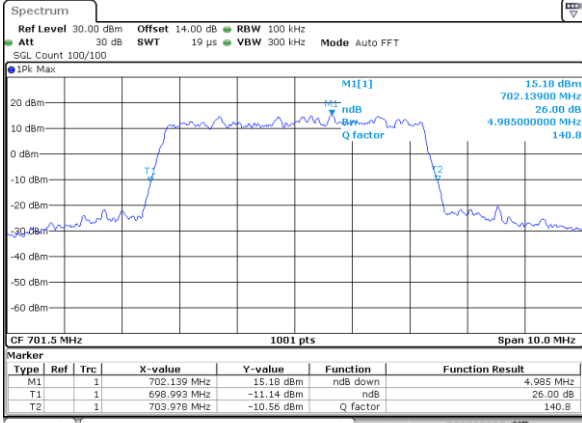

Date: 2 AUG 2017 10:12:23

Highest Channel / 1.4MHz / 16QAM

Date: 2 AUG 2017 10:12:33

LTE Band 12

Lowest Channel / 3MHz / QPSK

Date: 2.AUG.2017 10:19:33

Lowest Channel / 3MHz / 16QAM

Date: 2.AUG.2017 10:19:43

Middle Channel / 3MHz / QPSK

Date: 2.AUG.2017 10:26:44

Middle Channel / 3MHz / 16QAM

Date: 2.AUG.2017 10:26:54

Highest Channel / 3MHz / QPSK

Date: 2.AUG.2017 10:29:17

Highest Channel / 3MHz / 16QAM

Date: 2.AUG.2017 10:29:27

LTE Band 12

Lowest Channel / 5MHz / QPSK

Date: 2.AUG.2017 11:41:14

Lowest Channel / 5MHz / 16QAM

Date: 2.AUG.2017 11:41:24

Middle Channel / 5MHz / QPSK

Date: 2.AUG.2017 11:48:26

Middle Channel / 5MHz / 16QAM