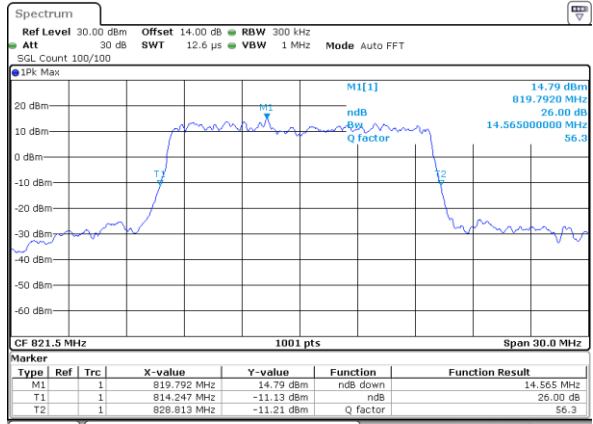

CH26765 / 16QAM

Date: 8_AUG.2017 14:18:21