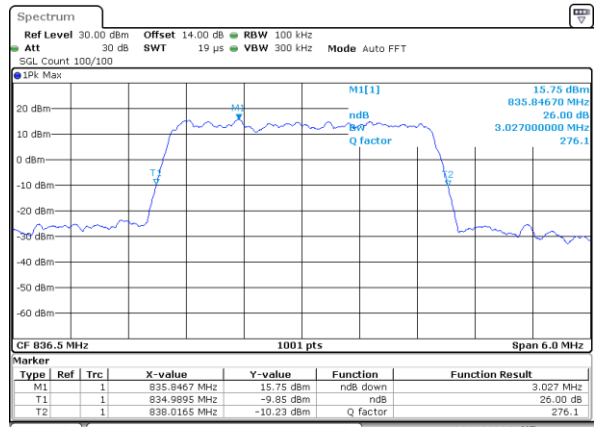

Date: 9.AUG.2017 10:13:06

Middle Channel / 1.4MHz / QPSK

Date: 9.AUG.2017 10:21:00

Middle Channel / 1.4MHz / 16QAM

Date: 9.AUG.2017 10:21:10

Highest Channel / 1.4MHz / QPSK

Date: 9.AUG.2017 10:23:33

Highest Channel / 1.4MHz / 16QAM

Date: 9.AUG.2017 10:23:43

LTE Band 26

Lowest Channel / 3MHz / QPSK

Date: 9,AUG,2017 14:43:34

Lowest Channel / 3MHz / 16QAM

Date: 9,AUG,2017 14:43:44

Middle Channel / 3MHz / QPSK

Date: 9,AUG,2017 14:50:45

Middle Channel / 3MHz / 16QAM

Date: 9,AUG,2017 14:50:55

Highest Channel / 3MHz / QPSK

Date: 9,AUG,2017 14:53:18

Highest Channel / 3MHz / 16QAM

Date: 9,AUG,2017 14:53:28

LTE Band 26

Lowest Channel / 5MHz / QPSK