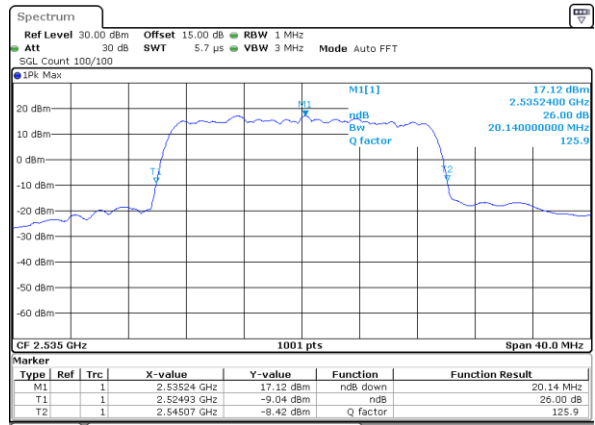

Date: 1.AUG.2017 22:42:47

LTE Band 7

Lowest Channel / 20MHz / QPSK

Date: 1.AUG.2017 22:49:47

Lowest Channel / 20MHz / 16QAM

Date: 1.AUG.2017 22:49:57

Middle Channel / 20MHz / QPSK

Date: 1.AUG.2017 22:56:56

Middle Channel / 20MHz / 16QAM

Date: 1.AUG.2017 22:57:06

Highest Channel / 20MHz / QPSK

Date: 1.AUG.2017 22:59:25

Highest Channel / 20MHz / 16QAM

Date: 1.AUG.2017 22:59:35

LTE Band 12

Lowest Channel / 1.4MHz / QPSK