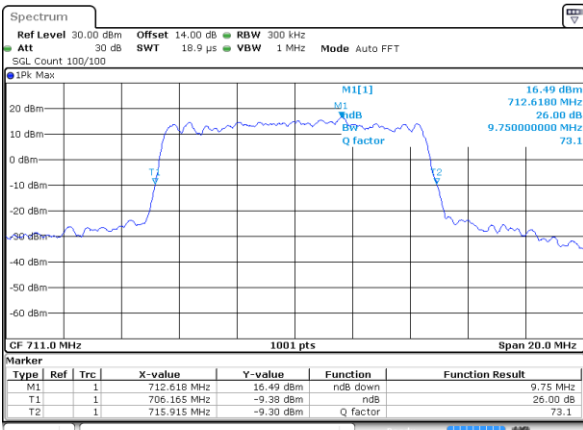

Date: 14.JUL.2017 17:29:40

Middle Channel / 5MHz / 16QAM

Date: 14.JUL.2017 17:29:50

Highest Channel / 5MHz / QPSK

Date: 14.JUL.2017 17:32:06

Highest Channel / 5MHz / 16QAM

Date: 14.JUL.2017 17:32:16

LTE Band 17

Lowest Channel / 10MHz / QPSK

Date: 14 JUL 2017 17:39:03

Lowest Channel / 10MHz / 16QAM

Date: 14 JUL 2017 17:39:13

Middle Channel / 10MHz / QPSK

Date: 14 JUL 2017 17:46:01

Middle Channel / 10MHz / 16QAM

Date: 14 JUL 2017 17:46:11

Highest Channel / 10MHz / QPSK

Date: 14 JUL 2017 17:48:27

Highest Channel / 10MHz / 16QAM

Date: 14 JUL 2017 17:48:37

LTE Band 26

Lowest Channel / 1.4MHz / QPSK

Date: 9.AUG.2017 10:13:16

Lowest Channel / 1.4MHz / 16QAM