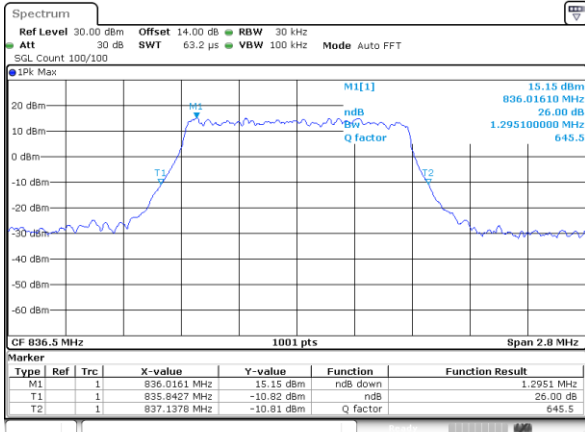

Highest Channel / 10MHz / QPSK

Date: 14 JUL 2017 17:48:27

Highest Channel / 10MHz / 16QAM

Date: 14 JUL 2017 17:48:37

LTE Band 26

Lowest Channel / 1.4MHz / QPSK

Date: 9.AUG.2017 10:13:16

Lowest Channel / 1.4MHz / 16QAM

Date: 9.AUG.2017 10:13:06

Middle Channel / 1.4MHz / QPSK

Date: 9.AUG.2017 10:21:00

Middle Channel / 1.4MHz / 16QAM

Date: 9.AUG.2017 10:21:10

Highest Channel / 1.4MHz / QPSK

Date: 9.AUG.2017 10:23:33

Highest Channel / 1.4MHz / 16QAM