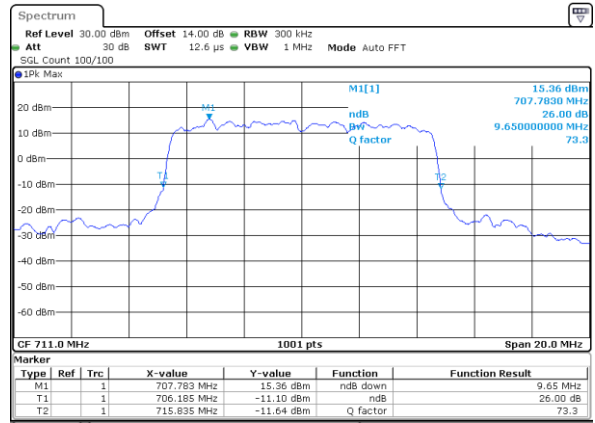

Date: 2.AUG.2017 11:48:36

Highest Channel / 5MHz / QPSK

Date: 2.AUG.2017 11:50:59

Highest Channel / 5MHz / 16QAM

Date: 2.AUG.2017 11:51:09

LTE Band 12

Lowest Channel / 10MHz / QPSK

Date: 2.AUG.2017 11:58:09

Lowest Channel / 10MHz / 16QAM

Date: 2.AUG.2017 11:58:19

Middle Channel / 10MHz / QPSK

Date: 2.AUG.2017 12:05:19

Middle Channel / 10MHz / 16QAM

Date: 2.AUG.2017 12:05:29

Highest Channel / 10MHz / QPSK

Date: 2.AUG.2017 12:07:53

Highest Channel / 10MHz / 16QAM

Date: 2.AUG.2017 12:08:03

LTE Band 17

Lowest Channel / 5MHz / QPSK

Date: 14.JUL.2017 17:22:41

Lowest Channel / 5MHz / 16QAM

Date: 14.JUL.2017 17:22:51

Middle Channel / 5MHz / QPSK