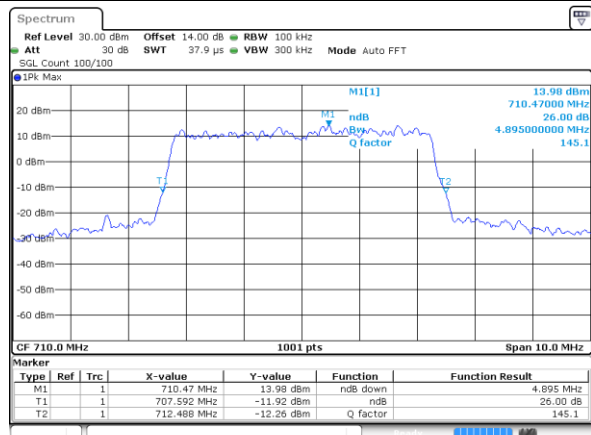

Highest Channel / 10MHz / 16QAM

Date: 2.AUG.2017 12:08:03

LTE Band 17

Lowest Channel / 5MHz / QPSK

Date: 14.JUL.2017 17:22:41

Lowest Channel / 5MHz / 16QAM

Date: 14.JUL.2017 17:22:51

Middle Channel / 5MHz / QPSK

Date: 14.JUL.2017 17:29:40

Middle Channel / 5MHz / 16QAM

Date: 14.JUL.2017 17:29:50

Highest Channel / 5MHz / QPSK

Date: 14.JUL.2017 17:32:06

Highest Channel / 5MHz / 16QAM

Date: 14.JUL.2017 17:32:16

LTE Band 17