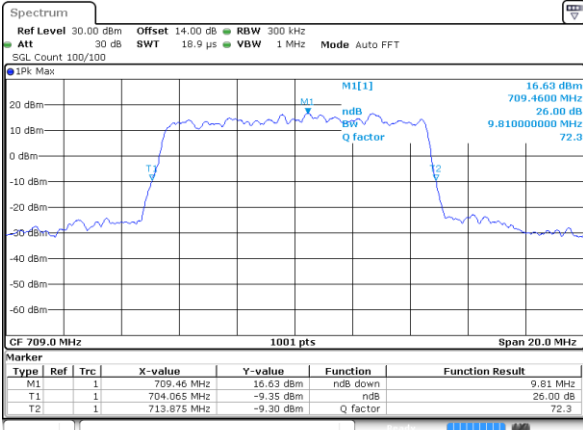

LTE Band 17

Lowest Channel / 10MHz / QPSK

Date: 14 JUL 2017 17:39:03