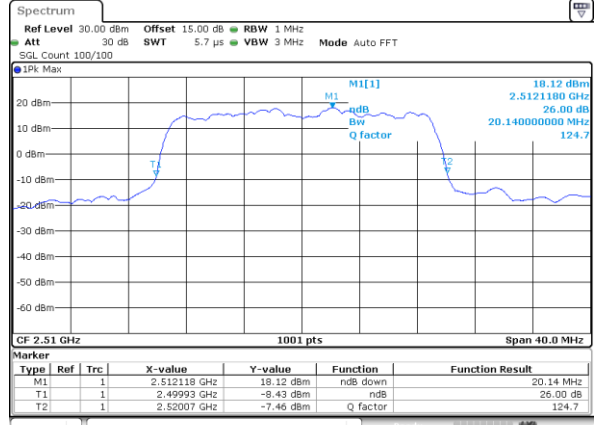

Date: 1.AUG.2017 22:42:47

LTE Band 7

Lowest Channel / 20MHz / QPSK

Date: 1.AUG.2017 22:49:47

Lowest Channel / 20MHz / 16QAM

Date: 1.AUG.2017 22:49:57

Middle Channel / 20MHz / QPSK

Date: 1.AUG.2017 22:56:56

Middle Channel / 20MHz / 16QAM

Date: 1.AUG.2017 22:57:06

Highest Channel / 20MHz / QPSK

Date: 1.AUG.2017 22:59:25

Highest Channel / 20MHz / 16QAM

Date: 1.AUG.2017 22:59:35

LTE Band 12

Lowest Channel / 1.4MHz / QPSK