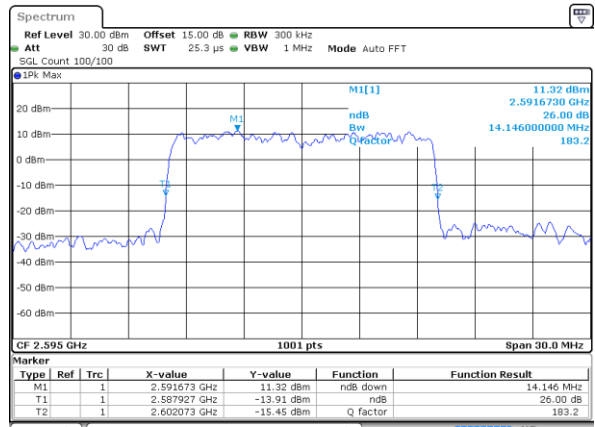

Middle Channel / 15MHz / 16QAM

Date: 6 AUG 2017 19:05:41