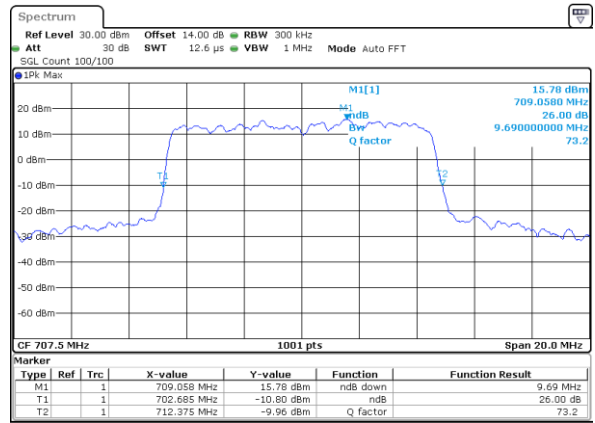

Date: 2.AUG.2017 11:48:36

Highest Channel / 5MHz / QPSK

Date: 2.AUG.2017 11:50:59

Highest Channel / 5MHz / 16QAM

Date: 2.AUG.2017 11:51:09

LTE Band 12

Lowest Channel / 10MHz / QPSK

Date: 2.AUG.2017 11:58:09

Lowest Channel / 10MHz / 16QAM

Date: 2.AUG.2017 11:58:19

Middle Channel / 10MHz / QPSK

Date: 2.AUG.2017 12:05:19

Middle Channel / 10MHz / 16QAM

Date: 2.AUG.2017 12:05:29

Highest Channel / 10MHz / QPSK

Date: 2.AUG.2017 12:07:53

Highest Channel / 10MHz / 16QAM

Date: 2.AUG.2017 12:08:03

LTE Band 17

Lowest Channel / 5MHz / QPSK

Date: 14.JUL.2017 17:22:41

Lowest Channel / 5MHz / 16QAM

Date: 14.JUL.2017 17:22:51

Middle Channel / 5MHz / QPSK