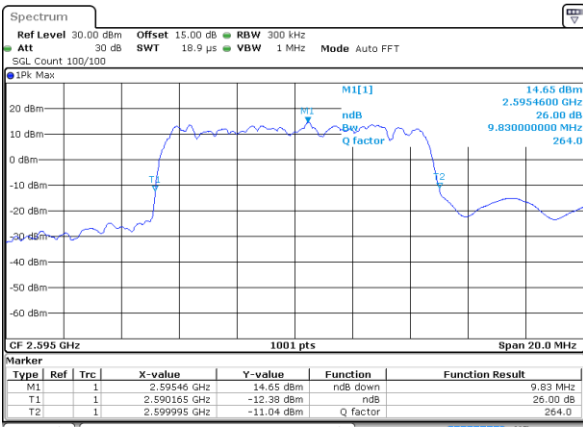

Date: 6 AUG 2017 19:01:31

Middle Channel / 5MHz / 16QAM

Date: 6 AUG 2017 19:01:41

Highest Channel / 5MHz / QPSK

Date: 6 AUG 2017 19:02:11

Highest Channel / 5MHz / 16QAM

Date: 6 AUG 2017 19:02:21

LTE Band 38

Lowest Channel / 10MHz / QPSK

Date: 6 AUG 2017 19:02:51

Lowest Channel / 10MHz / 16QAM

Date: 6 AUG 2017 19:03:01

Middle Channel / 10MHz / QPSK

Date: 6 AUG 2017 19:03:31

Middle Channel / 10MHz / 16QAM

Date: 6 AUG 2017 19:03:41

Highest Channel / 10MHz / QPSK

Date: 6 AUG 2017 19:04:11

Highest Channel / 10MHz / 16QAM

Date: 6 AUG 2017 19:04:21

LTE Band 38

Lowest Channel / 15MHz / QPSK

Date: 6 AUG 2017 19:04:51

Lowest Channel / 15MHz / 16QAM