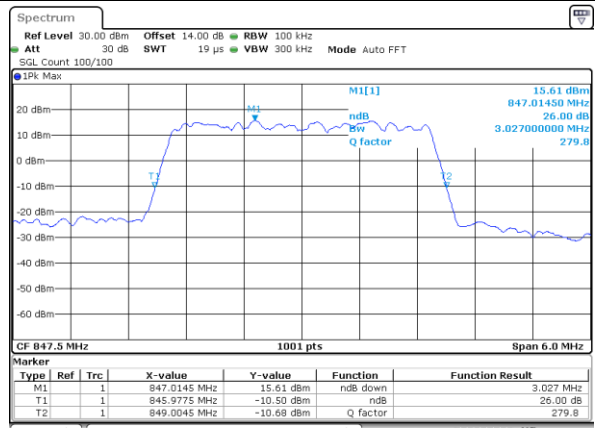

Date: 9.AUG.2017 10:23:43

LTE Band 26

Lowest Channel / 3MHz / QPSK

Date: 9,AUG,2017 14:43:34

Lowest Channel / 3MHz / 16QAM

Date: 9,AUG,2017 14:43:44

Middle Channel / 3MHz / QPSK

Date: 9,AUG,2017 14:50:45

Middle Channel / 3MHz / 16QAM

Date: 9,AUG,2017 14:50:55

Highest Channel / 3MHz / QPSK

Date: 9,AUG,2017 14:53:18

Highest Channel / 3MHz / 16QAM

Date: 9,AUG,2017 14:53:28

LTE Band 26

Lowest Channel / 5MHz / QPSK

Date: 9_AUG.2017 15:00:31

Lowest Channel / 5MHz / 16QAM

Date: 9_AUG.2017 15:00:41

Middle Channel / 5MHz / QPSK

Date: 9_AUG.2017 15:07:42

Middle Channel / 5MHz / 16QAM

Date: 9_AUG.2017 15:07:53

Highest Channel / 5MHz / QPSK