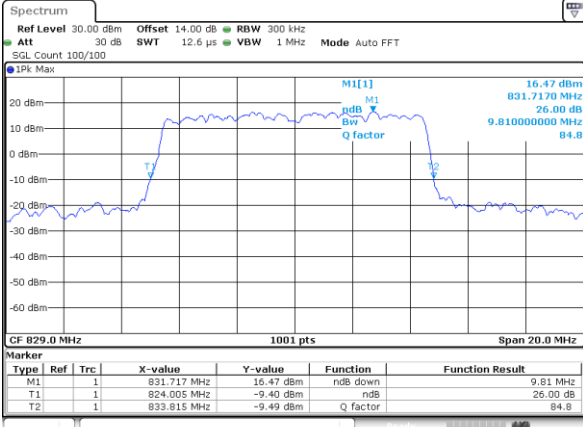

Date: 22_AUG.2017 14:26:17

Highest Channel / 5MHz / 16QAM

Date: 22_AUG.2017 14:26:27

LTE Band 26

Lowest Channel / 10MHz / QPSK

Date: 9.AUG.2017 15:20:49

Lowest Channel / 10MHz / 16QAM

Date: 9.AUG.2017 15:20:59