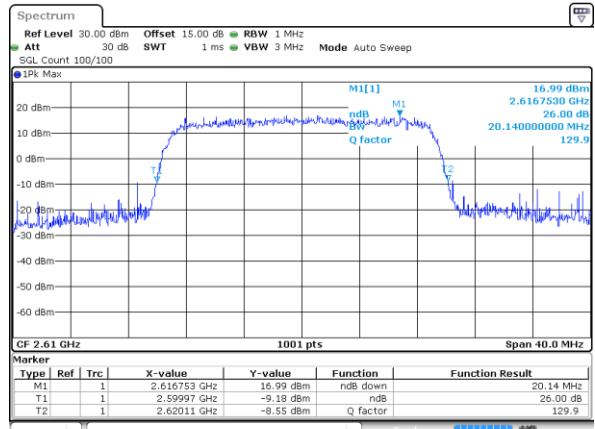

Date: 6 AUG 2017 19:06:22

LTE Band 38

Lowest Channel / 20MHz / QPSK

Date: 6 AUG 2017 19:06:52

Lowest Channel / 20MHz / 16QAM

Date: 6 AUG 2017 19:07:02

Middle Channel / 20MHz / QPSK

Date: 6 AUG 2017 19:07:32

Middle Channel / 20MHz / 16QAM

Date: 6 AUG 2017 19:07:42

Highest Channel / 20MHz / QPSK

Date: 6 AUG 2017 19:08:13

Highest Channel / 20MHz / 16QAM

Date: 6 AUG 2017 19:08:23