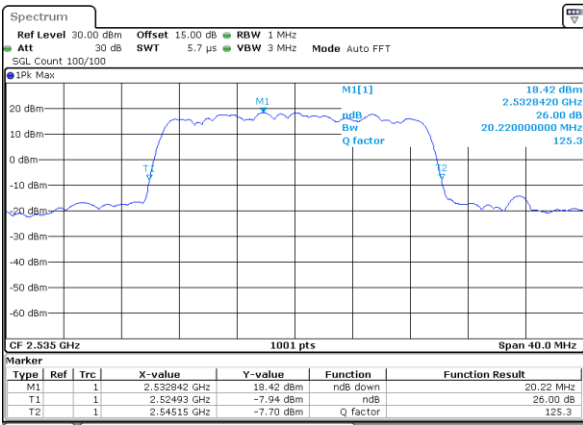

Date: 1.AUG.2017 22:42:47

LTE Band 7

Lowest Channel / 20MHz / QPSK

Date: 1.AUG.2017 22:49:47

Lowest Channel / 20MHz / 16QAM

Date: 1.AUG.2017 22:49:57

Middle Channel / 20MHz / QPSK

Date: 1.AUG.2017 22:56:56

Middle Channel / 20MHz / 16QAM

Date: 1.AUG.2017 22:57:06

Highest Channel / 20MHz / QPSK

Date: 1.AUG.2017 22:59:25

Highest Channel / 20MHz / 16QAM

Date: 1.AUG.2017 22:59:35

LTE Band 12

Lowest Channel / 1.4MHz / QPSK