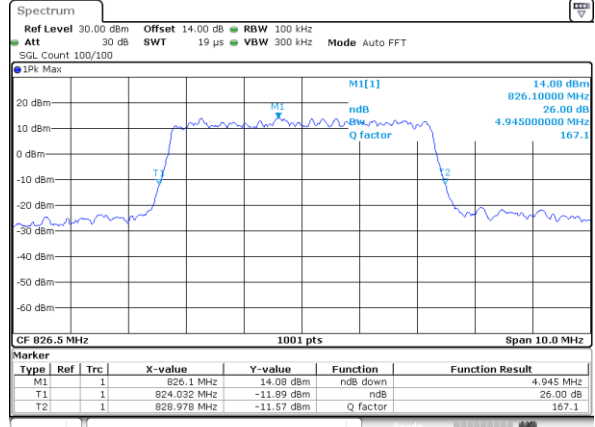

Date: 9.AUG.2017 10:23:43

LTE Band 26

Lowest Channel / 3MHz / QPSK

Date: 9,AUG,2017 14:43:34

Lowest Channel / 3MHz / 16QAM

Date: 9,AUG,2017 14:43:44

Middle Channel / 3MHz / QPSK

Date: 9,AUG,2017 14:50:45

Middle Channel / 3MHz / 16QAM

Date: 9,AUG,2017 14:50:55

Highest Channel / 3MHz / QPSK

Date: 9,AUG,2017 14:53:18

Highest Channel / 3MHz / 16QAM

Date: 9,AUG,2017 14:53:28

LTE Band 26

Lowest Channel / 5MHz / QPSK

Date: 9_AUG.2017 15:00:31

Lowest Channel / 5MHz / 16QAM

Date: 9_AUG.2017 15:00:41

Middle Channel / 5MHz / QPSK

Date: 9_AUG.2017 15:07:42

Middle Channel / 5MHz / 16QAM

Date: 9_AUG.2017 15:07:53

Highest Channel / 5MHz / QPSK