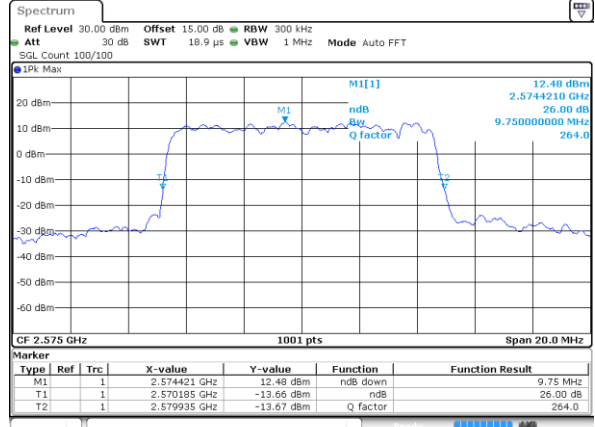

Date: 6 AUG 2017 19:01:31

Middle Channel / 5MHz / 16QAM

Date: 6 AUG 2017 19:01:41

Highest Channel / 5MHz / QPSK

Date: 6 AUG 2017 19:02:11

Highest Channel / 5MHz / 16QAM

Date: 6 AUG 2017 19:02:21

LTE Band 38

Lowest Channel / 10MHz / QPSK

Date: 6 AUG 2017 19:02:51

Lowest Channel / 10MHz / 16QAM

Date: 6 AUG 2017 19:03:01

Middle Channel / 10MHz / QPSK

Date: 6 AUG 2017 19:03:31

Middle Channel / 10MHz / 16QAM

Date: 6 AUG 2017 19:03:41