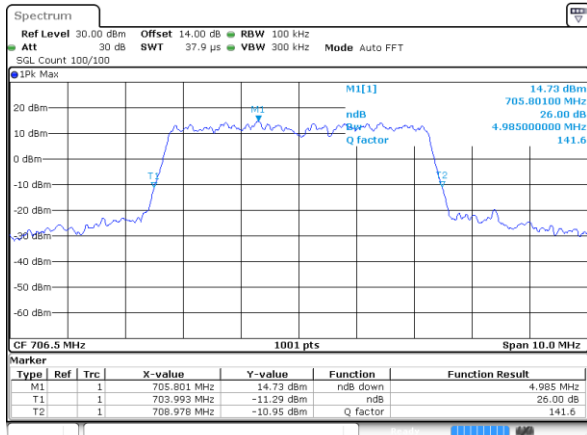

Highest Channel / 10MHz / 16QAM

Date: 2.AUG.2017 12:08:03

LTE Band 17

Lowest Channel / 5MHz / QPSK

Date: 14.JUL.2017 17:22:41

Lowest Channel / 5MHz / 16QAM

Date: 14.JUL.2017 17:22:51

Middle Channel / 5MHz / QPSK

Date: 14.JUL.2017 17:29:40

Middle Channel / 5MHz / 16QAM

Date: 14.JUL.2017 17:29:50

Highest Channel / 5MHz / QPSK

Date: 14.JUL.2017 17:32:06

Highest Channel / 5MHz / 16QAM

Date: 14.JUL.2017 17:32:16

LTE Band 17