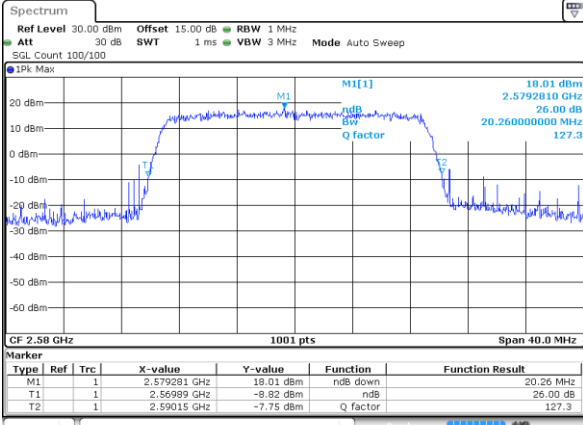

Highest Channel / 10MHz / QPSK

Date: 6 AUG 2017 19:04:11

Highest Channel / 10MHz / 16QAM

Date: 6 AUG 2017 19:04:21

LTE Band 38

Lowest Channel / 15MHz / QPSK

Date: 6 AUG 2017 19:04:51

Lowest Channel / 15MHz / 16QAM

Date: 6 AUG 2017 19:05:01

Middle Channel / 15MHz / QPSK

Date: 6 AUG 2017 19:05:31

Middle Channel / 15MHz / 16QAM

Date: 6 AUG 2017 19:05:41

Highest Channel / 15MHz / QPSK

Date: 6 AUG 2017 19:06:12

Highest Channel / 15MHz / 16QAM

Date: 6 AUG 2017 19:06:22

LTE Band 38

Lowest Channel / 20MHz / QPSK

Date: 6 AUG 2017 19:06:52

Lowest Channel / 20MHz / 16QAM

Date: 6 AUG 2017 19:07:02

Middle Channel / 20MHz / QPSK

Date: 6 AUG 2017 19:07:32