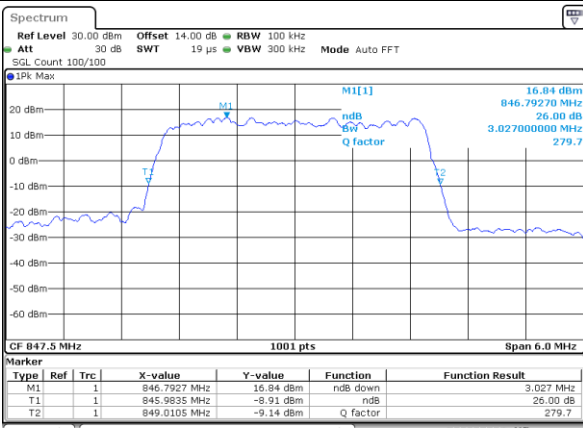

Date: 9.AUG.2017 10:23:43

LTE Band 26

Lowest Channel / 3MHz / QPSK

Date: 9,AUG,2017 14:43:34

Lowest Channel / 3MHz / 16QAM

Date: 9,AUG,2017 14:43:44

Middle Channel / 3MHz / QPSK

Date: 9,AUG,2017 14:50:45

Middle Channel / 3MHz / 16QAM

Date: 9,AUG,2017 14:50:55

Highest Channel / 3MHz / QPSK

Date: 9,AUG,2017 14:53:18

Highest Channel / 3MHz / 16QAM

Date: 9,AUG,2017 14:53:28

LTE Band 26

Lowest Channel / 5MHz / QPSK