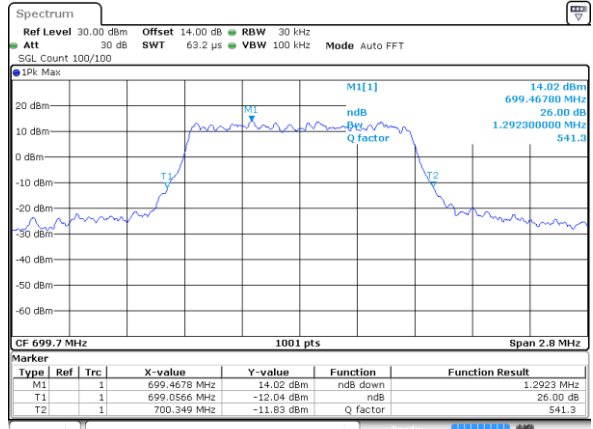

Date: 1.AUG.2017 22:42:47

LTE Band 7

Lowest Channel / 20MHz / QPSK

Date: 1.AUG.2017 22:49:47

Lowest Channel / 20MHz / 16QAM

Date: 1.AUG.2017 22:49:57

Middle Channel / 20MHz / QPSK

Date: 1.AUG.2017 22:56:56

Middle Channel / 20MHz / 16QAM

Date: 1.AUG.2017 22:57:06

Highest Channel / 20MHz / QPSK

Date: 1.AUG.2017 22:59:25

Highest Channel / 20MHz / 16QAM

Date: 1.AUG.2017 22:59:35

LTE Band 12

Lowest Channel / 1.4MHz / QPSK

Date: 1 AUG 2017 04:50:39

Lowest Channel / 1.4MHz / 16QAM

Date: 1 AUG 2017 04:50:29

Middle Channel / 1.4MHz / QPSK

Date: 1 AUG 2017 04:57:33

Middle Channel / 1.4MHz / 16QAM

Date: 1 AUG 2017 04:57:43

Highest Channel / 1.4MHz / QPSK