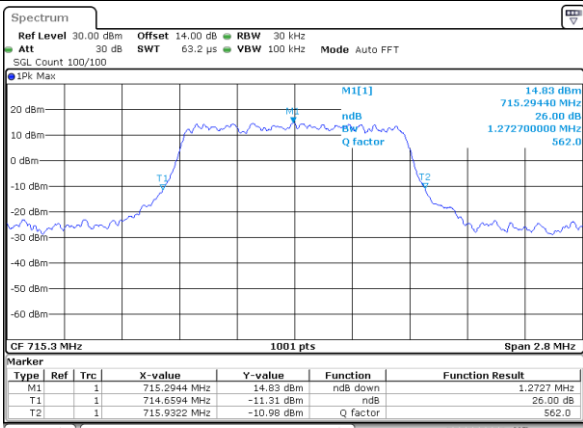

Date: 1 AUG 2017 04:50:39

Lowest Channel / 1.4MHz / 16QAM

Date: 1 AUG 2017 04:50:29

Middle Channel / 1.4MHz / QPSK

Date: 1 AUG 2017 04:57:33

Middle Channel / 1.4MHz / 16QAM

Date: 1 AUG 2017 04:57:43

Highest Channel / 1.4MHz / QPSK

Date: 2 AUG 2017 10:12:23

Highest Channel / 1.4MHz / 16QAM

Date: 2 AUG 2017 10:12:33

LTE Band 12

Lowest Channel / 3MHz / QPSK

Date: 2.AUG.2017 10:19:33

Lowest Channel / 3MHz / 16QAM

Date: 2.AUG.2017 10:19:43