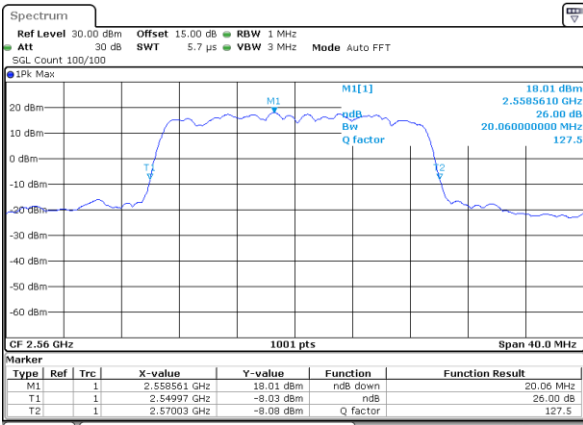

Date: 1.AUG.2017 22:42:47

LTE Band 7

Lowest Channel / 20MHz / QPSK

Date: 1.AUG.2017 22:49:47

Lowest Channel / 20MHz / 16QAM

Date: 1.AUG.2017 22:49:57

Middle Channel / 20MHz / QPSK

Date: 1.AUG.2017 22:56:56

Middle Channel / 20MHz / 16QAM

Date: 1.AUG.2017 22:57:06

Highest Channel / 20MHz / QPSK

Date: 1.AUG.2017 22:59:25

Highest Channel / 20MHz / 16QAM

Date: 1.AUG.2017 22:59:35

LTE Band 12

Lowest Channel / 1.4MHz / QPSK