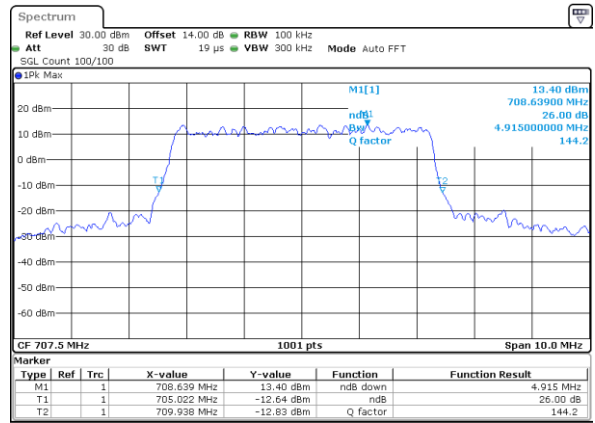

LTE Band 12

Lowest Channel / 5MHz / QPSK

Date: 2.AUG.2017 11:41:14

Lowest Channel / 5MHz / 16QAM

Date: 2.AUG.2017 11:41:24

Middle Channel / 5MHz / QPSK

Date: 2.AUG.2017 11:48:26

Middle Channel / 5MHz / 16QAM

Date: 2.AUG.2017 11:48:36

Highest Channel / 5MHz / QPSK

Date: 2.AUG.2017 11:50:59

Highest Channel / 5MHz / 16QAM

Date: 2.AUG.2017 11:51:09

LTE Band 12

Lowest Channel / 10MHz / QPSK

Date: 2.AUG.2017 11:58:09