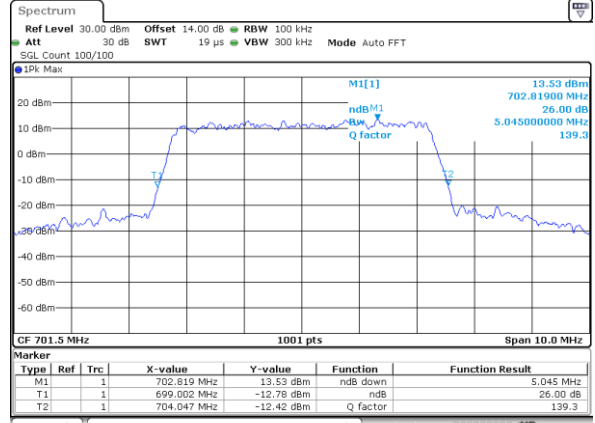

Date: 2 AUG 2017 10:12:23

Highest Channel / 1.4MHz / 16QAM

Date: 2 AUG 2017 10:12:33

LTE Band 12

Lowest Channel / 3MHz / QPSK

Date: 2.AUG.2017 10:19:33

Lowest Channel / 3MHz / 16QAM

Date: 2.AUG.2017 10:19:43

Middle Channel / 3MHz / QPSK

Date: 2.AUG.2017 10:26:44

Middle Channel / 3MHz / 16QAM

Date: 2.AUG.2017 10:26:54

Highest Channel / 3MHz / QPSK

Date: 2.AUG.2017 10:29:17

Highest Channel / 3MHz / 16QAM

Date: 2.AUG.2017 10:29:27

LTE Band 12

Lowest Channel / 5MHz / QPSK

Date: 2.AUG.2017 11:41:14

Lowest Channel / 5MHz / 16QAM

Date: 2.AUG.2017 11:41:24

Middle Channel / 5MHz / QPSK

Date: 2.AUG.2017 11:48:26

Middle Channel / 5MHz / 16QAM