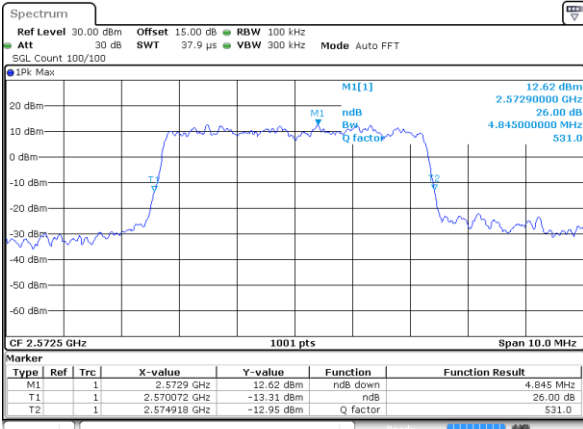

Date: 9_AUG.2017 15:55:02

Highest Channel / 15MHz / QPSK

Date: 9_AUG.2017 15:57:27

Highest Channel / 15MHz / 16QAM

Date: 9_AUG.2017 15:57:37

LTE Band 26

CH26765 / QPSK

Date: 8_AUG.2017 14:18:31

CH26765 / 16QAM

Date: 8_AUG.2017 14:18:21

LTE Band 38

Lowest Channel / 5MHz / QPSK

Date: 6 AUG 2017 19:00:50

Lowest Channel / 5MHz / 16QAM

Date: 6 AUG 2017 19:01:00

Middle Channel / 5MHz / QPSK

Date: 6 AUG 2017 19:01:31

Middle Channel / 5MHz / 16QAM

Date: 6 AUG 2017 19:01:41

Highest Channel / 5MHz / QPSK

Date: 6 AUG 2017 19:02:11

Highest Channel / 5MHz / 16QAM

Date: 6 AUG 2017 19:02:21

LTE Band 38