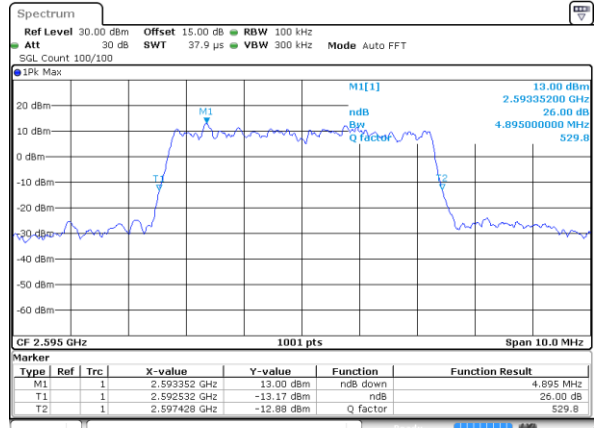

Date: 9_AUG.2017 15:55:02

Highest Channel / 15MHz / QPSK

Date: 9_AUG.2017 15:57:27

Highest Channel / 15MHz / 16QAM

Date: 9_AUG.2017 15:57:37

LTE Band 26

CH26765 / QPSK

Date: 8_AUG.2017 14:18:31

CH26765 / 16QAM

Date: 8_AUG.2017 14:18:21

LTE Band 38

Lowest Channel / 5MHz / QPSK

Date: 6 AUG 2017 19:00:50

Lowest Channel / 5MHz / 16QAM

Date: 6 AUG 2017 19:01:00

Middle Channel / 5MHz / QPSK

Date: 6 AUG 2017 19:01:31

Middle Channel / 5MHz / 16QAM

Date: 6 AUG 2017 19:01:41

Highest Channel / 5MHz / QPSK

Date: 6 AUG 2017 19:02:11

Highest Channel / 5MHz / 16QAM

Date: 6 AUG 2017 19:02:21

LTE Band 38