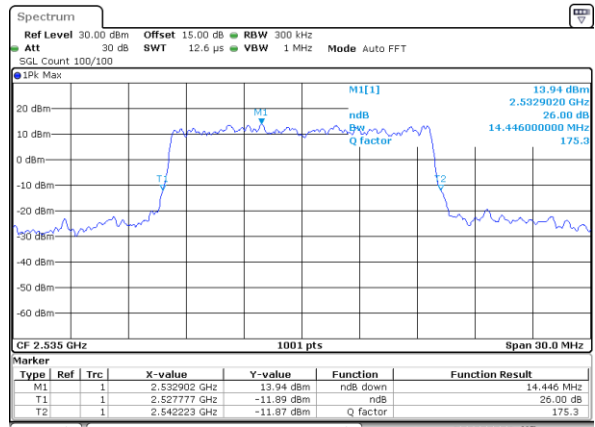

Middle Channel / 15MHz / 16QAM

Date: 1.AUG.2017 22:40:18