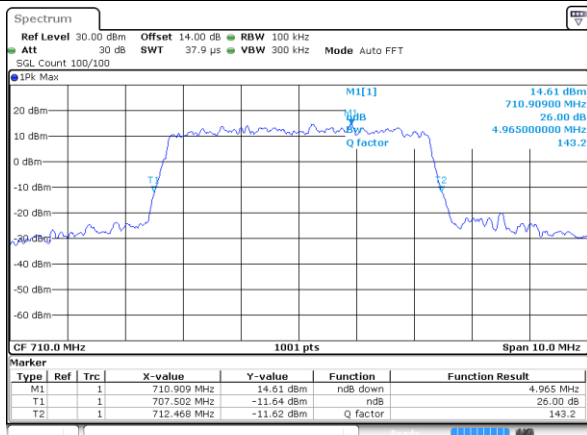

Highest Channel / 10MHz / 16QAM

Date: 2.AUG.2017 12:08:03

LTE Band 17

Lowest Channel / 5MHz / QPSK

Date: 14.JUL.2017 17:22:41

Lowest Channel / 5MHz / 16QAM

Date: 14.JUL.2017 17:22:51

Middle Channel / 5MHz / QPSK

Date: 14.JUL.2017 17:29:40

Middle Channel / 5MHz / 16QAM

Date: 14.JUL.2017 17:29:50

Highest Channel / 5MHz / QPSK

Date: 14.JUL.2017 17:32:06

Highest Channel / 5MHz / 16QAM

Date: 14.JUL.2017 17:32:16

LTE Band 17