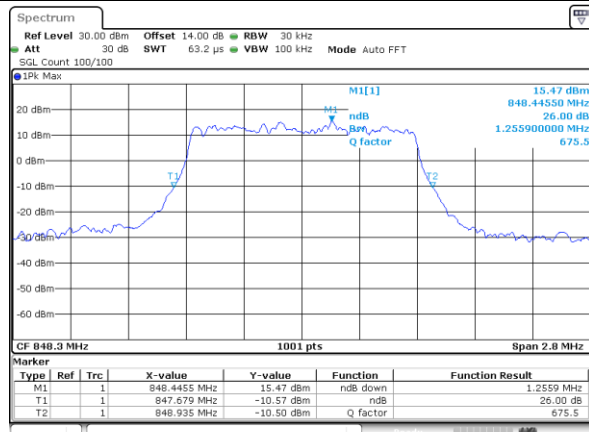

Highest Channel / 10MHz / QPSK

Date: 14 JUL 2017 17:48:27

Highest Channel / 10MHz / 16QAM

Date: 14 JUL 2017 17:48:37

LTE Band 26

Lowest Channel / 1.4MHz / QPSK

Date: 9.AUG.2017 10:13:16

Lowest Channel / 1.4MHz / 16QAM

Date: 9.AUG.2017 10:13:06

Middle Channel / 1.4MHz / QPSK

Date: 9.AUG.2017 10:21:00

Middle Channel / 1.4MHz / 16QAM

Date: 9.AUG.2017 10:21:10

Highest Channel / 1.4MHz / QPSK

Date: 9.AUG.2017 10:23:33

Highest Channel / 1.4MHz / 16QAM

Date: 9.AUG.2017 10:23:43

LTE Band 26

Lowest Channel / 3MHz / QPSK

Date: 9,AUG,2017 14:43:34

Lowest Channel / 3MHz / 16QAM

Date: 9,AUG,2017 14:43:44

Middle Channel / 3MHz / QPSK

Date: 9,AUG,2017 14:50:45