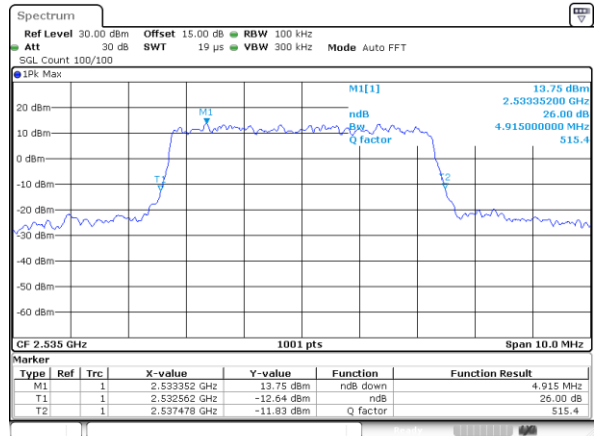

Highest Channel / 10MHz / 16QAM

Date: 31 JUL 2017 23:00:53

LTE Band 7

Lowest Channel / 5MHz / QPSK

Date: 1.AUG.2017 21:55:05

Lowest Channel / 5MHz / 16QAM

Date: 1.AUG.2017 21:55:15

Middle Channel / 5MHz / QPSK

Date: 1.AUG.2017 22:02:14

Middle Channel / 5MHz / 16QAM

Date: 1.AUG.2017 22:02:24

Highest Channel / 5MHz / QPSK

Date: 1.AUG.2017 22:04:43

Highest Channel / 5MHz / 16QAM

Date: 1.AUG.2017 22:04:53

LTE Band 7