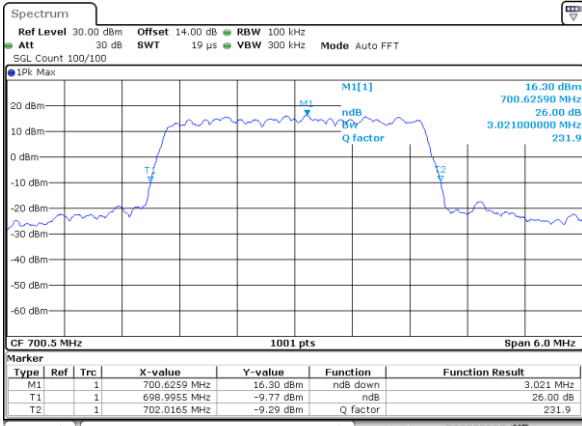

Date: 2 AUG 2017 10:12:23

Highest Channel / 1.4MHz / 16QAM

Date: 2 AUG 2017 10:12:33

LTE Band 12

Lowest Channel / 3MHz / QPSK

Date: 2.AUG.2017 10:19:33

Lowest Channel / 3MHz / 16QAM

Date: 2.AUG.2017 10:19:43