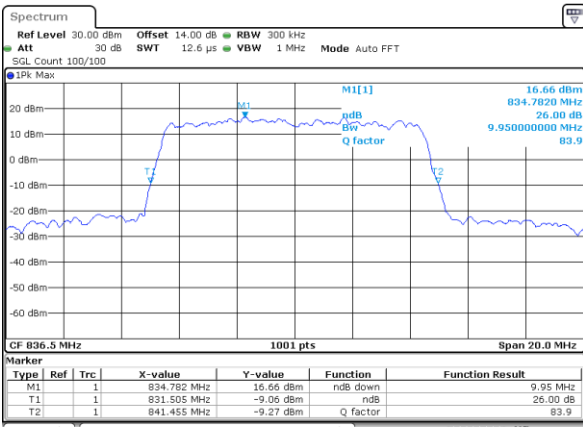

Date: 22_AUG.2017 14:26:17

Highest Channel / 5MHz / 16QAM

Date: 22_AUG.2017 14:26:27

LTE Band 26

Lowest Channel / 10MHz / QPSK

Date: 9.AUG.2017 15:20:49

Lowest Channel / 10MHz / 16QAM

Date: 9.AUG.2017 15:20:59

Middle Channel / 10MHz / QPSK

Date: 9.AUG.2017 15:28:01

Middle Channel / 10MHz / 16QAM

Date: 9.AUG.2017 15:28:11

Highest Channel / 10MHz / QPSK

Date: 9.AUG.2017 15:30:34

Highest Channel / 10MHz / 16QAM

Date: 9.AUG.2017 15:30:45