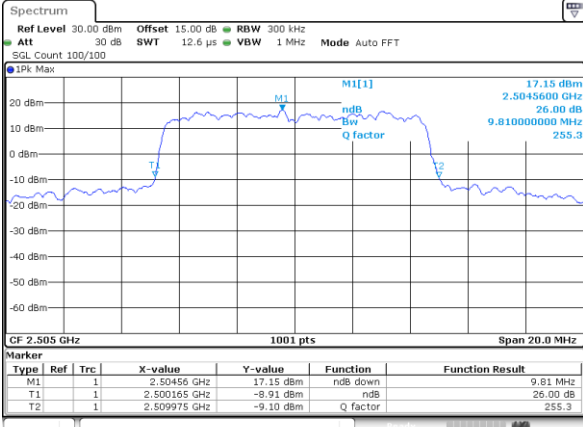

LTE Band 7

Lowest Channel / 10MHz / QPSK

Date: 1.AUG.2017 22:11:53