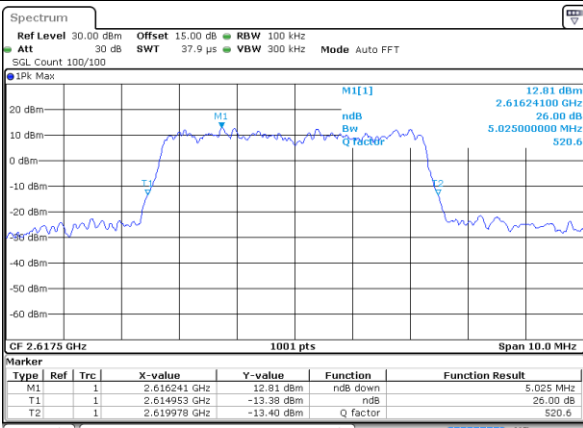

Date: 9_AUG.2017 15:55:02

Highest Channel / 15MHz / QPSK

Date: 9_AUG.2017 15:57:27

Highest Channel / 15MHz / 16QAM

Date: 9_AUG.2017 15:57:37

LTE Band 26

CH26765 / QPSK

Date: 8_AUG.2017 14:18:31

CH26765 / 16QAM

Date: 8_AUG.2017 14:18:21

LTE Band 38

Lowest Channel / 5MHz / QPSK

Date: 6 AUG 2017 19:00:50

Lowest Channel / 5MHz / 16QAM

Date: 6 AUG 2017 19:01:00

Middle Channel / 5MHz / QPSK

Date: 6 AUG 2017 19:01:31

Middle Channel / 5MHz / 16QAM

Date: 6 AUG 2017 19:01:41

Highest Channel / 5MHz / QPSK

Date: 6 AUG 2017 19:02:11

Highest Channel / 5MHz / 16QAM

Date: 6 AUG 2017 19:02:21

LTE Band 38