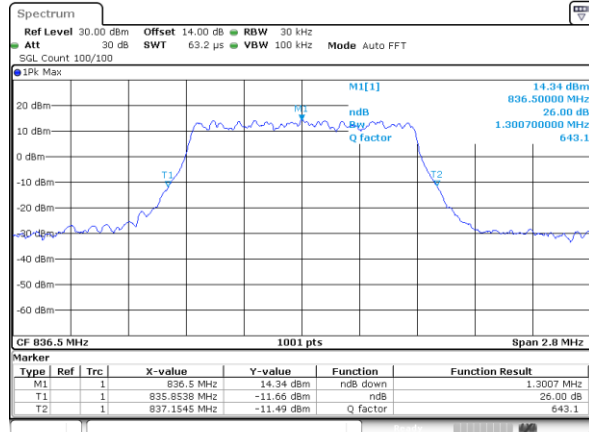

Highest Channel / 10MHz / QPSK

Date: 14 JUL 2017 17:48:27

Highest Channel / 10MHz / 16QAM

Date: 14 JUL 2017 17:48:37

LTE Band 26

Lowest Channel / 1.4MHz / QPSK

Date: 9.AUG.2017 10:13:16

Lowest Channel / 1.4MHz / 16QAM

Date: 9.AUG.2017 10:13:06

Middle Channel / 1.4MHz / QPSK

Date: 9.AUG.2017 10:21:00

Middle Channel / 1.4MHz / 16QAM

Date: 9.AUG.2017 10:21:10

Highest Channel / 1.4MHz / QPSK

Date: 9.AUG.2017 10:23:33

Highest Channel / 1.4MHz / 16QAM