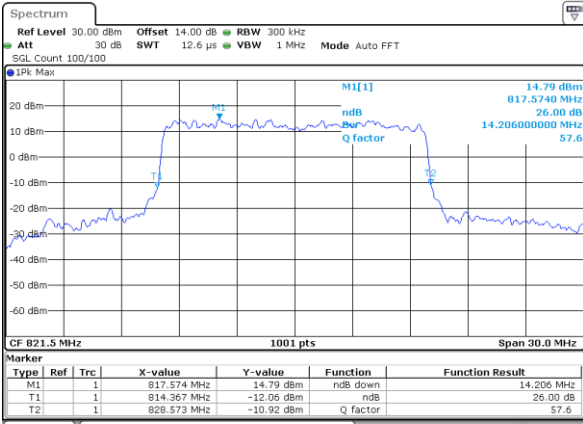

LTE Band 26

Lowest Channel / 15MHz / QPSK

Date: 9_AUG.2017 15:47:33

Lowest Channel / 15MHz / 16QAM

Date: 9_AUG.2017 15:47:43

Middle Channel / 15MHz / QPSK

Date: 9_AUG.2017 15:54:52

Middle Channel / 15MHz / 16QAM

Date: 9_AUG.2017 15:55:02

Highest Channel / 15MHz / QPSK

Date: 9_AUG.2017 15:57:27

Highest Channel / 15MHz / 16QAM

Date: 9_AUG.2017 15:57:37

LTE Band 26

CH26765 / QPSK

Date: 8_AUG.2017 14:18:31

Date: 6 AUG 2017 19:01:31

Middle Channel / 5MHz / 16QAM

Date: 6 AUG 2017 19:01:41

Highest Channel / 5MHz / QPSK

Date: 6 AUG 2017 19:02:11

Highest Channel / 5MHz / 16QAM

Date: 6 AUG 2017 19:02:21

LTE Band 38