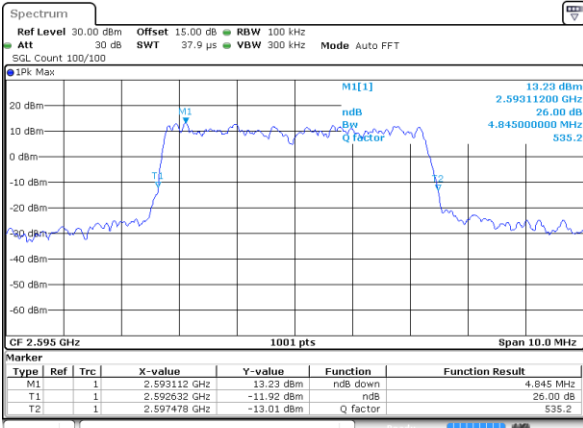

Date: 9_AUG.2017 15:55:02

Highest Channel / 15MHz / QPSK

Date: 9_AUG.2017 15:57:27

Highest Channel / 15MHz / 16QAM

Date: 9_AUG.2017 15:57:37

LTE Band 26

CH26765 / QPSK

Date: 8_AUG.2017 14:18:31

CH26765 / 16QAM

Date: 8_AUG.2017 14:18:21

LTE Band 38

Lowest Channel / 5MHz / QPSK

Date: 6 AUG 2017 19:00:50

Lowest Channel / 5MHz / 16QAM

Date: 6 AUG 2017 19:01:00

Middle Channel / 5MHz / QPSK

Date: 6 AUG 2017 19:01:31

Middle Channel / 5MHz / 16QAM

Date: 6 AUG 2017 19:01:41

Highest Channel / 5MHz / QPSK

Date: 6 AUG 2017 19:02:11

Highest Channel / 5MHz / 16QAM

Date: 6 AUG 2017 19:02:21

LTE Band 38