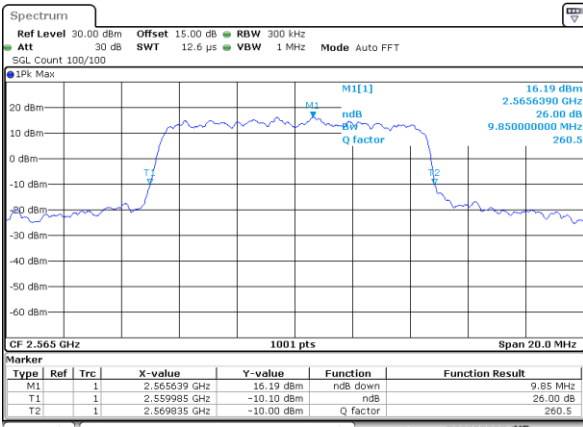

Lowest Channel / 10MHz / QPSK

Date: 1.AUG.2017 22:11:53

Lowest Channel / 10MHz / 16QAM

Date: 1.AUG.2017 22:12:03

Middle Channel / 10MHz / QPSK

Date: 1.AUG.2017 22:19:02

Middle Channel / 10MHz / 16QAM

Date: 1.AUG.2017 22:19:12

Highest Channel / 10MHz / QPSK

Date: 1.AUG.2017 22:21:31

Highest Channel / 10MHz / 16QAM

Date: 1.AUG.2017 22:21:41

LTE Band 7

Lowest Channel / 15MHz / QPSK

Date: 1.AUG.2017 22:28:41

Lowest Channel / 15MHz / 16QAM