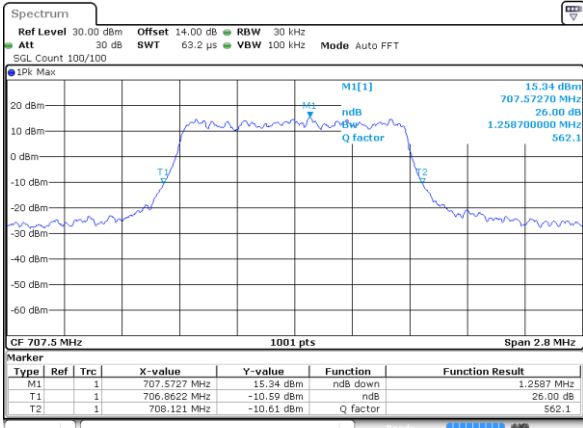

Date: 1.AUG.2017 22:42:47

LTE Band 7

Lowest Channel / 20MHz / QPSK

Date: 1.AUG.2017 22:49:47

Lowest Channel / 20MHz / 16QAM

Date: 1.AUG.2017 22:49:57

Middle Channel / 20MHz / QPSK

Date: 1.AUG.2017 22:56:56

Middle Channel / 20MHz / 16QAM

Date: 1.AUG.2017 22:57:06

Highest Channel / 20MHz / QPSK

Date: 1.AUG.2017 22:59:25

Highest Channel / 20MHz / 16QAM

Date: 1.AUG.2017 22:59:35

LTE Band 12

Lowest Channel / 1.4MHz / QPSK

Date: 1 AUG 2017 04:50:39

Lowest Channel / 1.4MHz / 16QAM

Date: 1 AUG 2017 04:50:29

Middle Channel / 1.4MHz / QPSK

Date: 1 AUG 2017 04:57:33

Middle Channel / 1.4MHz / 16QAM

Date: 1 AUG 2017 04:57:43

Highest Channel / 1.4MHz / QPSK