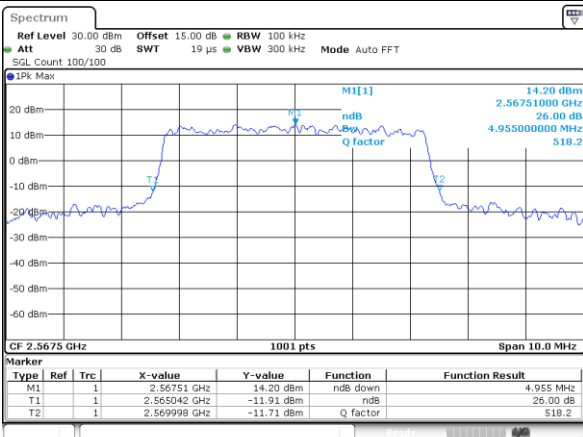

Highest Channel / 10MHz / 16QAM

Date: 31 JUL 2017 23:00:53

LTE Band 7

Lowest Channel / 5MHz / QPSK

Date: 1.AUG.2017 21:55:05

Lowest Channel / 5MHz / 16QAM

Date: 1.AUG.2017 21:55:15

Middle Channel / 5MHz / QPSK

Date: 1.AUG.2017 22:02:14

Middle Channel / 5MHz / 16QAM

Date: 1.AUG.2017 22:02:24

Highest Channel / 5MHz / QPSK

Date: 1.AUG.2017 22:04:43

Highest Channel / 5MHz / 16QAM

Date: 1.AUG.2017 22:04:53

LTE Band 7