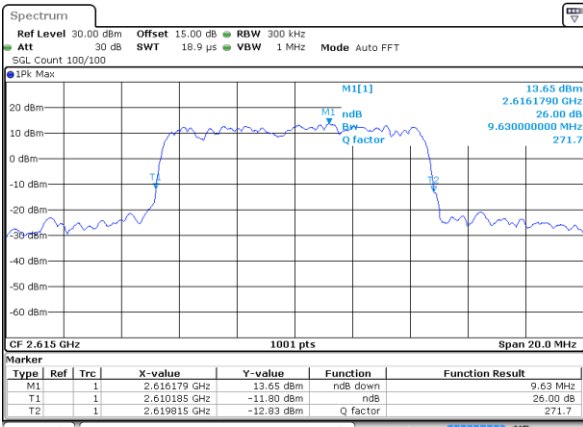

Date: 6 AUG 2017 19:01:31

Middle Channel / 5MHz / 16QAM

Date: 6 AUG 2017 19:01:41

Highest Channel / 5MHz / QPSK

Date: 6 AUG 2017 19:02:11

Highest Channel / 5MHz / 16QAM

Date: 6 AUG 2017 19:02:21

LTE Band 38

Lowest Channel / 10MHz / QPSK

Date: 6 AUG 2017 19:02:51

Lowest Channel / 10MHz / 16QAM

Date: 6 AUG 2017 19:03:01

Middle Channel / 10MHz / QPSK

Date: 6 AUG 2017 19:03:31

Middle Channel / 10MHz / 16QAM

Date: 6 AUG 2017 19:03:41

Highest Channel / 10MHz / QPSK

Date: 6 AUG 2017 19:04:11

Highest Channel / 10MHz / 16QAM

Date: 6 AUG 2017 19:04:21

LTE Band 38

Lowest Channel / 15MHz / QPSK

Date: 6 AUG 2017 19:04:51

Lowest Channel / 15MHz / 16QAM