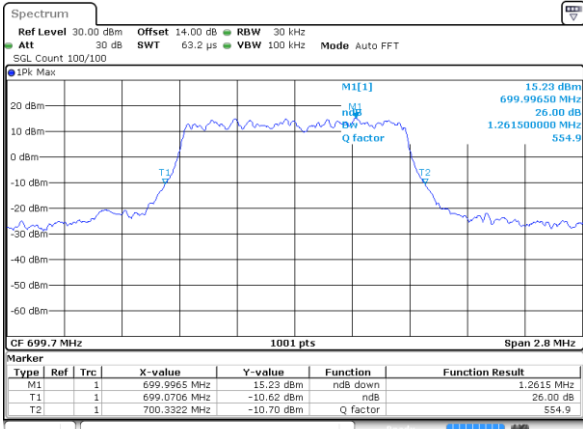

Date: 1.AUG.2017 22:42:47

LTE Band 7

Lowest Channel / 20MHz / QPSK

Date: 1.AUG.2017 22:49:47

Lowest Channel / 20MHz / 16QAM

Date: 1.AUG.2017 22:49:57

Middle Channel / 20MHz / QPSK

Date: 1.AUG.2017 22:56:56

Middle Channel / 20MHz / 16QAM

Date: 1.AUG.2017 22:57:06

Highest Channel / 20MHz / QPSK

Date: 1.AUG.2017 22:59:25

Highest Channel / 20MHz / 16QAM

Date: 1.AUG.2017 22:59:35

LTE Band 12

Lowest Channel / 1.4MHz / QPSK

Date: 1 AUG 2017 04:50:39

Lowest Channel / 1.4MHz / 16QAM

Date: 1 AUG 2017 04:50:29

Middle Channel / 1.4MHz / QPSK

Date: 1 AUG 2017 04:57:33

Middle Channel / 1.4MHz / 16QAM

Date: 1 AUG 2017 04:57:43

Highest Channel / 1.4MHz / QPSK