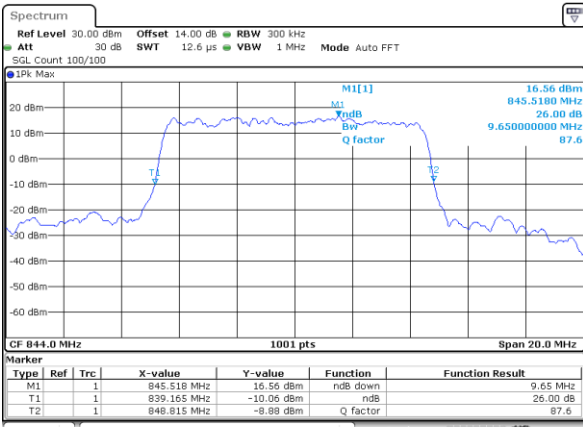

Date: 22_AUG.2017 14:26:17

Highest Channel / 5MHz / 16QAM

Date: 22_AUG.2017 14:26:27

LTE Band 26

Lowest Channel / 10MHz / QPSK

Date: 9.AUG.2017 15:20:49

Lowest Channel / 10MHz / 16QAM

Date: 9.AUG.2017 15:20:59

Middle Channel / 10MHz / QPSK

Date: 9.AUG.2017 15:28:01

Middle Channel / 10MHz / 16QAM

Date: 9.AUG.2017 15:28:11

Highest Channel / 10MHz / QPSK

Date: 9.AUG.2017 15:30:34

Highest Channel / 10MHz / 16QAM

Date: 9.AUG.2017 15:30:45

LTE Band 26

Lowest Channel / 15MHz / QPSK

Date: 9_AUG.2017 15:47:33

Lowest Channel / 15MHz / 16QAM

Date: 9_AUG.2017 15:47:43

Middle Channel / 15MHz / QPSK

Date: 9_AUG.2017 15:54:52

Middle Channel / 15MHz / 16QAM