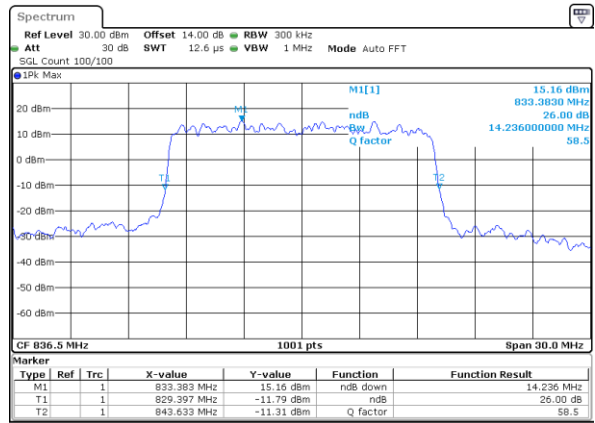

LTE Band 26

Lowest Channel / 15MHz / QPSK

Date: 9_AUG.2017 15:47:33

Lowest Channel / 15MHz / 16QAM

Date: 9_AUG.2017 15:47:43

Middle Channel / 15MHz / QPSK

Date: 9_AUG.2017 15:54:52

Middle Channel / 15MHz / 16QAM

Date: 9_AUG.2017 15:55:02

Highest Channel / 15MHz / QPSK

Date: 9_AUG.2017 15:57:27

Highest Channel / 15MHz / 16QAM

Date: 9_AUG.2017 15:57:37

LTE Band 26

CH26765 / QPSK

Date: 8_AUG.2017 14:18:31