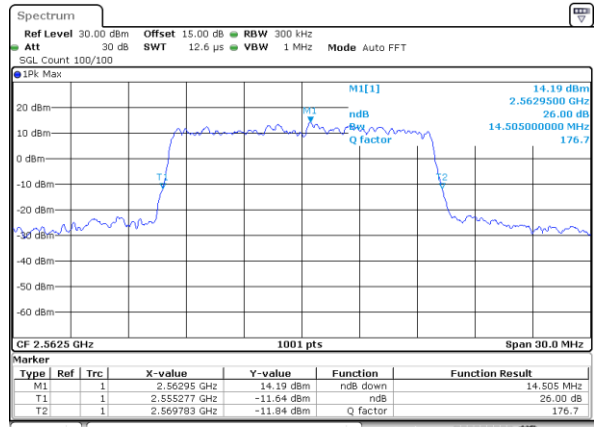

Highest Channel / 10MHz / QPSK

Date: 1.AUG.2017 22:21:31

Highest Channel / 10MHz / 16QAM

Date: 1.AUG.2017 22:21:41

LTE Band 7

Lowest Channel / 15MHz / QPSK

Date: 1.AUG.2017 22:28:41

Lowest Channel / 15MHz / 16QAM

Date: 1.AUG.2017 22:28:51

Middle Channel / 15MHz / QPSK

Date: 1.AUG.2017 22:40:08

Middle Channel / 15MHz / 16QAM

Date: 1.AUG.2017 22:40:18

Highest Channel / 15MHz / QPSK

Date: 1.AUG.2017 22:42:37

Highest Channel / 15MHz / 16QAM

Date: 1.AUG.2017 22:42:47

LTE Band 7

Lowest Channel / 20MHz / QPSK

Date: 1.AUG.2017 22:49:47

Lowest Channel / 20MHz / 16QAM

Date: 1.AUG.2017 22:49:57

Middle Channel / 20MHz / QPSK

Date: 1.AUG.2017 22:56:56