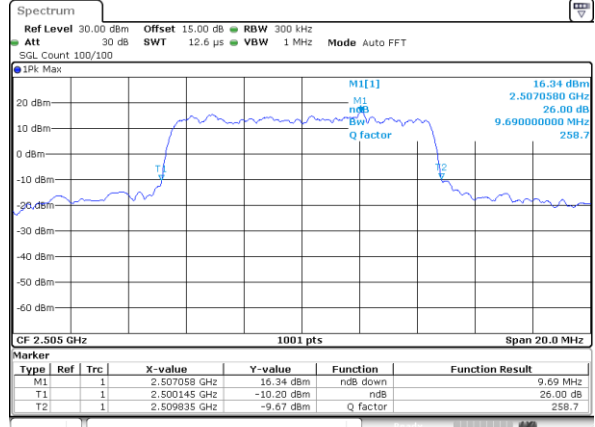

Lowest Channel / 10MHz / 16QAM

Date: 1.AUG.2017 22:12:03