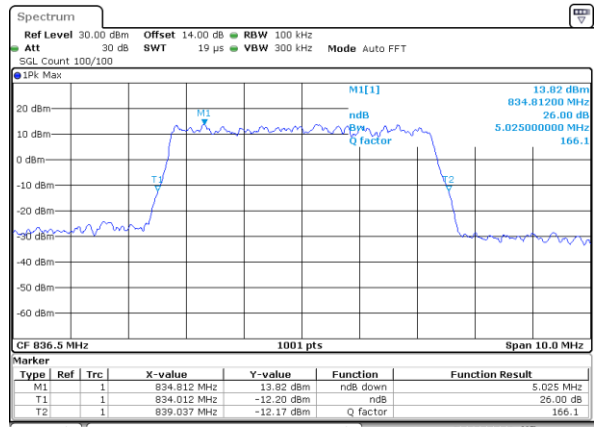

Middle Channel / 3MHz / 16QAM

Date: 9,AUG,2017 14:50:55

Highest Channel / 3MHz / QPSK

Date: 9,AUG,2017 14:53:18

Highest Channel / 3MHz / 16QAM

Date: 9,AUG,2017 14:53:28

LTE Band 26

Lowest Channel / 5MHz / QPSK

Date: 9_AUG.2017 15:00:31

Lowest Channel / 5MHz / 16QAM

Date: 9_AUG.2017 15:00:41

Middle Channel / 5MHz / QPSK

Date: 9_AUG.2017 15:07:42

Middle Channel / 5MHz / 16QAM

Date: 9_AUG.2017 15:07:53

Highest Channel / 5MHz / QPSK

Date: 22_AUG.2017 14:26:17

Highest Channel / 5MHz / 16QAM

Date: 22_AUG.2017 14:26:27

LTE Band 26

Lowest Channel / 10MHz / QPSK

Date: 9.AUG.2017 15:20:49

Lowest Channel / 10MHz / 16QAM

Date: 9.AUG.2017 15:20:59