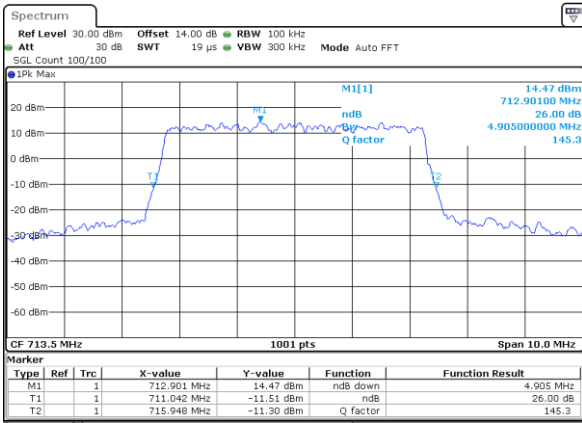

LTE Band 12

Lowest Channel / 5MHz / QPSK

Date: 2.AUG.2017 11:41:14

Lowest Channel / 5MHz / 16QAM

Date: 2.AUG.2017 11:41:24

Middle Channel / 5MHz / QPSK

Date: 2.AUG.2017 11:48:26

Middle Channel / 5MHz / 16QAM

Date: 2.AUG.2017 11:48:36

Highest Channel / 5MHz / QPSK

Date: 2.AUG.2017 11:50:59

Highest Channel / 5MHz / 16QAM

Date: 2.AUG.2017 11:51:09

LTE Band 12

Lowest Channel / 10MHz / QPSK

Date: 2.AUG.2017 11:58:09