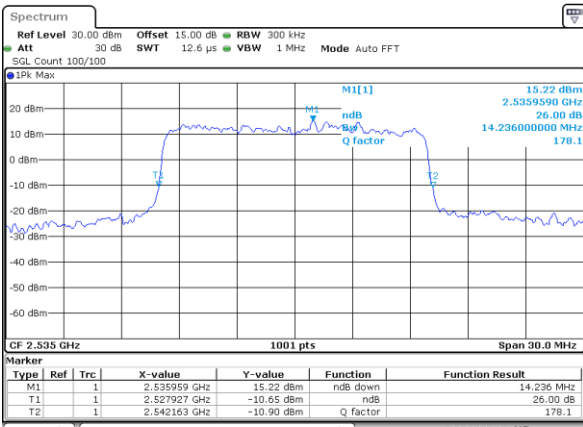

Middle Channel / 15MHz / QPSK

Date: 1.AUG.2017 22:40:08