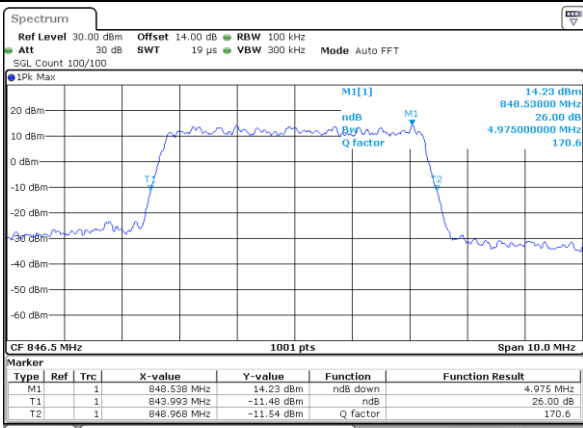

Middle Channel / 3MHz / 16QAM

Date: 9,AUG,2017 14:50:55

Highest Channel / 3MHz / QPSK

Date: 9,AUG,2017 14:53:18

Highest Channel / 3MHz / 16QAM

Date: 9,AUG,2017 14:53:28

LTE Band 26

Lowest Channel / 5MHz / QPSK

Date: 9_AUG.2017 15:00:31

Lowest Channel / 5MHz / 16QAM

Date: 9_AUG.2017 15:00:41

Middle Channel / 5MHz / QPSK

Date: 9_AUG.2017 15:07:42

Middle Channel / 5MHz / 16QAM

Date: 9_AUG.2017 15:07:53

Highest Channel / 5MHz / QPSK

Date: 22_AUG.2017 14:26:17

Highest Channel / 5MHz / 16QAM

Date: 22_AUG.2017 14:26:27

LTE Band 26

Lowest Channel / 10MHz / QPSK

Date: 9.AUG.2017 15:20:49

Lowest Channel / 10MHz / 16QAM

Date: 9.AUG.2017 15:20:59