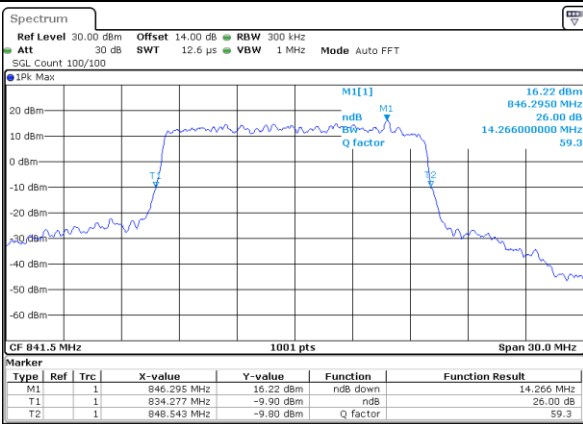

LTE Band 26

Lowest Channel / 15MHz / QPSK

Date: 9_AUG.2017 15:47:33

Lowest Channel / 15MHz / 16QAM

Date: 9_AUG.2017 15:47:43

Middle Channel / 15MHz / QPSK

Date: 9_AUG.2017 15:54:52

Middle Channel / 15MHz / 16QAM

Date: 9_AUG.2017 15:55:02

Highest Channel / 15MHz / QPSK

Date: 9_AUG.2017 15:57:27

Highest Channel / 15MHz / 16QAM

Date: 9_AUG.2017 15:57:37

LTE Band 26

CH26765 / QPSK

Date: 8_AUG.2017 14:18:31