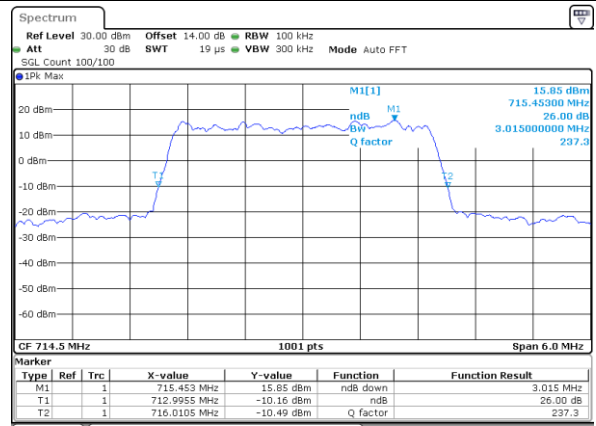

Date: 2 AUG 2017 10:12:23

Highest Channel / 1.4MHz / 16QAM

Date: 2 AUG 2017 10:12:33

LTE Band 12

Lowest Channel / 3MHz / QPSK

Date: 2.AUG.2017 10:19:33

Lowest Channel / 3MHz / 16QAM

Date: 2.AUG.2017 10:19:43

Middle Channel / 3MHz / QPSK

Date: 2.AUG.2017 10:26:44

Middle Channel / 3MHz / 16QAM

Date: 2.AUG.2017 10:26:54

Highest Channel / 3MHz / QPSK

Date: 2.AUG.2017 10:29:17

Highest Channel / 3MHz / 16QAM

Date: 2.AUG.2017 10:29:27

LTE Band 12

Lowest Channel / 5MHz / QPSK

Date: 2.AUG.2017 11:41:14

Lowest Channel / 5MHz / 16QAM

Date: 2.AUG.2017 11:41:24

Middle Channel / 5MHz / QPSK

Date: 2.AUG.2017 11:48:26

Middle Channel / 5MHz / 16QAM