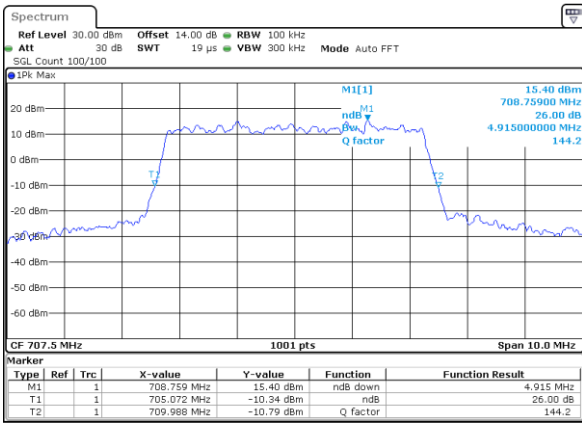

LTE Band 12

Lowest Channel / 5MHz / QPSK

Date: 2.AUG.2017 11:41:14

Lowest Channel / 5MHz / 16QAM

Date: 2.AUG.2017 11:41:24

Middle Channel / 5MHz / QPSK

Date: 2.AUG.2017 11:48:26

Middle Channel / 5MHz / 16QAM

Date: 2.AUG.2017 11:48:36

Highest Channel / 5MHz / QPSK

Date: 2.AUG.2017 11:50:59

Highest Channel / 5MHz / 16QAM

Date: 2.AUG.2017 11:51:09

LTE Band 12

Lowest Channel / 10MHz / QPSK

Date: 2.AUG.2017 11:58:09