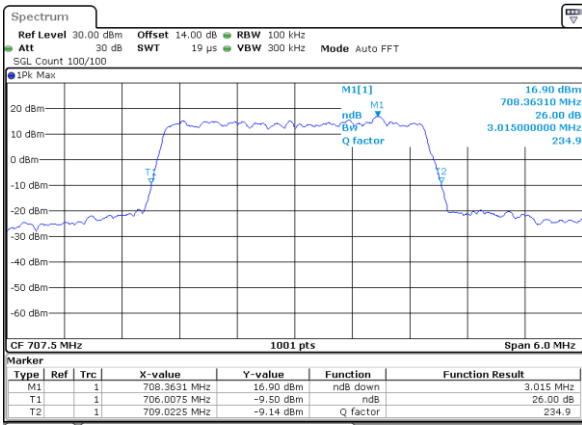

Middle Channel / 3MHz / QPSK

Date: 2.AUG.2017 10:26:44