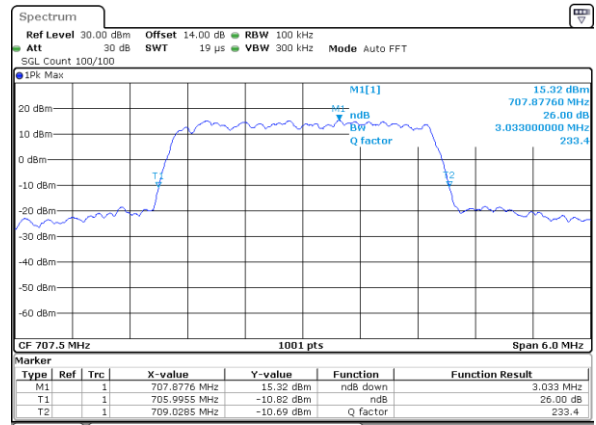

Middle Channel / 3MHz / 16QAM

Date: 2.AUG.2017 10:26:54