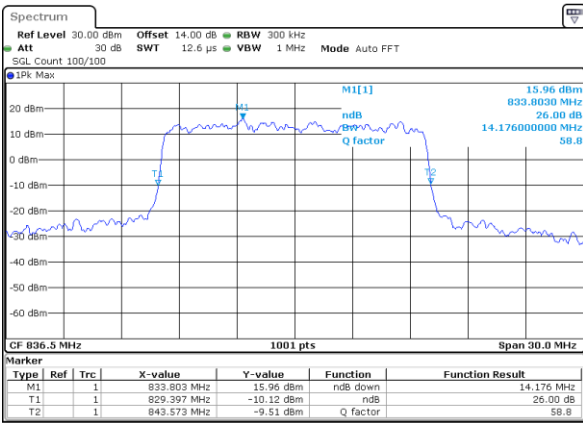

LTE Band 26

Lowest Channel / 15MHz / QPSK

Date: 9_AUG.2017 15:47:33

Lowest Channel / 15MHz / 16QAM

Date: 9_AUG.2017 15:47:43

Middle Channel / 15MHz / QPSK

Date: 9_AUG.2017 15:54:52

Middle Channel / 15MHz / 16QAM

Date: 9_AUG.2017 15:55:02

Highest Channel / 15MHz / QPSK

Date: 9_AUG.2017 15:57:27

Highest Channel / 15MHz / 16QAM

Date: 9_AUG.2017 15:57:37

LTE Band 26

CH26765 / QPSK

Date: 8_AUG.2017 14:18:31