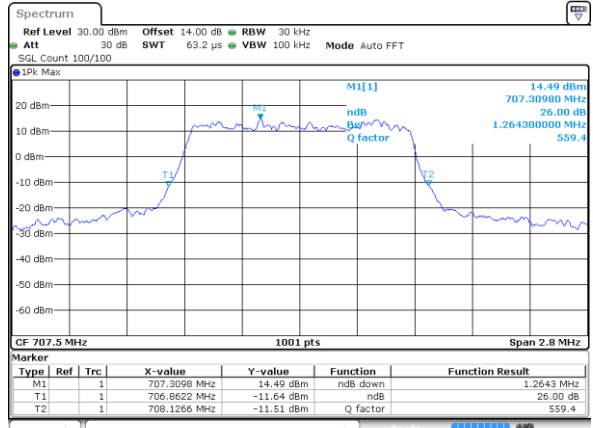

Middle Channel / 20MHz / 16QAM

Date: 1.AUG.2017 22:57:06

Highest Channel / 20MHz / QPSK

Date: 1.AUG.2017 22:59:25

Highest Channel / 20MHz / 16QAM

Date: 1.AUG.2017 22:59:35

LTE Band 12

Lowest Channel / 1.4MHz / QPSK

Date: 1 AUG 2017 04:50:39

Lowest Channel / 1.4MHz / 16QAM

Date: 1 AUG 2017 04:50:29

Middle Channel / 1.4MHz / QPSK

Date: 1 AUG 2017 04:57:33

Middle Channel / 1.4MHz / 16QAM

Date: 1 AUG 2017 04:57:43

Highest Channel / 1.4MHz / QPSK

Date: 2 AUG 2017 10:12:23

Highest Channel / 1.4MHz / 16QAM

Date: 2 AUG 2017 10:12:33

LTE Band 12

Lowest Channel / 3MHz / QPSK

Date: 2.AUG.2017 10:19:33

Lowest Channel / 3MHz / 16QAM

Date: 2.AUG.2017 10:19:43