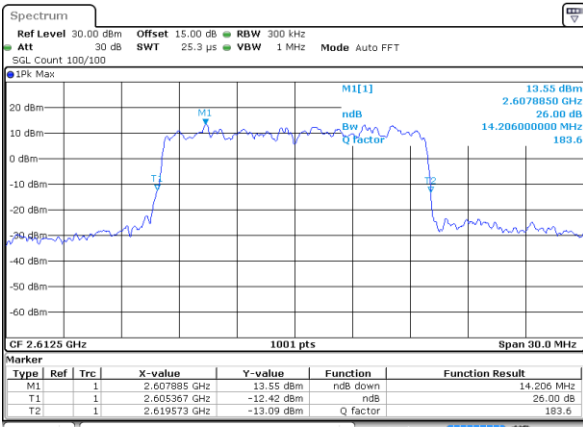

Highest Channel / 10MHz / QPSK

Date: 6 AUG 2017 19:04:11

Highest Channel / 10MHz / 16QAM

Date: 6 AUG 2017 19:04:21

LTE Band 38

Lowest Channel / 15MHz / QPSK

Date: 6 AUG 2017 19:04:51

Lowest Channel / 15MHz / 16QAM

Date: 6 AUG 2017 19:05:01

Middle Channel / 15MHz / QPSK

Date: 6 AUG 2017 19:05:31

Middle Channel / 15MHz / 16QAM

Date: 6 AUG 2017 19:05:41

Highest Channel / 15MHz / QPSK

Date: 6 AUG 2017 19:06:12

Highest Channel / 15MHz / 16QAM

Date: 6 AUG 2017 19:06:22

LTE Band 38

Lowest Channel / 20MHz / QPSK

Date: 6 AUG 2017 19:06:52

Lowest Channel / 20MHz / 16QAM

Date: 6 AUG 2017 19:07:02

Middle Channel / 20MHz / QPSK

Date: 6 AUG 2017 19:07:32