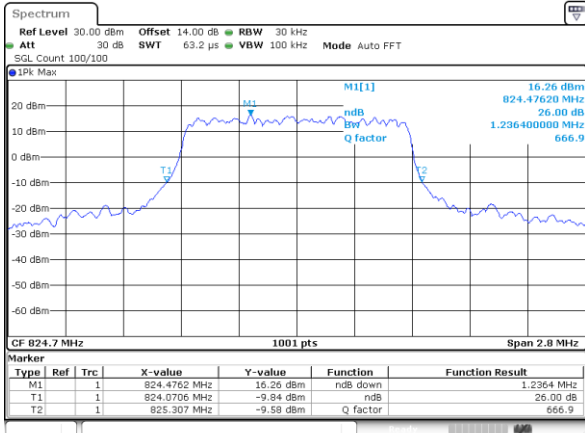

Highest Channel / 10MHz / QPSK

Date: 14 JUL 2017 17:48:27

Highest Channel / 10MHz / 16QAM

Date: 14 JUL 2017 17:48:37

LTE Band 26

Lowest Channel / 1.4MHz / QPSK

Date: 9.AUG.2017 10:13:16

Lowest Channel / 1.4MHz / 16QAM

Date: 9.AUG.2017 10:13:06

Middle Channel / 1.4MHz / QPSK

Date: 9.AUG.2017 10:21:00

Middle Channel / 1.4MHz / 16QAM

Date: 9.AUG.2017 10:21:10

Highest Channel / 1.4MHz / QPSK

Date: 9.AUG.2017 10:23:33

Highest Channel / 1.4MHz / 16QAM