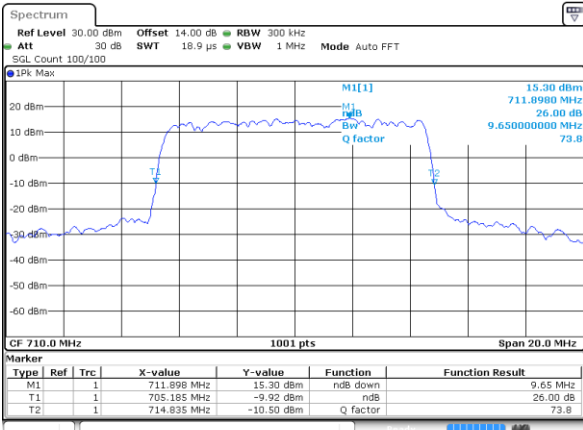

Date: 14.JUL.2017 17:29:40

Middle Channel / 5MHz / 16QAM

Date: 14.JUL.2017 17:29:50

Highest Channel / 5MHz / QPSK

Date: 14.JUL.2017 17:32:06

Highest Channel / 5MHz / 16QAM

Date: 14.JUL.2017 17:32:16

LTE Band 17

Lowest Channel / 10MHz / QPSK

Date: 14 JUL 2017 17:39:03

Lowest Channel / 10MHz / 16QAM

Date: 14 JUL 2017 17:39:13

Middle Channel / 10MHz / QPSK

Date: 14 JUL 2017 17:46:01

Middle Channel / 10MHz / 16QAM

Date: 14 JUL 2017 17:46:11

Highest Channel / 10MHz / QPSK

Date: 14 JUL 2017 17:48:27

Highest Channel / 10MHz / 16QAM

Date: 14 JUL 2017 17:48:37

LTE Band 26

Lowest Channel / 1.4MHz / QPSK

Date: 9.AUG.2017 10:13:16

Lowest Channel / 1.4MHz / 16QAM