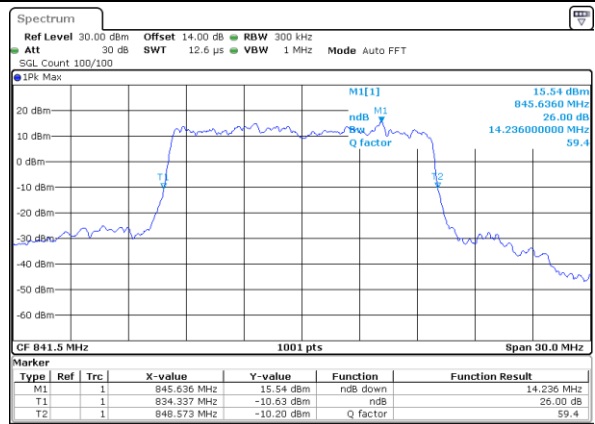

LTE Band 26

Lowest Channel / 15MHz / QPSK

Date: 9_AUG.2017 15:47:33

Lowest Channel / 15MHz / 16QAM

Date: 9_AUG.2017 15:47:43

Middle Channel / 15MHz / QPSK

Date: 9_AUG.2017 15:54:52

Middle Channel / 15MHz / 16QAM

Date: 9_AUG.2017 15:55:02

Highest Channel / 15MHz / QPSK

Date: 9_AUG.2017 15:57:27

Highest Channel / 15MHz / 16QAM

Date: 9_AUG.2017 15:57:37

LTE Band 26

CH26765 / QPSK

Date: 8_AUG.2017 14:18:31