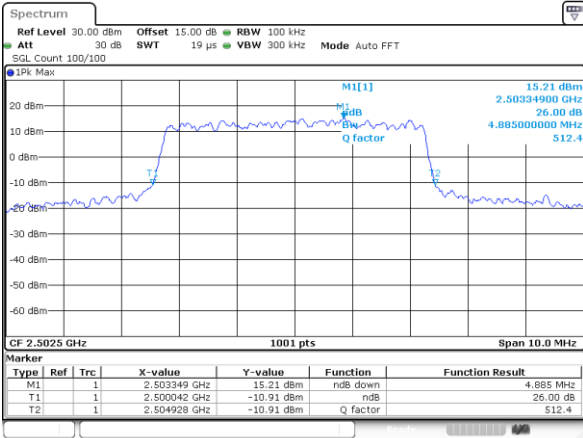

Highest Channel / 10MHz / 16QAM

Date: 31 JUL 2017 23:00:53

LTE Band 7

Lowest Channel / 5MHz / QPSK

Date: 1.AUG.2017 21:55:05

Lowest Channel / 5MHz / 16QAM

Date: 1.AUG.2017 21:55:15

Middle Channel / 5MHz / QPSK

Date: 1.AUG.2017 22:02:14

Middle Channel / 5MHz / 16QAM

Date: 1.AUG.2017 22:02:24

Highest Channel / 5MHz / QPSK

Date: 1.AUG.2017 22:04:43

Highest Channel / 5MHz / 16QAM

Date: 1.AUG.2017 22:04:53

LTE Band 7