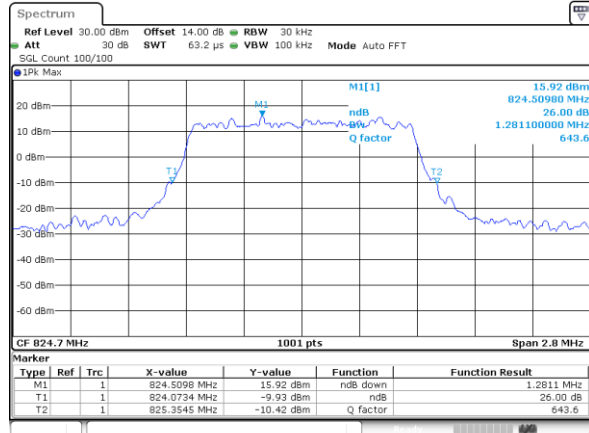

Highest Channel / 10MHz / QPSK

Date: 14 JUL 2017 17:48:27

Highest Channel / 10MHz / 16QAM

Date: 14 JUL 2017 17:48:37

LTE Band 26

Lowest Channel / 1.4MHz / QPSK

Date: 9.AUG.2017 10:13:16

Lowest Channel / 1.4MHz / 16QAM

Date: 9.AUG.2017 10:13:06

Middle Channel / 1.4MHz / QPSK

Date: 9.AUG.2017 10:21:00

Middle Channel / 1.4MHz / 16QAM

Date: 9.AUG.2017 10:21:10

Highest Channel / 1.4MHz / QPSK

Date: 9.AUG.2017 10:23:33

Highest Channel / 1.4MHz / 16QAM