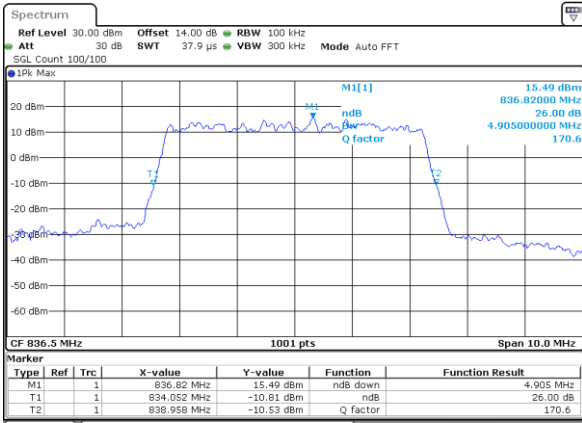

LTE Band 5

Lowest Channel / 5MHz / QPSK

Date: 31 JUL 2017 22:23:45

Lowest Channel / 5MHz / 16QAM

Date: 31 JUL 2017 22:23:55

Middle Channel / 5MHz / QPSK

Date: 31 JUL 2017 22:32:48

Middle Channel / 5MHz / 16QAM

Date: 31 JUL 2017 22:32:58

Highest Channel / 5MHz / QPSK

Date: 31 JUL 2017 22:35:17

Highest Channel / 5MHz / 16QAM

Date: 31 JUL 2017 22:35:27

LTE Band 5

Lowest Channel / 10MHz / QPSK

Date: 31 JUL 2017 22:49:10