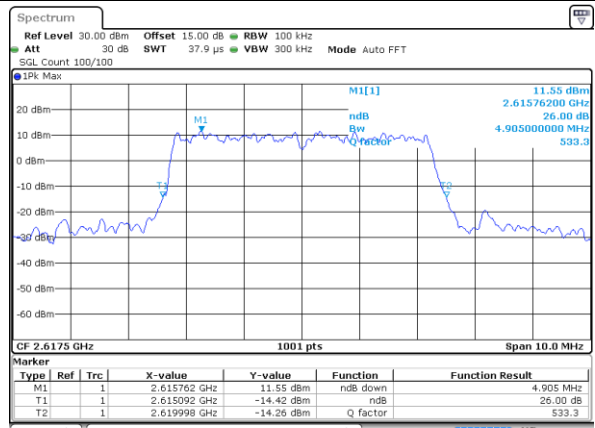

Date: 6 AUG 2017 19:01:31

Middle Channel / 5MHz / 16QAM

Date: 6 AUG 2017 19:01:41

Highest Channel / 5MHz / QPSK

Date: 6 AUG 2017 19:02:11

Highest Channel / 5MHz / 16QAM

Date: 6 AUG 2017 19:02:21

LTE Band 38

Lowest Channel / 10MHz / QPSK

Date: 6 AUG 2017 19:02:51

Lowest Channel / 10MHz / 16QAM

Date: 6 AUG 2017 19:03:01

Middle Channel / 10MHz / QPSK

Date: 6 AUG 2017 19:03:31

Middle Channel / 10MHz / 16QAM

Date: 6 AUG 2017 19:03:41

Highest Channel / 10MHz / QPSK

Date: 6 AUG 2017 19:04:11

Highest Channel / 10MHz / 16QAM

Date: 6 AUG 2017 19:04:21

LTE Band 38

Lowest Channel / 15MHz / QPSK

Date: 6 AUG 2017 19:04:51

Lowest Channel / 15MHz / 16QAM