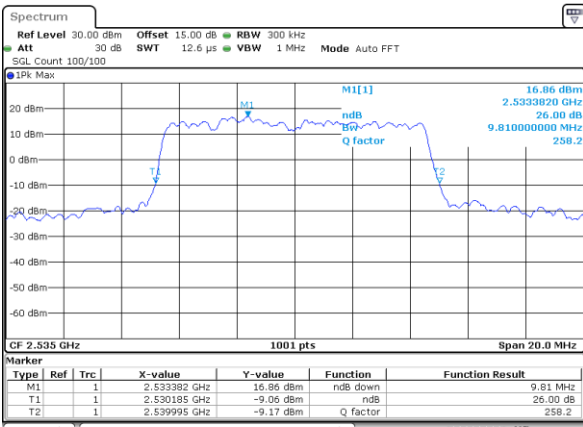

Date: 1.AUG.2017 22:02:14

Middle Channel / 5MHz / 16QAM

Date: 1.AUG.2017 22:02:24

Highest Channel / 5MHz / QPSK

Date: 1.AUG.2017 22:04:43

Highest Channel / 5MHz / 16QAM

Date: 1.AUG.2017 22:04:53

LTE Band 7

Lowest Channel / 10MHz / QPSK

Date: 1.AUG.2017 22:11:53

Lowest Channel / 10MHz / 16QAM

Date: 1.AUG.2017 22:12:03

Middle Channel / 10MHz / QPSK

Date: 1.AUG.2017 22:19:02

Middle Channel / 10MHz / 16QAM

Date: 1.AUG.2017 22:19:12

Highest Channel / 10MHz / QPSK

Date: 1.AUG.2017 22:21:31

Highest Channel / 10MHz / 16QAM

Date: 1.AUG.2017 22:21:41

LTE Band 7

Lowest Channel / 15MHz / QPSK

Date: 1.AUG.2017 22:28:41

Lowest Channel / 15MHz / 16QAM