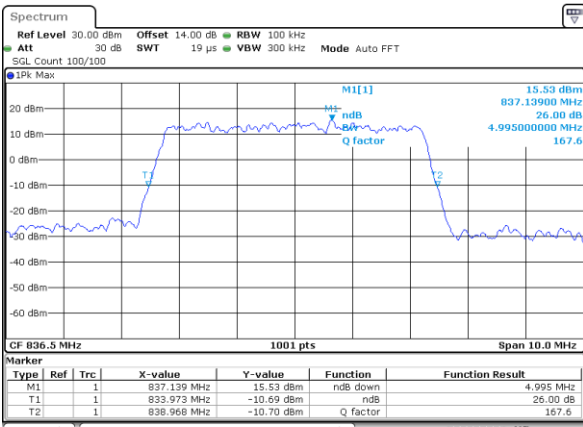

Middle Channel / 5MHz / QPSK

Date: 9_AUG.2017 15:07:42