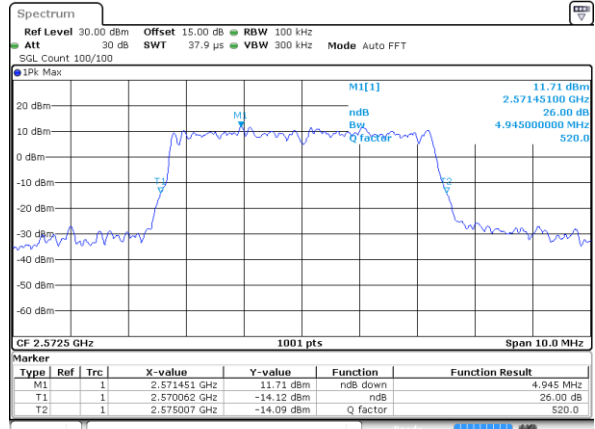

Date: 9_AUG.2017 15:55:02

Highest Channel / 15MHz / QPSK

Date: 9_AUG.2017 15:57:27

Highest Channel / 15MHz / 16QAM

Date: 9_AUG.2017 15:57:37

LTE Band 26

CH26765 / QPSK

Date: 8_AUG.2017 14:18:31

CH26765 / 16QAM

Date: 8_AUG.2017 14:18:21

LTE Band 38

Lowest Channel / 5MHz / QPSK

Date: 6 AUG 2017 19:00:50

Lowest Channel / 5MHz / 16QAM

Date: 6 AUG 2017 19:01:00

Middle Channel / 5MHz / QPSK

Date: 6 AUG 2017 19:01:31

Middle Channel / 5MHz / 16QAM

Date: 6 AUG 2017 19:01:41

Highest Channel / 5MHz / QPSK

Date: 6 AUG 2017 19:02:11

Highest Channel / 5MHz / 16QAM

Date: 6 AUG 2017 19:02:21

LTE Band 38