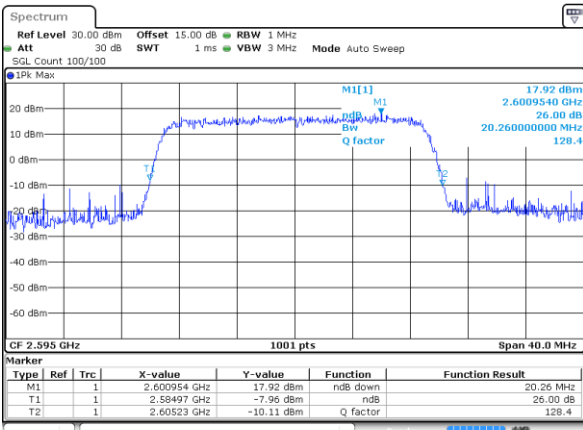

Date: 6 AUG 2017 19:06:22

LTE Band 38

Lowest Channel / 20MHz / QPSK

Date: 6 AUG 2017 19:06:52

Lowest Channel / 20MHz / 16QAM

Date: 6 AUG 2017 19:07:02

Middle Channel / 20MHz / QPSK

Date: 6 AUG 2017 19:07:32

Middle Channel / 20MHz / 16QAM

Date: 6 AUG 2017 19:07:42

Highest Channel / 20MHz / QPSK

Date: 6 AUG 2017 19:08:13

Highest Channel / 20MHz / 16QAM

Date: 6 AUG 2017 19:08:23