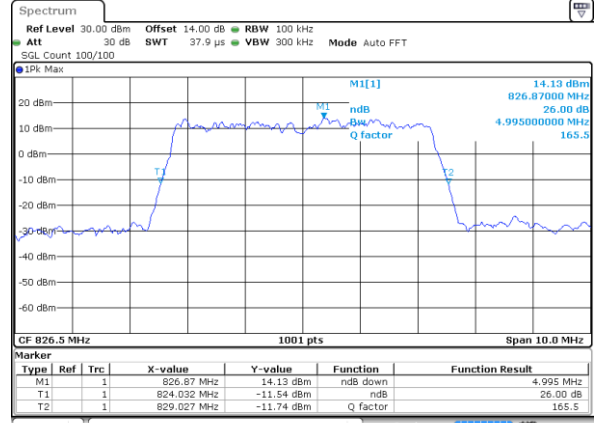

LTE Band 5

Lowest Channel / 5MHz / QPSK

Date: 31 JUL 2017 22:23:45

Lowest Channel / 5MHz / 16QAM

Date: 31 JUL 2017 22:23:55

Middle Channel / 5MHz / QPSK

Date: 31 JUL 2017 22:32:48

Middle Channel / 5MHz / 16QAM

Date: 31 JUL 2017 22:32:58

Highest Channel / 5MHz / QPSK

Date: 31 JUL 2017 22:35:17

Highest Channel / 5MHz / 16QAM

Date: 31 JUL 2017 22:35:27

LTE Band 5

Lowest Channel / 10MHz / QPSK

Date: 31 JUL 2017 22:49:10