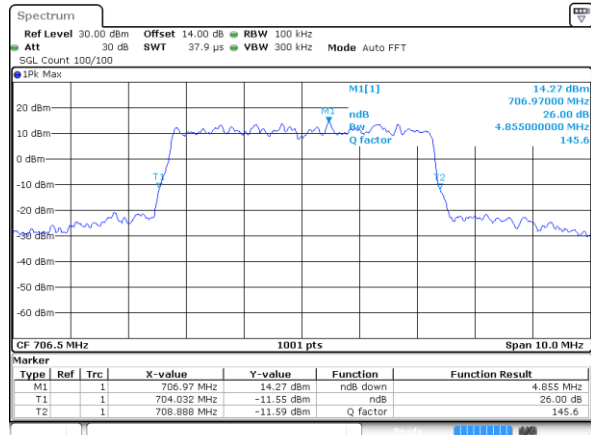

Highest Channel / 10MHz / 16QAM

Date: 2.AUG.2017 12:08:03

LTE Band 17

Lowest Channel / 5MHz / QPSK

Date: 14.JUL.2017 17:22:41

Lowest Channel / 5MHz / 16QAM

Date: 14.JUL.2017 17:22:51

Middle Channel / 5MHz / QPSK

Date: 14.JUL.2017 17:29:40

Middle Channel / 5MHz / 16QAM

Date: 14.JUL.2017 17:29:50

Highest Channel / 5MHz / QPSK

Date: 14.JUL.2017 17:32:06

Highest Channel / 5MHz / 16QAM

Date: 14.JUL.2017 17:32:16

LTE Band 17