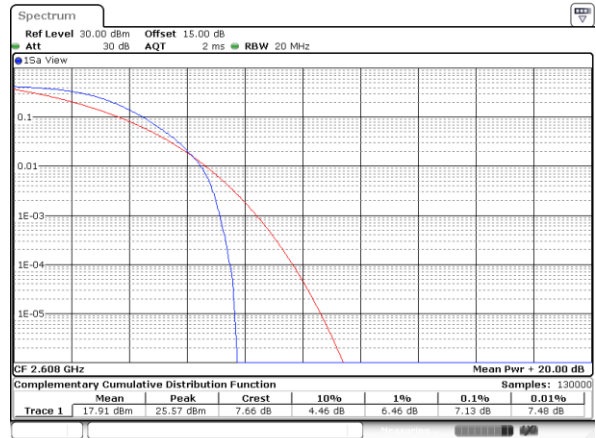

Middle Channel / Full RB

Date: 11.AUG.2017 14:42:35