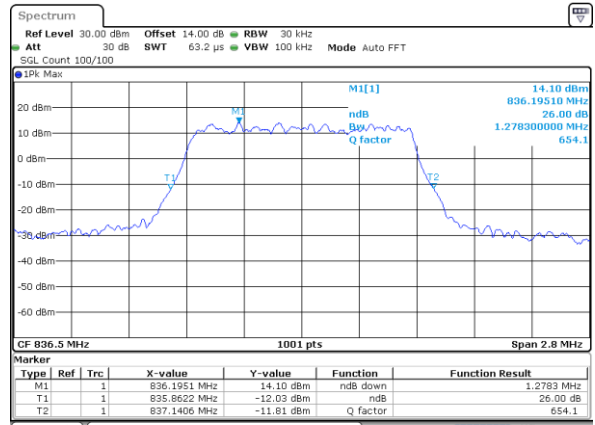

Lowest Channel / 20MHz / QPSK

Date: 14 JUL 2017 11:11:57

Lowest Channel / 20MHz / 16QAM

Date: 14 JUL 2017 11:12:07

Middle Channel / 20MHz / QPSK

Date: 14 JUL 2017 11:18:55

Middle Channel / 20MHz / 16QAM

Date: 14 JUL 2017 11:19:05

Highest Channel / 20MHz / QPSK

Date: 14 JUL 2017 11:21:21

Highest Channel / 20MHz / 16QAM

Date: 14 JUL 2017 11:21:31

LTE Band 5

Lowest Channel / 1.4MHz / QPSK

Date: 31 JUL 2017 21:40:54

Lowest Channel / 1.4MHz / 16QAM

Date: 31 JUL 2017 21:40:43

Middle Channel / 1.4MHz / QPSK

Date: 31 JUL 2017 21:49:48

Middle Channel / 1.4MHz / 16QAM

Date: 31 JUL 2017 21:49:58

Highest Channel / 1.4MHz / QPSK

Date: 31 JUL 2017 21:52:17

Highest Channel / 1.4MHz / 16QAM