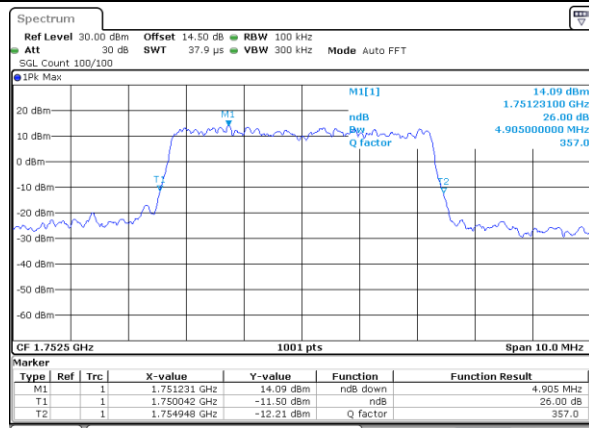

LTE Band 4

Lowest Channel / 5MHz / QPSK

Date: 14 JUL 2017 10:15:32

Lowest Channel / 5MHz / 16QAM

Date: 14 JUL 2017 10:15:42

Middle Channel / 5MHz / QPSK

Date: 14 JUL 2017 10:22:30

Middle Channel / 5MHz / 16QAM

Date: 14 JUL 2017 10:22:40

Highest Channel / 5MHz / QPSK

Date: 14 JUL 2017 10:24:56

Highest Channel / 5MHz / 16QAM

Date: 14 JUL 2017 10:25:06

LTE Band 4

Lowest Channel / 10MHz / QPSK

Date: 14 JUL 2017 10:39:11