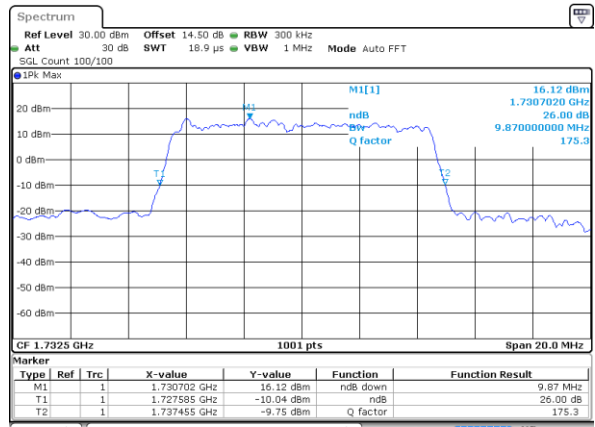

Date: 14 JUL 2017 10:22:40

Highest Channel / 5MHz / QPSK

Date: 14 JUL 2017 10:24:56

Highest Channel / 5MHz / 16QAM

Date: 14 JUL 2017 10:25:06

LTE Band 4

Lowest Channel / 10MHz / QPSK

Date: 14 JUL 2017 10:39:11

Lowest Channel / 10MHz / 16QAM

Date: 14 JUL 2017 10:39:20

Middle Channel / 10MHz / QPSK

Date: 14 JUL 2017 10:46:09

Middle Channel / 10MHz / 16QAM

Date: 14 JUL 2017 10:46:18

Highest Channel / 10MHz / QPSK

Date: 14 JUL 2017 10:48:35

Highest Channel / 10MHz / 16QAM

Date: 14 JUL 2017 10:48:45

LTE Band 4

Lowest Channel / 15MHz / QPSK

Date: 14 JUL 2017 10:55:34

Lowest Channel / 15MHz / 16QAM

Date: 14 JUL 2017 10:55:44

Middle Channel / 15MHz / QPSK

Date: 14 JUL 2017 11:02:32

Middle Channel / 15MHz / 16QAM

Date: 14 JUL 2017 11:02:42

Highest Channel / 15MHz / QPSK

Date: 14 JUL 2017 11:04:58

Highest Channel / 15MHz / 16QAM

Date: 14 JUL 2017 11:05:08

LTE Band 4