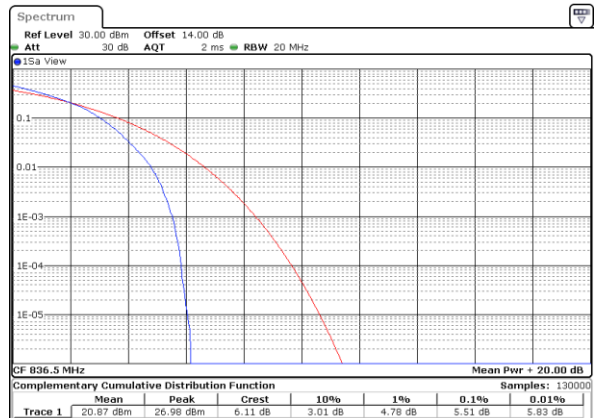

Lowest Channel / Full RB

Date: 9,AUG,2017 16:04:37

Middle Channel / 1RB

Date: 9,AUG,2017 16:04:45

Middle Channel / Full RB

Date: 9,AUG,2017 16:04:53

Highest Channel / 1RB

Date: 9,AUG,2017 16:05:02

Highest Channel / Full RB

Date: 9,AUG,2017 16:05:10

LTE Band 38 / 20MHz / QPSK

Lowest Channel / 1RB

Date: 7.AUG.2017 09:51:41

Lowest Channel / Full RB

Date: 7.AUG.2017 09:47:17

Middle Channel / 1RB