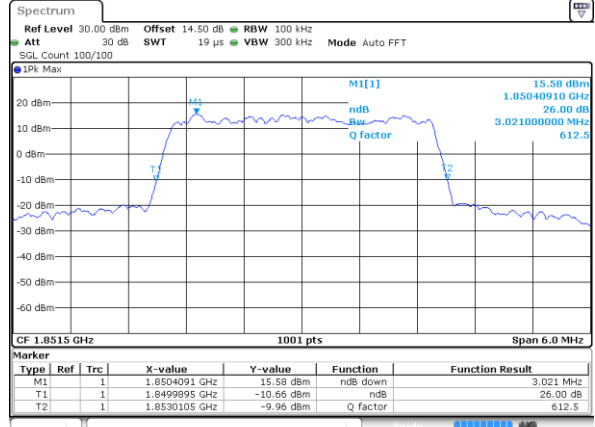

LTE Band 2

Lowest Channel / 1.4MHz / QPSK

Date: 14.JUL.2017 06:07:57

Lowest Channel / 1.4MHz / 16QAM

Date: 14.JUL.2017 06:08:07

Middle Channel / 1.4MHz / QPSK

Date: 14.JUL.2017 06:14:55

Middle Channel / 1.4MHz / 16QAM

Date: 14.JUL.2017 06:15:05

Highest Channel / 1.4MHz / QPSK

Date: 14.JUL.2017 06:17:21

Highest Channel / 1.4MHz / 16QAM

Date: 14.JUL.2017 06:17:31

LTE Band 2

Lowest Channel / 3MHz / QPSK

Date: 14 JUL 2017 06:29:25

Lowest Channel / 3MHz / 16QAM

Date: 14 JUL 2017 06:29:35

Middle Channel / 3MHz / QPSK

Date: 14 JUL 2017 06:36:23

Middle Channel / 3MHz / 16QAM

Date: 14 JUL 2017 06:36:33

Highest Channel / 3MHz / QPSK

Date: 14 JUL 2017 06:38:49