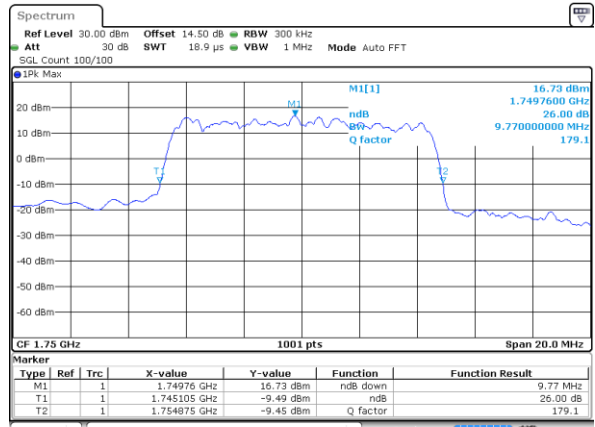

Date: 14 JUL 2017 10:22:40

Highest Channel / 5MHz / QPSK

Date: 14 JUL 2017 10:24:56

Highest Channel / 5MHz / 16QAM

Date: 14 JUL 2017 10:25:06

LTE Band 4

Lowest Channel / 10MHz / QPSK

Date: 14 JUL 2017 10:39:11

Lowest Channel / 10MHz / 16QAM

Date: 14 JUL 2017 10:39:20

Middle Channel / 10MHz / QPSK

Date: 14 JUL 2017 10:46:09

Middle Channel / 10MHz / 16QAM

Date: 14 JUL 2017 10:46:18

Highest Channel / 10MHz / QPSK

Date: 14 JUL 2017 10:48:35

Highest Channel / 10MHz / 16QAM

Date: 14 JUL 2017 10:48:45

LTE Band 4

Lowest Channel / 15MHz / QPSK

Date: 14 JUL 2017 10:55:34

Lowest Channel / 15MHz / 16QAM

Date: 14 JUL 2017 10:55:44

Middle Channel / 15MHz / QPSK

Date: 14 JUL 2017 11:02:32

Middle Channel / 15MHz / 16QAM

Date: 14 JUL 2017 11:02:42

Highest Channel / 15MHz / QPSK

Date: 14 JUL 2017 11:04:58

Highest Channel / 15MHz / 16QAM

Date: 14 JUL 2017 11:05:08

LTE Band 4