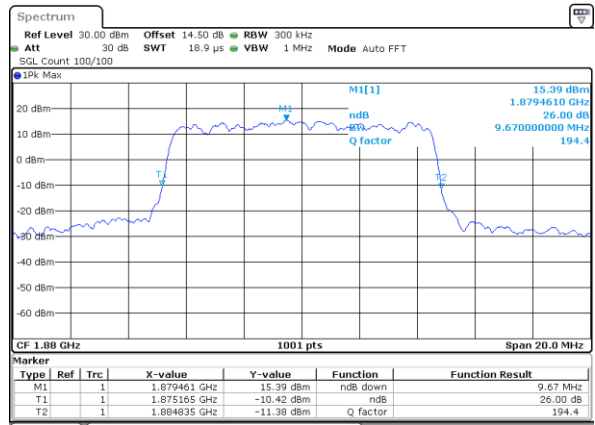

Highest Channel / 3MHz / 16QAM

Date: 14 JUL 2017 06:38:59

LTE Band 2

Lowest Channel / 5MHz / QPSK

Date: 14 JUL 2017 08:18:31

Lowest Channel / 5MHz / 16QAM

Date: 14 JUL 2017 08:18:41

Middle Channel / 5MHz / QPSK

Date: 14 JUL 2017 08:25:29

Middle Channel / 5MHz / 16QAM

Date: 14 JUL 2017 08:25:39

Highest Channel / 5MHz / QPSK

Date: 14 JUL 2017 08:27:55

Highest Channel / 5MHz / 16QAM

Date: 14 JUL 2017 08:28:05

LTE Band 2

Lowest Channel / 10MHz / QPSK

Date: 14 JUL 2017 08:38:30

Lowest Channel / 10MHz / 16QAM

Date: 14 JUL 2017 08:38:40

Middle Channel / 10MHz / QPSK

Date: 14 JUL 2017 08:45:28

Middle Channel / 10MHz / 16QAM

Date: 14 JUL 2017 08:45:38

Highest Channel / 10MHz / QPSK

Date: 14 JUL 2017 08:47:54

Highest Channel / 10MHz / 16QAM

Date: 14 JUL 2017 08:48:04

LTE Band 2

Lowest Channel / 15MHz / QPSK

Date: 14 JUL 2017 08:56:26

Lowest Channel / 15MHz / 16QAM