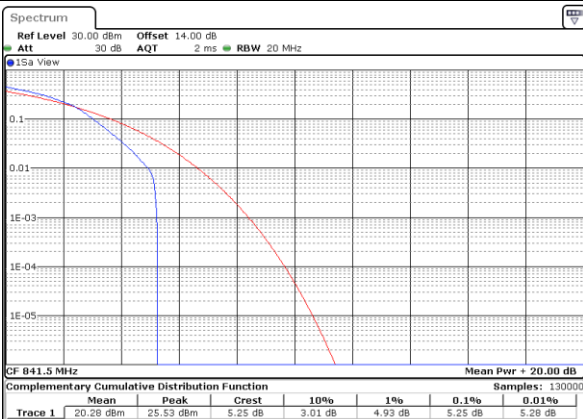

Lowest Channel / Full RB

Date: 9,AUG,2017 16:04:37

Middle Channel / 1RB

Date: 9,AUG,2017 16:04:45

Middle Channel / Full RB

Date: 9,AUG,2017 16:04:53

Highest Channel / 1RB

Date: 9,AUG,2017 16:05:02

Highest Channel / Full RB

Date: 9,AUG,2017 16:05:10

LTE Band 38 / 20MHz / QPSK

Lowest Channel / 1RB

Date: 7.AUG.2017 09:51:41

Lowest Channel / Full RB

Date: 7.AUG.2017 09:47:17

Middle Channel / 1RB