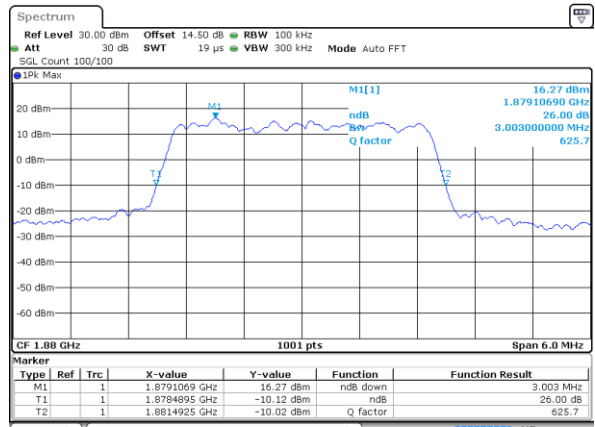

Date: 14.JUL.2017 06:15:05

Highest Channel / 1.4MHz / QPSK

Date: 14.JUL.2017 06:17:21

Highest Channel / 1.4MHz / 16QAM

Date: 14.JUL.2017 06:17:31

LTE Band 2

Lowest Channel / 3MHz / QPSK

Date: 14 JUL 2017 06:29:25

Lowest Channel / 3MHz / 16QAM

Date: 14 JUL 2017 06:29:35

Middle Channel / 3MHz / QPSK

Date: 14 JUL 2017 06:36:23

Middle Channel / 3MHz / 16QAM

Date: 14 JUL 2017 06:36:33

Highest Channel / 3MHz / QPSK

Date: 14 JUL 2017 06:38:49

Highest Channel / 3MHz / 16QAM

Date: 14 JUL 2017 06:38:59

LTE Band 2

Lowest Channel / 5MHz / QPSK

Date: 14 JUL 2017 08:18:31

Lowest Channel / 5MHz / 16QAM

Date: 14 JUL 2017 08:18:41

Middle Channel / 5MHz / QPSK

Date: 14 JUL 2017 08:25:29

Middle Channel / 5MHz / 16QAM

Date: 14 JUL 2017 08:25:39

Highest Channel / 5MHz / QPSK

Date: 14 JUL 2017 08:27:55

Highest Channel / 5MHz / 16QAM

Date: 14 JUL 2017 08:28:05

LTE Band 2