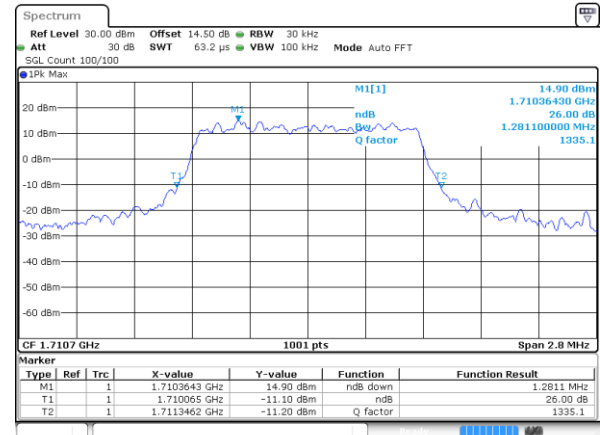

Date: 14 JUL 2017 09:06:01

LTE Band 2

Lowest Channel / 20MHz / QPSK

Date: 14 JUL 2017 09:13:12

Lowest Channel / 20MHz / 16QAM

Date: 14 JUL 2017 09:13:22

Middle Channel / 20MHz / QPSK

Date: 14 JUL 2017 09:20:10

Middle Channel / 20MHz / 16QAM

Date: 14 JUL 2017 09:20:20

Highest Channel / 20MHz / QPSK

Date: 14 JUL 2017 09:22:36

Highest Channel / 20MHz / 16QAM

Date: 14 JUL 2017 09:22:46

LTE Band 4

Lowest Channel / 1.4MHz / QPSK

Date: 14 JUL 2017 09:42:48

Lowest Channel / 1.4MHz / 16QAM

Date: 14 JUL 2017 09:42:58

Middle Channel / 1.4MHz / QPSK

Date: 14 JUL 2017 09:49:46

Middle Channel / 1.4MHz / 16QAM

Date: 14 JUL 2017 09:49:56

Highest Channel / 1.4MHz / QPSK

Date: 14 JUL 2017 09:52:12

Highest Channel / 1.4MHz / 16QAM

Date: 14 JUL 2017 09:52:22

LTE Band 4

Lowest Channel / 3MHz / QPSK

Date: 14 JUL 2017 09:59:10

Lowest Channel / 3MHz / 16QAM

Date: 14 JUL 2017 09:59:20