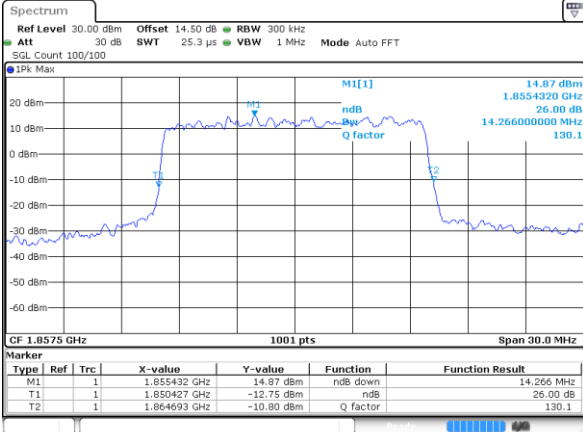

Highest Channel / 10MHz / QPSK

Date: 14 JUL 2017 08:47:54

Highest Channel / 10MHz / 16QAM

Date: 14 JUL 2017 08:48:04

LTE Band 2

Lowest Channel / 15MHz / QPSK

Date: 14 JUL 2017 08:56:26

Lowest Channel / 15MHz / 16QAM