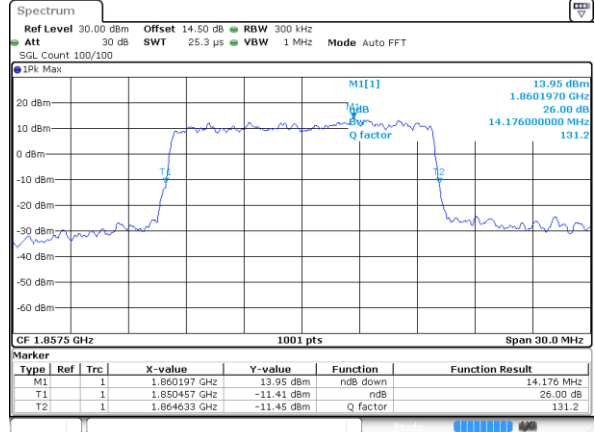

Highest Channel / 10MHz / QPSK

Date: 14 JUL 2017 08:47:54

Highest Channel / 10MHz / 16QAM

Date: 14 JUL 2017 08:48:04

LTE Band 2

Lowest Channel / 15MHz / QPSK

Date: 14 JUL 2017 08:56:26

Lowest Channel / 15MHz / 16QAM

Date: 14 JUL 2017 08:56:36

Middle Channel / 15MHz / QPSK

Date: 14 JUL 2017 09:03:24

Middle Channel / 15MHz / 16QAM

Date: 14 JUL 2017 09:03:34

Highest Channel / 15MHz / QPSK

Date: 14 JUL 2017 09:05:51

Highest Channel / 15MHz / 16QAM