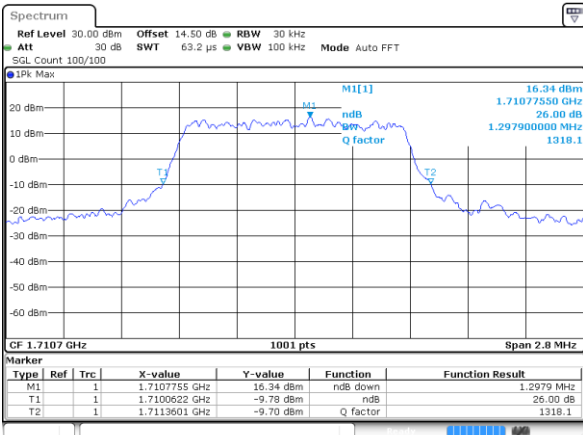

Date: 14 JUL 2017 09:06:01

LTE Band 2

Lowest Channel / 20MHz / QPSK

Date: 14 JUL 2017 09:13:12

Lowest Channel / 20MHz / 16QAM

Date: 14 JUL 2017 09:13:22

Middle Channel / 20MHz / QPSK

Date: 14 JUL 2017 09:20:10

Middle Channel / 20MHz / 16QAM

Date: 14 JUL 2017 09:20:20

Highest Channel / 20MHz / QPSK

Date: 14 JUL 2017 09:22:36

Highest Channel / 20MHz / 16QAM

Date: 14 JUL 2017 09:22:46

LTE Band 4

Lowest Channel / 1.4MHz / QPSK

Date: 14 JUL 2017 09:42:48

Lowest Channel / 1.4MHz / 16QAM

Date: 14 JUL 2017 09:42:58

Middle Channel / 1.4MHz / QPSK

Date: 14 JUL 2017 09:49:46

Middle Channel / 1.4MHz / 16QAM

Date: 14 JUL 2017 09:49:56

Highest Channel / 1.4MHz / QPSK

Date: 14 JUL 2017 09:52:12

Highest Channel / 1.4MHz / 16QAM

Date: 14 JUL 2017 09:52:22

LTE Band 4

Lowest Channel / 3MHz / QPSK

Date: 14 JUL 2017 09:59:10

Lowest Channel / 3MHz / 16QAM

Date: 14 JUL 2017 09:59:20