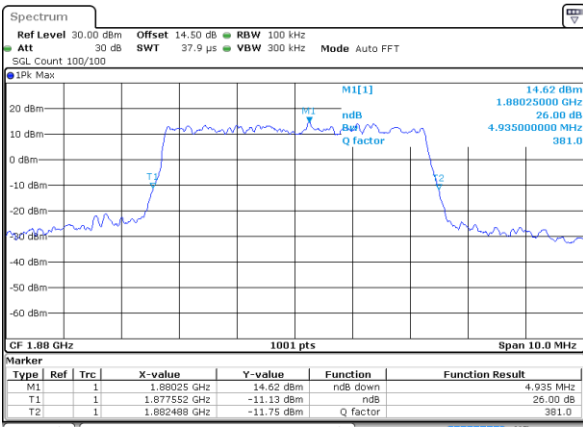

Highest Channel / 3MHz / 16QAM

Date: 14 JUL 2017 06:38:59

LTE Band 2

Lowest Channel / 5MHz / QPSK

Date: 14 JUL 2017 08:18:31

Lowest Channel / 5MHz / 16QAM

Date: 14 JUL 2017 08:18:41

Middle Channel / 5MHz / QPSK

Date: 14 JUL 2017 08:25:29

Middle Channel / 5MHz / 16QAM

Date: 14 JUL 2017 08:25:39

Highest Channel / 5MHz / QPSK

Date: 14 JUL 2017 08:27:55

Highest Channel / 5MHz / 16QAM

Date: 14 JUL 2017 08:28:05

LTE Band 2