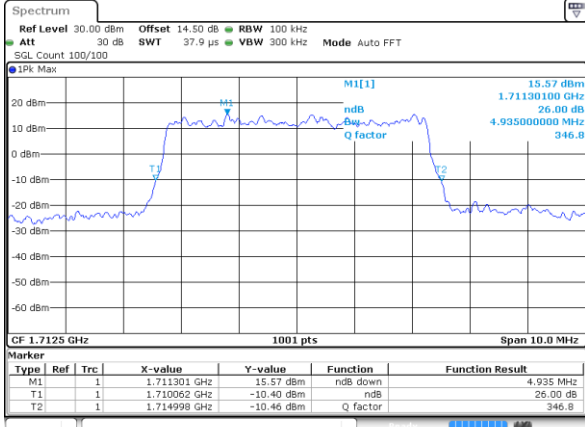

Date: 14 JUL 2017 09:52:12

Highest Channel / 1.4MHz / 16QAM

Date: 14 JUL 2017 09:52:22

LTE Band 4

Lowest Channel / 3MHz / QPSK

Date: 14 JUL 2017 09:59:10

Lowest Channel / 3MHz / 16QAM

Date: 14 JUL 2017 09:59:20

Middle Channel / 3MHz / QPSK

Date: 14 JUL 2017 10:06:08

Middle Channel / 3MHz / 16QAM

Date: 14 JUL 2017 10:06:18

Highest Channel / 3MHz / QPSK

Date: 14 JUL 2017 10:08:34

Highest Channel / 3MHz / 16QAM

Date: 14 JUL 2017 10:08:44

LTE Band 4

Lowest Channel / 5MHz / QPSK

Date: 14 JUL 2017 10:15:32

Lowest Channel / 5MHz / 16QAM

Date: 14 JUL 2017 10:15:42

Middle Channel / 5MHz / QPSK

Date: 14 JUL 2017 10:22:30

Middle Channel / 5MHz / 16QAM