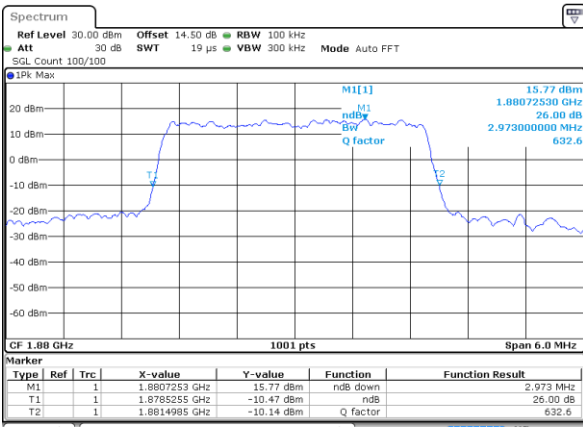

LTE Band 2

Lowest Channel / 1.4MHz / QPSK

Date: 14.JUL.2017 06:07:57

Lowest Channel / 1.4MHz / 16QAM

Date: 14.JUL.2017 06:08:07

Middle Channel / 1.4MHz / QPSK

Date: 14.JUL.2017 06:14:55

Middle Channel / 1.4MHz / 16QAM

Date: 14.JUL.2017 06:15:05

Highest Channel / 1.4MHz / QPSK

Date: 14.JUL.2017 06:17:21

Highest Channel / 1.4MHz / 16QAM

Date: 14.JUL.2017 06:17:31

LTE Band 2

Lowest Channel / 3MHz / QPSK

Date: 14 JUL 2017 06:29:25

Lowest Channel / 3MHz / 16QAM

Date: 14 JUL 2017 06:29:35

Middle Channel / 3MHz / QPSK

Date: 14 JUL 2017 06:36:23

Middle Channel / 3MHz / 16QAM

Date: 14 JUL 2017 06:36:33

Highest Channel / 3MHz / QPSK

Date: 14 JUL 2017 06:38:49