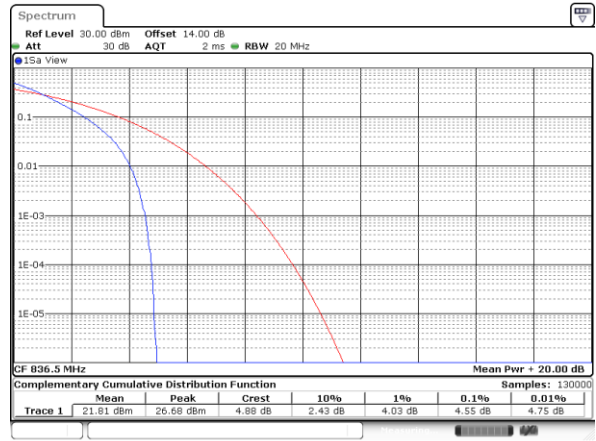

LTE Band 26 / 15MHz / QPSK

Lowest Channel / 1RB

Date: 9_AUG.2017 16:05:18

Lowest Channel / Full RB

Date: 9_AUG.2017 16:05:26

Middle Channel / 1RB

Date: 9_AUG.2017 16:05:34

Middle Channel / Full RB

Date: 9_AUG.2017 16:05:43

Highest Channel / 1RB

Date: 9_AUG.2017 16:05:51

Highest Channel / Full RB

Date: 9_AUG.2017 16:05:59

LTE Band 26 / 15MHz / 16QAM

Lowest Channel / 1RB

Date: 9,AUG,2017 16:04:27