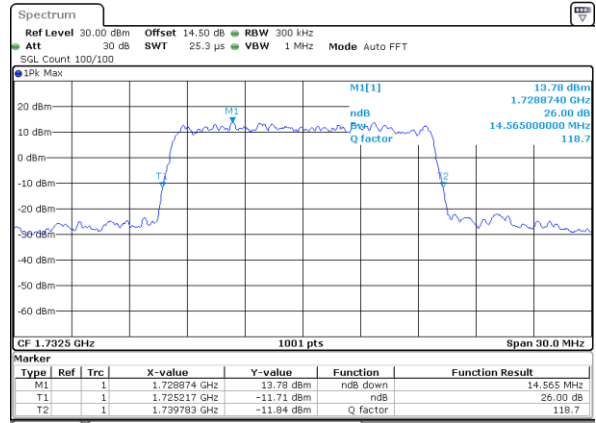

Date: 14 JUL 2017 10:22:40

Highest Channel / 5MHz / QPSK

Date: 14 JUL 2017 10:24:56

Highest Channel / 5MHz / 16QAM

Date: 14 JUL 2017 10:25:06

LTE Band 4

Lowest Channel / 10MHz / QPSK

Date: 14 JUL 2017 10:39:11

Lowest Channel / 10MHz / 16QAM

Date: 14 JUL 2017 10:39:20

Middle Channel / 10MHz / QPSK

Date: 14 JUL 2017 10:46:09

Middle Channel / 10MHz / 16QAM

Date: 14 JUL 2017 10:46:18

Highest Channel / 10MHz / QPSK

Date: 14 JUL 2017 10:48:35

Highest Channel / 10MHz / 16QAM

Date: 14 JUL 2017 10:48:45

LTE Band 4

Lowest Channel / 15MHz / QPSK

Date: 14 JUL 2017 10:55:34

Lowest Channel / 15MHz / 16QAM

Date: 14 JUL 2017 10:55:44

Middle Channel / 15MHz / QPSK

Date: 14 JUL 2017 11:02:32

Middle Channel / 15MHz / 16QAM

Date: 14 JUL 2017 11:02:42

Highest Channel / 15MHz / QPSK

Date: 14 JUL 2017 11:04:58

Highest Channel / 15MHz / 16QAM

Date: 14 JUL 2017 11:05:08

LTE Band 4