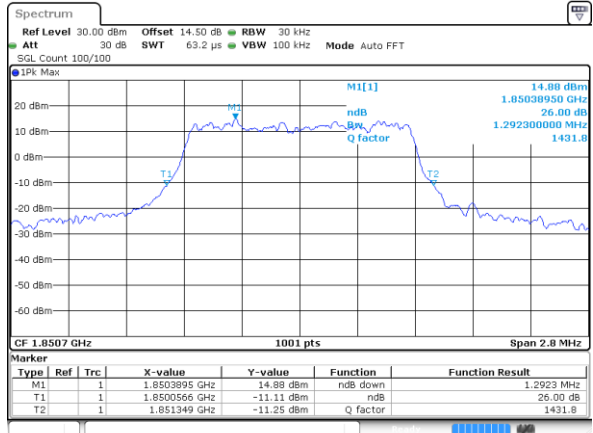

Mode	LTE Band 38 : 26dB BW(MHz)											
BW	1.4MHz		3MHz		5MHz		10MHz		15MHz		20MHz	
Mod.	QPSK	16QAM	QPSK	16QAM	QPSK	16QAM	QPSK	16QAM	QPSK	16QAM	QPSK	16QAM
Lowest CH	-	-	-	-	4.845	4.945	9.89	9.75	14.176	14.625	20.26	20.1
Middle CH	-	-	-	-	4.845	4.895	9.83	9.75	14.416	14.146	20.26	20.14
Highest CH	-	-	-	-	5.025	4.905	9.63	9.73	14.206	14.476	20.3	20.14

Mode	LTE Band 41 : 26dB BW(MHz)											
BW	1.4MHz		3MHz		5MHz		10MHz		15MHz		20MHz	
Mod.	QPSK	16QAM	QPSK	16QAM	QPSK	16QAM	QPSK	16QAM	QPSK	16QAM	QPSK	16QAM
Lowest CH	-	-	-	-	4.725	4.835	9.75	9.69	14.236	14.595	19.98	19.9
Middle CH	-	-	-	-	4.845	4.875	9.77	9.63	14.476	14.236	20.1	20.1
Highest CH	-	-	-	-	4.815	4.925	9.87	9.81	14.476	14.326	20.18	20.14

LTE Band 2

Lowest Channel / 1.4MHz / QPSK

Date: 14.JUL.2017 06:07:57

Lowest Channel / 1.4MHz / 16QAM

Date: 14.JUL.2017 06:08:07

Middle Channel / 1.4MHz / QPSK

Date: 14.JUL.2017 06:14:55

Middle Channel / 1.4MHz / 16QAM

Date: 14.JUL.2017 06:15:05

Highest Channel / 1.4MHz / QPSK

Date: 14.JUL.2017 06:17:21

Highest Channel / 1.4MHz / 16QAM

Date: 14.JUL.2017 06:17:31

LTE Band 2

Lowest Channel / 3MHz / QPSK

Date: 14 JUL 2017 06:29:25