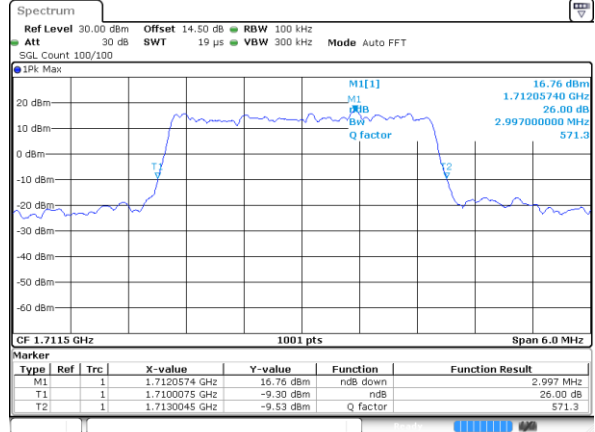

Date: 14 JUL 2017 09:42:48

Lowest Channel / 1.4MHz / 16QAM

Date: 14 JUL 2017 09:42:58

Middle Channel / 1.4MHz / QPSK

Date: 14 JUL 2017 09:49:46

Middle Channel / 1.4MHz / 16QAM

Date: 14 JUL 2017 09:49:56

Highest Channel / 1.4MHz / QPSK

Date: 14 JUL 2017 09:52:12

Highest Channel / 1.4MHz / 16QAM

Date: 14 JUL 2017 09:52:22

LTE Band 4

Lowest Channel / 3MHz / QPSK

Date: 14 JUL 2017 09:59:10

Lowest Channel / 3MHz / 16QAM

Date: 14 JUL 2017 09:59:20