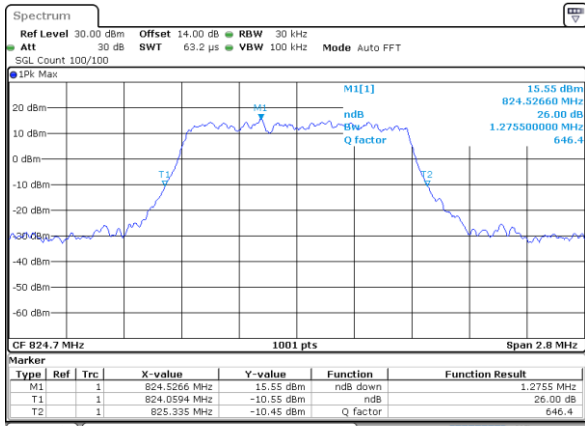

Highest Channel / 20MHz / QPSK

Date: 14 JUL 2017 11:21:21

Highest Channel / 20MHz / 16QAM

Date: 14 JUL 2017 11:21:31

LTE Band 5

Lowest Channel / 1.4MHz / QPSK

Date: 31 JUL 2017 21:40:54

Lowest Channel / 1.4MHz / 16QAM

Date: 31 JUL 2017 21:40:43

Middle Channel / 1.4MHz / QPSK

Date: 31 JUL 2017 21:49:48

Middle Channel / 1.4MHz / 16QAM

Date: 31 JUL 2017 21:49:58

Highest Channel / 1.4MHz / QPSK

Date: 31 JUL 2017 21:52:17

Highest Channel / 1.4MHz / 16QAM