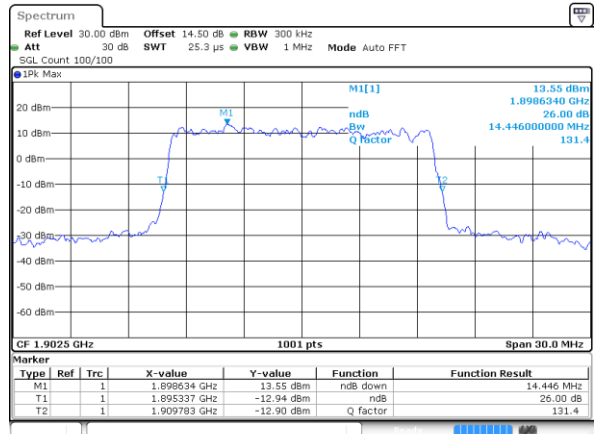

Highest Channel / 10MHz / QPSK

Date: 14 JUL 2017 08:47:54

Highest Channel / 10MHz / 16QAM

Date: 14 JUL 2017 08:48:04

LTE Band 2

Lowest Channel / 15MHz / QPSK

Date: 14 JUL 2017 08:56:26

Lowest Channel / 15MHz / 16QAM

Date: 14 JUL 2017 08:56:36

Middle Channel / 15MHz / QPSK

Date: 14 JUL 2017 09:03:24

Middle Channel / 15MHz / 16QAM

Date: 14 JUL 2017 09:03:34

Highest Channel / 15MHz / QPSK

Date: 14 JUL 2017 09:05:51

Highest Channel / 15MHz / 16QAM

Date: 14 JUL 2017 09:06:01

LTE Band 2

Lowest Channel / 20MHz / QPSK

Date: 14 JUL 2017 09:13:12

Lowest Channel / 20MHz / 16QAM

Date: 14 JUL 2017 09:13:22

Middle Channel / 20MHz / QPSK

Date: 14 JUL 2017 09:20:10

Middle Channel / 20MHz / 16QAM

Date: 14 JUL 2017 09:20:20

Highest Channel / 20MHz / QPSK

Date: 14 JUL 2017 09:22:36

Highest Channel / 20MHz / 16QAM

Date: 14 JUL 2017 09:22:46

LTE Band 4

Lowest Channel / 1.4MHz / QPSK