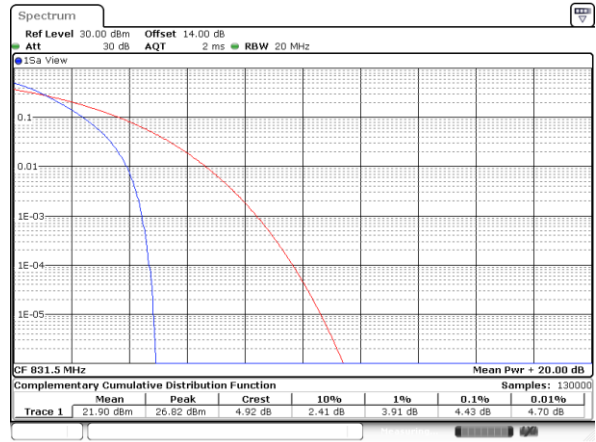

LTE Band 26 / 15MHz / QPSK

Lowest Channel / 1RB

Date: 9_AUG.2017 16:05:18

Lowest Channel / Full RB

Date: 9_AUG.2017 16:05:26

Middle Channel / 1RB

Date: 9_AUG.2017 16:05:34

Middle Channel / Full RB

Date: 9_AUG.2017 16:05:43

Highest Channel / 1RB

Date: 9_AUG.2017 16:05:51

Highest Channel / Full RB

Date: 9_AUG.2017 16:05:59

LTE Band 26 / 15MHz / 16QAM

Lowest Channel / 1RB

Date: 9,AUG,2017 16:04:27