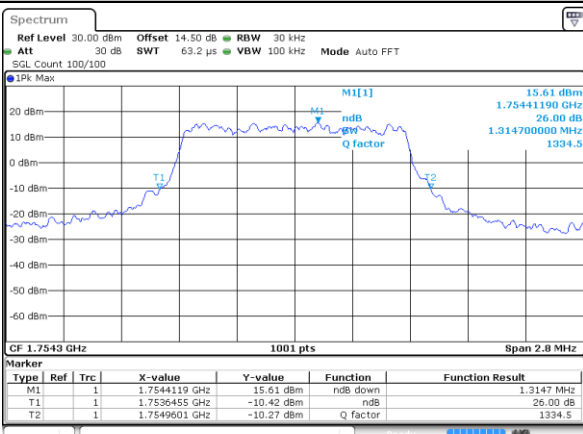

Middle Channel / 20MHz / 16QAM

Date: 14 JUL 2017 09:20:20

Highest Channel / 20MHz / QPSK

Date: 14 JUL 2017 09:22:36

Highest Channel / 20MHz / 16QAM

Date: 14 JUL 2017 09:22:46

LTE Band 4

Lowest Channel / 1.4MHz / QPSK

Date: 14 JUL 2017 09:42:48

Lowest Channel / 1.4MHz / 16QAM

Date: 14 JUL 2017 09:42:58

Middle Channel / 1.4MHz / QPSK

Date: 14 JUL 2017 09:49:46

Middle Channel / 1.4MHz / 16QAM

Date: 14 JUL 2017 09:49:56

Highest Channel / 1.4MHz / QPSK

Date: 14 JUL 2017 09:52:12

Highest Channel / 1.4MHz / 16QAM

Date: 14 JUL 2017 09:52:22

LTE Band 4

Lowest Channel / 3MHz / QPSK

Date: 14 JUL 2017 09:59:10

Lowest Channel / 3MHz / 16QAM

Date: 14 JUL 2017 09:59:20