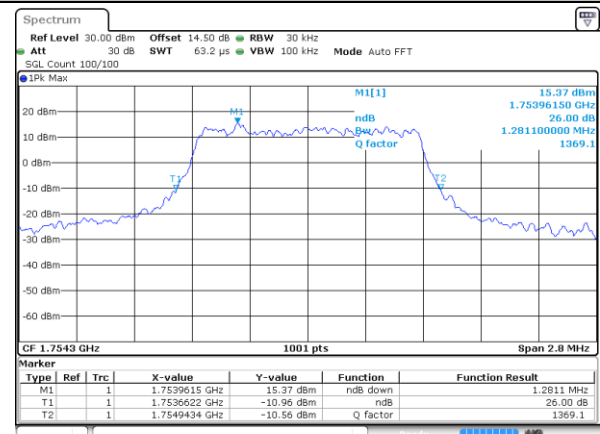

Middle Channel / 20MHz / 16QAM

Date: 14 JUL 2017 09:20:20

Highest Channel / 20MHz / QPSK

Date: 14 JUL 2017 09:22:36

Highest Channel / 20MHz / 16QAM

Date: 14 JUL 2017 09:22:46

LTE Band 4

Lowest Channel / 1.4MHz / QPSK

Date: 14 JUL 2017 09:42:48

Lowest Channel / 1.4MHz / 16QAM

Date: 14 JUL 2017 09:42:58

Middle Channel / 1.4MHz / QPSK

Date: 14 JUL 2017 09:49:46

Middle Channel / 1.4MHz / 16QAM

Date: 14 JUL 2017 09:49:56

Highest Channel / 1.4MHz / QPSK

Date: 14 JUL 2017 09:52:12

Highest Channel / 1.4MHz / 16QAM

Date: 14 JUL 2017 09:52:22

LTE Band 4

Lowest Channel / 3MHz / QPSK

Date: 14 JUL 2017 09:59:10

Lowest Channel / 3MHz / 16QAM

Date: 14 JUL 2017 09:59:20