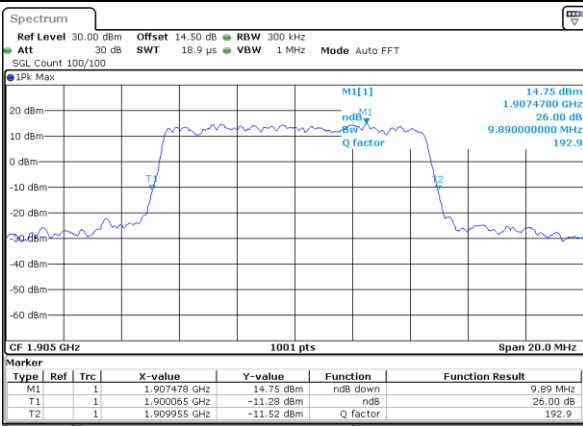

Date: 14 JUL 2017 08:25:29

Middle Channel / 5MHz / 16QAM

Date: 14 JUL 2017 08:25:39

Highest Channel / 5MHz / QPSK

Date: 14 JUL 2017 08:27:55

Highest Channel / 5MHz / 16QAM

Date: 14 JUL 2017 08:28:05

LTE Band 2

Lowest Channel / 10MHz / QPSK

Date: 14 JUL 2017 08:38:30

Lowest Channel / 10MHz / 16QAM

Date: 14 JUL 2017 08:38:40

Middle Channel / 10MHz / QPSK

Date: 14 JUL 2017 08:45:28

Middle Channel / 10MHz / 16QAM

Date: 14 JUL 2017 08:45:38

Highest Channel / 10MHz / QPSK

Date: 14 JUL 2017 08:47:54

Highest Channel / 10MHz / 16QAM

Date: 14 JUL 2017 08:48:04

LTE Band 2

Lowest Channel / 15MHz / QPSK

Date: 14 JUL 2017 08:56:26

Lowest Channel / 15MHz / 16QAM