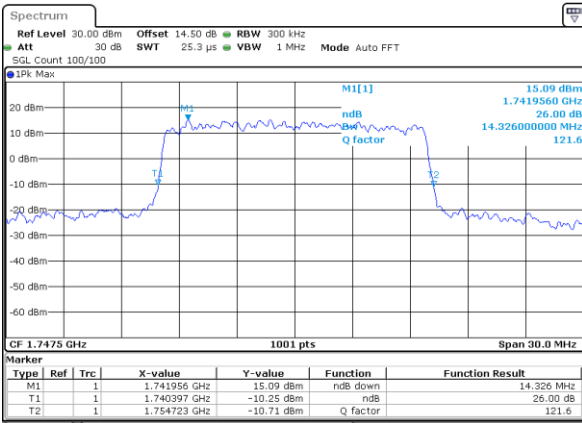

Date: 14 JUL 2017 10:22:40

Highest Channel / 5MHz / QPSK

Date: 14 JUL 2017 10:24:56

Highest Channel / 5MHz / 16QAM

Date: 14 JUL 2017 10:25:06

LTE Band 4

Lowest Channel / 10MHz / QPSK

Date: 14 JUL 2017 10:39:11

Lowest Channel / 10MHz / 16QAM

Date: 14 JUL 2017 10:39:20

Middle Channel / 10MHz / QPSK

Date: 14 JUL 2017 10:46:09

Middle Channel / 10MHz / 16QAM

Date: 14 JUL 2017 10:46:18

Highest Channel / 10MHz / QPSK

Date: 14 JUL 2017 10:48:35

Highest Channel / 10MHz / 16QAM

Date: 14 JUL 2017 10:48:45

LTE Band 4

Lowest Channel / 15MHz / QPSK

Date: 14 JUL 2017 10:55:34

Lowest Channel / 15MHz / 16QAM

Date: 14 JUL 2017 10:55:44

Middle Channel / 15MHz / QPSK

Date: 14 JUL 2017 11:02:32

Middle Channel / 15MHz / 16QAM

Date: 14 JUL 2017 11:02:42

Highest Channel / 15MHz / QPSK

Date: 14 JUL 2017 11:04:58

Highest Channel / 15MHz / 16QAM

Date: 14 JUL 2017 11:05:08

LTE Band 4