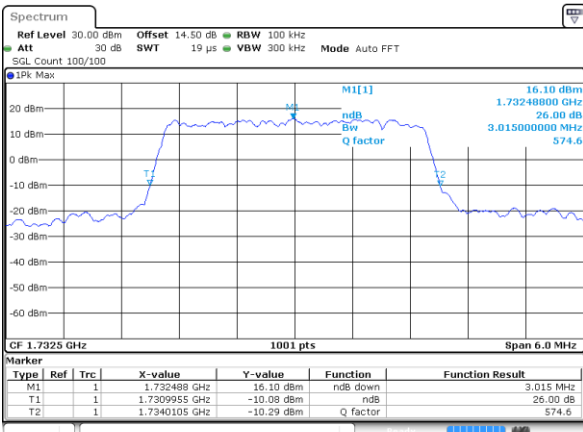

Middle Channel / 20MHz / 16QAM

Date: 14 JUL 2017 09:20:20

Highest Channel / 20MHz / QPSK

Date: 14 JUL 2017 09:22:36

Highest Channel / 20MHz / 16QAM

Date: 14 JUL 2017 09:22:46

LTE Band 4

Lowest Channel / 1.4MHz / QPSK

Date: 14 JUL 2017 09:42:48

Lowest Channel / 1.4MHz / 16QAM

Date: 14 JUL 2017 09:42:58

Middle Channel / 1.4MHz / QPSK

Date: 14 JUL 2017 09:49:46

Middle Channel / 1.4MHz / 16QAM

Date: 14 JUL 2017 09:49:56

Highest Channel / 1.4MHz / QPSK

Date: 14 JUL 2017 09:52:12

Highest Channel / 1.4MHz / 16QAM

Date: 14 JUL 2017 09:52:22

LTE Band 4

Lowest Channel / 3MHz / QPSK

Date: 14 JUL 2017 09:59:10

Lowest Channel / 3MHz / 16QAM

Date: 14 JUL 2017 09:59:20

Middle Channel / 3MHz / QPSK

Date: 14 JUL 2017 10:06:08

Middle Channel / 3MHz / 16QAM

Date: 14 JUL 2017 10:06:18

Highest Channel / 3MHz / QPSK

Date: 14 JUL 2017 10:08:34

Highest Channel / 3MHz / 16QAM

Date: 14 JUL 2017 10:08:44