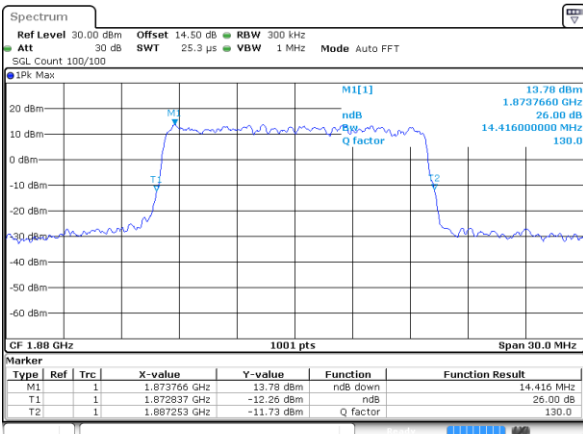

Highest Channel / 10MHz / QPSK

Date: 14 JUL 2017 08:47:54

Highest Channel / 10MHz / 16QAM

Date: 14 JUL 2017 08:48:04

LTE Band 2

Lowest Channel / 15MHz / QPSK

Date: 14 JUL 2017 08:56:26

Lowest Channel / 15MHz / 16QAM

Date: 14 JUL 2017 08:56:36

Middle Channel / 15MHz / QPSK

Date: 14 JUL 2017 09:03:24

Middle Channel / 15MHz / 16QAM

Date: 14 JUL 2017 09:03:34

Highest Channel / 15MHz / QPSK

Date: 14 JUL 2017 09:05:51

Highest Channel / 15MHz / 16QAM