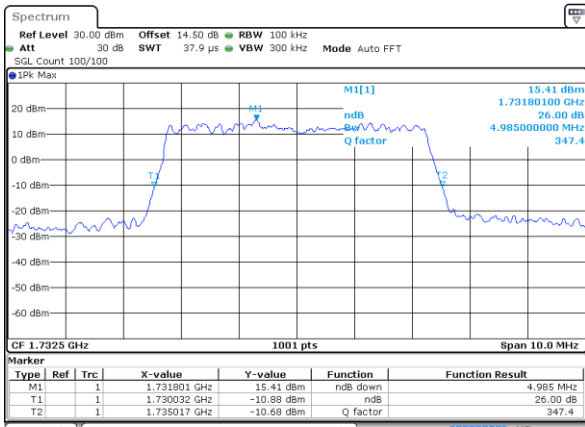

LTE Band 4

Lowest Channel / 5MHz / QPSK

Date: 14 JUL 2017 10:15:32

Lowest Channel / 5MHz / 16QAM

Date: 14 JUL 2017 10:15:42

Middle Channel / 5MHz / QPSK

Date: 14 JUL 2017 10:22:30

Middle Channel / 5MHz / 16QAM

Date: 14 JUL 2017 10:22:40

Highest Channel / 5MHz / QPSK

Date: 14 JUL 2017 10:24:56

Highest Channel / 5MHz / 16QAM

Date: 14 JUL 2017 10:25:06

LTE Band 4

Lowest Channel / 10MHz / QPSK

Date: 14 JUL 2017 10:39:11