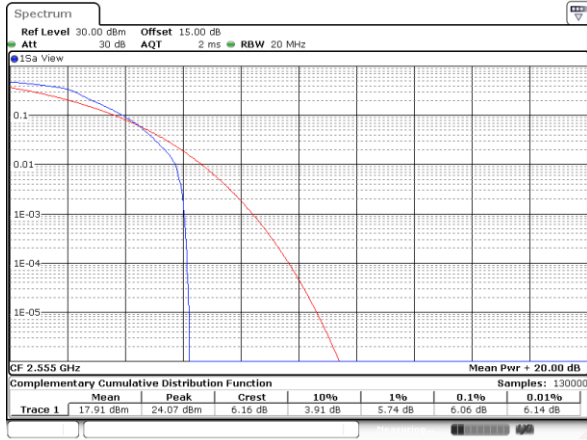

Highest Channel / 1RB

Date: 8.AUG.2017 17:17:34

Highest Channel / Full RB

Date: 8.AUG.2017 17:19:41

LTE Band 41 / 20MHz / QPSK

Lowest Channel / 1RB

Date: 11.AUG.2017 14:40:54

Lowest Channel / Full RB