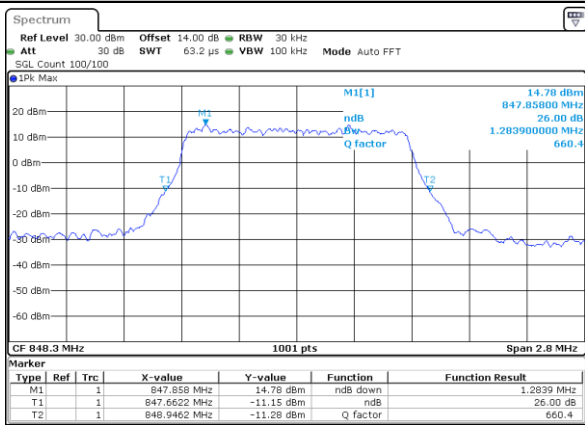

Highest Channel / 20MHz / QPSK

Date: 14 JUL 2017 11:21:21

Highest Channel / 20MHz / 16QAM

Date: 14 JUL 2017 11:21:31

LTE Band 5

Lowest Channel / 1.4MHz / QPSK

Date: 31 JUL 2017 21:40:54

Lowest Channel / 1.4MHz / 16QAM

Date: 31 JUL 2017 21:40:43

Middle Channel / 1.4MHz / QPSK

Date: 31 JUL 2017 21:49:48

Middle Channel / 1.4MHz / 16QAM

Date: 31 JUL 2017 21:49:58

Highest Channel / 1.4MHz / QPSK

Date: 31 JUL 2017 21:52:17

Highest Channel / 1.4MHz / 16QAM

Date: 31 JUL 2017 21:52:27

LTE Band 5

Lowest Channel / 3MHz / QPSK

Date: 31 JUL 2017 22:03:09

Lowest Channel / 3MHz / 16QAM

Date: 31 JUL 2017 22:03:19

Middle Channel / 3MHz / QPSK

Date: 31 JUL 2017 22:12:13