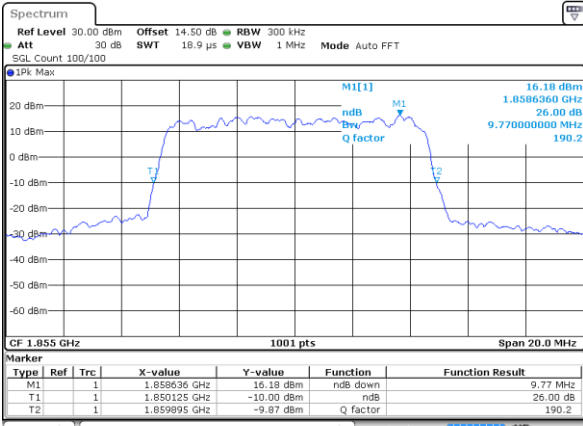

LTE Band 2

Lowest Channel / 10MHz / QPSK

Date: 14 JUL 2017 08:38:30