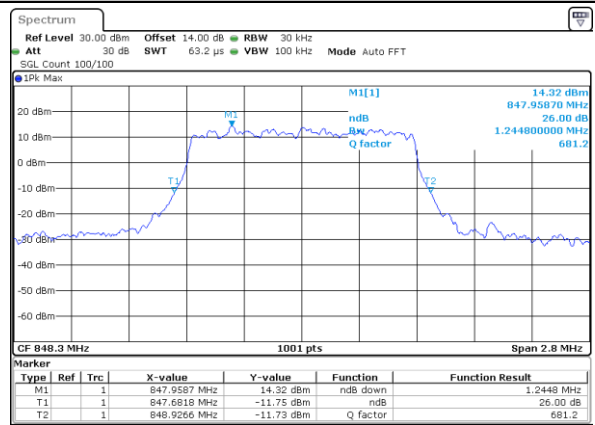

Highest Channel / 20MHz / QPSK

Date: 14 JUL 2017 11:21:21

Highest Channel / 20MHz / 16QAM

Date: 14 JUL 2017 11:21:31

LTE Band 5

Lowest Channel / 1.4MHz / QPSK

Date: 31 JUL 2017 21:40:54

Lowest Channel / 1.4MHz / 16QAM

Date: 31 JUL 2017 21:40:43

Middle Channel / 1.4MHz / QPSK

Date: 31 JUL 2017 21:49:48

Middle Channel / 1.4MHz / 16QAM

Date: 31 JUL 2017 21:49:58

Highest Channel / 1.4MHz / QPSK

Date: 31 JUL 2017 21:52:17

Highest Channel / 1.4MHz / 16QAM

Date: 31 JUL 2017 21:52:27

LTE Band 5

Lowest Channel / 3MHz / QPSK

Date: 31 JUL 2017 22:03:09

Lowest Channel / 3MHz / 16QAM

Date: 31 JUL 2017 22:03:19

Middle Channel / 3MHz / QPSK

Date: 31 JUL 2017 22:12:13