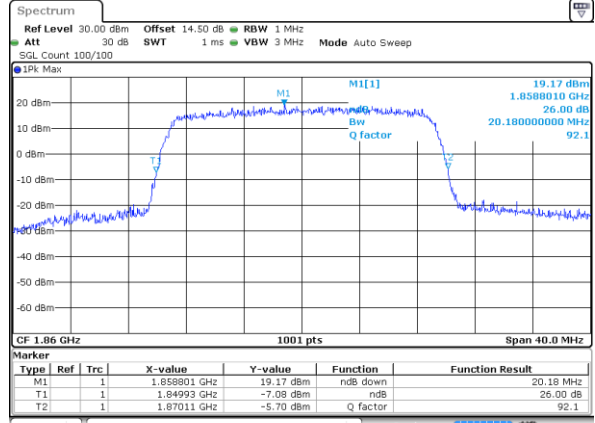

Date: 14 JUL 2017 09:06:01

LTE Band 2

Lowest Channel / 20MHz / QPSK

Date: 14 JUL 2017 09:13:12

Lowest Channel / 20MHz / 16QAM

Date: 14 JUL 2017 09:13:22

Middle Channel / 20MHz / QPSK

Date: 14 JUL 2017 09:20:10

Middle Channel / 20MHz / 16QAM

Date: 14 JUL 2017 09:20:20

Highest Channel / 20MHz / QPSK

Date: 14 JUL 2017 09:22:36

Highest Channel / 20MHz / 16QAM

Date: 14 JUL 2017 09:22:46

LTE Band 4

Lowest Channel / 1.4MHz / QPSK