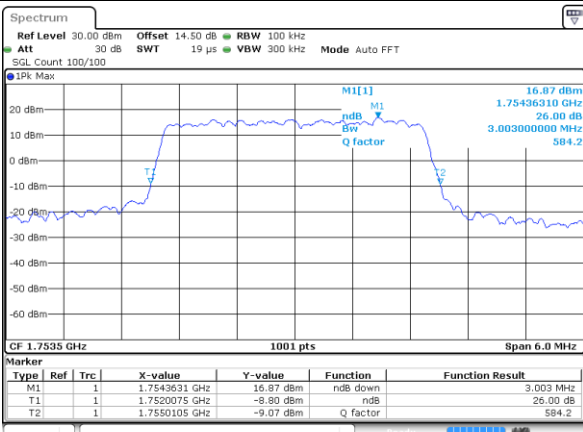

Date: 14 JUL 2017 09:52:12

Highest Channel / 1.4MHz / 16QAM

Date: 14 JUL 2017 09:52:22

LTE Band 4

Lowest Channel / 3MHz / QPSK

Date: 14 JUL 2017 09:59:10

Lowest Channel / 3MHz / 16QAM

Date: 14 JUL 2017 09:59:20

Middle Channel / 3MHz / QPSK

Date: 14 JUL 2017 10:06:08

Middle Channel / 3MHz / 16QAM

Date: 14 JUL 2017 10:06:18

Highest Channel / 3MHz / QPSK

Date: 14 JUL 2017 10:08:34

Highest Channel / 3MHz / 16QAM

Date: 14 JUL 2017 10:08:44

LTE Band 4

Lowest Channel / 5MHz / QPSK

Date: 14 JUL 2017 10:15:32

Lowest Channel / 5MHz / 16QAM

Date: 14 JUL 2017 10:15:42

Middle Channel / 5MHz / QPSK

Date: 14 JUL 2017 10:22:30

Middle Channel / 5MHz / 16QAM

Date: 14 JUL 2017 10:22:40

Highest Channel / 5MHz / QPSK

Date: 14 JUL 2017 10:24:56

Highest Channel / 5MHz / 16QAM

Date: 14 JUL 2017 10:25:06

LTE Band 4

Lowest Channel / 10MHz / QPSK

Date: 14 JUL 2017 10:39:11