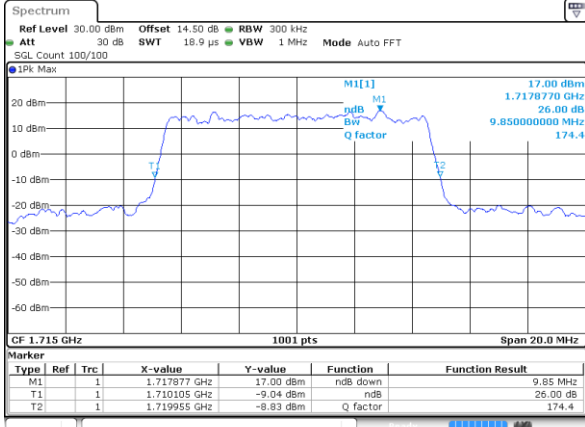

LTE Band 4

Lowest Channel / 5MHz / QPSK

Date: 14 JUL 2017 10:15:32

Lowest Channel / 5MHz / 16QAM

Date: 14 JUL 2017 10:15:42

Middle Channel / 5MHz / QPSK

Date: 14 JUL 2017 10:22:30

Middle Channel / 5MHz / 16QAM

Date: 14 JUL 2017 10:22:40

Highest Channel / 5MHz / QPSK

Date: 14 JUL 2017 10:24:56

Highest Channel / 5MHz / 16QAM

Date: 14 JUL 2017 10:25:06

LTE Band 4

Lowest Channel / 10MHz / QPSK

Date: 14 JUL 2017 10:39:11

Lowest Channel / 10MHz / 16QAM

Date: 14 JUL 2017 10:39:20

Middle Channel / 10MHz / QPSK

Date: 14 JUL 2017 10:46:09

Middle Channel / 10MHz / 16QAM

Date: 14 JUL 2017 10:46:18

Highest Channel / 10MHz / QPSK

Date: 14 JUL 2017 10:48:35