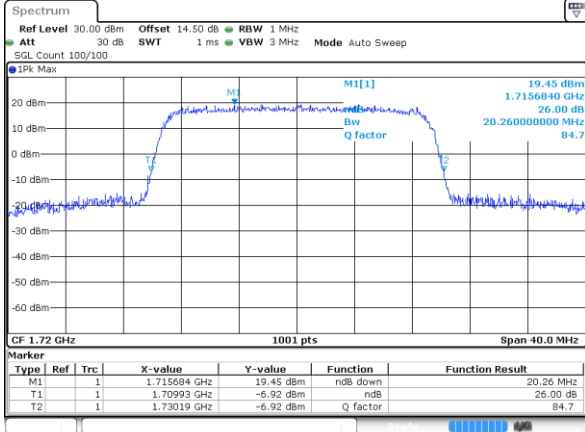

LTE Band 4

Lowest Channel / 20MHz / QPSK

Date: 14 JUL 2017 11:11:57