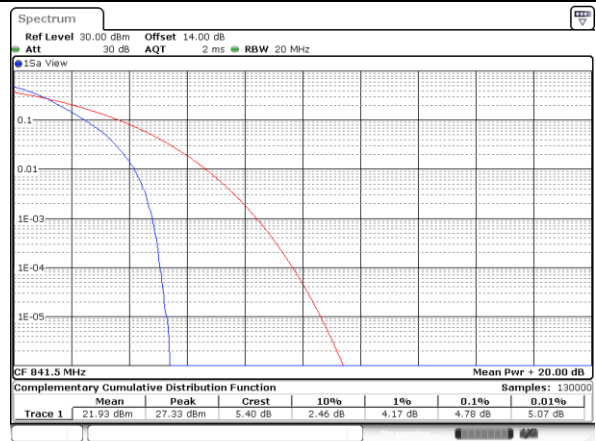

LTE Band 26 / 15MHz / QPSK

Lowest Channel / 1RB

Date: 9_AUG.2017 16:05:18

Lowest Channel / Full RB

Date: 9_AUG.2017 16:05:26

Middle Channel / 1RB

Date: 9_AUG.2017 16:05:34

Middle Channel / Full RB

Date: 9_AUG.2017 16:05:43

Highest Channel / 1RB

Date: 9_AUG.2017 16:05:51

Highest Channel / Full RB

Date: 9_AUG.2017 16:05:59

LTE Band 26 / 15MHz / 16QAM

Lowest Channel / 1RB

Date: 9,AUG,2017 16:04:27