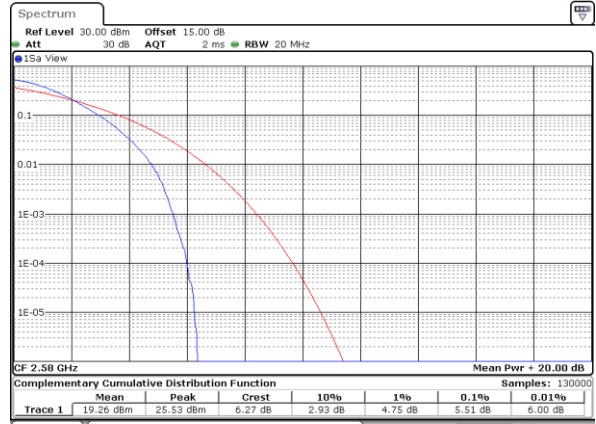

Highest Channel / Full RB

Date: 9,AUG,2017 16:05:10

LTE Band 38 / 20MHz / QPSK

Lowest Channel / 1RB

Date: 7.AUG.2017 09:51:41

Lowest Channel / Full RB

Date: 7.AUG.2017 09:47:17

Middle Channel / 1RB

Date: 7.AUG.2017 09:47:29

Middle Channel / Full RB

Date: 7.AUG.2017 09:53:23

Highest Channel / 1RB

Date: 7.AUG.2017 09:47:53

Highest Channel / Full RB

Date: 7.AUG.2017 09:48:17

LTE Band 38 / 20MHz / 16QAM