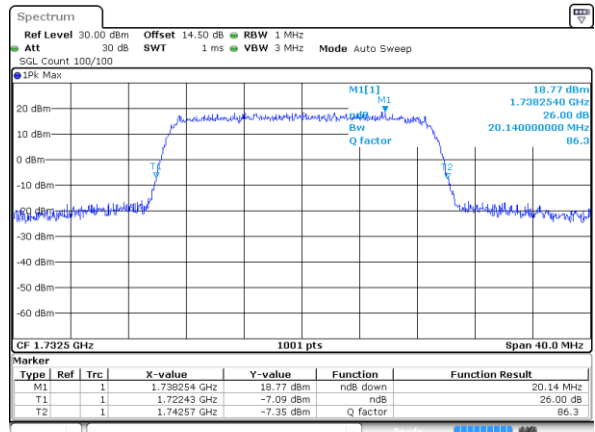

Date: 14 JUL 2017 11:02:32

Middle Channel / 15MHz / 16QAM

Date: 14 JUL 2017 11:02:42

Highest Channel / 15MHz / QPSK

Date: 14 JUL 2017 11:04:58

Highest Channel / 15MHz / 16QAM

Date: 14 JUL 2017 11:05:08

LTE Band 4

Lowest Channel / 20MHz / QPSK

Date: 14 JUL 2017 11:11:57

Lowest Channel / 20MHz / 16QAM

Date: 14 JUL 2017 11:12:07

Middle Channel / 20MHz / QPSK

Date: 14 JUL 2017 11:18:55

Middle Channel / 20MHz / 16QAM

Date: 14 JUL 2017 11:19:05

Highest Channel / 20MHz / QPSK

Date: 14 JUL 2017 11:21:21

Highest Channel / 20MHz / 16QAM

Date: 14 JUL 2017 11:21:31

LTE Band 5

Lowest Channel / 1.4MHz / QPSK

Date: 31 JUL 2017 21:40:54

Lowest Channel / 1.4MHz / 16QAM