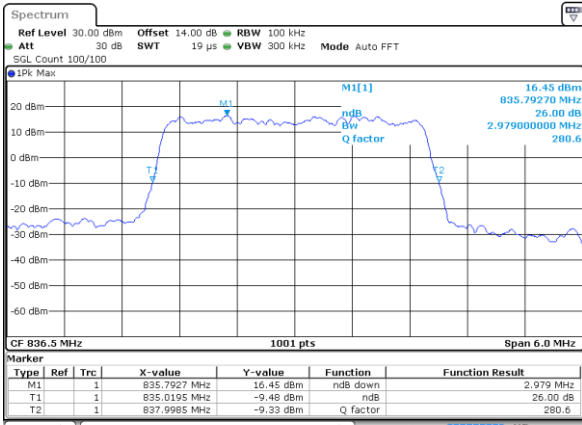

Highest Channel / 20MHz / QPSK

Date: 14 JUL 2017 11:21:21

Highest Channel / 20MHz / 16QAM

Date: 14 JUL 2017 11:21:31

LTE Band 5

Lowest Channel / 1.4MHz / QPSK

Date: 31 JUL 2017 21:40:54

Lowest Channel / 1.4MHz / 16QAM

Date: 31 JUL 2017 21:40:43

Middle Channel / 1.4MHz / QPSK

Date: 31 JUL 2017 21:49:48

Middle Channel / 1.4MHz / 16QAM

Date: 31 JUL 2017 21:49:58

Highest Channel / 1.4MHz / QPSK

Date: 31 JUL 2017 21:52:17

Highest Channel / 1.4MHz / 16QAM

Date: 31 JUL 2017 21:52:27

LTE Band 5

Lowest Channel / 3MHz / QPSK

Date: 31 JUL 2017 22:03:09

Lowest Channel / 3MHz / 16QAM

Date: 31 JUL 2017 22:03:19

Middle Channel / 3MHz / QPSK

Date: 31 JUL 2017 22:12:13

Middle Channel / 3MHz / 16QAM

Date: 31 JUL 2017 22:12:23

Highest Channel / 3MHz / QPSK

Date: 31 JUL 2017 22:14:41

Highest Channel / 3MHz / 16QAM

Date: 31 JUL 2017 22:14:51