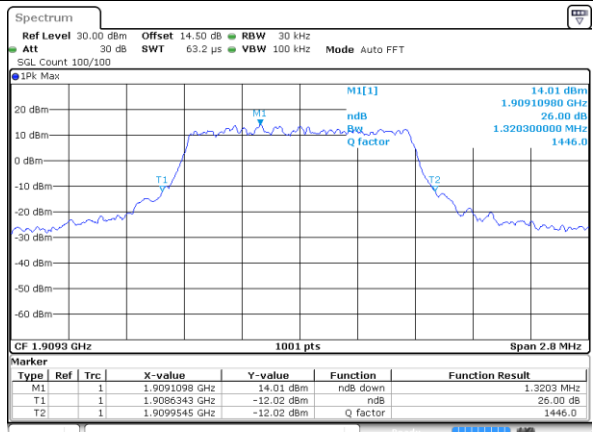

Mode	LTE Band 41 : 26dB BW(MHz)											
BW	1.4MHz		3MHz		5MHz		10MHz		15MHz		20MHz	
Mod.	QPSK	16QAM	QPSK	16QAM	QPSK	16QAM	QPSK	16QAM	QPSK	16QAM	QPSK	16QAM
Lowest CH	-	-	-	-	4.725	4.835	9.75	9.69	14.236	14.595	19.98	19.9
Middle CH	-	-	-	-	4.845	4.875	9.77	9.63	14.476	14.236	20.1	20.1
Highest CH	-	-	-	-	4.815	4.925	9.87	9.81	14.476	14.326	20.18	20.14

LTE Band 2

Lowest Channel / 1.4MHz / QPSK

Date: 14.JUL.2017 06:07:57

Lowest Channel / 1.4MHz / 16QAM

Date: 14.JUL.2017 06:08:07

Middle Channel / 1.4MHz / QPSK

Date: 14.JUL.2017 06:14:55

Middle Channel / 1.4MHz / 16QAM

Date: 14.JUL.2017 06:15:05

Highest Channel / 1.4MHz / QPSK

Date: 14.JUL.2017 06:17:21

Highest Channel / 1.4MHz / 16QAM

Date: 14.JUL.2017 06:17:31

LTE Band 2

Lowest Channel / 3MHz / QPSK

Date: 14 JUL 2017 06:29:25