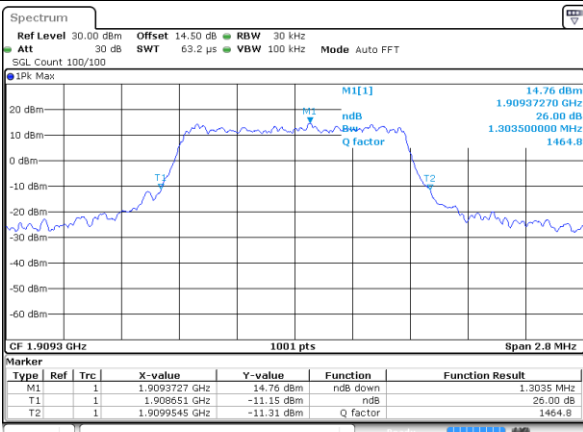

Mode	LTE Band 41 : 26dB BW(MHz)											
BW	1.4MHz		3MHz		5MHz		10MHz		15MHz		20MHz	
Mod.	QPSK	16QAM	QPSK	16QAM	QPSK	16QAM	QPSK	16QAM	QPSK	16QAM	QPSK	16QAM
Lowest CH	-	-	-	-	4.725	4.835	9.75	9.69	14.236	14.595	19.98	19.9
Middle CH	-	-	-	-	4.845	4.875	9.77	9.63	14.476	14.236	20.1	20.1
Highest CH	-	-	-	-	4.815	4.925	9.87	9.81	14.476	14.326	20.18	20.14

LTE Band 2

Lowest Channel / 1.4MHz / QPSK

Date: 14.JUL.2017 06:07:57

Lowest Channel / 1.4MHz / 16QAM

Date: 14.JUL.2017 06:08:07

Middle Channel / 1.4MHz / QPSK

Date: 14.JUL.2017 06:14:55

Middle Channel / 1.4MHz / 16QAM

Date: 14.JUL.2017 06:15:05

Highest Channel / 1.4MHz / QPSK

Date: 14.JUL.2017 06:17:21

Highest Channel / 1.4MHz / 16QAM

Date: 14.JUL.2017 06:17:31

LTE Band 2

Lowest Channel / 3MHz / QPSK

Date: 14 JUL 2017 06:29:25