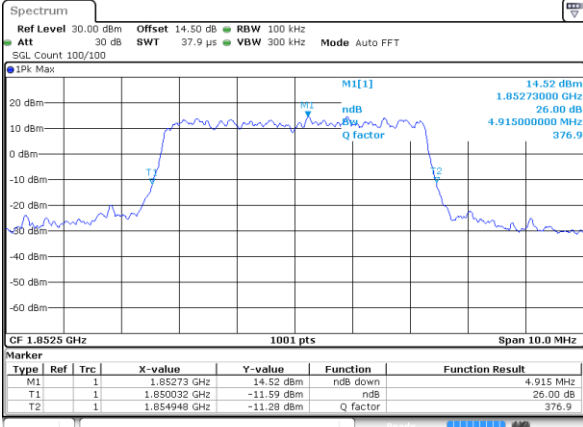

Highest Channel / 3MHz / 16QAM

Date: 14 JUL 2017 06:38:59

LTE Band 2

Lowest Channel / 5MHz / QPSK

Date: 14 JUL 2017 08:18:31

Lowest Channel / 5MHz / 16QAM

Date: 14 JUL 2017 08:18:41

Middle Channel / 5MHz / QPSK

Date: 14 JUL 2017 08:25:29

Middle Channel / 5MHz / 16QAM

Date: 14 JUL 2017 08:25:39

Highest Channel / 5MHz / QPSK

Date: 14 JUL 2017 08:27:55

Highest Channel / 5MHz / 16QAM

Date: 14 JUL 2017 08:28:05

LTE Band 2