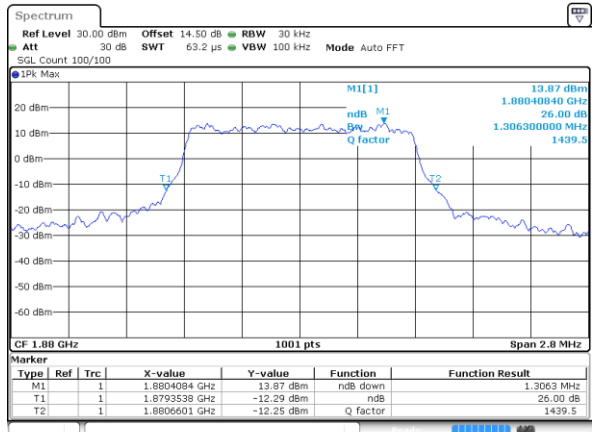

Mode	LTE Band 41 : 26dB BW(MHz)											
BW	1.4MHz		3MHz		5MHz		10MHz		15MHz		20MHz	
Mod.	QPSK	16QAM	QPSK	16QAM	QPSK	16QAM	QPSK	16QAM	QPSK	16QAM	QPSK	16QAM
Lowest CH	-	-	-	-	4.725	4.835	9.75	9.69	14.236	14.595	19.98	19.9
Middle CH	-	-	-	-	4.845	4.875	9.77	9.63	14.476	14.236	20.1	20.1
Highest CH	-	-	-	-	4.815	4.925	9.87	9.81	14.476	14.326	20.18	20.14

LTE Band 2

Lowest Channel / 1.4MHz / QPSK

Date: 14.JUL.2017 06:07:57

Lowest Channel / 1.4MHz / 16QAM

Date: 14.JUL.2017 06:08:07

Middle Channel / 1.4MHz / QPSK

Date: 14.JUL.2017 06:14:55

Middle Channel / 1.4MHz / 16QAM

Date: 14.JUL.2017 06:15:05

Highest Channel / 1.4MHz / QPSK

Date: 14.JUL.2017 06:17:21

Highest Channel / 1.4MHz / 16QAM

Date: 14.JUL.2017 06:17:31

LTE Band 2

Lowest Channel / 3MHz / QPSK

Date: 14 JUL 2017 06:29:25