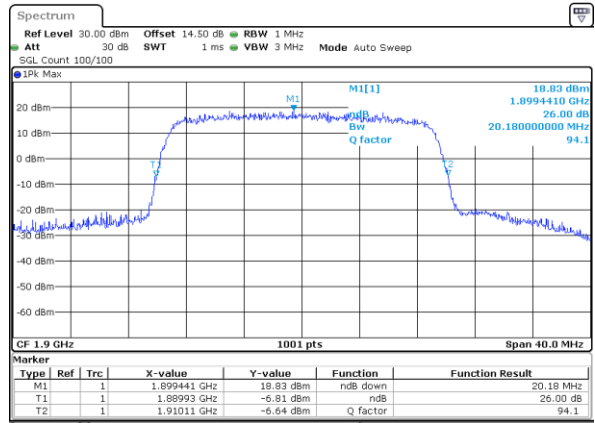

Date: 14 JUL 2017 09:06:01

LTE Band 2

Lowest Channel / 20MHz / QPSK

Date: 14 JUL 2017 09:13:12

Lowest Channel / 20MHz / 16QAM

Date: 14 JUL 2017 09:13:22

Middle Channel / 20MHz / QPSK

Date: 14 JUL 2017 09:20:10

Middle Channel / 20MHz / 16QAM

Date: 14 JUL 2017 09:20:20

Highest Channel / 20MHz / QPSK

Date: 14 JUL 2017 09:22:36

Highest Channel / 20MHz / 16QAM

Date: 14 JUL 2017 09:22:46

LTE Band 4

Lowest Channel / 1.4MHz / QPSK

Date: 14 JUL 2017 09:42:48

Lowest Channel / 1.4MHz / 16QAM

Date: 14 JUL 2017 09:42:58

Middle Channel / 1.4MHz / QPSK

Date: 14 JUL 2017 09:49:46

Middle Channel / 1.4MHz / 16QAM

Date: 14 JUL 2017 09:49:56

Highest Channel / 1.4MHz / QPSK

Date: 14 JUL 2017 09:52:12

Highest Channel / 1.4MHz / 16QAM

Date: 14 JUL 2017 09:52:22

LTE Band 4

Lowest Channel / 3MHz / QPSK

Date: 14 JUL 2017 09:59:10

Lowest Channel / 3MHz / 16QAM

Date: 14 JUL 2017 09:59:20