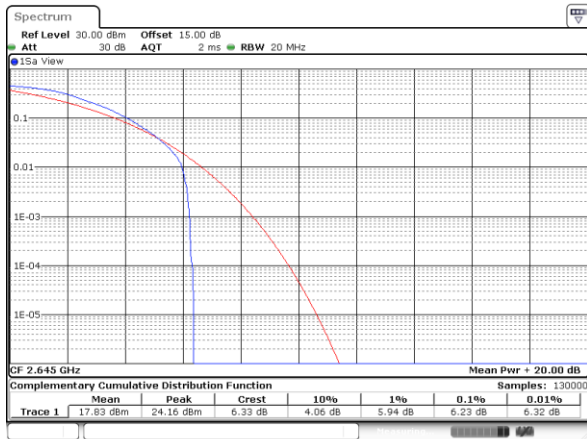

Highest Channel / 1RB

Date: 8.AUG.2017 17:17:34

Highest Channel / Full RB

Date: 8.AUG.2017 17:19:41

LTE Band 41 / 20MHz / QPSK

Lowest Channel / 1RB

Date: 11.AUG.2017 14:40:54

Lowest Channel / Full RB

Date: 11.AUG.2017 14:41:04

Middle Channel / 1RB

Date: 11.AUG.2017 14:45:18

Middle Channel / Full RB

Date: 11.AUG.2017 14:42:35

Highest Channel / 1RB

Date: 11.AUG.2017 14:42:47

Highest Channel / Full RB

Date: 11.AUG.2017 14:46:37

LTE Band 41 / 20MHz / 16QAM

Lowest Channel / 1RB

Date: 11.AUG.2017 14:44:44

Lowest Channel / Full RB

Date: 11.AUG.2017 14:44:05

Middle Channel / 1RB

Date: 11.AUG.2017 14:40:15

Middle Channel / Full RB

Date: 11.AUG.2017 14:45:48

Highest Channel / 1RB

Date: 11.AUG.2017 14:40:35

Highest Channel / Full RB

Date: 11.AUG.2017 14:46:20

26dB Bandwidth

Mode	LTE Band 2 : 26dB BW(MHz)											
	1.4MHz		3MHz		5MHz		10MHz		15MHz		20MHz	
Mod.	QPSK	16QAM	QPSK	16QAM	QPSK	16QAM	QPSK	16QAM	QPSK	16QAM	QPSK	16QAM
Lowest CH	1.262	1.292	2.991	3.021	4.915	4.975	9.77	9.95	14.266	14.176	20.22	20.18
Middle CH	1.326	1.306	2.973	3.003	4.935	4.945	9.93	9.67	14.416	14.565	20.3	20.26
Highest CH	1.304	1.32	3.033	3.015	4.885	4.985	9.89	9.73	14.416	14.446	20.14	20.18