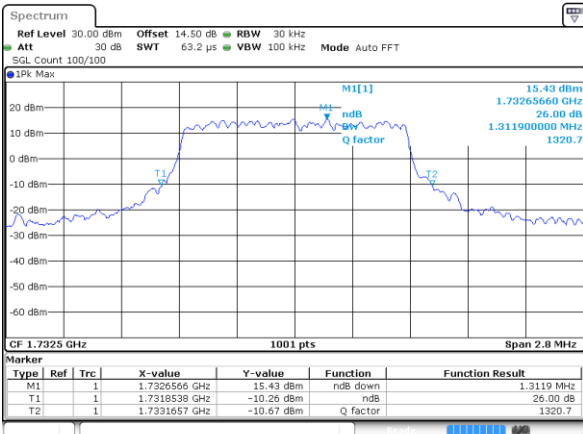

Date: 14 JUL 2017 09:06:01

LTE Band 2

Lowest Channel / 20MHz / QPSK

Date: 14 JUL 2017 09:13:12

Lowest Channel / 20MHz / 16QAM

Date: 14 JUL 2017 09:13:22

Middle Channel / 20MHz / QPSK

Date: 14 JUL 2017 09:20:10

Middle Channel / 20MHz / 16QAM

Date: 14 JUL 2017 09:20:20

Highest Channel / 20MHz / QPSK

Date: 14 JUL 2017 09:22:36

Highest Channel / 20MHz / 16QAM

Date: 14 JUL 2017 09:22:46

LTE Band 4

Lowest Channel / 1.4MHz / QPSK

Date: 14 JUL 2017 09:42:48

Lowest Channel / 1.4MHz / 16QAM

Date: 14 JUL 2017 09:42:58

Middle Channel / 1.4MHz / QPSK

Date: 14 JUL 2017 09:49:46

Middle Channel / 1.4MHz / 16QAM

Date: 14 JUL 2017 09:49:56

Highest Channel / 1.4MHz / QPSK

Date: 14 JUL 2017 09:52:12

Highest Channel / 1.4MHz / 16QAM

Date: 14 JUL 2017 09:52:22

LTE Band 4

Lowest Channel / 3MHz / QPSK

Date: 14 JUL 2017 09:59:10

Lowest Channel / 3MHz / 16QAM

Date: 14 JUL 2017 09:59:20