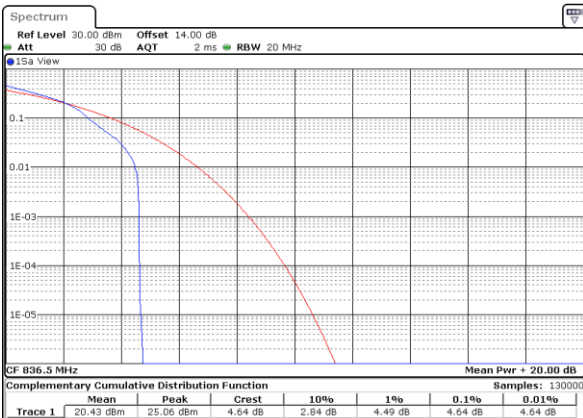

Date: 9_AUG.2017 16:05:43

Highest Channel / 1RB

Date: 9_AUG.2017 16:05:51

Highest Channel / Full RB

Date: 9_AUG.2017 16:05:59

LTE Band 26 / 15MHz / 16QAM

Lowest Channel / 1RB

Date: 9,AUG,2017 16:04:27

Lowest Channel / Full RB

Date: 9,AUG,2017 16:04:37

Middle Channel / 1RB

Date: 9,AUG,2017 16:04:45

Middle Channel / Full RB

Date: 9,AUG,2017 16:04:53

Highest Channel / 1RB

Date: 9,AUG,2017 16:05:02