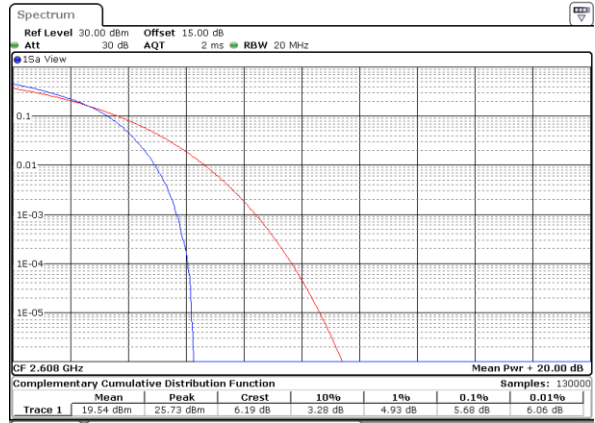

Date: 11.AUG.2017 14:46:37

LTE Band 41 / 20MHz / 16QAM

Lowest Channel / 1RB

Date: 11.AUG.2017 14:44:44

Lowest Channel / Full RB

Date: 11.AUG.2017 14:44:05

Middle Channel / 1RB

Date: 11.AUG.2017 14:40:15

Middle Channel / Full RB

Date: 11.AUG.2017 14:45:48

Highest Channel / 1RB

Date: 11.AUG.2017 14:40:35

Highest Channel / Full RB

Date: 11.AUG.2017 14:46:20

26dB Bandwidth

Mode	LTE Band 2 : 26dB BW(MHz)											
	1.4MHz		3MHz		5MHz		10MHz		15MHz		20MHz	
Mod.	QPSK	16QAM	QPSK	16QAM	QPSK	16QAM	QPSK	16QAM	QPSK	16QAM	QPSK	16QAM
Lowest CH	1.262	1.292	2.991	3.021	4.915	4.975	9.77	9.95	14.266	14.176	20.22	20.18
Middle CH	1.326	1.306	2.973	3.003	4.935	4.945	9.93	9.67	14.416	14.565	20.3	20.26
Highest CH	1.304	1.32	3.033	3.015	4.885	4.985	9.89	9.73	14.416	14.446	20.14	20.18

Mode	LTE Band 4 : 26dB BW(MHz)											
	1.4MHz		3MHz		5MHz		10MHz		15MHz		20MHz	
Mod.	QPSK	16QAM	QPSK	16QAM	QPSK	16QAM	QPSK	16QAM	QPSK	16QAM	QPSK	16QAM
Lowest CH	1.298	1.281	3.015	2.997	4.935	4.935	9.85	9.73	14.296	14.416	20.26	20.22
Middle CH	1.312	1.323	3.015	3.009	4.985	4.955	9.87	9.87	14.236	14.565	20.26	20.14
Highest CH	1.315	1.281	3.003	3.033	4.895	4.905	9.85	9.77	14.326	14.505	20.22	20.3