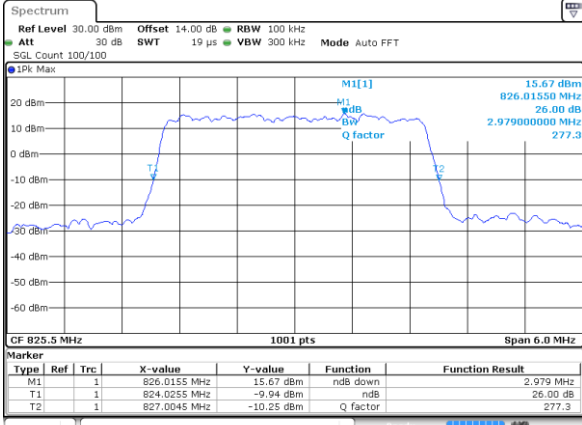

Highest Channel / 20MHz / QPSK

Date: 14 JUL 2017 11:21:21

Highest Channel / 20MHz / 16QAM

Date: 14 JUL 2017 11:21:31

LTE Band 5

Lowest Channel / 1.4MHz / QPSK

Date: 31 JUL 2017 21:40:54

Lowest Channel / 1.4MHz / 16QAM

Date: 31 JUL 2017 21:40:43

Middle Channel / 1.4MHz / QPSK

Date: 31 JUL 2017 21:49:48

Middle Channel / 1.4MHz / 16QAM

Date: 31 JUL 2017 21:49:58

Highest Channel / 1.4MHz / QPSK

Date: 31 JUL 2017 21:52:17

Highest Channel / 1.4MHz / 16QAM

Date: 31 JUL 2017 21:52:27

LTE Band 5

Lowest Channel / 3MHz / QPSK

Date: 31 JUL 2017 22:03:09

Lowest Channel / 3MHz / 16QAM

Date: 31 JUL 2017 22:03:19

Middle Channel / 3MHz / QPSK

Date: 31 JUL 2017 22:12:13