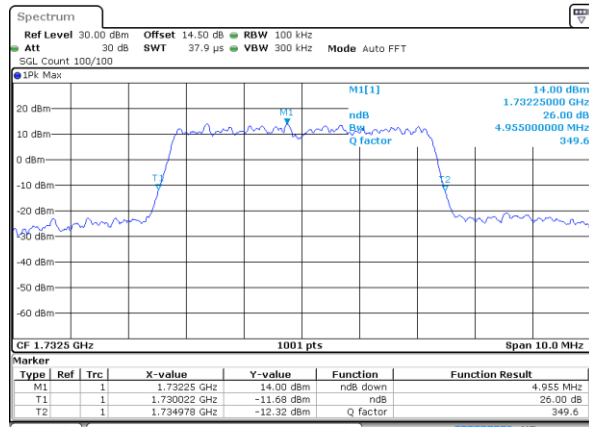

Date: 14 JUL 2017 09:52:12

Highest Channel / 1.4MHz / 16QAM

Date: 14 JUL 2017 09:52:22

LTE Band 4

Lowest Channel / 3MHz / QPSK

Date: 14 JUL 2017 09:59:10

Lowest Channel / 3MHz / 16QAM

Date: 14 JUL 2017 09:59:20

Middle Channel / 3MHz / QPSK

Date: 14 JUL 2017 10:06:08

Middle Channel / 3MHz / 16QAM

Date: 14 JUL 2017 10:06:18

Highest Channel / 3MHz / QPSK

Date: 14 JUL 2017 10:08:34

Highest Channel / 3MHz / 16QAM

Date: 14 JUL 2017 10:08:44

LTE Band 4

Lowest Channel / 5MHz / QPSK

Date: 14 JUL 2017 10:15:32

Lowest Channel / 5MHz / 16QAM

Date: 14 JUL 2017 10:15:42

Middle Channel / 5MHz / QPSK

Date: 14 JUL 2017 10:22:30

Middle Channel / 5MHz / 16QAM

Date: 14 JUL 2017 10:22:40

Highest Channel / 5MHz / QPSK

Date: 14 JUL 2017 10:24:56

Highest Channel / 5MHz / 16QAM

Date: 14 JUL 2017 10:25:06

LTE Band 4

Lowest Channel / 10MHz / QPSK

Date: 14 JUL 2017 10:39:11