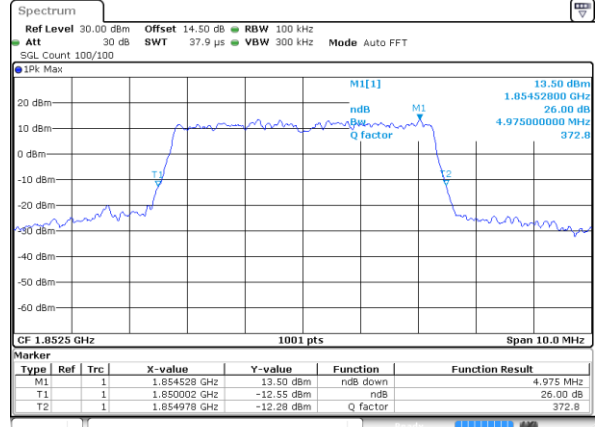

Highest Channel / 3MHz / 16QAM

Date: 14 JUL 2017 06:38:59

LTE Band 2

Lowest Channel / 5MHz / QPSK

Date: 14 JUL 2017 08:18:31

Lowest Channel / 5MHz / 16QAM

Date: 14 JUL 2017 08:18:41

Middle Channel / 5MHz / QPSK

Date: 14 JUL 2017 08:25:29

Middle Channel / 5MHz / 16QAM

Date: 14 JUL 2017 08:25:39

Highest Channel / 5MHz / QPSK

Date: 14 JUL 2017 08:27:55

Highest Channel / 5MHz / 16QAM

Date: 14 JUL 2017 08:28:05

LTE Band 2