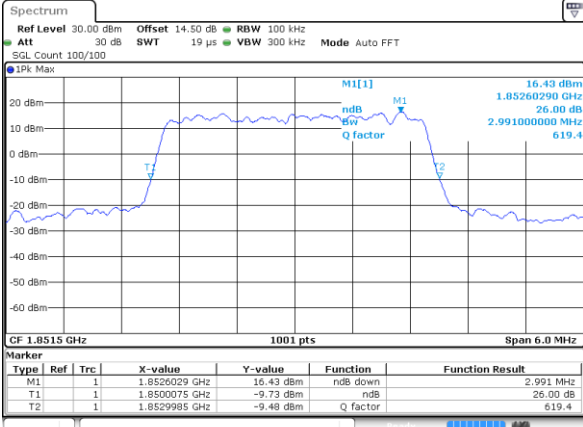

LTE Band 2

Lowest Channel / 1.4MHz / QPSK

Date: 14.JUL.2017 06:07:57

Lowest Channel / 1.4MHz / 16QAM

Date: 14.JUL.2017 06:08:07

Middle Channel / 1.4MHz / QPSK

Date: 14.JUL.2017 06:14:55

Middle Channel / 1.4MHz / 16QAM

Date: 14.JUL.2017 06:15:05

Highest Channel / 1.4MHz / QPSK

Date: 14.JUL.2017 06:17:21

Highest Channel / 1.4MHz / 16QAM

Date: 14.JUL.2017 06:17:31

LTE Band 2

Lowest Channel / 3MHz / QPSK

Date: 14 JUL 2017 06:29:25