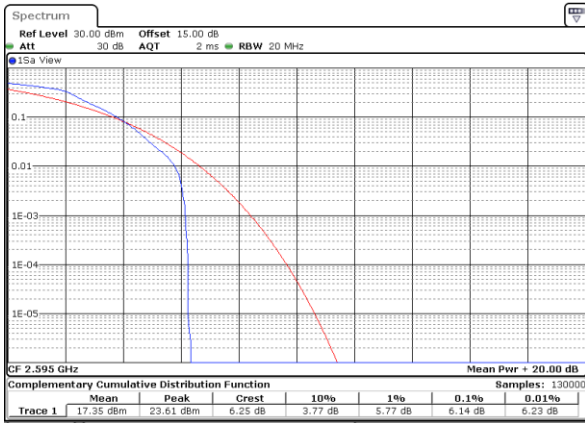

Lowest Channel / Full RB

Date: 9,AUG,2017 16:04:37

Middle Channel / 1RB

Date: 9,AUG,2017 16:04:45

Middle Channel / Full RB

Date: 9,AUG,2017 16:04:53

Highest Channel / 1RB

Date: 9,AUG,2017 16:05:02

Highest Channel / Full RB

Date: 9,AUG,2017 16:05:10

LTE Band 38 / 20MHz / QPSK

Lowest Channel / 1RB

Date: 7.AUG.2017 09:51:41

Lowest Channel / Full RB

Date: 7.AUG.2017 09:47:17

Middle Channel / 1RB

Date: 7.AUG.2017 09:47:29

Middle Channel / Full RB

Date: 7.AUG.2017 09:53:23

Highest Channel / 1RB

Date: 7.AUG.2017 09:47:53

Highest Channel / Full RB

Date: 7.AUG.2017 09:48:17

LTE Band 38 / 20MHz / 16QAM