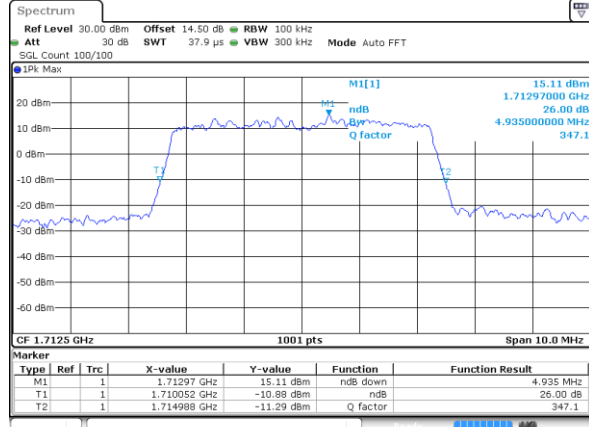

Date: 14 JUL 2017 09:52:12

Highest Channel / 1.4MHz / 16QAM

Date: 14 JUL 2017 09:52:22

LTE Band 4

Lowest Channel / 3MHz / QPSK

Date: 14 JUL 2017 09:59:10

Lowest Channel / 3MHz / 16QAM

Date: 14 JUL 2017 09:59:20

Middle Channel / 3MHz / QPSK

Date: 14 JUL 2017 10:06:08

Middle Channel / 3MHz / 16QAM

Date: 14 JUL 2017 10:06:18

Highest Channel / 3MHz / QPSK

Date: 14 JUL 2017 10:08:34

Highest Channel / 3MHz / 16QAM

Date: 14 JUL 2017 10:08:44

LTE Band 4

Lowest Channel / 5MHz / QPSK

Date: 14 JUL 2017 10:15:32

Lowest Channel / 5MHz / 16QAM

Date: 14 JUL 2017 10:15:42

Middle Channel / 5MHz / QPSK

Date: 14 JUL 2017 10:22:30

Middle Channel / 5MHz / 16QAM

Date: 14 JUL 2017 10:22:40

Highest Channel / 5MHz / QPSK

Date: 14 JUL 2017 10:24:56

Highest Channel / 5MHz / 16QAM

Date: 14 JUL 2017 10:25:06

LTE Band 4

Lowest Channel / 10MHz / QPSK

Date: 14 JUL 2017 10:39:11