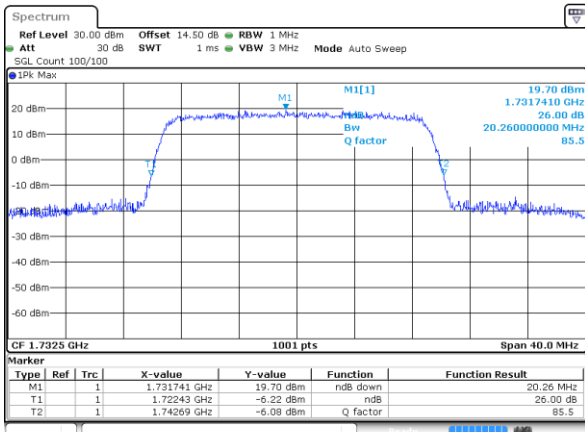

Date: 14 JUL 2017 11:02:32

Middle Channel / 15MHz / 16QAM

Date: 14 JUL 2017 11:02:42

Highest Channel / 15MHz / QPSK

Date: 14 JUL 2017 11:04:58

Highest Channel / 15MHz / 16QAM

Date: 14 JUL 2017 11:05:08

LTE Band 4

Lowest Channel / 20MHz / QPSK

Date: 14 JUL 2017 11:11:57

Lowest Channel / 20MHz / 16QAM

Date: 14 JUL 2017 11:12:07

Middle Channel / 20MHz / QPSK

Date: 14 JUL 2017 11:18:55

Middle Channel / 20MHz / 16QAM

Date: 14 JUL 2017 11:19:05

Highest Channel / 20MHz / QPSK

Date: 14 JUL 2017 11:21:21

Highest Channel / 20MHz / 16QAM

Date: 14 JUL 2017 11:21:31

LTE Band 5

Lowest Channel / 1.4MHz / QPSK

Date: 31 JUL 2017 21:40:54

Lowest Channel / 1.4MHz / 16QAM