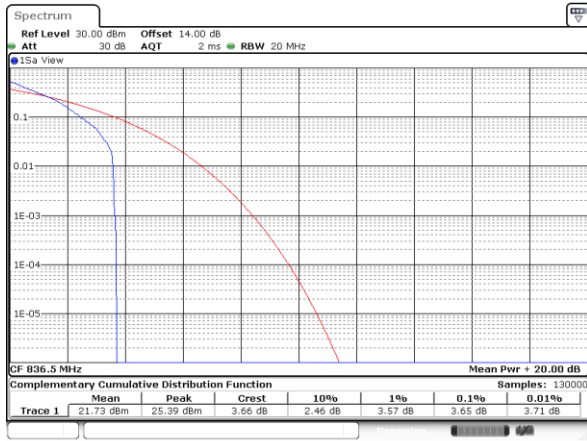

LTE Band 26 / 15MHz / QPSK

Lowest Channel / 1RB

Date: 9_AUG.2017 16:05:18

Lowest Channel / Full RB

Date: 9_AUG.2017 16:05:26

Middle Channel / 1RB

Date: 9_AUG.2017 16:05:34

Middle Channel / Full RB