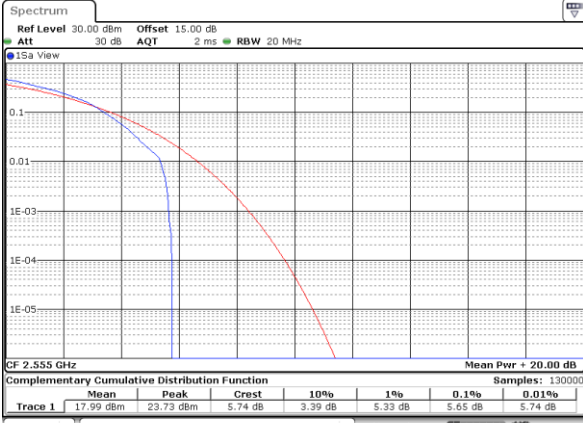

Highest Channel / 1RB

Date: 8.AUG.2017 17:17:34

Highest Channel / Full RB

Date: 8.AUG.2017 17:19:41

LTE Band 41 / 20MHz / QPSK

Lowest Channel / 1RB

Date: 11.AUG.2017 14:40:54

Lowest Channel / Full RB

Date: 11.AUG.2017 14:41:04

Middle Channel / 1RB

Date: 11.AUG.2017 14:45:18

Middle Channel / Full RB

Date: 11.AUG.2017 14:42:35

Highest Channel / 1RB

Date: 11.AUG.2017 14:42:47

Highest Channel / Full RB

Date: 11.AUG.2017 14:46:37

LTE Band 41 / 20MHz / 16QAM

Lowest Channel / 1RB

Date: 11.AUG.2017 14:44:44

Lowest Channel / Full RB

Date: 11.AUG.2017 14:44:05

Middle Channel / 1RB

Date: 11.AUG.2017 14:40:15

Middle Channel / Full RB

Date: 11.AUG.2017 14:45:48

Highest Channel / 1RB

Date: 11.AUG.2017 14:40:35

Highest Channel / Full RB

Date: 11.AUG.2017 14:46:20

26dB Bandwidth

Mode	LTE Band 2 : 26dB BW(MHz)											
	1.4MHz		3MHz		5MHz		10MHz		15MHz		20MHz	
Mod.	QPSK	16QAM	QPSK	16QAM	QPSK	16QAM	QPSK	16QAM	QPSK	16QAM	QPSK	16QAM
Lowest CH	1.262	1.292	2.991	3.021	4.915	4.975	9.77	9.95	14.266	14.176	20.22	20.18
Middle CH	1.326	1.306	2.973	3.003	4.935	4.945	9.93	9.67	14.416	14.565	20.3	20.26
Highest CH	1.304	1.32	3.033	3.015	4.885	4.985	9.89	9.73	14.416	14.446	20.14	20.18