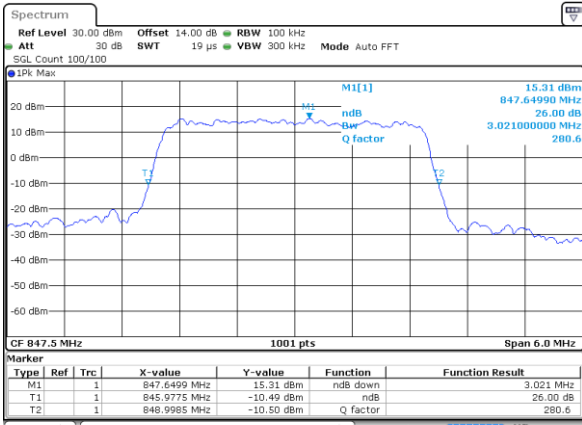

Highest Channel / 20MHz / QPSK

Date: 14 JUL 2017 11:21:21

Highest Channel / 20MHz / 16QAM

Date: 14 JUL 2017 11:21:31

LTE Band 5

Lowest Channel / 1.4MHz / QPSK

Date: 31 JUL 2017 21:40:54

Lowest Channel / 1.4MHz / 16QAM

Date: 31 JUL 2017 21:40:43

Middle Channel / 1.4MHz / QPSK

Date: 31 JUL 2017 21:49:48

Middle Channel / 1.4MHz / 16QAM

Date: 31 JUL 2017 21:49:58

Highest Channel / 1.4MHz / QPSK

Date: 31 JUL 2017 21:52:17

Highest Channel / 1.4MHz / 16QAM

Date: 31 JUL 2017 21:52:27

LTE Band 5

Lowest Channel / 3MHz / QPSK

Date: 31 JUL 2017 22:03:09

Lowest Channel / 3MHz / 16QAM

Date: 31 JUL 2017 22:03:19

Middle Channel / 3MHz / QPSK

Date: 31 JUL 2017 22:12:13

Middle Channel / 3MHz / 16QAM

Date: 31 JUL 2017 22:12:23

Highest Channel / 3MHz / QPSK

Date: 31 JUL 2017 22:14:41

Highest Channel / 3MHz / 16QAM

Date: 31 JUL 2017 22:14:51