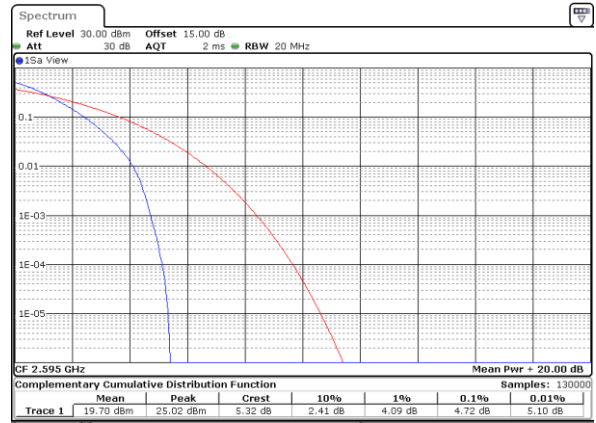

Highest Channel / Full RB

Date: 9,AUG,2017 16:05:10

LTE Band 38 / 20MHz / QPSK

Lowest Channel / 1RB

Date: 7.AUG.2017 09:51:41

Lowest Channel / Full RB

Date: 7.AUG.2017 09:47:17

Middle Channel / 1RB

Date: 7.AUG.2017 09:47:29

Middle Channel / Full RB

Date: 7.AUG.2017 09:53:23

Highest Channel / 1RB

Date: 7.AUG.2017 09:47:53

Highest Channel / Full RB

Date: 7.AUG.2017 09:48:17

LTE Band 38 / 20MHz / 16QAM