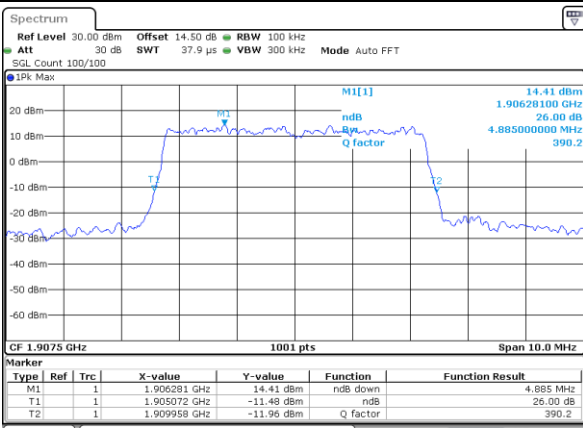

Highest Channel / 3MHz / 16QAM

Date: 14 JUL 2017 06:38:59

LTE Band 2

Lowest Channel / 5MHz / QPSK

Date: 14 JUL 2017 08:18:31

Lowest Channel / 5MHz / 16QAM

Date: 14 JUL 2017 08:18:41

Middle Channel / 5MHz / QPSK

Date: 14 JUL 2017 08:25:29

Middle Channel / 5MHz / 16QAM

Date: 14 JUL 2017 08:25:39

Highest Channel / 5MHz / QPSK

Date: 14 JUL 2017 08:27:55

Highest Channel / 5MHz / 16QAM

Date: 14 JUL 2017 08:28:05

LTE Band 2