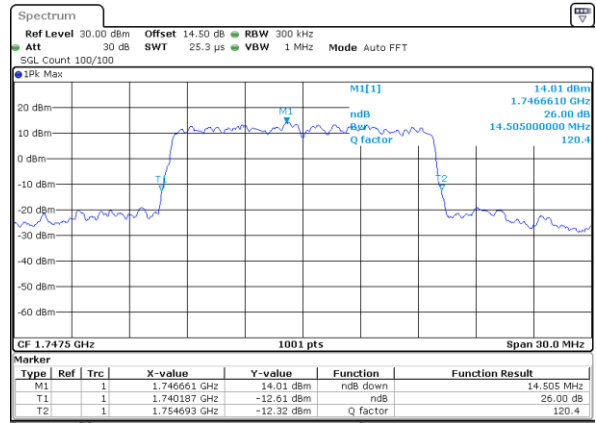

Highest Channel / 10MHz / 16QAM

Date: 14 JUL 2017 10:48:45

LTE Band 4

Lowest Channel / 15MHz / QPSK

Date: 14 JUL 2017 10:55:34

Lowest Channel / 15MHz / 16QAM

Date: 14 JUL 2017 10:55:44

Middle Channel / 15MHz / QPSK

Date: 14 JUL 2017 11:02:32

Middle Channel / 15MHz / 16QAM

Date: 14 JUL 2017 11:02:42

Highest Channel / 15MHz / QPSK

Date: 14 JUL 2017 11:04:58

Highest Channel / 15MHz / 16QAM

Date: 14 JUL 2017 11:05:08

LTE Band 4

Lowest Channel / 20MHz / QPSK

Date: 14 JUL 2017 11:11:57

Lowest Channel / 20MHz / 16QAM

Date: 14 JUL 2017 11:12:07

Middle Channel / 20MHz / QPSK

Date: 14 JUL 2017 11:18:55

Middle Channel / 20MHz / 16QAM

Date: 14 JUL 2017 11:19:05