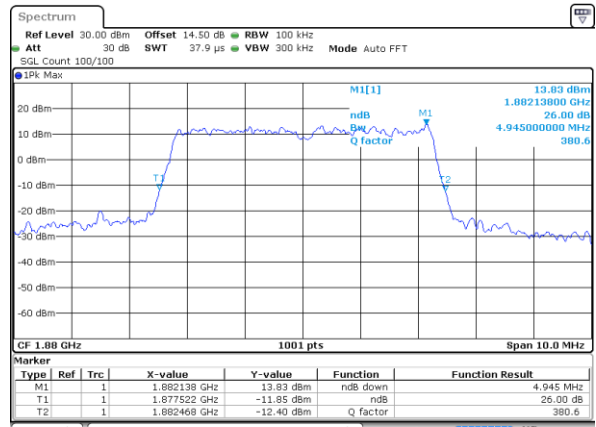

Date: 14.JUL.2017 06:15:05

Highest Channel / 1.4MHz / QPSK

Date: 14.JUL.2017 06:17:21

Highest Channel / 1.4MHz / 16QAM

Date: 14.JUL.2017 06:17:31

LTE Band 2

Lowest Channel / 3MHz / QPSK

Date: 14 JUL 2017 06:29:25

Lowest Channel / 3MHz / 16QAM

Date: 14 JUL 2017 06:29:35

Middle Channel / 3MHz / QPSK

Date: 14 JUL 2017 06:36:23

Middle Channel / 3MHz / 16QAM

Date: 14 JUL 2017 06:36:33

Highest Channel / 3MHz / QPSK

Date: 14 JUL 2017 06:38:49

Highest Channel / 3MHz / 16QAM

Date: 14 JUL 2017 06:38:59

LTE Band 2

Lowest Channel / 5MHz / QPSK

Date: 14 JUL 2017 08:18:31

Lowest Channel / 5MHz / 16QAM

Date: 14 JUL 2017 08:18:41

Middle Channel / 5MHz / QPSK

Date: 14 JUL 2017 08:25:29

Middle Channel / 5MHz / 16QAM

Date: 14 JUL 2017 08:25:39

Highest Channel / 5MHz / QPSK

Date: 14 JUL 2017 08:27:55

Highest Channel / 5MHz / 16QAM

Date: 14 JUL 2017 08:28:05

LTE Band 2