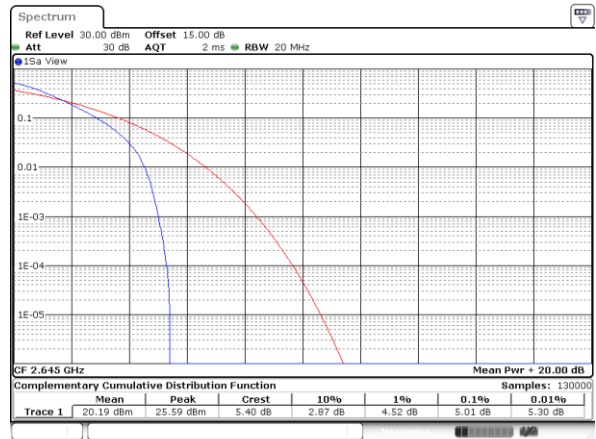

Highest Channel / 1RB

Date: 8.AUG.2017 17:17:34

Highest Channel / Full RB

Date: 8.AUG.2017 17:19:41

LTE Band 41 / 20MHz / QPSK

Lowest Channel / 1RB

Date: 11.AUG.2017 14:40:54

Lowest Channel / Full RB

Date: 11.AUG.2017 14:41:04

Middle Channel / 1RB

Date: 11.AUG.2017 14:45:18

Middle Channel / Full RB

Date: 11.AUG.2017 14:42:35

Highest Channel / 1RB

Date: 11.AUG.2017 14:42:47

Highest Channel / Full RB

Date: 11.AUG.2017 14:46:37

LTE Band 41 / 20MHz / 16QAM

Lowest Channel / 1RB

Date: 11.AUG.2017 14:44:44

Lowest Channel / Full RB

Date: 11.AUG.2017 14:44:05

Middle Channel / 1RB

Date: 11.AUG.2017 14:40:15

Middle Channel / Full RB

Date: 11.AUG.2017 14:45:48

Highest Channel / 1RB

Date: 11.AUG.2017 14:40:35

Highest Channel / Full RB

Date: 11.AUG.2017 14:46:20

26dB Bandwidth

Mode	LTE Band 2 : 26dB BW(MHz)											
	1.4MHz		3MHz		5MHz		10MHz		15MHz		20MHz	
Mod.	QPSK	16QAM	QPSK	16QAM	QPSK	16QAM	QPSK	16QAM	QPSK	16QAM	QPSK	16QAM
Lowest CH	1.262	1.292	2.991	3.021	4.915	4.975	9.77	9.95	14.266	14.176	20.22	20.18
Middle CH	1.326	1.306	2.973	3.003	4.935	4.945	9.93	9.67	14.416	14.565	20.3	20.26
Highest CH	1.304	1.32	3.033	3.015	4.885	4.985	9.89	9.73	14.416	14.446	20.14	20.18