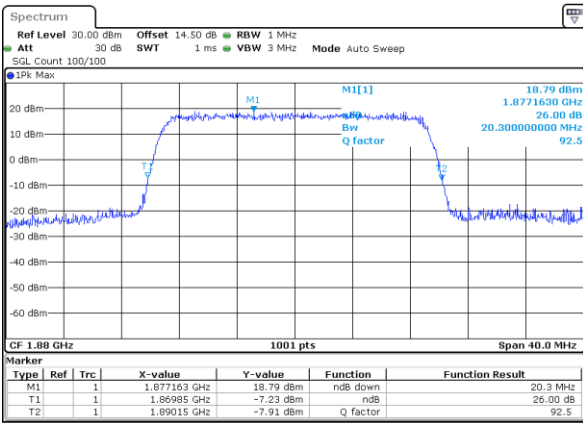

Date: 14 JUL 2017 09:06:01

LTE Band 2

Lowest Channel / 20MHz / QPSK

Date: 14 JUL 2017 09:13:12

Lowest Channel / 20MHz / 16QAM

Date: 14 JUL 2017 09:13:22

Middle Channel / 20MHz / QPSK

Date: 14 JUL 2017 09:20:10

Middle Channel / 20MHz / 16QAM

Date: 14 JUL 2017 09:20:20

Highest Channel / 20MHz / QPSK

Date: 14 JUL 2017 09:22:36

Highest Channel / 20MHz / 16QAM

Date: 14 JUL 2017 09:22:46

LTE Band 4

Lowest Channel / 1.4MHz / QPSK