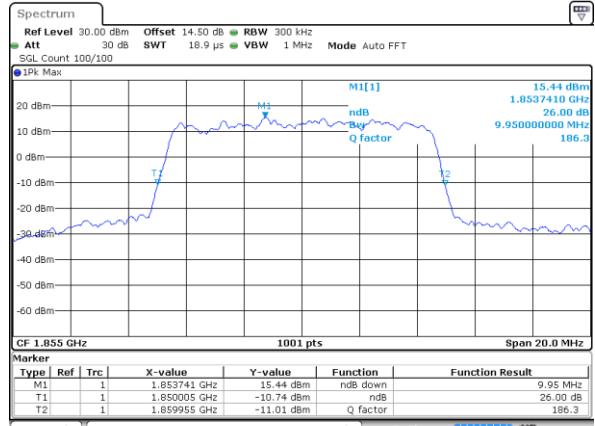

Highest Channel / 3MHz / 16QAM

Date: 14 JUL 2017 06:38:59

LTE Band 2

Lowest Channel / 5MHz / QPSK

Date: 14 JUL 2017 08:18:31

Lowest Channel / 5MHz / 16QAM

Date: 14 JUL 2017 08:18:41

Middle Channel / 5MHz / QPSK

Date: 14 JUL 2017 08:25:29

Middle Channel / 5MHz / 16QAM

Date: 14 JUL 2017 08:25:39

Highest Channel / 5MHz / QPSK

Date: 14 JUL 2017 08:27:55

Highest Channel / 5MHz / 16QAM

Date: 14 JUL 2017 08:28:05

LTE Band 2

Lowest Channel / 10MHz / QPSK

Date: 14 JUL 2017 08:38:30

Lowest Channel / 10MHz / 16QAM

Date: 14 JUL 2017 08:38:40

Middle Channel / 10MHz / QPSK

Date: 14 JUL 2017 08:45:28

Middle Channel / 10MHz / 16QAM

Date: 14 JUL 2017 08:45:38