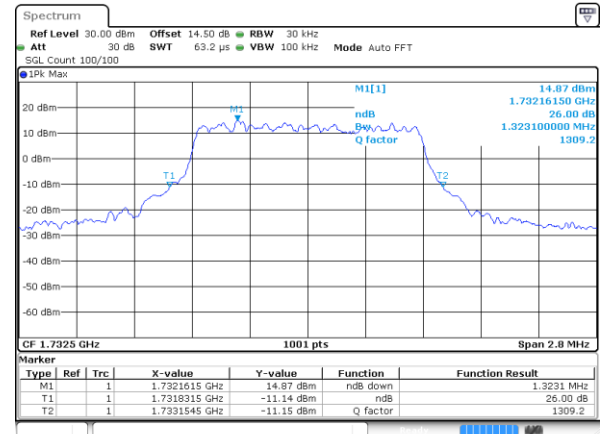

Middle Channel / 20MHz / 16QAM

Date: 14 JUL 2017 09:20:20

Highest Channel / 20MHz / QPSK

Date: 14 JUL 2017 09:22:36

Highest Channel / 20MHz / 16QAM

Date: 14 JUL 2017 09:22:46

LTE Band 4

Lowest Channel / 1.4MHz / QPSK

Date: 14 JUL 2017 09:42:48

Lowest Channel / 1.4MHz / 16QAM

Date: 14 JUL 2017 09:42:58

Middle Channel / 1.4MHz / QPSK

Date: 14 JUL 2017 09:49:46

Middle Channel / 1.4MHz / 16QAM

Date: 14 JUL 2017 09:49:56

Highest Channel / 1.4MHz / QPSK

Date: 14 JUL 2017 09:52:12

Highest Channel / 1.4MHz / 16QAM

Date: 14 JUL 2017 09:52:22

LTE Band 4

Lowest Channel / 3MHz / QPSK

Date: 14 JUL 2017 09:59:10

Lowest Channel / 3MHz / 16QAM

Date: 14 JUL 2017 09:59:20