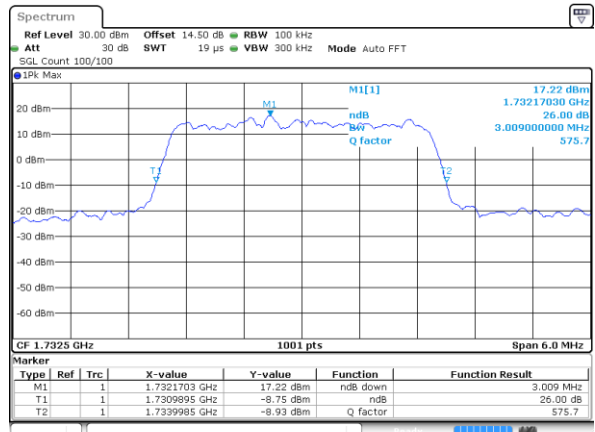

Middle Channel / 3MHz / 16QAM

Date: 14 JUL 2017 10:06:18