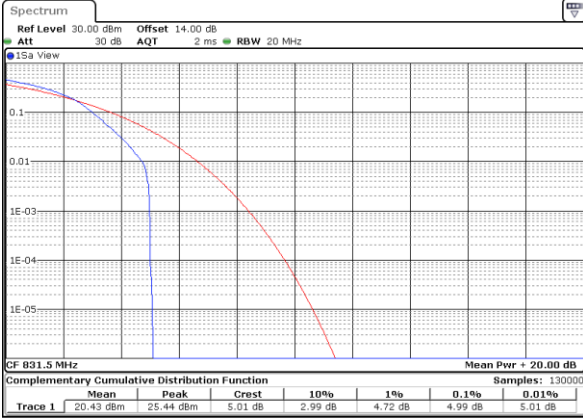

Date: 9_AUG.2017 16:05:43

Highest Channel / 1RB

Date: 9_AUG.2017 16:05:51

Highest Channel / Full RB

Date: 9_AUG.2017 16:05:59

LTE Band 26 / 15MHz / 16QAM

Lowest Channel / 1RB

Date: 9,AUG,2017 16:04:27

Lowest Channel / Full RB

Date: 9,AUG,2017 16:04:37

Middle Channel / 1RB

Date: 9,AUG,2017 16:04:45

Middle Channel / Full RB

Date: 9,AUG,2017 16:04:53

Highest Channel / 1RB

Date: 9,AUG,2017 16:05:02