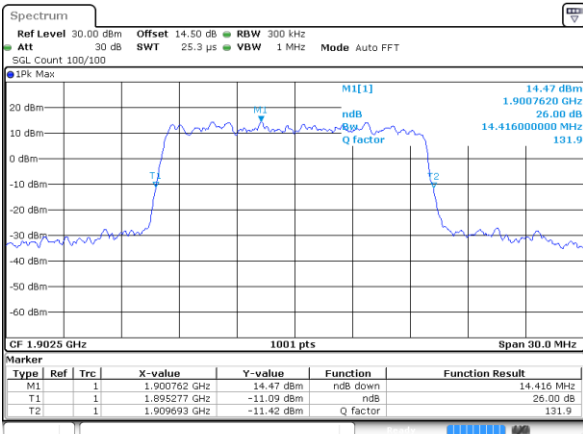

Highest Channel / 10MHz / QPSK

Date: 14 JUL 2017 08:47:54

Highest Channel / 10MHz / 16QAM

Date: 14 JUL 2017 08:48:04

LTE Band 2

Lowest Channel / 15MHz / QPSK

Date: 14 JUL 2017 08:56:26

Lowest Channel / 15MHz / 16QAM

Date: 14 JUL 2017 08:56:36

Middle Channel / 15MHz / QPSK

Date: 14 JUL 2017 09:03:24

Middle Channel / 15MHz / 16QAM

Date: 14 JUL 2017 09:03:34

Highest Channel / 15MHz / QPSK

Date: 14 JUL 2017 09:05:51

Highest Channel / 15MHz / 16QAM

Date: 14 JUL 2017 09:06:01

LTE Band 2

Lowest Channel / 20MHz / QPSK

Date: 14 JUL 2017 09:13:12

Lowest Channel / 20MHz / 16QAM

Date: 14 JUL 2017 09:13:22

Middle Channel / 20MHz / QPSK

Date: 14 JUL 2017 09:20:10