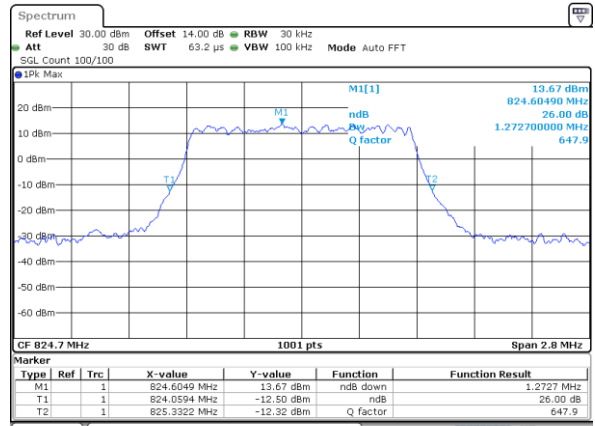

Date: 14 JUL 2017 11:02:32

Middle Channel / 15MHz / 16QAM

Date: 14 JUL 2017 11:02:42

Highest Channel / 15MHz / QPSK

Date: 14 JUL 2017 11:04:58

Highest Channel / 15MHz / 16QAM

Date: 14 JUL 2017 11:05:08

LTE Band 4

Lowest Channel / 20MHz / QPSK

Date: 14 JUL 2017 11:11:57

Lowest Channel / 20MHz / 16QAM

Date: 14 JUL 2017 11:12:07

Middle Channel / 20MHz / QPSK

Date: 14 JUL 2017 11:18:55

Middle Channel / 20MHz / 16QAM

Date: 14 JUL 2017 11:19:05

Highest Channel / 20MHz / QPSK

Date: 14 JUL 2017 11:21:21

Highest Channel / 20MHz / 16QAM

Date: 14 JUL 2017 11:21:31

LTE Band 5

Lowest Channel / 1.4MHz / QPSK

Date: 31 JUL 2017 21:40:54

Lowest Channel / 1.4MHz / 16QAM

Date: 31 JUL 2017 21:40:43

Middle Channel / 1.4MHz / QPSK

Date: 31 JUL 2017 21:49:48

Middle Channel / 1.4MHz / 16QAM

Date: 31 JUL 2017 21:49:58

Highest Channel / 1.4MHz / QPSK

Date: 31 JUL 2017 21:52:17

Highest Channel / 1.4MHz / 16QAM