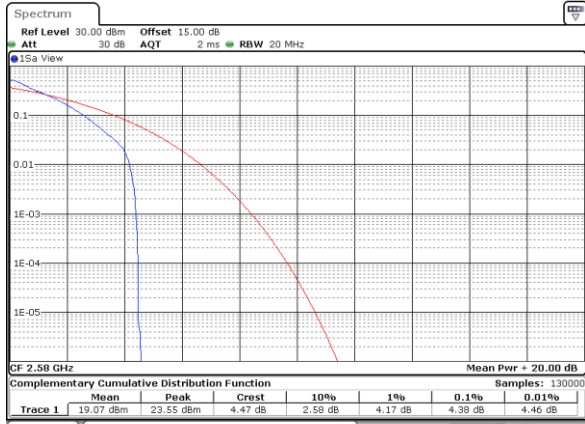

Lowest Channel / Full RB

Date: 9,AUG,2017 16:04:37

Middle Channel / 1RB

Date: 9,AUG,2017 16:04:45

Middle Channel / Full RB

Date: 9,AUG,2017 16:04:53

Highest Channel / 1RB

Date: 9,AUG,2017 16:05:02

Highest Channel / Full RB

Date: 9,AUG,2017 16:05:10

LTE Band 38 / 20MHz / QPSK

Lowest Channel / 1RB

Date: 7.AUG.2017 09:51:41

Lowest Channel / Full RB

Date: 7.AUG.2017 09:47:17

Middle Channel / 1RB

Date: 7.AUG.2017 09:47:29

Middle Channel / Full RB

Date: 7.AUG.2017 09:53:23

Highest Channel / 1RB

Date: 7.AUG.2017 09:47:53

Highest Channel / Full RB

Date: 7.AUG.2017 09:48:17

LTE Band 38 / 20MHz / 16QAM