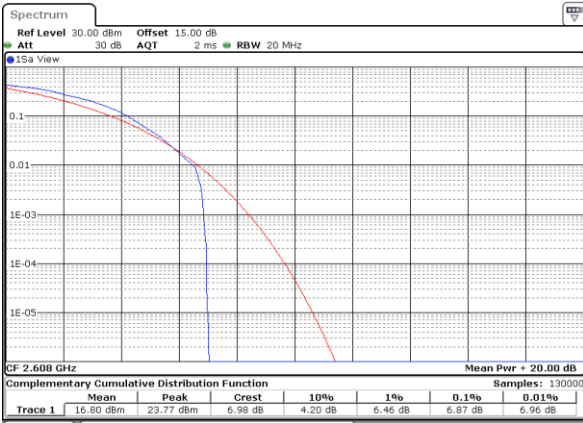

Date: 11.AUG.2017 14:46:37

LTE Band 41 / 20MHz / 16QAM

Lowest Channel / 1RB

Date: 11.AUG.2017 14:44:44

Lowest Channel / Full RB

Date: 11.AUG.2017 14:44:05

Middle Channel / 1RB

Date: 11.AUG.2017 14:40:15

Middle Channel / Full RB

Date: 11.AUG.2017 14:45:48

Highest Channel / 1RB

Date: 11.AUG.2017 14:40:35

Highest Channel / Full RB

Date: 11.AUG.2017 14:46:20

26dB Bandwidth

Mode	LTE Band 2 : 26dB BW(MHz)											
	1.4MHz		3MHz		5MHz		10MHz		15MHz		20MHz	
Mod.	QPSK	16QAM	QPSK	16QAM	QPSK	16QAM	QPSK	16QAM	QPSK	16QAM	QPSK	16QAM
Lowest CH	1.262	1.292	2.991	3.021	4.915	4.975	9.77	9.95	14.266	14.176	20.22	20.18
Middle CH	1.326	1.306	2.973	3.003	4.935	4.945	9.93	9.67	14.416	14.565	20.3	20.26
Highest CH	1.304	1.32	3.033	3.015	4.885	4.985	9.89	9.73	14.416	14.446	20.14	20.18

Mode	LTE Band 4 : 26dB BW(MHz)											
	1.4MHz		3MHz		5MHz		10MHz		15MHz		20MHz	
Mod.	QPSK	16QAM	QPSK	16QAM	QPSK	16QAM	QPSK	16QAM	QPSK	16QAM	QPSK	16QAM
Lowest CH	1.298	1.281	3.015	2.997	4.935	4.935	9.85	9.73	14.296	14.416	20.26	20.22
Middle CH	1.312	1.323	3.015	3.009	4.985	4.955	9.87	9.87	14.236	14.565	20.26	20.14
Highest CH	1.315	1.281	3.003	3.033	4.895	4.905	9.85	9.77	14.326	14.505	20.22	20.3