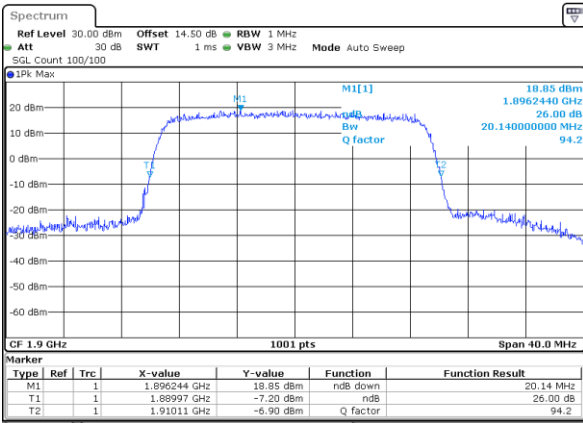

Date: 14 JUL 2017 09:06:01

LTE Band 2

Lowest Channel / 20MHz / QPSK

Date: 14 JUL 2017 09:13:12

Lowest Channel / 20MHz / 16QAM

Date: 14 JUL 2017 09:13:22

Middle Channel / 20MHz / QPSK

Date: 14 JUL 2017 09:20:10

Middle Channel / 20MHz / 16QAM

Date: 14 JUL 2017 09:20:20

Highest Channel / 20MHz / QPSK

Date: 14 JUL 2017 09:22:36

Highest Channel / 20MHz / 16QAM

Date: 14 JUL 2017 09:22:46

LTE Band 4

Lowest Channel / 1.4MHz / QPSK