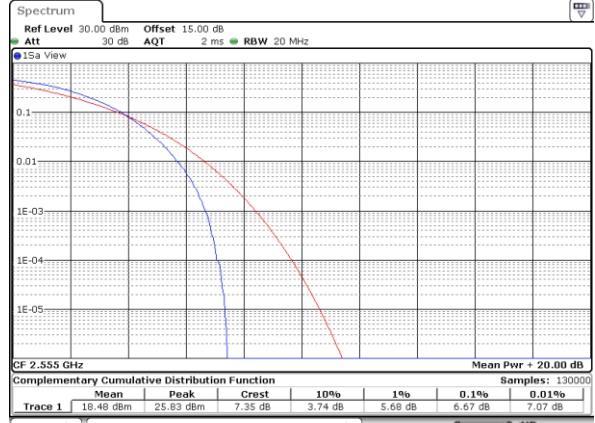

Date: 11.AUG.2017 14:46:37

LTE Band 41 / 20MHz / 16QAM

Lowest Channel / 1RB

Date: 11.AUG.2017 14:44:44

Lowest Channel / Full RB

Date: 11.AUG.2017 14:44:05

Middle Channel / 1RB

Date: 11.AUG.2017 14:40:15

Middle Channel / Full RB

Date: 11.AUG.2017 14:45:48

Highest Channel / 1RB

Date: 11.AUG.2017 14:40:35

Highest Channel / Full RB

Date: 11.AUG.2017 14:46:20

26dB Bandwidth

Mode	LTE Band 2 : 26dB BW(MHz)											
	1.4MHz		3MHz		5MHz		10MHz		15MHz		20MHz	
Mod.	QPSK	16QAM	QPSK	16QAM	QPSK	16QAM	QPSK	16QAM	QPSK	16QAM	QPSK	16QAM
Lowest CH	1.262	1.292	2.991	3.021	4.915	4.975	9.77	9.95	14.266	14.176	20.22	20.18
Middle CH	1.326	1.306	2.973	3.003	4.935	4.945	9.93	9.67	14.416	14.565	20.3	20.26
Highest CH	1.304	1.32	3.033	3.015	4.885	4.985	9.89	9.73	14.416	14.446	20.14	20.18