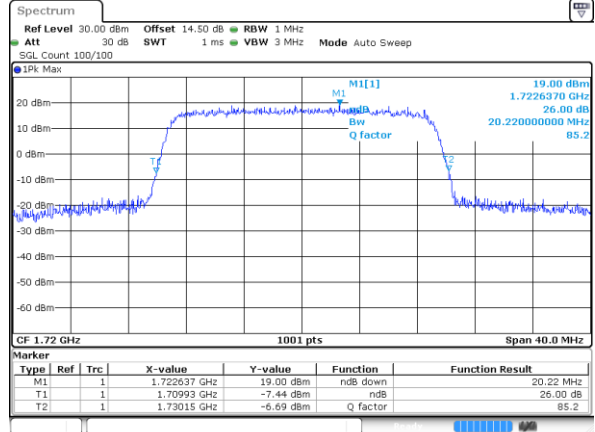

Lowest Channel / 20MHz / 16QAM

Date: 14 JUL 2017 11:12:07