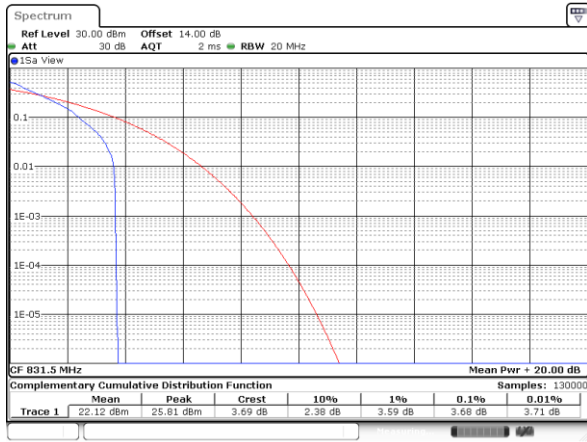

LTE Band 26 / 15MHz / QPSK

Lowest Channel / 1RB

Date: 9_AUG.2017 16:05:18

Lowest Channel / Full RB

Date: 9_AUG.2017 16:05:26

Middle Channel / 1RB

Date: 9_AUG.2017 16:05:34

Middle Channel / Full RB

Date: 9_AUG.2017 16:05:43

Highest Channel / 1RB

Date: 9_AUG.2017 16:05:51

Highest Channel / Full RB

Date: 9_AUG.2017 16:05:59

LTE Band 26 / 15MHz / 16QAM

Lowest Channel / 1RB

Date: 9,AUG,2017 16:04:27