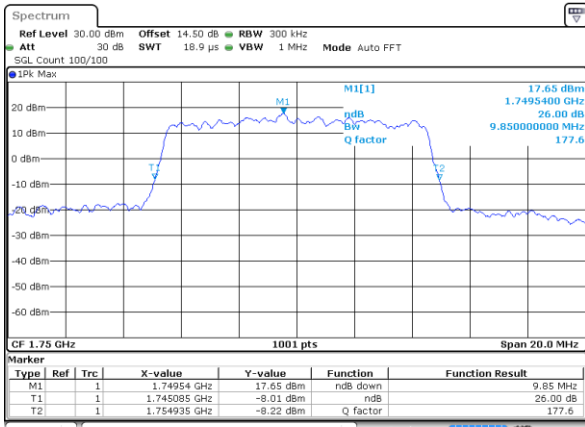

Date: 14 JUL 2017 10:22:40

Highest Channel / 5MHz / QPSK

Date: 14 JUL 2017 10:24:56

Highest Channel / 5MHz / 16QAM

Date: 14 JUL 2017 10:25:06

LTE Band 4

Lowest Channel / 10MHz / QPSK

Date: 14 JUL 2017 10:39:11

Lowest Channel / 10MHz / 16QAM

Date: 14 JUL 2017 10:39:20

Middle Channel / 10MHz / QPSK

Date: 14 JUL 2017 10:46:09

Middle Channel / 10MHz / 16QAM

Date: 14 JUL 2017 10:46:18

Highest Channel / 10MHz / QPSK

Date: 14 JUL 2017 10:48:35

Highest Channel / 10MHz / 16QAM

Date: 14 JUL 2017 10:48:45

LTE Band 4

Lowest Channel / 15MHz / QPSK

Date: 14 JUL 2017 10:55:34

Lowest Channel / 15MHz / 16QAM

Date: 14 JUL 2017 10:55:44

Middle Channel / 15MHz / QPSK