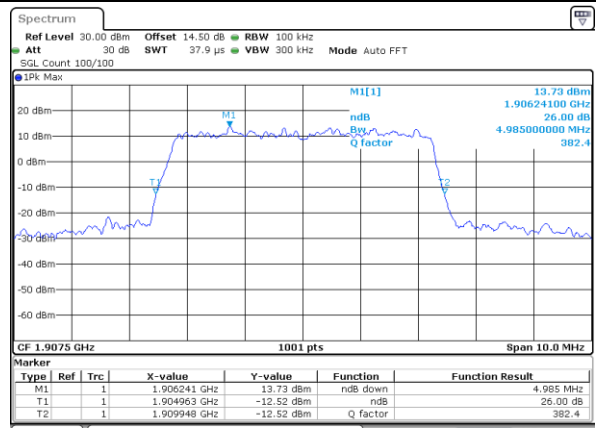

Highest Channel / 3MHz / 16QAM

Date: 14 JUL 2017 06:38:59

LTE Band 2

Lowest Channel / 5MHz / QPSK

Date: 14 JUL 2017 08:18:31

Lowest Channel / 5MHz / 16QAM

Date: 14 JUL 2017 08:18:41

Middle Channel / 5MHz / QPSK

Date: 14 JUL 2017 08:25:29

Middle Channel / 5MHz / 16QAM

Date: 14 JUL 2017 08:25:39

Highest Channel / 5MHz / QPSK

Date: 14 JUL 2017 08:27:55

Highest Channel / 5MHz / 16QAM

Date: 14 JUL 2017 08:28:05

LTE Band 2

Lowest Channel / 10MHz / QPSK

Date: 14 JUL 2017 08:38:30

Lowest Channel / 10MHz / 16QAM

Date: 14 JUL 2017 08:38:40

Middle Channel / 10MHz / QPSK

Date: 14 JUL 2017 08:45:28

Middle Channel / 10MHz / 16QAM

Date: 14 JUL 2017 08:45:38