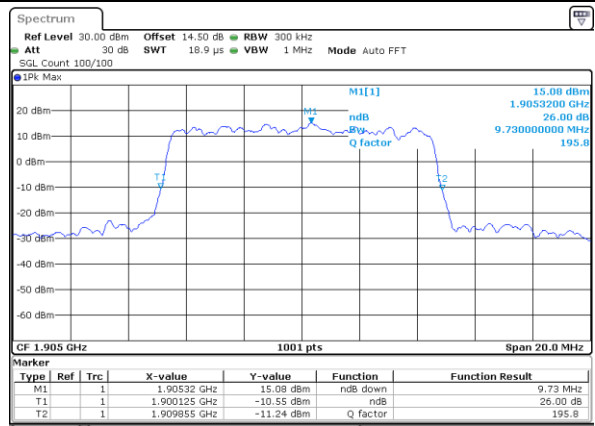

Date: 14 JUL 2017 08:25:29

Middle Channel / 5MHz / 16QAM

Date: 14 JUL 2017 08:25:39

Highest Channel / 5MHz / QPSK

Date: 14 JUL 2017 08:27:55

Highest Channel / 5MHz / 16QAM

Date: 14 JUL 2017 08:28:05

LTE Band 2

Lowest Channel / 10MHz / QPSK

Date: 14 JUL 2017 08:38:30

Lowest Channel / 10MHz / 16QAM

Date: 14 JUL 2017 08:38:40

Middle Channel / 10MHz / QPSK

Date: 14 JUL 2017 08:45:28

Middle Channel / 10MHz / 16QAM

Date: 14 JUL 2017 08:45:38

Highest Channel / 10MHz / QPSK

Date: 14 JUL 2017 08:47:54

Highest Channel / 10MHz / 16QAM

Date: 14 JUL 2017 08:48:04

LTE Band 2

Lowest Channel / 15MHz / QPSK

Date: 14 JUL 2017 08:56:26

Lowest Channel / 15MHz / 16QAM