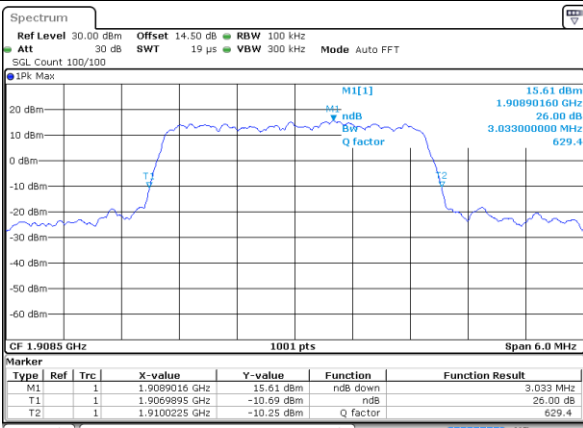

Date: 14.JUL.2017 06:15:05

Highest Channel / 1.4MHz / QPSK

Date: 14.JUL.2017 06:17:21

Highest Channel / 1.4MHz / 16QAM

Date: 14.JUL.2017 06:17:31

LTE Band 2

Lowest Channel / 3MHz / QPSK

Date: 14 JUL 2017 06:29:25

Lowest Channel / 3MHz / 16QAM

Date: 14 JUL 2017 06:29:35

Middle Channel / 3MHz / QPSK

Date: 14 JUL 2017 06:36:23

Middle Channel / 3MHz / 16QAM

Date: 14 JUL 2017 06:36:33

Highest Channel / 3MHz / QPSK

Date: 14 JUL 2017 06:38:49

Highest Channel / 3MHz / 16QAM

Date: 14 JUL 2017 06:38:59

LTE Band 2

Lowest Channel / 5MHz / QPSK

Date: 14 JUL 2017 08:18:31

Lowest Channel / 5MHz / 16QAM

Date: 14 JUL 2017 08:18:41

Middle Channel / 5MHz / QPSK

Date: 14 JUL 2017 08:25:29

Middle Channel / 5MHz / 16QAM

Date: 14 JUL 2017 08:25:39

Highest Channel / 5MHz / QPSK

Date: 14 JUL 2017 08:27:55

Highest Channel / 5MHz / 16QAM

Date: 14 JUL 2017 08:28:05

LTE Band 2