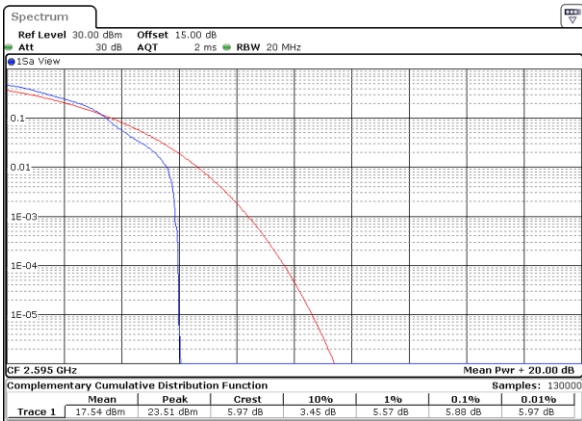

Date: 7.AUG.2017 09:47:29

Middle Channel / Full RB

Date: 7.AUG.2017 09:53:23

Highest Channel / 1RB

Date: 7.AUG.2017 09:47:53

Highest Channel / Full RB

Date: 7.AUG.2017 09:48:17

LTE Band 38 / 20MHz / 16QAM

Lowest Channel / 1RB

Date: 8.AUG.2017 17:13:36

Lowest Channel / Full RB

Date: 7.AUG.2017 09:46:06

Middle Channel / 1RB

Date: 8.AUG.2017 17:16:57

Middle Channel / Full RB

Date: 7.AUG.2017 09:52:20

Highest Channel / 1RB

Date: 8.AUG.2017 17:17:34

Highest Channel / Full RB

Date: 8.AUG.2017 17:19:41

LTE Band 41 / 20MHz / QPSK

Lowest Channel / 1RB

Date: 11.AUG.2017 14:40:54

Lowest Channel / Full RB