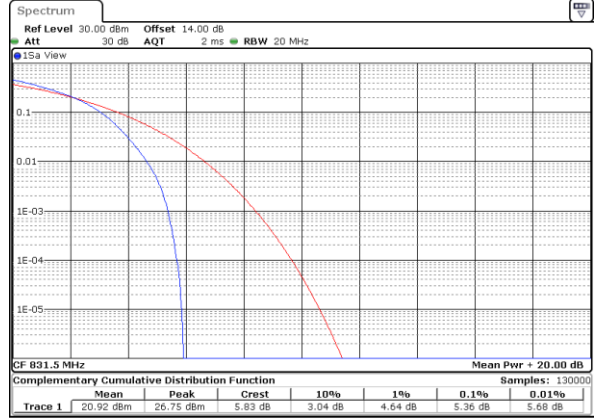

Date: 9_AUG.2017 16:05:43

Highest Channel / 1RB

Date: 9_AUG.2017 16:05:51

Highest Channel / Full RB

Date: 9_AUG.2017 16:05:59

LTE Band 26 / 15MHz / 16QAM

Lowest Channel / 1RB

Date: 9,AUG,2017 16:04:27

Lowest Channel / Full RB

Date: 9,AUG,2017 16:04:37

Middle Channel / 1RB

Date: 9,AUG,2017 16:04:45

Middle Channel / Full RB

Date: 9,AUG,2017 16:04:53

Highest Channel / 1RB

Date: 9,AUG,2017 16:05:02