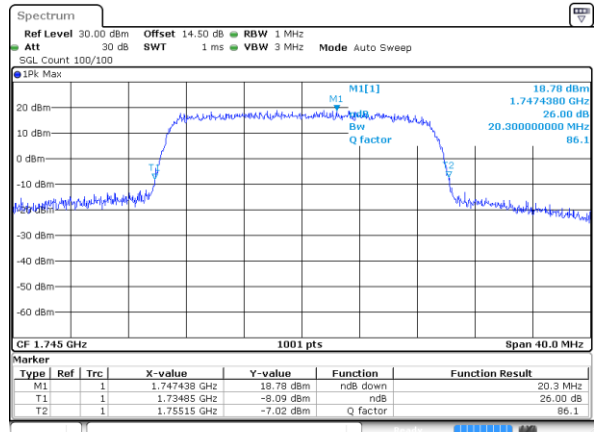

Date: 14 JUL 2017 11:02:32

Middle Channel / 15MHz / 16QAM

Date: 14 JUL 2017 11:02:42

Highest Channel / 15MHz / QPSK

Date: 14 JUL 2017 11:04:58

Highest Channel / 15MHz / 16QAM

Date: 14 JUL 2017 11:05:08

LTE Band 4

Lowest Channel / 20MHz / QPSK

Date: 14 JUL 2017 11:11:57

Lowest Channel / 20MHz / 16QAM

Date: 14 JUL 2017 11:12:07

Middle Channel / 20MHz / QPSK

Date: 14 JUL 2017 11:18:55

Middle Channel / 20MHz / 16QAM

Date: 14 JUL 2017 11:19:05

Highest Channel / 20MHz / QPSK

Date: 14 JUL 2017 11:21:21

Highest Channel / 20MHz / 16QAM

Date: 14 JUL 2017 11:21:31

LTE Band 5

Lowest Channel / 1.4MHz / QPSK

Date: 31 JUL 2017 21:40:54

Lowest Channel / 1.4MHz / 16QAM