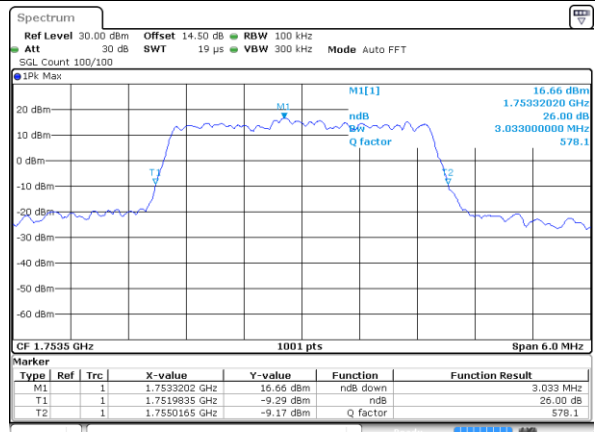

Date: 14 JUL 2017 09:52:12

Highest Channel / 1.4MHz / 16QAM

Date: 14 JUL 2017 09:52:22

LTE Band 4

Lowest Channel / 3MHz / QPSK

Date: 14 JUL 2017 09:59:10

Lowest Channel / 3MHz / 16QAM

Date: 14 JUL 2017 09:59:20

Middle Channel / 3MHz / QPSK

Date: 14 JUL 2017 10:06:08

Middle Channel / 3MHz / 16QAM

Date: 14 JUL 2017 10:06:18

Highest Channel / 3MHz / QPSK

Date: 14 JUL 2017 10:08:34

Highest Channel / 3MHz / 16QAM

Date: 14 JUL 2017 10:08:44

LTE Band 4

Lowest Channel / 5MHz / QPSK

Date: 14 JUL 2017 10:15:32

Lowest Channel / 5MHz / 16QAM

Date: 14 JUL 2017 10:15:42

Middle Channel / 5MHz / QPSK

Date: 14 JUL 2017 10:22:30

Middle Channel / 5MHz / 16QAM

Date: 14 JUL 2017 10:22:40

Highest Channel / 5MHz / QPSK

Date: 14 JUL 2017 10:24:56

Highest Channel / 5MHz / 16QAM

Date: 14 JUL 2017 10:25:06

LTE Band 4

Lowest Channel / 10MHz / QPSK

Date: 14 JUL 2017 10:39:11