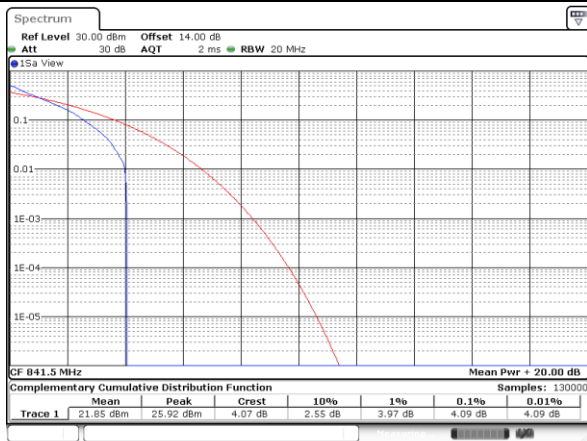

Highest Channel / 1RB

Date: 9_AUG.2017 16:05:51