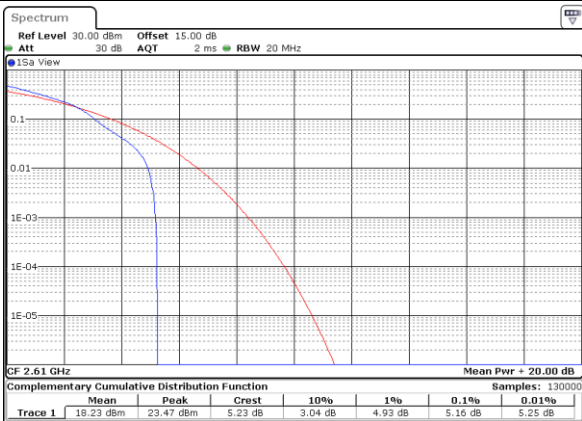

Date: 7.AUG.2017 09:47:29

Middle Channel / Full RB

Date: 7.AUG.2017 09:53:23

Highest Channel / 1RB

Date: 7.AUG.2017 09:47:53

Highest Channel / Full RB

Date: 7.AUG.2017 09:48:17

LTE Band 38 / 20MHz / 16QAM

Lowest Channel / 1RB

Date: 8.AUG.2017 17:13:36

Lowest Channel / Full RB

Date: 7.AUG.2017 09:46:06

Middle Channel / 1RB

Date: 8.AUG.2017 17:16:57

Middle Channel / Full RB

Date: 7.AUG.2017 09:52:20

Highest Channel / 1RB

Date: 8.AUG.2017 17:17:34

Highest Channel / Full RB

Date: 8.AUG.2017 17:19:41

LTE Band 41 / 20MHz / QPSK

Lowest Channel / 1RB

Date: 11.AUG.2017 14:40:54

Lowest Channel / Full RB