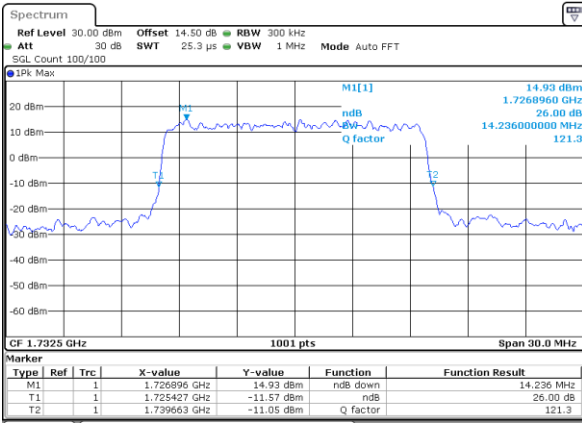

Date: 14 JUL 2017 10:22:40

Highest Channel / 5MHz / QPSK

Date: 14 JUL 2017 10:24:56

Highest Channel / 5MHz / 16QAM

Date: 14 JUL 2017 10:25:06

LTE Band 4

Lowest Channel / 10MHz / QPSK

Date: 14 JUL 2017 10:39:11

Lowest Channel / 10MHz / 16QAM

Date: 14 JUL 2017 10:39:20

Middle Channel / 10MHz / QPSK

Date: 14 JUL 2017 10:46:09

Middle Channel / 10MHz / 16QAM

Date: 14 JUL 2017 10:46:18

Highest Channel / 10MHz / QPSK

Date: 14 JUL 2017 10:48:35

Highest Channel / 10MHz / 16QAM

Date: 14 JUL 2017 10:48:45

LTE Band 4

Lowest Channel / 15MHz / QPSK

Date: 14 JUL 2017 10:55:34

Lowest Channel / 15MHz / 16QAM

Date: 14 JUL 2017 10:55:44

Middle Channel / 15MHz / QPSK

Date: 14 JUL 2017 11:02:32

Middle Channel / 15MHz / 16QAM

Date: 14 JUL 2017 11:02:42

Highest Channel / 15MHz / QPSK

Date: 14 JUL 2017 11:04:58

Highest Channel / 15MHz / 16QAM

Date: 14 JUL 2017 11:05:08

LTE Band 4