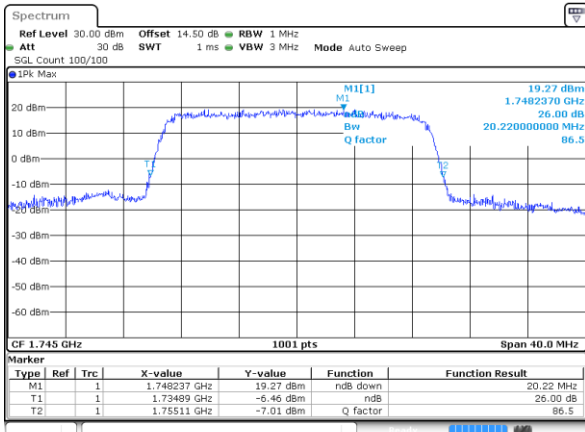

Date: 14 JUL 2017 11:02:32

Middle Channel / 15MHz / 16QAM

Date: 14 JUL 2017 11:02:42

Highest Channel / 15MHz / QPSK

Date: 14 JUL 2017 11:04:58

Highest Channel / 15MHz / 16QAM

Date: 14 JUL 2017 11:05:08

LTE Band 4

Lowest Channel / 20MHz / QPSK

Date: 14 JUL 2017 11:11:57

Lowest Channel / 20MHz / 16QAM

Date: 14 JUL 2017 11:12:07

Middle Channel / 20MHz / QPSK

Date: 14 JUL 2017 11:18:55

Middle Channel / 20MHz / 16QAM

Date: 14 JUL 2017 11:19:05

Highest Channel / 20MHz / QPSK

Date: 14 JUL 2017 11:21:21

Highest Channel / 20MHz / 16QAM

Date: 14 JUL 2017 11:21:31

LTE Band 5

Lowest Channel / 1.4MHz / QPSK

Date: 31 JUL 2017 21:40:54

Lowest Channel / 1.4MHz / 16QAM