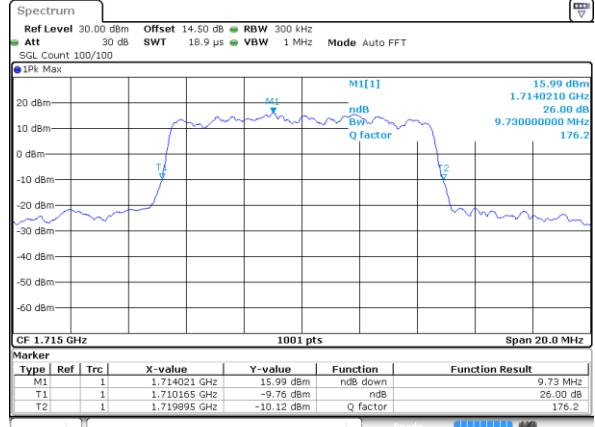

LTE Band 4

Lowest Channel / 5MHz / QPSK

Date: 14 JUL 2017 10:15:32

Lowest Channel / 5MHz / 16QAM

Date: 14 JUL 2017 10:15:42

Middle Channel / 5MHz / QPSK

Date: 14 JUL 2017 10:22:30

Middle Channel / 5MHz / 16QAM

Date: 14 JUL 2017 10:22:40

Highest Channel / 5MHz / QPSK

Date: 14 JUL 2017 10:24:56

Highest Channel / 5MHz / 16QAM

Date: 14 JUL 2017 10:25:06

LTE Band 4

Lowest Channel / 10MHz / QPSK

Date: 14 JUL 2017 10:39:11

Lowest Channel / 10MHz / 16QAM

Date: 14 JUL 2017 10:39:20

Middle Channel / 10MHz / QPSK

Date: 14 JUL 2017 10:46:09

Middle Channel / 10MHz / 16QAM

Date: 14 JUL 2017 10:46:18

Highest Channel / 10MHz / QPSK

Date: 14 JUL 2017 10:48:35