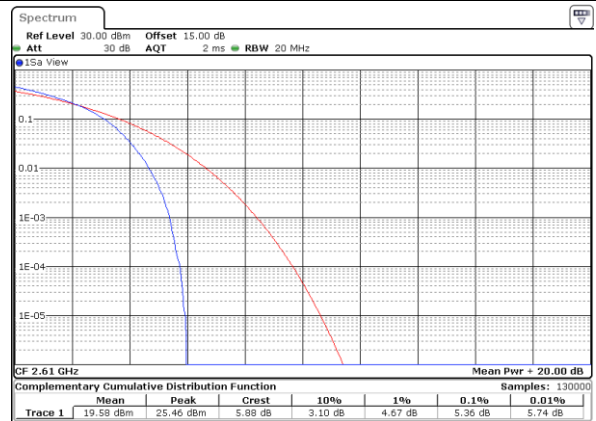

Date: 7.AUG.2017 09:47:29

Middle Channel / Full RB

Date: 7.AUG.2017 09:53:23

Highest Channel / 1RB

Date: 7.AUG.2017 09:47:53

Highest Channel / Full RB

Date: 7.AUG.2017 09:48:17

LTE Band 38 / 20MHz / 16QAM

Lowest Channel / 1RB

Date: 8.AUG.2017 17:13:36

Lowest Channel / Full RB

Date: 7.AUG.2017 09:46:06

Middle Channel / 1RB

Date: 8.AUG.2017 17:16:57

Middle Channel / Full RB

Date: 7.AUG.2017 09:52:20

Highest Channel / 1RB

Date: 8.AUG.2017 17:17:34

Highest Channel / Full RB

Date: 8.AUG.2017 17:19:41

LTE Band 41 / 20MHz / QPSK

Lowest Channel / 1RB

Date: 11.AUG.2017 14:40:54

Lowest Channel / Full RB