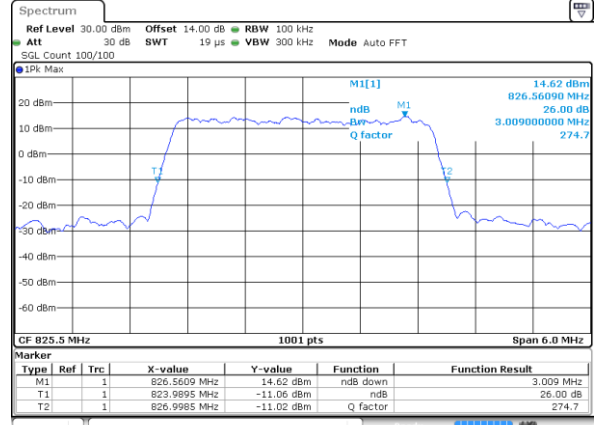

Highest Channel / 20MHz / QPSK

Date: 14 JUL 2017 11:21:21

Highest Channel / 20MHz / 16QAM

Date: 14 JUL 2017 11:21:31

LTE Band 5

Lowest Channel / 1.4MHz / QPSK

Date: 31 JUL 2017 21:40:54

Lowest Channel / 1.4MHz / 16QAM

Date: 31 JUL 2017 21:40:43

Middle Channel / 1.4MHz / QPSK

Date: 31 JUL 2017 21:49:48

Middle Channel / 1.4MHz / 16QAM

Date: 31 JUL 2017 21:49:58

Highest Channel / 1.4MHz / QPSK

Date: 31 JUL 2017 21:52:17

Highest Channel / 1.4MHz / 16QAM

Date: 31 JUL 2017 21:52:27

LTE Band 5

Lowest Channel / 3MHz / QPSK

Date: 31 JUL 2017 22:03:09

Lowest Channel / 3MHz / 16QAM

Date: 31 JUL 2017 22:03:19

Middle Channel / 3MHz / QPSK

Date: 31 JUL 2017 22:12:13

Middle Channel / 3MHz / 16QAM

Date: 31 JUL 2017 22:12:23

Highest Channel / 3MHz / QPSK

Date: 31 JUL 2017 22:14:41

Highest Channel / 3MHz / 16QAM

Date: 31 JUL 2017 22:14:51