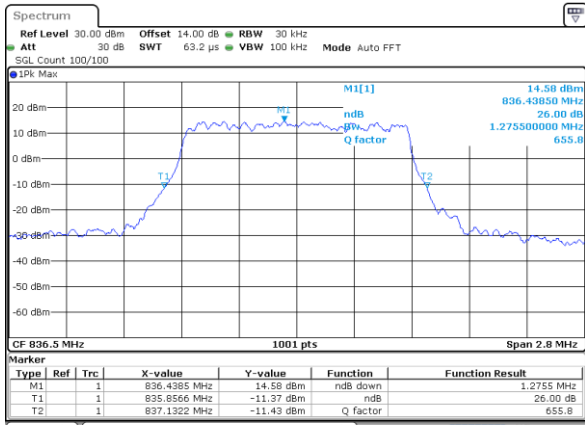

Date: 14 JUL 2017 11:02:32

Middle Channel / 15MHz / 16QAM

Date: 14 JUL 2017 11:02:42

Highest Channel / 15MHz / QPSK

Date: 14 JUL 2017 11:04:58

Highest Channel / 15MHz / 16QAM

Date: 14 JUL 2017 11:05:08

LTE Band 4

Lowest Channel / 20MHz / QPSK

Date: 14 JUL 2017 11:11:57

Lowest Channel / 20MHz / 16QAM

Date: 14 JUL 2017 11:12:07

Middle Channel / 20MHz / QPSK

Date: 14 JUL 2017 11:18:55

Middle Channel / 20MHz / 16QAM

Date: 14 JUL 2017 11:19:05

Highest Channel / 20MHz / QPSK

Date: 14 JUL 2017 11:21:21

Highest Channel / 20MHz / 16QAM

Date: 14 JUL 2017 11:21:31

LTE Band 5

Lowest Channel / 1.4MHz / QPSK

Date: 31 JUL 2017 21:40:54

Lowest Channel / 1.4MHz / 16QAM

Date: 31 JUL 2017 21:40:43

Middle Channel / 1.4MHz / QPSK

Date: 31 JUL 2017 21:49:48

Middle Channel / 1.4MHz / 16QAM

Date: 31 JUL 2017 21:49:58

Highest Channel / 1.4MHz / QPSK

Date: 31 JUL 2017 21:52:17

Highest Channel / 1.4MHz / 16QAM