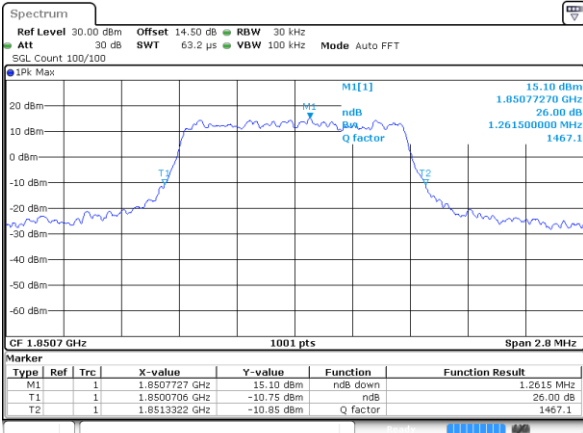

LTE Band 2

Lowest Channel / 1.4MHz / QPSK

Date: 14.JUL.2017 06:07:57