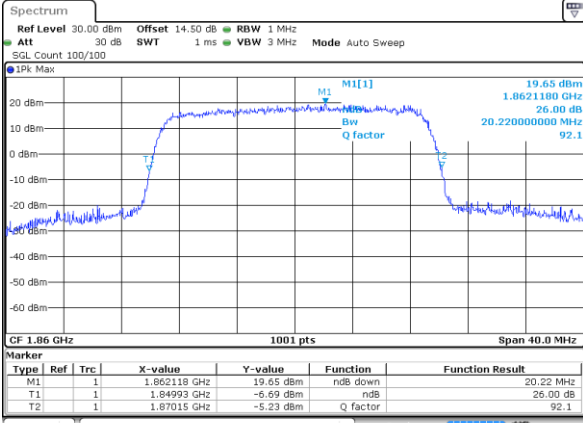

Highest Channel / 10MHz / QPSK

Date: 14 JUL 2017 08:47:54

Highest Channel / 10MHz / 16QAM

Date: 14 JUL 2017 08:48:04

LTE Band 2

Lowest Channel / 15MHz / QPSK

Date: 14 JUL 2017 08:56:26

Lowest Channel / 15MHz / 16QAM

Date: 14 JUL 2017 08:56:36

Middle Channel / 15MHz / QPSK

Date: 14 JUL 2017 09:03:24

Middle Channel / 15MHz / 16QAM

Date: 14 JUL 2017 09:03:34

Highest Channel / 15MHz / QPSK

Date: 14 JUL 2017 09:05:51

Highest Channel / 15MHz / 16QAM

Date: 14 JUL 2017 09:06:01

LTE Band 2

Lowest Channel / 20MHz / QPSK

Date: 14 JUL 2017 09:13:12

Lowest Channel / 20MHz / 16QAM

Date: 14 JUL 2017 09:13:22

Middle Channel / 20MHz / QPSK

Date: 14 JUL 2017 09:20:10

Middle Channel / 20MHz / 16QAM

Date: 14 JUL 2017 09:20:20

Highest Channel / 20MHz / QPSK

Date: 14 JUL 2017 09:22:36

Highest Channel / 20MHz / 16QAM

Date: 14 JUL 2017 09:22:46

LTE Band 4

Lowest Channel / 1.4MHz / QPSK