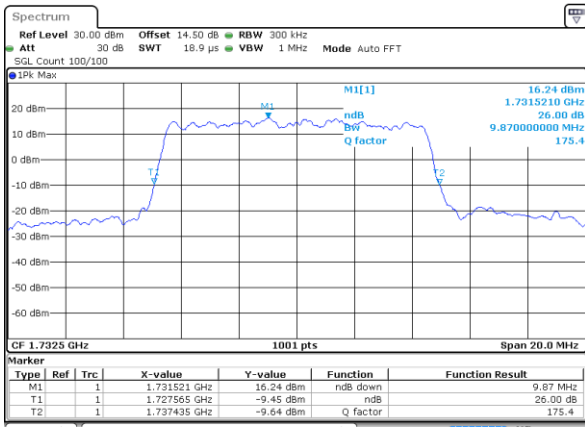

LTE Band 4

Lowest Channel / 5MHz / QPSK

Date: 14 JUL 2017 10:15:32

Lowest Channel / 5MHz / 16QAM

Date: 14 JUL 2017 10:15:42

Middle Channel / 5MHz / QPSK

Date: 14 JUL 2017 10:22:30

Middle Channel / 5MHz / 16QAM

Date: 14 JUL 2017 10:22:40

Highest Channel / 5MHz / QPSK

Date: 14 JUL 2017 10:24:56

Highest Channel / 5MHz / 16QAM

Date: 14 JUL 2017 10:25:06

LTE Band 4

Lowest Channel / 10MHz / QPSK

Date: 14 JUL 2017 10:39:11

Lowest Channel / 10MHz / 16QAM

Date: 14 JUL 2017 10:39:20

Middle Channel / 10MHz / QPSK

Date: 14 JUL 2017 10:46:09

Middle Channel / 10MHz / 16QAM

Date: 14 JUL 2017 10:46:18

Highest Channel / 10MHz / QPSK

Date: 14 JUL 2017 10:48:35

Highest Channel / 10MHz / 16QAM

Date: 14 JUL 2017 10:48:45

LTE Band 4

Lowest Channel / 15MHz / QPSK

Date: 14 JUL 2017 10:55:34

Lowest Channel / 15MHz / 16QAM

Date: 14 JUL 2017 10:55:44

Middle Channel / 15MHz / QPSK