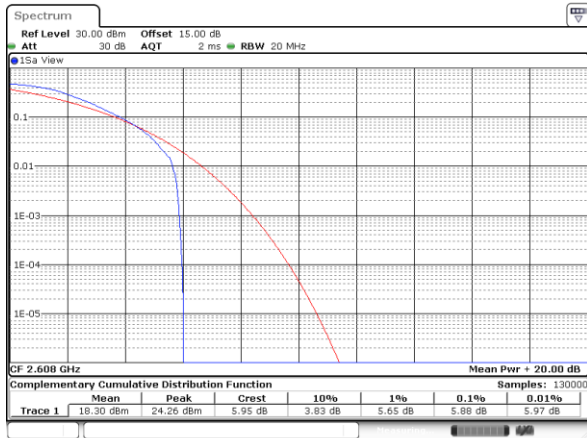

Lowest Channel / 1RB

Date: 8.AUG.2017 17:13:36

Lowest Channel / Full RB

Date: 7.AUG.2017 09:46:06

Middle Channel / 1RB

Date: 8.AUG.2017 17:16:57

Middle Channel / Full RB

Date: 7.AUG.2017 09:52:20

Highest Channel / 1RB

Date: 8.AUG.2017 17:17:34

Highest Channel / Full RB

Date: 8.AUG.2017 17:19:41

LTE Band 41 / 20MHz / QPSK

Lowest Channel / 1RB

Date: 11.AUG.2017 14:40:54

Lowest Channel / Full RB

Date: 11.AUG.2017 14:41:04

Middle Channel / 1RB

Date: 11.AUG.2017 14:45:18

Middle Channel / Full RB

Date: 11.AUG.2017 14:42:35

Highest Channel / 1RB

Date: 11.AUG.2017 14:42:47

Highest Channel / Full RB