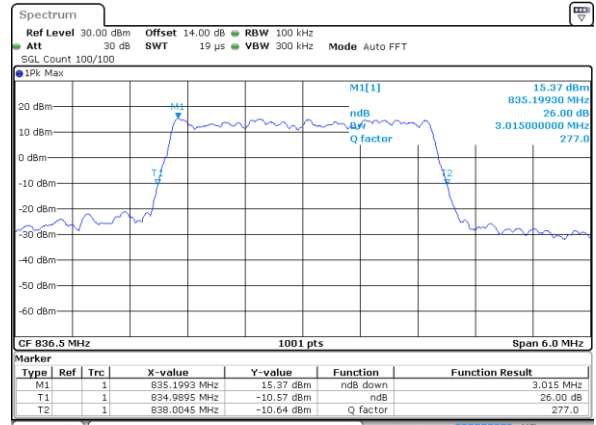

Highest Channel / 20MHz / QPSK

Date: 14 JUL 2017 11:21:21

Highest Channel / 20MHz / 16QAM

Date: 14 JUL 2017 11:21:31

LTE Band 5

Lowest Channel / 1.4MHz / QPSK

Date: 31 JUL 2017 21:40:54

Lowest Channel / 1.4MHz / 16QAM

Date: 31 JUL 2017 21:40:43

Middle Channel / 1.4MHz / QPSK

Date: 31 JUL 2017 21:49:48

Middle Channel / 1.4MHz / 16QAM

Date: 31 JUL 2017 21:49:58

Highest Channel / 1.4MHz / QPSK

Date: 31 JUL 2017 21:52:17

Highest Channel / 1.4MHz / 16QAM

Date: 31 JUL 2017 21:52:27

LTE Band 5

Lowest Channel / 3MHz / QPSK

Date: 31 JUL 2017 22:03:09

Lowest Channel / 3MHz / 16QAM

Date: 31 JUL 2017 22:03:19

Middle Channel / 3MHz / QPSK

Date: 31 JUL 2017 22:12:13

Middle Channel / 3MHz / 16QAM

Date: 31 JUL 2017 22:12:23

Highest Channel / 3MHz / QPSK

Date: 31 JUL 2017 22:14:41

Highest Channel / 3MHz / 16QAM

Date: 31 JUL 2017 22:14:51