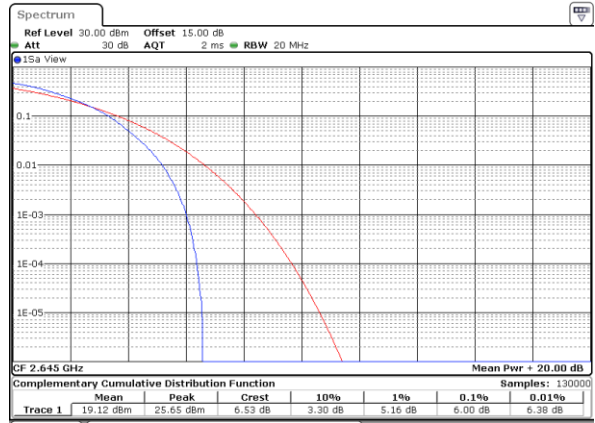

Date: 11.AUG.2017 14:46:37

LTE Band 41 / 20MHz / 16QAM

Lowest Channel / 1RB

Date: 11.AUG.2017 14:44:44

Lowest Channel / Full RB

Date: 11.AUG.2017 14:44:05

Middle Channel / 1RB

Date: 11.AUG.2017 14:40:15

Middle Channel / Full RB

Date: 11.AUG.2017 14:45:48

Highest Channel / 1RB

Date: 11.AUG.2017 14:40:35

Highest Channel / Full RB

Date: 11.AUG.2017 14:46:20

26dB Bandwidth

Mode	LTE Band 2 : 26dB BW(MHz)											
	1.4MHz		3MHz		5MHz		10MHz		15MHz		20MHz	
Mod.	QPSK	16QAM	QPSK	16QAM	QPSK	16QAM	QPSK	16QAM	QPSK	16QAM	QPSK	16QAM
Lowest CH	1.262	1.292	2.991	3.021	4.915	4.975	9.77	9.95	14.266	14.176	20.22	20.18
Middle CH	1.326	1.306	2.973	3.003	4.935	4.945	9.93	9.67	14.416	14.565	20.3	20.26
Highest CH	1.304	1.32	3.033	3.015	4.885	4.985	9.89	9.73	14.416	14.446	20.14	20.18

Mode	LTE Band 4 : 26dB BW(MHz)											
	1.4MHz		3MHz		5MHz		10MHz		15MHz		20MHz	
Mod.	QPSK	16QAM	QPSK	16QAM	QPSK	16QAM	QPSK	16QAM	QPSK	16QAM	QPSK	16QAM
Lowest CH	1.298	1.281	3.015	2.997	4.935	4.935	9.85	9.73	14.296	14.416	20.26	20.22
Middle CH	1.312	1.323	3.015	3.009	4.985	4.955	9.87	9.87	14.236	14.565	20.26	20.14
Highest CH	1.315	1.281	3.003	3.033	4.895	4.905	9.85	9.77	14.326	14.505	20.22	20.3

Mode	LTE Band 5 : 26dB BW(MHz)											
	1.4MHz		3MHz		5MHz		10MHz		15MHz		20MHz	
Mod.	QPSK	16QAM	QPSK	16QAM	QPSK	16QAM	QPSK	16QAM	QPSK	16QAM	QPSK	16QAM
Lowest CH	1.2755	1.2727	2.979	3.009	4.965	4.995	9.69	9.67				
Middle CH	1.2755	1.2783	2.979	3.015	4.905	4.915	9.99	9.83				
Highest CH	1.2839	1.2448	3.021	2.991	4.875	4.905	9.71	9.77				