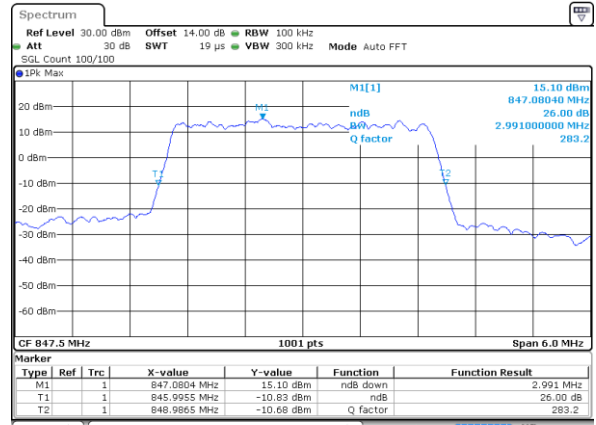

Date: 31 JUL 2017 21:52:27

LTE Band 5

Lowest Channel / 3MHz / QPSK

Date: 31 JUL 2017 22:03:09

Lowest Channel / 3MHz / 16QAM

Date: 31 JUL 2017 22:03:19

Middle Channel / 3MHz / QPSK

Date: 31 JUL 2017 22:12:13

Middle Channel / 3MHz / 16QAM

Date: 31 JUL 2017 22:12:23

Highest Channel / 3MHz / QPSK

Date: 31 JUL 2017 22:14:41

Highest Channel / 3MHz / 16QAM

Date: 31 JUL 2017 22:14:51