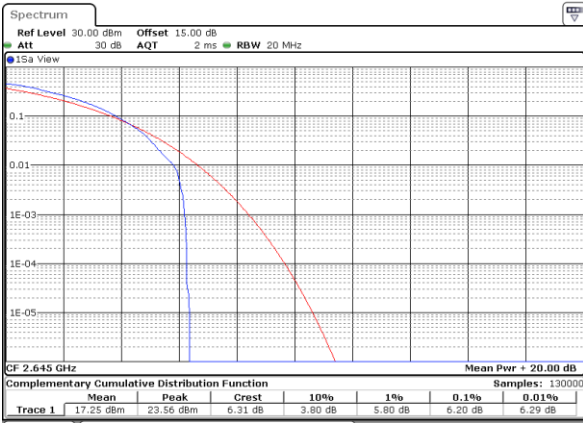

Date: 11.AUG.2017 14:46:37

LTE Band 41 / 20MHz / 16QAM

Lowest Channel / 1RB

Date: 11.AUG.2017 14:44:44

Lowest Channel / Full RB

Date: 11.AUG.2017 14:44:05

Middle Channel / 1RB

Date: 11.AUG.2017 14:40:15

Middle Channel / Full RB

Date: 11.AUG.2017 14:45:48

Highest Channel / 1RB

Date: 11.AUG.2017 14:40:35

Highest Channel / Full RB

Date: 11.AUG.2017 14:46:20

26dB Bandwidth

Mode	LTE Band 2 : 26dB BW(MHz)											
	1.4MHz		3MHz		5MHz		10MHz		15MHz		20MHz	
Mod.	QPSK	16QAM	QPSK	16QAM	QPSK	16QAM	QPSK	16QAM	QPSK	16QAM	QPSK	16QAM
Lowest CH	1.262	1.292	2.991	3.021	4.915	4.975	9.77	9.95	14.266	14.176	20.22	20.18
Middle CH	1.326	1.306	2.973	3.003	4.935	4.945	9.93	9.67	14.416	14.565	20.3	20.26
Highest CH	1.304	1.32	3.033	3.015	4.885	4.985	9.89	9.73	14.416	14.446	20.14	20.18

Mode	LTE Band 4 : 26dB BW(MHz)											
	1.4MHz		3MHz		5MHz		10MHz		15MHz		20MHz	
Mod.	QPSK	16QAM	QPSK	16QAM	QPSK	16QAM	QPSK	16QAM	QPSK	16QAM	QPSK	16QAM
Lowest CH	1.298	1.281	3.015	2.997	4.935	4.935	9.85	9.73	14.296	14.416	20.26	20.22
Middle CH	1.312	1.323	3.015	3.009	4.985	4.955	9.87	9.87	14.236	14.565	20.26	20.14
Highest CH	1.315	1.281	3.003	3.033	4.895	4.905	9.85	9.77	14.326	14.505	20.22	20.3