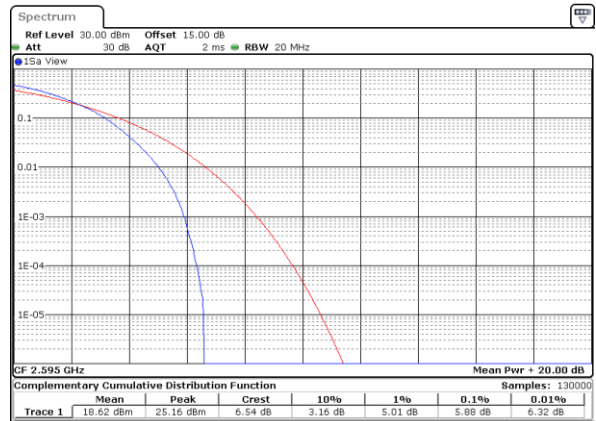

Date: 7.AUG.2017 09:47:29

Middle Channel / Full RB

Date: 7.AUG.2017 09:53:23

Highest Channel / 1RB

Date: 7.AUG.2017 09:47:53

Highest Channel / Full RB

Date: 7.AUG.2017 09:48:17

LTE Band 38 / 20MHz / 16QAM

Lowest Channel / 1RB

Date: 8.AUG.2017 17:13:36

Lowest Channel / Full RB

Date: 7.AUG.2017 09:46:06

Middle Channel / 1RB

Date: 8.AUG.2017 17:16:57

Middle Channel / Full RB

Date: 7.AUG.2017 09:52:20

Highest Channel / 1RB

Date: 8.AUG.2017 17:17:34

Highest Channel / Full RB

Date: 8.AUG.2017 17:19:41

LTE Band 41 / 20MHz / QPSK

Lowest Channel / 1RB

Date: 11.AUG.2017 14:40:54

Lowest Channel / Full RB