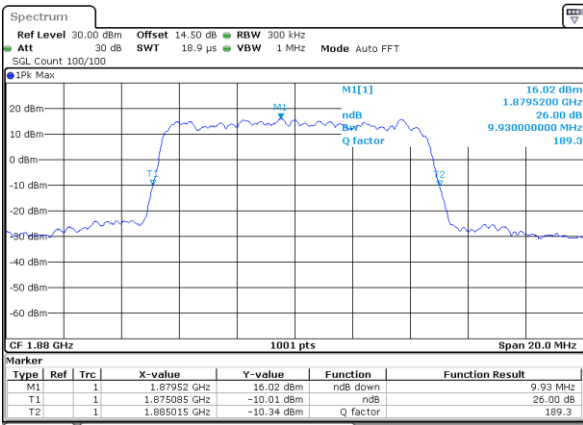

Date: 14 JUL 2017 08:25:29

Middle Channel / 5MHz / 16QAM

Date: 14 JUL 2017 08:25:39

Highest Channel / 5MHz / QPSK

Date: 14 JUL 2017 08:27:55

Highest Channel / 5MHz / 16QAM

Date: 14 JUL 2017 08:28:05

LTE Band 2

Lowest Channel / 10MHz / QPSK

Date: 14 JUL 2017 08:38:30

Lowest Channel / 10MHz / 16QAM

Date: 14 JUL 2017 08:38:40

Middle Channel / 10MHz / QPSK

Date: 14 JUL 2017 08:45:28

Middle Channel / 10MHz / 16QAM

Date: 14 JUL 2017 08:45:38

Highest Channel / 10MHz / QPSK

Date: 14 JUL 2017 08:47:54

Highest Channel / 10MHz / 16QAM

Date: 14 JUL 2017 08:48:04

LTE Band 2

Lowest Channel / 15MHz / QPSK

Date: 14 JUL 2017 08:56:26

Lowest Channel / 15MHz / 16QAM