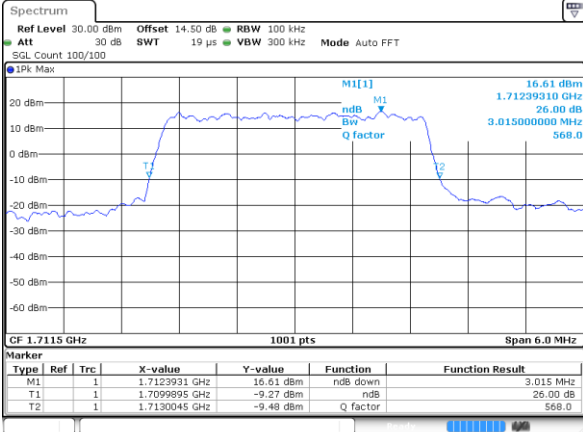

Date: 14 JUL 2017 09:42:48

Lowest Channel / 1.4MHz / 16QAM

Date: 14 JUL 2017 09:42:58

Middle Channel / 1.4MHz / QPSK

Date: 14 JUL 2017 09:49:46

Middle Channel / 1.4MHz / 16QAM

Date: 14 JUL 2017 09:49:56

Highest Channel / 1.4MHz / QPSK

Date: 14 JUL 2017 09:52:12

Highest Channel / 1.4MHz / 16QAM

Date: 14 JUL 2017 09:52:22

LTE Band 4

Lowest Channel / 3MHz / QPSK

Date: 14 JUL 2017 09:59:10

Lowest Channel / 3MHz / 16QAM

Date: 14 JUL 2017 09:59:20