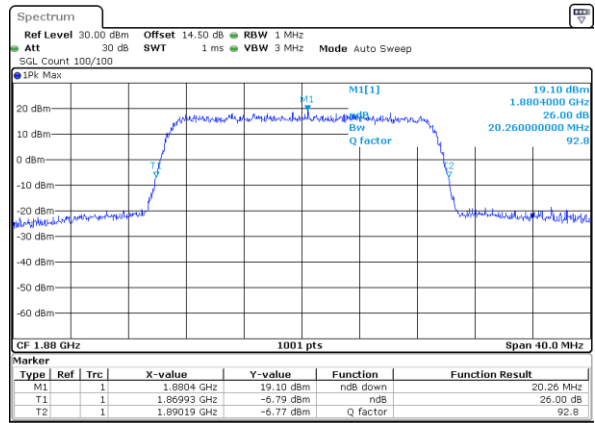

Date: 14 JUL 2017 09:06:01

LTE Band 2

Lowest Channel / 20MHz / QPSK

Date: 14 JUL 2017 09:13:12

Lowest Channel / 20MHz / 16QAM

Date: 14 JUL 2017 09:13:22

Middle Channel / 20MHz / QPSK

Date: 14 JUL 2017 09:20:10

Middle Channel / 20MHz / 16QAM

Date: 14 JUL 2017 09:20:20

Highest Channel / 20MHz / QPSK

Date: 14 JUL 2017 09:22:36

Highest Channel / 20MHz / 16QAM

Date: 14 JUL 2017 09:22:46

LTE Band 4

Lowest Channel / 1.4MHz / QPSK