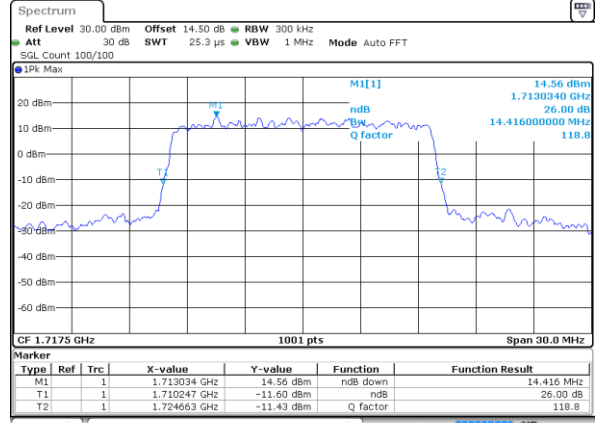

Date: 14 JUL 2017 10:22:40

Highest Channel / 5MHz / QPSK

Date: 14 JUL 2017 10:24:56

Highest Channel / 5MHz / 16QAM

Date: 14 JUL 2017 10:25:06

LTE Band 4

Lowest Channel / 10MHz / QPSK

Date: 14 JUL 2017 10:39:11

Lowest Channel / 10MHz / 16QAM

Date: 14 JUL 2017 10:39:20

Middle Channel / 10MHz / QPSK

Date: 14 JUL 2017 10:46:09

Middle Channel / 10MHz / 16QAM

Date: 14 JUL 2017 10:46:18

Highest Channel / 10MHz / QPSK

Date: 14 JUL 2017 10:48:35

Highest Channel / 10MHz / 16QAM

Date: 14 JUL 2017 10:48:45

LTE Band 4

Lowest Channel / 15MHz / QPSK

Date: 14 JUL 2017 10:55:34

Lowest Channel / 15MHz / 16QAM

Date: 14 JUL 2017 10:55:44

Middle Channel / 15MHz / QPSK

Date: 14 JUL 2017 11:02:32

Middle Channel / 15MHz / 16QAM

Date: 14 JUL 2017 11:02:42

Highest Channel / 15MHz / QPSK

Date: 14 JUL 2017 11:04:58

Highest Channel / 15MHz / 16QAM

Date: 14 JUL 2017 11:05:08

LTE Band 4