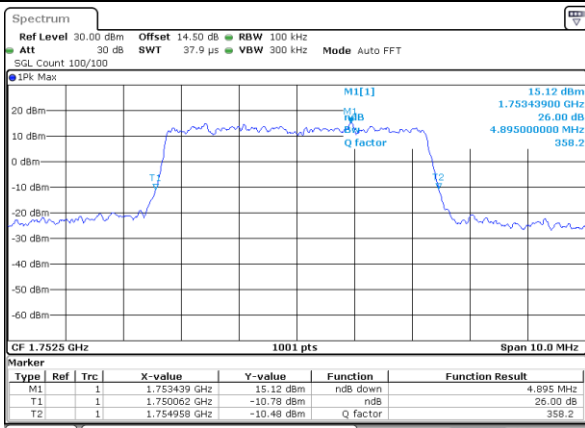

LTE Band 4

Lowest Channel / 5MHz / QPSK

Date: 14 JUL 2017 10:15:32

Lowest Channel / 5MHz / 16QAM

Date: 14 JUL 2017 10:15:42

Middle Channel / 5MHz / QPSK

Date: 14 JUL 2017 10:22:30

Middle Channel / 5MHz / 16QAM

Date: 14 JUL 2017 10:22:40

Highest Channel / 5MHz / QPSK

Date: 14 JUL 2017 10:24:56

Highest Channel / 5MHz / 16QAM

Date: 14 JUL 2017 10:25:06

LTE Band 4

Lowest Channel / 10MHz / QPSK

Date: 14 JUL 2017 10:39:11