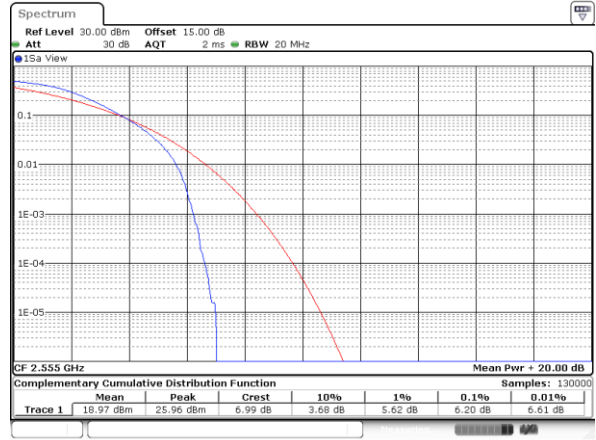

Lowest Channel / 1RB

Date: 8.AUG.2017 17:13:36

Lowest Channel / Full RB

Date: 7.AUG.2017 09:46:06

Middle Channel / 1RB

Date: 8.AUG.2017 17:16:57

Middle Channel / Full RB

Date: 7.AUG.2017 09:52:20

Highest Channel / 1RB

Date: 8.AUG.2017 17:17:34

Highest Channel / Full RB

Date: 8.AUG.2017 17:19:41

LTE Band 41 / 20MHz / QPSK

Lowest Channel / 1RB

Date: 11.AUG.2017 14:40:54

Lowest Channel / Full RB