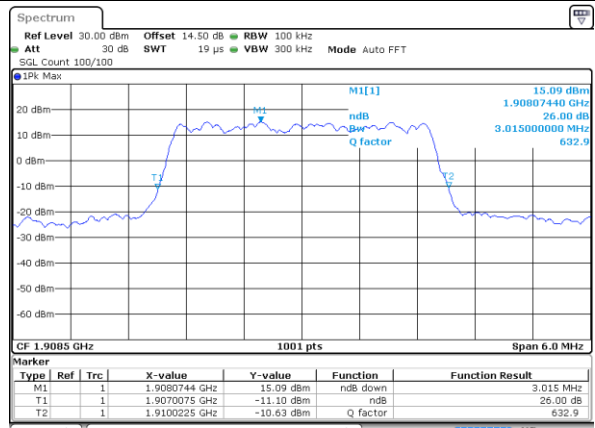

Date: 14.JUL.2017 06:15:05

Highest Channel / 1.4MHz / QPSK

Date: 14.JUL.2017 06:17:21

Highest Channel / 1.4MHz / 16QAM

Date: 14.JUL.2017 06:17:31

LTE Band 2

Lowest Channel / 3MHz / QPSK

Date: 14 JUL 2017 06:29:25

Lowest Channel / 3MHz / 16QAM

Date: 14 JUL 2017 06:29:35

Middle Channel / 3MHz / QPSK

Date: 14 JUL 2017 06:36:23

Middle Channel / 3MHz / 16QAM

Date: 14 JUL 2017 06:36:33

Highest Channel / 3MHz / QPSK

Date: 14 JUL 2017 06:38:49

Highest Channel / 3MHz / 16QAM

Date: 14 JUL 2017 06:38:59

LTE Band 2

Lowest Channel / 5MHz / QPSK

Date: 14 JUL 2017 08:18:31

Lowest Channel / 5MHz / 16QAM

Date: 14 JUL 2017 08:18:41

Middle Channel / 5MHz / QPSK

Date: 14 JUL 2017 08:25:29

Middle Channel / 5MHz / 16QAM

Date: 14 JUL 2017 08:25:39

Highest Channel / 5MHz / QPSK

Date: 14 JUL 2017 08:27:55

Highest Channel / 5MHz / 16QAM

Date: 14 JUL 2017 08:28:05

LTE Band 2