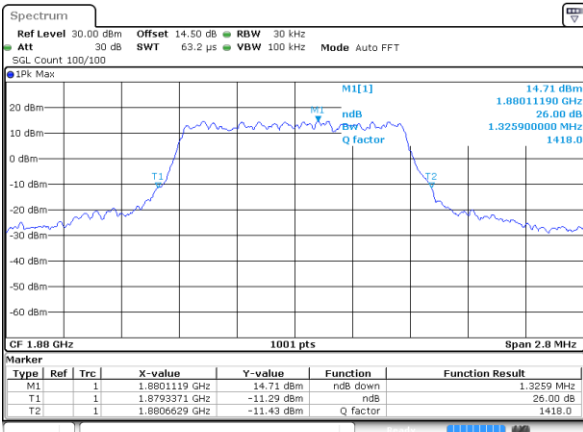

Mode	LTE Band 41 : 26dB BW(MHz)											
BW	1.4MHz		3MHz		5MHz		10MHz		15MHz		20MHz	
Mod.	QPSK	16QAM	QPSK	16QAM	QPSK	16QAM	QPSK	16QAM	QPSK	16QAM	QPSK	16QAM
Lowest CH	-	-	-	-	4.725	4.835	9.75	9.69	14.236	14.595	19.98	19.9
Middle CH	-	-	-	-	4.845	4.875	9.77	9.63	14.476	14.236	20.1	20.1
Highest CH	-	-	-	-	4.815	4.925	9.87	9.81	14.476	14.326	20.18	20.14

LTE Band 2

Lowest Channel / 1.4MHz / QPSK

Date: 14.JUL.2017 06:07:57

Lowest Channel / 1.4MHz / 16QAM

Date: 14.JUL.2017 06:08:07

Middle Channel / 1.4MHz / QPSK

Date: 14.JUL.2017 06:14:55

Middle Channel / 1.4MHz / 16QAM

Date: 14.JUL.2017 06:15:05

Highest Channel / 1.4MHz / QPSK

Date: 14.JUL.2017 06:17:21

Highest Channel / 1.4MHz / 16QAM

Date: 14.JUL.2017 06:17:31

LTE Band 2

Lowest Channel / 3MHz / QPSK

Date: 14 JUL 2017 06:29:25