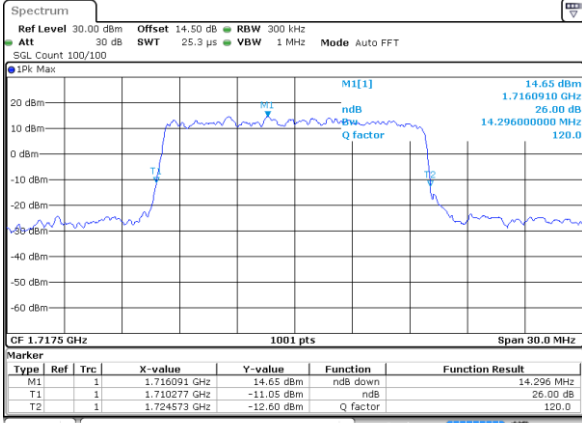

Date: 14 JUL 2017 10:22:40

Highest Channel / 5MHz / QPSK

Date: 14 JUL 2017 10:24:56

Highest Channel / 5MHz / 16QAM

Date: 14 JUL 2017 10:25:06

LTE Band 4

Lowest Channel / 10MHz / QPSK

Date: 14 JUL 2017 10:39:11

Lowest Channel / 10MHz / 16QAM

Date: 14 JUL 2017 10:39:20

Middle Channel / 10MHz / QPSK

Date: 14 JUL 2017 10:46:09

Middle Channel / 10MHz / 16QAM

Date: 14 JUL 2017 10:46:18

Highest Channel / 10MHz / QPSK

Date: 14 JUL 2017 10:48:35

Highest Channel / 10MHz / 16QAM

Date: 14 JUL 2017 10:48:45

LTE Band 4

Lowest Channel / 15MHz / QPSK

Date: 14 JUL 2017 10:55:34

Lowest Channel / 15MHz / 16QAM

Date: 14 JUL 2017 10:55:44

Middle Channel / 15MHz / QPSK

Date: 14 JUL 2017 11:02:32

Middle Channel / 15MHz / 16QAM

Date: 14 JUL 2017 11:02:42

Highest Channel / 15MHz / QPSK

Date: 14 JUL 2017 11:04:58

Highest Channel / 15MHz / 16QAM

Date: 14 JUL 2017 11:05:08

LTE Band 4