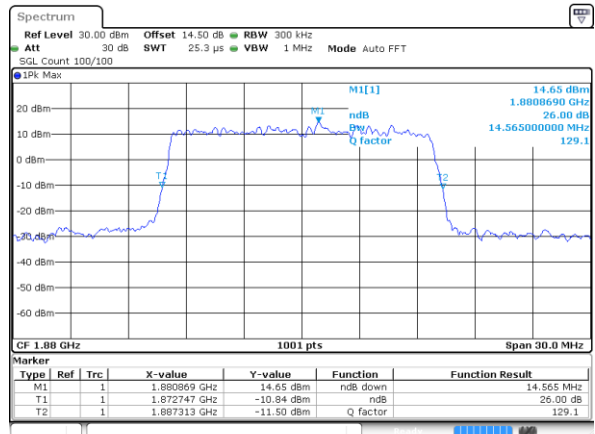

Highest Channel / 10MHz / QPSK

Date: 14 JUL 2017 08:47:54

Highest Channel / 10MHz / 16QAM

Date: 14 JUL 2017 08:48:04

LTE Band 2

Lowest Channel / 15MHz / QPSK

Date: 14 JUL 2017 08:56:26

Lowest Channel / 15MHz / 16QAM

Date: 14 JUL 2017 08:56:36

Middle Channel / 15MHz / QPSK

Date: 14 JUL 2017 09:03:24

Middle Channel / 15MHz / 16QAM

Date: 14 JUL 2017 09:03:34

Highest Channel / 15MHz / QPSK

Date: 14 JUL 2017 09:05:51

Highest Channel / 15MHz / 16QAM