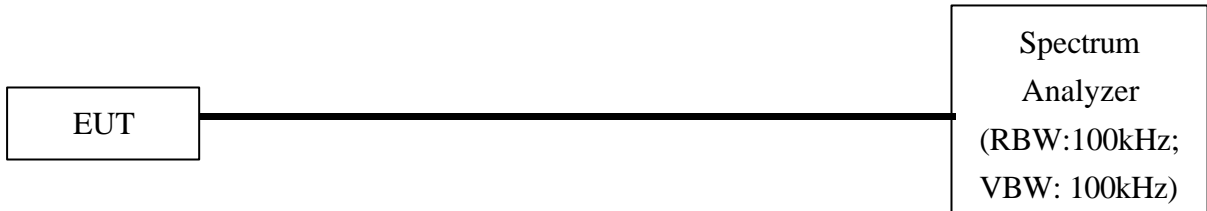

Test setup photos

Asus SpaceLink Wireless Home Gateway (Test report no.: A5415562)

FCC ID: MSQWLHGWSWL500

Test Instruments Configuration of Conducted Emissions

Test Instruments Configuration of Bandwidth

Test Configuration of Bandwidth for Direct Sequence System