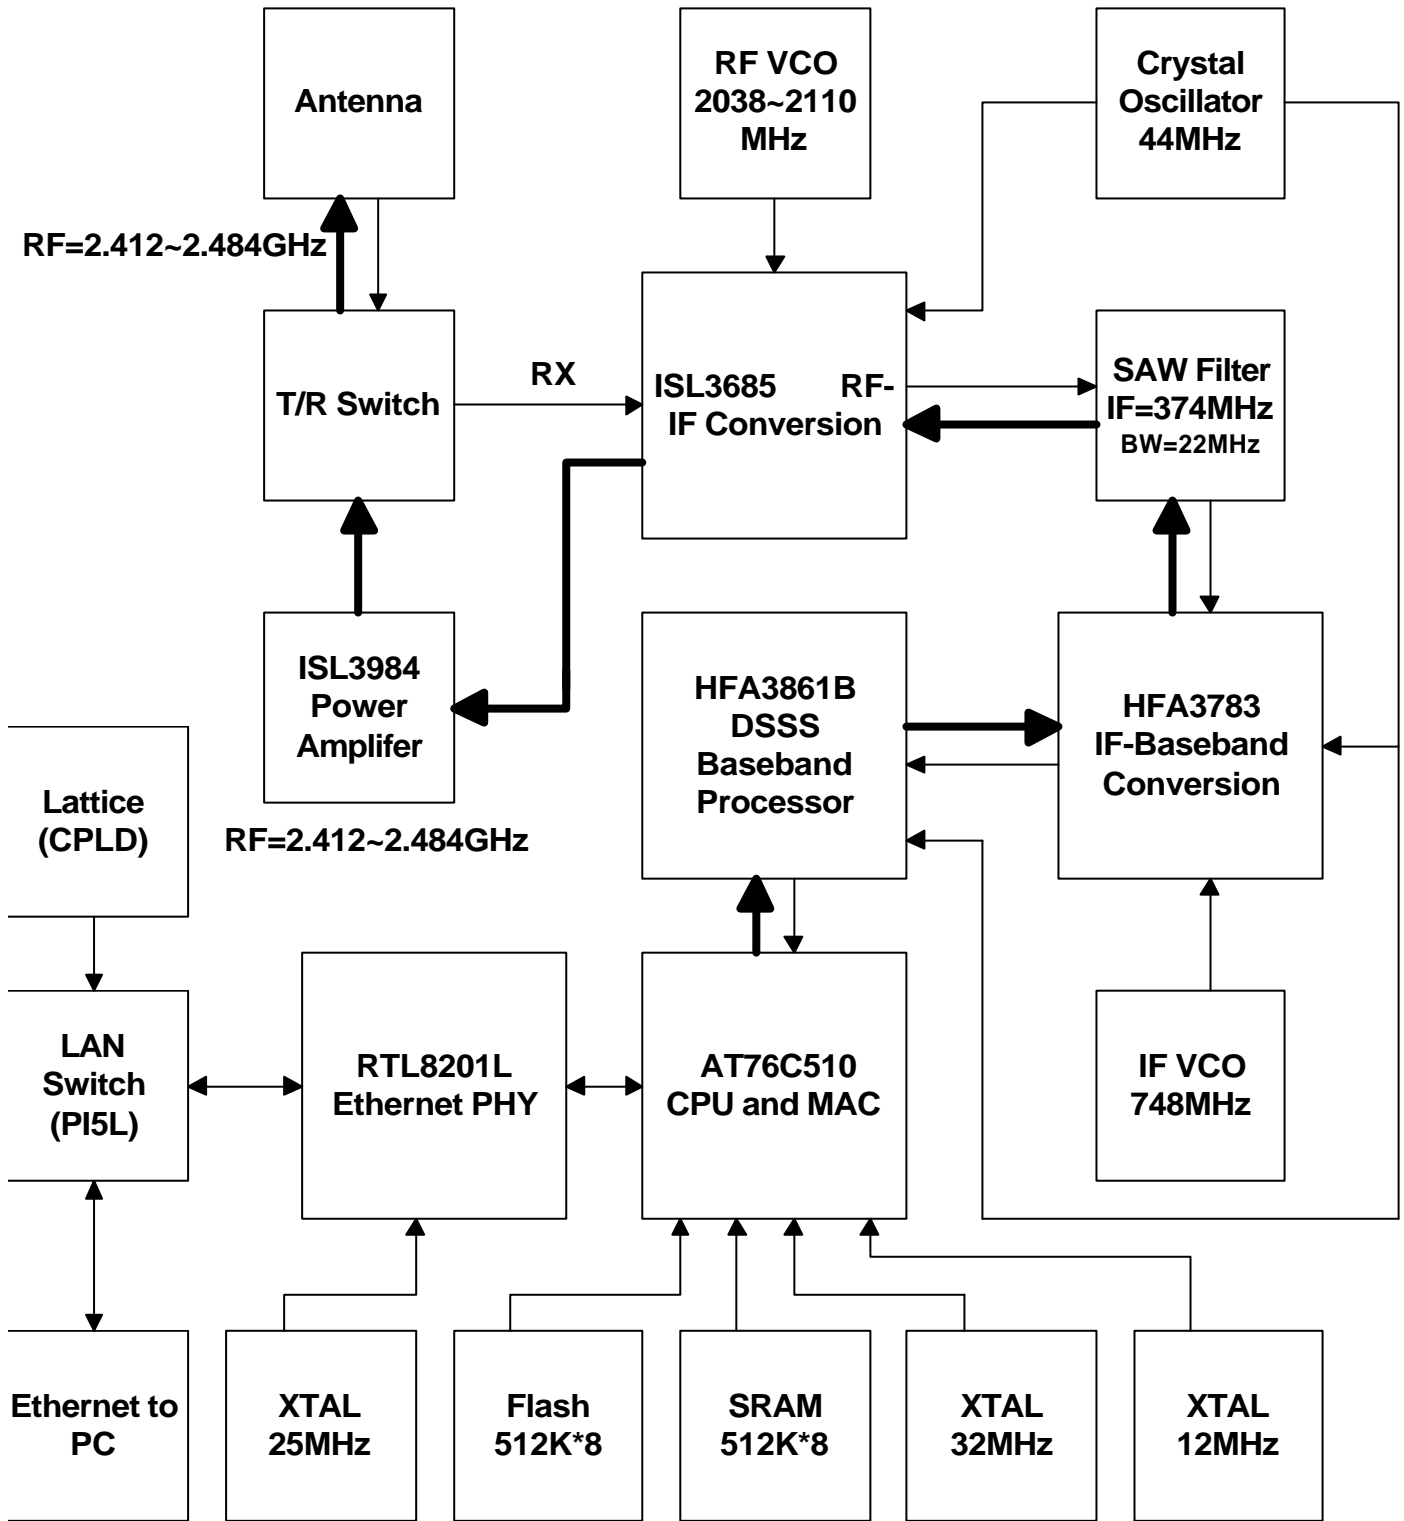

ASUS WLAN AP SYSTEM BLOCK

 Thicker arrow means TX path
 Thinner arrow means RX path