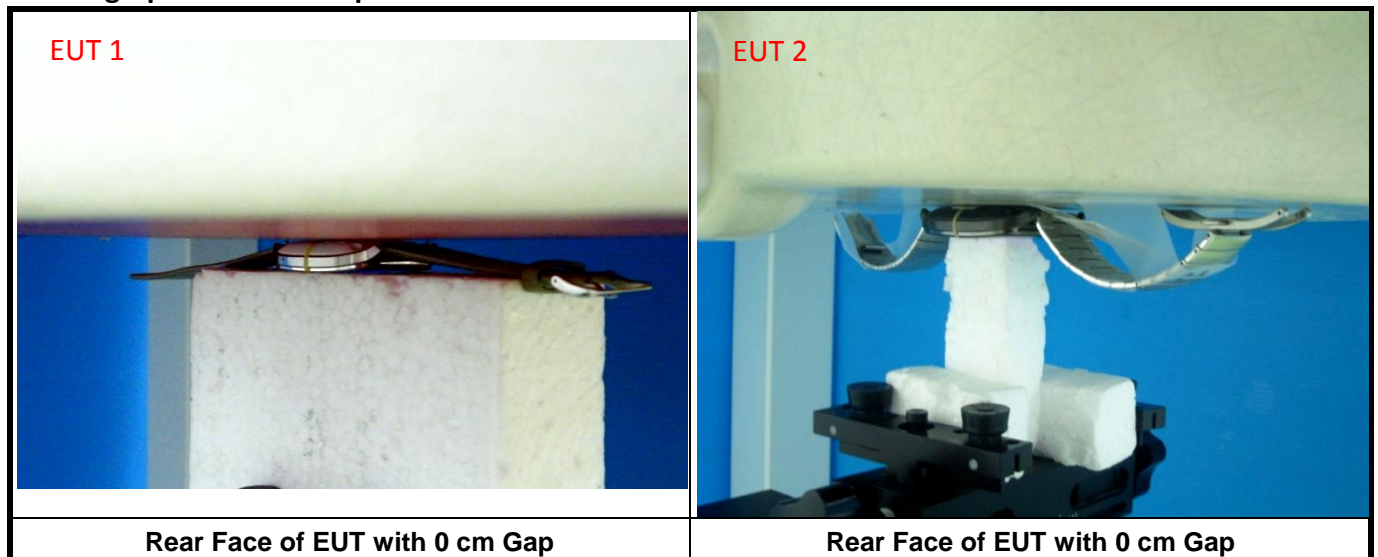

FCC SAR Test Report

<Photographs of EUT>

<Photographs of SAR Setup>

FCC SAR Test Report

<Antenna Location>

<EUT Rear View>

Antenna	To Top Side (mm)	To Bottom Side (mm)	To Left Side (mm)	To Right Side (mm)
WLAN / BT	6	6	2.6	35.1