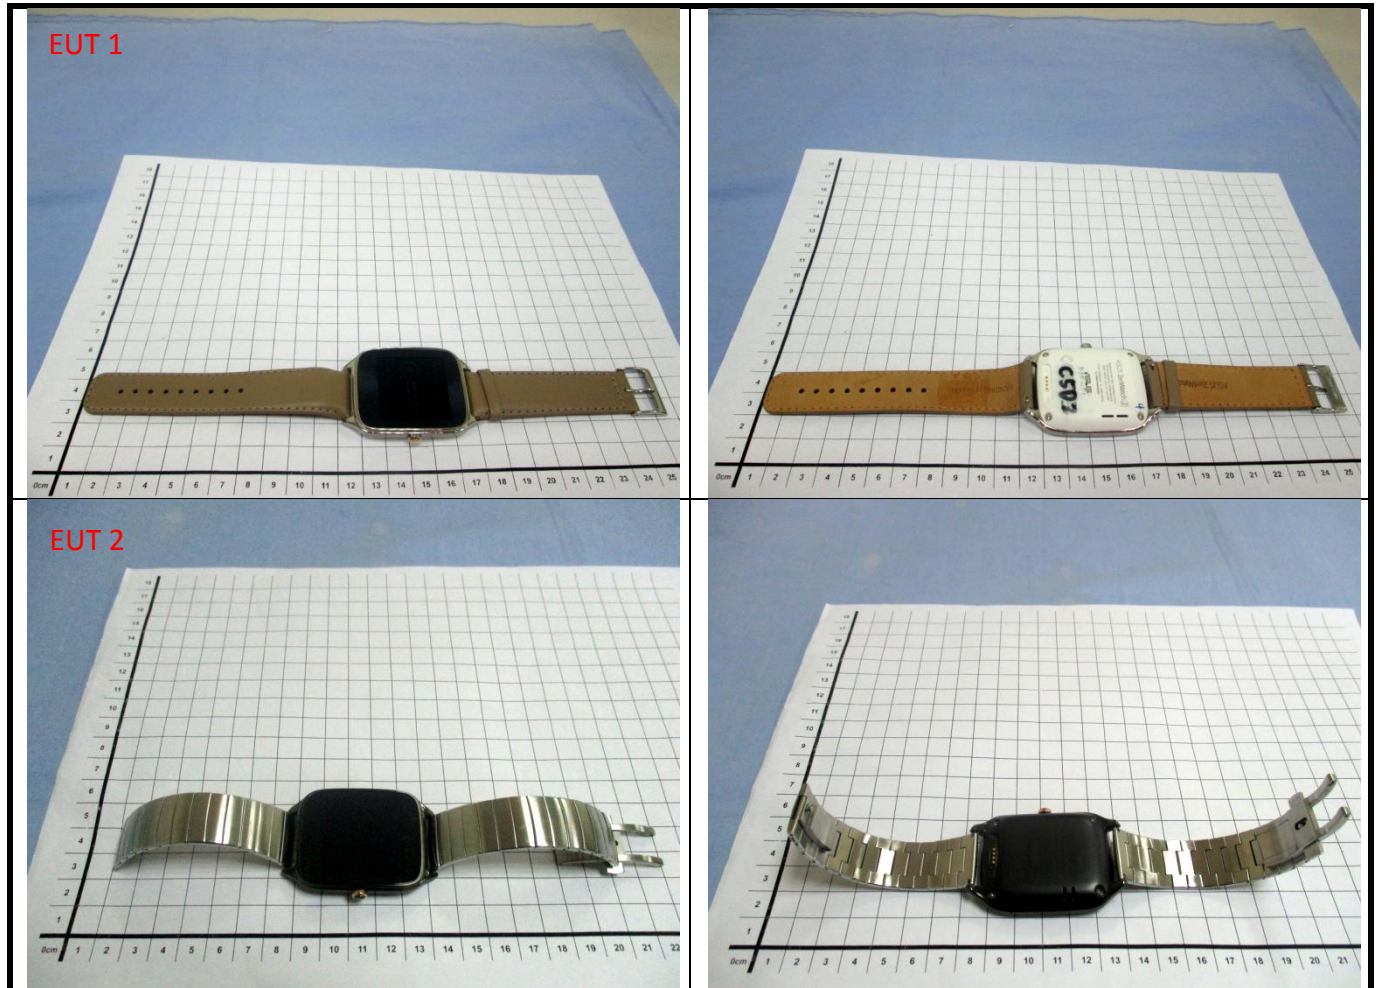

FCC SAR Test Report

<Photographs of EUT>

<Photographs of SAR Setup>

FCC SAR Test Report

<Antenna Location>

<EUT Rear View>

Antenna	To Top Side (mm)	To Bottom Side (mm)	To Left Side (mm)	To Right Side (mm)
WLAN / BT	6	6	2.6	35.1