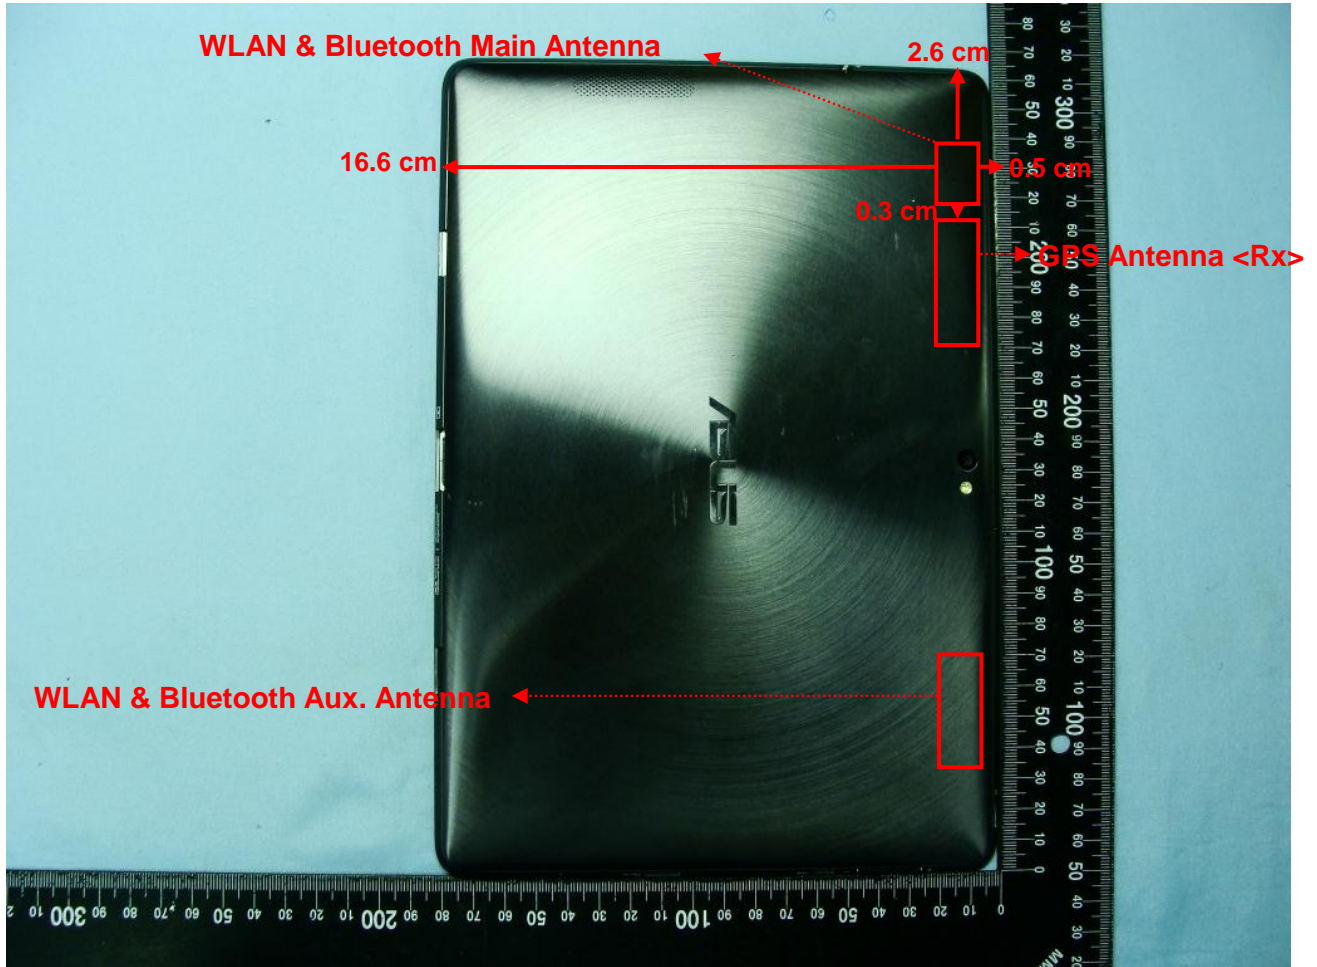

Appendix D. Product Photos

Antenna Location :

Antenna location	Length	Width
WLAN & Bluetooth Main Antenna <TX / RX>	1.8 cm	0.8 cm
WLAN & Bluetooth Aux. Antenna <Rx>	3.5 cm	0.8 cm
GPS Antenna <RX>	3.5 cm	0.8 cm

Appendix E. Test Setup Photos

Bottom Face of Tablet with phantom 0 cm gap

Secondary Landscape with phantom 0 cm gap

Primary Portrait with phantom 0 cm gap

Bottom with phantom 0 cm gap