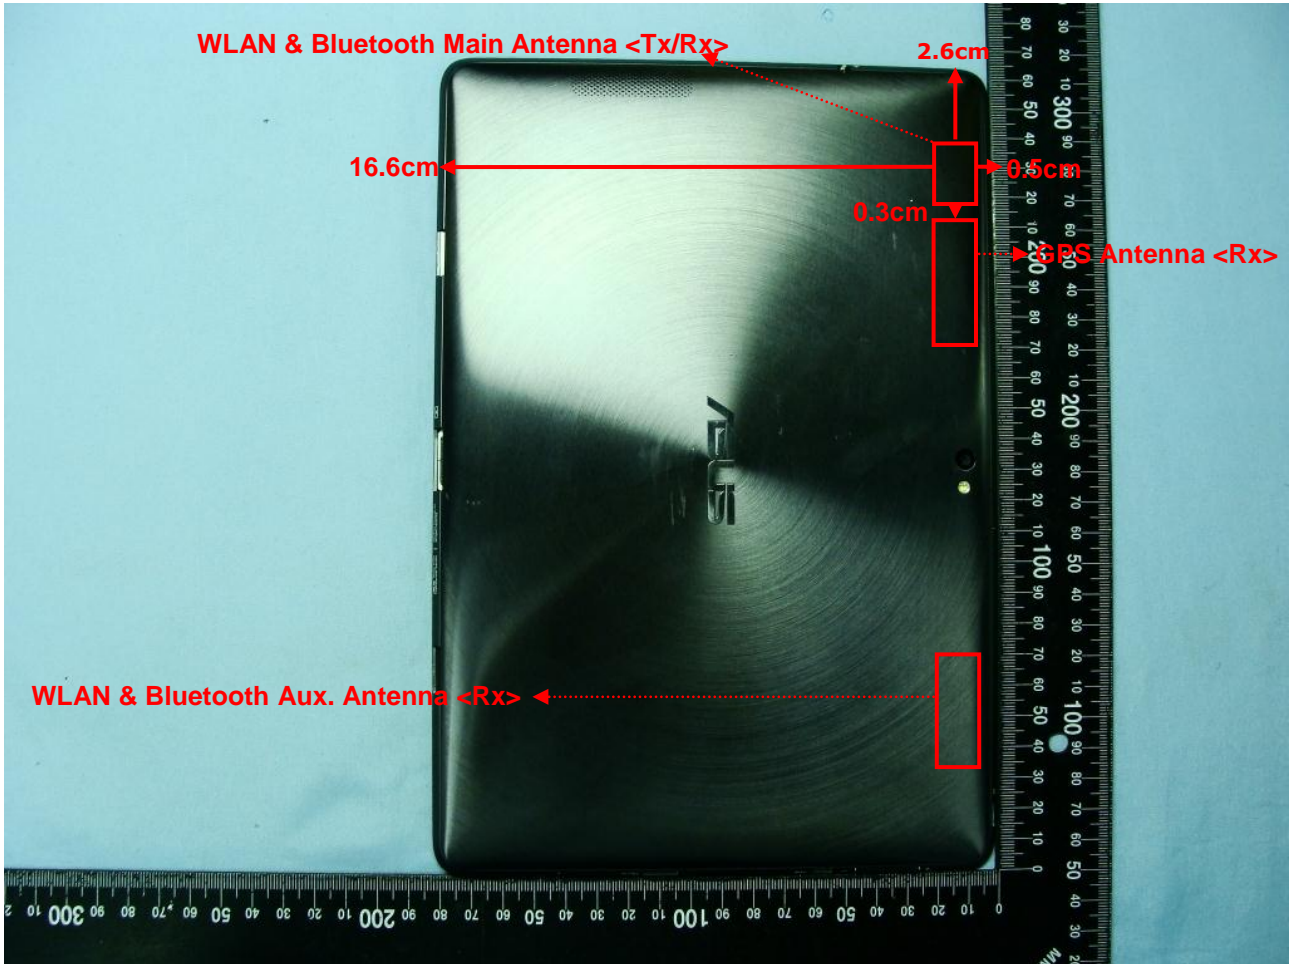

Brand Name: ASUS / Model Name: TF201

Antenna location	Length	Width
WLAN & Bluetooth Main Antenna <TX / RX>	1.8 cm	0.8 cm
WLAN & Bluetooth Aux. Antenna <Rx>	3.5 cm	0.8 cm
GPS Antenna <RX>	3.5 cm	0.8 cm