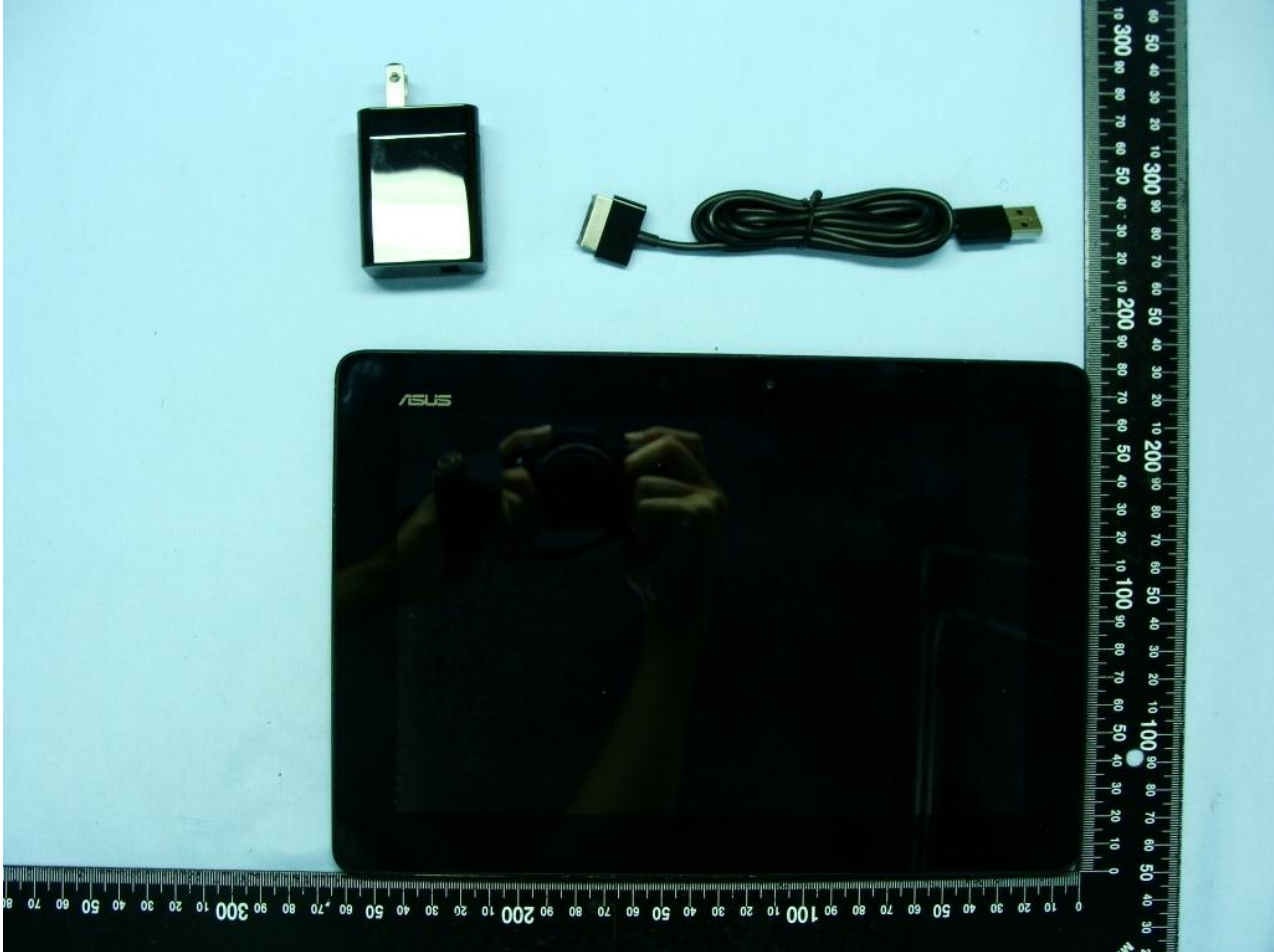

**1. External Photograph of EUT**

Brand Name: ASUS / Model Name: TF201

Brand Name: ASUS / Model Name: TF201

**2. Photograph of Accessory**

**Brand Name: ASUS / Model Name: TF201**

**List of Accessory:**

<b>Specification of Accessory</b>		
<b>AC Adapter</b>	<b>Brand Name</b>	ASUS
	<b>Model Name</b>	AD827M
<b>Battery</b>	<b>Brand Name</b>	ASUS
	<b>Model Name</b>	C21-TF201P
<b>USB Cable</b>	<b>Brand Name</b>	N/A
	<b>Model Name</b>	N/A
<b>WLAN &amp; Bluetooth Module</b>	<b>Brand Name</b>	AzureWave
	<b>Model Name</b>	AW-NH615

**Remark:** For accessories equipped with this EUT, please refer to the following photos.

Brand Name: ASUS / Model Name: TF201

Brand Name: ASUS / Model Name: TF201

Brand Name: ASUS / Model Name: TF201

Brand Name: ASUS / Model Name: TF201