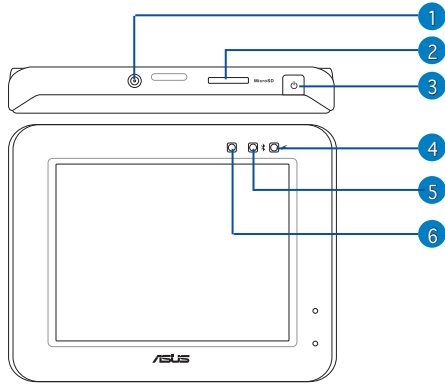

Getting to know the device

Front and top features

Rear and side features