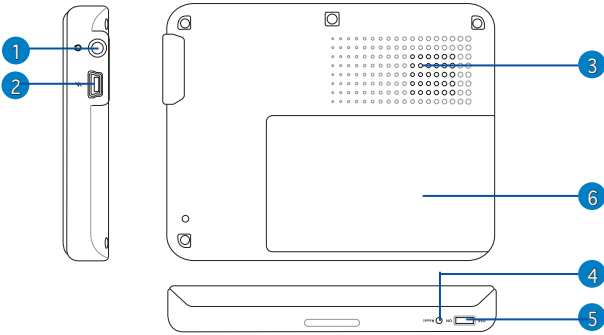

Front and top features	
1	External Antenna port
2	Micro SD Slot
3	Power On
4	Charging LED
5	Bluetooth
6	Light Sensor

Rear and side features	
1	Audio Jack
2	Mini USB
3	Speaker
4	Reset
5	Power switch
6	Battery