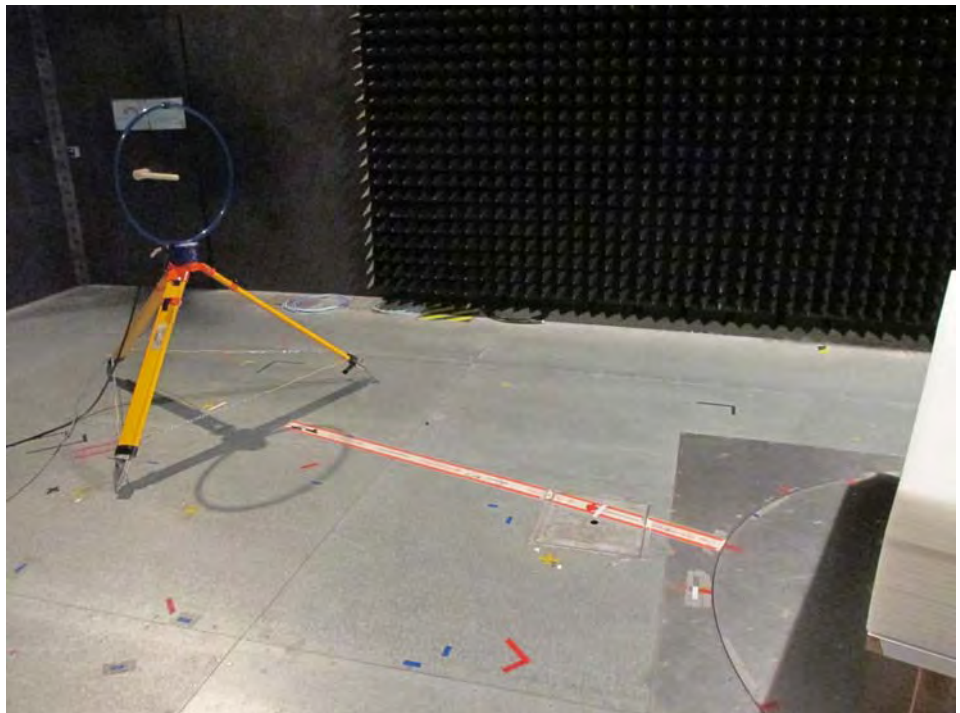

SPORTON LAB.

Appendix A. Test Photos

1 Photographs of Conducted Emissions Test Configuration

Mode 1

FRONT VIEW

REAR VIEW

SPORTON LAB.

SIDE VIEW

2 Photographs of Radiated Emissions Test Configuration

For radiated emissions 9kHz~30MHz

FRONT VIEW

REAR VIEW

For radiated emissions 30MHz~1GHz
Mode 4

FRONT VIEW

REAR VIEW

For radiated emissions above 1GHz
Mode 1

FRONT VIEW

REAR VIEW