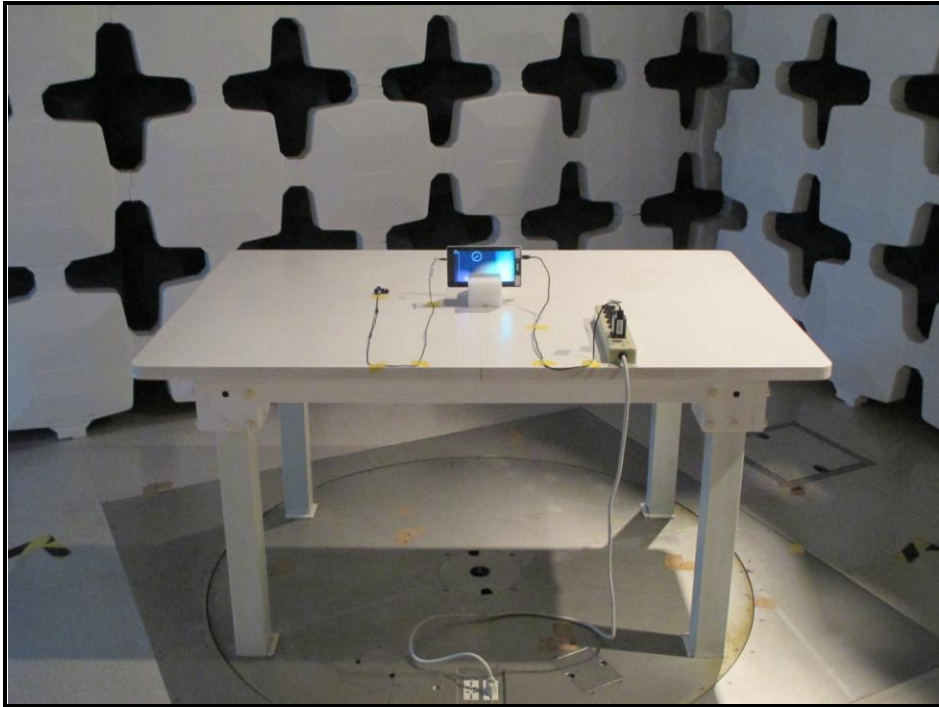

PHOTOGRAPHS OF THE TEST CONFIGURATION

CONDUCTED EMISSION TEST

RADIATED EMISSION TEST

Frequency Range 30MHz ~ 1GHz

RADIATED EMISSION TEST

Frequency Range above 1GHz

(WWAN)
(PART 22)

RADIATED EMISSION TEST