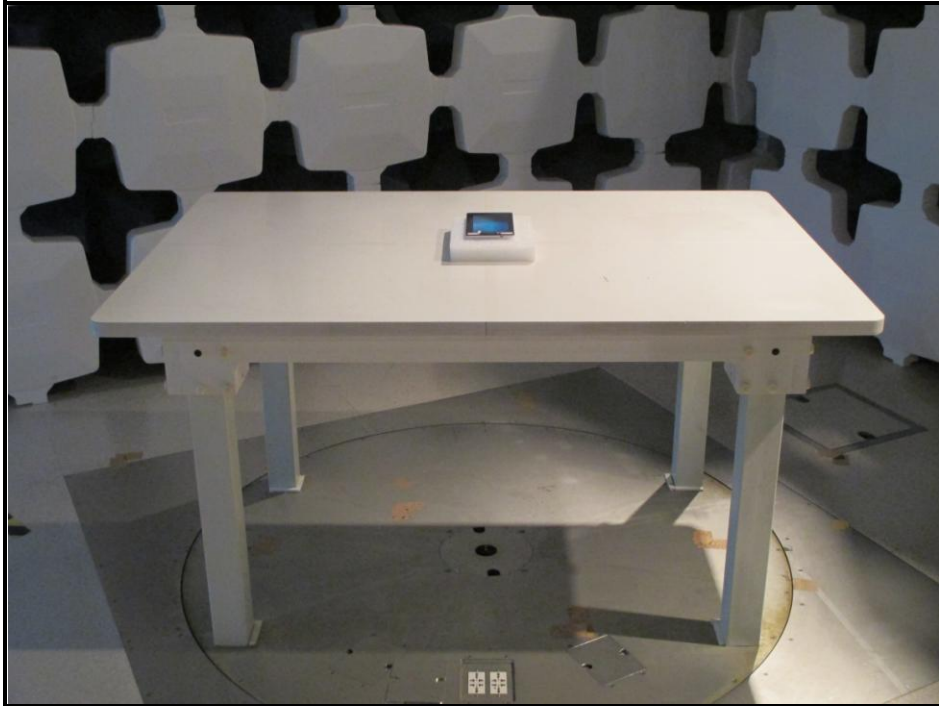

ERP POWER TEST