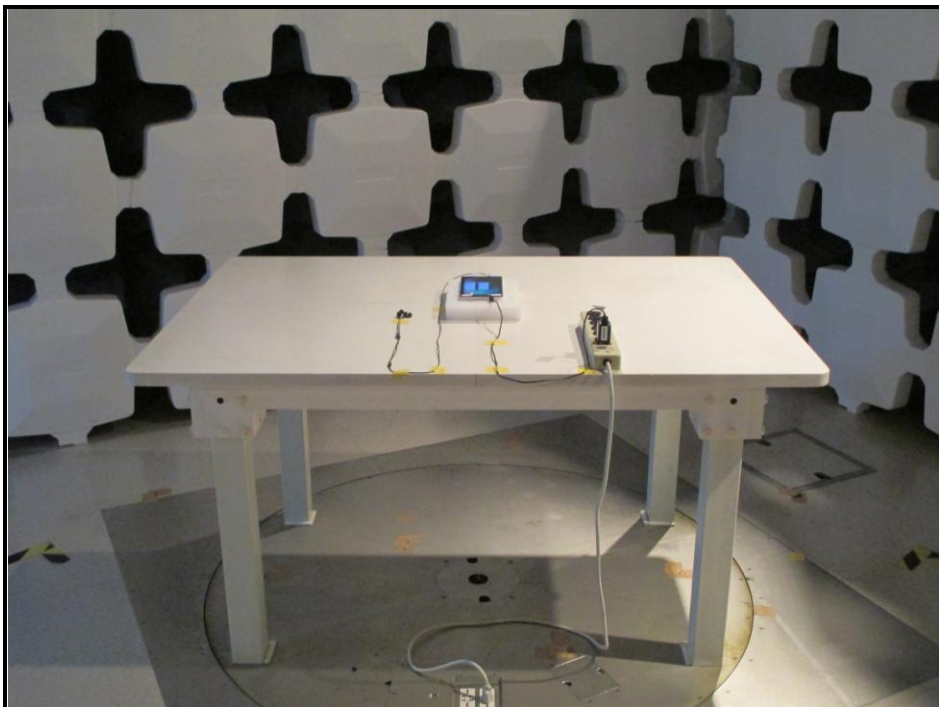

(PART 24)

RADIATED EMISSION TEST