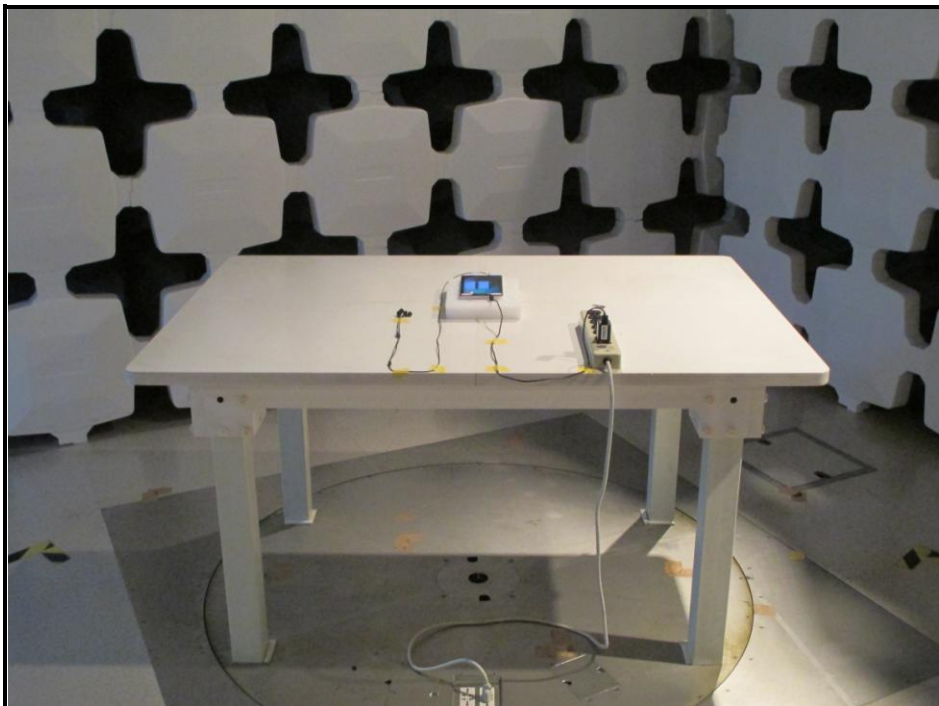

PHOTOGRAPHS OF THE TEST CONFIGURATION

CONDUCTED EMISSION TEST

RADIATED EMISSION TEST

Frequency Range 30MHz ~ 1GHz

RADIATED EMISSION TEST

Frequency Range above 1GHz

(WWAN)
(PART 22)

RADIATED EMISSION TEST