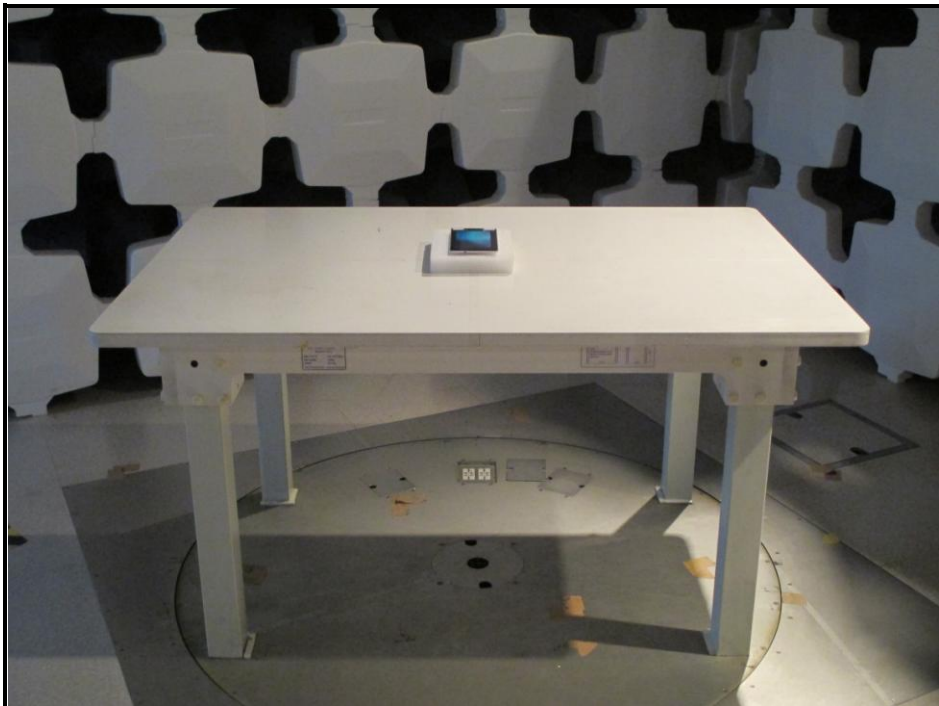

ERP POWER TEST