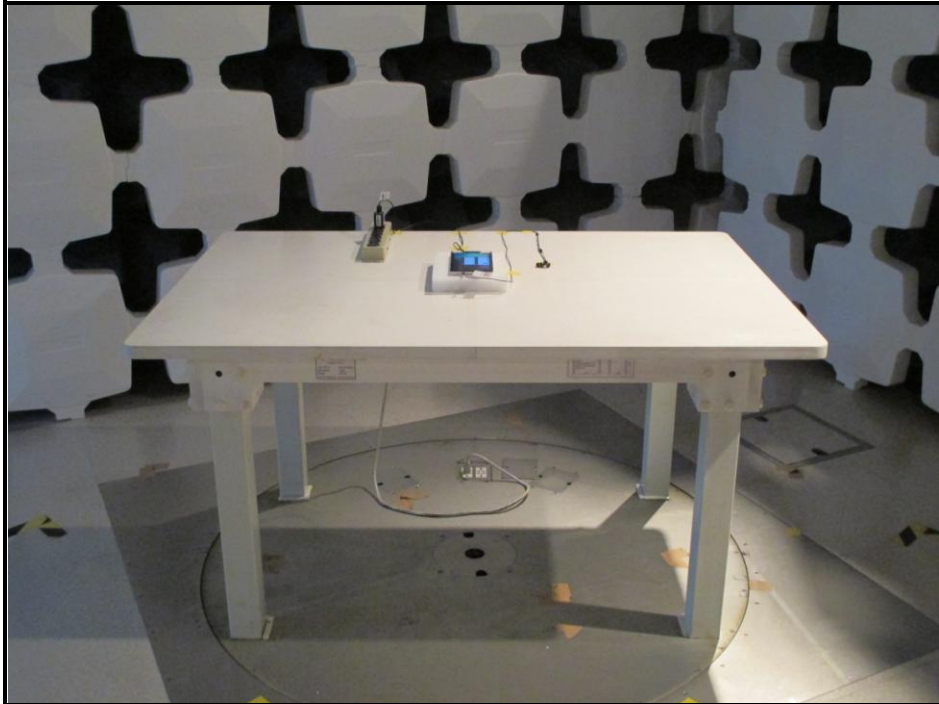

(PART 24)

RADIATED EMISSION TEST