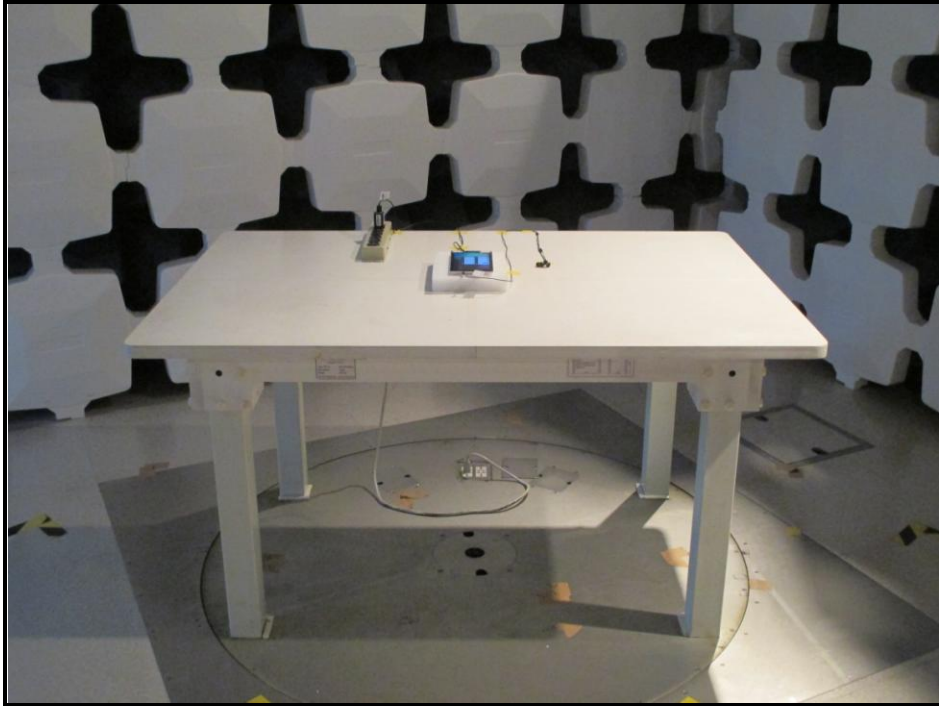

PHOTOGRAPHS OF THE TEST CONFIGURATION

CONDUCTED EMISSION TEST

RADIATED EMISSION TEST

Frequency Range 30MHz ~ 1GHz

RADIATED EMISSION TEST

Frequency Range above 1GHz

(WWAN)
(PART 22)

RADIATED EMISSION TEST