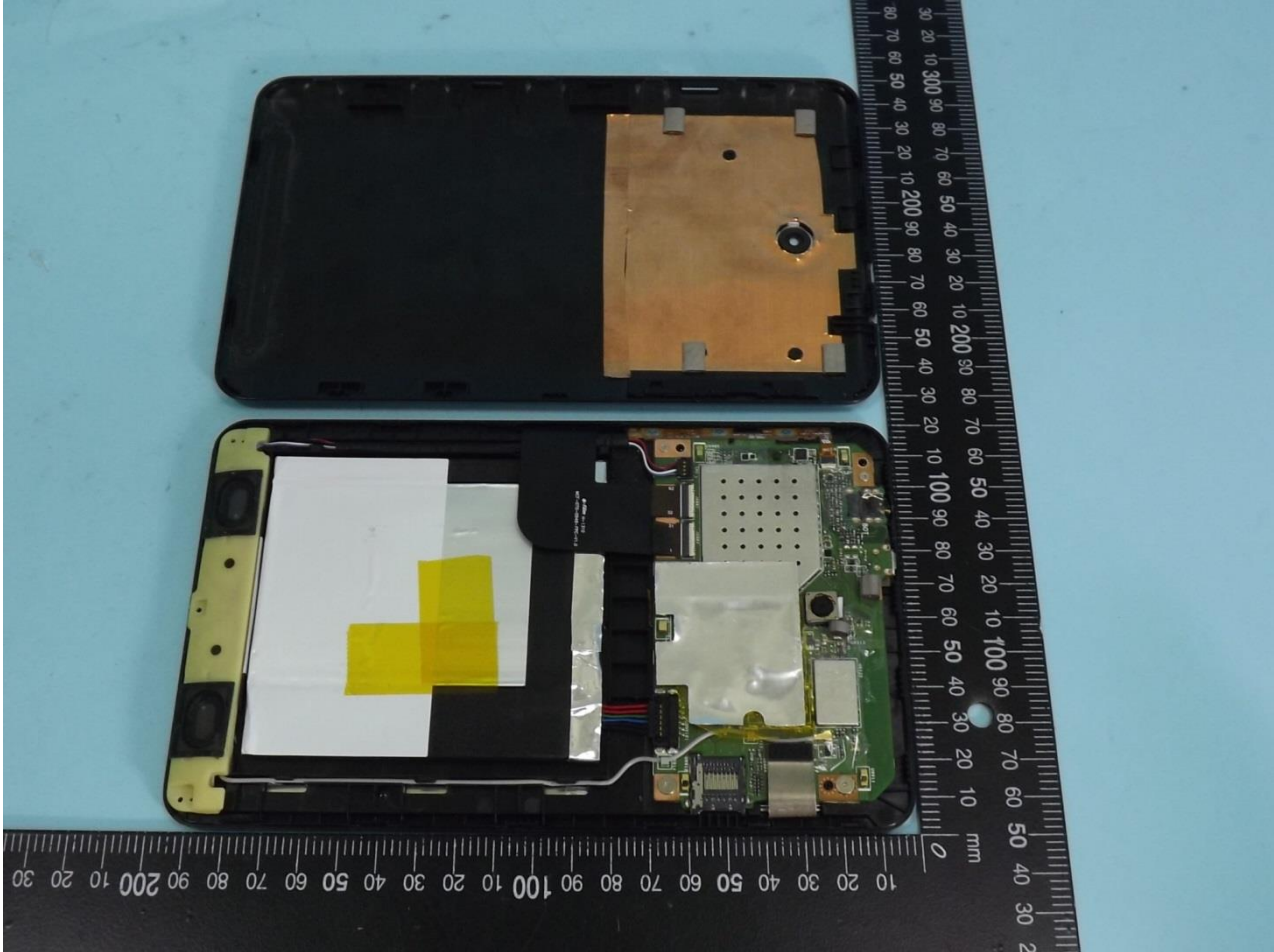

3. Internal Photograph of EUT

Brand Name: ASUS / Model Name: K00B

Sample 1

Brand Name: ASUS / Model Name: K00B

Brand Name: ASUS / Model Name: K00B

Sample 2

Brand Name: ASUS / Model Name: K00B

Brand Name: ASUS / Model Name: K00B

Brand Name: ASUS / Model Name: K00B

Brand Name: ASUS / Model Name: K00B

Brand Name: ASUS / Model Name: K00B

Brand Name: ASUS / Model Name: K00B

WLAN & Bluetooth & GPS Chip for Sample 1

Brand Name: ASUS / Model Name: K00B