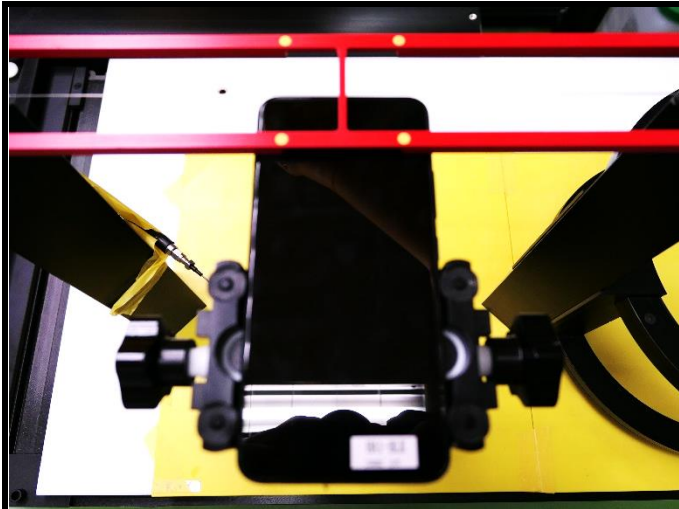

FCC HAC (T-Coil) Test Report

<Photographs of EUT>

<Photographs of Setup>

Top View

Bottom View

Left Side View

Right Side View