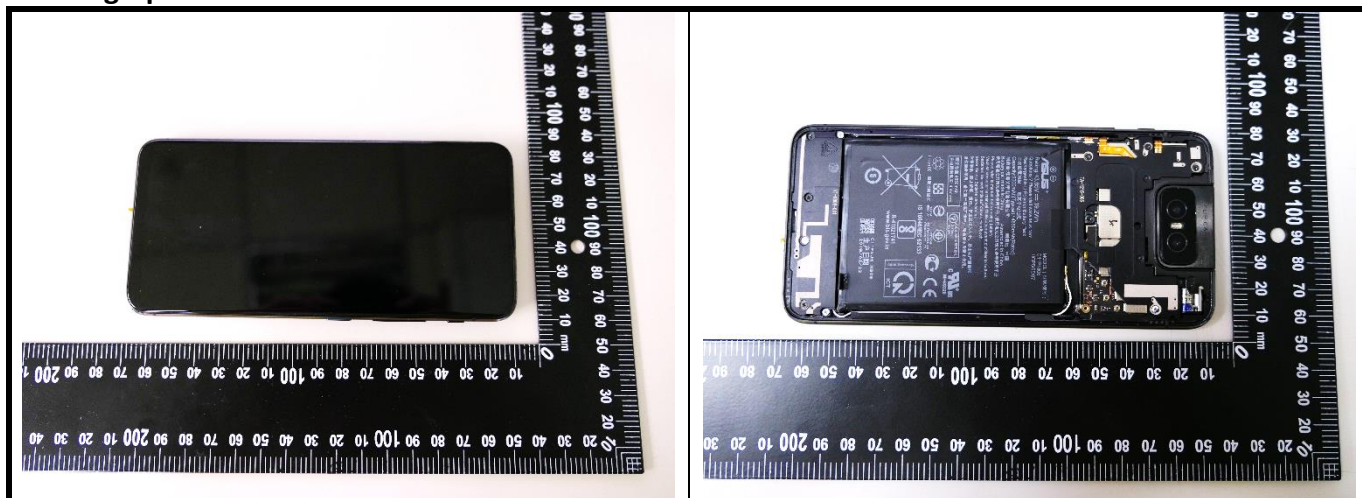

FCC HAC (T-Coil) Test Report

<Photographs of EUT>

<Photographs of Setup>

Top View

Bottom View

Left Side View

Right Side View