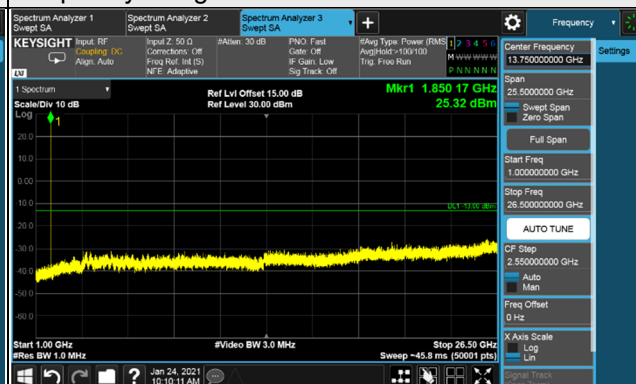

Frequency Range : 1GHz ~ 26.5GHz