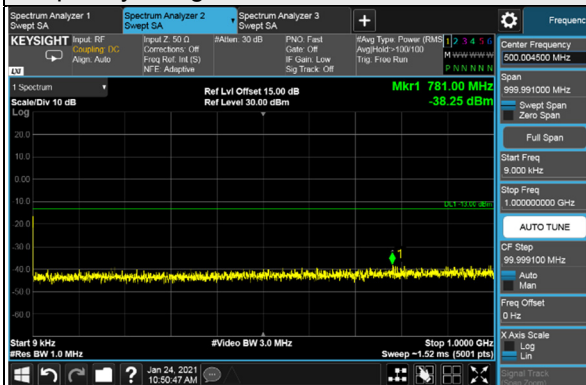

Frequency Range : 1GHz ~ 26.5GHz

*The 9kHz signal over the limit is from Spectrum.