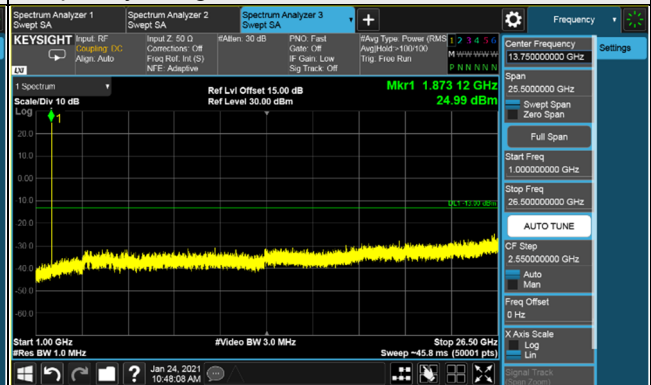

Frequency Range : 1GHz ~ 26.5GHz