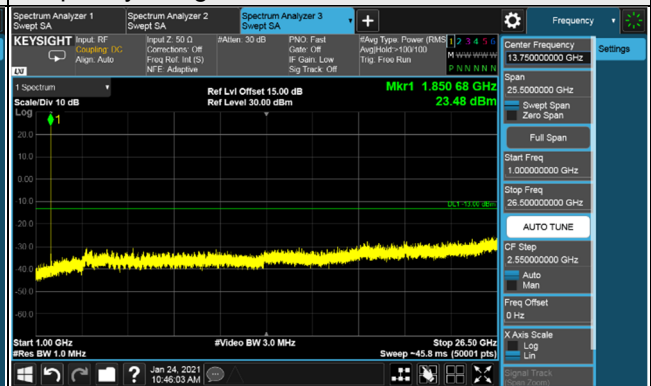

Frequency Range : 1GHz ~ 26.5GHz