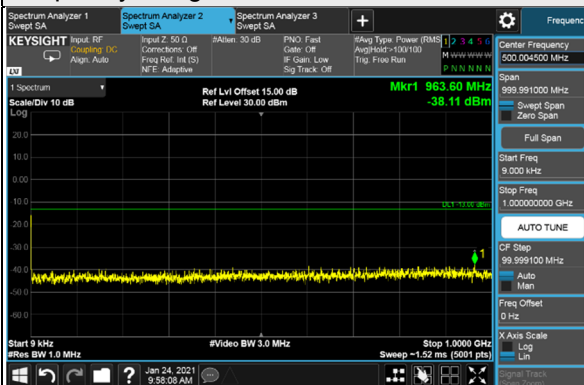

n25, Channel Bandwidth 5MHz

Channel 370500 (1852.5MHz)

Frequency Range : 9kHz ~ 1GHz

Frequency Range : 1GHz ~ 26.5GHz

Channel 376500 (1882.5MHz)

Frequency Range : 9kHz ~ 1GHz

Frequency Range : 1GHz ~ 26.5GHz