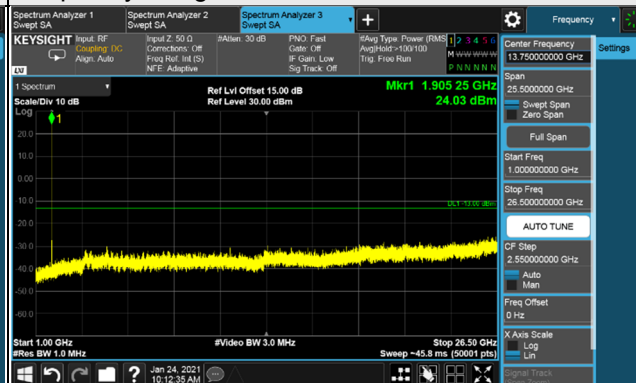

*The 9kHz signal over the limit is from Spectrum.

n25, Channel Bandwidth 15MHz

Channel 371500 (1857.5MHz)

Frequency Range : 9kHz ~ 1GHz

Frequency Range : 1GHz ~ 26.5GHz

Channel 376500 (1882.5MHz)

Frequency Range : 9kHz ~ 1GHz