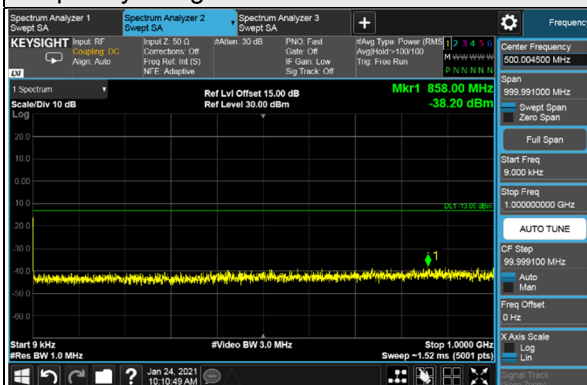

Channel 376500 (1882.5MHz)

Frequency Range : 9kHz ~ 1GHz