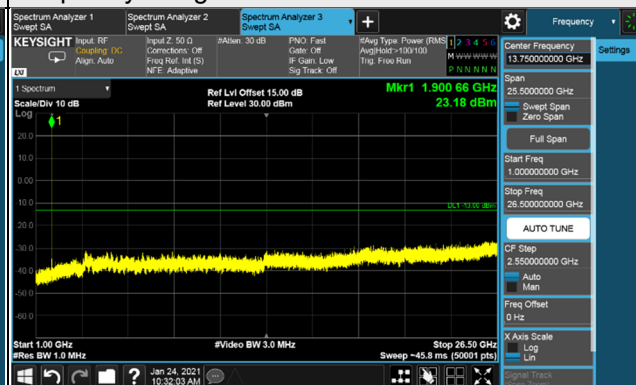

Frequency Range : 1GHz ~ 26.5GHz

Channel 381500 (1907.5MHz)

Frequency Range : 9kHz ~ 1GHz

Frequency Range : 1GHz ~ 26.5GHz

*The 9kHz signal over the limit is from Spectrum.

n25, Channel Bandwidth 20MHz

Channel 372000 (1860.0MHz)