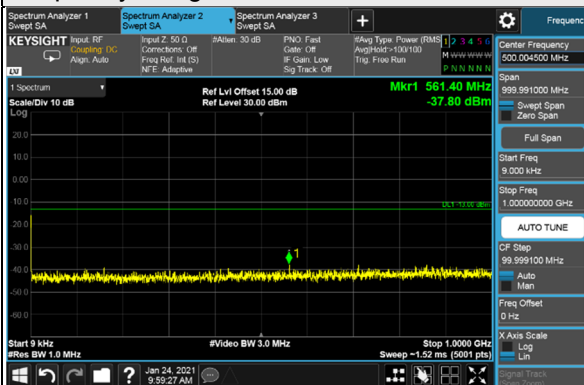

Channel 382500 (1912.5MHz)

Frequency Range : 9kHz ~ 1GHz

Frequency Range : 1GHz ~ 26.5GHz

*The 9kHz signal over the limit is from Spectrum.

n25, Channel Bandwidth 10MHz

Channel 371000 (1855.0MHz)

Frequency Range : 9kHz ~ 1GHz