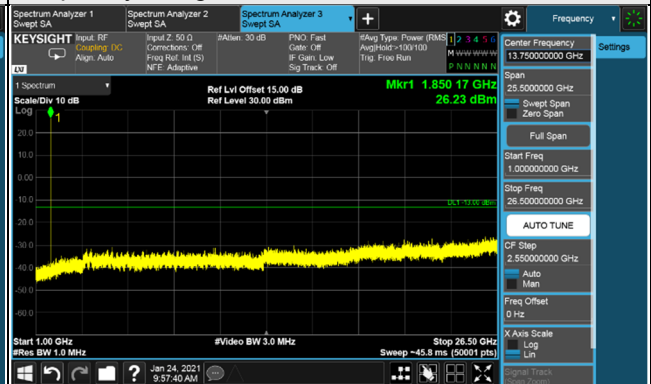

n25, Channel Bandwidth 5MHz

Channel 370500 (1852.5MHz)

Frequency Range : 9kHz ~ 1GHz

Frequency Range : 1GHz ~ 26.5GHz

Channel 376500 (1882.5MHz)

Frequency Range : 9kHz ~ 1GHz

Frequency Range : 1GHz ~ 26.5GHz