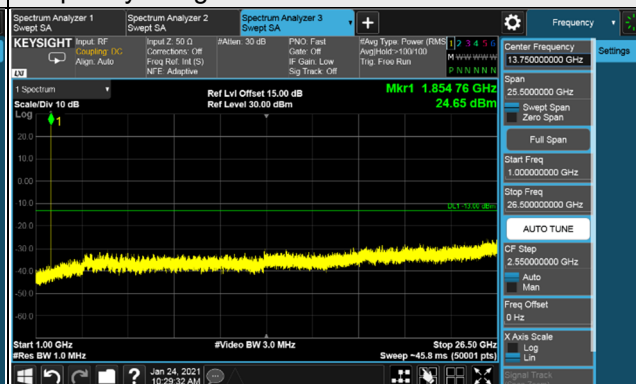

*The 9kHz signal over the limit is from Spectrum.

n25, Channel Bandwidth 15MHz

Channel 371500 (1857.5MHz)

Frequency Range : 9kHz ~ 1GHz

Frequency Range : 1GHz ~ 26.5GHz

Channel 376500 (1882.5MHz)

Frequency Range : 9kHz ~ 1GHz