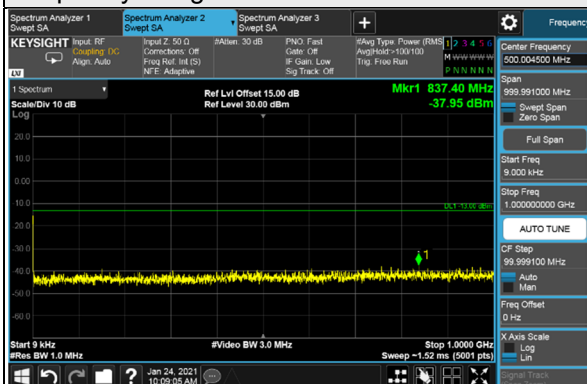

Channel 382500 (1912.5MHz)

Frequency Range : 9kHz ~ 1GHz

Frequency Range : 1GHz ~ 26.5GHz

*The 9kHz signal over the limit is from Spectrum.

n25, Channel Bandwidth 10MHz

Channel 371000 (1855.0MHz)

Frequency Range : 9kHz ~ 1GHz