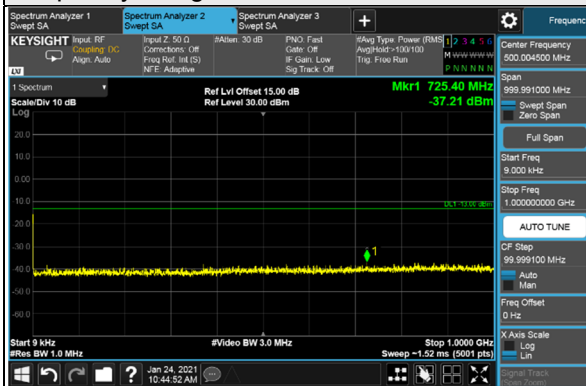

n25, Channel Bandwidth 20MHz

Channel 372000 (1860.0MHz)

Frequency Range : 9kHz ~ 1GHz