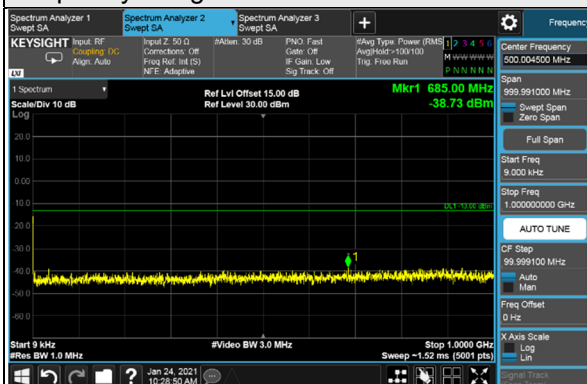

*The 9kHz signal over the limit is from Spectrum.

n25, Channel Bandwidth 15MHz

Channel 371500 (1857.5MHz)

Frequency Range : 9kHz ~ 1GHz

Frequency Range : 1GHz ~ 26.5GHz

Channel 376500 (1882.5MHz)

Frequency Range : 9kHz ~ 1GHz