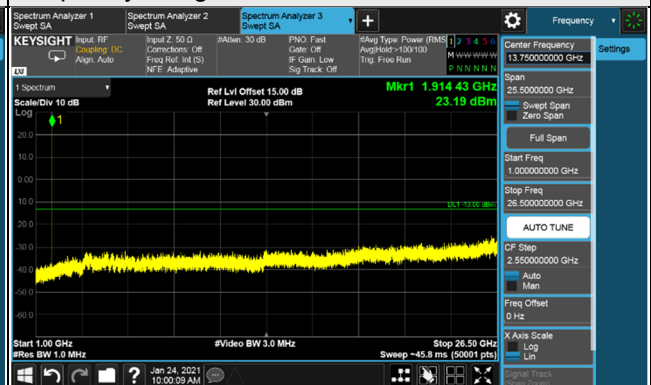

Channel 382500 (1912.5MHz)

Frequency Range : 9kHz ~ 1GHz

Frequency Range : 1GHz ~ 26.5GHz

*The 9kHz signal over the limit is from Spectrum.

n25, Channel Bandwidth 10MHz

Channel 371000 (1855.0MHz)

Frequency Range : 9kHz ~ 1GHz