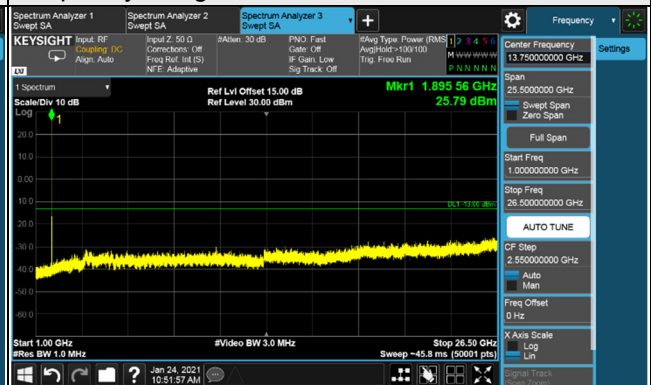

Frequency Range : 1GHz ~ 26.5GHz

*The 9kHz signal over the limit is from Spectrum.