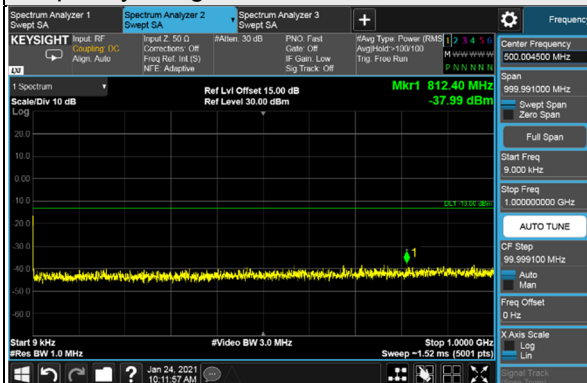

Channel 382000 (1910.0MHz)

Frequency Range : 9kHz ~ 1GHz