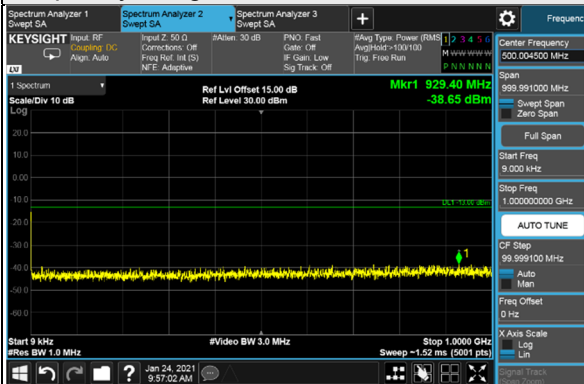

n25, Channel Bandwidth 5MHz

Channel 370500 (1852.5MHz)

Frequency Range : 9kHz ~ 1GHz

Frequency Range : 1GHz ~ 26.5GHz

Channel 376500 (1882.5MHz)

Frequency Range : 9kHz ~ 1GHz

Frequency Range : 1GHz ~ 26.5GHz