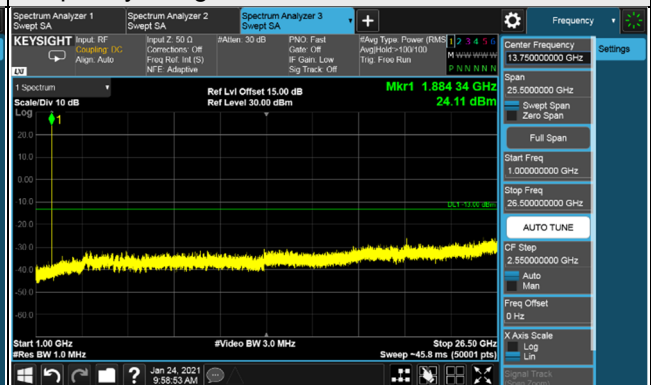

Channel 382500 (1912.5MHz)

Frequency Range : 9kHz ~ 1GHz

Frequency Range : 1GHz ~ 26.5GHz

*The 9kHz signal over the limit is from Spectrum.

n25, Channel Bandwidth 10MHz

Channel 371000 (1855.0MHz)

Frequency Range : 9kHz ~ 1GHz