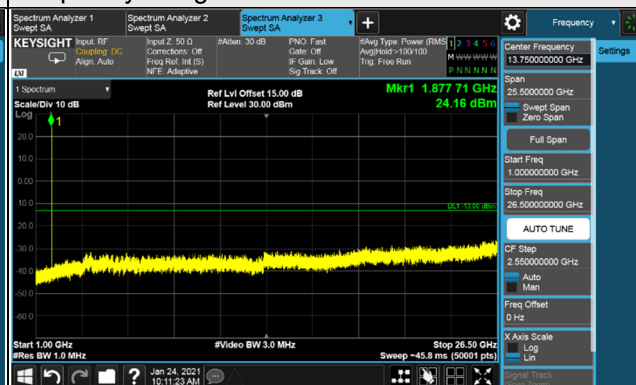

Frequency Range : 1GHz ~ 26.5GHz