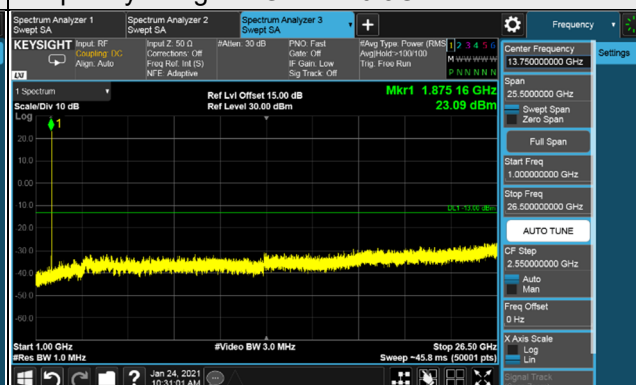

Frequency Range : 1GHz ~ 26.5GHz