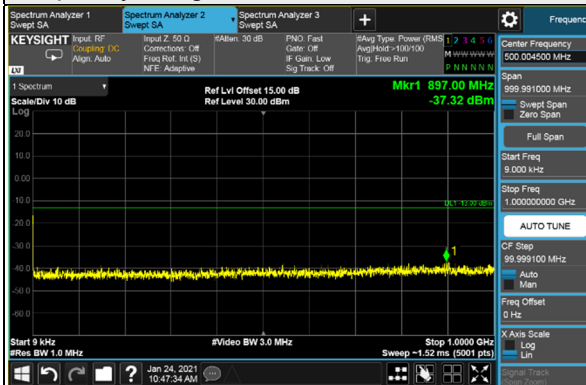

Channel 376500 (1882.5MHz)

Frequency Range : 9kHz ~ 1GHz