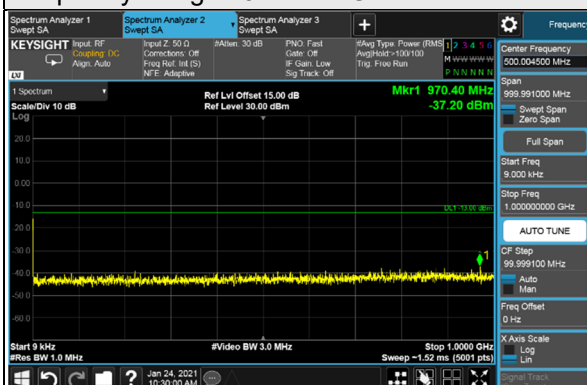

*The 9kHz signal over the limit is from Spectrum.

n25, Channel Bandwidth 15MHz

Channel 371500 (1857.5MHz)

Frequency Range : 9kHz ~ 1GHz

Frequency Range : 1GHz ~ 26.5GHz

Channel 376500 (1882.5MHz)

Frequency Range : 9kHz ~ 1GHz