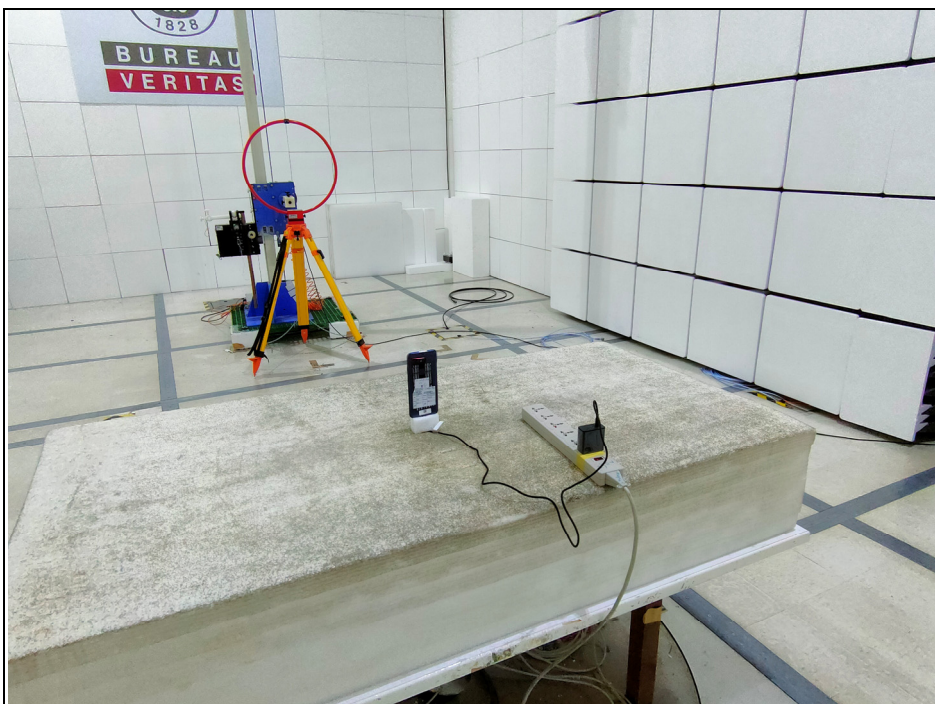

Conducted Emission Test  
(Test Mode B)

Radiated Emission Test (9kHz ~ 30MHz)

Radiated Emission Test (30MHz ~ 1GHz)

**WWAN**

**Radiated Emission Test (Below 1GHz)**

**Y-Plane**

Radiated Emission Test (Above 1GHz)  
Y-Plane