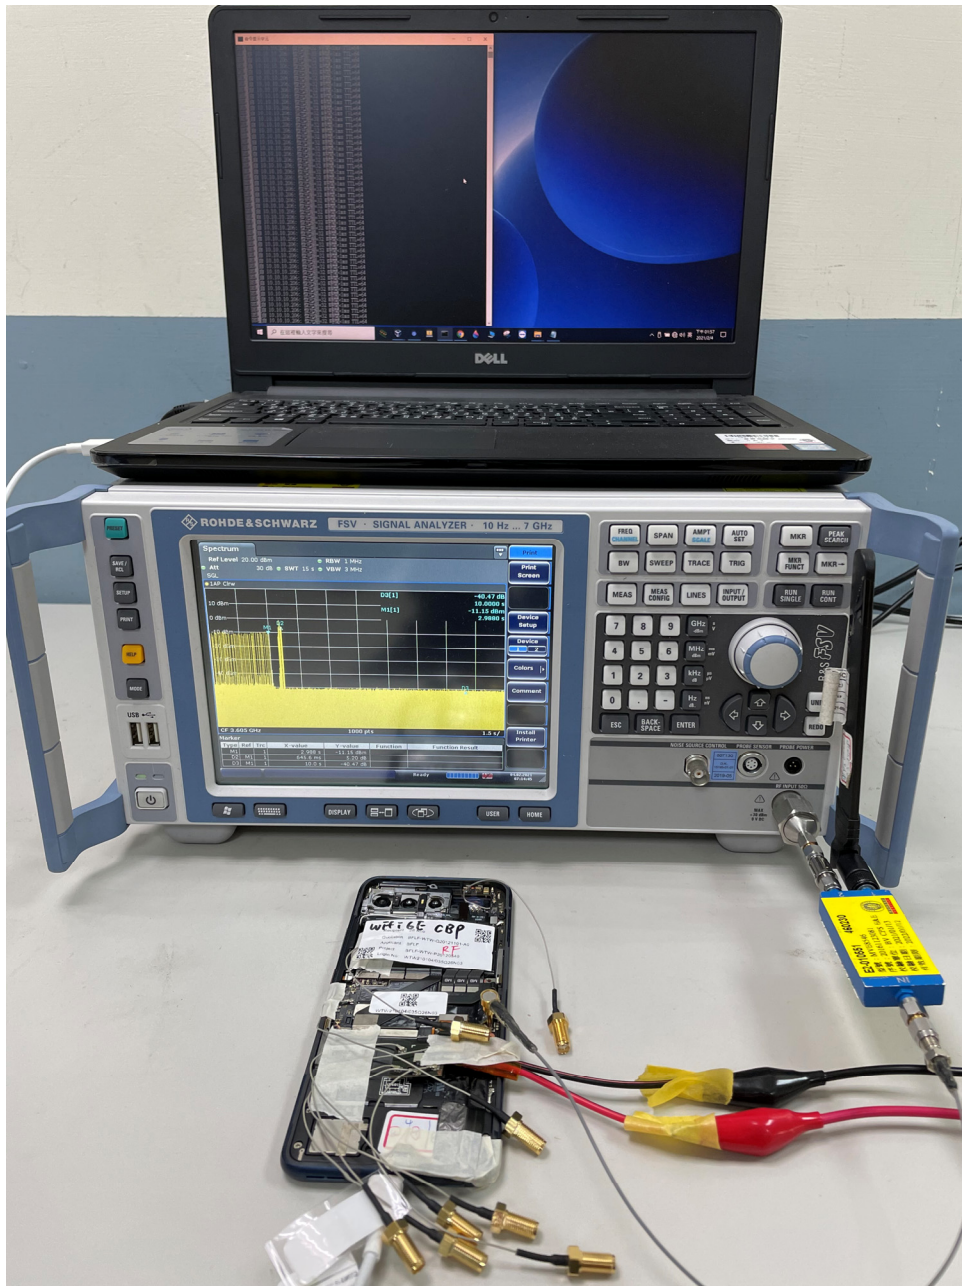

PHOTOGRAPHS OF THE TEST CONFIGURATION

CBSD Test

Part 30

Radiated Emission Test (Below 1GHz)

X-Plane

Radiated Emission Test (Below 1GHz)
Y-Plane

Radiated Emission Test (Below 1GHz)
Z-Plane

Radiated Emission Test (1GHz ~ 18GHz)

X-Plane

Radiated Emission Test (1GHz ~ 18GHz)
Y-Plane

Radiated Emission Test (1GHz ~ 18GHz)
Z-Plane

Radiated Emission Test (above 18GHz)

X-Plane

Radiated Emission Test (above 18GHz)
Y-Plane