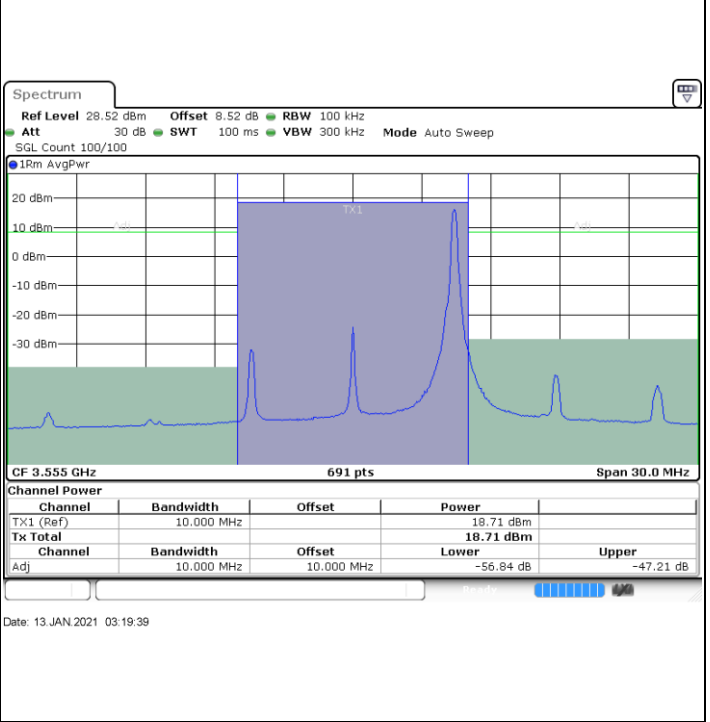

**LTE Band 48 / 5MHz**

**64QAM**

**Highest Channel / 1RB0**

**Highest Channel / 1RBmax**

**Highest Channel / Full RB**

**N/A**

**LTE Band 48 / 10MHz**

**64QAM**

**Lowest Channel / 1RB0**

**Lowest Channel / 1RBmax**

**Lowest Channel / Full RB**

**N/A**

**LTE Band 48 / 10MHz**

**64QAM**

**MiddleChannel / 1RB0**

**Middle Channel / 1RBmax**

**Middle Channel / Full RB**

**N/A**

**LTE Band 48 / 15MHz**

**64QAM**

**Lowest Channel / 1RB0**

**Lowest Channel / 1RBmax**

**Lowest Channel / Full RB**

**N/A**