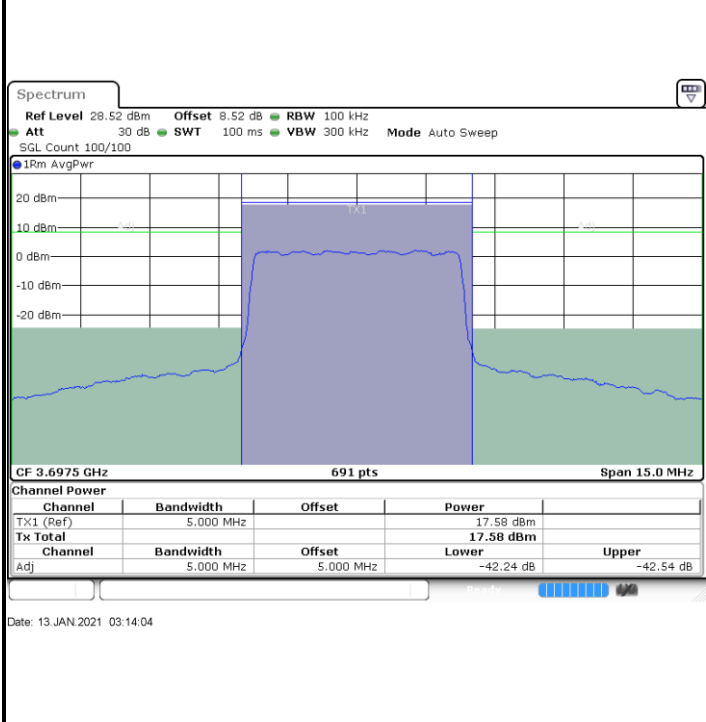

**LTE Band 48 / 5MHz**

**64QAM**

**Highest Channel / 1RB0**

**Highest Channel / 1RBmax**

**Highest Channel / Full RB**

**N/A**

**LTE Band 48 / 10MHz**

**64QAM**

**Lowest Channel / 1RB0**

**Lowest Channel / 1RBmax**

**Lowest Channel / Full RB**

**N/A**

**LTE Band 48 / 10MHz**

**64QAM**

**MiddleChannel / 1RB0**

**Middle Channel / 1RBmax**

**Middle Channel / Full RB**

**N/A**

**LTE Band 48 / 15MHz**

**64QAM**

**Lowest Channel / 1RB0**

**Lowest Channel / 1RBmax**

**Lowest Channel / Full RB**

**N/A**