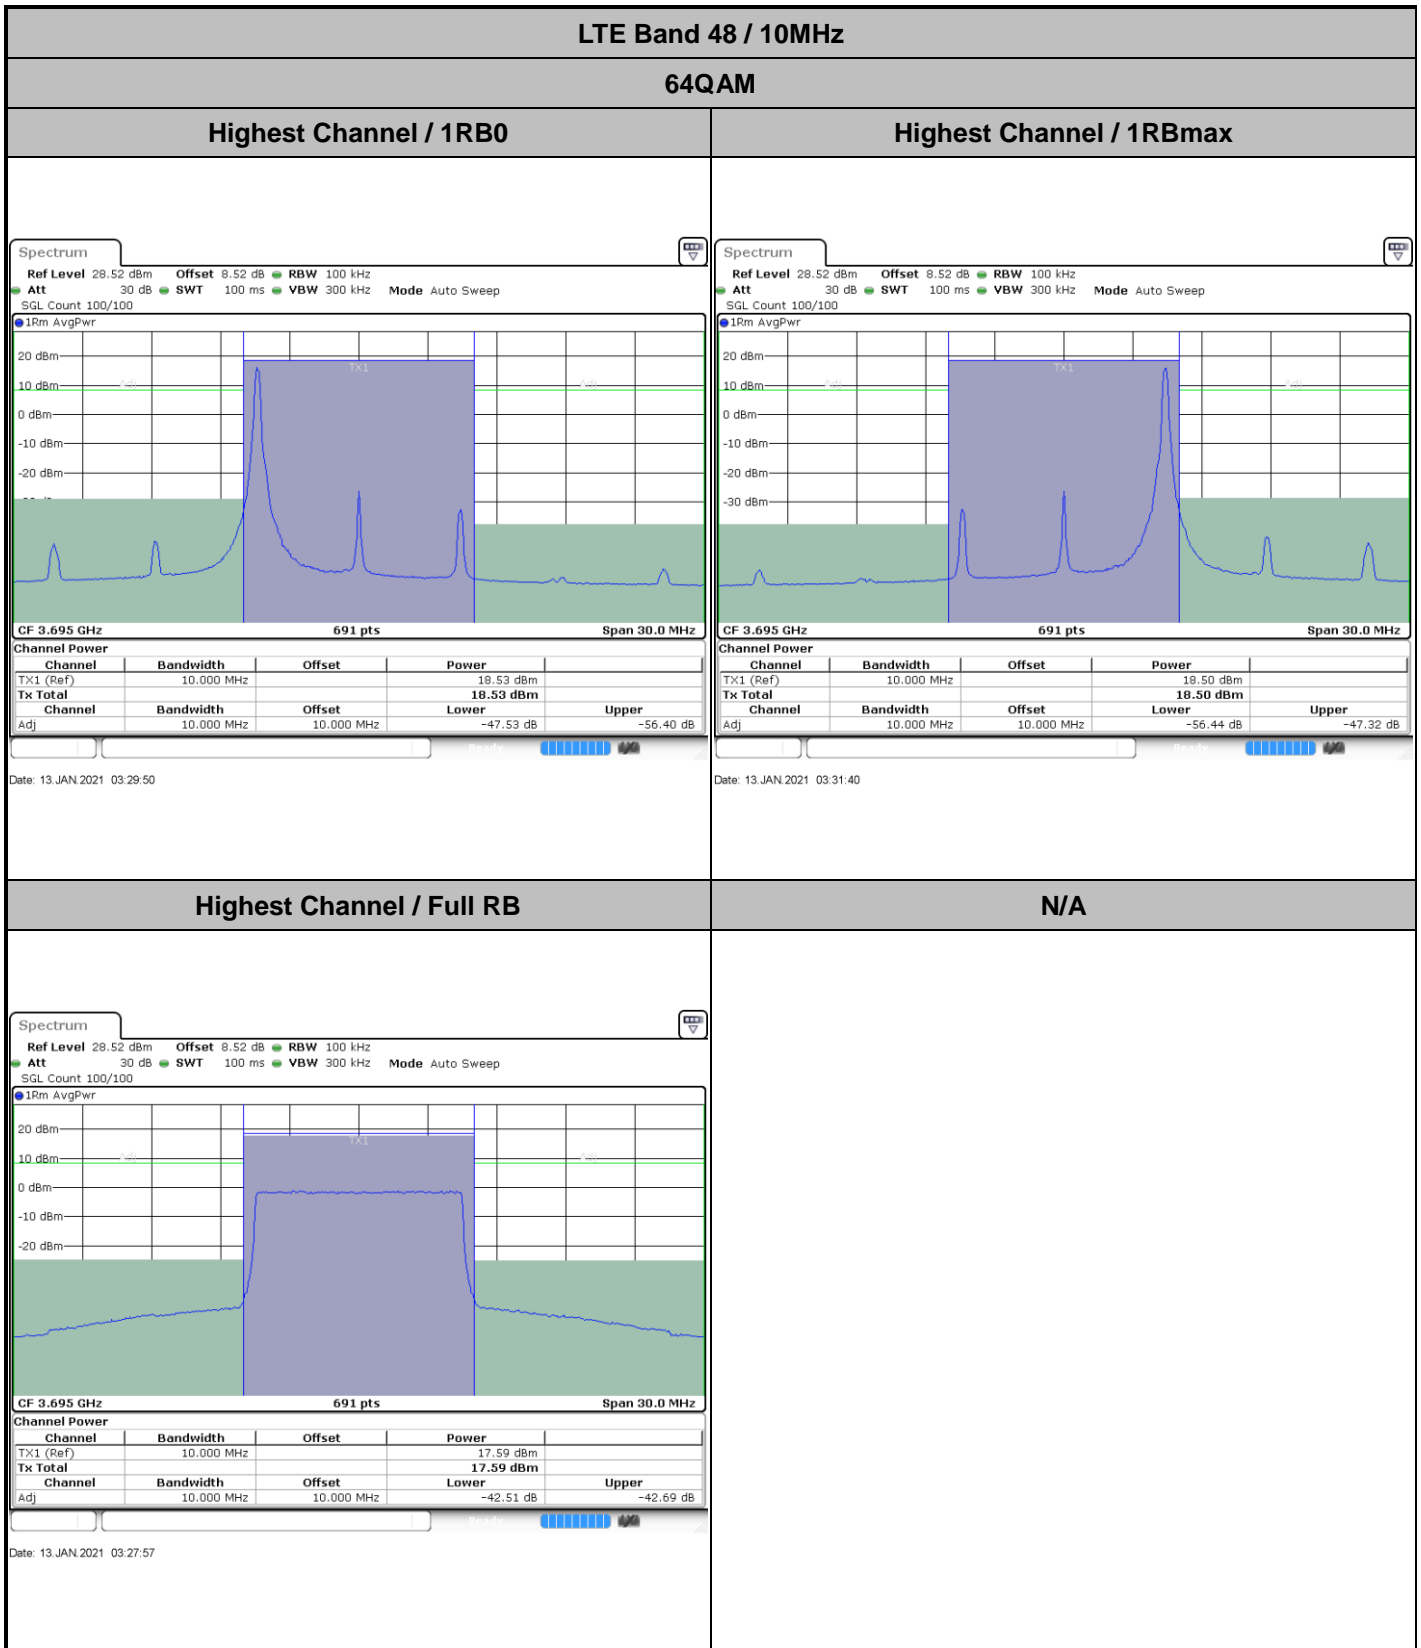

**LTE Band 48 / 5MHz**

**64QAM**

**Highest Channel / 1RB0**

**Highest Channel / 1RBmax**

**Highest Channel / Full RB**

**N/A**

**LTE Band 48 / 10MHz**

**64QAM**

**Lowest Channel / 1RB0**

**Lowest Channel / 1RBmax**

**Lowest Channel / Full RB**

**N/A**

**LTE Band 48 / 10MHz**

**64QAM**

**MiddleChannel / 1RB0**

**Middle Channel / 1RBmax**

**Middle Channel / Full RB**

**N/A**

**LTE Band 48 / 15MHz**

**64QAM**

**Lowest Channel / 1RB0**

**Lowest Channel / 1RBmax**

**Lowest Channel / Full RB**

**N/A**

## Occupied Bandwidth

<b>Mode</b>	<b>LTE Band 48 : 99%OBW(MHz)</b>	
<b>BW</b>	<b>20MHz</b>	
<b>Mod.</b>	<b>QPSK</b>	<b>16QAM</b>
<b>Middle CH</b>	17.90	17.94