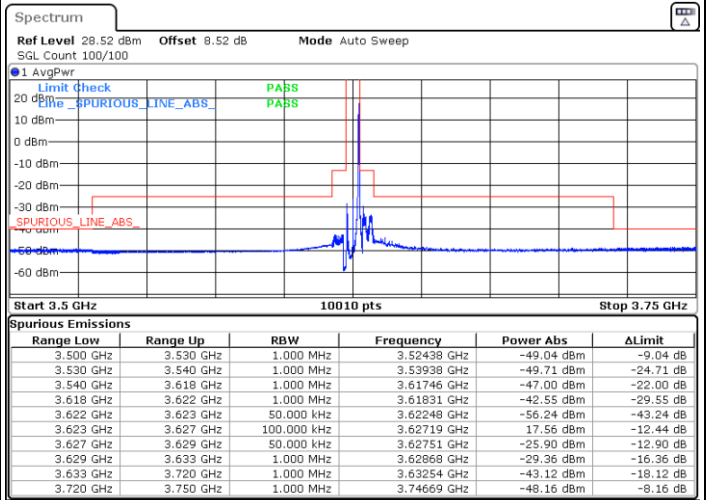

Date: 8.JAN.2021 02:45:35

Middle Channel / Full RB

N/A

Date: 8.JAN.2021 02:51:52

LTE Band 48 / 20MHz

QPSK

Highest Channel / 1RB0

Highest Channel / 1RBmax

Date: 8.JAN.2021 03:13:38

Date: 8.JAN.2021 03:19:53

Highest Channel / Full RB

N/A

Date: 8.JAN.2021 03:27:17

LTE Band 48 / 5MHz

16QAM

Lowest Channel / 1RB0

Lowest Channel / 1RBmax

Date: 8.JAN.2021 00:55:34

Date: 8.JAN.2021 01:00:12

Lowest Channel / Full RB

N/A

Date: 8.JAN.2021 00:51:14

LTE Band 48 / 5MHz

16QAM

Middle Channel / 1RB0

Middle Channel / 1RBmax

Date: 7.JAN.2021 23:06:16

Date: 7.JAN.2021 22:59:56

Middle Channel / Full RB

N/A

Date: 7.JAN.2021 23:42:03

LTE Band 48 / 5MHz