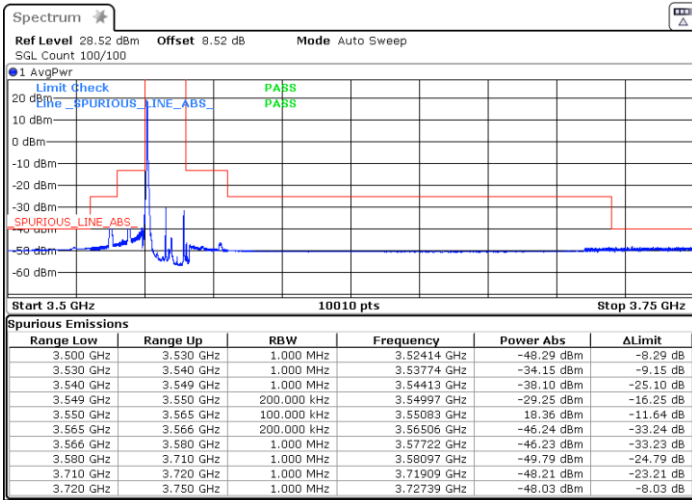

Middle Channel / 1RBmax

Date: 8.JAN.2021 01:09:33

Date: 8.JAN.2021 01:04:46

Middle Channel / Full RB

N/A

Date: 8.JAN.2021 01:12:50

LTE Band 48 / 10MHz

QPSK

Highest Channel / 1RB0

Highest Channel / 1RBmax

Date: 8.JAN.2021 01:20:37

Date: 8.JAN.2021 01:24:04

Highest Channel / Full RB

N/A

Date: 8.JAN.2021 01:17:18

LTE Band 48 / 15MHz

QPSK

Lowest Channel / 1RB0

Lowest Channel / 1RBmax

Date: 8.JAN.2021 01:39:52

Date: 8.JAN.2021 01:35:45

Lowest Channel / Full RB

N/A

Date: 8.JAN.2021 01:44:38