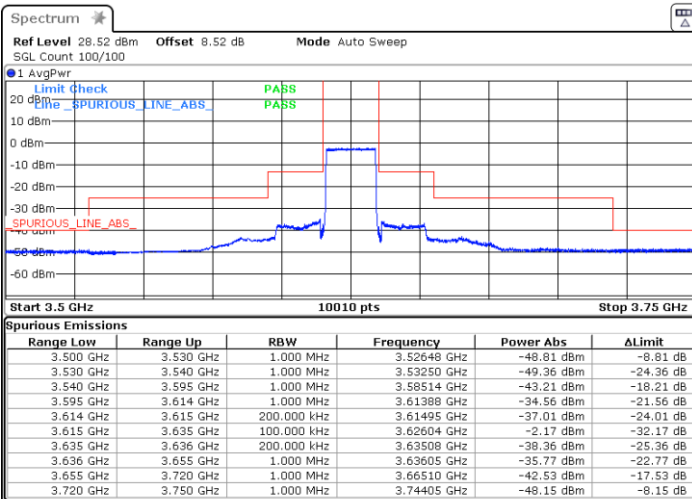

N/A

Date: 8.JAN.2021 02:11:48

LTE Band 48 / 20MHz

QPSK

Lowest Channel / 1RB0

Lowest Channel / 1RBmax

Date: 8. JAN. 2021 02:31:48

Date: 8. JAN. 2021 02:37:10

Lowest Channel / Full RB

N/A

Date: 8. JAN. 2021 02:25:19

LTE Band 48 / 20MHz

QPSK

Middle Channel / 1RB0

Middle Channel / 1RBmax

Date: 8.JAN.2021 03:00:23

Date: 8.JAN.2021 02:45:35

Middle Channel / Full RB

N/A

Date: 8.JAN.2021 02:51:52

LTE Band 48 / 20MHz

QPSK

Highest Channel / 1RB0

Highest Channel / 1RBmax

Date: 8.JAN.2021 03:13:38

Date: 8.JAN.2021 03:19:53

Highest Channel / Full RB

N/A

Date: 8.JAN.2021 03:27:17

LTE Band 48 / 5MHz

16QAM

Lowest Channel / 1RB0