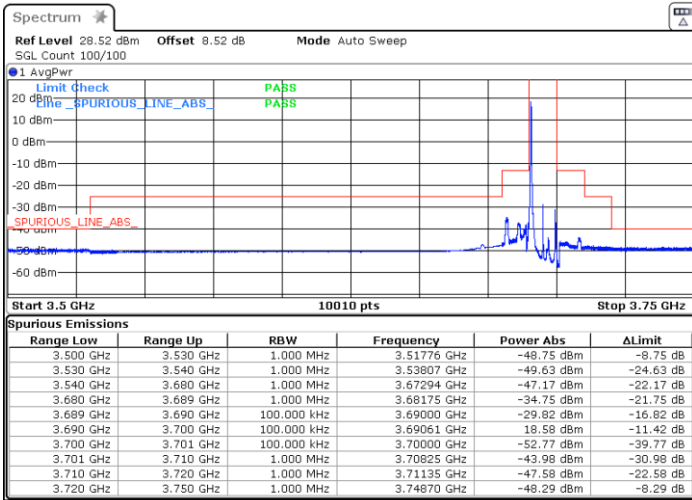

Date: 8.JAN.2021 00:41:12

Date: 8.JAN.2021 00:44:43

Lowest Channel / Full RB

N/A

Date: 8.JAN.2021 00:37:43

LTE Band 48 / 10MHz

QPSK

MiddleChannel / 1RB0

Middle Channel / 1RBmax

Date: 8.JAN.2021 01:09:33

Date: 8.JAN.2021 01:04:46

Middle Channel / Full RB

N/A

Date: 8.JAN.2021 01:12:50

LTE Band 48 / 10MHz

QPSK

Highest Channel / 1RB0

Highest Channel / 1RBmax

Date: 8.JAN.2021 01:20:37

Date: 8.JAN.2021 01:24:04

Highest Channel / Full RB

N/A

Date: 8.JAN.2021 01:17:18

LTE Band 48 / 15MHz

QPSK

Lowest Channel / 1RB0

Lowest Channel / 1RBmax

Date: 8.JAN.2021 01:39:52

Date: 8.JAN.2021 01:35:45

Lowest Channel / Full RB

N/A

Date: 8.JAN.2021 01:44:38