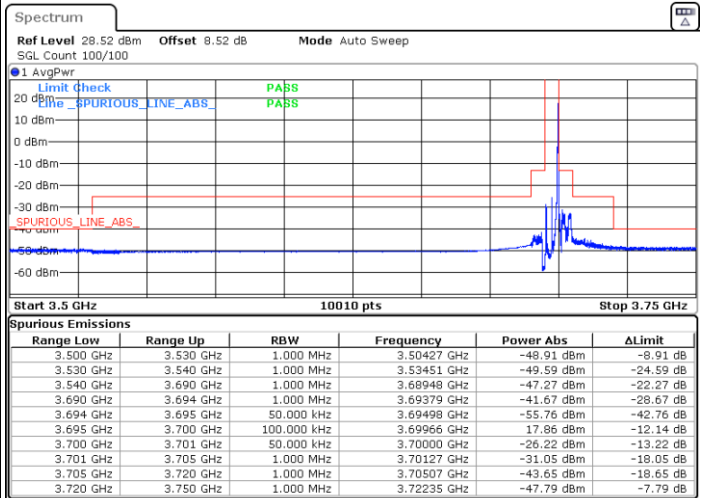

Lowest Channel / 1RBmax

Date: 8.JAN.2021 00:55:34

Date: 8.JAN.2021 01:00:12

Lowest Channel / Full RB

N/A

Date: 8.JAN.2021 00:51:14

LTE Band 48 / 5MHz

16QAM

Middle Channel / 1RB0

Middle Channel / 1RBmax

Date: 7.JAN.2021 23:06:16

Date: 7.JAN.2021 22:59:56

Middle Channel / Full RB

N/A

Date: 7.JAN.2021 23:42:03

LTE Band 48 / 5MHz

16QAM

Highest Channel / 1RB0

Highest Channel / 1RBmax

Date: 7. JAN. 2021 23:49:33

Date: 7. JAN. 2021 23:53:03

Highest Channel / Full RB

N/A

Date: 7. JAN. 2021 23:46:33

LTE Band 48 / 10MHz

16QAM

Lowest Channel / 1RB0

Lowest Channel / 1RBmax

Date: 8.JAN.2021 00:42:21

Date: 8.JAN.2021 00:45:43

Lowest Channel / Full RB

N/A