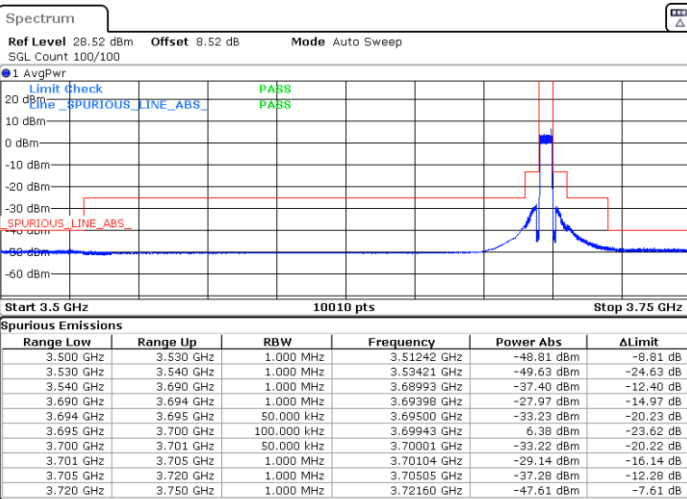

Lowest Channel / 1RBmax

Date: 8.JAN.2021 00:55:34

Date: 8.JAN.2021 01:00:12

Lowest Channel / Full RB

N/A

Date: 8.JAN.2021 00:51:14

LTE Band 48 / 5MHz

16QAM

Middle Channel / 1RB0

Middle Channel / 1RBmax

Date: 7.JAN.2021 23:06:16

Date: 7.JAN.2021 22:59:56

Middle Channel / Full RB

N/A

Date: 7.JAN.2021 23:42:03

LTE Band 48 / 5MHz

16QAM

Highest Channel / 1RB0

Highest Channel / 1RBmax

Date: 7. JAN. 2021 23:49:33

Date: 7. JAN. 2021 23:53:03

Highest Channel / Full RB

N/A

Date: 7. JAN. 2021 23:46:33

LTE Band 48 / 10MHz

16QAM

Lowest Channel / 1RB0

Lowest Channel / 1RBmax

Date: 8.JAN.2021 00:42:21

Date: 8.JAN.2021 00:45:43

Lowest Channel / Full RB

N/A