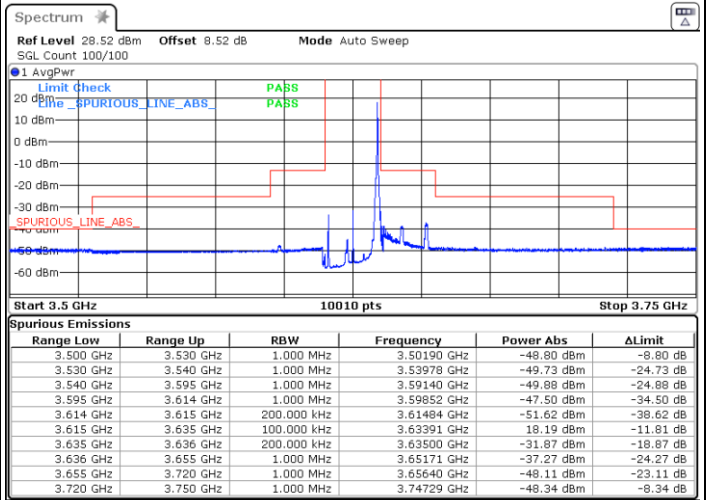

N/A

Date: 8.JAN.2021 02:11:48

LTE Band 48 / 20MHz

QPSK

Lowest Channel / 1RB0

Lowest Channel / 1RBmax

Date: 8. JAN. 2021 02:31:48

Date: 8. JAN. 2021 02:37:10

Lowest Channel / Full RB

N/A

Date: 8. JAN. 2021 02:25:19

LTE Band 48 / 20MHz

QPSK

Middle Channel / 1RB0

Middle Channel / 1RBmax

Date: 8.JAN.2021 03:00:23

Date: 8.JAN.2021 02:45:35

Middle Channel / Full RB

N/A

Date: 8.JAN.2021 02:51:52

LTE Band 48 / 20MHz

QPSK

Highest Channel / 1RB0

Highest Channel / 1RBmax

Date: 8.JAN.2021 03:13:38

Date: 8.JAN.2021 03:19:53

Highest Channel / Full RB

N/A

Date: 8.JAN.2021 03:27:17

LTE Band 48 / 5MHz

16QAM

Lowest Channel / 1RB0