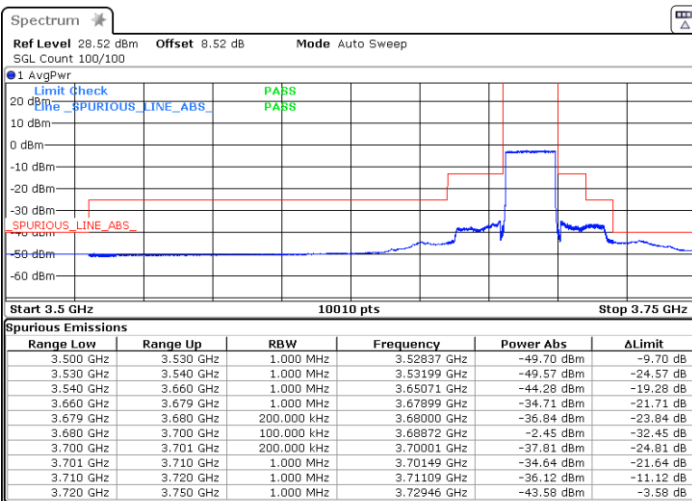

Lowest Channel / Full RB

N/A

Date: 8. JAN. 2021 02:25:19

LTE Band 48 / 20MHz

QPSK

Middle Channel / 1RB0

Middle Channel / 1RBmax

Date: 8.JAN.2021 03:00:23

Date: 8.JAN.2021 02:45:35

Middle Channel / Full RB

N/A

Date: 8.JAN.2021 02:51:52

LTE Band 48 / 20MHz

QPSK

Highest Channel / 1RB0

Highest Channel / 1RBmax

Date: 8.JAN.2021 03:13:38

Date: 8.JAN.2021 03:19:53

Highest Channel / Full RB

N/A

Date: 8.JAN.2021 03:27:17

LTE Band 48 / 5MHz

16QAM

Lowest Channel / 1RB0

Lowest Channel / 1RBmax

Date: 8.JAN.2021 00:55:34

Date: 8.JAN.2021 01:00:12

Lowest Channel / Full RB

N/A

Date: 8.JAN.2021 00:51:14

LTE Band 48 / 5MHz

16QAM