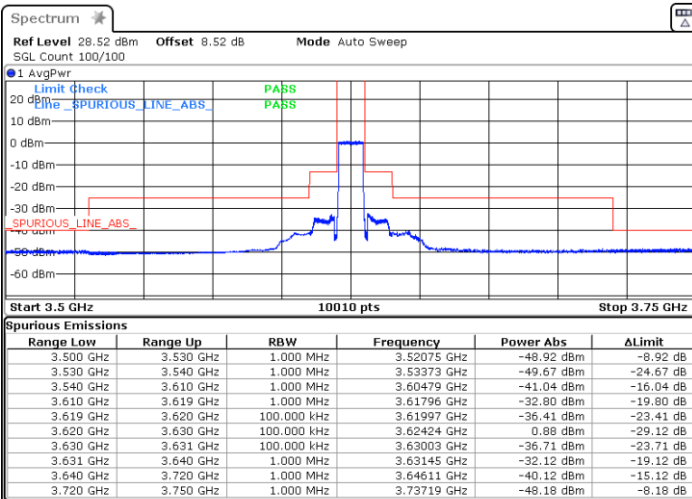

Date: 8.JAN.2021 00:41:12

Date: 8.JAN.2021 00:44:43

Lowest Channel / Full RB

N/A

Date: 8.JAN.2021 00:37:43

LTE Band 48 / 10MHz

QPSK

MiddleChannel / 1RB0

Middle Channel / 1RBmax

Date: 8.JAN.2021 01:09:33

Date: 8.JAN.2021 01:04:46

Middle Channel / Full RB

N/A

Date: 8.JAN.2021 01:12:50

LTE Band 48 / 10MHz

QPSK

Highest Channel / 1RB0

Highest Channel / 1RBmax

Date: 8.JAN.2021 01:20:37

Date: 8.JAN.2021 01:24:04

Highest Channel / Full RB

N/A

Date: 8.JAN.2021 01:17:18

LTE Band 48 / 15MHz

QPSK

Lowest Channel / 1RB0

Lowest Channel / 1RBmax

Date: 8.JAN.2021 01:39:52

Date: 8.JAN.2021 01:35:45

Lowest Channel / Full RB

N/A

Date: 8.JAN.2021 01:44:38