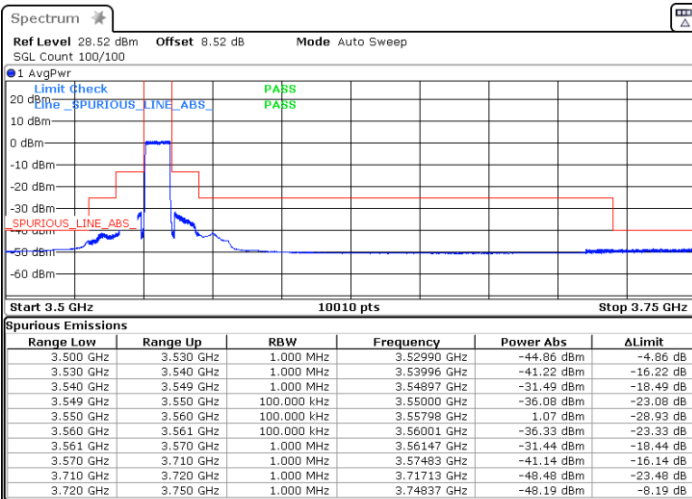

Middle Channel / Full RB

N/A

Date: 7.JAN.2021 23:41:06

LTE Band 48 / 5MHz

QPSK

Highest Channel / 1RB0

Highest Channel / 1RBmax

Date: 7. JAN. 2021 23:48:43

Date: 7. JAN. 2021 23:51:46

Highest Channel / Full RB

N/A

Date: 7. JAN. 2021 23:45:46

LTE Band 48 / 10MHz

QPSK

Lowest Channel / 1RB0

Lowest Channel / 1RBmax

Date: 8.JAN.2021 00:41:12

Date: 8.JAN.2021 00:44:43

Lowest Channel / Full RB

N/A

Date: 8.JAN.2021 00:37:43

LTE Band 48 / 10MHz

QPSK

MiddleChannel / 1RB0

Middle Channel / 1RBmax

Date: 8.JAN.2021 01:09:33

Date: 8.JAN.2021 01:04:46

Middle Channel / Full RB

N/A

Date: 8.JAN.2021 01:12:50

LTE Band 48 / 10MHz

QPSK