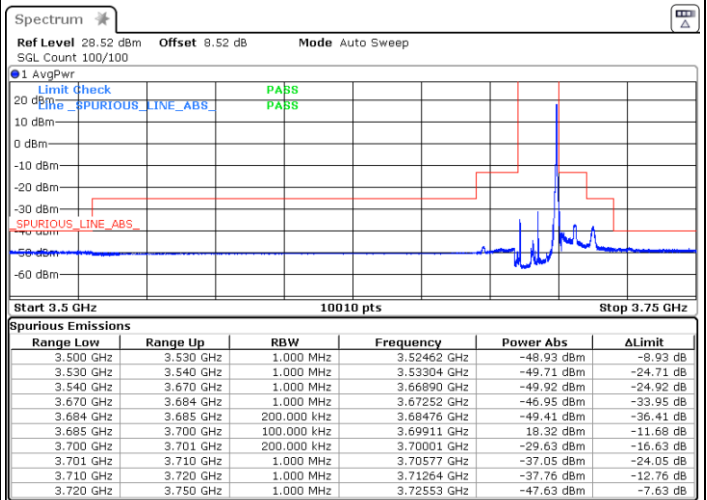

LTE Band 48 / 15MHz

QPSK

Middle Channel / 1RB0

Middle Channel / 1RBmax

Date: 8.JAN.2021 01:52:34

Date: 8.JAN.2021 01:56:13

Middle Channel / Full RB

N/A

Date: 8.JAN.2021 01:48:54

LTE Band 48 / 15MHz

QPSK

Highest Channel / 1RB0

Highest Channel / 1RBmax

Date: 8.JAN.2021 02:06:17

Date: 8.JAN.2021 02:01:21

Highest Channel / Full RB

N/A

Date: 8.JAN.2021 02:11:48

LTE Band 48 / 20MHz

QPSK

Lowest Channel / 1RB0

Lowest Channel / 1RBmax

Date: 8. JAN. 2021 02:31:48

Date: 8. JAN. 2021 02:37:10

Lowest Channel / Full RB

N/A

Date: 8. JAN. 2021 02:25:19

LTE Band 48 / 20MHz

QPSK

Middle Channel / 1RB0

Middle Channel / 1RBmax

Date: 8.JAN.2021 03:00:23