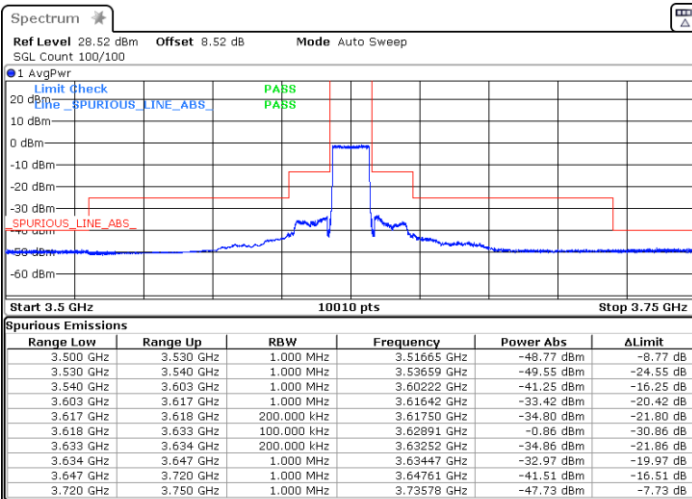

QPSK

Lowest Channel / 1RB0

Lowest Channel / 1RBmax

Date: 8.JAN.2021 01:39:52

Date: 8.JAN.2021 01:35:45

Lowest Channel / Full RB

N/A

Date: 8.JAN.2021 01:44:38

LTE Band 48 / 15MHz

QPSK

Middle Channel / 1RB0

Middle Channel / 1RBmax

Date: 8.JAN.2021 01:52:34

Date: 8.JAN.2021 01:56:13

Middle Channel / Full RB

N/A

Date: 8.JAN.2021 01:48:54

LTE Band 48 / 15MHz

QPSK

Highest Channel / 1RB0

Highest Channel / 1RBmax

Date: 8.JAN.2021 02:06:17

Date: 8.JAN.2021 02:01:21

Highest Channel / Full RB

N/A

Date: 8.JAN.2021 02:11:48

LTE Band 48 / 20MHz

QPSK

Lowest Channel / 1RB0

Lowest Channel / 1RBmax

Date: 8. JAN. 2021 02:31:48

Date: 8. JAN. 2021 02:37:10