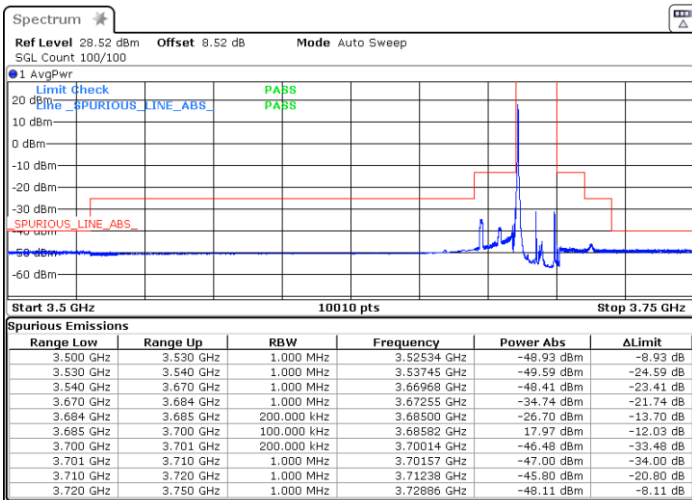

LTE Band 48 / 15MHz

QPSK

Middle Channel / 1RB0

Middle Channel / 1RBmax

Date: 8.JAN.2021 01:52:34

Date: 8.JAN.2021 01:56:13

Middle Channel / Full RB

N/A

Date: 8.JAN.2021 01:48:54

LTE Band 48 / 15MHz

QPSK

Highest Channel / 1RB0

Highest Channel / 1RBmax

Date: 8.JAN.2021 02:06:17

Date: 8.JAN.2021 02:01:21

Highest Channel / Full RB

N/A

Date: 8.JAN.2021 02:11:48

LTE Band 48 / 20MHz

QPSK

Lowest Channel / 1RB0

Lowest Channel / 1RBmax

Date: 8. JAN. 2021 02:31:48

Date: 8. JAN. 2021 02:37:10

Lowest Channel / Full RB

N/A

Date: 8. JAN. 2021 02:25:19

LTE Band 48 / 20MHz

QPSK

Middle Channel / 1RB0

Middle Channel / 1RBmax

Date: 8.JAN.2021 03:00:23