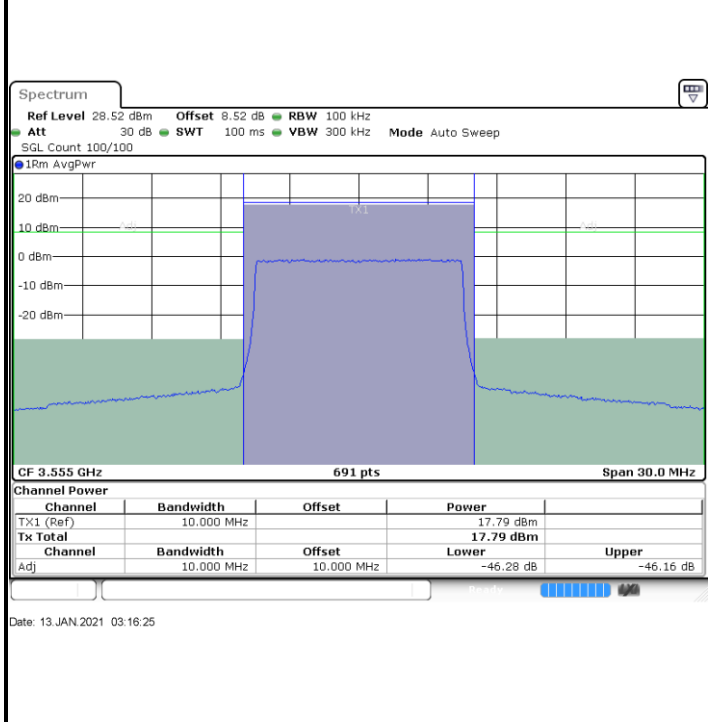

**LTE Band 48 / 5MHz**

**64QAM**

**Highest Channel / 1RB0**

**Highest Channel / 1RBmax**

**Highest Channel / Full RB**

**N/A**

**LTE Band 48 / 10MHz**

**64QAM**

**Lowest Channel / 1RB0**

**Lowest Channel / 1RBmax**

**Lowest Channel / Full RB**

**N/A**

**LTE Band 48 / 10MHz**

**64QAM**

**MiddleChannel / 1RB0**

**Middle Channel / 1RBmax**

**Middle Channel / Full RB**

**N/A**

**LTE Band 48 / 15MHz**

**64QAM**

**Lowest Channel / 1RB0**

**Lowest Channel / 1RBmax**

**Lowest Channel / Full RB**

**N/A**