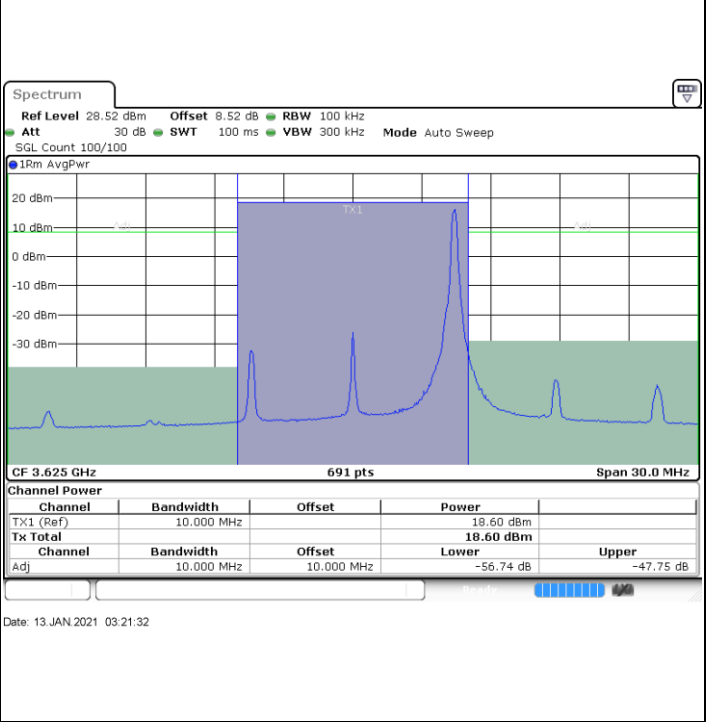

**LTE Band 48 / 5MHz**

**64QAM**

**Highest Channel / 1RB0**

**Highest Channel / 1RBmax**

**Highest Channel / Full RB**

**N/A**

**LTE Band 48 / 10MHz**

**64QAM**

**Lowest Channel / 1RB0**

**Lowest Channel / 1RBmax**

**Lowest Channel / Full RB**

**N/A**

**LTE Band 48 / 10MHz**

**64QAM**

**MiddleChannel / 1RB0**

**Middle Channel / 1RBmax**

**Middle Channel / Full RB**

**N/A**

**LTE Band 48 / 15MHz**

**64QAM**

**Lowest Channel / 1RB0**

**Lowest Channel / 1RBmax**

**Lowest Channel / Full RB**

**N/A**

**LTE Band 48 / 20MHz**

**64QAM**

**Lowest Channel / 1RB0**

**Lowest Channel / 1RBmax**

**Lowest Channel / Full RB**

**N/A**

**26dB Bandwidth**

Mode	LTE Band 48 : 26dB BW(MHz)	
BW	20MHz	
Mod.	QPSK	16QAM
Middle CH	19.02	18.86