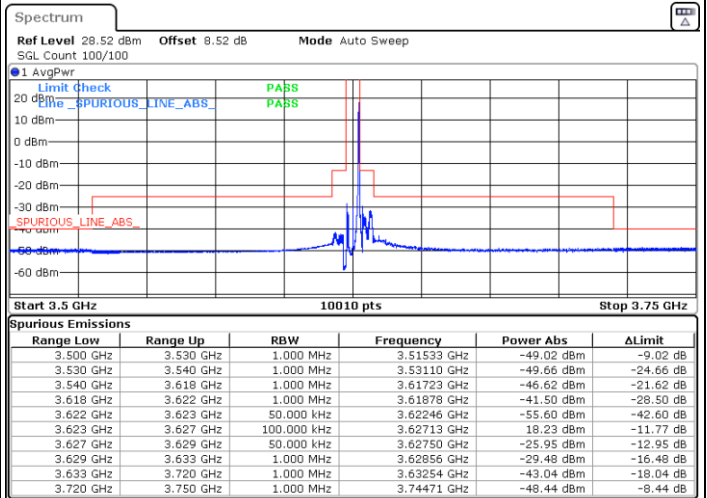

#### Lowest Channel / Full RB

#### N/A

Date: 8. JAN. 2021 00:49:51

LTE Band 48 / 5MHz

QPSK

Middle Channel / 1RB0

Middle Channel / 1RBmax

Date: 7.JAN.2021 23:01:37

Date: 7.JAN.2021 22:58:37

Middle Channel / Full RB

N/A

Date: 7.JAN.2021 23:41:06

LTE Band 48 / 5MHz

QPSK

Highest Channel / 1RB0

Highest Channel / 1RBmax

Date: 7. JAN. 2021 23:48:43

Date: 7. JAN. 2021 23:51:46

Highest Channel / Full RB

N/A

Date: 7. JAN. 2021 23:45:46

LTE Band 48 / 10MHz

QPSK

Lowest Channel / 1RB0

Lowest Channel / 1RBmax