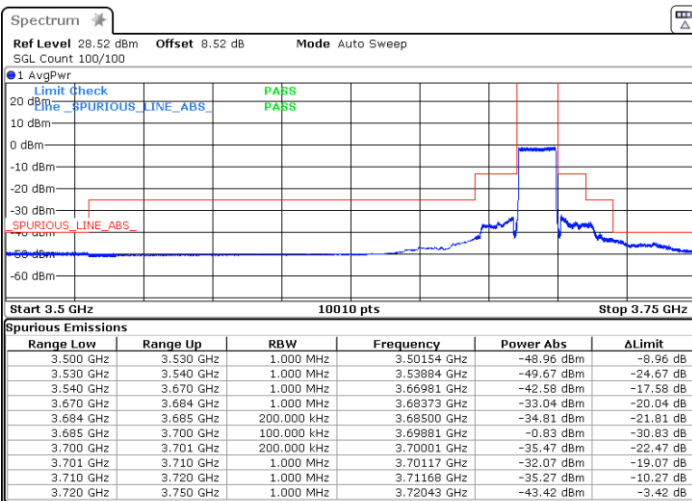

LTE Band 48 / 15MHz

QPSK

Middle Channel / 1RB0

Middle Channel / 1RBmax

Date: 8.JAN.2021 01:52:34

Date: 8.JAN.2021 01:56:13

Middle Channel / Full RB

N/A

Date: 8.JAN.2021 01:48:54

LTE Band 48 / 15MHz

QPSK

Highest Channel / 1RB0

Highest Channel / 1RBmax

Date: 8.JAN.2021 02:06:17

Date: 8.JAN.2021 02:01:21

Highest Channel / Full RB

N/A

Date: 8.JAN.2021 02:11:48

LTE Band 48 / 20MHz

QPSK

Lowest Channel / 1RB0

Lowest Channel / 1RBmax

Date: 8. JAN. 2021 02:31:48

Date: 8. JAN. 2021 02:37:10

Lowest Channel / Full RB

N/A

Date: 8. JAN. 2021 02:25:19

LTE Band 48 / 20MHz

QPSK

Middle Channel / 1RB0

Middle Channel / 1RBmax

Date: 8.JAN.2021 03:00:23