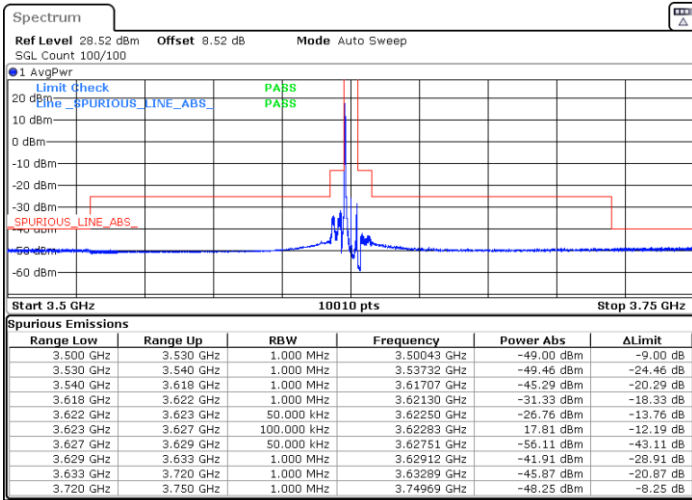

Date: 8.JAN.2021 02:45:35

Middle Channel / Full RB

N/A

Date: 8.JAN.2021 02:51:52

LTE Band 48 / 20MHz

QPSK

Highest Channel / 1RB0

Highest Channel / 1RBmax

Date: 8.JAN.2021 03:13:38

Date: 8.JAN.2021 03:19:53

Highest Channel / Full RB

N/A

Date: 8.JAN.2021 03:27:17

LTE Band 48 / 5MHz

16QAM

Lowest Channel / 1RB0

Lowest Channel / 1RBmax

Date: 8.JAN.2021 00:55:34

Date: 8.JAN.2021 01:00:12

Lowest Channel / Full RB

N/A

Date: 8.JAN.2021 00:51:14

LTE Band 48 / 5MHz

16QAM

Middle Channel / 1RB0

Middle Channel / 1RBmax

Date: 7.JAN.2021 23:06:16

Date: 7.JAN.2021 22:59:56

Middle Channel / Full RB

N/A

Date: 7.JAN.2021 23:42:03

LTE Band 48 / 5MHz