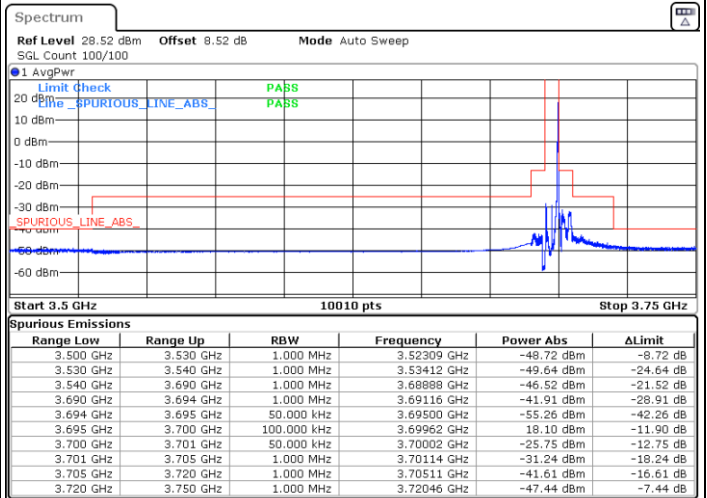

#### N/A

Date: 8. JAN. 2021 00:49:51

LTE Band 48 / 5MHz

QPSK

Middle Channel / 1RB0

Middle Channel / 1RBmax

Date: 7.JAN.2021 23:01:37

Date: 7.JAN.2021 22:58:37

Middle Channel / Full RB

N/A

Date: 7.JAN.2021 23:41:06

LTE Band 48 / 5MHz

QPSK

Highest Channel / 1RB0

Highest Channel / 1RBmax

Date: 7. JAN. 2021 23:48:43

Date: 7. JAN. 2021 23:51:46

Highest Channel / Full RB

N/A

Date: 7. JAN. 2021 23:45:46

LTE Band 48 / 10MHz

QPSK

Lowest Channel / 1RB0

Lowest Channel / 1RBmax

Date: 8.JAN.2021 00:41:12

Date: 8.JAN.2021 00:44:43

Lowest Channel / Full RB

N/A

Date: 8.JAN.2021 00:37:43

LTE Band 48 / 10MHz

QPSK

MiddleChannel / 1RB0