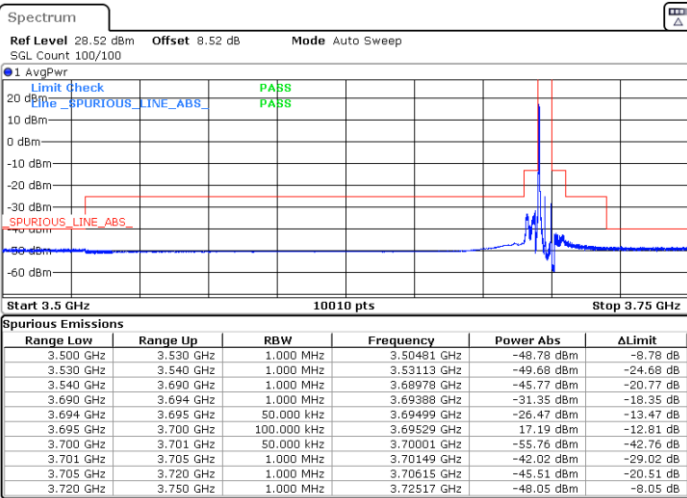

Lowest Channel / 1RBmax

Date: 8.JAN.2021 00:55:34

Date: 8.JAN.2021 01:00:12

Lowest Channel / Full RB

N/A

Date: 8.JAN.2021 00:51:14

LTE Band 48 / 5MHz

16QAM

Middle Channel / 1RB0

Middle Channel / 1RBmax

Date: 7.JAN.2021 23:06:16

Date: 7.JAN.2021 22:59:56

Middle Channel / Full RB

N/A

Date: 7.JAN.2021 23:42:03

LTE Band 48 / 5MHz

16QAM

Highest Channel / 1RB0

Highest Channel / 1RBmax

Date: 7. JAN. 2021 23:49:33

Date: 7. JAN. 2021 23:53:03

Highest Channel / Full RB

N/A

Date: 7. JAN. 2021 23:46:33

LTE Band 48 / 10MHz

16QAM

Lowest Channel / 1RB0

Lowest Channel / 1RBmax

Date: 8.JAN.2021 00:42:21

Date: 8.JAN.2021 00:45:43

Lowest Channel / Full RB

N/A