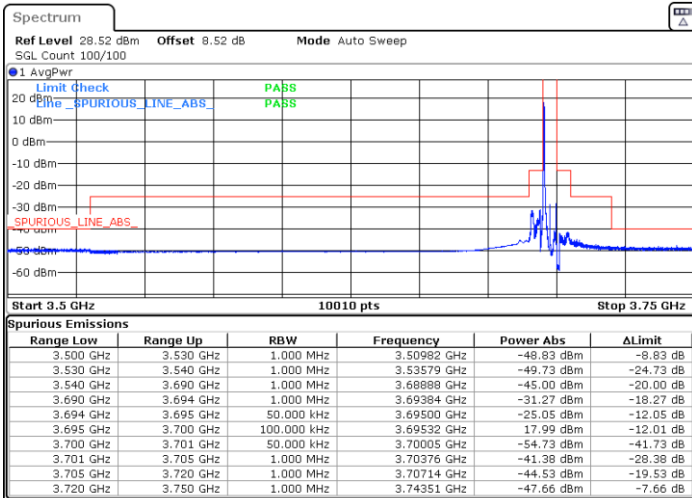

#### N/A

Date: 8. JAN. 2021 00:49:51

LTE Band 48 / 5MHz

QPSK

Middle Channel / 1RB0

Middle Channel / 1RBmax

Date: 7.JAN.2021 23:01:37

Date: 7.JAN.2021 22:58:37

Middle Channel / Full RB

N/A

Date: 7.JAN.2021 23:41:06

LTE Band 48 / 5MHz

QPSK

Highest Channel / 1RB0

Highest Channel / 1RBmax

Date: 7. JAN. 2021 23:48:43

Date: 7. JAN. 2021 23:51:46

Highest Channel / Full RB

N/A

Date: 7. JAN. 2021 23:45:46

LTE Band 48 / 10MHz

QPSK

Lowest Channel / 1RB0

Lowest Channel / 1RBmax

Date: 8.JAN.2021 00:41:12

Date: 8.JAN.2021 00:44:43

Lowest Channel / Full RB

N/A

Date: 8.JAN.2021 00:37:43

LTE Band 48 / 10MHz

QPSK

MiddleChannel / 1RB0