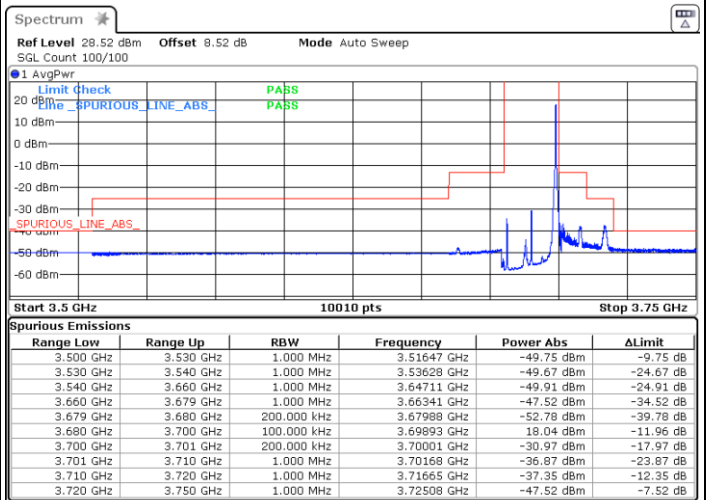

Lowest Channel / Full RB

N/A

Date: 8. JAN. 2021 02:25:19

LTE Band 48 / 20MHz

QPSK

Middle Channel / 1RB0

Middle Channel / 1RBmax

Date: 8.JAN.2021 03:00:23

Date: 8.JAN.2021 02:45:35

Middle Channel / Full RB

N/A

Date: 8.JAN.2021 02:51:52

LTE Band 48 / 20MHz

QPSK

Highest Channel / 1RB0

Highest Channel / 1RBmax

Date: 8.JAN.2021 03:13:38

Date: 8.JAN.2021 03:19:53

Highest Channel / Full RB

N/A

Date: 8.JAN.2021 03:27:17

LTE Band 48 / 5MHz

16QAM

Lowest Channel / 1RB0

Lowest Channel / 1RBmax

Date: 8.JAN.2021 00:55:34

Date: 8.JAN.2021 01:00:12

Lowest Channel / Full RB

N/A

Date: 8.JAN.2021 00:51:14

LTE Band 48 / 5MHz

16QAM