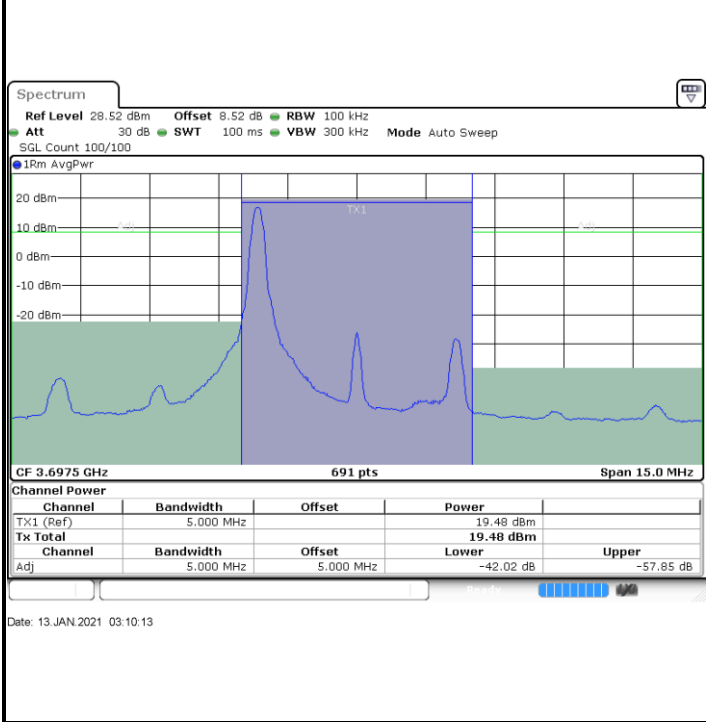

**LTE Band 48 / 5MHz**

**64QAM**

**Highest Channel / 1RB0**

**Highest Channel / 1RBmax**

**Highest Channel / Full RB**

**N/A**

**LTE Band 48 / 10MHz**

**64QAM**

**Lowest Channel / 1RB0**

**Lowest Channel / 1RBmax**

**Lowest Channel / Full RB**

**N/A**

**LTE Band 48 / 10MHz**

**64QAM**

**MiddleChannel / 1RB0**

**Middle Channel / 1RBmax**

**Middle Channel / Full RB**

**N/A**

**LTE Band 48 / 15MHz**

**64QAM**

**Lowest Channel / 1RB0**

**Lowest Channel / 1RBmax**

**Lowest Channel / Full RB**

**N/A**