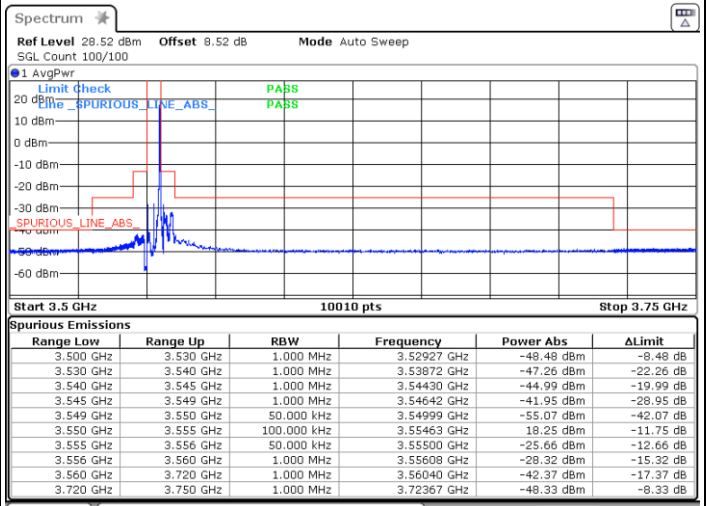

Conducted Band Edge

LTE Band 48 / 5MHz

QPSK

Lowest Channel / 1RB0

Lowest Channel / 1RBmax

Date: 8. JAN. 2021 00:54:09

Date: 8. JAN. 2021 00:58:47