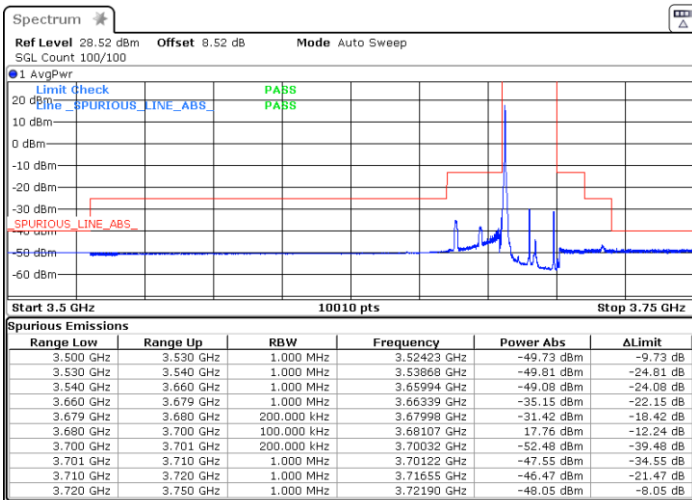

Lowest Channel / Full RB

N/A

Date: 8. JAN. 2021 02:25:19

LTE Band 48 / 20MHz

QPSK

Middle Channel / 1RB0

Middle Channel / 1RBmax

Date: 8.JAN.2021 03:00:23

Date: 8.JAN.2021 02:45:35

Middle Channel / Full RB

N/A

Date: 8.JAN.2021 02:51:52

LTE Band 48 / 20MHz

QPSK

Highest Channel / 1RB0

Highest Channel / 1RBmax

Date: 8.JAN.2021 03:13:38

Date: 8.JAN.2021 03:19:53

Highest Channel / Full RB

N/A

Date: 8.JAN.2021 03:27:17

LTE Band 48 / 5MHz

16QAM

Lowest Channel / 1RB0

Lowest Channel / 1RBmax

Date: 8.JAN.2021 00:55:34

Date: 8.JAN.2021 01:00:12

Lowest Channel / Full RB

N/A

Date: 8.JAN.2021 00:51:14

LTE Band 48 / 5MHz

16QAM