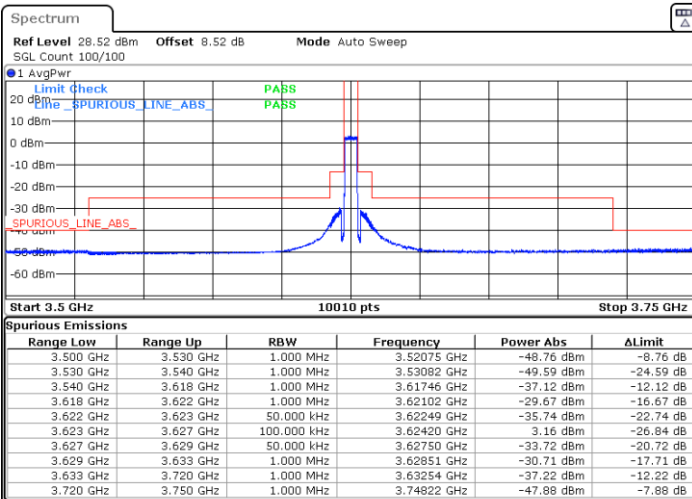

Lowest Channel / 1RBmax

Date: 8.JAN.2021 00:55:34

Date: 8.JAN.2021 01:00:12

Lowest Channel / Full RB

N/A

Date: 8.JAN.2021 00:51:14

LTE Band 48 / 5MHz

16QAM

Middle Channel / 1RB0

Middle Channel / 1RBmax

Date: 7.JAN.2021 23:06:16

Date: 7.JAN.2021 22:59:56

Middle Channel / Full RB

N/A

Date: 7.JAN.2021 23:42:03

LTE Band 48 / 5MHz

16QAM

Highest Channel / 1RB0

Highest Channel / 1RBmax

Date: 7. JAN. 2021 23:49:33

Date: 7. JAN. 2021 23:53:03

Highest Channel / Full RB

N/A

Date: 7. JAN. 2021 23:46:33

LTE Band 48 / 10MHz

16QAM

Lowest Channel / 1RB0

Lowest Channel / 1RBmax

Date: 8.JAN.2021 00:42:21

Date: 8.JAN.2021 00:45:43

Lowest Channel / Full RB

N/A