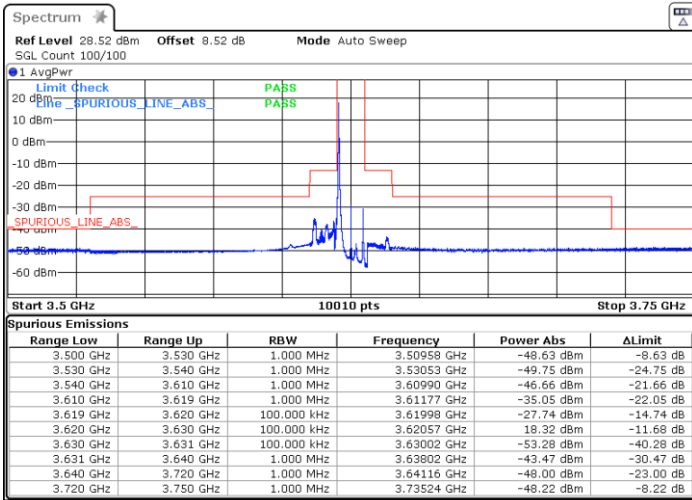

Date: 7. JAN. 2021 23:51:46

Highest Channel / Full RB

N/A

Date: 7. JAN. 2021 23:45:46

LTE Band 48 / 10MHz

QPSK

Lowest Channel / 1RB0

Lowest Channel / 1RBmax

Date: 8.JAN.2021 00:41:12

Date: 8.JAN.2021 00:44:43

Lowest Channel / Full RB

N/A

Date: 8.JAN.2021 00:37:43

LTE Band 48 / 10MHz

QPSK

MiddleChannel / 1RB0

Middle Channel / 1RBmax

Date: 8.JAN.2021 01:09:33

Date: 8.JAN.2021 01:04:46

Middle Channel / Full RB

N/A

Date: 8.JAN.2021 01:12:50

LTE Band 48 / 10MHz

QPSK

Highest Channel / 1RB0

Highest Channel / 1RBmax

Date: 8.JAN.2021 01:20:37

Date: 8.JAN.2021 01:24:04

Highest Channel / Full RB

N/A

Date: 8.JAN.2021 01:17:18

LTE Band 48 / 15MHz