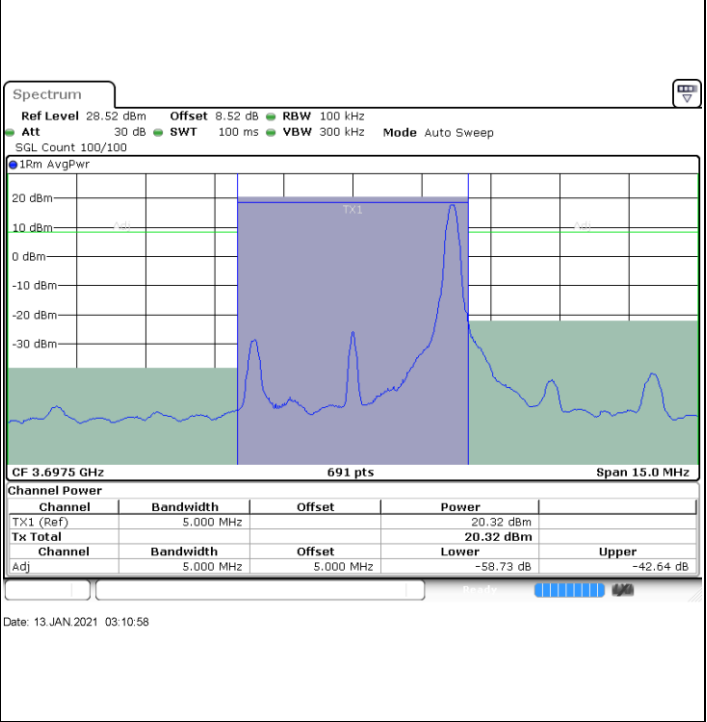

**LTE Band 48 / 5MHz**

**64QAM**

**Highest Channel / 1RB0**

**Highest Channel / 1RBmax**

**Highest Channel / Full RB**

**N/A**

**LTE Band 48 / 10MHz**

**64QAM**

**Lowest Channel / 1RB0**

**Lowest Channel / 1RBmax**

**Lowest Channel / Full RB**

**N/A**

**LTE Band 48 / 10MHz**

**64QAM**

**MiddleChannel / 1RB0**

**Middle Channel / 1RBmax**

**Middle Channel / Full RB**

**N/A**

**LTE Band 48 / 15MHz**

**64QAM**

**Lowest Channel / 1RB0**

**Lowest Channel / 1RBmax**

**Lowest Channel / Full RB**

**N/A**