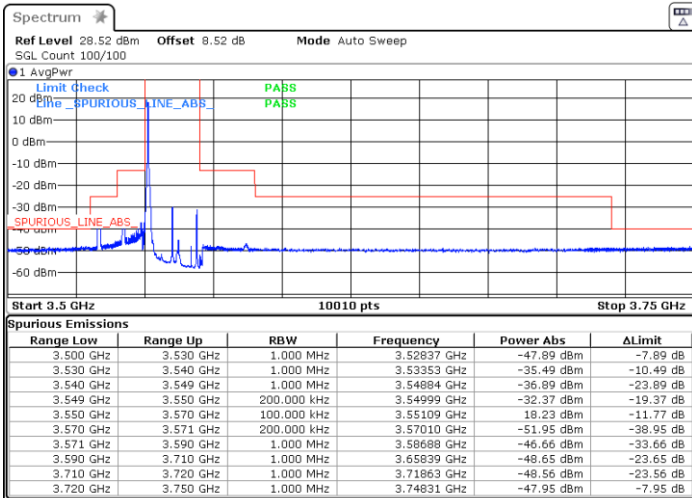

Date: 8.JAN.2021 01:48:54

LTE Band 48 / 15MHz

QPSK

Highest Channel / 1RB0

Highest Channel / 1RBmax

Date: 8.JAN.2021 02:06:17

Date: 8.JAN.2021 02:01:21

Highest Channel / Full RB

N/A

Date: 8.JAN.2021 02:11:48

LTE Band 48 / 20MHz

QPSK

Lowest Channel / 1RB0

Lowest Channel / 1RBmax

Date: 8. JAN. 2021 02:31:48

Date: 8. JAN. 2021 02:37:10

Lowest Channel / Full RB

N/A

Date: 8. JAN. 2021 02:25:19

LTE Band 48 / 20MHz

QPSK

Middle Channel / 1RB0

Middle Channel / 1RBmax

Date: 8.JAN.2021 03:00:23

Date: 8.JAN.2021 02:45:35

Middle Channel / Full RB

N/A

Date: 8.JAN.2021 02:51:52

LTE Band 48 / 20MHz

QPSK

Highest Channel / 1RB0

Highest Channel / 1RBmax