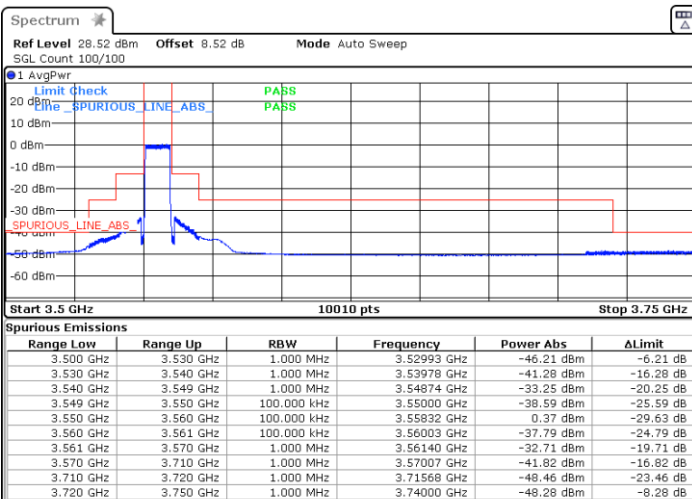

16QAM

Highest Channel / 1RB0

Highest Channel / 1RBmax

Date: 7. JAN. 2021 23:49:33

Date: 7. JAN. 2021 23:53:03

Highest Channel / Full RB

N/A

Date: 7. JAN. 2021 23:46:33

LTE Band 48 / 10MHz

16QAM

Lowest Channel / 1RB0

Lowest Channel / 1RBmax

Date: 8.JAN.2021 00:42:21

Date: 8.JAN.2021 00:45:43

Lowest Channel / Full RB

N/A