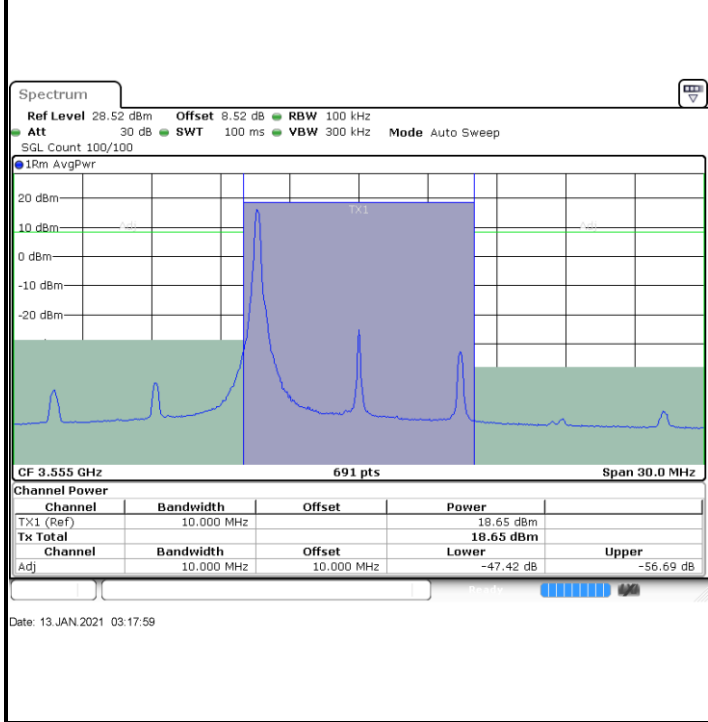

**LTE Band 48 / 5MHz**

**64QAM**

**Highest Channel / 1RB0**

**Highest Channel / 1RBmax**

**Highest Channel / Full RB**

**N/A**

**LTE Band 48 / 10MHz**

**64QAM**

**Lowest Channel / 1RB0**

**Lowest Channel / 1RBmax**

**Lowest Channel / Full RB**

**N/A**

**LTE Band 48 / 10MHz**

**64QAM**

**MiddleChannel / 1RB0**

**Middle Channel / 1RBmax**

**Middle Channel / Full RB**

**N/A**

**LTE Band 48 / 15MHz**

**64QAM**

**Lowest Channel / 1RB0**

**Lowest Channel / 1RBmax**

**Lowest Channel / Full RB**

**N/A**