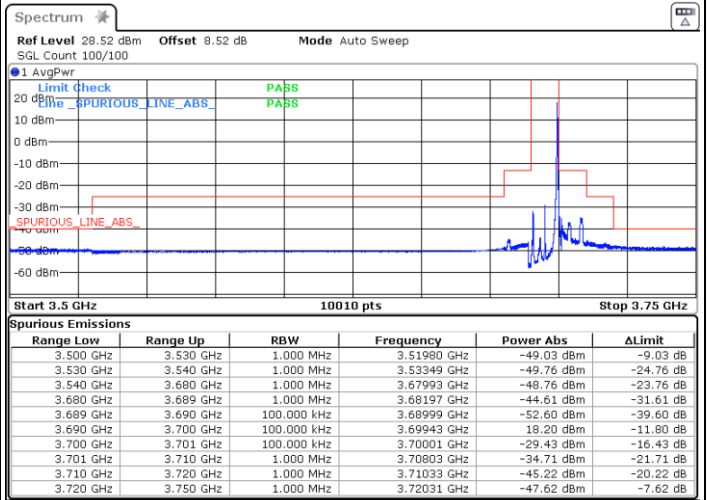

Date: 7. JAN. 2021 23:51:46

Highest Channel / Full RB

N/A

Date: 7. JAN. 2021 23:45:46

LTE Band 48 / 10MHz

QPSK

Lowest Channel / 1RB0

Lowest Channel / 1RBmax

Date: 8.JAN.2021 00:41:12

Date: 8.JAN.2021 00:44:43

Lowest Channel / Full RB

N/A

Date: 8.JAN.2021 00:37:43

LTE Band 48 / 10MHz

QPSK

MiddleChannel / 1RB0

Middle Channel / 1RBmax

Date: 8.JAN.2021 01:09:33

Date: 8.JAN.2021 01:04:46

Middle Channel / Full RB

N/A

Date: 8.JAN.2021 01:12:50

LTE Band 48 / 10MHz

QPSK

Highest Channel / 1RB0

Highest Channel / 1RBmax

Date: 8.JAN.2021 01:20:37

Date: 8.JAN.2021 01:24:04

Highest Channel / Full RB

N/A

Date: 8.JAN.2021 01:17:18

LTE Band 48 / 15MHz