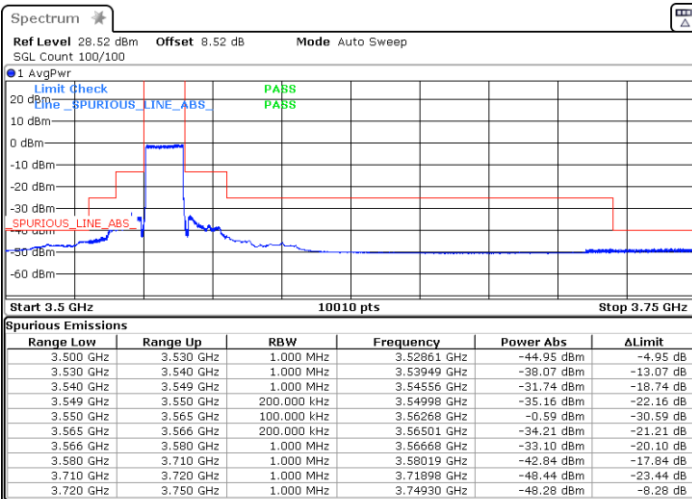

Highest Channel / 1RB0

Highest Channel / 1RBmax

Date: 8.JAN.2021 01:20:37

Date: 8.JAN.2021 01:24:04

Highest Channel / Full RB

N/A

Date: 8.JAN.2021 01:17:18

LTE Band 48 / 15MHz

QPSK

Lowest Channel / 1RB0

Lowest Channel / 1RBmax

Date: 8.JAN.2021 01:39:52

Date: 8.JAN.2021 01:35:45

Lowest Channel / Full RB

N/A

Date: 8.JAN.2021 01:44:38

LTE Band 48 / 15MHz

QPSK

Middle Channel / 1RB0

Middle Channel / 1RBmax

Date: 8.JAN.2021 01:52:34

Date: 8.JAN.2021 01:56:13

Middle Channel / Full RB

N/A

Date: 8.JAN.2021 01:48:54

LTE Band 48 / 15MHz

QPSK

Highest Channel / 1RB0

Highest Channel / 1RBmax

Date: 8.JAN.2021 02:06:17

Date: 8.JAN.2021 02:01:21

Highest Channel / Full RB