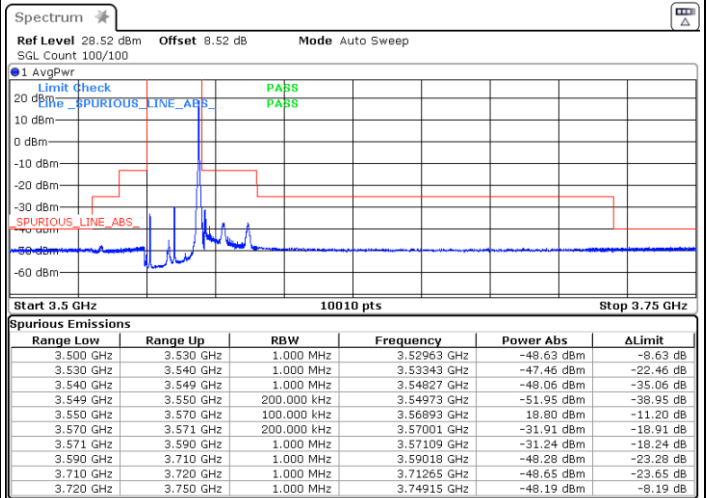

Date: 8.JAN.2021 01:48:54

LTE Band 48 / 15MHz

QPSK

Highest Channel / 1RB0

Highest Channel / 1RBmax

Date: 8.JAN.2021 02:06:17

Date: 8.JAN.2021 02:01:21

Highest Channel / Full RB

N/A

Date: 8.JAN.2021 02:11:48

LTE Band 48 / 20MHz

QPSK

Lowest Channel / 1RB0

Lowest Channel / 1RBmax

Date: 8. JAN. 2021 02:31:48

Date: 8. JAN. 2021 02:37:10

Lowest Channel / Full RB

N/A

Date: 8. JAN. 2021 02:25:19

LTE Band 48 / 20MHz

QPSK

Middle Channel / 1RB0

Middle Channel / 1RBmax

Date: 8.JAN.2021 03:00:23

Date: 8.JAN.2021 02:45:35

Middle Channel / Full RB

N/A

Date: 8.JAN.2021 02:51:52

LTE Band 48 / 20MHz

QPSK

Highest Channel / 1RB0

Highest Channel / 1RBmax