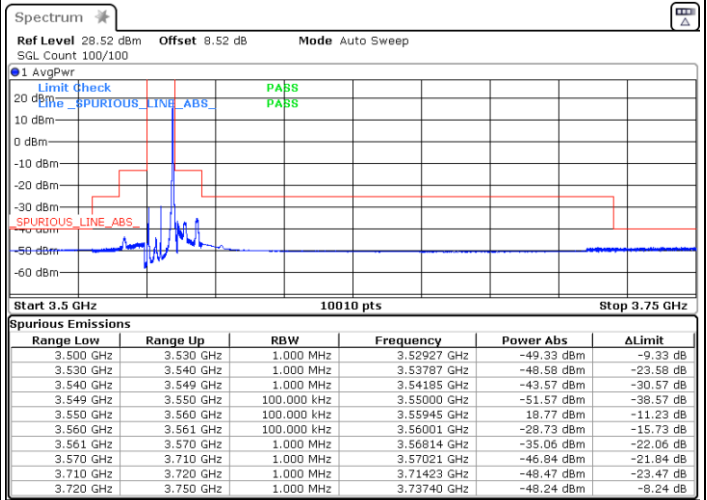

Middle Channel / Full RB

N/A

Date: 7.JAN.2021 23:41:06

LTE Band 48 / 5MHz

QPSK

Highest Channel / 1RB0

Highest Channel / 1RBmax

Date: 7. JAN. 2021 23:48:43

Date: 7. JAN. 2021 23:51:46

Highest Channel / Full RB

N/A

Date: 7. JAN. 2021 23:45:46

LTE Band 48 / 10MHz

QPSK

Lowest Channel / 1RB0

Lowest Channel / 1RBmax

Date: 8.JAN.2021 00:41:12

Date: 8.JAN.2021 00:44:43

Lowest Channel / Full RB

N/A

Date: 8.JAN.2021 00:37:43

LTE Band 48 / 10MHz

QPSK

MiddleChannel / 1RB0

Middle Channel / 1RBmax

Date: 8.JAN.2021 01:09:33

Date: 8.JAN.2021 01:04:46

Middle Channel / Full RB

N/A

Date: 8.JAN.2021 01:12:50

LTE Band 48 / 10MHz

QPSK