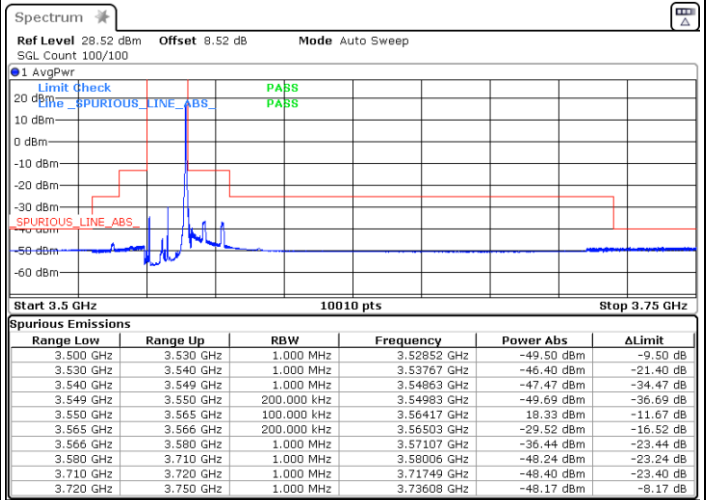

Middle Channel / 1RBmax

Date: 8.JAN.2021 01:09:33

Date: 8.JAN.2021 01:04:46

Middle Channel / Full RB

N/A

Date: 8.JAN.2021 01:12:50

LTE Band 48 / 10MHz

QPSK

Highest Channel / 1RB0

Highest Channel / 1RBmax

Date: 8.JAN.2021 01:20:37

Date: 8.JAN.2021 01:24:04

Highest Channel / Full RB

N/A

Date: 8.JAN.2021 01:17:18

LTE Band 48 / 15MHz

QPSK

Lowest Channel / 1RB0

Lowest Channel / 1RBmax

Date: 8.JAN.2021 01:39:52

Date: 8.JAN.2021 01:35:45

Lowest Channel / Full RB

N/A

Date: 8.JAN.2021 01:44:38