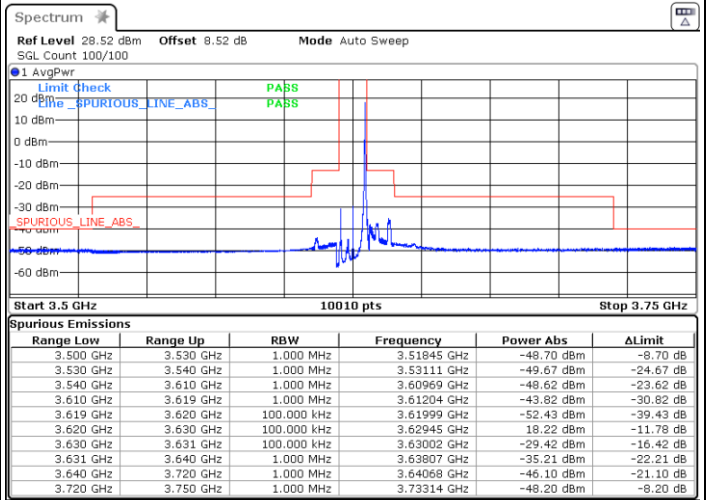

Date: 7. JAN. 2021 23:51:46

Highest Channel / Full RB

N/A

Date: 7. JAN. 2021 23:45:46

LTE Band 48 / 10MHz

QPSK

Lowest Channel / 1RB0

Lowest Channel / 1RBmax

Date: 8.JAN.2021 00:41:12

Date: 8.JAN.2021 00:44:43

Lowest Channel / Full RB

N/A

Date: 8.JAN.2021 00:37:43

LTE Band 48 / 10MHz

QPSK

MiddleChannel / 1RB0

Middle Channel / 1RBmax

Date: 8.JAN.2021 01:09:33

Date: 8.JAN.2021 01:04:46

Middle Channel / Full RB

N/A

Date: 8.JAN.2021 01:12:50

LTE Band 48 / 10MHz

QPSK

Highest Channel / 1RB0

Highest Channel / 1RBmax

Date: 8.JAN.2021 01:20:37

Date: 8.JAN.2021 01:24:04

Highest Channel / Full RB

N/A

Date: 8.JAN.2021 01:17:18

LTE Band 48 / 15MHz