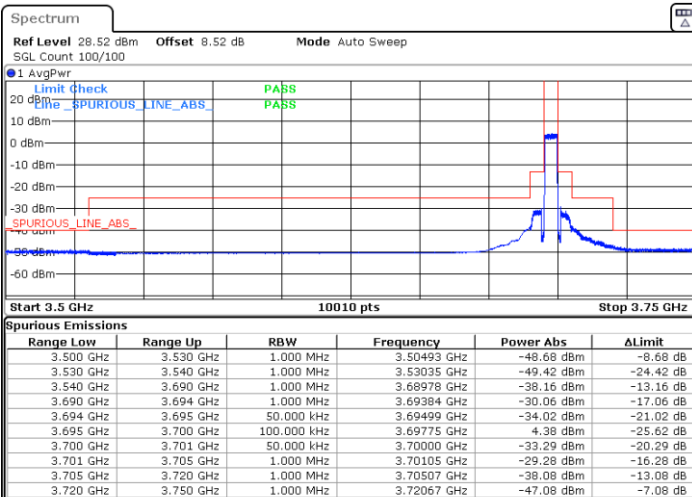

#### N/A

Date: 8. JAN. 2021 00:49:51

LTE Band 48 / 5MHz

QPSK

Middle Channel / 1RB0

Middle Channel / 1RBmax

Date: 7.JAN.2021 23:01:37

Date: 7.JAN.2021 22:58:37

Middle Channel / Full RB

N/A

Date: 7.JAN.2021 23:41:06

LTE Band 48 / 5MHz

QPSK

Highest Channel / 1RB0

Highest Channel / 1RBmax

Date: 7. JAN. 2021 23:48:43

Date: 7. JAN. 2021 23:51:46

Highest Channel / Full RB

N/A

Date: 7. JAN. 2021 23:45:46

LTE Band 48 / 10MHz

QPSK

Lowest Channel / 1RB0

Lowest Channel / 1RBmax

Date: 8.JAN.2021 00:41:12

Date: 8.JAN.2021 00:44:43

Lowest Channel / Full RB

N/A

Date: 8.JAN.2021 00:37:43

LTE Band 48 / 10MHz

QPSK

MiddleChannel / 1RB0