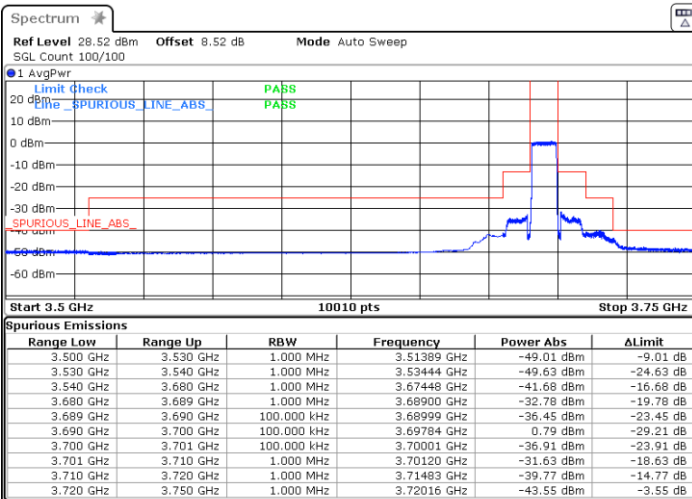

Middle Channel / 1RBmax

Date: 8.JAN.2021 01:09:33

Date: 8.JAN.2021 01:04:46

Middle Channel / Full RB

N/A

Date: 8.JAN.2021 01:12:50

LTE Band 48 / 10MHz

QPSK

Highest Channel / 1RB0

Highest Channel / 1RBmax

Date: 8.JAN.2021 01:20:37

Date: 8.JAN.2021 01:24:04

Highest Channel / Full RB

N/A

Date: 8.JAN.2021 01:17:18

LTE Band 48 / 15MHz

QPSK

Lowest Channel / 1RB0

Lowest Channel / 1RBmax

Date: 8.JAN.2021 01:39:52

Date: 8.JAN.2021 01:35:45

Lowest Channel / Full RB

N/A

Date: 8.JAN.2021 01:44:38