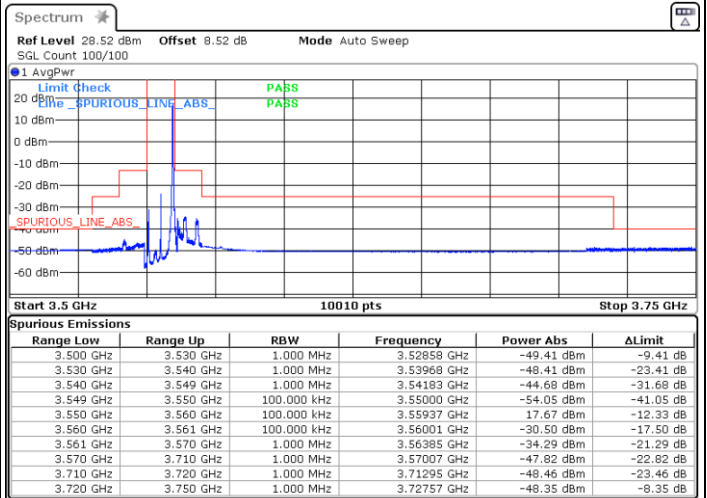

16QAM

Highest Channel / 1RB0

Highest Channel / 1RBmax

Date: 7. JAN. 2021 23:49:33

Date: 7. JAN. 2021 23:53:03

Highest Channel / Full RB

N/A

Date: 7. JAN. 2021 23:46:33

LTE Band 48 / 10MHz

16QAM

Lowest Channel / 1RB0

Lowest Channel / 1RBmax

Date: 8.JAN.2021 00:42:21

Date: 8.JAN.2021 00:45:43

Lowest Channel / Full RB

N/A