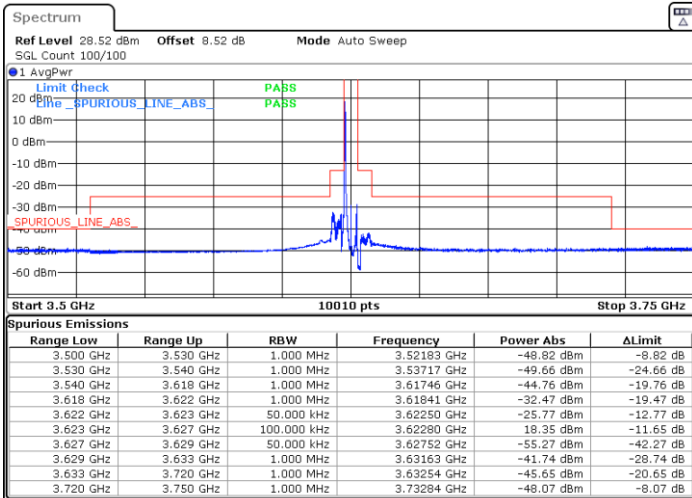

#### Lowest Channel / Full RB

#### N/A

Date: 8. JAN. 2021 00:49:51

LTE Band 48 / 5MHz

QPSK

Middle Channel / 1RB0

Middle Channel / 1RBmax

Date: 7.JAN.2021 23:01:37

Date: 7.JAN.2021 22:58:37

Middle Channel / Full RB

N/A

Date: 7.JAN.2021 23:41:06

LTE Band 48 / 5MHz

QPSK

Highest Channel / 1RB0

Highest Channel / 1RBmax

Date: 7. JAN. 2021 23:48:43

Date: 7. JAN. 2021 23:51:46

Highest Channel / Full RB

N/A

Date: 7. JAN. 2021 23:45:46

LTE Band 48 / 10MHz

QPSK

Lowest Channel / 1RB0

Lowest Channel / 1RBmax