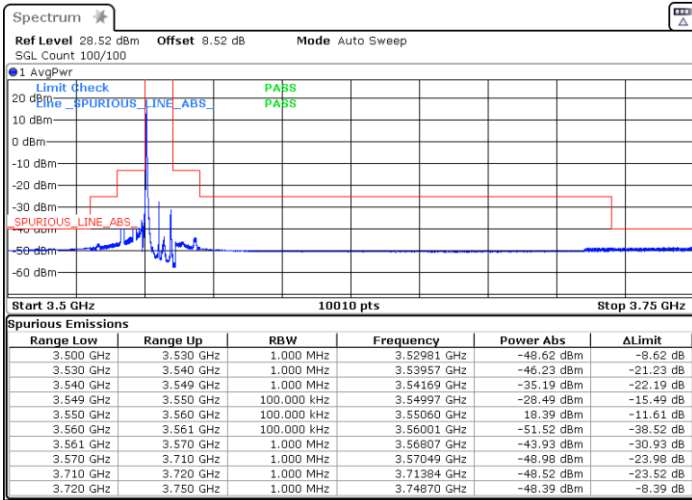

Middle Channel / Full RB

N/A

Date: 7.JAN.2021 23:41:06

LTE Band 48 / 5MHz

QPSK

Highest Channel / 1RB0

Highest Channel / 1RBmax

Date: 7. JAN. 2021 23:48:43

Date: 7. JAN. 2021 23:51:46

Highest Channel / Full RB

N/A

Date: 7. JAN. 2021 23:45:46

LTE Band 48 / 10MHz

QPSK

Lowest Channel / 1RB0

Lowest Channel / 1RBmax

Date: 8.JAN.2021 00:41:12

Date: 8.JAN.2021 00:44:43

Lowest Channel / Full RB

N/A

Date: 8.JAN.2021 00:37:43

LTE Band 48 / 10MHz

QPSK

MiddleChannel / 1RB0