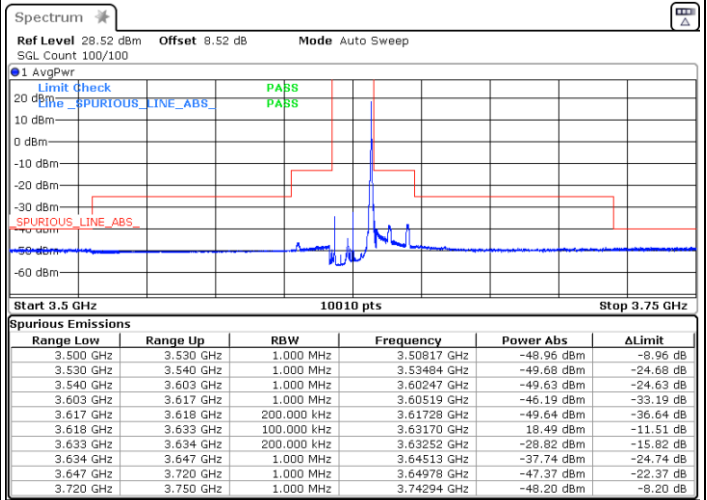

Highest Channel / 1RB0

Highest Channel / 1RBmax

Date: 8.JAN.2021 01:20:37

Date: 8.JAN.2021 01:24:04

Highest Channel / Full RB

N/A

Date: 8.JAN.2021 01:17:18

LTE Band 48 / 15MHz

QPSK

Lowest Channel / 1RB0

Lowest Channel / 1RBmax

Date: 8.JAN.2021 01:39:52

Date: 8.JAN.2021 01:35:45

Lowest Channel / Full RB

N/A

Date: 8.JAN.2021 01:44:38

LTE Band 48 / 15MHz

QPSK

Middle Channel / 1RB0

Middle Channel / 1RBmax

Date: 8.JAN.2021 01:52:34

Date: 8.JAN.2021 01:56:13

Middle Channel / Full RB

N/A

Date: 8.JAN.2021 01:48:54

LTE Band 48 / 15MHz

QPSK

Highest Channel / 1RB0

Highest Channel / 1RBmax

Date: 8.JAN.2021 02:06:17

Date: 8.JAN.2021 02:01:21

Highest Channel / Full RB