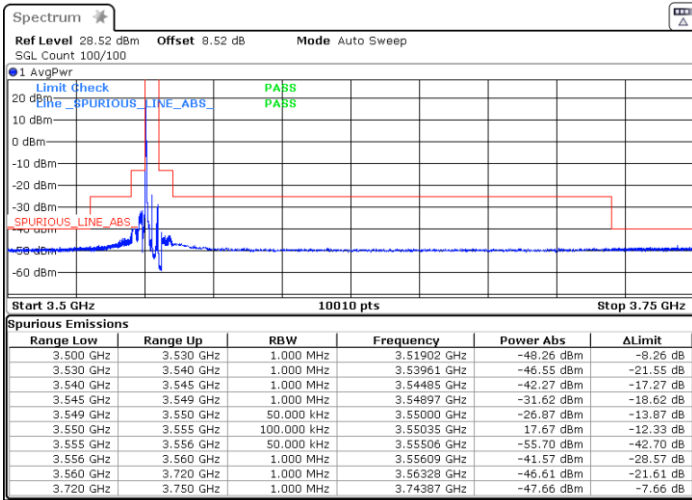

Date: 8.JAN.2021 02:45:35

Middle Channel / Full RB

N/A

Date: 8.JAN.2021 02:51:52

LTE Band 48 / 20MHz

QPSK

Highest Channel / 1RB0

Highest Channel / 1RBmax

Date: 8.JAN.2021 03:13:38

Date: 8.JAN.2021 03:19:53

Highest Channel / Full RB

N/A

Date: 8.JAN.2021 03:27:17

LTE Band 48 / 5MHz

16QAM

Lowest Channel / 1RB0

Lowest Channel / 1RBmax

Date: 8.JAN.2021 00:55:34

Date: 8.JAN.2021 01:00:12

Lowest Channel / Full RB

N/A

Date: 8.JAN.2021 00:51:14

LTE Band 48 / 5MHz

16QAM

Middle Channel / 1RB0

Middle Channel / 1RBmax

Date: 7.JAN.2021 23:06:16

Date: 7.JAN.2021 22:59:56

Middle Channel / Full RB

N/A

Date: 7.JAN.2021 23:42:03

LTE Band 48 / 5MHz