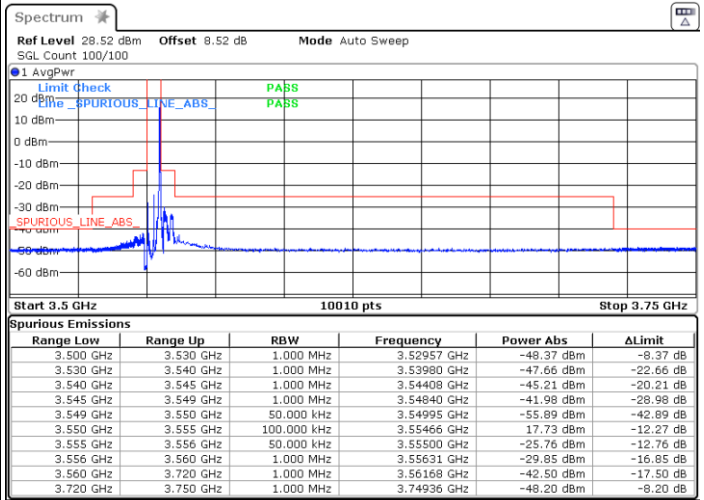

Date: 8.JAN.2021 02:45:35

Middle Channel / Full RB

N/A

Date: 8.JAN.2021 02:51:52

LTE Band 48 / 20MHz

QPSK

Highest Channel / 1RB0

Highest Channel / 1RBmax

Date: 8.JAN.2021 03:13:38

Date: 8.JAN.2021 03:19:53

Highest Channel / Full RB

N/A

Date: 8.JAN.2021 03:27:17

LTE Band 48 / 5MHz

16QAM

Lowest Channel / 1RB0

Lowest Channel / 1RBmax

Date: 8.JAN.2021 00:55:34

Date: 8.JAN.2021 01:00:12

Lowest Channel / Full RB

N/A

Date: 8.JAN.2021 00:51:14

LTE Band 48 / 5MHz

16QAM

Middle Channel / 1RB0

Middle Channel / 1RBmax

Date: 7.JAN.2021 23:06:16

Date: 7.JAN.2021 22:59:56

Middle Channel / Full RB

N/A

Date: 7.JAN.2021 23:42:03

LTE Band 48 / 5MHz