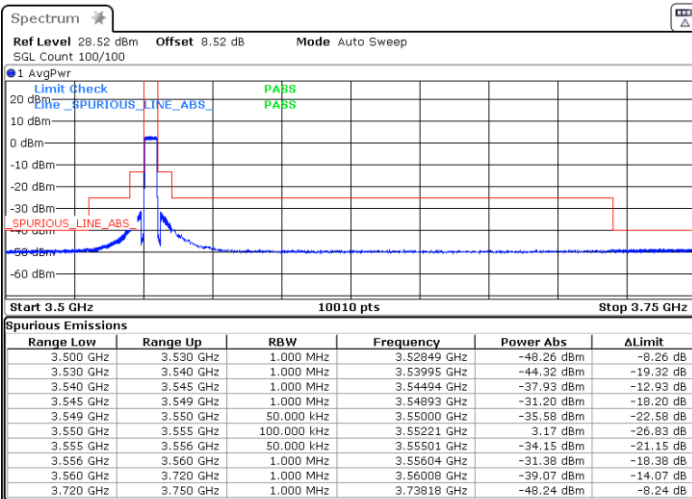

Date: 8.JAN.2021 03:13:38

Date: 8.JAN.2021 03:19:53

Highest Channel / Full RB

N/A

Date: 8.JAN.2021 03:27:17

LTE Band 48 / 5MHz

16QAM

Lowest Channel / 1RB0

Lowest Channel / 1RBmax

Date: 8.JAN.2021 00:55:34

Date: 8.JAN.2021 01:00:12

Lowest Channel / Full RB

N/A

Date: 8.JAN.2021 00:51:14

LTE Band 48 / 5MHz

16QAM

Middle Channel / 1RB0

Middle Channel / 1RBmax

Date: 7.JAN.2021 23:06:16

Date: 7.JAN.2021 22:59:56

Middle Channel / Full RB

N/A

Date: 7.JAN.2021 23:42:03

LTE Band 48 / 5MHz

16QAM

Highest Channel / 1RB0

Highest Channel / 1RBmax

Date: 7. JAN. 2021 23:49:33

Date: 7. JAN. 2021 23:53:03

Highest Channel / Full RB

N/A

Date: 7. JAN. 2021 23:46:33