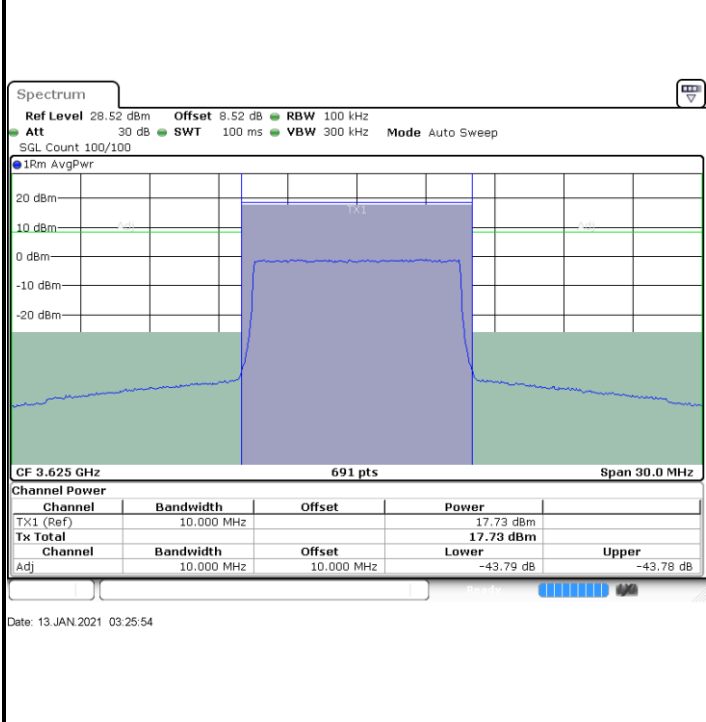

**LTE Band 48 / 5MHz**

**64QAM**

**Highest Channel / 1RB0**

**Highest Channel / 1RBmax**

**Highest Channel / Full RB**

**N/A**

**LTE Band 48 / 10MHz**

**64QAM**

**Lowest Channel / 1RB0**

**Lowest Channel / 1RBmax**

**Lowest Channel / Full RB**

**N/A**

**LTE Band 48 / 10MHz**

**64QAM**

**MiddleChannel / 1RB0**

**Middle Channel / 1RBmax**

**Middle Channel / Full RB**

**N/A**

**LTE Band 48 / 15MHz**

**64QAM**

**Lowest Channel / 1RB0**

**Lowest Channel / 1RBmax**

**Lowest Channel / Full RB**

**N/A**

**LTE Band 48 / 20MHz**

**64QAM**

**Lowest Channel / 1RB0**

**Lowest Channel / 1RBmax**

**Lowest Channel / Full RB**

**N/A**

**26dB Bandwidth**

Mode	LTE Band 48 : 26dB BW(MHz)	
BW	20MHz	
Mod.	QPSK	16QAM
Middle CH	19.02	18.86