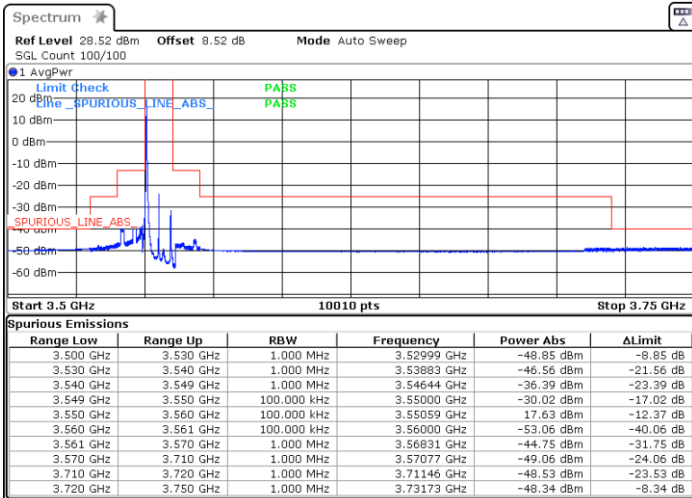

Lowest Channel / 1RBmax

Date: 8.JAN.2021 00:55:34

Date: 8.JAN.2021 01:00:12

Lowest Channel / Full RB

N/A

Date: 8.JAN.2021 00:51:14

LTE Band 48 / 5MHz

16QAM

Middle Channel / 1RB0

Middle Channel / 1RBmax

Date: 7.JAN.2021 23:06:16

Date: 7.JAN.2021 22:59:56

Middle Channel / Full RB

N/A

Date: 7.JAN.2021 23:42:03

LTE Band 48 / 5MHz

16QAM

Highest Channel / 1RB0

Highest Channel / 1RBmax

Date: 7. JAN. 2021 23:49:33

Date: 7. JAN. 2021 23:53:03

Highest Channel / Full RB

N/A

Date: 7. JAN. 2021 23:46:33

LTE Band 48 / 10MHz

16QAM

Lowest Channel / 1RB0

Lowest Channel / 1RBmax

Date: 8.JAN.2021 00:42:21

Date: 8.JAN.2021 00:45:43

Lowest Channel / Full RB

N/A