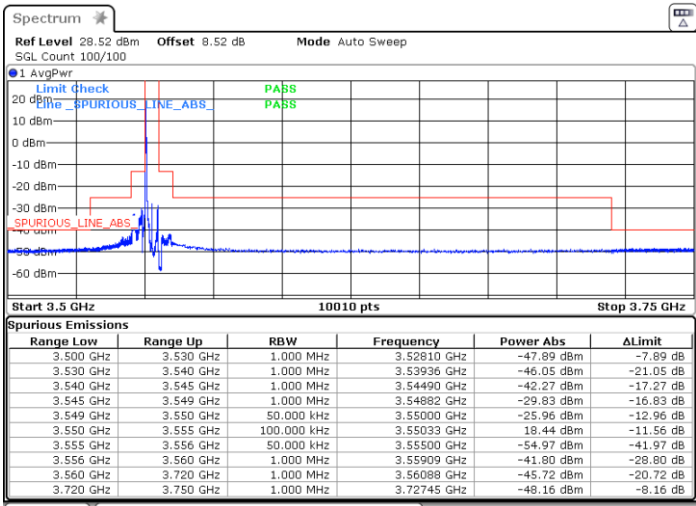

Conducted Band Edge

LTE Band 48 / 5MHz

QPSK

Lowest Channel / 1RB0

Lowest Channel / 1RBmax

Date: 8. JAN. 2021 00:54:09

Date: 8. JAN. 2021 00:58:47