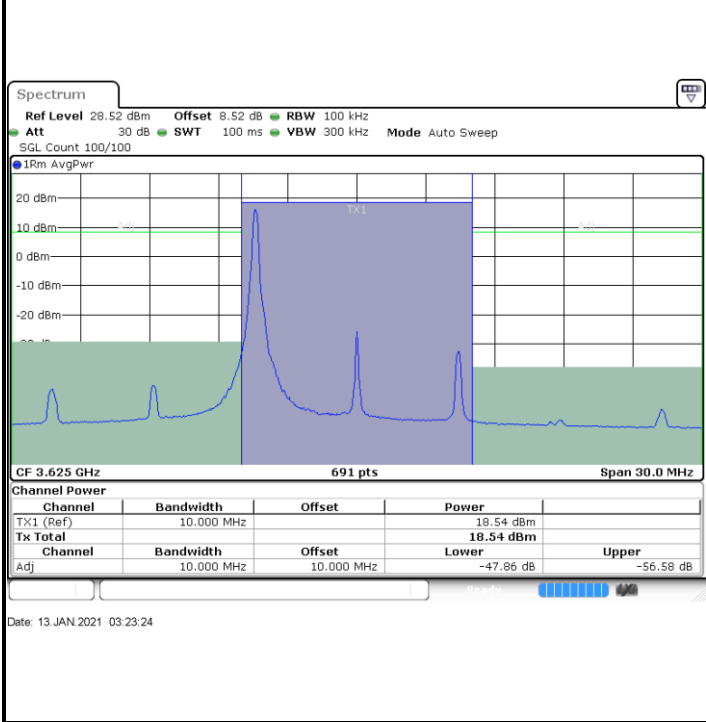

**LTE Band 48 / 5MHz**

**64QAM**

**Highest Channel / 1RB0**

**Highest Channel / 1RBmax**

**Highest Channel / Full RB**

**N/A**

**LTE Band 48 / 10MHz**

**64QAM**

**Lowest Channel / 1RB0**

**Lowest Channel / 1RBmax**

**Lowest Channel / Full RB**

**N/A**

**LTE Band 48 / 10MHz**

**64QAM**

**MiddleChannel / 1RB0**

**Middle Channel / 1RBmax**

**Middle Channel / Full RB**

**N/A**

**LTE Band 48 / 15MHz**

**64QAM**

**Lowest Channel / 1RB0**

**Lowest Channel / 1RBmax**

**Lowest Channel / Full RB**

**N/A**

**LTE Band 48 / 20MHz**

**64QAM**

**Lowest Channel / 1RB0**

**Lowest Channel / 1RBmax**

**Lowest Channel / Full RB**

**N/A**

**26dB Bandwidth**

Mode	LTE Band 48 : 26dB BW(MHz)	
BW	20MHz	
Mod.	QPSK	16QAM
Middle CH	19.02	18.86