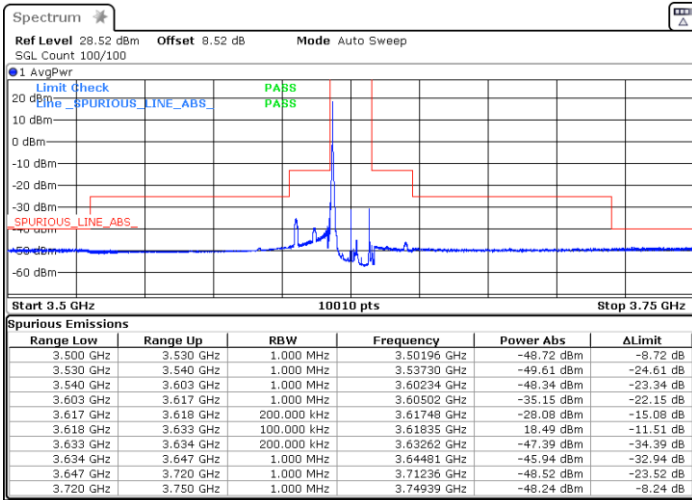

Highest Channel / 1RB0

Highest Channel / 1RBmax

Date: 8.JAN.2021 01:20:37

Date: 8.JAN.2021 01:24:04

Highest Channel / Full RB

N/A

Date: 8.JAN.2021 01:17:18

LTE Band 48 / 15MHz

QPSK

Lowest Channel / 1RB0

Lowest Channel / 1RBmax

Date: 8.JAN.2021 01:39:52

Date: 8.JAN.2021 01:35:45

Lowest Channel / Full RB

N/A

Date: 8.JAN.2021 01:44:38

LTE Band 48 / 15MHz

QPSK

Middle Channel / 1RB0

Middle Channel / 1RBmax

Date: 8.JAN.2021 01:52:34

Date: 8.JAN.2021 01:56:13

Middle Channel / Full RB

N/A

Date: 8.JAN.2021 01:48:54

LTE Band 48 / 15MHz

QPSK

Highest Channel / 1RB0

Highest Channel / 1RBmax

Date: 8.JAN.2021 02:06:17

Date: 8.JAN.2021 02:01:21

Highest Channel / Full RB