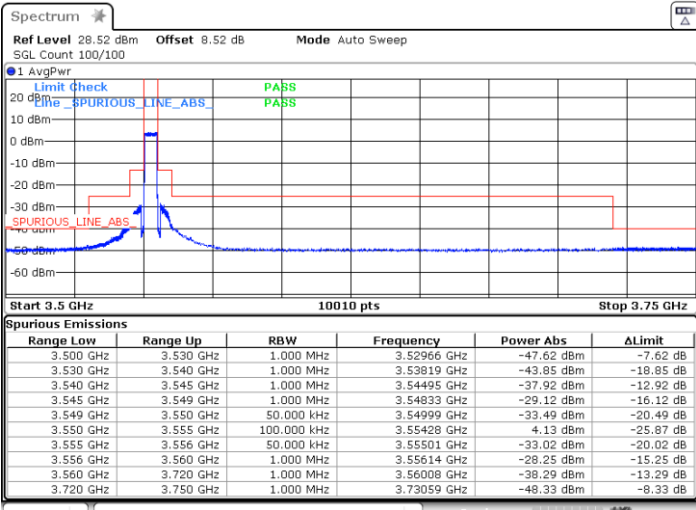

Lowest Channel / Full RB

N/A

Date: 8. JAN. 2021 00:49:51