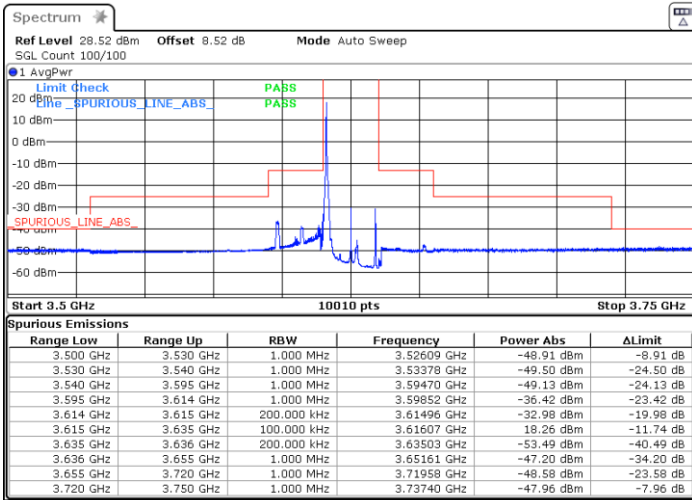

N/A

Date: 8.JAN.2021 02:11:48

LTE Band 48 / 20MHz

QPSK

Lowest Channel / 1RB0

Lowest Channel / 1RBmax

Date: 8. JAN. 2021 02:31:48

Date: 8. JAN. 2021 02:37:10

Lowest Channel / Full RB

N/A

Date: 8. JAN. 2021 02:25:19

LTE Band 48 / 20MHz

QPSK

Middle Channel / 1RB0

Middle Channel / 1RBmax

Date: 8.JAN.2021 03:00:23

Date: 8.JAN.2021 02:45:35

Middle Channel / Full RB

N/A

Date: 8.JAN.2021 02:51:52

LTE Band 48 / 20MHz

QPSK

Highest Channel / 1RB0

Highest Channel / 1RBmax

Date: 8.JAN.2021 03:13:38

Date: 8.JAN.2021 03:19:53

Highest Channel / Full RB

N/A

Date: 8.JAN.2021 03:27:17

LTE Band 48 / 5MHz

16QAM

Lowest Channel / 1RB0