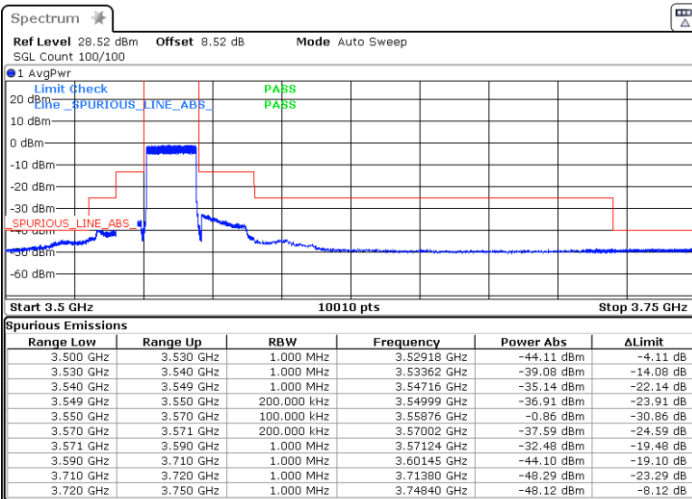

Date: 8.JAN.2021 01:48:54

LTE Band 48 / 15MHz

QPSK

Highest Channel / 1RB0

Highest Channel / 1RBmax

Date: 8.JAN.2021 02:06:17

Date: 8.JAN.2021 02:01:21

Highest Channel / Full RB

N/A

Date: 8.JAN.2021 02:11:48

LTE Band 48 / 20MHz

QPSK

Lowest Channel / 1RB0

Lowest Channel / 1RBmax

Date: 8. JAN. 2021 02:31:48

Date: 8. JAN. 2021 02:37:10

Lowest Channel / Full RB

N/A

Date: 8. JAN. 2021 02:25:19

LTE Band 48 / 20MHz

QPSK

Middle Channel / 1RB0

Middle Channel / 1RBmax

Date: 8.JAN.2021 03:00:23

Date: 8.JAN.2021 02:45:35

Middle Channel / Full RB

N/A

Date: 8.JAN.2021 02:51:52

LTE Band 48 / 20MHz

QPSK

Highest Channel / 1RB0

Highest Channel / 1RBmax