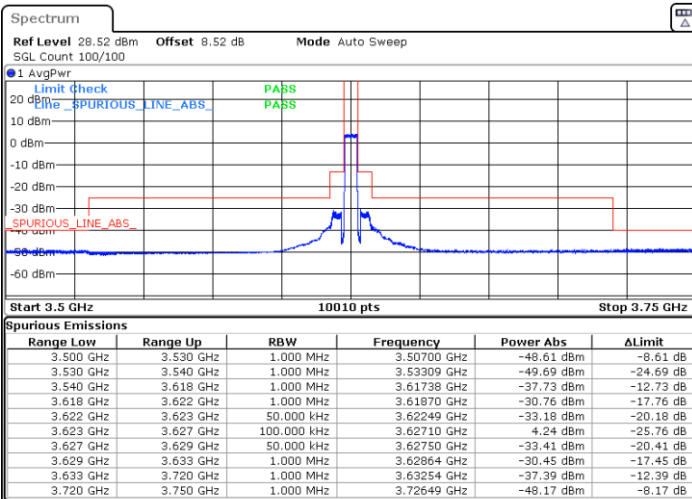

#### Lowest Channel / Full RB

#### N/A

Date: 8. JAN. 2021 00:49:51

LTE Band 48 / 5MHz

QPSK

Middle Channel / 1RB0

Middle Channel / 1RBmax

Date: 7.JAN.2021 23:01:37

Date: 7.JAN.2021 22:58:37

Middle Channel / Full RB

N/A

Date: 7.JAN.2021 23:41:06

LTE Band 48 / 5MHz

QPSK

Highest Channel / 1RB0

Highest Channel / 1RBmax

Date: 7. JAN. 2021 23:48:43

Date: 7. JAN. 2021 23:51:46

Highest Channel / Full RB

N/A

Date: 7. JAN. 2021 23:45:46

LTE Band 48 / 10MHz

QPSK

Lowest Channel / 1RB0

Lowest Channel / 1RBmax