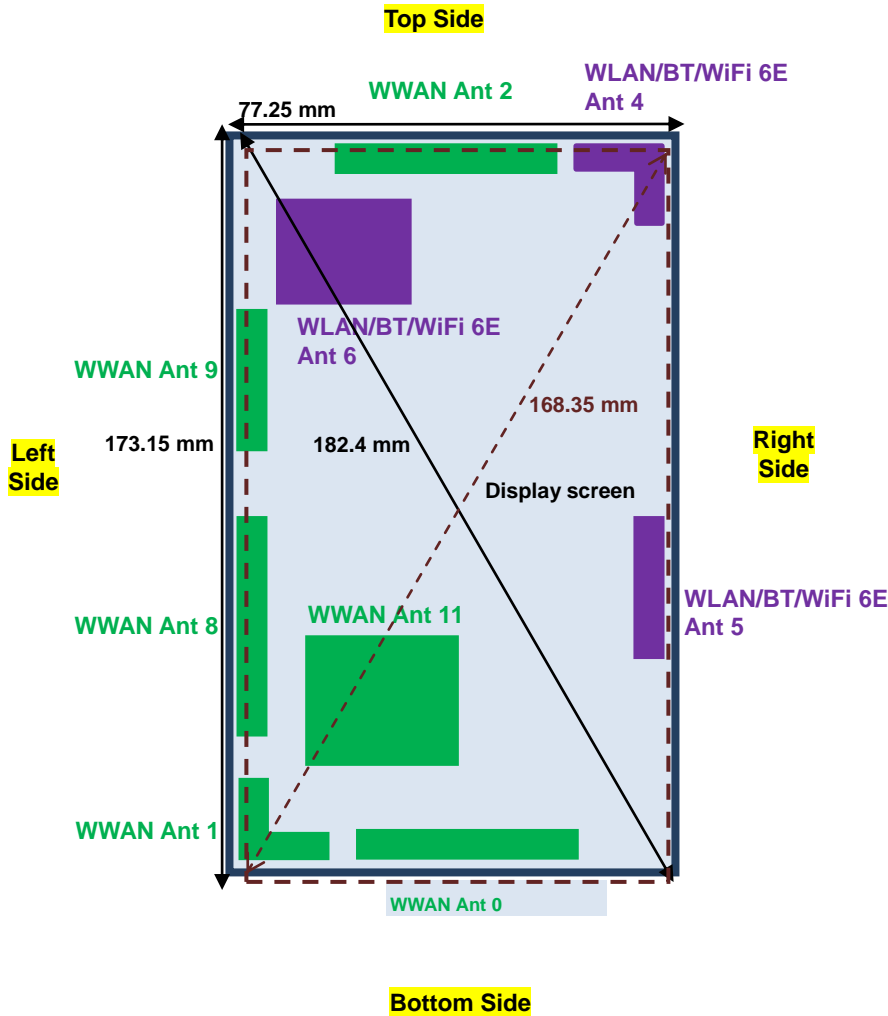

Left Side, Test Separation 0 mm

**Left Side, Test Separation 0 mm
_ AeroActive cooler**

Right Side, Test Separation 0 mm

**Right Side, Test Separation 0 mm
_ AeroActive cooler**

Top Side, Test Separation 0 mm

Bottom Side, Test Separation 10 mm

Bottom Side, Test Separation 10 mm
_ AeroActive cooler

Left Side, Test Separation 10 mm

**Left Side, Test Separation 0 mm
_ AeroActive cooler**

Right Side, Test Separation 10 mm

**Right Side, Test Separation 10 mm
_ AeroActive cooler**

Top Side, Test Separation 10 mm

**Top Side, Test Separation 10 mm
_ AeroActive cooler**

Front, Test Separation 15 mm

**Front, Test Separation 15 mm
_ AeroActive cooler**

Back, Test Separation 15 mm

**Back, Test Separation 15 mm
_ AeroActive cooler**

Appendix E. Antenna Location

- Ant0: Main Antenna Tx/Rx
 - GSM 850 MHz
 - WCDMA Band 5
 - LTE Band 5/12/13/17/26/71
 - 5G NR Sub-6G n5/n12/n71/n77/n78 (only Rx)
- Ant1: Main Antenna Tx/Rx
 - GSM 1900 MHz
 - WCDMA Band 2/4
 - LTE Band 2/4/7/25/30/38/41/66
 - 5G NR Sub-6G n2/n4/n7/n25/n38/n41/n66
- Ant2: Div. Antenna Tx/Rx
 - GSM 850 MHz
 - WCDMA Band 5
 - LTE Band 5/12/13/17/26/71
 - 5G NR Sub-6G n5/n12/n71/n77/n78
- Ant3: Div. Antenna Tx/Rx
 - GSM 1900 MHz
 - WCDMA Band 2/4
 - LTE Band 2/4/7/25/30/38/41/66
 - 5G NR Sub-6G n2/n4/n7/n25/n38/n41/n66
 - GPS L1
- Ant4: WIFI Antenna Tx/Rx
 - 2.4/5 GHz
 - GPS L5
- Ant5: WIFI Antenna Tx/Rx
 - 2.4/5 GHz
- Ant6: WIFI Antenna Tx/Rx
 - 2.4/5 GHz
- Ant8: MHB Ant for ENDC/ULCA
 - LTE Band 2/4/7/25/66/41 (RX only)
 - 5G NR Sub-6G n2/n4/n7/n25/n38/n41/n66
- Ant9: Main Antenna Tx/Rx
 - LTE Band 42/48
 - 5G NR Sub-6G Antenna Tx/Rx
 - 5G NR Sub-6G n41#0/n38#0/n77/n78
- Ant11: Div. Antenna Tx/Rx
 - LTE Band 42/48
 - 5G NR Sub-6G Antenna Div.
 - 5G NR Sub-6G n41#0/n38#0/n77/n78