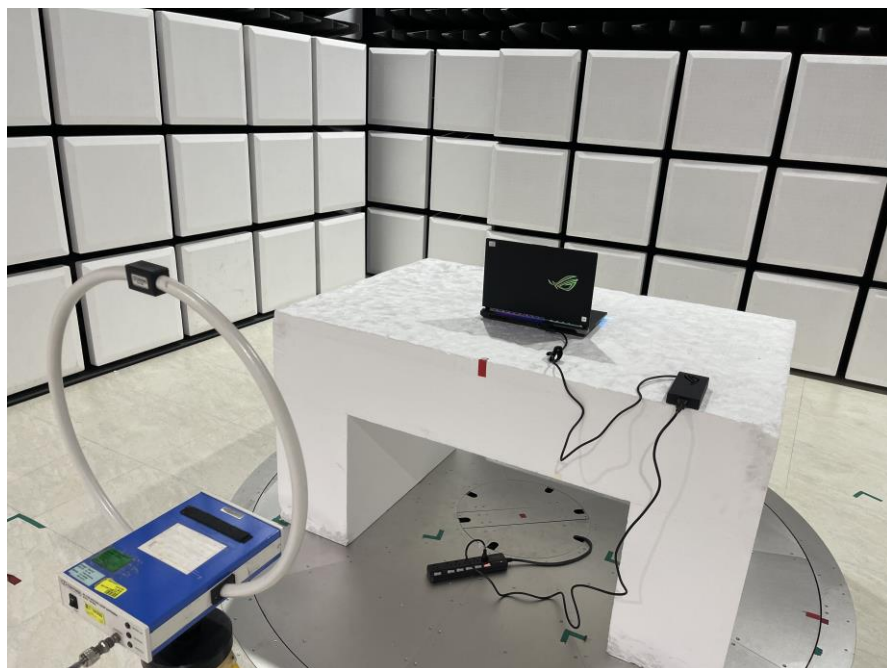

Test Setup Photographs

Conducted Emissions Test Configuration:

Front View

Rear View

Radiated Emissions Test Configuration:

9KHz ~ 30MHz_ Front View

9KHz ~ 30MHz _ Rear View

30MHz ~ 1GHz _ Front View