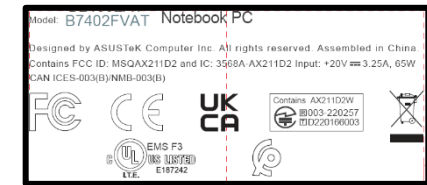

# Label Sample & Label Location

國家標籤  
WWAN label location

FM350-GL  
Contains FCC ID: MSQFM350GL  
IMEI:XXXXXXXXXXXXXXX