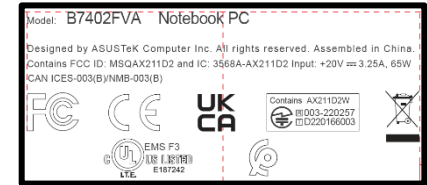

# Label Sample & Label Location

國家標籤  
WWAN label location

FM350-GL  
Contains FCC ID: MSQFM350GL  
IMEI:XXXXXXXXXXXXXXX