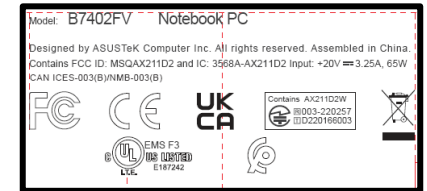

# Label Sample & Label Location

國家標籤  
WWAN label location

FM350-GL  
Contains FCC ID: MSQFM350GL  
IMEI:XXXXXXXXXXXXXXX