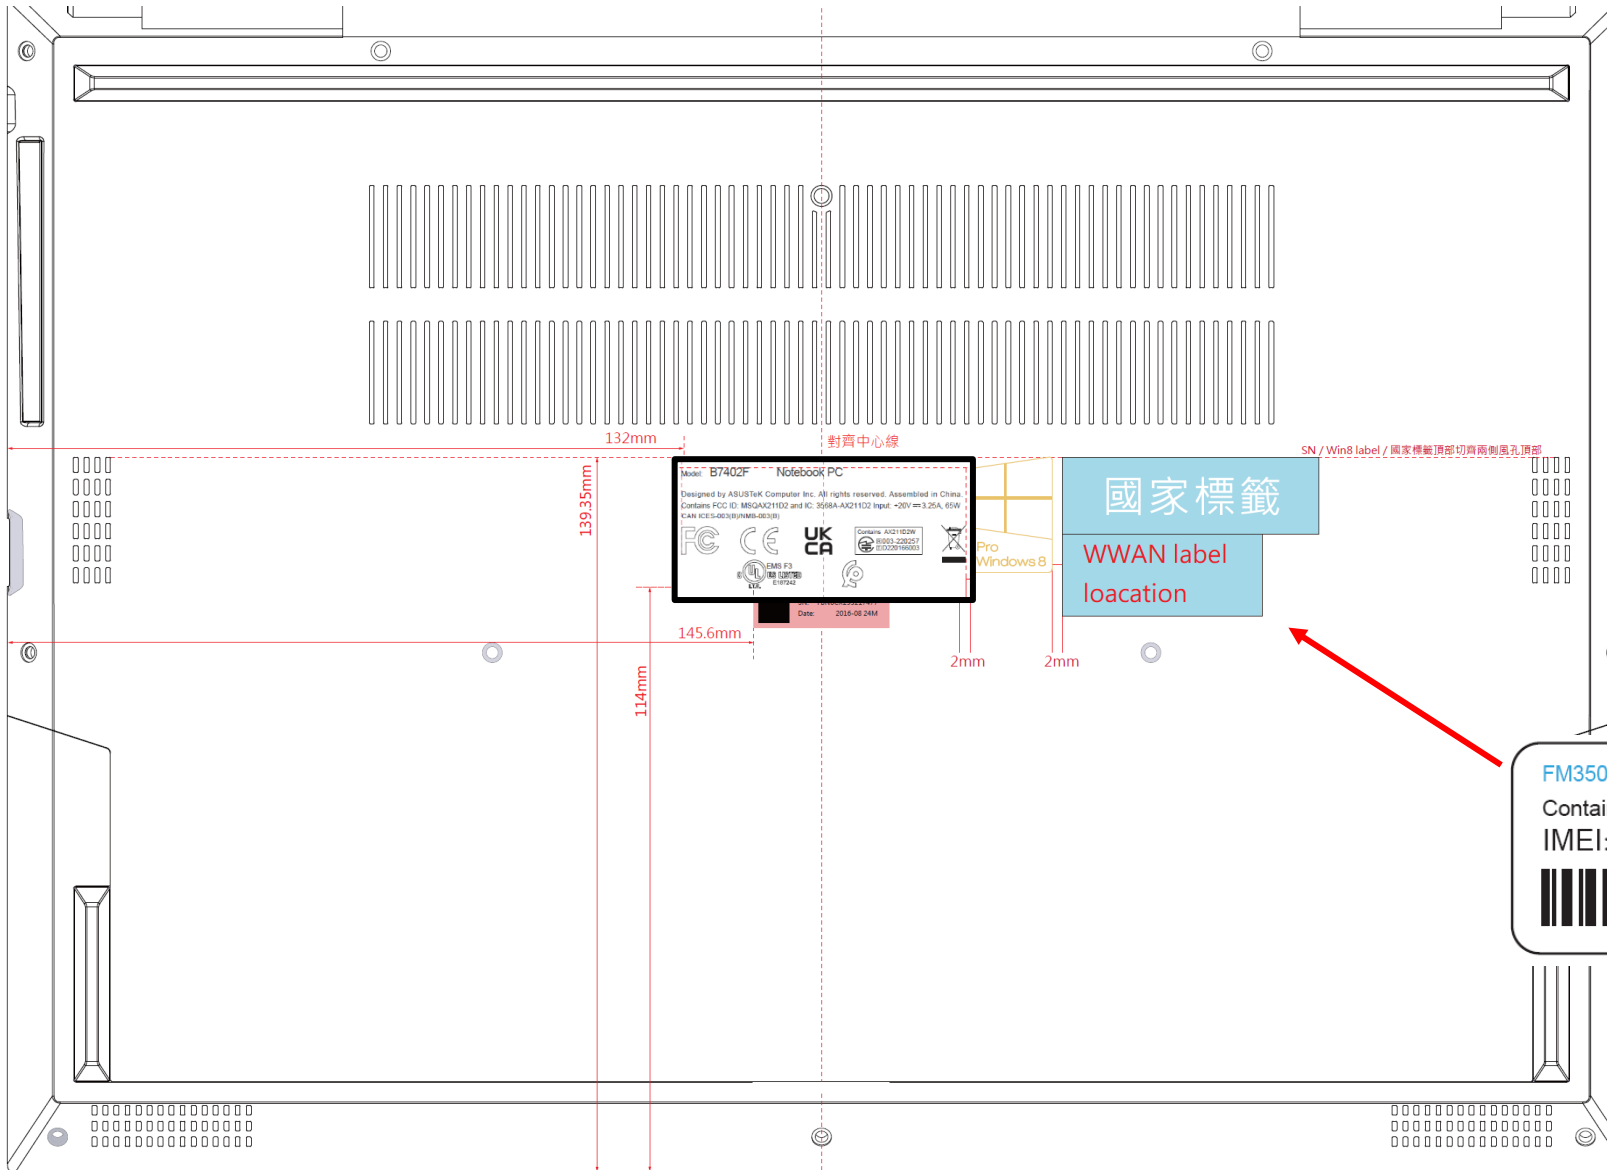

# Label Sample & Label Location

國家標籤  
WWAN label location

FM350-GL  
Contains FCC ID: MSQFM350GL  
IMEI:XXXXXXXXXXXXXXX