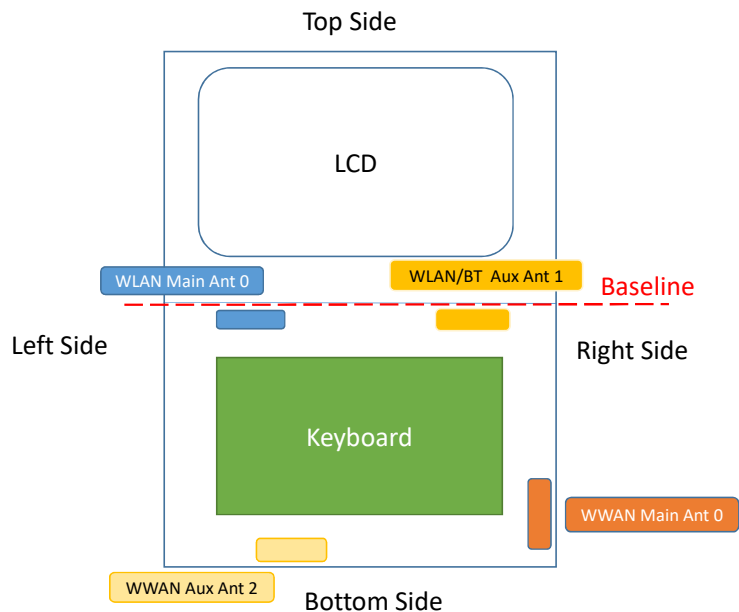

Photographs of EUT Setup and Antenna Location

The photographs of EUT and setup for SAR testing are shown as follows.

<Front Face View> Tablet

Antenna	To Top Side	To Bottom Side	To Left Side	To Right Side
	(mm)	(mm)	(mm)	(mm)
WWAN Main Ant 0	22.79	148.20	302.93	2.00
WWAN Aux Ant 2	2.40	217.20	55.50	184.52
WLAN Main Ant 0	226.85	1.57	45.85	261.00
WLAN/BT Aux Ant 1	226.85	1.57	261.00	45.85

Antenna	Support Band
WWAN Main Ant 0	WCDMA II, IV, V LTE B2, 4, 5, 7, 12, 13, 14, 17, 25, 26, 30, 38, 66 NR (SA) n2, 5, 7, 25, 30, 38, 66 NR (NSA) n2, 5, 66
WWAN Aux Ant 2	LTE B41, 48 NR (SA) n41, 77, 78 NR (NSA) n41, 77, 78
WLAN Main Ant 0	WLAN 2.4G / 5G
WLAN/BT Aux Ant 1	WLAN 2.4G / 5G / BT

<Right Side View> Convertible PC Tablet Mode

Antenna	To Front Side	To Rear Side
	(mm)	(mm)
WWAN Main Ant 0	11.80	1.30
WWAN Aux Ant 2	19.40	1.20
WLAN Main Ant 0	9.20	5.10
WLAN/BT Aux Ant 1	9.20	5.10

Antenna	Support Band
WWAN Main Ant 0	WCDMA II, IV, V LTE B2, 4, 5, 7, 12, 13, 14, 17, 25, 26, 30, 38, 66 NR (SA) n2, 5, 7, 25, 30, 38, 66 NR (NSA) n2, 5, 66
WWAN Aux Ant 2	LTE B41, 48 NR (SA) n41, 77, 78 NR (NSA) n41, 77, 78
WLAN Main Ant 0	WLAN 2.4G / 5G
WLAN/BT Aux Ant 1	WLAN 2.4G / 5G / BT

<Front Face View>Laptop Mode (180°)

Antenna	To Bottom Side	To Baseline	To Left Side	To Right Side
	(mm)	(mm)	(mm)	(mm)
WWAN Main Ant 0	22.79	148.20	302.93	2.00
WWAN Aux Ant 2	2.40	217.20	55.50	184.52
WLAN Main Ant 0	226.85	1.57	45.85	261.00
WLAN/BT Aux Ant 1	226.85	1.57	261.00	45.85