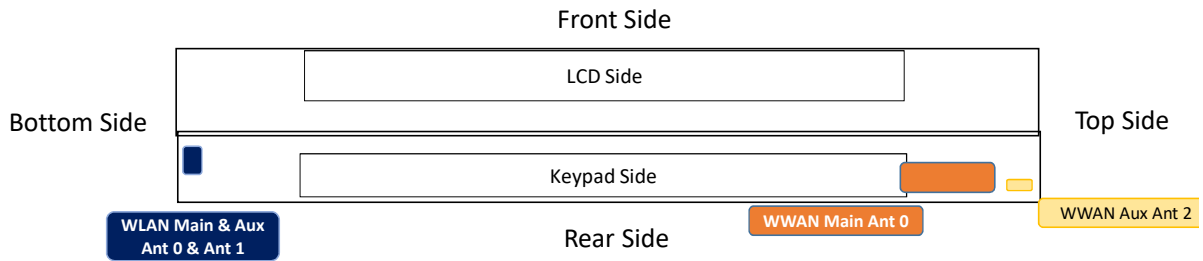

Photographs of EUT Setup and Antenna Location

The photographs of EUT and setup for SAR testing are shown as follows.

<Front Face View> Tablet

Antenna	To Top Side	To Bottom Side	To Left Side	To Right Side
	(mm)	(mm)	(mm)	(mm)
WWAN Main Ant 0	22.79	148.20	302.93	2.00
WWAN Aux Ant 2	2.40	217.20	55.50	184.52
WLAN Main Ant 0	226.85	1.57	45.85	261.00
WLAN/BT Aux Ant 1	226.85	1.57	261.00	45.85

Antenna	Support Band
WWAN Main Ant 0	WCDMA II, IV, V LTE B2, 4, 5, 7, 12, 13, 14, 17, 25, 26, 30, 38, 66 NR (SA) n2, 5, 7, 25, 30, 38, 66 NR (NSA) n2, 5, 66
WWAN Aux Ant 2	LTE B41, 48 NR (SA) n41, 77, 78 NR (NSA) n41, 77, 78
WLAN Main Ant 0	WLAN 2.4G / 5G
WLAN/BT Aux Ant 1	WLAN 2.4G / 5G / BT

<Right Side View> Convertible PC Tablet Mode

Antenna	To Front Side	To Rear Side
	(mm)	(mm)
WWAN Main Ant 0	11.80	1.30
WWAN Aux Ant 2	19.40	1.20
WLAN Main Ant 0	9.20	5.10
WLAN/BT Aux Ant 1	9.20	5.10

Antenna	Support Band
WWAN Main Ant 0	WCDMA II, IV, V LTE B2, 4, 5, 7, 12, 13, 14, 17, 25, 26, 30, 38, 66 NR (SA) n2, 5, 7, 25, 30, 38, 66 NR (NSA) n2, 5, 66
WWAN Aux Ant 2	LTE B41, 48 NR (SA) n41, 77, 78 NR (NSA) n41, 77, 78
WLAN Main Ant 0	WLAN 2.4G / 5G
WLAN/BT Aux Ant 1	WLAN 2.4G / 5G / BT