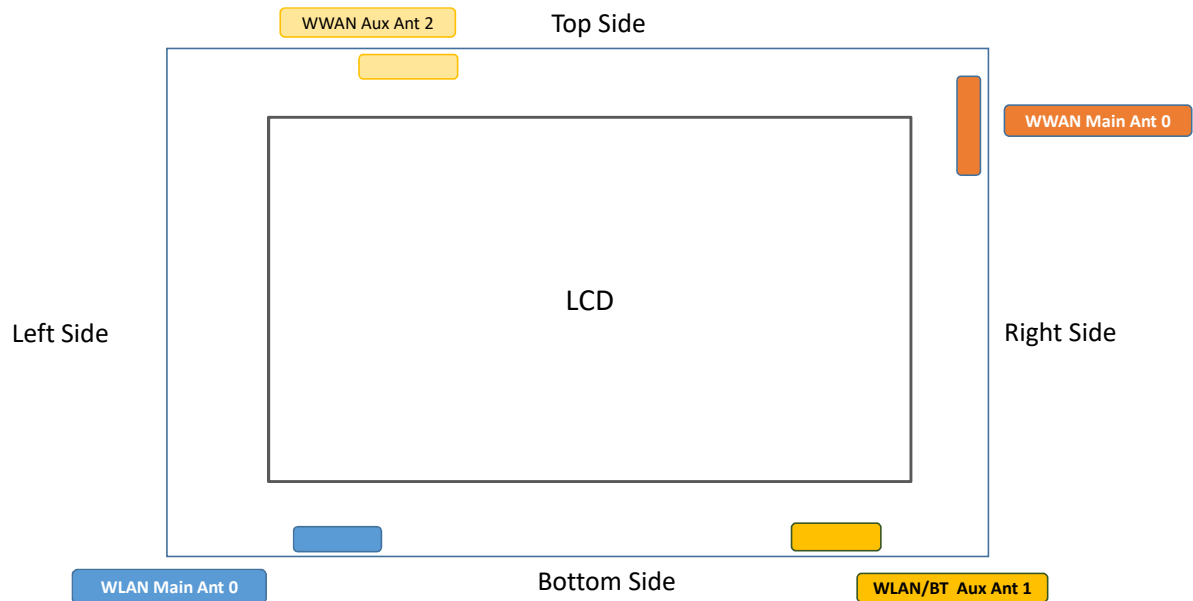

Photographs of EUT Setup and Antenna Location

The photographs of EUT and setup for SAR testing are shown as follows.

<Front Face View> Tablet

Antenna	To Top Side	To Bottom Side	To Left Side	To Right Side
	(mm)	(mm)	(mm)	(mm)
WWAN Main Ant 0	22.79	148.20	302.93	2.00
WWAN Aux Ant 2	2.40	217.20	55.50	184.52
WLAN Main Ant 0	226.85	1.57	45.85	261.00
WLAN/BT Aux Ant 1	226.85	1.57	261.00	45.85

Antenna	Support Band
WWAN Main Ant 0	WCDMA II, IV, V LTE B2, 4, 5, 7, 12, 13, 14, 17, 25, 26, 30, 38, 66 NR (SA) n2, 5, 7, 25, 30, 38, 66 NR (NSA) n2, 5, 66
WWAN Aux Ant 2	LTE B41, 48 NR (SA) n41, 77, 78 NR (NSA) n41, 77, 78
WLAN Main Ant 0	WLAN 2.4G / 5G
WLAN/BT Aux Ant 1	WLAN 2.4G / 5G / BT

<Right Side View> Convertible PC Tablet Mode

Antenna	To Front Side	To Rear Side
	(mm)	(mm)
WWAN Main Ant 0	11.80	1.30
WWAN Aux Ant 2	19.40	1.20
WLAN Main Ant 0	9.20	5.10
WLAN/BT Aux Ant 1	9.20	5.10

Antenna	Support Band
WWAN Main Ant 0	WCDMA II, IV, V LTE B2, 4, 5, 7, 12, 13, 14, 17, 25, 26, 30, 38, 66 NR (SA) n2, 5, 7, 25, 30, 38, 66 NR (NSA) n2, 5, 66
WWAN Aux Ant 2	LTE B41, 48 NR (SA) n41, 77, 78 NR (NSA) n41, 77, 78
WLAN Main Ant 0	WLAN 2.4G / 5G
WLAN/BT Aux Ant 1	WLAN 2.4G / 5G / BT