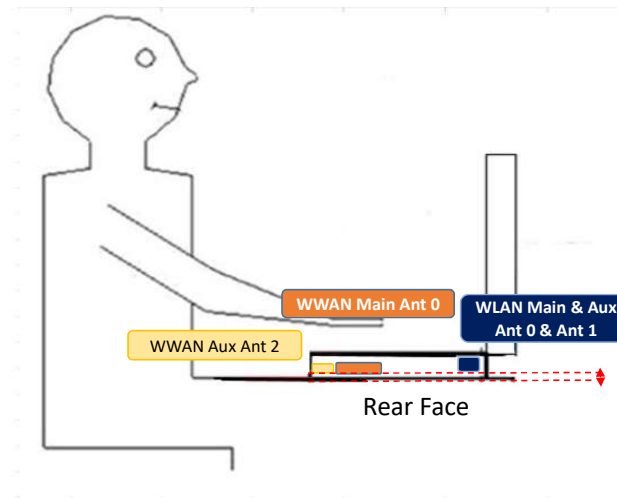

<Right Side View> Laptop Mode(90°)

Antenna	Rear Face
	(mm)
WWAN Main Ant 0	1.30
WWAN Aux Ant 2	1.20
WLAN Main Ant 0	5.10
WLAN/BT Aux Ant 1	5.10

Antenna	Support Band
WWAN Main Ant 0	WCDMA II, IV, V LTE B2, 4, 5, 7, 12, 13, 14, 17, 25, 26, 30, 38, 66 NR (SA) n2, 5, 7, 25, 30, 38, 66 NR (NSA) n2, 5, 66
WWAN Aux Ant 2	LTE B41, 48 NR (SA) n41, 77, 78 NR (NSA) n41, 77, 78
WLAN Main Ant 0	WLAN 2.4G / 5G
WLAN/BT Aux Ant 1	WLAN 2.4G / 5G / BT