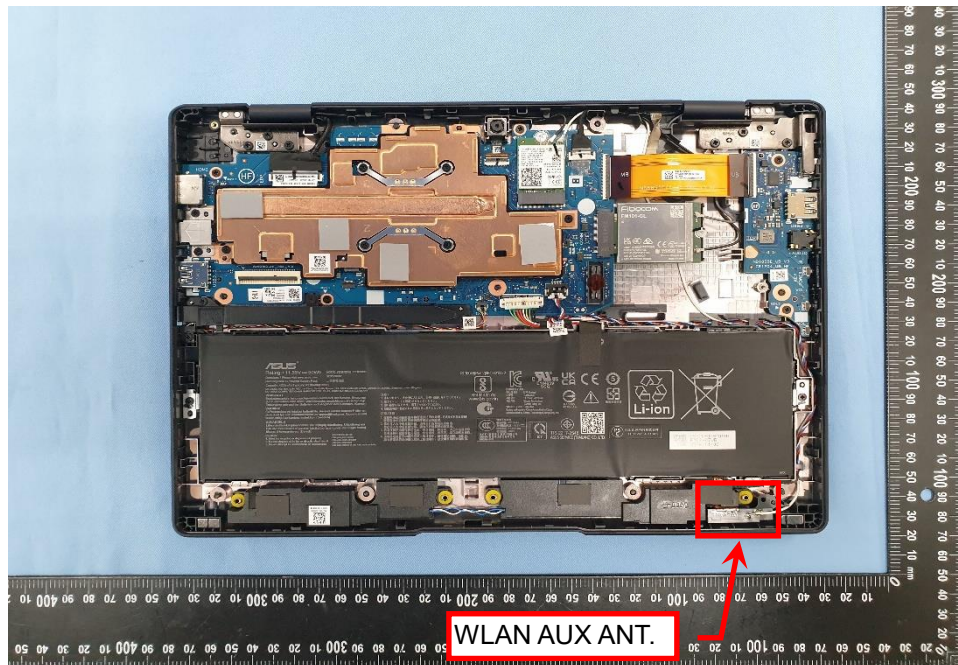

Internal Photos

Model Number:

FM101-GL

Platform Model Number:

CR1204FG, CR1204CG, CR1104FG, CR1104CG

EUT Photo (1) Platform Model Number:CR1204FG, CR1204CG

EUT Photo (2) Platform Model Number:CR1104FG, CR1104CG

EUT Photo (3)

FM101-GL

EUT Photo (4)

FM101-GL

EUT Photo (5)

EUT Photo (6)

EUT Photo (7)

AX211NGW