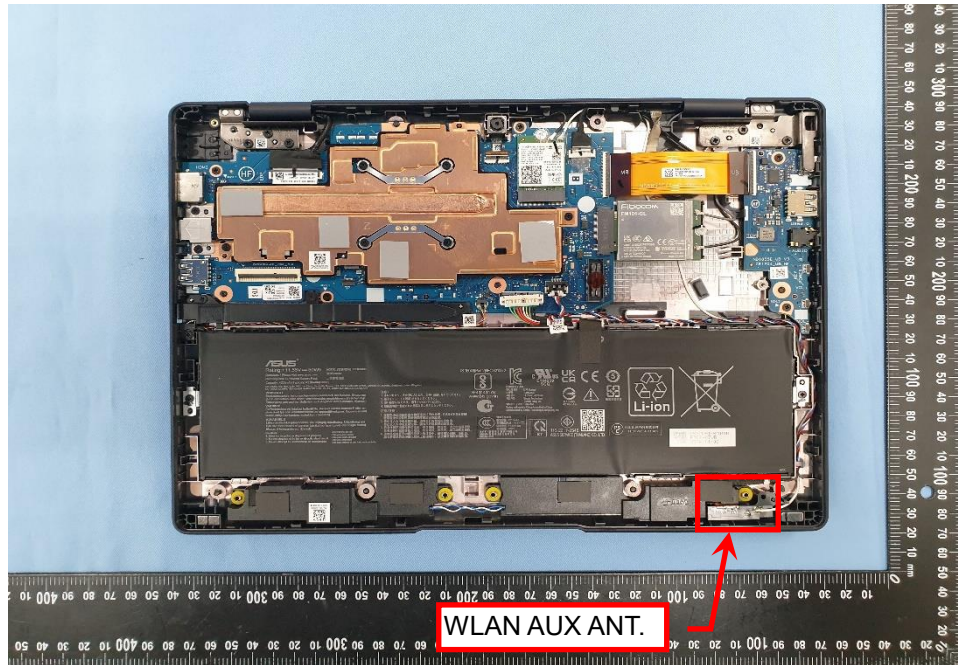

Internal Photos

Model Number:

FM101-GL

Platform Model Number:

CR1204FG, CR1204CG, CR1104FG, CR1104CG

EUT Photo (1) Platform Model Number:CR1204FG, CR1204CG

EUT Photo (2) Platform Model Number:CR1104FG, CR1104CG

EUT Photo (3)

FM101-GL

EUT Photo (4)

FM101-GL

EUT Photo (5)

EUT Photo (6)

EUT Photo (7)

AX211NGW