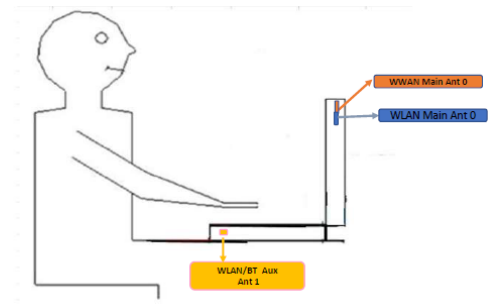

Antenna	Rear Face (mm)
WWAN Main Ant 0	208.00
WLAN Main Ant 0	125.00
WLAN/BT Aux Ant 1	10.85