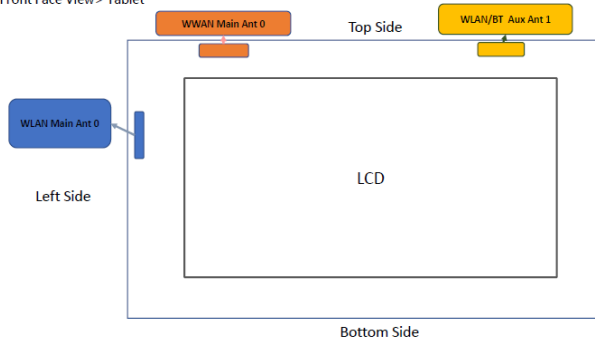

<Right Side View> Convertible PC Tablet Mode

Antenna	To Front Side (mm)	To Rear Side (mm)
WWAN Main Ant 0	6.20	18.51
WLAN Main Ant 0	6.20	18.51
WLAN/BT Aux Ant 1	20.15	5.45

<Front Face View> Laptop Mode (180°)

Antenna	To Top/Bottom Side (mm)	To Baseline (mm)	To Left Side (mm)	To Right Side (mm)
WWAN Main Ant 0	1.79	197.00	23.04	191.50
WLAN Main Ant 0	57.00	114.00	1.79	286.50
WLAN/BT Aux Ant 1	5.00	201.00	244.50	17.60

<Right Side View> Laptop Mode(90°)

Antenna	Rear Face (mm)
WWAN Main Ant 0	208.00
WLAN Main Ant 0	125.00
WLAN/BT Aux Ant 1	10.85

<BR1104CGA>

<Front Face View> Tablet

Antenna	To Top Side (mm)	To Bottom Side (mm)	To Left Side (mm)	To Right Side (mm)
WWAN Main Ant 0	1.79	197.00	23.04	191.50
WLAN Main Ant 0	57.00	114.00	1.79	286.50
WLAN/BT Aux Ant 1	56.22	5.00	244.50	17.60