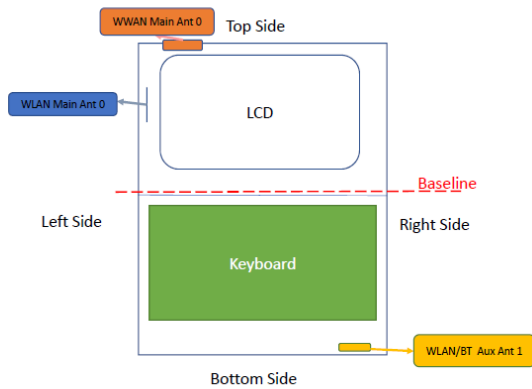

Antenna	To Top/Bottom Side (mm)	To Baseline (mm)	To Left Side (mm)	To Right Side (mm)
WWAN Main Ant 0	1.79	197.00	23.04	191.50
WLAN Main Ant 0	57.00	114.00	1.79	286.50
WLAN/BT Aux Ant 1	5.00	201.00	244.50	17.60

<Right Side View> Laptop Mode(90°)

Antenna	Rear Face (mm)
WWAN Main Ant 0	208.00
WLAN Main Ant 0	125.00
WLAN/BT Aux Ant 1	10.85

<BR1104CGA>

<Front Face View> Tablet

Antenna	To Top Side (mm)	To Bottom Side (mm)	To Left Side (mm)	To Right Side (mm)
WWAN Main Ant 0	1.79	197.00	23.04	191.50
WLAN Main Ant 0	57.00	114.00	1.79	286.50
WLAN/BT Aux Ant 1	56.22	5.00	244.50	17.60

<Right Side View> Convertible PC Tablet Mode

Antenna	To Front Side (mm)	To Rear Side (mm)
WWAN Main Ant 0	6.20	18.51
WLAN Main Ant 0	6.20	18.51
WLAN/BT Aux Ant 1	20.15	5.45

<Front Face View> Laptop Mode (180°)