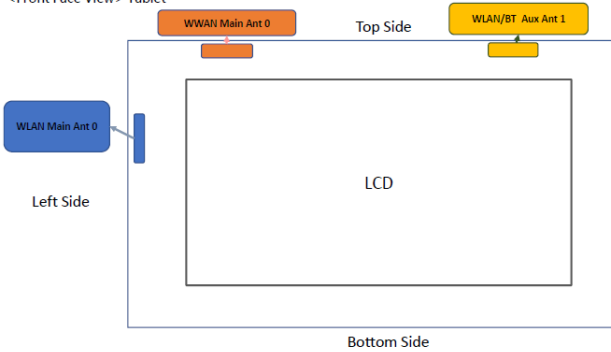

Appendix E - Test Setup Photographs

● Antenna Location

<BR1204CGA>

<Front Face View> Tablet

Antenna	To Top Side (mm)	To Bottom Side (mm)	To Left Side (mm)	To Right Side (mm)
WWAN Main Ant 0	1.79	197.00	23.04	191.50
WLAN Main Ant 0	57.00	114.00	1.79	286.50
WLAN/BT Aux Ant 1	56.22	5.00	244.50	17.60

<Right Side View> Convertible PC Tablet Mode

Antenna	To Front Side (mm)	To Rear Side (mm)
WWAN Main Ant 0	6.20	18.51
WLAN Main Ant 0	6.20	18.51
WLAN/BT Aux Ant 1	20.15	5.45

<Front Face View> Laptop Mode (180°)

Antenna	To Top/Bottom Side (mm)	To Baseline (mm)	To Left Side (mm)	To Right Side (mm)
WWAN Main Ant 0	1.79	197.00	23.04	191.50
WLAN Main Ant 0	57.00	114.00	1.79	286.50
WLAN/BT Aux Ant 1	5.00	201.00	244.50	17.60