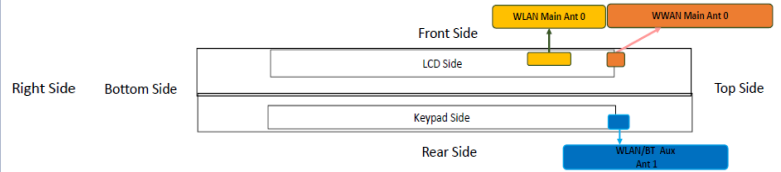

Antenna	To Front Side (mm)	To Rear Side (mm)
WWAN Main Ant 0	6.20	18.51
WLAN Main Ant 0	6.20	18.51
WLAN/BT Aux Ant 1	20.15	5.45