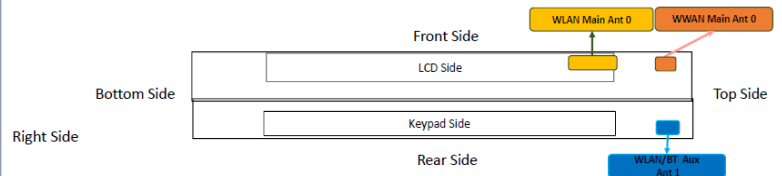

<Right Side View> Convertible PC Tablet Mode

Antenna	To Front Side (mm)	To Rear Side (mm)
WWAN Main Ant 0	6.20	18.51
WLAN Main Ant 0	6.20	18.51
WLAN/BT Aux Ant 1	20.15	5.45