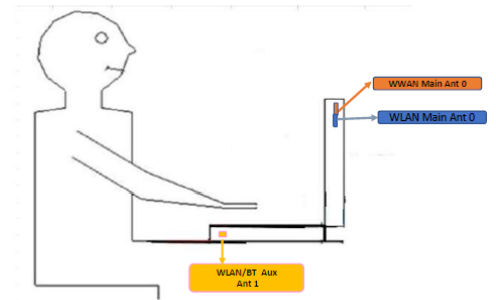

Antenna	Rear Face (mm)
WWAN Main Ant 0	208.00
WLAN Main Ant 0	125.00
WLAN/BT Aux Ant 1	10.85