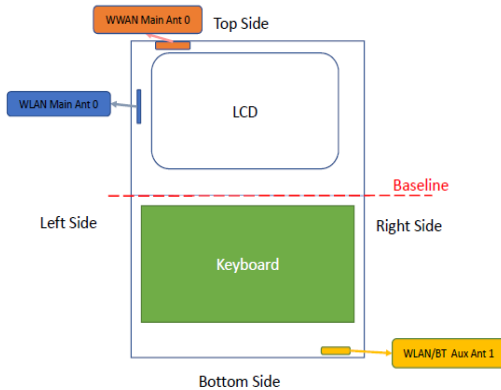

Appendix E - Test Setup Photographs

● Antenna Location

<BR1204CGA>

<Front Face View> Tablet

Antenna	To Top Side (mm)	To Bottom Side (mm)	To Left Side (mm)	To Right Side (mm)
WWAN Main Ant 0	1.79	197.00	23.04	191.50
WLAN Main Ant 0	57.00	114.00	1.79	286.50
WLAN/BT Aux Ant 1	56.22	5.00	244.50	17.60

<Right Side View> Convertible PC Tablet Mode

Antenna	To Front Side (mm)	To Rear Side (mm)
WWAN Main Ant 0	6.20	18.51
WLAN Main Ant 0	6.20	18.51
WLAN/BT Aux Ant 1	20.15	5.45

<Front Face View> Laptop Mode (180°)

Antenna	To Top/Bottom Side (mm)	To Baseline (mm)	To Left Side (mm)	To Right Side (mm)
WWAN Main Ant 0	1.79	197.00	23.04	191.50
WLAN Main Ant 0	57.00	114.00	1.79	286.50
WLAN/BT Aux Ant 1	5.00	201.00	244.50	17.60