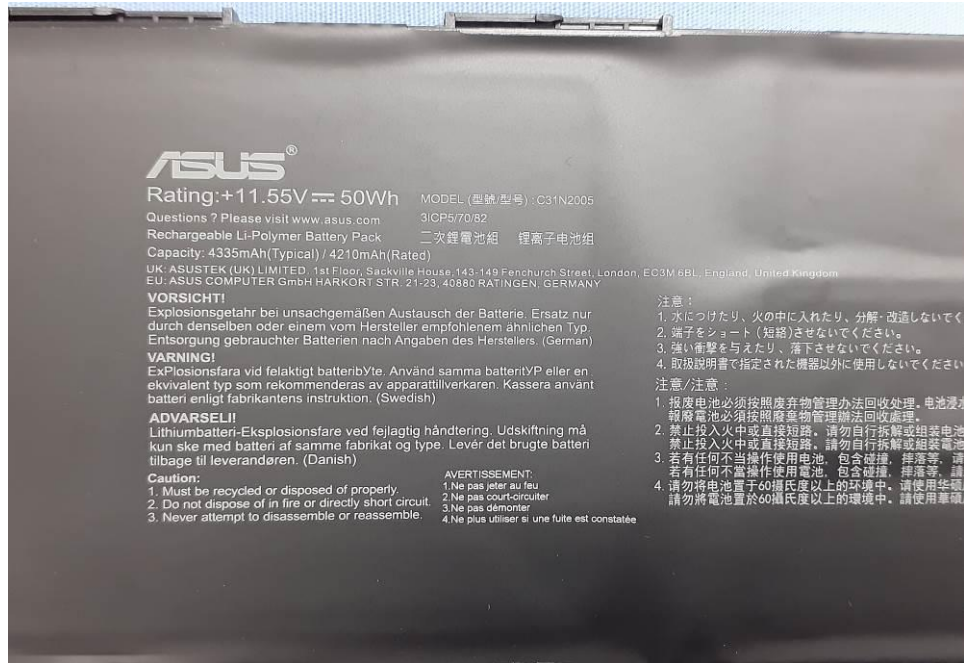

Internal Photos

Model Number: FM101-GL

EUT Photo (1)

EUT Photo (2)

EUT Photo (3)

EUT Photo (4)

EUT Photo (5) WLAN module AX211NGW

EUT Photo (6) WLAN module AX211NGW