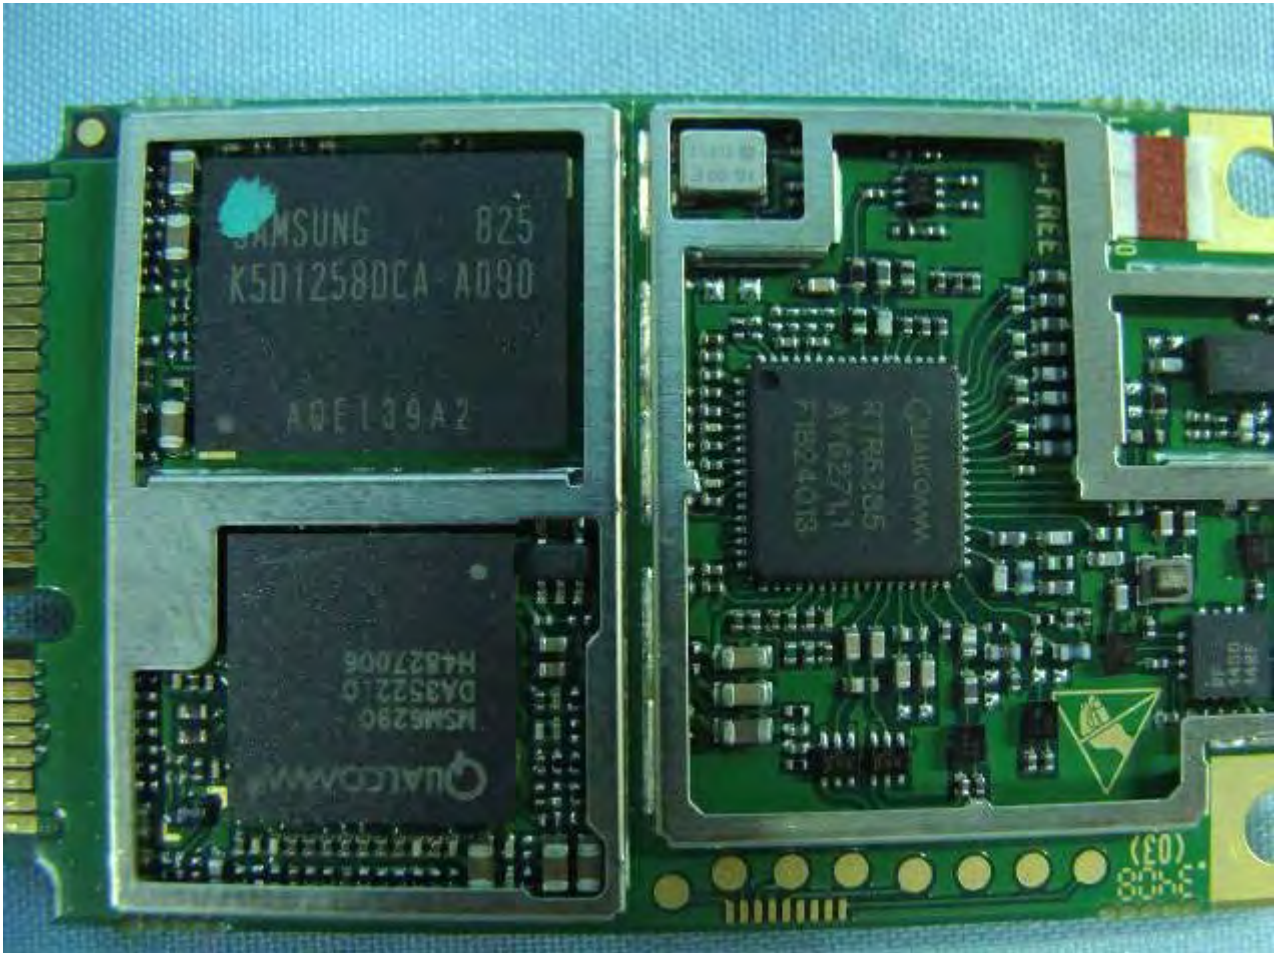

Model Name: Eee PC 904HG

Model Name: Eee PC 904HG

Model Name: Eee PC 904HG

Model Name: Eee PC 904HG

WWAN Module

Model Name: Eee PC 904HG

Model Name: Eee PC 904HG

Model Name: Eee PC 904HG

Model Name: Eee PC 904HG

Model Name: Eee PC 904HG

**WiFi Module**

Model Name: Eee PC 904HG

Model Name: Eee PC 904HG

Model Name: Eee PC 904HG

Model Name: Eee PC 904HG

**BT Module**