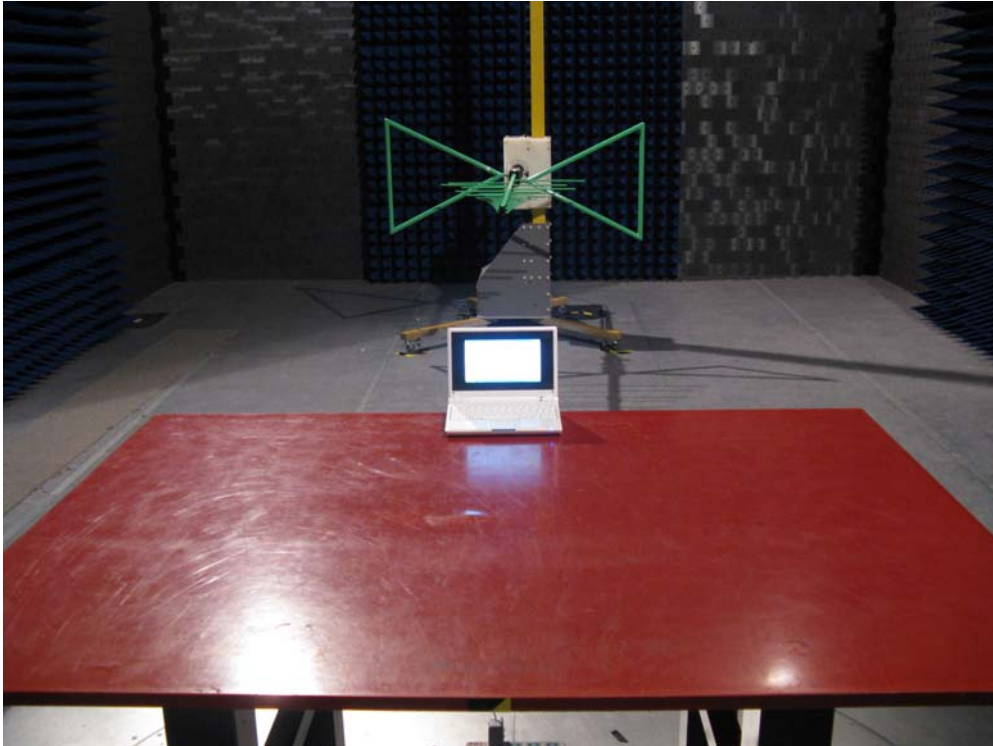

# Eee PC

(M/N: Eee PC 701SD)

➤ **Test Setup Photographs for Conducted Emission**

Test Mode: Mode 1: Transmit by 802.11b

Description: Front View of Conducted Emission Test Setup

Test Mode: Mode 1: Transmit by 802.11b

Description: Back View of Conducted Emission Test Setup

Test Mode: Mode 2: Transmit by 802.11g

Description: Front View of Conducted Emission Test Setup

Test Mode: Mode 2: Transmit by 802.11g

Description: Back View of Conducted Emission Test Setup

## ➤ Test Setup Photographs for Radiated Emission

Test Mode : Mode 1: Transmit by 802.11b

Description : Front View of Radiated Emission Test Setup for Under 1GHz

Test Mode : Mode 1: Transmit by 802.11b

Description : Back View of Radiated Emission Test Setup for Under 1GHz

Test Mode : Mode 1: Transmit by 802.11b

Description : Front View of Radiated Emission Test Setup for Above 1GHz

Test Mode : Mode 1: Transmit by 802.11b

Description : Back View of Radiated Emission Test Setup for Above 1GHz