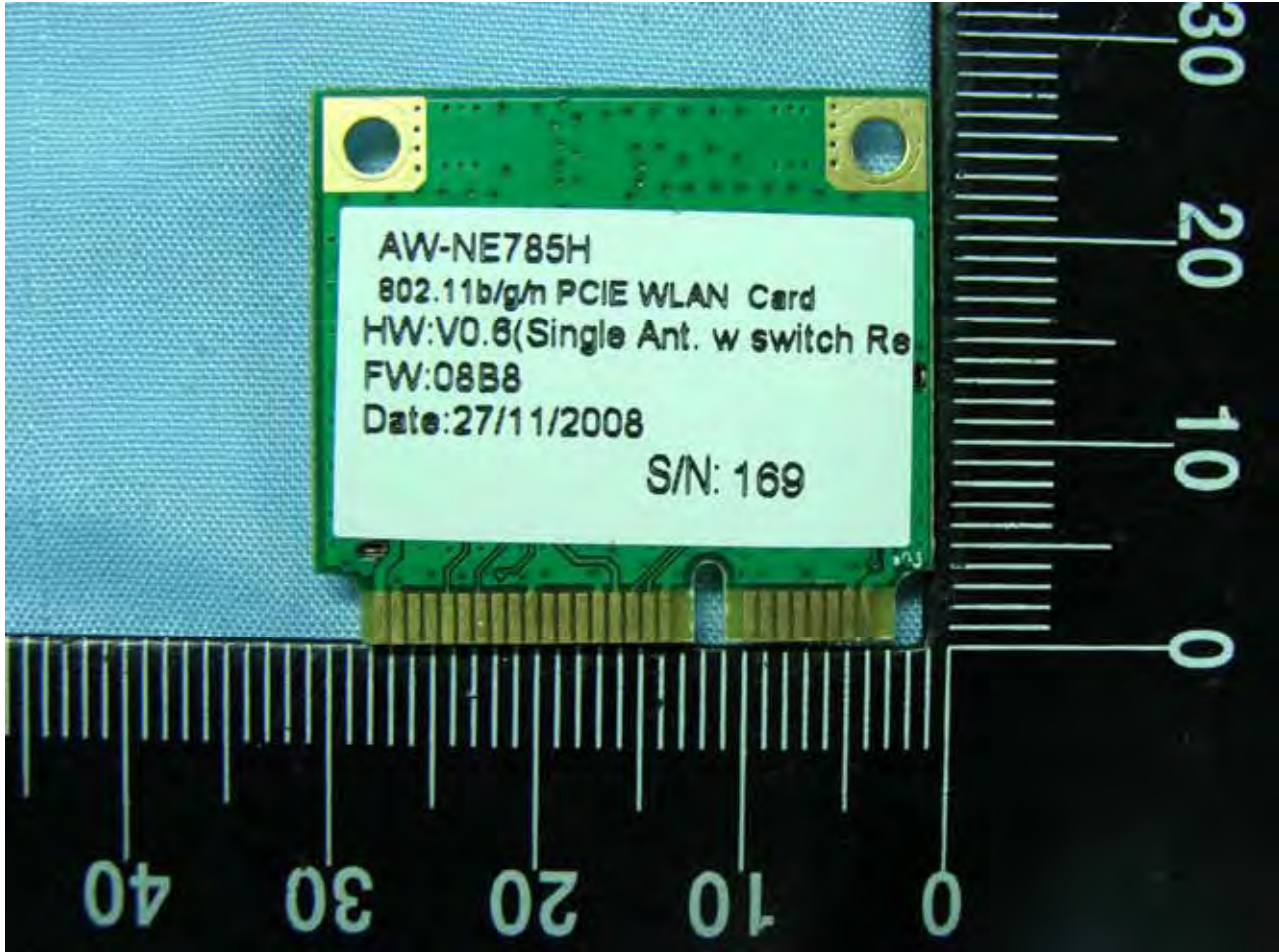

Model Name: Eee PC 1003HAG

Model Name: Eee PC 1003HAG

Model Name: Eee PC 1003HAG

Model Name: Eee PC 1003HAG

Model Name: Eee PC 1003HAG

Bluetooth Antenna

Model Name: Eee PC 1003HAG

Bluetooth Antenna