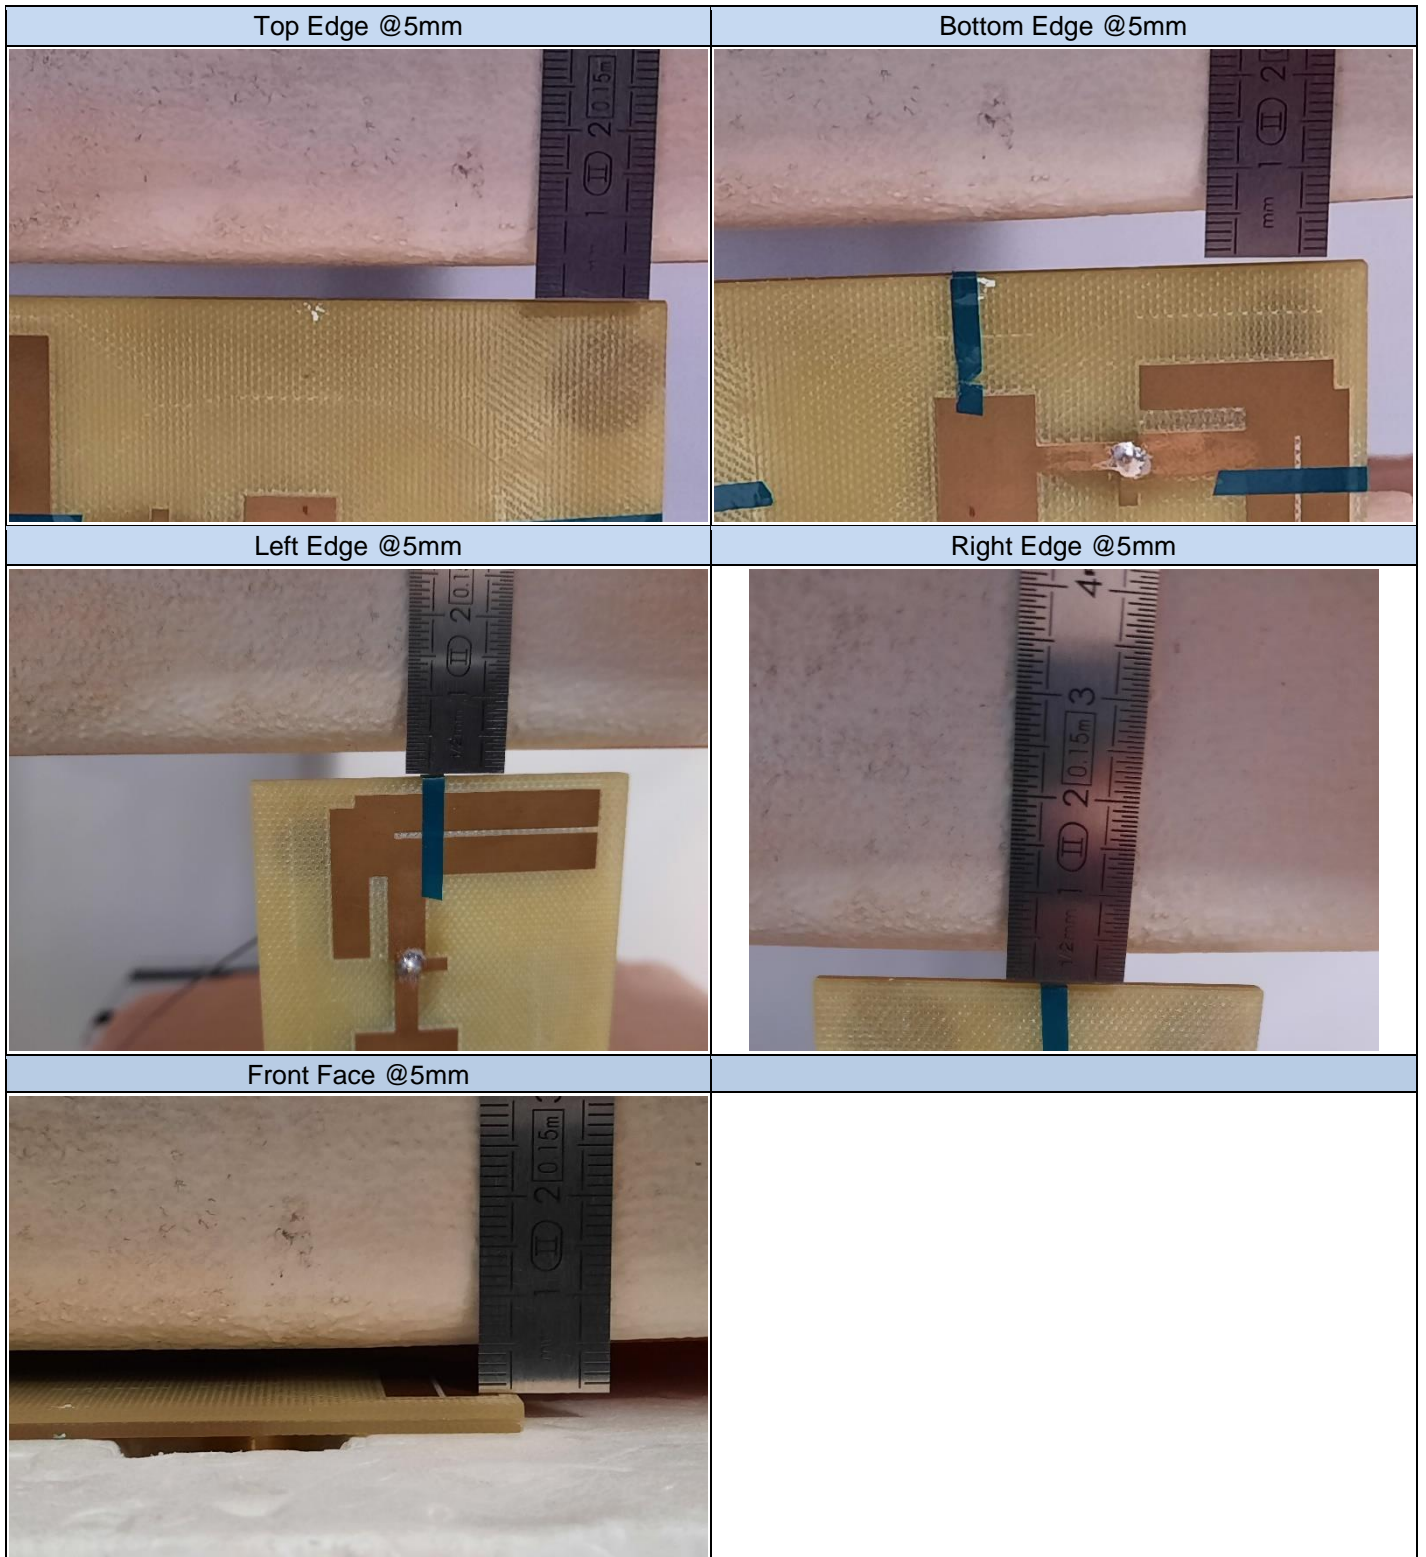

Annex F. Photographs

F.1 Test Sample

Sample #01

Module Front

Module Back

Extender board

Laptop

Socket Front

Socket Back

F.2 PD Test positions

F.3 SAR Test position

F.4 Antenna photographs

F.5 Phantom liquid level during measurements

ELI phantom Head liquid SAR SPEAG HBBL600-1000V6 Batch - 191016-02

End of the report

This page is intentionally left blank and marks the last page of the test report.