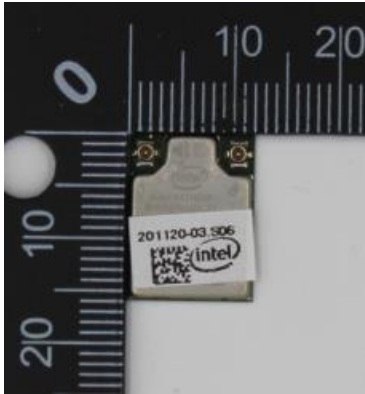

Annex F. Photographs

F.1 Test Sample

Sample #01

Module Front

Module Back

Extender board

Laptop

Socket Front

Socket Back

F.2 PD Test positions

F.3 SAR Test position

F.4 Antenna photographs

F.5 Phantom liquid level during measurements

ELI phantom Head liquid SAR SPEAG HBBL600-1000V6 Batch - 191016-02

End of the report