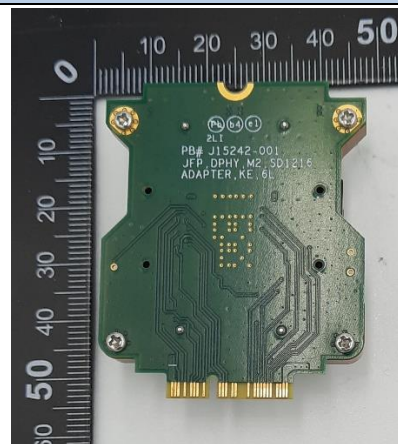

Annex F. Photographs

F.1 Test Sample

Sample #01

Module Front

Module Back

Extender board

Laptop

Socket Front

Socket Back

F.2 PD Test positions

F.3 SAR Test position

F.4 Antenna photographs

F.5 Phantom liquid level during measurements

ELI phantom Head liquid SAR SPEAG HBBL600-1000V6 Batch - 191016-02

End of the report

This page is intentionally left blank and marks the last page of the test report.