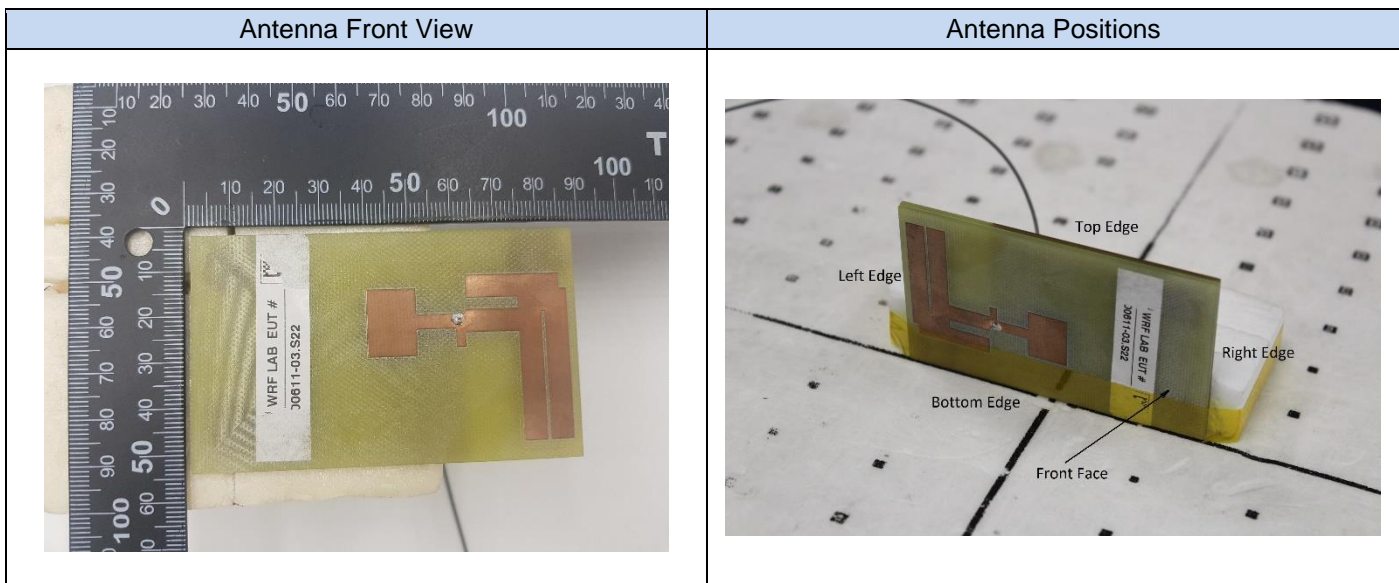

Socket Back

F.2 PD Test positions

F.3 SAR Test position

F.4 Antenna photographs

F.5 Phantom liquid level during measurements

ELI phantom Head liquid SAR SPEAG HBBL600-1000V6 Batch - 191016-02

End of the report