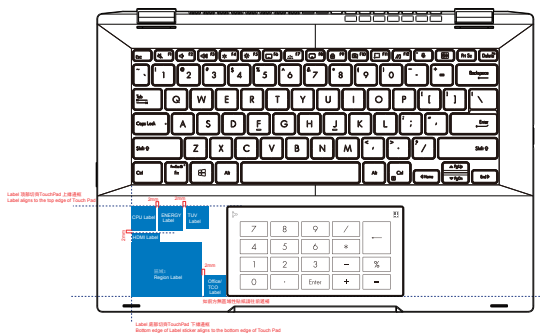

C Cover LABEL LOCATION

CPU LABEL HP-00000000 100x100mm	SPEAKER LABEL HP-00000000 100x100mm	TOUCH PAD LABEL HP-00000000 100x100mm	TOUCH PAD LABEL HP-00000000 100x100mm

區域 1 Label

INTEL LABEL HP-00000000 100x100mm	ASUS LABEL HP-00000000 100x100mm	SAMSUNG LABEL HP-00000000 100x100mm	J-CALL CENTER LABEL HP-00000000 100x100mm	SOS (SOUTH AFRICA) LABEL HP-00000000 100x100mm
意大利	越南	巴西	日本	南非
TOUCH PAD LABEL HP-00000000 100x100mm	ACTIVATION LABEL HP-00000000 100x100mm	ORIG. LABEL HP-00000000 100x100mm		
歐盟國家	泰國	亞太區 印度/馬來西亞