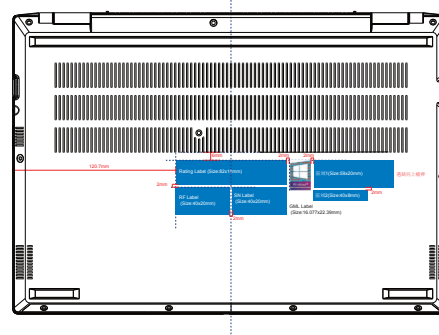

D Cover LABEL LOCATION

區域 1 Label

INTEL LABEL HP-00000000 100x100mm	SOS (SOUTH AFRICA) LABEL HP-00000000 100x100mm	ACTIVATION LABEL HP-00000000 100x100mm	TECHNICAL SUPPORT LABEL HP-00000000 100x100mm	TECHNICAL SUPPORT LABEL HP-00000000 100x100mm	SOS (SOUTH AFRICA) LABEL HP-00000000 100x100mm	RECYCLE LABEL HP-00000000 100x100mm
ADD TECHNICAL SUPPORT	ADDITIONAL SUPPORT	ADDITIONAL SUPPORT	ADDITIONAL SUPPORT	ADDITIONAL SUPPORT	ADDITIONAL SUPPORT	ADDITIONAL SUPPORT

區域 2 Label

TECHNICAL SUPPORT LABEL HP-00000000 100x100mm	TECHNICAL SUPPORT LABEL HP-00000000 100x100mm