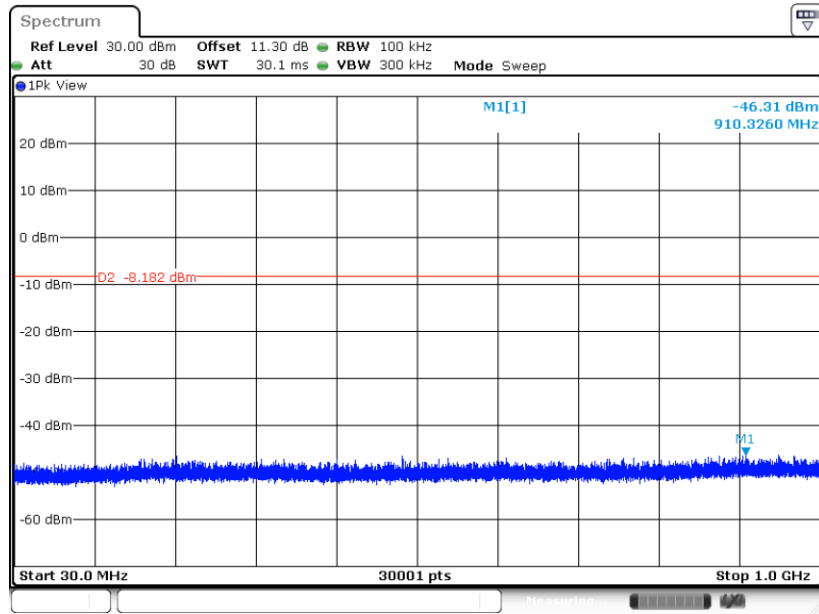

<2Mbps>

CSE Plot on Ch 00

Date: 5 DEC.2023 01:04:08

CSE Plot on Ch 00

Date: 5 DEC.2023 01:03:32

CSE Plot on Ch 39

Date: 5 DEC.2023 01:09:52

CSE Plot on Ch 39

Date: 5 DEC.2023 01:09:20

CSE Plot on Ch 78

Date: 5 DEC.2023 01:16:18

CSE Plot on Ch 78

Date: 5 DEC.2023 01:15:53

<3Mbps>

CSE Plot on Ch 00

Date: 5 DEC.2023 01:26:29