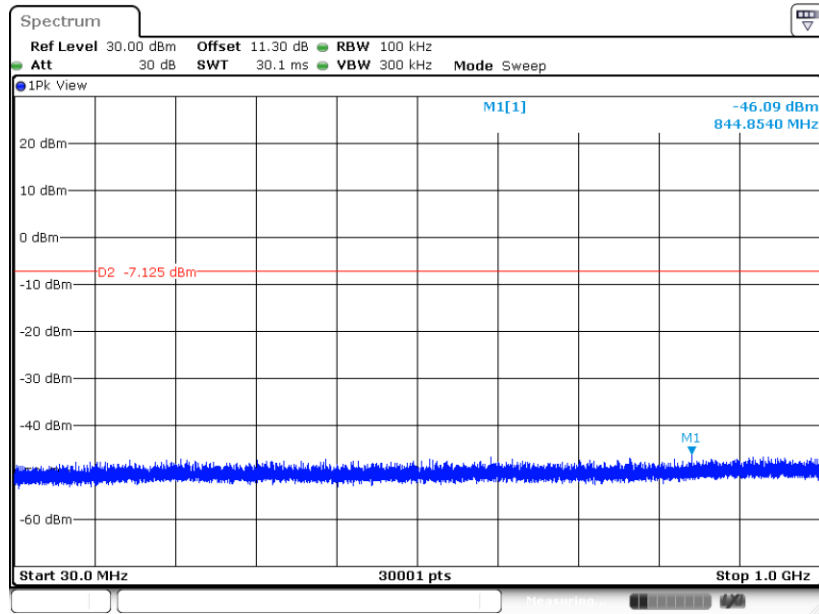

CSE Plot on Ch 39

Date: 5 DEC.2023 11:57:23

CSE Plot on Ch 39

Date: 5 DEC.2023 11:56:58

CSE Plot on Ch 78

Date: 5 DEC.2023 12:05:14

CSE Plot on Ch 78

Date: 5 DEC.2023 12:04:49

<2Mbps>

CSE Plot on Ch 00

Date: 5 DEC.2023 15:23:44

CSE Plot on Ch 00

Date: 5 DEC.2023 15:23:09

CSE Plot on Ch 39

Date: 5 DEC.2023 15:27:07

CSE Plot on Ch 39