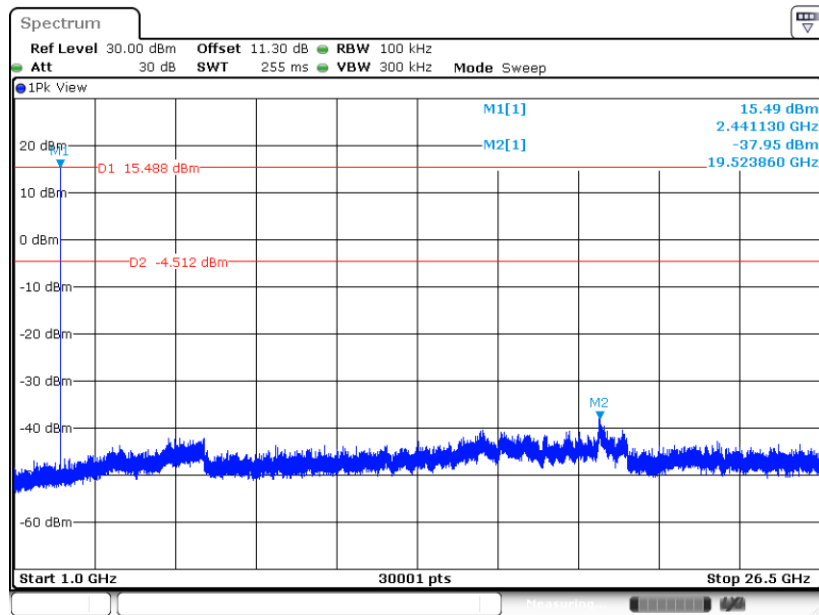

<2Mbps>

CSE Plot on Ch 00

Date: 4 DEC.2023 23:10:27

CSE Plot on Ch 00

Date: 4 DEC.2023 23:10:01

CSE Plot on Ch 39

Date: 4 DEC.2023 23:15:24

CSE Plot on Ch 39

Date: 4 DEC.2023 23:14:29

CSE Plot on Ch 78

Date: 4 DEC.2023 23:26:24

CSE Plot on Ch 78

Date: 4 DEC.2023 23:25:57

<3Mbps>

CSE Plot on Ch 00

Date: 4 DEC.2023 23:35:18