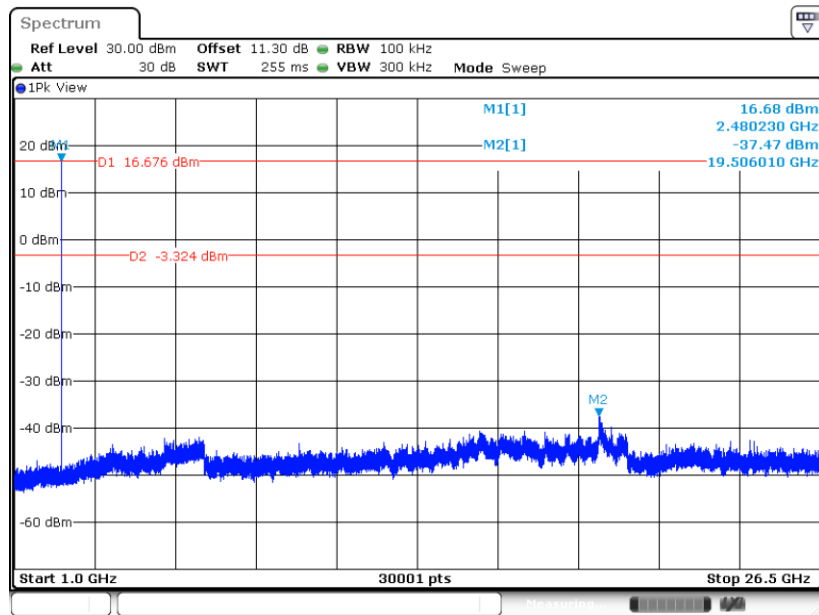

CSE Plot on Ch 39

Date: 5 DEC.2023 00:53:06

CSE Plot on Ch 39

Date: 5 DEC.2023 00:52:40

CSE Plot on Ch 78

Date: 5 DEC.2023 00:58:10

CSE Plot on Ch 78

Date: 5 DEC.2023 00:57:35

<2Mbps>

CSE Plot on Ch 00

Date: 5 DEC.2023 01:04:08

CSE Plot on Ch 00

Date: 5 DEC.2023 01:03:32

CSE Plot on Ch 39

Date: 5 DEC.2023 01:09:52

CSE Plot on Ch 39