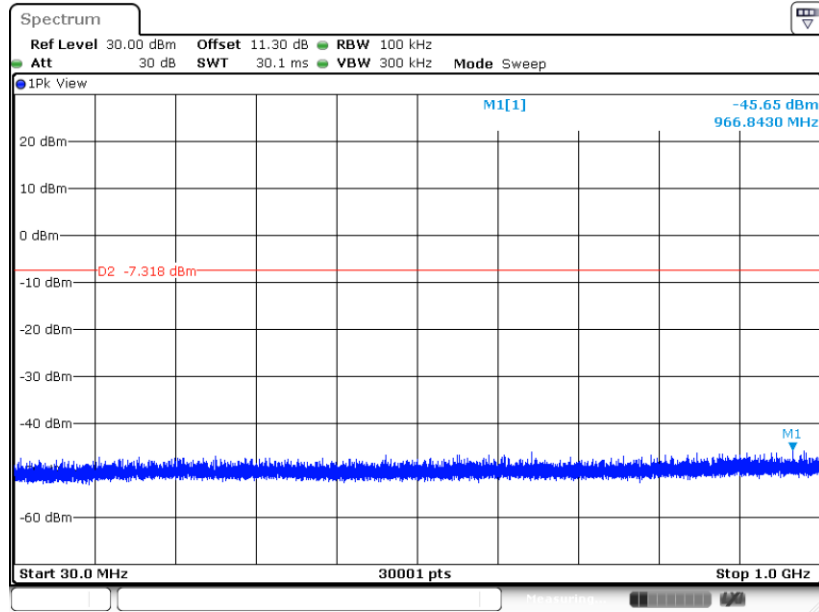

CSE Plot on Ch 39

Date: 4 DEC.2023 23:40:31