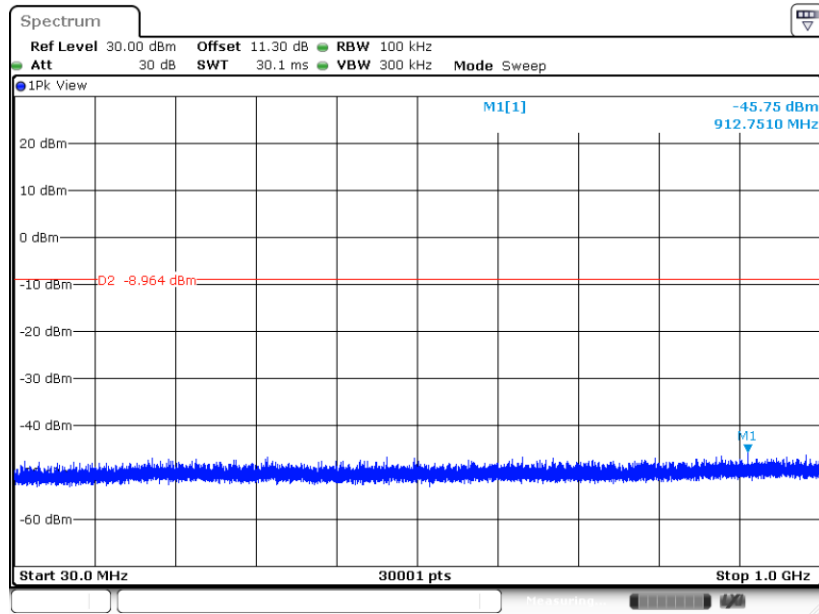

CSE Plot on Ch 39

Date: 5 DEC.2023 10:57:49