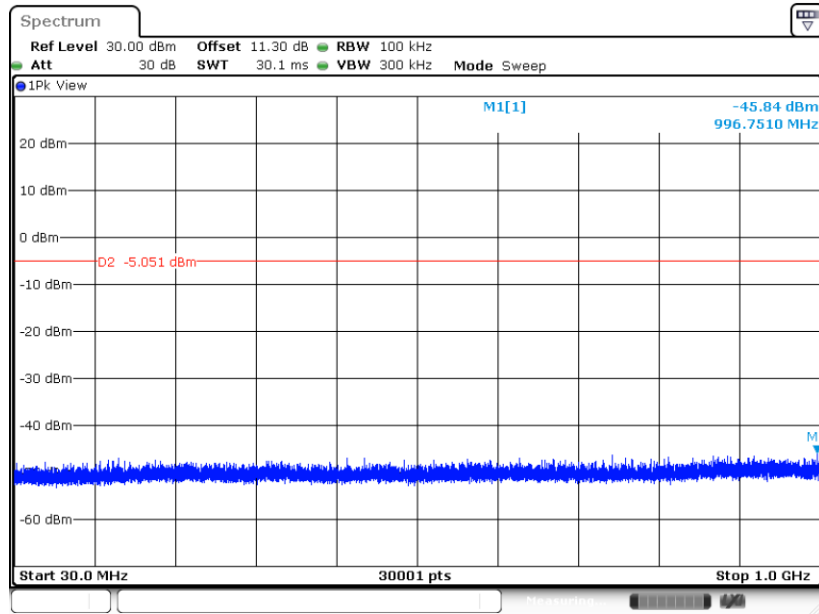

CSE Plot on Ch 39

Date: 5 DEC.2023 09:58:05