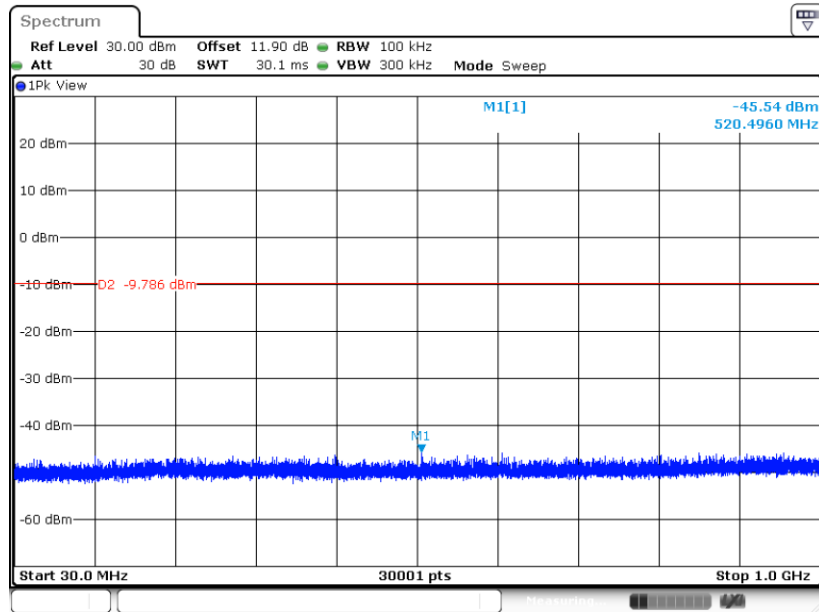

<2Mbps>

CSE Plot on Ch 00

Date: 4 DEC.2023 14:33:31

CSE Plot on Ch 00

Date: 4 DEC.2023 14:33:06

CSE Plot on Ch 39

Date: 4 DEC.2023 14:35:44

CSE Plot on Ch 39

Date: 4 DEC.2023 14:35:18

CSE Plot on Ch 78

Date: 4 DEC.2023 14:37:50

CSE Plot on Ch 78

Date: 4 DEC.2023 14:37:25