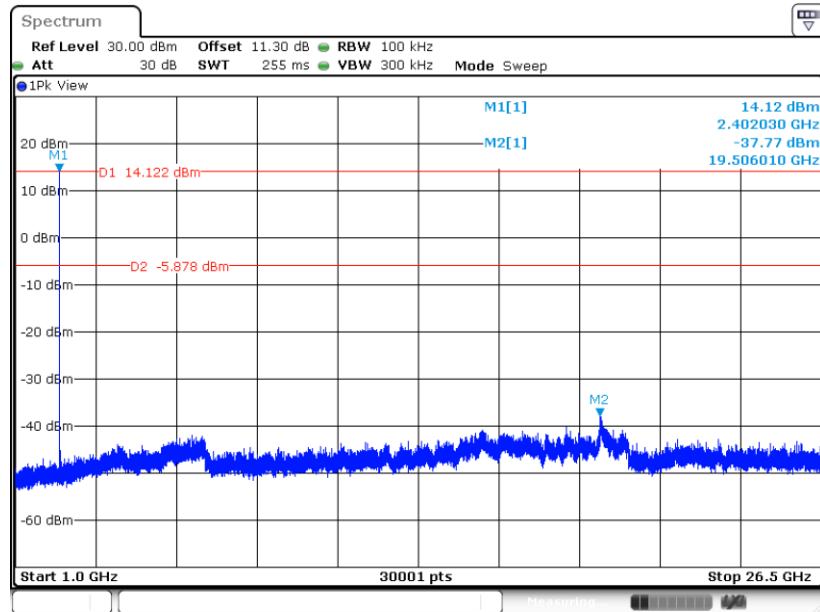

CSE Plot on Ch 00

Date: 5 DEC.2023 01:26:02