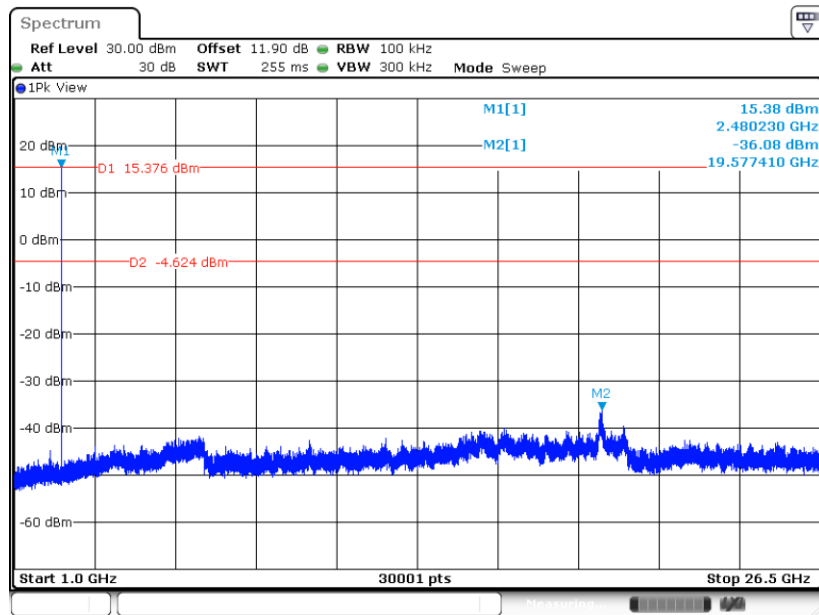

CSE Plot on Ch 39

Date: 5 DEC.2023 22:03:26

CSE Plot on Ch 39

Date: 5 DEC.2023 22:02:56

CSE Plot on Ch 78

Date: 5 DEC.2023 22:10:33

CSE Plot on Ch 78

Date: 5 DEC.2023 22:09:46

<2Mbps>

CSE Plot on Ch 00

Date: 5 DEC.2023 22:20:13

CSE Plot on Ch 00

Date: 5 DEC.2023 22:19:46

CSE Plot on Ch 39

Date: 5 DEC.2023 22:27:48

CSE Plot on Ch 39