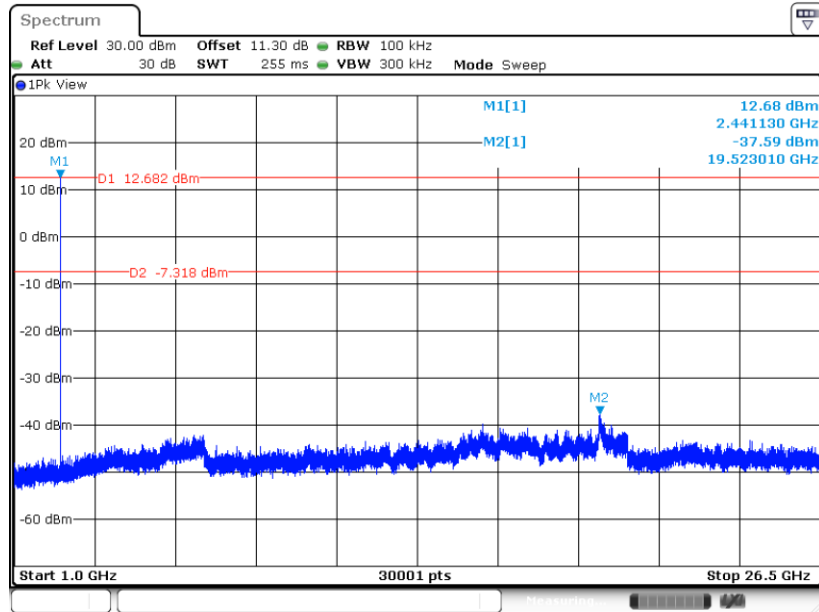

CSE Plot on Ch 00

Date: 4 DEC.2023 23:34:50

CSE Plot on Ch 39

Date: 4 DEC.2023 23:40:31

CSE Plot on Ch 39

Date: 4 DEC.2023 23:40:05

CSE Plot on Ch 78

Date: 4 DEC.2023 23:49:55