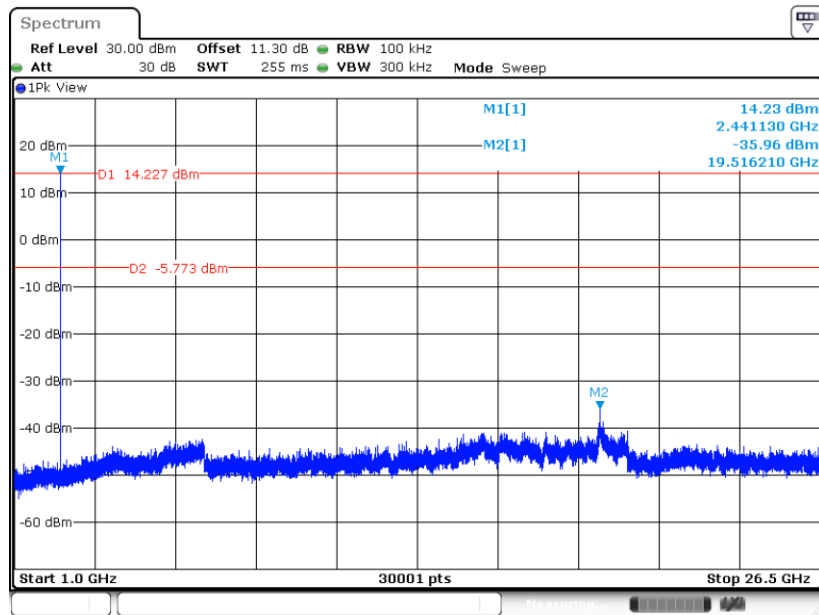

CSE Plot on Ch 39

Date: 5 DEC.2023 11:56:58