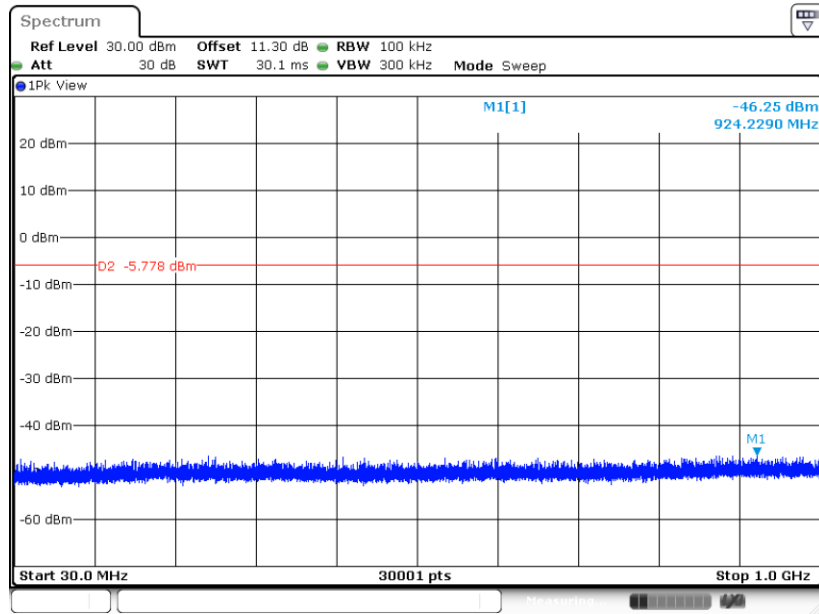

<2Mbps>

CSE Plot on Ch 00

Date: 5 DEC.2023 01:04:08

CSE Plot on Ch 00

Date: 5 DEC.2023 01:03:32

CSE Plot on Ch 39

Date: 5 DEC.2023 01:09:52

CSE Plot on Ch 39

Date: 5 DEC.2023 01:09:20

CSE Plot on Ch 78

Date: 5 DEC.2023 01:16:18

CSE Plot on Ch 78

Date: 5 DEC.2023 01:15:53

<3Mbps>

CSE Plot on Ch 00

Date: 5 DEC.2023 01:26:29