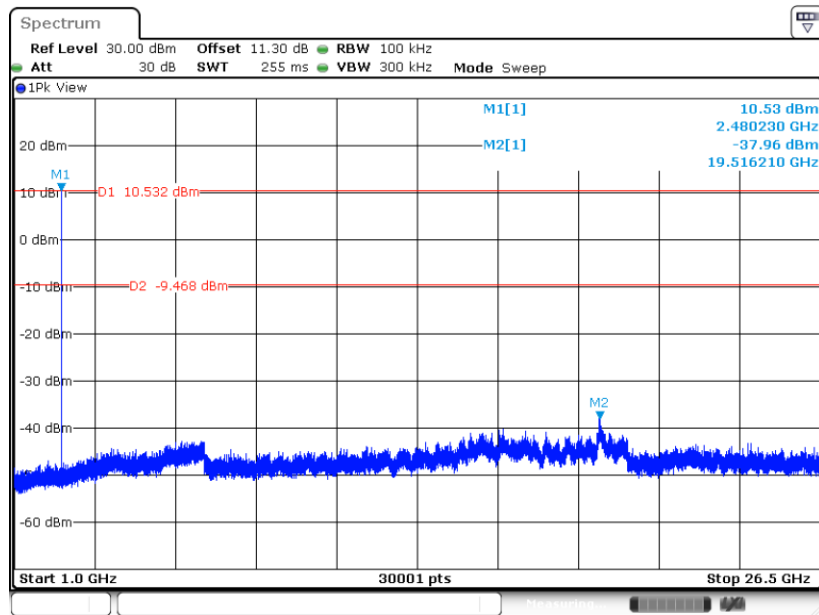

Date: 5 DEC.2023 10:17:56

CSE Plot on Ch 78

Date: 5 DEC.2023 10:24:52

CSE Plot on Ch 78

Date: 5 DEC.2023 10:24:28

<3Mbps>

CSE Plot on Ch 00

Date: 5 DEC.2023 10:56:18

CSE Plot on Ch 00

Date: 5 DEC.2023 10:55:33

CSE Plot on Ch 39

Date: 5 DEC.2023 10:57:49

CSE Plot on Ch 39

Date: 5 DEC.2023 10:57:23

CSE Plot on Ch 78

Date: 5 DEC.2023 11:19:08

CSE Plot on Ch 78

Date: 5 DEC.2023 11:18:42

<MIMO Ant.5+4(4)>

<1Mbps>

CSE Plot on Ch 00

Date: 5 DEC.2023 11:55:04

CSE Plot on Ch 00

Date: 5 DEC.2023 11:54:38