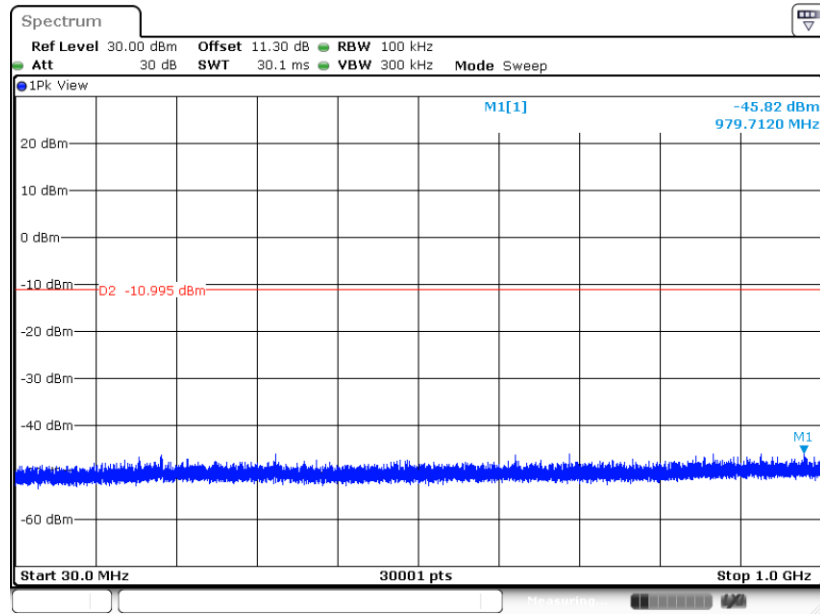

Date: 5 DEC.2023 15:26:33

CSE Plot on Ch 78

Date: 5 DEC.2023 15:29:02

CSE Plot on Ch 78

Date: 5 DEC.2023 15:28:38

<3Mbps>

CSE Plot on Ch 00

Date: 5 DEC.2023 15:41:36

CSE Plot on Ch 00

Date: 5 DEC.2023 15:41:11

CSE Plot on Ch 39

Date: 5 DEC.2023 15:44:13

CSE Plot on Ch 39

Date: 5 DEC.2023 15:43:49

CSE Plot on Ch 78

Date: 5 DEC.2023 15:46:36

CSE Plot on Ch 78

Date: 5 DEC.2023 15:46:13

<MIMO Ant.5+6(5)>

<1Mbps>

CSE Plot on Ch 00

Date: 4 DEC.2023 14:05:21

CSE Plot on Ch 00

Date: 4 DEC.2023 14:04:56