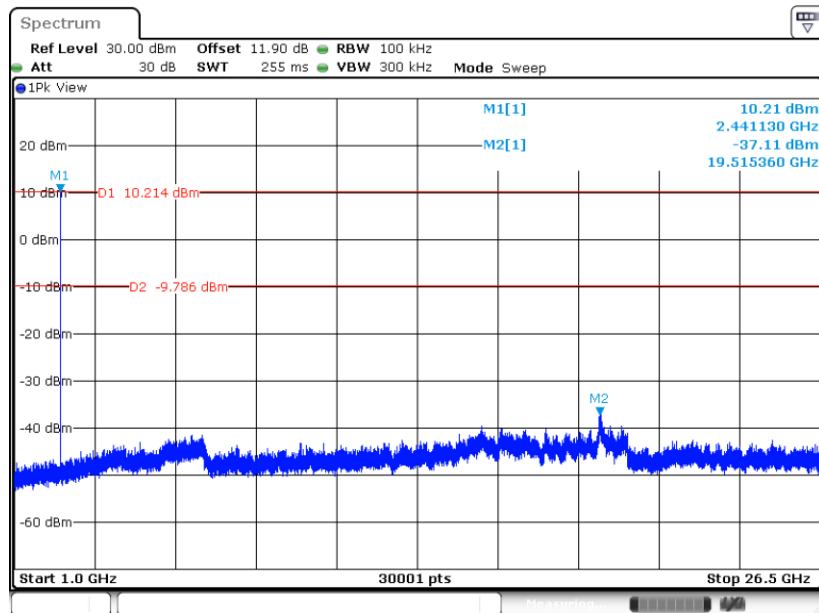

<2Mbps>

CSE Plot on Ch 00

Date: 4 DEC.2023 14:33:31

CSE Plot on Ch 00

Date: 4 DEC.2023 14:33:06

CSE Plot on Ch 39

Date: 4 DEC.2023 14:35:44

CSE Plot on Ch 39

Date: 4 DEC.2023 14:35:18

CSE Plot on Ch 78

Date: 4 DEC.2023 14:37:50

CSE Plot on Ch 78

Date: 4 DEC.2023 14:37:25