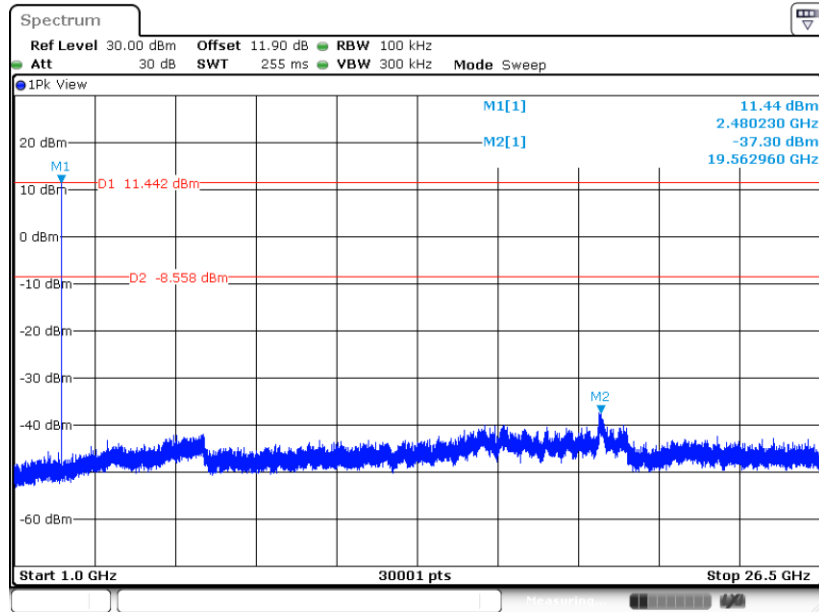

Date: 5 DEC.2023 22:27:20

CSE Plot on Ch 78

Date: 5 DEC.2023 22:32:18

CSE Plot on Ch 78

Date: 5 DEC.2023 22:31:53

<3Mbps>

CSE Plot on Ch 00

Date: 5 DEC.2023 22:42:25

CSE Plot on Ch 00

Date: 5 DEC.2023 22:41:41

CSE Plot on Ch 39

Date: 5 DEC.2023 22:47:26

CSE Plot on Ch 39

Date: 5 DEC.2023 22:46:42

CSE Plot on Ch 78

Date: 5 DEC.2023 22:50:47