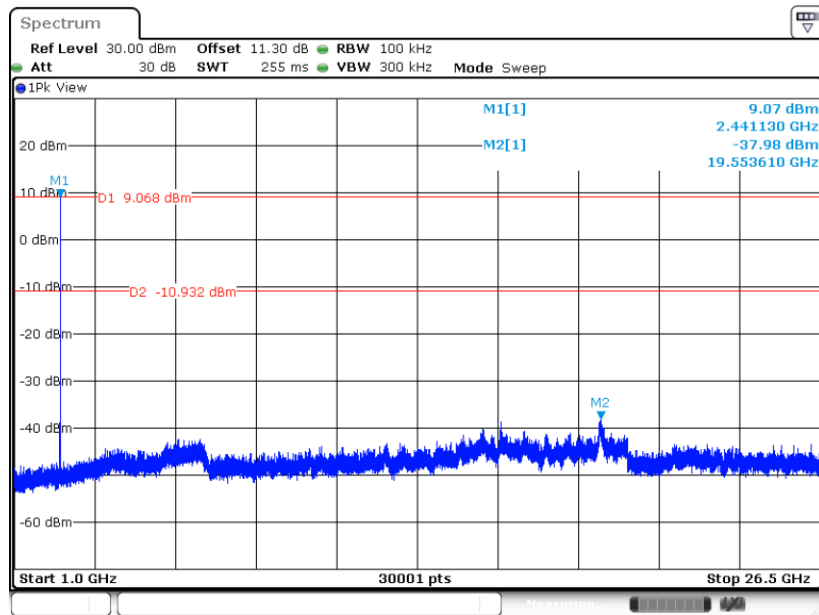

<2Mbps>

CSE Plot on Ch 00

Date: 5 DEC.2023 15:23:44

CSE Plot on Ch 00

Date: 5 DEC.2023 15:23:09

CSE Plot on Ch 39

Date: 5 DEC.2023 15:27:07

CSE Plot on Ch 39

Date: 5 DEC.2023 15:26:33

CSE Plot on Ch 78

Date: 5 DEC.2023 15:29:02

CSE Plot on Ch 78

Date: 5 DEC.2023 15:28:38

<3Mbps>

CSE Plot on Ch 00

Date: 5 DEC.2023 15:41:36