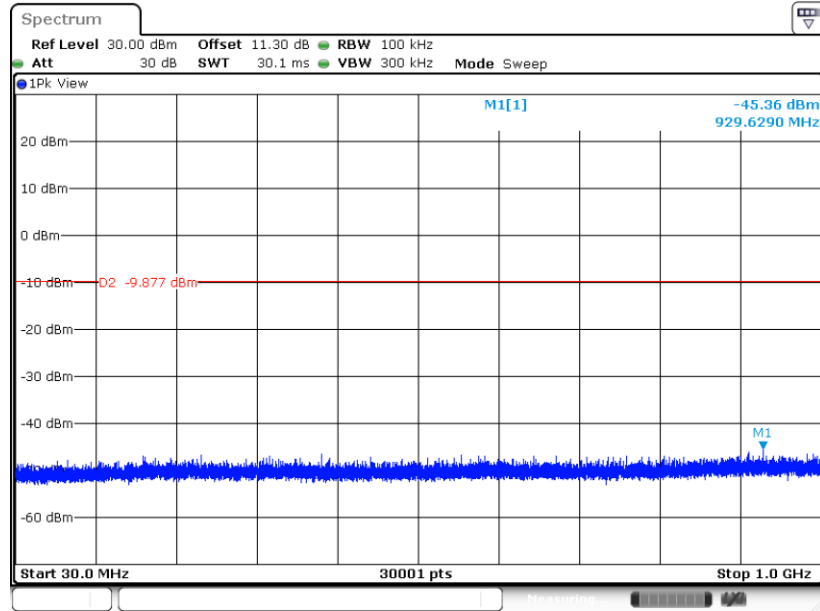

CSE Plot on Ch 39

Date: 5 DEC.2023 11:57:23

CSE Plot on Ch 39

Date: 5 DEC.2023 11:56:58

CSE Plot on Ch 78

Date: 5 DEC.2023 12:05:14

CSE Plot on Ch 78

Date: 5 DEC.2023 12:04:49

<2Mbps>

CSE Plot on Ch 00

Date: 5 DEC.2023 15:23:44

CSE Plot on Ch 00

Date: 5 DEC.2023 15:23:09

CSE Plot on Ch 39

Date: 5 DEC.2023 15:27:07

CSE Plot on Ch 39