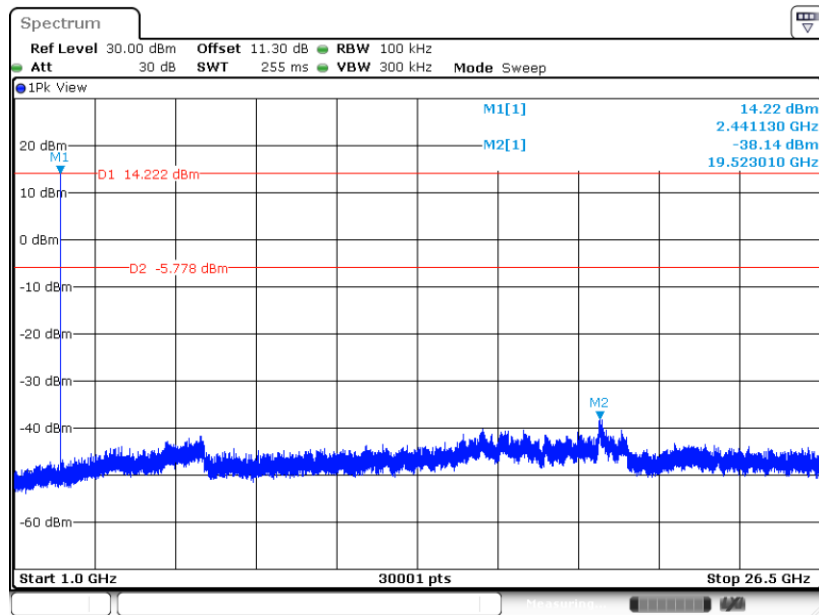

<2Mbps>

CSE Plot on Ch 00

Date: 5 DEC.2023 01:04:08

CSE Plot on Ch 00

Date: 5 DEC.2023 01:03:32

CSE Plot on Ch 39

Date: 5 DEC.2023 01:09:52

CSE Plot on Ch 39

Date: 5 DEC.2023 01:09:20

CSE Plot on Ch 78

Date: 5 DEC.2023 01:16:18

CSE Plot on Ch 78

Date: 5 DEC.2023 01:15:53

<3Mbps>

CSE Plot on Ch 00

Date: 5 DEC.2023 01:26:29