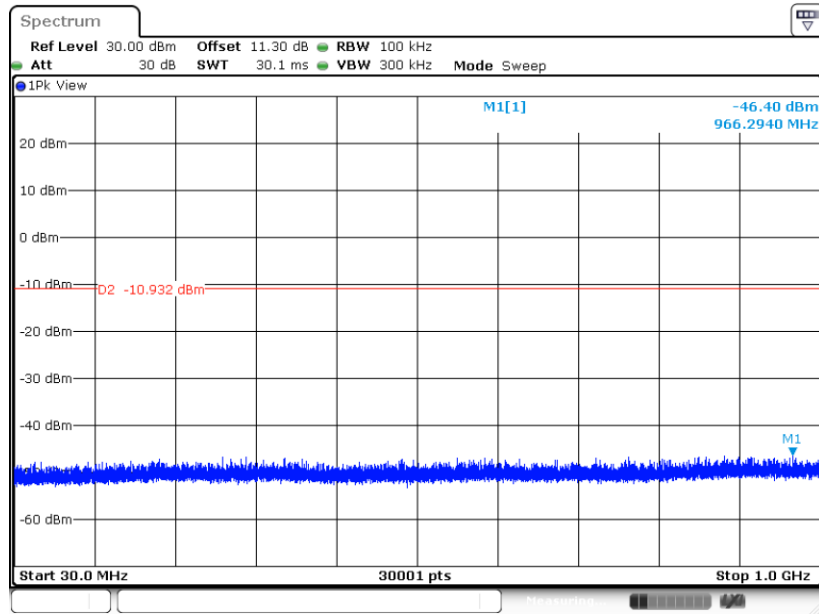

<2Mbps>

CSE Plot on Ch 00

Date: 5 DEC.2023 15:23:44

CSE Plot on Ch 00

Date: 5 DEC.2023 15:23:09

CSE Plot on Ch 39

Date: 5 DEC.2023 15:27:07

CSE Plot on Ch 39

Date: 5 DEC.2023 15:26:33

CSE Plot on Ch 78

Date: 5 DEC.2023 15:29:02

CSE Plot on Ch 78

Date: 5 DEC.2023 15:28:38

<3Mbps>

CSE Plot on Ch 00

Date: 5 DEC.2023 15:41:36