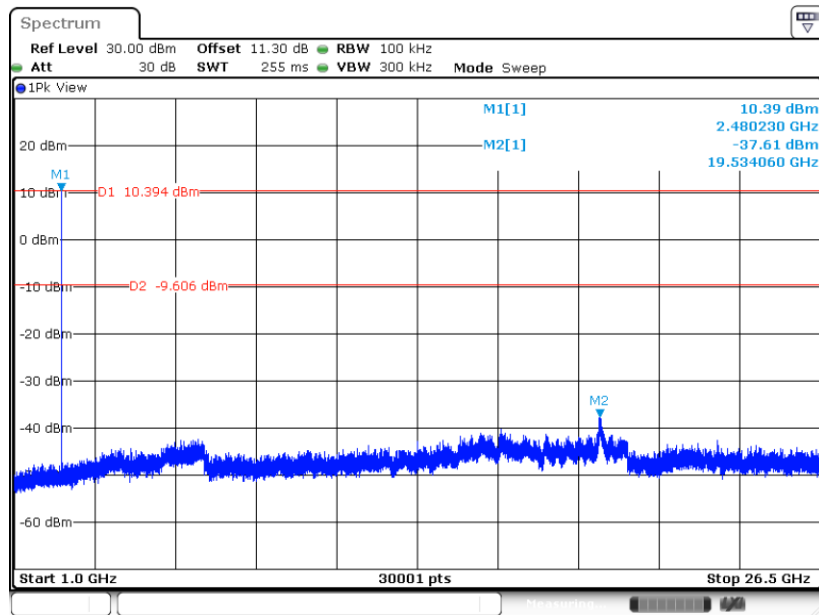

<2Mbps>

CSE Plot on Ch 00

Date: 5 DEC.2023 15:23:44

CSE Plot on Ch 00

Date: 5 DEC.2023 15:23:09

CSE Plot on Ch 39

Date: 5 DEC.2023 15:27:07

CSE Plot on Ch 39

Date: 5 DEC.2023 15:26:33

CSE Plot on Ch 78

Date: 5 DEC.2023 15:29:02

CSE Plot on Ch 78

Date: 5 DEC.2023 15:28:38

<3Mbps>

CSE Plot on Ch 00

Date: 5 DEC.2023 15:41:36

CSE Plot on Ch 00

Date: 5 DEC.2023 15:41:11

CSE Plot on Ch 39

Date: 5 DEC.2023 15:44:13

CSE Plot on Ch 39

Date: 5 DEC.2023 15:43:49

CSE Plot on Ch 78

Date: 5 DEC.2023 15:46:36