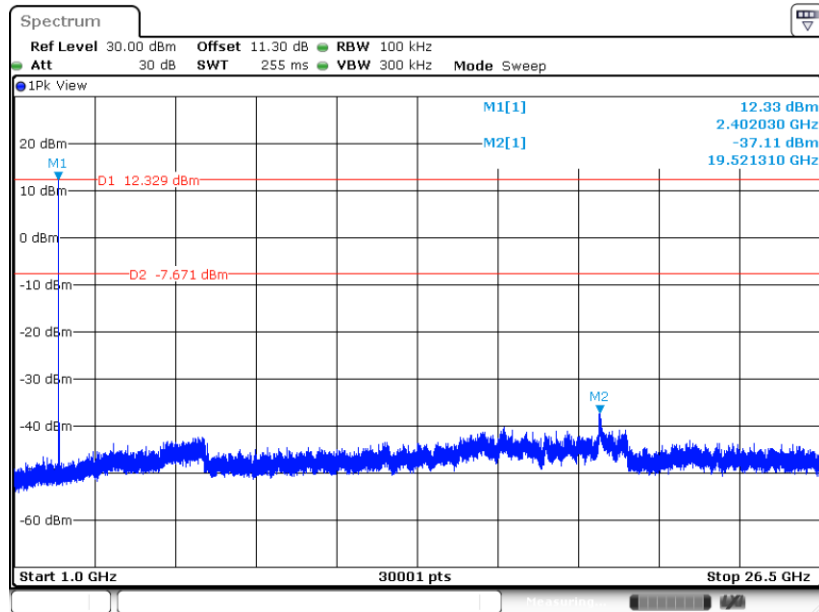

CSE Plot on Ch 78

Date: 5 DEC.2023 11:18:42

<MIMO Ant.5+4(4)>

<1Mbps>

CSE Plot on Ch 00

Date: 5 DEC.2023 11:55:04

CSE Plot on Ch 00

Date: 5 DEC.2023 11:54:38