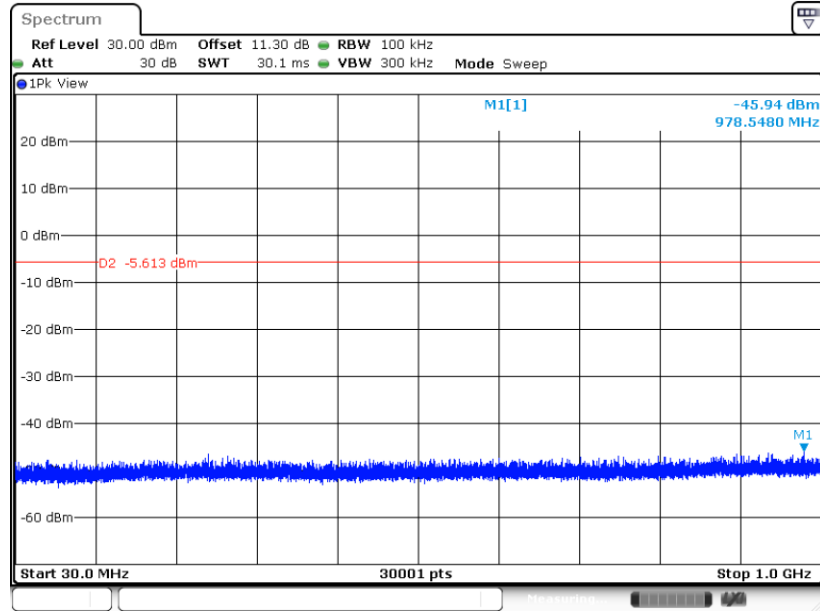

CSE Plot on Ch 78

Date: 5 DEC.2023 22:50:17

<MIMO Ant.5+4(5)>

<1Mbps>

CSE Plot on Ch 00

Date: 5 DEC.2023 09:55:48

CSE Plot on Ch 00

Date: 5 DEC.2023 09:55:23