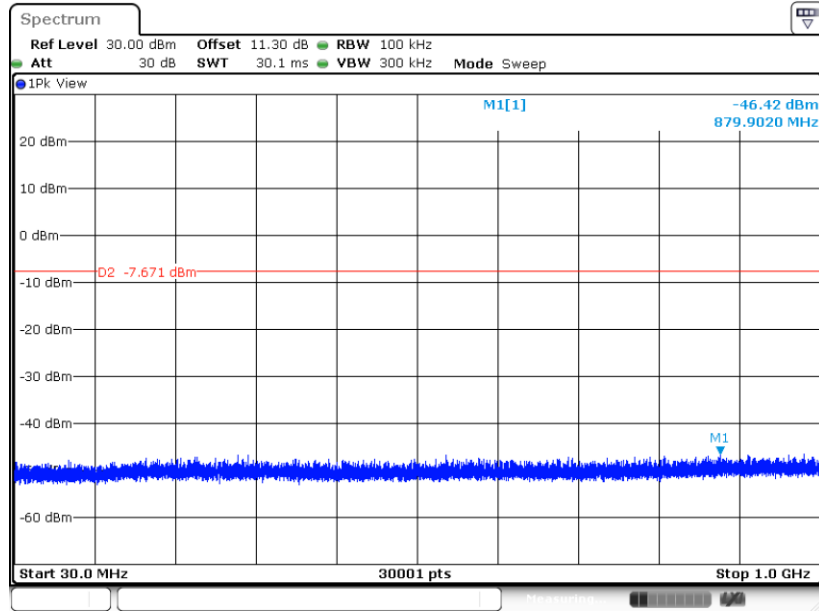

CSE Plot on Ch 78

Date: 5 DEC.2023 11:18:42

<MIMO Ant.5+4(4)>

<1Mbps>

CSE Plot on Ch 00

Date: 5 DEC.2023 11:55:04

CSE Plot on Ch 00

Date: 5 DEC.2023 11:54:38