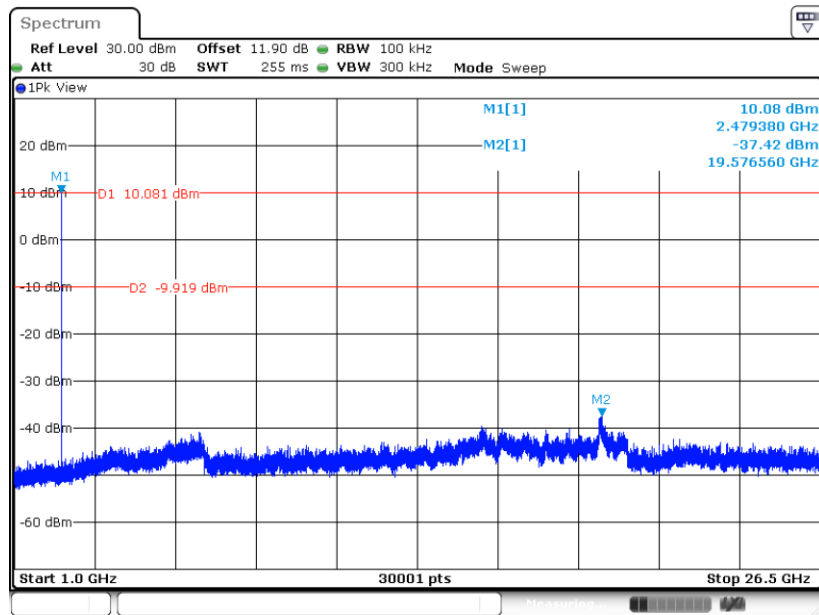

Date: 5 DEC.2023 22:27:20

CSE Plot on Ch 78

Date: 5 DEC.2023 22:32:18

CSE Plot on Ch 78

Date: 5 DEC.2023 22:31:53

<3Mbps>

CSE Plot on Ch 00

Date: 5 DEC.2023 22:42:25

CSE Plot on Ch 00

Date: 5 DEC.2023 22:41:41

CSE Plot on Ch 39

Date: 5 DEC.2023 22:47:26

CSE Plot on Ch 39

Date: 5 DEC.2023 22:46:42

CSE Plot on Ch 78

Date: 5 DEC.2023 22:50:47

CSE Plot on Ch 78

Date: 5 DEC.2023 22:50:17

<MIMO Ant.5+4(5)>

<1Mbps>

CSE Plot on Ch 00

Date: 5 DEC.2023 09:55:48

CSE Plot on Ch 00

Date: 5 DEC.2023 09:55:23