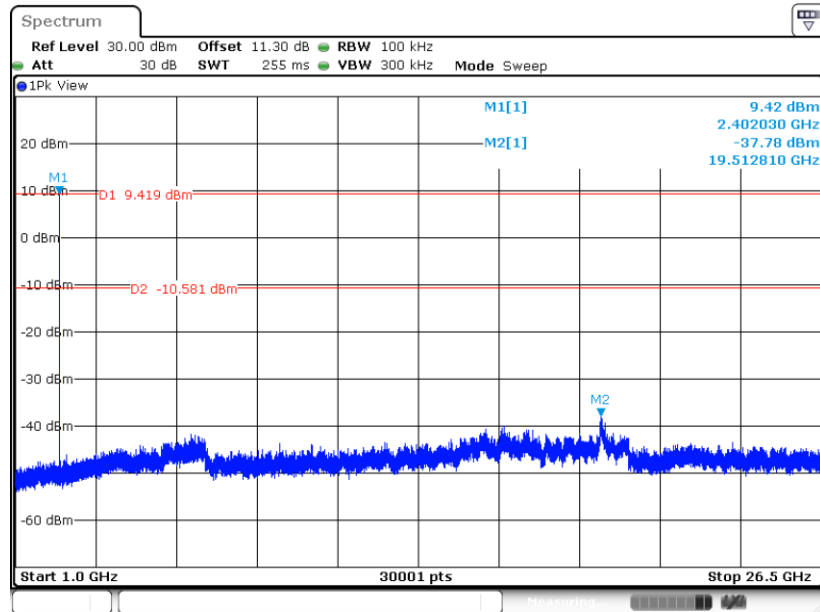

<2Mbps>

CSE Plot on Ch 00

Date: 5 DEC.2023 10:17:04

CSE Plot on Ch 00

Date: 5 DEC.2023 10:16:37

CSE Plot on Ch 39

Date: 5 DEC.2023 10:22:21

CSE Plot on Ch 39

Date: 5 DEC.2023 10:17:56

CSE Plot on Ch 78

Date: 5 DEC.2023 10:24:52

CSE Plot on Ch 78

Date: 5 DEC.2023 10:24:28

<3Mbps>

CSE Plot on Ch 00

Date: 5 DEC.2023 10:56:18

CSE Plot on Ch 00

Date: 5 DEC.2023 10:55:33

CSE Plot on Ch 39

Date: 5 DEC.2023 10:57:49

CSE Plot on Ch 39

Date: 5 DEC.2023 10:57:23

CSE Plot on Ch 78

Date: 5 DEC.2023 11:19:08