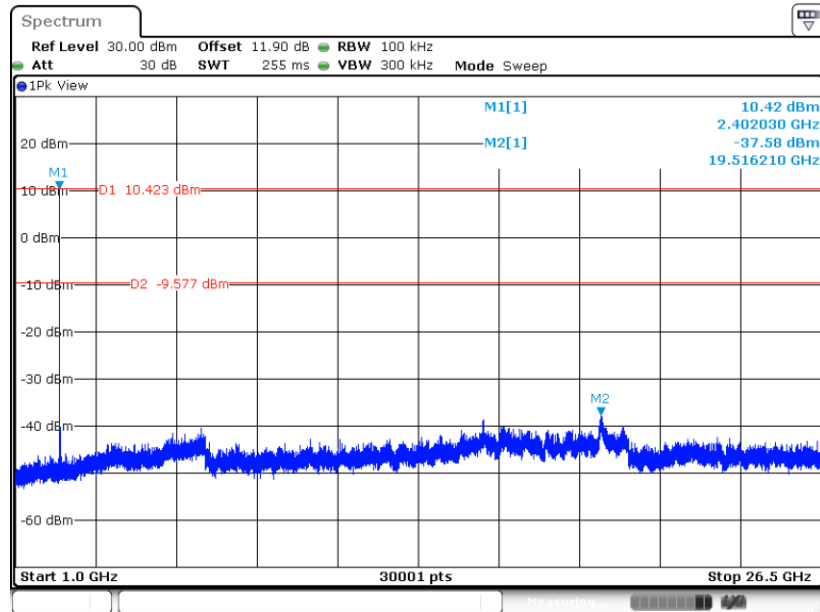

CSE Plot on Ch 78

Date: 5 DEC.2023 15:46:13

<MIMO Ant.5+6(5)>

<1Mbps>

CSE Plot on Ch 00

Date: 4 DEC.2023 14:05:21

CSE Plot on Ch 00

Date: 4 DEC.2023 14:04:56

CSE Plot on Ch 39

Date: 4 DEC.2023 14:08:19

CSE Plot on Ch 39

Date: 4 DEC.2023 14:07:54

CSE Plot on Ch 78

Date: 4 DEC.2023 14:10:50

CSE Plot on Ch 78

Date: 4 DEC.2023 14:10:23

<2Mbps>

CSE Plot on Ch 00

Date: 4 DEC.2023 14:33:31

CSE Plot on Ch 00

Date: 4 DEC.2023 14:33:06

CSE Plot on Ch 39

Date: 4 DEC.2023 14:35:44

CSE Plot on Ch 39