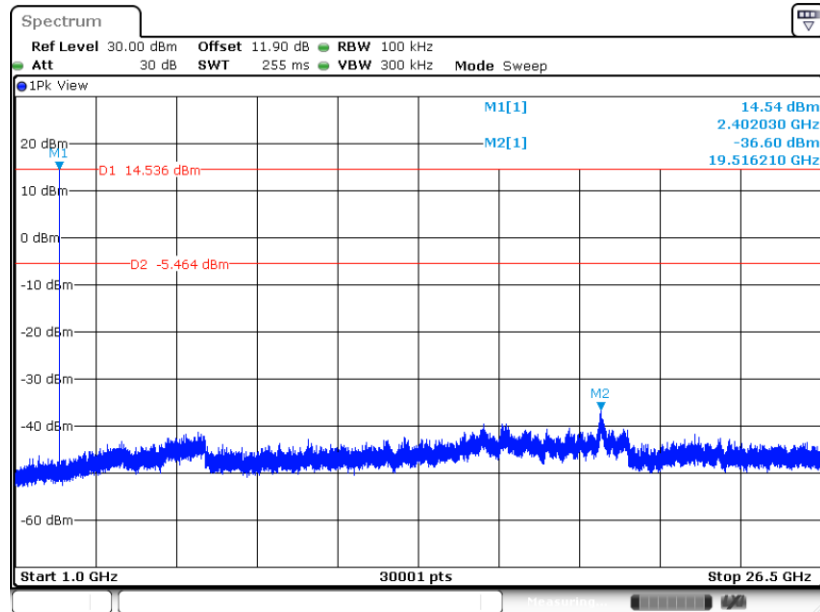

CSE Plot on Ch 78

Date: 5 DEC.2023 15:46:13

<MIMO Ant.5+6(5)>

<1Mbps>

CSE Plot on Ch 00

Date: 4 DEC.2023 14:05:21

CSE Plot on Ch 00

Date: 4 DEC.2023 14:04:56