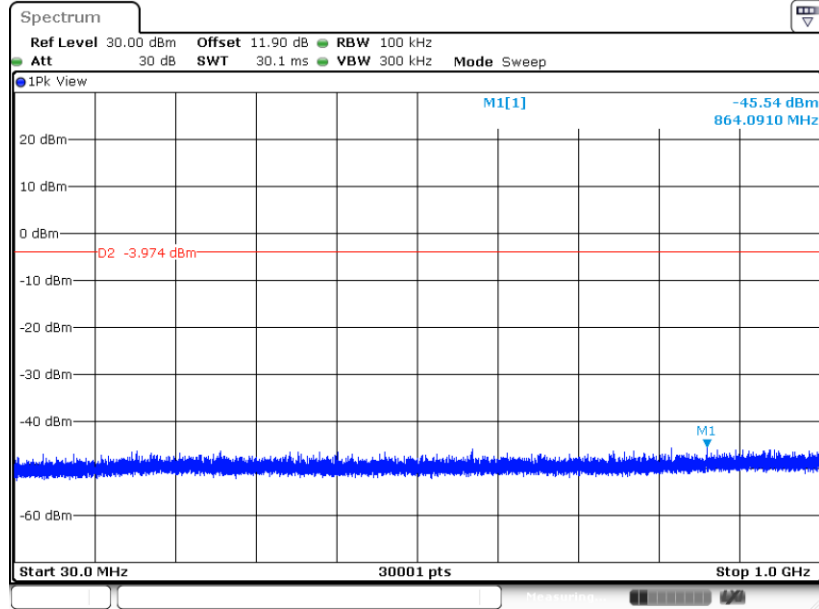

CSE Plot on Ch 78

Date: 5 DEC.2023 01:36:19

<SISO Ant.6>

<1Mbps>

CSE Plot on Ch 00

Date: 5 DEC.2023 21:58:10

CSE Plot on Ch 00

Date: 5 DEC.2023 21:57:45