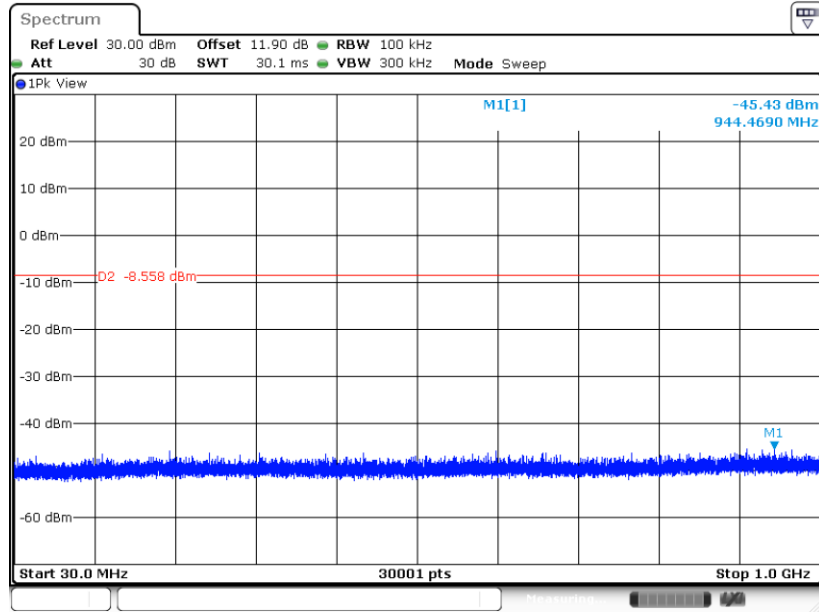

<2Mbps>

CSE Plot on Ch 00

Date: 5 DEC.2023 22:20:13

CSE Plot on Ch 00

Date: 5 DEC.2023 22:19:46

CSE Plot on Ch 39

Date: 5 DEC.2023 22:27:48

CSE Plot on Ch 39

Date: 5 DEC.2023 22:27:20

CSE Plot on Ch 78

Date: 5 DEC.2023 22:32:18

CSE Plot on Ch 78

Date: 5 DEC.2023 22:31:53

<3Mbps>

CSE Plot on Ch 00

Date: 5 DEC.2023 22:42:25