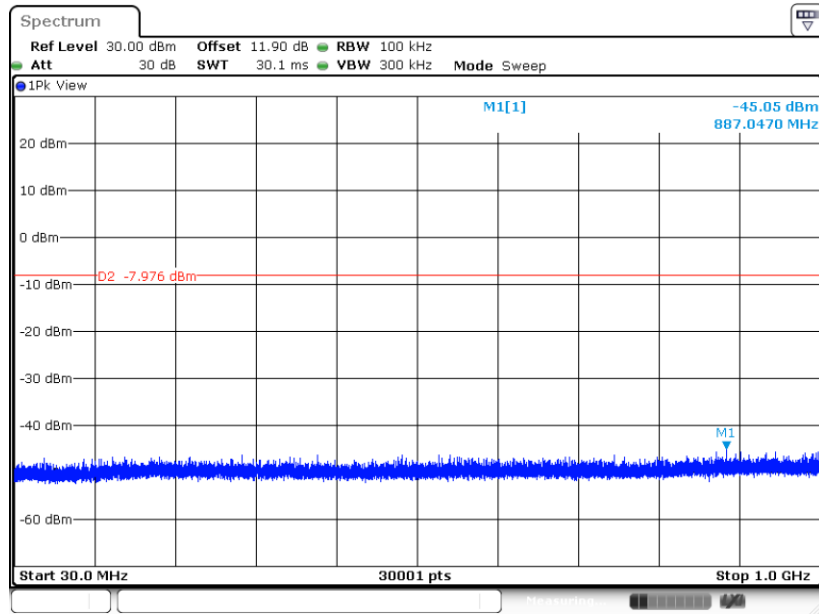

CSE Plot on Ch 39

Date: 5 DEC.2023 22:47:26