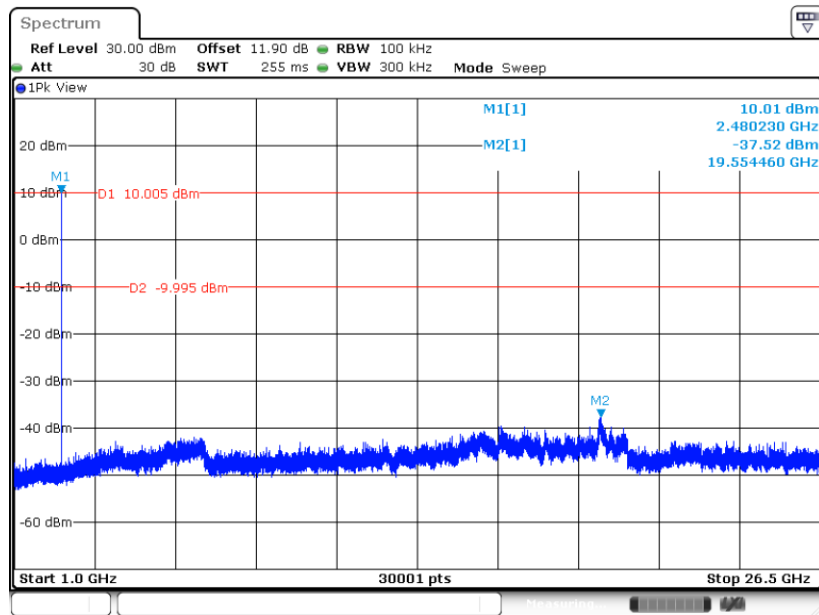

<2Mbps>

CSE Plot on Ch 00

Date: 4 DEC.2023 14:33:31

CSE Plot on Ch 00

Date: 4 DEC.2023 14:33:06

CSE Plot on Ch 39

Date: 4 DEC.2023 14:35:44

CSE Plot on Ch 39

Date: 4 DEC.2023 14:35:18

CSE Plot on Ch 78

Date: 4 DEC.2023 14:37:50

CSE Plot on Ch 78

Date: 4 DEC.2023 14:37:25