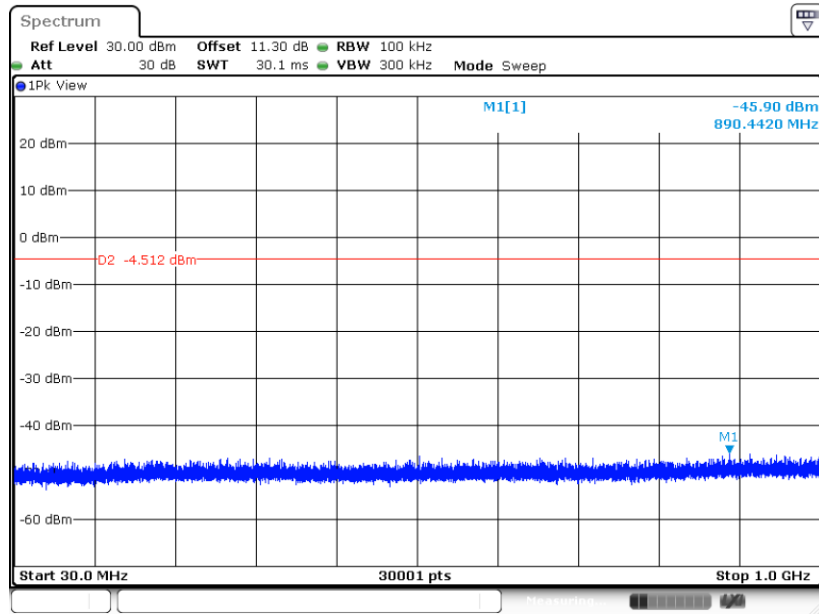

<2Mbps>

CSE Plot on Ch 00

Date: 4 DEC.2023 23:10:27

CSE Plot on Ch 00

Date: 4 DEC.2023 23:10:01

CSE Plot on Ch 39

Date: 4 DEC.2023 23:15:24

CSE Plot on Ch 39