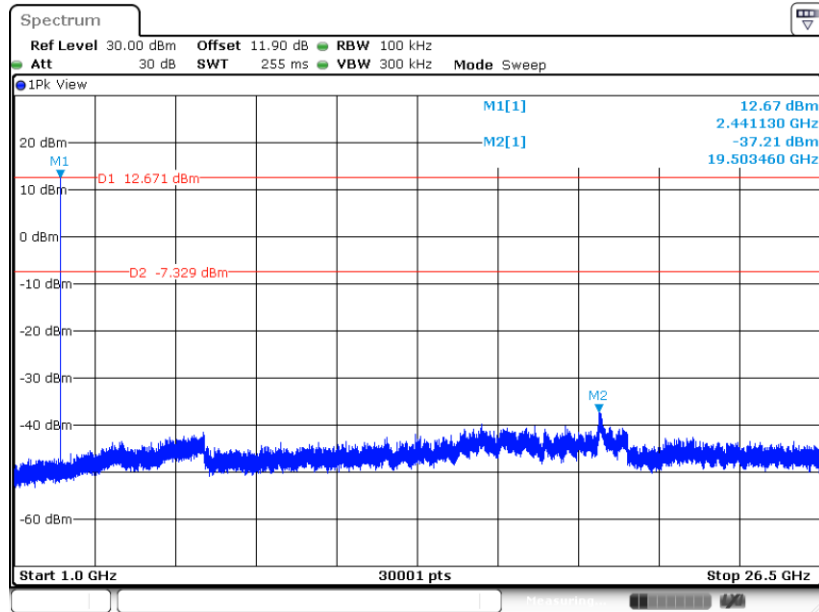

<2Mbps>

CSE Plot on Ch 00

Date: 5 DEC.2023 22:20:13

CSE Plot on Ch 00

Date: 5 DEC.2023 22:19:46

CSE Plot on Ch 39

Date: 5 DEC.2023 22:27:48

CSE Plot on Ch 39

Date: 5 DEC.2023 22:27:20

CSE Plot on Ch 78

Date: 5 DEC.2023 22:32:18

CSE Plot on Ch 78

Date: 5 DEC.2023 22:31:53

<3Mbps>

CSE Plot on Ch 00

Date: 5 DEC.2023 22:42:25