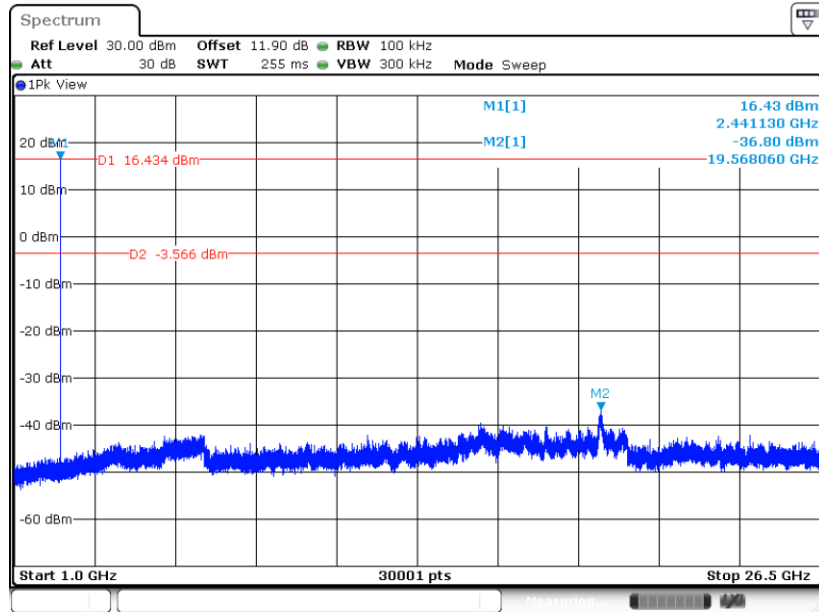

CSE Plot on Ch 39

Date: 5 DEC.2023 22:02:56