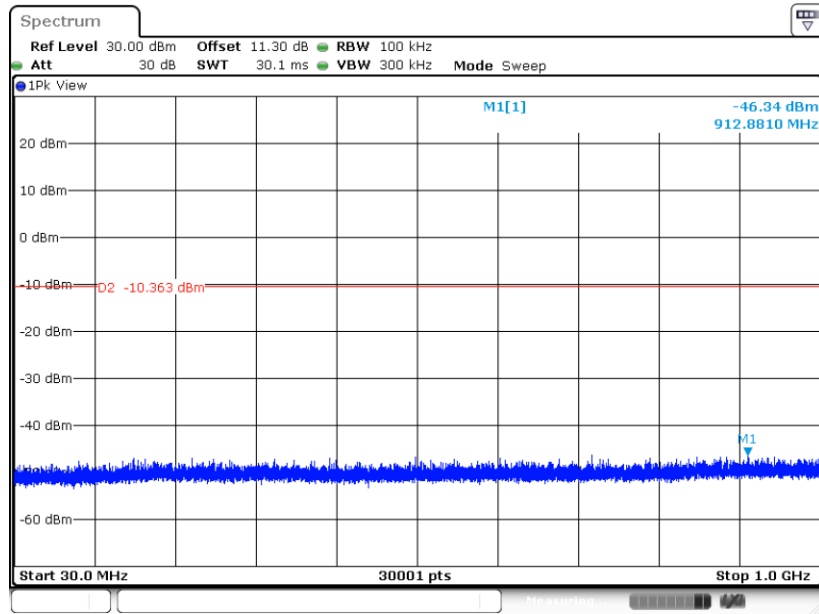

CSE Plot on Ch 39

Date: 5 DEC.2023 15:44:13