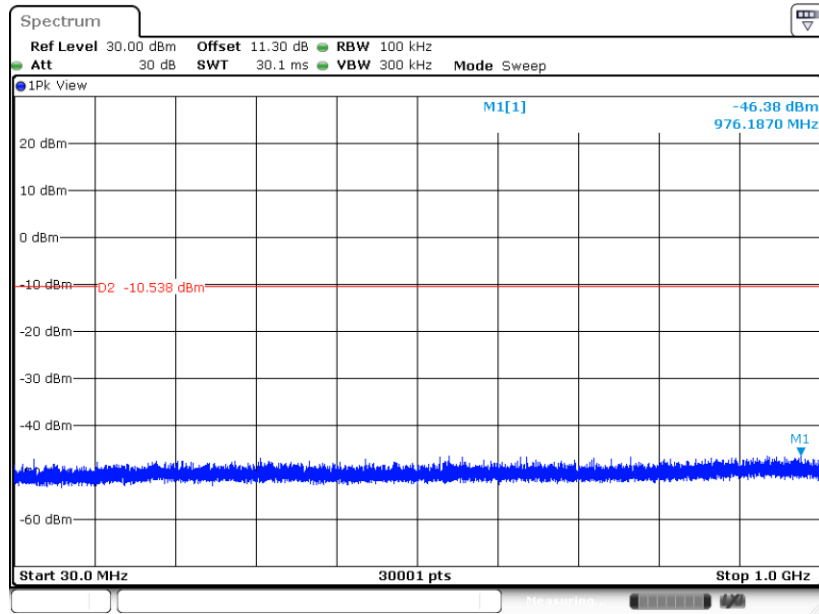

<2Mbps>

CSE Plot on Ch 00

Date: 5 DEC.2023 10:17:04

CSE Plot on Ch 00

Date: 5 DEC.2023 10:16:37

CSE Plot on Ch 39

Date: 5 DEC.2023 10:22:21

CSE Plot on Ch 39

Date: 5 DEC.2023 10:17:56

CSE Plot on Ch 78

Date: 5 DEC.2023 10:24:52

CSE Plot on Ch 78

Date: 5 DEC.2023 10:24:28

<3Mbps>

CSE Plot on Ch 00

Date: 5 DEC.2023 10:56:18