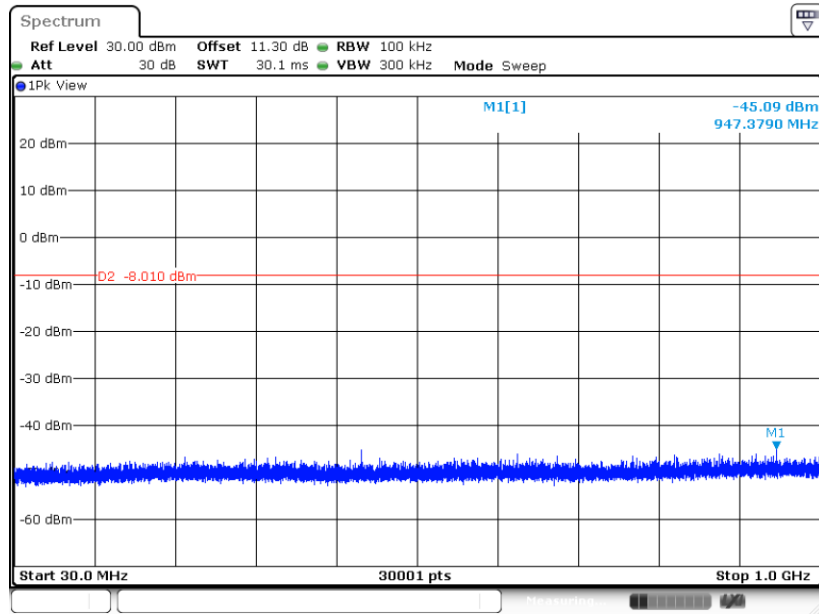

CSE Plot on Ch 00

Date: 5 DEC.2023 01:26:02

CSE Plot on Ch 39

Date: 5 DEC.2023 01:30:05

CSE Plot on Ch 39

Date: 5 DEC.2023 01:29:30

CSE Plot on Ch 78

Date: 5 DEC.2023 01:36:47