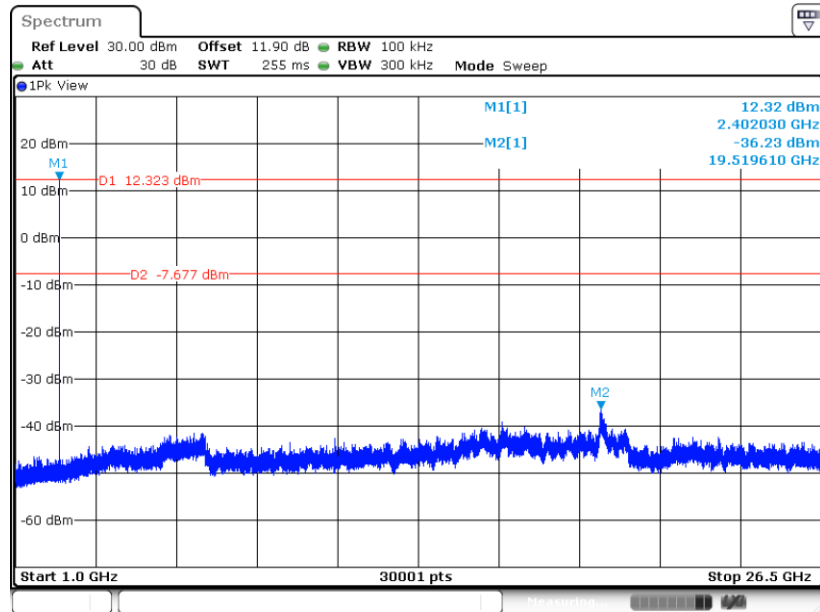

CSE Plot on Ch 39

Date: 5 DEC.2023 22:03:26

CSE Plot on Ch 39

Date: 5 DEC.2023 22:02:56

CSE Plot on Ch 78

Date: 5 DEC.2023 22:10:33

CSE Plot on Ch 78

Date: 5 DEC.2023 22:09:46

<2Mbps>

CSE Plot on Ch 00

Date: 5 DEC.2023 22:20:13

CSE Plot on Ch 00

Date: 5 DEC.2023 22:19:46

CSE Plot on Ch 39

Date: 5 DEC.2023 22:27:48

CSE Plot on Ch 39

Date: 5 DEC.2023 22:27:20

CSE Plot on Ch 78

Date: 5 DEC.2023 22:32:18

CSE Plot on Ch 78

Date: 5 DEC.2023 22:31:53

<3Mbps>

CSE Plot on Ch 00

Date: 5 DEC.2023 22:42:25