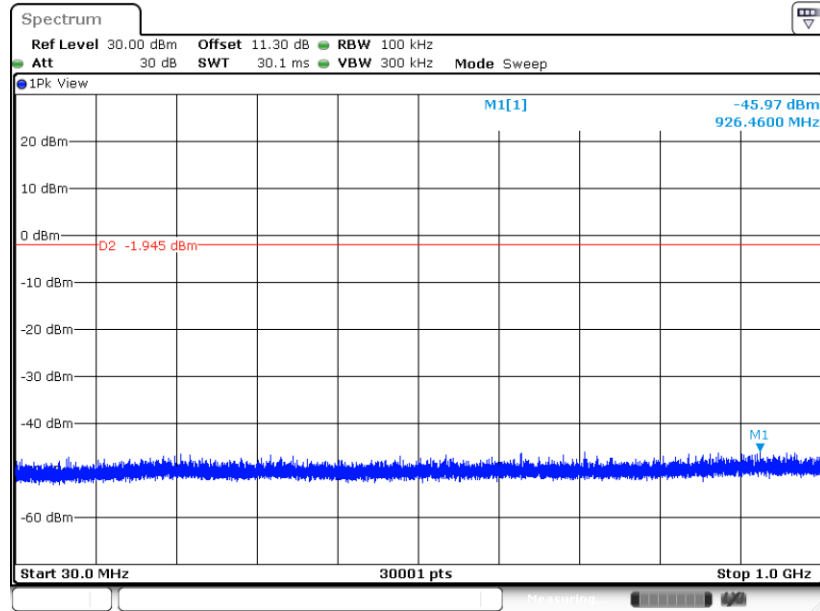

CSE Plot on Ch 78

Date: 4 DEC.2023 23:49:29

<SISO Ant.4>

<1Mbps>

CSE Plot on Ch 00

Date: 5 DEC.2023 00:47:48

CSE Plot on Ch 00

Date: 5 DEC.2023 00:47:17