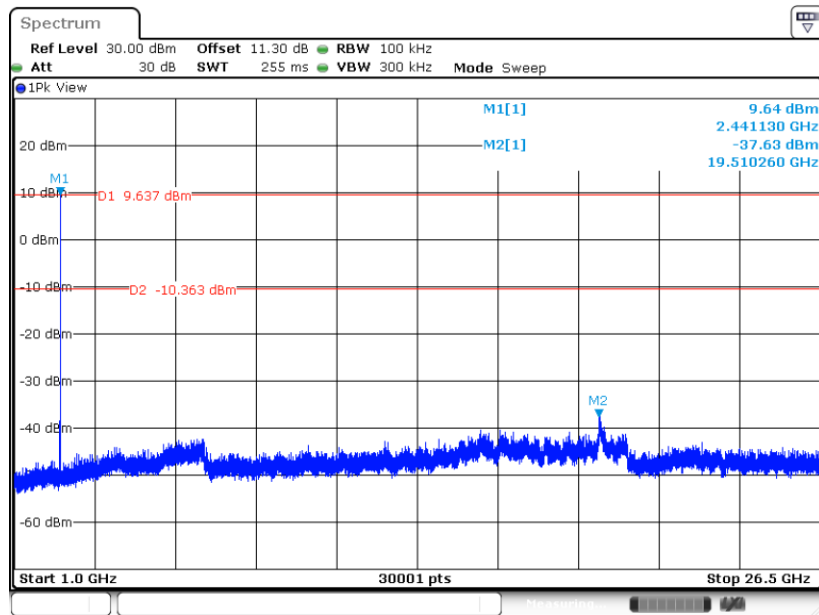

Date: 5 DEC.2023 15:26:33

CSE Plot on Ch 78

Date: 5 DEC.2023 15:29:02

CSE Plot on Ch 78

Date: 5 DEC.2023 15:28:38

<3Mbps>

CSE Plot on Ch 00

Date: 5 DEC.2023 15:41:36

CSE Plot on Ch 00

Date: 5 DEC.2023 15:41:11

CSE Plot on Ch 39

Date: 5 DEC.2023 15:44:13

CSE Plot on Ch 39

Date: 5 DEC.2023 15:43:49

CSE Plot on Ch 78

Date: 5 DEC.2023 15:46:36

CSE Plot on Ch 78

Date: 5 DEC.2023 15:46:13

<MIMO Ant.5+6(5)>

<1Mbps>

CSE Plot on Ch 00

Date: 4 DEC.2023 14:05:21

CSE Plot on Ch 00

Date: 4 DEC.2023 14:04:56