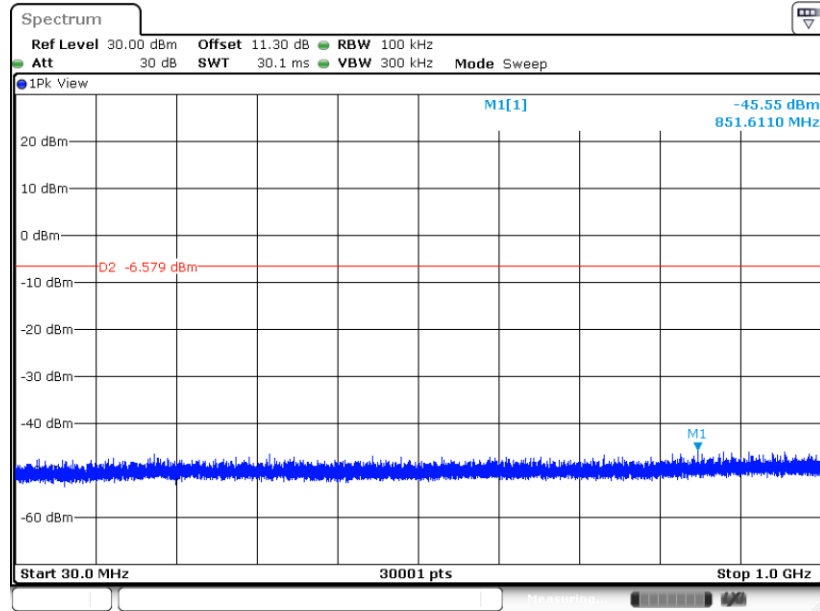

Date: 4 DEC.2023 23:14:29

CSE Plot on Ch 78

Date: 4 DEC.2023 23:26:24

CSE Plot on Ch 78

Date: 4 DEC.2023 23:25:57

<3Mbps>

CSE Plot on Ch 00

Date: 4 DEC.2023 23:35:18