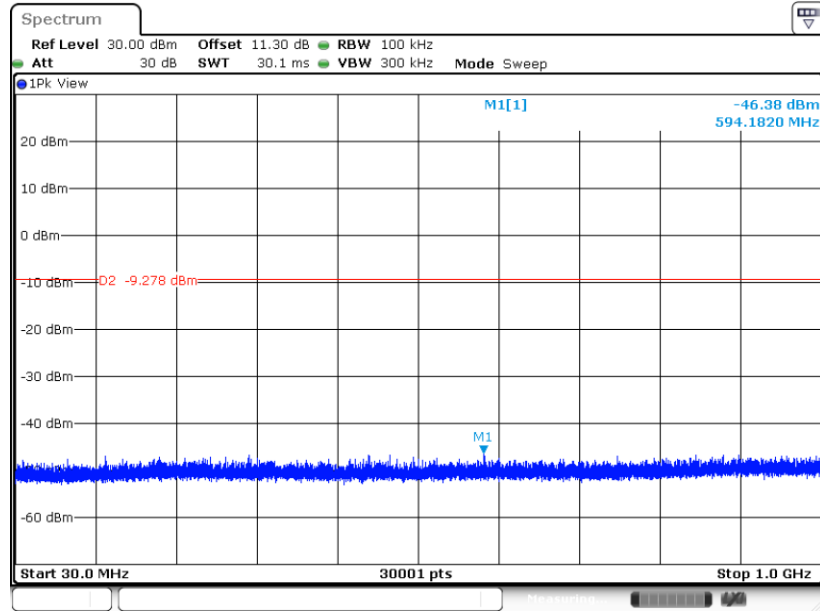

CSE Plot on Ch 39

Date: 5 DEC.2023 09:58:05

CSE Plot on Ch 39

Date: 5 DEC.2023 09:57:40

CSE Plot on Ch 78

Date: 5 DEC.2023 10:00:20

CSE Plot on Ch 78

Date: 5 DEC.2023 09:59:56

<2Mbps>

CSE Plot on Ch 00

Date: 5 DEC.2023 10:17:04

CSE Plot on Ch 00

Date: 5 DEC.2023 10:16:37

CSE Plot on Ch 39

Date: 5 DEC.2023 10:22:21

CSE Plot on Ch 39