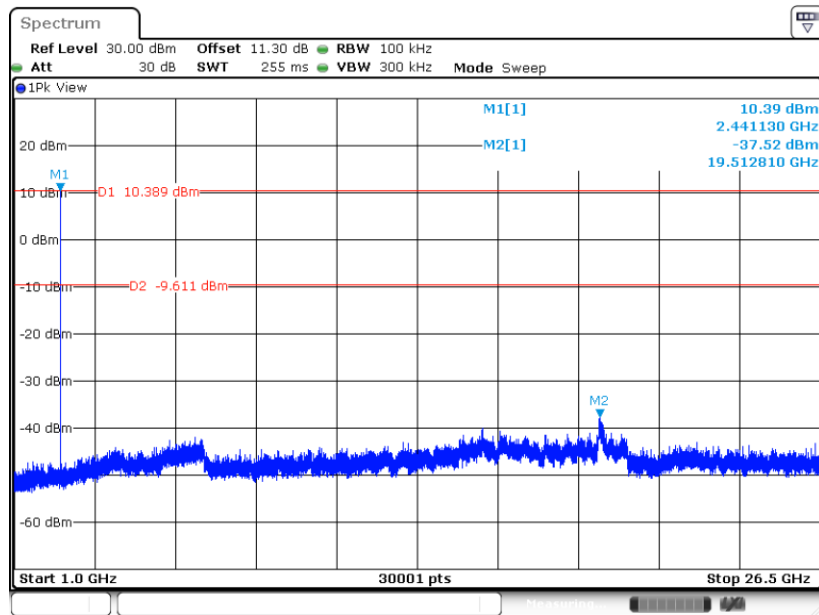

<2Mbps>

CSE Plot on Ch 00

Date: 5 DEC.2023 10:17:04

CSE Plot on Ch 00

Date: 5 DEC.2023 10:16:37

CSE Plot on Ch 39

Date: 5 DEC.2023 10:22:21

CSE Plot on Ch 39

Date: 5 DEC.2023 10:17:56

CSE Plot on Ch 78

Date: 5 DEC.2023 10:24:52

CSE Plot on Ch 78

Date: 5 DEC.2023 10:24:28

<3Mbps>

CSE Plot on Ch 00

Date: 5 DEC.2023 10:56:18