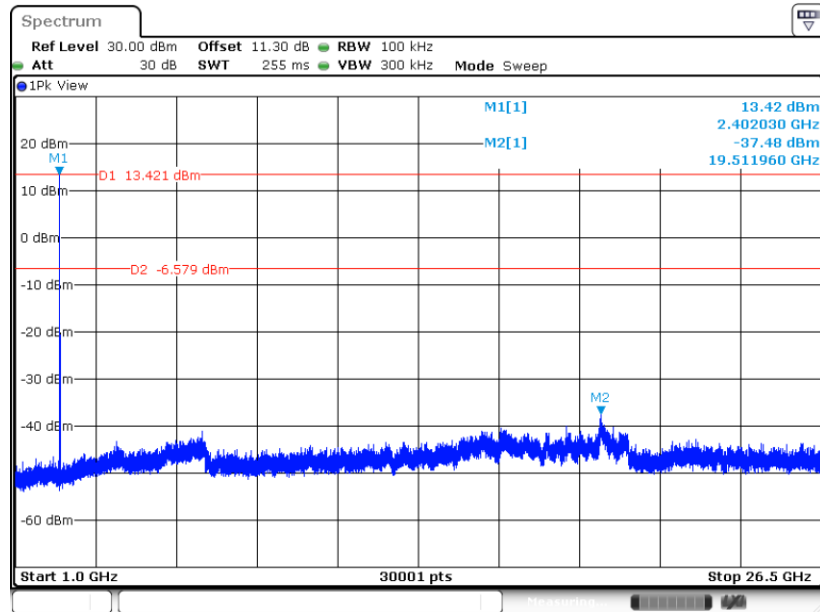

CSE Plot on Ch 00

Date: 4 DEC.2023 23:34:50