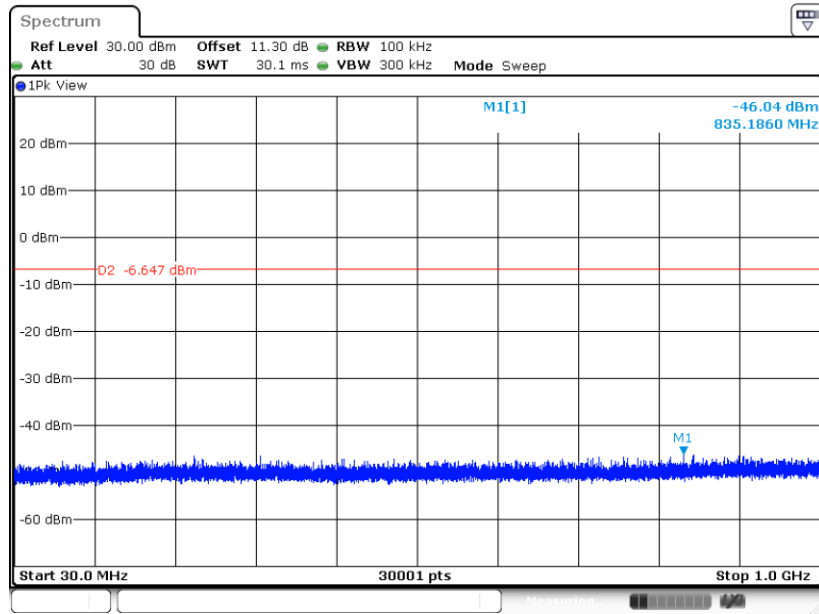

CSE Plot on Ch 00

Date: 4 DEC.2023 23:34:50

CSE Plot on Ch 39

Date: 4 DEC.2023 23:40:31

CSE Plot on Ch 39

Date: 4 DEC.2023 23:40:05

CSE Plot on Ch 78

Date: 4 DEC.2023 23:49:55