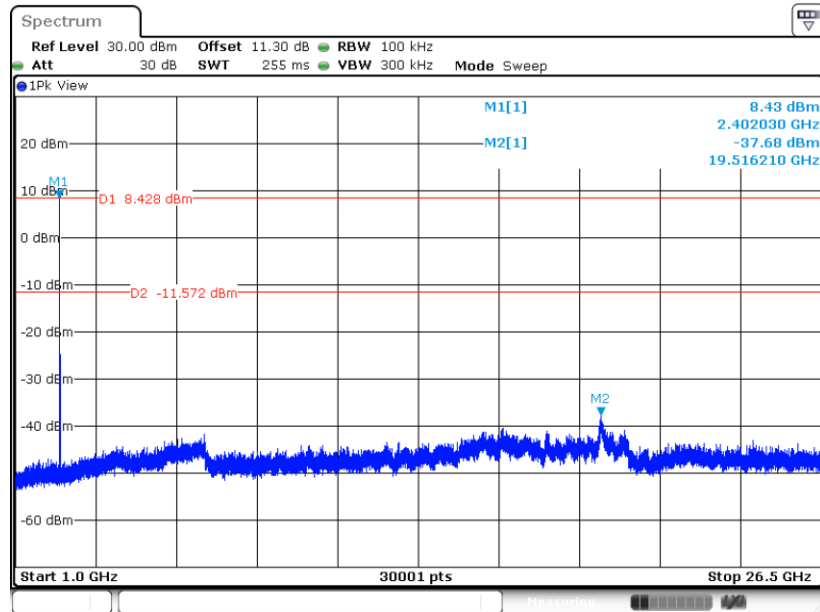

<2Mbps>

CSE Plot on Ch 00

Date: 5 DEC.2023 15:23:44

CSE Plot on Ch 00

Date: 5 DEC.2023 15:23:09

CSE Plot on Ch 39

Date: 5 DEC.2023 15:27:07

CSE Plot on Ch 39

Date: 5 DEC.2023 15:26:33

CSE Plot on Ch 78

Date: 5 DEC.2023 15:29:02

CSE Plot on Ch 78

Date: 5 DEC.2023 15:28:38

<3Mbps>

CSE Plot on Ch 00

Date: 5 DEC.2023 15:41:36

CSE Plot on Ch 00

Date: 5 DEC.2023 15:41:11

CSE Plot on Ch 39

Date: 5 DEC.2023 15:44:13

CSE Plot on Ch 39

Date: 5 DEC.2023 15:43:49

CSE Plot on Ch 78

Date: 5 DEC.2023 15:46:36

CSE Plot on Ch 78

Date: 5 DEC.2023 15:46:13

<MIMO Ant.5+6(5)>

<1Mbps>

CSE Plot on Ch 00

Date: 4 DEC.2023 14:05:21

CSE Plot on Ch 00

Date: 4 DEC.2023 14:04:56