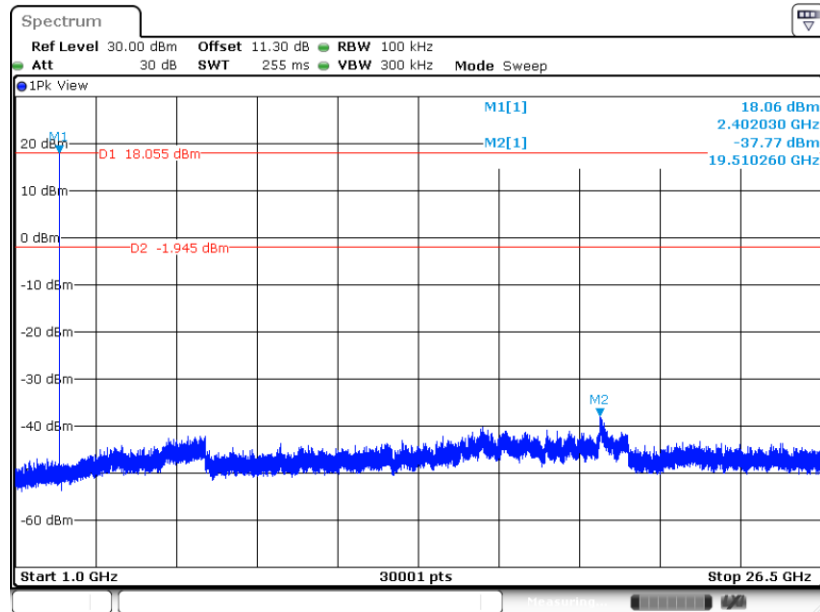

CSE Plot on Ch 78

Date: 4 DEC.2023 23:49:29

<SISO Ant.4>

<1Mbps>

CSE Plot on Ch 00

Date: 5 DEC.2023 00:47:48

CSE Plot on Ch 00

Date: 5 DEC.2023 00:47:17