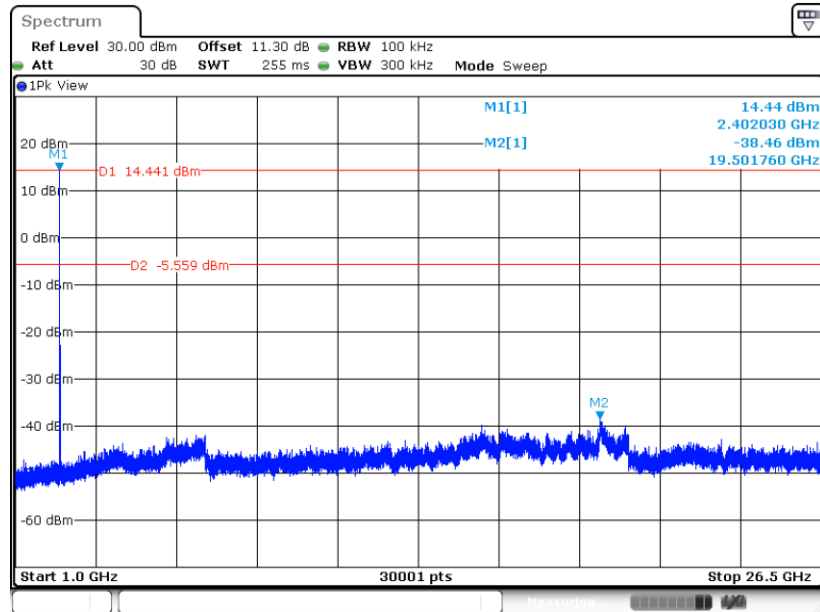

<2Mbps>

CSE Plot on Ch 00

Date: 4 DEC.2023 23:10:27

CSE Plot on Ch 00

Date: 4 DEC.2023 23:10:01

CSE Plot on Ch 39

Date: 4 DEC.2023 23:15:24

CSE Plot on Ch 39

Date: 4 DEC.2023 23:14:29

CSE Plot on Ch 78

Date: 4 DEC.2023 23:26:24

CSE Plot on Ch 78

Date: 4 DEC.2023 23:25:57

<3Mbps>

CSE Plot on Ch 00

Date: 4 DEC.2023 23:35:18