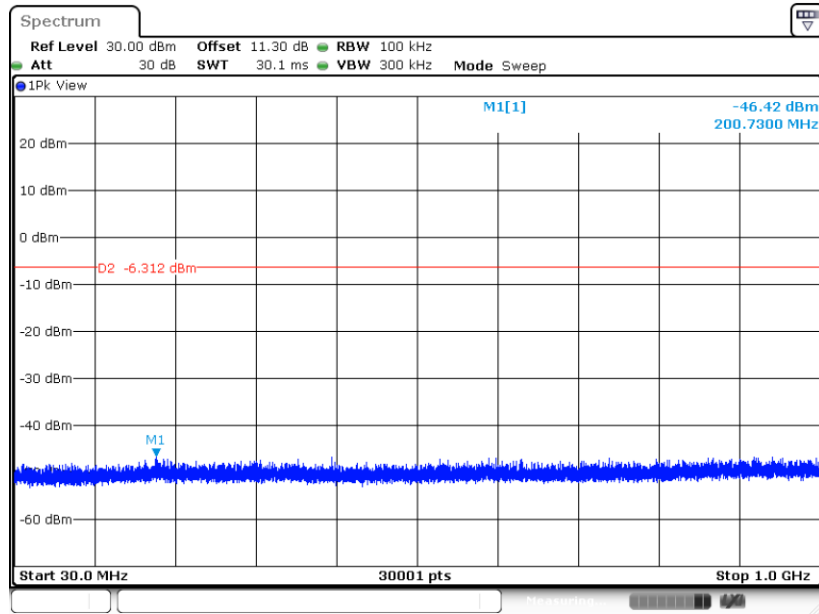

CSE Plot on Ch 39

Date: 5 DEC.2023 09:58:05

CSE Plot on Ch 39

Date: 5 DEC.2023 09:57:40

CSE Plot on Ch 78

Date: 5 DEC.2023 10:00:20

CSE Plot on Ch 78

Date: 5 DEC.2023 09:59:56

<2Mbps>

CSE Plot on Ch 00

Date: 5 DEC.2023 10:17:04

CSE Plot on Ch 00

Date: 5 DEC.2023 10:16:37

CSE Plot on Ch 39

Date: 5 DEC.2023 10:22:21

CSE Plot on Ch 39