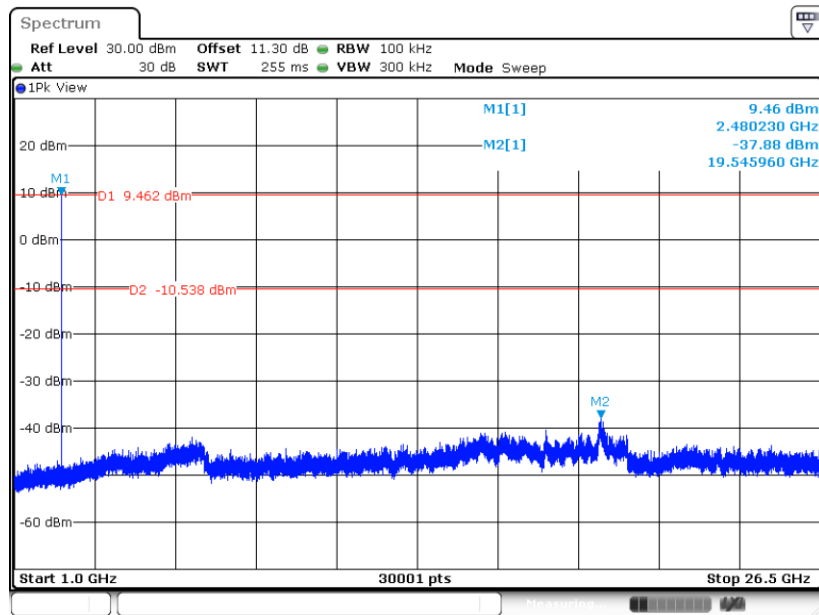

<2Mbps>

CSE Plot on Ch 00

Date: 5 DEC.2023 10:17:04

CSE Plot on Ch 00

Date: 5 DEC.2023 10:16:37

CSE Plot on Ch 39

Date: 5 DEC.2023 10:22:21

CSE Plot on Ch 39

Date: 5 DEC.2023 10:17:56

CSE Plot on Ch 78

Date: 5 DEC.2023 10:24:52

CSE Plot on Ch 78

Date: 5 DEC.2023 10:24:28

<3Mbps>

CSE Plot on Ch 00

Date: 5 DEC.2023 10:56:18

CSE Plot on Ch 00

Date: 5 DEC.2023 10:55:33

CSE Plot on Ch 39

Date: 5 DEC.2023 10:57:49

CSE Plot on Ch 39

Date: 5 DEC.2023 10:57:23

CSE Plot on Ch 78

Date: 5 DEC.2023 11:19:08