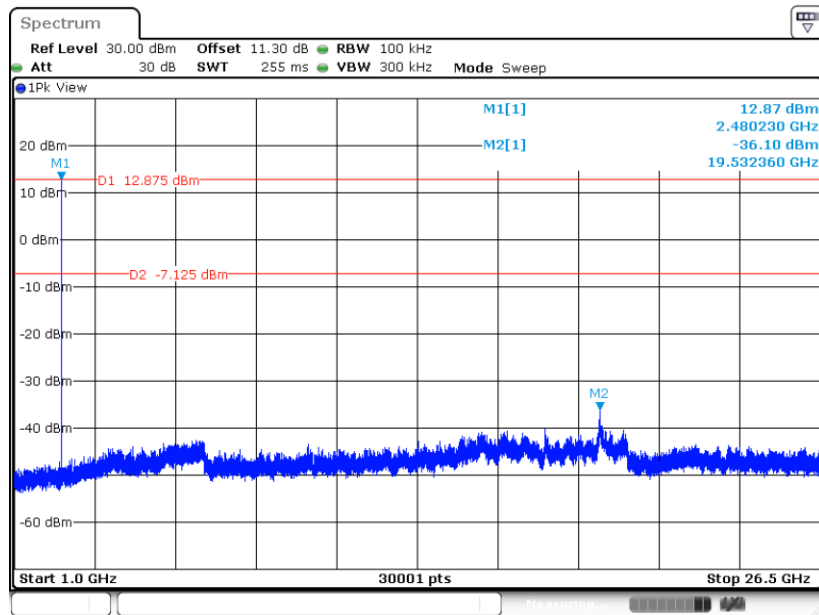

CSE Plot on Ch 78

Date: 5 DEC.2023 11:18:42

<MIMO Ant.5+4(4)>

<1Mbps>

CSE Plot on Ch 00

Date: 5 DEC.2023 11:55:04

CSE Plot on Ch 00

Date: 5 DEC.2023 11:54:38

CSE Plot on Ch 39

Date: 5 DEC.2023 11:57:23

CSE Plot on Ch 39

Date: 5 DEC.2023 11:56:58

CSE Plot on Ch 78

Date: 5 DEC.2023 12:05:14

CSE Plot on Ch 78

Date: 5 DEC.2023 12:04:49

<2Mbps>

CSE Plot on Ch 00

Date: 5 DEC.2023 15:23:44

CSE Plot on Ch 00

Date: 5 DEC.2023 15:23:09

CSE Plot on Ch 39

Date: 5 DEC.2023 15:27:07

CSE Plot on Ch 39

Date: 5 DEC.2023 15:26:33

CSE Plot on Ch 78

Date: 5 DEC.2023 15:29:02

CSE Plot on Ch 78

Date: 5 DEC.2023 15:28:38

<3Mbps>

CSE Plot on Ch 00

Date: 5 DEC.2023 15:41:36