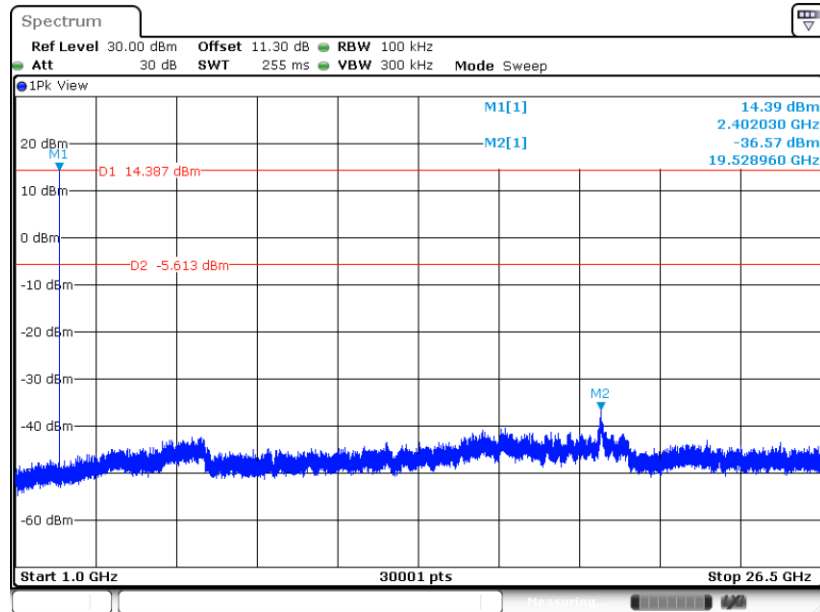

CSE Plot on Ch 78

Date: 5 DEC.2023 22:50:17

<MIMO Ant.5+4(5)>

<1Mbps>

CSE Plot on Ch 00

Date: 5 DEC.2023 09:55:48

CSE Plot on Ch 00

Date: 5 DEC.2023 09:55:23