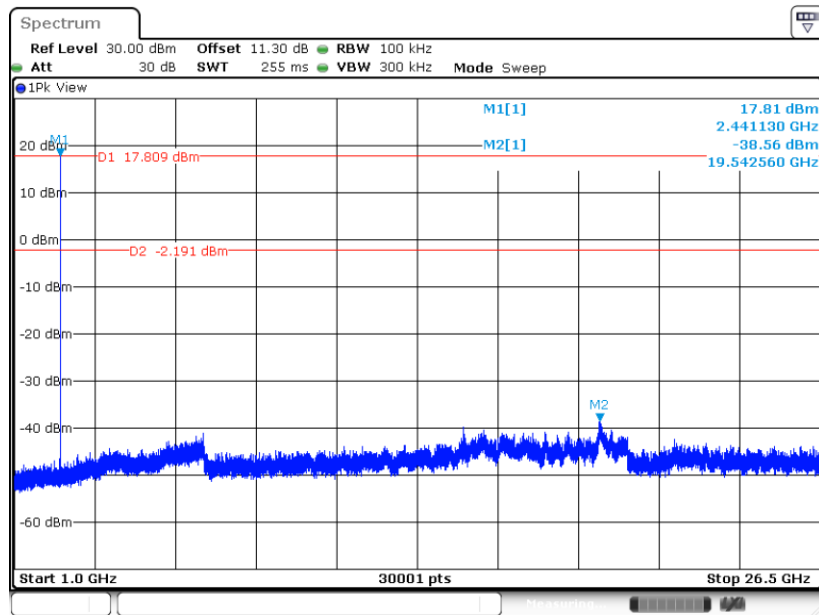

CSE Plot on Ch 39

Date: 5 DEC.2023 00:52:40