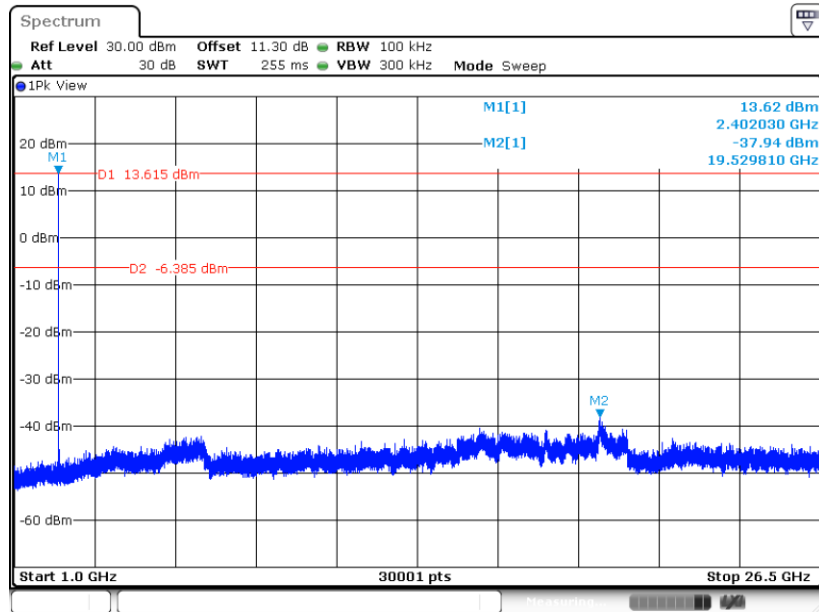

CSE Plot on Ch 39

Date: 5 DEC.2023 00:53:06

CSE Plot on Ch 39

Date: 5 DEC.2023 00:52:40

CSE Plot on Ch 78

Date: 5 DEC.2023 00:58:10

CSE Plot on Ch 78

Date: 5 DEC.2023 00:57:35

<2Mbps>

CSE Plot on Ch 00

Date: 5 DEC.2023 01:04:08

CSE Plot on Ch 00

Date: 5 DEC.2023 01:03:32

CSE Plot on Ch 39

Date: 5 DEC.2023 01:09:52

CSE Plot on Ch 39