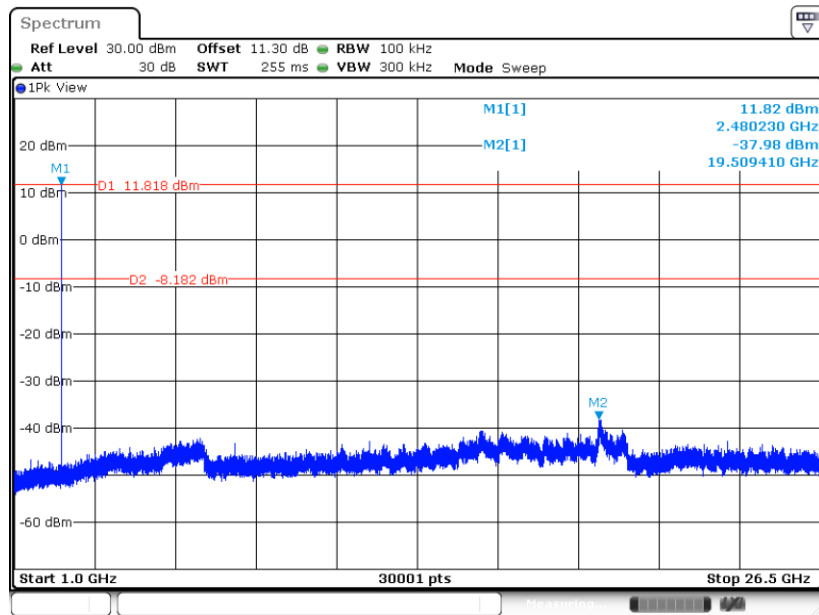

Date: 5 DEC.2023 01:09:20

CSE Plot on Ch 78

Date: 5 DEC.2023 01:16:18

CSE Plot on Ch 78

Date: 5 DEC.2023 01:15:53

<3Mbps>

CSE Plot on Ch 00

Date: 5 DEC.2023 01:26:29