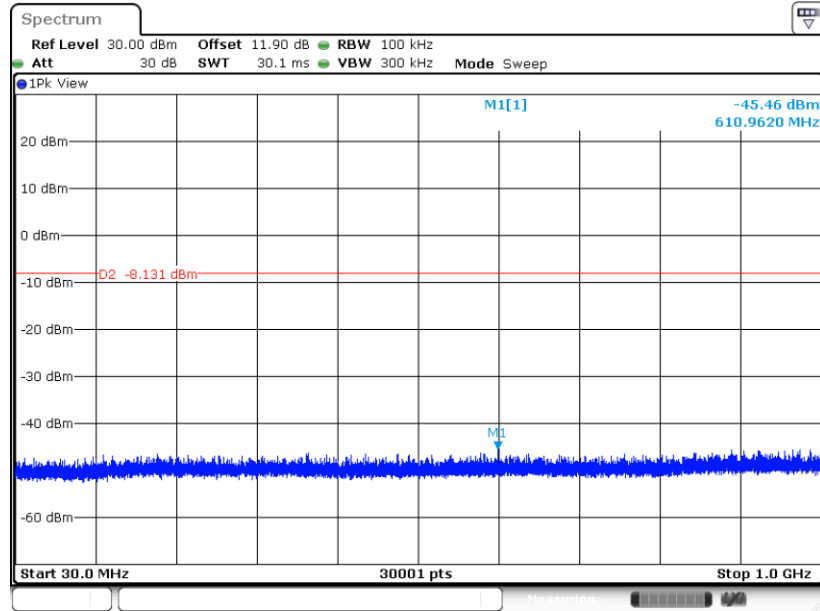

Date: 5 DEC.2023 22:27:20

CSE Plot on Ch 78

Date: 5 DEC.2023 22:32:18

CSE Plot on Ch 78

Date: 5 DEC.2023 22:31:53

<3Mbps>

CSE Plot on Ch 00

Date: 5 DEC.2023 22:42:25