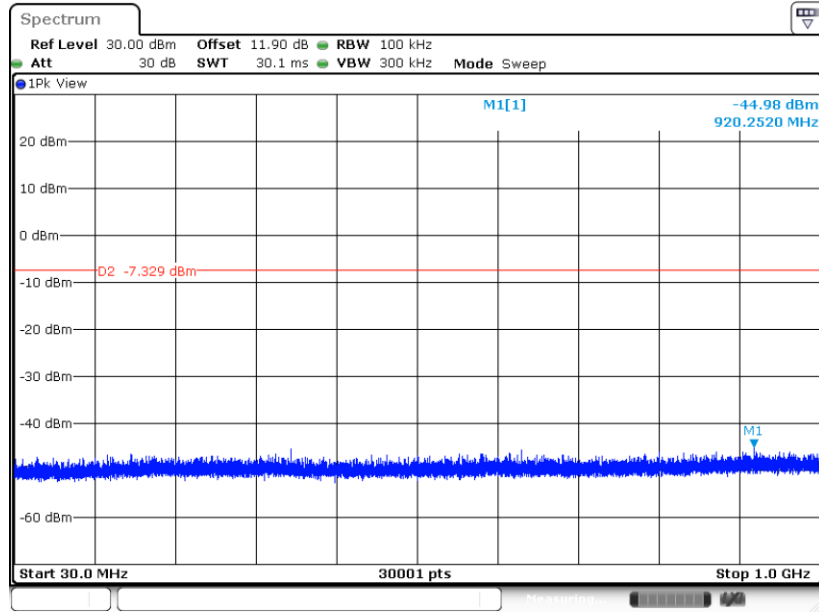

<2Mbps>

CSE Plot on Ch 00

Date: 5 DEC.2023 22:20:13

CSE Plot on Ch 00

Date: 5 DEC.2023 22:19:46

CSE Plot on Ch 39

Date: 5 DEC.2023 22:27:48

CSE Plot on Ch 39

Date: 5 DEC.2023 22:27:20

CSE Plot on Ch 78

Date: 5 DEC.2023 22:32:18

CSE Plot on Ch 78

Date: 5 DEC.2023 22:31:53

<3Mbps>

CSE Plot on Ch 00

Date: 5 DEC.2023 22:42:25