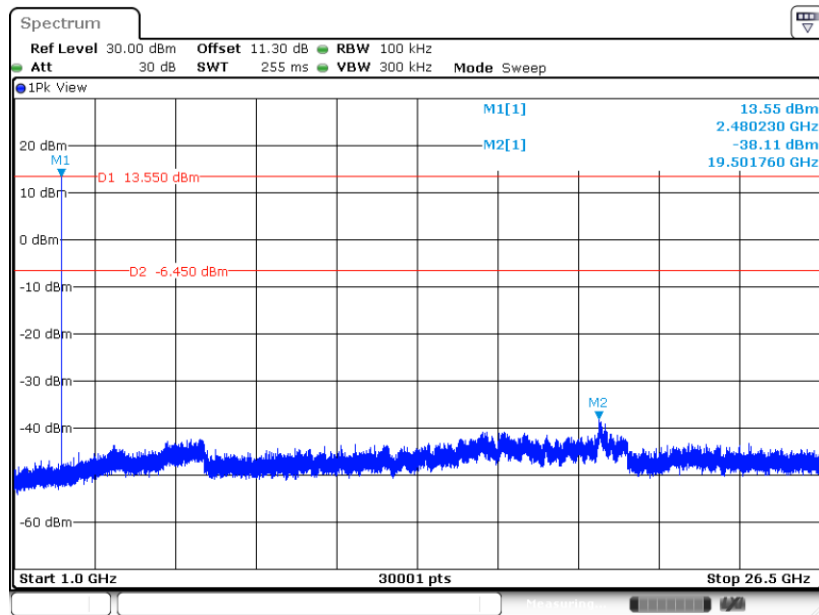

Date: 4 DEC.2023 23:14:29

CSE Plot on Ch 78

Date: 4 DEC.2023 23:26:24

CSE Plot on Ch 78

Date: 4 DEC.2023 23:25:57

<3Mbps>

CSE Plot on Ch 00

Date: 4 DEC.2023 23:35:18