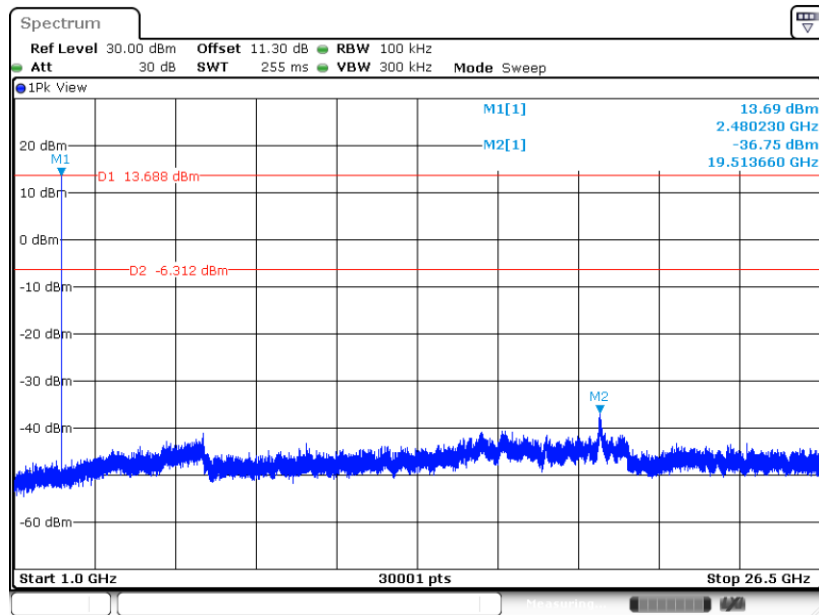

CSE Plot on Ch 39

Date: 5 DEC.2023 09:58:05

CSE Plot on Ch 39

Date: 5 DEC.2023 09:57:40

CSE Plot on Ch 78

Date: 5 DEC.2023 10:00:20

CSE Plot on Ch 78

Date: 5 DEC.2023 09:59:56

<2Mbps>

CSE Plot on Ch 00

Date: 5 DEC.2023 10:17:04

CSE Plot on Ch 00

Date: 5 DEC.2023 10:16:37

CSE Plot on Ch 39

Date: 5 DEC.2023 10:22:21

CSE Plot on Ch 39

Date: 5 DEC.2023 10:17:56

CSE Plot on Ch 78

Date: 5 DEC.2023 10:24:52

CSE Plot on Ch 78

Date: 5 DEC.2023 10:24:28

<3Mbps>

CSE Plot on Ch 00

Date: 5 DEC.2023 10:56:18