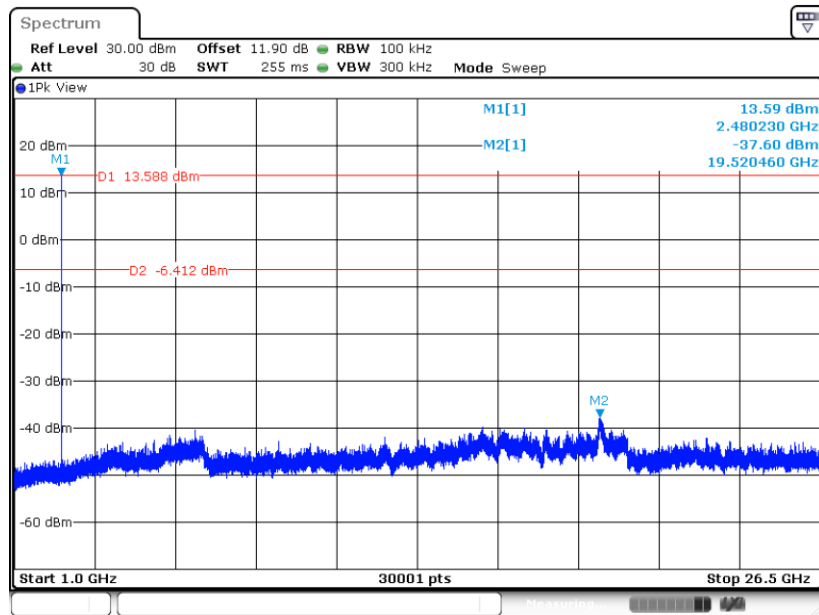

CSE Plot on Ch 78

Date: 5 DEC.2023 15:46:13

<MIMO Ant.5+6(5)>

<1Mbps>

CSE Plot on Ch 00

Date: 4 DEC.2023 14:05:21

CSE Plot on Ch 00

Date: 4 DEC.2023 14:04:56

CSE Plot on Ch 39

Date: 4 DEC.2023 14:08:19

CSE Plot on Ch 39

Date: 4 DEC.2023 14:07:54

CSE Plot on Ch 78

Date: 4 DEC.2023 14:10:50

CSE Plot on Ch 78

Date: 4 DEC.2023 14:10:23

<2Mbps>

CSE Plot on Ch 00

Date: 4 DEC.2023 14:33:31

CSE Plot on Ch 00

Date: 4 DEC.2023 14:33:06

CSE Plot on Ch 39

Date: 4 DEC.2023 14:35:44

CSE Plot on Ch 39