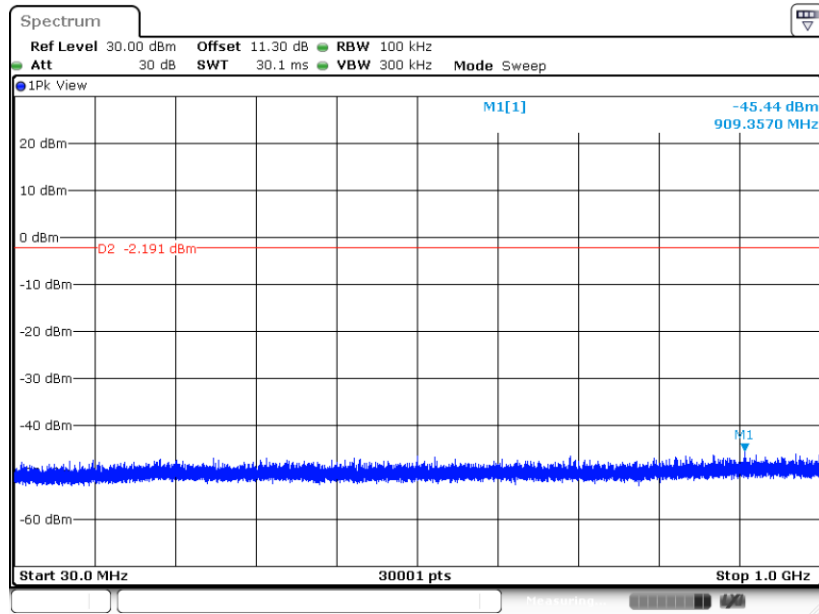

CSE Plot on Ch 39

Date: 5 DEC.2023 00:53:06