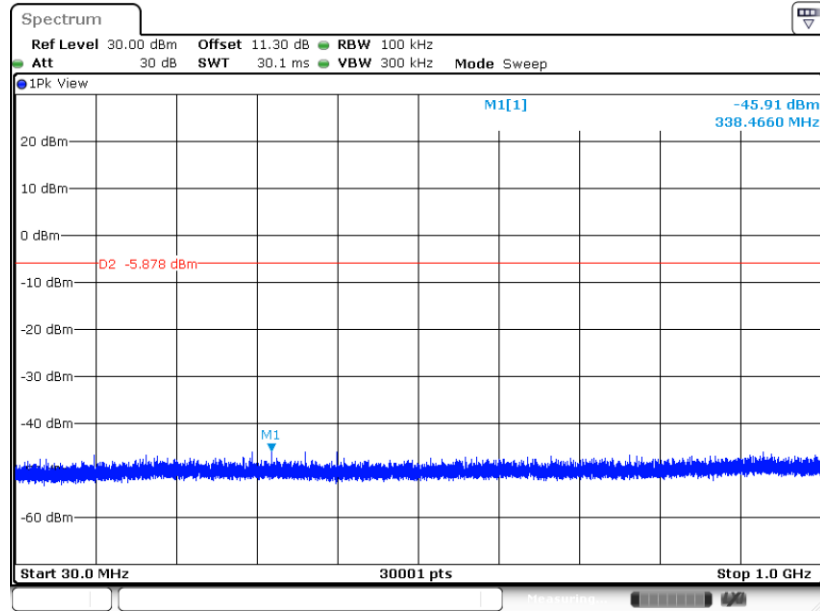

Date: 5 DEC.2023 01:09:20

CSE Plot on Ch 78

Date: 5 DEC.2023 01:16:18

CSE Plot on Ch 78

Date: 5 DEC.2023 01:15:53

<3Mbps>

CSE Plot on Ch 00

Date: 5 DEC.2023 01:26:29