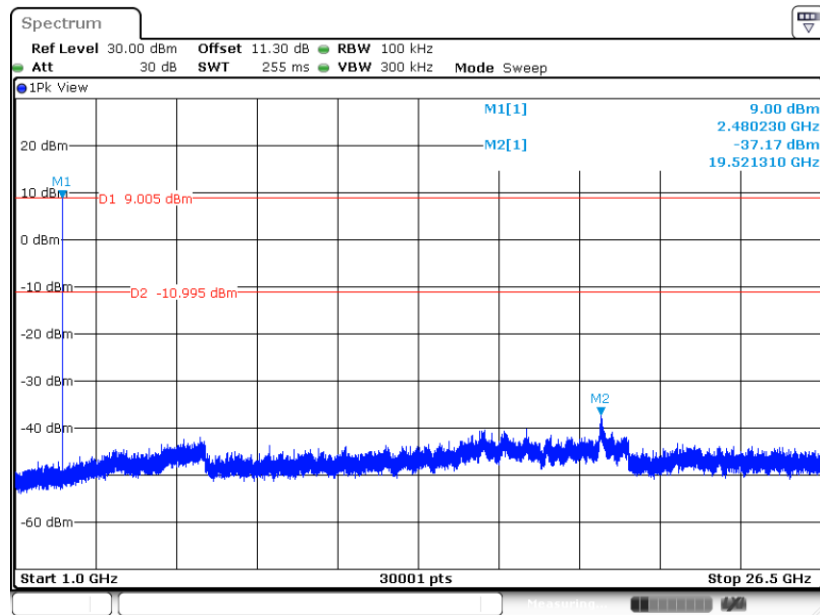

Date: 5 DEC.2023 15:26:33

CSE Plot on Ch 78

Date: 5 DEC.2023 15:29:02

CSE Plot on Ch 78

Date: 5 DEC.2023 15:28:38

<3Mbps>

CSE Plot on Ch 00

Date: 5 DEC.2023 15:41:36

CSE Plot on Ch 00

Date: 5 DEC.2023 15:41:11

CSE Plot on Ch 39

Date: 5 DEC.2023 15:44:13

CSE Plot on Ch 39

Date: 5 DEC.2023 15:43:49

CSE Plot on Ch 78

Date: 5 DEC.2023 15:46:36

CSE Plot on Ch 78

Date: 5 DEC.2023 15:46:13

<MIMO Ant.5+6(5)>

<1Mbps>

CSE Plot on Ch 00

Date: 4 DEC.2023 14:05:21

CSE Plot on Ch 00

Date: 4 DEC.2023 14:04:56