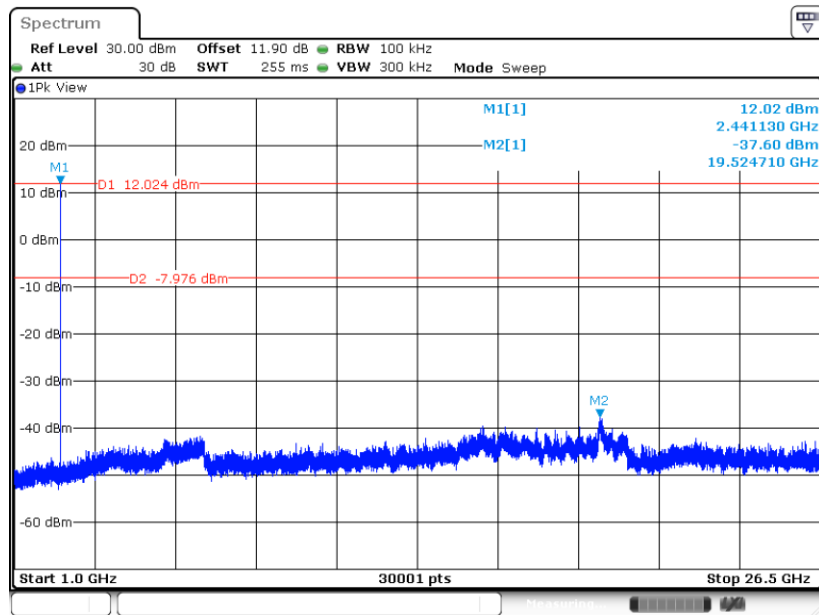

Date: 5 DEC.2023 22:27:20

CSE Plot on Ch 78

Date: 5 DEC.2023 22:32:18

CSE Plot on Ch 78

Date: 5 DEC.2023 22:31:53

<3Mbps>

CSE Plot on Ch 00

Date: 5 DEC.2023 22:42:25

CSE Plot on Ch 00

Date: 5 DEC.2023 22:41:41

CSE Plot on Ch 39

Date: 5 DEC.2023 22:47:26

CSE Plot on Ch 39

Date: 5 DEC.2023 22:46:42

CSE Plot on Ch 78

Date: 5 DEC.2023 22:50:47

CSE Plot on Ch 78

Date: 5 DEC.2023 22:50:17

<MIMO Ant.5+4(5)>

<1Mbps>

CSE Plot on Ch 00

Date: 5 DEC.2023 09:55:48

CSE Plot on Ch 00

Date: 5 DEC.2023 09:55:23