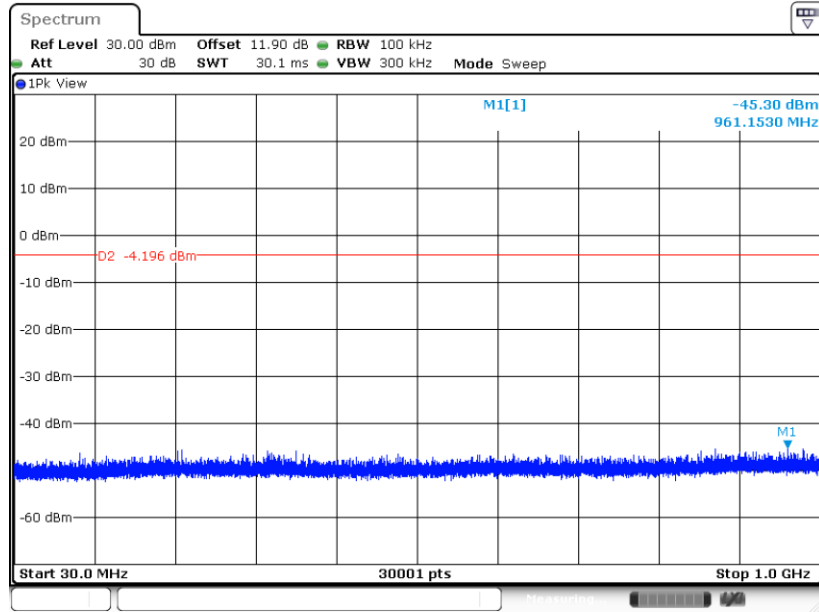

CSE Plot on Ch 39

Date: 5 DEC.2023 22:03:26