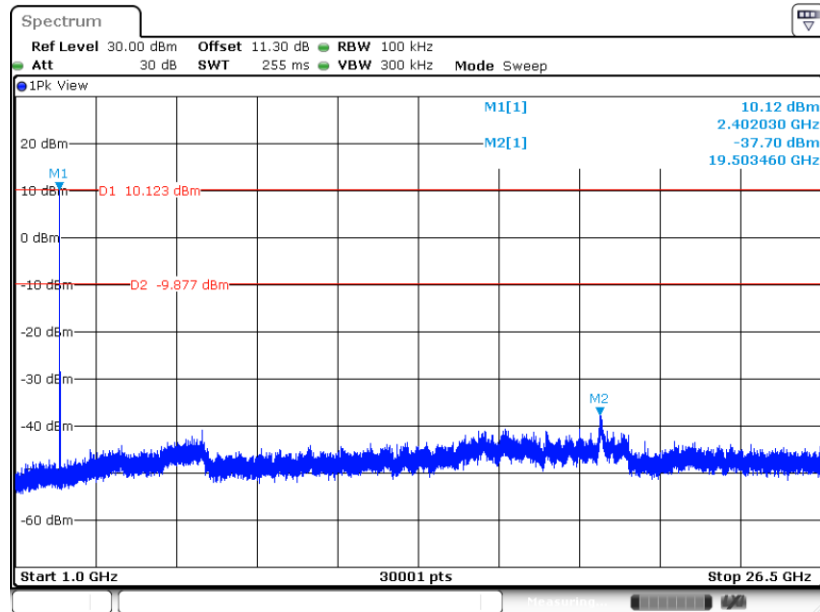

CSE Plot on Ch 78

Date: 5 DEC.2023 11:18:42

<MIMO Ant.5+4(4)>

<1Mbps>

CSE Plot on Ch 00

Date: 5 DEC.2023 11:55:04

CSE Plot on Ch 00

Date: 5 DEC.2023 11:54:38

CSE Plot on Ch 39

Date: 5 DEC.2023 11:57:23

CSE Plot on Ch 39

Date: 5 DEC.2023 11:56:58

CSE Plot on Ch 78

Date: 5 DEC.2023 12:05:14

CSE Plot on Ch 78

Date: 5 DEC.2023 12:04:49

<2Mbps>

CSE Plot on Ch 00

Date: 5 DEC.2023 15:23:44

CSE Plot on Ch 00

Date: 5 DEC.2023 15:23:09

CSE Plot on Ch 39

Date: 5 DEC.2023 15:27:07

CSE Plot on Ch 39

Date: 5 DEC.2023 15:26:33

CSE Plot on Ch 78

Date: 5 DEC.2023 15:29:02

CSE Plot on Ch 78

Date: 5 DEC.2023 15:28:38

<3Mbps>

CSE Plot on Ch 00

Date: 5 DEC.2023 15:41:36