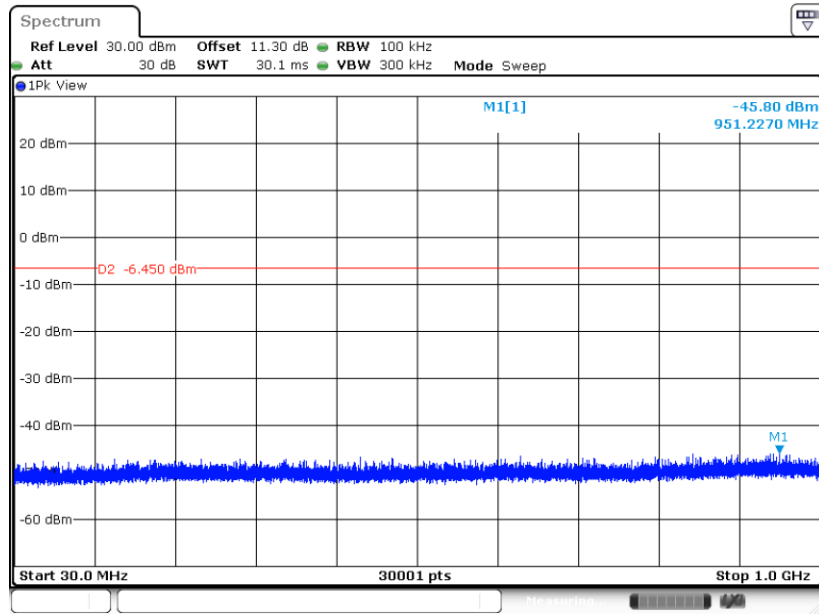

CSE Plot on Ch 78

Date: 4 DEC.2023 23:26:24