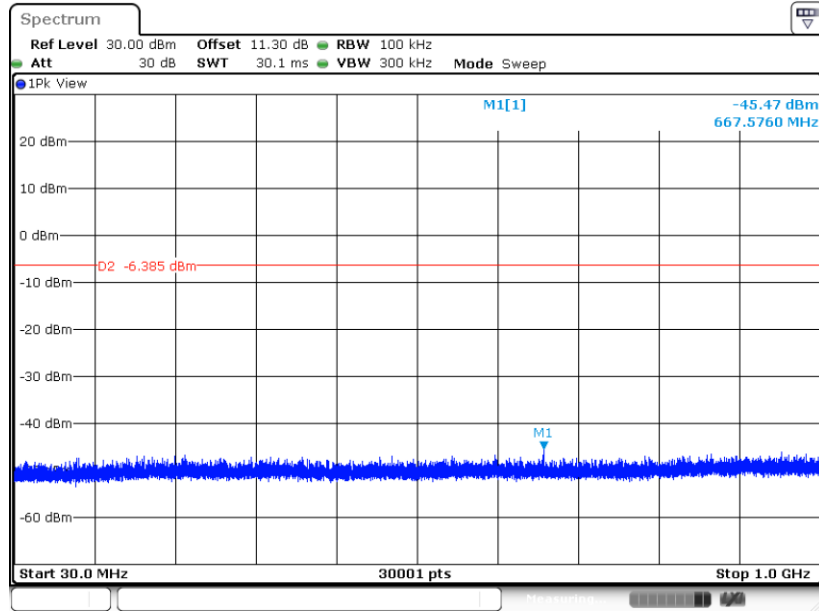

CSE Plot on Ch 39

Date: 5 DEC.2023 00:53:06

CSE Plot on Ch 39

Date: 5 DEC.2023 00:52:40

CSE Plot on Ch 78

Date: 5 DEC.2023 00:58:10

CSE Plot on Ch 78

Date: 5 DEC.2023 00:57:35

<2Mbps>

CSE Plot on Ch 00

Date: 5 DEC.2023 01:04:08

CSE Plot on Ch 00

Date: 5 DEC.2023 01:03:32

CSE Plot on Ch 39

Date: 5 DEC.2023 01:09:52

CSE Plot on Ch 39