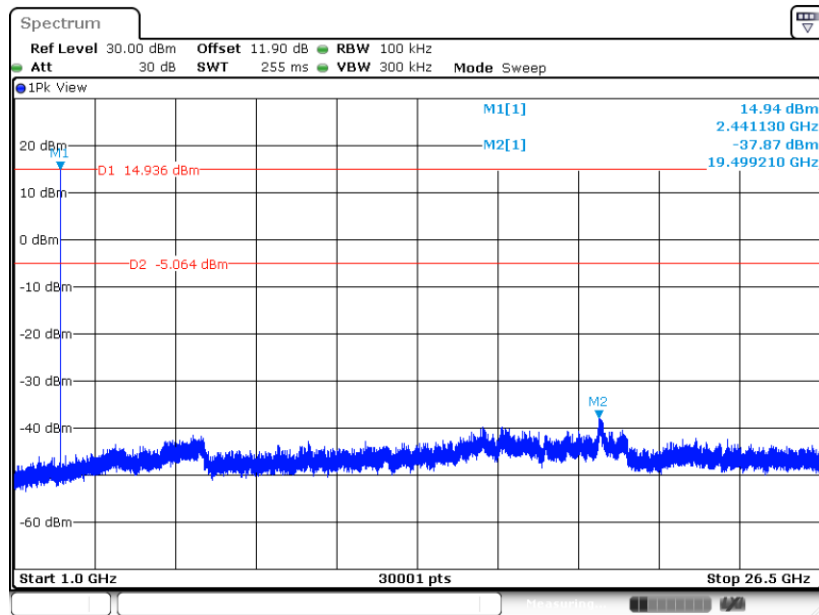

CSE Plot on Ch 39

Date: 4 DEC.2023 14:07:54