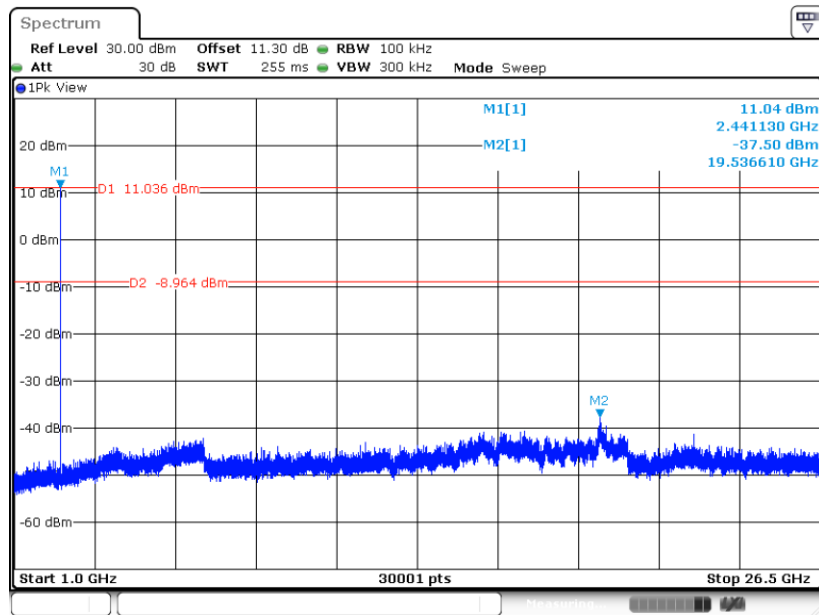

Date: 5 DEC.2023 10:17:56

CSE Plot on Ch 78

Date: 5 DEC.2023 10:24:52

CSE Plot on Ch 78

Date: 5 DEC.2023 10:24:28

<3Mbps>

CSE Plot on Ch 00

Date: 5 DEC.2023 10:56:18

CSE Plot on Ch 00

Date: 5 DEC.2023 10:55:33

CSE Plot on Ch 39

Date: 5 DEC.2023 10:57:49

CSE Plot on Ch 39

Date: 5 DEC.2023 10:57:23

CSE Plot on Ch 78

Date: 5 DEC.2023 11:19:08

CSE Plot on Ch 78

Date: 5 DEC.2023 11:18:42

<MIMO Ant.5+4(4)>

<1Mbps>

CSE Plot on Ch 00

Date: 5 DEC.2023 11:55:04

CSE Plot on Ch 00

Date: 5 DEC.2023 11:54:38