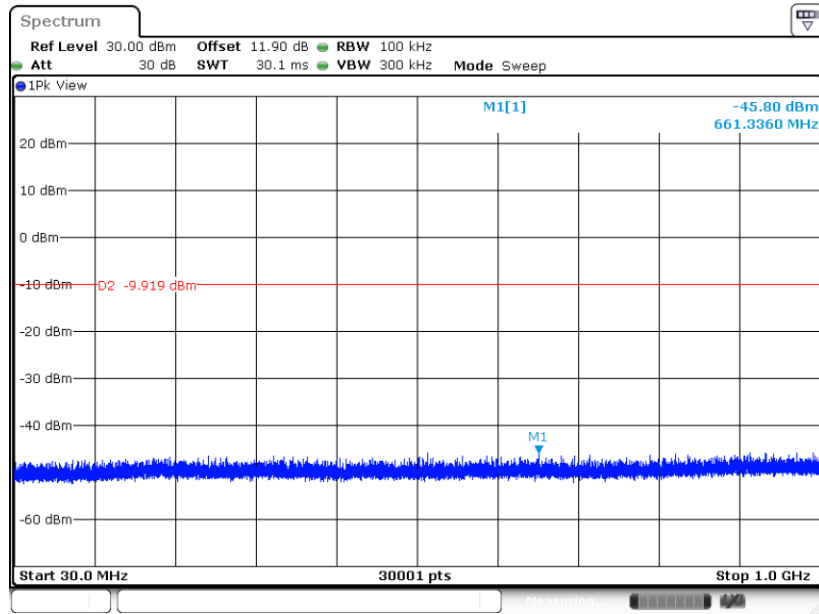

CSE Plot on Ch 00

Date: 5 DEC.2023 22:41:41

CSE Plot on Ch 39

Date: 5 DEC.2023 22:47:26

CSE Plot on Ch 39

Date: 5 DEC.2023 22:46:42

CSE Plot on Ch 78

Date: 5 DEC.2023 22:50:47