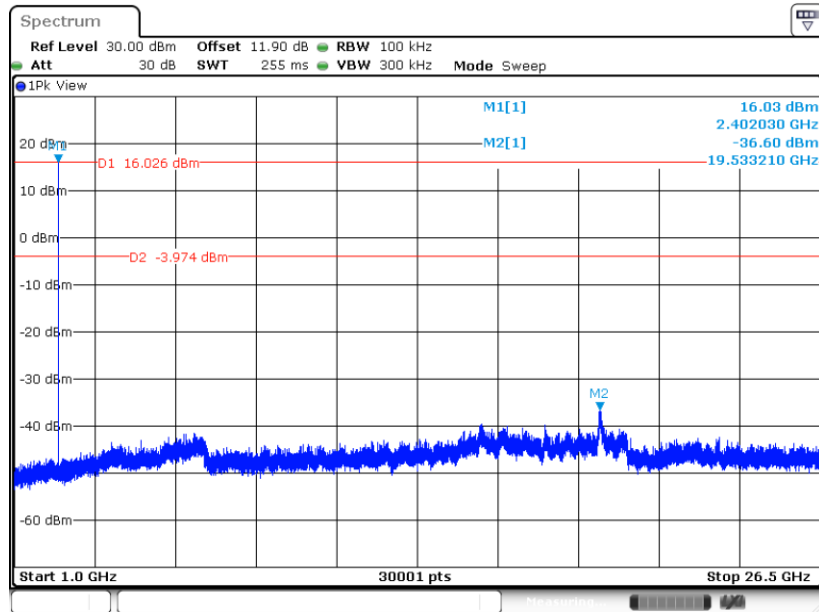

CSE Plot on Ch 78

Date: 5 DEC.2023 01:36:19

<SISO Ant.6>

<1Mbps>

CSE Plot on Ch 00

Date: 5 DEC.2023 21:58:10

CSE Plot on Ch 00

Date: 5 DEC.2023 21:57:45