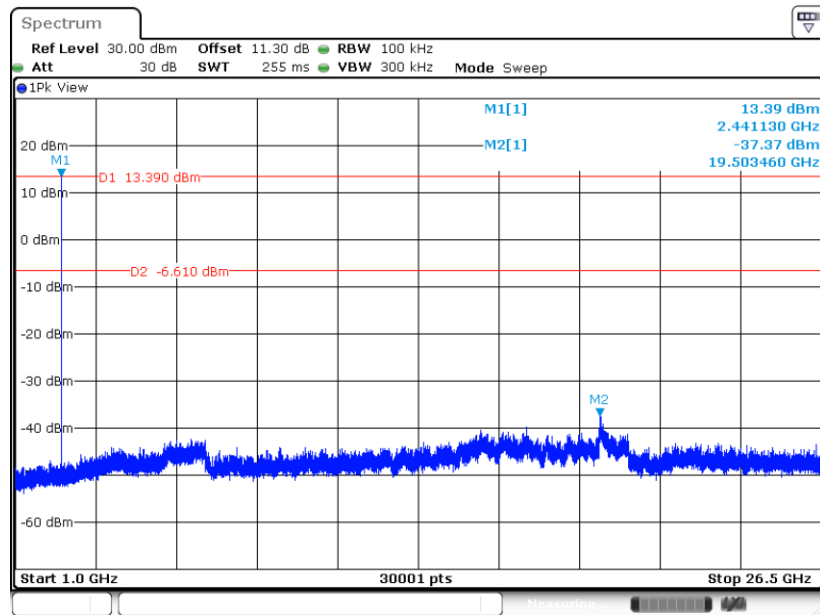

CSE Plot on Ch 00

Date: 5 DEC.2023 01:26:02

CSE Plot on Ch 39

Date: 5 DEC.2023 01:30:05

CSE Plot on Ch 39

Date: 5 DEC.2023 01:29:30

CSE Plot on Ch 78

Date: 5 DEC.2023 01:36:47

CSE Plot on Ch 78

Date: 5 DEC.2023 01:36:19

<SISO Ant.6>

<1Mbps>

CSE Plot on Ch 00

Date: 5 DEC.2023 21:58:10

CSE Plot on Ch 00

Date: 5 DEC.2023 21:57:45