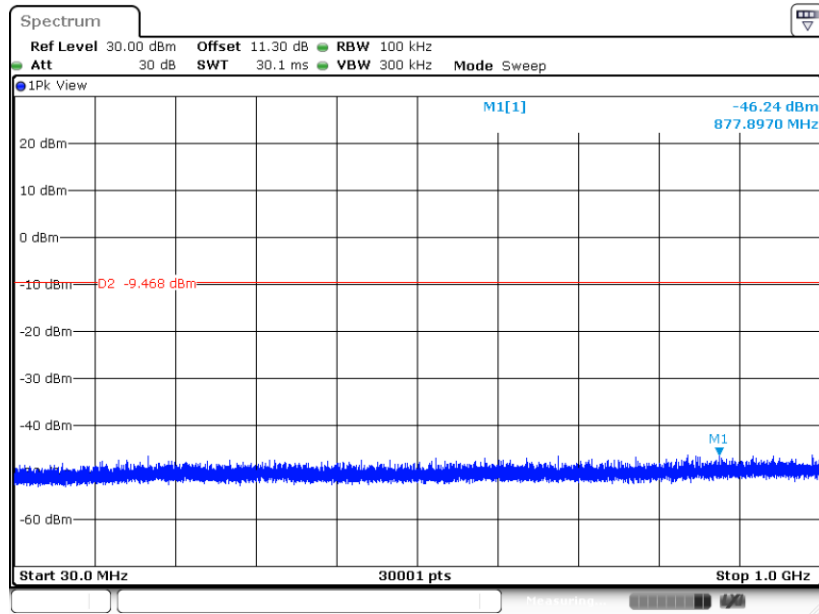

Date: 5 DEC.2023 10:17:56

CSE Plot on Ch 78

Date: 5 DEC.2023 10:24:52

CSE Plot on Ch 78

Date: 5 DEC.2023 10:24:28

<3Mbps>

CSE Plot on Ch 00

Date: 5 DEC.2023 10:56:18

CSE Plot on Ch 00

Date: 5 DEC.2023 10:55:33

CSE Plot on Ch 39

Date: 5 DEC.2023 10:57:49

CSE Plot on Ch 39

Date: 5 DEC.2023 10:57:23

CSE Plot on Ch 78

Date: 5 DEC.2023 11:19:08

CSE Plot on Ch 78

Date: 5 DEC.2023 11:18:42

<MIMO Ant.5+4(4)>

<1Mbps>

CSE Plot on Ch 00

Date: 5 DEC.2023 11:55:04

CSE Plot on Ch 00

Date: 5 DEC.2023 11:54:38