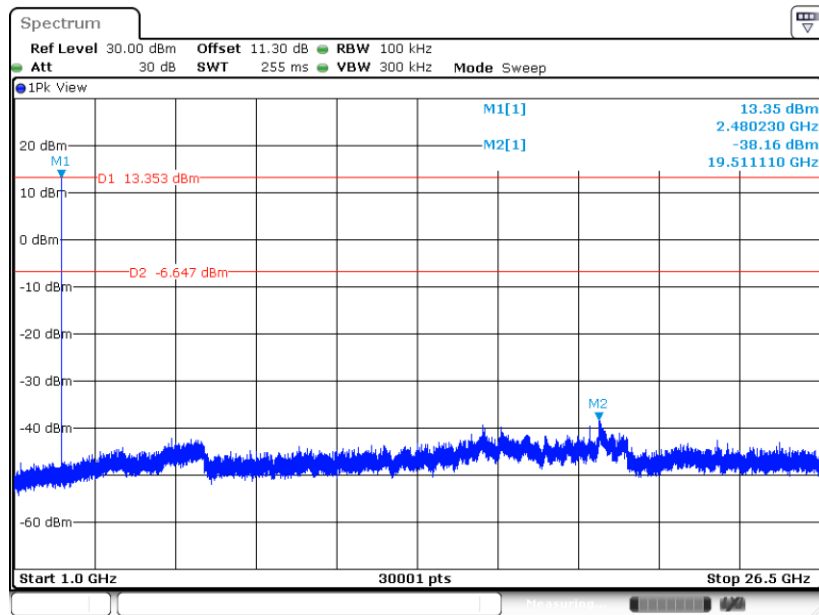

CSE Plot on Ch 78

Date: 4 DEC.2023 23:49:29