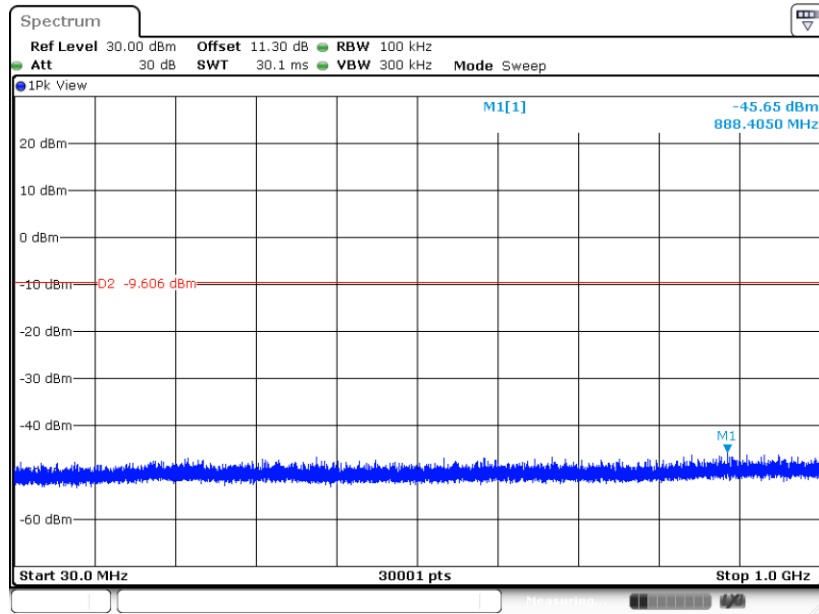

<2Mbps>

CSE Plot on Ch 00

Date: 5 DEC.2023 15:23:44

CSE Plot on Ch 00

Date: 5 DEC.2023 15:23:09

CSE Plot on Ch 39

Date: 5 DEC.2023 15:27:07

CSE Plot on Ch 39

Date: 5 DEC.2023 15:26:33

CSE Plot on Ch 78

Date: 5 DEC.2023 15:29:02

CSE Plot on Ch 78

Date: 5 DEC.2023 15:28:38

<3Mbps>

CSE Plot on Ch 00

Date: 5 DEC.2023 15:41:36