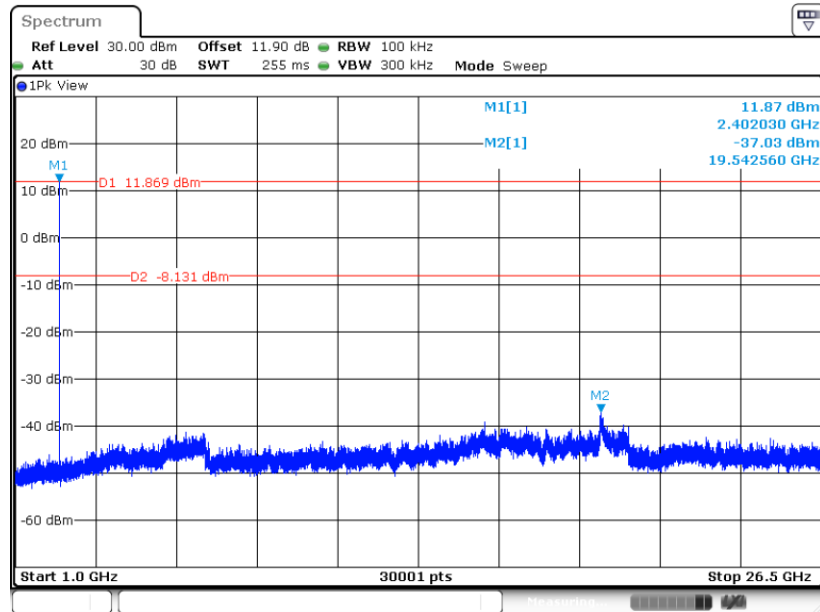

Date: 5 DEC.2023 22:27:20

CSE Plot on Ch 78

Date: 5 DEC.2023 22:32:18

CSE Plot on Ch 78

Date: 5 DEC.2023 22:31:53

<3Mbps>

CSE Plot on Ch 00

Date: 5 DEC.2023 22:42:25

CSE Plot on Ch 00

Date: 5 DEC.2023 22:41:41

CSE Plot on Ch 39

Date: 5 DEC.2023 22:47:26

CSE Plot on Ch 39

Date: 5 DEC.2023 22:46:42

CSE Plot on Ch 78

Date: 5 DEC.2023 22:50:47