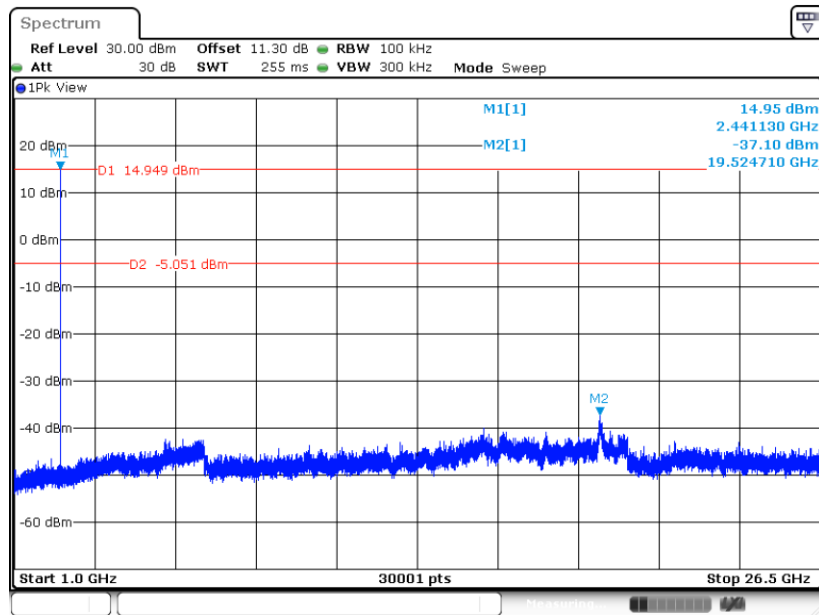

CSE Plot on Ch 39

Date: 5 DEC.2023 09:57:40