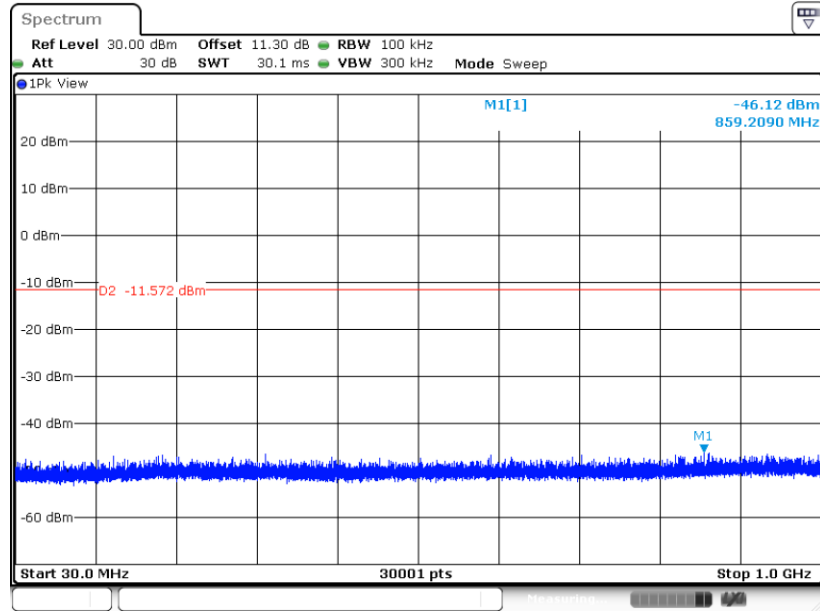

<2Mbps>

CSE Plot on Ch 00

Date: 5 DEC.2023 15:23:44

CSE Plot on Ch 00

Date: 5 DEC.2023 15:23:09

CSE Plot on Ch 39

Date: 5 DEC.2023 15:27:07

CSE Plot on Ch 39

Date: 5 DEC.2023 15:26:33

CSE Plot on Ch 78

Date: 5 DEC.2023 15:29:02

CSE Plot on Ch 78

Date: 5 DEC.2023 15:28:38

<3Mbps>

CSE Plot on Ch 00

Date: 5 DEC.2023 15:41:36