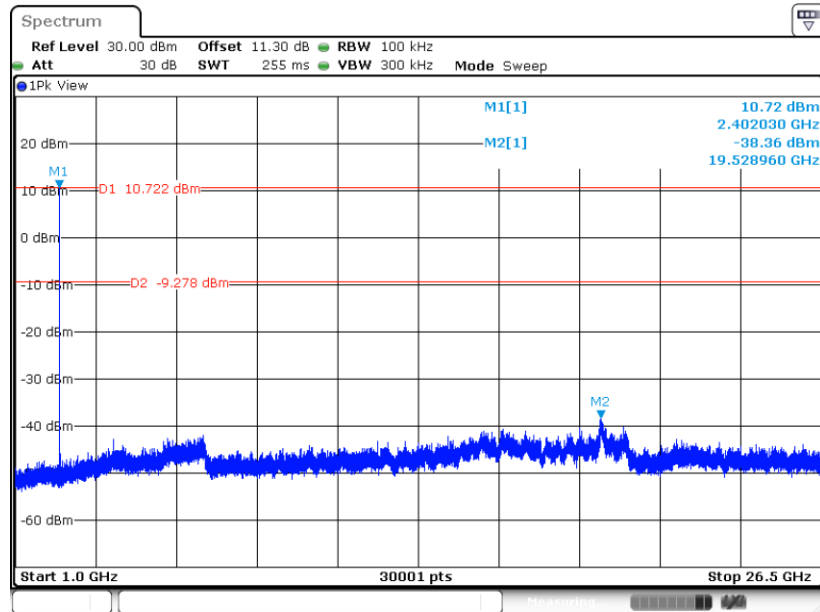

CSE Plot on Ch 39

Date: 5 DEC.2023 09:58:05

CSE Plot on Ch 39

Date: 5 DEC.2023 09:57:40

CSE Plot on Ch 78

Date: 5 DEC.2023 10:00:20

CSE Plot on Ch 78

Date: 5 DEC.2023 09:59:56

<2Mbps>

CSE Plot on Ch 00

Date: 5 DEC.2023 10:17:04

CSE Plot on Ch 00

Date: 5 DEC.2023 10:16:37

CSE Plot on Ch 39

Date: 5 DEC.2023 10:22:21

CSE Plot on Ch 39

Date: 5 DEC.2023 10:17:56

CSE Plot on Ch 78

Date: 5 DEC.2023 10:24:52

CSE Plot on Ch 78

Date: 5 DEC.2023 10:24:28

<3Mbps>

CSE Plot on Ch 00

Date: 5 DEC.2023 10:56:18