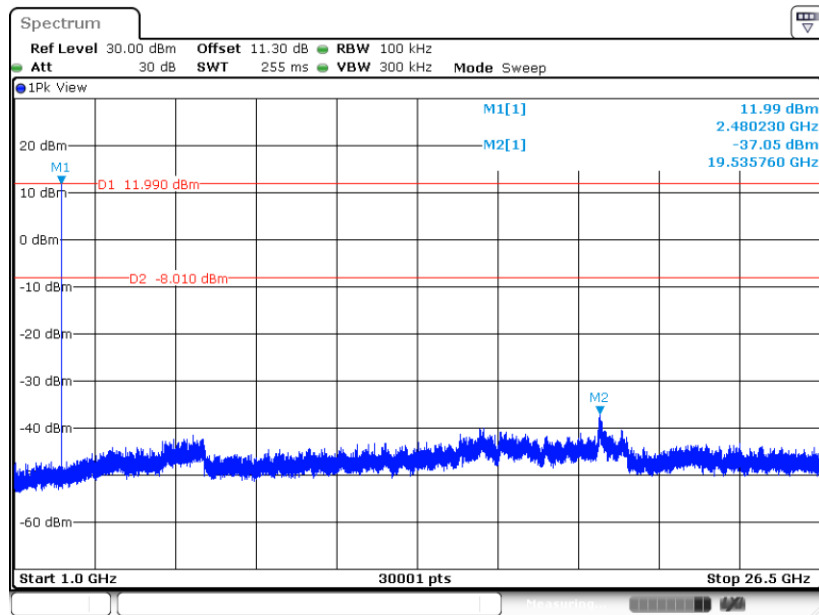

CSE Plot on Ch 00

Date: 5 DEC.2023 01:26:02

CSE Plot on Ch 39

Date: 5 DEC.2023 01:30:05

CSE Plot on Ch 39

Date: 5 DEC.2023 01:29:30

CSE Plot on Ch 78

Date: 5 DEC.2023 01:36:47

CSE Plot on Ch 78

Date: 5 DEC.2023 01:36:19

<SISO Ant.6>

<1Mbps>

CSE Plot on Ch 00

Date: 5 DEC.2023 21:58:10

CSE Plot on Ch 00

Date: 5 DEC.2023 21:57:45