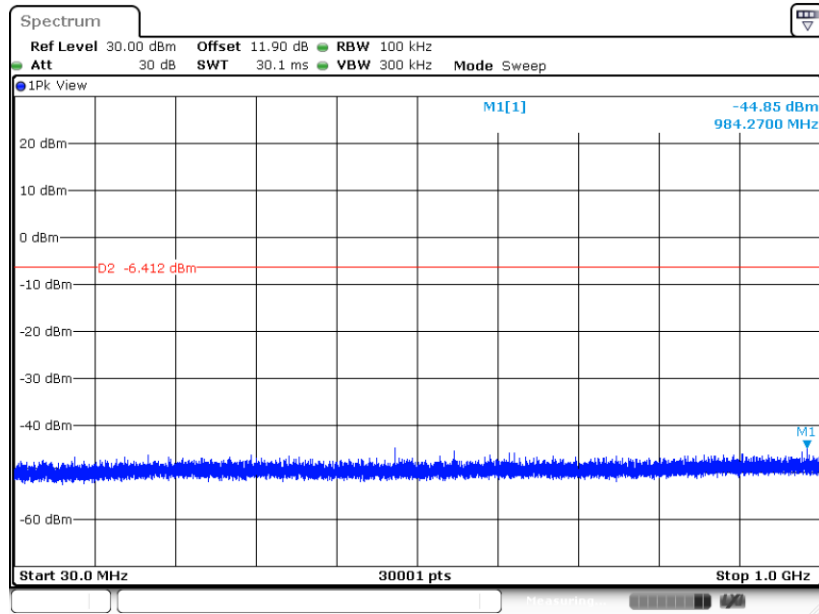

CSE Plot on Ch 39

Date: 4 DEC.2023 14:08:19

CSE Plot on Ch 39

Date: 4 DEC.2023 14:07:54

CSE Plot on Ch 78

Date: 4 DEC.2023 14:10:50

CSE Plot on Ch 78

Date: 4 DEC.2023 14:10:23

<2Mbps>

CSE Plot on Ch 00

Date: 4 DEC.2023 14:33:31

CSE Plot on Ch 00

Date: 4 DEC.2023 14:33:06

CSE Plot on Ch 39

Date: 4 DEC.2023 14:35:44

CSE Plot on Ch 39