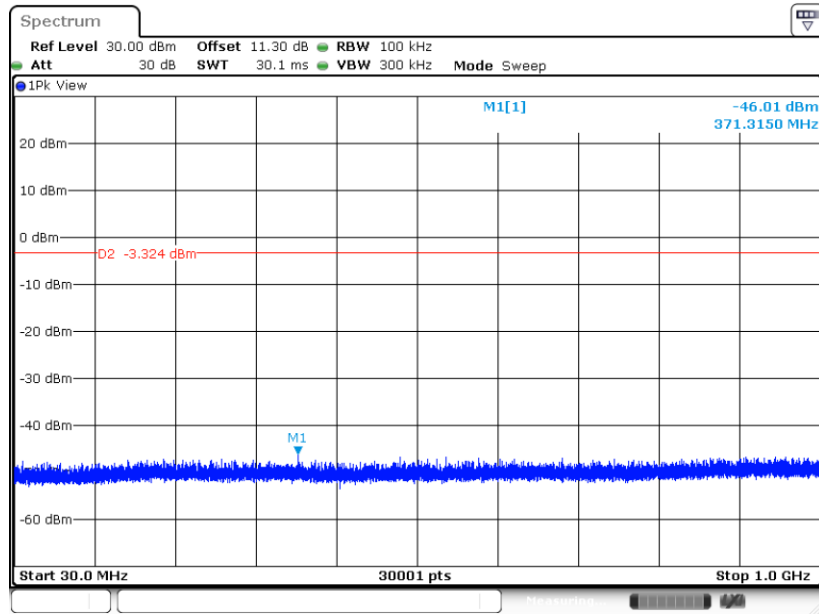

CSE Plot on Ch 39

Date: 5 DEC.2023 00:53:06

CSE Plot on Ch 39

Date: 5 DEC.2023 00:52:40

CSE Plot on Ch 78

Date: 5 DEC.2023 00:58:10

CSE Plot on Ch 78

Date: 5 DEC.2023 00:57:35