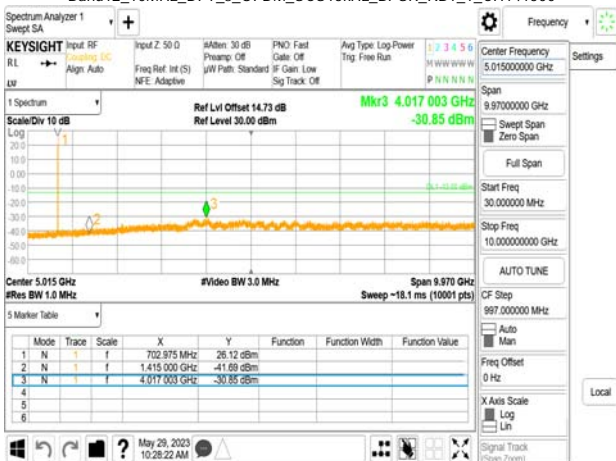

Band12_10MHz_DFT_s_OFDM_SCS15kHz_BPSK_RB1_1_CH142200

Band12_10MHz_DFT_s_OFDM_SCS15kHz_BPSK_RB1_1_CH141500