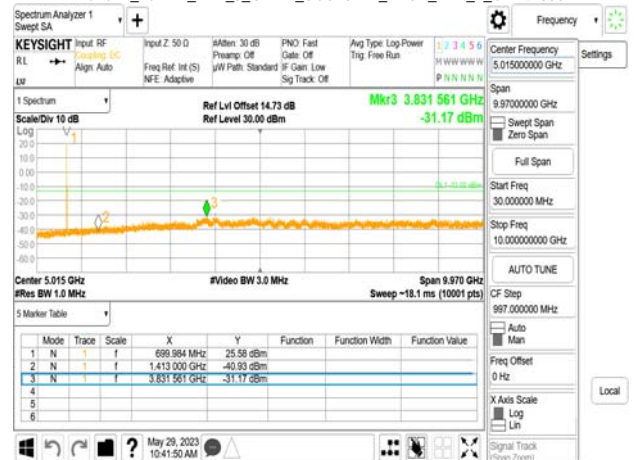

Band12_15MHz_DFT_s_OFDM_SCS15kHz_BPSK_RB1_1_CH141500

Band12_15MHz_DFT_s_OFDM_SCS15kHz_BPSK_RB1_1_CH141300