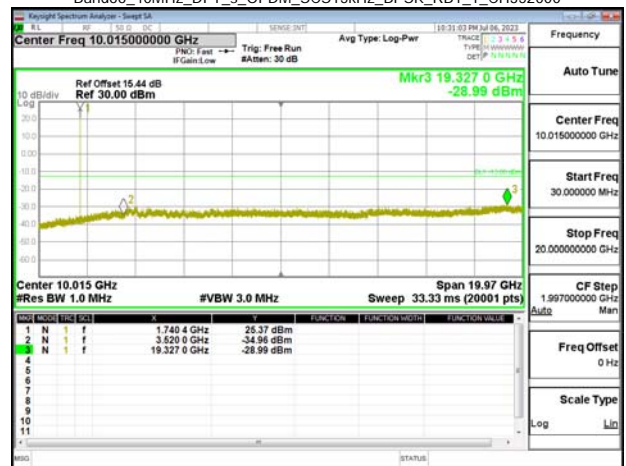

Band71_10MHz_DFT_s_OFDM_SCS15kHz_BPSK_RB1_1_CH133600

Band66_40MHz_DFT_s_OFDM_SCS15kHz_BPSK_RB1_1_CH352000

Unless otherwise stated the results shown in this test report refer only to the sample(s) tested and such sample(s) are retained for 90 days only.

除非另有說明，此報告結果僅對測試之樣品負責，同時此樣品僅保留90天。本報告未經本公司書面許可，不可部份複製。

This document is issued by the Company subject to its General Conditions of Service printed overleaf, available on request or accessible at <http://www.sgs.com.tw/Terms-and-Conditions> and for electronic format documents, subject to Terms and Conditions for Electronic Documents at <http://www.sgs.com.tw/Terms-and-Conditions>. Attention is drawn to the limitation of liability, indemnification and jurisdiction issues defined therein. Any holder of this document is advised that information contained hereon reflects the Company's findings at the time of its intervention only and within the limits of Client's instructions, if any. The Company's sole responsibility is to its Client and this document does not exonerate parties to a transaction from exercising all their rights and obligations under the transaction documents. This document cannot be reproduced except in full, without prior written approval of the Company. Any unauthorized alteration, forgery or falsification of the content or appearance of this document is unlawful and offenders may be prosecuted to the fullest extent of the law.