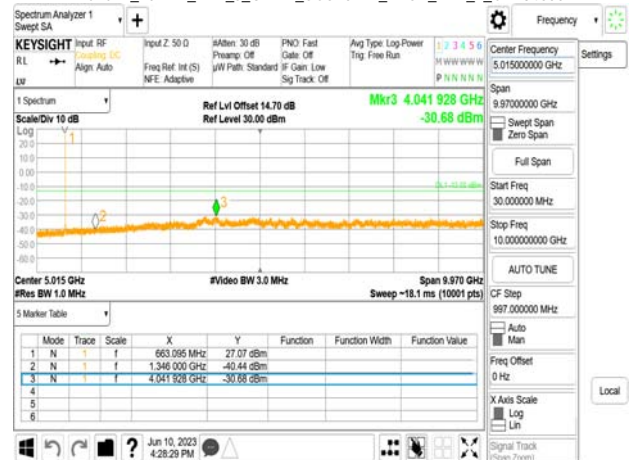

Band71_20MHz_DFT_s_OFDM_SCS15kHz_BPSK_RB1_1_CH136100

Band71_20MHz_DFT_s_OFDM_SCS15kHz_BPSK_RB1_1_CH134600