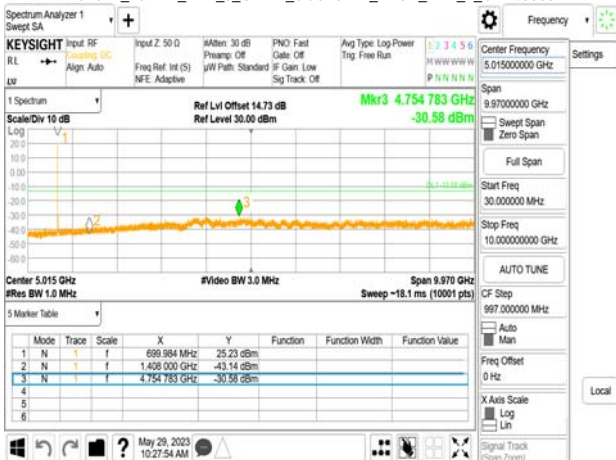

Band12_10MHz_DFT_s_OFDM_SCS15kHz_BPSK_RB1_1_CH141500

Band12_10MHz_DFT_s_OFDM_SCS15kHz_BPSK_RB1_1_CH140800