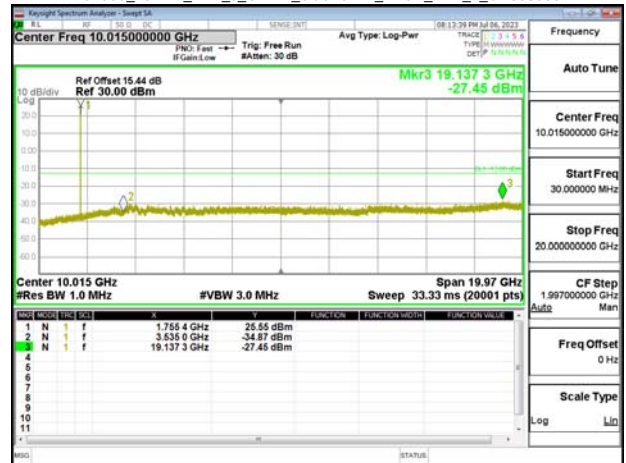

Band66_40MHz_DFT_s_OFDM_SCS15kHz_BPSK_RB1_1_CH346000

Band66_25MHz_DFT_s_OFDM_SCS15kHz_BPSK_RB1_1_CH353500

Unless otherwise stated the results shown in this test report refer only to the sample(s) tested and such sample(s) are retained for 90 days only.

除非另有說明，此報告結果僅對測試之樣品負責，同時此樣品僅保留90天。本報告未經本公司書面許可，不可部份複製。

This document is issued by the Company subject to its General Conditions of Service printed overleaf, available on request or accessible at <http://www.sgs.com.tw/Terms-and-Conditions> and for electronic format documents, subject to Terms and Conditions for Electronic Documents at <http://www.sgs.com.tw/Terms-and-Conditions>. Attention is drawn to the limitation of liability, indemnification and jurisdiction issues defined therein. Any holder of this document is advised that information contained hereon reflects the Company's findings at the time of its intervention only and within the limits of Client's instructions, if any. The Company's sole responsibility is to its Client and this document does not exonerate parties to a transaction from exercising all their rights and obligations under the transaction documents. This document cannot be reproduced except in full, without prior written approval of the Company. Any unauthorized alteration, forgery or falsification of the content or appearance of this document is unlawful and offenders may be prosecuted to the fullest extent of the law.