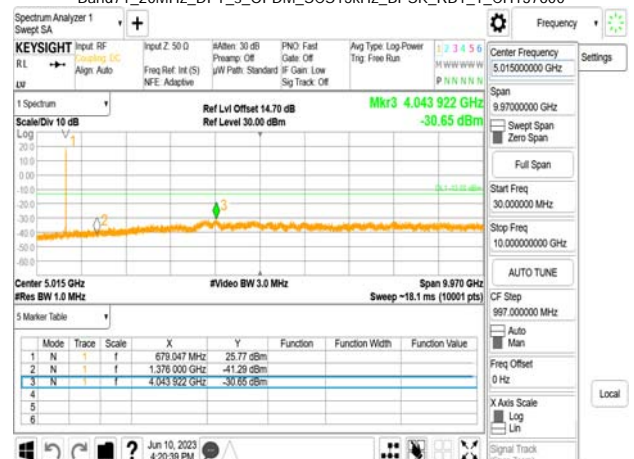

Band77-Part27_10MHz_DFT_s_OFDM_SCS30kHz_BPSK_RB1_1_CH647000

Band71_20MHz_DFT_s_OFDM_SCS15kHz_BPSK_RB1_1_CH137600

Unless otherwise stated the results shown in this test report refer only to the sample(s) tested and such sample(s) are retained for 90 days only.

除非另有說明，此報告結果僅對測試之樣品負責，同時此樣品僅保留90天。本報告未經本公司書面許可，不可部份複製。

This document is issued by the Company subject to its General Conditions of Service printed overleaf, available on request or accessible at <http://www.sgs.com.tw/Terms-and-Conditions> and for electronic format documents, subject to Terms and Conditions for Electronic Documents at <http://www.sgs.com.tw/Terms-and-Conditions>. Attention is drawn to the limitation of liability, indemnification and jurisdiction issues defined therein. Any holder of this document is advised that information contained hereon reflects the Company's findings at the time of its intervention only and within the limits of Client's instructions, if any. The Company's sole responsibility is to its Client and this document does not exonerate parties to a transaction from exercising all their rights and obligations under the transaction documents. This document cannot be reproduced except in full, without prior written approval of the Company. Any unauthorized alteration, forgery or falsification of the content or appearance of this document is unlawful and offenders may be prosecuted to the fullest extent of the law.