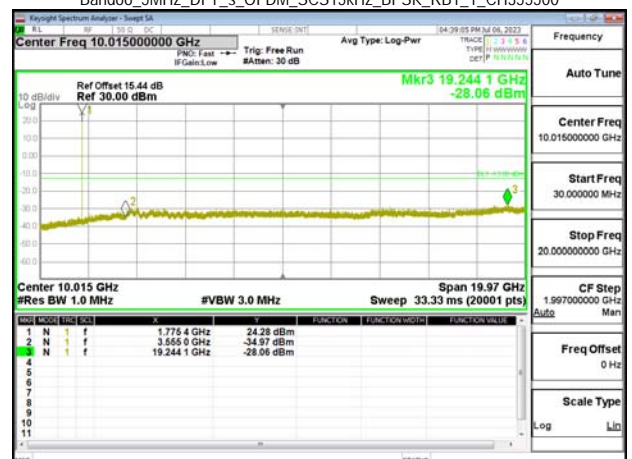

Band66_15MHz_DFT_s_OFDM_SCS15kHz_BPSK_RB1_1_CH343500

Band66_5MHz_DFT_s_OFDM_SCS15kHz_BPSK_RB1_1_CH355500

Unless otherwise stated the results shown in this test report refer only to the sample(s) tested and such sample(s) are retained for 90 days only.

除非另有說明，此報告結果僅對測試之樣品負責，同時此樣品僅保留90天。本報告未經本公司書面許可，不可部份複製。

This document is issued by the Company subject to its General Conditions of Service printed overleaf, available on request or accessible at <http://www.sgs.com.tw/Terms-and-Conditions> and for electronic format documents, subject to Terms and Conditions for Electronic Documents at <http://www.sgs.com.tw/Terms-and-Conditions>. Attention is drawn to the limitation of liability, indemnification and jurisdiction issues defined therein. Any holder of this document is advised that information contained hereon reflects the Company's findings at the time of its intervention only and within the limits of Client's instructions, if any. The Company's sole responsibility is to its Client and this document does not exonerate parties to a transaction from exercising all their rights and obligations under the transaction documents. This document cannot be reproduced except in full, without prior written approval of the Company. Any unauthorized alteration, forgery or falsification of the content or appearance of this document is unlawful and offenders may be prosecuted to the fullest extent of the law.