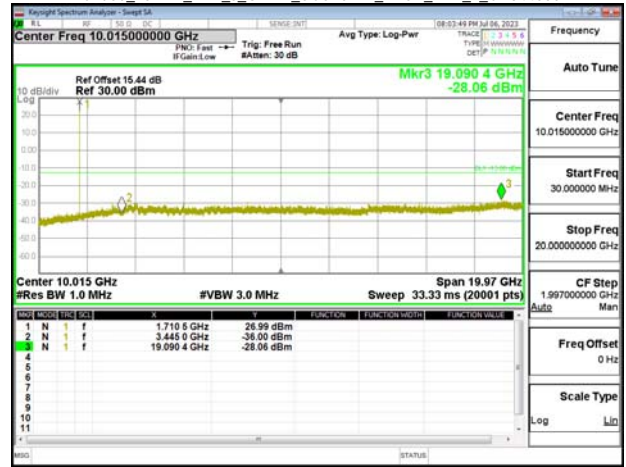

Band66_25MHz_DFT_s_OFDM_SCS15kHz_BPSK_RB1_1_CH349000

Band66_25MHz_DFT_s_OFDM_SCS15kHz_BPSK_RB1_1_CH344500