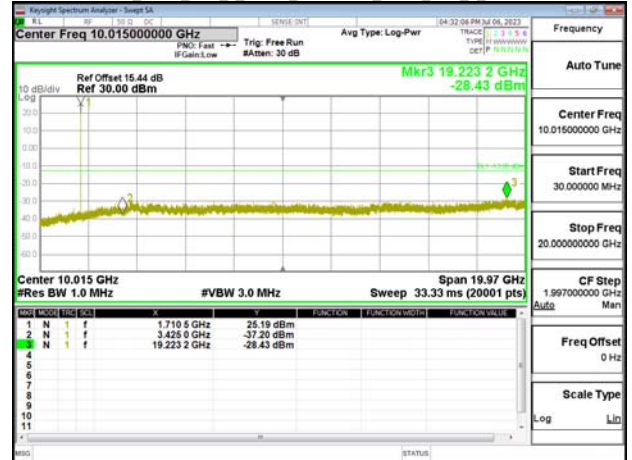

Band66_5MHz_DFT_s_OFDM_SCS15kHz_BPSK_RB1_1_CH349000

Band66_5MHz_DFT_s_OFDM_SCS15kHz_BPSK_RB1_1_CH342500