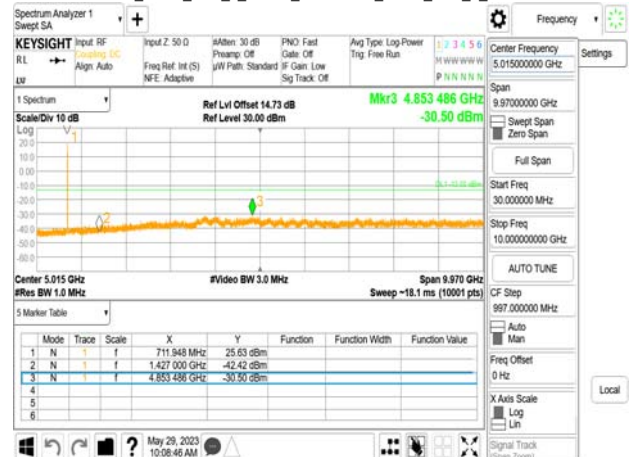

Band12_15MHz_DFT_s_OFDM_SCS15kHz_BPSK_RB1_1_CH141300

Band12_5MHz_DFT_s_OFDM_SCS15kHz_BPSK_RB1_1_CH142700

Unless otherwise stated the results shown in this test report refer only to the sample(s) tested and such sample(s) are retained for 90 days only.

除非另有說明，此報告結果僅對測試之樣品負責，同時此樣品僅保留90天。本報告未經本公司書面許可，不可部份複製。

This document is issued by the Company subject to its General Conditions of Service printed overleaf, available on request or accessible at <http://www.sgs.com.tw/Terms-and-Conditions> and for electronic format documents, subject to Terms and Conditions for Electronic Documents at <http://www.sgs.com.tw/Terms-and-Conditions>. Attention is drawn to the limitation of liability, indemnification and jurisdiction issues defined therein. Any holder of this document is advised that information contained hereon reflects the Company's findings at the time of its intervention only and within the limits of Client's instructions, if any. The Company's sole responsibility is to its Client and this document does not exonerate parties to a transaction from exercising all their rights and obligations under the transaction documents. This document cannot be reproduced except in full, without prior written approval of the Company. Any unauthorized alteration, forgery or falsification of the content or appearance of this document is unlawful and offenders may be prosecuted to the fullest extent of the law.