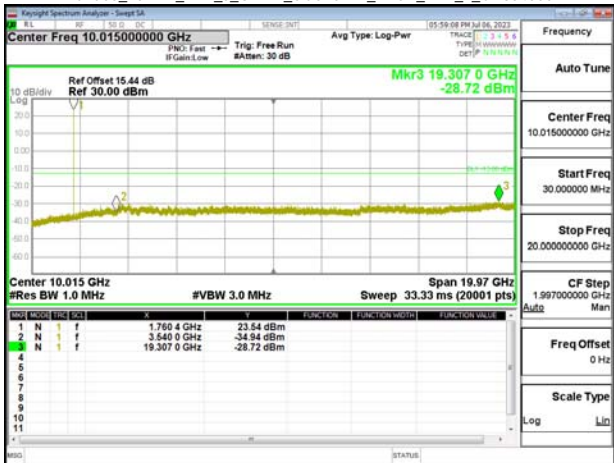

Band66_30MHz_DFT_s_OFDM_SCS15kHz_BPSK_RB1_1_CH345000

Band66_20MHz_DFT_s_OFDM_SCS15kHz_BPSK_RB1_1_CH354000