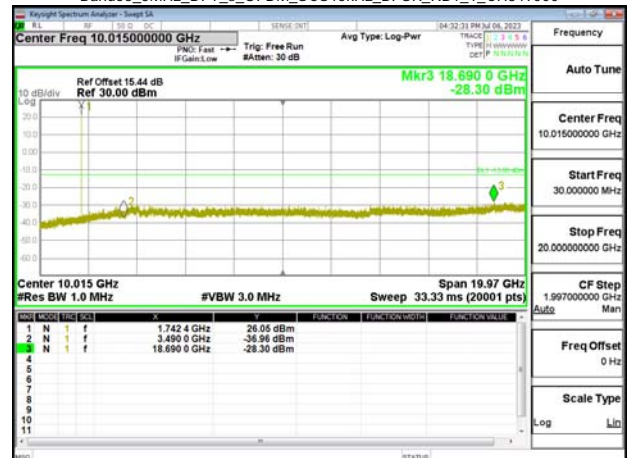

Band41_100MHz_DFT_s_OFDM_SCS30kHz_BPSK_RB1_1_CH509202

Band66_5MHz_DFT_s_OFDM_SCS15kHz_BPSK_RB1_1_CH342500

Band41_100MHz_DFT_s_OFDM_SCS30kHz_BPSK_RB1_1_CH518598

Band66_5MHz_DFT_s_OFDM_SCS15kHz_BPSK_RB1_1_CH349000