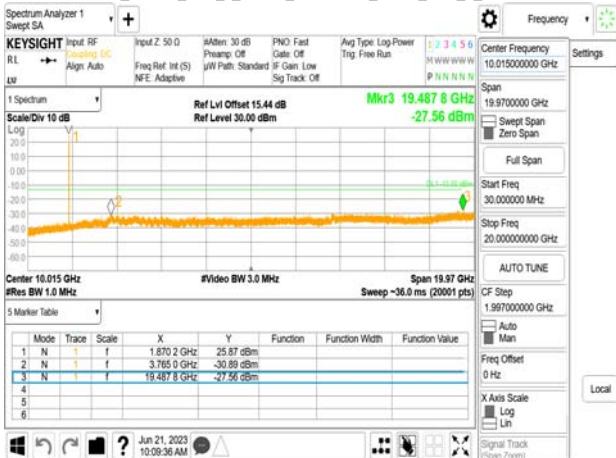

Band25_25MHz_DFT_s_OFDM_SCS15kHz_BPSK_RB1_1_CH380500

Band25_25MHz_DFT_s_OFDM_SCS15kHz_BPSK_RB1_1_CH376500