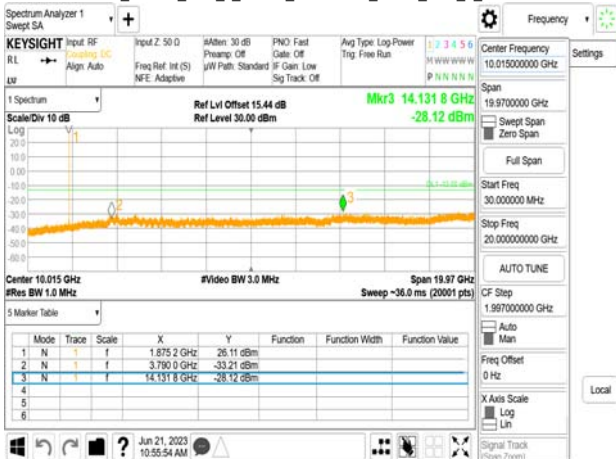

Band38_15MHz_DFT_s_OFDM_SCS30kHz_BPSK_RB1_1_CH515500

Band25_40MHz_DFT_s_OFDM_SCS15kHz_BPSK_RB1_1_CH379000