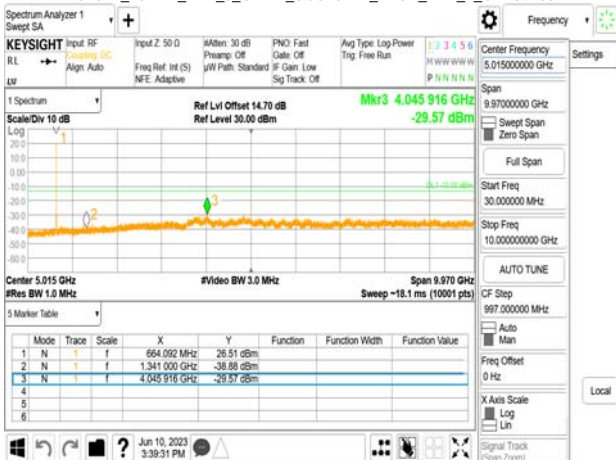

Band71_15MHz_DFT_s_OFDM_SCS15kHz_BPSK_RB1_1_CH136100

Band71_15MHz_DFT_s_OFDM_SCS15kHz_BPSK_RB1_1_CH134100