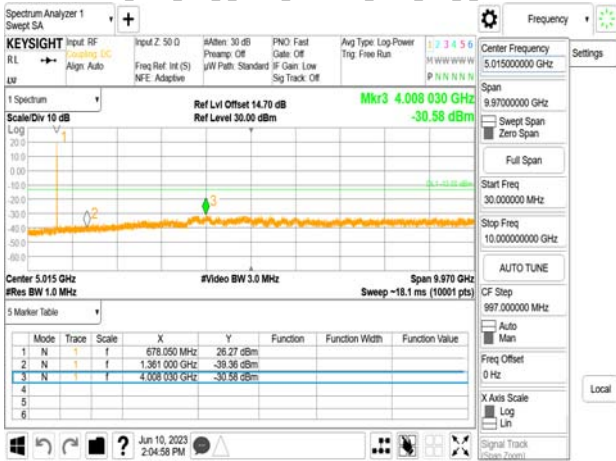

Band71_5MHz_DFT_s_OFDM_SCS15kHz_BPSK_RB1_1_CH139100

Band71_5MHz_DFT_s_OFDM_SCS15kHz_BPSK_RB1_1_CH136100