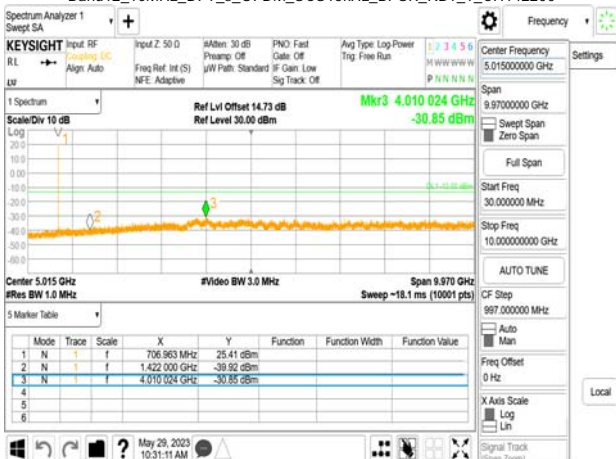

Band25_5MHz_DFT_s_OFDM_SCS15kHz_BPSK_RB1_1_CH370500

Band12_10MHz_DFT_s_OFDM_SCS15kHz_BPSK_RB1_1_CH142200