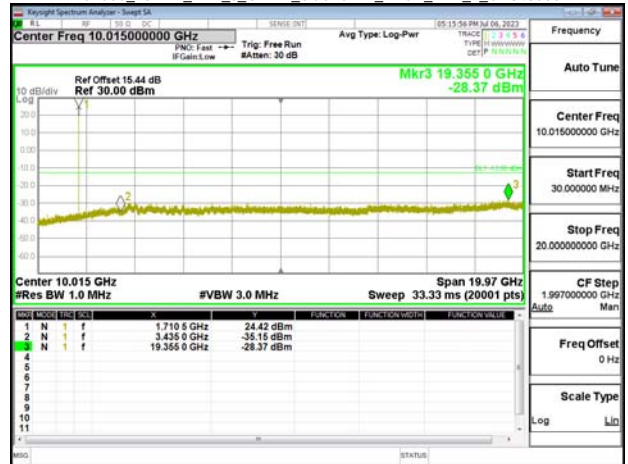

Band66_15MHz_DFT_s_OFDM_SCS15kHz_BPSK_RB1_1_CH349000

Band66_15MHz_DFT_s_OFDM_SCS15kHz_BPSK_RB1_1_CH343500