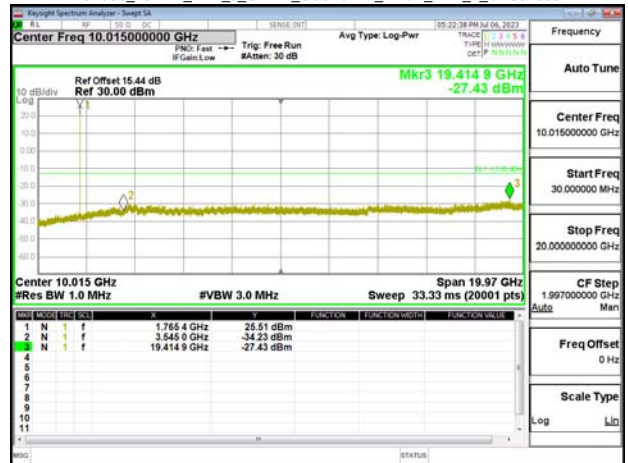

Band66_10MHz_DFT_s_OFDM_SCS15kHz_BPSK_RB1_1_CH355000

Band66_15MHz_DFT_s_OFDM_SCS15kHz_BPSK_RB1_1_CH355000

Unless otherwise stated the results shown in this test report refer only to the sample(s) tested and such sample(s) are retained for 90 days only.