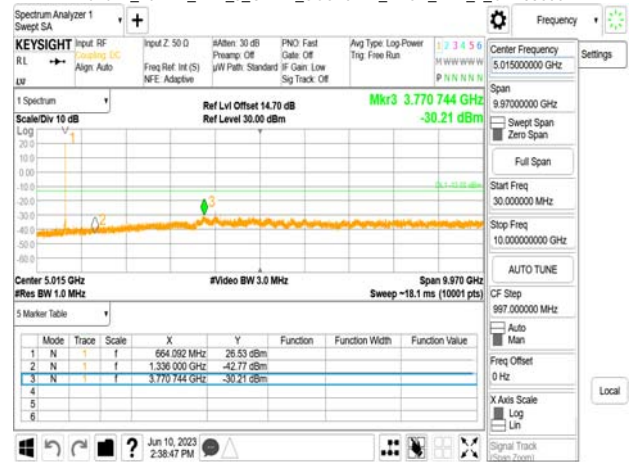

Band71_10MHz_DFT_s_OFDM_SCS15kHz_BPSK_RB1_1_CH136100

Band71_10MHz_DFT_s_OFDM_SCS15kHz_BPSK_RB1_1_CH133600