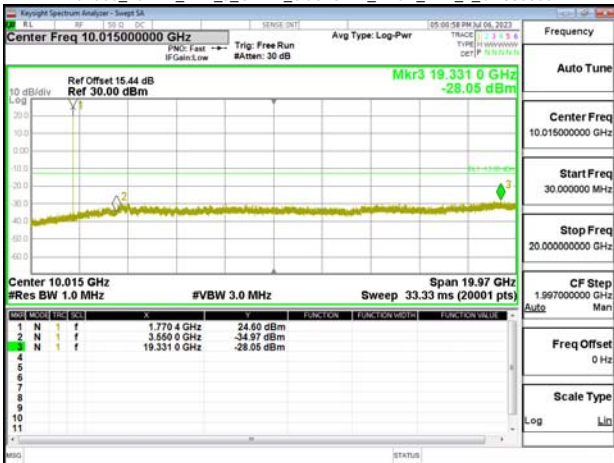

Band66_20MHz_DFT_s_OFDM_SCS15kHz_BPSK_RB1_1_CH344000

Band66_10MHz_DFT_s_OFDM_SCS15kHz_BPSK_RB1_1_CH355000