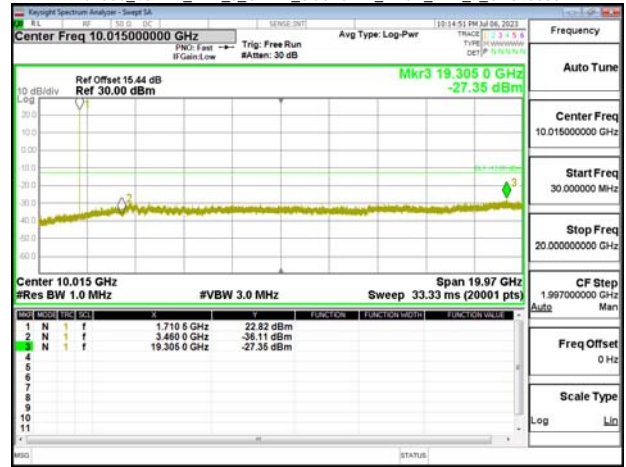

Band66_40MHz_DFT_s_OFDM_SCS15kHz_BPSK_RB1_1_CH349000

Band66_40MHz_DFT_s_OFDM_SCS15kHz_BPSK_RB1_1_CH346000