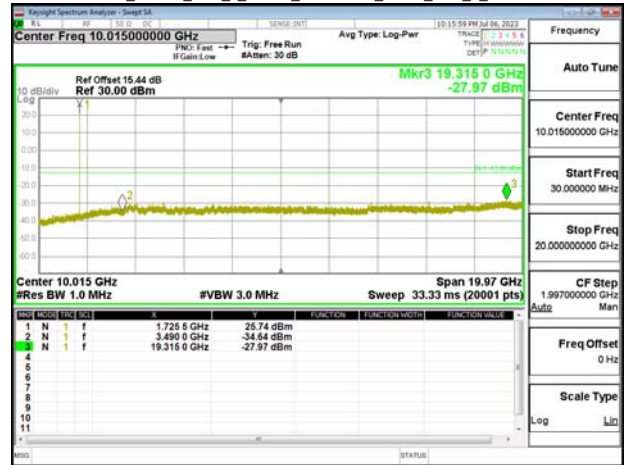

Band66_30MHz_DFT_s_OFDM_SCS15kHz_BPSK_RB1_1_CH345000

Band66_40MHz_DFT_s_OFDM_SCS15kHz_BPSK_RB1_1_CH346000

Band66_30MHz_DFT_s_OFDM_SCS15kHz_BPSK_RB1_1_CH349000

Band66_40MHz_DFT_s_OFDM_SCS15kHz_BPSK_RB1_1_CH349000