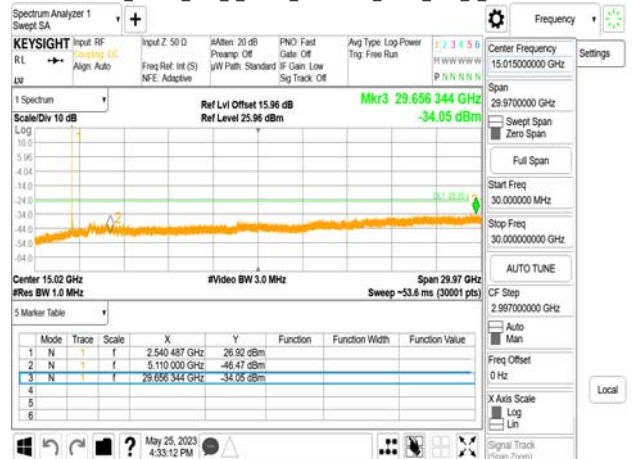

Band12_5MHz_DFT_s_OFDM_SCS15kHz_BPSK_RB1_1_CH140300

Band7_30MHz_DFT_s_OFDM_SCS15kHz_BPSK_RB1_1_CH511000

Unless otherwise stated the results shown in this test report refer only to the sample(s) tested and such sample(s) are retained for 90 days only.

除非另有說明，此報告結果僅對測試之樣品負責，同時此樣品僅保留90天。本報告未經本公司書面許可，不可部份複製。

This document is issued by the Company subject to its General Conditions of Service printed overleaf, available on request or accessible at <http://www.sgs.com.tw/Terms-and-Conditions> and for electronic format documents, subject to Terms and Conditions for Electronic Documents at <http://www.sgs.com.tw/Terms-and-Conditions>. Attention is drawn to the limitation of liability, indemnification and jurisdiction issues defined therein. Any holder of this document is advised that information contained hereon reflects the Company's findings at the time of its intervention only and within the limits of Client's instructions, if any. The Company's sole responsibility is to its Client and this document does not exonerate parties to a transaction from exercising all their rights and obligations under the transaction documents. This document cannot be reproduced except in full, without prior written approval of the Company. Any unauthorized alteration, forgery or falsification of the content or appearance of this document is unlawful and offenders may be prosecuted to the fullest extent of the law.