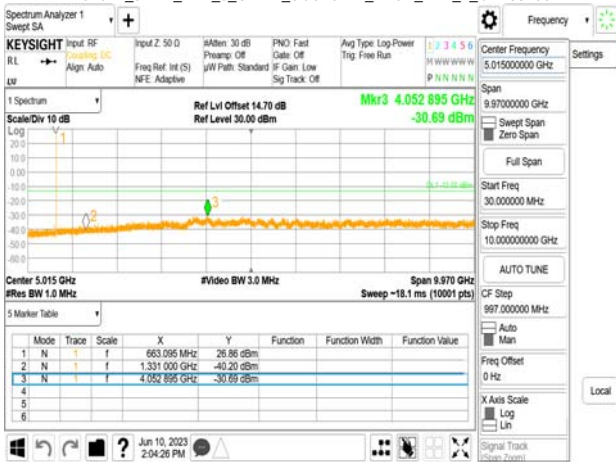

Band71_5MHz_DFT_s_OFDM_SCS15kHz_BPSK_RB1_1_CH136100

Band71_5MHz_DFT_s_OFDM_SCS15kHz_BPSK_RB1_1_CH131300