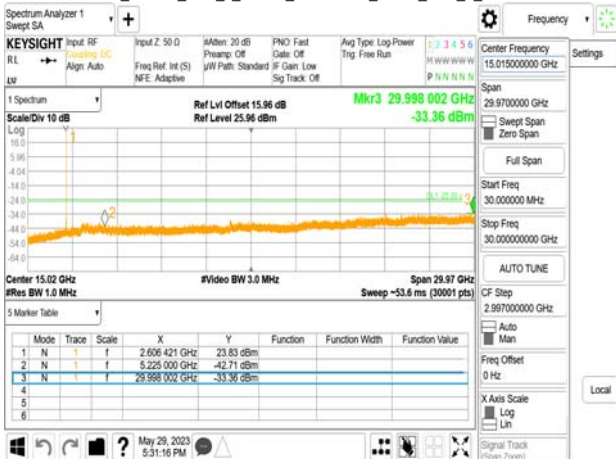

Band38_30MHz_DFT_s_OFDM_SCS30kHz_BPSK_RB1_1_CH517000

Band38_15MHz_DFT_s_OFDM_SCS30kHz_BPSK_RB1_1_CH522500