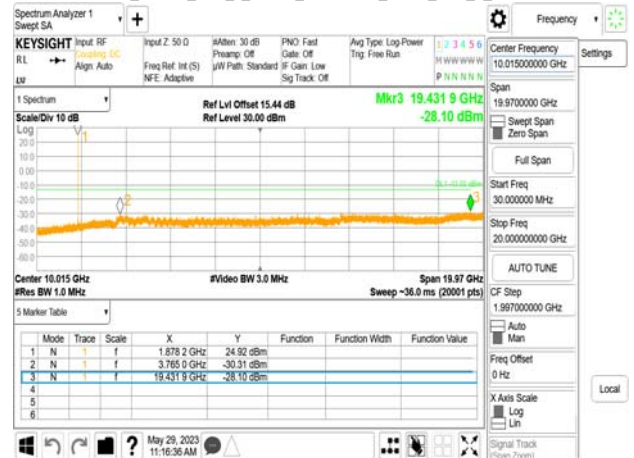

Band25_5MHz_DFT_s_OFDM_SCS15kHz_BPSK_RB1_1_CH370500

Band25_10MHz_DFT_s_OFDM_SCS15kHz_BPSK_RB1_1_CH371000

Band25_5MHz_DFT_s_OFDM_SCS15kHz_BPSK_RB1_1_CH376500

Band25_10MHz_DFT_s_OFDM_SCS15kHz_BPSK_RB1_1_CH376500