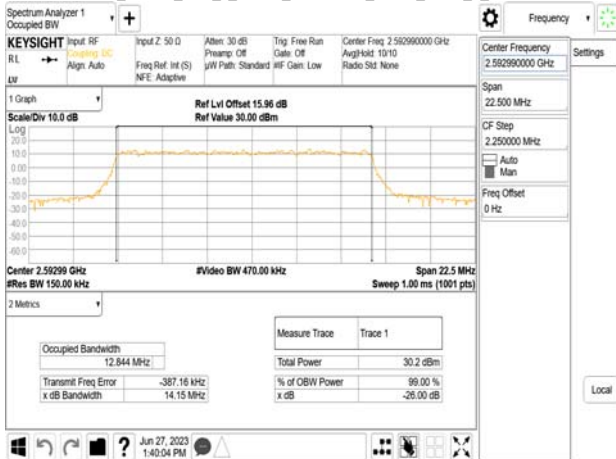

Band41_15MHz_DFT_s_OFDM_SCS30kHz_QPSK_RB36_0_CH536496

Band41_15MHz_DFT_s_OFDM_SCS30kHz_QPSK_RB36_0_CH518598