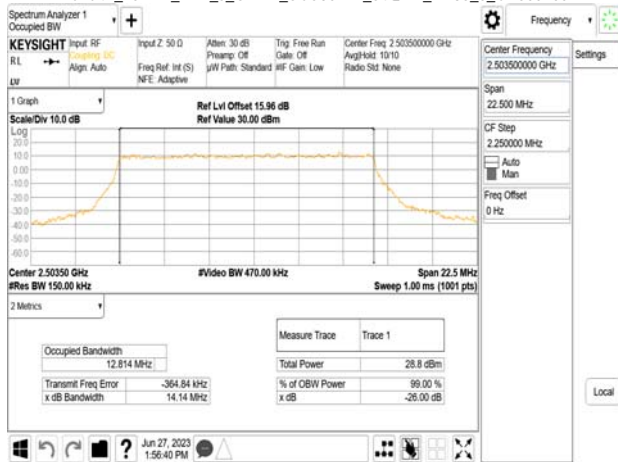

Band41_15MHz_DFT_s_OFDM_SCS30kHz_64QAM_RB36_0_CH518598

Band41_15MHz_DFT_s_OFDM_SCS30kHz_64QAM_RB36_0_CH500700