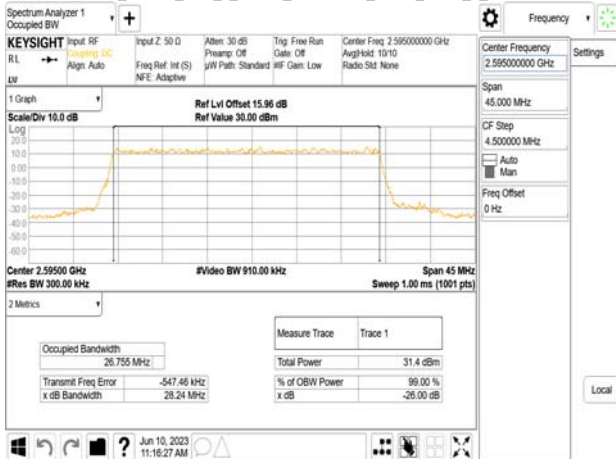

Band38_30MHz_DFT_s_OFDM_SCS30kHz_BPSK_RB75_0_CH521000

Band38_30MHz_DFT_s_OFDM_SCS30kHz_BPSK_RB75_0_CH519000