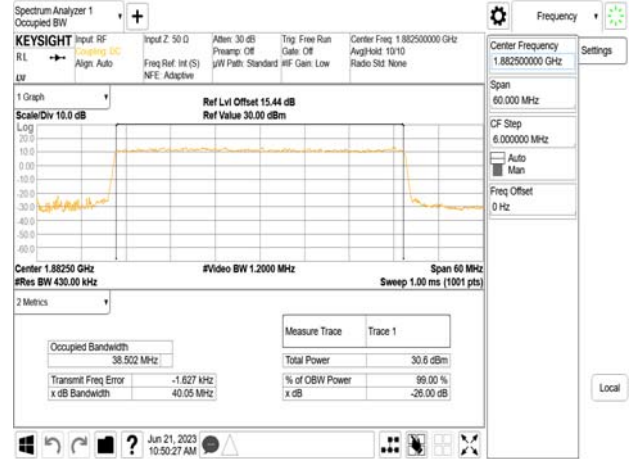

Band25\_40MHz\_DFT\_s\_OFDM\_SCS15kHz\_BPSK\_RB216\_0\_CH379000

Band25\_40MHz\_DFT\_s\_OFDM\_SCS15kHz\_QPSK\_RB216\_0\_CH379000

Unless otherwise stated the results shown in this test report refer only to the sample(s) tested and such sample(s) are retained for 90 days only.