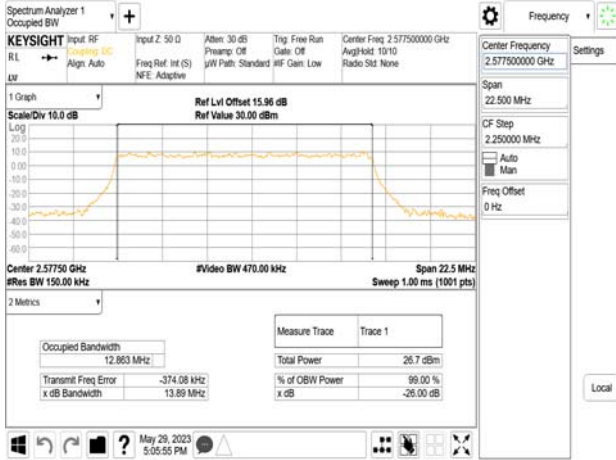

Band38_15MHz_DFT_s_OFDM_SCS30kHz_256QAM_RB36_0_CH519000

Band38_15MHz_DFT_s_OFDM_SCS30kHz_256QAM_RB36_0_CH515500