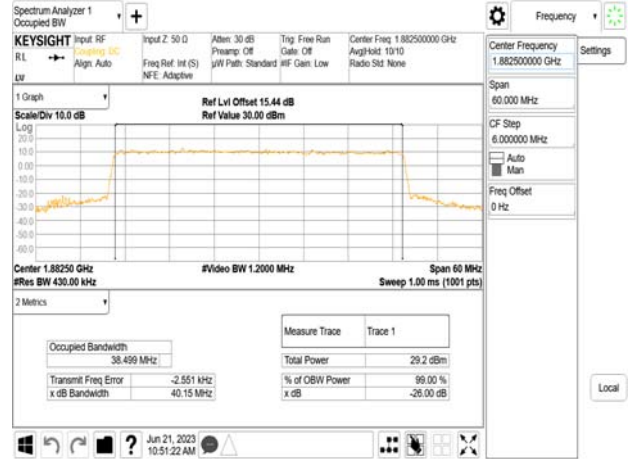

Band25\_40MHz\_DFT\_s\_OFDM\_SCS15kHz\_16QAM\_RB216\_0\_CH379000

Band25\_40MHz\_DFT\_s\_OFDM\_SCS15kHz\_64QAM\_RB216\_0\_CH379000

Unless otherwise stated the results shown in this test report refer only to the sample(s) tested and such sample(s) are retained for 90 days only.