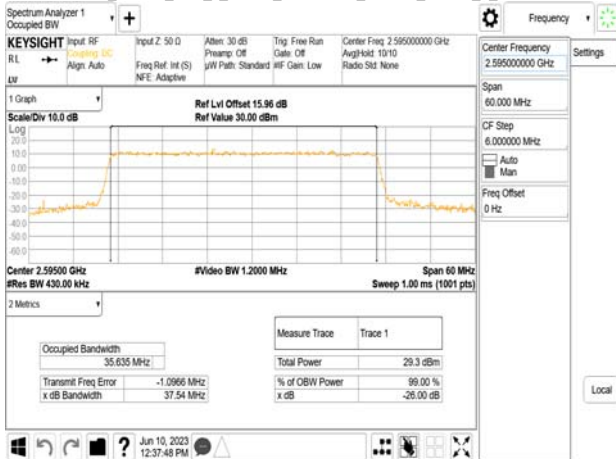

Band38_40MHz_DFT_s_OFDM_SCS30kHz_64QAM_RB100_0_CH520000

Band38_40MHz_DFT_s_OFDM_SCS30kHz_64QAM_RB100_0_CH519000