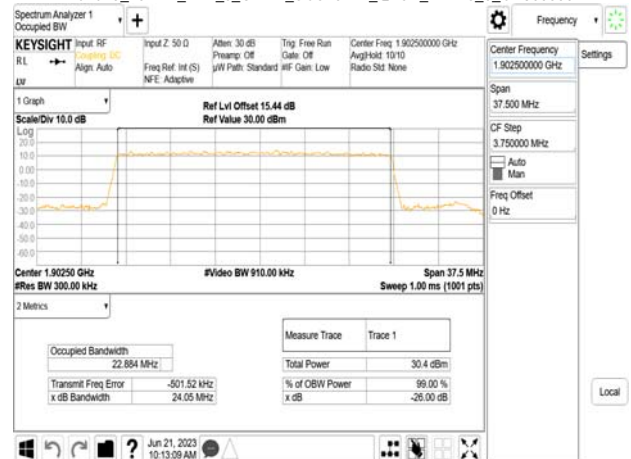

Band25_25MHz_DFT_s_OFDM_SCS15kHz_64QAM_RB128_0_CH372500

Band25_25MHz_DFT_s_OFDM_SCS15kHz_QPSK_RB128_0_CH380500

Unless otherwise stated the results shown in this test report refer only to the sample(s) tested and such sample(s) are retained for 90 days only.

除非另有說明，此報告結果僅對測試之樣品負責，同時此樣品僅保留90天。本報告未經本公司書面許可，不可部份複製。

This document is issued by the Company subject to its General Conditions of Service printed overleaf, available on request or accessible at <http://www.sgs.com.tw/Terms-and-Conditions> and for electronic format documents, subject to Terms and Conditions for Electronic Documents at <http://www.sgs.com.tw/Terms-and-Conditions>. Attention is drawn to the limitation of liability, indemnification and jurisdiction issues defined therein. Any holder of this document is advised that information contained hereon reflects the Company's findings at the time of its intervention only and within the limits of Client's instructions, if any. The Company's sole responsibility is to its Client and this document does not exonerate parties to a transaction from exercising all their rights and obligations under the transaction documents. This document cannot be reproduced except in full, without prior written approval of the Company. Any unauthorized alteration, forgery or falsification of the content or appearance of this document is unlawful and offenders may be prosecuted to the fullest extent of the law.