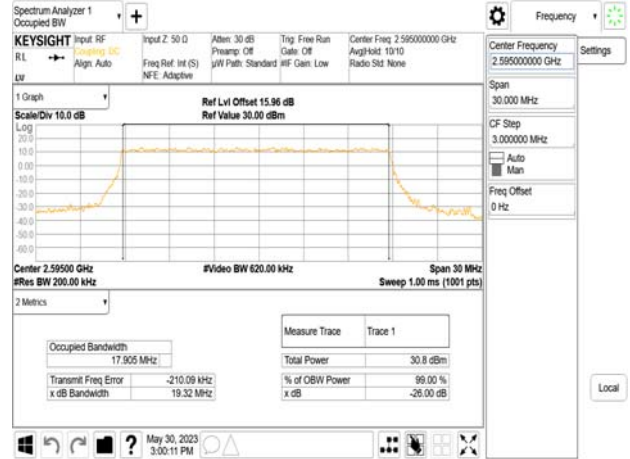

Band38\_15MHz\_DFT\_s\_OFDM\_SCS30kHz\_256QAM\_RB36\_0\_CH522500

Band38\_20MHz\_DFT\_s\_OFDM\_SCS30kHz\_BPSK\_RB50\_0\_CH522000

Unless otherwise stated the results shown in this test report refer only to the sample(s) tested and such sample(s) are retained for 90 days only.