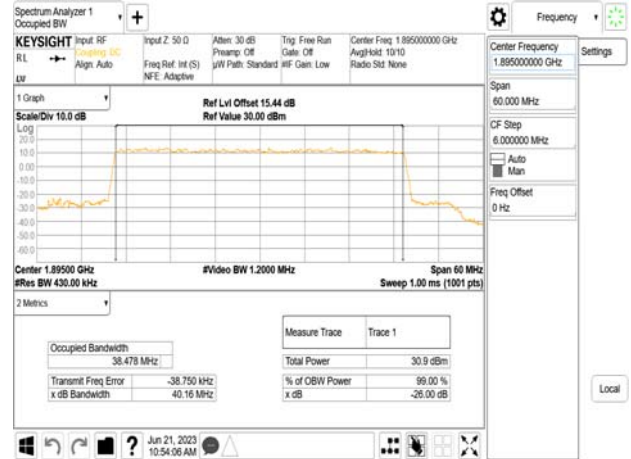

Band25\_40MHz\_DFT\_s\_OFDM\_SCS15kHz\_BPSK\_RB216\_0\_CH379000

Band25\_40MHz\_DFT\_s\_OFDM\_SCS15kHz\_QPSK\_RB216\_0\_CH379000

Unless otherwise stated the results shown in this test report refer only to the sample(s) tested and such sample(s) are retained for 90 days only.