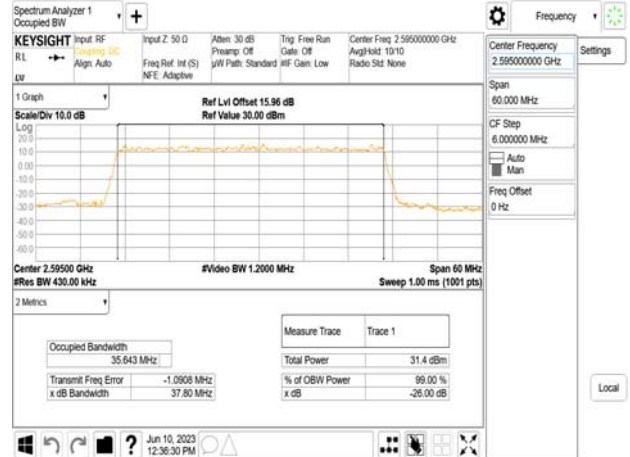

Band38\_30MHz\_DFT\_s\_OFDM\_SCS30kHz\_256QAM\_RB75\_0\_CH517000

Band38\_40MHz\_DFT\_s\_OFDM\_SCS30kHz\_BPSK\_RB100\_0\_CH518000

Band38\_30MHz\_DFT\_s\_OFDM\_SCS30kHz\_256QAM\_RB75\_0\_CH519000

Band38\_40MHz\_DFT\_s\_OFDM\_SCS30kHz\_BPSK\_RB100\_0\_CH519000