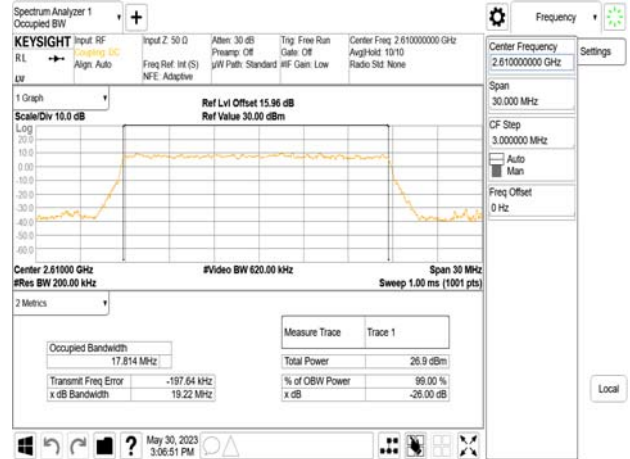

Band38\_20MHz\_DFT\_s\_OFDM\_SCS30kHz\_64QAM\_RB50\_0\_CH522000

Band38\_20MHz\_DFT\_s\_OFDM\_SCS30kHz\_256QAM\_RB50\_0\_CH522000

Unless otherwise stated the results shown in this test report refer only to the sample(s) tested and such sample(s) are retained for 90 days only.