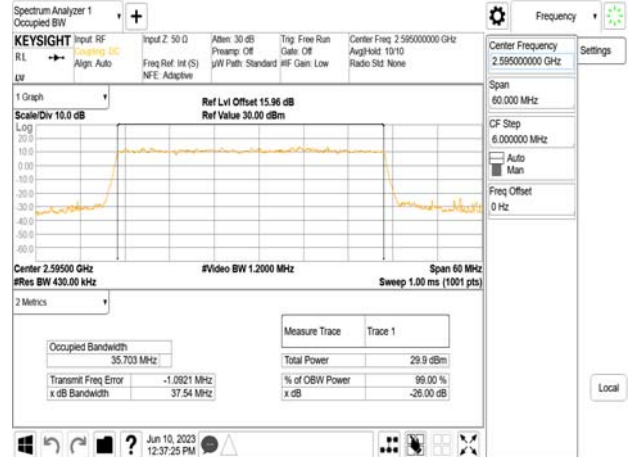

Band38\_40MHz\_DFT\_s\_OFDM\_SCS30kHz\_QPSK\_RB100\_0\_CH520000

Band38\_40MHz\_DFT\_s\_OFDM\_SCS30kHz\_16QAM\_RB100\_0\_CH520000

Unless otherwise stated the results shown in this test report refer only to the sample(s) tested and such sample(s) are retained for 90 days only.