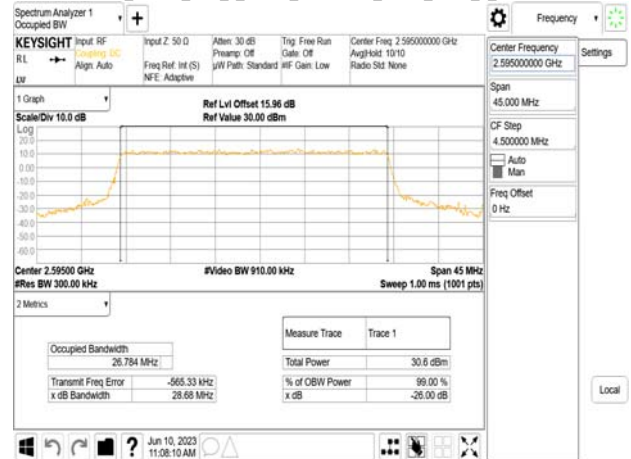

Band38\_30MHz\_DFT\_s\_OFDM\_SCS30kHz\_BPSK\_RB75\_0\_CH521000

Band38\_30MHz\_DFT\_s\_OFDM\_SCS30kHz\_QPSK\_RB75\_0\_CH521000

Unless otherwise stated the results shown in this test report refer only to the sample(s) tested and such sample(s) are retained for 90 days only.