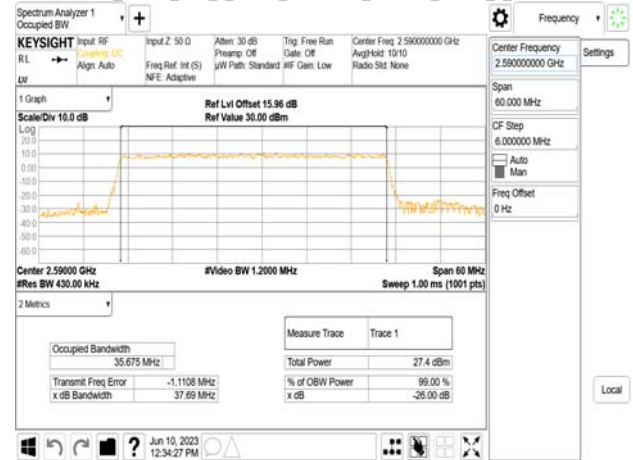

Band38_40MHz_DFT_s_OFDM_SCS30kHz_256QAM_RB100_0_CH519000

Band38_40MHz_DFT_s_OFDM_SCS30kHz_256QAM_RB100_0_CH518000