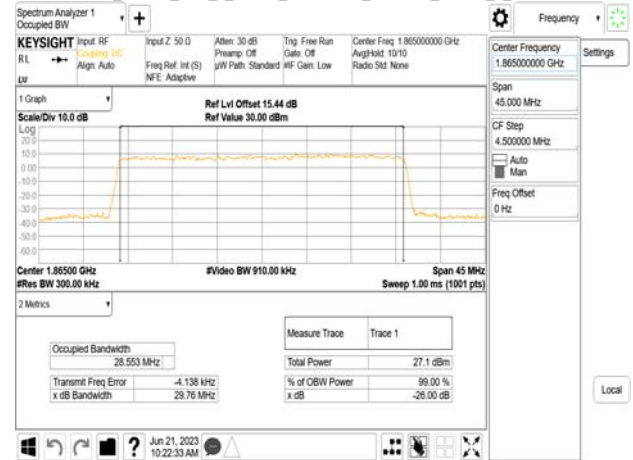

Band25_30MHz_DFT_s_OFDM_SCS15kHz_256QAM_RB160_0_CH376500

Band25_30MHz_DFT_s_OFDM_SCS15kHz_256QAM_RB160_0_CH373000