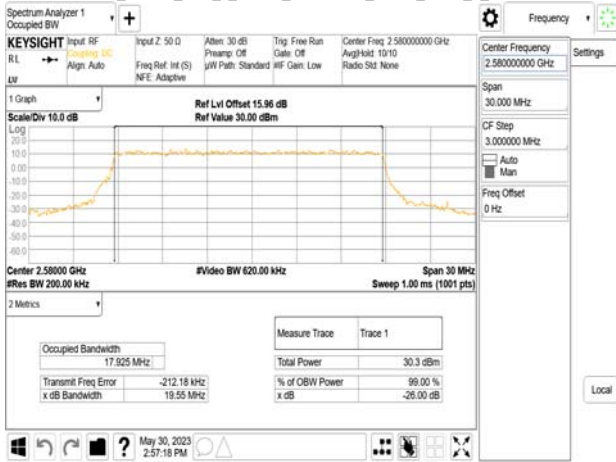

Band38_20MHz_DFT_s_OFDM_SCS30kHz_QPSK_RB50_0_CH519000

Band38_20MHz_DFT_s_OFDM_SCS30kHz_QPSK_RB50_0_CH516000