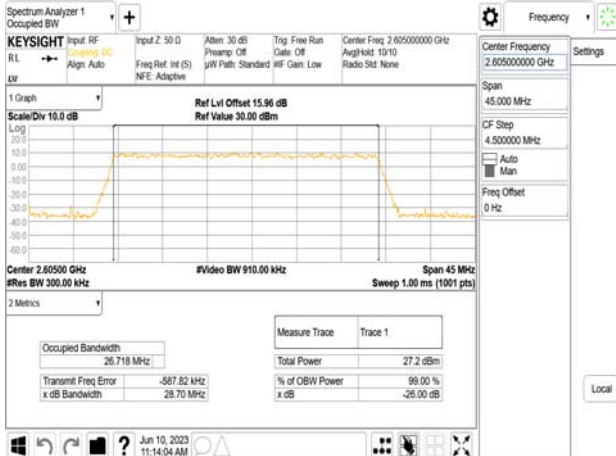

Band38\_30MHz\_DFT\_s\_OFDM\_SCS30kHz\_256QAM\_RB75\_0\_CH521000

Band38\_40MHz\_DFT\_s\_OFDM\_SCS30kHz\_BPSK\_RB100\_0\_CH520000

Unless otherwise stated the results shown in this test report refer only to the sample(s) tested and such sample(s) are retained for 90 days only.