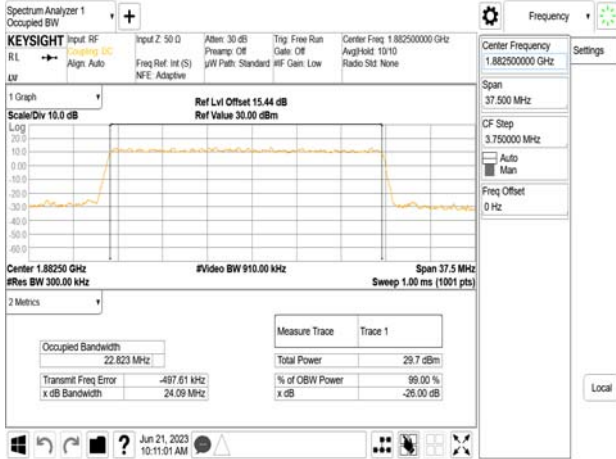

Band25_25MHz_DFT_s_OFDM_SCS15kHz_16QAM_RB128_0_CH380500

Band25_25MHz_DFT_s_OFDM_SCS15kHz_16QAM_RB128_0_CH376500