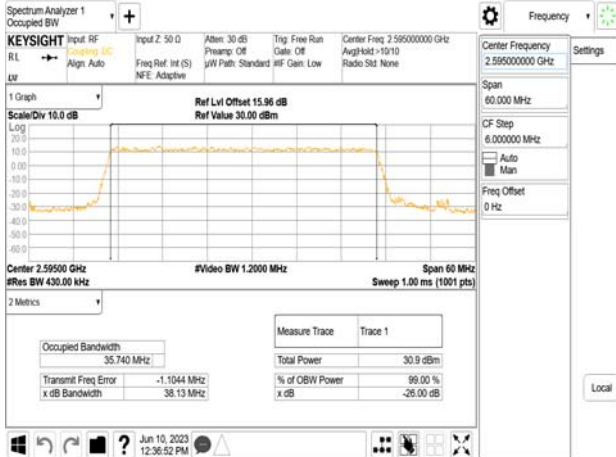

Band38_40MHz_DFT_s_OFDM_SCS30kHz_QPSK_RB100_0_CH520000

Band38_40MHz_DFT_s_OFDM_SCS30kHz_QPSK_RB100_0_CH519000