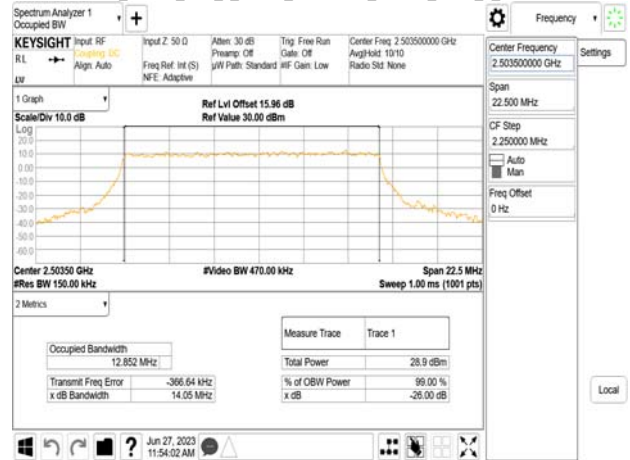

Band41_15MHz_DFT_s_OFDM_SCS30kHz_16QAM_RB36_0_CH518598

Band41_15MHz_DFT_s_OFDM_SCS30kHz_16QAM_RB36_0_CH500700