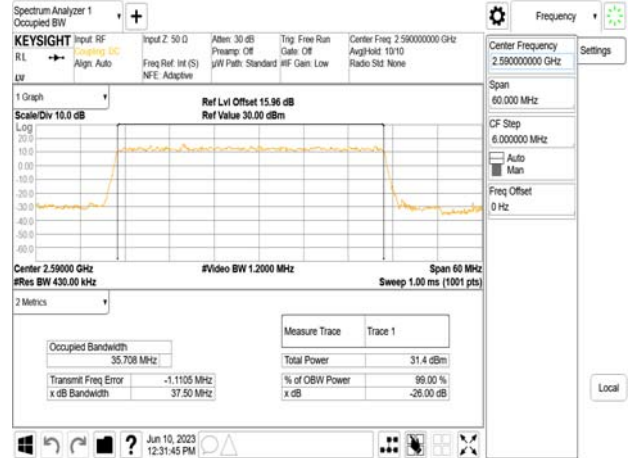

Band38_40MHz_DFT_s_OFDM_SCS30kHz_BPSK_RB100_0_CH519000

Band38_40MHz_DFT_s_OFDM_SCS30kHz_BPSK_RB100_0_CH518000