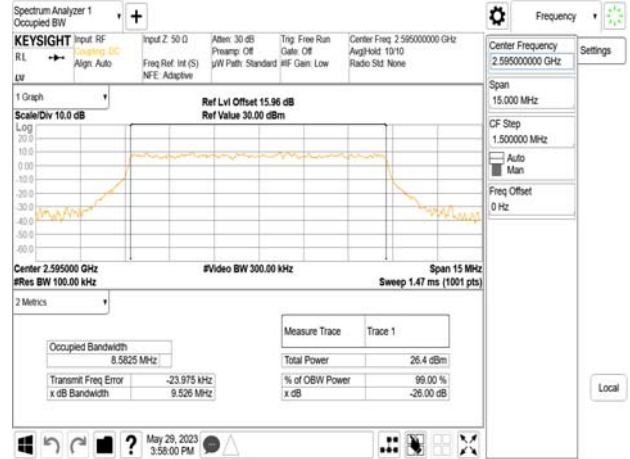

Band38\_10MHz\_DFT\_s\_OFDM\_SCS30kHz\_64QAM\_RB24\_0\_CH523000

Band38\_10MHz\_DFT\_s\_OFDM\_SCS30kHz\_256QAM\_RB24\_0\_CH523000

Unless otherwise stated the results shown in this test report refer only to the sample(s) tested and such sample(s) are retained for 90 days only.