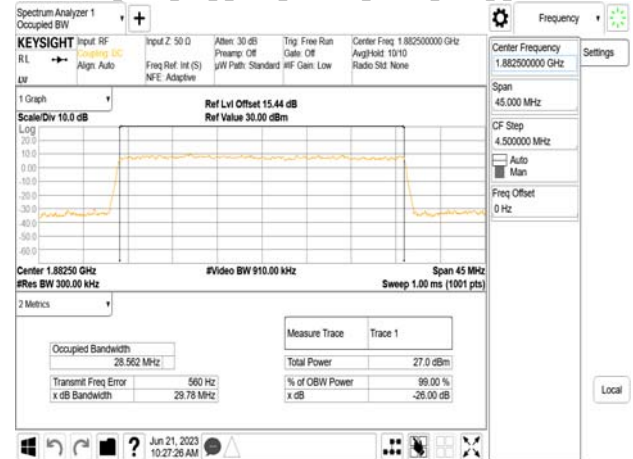

Band25\_30MHz\_DFT\_s\_OFDM\_SCS15kHz\_64QAM\_RB160\_0\_CH380000

Band25\_30MHz\_DFT\_s\_OFDM\_SCS15kHz\_256QAM\_RB160\_0\_CH380000

Unless otherwise stated the results shown in this test report refer only to the sample(s) tested and such sample(s) are retained for 90 days only.