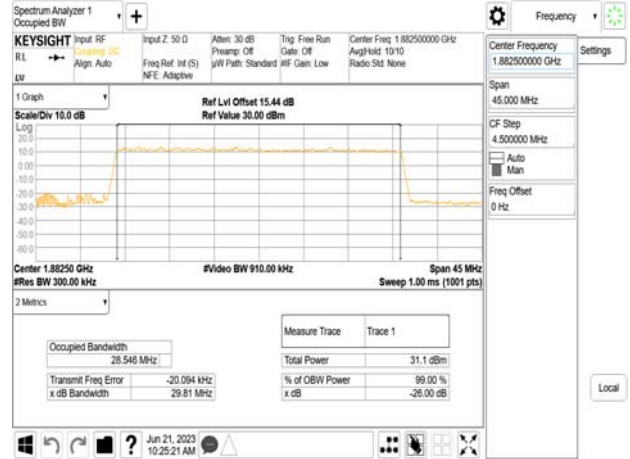

Band25\_25MHz\_DFT\_s\_OFDM\_SCS15kHz\_256QAM\_RB128\_0\_CH380500

Band25\_30MHz\_DFT\_s\_OFDM\_SCS15kHz\_BPSK\_RB160\_0\_CH380000

Unless otherwise stated the results shown in this test report refer only to the sample(s) tested and such sample(s) are retained for 90 days only.