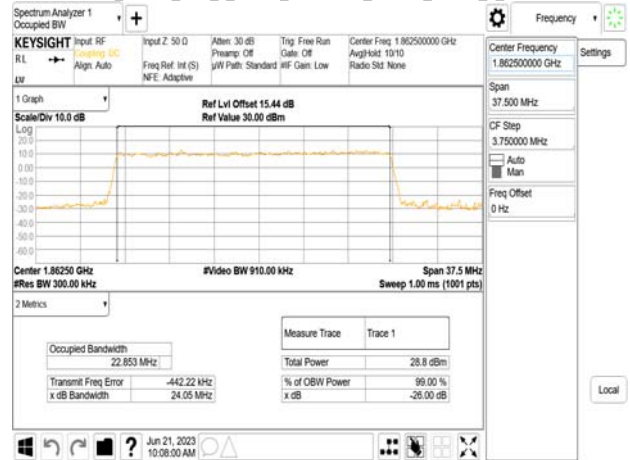

Band25_25MHz_DFT_s_OFDM_SCS15kHz_64QAM_RB128_0_CH376500

Band25_25MHz_DFT_s_OFDM_SCS15kHz_64QAM_RB128_0_CH372500