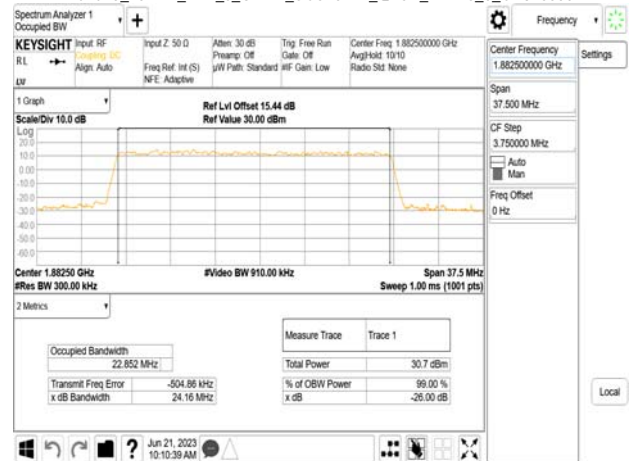

Band25\_25MHz\_DFT\_s\_OFDM\_SCS15kHz\_BPSK\_RB128\_0\_CH376500

Band25\_25MHz\_DFT\_s\_OFDM\_SCS15kHz\_QPSK\_RB128\_0\_CH376500

Band25\_25MHz\_DFT\_s\_OFDM\_SCS15kHz\_BPSK\_RB128\_0\_CH376500

Band25\_25MHz\_DFT\_s\_OFDM\_SCS15kHz\_QPSK\_RB128\_0\_CH376500