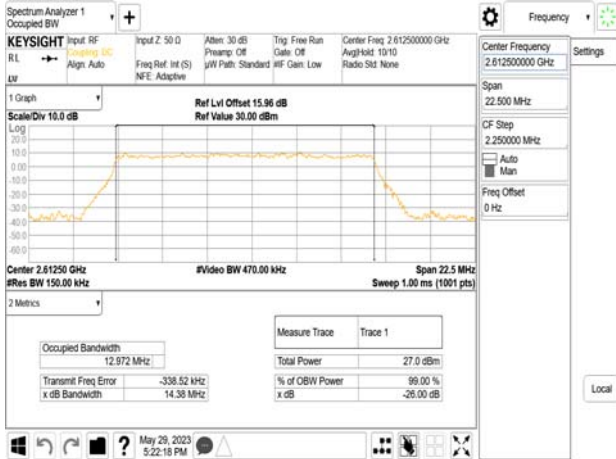

Band38\_15MHz\_DFT\_s\_OFDM\_SCS30kHz\_256QAM\_RB36\_0\_CH522500

Band38\_20MHz\_DFT\_s\_OFDM\_SCS30kHz\_BPSK\_RB50\_0\_CH522000

Unless otherwise stated the results shown in this test report refer only to the sample(s) tested and such sample(s) are retained for 90 days only.