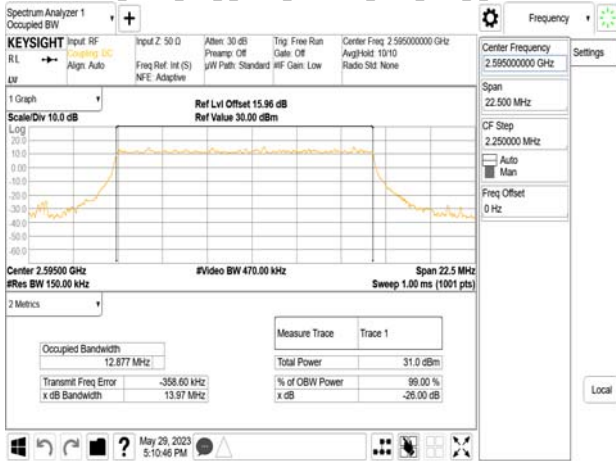

Band38_15MHz_DFT_s_OFDM_SCS30kHz_BPSK_RB36_0_CH522500

Band38_15MHz_DFT_s_OFDM_SCS30kHz_BPSK_RB36_0_CH519000