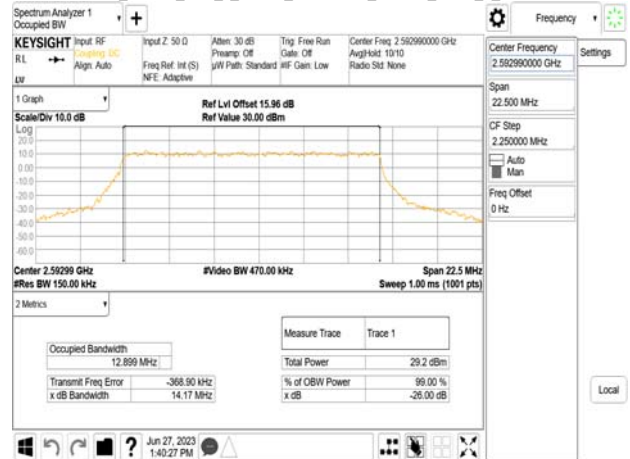

Band41\_15MHz\_DFT\_s\_OFDM\_SCS30kHz\_QPSK\_RB36\_0\_CH536496

Band41\_15MHz\_DFT\_s\_OFDM\_SCS30kHz\_16QAM\_RB36\_0\_CH536496

Unless otherwise stated the results shown in this test report refer only to the sample(s) tested and such sample(s) are retained for 90 days only.