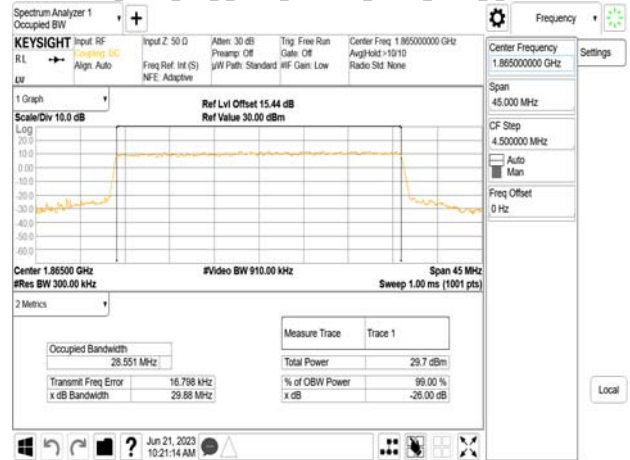

Band25_30MHz_DFT_s_OFDM_SCS15kHz_16QAM_RB160_0_CH376500

Band25_30MHz_DFT_s_OFDM_SCS15kHz_16QAM_RB160_0_CH373000