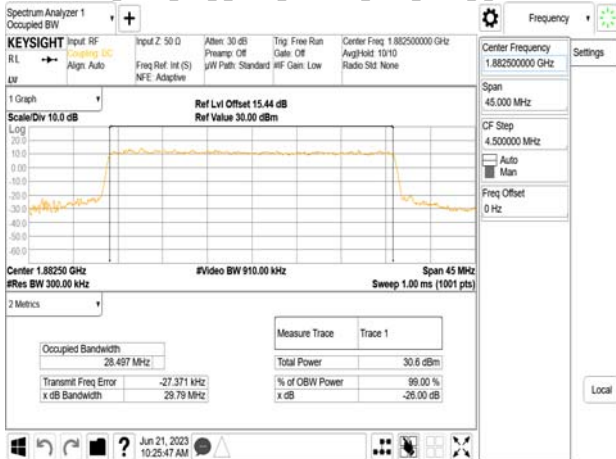

Band25_30MHz_DFT_s_OFDM_SCS15kHz_QPSK_RB160_0_CH380000

Band25_30MHz_DFT_s_OFDM_SCS15kHz_QPSK_RB160_0_CH376500