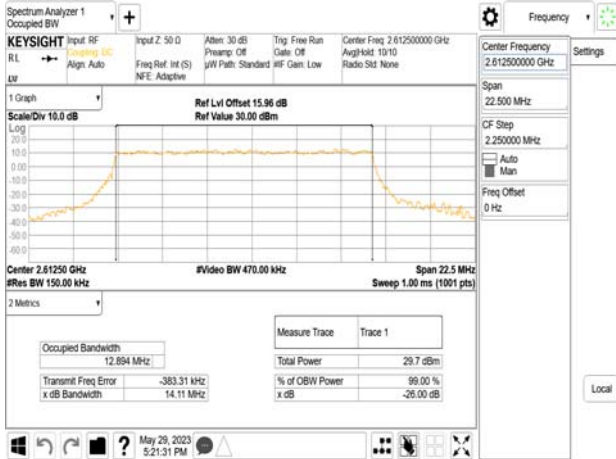

Band38\_15MHz\_DFT\_s\_OFDM\_SCS30kHz\_16QAM\_RB36\_0\_CH522500

Band38\_15MHz\_DFT\_s\_OFDM\_SCS30kHz\_64QAM\_RB36\_0\_CH522500

Unless otherwise stated the results shown in this test report refer only to the sample(s) tested and such sample(s) are retained for 90 days only.