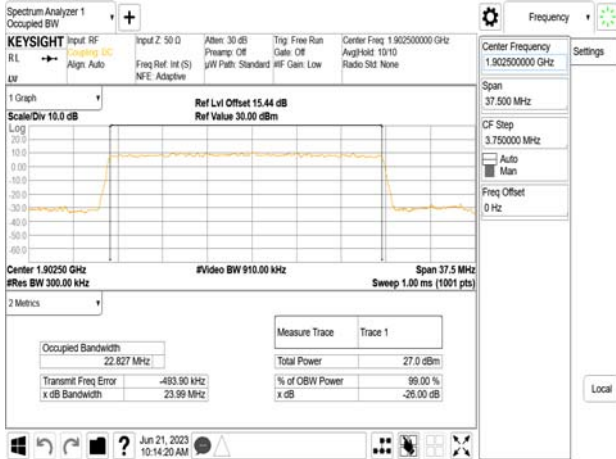

Band25\_25MHz\_DFT\_s\_OFDM\_SCS15kHz\_256QAM\_RB128\_0\_CH380500

Band25\_30MHz\_DFT\_s\_OFDM\_SCS15kHz\_BPSK\_RB160\_0\_CH380000

Unless otherwise stated the results shown in this test report refer only to the sample(s) tested and such sample(s) are retained for 90 days only.