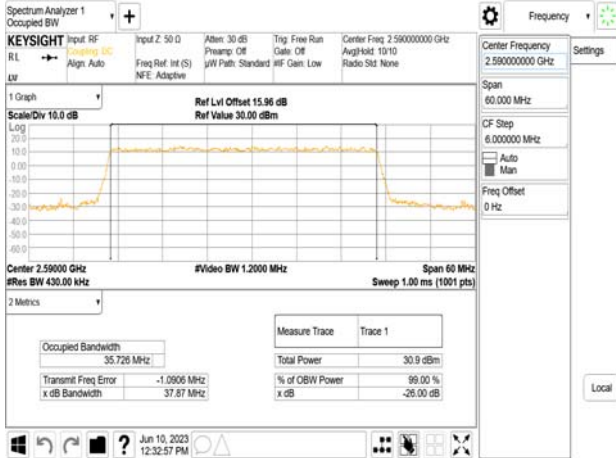

Band38_40MHz_DFT_s_OFDM_SCS30kHz_QPSK_RB100_0_CH519000

Band38_40MHz_DFT_s_OFDM_SCS30kHz_QPSK_RB100_0_CH518000