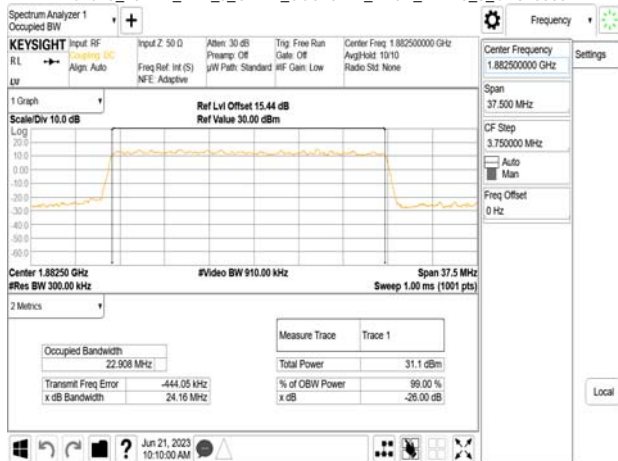

Band25_25MHz_DFT_s_OFDM_SCS15kHz_BPSK_RB128_0_CH380500

Band25_25MHz_DFT_s_OFDM_SCS15kHz_BPSK_RB128_0_CH376500