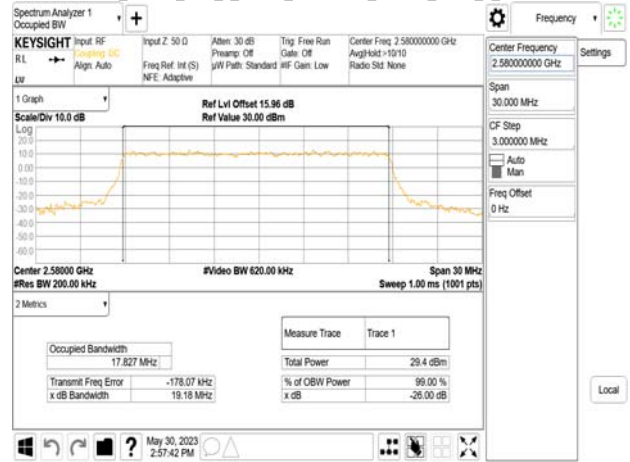

Band38_20MHz_DFT_s_OFDM_SCS30kHz_16QAM_RB50_0_CH519000

Band38_20MHz_DFT_s_OFDM_SCS30kHz_16QAM_RB50_0_CH516000