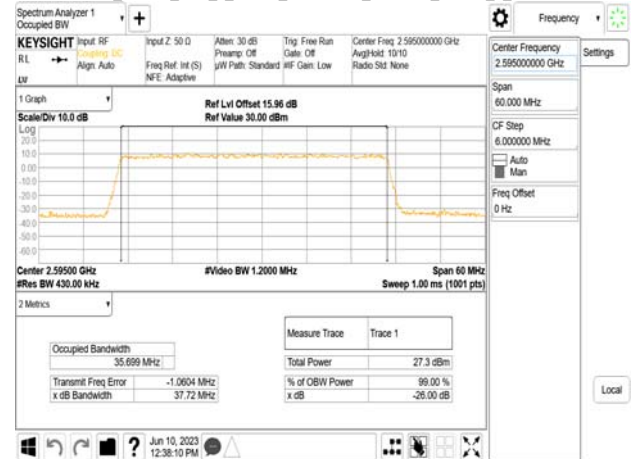

Band38\_40MHz\_DFT\_s\_OFDM\_SCS30kHz\_64QAM\_RB100\_0\_CH518000

Band38\_40MHz\_DFT\_s\_OFDM\_SCS30kHz\_256QAM\_RB100\_0\_CH518000

Band38\_40MHz\_DFT\_s\_OFDM\_SCS30kHz\_64QAM\_RB100\_0\_CH519000

Band38\_40MHz\_DFT\_s\_OFDM\_SCS30kHz\_256QAM\_RB100\_0\_CH519000