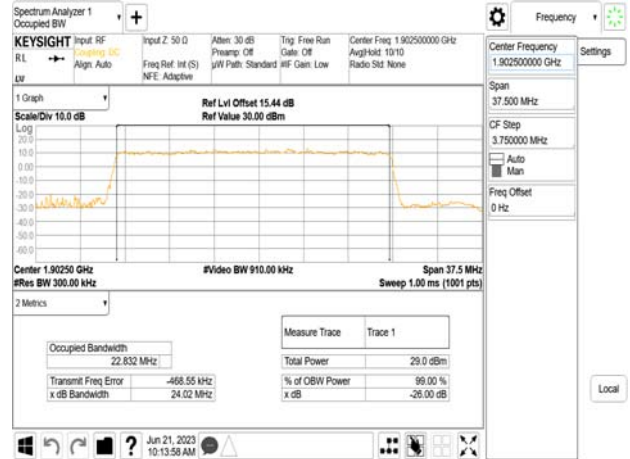

Band25_30MHz_DFT_s_OFDM_SCS15kHz_BPSK_RB160_0_CH373000

Band25_25MHz_DFT_s_OFDM_SCS15kHz_64QAM_RB128_0_CH380500

Unless otherwise stated the results shown in this test report refer only to the sample(s) tested and such sample(s) are retained for 90 days only.

除非另有說明，此報告結果僅對測試之樣品負責，同時此樣品僅保留90天。本報告未經本公司書面許可，不可部份複製。

This document is issued by the Company subject to its General Conditions of Service printed overleaf, available on request or accessible at <http://www.sgs.com.tw/Terms-and-Conditions> and for electronic format documents, subject to Terms and Conditions for Electronic Documents at <http://www.sgs.com.tw/Terms-and-Conditions>. Attention is drawn to the limitation of liability, indemnification and jurisdiction issues defined therein. Any holder of this document is advised that information contained hereon reflects the Company's findings at the time of its intervention only and within the limits of Client's instructions, if any. The Company's sole responsibility is to its Client and this document does not exonerate parties to a transaction from exercising all their rights and obligations under the transaction documents. This document cannot be reproduced except in full, without prior written approval of the Company. Any unauthorized alteration, forgery or falsification of the content or appearance of this document is unlawful and offenders may be prosecuted to the fullest extent of the law.