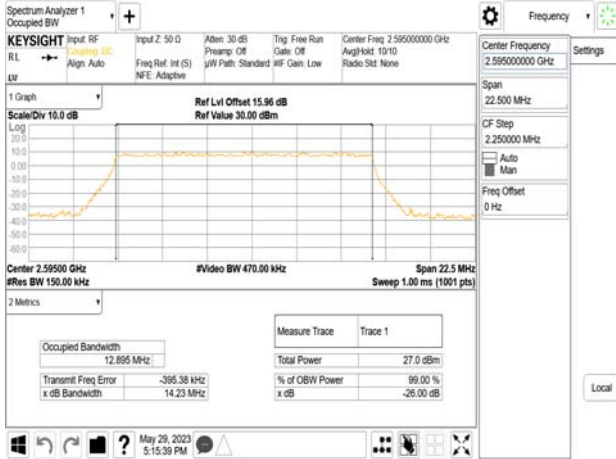

Band38_15MHz_DFT_s_OFDM_SCS30kHz_256QAM_RB36_0_CH522500

Band38_15MHz_DFT_s_OFDM_SCS30kHz_256QAM_RB36_0_CH519000