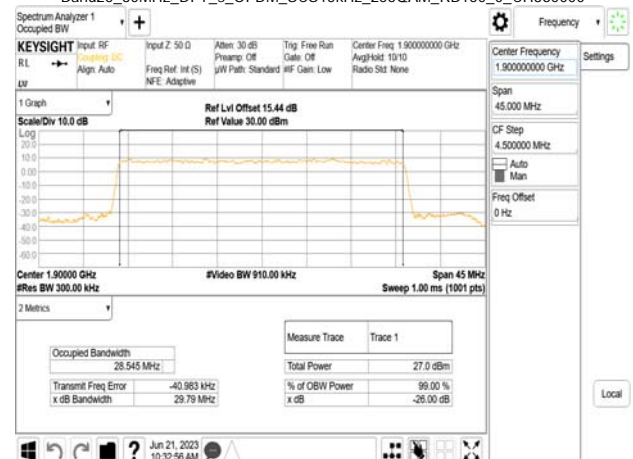

Band25\_30MHz\_DFT\_s\_OFDM\_SCS15kHz\_64QAM\_RB160\_0\_CH380000

Band25\_30MHz\_DFT\_s\_OFDM\_SCS15kHz\_256QAM\_RB160\_0\_CH380000

Unless otherwise stated the results shown in this test report refer only to the sample(s) tested and such sample(s) are retained for 90 days only.