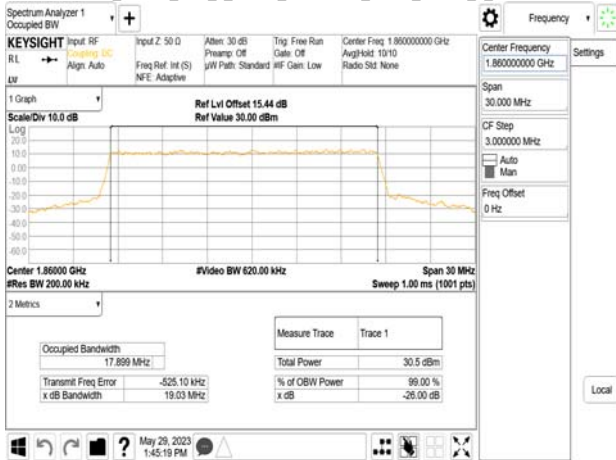

Band25_20MHz_DFT_s_OFDM_SCS15kHz_QPSK_RB100_0_CH376500

Band25_20MHz_DFT_s_OFDM_SCS15kHz_QPSK_RB100_0_CH372000