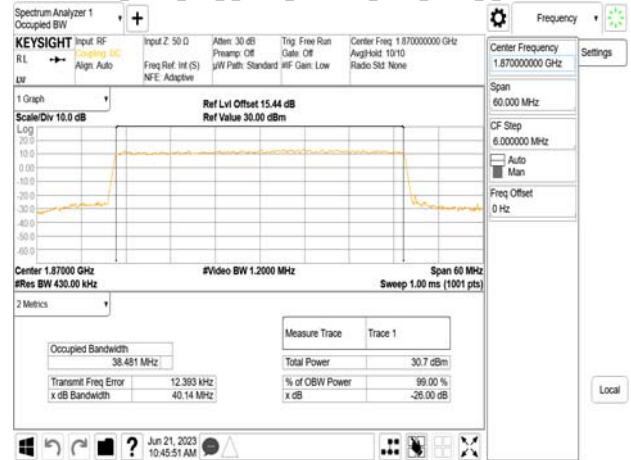

Band25_40MHz_DFT_s_OFDM_SCS15kHz_QPSK_RB216_0_CH376500

Band25_40MHz_DFT_s_OFDM_SCS15kHz_QPSK_RB216_0_CH374000