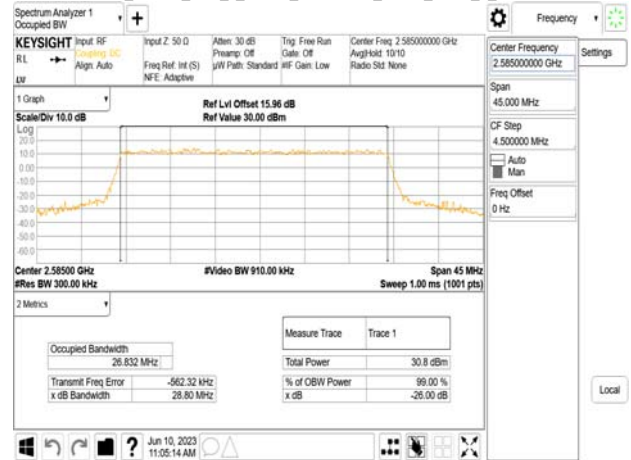

Band38_30MHz_DFT_s_OFDM_SCS30kHz_QPSK_RB75_0_CH519000

Band38_30MHz_DFT_s_OFDM_SCS30kHz_QPSK_RB75_0_CH517000