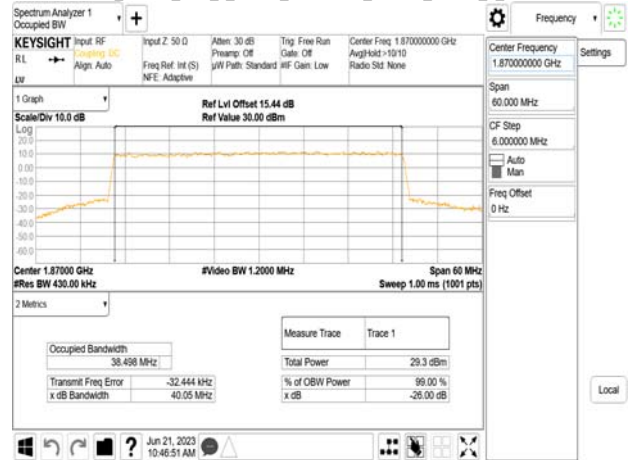

Band25_40MHz_DFT_s_OFDM_SCS15kHz_64QAM_RB216_0_CH376500

Band25_40MHz_DFT_s_OFDM_SCS15kHz_64QAM_RB216_0_CH374000