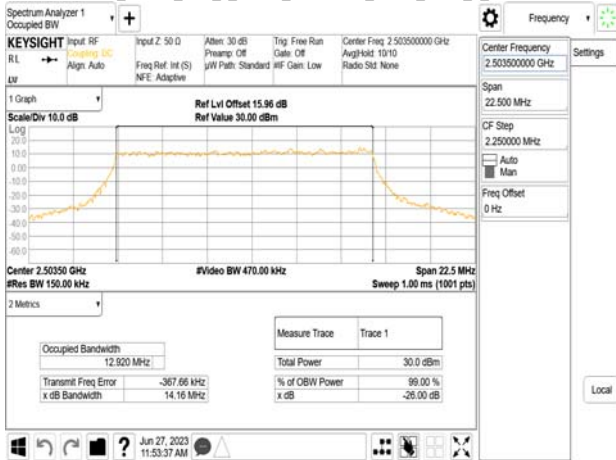

Band41_15MHz_DFT_s_OFDM_SCS30kHz_QPSK_RB36_0_CH518598

Band41_15MHz_DFT_s_OFDM_SCS30kHz_QPSK_RB36_0_CH500700