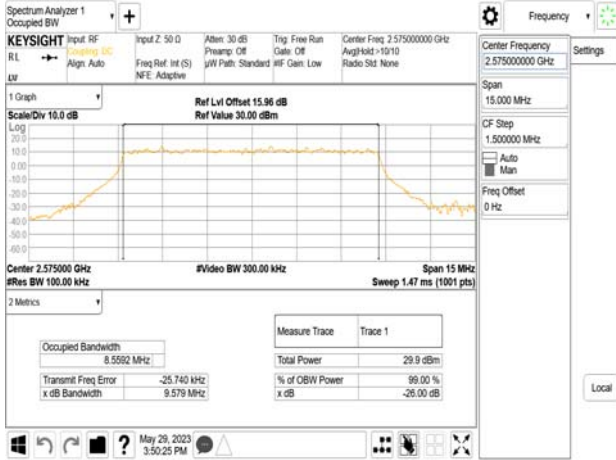

Band38_10MHz_DFT_s_OFDM_SCS30kHz_QPSK_RB24_0_CH519000

Band38_10MHz_DFT_s_OFDM_SCS30kHz_QPSK_RB24_0_CH515000