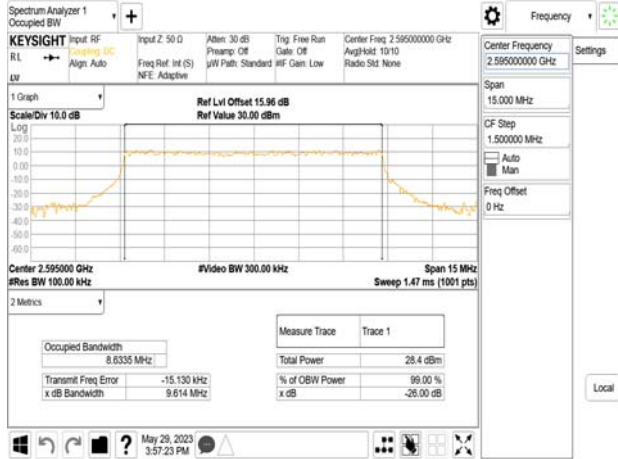

Band38_10MHz_DFT_s_OFDM_SCS30kHz_64QAM_RB24_0_CH523000

Band38_10MHz_DFT_s_OFDM_SCS30kHz_64QAM_RB24_0_CH519000