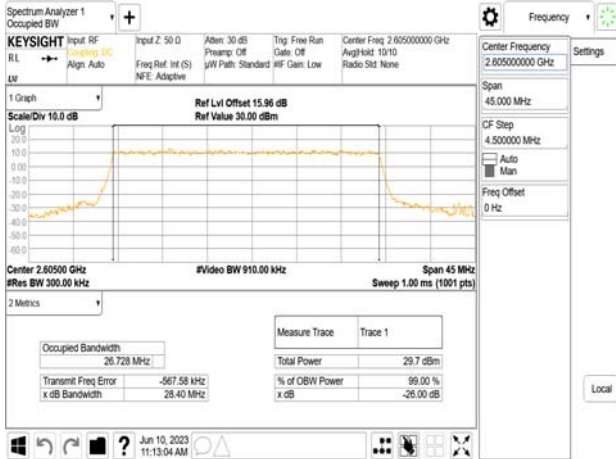

Band38\_30MHz\_DFT\_s\_OFDM\_SCS30kHz\_16QAM\_RB75\_0\_CH521000

Band38\_30MHz\_DFT\_s\_OFDM\_SCS30kHz\_64QAM\_RB75\_0\_CH521000

Unless otherwise stated the results shown in this test report refer only to the sample(s) tested and such sample(s) are retained for 90 days only.