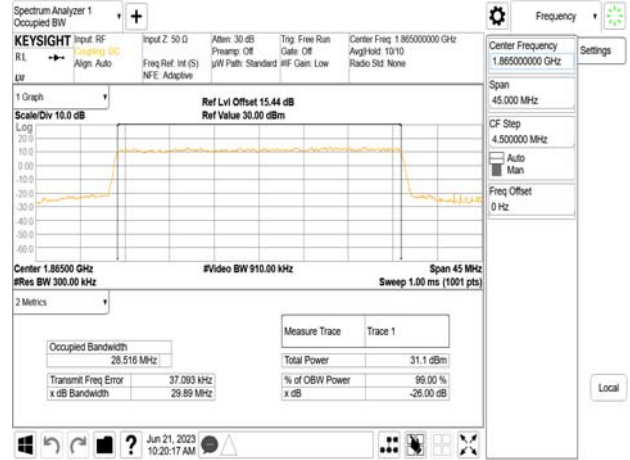

Band25_30MHz_DFT_s_OFDM_SCS15kHz_BPSK_RB160_0_CH376500

Band25_30MHz_DFT_s_OFDM_SCS15kHz_BPSK_RB160_0_CH373000