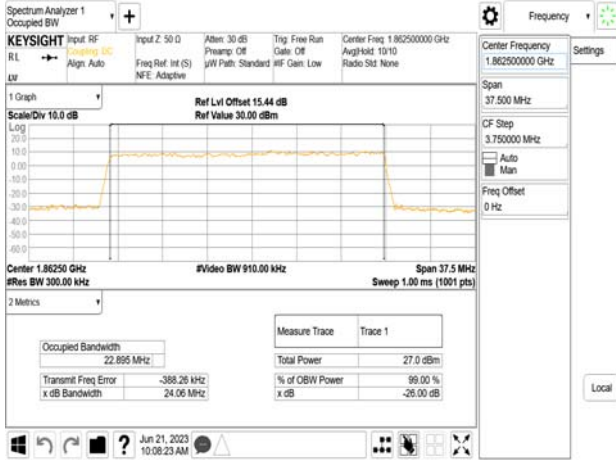

Band25_25MHz_DFT_s_OFDM_SCS15kHz_256QAM_RB128_0_CH376500

Band25_25MHz_DFT_s_OFDM_SCS15kHz_256QAM_RB128_0_CH372500