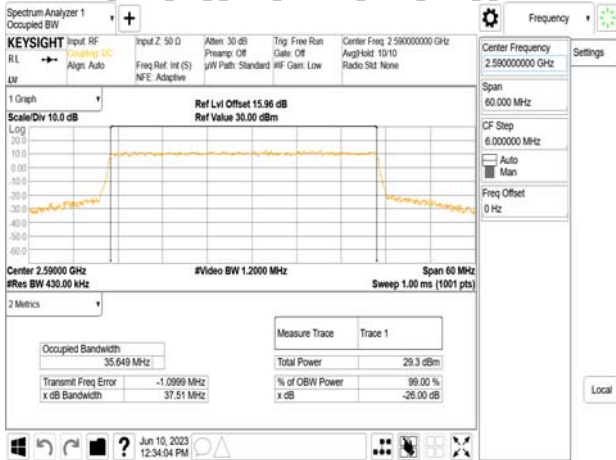

Band38_40MHz_DFT_s_OFDM_SCS30kHz_64QAM_RB100_0_CH519000

Band38_40MHz_DFT_s_OFDM_SCS30kHz_64QAM_RB100_0_CH518000