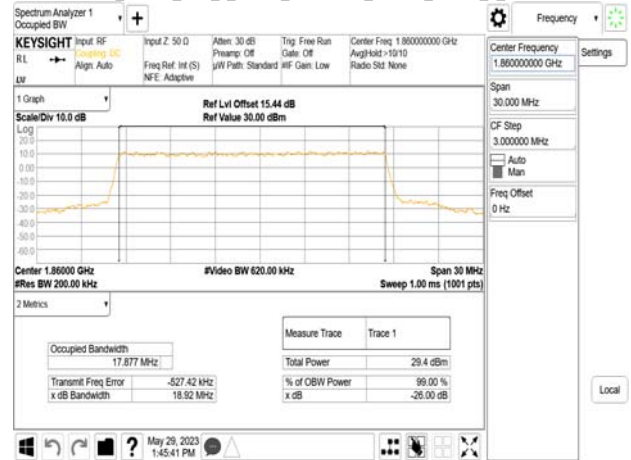

Band25_20MHz_DFT_s_OFDM_SCS15kHz_16QAM_RB100_0_CH376500

Band25_20MHz_DFT_s_OFDM_SCS15kHz_16QAM_RB100_0_CH372000