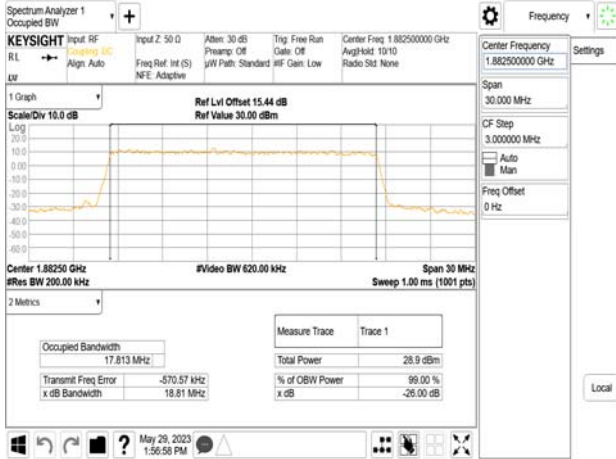

Band25_20MHz_DFT_s_OFDM_SCS15kHz_64QAM_RB100_0_CH381000

Band25_20MHz_DFT_s_OFDM_SCS15kHz_64QAM_RB100_0_CH376500