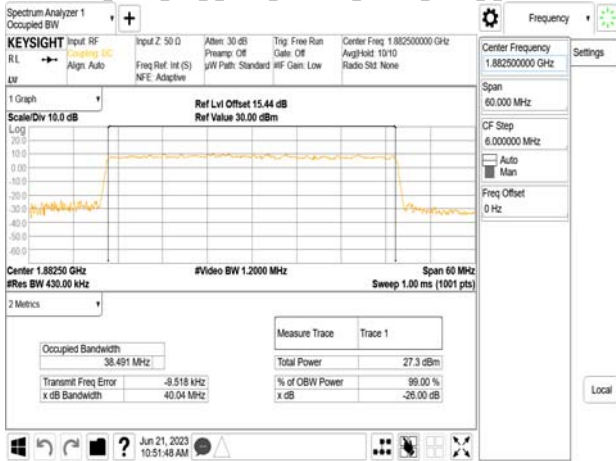

Band25_40MHz_DFT_s_OFDM_SCS15kHz_256QAM_RB216_0_CH379000

Band25_40MHz_DFT_s_OFDM_SCS15kHz_256QAM_RB216_0_CH376500