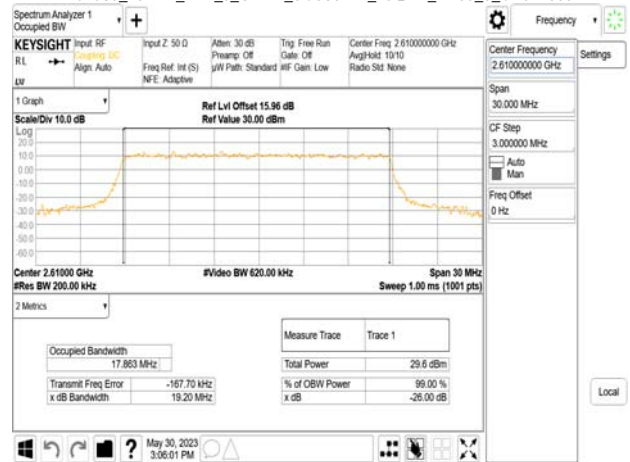

Band38\_20MHz\_DFT\_s\_OFDM\_SCS30kHz\_QPSK\_RB50\_0\_CH522000

Band38\_20MHz\_DFT\_s\_OFDM\_SCS30kHz\_16QAM\_RB50\_0\_CH522000

Unless otherwise stated the results shown in this test report refer only to the sample(s) tested and such sample(s) are retained for 90 days only.