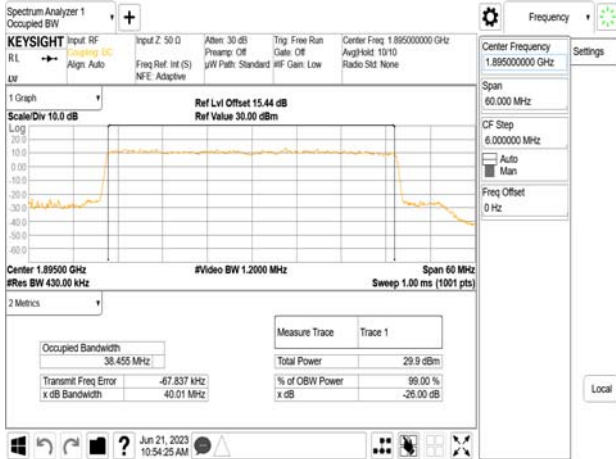

Band25\_40MHz\_DFT\_s\_OFDM\_SCS15kHz\_16QAM\_RB216\_0\_CH379000

Band25\_40MHz\_DFT\_s\_OFDM\_SCS15kHz\_64QAM\_RB216\_0\_CH379000

Unless otherwise stated the results shown in this test report refer only to the sample(s) tested and such sample(s) are retained for 90 days only.