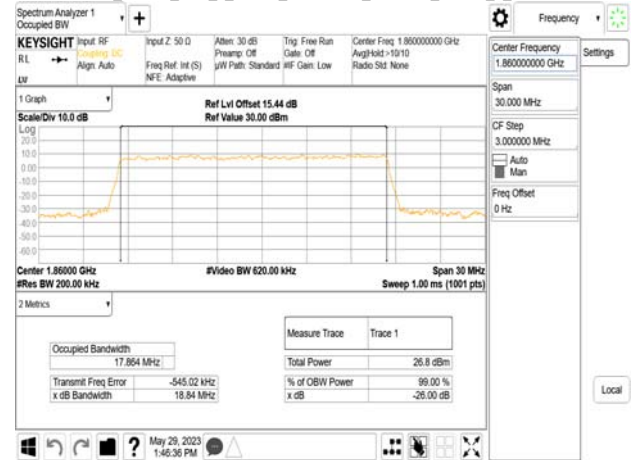

Band25_20MHz_DFT_s_OFDM_SCS15kHz_256QAM_RB100_0_CH376500

Band25_20MHz_DFT_s_OFDM_SCS15kHz_256QAM_RB100_0_CH372000