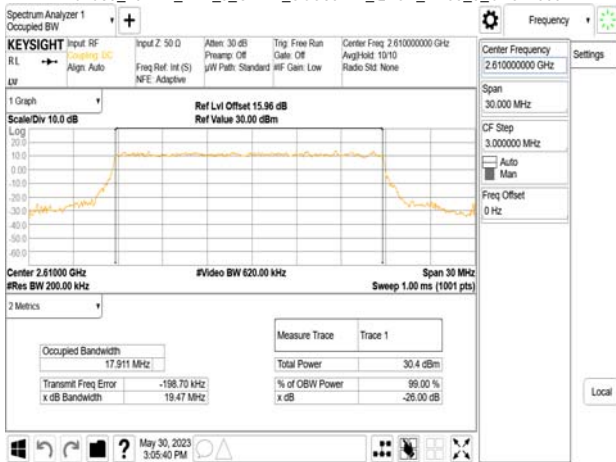

Band38\_20MHz\_DFT\_s\_OFDM\_SCS30kHz\_QPSK\_RB50\_0\_CH522000

Band38\_20MHz\_DFT\_s\_OFDM\_SCS30kHz\_16QAM\_RB50\_0\_CH522000

Unless otherwise stated the results shown in this test report refer only to the sample(s) tested and such sample(s) are retained for 90 days only.