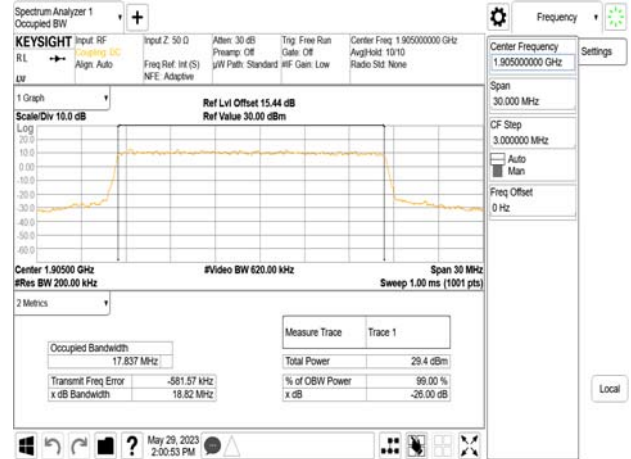

Band25\_20MHz\_DFT\_s\_OFDM\_SCS15kHz\_QPSK\_RB100\_0\_CH381000

Band25\_20MHz\_DFT\_s\_OFDM\_SCS15kHz\_16QAM\_RB100\_0\_CH381000

Unless otherwise stated the results shown in this test report refer only to the sample(s) tested and such sample(s) are retained for 90 days only.