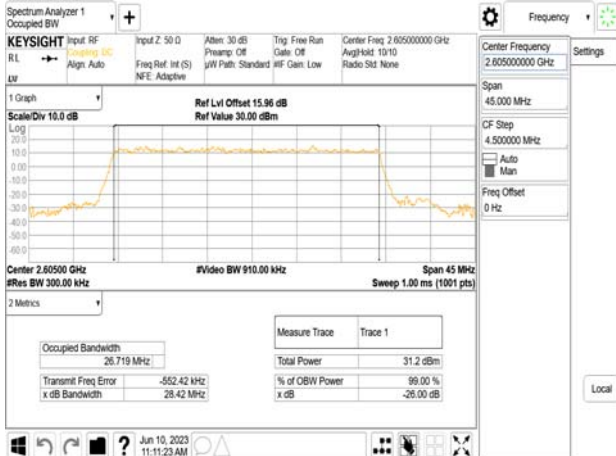

Band38\_30MHz\_DFT\_s\_OFDM\_SCS30kHz\_BPSK\_RB75\_0\_CH521000

Band38\_30MHz\_DFT\_s\_OFDM\_SCS30kHz\_QPSK\_RB75\_0\_CH521000

Unless otherwise stated the results shown in this test report refer only to the sample(s) tested and such sample(s) are retained for 90 days only.