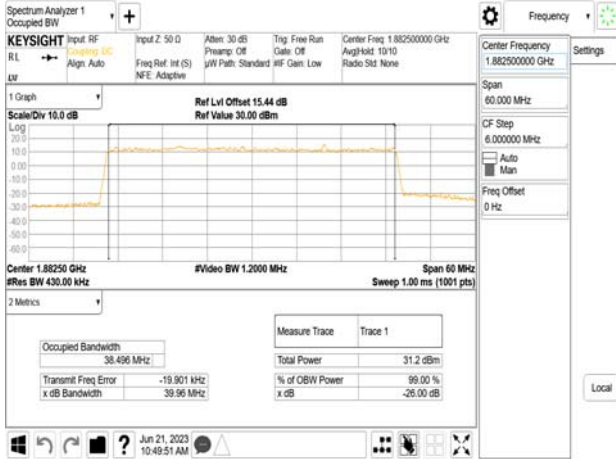

Band25_40MHz_DFT_s_OFDM_SCS15kHz_BPSK_RB216_0_CH379000

Band25_40MHz_DFT_s_OFDM_SCS15kHz_BPSK_RB216_0_CH376500