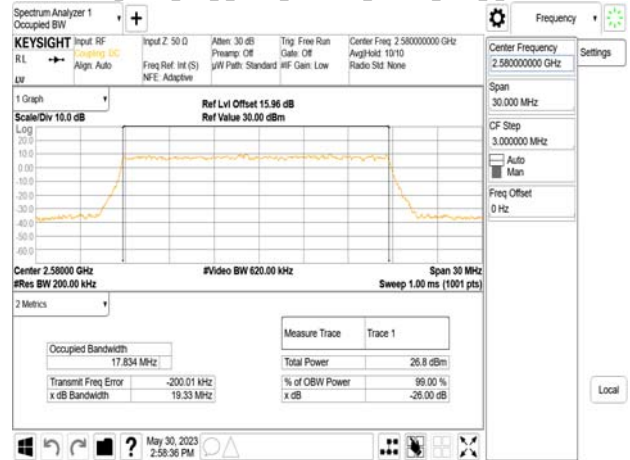

Band38_20MHz_DFT_s_OFDM_SCS30kHz_256QAM_RB50_0_CH519000

Band38_20MHz_DFT_s_OFDM_SCS30kHz_256QAM_RB50_0_CH516000