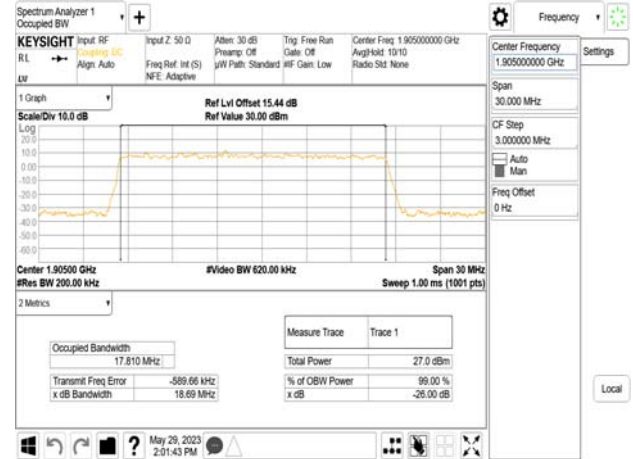

Band25\_20MHz\_DFT\_s\_OFDM\_SCS15kHz\_64QAM\_RB100\_0\_CH381000

Band25\_20MHz\_DFT\_s\_OFDM\_SCS15kHz\_256QAM\_RB100\_0\_CH381000

Unless otherwise stated the results shown in this test report refer only to the sample(s) tested and such sample(s) are retained for 90 days only.