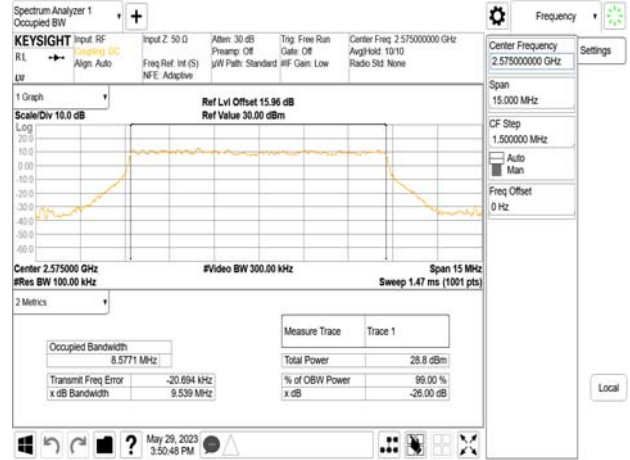

Band38_10MHz_DFT_s_OFDM_SCS30kHz_16QAM_RB24_0_CH519000

Band38_10MHz_DFT_s_OFDM_SCS30kHz_16QAM_RB24_0_CH515000