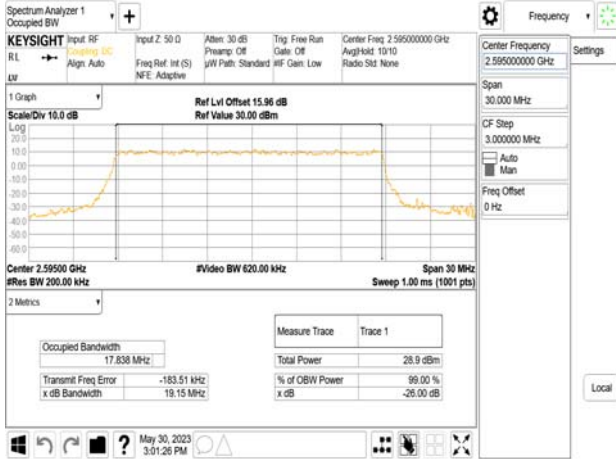

Band38_20MHz_DFT_s_OFDM_SCS30kHz_64QAM_RB50_0_CH522000

Band38_20MHz_DFT_s_OFDM_SCS30kHz_64QAM_RB50_0_CH519000