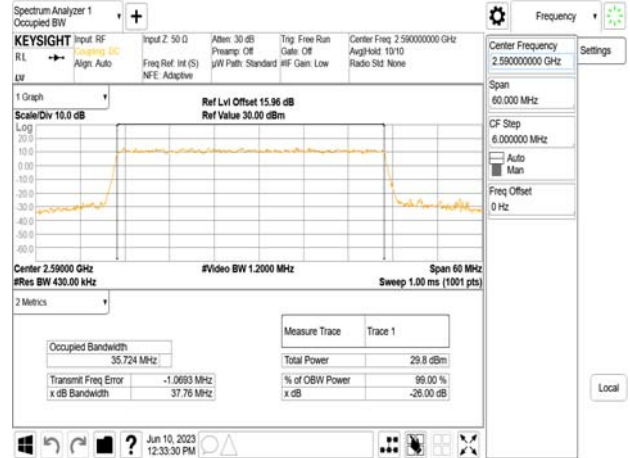

Band38_40MHz_DFT_s_OFDM_SCS30kHz_16QAM_RB100_0_CH519000

Band38_40MHz_DFT_s_OFDM_SCS30kHz_16QAM_RB100_0_CH518000