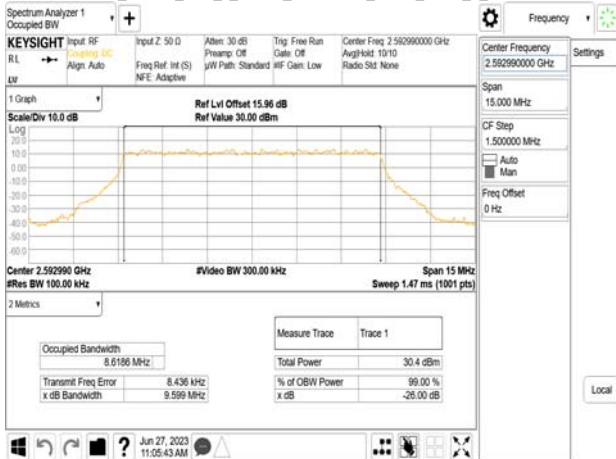

Band41_10MHz_DFT_s_OFDM_SCS30kHz_BPSK_RB24_0_CH537000

Band41_10MHz_DFT_s_OFDM_SCS30kHz_BPSK_RB24_0_CH518598