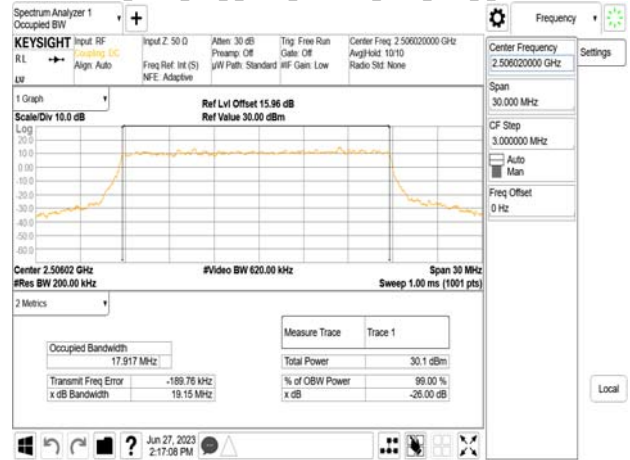

Band41_20MHz_DFT_s_OFDM_SCS30kHz_QPSK_RB50_0_CH518598

Band41_20MHz_DFT_s_OFDM_SCS30kHz_QPSK_RB50_0_CH510204