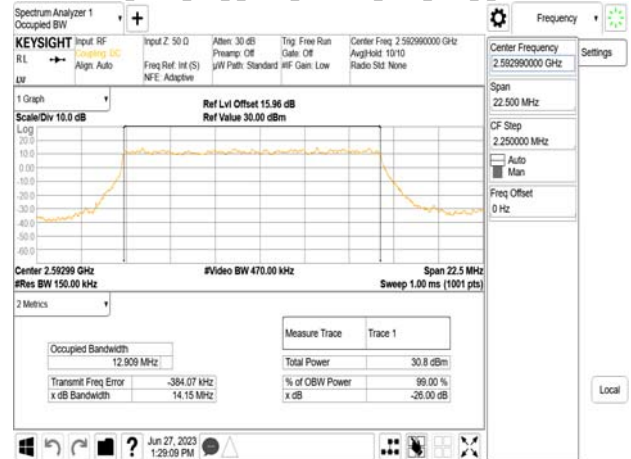

Band41\_10MHz\_DFT\_s\_OFDM\_SCS30kHz\_256QAM\_RB24\_0\_CH50020

Band41\_15MHz\_DFT\_s\_OFDM\_SCS30kHz\_BPSK\_RB36\_0\_CH500700

Band41\_10MHz\_DFT\_s\_OFDM\_SCS30kHz\_256QAM\_RB24\_0\_CH518598

Band41\_15MHz\_DFT\_s\_OFDM\_SCS30kHz\_BPSK\_RB36\_0\_CH518598