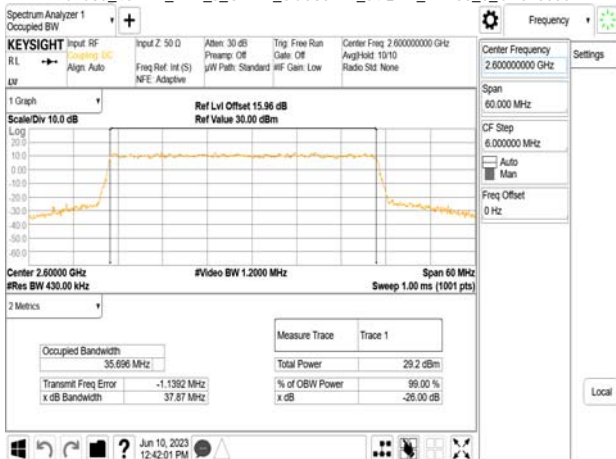

Band38\_40MHz\_DFT\_s\_OFDM\_SCS30kHz\_64QAM\_RB100\_0\_CH520000

Band38\_40MHz\_DFT\_s\_OFDM\_SCS30kHz\_256QAM\_RB100\_0\_CH520000

Unless otherwise stated the results shown in this test report refer only to the sample(s) tested and such sample(s) are retained for 90 days only.