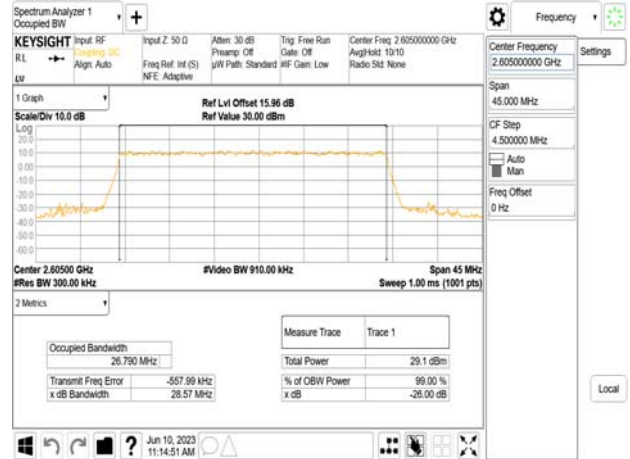

Band38\_30MHz\_DFT\_s\_OFDM\_SCS30kHz\_16QAM\_RB75\_0\_CH521000

Band38\_30MHz\_DFT\_s\_OFDM\_SCS30kHz\_64QAM\_RB75\_0\_CH521000

Unless otherwise stated the results shown in this test report refer only to the sample(s) tested and such sample(s) are retained for 90 days only.