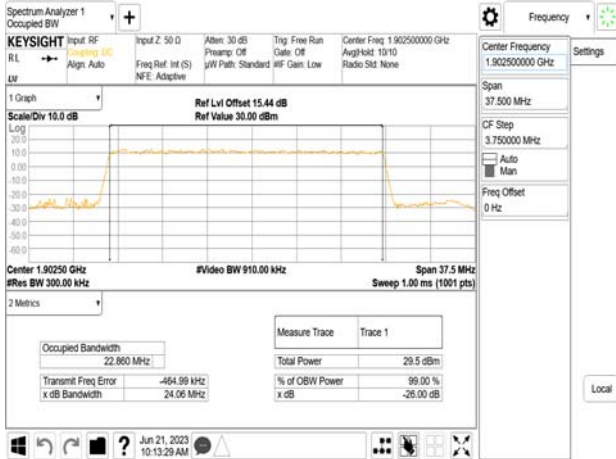

Band25_25MHz_DFT_s_OFDM_SCS15kHz_256QAM_RB128_0_CH372500

Band25_25MHz_DFT_s_OFDM_SCS15kHz_16QAM_RB128_0_CH380500