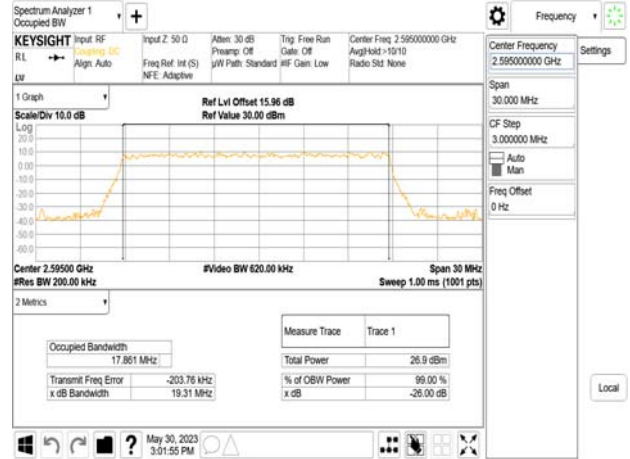

Band38\_20MHz\_DFT\_s\_OFDM\_SCS30kHz\_64QAM\_RB50\_0\_CH522000

Band38\_20MHz\_DFT\_s\_OFDM\_SCS30kHz\_256QAM\_RB50\_0\_CH522000

Unless otherwise stated the results shown in this test report refer only to the sample(s) tested and such sample(s) are retained for 90 days only.