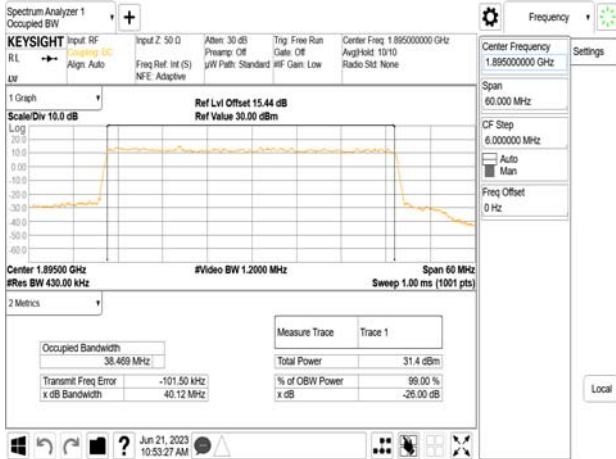

Band25\_40MHz\_DFT\_s\_OFDM\_SCS15kHz\_BPSK\_RB216\_0\_CH379000

Band25\_40MHz\_DFT\_s\_OFDM\_SCS15kHz\_QPSK\_RB216\_0\_CH379000

Unless otherwise stated the results shown in this test report refer only to the sample(s) tested and such sample(s) are retained for 90 days only.