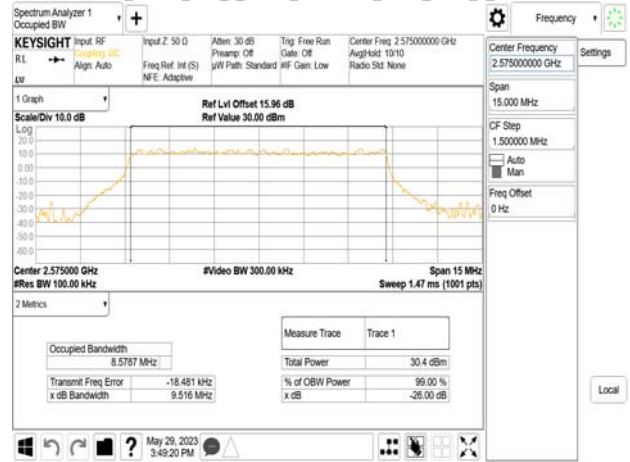

Band38_10MHz_DFT_s_OFDM_SCS30kHz_BPSK_RB24_0_CH519000

Band38_10MHz_DFT_s_OFDM_SCS30kHz_BPSK_RB24_0_CH515000