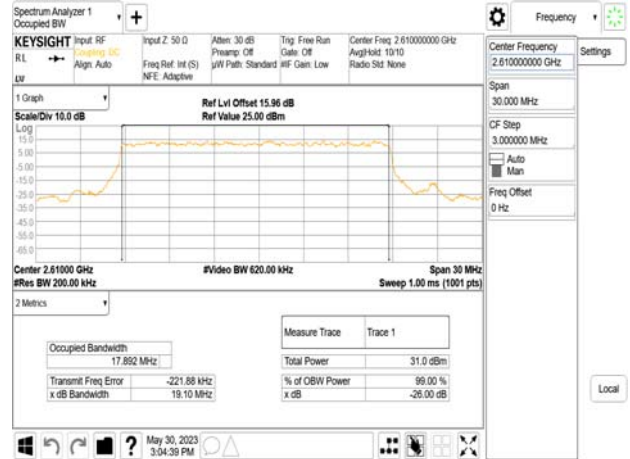

Band38\_15MHz\_DFT\_s\_OFDM\_SCS30kHz\_256QAM\_RB36\_0\_CH522500

Band38\_20MHz\_DFT\_s\_OFDM\_SCS30kHz\_BPSK\_RB50\_0\_CH522000

Unless otherwise stated the results shown in this test report refer only to the sample(s) tested and such sample(s) are retained for 90 days only.