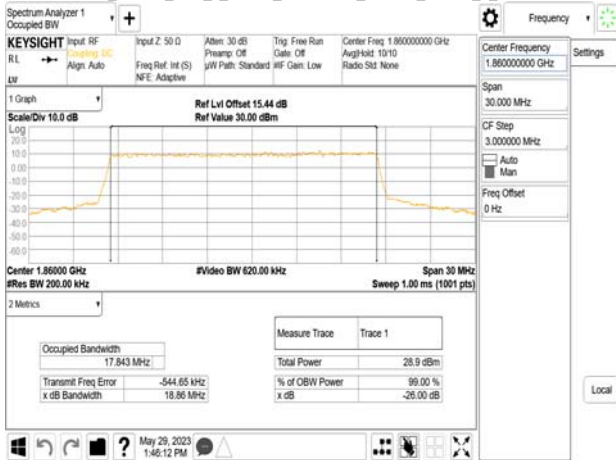

Band25_20MHz_DFT_s_OFDM_SCS15kHz_64QAM_RB100_0_CH376500

Band25_20MHz_DFT_s_OFDM_SCS15kHz_64QAM_RB100_0_CH372000