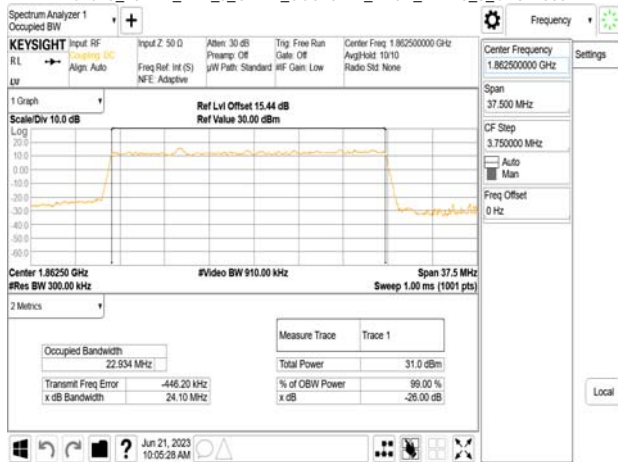

Band25_25MHz_DFT_s_OFDM_SCS15kHz_BPSK_RB128_0_CH376500

Band25_25MHz_DFT_s_OFDM_SCS15kHz_BPSK_RB128_0_CH376500