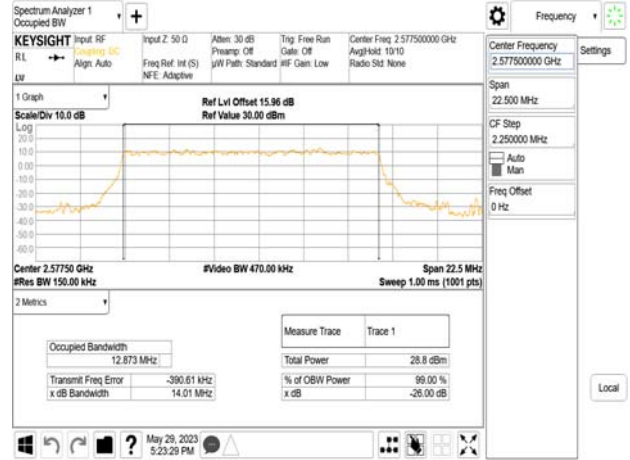

Band38_15MHz_DFT_s_OFDM_SCS30kHz_64QAM_RB36_0_CH519000

Band38_15MHz_DFT_s_OFDM_SCS30kHz_64QAM_RB36_0_CH515500