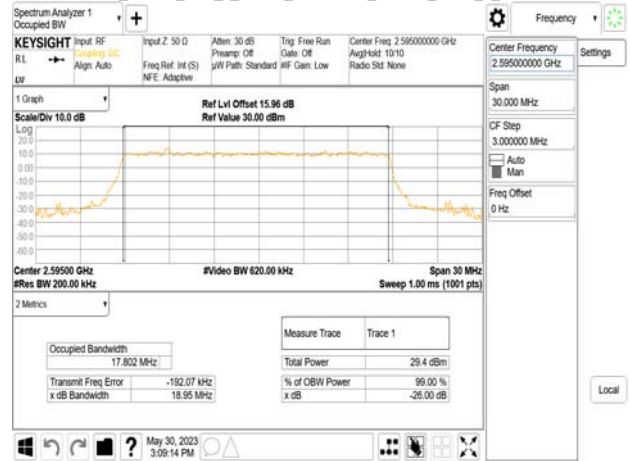

Band38\_20MHz\_DFT\_s\_OFDM\_SCS30kHz\_QPSK\_RB50\_0\_CH522000

Band38\_20MHz\_DFT\_s\_OFDM\_SCS30kHz\_16QAM\_RB50\_0\_CH522000

Unless otherwise stated the results shown in this test report refer only to the sample(s) tested and such sample(s) are retained for 90 days only.