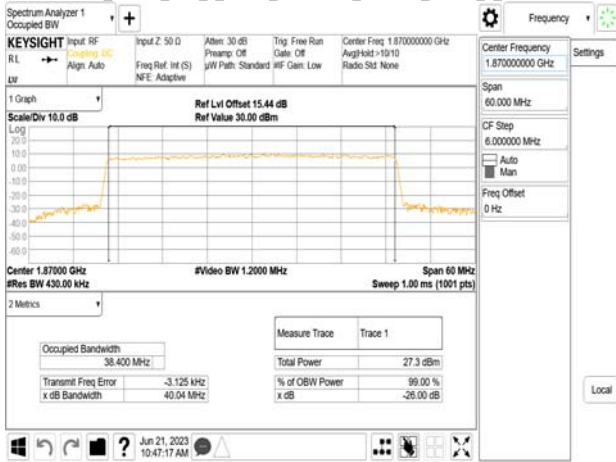

Band25_40MHz_DFT_s_OFDM_SCS15kHz_256QAM_RB216_0_CH376500

Band25_40MHz_DFT_s_OFDM_SCS15kHz_256QAM_RB216_0_CH374000