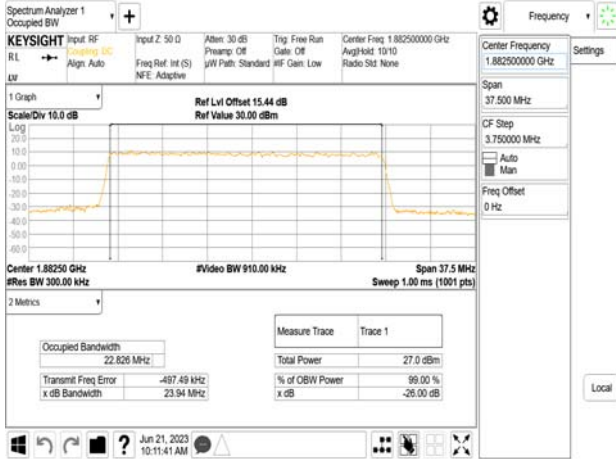

Band25_25MHz_DFT_s_OFDM_SCS15kHz_256QAM_RB128_0_CH380500

Band25_25MHz_DFT_s_OFDM_SCS15kHz_256QAM_RB128_0_CH376500