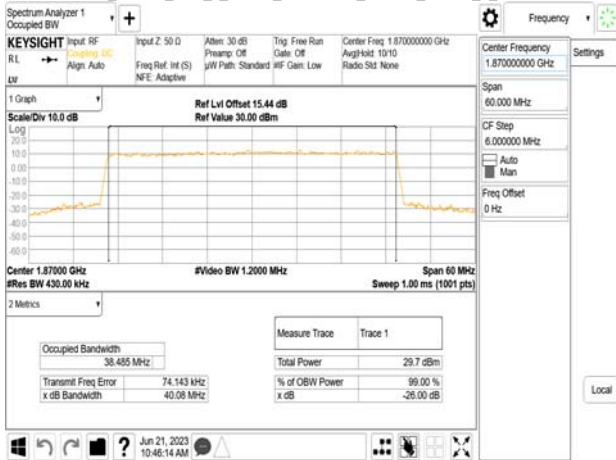

Band25_40MHz_DFT_s_OFDM_SCS15kHz_16QAM_RB216_0_CH376500

Band25_40MHz_DFT_s_OFDM_SCS15kHz_16QAM_RB216_0_CH374000