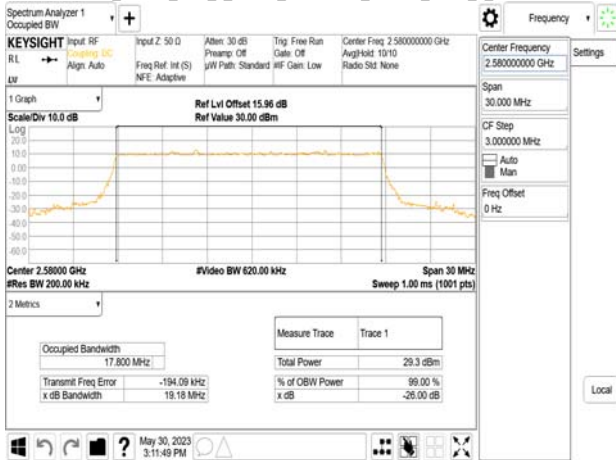

Band38_20MHz_DFT_s_OFDM_SCS30kHz_64QAM_RB50_0_CH519000

Band38_20MHz_DFT_s_OFDM_SCS30kHz_64QAM_RB50_0_CH516000