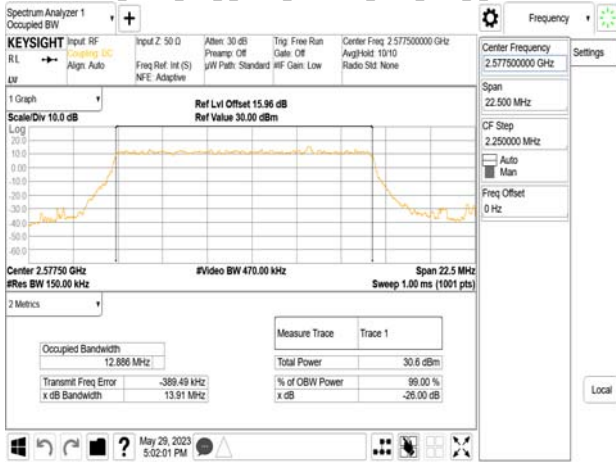

Band38_15MHz_DFT_s_OFDM_SCS30kHz_BPSK_RB36_0_CH519000

Band38_15MHz_DFT_s_OFDM_SCS30kHz_BPSK_RB36_0_CH515500