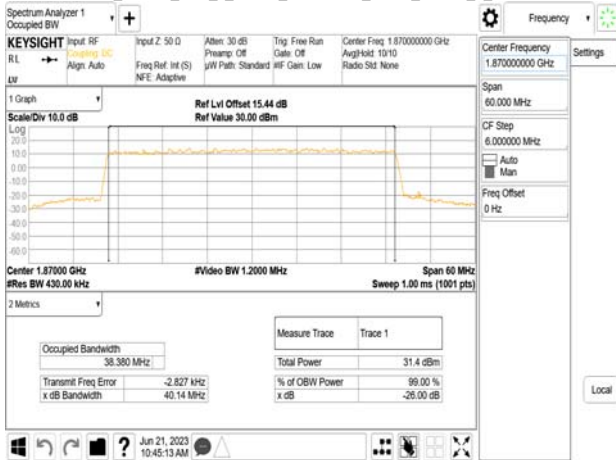

Band25_40MHz_DFT_s_OFDM_SCS15kHz_BPSK_RB216_0_CH376500

Band25_40MHz_DFT_s_OFDM_SCS15kHz_BPSK_RB216_0_CH374000