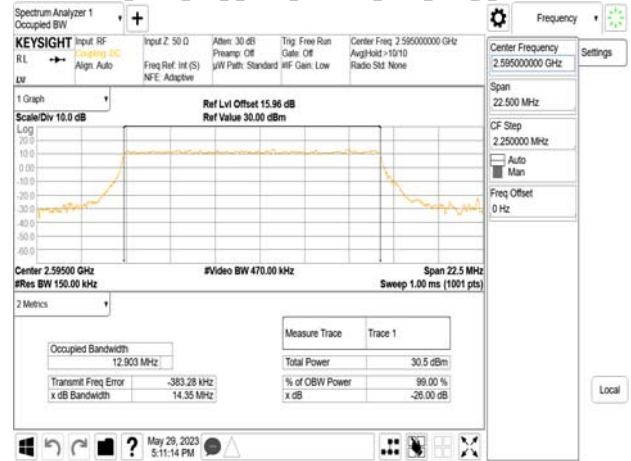

Band38\_15MHz\_DFT\_s\_OFDM\_SCS30kHz\_BPSK\_RB36\_0\_CH515500

Band38\_15MHz\_DFT\_s\_OFDM\_SCS30kHz\_QPSK\_RB36\_0\_CH515500

Band38\_15MHz\_DFT\_s\_OFDM\_SCS30kHz\_BPSK\_RB36\_0\_CH519000

Band38\_15MHz\_DFT\_s\_OFDM\_SCS30kHz\_QPSK\_RB36\_0\_CH519000