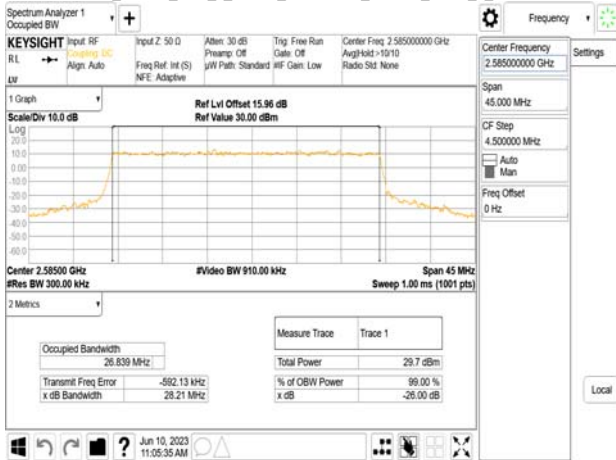

Band38_30MHz_DFT_s_OFDM_SCS30kHz_16QAM_RB75_0_CH519000

Band38_30MHz_DFT_s_OFDM_SCS30kHz_16QAM_RB75_0_CH517000