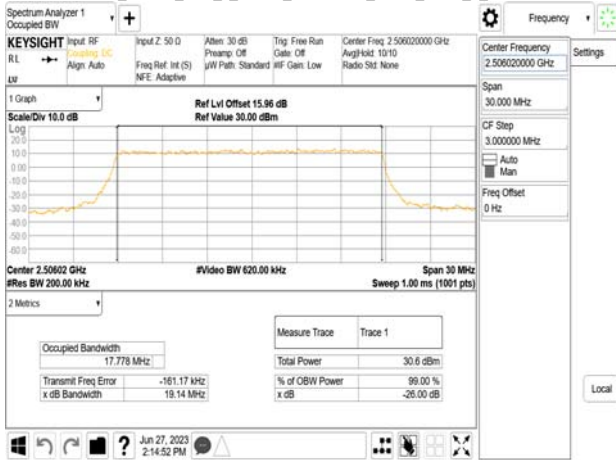

Band41_20MHz_DFT_s_OFDM_SCS30kHz_BPSK_RB50_0_CH518598

Band41_20MHz_DFT_s_OFDM_SCS30kHz_BPSK_RB50_0_CH510204