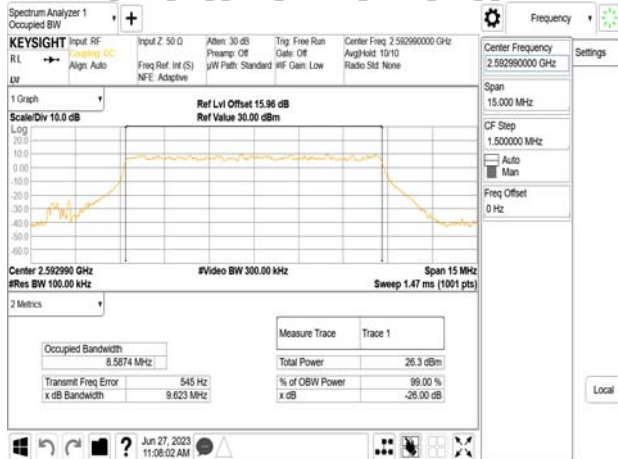

Band41_10MHz_DFT_s_OFDM_SCS30kHz_256QAM_RB24_0_CH537000

Band41_10MHz_DFT_s_OFDM_SCS30kHz_256QAM_RB24_0_CH518598