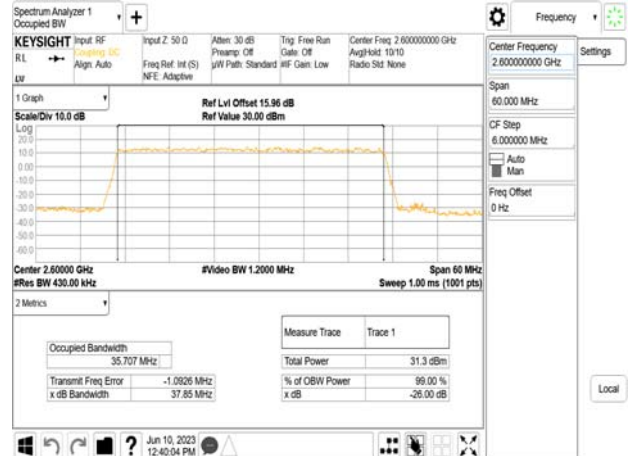

Band38\_30MHz\_DFT\_s\_OFDM\_SCS30kHz\_256QAM\_RB75\_0\_CH521000

Band38\_40MHz\_DFT\_s\_OFDM\_SCS30kHz\_BPSK\_RB100\_0\_CH520000

Unless otherwise stated the results shown in this test report refer only to the sample(s) tested and such sample(s) are retained for 90 days only.