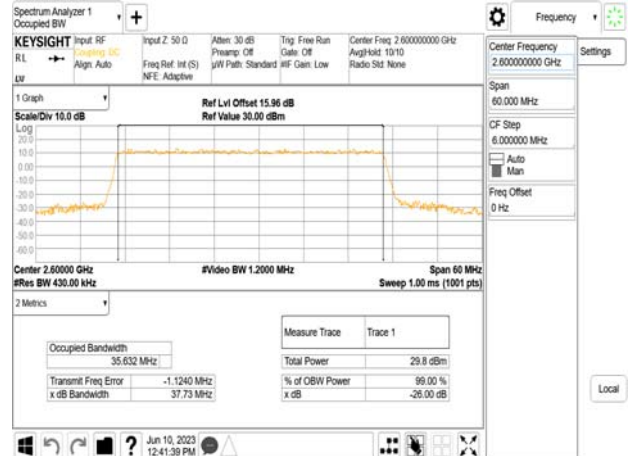

Band38\_40MHz\_DFT\_s\_OFDM\_SCS30kHz\_QPSK\_RB100\_0\_CH520000

Band38\_40MHz\_DFT\_s\_OFDM\_SCS30kHz\_16QAM\_RB100\_0\_CH520000

Unless otherwise stated the results shown in this test report refer only to the sample(s) tested and such sample(s) are retained for 90 days only.