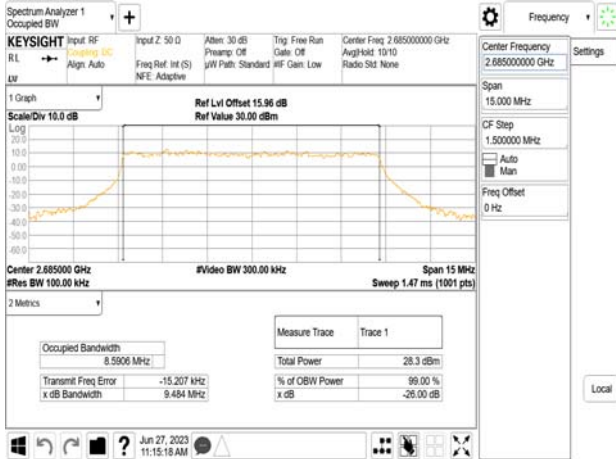

Band41\_10MHz\_DFT\_s\_OFDM\_SCS30kHz\_16QAM\_RB24\_0\_CH537000

Band41\_10MHz\_DFT\_s\_OFDM\_SCS30kHz\_64QAM\_RB24\_0\_CH537000

Unless otherwise stated the results shown in this test report refer only to the sample(s) tested and such sample(s) are retained for 90 days only.