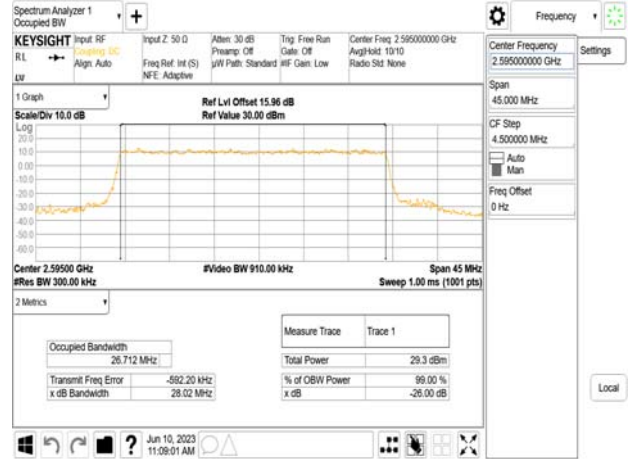

Band38\_30MHz\_DFT\_s\_OFDM\_SCS30kHz\_16QAM\_RB75\_0\_CH521000

Band38\_30MHz\_DFT\_s\_OFDM\_SCS30kHz\_64QAM\_RB75\_0\_CH521000

Unless otherwise stated the results shown in this test report refer only to the sample(s) tested and such sample(s) are retained for 90 days only.