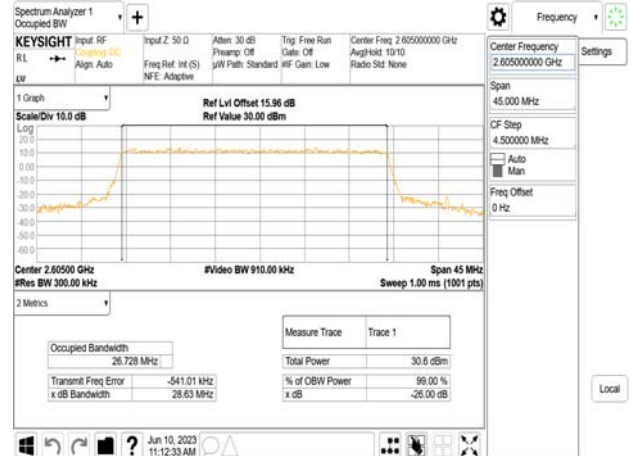

Band38\_30MHz\_DFT\_s\_OFDM\_SCS30kHz\_BPSK\_RB75\_0\_CH521000

Band38\_30MHz\_DFT\_s\_OFDM\_SCS30kHz\_QPSK\_RB75\_0\_CH521000

Unless otherwise stated the results shown in this test report refer only to the sample(s) tested and such sample(s) are retained for 90 days only.