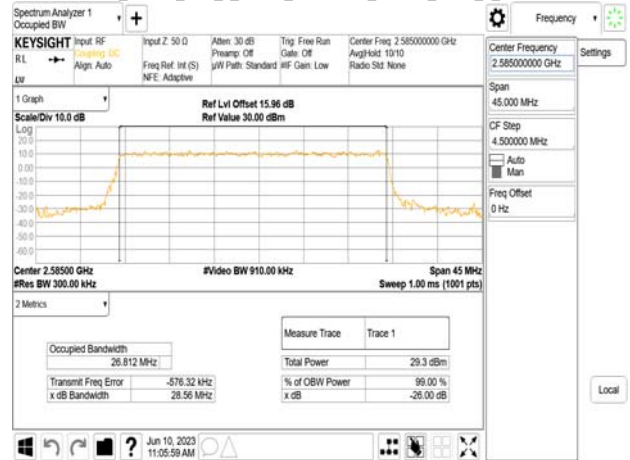

Band38_30MHz_DFT_s_OFDM_SCS30kHz_64QAM_RB75_0_CH519000

Band38_30MHz_DFT_s_OFDM_SCS30kHz_64QAM_RB75_0_CH517000