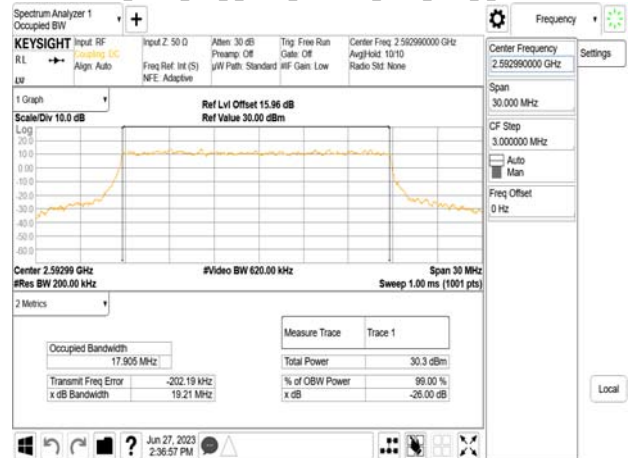

Band41\_20MHz\_DFT\_s\_OFDM\_SCS30kHz\_BPSK\_RB50\_0\_CH510204

Band41\_20MHz\_DFT\_s\_OFDM\_SCS30kHz\_QPSK\_RB50\_0\_CH510204

Band41\_20MHz\_DFT\_s\_OFDM\_SCS30kHz\_BPSK\_RB50\_0\_CH518598

Band41\_20MHz\_DFT\_s\_OFDM\_SCS30kHz\_QPSK\_RB50\_0\_CH518598