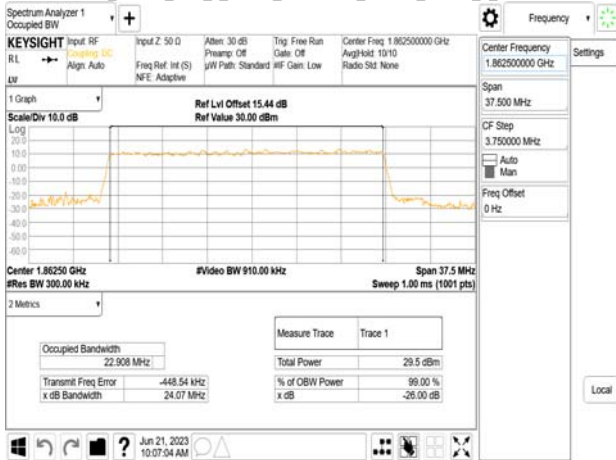

Band25_25MHz_DFT_s_OFDM_SCS15kHz_16QAM_RB128_0_CH376500

Band25_25MHz_DFT_s_OFDM_SCS15kHz_16QAM_RB128_0_CH372500