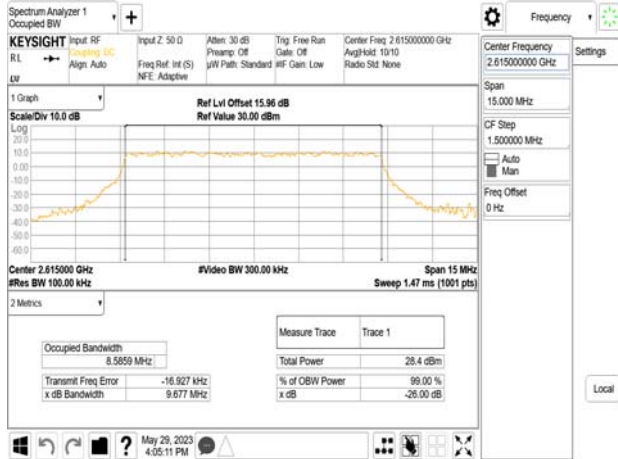

Band38\_10MHz\_DFT\_s\_OFDM\_SCS30kHz\_64QAM\_RB24\_0\_CH523000

Band38\_10MHz\_DFT\_s\_OFDM\_SCS30kHz\_256QAM\_RB24\_0\_CH523000

Unless otherwise stated the results shown in this test report refer only to the sample(s) tested and such sample(s) are retained for 90 days only.