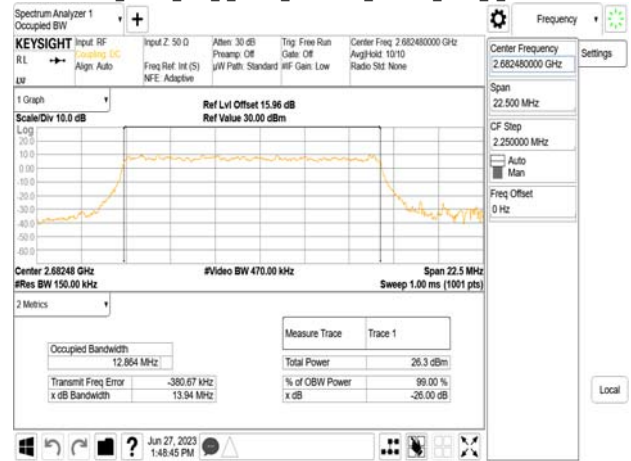

Band41_20MHz_DFT_s_OFDM_SCS30kHz_QPSK_RB50_0_CH510204

Band41_15MHz_DFT_s_OFDM_SCS30kHz_256QAM_RB36_0_CH536496

Unless otherwise stated the results shown in this test report refer only to the sample(s) tested and such sample(s) are retained for 90 days only.

除非另有說明，此報告結果僅對測試之樣品負責，同時此樣品僅保留90天。本報告未經本公司書面許可，不可部份複製。

This document is issued by the Company subject to its General Conditions of Service printed overleaf, available on request or accessible at <http://www.sgs.com.tw/Terms-and-Conditions> and for electronic format documents, subject to Terms and Conditions for Electronic Documents at <http://www.sgs.com.tw/Terms-and-Conditions>. Attention is drawn to the limitation of liability, indemnification and jurisdiction issues defined therein. Any holder of this document is advised that information contained hereon reflects the Company's findings at the time of its intervention only and within the limits of Client's instructions, if any. The Company's sole responsibility is to its Client and this document does not exonerate parties to a transaction from exercising all their rights and obligations under the transaction documents. This document cannot be reproduced except in full, without prior written approval of the Company. Any unauthorized alteration, forgery or falsification of the content or appearance of this document is unlawful and offenders may be prosecuted to the fullest extent of the law.