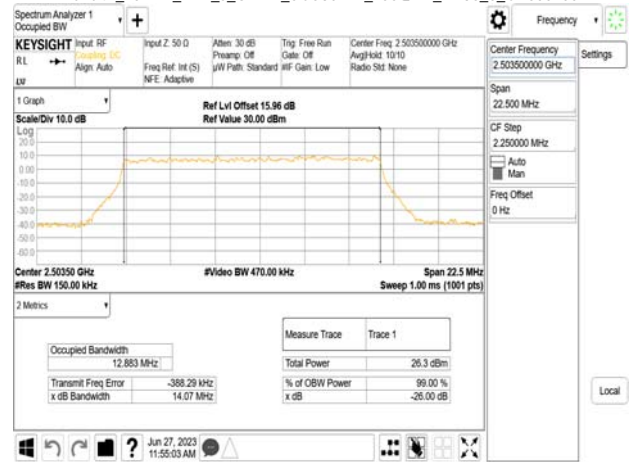

Band41_15MHz_DFT_s_OFDM_SCS30kHz_256QAM_RB36_0_CH518598

Band41_15MHz_DFT_s_OFDM_SCS30kHz_256QAM_RB36_0_CH500700