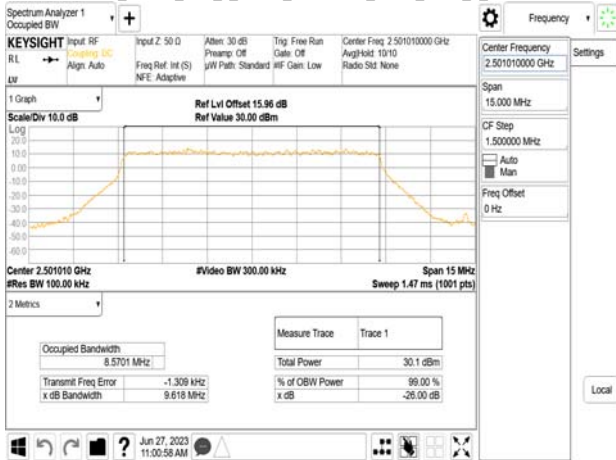

Band41_10MHz_DFT_s_OFDM_SCS30kHz_BPSK_RB24_0_CH518598

Band41_10MHz_DFT_s_OFDM_SCS30kHz_BPSK_RB24_0_CH500202