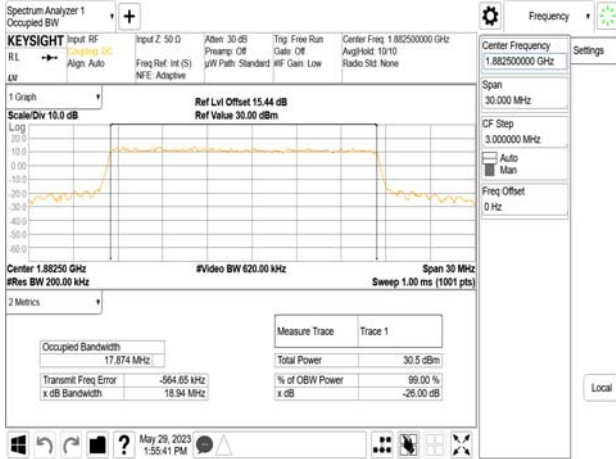

Band25_20MHz_DFT_s_OFDM_SCS15kHz_QPSK_RB100_0_CH381000

Band25_20MHz_DFT_s_OFDM_SCS15kHz_QPSK_RB100_0_CH376500