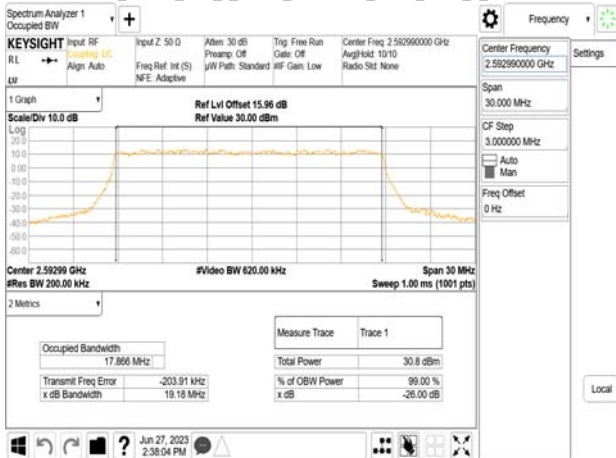

Band41\_20MHz\_DFT\_s\_OFDM\_SCS30kHz\_BPSK\_RB50\_0\_CH510204

Band41\_20MHz\_DFT\_s\_OFDM\_SCS30kHz\_QPSK\_RB50\_0\_CH510204

Band41\_20MHz\_DFT\_s\_OFDM\_SCS30kHz\_BPSK\_RB50\_0\_CH518598

Band41\_20MHz\_DFT\_s\_OFDM\_SCS30kHz\_QPSK\_RB50\_0\_CH518598