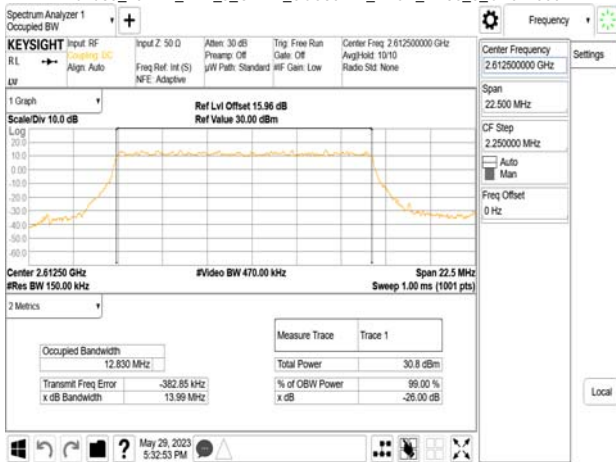

Band38_15MHz_DFT_s_OFDM_SCS30kHz_16QAM_RB36_0_CH515500

Band38_15MHz_DFT_s_OFDM_SCS30kHz_BPSK_RB36_0_CH522500