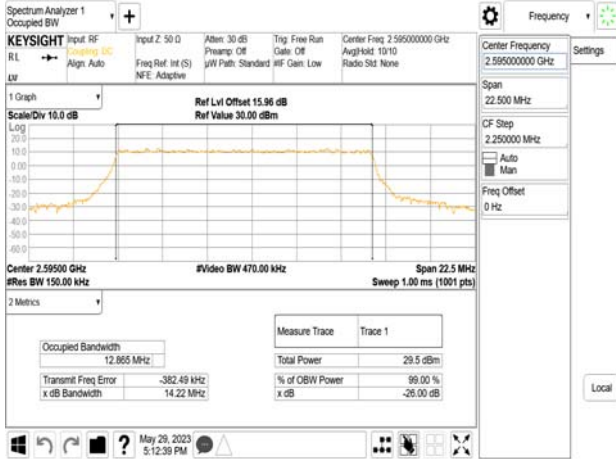

Band38_15MHz_DFT_s_OFDM_SCS30kHz_16QAM_RB36_0_CH522500

Band38_15MHz_DFT_s_OFDM_SCS30kHz_16QAM_RB36_0_CH519000