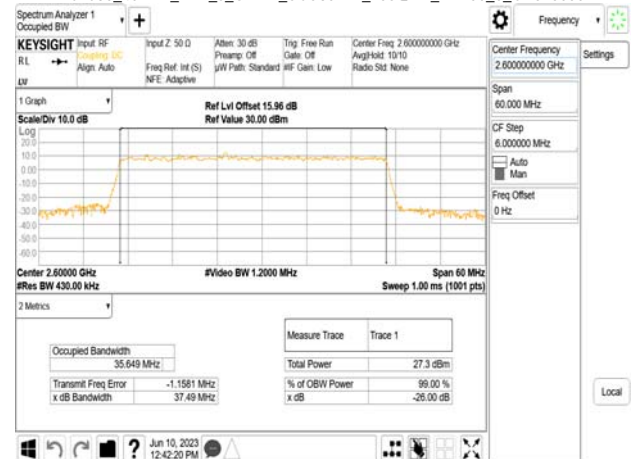

Band41_10MHz_DFT_s_OFDM_SCS30kHz_QPSK_RB24_0_CH500202

Band38_40MHz_DFT_s_OFDM_SCS30kHz_256QAM_RB100_0_CH520000

Unless otherwise stated the results shown in this test report refer only to the sample(s) tested and such sample(s) are retained for 90 days only.

除非另有說明，此報告結果僅對測試之樣品負責，同時此樣品僅保留90天。本報告未經本公司書面許可，不可部份複製。

This document is issued by the Company subject to its General Conditions of Service printed overleaf, available on request or accessible at <http://www.sgs.com.tw/Terms-and-Conditions> and for electronic format documents, subject to Terms and Conditions for Electronic Documents at <http://www.sgs.com.tw/Terms-and-Conditions>. Attention is drawn to the limitation of liability, indemnification and jurisdiction issues defined therein. Any holder of this document is advised that information contained hereon reflects the Company's findings at the time of its intervention only and within the limits of Client's instructions, if any. The Company's sole responsibility is to its Client and this document does not exonerate parties to a transaction from exercising all their rights and obligations under the transaction documents. This document cannot be reproduced except in full, without prior written approval of the Company. Any unauthorized alteration, forgery or falsification of the content or appearance of this document is unlawful and offenders may be prosecuted to the fullest extent of the law.