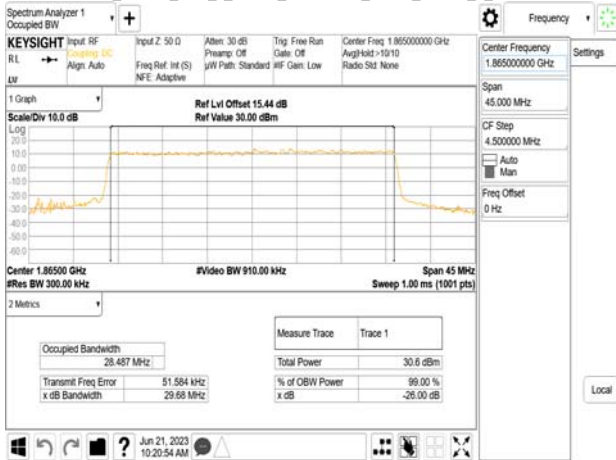

Band25_30MHz_DFT_s_OFDM_SCS15kHz_QPSK_RB160_0_CH376500

Band25_30MHz_DFT_s_OFDM_SCS15kHz_QPSK_RB160_0_CH373000