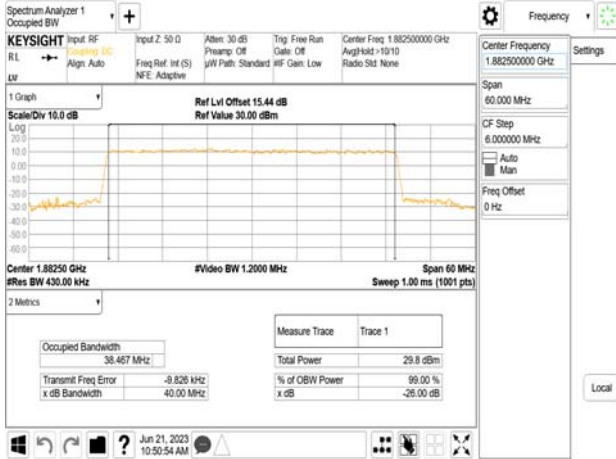

Band25_40MHz_DFT_s_OFDM_SCS15kHz_16QAM_RB216_0_CH379000

Band25_40MHz_DFT_s_OFDM_SCS15kHz_16QAM_RB216_0_CH376500