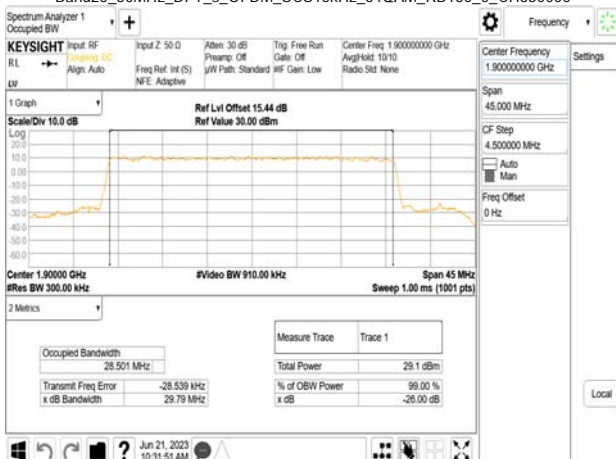

Band25\_30MHz\_DFT\_s\_OFDM\_SCS15kHz\_64QAM\_RB160\_0\_CH380000

Band25\_30MHz\_DFT\_s\_OFDM\_SCS15kHz\_256QAM\_RB160\_0\_CH380000

Unless otherwise stated the results shown in this test report refer only to the sample(s) tested and such sample(s) are retained for 90 days only.