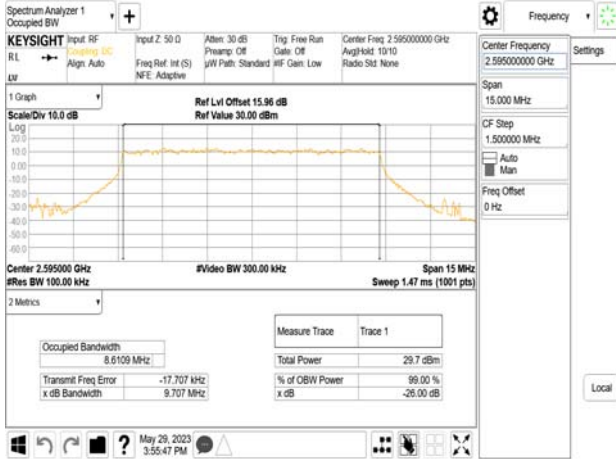

Band38_10MHz_DFT_s_OFDM_SCS30kHz_QPSK_RB24_0_CH523000

Band38_10MHz_DFT_s_OFDM_SCS30kHz_QPSK_RB24_0_CH519000