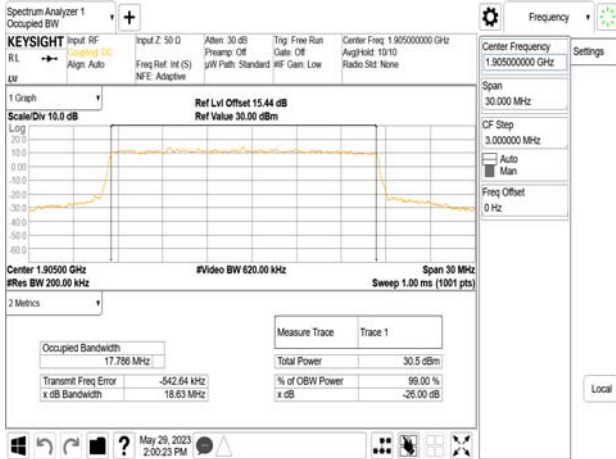

Band25\_20MHz\_DFT\_s\_OFDM\_SCS15kHz\_QPSK\_RB100\_0\_CH381000

Band25\_20MHz\_DFT\_s\_OFDM\_SCS15kHz\_16QAM\_RB100\_0\_CH381000

Unless otherwise stated the results shown in this test report refer only to the sample(s) tested and such sample(s) are retained for 90 days only.