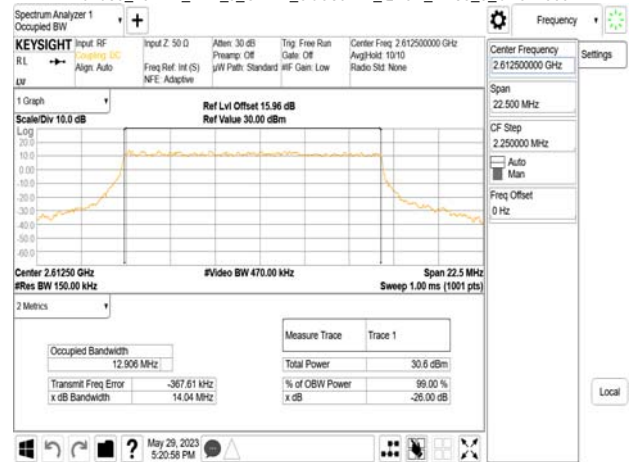

Band38_15MHz_DFT_s_OFDM_SCS30kHz_64QAM_RB36_0_CH515500

Band38_15MHz_DFT_s_OFDM_SCS30kHz_QPSK_RB36_0_CH522500

Unless otherwise stated the results shown in this test report refer only to the sample(s) tested and such sample(s) are retained for 90 days only.

除非另有說明，此報告結果僅對測試之樣品負責，同時此樣品僅保留90天。本報告未經本公司書面許可，不可部份複製。

This document is issued by the Company subject to its General Conditions of Service printed overleaf, available on request or accessible at <http://www.sgs.com.tw/Terms-and-Conditions> and for electronic format documents, subject to Terms and Conditions for Electronic Documents at <http://www.sgs.com.tw/Terms-and-Conditions>. Attention is drawn to the limitation of liability, indemnification and jurisdiction issues defined therein. Any holder of this document is advised that information contained hereon reflects the Company's findings at the time of its intervention only and within the limits of Client's instructions, if any. The Company's sole responsibility is to its Client and this document does not exonerate parties to a transaction from exercising all their rights and obligations under the transaction documents. This document cannot be reproduced except in full, without prior written approval of the Company. Any unauthorized alteration, forgery or falsification of the content or appearance of this document is unlawful and offenders may be prosecuted to the fullest extent of the law.