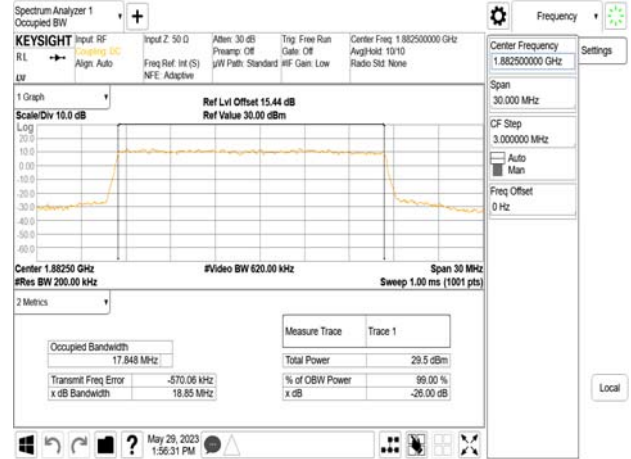

Band25\_20MHz\_DFT\_s\_OFDM\_SCS15kHz\_QPSK\_RB100\_0\_CH381000

Band25\_20MHz\_DFT\_s\_OFDM\_SCS15kHz\_16QAM\_RB100\_0\_CH381000

Unless otherwise stated the results shown in this test report refer only to the sample(s) tested and such sample(s) are retained for 90 days only.