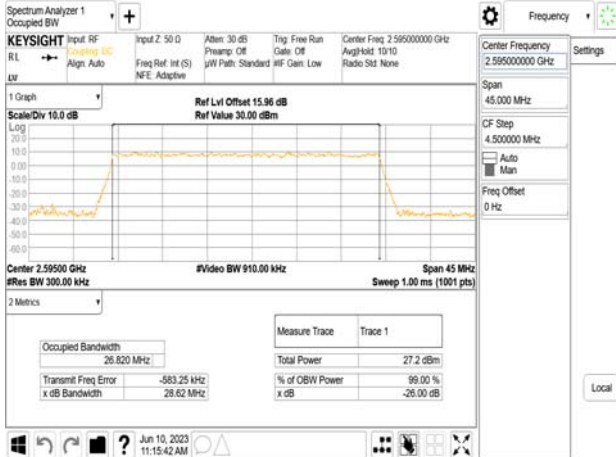

Band38_30MHz_DFT_s_OFDM_SCS30kHz_256QAM_RB75_0_CH521000

Band38_30MHz_DFT_s_OFDM_SCS30kHz_256QAM_RB75_0_CH519000