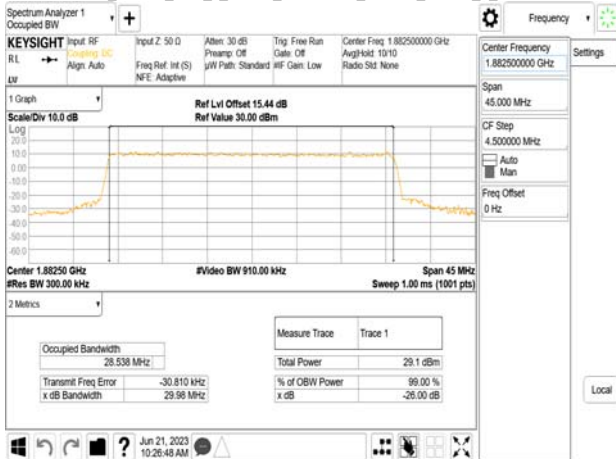

Band25_30MHz_DFT_s_OFDM_SCS15kHz_64QAM_RB160_0_CH380000

Band25_30MHz_DFT_s_OFDM_SCS15kHz_64QAM_RB160_0_CH376500