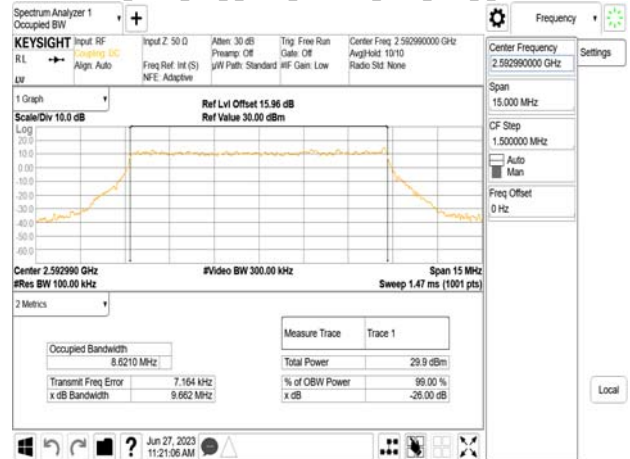

Band41\_10MHz\_DFT\_s\_OFDM\_SCS30kHz\_BPSK\_RB24\_0\_CH537000

Band41\_10MHz\_DFT\_s\_OFDM\_SCS30kHz\_QPSK\_RB24\_0\_CH537000

Unless otherwise stated the results shown in this test report refer only to the sample(s) tested and such sample(s) are retained for 90 days only.