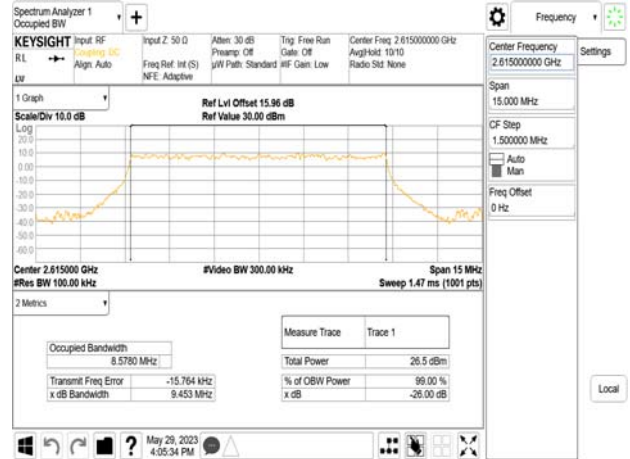

Band38\_10MHz\_DFT\_s\_OFDM\_SCS30kHz\_64QAM\_RB24\_0\_CH523000

Band38\_10MHz\_DFT\_s\_OFDM\_SCS30kHz\_256QAM\_RB24\_0\_CH523000

Unless otherwise stated the results shown in this test report refer only to the sample(s) tested and such sample(s) are retained for 90 days only.