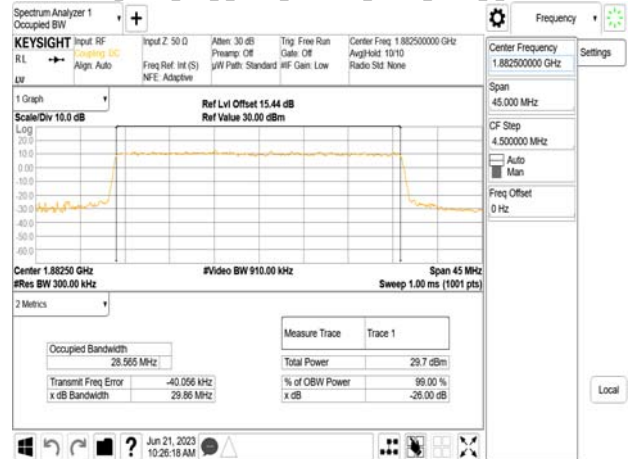

Band25\_30MHz\_DFT\_s\_OFDM\_SCS15kHz\_QPSK\_RB160\_0\_CH380000

Band25\_30MHz\_DFT\_s\_OFDM\_SCS15kHz\_16QAM\_RB160\_0\_CH380000

Unless otherwise stated the results shown in this test report refer only to the sample(s) tested and such sample(s) are retained for 90 days only.