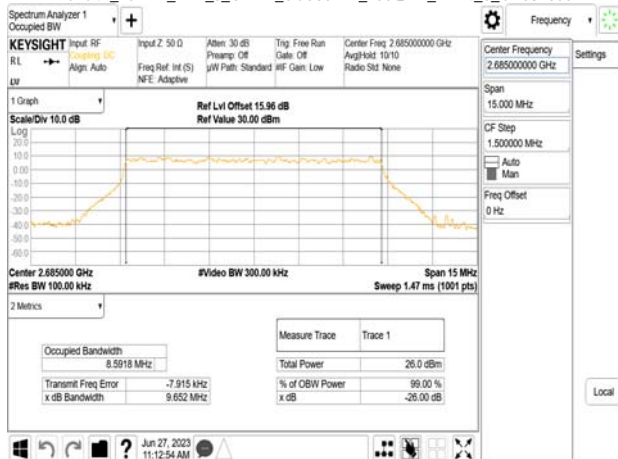

Band41_15MHz_DFT_s_OFDM_SCS30kHz_QPSK_RB36_0_CH500700

Band41_10MHz_DFT_s_OFDM_SCS30kHz_256QAM_RB24_0_CH537000