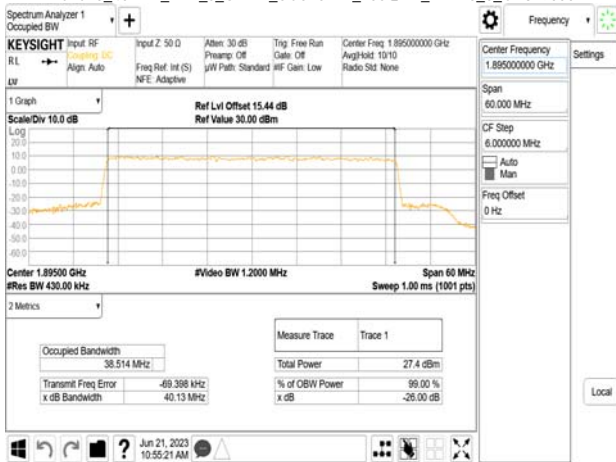

Band25\_40MHz\_DFT\_s\_OFDM\_SCS15kHz\_256QAM\_RB216\_0\_CH379000

Band38\_10MHz\_DFT\_s\_OFDM\_SCS30kHz\_BPSK\_RB24\_0\_CH523000

Unless otherwise stated the results shown in this test report refer only to the sample(s) tested and such sample(s) are retained for 90 days only.