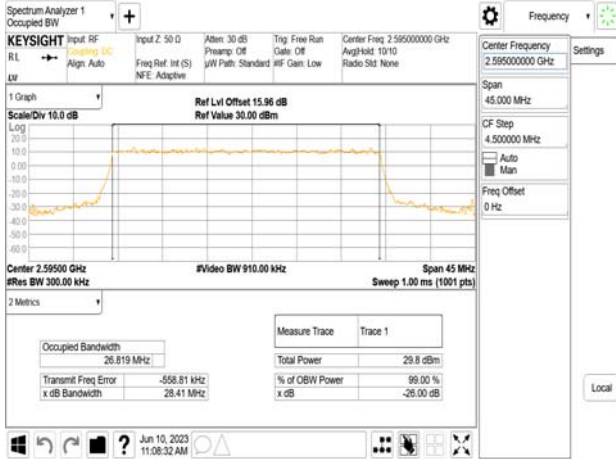

Band38_30MHz_DFT_s_OFDM_SCS30kHz_16QAM_RB75_0_CH521000

Band38_30MHz_DFT_s_OFDM_SCS30kHz_16QAM_RB75_0_CH519000