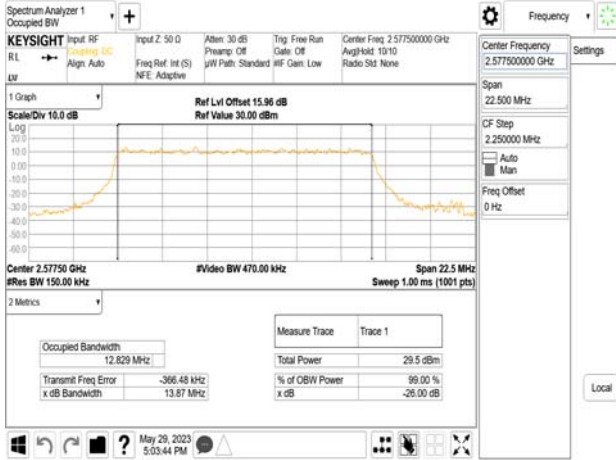

Band38_15MHz_DFT_s_OFDM_SCS30kHz_16QAM_RB36_0_CH519000

Band38_15MHz_DFT_s_OFDM_SCS30kHz_16QAM_RB36_0_CH515500