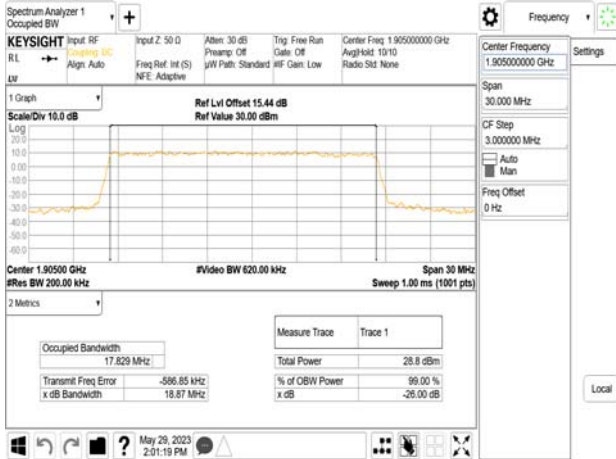

Band25\_20MHz\_DFT\_s\_OFDM\_SCS15kHz\_64QAM\_RB100\_0\_CH381000

Band25\_20MHz\_DFT\_s\_OFDM\_SCS15kHz\_256QAM\_RB100\_0\_CH381000

Unless otherwise stated the results shown in this test report refer only to the sample(s) tested and such sample(s) are retained for 90 days only.