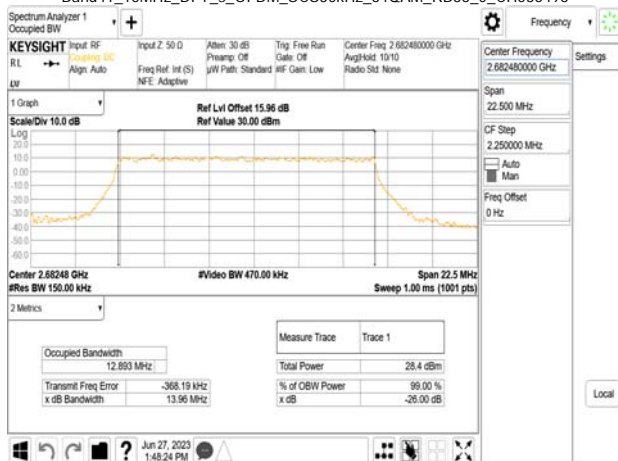

Band41_20MHz_DFT_s_OFDM_SCS30kHz_BPSK_RB50_0_CH510204

Band41_15MHz_DFT_s_OFDM_SCS30kHz_64QAM_RB36_0_CH536496