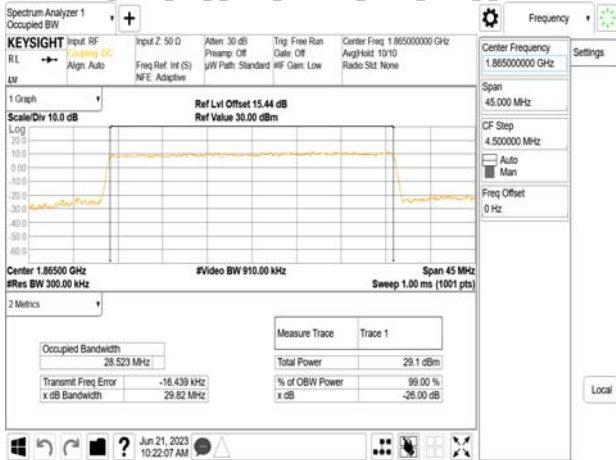

Band25_30MHz_DFT_s_OFDM_SCS15kHz_64QAM_RB160_0_CH376500

Band25_30MHz_DFT_s_OFDM_SCS15kHz_64QAM_RB160_0_CH373000