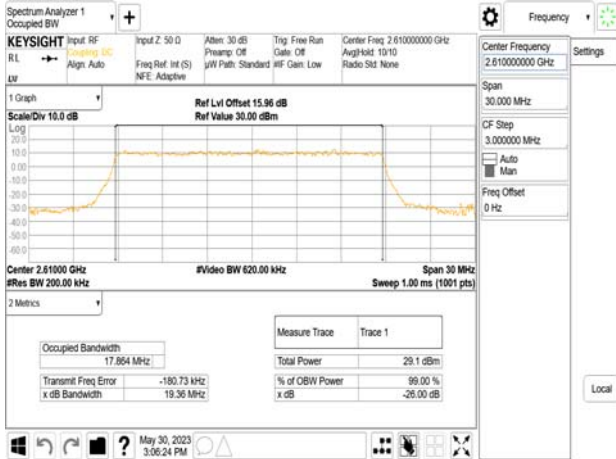

Band38\_20MHz\_DFT\_s\_OFDM\_SCS30kHz\_64QAM\_RB50\_0\_CH522000

Band38\_20MHz\_DFT\_s\_OFDM\_SCS30kHz\_256QAM\_RB50\_0\_CH522000

Unless otherwise stated the results shown in this test report refer only to the sample(s) tested and such sample(s) are retained for 90 days only.