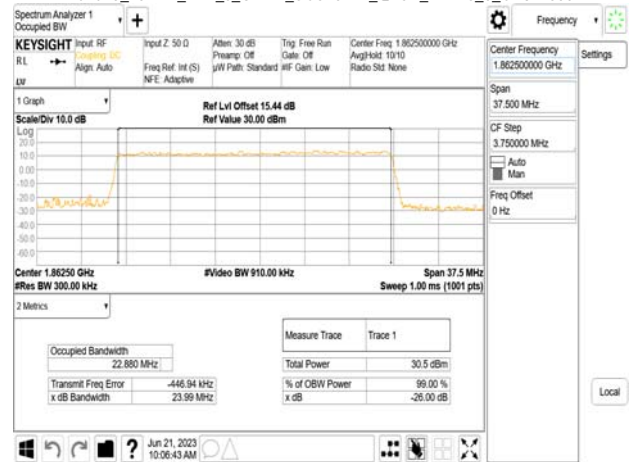

Band25_25MHz_DFT_s_OFDM_SCS15kHz_QPSK_RB128_0_CH376500

Band25_25MHz_DFT_s_OFDM_SCS15kHz_QPSK_RB128_0_CH376500