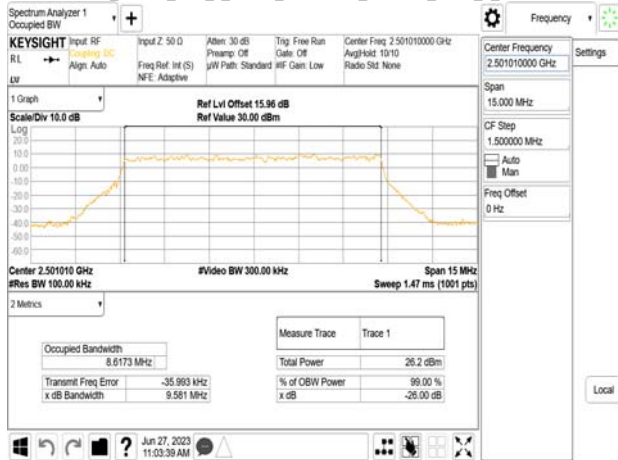

Band41_10MHz_DFT_s_OFDM_SCS30kHz_256QAM_RB24_0_CH518598

Band41_10MHz_DFT_s_OFDM_SCS30kHz_256QAM_RB24_0_CH50020