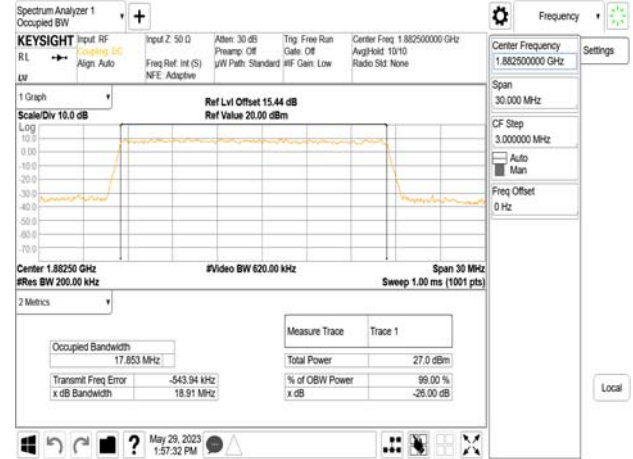

Band25\_20MHz\_DFT\_s\_OFDM\_SCS15kHz\_64QAM\_RB100\_0\_CH381000

Band25\_20MHz\_DFT\_s\_OFDM\_SCS15kHz\_256QAM\_RB100\_0\_CH381000

Unless otherwise stated the results shown in this test report refer only to the sample(s) tested and such sample(s) are retained for 90 days only.