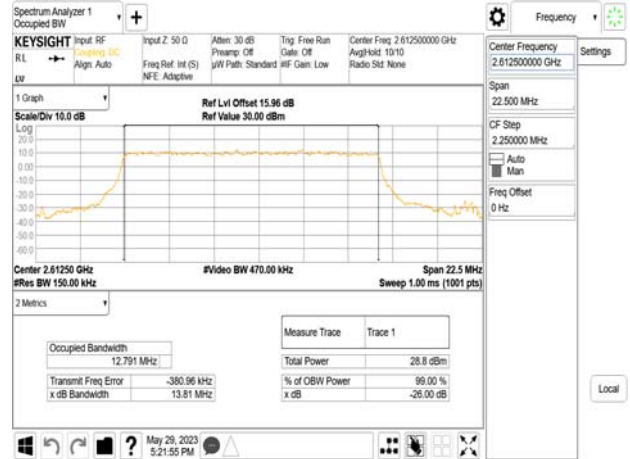

Band38\_15MHz\_DFT\_s\_OFDM\_SCS30kHz\_16QAM\_RB36\_0\_CH522500

Band38\_15MHz\_DFT\_s\_OFDM\_SCS30kHz\_64QAM\_RB36\_0\_CH522500

Unless otherwise stated the results shown in this test report refer only to the sample(s) tested and such sample(s) are retained for 90 days only.