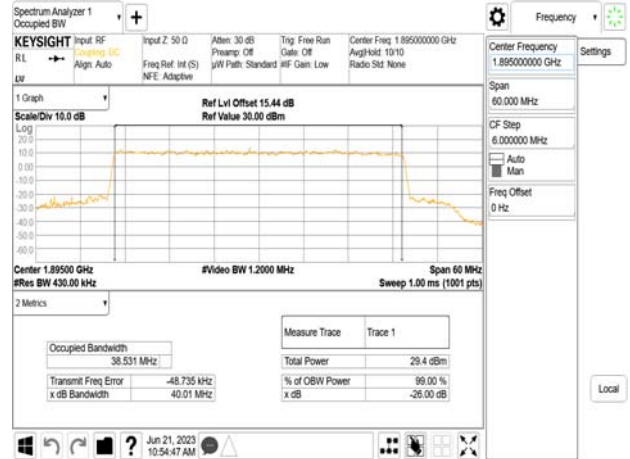

Band25\_40MHz\_DFT\_s\_OFDM\_SCS15kHz\_16QAM\_RB216\_0\_CH379000

Band25\_40MHz\_DFT\_s\_OFDM\_SCS15kHz\_64QAM\_RB216\_0\_CH379000

Unless otherwise stated the results shown in this test report refer only to the sample(s) tested and such sample(s) are retained for 90 days only.