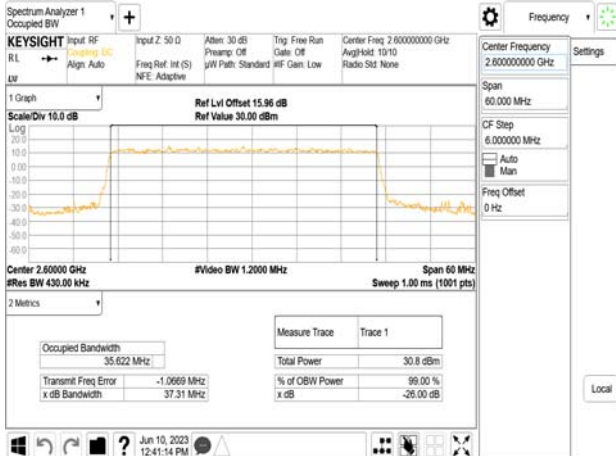

Band38_40MHz_DFT_s_OFDM_SCS30kHz_64QAM_RB100_0_CH518000

Band38_40MHz_DFT_s_OFDM_SCS30kHz_QPSK_RB100_0_CH520000