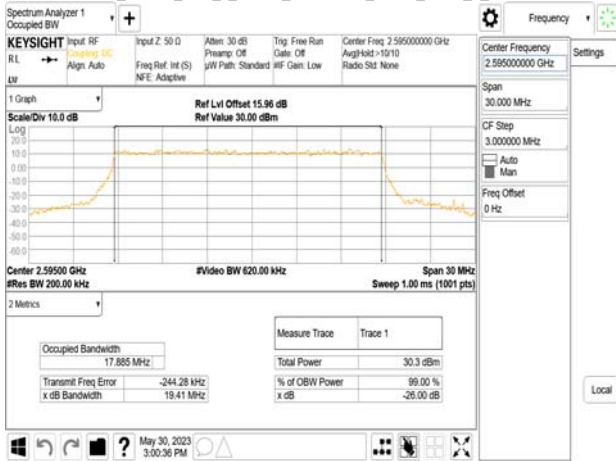

Band38_20MHz_DFT_s_OFDM_SCS30kHz_QPSK_RB50_0_CH522000

Band38_20MHz_DFT_s_OFDM_SCS30kHz_QPSK_RB50_0_CH519000