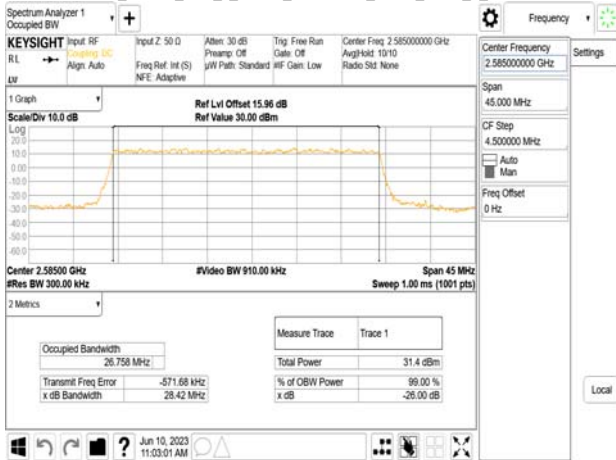

Band38_30MHz_DFT_s_OFDM_SCS30kHz_BPSK_RB75_0_CH519000

Band38_30MHz_DFT_s_OFDM_SCS30kHz_BPSK_RB75_0_CH517000