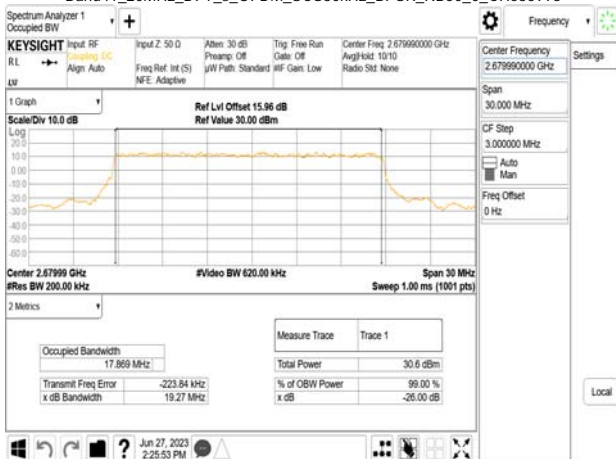

Band41_20MHz_DFT_s_OFDM_SCS30kHz_BPSK_RB50_0_CH535998