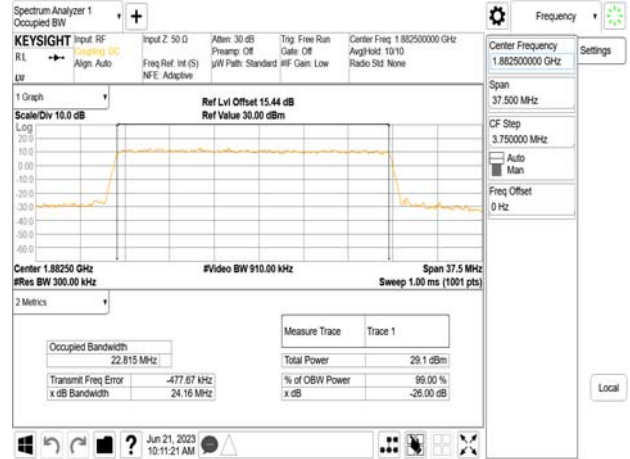

Band25\_25MHz\_DFT\_s\_OFDM\_SCS15kHz\_16QAM\_RB128\_0\_CH380500

Band25\_25MHz\_DFT\_s\_OFDM\_SCS15kHz\_64QAM\_RB128\_0\_CH380500

Unless otherwise stated the results shown in this test report refer only to the sample(s) tested and such sample(s) are retained for 90 days only.