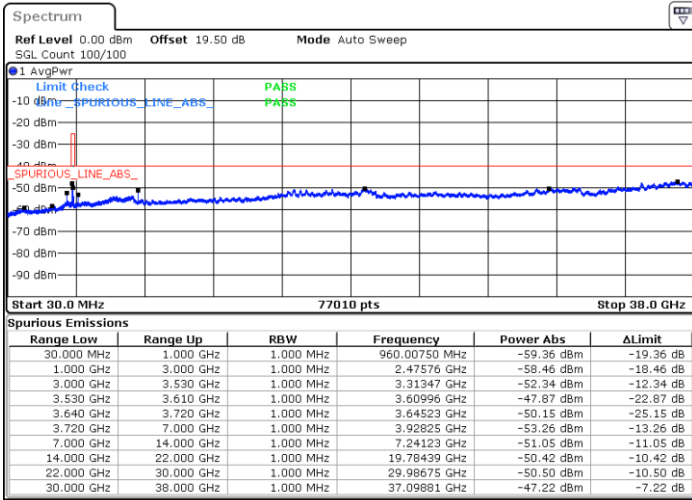

N/A

Date: 24.FEB.2023 06:30:40

LTE Band 48 / 10MHz

16QAM

Lowest Channel / 1RB0

Lowest Channel / 1RBmax

Date: 24.FEB.2023 06:51:05

Date: 24.FEB.2023 07:18:52

Lowest Channel / FullIRB

N/A

Date: 24.FEB.2023 07:04:58

LTE Band 48 / 10MHz

16QAM

MiddleChannel / 1RB0

Middle Channel / 1RBmax

Date: 24.FEB.2023 06:55:42

Date: 24.FEB.2023 07:23:29

Middle Channel / FullIRB

N/A

Date: 24.FEB.2023 07:09:36

LTE Band 48 / 10MHz

16QAM

Highest Channel / 1RB0

Highest Channel / 1RBmax