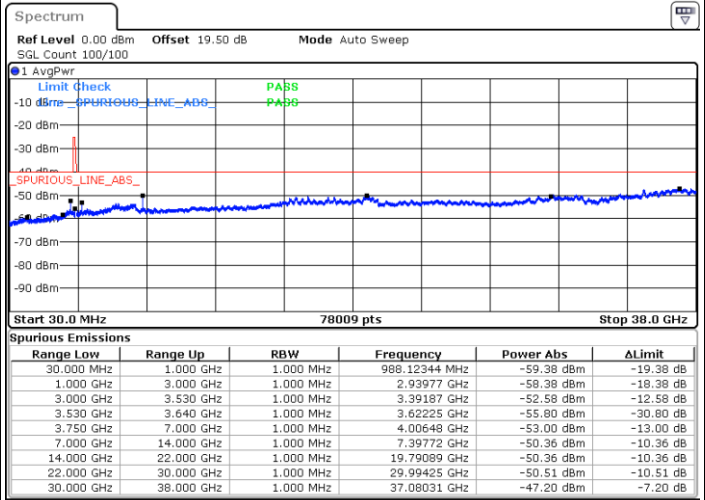

Date: 24.FEB.2023 08:14:29

LTE Band 48 / 20MHz

16QAM

Middle Channel / 1RB0

Middle Channel / 1RBmax

Date: 24.FEB.2023 08:33:00

Date: 24.FEB.2023 08:46:53

Middle Channel / FullIRB

N/A

Date: 24.FEB.2023 08:19:06

LTE Band 48 / 20MHz

16QAM

Highest Channel / 1RB0

Highest Channel / 1RBmax

Date: 24.FEB.2023 08:37:37

Date: 24.FEB.2023 08:51:31

Highest Channel / FullIRB

N/A

Date: 24.FEB.2023 08:23:44

LTE Band 48 / 5MHz

64QAM

Lowest Channel / 1RB0

Lowest Channel / 1RBmax

Date: 24.FEB.2023 06:09:04