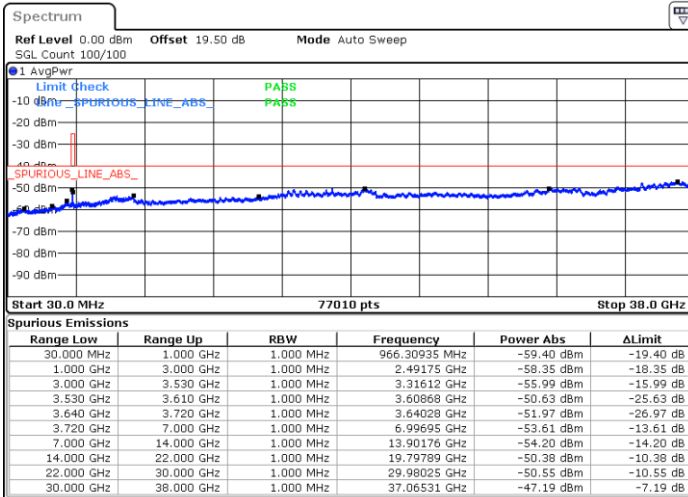

Highest Channel / FullIRB

N/A

Date: 24.FEB.2023 08:23:44

LTE Band 48 / 5MHz

64QAM

Lowest Channel / 1RB0

Lowest Channel / 1RBmax

Date: 24.FEB.2023 06:09:04

Date: 24.FEB.2023 06:36:51

Lowest Channel / FullIRB

N/A

Date: 24.FEB.2023 06:22:58

LTE Band 48 / 5MHz

64QAM

Middle Channel / 1RB0

Middle Channel / 1RBmax

Date: 24.FEB.2023 06:10:37

Date: 24.FEB.2023 06:38:24

Middle Channel / FullIRB

N/A

Date: 24.FEB.2023 06:24:30

LTE Band 48 / 5MHz

64QAM

Highest Channel / 1RB0

Highest Channel / 1RBmax

Date: 24.FEB.2023 06:18:19

Date: 24.FEB.2023 06:46:06

Highest Channel / FullIRB

N/A

Date: 24.FEB.2023 06:32:13

LTE Band 48 / 10MHz

64QAM