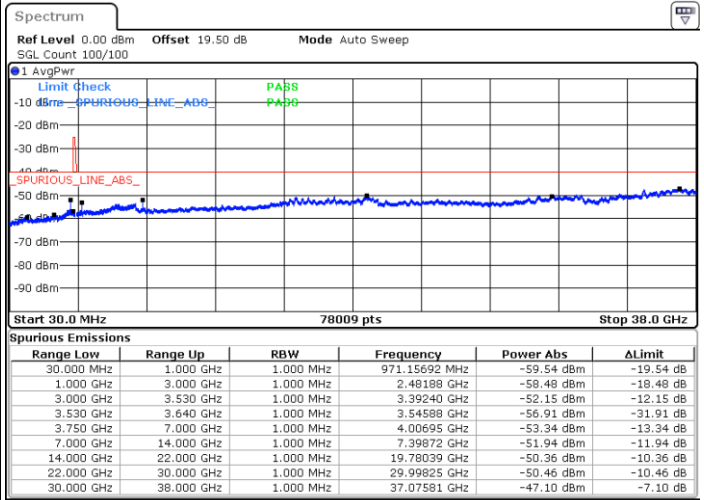

Lowest Channel / 1RB0

Lowest Channel / 1RBmax

Date: 24.FEB.2023 06:47:41

Date: 24.FEB.2023 07:17:19

Lowest Channel / FullIRB

N/A

Date: 24.FEB.2023 07:03:25

LTE Band 48 / 10MHz

LTE Band 48 / 10MHz

64QAM

Highest Channel / 1RB0

Highest Channel / 1RBmax

Date: 24.FEB.2023 06:58:47

Date: 24.FEB.2023 07:26:34

Highest Channel / FullIRB

N/A

Date: 24.FEB.2023 07:12:40

LTE Band 48 / 15MHz

64QAM

Lowest Channel / 1RB0

Lowest Channel / 1RBmax

Date: 24.FEB.2023 07:34:20

Date: 24.FEB.2023 08:02:06

Lowest Channel / FullIRB