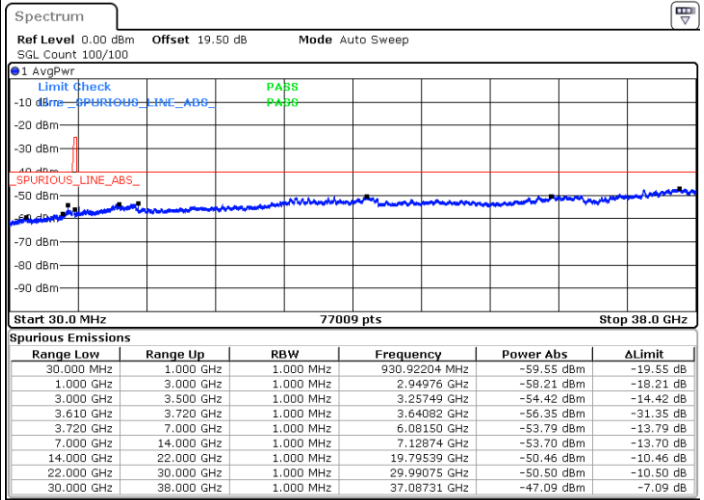

LTE Band 48 / 10MHz

64QAM

Highest Channel / 1RB0

Highest Channel / 1RBmax

Date: 24.FEB.2023 06:58:47

Date: 24.FEB.2023 07:26:34

Highest Channel / FullIRB

N/A

Date: 24.FEB.2023 07:12:40

LTE Band 48 / 15MHz

64QAM

Lowest Channel / 1RB0

Lowest Channel / 1RBmax

Date: 24.FEB.2023 07:34:20

Date: 24.FEB.2023 08:02:06

Lowest Channel / FullIRB