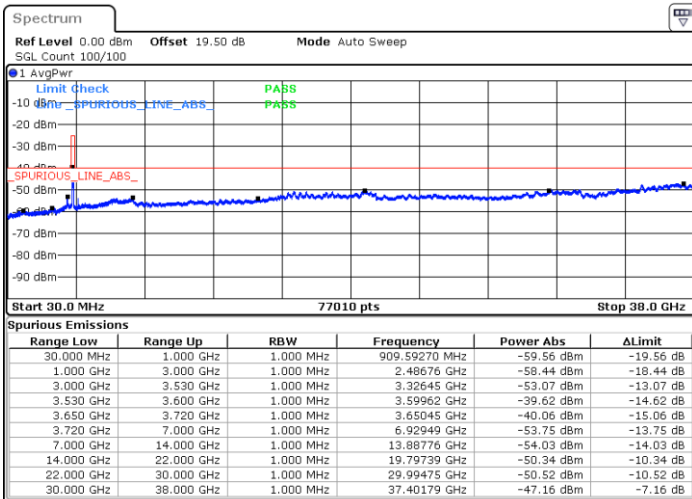

LTE Band 48 / 20MHz

16QAM

Lowest Channel / 1RB0

Lowest Channel / 1RBmax

Date: 24.FEB.2023 08:28:22

Date: 24.FEB.2023 08:42:16

Lowest Channel / FullIRB

N/A

Date: 24.FEB.2023 08:14:29

LTE Band 48 / 20MHz

16QAM

Middle Channel / 1RB0

Middle Channel / 1RBmax

Date: 24.FEB.2023 08:33:00

Date: 24.FEB.2023 08:46:53

Middle Channel / FullIRB

N/A

Date: 24.FEB.2023 08:19:06

LTE Band 48 / 20MHz

16QAM

Highest Channel / 1RB0

Highest Channel / 1RBmax

Date: 24.FEB.2023 08:37:37

Date: 24.FEB.2023 08:51:31

Highest Channel / FullIRB

N/A

Date: 24.FEB.2023 08:23:44

LTE Band 48 / 5MHz

64QAM

Lowest Channel / 1RB0

Lowest Channel / 1RBmax

Date: 24.FEB.2023 06:09:04