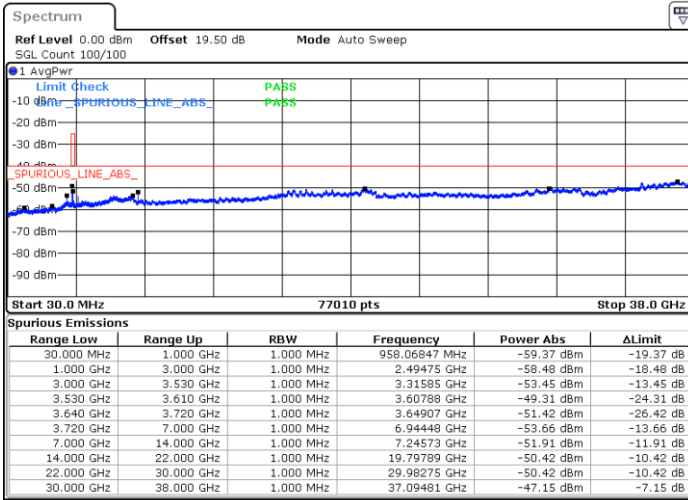

Highest Channel / FullIRB

N/A

Date: 24.FEB.2023 08:23:44

LTE Band 48 / 5MHz

64QAM

Lowest Channel / 1RB0

Lowest Channel / 1RBmax

Date: 24.FEB.2023 06:09:04

Date: 24.FEB.2023 06:36:51

Lowest Channel / FullIRB

N/A

Date: 24.FEB.2023 06:22:58

LTE Band 48 / 5MHz

64QAM

Middle Channel / 1RB0

Middle Channel / 1RBmax

Date: 24.FEB.2023 06:10:37

Date: 24.FEB.2023 06:38:24

Middle Channel / FullIRB

N/A

Date: 24.FEB.2023 06:24:30

LTE Band 48 / 5MHz

64QAM

Highest Channel / 1RB0

Highest Channel / 1RBmax

Date: 24.FEB.2023 06:18:19

Date: 24.FEB.2023 06:46:06

Highest Channel / FullIRB

N/A

Date: 24.FEB.2023 06:32:13

LTE Band 48 / 10MHz

64QAM