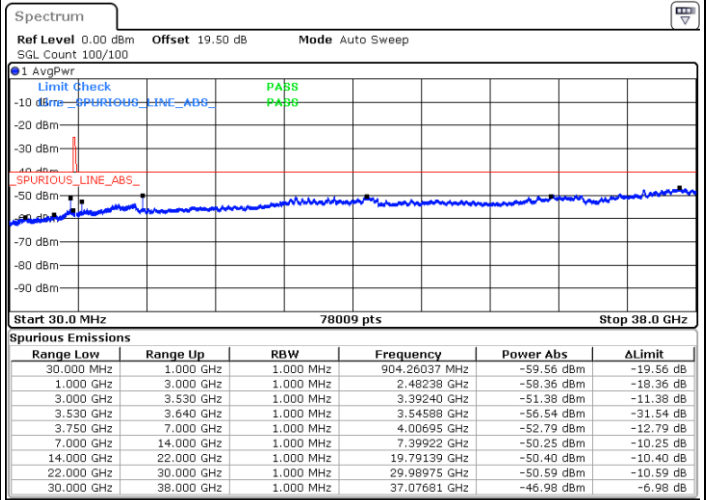

Lowest Channel / FullIRB

N/A

Date: 24.FEB.2023 07:04:58

LTE Band 48 / 10MHz

16QAM

MiddleChannel / 1RB0

Middle Channel / 1RBmax

Date: 24.FEB.2023 06:55:42

Date: 24.FEB.2023 07:23:29

Middle Channel / FullIRB

N/A

Date: 24.FEB.2023 07:09:36

LTE Band 48 / 10MHz

16QAM

Highest Channel / 1RB0

Highest Channel / 1RBmax

Date: 24.FEB.2023 07:00:20

Date: 24.FEB.2023 07:28:07

Highest Channel / FullIRB

N/A

Date: 24.FEB.2023 07:14:13

LTE Band 48 / 15MHz

16QAM

Lowest Channel / 1RB0

Lowest Channel / 1RBmax

Date: 24.FEB.2023 07:32:47

Date: 24.FEB.2023 08:00:34

Lowest Channel / FullIRB

N/A

Date: 24.FEB.2023 07:46:40

LTE Band 48 / 15MHz

16QAM