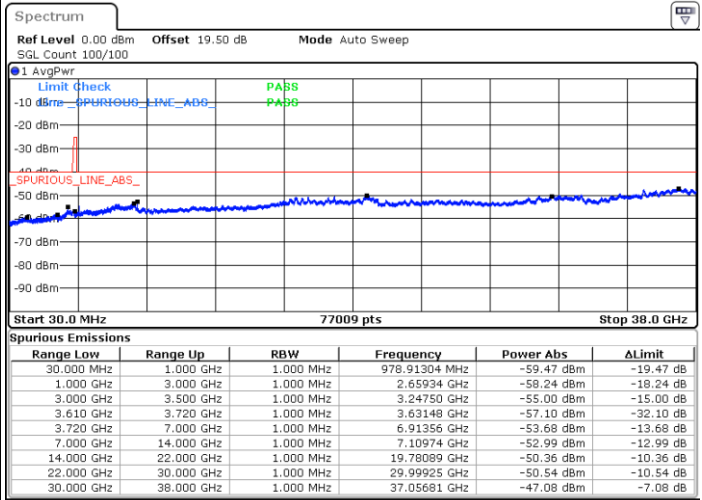

LTE Band 48 / 5MHz

16QAM

Lowest Channel / 1RB0

Lowest Channel / 1RBmax

Date: 24.FEB.2023 06:07:31

Date: 24.FEB.2023 06:35:18