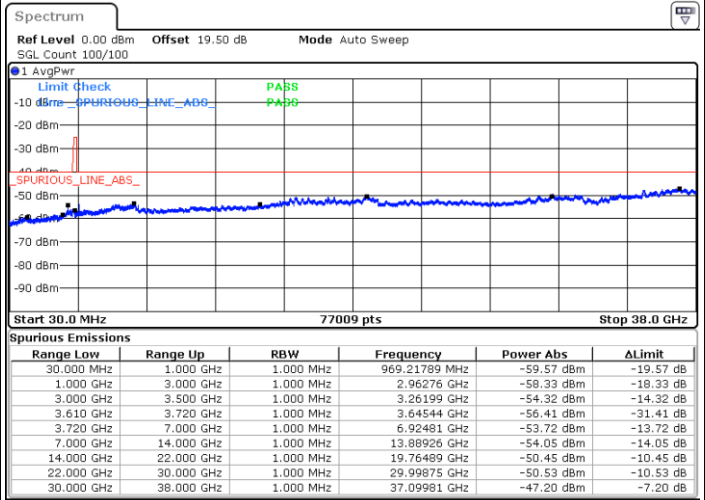

Middle Channel / 1RB0

Middle Channel / 1RBmax

Date: 24.FEB.2023 07:37:24

Date: 24.FEB.2023 08:05:11

Middle Channel / FullIRB

N/A

Date: 24.FEB.2023 07:51:17

LTE Band 48 / 15MHz

16QAM

Highest Channel / 1RB0

Highest Channel / 1RBmax

Date: 24.FEB.2023 07:42:01

Date: 24.FEB.2023 08:09:49

Highest Channel / FullIRB

N/A

Date: 24.FEB.2023 07:55:55

LTE Band 48 / 20MHz

16QAM

Lowest Channel / 1RB0

Lowest Channel / 1RBmax

Date: 24.FEB.2023 08:28:22

Date: 24.FEB.2023 08:42:16

Lowest Channel / FullIRB

N/A