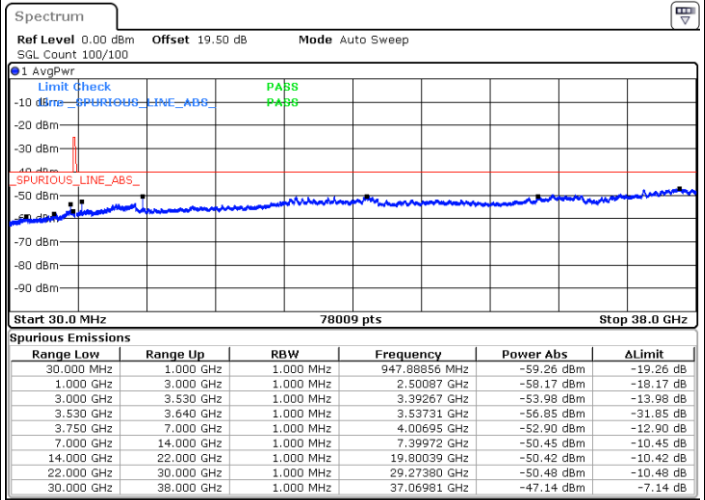

Date: 24.FEB.2023 06:36:51

Lowest Channel / FullIRB

N/A

Date: 24.FEB.2023 06:22:58

LTE Band 48 / 5MHz

64QAM

Middle Channel / 1RB0

Middle Channel / 1RBmax

Date: 24.FEB.2023 06:10:37

Date: 24.FEB.2023 06:38:24

Middle Channel / FullIRB

N/A

Date: 24.FEB.2023 06:24:30

LTE Band 48 / 5MHz

64QAM

Highest Channel / 1RB0

Highest Channel / 1RBmax

Date: 24.FEB.2023 06:18:19

Date: 24.FEB.2023 06:46:06

Highest Channel / FullIRB

N/A

Date: 24.FEB.2023 06:32:13

LTE Band 48 / 10MHz

64QAM

Lowest Channel / 1RB0

Lowest Channel / 1RBmax

Date: 24.FEB.2023 06:47:41

Date: 24.FEB.2023 07:17:19

Lowest Channel / FullIRB

N/A

Date: 24.FEB.2023 07:03:25

LTE Band 48 / 10MHz