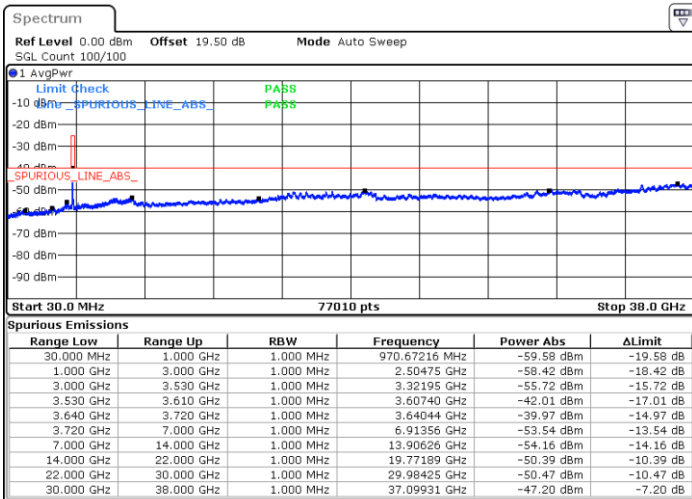

N/A

Date: 24.FEB.2023 06:30:40

LTE Band 48 / 10MHz

16QAM

Lowest Channel / 1RB0

Lowest Channel / 1RBmax

Date: 24.FEB.2023 06:51:05

Date: 24.FEB.2023 07:18:52

Lowest Channel / FullIRB

N/A

Date: 24.FEB.2023 07:04:58

LTE Band 48 / 10MHz

16QAM

MiddleChannel / 1RB0

Middle Channel / 1RBmax

Date: 24.FEB.2023 06:55:42

Date: 24.FEB.2023 07:23:29

Middle Channel / FullIRB

N/A

Date: 24.FEB.2023 07:09:36

LTE Band 48 / 10MHz

16QAM

Highest Channel / 1RB0

Highest Channel / 1RBmax

Date: 24.FEB.2023 07:00:20

Date: 24.FEB.2023 07:28:07

Highest Channel / FullIRB

N/A

Date: 24.FEB.2023 07:14:13

LTE Band 48 / 15MHz

16QAM

Lowest Channel / 1RB0