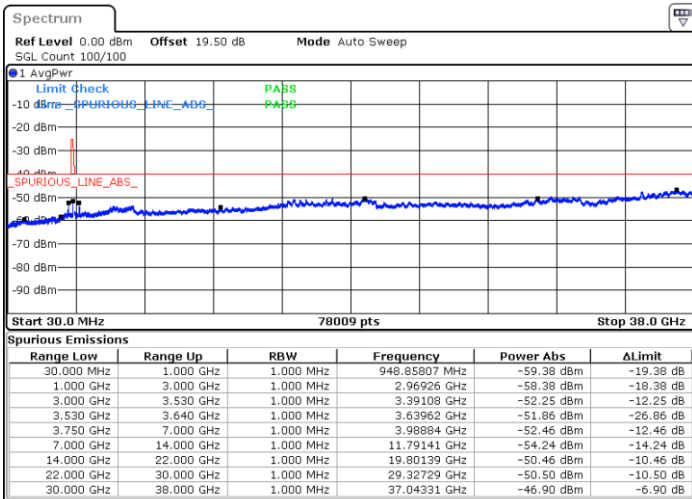

Middle Channel / 1RBmax

Date: 24.FEB.2023 08:31:27

Date: 24.FEB.2023 08:45:21

Middle Channel / FullIRB

N/A

Date: 24.FEB.2023 08:17:34

LTE Band 48 / 20MHz

QPSK

Highest Channel / 1RB0

Highest Channel / 1RBmax

Date: 24.FEB.2023 08:39:10

Date: 24.FEB.2023 08:53:04

Highest Channel / FullIRB

N/A

Date: 24.FEB.2023 08:25:17

LTE Band 48 / 5MHz