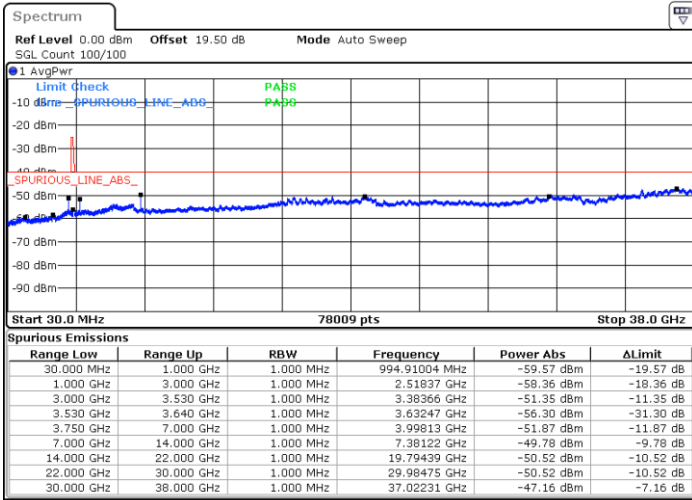

Lowest Channel / FullIRB

N/A

Date: 24.FEB.2023 07:04:58

LTE Band 48 / 10MHz

16QAM

MiddleChannel / 1RB0

Middle Channel / 1RBmax

Date: 24.FEB.2023 06:55:42

Date: 24.FEB.2023 07:23:29

Middle Channel / FullIRB

N/A

Date: 24.FEB.2023 07:09:36

LTE Band 48 / 10MHz

16QAM

Highest Channel / 1RB0

Highest Channel / 1RBmax

Date: 24.FEB.2023 07:00:20

Date: 24.FEB.2023 07:28:07

Highest Channel / FullIRB

N/A

Date: 24.FEB.2023 07:14:13

LTE Band 48 / 15MHz

16QAM

Lowest Channel / 1RB0

Lowest Channel / 1RBmax

Date: 24.FEB.2023 07:32:47

Date: 24.FEB.2023 08:00:34

Lowest Channel / FullIRB

N/A

Date: 24.FEB.2023 07:46:40

LTE Band 48 / 15MHz

16QAM