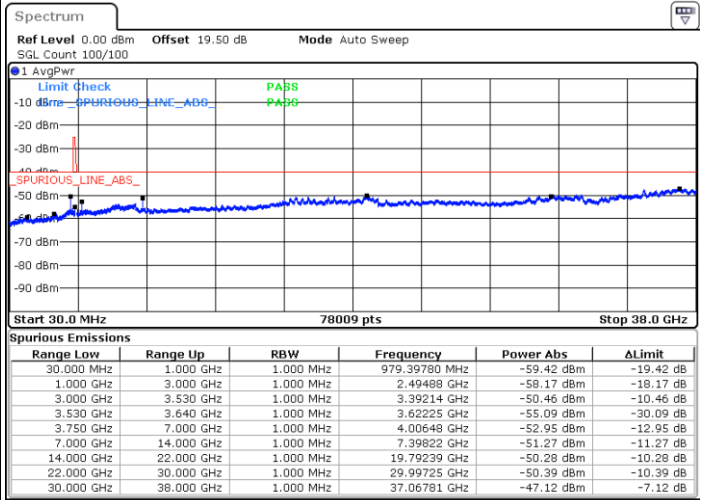

Middle Channel / FullIRB

N/A

Date: 24.FEB.2023 07:52:50

LTE Band 48 / 15MHz

QPSK

Highest Channel / 1RB0

Highest Channel / 1RBmax

Date: 24.FEB.2023 07:40:29

Date: 24.FEB.2023 08:08:16

Highest Channel / FullIRB

N/A

Date: 24.FEB.2023 07:54:22

LTE Band 48 / 20MHz

QPSK

Lowest Channel / 1RB0

Lowest Channel / 1RBmax