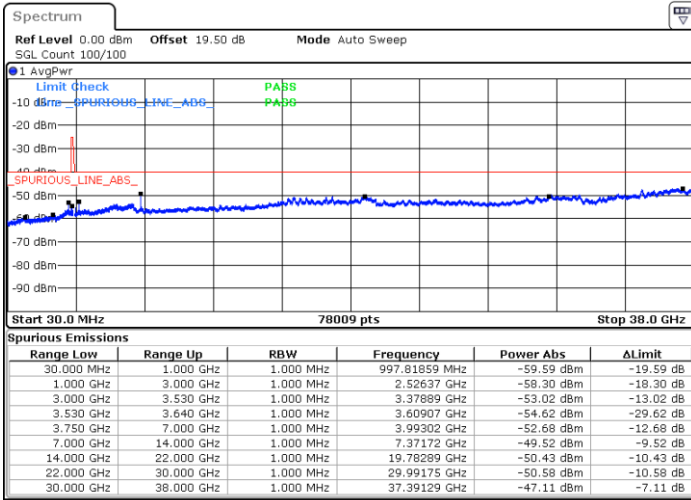

Middle Channel / FullIRB

N/A

Date: 24.FEB.2023 07:52:50

LTE Band 48 / 15MHz

QPSK

Highest Channel / 1RB0

Highest Channel / 1RBmax

Date: 24.FEB.2023 07:40:29

Date: 24.FEB.2023 08:08:16

Highest Channel / FullIRB

N/A

Date: 24.FEB.2023 07:54:22

LTE Band 48 / 20MHz

QPSK

Lowest Channel / 1RB0

Lowest Channel / 1RBmax