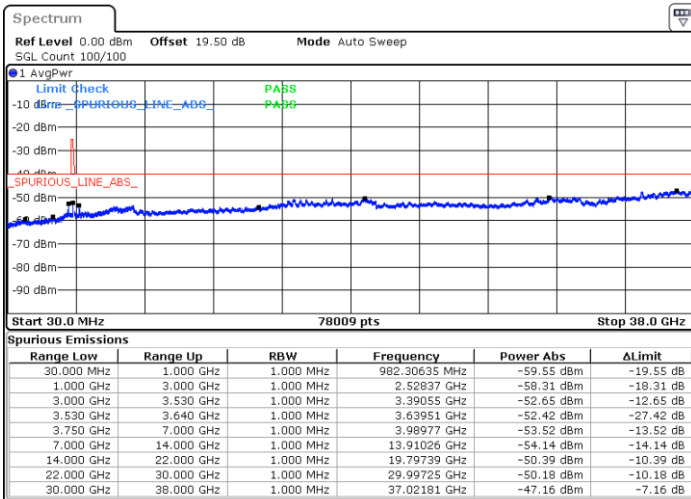

Date: 24.FEB.2023 08:14:29

LTE Band 48 / 20MHz

16QAM

Middle Channel / 1RB0

Middle Channel / 1RBmax

Date: 24.FEB.2023 08:33:00

Date: 24.FEB.2023 08:46:53

Middle Channel / FullIRB

N/A

Date: 24.FEB.2023 08:19:06

LTE Band 48 / 20MHz

16QAM

Highest Channel / 1RB0

Highest Channel / 1RBmax

Date: 24.FEB.2023 08:37:37

Date: 24.FEB.2023 08:51:31

Highest Channel / FullIRB

N/A

Date: 24.FEB.2023 08:23:44

LTE Band 48 / 5MHz

64QAM

Lowest Channel / 1RB0

Lowest Channel / 1RBmax

Date: 24.FEB.2023 06:09:04