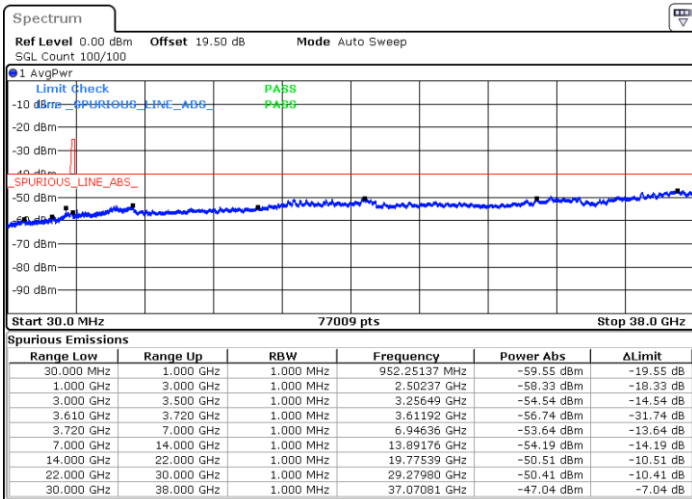

Lowest Channel / FullIRB

N/A

Date: 24.FEB.2023 07:48:13