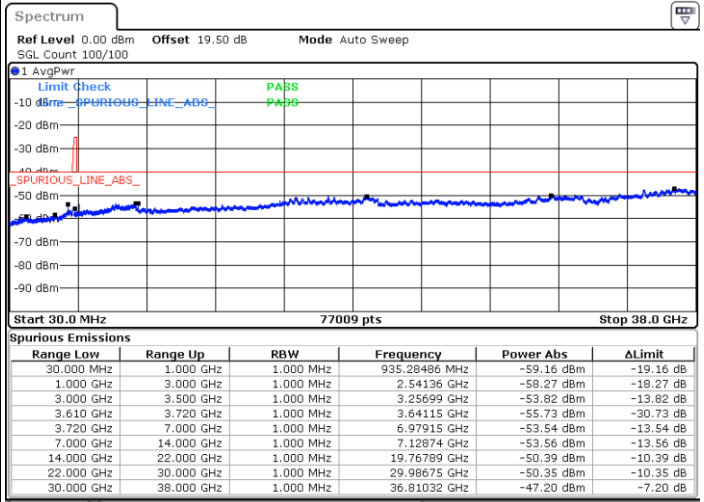

Date: 24.FEB.2023 07:23:29

Middle Channel / FullIRB

N/A

Date: 24.FEB.2023 07:09:36

LTE Band 48 / 10MHz

16QAM

Highest Channel / 1RB0

Highest Channel / 1RBmax

Date: 24.FEB.2023 07:00:20

Date: 24.FEB.2023 07:28:07

Highest Channel / FullIRB

N/A

Date: 24.FEB.2023 07:14:13

LTE Band 48 / 15MHz

16QAM

Lowest Channel / 1RB0

Lowest Channel / 1RBmax

Date: 24.FEB.2023 07:32:47

Date: 24.FEB.2023 08:00:34

Lowest Channel / FullIRB

N/A

Date: 24.FEB.2023 07:46:40

LTE Band 48 / 15MHz

16QAM