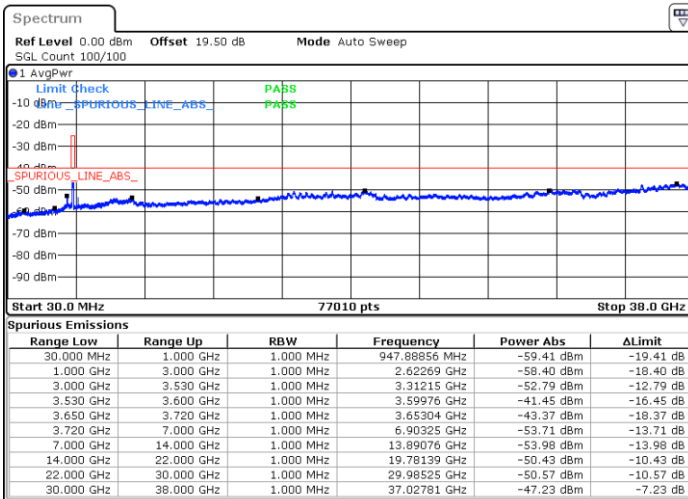

Date: 24.FEB.2023 07:15:46

LTE Band 48 / 15MHz

QPSK

Lowest Channel / 1RB0

Lowest Channel / 1RBmax

Date: 24.FEB.2023 07:31:14

Date: 24.FEB.2023 07:59:01

Lowest Channel / FullIRB

N/A

Date: 24.FEB.2023 07:45:07

LTE Band 48 / 15MHz

QPSK

Middle Channel / 1RB0

Middle Channel / 1RBmax

Date: 24.FEB.2023 07:38:56

Date: 24.FEB.2023 08:06:43

Middle Channel / FullIRB

N/A

Date: 24.FEB.2023 07:52:50

LTE Band 48 / 15MHz

QPSK

Highest Channel / 1RB0

Highest Channel / 1RBmax

Date: 24.FEB.2023 07:40:29

Date: 24.FEB.2023 08:08:16

Highest Channel / FullIRB

N/A

Date: 24.FEB.2023 07:54:22

LTE Band 48 / 20MHz

QPSK

Lowest Channel / 1RB0

Lowest Channel / 1RBmax