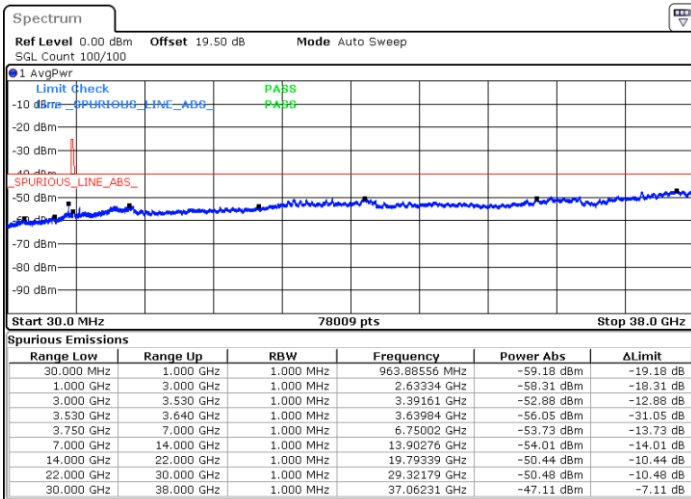

Middle Channel / 1RB0

Middle Channel / 1RBmax

Date: 24.FEB.2023 07:37:24

Date: 24.FEB.2023 08:05:11

Middle Channel / FullIRB

N/A

Date: 24.FEB.2023 07:51:17

LTE Band 48 / 15MHz

16QAM

Highest Channel / 1RB0

Highest Channel / 1RBmax

Date: 24.FEB.2023 07:42:01

Date: 24.FEB.2023 08:09:49

Highest Channel / FullIRB

N/A

Date: 24.FEB.2023 07:55:55

LTE Band 48 / 20MHz

16QAM

Lowest Channel / 1RB0

Lowest Channel / 1RBmax

Date: 24.FEB.2023 08:28:22

Date: 24.FEB.2023 08:42:16

Lowest Channel / FullIRB

N/A