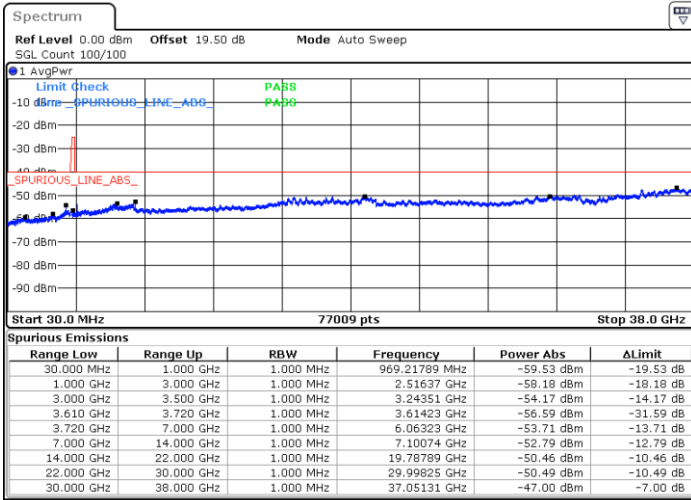

N/A

Date: 24.FEB.2023 08:19:06

LTE Band 48 / 20MHz

16QAM

Highest Channel / 1RB0

Highest Channel / 1RBmax

Date: 24.FEB.2023 08:37:37

Date: 24.FEB.2023 08:51:31

Highest Channel / FullIRB

N/A

Date: 24.FEB.2023 08:23:44

LTE Band 48 / 5MHz

64QAM

Lowest Channel / 1RB0

Lowest Channel / 1RBmax

Date: 24.FEB.2023 06:09:04

Date: 24.FEB.2023 06:36:51

Lowest Channel / FullIRB

N/A

Date: 24.FEB.2023 06:22:58

LTE Band 48 / 5MHz

64QAM

Middle Channel / 1RB0

Middle Channel / 1RBmax