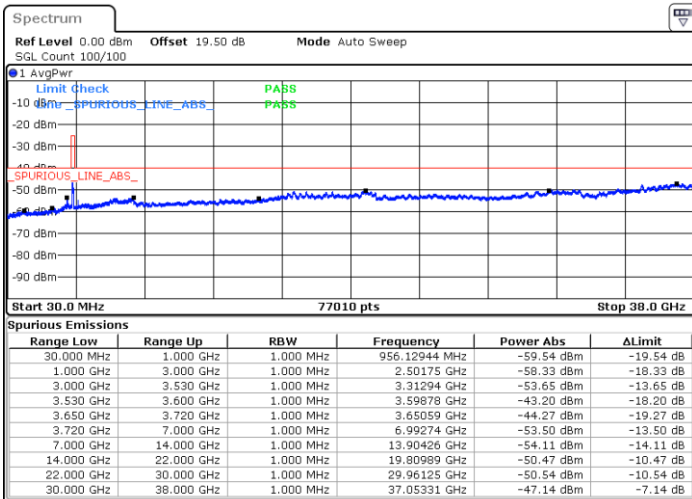

Lowest Channel / 1RBmax

Date: 24.FEB.2023 07:32:47

Date: 24.FEB.2023 08:00:34

Lowest Channel / FullIRB

N/A

Date: 24.FEB.2023 07:46:40

LTE Band 48 / 15MHz

16QAM

Middle Channel / 1RB0

Middle Channel / 1RBmax

Date: 24.FEB.2023 07:37:24

Date: 24.FEB.2023 08:05:11

Middle Channel / FullIRB

N/A

Date: 24.FEB.2023 07:51:17

LTE Band 48 / 15MHz

16QAM

Highest Channel / 1RB0

Highest Channel / 1RBmax

Date: 24.FEB.2023 07:42:01

Date: 24.FEB.2023 08:09:49

Highest Channel / FullIRB

N/A

Date: 24.FEB.2023 07:55:55

LTE Band 48 / 20MHz

16QAM

Lowest Channel / 1RB0

Lowest Channel / 1RBmax

Date: 24.FEB.2023 08:28:22

Date: 24.FEB.2023 08:42:16

Lowest Channel / FullIRB

N/A