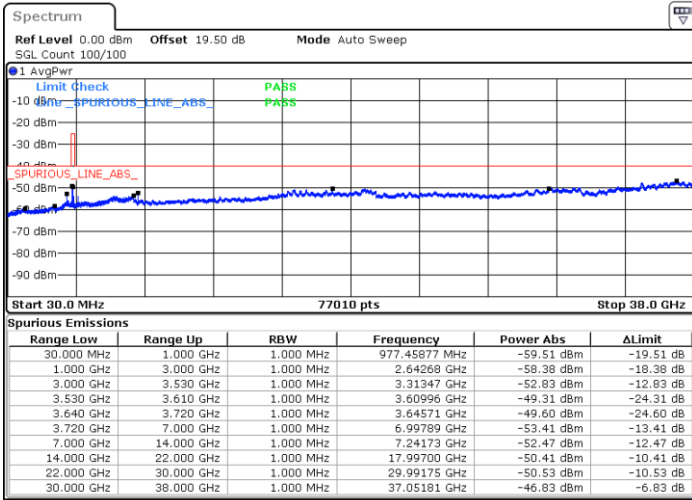

Highest Channel / 1RBmax

Date: 24.FEB.2023 06:18:19

Date: 24.FEB.2023 06:46:06

Highest Channel / FullIRB

N/A

Date: 24.FEB.2023 06:32:13

LTE Band 48 / 10MHz

64QAM

Lowest Channel / 1RB0

Lowest Channel / 1RBmax

Date: 24.FEB.2023 06:47:41

Date: 24.FEB.2023 07:17:19

Lowest Channel / FullIRB

N/A

Date: 24.FEB.2023 07:03:25

LTE Band 48 / 10MHz

64QAM

MiddleChannel / 1RB0

Middle Channel / 1RBmax

Date: 24.FEB.2023 06:57:15

Date: 24.FEB.2023 07:25:02

Middle Channel / FullIRB

N/A

Date: 24.FEB.2023 07:11:08

LTE Band 48 / 10MHz

64QAM

Highest Channel / 1RB0

Highest Channel / 1RBmax

Date: 24.FEB.2023 06:58:47

Date: 24.FEB.2023 07:26:34

Highest Channel / FullIRB

N/A