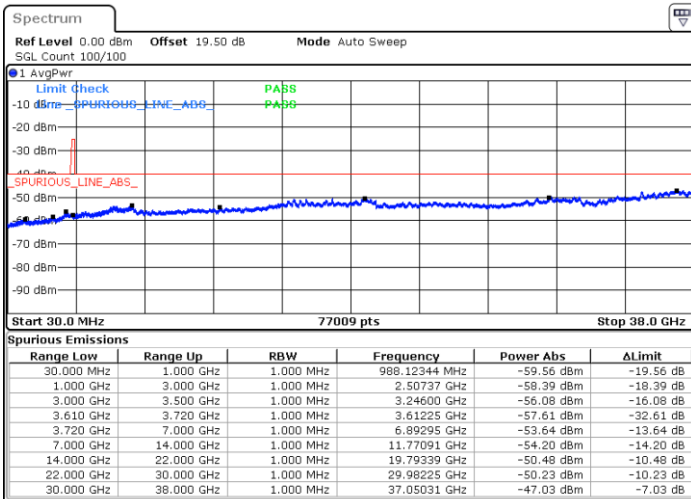

N/A

Date: 24.FEB.2023 08:19:06

LTE Band 48 / 20MHz

16QAM

Highest Channel / 1RB0

Highest Channel / 1RBmax

Date: 24.FEB.2023 08:37:37

Date: 24.FEB.2023 08:51:31

Highest Channel / FullIRB

N/A

Date: 24.FEB.2023 08:23:44

LTE Band 48 / 5MHz

64QAM

Lowest Channel / 1RB0

Lowest Channel / 1RBmax

Date: 24.FEB.2023 06:09:04

Date: 24.FEB.2023 06:36:51

Lowest Channel / FullIRB

N/A

Date: 24.FEB.2023 06:22:58

LTE Band 48 / 5MHz

64QAM

Middle Channel / 1RB0

Middle Channel / 1RBmax