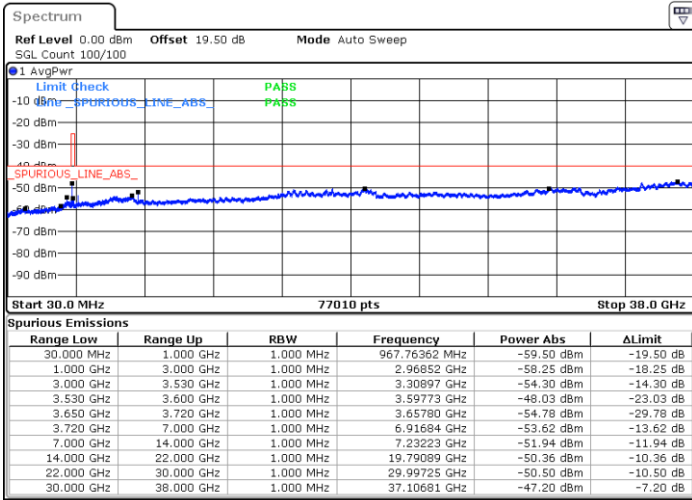

LTE Band 48 / 20MHz

16QAM

Lowest Channel / 1RB0

Lowest Channel / 1RBmax

Date: 24.FEB.2023 08:28:22

Date: 24.FEB.2023 08:42:16

Lowest Channel / FullIRB

N/A

Date: 24.FEB.2023 08:14:29

LTE Band 48 / 20MHz

16QAM

Middle Channel / 1RB0

Middle Channel / 1RBmax

Date: 24.FEB.2023 08:33:00

Date: 24.FEB.2023 08:46:53

Middle Channel / FullIRB

N/A

Date: 24.FEB.2023 08:19:06

LTE Band 48 / 20MHz

16QAM

Highest Channel / 1RB0

Highest Channel / 1RBmax

Date: 24.FEB.2023 08:37:37

Date: 24.FEB.2023 08:51:31

Highest Channel / FullIRB

N/A

Date: 24.FEB.2023 08:23:44

LTE Band 48 / 5MHz

64QAM

Lowest Channel / 1RB0

Lowest Channel / 1RBmax

Date: 24.FEB.2023 06:09:04