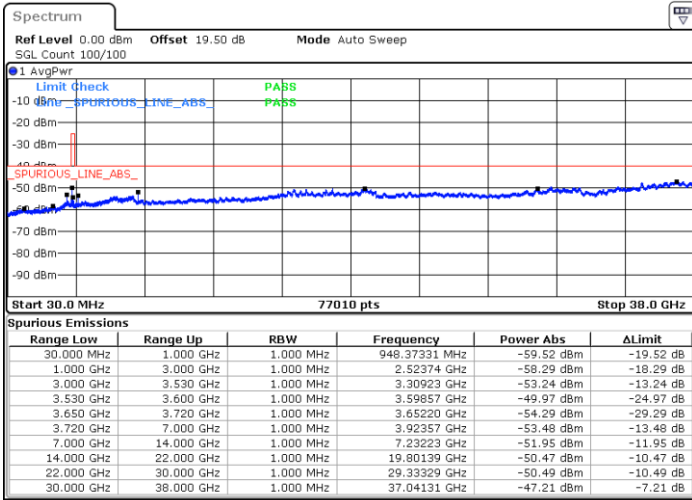

Date: 24.FEB.2023 08:08:16

Highest Channel / FullIRB

N/A

Date: 24.FEB.2023 07:54:22

LTE Band 48 / 20MHz

QPSK

Lowest Channel / 1RB0

Lowest Channel / 1RBmax

Date: 24.FEB.2023 08:29:55

Date: 24.FEB.2023 08:43:49

Lowest Channel / FullIRB

N/A

Date: 24.FEB.2023 08:16:01

LTE Band 48 / 20MHz

QPSK

Middle Channel / 1RB0

Middle Channel / 1RBmax

Date: 24.FEB.2023 08:31:27

Date: 24.FEB.2023 08:45:21

Middle Channel / FullIRB

N/A

Date: 24.FEB.2023 08:17:34

LTE Band 48 / 20MHz

QPSK

Highest Channel / 1RB0

Highest Channel / 1RBmax

Date: 24.FEB.2023 08:39:10

Date: 24.FEB.2023 08:53:04

Highest Channel / FullIRB

N/A

Date: 24.FEB.2023 08:25:17

LTE Band 48 / 5MHz