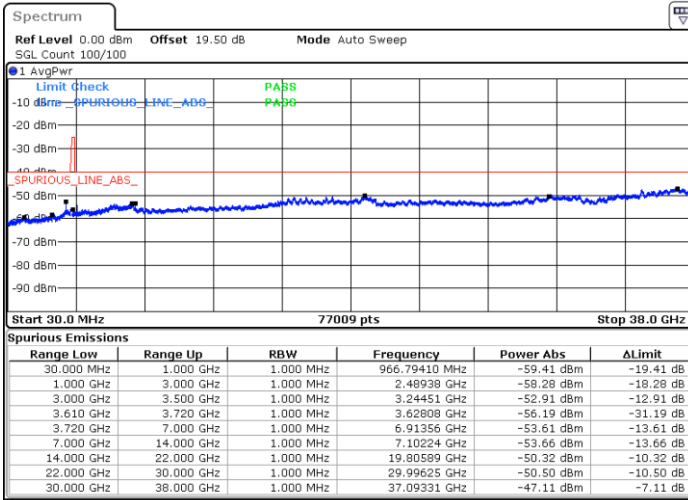

Middle Channel / FullIRB

N/A

Date: 24.FEB.2023 07:52:50

LTE Band 48 / 15MHz

QPSK

Highest Channel / 1RB0

Highest Channel / 1RBmax

Date: 24.FEB.2023 07:40:29

Date: 24.FEB.2023 08:08:16

Highest Channel / FullIRB

N/A

Date: 24.FEB.2023 07:54:22

LTE Band 48 / 20MHz

QPSK

Lowest Channel / 1RB0

Lowest Channel / 1RBmax

Date: 24.FEB.2023 08:29:55

Date: 24.FEB.2023 08:43:49

Lowest Channel / FullIRB

N/A

Date: 24.FEB.2023 08:16:01

LTE Band 48 / 20MHz

QPSK

Middle Channel / 1RB0