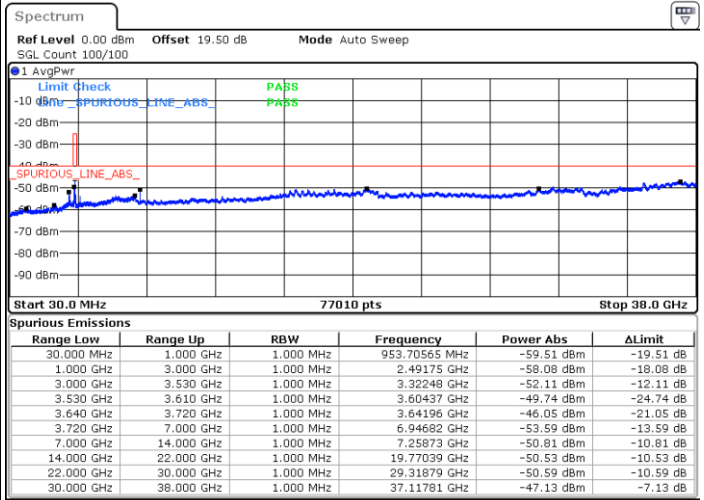

N/A

Date: 24.FEB.2023 06:30:40

LTE Band 48 / 10MHz

16QAM

Lowest Channel / 1RB0

Lowest Channel / 1RBmax

Date: 24.FEB.2023 06:51:05

Date: 24.FEB.2023 07:18:52

Lowest Channel / FullIRB

N/A

Date: 24.FEB.2023 07:04:58

LTE Band 48 / 10MHz

16QAM

MiddleChannel / 1RB0

Middle Channel / 1RBmax

Date: 24.FEB.2023 06:55:42

Date: 24.FEB.2023 07:23:29

Middle Channel / FullIRB

N/A

Date: 24.FEB.2023 07:09:36

LTE Band 48 / 10MHz

16QAM

Highest Channel / 1RB0

Highest Channel / 1RBmax

Date: 24.FEB.2023 07:00:20

Date: 24.FEB.2023 07:28:07

Highest Channel / FullIRB

N/A

Date: 24.FEB.2023 07:14:13

LTE Band 48 / 15MHz

16QAM

Lowest Channel / 1RB0