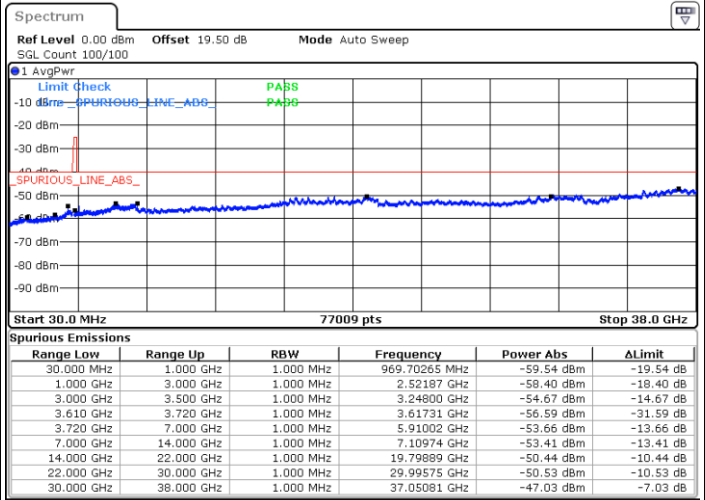

N/A

Date: 24.FEB.2023 08:19:06

LTE Band 48 / 20MHz

16QAM

Highest Channel / 1RB0

Highest Channel / 1RBmax

Date: 24.FEB.2023 08:37:37

Date: 24.FEB.2023 08:51:31

Highest Channel / FullIRB

N/A

Date: 24.FEB.2023 08:23:44

LTE Band 48 / 5MHz

64QAM

Lowest Channel / 1RB0

Lowest Channel / 1RBmax

Date: 24.FEB.2023 06:09:04

Date: 24.FEB.2023 06:36:51

Lowest Channel / FullIRB

N/A

Date: 24.FEB.2023 06:22:58

LTE Band 48 / 5MHz

64QAM

Middle Channel / 1RB0

Middle Channel / 1RBmax