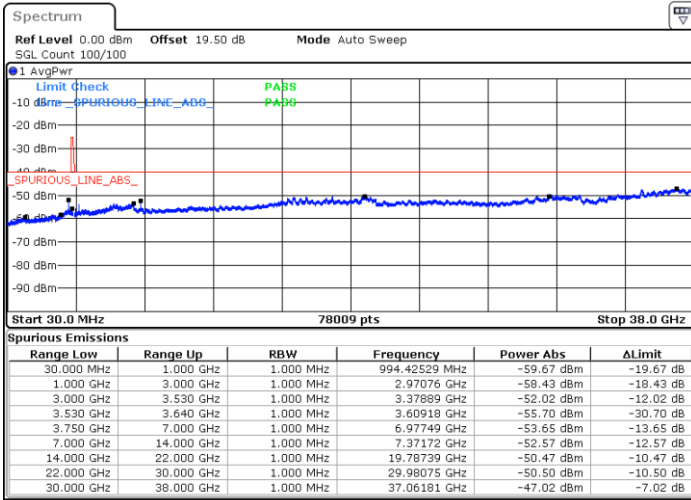

Lowest Channel / 1RBmax

Date: 24.FEB.2023 07:32:47

Date: 24.FEB.2023 08:00:34

Lowest Channel / FullIRB

N/A

Date: 24.FEB.2023 07:46:40

LTE Band 48 / 15MHz

16QAM

Middle Channel / 1RB0

Middle Channel / 1RBmax

Date: 24.FEB.2023 07:37:24

Date: 24.FEB.2023 08:05:11

Middle Channel / FullIRB

N/A

Date: 24.FEB.2023 07:51:17

LTE Band 48 / 15MHz

16QAM

Highest Channel / 1RB0

Highest Channel / 1RBmax

Date: 24.FEB.2023 07:42:01

Date: 24.FEB.2023 08:09:49

Highest Channel / FullIRB

N/A

Date: 24.FEB.2023 07:55:55

LTE Band 48 / 20MHz

16QAM

Lowest Channel / 1RB0

Lowest Channel / 1RBmax

Date: 24.FEB.2023 08:28:22

Date: 24.FEB.2023 08:42:16

Lowest Channel / FullIRB

N/A