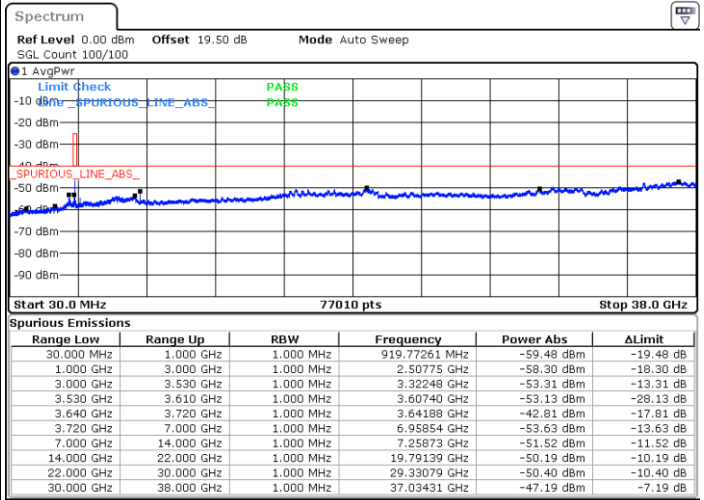

Highest Channel / 1RBmax

Date: 24.FEB.2023 06:18:19

Date: 24.FEB.2023 06:46:06

Highest Channel / FullIRB

N/A

Date: 24.FEB.2023 06:32:13

LTE Band 48 / 10MHz

64QAM

Lowest Channel / 1RB0

Lowest Channel / 1RBmax

Date: 24.FEB.2023 06:47:41

Date: 24.FEB.2023 07:17:19

Lowest Channel / FullIRB

N/A

Date: 24.FEB.2023 07:03:25

LTE Band 48 / 10MHz

64QAM

MiddleChannel / 1RB0

Middle Channel / 1RBmax

Date: 24.FEB.2023 06:57:15

Date: 24.FEB.2023 07:25:02

Middle Channel / FullIRB

N/A

Date: 24.FEB.2023 07:11:08

LTE Band 48 / 10MHz

64QAM

Highest Channel / 1RB0

Highest Channel / 1RBmax

Date: 24.FEB.2023 06:58:47

Date: 24.FEB.2023 07:26:34

Highest Channel / FullIRB

N/A