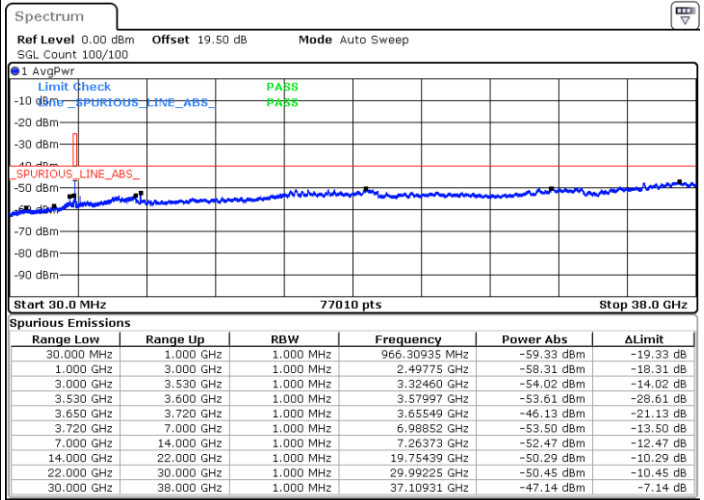

Date: 24.FEB.2023 07:00:20

Date: 24.FEB.2023 07:28:07

Highest Channel / FullIRB

N/A

Date: 24.FEB.2023 07:14:13

LTE Band 48 / 15MHz

16QAM

Lowest Channel / 1RB0

Lowest Channel / 1RBmax

Date: 24.FEB.2023 07:32:47

Date: 24.FEB.2023 08:00:34

Lowest Channel / FullIRB

N/A

Date: 24.FEB.2023 07:46:40

LTE Band 48 / 15MHz

16QAM

Middle Channel / 1RB0

Middle Channel / 1RBmax

Date: 24.FEB.2023 07:37:24

Date: 24.FEB.2023 08:05:11

Middle Channel / FullIRB

N/A

Date: 24.FEB.2023 07:51:17

LTE Band 48 / 15MHz