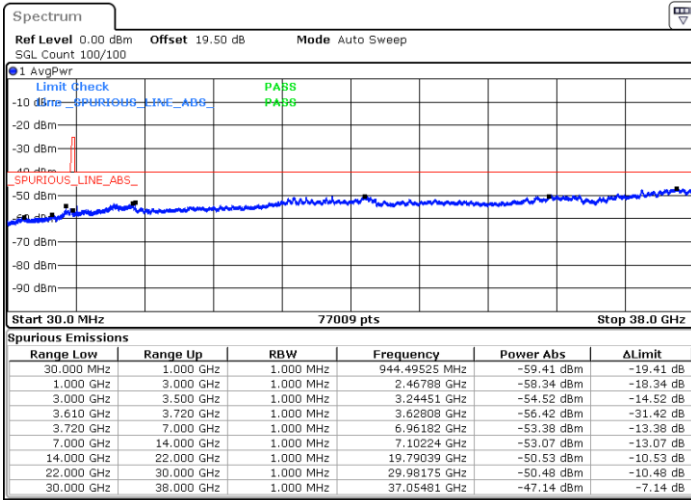

Middle Channel / 1RB0

Middle Channel / 1RBmax

Date: 24.FEB.2023 07:37:24

Date: 24.FEB.2023 08:05:11

Middle Channel / FullIRB

N/A

Date: 24.FEB.2023 07:51:17

LTE Band 48 / 15MHz

16QAM

Highest Channel / 1RB0

Highest Channel / 1RBmax

Date: 24.FEB.2023 07:42:01

Date: 24.FEB.2023 08:09:49

Highest Channel / FullIRB

N/A

Date: 24.FEB.2023 07:55:55

LTE Band 48 / 20MHz

16QAM

Lowest Channel / 1RB0

Lowest Channel / 1RBmax

Date: 24.FEB.2023 08:28:22

Date: 24.FEB.2023 08:42:16

Lowest Channel / FullIRB

N/A