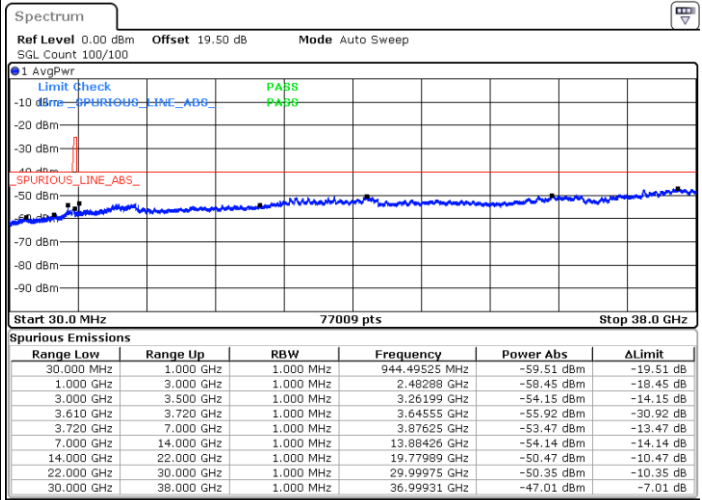

Middle Channel / FullIRB

N/A

Date: 24.FEB.2023 07:52:50

LTE Band 48 / 15MHz

QPSK

Highest Channel / 1RB0

Highest Channel / 1RBmax

Date: 24.FEB.2023 07:40:29

Date: 24.FEB.2023 08:08:16

Highest Channel / FullIRB

N/A

Date: 24.FEB.2023 07:54:22

LTE Band 48 / 20MHz

QPSK

Lowest Channel / 1RB0

Lowest Channel / 1RBmax

Date: 24.FEB.2023 08:29:55

Date: 24.FEB.2023 08:43:49

Lowest Channel / FullIRB

N/A

Date: 24.FEB.2023 08:16:01

LTE Band 48 / 20MHz

QPSK

Middle Channel / 1RB0