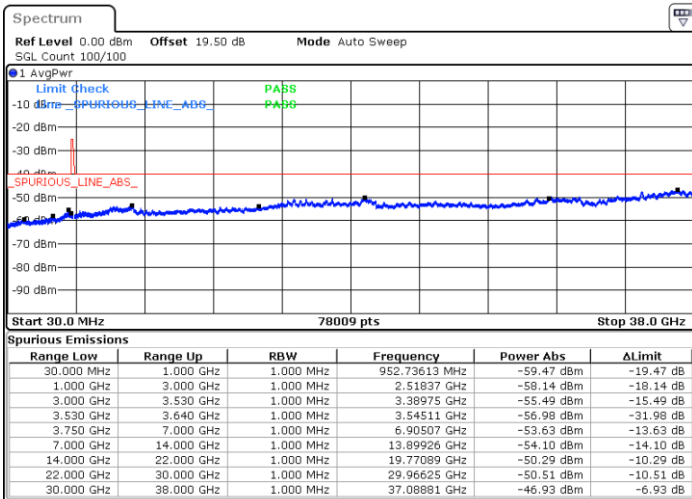

LTE Band 48 / 5MHz

16QAM

Middle Channel / 1RB0

Middle Channel / 1RBmax

Date: 24.FEB.2023 06:12:09

Date: 24.FEB.2023 06:39:56

Middle Channel / FullIRB

N/A

Date: 24.FEB.2023 06:26:02

LTE Band 48 / 5MHz

16QAM

Highest Channel / 1RB0

Highest Channel / 1RBmax

Date: 24.FEB.2023 06:16:46

Date: 24.FEB.2023 06:44:33

Highest Channel / FullIRB

N/A

Date: 24.FEB.2023 06:30:40

LTE Band 48 / 10MHz

16QAM

Lowest Channel / 1RB0

Lowest Channel / 1RBmax

Date: 24.FEB.2023 06:51:05

Date: 24.FEB.2023 07:18:52