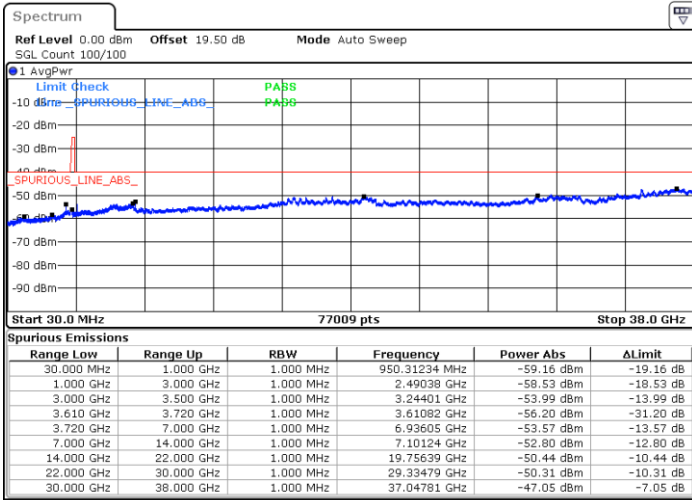

Date: 24.FEB.2023 06:10:37

Date: 24.FEB.2023 06:38:24

Middle Channel / FullIRB

N/A

Date: 24.FEB.2023 06:24:30

LTE Band 48 / 5MHz

64QAM

Highest Channel / 1RB0

Highest Channel / 1RBmax

Date: 24.FEB.2023 06:18:19

Date: 24.FEB.2023 06:46:06

Highest Channel / FullIRB

N/A

Date: 24.FEB.2023 06:32:13

LTE Band 48 / 10MHz

64QAM

Lowest Channel / 1RB0

Lowest Channel / 1RBmax

Date: 24.FEB.2023 06:47:41

Date: 24.FEB.2023 07:17:19

Lowest Channel / FullIRB

N/A

Date: 24.FEB.2023 07:03:25

LTE Band 48 / 10MHz