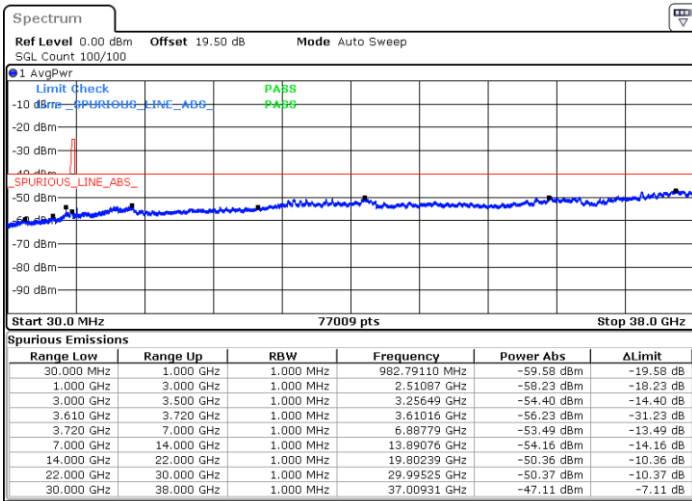

Date: 24.FEB.2023 07:00:20

Date: 24.FEB.2023 07:28:07

Highest Channel / FullIRB

N/A

Date: 24.FEB.2023 07:14:13

LTE Band 48 / 15MHz

16QAM

Lowest Channel / 1RB0

Lowest Channel / 1RBmax

Date: 24.FEB.2023 07:32:47

Date: 24.FEB.2023 08:00:34

Lowest Channel / FullIRB

N/A

Date: 24.FEB.2023 07:46:40

LTE Band 48 / 15MHz

16QAM

Middle Channel / 1RB0

Middle Channel / 1RBmax

Date: 24.FEB.2023 07:37:24

Date: 24.FEB.2023 08:05:11

Middle Channel / FullIRB

N/A

Date: 24.FEB.2023 07:51:17

LTE Band 48 / 15MHz