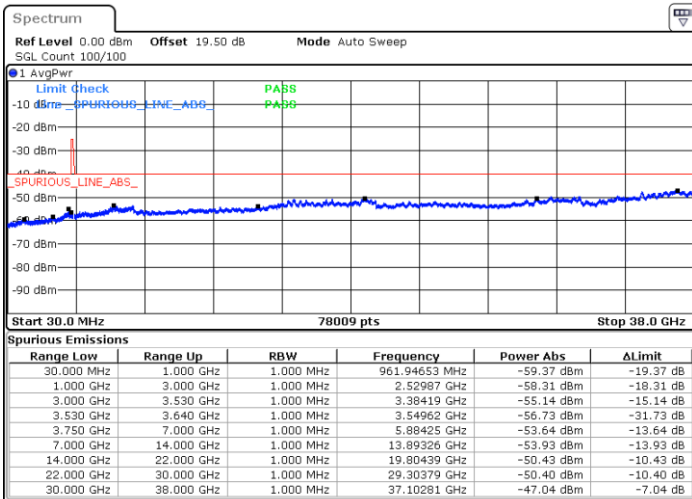

Lowest Channel / FullIRB

N/A

Date: 24.FEB.2023 07:04:58

LTE Band 48 / 10MHz

16QAM

MiddleChannel / 1RB0

Middle Channel / 1RBmax

Date: 24.FEB.2023 06:55:42

Date: 24.FEB.2023 07:23:29

Middle Channel / FullIRB

N/A

Date: 24.FEB.2023 07:09:36

LTE Band 48 / 10MHz

16QAM

Highest Channel / 1RB0

Highest Channel / 1RBmax

Date: 24.FEB.2023 07:00:20

Date: 24.FEB.2023 07:28:07

Highest Channel / FullIRB

N/A

Date: 24.FEB.2023 07:14:13

LTE Band 48 / 15MHz

16QAM

Lowest Channel / 1RB0

Lowest Channel / 1RBmax

Date: 24.FEB.2023 07:32:47

Date: 24.FEB.2023 08:00:34

Lowest Channel / FullIRB

N/A

Date: 24.FEB.2023 07:46:40

LTE Band 48 / 15MHz

16QAM