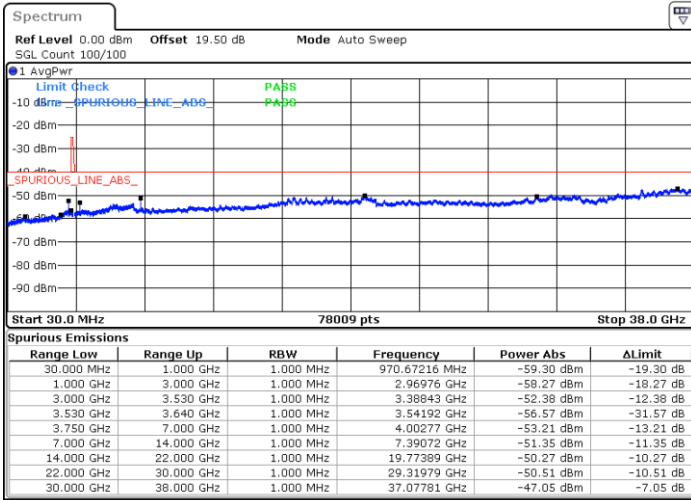

Date: 24.FEB.2023 06:36:51

Lowest Channel / FullIRB

N/A

Date: 24.FEB.2023 06:22:58

LTE Band 48 / 5MHz

64QAM

Middle Channel / 1RB0

Middle Channel / 1RBmax

Date: 24.FEB.2023 06:10:37

Date: 24.FEB.2023 06:38:24

Middle Channel / FullIRB

N/A

Date: 24.FEB.2023 06:24:30

LTE Band 48 / 5MHz

64QAM

Highest Channel / 1RB0

Highest Channel / 1RBmax

Date: 24.FEB.2023 06:18:19

Date: 24.FEB.2023 06:46:06

Highest Channel / FullIRB

N/A

Date: 24.FEB.2023 06:32:13

LTE Band 48 / 10MHz

64QAM

Lowest Channel / 1RB0

Lowest Channel / 1RBmax

Date: 24.FEB.2023 06:47:41

Date: 24.FEB.2023 07:17:19

Lowest Channel / FullIRB

N/A

Date: 24.FEB.2023 07:03:25

LTE Band 48 / 10MHz