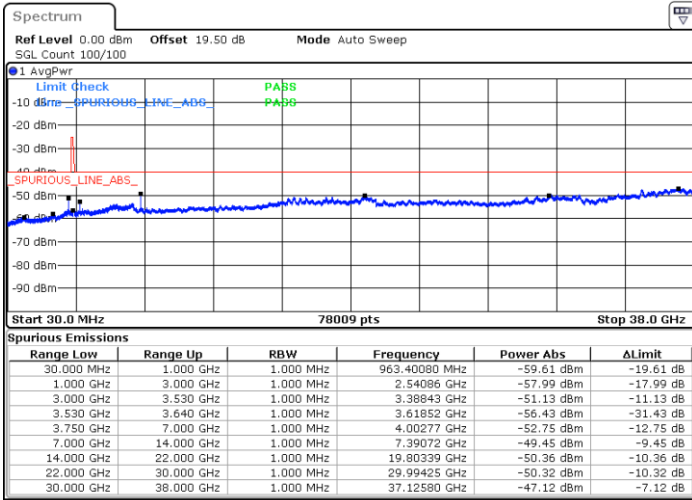

Date: 24.FEB.2023 06:26:02

LTE Band 48 / 5MHz

16QAM

Highest Channel / 1RB0

Highest Channel / 1RBmax

Date: 24.FEB.2023 06:16:46

Date: 24.FEB.2023 06:44:33

Highest Channel / FullIRB

N/A

Date: 24.FEB.2023 06:30:40

LTE Band 48 / 10MHz

16QAM

Lowest Channel / 1RB0

Lowest Channel / 1RBmax

Date: 24.FEB.2023 06:51:05

Date: 24.FEB.2023 07:18:52