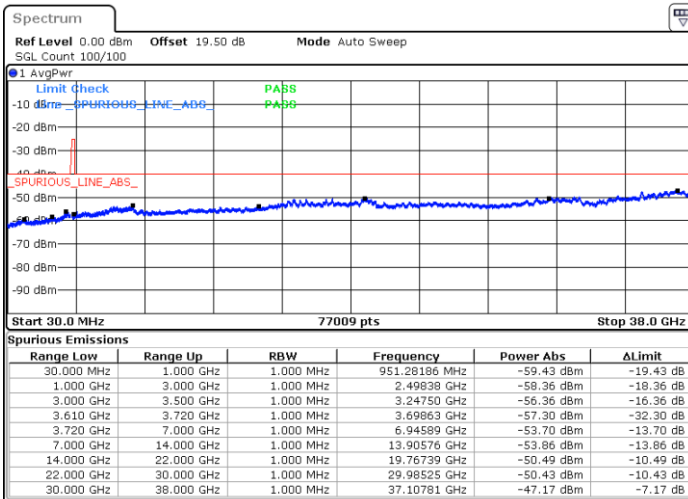

Highest Channel / 1RB0

Highest Channel / 1RBmax

Date: 24.FEB.2023 08:39:10

Date: 24.FEB.2023 08:53:04

Highest Channel / FullIRB

N/A

Date: 24.FEB.2023 08:25:17

LTE Band 48 / 5MHz

16QAM

Lowest Channel / 1RB0

Lowest Channel / 1RBmax

Date: 24.FEB.2023 06:07:31

Date: 24.FEB.2023 06:35:18

Lowest Channel / FullRB

N/A

Date: 24.FEB.2023 06:21:25

LTE Band 48 / 5MHz

16QAM

Middle Channel / 1RB0

Middle Channel / 1RBmax

Date: 24.FEB.2023 06:12:09

Date: 24.FEB.2023 06:39:56

Middle Channel / FullIRB

N/A

Date: 24.FEB.2023 06:26:02

LTE Band 48 / 5MHz

16QAM

Highest Channel / 1RB0

Highest Channel / 1RBmax

Date: 24.FEB.2023 06:16:46

Date: 24.FEB.2023 06:44:33

Highest Channel / FullIRB