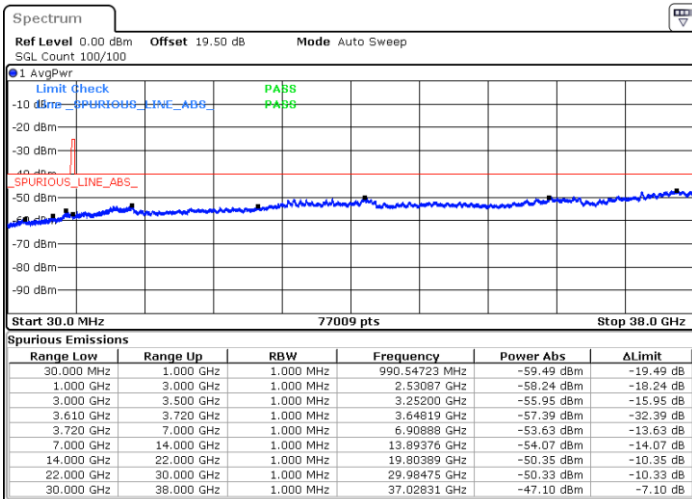

Date: 24.FEB.2023 06:26:02

LTE Band 48 / 5MHz

16QAM

Highest Channel / 1RB0

Highest Channel / 1RBmax

Date: 24.FEB.2023 06:16:46

Date: 24.FEB.2023 06:44:33

Highest Channel / FullIRB

N/A

Date: 24.FEB.2023 06:30:40

LTE Band 48 / 10MHz

16QAM

Lowest Channel / 1RB0

Lowest Channel / 1RBmax

Date: 24.FEB.2023 06:51:05

Date: 24.FEB.2023 07:18:52

Lowest Channel / FullIRB

N/A

Date: 24.FEB.2023 07:04:58

LTE Band 48 / 10MHz

16QAM

MiddleChannel / 1RB0

Middle Channel / 1RBmax

Date: 24.FEB.2023 06:55:42

Date: 24.FEB.2023 07:23:29

Middle Channel / FullIRB

N/A

Date: 24.FEB.2023 07:09:36

LTE Band 48 / 10MHz

16QAM

Highest Channel / 1RB0

Highest Channel / 1RBmax