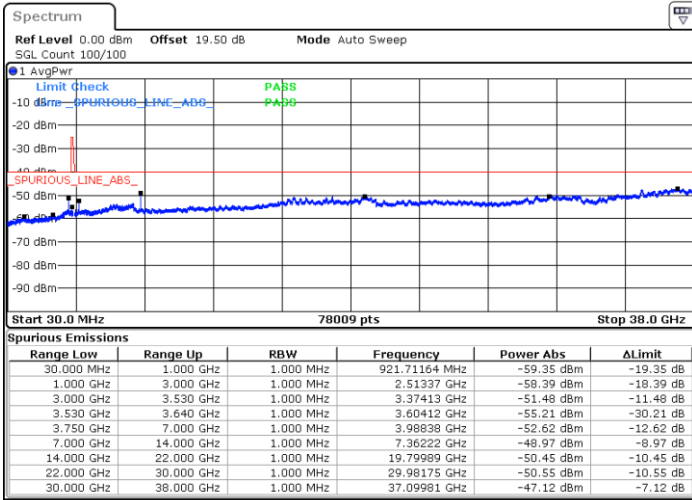

Date: 24.FEB.2023 08:29:55

Date: 24.FEB.2023 08:43:49

Lowest Channel / FullIRB

N/A

Date: 24.FEB.2023 08:16:01

LTE Band 48 / 20MHz

QPSK

Middle Channel / 1RB0

Middle Channel / 1RBmax

Date: 24.FEB.2023 08:31:27

Date: 24.FEB.2023 08:45:21

Middle Channel / FullIRB

N/A

Date: 24.FEB.2023 08:17:34

LTE Band 48 / 20MHz

QPSK

Highest Channel / 1RB0

Highest Channel / 1RBmax

Date: 24.FEB.2023 08:39:10

Date: 24.FEB.2023 08:53:04

Highest Channel / FullIRB

N/A

Date: 24.FEB.2023 08:25:17

LTE Band 48 / 5MHz