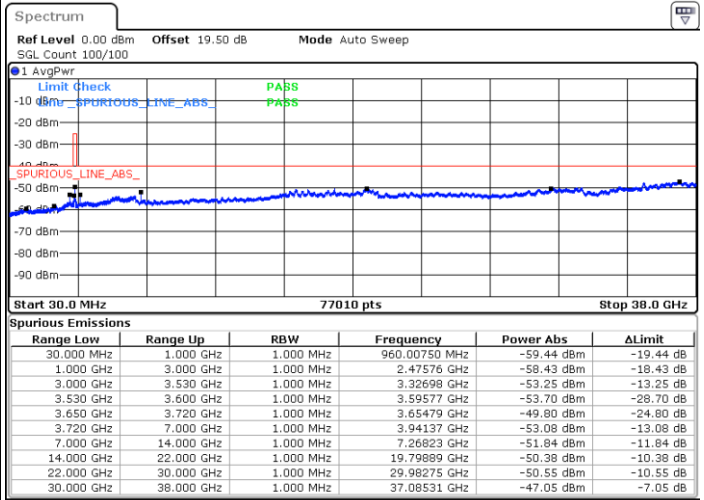

LTE Band 48 / 20MHz

16QAM

Lowest Channel / 1RB0

Lowest Channel / 1RBmax

Date: 24.FEB.2023 08:28:22

Date: 24.FEB.2023 08:42:16

Lowest Channel / FullIRB

N/A

Date: 24.FEB.2023 08:14:29

LTE Band 48 / 20MHz

16QAM

Middle Channel / 1RB0

Middle Channel / 1RBmax

Date: 24.FEB.2023 08:33:00

Date: 24.FEB.2023 08:46:53

Middle Channel / FullIRB

N/A

Date: 24.FEB.2023 08:19:06

LTE Band 48 / 20MHz

16QAM

Highest Channel / 1RB0

Highest Channel / 1RBmax

Date: 24.FEB.2023 08:37:37

Date: 24.FEB.2023 08:51:31

Highest Channel / FullIRB

N/A

Date: 24.FEB.2023 08:23:44

LTE Band 48 / 5MHz

64QAM

Lowest Channel / 1RB0

Lowest Channel / 1RBmax

Date: 24.FEB.2023 06:09:04