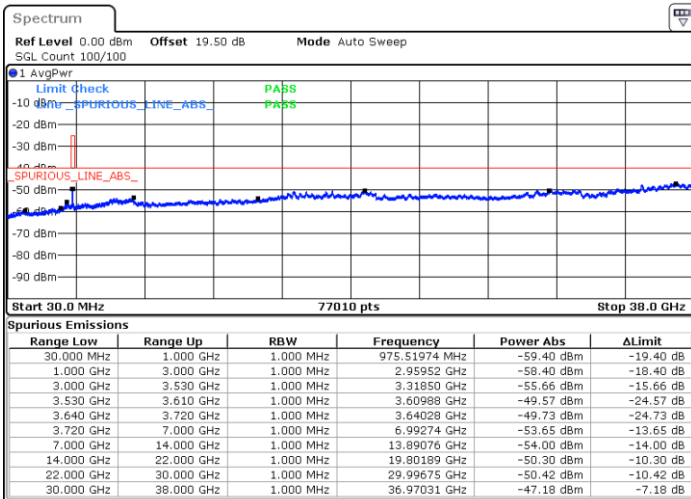

LTE Band 48 / 5MHz

16QAM

Middle Channel / 1RB0

Middle Channel / 1RBmax

Date: 24.FEB.2023 06:12:09

Date: 24.FEB.2023 06:39:56

Middle Channel / FullIRB

N/A

Date: 24.FEB.2023 06:26:02

LTE Band 48 / 5MHz

16QAM

Highest Channel / 1RB0

Highest Channel / 1RBmax

Date: 24.FEB.2023 06:16:46

Date: 24.FEB.2023 06:44:33

Highest Channel / FullIRB