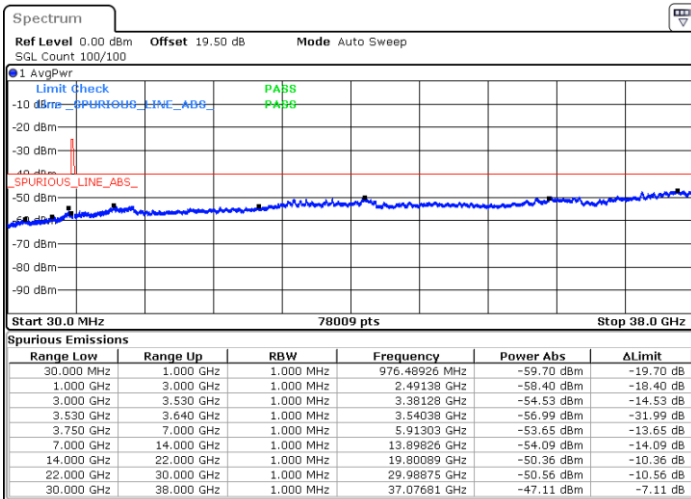

LTE Band 48 / 10MHz

QPSK

Highest Channel / 1RB0

Highest Channel / 1RBmax

Date: 24.FEB.2023 07:01:52

Date: 24.FEB.2023 07:29:40

Highest Channel / FullIRB

N/A

Date: 24.FEB.2023 07:15:46

LTE Band 48 / 15MHz

QPSK

Lowest Channel / 1RB0

Lowest Channel / 1RBmax

Date: 24.FEB.2023 07:31:14

Date: 24.FEB.2023 07:59:01

Lowest Channel / FullIRB