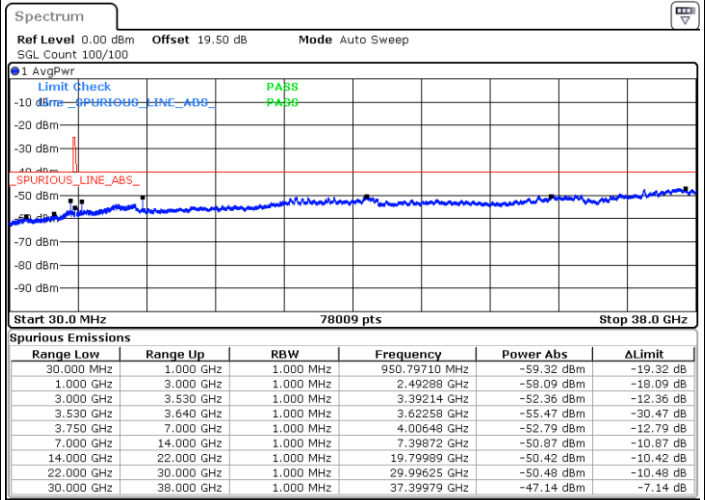

Lowest Channel / 1RBmax

Date: 24.FEB.2023 07:32:47

Date: 24.FEB.2023 08:00:34

Lowest Channel / FullIRB

N/A

Date: 24.FEB.2023 07:46:40

LTE Band 48 / 15MHz

16QAM

Middle Channel / 1RB0

Middle Channel / 1RBmax

Date: 24.FEB.2023 07:37:24

Date: 24.FEB.2023 08:05:11

Middle Channel / FullIRB

N/A

Date: 24.FEB.2023 07:51:17

LTE Band 48 / 15MHz

16QAM

Highest Channel / 1RB0

Highest Channel / 1RBmax

Date: 24.FEB.2023 07:42:01

Date: 24.FEB.2023 08:09:49

Highest Channel / FullIRB

N/A

Date: 24.FEB.2023 07:55:55

LTE Band 48 / 20MHz

16QAM

Lowest Channel / 1RB0

Lowest Channel / 1RBmax

Date: 24.FEB.2023 08:28:22

Date: 24.FEB.2023 08:42:16

Lowest Channel / FullIRB

N/A