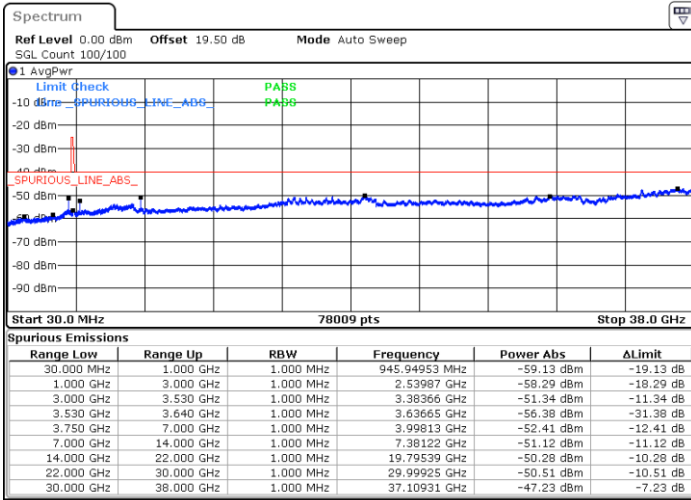

LTE Band 48 / 10MHz

QPSK

Highest Channel / 1RB0

Highest Channel / 1RBmax

Date: 24.FEB.2023 07:01:52

Date: 24.FEB.2023 07:29:40

Highest Channel / FullIRB

N/A

Date: 24.FEB.2023 07:15:46

LTE Band 48 / 15MHz

QPSK

Lowest Channel / 1RB0

Lowest Channel / 1RBmax

Date: 24.FEB.2023 07:31:14

Date: 24.FEB.2023 07:59:01

Lowest Channel / FullIRB