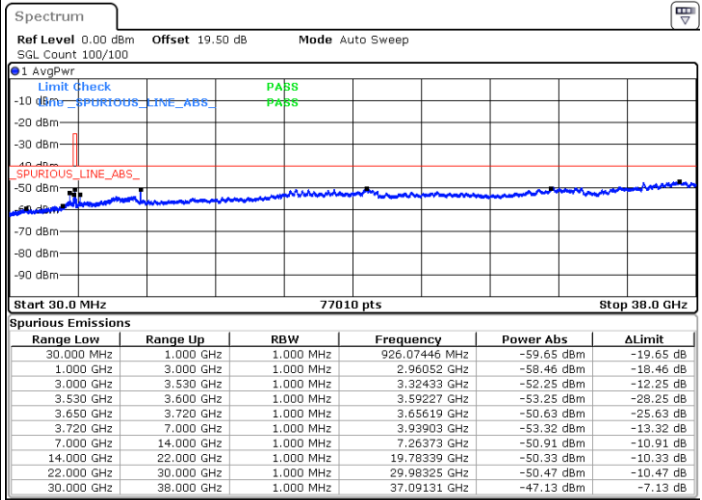

Date: 24.FEB.2023 07:15:46

LTE Band 48 / 15MHz

QPSK

Lowest Channel / 1RB0

Lowest Channel / 1RBmax

Date: 24.FEB.2023 07:31:14

Date: 24.FEB.2023 07:59:01

Lowest Channel / FullIRB

N/A

Date: 24.FEB.2023 07:45:07

LTE Band 48 / 15MHz

QPSK

Middle Channel / 1RB0

Middle Channel / 1RBmax

Date: 24.FEB.2023 07:38:56

Date: 24.FEB.2023 08:06:43

Middle Channel / FullIRB

N/A

Date: 24.FEB.2023 07:52:50

LTE Band 48 / 15MHz

QPSK

Highest Channel / 1RB0

Highest Channel / 1RBmax

Date: 24.FEB.2023 07:40:29

Date: 24.FEB.2023 08:08:16

Highest Channel / FullIRB

N/A

Date: 24.FEB.2023 07:54:22

LTE Band 48 / 20MHz

QPSK

Lowest Channel / 1RB0

Lowest Channel / 1RBmax