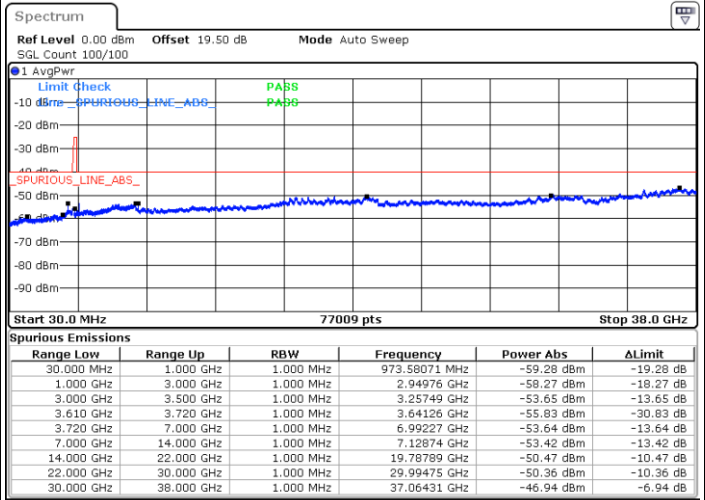

LTE Band 48 / 10MHz

QPSK

Highest Channel / 1RB0

Highest Channel / 1RBmax

Date: 24.FEB.2023 07:01:52

Date: 24.FEB.2023 07:29:40

Highest Channel / FullIRB

N/A

Date: 24.FEB.2023 07:15:46

LTE Band 48 / 15MHz

QPSK

Lowest Channel / 1RB0

Lowest Channel / 1RBmax

Date: 24.FEB.2023 07:31:14

Date: 24.FEB.2023 07:59:01

Lowest Channel / FullIRB

N/A

Date: 24.FEB.2023 07:45:07

LTE Band 48 / 15MHz

QPSK

Middle Channel / 1RB0

Middle Channel / 1RBmax

Date: 24.FEB.2023 07:38:56

Date: 24.FEB.2023 08:06:43

Middle Channel / FullIRB

N/A

Date: 24.FEB.2023 07:52:50

LTE Band 48 / 15MHz

QPSK

Highest Channel / 1RB0

Highest Channel / 1RBmax

Date: 24.FEB.2023 07:40:29