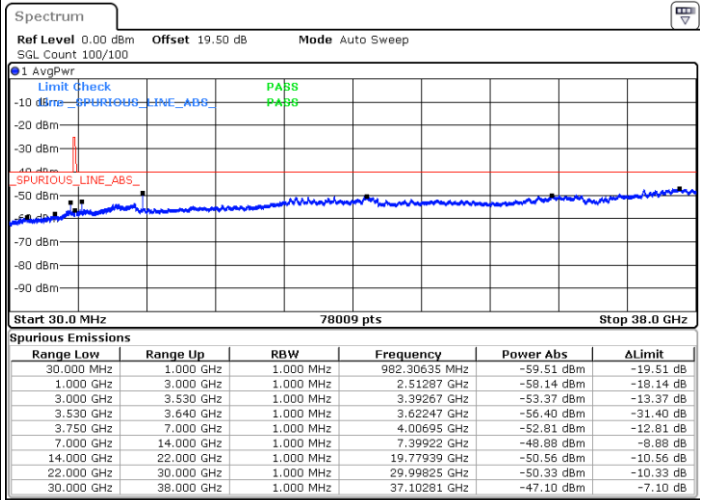

LTE Band 48 / 5MHz

16QAM

Middle Channel / 1RB0

Middle Channel / 1RBmax

Date: 24.FEB.2023 06:12:09

Date: 24.FEB.2023 06:39:56

Middle Channel / FullIRB

N/A

Date: 24.FEB.2023 06:26:02

LTE Band 48 / 5MHz

16QAM

Highest Channel / 1RB0

Highest Channel / 1RBmax

Date: 24.FEB.2023 06:16:46

Date: 24.FEB.2023 06:44:33

Highest Channel / FullIRB

N/A

Date: 24.FEB.2023 06:30:40

LTE Band 48 / 10MHz

16QAM

Lowest Channel / 1RB0

Lowest Channel / 1RBmax

Date: 24.FEB.2023 06:51:05

Date: 24.FEB.2023 07:18:52