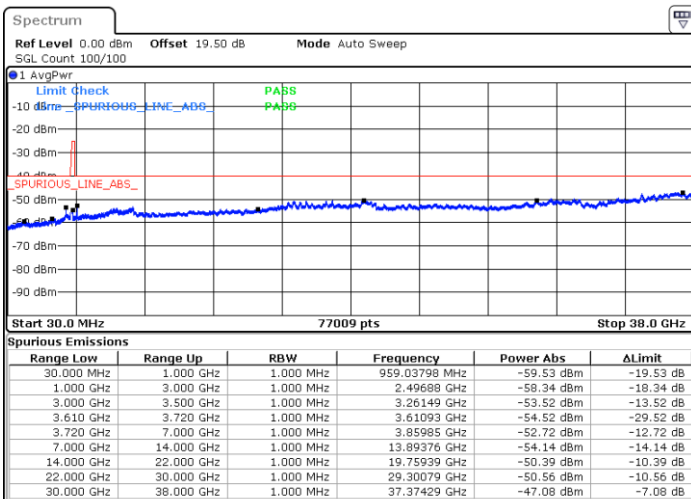

16QAM

Highest Channel / 1RB0

Highest Channel / 1RBmax

Date: 24.FEB.2023 07:42:01

Date: 24.FEB.2023 08:09:49

Highest Channel / FullIRB

N/A

Date: 24.FEB.2023 07:55:55

LTE Band 48 / 20MHz

16QAM

Lowest Channel / 1RB0

Lowest Channel / 1RBmax

Date: 24.FEB.2023 08:28:22

Date: 24.FEB.2023 08:42:16

Lowest Channel / FullIRB

N/A

Date: 24.FEB.2023 08:14:29

LTE Band 48 / 20MHz

16QAM

Middle Channel / 1RB0

Middle Channel / 1RBmax

Date: 24.FEB.2023 08:33:00

Date: 24.FEB.2023 08:46:53

Middle Channel / FullIRB

N/A

Date: 24.FEB.2023 08:19:06

LTE Band 48 / 20MHz

16QAM

Highest Channel / 1RB0

Highest Channel / 1RBmax

Date: 24.FEB.2023 08:37:37

Date: 24.FEB.2023 08:51:31