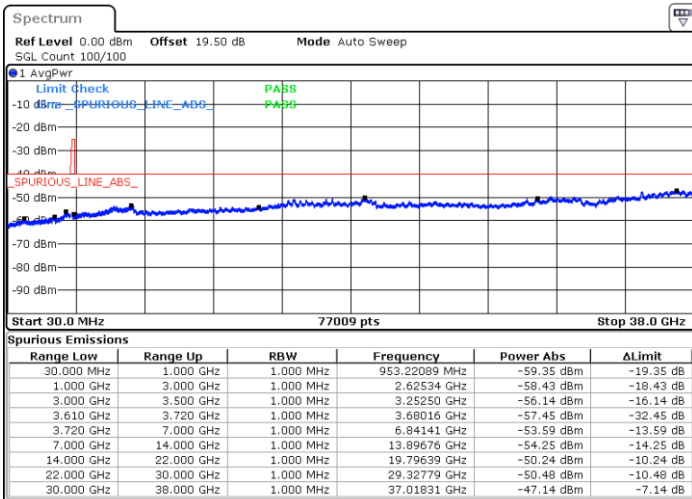

Highest Channel / 1RBmax

Date: 24.FEB.2023 06:18:19

Date: 24.FEB.2023 06:46:06

Highest Channel / FullIRB

N/A

Date: 24.FEB.2023 06:32:13

LTE Band 48 / 10MHz

64QAM

Lowest Channel / 1RB0

Lowest Channel / 1RBmax

Date: 24.FEB.2023 06:47:41

Date: 24.FEB.2023 07:17:19

Lowest Channel / FullIRB

N/A

Date: 24.FEB.2023 07:03:25

LTE Band 48 / 10MHz

64QAM

MiddleChannel / 1RB0

Middle Channel / 1RBmax

Date: 24.FEB.2023 06:57:15

Date: 24.FEB.2023 07:25:02

Middle Channel / FullIRB

N/A

Date: 24.FEB.2023 07:11:08

LTE Band 48 / 10MHz

64QAM

Highest Channel / 1RB0

Highest Channel / 1RBmax

Date: 24.FEB.2023 06:58:47

Date: 24.FEB.2023 07:26:34

Highest Channel / FullIRB

N/A