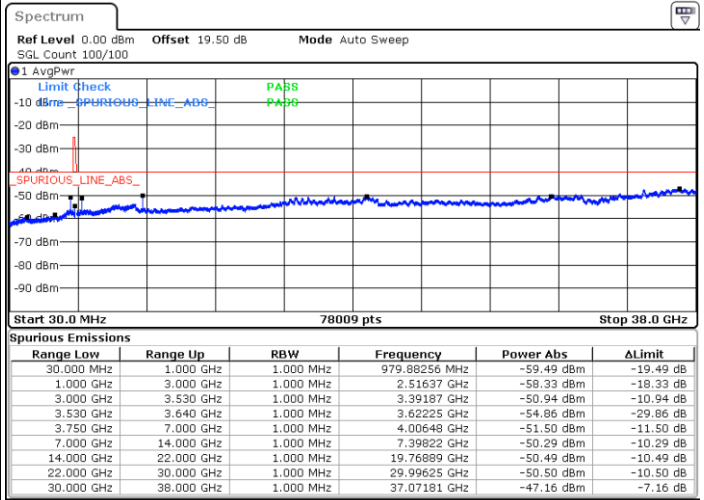

Date: 24.FEB.2023 08:29:55

Date: 24.FEB.2023 08:43:49

Lowest Channel / FullIRB

N/A

Date: 24.FEB.2023 08:16:01

LTE Band 48 / 20MHz

QPSK

Middle Channel / 1RB0

Middle Channel / 1RBmax

Date: 24.FEB.2023 08:31:27

Date: 24.FEB.2023 08:45:21

Middle Channel / FullIRB

N/A

Date: 24.FEB.2023 08:17:34

LTE Band 48 / 20MHz

QPSK

Highest Channel / 1RB0

Highest Channel / 1RBmax

Date: 24.FEB.2023 08:39:10

Date: 24.FEB.2023 08:53:04

Highest Channel / FullIRB

N/A

Date: 24.FEB.2023 08:25:17

LTE Band 48 / 5MHz