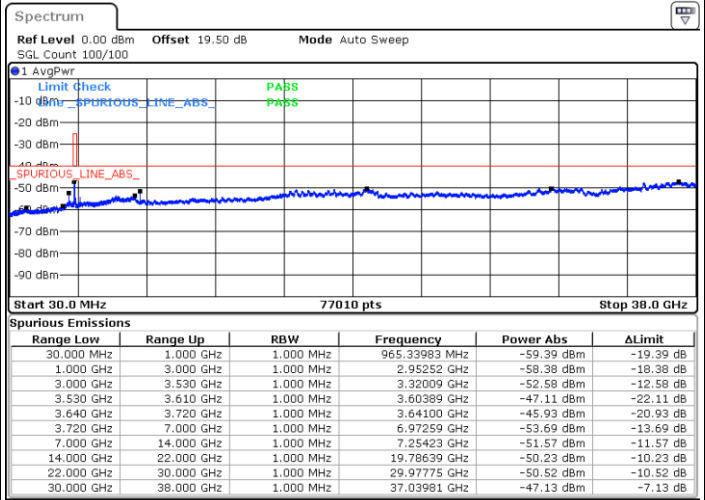

LTE Band 48 / 5MHz

16QAM

Middle Channel / 1RB0

Middle Channel / 1RBmax

Date: 24.FEB.2023 06:12:09

Date: 24.FEB.2023 06:39:56

Middle Channel / FullIRB

N/A

Date: 24.FEB.2023 06:26:02

LTE Band 48 / 5MHz

16QAM

Highest Channel / 1RB0

Highest Channel / 1RBmax

Date: 24.FEB.2023 06:16:46

Date: 24.FEB.2023 06:44:33

Highest Channel / FullIRB