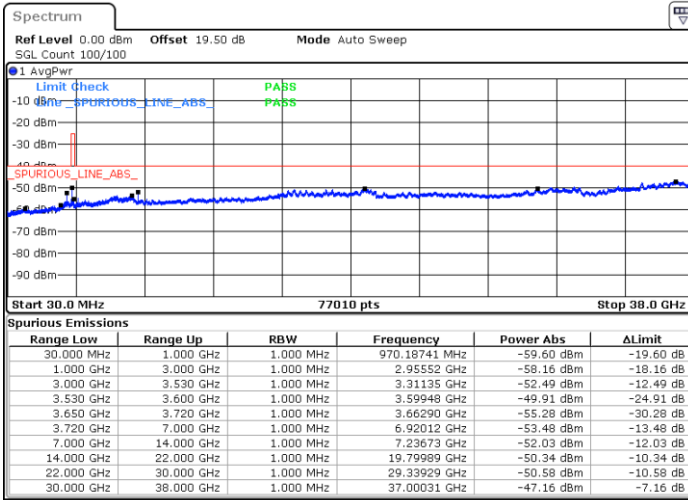

Date: 24.FEB.2023 07:15:46

LTE Band 48 / 15MHz

QPSK

Lowest Channel / 1RB0

Lowest Channel / 1RBmax

Date: 24.FEB.2023 07:31:14

Date: 24.FEB.2023 07:59:01

Lowest Channel / FullIRB

N/A

Date: 24.FEB.2023 07:45:07

LTE Band 48 / 15MHz

QPSK

Middle Channel / 1RB0

Middle Channel / 1RBmax

Date: 24.FEB.2023 07:38:56

Date: 24.FEB.2023 08:06:43

Middle Channel / FullIRB

N/A

Date: 24.FEB.2023 07:52:50

LTE Band 48 / 15MHz

QPSK

Highest Channel / 1RB0

Highest Channel / 1RBmax

Date: 24.FEB.2023 07:40:29

Date: 24.FEB.2023 08:08:16

Highest Channel / FullIRB

N/A

Date: 24.FEB.2023 07:54:22

LTE Band 48 / 20MHz

QPSK

Lowest Channel / 1RB0

Lowest Channel / 1RBmax