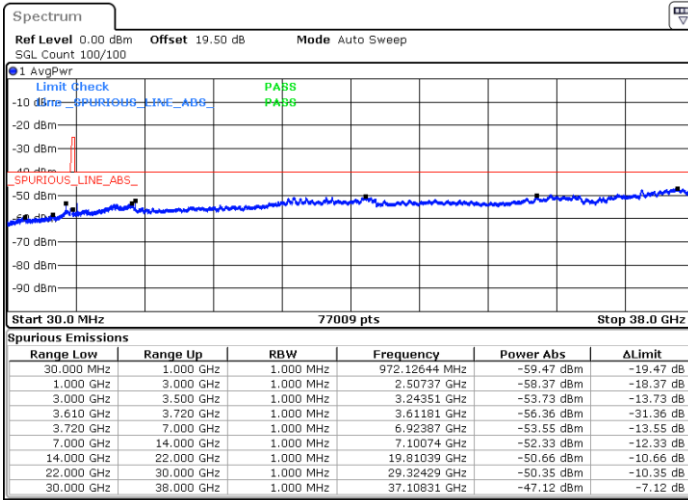

LTE Band 48 / 5MHz

16QAM

Lowest Channel / 1RB0

Lowest Channel / 1RBmax

Date: 24.FEB.2023 06:07:31

Date: 24.FEB.2023 06:35:18