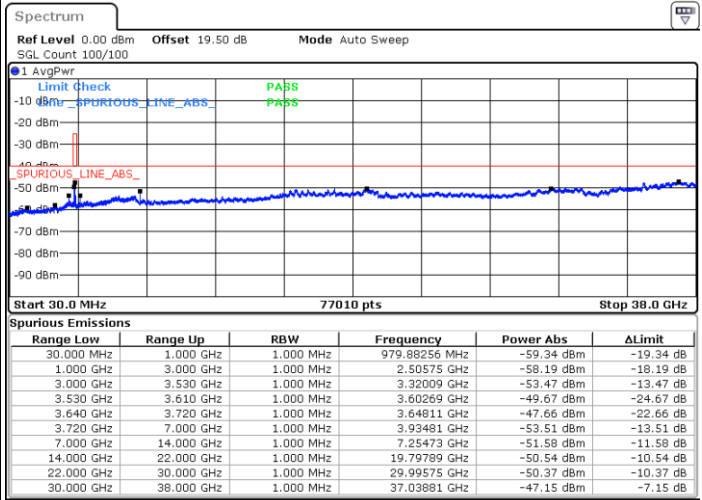

Highest Channel / FullIRB

N/A

Date: 24.FEB.2023 08:23:44

LTE Band 48 / 5MHz

64QAM

Lowest Channel / 1RB0

Lowest Channel / 1RBmax

Date: 24.FEB.2023 06:09:04

Date: 24.FEB.2023 06:36:51

Lowest Channel / FullIRB

N/A

Date: 24.FEB.2023 06:22:58

LTE Band 48 / 5MHz

64QAM

Middle Channel / 1RB0

Middle Channel / 1RBmax

Date: 24.FEB.2023 06:10:37

Date: 24.FEB.2023 06:38:24

Middle Channel / FullIRB

N/A

Date: 24.FEB.2023 06:24:30

LTE Band 48 / 5MHz

64QAM

Highest Channel / 1RB0

Highest Channel / 1RBmax

Date: 24.FEB.2023 06:18:19

Date: 24.FEB.2023 06:46:06

Highest Channel / FullIRB

N/A

Date: 24.FEB.2023 06:32:13

LTE Band 48 / 10MHz

64QAM