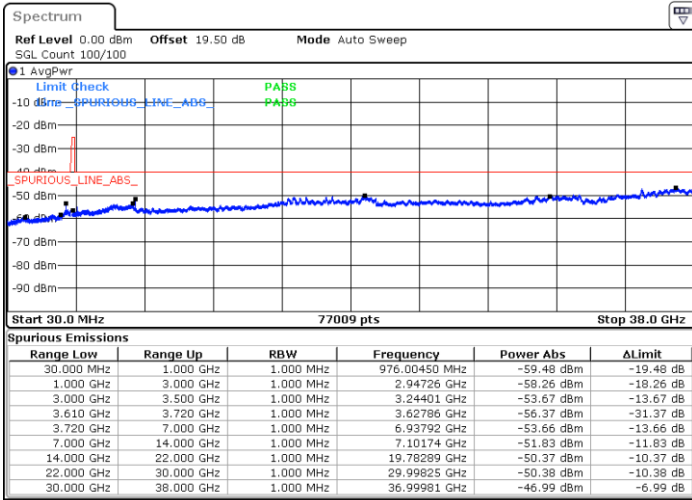

LTE Band 48 / 10MHz

64QAM

Highest Channel / 1RB0

Highest Channel / 1RBmax

Date: 24.FEB.2023 06:58:47

Date: 24.FEB.2023 07:26:34

Highest Channel / FullIRB

N/A

Date: 24.FEB.2023 07:12:40

LTE Band 48 / 15MHz

64QAM

Lowest Channel / 1RB0

Lowest Channel / 1RBmax

Date: 24.FEB.2023 07:34:20

Date: 24.FEB.2023 08:02:06

Lowest Channel / FullIRB