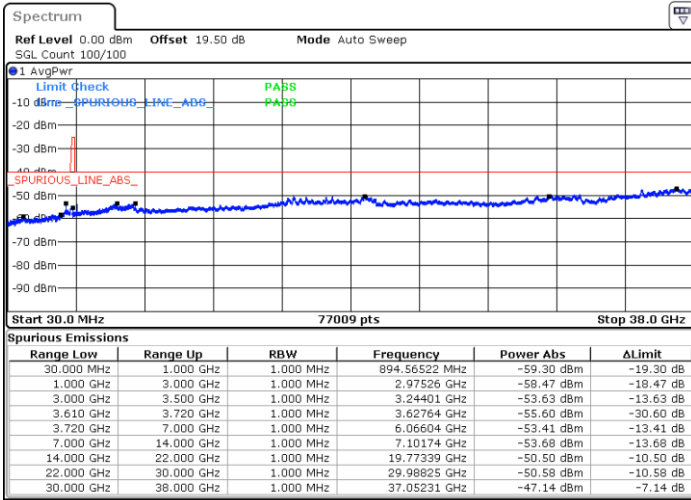

LTE Band 48 / 10MHz

QPSK

Highest Channel / 1RB0

Highest Channel / 1RBmax

Date: 24.FEB.2023 07:01:52

Date: 24.FEB.2023 07:29:40

Highest Channel / FullIRB

N/A

Date: 24.FEB.2023 07:15:46

LTE Band 48 / 15MHz

QPSK

Lowest Channel / 1RB0

Lowest Channel / 1RBmax

Date: 24.FEB.2023 07:31:14

Date: 24.FEB.2023 07:59:01

Lowest Channel / FullIRB

N/A

Date: 24.FEB.2023 07:45:07

LTE Band 48 / 15MHz

QPSK

Middle Channel / 1RB0

Middle Channel / 1RBmax

Date: 24.FEB.2023 07:38:56

Date: 24.FEB.2023 08:06:43

Middle Channel / FullIRB

N/A

Date: 24.FEB.2023 07:52:50

LTE Band 48 / 15MHz

QPSK

Highest Channel / 1RB0

Highest Channel / 1RBmax

Date: 24.FEB.2023 07:40:29