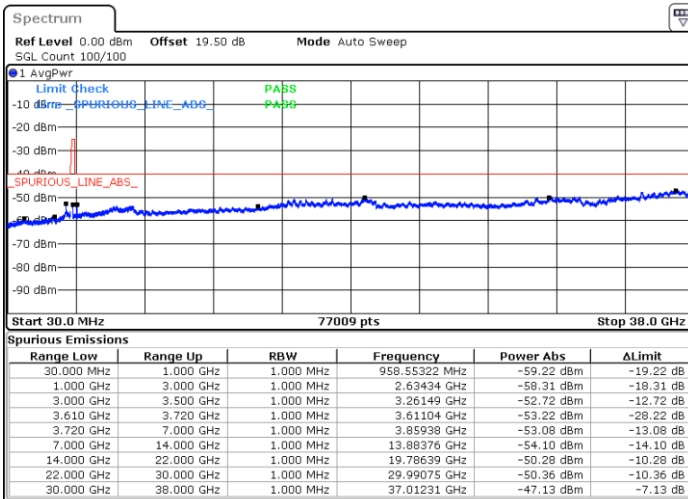

Middle Channel / FullIRB

N/A

Date: 24.FEB.2023 07:52:50

LTE Band 48 / 15MHz

QPSK

Highest Channel / 1RB0

Highest Channel / 1RBmax

Date: 24.FEB.2023 07:40:29

Date: 24.FEB.2023 08:08:16

Highest Channel / FullIRB

N/A

Date: 24.FEB.2023 07:54:22

LTE Band 48 / 20MHz

QPSK

Lowest Channel / 1RB0

Lowest Channel / 1RBmax

Date: 24.FEB.2023 08:29:55

Date: 24.FEB.2023 08:43:49

Lowest Channel / FullIRB

N/A

Date: 24.FEB.2023 08:16:01

LTE Band 48 / 20MHz

QPSK

Middle Channel / 1RB0