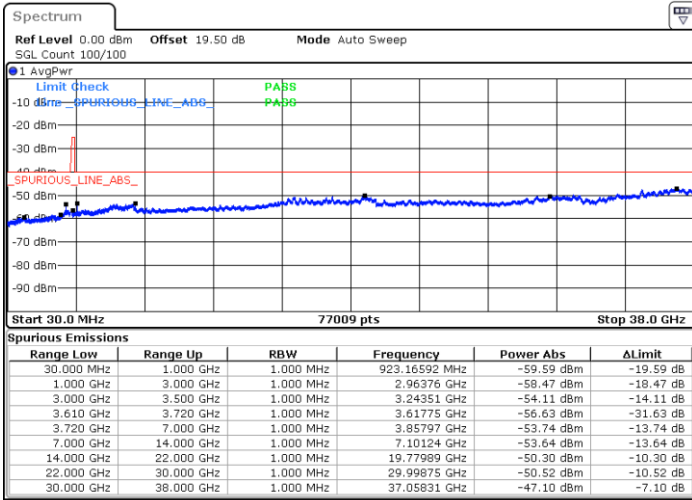

Date: 24.FEB.2023 06:26:02

LTE Band 48 / 5MHz

16QAM

Highest Channel / 1RB0

Highest Channel / 1RBmax

Date: 24.FEB.2023 06:16:46

Date: 24.FEB.2023 06:44:33

Highest Channel / FullIRB

N/A

Date: 24.FEB.2023 06:30:40

LTE Band 48 / 10MHz

16QAM

Lowest Channel / 1RB0

Lowest Channel / 1RBmax

Date: 24.FEB.2023 06:51:05

Date: 24.FEB.2023 07:18:52

Lowest Channel / FullIRB

N/A

Date: 24.FEB.2023 07:04:58

LTE Band 48 / 10MHz

16QAM

MiddleChannel / 1RB0

Middle Channel / 1RBmax

Date: 24.FEB.2023 06:55:42

Date: 24.FEB.2023 07:23:29

Middle Channel / FullIRB

N/A

Date: 24.FEB.2023 07:09:36

LTE Band 48 / 10MHz

16QAM

Highest Channel / 1RB0

Highest Channel / 1RBmax