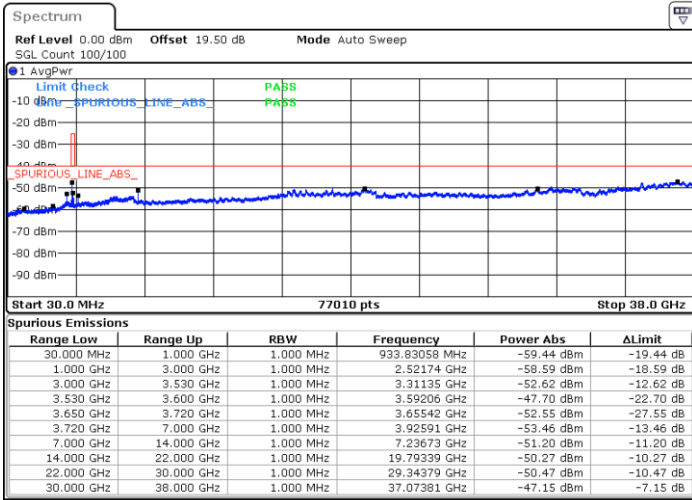

Date: 24.FEB.2023 07:00:20

Date: 24.FEB.2023 07:28:07

Highest Channel / FullIRB

N/A

Date: 24.FEB.2023 07:14:13

LTE Band 48 / 15MHz

16QAM

Lowest Channel / 1RB0

Lowest Channel / 1RBmax

Date: 24.FEB.2023 07:32:47

Date: 24.FEB.2023 08:00:34

Lowest Channel / FullIRB

N/A

Date: 24.FEB.2023 07:46:40

LTE Band 48 / 15MHz

16QAM

Middle Channel / 1RB0

Middle Channel / 1RBmax

Date: 24.FEB.2023 07:37:24

Date: 24.FEB.2023 08:05:11

Middle Channel / FullIRB

N/A

Date: 24.FEB.2023 07:51:17

LTE Band 48 / 15MHz