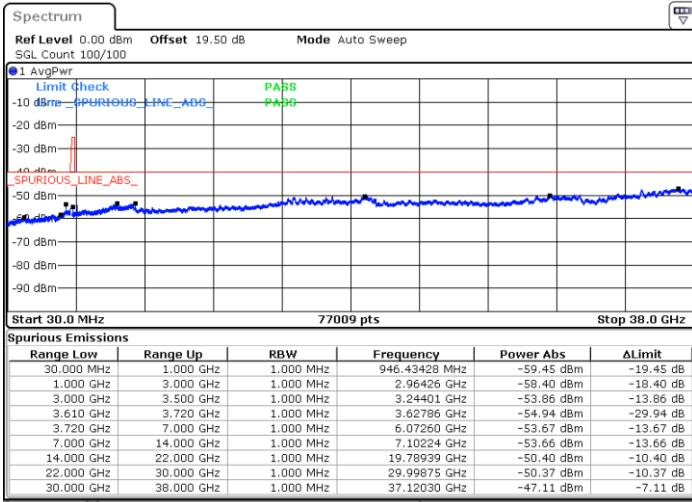

Date: 24.FEB.2023 07:23:29

Middle Channel / FullIRB

N/A

Date: 24.FEB.2023 07:09:36

LTE Band 48 / 10MHz

16QAM

Highest Channel / 1RB0

Highest Channel / 1RBmax

Date: 24.FEB.2023 07:00:20

Date: 24.FEB.2023 07:28:07

Highest Channel / FullIRB

N/A

Date: 24.FEB.2023 07:14:13

LTE Band 48 / 15MHz

16QAM

Lowest Channel / 1RB0

Lowest Channel / 1RBmax

Date: 24.FEB.2023 07:32:47

Date: 24.FEB.2023 08:00:34

Lowest Channel / FullIRB

N/A

Date: 24.FEB.2023 07:46:40

LTE Band 48 / 15MHz

16QAM

Middle Channel / 1RB0

Middle Channel / 1RBmax

Date: 24.FEB.2023 07:37:24

Date: 24.FEB.2023 08:05:11

Middle Channel / FullIRB

N/A

Date: 24.FEB.2023 07:51:17

LTE Band 48 / 15MHz