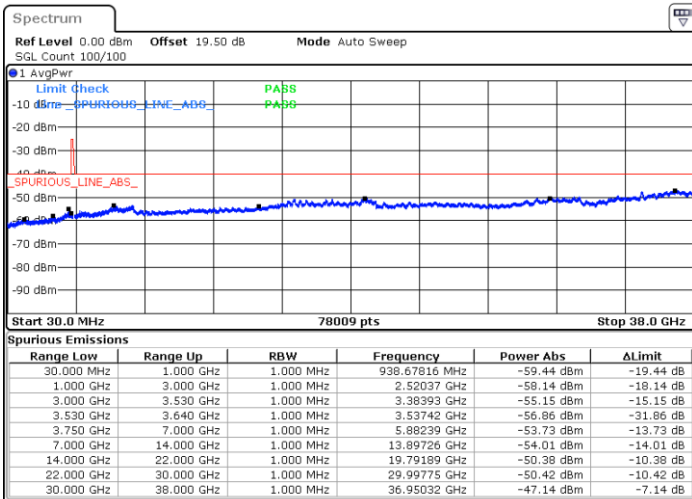

Lowest Channel / 1RB0

Lowest Channel / 1RBmax

Date: 24.FEB.2023 06:47:41

Date: 24.FEB.2023 07:17:19

Lowest Channel / FullIRB

N/A

Date: 24.FEB.2023 07:03:25

LTE Band 48 / 10MHz

LTE Band 48 / 10MHz

64QAM

Highest Channel / 1RB0

Highest Channel / 1RBmax

Date: 24.FEB.2023 06:58:47

Date: 24.FEB.2023 07:26:34

Highest Channel / FullIRB

N/A

Date: 24.FEB.2023 07:12:40

LTE Band 48 / 15MHz

64QAM

Lowest Channel / 1RB0

Lowest Channel / 1RBmax

Date: 24.FEB.2023 07:34:20

Date: 24.FEB.2023 08:02:06

Lowest Channel / FullIRB