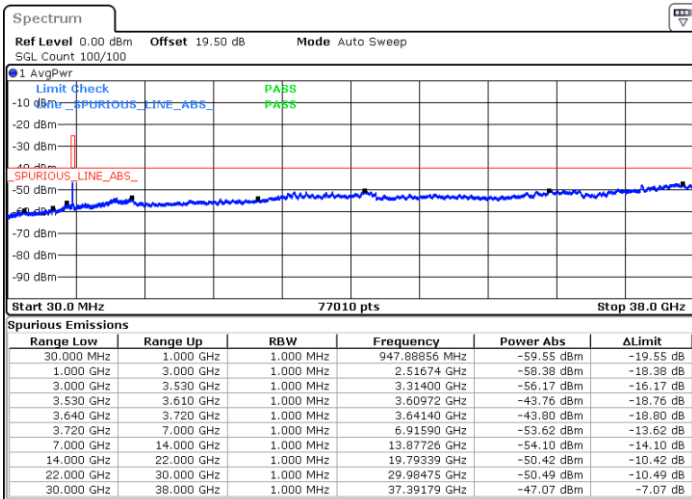

Highest Channel / 1RBmax

Date: 24.FEB.2023 06:18:19

Date: 24.FEB.2023 06:46:06

Highest Channel / FullIRB

N/A

Date: 24.FEB.2023 06:32:13

LTE Band 48 / 10MHz

64QAM

Lowest Channel / 1RB0

Lowest Channel / 1RBmax

Date: 24.FEB.2023 06:47:41

Date: 24.FEB.2023 07:17:19

Lowest Channel / FullIRB

N/A

Date: 24.FEB.2023 07:03:25

LTE Band 48 / 10MHz

64QAM

MiddleChannel / 1RB0

Middle Channel / 1RBmax

Date: 24.FEB.2023 06:57:15

Date: 24.FEB.2023 07:25:02

Middle Channel / FullIRB

N/A

Date: 24.FEB.2023 07:11:08

LTE Band 48 / 10MHz

64QAM

Highest Channel / 1RB0

Highest Channel / 1RBmax

Date: 24.FEB.2023 06:58:47

Date: 24.FEB.2023 07:26:34

Highest Channel / FullIRB

N/A