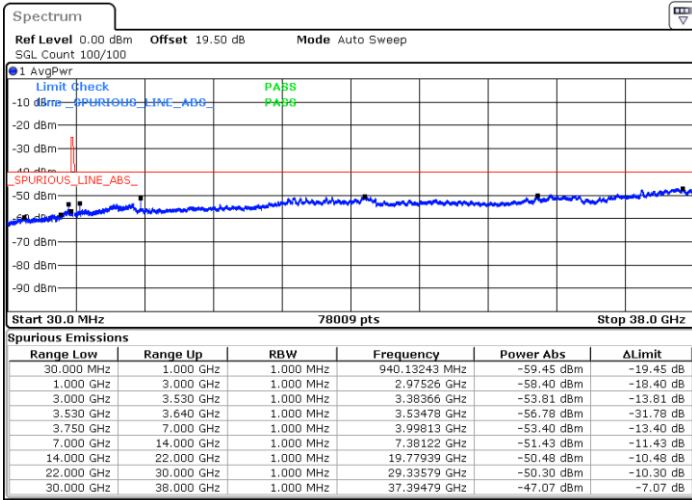

Lowest Channel / 1RB0

Lowest Channel / 1RBmax

Date: 24.FEB.2023 06:47:41

Date: 24.FEB.2023 07:17:19

Lowest Channel / FullIRB

N/A

Date: 24.FEB.2023 07:03:25

LTE Band 48 / 10MHz

64QAM

MiddleChannel / 1RB0

Middle Channel / 1RBmax

Date: 24.FEB.2023 06:57:15

Date: 24.FEB.2023 07:25:02

Middle Channel / FullIRB

N/A

Date: 24.FEB.2023 07:11:08

LTE Band 48 / 10MHz

64QAM

Highest Channel / 1RB0

Highest Channel / 1RBmax

Date: 24.FEB.2023 06:58:47

Date: 24.FEB.2023 07:26:34

Highest Channel / FullIRB

N/A