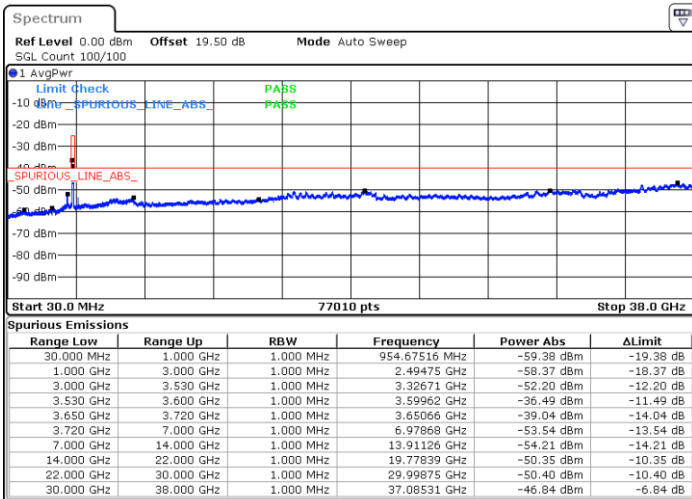

Date: 24.FEB.2023 08:29:55

Date: 24.FEB.2023 08:43:49

Lowest Channel / FullIRB

N/A

Date: 24.FEB.2023 08:16:01

LTE Band 48 / 20MHz

QPSK

Middle Channel / 1RB0

Middle Channel / 1RBmax

Date: 24.FEB.2023 08:31:27

Date: 24.FEB.2023 08:45:21

Middle Channel / FullIRB

N/A

Date: 24.FEB.2023 08:17:34

LTE Band 48 / 20MHz

QPSK

Highest Channel / 1RB0

Highest Channel / 1RBmax

Date: 24.FEB.2023 08:39:10

Date: 24.FEB.2023 08:53:04

Highest Channel / FullIRB

N/A

Date: 24.FEB.2023 08:25:17

LTE Band 48 / 5MHz