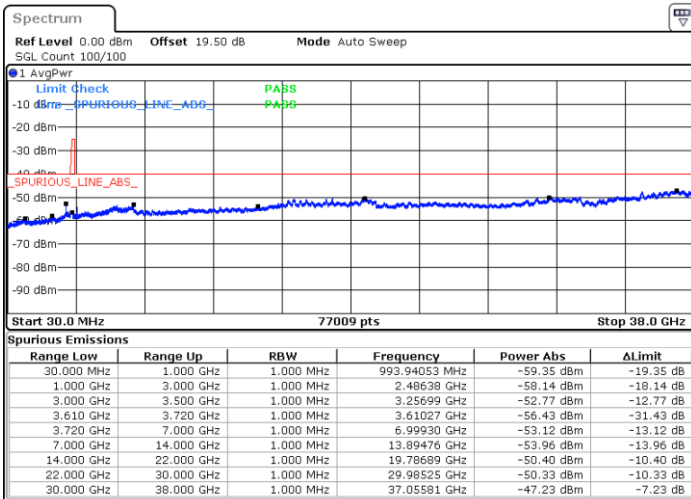

LTE Band 48 / 10MHz

QPSK

Highest Channel / 1RB0

Highest Channel / 1RBmax

Date: 24.FEB.2023 07:01:52

Date: 24.FEB.2023 07:29:40

Highest Channel / FullIRB

N/A

Date: 24.FEB.2023 07:15:46

LTE Band 48 / 15MHz

QPSK

Lowest Channel / 1RB0

Lowest Channel / 1RBmax

Date: 24.FEB.2023 07:31:14

Date: 24.FEB.2023 07:59:01

Lowest Channel / FullIRB

N/A

Date: 24.FEB.2023 07:45:07

LTE Band 48 / 15MHz

QPSK

Middle Channel / 1RB0

Middle Channel / 1RBmax

Date: 24.FEB.2023 07:38:56

Date: 24.FEB.2023 08:06:43

Middle Channel / FullIRB

N/A

Date: 24.FEB.2023 07:52:50

LTE Band 48 / 15MHz

QPSK

Highest Channel / 1RB0

Highest Channel / 1RBmax

Date: 24.FEB.2023 07:40:29