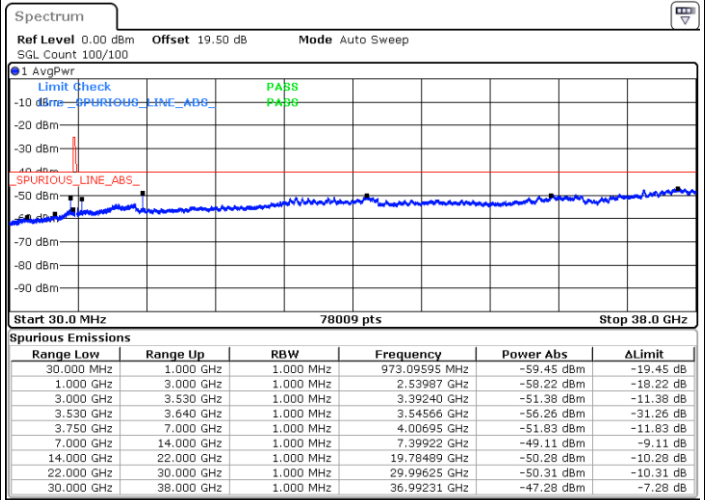

LTE Band 48 / 10MHz

QPSK

Highest Channel / 1RB0

Highest Channel / 1RBmax

Date: 24.FEB.2023 07:01:52

Date: 24.FEB.2023 07:29:40

Highest Channel / FullIRB

N/A

Date: 24.FEB.2023 07:15:46

LTE Band 48 / 15MHz

QPSK

Lowest Channel / 1RB0

Lowest Channel / 1RBmax

Date: 24.FEB.2023 07:31:14

Date: 24.FEB.2023 07:59:01

Lowest Channel / FullIRB