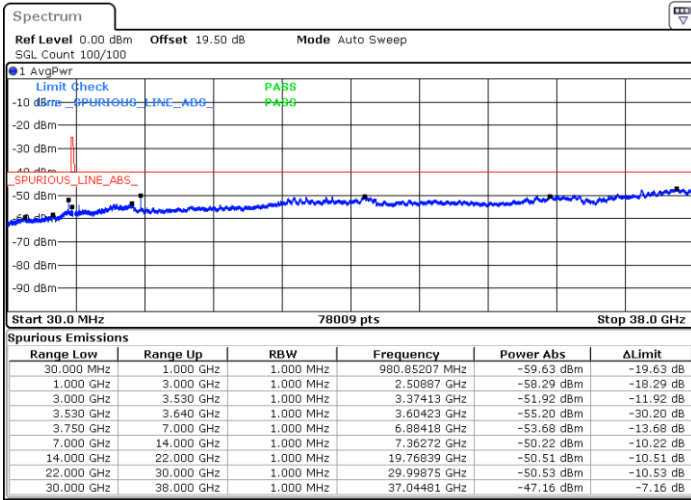

Date: 24.FEB.2023 08:14:29

LTE Band 48 / 20MHz

16QAM

Middle Channel / 1RB0

Middle Channel / 1RBmax

Date: 24.FEB.2023 08:33:00

Date: 24.FEB.2023 08:46:53

Middle Channel / FullIRB

N/A

Date: 24.FEB.2023 08:19:06

LTE Band 48 / 20MHz

16QAM

Highest Channel / 1RB0

Highest Channel / 1RBmax

Date: 24.FEB.2023 08:37:37

Date: 24.FEB.2023 08:51:31

Highest Channel / FullIRB

N/A

Date: 24.FEB.2023 08:23:44

LTE Band 48 / 5MHz

64QAM

Lowest Channel / 1RB0

Lowest Channel / 1RBmax

Date: 24.FEB.2023 06:09:04