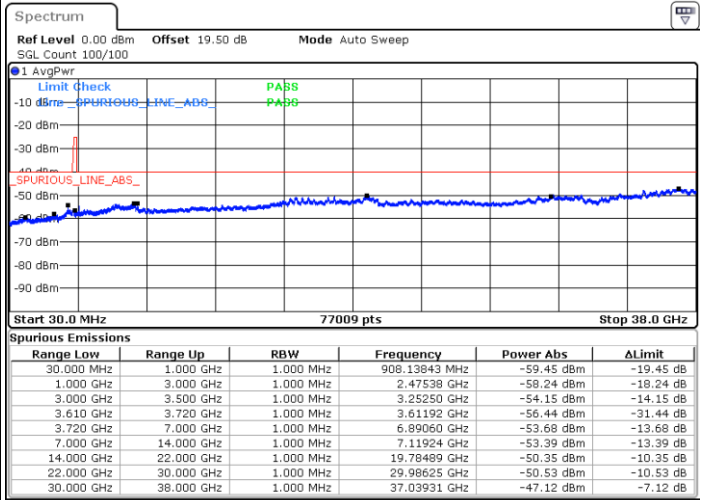

Date: 24.FEB.2023 06:26:02

LTE Band 48 / 5MHz

16QAM

Highest Channel / 1RB0

Highest Channel / 1RBmax

Date: 24.FEB.2023 06:16:46

Date: 24.FEB.2023 06:44:33

Highest Channel / FullIRB

N/A

Date: 24.FEB.2023 06:30:40

LTE Band 48 / 10MHz

16QAM

Lowest Channel / 1RB0

Lowest Channel / 1RBmax

Date: 24.FEB.2023 06:51:05

Date: 24.FEB.2023 07:18:52

Lowest Channel / FullIRB

N/A

Date: 24.FEB.2023 07:04:58

LTE Band 48 / 10MHz

16QAM

MiddleChannel / 1RB0

Middle Channel / 1RBmax

Date: 24.FEB.2023 06:55:42

Date: 24.FEB.2023 07:23:29

Middle Channel / FullIRB

N/A

Date: 24.FEB.2023 07:09:36

LTE Band 48 / 10MHz

16QAM

Highest Channel / 1RB0

Highest Channel / 1RBmax