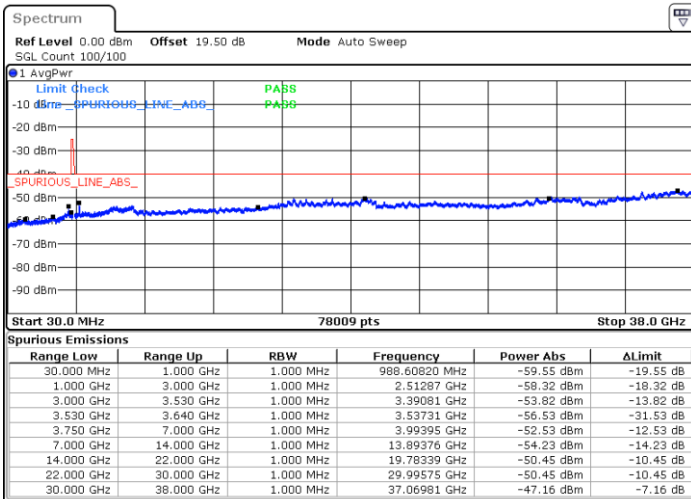

Middle Channel / FullIRB

N/A

Date: 24.FEB.2023 07:52:50

LTE Band 48 / 15MHz

QPSK

Highest Channel / 1RB0

Highest Channel / 1RBmax

Date: 24.FEB.2023 07:40:29

Date: 24.FEB.2023 08:08:16

Highest Channel / FullIRB

N/A

Date: 24.FEB.2023 07:54:22

LTE Band 48 / 20MHz

QPSK

Lowest Channel / 1RB0

Lowest Channel / 1RBmax