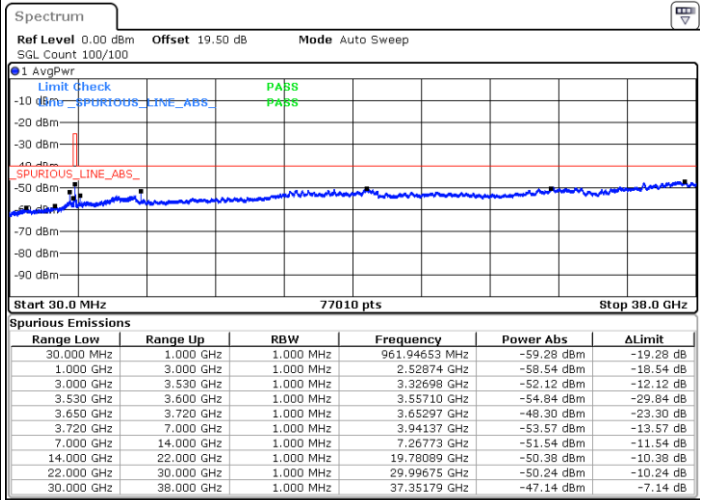

Date: 24.FEB.2023 08:08:16

Highest Channel / FullIRB

N/A

Date: 24.FEB.2023 07:54:22

LTE Band 48 / 20MHz

QPSK

Lowest Channel / 1RB0

Lowest Channel / 1RBmax

Date: 24.FEB.2023 08:29:55

Date: 24.FEB.2023 08:43:49

Lowest Channel / FullIRB

N/A

Date: 24.FEB.2023 08:16:01

LTE Band 48 / 20MHz

QPSK

Middle Channel / 1RB0

Middle Channel / 1RBmax

Date: 24.FEB.2023 08:31:27

Date: 24.FEB.2023 08:45:21

Middle Channel / FullIRB

N/A

Date: 24.FEB.2023 08:17:34

LTE Band 48 / 20MHz

QPSK

Highest Channel / 1RB0

Highest Channel / 1RBmax

Date: 24.FEB.2023 08:39:10

Date: 24.FEB.2023 08:53:04

Highest Channel / FullIRB

N/A

Date: 24.FEB.2023 08:25:17

LTE Band 48 / 5MHz