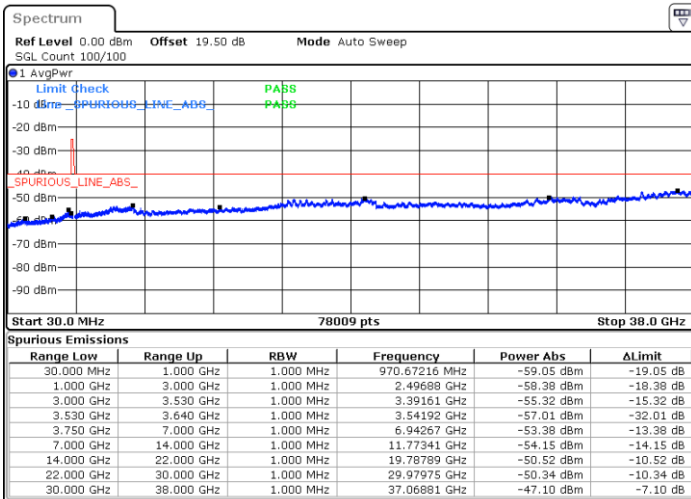

Date: 24.FEB.2023 06:10:37

Date: 24.FEB.2023 06:38:24

Middle Channel / FullIRB

N/A

Date: 24.FEB.2023 06:24:30

LTE Band 48 / 5MHz

64QAM

Highest Channel / 1RB0

Highest Channel / 1RBmax

Date: 24.FEB.2023 06:18:19

Date: 24.FEB.2023 06:46:06

Highest Channel / FullIRB

N/A

Date: 24.FEB.2023 06:32:13

LTE Band 48 / 10MHz

64QAM

Lowest Channel / 1RB0

Lowest Channel / 1RBmax

Date: 24.FEB.2023 06:47:41

Date: 24.FEB.2023 07:17:19

Lowest Channel / FullIRB

N/A

Date: 24.FEB.2023 07:03:25

LTE Band 48 / 10MHz