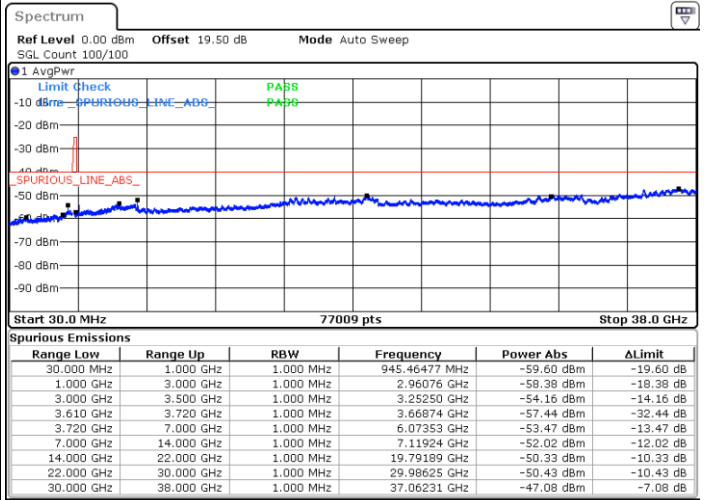

Date: 24.FEB.2023 06:10:37

Date: 24.FEB.2023 06:38:24

Middle Channel / FullIRB

N/A

Date: 24.FEB.2023 06:24:30

LTE Band 48 / 5MHz

64QAM

Highest Channel / 1RB0

Highest Channel / 1RBmax

Date: 24.FEB.2023 06:18:19

Date: 24.FEB.2023 06:46:06

Highest Channel / FullIRB

N/A

Date: 24.FEB.2023 06:32:13

LTE Band 48 / 10MHz

64QAM

Lowest Channel / 1RB0

Lowest Channel / 1RBmax

Date: 24.FEB.2023 06:47:41

Date: 24.FEB.2023 07:17:19

Lowest Channel / FullIRB

N/A

Date: 24.FEB.2023 07:03:25

LTE Band 48 / 10MHz