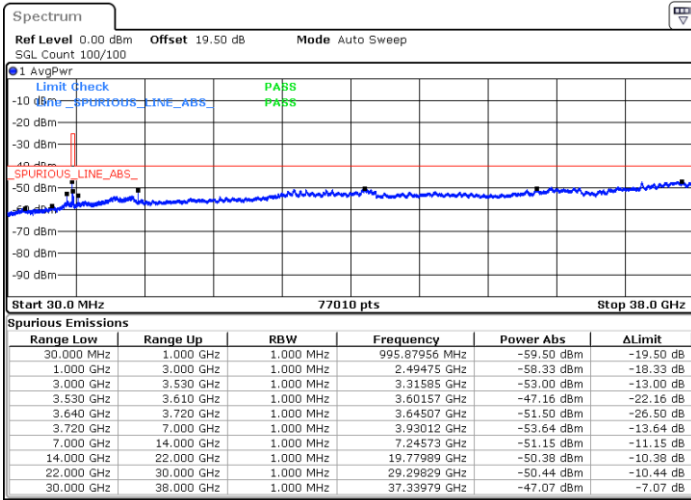

Highest Channel / 1RB0

Highest Channel / 1RBmax

Date: 24.FEB.2023 08:39:10

Date: 24.FEB.2023 08:53:04

Highest Channel / FullIRB

N/A

Date: 24.FEB.2023 08:25:17

LTE Band 48 / 5MHz

16QAM

Lowest Channel / 1RB0

Lowest Channel / 1RBmax

Date: 24.FEB.2023 06:07:31

Date: 24.FEB.2023 06:35:18

Lowest Channel / FullRB

N/A

Date: 24.FEB.2023 06:21:25

LTE Band 48 / 5MHz

16QAM

Middle Channel / 1RB0

Middle Channel / 1RBmax

Date: 24.FEB.2023 06:12:09

Date: 24.FEB.2023 06:39:56

Middle Channel / FullIRB

N/A

Date: 24.FEB.2023 06:26:02

LTE Band 48 / 5MHz

16QAM

Highest Channel / 1RB0

Highest Channel / 1RBmax

Date: 24.FEB.2023 06:16:46

Date: 24.FEB.2023 06:44:33

Highest Channel / FullIRB