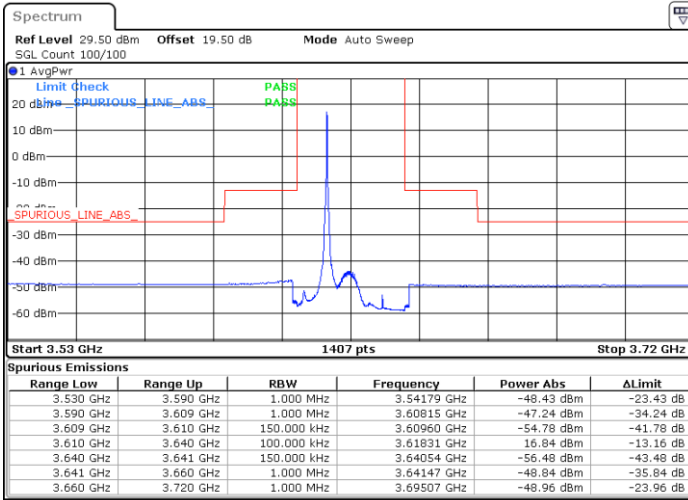

LTE Band 48 / 15MHz

16QAM

Middle Channel / 1RB0

Middle Channel / 1RBmax

Date: 24.FEB.2023 04:47:10

Date: 24.FEB.2023 05:14:49