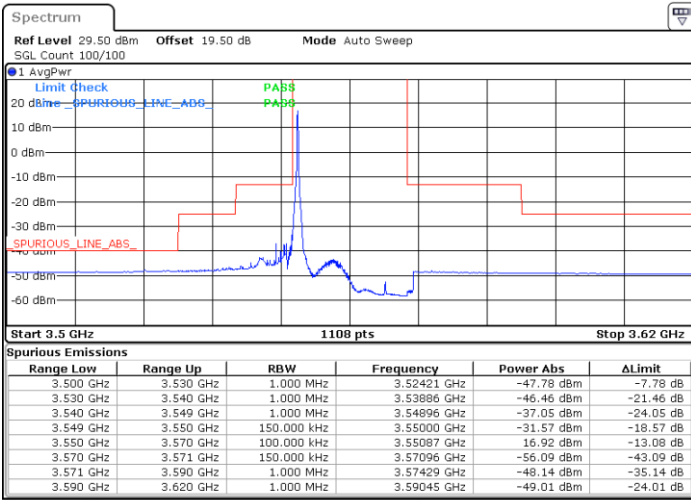

Highest Channel / 1RBmax

Date: 24.FEB.2023 04:10:14

Date: 24.FEB.2023 04:37:54

Highest Channel / FullIRB

N/A

Date: 24.FEB.2023 04:24:04

LTE Band 48 / 15MHz

16QAM

Lowest Channel / 1RB0

Lowest Channel / 1RBmax

Date: 24.FEB.2023 04:42:33

Date: 24.FEB.2023 05:10:13

Lowest Channel / FullIRB

N/A

Date: 24.FEB.2023 04:56:23

LTE Band 48 / 15MHz