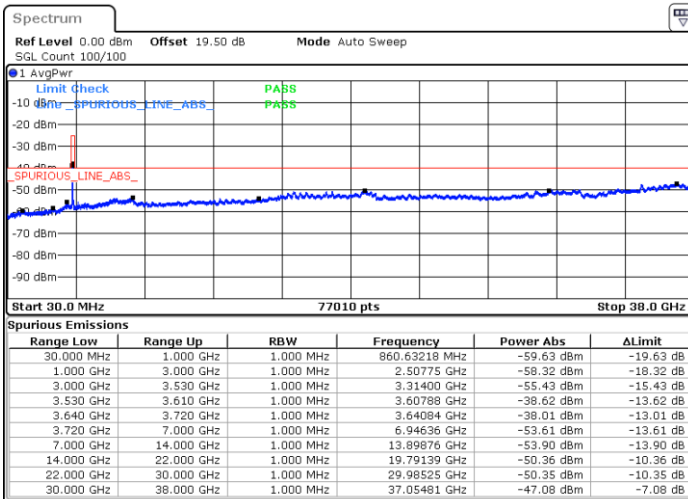

Date: 24.FEB.2023 06:43:01

Highest Channel / FullIRB

N/A

Date: 24.FEB.2023 06:29:07

LTE Band 48 / 10MHz

QPSK

Lowest Channel / 1RB0

Lowest Channel / 1RBmax

Date: 24.FEB.2023 06:52:38

Date: 24.FEB.2023 07:20:25

Lowest Channel / FullIRB

N/A

Date: 24.FEB.2023 07:06:31

LTE Band 48 / 10MHz

QPSK

MiddleChannel / 1RB0

Middle Channel / 1RBmax

Date: 24.FEB.2023 06:54:10

Date: 24.FEB.2023 07:21:57

Middle Channel / FullIRB

N/A

Date: 24.FEB.2023 07:08:03