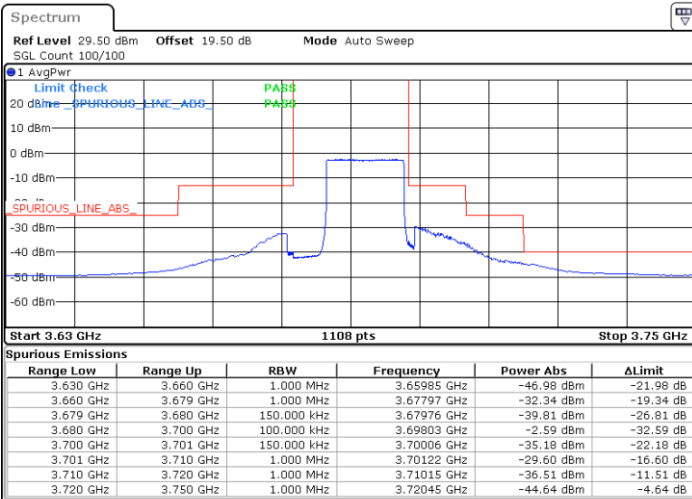

LTE Band 48 / 15MHz

16QAM

Highest Channel / 1RB0

Highest Channel / 1RBmax

Date: 24.FEB.2023 04:51:46

Date: 24.FEB.2023 05:19:26

Highest Channel / FullIRB

N/A

Date: 24.FEB.2023 05:05:35

LTE Band 48 / 20MHz

16QAM

Lowest Channel / 1RB0

Lowest Channel / 1RBmax

Date: 24.FEB.2023 05:37:57

Date: 24.FEB.2023 05:51:47

Lowest Channel / FullIRB