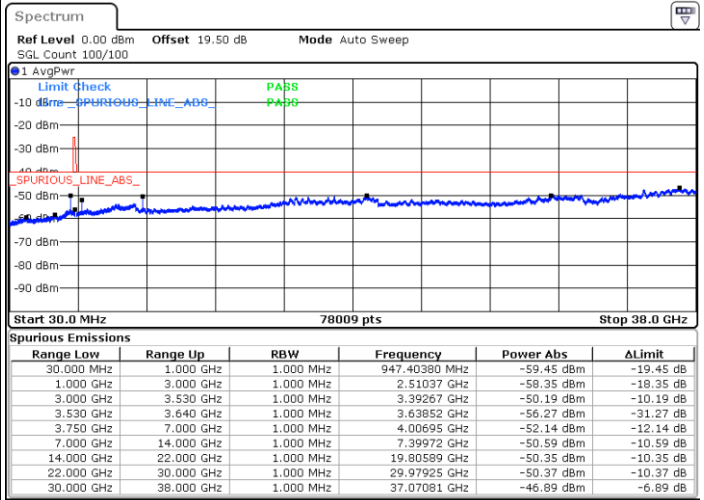

N/A

Date: 24.FEB.2023 06:19:52

LTE Band 48 / 5MHz

QPSK

Middle Channel / 1RB0

Middle Channel / 1RBmax

Date: 24.FEB.2023 06:13:41

Date: 24.FEB.2023 06:41:28

Middle Channel / FullIRB

N/A

Date: 24.FEB.2023 06:27:35

LTE Band 48 / 5MHz

QPSK

Highest Channel / 1RB0

Highest Channel / 1RBmax

Date: 24.FEB.2023 06:15:14

Date: 24.FEB.2023 06:43:01

Highest Channel / FullIRB

N/A

Date: 24.FEB.2023 06:29:07

LTE Band 48 / 10MHz

QPSK

Lowest Channel / 1RB0

Lowest Channel / 1RBmax