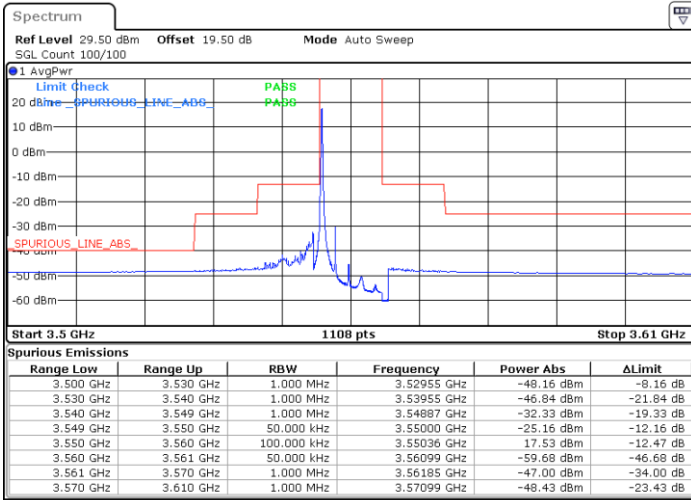

LTE Band 48 / 5MHz

16QAM

Lowest Channel / 1RB0

Lowest Channel / 1RBmax

Date: 24.FEB.2023 03:19:28

Date: 24.FEB.2023 03:47:09

Lowest Channel / FullRB

N/A

Date: 24.FEB.2023 03:33:19

LTE Band 48 / 5MHz

16QAM

Middle Channel / 1RB0

Middle Channel / 1RBmax

Date: 24.FEB.2023 03:24:05

Date: 24.FEB.2023 03:51:45

Middle Channel / FullIRB

N/A

Date: 24.FEB.2023 03:37:55

LTE Band 48 / 5MHz

16QAM

Highest Channel / 1RB0

Highest Channel / 1RBmax

Date: 24.FEB.2023 03:28:42

Date: 24.FEB.2023 03:56:22