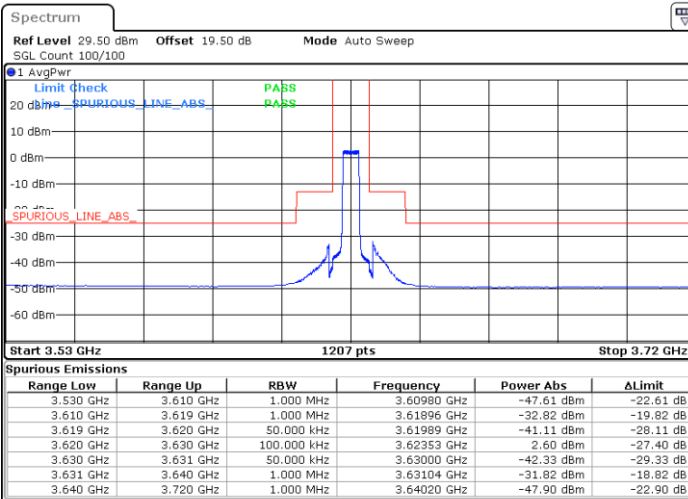

Middle Channel / FullIRB

N/A

Date: 24.FEB.2023 03:37:55