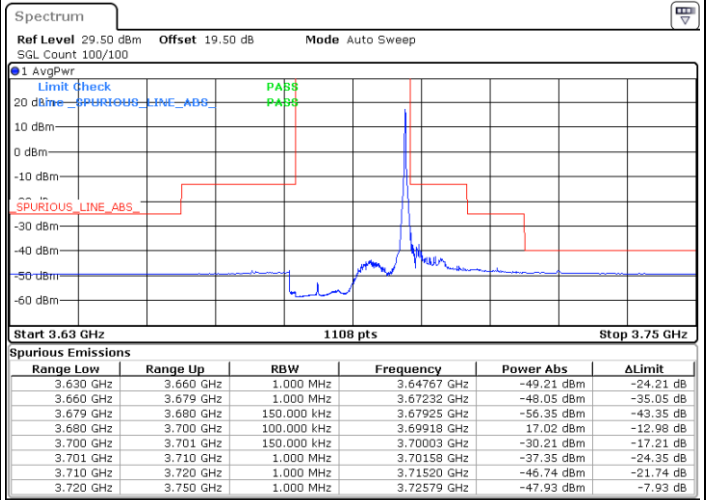

Lowest Channel / 1RB0

Lowest Channel / 1RBmax

Date: 24.FEB.2023 04:42:33

Date: 24.FEB.2023 05:10:13

Lowest Channel / FullIRB

N/A

Date: 24.FEB.2023 04:56:23

LTE Band 48 / 15MHz

16QAM

Middle Channel / 1RB0

Middle Channel / 1RBmax

Date: 24.FEB.2023 04:47:10

Date: 24.FEB.2023 05:14:49

Middle Channel / FullRB

N/A

Date: 24.FEB.2023 05:00:59

LTE Band 48 / 15MHz

16QAM

Highest Channel / 1RB0

Highest Channel / 1RBmax

Date: 24.FEB.2023 04:51:46

Date: 24.FEB.2023 05:19:26

Highest Channel / FullIRB

N/A

Date: 24.FEB.2023 05:05:35

LTE Band 48 / 20MHz

16QAM

Lowest Channel / 1RB0

Lowest Channel / 1RBmax

Date: 24.FEB.2023 05:37:57

Date: 24.FEB.2023 05:51:47

Lowest Channel / FullIRB