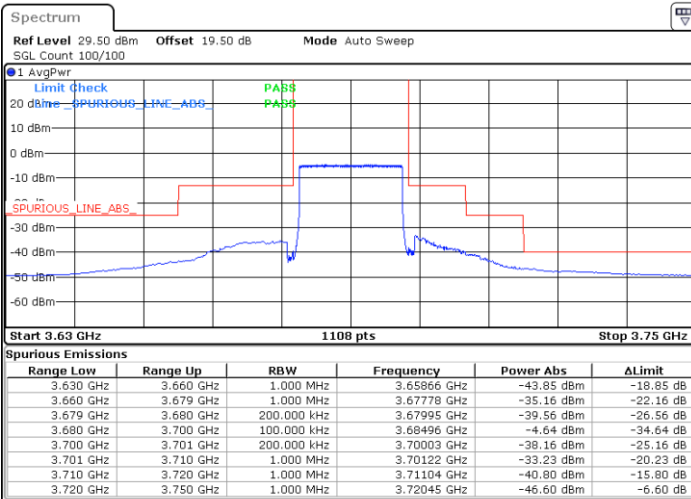

Middle Channel / 1RB0

Middle Channel / 1RBmax

Date: 24.FEB.2023 05:44:05

Date: 24.FEB.2023 05:57:56

Middle Channel / FullRB

N/A

Date: 24.FEB.2023 05:30:14

LTE Band 48 / 20MHz

64QAM

Highest Channel / 1RB0

Highest Channel / 1RBmax

Date: 24.FEB.2023 05:45:37

Date: 24.FEB.2023 06:01:20

Highest Channel / FullIRB

N/A

Date: 24.FEB.2023 05:31:46

Conducted Spurious Emission

LTE Band 48 / 5MHz

QPSK

Lowest Channel / 1RB0

Lowest Channel / 1RBmax

Date: 24.FEB.2023 06:05:59

Date: 24.FEB.2023 06:33:46

Lowest Channel / FullIRB