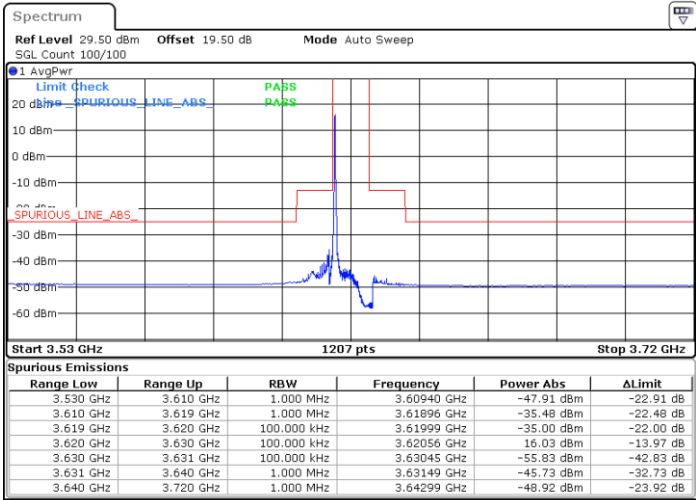

Highest Channel / 1RB0

Highest Channel / 1RBmax

Date: 24.FEB.2023 03:30:14

Date: 24.FEB.2023 03:57:54

Highest Channel / FullIRB

N/A

Date: 24.FEB.2023 03:44:04

LTE Band 48 / 10MHz

64QAM

Lowest Channel / 1RB0

Lowest Channel / 1RBmax

Date: 24.FEB.2023 03:59:28

Date: 24.FEB.2023 04:27:09

Lowest Channel / FullRB

N/A

Date: 24.FEB.2023 04:13:18

LTE Band 48 / 10MHz

64QAM

MiddleChannel / 1RB0

Middle Channel / 1RBmax

Date: 24.FEB.2023 04:07:09

Date: 24.FEB.2023 04:34:50

Middle Channel / FullIRB

N/A

Date: 24.FEB.2023 04:21:00

LTE Band 48 / 10MHz

64QAM

Highest Channel / 1RB0

Highest Channel / 1RBmax

Date: 24.FEB.2023 04:08:41

Date: 24.FEB.2023 04:16:22

Highest Channel / FullIRB