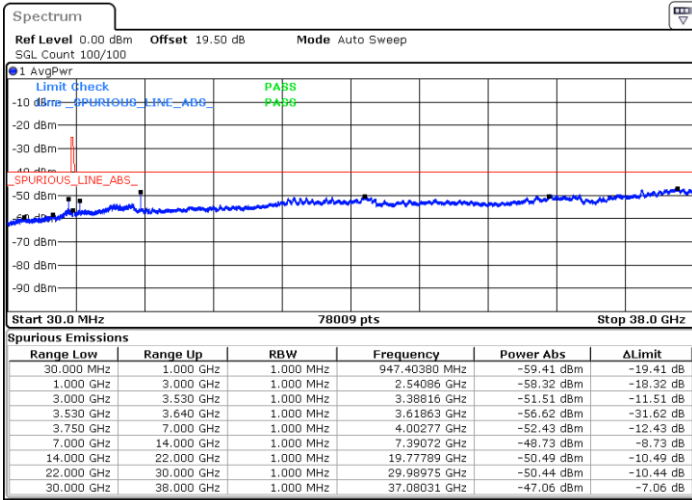

Middle Channel / FullIRB

N/A

Date: 24.FEB.2023 06:27:35

LTE Band 48 / 5MHz

QPSK

Highest Channel / 1RB0

Highest Channel / 1RBmax

Date: 24.FEB.2023 06:15:14

Date: 24.FEB.2023 06:43:01

Highest Channel / FullIRB

N/A

Date: 24.FEB.2023 06:29:07

LTE Band 48 / 10MHz

QPSK

Lowest Channel / 1RB0

Lowest Channel / 1RBmax