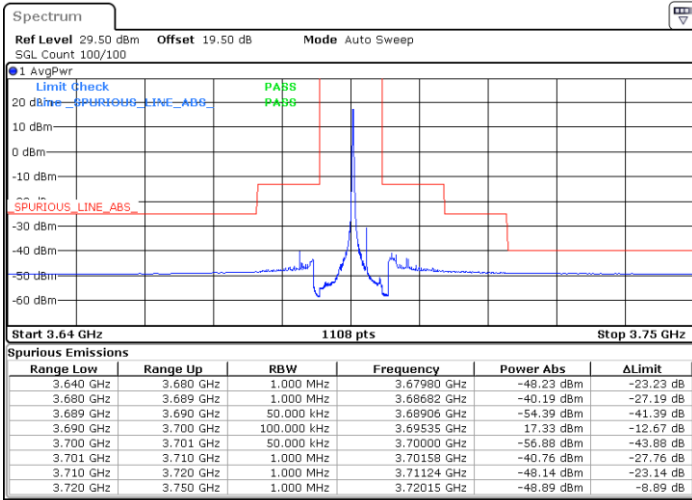

N/A

Date: 24.FEB.2023 03:37:55

LTE Band 48 / 5MHz

16QAM

Highest Channel / 1RB0

Highest Channel / 1RBmax

Date: 24.FEB.2023 03:28:42

Date: 24.FEB.2023 03:56:22

Highest Channel / FullIRB

N/A

Date: 24.FEB.2023 03:42:32

LTE Band 48 / 10MHz

16QAM

Lowest Channel / 1RB0

Lowest Channel / 1RBmax

Date: 24.FEB.2023 04:01:00