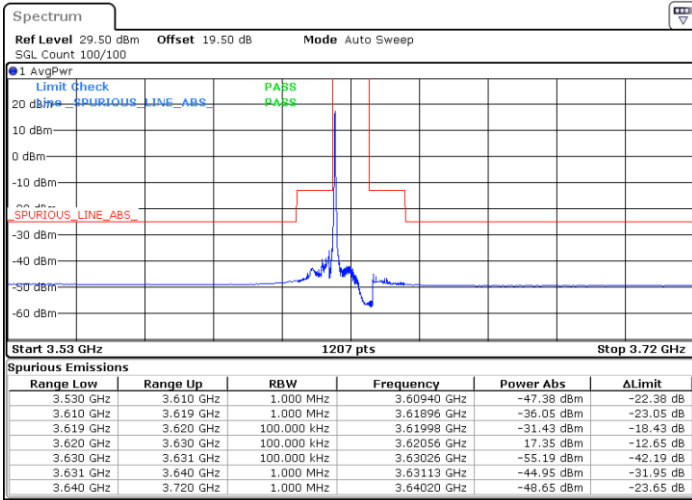

Highest Channel / FullIRB

N/A

Date: 24.FEB.2023 03:42:32

LTE Band 48 / 10MHz

16QAM

Lowest Channel / 1RB0

Lowest Channel / 1RBmax

Date: 24.FEB.2023 04:01:00

Date: 24.FEB.2023 04:28:41

Lowest Channel / FullIRB

N/A

Date: 24.FEB.2023 04:14:51

LTE Band 48 / 10MHz

16QAM

MiddleChannel / 1RB0

Middle Channel / 1RBmax

Date: 24.FEB.2023 04:05:37

Date: 24.FEB.2023 04:33:18

Middle Channel / FullIRB

N/A

Date: 24.FEB.2023 04:19:28

LTE Band 48 / 10MHz

16QAM

Highest Channel / 1RB0