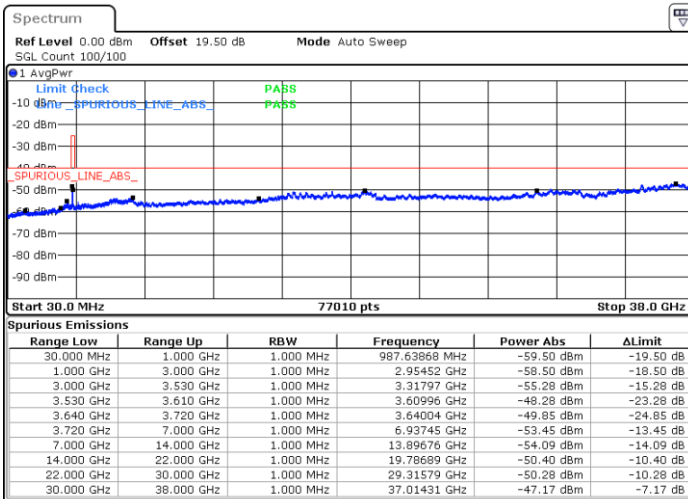

Conducted Spurious Emission

LTE Band 48 / 5MHz

QPSK

Lowest Channel / 1RB0

Lowest Channel / 1RBmax

Date: 24.FEB.2023 06:05:59

Date: 24.FEB.2023 06:33:46

Lowest Channel / FullIRB

N/A

Date: 24.FEB.2023 06:19:52

LTE Band 48 / 5MHz

QPSK

Middle Channel / 1RB0

Middle Channel / 1RBmax

Date: 24.FEB.2023 06:13:41

Date: 24.FEB.2023 06:41:28

Middle Channel / FullIRB

N/A

Date: 24.FEB.2023 06:27:35

LTE Band 48 / 5MHz

QPSK

Highest Channel / 1RB0

Highest Channel / 1RBmax

Date: 24.FEB.2023 06:15:14

Date: 24.FEB.2023 06:43:01

Highest Channel / FullIRB

N/A

Date: 24.FEB.2023 06:29:07

LTE Band 48 / 10MHz

QPSK

Lowest Channel / 1RB0

Lowest Channel / 1RBmax