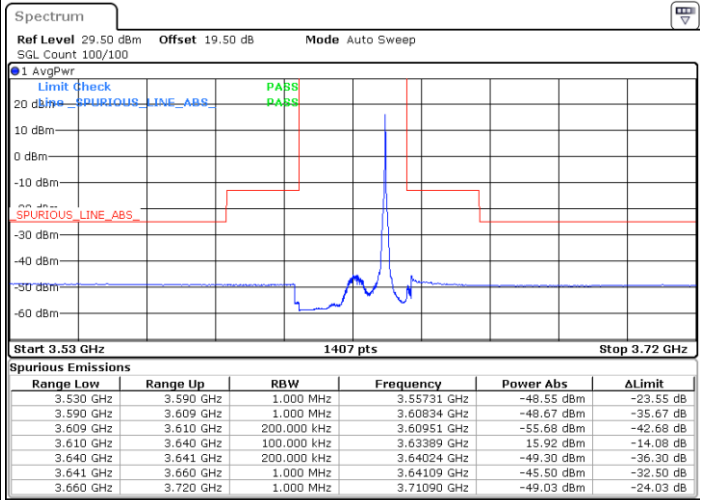

Date: 24.FEB.2023 04:53:18

Date: 24.FEB.2023 05:20:58

Highest Channel / FullIRB

N/A

Date: 24.FEB.2023 05:07:08

LTE Band 48 / 20MHz

64QAM

Lowest Channel / 1RB0

Lowest Channel / 1RBmax

Date: 24.FEB.2023 05:36:24

Date: 24.FEB.2023 05:50:15

Lowest Channel / FullRB

N/A

Date: 24.FEB.2023 05:22:32

LTE Band 48 / 20MHz

64QAM

Middle Channel / 1RB0

Middle Channel / 1RBmax

Date: 24.FEB.2023 05:44:05

Date: 24.FEB.2023 05:57:56

Middle Channel / FullRB

N/A

Date: 24.FEB.2023 05:30:14

LTE Band 48 / 20MHz