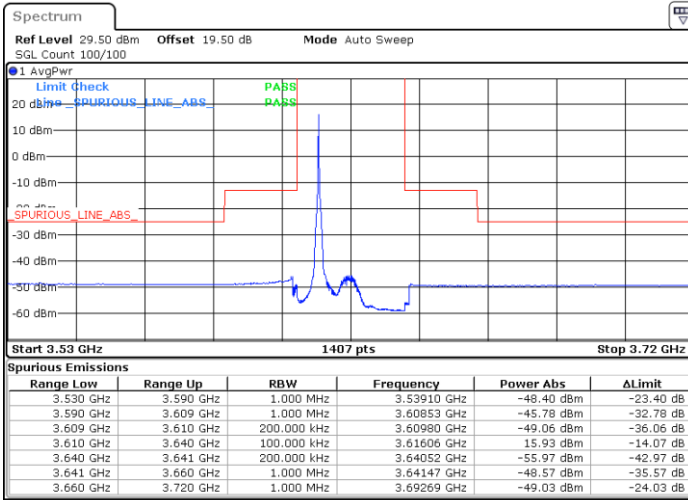

Date: 24.FEB.2023 04:53:18

Date: 24.FEB.2023 05:20:58

Highest Channel / FullIRB

N/A

Date: 24.FEB.2023 05:07:08

LTE Band 48 / 20MHz

64QAM

Lowest Channel / 1RB0

Lowest Channel / 1RBmax

Date: 24.FEB.2023 05:36:24

Date: 24.FEB.2023 05:50:15

Lowest Channel / FullRB

N/A

Date: 24.FEB.2023 05:22:32

LTE Band 48 / 20MHz

64QAM

Middle Channel / 1RB0

Middle Channel / 1RBmax

Date: 24.FEB.2023 05:44:05

Date: 24.FEB.2023 05:57:56

Middle Channel / FullRB

N/A

Date: 24.FEB.2023 05:30:14

LTE Band 48 / 20MHz