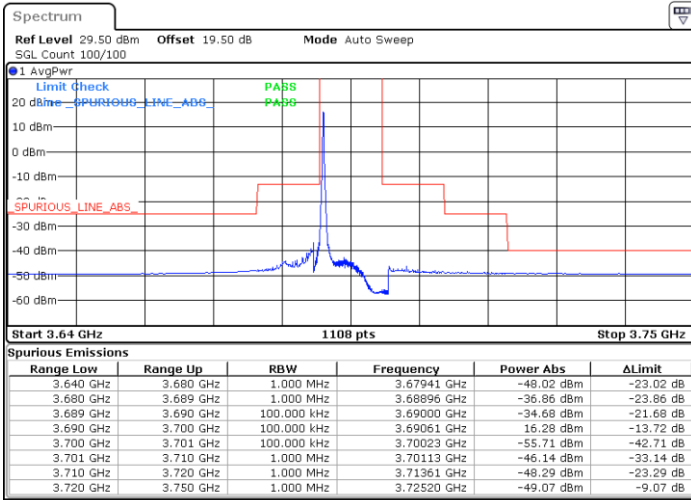

LTE Band 48 / 10MHz

64QAM

MiddleChannel / 1RB0

Middle Channel / 1RBmax

Date: 24.FEB.2023 04:07:09

Date: 24.FEB.2023 04:34:50

Middle Channel / FullIRB

N/A

Date: 24.FEB.2023 04:21:00

LTE Band 48 / 10MHz

64QAM

Highest Channel / 1RB0

Highest Channel / 1RBmax

Date: 24.FEB.2023 04:08:41

Date: 24.FEB.2023 04:16:22

Highest Channel / FullIRB

N/A

Date: 24.FEB.2023 04:22:32

LTE Band 48 / 15MHz

64QAM

Lowest Channel / 1RB0

Lowest Channel / 1RBmax

Date: 24.FEB.2023 04:44:06

Date: 24.FEB.2023 05:11:45