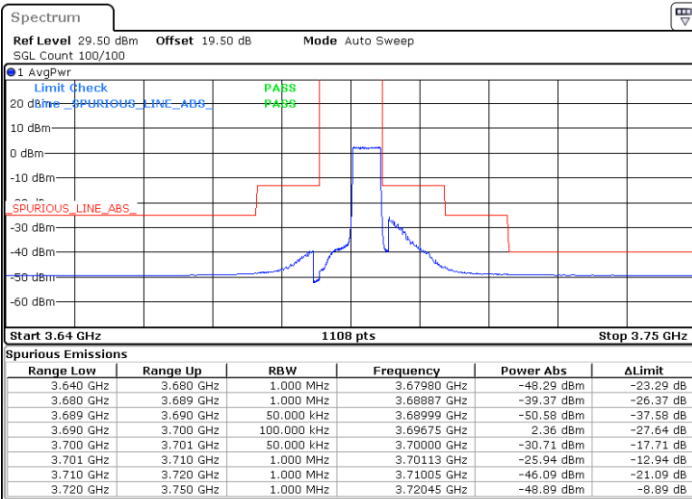

N/A

Date: 24.FEB.2023 03:37:55

LTE Band 48 / 5MHz

16QAM

Highest Channel / 1RB0

Highest Channel / 1RBmax

Date: 24.FEB.2023 03:28:42

Date: 24.FEB.2023 03:56:22

Highest Channel / FullIRB

N/A

Date: 24.FEB.2023 03:42:32

LTE Band 48 / 10MHz

16QAM

Lowest Channel / 1RB0

Lowest Channel / 1RBmax

Date: 24.FEB.2023 04:01:00