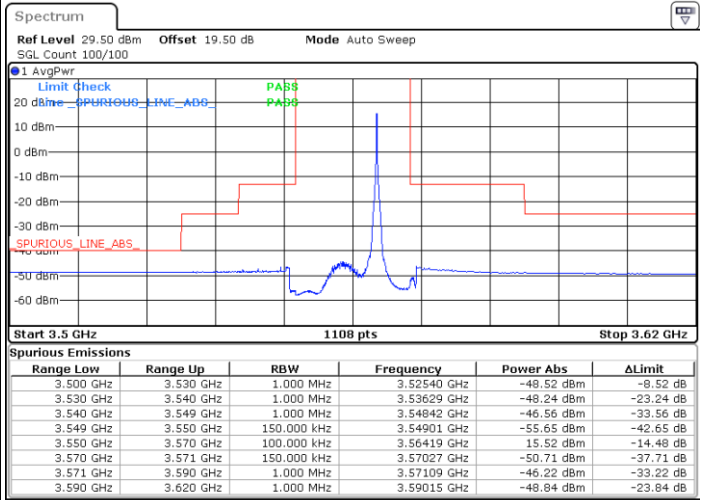

Date: 24.FEB.2023 04:21:00

LTE Band 48 / 10MHz

64QAM

Highest Channel / 1RB0

Highest Channel / 1RBmax

Date: 24.FEB.2023 04:08:41

Date: 24.FEB.2023 04:16:22

Highest Channel / FullIRB

N/A

Date: 24.FEB.2023 04:22:32

LTE Band 48 / 15MHz

64QAM

Lowest Channel / 1RB0

Lowest Channel / 1RBmax

Date: 24.FEB.2023 04:44:06

Date: 24.FEB.2023 05:11:45

Lowest Channel / FullIRB

N/A

Date: 24.FEB.2023 04:57:55

LTE Band 48 / 15MHz

64QAM

Middle Channel / 1RB0

Middle Channel / 1RBmax

Date: 24.FEB.2023 04:45:38