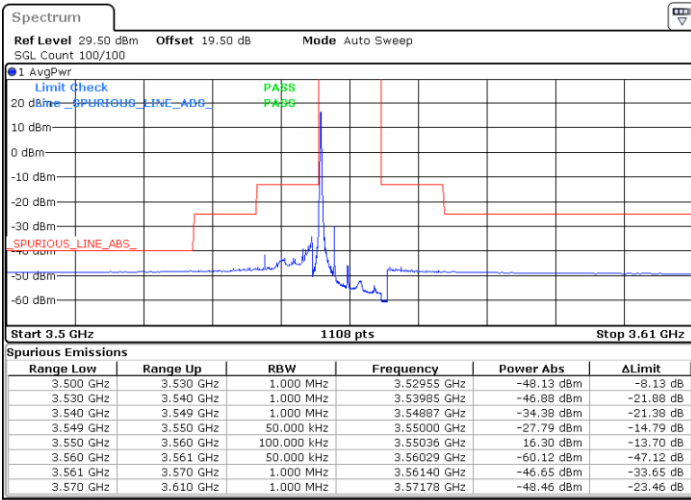

Middle Channel / FullRB

N/A

Date: 24.FEB.2023 05:28:42

LTE Band 48 / 20MHz

16QAM

Highest Channel / 1RB0

Highest Channel / 1RBmax

Date: 24.FEB.2023 05:47:09

Date: 24.FEB.2023 06:02:53

Highest Channel / FullIRB

N/A

Date: 24.FEB.2023 05:33:19

LTE Band 48 / 5MHz

64QAM

Lowest Channel / 1RB0

Lowest Channel / 1RBmax

Date: 24.FEB.2023 03:21:01

Date: 24.FEB.2023 03:48:41

Lowest Channel / FullIRB

N/A

Date: 24.FEB.2023 03:34:51

LTE Band 48 / 5MHz

64QAM

Middle Channel / 1RB0