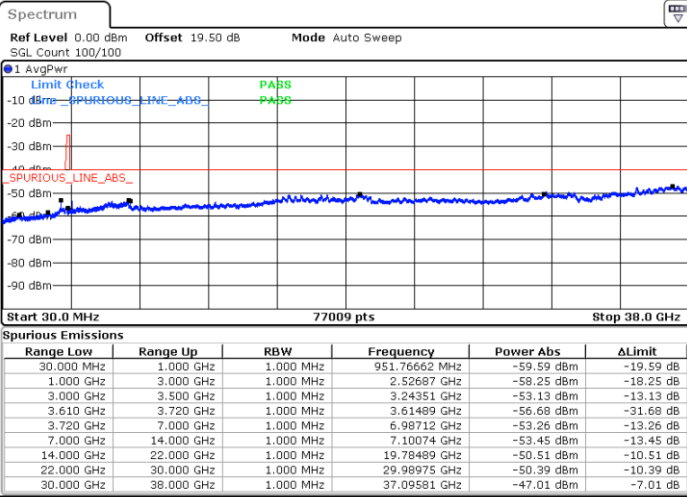

Middle Channel / 1RB0

Middle Channel / 1RBmax

Date: 24.FEB.2023 05:44:05

Date: 24.FEB.2023 05:57:56

Middle Channel / FullRB

N/A

Date: 24.FEB.2023 05:30:14

LTE Band 48 / 20MHz

64QAM

Highest Channel / 1RB0

Highest Channel / 1RBmax

Date: 24.FEB.2023 05:45:37

Date: 24.FEB.2023 06:01:20

Highest Channel / FullIRB

N/A

Date: 24.FEB.2023 05:31:46

Conducted Spurious Emission

LTE Band 48 / 5MHz

QPSK

Lowest Channel / 1RB0

Lowest Channel / 1RBmax

Date: 24.FEB.2023 06:05:59

Date: 24.FEB.2023 06:33:46

Lowest Channel / FullIRB