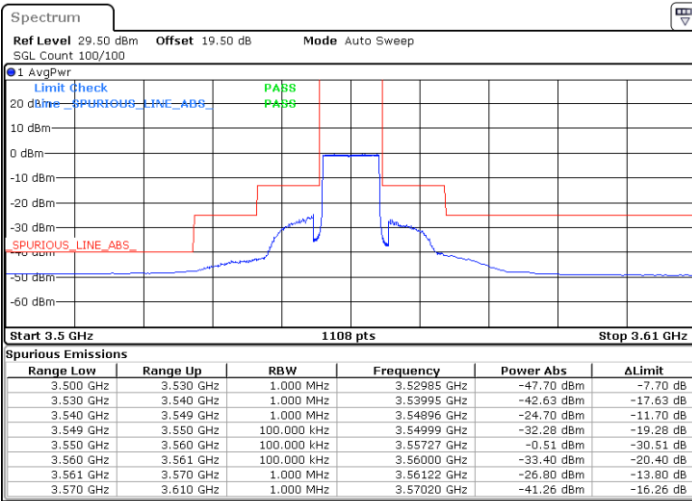

N/A

Date: 24.FEB.2023 03:37:55

LTE Band 48 / 5MHz

16QAM

Highest Channel / 1RB0

Highest Channel / 1RBmax

Date: 24.FEB.2023 03:28:42

Date: 24.FEB.2023 03:56:22

Highest Channel / FullIRB

N/A

Date: 24.FEB.2023 03:42:32

LTE Band 48 / 10MHz

16QAM

Lowest Channel / 1RB0

Lowest Channel / 1RBmax

Date: 24.FEB.2023 04:01:00

Date: 24.FEB.2023 04:28:41

Lowest Channel / FullIRB

N/A

Date: 24.FEB.2023 04:14:51

LTE Band 48 / 10MHz

16QAM

MiddleChannel / 1RB0

Middle Channel / 1RBmax