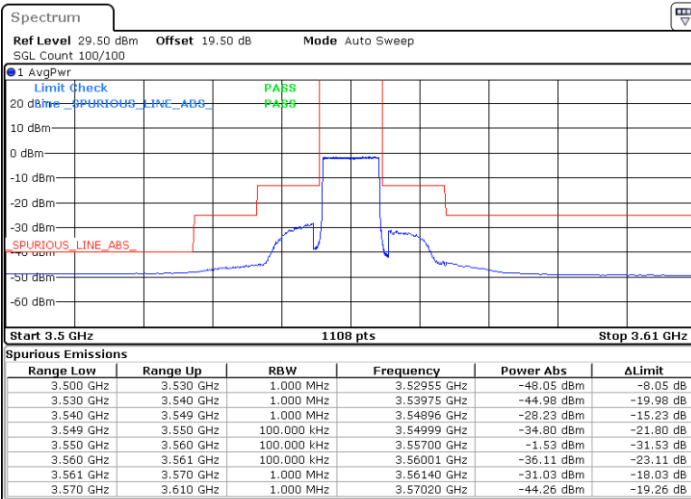

Highest Channel / 1RB0

Highest Channel / 1RBmax

Date: 24.FEB.2023 03:30:14

Date: 24.FEB.2023 03:57:54

Highest Channel / FullIRB

N/A

Date: 24.FEB.2023 03:44:04

LTE Band 48 / 10MHz

64QAM

Lowest Channel / 1RB0

Lowest Channel / 1RBmax

Date: 24.FEB.2023 03:59:28

Date: 24.FEB.2023 04:27:09

Lowest Channel / FullRB

N/A

Date: 24.FEB.2023 04:13:18

LTE Band 48 / 10MHz

64QAM

MiddleChannel / 1RB0

Middle Channel / 1RBmax

Date: 24.FEB.2023 04:07:09

Date: 24.FEB.2023 04:34:50

Middle Channel / FullIRB

N/A

Date: 24.FEB.2023 04:21:00

LTE Band 48 / 10MHz

64QAM

Highest Channel / 1RB0

Highest Channel / 1RBmax

Date: 24.FEB.2023 04:08:41

Date: 24.FEB.2023 04:16:22

Highest Channel / FullIRB