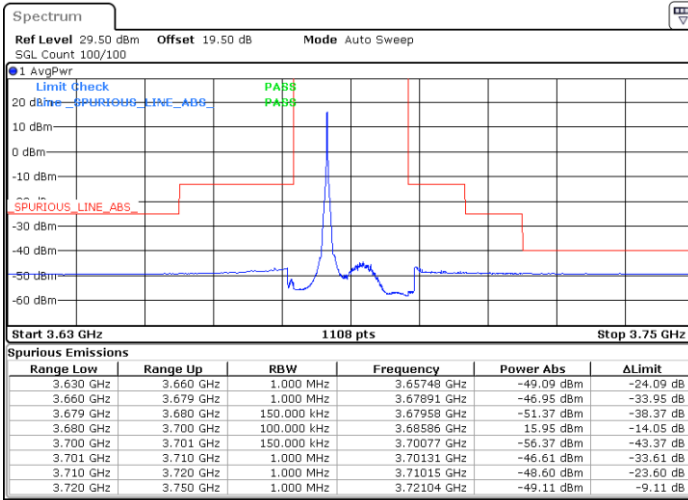

Lowest Channel / FullIRB

N/A

Date: 24.FEB.2023 04:57:55

LTE Band 48 / 15MHz

64QAM

Middle Channel / 1RB0

Middle Channel / 1RBmax

Date: 24.FEB.2023 04:45:38

Date: 24.FEB.2023 05:13:17

Middle Channel / FullRB

N/A

Date: 24.FEB.2023 04:59:27

LTE Band 48 / 15MHz

64QAM

Highest Channel / 1RB0

Highest Channel / 1RBmax

Date: 24.FEB.2023 04:53:18

Date: 24.FEB.2023 05:20:58

Highest Channel / FullIRB

N/A

Date: 24.FEB.2023 05:07:08

LTE Band 48 / 20MHz

64QAM

Lowest Channel / 1RB0

Lowest Channel / 1RBmax

Date: 24.FEB.2023 05:36:24

Date: 24.FEB.2023 05:50:15

Lowest Channel / FullRB

N/A

Date: 24.FEB.2023 05:22:32

LTE Band 48 / 20MHz

64QAM