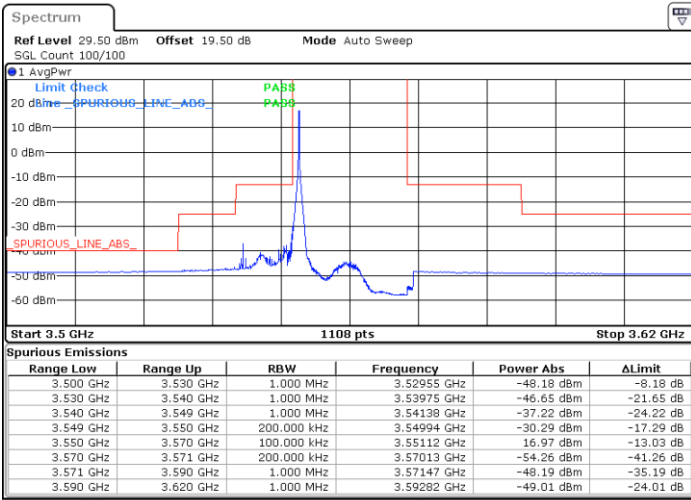

LTE Band 48 / 15MHz

16QAM

Highest Channel / 1RB0

Highest Channel / 1RBmax

Date: 24.FEB.2023 04:51:46

Date: 24.FEB.2023 05:19:26

Highest Channel / FullIRB

N/A

Date: 24.FEB.2023 05:05:35

LTE Band 48 / 20MHz

16QAM

Lowest Channel / 1RB0

Lowest Channel / 1RBmax

Date: 24.FEB.2023 05:37:57

Date: 24.FEB.2023 05:51:47

Lowest Channel / FullIRB