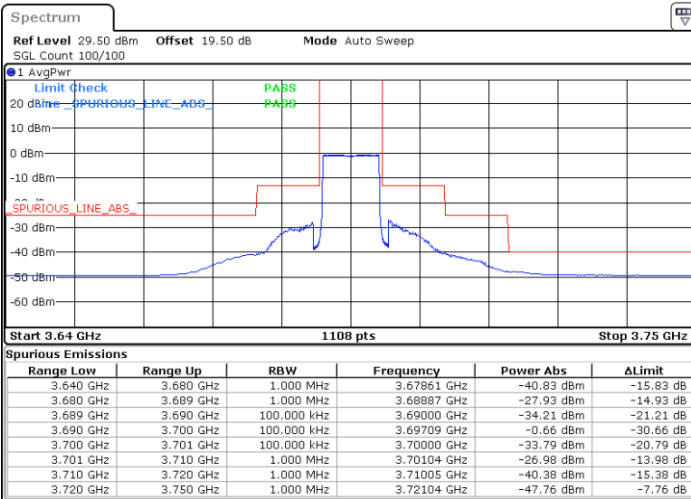

Highest Channel / 1RBmax

Date: 24.FEB.2023 04:10:14

Date: 24.FEB.2023 04:37:54

Highest Channel / FullIRB

N/A

Date: 24.FEB.2023 04:24:04

LTE Band 48 / 15MHz

16QAM

Lowest Channel / 1RB0

Lowest Channel / 1RBmax

Date: 24.FEB.2023 04:42:33

Date: 24.FEB.2023 05:10:13

Lowest Channel / FullIRB

N/A

Date: 24.FEB.2023 04:56:23

LTE Band 48 / 15MHz