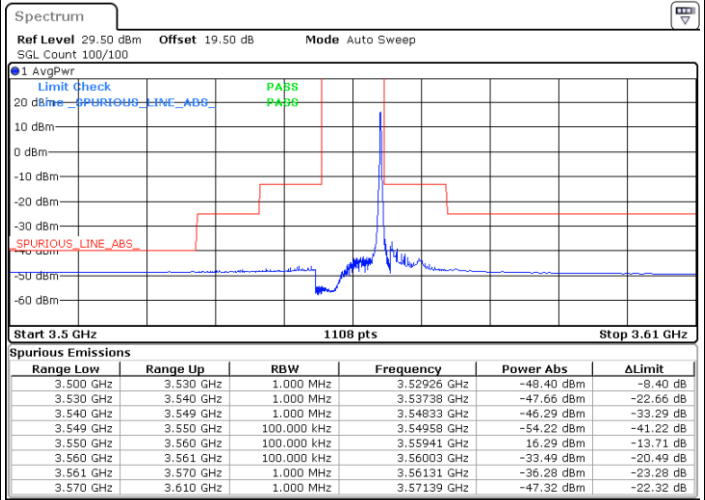

LTE Band 48 / 10MHz

64QAM

Lowest Channel / 1RB0

Lowest Channel / 1RBmax

Date: 24.FEB.2023 03:59:28

Date: 24.FEB.2023 04:27:09