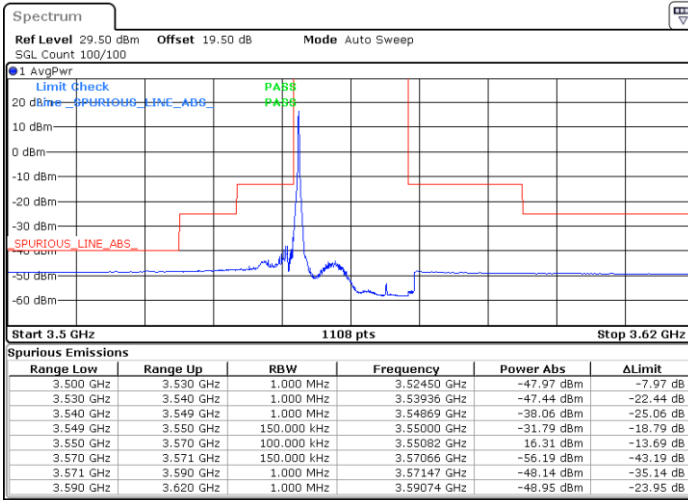

Date: 24.FEB.2023 04:21:00

LTE Band 48 / 10MHz

64QAM

Highest Channel / 1RB0

Highest Channel / 1RBmax

Date: 24.FEB.2023 04:08:41

Date: 24.FEB.2023 04:16:22

Highest Channel / FullIRB

N/A

Date: 24.FEB.2023 04:22:32

LTE Band 48 / 15MHz

64QAM

Lowest Channel / 1RB0

Lowest Channel / 1RBmax

Date: 24.FEB.2023 04:44:06

Date: 24.FEB.2023 05:11:45

Lowest Channel / FullIRB

N/A

Date: 24.FEB.2023 04:57:55

LTE Band 48 / 15MHz

64QAM

Middle Channel / 1RB0

Middle Channel / 1RBmax

Date: 24.FEB.2023 04:45:38