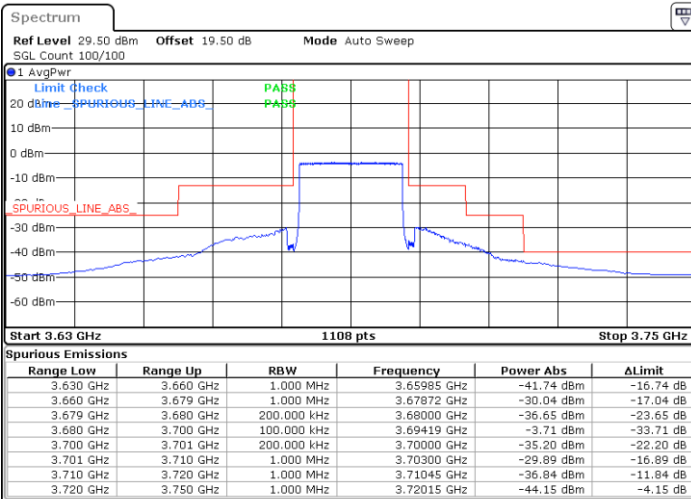

Middle Channel / FullRB

N/A

Date: 24.FEB.2023 05:28:42

LTE Band 48 / 20MHz

16QAM

Highest Channel / 1RB0

Highest Channel / 1RBmax

Date: 24.FEB.2023 05:47:09

Date: 24.FEB.2023 06:02:53

Highest Channel / FullIRB

N/A

Date: 24.FEB.2023 05:33:19

LTE Band 48 / 5MHz

64QAM

Lowest Channel / 1RB0

Lowest Channel / 1RBmax