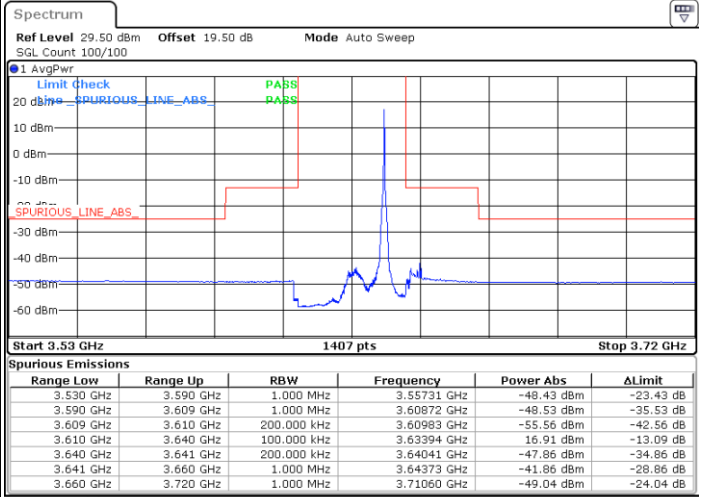

Date: 24.FEB.2023 05:05:35

LTE Band 48 / 20MHz

16QAM

Lowest Channel / 1RB0

Lowest Channel / 1RBmax

Date: 24.FEB.2023 05:37:57

Date: 24.FEB.2023 05:51:47

Lowest Channel / FullIRB

N/A

Date: 24.FEB.2023 05:24:05

LTE Band 48 / 20MHz

16QAM

Middle Channel / 1RB0

Middle Channel / 1RBmax

Date: 24.FEB.2023 05:42:33

Date: 24.FEB.2023 05:56:24

Middle Channel / FullRB

N/A

Date: 24.FEB.2023 05:28:42

LTE Band 48 / 20MHz

16QAM

Highest Channel / 1RB0

Highest Channel / 1RBmax

Date: 24.FEB.2023 05:47:09

Date: 24.FEB.2023 06:02:53

Highest Channel / FullIRB

N/A

Date: 24.FEB.2023 05:33:19

LTE Band 48 / 5MHz

64QAM

Lowest Channel / 1RB0

Lowest Channel / 1RBmax