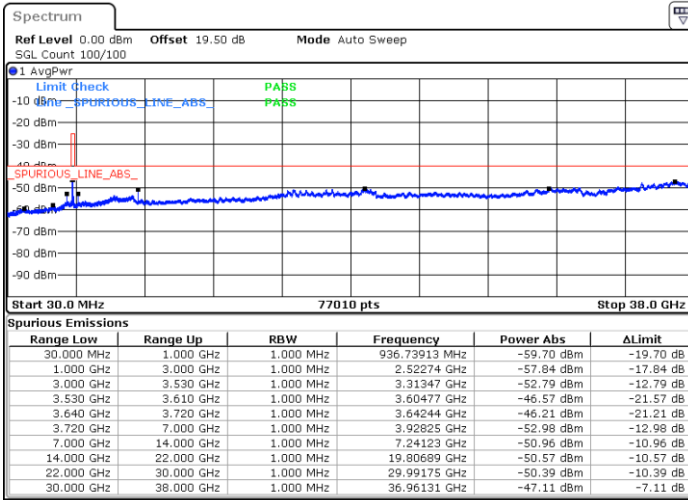

LTE Band 48 / 10MHz

QPSK

MiddleChannel / 1RB0

Middle Channel / 1RBmax

Date: 24.FEB.2023 06:54:10