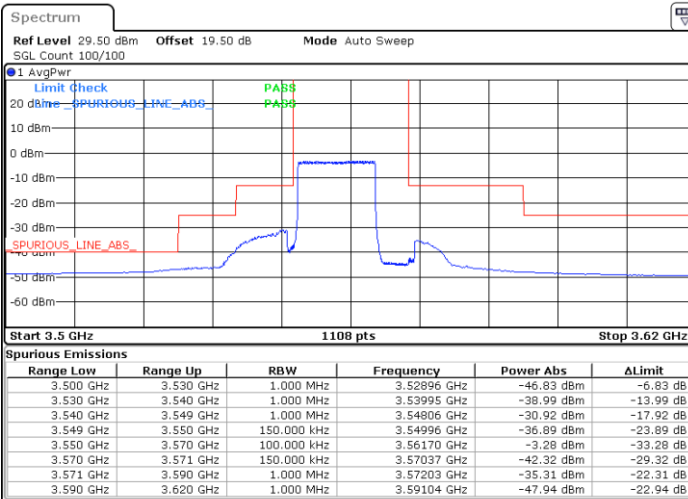

Date: 24.FEB.2023 04:21:00

LTE Band 48 / 10MHz

64QAM

Highest Channel / 1RB0

Highest Channel / 1RBmax

Date: 24.FEB.2023 04:08:41

Date: 24.FEB.2023 04:16:22

Highest Channel / FullIRB

N/A

Date: 24.FEB.2023 04:22:32

LTE Band 48 / 15MHz

64QAM

Lowest Channel / 1RB0

Lowest Channel / 1RBmax

Date: 24.FEB.2023 04:44:06

Date: 24.FEB.2023 05:11:45

Lowest Channel / FullIRB

N/A

Date: 24.FEB.2023 04:57:55

LTE Band 48 / 15MHz

64QAM

Middle Channel / 1RB0

Middle Channel / 1RBmax

Date: 24.FEB.2023 04:45:38