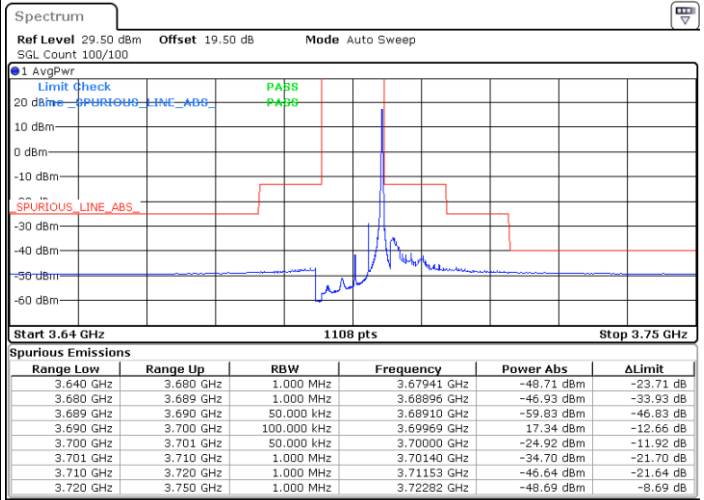

N/A

Date: 24.FEB.2023 03:37:55

LTE Band 48 / 5MHz

16QAM

Highest Channel / 1RB0

Highest Channel / 1RBmax

Date: 24.FEB.2023 03:28:42

Date: 24.FEB.2023 03:56:22

Highest Channel / FullIRB

N/A

Date: 24.FEB.2023 03:42:32

LTE Band 48 / 10MHz

16QAM

Lowest Channel / 1RB0

Lowest Channel / 1RBmax

Date: 24.FEB.2023 04:01:00