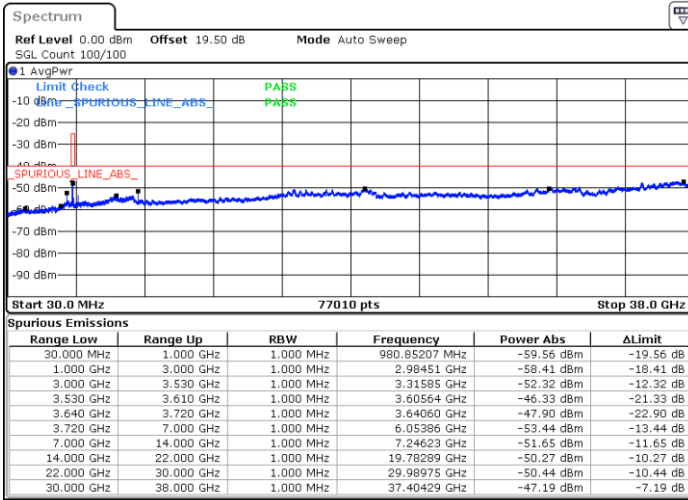

Conducted Spurious Emission

LTE Band 48 / 5MHz

QPSK

Lowest Channel / 1RB0

Lowest Channel / 1RBmax

Date: 24.FEB.2023 06:05:59

Date: 24.FEB.2023 06:33:46

Lowest Channel / FullIRB

N/A

Date: 24.FEB.2023 06:19:52

LTE Band 48 / 5MHz

QPSK

Middle Channel / 1RB0

Middle Channel / 1RBmax

Date: 24.FEB.2023 06:13:41

Date: 24.FEB.2023 06:41:28

Middle Channel / FullIRB

N/A

Date: 24.FEB.2023 06:27:35

LTE Band 48 / 5MHz

QPSK

Highest Channel / 1RB0

Highest Channel / 1RBmax

Date: 24.FEB.2023 06:15:14