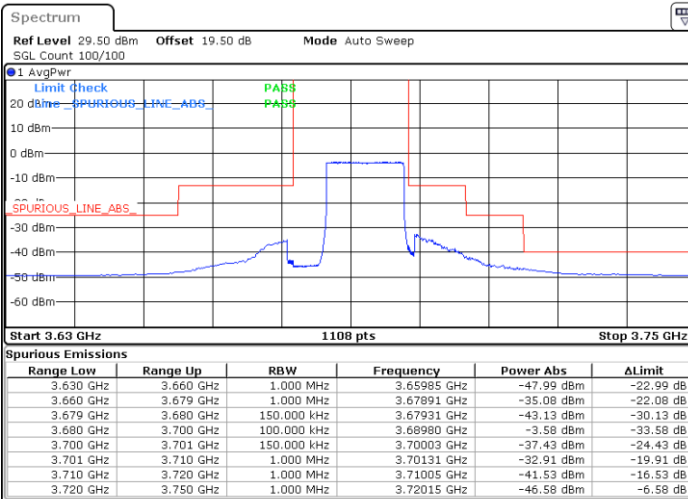

Lowest Channel / FullIRB

N/A

Date: 24.FEB.2023 04:57:55

LTE Band 48 / 15MHz

64QAM

Middle Channel / 1RB0

Middle Channel / 1RBmax

Date: 24.FEB.2023 04:45:38

Date: 24.FEB.2023 05:13:17

Middle Channel / FullRB

N/A

Date: 24.FEB.2023 04:59:27

LTE Band 48 / 15MHz

64QAM

Highest Channel / 1RB0

Highest Channel / 1RBmax

Date: 24.FEB.2023 04:53:18

Date: 24.FEB.2023 05:20:58

Highest Channel / FullIRB

N/A

Date: 24.FEB.2023 05:07:08

LTE Band 48 / 20MHz

64QAM

Lowest Channel / 1RB0