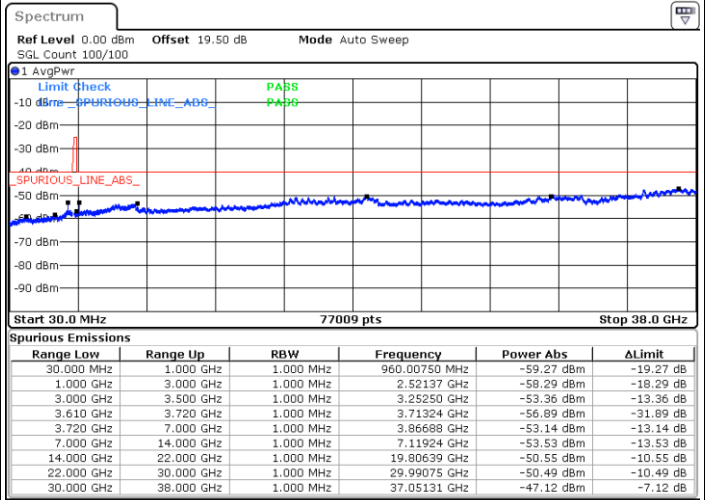

Middle Channel / FullIRB

N/A

Date: 24.FEB.2023 06:27:35

LTE Band 48 / 5MHz

QPSK

Highest Channel / 1RB0

Highest Channel / 1RBmax

Date: 24.FEB.2023 06:15:14

Date: 24.FEB.2023 06:43:01

Highest Channel / FullIRB

N/A

Date: 24.FEB.2023 06:29:07

LTE Band 48 / 10MHz

QPSK

Lowest Channel / 1RB0

Lowest Channel / 1RBmax

Date: 24.FEB.2023 06:52:38

Date: 24.FEB.2023 07:20:25

Lowest Channel / FullIRB

N/A

Date: 24.FEB.2023 07:06:31

LTE Band 48 / 10MHz

QPSK

MiddleChannel / 1RB0