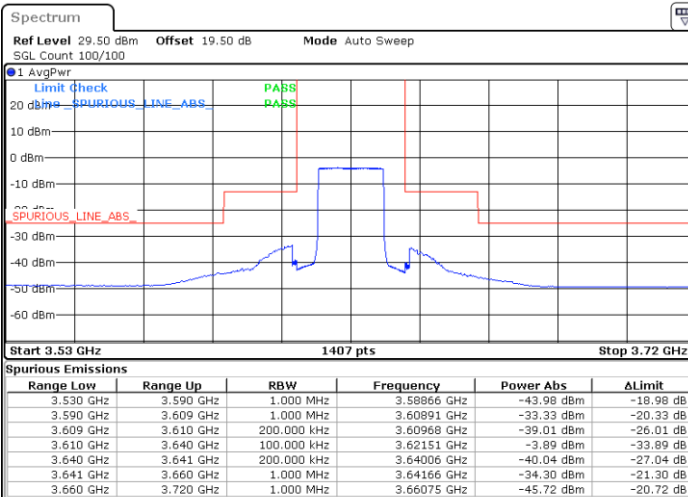

Date: 24.FEB.2023 05:05:35

LTE Band 48 / 20MHz

16QAM

Lowest Channel / 1RB0

Lowest Channel / 1RBmax

Date: 24.FEB.2023 05:37:57

Date: 24.FEB.2023 05:51:47

Lowest Channel / FullIRB

N/A

Date: 24.FEB.2023 05:24:05

LTE Band 48 / 20MHz

16QAM

Middle Channel / 1RB0

Middle Channel / 1RBmax

Date: 24.FEB.2023 05:42:33

Date: 24.FEB.2023 05:56:24

Middle Channel / FullRB

N/A

Date: 24.FEB.2023 05:28:42

LTE Band 48 / 20MHz

16QAM

Highest Channel / 1RB0

Highest Channel / 1RBmax

Date: 24.FEB.2023 05:47:09

Date: 24.FEB.2023 06:02:53

Highest Channel / FullIRB

N/A

Date: 24.FEB.2023 05:33:19

LTE Band 48 / 5MHz

64QAM

Lowest Channel / 1RB0

Lowest Channel / 1RBmax