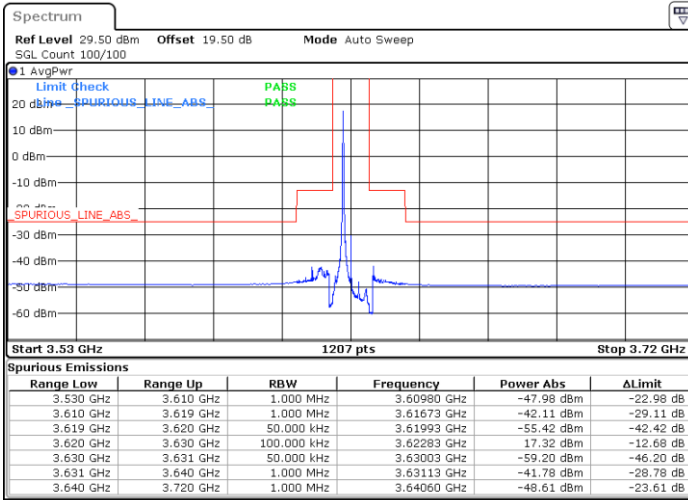

Date: 24.FEB.2023 03:33:19

LTE Band 48 / 5MHz

16QAM

Middle Channel / 1RB0

Middle Channel / 1RBmax

Date: 24.FEB.2023 03:24:05

Date: 24.FEB.2023 03:51:45

Middle Channel / FullIRB

N/A

Date: 24.FEB.2023 03:37:55

LTE Band 48 / 5MHz

16QAM

Highest Channel / 1RB0

Highest Channel / 1RBmax

Date: 24.FEB.2023 03:28:42

Date: 24.FEB.2023 03:56:22