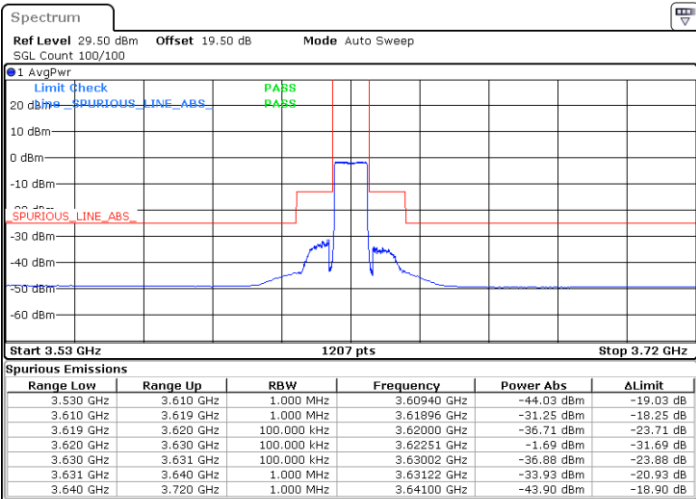

LTE Band 48 / 10MHz

64QAM

MiddleChannel / 1RB0

Middle Channel / 1RBmax

Date: 24.FEB.2023 04:07:09

Date: 24.FEB.2023 04:34:50

Middle Channel / FullIRB

N/A

Date: 24.FEB.2023 04:21:00

LTE Band 48 / 10MHz

64QAM

Highest Channel / 1RB0

Highest Channel / 1RBmax

Date: 24.FEB.2023 04:08:41

Date: 24.FEB.2023 04:16:22

Highest Channel / FullIRB