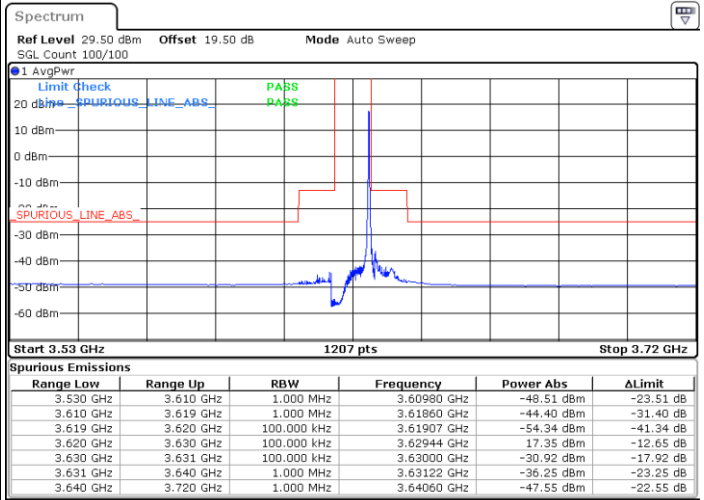

Highest Channel / FullIRB

N/A

Date: 24.FEB.2023 03:42:32

LTE Band 48 / 10MHz

16QAM

Lowest Channel / 1RB0

Lowest Channel / 1RBmax

Date: 24.FEB.2023 04:01:00

Date: 24.FEB.2023 04:28:41

Lowest Channel / FullIRB

N/A

Date: 24.FEB.2023 04:14:51

LTE Band 48 / 10MHz

16QAM

MiddleChannel / 1RB0

Middle Channel / 1RBmax

Date: 24.FEB.2023 04:05:37

Date: 24.FEB.2023 04:33:18

Middle Channel / FullIRB

N/A

Date: 24.FEB.2023 04:19:28

LTE Band 48 / 10MHz

16QAM

Highest Channel / 1RB0