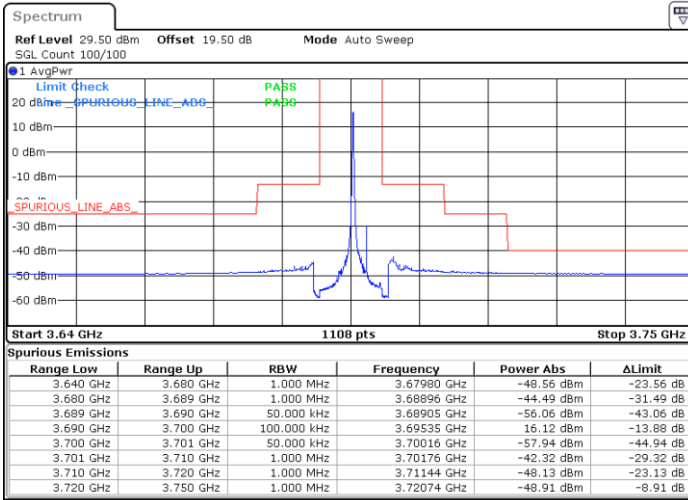

Date: 24.FEB.2023 03:21:01

Date: 24.FEB.2023 03:48:41

Lowest Channel / FullIRB

N/A

Date: 24.FEB.2023 03:34:51

LTE Band 48 / 5MHz

64QAM

Middle Channel / 1RB0

Middle Channel / 1RBmax

Date: 24.FEB.2023 03:22:33

Date: 24.FEB.2023 03:50:13

Middle Channel / FullIRB

N/A

Date: 24.FEB.2023 03:36:23

LTE Band 48 / 5MHz

64QAM

Highest Channel / 1RB0

Highest Channel / 1RBmax

Date: 24.FEB.2023 03:30:14

Date: 24.FEB.2023 03:57:54

Highest Channel / FullIRB

N/A

Date: 24.FEB.2023 03:44:04

LTE Band 48 / 10MHz