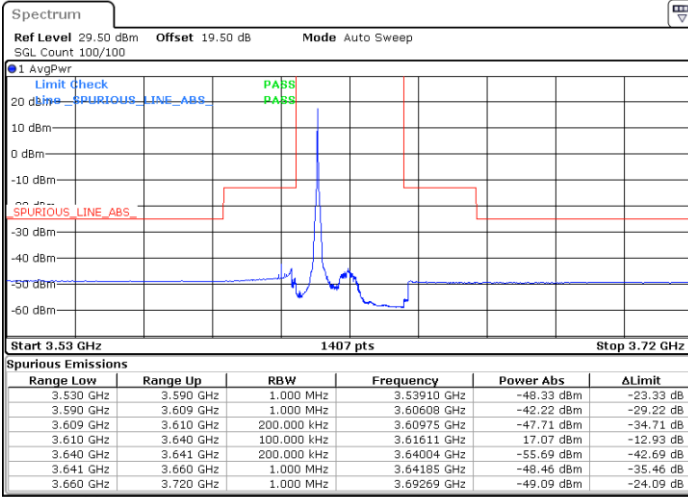

Date: 24.FEB.2023 05:05:35

LTE Band 48 / 20MHz

16QAM

Lowest Channel / 1RB0

Lowest Channel / 1RBmax

Date: 24.FEB.2023 05:37:57

Date: 24.FEB.2023 05:51:47

Lowest Channel / FullIRB

N/A

Date: 24.FEB.2023 05:24:05

LTE Band 48 / 20MHz

16QAM

Middle Channel / 1RB0

Middle Channel / 1RBmax

Date: 24.FEB.2023 05:42:33

Date: 24.FEB.2023 05:56:24

Middle Channel / FullRB

N/A

Date: 24.FEB.2023 05:28:42

LTE Band 48 / 20MHz

16QAM

Highest Channel / 1RB0

Highest Channel / 1RBmax

Date: 24.FEB.2023 05:47:09

Date: 24.FEB.2023 06:02:53

Highest Channel / FullIRB

N/A

Date: 24.FEB.2023 05:33:19

LTE Band 48 / 5MHz

64QAM

Lowest Channel / 1RB0

Lowest Channel / 1RBmax