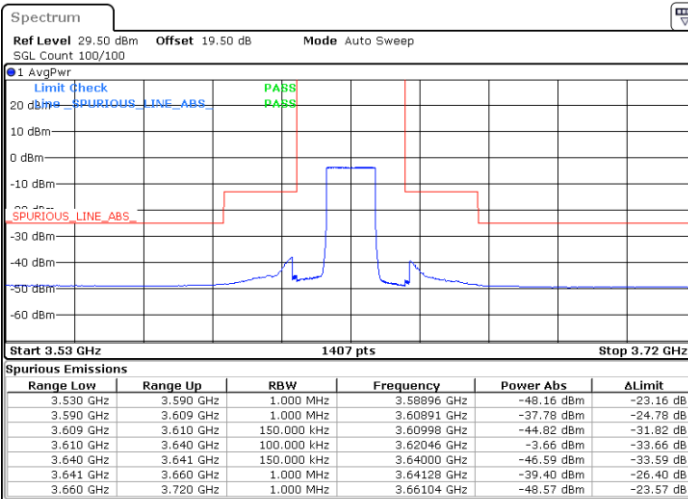

N/A

Date: 24.FEB.2023 04:22:32

LTE Band 48 / 15MHz

64QAM

Lowest Channel / 1RB0

Lowest Channel / 1RBmax

Date: 24.FEB.2023 04:44:06

Date: 24.FEB.2023 05:11:45

Lowest Channel / FullIRB

N/A

Date: 24.FEB.2023 04:57:55

LTE Band 48 / 15MHz

64QAM

Middle Channel / 1RB0

Middle Channel / 1RBmax

Date: 24.FEB.2023 04:45:38

Date: 24.FEB.2023 05:13:17

Middle Channel / FullRB

N/A

Date: 24.FEB.2023 04:59:27

LTE Band 48 / 15MHz

64QAM

Highest Channel / 1RB0

Highest Channel / 1RBmax