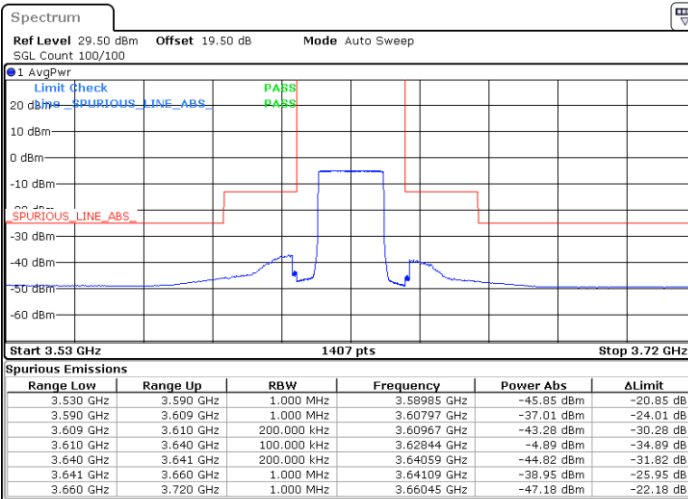

Lowest Channel / 1RBmax

Date: 24.FEB.2023 05:36:24

Date: 24.FEB.2023 05:50:15

Lowest Channel / FullRB

N/A

Date: 24.FEB.2023 05:22:32

LTE Band 48 / 20MHz

64QAM

Middle Channel / 1RB0

Middle Channel / 1RBmax

Date: 24.FEB.2023 05:44:05

Date: 24.FEB.2023 05:57:56

Middle Channel / FullRB

N/A

Date: 24.FEB.2023 05:30:14

LTE Band 48 / 20MHz

64QAM

Highest Channel / 1RB0

Highest Channel / 1RBmax

Date: 24.FEB.2023 05:45:37

Date: 24.FEB.2023 06:01:20

Highest Channel / FullIRB

N/A

Date: 24.FEB.2023 05:31:46