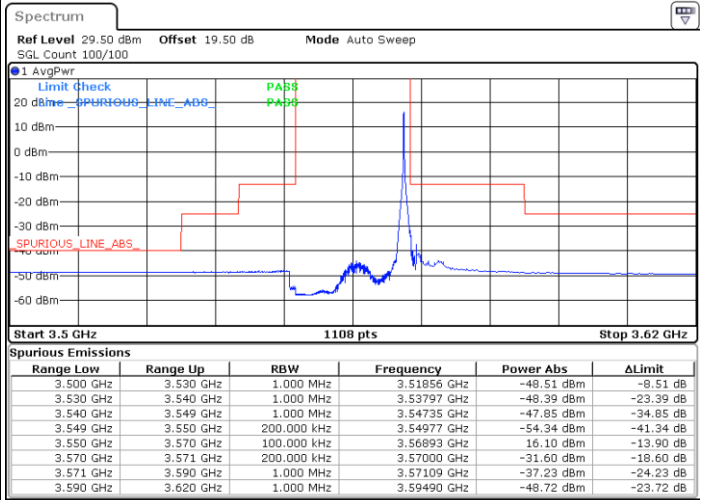

Date: 24.FEB.2023 05:13:17

Middle Channel / FullRB

N/A

Date: 24.FEB.2023 04:59:27

LTE Band 48 / 15MHz

64QAM

Highest Channel / 1RB0

Highest Channel / 1RBmax

Date: 24.FEB.2023 04:53:18

Date: 24.FEB.2023 05:20:58

Highest Channel / FullIRB

N/A

Date: 24.FEB.2023 05:07:08

LTE Band 48 / 20MHz

64QAM

Lowest Channel / 1RB0

Lowest Channel / 1RBmax

Date: 24.FEB.2023 05:36:24

Date: 24.FEB.2023 05:50:15

Lowest Channel / FullRB

N/A

Date: 24.FEB.2023 05:22:32

LTE Band 48 / 20MHz

64QAM