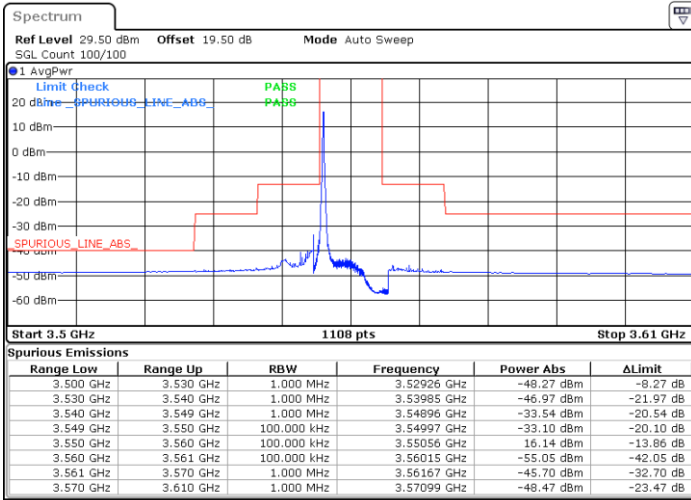

LTE Band 48 / 10MHz

64QAM

Lowest Channel / 1RB0

Lowest Channel / 1RBmax

Date: 24.FEB.2023 03:59:28

Date: 24.FEB.2023 04:27:09