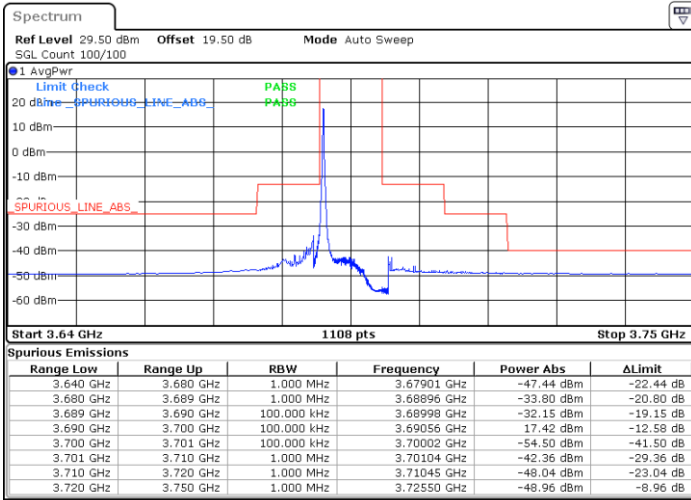

Date: 24.FEB.2023 04:28:41

Lowest Channel / FullIRB

N/A

Date: 24.FEB.2023 04:14:51

LTE Band 48 / 10MHz

16QAM

MiddleChannel / 1RB0

Middle Channel / 1RBmax

Date: 24.FEB.2023 04:05:37

Date: 24.FEB.2023 04:33:18

Middle Channel / FullIRB

N/A

Date: 24.FEB.2023 04:19:28

LTE Band 48 / 10MHz

16QAM

Highest Channel / 1RB0

Highest Channel / 1RBmax

Date: 24.FEB.2023 04:10:14

Date: 24.FEB.2023 04:37:54

Highest Channel / FullIRB

N/A

Date: 24.FEB.2023 04:24:04

LTE Band 48 / 15MHz

16QAM

Lowest Channel / 1RB0

Lowest Channel / 1RBmax

Date: 24.FEB.2023 04:42:33

Date: 24.FEB.2023 05:10:13

Lowest Channel / FullIRB

N/A

Date: 24.FEB.2023 04:56:23

LTE Band 48 / 15MHz