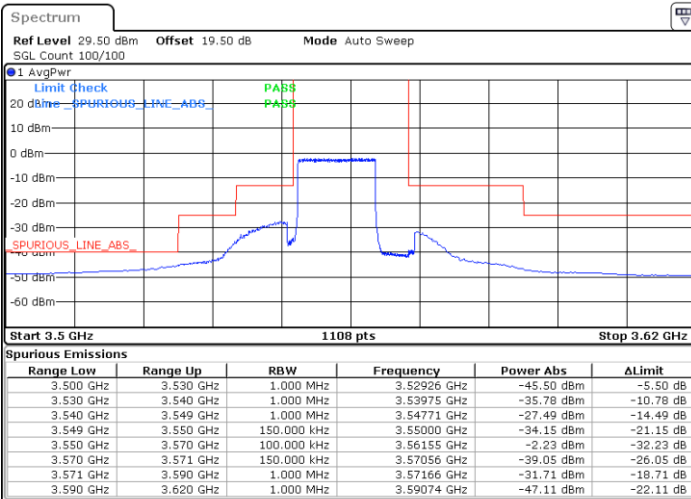

Highest Channel / 1RBmax

Date: 24.FEB.2023 04:10:14

Date: 24.FEB.2023 04:37:54

Highest Channel / FullIRB

N/A

Date: 24.FEB.2023 04:24:04

LTE Band 48 / 15MHz

16QAM

Lowest Channel / 1RB0

Lowest Channel / 1RBmax

Date: 24.FEB.2023 04:42:33

Date: 24.FEB.2023 05:10:13

Lowest Channel / FullIRB

N/A

Date: 24.FEB.2023 04:56:23

LTE Band 48 / 15MHz