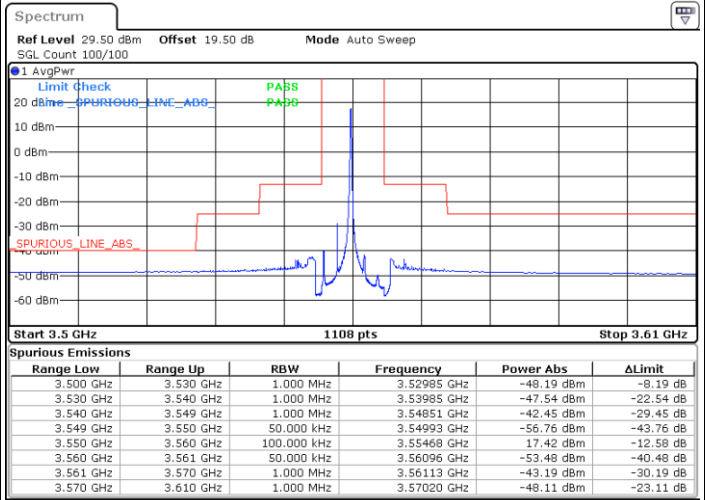

LTE Band 48 / 5MHz

16QAM

Lowest Channel / 1RB0

Lowest Channel / 1RBmax

Date: 24.FEB.2023 03:19:28

Date: 24.FEB.2023 03:47:09

Lowest Channel / FullRB

N/A