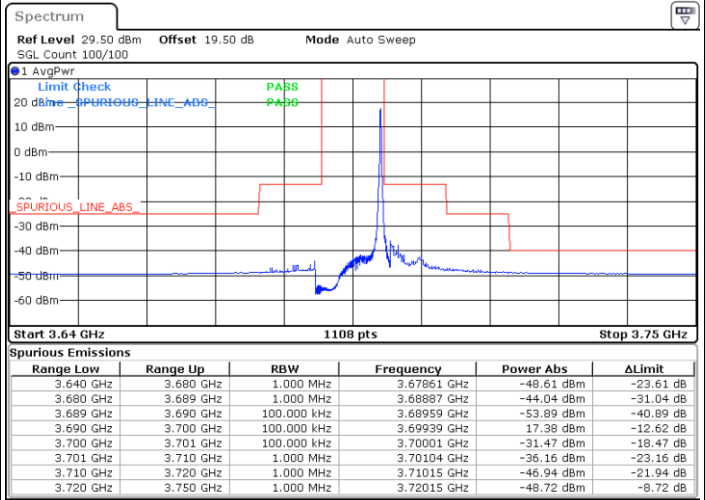

Date: 24.FEB.2023 04:28:41

Lowest Channel / FullIRB

N/A

Date: 24.FEB.2023 04:14:51

LTE Band 48 / 10MHz

16QAM

MiddleChannel / 1RB0

Middle Channel / 1RBmax

Date: 24.FEB.2023 04:05:37

Date: 24.FEB.2023 04:33:18

Middle Channel / FullIRB

N/A

Date: 24.FEB.2023 04:19:28

LTE Band 48 / 10MHz

16QAM

Highest Channel / 1RB0

Highest Channel / 1RBmax

Date: 24.FEB.2023 04:10:14

Date: 24.FEB.2023 04:37:54

Highest Channel / FullIRB

N/A

Date: 24.FEB.2023 04:24:04

LTE Band 48 / 15MHz

16QAM

Lowest Channel / 1RB0

Lowest Channel / 1RBmax

Date: 24.FEB.2023 04:42:33

Date: 24.FEB.2023 05:10:13

Lowest Channel / FullIRB

N/A

Date: 24.FEB.2023 04:56:23

LTE Band 48 / 15MHz