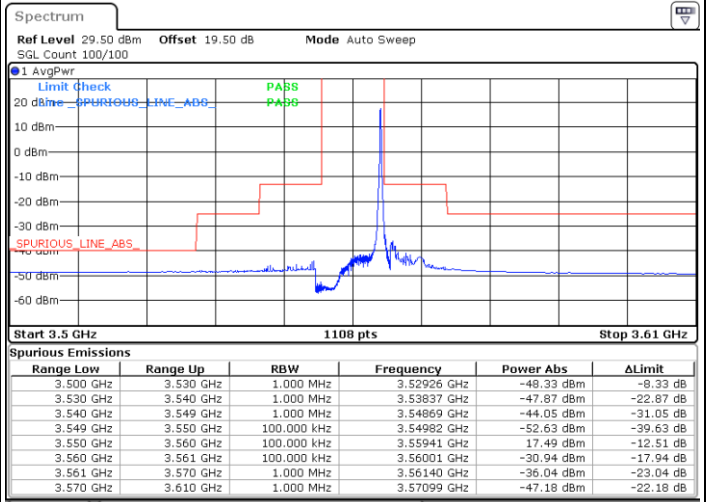

N/A

Date: 24.FEB.2023 03:37:55

LTE Band 48 / 5MHz

16QAM

Highest Channel / 1RB0

Highest Channel / 1RBmax

Date: 24.FEB.2023 03:28:42

Date: 24.FEB.2023 03:56:22

Highest Channel / FullIRB

N/A

Date: 24.FEB.2023 03:42:32

LTE Band 48 / 10MHz

16QAM

Lowest Channel / 1RB0

Lowest Channel / 1RBmax

Date: 24.FEB.2023 04:01:00

Date: 24.FEB.2023 04:28:41

Lowest Channel / FullIRB

N/A

Date: 24.FEB.2023 04:14:51

LTE Band 48 / 10MHz

16QAM

MiddleChannel / 1RB0

Middle Channel / 1RBmax