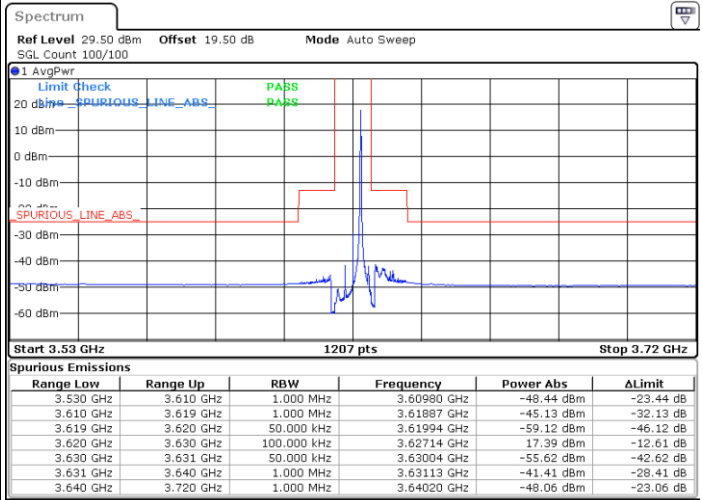

LTE Band 48 / 5MHz

16QAM

Lowest Channel / 1RB0

Lowest Channel / 1RBmax

Date: 24.FEB.2023 03:19:28

Date: 24.FEB.2023 03:47:09

Lowest Channel / FullRB

N/A

Date: 24.FEB.2023 03:33:19

LTE Band 48 / 5MHz

16QAM

Middle Channel / 1RB0

Middle Channel / 1RBmax

Date: 24.FEB.2023 03:24:05

Date: 24.FEB.2023 03:51:45

Middle Channel / FullIRB

N/A

Date: 24.FEB.2023 03:37:55

LTE Band 48 / 5MHz

16QAM

Highest Channel / 1RB0

Highest Channel / 1RBmax

Date: 24.FEB.2023 03:28:42

Date: 24.FEB.2023 03:56:22

Highest Channel / FullIRB

N/A

Date: 24.FEB.2023 03:42:32

LTE Band 48 / 10MHz

16QAM

Lowest Channel / 1RB0

Lowest Channel / 1RBmax

Date: 24.FEB.2023 04:01:00