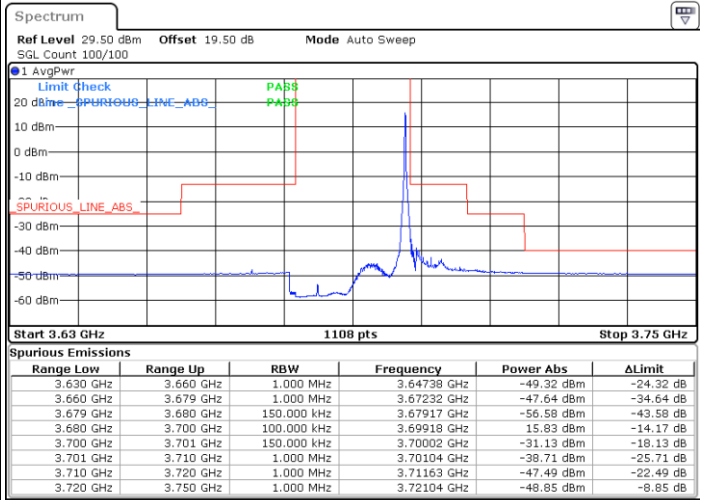

Lowest Channel / FullIRB

N/A

Date: 24.FEB.2023 04:57:55

LTE Band 48 / 15MHz

64QAM

Middle Channel / 1RB0

Middle Channel / 1RBmax

Date: 24.FEB.2023 04:45:38

Date: 24.FEB.2023 05:13:17

Middle Channel / FullRB

N/A

Date: 24.FEB.2023 04:59:27

LTE Band 48 / 15MHz

64QAM

Highest Channel / 1RB0

Highest Channel / 1RBmax

Date: 24.FEB.2023 04:53:18

Date: 24.FEB.2023 05:20:58

Highest Channel / FullIRB

N/A

Date: 24.FEB.2023 05:07:08

LTE Band 48 / 20MHz

64QAM

Lowest Channel / 1RB0

Lowest Channel / 1RBmax

Date: 24.FEB.2023 05:36:24

Date: 24.FEB.2023 05:50:15

Lowest Channel / FullRB

N/A

Date: 24.FEB.2023 05:22:32

LTE Band 48 / 20MHz

64QAM