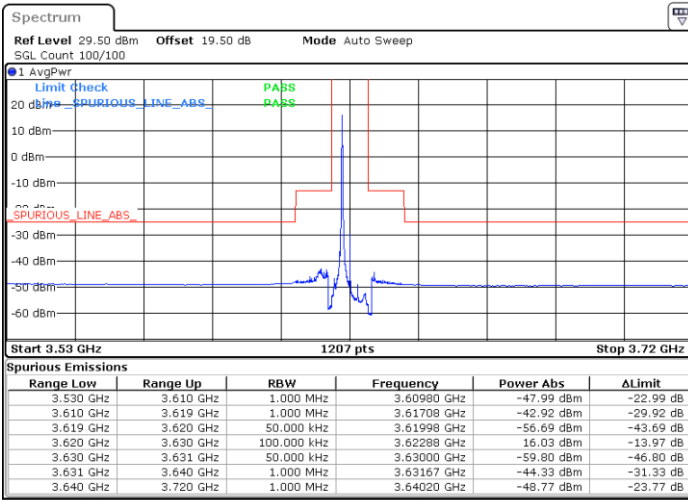

Date: 24.FEB.2023 06:02:53

Highest Channel / FullIRB

N/A

Date: 24.FEB.2023 05:33:19

LTE Band 48 / 5MHz

64QAM

Lowest Channel / 1RB0

Lowest Channel / 1RBmax

Date: 24.FEB.2023 03:21:01

Date: 24.FEB.2023 03:48:41

Lowest Channel / FullIRB

N/A

Date: 24.FEB.2023 03:34:51

LTE Band 48 / 5MHz

64QAM

Middle Channel / 1RB0

Middle Channel / 1RBmax

Date: 24.FEB.2023 03:22:33

Date: 24.FEB.2023 03:50:13

Middle Channel / FullIRB

N/A

Date: 24.FEB.2023 03:36:23

LTE Band 48 / 5MHz

64QAM

Highest Channel / 1RB0

Highest Channel / 1RBmax

Date: 24.FEB.2023 03:30:14

Date: 24.FEB.2023 03:57:54

Highest Channel / FullIRB

N/A

Date: 24.FEB.2023 03:44:04

LTE Band 48 / 10MHz