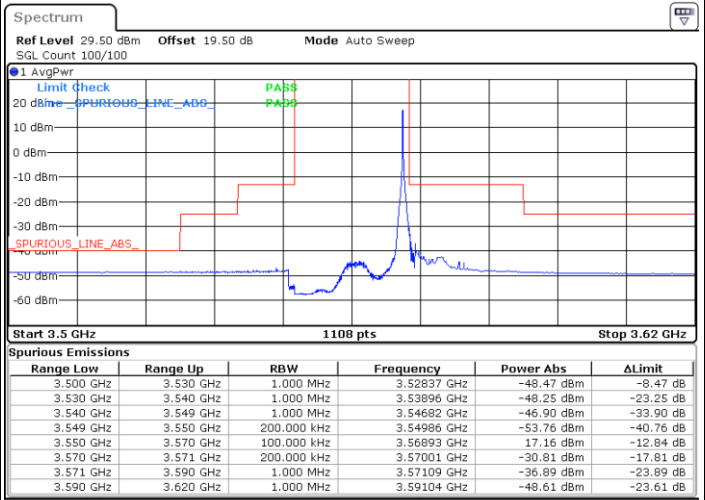

LTE Band 48 / 15MHz

16QAM

Highest Channel / 1RB0

Highest Channel / 1RBmax

Date: 24.FEB.2023 04:51:46

Date: 24.FEB.2023 05:19:26

Highest Channel / FullIRB

N/A

Date: 24.FEB.2023 05:05:35

LTE Band 48 / 20MHz

16QAM

Lowest Channel / 1RB0

Lowest Channel / 1RBmax

Date: 24.FEB.2023 05:37:57

Date: 24.FEB.2023 05:51:47

Lowest Channel / FullIRB

N/A

Date: 24.FEB.2023 05:24:05

LTE Band 48 / 20MHz

16QAM

Middle Channel / 1RB0

Middle Channel / 1RBmax

Date: 24.FEB.2023 05:42:33

Date: 24.FEB.2023 05:56:24