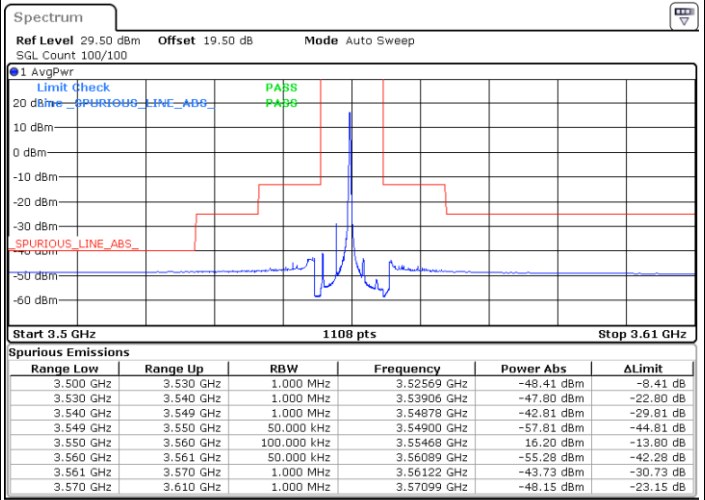

Middle Channel / FullRB

N/A

Date: 24.FEB.2023 05:28:42

LTE Band 48 / 20MHz

16QAM

Highest Channel / 1RB0

Highest Channel / 1RBmax

Date: 24.FEB.2023 05:47:09

Date: 24.FEB.2023 06:02:53

Highest Channel / FullIRB

N/A

Date: 24.FEB.2023 05:33:19

LTE Band 48 / 5MHz

64QAM

Lowest Channel / 1RB0

Lowest Channel / 1RBmax

Date: 24.FEB.2023 03:21:01

Date: 24.FEB.2023 03:48:41

Lowest Channel / FullIRB

N/A

Date: 24.FEB.2023 03:34:51

LTE Band 48 / 5MHz

64QAM

Middle Channel / 1RB0