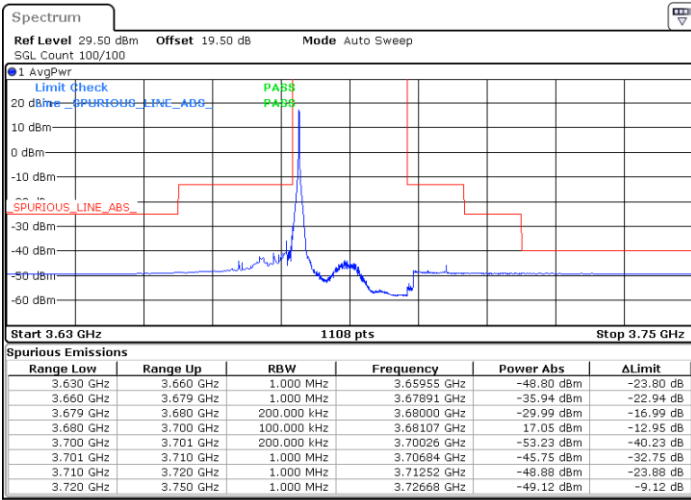

Middle Channel / FullRB

N/A

Date: 24.FEB.2023 05:28:42

LTE Band 48 / 20MHz

16QAM

Highest Channel / 1RB0

Highest Channel / 1RBmax

Date: 24.FEB.2023 05:47:09

Date: 24.FEB.2023 06:02:53

Highest Channel / FullIRB

N/A

Date: 24.FEB.2023 05:33:19

LTE Band 48 / 5MHz

64QAM

Lowest Channel / 1RB0

Lowest Channel / 1RBmax