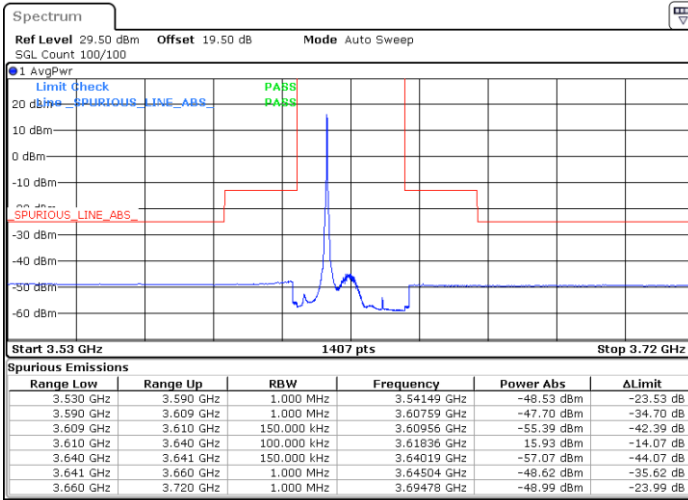

N/A

Date: 24.FEB.2023 04:22:32

LTE Band 48 / 15MHz

64QAM

Lowest Channel / 1RB0

Lowest Channel / 1RBmax

Date: 24.FEB.2023 04:44:06

Date: 24.FEB.2023 05:11:45

Lowest Channel / FullIRB

N/A

Date: 24.FEB.2023 04:57:55

LTE Band 48 / 15MHz

64QAM

Middle Channel / 1RB0

Middle Channel / 1RBmax

Date: 24.FEB.2023 04:45:38

Date: 24.FEB.2023 05:13:17

Middle Channel / FullRB

N/A

Date: 24.FEB.2023 04:59:27

LTE Band 48 / 15MHz

64QAM

Highest Channel / 1RB0

Highest Channel / 1RBmax

Date: 24.FEB.2023 04:53:18

Date: 24.FEB.2023 05:20:58

Highest Channel / FullIRB

N/A

Date: 24.FEB.2023 05:07:08

LTE Band 48 / 20MHz

64QAM

Lowest Channel / 1RB0