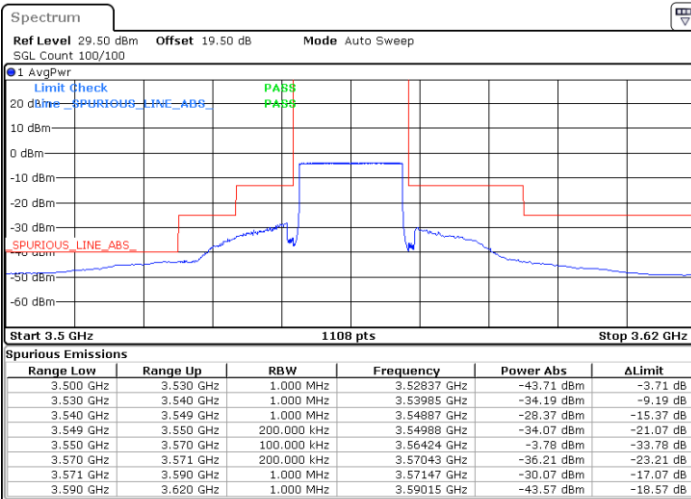

Lowest Channel / FullIRB

N/A

Date: 24.FEB.2023 05:24:05