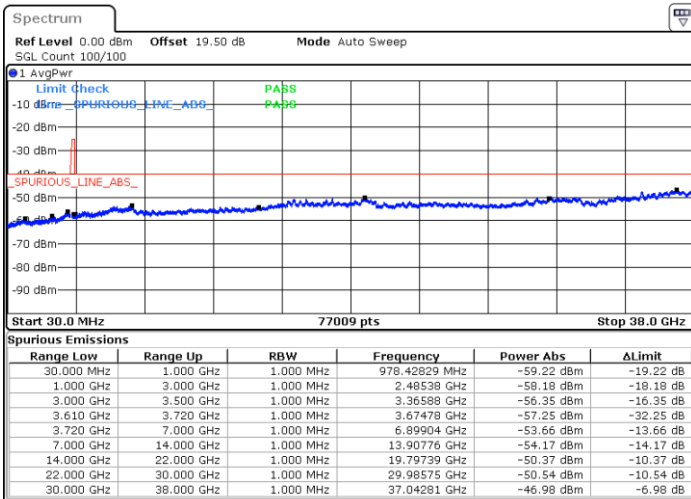

Middle Channel / FullIRB

N/A

Date: 24.FEB.2023 06:27:35

LTE Band 48 / 5MHz

QPSK

Highest Channel / 1RB0

Highest Channel / 1RBmax

Date: 24.FEB.2023 06:15:14

Date: 24.FEB.2023 06:43:01

Highest Channel / FullIRB

N/A

Date: 24.FEB.2023 06:29:07

LTE Band 48 / 10MHz

QPSK

Lowest Channel / 1RB0

Lowest Channel / 1RBmax

Date: 24.FEB.2023 06:52:38

Date: 24.FEB.2023 07:20:25

Lowest Channel / FullIRB

N/A

Date: 24.FEB.2023 07:06:31

LTE Band 48 / 10MHz

QPSK

MiddleChannel / 1RB0