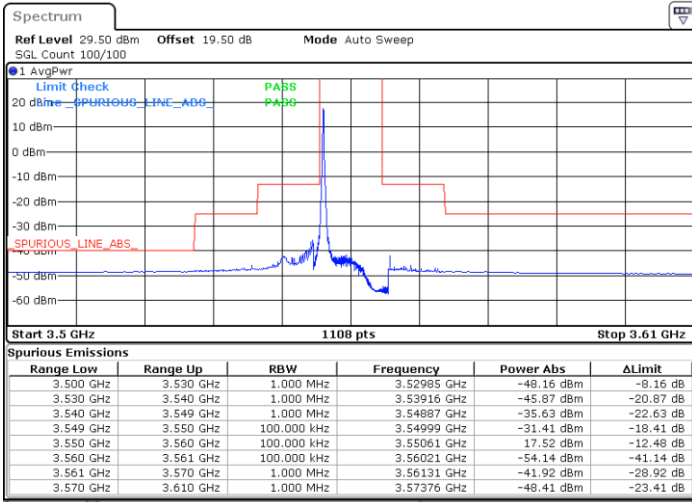

Highest Channel / FullIRB

N/A

Date: 24.FEB.2023 03:42:32

LTE Band 48 / 10MHz

16QAM

Lowest Channel / 1RB0

Lowest Channel / 1RBmax

Date: 24.FEB.2023 04:01:00

Date: 24.FEB.2023 04:28:41

Lowest Channel / FullIRB

N/A

Date: 24.FEB.2023 04:14:51

LTE Band 48 / 10MHz

16QAM

MiddleChannel / 1RB0

Middle Channel / 1RBmax