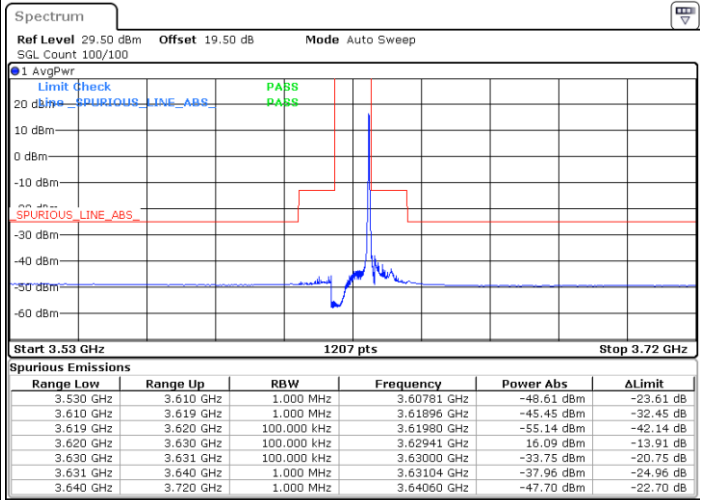

Highest Channel / 1RB0

Highest Channel / 1RBmax

Date: 24.FEB.2023 03:30:14

Date: 24.FEB.2023 03:57:54

Highest Channel / FullIRB

N/A

Date: 24.FEB.2023 03:44:04

LTE Band 48 / 10MHz

64QAM

Lowest Channel / 1RB0

Lowest Channel / 1RBmax

Date: 24.FEB.2023 03:59:28

Date: 24.FEB.2023 04:27:09

Lowest Channel / FullRB

N/A

Date: 24.FEB.2023 04:13:18

LTE Band 48 / 10MHz

64QAM

MiddleChannel / 1RB0

Middle Channel / 1RBmax

Date: 24.FEB.2023 04:07:09

Date: 24.FEB.2023 04:34:50

Middle Channel / FullIRB

N/A

Date: 24.FEB.2023 04:21:00

LTE Band 48 / 10MHz

64QAM

Highest Channel / 1RB0

Highest Channel / 1RBmax

Date: 24.FEB.2023 04:08:41

Date: 24.FEB.2023 04:16:22

Highest Channel / FullIRB