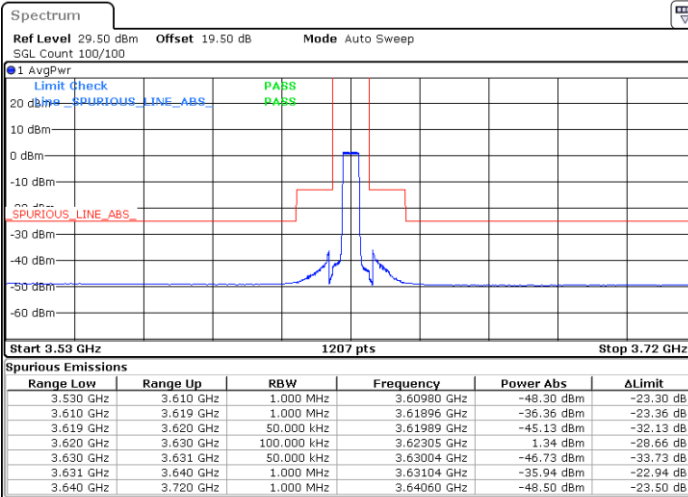

Date: 24.FEB.2023 03:21:01

Date: 24.FEB.2023 03:48:41

Lowest Channel / FullIRB

N/A

Date: 24.FEB.2023 03:34:51

LTE Band 48 / 5MHz

64QAM

Middle Channel / 1RB0

Middle Channel / 1RBmax

Date: 24.FEB.2023 03:22:33

Date: 24.FEB.2023 03:50:13

Middle Channel / FullIRB

N/A

Date: 24.FEB.2023 03:36:23

LTE Band 48 / 5MHz

64QAM

Highest Channel / 1RB0

Highest Channel / 1RBmax

Date: 24.FEB.2023 03:30:14

Date: 24.FEB.2023 03:57:54

Highest Channel / FullIRB

N/A

Date: 24.FEB.2023 03:44:04

LTE Band 48 / 10MHz