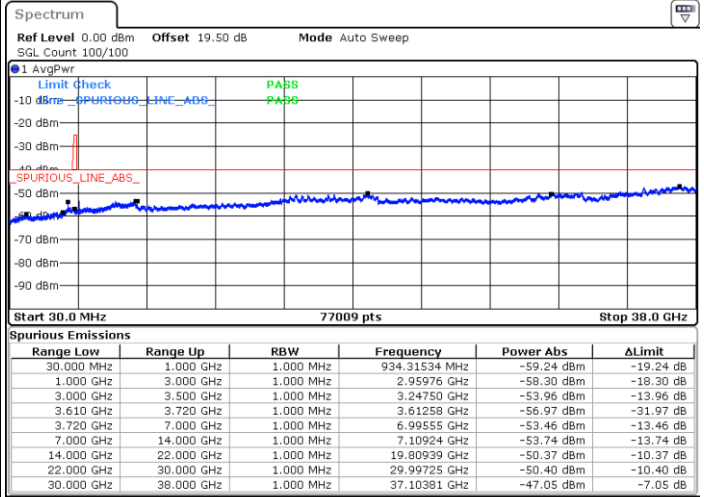

Middle Channel / 1RB0

Middle Channel / 1RBmax

Date: 24.FEB.2023 05:44:05

Date: 24.FEB.2023 05:57:56

Middle Channel / FullRB

N/A

Date: 24.FEB.2023 05:30:14

LTE Band 48 / 20MHz

64QAM

Highest Channel / 1RB0

Highest Channel / 1RBmax

Date: 24.FEB.2023 05:45:37

Date: 24.FEB.2023 06:01:20

Highest Channel / FullIRB

N/A

Date: 24.FEB.2023 05:31:46

Conducted Spurious Emission

LTE Band 48 / 5MHz

QPSK

Lowest Channel / 1RB0

Lowest Channel / 1RBmax

Date: 24.FEB.2023 06:05:59

Date: 24.FEB.2023 06:33:46

Lowest Channel / FullIRB