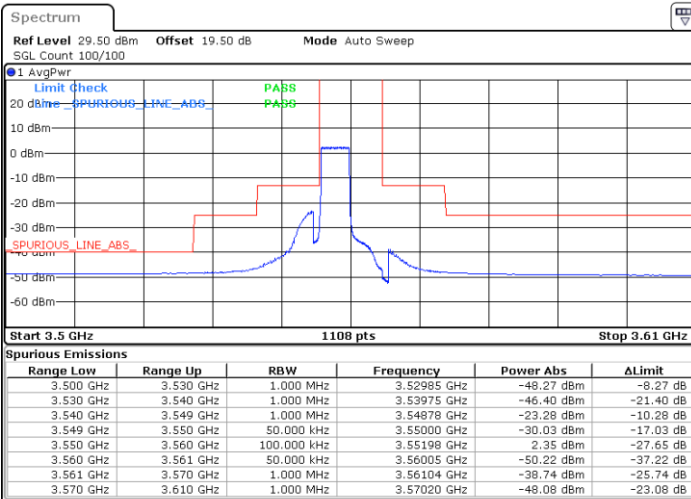

LTE Band 48 / 5MHz

16QAM

Lowest Channel / 1RB0

Lowest Channel / 1RBmax

Date: 24.FEB.2023 03:19:28

Date: 24.FEB.2023 03:47:09

Lowest Channel / FullRB

N/A

Date: 24.FEB.2023 03:33:19

LTE Band 48 / 5MHz

16QAM

Middle Channel / 1RB0

Middle Channel / 1RBmax

Date: 24.FEB.2023 03:24:05

Date: 24.FEB.2023 03:51:45

Middle Channel / FullIRB