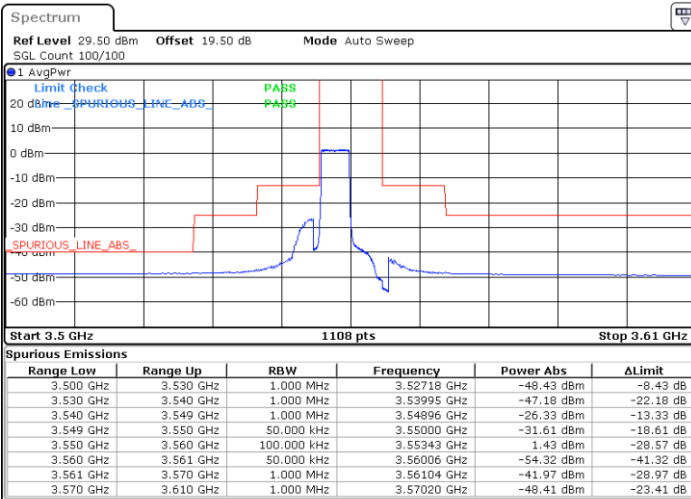

Middle Channel / FullRB

N/A

Date: 24.FEB.2023 05:28:42

LTE Band 48 / 20MHz

16QAM

Highest Channel / 1RB0

Highest Channel / 1RBmax

Date: 24.FEB.2023 05:47:09

Date: 24.FEB.2023 06:02:53

Highest Channel / FullIRB

N/A

Date: 24.FEB.2023 05:33:19

LTE Band 48 / 5MHz

64QAM

Lowest Channel / 1RB0

Lowest Channel / 1RBmax

Date: 24.FEB.2023 03:21:01

Date: 24.FEB.2023 03:48:41

Lowest Channel / FullIRB

N/A

Date: 24.FEB.2023 03:34:51

LTE Band 48 / 5MHz

64QAM

Middle Channel / 1RB0