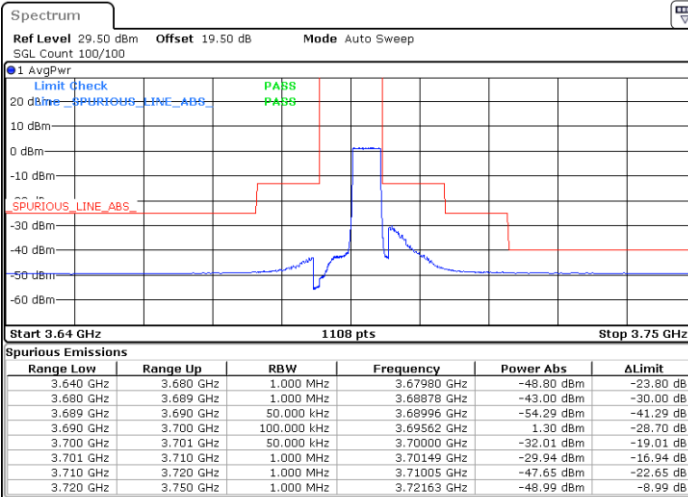

Highest Channel / 1RB0

Highest Channel / 1RBmax

Date: 24.FEB.2023 03:30:14

Date: 24.FEB.2023 03:57:54

Highest Channel / FullIRB

N/A

Date: 24.FEB.2023 03:44:04

LTE Band 48 / 10MHz