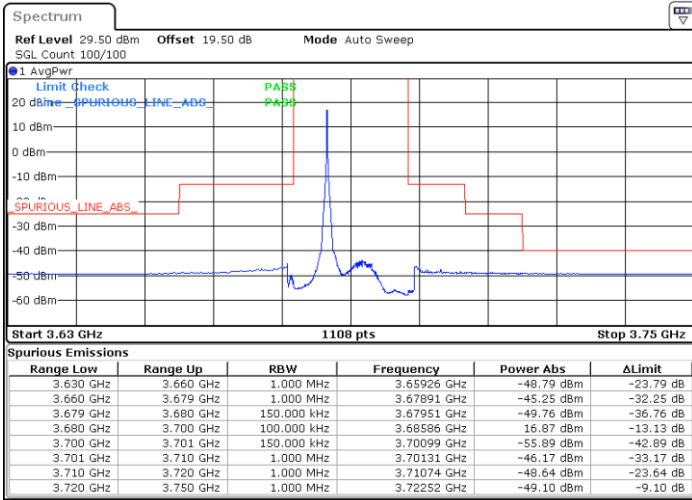

Lowest Channel / 1RB0

Lowest Channel / 1RBmax

Date: 24.FEB.2023 04:42:33

Date: 24.FEB.2023 05:10:13

Lowest Channel / FullIRB

N/A

Date: 24.FEB.2023 04:56:23

LTE Band 48 / 15MHz

LTE Band 48 / 15MHz

16QAM

Highest Channel / 1RB0

Highest Channel / 1RBmax

Date: 24.FEB.2023 04:51:46

Date: 24.FEB.2023 05:19:26

Highest Channel / FullIRB

N/A