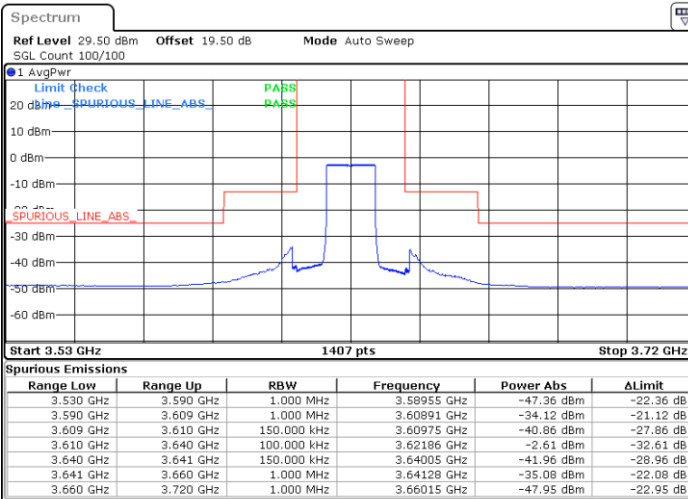

Middle Channel / FullRB

N/A

Date: 24.FEB.2023 05:00:59