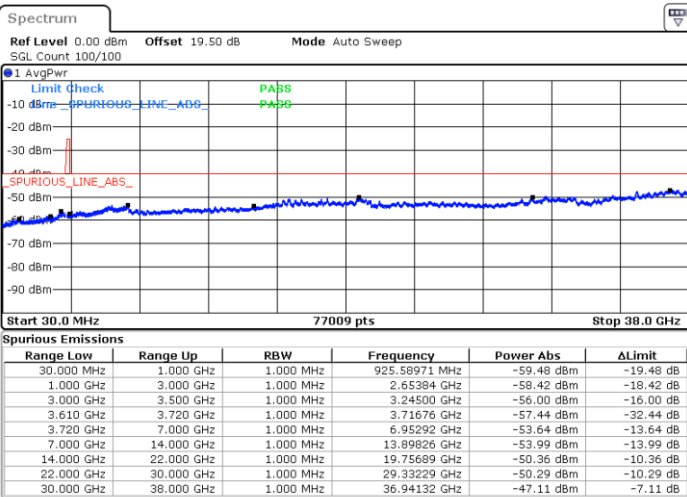

64QAM

Highest Channel / 1RB0

Highest Channel / 1RBmax

Date: 24.FEB.2023 05:45:37

Date: 24.FEB.2023 06:01:20

Highest Channel / FullIRB

N/A

Date: 24.FEB.2023 05:31:46

Conducted Spurious Emission

LTE Band 48 / 5MHz

QPSK

Lowest Channel / 1RB0

Lowest Channel / 1RBmax

Date: 24.FEB.2023 06:05:59

Date: 24.FEB.2023 06:33:46

Lowest Channel / FullIRB

N/A

Date: 24.FEB.2023 06:19:52

LTE Band 48 / 5MHz

QPSK

Middle Channel / 1RB0

Middle Channel / 1RBmax

Date: 24.FEB.2023 06:13:41

Date: 24.FEB.2023 06:41:28