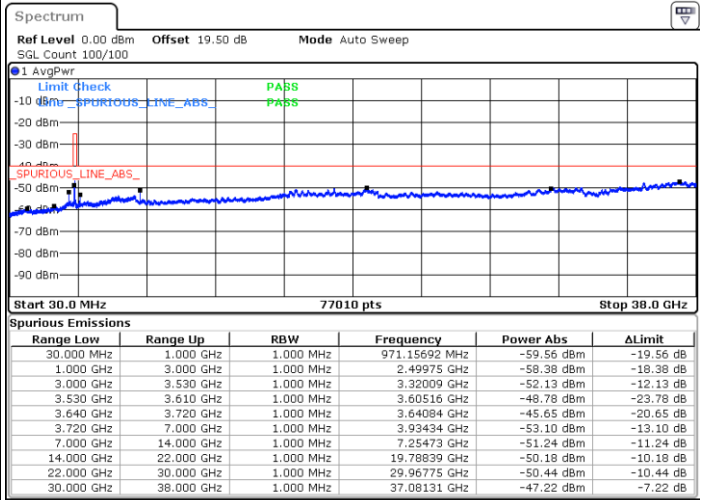

Conducted Spurious Emission

LTE Band 48 / 5MHz

QPSK

Lowest Channel / 1RB0

Lowest Channel / 1RBmax

Date: 24.FEB.2023 06:05:59

Date: 24.FEB.2023 06:33:46

Lowest Channel / FullIRB

N/A

Date: 24.FEB.2023 06:19:52

LTE Band 48 / 5MHz

QPSK

Middle Channel / 1RB0

Middle Channel / 1RBmax

Date: 24.FEB.2023 06:13:41

Date: 24.FEB.2023 06:41:28

Middle Channel / FullIRB

N/A

Date: 24.FEB.2023 06:27:35

LTE Band 48 / 5MHz

QPSK

Highest Channel / 1RB0

Highest Channel / 1RBmax

Date: 24.FEB.2023 06:15:14

Date: 24.FEB.2023 06:43:01

Highest Channel / FullIRB

N/A

Date: 24.FEB.2023 06:29:07

LTE Band 48 / 10MHz

QPSK

Lowest Channel / 1RB0

Lowest Channel / 1RBmax