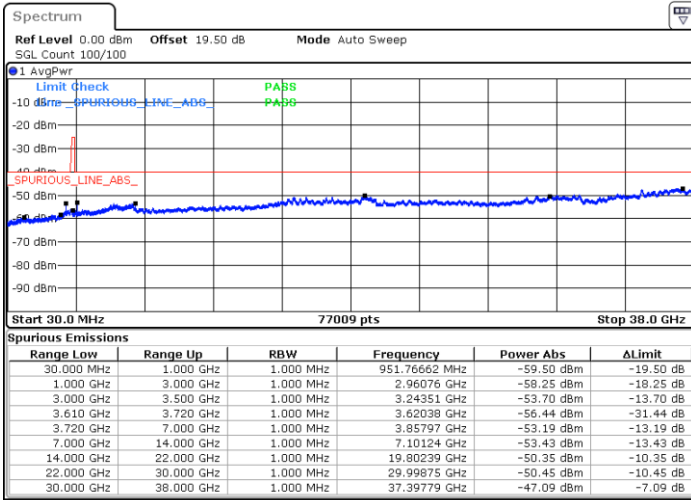

Middle Channel / FullIRB

N/A

Date: 24.FEB.2023 06:27:35

LTE Band 48 / 5MHz

QPSK

Highest Channel / 1RB0

Highest Channel / 1RBmax

Date: 24.FEB.2023 06:15:14

Date: 24.FEB.2023 06:43:01

Highest Channel / FullIRB

N/A

Date: 24.FEB.2023 06:29:07

LTE Band 48 / 10MHz

QPSK

Lowest Channel / 1RB0

Lowest Channel / 1RBmax

Date: 24.FEB.2023 06:52:38

Date: 24.FEB.2023 07:20:25

Lowest Channel / FullIRB

N/A

Date: 24.FEB.2023 07:06:31

LTE Band 48 / 10MHz

QPSK

MiddleChannel / 1RB0