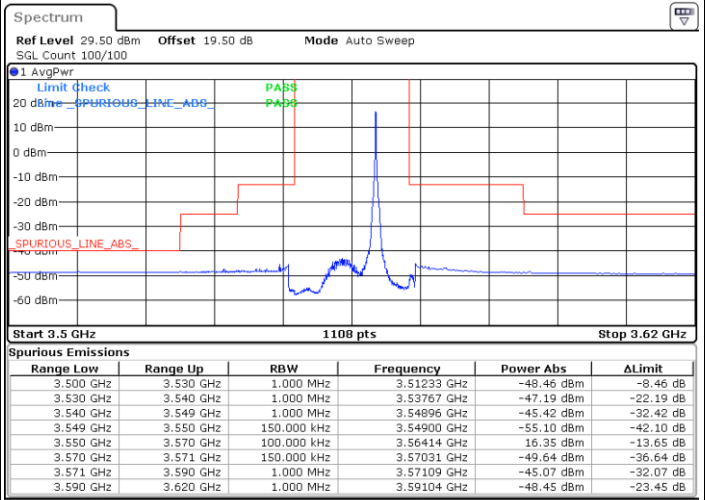

Highest Channel / 1RBmax

Date: 24.FEB.2023 04:10:14

Date: 24.FEB.2023 04:37:54

Highest Channel / FullIRB

N/A

Date: 24.FEB.2023 04:24:04

LTE Band 48 / 15MHz

16QAM

Lowest Channel / 1RB0

Lowest Channel / 1RBmax

Date: 24.FEB.2023 04:42:33

Date: 24.FEB.2023 05:10:13

Lowest Channel / FullIRB

N/A

Date: 24.FEB.2023 04:56:23

LTE Band 48 / 15MHz