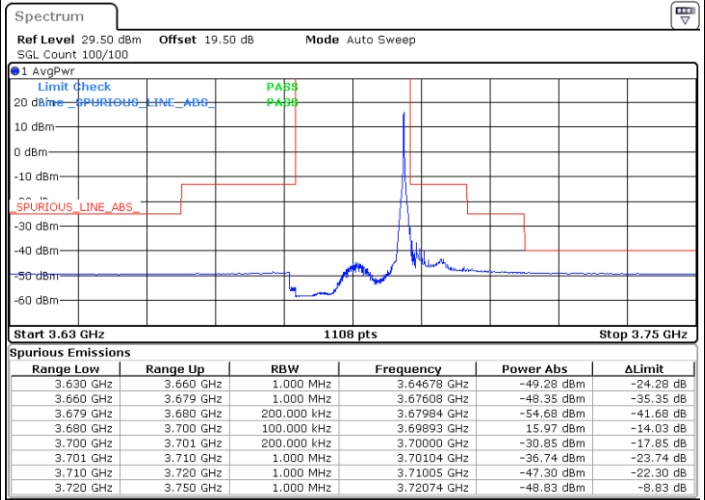

Lowest Channel / 1RBmax

Date: 24.FEB.2023 05:36:24

Date: 24.FEB.2023 05:50:15

Lowest Channel / FullRB

N/A

Date: 24.FEB.2023 05:22:32

LTE Band 48 / 20MHz

64QAM

Middle Channel / 1RB0

Middle Channel / 1RBmax

Date: 24.FEB.2023 05:44:05

Date: 24.FEB.2023 05:57:56

Middle Channel / FullRB

N/A

Date: 24.FEB.2023 05:30:14

LTE Band 48 / 20MHz

64QAM

Highest Channel / 1RB0

Highest Channel / 1RBmax

Date: 24.FEB.2023 05:45:37

Date: 24.FEB.2023 06:01:20

Highest Channel / FullIRB

N/A

Date: 24.FEB.2023 05:31:46