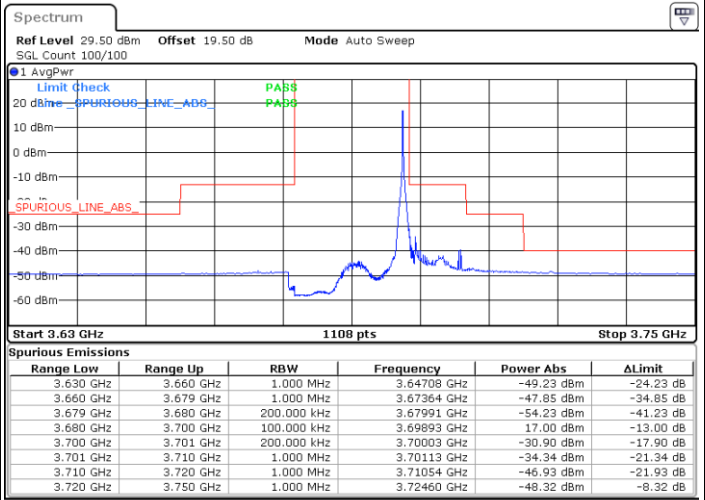

Middle Channel / FullRB

N/A

Date: 24.FEB.2023 05:28:42

LTE Band 48 / 20MHz

16QAM

Highest Channel / 1RB0

Highest Channel / 1RBmax

Date: 24.FEB.2023 05:47:09

Date: 24.FEB.2023 06:02:53

Highest Channel / FullIRB

N/A

Date: 24.FEB.2023 05:33:19

LTE Band 48 / 5MHz

64QAM

Lowest Channel / 1RB0

Lowest Channel / 1RBmax