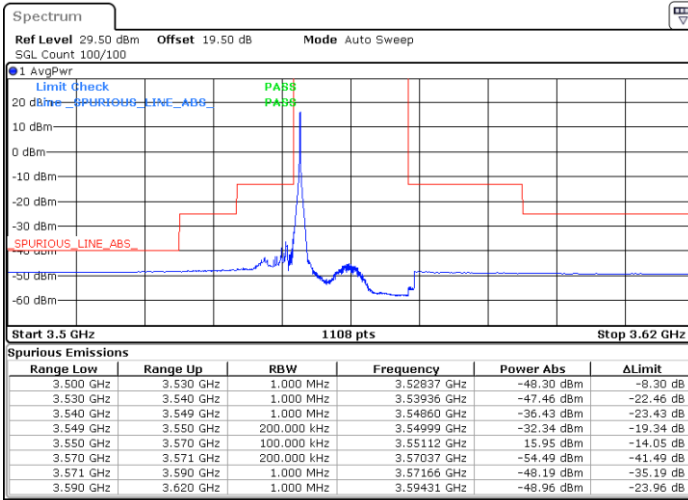

Date: 24.FEB.2023 05:13:17

Middle Channel / FullRB

N/A

Date: 24.FEB.2023 04:59:27

LTE Band 48 / 15MHz

64QAM

Highest Channel / 1RB0

Highest Channel / 1RBmax

Date: 24.FEB.2023 04:53:18

Date: 24.FEB.2023 05:20:58

Highest Channel / FullIRB

N/A

Date: 24.FEB.2023 05:07:08

LTE Band 48 / 20MHz

64QAM

Lowest Channel / 1RB0

Lowest Channel / 1RBmax

Date: 24.FEB.2023 05:36:24

Date: 24.FEB.2023 05:50:15

Lowest Channel / FullRB

N/A

Date: 24.FEB.2023 05:22:32

LTE Band 48 / 20MHz

64QAM

Middle Channel / 1RB0

Middle Channel / 1RBmax

Date: 24.FEB.2023 05:44:05

Date: 24.FEB.2023 05:57:56

Middle Channel / FullRB

N/A

Date: 24.FEB.2023 05:30:14

LTE Band 48 / 20MHz