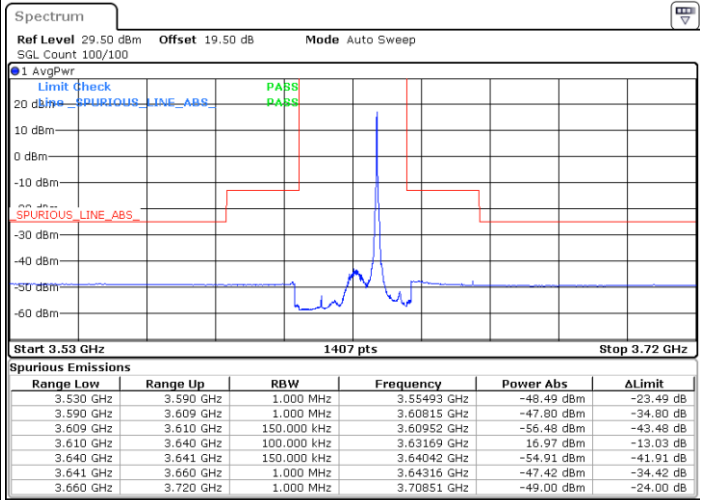

LTE Band 48 / 15MHz

16QAM

Middle Channel / 1RB0

Middle Channel / 1RBmax

Date: 24.FEB.2023 04:47:10

Date: 24.FEB.2023 05:14:49