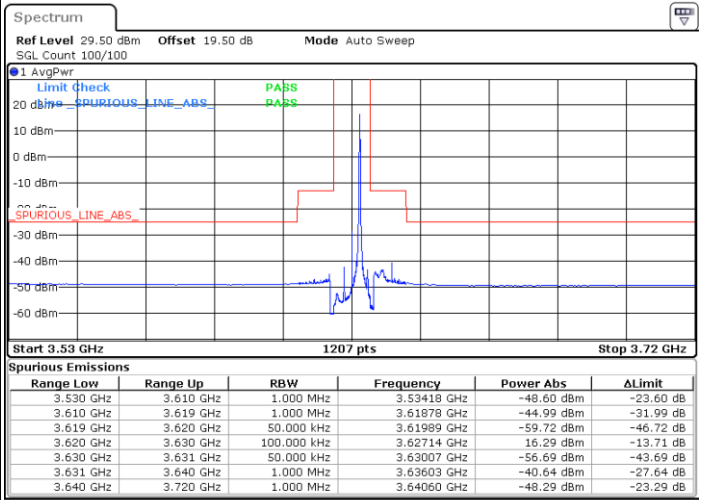

Date: 24.FEB.2023 06:02:53

Highest Channel / FullIRB

N/A

Date: 24.FEB.2023 05:33:19

LTE Band 48 / 5MHz

64QAM

Lowest Channel / 1RB0

Lowest Channel / 1RBmax

Date: 24.FEB.2023 03:21:01

Date: 24.FEB.2023 03:48:41

Lowest Channel / FullIRB

N/A

Date: 24.FEB.2023 03:34:51

LTE Band 48 / 5MHz

64QAM

Middle Channel / 1RB0

Middle Channel / 1RBmax

Date: 24.FEB.2023 03:22:33

Date: 24.FEB.2023 03:50:13

Middle Channel / FullIRB

N/A

Date: 24.FEB.2023 03:36:23

LTE Band 48 / 5MHz

64QAM

Highest Channel / 1RB0

Highest Channel / 1RBmax

Date: 24.FEB.2023 03:30:14

Date: 24.FEB.2023 03:57:54

Highest Channel / FullIRB

N/A

Date: 24.FEB.2023 03:44:04

LTE Band 48 / 10MHz