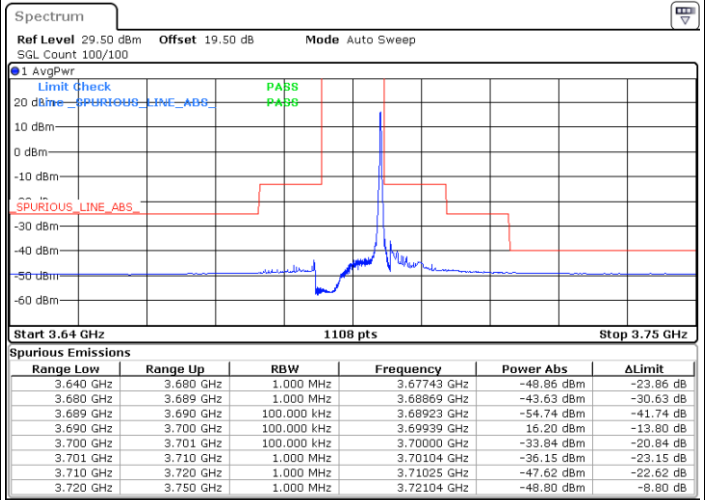

LTE Band 48 / 10MHz

64QAM

MiddleChannel / 1RB0

Middle Channel / 1RBmax

Date: 24.FEB.2023 04:07:09

Date: 24.FEB.2023 04:34:50

Middle Channel / FullIRB

N/A

Date: 24.FEB.2023 04:21:00

LTE Band 48 / 10MHz

64QAM

Highest Channel / 1RB0

Highest Channel / 1RBmax

Date: 24.FEB.2023 04:08:41

Date: 24.FEB.2023 04:16:22

Highest Channel / FullIRB

N/A

Date: 24.FEB.2023 04:22:32

LTE Band 48 / 15MHz

64QAM

Lowest Channel / 1RB0

Lowest Channel / 1RBmax

Date: 24.FEB.2023 04:44:06

Date: 24.FEB.2023 05:11:45