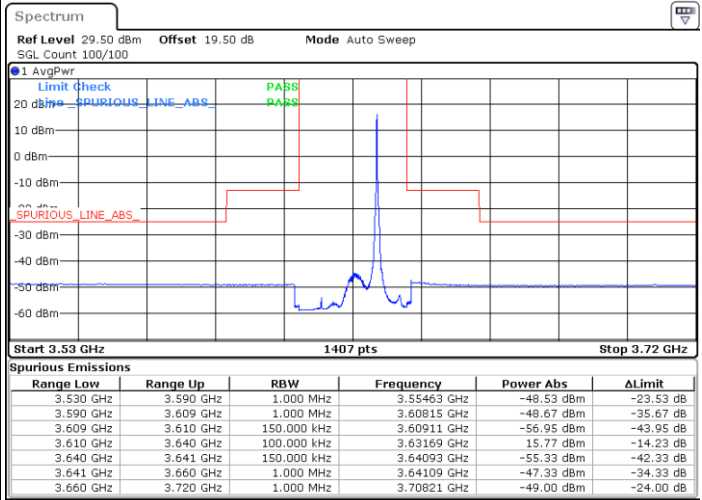

N/A

Date: 24.FEB.2023 04:22:32

LTE Band 48 / 15MHz

64QAM

Lowest Channel / 1RB0

Lowest Channel / 1RBmax

Date: 24.FEB.2023 04:44:06

Date: 24.FEB.2023 05:11:45

Lowest Channel / FullIRB

N/A

Date: 24.FEB.2023 04:57:55

LTE Band 48 / 15MHz

64QAM

Middle Channel / 1RB0

Middle Channel / 1RBmax

Date: 24.FEB.2023 04:45:38

Date: 24.FEB.2023 05:13:17

Middle Channel / FullRB

N/A

Date: 24.FEB.2023 04:59:27

LTE Band 48 / 15MHz

64QAM

Highest Channel / 1RB0

Highest Channel / 1RBmax

Date: 24.FEB.2023 04:53:18

Date: 24.FEB.2023 05:20:58

Highest Channel / FullIRB

N/A

Date: 24.FEB.2023 05:07:08

LTE Band 48 / 20MHz

64QAM

Lowest Channel / 1RB0