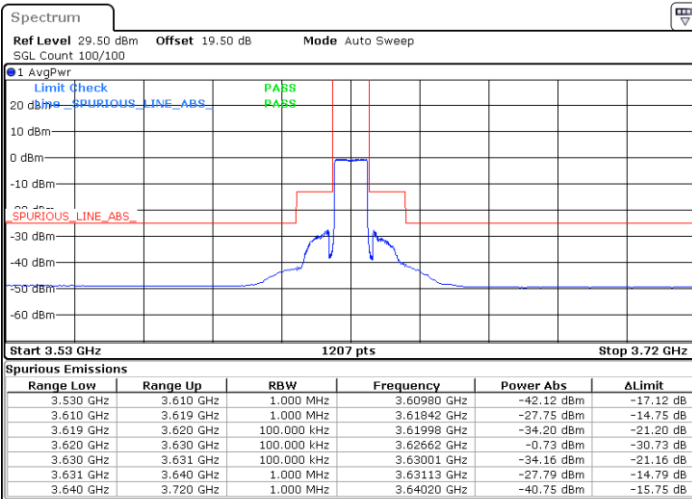

Highest Channel / FullIRB

N/A

Date: 24.FEB.2023 03:42:32

LTE Band 48 / 10MHz

16QAM

Lowest Channel / 1RB0

Lowest Channel / 1RBmax

Date: 24.FEB.2023 04:01:00

Date: 24.FEB.2023 04:28:41

Lowest Channel / FullIRB

N/A

Date: 24.FEB.2023 04:14:51

LTE Band 48 / 10MHz

16QAM

MiddleChannel / 1RB0

Middle Channel / 1RBmax

Date: 24.FEB.2023 04:05:37

Date: 24.FEB.2023 04:33:18

Middle Channel / FullIRB

N/A

Date: 24.FEB.2023 04:19:28

LTE Band 48 / 10MHz

16QAM

Highest Channel / 1RB0