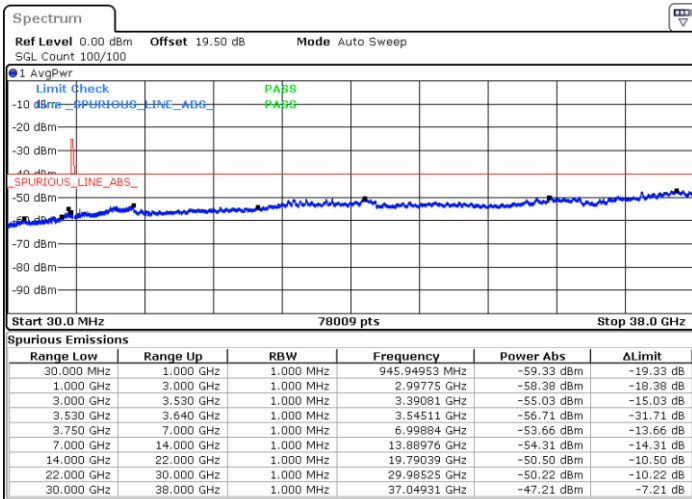

Middle Channel / FullIRB

N/A

Date: 24.FEB.2023 06:27:35

LTE Band 48 / 5MHz

QPSK

Highest Channel / 1RB0

Highest Channel / 1RBmax

Date: 24.FEB.2023 06:15:14

Date: 24.FEB.2023 06:43:01

Highest Channel / FullIRB

N/A

Date: 24.FEB.2023 06:29:07

LTE Band 48 / 10MHz

QPSK

Lowest Channel / 1RB0

Lowest Channel / 1RBmax