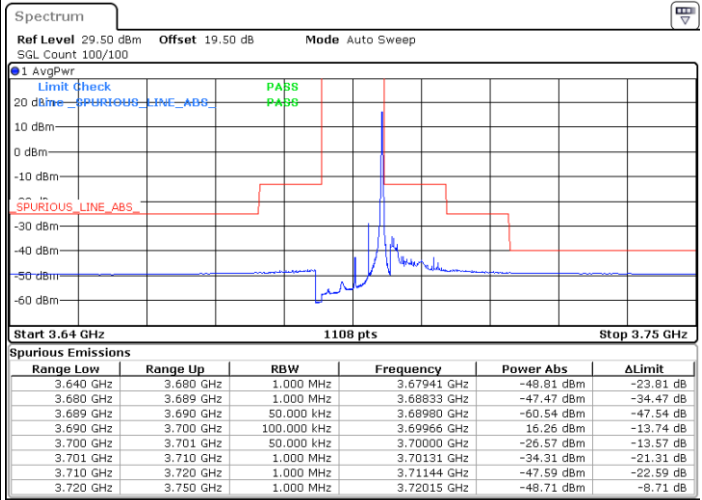

Date: 24.FEB.2023 03:21:01

Date: 24.FEB.2023 03:48:41

Lowest Channel / FullIRB

N/A

Date: 24.FEB.2023 03:34:51

LTE Band 48 / 5MHz

64QAM

Middle Channel / 1RB0

Middle Channel / 1RBmax

Date: 24.FEB.2023 03:22:33

Date: 24.FEB.2023 03:50:13

Middle Channel / FullIRB

N/A

Date: 24.FEB.2023 03:36:23

LTE Band 48 / 5MHz

64QAM

Highest Channel / 1RB0

Highest Channel / 1RBmax

Date: 24.FEB.2023 03:30:14

Date: 24.FEB.2023 03:57:54

Highest Channel / FullIRB

N/A

Date: 24.FEB.2023 03:44:04

LTE Band 48 / 10MHz