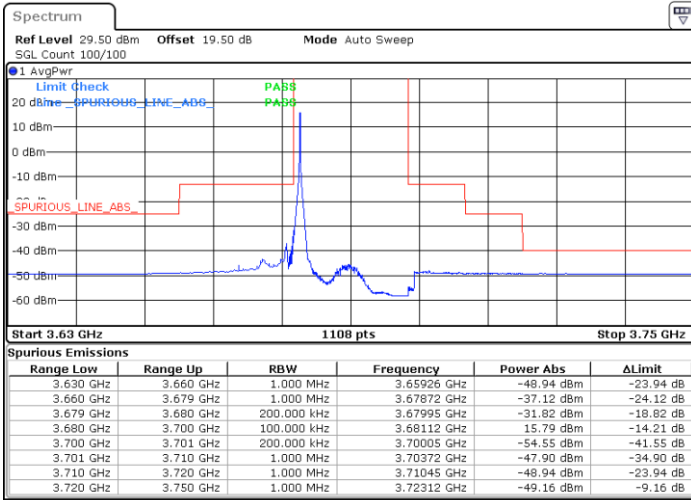

Date: 24.FEB.2023 04:53:18

Date: 24.FEB.2023 05:20:58

Highest Channel / FullIRB

N/A

Date: 24.FEB.2023 05:07:08

LTE Band 48 / 20MHz

64QAM

Lowest Channel / 1RB0

Lowest Channel / 1RBmax

Date: 24.FEB.2023 05:36:24

Date: 24.FEB.2023 05:50:15

Lowest Channel / FullRB

N/A

Date: 24.FEB.2023 05:22:32

LTE Band 48 / 20MHz

64QAM

Middle Channel / 1RB0

Middle Channel / 1RBmax

Date: 24.FEB.2023 05:44:05

Date: 24.FEB.2023 05:57:56

Middle Channel / FullRB

N/A

Date: 24.FEB.2023 05:30:14

LTE Band 48 / 20MHz

64QAM

Highest Channel / 1RB0

Highest Channel / 1RBmax

Date: 24.FEB.2023 05:45:37

Date: 24.FEB.2023 06:01:20

Highest Channel / FullIRB

N/A

Date: 24.FEB.2023 05:31:46