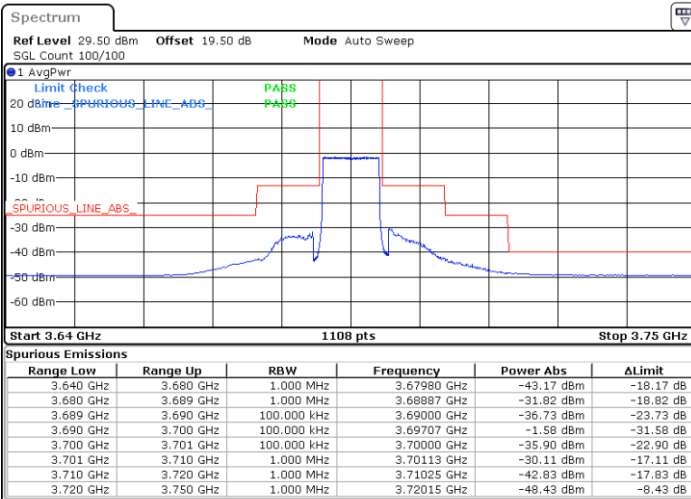

LTE Band 48 / 10MHz

64QAM

MiddleChannel / 1RB0

Middle Channel / 1RBmax

Date: 24.FEB.2023 04:07:09

Date: 24.FEB.2023 04:34:50

Middle Channel / FullIRB

N/A

Date: 24.FEB.2023 04:21:00

LTE Band 48 / 10MHz

64QAM

Highest Channel / 1RB0

Highest Channel / 1RBmax

Date: 24.FEB.2023 04:08:41

Date: 24.FEB.2023 04:16:22

Highest Channel / FullIRB

N/A

Date: 24.FEB.2023 04:22:32

LTE Band 48 / 15MHz

64QAM

Lowest Channel / 1RB0

Lowest Channel / 1RBmax

Date: 24.FEB.2023 04:44:06

Date: 24.FEB.2023 05:11:45