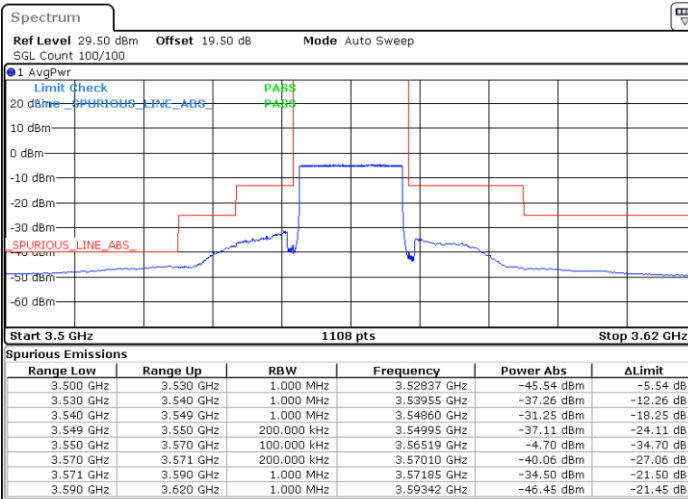

Date: 24.FEB.2023 04:53:18

Date: 24.FEB.2023 05:20:58

Highest Channel / FullIRB

N/A

Date: 24.FEB.2023 05:07:08

LTE Band 48 / 20MHz

64QAM

Lowest Channel / 1RB0

Lowest Channel / 1RBmax

Date: 24.FEB.2023 05:36:24

Date: 24.FEB.2023 05:50:15

Lowest Channel / FullRB

N/A

Date: 24.FEB.2023 05:22:32

LTE Band 48 / 20MHz

64QAM

Middle Channel / 1RB0

Middle Channel / 1RBmax

Date: 24.FEB.2023 05:44:05

Date: 24.FEB.2023 05:57:56

Middle Channel / FullRB

N/A

Date: 24.FEB.2023 05:30:14

LTE Band 48 / 20MHz