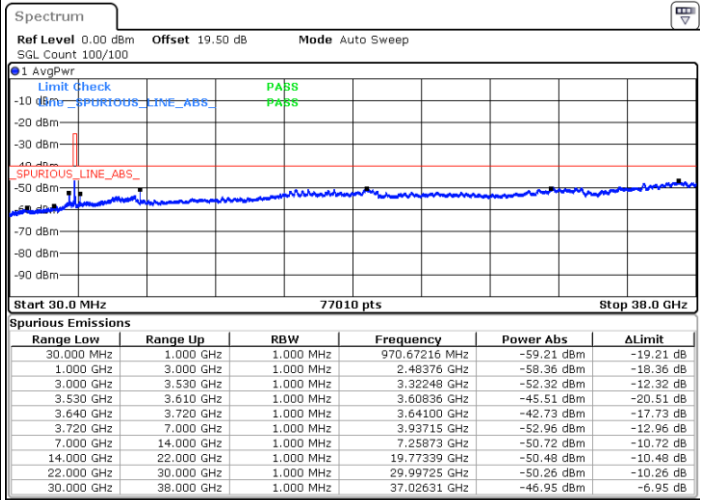

Date: 24.FEB.2023 07:21:57