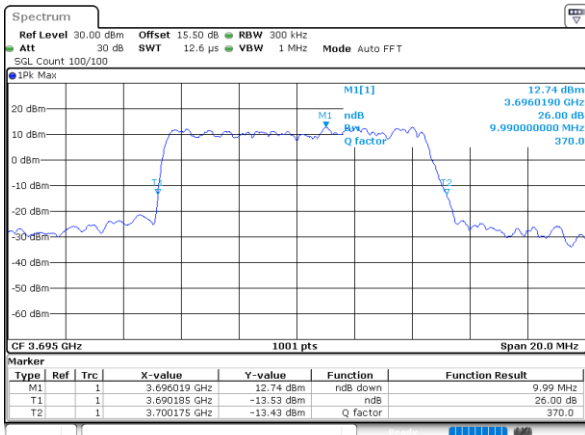

Lowest Channel / 10MHz / 16QAM

Date: 24.FEB.2023 02:46:53

Middle Channel / 10MHz / QPSK

Date: 24.FEB.2023 02:48:12

Middle Channel / 10MHz / 16QAM

Date: 24.FEB.2023 02:48:36

Highest Channel / 10MHz / QPSK

Date: 24.FEB.2023 02:49:48