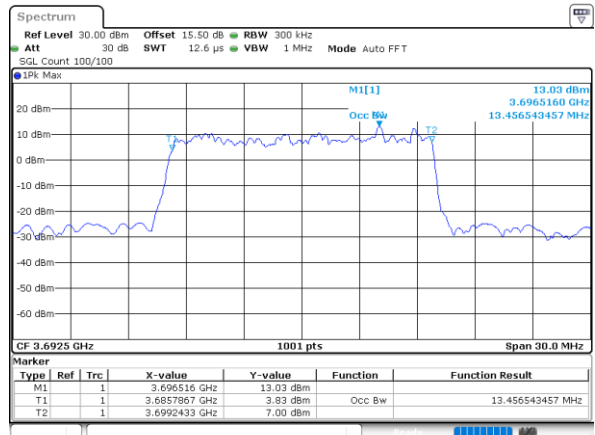

Highest Channel / 10MHz / 16QAM

Date: 24.FEB.2023 02:49:24

LTE Band 48

Lowest Channel / 15MHz / QPSK

Date: 24.FEB.2023 02:50:38

Lowest Channel / 15MHz / 16QAM

Date: 24.FEB.2023 02:51:02

Middle Channel / 15MHz / QPSK

Date: 24.FEB.2023 02:52:15

Middle Channel / 15MHz / 16QAM

Date: 24.FEB.2023 02:52:38

Highest Channel / 15MHz / QPSK

Date: 24.FEB.2023 02:53:49

Highest Channel / 15MHz / 16QAM

Date: 24.FEB.2023 02:54:13

LTE Band 48