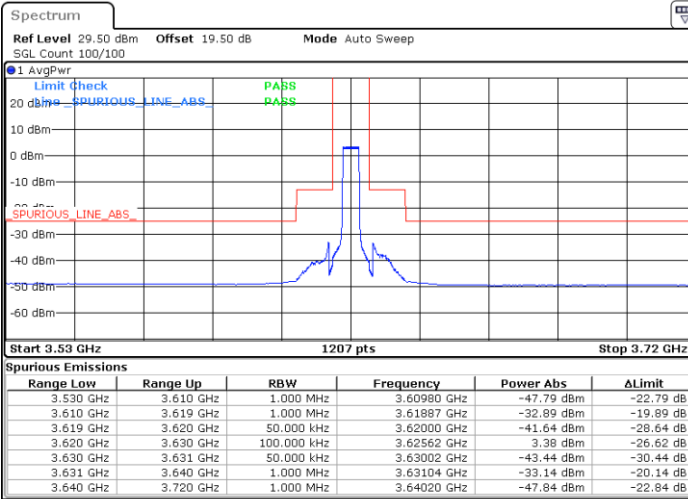

Middle Channel / 20MHz / 64QAM

Date: 24.FEB.2023 03:06:47

Highest Channel / 15MHz / 64QAM

Date: 24.FEB.2023 03:05:29

Highest Channel / 20MHz / 64QAM

Date: 24.FEB.2023 03:07:26

# Conducted Band Edge

LTE Band 48 / 5MHz

QPSK

Middle Channel / 1RB0

Middle Channel / 1RBmax

Date: 24.FEB.2023 03:25:37

Date: 24.FEB.2023 03:53:17

Middle Channel / FullIRB

N/A

Date: 24.FEB.2023 03:39:28

LTE Band 48 / 5MHz

QPSK

Highest Channel / 1RB0

Highest Channel / 1RBmax

Date: 24.FEB.2023 03:27:09

Date: 24.FEB.2023 03:54:49

Highest Channel / FullIRB

N/A

Date: 24.FEB.2023 03:40:59

LTE Band 48 / 10MHz

QPSK

Lowest Channel / 1RB0

Lowest Channel / 1RBmax

Date: 24.FEB.2023 04:02:32