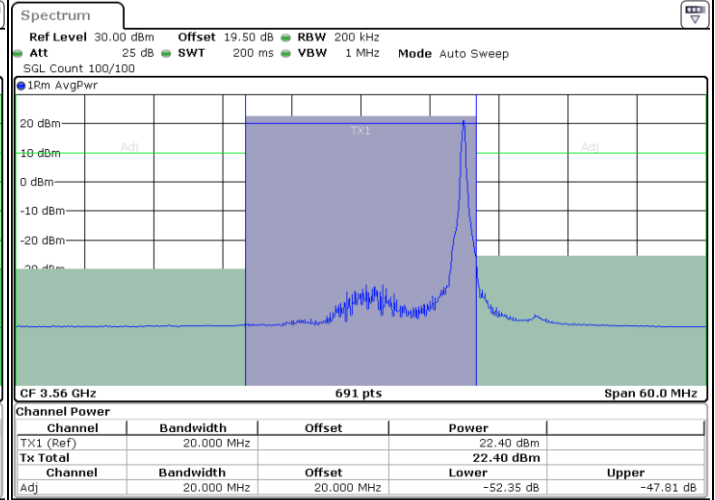

LTE Band 48 / 20MHz

64QAM

Lowest Channel / 1RB0

Lowest Channel / 1RBmax

Date: 14.FEB.2023 11:31:53

Date: 14.FEB.2023 11:37:53

Lowest Channel / FullIRB

N/A