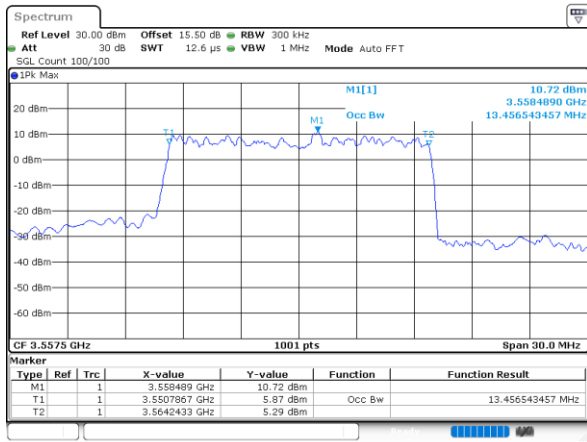

LTE Band 48

Lowest Channel / 15MHz / 64QAM

Date: 24.FEB.2023 03:04:13