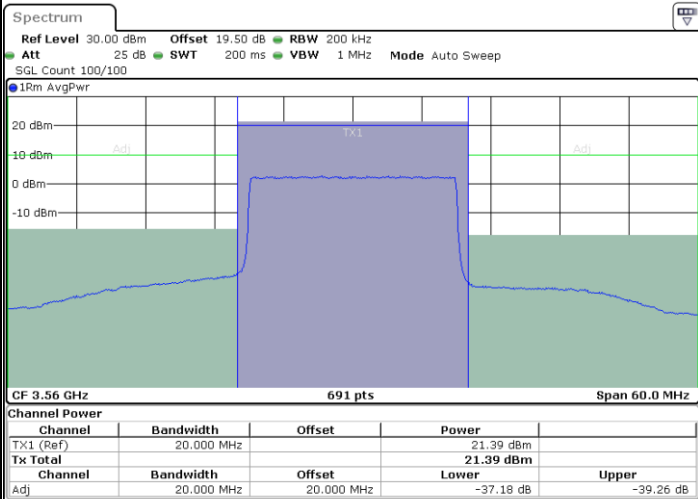

LTE Band 48 / 20MHz

64QAM

Lowest Channel / 1RB0

Lowest Channel / 1RBmax

Date: 14.FEB.2023 11:31:53

Date: 14.FEB.2023 11:37:53

Lowest Channel / FullIRB

N/A