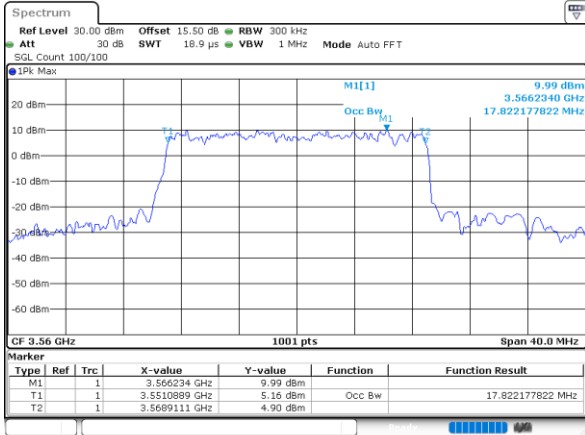

LTE Band 48

Lowest Channel / 20MHz / QPSK

Date: 24.FEB.2023 02:55:27