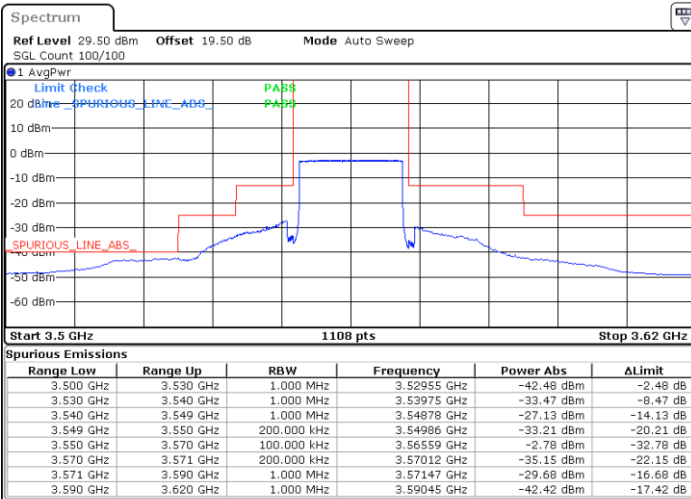

LTE Band 48 / 15MHz

QPSK

Highest Channel / 1RB0

Highest Channel / 1RBmax

Date: 24.FEB.2023 04:50:14

Date: 24.FEB.2023 05:17:53

Highest Channel / FullIRB

N/A

Date: 24.FEB.2023 05:04:03

LTE Band 48 / 20MHz

QPSK

Lowest Channel / 1RB0

Lowest Channel / 1RBmax

Date: 24.FEB.2023 05:39:29

Date: 24.FEB.2023 05:53:20

Lowest Channel / FullRB

N/A

Date: 24.FEB.2023 05:25:38

LTE Band 48 / 20MHz

QPSK

Middle Channel / 1RB0

Middle Channel / 1RBmax

Date: 24.FEB.2023 05:41:01

Date: 24.FEB.2023 05:54:53