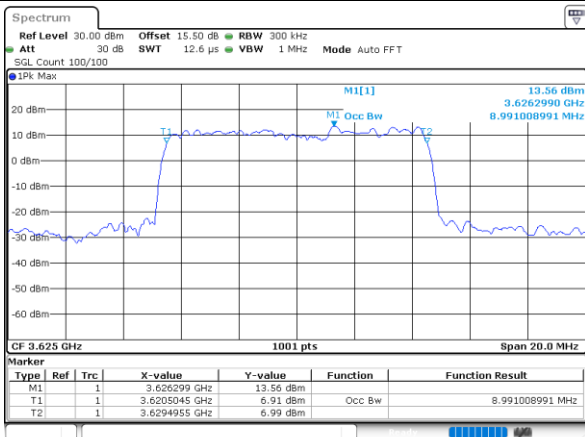

Middle Channel / 10MHz / QPSK

Date: 24.FEB.2023 02:47:19