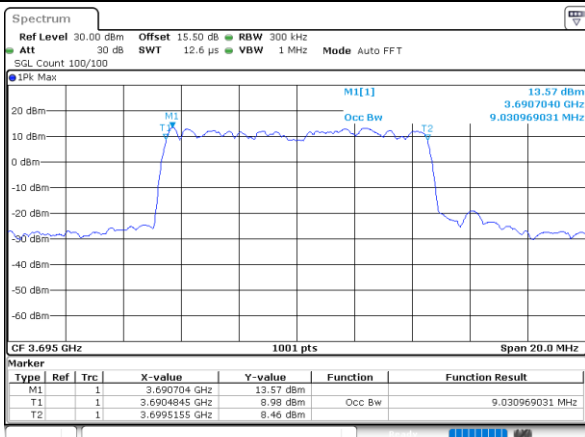

Lowest Channel / 10MHz / 16QAM

Date: 24.FEB.2023 02:46:03

Middle Channel / 10MHz / QPSK

Date: 24.FEB.2023 02:47:19

Middle Channel / 10MHz / 16QAM

Date: 24.FEB.2023 02:47:47

Highest Channel / 10MHz / QPSK

Date: 24.FEB.2023 02:49:00

Highest Channel / 10MHz / 16QAM

Date: 24.FEB.2023 02:49:24

LTE Band 48

Lowest Channel / 15MHz / QPSK

Date: 24.FEB.2023 02:50:38

Lowest Channel / 15MHz / 16QAM

Date: 24.FEB.2023 02:51:02

Middle Channel / 15MHz / QPSK