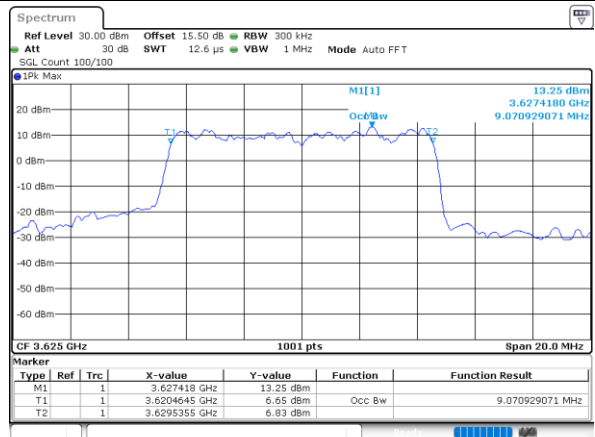

Lowest Channel / 10MHz / 16QAM

Date: 24.FEB.2023 02:46:03

Middle Channel / 10MHz / QPSK

Date: 24.FEB.2023 02:47:19

Middle Channel / 10MHz / 16QAM

Date: 24.FEB.2023 02:47:47

Highest Channel / 10MHz / QPSK

Date: 24.FEB.2023 02:49:00

Highest Channel / 10MHz / 16QAM

Date: 24.FEB.2023 02:49:24

LTE Band 48

Lowest Channel / 15MHz / QPSK

Date: 24.FEB.2023 02:50:38

Lowest Channel / 15MHz / 16QAM

Date: 24.FEB.2023 02:51:02

Middle Channel / 15MHz / QPSK