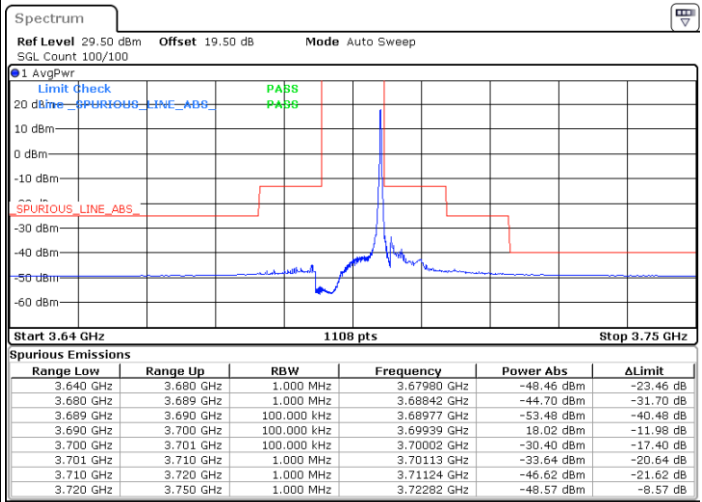

Date: 24.FEB.2023 04:30:14

Lowest Channel / FullIRB

N/A

Date: 24.FEB.2023 04:16:23

LTE Band 48 / 10MHz

QPSK

MiddleChannel / 1RB0

Middle Channel / 1RBmax

Date: 24.FEB.2023 04:04:05

Date: 24.FEB.2023 04:31:46

Middle Channel / FullIRB

N/A

Date: 24.FEB.2023 04:17:55

LTE Band 48 / 10MHz

QPSK

Highest Channel / 1RB0

Highest Channel / 1RBmax

Date: 24.FEB.2023 04:11:46

Date: 24.FEB.2023 04:19:27

Highest Channel / FullIRB

N/A

Date: 24.FEB.2023 04:25:36

LTE Band 48 / 15MHz

QPSK

Lowest Channel / 1RB0

Lowest Channel / 1RBmax

Date: 24.FEB.2023 04:41:01

Date: 24.FEB.2023 05:08:41

Lowest Channel / FullIRB

N/A

Date: 24.FEB.2023 04:54:51

LTE Band 48 / 15MHz