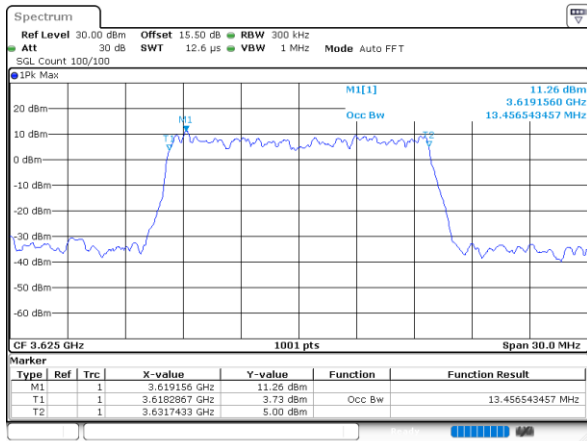

Date: 24.FEB.2023 03:03:33

LTE Band 48

Lowest Channel / 15MHz / 64QAM

Date: 24.FEB.2023 03:04:13

Lowest Channel / 20MHz / 64QAM

Date: 24.FEB.2023 03:06:09

Middle Channel / 15MHz / 64QAM

Date: 24.FEB.2023 03:04:51

Middle Channel / 20MHz / 64QAM

Date: 24.FEB.2023 03:06:47

Highest Channel / 15MHz / 64QAM

Date: 24.FEB.2023 03:05:29

Highest Channel / 20MHz / 64QAM

Date: 24.FEB.2023 03:07:26