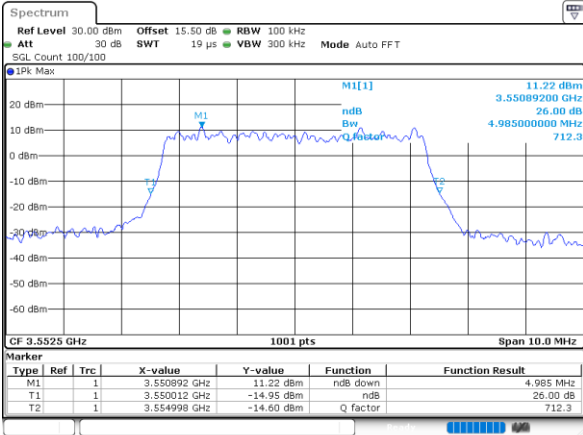

Highest Channel / 20MHz / QPSK

Date: 24.FEB.2023 02:59:25

Highest Channel / 20MHz / 16QAM

Date: 24.FEB.2023 02:59:49

LTE Band 48

Lowest Channel / 5MHz / 64QAM

Date: 24.FEB.2023 03:00:30

Lowest Channel / 10MHz / 64QAM