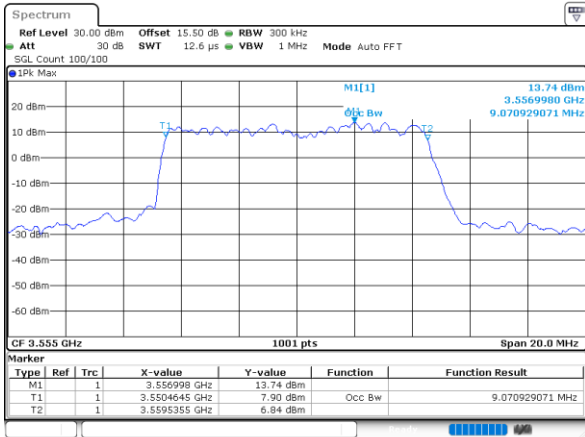

Date: 24.FEB.2023 02:42:50

Highest Channel / 5MHz / QPSK

Date: 24.FEB.2023 02:44:00

Highest Channel / 5MHz / 16QAM

Date: 24.FEB.2023 02:44:25

LTE Band 48

Lowest Channel / 10MHz / QPSK

Date: 24.FEB.2023 02:45:39