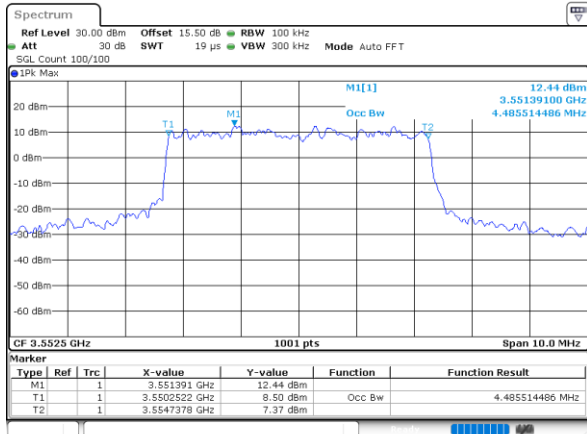

Middle Channel / 20MHz / 64QAM

Date: 24.FEB.2023 03:07:02

Highest Channel / 15MHz / 64QAM

Date: 24.FEB.2023 03:05:44

Highest Channel / 20MHz / 64QAM

Date: 24.FEB.2023 03:07:40

Occupied Bandwidth

Mode	LTE Band 48 : 99%OBW(MHz)											
BW	1.4MHz		3MHz		5MHz		10MHz		15MHz		20MHz	
Mod.	QPSK	16QAM	QPSK	16QAM	QPSK	16QAM	QPSK	16QAM	QPSK	16QAM	QPSK	16QAM
Lowest CH	-	-	-	-	4.49	4.50	9.07	9.03	13.46	13.49	17.82	17.86
Middle CH	-	-	-	-	4.47	4.50	8.99	9.07	13.46	13.40	17.86	17.82
Highest CH	-	-	-	-	4.50	4.49	9.03	8.99	13.49	13.46	17.86	17.90
Mode	LTE Band 48 : 99%OBW(MHz)											
BW	1.4MHz		3MHz		5MHz		10MHz		15MHz		20MHz	
Mod.	64QAM		64QAM		64QAM		64QAM		64QAM		64QAM	
Lowest CH	-	-	-	-	4.53	-	9.05	-	13.46	-	17.94	-
Middle CH	-	-	-	-	4.47	-	9.03	-	13.46	-	17.78	-
Highest CH	-	-	-	-	4.52	-	8.95	-	13.46	-	17.90	-

LTE Band 48

Lowest Channel / 5MHz / QPSK

Date: 24.FEB.2023 02:40:50

Lowest Channel / 5MHz / 16QAM

Date: 24.FEB.2023 02:41:14

Middle Channel / 5MHz / QPSK

Date: 24.FEB.2023 02:42:26

Middle Channel / 5MHz / 16QAM