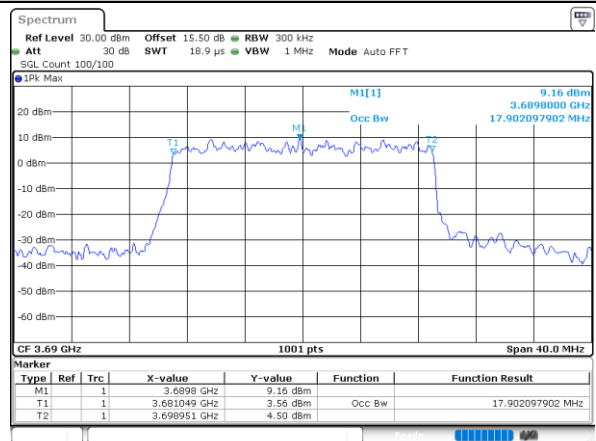

Middle Channel / 20MHz / 64QAM

Date: 24.FEB.2023 03:06:47

Highest Channel / 15MHz / 64QAM

Date: 24.FEB.2023 03:05:29

Highest Channel / 20MHz / 64QAM

Date: 24.FEB.2023 03:07:26

# Conducted Band Edge

LTE Band 48 / 5MHz

QPSK

Middle Channel / 1RB0

Middle Channel / 1RBmax

Date: 24.FEB.2023 03:25:37

Date: 24.FEB.2023 03:53:17

Middle Channel / FullIRB