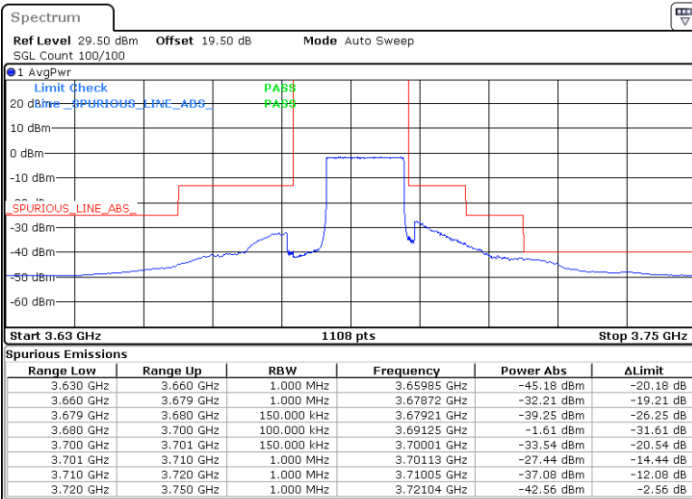

LTE Band 48 / 15MHz

QPSK

Highest Channel / 1RB0

Highest Channel / 1RBmax

Date: 24.FEB.2023 04:50:14

Date: 24.FEB.2023 05:17:53

Highest Channel / FullIRB

N/A

Date: 24.FEB.2023 05:04:03

LTE Band 48 / 20MHz

QPSK

Lowest Channel / 1RB0

Lowest Channel / 1RBmax

Date: 24.FEB.2023 05:39:29

Date: 24.FEB.2023 05:53:20

Lowest Channel / FullRB