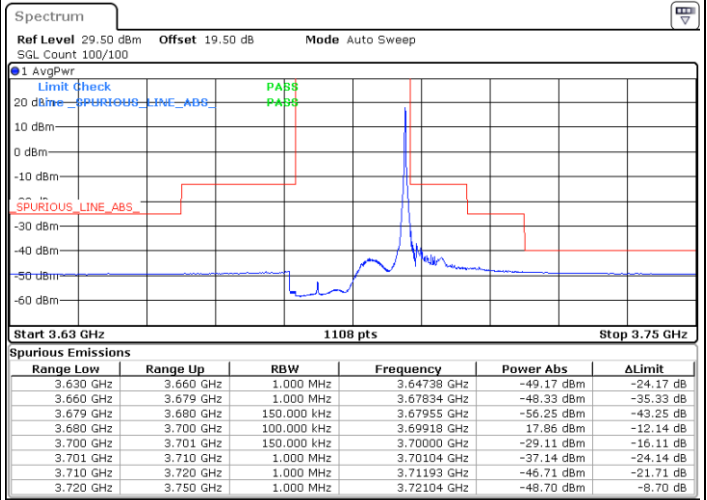

Lowest Channel / 1RB0

Lowest Channel / 1RBmax

Date: 24.FEB.2023 04:41:01

Date: 24.FEB.2023 05:08:41

Lowest Channel / FullIRB

N/A

Date: 24.FEB.2023 04:54:51

LTE Band 48 / 15MHz

QPSK

Middle Channel / 1RB0

Middle Channel / 1RBmax

Date: 24.FEB.2023 04:48:42

Date: 24.FEB.2023 05:16:21

Middle Channel / FullIRB

N/A

Date: 24.FEB.2023 05:02:31

LTE Band 48 / 15MHz

QPSK

Highest Channel / 1RB0

Highest Channel / 1RBmax

Date: 24.FEB.2023 04:50:14

Date: 24.FEB.2023 05:17:53

Highest Channel / FullIRB

N/A

Date: 24.FEB.2023 05:04:03

LTE Band 48 / 20MHz

QPSK

Lowest Channel / 1RB0

Lowest Channel / 1RBmax

Date: 24.FEB.2023 05:39:29

Date: 24.FEB.2023 05:53:20

Lowest Channel / FullRB