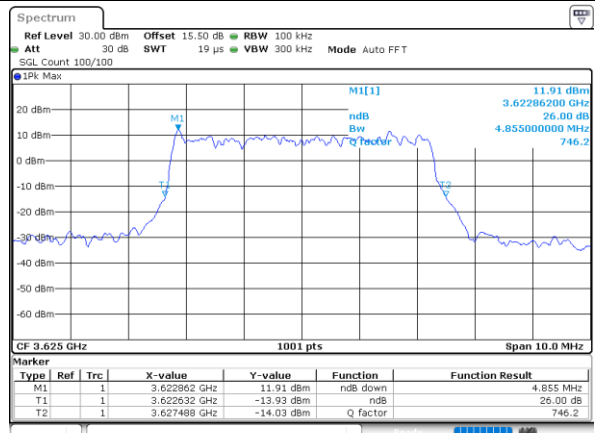

Highest Channel / FullIRB

N/A

Date: 14.FEB.2023 11:29:53

**26dB Bandwidth**

Mode	LTE Band 48 : 26dB BW(MHz)											
BW	1.4MHz		3MHz		5MHz		10MHz		15MHz		20MHz	
Mod.	QPSK	16QAM	QPSK	16QAM	QPSK	16QAM	QPSK	16QAM	QPSK	16QAM	QPSK	16QAM
Lowest CH	-	-	-	-	5.01	4.98	9.65	9.73	14.51	14.12	19.42	18.82
Middle CH	-	-	-	-	5.10	4.86	9.75	9.87	14.72	14.30	18.78	18.82
Highest CH	-	-	-	-	4.89	4.97	9.99	9.65	14.51	14.75	18.82	18.82
Mode	LTE Band 48 : 26dB BW(MHz)											
BW	1.4MHz		3MHz		5MHz		10MHz		15MHz		20MHz	
Mod.	64QAM		64QAM		64QAM		64QAM		64QAM		64QAM	
Lowest CH	-	-	-	-	4.99	-	10.07	-	14.42	-	18.98	-
Middle CH	-	-	-	-	5.01	-	9.73	-	14.15	-	18.62	-
Highest CH	-	-	-	-	4.98	-	9.89	-	14.36	-	18.82	-

LTE Band 48

Lowest Channel / 5MHz / QPSK

Date: 24.FEB.2023 02:41:30

Lowest Channel / 5MHz / 16QAM

Date: 24.FEB.2023 02:42:02

Middle Channel / 5MHz / QPSK

Date: 24.FEB.2023 02:43:13

Middle Channel / 5MHz / 16QAM

Date: 24.FEB.2023 02:43:37

Highest Channel / 5MHz / QPSK

Date: 24.FEB.2023 02:44:49

Highest Channel / 5MHz / 16QAM

Date: 24.FEB.2023 02:45:13

LTE Band 48

Lowest Channel / 10MHz / QPSK

Date: 24.FEB.2023 02:46:20