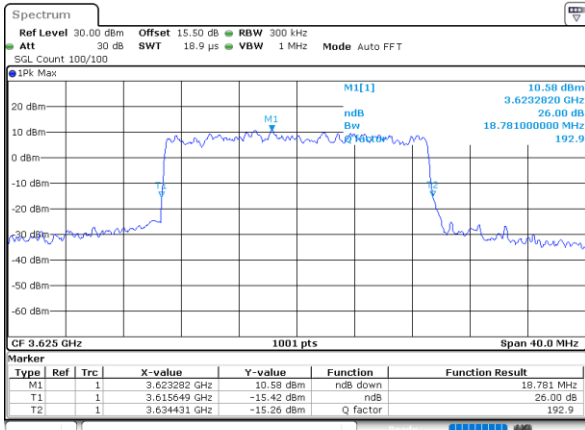

Date: 24.FEB.2023 02:53:02

Middle Channel / 15MHz / 16QAM

Date: 24.FEB.2023 02:53:25

Highest Channel / 15MHz / QPSK

Date: 24.FEB.2023 02:54:37

Highest Channel / 15MHz / 16QAM

Date: 24.FEB.2023 02:55:01

LTE Band 48

Lowest Channel / 20MHz / QPSK

Date: 24.FEB.2023 02:56:15

Lowest Channel / 20MHz / 16QAM

Date: 24.FEB.2023 02:56:19

Middle Channel / 20MHz / QPSK

Date: 24.FEB.2023 02:57:49

Middle Channel / 20MHz / 16QAM

Date: 24.FEB.2023 02:58:13

Highest Channel / 20MHz / QPSK

Date: 24.FEB.2023 02:59:25

Highest Channel / 20MHz / 16QAM

Date: 24.FEB.2023 02:59:49

LTE Band 48

Lowest Channel / 5MHz / 64QAM

Date: 24.FEB.2023 03:00:30

Lowest Channel / 10MHz / 64QAM