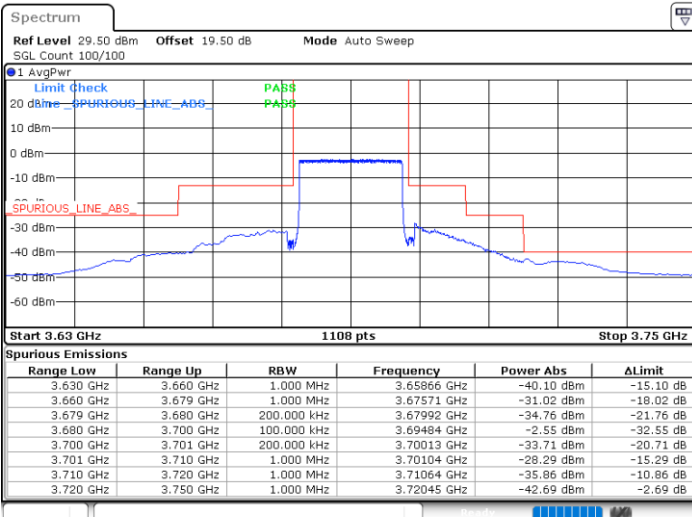

Highest Channel / FullIRB

N/A

Date: 24.FEB.2023 05:34:51