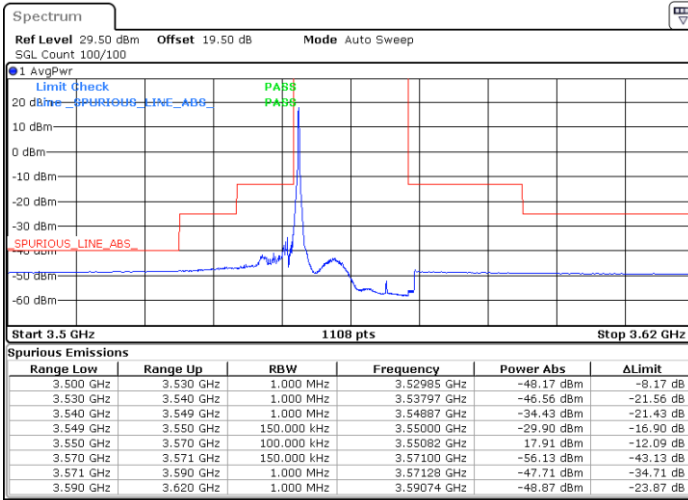

Date: 24.FEB.2023 04:04:05

Date: 24.FEB.2023 04:31:46

Middle Channel / FullIRB

N/A

Date: 24.FEB.2023 04:17:55

LTE Band 48 / 10MHz

QPSK

Highest Channel / 1RB0

Highest Channel / 1RBmax

Date: 24.FEB.2023 04:11:46

Date: 24.FEB.2023 04:19:27

Highest Channel / FullIRB

N/A

Date: 24.FEB.2023 04:25:36

LTE Band 48 / 15MHz

QPSK

Lowest Channel / 1RB0

Lowest Channel / 1RBmax

Date: 24.FEB.2023 04:41:01

Date: 24.FEB.2023 05:08:41

Lowest Channel / FullIRB

N/A

Date: 24.FEB.2023 04:54:51

LTE Band 48 / 15MHz