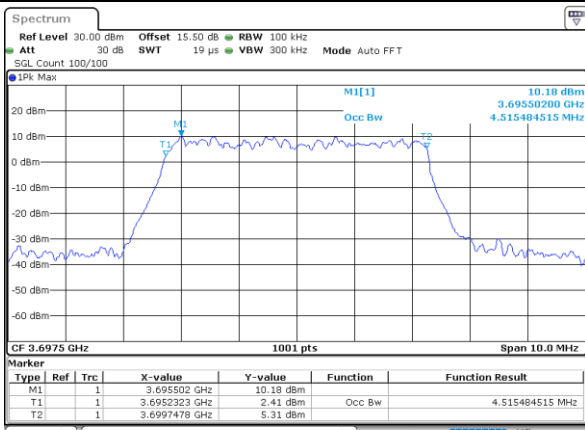

Date: 24.FEB.2023 03:02:16

Middle Channel / 5MHz / 64QAM

Date: 24.FEB.2023 03:00:54

Middle Channel / 10MHz / 64QAM

Date: 24.FEB.2023 03:02:54

Highest Channel / 5MHz / 64QAM

Date: 24.FEB.2023 03:01:33

Highest Channel / 10MHz / 64QAM