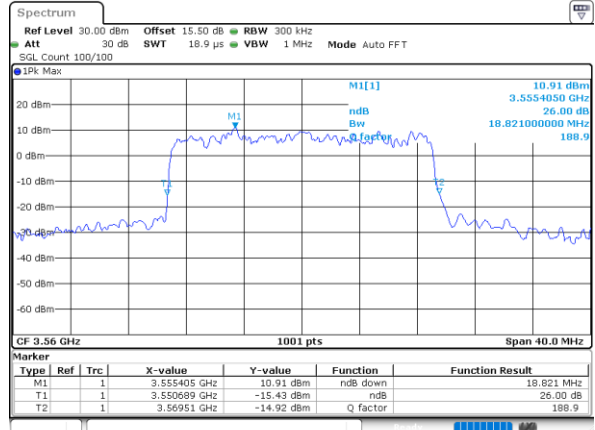

Lowest Channel / 20MHz / 16QAM

Date: 24.FEB.2023 02:56:19