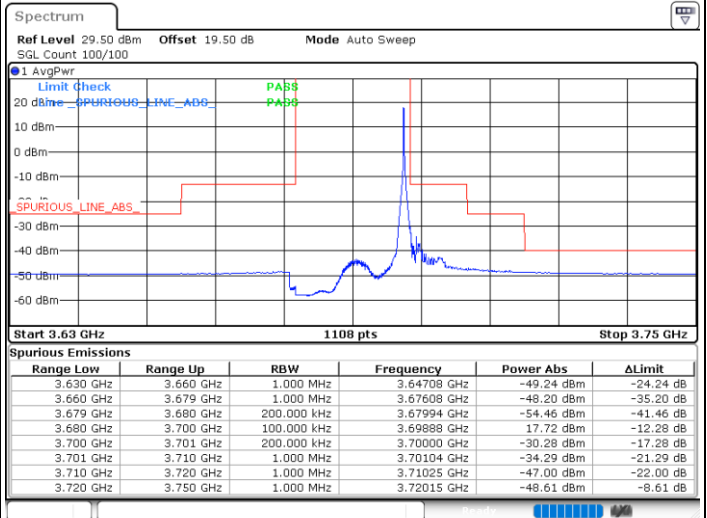

Middle Channel / FullIRB

N/A

Date: 24.FEB.2023 05:27:10

LTE Band 48 / 20MHz

QPSK

Highest Channel / 1RB0

Highest Channel / 1RBmax

Date: 24.FEB.2023 05:48:42