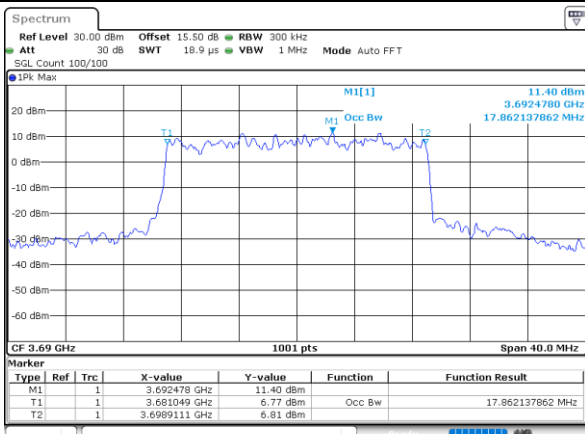

Lowest Channel / 20MHz / QPSK

Date: 24.FEB.2023 02:55:27

Lowest Channel / 20MHz / 16QAM

Date: 24.FEB.2023 02:55:51

Middle Channel / 20MHz / QPSK

Date: 24.FEB.2023 02:57:02

Middle Channel / 20MHz / 16QAM

Date: 24.FEB.2023 02:57:26

Highest Channel / 20MHz / QPSK

Date: 24.FEB.2023 02:58:37

Highest Channel / 20MHz / 16QAM

Date: 24.FEB.2023 02:59:01

LTE Band 48

Lowest Channel / 5MHz / 64QAM

Date: 24.FEB.2023 03:00:15

Lowest Channel / 10MHz / 64QAM