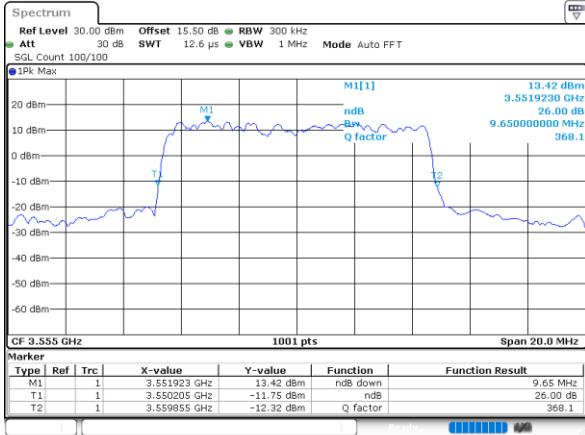

Date: 24.FEB.2023 02:43:37

Highest Channel / 5MHz / QPSK

Date: 24.FEB.2023 02:44:49

Highest Channel / 5MHz / 16QAM

Date: 24.FEB.2023 02:45:13

LTE Band 48

Lowest Channel / 10MHz / QPSK

Date: 24.FEB.2023 02:46:20