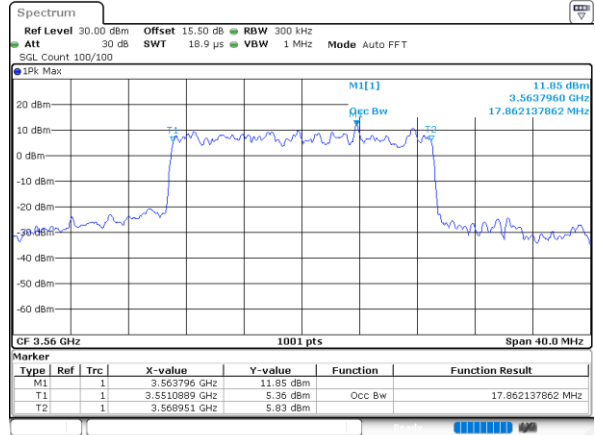

Lowest Channel / 20MHz / 16QAM

Date: 24.FEB.2023 02:55:51