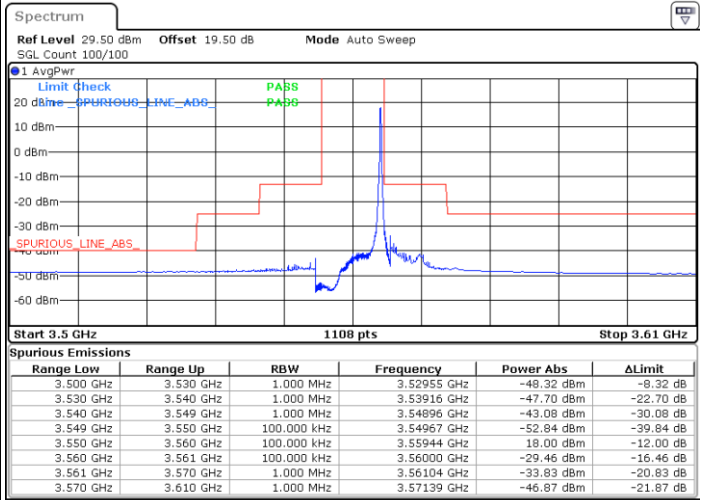

N/A

Date: 24.FEB.2023 03:39:28

LTE Band 48 / 5MHz

QPSK

Highest Channel / 1RB0

Highest Channel / 1RBmax

Date: 24.FEB.2023 03:27:09

Date: 24.FEB.2023 03:54:49

Highest Channel / FullIRB

N/A

Date: 24.FEB.2023 03:40:59

LTE Band 48 / 10MHz

QPSK

Lowest Channel / 1RB0

Lowest Channel / 1RBmax

Date: 24.FEB.2023 04:02:32

Date: 24.FEB.2023 04:30:14

Lowest Channel / FullIRB

N/A

Date: 24.FEB.2023 04:16:23

LTE Band 48 / 10MHz

QPSK

MiddleChannel / 1RB0

Middle Channel / 1RBmax