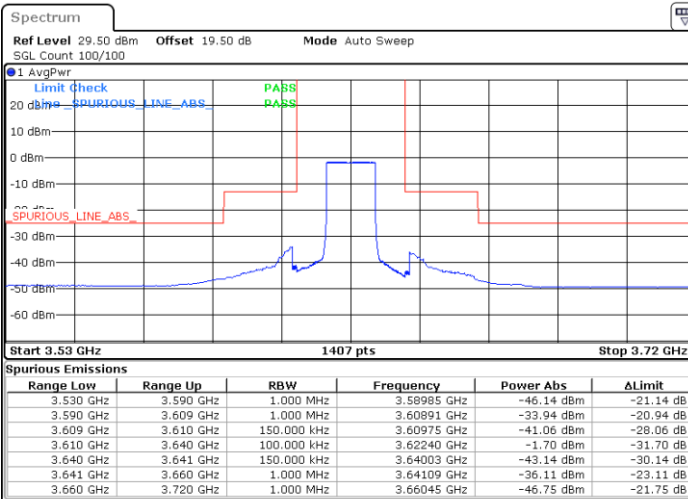

Lowest Channel / 1RB0

Lowest Channel / 1RBmax

Date: 24.FEB.2023 04:41:01

Date: 24.FEB.2023 05:08:41

Lowest Channel / FullIRB

N/A

Date: 24.FEB.2023 04:54:51

LTE Band 48 / 15MHz

QPSK

Middle Channel / 1RB0

Middle Channel / 1RBmax

Date: 24.FEB.2023 04:48:42

Date: 24.FEB.2023 05:16:21

Middle Channel / FullIRB

N/A

Date: 24.FEB.2023 05:02:31

LTE Band 48 / 15MHz

QPSK

Highest Channel / 1RB0

Highest Channel / 1RBmax

Date: 24.FEB.2023 04:50:14

Date: 24.FEB.2023 05:17:53

Highest Channel / FullIRB

N/A