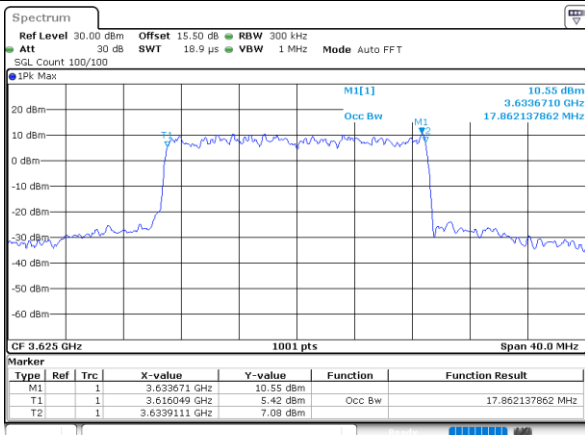

Lowest Channel / 20MHz / QPSK

Date: 24.FEB.2023 02:55:27

Lowest Channel / 20MHz / 16QAM

Date: 24.FEB.2023 02:55:51

Middle Channel / 20MHz / QPSK

Date: 24.FEB.2023 02:57:02

Middle Channel / 20MHz / 16QAM

Date: 24.FEB.2023 02:57:26

Highest Channel / 20MHz / QPSK

Date: 24.FEB.2023 02:58:37

Highest Channel / 20MHz / 16QAM

Date: 24.FEB.2023 02:59:01

LTE Band 48

Lowest Channel / 5MHz / 64QAM

Date: 24.FEB.2023 03:00:15

Lowest Channel / 10MHz / 64QAM