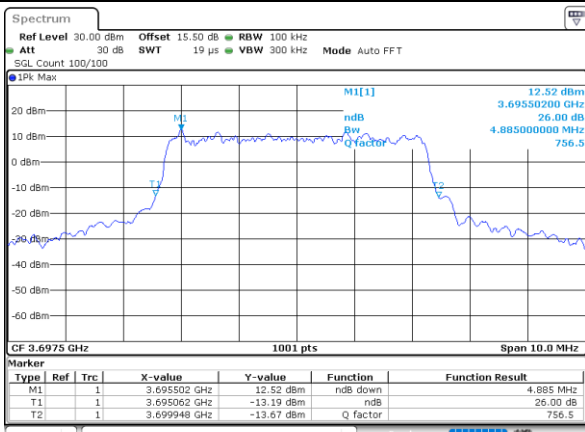

Highest Channel / FullIRB

N/A

Date: 14.FEB.2023 11:29:53

**26dB Bandwidth**

Mode	LTE Band 48 : 26dB BW(MHz)											
BW	1.4MHz		3MHz		5MHz		10MHz		15MHz		20MHz	
Mod.	QPSK	16QAM	QPSK	16QAM	QPSK	16QAM	QPSK	16QAM	QPSK	16QAM	QPSK	16QAM
Lowest CH	-	-	-	-	5.01	4.98	9.65	9.73	14.51	14.12	19.42	18.82
Middle CH	-	-	-	-	5.10	4.86	9.75	9.87	14.72	14.30	18.78	18.82
Highest CH	-	-	-	-	4.89	4.97	9.99	9.65	14.51	14.75	18.82	18.82
Mode	LTE Band 48 : 26dB BW(MHz)											
BW	1.4MHz		3MHz		5MHz		10MHz		15MHz		20MHz	
Mod.	64QAM		64QAM		64QAM		64QAM		64QAM		64QAM	
Lowest CH	-	-	-	-	4.99	-	10.07	-	14.42	-	18.98	-
Middle CH	-	-	-	-	5.01	-	9.73	-	14.15	-	18.62	-
Highest CH	-	-	-	-	4.98	-	9.89	-	14.36	-	18.82	-

LTE Band 48

Lowest Channel / 5MHz / QPSK

Date: 24.FEB.2023 02:41:30

Lowest Channel / 5MHz / 16QAM

Date: 24.FEB.2023 02:42:02

Middle Channel / 5MHz / QPSK

Date: 24.FEB.2023 02:43:13

Middle Channel / 5MHz / 16QAM

Date: 24.FEB.2023 02:43:37

Highest Channel / 5MHz / QPSK

Date: 24.FEB.2023 02:44:49

Highest Channel / 5MHz / 16QAM

Date: 24.FEB.2023 02:45:13

LTE Band 48

Lowest Channel / 10MHz / QPSK

Date: 24.FEB.2023 02:46:20