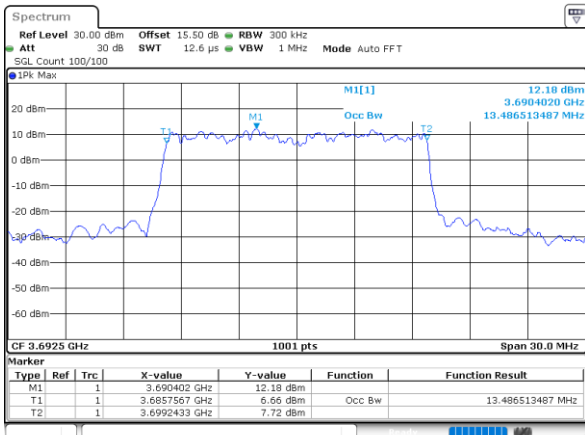

Highest Channel / 10MHz / 16QAM

Date: 24.FEB.2023 02:49:24

LTE Band 48

Lowest Channel / 15MHz / QPSK

Date: 24.FEB.2023 02:50:38

Lowest Channel / 15MHz / 16QAM

Date: 24.FEB.2023 02:51:02

Middle Channel / 15MHz / QPSK

Date: 24.FEB.2023 02:52:15

Middle Channel / 15MHz / 16QAM

Date: 24.FEB.2023 02:52:38

Highest Channel / 15MHz / QPSK

Date: 24.FEB.2023 02:53:49

Highest Channel / 15MHz / 16QAM

Date: 24.FEB.2023 02:54:13

LTE Band 48