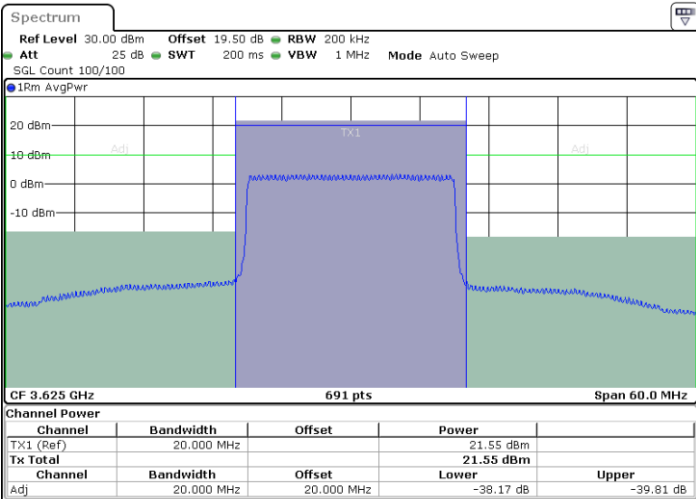

Middle Channel / FullRB

N/A

Date: 14.FEB.2023 11:29:13