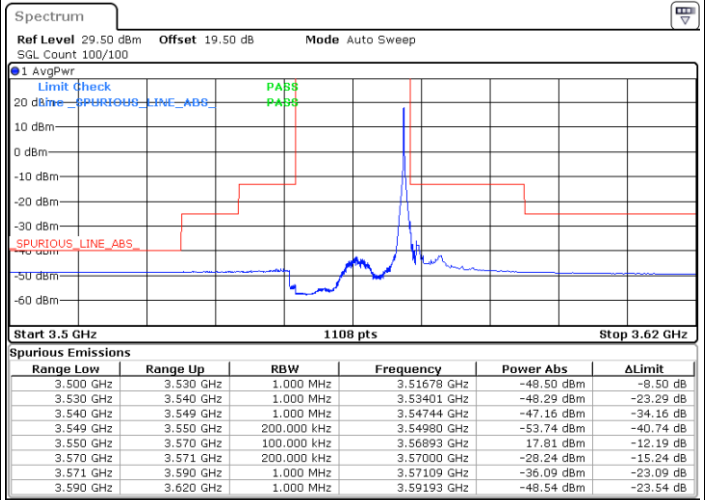

LTE Band 48 / 15MHz

QPSK

Highest Channel / 1RB0

Highest Channel / 1RBmax

Date: 24.FEB.2023 04:50:14

Date: 24.FEB.2023 05:17:53

Highest Channel / FullIRB

N/A

Date: 24.FEB.2023 05:04:03

LTE Band 48 / 20MHz

QPSK

Lowest Channel / 1RB0

Lowest Channel / 1RBmax

Date: 24.FEB.2023 05:39:29

Date: 24.FEB.2023 05:53:20

Lowest Channel / FullRB

N/A

Date: 24.FEB.2023 05:25:38

LTE Band 48 / 20MHz

QPSK

Middle Channel / 1RB0

Middle Channel / 1RBmax

Date: 24.FEB.2023 05:41:01

Date: 24.FEB.2023 05:54:53