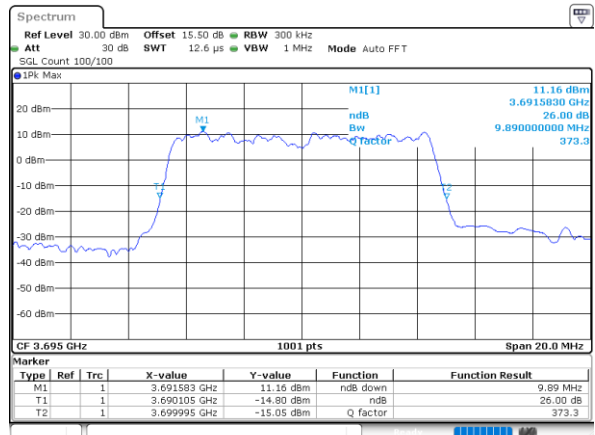

Highest Channel / 20MHz / QPSK

Date: 24.FEB.2023 02:59:25

Highest Channel / 20MHz / 16QAM

Date: 24.FEB.2023 02:59:49

LTE Band 48

Lowest Channel / 5MHz / 64QAM

Date: 24.FEB.2023 03:00:30

Lowest Channel / 10MHz / 64QAM

Date: 24.FEB.2023 03:02:31

Middle Channel / 5MHz / 64QAM

Date: 24.FEB.2023 03:01:09

Middle Channel / 10MHz / 64QAM

Date: 24.FEB.2023 03:03:09

Highest Channel / 5MHz / 64QAM

Date: 24.FEB.2023 03:01:48

Highest Channel / 10MHz / 64QAM