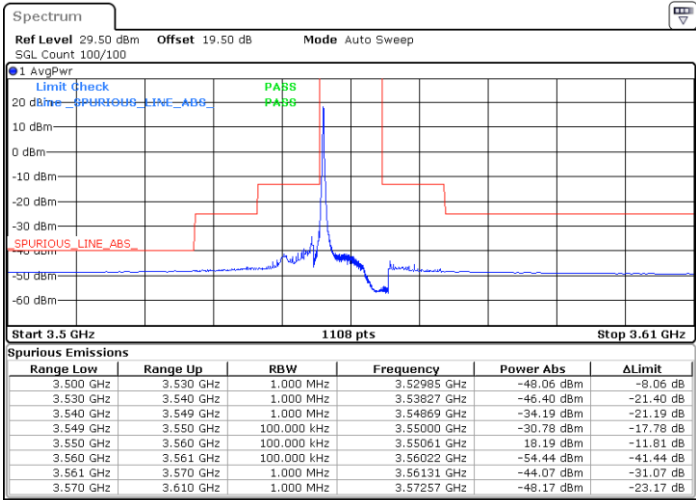

N/A

Date: 24.FEB.2023 03:39:28

LTE Band 48 / 5MHz

QPSK

Highest Channel / 1RB0

Highest Channel / 1RBmax

Date: 24.FEB.2023 03:27:09

Date: 24.FEB.2023 03:54:49

Highest Channel / FullIRB

N/A

Date: 24.FEB.2023 03:40:59

LTE Band 48 / 10MHz

QPSK

Lowest Channel / 1RB0

Lowest Channel / 1RBmax

Date: 24.FEB.2023 04:02:32

Date: 24.FEB.2023 04:30:14

Lowest Channel / FullIRB

N/A

Date: 24.FEB.2023 04:16:23

LTE Band 48 / 10MHz

QPSK

MiddleChannel / 1RB0

Middle Channel / 1RBmax