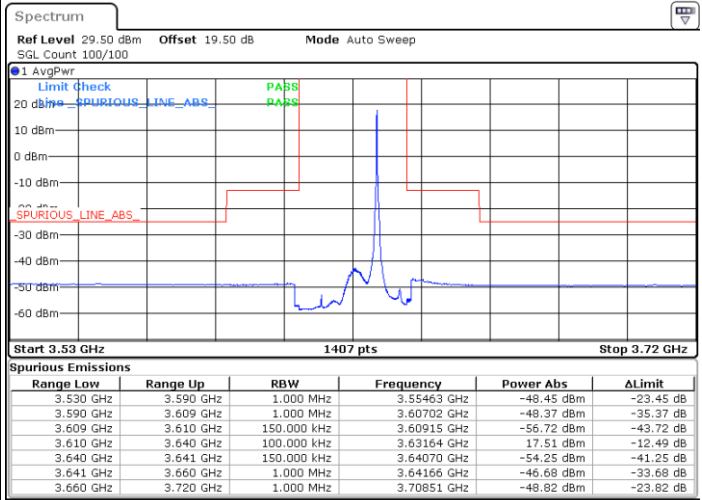

Date: 24.FEB.2023 05:16:21