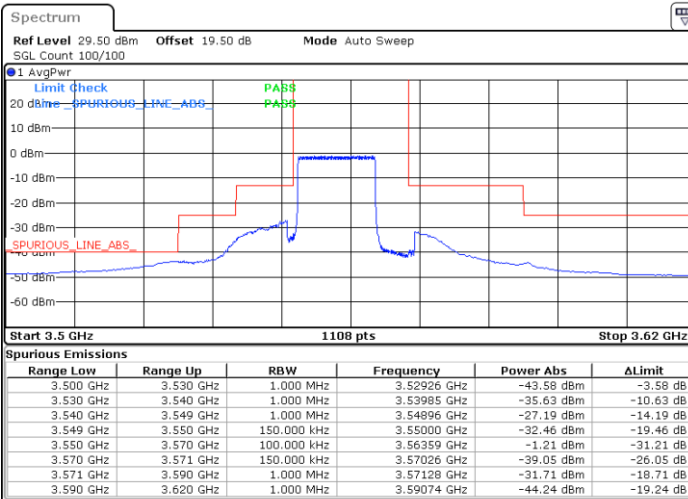

Highest Channel / 1RBmax

Date: 24.FEB.2023 04:11:46

Date: 24.FEB.2023 04:19:27

Highest Channel / FullIRB

N/A

Date: 24.FEB.2023 04:25:36

LTE Band 48 / 15MHz

QPSK

Lowest Channel / 1RB0

Lowest Channel / 1RBmax

Date: 24.FEB.2023 04:41:01

Date: 24.FEB.2023 05:08:41

Lowest Channel / FullIRB

N/A

Date: 24.FEB.2023 04:54:51

LTE Band 48 / 15MHz

LTE Band 48 / 15MHz

QPSK

Highest Channel / 1RB0

Highest Channel / 1RBmax

Date: 24.FEB.2023 04:50:14

Date: 24.FEB.2023 05:17:53

Highest Channel / FullIRB

N/A