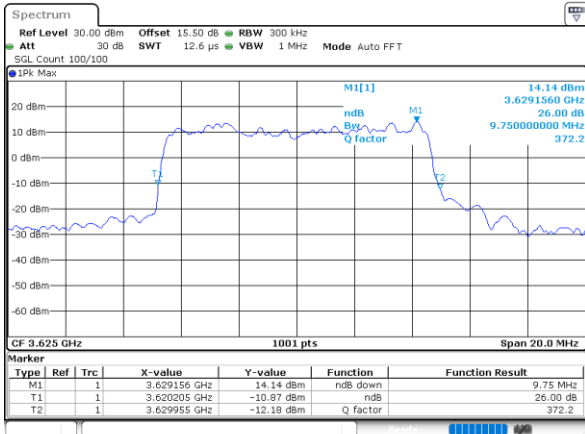

Middle Channel / 10MHz / QPSK

Date: 24.FEB.2023 02:48:12