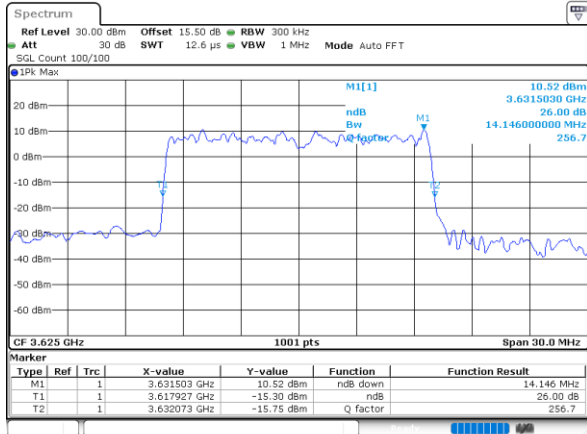

Date: 24.FEB.2023 03:03:47

LTE Band 48

Lowest Channel / 15MHz / 64QAM

Date: 24.FEB.2023 03:04:27

Lowest Channel / 20MHz / 64QAM

Date: 24.FEB.2023 03:06:24

Middle Channel / 15MHz / 64QAM

Date: 24.FEB.2023 03:05:05

Middle Channel / 20MHz / 64QAM

Date: 24.FEB.2023 03:07:02

Highest Channel / 15MHz / 64QAM

Date: 24.FEB.2023 03:05:44

Highest Channel / 20MHz / 64QAM

Date: 24.FEB.2023 03:07:40

Occupied Bandwidth

Mode	LTE Band 48 : 99%OBW(MHz)											
BW	1.4MHz		3MHz		5MHz		10MHz		15MHz		20MHz	
Mod.	QPSK	16QAM	QPSK	16QAM	QPSK	16QAM	QPSK	16QAM	QPSK	16QAM	QPSK	16QAM
Lowest CH	-	-	-	-	4.49	4.50	9.07	9.03	13.46	13.49	17.82	17.86
Middle CH	-	-	-	-	4.47	4.50	8.99	9.07	13.46	13.40	17.86	17.82
Highest CH	-	-	-	-	4.50	4.49	9.03	8.99	13.49	13.46	17.86	17.90
Mode	LTE Band 48 : 99%OBW(MHz)											
BW	1.4MHz		3MHz		5MHz		10MHz		15MHz		20MHz	
Mod.	64QAM		64QAM		64QAM		64QAM		64QAM		64QAM	
Lowest CH	-	-	-	-	4.53	-	9.05	-	13.46	-	17.94	-
Middle CH	-	-	-	-	4.47	-	9.03	-	13.46	-	17.78	-
Highest CH	-	-	-	-	4.52	-	8.95	-	13.46	-	17.90	-