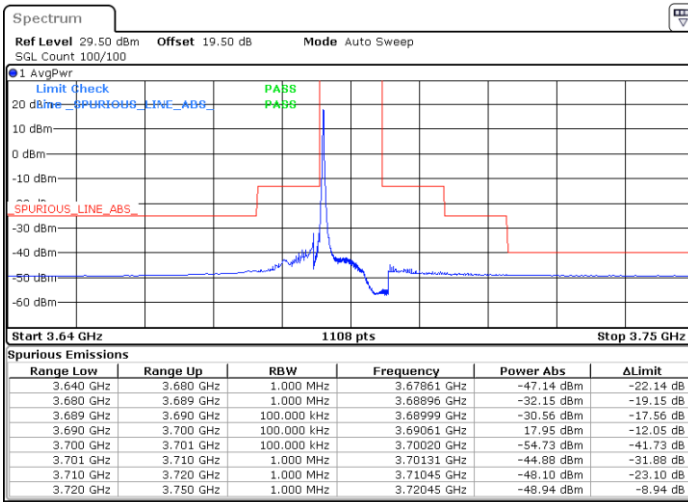

Date: 24.FEB.2023 04:30:14

Lowest Channel / FullIRB

N/A

Date: 24.FEB.2023 04:16:23

LTE Band 48 / 10MHz

QPSK

MiddleChannel / 1RB0

Middle Channel / 1RBmax

Date: 24.FEB.2023 04:04:05

Date: 24.FEB.2023 04:31:46

Middle Channel / FullIRB

N/A

Date: 24.FEB.2023 04:17:55

LTE Band 48 / 10MHz

QPSK

Highest Channel / 1RB0

Highest Channel / 1RBmax

Date: 24.FEB.2023 04:11:46

Date: 24.FEB.2023 04:19:27

Highest Channel / FullIRB

N/A

Date: 24.FEB.2023 04:25:36

LTE Band 48 / 15MHz

QPSK

Lowest Channel / 1RB0

Lowest Channel / 1RBmax

Date: 24.FEB.2023 04:41:01

Date: 24.FEB.2023 05:08:41

Lowest Channel / FullIRB

N/A

Date: 24.FEB.2023 04:54:51

LTE Band 48 / 15MHz