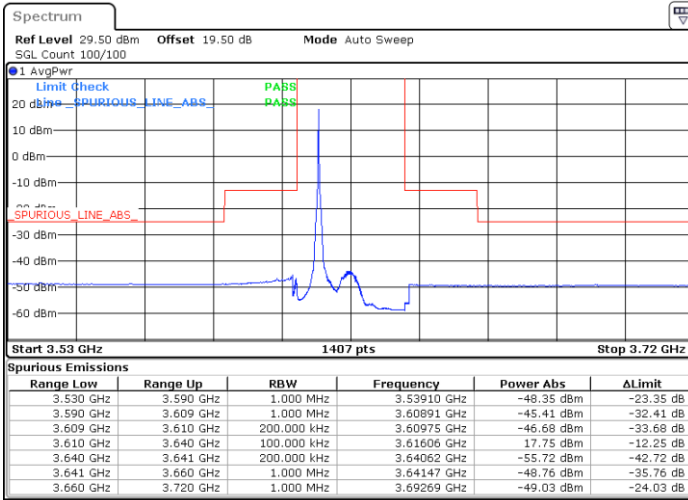

Date: 24.FEB.2023 05:04:03

LTE Band 48 / 20MHz

QPSK

Lowest Channel / 1RB0

Lowest Channel / 1RBmax

Date: 24.FEB.2023 05:39:29

Date: 24.FEB.2023 05:53:20

Lowest Channel / FullRB

N/A

Date: 24.FEB.2023 05:25:38

LTE Band 48 / 20MHz

QPSK

Middle Channel / 1RB0

Middle Channel / 1RBmax

Date: 24.FEB.2023 05:41:01

Date: 24.FEB.2023 05:54:53

Middle Channel / FullIRB

N/A

Date: 24.FEB.2023 05:27:10

LTE Band 48 / 20MHz

QPSK

Highest Channel / 1RB0

Highest Channel / 1RBmax

Date: 24.FEB.2023 05:48:42