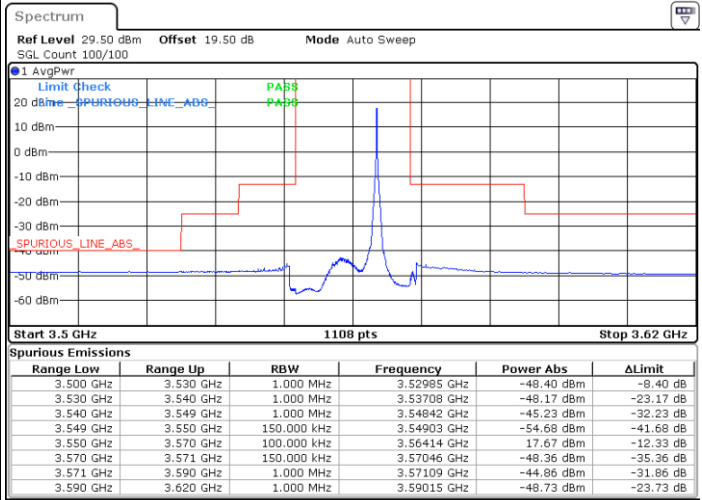

Date: 24.FEB.2023 04:04:05

Date: 24.FEB.2023 04:31:46

Middle Channel / FullIRB

N/A

Date: 24.FEB.2023 04:17:55

LTE Band 48 / 10MHz

QPSK

Highest Channel / 1RB0

Highest Channel / 1RBmax

Date: 24.FEB.2023 04:11:46

Date: 24.FEB.2023 04:19:27

Highest Channel / FullIRB

N/A

Date: 24.FEB.2023 04:25:36

LTE Band 48 / 15MHz

QPSK

Lowest Channel / 1RB0

Lowest Channel / 1RBmax

Date: 24.FEB.2023 04:41:01

Date: 24.FEB.2023 05:08:41

Lowest Channel / FullIRB

N/A

Date: 24.FEB.2023 04:54:51

LTE Band 48 / 15MHz