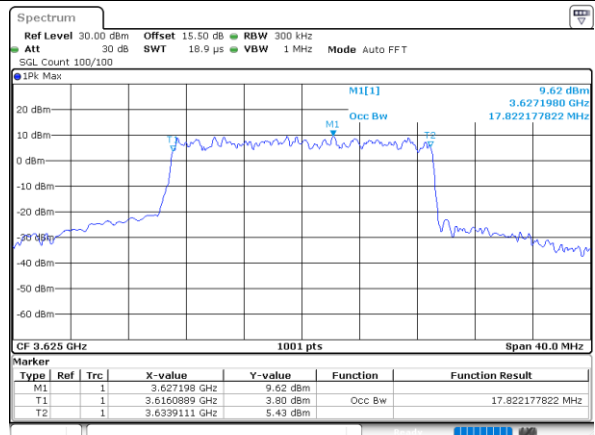

Date: 24.FEB.2023 02:52:15

Middle Channel / 15MHz / 16QAM

Date: 24.FEB.2023 02:52:38

Highest Channel / 15MHz / QPSK

Date: 24.FEB.2023 02:53:49

Highest Channel / 15MHz / 16QAM

Date: 24.FEB.2023 02:54:13

LTE Band 48

Lowest Channel / 20MHz / QPSK

Date: 24.FEB.2023 02:55:27

Lowest Channel / 20MHz / 16QAM

Date: 24.FEB.2023 02:55:51

Middle Channel / 20MHz / QPSK

Date: 24.FEB.2023 02:57:02

Middle Channel / 20MHz / 16QAM

Date: 24.FEB.2023 02:57:26

Highest Channel / 20MHz / QPSK

Date: 24.FEB.2023 02:58:37

Highest Channel / 20MHz / 16QAM

Date: 24.FEB.2023 02:59:01

LTE Band 48

Lowest Channel / 5MHz / 64QAM

Date: 24.FEB.2023 03:00:15

Lowest Channel / 10MHz / 64QAM