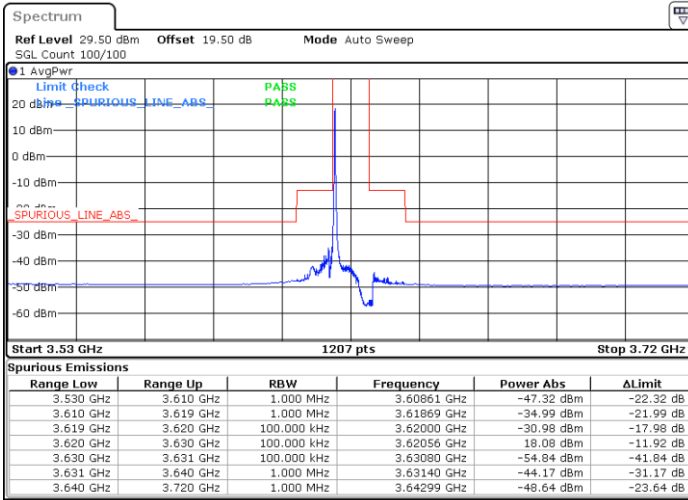

Highest Channel / FullIRB

N/A

Date: 24.FEB.2023 03:40:59

LTE Band 48 / 10MHz

QPSK

Lowest Channel / 1RB0

Lowest Channel / 1RBmax

Date: 24.FEB.2023 04:02:32

Date: 24.FEB.2023 04:30:14

Lowest Channel / FullIRB

N/A

Date: 24.FEB.2023 04:16:23

LTE Band 48 / 10MHz

QPSK

MiddleChannel / 1RB0

Middle Channel / 1RBmax

Date: 24.FEB.2023 04:04:05

Date: 24.FEB.2023 04:31:46

Middle Channel / FullIRB

N/A

Date: 24.FEB.2023 04:17:55

LTE Band 48 / 10MHz

QPSK

Highest Channel / 1RB0