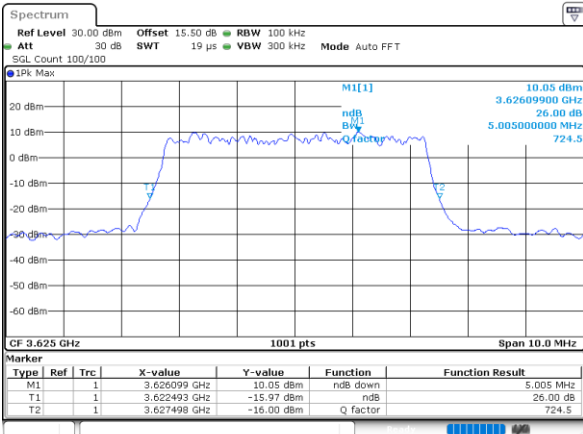

Middle Channel / 5MHz / 64QAM

Date: 24.FEB.2023 03:01:09