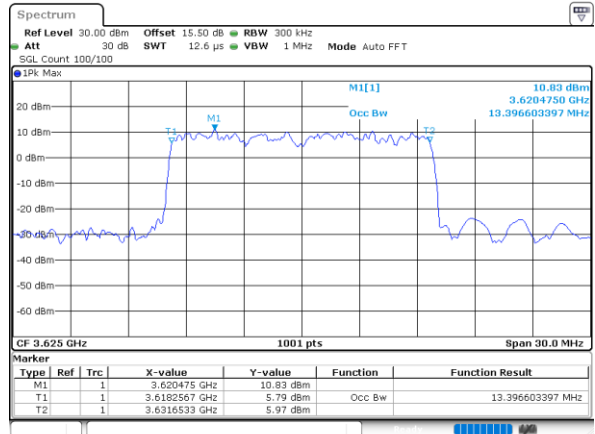

Highest Channel / 10MHz / 16QAM

Date: 24.FEB.2023 02:49:24

LTE Band 48

Lowest Channel / 15MHz / QPSK

Date: 24.FEB.2023 02:50:38

Lowest Channel / 15MHz / 16QAM

Date: 24.FEB.2023 02:51:02

Middle Channel / 15MHz / QPSK

Date: 24.FEB.2023 02:52:15

Middle Channel / 15MHz / 16QAM

Date: 24.FEB.2023 02:52:38

Highest Channel / 15MHz / QPSK

Date: 24.FEB.2023 02:53:49

Highest Channel / 15MHz / 16QAM

Date: 24.FEB.2023 02:54:13

LTE Band 48