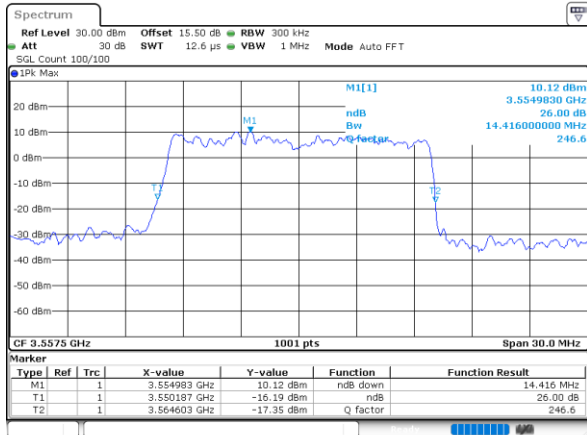

LTE Band 48

Lowest Channel / 15MHz / 64QAM

Date: 24.FEB.2023 03:04:27