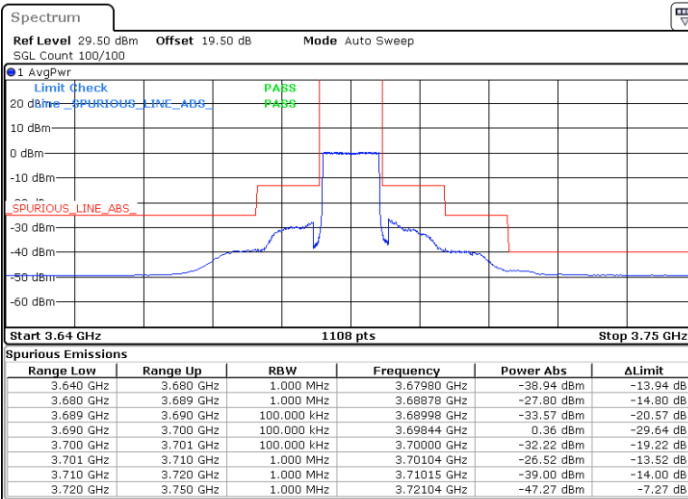

Date: 24.FEB.2023 04:04:05

Date: 24.FEB.2023 04:31:46

Middle Channel / FullIRB

N/A

Date: 24.FEB.2023 04:17:55

LTE Band 48 / 10MHz

QPSK

Highest Channel / 1RB0

Highest Channel / 1RBmax

Date: 24.FEB.2023 04:11:46

Date: 24.FEB.2023 04:19:27

Highest Channel / FullIRB

N/A

Date: 24.FEB.2023 04:25:36

LTE Band 48 / 15MHz

QPSK

Lowest Channel / 1RB0

Lowest Channel / 1RBmax

Date: 24.FEB.2023 04:41:01

Date: 24.FEB.2023 05:08:41

Lowest Channel / FullIRB

N/A

Date: 24.FEB.2023 04:54:51

LTE Band 48 / 15MHz