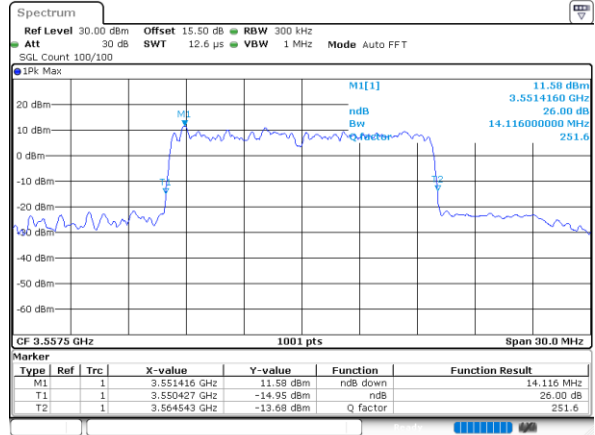

Highest Channel / 10MHz / 16QAM

Date: 24.FEB.2023 02:50:12

LTE Band 48

Lowest Channel / 15MHz / QPSK

Date: 24.FEB.2023 02:51:27

Lowest Channel / 15MHz / 16QAM

Date: 24.FEB.2023 02:51:51

Middle Channel / 15MHz / QPSK

Date: 24.FEB.2023 02:53:02

Middle Channel / 15MHz / 16QAM

Date: 24.FEB.2023 02:53:25

Highest Channel / 15MHz / QPSK

Date: 24.FEB.2023 02:54:37

Highest Channel / 15MHz / 16QAM

Date: 24.FEB.2023 02:55:01

LTE Band 48