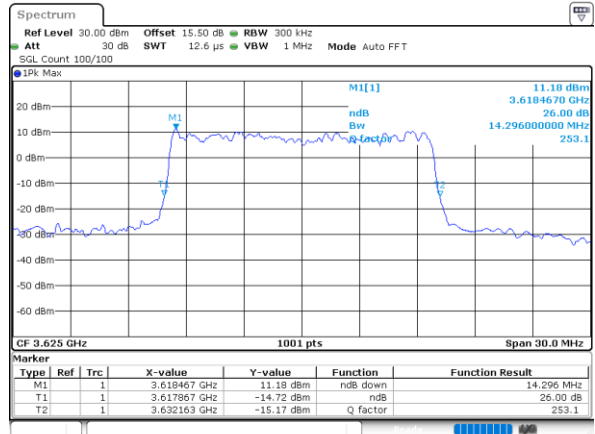

Highest Channel / 10MHz / 16QAM

Date: 24.FEB.2023 02:50:12

LTE Band 48

Lowest Channel / 15MHz / QPSK

Date: 24.FEB.2023 02:51:27

Lowest Channel / 15MHz / 16QAM

Date: 24.FEB.2023 02:51:51

Middle Channel / 15MHz / QPSK

Date: 24.FEB.2023 02:53:02

Middle Channel / 15MHz / 16QAM

Date: 24.FEB.2023 02:53:25

Highest Channel / 15MHz / QPSK

Date: 24.FEB.2023 02:54:37

Highest Channel / 15MHz / 16QAM

Date: 24.FEB.2023 02:55:01

LTE Band 48