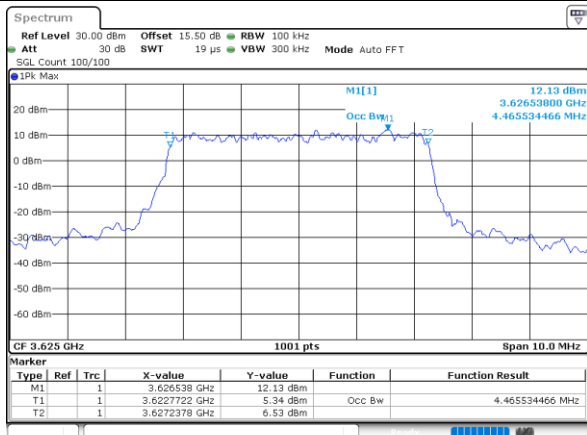

Middle Channel / 20MHz / 64QAM

Date: 24.FEB.2023 03:07:02

Highest Channel / 15MHz / 64QAM

Date: 24.FEB.2023 03:05:44

Highest Channel / 20MHz / 64QAM

Date: 24.FEB.2023 03:07:40

Occupied Bandwidth

Mode	LTE Band 48 : 99%OBW(MHz)											
BW	1.4MHz		3MHz		5MHz		10MHz		15MHz		20MHz	
Mod.	QPSK	16QAM	QPSK	16QAM	QPSK	16QAM	QPSK	16QAM	QPSK	16QAM	QPSK	16QAM
Lowest CH	-	-	-	-	4.49	4.50	9.07	9.03	13.46	13.49	17.82	17.86
Middle CH	-	-	-	-	4.47	4.50	8.99	9.07	13.46	13.40	17.86	17.82
Highest CH	-	-	-	-	4.50	4.49	9.03	8.99	13.49	13.46	17.86	17.90
Mode	LTE Band 48 : 99%OBW(MHz)											
BW	1.4MHz		3MHz		5MHz		10MHz		15MHz		20MHz	
Mod.	64QAM		64QAM		64QAM		64QAM		64QAM		64QAM	
Lowest CH	-	-	-	-	4.53	-	9.05	-	13.46	-	17.94	-
Middle CH	-	-	-	-	4.47	-	9.03	-	13.46	-	17.78	-
Highest CH	-	-	-	-	4.52	-	8.95	-	13.46	-	17.90	-

LTE Band 48

Lowest Channel / 5MHz / QPSK

Date: 24.FEB.2023 02:40:50

Lowest Channel / 5MHz / 16QAM

Date: 24.FEB.2023 02:41:14

Middle Channel / 5MHz / QPSK

Date: 24.FEB.2023 02:42:26

Middle Channel / 5MHz / 16QAM

Date: 24.FEB.2023 02:42:50

Highest Channel / 5MHz / QPSK

Date: 24.FEB.2023 02:44:00

Highest Channel / 5MHz / 16QAM

Date: 24.FEB.2023 02:44:25

LTE Band 48

Lowest Channel / 10MHz / QPSK

Date: 24.FEB.2023 02:45:39