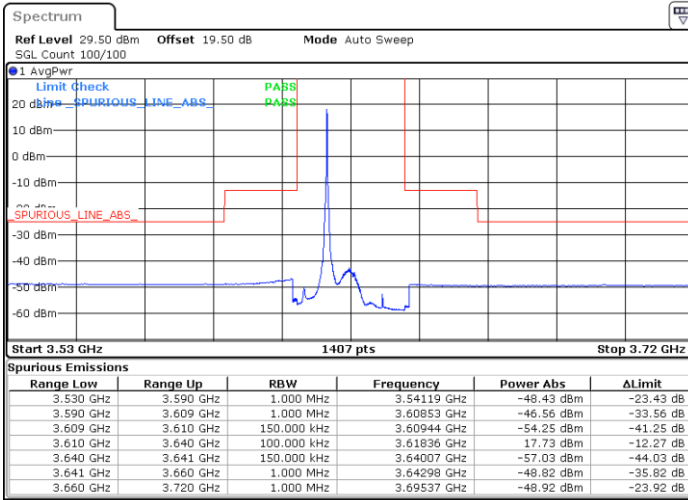

LTE Band 48 / 15MHz

QPSK

Middle Channel / 1RB0

Middle Channel / 1RBmax

Date: 24.FEB.2023 04:48:42