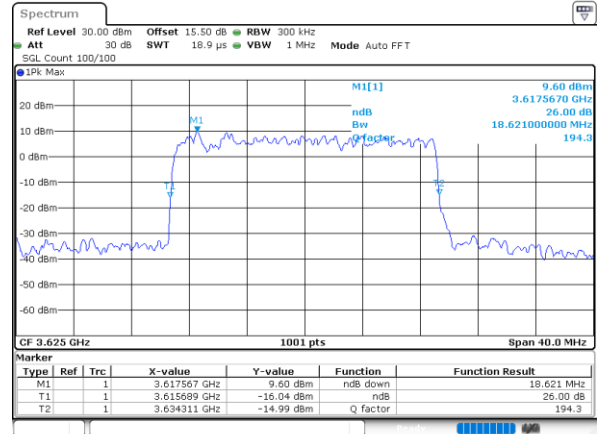

Date: 24.FEB.2023 03:03:47

LTE Band 48

Lowest Channel / 15MHz / 64QAM

Date: 24.FEB.2023 03:04:27

Lowest Channel / 20MHz / 64QAM

Date: 24.FEB.2023 03:06:24

Middle Channel / 15MHz / 64QAM

Date: 24.FEB.2023 03:05:05

Middle Channel / 20MHz / 64QAM

Date: 24.FEB.2023 03:07:02

Highest Channel / 15MHz / 64QAM

Date: 24.FEB.2023 03:05:44

Highest Channel / 20MHz / 64QAM

Date: 24.FEB.2023 03:07:40

Occupied Bandwidth

Mode	LTE Band 48 : 99%OBW(MHz)											
BW	1.4MHz		3MHz		5MHz		10MHz		15MHz		20MHz	
Mod.	QPSK	16QAM	QPSK	16QAM	QPSK	16QAM	QPSK	16QAM	QPSK	16QAM	QPSK	16QAM
Lowest CH	-	-	-	-	4.49	4.50	9.07	9.03	13.46	13.49	17.82	17.86
Middle CH	-	-	-	-	4.47	4.50	8.99	9.07	13.46	13.40	17.86	17.82
Highest CH	-	-	-	-	4.50	4.49	9.03	8.99	13.49	13.46	17.86	17.90
Mode	LTE Band 48 : 99%OBW(MHz)											
BW	1.4MHz		3MHz		5MHz		10MHz		15MHz		20MHz	
Mod.	64QAM		64QAM		64QAM		64QAM		64QAM		64QAM	
Lowest CH	-	-	-	-	4.53	-	9.05	-	13.46	-	17.94	-
Middle CH	-	-	-	-	4.47	-	9.03	-	13.46	-	17.78	-
Highest CH	-	-	-	-	4.52	-	8.95	-	13.46	-	17.90	-