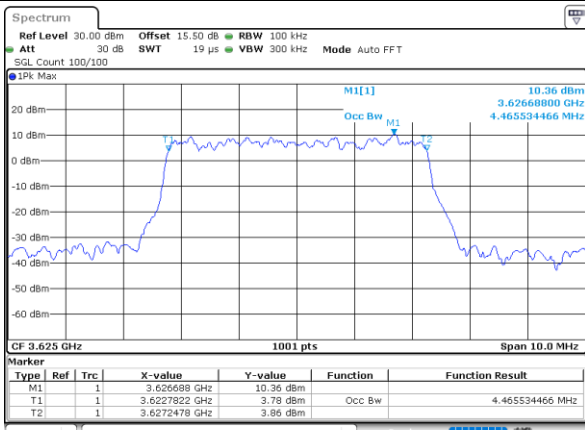

Middle Channel / 5MHz / 64QAM

Date: 24.FEB.2023 03:00:54