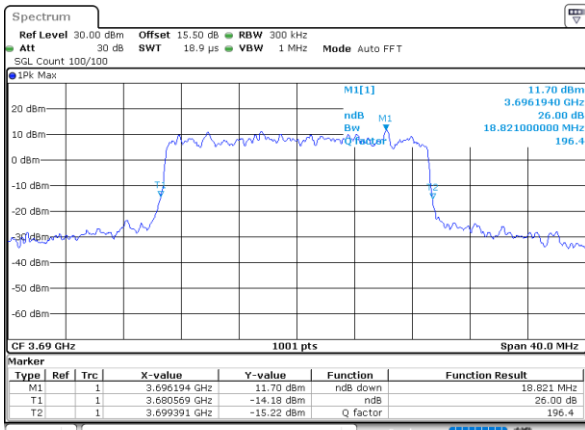

Date: 24.FEB.2023 02:53:02

Middle Channel / 15MHz / 16QAM

Date: 24.FEB.2023 02:53:25

Highest Channel / 15MHz / QPSK

Date: 24.FEB.2023 02:54:37

Highest Channel / 15MHz / 16QAM

Date: 24.FEB.2023 02:55:01

LTE Band 48

Lowest Channel / 20MHz / QPSK

Date: 24.FEB.2023 02:56:15

Lowest Channel / 20MHz / 16QAM

Date: 24.FEB.2023 02:56:19

Middle Channel / 20MHz / QPSK

Date: 24.FEB.2023 02:57:49

Middle Channel / 20MHz / 16QAM

Date: 24.FEB.2023 02:58:13

Highest Channel / 20MHz / QPSK

Date: 24.FEB.2023 02:59:25

Highest Channel / 20MHz / 16QAM

Date: 24.FEB.2023 02:59:49

LTE Band 48

Lowest Channel / 5MHz / 64QAM

Date: 24.FEB.2023 03:00:30

Lowest Channel / 10MHz / 64QAM