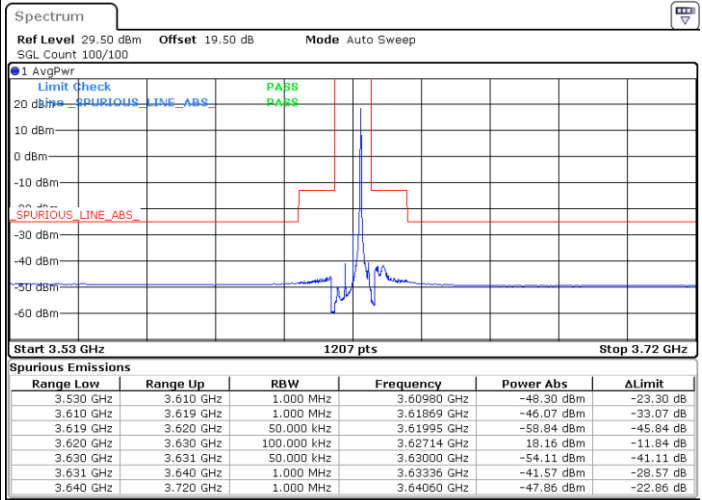

Middle Channel / 20MHz / 64QAM

Date: 24.FEB.2023 03:06:47

Highest Channel / 15MHz / 64QAM

Date: 24.FEB.2023 03:05:29

Highest Channel / 20MHz / 64QAM

Date: 24.FEB.2023 03:07:26

# Conducted Band Edge

LTE Band 48 / 5MHz

QPSK

Middle Channel / 1RB0

Middle Channel / 1RBmax

Date: 24.FEB.2023 03:25:37

Date: 24.FEB.2023 03:53:17

Middle Channel / FullIRB

N/A

Date: 24.FEB.2023 03:39:28

LTE Band 48 / 5MHz

QPSK

Highest Channel / 1RB0

Highest Channel / 1RBmax

Date: 24.FEB.2023 03:27:09

Date: 24.FEB.2023 03:54:49

Highest Channel / FullIRB

N/A

Date: 24.FEB.2023 03:40:59

LTE Band 48 / 10MHz

QPSK

Lowest Channel / 1RB0

Lowest Channel / 1RBmax

Date: 24.FEB.2023 04:02:32