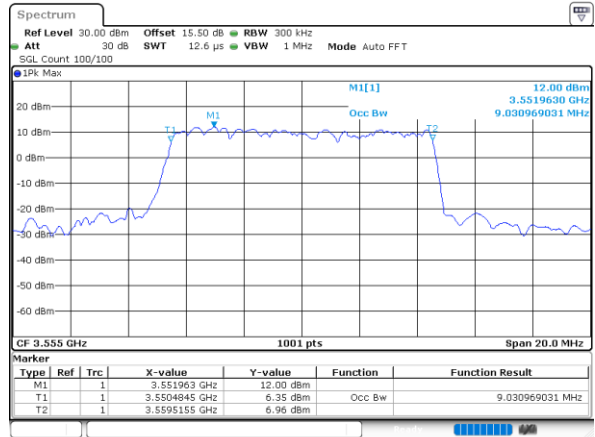

Lowest Channel / 10MHz / 16QAM

Date: 24.FEB.2023 02:46:03