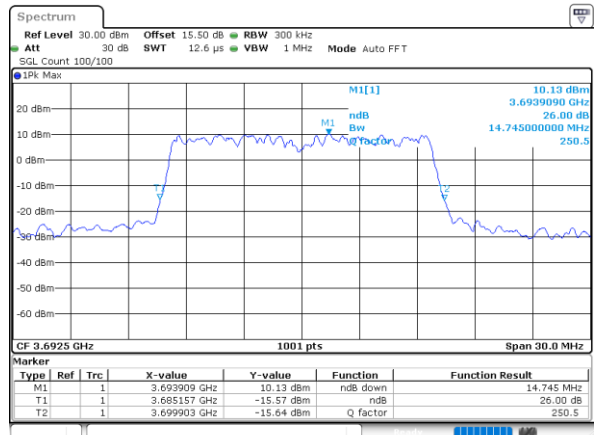

Date: 24.FEB.2023 02:53:02

Middle Channel / 15MHz / 16QAM

Date: 24.FEB.2023 02:53:25

Highest Channel / 15MHz / QPSK

Date: 24.FEB.2023 02:54:37

Highest Channel / 15MHz / 16QAM

Date: 24.FEB.2023 02:55:01

LTE Band 48