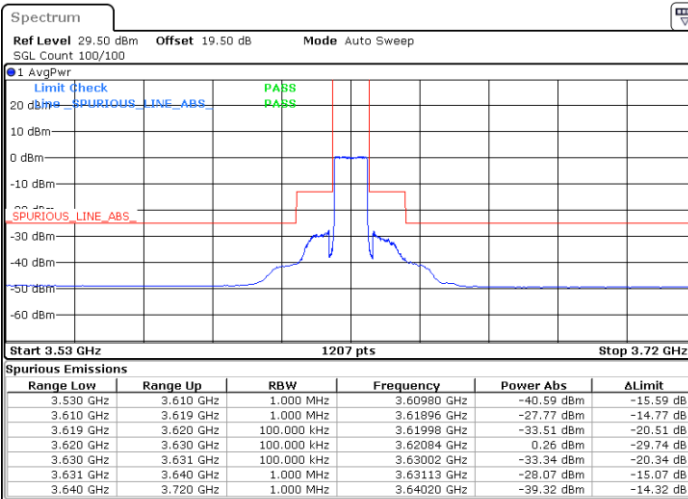

Highest Channel / FullIRB

N/A

Date: 24.FEB.2023 03:40:59

LTE Band 48 / 10MHz

QPSK

Lowest Channel / 1RB0

Lowest Channel / 1RBmax

Date: 24.FEB.2023 04:02:32

Date: 24.FEB.2023 04:30:14

Lowest Channel / FullIRB

N/A

Date: 24.FEB.2023 04:16:23

LTE Band 48 / 10MHz

QPSK

MiddleChannel / 1RB0

Middle Channel / 1RBmax

Date: 24.FEB.2023 04:04:05

Date: 24.FEB.2023 04:31:46

Middle Channel / FullIRB

N/A

Date: 24.FEB.2023 04:17:55

LTE Band 48 / 10MHz

QPSK

Highest Channel / 1RB0