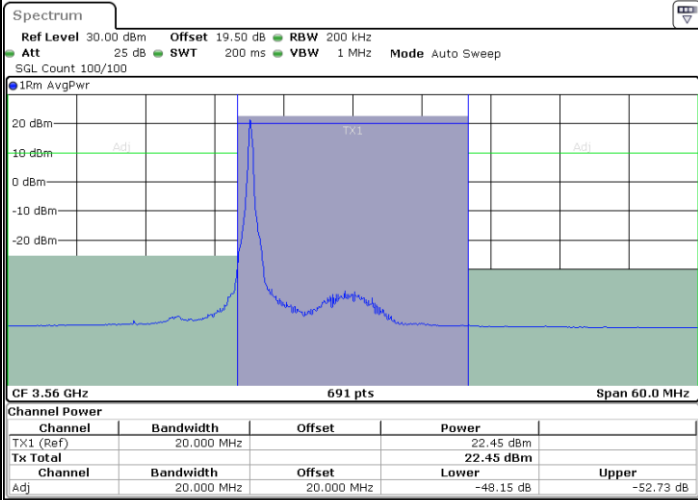

LTE Band 48 / 20MHz

64QAM

Lowest Channel / 1RB0

Lowest Channel / 1RBmax

Date: 14.FEB.2023 11:31:53

Date: 14.FEB.2023 11:37:53

Lowest Channel / FullIRB

N/A