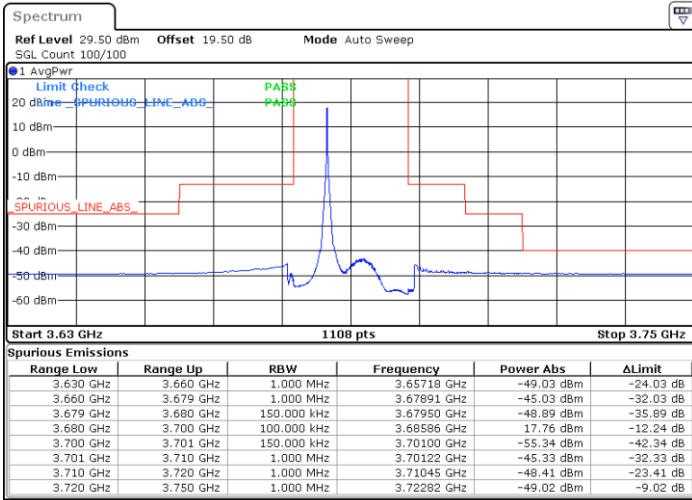

Lowest Channel / 1RB0

Lowest Channel / 1RBmax

Date: 24.FEB.2023 04:41:01

Date: 24.FEB.2023 05:08:41

Lowest Channel / FullIRB

N/A

Date: 24.FEB.2023 04:54:51

LTE Band 48 / 15MHz

QPSK

Middle Channel / 1RB0

Middle Channel / 1RBmax

Date: 24.FEB.2023 04:48:42

Date: 24.FEB.2023 05:16:21

Middle Channel / FullIRB

N/A

Date: 24.FEB.2023 05:02:31

LTE Band 48 / 15MHz

QPSK

Highest Channel / 1RB0

Highest Channel / 1RBmax

Date: 24.FEB.2023 04:50:14

Date: 24.FEB.2023 05:17:53

Highest Channel / FullIRB

N/A