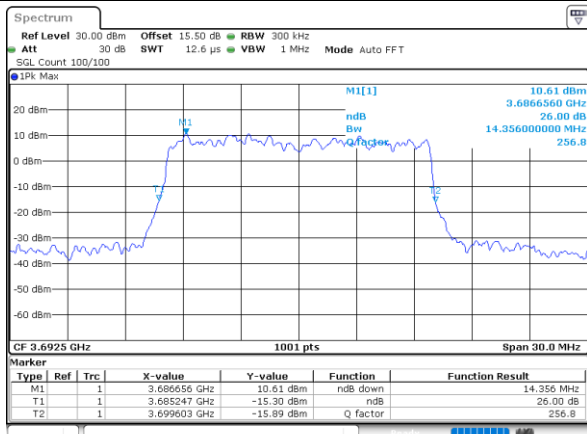

Date: 24.FEB.2023 03:03:47

LTE Band 48

Lowest Channel / 15MHz / 64QAM

Date: 24.FEB.2023 03:04:27

Lowest Channel / 20MHz / 64QAM

Date: 24.FEB.2023 03:06:24

Middle Channel / 15MHz / 64QAM

Date: 24.FEB.2023 03:05:05

Middle Channel / 20MHz / 64QAM

Date: 24.FEB.2023 03:07:02

Highest Channel / 15MHz / 64QAM

Date: 24.FEB.2023 03:05:44

Highest Channel / 20MHz / 64QAM

Date: 24.FEB.2023 03:07:40

Occupied Bandwidth

Mode	LTE Band 48 : 99%OBW(MHz)											
BW	1.4MHz		3MHz		5MHz		10MHz		15MHz		20MHz	
Mod.	QPSK	16QAM	QPSK	16QAM	QPSK	16QAM	QPSK	16QAM	QPSK	16QAM	QPSK	16QAM
Lowest CH	-	-	-	-	4.49	4.50	9.07	9.03	13.46	13.49	17.82	17.86
Middle CH	-	-	-	-	4.47	4.50	8.99	9.07	13.46	13.40	17.86	17.82
Highest CH	-	-	-	-	4.50	4.49	9.03	8.99	13.49	13.46	17.86	17.90
Mode	LTE Band 48 : 99%OBW(MHz)											
BW	1.4MHz		3MHz		5MHz		10MHz		15MHz		20MHz	
Mod.	64QAM		64QAM		64QAM		64QAM		64QAM		64QAM	
Lowest CH	-	-	-	-	4.53	-	9.05	-	13.46	-	17.94	-
Middle CH	-	-	-	-	4.47	-	9.03	-	13.46	-	17.78	-
Highest CH	-	-	-	-	4.52	-	8.95	-	13.46	-	17.90	-