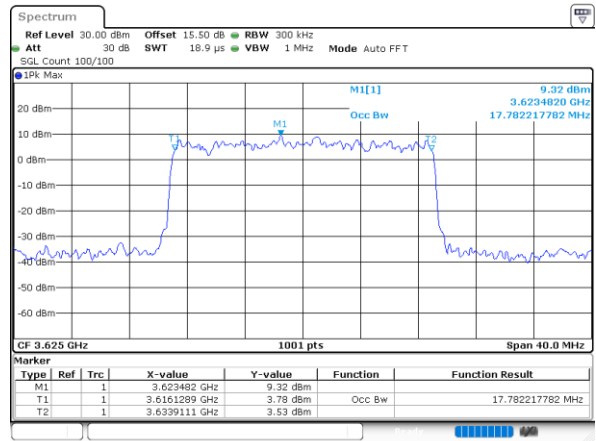

Date: 24.FEB.2023 03:03:33

LTE Band 48

Lowest Channel / 15MHz / 64QAM

Date: 24.FEB.2023 03:04:13

Lowest Channel / 20MHz / 64QAM

Date: 24.FEB.2023 03:06:09

Middle Channel / 15MHz / 64QAM

Date: 24.FEB.2023 03:04:51

Middle Channel / 20MHz / 64QAM

Date: 24.FEB.2023 03:06:47

Highest Channel / 15MHz / 64QAM

Date: 24.FEB.2023 03:05:29

Highest Channel / 20MHz / 64QAM

Date: 24.FEB.2023 03:07:26