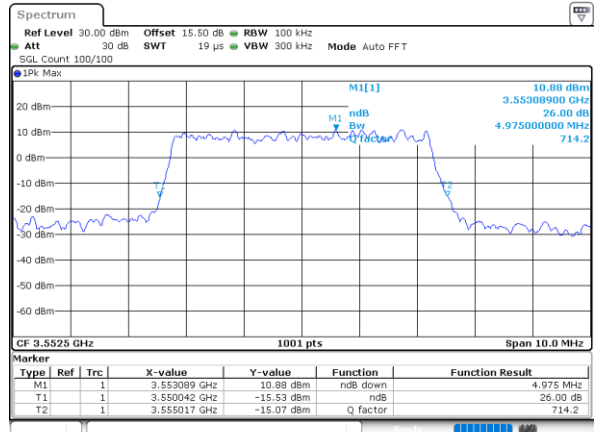

Lowest Channel / 5MHz / 16QAM

Date: 24.FEB.2023 02:42:02