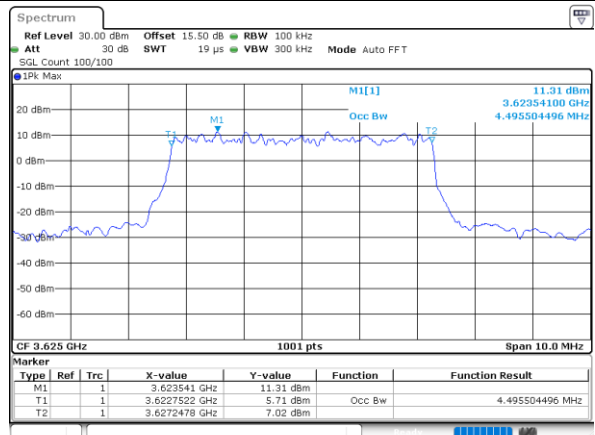

Middle Channel / 20MHz / 64QAM

Date: 24.FEB.2023 03:07:02

Highest Channel / 15MHz / 64QAM

Date: 24.FEB.2023 03:05:44

Highest Channel / 20MHz / 64QAM

Date: 24.FEB.2023 03:07:40

Occupied Bandwidth

Mode	LTE Band 48 : 99%OBW(MHz)											
BW	1.4MHz		3MHz		5MHz		10MHz		15MHz		20MHz	
Mod.	QPSK	16QAM	QPSK	16QAM	QPSK	16QAM	QPSK	16QAM	QPSK	16QAM	QPSK	16QAM
Lowest CH	-	-	-	-	4.49	4.50	9.07	9.03	13.46	13.49	17.82	17.86
Middle CH	-	-	-	-	4.47	4.50	8.99	9.07	13.46	13.40	17.86	17.82
Highest CH	-	-	-	-	4.50	4.49	9.03	8.99	13.49	13.46	17.86	17.90
Mode	LTE Band 48 : 99%OBW(MHz)											
BW	1.4MHz		3MHz		5MHz		10MHz		15MHz		20MHz	
Mod.	64QAM		64QAM		64QAM		64QAM		64QAM		64QAM	
Lowest CH	-	-	-	-	4.53	-	9.05	-	13.46	-	17.94	-
Middle CH	-	-	-	-	4.47	-	9.03	-	13.46	-	17.78	-
Highest CH	-	-	-	-	4.52	-	8.95	-	13.46	-	17.90	-

LTE Band 48

Lowest Channel / 5MHz / QPSK

Date: 24.FEB.2023 02:40:50

Lowest Channel / 5MHz / 16QAM

Date: 24.FEB.2023 02:41:14

Middle Channel / 5MHz / QPSK

Date: 24.FEB.2023 02:42:26

Middle Channel / 5MHz / 16QAM

Date: 24.FEB.2023 02:42:50

Highest Channel / 5MHz / QPSK

Date: 24.FEB.2023 02:44:00

Highest Channel / 5MHz / 16QAM

Date: 24.FEB.2023 02:44:25

LTE Band 48

Lowest Channel / 10MHz / QPSK

Date: 24.FEB.2023 02:45:39