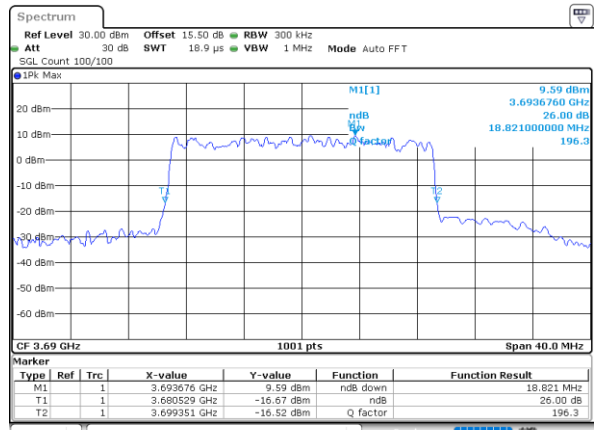

Lowest Channel / 20MHz / QPSK

Date: 24.FEB.2023 02:56:15

Lowest Channel / 20MHz / 16QAM

Date: 24.FEB.2023 02:56:19

Middle Channel / 20MHz / QPSK

Date: 24.FEB.2023 02:57:49

Middle Channel / 20MHz / 16QAM

Date: 24.FEB.2023 02:58:13

Highest Channel / 20MHz / QPSK

Date: 24.FEB.2023 02:59:25

Highest Channel / 20MHz / 16QAM

Date: 24.FEB.2023 02:59:49

LTE Band 48

Lowest Channel / 5MHz / 64QAM

Date: 24.FEB.2023 03:00:30

Lowest Channel / 10MHz / 64QAM