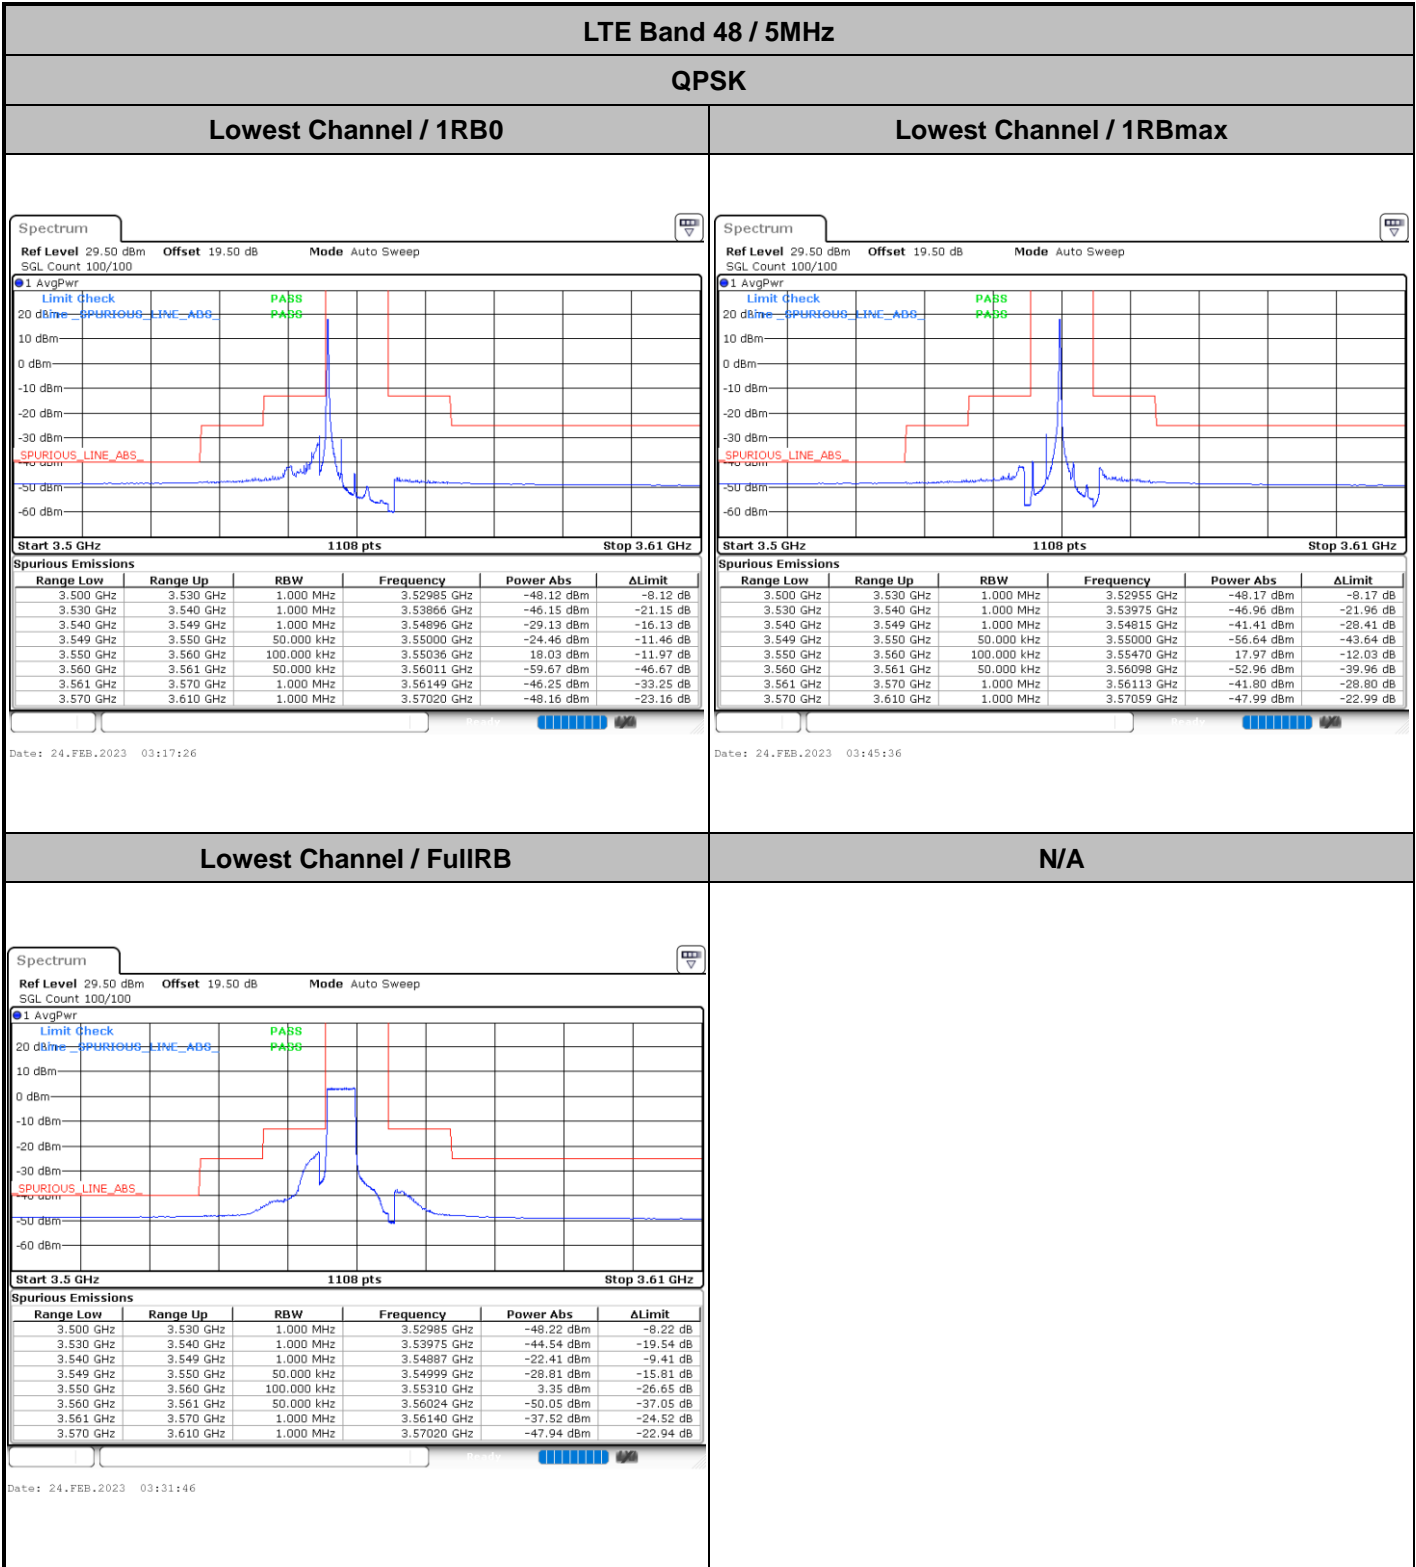

Middle Channel / 20MHz / 64QAM

Date: 24.FEB.2023 03:06:47

Highest Channel / 15MHz / 64QAM

Date: 24.FEB.2023 03:05:29

Highest Channel / 20MHz / 64QAM

Date: 24.FEB.2023 03:07:26

# Conducted Band Edge

LTE Band 48 / 5MHz

QPSK

Middle Channel / 1RB0

Middle Channel / 1RBmax

Date: 24.FEB.2023 03:25:37

Date: 24.FEB.2023 03:53:17

Middle Channel / FullIRB