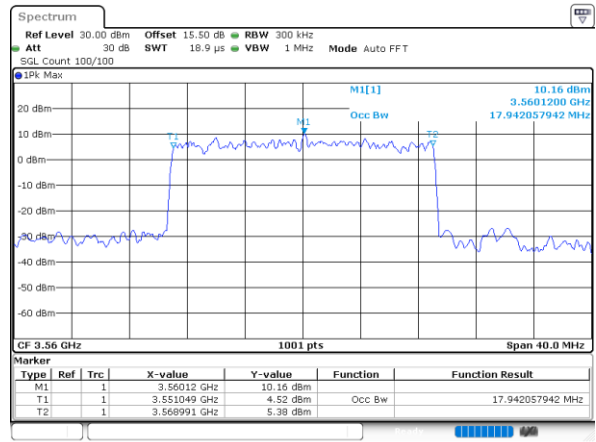

Date: 24.FEB.2023 03:03:33

LTE Band 48

Lowest Channel / 15MHz / 64QAM

Date: 24.FEB.2023 03:04:13

Lowest Channel / 20MHz / 64QAM

Date: 24.FEB.2023 03:06:09

Middle Channel / 15MHz / 64QAM

Date: 24.FEB.2023 03:04:51