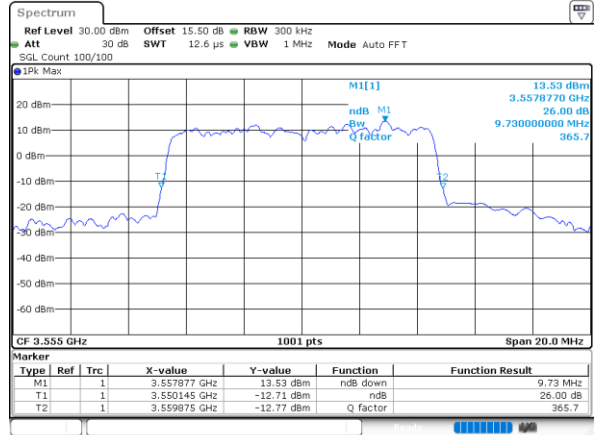

Lowest Channel / 10MHz / 16QAM

Date: 24.FEB.2023 02:46:53