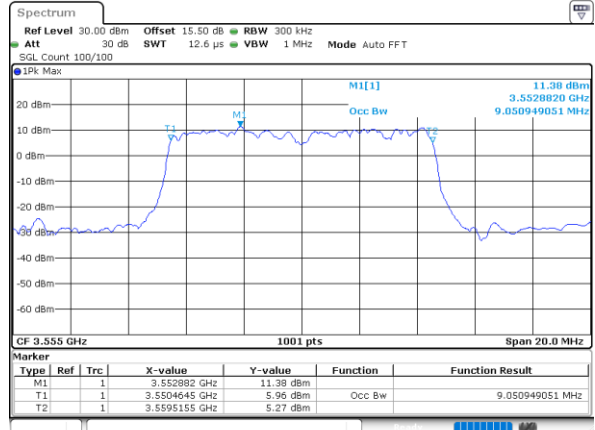

Highest Channel / 20MHz / QPSK

Date: 24.FEB.2023 02:58:37

Highest Channel / 20MHz / 16QAM

Date: 24.FEB.2023 02:59:01

LTE Band 48

Lowest Channel / 5MHz / 64QAM

Date: 24.FEB.2023 03:00:15

Lowest Channel / 10MHz / 64QAM

Date: 24.FEB.2023 03:02:16

Middle Channel / 5MHz / 64QAM

Date: 24.FEB.2023 03:00:54

Middle Channel / 10MHz / 64QAM

Date: 24.FEB.2023 03:02:54

Highest Channel / 5MHz / 64QAM

Date: 24.FEB.2023 03:01:33

Highest Channel / 10MHz / 64QAM