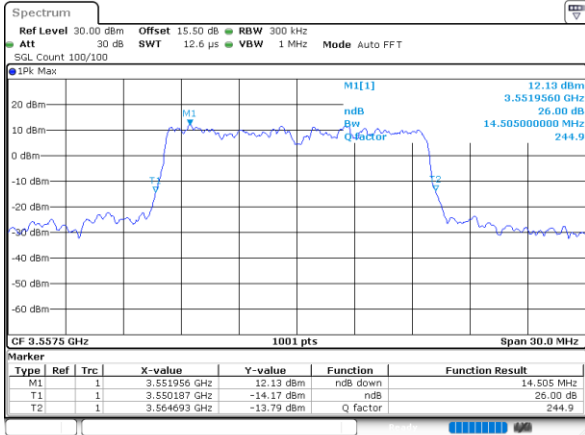

Highest Channel / 10MHz / 16QAM

Date: 24.FEB.2023 02:50:12

LTE Band 48

Lowest Channel / 15MHz / QPSK

Date: 24.FEB.2023 02:51:27

Lowest Channel / 15MHz / 16QAM

Date: 24.FEB.2023 02:51:51

Middle Channel / 15MHz / QPSK

Date: 24.FEB.2023 02:53:02

Middle Channel / 15MHz / 16QAM

Date: 24.FEB.2023 02:53:25

Highest Channel / 15MHz / QPSK

Date: 24.FEB.2023 02:54:37

Highest Channel / 15MHz / 16QAM

Date: 24.FEB.2023 02:55:01

LTE Band 48