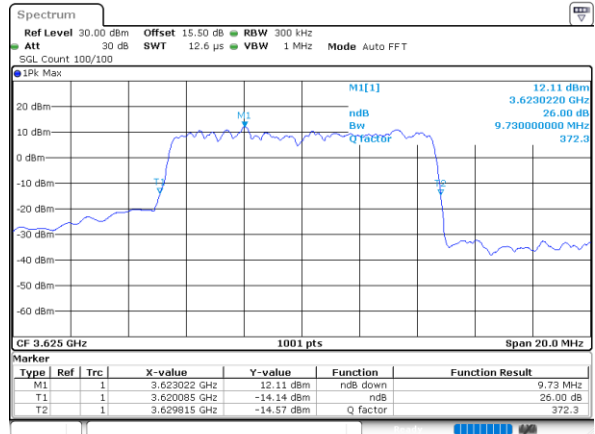

Middle Channel / 10MHz / 64QAM

Date: 24.FEB.2023 03:03:09