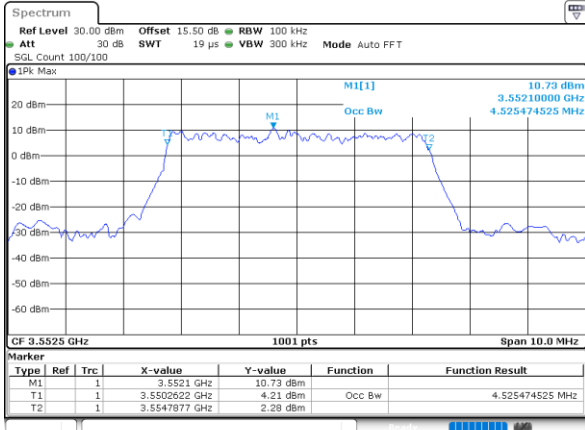

Highest Channel / 20MHz / QPSK

Date: 24.FEB.2023 02:58:37

Highest Channel / 20MHz / 16QAM

Date: 24.FEB.2023 02:59:01

LTE Band 48

Lowest Channel / 5MHz / 64QAM

Date: 24.FEB.2023 03:00:15

Lowest Channel / 10MHz / 64QAM

Date: 24.FEB.2023 03:02:16

Middle Channel / 5MHz / 64QAM

Date: 24.FEB.2023 03:00:54

Middle Channel / 10MHz / 64QAM

Date: 24.FEB.2023 03:02:54

Highest Channel / 5MHz / 64QAM

Date: 24.FEB.2023 03:01:33

Highest Channel / 10MHz / 64QAM