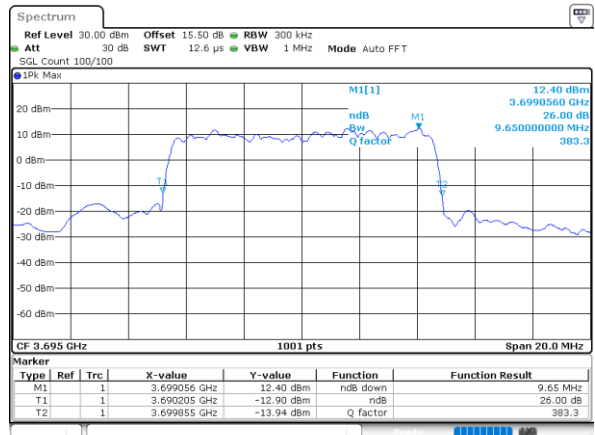

Lowest Channel / 10MHz / 16QAM

Date: 24.FEB.2023 02:46:53

Middle Channel / 10MHz / QPSK

Date: 24.FEB.2023 02:48:12

Middle Channel / 10MHz / 16QAM

Date: 24.FEB.2023 02:48:36

Highest Channel / 10MHz / QPSK

Date: 24.FEB.2023 02:49:48

Highest Channel / 10MHz / 16QAM

Date: 24.FEB.2023 02:50:12

LTE Band 48

Lowest Channel / 15MHz / QPSK

Date: 24.FEB.2023 02:51:27

Lowest Channel / 15MHz / 16QAM

Date: 24.FEB.2023 02:51:51

Middle Channel / 15MHz / QPSK