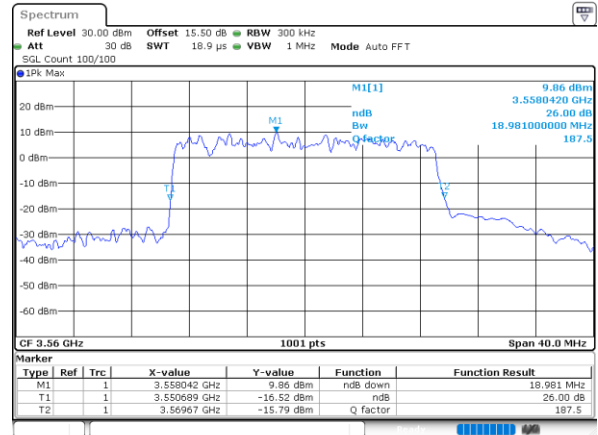

Date: 24.FEB.2023 03:03:47

LTE Band 48

Lowest Channel / 15MHz / 64QAM

Date: 24.FEB.2023 03:04:27

Lowest Channel / 20MHz / 64QAM

Date: 24.FEB.2023 03:06:24

Middle Channel / 15MHz / 64QAM

Date: 24.FEB.2023 03:05:05

Middle Channel / 20MHz / 64QAM

Date: 24.FEB.2023 03:07:02

Highest Channel / 15MHz / 64QAM

Date: 24.FEB.2023 03:05:44

Highest Channel / 20MHz / 64QAM

Date: 24.FEB.2023 03:07:40

Occupied Bandwidth

Mode	LTE Band 48 : 99%OBW(MHz)											
BW	1.4MHz		3MHz		5MHz		10MHz		15MHz		20MHz	
Mod.	QPSK	16QAM	QPSK	16QAM	QPSK	16QAM	QPSK	16QAM	QPSK	16QAM	QPSK	16QAM
Lowest CH	-	-	-	-	4.49	4.50	9.07	9.03	13.46	13.49	17.82	17.86
Middle CH	-	-	-	-	4.47	4.50	8.99	9.07	13.46	13.40	17.86	17.82
Highest CH	-	-	-	-	4.50	4.49	9.03	8.99	13.49	13.46	17.86	17.90
Mode	LTE Band 48 : 99%OBW(MHz)											
BW	1.4MHz		3MHz		5MHz		10MHz		15MHz		20MHz	
Mod.	64QAM		64QAM		64QAM		64QAM		64QAM		64QAM	
Lowest CH	-	-	-	-	4.53	-	9.05	-	13.46	-	17.94	-
Middle CH	-	-	-	-	4.47	-	9.03	-	13.46	-	17.78	-
Highest CH	-	-	-	-	4.52	-	8.95	-	13.46	-	17.90	-