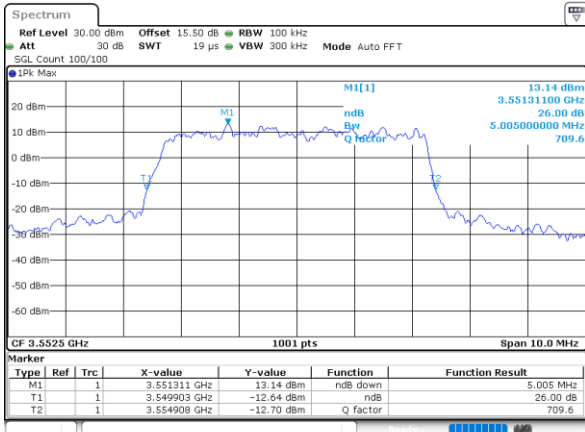

LTE Band 48

Lowest Channel / 5MHz / QPSK

Date: 24.FEB.2023 02:41:30