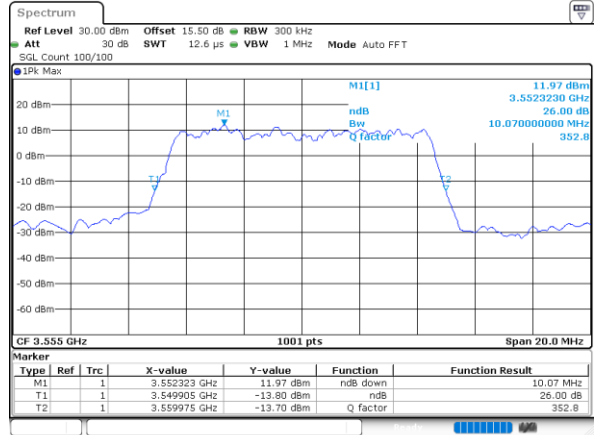

Highest Channel / 20MHz / QPSK

Date: 24.FEB.2023 02:59:25

Highest Channel / 20MHz / 16QAM

Date: 24.FEB.2023 02:59:49

LTE Band 48

Lowest Channel / 5MHz / 64QAM

Date: 24.FEB.2023 03:00:30

Lowest Channel / 10MHz / 64QAM