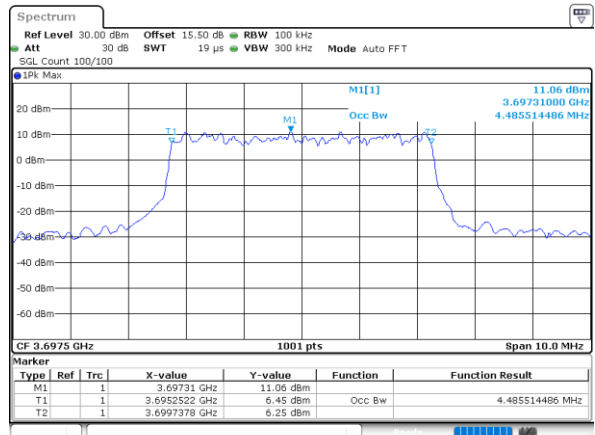

LTE Band 48

Lowest Channel / 5MHz / QPSK

Date: 24.FEB.2023 02:40:50

Lowest Channel / 5MHz / 16QAM

Date: 24.FEB.2023 02:41:14

Middle Channel / 5MHz / QPSK

Date: 24.FEB.2023 02:42:26

Middle Channel / 5MHz / 16QAM

Date: 24.FEB.2023 02:42:50

Highest Channel / 5MHz / QPSK

Date: 24.FEB.2023 02:44:00

Highest Channel / 5MHz / 16QAM

Date: 24.FEB.2023 02:44:25

LTE Band 48

Lowest Channel / 10MHz / QPSK

Date: 24.FEB.2023 02:45:39