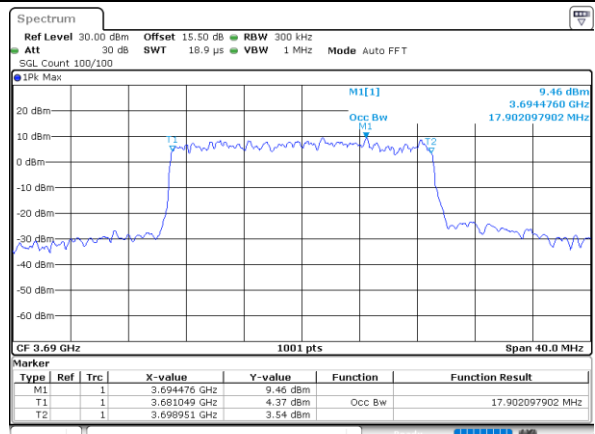

Lowest Channel / 20MHz / QPSK

Date: 24.FEB.2023 02:55:27

Lowest Channel / 20MHz / 16QAM

Date: 24.FEB.2023 02:55:51

Middle Channel / 20MHz / QPSK

Date: 24.FEB.2023 02:57:02

Middle Channel / 20MHz / 16QAM

Date: 24.FEB.2023 02:57:26

Highest Channel / 20MHz / QPSK

Date: 24.FEB.2023 02:58:37

Highest Channel / 20MHz / 16QAM

Date: 24.FEB.2023 02:59:01

LTE Band 48

Lowest Channel / 5MHz / 64QAM

Date: 24.FEB.2023 03:00:15

Lowest Channel / 10MHz / 64QAM