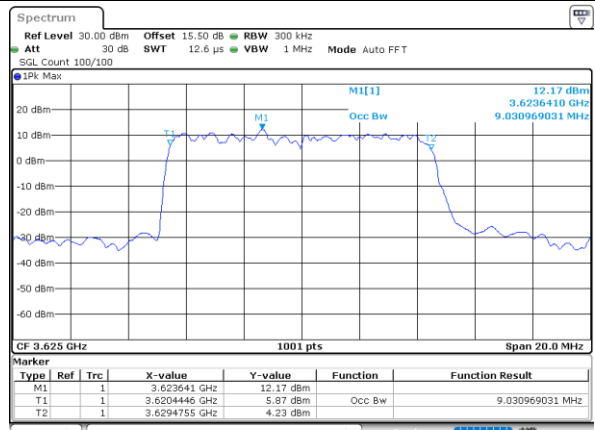

Highest Channel / 20MHz / QPSK

Date: 24.FEB.2023 02:58:37

Highest Channel / 20MHz / 16QAM

Date: 24.FEB.2023 02:59:01

LTE Band 48

Lowest Channel / 5MHz / 64QAM

Date: 24.FEB.2023 03:00:15

Lowest Channel / 10MHz / 64QAM

Date: 24.FEB.2023 03:02:16

Middle Channel / 5MHz / 64QAM

Date: 24.FEB.2023 03:00:54

Middle Channel / 10MHz / 64QAM

Date: 24.FEB.2023 03:02:54

Highest Channel / 5MHz / 64QAM

Date: 24.FEB.2023 03:01:33

Highest Channel / 10MHz / 64QAM