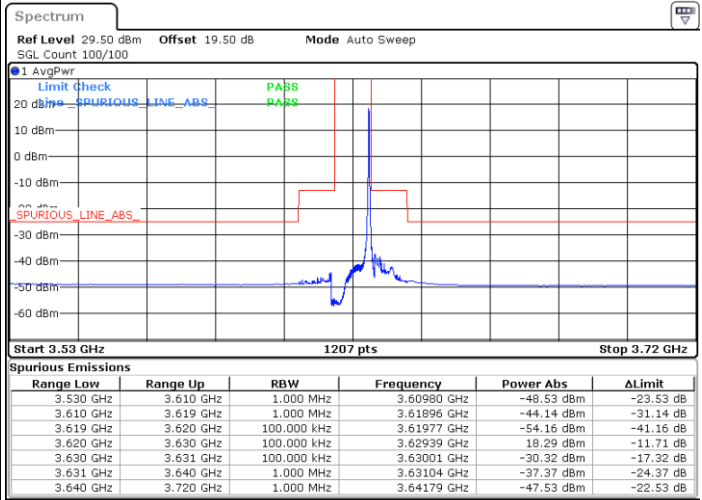

Highest Channel / FullIRB

N/A

Date: 24.FEB.2023 03:40:59

LTE Band 48 / 10MHz

QPSK

Lowest Channel / 1RB0

Lowest Channel / 1RBmax

Date: 24.FEB.2023 04:02:32

Date: 24.FEB.2023 04:30:14

Lowest Channel / FullIRB

N/A

Date: 24.FEB.2023 04:16:23

LTE Band 48 / 10MHz

QPSK

MiddleChannel / 1RB0

Middle Channel / 1RBmax

Date: 24.FEB.2023 04:04:05

Date: 24.FEB.2023 04:31:46

Middle Channel / FullIRB

N/A

Date: 24.FEB.2023 04:17:55

LTE Band 48 / 10MHz

QPSK

Highest Channel / 1RB0