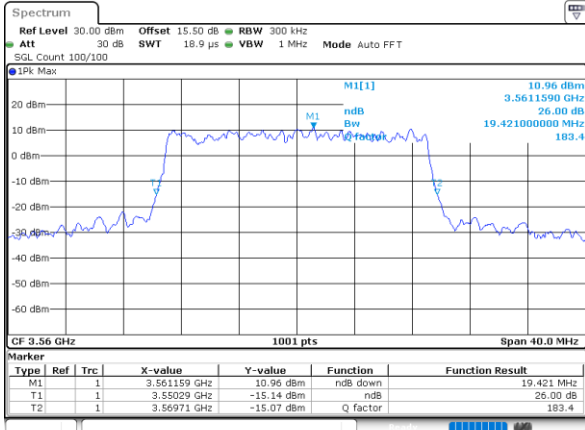

LTE Band 48

Lowest Channel / 20MHz / QPSK

Date: 24.FEB.2023 02:56:15