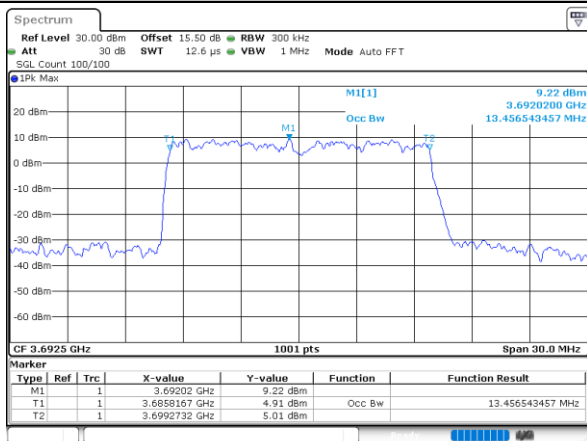

Highest Channel / 15MHz / 64QAM

Date: 24.FEB.2023 03:05:29