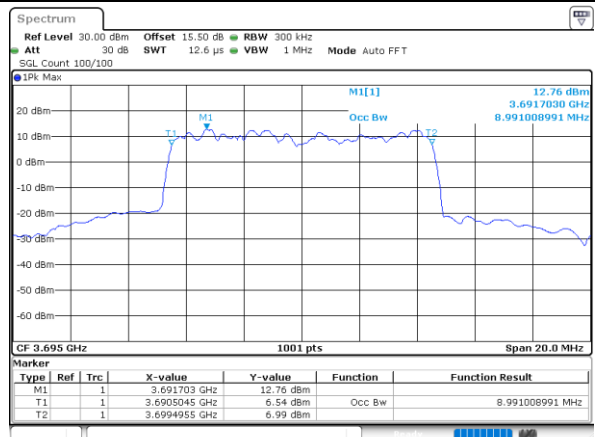

Date: 24.FEB.2023 02:42:50

Highest Channel / 5MHz / QPSK

Date: 24.FEB.2023 02:44:00

Highest Channel / 5MHz / 16QAM

Date: 24.FEB.2023 02:44:25

LTE Band 48

Lowest Channel / 10MHz / QPSK

Date: 24.FEB.2023 02:45:39

Lowest Channel / 10MHz / 16QAM

Date: 24.FEB.2023 02:46:03

Middle Channel / 10MHz / QPSK

Date: 24.FEB.2023 02:47:19

Middle Channel / 10MHz / 16QAM

Date: 24.FEB.2023 02:47:47

Highest Channel / 10MHz / QPSK

Date: 24.FEB.2023 02:49:00

Highest Channel / 10MHz / 16QAM

Date: 24.FEB.2023 02:49:24

LTE Band 48

Lowest Channel / 15MHz / QPSK

Date: 24.FEB.2023 02:50:38

Lowest Channel / 15MHz / 16QAM

Date: 24.FEB.2023 02:51:02

Middle Channel / 15MHz / QPSK