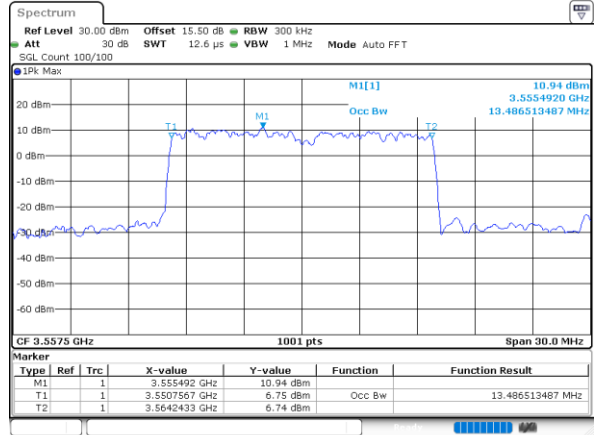

Highest Channel / 10MHz / 16QAM

Date: 24.FEB.2023 02:49:24

LTE Band 48

Lowest Channel / 15MHz / QPSK

Date: 24.FEB.2023 02:50:38

Lowest Channel / 15MHz / 16QAM

Date: 24.FEB.2023 02:51:02

Middle Channel / 15MHz / QPSK

Date: 24.FEB.2023 02:52:15

Middle Channel / 15MHz / 16QAM

Date: 24.FEB.2023 02:52:38

Highest Channel / 15MHz / QPSK

Date: 24.FEB.2023 02:53:49

Highest Channel / 15MHz / 16QAM

Date: 24.FEB.2023 02:54:13

LTE Band 48