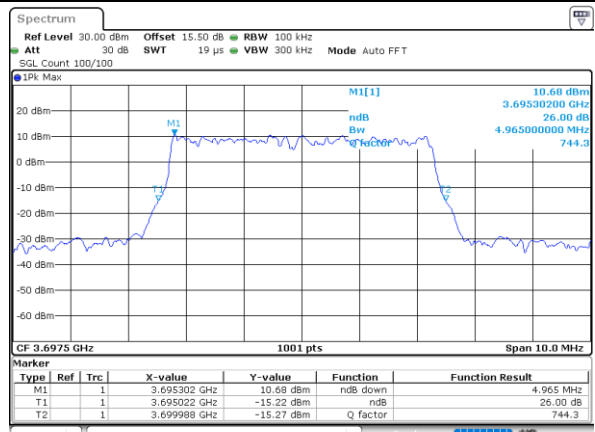

Highest Channel / FullIRB

N/A

Date: 14.FEB.2023 11:29:53

**26dB Bandwidth**

Mode	LTE Band 48 : 26dB BW(MHz)											
BW	1.4MHz		3MHz		5MHz		10MHz		15MHz		20MHz	
Mod.	QPSK	16QAM	QPSK	16QAM	QPSK	16QAM	QPSK	16QAM	QPSK	16QAM	QPSK	16QAM
Lowest CH	-	-	-	-	5.01	4.98	9.65	9.73	14.51	14.12	19.42	18.82
Middle CH	-	-	-	-	5.10	4.86	9.75	9.87	14.72	14.30	18.78	18.82
Highest CH	-	-	-	-	4.89	4.97	9.99	9.65	14.51	14.75	18.82	18.82
Mode	LTE Band 48 : 26dB BW(MHz)											
BW	1.4MHz		3MHz		5MHz		10MHz		15MHz		20MHz	
Mod.	64QAM		64QAM		64QAM		64QAM		64QAM		64QAM	
Lowest CH	-	-	-	-	4.99	-	10.07	-	14.42	-	18.98	-
Middle CH	-	-	-	-	5.01	-	9.73	-	14.15	-	18.62	-
Highest CH	-	-	-	-	4.98	-	9.89	-	14.36	-	18.82	-

LTE Band 48

Lowest Channel / 5MHz / QPSK

Date: 24.FEB.2023 02:41:30

Lowest Channel / 5MHz / 16QAM

Date: 24.FEB.2023 02:42:02

Middle Channel / 5MHz / QPSK

Date: 24.FEB.2023 02:43:13

Middle Channel / 5MHz / 16QAM

Date: 24.FEB.2023 02:43:37

Highest Channel / 5MHz / QPSK

Date: 24.FEB.2023 02:44:49

Highest Channel / 5MHz / 16QAM

Date: 24.FEB.2023 02:45:13

LTE Band 48

Lowest Channel / 10MHz / QPSK

Date: 24.FEB.2023 02:46:20