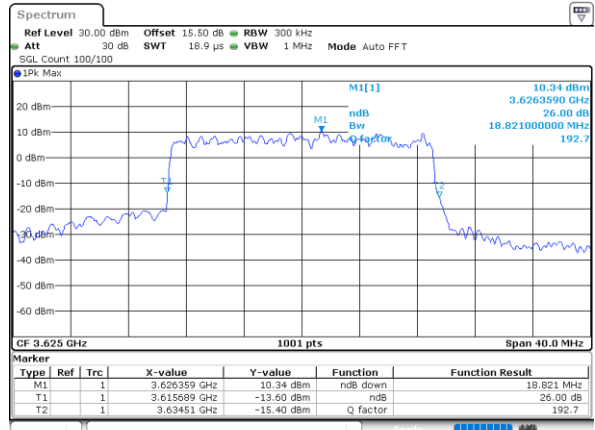

Date: 24.FEB.2023 02:53:02

Middle Channel / 15MHz / 16QAM

Date: 24.FEB.2023 02:53:25

Highest Channel / 15MHz / QPSK

Date: 24.FEB.2023 02:54:37

Highest Channel / 15MHz / 16QAM

Date: 24.FEB.2023 02:55:01

LTE Band 48

Lowest Channel / 20MHz / QPSK

Date: 24.FEB.2023 02:56:15

Lowest Channel / 20MHz / 16QAM

Date: 24.FEB.2023 02:56:19

Middle Channel / 20MHz / QPSK

Date: 24.FEB.2023 02:57:49

Middle Channel / 20MHz / 16QAM

Date: 24.FEB.2023 02:58:13

Highest Channel / 20MHz / QPSK

Date: 24.FEB.2023 02:59:25

Highest Channel / 20MHz / 16QAM

Date: 24.FEB.2023 02:59:49

LTE Band 48

Lowest Channel / 5MHz / 64QAM

Date: 24.FEB.2023 03:00:30

Lowest Channel / 10MHz / 64QAM