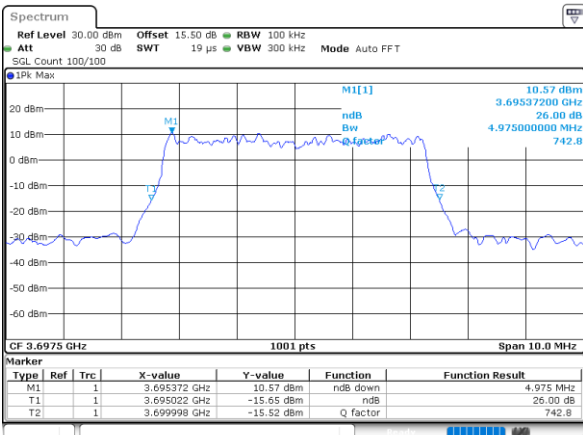

Highest Channel / 20MHz / QPSK

Date: 24.FEB.2023 02:59:25

Highest Channel / 20MHz / 16QAM

Date: 24.FEB.2023 02:59:49

LTE Band 48

Lowest Channel / 5MHz / 64QAM

Date: 24.FEB.2023 03:00:30

Lowest Channel / 10MHz / 64QAM

Date: 24.FEB.2023 03:02:31

Middle Channel / 5MHz / 64QAM

Date: 24.FEB.2023 03:01:09

Middle Channel / 10MHz / 64QAM

Date: 24.FEB.2023 03:03:09

Highest Channel / 5MHz / 64QAM

Date: 24.FEB.2023 03:01:48

Highest Channel / 10MHz / 64QAM