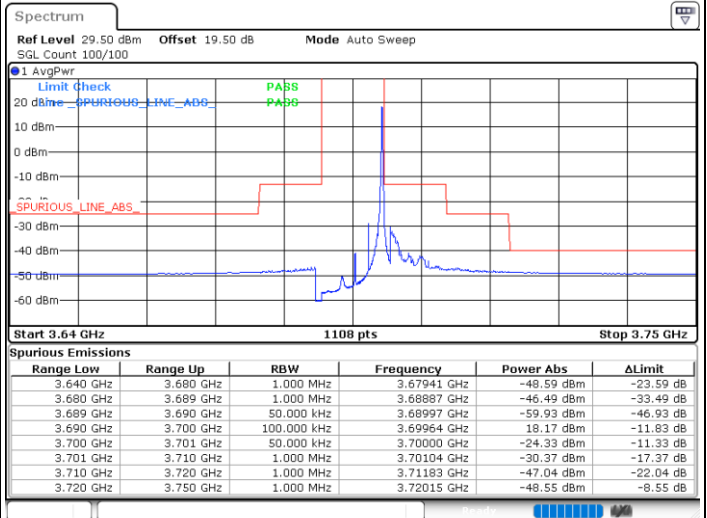

# Conducted Band Edge

LTE Band 48 / 5MHz

QPSK

Middle Channel / 1RB0

Middle Channel / 1RBmax

Date: 24.FEB.2023 03:25:37

Date: 24.FEB.2023 03:53:17

Middle Channel / FullIRB

N/A

Date: 24.FEB.2023 03:39:28

LTE Band 48 / 5MHz

QPSK

Highest Channel / 1RB0

Highest Channel / 1RBmax

Date: 24.FEB.2023 03:27:09

Date: 24.FEB.2023 03:54:49

Highest Channel / FullIRB

N/A

Date: 24.FEB.2023 03:40:59

LTE Band 48 / 10MHz

QPSK

Lowest Channel / 1RB0

Lowest Channel / 1RBmax

Date: 24.FEB.2023 04:02:32