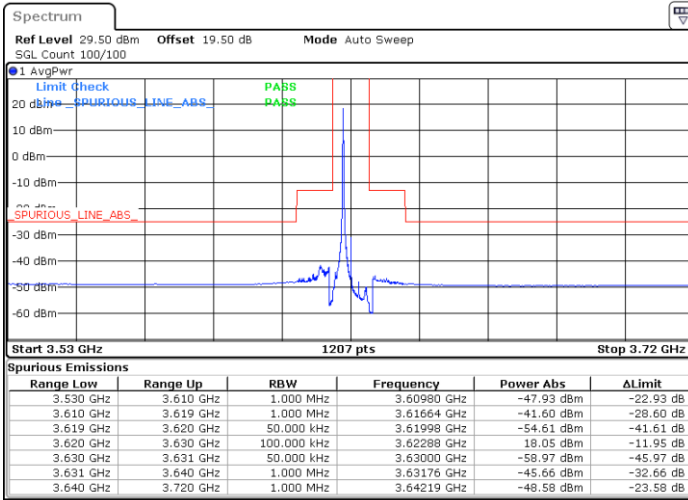

Middle Channel / 20MHz / 64QAM

Date: 24.FEB.2023 03:06:47

Highest Channel / 15MHz / 64QAM

Date: 24.FEB.2023 03:05:29

Highest Channel / 20MHz / 64QAM

Date: 24.FEB.2023 03:07:26

# Conducted Band Edge

LTE Band 48 / 5MHz

QPSK

Middle Channel / 1RB0

Middle Channel / 1RBmax

Date: 24.FEB.2023 03:25:37

Date: 24.FEB.2023 03:53:17

Middle Channel / FullIRB

N/A

Date: 24.FEB.2023 03:39:28

LTE Band 48 / 5MHz

QPSK

Highest Channel / 1RB0

Highest Channel / 1RBmax

Date: 24.FEB.2023 03:27:09

Date: 24.FEB.2023 03:54:49

Highest Channel / FullIRB

N/A

Date: 24.FEB.2023 03:40:59

LTE Band 48 / 10MHz

QPSK

Lowest Channel / 1RB0

Lowest Channel / 1RBmax

Date: 24.FEB.2023 04:02:32