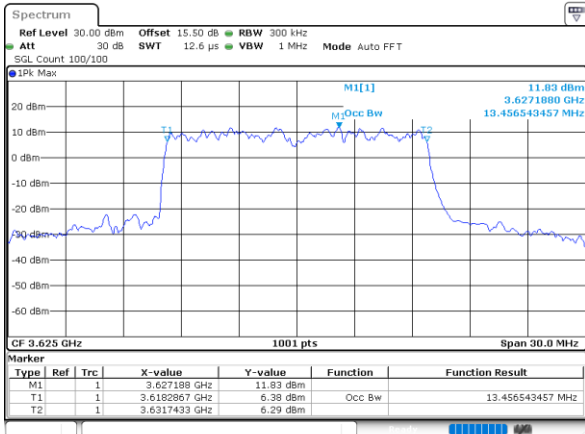

Highest Channel / 10MHz / 16QAM

Date: 24.FEB.2023 02:49:24

LTE Band 48

Lowest Channel / 15MHz / QPSK

Date: 24.FEB.2023 02:50:38

Lowest Channel / 15MHz / 16QAM

Date: 24.FEB.2023 02:51:02

Middle Channel / 15MHz / QPSK

Date: 24.FEB.2023 02:52:15

Middle Channel / 15MHz / 16QAM

Date: 24.FEB.2023 02:52:38

Highest Channel / 15MHz / QPSK

Date: 24.FEB.2023 02:53:49

Highest Channel / 15MHz / 16QAM

Date: 24.FEB.2023 02:54:13

LTE Band 48