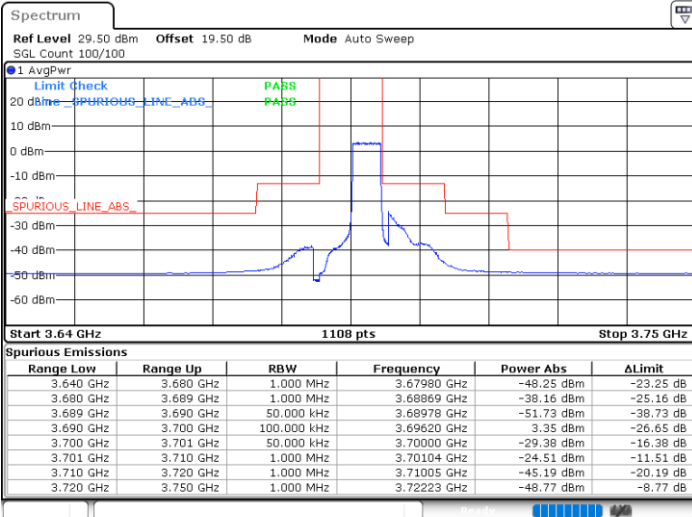

# Conducted Band Edge

LTE Band 48 / 5MHz

QPSK

Middle Channel / 1RB0

Middle Channel / 1RBmax

Date: 24.FEB.2023 03:25:37

Date: 24.FEB.2023 03:53:17

Middle Channel / FullIRB

N/A

Date: 24.FEB.2023 03:39:28

LTE Band 48 / 5MHz

QPSK

Highest Channel / 1RB0

Highest Channel / 1RBmax

Date: 24.FEB.2023 03:27:09

Date: 24.FEB.2023 03:54:49

Highest Channel / FullIRB

N/A

Date: 24.FEB.2023 03:40:59

LTE Band 48 / 10MHz

QPSK

Lowest Channel / 1RB0

Lowest Channel / 1RBmax

Date: 24.FEB.2023 04:02:32