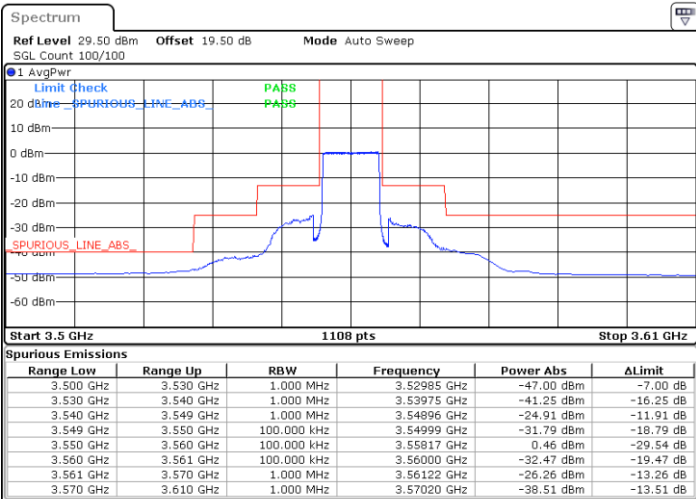

N/A

Date: 24.FEB.2023 03:39:28

LTE Band 48 / 5MHz

QPSK

Highest Channel / 1RB0

Highest Channel / 1RBmax

Date: 24.FEB.2023 03:27:09

Date: 24.FEB.2023 03:54:49

Highest Channel / FullIRB

N/A

Date: 24.FEB.2023 03:40:59

LTE Band 48 / 10MHz

QPSK

Lowest Channel / 1RB0

Lowest Channel / 1RBmax

Date: 24.FEB.2023 04:02:32

Date: 24.FEB.2023 04:30:14

Lowest Channel / FullIRB

N/A

Date: 24.FEB.2023 04:16:23

LTE Band 48 / 10MHz

QPSK

MiddleChannel / 1RB0

Middle Channel / 1RBmax