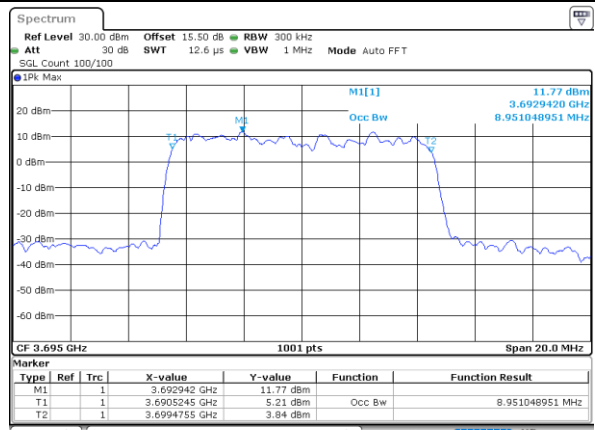

Highest Channel / 20MHz / QPSK

Date: 24.FEB.2023 02:58:37

Highest Channel / 20MHz / 16QAM

Date: 24.FEB.2023 02:59:01

LTE Band 48

Lowest Channel / 5MHz / 64QAM

Date: 24.FEB.2023 03:00:15

Lowest Channel / 10MHz / 64QAM

Date: 24.FEB.2023 03:02:16

Middle Channel / 5MHz / 64QAM

Date: 24.FEB.2023 03:00:54

Middle Channel / 10MHz / 64QAM

Date: 24.FEB.2023 03:02:54

Highest Channel / 5MHz / 64QAM

Date: 24.FEB.2023 03:01:33

Highest Channel / 10MHz / 64QAM