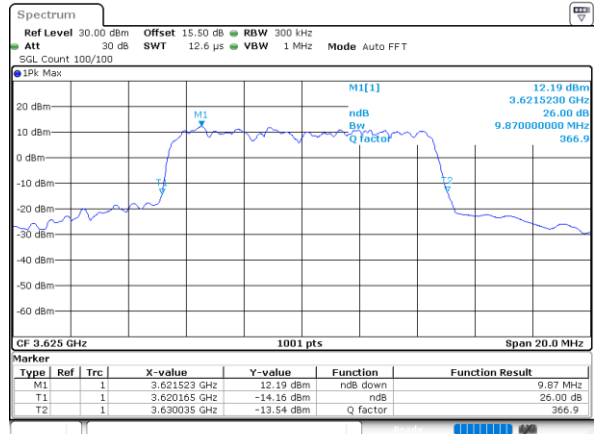

Lowest Channel / 10MHz / 16QAM

Date: 24.FEB.2023 02:46:53

Middle Channel / 10MHz / QPSK

Date: 24.FEB.2023 02:48:12

Middle Channel / 10MHz / 16QAM

Date: 24.FEB.2023 02:48:36

Highest Channel / 10MHz / QPSK

Date: 24.FEB.2023 02:49:48

Highest Channel / 10MHz / 16QAM

Date: 24.FEB.2023 02:50:12

LTE Band 48

Lowest Channel / 15MHz / QPSK

Date: 24.FEB.2023 02:51:27

Lowest Channel / 15MHz / 16QAM

Date: 24.FEB.2023 02:51:51

Middle Channel / 15MHz / QPSK