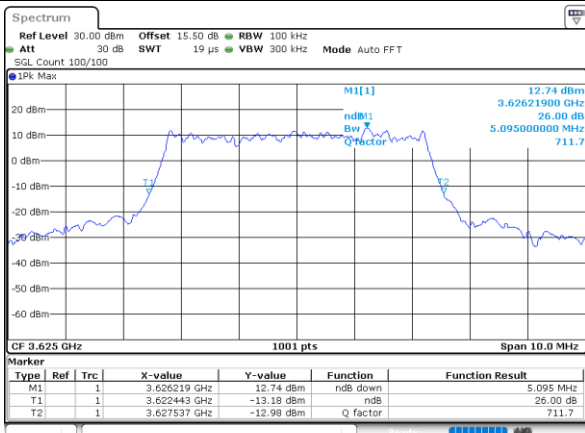

Highest Channel / FullIRB

N/A

Date: 14.FEB.2023 11:29:53

**26dB Bandwidth**

Mode	LTE Band 48 : 26dB BW(MHz)											
BW	1.4MHz		3MHz		5MHz		10MHz		15MHz		20MHz	
Mod.	QPSK	16QAM	QPSK	16QAM	QPSK	16QAM	QPSK	16QAM	QPSK	16QAM	QPSK	16QAM
Lowest CH	-	-	-	-	5.01	4.98	9.65	9.73	14.51	14.12	19.42	18.82
Middle CH	-	-	-	-	5.10	4.86	9.75	9.87	14.72	14.30	18.78	18.82
Highest CH	-	-	-	-	4.89	4.97	9.99	9.65	14.51	14.75	18.82	18.82
Mode	LTE Band 48 : 26dB BW(MHz)											
BW	1.4MHz		3MHz		5MHz		10MHz		15MHz		20MHz	
Mod.	64QAM		64QAM		64QAM		64QAM		64QAM		64QAM	
Lowest CH	-	-	-	-	4.99	-	10.07	-	14.42	-	18.98	-
Middle CH	-	-	-	-	5.01	-	9.73	-	14.15	-	18.62	-
Highest CH	-	-	-	-	4.98	-	9.89	-	14.36	-	18.82	-

LTE Band 48

Lowest Channel / 5MHz / QPSK

Date: 24.FEB.2023 02:41:30

Lowest Channel / 5MHz / 16QAM

Date: 24.FEB.2023 02:42:02

Middle Channel / 5MHz / QPSK

Date: 24.FEB.2023 02:43:13

Middle Channel / 5MHz / 16QAM

Date: 24.FEB.2023 02:43:37

Highest Channel / 5MHz / QPSK

Date: 24.FEB.2023 02:44:49

Highest Channel / 5MHz / 16QAM

Date: 24.FEB.2023 02:45:13

LTE Band 48

Lowest Channel / 10MHz / QPSK

Date: 24.FEB.2023 02:46:20