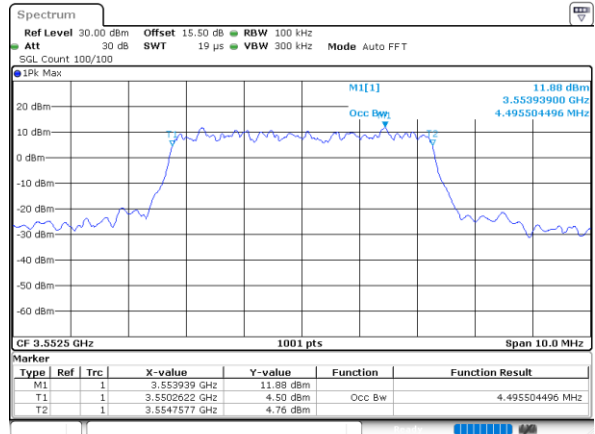

Lowest Channel / 5MHz / 16QAM

Date: 24.FEB.2023 02:41:14