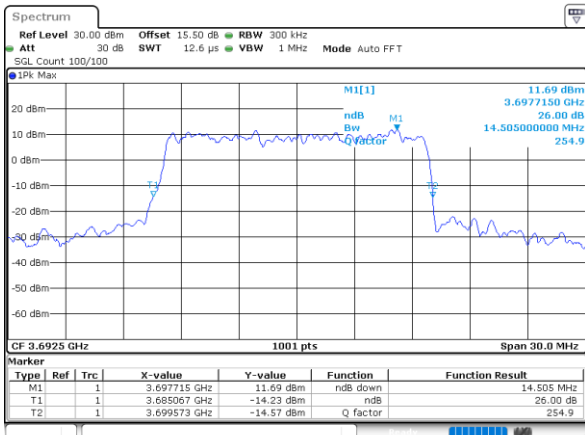

Highest Channel / 10MHz / 16QAM

Date: 24.FEB.2023 02:50:12

LTE Band 48

Lowest Channel / 15MHz / QPSK

Date: 24.FEB.2023 02:51:27

Lowest Channel / 15MHz / 16QAM

Date: 24.FEB.2023 02:51:51

Middle Channel / 15MHz / QPSK

Date: 24.FEB.2023 02:53:02

Middle Channel / 15MHz / 16QAM

Date: 24.FEB.2023 02:53:25

Highest Channel / 15MHz / QPSK

Date: 24.FEB.2023 02:54:37

Highest Channel / 15MHz / 16QAM

Date: 24.FEB.2023 02:55:01

LTE Band 48