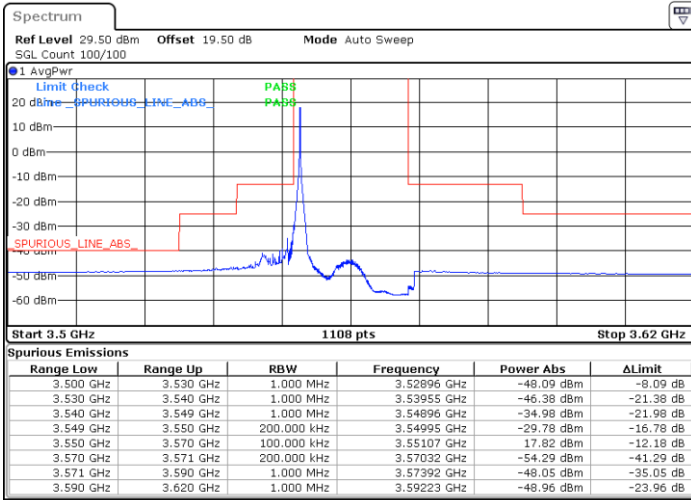

LTE Band 48 / 15MHz

QPSK

Highest Channel / 1RB0

Highest Channel / 1RBmax

Date: 24.FEB.2023 04:50:14

Date: 24.FEB.2023 05:17:53

Highest Channel / FullIRB

N/A

Date: 24.FEB.2023 05:04:03

LTE Band 48 / 20MHz

QPSK

Lowest Channel / 1RB0

Lowest Channel / 1RBmax

Date: 24.FEB.2023 05:39:29

Date: 24.FEB.2023 05:53:20

Lowest Channel / FullRB

N/A

Date: 24.FEB.2023 05:25:38

LTE Band 48 / 20MHz

QPSK

Middle Channel / 1RB0

Middle Channel / 1RBmax

Date: 24.FEB.2023 05:41:01

Date: 24.FEB.2023 05:54:53

Middle Channel / FullIRB

N/A

Date: 24.FEB.2023 05:27:10

LTE Band 48 / 20MHz

QPSK

Highest Channel / 1RB0

Highest Channel / 1RBmax

Date: 24.FEB.2023 05:48:42