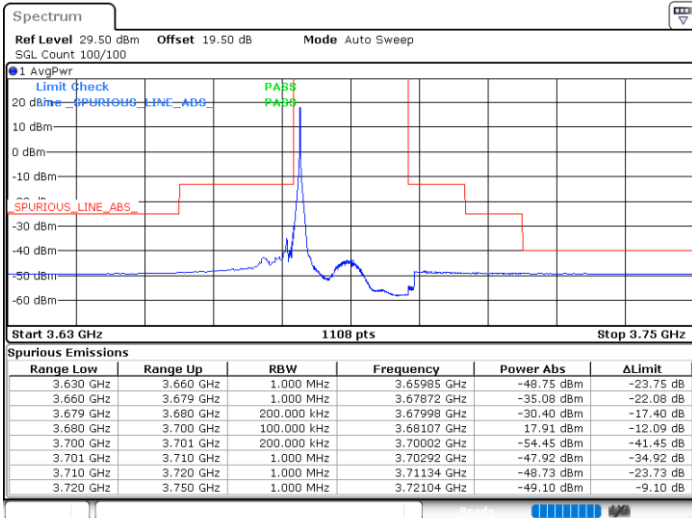

Date: 24.FEB.2023 05:04:03

LTE Band 48 / 20MHz

QPSK

Lowest Channel / 1RB0

Lowest Channel / 1RBmax

Date: 24.FEB.2023 05:39:29

Date: 24.FEB.2023 05:53:20

Lowest Channel / FullRB

N/A

Date: 24.FEB.2023 05:25:38

LTE Band 48 / 20MHz

QPSK

Middle Channel / 1RB0

Middle Channel / 1RBmax

Date: 24.FEB.2023 05:41:01

Date: 24.FEB.2023 05:54:53

Middle Channel / FullIRB

N/A

Date: 24.FEB.2023 05:27:10

LTE Band 48 / 20MHz

QPSK

Highest Channel / 1RB0

Highest Channel / 1RBmax

Date: 24.FEB.2023 05:48:42