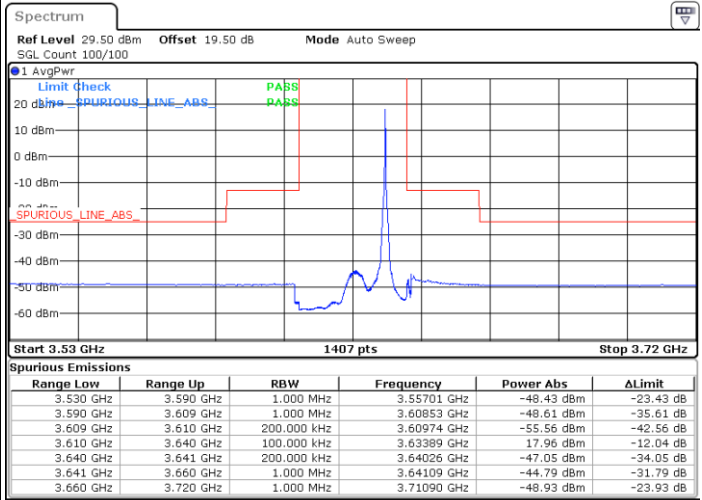

Date: 24.FEB.2023 05:04:03

LTE Band 48 / 20MHz

QPSK

Lowest Channel / 1RB0

Lowest Channel / 1RBmax

Date: 24.FEB.2023 05:39:29

Date: 24.FEB.2023 05:53:20

Lowest Channel / FullRB

N/A

Date: 24.FEB.2023 05:25:38

LTE Band 48 / 20MHz

QPSK

Middle Channel / 1RB0

Middle Channel / 1RBmax

Date: 24.FEB.2023 05:41:01

Date: 24.FEB.2023 05:54:53

Middle Channel / FullIRB

N/A

Date: 24.FEB.2023 05:27:10

LTE Band 48 / 20MHz

QPSK

Highest Channel / 1RB0

Highest Channel / 1RBmax

Date: 24.FEB.2023 05:48:42