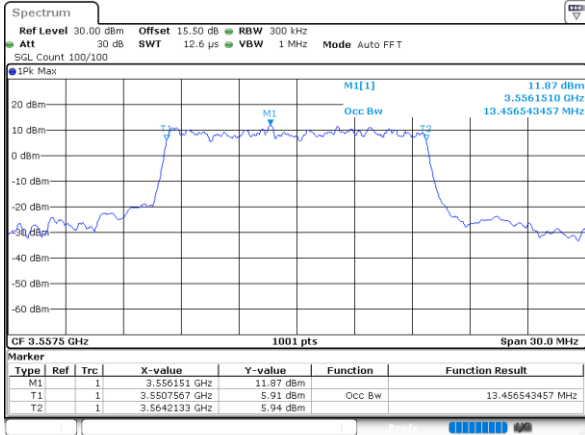

Highest Channel / 10MHz / 16QAM

Date: 24.FEB.2023 02:49:24

LTE Band 48

Lowest Channel / 15MHz / QPSK

Date: 24.FEB.2023 02:50:38

Lowest Channel / 15MHz / 16QAM

Date: 24.FEB.2023 02:51:02

Middle Channel / 15MHz / QPSK

Date: 24.FEB.2023 02:52:15

Middle Channel / 15MHz / 16QAM

Date: 24.FEB.2023 02:52:38

Highest Channel / 15MHz / QPSK

Date: 24.FEB.2023 02:53:49

Highest Channel / 15MHz / 16QAM

Date: 24.FEB.2023 02:54:13

LTE Band 48