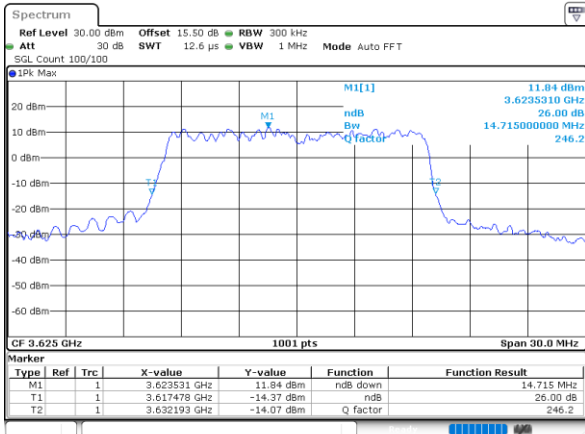

Highest Channel / 10MHz / 16QAM

Date: 24.FEB.2023 02:50:12

LTE Band 48

Lowest Channel / 15MHz / QPSK

Date: 24.FEB.2023 02:51:27

Lowest Channel / 15MHz / 16QAM

Date: 24.FEB.2023 02:51:51

Middle Channel / 15MHz / QPSK

Date: 24.FEB.2023 02:53:02

Middle Channel / 15MHz / 16QAM

Date: 24.FEB.2023 02:53:25

Highest Channel / 15MHz / QPSK

Date: 24.FEB.2023 02:54:37

Highest Channel / 15MHz / 16QAM

Date: 24.FEB.2023 02:55:01

LTE Band 48