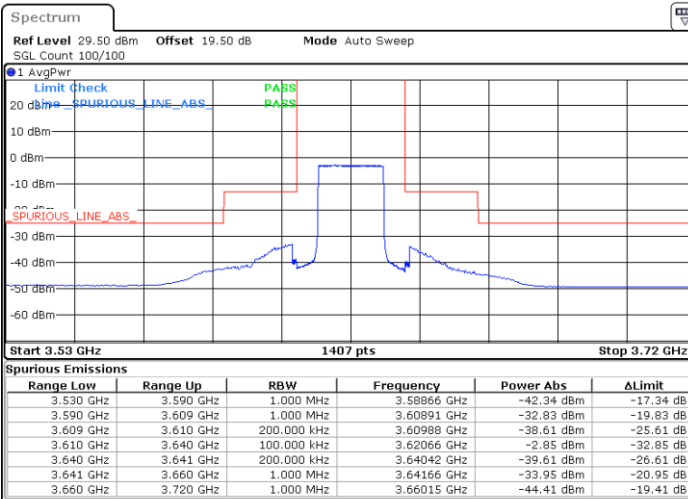

Date: 24.FEB.2023 05:04:03

LTE Band 48 / 20MHz

QPSK

Lowest Channel / 1RB0

Lowest Channel / 1RBmax

Date: 24.FEB.2023 05:39:29

Date: 24.FEB.2023 05:53:20

Lowest Channel / FullRB

N/A

Date: 24.FEB.2023 05:25:38

LTE Band 48 / 20MHz

QPSK

Middle Channel / 1RB0

Middle Channel / 1RBmax

Date: 24.FEB.2023 05:41:01

Date: 24.FEB.2023 05:54:53

Middle Channel / FullIRB

N/A

Date: 24.FEB.2023 05:27:10

LTE Band 48 / 20MHz

QPSK

Highest Channel / 1RB0

Highest Channel / 1RBmax

Date: 24.FEB.2023 05:48:42