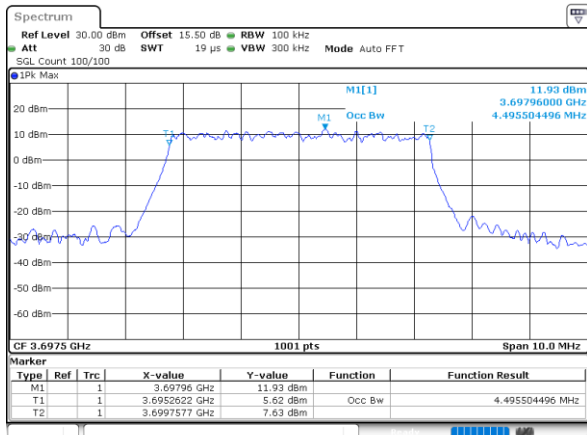

Middle Channel / 20MHz / 64QAM

Date: 24.FEB.2023 03:07:02

Highest Channel / 15MHz / 64QAM

Date: 24.FEB.2023 03:05:44

Highest Channel / 20MHz / 64QAM

Date: 24.FEB.2023 03:07:40

Occupied Bandwidth

Mode	LTE Band 48 : 99%OBW(MHz)											
BW	1.4MHz		3MHz		5MHz		10MHz		15MHz		20MHz	
Mod.	QPSK	16QAM	QPSK	16QAM	QPSK	16QAM	QPSK	16QAM	QPSK	16QAM	QPSK	16QAM
Lowest CH	-	-	-	-	4.49	4.50	9.07	9.03	13.46	13.49	17.82	17.86
Middle CH	-	-	-	-	4.47	4.50	8.99	9.07	13.46	13.40	17.86	17.82
Highest CH	-	-	-	-	4.50	4.49	9.03	8.99	13.49	13.46	17.86	17.90
Mode	LTE Band 48 : 99%OBW(MHz)											
BW	1.4MHz		3MHz		5MHz		10MHz		15MHz		20MHz	
Mod.	64QAM		64QAM		64QAM		64QAM		64QAM		64QAM	
Lowest CH	-	-	-	-	4.53	-	9.05	-	13.46	-	17.94	-
Middle CH	-	-	-	-	4.47	-	9.03	-	13.46	-	17.78	-
Highest CH	-	-	-	-	4.52	-	8.95	-	13.46	-	17.90	-

LTE Band 48

Lowest Channel / 5MHz / QPSK

Date: 24.FEB.2023 02:40:50

Lowest Channel / 5MHz / 16QAM

Date: 24.FEB.2023 02:41:14

Middle Channel / 5MHz / QPSK

Date: 24.FEB.2023 02:42:26

Middle Channel / 5MHz / 16QAM

Date: 24.FEB.2023 02:42:50

Highest Channel / 5MHz / QPSK

Date: 24.FEB.2023 02:44:00

Highest Channel / 5MHz / 16QAM

Date: 24.FEB.2023 02:44:25

LTE Band 48

Lowest Channel / 10MHz / QPSK

Date: 24.FEB.2023 02:45:39