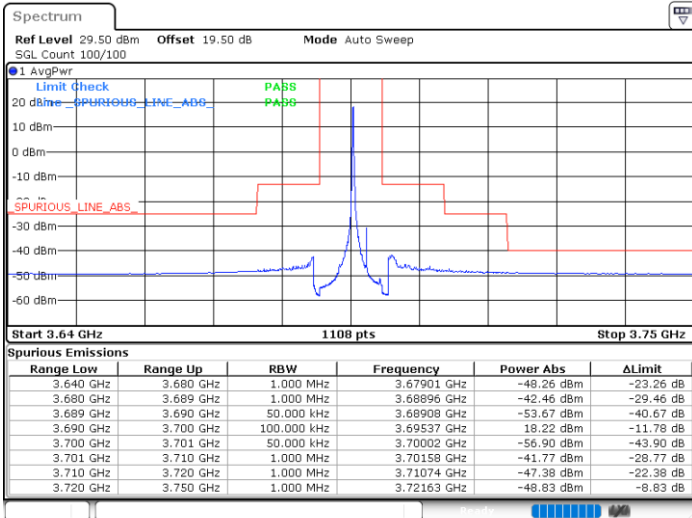

# Conducted Band Edge

LTE Band 48 / 5MHz

QPSK

Middle Channel / 1RB0

Middle Channel / 1RBmax

Date: 24.FEB.2023 03:25:37

Date: 24.FEB.2023 03:53:17

Middle Channel / FullIRB

N/A

Date: 24.FEB.2023 03:39:28

LTE Band 48 / 5MHz

QPSK

Highest Channel / 1RB0

Highest Channel / 1RBmax

Date: 24.FEB.2023 03:27:09

Date: 24.FEB.2023 03:54:49

Highest Channel / FullIRB

N/A

Date: 24.FEB.2023 03:40:59

LTE Band 48 / 10MHz

QPSK

Lowest Channel / 1RB0

Lowest Channel / 1RBmax

Date: 24.FEB.2023 04:02:32