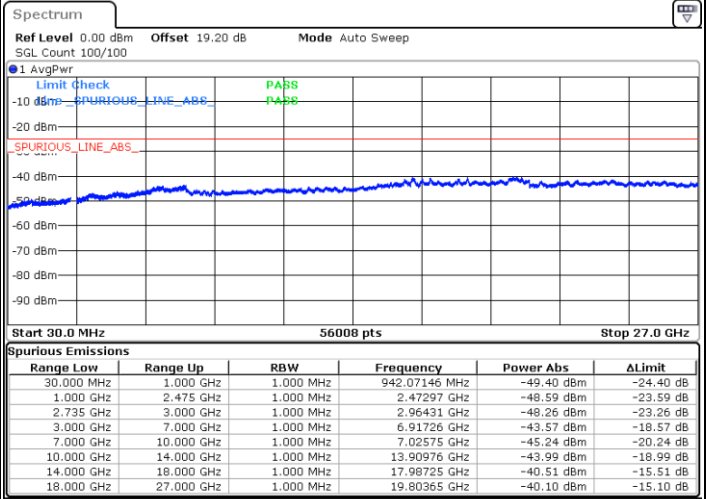

Date: 7.FEB.2023 00:38:20

Middle Channel / FullRB

N/A

Date: 7.FEB.2023 00:31:21

LTE Band 41C / 15MHz+15MHz

16QAM

Highest Channel / 1RB0 and 1RB74

Highest Channel / 1RB74 and 1RB0

Date: 7.FEB.2023 00:45:22

Date: 7.FEB.2023 00:41:53

Highest Channel / FullIRB

N/A

Date: 7.FEB.2023 00:48:52

LTE Band 41C / 15MHz+20MHz

16QAM

Lowest Channel / 1RB0 and 1RB99

Lowest Channel / 1RB74 and 1RB0

Date: 6.FEB.2023 23:02:13

Date: 6.FEB.2023 22:58:44

Lowest Channel / FullRB

N/A

Date: 6.FEB.2023 23:05:43

LTE Band 41C / 15MHz+20MHz

16QAM