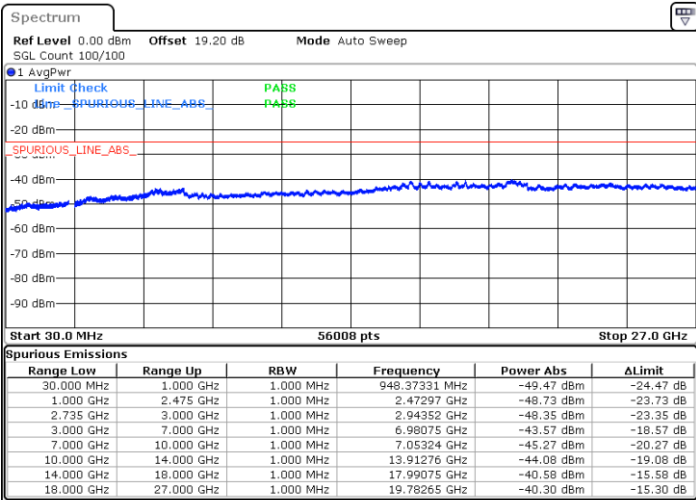

Date: 7.FEB.2023 22:14:40

LTE Band 41C / 10MHz+15MHz

64QAM

Highest Channel / 1RB0 and 1RB74

Highest Channel / 1RB49 and 1RB0

Date: 7.FEB.2023 22:26:20

Date: 7.FEB.2023 22:25:10

Highest Channel / FullIRB

N/A

Date: 7.FEB.2023 22:32:08

LTE Band 41C / 10MHz+20MHz

64QAM

Lowest Channel / 1RB0 and 1RB99

Lowest Channel / 1RB49 and 1RB0

Date: 7.FEB.2023 02:37:49

Date: 7.FEB.2023 02:32:00

Lowest Channel / FullRB

N/A

Date: 7.FEB.2023 02:38:59

LTE Band 41C / 10MHz+20MHz

64QAM

Middle Channel / 1RB0 and 1RB99

Middle Channel / 1RB49 and 1RB0

Date: 7.FEB.2023 02:46:06