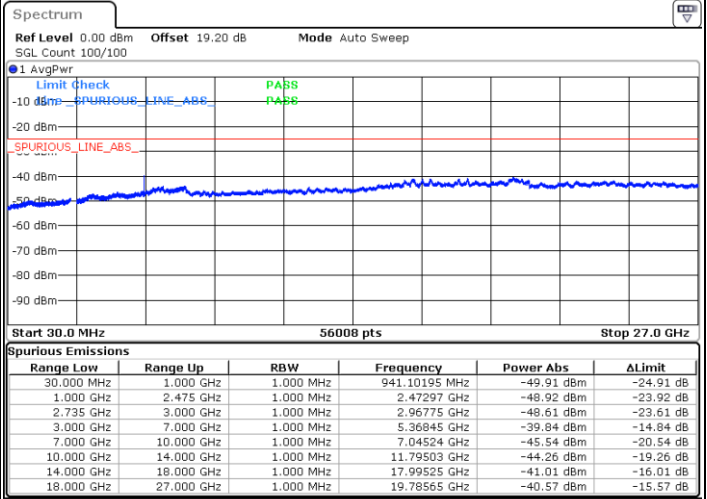

Date: 7.FEB.2023 21:25:38

LTE Band 41C / 20MHz+5MHz

16QAM

Middle Channel / 1RB0 and 1RB24

Middle Channel / 1RB99 and 1RB0

Date: 7.FEB.2023 21:32:39

Date: 7.FEB.2023 21:36:07

Middle Channel / FullIRB

N/A

Date: 7.FEB.2023 21:29:10

LTE Band 41C / 20MHz+5MHz

16QAM

Highest Channel / 1RB0 and 1RB24

Highest Channel / 1RB99 and 1RB0

Date: 7.FEB.2023 21:43:08

Date: 7.FEB.2023 21:39:39

Highest Channel / FullIRB

N/A

Date: 7.FEB.2023 21:46:37

LTE Band 41C / 20MHz+10MHz

16QAM

Lowest Channel / 1RB0 and 1RB49

Lowest Channel / 1RB99 and 1RB0

Date: 7.FEB.2023 01:35:51