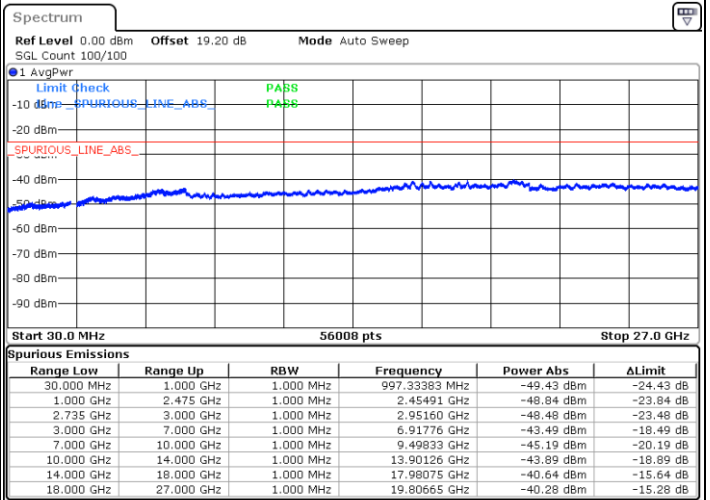

Middle Channel / FullIRB

N/A

Date: 6.FEB.2023 21:05:44

LTE Band 41C / 20MHz+20MHz

16QAM

Highest Channel / 1RB0 and 1RB99

Highest Channel / 1RB99 and 1RB0

Date: 6.FEB.2023 21:19:46

Date: 6.FEB.2023 21:16:16

Highest Channel / FullIRB

N/A

Date: 6.FEB.2023 21:23:16

LTE Band 41C / 5MHz+20MHz

64QAM

Lowest Channel / 1RB0 and 1RB99

Lowest Channel / 1RB24 and 1RB0