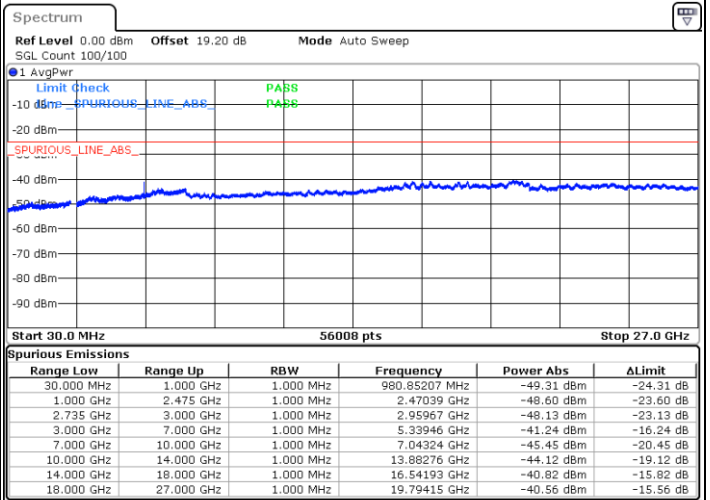

Lowest Channel / 1RB74 and 1RB0

Date: 6.FEB.2023 23:02:13

Date: 6.FEB.2023 22:58:44

Lowest Channel / FullRB

N/A

Date: 6.FEB.2023 23:05:43

LTE Band 41C / 15MHz+20MHz

16QAM

Middle Channel / 1RB0 and 1RB99

Middle Channel / 1RB74 and 1RB0

Date: 6.FEB.2023 23:12:45

Date: 6.FEB.2023 23:16:15

Middle Channel / FullRB

N/A

Date: 6.FEB.2023 23:09:15

LTE Band 41C / 15MHz+20MHz

16QAM

Highest Channel / 1RB0 and 1RB99

Highest Channel / 1RB74 and 1RB0

Date: 6.FEB.2023 23:31:36

Date: 6.FEB.2023 23:28:07

Highest Channel / FullIRB

N/A

Date: 6.FEB.2023 23:35:06