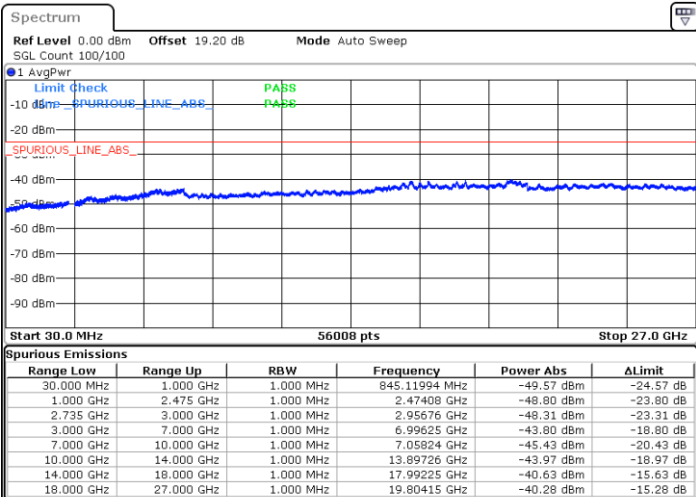

Middle Channel / FullIRB

N/A

Date: 6.FEB.2023 21:05:44

LTE Band 41C / 20MHz+20MHz

16QAM

Highest Channel / 1RB0 and 1RB99

Highest Channel / 1RB99 and 1RB0

Date: 6.FEB.2023 21:19:46

Date: 6.FEB.2023 21:16:16

Highest Channel / FullIRB

N/A

Date: 6.FEB.2023 21:23:16

LTE Band 41C / 5MHz+20MHz

64QAM

Lowest Channel / 1RB0 and 1RB99

Lowest Channel / 1RB24 and 1RB0