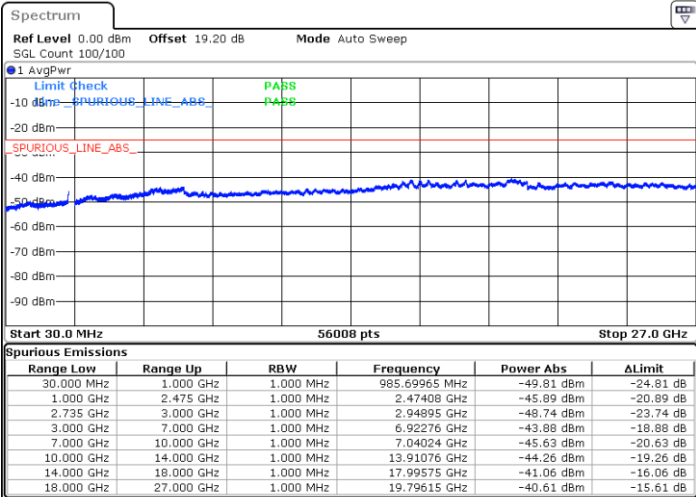

LTE Band 41C / 20MHz+5MHz

16QAM

Lowest Channel / 1RB0 and 1RB24

Lowest Channel / 1RB99 and 1RB0

Date: 7.FEB.2023 21:22:08

Date: 7.FEB.2023 21:18:38

Lowest Channel / FullRB

N/A

Date: 7.FEB.2023 21:25:38

LTE Band 41C / 20MHz+5MHz

16QAM

Middle Channel / 1RB0 and 1RB24

Middle Channel / 1RB99 and 1RB0

Date: 7.FEB.2023 21:32:39

Date: 7.FEB.2023 21:36:07

Middle Channel / FullIRB

N/A

Date: 7.FEB.2023 21:29:10

LTE Band 41C / 20MHz+5MHz

16QAM

Highest Channel / 1RB0 and 1RB24

Highest Channel / 1RB99 and 1RB0

Date: 7.FEB.2023 21:43:08

Date: 7.FEB.2023 21:39:39