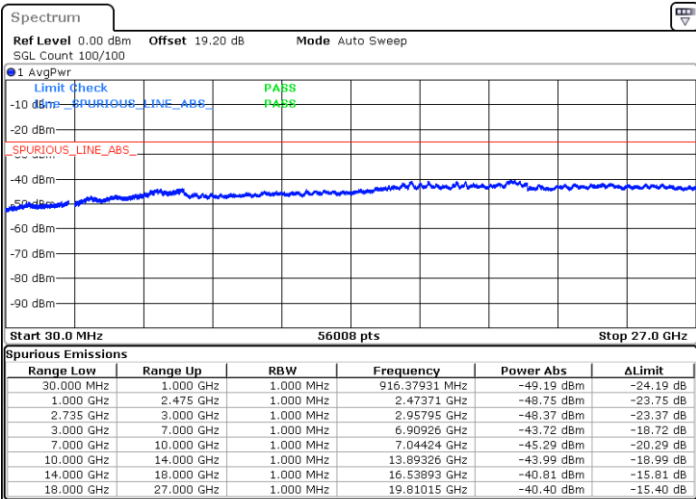

Highest Channel / FullIRB

N/A

Date: 7.FEB.2023 21:46:37

LTE Band 41C / 20MHz+10MHz

16QAM

Lowest Channel / 1RB0 and 1RB49

Lowest Channel / 1RB99 and 1RB0

Date: 7.FEB.2023 01:35:51

Date: 7.FEB.2023 01:32:21

Lowest Channel / FullRB

N/A

Date: 7.FEB.2023 01:39:20

LTE Band 41C / 20MHz+10MHz

16QAM

Middle Channel / 1RB0 and 1RB49

Middle Channel / 1RB99 and 1RB0

Date: 7.FEB.2023 01:46:25

Date: 7.FEB.2023 01:49:54

Middle Channel / FullRB

N/A

Date: 7.FEB.2023 01:42:54

LTE Band 41C / 20MHz+10MHz

16QAM

Highest Channel / 1RB0 and 1RB49

Highest Channel / 1RB99 and 1RB0

Date: 7.FEB.2023 01:56:57

Date: 7.FEB.2023 01:53:27

Highest Channel / FullIRB

N/A

Date: 7.FEB.2023 02:00:28

LTE Band 41C / 20MHz+15MHz

16QAM