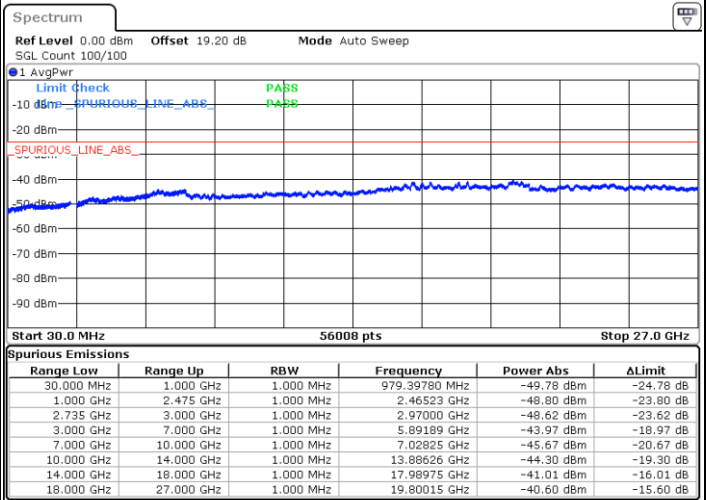

Middle Channel / 1RB24 and 1RB0

Date: 7.FEB.2023 23:12:25

Date: 7.FEB.2023 23:18:13

Middle Channel / FullRB

N/A

Date: 7.FEB.2023 23:11:15

LTE Band 41C / 5MHz+20MHz

64QAM

Highest Channel / 1RB0 and 1RB99

Highest Channel / 1RB24 and 1RB0

Date: 7.FEB.2023 23:22:54

Date: 7.FEB.2023 23:21:44

Highest Channel / FullIRB

N/A

Date: 7.FEB.2023 23:28:42

LTE Band 41C / 10MHz+15MHz

64QAM

Lowest Channel / 1RB0 and 1RB74

Lowest Channel / 1RB49 and 1RB0

Date: 7.FEB.2023 22:07:39

Date: 7.FEB.2023 22:01:51

Lowest Channel / FullRB

N/A

Date: 7.FEB.2023 22:08:49