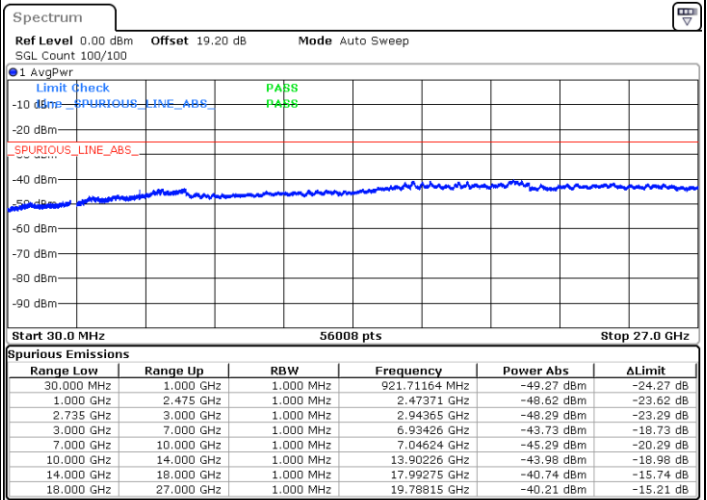

Date: 7.FEB.2023 00:45:22

Date: 7.FEB.2023 00:41:53

Highest Channel / FullIRB

N/A

Date: 7.FEB.2023 00:48:52

LTE Band 41C / 15MHz+20MHz

16QAM

Lowest Channel / 1RB0 and 1RB99

Lowest Channel / 1RB74 and 1RB0

Date: 6.FEB.2023 23:02:13

Date: 6.FEB.2023 22:58:44

Lowest Channel / FullRB

N/A

Date: 6.FEB.2023 23:05:43

LTE Band 41C / 15MHz+20MHz

16QAM

Middle Channel / 1RB0 and 1RB99

Middle Channel / 1RB74 and 1RB0

Date: 6.FEB.2023 23:12:45

Date: 6.FEB.2023 23:16:15

Middle Channel / FullRB

N/A

Date: 6.FEB.2023 23:09:15

LTE Band 41C / 15MHz+20MHz