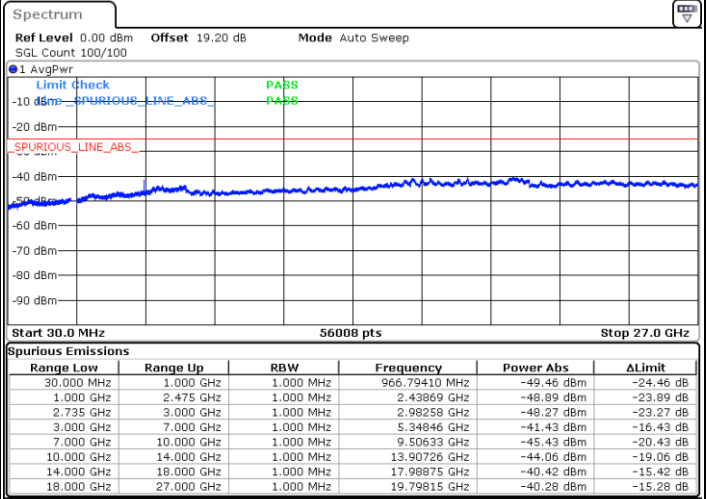

Lowest Channel / FullRB

N/A

Date: 7.FEB.2023 00:27:48

LTE Band 41C / 15MHz+15MHz

16QAM

Middle Channel / 1RB0 and 1RB74

Middle Channel / 1RB74 and 1RB0

Date: 7.FEB.2023 00:34:51

Date: 7.FEB.2023 00:38:20

Middle Channel / FullRB

N/A

Date: 7.FEB.2023 00:31:21

LTE Band 41C / 15MHz+15MHz

16QAM

Highest Channel / 1RB0 and 1RB74

Highest Channel / 1RB74 and 1RB0

Date: 7.FEB.2023 00:45:22

Date: 7.FEB.2023 00:41:53

Highest Channel / FullIRB

N/A

Date: 7.FEB.2023 00:48:52

LTE Band 41C / 15MHz+20MHz

16QAM

Lowest Channel / 1RB0 and 1RB99

Lowest Channel / 1RB74 and 1RB0

Date: 6.FEB.2023 23:02:13

Date: 6.FEB.2023 22:58:44

Lowest Channel / FullRB

N/A

Date: 6.FEB.2023 23:05:43

LTE Band 41C / 15MHz+20MHz

16QAM