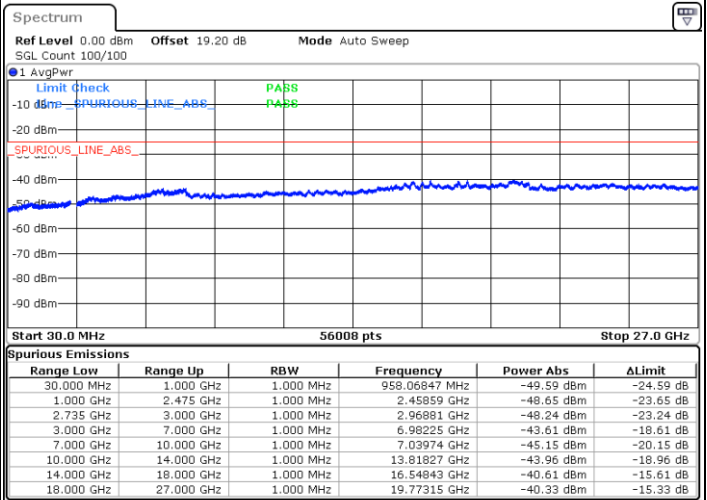

LTE Band 41C / 20MHz+15MHz

16QAM

Highest Channel / 1RB0 and 1RB74

Highest Channel / 1RB99 and 1RB0

Date: 6.FEB.2023 22:25:38

Date: 6.FEB.2023 22:22:09

Highest Channel / FullIRB

N/A

Date: 6.FEB.2023 22:29:08

LTE Band 41C / 20MHz+20MHz

16QAM

Lowest Channel / 1RB0 and 1RB99

Lowest Channel / 1RB99 and 1RB0

Date: 6.FEB.2023 20:58:42

Date: 6.FEB.2023 20:55:12

Lowest Channel / FullRB

N/A

Date: 6.FEB.2023 21:02:12

LTE Band 41C / 20MHz+20MHz

16QAM

MiddleChannel / 1RB0 and 1RB99

Middle Channel / 1RB99 and 1RB0

Date: 6.FEB.2023 21:09:15

Date: 6.FEB.2023 21:12:44

Middle Channel / FullIRB

N/A

Date: 6.FEB.2023 21:05:44

LTE Band 41C / 20MHz+20MHz

16QAM

Highest Channel / 1RB0 and 1RB99

Highest Channel / 1RB99 and 1RB0

Date: 6.FEB.2023 21:19:46