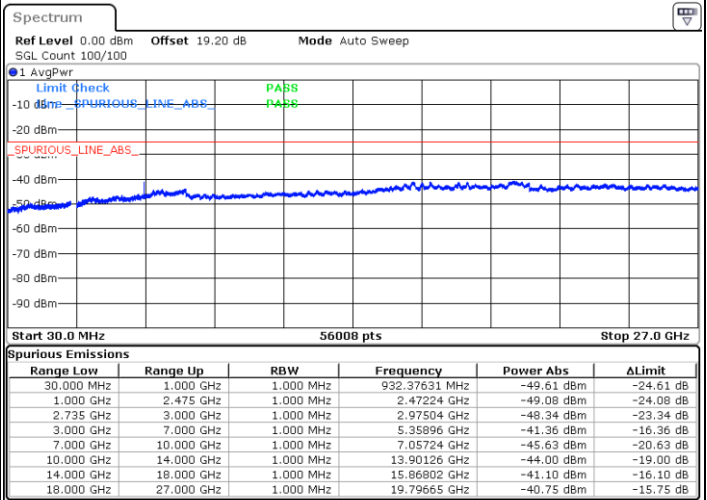

LTE Band 41C / 15MHz+10MHz

16QAM

Middle Channel / 1RB0 and 1RB49

Middle Channel / 1RB74 and 1RB0

Date: 7.FEB.2023 19:55:46

Date: 7.FEB.2023 19:59:16

Middle Channel / FullIRB

N/A

Date: 7.FEB.2023 19:52:17

LTE Band 41C / 15MHz+10MHz

16QAM

Highest Channel / 1RB0 and 1RB49

Highest Channel / 1RB74 and 1RB0

Date: 7.FEB.2023 20:06:17

Date: 7.FEB.2023 20:02:48

Highest Channel / FullIRB

N/A

Date: 7.FEB.2023 20:09:47

LTE Band 41C / 15MHz+15MHz

16QAM

Lowest Channel / 1RB0 and 1RB74

Lowest Channel / 1RB74 and 1RB0

Date: 7.FEB.2023 00:24:19

Date: 7.FEB.2023 00:20:50