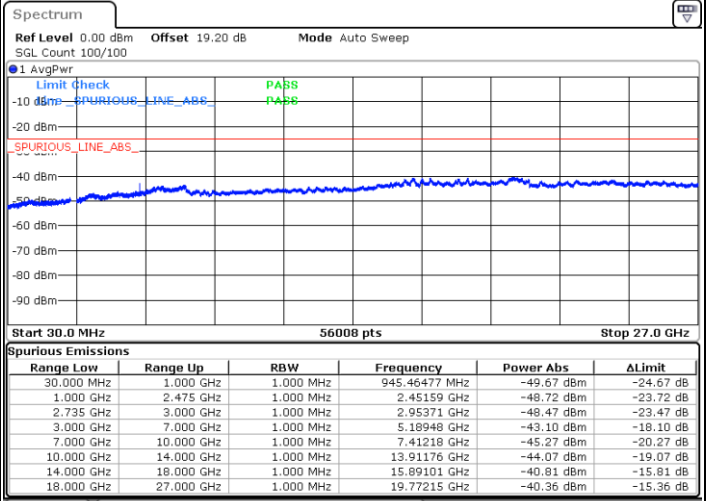

LTE Band 41C / 20MHz+15MHz

16QAM

Middle Channel / 1RB0 and 1RB74

Middle Channel / 1RB99 and 1RB0

Date: 6.FEB.2023 22:06:48

Date: 6.FEB.2023 22:10:16