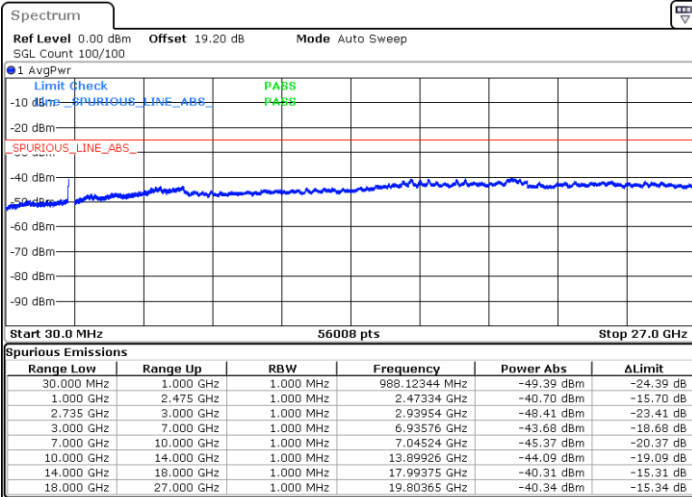

Highest Channel / 1RB99 and 1RB0

Date: 7.FEB.2023 01:56:57

Date: 7.FEB.2023 01:53:27

Highest Channel / FullIRB

N/A

Date: 7.FEB.2023 02:00:28

LTE Band 41C / 20MHz+15MHz

16QAM

Lowest Channel / 1RB0 and 1RB74

Lowest Channel / 1RB99 and 1RB0

Date: 6.FEB.2023 21:56:16

Date: 6.FEB.2023 21:52:46

Lowest Channel / FullRB

N/A

Date: 6.FEB.2023 21:59:46

LTE Band 41C / 20MHz+15MHz

LTE Band 41C / 20MHz+15MHz

16QAM

Highest Channel / 1RB0 and 1RB74

Highest Channel / 1RB99 and 1RB0

Date: 6.FEB.2023 22:25:38

Date: 6.FEB.2023 22:22:09

Highest Channel / FullIRB

N/A