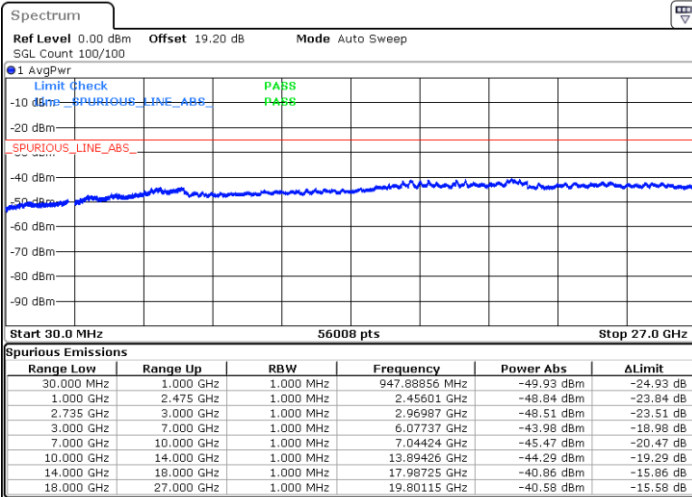

Date: 6.FEB.2023 21:16:16

Highest Channel / FullIRB

N/A

Date: 6.FEB.2023 21:23:16

LTE Band 41C / 5MHz+20MHz

64QAM

Lowest Channel / 1RB0 and 1RB99

Lowest Channel / 1RB24 and 1RB0

Date: 7.FEB.2023 23:04:14

Date: 7.FEB.2023 22:58:26

Lowest Channel / FullRB

N/A

Date: 7.FEB.2023 23:05:24

LTE Band 41C / 5MHz+20MHz

64QAM

Middle Channel / 1RB0 and 1RB9

Middle Channel / 1RB24 and 1RB0

Date: 7.FEB.2023 23:12:25

Date: 7.FEB.2023 23:18:13

Middle Channel / FullRB

N/A

Date: 7.FEB.2023 23:11:15

LTE Band 41C / 5MHz+20MHz

64QAM

Highest Channel / 1RB0 and 1RB99

Highest Channel / 1RB24 and 1RB0

Date: 7.FEB.2023 23:22:54

Date: 7.FEB.2023 23:21:44

Highest Channel / FullIRB

N/A

Date: 7.FEB.2023 23:28:42

LTE Band 41C / 10MHz+15MHz