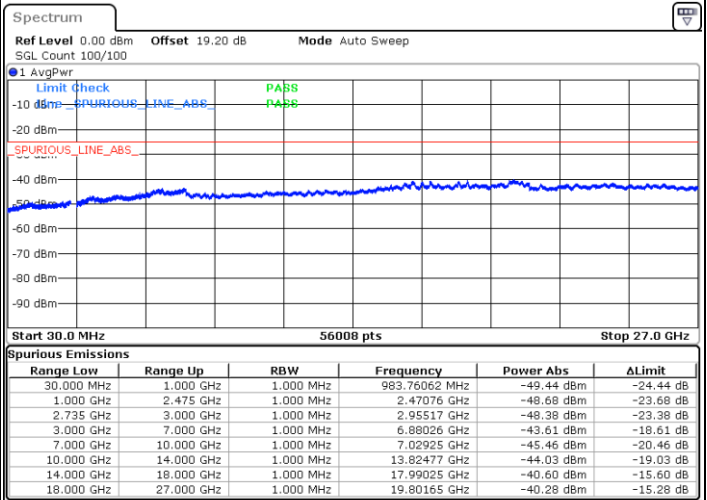

Date: 7.FEB.2023 22:14:40

LTE Band 41C / 10MHz+15MHz

64QAM

Highest Channel / 1RB0 and 1RB74

Highest Channel / 1RB49 and 1RB0

Date: 7.FEB.2023 22:26:20

Date: 7.FEB.2023 22:25:10

Highest Channel / FullIRB

N/A

Date: 7.FEB.2023 22:32:08

LTE Band 41C / 10MHz+20MHz

64QAM

Lowest Channel / 1RB0 and 1RB99

Lowest Channel / 1RB49 and 1RB0

Date: 7.FEB.2023 02:37:49

Date: 7.FEB.2023 02:32:00

Lowest Channel / FullRB

N/A

Date: 7.FEB.2023 02:38:59

LTE Band 41C / 10MHz+20MHz

64QAM

Middle Channel / 1RB0 and 1RB99

Middle Channel / 1RB49 and 1RB0

Date: 7.FEB.2023 02:46:06