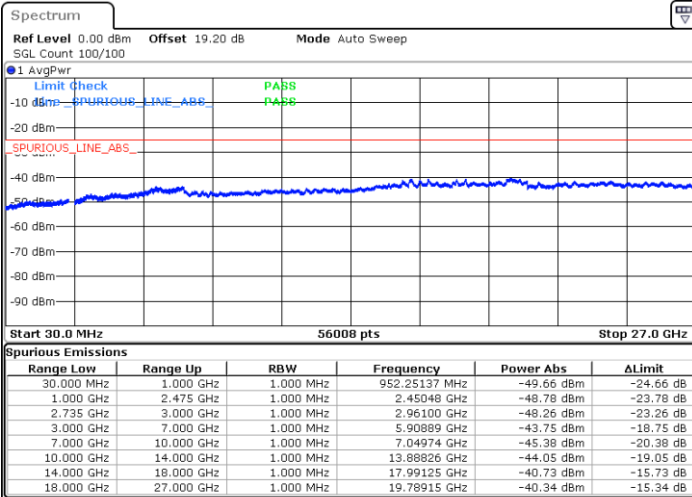

Lowest Channel / FullRB

N/A

Date: 7.FEB.2023 00:27:48

LTE Band 41C / 15MHz+15MHz

16QAM

Middle Channel / 1RB0 and 1RB74

Middle Channel / 1RB74 and 1RB0

Date: 7.FEB.2023 00:34:51

Date: 7.FEB.2023 00:38:20

Middle Channel / FullRB

N/A

Date: 7.FEB.2023 00:31:21

LTE Band 41C / 15MHz+15MHz

16QAM

Highest Channel / 1RB0 and 1RB74

Highest Channel / 1RB74 and 1RB0

Date: 7.FEB.2023 00:45:22

Date: 7.FEB.2023 00:41:53

Highest Channel / FullIRB

N/A

Date: 7.FEB.2023 00:48:52

LTE Band 41C / 15MHz+20MHz

16QAM

Lowest Channel / 1RB0 and 1RB99