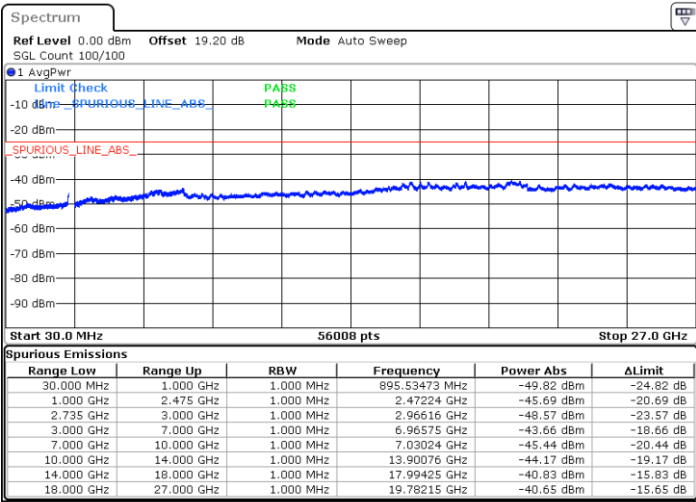

Middle Channel / FullIRB

N/A

Date: 6.FEB.2023 21:05:44

LTE Band 41C / 20MHz+20MHz

16QAM

Highest Channel / 1RB0 and 1RB99

Highest Channel / 1RB99 and 1RB0

Date: 6.FEB.2023 21:19:46

Date: 6.FEB.2023 21:16:16

Highest Channel / FullIRB

N/A

Date: 6.FEB.2023 21:23:16

LTE Band 41C / 5MHz+20MHz

64QAM

Lowest Channel / 1RB0 and 1RB99

Lowest Channel / 1RB24 and 1RB0

Date: 7.FEB.2023 23:04:14

Date: 7.FEB.2023 22:58:26

Lowest Channel / FullRB

N/A

Date: 7.FEB.2023 23:05:24

LTE Band 41C / 5MHz+20MHz

64QAM

Middle Channel / 1RB0 and 1RB9