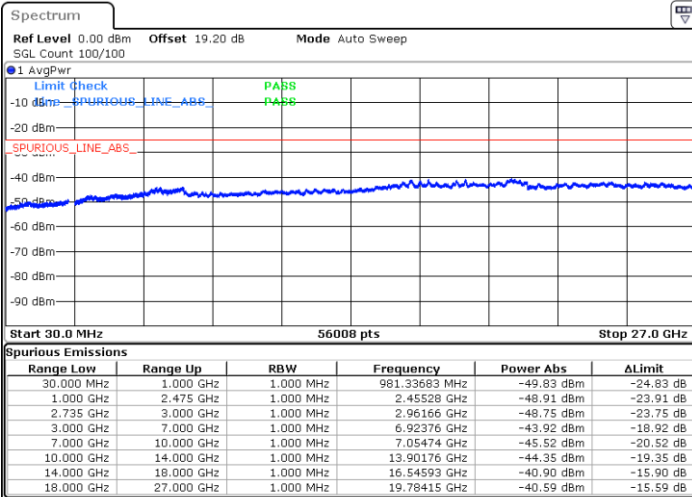

Middle Channel / 1RB24 and 1RB0

Date: 7.FEB.2023 23:12:25

Date: 7.FEB.2023 23:18:13

Middle Channel / FullRB

N/A

Date: 7.FEB.2023 23:11:15

LTE Band 41C / 5MHz+20MHz

64QAM

Highest Channel / 1RB0 and 1RB99

Highest Channel / 1RB24 and 1RB0

Date: 7.FEB.2023 23:22:54

Date: 7.FEB.2023 23:21:44

Highest Channel / FullIRB

N/A

Date: 7.FEB.2023 23:28:42

LTE Band 41C / 10MHz+15MHz

64QAM

Lowest Channel / 1RB0 and 1RB74

Lowest Channel / 1RB49 and 1RB0

Date: 7.FEB.2023 22:07:39

Date: 7.FEB.2023 22:01:51

Lowest Channel / FullRB

N/A

Date: 7.FEB.2023 22:08:49