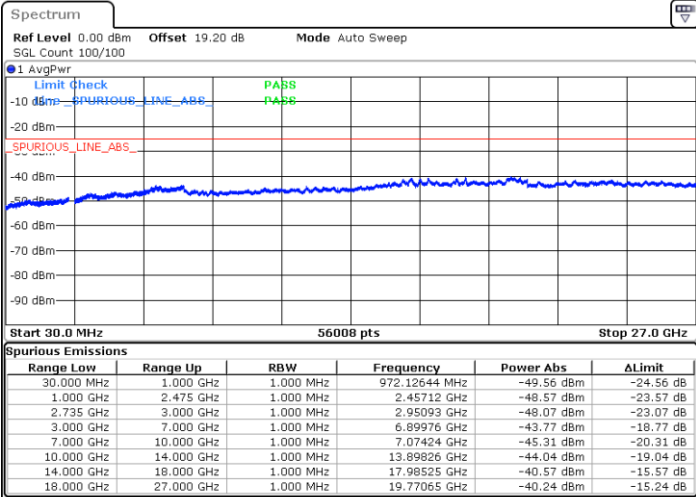

N/A

Date: 7.FEB.2023 20:09:47

LTE Band 41C / 15MHz+15MHz

16QAM

Lowest Channel / 1RB0 and 1RB74

Lowest Channel / 1RB74 and 1RB0

Date: 7.FEB.2023 00:24:19

Date: 7.FEB.2023 00:20:50

Lowest Channel / FullRB

N/A

Date: 7.FEB.2023 00:27:48

LTE Band 41C / 15MHz+15MHz

16QAM

Middle Channel / 1RB0 and 1RB74

Middle Channel / 1RB74 and 1RB0

Date: 7.FEB.2023 00:34:51

Date: 7.FEB.2023 00:38:20

Middle Channel / FullRB

N/A

Date: 7.FEB.2023 00:31:21

LTE Band 41C / 15MHz+15MHz

16QAM

Highest Channel / 1RB0 and 1RB74

Highest Channel / 1RB74 and 1RB0

Date: 7.FEB.2023 00:45:22

Date: 7.FEB.2023 00:41:53

Highest Channel / FullIRB

N/A

Date: 7.FEB.2023 00:48:52

LTE Band 41C / 15MHz+20MHz

16QAM

Lowest Channel / 1RB0 and 1RB99