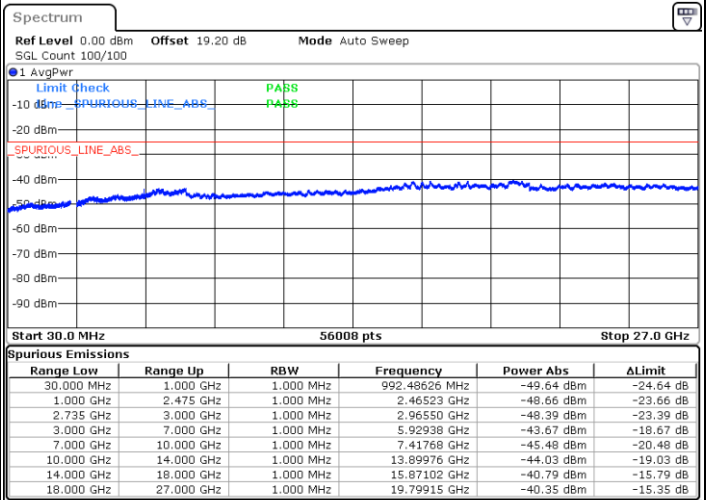

Date: 7.FEB.2023 01:32:21

Lowest Channel / FullRB

N/A

Date: 7.FEB.2023 01:39:20

LTE Band 41C / 20MHz+10MHz

16QAM

Middle Channel / 1RB0 and 1RB49

Middle Channel / 1RB99 and 1RB0

Date: 7.FEB.2023 01:46:25

Date: 7.FEB.2023 01:49:54

Middle Channel / FullRB

N/A

Date: 7.FEB.2023 01:42:54

LTE Band 41C / 20MHz+10MHz

16QAM

Highest Channel / 1RB0 and 1RB49

Highest Channel / 1RB99 and 1RB0

Date: 7.FEB.2023 01:56:57

Date: 7.FEB.2023 01:53:27

Highest Channel / FullIRB

N/A

Date: 7.FEB.2023 02:00:28

LTE Band 41C / 20MHz+15MHz

16QAM

Lowest Channel / 1RB0 and 1RB74

Lowest Channel / 1RB99 and 1RB0

Date: 6.FEB.2023 21:56:16

Date: 6.FEB.2023 21:52:46

Lowest Channel / FullRB

N/A

Date: 6.FEB.2023 21:59:46

LTE Band 41C / 20MHz+15MHz