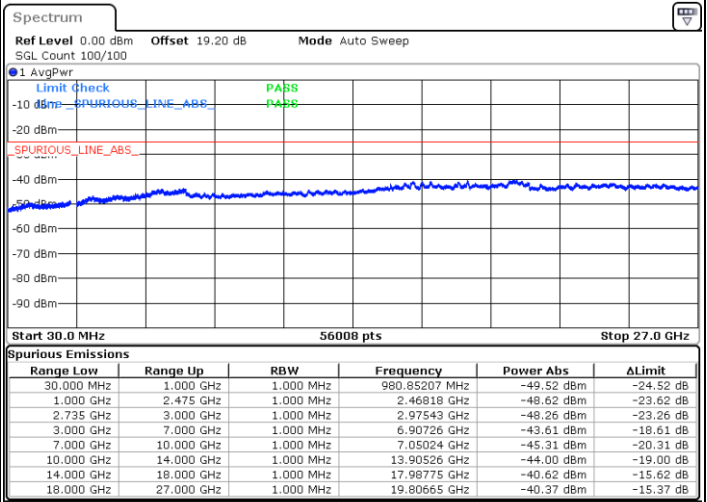

N/A

Date: 7.FEB.2023 21:29:10

LTE Band 41C / 20MHz+5MHz

16QAM

Highest Channel / 1RB0 and 1RB24

Highest Channel / 1RB99 and 1RB0

Date: 7.FEB.2023 21:43:08

Date: 7.FEB.2023 21:39:39

Highest Channel / FullIRB

N/A

Date: 7.FEB.2023 21:46:37

LTE Band 41C / 20MHz+10MHz

16QAM

Lowest Channel / 1RB0 and 1RB49

Lowest Channel / 1RB99 and 1RB0

Date: 7.FEB.2023 01:35:51

Date: 7.FEB.2023 01:32:21

Lowest Channel / FullRB

N/A

Date: 7.FEB.2023 01:39:20

LTE Band 41C / 20MHz+10MHz

16QAM

Middle Channel / 1RB0 and 1RB49

Middle Channel / 1RB99 and 1RB0

Date: 7.FEB.2023 01:46:25

Date: 7.FEB.2023 01:49:54

Middle Channel / FullRB

N/A

Date: 7.FEB.2023 01:42:54

LTE Band 41C / 20MHz+10MHz

16QAM

Highest Channel / 1RB0 and 1RB49