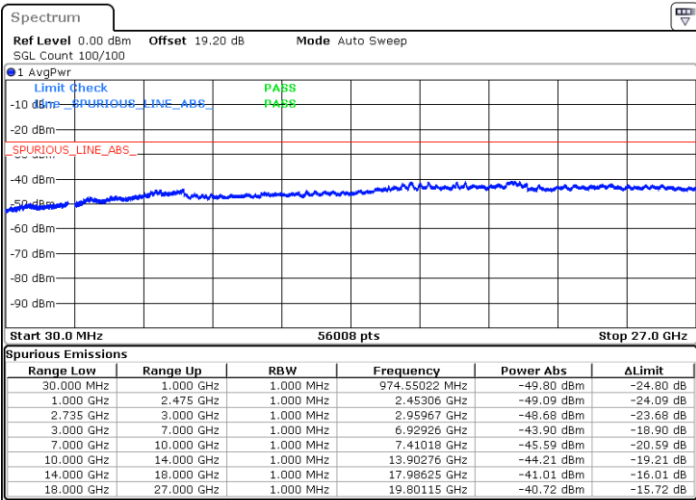

LTE Band 41C / 15MHz+10MHz

16QAM

Middle Channel / 1RB0 and 1RB49

Middle Channel / 1RB74 and 1RB0

Date: 7.FEB.2023 19:55:46

Date: 7.FEB.2023 19:59:16

Middle Channel / FullIRB

N/A

Date: 7.FEB.2023 19:52:17

LTE Band 41C / 15MHz+10MHz

16QAM

Highest Channel / 1RB0 and 1RB49

Highest Channel / 1RB74 and 1RB0

Date: 7.FEB.2023 20:06:17

Date: 7.FEB.2023 20:02:48

Highest Channel / FullIRB

N/A

Date: 7.FEB.2023 20:09:47

LTE Band 41C / 15MHz+15MHz

16QAM

Lowest Channel / 1RB0 and 1RB74

Lowest Channel / 1RB74 and 1RB0

Date: 7.FEB.2023 00:24:19

Date: 7.FEB.2023 00:20:50