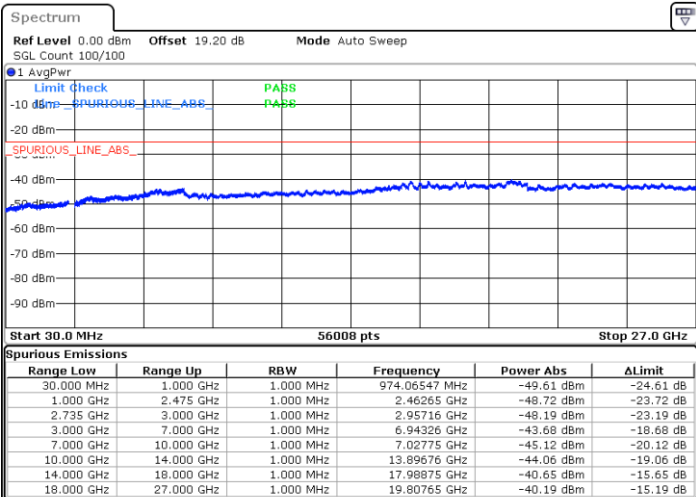

Middle Channel / 1RB0 and 1RB99

Middle Channel / 1RB74 and 1RB0

Date: 6.FEB.2023 23:12:45

Date: 6.FEB.2023 23:16:15

Middle Channel / FullRB

N/A

Date: 6.FEB.2023 23:09:15

LTE Band 41C / 15MHz+20MHz

16QAM

Highest Channel / 1RB0 and 1RB99

Highest Channel / 1RB74 and 1RB0

Date: 6.FEB.2023 23:31:36

Date: 6.FEB.2023 23:28:07

Highest Channel / FullIRB

N/A

Date: 6.FEB.2023 23:35:06

LTE Band 41C / 20MHz+5MHz

16QAM

Lowest Channel / 1RB0 and 1RB24

Lowest Channel / 1RB99 and 1RB0

Date: 7.FEB.2023 21:22:08

Date: 7.FEB.2023 21:18:38

Lowest Channel / FullRB

N/A