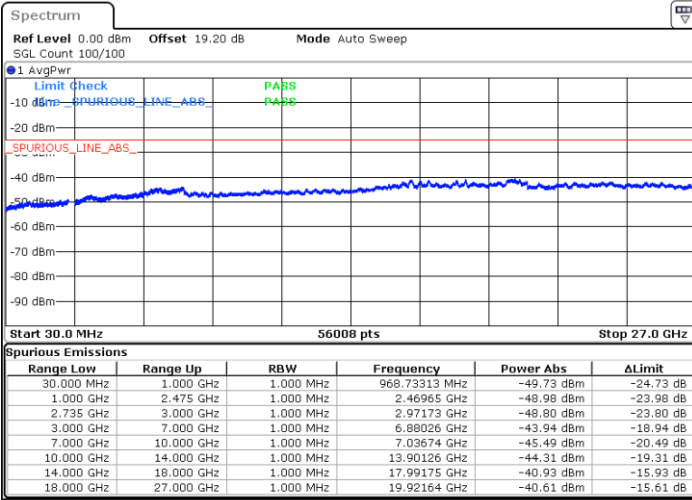

LTE Band 41C / 10MHz+15MHz

64QAM

MiddleChannel / 1RB0 and 1RB74

Middle Channel / 1RB49 and 1RB0

Date: 7.FEB.2023 22:15:50

Date: 7.FEB.2023 22:21:38

Middle Channel / FullRB

N/A

Date: 7.FEB.2023 22:14:40

LTE Band 41C / 10MHz+15MHz

64QAM

Highest Channel / 1RB0 and 1RB74

Highest Channel / 1RB49 and 1RB0

Date: 7.FEB.2023 22:26:20

Date: 7.FEB.2023 22:25:10

Highest Channel / FullIRB

N/A

Date: 7.FEB.2023 22:32:08

LTE Band 41C / 10MHz+20MHz

64QAM

Lowest Channel / 1RB0 and 1RB99

Lowest Channel / 1RB49 and 1RB0

Date: 7.FEB.2023 02:37:49

Date: 7.FEB.2023 02:32:00