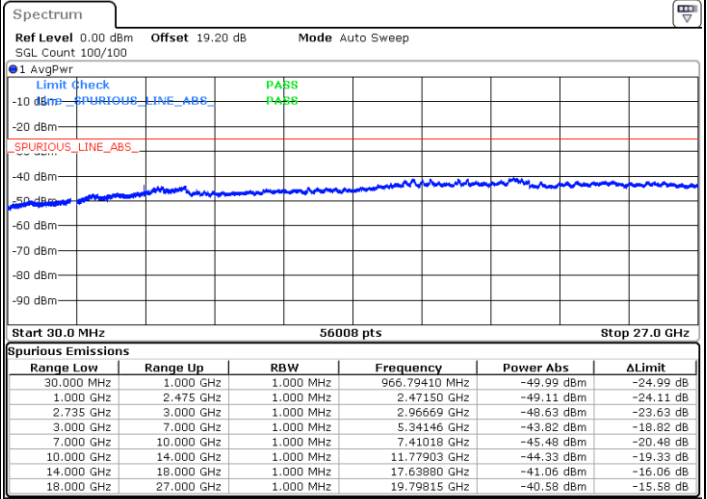

Date: 6.FEB.2023 21:16:16

Highest Channel / FullIRB

N/A

Date: 6.FEB.2023 21:23:16

LTE Band 41C / 5MHz+20MHz

64QAM

Lowest Channel / 1RB0 and 1RB99

Lowest Channel / 1RB24 and 1RB0

Date: 7.FEB.2023 23:04:14

Date: 7.FEB.2023 22:58:26

Lowest Channel / FullRB

N/A

Date: 7.FEB.2023 23:05:24

LTE Band 41C / 5MHz+20MHz

64QAM

Middle Channel / 1RB0 and 1RB9

Middle Channel / 1RB24 and 1RB0

Date: 7.FEB.2023 23:12:25

Date: 7.FEB.2023 23:18:13

Middle Channel / FullRB

N/A

Date: 7.FEB.2023 23:11:15

LTE Band 41C / 5MHz+20MHz

64QAM

Highest Channel / 1RB0 and 1RB99

Highest Channel / 1RB24 and 1RB0

Date: 7.FEB.2023 23:22:54

Date: 7.FEB.2023 23:21:44

Highest Channel / FullIRB

N/A

Date: 7.FEB.2023 23:28:42

LTE Band 41C / 10MHz+15MHz