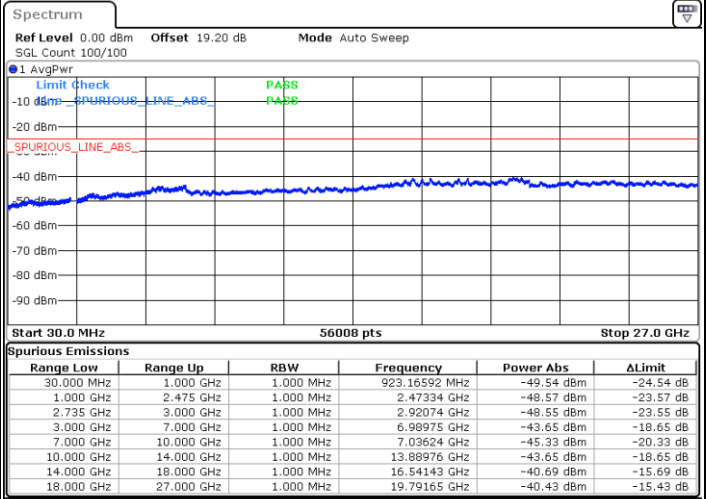

Date: 7.FEB.2023 01:46:25

Date: 7.FEB.2023 01:49:54

Middle Channel / FullRB

N/A

Date: 7.FEB.2023 01:42:54

LTE Band 41C / 20MHz+10MHz

16QAM

Highest Channel / 1RB0 and 1RB49

Highest Channel / 1RB99 and 1RB0

Date: 7.FEB.2023 01:56:57

Date: 7.FEB.2023 01:53:27

Highest Channel / FullIRB

N/A

Date: 7.FEB.2023 02:00:28

LTE Band 41C / 20MHz+15MHz

16QAM

Lowest Channel / 1RB0 and 1RB74

Lowest Channel / 1RB99 and 1RB0

Date: 6.FEB.2023 21:56:16

Date: 6.FEB.2023 21:52:46

Lowest Channel / FullRB

N/A

Date: 6.FEB.2023 21:59:46

LTE Band 41C / 20MHz+15MHz