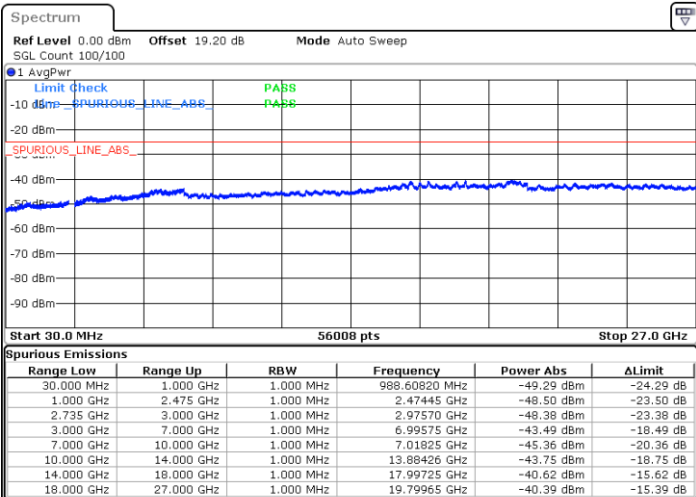

Date: 7.FEB.2023 01:46:25

Date: 7.FEB.2023 01:49:54

Middle Channel / FullRB

N/A

Date: 7.FEB.2023 01:42:54

LTE Band 41C / 20MHz+10MHz

16QAM

Highest Channel / 1RB0 and 1RB49

Highest Channel / 1RB99 and 1RB0

Date: 7.FEB.2023 01:56:57

Date: 7.FEB.2023 01:53:27

Highest Channel / FullIRB

N/A

Date: 7.FEB.2023 02:00:28

LTE Band 41C / 20MHz+15MHz

16QAM

Lowest Channel / 1RB0 and 1RB74

Lowest Channel / 1RB99 and 1RB0

Date: 6.FEB.2023 21:56:16

Date: 6.FEB.2023 21:52:46

Lowest Channel / FullRB

N/A

Date: 6.FEB.2023 21:59:46

LTE Band 41C / 20MHz+15MHz