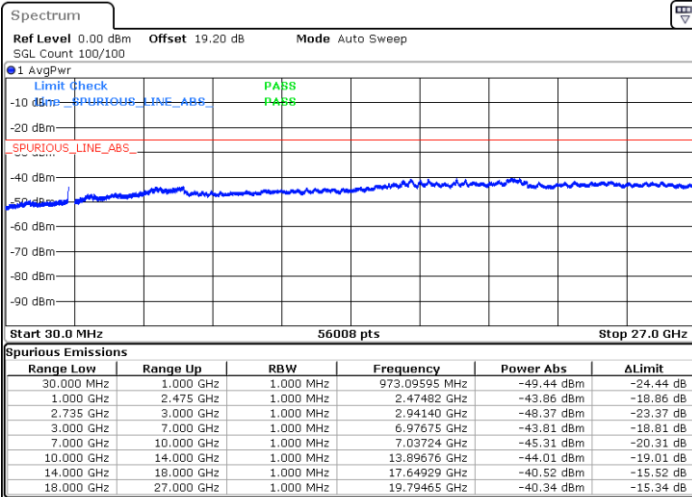

Date: 7.FEB.2023 22:14:40

LTE Band 41C / 10MHz+15MHz

64QAM

Highest Channel / 1RB0 and 1RB74

Highest Channel / 1RB49 and 1RB0

Date: 7.FEB.2023 22:26:20

Date: 7.FEB.2023 22:25:10

Highest Channel / FullIRB

N/A

Date: 7.FEB.2023 22:32:08

LTE Band 41C / 10MHz+20MHz

64QAM

Lowest Channel / 1RB0 and 1RB99

Lowest Channel / 1RB49 and 1RB0

Date: 7.FEB.2023 02:37:49

Date: 7.FEB.2023 02:32:00

Lowest Channel / FullRB

N/A

Date: 7.FEB.2023 02:38:59

LTE Band 41C / 10MHz+20MHz

64QAM

Middle Channel / 1RB0 and 1RB99

Middle Channel / 1RB49 and 1RB0

Date: 7.FEB.2023 02:46:06