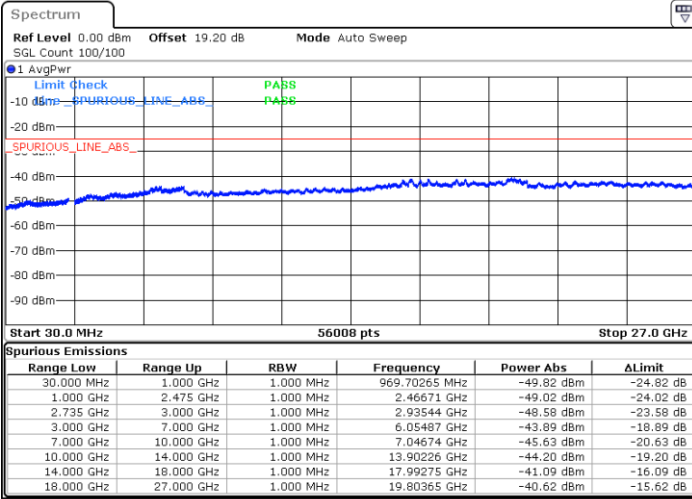

Date: 7.FEB.2023 21:25:38

LTE Band 41C / 20MHz+5MHz

16QAM

Middle Channel / 1RB0 and 1RB24

Middle Channel / 1RB99 and 1RB0

Date: 7.FEB.2023 21:32:39

Date: 7.FEB.2023 21:36:07

Middle Channel / FullIRB

N/A

Date: 7.FEB.2023 21:29:10

LTE Band 41C / 20MHz+5MHz

16QAM

Highest Channel / 1RB0 and 1RB24

Highest Channel / 1RB99 and 1RB0

Date: 7.FEB.2023 21:43:08

Date: 7.FEB.2023 21:39:39

Highest Channel / FullIRB

N/A

Date: 7.FEB.2023 21:46:37

LTE Band 41C / 20MHz+10MHz

16QAM

Lowest Channel / 1RB0 and 1RB49

Lowest Channel / 1RB99 and 1RB0

Date: 7.FEB.2023 01:35:51