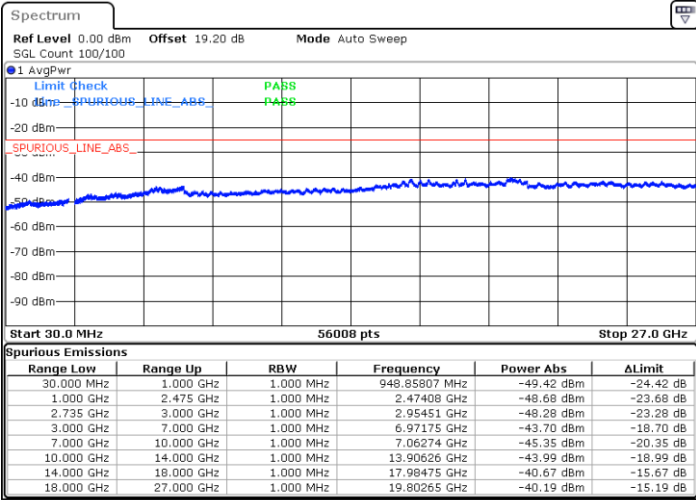

Lowest Channel / 1RB0 and 1RB74

Lowest Channel / 1RB99 and 1RB0

Date: 6.FEB.2023 21:56:16

Date: 6.FEB.2023 21:52:46

Lowest Channel / FullRB

N/A

Date: 6.FEB.2023 21:59:46

LTE Band 41C / 20MHz+15MHz

16QAM

Middle Channel / 1RB0 and 1RB74

Middle Channel / 1RB99 and 1RB0

Date: 6.FEB.2023 22:06:48

Date: 6.FEB.2023 22:10:16

Middle Channel / FullRB

N/A

Date: 6.FEB.2023 22:03:18

LTE Band 41C / 20MHz+15MHz

16QAM

Highest Channel / 1RB0 and 1RB74

Highest Channel / 1RB99 and 1RB0

Date: 6.FEB.2023 22:25:38

Date: 6.FEB.2023 22:22:09

Highest Channel / FullIRB

N/A