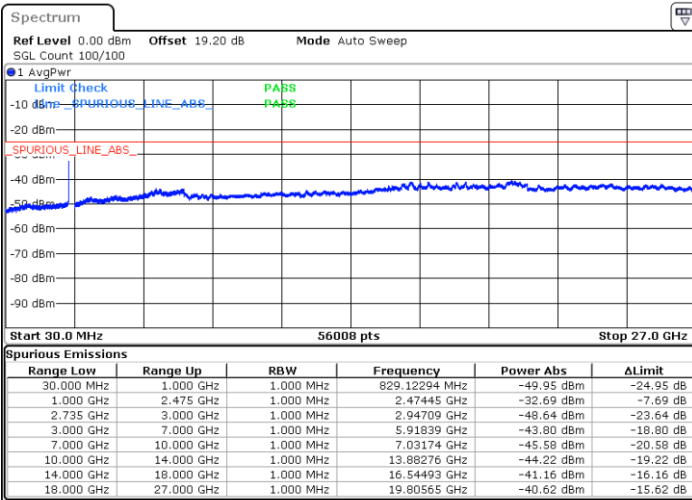

Middle Channel / 1RB24 and 1RB0

Date: 7.FEB.2023 23:12:25

Date: 7.FEB.2023 23:18:13

Middle Channel / FullRB

N/A

Date: 7.FEB.2023 23:11:15

LTE Band 41C / 5MHz+20MHz

64QAM

Highest Channel / 1RB0 and 1RB99

Highest Channel / 1RB24 and 1RB0

Date: 7.FEB.2023 23:22:54

Date: 7.FEB.2023 23:21:44

Highest Channel / FullIRB

N/A

Date: 7.FEB.2023 23:28:42

LTE Band 41C / 10MHz+15MHz

64QAM

Lowest Channel / 1RB0 and 1RB74

Lowest Channel / 1RB49 and 1RB0

Date: 7.FEB.2023 22:07:39

Date: 7.FEB.2023 22:01:51

Lowest Channel / FullRB

N/A

Date: 7.FEB.2023 22:08:49