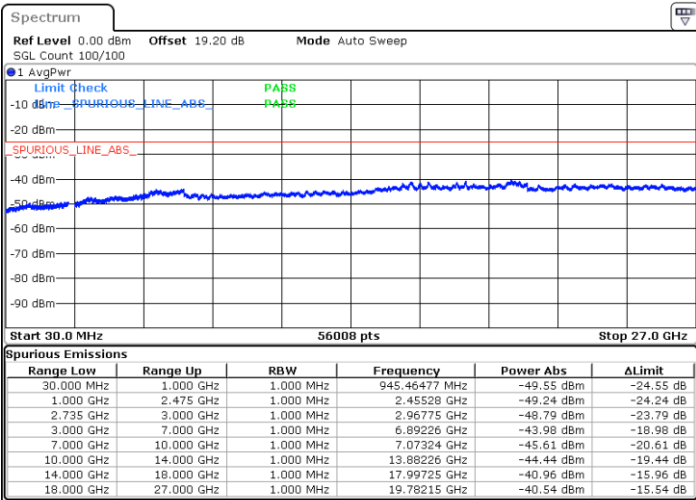

LTE Band 41C / 20MHz+5MHz

16QAM

Lowest Channel / 1RB0 and 1RB24

Lowest Channel / 1RB99 and 1RB0

Date: 7.FEB.2023 21:22:08

Date: 7.FEB.2023 21:18:38

Lowest Channel / FullRB

N/A

Date: 7.FEB.2023 21:25:38

LTE Band 41C / 20MHz+5MHz

16QAM

Middle Channel / 1RB0 and 1RB24

Middle Channel / 1RB99 and 1RB0

Date: 7.FEB.2023 21:32:39

Date: 7.FEB.2023 21:36:07

Middle Channel / FullIRB

N/A

Date: 7.FEB.2023 21:29:10

LTE Band 41C / 20MHz+5MHz

16QAM

Highest Channel / 1RB0 and 1RB24

Highest Channel / 1RB99 and 1RB0

Date: 7.FEB.2023 21:43:08

Date: 7.FEB.2023 21:39:39

Highest Channel / FullIRB

N/A

Date: 7.FEB.2023 21:46:37

LTE Band 41C / 20MHz+10MHz

16QAM

Lowest Channel / 1RB0 and 1RB49

Lowest Channel / 1RB99 and 1RB0

Date: 7.FEB.2023 01:35:51