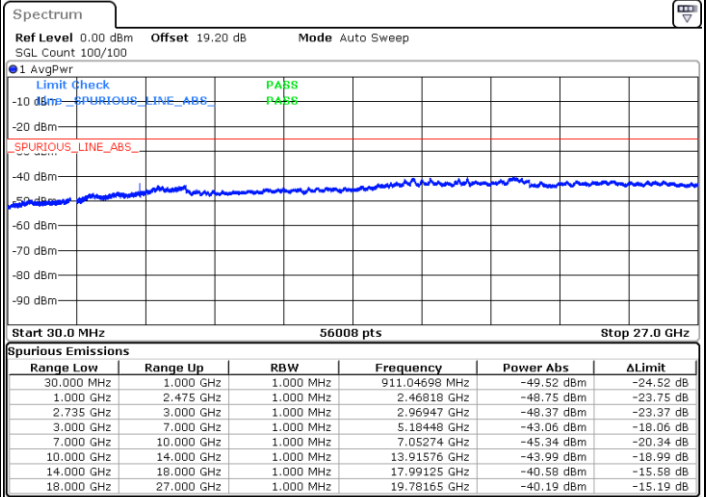

N/A

Date: 7.FEB.2023 20:09:47

LTE Band 41C / 15MHz+15MHz

16QAM

Lowest Channel / 1RB0 and 1RB74

Lowest Channel / 1RB74 and 1RB0

Date: 7.FEB.2023 00:24:19

Date: 7.FEB.2023 00:20:50

Lowest Channel / FullRB

N/A

Date: 7.FEB.2023 00:27:48

LTE Band 41C / 15MHz+15MHz

16QAM

Middle Channel / 1RB0 and 1RB74

Middle Channel / 1RB74 and 1RB0

Date: 7.FEB.2023 00:34:51

Date: 7.FEB.2023 00:38:20

Middle Channel / FullRB

N/A

Date: 7.FEB.2023 00:31:21

LTE Band 41C / 15MHz+15MHz

16QAM

Highest Channel / 1RB0 and 1RB74

Highest Channel / 1RB74 and 1RB0

Date: 7.FEB.2023 00:45:22

Date: 7.FEB.2023 00:41:53

Highest Channel / FullIRB

N/A

Date: 7.FEB.2023 00:48:52

LTE Band 41C / 15MHz+20MHz

16QAM

Lowest Channel / 1RB0 and 1RB99