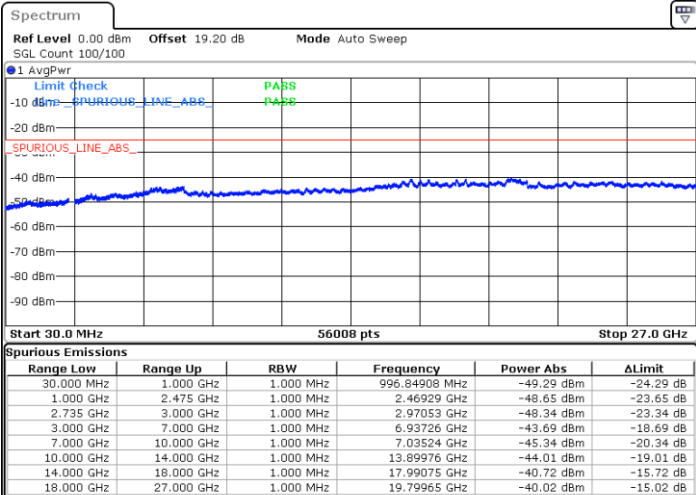

N/A

Date: 7.FEB.2023 20:09:47

LTE Band 41C / 15MHz+15MHz

16QAM

Lowest Channel / 1RB0 and 1RB74

Lowest Channel / 1RB74 and 1RB0

Date: 7.FEB.2023 00:24:19

Date: 7.FEB.2023 00:20:50

Lowest Channel / FullRB

N/A

Date: 7.FEB.2023 00:27:48

LTE Band 41C / 15MHz+15MHz

16QAM

Middle Channel / 1RB0 and 1RB74

Middle Channel / 1RB74 and 1RB0

Date: 7.FEB.2023 00:34:51

Date: 7.FEB.2023 00:38:20

Middle Channel / FullRB

N/A

Date: 7.FEB.2023 00:31:21

LTE Band 41C / 15MHz+15MHz

16QAM

Highest Channel / 1RB0 and 1RB74

Highest Channel / 1RB74 and 1RB0

Date: 7.FEB.2023 00:45:22

Date: 7.FEB.2023 00:41:53

Highest Channel / FullIRB

N/A

Date: 7.FEB.2023 00:48:52

LTE Band 41C / 15MHz+20MHz

16QAM

Lowest Channel / 1RB0 and 1RB99