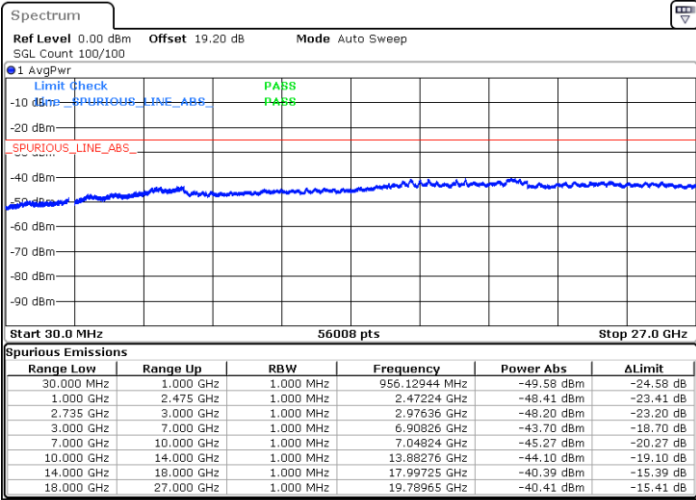

Date: 6.FEB.2023 22:29:08

LTE Band 41C / 20MHz+20MHz

16QAM

Lowest Channel / 1RB0 and 1RB99

Lowest Channel / 1RB99 and 1RB0

Date: 6.FEB.2023 20:58:42

Date: 6.FEB.2023 20:55:12

Lowest Channel / FullRB

N/A

Date: 6.FEB.2023 21:02:12

LTE Band 41C / 20MHz+20MHz

16QAM

MiddleChannel / 1RB0 and 1RB99

Middle Channel / 1RB99 and 1RB0

Date: 6.FEB.2023 21:09:15

Date: 6.FEB.2023 21:12:44

Middle Channel / FullIRB

N/A

Date: 6.FEB.2023 21:05:44

LTE Band 41C / 20MHz+20MHz

16QAM

Highest Channel / 1RB0 and 1RB99

Highest Channel / 1RB99 and 1RB0

Date: 6.FEB.2023 21:19:46

Date: 6.FEB.2023 21:16:16

Highest Channel / FullIRB

N/A

Date: 6.FEB.2023 21:23:16

LTE Band 41C / 5MHz+20MHz

64QAM

Lowest Channel / 1RB0 and 1RB99

Lowest Channel / 1RB24 and 1RB0