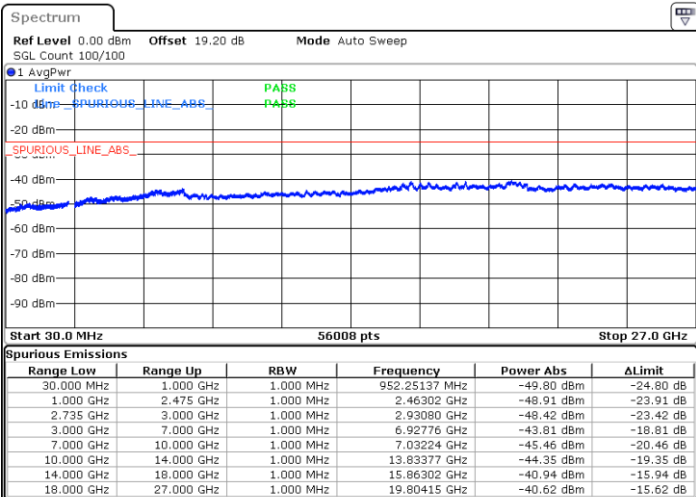

LTE Band 41C / 20MHz+5MHz

16QAM

Lowest Channel / 1RB0 and 1RB24

Lowest Channel / 1RB99 and 1RB0

Date: 7.FEB.2023 21:22:08

Date: 7.FEB.2023 21:18:38

Lowest Channel / FullRB

N/A

Date: 7.FEB.2023 21:25:38

LTE Band 41C / 20MHz+5MHz

16QAM

Middle Channel / 1RB0 and 1RB24

Middle Channel / 1RB99 and 1RB0

Date: 7.FEB.2023 21:32:39

Date: 7.FEB.2023 21:36:07

Middle Channel / FullIRB

N/A

Date: 7.FEB.2023 21:29:10

LTE Band 41C / 20MHz+5MHz

16QAM

Highest Channel / 1RB0 and 1RB24

Highest Channel / 1RB99 and 1RB0

Date: 7.FEB.2023 21:43:08

Date: 7.FEB.2023 21:39:39

Highest Channel / FullIRB

N/A

Date: 7.FEB.2023 21:46:37

LTE Band 41C / 20MHz+10MHz

16QAM

Lowest Channel / 1RB0 and 1RB49

Lowest Channel / 1RB99 and 1RB0

Date: 7.FEB.2023 01:35:51