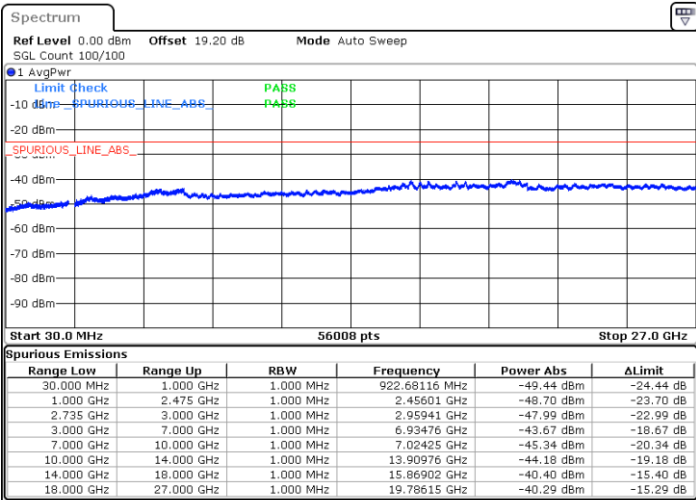

Highest Channel / FullIRB

N/A

Date: 7.FEB.2023 21:46:37

LTE Band 41C / 20MHz+10MHz

16QAM

Lowest Channel / 1RB0 and 1RB49

Lowest Channel / 1RB99 and 1RB0

Date: 7.FEB.2023 01:35:51

Date: 7.FEB.2023 01:32:21

Lowest Channel / FullRB

N/A

Date: 7.FEB.2023 01:39:20

LTE Band 41C / 20MHz+10MHz

16QAM

Middle Channel / 1RB0 and 1RB49

Middle Channel / 1RB99 and 1RB0

Date: 7.FEB.2023 01:46:25

Date: 7.FEB.2023 01:49:54

Middle Channel / FullRB

N/A

Date: 7.FEB.2023 01:42:54

LTE Band 41C / 20MHz+10MHz

16QAM

Highest Channel / 1RB0 and 1RB49

Highest Channel / 1RB99 and 1RB0

Date: 7.FEB.2023 01:56:57

Date: 7.FEB.2023 01:53:27

Highest Channel / FullIRB

N/A

Date: 7.FEB.2023 02:00:28

LTE Band 41C / 20MHz+15MHz

16QAM