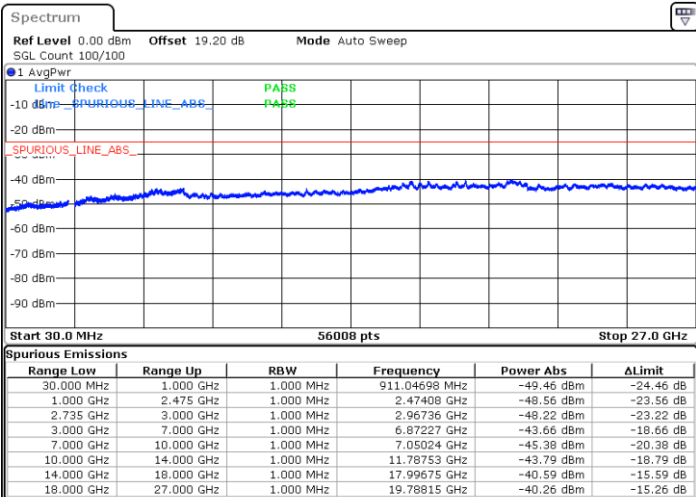

Lowest Channel / 1RB74 and 1RB0

Date: 6.FEB.2023 23:02:13

Date: 6.FEB.2023 22:58:44

Lowest Channel / FullRB

N/A

Date: 6.FEB.2023 23:05:43

LTE Band 41C / 15MHz+20MHz

16QAM

Middle Channel / 1RB0 and 1RB99

Middle Channel / 1RB74 and 1RB0

Date: 6.FEB.2023 23:12:45

Date: 6.FEB.2023 23:16:15

Middle Channel / FullRB

N/A

Date: 6.FEB.2023 23:09:15

LTE Band 41C / 15MHz+20MHz

16QAM

Highest Channel / 1RB0 and 1RB99

Highest Channel / 1RB74 and 1RB0

Date: 6.FEB.2023 23:31:36

Date: 6.FEB.2023 23:28:07

Highest Channel / FullIRB

N/A

Date: 6.FEB.2023 23:35:06