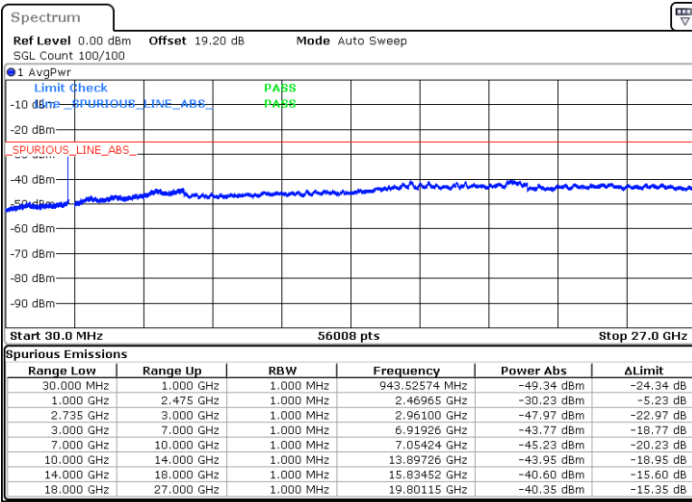

N/A

Date: 7.FEB.2023 21:29:10

LTE Band 41C / 20MHz+5MHz

16QAM

Highest Channel / 1RB0 and 1RB24

Highest Channel / 1RB99 and 1RB0

Date: 7.FEB.2023 21:43:08

Date: 7.FEB.2023 21:39:39

Highest Channel / FullIRB

N/A

Date: 7.FEB.2023 21:46:37

LTE Band 41C / 20MHz+10MHz

16QAM

Lowest Channel / 1RB0 and 1RB49

Lowest Channel / 1RB99 and 1RB0

Date: 7.FEB.2023 01:35:51

Date: 7.FEB.2023 01:32:21

Lowest Channel / FullRB

N/A

Date: 7.FEB.2023 01:39:20

LTE Band 41C / 20MHz+10MHz

16QAM

Middle Channel / 1RB0 and 1RB49

Middle Channel / 1RB99 and 1RB0