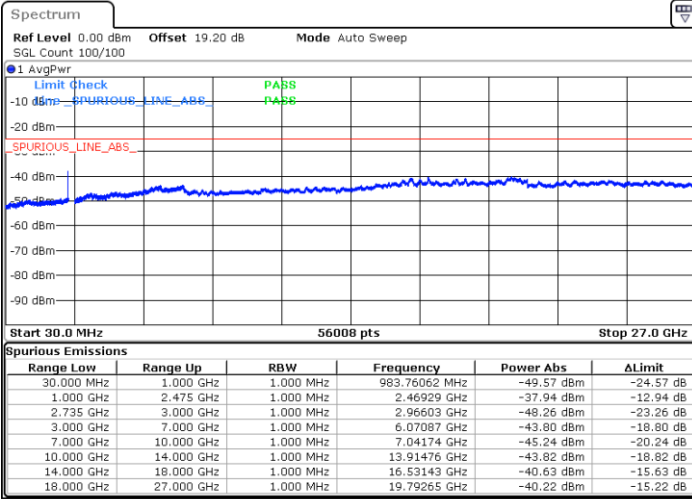

Date: 7.FEB.2023 22:14:40

LTE Band 41C / 10MHz+15MHz

64QAM

Highest Channel / 1RB0 and 1RB74

Highest Channel / 1RB49 and 1RB0

Date: 7.FEB.2023 22:26:20

Date: 7.FEB.2023 22:25:10

Highest Channel / FullIRB

N/A

Date: 7.FEB.2023 22:32:08

LTE Band 41C / 10MHz+20MHz

64QAM

Lowest Channel / 1RB0 and 1RB99

Lowest Channel / 1RB49 and 1RB0

Date: 7.FEB.2023 02:37:49

Date: 7.FEB.2023 02:32:00

Lowest Channel / FullRB

N/A

Date: 7.FEB.2023 02:38:59

LTE Band 41C / 10MHz+20MHz

64QAM

Middle Channel / 1RB0 and 1RB99

Middle Channel / 1RB49 and 1RB0

Date: 7.FEB.2023 02:46:06