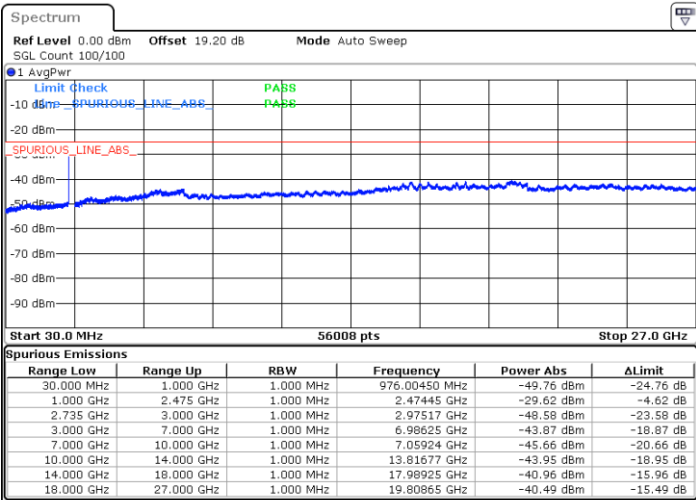

Middle Channel / FullIRB

N/A

Date: 6.FEB.2023 21:05:44

LTE Band 41C / 20MHz+20MHz

16QAM

Highest Channel / 1RB0 and 1RB99

Highest Channel / 1RB99 and 1RB0

Date: 6.FEB.2023 21:19:46

Date: 6.FEB.2023 21:16:16

Highest Channel / FullIRB

N/A

Date: 6.FEB.2023 21:23:16

LTE Band 41C / 5MHz+20MHz

64QAM

Lowest Channel / 1RB0 and 1RB99

Lowest Channel / 1RB24 and 1RB0

Date: 7.FEB.2023 23:04:14

Date: 7.FEB.2023 22:58:26

Lowest Channel / FullRB

N/A

Date: 7.FEB.2023 23:05:24

LTE Band 41C / 5MHz+20MHz

64QAM

Middle Channel / 1RB0 and 1RB9