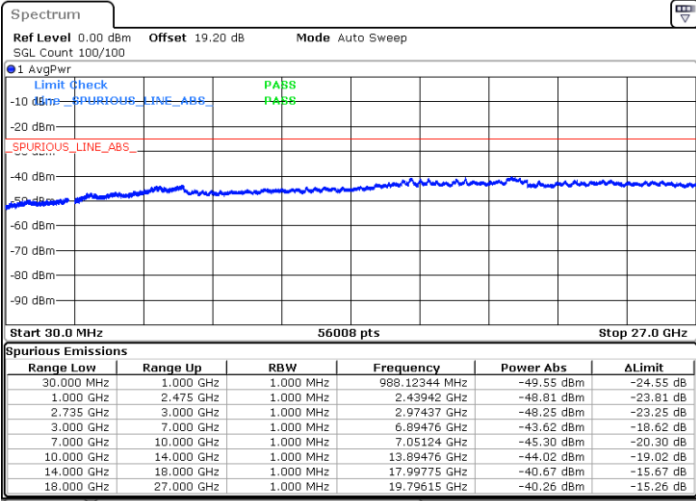

LTE Band 41C / 20MHz+15MHz

16QAM

Middle Channel / 1RB0 and 1RB74

Middle Channel / 1RB99 and 1RB0

Date: 6.FEB.2023 22:06:48

Date: 6.FEB.2023 22:10:16