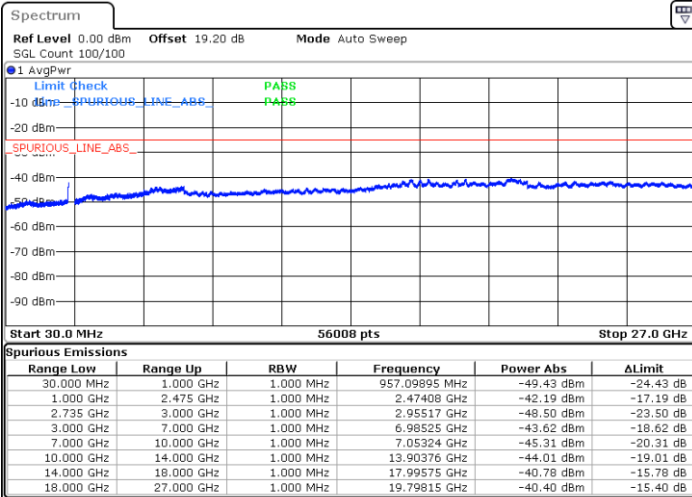

Date: 7.FEB.2023 00:45:22

Date: 7.FEB.2023 00:41:53

Highest Channel / FullIRB

N/A

Date: 7.FEB.2023 00:48:52

LTE Band 41C / 15MHz+20MHz

16QAM

Lowest Channel / 1RB0 and 1RB99

Lowest Channel / 1RB74 and 1RB0

Date: 6.FEB.2023 23:02:13

Date: 6.FEB.2023 22:58:44

Lowest Channel / FullRB

N/A

Date: 6.FEB.2023 23:05:43

LTE Band 41C / 15MHz+20MHz

16QAM

Middle Channel / 1RB0 and 1RB99

Middle Channel / 1RB74 and 1RB0

Date: 6.FEB.2023 23:12:45

Date: 6.FEB.2023 23:16:15

Middle Channel / FullRB

N/A

Date: 6.FEB.2023 23:09:15

LTE Band 41C / 15MHz+20MHz