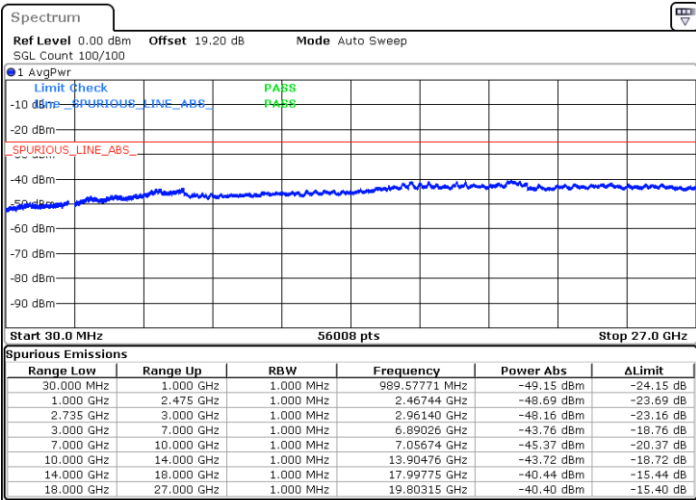

Lowest Channel / 1RB74 and 1RB0

Date: 6.FEB.2023 23:02:13

Date: 6.FEB.2023 22:58:44

Lowest Channel / FullRB

N/A

Date: 6.FEB.2023 23:05:43

LTE Band 41C / 15MHz+20MHz

16QAM

Middle Channel / 1RB0 and 1RB99

Middle Channel / 1RB74 and 1RB0

Date: 6.FEB.2023 23:12:45

Date: 6.FEB.2023 23:16:15

Middle Channel / FullRB

N/A

Date: 6.FEB.2023 23:09:15

LTE Band 41C / 15MHz+20MHz

16QAM

Highest Channel / 1RB0 and 1RB99

Highest Channel / 1RB74 and 1RB0

Date: 6.FEB.2023 23:31:36

Date: 6.FEB.2023 23:28:07

Highest Channel / FullIRB

N/A

Date: 6.FEB.2023 23:35:06