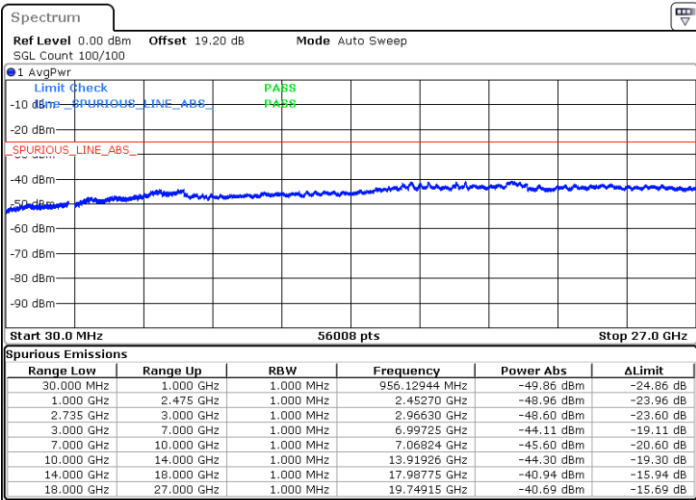

Highest Channel / 1RB0 and 1RB99

Highest Channel / 1RB24 and 1RB0

Date: 7.FEB.2023 23:22:54

Date: 7.FEB.2023 23:21:44

Highest Channel / FullIRB

N/A

Date: 7.FEB.2023 23:28:42

LTE Band 41C / 10MHz+15MHz

64QAM

Lowest Channel / 1RB0 and 1RB74

Lowest Channel / 1RB49 and 1RB0

Date: 7.FEB.2023 22:07:39

Date: 7.FEB.2023 22:01:51

Lowest Channel / FullRB

N/A

Date: 7.FEB.2023 22:08:49

LTE Band 41C / 10MHz+15MHz

64QAM

MiddleChannel / 1RB0 and 1RB74

Middle Channel / 1RB49 and 1RB0

Date: 7.FEB.2023 22:15:50

Date: 7.FEB.2023 22:21:38

Middle Channel / FullRB

N/A

Date: 7.FEB.2023 22:14:40

LTE Band 41C / 10MHz+15MHz

64QAM

Highest Channel / 1RB0 and 1RB74

Highest Channel / 1RB49 and 1RB0

Date: 7.FEB.2023 22:26:20

Date: 7.FEB.2023 22:25:10

Highest Channel / FullIRB