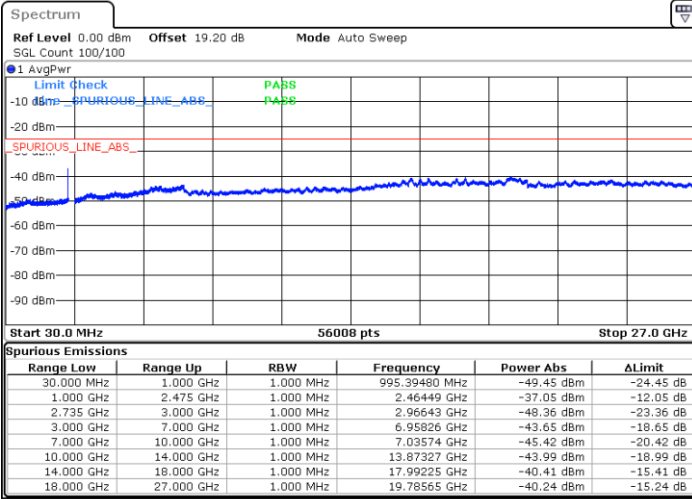

Date: 7.FEB.2023 00:38:20

Middle Channel / FullRB

N/A

Date: 7.FEB.2023 00:31:21

LTE Band 41C / 15MHz+15MHz

16QAM

Highest Channel / 1RB0 and 1RB74

Highest Channel / 1RB74 and 1RB0

Date: 7.FEB.2023 00:45:22

Date: 7.FEB.2023 00:41:53

Highest Channel / FullIRB

N/A

Date: 7.FEB.2023 00:48:52

LTE Band 41C / 15MHz+20MHz

16QAM

Lowest Channel / 1RB0 and 1RB99

Lowest Channel / 1RB74 and 1RB0

Date: 6.FEB.2023 23:02:13

Date: 6.FEB.2023 22:58:44

Lowest Channel / FullRB

N/A

Date: 6.FEB.2023 23:05:43

LTE Band 41C / 15MHz+20MHz

16QAM