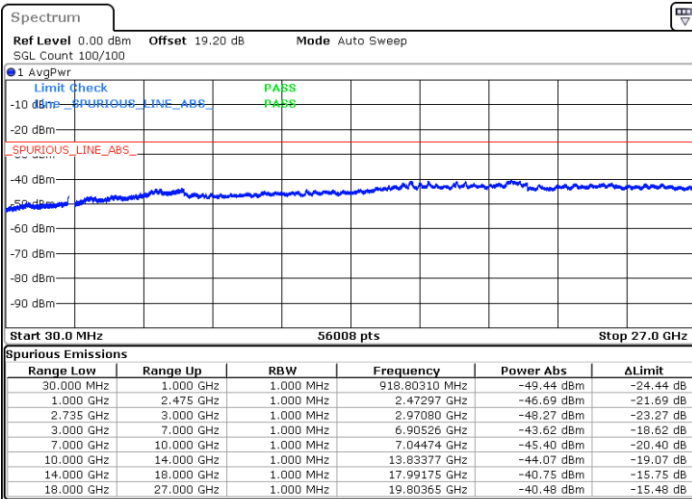

N/A

Date: 7.FEB.2023 21:29:10

LTE Band 41C / 20MHz+5MHz

16QAM

Highest Channel / 1RB0 and 1RB24

Highest Channel / 1RB99 and 1RB0

Date: 7.FEB.2023 21:43:08

Date: 7.FEB.2023 21:39:39

Highest Channel / FullIRB

N/A

Date: 7.FEB.2023 21:46:37

LTE Band 41C / 20MHz+10MHz

16QAM

Lowest Channel / 1RB0 and 1RB49

Lowest Channel / 1RB99 and 1RB0

Date: 7.FEB.2023 01:35:51

Date: 7.FEB.2023 01:32:21

Lowest Channel / FullRB

N/A

Date: 7.FEB.2023 01:39:20

LTE Band 41C / 20MHz+10MHz

16QAM

Middle Channel / 1RB0 and 1RB49

Middle Channel / 1RB99 and 1RB0