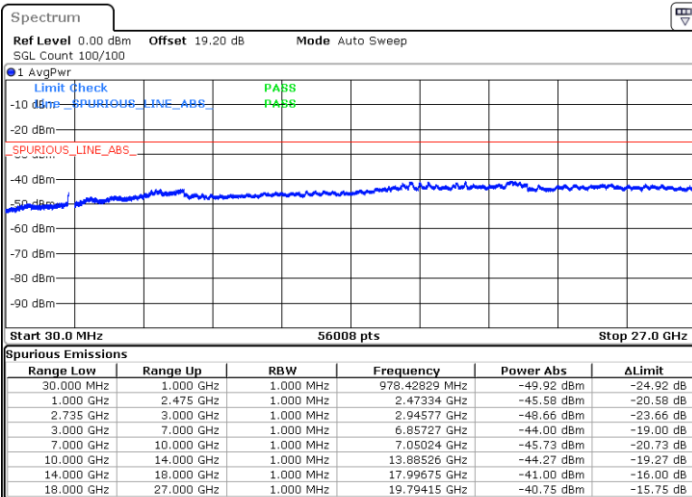

Highest Channel / 1RB0 and 1RB99

Highest Channel / 1RB24 and 1RB0

Date: 7.FEB.2023 23:22:54

Date: 7.FEB.2023 23:21:44

Highest Channel / FullIRB

N/A

Date: 7.FEB.2023 23:28:42

LTE Band 41C / 10MHz+15MHz

64QAM

Lowest Channel / 1RB0 and 1RB74

Lowest Channel / 1RB49 and 1RB0

Date: 7.FEB.2023 22:07:39

Date: 7.FEB.2023 22:01:51

Lowest Channel / FullRB

N/A

Date: 7.FEB.2023 22:08:49

LTE Band 41C / 10MHz+15MHz

64QAM

MiddleChannel / 1RB0 and 1RB74

Middle Channel / 1RB49 and 1RB0

Date: 7.FEB.2023 22:15:50

Date: 7.FEB.2023 22:21:38

Middle Channel / FullRB

N/A

Date: 7.FEB.2023 22:14:40

LTE Band 41C / 10MHz+15MHz

64QAM

Highest Channel / 1RB0 and 1RB74

Highest Channel / 1RB49 and 1RB0

Date: 7.FEB.2023 22:26:20

Date: 7.FEB.2023 22:25:10

Highest Channel / FullIRB