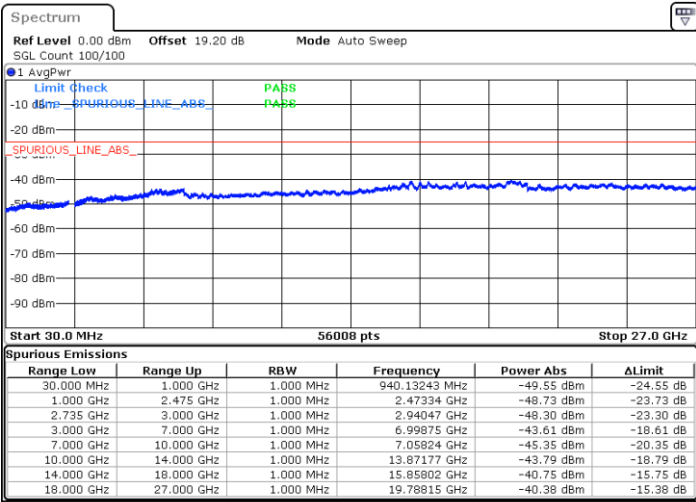

Middle Channel / FullRB

N/A

Date: 7.FEB.2023 02:44:54