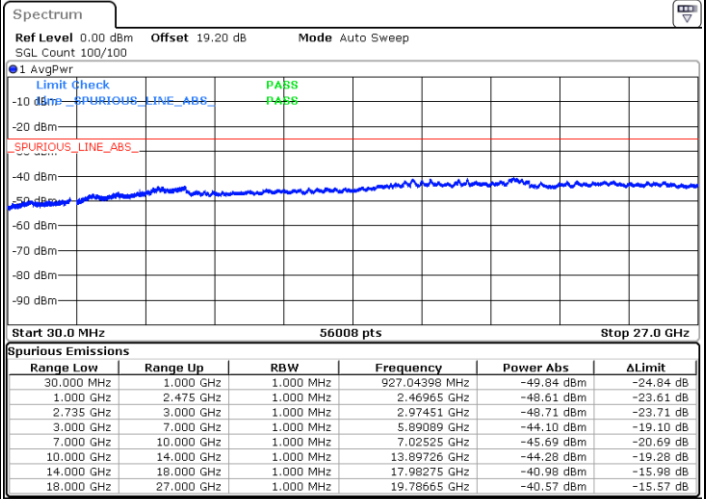

Date: 6.FEB.2023 21:16:16

Highest Channel / FullIRB

N/A

Date: 6.FEB.2023 21:23:16

LTE Band 41C / 5MHz+20MHz

64QAM

Lowest Channel / 1RB0 and 1RB99

Lowest Channel / 1RB24 and 1RB0

Date: 7.FEB.2023 23:04:14

Date: 7.FEB.2023 22:58:26

Lowest Channel / FullRB

N/A

Date: 7.FEB.2023 23:05:24

LTE Band 41C / 5MHz+20MHz

64QAM

Middle Channel / 1RB0 and 1RB9

Middle Channel / 1RB24 and 1RB0

Date: 7.FEB.2023 23:12:25

Date: 7.FEB.2023 23:18:13

Middle Channel / FullRB

N/A

Date: 7.FEB.2023 23:11:15

LTE Band 41C / 5MHz+20MHz

64QAM

Highest Channel / 1RB0 and 1RB99

Highest Channel / 1RB24 and 1RB0

Date: 7.FEB.2023 23:22:54

Date: 7.FEB.2023 23:21:44

Highest Channel / FullIRB

N/A

Date: 7.FEB.2023 23:28:42

LTE Band 41C / 10MHz+15MHz