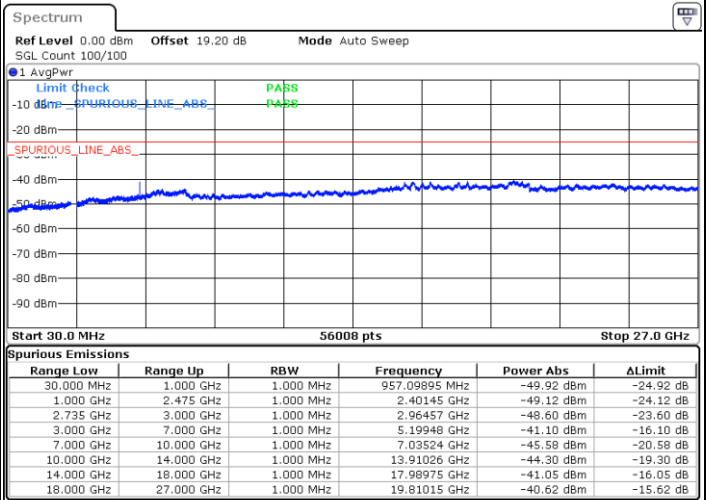

LTE Band 41C / 20MHz+5MHz

16QAM

Lowest Channel / 1RB0 and 1RB24

Lowest Channel / 1RB99 and 1RB0

Date: 7.FEB.2023 21:22:08

Date: 7.FEB.2023 21:18:38

Lowest Channel / FullRB

N/A

Date: 7.FEB.2023 21:25:38

LTE Band 41C / 20MHz+5MHz

16QAM

Middle Channel / 1RB0 and 1RB24

Middle Channel / 1RB99 and 1RB0

Date: 7.FEB.2023 21:32:39

Date: 7.FEB.2023 21:36:07

Middle Channel / FullIRB

N/A

Date: 7.FEB.2023 21:29:10

LTE Band 41C / 20MHz+5MHz

16QAM

Highest Channel / 1RB0 and 1RB24

Highest Channel / 1RB99 and 1RB0

Date: 7.FEB.2023 21:43:08

Date: 7.FEB.2023 21:39:39

Highest Channel / FullIRB

N/A

Date: 7.FEB.2023 21:46:37

LTE Band 41C / 20MHz+10MHz

16QAM

Lowest Channel / 1RB0 and 1RB49

Lowest Channel / 1RB99 and 1RB0

Date: 7.FEB.2023 01:35:51