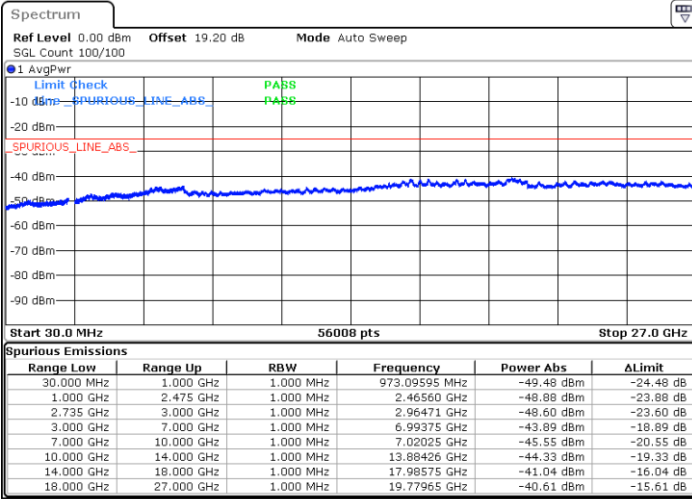

Date: 6.FEB.2023 21:16:16

Highest Channel / FullIRB

N/A

Date: 6.FEB.2023 21:23:16

LTE Band 41C / 5MHz+20MHz

64QAM

Lowest Channel / 1RB0 and 1RB99

Lowest Channel / 1RB24 and 1RB0

Date: 7.FEB.2023 23:04:14

Date: 7.FEB.2023 22:58:26

Lowest Channel / FullRB

N/A

Date: 7.FEB.2023 23:05:24

LTE Band 41C / 5MHz+20MHz

64QAM

Middle Channel / 1RB0 and 1RB9

Middle Channel / 1RB24 and 1RB0

Date: 7.FEB.2023 23:12:25

Date: 7.FEB.2023 23:18:13

Middle Channel / FullRB

N/A

Date: 7.FEB.2023 23:11:15

LTE Band 41C / 5MHz+20MHz

64QAM

Highest Channel / 1RB0 and 1RB99

Highest Channel / 1RB24 and 1RB0

Date: 7.FEB.2023 23:22:54

Date: 7.FEB.2023 23:21:44

Highest Channel / FullIRB

N/A

Date: 7.FEB.2023 23:28:42

LTE Band 41C / 10MHz+15MHz