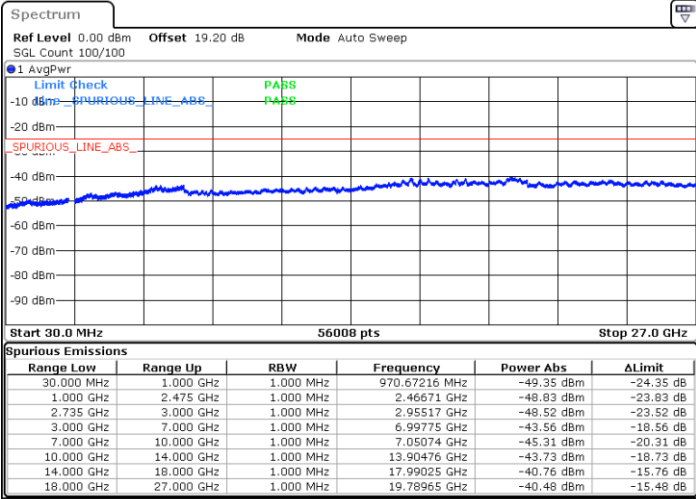

Date: 6.FEB.2023 22:29:08

LTE Band 41C / 20MHz+20MHz

16QAM

Lowest Channel / 1RB0 and 1RB99

Lowest Channel / 1RB99 and 1RB0

Date: 6.FEB.2023 20:58:42

Date: 6.FEB.2023 20:55:12

Lowest Channel / FullRB

N/A

Date: 6.FEB.2023 21:02:12

LTE Band 41C / 20MHz+20MHz

16QAM

MiddleChannel / 1RB0 and 1RB99

Middle Channel / 1RB99 and 1RB0

Date: 6.FEB.2023 21:09:15

Date: 6.FEB.2023 21:12:44

Middle Channel / FullIRB

N/A

Date: 6.FEB.2023 21:05:44

LTE Band 41C / 20MHz+20MHz

16QAM

Highest Channel / 1RB0 and 1RB99

Highest Channel / 1RB99 and 1RB0

Date: 6.FEB.2023 21:19:46

Date: 6.FEB.2023 21:16:16

Highest Channel / FullIRB

N/A

Date: 6.FEB.2023 21:23:16

LTE Band 41C / 5MHz+20MHz

64QAM

Lowest Channel / 1RB0 and 1RB99

Lowest Channel / 1RB24 and 1RB0