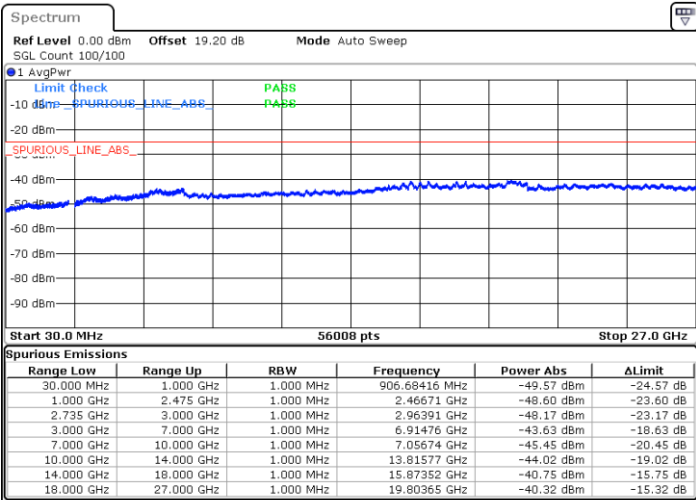

Date: 7.FEB.2023 00:45:22

Date: 7.FEB.2023 00:41:53

Highest Channel / FullIRB

N/A

Date: 7.FEB.2023 00:48:52

LTE Band 41C / 15MHz+20MHz

16QAM

Lowest Channel / 1RB0 and 1RB99

Lowest Channel / 1RB74 and 1RB0

Date: 6.FEB.2023 23:02:13

Date: 6.FEB.2023 22:58:44

Lowest Channel / FullRB

N/A

Date: 6.FEB.2023 23:05:43

LTE Band 41C / 15MHz+20MHz

16QAM

Middle Channel / 1RB0 and 1RB99

Middle Channel / 1RB74 and 1RB0

Date: 6.FEB.2023 23:12:45

Date: 6.FEB.2023 23:16:15

Middle Channel / FullRB

N/A

Date: 6.FEB.2023 23:09:15

LTE Band 41C / 15MHz+20MHz