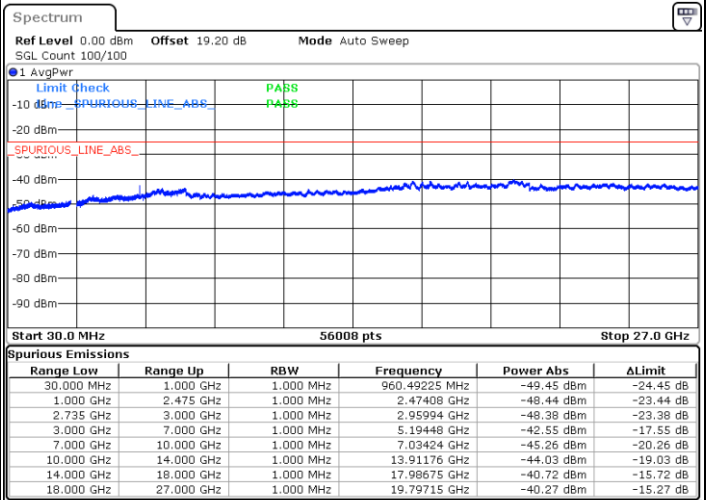

Highest Channel / FullIRB

N/A

Date: 7.FEB.2023 21:46:37

LTE Band 41C / 20MHz+10MHz

16QAM

Lowest Channel / 1RB0 and 1RB49

Lowest Channel / 1RB99 and 1RB0

Date: 7.FEB.2023 01:35:51

Date: 7.FEB.2023 01:32:21

Lowest Channel / FullRB

N/A

Date: 7.FEB.2023 01:39:20

LTE Band 41C / 20MHz+10MHz

16QAM

Middle Channel / 1RB0 and 1RB49

Middle Channel / 1RB99 and 1RB0

Date: 7.FEB.2023 01:46:25

Date: 7.FEB.2023 01:49:54

Middle Channel / FullRB

N/A

Date: 7.FEB.2023 01:42:54

LTE Band 41C / 20MHz+10MHz

16QAM

Highest Channel / 1RB0 and 1RB49

Highest Channel / 1RB99 and 1RB0

Date: 7.FEB.2023 01:56:57

Date: 7.FEB.2023 01:53:27

Highest Channel / FullIRB

N/A

Date: 7.FEB.2023 02:00:28

LTE Band 41C / 20MHz+15MHz

16QAM