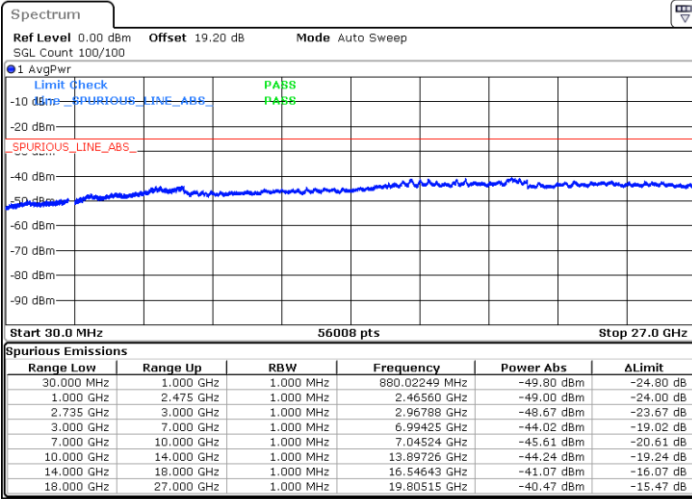

LTE Band 41C / 15MHz+10MHz

16QAM

Middle Channel / 1RB0 and 1RB49

Middle Channel / 1RB74 and 1RB0

Date: 7.FEB.2023 19:55:46

Date: 7.FEB.2023 19:59:16

Middle Channel / FullIRB

N/A

Date: 7.FEB.2023 19:52:17

LTE Band 41C / 15MHz+10MHz

16QAM

Highest Channel / 1RB0 and 1RB49

Highest Channel / 1RB74 and 1RB0

Date: 7.FEB.2023 20:06:17

Date: 7.FEB.2023 20:02:48

Highest Channel / FullIRB