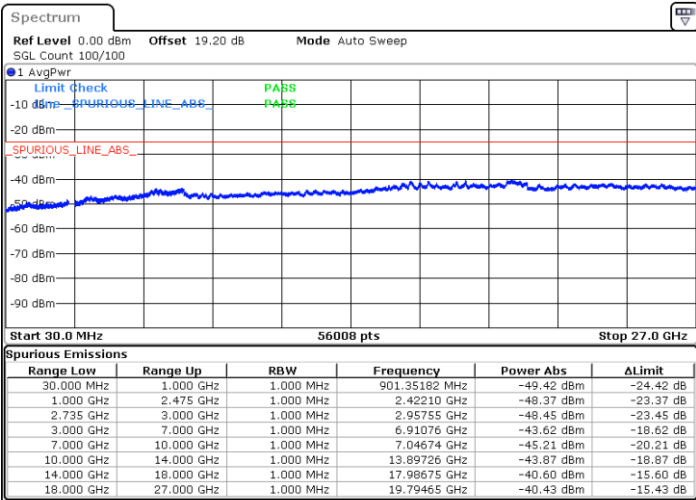

Middle Channel / FullIRB

N/A

Date: 6.FEB.2023 21:05:44

LTE Band 41C / 20MHz+20MHz

16QAM

Highest Channel / 1RB0 and 1RB99

Highest Channel / 1RB99 and 1RB0

Date: 6.FEB.2023 21:19:46

Date: 6.FEB.2023 21:16:16

Highest Channel / FullIRB

N/A

Date: 6.FEB.2023 21:23:16

LTE Band 41C / 5MHz+20MHz

64QAM

Lowest Channel / 1RB0 and 1RB99

Lowest Channel / 1RB24 and 1RB0