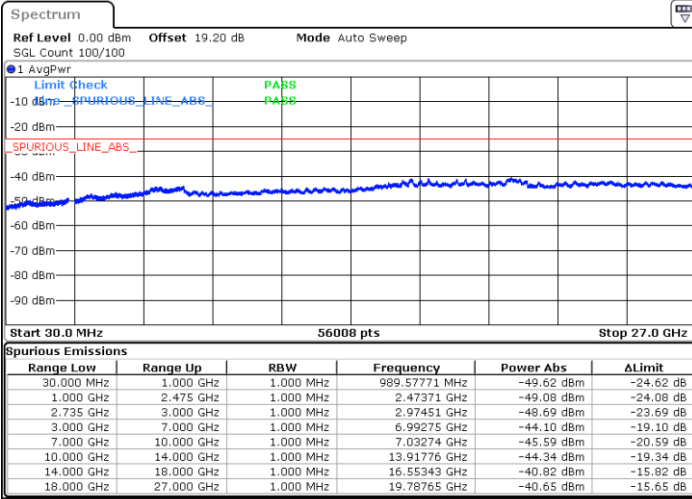

Date: 7.FEB.2023 23:04:14

Date: 7.FEB.2023 22:58:26

Lowest Channel / FullRB

N/A

Date: 7.FEB.2023 23:05:24

LTE Band 41C / 5MHz+20MHz

64QAM

Middle Channel / 1RB0 and 1RB9

Middle Channel / 1RB24 and 1RB0

Date: 7.FEB.2023 23:12:25

Date: 7.FEB.2023 23:18:13

Middle Channel / FullRB

N/A

Date: 7.FEB.2023 23:11:15

LTE Band 41C / 5MHz+20MHz

64QAM

Highest Channel / 1RB0 and 1RB99

Highest Channel / 1RB24 and 1RB0

Date: 7.FEB.2023 23:22:54

Date: 7.FEB.2023 23:21:44

Highest Channel / FullIRB

N/A

Date: 7.FEB.2023 23:28:42

LTE Band 41C / 10MHz+15MHz