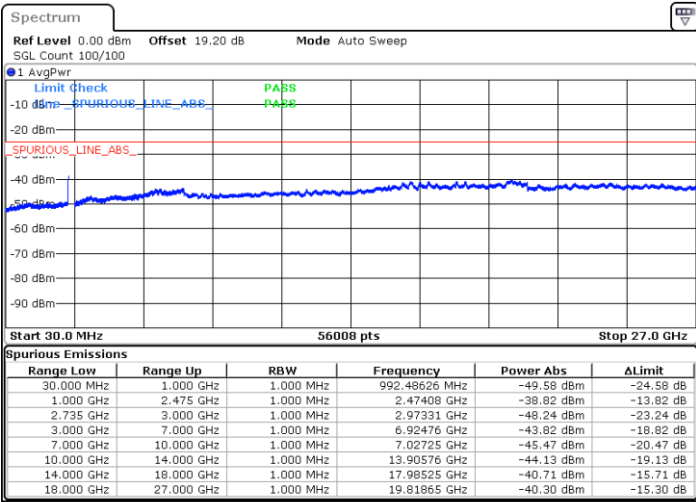

Lowest Channel / FullRB

N/A

Date: 6.FEB.2023 21:02:12