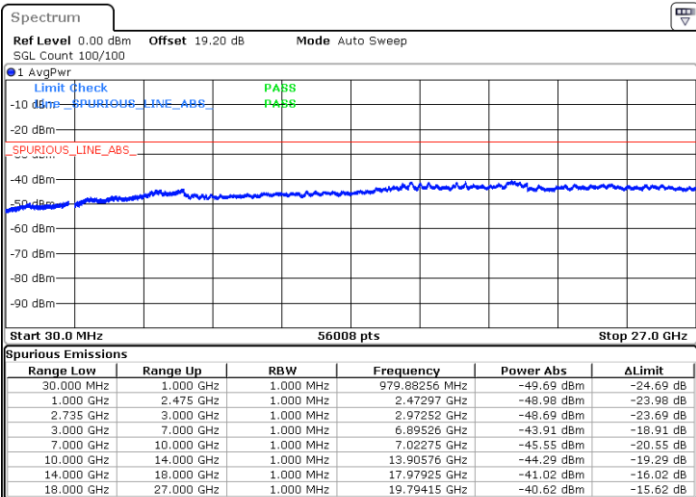

Highest Channel / 1RB0 and 1RB99

Highest Channel / 1RB24 and 1RB0

Date: 7.FEB.2023 23:22:54

Date: 7.FEB.2023 23:21:44

Highest Channel / FullIRB

N/A

Date: 7.FEB.2023 23:28:42

LTE Band 41C / 10MHz+15MHz

64QAM

Lowest Channel / 1RB0 and 1RB74

Lowest Channel / 1RB49 and 1RB0

Date: 7.FEB.2023 22:07:39

Date: 7.FEB.2023 22:01:51

Lowest Channel / FullRB

N/A

Date: 7.FEB.2023 22:08:49

LTE Band 41C / 10MHz+15MHz

64QAM

MiddleChannel / 1RB0 and 1RB74

Middle Channel / 1RB49 and 1RB0

Date: 7.FEB.2023 22:15:50

Date: 7.FEB.2023 22:21:38

Middle Channel / FullRB

N/A

Date: 7.FEB.2023 22:14:40

LTE Band 41C / 10MHz+15MHz

64QAM

Highest Channel / 1RB0 and 1RB74

Highest Channel / 1RB49 and 1RB0

Date: 7.FEB.2023 22:26:20

Date: 7.FEB.2023 22:25:10

Highest Channel / FullIRB