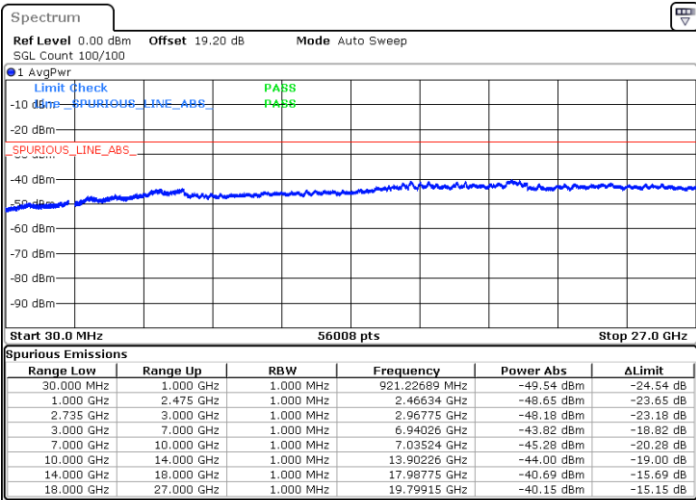

Date: 7.FEB.2023 01:32:21

Lowest Channel / FullRB

N/A

Date: 7.FEB.2023 01:39:20

LTE Band 41C / 20MHz+10MHz

16QAM

Middle Channel / 1RB0 and 1RB49

Middle Channel / 1RB99 and 1RB0

Date: 7.FEB.2023 01:46:25

Date: 7.FEB.2023 01:49:54

Middle Channel / FullRB

N/A

Date: 7.FEB.2023 01:42:54

LTE Band 41C / 20MHz+10MHz

16QAM

Highest Channel / 1RB0 and 1RB49

Highest Channel / 1RB99 and 1RB0

Date: 7.FEB.2023 01:56:57

Date: 7.FEB.2023 01:53:27

Highest Channel / FullIRB

N/A

Date: 7.FEB.2023 02:00:28

LTE Band 41C / 20MHz+15MHz

16QAM

Lowest Channel / 1RB0 and 1RB74

Lowest Channel / 1RB99 and 1RB0

Date: 6.FEB.2023 21:56:16

Date: 6.FEB.2023 21:52:46

Lowest Channel / FullRB

N/A

Date: 6.FEB.2023 21:59:46

LTE Band 41C / 20MHz+15MHz