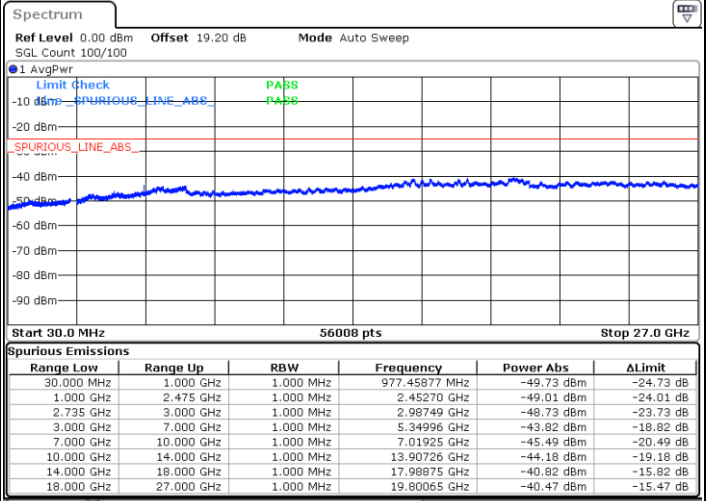

LTE Band 41C / 10MHz+15MHz

64QAM

MiddleChannel / 1RB0 and 1RB74

Middle Channel / 1RB49 and 1RB0

Date: 7.FEB.2023 22:15:50

Date: 7.FEB.2023 22:21:38

Middle Channel / FullRB

N/A

Date: 7.FEB.2023 22:14:40

LTE Band 41C / 10MHz+15MHz

64QAM

Highest Channel / 1RB0 and 1RB74

Highest Channel / 1RB49 and 1RB0

Date: 7.FEB.2023 22:26:20

Date: 7.FEB.2023 22:25:10

Highest Channel / FullIRB

N/A

Date: 7.FEB.2023 22:32:08

LTE Band 41C / 10MHz+20MHz

64QAM

Lowest Channel / 1RB0 and 1RB99

Lowest Channel / 1RB49 and 1RB0

Date: 7.FEB.2023 02:37:49

Date: 7.FEB.2023 02:32:00

Lowest Channel / FullRB

N/A

Date: 7.FEB.2023 02:38:59

LTE Band 41C / 10MHz+20MHz

64QAM

Middle Channel / 1RB0 and 1RB99

Middle Channel / 1RB49 and 1RB0

Date: 7.FEB.2023 02:46:06