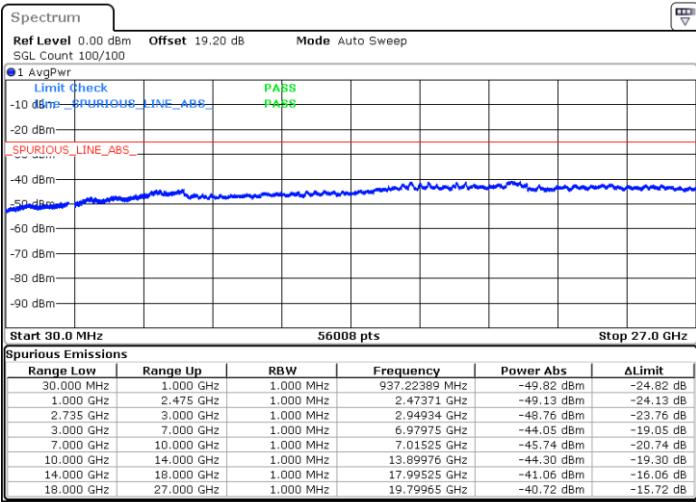

Date: 7.FEB.2023 19:52:17

LTE Band 41C / 15MHz+10MHz

16QAM

Highest Channel / 1RB0 and 1RB49

Highest Channel / 1RB74 and 1RB0

Date: 7.FEB.2023 20:06:17

Date: 7.FEB.2023 20:02:48

Highest Channel / FullIRB

N/A

Date: 7.FEB.2023 20:09:47

LTE Band 41C / 15MHz+15MHz

16QAM

Lowest Channel / 1RB0 and 1RB74

Lowest Channel / 1RB74 and 1RB0

Date: 7.FEB.2023 00:24:19

Date: 7.FEB.2023 00:20:50