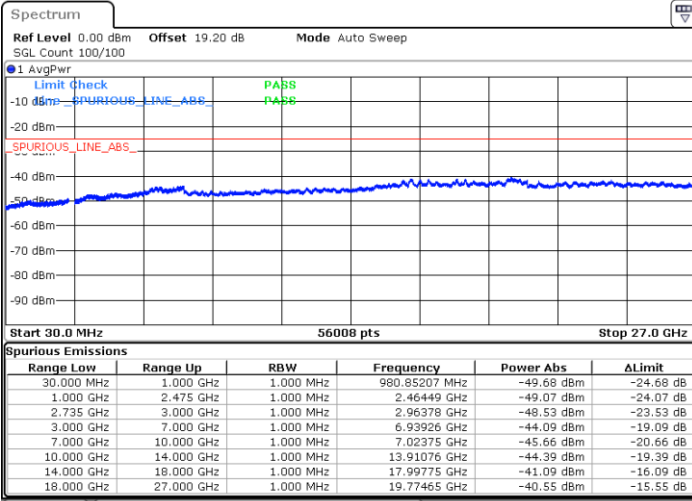

LTE Band 41C / 10MHz+15MHz

64QAM

MiddleChannel / 1RB0 and 1RB74

Middle Channel / 1RB49 and 1RB0

Date: 7.FEB.2023 22:15:50

Date: 7.FEB.2023 22:21:38

Middle Channel / FullRB

N/A

Date: 7.FEB.2023 22:14:40

LTE Band 41C / 10MHz+15MHz

64QAM

Highest Channel / 1RB0 and 1RB74

Highest Channel / 1RB49 and 1RB0

Date: 7.FEB.2023 22:26:20

Date: 7.FEB.2023 22:25:10

Highest Channel / FullIRB

N/A

Date: 7.FEB.2023 22:32:08

LTE Band 41C / 10MHz+20MHz

64QAM

Lowest Channel / 1RB0 and 1RB99

Lowest Channel / 1RB49 and 1RB0

Date: 7.FEB.2023 02:37:49

Date: 7.FEB.2023 02:32:00