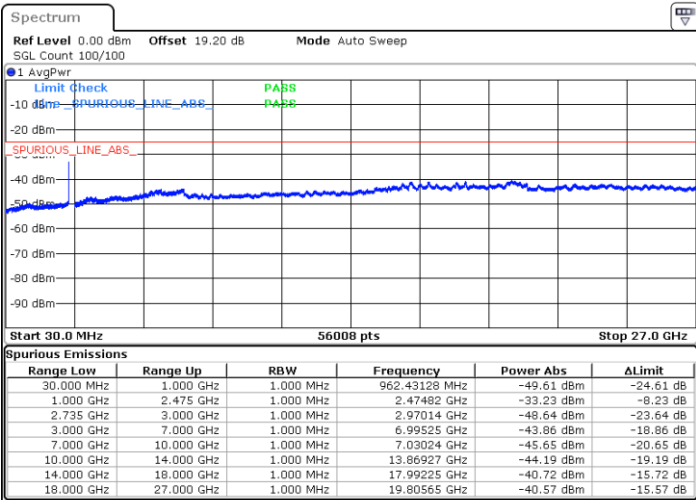

Middle Channel / 1RB0 and 1RB99

Middle Channel / 1RB74 and 1RB0

Date: 6.FEB.2023 23:12:45

Date: 6.FEB.2023 23:16:15

Middle Channel / FullRB

N/A

Date: 6.FEB.2023 23:09:15

LTE Band 41C / 15MHz+20MHz

16QAM

Highest Channel / 1RB0 and 1RB99

Highest Channel / 1RB74 and 1RB0

Date: 6.FEB.2023 23:31:36

Date: 6.FEB.2023 23:28:07

Highest Channel / FullIRB

N/A

Date: 6.FEB.2023 23:35:06

LTE Band 41C / 20MHz+5MHz

16QAM

Lowest Channel / 1RB0 and 1RB24

Lowest Channel / 1RB99 and 1RB0

Date: 7.FEB.2023 21:22:08

Date: 7.FEB.2023 21:18:38

Lowest Channel / FullRB

N/A