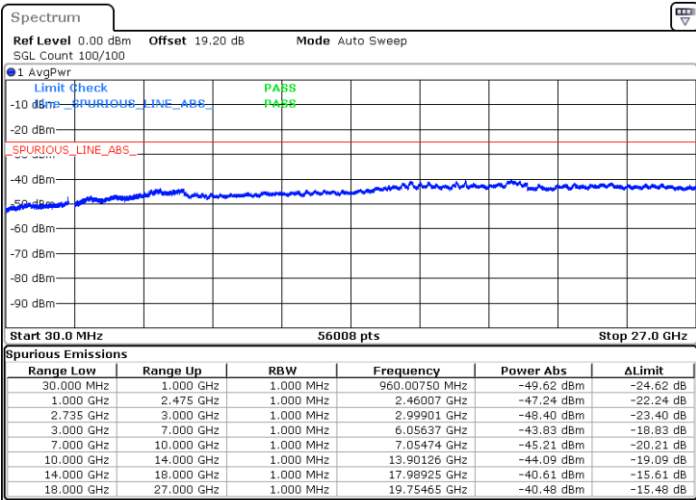

LTE Band 41C / 20MHz+15MHz

16QAM

Highest Channel / 1RB0 and 1RB74

Highest Channel / 1RB99 and 1RB0

Date: 6.FEB.2023 22:25:38

Date: 6.FEB.2023 22:22:09

Highest Channel / FullIRB

N/A

Date: 6.FEB.2023 22:29:08

LTE Band 41C / 20MHz+20MHz

16QAM

Lowest Channel / 1RB0 and 1RB99

Lowest Channel / 1RB99 and 1RB0

Date: 6.FEB.2023 20:58:42

Date: 6.FEB.2023 20:55:12

Lowest Channel / FullRB

N/A

Date: 6.FEB.2023 21:02:12

LTE Band 41C / 20MHz+20MHz

16QAM

MiddleChannel / 1RB0 and 1RB99

Middle Channel / 1RB99 and 1RB0

Date: 6.FEB.2023 21:09:15

Date: 6.FEB.2023 21:12:44

Middle Channel / FullIRB

N/A

Date: 6.FEB.2023 21:05:44

LTE Band 41C / 20MHz+20MHz

16QAM

Highest Channel / 1RB0 and 1RB99

Highest Channel / 1RB99 and 1RB0

Date: 6.FEB.2023 21:19:46