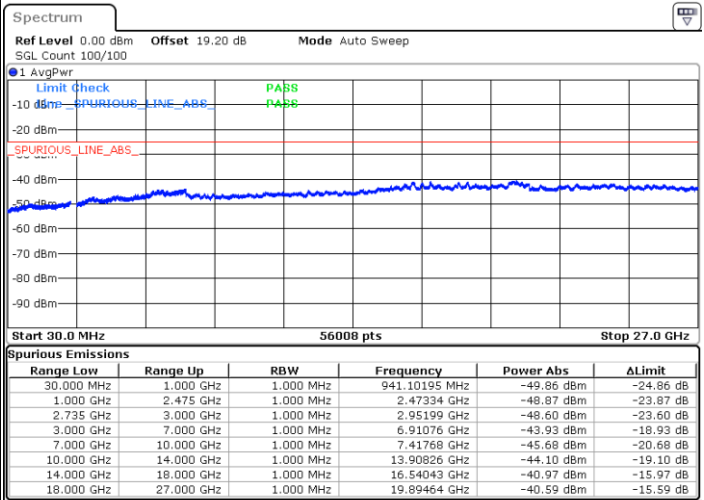

LTE Band 41C / 20MHz+5MHz

16QAM

Lowest Channel / 1RB0 and 1RB24

Lowest Channel / 1RB99 and 1RB0

Date: 7.FEB.2023 21:22:08

Date: 7.FEB.2023 21:18:38

Lowest Channel / FullRB

N/A

Date: 7.FEB.2023 21:25:38

LTE Band 41C / 20MHz+5MHz

16QAM

Middle Channel / 1RB0 and 1RB24

Middle Channel / 1RB99 and 1RB0

Date: 7.FEB.2023 21:32:39

Date: 7.FEB.2023 21:36:07

Middle Channel / FullIRB

N/A

Date: 7.FEB.2023 21:29:10

LTE Band 41C / 20MHz+5MHz

16QAM

Highest Channel / 1RB0 and 1RB24

Highest Channel / 1RB99 and 1RB0

Date: 7.FEB.2023 21:43:08

Date: 7.FEB.2023 21:39:39