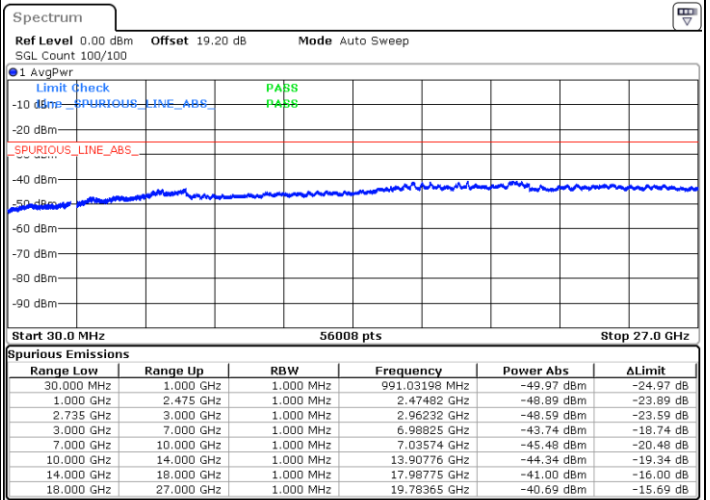

Highest Channel / 1RB0 and 1RB99

Highest Channel / 1RB24 and 1RB0

Date: 7.FEB.2023 23:22:54

Date: 7.FEB.2023 23:21:44

Highest Channel / FullIRB

N/A

Date: 7.FEB.2023 23:28:42

LTE Band 41C / 10MHz+15MHz

64QAM

Lowest Channel / 1RB0 and 1RB74

Lowest Channel / 1RB49 and 1RB0

Date: 7.FEB.2023 22:07:39

Date: 7.FEB.2023 22:01:51

Lowest Channel / FullRB

N/A

Date: 7.FEB.2023 22:08:49

LTE Band 41C / 10MHz+15MHz

64QAM

MiddleChannel / 1RB0 and 1RB74

Middle Channel / 1RB49 and 1RB0

Date: 7.FEB.2023 22:15:50

Date: 7.FEB.2023 22:21:38

Middle Channel / FullRB

N/A

Date: 7.FEB.2023 22:14:40

LTE Band 41C / 10MHz+15MHz

64QAM

Highest Channel / 1RB0 and 1RB74

Highest Channel / 1RB49 and 1RB0

Date: 7.FEB.2023 22:26:20

Date: 7.FEB.2023 22:25:10

Highest Channel / FullIRB