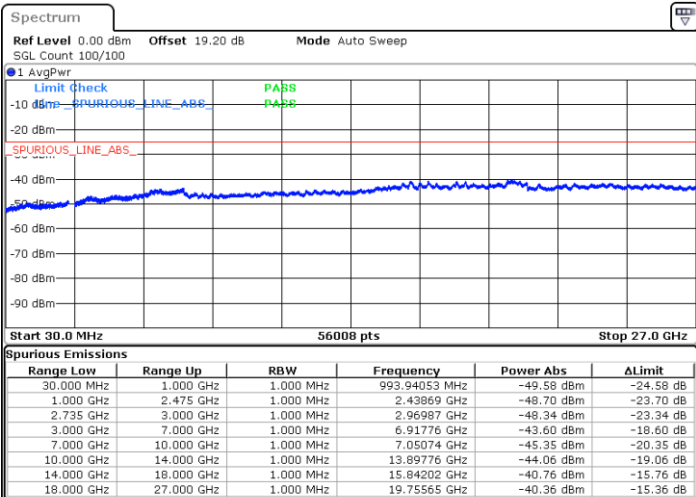

LTE Band 41C / 20MHz+15MHz

16QAM

Highest Channel / 1RB0 and 1RB74

Highest Channel / 1RB99 and 1RB0

Date: 6.FEB.2023 22:25:38

Date: 6.FEB.2023 22:22:09

Highest Channel / FullIRB

N/A

Date: 6.FEB.2023 22:29:08

LTE Band 41C / 20MHz+20MHz

16QAM

Lowest Channel / 1RB0 and 1RB99

Lowest Channel / 1RB99 and 1RB0

Date: 6.FEB.2023 20:58:42

Date: 6.FEB.2023 20:55:12

Lowest Channel / FullRB