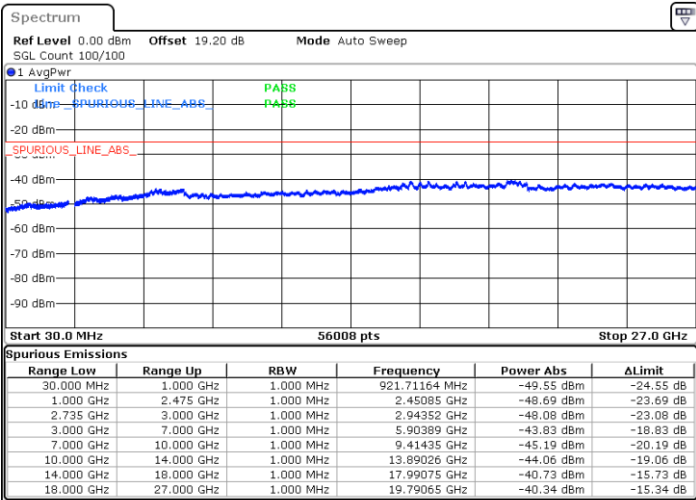

Highest Channel / 1RB99 and 1RB0

Date: 7.FEB.2023 01:56:57

Date: 7.FEB.2023 01:53:27

Highest Channel / FullIRB

N/A

Date: 7.FEB.2023 02:00:28

LTE Band 41C / 20MHz+15MHz

16QAM

Lowest Channel / 1RB0 and 1RB74

Lowest Channel / 1RB99 and 1RB0

Date: 6.FEB.2023 21:56:16

Date: 6.FEB.2023 21:52:46

Lowest Channel / FullRB

N/A

Date: 6.FEB.2023 21:59:46

LTE Band 41C / 20MHz+15MHz

16QAM

Middle Channel / 1RB0 and 1RB74

Middle Channel / 1RB99 and 1RB0

Date: 6.FEB.2023 22:06:48

Date: 6.FEB.2023 22:10:16

Middle Channel / FullRB

N/A

Date: 6.FEB.2023 22:03:18

LTE Band 41C / 20MHz+15MHz

16QAM

Highest Channel / 1RB0 and 1RB74

Highest Channel / 1RB99 and 1RB0

Date: 6.FEB.2023 22:25:38

Date: 6.FEB.2023 22:22:09

Highest Channel / FullIRB

N/A