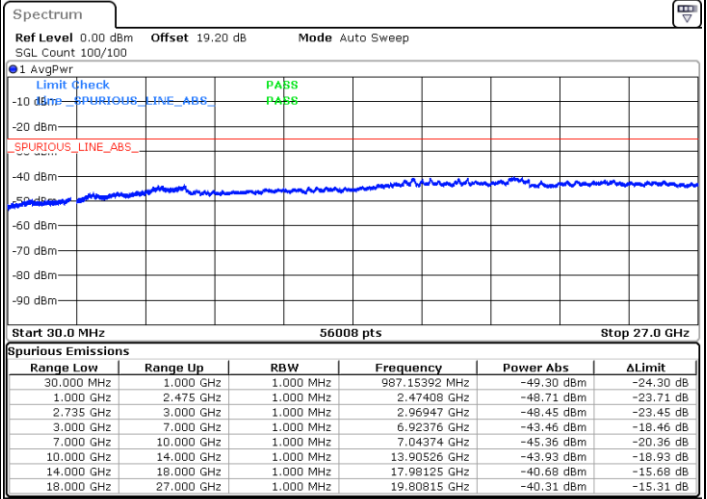

Date: 7.FEB.2023 22:14:40

LTE Band 41C / 10MHz+15MHz

64QAM

Highest Channel / 1RB0 and 1RB74

Highest Channel / 1RB49 and 1RB0

Date: 7.FEB.2023 22:26:20

Date: 7.FEB.2023 22:25:10

Highest Channel / FullIRB

N/A

Date: 7.FEB.2023 22:32:08

LTE Band 41C / 10MHz+20MHz

64QAM

Lowest Channel / 1RB0 and 1RB99

Lowest Channel / 1RB49 and 1RB0

Date: 7.FEB.2023 02:37:49

Date: 7.FEB.2023 02:32:00

Lowest Channel / FullRB

N/A

Date: 7.FEB.2023 02:38:59

LTE Band 41C / 10MHz+20MHz

64QAM

Middle Channel / 1RB0 and 1RB99

Middle Channel / 1RB49 and 1RB0

Date: 7.FEB.2023 02:46:06