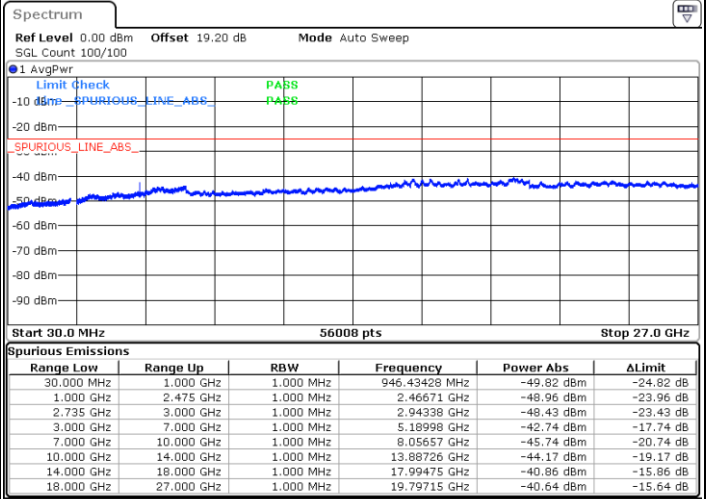

LTE Band 41C / 15MHz+10MHz

16QAM

Middle Channel / 1RB0 and 1RB49

Middle Channel / 1RB74 and 1RB0

Date: 7.FEB.2023 19:55:46

Date: 7.FEB.2023 19:59:16

Middle Channel / FullIRB

N/A

Date: 7.FEB.2023 19:52:17

LTE Band 41C / 15MHz+10MHz

16QAM

Highest Channel / 1RB0 and 1RB49

Highest Channel / 1RB74 and 1RB0

Date: 7.FEB.2023 20:06:17

Date: 7.FEB.2023 20:02:48

Highest Channel / FullIRB