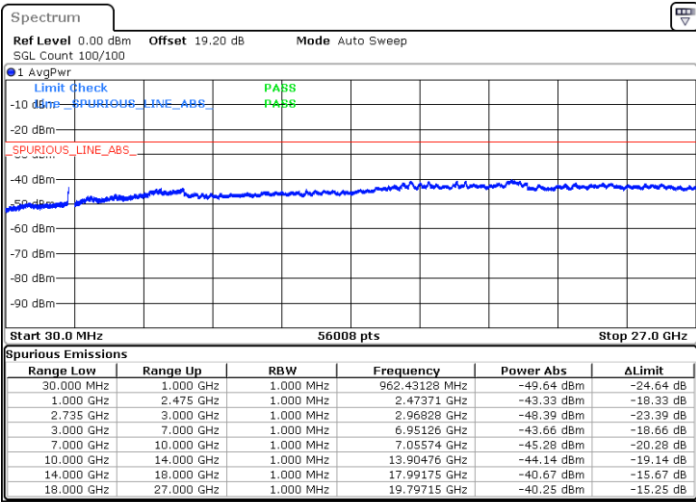

Date: 7.FEB.2023 19:52:17

LTE Band 41C / 15MHz+10MHz

16QAM

Highest Channel / 1RB0 and 1RB49

Highest Channel / 1RB74 and 1RB0

Date: 7.FEB.2023 20:06:17

Date: 7.FEB.2023 20:02:48

Highest Channel / FullIRB

N/A

Date: 7.FEB.2023 20:09:47

LTE Band 41C / 15MHz+15MHz

16QAM

Lowest Channel / 1RB0 and 1RB74

Lowest Channel / 1RB74 and 1RB0

Date: 7.FEB.2023 00:24:19

Date: 7.FEB.2023 00:20:50

Lowest Channel / FullRB

N/A

Date: 7.FEB.2023 00:27:48

LTE Band 41C / 15MHz+15MHz

16QAM

Middle Channel / 1RB0 and 1RB74

Middle Channel / 1RB74 and 1RB0

Date: 7.FEB.2023 00:34:51