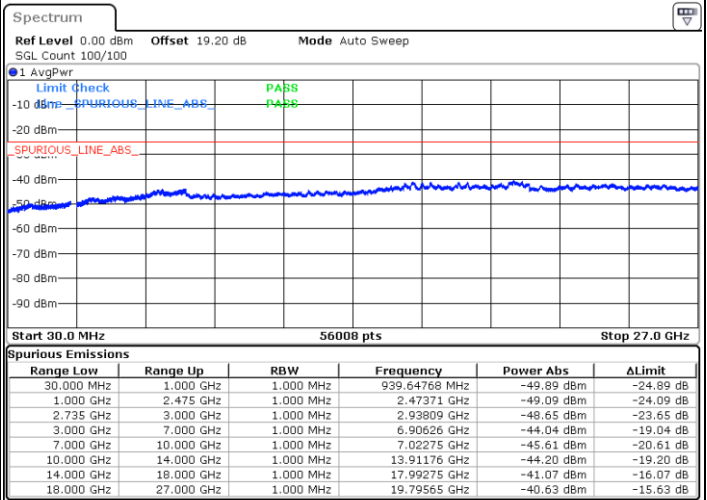

Middle Channel / FullIRB

N/A

Date: 6.FEB.2023 21:05:44

LTE Band 41C / 20MHz+20MHz

16QAM

Highest Channel / 1RB0 and 1RB99

Highest Channel / 1RB99 and 1RB0

Date: 6.FEB.2023 21:19:46

Date: 6.FEB.2023 21:16:16

Highest Channel / FullIRB

N/A

Date: 6.FEB.2023 21:23:16

LTE Band 41C / 5MHz+20MHz

64QAM

Lowest Channel / 1RB0 and 1RB99

Lowest Channel / 1RB24 and 1RB0

Date: 7.FEB.2023 23:04:14

Date: 7.FEB.2023 22:58:26

Lowest Channel / FullRB

N/A

Date: 7.FEB.2023 23:05:24

LTE Band 41C / 5MHz+20MHz

64QAM

Middle Channel / 1RB0 and 1RB9