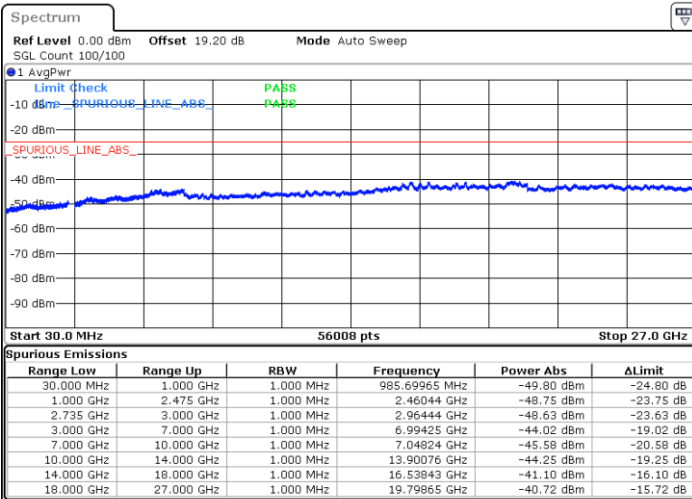

LTE Band 41C / 15MHz+10MHz

16QAM

Middle Channel / 1RB0 and 1RB49

Middle Channel / 1RB74 and 1RB0

Date: 7.FEB.2023 19:55:46

Date: 7.FEB.2023 19:59:16

Middle Channel / FullIRB

N/A

Date: 7.FEB.2023 19:52:17

LTE Band 41C / 15MHz+10MHz

16QAM

Highest Channel / 1RB0 and 1RB49

Highest Channel / 1RB74 and 1RB0

Date: 7.FEB.2023 20:06:17

Date: 7.FEB.2023 20:02:48

Highest Channel / FullIRB