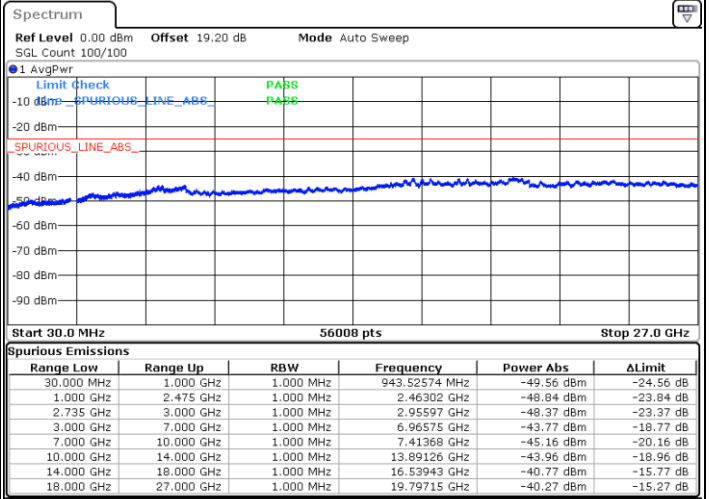

Date: 6.FEB.2023 22:29:08

LTE Band 41C / 20MHz+20MHz

16QAM

Lowest Channel / 1RB0 and 1RB99

Lowest Channel / 1RB99 and 1RB0

Date: 6.FEB.2023 20:58:42

Date: 6.FEB.2023 20:55:12

Lowest Channel / FullRB

N/A

Date: 6.FEB.2023 21:02:12

LTE Band 41C / 20MHz+20MHz

16QAM

MiddleChannel / 1RB0 and 1RB99

Middle Channel / 1RB99 and 1RB0

Date: 6.FEB.2023 21:09:15

Date: 6.FEB.2023 21:12:44

Middle Channel / FullIRB

N/A

Date: 6.FEB.2023 21:05:44

LTE Band 41C / 20MHz+20MHz

16QAM

Highest Channel / 1RB0 and 1RB99

Highest Channel / 1RB99 and 1RB0

Date: 6.FEB.2023 21:19:46

Date: 6.FEB.2023 21:16:16

Highest Channel / FullIRB

N/A

Date: 6.FEB.2023 21:23:16

LTE Band 41C / 5MHz+20MHz

64QAM

Lowest Channel / 1RB0 and 1RB99

Lowest Channel / 1RB24 and 1RB0