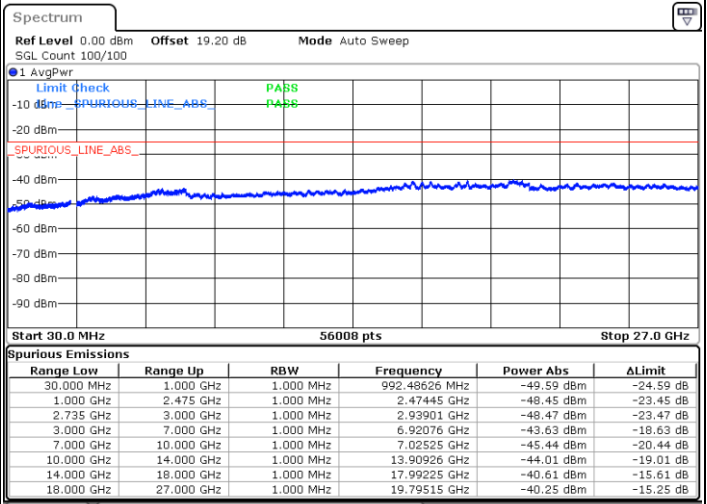

Date: 7.FEB.2023 19:52:17

LTE Band 41C / 15MHz+10MHz

16QAM

Highest Channel / 1RB0 and 1RB49

Highest Channel / 1RB74 and 1RB0

Date: 7.FEB.2023 20:06:17

Date: 7.FEB.2023 20:02:48

Highest Channel / FullIRB

N/A

Date: 7.FEB.2023 20:09:47

LTE Band 41C / 15MHz+15MHz

16QAM

Lowest Channel / 1RB0 and 1RB74

Lowest Channel / 1RB74 and 1RB0

Date: 7.FEB.2023 00:24:19

Date: 7.FEB.2023 00:20:50

Lowest Channel / FullRB

N/A

Date: 7.FEB.2023 00:27:48

LTE Band 41C / 15MHz+15MHz

16QAM

Middle Channel / 1RB0 and 1RB74

Middle Channel / 1RB74 and 1RB0

Date: 7.FEB.2023 00:34:51

Date: 7.FEB.2023 00:38:20

Middle Channel / FullRB

N/A

Date: 7.FEB.2023 00:31:21

LTE Band 41C / 15MHz+15MHz

16QAM

Highest Channel / 1RB0 and 1RB74

Highest Channel / 1RB74 and 1RB0