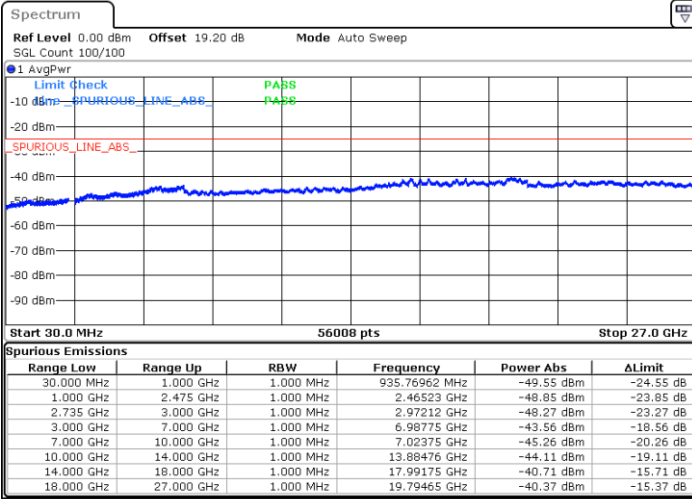

Lowest Channel / FullRB

N/A

Date: 7.FEB.2023 00:27:48

LTE Band 41C / 15MHz+15MHz

16QAM

Middle Channel / 1RB0 and 1RB74

Middle Channel / 1RB74 and 1RB0

Date: 7.FEB.2023 00:34:51

Date: 7.FEB.2023 00:38:20

Middle Channel / FullRB

N/A

Date: 7.FEB.2023 00:31:21

LTE Band 41C / 15MHz+15MHz

16QAM

Highest Channel / 1RB0 and 1RB74

Highest Channel / 1RB74 and 1RB0

Date: 7.FEB.2023 00:45:22

Date: 7.FEB.2023 00:41:53

Highest Channel / FullIRB

N/A

Date: 7.FEB.2023 00:48:52

LTE Band 41C / 15MHz+20MHz

16QAM

Lowest Channel / 1RB0 and 1RB99