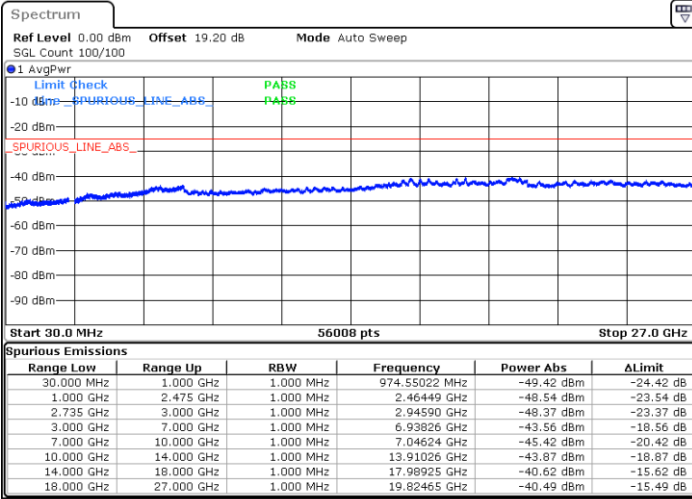

Date: 7.FEB.2023 01:46:25

Date: 7.FEB.2023 01:49:54

Middle Channel / FullRB

N/A

Date: 7.FEB.2023 01:42:54

LTE Band 41C / 20MHz+10MHz

16QAM

Highest Channel / 1RB0 and 1RB49

Highest Channel / 1RB99 and 1RB0

Date: 7.FEB.2023 01:56:57

Date: 7.FEB.2023 01:53:27

Highest Channel / FullIRB

N/A

Date: 7.FEB.2023 02:00:28

LTE Band 41C / 20MHz+15MHz

16QAM

Lowest Channel / 1RB0 and 1RB74

Lowest Channel / 1RB99 and 1RB0

Date: 6.FEB.2023 21:56:16

Date: 6.FEB.2023 21:52:46

Lowest Channel / FullRB

N/A

Date: 6.FEB.2023 21:59:46

LTE Band 41C / 20MHz+15MHz