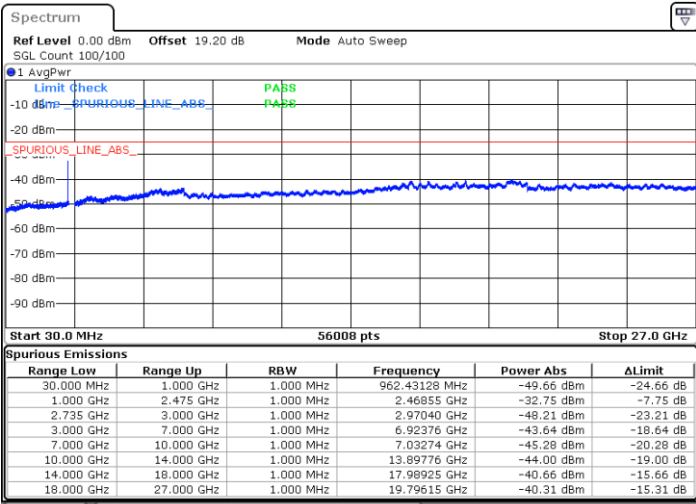

Date: 7.FEB.2023 19:52:17

LTE Band 41C / 15MHz+10MHz

16QAM

Highest Channel / 1RB0 and 1RB49

Highest Channel / 1RB74 and 1RB0

Date: 7.FEB.2023 20:06:17

Date: 7.FEB.2023 20:02:48

Highest Channel / FullIRB

N/A

Date: 7.FEB.2023 20:09:47

LTE Band 41C / 15MHz+15MHz

16QAM

Lowest Channel / 1RB0 and 1RB74

Lowest Channel / 1RB74 and 1RB0

Date: 7.FEB.2023 00:24:19

Date: 7.FEB.2023 00:20:50

Lowest Channel / FullRB

N/A

Date: 7.FEB.2023 00:27:48

LTE Band 41C / 15MHz+15MHz

16QAM

Middle Channel / 1RB0 and 1RB74

Middle Channel / 1RB74 and 1RB0

Date: 7.FEB.2023 00:34:51