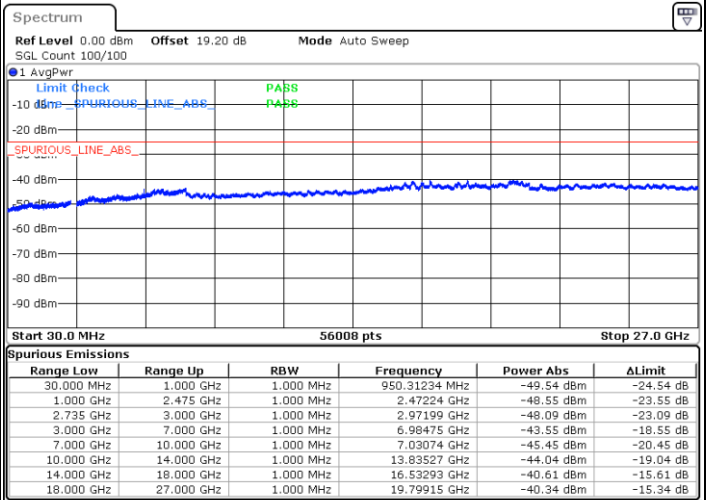

Lowest Channel / 1RB0 and 1RB74

Lowest Channel / 1RB99 and 1RB0

Date: 6.FEB.2023 21:56:16

Date: 6.FEB.2023 21:52:46

Lowest Channel / FullRB

N/A

Date: 6.FEB.2023 21:59:46

LTE Band 41C / 20MHz+15MHz

LTE Band 41C / 20MHz+15MHz

16QAM

Highest Channel / 1RB0 and 1RB74

Highest Channel / 1RB99 and 1RB0

Date: 6.FEB.2023 22:25:38

Date: 6.FEB.2023 22:22:09

Highest Channel / FullIRB

N/A

Date: 6.FEB.2023 22:29:08

LTE Band 41C / 20MHz+20MHz

16QAM

Lowest Channel / 1RB0 and 1RB99

Lowest Channel / 1RB99 and 1RB0

Date: 6.FEB.2023 20:58:42

Date: 6.FEB.2023 20:55:12

Lowest Channel / FullRB