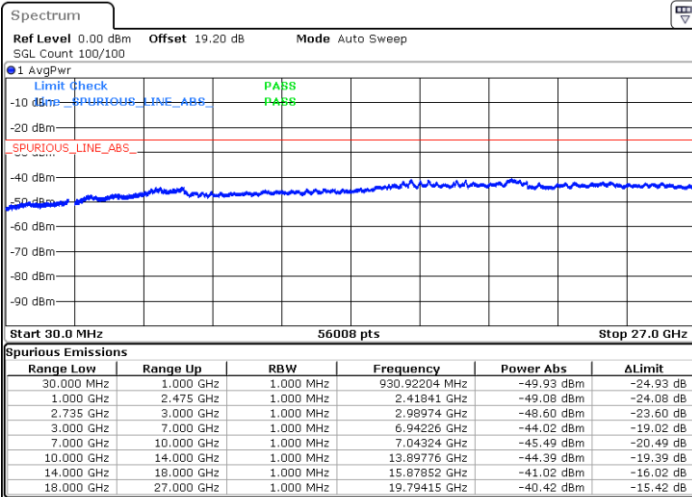

Date: 7.FEB.2023 21:25:38

LTE Band 41C / 20MHz+5MHz

16QAM

Middle Channel / 1RB0 and 1RB24

Middle Channel / 1RB99 and 1RB0

Date: 7.FEB.2023 21:32:39

Date: 7.FEB.2023 21:36:07

Middle Channel / FullIRB

N/A

Date: 7.FEB.2023 21:29:10

LTE Band 41C / 20MHz+5MHz

16QAM

Highest Channel / 1RB0 and 1RB24

Highest Channel / 1RB99 and 1RB0

Date: 7.FEB.2023 21:43:08

Date: 7.FEB.2023 21:39:39

Highest Channel / FullIRB

N/A

Date: 7.FEB.2023 21:46:37

LTE Band 41C / 20MHz+10MHz

16QAM

Lowest Channel / 1RB0 and 1RB49

Lowest Channel / 1RB99 and 1RB0

Date: 7.FEB.2023 01:35:51