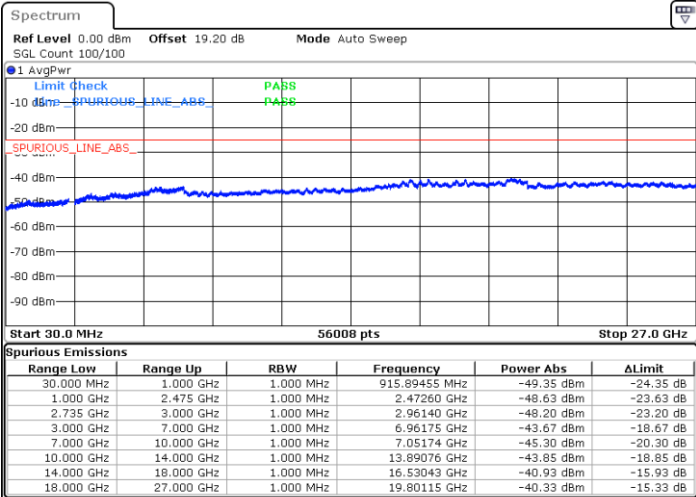

N/A

Date: 7.FEB.2023 01:40:30

LTE Band 41C / 20MHz+10MHz

QPSK

Middle Channel / 1RB0 and 1RB49

Middle Channel / 1RB99 and 1RB0

Date: 7.FEB.2023 01:47:34

Date: 7.FEB.2023 01:48:44

Middle Channel / FullRB

N/A

Date: 7.FEB.2023 01:41:44

LTE Band 41C / 20MHz+10MHz

QPSK

Highest Channel / 1RB0 and 1RB49

Highest Channel / 1RB99 and 1RB0

Date: 7.FEB.2023 01:58:08

Date: 7.FEB.2023 01:52:17

Highest Channel / FullIRB

N/A

Date: 7.FEB.2023 01:59:18

LTE Band 41C / 20MHz+15MHz

QPSK

Lowest Channel / 1RB0 and 1RB74

Lowest Channel / 1RB99 and 1RB0

Date: 6.FEB.2023 21:55:06

Date: 6.FEB.2023 21:53:56

Lowest Channel / FullRB

N/A

Date: 6.FEB.2023 22:00:56

LTE Band 41C / 20MHz+15MHz

QPSK

Middle Channel / 1RB0 and 1RB74