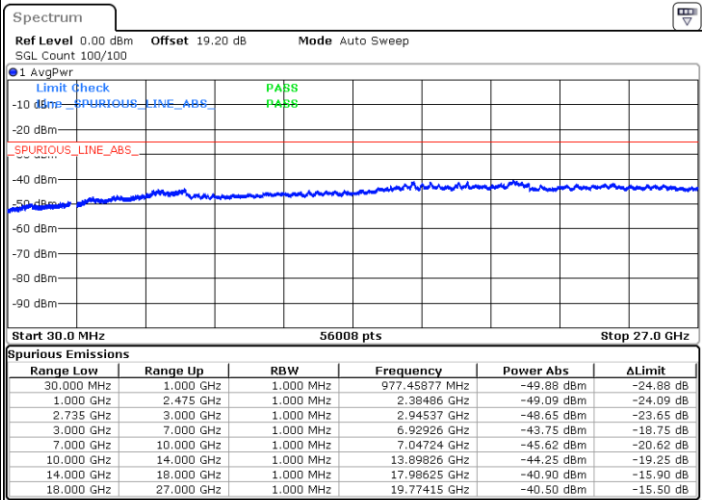

N/A

Date: 7.FEB.2023 02:43:43

LTE Band 41C / 10MHz+20MHz

16QAM

Highest Channel / 1RB0 and 1RB99

Highest Channel / 1RB49 and 1RB0

Date: 7.FEB.2023 03:06:11

Date: 7.FEB.2023 03:02:41

Highest Channel / FullIRB

N/A

Date: 7.FEB.2023 03:09:41

LTE Band 41C / 15MHz+10MHz

16QAM

Lowest Channel / 1RB0 and 1RB49

Lowest Channel / 1RB74 and 1RB0

Date: 7.FEB.2023 19:45:15

Date: 7.FEB.2023 19:41:46

Lowest Channel / FullRB

N/A

Date: 7.FEB.2023 19:48:44