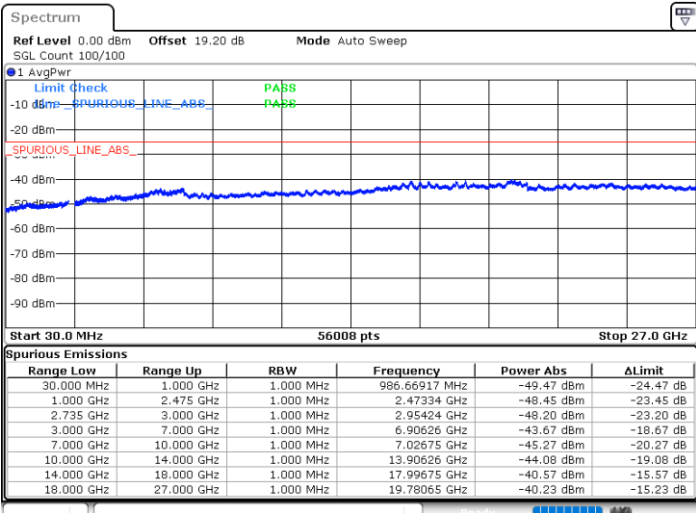

QPSK

Lowest Channel / 1RB0 and 1RB99

Lowest Channel / 1RB99 and 1RB0

Date: 6.FEB.2023 20:57:32

Date: 6.FEB.2023 20:56:23

Lowest Channel / FullRB

N/A

Date: 6.FEB.2023 21:03:22

LTE Band 41C / 20MHz+20MHz

QPSK

MiddleChannel / 1RB0 and 1RB99

Middle Channel / 1RB99 and 1RB0

Date: 6.FEB.2023 21:10:24

Date: 6.FEB.2023 21:11:34

Middle Channel / FullIRB

N/A

Date: 6.FEB.2023 21:04:35

LTE Band 41C / 20MHz+20MHz

QPSK

Highest Channel / 1RB0 and 1RB99

Highest Channel / 1RB99 and 1RB0

Date: 6.FEB.2023 21:20:56

Date: 6.FEB.2023 21:15:07

Highest Channel / FullIRB