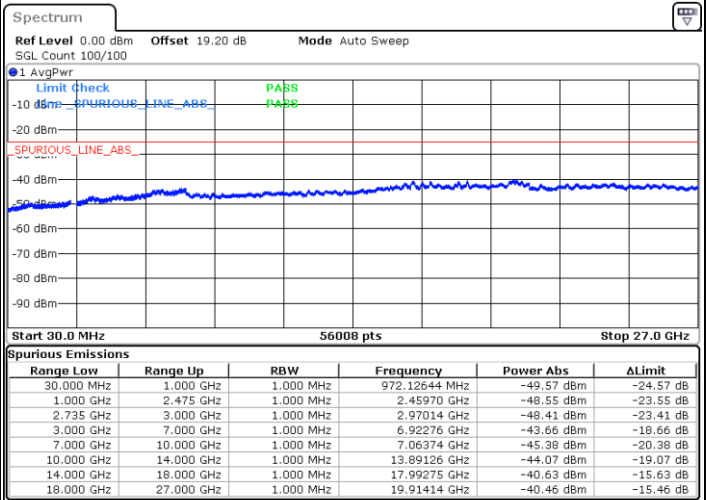

Middle Channel / 1RB99 and 1RB0

Date: 6.FEB.2023 22:07:57

Date: 6.FEB.2023 22:09:07

Middle Channel / FullRB

N/A

Date: 6.FEB.2023 22:02:08

LTE Band 41C / 20MHz+15MHz

QPSK

Highest Channel / 1RB0 and 1RB74

Highest Channel / 1RB99 and 1RB0

Date: 6.FEB.2023 22:26:48

Date: 6.FEB.2023 22:20:59

Highest Channel / FullIRB

N/A

Date: 6.FEB.2023 22:27:58

LTE Band 41C / 20MHz+20MHz

QPSK

Lowest Channel / 1RB0 and 1RB99

Lowest Channel / 1RB99 and 1RB0

Date: 6.FEB.2023 20:57:32

Date: 6.FEB.2023 20:56:23

Lowest Channel / FullRB

N/A

Date: 6.FEB.2023 21:03:22