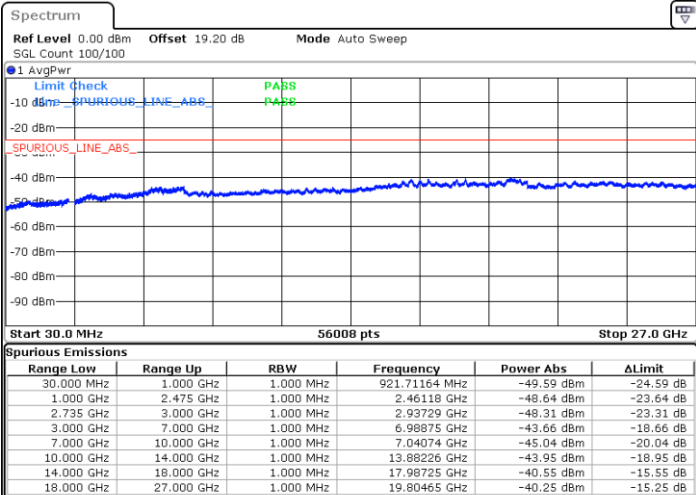

Date: 7.FEB.2023 21:45:27

LTE Band 41C / 20MHz+10MHz

QPSK

Lowest Channel / 1RB0 and 1RB49

Lowest Channel / 1RB99 and 1RB0

Date: 7.FEB.2023 01:34:41

Date: 7.FEB.2023 01:33:31

Lowest Channel / FullRB

N/A

Date: 7.FEB.2023 01:40:30

LTE Band 41C / 20MHz+10MHz

QPSK

Middle Channel / 1RB0 and 1RB49

Middle Channel / 1RB99 and 1RB0

Date: 7.FEB.2023 01:47:34

Date: 7.FEB.2023 01:48:44

Middle Channel / FullRB

N/A

Date: 7.FEB.2023 01:41:44

LTE Band 41C / 20MHz+10MHz

QPSK

Highest Channel / 1RB0 and 1RB49

Highest Channel / 1RB99 and 1RB0

Date: 7.FEB.2023 01:58:08

Date: 7.FEB.2023 01:52:17

Highest Channel / FullIRB

N/A

Date: 7.FEB.2023 01:59:18

LTE Band 41C / 20MHz+15MHz

QPSK

Lowest Channel / 1RB0 and 1RB74

Lowest Channel / 1RB99 and 1RB0