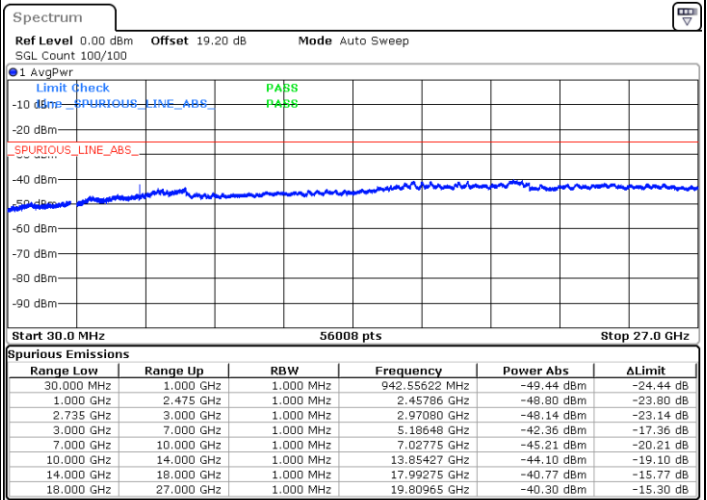

LTE Band 41C / 15MHz+15MHz

QPSK

Lowest Channel / 1RB0 and 1RB74

Lowest Channel / 1RB74 and 1RB0

Date: 7.FEB.2023 00:23:09

Date: 7.FEB.2023 00:21:59

Lowest Channel / FullRB

N/A

Date: 7.FEB.2023 00:28:59

LTE Band 41C / 15MHz+15MHz

QPSK

Middle Channel / 1RB0 and 1RB74

Middle Channel / 1RB74 and 1RB0

Date: 7.FEB.2023 00:36:01

Date: 7.FEB.2023 00:37:11

Middle Channel / FullRB

N/A

Date: 7.FEB.2023 00:30:11

LTE Band 41C / 15MHz+15MHz

QPSK

Highest Channel / 1RB0 and 1RB74

Highest Channel / 1RB74 and 1RB0

Date: 7.FEB.2023 00:46:32

Date: 7.FEB.2023 00:40:43

Highest Channel / FullIRB

N/A

Date: 7.FEB.2023 00:47:42

LTE Band 41C / 15MHz+20MHz

QPSK

Lowest Channel / 1RB0 and 1RB99

Lowest Channel / 1RB74 and 1RB0

Date: 6.FEB.2023 23:01:03