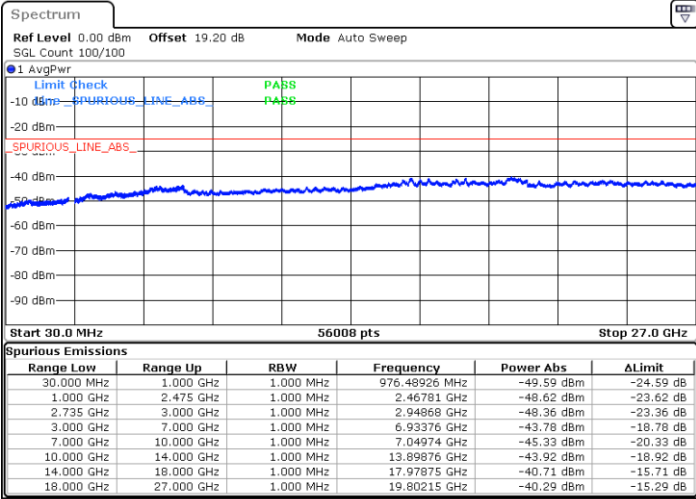

N/A

Date: 7.FEB.2023 01:40:30

LTE Band 41C / 20MHz+10MHz

QPSK

Middle Channel / 1RB0 and 1RB49

Middle Channel / 1RB99 and 1RB0

Date: 7.FEB.2023 01:47:34

Date: 7.FEB.2023 01:48:44

Middle Channel / FullRB

N/A

Date: 7.FEB.2023 01:41:44

LTE Band 41C / 20MHz+10MHz

QPSK

Highest Channel / 1RB0 and 1RB49

Highest Channel / 1RB99 and 1RB0

Date: 7.FEB.2023 01:58:08

Date: 7.FEB.2023 01:52:17

Highest Channel / FullIRB

N/A

Date: 7.FEB.2023 01:59:18

LTE Band 41C / 20MHz+15MHz

QPSK

Lowest Channel / 1RB0 and 1RB74

Lowest Channel / 1RB99 and 1RB0