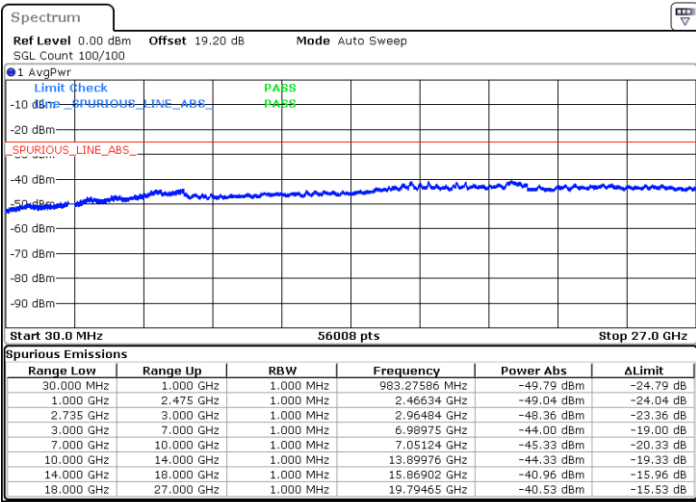

Lowest Channel / 1RB0 and 1RB24

Lowest Channel / 1RB99 and 1RB0

Date: 7.FEB.2023 21:20:59

Date: 7.FEB.2023 21:19:47

Lowest Channel / FullRB

N/A

Date: 7.FEB.2023 21:26:47

LTE Band 41C / 20MHz+5MHz

QPSK

Middle Channel / 1RB0 and 1RB24

Middle Channel / 1RB99 and 1RB0

Date: 7.FEB.2023 21:33:48

Date: 7.FEB.2023 21:34:58

Middle Channel / FullRB

N/A

Date: 7.FEB.2023 21:28:00

LTE Band 41C / 20MHz+5MHz

QPSK

Highest Channel / 1RB0 and 1RB24

Highest Channel / 1RB99 and 1RB0

Date: 7.FEB.2023 21:44:17

Date: 7.FEB.2023 21:38:29

Highest Channel / FullIRB

N/A