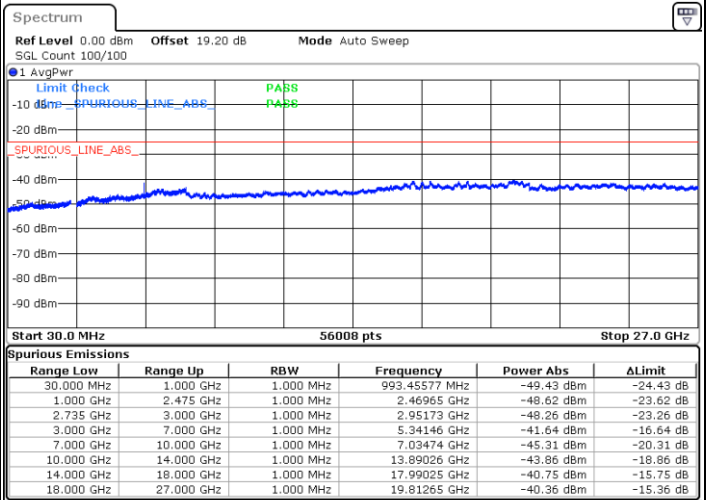

Date: 7.FEB.2023 02:40:09

LTE Band 41C / 10MHz+20MHz

16QAM

Middle Channel / 1RB0 and 1RB99

Middle Channel / 1RB49 and 1RB0

Date: 7.FEB.2023 02:47:17

Date: 7.FEB.2023 02:50:47

Middle Channel / FullRB

N/A

Date: 7.FEB.2023 02:43:43

LTE Band 41C / 10MHz+20MHz

16QAM

Highest Channel / 1RB0 and 1RB99

Highest Channel / 1RB49 and 1RB0

Date: 7.FEB.2023 03:06:11

Date: 7.FEB.2023 03:02:41

Highest Channel / FullIRB

N/A

Date: 7.FEB.2023 03:09:41

LTE Band 41C / 15MHz+10MHz

16QAM

Lowest Channel / 1RB0 and 1RB49

Lowest Channel / 1RB74 and 1RB0

Date: 7.FEB.2023 19:45:15