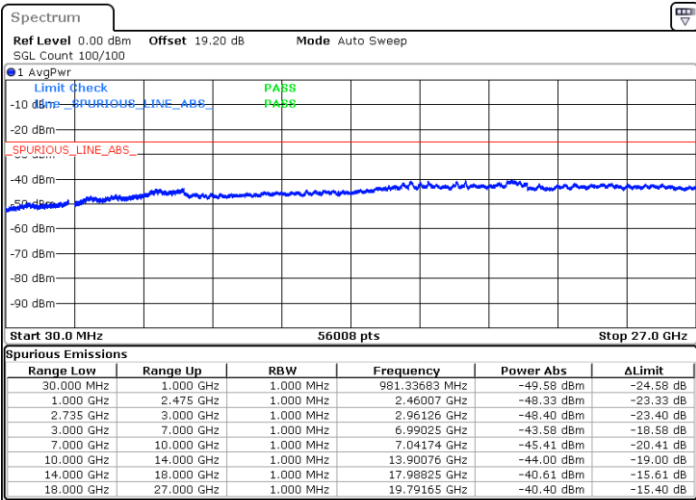

Middle Channel / 1RB99 and 1RB0

Date: 6.FEB.2023 22:07:57

Date: 6.FEB.2023 22:09:07

Middle Channel / FullRB

N/A

Date: 6.FEB.2023 22:02:08

LTE Band 41C / 20MHz+15MHz

QPSK

Highest Channel / 1RB0 and 1RB74

Highest Channel / 1RB99 and 1RB0

Date: 6.FEB.2023 22:26:48

Date: 6.FEB.2023 22:20:59

Highest Channel / FullIRB

N/A

Date: 6.FEB.2023 22:27:58

LTE Band 41C / 20MHz+20MHz

QPSK

Lowest Channel / 1RB0 and 1RB99

Lowest Channel / 1RB99 and 1RB0

Date: 6.FEB.2023 20:57:32

Date: 6.FEB.2023 20:56:23

Lowest Channel / FullRB

N/A

Date: 6.FEB.2023 21:03:22