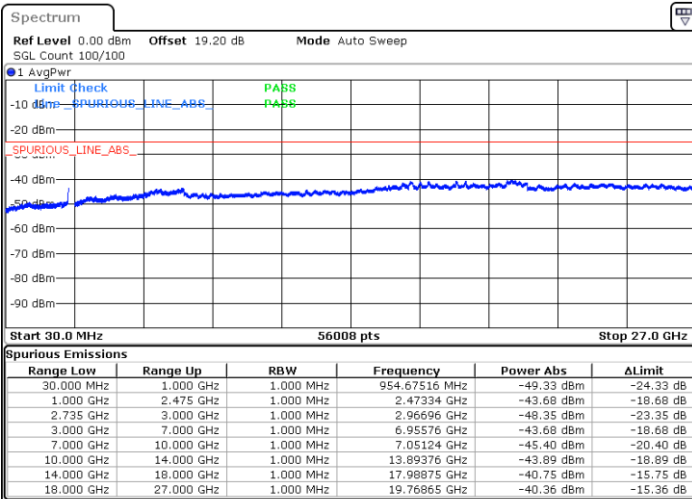

16QAM

Highest Channel / 1RB0 and 1RB74

Highest Channel / 1RB49 and 1RB0

Date: 7.FEB.2023 22:27:30

Date: 7.FEB.2023 22:24:01

Highest Channel / FullIRB

N/A

Date: 7.FEB.2023 22:30:59

LTE Band 41C / 10MHz+20MHz

16QAM

Lowest Channel / 1RB0 and 1RB99

Lowest Channel / 1RB49 and 1RB0

Date: 7.FEB.2023 02:36:40

Date: 7.FEB.2023 02:33:10

Lowest Channel / FullRB

N/A

Date: 7.FEB.2023 02:40:09

LTE Band 41C / 10MHz+20MHz

16QAM

Middle Channel / 1RB0 and 1RB99

Middle Channel / 1RB49 and 1RB0

Date: 7.FEB.2023 02:47:17

Date: 7.FEB.2023 02:50:47

Middle Channel / FullRB