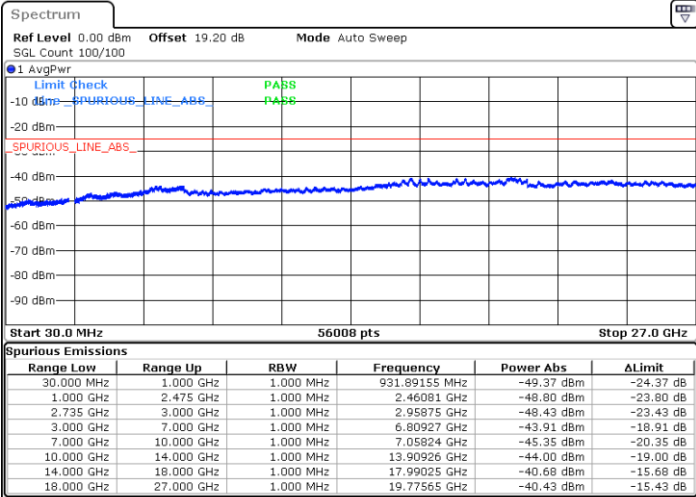

Date: 7.FEB.2023 21:45:27

LTE Band 41C / 20MHz+10MHz

QPSK

Lowest Channel / 1RB0 and 1RB49

Lowest Channel / 1RB99 and 1RB0

Date: 7.FEB.2023 01:34:41

Date: 7.FEB.2023 01:33:31

Lowest Channel / FullRB

N/A

Date: 7.FEB.2023 01:40:30

LTE Band 41C / 20MHz+10MHz

QPSK

Middle Channel / 1RB0 and 1RB49

Middle Channel / 1RB99 and 1RB0

Date: 7.FEB.2023 01:47:34

Date: 7.FEB.2023 01:48:44

Middle Channel / FullRB

N/A

Date: 7.FEB.2023 01:41:44

LTE Band 41C / 20MHz+10MHz

QPSK

Highest Channel / 1RB0 and 1RB49

Highest Channel / 1RB99 and 1RB0

Date: 7.FEB.2023 01:58:08

Date: 7.FEB.2023 01:52:17

Highest Channel / FullIRB

N/A

Date: 7.FEB.2023 01:59:18

LTE Band 41C / 20MHz+15MHz

QPSK

Lowest Channel / 1RB0 and 1RB74

Lowest Channel / 1RB99 and 1RB0