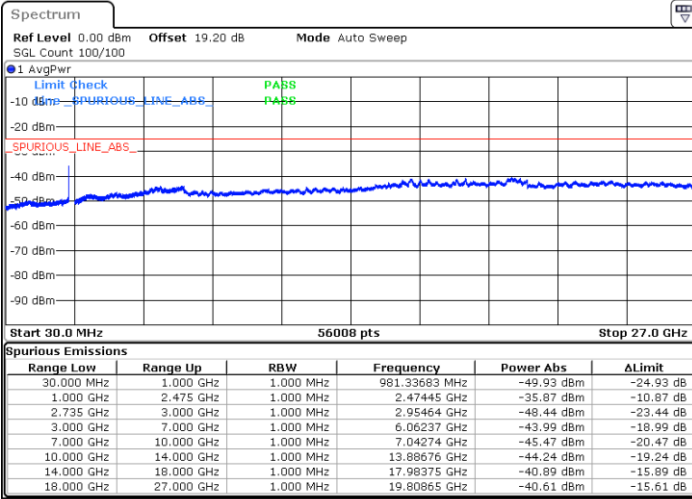

Date: 7.FEB.2023 23:17:03

Middle Channel / FullRB

N/A

Date: 7.FEB.2023 23:10:05

LTE Band 41C / 5MHz+20MHz

16QAM

Highest Channel / 1RB0 and 1RB99

Highest Channel / 1RB24 and 1RB0

Date: 7.FEB.2023 23:24:04

Date: 7.FEB.2023 23:20:35

Highest Channel / FullIRB

N/A

Date: 7.FEB.2023 23:27:33

LTE Band 41C / 10MHz+15MHz

16QAM

Lowest Channel / 1RB0 and 1RB74

Lowest Channel / 1RB49 and 1RB0

Date: 7.FEB.2023 22:06:29

Date: 7.FEB.2023 22:03:01

Lowest Channel / FullRB

N/A

Date: 7.FEB.2023 22:09:59

LTE Band 41C / 10MHz+15MHz

16QAM