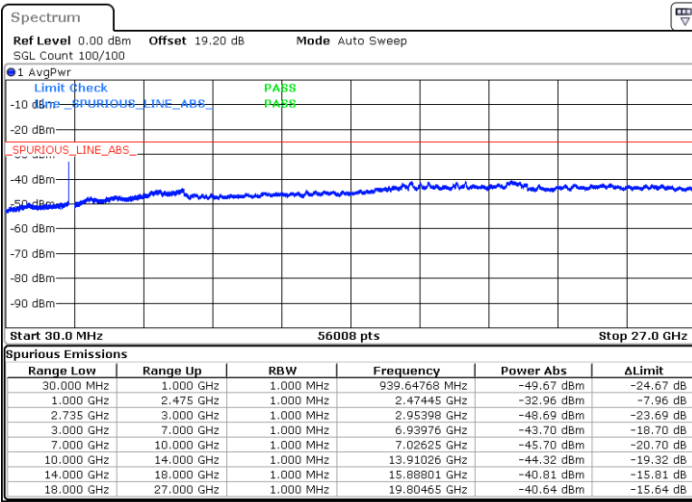

Date: 6.FEB.2023 21:04:35

LTE Band 41C / 20MHz+20MHz

QPSK

Highest Channel / 1RB0 and 1RB99

Highest Channel / 1RB99 and 1RB0

Date: 6.FEB.2023 21:20:56

Date: 6.FEB.2023 21:15:07

Highest Channel / FullIRB

N/A

Date: 6.FEB.2023 21:22:06

LTE Band 41C / 5MHz+20MHz

16QAM

Lowest Channel / 1RB0 and 1RB99

Lowest Channel / 1RB24 and 1RB0

Date: 7.FEB.2023 23:03:04

Date: 7.FEB.2023 22:59:36

Lowest Channel / FullRB

N/A

Date: 7.FEB.2023 23:06:33

LTE Band 41C / 5MHz+20MHz

16QAM

Middle Channel / 1RB0 and 1RB9

Middle Channel / 1RB24 and 1RB0

Date: 7.FEB.2023 23:13:34