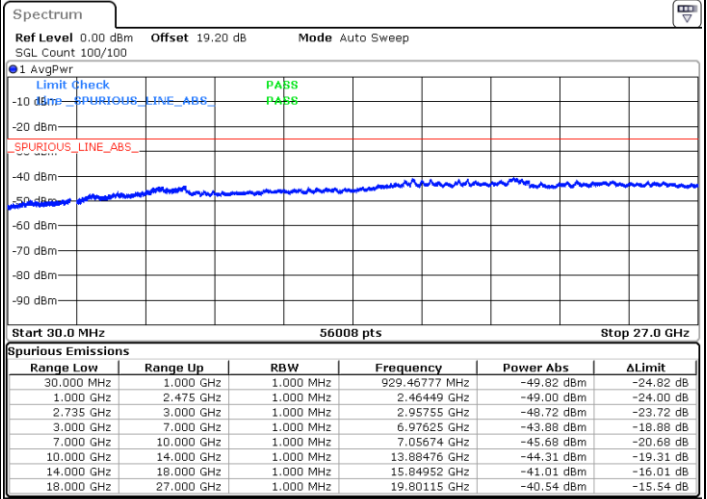

Date: 7.FEB.2023 23:17:03

Middle Channel / FullRB

N/A

Date: 7.FEB.2023 23:10:05

LTE Band 41C / 5MHz+20MHz

16QAM

Highest Channel / 1RB0 and 1RB99

Highest Channel / 1RB24 and 1RB0

Date: 7.FEB.2023 23:24:04

Date: 7.FEB.2023 23:20:35

Highest Channel / FullIRB

N/A

Date: 7.FEB.2023 23:27:33

LTE Band 41C / 10MHz+15MHz

16QAM

Lowest Channel / 1RB0 and 1RB74

Lowest Channel / 1RB49 and 1RB0

Date: 7.FEB.2023 22:06:29

Date: 7.FEB.2023 22:03:01

Lowest Channel / FullRB

N/A

Date: 7.FEB.2023 22:09:59

LTE Band 41C / 10MHz+15MHz

16QAM