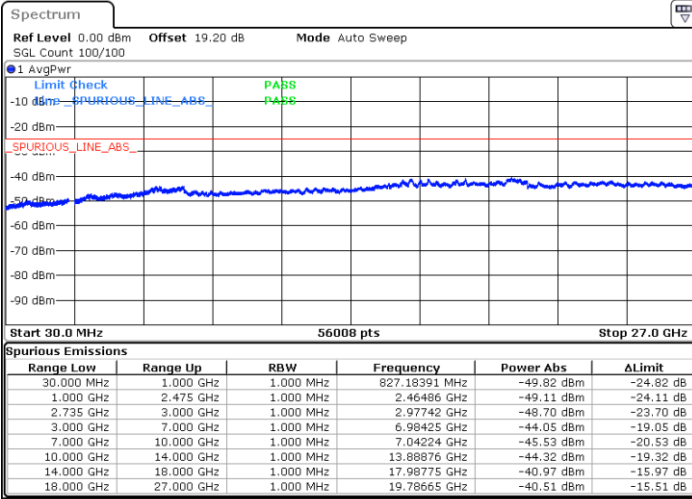

Lowest Channel / 1RB49 and 1RB0

Date: 7.FEB.2023 22:06:29

Date: 7.FEB.2023 22:03:01

Lowest Channel / FullRB

N/A

Date: 7.FEB.2023 22:09:59

LTE Band 41C / 10MHz+15MHz

16QAM

MiddleChannel / 1RB0 and 1RB74

Middle Channel / 1RB49 and 1RB0

Date: 7.FEB.2023 22:17:00

Date: 7.FEB.2023 22:20:28

Middle Channel / FullIRB

N/A

Date: 7.FEB.2023 22:13:31

LTE Band 41C / 10MHz+15MHz

16QAM

Highest Channel / 1RB0 and 1RB74

Highest Channel / 1RB49 and 1RB0

Date: 7.FEB.2023 22:27:30

Date: 7.FEB.2023 22:24:01

Highest Channel / FullIRB

N/A

Date: 7.FEB.2023 22:30:59