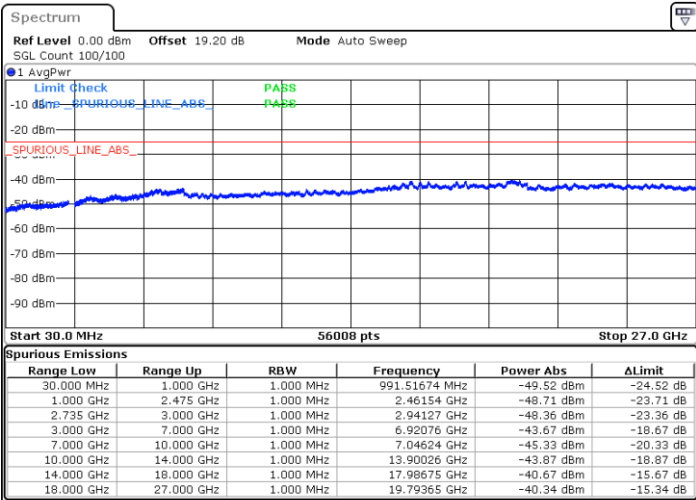

Date: 6.FEB.2023 22:59:54

Lowest Channel / FullRB

N/A

Date: 6.FEB.2023 23:06:53

LTE Band 41C / 15MHz+20MHz

QPSK

Middle Channel / 1RB0 and 1RB9

Middle Channel / 1RB74 and 1RB0

Date: 6.FEB.2023 23:13:55

Date: 6.FEB.2023 23:15:05

Middle Channel / FullRB

N/A

Date: 6.FEB.2023 23:08:05

LTE Band 41C / 15MHz+20MHz

QPSK

Highest Channel / 1RB0 and 1RB99

Highest Channel / 1RB74 and 1RB0

Date: 6.FEB.2023 23:32:46

Date: 6.FEB.2023 23:26:57

Highest Channel / FullIRB

N/A

Date: 6.FEB.2023 23:33:56

LTE Band 41C / 20MHz+5MHz

QPSK

Lowest Channel / 1RB0 and 1RB24

Lowest Channel / 1RB99 and 1RB0

Date: 7.FEB.2023 21:20:59

Date: 7.FEB.2023 21:19:47

Lowest Channel / FullRB

N/A

Date: 7.FEB.2023 21:26:47

LTE Band 41C / 20MHz+5MHz