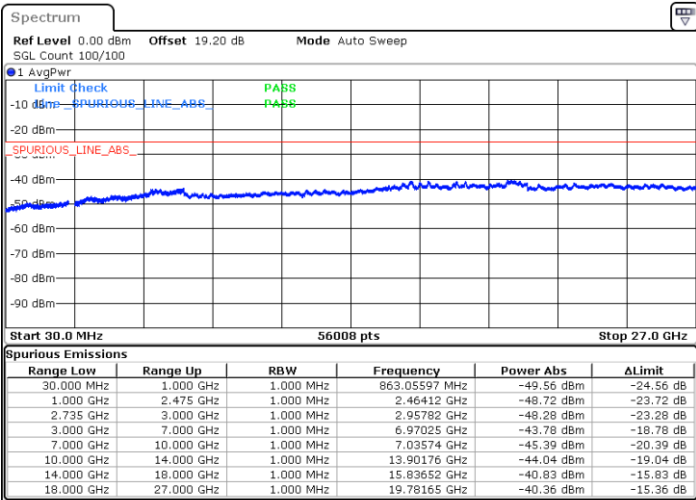

Date: 7.FEB.2023 02:40:09

LTE Band 41C / 10MHz+20MHz

16QAM

Middle Channel / 1RB0 and 1RB99

Middle Channel / 1RB49 and 1RB0

Date: 7.FEB.2023 02:47:17

Date: 7.FEB.2023 02:50:47

Middle Channel / FullRB

N/A

Date: 7.FEB.2023 02:43:43

LTE Band 41C / 10MHz+20MHz

16QAM

Highest Channel / 1RB0 and 1RB99

Highest Channel / 1RB49 and 1RB0

Date: 7.FEB.2023 03:06:11

Date: 7.FEB.2023 03:02:41

Highest Channel / FullIRB

N/A

Date: 7.FEB.2023 03:09:41

LTE Band 41C / 15MHz+10MHz

16QAM

Lowest Channel / 1RB0 and 1RB49

Lowest Channel / 1RB74 and 1RB0

Date: 7.FEB.2023 19:45:15