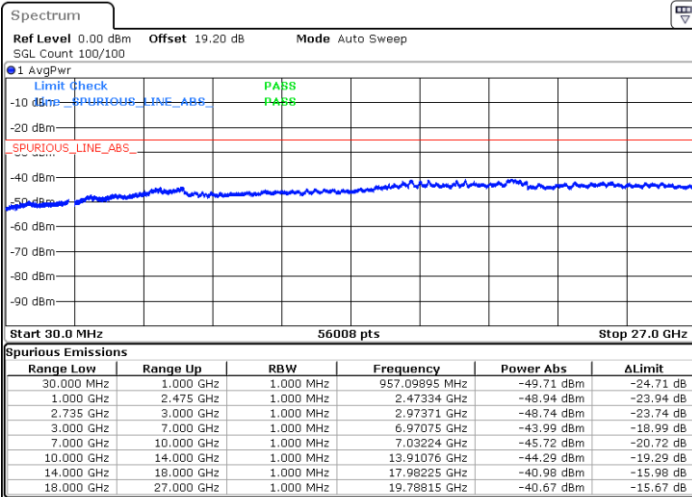

MiddleChannel / 1RB0 and 1RB74

Middle Channel / 1RB49 and 1RB0

Date: 7.FEB.2023 22:17:00

Date: 7.FEB.2023 22:20:28

Middle Channel / FullIRB

N/A

Date: 7.FEB.2023 22:13:31

LTE Band 41C / 10MHz+15MHz

16QAM

Highest Channel / 1RB0 and 1RB74

Highest Channel / 1RB49 and 1RB0

Date: 7.FEB.2023 22:27:30

Date: 7.FEB.2023 22:24:01

Highest Channel / FullIRB

N/A

Date: 7.FEB.2023 22:30:59

LTE Band 41C / 10MHz+20MHz

16QAM

Lowest Channel / 1RB0 and 1RB99

Lowest Channel / 1RB49 and 1RB0

Date: 7.FEB.2023 02:36:40

Date: 7.FEB.2023 02:33:10

Lowest Channel / FullRB

N/A