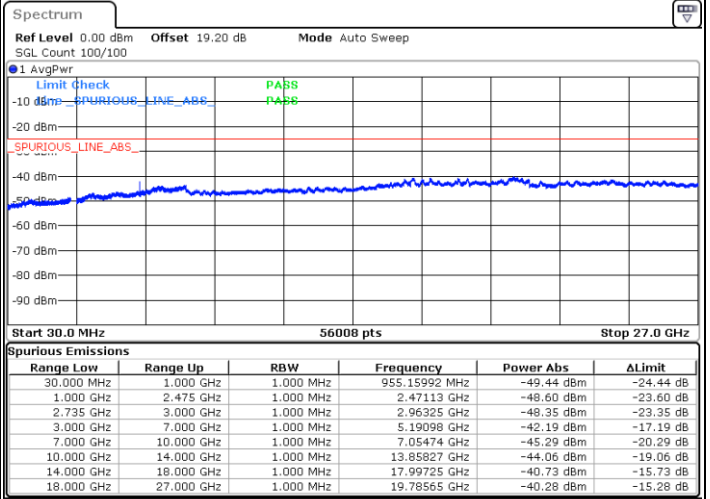

Date: 7.FEB.2023 01:52:17

Highest Channel / FullIRB

N/A

Date: 7.FEB.2023 01:59:18

LTE Band 41C / 20MHz+15MHz

QPSK

Lowest Channel / 1RB0 and 1RB74

Lowest Channel / 1RB99 and 1RB0

Date: 6.FEB.2023 21:55:06

Date: 6.FEB.2023 21:53:56

Lowest Channel / FullRB

N/A

Date: 6.FEB.2023 22:00:56

LTE Band 41C / 20MHz+15MHz

QPSK

Middle Channel / 1RB0 and 1RB74

Middle Channel / 1RB99 and 1RB0

Date: 6.FEB.2023 22:07:57

Date: 6.FEB.2023 22:09:07

Middle Channel / FullRB

N/A

Date: 6.FEB.2023 22:02:08

LTE Band 41C / 20MHz+15MHz

QPSK

Highest Channel / 1RB0 and 1RB74

Highest Channel / 1RB99 and 1RB0

Date: 6.FEB.2023 22:26:48

Date: 6.FEB.2023 22:20:59

Highest Channel / FullIRB

N/A

Date: 6.FEB.2023 22:27:58

LTE Band 41C / 20MHz+20MHz