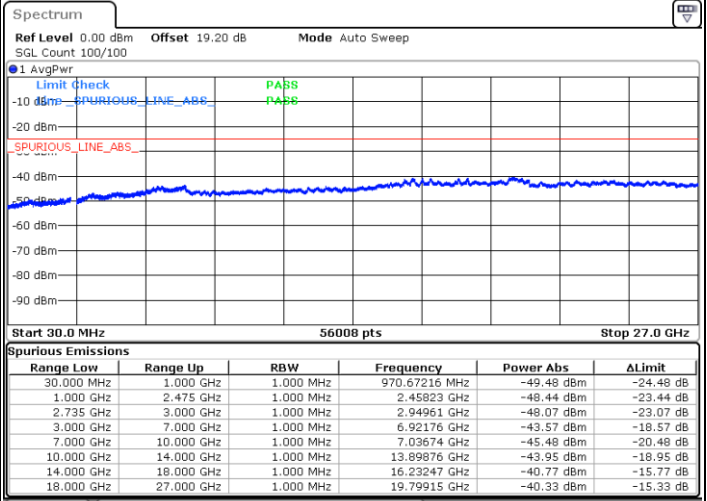

Highest Channel / FullIRB

N/A

Date: 7.FEB.2023 00:47:42

LTE Band 41C / 15MHz+20MHz

QPSK

Lowest Channel / 1RB0 and 1RB99

Lowest Channel / 1RB74 and 1RB0

Date: 6.FEB.2023 23:01:03

Date: 6.FEB.2023 22:59:54

Lowest Channel / FullRB

N/A

Date: 6.FEB.2023 23:06:53

LTE Band 41C / 15MHz+20MHz

QPSK

Middle Channel / 1RB0 and 1RB9

Middle Channel / 1RB74 and 1RB0

Date: 6.FEB.2023 23:13:55

Date: 6.FEB.2023 23:15:05

Middle Channel / FullRB

N/A

Date: 6.FEB.2023 23:08:05

LTE Band 41C / 15MHz+20MHz

QPSK

Highest Channel / 1RB0 and 1RB99

Highest Channel / 1RB74 and 1RB0

Date: 6.FEB.2023 23:32:46

Date: 6.FEB.2023 23:26:57

Highest Channel / FullIRB

N/A

Date: 6.FEB.2023 23:33:56

LTE Band 41C / 20MHz+5MHz

QPSK