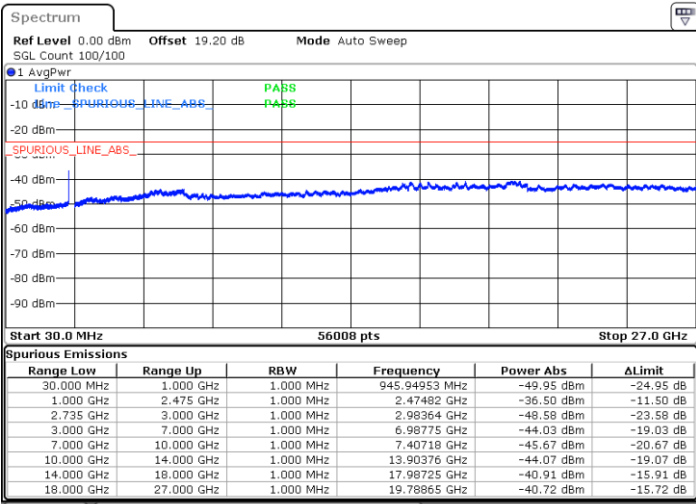

Date: 6.FEB.2023 23:13:55

Date: 6.FEB.2023 23:15:05

Middle Channel / FullRB

N/A

Date: 6.FEB.2023 23:08:05

LTE Band 41C / 15MHz+20MHz

QPSK

Highest Channel / 1RB0 and 1RB99

Highest Channel / 1RB74 and 1RB0

Date: 6.FEB.2023 23:32:46

Date: 6.FEB.2023 23:26:57

Highest Channel / FullIRB

N/A

Date: 6.FEB.2023 23:33:56

LTE Band 41C / 20MHz+5MHz

QPSK

Lowest Channel / 1RB0 and 1RB24

Lowest Channel / 1RB99 and 1RB0

Date: 7.FEB.2023 21:20:59

Date: 7.FEB.2023 21:19:47

Lowest Channel / FullRB

N/A

Date: 7.FEB.2023 21:26:47

LTE Band 41C / 20MHz+5MHz