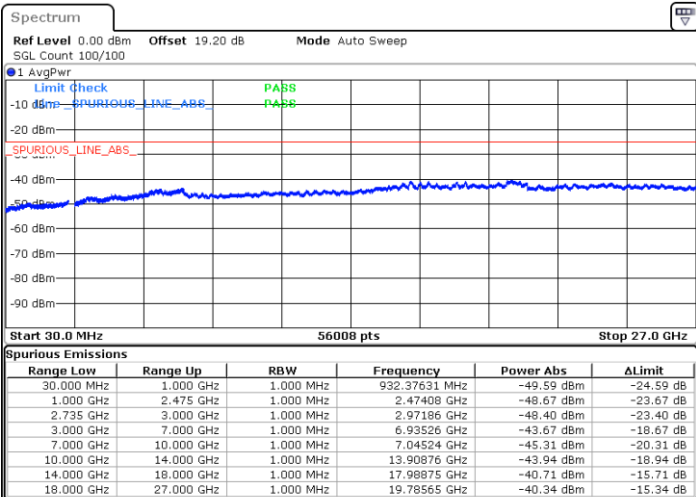

Date: 6.FEB.2023 23:13:55

Date: 6.FEB.2023 23:15:05

Middle Channel / FullRB

N/A

Date: 6.FEB.2023 23:08:05

LTE Band 41C / 15MHz+20MHz

QPSK

Highest Channel / 1RB0 and 1RB99

Highest Channel / 1RB74 and 1RB0

Date: 6.FEB.2023 23:32:46

Date: 6.FEB.2023 23:26:57

Highest Channel / FullIRB

N/A

Date: 6.FEB.2023 23:33:56

LTE Band 41C / 20MHz+5MHz

QPSK

Lowest Channel / 1RB0 and 1RB24

Lowest Channel / 1RB99 and 1RB0

Date: 7.FEB.2023 21:20:59

Date: 7.FEB.2023 21:19:47

Lowest Channel / FullRB

N/A

Date: 7.FEB.2023 21:26:47

LTE Band 41C / 20MHz+5MHz