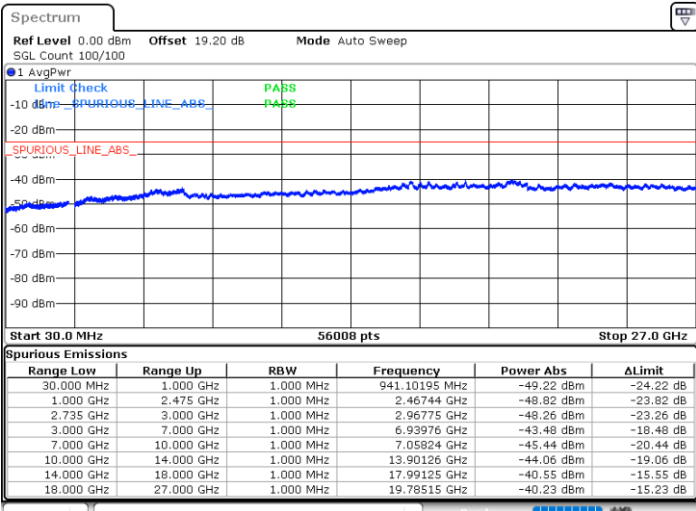

Highest Channel / 1RB0 and 1RB74

Highest Channel / 1RB99 and 1RB0

Date: 6.FEB.2023 22:26:48

Date: 6.FEB.2023 22:20:59

Highest Channel / FullIRB

N/A

Date: 6.FEB.2023 22:27:58

LTE Band 41C / 20MHz+20MHz

QPSK

Lowest Channel / 1RB0 and 1RB99

Lowest Channel / 1RB99 and 1RB0

Date: 6.FEB.2023 20:57:32

Date: 6.FEB.2023 20:56:23

Lowest Channel / FullRB

N/A

Date: 6.FEB.2023 21:03:22

LTE Band 41C / 20MHz+20MHz

QPSK

MiddleChannel / 1RB0 and 1RB99

Middle Channel / 1RB99 and 1RB0

Date: 6.FEB.2023 21:10:24

Date: 6.FEB.2023 21:11:34

Middle Channel / FullIRB

N/A