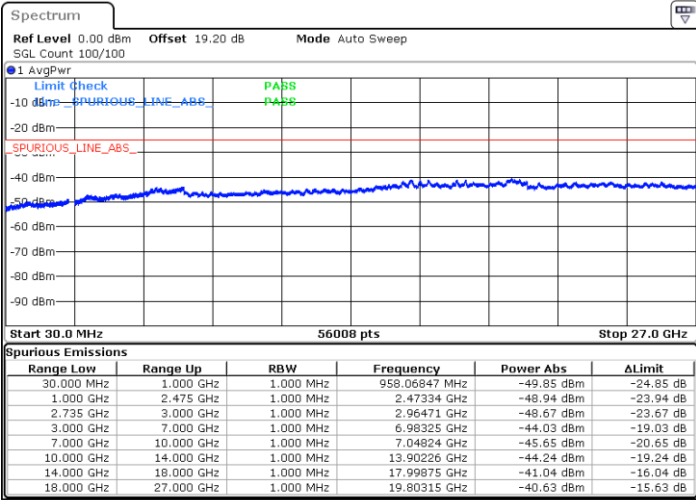

Lowest Channel / 1RB49 and 1RB0

Date: 7.FEB.2023 22:06:29

Date: 7.FEB.2023 22:03:01

Lowest Channel / FullRB

N/A

Date: 7.FEB.2023 22:09:59

LTE Band 41C / 10MHz+15MHz

16QAM

MiddleChannel / 1RB0 and 1RB74

Middle Channel / 1RB49 and 1RB0

Date: 7.FEB.2023 22:17:00

Date: 7.FEB.2023 22:20:28

Middle Channel / FullIRB

N/A

Date: 7.FEB.2023 22:13:31

LTE Band 41C / 10MHz+15MHz

16QAM

Highest Channel / 1RB0 and 1RB74

Highest Channel / 1RB49 and 1RB0

Date: 7.FEB.2023 22:27:30

Date: 7.FEB.2023 22:24:01

Highest Channel / FullIRB

N/A

Date: 7.FEB.2023 22:30:59