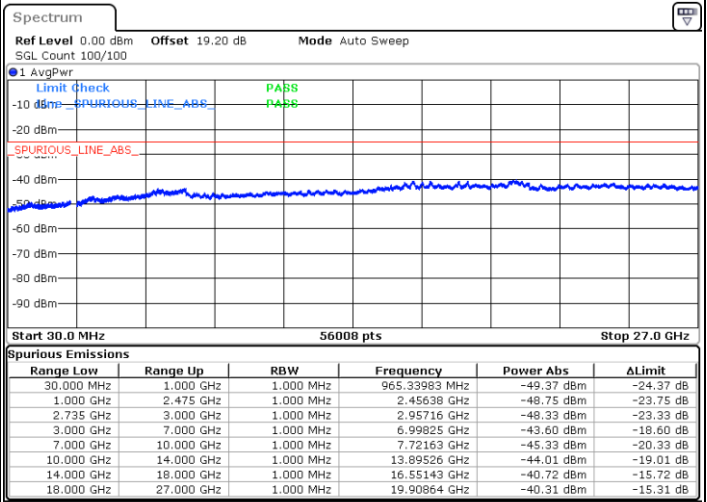

Lowest Channel / 1RB49 and 1RB0

Date: 7.FEB.2023 22:06:29

Date: 7.FEB.2023 22:03:01

Lowest Channel / FullRB

N/A

Date: 7.FEB.2023 22:09:59

LTE Band 41C / 10MHz+15MHz

16QAM

MiddleChannel / 1RB0 and 1RB74

Middle Channel / 1RB49 and 1RB0

Date: 7.FEB.2023 22:17:00

Date: 7.FEB.2023 22:20:28

Middle Channel / FullIRB

N/A

Date: 7.FEB.2023 22:13:31

LTE Band 41C / 10MHz+15MHz

16QAM

Highest Channel / 1RB0 and 1RB74

Highest Channel / 1RB49 and 1RB0

Date: 7.FEB.2023 22:27:30

Date: 7.FEB.2023 22:24:01

Highest Channel / FullIRB

N/A

Date: 7.FEB.2023 22:30:59

LTE Band 41C / 10MHz+20MHz

16QAM

Lowest Channel / 1RB0 and 1RB99

Lowest Channel / 1RB49 and 1RB0

Date: 7.FEB.2023 02:36:40

Date: 7.FEB.2023 02:33:10

Lowest Channel / FullRB

N/A