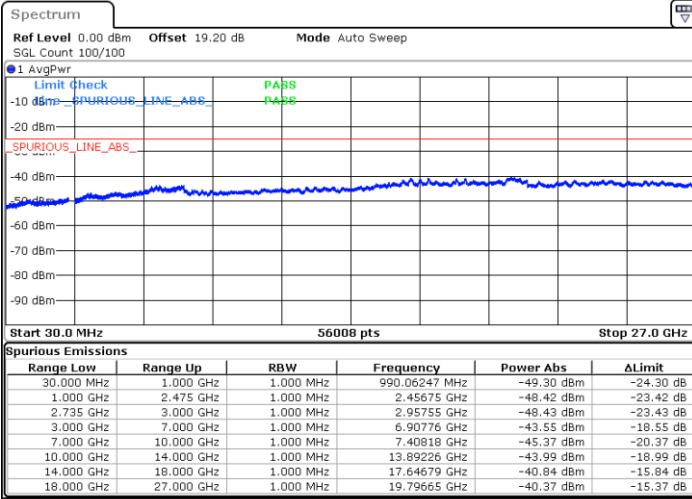

Date: 6.FEB.2023 21:55:06

Date: 6.FEB.2023 21:53:56

Lowest Channel / FullRB

N/A

Date: 6.FEB.2023 22:00:56

LTE Band 41C / 20MHz+15MHz

QPSK

Middle Channel / 1RB0 and 1RB74

Middle Channel / 1RB99 and 1RB0

Date: 6.FEB.2023 22:07:57

Date: 6.FEB.2023 22:09:07

Middle Channel / FullRB

N/A

Date: 6.FEB.2023 22:02:08

LTE Band 41C / 20MHz+15MHz

QPSK

Highest Channel / 1RB0 and 1RB74

Highest Channel / 1RB99 and 1RB0

Date: 6.FEB.2023 22:26:48

Date: 6.FEB.2023 22:20:59

Highest Channel / FullIRB

N/A

Date: 6.FEB.2023 22:27:58

LTE Band 41C / 20MHz+20MHz