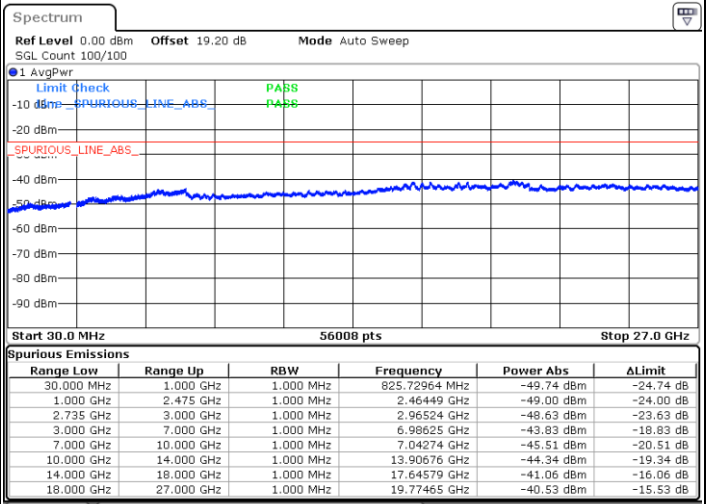

Date: 6.FEB.2023 23:13:55

Date: 6.FEB.2023 23:15:05

Middle Channel / FullRB

N/A

Date: 6.FEB.2023 23:08:05

LTE Band 41C / 15MHz+20MHz

QPSK

Highest Channel / 1RB0 and 1RB99

Highest Channel / 1RB74 and 1RB0

Date: 6.FEB.2023 23:32:46

Date: 6.FEB.2023 23:26:57

Highest Channel / FullIRB

N/A

Date: 6.FEB.2023 23:33:56

LTE Band 41C / 20MHz+5MHz

QPSK

Lowest Channel / 1RB0 and 1RB24

Lowest Channel / 1RB99 and 1RB0

Date: 7.FEB.2023 21:20:59

Date: 7.FEB.2023 21:19:47

Lowest Channel / FullRB

N/A

Date: 7.FEB.2023 21:26:47

LTE Band 41C / 20MHz+5MHz