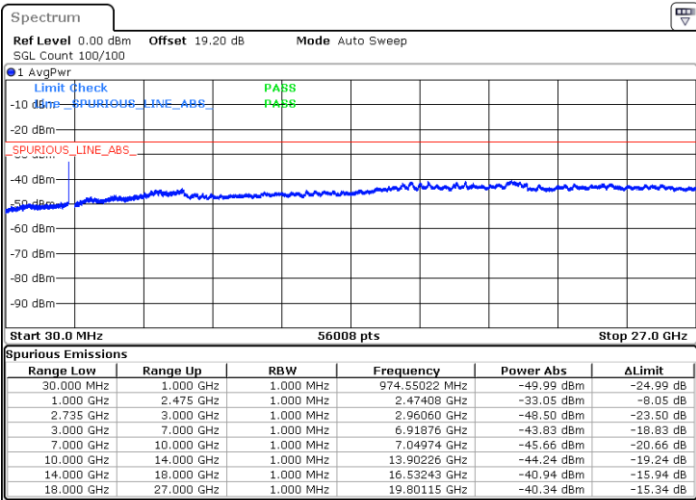

N/A

Date: 7.FEB.2023 02:43:43

LTE Band 41C / 10MHz+20MHz

16QAM

Highest Channel / 1RB0 and 1RB99

Highest Channel / 1RB49 and 1RB0

Date: 7.FEB.2023 03:06:11

Date: 7.FEB.2023 03:02:41

Highest Channel / FullIRB

N/A

Date: 7.FEB.2023 03:09:41

LTE Band 41C / 15MHz+10MHz

16QAM

Lowest Channel / 1RB0 and 1RB49

Lowest Channel / 1RB74 and 1RB0

Date: 7.FEB.2023 19:45:15

Date: 7.FEB.2023 19:41:46

Lowest Channel / FullRB

N/A

Date: 7.FEB.2023 19:48:44