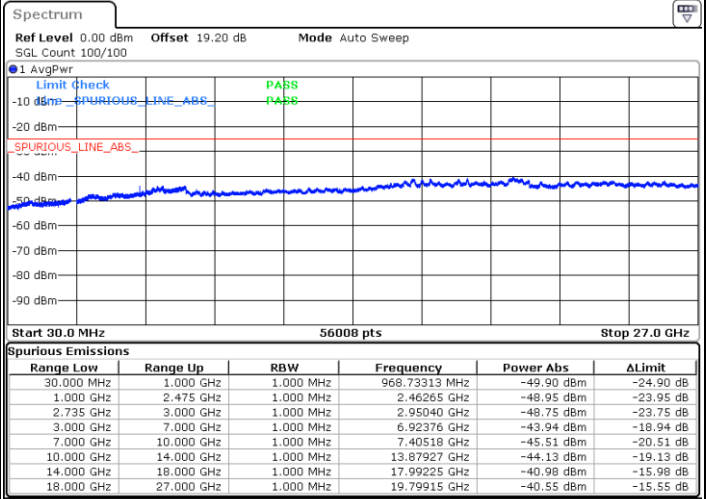

Date: 7.FEB.2023 23:24:04

Date: 7.FEB.2023 23:20:35

Highest Channel / FullIRB

N/A

Date: 7.FEB.2023 23:27:33

LTE Band 41C / 10MHz+15MHz

16QAM

Lowest Channel / 1RB0 and 1RB74

Lowest Channel / 1RB49 and 1RB0

Date: 7.FEB.2023 22:06:29

Date: 7.FEB.2023 22:03:01

Lowest Channel / FullRB

N/A

Date: 7.FEB.2023 22:09:59

LTE Band 41C / 10MHz+15MHz

16QAM

MiddleChannel / 1RB0 and 1RB74

Middle Channel / 1RB49 and 1RB0

Date: 7.FEB.2023 22:17:00

Date: 7.FEB.2023 22:20:28

Middle Channel / FullIRB

N/A

Date: 7.FEB.2023 22:13:31

LTE Band 41C / 10MHz+15MHz