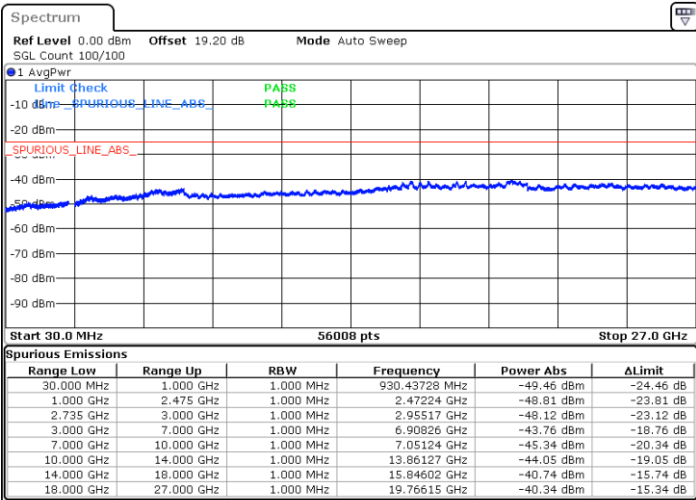

LTE Band 41C / 10MHz+20MHz

16QAM

Lowest Channel / 1RB0 and 1RB99

Lowest Channel / 1RB49 and 1RB0

Date: 7.FEB.2023 02:36:40

Date: 7.FEB.2023 02:33:10

Lowest Channel / FullRB

N/A

Date: 7.FEB.2023 02:40:09

LTE Band 41C / 10MHz+20MHz

16QAM

Middle Channel / 1RB0 and 1RB99

Middle Channel / 1RB49 and 1RB0

Date: 7.FEB.2023 02:47:17

Date: 7.FEB.2023 02:50:47

Middle Channel / FullRB

N/A

Date: 7.FEB.2023 02:43:43

LTE Band 41C / 10MHz+20MHz

16QAM

Highest Channel / 1RB0 and 1RB99

Highest Channel / 1RB49 and 1RB0

Date: 7.FEB.2023 03:06:11

Date: 7.FEB.2023 03:02:41

Highest Channel / FullIRB

N/A

Date: 7.FEB.2023 03:09:41

LTE Band 41C / 15MHz+10MHz

16QAM

Lowest Channel / 1RB0 and 1RB49

Lowest Channel / 1RB74 and 1RB0

Date: 7.FEB.2023 19:45:15