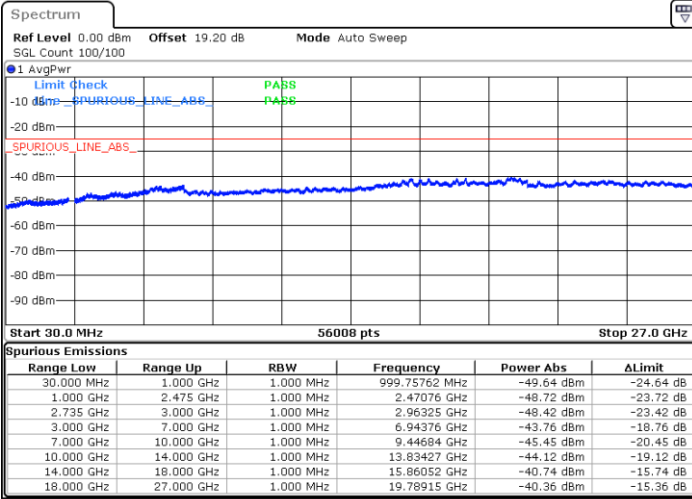

N/A

Date: 7.FEB.2023 00:30:11

LTE Band 41C / 15MHz+15MHz

QPSK

Highest Channel / 1RB0 and 1RB74

Highest Channel / 1RB74 and 1RB0

Date: 7.FEB.2023 00:46:32

Date: 7.FEB.2023 00:40:43

Highest Channel / FullIRB

N/A

Date: 7.FEB.2023 00:47:42

LTE Band 41C / 15MHz+20MHz

QPSK

Lowest Channel / 1RB0 and 1RB99

Lowest Channel / 1RB74 and 1RB0

Date: 6.FEB.2023 23:01:03