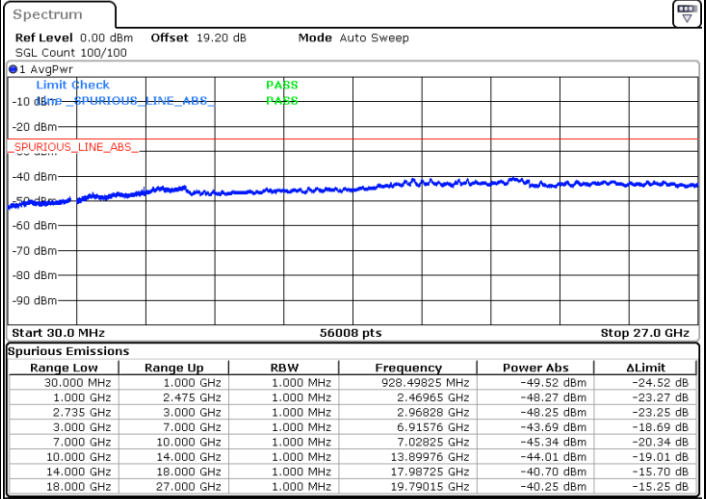

N/A

Date: 7.FEB.2023 01:40:30

LTE Band 41C / 20MHz+10MHz

QPSK

Middle Channel / 1RB0 and 1RB49

Middle Channel / 1RB99 and 1RB0

Date: 7.FEB.2023 01:47:34

Date: 7.FEB.2023 01:48:44

Middle Channel / FullRB

N/A

Date: 7.FEB.2023 01:41:44

LTE Band 41C / 20MHz+10MHz

QPSK

Highest Channel / 1RB0 and 1RB49

Highest Channel / 1RB99 and 1RB0

Date: 7.FEB.2023 01:58:08

Date: 7.FEB.2023 01:52:17

Highest Channel / FullIRB

N/A

Date: 7.FEB.2023 01:59:18

LTE Band 41C / 20MHz+15MHz

QPSK

Lowest Channel / 1RB0 and 1RB74

Lowest Channel / 1RB99 and 1RB0