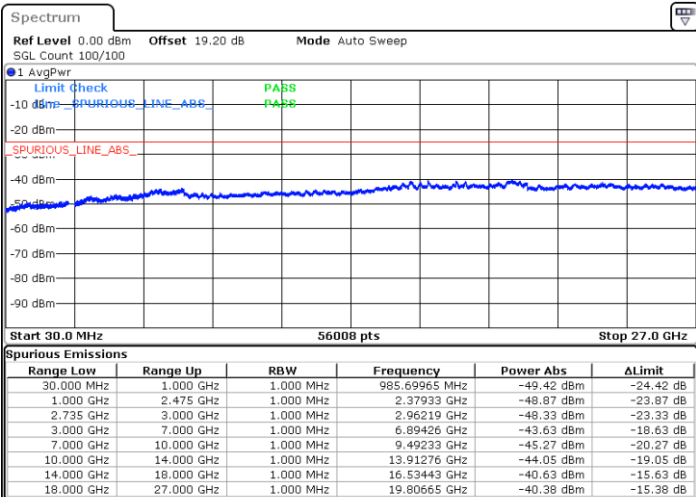

Date: 7.FEB.2023 02:40:09

LTE Band 41C / 10MHz+20MHz

16QAM

Middle Channel / 1RB0 and 1RB99

Middle Channel / 1RB49 and 1RB0

Date: 7.FEB.2023 02:47:17

Date: 7.FEB.2023 02:50:47

Middle Channel / FullRB

N/A

Date: 7.FEB.2023 02:43:43

LTE Band 41C / 10MHz+20MHz

16QAM

Highest Channel / 1RB0 and 1RB99

Highest Channel / 1RB49 and 1RB0

Date: 7.FEB.2023 03:06:11

Date: 7.FEB.2023 03:02:41

Highest Channel / FullIRB

N/A

Date: 7.FEB.2023 03:09:41

LTE Band 41C / 15MHz+10MHz

16QAM

Lowest Channel / 1RB0 and 1RB49

Lowest Channel / 1RB74 and 1RB0

Date: 7.FEB.2023 19:45:15