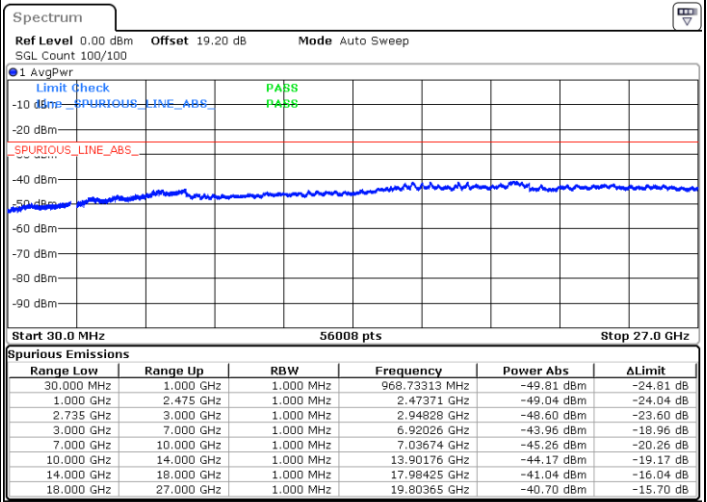

Date: 6.FEB.2023 21:04:35

LTE Band 41C / 20MHz+20MHz

QPSK

Highest Channel / 1RB0 and 1RB99

Highest Channel / 1RB99 and 1RB0

Date: 6.FEB.2023 21:20:56

Date: 6.FEB.2023 21:15:07

Highest Channel / FullIRB

N/A

Date: 6.FEB.2023 21:22:06

LTE Band 41C / 5MHz+20MHz

16QAM

Lowest Channel / 1RB0 and 1RB99

Lowest Channel / 1RB24 and 1RB0

Date: 7.FEB.2023 23:03:04

Date: 7.FEB.2023 22:59:36

Lowest Channel / FullRB

N/A

Date: 7.FEB.2023 23:06:33

LTE Band 41C / 5MHz+20MHz

16QAM

Middle Channel / 1RB0 and 1RB9

Middle Channel / 1RB24 and 1RB0

Date: 7.FEB.2023 23:13:34

Date: 7.FEB.2023 23:17:03

Middle Channel / FullRB

N/A

Date: 7.FEB.2023 23:10:05

LTE Band 41C / 5MHz+20MHz

16QAM

Highest Channel / 1RB0 and 1RB99

Highest Channel / 1RB24 and 1RB0