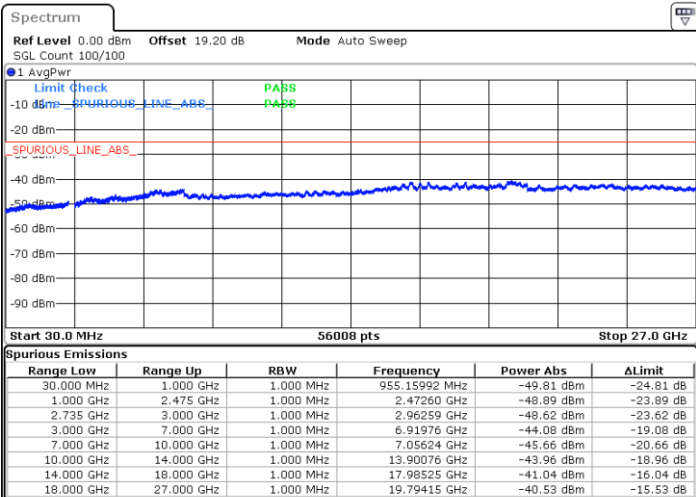

N/A

Date: 6.FEB.2023 21:22:06

LTE Band 41C / 5MHz+20MHz

16QAM

Lowest Channel / 1RB0 and 1RB99

Lowest Channel / 1RB24 and 1RB0

Date: 7.FEB.2023 23:03:04

Date: 7.FEB.2023 22:59:36

Lowest Channel / FullRB

N/A

Date: 7.FEB.2023 23:06:33

LTE Band 41C / 5MHz+20MHz

16QAM

Middle Channel / 1RB0 and 1RB9

Middle Channel / 1RB24 and 1RB0

Date: 7.FEB.2023 23:13:34

Date: 7.FEB.2023 23:17:03

Middle Channel / FullRB

N/A

Date: 7.FEB.2023 23:10:05

LTE Band 41C / 5MHz+20MHz

16QAM

Highest Channel / 1RB0 and 1RB99

Highest Channel / 1RB24 and 1RB0

Date: 7.FEB.2023 23:24:04

Date: 7.FEB.2023 23:20:35

Highest Channel / FullIRB

N/A

Date: 7.FEB.2023 23:27:33

LTE Band 41C / 10MHz+15MHz

16QAM

Lowest Channel / 1RB0 and 1RB74