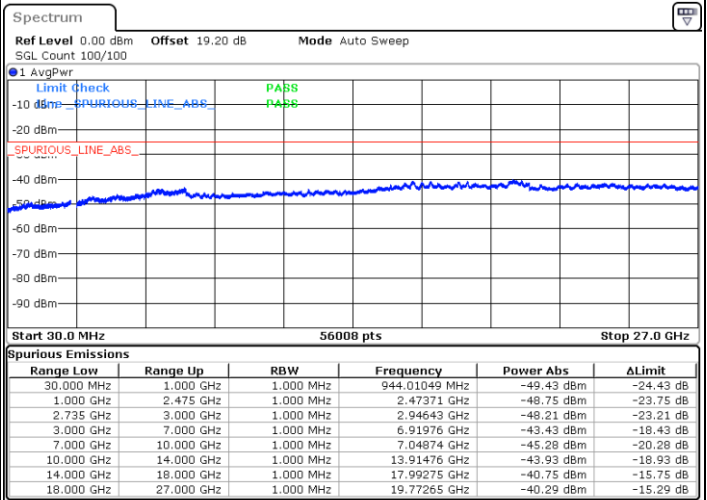

LTE Band 41C / 20MHz+5MHz

QPSK

Highest Channel / 1RB0 and 1RB24

Highest Channel / 1RB99 and 1RB0

Date: 7.FEB.2023 21:44:17

Date: 7.FEB.2023 21:38:29

Highest Channel / FullIRB

N/A

Date: 7.FEB.2023 21:45:27

LTE Band 41C / 20MHz+10MHz

QPSK

Lowest Channel / 1RB0 and 1RB49

Lowest Channel / 1RB99 and 1RB0

Date: 7.FEB.2023 01:34:41

Date: 7.FEB.2023 01:33:31

Lowest Channel / FullRB

N/A

Date: 7.FEB.2023 01:40:30

LTE Band 41C / 20MHz+10MHz

QPSK

Middle Channel / 1RB0 and 1RB49

Middle Channel / 1RB99 and 1RB0

Date: 7.FEB.2023 01:47:34

Date: 7.FEB.2023 01:48:44

Middle Channel / FullRB

N/A

Date: 7.FEB.2023 01:41:44

LTE Band 41C / 20MHz+10MHz

QPSK

Highest Channel / 1RB0 and 1RB49

Highest Channel / 1RB99 and 1RB0

Date: 7.FEB.2023 01:58:08