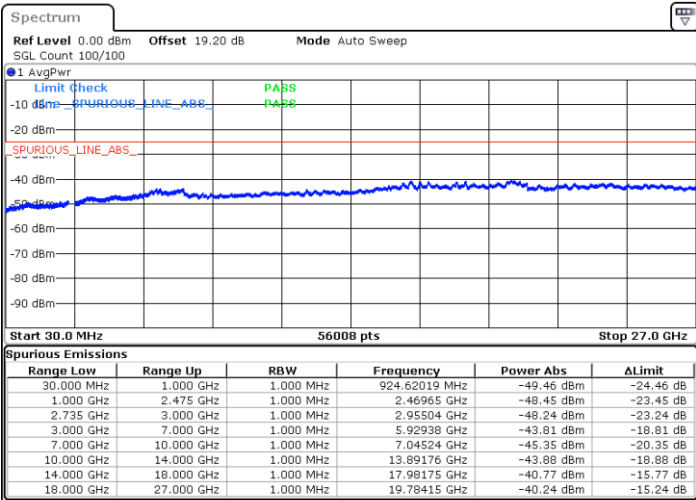

LTE Band 41C / 15MHz+15MHz

QPSK

Lowest Channel / 1RB0 and 1RB74

Lowest Channel / 1RB74 and 1RB0

Date: 7.FEB.2023 00:23:09

Date: 7.FEB.2023 00:21:59

Lowest Channel / FullRB

N/A

Date: 7.FEB.2023 00:28:59

LTE Band 41C / 15MHz+15MHz

QPSK

Middle Channel / 1RB0 and 1RB74

Middle Channel / 1RB74 and 1RB0

Date: 7.FEB.2023 00:36:01

Date: 7.FEB.2023 00:37:11

Middle Channel / FullRB

N/A

Date: 7.FEB.2023 00:30:11

LTE Band 41C / 15MHz+15MHz

QPSK

Highest Channel / 1RB0 and 1RB74

Highest Channel / 1RB74 and 1RB0

Date: 7.FEB.2023 00:46:32

Date: 7.FEB.2023 00:40:43

Highest Channel / FullIRB

N/A

Date: 7.FEB.2023 00:47:42

LTE Band 41C / 15MHz+20MHz

QPSK

Lowest Channel / 1RB0 and 1RB99

Lowest Channel / 1RB74 and 1RB0

Date: 6.FEB.2023 23:01:03