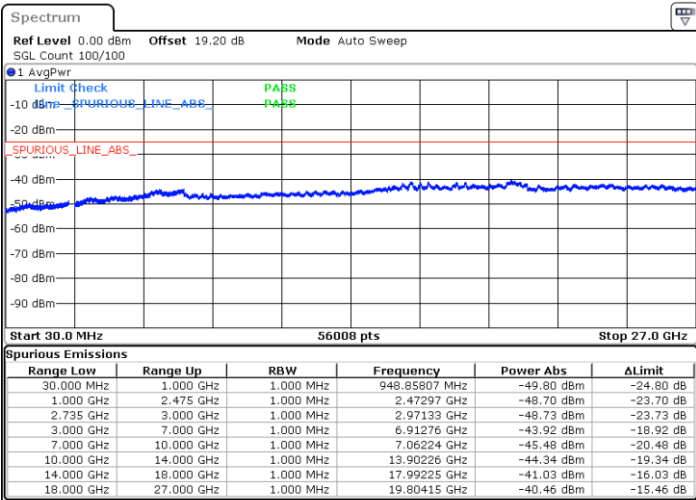

Lowest Channel / FullRB

N/A

Date: 7.FEB.2023 23:06:33

LTE Band 41C / 5MHz+20MHz

16QAM

Middle Channel / 1RB0 and 1RB9

Middle Channel / 1RB24 and 1RB0

Date: 7.FEB.2023 23:13:34

Date: 7.FEB.2023 23:17:03

Middle Channel / FullRB

N/A

Date: 7.FEB.2023 23:10:05

LTE Band 41C / 5MHz+20MHz

16QAM

Highest Channel / 1RB0 and 1RB99

Highest Channel / 1RB24 and 1RB0

Date: 7.FEB.2023 23:24:04

Date: 7.FEB.2023 23:20:35

Highest Channel / FullIRB

N/A

Date: 7.FEB.2023 23:27:33

LTE Band 41C / 10MHz+15MHz

16QAM

Lowest Channel / 1RB0 and 1RB74