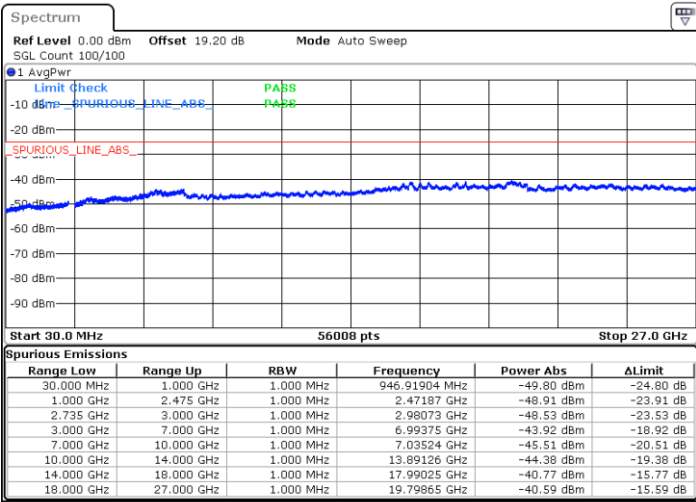

Lowest Channel / FullRB

N/A

Date: 7.FEB.2023 23:06:33

LTE Band 41C / 5MHz+20MHz

16QAM

Middle Channel / 1RB0 and 1RB9

Middle Channel / 1RB24 and 1RB0

Date: 7.FEB.2023 23:13:34

Date: 7.FEB.2023 23:17:03

Middle Channel / FullRB

N/A

Date: 7.FEB.2023 23:10:05

LTE Band 41C / 5MHz+20MHz

16QAM

Highest Channel / 1RB0 and 1RB99

Highest Channel / 1RB24 and 1RB0

Date: 7.FEB.2023 23:24:04

Date: 7.FEB.2023 23:20:35

Highest Channel / FullIRB

N/A

Date: 7.FEB.2023 23:27:33

LTE Band 41C / 10MHz+15MHz

16QAM

Lowest Channel / 1RB0 and 1RB74