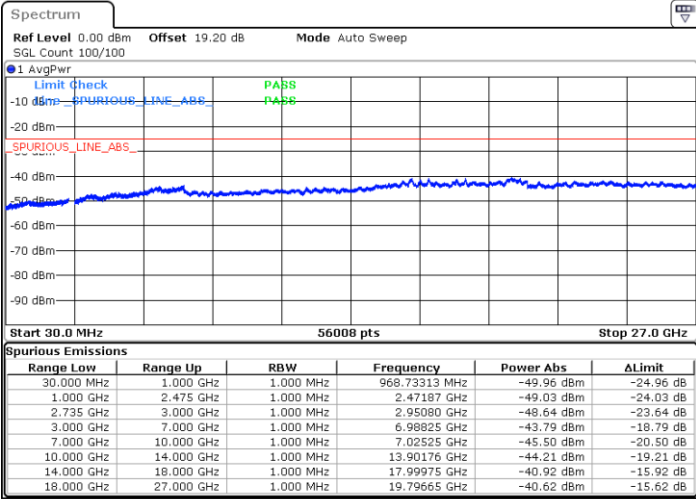

Date: 7.FEB.2023 23:24:04

Date: 7.FEB.2023 23:20:35

Highest Channel / FullIRB

N/A

Date: 7.FEB.2023 23:27:33

LTE Band 41C / 10MHz+15MHz

16QAM

Lowest Channel / 1RB0 and 1RB74

Lowest Channel / 1RB49 and 1RB0

Date: 7.FEB.2023 22:06:29

Date: 7.FEB.2023 22:03:01

Lowest Channel / FullRB

N/A

Date: 7.FEB.2023 22:09:59

LTE Band 41C / 10MHz+15MHz

16QAM

MiddleChannel / 1RB0 and 1RB74

Middle Channel / 1RB49 and 1RB0

Date: 7.FEB.2023 22:17:00

Date: 7.FEB.2023 22:20:28

Middle Channel / FullIRB

N/A

Date: 7.FEB.2023 22:13:31

LTE Band 41C / 10MHz+15MHz