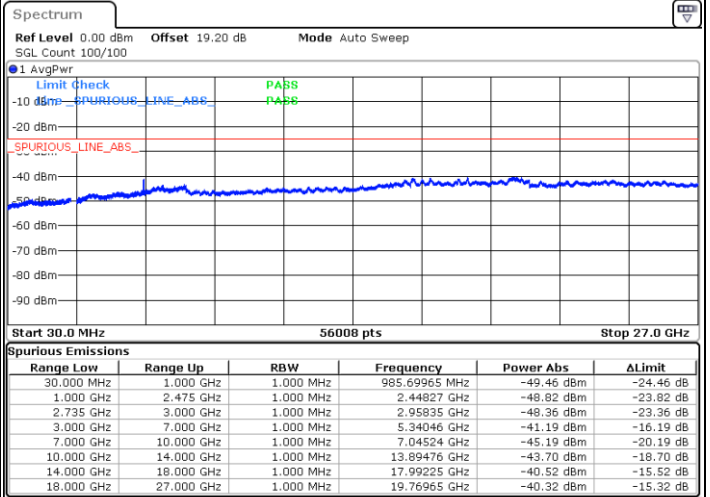

LTE Band 41C / 20MHz+20MHz

QPSK

MiddleChannel / 1RB0 and 1RB99

Middle Channel / 1RB99 and 1RB0

Date: 6.FEB.2023 21:10:24

Date: 6.FEB.2023 21:11:34

Middle Channel / FullIRB

N/A

Date: 6.FEB.2023 21:04:35

LTE Band 41C / 20MHz+20MHz

QPSK

Highest Channel / 1RB0 and 1RB99

Highest Channel / 1RB99 and 1RB0

Date: 6.FEB.2023 21:20:56

Date: 6.FEB.2023 21:15:07

Highest Channel / FullIRB

N/A

Date: 6.FEB.2023 21:22:06

LTE Band 41C / 5MHz+20MHz

16QAM

Lowest Channel / 1RB0 and 1RB99

Lowest Channel / 1RB24 and 1RB0

Date: 7.FEB.2023 23:03:04

Date: 7.FEB.2023 22:59:36