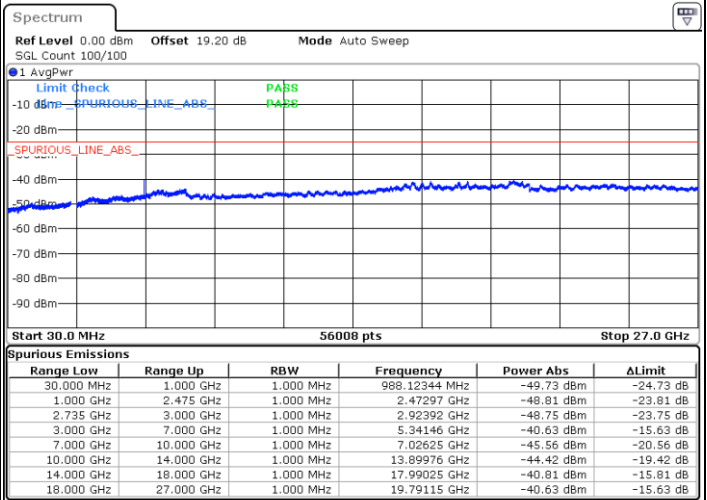

Lowest Channel / FullRB

N/A

Date: 7.FEB.2023 23:06:33

LTE Band 41C / 5MHz+20MHz

16QAM

Middle Channel / 1RB0 and 1RB9

Middle Channel / 1RB24 and 1RB0

Date: 7.FEB.2023 23:13:34

Date: 7.FEB.2023 23:17:03

Middle Channel / FullRB

N/A

Date: 7.FEB.2023 23:10:05

LTE Band 41C / 5MHz+20MHz

16QAM

Highest Channel / 1RB0 and 1RB99

Highest Channel / 1RB24 and 1RB0

Date: 7.FEB.2023 23:24:04

Date: 7.FEB.2023 23:20:35

Highest Channel / FullIRB

N/A

Date: 7.FEB.2023 23:27:33

LTE Band 41C / 10MHz+15MHz

16QAM

Lowest Channel / 1RB0 and 1RB74