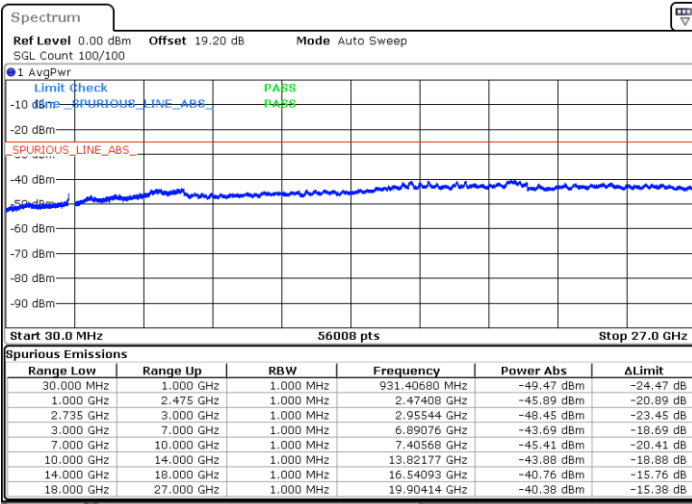

Middle Channel / FullRB

N/A

Date: 7.FEB.2023 01:41:44

LTE Band 41C / 20MHz+10MHz

QPSK

Highest Channel / 1RB0 and 1RB49

Highest Channel / 1RB99 and 1RB0

Date: 7.FEB.2023 01:58:08

Date: 7.FEB.2023 01:52:17

Highest Channel / FullIRB

N/A

Date: 7.FEB.2023 01:59:18

LTE Band 41C / 20MHz+15MHz

QPSK

Lowest Channel / 1RB0 and 1RB74

Lowest Channel / 1RB99 and 1RB0

Date: 6.FEB.2023 21:55:06

Date: 6.FEB.2023 21:53:56

Lowest Channel / FullRB

N/A

Date: 6.FEB.2023 22:00:56

LTE Band 41C / 20MHz+15MHz

QPSK

Middle Channel / 1RB0 and 1RB74