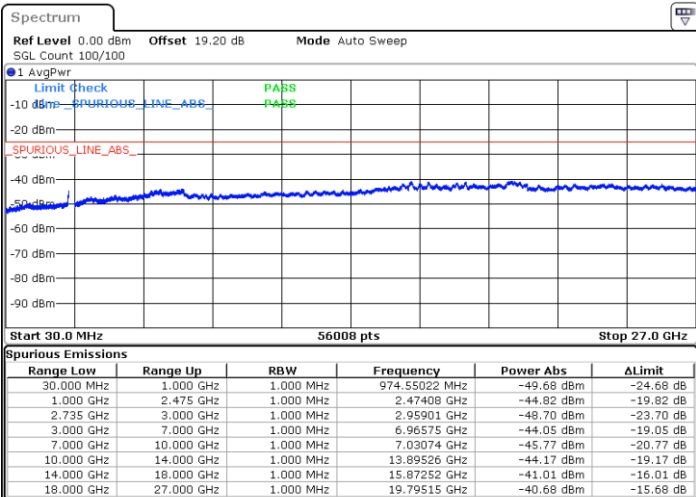

N/A

Date: 7.FEB.2023 02:43:43

LTE Band 41C / 10MHz+20MHz

16QAM

Highest Channel / 1RB0 and 1RB99

Highest Channel / 1RB49 and 1RB0

Date: 7.FEB.2023 03:06:11

Date: 7.FEB.2023 03:02:41

Highest Channel / FullIRB

N/A

Date: 7.FEB.2023 03:09:41

LTE Band 41C / 15MHz+10MHz

16QAM

Lowest Channel / 1RB0 and 1RB49

Lowest Channel / 1RB74 and 1RB0

Date: 7.FEB.2023 19:45:15

Date: 7.FEB.2023 19:41:46

Lowest Channel / FullRB

N/A

Date: 7.FEB.2023 19:48:44