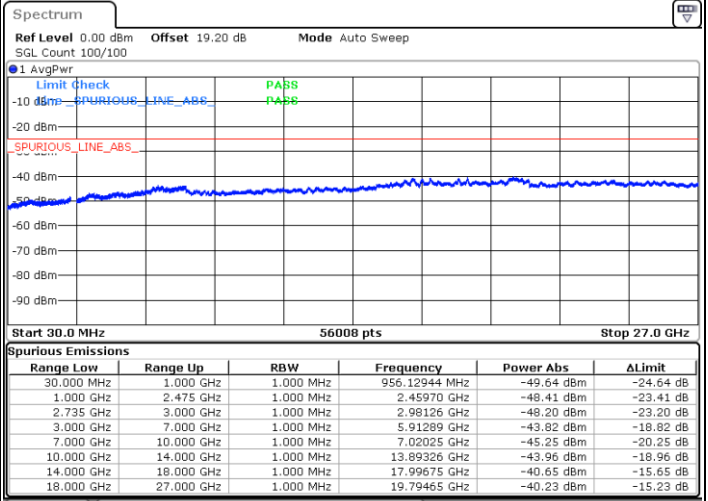

LTE Band 41C / 15MHz+15MHz

QPSK

Lowest Channel / 1RB0 and 1RB74

Lowest Channel / 1RB74 and 1RB0

Date: 7.FEB.2023 00:23:09

Date: 7.FEB.2023 00:21:59

Lowest Channel / FullRB

N/A

Date: 7.FEB.2023 00:28:59

LTE Band 41C / 15MHz+15MHz

QPSK

Middle Channel / 1RB0 and 1RB74

Middle Channel / 1RB74 and 1RB0

Date: 7.FEB.2023 00:36:01

Date: 7.FEB.2023 00:37:11

Middle Channel / FullRB

N/A

Date: 7.FEB.2023 00:30:11

LTE Band 41C / 15MHz+15MHz

QPSK

Highest Channel / 1RB0 and 1RB74

Highest Channel / 1RB74 and 1RB0

Date: 7.FEB.2023 00:46:32

Date: 7.FEB.2023 00:40:43