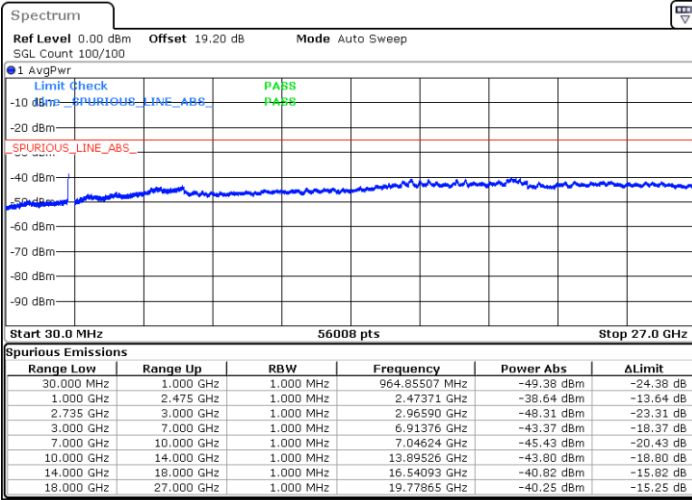

LTE Band 41C / 15MHz+15MHz

QPSK

Lowest Channel / 1RB0 and 1RB74

Lowest Channel / 1RB74 and 1RB0

Date: 7.FEB.2023 00:23:09

Date: 7.FEB.2023 00:21:59

Lowest Channel / FullRB

N/A

Date: 7.FEB.2023 00:28:59

LTE Band 41C / 15MHz+15MHz

QPSK

Middle Channel / 1RB0 and 1RB74

Middle Channel / 1RB74 and 1RB0

Date: 7.FEB.2023 00:36:01

Date: 7.FEB.2023 00:37:11

Middle Channel / FullRB

N/A

Date: 7.FEB.2023 00:30:11

LTE Band 41C / 15MHz+15MHz

QPSK

Highest Channel / 1RB0 and 1RB74

Highest Channel / 1RB74 and 1RB0

Date: 7.FEB.2023 00:46:32

Date: 7.FEB.2023 00:40:43