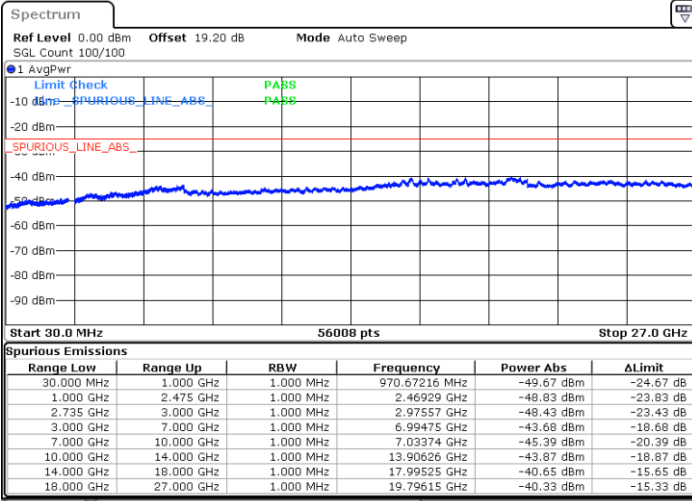

Highest Channel / FullIRB

N/A

Date: 7.FEB.2023 00:47:42

LTE Band 41C / 15MHz+20MHz

QPSK

Lowest Channel / 1RB0 and 1RB99

Lowest Channel / 1RB74 and 1RB0

Date: 6.FEB.2023 23:01:03

Date: 6.FEB.2023 22:59:54

Lowest Channel / FullRB

N/A

Date: 6.FEB.2023 23:06:53

LTE Band 41C / 15MHz+20MHz

QPSK

Middle Channel / 1RB0 and 1RB9

Middle Channel / 1RB74 and 1RB0

Date: 6.FEB.2023 23:13:55

Date: 6.FEB.2023 23:15:05

Middle Channel / FullRB

N/A

Date: 6.FEB.2023 23:08:05

LTE Band 41C / 15MHz+20MHz

QPSK

Highest Channel / 1RB0 and 1RB99

Highest Channel / 1RB74 and 1RB0

Date: 6.FEB.2023 23:32:46

Date: 6.FEB.2023 23:26:57

Highest Channel / FullIRB

N/A

Date: 6.FEB.2023 23:33:56

LTE Band 41C / 20MHz+5MHz

QPSK