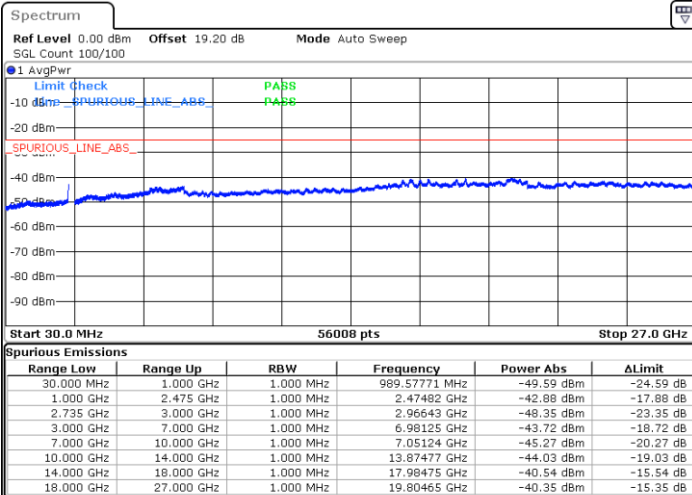

N/A

Date: 7.FEB.2023 00:30:11

LTE Band 41C / 15MHz+15MHz

QPSK

Highest Channel / 1RB0 and 1RB74

Highest Channel / 1RB74 and 1RB0

Date: 7.FEB.2023 00:46:32

Date: 7.FEB.2023 00:40:43

Highest Channel / FullIRB

N/A

Date: 7.FEB.2023 00:47:42

LTE Band 41C / 15MHz+20MHz

QPSK

Lowest Channel / 1RB0 and 1RB99

Lowest Channel / 1RB74 and 1RB0

Date: 6.FEB.2023 23:01:03

Date: 6.FEB.2023 22:59:54

Lowest Channel / FullRB

N/A

Date: 6.FEB.2023 23:06:53

LTE Band 41C / 15MHz+20MHz

QPSK

Middle Channel / 1RB0 and 1RB9

Middle Channel / 1RB74 and 1RB0

Date: 6.FEB.2023 23:13:55

Date: 6.FEB.2023 23:15:05

Middle Channel / FullRB

N/A

Date: 6.FEB.2023 23:08:05

LTE Band 41C / 15MHz+20MHz

QPSK

Highest Channel / 1RB0 and 1RB99