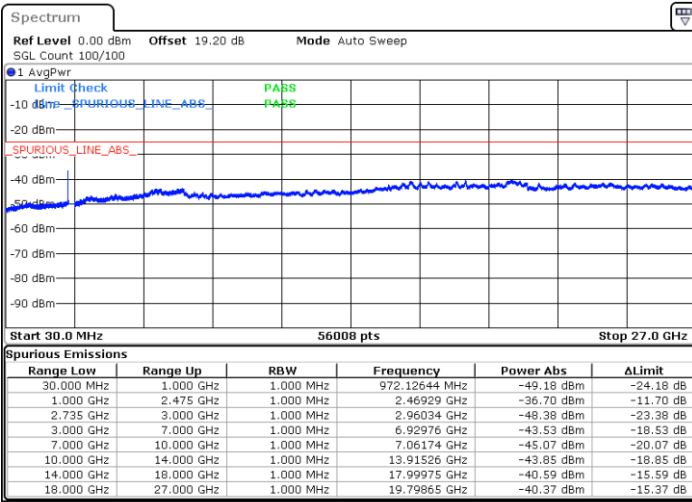

MiddleChannel / 1RB0 and 1RB74

Middle Channel / 1RB49 and 1RB0

Date: 7.FEB.2023 22:17:00

Date: 7.FEB.2023 22:20:28

Middle Channel / FullIRB

N/A

Date: 7.FEB.2023 22:13:31

LTE Band 41C / 10MHz+15MHz

16QAM

Highest Channel / 1RB0 and 1RB74

Highest Channel / 1RB49 and 1RB0

Date: 7.FEB.2023 22:27:30

Date: 7.FEB.2023 22:24:01

Highest Channel / FullIRB

N/A

Date: 7.FEB.2023 22:30:59

LTE Band 41C / 10MHz+20MHz

16QAM

Lowest Channel / 1RB0 and 1RB99

Lowest Channel / 1RB49 and 1RB0

Date: 7.FEB.2023 02:36:40

Date: 7.FEB.2023 02:33:10

Lowest Channel / FullRB

N/A