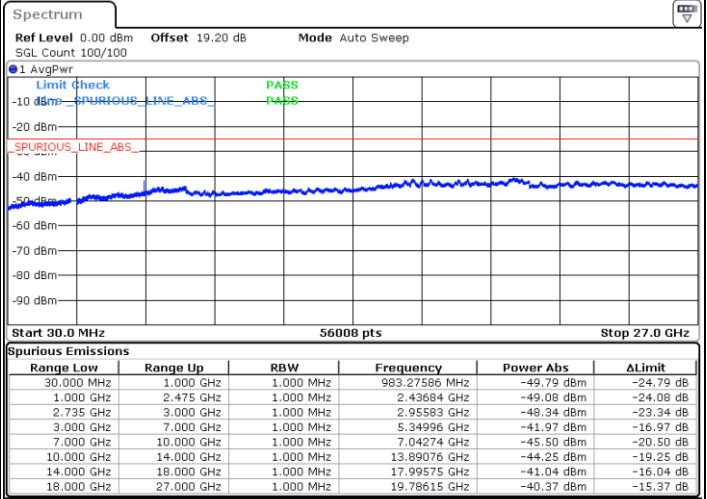

Lowest Channel / 1RB49 and 1RB0

Date: 7.FEB.2023 22:06:29

Date: 7.FEB.2023 22:03:01

Lowest Channel / FullRB

N/A

Date: 7.FEB.2023 22:09:59

LTE Band 41C / 10MHz+15MHz

16QAM

MiddleChannel / 1RB0 and 1RB74

Middle Channel / 1RB49 and 1RB0

Date: 7.FEB.2023 22:17:00

Date: 7.FEB.2023 22:20:28

Middle Channel / FullIRB

N/A

Date: 7.FEB.2023 22:13:31

LTE Band 41C / 10MHz+15MHz

16QAM

Highest Channel / 1RB0 and 1RB74

Highest Channel / 1RB49 and 1RB0

Date: 7.FEB.2023 22:27:30

Date: 7.FEB.2023 22:24:01

Highest Channel / FullIRB

N/A

Date: 7.FEB.2023 22:30:59