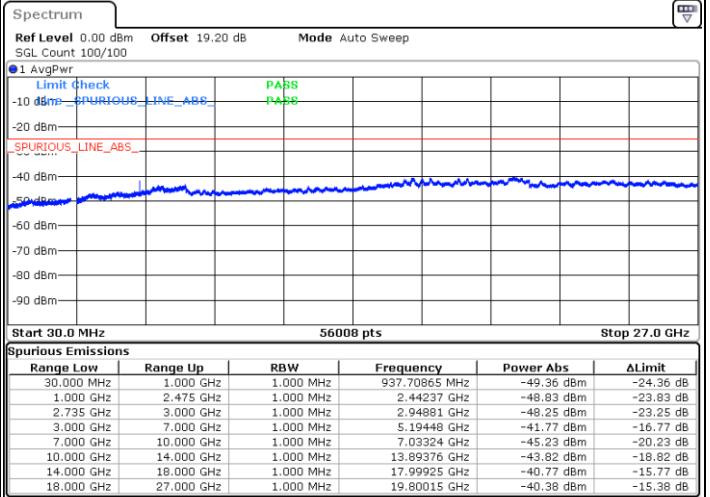

Date: 7.FEB.2023 21:45:27

LTE Band 41C / 20MHz+10MHz

QPSK

Lowest Channel / 1RB0 and 1RB49

Lowest Channel / 1RB99 and 1RB0

Date: 7.FEB.2023 01:34:41

Date: 7.FEB.2023 01:33:31

Lowest Channel / FullRB

N/A

Date: 7.FEB.2023 01:40:30

LTE Band 41C / 20MHz+10MHz

QPSK

Middle Channel / 1RB0 and 1RB49

Middle Channel / 1RB99 and 1RB0

Date: 7.FEB.2023 01:47:34

Date: 7.FEB.2023 01:48:44

Middle Channel / FullRB

N/A

Date: 7.FEB.2023 01:41:44

LTE Band 41C / 20MHz+10MHz

QPSK

Highest Channel / 1RB0 and 1RB49

Highest Channel / 1RB99 and 1RB0

Date: 7.FEB.2023 01:58:08

Date: 7.FEB.2023 01:52:17

Highest Channel / FullIRB

N/A

Date: 7.FEB.2023 01:59:18

LTE Band 41C / 20MHz+15MHz

QPSK

Lowest Channel / 1RB0 and 1RB74

Lowest Channel / 1RB99 and 1RB0