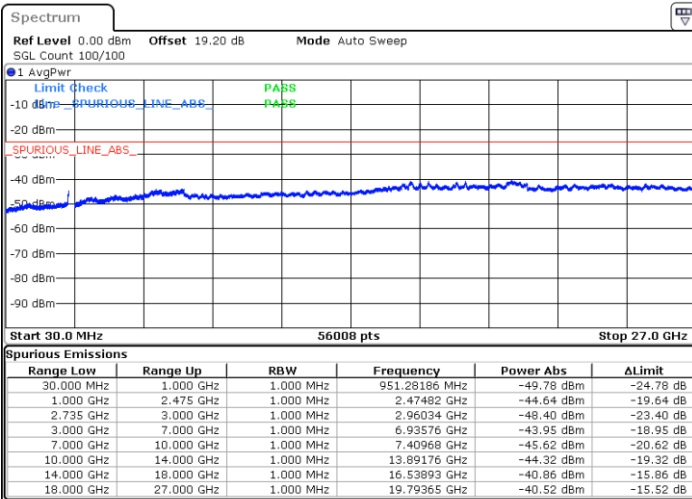

Date: 6.FEB.2023 21:04:35

LTE Band 41C / 20MHz+20MHz

QPSK

Highest Channel / 1RB0 and 1RB99

Highest Channel / 1RB99 and 1RB0

Date: 6.FEB.2023 21:20:56

Date: 6.FEB.2023 21:15:07

Highest Channel / FullIRB

N/A

Date: 6.FEB.2023 21:22:06

LTE Band 41C / 5MHz+20MHz

16QAM

Lowest Channel / 1RB0 and 1RB99

Lowest Channel / 1RB24 and 1RB0

Date: 7.FEB.2023 23:03:04

Date: 7.FEB.2023 22:59:36

Lowest Channel / FullRB

N/A

Date: 7.FEB.2023 23:06:33

LTE Band 41C / 5MHz+20MHz

16QAM

Middle Channel / 1RB0 and 1RB9

Middle Channel / 1RB24 and 1RB0

Date: 7.FEB.2023 23:13:34