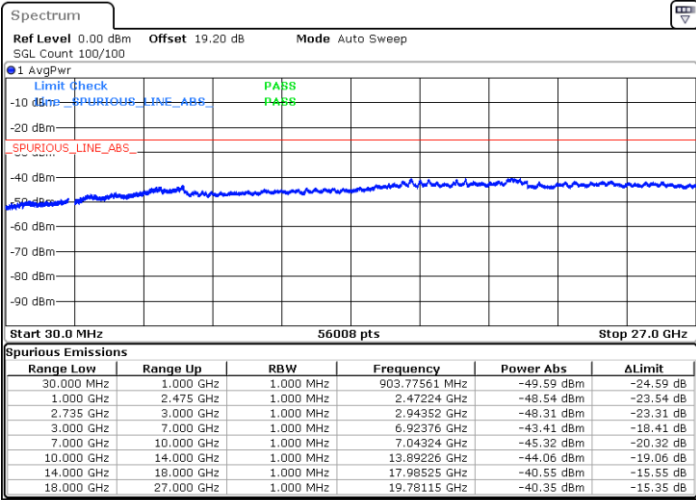

Date: 6.FEB.2023 21:55:06

Date: 6.FEB.2023 21:53:56

Lowest Channel / FullRB

N/A

Date: 6.FEB.2023 22:00:56

LTE Band 41C / 20MHz+15MHz

QPSK

Middle Channel / 1RB0 and 1RB74

Middle Channel / 1RB99 and 1RB0

Date: 6.FEB.2023 22:07:57

Date: 6.FEB.2023 22:09:07

Middle Channel / FullRB

N/A

Date: 6.FEB.2023 22:02:08

LTE Band 41C / 20MHz+15MHz

QPSK

Highest Channel / 1RB0 and 1RB74

Highest Channel / 1RB99 and 1RB0

Date: 6.FEB.2023 22:26:48

Date: 6.FEB.2023 22:20:59

Highest Channel / FullIRB

N/A

Date: 6.FEB.2023 22:27:58

LTE Band 41C / 20MHz+20MHz