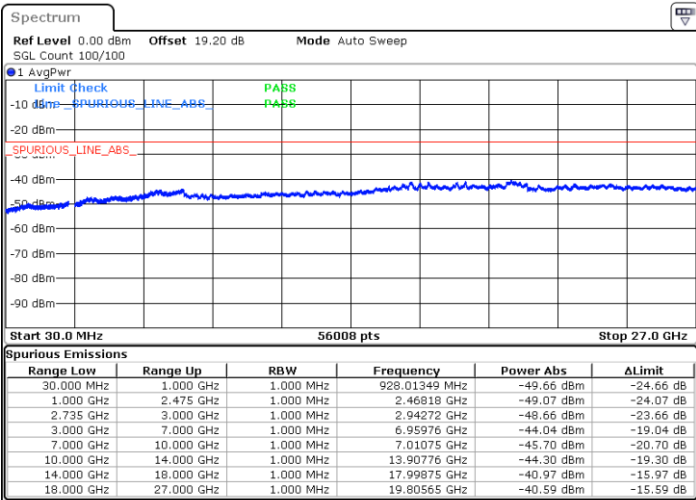

LTE Band 41C / 20MHz+5MHz

QPSK

Middle Channel / 1RB0 and 1RB24

Middle Channel / 1RB99 and 1RB0

Date: 7.FEB.2023 21:33:48

Date: 7.FEB.2023 21:34:58