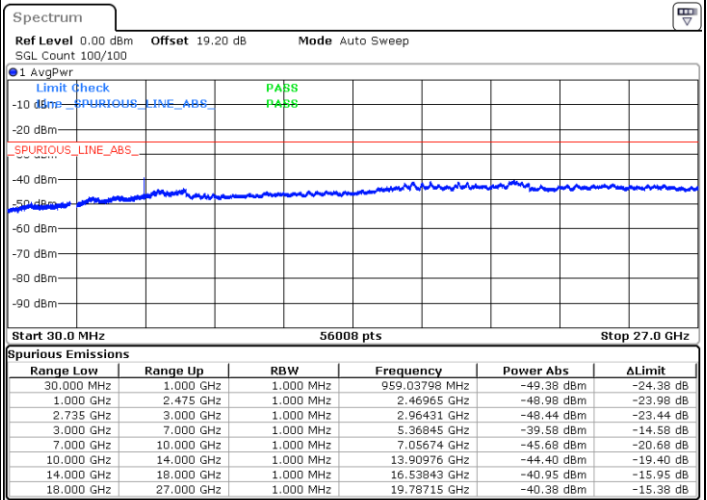

Lowest Channel / 1RB0 and 1RB24

Lowest Channel / 1RB99 and 1RB0

Date: 7.FEB.2023 21:20:59

Date: 7.FEB.2023 21:19:47

Lowest Channel / FullRB

N/A

Date: 7.FEB.2023 21:26:47

LTE Band 41C / 20MHz+5MHz

QPSK

Middle Channel / 1RB0 and 1RB24

Middle Channel / 1RB99 and 1RB0

Date: 7.FEB.2023 21:33:48

Date: 7.FEB.2023 21:34:58

Middle Channel / FullRB

N/A

Date: 7.FEB.2023 21:28:00

LTE Band 41C / 20MHz+5MHz

QPSK

Highest Channel / 1RB0 and 1RB24

Highest Channel / 1RB99 and 1RB0

Date: 7.FEB.2023 21:44:17

Date: 7.FEB.2023 21:38:29

Highest Channel / FullIRB

N/A

Date: 7.FEB.2023 21:45:27

LTE Band 41C / 20MHz+10MHz

QPSK

Lowest Channel / 1RB0 and 1RB49

Lowest Channel / 1RB99 and 1RB0

Date: 7.FEB.2023 01:34:41

Date: 7.FEB.2023 01:33:31

Lowest Channel / FullRB