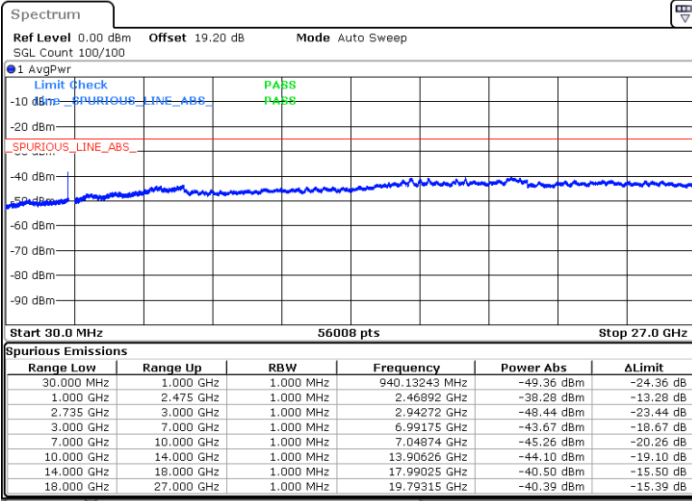

LTE Band 41C / 15MHz+15MHz

QPSK

Lowest Channel / 1RB0 and 1RB74

Lowest Channel / 1RB74 and 1RB0

Date: 7.FEB.2023 00:23:09

Date: 7.FEB.2023 00:21:59

Lowest Channel / FullRB

N/A

Date: 7.FEB.2023 00:28:59

LTE Band 41C / 15MHz+15MHz

QPSK

Middle Channel / 1RB0 and 1RB74

Middle Channel / 1RB74 and 1RB0

Date: 7.FEB.2023 00:36:01

Date: 7.FEB.2023 00:37:11

Middle Channel / FullRB

N/A

Date: 7.FEB.2023 00:30:11

LTE Band 41C / 15MHz+15MHz

QPSK

Highest Channel / 1RB0 and 1RB74

Highest Channel / 1RB74 and 1RB0

Date: 7.FEB.2023 00:46:32

Date: 7.FEB.2023 00:40:43