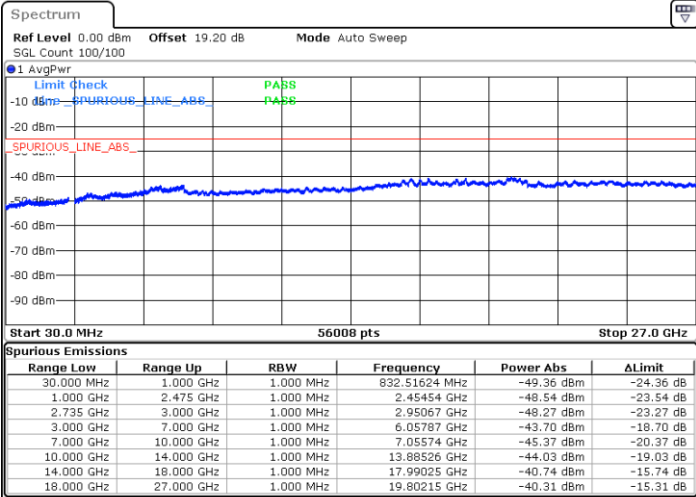

LTE Band 41C / 20MHz+20MHz

QPSK

MiddleChannel / 1RB0 and 1RB99

Middle Channel / 1RB99 and 1RB0

Date: 6.FEB.2023 21:10:24

Date: 6.FEB.2023 21:11:34

Middle Channel / FullIRB

N/A

Date: 6.FEB.2023 21:04:35

LTE Band 41C / 20MHz+20MHz

QPSK

Highest Channel / 1RB0 and 1RB99

Highest Channel / 1RB99 and 1RB0

Date: 6.FEB.2023 21:20:56

Date: 6.FEB.2023 21:15:07

Highest Channel / FullIRB

N/A

Date: 6.FEB.2023 21:22:06

LTE Band 41C / 5MHz+20MHz

16QAM

Lowest Channel / 1RB0 and 1RB99

Lowest Channel / 1RB24 and 1RB0

Date: 7.FEB.2023 23:03:04

Date: 7.FEB.2023 22:59:36