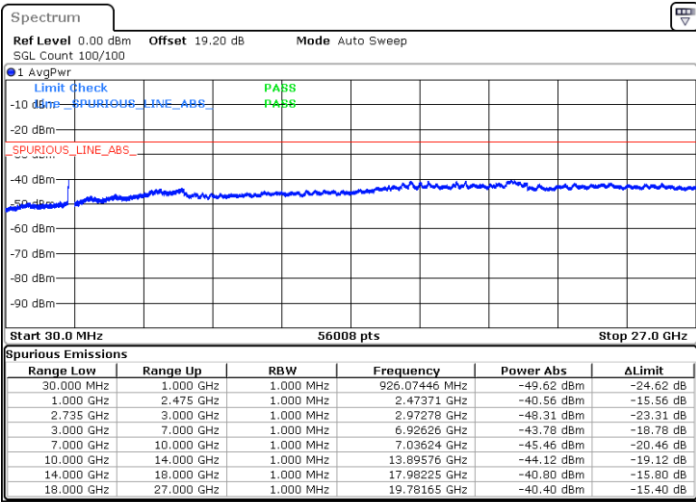

Highest Channel / 1RB0 and 1RB74

Highest Channel / 1RB99 and 1RB0

Date: 6.FEB.2023 22:26:48

Date: 6.FEB.2023 22:20:59

Highest Channel / FullIRB

N/A

Date: 6.FEB.2023 22:27:58

LTE Band 41C / 20MHz+20MHz

QPSK

Lowest Channel / 1RB0 and 1RB99

Lowest Channel / 1RB99 and 1RB0

Date: 6.FEB.2023 20:57:32

Date: 6.FEB.2023 20:56:23

Lowest Channel / FullRB

N/A

Date: 6.FEB.2023 21:03:22

LTE Band 41C / 20MHz+20MHz

QPSK

MiddleChannel / 1RB0 and 1RB99

Middle Channel / 1RB99 and 1RB0

Date: 6.FEB.2023 21:10:24

Date: 6.FEB.2023 21:11:34

Middle Channel / FullIRB

N/A

Date: 6.FEB.2023 21:04:35

LTE Band 41C / 20MHz+20MHz

QPSK

Highest Channel / 1RB0 and 1RB99

Highest Channel / 1RB99 and 1RB0

Date: 6.FEB.2023 21:20:56

Date: 6.FEB.2023 21:15:07

Highest Channel / FullIRB