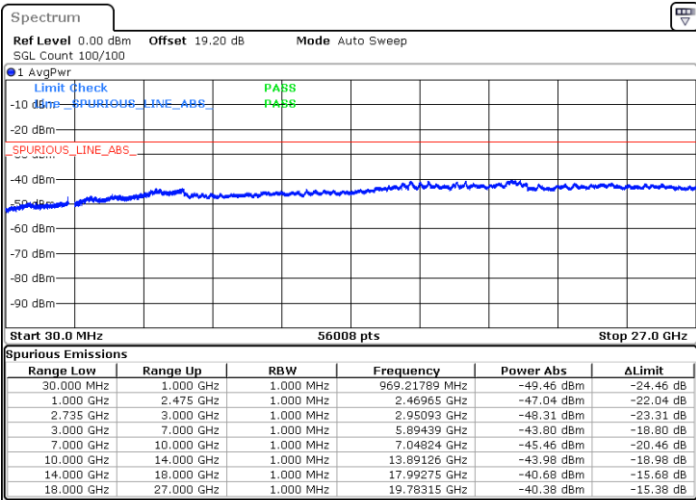

LTE Band 41C / 20MHz+5MHz

QPSK

Highest Channel / 1RB0 and 1RB24

Highest Channel / 1RB99 and 1RB0

Date: 7.FEB.2023 21:44:17

Date: 7.FEB.2023 21:38:29

Highest Channel / FullIRB

N/A

Date: 7.FEB.2023 21:45:27

LTE Band 41C / 20MHz+10MHz

QPSK

Lowest Channel / 1RB0 and 1RB49

Lowest Channel / 1RB99 and 1RB0

Date: 7.FEB.2023 01:34:41

Date: 7.FEB.2023 01:33:31

Lowest Channel / FullRB

N/A

Date: 7.FEB.2023 01:40:30

LTE Band 41C / 20MHz+10MHz

QPSK

Middle Channel / 1RB0 and 1RB49

Middle Channel / 1RB99 and 1RB0

Date: 7.FEB.2023 01:47:34

Date: 7.FEB.2023 01:48:44

Middle Channel / FullRB

N/A

Date: 7.FEB.2023 01:41:44

LTE Band 41C / 20MHz+10MHz

QPSK

Highest Channel / 1RB0 and 1RB49

Highest Channel / 1RB99 and 1RB0

Date: 7.FEB.2023 01:58:08