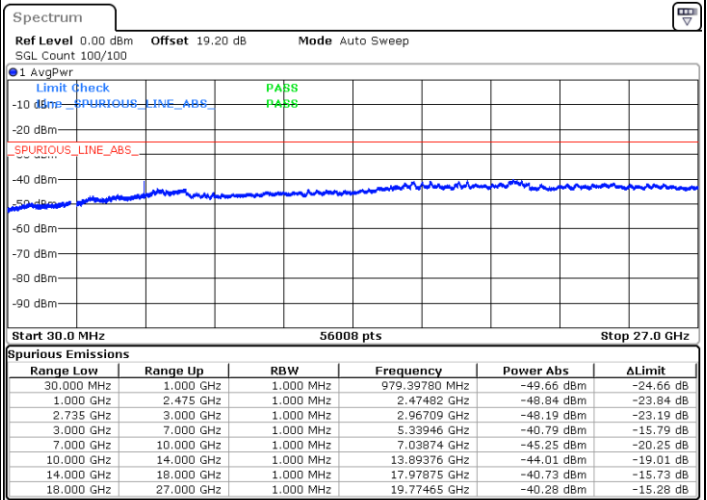

Date: 6.FEB.2023 22:59:54

Lowest Channel / FullRB

N/A

Date: 6.FEB.2023 23:06:53

LTE Band 41C / 15MHz+20MHz

QPSK

Middle Channel / 1RB0 and 1RB9

Middle Channel / 1RB74 and 1RB0

Date: 6.FEB.2023 23:13:55

Date: 6.FEB.2023 23:15:05

Middle Channel / FullRB

N/A

Date: 6.FEB.2023 23:08:05

LTE Band 41C / 15MHz+20MHz

QPSK

Highest Channel / 1RB0 and 1RB99

Highest Channel / 1RB74 and 1RB0

Date: 6.FEB.2023 23:32:46

Date: 6.FEB.2023 23:26:57

Highest Channel / FullIRB

N/A

Date: 6.FEB.2023 23:33:56

LTE Band 41C / 20MHz+5MHz

QPSK

Lowest Channel / 1RB0 and 1RB24

Lowest Channel / 1RB99 and 1RB0

Date: 7.FEB.2023 21:20:59

Date: 7.FEB.2023 21:19:47

Lowest Channel / FullRB

N/A

Date: 7.FEB.2023 21:26:47

LTE Band 41C / 20MHz+5MHz