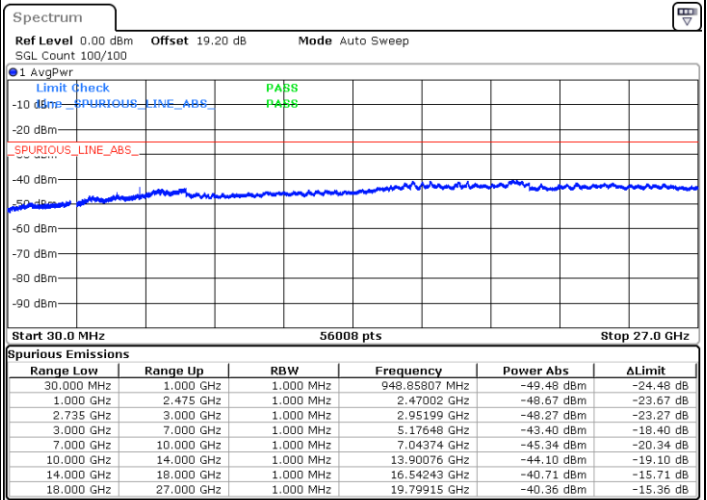

LTE Band 41C / 10MHz+20MHz

16QAM

Lowest Channel / 1RB0 and 1RB99

Lowest Channel / 1RB49 and 1RB0

Date: 7.FEB.2023 02:36:40

Date: 7.FEB.2023 02:33:10

Lowest Channel / FullRB

N/A

Date: 7.FEB.2023 02:40:09

LTE Band 41C / 10MHz+20MHz

16QAM

Middle Channel / 1RB0 and 1RB99

Middle Channel / 1RB49 and 1RB0

Date: 7.FEB.2023 02:47:17

Date: 7.FEB.2023 02:50:47

Middle Channel / FullRB

N/A

Date: 7.FEB.2023 02:43:43

LTE Band 41C / 10MHz+20MHz

16QAM

Highest Channel / 1RB0 and 1RB99

Highest Channel / 1RB49 and 1RB0

Date: 7.FEB.2023 03:06:11

Date: 7.FEB.2023 03:02:41

Highest Channel / FullIRB

N/A

Date: 7.FEB.2023 03:09:41

LTE Band 41C / 15MHz+10MHz

16QAM

Lowest Channel / 1RB0 and 1RB49

Lowest Channel / 1RB74 and 1RB0

Date: 7.FEB.2023 19:45:15