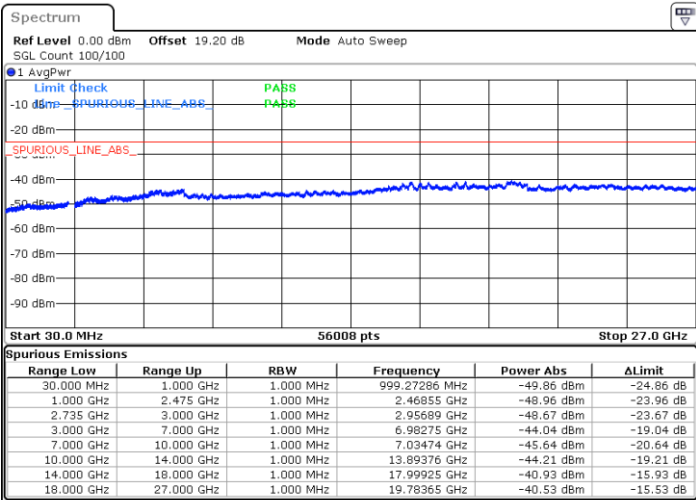

N/A

Date: 6.FEB.2023 21:22:06

LTE Band 41C / 5MHz+20MHz

16QAM

Lowest Channel / 1RB0 and 1RB99

Lowest Channel / 1RB24 and 1RB0

Date: 7.FEB.2023 23:03:04

Date: 7.FEB.2023 22:59:36

Lowest Channel / FullRB

N/A

Date: 7.FEB.2023 23:06:33

LTE Band 41C / 5MHz+20MHz

16QAM

Middle Channel / 1RB0 and 1RB9

Middle Channel / 1RB24 and 1RB0

Date: 7.FEB.2023 23:13:34

Date: 7.FEB.2023 23:17:03

Middle Channel / FullRB

N/A

Date: 7.FEB.2023 23:10:05

LTE Band 41C / 5MHz+20MHz

16QAM

Highest Channel / 1RB0 and 1RB99

Highest Channel / 1RB24 and 1RB0

Date: 7.FEB.2023 23:24:04

Date: 7.FEB.2023 23:20:35

Highest Channel / FullIRB

N/A

Date: 7.FEB.2023 23:27:33

LTE Band 41C / 10MHz+15MHz

16QAM

Lowest Channel / 1RB0 and 1RB74