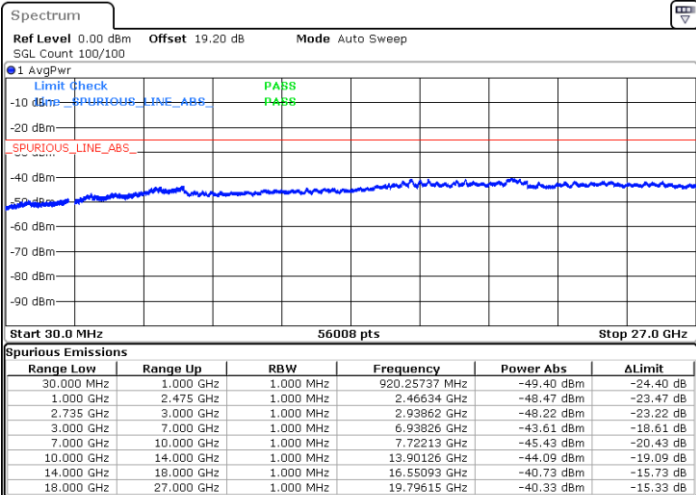

LTE Band 41C / 20MHz+20MHz

QPSK

MiddleChannel / 1RB0 and 1RB99

Middle Channel / 1RB99 and 1RB0

Date: 6.FEB.2023 21:10:24

Date: 6.FEB.2023 21:11:34

Middle Channel / FullIRB

N/A

Date: 6.FEB.2023 21:04:35

LTE Band 41C / 20MHz+20MHz

QPSK

Highest Channel / 1RB0 and 1RB99

Highest Channel / 1RB99 and 1RB0

Date: 6.FEB.2023 21:20:56

Date: 6.FEB.2023 21:15:07

Highest Channel / FullIRB

N/A

Date: 6.FEB.2023 21:22:06

LTE Band 41C / 5MHz+20MHz

16QAM

Lowest Channel / 1RB0 and 1RB99

Lowest Channel / 1RB24 and 1RB0

Date: 7.FEB.2023 23:03:04

Date: 7.FEB.2023 22:59:36