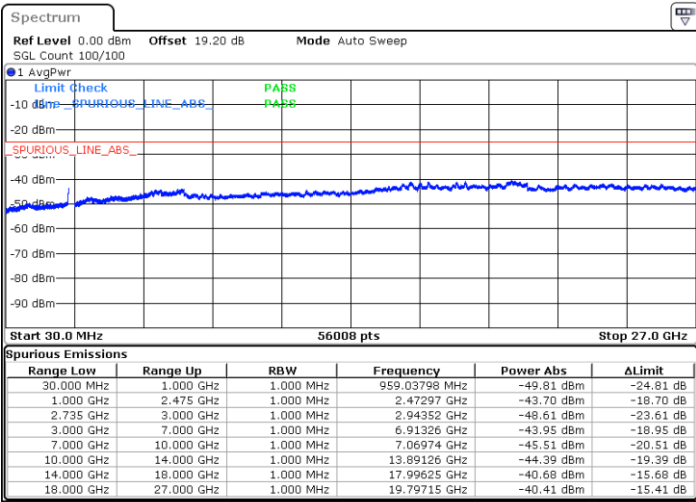

Highest Channel / 1RB74 and 1RB0

Date: 6.FEB.2023 23:32:46

Date: 6.FEB.2023 23:26:57

Highest Channel / FullIRB

N/A

Date: 6.FEB.2023 23:33:56

LTE Band 41C / 20MHz+5MHz

QPSK

Lowest Channel / 1RB0 and 1RB24

Lowest Channel / 1RB99 and 1RB0

Date: 7.FEB.2023 21:20:59

Date: 7.FEB.2023 21:19:47

Lowest Channel / FullRB

N/A

Date: 7.FEB.2023 21:26:47

LTE Band 41C / 20MHz+5MHz

LTE Band 41C / 20MHz+5MHz

QPSK

Highest Channel / 1RB0 and 1RB24

Highest Channel / 1RB99 and 1RB0

Date: 7.FEB.2023 21:44:17

Date: 7.FEB.2023 21:38:29

Highest Channel / FullIRB

N/A