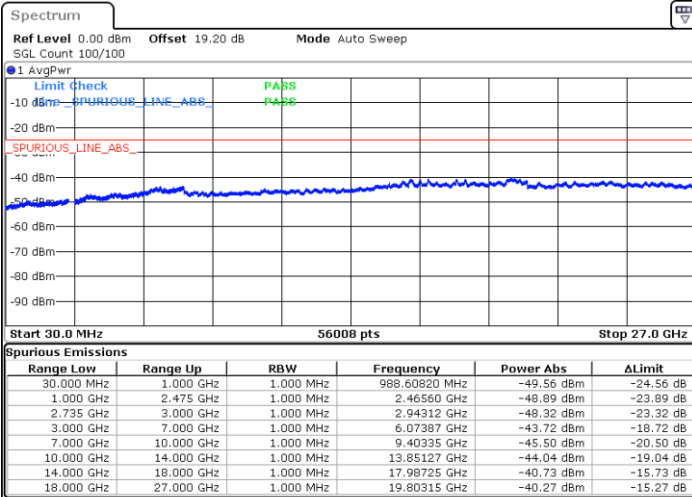

N/A

Date: 7.FEB.2023 00:30:11

LTE Band 41C / 15MHz+15MHz

QPSK

Highest Channel / 1RB0 and 1RB74

Highest Channel / 1RB74 and 1RB0

Date: 7.FEB.2023 00:46:32

Date: 7.FEB.2023 00:40:43

Highest Channel / FullIRB

N/A

Date: 7.FEB.2023 00:47:42

LTE Band 41C / 15MHz+20MHz

QPSK

Lowest Channel / 1RB0 and 1RB99

Lowest Channel / 1RB74 and 1RB0

Date: 6.FEB.2023 23:01:03