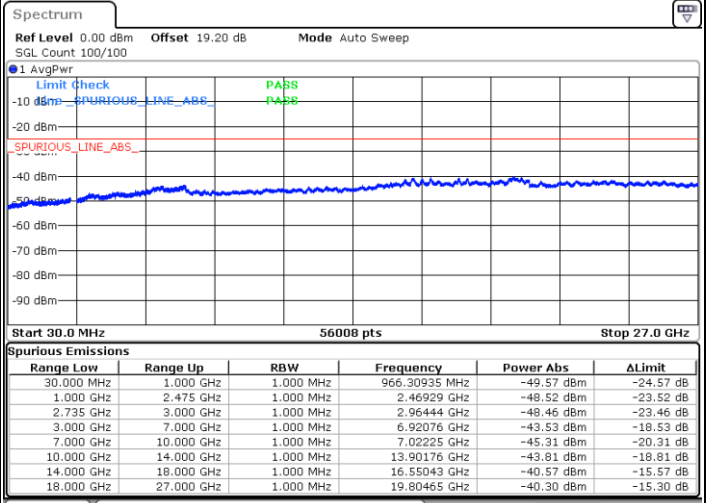

N/A

Date: 7.FEB.2023 00:30:11

LTE Band 41C / 15MHz+15MHz

QPSK

Highest Channel / 1RB0 and 1RB74

Highest Channel / 1RB74 and 1RB0

Date: 7.FEB.2023 00:46:32

Date: 7.FEB.2023 00:40:43

Highest Channel / FullIRB

N/A

Date: 7.FEB.2023 00:47:42

LTE Band 41C / 15MHz+20MHz

QPSK

Lowest Channel / 1RB0 and 1RB99

Lowest Channel / 1RB74 and 1RB0

Date: 6.FEB.2023 23:01:03

Date: 6.FEB.2023 22:59:54

Lowest Channel / FullRB

N/A

Date: 6.FEB.2023 23:06:53

LTE Band 41C / 15MHz+20MHz

QPSK

Middle Channel / 1RB0 and 1RB9

Middle Channel / 1RB74 and 1RB0

Date: 6.FEB.2023 23:13:55

Date: 6.FEB.2023 23:15:05

Middle Channel / FullRB

N/A

Date: 6.FEB.2023 23:08:05

LTE Band 41C / 15MHz+20MHz

QPSK

Highest Channel / 1RB0 and 1RB99