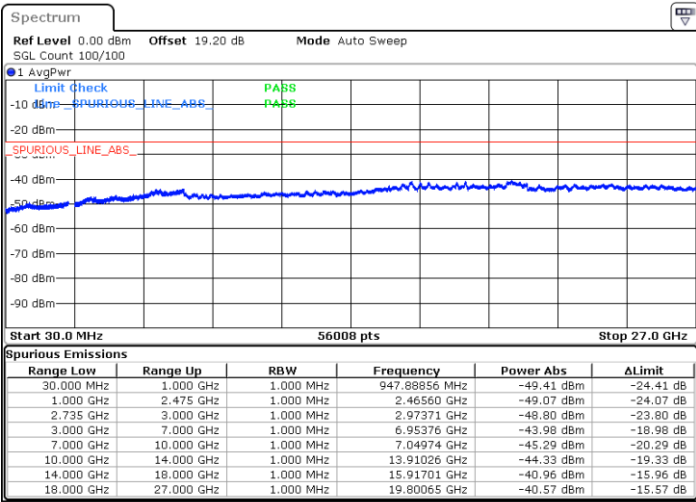

LTE Band 41C / 20MHz+5MHz

QPSK

Highest Channel / 1RB0 and 1RB24

Highest Channel / 1RB99 and 1RB0

Date: 7.FEB.2023 21:44:17

Date: 7.FEB.2023 21:38:29

Highest Channel / FullIRB

N/A

Date: 7.FEB.2023 21:45:27

LTE Band 41C / 20MHz+10MHz

QPSK

Lowest Channel / 1RB0 and 1RB49

Lowest Channel / 1RB99 and 1RB0

Date: 7.FEB.2023 01:34:41

Date: 7.FEB.2023 01:33:31

Lowest Channel / FullRB