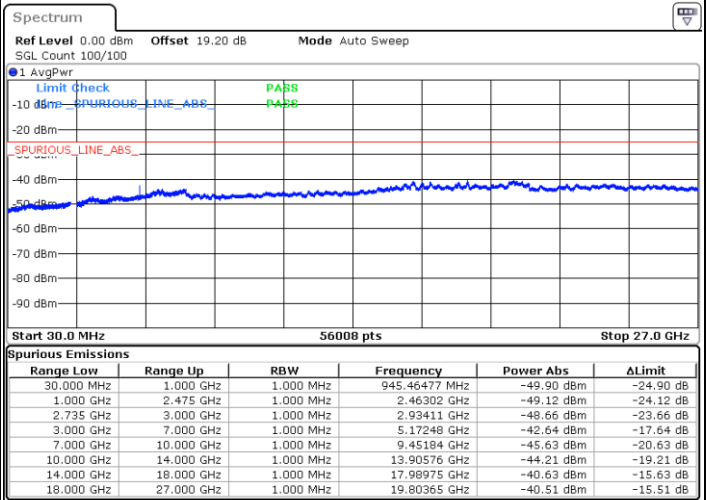

N/A

Date: 6.FEB.2023 21:22:06

LTE Band 41C / 5MHz+20MHz

16QAM

Lowest Channel / 1RB0 and 1RB99

Lowest Channel / 1RB24 and 1RB0

Date: 7.FEB.2023 23:03:04

Date: 7.FEB.2023 22:59:36

Lowest Channel / FullRB

N/A

Date: 7.FEB.2023 23:06:33

LTE Band 41C / 5MHz+20MHz

16QAM

Middle Channel / 1RB0 and 1RB9

Middle Channel / 1RB24 and 1RB0

Date: 7.FEB.2023 23:13:34

Date: 7.FEB.2023 23:17:03

Middle Channel / FullRB

N/A

Date: 7.FEB.2023 23:10:05

LTE Band 41C / 5MHz+20MHz

16QAM

Highest Channel / 1RB0 and 1RB99

Highest Channel / 1RB24 and 1RB0

Date: 7.FEB.2023 23:24:04

Date: 7.FEB.2023 23:20:35

Highest Channel / FullIRB

N/A

Date: 7.FEB.2023 23:27:33

LTE Band 41C / 10MHz+15MHz

16QAM

Lowest Channel / 1RB0 and 1RB74