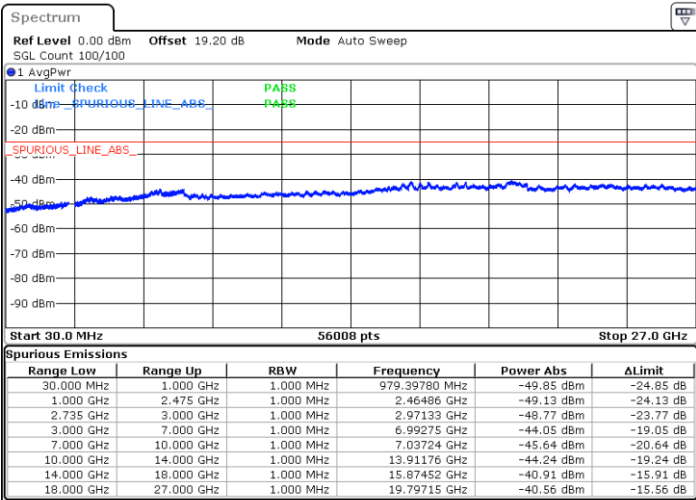

Lowest Channel / 1RB0 and 1RB24

Lowest Channel / 1RB99 and 1RB0

Date: 7.FEB.2023 21:20:59

Date: 7.FEB.2023 21:19:47

Lowest Channel / FullRB

N/A

Date: 7.FEB.2023 21:26:47

LTE Band 41C / 20MHz+5MHz

QPSK

Middle Channel / 1RB0 and 1RB24

Middle Channel / 1RB99 and 1RB0

Date: 7.FEB.2023 21:33:48

Date: 7.FEB.2023 21:34:58

Middle Channel / FullRB

N/A

Date: 7.FEB.2023 21:28:00

LTE Band 41C / 20MHz+5MHz

QPSK

Highest Channel / 1RB0 and 1RB24

Highest Channel / 1RB99 and 1RB0

Date: 7.FEB.2023 21:44:17

Date: 7.FEB.2023 21:38:29

Highest Channel / FullIRB

N/A

Date: 7.FEB.2023 21:45:27

LTE Band 41C / 20MHz+10MHz

QPSK

Lowest Channel / 1RB0 and 1RB49

Lowest Channel / 1RB99 and 1RB0

Date: 7.FEB.2023 01:34:41

Date: 7.FEB.2023 01:33:31

Lowest Channel / FullRB