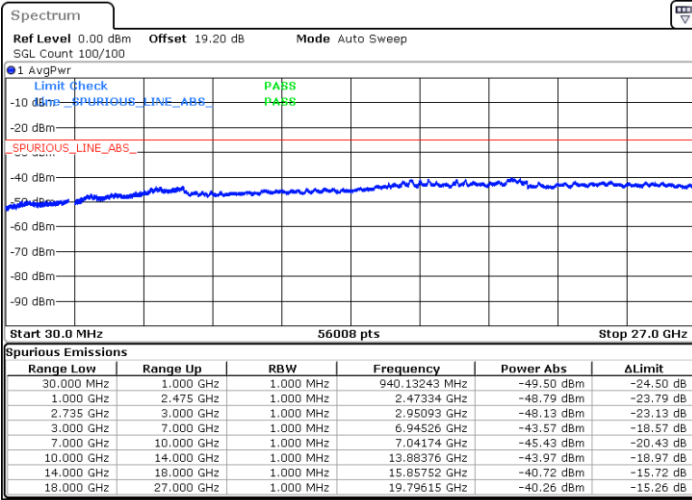

Highest Channel / FullIRB

N/A

Date: 7.FEB.2023 00:47:42

LTE Band 41C / 15MHz+20MHz

QPSK

Lowest Channel / 1RB0 and 1RB99

Lowest Channel / 1RB74 and 1RB0

Date: 6.FEB.2023 23:01:03

Date: 6.FEB.2023 22:59:54

Lowest Channel / FullRB

N/A

Date: 6.FEB.2023 23:06:53

LTE Band 41C / 15MHz+20MHz

QPSK

Middle Channel / 1RB0 and 1RB9

Middle Channel / 1RB74 and 1RB0

Date: 6.FEB.2023 23:13:55

Date: 6.FEB.2023 23:15:05

Middle Channel / FullRB

N/A

Date: 6.FEB.2023 23:08:05

LTE Band 41C / 15MHz+20MHz

QPSK

Highest Channel / 1RB0 and 1RB99

Highest Channel / 1RB74 and 1RB0

Date: 6.FEB.2023 23:32:46

Date: 6.FEB.2023 23:26:57

Highest Channel / FullIRB

N/A

Date: 6.FEB.2023 23:33:56

LTE Band 41C / 20MHz+5MHz

QPSK