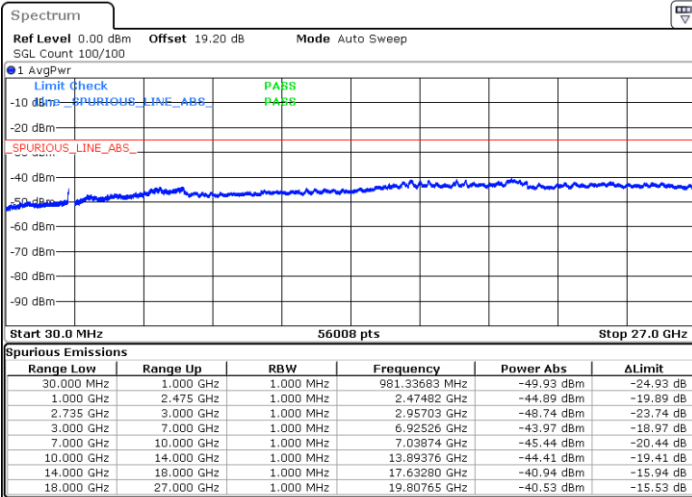

Date: 7.FEB.2023 23:24:04

Date: 7.FEB.2023 23:20:35

Highest Channel / FullIRB

N/A

Date: 7.FEB.2023 23:27:33

LTE Band 41C / 10MHz+15MHz

16QAM

Lowest Channel / 1RB0 and 1RB74

Lowest Channel / 1RB49 and 1RB0

Date: 7.FEB.2023 22:06:29

Date: 7.FEB.2023 22:03:01

Lowest Channel / FullRB

N/A

Date: 7.FEB.2023 22:09:59

LTE Band 41C / 10MHz+15MHz

16QAM

MiddleChannel / 1RB0 and 1RB74

Middle Channel / 1RB49 and 1RB0

Date: 7.FEB.2023 22:17:00

Date: 7.FEB.2023 22:20:28

Middle Channel / FullIRB

N/A

Date: 7.FEB.2023 22:13:31

LTE Band 41C / 10MHz+15MHz