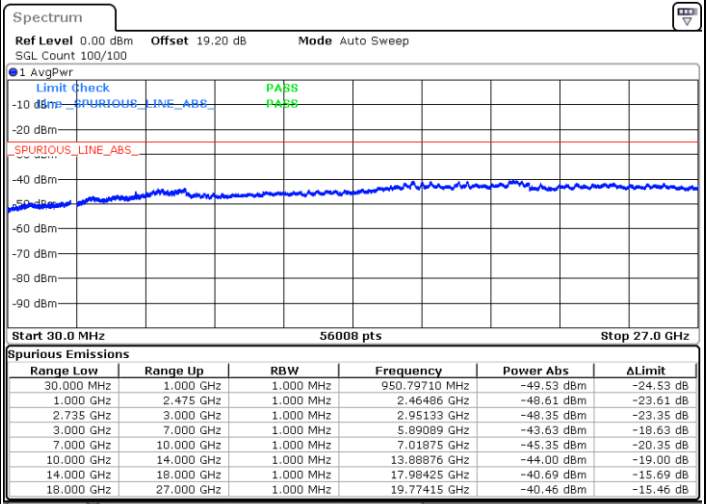

Middle Channel / FullRB

N/A

Date: 7.FEB.2023 01:41:44

LTE Band 41C / 20MHz+10MHz

QPSK

Highest Channel / 1RB0 and 1RB49

Highest Channel / 1RB99 and 1RB0

Date: 7.FEB.2023 01:58:08

Date: 7.FEB.2023 01:52:17

Highest Channel / FullIRB

N/A

Date: 7.FEB.2023 01:59:18

LTE Band 41C / 20MHz+15MHz

QPSK

Lowest Channel / 1RB0 and 1RB74

Lowest Channel / 1RB99 and 1RB0

Date: 6.FEB.2023 21:55:06

Date: 6.FEB.2023 21:53:56

Lowest Channel / FullRB

N/A

Date: 6.FEB.2023 22:00:56

LTE Band 41C / 20MHz+15MHz

QPSK

Middle Channel / 1RB0 and 1RB74