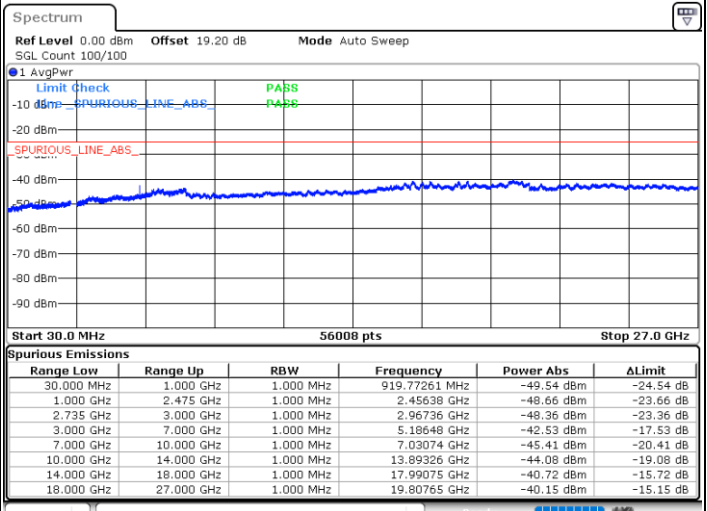

Highest Channel / 1RB0 and 1RB74

Highest Channel / 1RB99 and 1RB0

Date: 6.FEB.2023 22:26:48

Date: 6.FEB.2023 22:20:59

Highest Channel / FullIRB

N/A

Date: 6.FEB.2023 22:27:58

LTE Band 41C / 20MHz+20MHz

QPSK

Lowest Channel / 1RB0 and 1RB99

Lowest Channel / 1RB99 and 1RB0

Date: 6.FEB.2023 20:57:32

Date: 6.FEB.2023 20:56:23

Lowest Channel / FullRB

N/A

Date: 6.FEB.2023 21:03:22

LTE Band 41C / 20MHz+20MHz

QPSK

MiddleChannel / 1RB0 and 1RB99

Middle Channel / 1RB99 and 1RB0

Date: 6.FEB.2023 21:10:24

Date: 6.FEB.2023 21:11:34

Middle Channel / FullIRB

N/A

Date: 6.FEB.2023 21:04:35

LTE Band 41C / 20MHz+20MHz

QPSK

Highest Channel / 1RB0 and 1RB99

Highest Channel / 1RB99 and 1RB0

Date: 6.FEB.2023 21:20:56

Date: 6.FEB.2023 21:15:07

Highest Channel / FullIRB