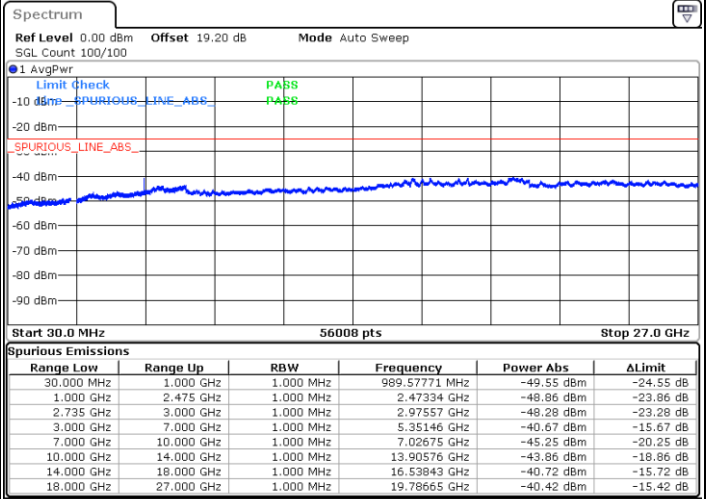

Date: 7.FEB.2023 00:28:59

LTE Band 41C / 15MHz+15MHz

QPSK

Middle Channel / 1RB0 and 1RB74

Middle Channel / 1RB74 and 1RB0

Date: 7.FEB.2023 00:36:01

Date: 7.FEB.2023 00:37:11

Middle Channel / FullRB

N/A

Date: 7.FEB.2023 00:30:11

LTE Band 41C / 15MHz+15MHz

QPSK

Highest Channel / 1RB0 and 1RB74

Highest Channel / 1RB74 and 1RB0

Date: 7.FEB.2023 00:46:32

Date: 7.FEB.2023 00:40:43

Highest Channel / FullIRB

N/A

Date: 7.FEB.2023 00:47:42

LTE Band 41C / 15MHz+20MHz

QPSK

Lowest Channel / 1RB0 and 1RB99

Lowest Channel / 1RB74 and 1RB0

Date: 6.FEB.2023 23:01:03

Date: 6.FEB.2023 22:59:54

Lowest Channel / FullRB

N/A

Date: 6.FEB.2023 23:06:53

LTE Band 41C / 15MHz+20MHz

QPSK

Middle Channel / 1RB0 and 1RB9

Middle Channel / 1RB74 and 1RB0