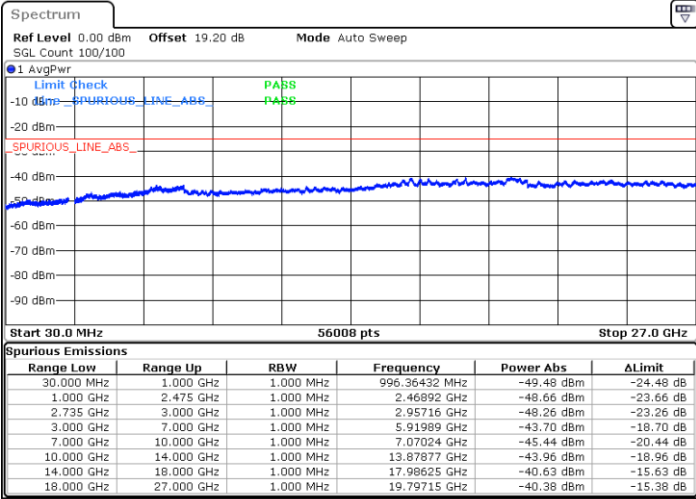

Date: 7.FEB.2023 01:52:17

Highest Channel / FullIRB

N/A

Date: 7.FEB.2023 01:59:18

LTE Band 41C / 20MHz+15MHz

QPSK

Lowest Channel / 1RB0 and 1RB74

Lowest Channel / 1RB99 and 1RB0

Date: 6.FEB.2023 21:55:06

Date: 6.FEB.2023 21:53:56

Lowest Channel / FullRB

N/A

Date: 6.FEB.2023 22:00:56

LTE Band 41C / 20MHz+15MHz

QPSK

Middle Channel / 1RB0 and 1RB74

Middle Channel / 1RB99 and 1RB0

Date: 6.FEB.2023 22:07:57

Date: 6.FEB.2023 22:09:07

Middle Channel / FullRB

N/A

Date: 6.FEB.2023 22:02:08

LTE Band 41C / 20MHz+15MHz

QPSK

Highest Channel / 1RB0 and 1RB74

Highest Channel / 1RB99 and 1RB0

Date: 6.FEB.2023 22:26:48

Date: 6.FEB.2023 22:20:59

Highest Channel / FullIRB

N/A

Date: 6.FEB.2023 22:27:58

LTE Band 41C / 20MHz+20MHz