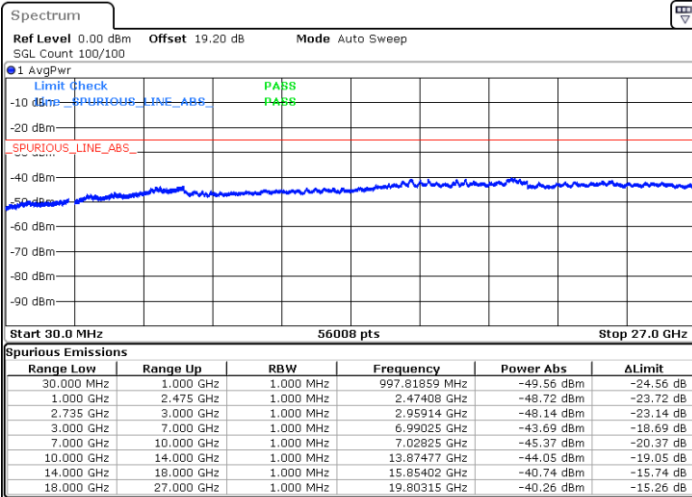

Middle Channel / 1RB99 and 1RB0

Date: 6.FEB.2023 22:07:57

Date: 6.FEB.2023 22:09:07

Middle Channel / FullRB

N/A

Date: 6.FEB.2023 22:02:08

LTE Band 41C / 20MHz+15MHz

QPSK

Highest Channel / 1RB0 and 1RB74

Highest Channel / 1RB99 and 1RB0

Date: 6.FEB.2023 22:26:48

Date: 6.FEB.2023 22:20:59

Highest Channel / FullIRB

N/A

Date: 6.FEB.2023 22:27:58

LTE Band 41C / 20MHz+20MHz

QPSK

Lowest Channel / 1RB0 and 1RB99

Lowest Channel / 1RB99 and 1RB0

Date: 6.FEB.2023 20:57:32

Date: 6.FEB.2023 20:56:23

Lowest Channel / FullRB

N/A

Date: 6.FEB.2023 21:03:22