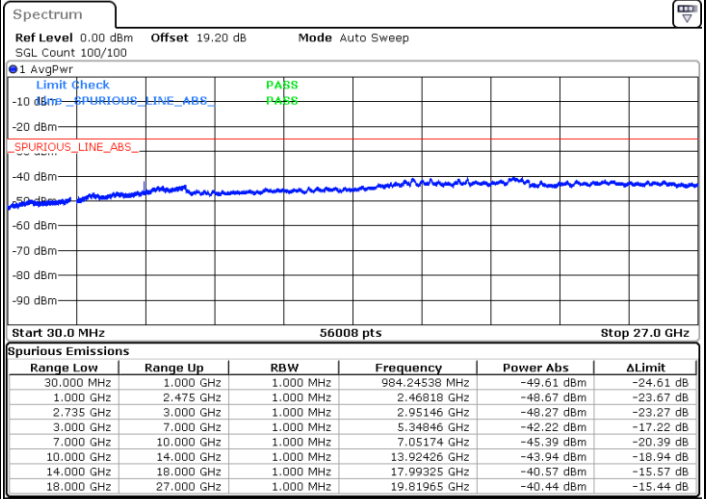

Date: 7.FEB.2023 01:52:17

Highest Channel / FullIRB

N/A

Date: 7.FEB.2023 01:59:18

LTE Band 41C / 20MHz+15MHz

QPSK

Lowest Channel / 1RB0 and 1RB74

Lowest Channel / 1RB99 and 1RB0

Date: 6.FEB.2023 21:55:06

Date: 6.FEB.2023 21:53:56

Lowest Channel / FullRB

N/A

Date: 6.FEB.2023 22:00:56

LTE Band 41C / 20MHz+15MHz

QPSK

Middle Channel / 1RB0 and 1RB74

Middle Channel / 1RB99 and 1RB0

Date: 6.FEB.2023 22:07:57

Date: 6.FEB.2023 22:09:07

Middle Channel / FullRB

N/A

Date: 6.FEB.2023 22:02:08

LTE Band 41C / 20MHz+15MHz

QPSK

Highest Channel / 1RB0 and 1RB74

Highest Channel / 1RB99 and 1RB0

Date: 6.FEB.2023 22:26:48

Date: 6.FEB.2023 22:20:59

Highest Channel / FullIRB

N/A

Date: 6.FEB.2023 22:27:58

LTE Band 41C / 20MHz+20MHz