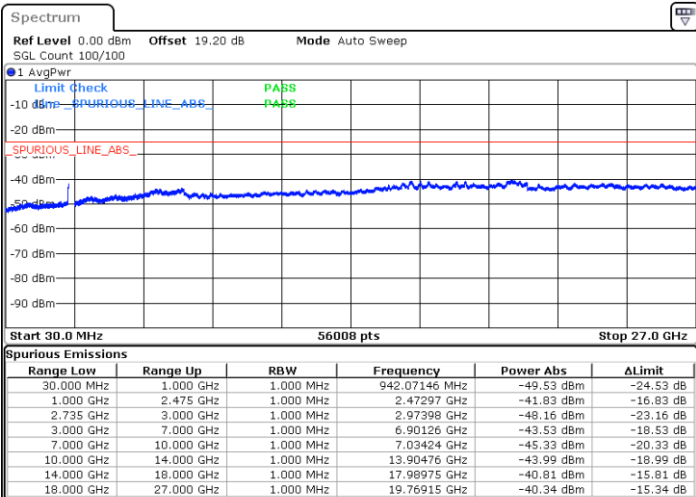

LTE Band 41C / 20MHz+5MHz

QPSK

Highest Channel / 1RB0 and 1RB24

Highest Channel / 1RB99 and 1RB0

Date: 7.FEB.2023 21:44:17

Date: 7.FEB.2023 21:38:29

Highest Channel / FullIRB

N/A

Date: 7.FEB.2023 21:45:27

LTE Band 41C / 20MHz+10MHz

QPSK

Lowest Channel / 1RB0 and 1RB49

Lowest Channel / 1RB99 and 1RB0

Date: 7.FEB.2023 01:34:41

Date: 7.FEB.2023 01:33:31

Lowest Channel / FullRB

N/A

Date: 7.FEB.2023 01:40:30

LTE Band 41C / 20MHz+10MHz

QPSK

Middle Channel / 1RB0 and 1RB49

Middle Channel / 1RB99 and 1RB0

Date: 7.FEB.2023 01:47:34

Date: 7.FEB.2023 01:48:44

Middle Channel / FullRB

N/A

Date: 7.FEB.2023 01:41:44

LTE Band 41C / 20MHz+10MHz

QPSK

Highest Channel / 1RB0 and 1RB49

Highest Channel / 1RB99 and 1RB0

Date: 7.FEB.2023 01:58:08