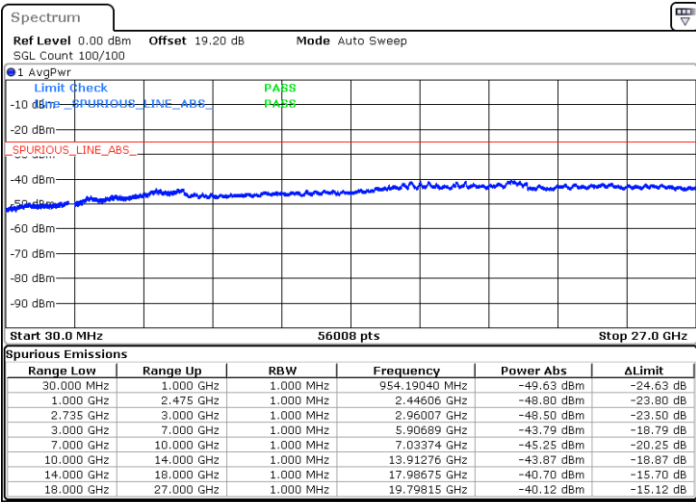

LTE Band 41C / 15MHz+15MHz

QPSK

Lowest Channel / 1RB0 and 1RB74

Lowest Channel / 1RB74 and 1RB0

Date: 7.FEB.2023 00:23:09

Date: 7.FEB.2023 00:21:59

Lowest Channel / FullRB

N/A

Date: 7.FEB.2023 00:28:59

LTE Band 41C / 15MHz+15MHz

QPSK

Middle Channel / 1RB0 and 1RB74

Middle Channel / 1RB74 and 1RB0

Date: 7.FEB.2023 00:36:01

Date: 7.FEB.2023 00:37:11

Middle Channel / FullRB

N/A

Date: 7.FEB.2023 00:30:11

LTE Band 41C / 15MHz+15MHz

QPSK

Highest Channel / 1RB0 and 1RB74

Highest Channel / 1RB74 and 1RB0

Date: 7.FEB.2023 00:46:32

Date: 7.FEB.2023 00:40:43

Highest Channel / FullIRB

N/A

Date: 7.FEB.2023 00:47:42

LTE Band 41C / 15MHz+20MHz

QPSK

Lowest Channel / 1RB0 and 1RB99

Lowest Channel / 1RB74 and 1RB0

Date: 6.FEB.2023 23:01:03