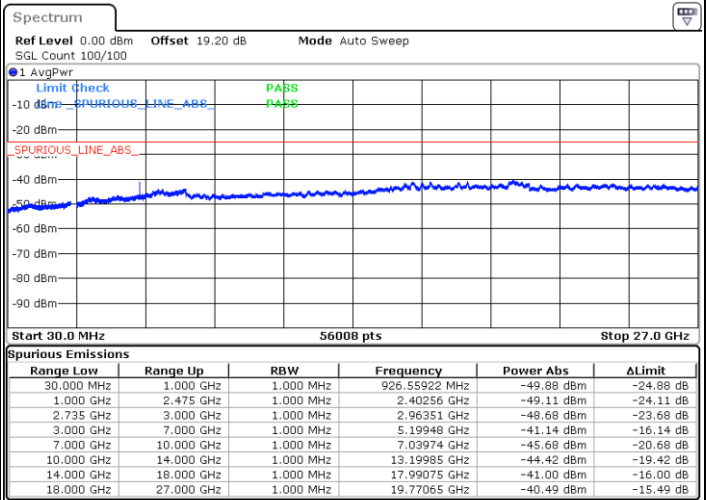

LTE Band 41C / 20MHz+5MHz

QPSK

Middle Channel / 1RB0 and 1RB24

Middle Channel / 1RB99 and 1RB0

Date: 7.FEB.2023 21:33:48

Date: 7.FEB.2023 21:34:58