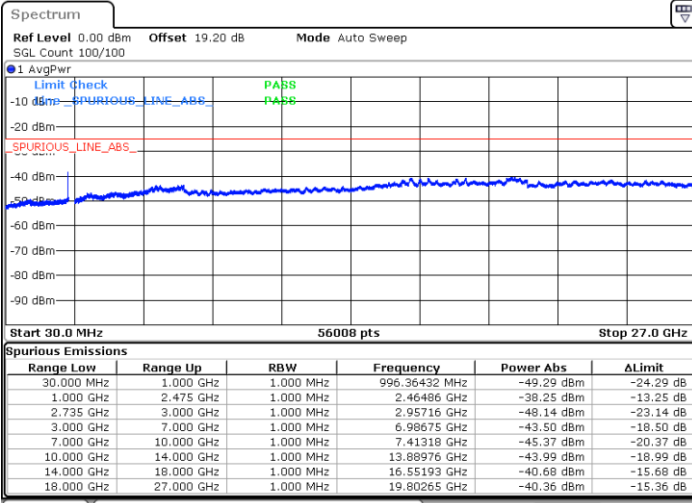

N/A

Date: 7.FEB.2023 00:30:11

LTE Band 41C / 15MHz+15MHz

QPSK

Highest Channel / 1RB0 and 1RB74

Highest Channel / 1RB74 and 1RB0

Date: 7.FEB.2023 00:46:32

Date: 7.FEB.2023 00:40:43

Highest Channel / FullIRB

N/A

Date: 7.FEB.2023 00:47:42

LTE Band 41C / 15MHz+20MHz

QPSK

Lowest Channel / 1RB0 and 1RB99

Lowest Channel / 1RB74 and 1RB0

Date: 6.FEB.2023 23:01:03

Date: 6.FEB.2023 22:59:54

Lowest Channel / FullRB

N/A

Date: 6.FEB.2023 23:06:53

LTE Band 41C / 15MHz+20MHz

QPSK

Middle Channel / 1RB0 and 1RB9

Middle Channel / 1RB74 and 1RB0

Date: 6.FEB.2023 23:13:55

Date: 6.FEB.2023 23:15:05

Middle Channel / FullRB

N/A

Date: 6.FEB.2023 23:08:05

LTE Band 41C / 15MHz+20MHz

QPSK

Highest Channel / 1RB0 and 1RB99