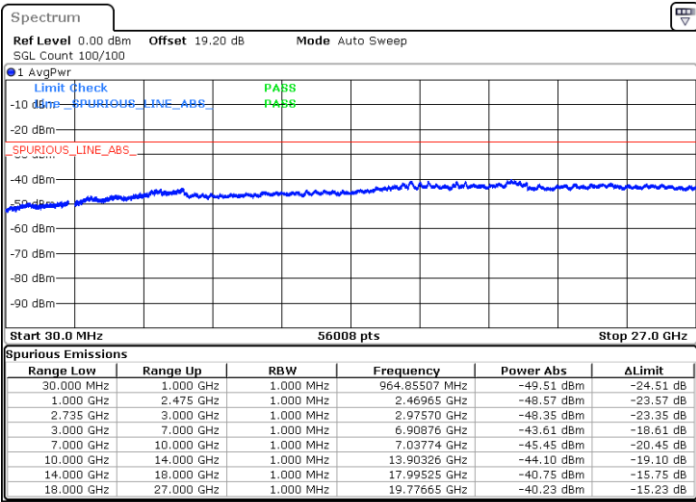

LTE Band 41C / 10MHz+20MHz

16QAM

Lowest Channel / 1RB0 and 1RB99

Lowest Channel / 1RB49 and 1RB0

Date: 7.FEB.2023 02:36:40

Date: 7.FEB.2023 02:33:10

Lowest Channel / FullRB

N/A

Date: 7.FEB.2023 02:40:09

LTE Band 41C / 10MHz+20MHz

16QAM

Middle Channel / 1RB0 and 1RB99

Middle Channel / 1RB49 and 1RB0

Date: 7.FEB.2023 02:47:17

Date: 7.FEB.2023 02:50:47

Middle Channel / FullRB

N/A

Date: 7.FEB.2023 02:43:43

LTE Band 41C / 10MHz+20MHz

16QAM

Highest Channel / 1RB0 and 1RB99

Highest Channel / 1RB49 and 1RB0

Date: 7.FEB.2023 03:06:11

Date: 7.FEB.2023 03:02:41

Highest Channel / FullIRB

N/A

Date: 7.FEB.2023 03:09:41

LTE Band 41C / 15MHz+10MHz

16QAM

Lowest Channel / 1RB0 and 1RB49

Lowest Channel / 1RB74 and 1RB0

Date: 7.FEB.2023 19:45:15