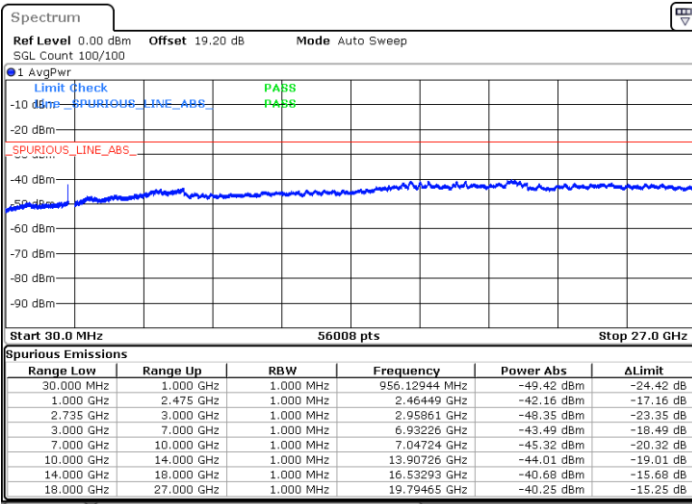

Middle Channel / FullRB

N/A

Date: 7.FEB.2023 01:41:44

LTE Band 41C / 20MHz+10MHz

QPSK

Highest Channel / 1RB0 and 1RB49

Highest Channel / 1RB99 and 1RB0

Date: 7.FEB.2023 01:58:08

Date: 7.FEB.2023 01:52:17

Highest Channel / FullIRB

N/A

Date: 7.FEB.2023 01:59:18

LTE Band 41C / 20MHz+15MHz

QPSK

Lowest Channel / 1RB0 and 1RB74

Lowest Channel / 1RB99 and 1RB0

Date: 6.FEB.2023 21:55:06

Date: 6.FEB.2023 21:53:56

Lowest Channel / FullRB

N/A

Date: 6.FEB.2023 22:00:56

LTE Band 41C / 20MHz+15MHz

QPSK

Middle Channel / 1RB0 and 1RB74