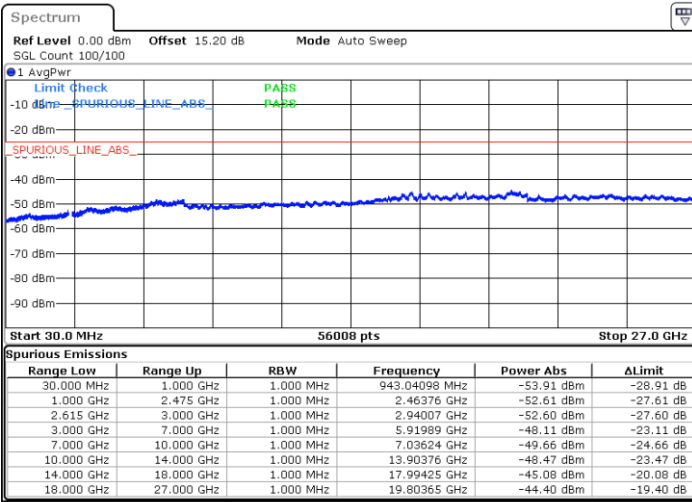

MiddleChannel / 1RB0 and 1RB74

Middle Channel / 1RB99 and 1RB0

Date: 9.FEB.2023 22:41:28

Date: 9.FEB.2023 22:45:00

Middle Channel / FullIRB

N/A

Date: 9.FEB.2023 22:37:55

LTE Band 7C / 20MHz+15MHz

16QAM

Highest Channel / 1RB0 and 1RB74

Highest Channel / 1RB99 and 1RB0

Date: 9.FEB.2023 23:01:59

Date: 9.FEB.2023 22:58:26

Highest Channel / FullRB

N/A

Date: 9.FEB.2023 23:05:31

LTE Band 7C / 20MHz+20MHz

16QAM

Lowest Channel / 1RB0 and 1RB99

Lowest Channel / 1RB99 and 1RB0

Date: 9.FEB.2023 23:22:33

Date: 9.FEB.2023 23:19:01

Lowest Channel / FullRB

N/A