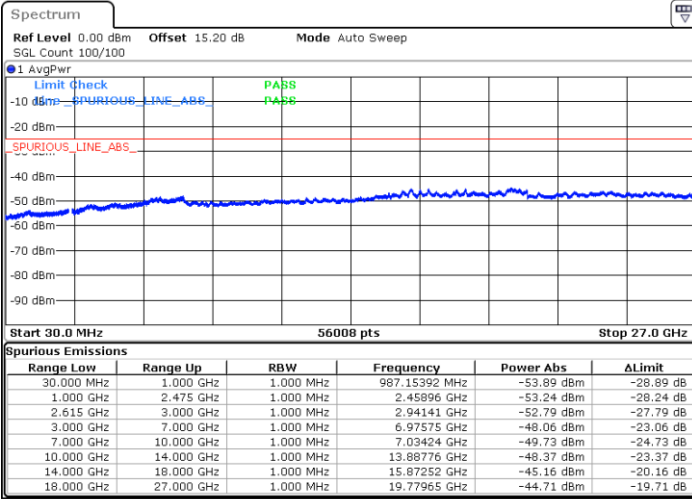

Date: 9.FEB.2023 23:26:08

LTE Band 7C / 20MHz+20MHz

16QAM

Middle Channel / 1RB0 and 1RB9

Middle Channel / 1RB99 and 1RB0

Date: 9.FEB.2023 23:36:17

Date: 9.FEB.2023 23:39:49

Middle Channel / FullIRB

N/A

Date: 9.FEB.2023 23:32:43

LTE Band 7C / 20MHz+20MHz

16QAM

Highest Channel / 1RB0 and 1RB99

Highest Channel / 1RB99 and 1RB0

Date: 9.FEB.2023 23:56:50

Date: 9.FEB.2023 23:53:17

Highest Channel / FullIRB

N/A

Date: 10.FEB.2023 00:00:22

LTE Band 7C / 10MHz+20MHz

64QAM

Lowest Channel / 1RB0 and 1RB99

Lowest Channel / 1RB49 and 1RB0

Date: 9.FEB.2023 18:44:29