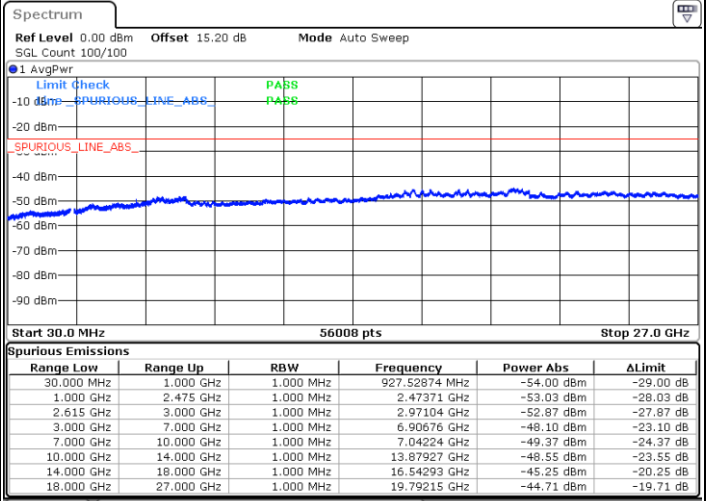

Date: 9.FEB.2023 21:43:11

LTE Band 7C / 15MHz+20MHz

16QAM

Highest Channel / 1RB0 and 1RB99

Highest Channel / 1RB74 and 1RB0

Date: 9.FEB.2023 22:07:16

Date: 9.FEB.2023 22:03:43

Highest Channel / FullIRB

N/A

Date: 9.FEB.2023 22:10:47

LTE Band 7C / 20MHz+10MHz

16QAM

Lowest Channel / 1RB0 and 1RB49

Lowest Channel / 1RB99 and 1RB0

Date: 9.FEB.2023 19:43:19

Date: 9.FEB.2023 19:39:47

Lowest Channel / FullRB

N/A

Date: 9.FEB.2023 19:46:53

LTE Band 7C / 20MHz+10MHz

16QAM

Middle Channel / 1RB0 and 1RB49

Middle Channel / 1RB99 and 1RB0

Date: 9.FEB.2023 19:57:02

Date: 9.FEB.2023 20:00:34

Middle Channel / FullIRB

N/A

Date: 9.FEB.2023 19:53:28

LTE Band 7C / 20MHz+10MHz

16QAM

Highest Channel / 1RB0 and 1RB49

Highest Channel / 1RB99 and 1RB0