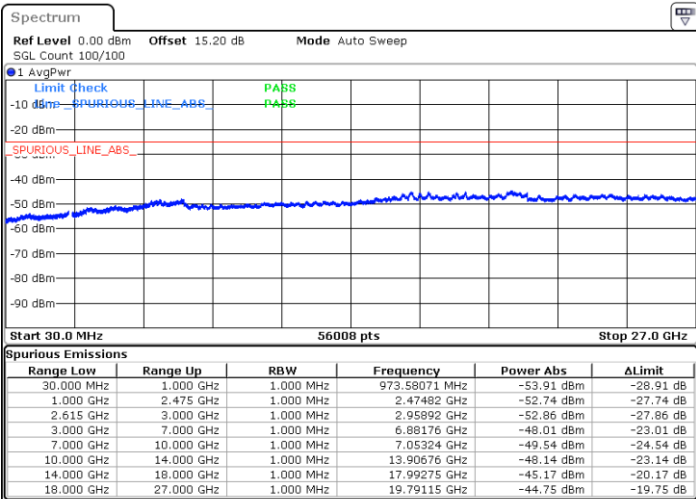

LTE Band 7C / 20MHz+20MHz

16QAM

Lowest Channel / 1RB0 and 1RB99

Lowest Channel / 1RB99 and 1RB0

Date: 9.FEB.2023 23:22:33

Date: 9.FEB.2023 23:19:01

Lowest Channel / FullRB

N/A

Date: 9.FEB.2023 23:26:08

LTE Band 7C / 20MHz+20MHz

16QAM

Middle Channel / 1RB0 and 1RB9

Middle Channel / 1RB99 and 1RB0

Date: 9.FEB.2023 23:36:17

Date: 9.FEB.2023 23:39:49

Middle Channel / FullIRB

N/A

Date: 9.FEB.2023 23:32:43

LTE Band 7C / 20MHz+20MHz

16QAM

Highest Channel / 1RB0 and 1RB99

Highest Channel / 1RB99 and 1RB0

Date: 9.FEB.2023 23:56:50

Date: 9.FEB.2023 23:53:17

Highest Channel / FullIRB

N/A

Date: 10.FEB.2023 00:00:22

LTE Band 7C / 10MHz+20MHz

64QAM

Lowest Channel / 1RB0 and 1RB99

Lowest Channel / 1RB49 and 1RB0

Date: 9.FEB.2023 18:44:29