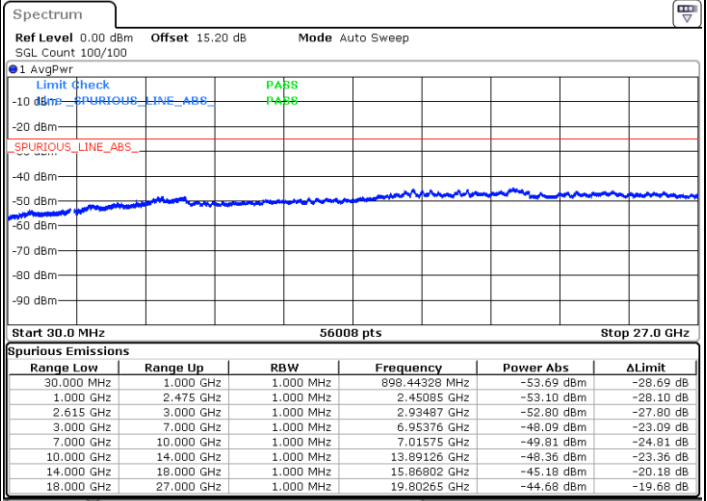

Date: 9.FEB.2023 19:00:32