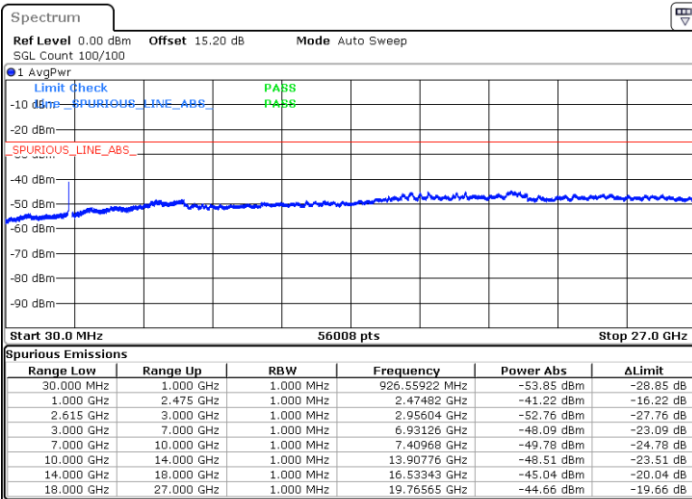

N/A

Date: 9.FEB.2023 22:36:45

LTE Band 7C / 20MHz+15MHz

QPSK

Highest Channel / 1RB0 and 1RB74

Highest Channel / 1RB99 and 1RB0

Date: 9.FEB.2023 23:03:09

Date: 9.FEB.2023 22:57:15

Highest Channel / FullIRB

N/A

Date: 9.FEB.2023 23:04:20

LTE Band 7C / 20MHz+20MHz

QPSK

Lowest Channel / 1RB0 and 1RB99

Lowest Channel / 1RB99 and 1RB0

Date: 9.FEB.2023 23:21:22

Date: 9.FEB.2023 23:20:12

Lowest Channel / FullRB

N/A

Date: 9.FEB.2023 23:27:19

LTE Band 7C / 20MHz+20MHz

QPSK

Middle Channel / 1RB0 and 1RB99

Middle Channel / 1RB99 and 1RB0

Date: 9.FEB.2023 23:37:28

Date: 9.FEB.2023 23:38:38

Middle Channel / FullIRB

N/A

Date: 9.FEB.2023 23:31:32

LTE Band 7C / 20MHz+20MHz

QPSK

Highest Channel / 1RB0 and 1RB99