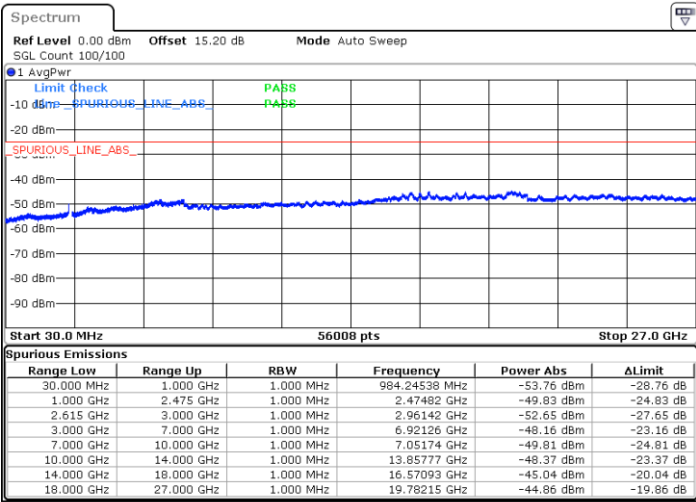

Highest Channel / 1RB99 and 1RB0

Date: 9.FEB.2023 23:58:00

Date: 9.FEB.2023 23:52:06

Highest Channel / FullIRB

N/A

Date: 9.FEB.2023 23:59:11

LTE Band 7C / 10MHz+20MHz

16QAM

Lowest Channel / 1RB0 and 1RB99

Lowest Channel / 1RB49 and 1RB0

Date: 9.FEB.2023 18:43:18

Date: 9.FEB.2023 18:39:47

Lowest Channel / FullRB

N/A

Date: 9.FEB.2023 18:46:51

LTE Band 7C / 10MHz+20MHz

LTE Band 7C / 10MHz+20MHz

16QAM

Highest Channel / 1RB0 and 1RB99

Highest Channel / 1RB49 and 1RB0

Date: 9.FEB.2023 19:17:31

Date: 9.FEB.2023 19:13:58

Highest Channel / FullIRB

N/A