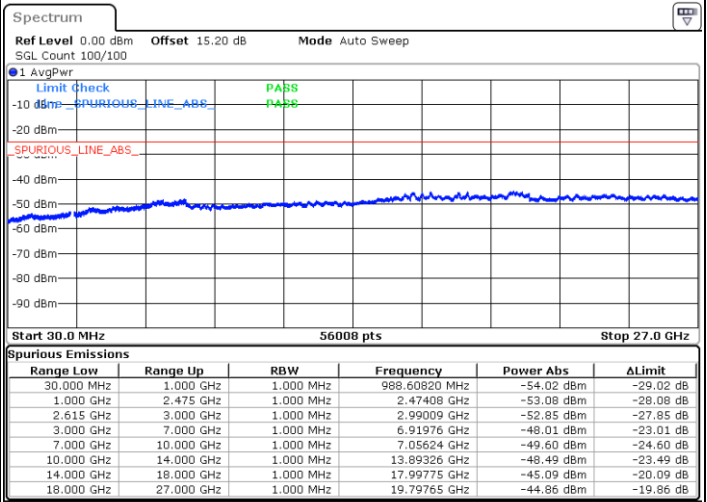

N/A

Date: 9.FEB.2023 22:36:45

LTE Band 7C / 20MHz+15MHz

QPSK

Highest Channel / 1RB0 and 1RB74

Highest Channel / 1RB99 and 1RB0

Date: 9.FEB.2023 23:03:09

Date: 9.FEB.2023 22:57:15

Highest Channel / FullIRB

N/A

Date: 9.FEB.2023 23:04:20

LTE Band 7C / 20MHz+20MHz

QPSK

Lowest Channel / 1RB0 and 1RB99

Lowest Channel / 1RB99 and 1RB0

Date: 9.FEB.2023 23:21:22

Date: 9.FEB.2023 23:20:12

Lowest Channel / FullRB

N/A

Date: 9.FEB.2023 23:27:19

LTE Band 7C / 20MHz+20MHz

QPSK

Middle Channel / 1RB0 and 1RB99

Middle Channel / 1RB99 and 1RB0

Date: 9.FEB.2023 23:37:28

Date: 9.FEB.2023 23:38:38

Middle Channel / FullIRB

N/A

Date: 9.FEB.2023 23:31:32

LTE Band 7C / 20MHz+20MHz

QPSK

Highest Channel / 1RB0 and 1RB99