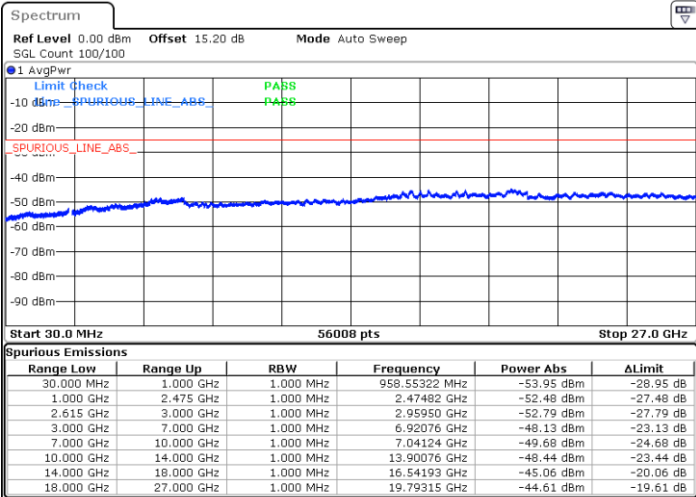

LTE Band 7C / 20MHz+15MHz

QPSK

Lowest Channel / 1RB0 and 1RB74

Lowest Channel / 1RB99 and 1RB0

Date: 9.FEB.2023 22:26:36

Date: 9.FEB.2023 22:25:26

Lowest Channel / FullRB

N/A

Date: 9.FEB.2023 22:32:31

LTE Band 7C / 20MHz+15MHz

QPSK

MiddleChannel / 1RB0 and 1RB74

Middle Channel / 1RB99 and 1RB0

Date: 9.FEB.2023 22:42:39

Date: 9.FEB.2023 22:43:49

Middle Channel / FullIRB

N/A

Date: 9.FEB.2023 22:36:45

LTE Band 7C / 20MHz+15MHz

QPSK

Highest Channel / 1RB0 and 1RB74

Highest Channel / 1RB99 and 1RB0

Date: 9.FEB.2023 23:03:09

Date: 9.FEB.2023 22:57:15

Highest Channel / FullIRB

N/A

Date: 9.FEB.2023 23:04:20

LTE Band 7C / 20MHz+20MHz

QPSK

Lowest Channel / 1RB0 and 1RB99

Lowest Channel / 1RB99 and 1RB0

Date: 9.FEB.2023 23:21:22