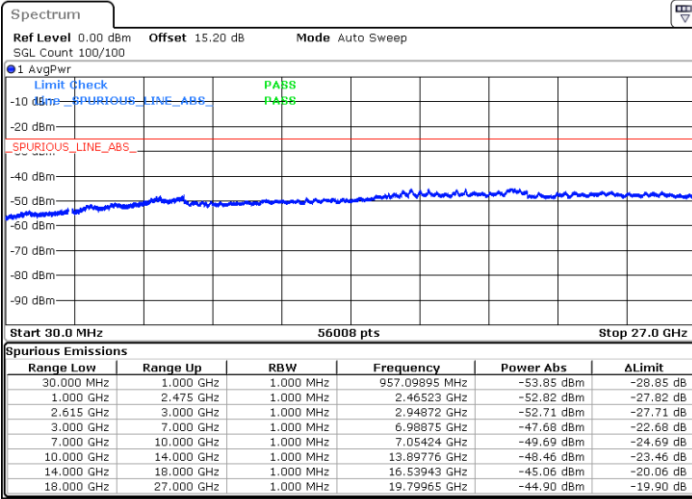

Date: 10.FEB.2023 01:45:22

Highest Channel / FullIRB

N/A

Date: 10.FEB.2023 01:52:28

LTE Band 7C / 15MHz+15MHz

16QAM

Lowest Channel / 1RB0 and 1RB74

Lowest Channel / 1RB74 and 1RB0

Date: 9.FEB.2023 20:38:16

Date: 9.FEB.2023 20:34:44

Lowest Channel / FullIRB

N/A

Date: 9.FEB.2023 20:41:49

LTE Band 7C / 15MHz+15MHz

16QAM

Middle Channel / 1RB0 and 1RB74

Middle Channel / 1RB74 and 1RB0

Date: 9.FEB.2023 20:51:58

Date: 9.FEB.2023 20:55:30

Middle Channel / FullIRB

N/A

Date: 9.FEB.2023 20:48:24

LTE Band 7C / 15MHz+15MHz

16QAM

Highest Channel / 1RB0 and 1RB74

Highest Channel / 1RB74 and 1RB0

Date: 9.FEB.2023 21:12:29

Date: 9.FEB.2023 21:08:56

Highest Channel / FullRB

N/A

Date: 9.FEB.2023 21:16:01

LTE Band 7C / 15MHz+20MHz