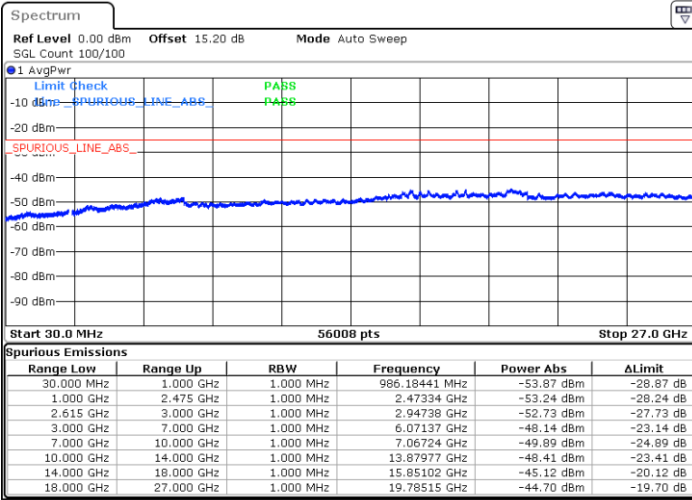

Lowest Channel / 1RB0 and 1RB99

Lowest Channel / 1RB49 and 1RB0

Date: 9.FEB.2023 18:43:18

Date: 9.FEB.2023 18:39:47

Lowest Channel / FullRB

N/A

Date: 9.FEB.2023 18:46:51

LTE Band 7C / 10MHz+20MHz

16QAM

MiddleChannel / 1RB0 and 1RB99

Middle Channel / 1RB49 and 1RB0

Date: 9.FEB.2023 18:57:00

Date: 9.FEB.2023 19:00:32

Middle Channel / FullIRB

N/A

Date: 9.FEB.2023 18:53:27

LTE Band 7C / 10MHz+20MHz

16QAM

Highest Channel / 1RB0 and 1RB99

Highest Channel / 1RB49 and 1RB0

Date: 9.FEB.2023 19:17:31

Date: 9.FEB.2023 19:13:58

Highest Channel / FullIRB

N/A