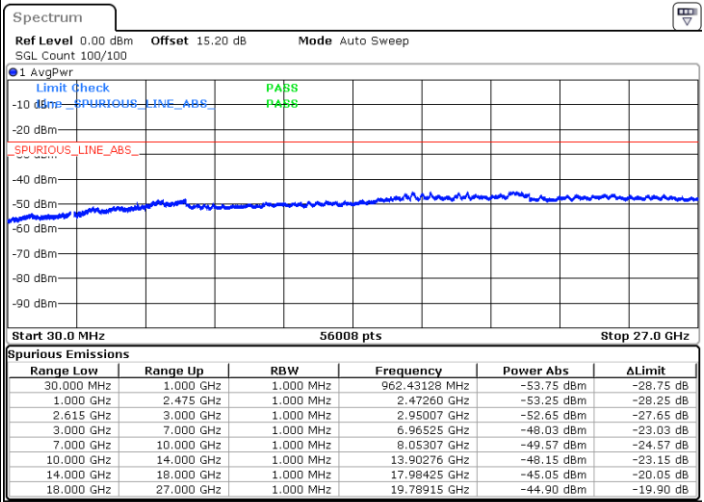

LTE Band 7C / 20MHz+20MHz

16QAM

Lowest Channel / 1RB0 and 1RB99

Lowest Channel / 1RB99 and 1RB0

Date: 9.FEB.2023 23:22:33

Date: 9.FEB.2023 23:19:01

Lowest Channel / FullRB

N/A

Date: 9.FEB.2023 23:26:08

LTE Band 7C / 20MHz+20MHz

16QAM

Middle Channel / 1RB0 and 1RB9

Middle Channel / 1RB99 and 1RB0

Date: 9.FEB.2023 23:36:17

Date: 9.FEB.2023 23:39:49

Middle Channel / FullIRB

N/A

Date: 9.FEB.2023 23:32:43

LTE Band 7C / 20MHz+20MHz

16QAM

Highest Channel / 1RB0 and 1RB99

Highest Channel / 1RB99 and 1RB0

Date: 9.FEB.2023 23:56:50

Date: 9.FEB.2023 23:53:17

Highest Channel / FullIRB

N/A

Date: 10.FEB.2023 00:00:22

LTE Band 7C / 10MHz+20MHz

64QAM

Lowest Channel / 1RB0 and 1RB99

Lowest Channel / 1RB49 and 1RB0

Date: 9.FEB.2023 18:44:29