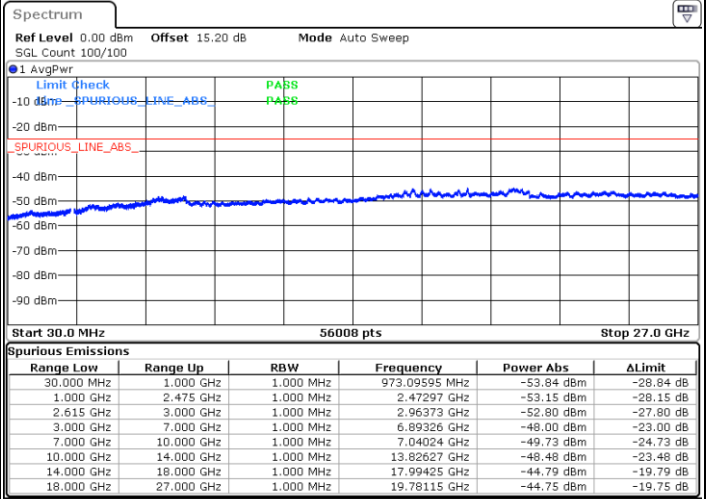

Middle Channel / 1RB74 and 1RB0

Date: 9.FEB.2023 20:51:58

Date: 9.FEB.2023 20:55:30

Middle Channel / FullIRB

N/A

Date: 9.FEB.2023 20:48:24

LTE Band 7C / 15MHz+15MHz

16QAM

Highest Channel / 1RB0 and 1RB74

Highest Channel / 1RB74 and 1RB0

Date: 9.FEB.2023 21:12:29

Date: 9.FEB.2023 21:08:56

Highest Channel / FullRB

N/A

Date: 9.FEB.2023 21:16:01

LTE Band 7C / 15MHz+20MHz

16QAM

Lowest Channel / 1RB0 and 1RB99

Lowest Channel / 1RB74 and 1RB0

Date: 9.FEB.2023 21:33:01

Date: 9.FEB.2023 21:29:30

Lowest Channel / FullRB

N/A

Date: 9.FEB.2023 21:36:35