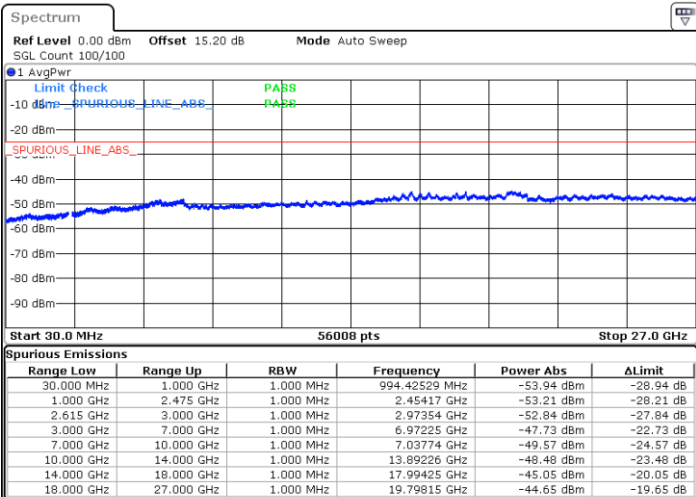

Middle Channel / FullIRB

N/A

Date: 10.FEB.2023 01:24:48

LTE Band 7C / 15MHz+10MHz

16QAM

Highest Channel / 1RB0 and 1RB49

Highest Channel / 1RB74 and 1RB0

Date: 10.FEB.2023 01:48:54

Date: 10.FEB.2023 01:45:22

Highest Channel / FullIRB

N/A

Date: 10.FEB.2023 01:52:28

LTE Band 7C / 15MHz+15MHz

16QAM

Lowest Channel / 1RB0 and 1RB74

Lowest Channel / 1RB74 and 1RB0