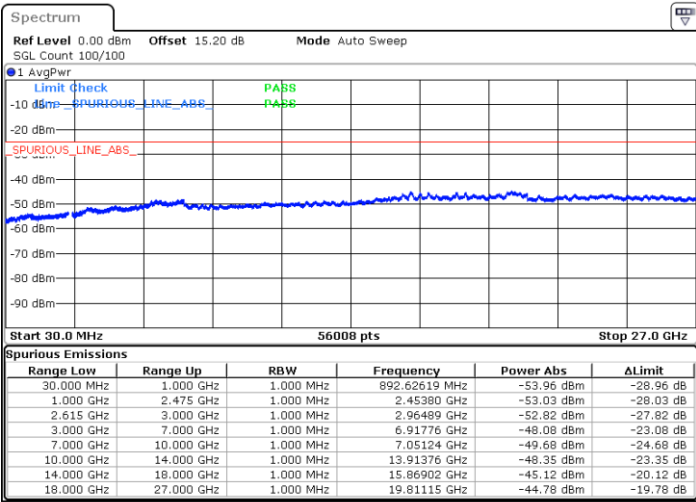

Date: 9.FEB.2023 19:26:19

LTE Band 7C / 15MHz+10MHz

16QAM

Lowest Channel / 1RB0 and 1RB49

Lowest Channel / 1RB74 and 1RB0

Date: 10.FEB.2023 01:14:39

Date: 10.FEB.2023 01:11:08

Lowest Channel / FullRB

N/A

Date: 10.FEB.2023 01:18:13

LTE Band 7C / 15MHz+10MHz

16QAM

Middle Channel / 1RB0 and 1RB49

Middle Channel / 1RB74 and 1RB0

Date: 10.FEB.2023 01:28:20

Date: 10.FEB.2023 01:31:53

Middle Channel / FullIRB

N/A

Date: 10.FEB.2023 01:24:48

LTE Band 7C / 15MHz+10MHz

16QAM

Highest Channel / 1RB0 and 1RB49

Highest Channel / 1RB74 and 1RB0

Date: 10.FEB.2023 01:48:54

Date: 10.FEB.2023 01:45:22

Highest Channel / FullIRB

N/A

Date: 10.FEB.2023 01:52:28

LTE Band 7C / 15MHz+15MHz

16QAM

Lowest Channel / 1RB0 and 1RB74

Lowest Channel / 1RB74 and 1RB0