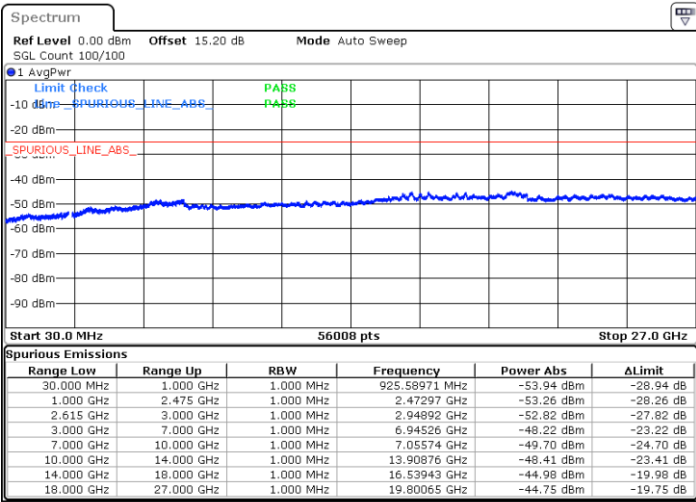

N/A

Date: 9.FEB.2023 22:10:47

LTE Band 7C / 20MHz+10MHz

16QAM

Lowest Channel / 1RB0 and 1RB49

Lowest Channel / 1RB99 and 1RB0

Date: 9.FEB.2023 19:43:19

Date: 9.FEB.2023 19:39:47

Lowest Channel / FullRB

N/A

Date: 9.FEB.2023 19:46:53

LTE Band 7C / 20MHz+10MHz

16QAM

Middle Channel / 1RB0 and 1RB49

Middle Channel / 1RB99 and 1RB0

Date: 9.FEB.2023 19:57:02

Date: 9.FEB.2023 20:00:34

Middle Channel / FullIRB

N/A

Date: 9.FEB.2023 19:53:28

LTE Band 7C / 20MHz+10MHz

16QAM

Highest Channel / 1RB0 and 1RB49

Highest Channel / 1RB99 and 1RB0

Date: 9.FEB.2023 20:17:39

Date: 9.FEB.2023 20:14:06

Highest Channel / FullIRB

N/A

Date: 9.FEB.2023 20:21:11

LTE Band 7C / 20MHz+15MHz

16QAM

Lowest Channel / 1RB0 and 1RB74