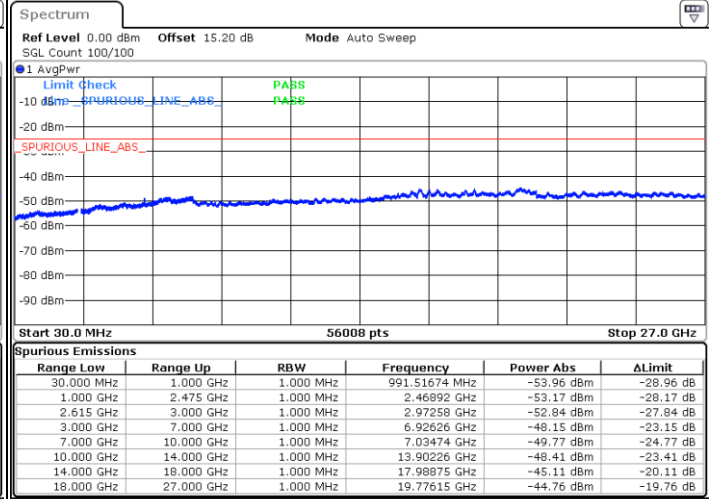

Date: 9.FEB.2023 23:26:08

LTE Band 7C / 20MHz+20MHz

16QAM

Middle Channel / 1RB0 and 1RB9

Middle Channel / 1RB99 and 1RB0

Date: 9.FEB.2023 23:36:17

Date: 9.FEB.2023 23:39:49

Middle Channel / FullIRB

N/A

Date: 9.FEB.2023 23:32:43

LTE Band 7C / 20MHz+20MHz

16QAM

Highest Channel / 1RB0 and 1RB99

Highest Channel / 1RB99 and 1RB0

Date: 9.FEB.2023 23:56:50

Date: 9.FEB.2023 23:53:17

Highest Channel / FullIRB

N/A

Date: 10.FEB.2023 00:00:22

LTE Band 7C / 10MHz+20MHz

64QAM

Lowest Channel / 1RB0 and 1RB99

Lowest Channel / 1RB49 and 1RB0

Date: 9.FEB.2023 18:44:29