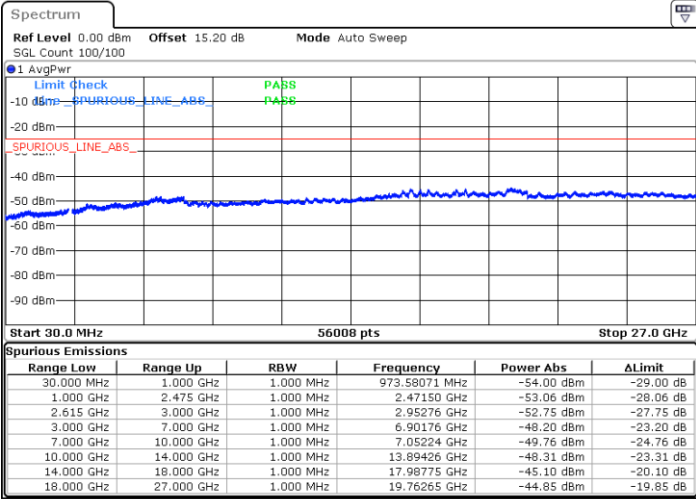

LTE Band 7C / 20MHz+15MHz

QPSK

Lowest Channel / 1RB0 and 1RB74

Lowest Channel / 1RB99 and 1RB0

Date: 9.FEB.2023 22:26:36

Date: 9.FEB.2023 22:25:26

Lowest Channel / FullRB

N/A

Date: 9.FEB.2023 22:32:31

LTE Band 7C / 20MHz+15MHz

QPSK

MiddleChannel / 1RB0 and 1RB74

Middle Channel / 1RB99 and 1RB0

Date: 9.FEB.2023 22:42:39

Date: 9.FEB.2023 22:43:49

Middle Channel / FullIRB

N/A

Date: 9.FEB.2023 22:36:45

LTE Band 7C / 20MHz+15MHz

QPSK

Highest Channel / 1RB0 and 1RB74

Highest Channel / 1RB99 and 1RB0

Date: 9.FEB.2023 23:03:09

Date: 9.FEB.2023 22:57:15

Highest Channel / FullIRB

N/A

Date: 9.FEB.2023 23:04:20

LTE Band 7C / 20MHz+20MHz

QPSK

Lowest Channel / 1RB0 and 1RB99

Lowest Channel / 1RB99 and 1RB0

Date: 9.FEB.2023 23:21:22