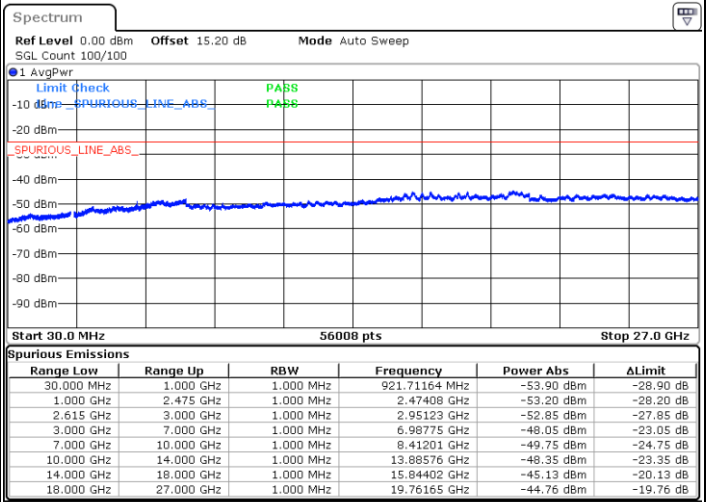

Date: 9.FEB.2023 20:17:39

Date: 9.FEB.2023 20:14:06

Highest Channel / FullIRB

N/A

Date: 9.FEB.2023 20:21:11

LTE Band 7C / 20MHz+15MHz

16QAM

Lowest Channel / 1RB0 and 1RB74

Lowest Channel / 1RB99 and 1RB0

Date: 9.FEB.2023 22:27:47

Date: 9.FEB.2023 22:24:15

Lowest Channel / FullRB

N/A

Date: 9.FEB.2023 22:31:20

LTE Band 7C / 20MHz+15MHz

16QAM

MiddleChannel / 1RB0 and 1RB74

Middle Channel / 1RB99 and 1RB0

Date: 9.FEB.2023 22:41:28

Date: 9.FEB.2023 22:45:00

Middle Channel / FullIRB

N/A

Date: 9.FEB.2023 22:37:55

LTE Band 7C / 20MHz+15MHz

16QAM

Highest Channel / 1RB0 and 1RB74

Highest Channel / 1RB99 and 1RB0

Date: 9.FEB.2023 23:01:59

Date: 9.FEB.2023 22:58:26

Highest Channel / FullRB

N/A

Date: 9.FEB.2023 23:05:31