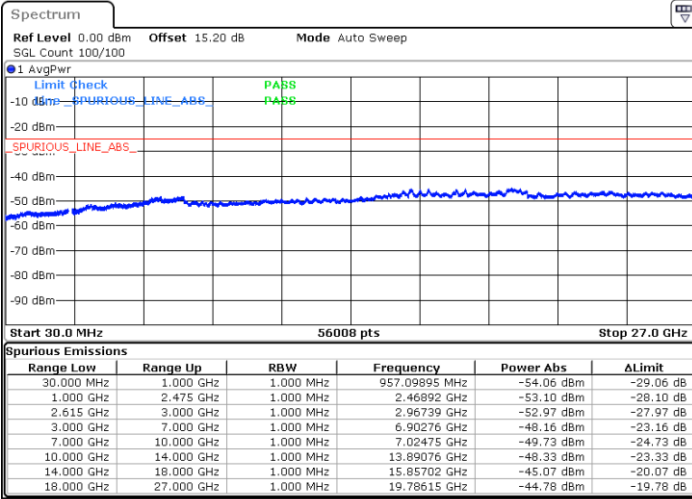

Date: 9.FEB.2023 20:00:34

Middle Channel / FullIRB

N/A

Date: 9.FEB.2023 19:53:28

LTE Band 7C / 20MHz+10MHz

16QAM

Highest Channel / 1RB0 and 1RB49

Highest Channel / 1RB99 and 1RB0

Date: 9.FEB.2023 20:17:39

Date: 9.FEB.2023 20:14:06

Highest Channel / FullIRB

N/A

Date: 9.FEB.2023 20:21:11

LTE Band 7C / 20MHz+15MHz

16QAM

Lowest Channel / 1RB0 and 1RB74

Lowest Channel / 1RB99 and 1RB0

Date: 9.FEB.2023 22:27:47

Date: 9.FEB.2023 22:24:15

Lowest Channel / FullRB

N/A

Date: 9.FEB.2023 22:31:20

LTE Band 7C / 20MHz+15MHz

16QAM