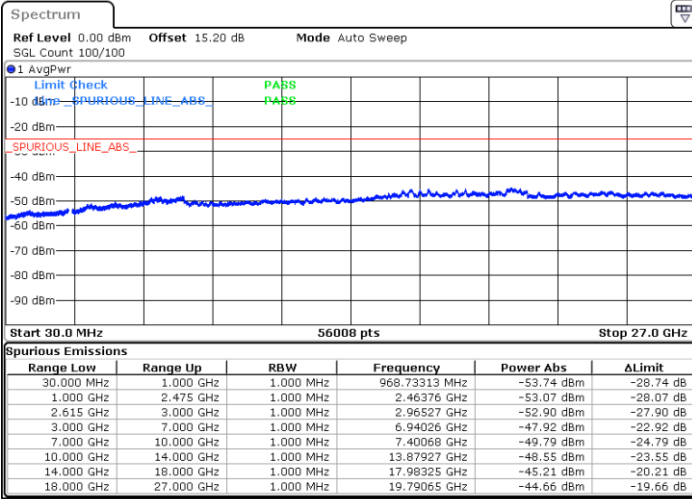

Date: 9.FEB.2023 22:32:31

LTE Band 7C / 20MHz+15MHz

QPSK

MiddleChannel / 1RB0 and 1RB74

Middle Channel / 1RB99 and 1RB0

Date: 9.FEB.2023 22:42:39

Date: 9.FEB.2023 22:43:49

Middle Channel / FullIRB

N/A

Date: 9.FEB.2023 22:36:45

LTE Band 7C / 20MHz+15MHz

QPSK

Highest Channel / 1RB0 and 1RB74

Highest Channel / 1RB99 and 1RB0

Date: 9.FEB.2023 23:03:09

Date: 9.FEB.2023 22:57:15

Highest Channel / FullIRB

N/A

Date: 9.FEB.2023 23:04:20

LTE Band 7C / 20MHz+20MHz

QPSK

Lowest Channel / 1RB0 and 1RB99

Lowest Channel / 1RB99 and 1RB0

Date: 9.FEB.2023 23:21:22

Date: 9.FEB.2023 23:20:12

Lowest Channel / FullRB

N/A

Date: 9.FEB.2023 23:27:19

LTE Band 7C / 20MHz+20MHz

QPSK

Middle Channel / 1RB0 and 1RB99

Middle Channel / 1RB99 and 1RB0