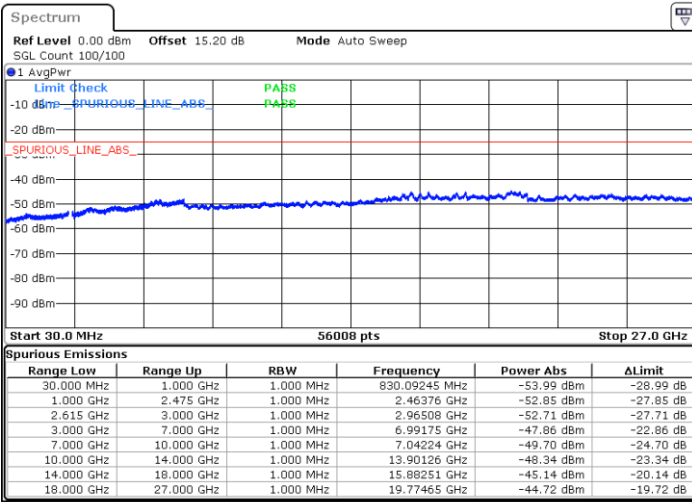

N/A

Date: 9.FEB.2023 22:36:45

LTE Band 7C / 20MHz+15MHz

QPSK

Highest Channel / 1RB0 and 1RB74

Highest Channel / 1RB99 and 1RB0

Date: 9.FEB.2023 23:03:09

Date: 9.FEB.2023 22:57:15

Highest Channel / FullIRB

N/A

Date: 9.FEB.2023 23:04:20

LTE Band 7C / 20MHz+20MHz

QPSK

Lowest Channel / 1RB0 and 1RB99

Lowest Channel / 1RB99 and 1RB0

Date: 9.FEB.2023 23:21:22

Date: 9.FEB.2023 23:20:12

Lowest Channel / FullRB

N/A

Date: 9.FEB.2023 23:27:19

LTE Band 7C / 20MHz+20MHz

QPSK

Middle Channel / 1RB0 and 1RB99

Middle Channel / 1RB99 and 1RB0

Date: 9.FEB.2023 23:37:28

Date: 9.FEB.2023 23:38:38

Middle Channel / FullIRB

N/A

Date: 9.FEB.2023 23:31:32

LTE Band 7C / 20MHz+20MHz

QPSK

Highest Channel / 1RB0 and 1RB99