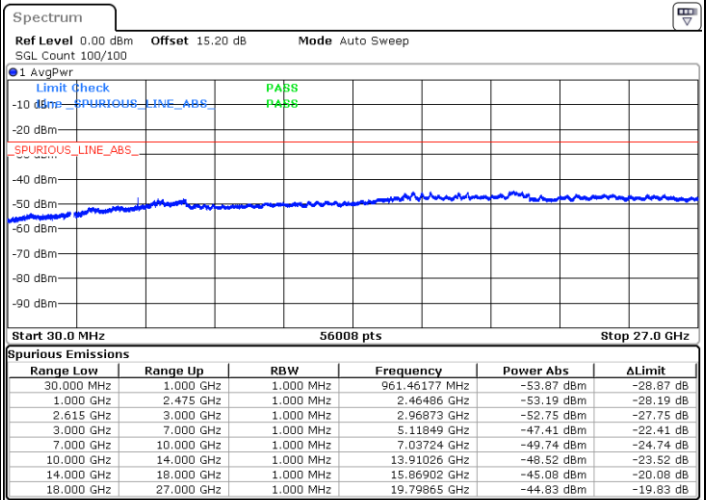

Lowest Channel / FullRB

N/A

Date: 9.FEB.2023 19:46:53

LTE Band 7C / 20MHz+10MHz

16QAM

Middle Channel / 1RB0 and 1RB49

Middle Channel / 1RB99 and 1RB0

Date: 9.FEB.2023 19:57:02

Date: 9.FEB.2023 20:00:34

Middle Channel / FullIRB

N/A

Date: 9.FEB.2023 19:53:28

LTE Band 7C / 20MHz+10MHz

16QAM

Highest Channel / 1RB0 and 1RB49

Highest Channel / 1RB99 and 1RB0

Date: 9.FEB.2023 20:17:39

Date: 9.FEB.2023 20:14:06

Highest Channel / FullIRB

N/A

Date: 9.FEB.2023 20:21:11

LTE Band 7C / 20MHz+15MHz

16QAM

Lowest Channel / 1RB0 and 1RB74