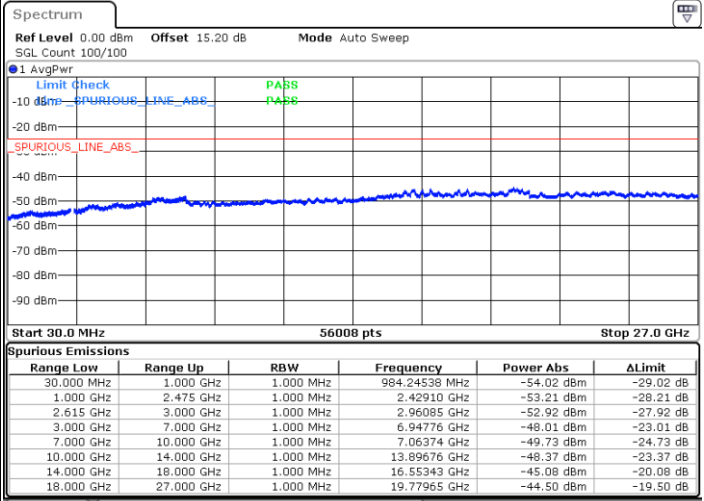

LTE Band 7C / 20MHz+15MHz

QPSK

Lowest Channel / 1RB0 and 1RB74

Lowest Channel / 1RB99 and 1RB0

Date: 9.FEB.2023 22:26:36

Date: 9.FEB.2023 22:25:26

Lowest Channel / FullRB

N/A

Date: 9.FEB.2023 22:32:31

LTE Band 7C / 20MHz+15MHz

QPSK

MiddleChannel / 1RB0 and 1RB74

Middle Channel / 1RB99 and 1RB0

Date: 9.FEB.2023 22:42:39

Date: 9.FEB.2023 22:43:49

Middle Channel / FullIRB

N/A

Date: 9.FEB.2023 22:36:45

LTE Band 7C / 20MHz+15MHz

QPSK

Highest Channel / 1RB0 and 1RB74

Highest Channel / 1RB99 and 1RB0

Date: 9.FEB.2023 23:03:09

Date: 9.FEB.2023 22:57:15