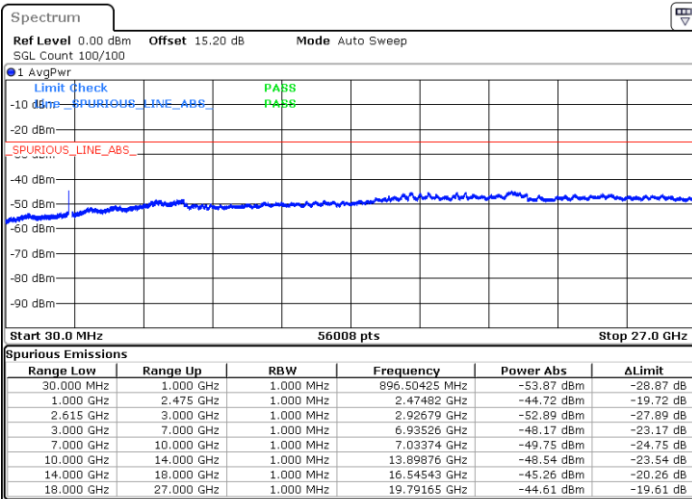

16QAM

Highest Channel / 1RB0 and 1RB74

Highest Channel / 1RB99 and 1RB0

Date: 9.FEB.2023 23:01:59

Date: 9.FEB.2023 22:58:26

Highest Channel / FullRB

N/A

Date: 9.FEB.2023 23:05:31

LTE Band 7C / 20MHz+20MHz

16QAM

Lowest Channel / 1RB0 and 1RB99

Lowest Channel / 1RB99 and 1RB0

Date: 9.FEB.2023 23:22:33

Date: 9.FEB.2023 23:19:01

Lowest Channel / FullRB

N/A

Date: 9.FEB.2023 23:26:08

LTE Band 7C / 20MHz+20MHz

16QAM

Middle Channel / 1RB0 and 1RB9

Middle Channel / 1RB99 and 1RB0

Date: 9.FEB.2023 23:36:17

Date: 9.FEB.2023 23:39:49

Middle Channel / FullIRB