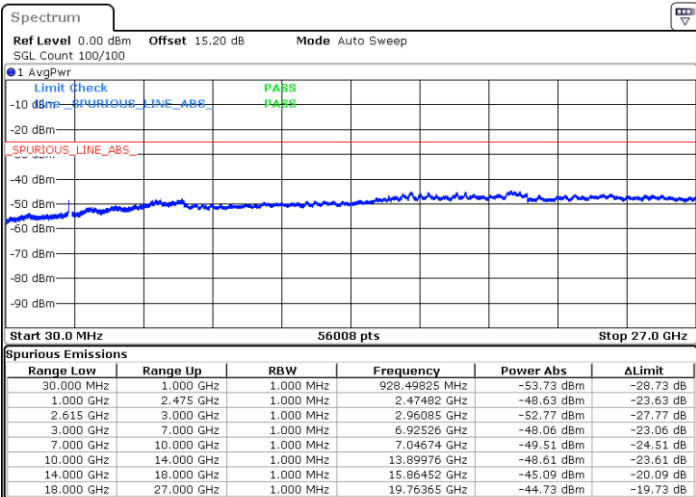

Middle Channel / FullIRB

N/A

Date: 10.FEB.2023 01:24:48

LTE Band 7C / 15MHz+10MHz

16QAM

Highest Channel / 1RB0 and 1RB49

Highest Channel / 1RB74 and 1RB0

Date: 10.FEB.2023 01:48:54

Date: 10.FEB.2023 01:45:22

Highest Channel / FullIRB

N/A

Date: 10.FEB.2023 01:52:28

LTE Band 7C / 15MHz+15MHz

16QAM

Lowest Channel / 1RB0 and 1RB74

Lowest Channel / 1RB74 and 1RB0

Date: 9.FEB.2023 20:38:16

Date: 9.FEB.2023 20:34:44

Lowest Channel / FullIRB

N/A

Date: 9.FEB.2023 20:41:49

LTE Band 7C / 15MHz+15MHz

16QAM

Middle Channel / 1RB0 and 1RB74