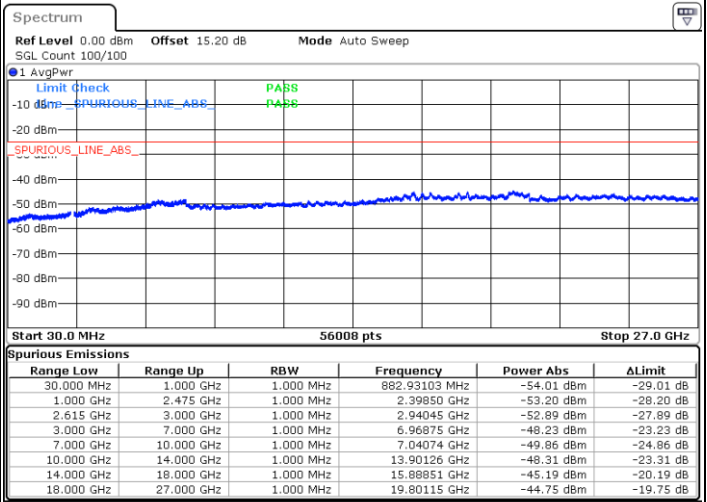

Lowest Channel / 1RB99 and 1RB0

Date: 9.FEB.2023 22:27:47

Date: 9.FEB.2023 22:24:15

Lowest Channel / FullRB

N/A

Date: 9.FEB.2023 22:31:20

LTE Band 7C / 20MHz+15MHz

16QAM

MiddleChannel / 1RB0 and 1RB74

Middle Channel / 1RB99 and 1RB0

Date: 9.FEB.2023 22:41:28

Date: 9.FEB.2023 22:45:00

Middle Channel / FullIRB

N/A

Date: 9.FEB.2023 22:37:55

LTE Band 7C / 20MHz+15MHz

16QAM

Highest Channel / 1RB0 and 1RB74

Highest Channel / 1RB99 and 1RB0

Date: 9.FEB.2023 23:01:59

Date: 9.FEB.2023 22:58:26

Highest Channel / FullRB

N/A

Date: 9.FEB.2023 23:05:31

LTE Band 7C / 20MHz+20MHz

16QAM

Lowest Channel / 1RB0 and 1RB99

Lowest Channel / 1RB99 and 1RB0

Date: 9.FEB.2023 23:22:33

Date: 9.FEB.2023 23:19:01

Lowest Channel / FullRB

N/A