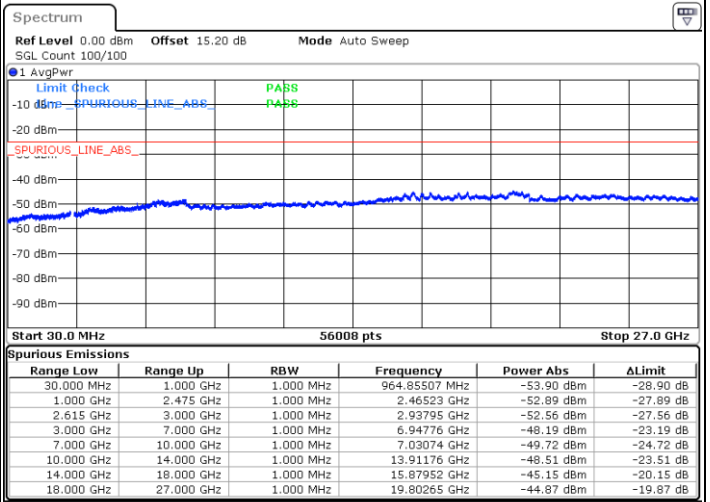

Date: 9.FEB.2023 19:26:19

LTE Band 7C / 15MHz+10MHz

16QAM

Lowest Channel / 1RB0 and 1RB49

Lowest Channel / 1RB74 and 1RB0

Date: 10.FEB.2023 01:14:39

Date: 10.FEB.2023 01:11:08

Lowest Channel / FullRB

N/A

Date: 10.FEB.2023 01:18:13

LTE Band 7C / 15MHz+10MHz

16QAM

Middle Channel / 1RB0 and 1RB49

Middle Channel / 1RB74 and 1RB0

Date: 10.FEB.2023 01:28:20

Date: 10.FEB.2023 01:31:53

Middle Channel / FullIRB

N/A

Date: 10.FEB.2023 01:24:48

LTE Band 7C / 15MHz+10MHz

16QAM

Highest Channel / 1RB0 and 1RB49

Highest Channel / 1RB74 and 1RB0

Date: 10.FEB.2023 01:48:54

Date: 10.FEB.2023 01:45:22

Highest Channel / FullIRB

N/A

Date: 10.FEB.2023 01:52:28

LTE Band 7C / 15MHz+15MHz

16QAM

Lowest Channel / 1RB0 and 1RB74

Lowest Channel / 1RB74 and 1RB0