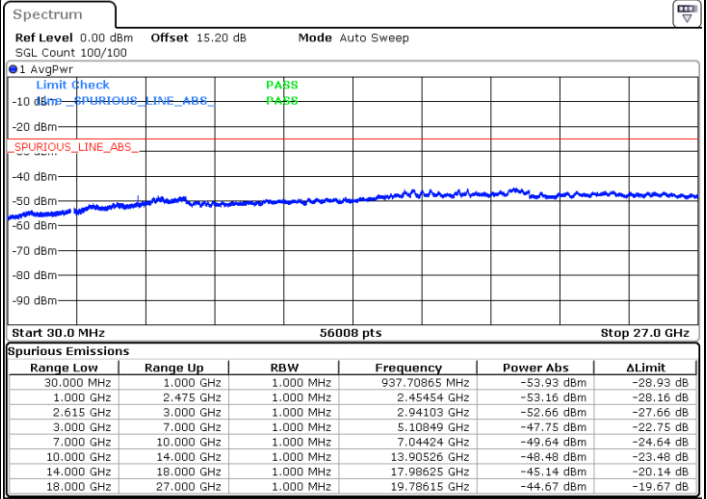

Date: 9.FEB.2023 22:32:31

LTE Band 7C / 20MHz+15MHz

QPSK

MiddleChannel / 1RB0 and 1RB74

Middle Channel / 1RB99 and 1RB0

Date: 9.FEB.2023 22:42:39

Date: 9.FEB.2023 22:43:49

Middle Channel / FullIRB

N/A

Date: 9.FEB.2023 22:36:45

LTE Band 7C / 20MHz+15MHz

QPSK

Highest Channel / 1RB0 and 1RB74

Highest Channel / 1RB99 and 1RB0

Date: 9.FEB.2023 23:03:09

Date: 9.FEB.2023 22:57:15

Highest Channel / FullIRB

N/A

Date: 9.FEB.2023 23:04:20

LTE Band 7C / 20MHz+20MHz

QPSK

Lowest Channel / 1RB0 and 1RB99

Lowest Channel / 1RB99 and 1RB0

Date: 9.FEB.2023 23:21:22

Date: 9.FEB.2023 23:20:12

Lowest Channel / FullRB

N/A

Date: 9.FEB.2023 23:27:19

LTE Band 7C / 20MHz+20MHz

QPSK

Middle Channel / 1RB0 and 1RB99

Middle Channel / 1RB99 and 1RB0