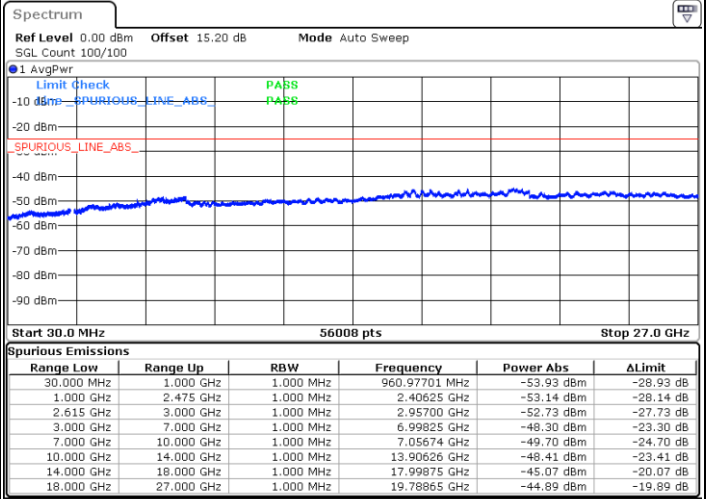

Highest Channel / FullIRB

N/A

Date: 9.FEB.2023 23:04:20

LTE Band 7C / 20MHz+20MHz

QPSK

Lowest Channel / 1RB0 and 1RB99

Lowest Channel / 1RB99 and 1RB0

Date: 9.FEB.2023 23:21:22

Date: 9.FEB.2023 23:20:12

Lowest Channel / FullRB

N/A

Date: 9.FEB.2023 23:27:19

LTE Band 7C / 20MHz+20MHz

QPSK

Middle Channel / 1RB0 and 1RB99

Middle Channel / 1RB99 and 1RB0

Date: 9.FEB.2023 23:37:28

Date: 9.FEB.2023 23:38:38

Middle Channel / FullIRB

N/A

Date: 9.FEB.2023 23:31:32

LTE Band 7C / 20MHz+20MHz

QPSK

Highest Channel / 1RB0 and 1RB99

Highest Channel / 1RB99 and 1RB0

Date: 9.FEB.2023 23:58:00

Date: 9.FEB.2023 23:52:06

Highest Channel / FullIRB

N/A

Date: 9.FEB.2023 23:59:11

LTE Band 7C / 10MHz+20MHz

16QAM