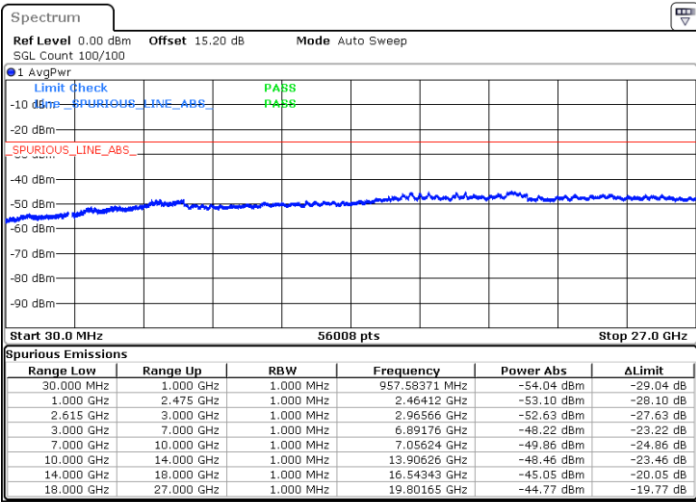

LTE Band 7C / 20MHz+20MHz

16QAM

Lowest Channel / 1RB0 and 1RB99

Lowest Channel / 1RB99 and 1RB0

Date: 9.FEB.2023 23:22:33

Date: 9.FEB.2023 23:19:01

Lowest Channel / FullRB

N/A

Date: 9.FEB.2023 23:26:08

LTE Band 7C / 20MHz+20MHz

16QAM

Middle Channel / 1RB0 and 1RB9

Middle Channel / 1RB99 and 1RB0

Date: 9.FEB.2023 23:36:17

Date: 9.FEB.2023 23:39:49

Middle Channel / FullIRB

N/A

Date: 9.FEB.2023 23:32:43

LTE Band 7C / 20MHz+20MHz

16QAM

Highest Channel / 1RB0 and 1RB99

Highest Channel / 1RB99 and 1RB0

Date: 9.FEB.2023 23:56:50

Date: 9.FEB.2023 23:53:17

Highest Channel / FullIRB

N/A

Date: 10.FEB.2023 00:00:22

LTE Band 7C / 10MHz+20MHz

64QAM

Lowest Channel / 1RB0 and 1RB99

Lowest Channel / 1RB49 and 1RB0

Date: 9.FEB.2023 18:44:29