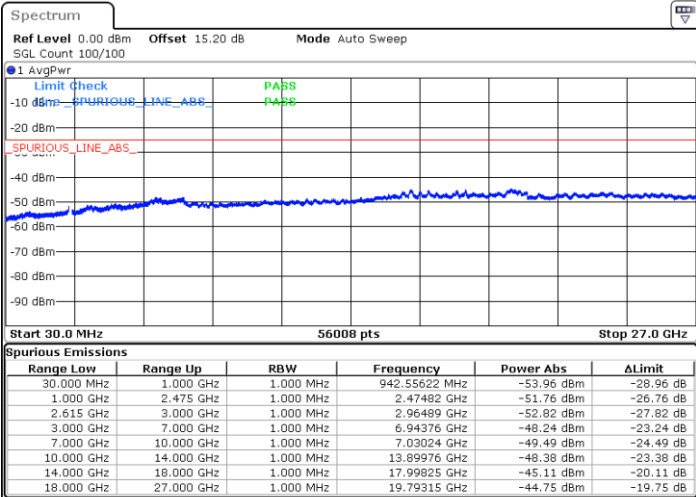

Highest Channel / FullIRB

N/A

Date: 9.FEB.2023 23:04:20

LTE Band 7C / 20MHz+20MHz

QPSK

Lowest Channel / 1RB0 and 1RB99

Lowest Channel / 1RB99 and 1RB0

Date: 9.FEB.2023 23:21:22

Date: 9.FEB.2023 23:20:12

Lowest Channel / FullRB

N/A

Date: 9.FEB.2023 23:27:19

LTE Band 7C / 20MHz+20MHz

QPSK

Middle Channel / 1RB0 and 1RB99

Middle Channel / 1RB99 and 1RB0

Date: 9.FEB.2023 23:37:28

Date: 9.FEB.2023 23:38:38

Middle Channel / FullIRB

N/A

Date: 9.FEB.2023 23:31:32

LTE Band 7C / 20MHz+20MHz

QPSK

Highest Channel / 1RB0 and 1RB99

Highest Channel / 1RB99 and 1RB0

Date: 9.FEB.2023 23:58:00

Date: 9.FEB.2023 23:52:06

Highest Channel / FullIRB

N/A

Date: 9.FEB.2023 23:59:11

LTE Band 7C / 10MHz+20MHz

16QAM