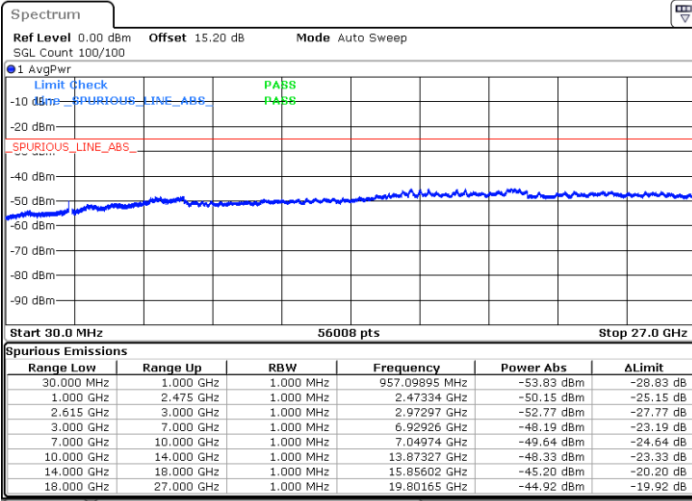

Date: 9.FEB.2023 21:43:11

LTE Band 7C / 15MHz+20MHz

16QAM

Highest Channel / 1RB0 and 1RB99

Highest Channel / 1RB74 and 1RB0

Date: 9.FEB.2023 22:07:16

Date: 9.FEB.2023 22:03:43

Highest Channel / FullIRB

N/A

Date: 9.FEB.2023 22:10:47

LTE Band 7C / 20MHz+10MHz

16QAM

Lowest Channel / 1RB0 and 1RB49

Lowest Channel / 1RB99 and 1RB0

Date: 9.FEB.2023 19:43:19

Date: 9.FEB.2023 19:39:47

Lowest Channel / FullRB

N/A

Date: 9.FEB.2023 19:46:53

LTE Band 7C / 20MHz+10MHz

16QAM

Middle Channel / 1RB0 and 1RB49

Middle Channel / 1RB99 and 1RB0

Date: 9.FEB.2023 19:57:02

Date: 9.FEB.2023 20:00:34

Middle Channel / FullIRB

N/A

Date: 9.FEB.2023 19:53:28

LTE Band 7C / 20MHz+10MHz

16QAM

Highest Channel / 1RB0 and 1RB49

Highest Channel / 1RB99 and 1RB0