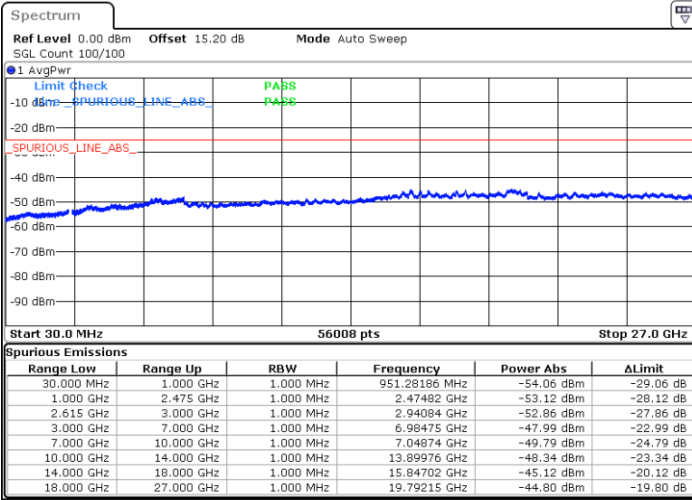

Date: 9.FEB.2023 20:38:16

Date: 9.FEB.2023 20:34:44

Lowest Channel / FullIRB

N/A

Date: 9.FEB.2023 20:41:49

LTE Band 7C / 15MHz+15MHz

16QAM

Middle Channel / 1RB0 and 1RB74

Middle Channel / 1RB74 and 1RB0

Date: 9.FEB.2023 20:51:58

Date: 9.FEB.2023 20:55:30

Middle Channel / FullIRB

N/A

Date: 9.FEB.2023 20:48:24

LTE Band 7C / 15MHz+15MHz

16QAM

Highest Channel / 1RB0 and 1RB74

Highest Channel / 1RB74 and 1RB0

Date: 9.FEB.2023 21:12:29

Date: 9.FEB.2023 21:08:56

Highest Channel / FullRB

N/A

Date: 9.FEB.2023 21:16:01

LTE Band 7C / 15MHz+20MHz