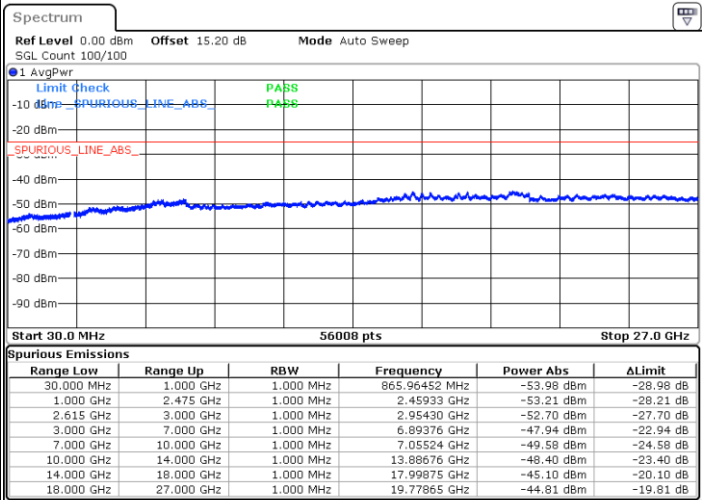

N/A

Date: 9.FEB.2023 23:32:43

LTE Band 7C / 20MHz+20MHz

16QAM

Highest Channel / 1RB0 and 1RB99

Highest Channel / 1RB99 and 1RB0

Date: 9.FEB.2023 23:56:50

Date: 9.FEB.2023 23:53:17

Highest Channel / FullIRB

N/A

Date: 10.FEB.2023 00:00:22

LTE Band 7C / 10MHz+20MHz

64QAM

Lowest Channel / 1RB0 and 1RB99

Lowest Channel / 1RB49 and 1RB0

Date: 9.FEB.2023 18:44:29

Date: 9.FEB.2023 18:38:36

Lowest Channel / FullRB

N/A

Date: 9.FEB.2023 18:45:40