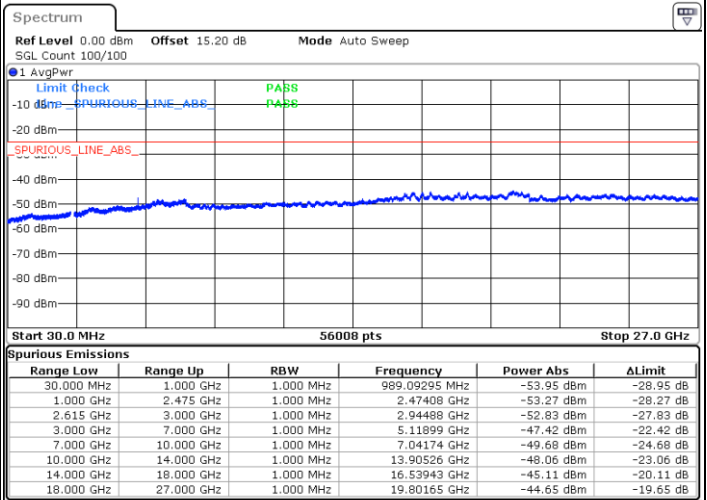

Middle Channel / FullIRB

N/A

Date: 10.FEB.2023 01:24:48

LTE Band 7C / 15MHz+10MHz

16QAM

Highest Channel / 1RB0 and 1RB49

Highest Channel / 1RB74 and 1RB0

Date: 10.FEB.2023 01:48:54

Date: 10.FEB.2023 01:45:22

Highest Channel / FullIRB

N/A

Date: 10.FEB.2023 01:52:28

LTE Band 7C / 15MHz+15MHz

16QAM

Lowest Channel / 1RB0 and 1RB74

Lowest Channel / 1RB74 and 1RB0