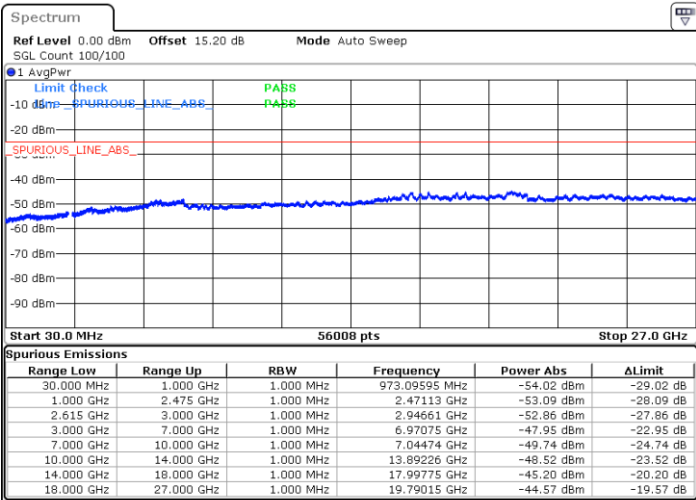

N/A

Date: 10.FEB.2023 01:18:13

LTE Band 7C / 15MHz+10MHz

16QAM

Middle Channel / 1RB0 and 1RB49

Middle Channel / 1RB74 and 1RB0

Date: 10.FEB.2023 01:28:20

Date: 10.FEB.2023 01:31:53

Middle Channel / FullIRB

N/A

Date: 10.FEB.2023 01:24:48

LTE Band 7C / 15MHz+10MHz

16QAM

Highest Channel / 1RB0 and 1RB49

Highest Channel / 1RB74 and 1RB0

Date: 10.FEB.2023 01:48:54

Date: 10.FEB.2023 01:45:22

Highest Channel / FullIRB

N/A

Date: 10.FEB.2023 01:52:28

LTE Band 7C / 15MHz+15MHz

16QAM

Lowest Channel / 1RB0 and 1RB74

Lowest Channel / 1RB74 and 1RB0