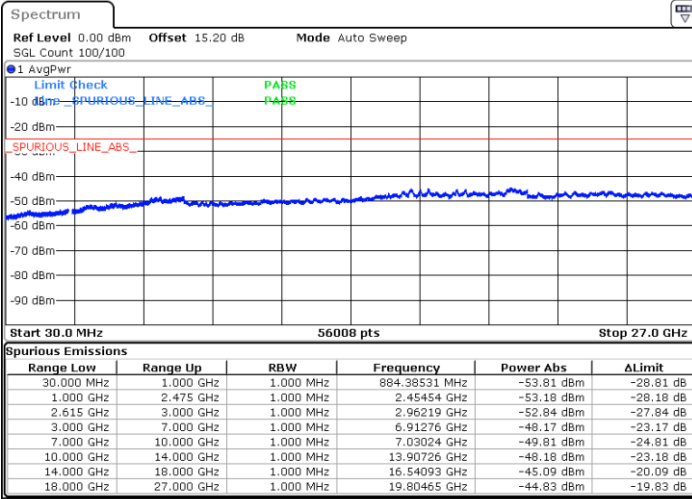

Lowest Channel / 1RB99 and 1RB0

Date: 9.FEB.2023 22:27:47

Date: 9.FEB.2023 22:24:15

Lowest Channel / FullRB

N/A

Date: 9.FEB.2023 22:31:20

LTE Band 7C / 20MHz+15MHz

16QAM

MiddleChannel / 1RB0 and 1RB74

Middle Channel / 1RB99 and 1RB0

Date: 9.FEB.2023 22:41:28

Date: 9.FEB.2023 22:45:00

Middle Channel / FullIRB

N/A

Date: 9.FEB.2023 22:37:55

LTE Band 7C / 20MHz+15MHz

16QAM

Highest Channel / 1RB0 and 1RB74

Highest Channel / 1RB99 and 1RB0

Date: 9.FEB.2023 23:01:59

Date: 9.FEB.2023 22:58:26

Highest Channel / FullRB

N/A

Date: 9.FEB.2023 23:05:31