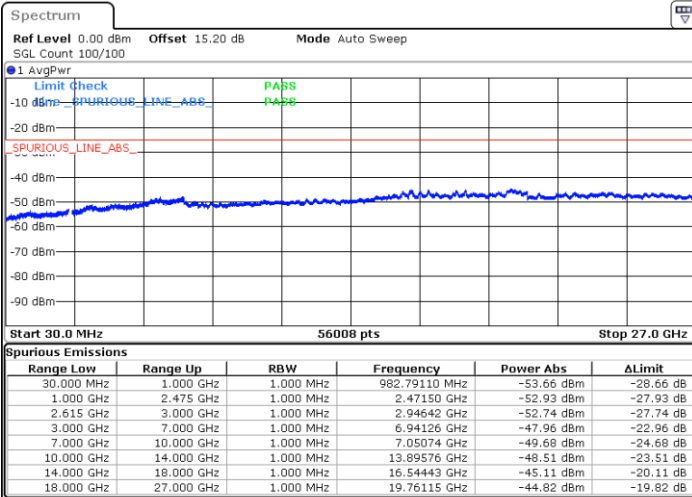

LTE Band 7C / 15MHz+20MHz

16QAM

Middle Channel / 1RB0 and 1RB9

Middle Channel / 1RB74 and 1RB0

Date: 9.FEB.2023 21:46:45

Date: 9.FEB.2023 21:50:17

Middle Channel / FullIRB

N/A

Date: 9.FEB.2023 21:43:11

LTE Band 7C / 15MHz+20MHz

16QAM

Highest Channel / 1RB0 and 1RB99

Highest Channel / 1RB74 and 1RB0

Date: 9.FEB.2023 22:07:16

Date: 9.FEB.2023 22:03:43

Highest Channel / FullIRB

N/A

Date: 9.FEB.2023 22:10:47

LTE Band 7C / 20MHz+10MHz

16QAM

Lowest Channel / 1RB0 and 1RB49

Lowest Channel / 1RB99 and 1RB0

Date: 9.FEB.2023 19:43:19

Date: 9.FEB.2023 19:39:47