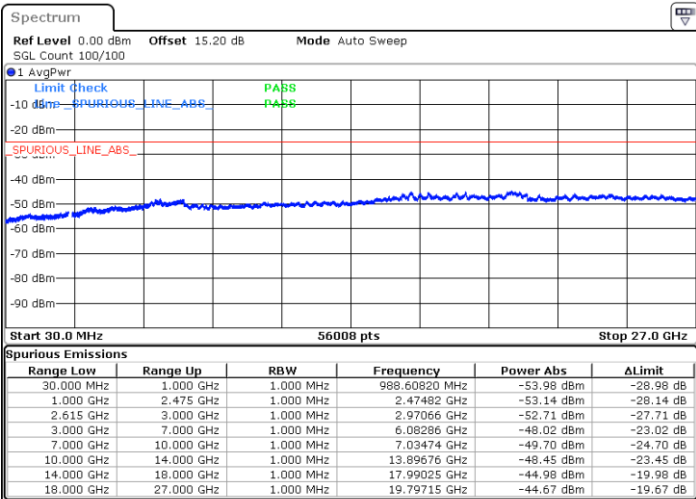

Date: 9.FEB.2023 19:26:19

LTE Band 7C / 15MHz+10MHz

16QAM

Lowest Channel / 1RB0 and 1RB49

Lowest Channel / 1RB74 and 1RB0

Date: 10.FEB.2023 01:14:39

Date: 10.FEB.2023 01:11:08

Lowest Channel / FullRB

N/A

Date: 10.FEB.2023 01:18:13

LTE Band 7C / 15MHz+10MHz

16QAM

Middle Channel / 1RB0 and 1RB49

Middle Channel / 1RB74 and 1RB0

Date: 10.FEB.2023 01:28:20

Date: 10.FEB.2023 01:31:53

Middle Channel / FullIRB

N/A

Date: 10.FEB.2023 01:24:48

LTE Band 7C / 15MHz+10MHz

16QAM

Highest Channel / 1RB0 and 1RB49

Highest Channel / 1RB74 and 1RB0

Date: 10.FEB.2023 01:48:54

Date: 10.FEB.2023 01:45:22

Highest Channel / FullIRB

N/A

Date: 10.FEB.2023 01:52:28

LTE Band 7C / 15MHz+15MHz

16QAM

Lowest Channel / 1RB0 and 1RB74

Lowest Channel / 1RB74 and 1RB0