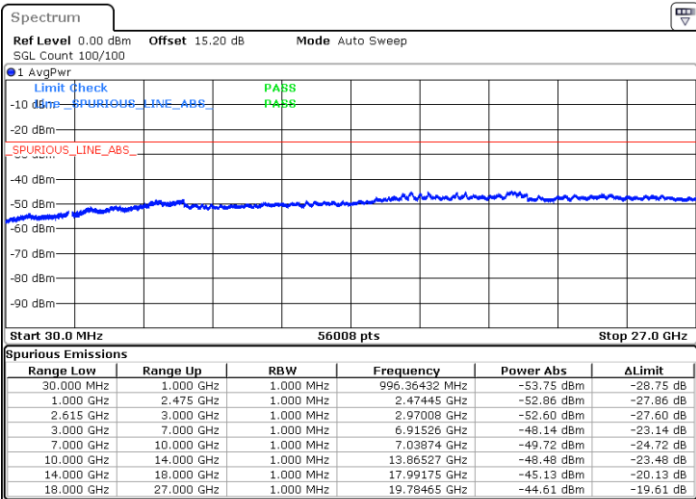

Date: 9.FEB.2023 20:17:39

Date: 9.FEB.2023 20:14:06

Highest Channel / FullIRB

N/A

Date: 9.FEB.2023 20:21:11

LTE Band 7C / 20MHz+15MHz

16QAM

Lowest Channel / 1RB0 and 1RB74

Lowest Channel / 1RB99 and 1RB0

Date: 9.FEB.2023 22:27:47

Date: 9.FEB.2023 22:24:15

Lowest Channel / FullRB

N/A

Date: 9.FEB.2023 22:31:20

LTE Band 7C / 20MHz+15MHz

16QAM

MiddleChannel / 1RB0 and 1RB74

Middle Channel / 1RB99 and 1RB0

Date: 9.FEB.2023 22:41:28

Date: 9.FEB.2023 22:45:00

Middle Channel / FullIRB

N/A

Date: 9.FEB.2023 22:37:55

LTE Band 7C / 20MHz+15MHz

16QAM

Highest Channel / 1RB0 and 1RB74

Highest Channel / 1RB99 and 1RB0

Date: 9.FEB.2023 23:01:59

Date: 9.FEB.2023 22:58:26

Highest Channel / FullRB

N/A

Date: 9.FEB.2023 23:05:31