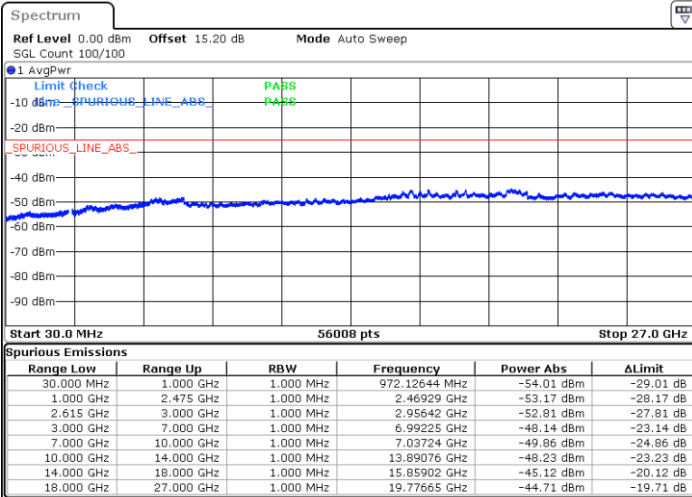

Date: 9.FEB.2023 23:26:08

LTE Band 7C / 20MHz+20MHz

16QAM

Middle Channel / 1RB0 and 1RB9

Middle Channel / 1RB99 and 1RB0

Date: 9.FEB.2023 23:36:17

Date: 9.FEB.2023 23:39:49

Middle Channel / FullIRB

N/A

Date: 9.FEB.2023 23:32:43

LTE Band 7C / 20MHz+20MHz

16QAM

Highest Channel / 1RB0 and 1RB99

Highest Channel / 1RB99 and 1RB0

Date: 9.FEB.2023 23:56:50

Date: 9.FEB.2023 23:53:17

Highest Channel / FullIRB

N/A

Date: 10.FEB.2023 00:00:22

LTE Band 7C / 10MHz+20MHz

64QAM

Lowest Channel / 1RB0 and 1RB99

Lowest Channel / 1RB49 and 1RB0

Date: 9.FEB.2023 18:44:29