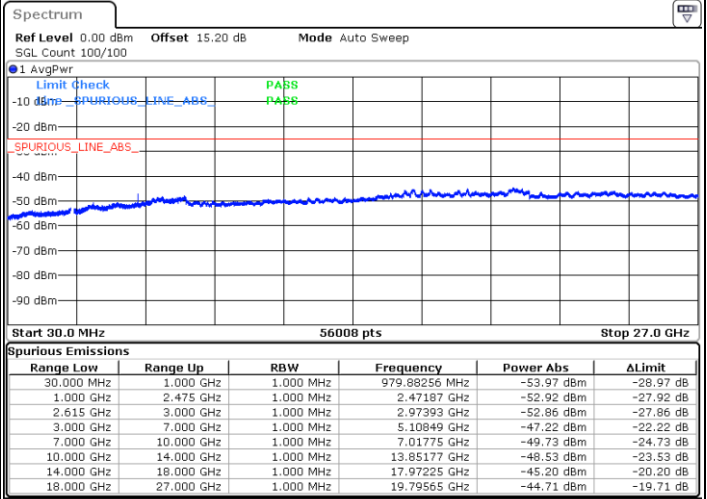

Date: 9.FEB.2023 20:17:39

Date: 9.FEB.2023 20:14:06

Highest Channel / FullIRB

N/A

Date: 9.FEB.2023 20:21:11

LTE Band 7C / 20MHz+15MHz

16QAM

Lowest Channel / 1RB0 and 1RB74

Lowest Channel / 1RB99 and 1RB0

Date: 9.FEB.2023 22:27:47

Date: 9.FEB.2023 22:24:15

Lowest Channel / FullRB

N/A

Date: 9.FEB.2023 22:31:20

LTE Band 7C / 20MHz+15MHz

16QAM

MiddleChannel / 1RB0 and 1RB74

Middle Channel / 1RB99 and 1RB0

Date: 9.FEB.2023 22:41:28

Date: 9.FEB.2023 22:45:00

Middle Channel / FullIRB

N/A

Date: 9.FEB.2023 22:37:55

LTE Band 7C / 20MHz+15MHz

16QAM

Highest Channel / 1RB0 and 1RB74

Highest Channel / 1RB99 and 1RB0

Date: 9.FEB.2023 23:01:59

Date: 9.FEB.2023 22:58:26

Highest Channel / FullRB

N/A

Date: 9.FEB.2023 23:05:31