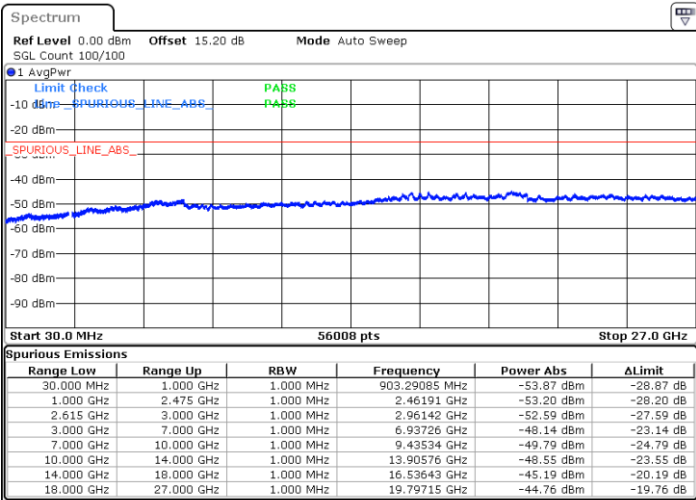

Lowest Channel / FullRB

N/A

Date: 9.FEB.2023 19:46:53

LTE Band 7C / 20MHz+10MHz

16QAM

Middle Channel / 1RB0 and 1RB49

Middle Channel / 1RB99 and 1RB0

Date: 9.FEB.2023 19:57:02

Date: 9.FEB.2023 20:00:34

Middle Channel / FullIRB

N/A

Date: 9.FEB.2023 19:53:28

LTE Band 7C / 20MHz+10MHz

16QAM

Highest Channel / 1RB0 and 1RB49

Highest Channel / 1RB99 and 1RB0

Date: 9.FEB.2023 20:17:39

Date: 9.FEB.2023 20:14:06

Highest Channel / FullIRB

N/A

Date: 9.FEB.2023 20:21:11

LTE Band 7C / 20MHz+15MHz

16QAM

Lowest Channel / 1RB0 and 1RB74

Lowest Channel / 1RB99 and 1RB0

Date: 9.FEB.2023 22:27:47

Date: 9.FEB.2023 22:24:15

Lowest Channel / FullRB

N/A

Date: 9.FEB.2023 22:31:20

LTE Band 7C / 20MHz+15MHz

16QAM