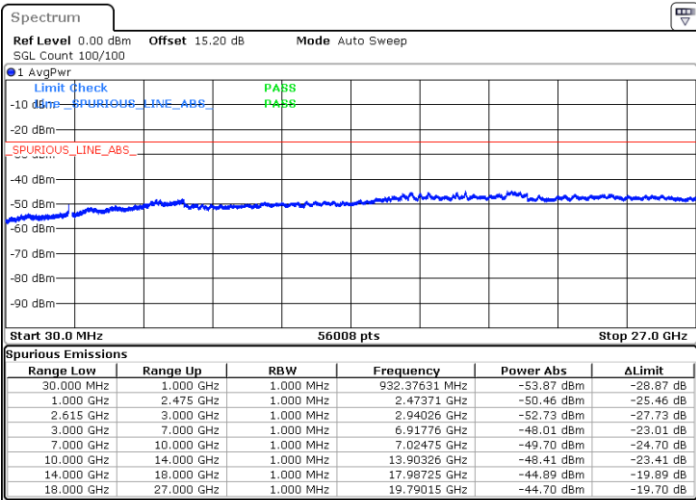

N/A

Date: 9.FEB.2023 23:32:43

LTE Band 7C / 20MHz+20MHz

16QAM

Highest Channel / 1RB0 and 1RB99

Highest Channel / 1RB99 and 1RB0

Date: 9.FEB.2023 23:56:50

Date: 9.FEB.2023 23:53:17

Highest Channel / FullIRB

N/A

Date: 10.FEB.2023 00:00:22

LTE Band 7C / 10MHz+20MHz

64QAM

Lowest Channel / 1RB0 and 1RB99

Lowest Channel / 1RB49 and 1RB0

Date: 9.FEB.2023 18:44:29

Date: 9.FEB.2023 18:38:36

Lowest Channel / FullRB

N/A

Date: 9.FEB.2023 18:45:40