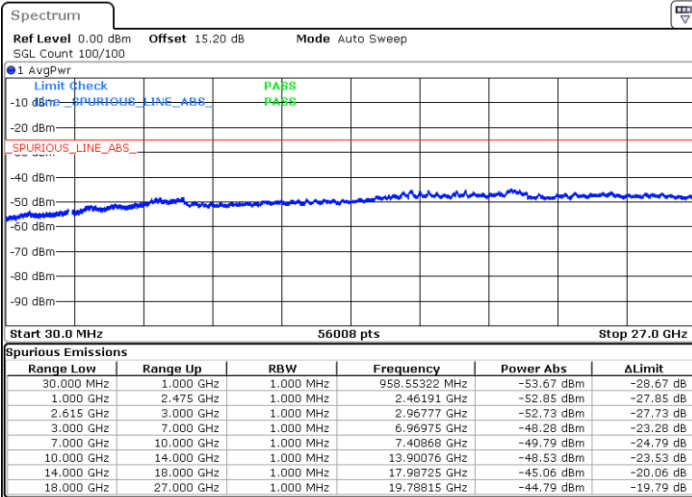

LTE Band 7C / 10MHz+20MHz

16QAM

Highest Channel / 1RB0 and 1RB99

Highest Channel / 1RB49 and 1RB0

Date: 9.FEB.2023 19:17:31

Date: 9.FEB.2023 19:13:58

Highest Channel / FullIRB

N/A

Date: 9.FEB.2023 19:26:19

LTE Band 7C / 15MHz+10MHz

16QAM

Lowest Channel / 1RB0 and 1RB49

Lowest Channel / 1RB74 and 1RB0

Date: 10.FEB.2023 01:14:39

Date: 10.FEB.2023 01:11:08

Lowest Channel / FullRB