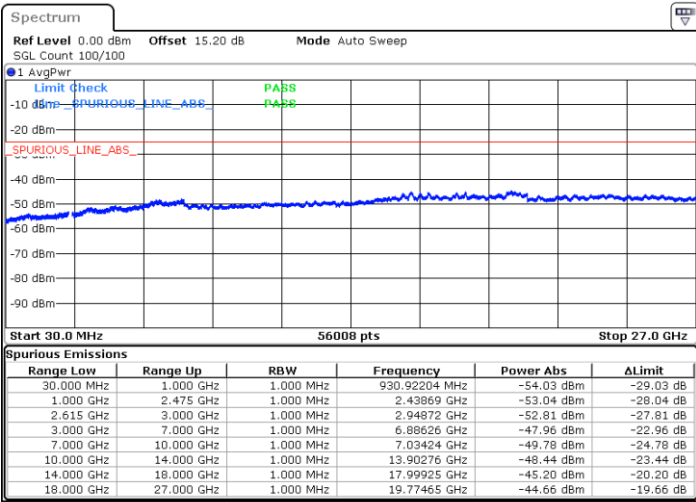

Date: 9.FEB.2023 20:17:39

Date: 9.FEB.2023 20:14:06

Highest Channel / FullIRB

N/A

Date: 9.FEB.2023 20:21:11

LTE Band 7C / 20MHz+15MHz

16QAM

Lowest Channel / 1RB0 and 1RB74

Lowest Channel / 1RB99 and 1RB0

Date: 9.FEB.2023 22:27:47

Date: 9.FEB.2023 22:24:15

Lowest Channel / FullRB

N/A

Date: 9.FEB.2023 22:31:20

LTE Band 7C / 20MHz+15MHz

16QAM

MiddleChannel / 1RB0 and 1RB74

Middle Channel / 1RB99 and 1RB0

Date: 9.FEB.2023 22:41:28

Date: 9.FEB.2023 22:45:00

Middle Channel / FullIRB

N/A

Date: 9.FEB.2023 22:37:55

LTE Band 7C / 20MHz+15MHz