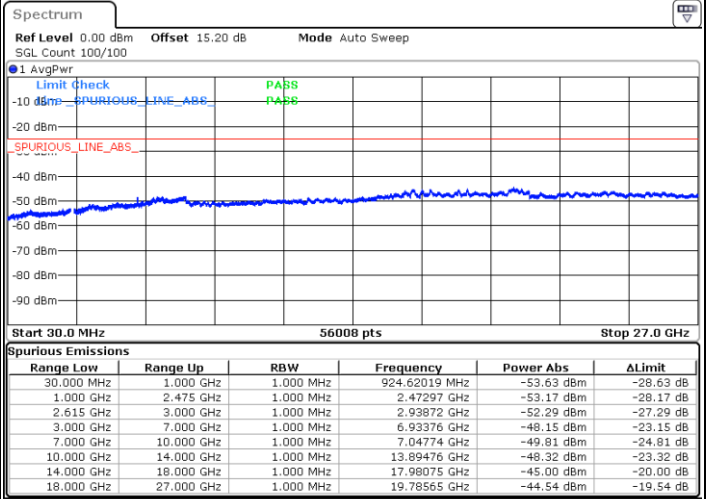

Date: 9.FEB.2023 23:20:12

Lowest Channel / FullRB

N/A

Date: 9.FEB.2023 23:27:19

LTE Band 7C / 20MHz+20MHz

QPSK

Middle Channel / 1RB0 and 1RB99

Middle Channel / 1RB99 and 1RB0

Date: 9.FEB.2023 23:37:28

Date: 9.FEB.2023 23:38:38

Middle Channel / FullIRB

N/A

Date: 9.FEB.2023 23:31:32

LTE Band 7C / 20MHz+20MHz

QPSK

Highest Channel / 1RB0 and 1RB99

Highest Channel / 1RB99 and 1RB0

Date: 9.FEB.2023 23:58:00

Date: 9.FEB.2023 23:52:06

Highest Channel / FullIRB

N/A

Date: 9.FEB.2023 23:59:11

LTE Band 7C / 10MHz+20MHz

16QAM

Lowest Channel / 1RB0 and 1RB99

Lowest Channel / 1RB49 and 1RB0

Date: 9.FEB.2023 18:43:18

Date: 9.FEB.2023 18:39:47

Lowest Channel / FullRB

N/A

Date: 9.FEB.2023 18:46:51

LTE Band 7C / 10MHz+20MHz