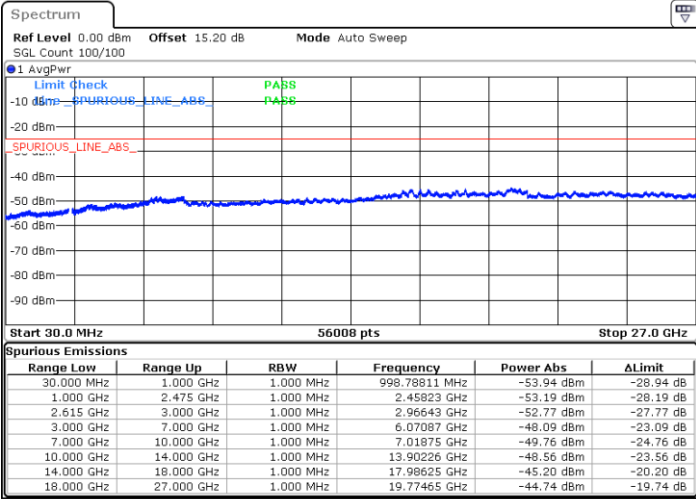

Highest Channel / FullIRB

N/A

Date: 9.FEB.2023 23:04:20

LTE Band 7C / 20MHz+20MHz

QPSK

Lowest Channel / 1RB0 and 1RB99

Lowest Channel / 1RB99 and 1RB0

Date: 9.FEB.2023 23:21:22

Date: 9.FEB.2023 23:20:12

Lowest Channel / FullRB

N/A

Date: 9.FEB.2023 23:27:19

LTE Band 7C / 20MHz+20MHz

QPSK

Middle Channel / 1RB0 and 1RB99

Middle Channel / 1RB99 and 1RB0

Date: 9.FEB.2023 23:37:28

Date: 9.FEB.2023 23:38:38

Middle Channel / FullIRB

N/A

Date: 9.FEB.2023 23:31:32

LTE Band 7C / 20MHz+20MHz

QPSK

Highest Channel / 1RB0 and 1RB99

Highest Channel / 1RB99 and 1RB0

Date: 9.FEB.2023 23:58:00

Date: 9.FEB.2023 23:52:06

Highest Channel / FullIRB

N/A

Date: 9.FEB.2023 23:59:11

LTE Band 7C / 10MHz+20MHz

16QAM