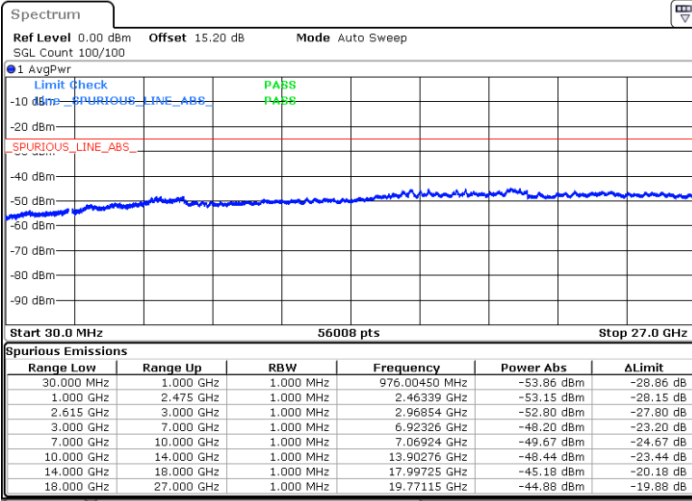

Highest Channel / 1RB0 and 1RB74

Highest Channel / 1RB74 and 1RB0

Date: 9.FEB.2023 21:12:29

Date: 9.FEB.2023 21:08:56

Highest Channel / FullRB

N/A

Date: 9.FEB.2023 21:16:01

LTE Band 7C / 15MHz+20MHz

16QAM

Lowest Channel / 1RB0 and 1RB99

Lowest Channel / 1RB74 and 1RB0

Date: 9.FEB.2023 21:33:01

Date: 9.FEB.2023 21:29:30

Lowest Channel / FullRB

N/A

Date: 9.FEB.2023 21:36:35

LTE Band 7C / 15MHz+20MHz

16QAM

Middle Channel / 1RB0 and 1RB9

Middle Channel / 1RB74 and 1RB0

Date: 9.FEB.2023 21:46:45

Date: 9.FEB.2023 21:50:17

Middle Channel / FullIRB

N/A

Date: 9.FEB.2023 21:43:11

LTE Band 7C / 15MHz+20MHz

16QAM

Highest Channel / 1RB0 and 1RB99

Highest Channel / 1RB74 and 1RB0

Date: 9.FEB.2023 22:07:16

Date: 9.FEB.2023 22:03:43

Highest Channel / FullIRB