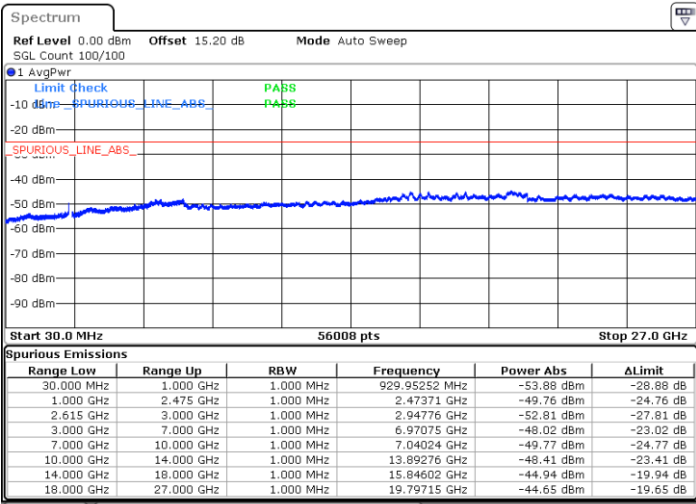

Date: 9.FEB.2023 23:37:28

Date: 9.FEB.2023 23:38:38

Middle Channel / FullIRB

N/A

Date: 9.FEB.2023 23:31:32

LTE Band 7C / 20MHz+20MHz

QPSK

Highest Channel / 1RB0 and 1RB99

Highest Channel / 1RB99 and 1RB0

Date: 9.FEB.2023 23:58:00

Date: 9.FEB.2023 23:52:06

Highest Channel / FullIRB

N/A

Date: 9.FEB.2023 23:59:11

LTE Band 7C / 10MHz+20MHz

16QAM

Lowest Channel / 1RB0 and 1RB99

Lowest Channel / 1RB49 and 1RB0

Date: 9.FEB.2023 18:43:18

Date: 9.FEB.2023 18:39:47

Lowest Channel / FullRB

N/A

Date: 9.FEB.2023 18:46:51

LTE Band 7C / 10MHz+20MHz