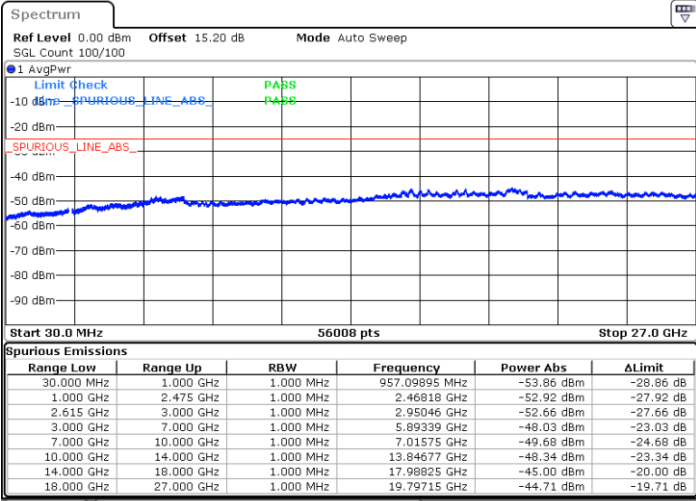

LTE Band 7C / 20MHz+15MHz

QPSK

Lowest Channel / 1RB0 and 1RB74

Lowest Channel / 1RB99 and 1RB0

Date: 9.FEB.2023 22:26:36

Date: 9.FEB.2023 22:25:26

Lowest Channel / FullRB

N/A

Date: 9.FEB.2023 22:32:31

LTE Band 7C / 20MHz+15MHz

QPSK

MiddleChannel / 1RB0 and 1RB74

Middle Channel / 1RB99 and 1RB0

Date: 9.FEB.2023 22:42:39

Date: 9.FEB.2023 22:43:49

Middle Channel / FullIRB

N/A

Date: 9.FEB.2023 22:36:45

LTE Band 7C / 20MHz+15MHz

QPSK

Highest Channel / 1RB0 and 1RB74

Highest Channel / 1RB99 and 1RB0

Date: 9.FEB.2023 23:03:09

Date: 9.FEB.2023 22:57:15