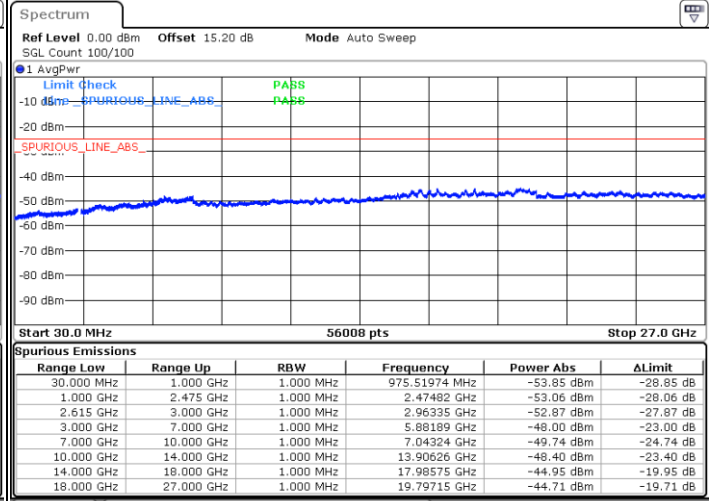

Highest Channel / 1RB0 and 1RB74

Highest Channel / 1RB74 and 1RB0

Date: 9.FEB.2023 21:12:29

Date: 9.FEB.2023 21:08:56

Highest Channel / FullRB

N/A

Date: 9.FEB.2023 21:16:01

LTE Band 7C / 15MHz+20MHz

16QAM

Lowest Channel / 1RB0 and 1RB99

Lowest Channel / 1RB74 and 1RB0

Date: 9.FEB.2023 21:33:01

Date: 9.FEB.2023 21:29:30

Lowest Channel / FullRB

N/A

Date: 9.FEB.2023 21:36:35

LTE Band 7C / 15MHz+20MHz

16QAM

Middle Channel / 1RB0 and 1RB9

Middle Channel / 1RB74 and 1RB0

Date: 9.FEB.2023 21:46:45

Date: 9.FEB.2023 21:50:17

Middle Channel / FullIRB

N/A

Date: 9.FEB.2023 21:43:11

LTE Band 7C / 15MHz+20MHz

16QAM

Highest Channel / 1RB0 and 1RB99

Highest Channel / 1RB74 and 1RB0

Date: 9.FEB.2023 22:07:16

Date: 9.FEB.2023 22:03:43

Highest Channel / FullIRB