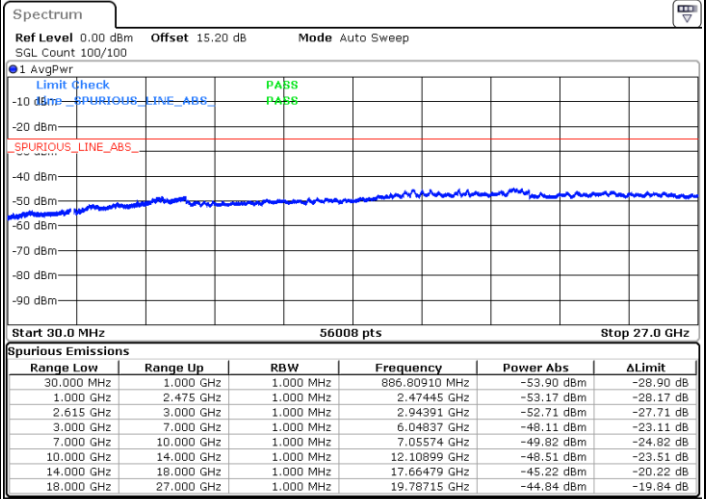

LTE Band 7C / 20MHz+15MHz

QPSK

Lowest Channel / 1RB0 and 1RB74

Lowest Channel / 1RB99 and 1RB0

Date: 9.FEB.2023 22:26:36

Date: 9.FEB.2023 22:25:26

Lowest Channel / FullRB

N/A

Date: 9.FEB.2023 22:32:31

LTE Band 7C / 20MHz+15MHz

QPSK

MiddleChannel / 1RB0 and 1RB74

Middle Channel / 1RB99 and 1RB0

Date: 9.FEB.2023 22:42:39

Date: 9.FEB.2023 22:43:49

Middle Channel / FullIRB

N/A

Date: 9.FEB.2023 22:36:45

LTE Band 7C / 20MHz+15MHz

QPSK

Highest Channel / 1RB0 and 1RB74

Highest Channel / 1RB99 and 1RB0

Date: 9.FEB.2023 23:03:09

Date: 9.FEB.2023 22:57:15

Highest Channel / FullIRB

N/A

Date: 9.FEB.2023 23:04:20

LTE Band 7C / 20MHz+20MHz

QPSK

Lowest Channel / 1RB0 and 1RB99

Lowest Channel / 1RB99 and 1RB0

Date: 9.FEB.2023 23:21:22