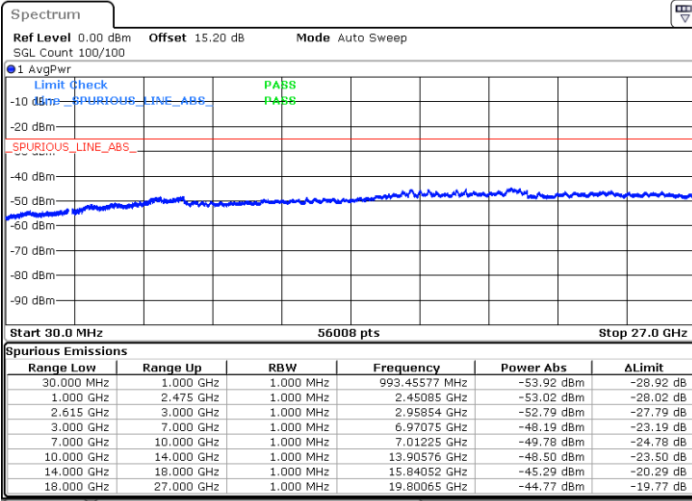

LTE Band 7C / 10MHz+20MHz

16QAM

MiddleChannel / 1RB0 and 1RB99

Middle Channel / 1RB49 and 1RB0

Date: 9.FEB.2023 18:57:00