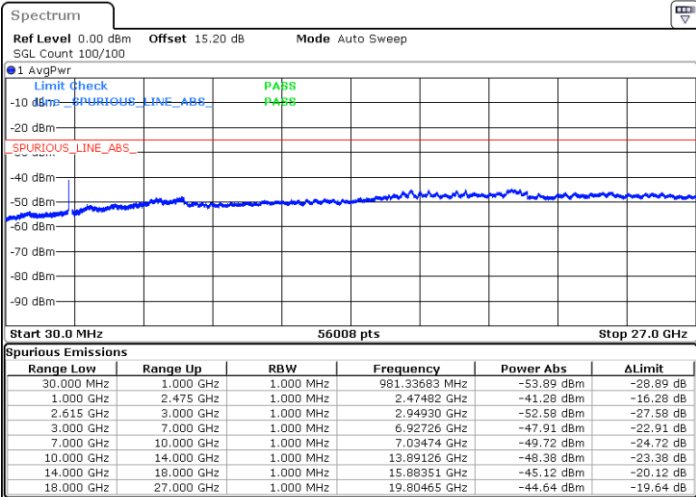

LTE Band 7C / 20MHz+15MHz

QPSK

Lowest Channel / 1RB0 and 1RB74

Lowest Channel / 1RB99 and 1RB0

Date: 9.FEB.2023 22:26:36

Date: 9.FEB.2023 22:25:26

Lowest Channel / FullRB

N/A

Date: 9.FEB.2023 22:32:31

LTE Band 7C / 20MHz+15MHz

QPSK

MiddleChannel / 1RB0 and 1RB74

Middle Channel / 1RB99 and 1RB0

Date: 9.FEB.2023 22:42:39

Date: 9.FEB.2023 22:43:49

Middle Channel / FullIRB

N/A

Date: 9.FEB.2023 22:36:45

LTE Band 7C / 20MHz+15MHz

QPSK

Highest Channel / 1RB0 and 1RB74

Highest Channel / 1RB99 and 1RB0

Date: 9.FEB.2023 23:03:09

Date: 9.FEB.2023 22:57:15