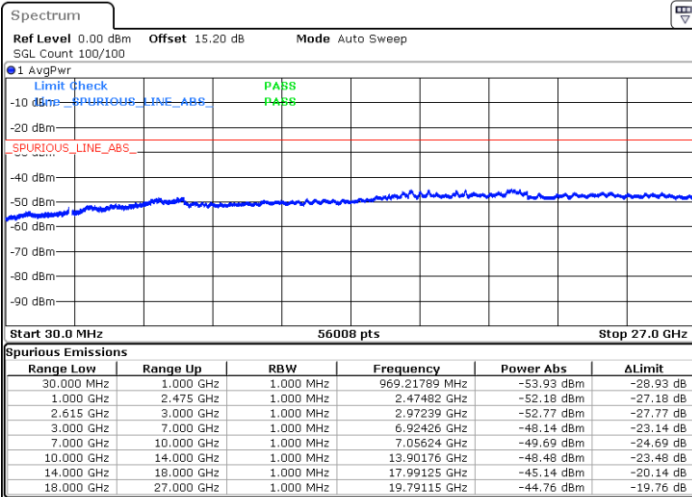

Date: 9.FEB.2023 23:37:28

Date: 9.FEB.2023 23:38:38

Middle Channel / FullIRB

N/A

Date: 9.FEB.2023 23:31:32

LTE Band 7C / 20MHz+20MHz

QPSK

Highest Channel / 1RB0 and 1RB99

Highest Channel / 1RB99 and 1RB0

Date: 9.FEB.2023 23:58:00

Date: 9.FEB.2023 23:52:06

Highest Channel / FullIRB

N/A

Date: 9.FEB.2023 23:59:11

LTE Band 7C / 10MHz+20MHz

16QAM

Lowest Channel / 1RB0 and 1RB99

Lowest Channel / 1RB49 and 1RB0

Date: 9.FEB.2023 18:43:18

Date: 9.FEB.2023 18:39:47

Lowest Channel / FullRB

N/A

Date: 9.FEB.2023 18:46:51

LTE Band 7C / 10MHz+20MHz