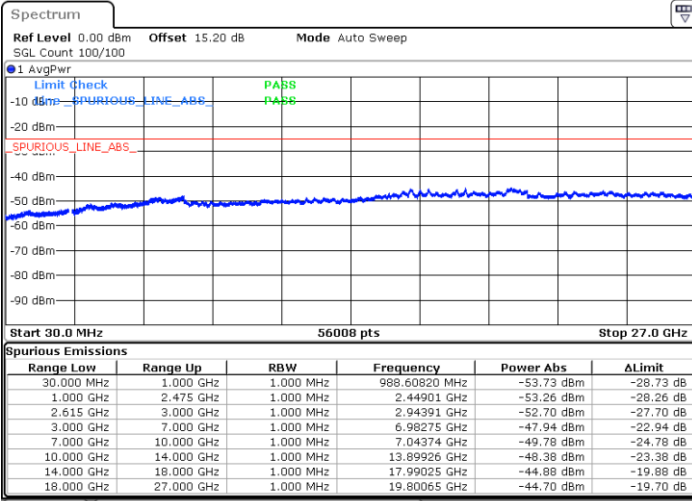

LTE Band 7C / 15MHz+20MHz

16QAM

Middle Channel / 1RB0 and 1RB9

Middle Channel / 1RB74 and 1RB0

Date: 9.FEB.2023 21:46:45

Date: 9.FEB.2023 21:50:17

Middle Channel / FullIRB

N/A

Date: 9.FEB.2023 21:43:11

LTE Band 7C / 15MHz+20MHz

16QAM

Highest Channel / 1RB0 and 1RB99

Highest Channel / 1RB74 and 1RB0

Date: 9.FEB.2023 22:07:16

Date: 9.FEB.2023 22:03:43

Highest Channel / FullIRB

N/A

Date: 9.FEB.2023 22:10:47

LTE Band 7C / 20MHz+10MHz

16QAM

Lowest Channel / 1RB0 and 1RB49

Lowest Channel / 1RB99 and 1RB0

Date: 9.FEB.2023 19:43:19

Date: 9.FEB.2023 19:39:47