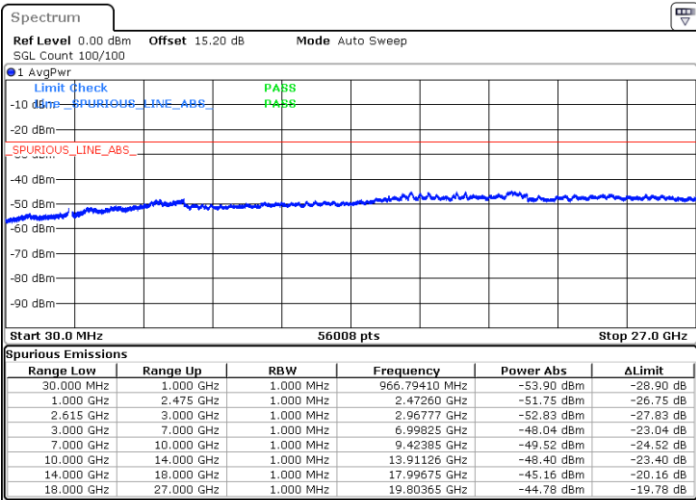

Middle Channel / FullIRB

N/A

Date: 10.FEB.2023 01:24:48

LTE Band 7C / 15MHz+10MHz

16QAM

Highest Channel / 1RB0 and 1RB49

Highest Channel / 1RB74 and 1RB0

Date: 10.FEB.2023 01:48:54

Date: 10.FEB.2023 01:45:22

Highest Channel / FullIRB

N/A

Date: 10.FEB.2023 01:52:28

LTE Band 7C / 15MHz+15MHz

16QAM

Lowest Channel / 1RB0 and 1RB74

Lowest Channel / 1RB74 and 1RB0

Date: 9.FEB.2023 20:38:16

Date: 9.FEB.2023 20:34:44

Lowest Channel / FullIRB

N/A

Date: 9.FEB.2023 20:41:49

LTE Band 7C / 15MHz+15MHz

16QAM

Middle Channel / 1RB0 and 1RB74