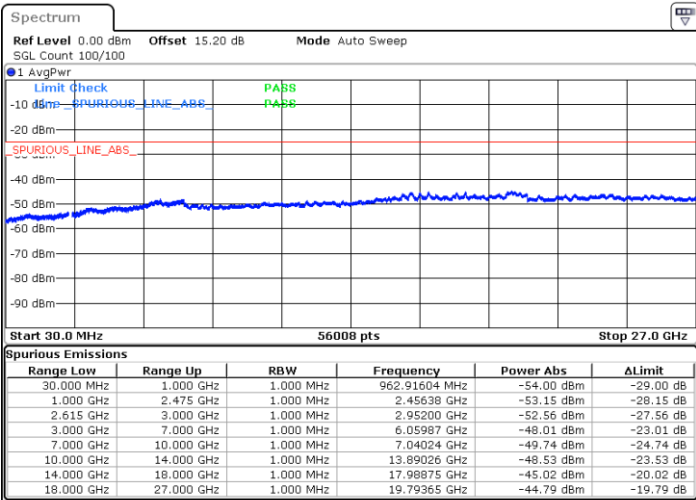

N/A

Date: 9.FEB.2023 22:10:47

LTE Band 7C / 20MHz+10MHz

16QAM

Lowest Channel / 1RB0 and 1RB49

Lowest Channel / 1RB99 and 1RB0

Date: 9.FEB.2023 19:43:19

Date: 9.FEB.2023 19:39:47

Lowest Channel / FullRB

N/A

Date: 9.FEB.2023 19:46:53

LTE Band 7C / 20MHz+10MHz

16QAM

Middle Channel / 1RB0 and 1RB49

Middle Channel / 1RB99 and 1RB0

Date: 9.FEB.2023 19:57:02

Date: 9.FEB.2023 20:00:34

Middle Channel / FullIRB

N/A

Date: 9.FEB.2023 19:53:28

LTE Band 7C / 20MHz+10MHz

16QAM

Highest Channel / 1RB0 and 1RB49

Highest Channel / 1RB99 and 1RB0

Date: 9.FEB.2023 20:17:39

Date: 9.FEB.2023 20:14:06

Highest Channel / FullIRB

N/A

Date: 9.FEB.2023 20:21:11

LTE Band 7C / 20MHz+15MHz

16QAM

Lowest Channel / 1RB0 and 1RB74