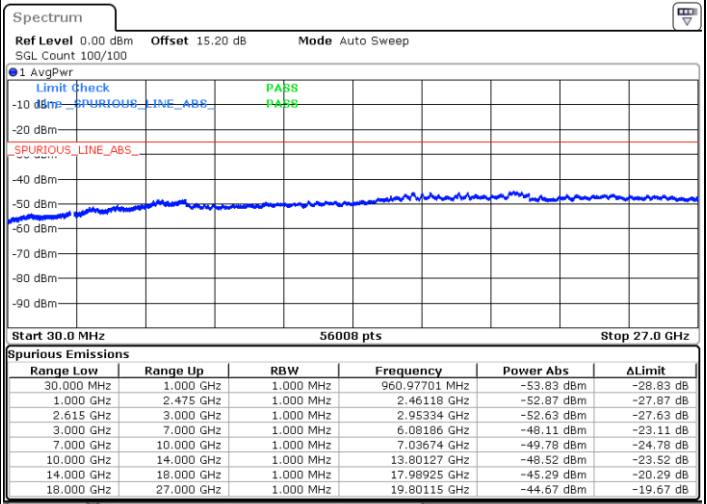

Date: 9.FEB.2023 23:37:28

Date: 9.FEB.2023 23:38:38

Middle Channel / FullIRB

N/A

Date: 9.FEB.2023 23:31:32

LTE Band 7C / 20MHz+20MHz

QPSK

Highest Channel / 1RB0 and 1RB99

Highest Channel / 1RB99 and 1RB0

Date: 9.FEB.2023 23:58:00

Date: 9.FEB.2023 23:52:06

Highest Channel / FullIRB

N/A

Date: 9.FEB.2023 23:59:11

LTE Band 7C / 10MHz+20MHz

16QAM

Lowest Channel / 1RB0 and 1RB99

Lowest Channel / 1RB49 and 1RB0

Date: 9.FEB.2023 18:43:18

Date: 9.FEB.2023 18:39:47

Lowest Channel / FullRB

N/A

Date: 9.FEB.2023 18:46:51

LTE Band 7C / 10MHz+20MHz