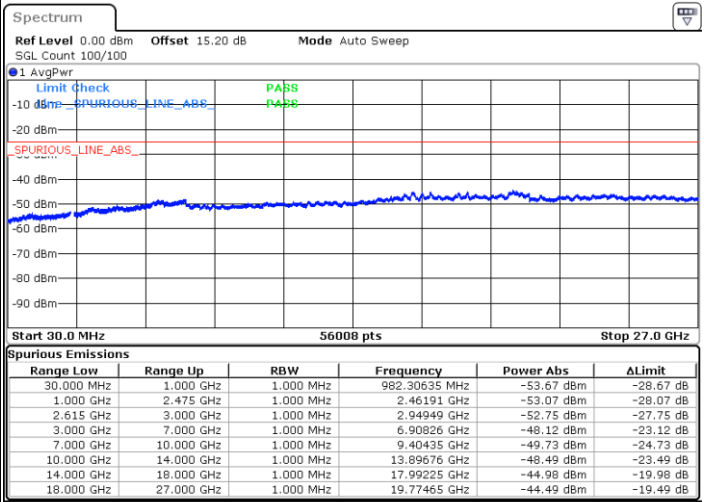

LTE Band 7C / 10MHz+20MHz

16QAM

Highest Channel / 1RB0 and 1RB99

Highest Channel / 1RB49 and 1RB0

Date: 9.FEB.2023 19:17:31

Date: 9.FEB.2023 19:13:58

Highest Channel / FullIRB

N/A

Date: 9.FEB.2023 19:26:19

LTE Band 7C / 15MHz+10MHz

16QAM

Lowest Channel / 1RB0 and 1RB49

Lowest Channel / 1RB74 and 1RB0

Date: 10.FEB.2023 01:14:39

Date: 10.FEB.2023 01:11:08

Lowest Channel / FullRB

N/A

Date: 10.FEB.2023 01:18:13

LTE Band 7C / 15MHz+10MHz

16QAM

Middle Channel / 1RB0 and 1RB49

Middle Channel / 1RB74 and 1RB0

Date: 10.FEB.2023 01:28:20

Date: 10.FEB.2023 01:31:53

Middle Channel / FullIRB

N/A

Date: 10.FEB.2023 01:24:48

LTE Band 7C / 15MHz+10MHz

16QAM

Highest Channel / 1RB0 and 1RB49

Highest Channel / 1RB74 and 1RB0

Date: 10.FEB.2023 01:48:54