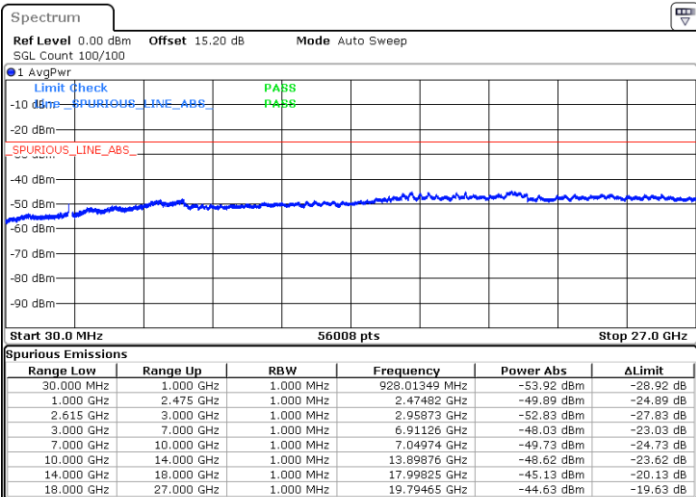

N/A

Date: 9.FEB.2023 23:32:43

LTE Band 7C / 20MHz+20MHz

16QAM

Highest Channel / 1RB0 and 1RB99

Highest Channel / 1RB99 and 1RB0

Date: 9.FEB.2023 23:56:50

Date: 9.FEB.2023 23:53:17

Highest Channel / FullIRB

N/A

Date: 10.FEB.2023 00:00:22

LTE Band 7C / 10MHz+20MHz

64QAM

Lowest Channel / 1RB0 and 1RB99

Lowest Channel / 1RB49 and 1RB0

Date: 9.FEB.2023 18:44:29

Date: 9.FEB.2023 18:38:36

Lowest Channel / FullRB

N/A

Date: 9.FEB.2023 18:45:40