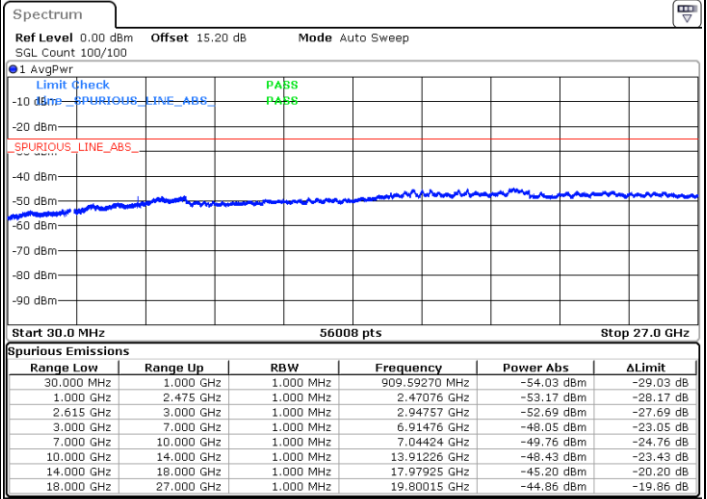

LTE Band 7C / 10MHz+20MHz

16QAM

Highest Channel / 1RB0 and 1RB99

Highest Channel / 1RB49 and 1RB0

Date: 9.FEB.2023 19:17:31

Date: 9.FEB.2023 19:13:58

Highest Channel / FullIRB

N/A

Date: 9.FEB.2023 19:26:19

LTE Band 7C / 15MHz+10MHz

16QAM

Lowest Channel / 1RB0 and 1RB49

Lowest Channel / 1RB74 and 1RB0

Date: 10.FEB.2023 01:14:39

Date: 10.FEB.2023 01:11:08

Lowest Channel / FullRB