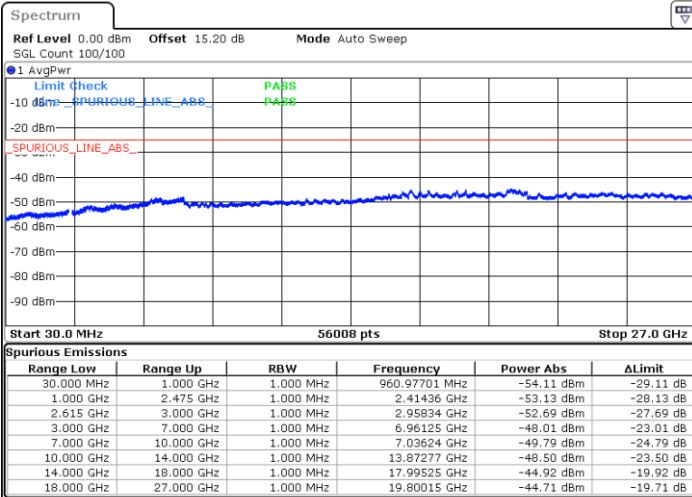

Highest Channel / 1RB0 and 1RB74

Highest Channel / 1RB74 and 1RB0

Date: 9.FEB.2023 21:12:29

Date: 9.FEB.2023 21:08:56

Highest Channel / FullRB

N/A

Date: 9.FEB.2023 21:16:01

LTE Band 7C / 15MHz+20MHz

LTE Band 7C / 15MHz+20MHz

16QAM

Middle Channel / 1RB0 and 1RB9

Middle Channel / 1RB74 and 1RB0

Date: 9.FEB.2023 21:46:45

Date: 9.FEB.2023 21:50:17

Middle Channel / FullIRB

N/A

Date: 9.FEB.2023 21:43:11

LTE Band 7C / 15MHz+20MHz

16QAM

Highest Channel / 1RB0 and 1RB99

Highest Channel / 1RB74 and 1RB0

Date: 9.FEB.2023 22:07:16

Date: 9.FEB.2023 22:03:43

Highest Channel / FullIRB