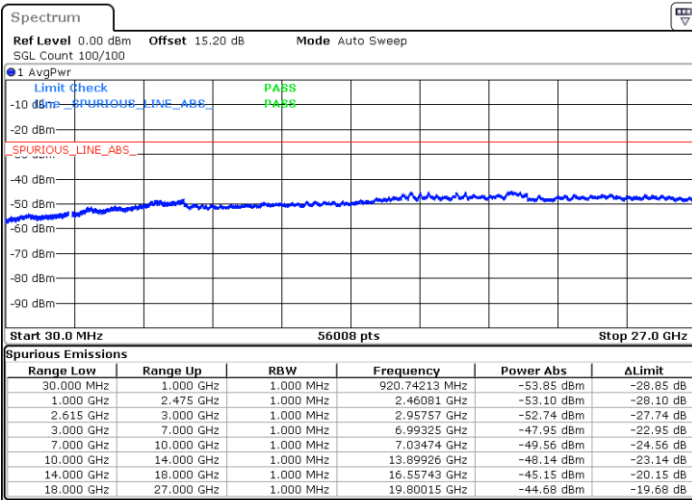

Middle Channel / 1RB74 and 1RB0

Date: 9.FEB.2023 20:51:58

Date: 9.FEB.2023 20:55:30

Middle Channel / FullIRB

N/A

Date: 9.FEB.2023 20:48:24

LTE Band 7C / 15MHz+15MHz

16QAM

Highest Channel / 1RB0 and 1RB74

Highest Channel / 1RB74 and 1RB0

Date: 9.FEB.2023 21:12:29

Date: 9.FEB.2023 21:08:56

Highest Channel / FullRB

N/A

Date: 9.FEB.2023 21:16:01

LTE Band 7C / 15MHz+20MHz

16QAM

Lowest Channel / 1RB0 and 1RB99

Lowest Channel / 1RB74 and 1RB0

Date: 9.FEB.2023 21:33:01

Date: 9.FEB.2023 21:29:30

Lowest Channel / FullRB

N/A

Date: 9.FEB.2023 21:36:35