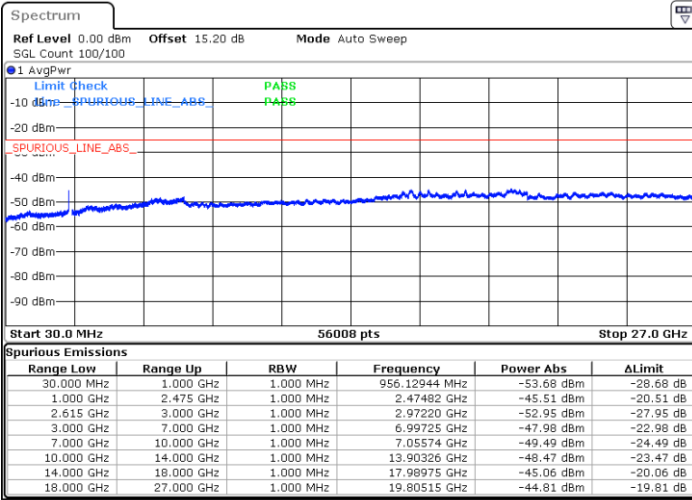

Highest Channel / 1RB0 and 1RB74

Highest Channel / 1RB74 and 1RB0

Date: 9.FEB.2023 21:12:29

Date: 9.FEB.2023 21:08:56

Highest Channel / FullRB

N/A

Date: 9.FEB.2023 21:16:01

LTE Band 7C / 15MHz+20MHz

16QAM

Lowest Channel / 1RB0 and 1RB99

Lowest Channel / 1RB74 and 1RB0

Date: 9.FEB.2023 21:33:01

Date: 9.FEB.2023 21:29:30

Lowest Channel / FullRB

N/A

Date: 9.FEB.2023 21:36:35

LTE Band 7C / 15MHz+20MHz

16QAM

Middle Channel / 1RB0 and 1RB9

Middle Channel / 1RB74 and 1RB0

Date: 9.FEB.2023 21:46:45

Date: 9.FEB.2023 21:50:17

Middle Channel / FullIRB

N/A

Date: 9.FEB.2023 21:43:11

LTE Band 7C / 15MHz+20MHz

16QAM

Highest Channel / 1RB0 and 1RB99

Highest Channel / 1RB74 and 1RB0

Date: 9.FEB.2023 22:07:16

Date: 9.FEB.2023 22:03:43

Highest Channel / FullIRB