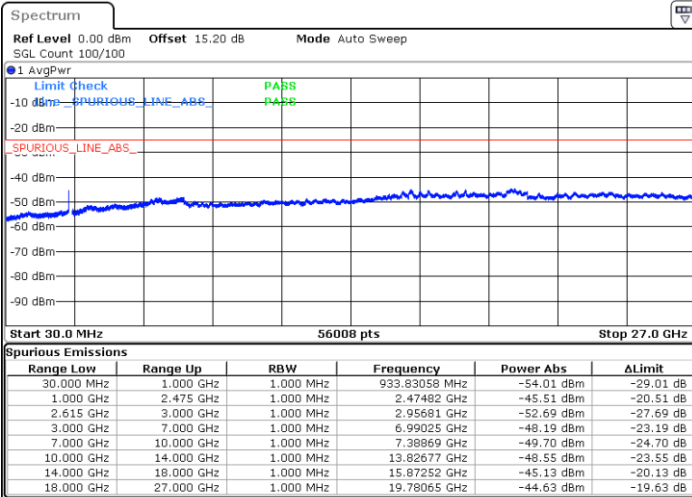

Date: 9.FEB.2023 20:17:39

Date: 9.FEB.2023 20:14:06

Highest Channel / FullIRB

N/A

Date: 9.FEB.2023 20:21:11

LTE Band 7C / 20MHz+15MHz

16QAM

Lowest Channel / 1RB0 and 1RB74

Lowest Channel / 1RB99 and 1RB0

Date: 9.FEB.2023 22:27:47

Date: 9.FEB.2023 22:24:15

Lowest Channel / FullRB

N/A

Date: 9.FEB.2023 22:31:20

LTE Band 7C / 20MHz+15MHz

16QAM

MiddleChannel / 1RB0 and 1RB74

Middle Channel / 1RB99 and 1RB0

Date: 9.FEB.2023 22:41:28

Date: 9.FEB.2023 22:45:00

Middle Channel / FullIRB

N/A

Date: 9.FEB.2023 22:37:55

LTE Band 7C / 20MHz+15MHz