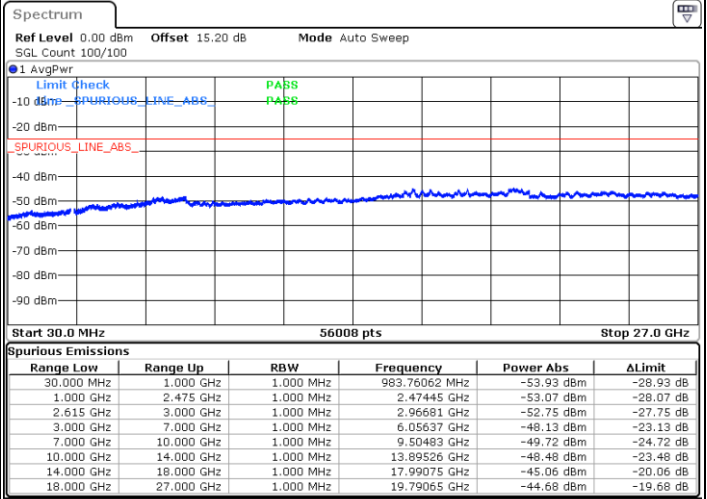

Date: 10.FEB.2023 01:45:22

Highest Channel / FullIRB

N/A

Date: 10.FEB.2023 01:52:28

LTE Band 7C / 15MHz+15MHz

16QAM

Lowest Channel / 1RB0 and 1RB74

Lowest Channel / 1RB74 and 1RB0

Date: 9.FEB.2023 20:38:16

Date: 9.FEB.2023 20:34:44

Lowest Channel / FullIRB

N/A

Date: 9.FEB.2023 20:41:49

LTE Band 7C / 15MHz+15MHz

16QAM

Middle Channel / 1RB0 and 1RB74

Middle Channel / 1RB74 and 1RB0

Date: 9.FEB.2023 20:51:58

Date: 9.FEB.2023 20:55:30

Middle Channel / FullIRB

N/A

Date: 9.FEB.2023 20:48:24

LTE Band 7C / 15MHz+15MHz

16QAM

Highest Channel / 1RB0 and 1RB74

Highest Channel / 1RB74 and 1RB0

Date: 9.FEB.2023 21:12:29

Date: 9.FEB.2023 21:08:56

Highest Channel / FullRB

N/A

Date: 9.FEB.2023 21:16:01

LTE Band 7C / 15MHz+20MHz