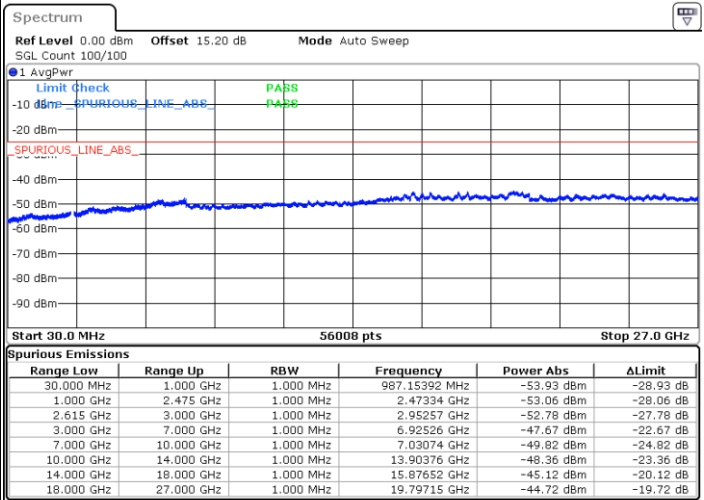

Middle Channel / FullIRB

N/A

Date: 10.FEB.2023 01:24:48

LTE Band 7C / 15MHz+10MHz

16QAM

Highest Channel / 1RB0 and 1RB49

Highest Channel / 1RB74 and 1RB0

Date: 10.FEB.2023 01:48:54

Date: 10.FEB.2023 01:45:22

Highest Channel / FullIRB

N/A

Date: 10.FEB.2023 01:52:28

LTE Band 7C / 15MHz+15MHz

16QAM

Lowest Channel / 1RB0 and 1RB74

Lowest Channel / 1RB74 and 1RB0

Date: 9.FEB.2023 20:38:16

Date: 9.FEB.2023 20:34:44

Lowest Channel / FullIRB

N/A

Date: 9.FEB.2023 20:41:49

LTE Band 7C / 15MHz+15MHz

16QAM

Middle Channel / 1RB0 and 1RB74