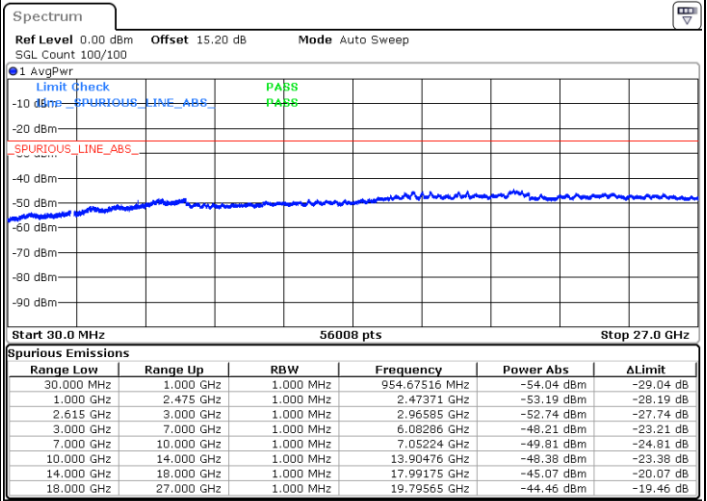

Date: 9.FEB.2023 20:38:16

Date: 9.FEB.2023 20:34:44

Lowest Channel / FullIRB

N/A

Date: 9.FEB.2023 20:41:49

LTE Band 7C / 15MHz+15MHz

16QAM

Middle Channel / 1RB0 and 1RB74

Middle Channel / 1RB74 and 1RB0

Date: 9.FEB.2023 20:51:58

Date: 9.FEB.2023 20:55:30

Middle Channel / FullIRB

N/A

Date: 9.FEB.2023 20:48:24

LTE Band 7C / 15MHz+15MHz

16QAM

Highest Channel / 1RB0 and 1RB74

Highest Channel / 1RB74 and 1RB0

Date: 9.FEB.2023 21:12:29

Date: 9.FEB.2023 21:08:56

Highest Channel / FullRB

N/A

Date: 9.FEB.2023 21:16:01

LTE Band 7C / 15MHz+20MHz