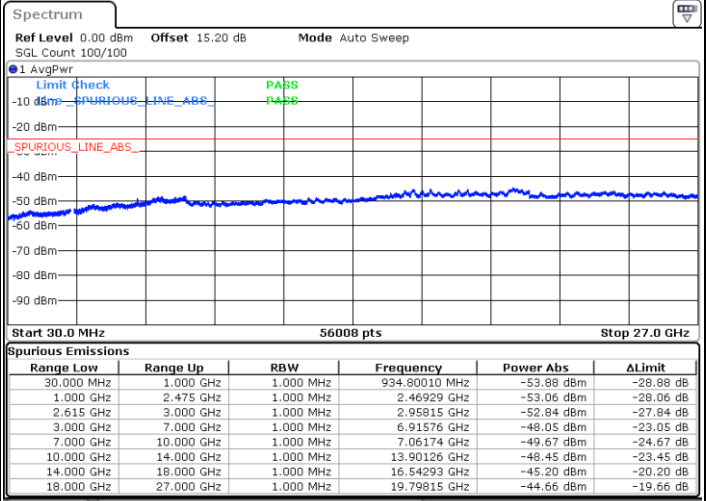

LTE Band 7C / 15MHz+20MHz

16QAM

Middle Channel / 1RB0 and 1RB9

Middle Channel / 1RB74 and 1RB0

Date: 9.FEB.2023 21:46:45

Date: 9.FEB.2023 21:50:17

Middle Channel / FullIRB

N/A

Date: 9.FEB.2023 21:43:11

LTE Band 7C / 15MHz+20MHz

16QAM

Highest Channel / 1RB0 and 1RB99

Highest Channel / 1RB74 and 1RB0

Date: 9.FEB.2023 22:07:16

Date: 9.FEB.2023 22:03:43

Highest Channel / FullIRB

N/A

Date: 9.FEB.2023 22:10:47

LTE Band 7C / 20MHz+10MHz

16QAM

Lowest Channel / 1RB0 and 1RB49

Lowest Channel / 1RB99 and 1RB0

Date: 9.FEB.2023 19:43:19

Date: 9.FEB.2023 19:39:47