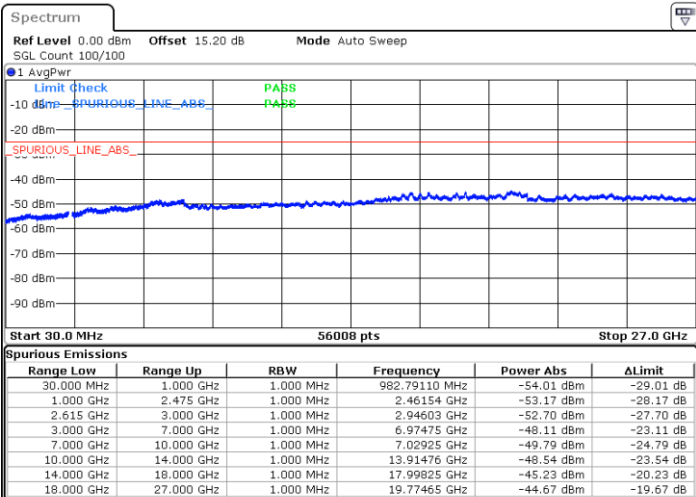

Lowest Channel / FullRB

N/A

Date: 9.FEB.2023 19:46:53

LTE Band 7C / 20MHz+10MHz

16QAM

Middle Channel / 1RB0 and 1RB49

Middle Channel / 1RB99 and 1RB0

Date: 9.FEB.2023 19:57:02

Date: 9.FEB.2023 20:00:34

Middle Channel / FullIRB

N/A

Date: 9.FEB.2023 19:53:28

LTE Band 7C / 20MHz+10MHz

16QAM

Highest Channel / 1RB0 and 1RB49

Highest Channel / 1RB99 and 1RB0

Date: 9.FEB.2023 20:17:39

Date: 9.FEB.2023 20:14:06

Highest Channel / FullIRB

N/A

Date: 9.FEB.2023 20:21:11

LTE Band 7C / 20MHz+15MHz

16QAM

Lowest Channel / 1RB0 and 1RB74

Lowest Channel / 1RB99 and 1RB0

Date: 9.FEB.2023 22:27:47

Date: 9.FEB.2023 22:24:15

Lowest Channel / FullRB

N/A

Date: 9.FEB.2023 22:31:20

LTE Band 7C / 20MHz+15MHz

16QAM