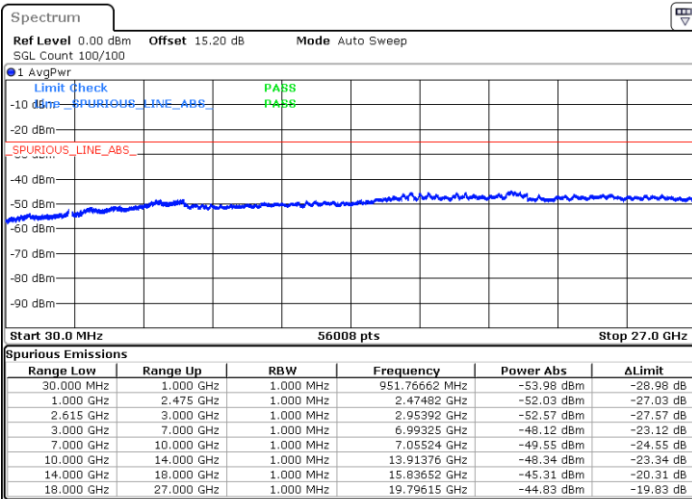

LTE Band 7C / 10MHz+20MHz

16QAM

Highest Channel / 1RB0 and 1RB99

Highest Channel / 1RB49 and 1RB0

Date: 9.FEB.2023 19:17:31

Date: 9.FEB.2023 19:13:58

Highest Channel / FullIRB

N/A

Date: 9.FEB.2023 19:26:19

LTE Band 7C / 15MHz+10MHz

16QAM

Lowest Channel / 1RB0 and 1RB49

Lowest Channel / 1RB74 and 1RB0

Date: 10.FEB.2023 01:14:39

Date: 10.FEB.2023 01:11:08

Lowest Channel / FullRB

N/A

Date: 10.FEB.2023 01:18:13

LTE Band 7C / 15MHz+10MHz

16QAM

Middle Channel / 1RB0 and 1RB49

Middle Channel / 1RB74 and 1RB0

Date: 10.FEB.2023 01:28:20

Date: 10.FEB.2023 01:31:53

Middle Channel / FullIRB

N/A

Date: 10.FEB.2023 01:24:48

LTE Band 7C / 15MHz+10MHz

16QAM

Highest Channel / 1RB0 and 1RB49

Highest Channel / 1RB74 and 1RB0

Date: 10.FEB.2023 01:48:54