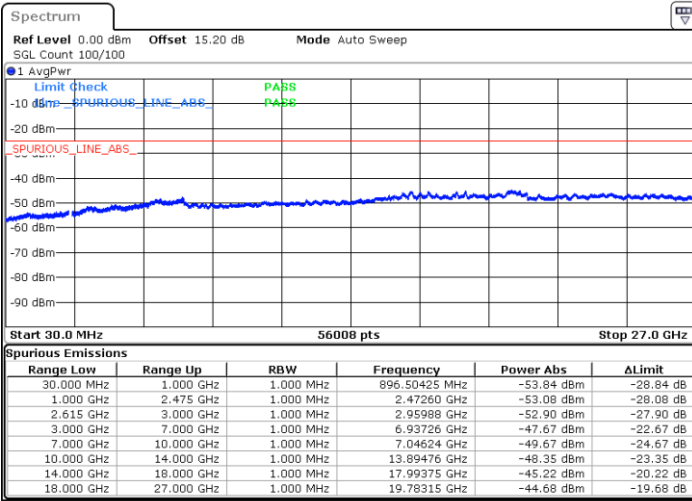

Date: 9.FEB.2023 20:38:16

Date: 9.FEB.2023 20:34:44

Lowest Channel / FullIRB

N/A

Date: 9.FEB.2023 20:41:49

LTE Band 7C / 15MHz+15MHz

16QAM

Middle Channel / 1RB0 and 1RB74

Middle Channel / 1RB74 and 1RB0

Date: 9.FEB.2023 20:51:58

Date: 9.FEB.2023 20:55:30

Middle Channel / FullIRB

N/A

Date: 9.FEB.2023 20:48:24

LTE Band 7C / 15MHz+15MHz

16QAM

Highest Channel / 1RB0 and 1RB74

Highest Channel / 1RB74 and 1RB0

Date: 9.FEB.2023 21:12:29

Date: 9.FEB.2023 21:08:56

Highest Channel / FullRB

N/A

Date: 9.FEB.2023 21:16:01

LTE Band 7C / 15MHz+20MHz