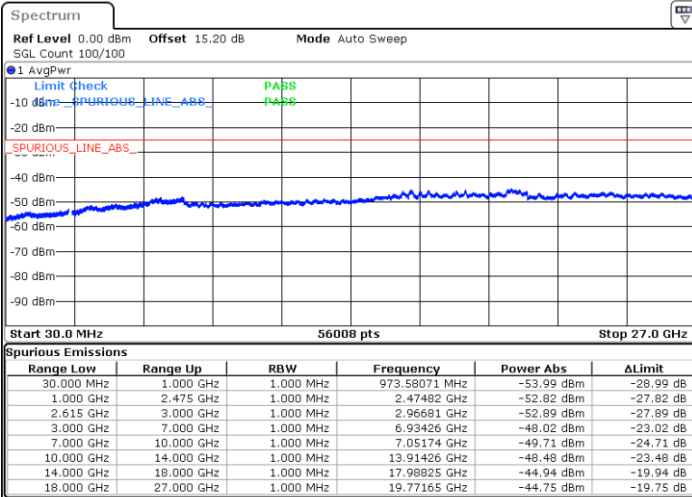

Date: 9.FEB.2023 22:32:31

LTE Band 7C / 20MHz+15MHz

QPSK

MiddleChannel / 1RB0 and 1RB74

Middle Channel / 1RB99 and 1RB0

Date: 9.FEB.2023 22:42:39

Date: 9.FEB.2023 22:43:49

Middle Channel / FullIRB

N/A

Date: 9.FEB.2023 22:36:45

LTE Band 7C / 20MHz+15MHz

QPSK

Highest Channel / 1RB0 and 1RB74

Highest Channel / 1RB99 and 1RB0

Date: 9.FEB.2023 23:03:09

Date: 9.FEB.2023 22:57:15

Highest Channel / FullIRB

N/A

Date: 9.FEB.2023 23:04:20

LTE Band 7C / 20MHz+20MHz

QPSK

Lowest Channel / 1RB0 and 1RB99

Lowest Channel / 1RB99 and 1RB0

Date: 9.FEB.2023 23:21:22

Date: 9.FEB.2023 23:20:12

Lowest Channel / FullRB

N/A

Date: 9.FEB.2023 23:27:19

LTE Band 7C / 20MHz+20MHz

QPSK

Middle Channel / 1RB0 and 1RB99

Middle Channel / 1RB99 and 1RB0