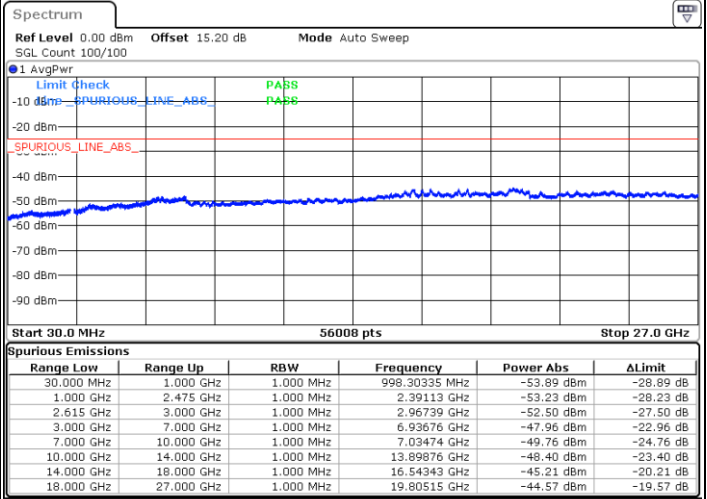

Date: 9.FEB.2023 20:00:34

Middle Channel / FullIRB

N/A

Date: 9.FEB.2023 19:53:28

LTE Band 7C / 20MHz+10MHz

16QAM

Highest Channel / 1RB0 and 1RB49

Highest Channel / 1RB99 and 1RB0

Date: 9.FEB.2023 20:17:39

Date: 9.FEB.2023 20:14:06

Highest Channel / FullIRB

N/A

Date: 9.FEB.2023 20:21:11

LTE Band 7C / 20MHz+15MHz

16QAM

Lowest Channel / 1RB0 and 1RB74

Lowest Channel / 1RB99 and 1RB0

Date: 9.FEB.2023 22:27:47

Date: 9.FEB.2023 22:24:15

Lowest Channel / FullRB

N/A

Date: 9.FEB.2023 22:31:20

LTE Band 7C / 20MHz+15MHz

16QAM