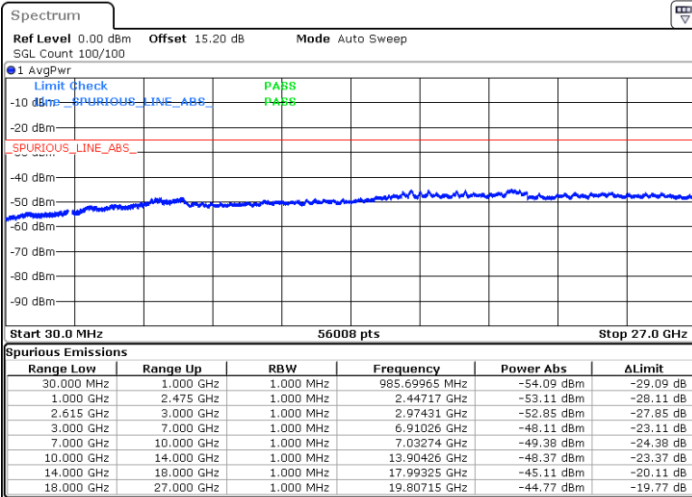

MiddleChannel / 1RB0 and 1RB74

Middle Channel / 1RB99 and 1RB0

Date: 9.FEB.2023 22:41:28

Date: 9.FEB.2023 22:45:00

Middle Channel / FullIRB

N/A

Date: 9.FEB.2023 22:37:55

LTE Band 7C / 20MHz+15MHz

16QAM

Highest Channel / 1RB0 and 1RB74

Highest Channel / 1RB99 and 1RB0

Date: 9.FEB.2023 23:01:59

Date: 9.FEB.2023 22:58:26

Highest Channel / FullRB

N/A

Date: 9.FEB.2023 23:05:31

LTE Band 7C / 20MHz+20MHz

16QAM

Lowest Channel / 1RB0 and 1RB99

Lowest Channel / 1RB99 and 1RB0

Date: 9.FEB.2023 23:22:33

Date: 9.FEB.2023 23:19:01

Lowest Channel / FullRB

N/A