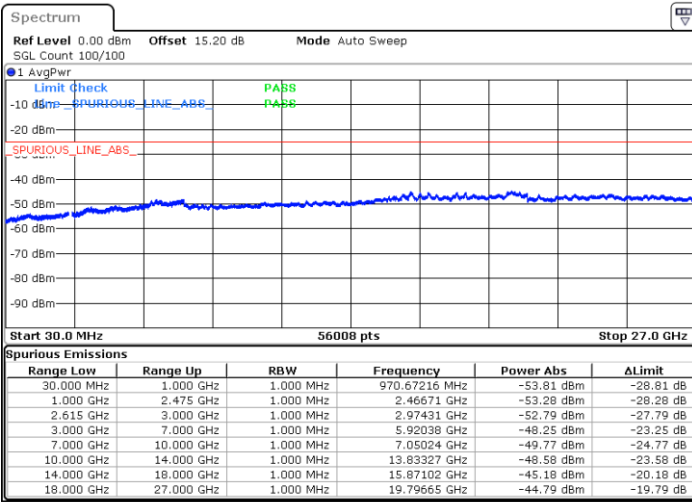

LTE Band 7C / 10MHz+20MHz

16QAM

Highest Channel / 1RB0 and 1RB99

Highest Channel / 1RB49 and 1RB0

Date: 9.FEB.2023 19:17:31

Date: 9.FEB.2023 19:13:58

Highest Channel / FullIRB

N/A

Date: 9.FEB.2023 19:26:19

LTE Band 7C / 15MHz+10MHz

16QAM

Lowest Channel / 1RB0 and 1RB49

Lowest Channel / 1RB74 and 1RB0

Date: 10.FEB.2023 01:14:39

Date: 10.FEB.2023 01:11:08

Lowest Channel / FullRB

N/A

Date: 10.FEB.2023 01:18:13

LTE Band 7C / 15MHz+10MHz

16QAM

Middle Channel / 1RB0 and 1RB49

Middle Channel / 1RB74 and 1RB0

Date: 10.FEB.2023 01:28:20

Date: 10.FEB.2023 01:31:53

Middle Channel / FullIRB

N/A

Date: 10.FEB.2023 01:24:48

LTE Band 7C / 15MHz+10MHz

16QAM

Highest Channel / 1RB0 and 1RB49

Highest Channel / 1RB74 and 1RB0

Date: 10.FEB.2023 01:48:54