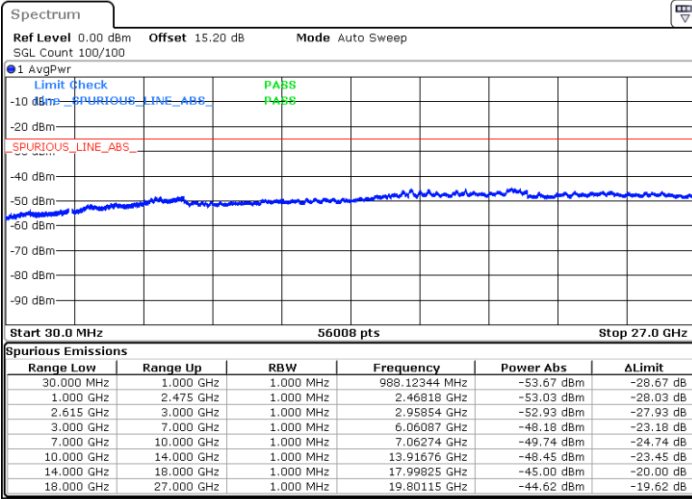

Middle Channel / 1RB74 and 1RB0

Date: 9.FEB.2023 20:51:58

Date: 9.FEB.2023 20:55:30

Middle Channel / FullIRB

N/A

Date: 9.FEB.2023 20:48:24

LTE Band 7C / 15MHz+15MHz

16QAM

Highest Channel / 1RB0 and 1RB74

Highest Channel / 1RB74 and 1RB0

Date: 9.FEB.2023 21:12:29

Date: 9.FEB.2023 21:08:56

Highest Channel / FullRB

N/A

Date: 9.FEB.2023 21:16:01

LTE Band 7C / 15MHz+20MHz

16QAM

Lowest Channel / 1RB0 and 1RB99

Lowest Channel / 1RB74 and 1RB0

Date: 9.FEB.2023 21:33:01

Date: 9.FEB.2023 21:29:30

Lowest Channel / FullRB

N/A

Date: 9.FEB.2023 21:36:35