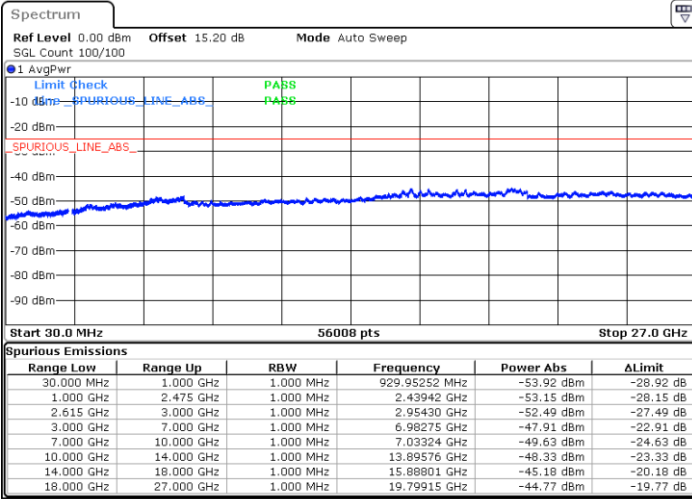

Date: 9.FEB.2023 23:20:12

Lowest Channel / FullRB

N/A

Date: 9.FEB.2023 23:27:19

LTE Band 7C / 20MHz+20MHz

QPSK

Middle Channel / 1RB0 and 1RB99

Middle Channel / 1RB99 and 1RB0

Date: 9.FEB.2023 23:37:28

Date: 9.FEB.2023 23:38:38

Middle Channel / FullIRB

N/A

Date: 9.FEB.2023 23:31:32

LTE Band 7C / 20MHz+20MHz

QPSK

Highest Channel / 1RB0 and 1RB99

Highest Channel / 1RB99 and 1RB0

Date: 9.FEB.2023 23:58:00

Date: 9.FEB.2023 23:52:06

Highest Channel / FullIRB

N/A

Date: 9.FEB.2023 23:59:11

LTE Band 7C / 10MHz+20MHz

16QAM

Lowest Channel / 1RB0 and 1RB99

Lowest Channel / 1RB49 and 1RB0

Date: 9.FEB.2023 18:43:18

Date: 9.FEB.2023 18:39:47

Lowest Channel / FullRB

N/A

Date: 9.FEB.2023 18:46:51

LTE Band 7C / 10MHz+20MHz