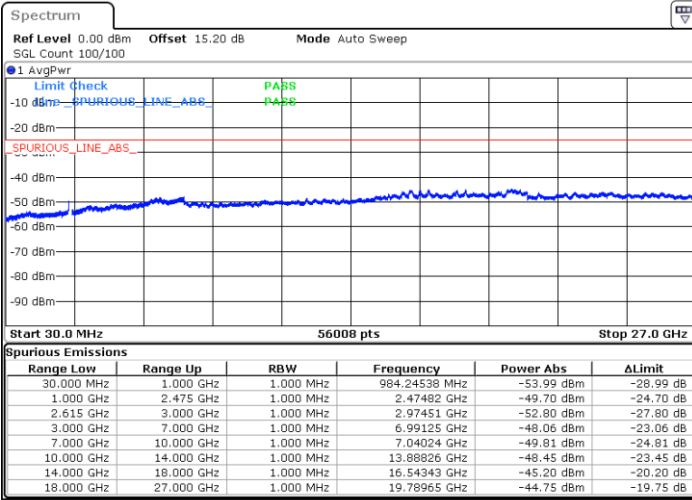

Date: 9.FEB.2023 21:43:11

LTE Band 7C / 15MHz+20MHz

16QAM

Highest Channel / 1RB0 and 1RB99

Highest Channel / 1RB74 and 1RB0

Date: 9.FEB.2023 22:07:16

Date: 9.FEB.2023 22:03:43

Highest Channel / FullIRB

N/A

Date: 9.FEB.2023 22:10:47

LTE Band 7C / 20MHz+10MHz

16QAM

Lowest Channel / 1RB0 and 1RB49

Lowest Channel / 1RB99 and 1RB0

Date: 9.FEB.2023 19:43:19

Date: 9.FEB.2023 19:39:47

Lowest Channel / FullRB

N/A

Date: 9.FEB.2023 19:46:53

LTE Band 7C / 20MHz+10MHz

16QAM

Middle Channel / 1RB0 and 1RB49

Middle Channel / 1RB99 and 1RB0

Date: 9.FEB.2023 19:57:02