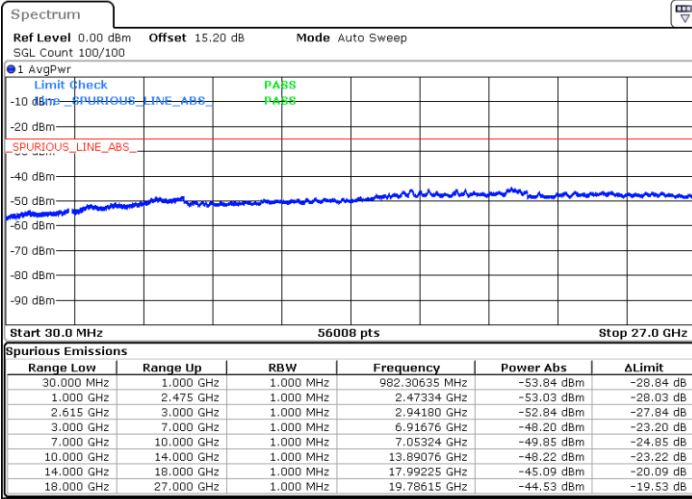

Lowest Channel / 1RB0 and 1RB99

Lowest Channel / 1RB49 and 1RB0

Date: 9.FEB.2023 18:43:18

Date: 9.FEB.2023 18:39:47

Lowest Channel / FullRB

N/A

Date: 9.FEB.2023 18:46:51

LTE Band 7C / 10MHz+20MHz

16QAM

MiddleChannel / 1RB0 and 1RB99

Middle Channel / 1RB49 and 1RB0

Date: 9.FEB.2023 18:57:00

Date: 9.FEB.2023 19:00:32

Middle Channel / FullIRB

N/A

Date: 9.FEB.2023 18:53:27

LTE Band 7C / 10MHz+20MHz

16QAM

Highest Channel / 1RB0 and 1RB99

Highest Channel / 1RB49 and 1RB0

Date: 9.FEB.2023 19:17:31

Date: 9.FEB.2023 19:13:58

Highest Channel / FullIRB

N/A