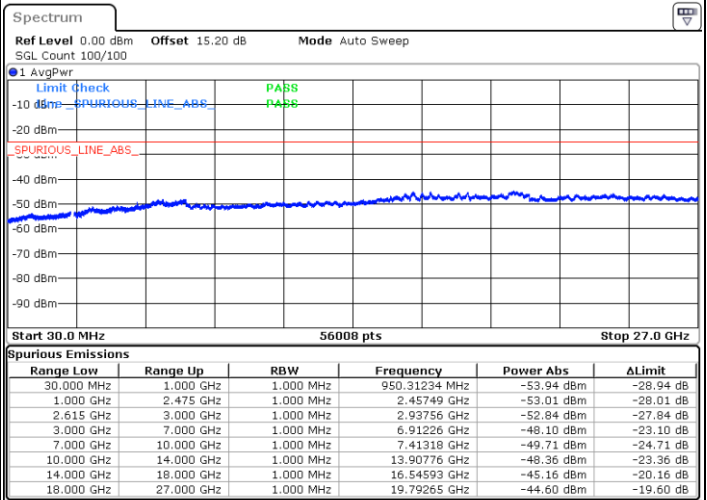

N/A

Date: 9.FEB.2023 22:10:47

LTE Band 7C / 20MHz+10MHz

16QAM

Lowest Channel / 1RB0 and 1RB49

Lowest Channel / 1RB99 and 1RB0

Date: 9.FEB.2023 19:43:19

Date: 9.FEB.2023 19:39:47

Lowest Channel / FullRB

N/A

Date: 9.FEB.2023 19:46:53

LTE Band 7C / 20MHz+10MHz

16QAM

Middle Channel / 1RB0 and 1RB49

Middle Channel / 1RB99 and 1RB0

Date: 9.FEB.2023 19:57:02

Date: 9.FEB.2023 20:00:34

Middle Channel / FullIRB

N/A

Date: 9.FEB.2023 19:53:28

LTE Band 7C / 20MHz+10MHz

16QAM

Highest Channel / 1RB0 and 1RB49

Highest Channel / 1RB99 and 1RB0

Date: 9.FEB.2023 20:17:39

Date: 9.FEB.2023 20:14:06

Highest Channel / FullIRB

N/A

Date: 9.FEB.2023 20:21:11

LTE Band 7C / 20MHz+15MHz

16QAM

Lowest Channel / 1RB0 and 1RB74