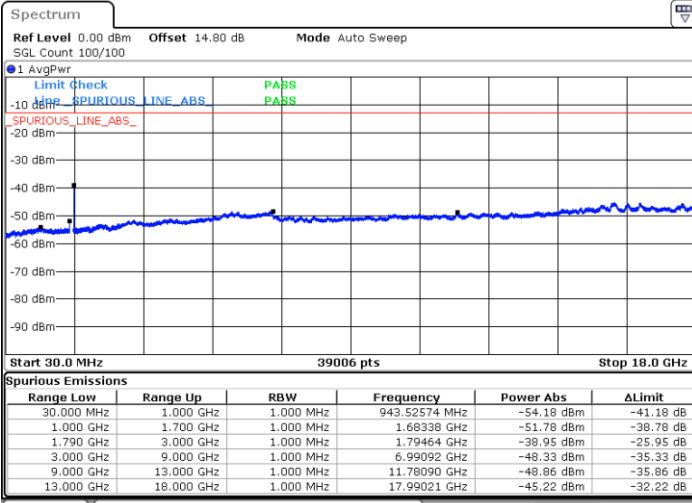

LTE Band 66C / 20MHz+5MHz

16QAM

Highest Channel / 1RB0 and 1RB24

Highest Channel / 1RB99 and 1RB0

Date: 10.FEB.2023 19:59:49

Date: 10.FEB.2023 19:56:21

Highest Channel / FullIRB

N/A

Date: 10.FEB.2023 20:03:17

LTE Band 66C / 20MHz+10MHz

16QAM

Lowest Channel / 1RB0 and 1RB49

Lowest Channel / 1RB99 and 1RB0

Date: 11.FEB.2023 04:07:30

Date: 11.FEB.2023 04:04:02

Lowest Channel / FullIRB

N/A

Date: 11.FEB.2023 04:11:00

LTE Band 66C / 20MHz+10MHz

16QAM

Middle Channel / 1RB0 and 1RB49

Middle Channel / 1RB99 and 1RB0

Date: 11.FEB.2023 04:20:59

Date: 11.FEB.2023 04:24:27