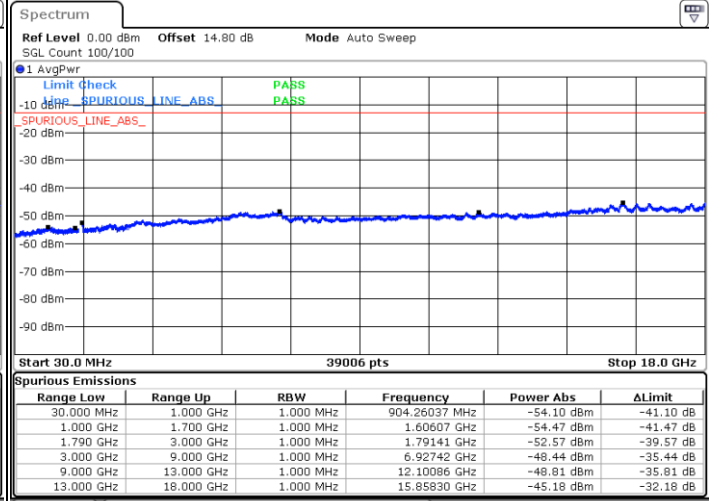

Date: 11.FEB.2023 04:38:29

Highest Channel / FullIRB

N/A

Date: 11.FEB.2023 04:45:27

LTE Band 66C / 20MHz+15MHz

16QAM

Lowest Channel / 1RB0 and 1RB74

Lowest Channel / 1RB99 and 1RB0

Date: 11.FEB.2023 01:07:42

Date: 11.FEB.2023 01:04:14

Lowest Channel / FullIRB

N/A

Date: 11.FEB.2023 01:11:13

LTE Band 66C / 20MHz+15MHz

16QAM

Middle Channel / 1RB0 and 1RB74

Middle Channel / 1RB99 and 1RB0

Date: 11.FEB.2023 01:21:14

Date: 11.FEB.2023 01:24:42

Middle Channel / FullIRB

N/A

Date: 11.FEB.2023 01:17:44

LTE Band 66C / 20MHz+15MHz

16QAM

Highest Channel / 1RB0 and 1RB74

Highest Channel / 1RB99 and 1RB0

Date: 11.FEB.2023 01:42:12

Date: 11.FEB.2023 01:38:43

Highest Channel / FullIRB

N/A

Date: 11.FEB.2023 01:45:42

LTE Band 66C / 20MHz+20MHz