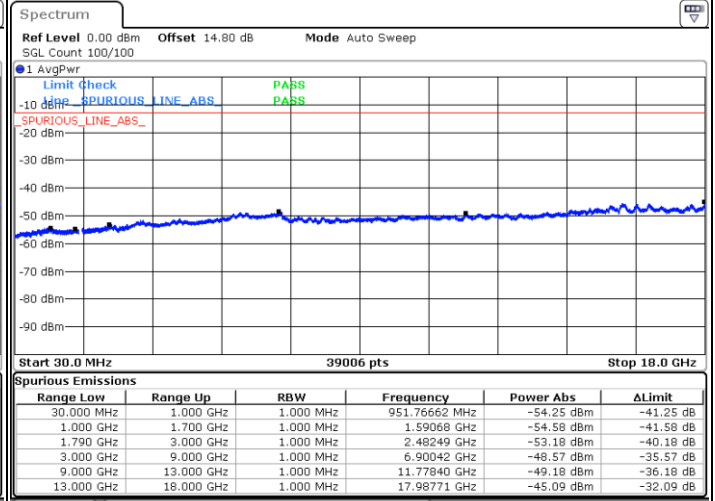

Lowest Channel / FullIRB

N/A

Date: 10.FEB.2023 17:24:00

LTE Band 66C / 5MHz+20MHz

64QAM

Middle Channel / 1RB0 and 1RB9

Middle Channel / 1RB24 and 1RB0

Date: 10.FEB.2023 17:33:59

Date: 10.FEB.2023 17:39:45

Middle Channel / FullIRB

N/A

Date: 10.FEB.2023 17:32:49

LTE Band 66C / 5MHz+20MHz

64QAM

Highest Channel / 1RB0 and 1RB99

Highest Channel / 1RB24 and 1RB0

Date: 10.FEB.2023 17:56:51

Date: 10.FEB.2023 17:55:42

Highest Channel / FullIRB

N/A

Date: 10.FEB.2023 18:02:38

LTE Band 66C / 10MHz+15MHz

64QAM

Lowest Channel / 1RB0 and 1RB74

Lowest Channel / 1RB49 and 1RB0

Date: 10.FEB.2023 02:16:52

Date: 10.FEB.2023 02:11:03

Lowest Channel / FullIRB

N/A

Date: 10.FEB.2023 03:48:43