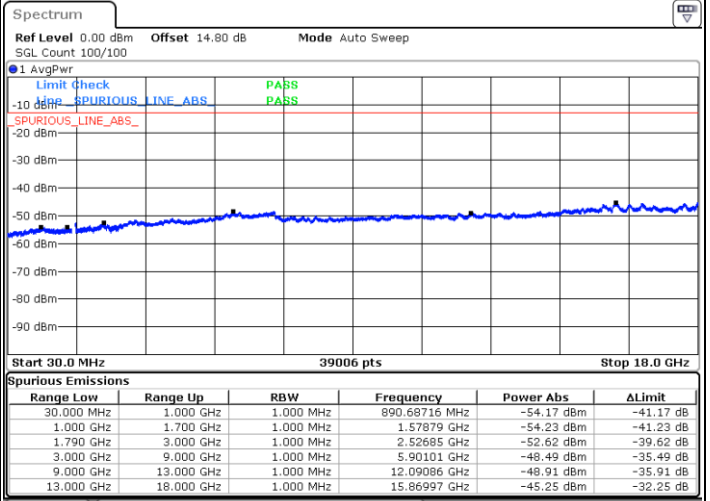

Date: 11.FEB.2023 02:38:06

Lowest Channel / FullIRB

N/A

Date: 11.FEB.2023 02:45:01

LTE Band 66C / 15MHz+20MHz

16QAM

Middle Channel / 1RB0 and 1RB9

Middle Channel / 1RB74 and 1RB0

Date: 11.FEB.2023 02:55:00

Date: 11.FEB.2023 02:58:28

Middle Channel / FullRB

N/A

Date: 11.FEB.2023 02:51:32

LTE Band 66C / 15MHz+20MHz

16QAM

Highest Channel / 1RB0 and 1RB99

Highest Channel / 1RB74 and 1RB0

Date: 11.FEB.2023 03:15:54

Date: 11.FEB.2023 03:12:26

Highest Channel / FullIRB

N/A

Date: 11.FEB.2023 03:19:23

LTE Band 66C / 20MHz+5MHz

16QAM

Lowest Channel / 1RB0 and 1RB24

Lowest Channel / 1RB99 and 1RB0

Date: 10.FEB.2023 18:21:18

Date: 10.FEB.2023 18:17:50

Lowest Channel / FullIRB

N/A

Date: 10.FEB.2023 18:24:46

LTE Band 66C / 20MHz+5MHz