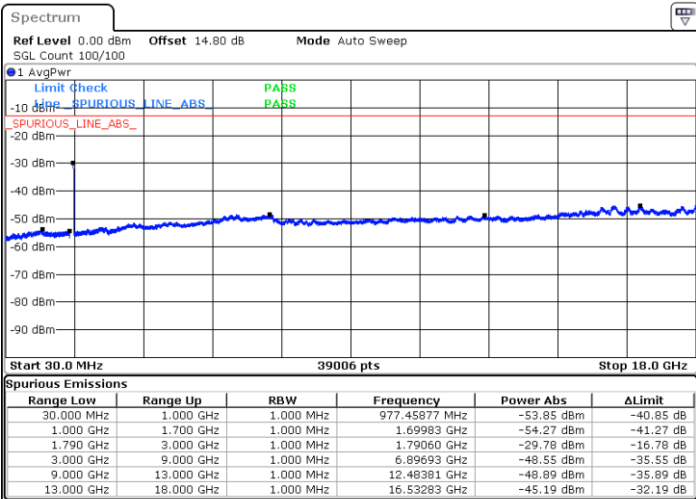

Lowest Channel / FullIRB

N/A

Date: 10.FEB.2023 17:24:00

LTE Band 66C / 5MHz+20MHz

64QAM

Middle Channel / 1RB0 and 1RB9

Middle Channel / 1RB24 and 1RB0

Date: 10.FEB.2023 17:33:59

Date: 10.FEB.2023 17:39:45

Middle Channel / FullIRB

N/A

Date: 10.FEB.2023 17:32:49

LTE Band 66C / 5MHz+20MHz

64QAM

Highest Channel / 1RB0 and 1RB99

Highest Channel / 1RB24 and 1RB0

Date: 10.FEB.2023 17:56:51

Date: 10.FEB.2023 17:55:42

Highest Channel / FullIRB

N/A

Date: 10.FEB.2023 18:02:38

LTE Band 66C / 10MHz+15MHz

64QAM

Lowest Channel / 1RB0 and 1RB74