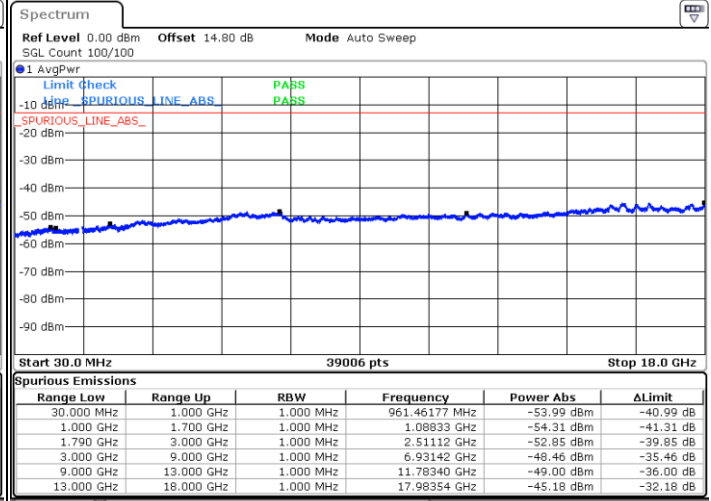

Date: 11.FEB.2023 04:38:29

Highest Channel / FullIRB

N/A

Date: 11.FEB.2023 04:45:27

LTE Band 66C / 20MHz+15MHz

16QAM

Lowest Channel / 1RB0 and 1RB74

Lowest Channel / 1RB99 and 1RB0

Date: 11.FEB.2023 01:07:42

Date: 11.FEB.2023 01:04:14

Lowest Channel / FullIRB

N/A

Date: 11.FEB.2023 01:11:13

LTE Band 66C / 20MHz+15MHz

16QAM

Middle Channel / 1RB0 and 1RB74

Middle Channel / 1RB99 and 1RB0

Date: 11.FEB.2023 01:21:14

Date: 11.FEB.2023 01:24:42

Middle Channel / FullIRB

N/A

Date: 11.FEB.2023 01:17:44

LTE Band 66C / 20MHz+15MHz

16QAM

Highest Channel / 1RB0 and 1RB74

Highest Channel / 1RB99 and 1RB0

Date: 11.FEB.2023 01:42:12

Date: 11.FEB.2023 01:38:43

Highest Channel / FullIRB

N/A

Date: 11.FEB.2023 01:45:42

LTE Band 66C / 20MHz+20MHz