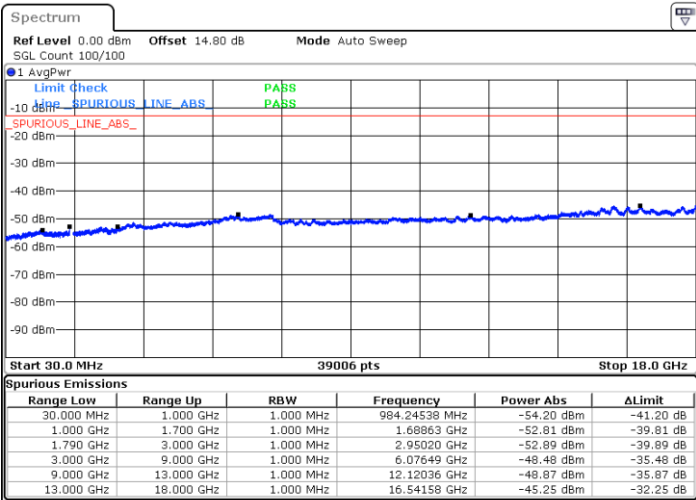

Date: 10.FEB.2023 23:38:59

LTE Band 66C / 20MHz+20MHz

16QAM

Highest Channel / 1RB0 and 1RB99

Highest Channel / 1RB99 and 1RB0

Date: 11.FEB.2023 00:03:28

Date: 10.FEB.2023 23:59:58

Highest Channel / FullIRB

N/A

Date: 11.FEB.2023 00:48:28

LTE Band 66C / 5MHz+20MHz

64QAM

Lowest Channel / 1RB0 and 1RB9

Lowest Channel / 1RB24 and 1RB0

Date: 10.FEB.2023 17:22:50

Date: 10.FEB.2023 17:17:04

Lowest Channel / FullIRB

N/A

Date: 10.FEB.2023 17:24:00

LTE Band 66C / 5MHz+20MHz

64QAM

Middle Channel / 1RB0 and 1RB9

Middle Channel / 1RB24 and 1RB0

Date: 10.FEB.2023 17:33:59

Date: 10.FEB.2023 17:39:45

Middle Channel / FullIRB

N/A

Date: 10.FEB.2023 17:32:49

LTE Band 66C / 5MHz+20MHz

64QAM

Highest Channel / 1RB0 and 1RB99

Highest Channel / 1RB24 and 1RB0