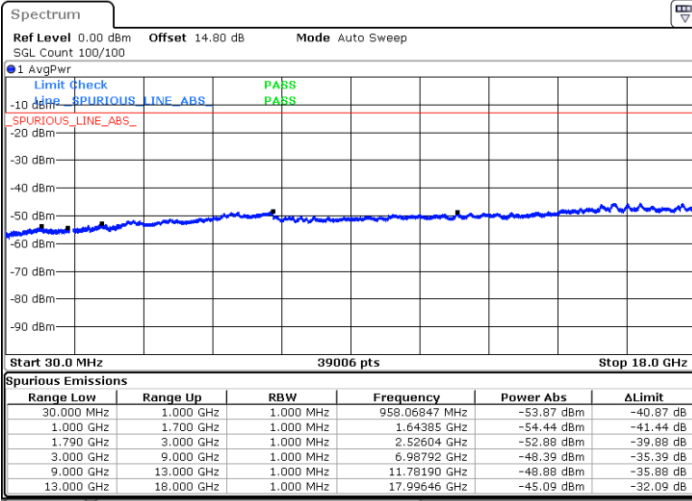

Date: 11.FEB.2023 04:38:29

Highest Channel / FullIRB

N/A

Date: 11.FEB.2023 04:45:27

LTE Band 66C / 20MHz+15MHz

16QAM

Lowest Channel / 1RB0 and 1RB74

Lowest Channel / 1RB99 and 1RB0

Date: 11.FEB.2023 01:07:42

Date: 11.FEB.2023 01:04:14

Lowest Channel / FullIRB

N/A

Date: 11.FEB.2023 01:11:13

LTE Band 66C / 20MHz+15MHz

16QAM

Middle Channel / 1RB0 and 1RB74

Middle Channel / 1RB99 and 1RB0

Date: 11.FEB.2023 01:21:14

Date: 11.FEB.2023 01:24:42

Middle Channel / FullIRB

N/A

Date: 11.FEB.2023 01:17:44

LTE Band 66C / 20MHz+15MHz

16QAM

Highest Channel / 1RB0 and 1RB74

Highest Channel / 1RB99 and 1RB0

Date: 11.FEB.2023 01:42:12

Date: 11.FEB.2023 01:38:43

Highest Channel / FullIRB

N/A

Date: 11.FEB.2023 01:45:42

LTE Band 66C / 20MHz+20MHz