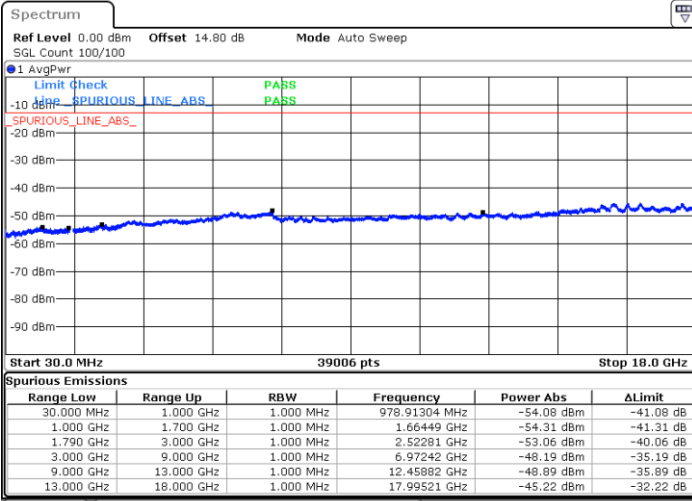

Highest Channel / FullIRB

N/A

Date: 11.FEB.2023 12:51:41

LTE Band 66C / 15MHz+20MHz

16QAM

Lowest Channel / 1RB0 and 1RB9

Lowest Channel / 1RB74 and 1RB0

Date: 11.FEB.2023 02:41:33

Date: 11.FEB.2023 02:38:06

Lowest Channel / FullIRB

N/A

Date: 11.FEB.2023 02:45:01

LTE Band 66C / 15MHz+20MHz

16QAM

Middle Channel / 1RB0 and 1RB9

Middle Channel / 1RB74 and 1RB0

Date: 11.FEB.2023 02:55:00

Date: 11.FEB.2023 02:58:28

Middle Channel / FullRB

N/A

Date: 11.FEB.2023 02:51:32

LTE Band 66C / 15MHz+20MHz

16QAM

Highest Channel / 1RB0 and 1RB99

Highest Channel / 1RB74 and 1RB0

Date: 11.FEB.2023 03:15:54

Date: 11.FEB.2023 03:12:26

Highest Channel / FullIRB

N/A

Date: 11.FEB.2023 03:19:23

LTE Band 66C / 20MHz+5MHz

16QAM