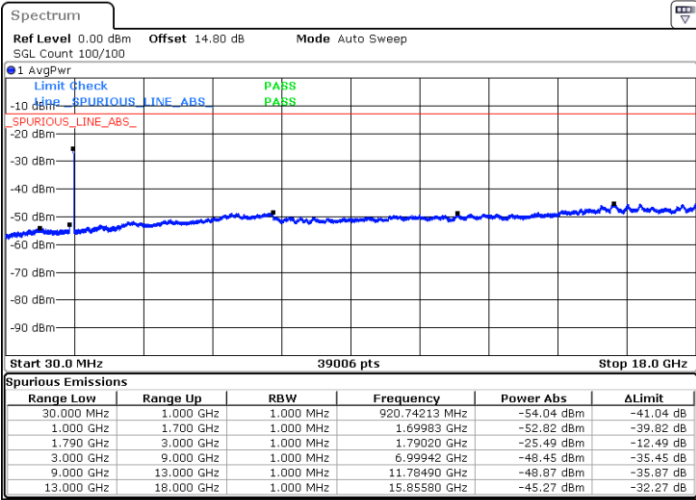

N/A

Date: 11.FEB.2023 04:11:00

LTE Band 66C / 20MHz+10MHz

16QAM

Middle Channel / 1RB0 and 1RB49

Middle Channel / 1RB99 and 1RB0

Date: 11.FEB.2023 04:20:59

Date: 11.FEB.2023 04:24:27

Middle Channel / FullRB

N/A

Date: 11.FEB.2023 04:17:30

LTE Band 66C / 20MHz+10MHz

16QAM

Highest Channel / 1RB0 and 1RB49

Highest Channel / 1RB99 and 1RB0

Date: 11.FEB.2023 04:41:58

Date: 11.FEB.2023 04:38:29

Highest Channel / FullIRB

N/A

Date: 11.FEB.2023 04:45:27

LTE Band 66C / 20MHz+15MHz

16QAM

Lowest Channel / 1RB0 and 1RB74

Lowest Channel / 1RB99 and 1RB0

Date: 11.FEB.2023 01:07:42

Date: 11.FEB.2023 01:04:14

Lowest Channel / FullIRB

N/A

Date: 11.FEB.2023 01:11:13

LTE Band 66C / 20MHz+15MHz

16QAM

Middle Channel / 1RB0 and 1RB74