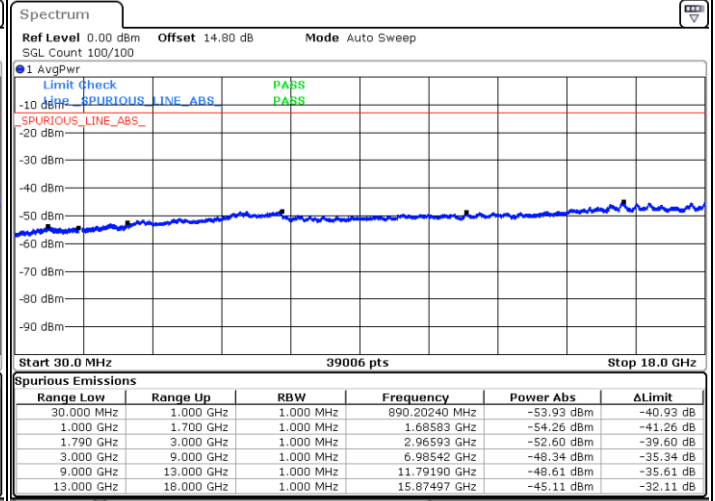

16QAM

Highest Channel / 1RB0 and 1RB49

Highest Channel / 1RB74 and 1RB0

Date: 10.FEB.2023 16:29:54

Date: 10.FEB.2023 16:26:26

Highest Channel / FullIRB

N/A

Date: 10.FEB.2023 16:33:22

LTE Band 66C / 15MHz+15MHz

16QAM

Lowest Channel / 1RB0 and 1RB74

Lowest Channel / 1RB74 and 1RB0

Date: 11.FEB.2023 12:12:25

Date: 11.FEB.2023 12:08:51

Lowest Channel / FullRB

N/A

Date: 11.FEB.2023 12:16:00

LTE Band 66C / 15MHz+15MHz

16QAM

Middle Channel / 1RB0 and 1RB74

Middle Channel / 1RB74 and 1RB0

Date: 11.FEB.2023 12:26:21

Date: 11.FEB.2023 12:29:56

Middle Channel / FullIRB

N/A

Date: 11.FEB.2023 12:22:46

LTE Band 66C / 15MHz+15MHz

16QAM

Highest Channel / 1RB0 and 1RB74

Highest Channel / 1RB74 and 1RB0

Date: 11.FEB.2023 12:48:07

Date: 11.FEB.2023 12:44:32