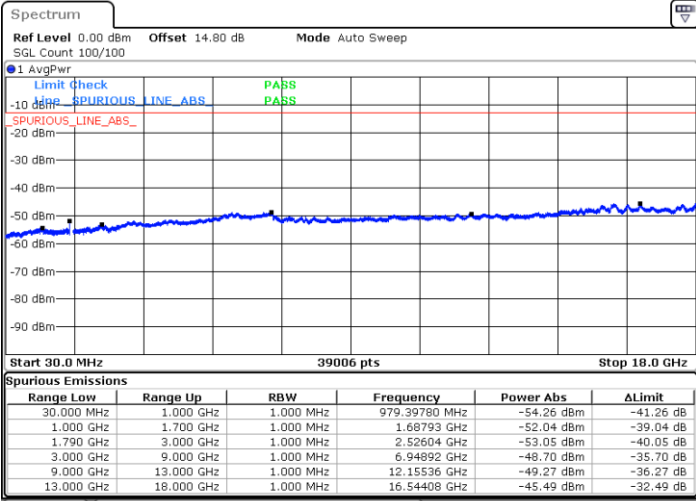

Date: 10.FEB.2023 21:14:03

Middle Channel / FullIRB

N/A

Date: 10.FEB.2023 21:07:08

LTE Band 66C / 10MHz+20MHz

16QAM

Highest Channel / 1RB0 and 1RB99

Highest Channel / 1RB49 and 1RB0

Date: 10.FEB.2023 22:34:47

Date: 10.FEB.2023 21:27:59

Highest Channel / FullIRB

N/A

Date: 10.FEB.2023 22:38:15

LTE Band 66C / 15MHz+10MHz

16QAM

Lowest Channel / 1RB0 and 1RB49

Lowest Channel / 1RB74 and 1RB80

Date: 10.FEB.2023 04:40:40

Date: 10.FEB.2023 04:37:10

Lowest Channel / FullIRB

N/A

Date: 10.FEB.2023 04:44:10

LTE Band 66C / 15MHz+10MHz

16QAM

Middle Channel / 1RB0 and 1RB49

Middle Channel / 1RB74 and 1RB0

Date: 10.FEB.2023 16:04:27

Date: 10.FEB.2023 16:07:55

Middle Channel / FullIRB

N/A

Date: 10.FEB.2023 04:50:42

LTE Band 66C / 15MHz+10MHz