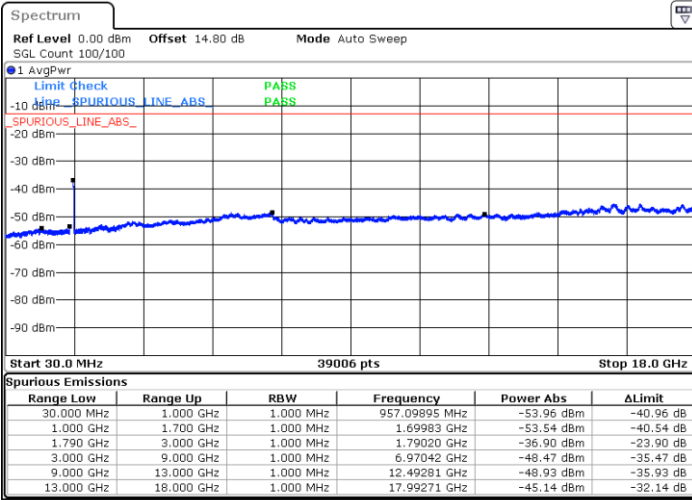

N/A

Date: 11.FEB.2023 00:48:28

LTE Band 66C / 5MHz+20MHz

64QAM

Lowest Channel / 1RB0 and 1RB9

Lowest Channel / 1RB24 and 1RB0

Date: 10.FEB.2023 17:22:50

Date: 10.FEB.2023 17:17:04

Lowest Channel / FullIRB

N/A

Date: 10.FEB.2023 17:24:00

LTE Band 66C / 5MHz+20MHz

64QAM

Middle Channel / 1RB0 and 1RB9

Middle Channel / 1RB24 and 1RB0

Date: 10.FEB.2023 17:33:59

Date: 10.FEB.2023 17:39:45

Middle Channel / FullIRB

N/A

Date: 10.FEB.2023 17:32:49

LTE Band 66C / 5MHz+20MHz

64QAM

Highest Channel / 1RB0 and 1RB99

Highest Channel / 1RB24 and 1RB0

Date: 10.FEB.2023 17:56:51

Date: 10.FEB.2023 17:55:42

Highest Channel / FullIRB

N/A

Date: 10.FEB.2023 18:02:38

LTE Band 66C / 10MHz+15MHz

64QAM

Lowest Channel / 1RB0 and 1RB74