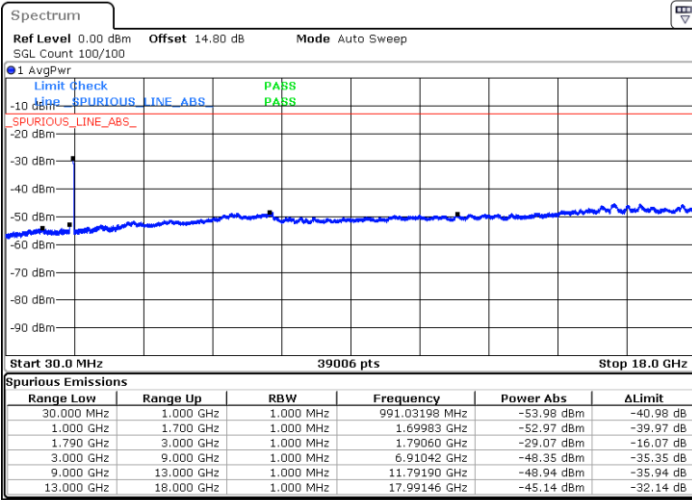

Lowest Channel / FullIRB

N/A

Date: 10.FEB.2023 21:00:38

LTE Band 66C / 10MHz+20MHz

16QAM

Middle Channel / 1RB0 and 1RB9

Middle Channel / 1RB49 and 1RB0

Date: 10.FEB.2023 21:10:36

Date: 10.FEB.2023 21:14:03

Middle Channel / FullIRB

N/A

Date: 10.FEB.2023 21:07:08

LTE Band 66C / 10MHz+20MHz

16QAM

Highest Channel / 1RB0 and 1RB99

Highest Channel / 1RB49 and 1RB0

Date: 10.FEB.2023 22:34:47

Date: 10.FEB.2023 21:27:59

Highest Channel / FullIRB

N/A

Date: 10.FEB.2023 22:38:15

LTE Band 66C / 15MHz+10MHz

16QAM

Lowest Channel / 1RB0 and 1RB49

Lowest Channel / 1RB74 and 1RB80

Date: 10.FEB.2023 04:40:40

Date: 10.FEB.2023 04:37:10

Lowest Channel / FullIRB

N/A

Date: 10.FEB.2023 04:44:10

LTE Band 66C / 15MHz+10MHz

16QAM