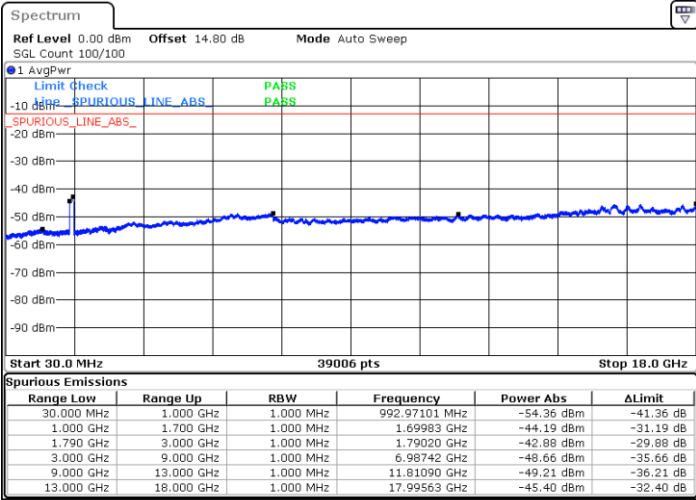

Date: 10.FEB.2023 21:14:03

Middle Channel / FullIRB

N/A

Date: 10.FEB.2023 21:07:08

LTE Band 66C / 10MHz+20MHz

16QAM

Highest Channel / 1RB0 and 1RB99

Highest Channel / 1RB49 and 1RB0

Date: 10.FEB.2023 22:34:47

Date: 10.FEB.2023 21:27:59

Highest Channel / FullIRB

N/A

Date: 10.FEB.2023 22:38:15

LTE Band 66C / 15MHz+10MHz

16QAM

Lowest Channel / 1RB0 and 1RB49

Lowest Channel / 1RB74 and 1RB80

Date: 10.FEB.2023 04:40:40

Date: 10.FEB.2023 04:37:10

Lowest Channel / FullIRB

N/A

Date: 10.FEB.2023 04:44:10

LTE Band 66C / 15MHz+10MHz

16QAM

Middle Channel / 1RB0 and 1RB49

Middle Channel / 1RB74 and 1RB0

Date: 10.FEB.2023 16:04:27

Date: 10.FEB.2023 16:07:55

Middle Channel / FullIRB

N/A

Date: 10.FEB.2023 04:50:42

LTE Band 66C / 15MHz+10MHz