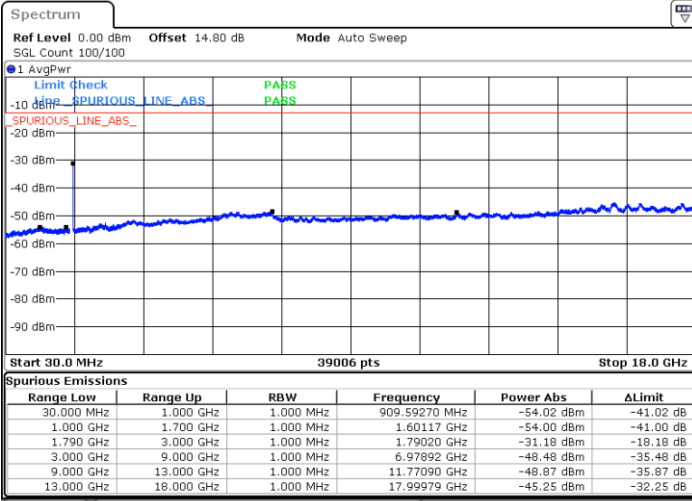

Date: 10.FEB.2023 21:14:03

Middle Channel / FullIRB

N/A

Date: 10.FEB.2023 21:07:08

LTE Band 66C / 10MHz+20MHz

16QAM

Highest Channel / 1RB0 and 1RB99

Highest Channel / 1RB49 and 1RB0

Date: 10.FEB.2023 22:34:47

Date: 10.FEB.2023 21:27:59

Highest Channel / FullIRB

N/A

Date: 10.FEB.2023 22:38:15

LTE Band 66C / 15MHz+10MHz

16QAM

Lowest Channel / 1RB0 and 1RB49

Lowest Channel / 1RB74 and 1RB80

Date: 10.FEB.2023 04:40:40

Date: 10.FEB.2023 04:37:10

Lowest Channel / FullIRB

N/A

Date: 10.FEB.2023 04:44:10

LTE Band 66C / 15MHz+10MHz

16QAM

Middle Channel / 1RB0 and 1RB49

Middle Channel / 1RB74 and 1RB0

Date: 10.FEB.2023 16:04:27

Date: 10.FEB.2023 16:07:55

Middle Channel / FullIRB

N/A

Date: 10.FEB.2023 04:50:42

LTE Band 66C / 15MHz+10MHz