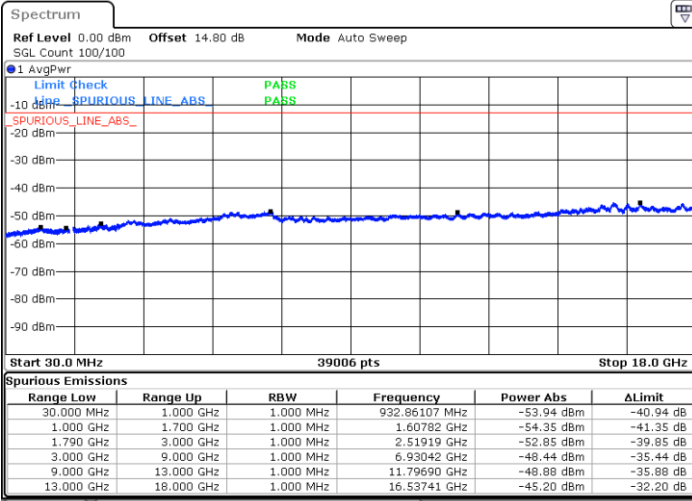

Lowest Channel / 1RB0 and 1RB24

Lowest Channel / 1RB99 and 1RB0

Date: 10.FEB.2023 18:21:18

Date: 10.FEB.2023 18:17:50

Lowest Channel / FullIRB

N/A

Date: 10.FEB.2023 18:24:46

LTE Band 66C / 20MHz+5MHz

16QAM

Middle Channel / 1RB0 and 1RB24

Middle Channel / 1RB99 and 1RB0

Date: 10.FEB.2023 19:38:57

Date: 10.FEB.2023 19:42:24

Middle Channel / FullIRB

N/A

Date: 10.FEB.2023 18:31:16

LTE Band 66C / 20MHz+5MHz

16QAM

Highest Channel / 1RB0 and 1RB24

Highest Channel / 1RB99 and 1RB0

Date: 10.FEB.2023 19:59:49

Date: 10.FEB.2023 19:56:21

Highest Channel / FullIRB

N/A

Date: 10.FEB.2023 20:03:17

LTE Band 66C / 20MHz+10MHz

16QAM

Lowest Channel / 1RB0 and 1RB49

Lowest Channel / 1RB99 and 1RB0

Date: 11.FEB.2023 04:07:30

Date: 11.FEB.2023 04:04:02

Lowest Channel / FullIRB