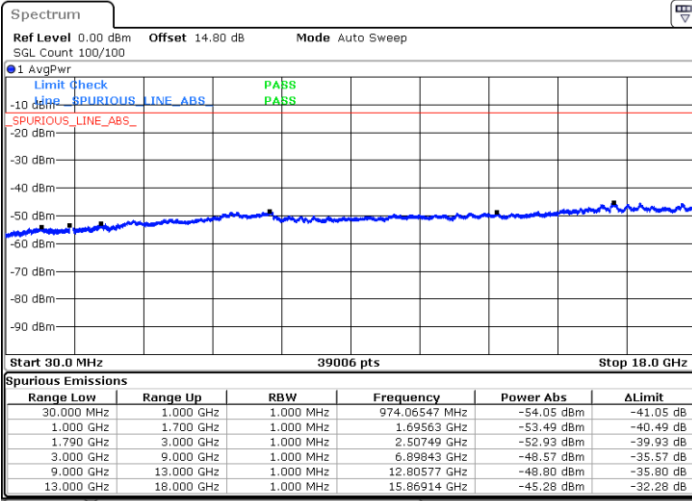

Lowest Channel / FullIRB

N/A

Date: 10.FEB.2023 21:00:38

LTE Band 66C / 10MHz+20MHz

16QAM

Middle Channel / 1RB0 and 1RB9

Middle Channel / 1RB49 and 1RB0

Date: 10.FEB.2023 21:10:36

Date: 10.FEB.2023 21:14:03

Middle Channel / FullIRB

N/A

Date: 10.FEB.2023 21:07:08

LTE Band 66C / 10MHz+20MHz

16QAM

Highest Channel / 1RB0 and 1RB99

Highest Channel / 1RB49 and 1RB0

Date: 10.FEB.2023 22:34:47

Date: 10.FEB.2023 21:27:59

Highest Channel / FullIRB

N/A

Date: 10.FEB.2023 22:38:15

LTE Band 66C / 15MHz+10MHz

16QAM

Lowest Channel / 1RB0 and 1RB49

Lowest Channel / 1RB74 and 1RB80

Date: 10.FEB.2023 04:40:40

Date: 10.FEB.2023 04:37:10

Lowest Channel / FullIRB

N/A

Date: 10.FEB.2023 04:44:10

LTE Band 66C / 15MHz+10MHz

16QAM