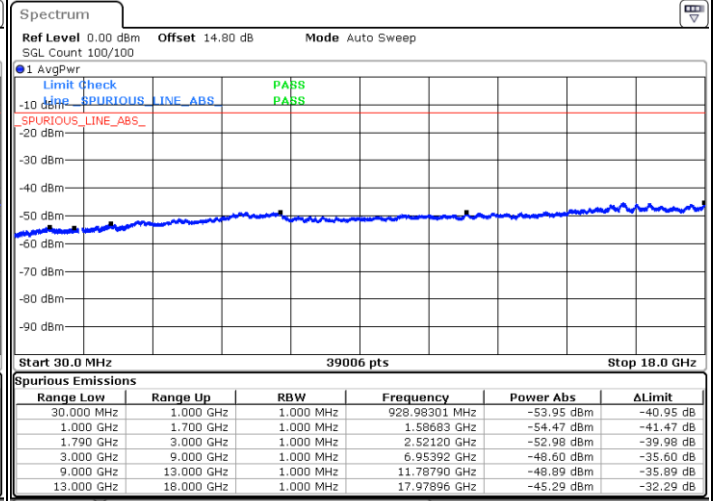

Date: 11.FEB.2023 01:07:42

Date: 11.FEB.2023 01:04:14

Lowest Channel / FullIRB

N/A

Date: 11.FEB.2023 01:11:13

LTE Band 66C / 20MHz+15MHz

16QAM

Middle Channel / 1RB0 and 1RB74

Middle Channel / 1RB99 and 1RB0

Date: 11.FEB.2023 01:21:14

Date: 11.FEB.2023 01:24:42

Middle Channel / FullIRB

N/A

Date: 11.FEB.2023 01:17:44

LTE Band 66C / 20MHz+15MHz

16QAM

Highest Channel / 1RB0 and 1RB74

Highest Channel / 1RB99 and 1RB0

Date: 11.FEB.2023 01:42:12

Date: 11.FEB.2023 01:38:43

Highest Channel / FullIRB

N/A

Date: 11.FEB.2023 01:45:42

LTE Band 66C / 20MHz+20MHz

16QAM

Lowest Channel / 1RB0 and 1RB99

Lowest Channel / 1RB99 and 1RB0

Date: 10.FEB.2023 23:28:58

Date: 10.FEB.2023 23:25:29

Lowest Channel / FullIRB

N/A

Date: 10.FEB.2023 23:32:28