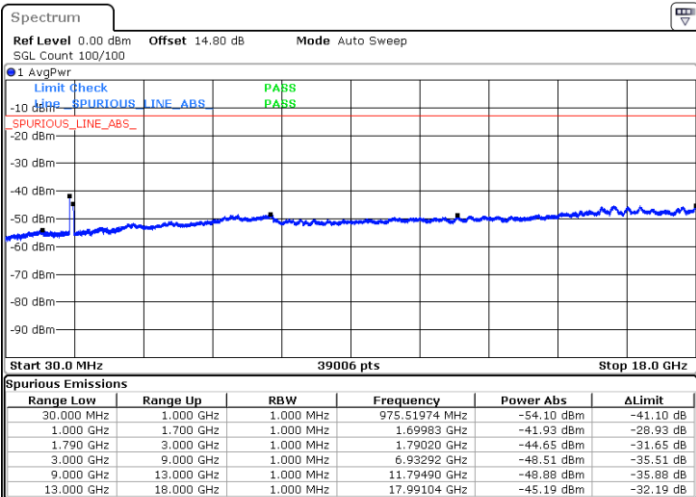

Date: 10.FEB.2023 23:38:59

LTE Band 66C / 20MHz+20MHz

16QAM

Highest Channel / 1RB0 and 1RB99

Highest Channel / 1RB99 and 1RB0

Date: 11.FEB.2023 00:03:28

Date: 10.FEB.2023 23:59:58

Highest Channel / FullIRB

N/A

Date: 11.FEB.2023 00:48:28

LTE Band 66C / 5MHz+20MHz

64QAM

Lowest Channel / 1RB0 and 1RB9

Lowest Channel / 1RB24 and 1RB0

Date: 10.FEB.2023 17:22:50

Date: 10.FEB.2023 17:17:04

Lowest Channel / FullIRB

N/A

Date: 10.FEB.2023 17:24:00

LTE Band 66C / 5MHz+20MHz

64QAM

Middle Channel / 1RB0 and 1RB9

Middle Channel / 1RB24 and 1RB0

Date: 10.FEB.2023 17:33:59

Date: 10.FEB.2023 17:39:45

Middle Channel / FullIRB

N/A

Date: 10.FEB.2023 17:32:49

LTE Band 66C / 5MHz+20MHz

64QAM

Highest Channel / 1RB0 and 1RB99

Highest Channel / 1RB24 and 1RB0