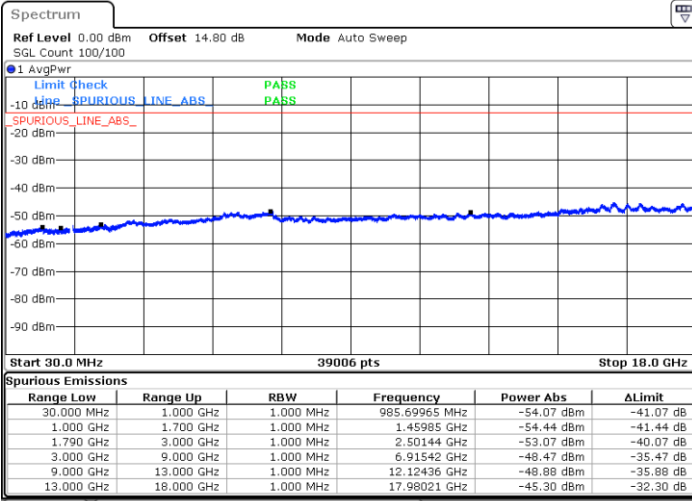

Lowest Channel / 1RB74 and 1RB80

Date: 10.FEB.2023 04:40:40

Date: 10.FEB.2023 04:37:10

Lowest Channel / FullIRB

N/A

Date: 10.FEB.2023 04:44:10

LTE Band 66C / 15MHz+10MHz

16QAM

Middle Channel / 1RB0 and 1RB49

Middle Channel / 1RB74 and 1RB0

Date: 10.FEB.2023 16:04:27

Date: 10.FEB.2023 16:07:55

Middle Channel / FullIRB

N/A

Date: 10.FEB.2023 04:50:42

LTE Band 66C / 15MHz+10MHz

16QAM

Highest Channel / 1RB0 and 1RB49

Highest Channel / 1RB74 and 1RB0

Date: 10.FEB.2023 16:29:54

Date: 10.FEB.2023 16:26:26

Highest Channel / FullIRB

N/A

Date: 10.FEB.2023 16:33:22

LTE Band 66C / 15MHz+15MHz

16QAM

Lowest Channel / 1RB0 and 1RB74

Lowest Channel / 1RB74 and 1RB0

Date: 11.FEB.2023 12:12:25

Date: 11.FEB.2023 12:08:51

Lowest Channel / FullRB

N/A