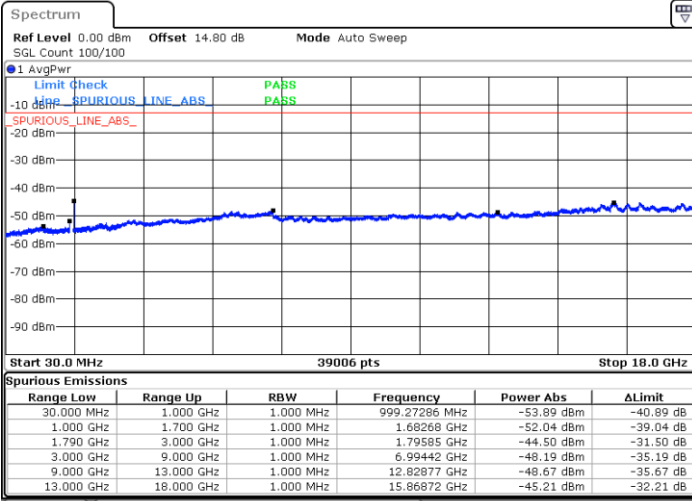

Middle Channel / 1RB0 and 1RB49

Middle Channel / 1RB74 and 1RB0

Date: 10.FEB.2023 16:04:27

Date: 10.FEB.2023 16:07:55

Middle Channel / FullIRB

N/A

Date: 10.FEB.2023 04:50:42

LTE Band 66C / 15MHz+10MHz

16QAM

Highest Channel / 1RB0 and 1RB49

Highest Channel / 1RB74 and 1RB0

Date: 10.FEB.2023 16:29:54

Date: 10.FEB.2023 16:26:26

Highest Channel / FullIRB

N/A

Date: 10.FEB.2023 16:33:22

LTE Band 66C / 15MHz+15MHz

16QAM

Lowest Channel / 1RB0 and 1RB74

Lowest Channel / 1RB74 and 1RB0

Date: 11.FEB.2023 12:12:25

Date: 11.FEB.2023 12:08:51

Lowest Channel / FullRB

N/A

Date: 11.FEB.2023 12:16:00

LTE Band 66C / 15MHz+15MHz

16QAM

Middle Channel / 1RB0 and 1RB74

Middle Channel / 1RB74 and 1RB0

Date: 11.FEB.2023 12:26:21

Date: 11.FEB.2023 12:29:56

Middle Channel / FullIRB