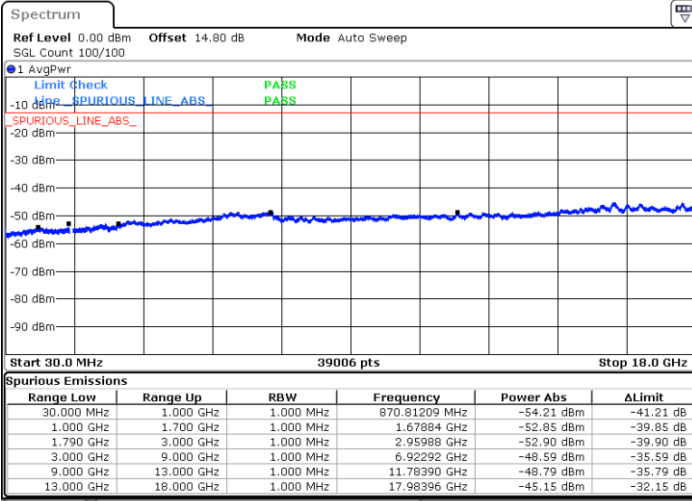

Middle Channel / FullRB

N/A

Date: 11.FEB.2023 04:17:30

LTE Band 66C / 20MHz+10MHz

16QAM

Highest Channel / 1RB0 and 1RB49

Highest Channel / 1RB99 and 1RB0

Date: 11.FEB.2023 04:41:58

Date: 11.FEB.2023 04:38:29

Highest Channel / FullIRB

N/A

Date: 11.FEB.2023 04:45:27

LTE Band 66C / 20MHz+15MHz

16QAM

Lowest Channel / 1RB0 and 1RB74

Lowest Channel / 1RB99 and 1RB0

Date: 11.FEB.2023 01:07:42

Date: 11.FEB.2023 01:04:14

Lowest Channel / FullIRB

N/A

Date: 11.FEB.2023 01:11:13

LTE Band 66C / 20MHz+15MHz

16QAM

Middle Channel / 1RB0 and 1RB74

Middle Channel / 1RB99 and 1RB0

Date: 11.FEB.2023 01:21:14

Date: 11.FEB.2023 01:24:42

Middle Channel / FullIRB

N/A

Date: 11.FEB.2023 01:17:44

LTE Band 66C / 20MHz+15MHz

16QAM