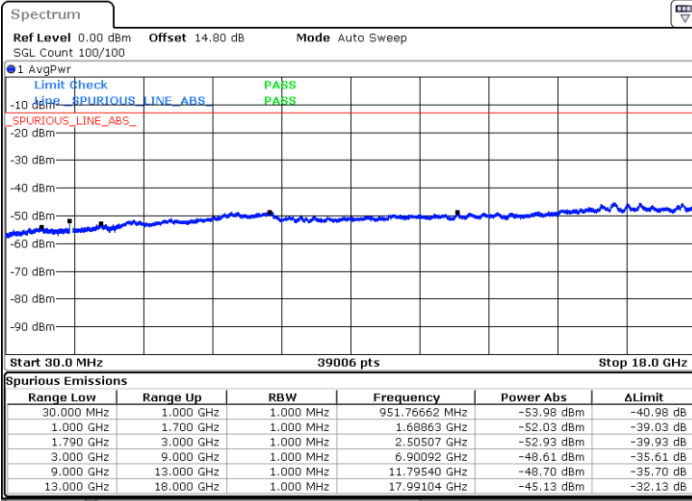

Date: 11.FEB.2023 02:55:00

Date: 11.FEB.2023 02:58:28

Middle Channel / FullRB

N/A

Date: 11.FEB.2023 02:51:32

LTE Band 66C / 15MHz+20MHz

16QAM

Highest Channel / 1RB0 and 1RB99

Highest Channel / 1RB74 and 1RB0

Date: 11.FEB.2023 03:15:54

Date: 11.FEB.2023 03:12:26

Highest Channel / FullIRB

N/A

Date: 11.FEB.2023 03:19:23

LTE Band 66C / 20MHz+5MHz

16QAM

Lowest Channel / 1RB0 and 1RB24

Lowest Channel / 1RB99 and 1RB0

Date: 10.FEB.2023 18:21:18

Date: 10.FEB.2023 18:17:50

Lowest Channel / FullIRB

N/A

Date: 10.FEB.2023 18:24:46

LTE Band 66C / 20MHz+5MHz