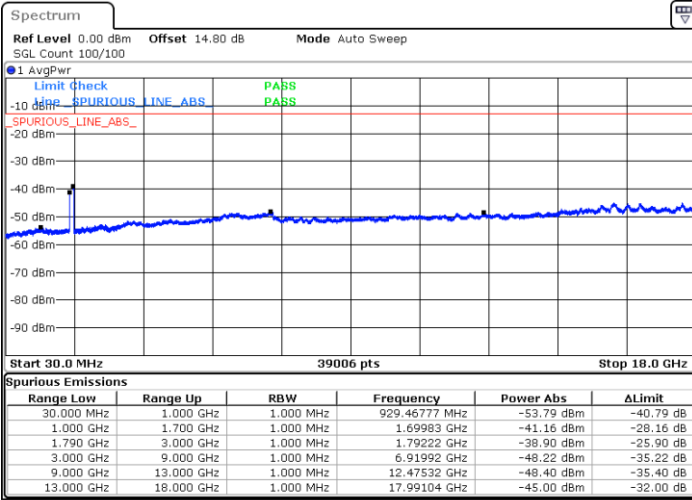

LTE Band 66C / 15MHz+15MHz

16QAM

Lowest Channel / 1RB0 and 1RB74

Lowest Channel / 1RB74 and 1RB0

Date: 11.FEB.2023 12:12:25

Date: 11.FEB.2023 12:08:51

Lowest Channel / FullRB

N/A

Date: 11.FEB.2023 12:16:00

LTE Band 66C / 15MHz+15MHz

16QAM

Middle Channel / 1RB0 and 1RB74

Middle Channel / 1RB74 and 1RB0

Date: 11.FEB.2023 12:26:21

Date: 11.FEB.2023 12:29:56

Middle Channel / FullIRB

N/A

Date: 11.FEB.2023 12:22:46

LTE Band 66C / 15MHz+15MHz

16QAM

Highest Channel / 1RB0 and 1RB74

Highest Channel / 1RB74 and 1RB0

Date: 11.FEB.2023 12:48:07

Date: 11.FEB.2023 12:44:32