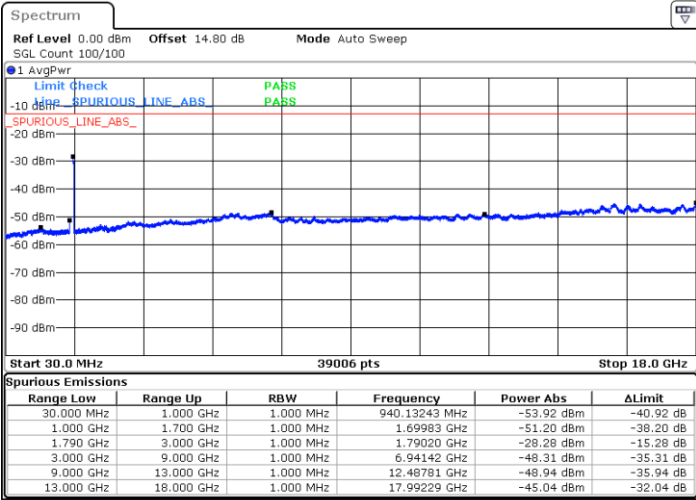

Date: 11.FEB.2023 02:55:00

Date: 11.FEB.2023 02:58:28

Middle Channel / FullRB

N/A

Date: 11.FEB.2023 02:51:32

LTE Band 66C / 15MHz+20MHz

16QAM

Highest Channel / 1RB0 and 1RB99

Highest Channel / 1RB74 and 1RB0

Date: 11.FEB.2023 03:15:54

Date: 11.FEB.2023 03:12:26

Highest Channel / FullIRB

N/A

Date: 11.FEB.2023 03:19:23

LTE Band 66C / 20MHz+5MHz

16QAM

Lowest Channel / 1RB0 and 1RB24

Lowest Channel / 1RB99 and 1RB0

Date: 10.FEB.2023 18:21:18

Date: 10.FEB.2023 18:17:50

Lowest Channel / FullIRB

N/A

Date: 10.FEB.2023 18:24:46

LTE Band 66C / 20MHz+5MHz