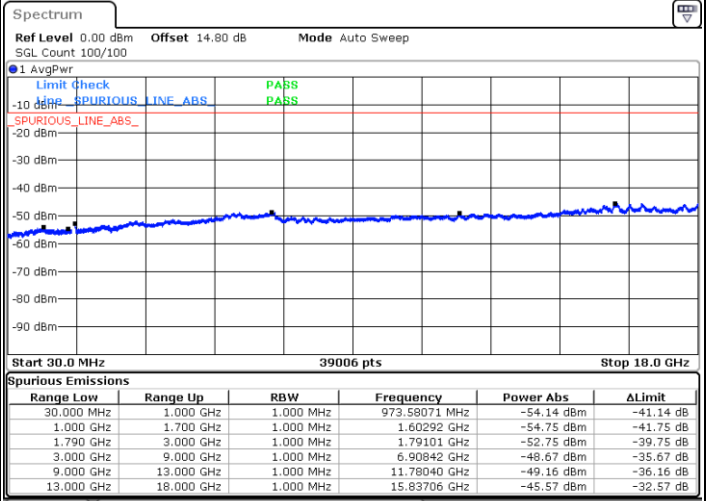

LTE Band 66C / 10MHz+15MHz

16QAM

MiddleChannel / 1RB0 and 1RB74

Middle Channel / 1RB49 and 1RB0

Date: 10.FEB.2023 03:59:56

Date: 10.FEB.2023 04:03:26

Middle Channel / FullIRB

N/A

Date: 10.FEB.2023 03:56:25

LTE Band 66C / 10MHz+15MHz

16QAM

Highest Channel / 1RB0 and 1RB74

Highest Channel / 1RB49 and 1RB0

Date: 10.FEB.2023 04:20:17

Date: 10.FEB.2023 04:16:47

Highest Channel / FullIRB

N/A

Date: 10.FEB.2023 04:23:48

LTE Band 66C / 10MHz+20MHz

16QAM

Lowest Channel / 1RB0 and 1RB99

Lowest Channel / 1RB49 and 1RB0

Date: 10.FEB.2023 20:57:09

Date: 10.FEB.2023 20:43:57

Lowest Channel / FullIRB

N/A

Date: 10.FEB.2023 21:00:38

LTE Band 66C / 10MHz+20MHz

16QAM

Middle Channel / 1RB0 and 1RB9

Middle Channel / 1RB49 and 1RB0

Date: 10.FEB.2023 21:10:36