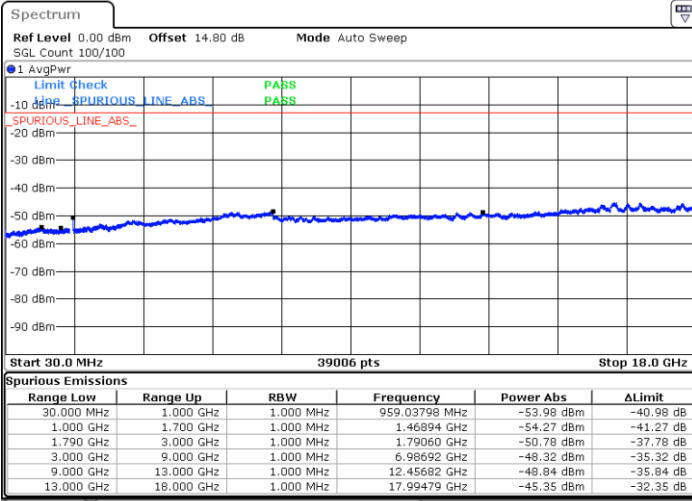

Date: 11.FEB.2023 04:38:29

Highest Channel / FullIRB

N/A

Date: 11.FEB.2023 04:45:27

LTE Band 66C / 20MHz+15MHz

16QAM

Lowest Channel / 1RB0 and 1RB74

Lowest Channel / 1RB99 and 1RB0

Date: 11.FEB.2023 01:07:42

Date: 11.FEB.2023 01:04:14

Lowest Channel / FullIRB

N/A

Date: 11.FEB.2023 01:11:13

LTE Band 66C / 20MHz+15MHz

16QAM

Middle Channel / 1RB0 and 1RB74

Middle Channel / 1RB99 and 1RB0

Date: 11.FEB.2023 01:21:14

Date: 11.FEB.2023 01:24:42

Middle Channel / FullIRB

N/A

Date: 11.FEB.2023 01:17:44

LTE Band 66C / 20MHz+15MHz

16QAM

Highest Channel / 1RB0 and 1RB74

Highest Channel / 1RB99 and 1RB0

Date: 11.FEB.2023 01:42:12

Date: 11.FEB.2023 01:38:43

Highest Channel / FullIRB

N/A

Date: 11.FEB.2023 01:45:42

LTE Band 66C / 20MHz+20MHz