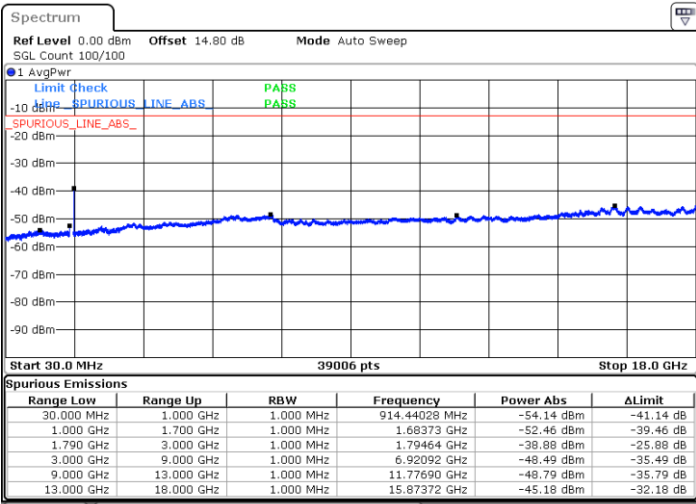

Date: 10.FEB.2023 03:56:25

LTE Band 66C / 10MHz+15MHz

16QAM

Highest Channel / 1RB0 and 1RB74

Highest Channel / 1RB49 and 1RB0

Date: 10.FEB.2023 04:20:17

Date: 10.FEB.2023 04:16:47

Highest Channel / FullIRB

N/A

Date: 10.FEB.2023 04:23:48

LTE Band 66C / 10MHz+20MHz

16QAM

Lowest Channel / 1RB0 and 1RB99

Lowest Channel / 1RB49 and 1RB0

Date: 10.FEB.2023 20:57:09

Date: 10.FEB.2023 20:43:57

Lowest Channel / FullIRB

N/A

Date: 10.FEB.2023 21:00:38

LTE Band 66C / 10MHz+20MHz

16QAM

Middle Channel / 1RB0 and 1RB9

Middle Channel / 1RB49 and 1RB0

Date: 10.FEB.2023 21:10:36

Date: 10.FEB.2023 21:14:03

Middle Channel / FullIRB

N/A

Date: 10.FEB.2023 21:07:08

LTE Band 66C / 10MHz+20MHz

16QAM

Highest Channel / 1RB0 and 1RB99

Highest Channel / 1RB49 and 1RB0