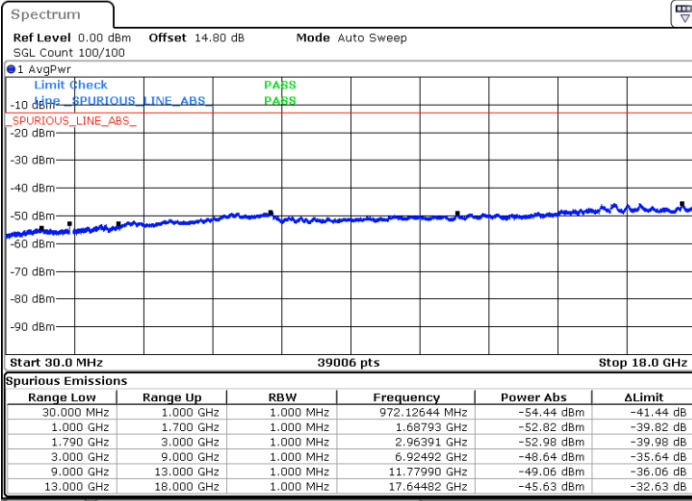

Lowest Channel / FullIRB

N/A

Date: 10.FEB.2023 17:24:00

LTE Band 66C / 5MHz+20MHz

64QAM

Middle Channel / 1RB0 and 1RB9

Middle Channel / 1RB24 and 1RB0

Date: 10.FEB.2023 17:33:59

Date: 10.FEB.2023 17:39:45

Middle Channel / FullIRB

N/A

Date: 10.FEB.2023 17:32:49

LTE Band 66C / 5MHz+20MHz

64QAM

Highest Channel / 1RB0 and 1RB99

Highest Channel / 1RB24 and 1RB0

Date: 10.FEB.2023 17:56:51

Date: 10.FEB.2023 17:55:42

Highest Channel / FullIRB

N/A

Date: 10.FEB.2023 18:02:38

LTE Band 66C / 10MHz+15MHz

64QAM

Lowest Channel / 1RB0 and 1RB74

Lowest Channel / 1RB49 and 1RB0

Date: 10.FEB.2023 02:16:52

Date: 10.FEB.2023 02:11:03

Lowest Channel / FullIRB

N/A

Date: 10.FEB.2023 03:48:43