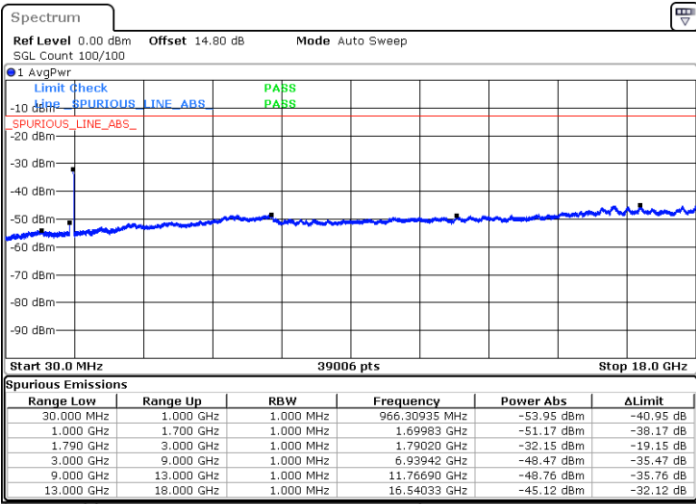

LTE Band 66C / 15MHz+15MHz

16QAM

Lowest Channel / 1RB0 and 1RB74

Lowest Channel / 1RB74 and 1RB0

Date: 11.FEB.2023 12:12:25

Date: 11.FEB.2023 12:08:51

Lowest Channel / FullRB

N/A

Date: 11.FEB.2023 12:16:00

LTE Band 66C / 15MHz+15MHz

16QAM

Middle Channel / 1RB0 and 1RB74

Middle Channel / 1RB74 and 1RB0

Date: 11.FEB.2023 12:26:21

Date: 11.FEB.2023 12:29:56

Middle Channel / FullIRB

N/A

Date: 11.FEB.2023 12:22:46

LTE Band 66C / 15MHz+15MHz

16QAM

Highest Channel / 1RB0 and 1RB74

Highest Channel / 1RB74 and 1RB0

Date: 11.FEB.2023 12:48:07

Date: 11.FEB.2023 12:44:32

Highest Channel / FullIRB

N/A

Date: 11.FEB.2023 12:51:41

LTE Band 66C / 15MHz+20MHz

16QAM

Lowest Channel / 1RB0 and 1RB9

Lowest Channel / 1RB74 and 1RB0

Date: 11.FEB.2023 02:41:33