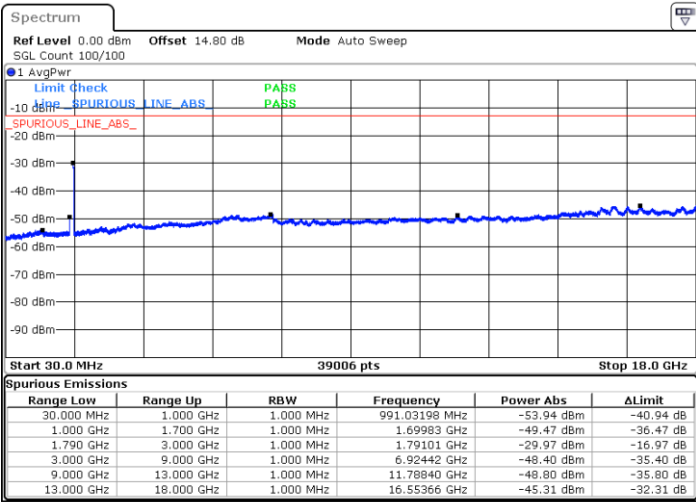

Highest Channel / 1RB0 and 1RB74

Highest Channel / 1RB99 and 1RB0

Date: 11.FEB.2023 01:42:12

Date: 11.FEB.2023 01:38:43

Highest Channel / FullIRB

N/A

Date: 11.FEB.2023 01:45:42

LTE Band 66C / 20MHz+20MHz

16QAM

Lowest Channel / 1RB0 and 1RB99

Lowest Channel / 1RB99 and 1RB0

Date: 10.FEB.2023 23:28:58

Date: 10.FEB.2023 23:25:29

Lowest Channel / FullIRB

N/A

Date: 10.FEB.2023 23:32:28

LTE Band 66C / 20MHz+20MHz

16QAM

MiddleChannel / 1RB0 and 1RB99

Middle Channel / 1RB99 and 1RB0

Date: 10.FEB.2023 23:42:29

Date: 10.FEB.2023 23:45:57

Middle Channel / FullIRB

N/A

Date: 10.FEB.2023 23:38:59

LTE Band 66C / 20MHz+20MHz

16QAM

Highest Channel / 1RB0 and 1RB99

Highest Channel / 1RB99 and 1RB0

Date: 11.FEB.2023 00:03:28

Date: 10.FEB.2023 23:59:58

Highest Channel / FullIRB