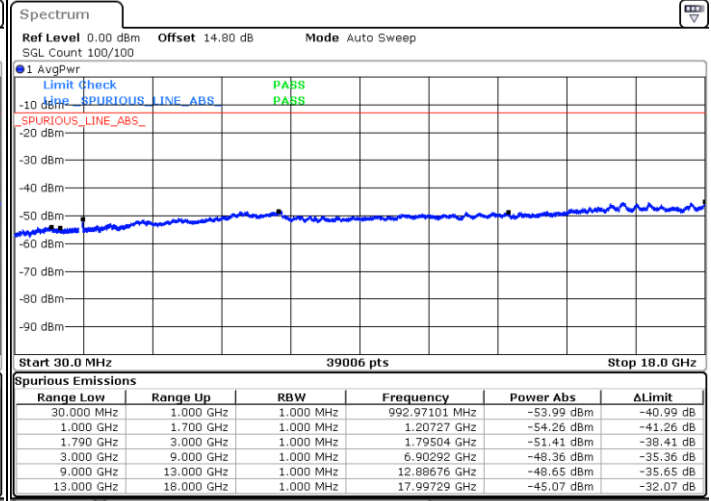

Date: 11.FEB.2023 12:16:00

LTE Band 66C / 15MHz+15MHz

16QAM

Middle Channel / 1RB0 and 1RB74

Middle Channel / 1RB74 and 1RB0

Date: 11.FEB.2023 12:26:21

Date: 11.FEB.2023 12:29:56

Middle Channel / FullIRB

N/A

Date: 11.FEB.2023 12:22:46

LTE Band 66C / 15MHz+15MHz

16QAM

Highest Channel / 1RB0 and 1RB74

Highest Channel / 1RB74 and 1RB0

Date: 11.FEB.2023 12:48:07

Date: 11.FEB.2023 12:44:32

Highest Channel / FullIRB

N/A

Date: 11.FEB.2023 12:51:41

LTE Band 66C / 15MHz+20MHz

16QAM

Lowest Channel / 1RB0 and 1RB9

Lowest Channel / 1RB74 and 1RB0

Date: 11.FEB.2023 02:41:33

Date: 11.FEB.2023 02:38:06

Lowest Channel / FullIRB

N/A

Date: 11.FEB.2023 02:45:01

LTE Band 66C / 15MHz+20MHz

16QAM

Middle Channel / 1RB0 and 1RB9

Middle Channel / 1RB74 and 1RB0