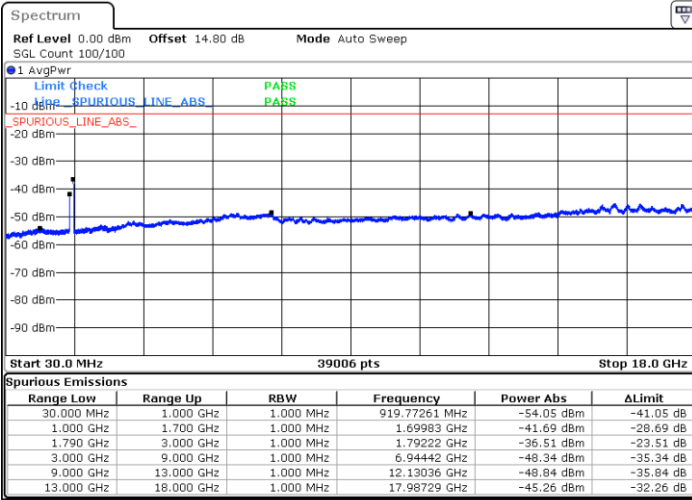

N/A

Date: 11.FEB.2023 12:22:46

LTE Band 66C / 15MHz+15MHz

16QAM

Highest Channel / 1RB0 and 1RB74

Highest Channel / 1RB74 and 1RB0

Date: 11.FEB.2023 12:48:07

Date: 11.FEB.2023 12:44:32

Highest Channel / FullIRB

N/A

Date: 11.FEB.2023 12:51:41

LTE Band 66C / 15MHz+20MHz

16QAM

Lowest Channel / 1RB0 and 1RB9

Lowest Channel / 1RB74 and 1RB0

Date: 11.FEB.2023 02:41:33

Date: 11.FEB.2023 02:38:06

Lowest Channel / FullIRB

N/A

Date: 11.FEB.2023 02:45:01

LTE Band 66C / 15MHz+20MHz

16QAM

Middle Channel / 1RB0 and 1RB9

Middle Channel / 1RB74 and 1RB0

Date: 11.FEB.2023 02:55:00

Date: 11.FEB.2023 02:58:28

Middle Channel / FullRB

N/A

Date: 11.FEB.2023 02:51:32

LTE Band 66C / 15MHz+20MHz

16QAM

Highest Channel / 1RB0 and 1RB99