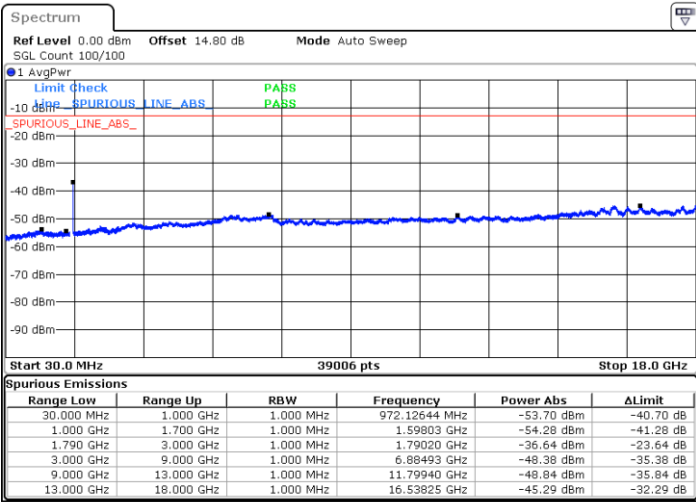

LTE Band 66C / 20MHz+5MHz

16QAM

Middle Channel / 1RB0 and 1RB24

Middle Channel / 1RB99 and 1RB0

Date: 10.FEB.2023 19:38:57

Date: 10.FEB.2023 19:42:24