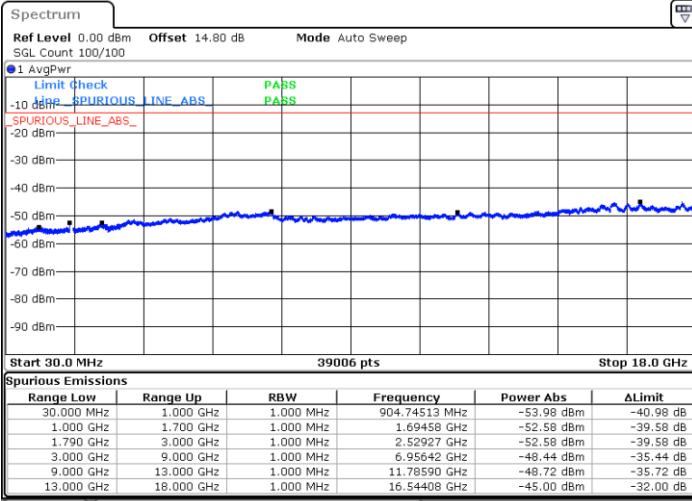

Date: 11.FEB.2023 12:16:00

LTE Band 66C / 15MHz+15MHz

16QAM

Middle Channel / 1RB0 and 1RB74

Middle Channel / 1RB74 and 1RB0

Date: 11.FEB.2023 12:26:21

Date: 11.FEB.2023 12:29:56

Middle Channel / FullIRB

N/A

Date: 11.FEB.2023 12:22:46

LTE Band 66C / 15MHz+15MHz

16QAM

Highest Channel / 1RB0 and 1RB74

Highest Channel / 1RB74 and 1RB0

Date: 11.FEB.2023 12:48:07

Date: 11.FEB.2023 12:44:32

Highest Channel / FullIRB

N/A

Date: 11.FEB.2023 12:51:41

LTE Band 66C / 15MHz+20MHz

16QAM

Lowest Channel / 1RB0 and 1RB9

Lowest Channel / 1RB74 and 1RB0

Date: 11.FEB.2023 02:41:33

Date: 11.FEB.2023 02:38:06

Lowest Channel / FullIRB

N/A

Date: 11.FEB.2023 02:45:01

LTE Band 66C / 15MHz+20MHz

16QAM

Middle Channel / 1RB0 and 1RB9

Middle Channel / 1RB74 and 1RB0