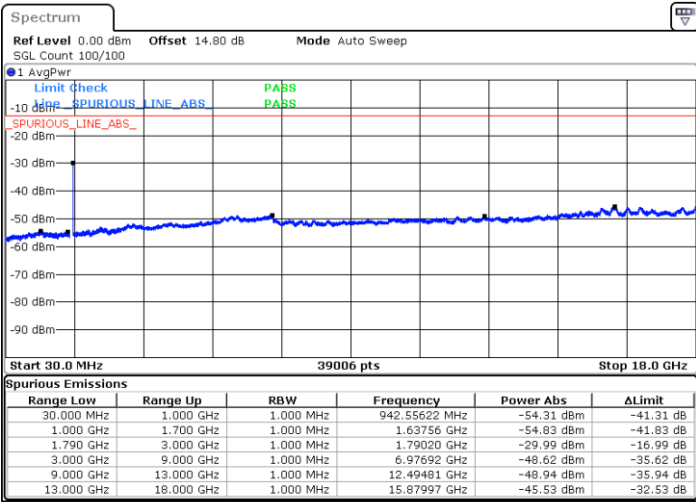

LTE Band 66C / 10MHz+15MHz

16QAM

MiddleChannel / 1RB0 and 1RB74

Middle Channel / 1RB49 and 1RB0

Date: 10.FEB.2023 03:59:56

Date: 10.FEB.2023 04:03:26

Middle Channel / FullIRB

N/A

Date: 10.FEB.2023 03:56:25

LTE Band 66C / 10MHz+15MHz

16QAM

Highest Channel / 1RB0 and 1RB74

Highest Channel / 1RB49 and 1RB0

Date: 10.FEB.2023 04:20:17

Date: 10.FEB.2023 04:16:47

Highest Channel / FullIRB

N/A

Date: 10.FEB.2023 04:23:48

LTE Band 66C / 10MHz+20MHz

16QAM

Lowest Channel / 1RB0 and 1RB99

Lowest Channel / 1RB49 and 1RB0

Date: 10.FEB.2023 20:57:09

Date: 10.FEB.2023 20:43:57