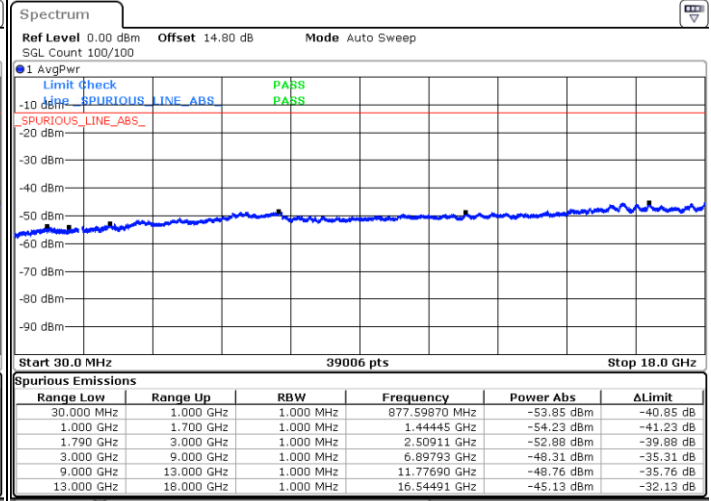

Date: 10.FEB.2023 21:14:03

Middle Channel / FullIRB

N/A

Date: 10.FEB.2023 21:07:08

LTE Band 66C / 10MHz+20MHz

16QAM

Highest Channel / 1RB0 and 1RB99

Highest Channel / 1RB49 and 1RB0

Date: 10.FEB.2023 22:34:47

Date: 10.FEB.2023 21:27:59

Highest Channel / FullIRB

N/A

Date: 10.FEB.2023 22:38:15

LTE Band 66C / 15MHz+10MHz

16QAM

Lowest Channel / 1RB0 and 1RB49

Lowest Channel / 1RB74 and 1RB80

Date: 10.FEB.2023 04:40:40

Date: 10.FEB.2023 04:37:10

Lowest Channel / FullIRB

N/A

Date: 10.FEB.2023 04:44:10

LTE Band 66C / 15MHz+10MHz

16QAM

Middle Channel / 1RB0 and 1RB49

Middle Channel / 1RB74 and 1RB0

Date: 10.FEB.2023 16:04:27

Date: 10.FEB.2023 16:07:55

Middle Channel / FullIRB

N/A

Date: 10.FEB.2023 04:50:42

LTE Band 66C / 15MHz+10MHz