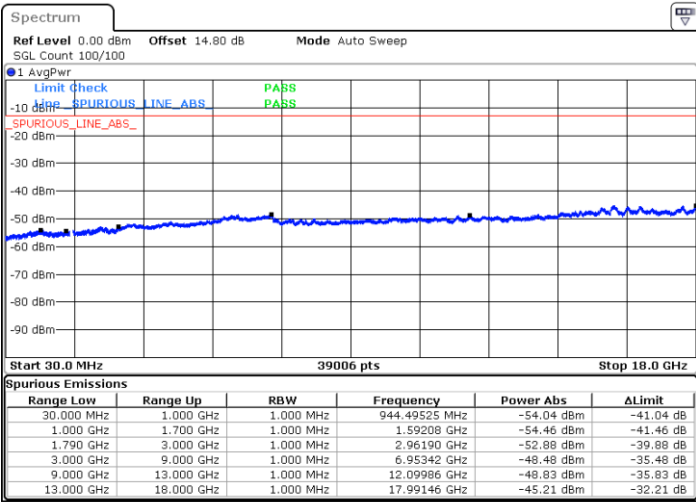

Lowest Channel / FullIRB

N/A

Date: 10.FEB.2023 17:24:00

LTE Band 66C / 5MHz+20MHz

64QAM

Middle Channel / 1RB0 and 1RB9

Middle Channel / 1RB24 and 1RB0

Date: 10.FEB.2023 17:33:59

Date: 10.FEB.2023 17:39:45

Middle Channel / FullIRB

N/A

Date: 10.FEB.2023 17:32:49

LTE Band 66C / 5MHz+20MHz

64QAM

Highest Channel / 1RB0 and 1RB99

Highest Channel / 1RB24 and 1RB0

Date: 10.FEB.2023 17:56:51

Date: 10.FEB.2023 17:55:42

Highest Channel / FullIRB

N/A

Date: 10.FEB.2023 18:02:38

LTE Band 66C / 10MHz+15MHz

64QAM

Lowest Channel / 1RB0 and 1RB74