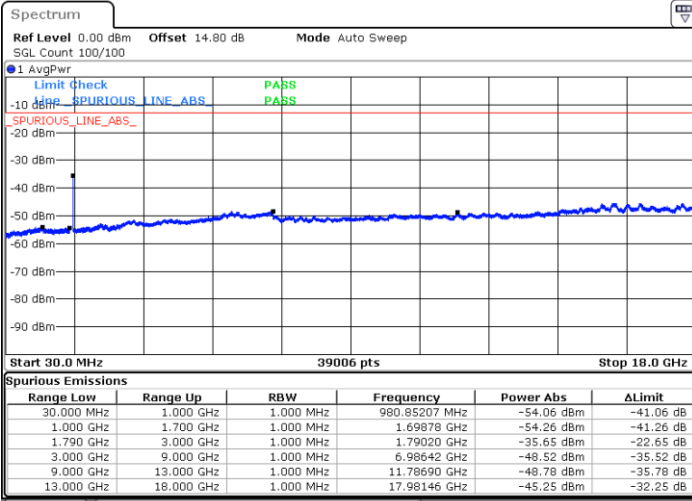

N/A

Date: 11.FEB.2023 00:48:28

LTE Band 66C / 5MHz+20MHz

64QAM

Lowest Channel / 1RB0 and 1RB9

Lowest Channel / 1RB24 and 1RB0

Date: 10.FEB.2023 17:22:50

Date: 10.FEB.2023 17:17:04

Lowest Channel / FullIRB

N/A

Date: 10.FEB.2023 17:24:00

LTE Band 66C / 5MHz+20MHz

64QAM

Middle Channel / 1RB0 and 1RB9

Middle Channel / 1RB24 and 1RB0

Date: 10.FEB.2023 17:33:59

Date: 10.FEB.2023 17:39:45

Middle Channel / FullIRB

N/A

Date: 10.FEB.2023 17:32:49

LTE Band 66C / 5MHz+20MHz

64QAM

Highest Channel / 1RB0 and 1RB99

Highest Channel / 1RB24 and 1RB0

Date: 10.FEB.2023 17:56:51

Date: 10.FEB.2023 17:55:42

Highest Channel / FullIRB

N/A

Date: 10.FEB.2023 18:02:38

LTE Band 66C / 10MHz+15MHz

64QAM

Lowest Channel / 1RB0 and 1RB74