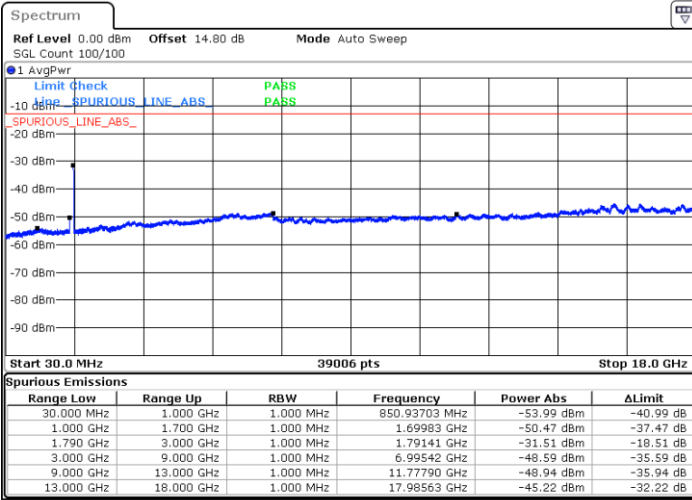

Highest Channel / FullIRB

N/A

Date: 11.FEB.2023 12:51:41

LTE Band 66C / 15MHz+20MHz

16QAM

Lowest Channel / 1RB0 and 1RB9

Lowest Channel / 1RB74 and 1RB0

Date: 11.FEB.2023 02:41:33

Date: 11.FEB.2023 02:38:06

Lowest Channel / FullIRB

N/A

Date: 11.FEB.2023 02:45:01

LTE Band 66C / 15MHz+20MHz

16QAM

Middle Channel / 1RB0 and 1RB9

Middle Channel / 1RB74 and 1RB0

Date: 11.FEB.2023 02:55:00

Date: 11.FEB.2023 02:58:28

Middle Channel / FullRB

N/A

Date: 11.FEB.2023 02:51:32

LTE Band 66C / 15MHz+20MHz

16QAM

Highest Channel / 1RB0 and 1RB99

Highest Channel / 1RB74 and 1RB0

Date: 11.FEB.2023 03:15:54

Date: 11.FEB.2023 03:12:26

Highest Channel / FullIRB

N/A

Date: 11.FEB.2023 03:19:23

LTE Band 66C / 20MHz+5MHz

16QAM