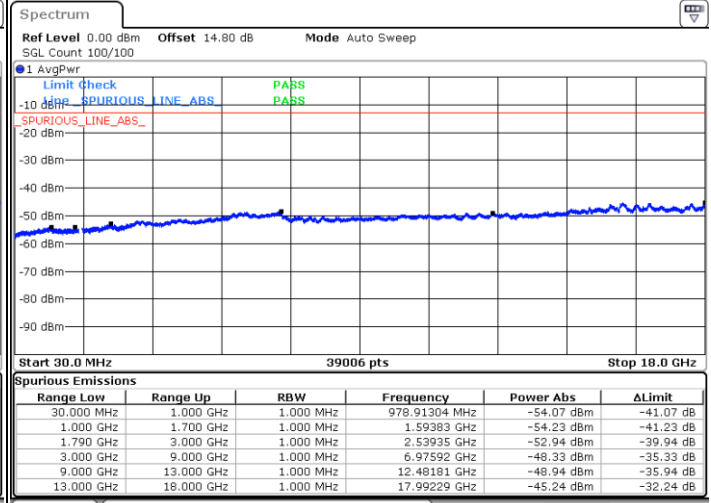

LTE Band 66C / 20MHz+5MHz

16QAM

Highest Channel / 1RB0 and 1RB24

Highest Channel / 1RB99 and 1RB0

Date: 10.FEB.2023 19:59:49

Date: 10.FEB.2023 19:56:21

Highest Channel / FullIRB

N/A

Date: 10.FEB.2023 20:03:17

LTE Band 66C / 20MHz+10MHz

16QAM

Lowest Channel / 1RB0 and 1RB49

Lowest Channel / 1RB99 and 1RB0

Date: 11.FEB.2023 04:07:30

Date: 11.FEB.2023 04:04:02

Lowest Channel / FullIRB

N/A

Date: 11.FEB.2023 04:11:00

LTE Band 66C / 20MHz+10MHz

16QAM

Middle Channel / 1RB0 and 1RB49

Middle Channel / 1RB99 and 1RB0

Date: 11.FEB.2023 04:20:59

Date: 11.FEB.2023 04:24:27

Middle Channel / FullRB

N/A

Date: 11.FEB.2023 04:17:30

LTE Band 66C / 20MHz+10MHz

16QAM

Highest Channel / 1RB0 and 1RB49

Highest Channel / 1RB99 and 1RB0

Date: 11.FEB.2023 04:41:58