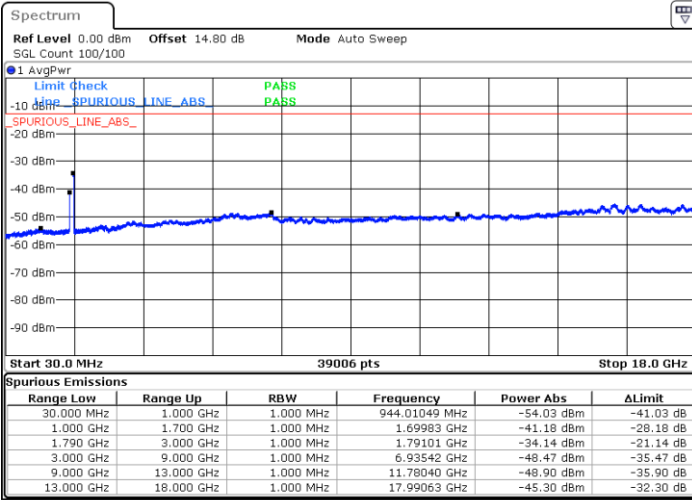

Highest Channel / 1RB0 and 1RB74

Highest Channel / 1RB99 and 1RB0

Date: 11.FEB.2023 01:42:12

Date: 11.FEB.2023 01:38:43

Highest Channel / FullIRB

N/A

Date: 11.FEB.2023 01:45:42

LTE Band 66C / 20MHz+20MHz

16QAM

Lowest Channel / 1RB0 and 1RB99

Lowest Channel / 1RB99 and 1RB0

Date: 10.FEB.2023 23:28:58

Date: 10.FEB.2023 23:25:29

Lowest Channel / FullIRB

N/A

Date: 10.FEB.2023 23:32:28

LTE Band 66C / 20MHz+20MHz

16QAM

MiddleChannel / 1RB0 and 1RB99

Middle Channel / 1RB99 and 1RB0

Date: 10.FEB.2023 23:42:29

Date: 10.FEB.2023 23:45:57

Middle Channel / FullIRB

N/A

Date: 10.FEB.2023 23:38:59

LTE Band 66C / 20MHz+20MHz

16QAM

Highest Channel / 1RB0 and 1RB99

Highest Channel / 1RB99 and 1RB0

Date: 11.FEB.2023 00:03:28

Date: 10.FEB.2023 23:59:58

Highest Channel / FullIRB