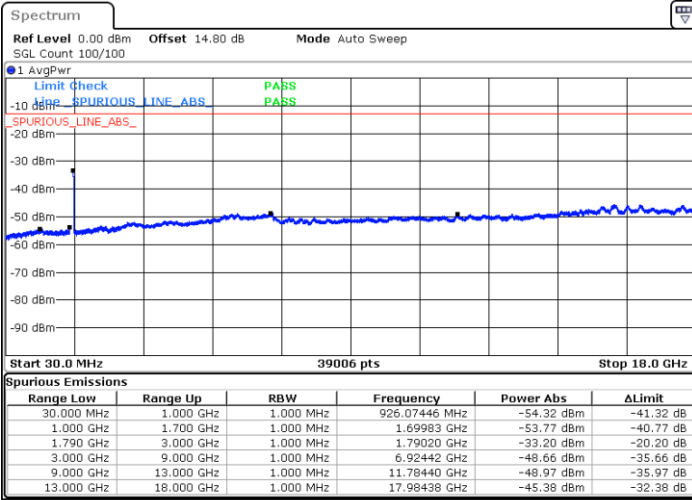

Lowest Channel / 1RB74 and 1RB80

Date: 10.FEB.2023 04:40:40

Date: 10.FEB.2023 04:37:10

Lowest Channel / FullIRB

N/A

Date: 10.FEB.2023 04:44:10

LTE Band 66C / 15MHz+10MHz

16QAM

Middle Channel / 1RB0 and 1RB49

Middle Channel / 1RB74 and 1RB0

Date: 10.FEB.2023 16:04:27

Date: 10.FEB.2023 16:07:55

Middle Channel / FullIRB

N/A

Date: 10.FEB.2023 04:50:42

LTE Band 66C / 15MHz+10MHz

16QAM

Highest Channel / 1RB0 and 1RB49

Highest Channel / 1RB74 and 1RB0

Date: 10.FEB.2023 16:29:54

Date: 10.FEB.2023 16:26:26

Highest Channel / FullIRB

N/A

Date: 10.FEB.2023 16:33:22

LTE Band 66C / 15MHz+15MHz

16QAM

Lowest Channel / 1RB0 and 1RB74

Lowest Channel / 1RB74 and 1RB0

Date: 11.FEB.2023 12:12:25

Date: 11.FEB.2023 12:08:51

Lowest Channel / FullRB

N/A