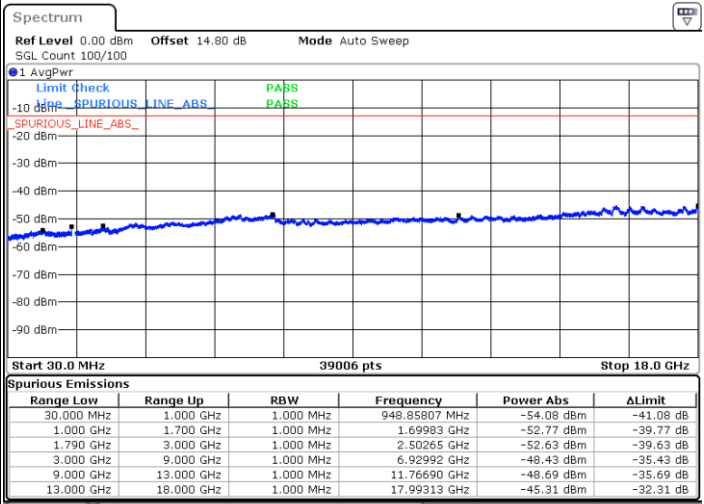

Date: 10.FEB.2023 03:56:25

LTE Band 66C / 10MHz+15MHz

16QAM

Highest Channel / 1RB0 and 1RB74

Highest Channel / 1RB49 and 1RB0

Date: 10.FEB.2023 04:20:17

Date: 10.FEB.2023 04:16:47

Highest Channel / FullIRB

N/A

Date: 10.FEB.2023 04:23:48

LTE Band 66C / 10MHz+20MHz

16QAM

Lowest Channel / 1RB0 and 1RB99

Lowest Channel / 1RB49 and 1RB0

Date: 10.FEB.2023 20:57:09

Date: 10.FEB.2023 20:43:57

Lowest Channel / FullIRB

N/A

Date: 10.FEB.2023 21:00:38

LTE Band 66C / 10MHz+20MHz

16QAM

Middle Channel / 1RB0 and 1RB9

Middle Channel / 1RB49 and 1RB0

Date: 10.FEB.2023 21:10:36

Date: 10.FEB.2023 21:14:03

Middle Channel / FullIRB

N/A

Date: 10.FEB.2023 21:07:08

LTE Band 66C / 10MHz+20MHz

16QAM

Highest Channel / 1RB0 and 1RB99

Highest Channel / 1RB49 and 1RB0