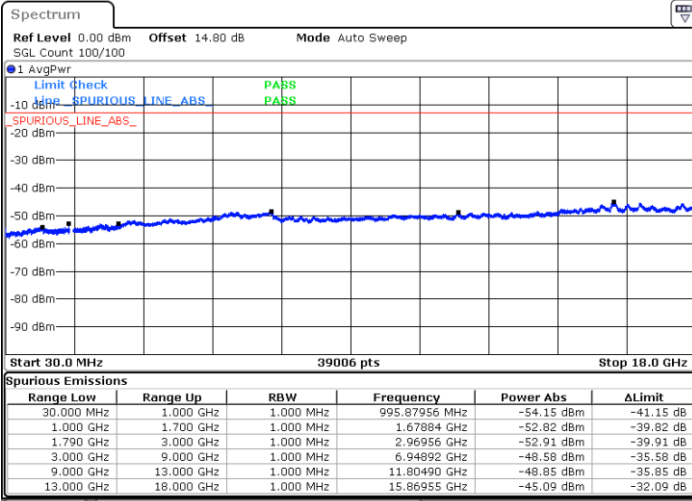

N/A

Date: 11.FEB.2023 12:22:46

LTE Band 66C / 15MHz+15MHz

16QAM

Highest Channel / 1RB0 and 1RB74

Highest Channel / 1RB74 and 1RB0

Date: 11.FEB.2023 12:48:07

Date: 11.FEB.2023 12:44:32

Highest Channel / FullIRB

N/A

Date: 11.FEB.2023 12:51:41

LTE Band 66C / 15MHz+20MHz

16QAM

Lowest Channel / 1RB0 and 1RB9

Lowest Channel / 1RB74 and 1RB0

Date: 11.FEB.2023 02:41:33

Date: 11.FEB.2023 02:38:06

Lowest Channel / FullIRB

N/A

Date: 11.FEB.2023 02:45:01

LTE Band 66C / 15MHz+20MHz

16QAM

Middle Channel / 1RB0 and 1RB9

Middle Channel / 1RB74 and 1RB0

Date: 11.FEB.2023 02:55:00

Date: 11.FEB.2023 02:58:28

Middle Channel / FullRB

N/A

Date: 11.FEB.2023 02:51:32

LTE Band 66C / 15MHz+20MHz

16QAM

Highest Channel / 1RB0 and 1RB99