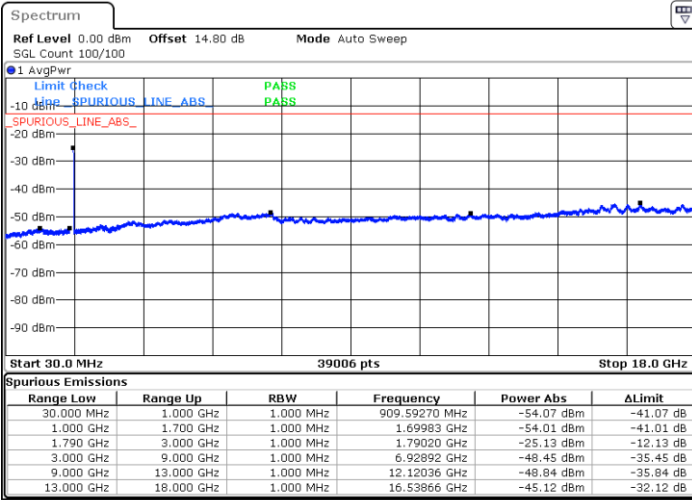

Lowest Channel / 1RB0 and 1RB24

Lowest Channel / 1RB99 and 1RB0

Date: 10.FEB.2023 18:21:18

Date: 10.FEB.2023 18:17:50

Lowest Channel / FullIRB

N/A

Date: 10.FEB.2023 18:24:46

LTE Band 66C / 20MHz+5MHz

LTE Band 66C / 20MHz+5MHz

16QAM

Highest Channel / 1RB0 and 1RB24

Highest Channel / 1RB99 and 1RB0

Date: 10.FEB.2023 19:59:49

Date: 10.FEB.2023 19:56:21

Highest Channel / FullIRB

N/A

Date: 10.FEB.2023 20:03:17

LTE Band 66C / 20MHz+10MHz

16QAM

Lowest Channel / 1RB0 and 1RB49

Lowest Channel / 1RB99 and 1RB0

Date: 11.FEB.2023 04:07:30

Date: 11.FEB.2023 04:04:02

Lowest Channel / FullIRB