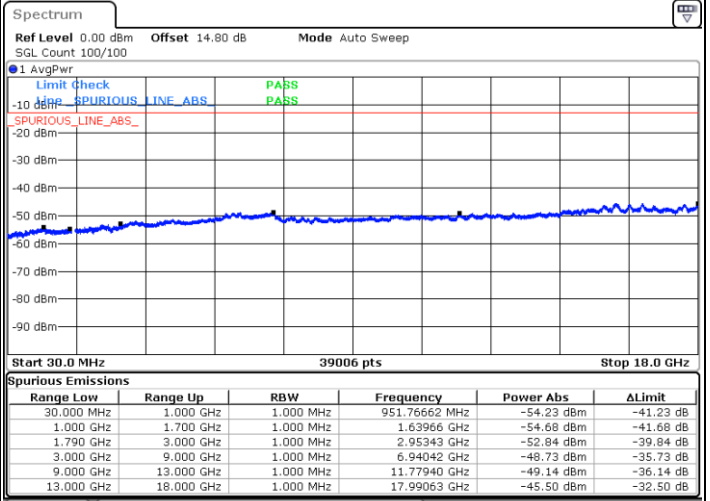

Date: 10.FEB.2023 21:14:03

Middle Channel / FullIRB

N/A

Date: 10.FEB.2023 21:07:08

LTE Band 66C / 10MHz+20MHz

16QAM

Highest Channel / 1RB0 and 1RB99

Highest Channel / 1RB49 and 1RB0

Date: 10.FEB.2023 22:34:47

Date: 10.FEB.2023 21:27:59

Highest Channel / FullIRB

N/A

Date: 10.FEB.2023 22:38:15

LTE Band 66C / 15MHz+10MHz

16QAM

Lowest Channel / 1RB0 and 1RB49

Lowest Channel / 1RB74 and 1RB80

Date: 10.FEB.2023 04:40:40

Date: 10.FEB.2023 04:37:10

Lowest Channel / FullIRB

N/A

Date: 10.FEB.2023 04:44:10

LTE Band 66C / 15MHz+10MHz

16QAM

Middle Channel / 1RB0 and 1RB49

Middle Channel / 1RB74 and 1RB0

Date: 10.FEB.2023 16:04:27

Date: 10.FEB.2023 16:07:55

Middle Channel / FullIRB

N/A

Date: 10.FEB.2023 04:50:42

LTE Band 66C / 15MHz+10MHz