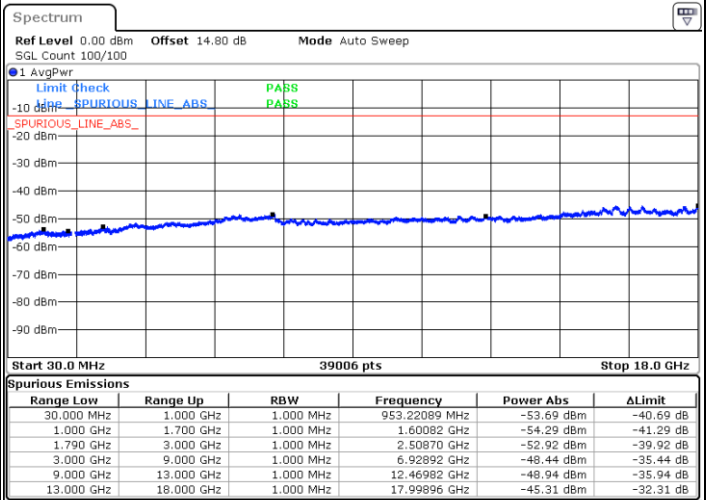

Date: 10.FEB.2023 23:38:59

LTE Band 66C / 20MHz+20MHz

16QAM

Highest Channel / 1RB0 and 1RB99

Highest Channel / 1RB99 and 1RB0

Date: 11.FEB.2023 00:03:28

Date: 10.FEB.2023 23:59:58

Highest Channel / FullIRB

N/A

Date: 11.FEB.2023 00:48:28

LTE Band 66C / 5MHz+20MHz

64QAM

Lowest Channel / 1RB0 and 1RB9

Lowest Channel / 1RB24 and 1RB0

Date: 10.FEB.2023 17:22:50

Date: 10.FEB.2023 17:17:04

Lowest Channel / FullIRB

N/A

Date: 10.FEB.2023 17:24:00

LTE Band 66C / 5MHz+20MHz

64QAM

Middle Channel / 1RB0 and 1RB9

Middle Channel / 1RB24 and 1RB0

Date: 10.FEB.2023 17:33:59

Date: 10.FEB.2023 17:39:45

Middle Channel / FullIRB

N/A

Date: 10.FEB.2023 17:32:49

LTE Band 66C / 5MHz+20MHz

64QAM

Highest Channel / 1RB0 and 1RB99

Highest Channel / 1RB24 and 1RB0