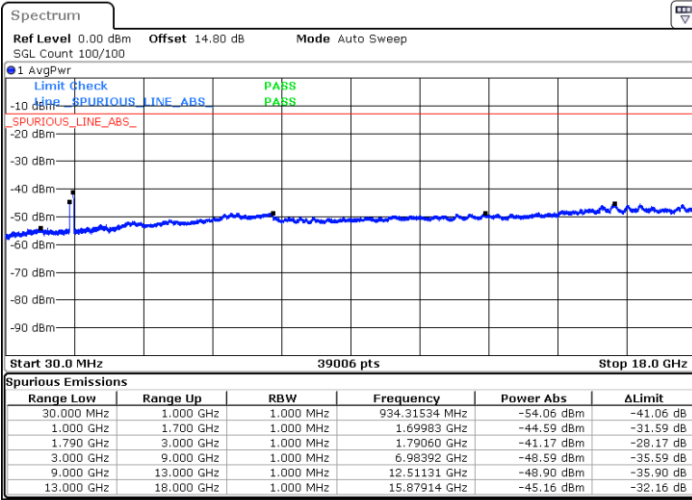

Highest Channel / 1RB74 and 1RB0

Date: 11.FEB.2023 03:15:54

Date: 11.FEB.2023 03:12:26

Highest Channel / FullIRB

N/A

Date: 11.FEB.2023 03:19:23

LTE Band 66C / 20MHz+5MHz

16QAM

Lowest Channel / 1RB0 and 1RB24

Lowest Channel / 1RB99 and 1RB0

Date: 10.FEB.2023 18:21:18

Date: 10.FEB.2023 18:17:50

Lowest Channel / FullIRB

N/A

Date: 10.FEB.2023 18:24:46

LTE Band 66C / 20MHz+5MHz

LTE Band 66C / 20MHz+5MHz

16QAM

Highest Channel / 1RB0 and 1RB24

Highest Channel / 1RB99 and 1RB0

Date: 10.FEB.2023 19:59:49

Date: 10.FEB.2023 19:56:21

Highest Channel / FullIRB

N/A