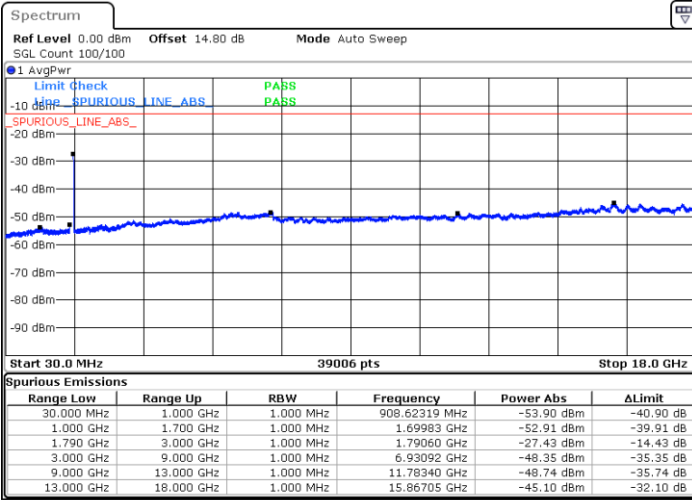

Date: 11.FEB.2023 12:16:00

LTE Band 66C / 15MHz+15MHz

16QAM

Middle Channel / 1RB0 and 1RB74

Middle Channel / 1RB74 and 1RB0

Date: 11.FEB.2023 12:26:21

Date: 11.FEB.2023 12:29:56

Middle Channel / FullIRB

N/A

Date: 11.FEB.2023 12:22:46

LTE Band 66C / 15MHz+15MHz

16QAM

Highest Channel / 1RB0 and 1RB74

Highest Channel / 1RB74 and 1RB0

Date: 11.FEB.2023 12:48:07

Date: 11.FEB.2023 12:44:32

Highest Channel / FullIRB

N/A

Date: 11.FEB.2023 12:51:41

LTE Band 66C / 15MHz+20MHz

16QAM

Lowest Channel / 1RB0 and 1RB9

Lowest Channel / 1RB74 and 1RB0

Date: 11.FEB.2023 02:41:33