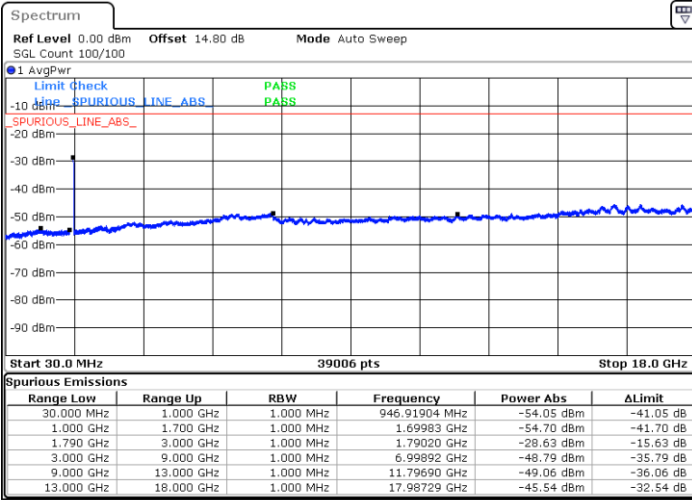

LTE Band 66C / 10MHz+15MHz

16QAM

MiddleChannel / 1RB0 and 1RB74

Middle Channel / 1RB49 and 1RB0

Date: 10.FEB.2023 03:59:56

Date: 10.FEB.2023 04:03:26

Middle Channel / FullIRB

N/A

Date: 10.FEB.2023 03:56:25

LTE Band 66C / 10MHz+15MHz

16QAM

Highest Channel / 1RB0 and 1RB74

Highest Channel / 1RB49 and 1RB0

Date: 10.FEB.2023 04:20:17

Date: 10.FEB.2023 04:16:47

Highest Channel / FullIRB

N/A

Date: 10.FEB.2023 04:23:48

LTE Band 66C / 10MHz+20MHz

16QAM

Lowest Channel / 1RB0 and 1RB99

Lowest Channel / 1RB49 and 1RB0

Date: 10.FEB.2023 20:57:09

Date: 10.FEB.2023 20:43:57

Lowest Channel / FullIRB

N/A

Date: 10.FEB.2023 21:00:38

LTE Band 66C / 10MHz+20MHz

16QAM

Middle Channel / 1RB0 and 1RB9

Middle Channel / 1RB49 and 1RB0

Date: 10.FEB.2023 21:10:36