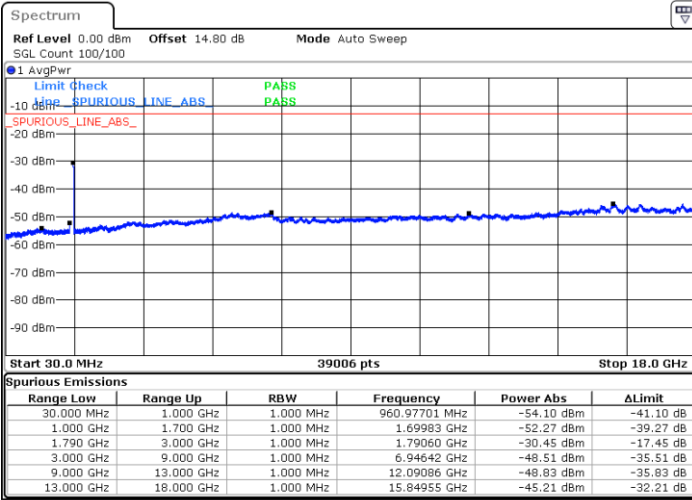

Date: 10.FEB.2023 20:03:17

LTE Band 66C / 20MHz+10MHz

16QAM

Lowest Channel / 1RB0 and 1RB49

Lowest Channel / 1RB99 and 1RB0

Date: 11.FEB.2023 04:07:30

Date: 11.FEB.2023 04:04:02

Lowest Channel / FullIRB

N/A

Date: 11.FEB.2023 04:11:00

LTE Band 66C / 20MHz+10MHz

16QAM

Middle Channel / 1RB0 and 1RB49

Middle Channel / 1RB99 and 1RB0

Date: 11.FEB.2023 04:20:59

Date: 11.FEB.2023 04:24:27

Middle Channel / FullRB

N/A

Date: 11.FEB.2023 04:17:30

LTE Band 66C / 20MHz+10MHz

16QAM

Highest Channel / 1RB0 and 1RB49

Highest Channel / 1RB99 and 1RB0

Date: 11.FEB.2023 04:41:58

Date: 11.FEB.2023 04:38:29

Highest Channel / FullIRB

N/A

Date: 11.FEB.2023 04:45:27

LTE Band 66C / 20MHz+15MHz

16QAM

Lowest Channel / 1RB0 and 1RB74

Lowest Channel / 1RB99 and 1RB0