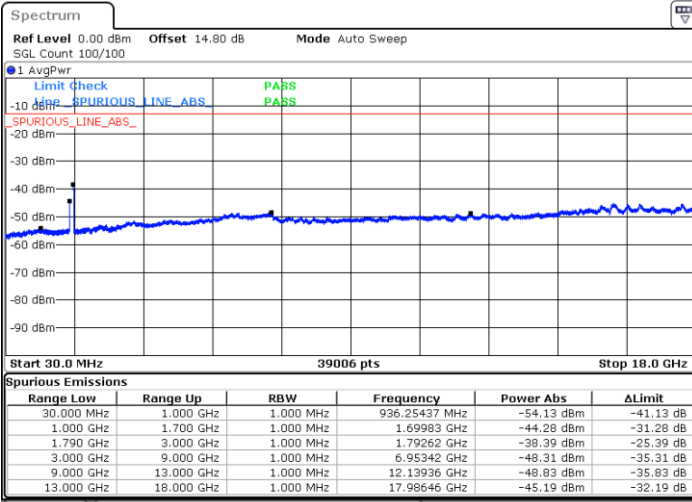

LTE Band 66C / 20MHz+5MHz

16QAM

Highest Channel / 1RB0 and 1RB24

Highest Channel / 1RB99 and 1RB0

Date: 10.FEB.2023 19:59:49

Date: 10.FEB.2023 19:56:21

Highest Channel / FullIRB

N/A

Date: 10.FEB.2023 20:03:17

LTE Band 66C / 20MHz+10MHz

16QAM

Lowest Channel / 1RB0 and 1RB49

Lowest Channel / 1RB99 and 1RB0

Date: 11.FEB.2023 04:07:30

Date: 11.FEB.2023 04:04:02

Lowest Channel / FullIRB

N/A

Date: 11.FEB.2023 04:11:00

LTE Band 66C / 20MHz+10MHz

16QAM

Middle Channel / 1RB0 and 1RB49

Middle Channel / 1RB99 and 1RB0

Date: 11.FEB.2023 04:20:59

Date: 11.FEB.2023 04:24:27

Middle Channel / FullRB

N/A

Date: 11.FEB.2023 04:17:30

LTE Band 66C / 20MHz+10MHz

16QAM

Highest Channel / 1RB0 and 1RB49

Highest Channel / 1RB99 and 1RB0

Date: 11.FEB.2023 04:41:58