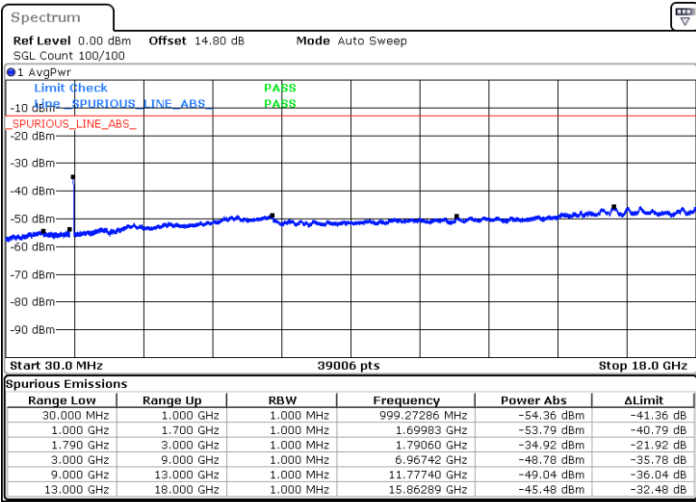

LTE Band 66C / 10MHz+15MHz

16QAM

MiddleChannel / 1RB0 and 1RB74

Middle Channel / 1RB49 and 1RB0

Date: 10.FEB.2023 03:59:56

Date: 10.FEB.2023 04:03:26

Middle Channel / FullIRB

N/A

Date: 10.FEB.2023 03:56:25

LTE Band 66C / 10MHz+15MHz

16QAM

Highest Channel / 1RB0 and 1RB74

Highest Channel / 1RB49 and 1RB0

Date: 10.FEB.2023 04:20:17

Date: 10.FEB.2023 04:16:47

Highest Channel / FullIRB

N/A

Date: 10.FEB.2023 04:23:48

LTE Band 66C / 10MHz+20MHz

16QAM

Lowest Channel / 1RB0 and 1RB99

Lowest Channel / 1RB49 and 1RB0

Date: 10.FEB.2023 20:57:09

Date: 10.FEB.2023 20:43:57