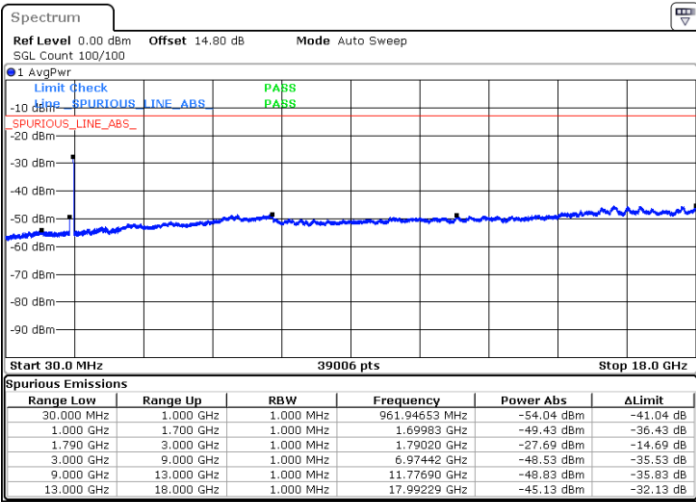

LTE Band 66C / 20MHz+20MHz

16QAM

MiddleChannel / 1RB0 and 1RB99

Middle Channel / 1RB99 and 1RB0

Date: 10.FEB.2023 23:42:29

Date: 10.FEB.2023 23:45:57

Middle Channel / FullIRB

N/A

Date: 10.FEB.2023 23:38:59

LTE Band 66C / 20MHz+20MHz

16QAM

Highest Channel / 1RB0 and 1RB99

Highest Channel / 1RB99 and 1RB0

Date: 11.FEB.2023 00:03:28

Date: 10.FEB.2023 23:59:58

Highest Channel / FullIRB

N/A

Date: 11.FEB.2023 00:48:28

LTE Band 66C / 5MHz+20MHz

64QAM

Lowest Channel / 1RB0 and 1RB9

Lowest Channel / 1RB24 and 1RB0

Date: 10.FEB.2023 17:22:50

Date: 10.FEB.2023 17:17:04

Lowest Channel / FullIRB

N/A

Date: 10.FEB.2023 17:24:00

LTE Band 66C / 5MHz+20MHz

64QAM

Middle Channel / 1RB0 and 1RB9

Middle Channel / 1RB24 and 1RB0

Date: 10.FEB.2023 17:33:59