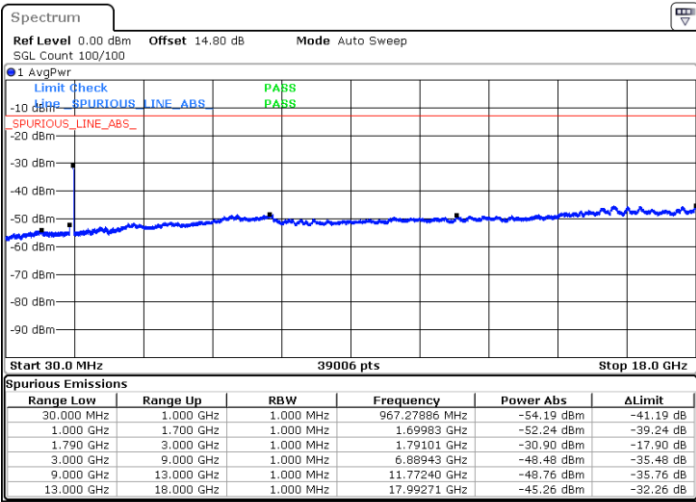

Lowest Channel / 1RB0 and 1RB24

Lowest Channel / 1RB99 and 1RB0

Date: 10.FEB.2023 18:21:18

Date: 10.FEB.2023 18:17:50

Lowest Channel / FullIRB

N/A

Date: 10.FEB.2023 18:24:46

LTE Band 66C / 20MHz+5MHz

16QAM

Middle Channel / 1RB0 and 1RB24

Middle Channel / 1RB99 and 1RB0

Date: 10.FEB.2023 19:38:57

Date: 10.FEB.2023 19:42:24

Middle Channel / FullIRB

N/A

Date: 10.FEB.2023 18:31:16

LTE Band 66C / 20MHz+5MHz

16QAM

Highest Channel / 1RB0 and 1RB24

Highest Channel / 1RB99 and 1RB0

Date: 10.FEB.2023 19:59:49

Date: 10.FEB.2023 19:56:21

Highest Channel / FullIRB

N/A

Date: 10.FEB.2023 20:03:17

LTE Band 66C / 20MHz+10MHz

16QAM

Lowest Channel / 1RB0 and 1RB49

Lowest Channel / 1RB99 and 1RB0

Date: 11.FEB.2023 04:07:30

Date: 11.FEB.2023 04:04:02

Lowest Channel / FullIRB