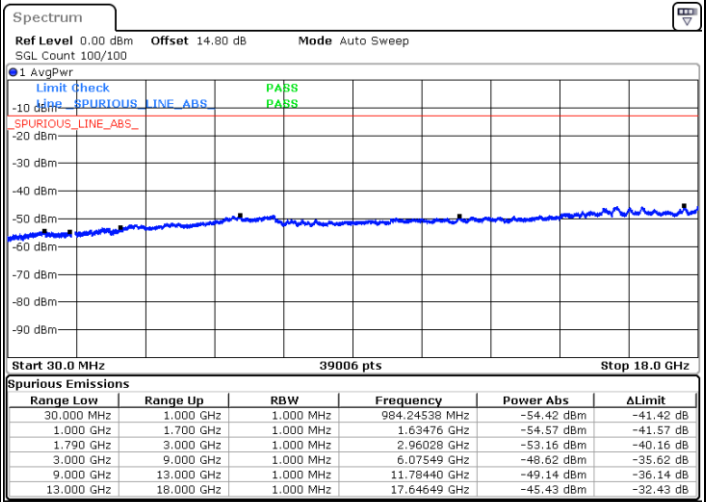

LTE Band 66C / 10MHz+15MHz

16QAM

MiddleChannel / 1RB0 and 1RB74

Middle Channel / 1RB49 and 1RB0

Date: 10.FEB.2023 03:59:56

Date: 10.FEB.2023 04:03:26

Middle Channel / FullIRB

N/A

Date: 10.FEB.2023 03:56:25

LTE Band 66C / 10MHz+15MHz

16QAM

Highest Channel / 1RB0 and 1RB74

Highest Channel / 1RB49 and 1RB0

Date: 10.FEB.2023 04:20:17

Date: 10.FEB.2023 04:16:47

Highest Channel / FullIRB

N/A

Date: 10.FEB.2023 04:23:48

LTE Band 66C / 10MHz+20MHz

16QAM

Lowest Channel / 1RB0 and 1RB99

Lowest Channel / 1RB49 and 1RB0

Date: 10.FEB.2023 20:57:09

Date: 10.FEB.2023 20:43:57