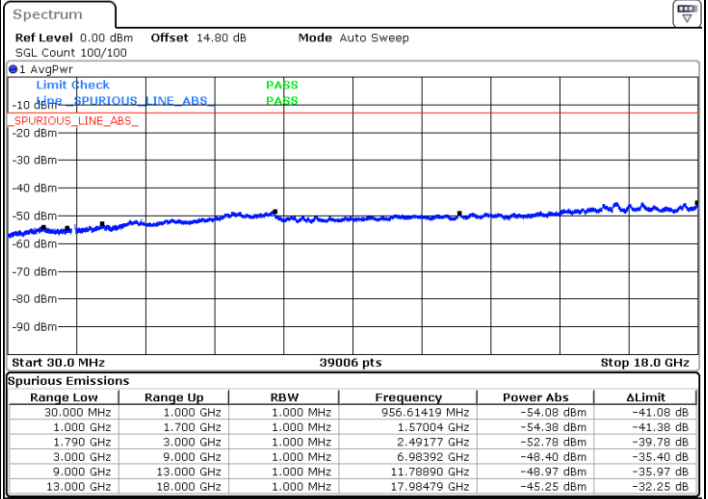

N/A

Date: 10.FEB.2023 04:23:48

LTE Band 66C / 10MHz+20MHz

16QAM

Lowest Channel / 1RB0 and 1RB99

Lowest Channel / 1RB49 and 1RB0

Date: 10.FEB.2023 20:57:09

Date: 10.FEB.2023 20:43:57

Lowest Channel / FullIRB

N/A

Date: 10.FEB.2023 21:00:38

LTE Band 66C / 10MHz+20MHz

16QAM

Middle Channel / 1RB0 and 1RB9

Middle Channel / 1RB49 and 1RB0

Date: 10.FEB.2023 21:10:36

Date: 10.FEB.2023 21:14:03

Middle Channel / FullIRB

N/A

Date: 10.FEB.2023 21:07:08

LTE Band 66C / 10MHz+20MHz

16QAM

Highest Channel / 1RB0 and 1RB99

Highest Channel / 1RB49 and 1RB0

Date: 10.FEB.2023 22:34:47

Date: 10.FEB.2023 21:27:59

Highest Channel / FullIRB

N/A

Date: 10.FEB.2023 22:38:15

LTE Band 66C / 15MHz+10MHz

16QAM

Lowest Channel / 1RB0 and 1RB49