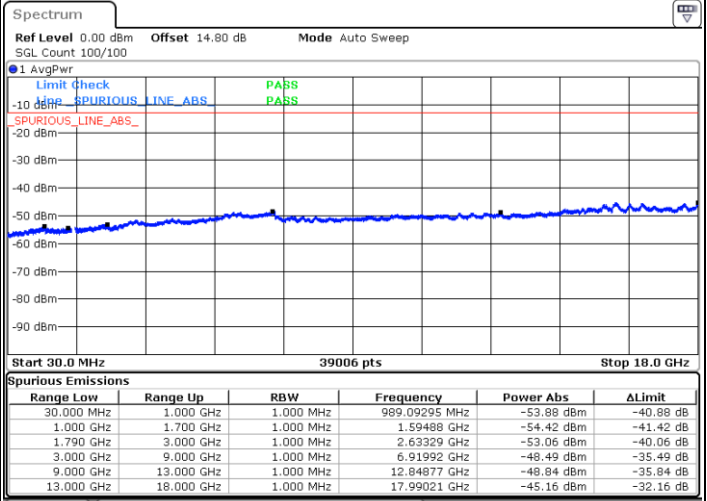

Date: 10.FEB.2023 20:03:17

LTE Band 66C / 20MHz+10MHz

16QAM

Lowest Channel / 1RB0 and 1RB49

Lowest Channel / 1RB99 and 1RB0

Date: 11.FEB.2023 04:07:30

Date: 11.FEB.2023 04:04:02

Lowest Channel / FullIRB

N/A

Date: 11.FEB.2023 04:11:00

LTE Band 66C / 20MHz+10MHz

16QAM

Middle Channel / 1RB0 and 1RB49

Middle Channel / 1RB99 and 1RB0

Date: 11.FEB.2023 04:20:59

Date: 11.FEB.2023 04:24:27

Middle Channel / FullRB

N/A

Date: 11.FEB.2023 04:17:30

LTE Band 66C / 20MHz+10MHz

16QAM

Highest Channel / 1RB0 and 1RB49

Highest Channel / 1RB99 and 1RB0

Date: 11.FEB.2023 04:41:58

Date: 11.FEB.2023 04:38:29

Highest Channel / FullIRB

N/A

Date: 11.FEB.2023 04:45:27

LTE Band 66C / 20MHz+15MHz

16QAM

Lowest Channel / 1RB0 and 1RB74

Lowest Channel / 1RB99 and 1RB0