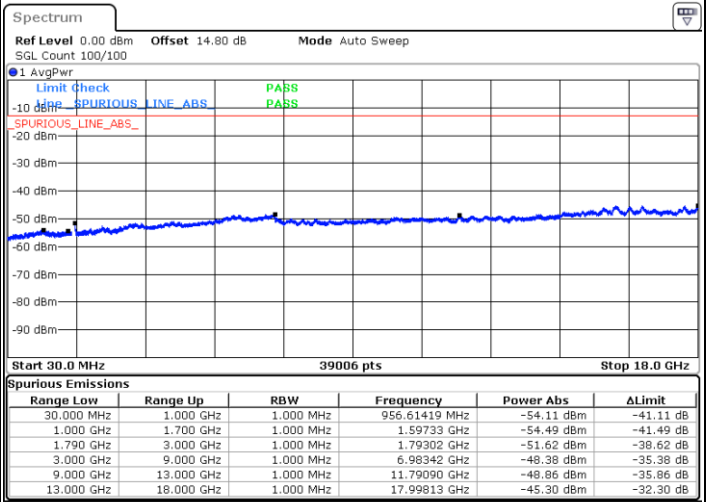

Lowest Channel / FullIRB

N/A

Date: 10.FEB.2023 17:24:00

LTE Band 66C / 5MHz+20MHz

64QAM

Middle Channel / 1RB0 and 1RB9

Middle Channel / 1RB24 and 1RB0

Date: 10.FEB.2023 17:33:59

Date: 10.FEB.2023 17:39:45

Middle Channel / FullIRB

N/A

Date: 10.FEB.2023 17:32:49

LTE Band 66C / 5MHz+20MHz

64QAM

Highest Channel / 1RB0 and 1RB99

Highest Channel / 1RB24 and 1RB0

Date: 10.FEB.2023 17:56:51

Date: 10.FEB.2023 17:55:42

Highest Channel / FullIRB

N/A

Date: 10.FEB.2023 18:02:38

LTE Band 66C / 10MHz+15MHz

64QAM

Lowest Channel / 1RB0 and 1RB74