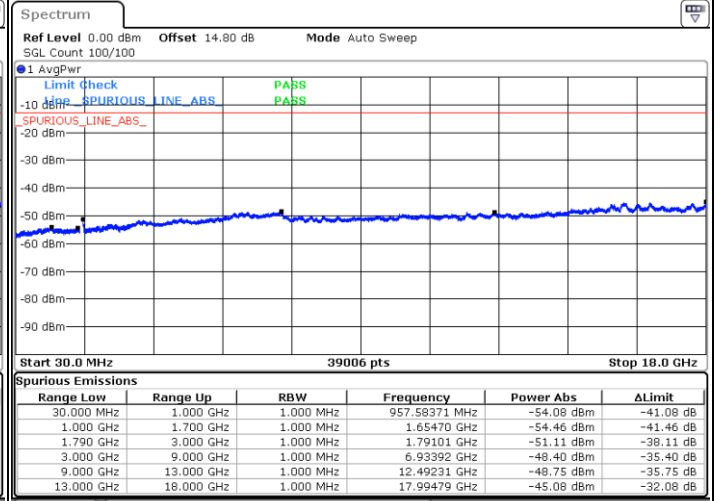

N/A

Date: 11.FEB.2023 04:11:00

LTE Band 66C / 20MHz+10MHz

16QAM

Middle Channel / 1RB0 and 1RB49

Middle Channel / 1RB99 and 1RB0

Date: 11.FEB.2023 04:20:59

Date: 11.FEB.2023 04:24:27

Middle Channel / FullRB

N/A

Date: 11.FEB.2023 04:17:30

LTE Band 66C / 20MHz+10MHz

16QAM

Highest Channel / 1RB0 and 1RB49

Highest Channel / 1RB99 and 1RB0

Date: 11.FEB.2023 04:41:58

Date: 11.FEB.2023 04:38:29

Highest Channel / FullIRB

N/A

Date: 11.FEB.2023 04:45:27

LTE Band 66C / 20MHz+15MHz

16QAM

Lowest Channel / 1RB0 and 1RB74

Lowest Channel / 1RB99 and 1RB0

Date: 11.FEB.2023 01:07:42

Date: 11.FEB.2023 01:04:14

Lowest Channel / FullIRB

N/A

Date: 11.FEB.2023 01:11:13

LTE Band 66C / 20MHz+15MHz

16QAM

Middle Channel / 1RB0 and 1RB74