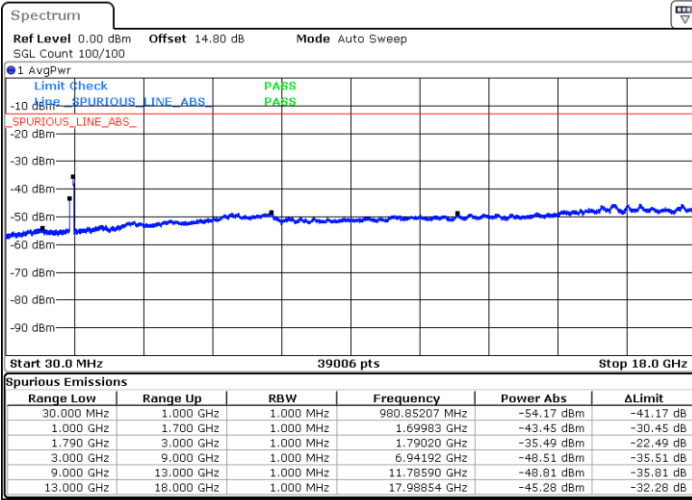

Middle Channel / FullRB

N/A

Date: 11.FEB.2023 04:17:30

LTE Band 66C / 20MHz+10MHz

16QAM

Highest Channel / 1RB0 and 1RB49

Highest Channel / 1RB99 and 1RB0

Date: 11.FEB.2023 04:41:58

Date: 11.FEB.2023 04:38:29

Highest Channel / FullIRB

N/A

Date: 11.FEB.2023 04:45:27

LTE Band 66C / 20MHz+15MHz

16QAM

Lowest Channel / 1RB0 and 1RB74

Lowest Channel / 1RB99 and 1RB0

Date: 11.FEB.2023 01:07:42

Date: 11.FEB.2023 01:04:14

Lowest Channel / FullIRB

N/A

Date: 11.FEB.2023 01:11:13

LTE Band 66C / 20MHz+15MHz

16QAM

Middle Channel / 1RB0 and 1RB74