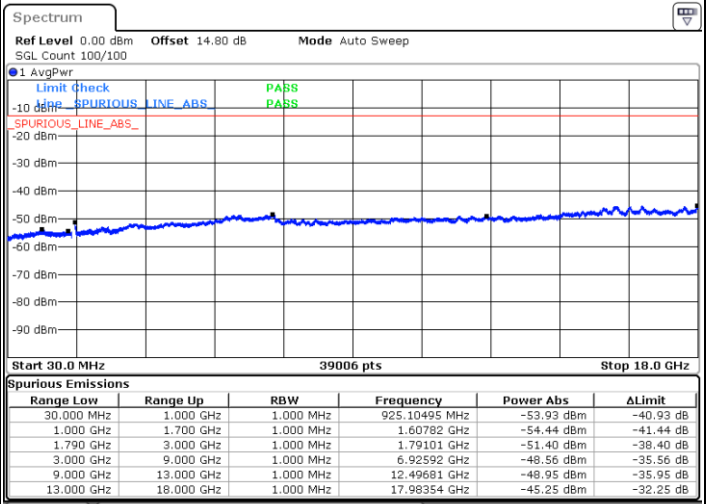

LTE Band 66C / 20MHz+20MHz

16QAM

MiddleChannel / 1RB0 and 1RB99

Middle Channel / 1RB99 and 1RB0

Date: 10.FEB.2023 23:42:29

Date: 10.FEB.2023 23:45:57

Middle Channel / FullIRB

N/A

Date: 10.FEB.2023 23:38:59

LTE Band 66C / 20MHz+20MHz

16QAM

Highest Channel / 1RB0 and 1RB99

Highest Channel / 1RB99 and 1RB0

Date: 11.FEB.2023 00:03:28

Date: 10.FEB.2023 23:59:58

Highest Channel / FullIRB

N/A

Date: 11.FEB.2023 00:48:28

LTE Band 66C / 5MHz+20MHz

64QAM

Lowest Channel / 1RB0 and 1RB9

Lowest Channel / 1RB24 and 1RB0

Date: 10.FEB.2023 17:22:50

Date: 10.FEB.2023 17:17:04

Lowest Channel / FullIRB

N/A

Date: 10.FEB.2023 17:24:00

LTE Band 66C / 5MHz+20MHz

64QAM

Middle Channel / 1RB0 and 1RB9

Middle Channel / 1RB24 and 1RB0

Date: 10.FEB.2023 17:33:59