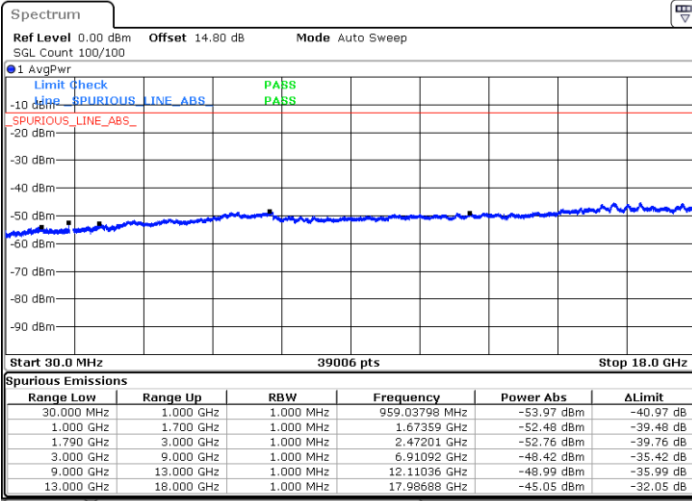

Date: 11.FEB.2023 01:07:42

Date: 11.FEB.2023 01:04:14

Lowest Channel / FullIRB

N/A

Date: 11.FEB.2023 01:11:13

LTE Band 66C / 20MHz+15MHz

16QAM

Middle Channel / 1RB0 and 1RB74

Middle Channel / 1RB99 and 1RB0

Date: 11.FEB.2023 01:21:14

Date: 11.FEB.2023 01:24:42

Middle Channel / FullIRB

N/A

Date: 11.FEB.2023 01:17:44

LTE Band 66C / 20MHz+15MHz

16QAM

Highest Channel / 1RB0 and 1RB74

Highest Channel / 1RB99 and 1RB0

Date: 11.FEB.2023 01:42:12

Date: 11.FEB.2023 01:38:43

Highest Channel / FullIRB

N/A

Date: 11.FEB.2023 01:45:42

LTE Band 66C / 20MHz+20MHz

16QAM

Lowest Channel / 1RB0 and 1RB99

Lowest Channel / 1RB99 and 1RB0

Date: 10.FEB.2023 23:28:58

Date: 10.FEB.2023 23:25:29

Lowest Channel / FullIRB

N/A

Date: 10.FEB.2023 23:32:28