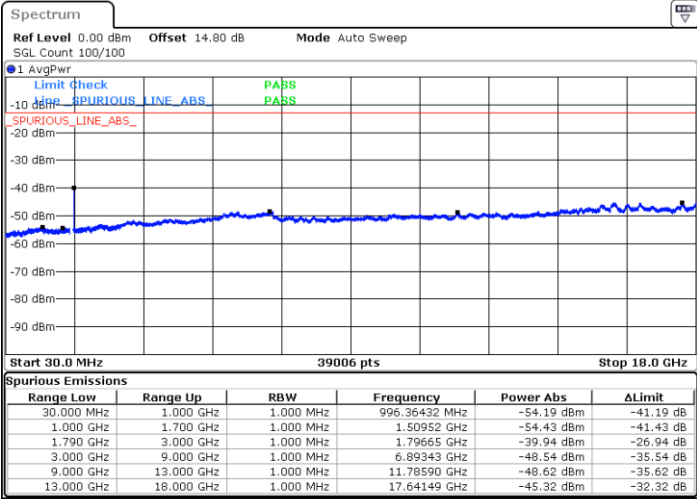

N/A

Date: 10.FEB.2023 04:23:48

LTE Band 66C / 10MHz+20MHz

16QAM

Lowest Channel / 1RB0 and 1RB99

Lowest Channel / 1RB49 and 1RB0

Date: 10.FEB.2023 20:57:09

Date: 10.FEB.2023 20:43:57

Lowest Channel / FullIRB

N/A

Date: 10.FEB.2023 21:00:38

LTE Band 66C / 10MHz+20MHz

16QAM

Middle Channel / 1RB0 and 1RB9

Middle Channel / 1RB49 and 1RB0

Date: 10.FEB.2023 21:10:36

Date: 10.FEB.2023 21:14:03

Middle Channel / FullIRB

N/A

Date: 10.FEB.2023 21:07:08

LTE Band 66C / 10MHz+20MHz

16QAM

Highest Channel / 1RB0 and 1RB99

Highest Channel / 1RB49 and 1RB0

Date: 10.FEB.2023 22:34:47

Date: 10.FEB.2023 21:27:59

Highest Channel / FullIRB

N/A

Date: 10.FEB.2023 22:38:15

LTE Band 66C / 15MHz+10MHz

16QAM

Lowest Channel / 1RB0 and 1RB49