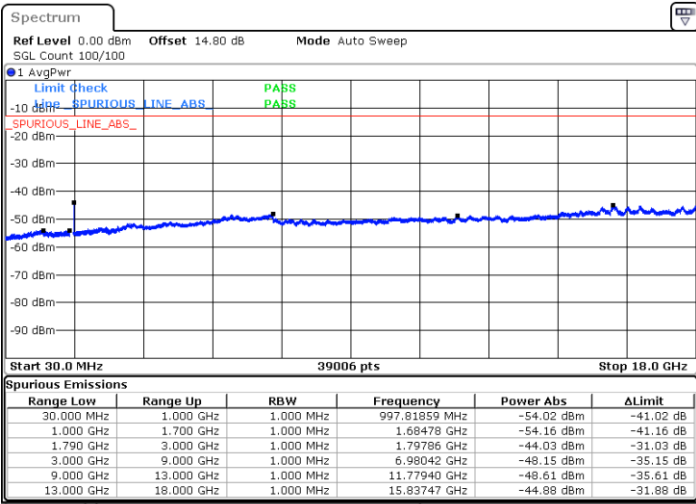

LTE Band 66C / 15MHz+15MHz

16QAM

Lowest Channel / 1RB0 and 1RB74

Lowest Channel / 1RB74 and 1RB0

Date: 11.FEB.2023 12:12:25

Date: 11.FEB.2023 12:08:51

Lowest Channel / FullRB

N/A

Date: 11.FEB.2023 12:16:00

LTE Band 66C / 15MHz+15MHz

16QAM

Middle Channel / 1RB0 and 1RB74

Middle Channel / 1RB74 and 1RB0

Date: 11.FEB.2023 12:26:21

Date: 11.FEB.2023 12:29:56

Middle Channel / FullIRB

N/A

Date: 11.FEB.2023 12:22:46

LTE Band 66C / 15MHz+15MHz

16QAM

Highest Channel / 1RB0 and 1RB74

Highest Channel / 1RB74 and 1RB0

Date: 11.FEB.2023 12:48:07

Date: 11.FEB.2023 12:44:32

Highest Channel / FullIRB

N/A

Date: 11.FEB.2023 12:51:41

LTE Band 66C / 15MHz+20MHz

16QAM

Lowest Channel / 1RB0 and 1RB9

Lowest Channel / 1RB74 and 1RB0

Date: 11.FEB.2023 02:41:33