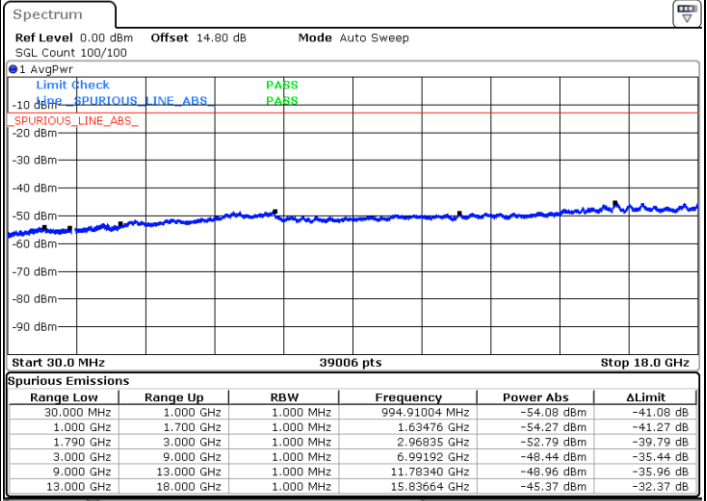

N/A

Date: 11.FEB.2023 12:22:46

LTE Band 66C / 15MHz+15MHz

16QAM

Highest Channel / 1RB0 and 1RB74

Highest Channel / 1RB74 and 1RB0

Date: 11.FEB.2023 12:48:07

Date: 11.FEB.2023 12:44:32

Highest Channel / FullIRB

N/A

Date: 11.FEB.2023 12:51:41

LTE Band 66C / 15MHz+20MHz

16QAM

Lowest Channel / 1RB0 and 1RB9

Lowest Channel / 1RB74 and 1RB0

Date: 11.FEB.2023 02:41:33

Date: 11.FEB.2023 02:38:06

Lowest Channel / FullIRB

N/A

Date: 11.FEB.2023 02:45:01

LTE Band 66C / 15MHz+20MHz

16QAM

Middle Channel / 1RB0 and 1RB9

Middle Channel / 1RB74 and 1RB0

Date: 11.FEB.2023 02:55:00

Date: 11.FEB.2023 02:58:28

Middle Channel / FullRB

N/A

Date: 11.FEB.2023 02:51:32

LTE Band 66C / 15MHz+20MHz

16QAM

Highest Channel / 1RB0 and 1RB99