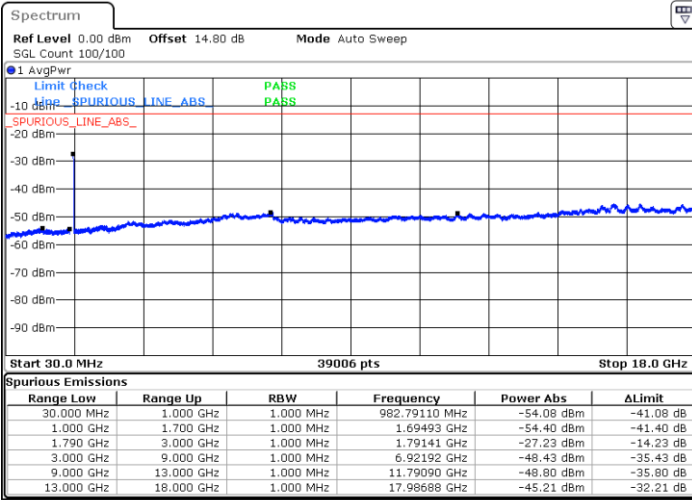

Middle Channel / 1RB0 and 1RB49

Middle Channel / 1RB74 and 1RB0

Date: 10.FEB.2023 16:04:27

Date: 10.FEB.2023 16:07:55

Middle Channel / FullIRB

N/A

Date: 10.FEB.2023 04:50:42

LTE Band 66C / 15MHz+10MHz

16QAM

Highest Channel / 1RB0 and 1RB49

Highest Channel / 1RB74 and 1RB0

Date: 10.FEB.2023 16:29:54

Date: 10.FEB.2023 16:26:26

Highest Channel / FullIRB

N/A

Date: 10.FEB.2023 16:33:22

LTE Band 66C / 15MHz+15MHz

16QAM

Lowest Channel / 1RB0 and 1RB74

Lowest Channel / 1RB74 and 1RB0

Date: 11.FEB.2023 12:12:25

Date: 11.FEB.2023 12:08:51

Lowest Channel / FullRB

N/A