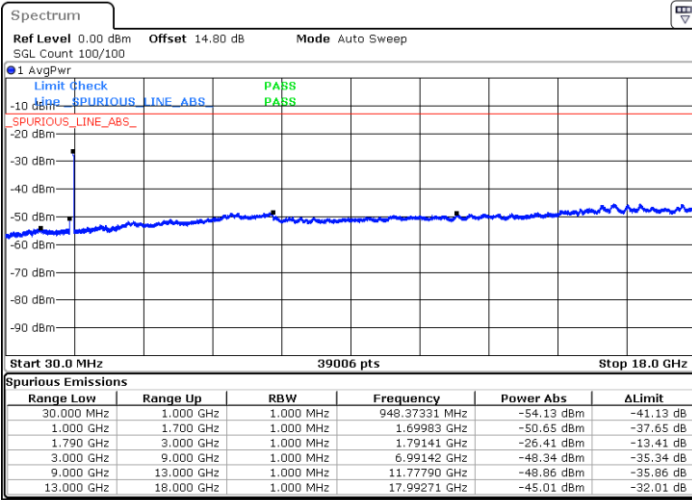

Date: 11.FEB.2023 01:07:42

Date: 11.FEB.2023 01:04:14

Lowest Channel / FullIRB

N/A

Date: 11.FEB.2023 01:11:13

LTE Band 66C / 20MHz+15MHz

16QAM

Middle Channel / 1RB0 and 1RB74

Middle Channel / 1RB99 and 1RB0

Date: 11.FEB.2023 01:21:14

Date: 11.FEB.2023 01:24:42

Middle Channel / FullIRB

N/A

Date: 11.FEB.2023 01:17:44

LTE Band 66C / 20MHz+15MHz

16QAM

Highest Channel / 1RB0 and 1RB74

Highest Channel / 1RB99 and 1RB0

Date: 11.FEB.2023 01:42:12

Date: 11.FEB.2023 01:38:43

Highest Channel / FullIRB

N/A

Date: 11.FEB.2023 01:45:42

LTE Band 66C / 20MHz+20MHz

16QAM

Lowest Channel / 1RB0 and 1RB99

Lowest Channel / 1RB99 and 1RB0

Date: 10.FEB.2023 23:28:58

Date: 10.FEB.2023 23:25:29

Lowest Channel / FullIRB

N/A

Date: 10.FEB.2023 23:32:28