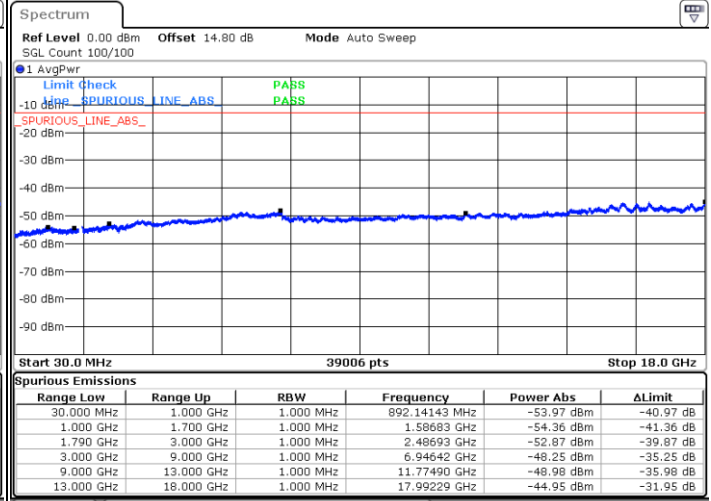

Lowest Channel / FullIRB

N/A

Date: 10.FEB.2023 21:00:38

LTE Band 66C / 10MHz+20MHz

16QAM

Middle Channel / 1RB0 and 1RB9

Middle Channel / 1RB49 and 1RB0

Date: 10.FEB.2023 21:10:36

Date: 10.FEB.2023 21:14:03

Middle Channel / FullIRB

N/A

Date: 10.FEB.2023 21:07:08

LTE Band 66C / 10MHz+20MHz

16QAM

Highest Channel / 1RB0 and 1RB99

Highest Channel / 1RB49 and 1RB0

Date: 10.FEB.2023 22:34:47

Date: 10.FEB.2023 21:27:59

Highest Channel / FullIRB

N/A

Date: 10.FEB.2023 22:38:15

LTE Band 66C / 15MHz+10MHz

16QAM

Lowest Channel / 1RB0 and 1RB49

Lowest Channel / 1RB74 and 1RB80

Date: 10.FEB.2023 04:40:40

Date: 10.FEB.2023 04:37:10

Lowest Channel / FullIRB

N/A

Date: 10.FEB.2023 04:44:10

LTE Band 66C / 15MHz+10MHz

16QAM