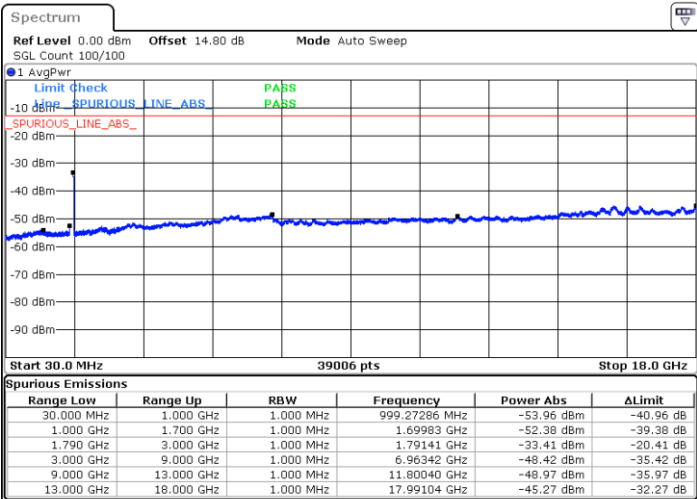

N/A

Date: 10.FEB.2023 04:23:48

LTE Band 66C / 10MHz+20MHz

16QAM

Lowest Channel / 1RB0 and 1RB99

Lowest Channel / 1RB49 and 1RB0

Date: 10.FEB.2023 20:57:09

Date: 10.FEB.2023 20:43:57

Lowest Channel / FullIRB

N/A

Date: 10.FEB.2023 21:00:38

LTE Band 66C / 10MHz+20MHz

16QAM

Middle Channel / 1RB0 and 1RB9

Middle Channel / 1RB49 and 1RB0

Date: 10.FEB.2023 21:10:36

Date: 10.FEB.2023 21:14:03

Middle Channel / FullIRB

N/A

Date: 10.FEB.2023 21:07:08

LTE Band 66C / 10MHz+20MHz

16QAM

Highest Channel / 1RB0 and 1RB99

Highest Channel / 1RB49 and 1RB0

Date: 10.FEB.2023 22:34:47

Date: 10.FEB.2023 21:27:59

Highest Channel / FullIRB

N/A

Date: 10.FEB.2023 22:38:15

LTE Band 66C / 15MHz+10MHz

16QAM

Lowest Channel / 1RB0 and 1RB49