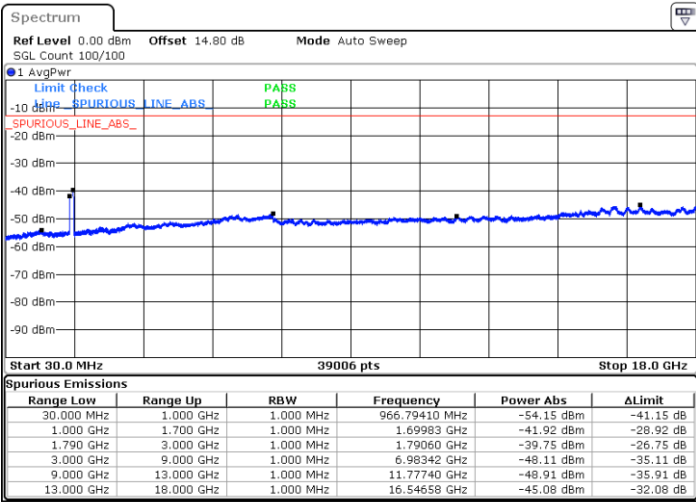

Date: 10.FEB.2023 03:56:25

LTE Band 66C / 10MHz+15MHz

16QAM

Highest Channel / 1RB0 and 1RB74

Highest Channel / 1RB49 and 1RB0

Date: 10.FEB.2023 04:20:17

Date: 10.FEB.2023 04:16:47

Highest Channel / FullIRB

N/A

Date: 10.FEB.2023 04:23:48

LTE Band 66C / 10MHz+20MHz

16QAM

Lowest Channel / 1RB0 and 1RB99

Lowest Channel / 1RB49 and 1RB0

Date: 10.FEB.2023 20:57:09

Date: 10.FEB.2023 20:43:57

Lowest Channel / FullIRB

N/A

Date: 10.FEB.2023 21:00:38

LTE Band 66C / 10MHz+20MHz

16QAM

Middle Channel / 1RB0 and 1RB9

Middle Channel / 1RB49 and 1RB0

Date: 10.FEB.2023 21:10:36

Date: 10.FEB.2023 21:14:03

Middle Channel / FullIRB

N/A

Date: 10.FEB.2023 21:07:08

LTE Band 66C / 10MHz+20MHz

16QAM

Highest Channel / 1RB0 and 1RB99

Highest Channel / 1RB49 and 1RB0