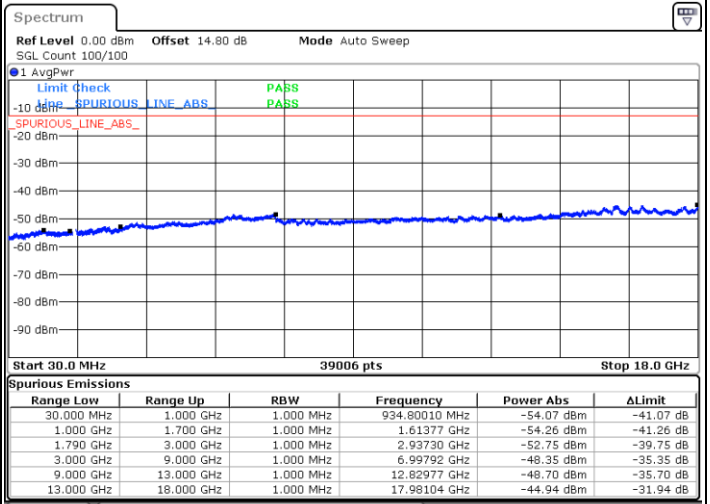

LTE Band 66C / 15MHz+15MHz

16QAM

Lowest Channel / 1RB0 and 1RB74

Lowest Channel / 1RB74 and 1RB0

Date: 11.FEB.2023 12:12:25

Date: 11.FEB.2023 12:08:51

Lowest Channel / FullRB

N/A

Date: 11.FEB.2023 12:16:00

LTE Band 66C / 15MHz+15MHz

16QAM

Middle Channel / 1RB0 and 1RB74

Middle Channel / 1RB74 and 1RB0

Date: 11.FEB.2023 12:26:21

Date: 11.FEB.2023 12:29:56

Middle Channel / FullIRB

N/A

Date: 11.FEB.2023 12:22:46

LTE Band 66C / 15MHz+15MHz

16QAM

Highest Channel / 1RB0 and 1RB74

Highest Channel / 1RB74 and 1RB0

Date: 11.FEB.2023 12:48:07

Date: 11.FEB.2023 12:44:32

Highest Channel / FullIRB

N/A

Date: 11.FEB.2023 12:51:41

LTE Band 66C / 15MHz+20MHz

16QAM

Lowest Channel / 1RB0 and 1RB9

Lowest Channel / 1RB74 and 1RB0

Date: 11.FEB.2023 02:41:33