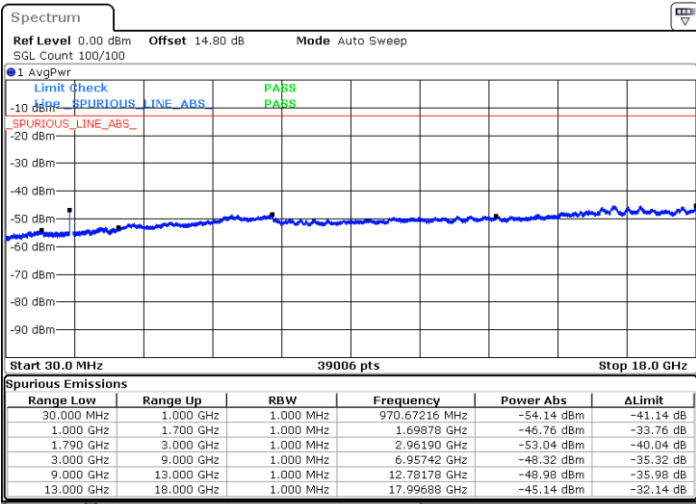

Highest Channel / 1RB0 and 1RB74

Highest Channel / 1RB99 and 1RB0

Date: 11.FEB.2023 01:42:12

Date: 11.FEB.2023 01:38:43

Highest Channel / FullIRB

N/A

Date: 11.FEB.2023 01:45:42

LTE Band 66C / 20MHz+20MHz

16QAM

Lowest Channel / 1RB0 and 1RB99

Lowest Channel / 1RB99 and 1RB0

Date: 10.FEB.2023 23:28:58

Date: 10.FEB.2023 23:25:29

Lowest Channel / FullIRB

N/A

Date: 10.FEB.2023 23:32:28

LTE Band 66C / 20MHz+20MHz

16QAM

MiddleChannel / 1RB0 and 1RB99

Middle Channel / 1RB99 and 1RB0

Date: 10.FEB.2023 23:42:29

Date: 10.FEB.2023 23:45:57

Middle Channel / FullIRB

N/A

Date: 10.FEB.2023 23:38:59

LTE Band 66C / 20MHz+20MHz

16QAM

Highest Channel / 1RB0 and 1RB99

Highest Channel / 1RB99 and 1RB0

Date: 11.FEB.2023 00:03:28

Date: 10.FEB.2023 23:59:58

Highest Channel / FullIRB