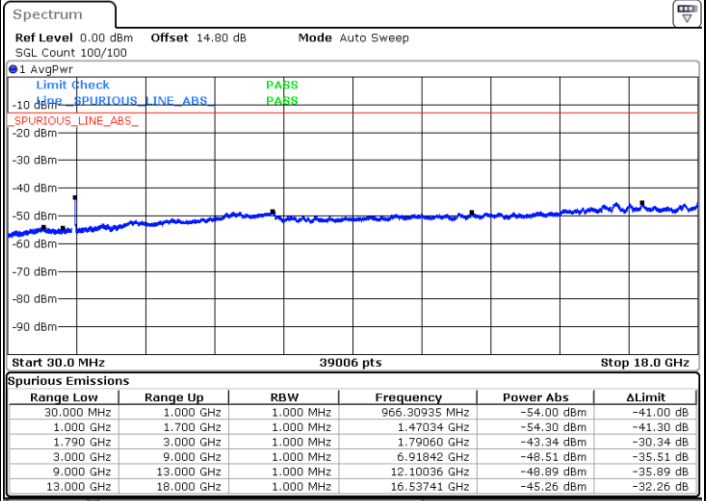

Lowest Channel / 1RB0 and 1RB24

Lowest Channel / 1RB99 and 1RB0

Date: 10.FEB.2023 18:21:18

Date: 10.FEB.2023 18:17:50

Lowest Channel / FullIRB

N/A

Date: 10.FEB.2023 18:24:46

LTE Band 66C / 20MHz+5MHz

16QAM

Middle Channel / 1RB0 and 1RB24

Middle Channel / 1RB99 and 1RB0

Date: 10.FEB.2023 19:38:57

Date: 10.FEB.2023 19:42:24

Middle Channel / FullIRB

N/A

Date: 10.FEB.2023 18:31:16

LTE Band 66C / 20MHz+5MHz

16QAM

Highest Channel / 1RB0 and 1RB24

Highest Channel / 1RB99 and 1RB0

Date: 10.FEB.2023 19:59:49

Date: 10.FEB.2023 19:56:21

Highest Channel / FullIRB

N/A

Date: 10.FEB.2023 20:03:17

LTE Band 66C / 20MHz+10MHz

16QAM

Lowest Channel / 1RB0 and 1RB49

Lowest Channel / 1RB99 and 1RB0

Date: 11.FEB.2023 04:07:30

Date: 11.FEB.2023 04:04:02

Lowest Channel / FullIRB