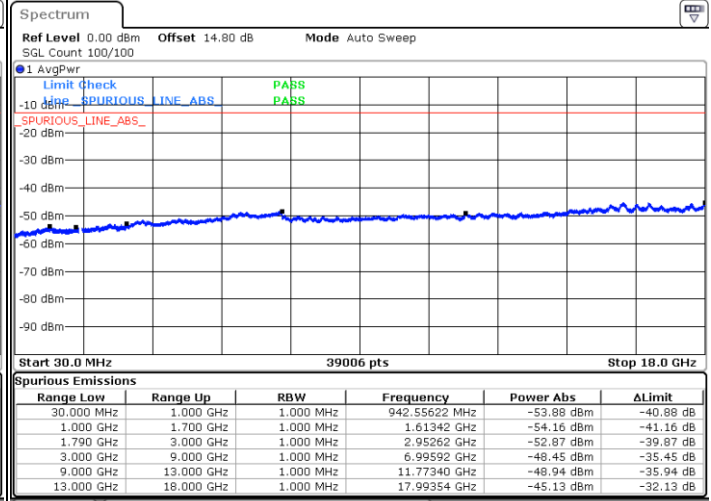

Date: 11.FEB.2023 02:55:00

Date: 11.FEB.2023 02:58:28

Middle Channel / FullRB

N/A

Date: 11.FEB.2023 02:51:32

LTE Band 66C / 15MHz+20MHz

16QAM

Highest Channel / 1RB0 and 1RB99

Highest Channel / 1RB74 and 1RB0

Date: 11.FEB.2023 03:15:54

Date: 11.FEB.2023 03:12:26

Highest Channel / FullIRB

N/A

Date: 11.FEB.2023 03:19:23

LTE Band 66C / 20MHz+5MHz

16QAM

Lowest Channel / 1RB0 and 1RB24

Lowest Channel / 1RB99 and 1RB0

Date: 10.FEB.2023 18:21:18

Date: 10.FEB.2023 18:17:50

Lowest Channel / FullIRB

N/A

Date: 10.FEB.2023 18:24:46

LTE Band 66C / 20MHz+5MHz