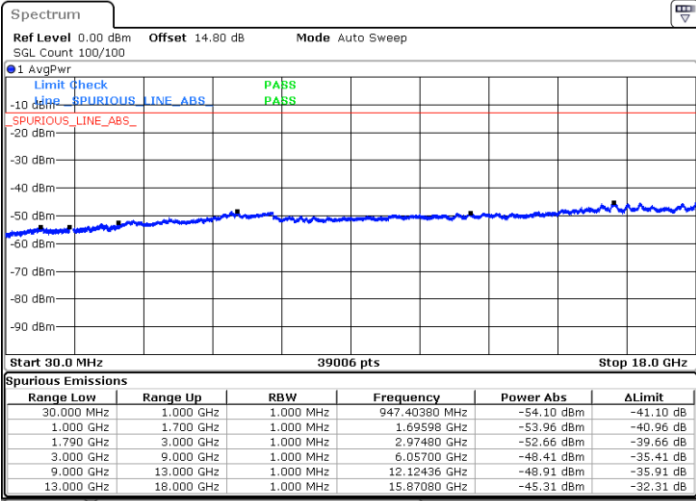

N/A

Date: 11.FEB.2023 04:11:00

LTE Band 66C / 20MHz+10MHz

16QAM

Middle Channel / 1RB0 and 1RB49

Middle Channel / 1RB99 and 1RB0

Date: 11.FEB.2023 04:20:59

Date: 11.FEB.2023 04:24:27

Middle Channel / FullRB

N/A

Date: 11.FEB.2023 04:17:30

LTE Band 66C / 20MHz+10MHz

16QAM

Highest Channel / 1RB0 and 1RB49

Highest Channel / 1RB99 and 1RB0

Date: 11.FEB.2023 04:41:58

Date: 11.FEB.2023 04:38:29

Highest Channel / FullIRB

N/A

Date: 11.FEB.2023 04:45:27

LTE Band 66C / 20MHz+15MHz

16QAM

Lowest Channel / 1RB0 and 1RB74

Lowest Channel / 1RB99 and 1RB0

Date: 11.FEB.2023 01:07:42

Date: 11.FEB.2023 01:04:14

Lowest Channel / FullIRB

N/A

Date: 11.FEB.2023 01:11:13

LTE Band 66C / 20MHz+15MHz

16QAM

Middle Channel / 1RB0 and 1RB74