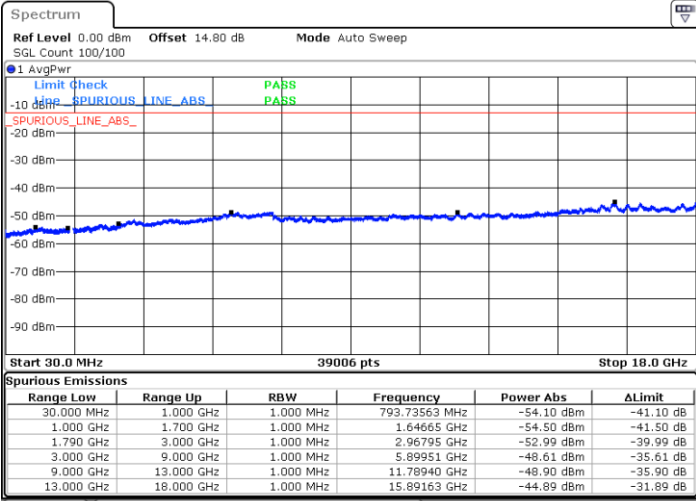

Date: 11.FEB.2023 02:38:06

Lowest Channel / FullIRB

N/A

Date: 11.FEB.2023 02:45:01

LTE Band 66C / 15MHz+20MHz

16QAM

Middle Channel / 1RB0 and 1RB9

Middle Channel / 1RB74 and 1RB0

Date: 11.FEB.2023 02:55:00

Date: 11.FEB.2023 02:58:28

Middle Channel / FullRB

N/A

Date: 11.FEB.2023 02:51:32

LTE Band 66C / 15MHz+20MHz

16QAM

Highest Channel / 1RB0 and 1RB99

Highest Channel / 1RB74 and 1RB0

Date: 11.FEB.2023 03:15:54

Date: 11.FEB.2023 03:12:26

Highest Channel / FullIRB

N/A

Date: 11.FEB.2023 03:19:23

LTE Band 66C / 20MHz+5MHz

16QAM

Lowest Channel / 1RB0 and 1RB24

Lowest Channel / 1RB99 and 1RB0

Date: 10.FEB.2023 18:21:18

Date: 10.FEB.2023 18:17:50

Lowest Channel / FullIRB

N/A

Date: 10.FEB.2023 18:24:46

LTE Band 66C / 20MHz+5MHz