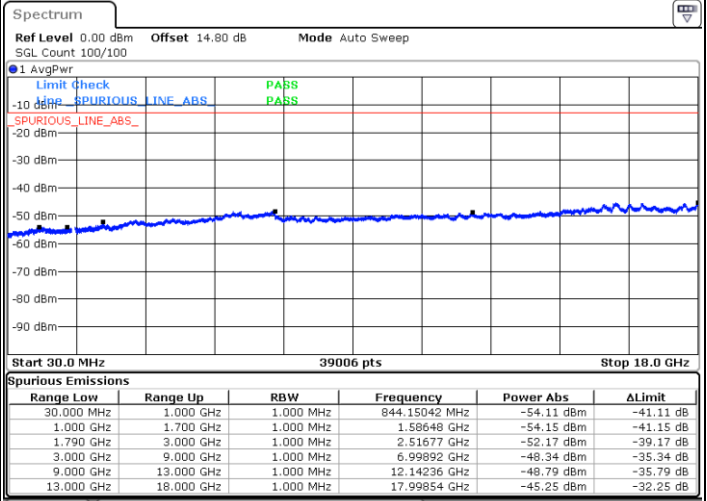

Highest Channel / FullIRB

N/A

Date: 11.FEB.2023 12:51:41

LTE Band 66C / 15MHz+20MHz

16QAM

Lowest Channel / 1RB0 and 1RB9

Lowest Channel / 1RB74 and 1RB0

Date: 11.FEB.2023 02:41:33

Date: 11.FEB.2023 02:38:06

Lowest Channel / FullIRB

N/A

Date: 11.FEB.2023 02:45:01

LTE Band 66C / 15MHz+20MHz

16QAM

Middle Channel / 1RB0 and 1RB9

Middle Channel / 1RB74 and 1RB0

Date: 11.FEB.2023 02:55:00

Date: 11.FEB.2023 02:58:28

Middle Channel / FullRB

N/A

Date: 11.FEB.2023 02:51:32

LTE Band 66C / 15MHz+20MHz

16QAM

Highest Channel / 1RB0 and 1RB99

Highest Channel / 1RB74 and 1RB0

Date: 11.FEB.2023 03:15:54

Date: 11.FEB.2023 03:12:26

Highest Channel / FullIRB

N/A

Date: 11.FEB.2023 03:19:23

LTE Band 66C / 20MHz+5MHz

16QAM