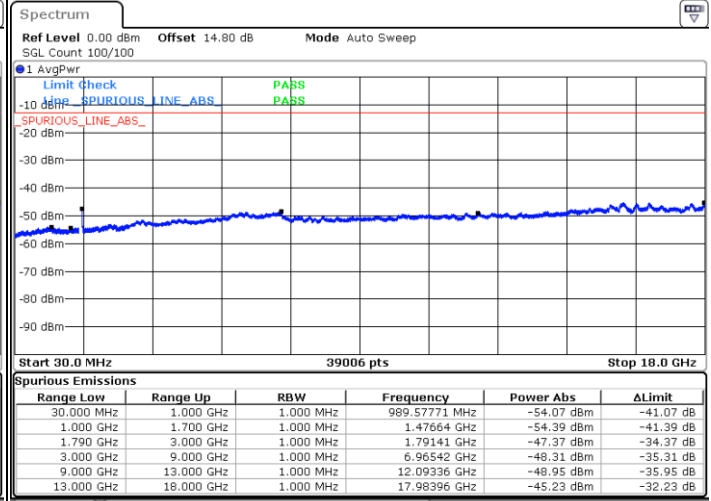

Lowest Channel / 1RB74 and 1RB80

Date: 10.FEB.2023 04:40:40

Date: 10.FEB.2023 04:37:10

Lowest Channel / FullIRB

N/A

Date: 10.FEB.2023 04:44:10

LTE Band 66C / 15MHz+10MHz

16QAM

Middle Channel / 1RB0 and 1RB49

Middle Channel / 1RB74 and 1RB0

Date: 10.FEB.2023 16:04:27

Date: 10.FEB.2023 16:07:55

Middle Channel / FullIRB

N/A

Date: 10.FEB.2023 04:50:42

LTE Band 66C / 15MHz+10MHz

16QAM

Highest Channel / 1RB0 and 1RB49

Highest Channel / 1RB74 and 1RB0

Date: 10.FEB.2023 16:29:54

Date: 10.FEB.2023 16:26:26

Highest Channel / FullIRB

N/A

Date: 10.FEB.2023 16:33:22

LTE Band 66C / 15MHz+15MHz

16QAM

Lowest Channel / 1RB0 and 1RB74

Lowest Channel / 1RB74 and 1RB0

Date: 11.FEB.2023 12:12:25

Date: 11.FEB.2023 12:08:51

Lowest Channel / FullRB

N/A