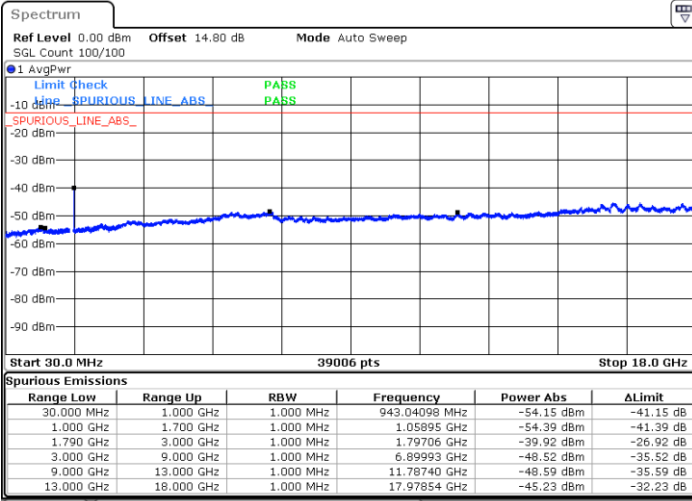

Date: 10.FEB.2023 20:03:17

LTE Band 66C / 20MHz+10MHz

16QAM

Lowest Channel / 1RB0 and 1RB49

Lowest Channel / 1RB99 and 1RB0

Date: 11.FEB.2023 04:07:30

Date: 11.FEB.2023 04:04:02

Lowest Channel / FullIRB

N/A

Date: 11.FEB.2023 04:11:00

LTE Band 66C / 20MHz+10MHz

16QAM

Middle Channel / 1RB0 and 1RB49

Middle Channel / 1RB99 and 1RB0

Date: 11.FEB.2023 04:20:59

Date: 11.FEB.2023 04:24:27

Middle Channel / FullRB

N/A

Date: 11.FEB.2023 04:17:30

LTE Band 66C / 20MHz+10MHz

16QAM

Highest Channel / 1RB0 and 1RB49

Highest Channel / 1RB99 and 1RB0

Date: 11.FEB.2023 04:41:58

Date: 11.FEB.2023 04:38:29

Highest Channel / FullIRB

N/A

Date: 11.FEB.2023 04:45:27

LTE Band 66C / 20MHz+15MHz

16QAM

Lowest Channel / 1RB0 and 1RB74

Lowest Channel / 1RB99 and 1RB0