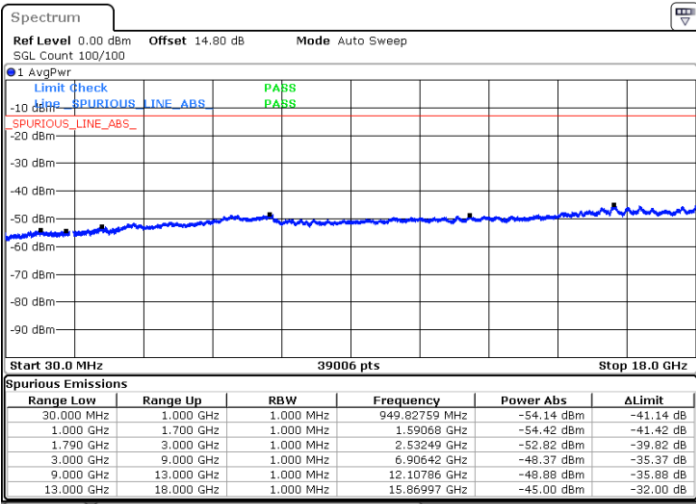

LTE Band 66C / 20MHz+20MHz

16QAM

MiddleChannel / 1RB0 and 1RB99

Middle Channel / 1RB99 and 1RB0

Date: 10.FEB.2023 23:42:29

Date: 10.FEB.2023 23:45:57

Middle Channel / FullIRB

N/A

Date: 10.FEB.2023 23:38:59

LTE Band 66C / 20MHz+20MHz

16QAM

Highest Channel / 1RB0 and 1RB99

Highest Channel / 1RB99 and 1RB0

Date: 11.FEB.2023 00:03:28

Date: 10.FEB.2023 23:59:58

Highest Channel / FullIRB

N/A

Date: 11.FEB.2023 00:48:28

LTE Band 66C / 5MHz+20MHz

64QAM

Lowest Channel / 1RB0 and 1RB9

Lowest Channel / 1RB24 and 1RB0

Date: 10.FEB.2023 17:22:50

Date: 10.FEB.2023 17:17:04