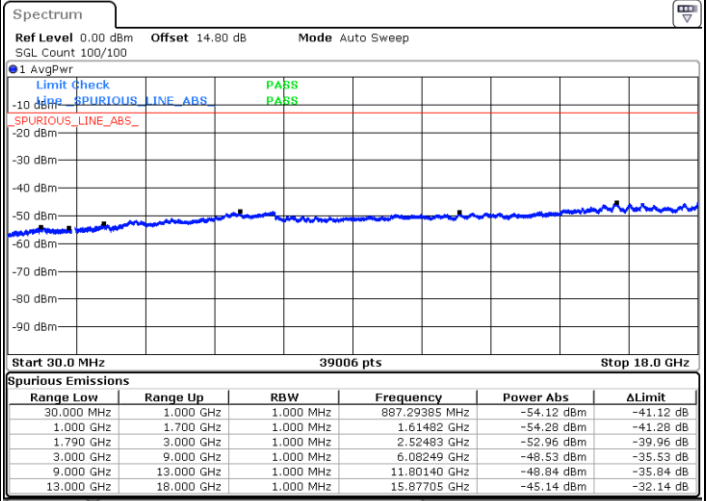

N/A

Date: 11.FEB.2023 00:48:28

LTE Band 66C / 5MHz+20MHz

64QAM

Lowest Channel / 1RB0 and 1RB9

Lowest Channel / 1RB24 and 1RB0

Date: 10.FEB.2023 17:22:50

Date: 10.FEB.2023 17:17:04

Lowest Channel / FullIRB

N/A

Date: 10.FEB.2023 17:24:00

LTE Band 66C / 5MHz+20MHz

64QAM

Middle Channel / 1RB0 and 1RB9

Middle Channel / 1RB24 and 1RB0

Date: 10.FEB.2023 17:33:59

Date: 10.FEB.2023 17:39:45

Middle Channel / FullIRB

N/A

Date: 10.FEB.2023 17:32:49

LTE Band 66C / 5MHz+20MHz

64QAM

Highest Channel / 1RB0 and 1RB99

Highest Channel / 1RB24 and 1RB0

Date: 10.FEB.2023 17:56:51

Date: 10.FEB.2023 17:55:42

Highest Channel / FullIRB

N/A

Date: 10.FEB.2023 18:02:38

LTE Band 66C / 10MHz+15MHz

64QAM

Lowest Channel / 1RB0 and 1RB74