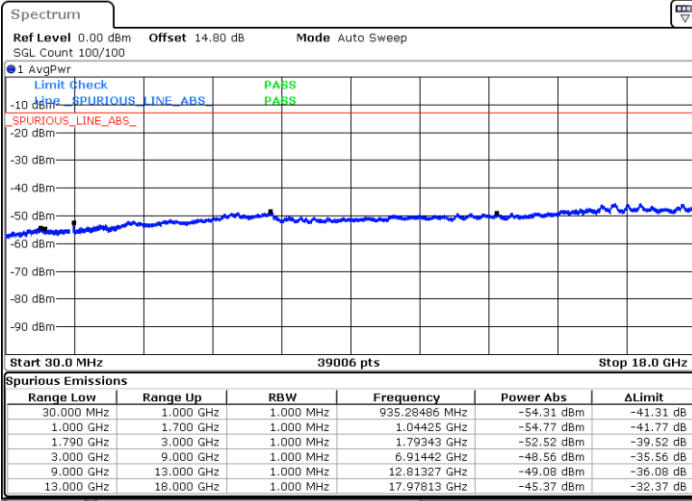

LTE Band 66C / 10MHz+15MHz

16QAM

MiddleChannel / 1RB0 and 1RB74

Middle Channel / 1RB49 and 1RB0

Date: 10.FEB.2023 03:59:56

Date: 10.FEB.2023 04:03:26

Middle Channel / FullIRB

N/A

Date: 10.FEB.2023 03:56:25

LTE Band 66C / 10MHz+15MHz

16QAM

Highest Channel / 1RB0 and 1RB74

Highest Channel / 1RB49 and 1RB0

Date: 10.FEB.2023 04:20:17

Date: 10.FEB.2023 04:16:47

Highest Channel / FullIRB

N/A

Date: 10.FEB.2023 04:23:48

LTE Band 66C / 10MHz+20MHz

16QAM

Lowest Channel / 1RB0 and 1RB99

Lowest Channel / 1RB49 and 1RB0

Date: 10.FEB.2023 20:57:09

Date: 10.FEB.2023 20:43:57

Lowest Channel / FullIRB

N/A

Date: 10.FEB.2023 21:00:38

LTE Band 66C / 10MHz+20MHz

16QAM

Middle Channel / 1RB0 and 1RB9

Middle Channel / 1RB49 and 1RB0

Date: 10.FEB.2023 21:10:36