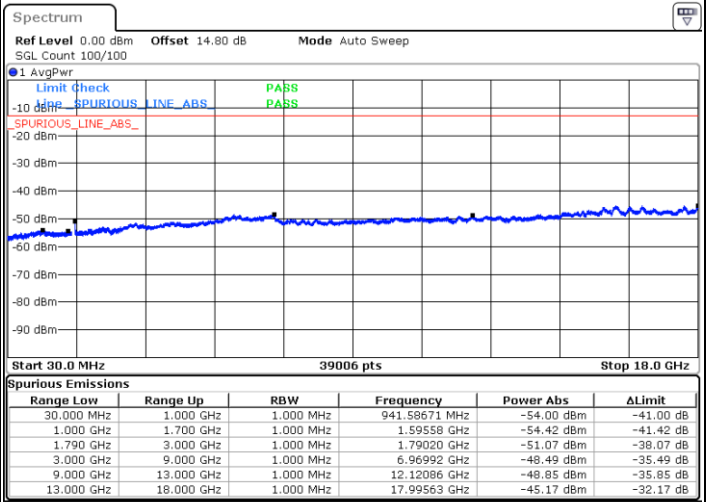

LTE Band 66C / 20MHz+5MHz

16QAM

Middle Channel / 1RB0 and 1RB24

Middle Channel / 1RB99 and 1RB0

Date: 10.FEB.2023 19:38:57

Date: 10.FEB.2023 19:42:24