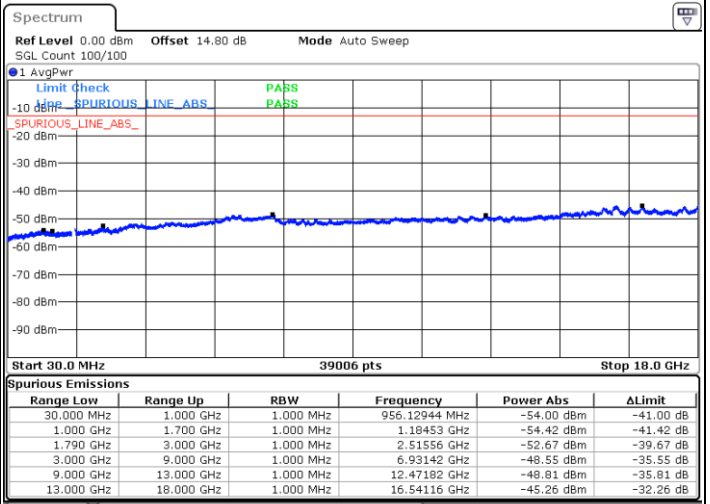

Highest Channel / 1RB0 and 1RB74

Highest Channel / 1RB99 and 1RB0

Date: 11.FEB.2023 01:42:12

Date: 11.FEB.2023 01:38:43

Highest Channel / FullIRB

N/A

Date: 11.FEB.2023 01:45:42

LTE Band 66C / 20MHz+20MHz

16QAM

Lowest Channel / 1RB0 and 1RB99

Lowest Channel / 1RB99 and 1RB0

Date: 10.FEB.2023 23:28:58

Date: 10.FEB.2023 23:25:29

Lowest Channel / FullIRB

N/A

Date: 10.FEB.2023 23:32:28

LTE Band 66C / 20MHz+20MHz

16QAM

MiddleChannel / 1RB0 and 1RB99

Middle Channel / 1RB99 and 1RB0

Date: 10.FEB.2023 23:42:29

Date: 10.FEB.2023 23:45:57

Middle Channel / FullIRB

N/A

Date: 10.FEB.2023 23:38:59

LTE Band 66C / 20MHz+20MHz

16QAM

Highest Channel / 1RB0 and 1RB99

Highest Channel / 1RB99 and 1RB0

Date: 11.FEB.2023 00:03:28

Date: 10.FEB.2023 23:59:58

Highest Channel / FullIRB