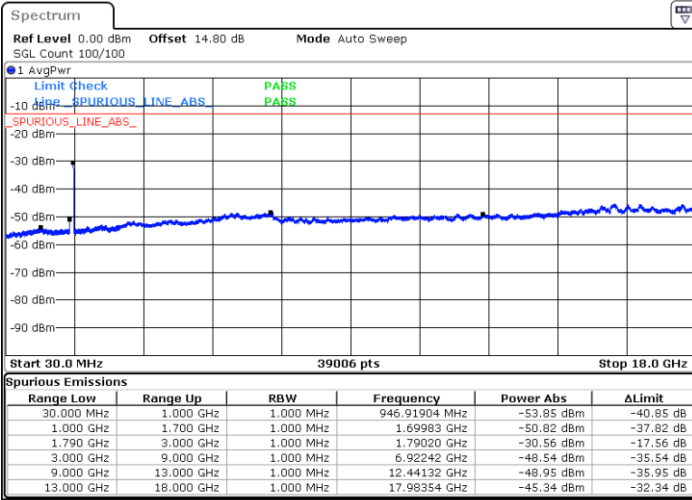

Date: 11.FEB.2023 04:38:29

Highest Channel / FullIRB

N/A

Date: 11.FEB.2023 04:45:27

LTE Band 66C / 20MHz+15MHz

16QAM

Lowest Channel / 1RB0 and 1RB74

Lowest Channel / 1RB99 and 1RB0

Date: 11.FEB.2023 01:07:42

Date: 11.FEB.2023 01:04:14

Lowest Channel / FullIRB

N/A

Date: 11.FEB.2023 01:11:13

LTE Band 66C / 20MHz+15MHz

16QAM

Middle Channel / 1RB0 and 1RB74

Middle Channel / 1RB99 and 1RB0

Date: 11.FEB.2023 01:21:14

Date: 11.FEB.2023 01:24:42

Middle Channel / FullIRB

N/A

Date: 11.FEB.2023 01:17:44

LTE Band 66C / 20MHz+15MHz

16QAM

Highest Channel / 1RB0 and 1RB74

Highest Channel / 1RB99 and 1RB0

Date: 11.FEB.2023 01:42:12

Date: 11.FEB.2023 01:38:43

Highest Channel / FullIRB

N/A

Date: 11.FEB.2023 01:45:42

LTE Band 66C / 20MHz+20MHz