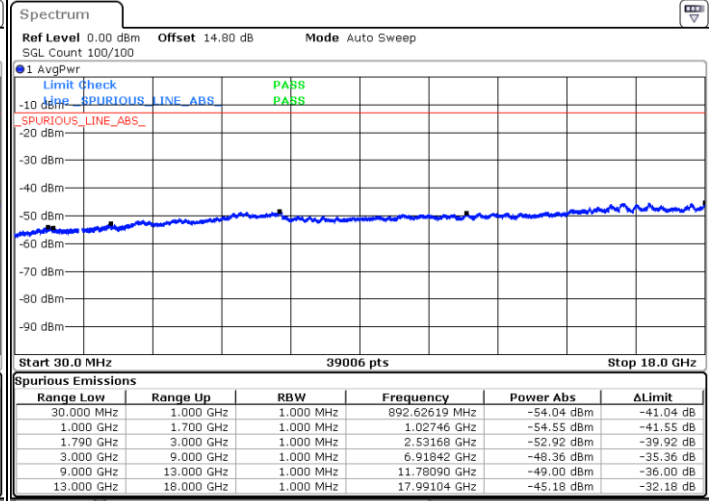

Middle Channel / FullRB

N/A

Date: 11.FEB.2023 04:17:30

LTE Band 66C / 20MHz+10MHz

16QAM

Highest Channel / 1RB0 and 1RB49

Highest Channel / 1RB99 and 1RB0

Date: 11.FEB.2023 04:41:58

Date: 11.FEB.2023 04:38:29

Highest Channel / FullIRB

N/A

Date: 11.FEB.2023 04:45:27

LTE Band 66C / 20MHz+15MHz

16QAM

Lowest Channel / 1RB0 and 1RB74

Lowest Channel / 1RB99 and 1RB0

Date: 11.FEB.2023 01:07:42

Date: 11.FEB.2023 01:04:14

Lowest Channel / FullIRB

N/A

Date: 11.FEB.2023 01:11:13

LTE Band 66C / 20MHz+15MHz

16QAM

Middle Channel / 1RB0 and 1RB74