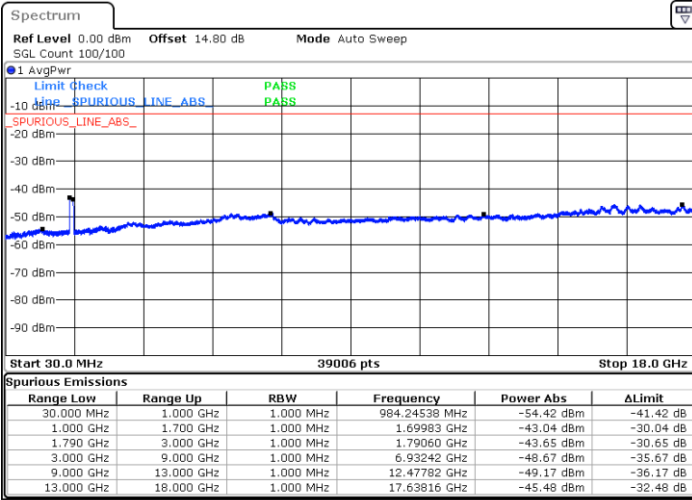

Date: 10.FEB.2023 17:39:45

Middle Channel / FullIRB

N/A

Date: 10.FEB.2023 17:32:49

LTE Band 66C / 5MHz+20MHz

64QAM

Highest Channel / 1RB0 and 1RB99

Highest Channel / 1RB24 and 1RB0

Date: 10.FEB.2023 17:56:51

Date: 10.FEB.2023 17:55:42

Highest Channel / FullIRB

N/A

Date: 10.FEB.2023 18:02:38

LTE Band 66C / 10MHz+15MHz

64QAM

Lowest Channel / 1RB0 and 1RB74

Lowest Channel / 1RB49 and 1RB0

Date: 10.FEB.2023 02:16:52

Date: 10.FEB.2023 02:11:03

Lowest Channel / FullIRB

N/A

Date: 10.FEB.2023 03:48:43