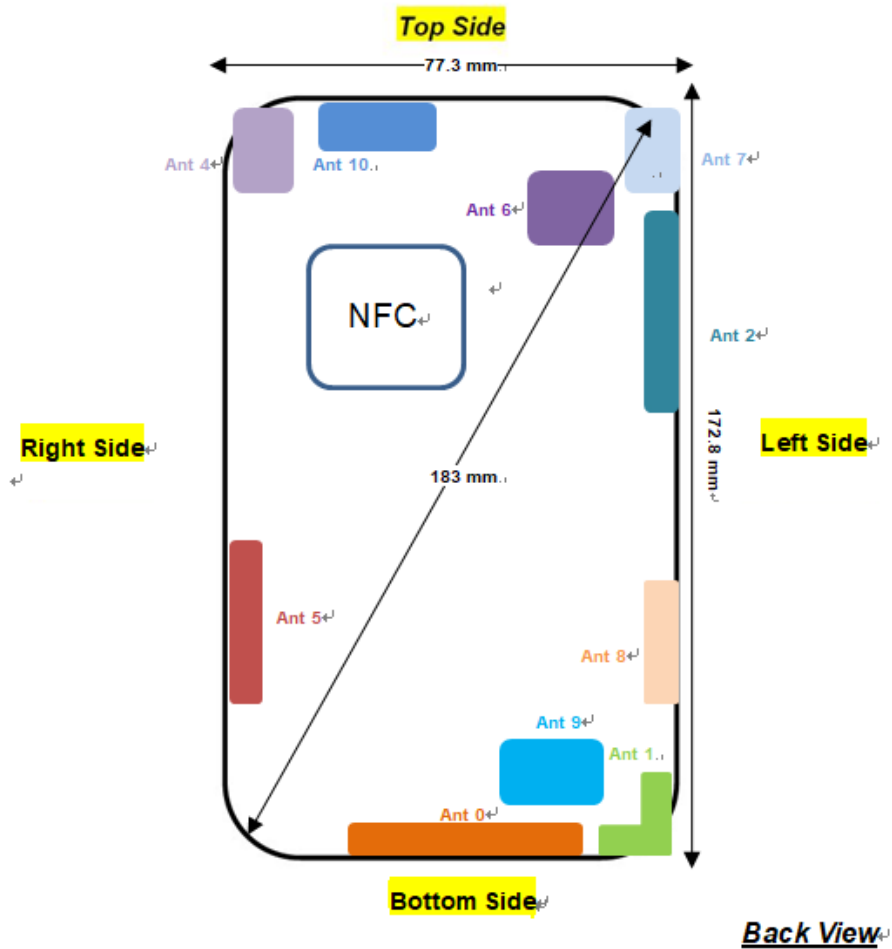

Body-worn Exposure Condition

Front, Test Separation 15 mm

Back, Test Separation 15 mm

**Back with AeroActive cooler,
Test Separation 15 mm**

Product Specific 10g SAR

Front, Test Separation 0 mm

Back, Test Separation 0 mm

Left Side, Test Separation 0 mm

Right Side, Test Separation 0 mm

Top Side, Test Separation 0 mm

Bottom Side, Test Separation 0 mm

**Right Side with AeroActive cooler,
Test Separation 0 mm**

Appendix D. PD Test Setup Photos

Right Side, Test Separation 2 mm

Right Side, Test Separation 10 mm

Right Side, Test Separation 8.59 mm

Front, Test Separation 2 mm

Back, Test Separation 2 mm

Top Side, Test Separation 2 mm

Left Side, Test Separation 2 mm

Antenna Location

Antenna	Support Band
Antenna 0	GSM: 850<TX/RX> WCDMA: B5 <TX/RX> LTE: B5/12/17/26/71 <TX/RX> NR: n5/n12/n26/n71 <TX/RX>
Antenna 1	GSM: 1900<TX/RX> WCDMA: B2/4<TX/RX> LTE: B2/4/7/25/30/66/38/41 <TX/RX> NR: n2/n7/n25/n30/n66/n41 <TX/RX>
Antenna 2	WCDMA: B2/4/5<TX/RX> LTE: B2/4/5/7/12/17/25/26/30/66/71/38/41 <TX/RX> NR: n2/n5/n7/n12/n25/n30/n26/n66/n71/n41 <TX/RX>
Antenna 4	WLAN 2.4GHz/5GHz/6GHz/Bluetooth chain 1 <TX/RX>
Antenna 5	WLAN 2.4GHz/5GHz/6GHz/Bluetooth chain 0 <TX/RX>
Antenna 6	WLAN 2.4GHz/5GHz/6GHz/Bluetooth chain 1 <TX/RX>
Antenna 7	LTE: B2/4/25/30/66/48 <TX/RX> NR: n2/n25/n30/n38/n41/n48/n66/n77 <TX/RX>
Antenna 8	LTE: B48<TX/RX> NR: n38/n41/n48/n77 <TX/RX>
Antenna 9	LTE: B48<TX/RX> NR: n48/n77 <TX/RX>
Antenna 10	LTE: B48<TX/RX> NR: n48/n77 <TX/RX>
NFC Antenna	NFC<TX/RX>