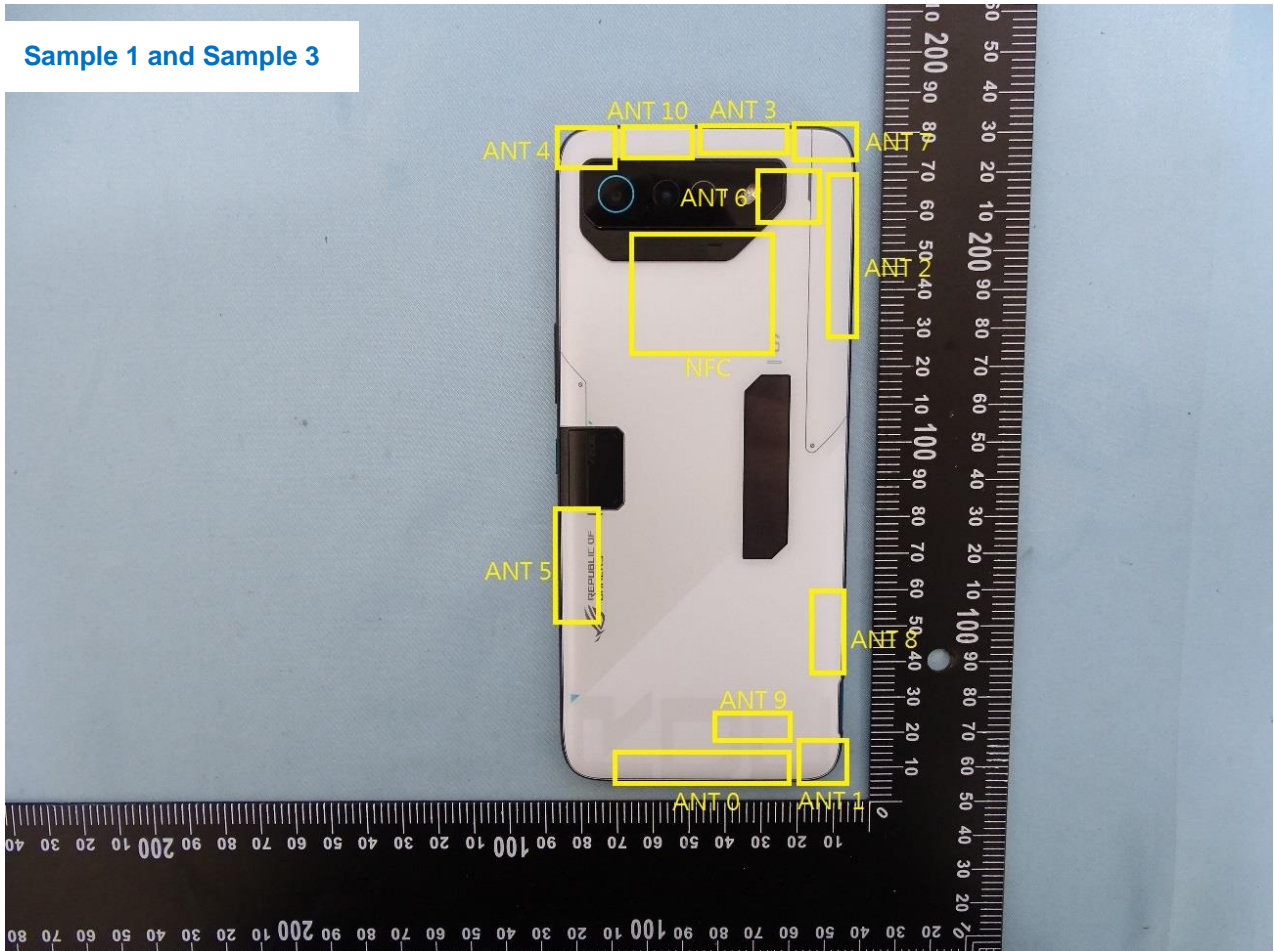

### 3. Internal Photograph of EUT

Brand Name: ASUS / Model Name: ASUS\_AI2205\_C \ ASUS\_AI2205\_D

Sample 2 and Sample 4

Front Camera 32M for Sample 1 and Sample 4

Rear Camera 5M for Sample 1 and Sample 4

Rear Camera 50+13M for Sample 1 and Sample 4

Front Camera 32M for Sample 2 and Sample 3

Rear Camera 5M for Sample 2 and Sample 3

Rear Camera 50+13M for Sample 2 and Sample 3

Sample 1 and Sample 3