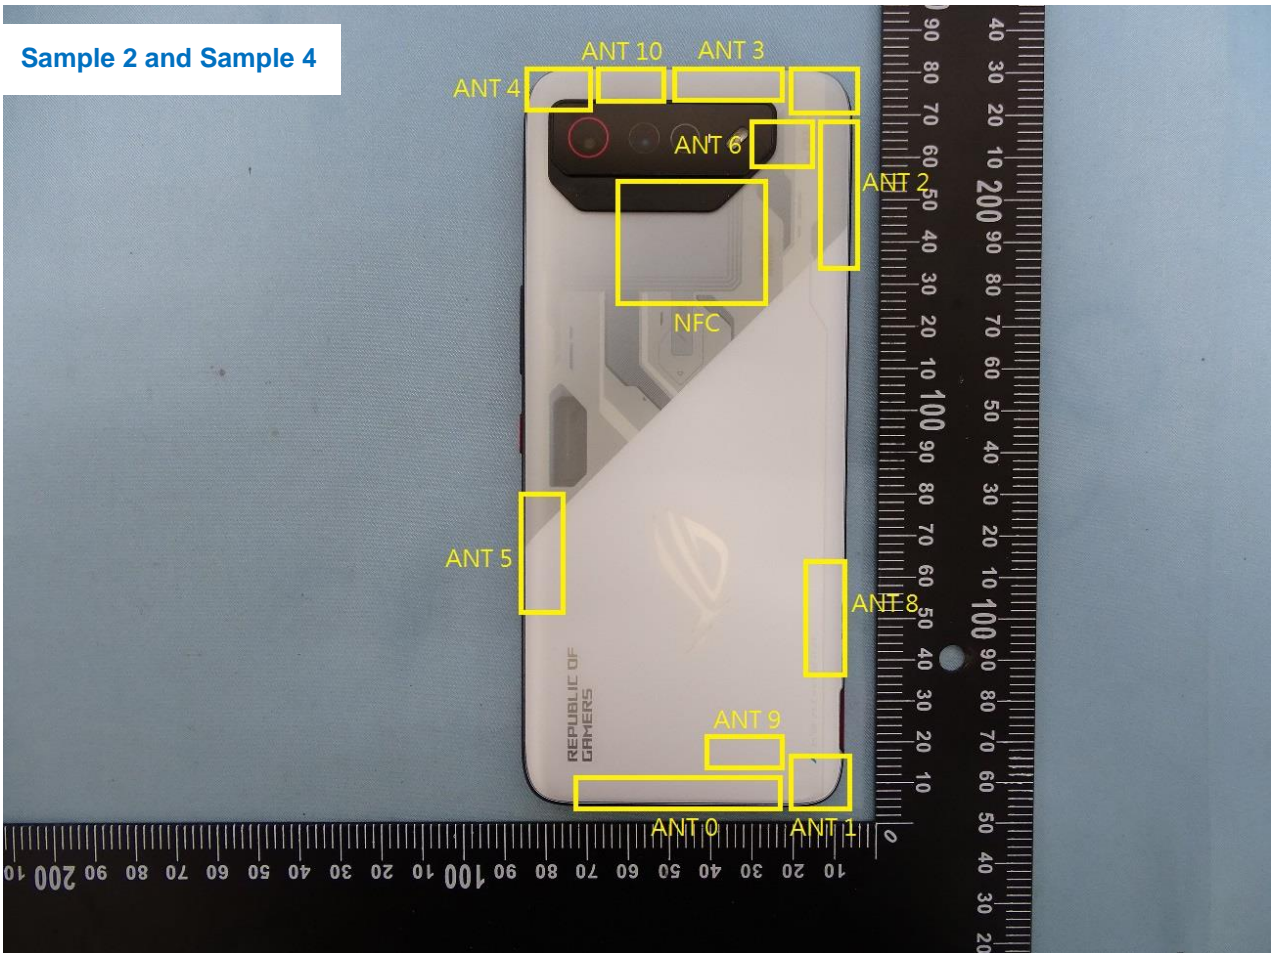

### 3. Internal Photograph of EUT

Brand Name: ASUS / Model Name: ASUS\_AI2205\_C \ ASUS\_AI2205\_D

Sample 2 and Sample 4

Front Camera 32M for Sample 1 and Sample 4

Rear Camera 5M for Sample 1 and Sample 4

Rear Camera 50+13M for Sample 1 and Sample 4

Front Camera 32M for Sample 2 and Sample 3

Rear Camera 5M for Sample 2 and Sample 3

Rear Camera 50+13M for Sample 2 and Sample 3

Sample 1 and Sample 3