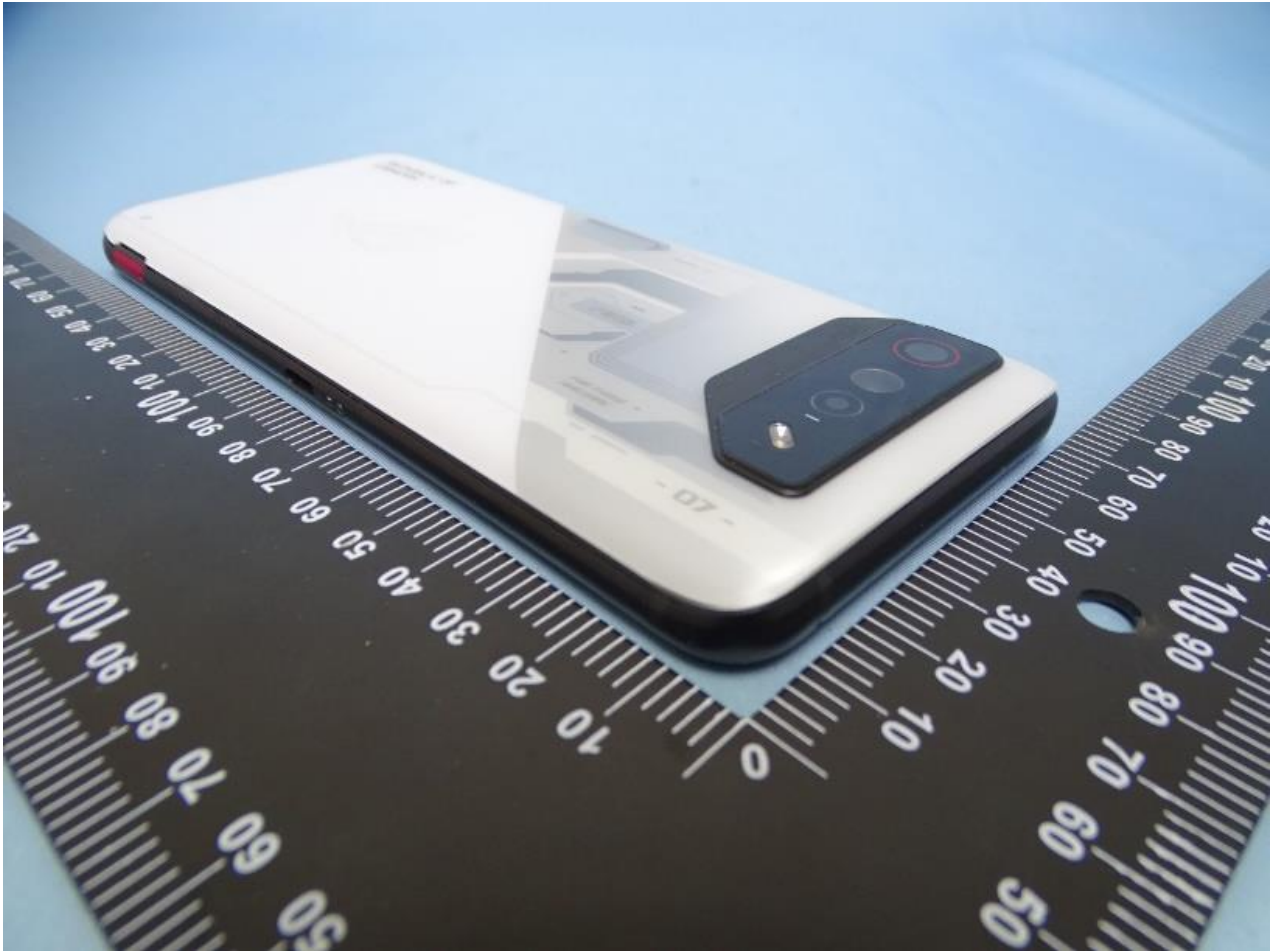

1. External Photograph of EUT

Brand Name: ASUS / Model Name: ASUS_AI2205_E \ ASUS_AI2205_F

Sample 2 and Sample 4

2. Photograph of Accessory

Brand Name: ASUS / Model Name: ASUS_AI2205_E \ ASUS_AI2205_F

Specification of Accessory		
AC Adapter	Brand Name	ROG
	Model Name	ADP-65VW B
Battery 1	Brand Name	ASUS
	Model Name	C21P2101
	Manufacturer	SCUD
Battery 2	Brand Name	ASUS
	Model Name	C21P2101
	Manufacturer	SWD
USB Cable 1	Brand Name	ASUS
	Model Name	LA9U2030-CS-H
USB Cable 2	Brand Name	ASUS
	Model Name	LQ109006-1
NFC gift box	Brand Name	ASUS
	Model Name	15320-00590000
Bumper 1	Brand Name	ASUS
	Model Name	15324-00700000
Bumper 2	Brand Name	ASUS
	Model Name	15324-00702000
AeroActive Cooler	Brand Name	ASUS
	Model Name	AY2301