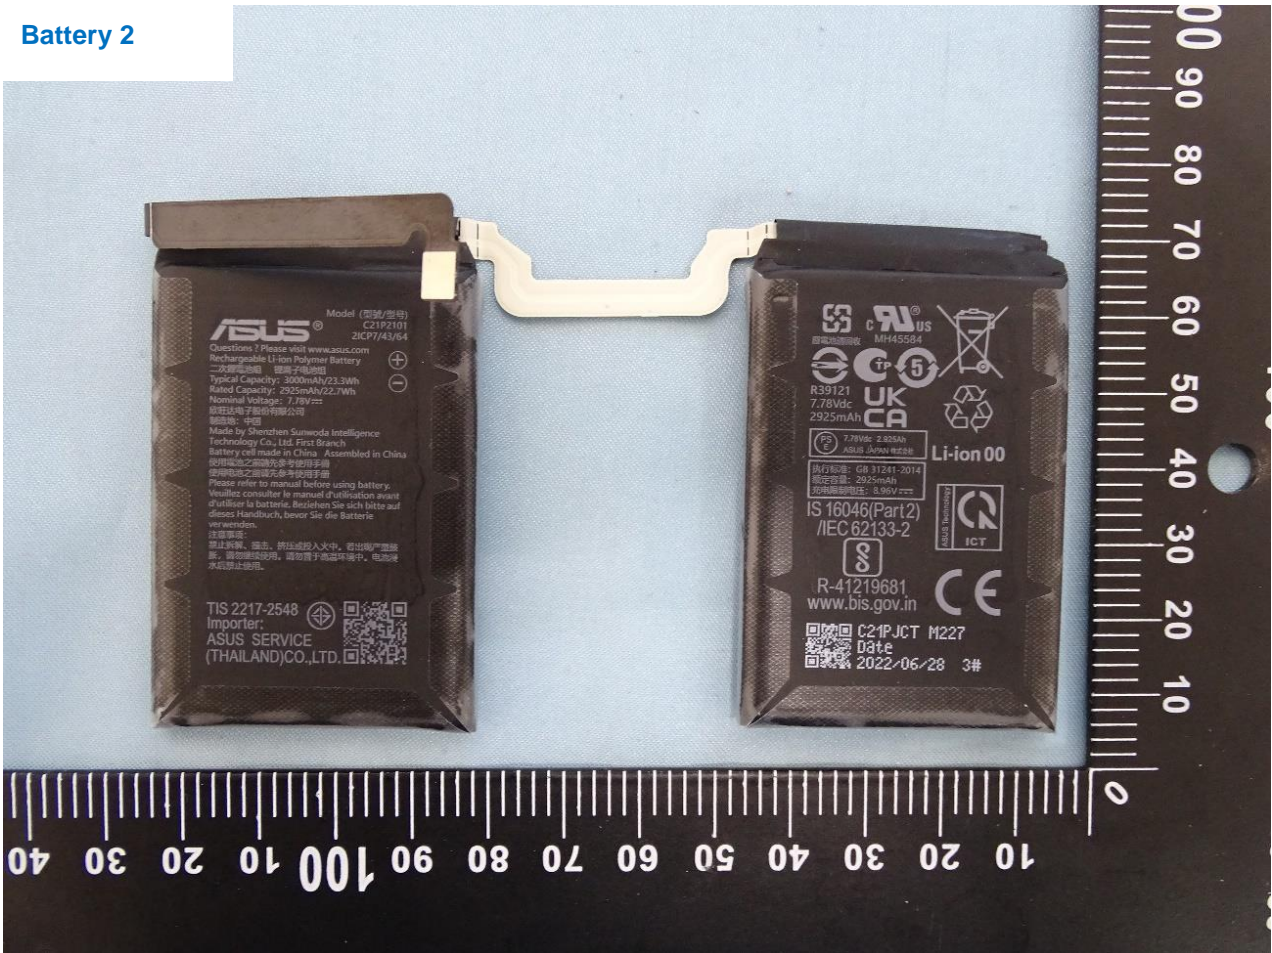

1. External Photograph of EUT

Brand Name: ASUS / Model Name: ASUS_AI2205_E \ ASUS_AI2205_F

Sample 2 and Sample 4

2. Photograph of Accessory

Brand Name: ASUS / Model Name: ASUS_AI2205_E \ ASUS_AI2205_F

Specification of Accessory		
AC Adapter	Brand Name	ROG
	Model Name	ADP-65VW B
Battery 1	Brand Name	ASUS
	Model Name	C21P2101
	Manufacturer	SCUD
Battery 2	Brand Name	ASUS
	Model Name	C21P2101
	Manufacturer	SWD
USB Cable 1	Brand Name	ASUS
	Model Name	LA9U2030-CS-H
USB Cable 2	Brand Name	ASUS
	Model Name	LQ109006-1
NFC gift box	Brand Name	ASUS
	Model Name	15320-00590000
Bumper 1	Brand Name	ASUS
	Model Name	15324-00700000
Bumper 2	Brand Name	ASUS
	Model Name	15324-00702000
AeroActive Cooler	Brand Name	ASUS
	Model Name	AY2301

Remark: For accessories equipped with this EUT, please refer to the following photos.

AC Adapter

Battery 1

Battery 2

USB Cable 1

USB Cable 2