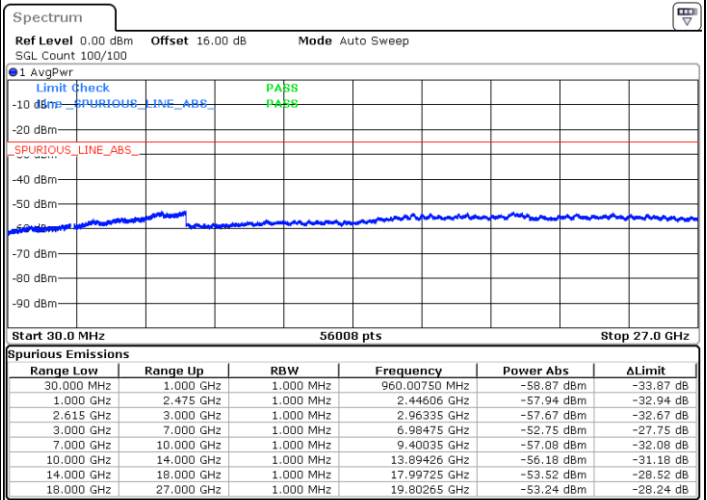

Middle Channel / FullIRB

N/A

Date: 1.MAY.2022 17:18:51

LTE Band 7C / 15MHz+15MHz

64QAM

Highest Channel / 1RB0 and 1RB74

Highest Channel / 1RB74 and 1RB0

Date: 1.MAY.2022 17:48:39

Date: 1.MAY.2022 17:47:23

Highest Channel / FullIRB

N/A

Date: 1.MAY.2022 17:55:02

LTE Band 7C / 15MHz+20MHz

64QAM

Lowest Channel / 1RB0 and 1RB99

Lowest Channel / 1RB74 and 1RB0

Date: 1.MAY.2022 18:19:43

Date: 1.MAY.2022 18:13:21

Lowest Channel / FullIRB

N/A

Date: 1.MAY.2022 18:21:00

LTE Band 7C / 15MHz+20MHz

64QAM

Middle Channel / 1RB0 and 1RB9