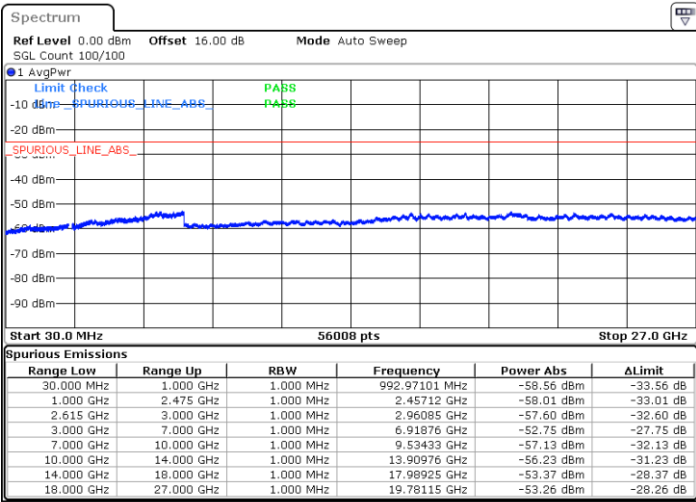

Highest Channel / 1RB0 and 1RB99

Highest Channel / 1RB74 and 1RB0

Date: 1.MAY.2022 19:00:19

Date: 1.MAY.2022 18:59:03

Highest Channel / FullIRB

N/A

Date: 1.MAY.2022 19:06:41

LTE Band 7C / 20MHz+10MHz

64QAM

Lowest Channel / 1RB0 and 1RB49

Lowest Channel / 1RB99 and 1RB0

Date: 1.MAY.2022 15:56:12

Date: 1.MAY.2022 15:49:51

Lowest Channel / FullRB

N/A

Date: 1.MAY.2022 15:57:29