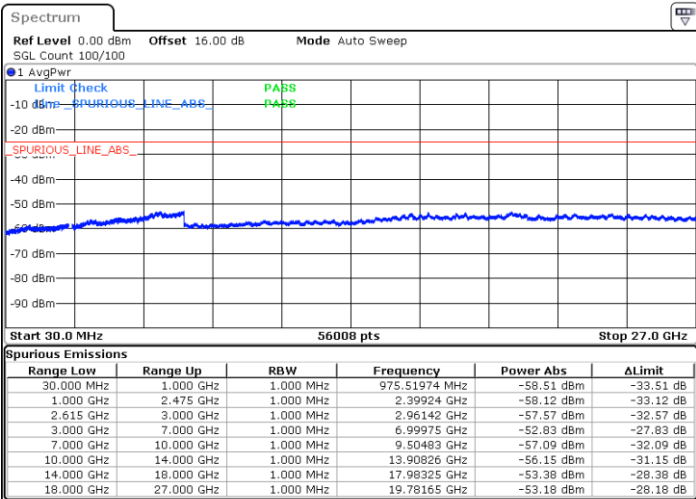

Highest Channel / 1RB49 and 1RB0

Date: 1.MAY.2022 15:25:08

Date: 1.MAY.2022 15:23:52

Highest Channel / FullIRB

N/A

Date: 1.MAY.2022 15:31:30

LTE Band 7C / 15MHz+10MHz

64QAM

Lowest Channel / 1RB0 and 1RB49

Lowest Channel / 1RB74 and 1RB0

Date: 1.MAY.2022 21:59:11

Date: 1.MAY.2022 21:52:49

Lowest Channel / FullIRB

N/A

Date: 1.MAY.2022 22:00:27

LTE Band 7C / 15MHz+10MHz

LTE Band 7C / 15MHz+10MHz

64QAM

Highest Channel / 1RB0 and 1RB49

Highest Channel / 1RB74 and 1RB0

Date: 1.MAY.2022 22:39:50

Date: 1.MAY.2022 22:38:33

Highest Channel / FullIRB

N/A