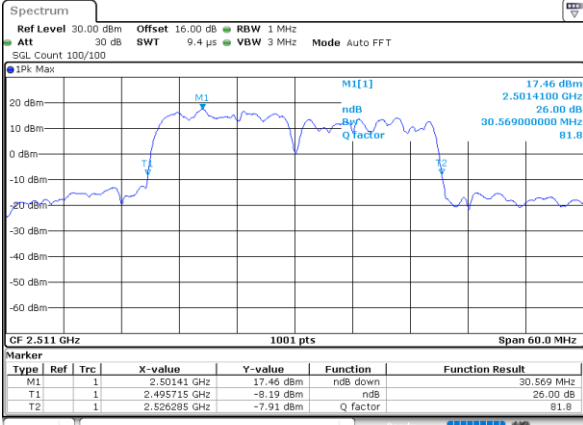

Lowest Channel / 10MHz+20MHz

Date: 30.APR.2022 14:10:32

Lowest Channel / 15MHz+10MHz

Date: 30.APR.2022 13:05:00

Middle Channel / 10MHz+20MHz

Date: 1.MAY.2022 12:22:15

Middle Channel / 15MHz+10MHz

Date: 30.APR.2022 13:08:13

Highest Channel / 10MHz+20MHz

Date: 30.APR.2022 14:15:55

Highest Channel / 15MHz+10MHz

Date: 30.APR.2022 13:10:22

LTE Band 41C

QPSK

Lowest Channel / 15MHz+15MHz

Date: 30.APR.2022 17:21:24

Lowest Channel / 15MHz+20MHz

Date: 30.APR.2022 18:27:06

Middle Channel / 15MHz+15MHz

Date: 30.APR.2022 17:24:37

Middle Channel / 15MHz+20MHz

Date: 30.APR.2022 18:30:19

Highest Channel / 15MHz+15MHz

Date: 30.APR.2022 17:26:46

Highest Channel / 15MHz+20MHz

Date: 30.APR.2022 18:32:29