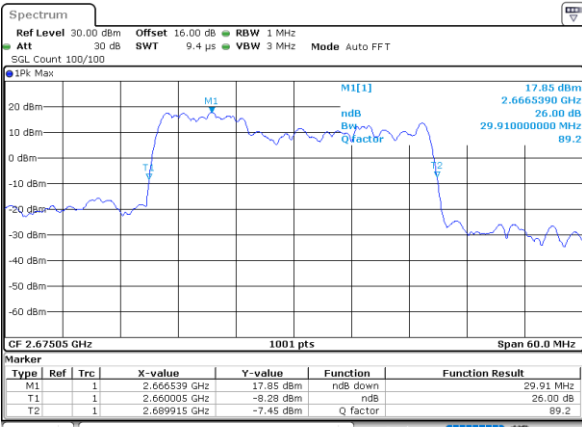

Middle Channel / 10MHz+15MHz

Date: 29.APR.2022 17:10:14

Highest Channel / 5MHz+20MHz

Date: 29.APR.2022 15:09:22

Highest Channel / 10MHz+15MHz

Date: 29.APR.2022 17:12:24

LTE Band 41C

QPSK

Lowest Channel / 10MHz+20MHz

Date: 30.APR.2022 14:10:32

Lowest Channel / 15MHz+10MHz

Date: 30.APR.2022 13:05:00

Middle Channel / 10MHz+20MHz

Date: 1.MAY.2022 12:22:15

Middle Channel / 15MHz+10MHz

Date: 30.APR.2022 13:08:13

Highest Channel / 10MHz+20MHz

Date: 30.APR.2022 14:15:55

Highest Channel / 15MHz+10MHz

Date: 30.APR.2022 13:10:22

LTE Band 41C

QPSK

Lowest Channel / 15MHz+15MHz

Date: 30.APR.2022 17:21:24