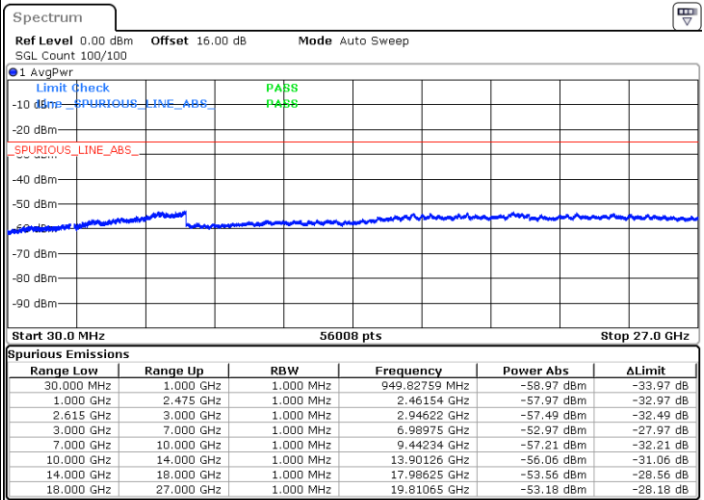

Middle Channel / 1RB74 and 1RB0

Date: 1.MAY.2022 18:31:52

Date: 1.MAY.2022 18:38:13

Middle Channel / FullRB

N/A

Date: 1.MAY.2022 18:30:35

LTE Band 7C / 15MHz+20MHz

64QAM

Highest Channel / 1RB0 and 1RB99

Highest Channel / 1RB74 and 1RB0

Date: 1.MAY.2022 19:00:19

Date: 1.MAY.2022 18:59:03

Highest Channel / FullIRB

N/A

Date: 1.MAY.2022 19:06:41

LTE Band 7C / 20MHz+10MHz

64QAM

Lowest Channel / 1RB0 and 1RB49

Lowest Channel / 1RB99 and 1RB0

Date: 1.MAY.2022 15:56:12

Date: 1.MAY.2022 15:49:51

Lowest Channel / FullRB

N/A

Date: 1.MAY.2022 15:57:29