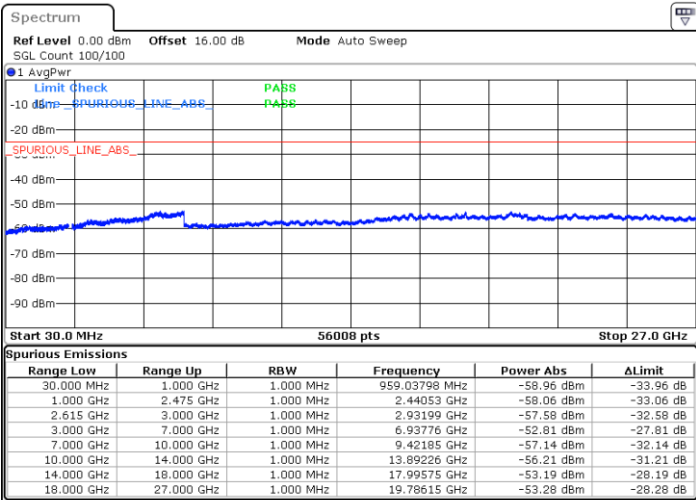

Highest Channel / 1RB0 and 1RB99

Highest Channel / 1RB74 and 1RB0

Date: 1.MAY.2022 19:00:19

Date: 1.MAY.2022 18:59:03

Highest Channel / FullIRB

N/A

Date: 1.MAY.2022 19:06:41

LTE Band 7C / 20MHz+10MHz

64QAM

Lowest Channel / 1RB0 and 1RB49

Lowest Channel / 1RB99 and 1RB0

Date: 1.MAY.2022 15:56:12

Date: 1.MAY.2022 15:49:51

Lowest Channel / FullRB

N/A

Date: 1.MAY.2022 15:57:29

LTE Band 7C / 20MHz+10MHz

64QAM

Middle Channel / 1RB0 and 1RB49

Middle Channel / 1RB99 and 1RB0

Date: 1.MAY.2022 16:08:20

Date: 1.MAY.2022 16:14:41

Middle Channel / FullIRB

N/A

Date: 1.MAY.2022 16:07:03

LTE Band 7C / 20MHz+10MHz

64QAM

Highest Channel / 1RB0 and 1RB49

Highest Channel / 1RB99 and 1RB0

Date: 1.MAY.2022 16:36:49

Date: 1.MAY.2022 16:35:33

Highest Channel / FullIRB