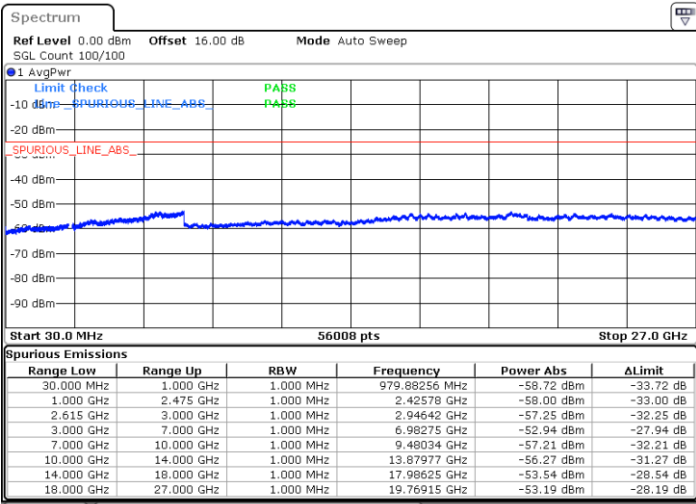

LTE Band 7C / 20MHz+20MHz

16QAM

Lowest Channel / 1RB0 and 1RB99

Lowest Channel / 1RB99 and 1RB0

Date: 1.MAY.2022 20:46:05

Date: 1.MAY.2022 20:42:16

Lowest Channel / FullIRB

N/A

Date: 1.MAY.2022 20:49:55

LTE Band 7C / 20MHz+20MHz

16QAM

Middle Channel / 1RB0 and 1RB99

Middle Channel / 1RB99 and 1RB0

Date: 1.MAY.2022 21:00:48

Date: 1.MAY.2022 21:04:37

Middle Channel / FullRB

N/A

Date: 1.MAY.2022 20:56:57

LTE Band 7C / 20MHz+20MHz

16QAM

Highest Channel / 1RB0 and 1RB99

Highest Channel / 1RB99 and 1RB0

Date: 1.MAY.2022 21:29:17

Date: 1.MAY.2022 21:25:27

Highest Channel / FullIRB

N/A

Date: 1.MAY.2022 21:33:07

LTE Band 7C / 10MHz+20MHz

64QAM

Lowest Channel / 1RB0 and 1RB99

Lowest Channel / 1RB49 and 1RB0

Date: 1.MAY.2022 14:44:31