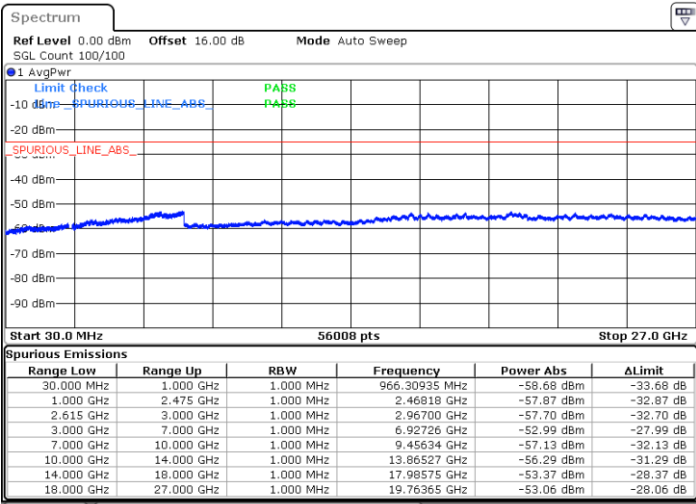

Date: 1.MAY.2022 18:19:43

Date: 1.MAY.2022 18:13:21

Lowest Channel / FullIRB

N/A

Date: 1.MAY.2022 18:21:00

LTE Band 7C / 15MHz+20MHz

64QAM

Middle Channel / 1RB0 and 1RB9

Middle Channel / 1RB74 and 1RB0

Date: 1.MAY.2022 18:31:52

Date: 1.MAY.2022 18:38:13

Middle Channel / FullRB

N/A

Date: 1.MAY.2022 18:30:35

LTE Band 7C / 15MHz+20MHz

64QAM

Highest Channel / 1RB0 and 1RB99

Highest Channel / 1RB74 and 1RB0

Date: 1.MAY.2022 19:00:19

Date: 1.MAY.2022 18:59:03

Highest Channel / FullIRB

N/A

Date: 1.MAY.2022 19:06:41

LTE Band 7C / 20MHz+10MHz