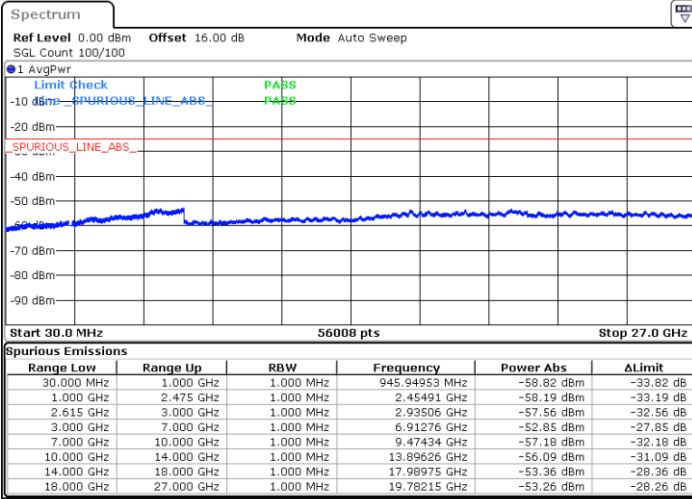

Date: 1.MAY.2022 20:16:19

Date: 1.MAY.2022 20:15:02

Highest Channel / FullIRB

N/A

Date: 1.MAY.2022 20:22:42

LTE Band 7C / 20MHz+20MHz

64QAM

Lowest Channel / 1RB0 and 1RB99

Lowest Channel / 1RB99 and 1RB0

Date: 1.MAY.2022 20:47:21

Date: 1.MAY.2022 20:40:59

Lowest Channel / FullRB

N/A

Date: 1.MAY.2022 20:48:39

LTE Band 7C / 20MHz+20MHz

64QAM

Middle Channel / 1RB0 and 1RB99

Middle Channel / 1RB99 and 1RB0

Date: 1.MAY.2022 20:59:31

Date: 1.MAY.2022 21:05:54

Middle Channel / FullIRB

N/A

Date: 1.MAY.2022 20:58:14

LTE Band 7C / 20MHz+20MHz

64QAM

Highest Channel / 1RB0 and 1RB99

Highest Channel / 1RB99 and 1RB0

Date: 1.MAY.2022 21:28:00

Date: 1.MAY.2022 21:26:44

Highest Channel / FullIRB

N/A

Date: 1.MAY.2022 21:34:24