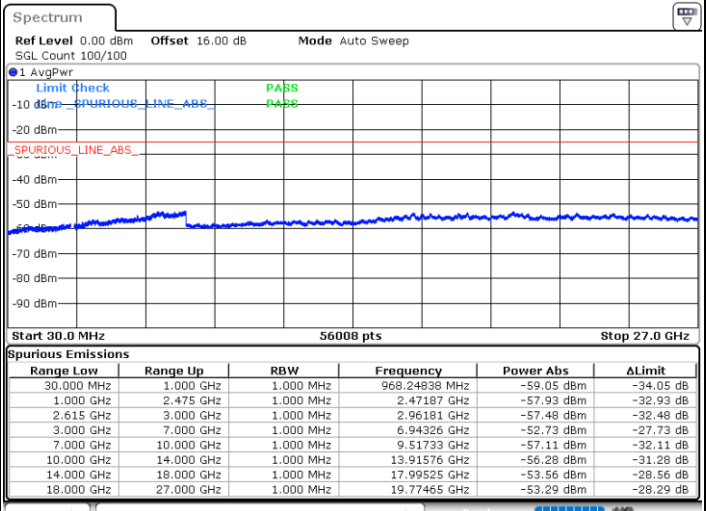

Date: 1.MAY.2022 22:46:12

LTE Band 7C / 15MHz+15MHz

64QAM

Lowest Channel / 1RB0 and 1RB74

Lowest Channel / 1RB74 and 1RB0

Date: 1.MAY.2022 17:08:00

Date: 1.MAY.2022 17:01:38

Lowest Channel / FullIRB

N/A

Date: 1.MAY.2022 17:09:17

LTE Band 7C / 15MHz+15MHz

64QAM

Middle Channel / 1RB0 and 1RB74

Middle Channel / 1RB74 and 1RB0

Date: 1.MAY.2022 17:20:08

Date: 1.MAY.2022 17:26:30

Middle Channel / FullIRB

N/A

Date: 1.MAY.2022 17:18:51

LTE Band 7C / 15MHz+15MHz

64QAM

Highest Channel / 1RB0 and 1RB74

Highest Channel / 1RB74 and 1RB0

Date: 1.MAY.2022 17:48:39

Date: 1.MAY.2022 17:47:23

Highest Channel / FullIRB

N/A

Date: 1.MAY.2022 17:55:02

LTE Band 7C / 15MHz+20MHz

64QAM

Lowest Channel / 1RB0 and 1RB99

Lowest Channel / 1RB74 and 1RB0