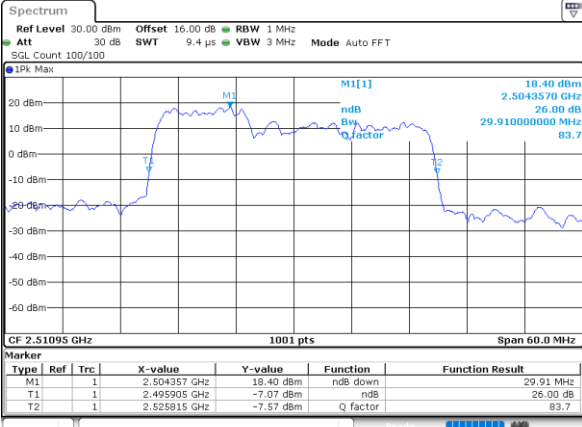

LTE Band 41C

QPSK

Lowest Channel / 5MHz+20MHz

Date: 1.MAY.2022 12:26:42

Lowest Channel / 10MHz+15MHz

Date: 29.APR.2022 17:10:01

Middle Channel / 5MHz+20MHz

Date: 29.APR.2022 15:07:12

Middle Channel / 10MHz+15MHz

Date: 29.APR.2022 17:10:14

Highest Channel / 5MHz+20MHz

Date: 29.APR.2022 15:09:22

Highest Channel / 10MHz+15MHz

Date: 29.APR.2022 17:12:24

LTE Band 41C

QPSK

Lowest Channel / 10MHz+20MHz

Date: 30.APR.2022 14:10:32

Lowest Channel / 15MHz+10MHz

Date: 30.APR.2022 13:05:00

Middle Channel / 10MHz+20MHz

Date: 1.MAY.2022 12:22:15

Middle Channel / 15MHz+10MHz

Date: 30.APR.2022 13:08:13

Highest Channel / 10MHz+20MHz

Date: 30.APR.2022 14:15:55

Highest Channel / 15MHz+10MHz

Date: 30.APR.2022 13:10:22

LTE Band 41C

QPSK

Lowest Channel / 15MHz+15MHz

Date: 30.APR.2022 17:21:24