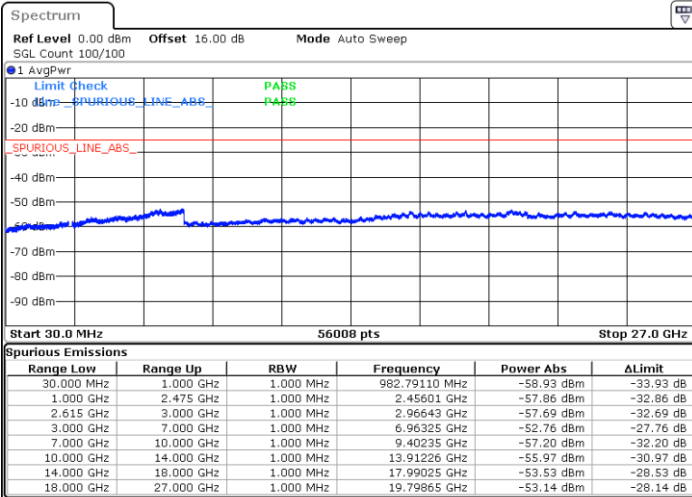

Date: 1.MAY.2022 20:16:19

Date: 1.MAY.2022 20:15:02

Highest Channel / FullIRB

N/A

Date: 1.MAY.2022 20:22:42

LTE Band 7C / 20MHz+20MHz

64QAM

Lowest Channel / 1RB0 and 1RB99

Lowest Channel / 1RB99 and 1RB0

Date: 1.MAY.2022 20:47:21

Date: 1.MAY.2022 20:40:59

Lowest Channel / FullRB

N/A

Date: 1.MAY.2022 20:48:39

LTE Band 7C / 20MHz+20MHz

64QAM

Middle Channel / 1RB0 and 1RB99

Middle Channel / 1RB99 and 1RB0

Date: 1.MAY.2022 20:59:31

Date: 1.MAY.2022 21:05:54

Middle Channel / FullIRB

N/A

Date: 1.MAY.2022 20:58:14

LTE Band 7C / 20MHz+20MHz

64QAM

Highest Channel / 1RB0 and 1RB99

Highest Channel / 1RB99 and 1RB0

Date: 1.MAY.2022 21:28:00

Date: 1.MAY.2022 21:26:44

Highest Channel / FullIRB

N/A

Date: 1.MAY.2022 21:34:24