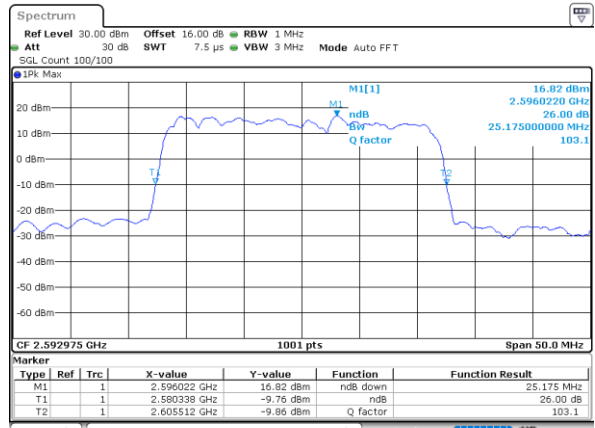

Middle Channel / 10MHz+15MHz

Date: 29.APR.2022 17:10:14

Highest Channel / 5MHz+20MHz

Date: 29.APR.2022 15:09:22

Highest Channel / 10MHz+15MHz

Date: 29.APR.2022 17:12:24

LTE Band 41C

QPSK

Lowest Channel / 10MHz+20MHz

Date: 30.APR.2022 14:10:32

Lowest Channel / 15MHz+10MHz

Date: 30.APR.2022 13:05:00

Middle Channel / 10MHz+20MHz

Date: 1.MAY.2022 12:22:15

Middle Channel / 15MHz+10MHz

Date: 30.APR.2022 13:08:13

Highest Channel / 10MHz+20MHz

Date: 30.APR.2022 14:15:55

Highest Channel / 15MHz+10MHz

Date: 30.APR.2022 13:10:22

LTE Band 41C

QPSK

Lowest Channel / 15MHz+15MHz

Date: 30.APR.2022 17:21:24