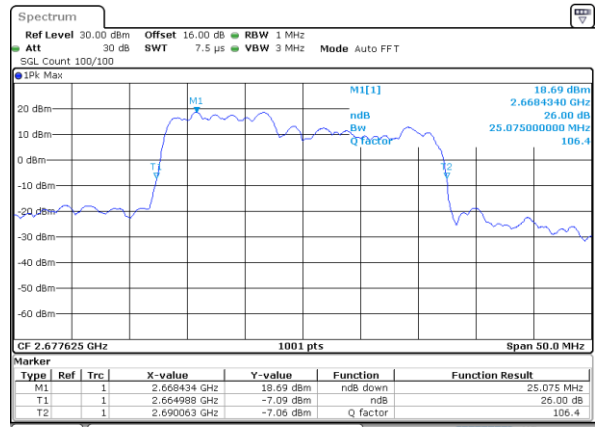

LTE Band 41C

QPSK

Lowest Channel / 5MHz+20MHz

Date: 1.MAY.2022 12:26:42

Lowest Channel / 10MHz+15MHz

Date: 29.APR.2022 17:10:01

Middle Channel / 5MHz+20MHz

Date: 29.APR.2022 15:07:12

Middle Channel / 10MHz+15MHz

Date: 29.APR.2022 17:10:14

Highest Channel / 5MHz+20MHz

Date: 29.APR.2022 15:09:22

Highest Channel / 10MHz+15MHz

Date: 29.APR.2022 17:12:24

LTE Band 41C

QPSK

Lowest Channel / 10MHz+20MHz

Date: 30.APR.2022 14:10:32

Lowest Channel / 15MHz+10MHz

Date: 30.APR.2022 13:05:00

Middle Channel / 10MHz+20MHz

Date: 1.MAY.2022 12:22:15

Middle Channel / 15MHz+10MHz

Date: 30.APR.2022 13:08:13

Highest Channel / 10MHz+20MHz

Date: 30.APR.2022 14:15:55

Highest Channel / 15MHz+10MHz

Date: 30.APR.2022 13:10:22

LTE Band 41C

QPSK

Lowest Channel / 15MHz+15MHz

Date: 30.APR.2022 17:21:24