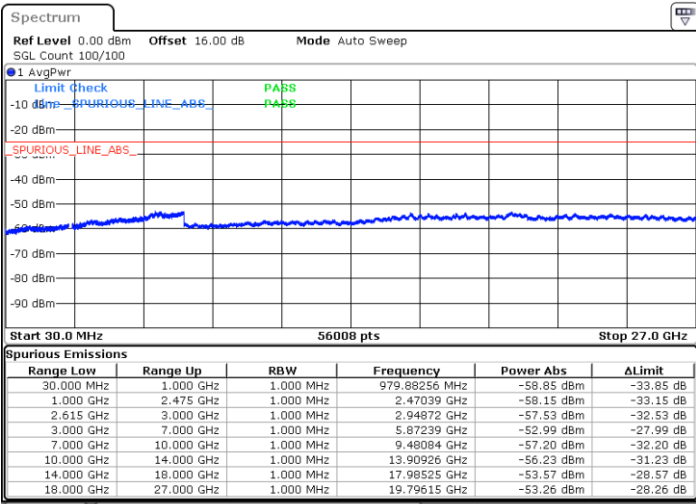

Date: 1.MAY.2022 16:07:03

LTE Band 7C / 20MHz+10MHz

64QAM

Highest Channel / 1RB0 and 1RB49

Highest Channel / 1RB99 and 1RB0

Date: 1.MAY.2022 16:36:49

Date: 1.MAY.2022 16:35:33

Highest Channel / FullIRB

N/A

Date: 1.MAY.2022 16:43:11

LTE Band 7C / 20MHz+15MHz

64QAM

Lowest Channel / 1RB0 and 1RB74

Lowest Channel / 1RB99 and 1RB0

Date: 1.MAY.2022 19:35:41

Date: 1.MAY.2022 19:24:59

Lowest Channel / FullRB

N/A

Date: 1.MAY.2022 19:36:58

LTE Band 7C / 20MHz+15MHz

64QAM

MiddleChannel / 1RB0 and 1RB74

Middle Channel / 1RB99 and 1RB0

Date: 1.MAY.2022 19:47:49

Date: 1.MAY.2022 19:54:10

Middle Channel / FullIRB

N/A

Date: 1.MAY.2022 19:46:32

LTE Band 7C / 20MHz+15MHz

64QAM

Highest Channel / 1RB0 and 1RB74

Highest Channel / 1RB99 and 1RB0