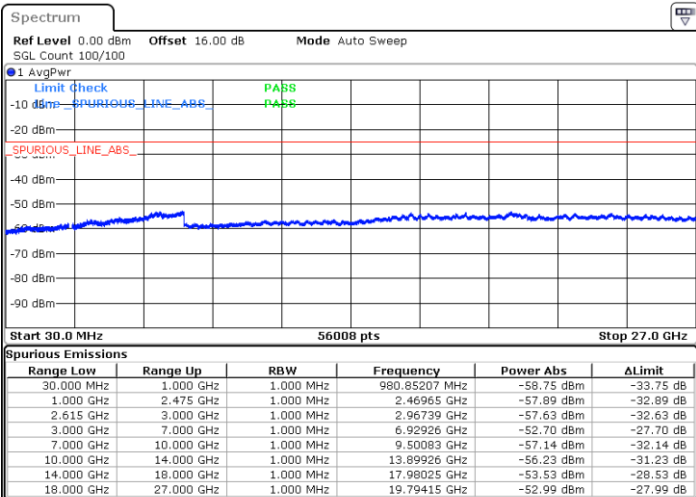

Date: 1.MAY.2022 14:56:39

Date: 1.MAY.2022 15:03:00

Middle Channel / FullIRB

N/A

Date: 1.MAY.2022 14:55:22

LTE Band 7C / 10MHz+20MHz

64QAM

Highest Channel / 1RB0 and 1RB99

Highest Channel / 1RB49 and 1RB0

Date: 1.MAY.2022 15:25:08

Date: 1.MAY.2022 15:23:52

Highest Channel / FullIRB

N/A

Date: 1.MAY.2022 15:31:30

LTE Band 7C / 15MHz+10MHz

64QAM

Lowest Channel / 1RB0 and 1RB49

Lowest Channel / 1RB74 and 1RB0

Date: 1.MAY.2022 21:59:11

Date: 1.MAY.2022 21:52:49

Lowest Channel / FullIRB

N/A

Date: 1.MAY.2022 22:00:27

LTE Band 7C / 15MHz+10MHz