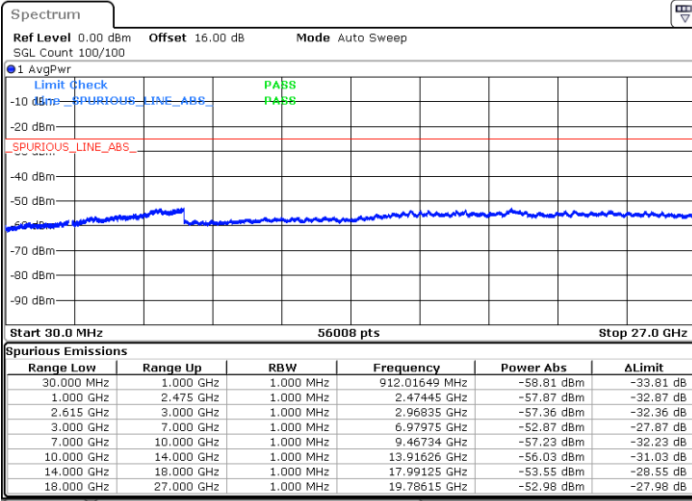

Lowest Channel / FullRB

N/A

Date: 1.MAY.2022 19:36:58

LTE Band 7C / 20MHz+15MHz

64QAM

MiddleChannel / 1RB0 and 1RB74

Middle Channel / 1RB99 and 1RB0

Date: 1.MAY.2022 19:47:49

Date: 1.MAY.2022 19:54:10

Middle Channel / FullIRB

N/A

Date: 1.MAY.2022 19:46:32

LTE Band 7C / 20MHz+15MHz

64QAM

Highest Channel / 1RB0 and 1RB74

Highest Channel / 1RB99 and 1RB0

Date: 1.MAY.2022 20:16:19

Date: 1.MAY.2022 20:15:02

Highest Channel / FullIRB

N/A

Date: 1.MAY.2022 20:22:42

LTE Band 7C / 20MHz+20MHz

64QAM

Lowest Channel / 1RB0 and 1RB99

Lowest Channel / 1RB99 and 1RB0

Date: 1.MAY.2022 20:47:21

Date: 1.MAY.2022 20:40:59

Lowest Channel / FullRB

N/A

Date: 1.MAY.2022 20:48:39

LTE Band 7C / 20MHz+20MHz

64QAM