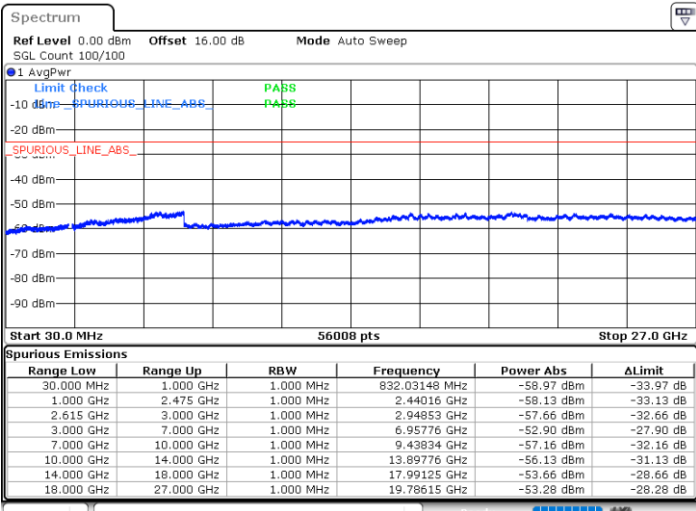

LTE Band 7C / 15MHz+10MHz

64QAM

Highest Channel / 1RB0 and 1RB49

Highest Channel / 1RB74 and 1RB0

Date: 1.MAY.2022 22:39:50

Date: 1.MAY.2022 22:38:33

Highest Channel / FullIRB

N/A

Date: 1.MAY.2022 22:46:12

LTE Band 7C / 15MHz+15MHz

64QAM

Lowest Channel / 1RB0 and 1RB74

Lowest Channel / 1RB74 and 1RB0

Date: 1.MAY.2022 17:08:00

Date: 1.MAY.2022 17:01:38

Lowest Channel / FullIRB

N/A

Date: 1.MAY.2022 17:09:17

LTE Band 7C / 15MHz+15MHz

64QAM

Middle Channel / 1RB0 and 1RB74

Middle Channel / 1RB74 and 1RB0

Date: 1.MAY.2022 17:20:08

Date: 1.MAY.2022 17:26:30

Middle Channel / FullIRB

N/A

Date: 1.MAY.2022 17:18:51

LTE Band 7C / 15MHz+15MHz

64QAM

Highest Channel / 1RB0 and 1RB74

Highest Channel / 1RB74 and 1RB0

Date: 1.MAY.2022 17:48:39