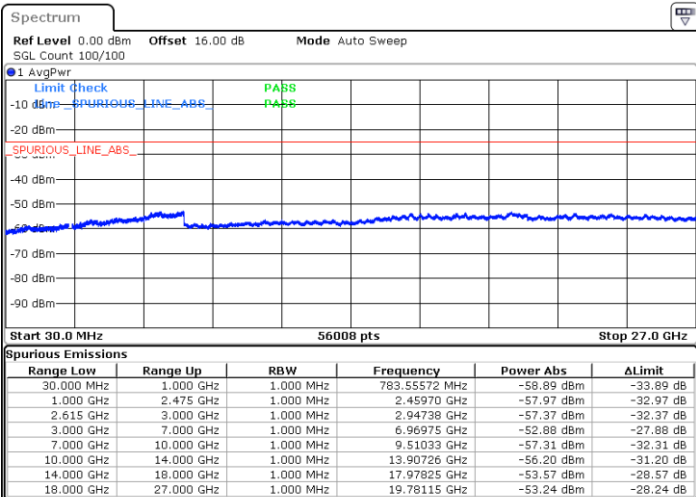

N/A

Date: 1.MAY.2022 20:56:57

LTE Band 7C / 20MHz+20MHz

16QAM

Highest Channel / 1RB0 and 1RB99

Highest Channel / 1RB99 and 1RB0

Date: 1.MAY.2022 21:29:17

Date: 1.MAY.2022 21:25:27

Highest Channel / FullIRB

N/A

Date: 1.MAY.2022 21:33:07

LTE Band 7C / 10MHz+20MHz

64QAM

Lowest Channel / 1RB0 and 1RB99

Lowest Channel / 1RB49 and 1RB0

Date: 1.MAY.2022 14:44:31

Date: 1.MAY.2022 14:38:10

Lowest Channel / FullRB

N/A

Date: 1.MAY.2022 14:45:48

LTE Band 7C / 10MHz+20MHz

64QAM

MiddleChannel / 1RB0 and 1RB99

Middle Channel / 1RB49 and 1RB0

Date: 1.MAY.2022 14:56:39

Date: 1.MAY.2022 15:03:00

Middle Channel / FullIRB

N/A

Date: 1.MAY.2022 14:55:22

LTE Band 7C / 10MHz+20MHz

64QAM

Highest Channel / 1RB0 and 1RB99