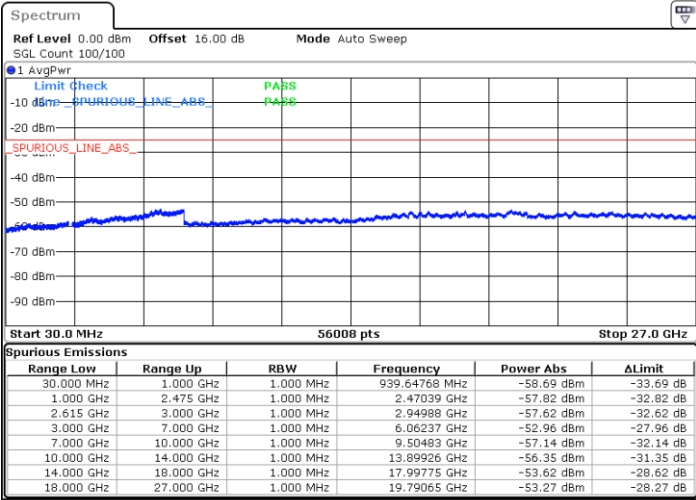

Middle Channel / FullIRB

N/A

Date: 1.MAY.2022 17:18:51

LTE Band 7C / 15MHz+15MHz

64QAM

Highest Channel / 1RB0 and 1RB74

Highest Channel / 1RB74 and 1RB0

Date: 1.MAY.2022 17:48:39

Date: 1.MAY.2022 17:47:23

Highest Channel / FullIRB

N/A

Date: 1.MAY.2022 17:55:02

LTE Band 7C / 15MHz+20MHz

64QAM

Lowest Channel / 1RB0 and 1RB99

Lowest Channel / 1RB74 and 1RB0