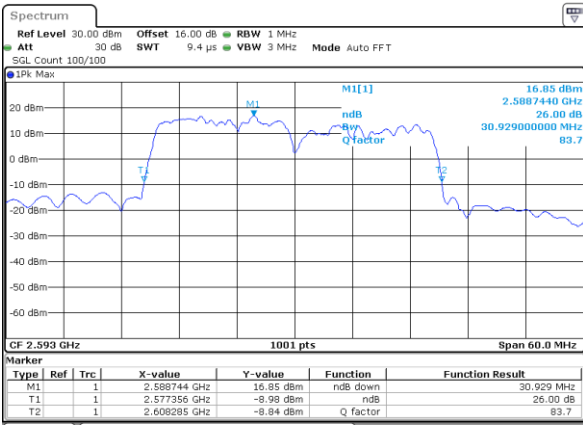

Lowest Channel / 10MHz+20MHz

Date: 30.APR.2022 14:10:32

Lowest Channel / 15MHz+10MHz

Date: 30.APR.2022 13:05:00

Middle Channel / 10MHz+20MHz

Date: 1.MAY.2022 12:22:15

Middle Channel / 15MHz+10MHz

Date: 30.APR.2022 13:08:13

Highest Channel / 10MHz+20MHz

Date: 30.APR.2022 14:15:55

Highest Channel / 15MHz+10MHz

Date: 30.APR.2022 13:10:22

LTE Band 41C

QPSK

Lowest Channel / 15MHz+15MHz

Date: 30.APR.2022 17:21:24

Lowest Channel / 15MHz+20MHz

Date: 30.APR.2022 18:27:06

Middle Channel / 15MHz+15MHz

Date: 30.APR.2022 17:24:37

Middle Channel / 15MHz+20MHz

Date: 30.APR.2022 18:30:19

Highest Channel / 15MHz+15MHz

Date: 30.APR.2022 17:26:46

Highest Channel / 15MHz+20MHz

Date: 30.APR.2022 18:32:29