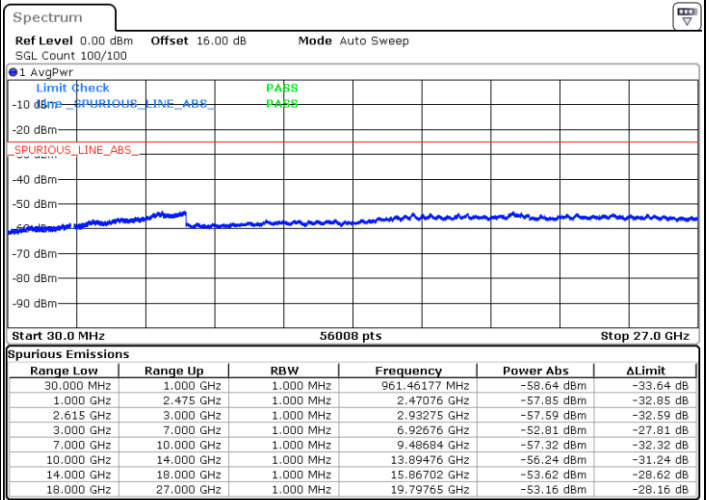

N/A

Date: 1.MAY.2022 20:56:57

LTE Band 7C / 20MHz+20MHz

16QAM

Highest Channel / 1RB0 and 1RB99

Highest Channel / 1RB99 and 1RB0

Date: 1.MAY.2022 21:29:17

Date: 1.MAY.2022 21:25:27

Highest Channel / FullIRB

N/A

Date: 1.MAY.2022 21:33:07

LTE Band 7C / 10MHz+20MHz

64QAM

Lowest Channel / 1RB0 and 1RB99

Lowest Channel / 1RB49 and 1RB0

Date: 1.MAY.2022 14:44:31

Date: 1.MAY.2022 14:38:10

Lowest Channel / FullRB

N/A

Date: 1.MAY.2022 14:45:48

LTE Band 7C / 10MHz+20MHz

64QAM

MiddleChannel / 1RB0 and 1RB99

Middle Channel / 1RB49 and 1RB0

Date: 1.MAY.2022 14:56:39

Date: 1.MAY.2022 15:03:00

Middle Channel / FullIRB

N/A

Date: 1.MAY.2022 14:55:22

LTE Band 7C / 10MHz+20MHz

64QAM

Highest Channel / 1RB0 and 1RB99