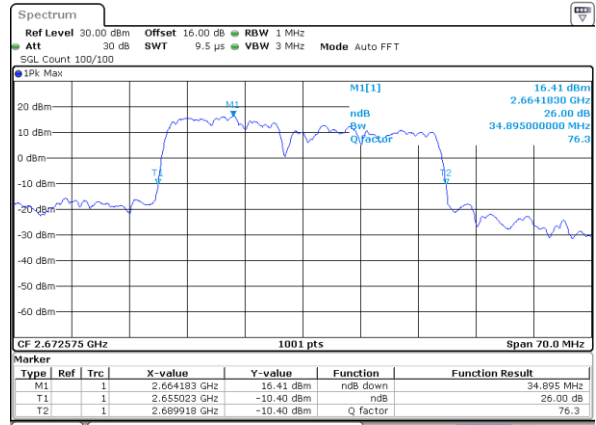

Lowest Channel / 10MHz+20MHz

Date: 30.APR.2022 14:10:32

Lowest Channel / 15MHz+10MHz

Date: 30.APR.2022 13:05:00

Middle Channel / 10MHz+20MHz

Date: 1.MAY.2022 12:22:15

Middle Channel / 15MHz+10MHz

Date: 30.APR.2022 13:08:13

Highest Channel / 10MHz+20MHz

Date: 30.APR.2022 14:15:55

Highest Channel / 15MHz+10MHz

Date: 30.APR.2022 13:10:22

LTE Band 41C

QPSK

Lowest Channel / 15MHz+15MHz

Date: 30.APR.2022 17:21:24

Lowest Channel / 15MHz+20MHz

Date: 30.APR.2022 18:27:06

Middle Channel / 15MHz+15MHz

Date: 30.APR.2022 17:24:37

Middle Channel / 15MHz+20MHz

Date: 30.APR.2022 18:30:19

Highest Channel / 15MHz+15MHz

Date: 30.APR.2022 17:26:46

Highest Channel / 15MHz+20MHz

Date: 30.APR.2022 18:32:29