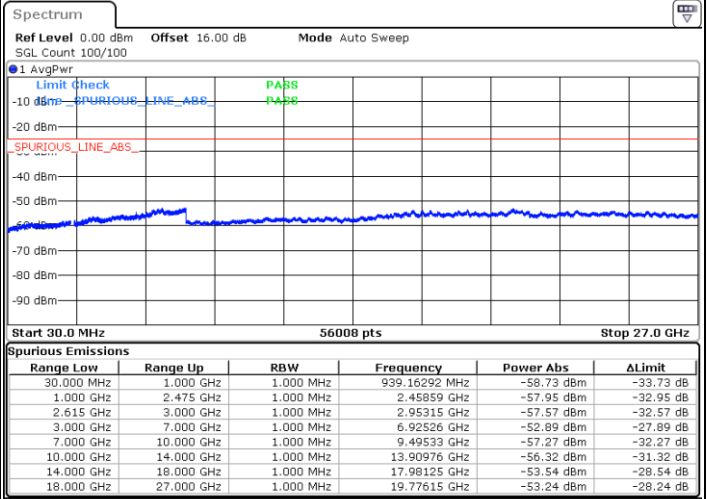

Date: 1.MAY.2022 19:54:10

Middle Channel / FullIRB

N/A

Date: 1.MAY.2022 19:46:32

LTE Band 7C / 20MHz+15MHz

64QAM

Highest Channel / 1RB0 and 1RB74

Highest Channel / 1RB99 and 1RB0

Date: 1.MAY.2022 20:16:19

Date: 1.MAY.2022 20:15:02

Highest Channel / FullIRB

N/A

Date: 1.MAY.2022 20:22:42

LTE Band 7C / 20MHz+20MHz

64QAM

Lowest Channel / 1RB0 and 1RB99

Lowest Channel / 1RB99 and 1RB0

Date: 1.MAY.2022 20:47:21

Date: 1.MAY.2022 20:40:59

Lowest Channel / FullRB

N/A

Date: 1.MAY.2022 20:48:39

LTE Band 7C / 20MHz+20MHz

64QAM

Middle Channel / 1RB0 and 1RB99

Middle Channel / 1RB99 and 1RB0

Date: 1.MAY.2022 20:59:31

Date: 1.MAY.2022 21:05:54

Middle Channel / FullIRB

N/A

Date: 1.MAY.2022 20:58:14

LTE Band 7C / 20MHz+20MHz