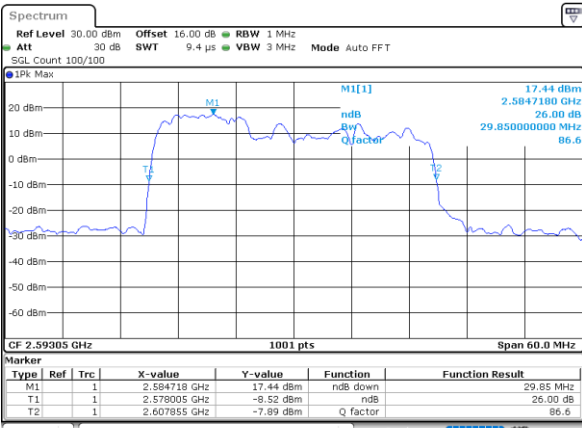

Middle Channel / 10MHz+15MHz

Date: 29.APR.2022 17:10:14

Highest Channel / 5MHz+20MHz

Date: 29.APR.2022 15:09:22

Highest Channel / 10MHz+15MHz

Date: 29.APR.2022 17:12:24

LTE Band 41C

QPSK

Lowest Channel / 10MHz+20MHz

Date: 30.APR.2022 14:10:32

Lowest Channel / 15MHz+10MHz

Date: 30.APR.2022 13:05:00

Middle Channel / 10MHz+20MHz

Date: 1.MAY.2022 12:22:15

Middle Channel / 15MHz+10MHz

Date: 30.APR.2022 13:08:13

Highest Channel / 10MHz+20MHz

Date: 30.APR.2022 14:15:55

Highest Channel / 15MHz+10MHz

Date: 30.APR.2022 13:10:22

LTE Band 41C

QPSK

Lowest Channel / 15MHz+15MHz

Date: 30.APR.2022 17:21:24