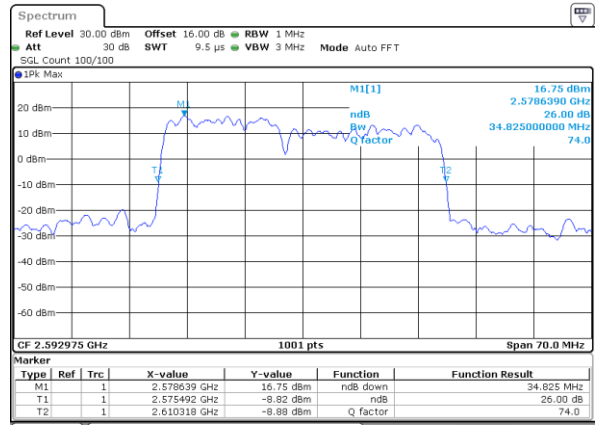

Lowest Channel / 10MHz+20MHz

Date: 30.APR.2022 14:10:32

Lowest Channel / 15MHz+10MHz

Date: 30.APR.2022 13:05:00

Middle Channel / 10MHz+20MHz

Date: 1.MAY.2022 12:22:15

Middle Channel / 15MHz+10MHz

Date: 30.APR.2022 13:08:13

Highest Channel / 10MHz+20MHz

Date: 30.APR.2022 14:15:55

Highest Channel / 15MHz+10MHz

Date: 30.APR.2022 13:10:22

LTE Band 41C

QPSK

Lowest Channel / 15MHz+15MHz

Date: 30.APR.2022 17:21:24

Lowest Channel / 15MHz+20MHz

Date: 30.APR.2022 18:27:06

Middle Channel / 15MHz+15MHz

Date: 30.APR.2022 17:24:37

Middle Channel / 15MHz+20MHz

Date: 30.APR.2022 18:30:19

Highest Channel / 15MHz+15MHz

Date: 30.APR.2022 17:26:46

Highest Channel / 15MHz+20MHz

Date: 30.APR.2022 18:32:29