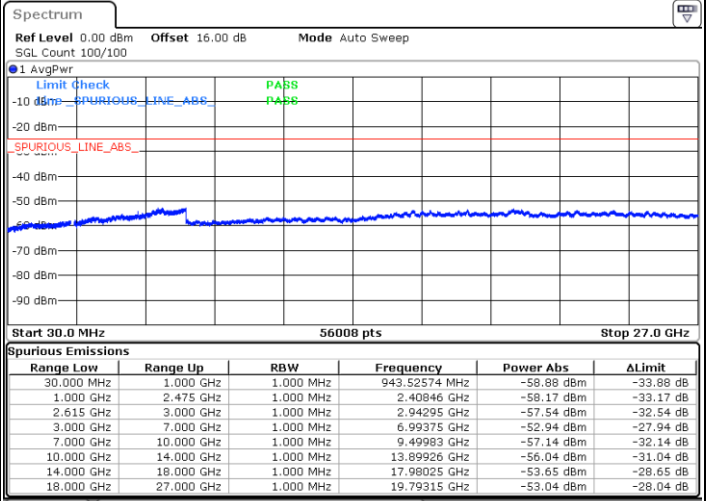

N/A

Date: 1.MAY.2022 17:09:17

LTE Band 7C / 15MHz+15MHz

64QAM

Middle Channel / 1RB0 and 1RB74

Middle Channel / 1RB74 and 1RB0

Date: 1.MAY.2022 17:20:08

Date: 1.MAY.2022 17:26:30

Middle Channel / FullIRB

N/A

Date: 1.MAY.2022 17:18:51

LTE Band 7C / 15MHz+15MHz

64QAM

Highest Channel / 1RB0 and 1RB74

Highest Channel / 1RB74 and 1RB0

Date: 1.MAY.2022 17:48:39

Date: 1.MAY.2022 17:47:23

Highest Channel / FullIRB

N/A

Date: 1.MAY.2022 17:55:02

LTE Band 7C / 15MHz+20MHz

64QAM

Lowest Channel / 1RB0 and 1RB99

Lowest Channel / 1RB74 and 1RB0

Date: 1.MAY.2022 18:19:43

Date: 1.MAY.2022 18:13:21

Lowest Channel / FullIRB

N/A

Date: 1.MAY.2022 18:21:00

LTE Band 7C / 15MHz+20MHz

64QAM

Middle Channel / 1RB0 and 1RB9