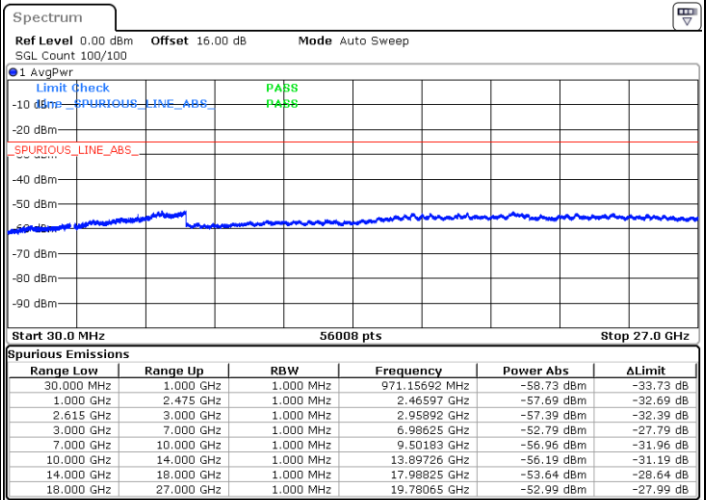

LTE Band 7C / 15MHz+10MHz

64QAM

Highest Channel / 1RB0 and 1RB49

Highest Channel / 1RB74 and 1RB0

Date: 1.MAY.2022 22:39:50

Date: 1.MAY.2022 22:38:33

Highest Channel / FullIRB

N/A

Date: 1.MAY.2022 22:46:12

LTE Band 7C / 15MHz+15MHz

64QAM

Lowest Channel / 1RB0 and 1RB74

Lowest Channel / 1RB74 and 1RB0

Date: 1.MAY.2022 17:08:00

Date: 1.MAY.2022 17:01:38

Lowest Channel / FullIRB