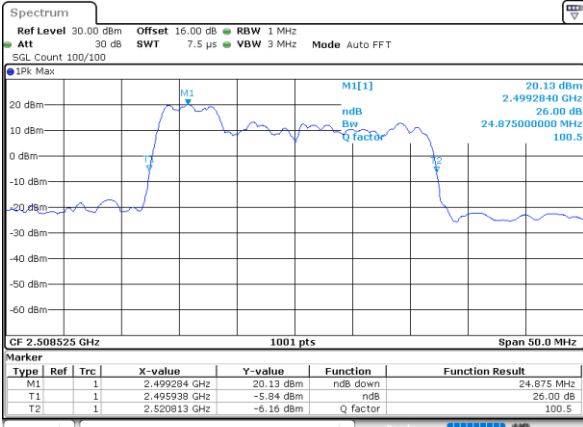

LTE Band 41C

QPSK

Lowest Channel / 5MHz+20MHz

Date: 1.MAY.2022 12:26:42