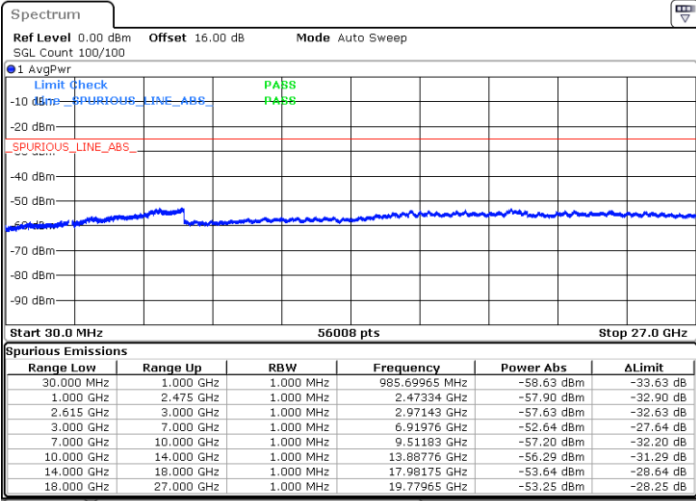

Date: 1.MAY.2022 20:16:19

Date: 1.MAY.2022 20:15:02

Highest Channel / FullIRB

N/A

Date: 1.MAY.2022 20:22:42

LTE Band 7C / 20MHz+20MHz

64QAM

Lowest Channel / 1RB0 and 1RB99

Lowest Channel / 1RB99 and 1RB0

Date: 1.MAY.2022 20:47:21

Date: 1.MAY.2022 20:40:59

Lowest Channel / FullRB

N/A

Date: 1.MAY.2022 20:48:39

LTE Band 7C / 20MHz+20MHz

64QAM

Middle Channel / 1RB0 and 1RB99

Middle Channel / 1RB99 and 1RB0

Date: 1.MAY.2022 20:59:31

Date: 1.MAY.2022 21:05:54

Middle Channel / FullIRB

N/A

Date: 1.MAY.2022 20:58:14

LTE Band 7C / 20MHz+20MHz