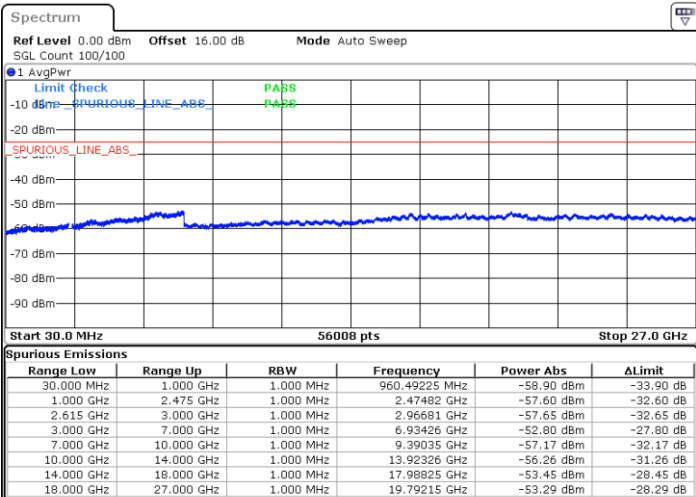

Middle Channel / FullIRB

N/A

Date: 1.MAY.2022 17:18:51

LTE Band 7C / 15MHz+15MHz

64QAM

Highest Channel / 1RB0 and 1RB74

Highest Channel / 1RB74 and 1RB0

Date: 1.MAY.2022 17:48:39

Date: 1.MAY.2022 17:47:23

Highest Channel / FullIRB

N/A

Date: 1.MAY.2022 17:55:02

LTE Band 7C / 15MHz+20MHz

64QAM

Lowest Channel / 1RB0 and 1RB99

Lowest Channel / 1RB74 and 1RB0

Date: 1.MAY.2022 18:19:43

Date: 1.MAY.2022 18:13:21

Lowest Channel / FullIRB

N/A

Date: 1.MAY.2022 18:21:00

LTE Band 7C / 15MHz+20MHz

64QAM

Middle Channel / 1RB0 and 1RB9