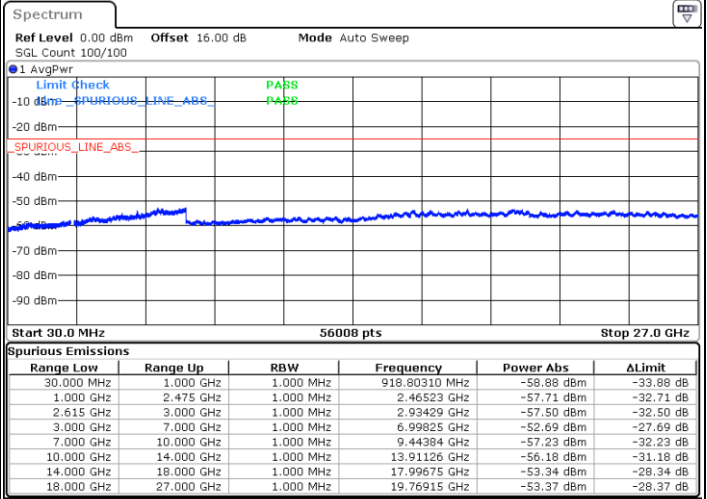

Date: 1.MAY.2022 20:16:19

Date: 1.MAY.2022 20:15:02

Highest Channel / FullIRB

N/A

Date: 1.MAY.2022 20:22:42

LTE Band 7C / 20MHz+20MHz

64QAM

Lowest Channel / 1RB0 and 1RB99

Lowest Channel / 1RB99 and 1RB0

Date: 1.MAY.2022 20:47:21

Date: 1.MAY.2022 20:40:59

Lowest Channel / FullRB

N/A

Date: 1.MAY.2022 20:48:39

LTE Band 7C / 20MHz+20MHz

64QAM

Middle Channel / 1RB0 and 1RB99

Middle Channel / 1RB99 and 1RB0

Date: 1.MAY.2022 20:59:31

Date: 1.MAY.2022 21:05:54

Middle Channel / FullIRB

N/A

Date: 1.MAY.2022 20:58:14

LTE Band 7C / 20MHz+20MHz

64QAM

Highest Channel / 1RB0 and 1RB99

Highest Channel / 1RB99 and 1RB0

Date: 1.MAY.2022 21:28:00

Date: 1.MAY.2022 21:26:44

Highest Channel / FullIRB

N/A

Date: 1.MAY.2022 21:34:24