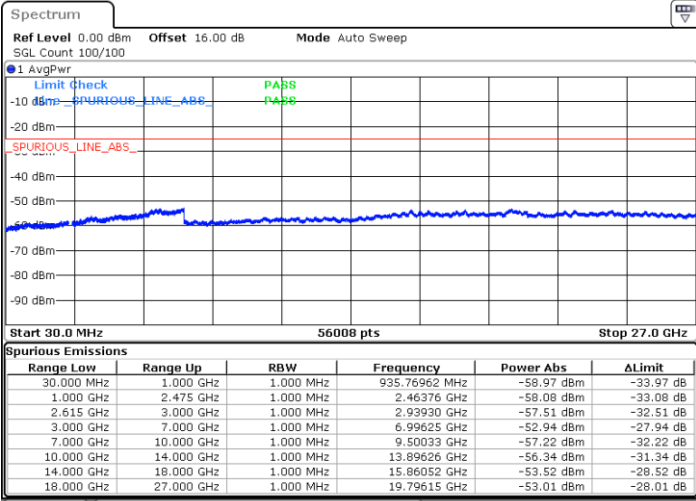

Middle Channel / FullIRB

N/A

Date: 1.MAY.2022 17:18:51

LTE Band 7C / 15MHz+15MHz

64QAM

Highest Channel / 1RB0 and 1RB74

Highest Channel / 1RB74 and 1RB0

Date: 1.MAY.2022 17:48:39

Date: 1.MAY.2022 17:47:23

Highest Channel / FullIRB

N/A

Date: 1.MAY.2022 17:55:02

LTE Band 7C / 15MHz+20MHz

64QAM

Lowest Channel / 1RB0 and 1RB99

Lowest Channel / 1RB74 and 1RB0