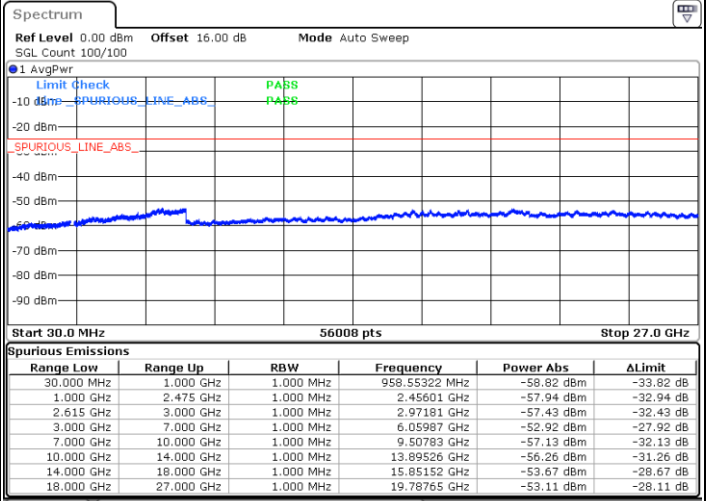

Lowest Channel / FullRB

N/A

Date: 1.MAY.2022 19:36:58

LTE Band 7C / 20MHz+15MHz

64QAM

MiddleChannel / 1RB0 and 1RB74

Middle Channel / 1RB99 and 1RB0

Date: 1.MAY.2022 19:47:49

Date: 1.MAY.2022 19:54:10

Middle Channel / FullIRB

N/A

Date: 1.MAY.2022 19:46:32

LTE Band 7C / 20MHz+15MHz

64QAM

Highest Channel / 1RB0 and 1RB74

Highest Channel / 1RB99 and 1RB0

Date: 1.MAY.2022 20:16:19

Date: 1.MAY.2022 20:15:02

Highest Channel / FullIRB

N/A

Date: 1.MAY.2022 20:22:42

LTE Band 7C / 20MHz+20MHz

64QAM

Lowest Channel / 1RB0 and 1RB99

Lowest Channel / 1RB99 and 1RB0

Date: 1.MAY.2022 20:47:21

Date: 1.MAY.2022 20:40:59

Lowest Channel / FullRB

N/A

Date: 1.MAY.2022 20:48:39

LTE Band 7C / 20MHz+20MHz

64QAM