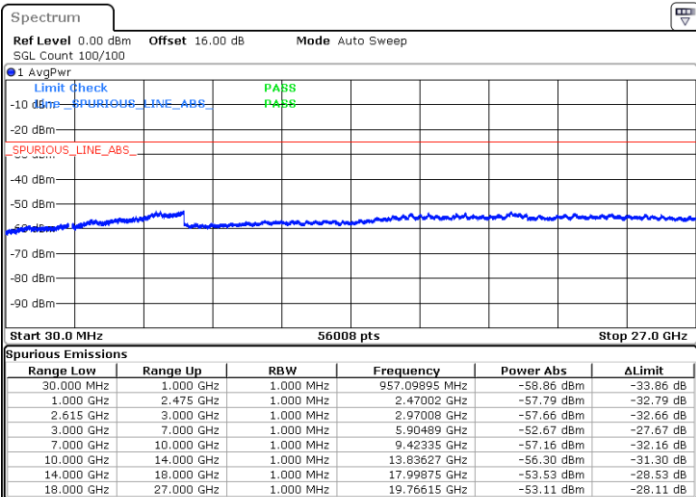

Lowest Channel / 1RB0 and 1RB49

Lowest Channel / 1RB74 and 1RB0

Date: 1.MAY.2022 21:59:11

Date: 1.MAY.2022 21:52:49

Lowest Channel / FullIRB

N/A

Date: 1.MAY.2022 22:00:27

LTE Band 7C / 15MHz+10MHz

LTE Band 7C / 15MHz+10MHz

64QAM

Highest Channel / 1RB0 and 1RB49

Highest Channel / 1RB74 and 1RB0

Date: 1.MAY.2022 22:39:50

Date: 1.MAY.2022 22:38:33

Highest Channel / FullIRB

N/A

Date: 1.MAY.2022 22:46:12

LTE Band 7C / 15MHz+15MHz

64QAM

Lowest Channel / 1RB0 and 1RB74

Lowest Channel / 1RB74 and 1RB0

Date: 1.MAY.2022 17:08:00

Date: 1.MAY.2022 17:01:38

Lowest Channel / FullIRB