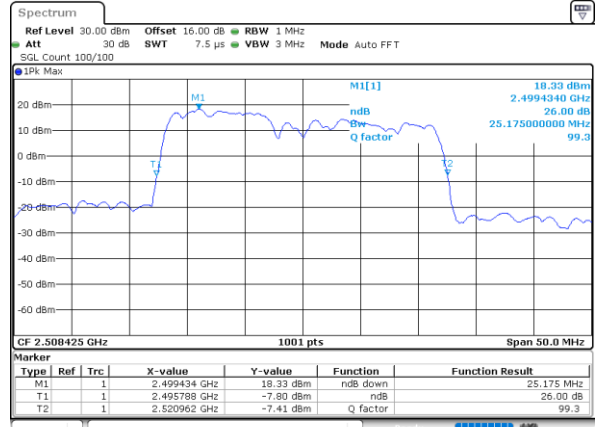

Mode	LTE Band 41C : 26dB BW(MHz)				
64QAM					
BW	5MHz+20MHz	10MHz+15MHz	10MHz+20MHz	15MHz+10MHz	15MHz+15MHz
Lowest CH	24.78	25.08	29.91	24.98	30.69
Middle CH	24.73	25.18	29.91	25.08	30.51
Highest CH	24.83	25.23	29.97	25.23	30.57
BW	15MHz+20MHz	20MHz+5MHz	20MHz+10MHz	20MHz+15MHz	20MHz+20MHz
Lowest CH	34.55	24.93	30.09	35.11	39.64
Middle CH	34.76	24.88	30.09	35.04	39.80
Highest CH	34.83	24.88	30.15	35.25	39.80

LTE Band 41C

QPSK

Lowest Channel / 5MHz+20MHz

Date: 1.MAY.2022 12:26:42

Lowest Channel / 10MHz+15MHz

Date: 29.APR.2022 17:10:01

Middle Channel / 5MHz+20MHz

Date: 29.APR.2022 15:07:12

Middle Channel / 10MHz+15MHz

Date: 29.APR.2022 17:10:14

Highest Channel / 5MHz+20MHz

Date: 29.APR.2022 15:09:22

Highest Channel / 10MHz+15MHz

Date: 29.APR.2022 17:12:24

LTE Band 41C

QPSK

Lowest Channel / 10MHz+20MHz

Date: 30.APR.2022 14:10:32

Lowest Channel / 15MHz+10MHz

Date: 30.APR.2022 13:05:00

Middle Channel / 10MHz+20MHz

Date: 1.MAY.2022 12:22:15

Middle Channel / 15MHz+10MHz

Date: 30.APR.2022 13:08:13