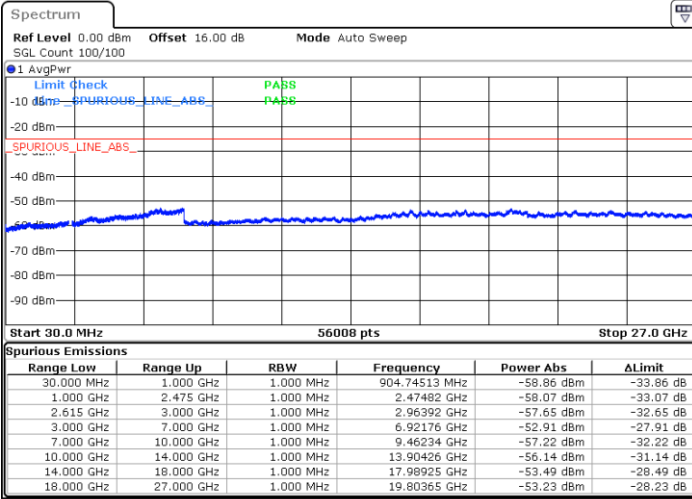

Date: 1.MAY.2022 19:54:10

Middle Channel / FullIRB

N/A

Date: 1.MAY.2022 19:46:32

LTE Band 7C / 20MHz+15MHz

64QAM

Highest Channel / 1RB0 and 1RB74

Highest Channel / 1RB99 and 1RB0

Date: 1.MAY.2022 20:16:19

Date: 1.MAY.2022 20:15:02

Highest Channel / FullIRB

N/A

Date: 1.MAY.2022 20:22:42

LTE Band 7C / 20MHz+20MHz

64QAM

Lowest Channel / 1RB0 and 1RB99

Lowest Channel / 1RB99 and 1RB0

Date: 1.MAY.2022 20:47:21

Date: 1.MAY.2022 20:40:59

Lowest Channel / FullRB

N/A

Date: 1.MAY.2022 20:48:39

LTE Band 7C / 20MHz+20MHz

64QAM