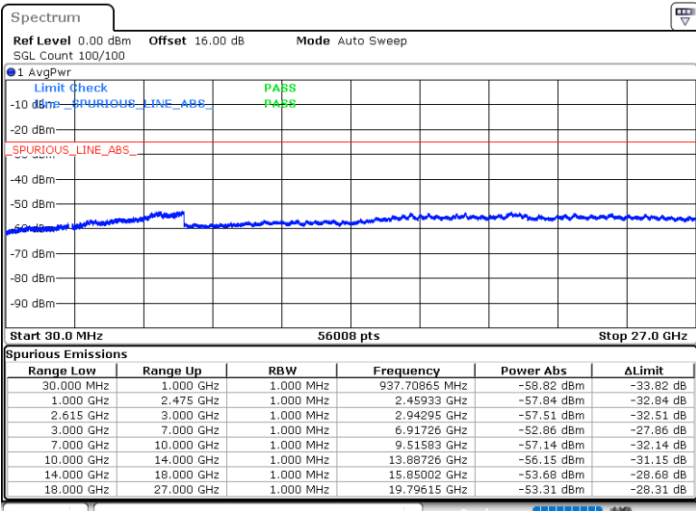

Date: 1.MAY.2022 22:46:12

LTE Band 7C / 15MHz+15MHz

64QAM

Lowest Channel / 1RB0 and 1RB74

Lowest Channel / 1RB74 and 1RB0

Date: 1.MAY.2022 17:08:00

Date: 1.MAY.2022 17:01:38

Lowest Channel / FullIRB

N/A

Date: 1.MAY.2022 17:09:17

LTE Band 7C / 15MHz+15MHz

64QAM

Middle Channel / 1RB0 and 1RB74

Middle Channel / 1RB74 and 1RB0

Date: 1.MAY.2022 17:20:08

Date: 1.MAY.2022 17:26:30

Middle Channel / FullIRB

N/A

Date: 1.MAY.2022 17:18:51

LTE Band 7C / 15MHz+15MHz

64QAM

Highest Channel / 1RB0 and 1RB74

Highest Channel / 1RB74 and 1RB0

Date: 1.MAY.2022 17:48:39

Date: 1.MAY.2022 17:47:23

Highest Channel / FullIRB

N/A

Date: 1.MAY.2022 17:55:02

LTE Band 7C / 15MHz+20MHz

64QAM

Lowest Channel / 1RB0 and 1RB99

Lowest Channel / 1RB74 and 1RB0