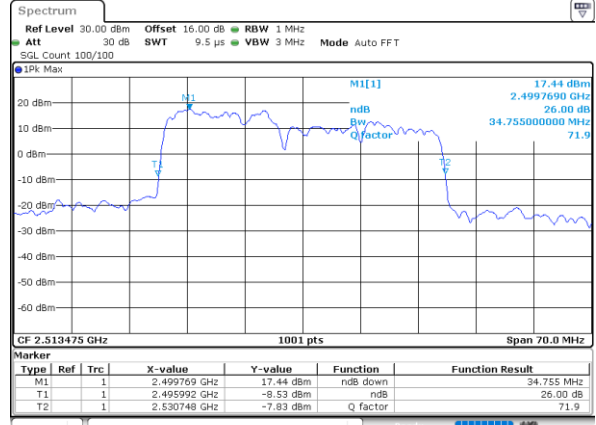

Middle Channel / 10MHz+15MHz

Date: 29.APR.2022 17:10:14

Highest Channel / 5MHz+20MHz

Date: 29.APR.2022 15:09:22

Highest Channel / 10MHz+15MHz

Date: 29.APR.2022 17:12:24

LTE Band 41C

QPSK

Lowest Channel / 10MHz+20MHz

Date: 30.APR.2022 14:10:32

Lowest Channel / 15MHz+10MHz

Date: 30.APR.2022 13:05:00

Middle Channel / 10MHz+20MHz

Date: 1.MAY.2022 12:22:15

Middle Channel / 15MHz+10MHz

Date: 30.APR.2022 13:08:13

Highest Channel / 10MHz+20MHz

Date: 30.APR.2022 14:15:55

Highest Channel / 15MHz+10MHz

Date: 30.APR.2022 13:10:22

LTE Band 41C

QPSK

Lowest Channel / 15MHz+15MHz

Date: 30.APR.2022 17:21:24

Lowest Channel / 15MHz+20MHz

Date: 30.APR.2022 18:27:06

Middle Channel / 15MHz+15MHz

Date: 30.APR.2022 17:24:37

Middle Channel / 15MHz+20MHz

Date: 30.APR.2022 18:30:19

Highest Channel / 15MHz+15MHz

Date: 30.APR.2022 17:26:46