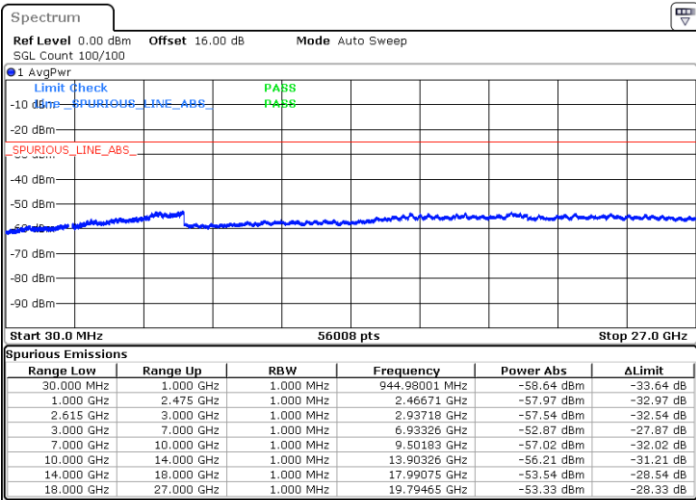

Lowest Channel / 1RB0 and 1RB49

Lowest Channel / 1RB74 and 1RB0

Date: 1.MAY.2022 21:59:11

Date: 1.MAY.2022 21:52:49

Lowest Channel / FullIRB

N/A

Date: 1.MAY.2022 22:00:27

LTE Band 7C / 15MHz+10MHz

64QAM

Middle Channel / 1RB0 and 1RB49

Middle Channel / 1RB74 and 1RB0

Date: 1.MAY.2022 22:11:19

Date: 1.MAY.2022 22:17:41

Middle Channel / FullIRB

N/A

Date: 1.MAY.2022 22:10:02

LTE Band 7C / 15MHz+10MHz

64QAM

Highest Channel / 1RB0 and 1RB49

Highest Channel / 1RB74 and 1RB0

Date: 1.MAY.2022 22:39:50

Date: 1.MAY.2022 22:38:33

Highest Channel / FullIRB

N/A

Date: 1.MAY.2022 22:46:12

LTE Band 7C / 15MHz+15MHz

64QAM

Lowest Channel / 1RB0 and 1RB74

Lowest Channel / 1RB74 and 1RB0

Date: 1.MAY.2022 17:08:00

Date: 1.MAY.2022 17:01:38

Lowest Channel / FullIRB