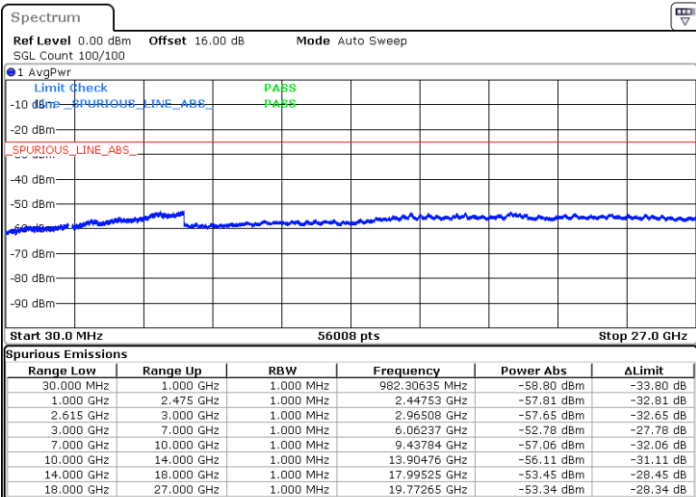

Highest Channel / 1RB0 and 1RB99

Highest Channel / 1RB74 and 1RB0

Date: 1.MAY.2022 19:00:19

Date: 1.MAY.2022 18:59:03

Highest Channel / FullIRB

N/A

Date: 1.MAY.2022 19:06:41

LTE Band 7C / 20MHz+10MHz

LTE Band 7C / 20MHz+10MHz

64QAM

Middle Channel / 1RB0 and 1RB49

Middle Channel / 1RB99 and 1RB0

Date: 1.MAY.2022 16:08:20

Date: 1.MAY.2022 16:14:41

Middle Channel / FullIRB

N/A

Date: 1.MAY.2022 16:07:03

LTE Band 7C / 20MHz+10MHz

64QAM

Highest Channel / 1RB0 and 1RB49

Highest Channel / 1RB99 and 1RB0

Date: 1.MAY.2022 16:36:49

Date: 1.MAY.2022 16:35:33

Highest Channel / FullIRB