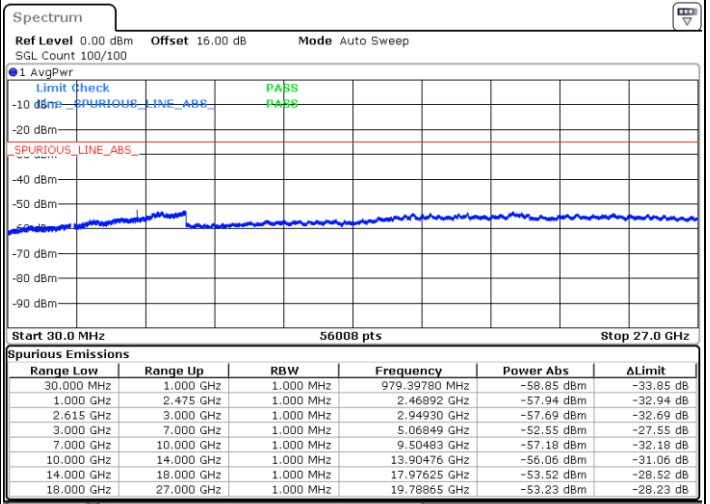

LTE Band 7C / 20MHz+20MHz

16QAM

Lowest Channel / 1RB0 and 1RB99

Lowest Channel / 1RB99 and 1RB0

Date: 1.MAY.2022 20:46:05

Date: 1.MAY.2022 20:42:16

Lowest Channel / FullIRB

N/A

Date: 1.MAY.2022 20:49:55

LTE Band 7C / 20MHz+20MHz

16QAM

Middle Channel / 1RB0 and 1RB99

Middle Channel / 1RB99 and 1RB0

Date: 1.MAY.2022 21:00:48

Date: 1.MAY.2022 21:04:37

Middle Channel / FullRB

N/A

Date: 1.MAY.2022 20:56:57

LTE Band 7C / 20MHz+20MHz

16QAM

Highest Channel / 1RB0 and 1RB99

Highest Channel / 1RB99 and 1RB0

Date: 1.MAY.2022 21:29:17

Date: 1.MAY.2022 21:25:27

Highest Channel / FullIRB

N/A

Date: 1.MAY.2022 21:33:07

LTE Band 7C / 10MHz+20MHz

64QAM

Lowest Channel / 1RB0 and 1RB99

Lowest Channel / 1RB49 and 1RB0

Date: 1.MAY.2022 14:44:31