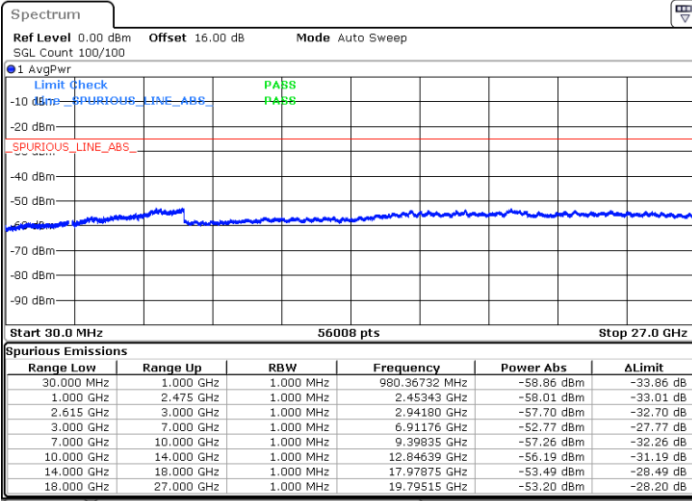

N/A

Date: 1.MAY.2022 16:43:11

LTE Band 7C / 20MHz+15MHz

64QAM

Lowest Channel / 1RB0 and 1RB74

Lowest Channel / 1RB99 and 1RB0

Date: 1.MAY.2022 19:35:41

Date: 1.MAY.2022 19:24:59

Lowest Channel / FullRB

N/A

Date: 1.MAY.2022 19:36:58

LTE Band 7C / 20MHz+15MHz

64QAM

MiddleChannel / 1RB0 and 1RB74

Middle Channel / 1RB99 and 1RB0

Date: 1.MAY.2022 19:47:49

Date: 1.MAY.2022 19:54:10

Middle Channel / FullIRB

N/A

Date: 1.MAY.2022 19:46:32

LTE Band 7C / 20MHz+15MHz

64QAM

Highest Channel / 1RB0 and 1RB74

Highest Channel / 1RB99 and 1RB0

Date: 1.MAY.2022 20:16:19

Date: 1.MAY.2022 20:15:02

Highest Channel / FullIRB

N/A

Date: 1.MAY.2022 20:22:42

LTE Band 7C / 20MHz+20MHz

64QAM

Lowest Channel / 1RB0 and 1RB99