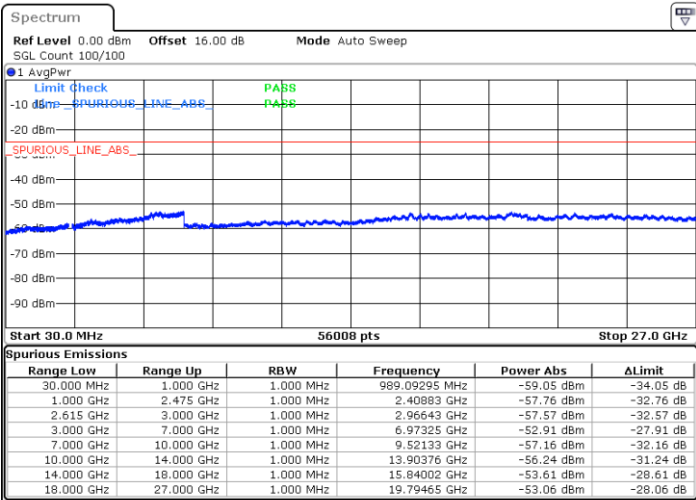

N/A

Date: 1.MAY.2022 20:56:57

LTE Band 7C / 20MHz+20MHz

16QAM

Highest Channel / 1RB0 and 1RB99

Highest Channel / 1RB99 and 1RB0

Date: 1.MAY.2022 21:29:17

Date: 1.MAY.2022 21:25:27

Highest Channel / FullIRB

N/A

Date: 1.MAY.2022 21:33:07

LTE Band 7C / 10MHz+20MHz

64QAM

Lowest Channel / 1RB0 and 1RB99

Lowest Channel / 1RB49 and 1RB0

Date: 1.MAY.2022 14:44:31

Date: 1.MAY.2022 14:38:10

Lowest Channel / FullRB

N/A

Date: 1.MAY.2022 14:45:48

LTE Band 7C / 10MHz+20MHz

64QAM

MiddleChannel / 1RB0 and 1RB99

Middle Channel / 1RB49 and 1RB0

Date: 1.MAY.2022 14:56:39

Date: 1.MAY.2022 15:03:00

Middle Channel / FullIRB

N/A

Date: 1.MAY.2022 14:55:22

LTE Band 7C / 10MHz+20MHz

64QAM

Highest Channel / 1RB0 and 1RB99