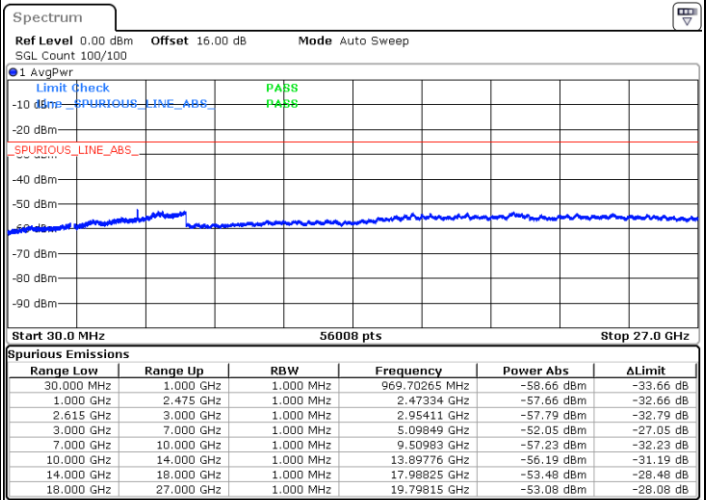

Date: 1.MAY.2022 20:49:55

LTE Band 7C / 20MHz+20MHz

16QAM

Middle Channel / 1RB0 and 1RB99

Middle Channel / 1RB99 and 1RB0

Date: 1.MAY.2022 21:00:48

Date: 1.MAY.2022 21:04:37

Middle Channel / FullRB

N/A

Date: 1.MAY.2022 20:56:57

LTE Band 7C / 20MHz+20MHz

16QAM

Highest Channel / 1RB0 and 1RB99

Highest Channel / 1RB99 and 1RB0

Date: 1.MAY.2022 21:29:17

Date: 1.MAY.2022 21:25:27

Highest Channel / FullIRB

N/A

Date: 1.MAY.2022 21:33:07

LTE Band 7C / 10MHz+20MHz

64QAM

Lowest Channel / 1RB0 and 1RB99

Lowest Channel / 1RB49 and 1RB0

Date: 1.MAY.2022 14:44:31