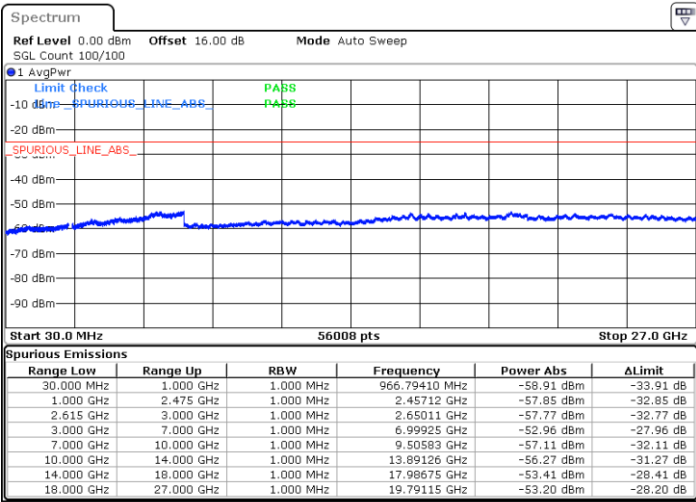

Date: 1.MAY.2022 16:07:03

LTE Band 7C / 20MHz+10MHz

64QAM

Highest Channel / 1RB0 and 1RB49

Highest Channel / 1RB99 and 1RB0

Date: 1.MAY.2022 16:36:49

Date: 1.MAY.2022 16:35:33

Highest Channel / FullIRB

N/A

Date: 1.MAY.2022 16:43:11

LTE Band 7C / 20MHz+15MHz

64QAM

Lowest Channel / 1RB0 and 1RB74

Lowest Channel / 1RB99 and 1RB0

Date: 1.MAY.2022 19:35:41

Date: 1.MAY.2022 19:24:59

Lowest Channel / FullRB

N/A

Date: 1.MAY.2022 19:36:58

LTE Band 7C / 20MHz+15MHz

64QAM

MiddleChannel / 1RB0 and 1RB74

Middle Channel / 1RB99 and 1RB0

Date: 1.MAY.2022 19:47:49

Date: 1.MAY.2022 19:54:10

Middle Channel / FullIRB

N/A

Date: 1.MAY.2022 19:46:32

LTE Band 7C / 20MHz+15MHz

64QAM

Highest Channel / 1RB0 and 1RB74

Highest Channel / 1RB99 and 1RB0