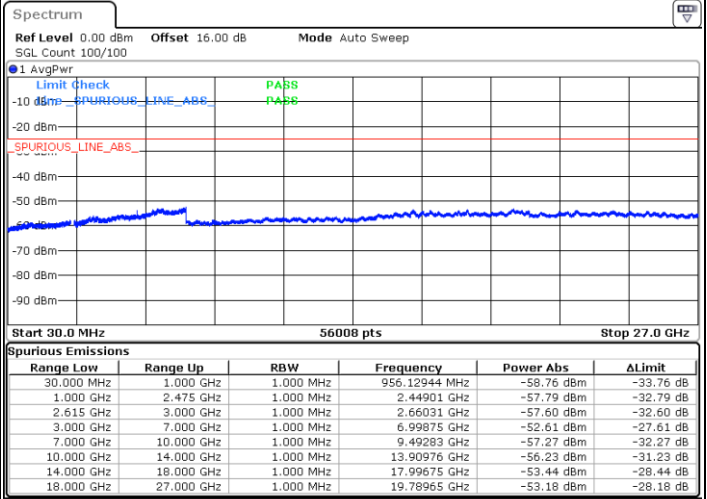

LTE Band 7C / 15MHz+10MHz

64QAM

Middle Channel / 1RB0 and 1RB49

Middle Channel / 1RB74 and 1RB0

Date: 1.MAY.2022 22:11:19

Date: 1.MAY.2022 22:17:41