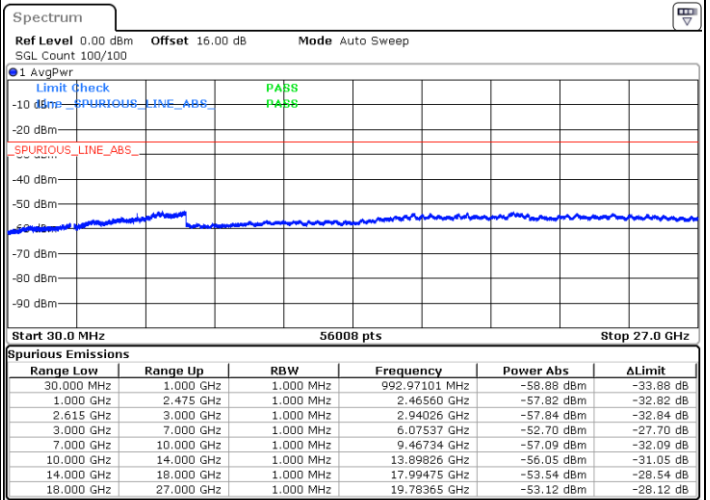

Highest Channel / 1RB0 and 1RB99

Highest Channel / 1RB74 and 1RB0

Date: 1.MAY.2022 19:00:19

Date: 1.MAY.2022 18:59:03

Highest Channel / FullIRB

N/A

Date: 1.MAY.2022 19:06:41

LTE Band 7C / 20MHz+10MHz

64QAM

Lowest Channel / 1RB0 and 1RB49

Lowest Channel / 1RB99 and 1RB0

Date: 1.MAY.2022 15:56:12

Date: 1.MAY.2022 15:49:51

Lowest Channel / FullRB

N/A

Date: 1.MAY.2022 15:57:29

LTE Band 7C / 20MHz+10MHz

64QAM

Middle Channel / 1RB0 and 1RB49

Middle Channel / 1RB99 and 1RB0

Date: 1.MAY.2022 16:08:20

Date: 1.MAY.2022 16:14:41

Middle Channel / FullIRB

N/A

Date: 1.MAY.2022 16:07:03

LTE Band 7C / 20MHz+10MHz

64QAM

Highest Channel / 1RB0 and 1RB49

Highest Channel / 1RB99 and 1RB0

Date: 1.MAY.2022 16:36:49

Date: 1.MAY.2022 16:35:33

Highest Channel / FullIRB