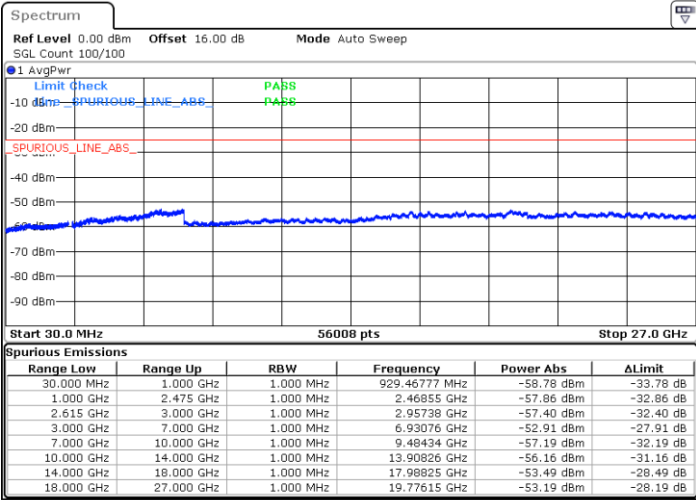

Date: 1.MAY.2022 20:16:19

Date: 1.MAY.2022 20:15:02

Highest Channel / FullIRB

N/A

Date: 1.MAY.2022 20:22:42

LTE Band 7C / 20MHz+20MHz

64QAM

Lowest Channel / 1RB0 and 1RB99

Lowest Channel / 1RB99 and 1RB0

Date: 1.MAY.2022 20:47:21

Date: 1.MAY.2022 20:40:59

Lowest Channel / FullRB

N/A

Date: 1.MAY.2022 20:48:39

LTE Band 7C / 20MHz+20MHz

64QAM

Middle Channel / 1RB0 and 1RB99

Middle Channel / 1RB99 and 1RB0

Date: 1.MAY.2022 20:59:31

Date: 1.MAY.2022 21:05:54

Middle Channel / FullIRB

N/A

Date: 1.MAY.2022 20:58:14

LTE Band 7C / 20MHz+20MHz

64QAM

Highest Channel / 1RB0 and 1RB99

Highest Channel / 1RB99 and 1RB0

Date: 1.MAY.2022 21:28:00

Date: 1.MAY.2022 21:26:44

Highest Channel / FullIRB

N/A

Date: 1.MAY.2022 21:34:24