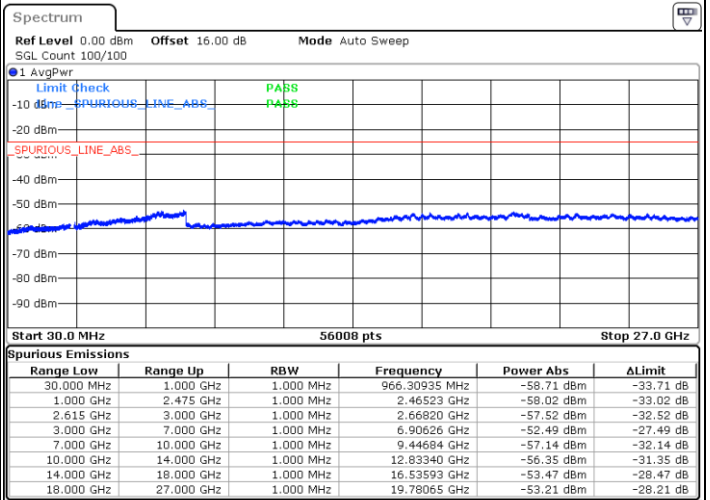

Date: 1.MAY.2022 17:47:23

Highest Channel / FullIRB

N/A

Date: 1.MAY.2022 17:55:02

LTE Band 7C / 15MHz+20MHz

64QAM

Lowest Channel / 1RB0 and 1RB99

Lowest Channel / 1RB74 and 1RB0

Date: 1.MAY.2022 18:19:43

Date: 1.MAY.2022 18:13:21

Lowest Channel / FullIRB

N/A

Date: 1.MAY.2022 18:21:00

LTE Band 7C / 15MHz+20MHz

64QAM

Middle Channel / 1RB0 and 1RB9

Middle Channel / 1RB74 and 1RB0

Date: 1.MAY.2022 18:31:52

Date: 1.MAY.2022 18:38:13

Middle Channel / FullRB

N/A

Date: 1.MAY.2022 18:30:35

LTE Band 7C / 15MHz+20MHz

64QAM

Highest Channel / 1RB0 and 1RB99

Highest Channel / 1RB74 and 1RB0

Date: 1.MAY.2022 19:00:19

Date: 1.MAY.2022 18:59:03

Highest Channel / FullIRB

N/A

Date: 1.MAY.2022 19:06:41

LTE Band 7C / 20MHz+10MHz