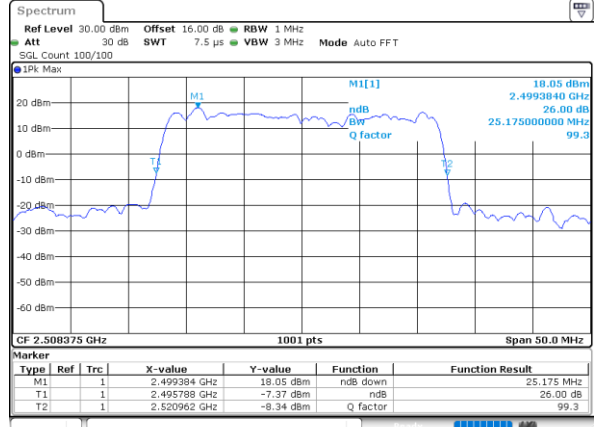

LTE Band 41C

QPSK

Lowest Channel / 5MHz+20MHz

Date: 1.MAY.2022 12:26:42

Lowest Channel / 10MHz+15MHz

Date: 29.APR.2022 17:10:01

Middle Channel / 5MHz+20MHz

Date: 29.APR.2022 15:07:12

Middle Channel / 10MHz+15MHz

Date: 29.APR.2022 17:10:14

Highest Channel / 5MHz+20MHz

Date: 29.APR.2022 15:09:22

Highest Channel / 10MHz+15MHz

Date: 29.APR.2022 17:12:24

LTE Band 41C

QPSK

Lowest Channel / 10MHz+20MHz

Date: 30.APR.2022 14:10:32

Lowest Channel / 15MHz+10MHz

Date: 30.APR.2022 13:05:00

Middle Channel / 10MHz+20MHz

Date: 1.MAY.2022 12:22:15

Middle Channel / 15MHz+10MHz

Date: 30.APR.2022 13:08:13

Highest Channel / 10MHz+20MHz

Date: 30.APR.2022 14:15:55

Highest Channel / 15MHz+10MHz

Date: 30.APR.2022 13:10:22

LTE Band 41C

QPSK

Lowest Channel / 15MHz+15MHz

Date: 30.APR.2022 17:21:24