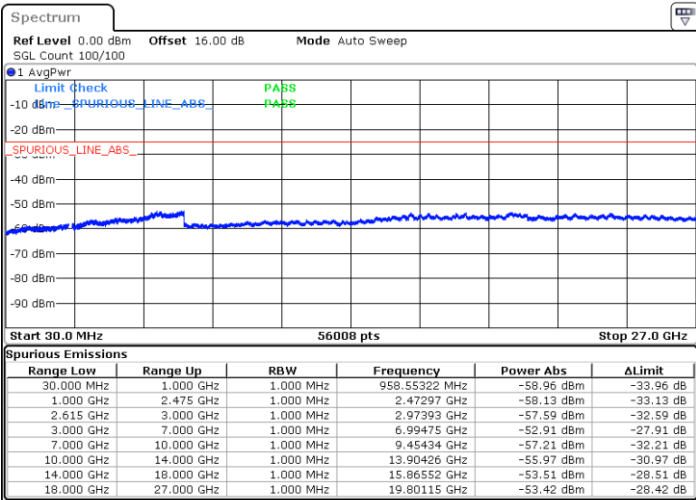

Date: 1.MAY.2022 14:38:10

Lowest Channel / FullRB

N/A

Date: 1.MAY.2022 14:45:48

LTE Band 7C / 10MHz+20MHz

64QAM

MiddleChannel / 1RB0 and 1RB99

Middle Channel / 1RB49 and 1RB0

Date: 1.MAY.2022 14:56:39

Date: 1.MAY.2022 15:03:00

Middle Channel / FullIRB

N/A

Date: 1.MAY.2022 14:55:22

LTE Band 7C / 10MHz+20MHz

64QAM

Highest Channel / 1RB0 and 1RB99

Highest Channel / 1RB49 and 1RB0

Date: 1.MAY.2022 15:25:08

Date: 1.MAY.2022 15:23:52

Highest Channel / FullIRB

N/A

Date: 1.MAY.2022 15:31:30

LTE Band 7C / 15MHz+10MHz

64QAM

Lowest Channel / 1RB0 and 1RB49

Lowest Channel / 1RB74 and 1RB0

Date: 1.MAY.2022 21:59:11

Date: 1.MAY.2022 21:52:49

Lowest Channel / FullIRB

N/A

Date: 1.MAY.2022 22:00:27

LTE Band 7C / 15MHz+10MHz