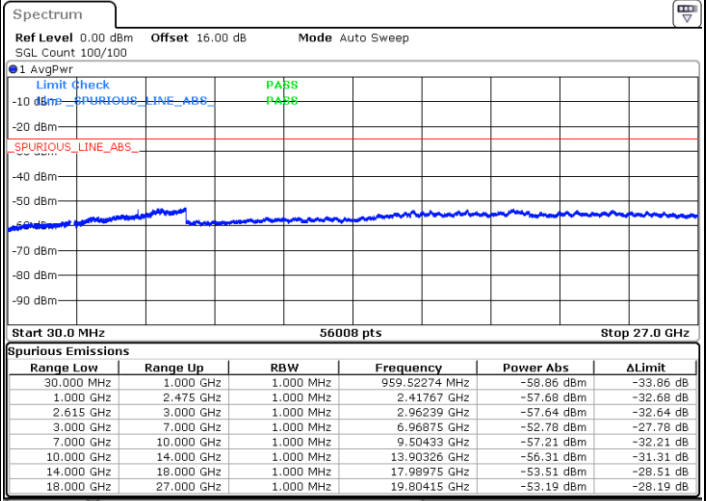

LTE Band 7C / 20MHz+10MHz

64QAM

Middle Channel / 1RB0 and 1RB49

Middle Channel / 1RB99 and 1RB0

Date: 1.MAY.2022 16:08:20

Date: 1.MAY.2022 16:14:41

Middle Channel / FullIRB

N/A

Date: 1.MAY.2022 16:07:03

LTE Band 7C / 20MHz+10MHz

64QAM

Highest Channel / 1RB0 and 1RB49

Highest Channel / 1RB99 and 1RB0

Date: 1.MAY.2022 16:36:49

Date: 1.MAY.2022 16:35:33

Highest Channel / FullIRB

N/A

Date: 1.MAY.2022 16:43:11

LTE Band 7C / 20MHz+15MHz

64QAM

Lowest Channel / 1RB0 and 1RB74

Lowest Channel / 1RB99 and 1RB0

Date: 1.MAY.2022 19:35:41

Date: 1.MAY.2022 19:24:59

Lowest Channel / FullRB

N/A

Date: 1.MAY.2022 19:36:58

LTE Band 7C / 20MHz+15MHz

64QAM

MiddleChannel / 1RB0 and 1RB74

Middle Channel / 1RB99 and 1RB0

Date: 1.MAY.2022 19:47:49