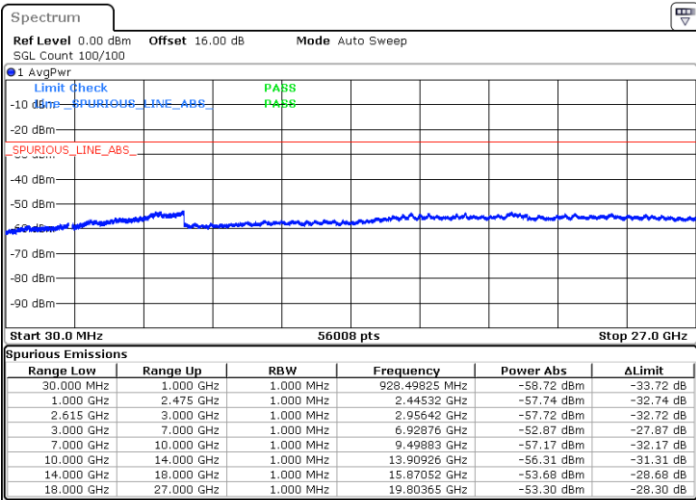

Highest Channel / FullIRB

N/A

Date: 1.MAY.2022 21:33:07

LTE Band 7C / 10MHz+20MHz

64QAM

Lowest Channel / 1RB0 and 1RB99

Lowest Channel / 1RB49 and 1RB0

Date: 1.MAY.2022 14:44:31

Date: 1.MAY.2022 14:38:10

Lowest Channel / FullRB

N/A

Date: 1.MAY.2022 14:45:48

LTE Band 7C / 10MHz+20MHz

64QAM

MiddleChannel / 1RB0 and 1RB99

Middle Channel / 1RB49 and 1RB0

Date: 1.MAY.2022 14:56:39

Date: 1.MAY.2022 15:03:00

Middle Channel / FullIRB

N/A

Date: 1.MAY.2022 14:55:22

LTE Band 7C / 10MHz+20MHz

64QAM

Highest Channel / 1RB0 and 1RB99

Highest Channel / 1RB49 and 1RB0

Date: 1.MAY.2022 15:25:08

Date: 1.MAY.2022 15:23:52

Highest Channel / FullIRB

N/A

Date: 1.MAY.2022 15:31:30

LTE Band 7C / 15MHz+10MHz

64QAM