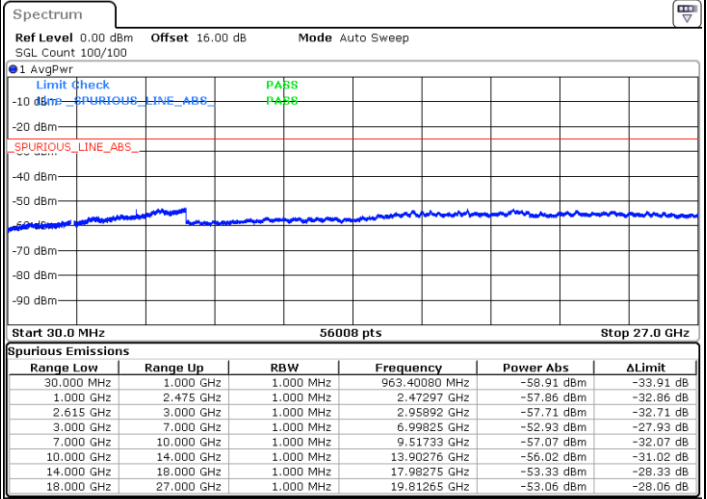

LTE Band 7C / 20MHz+20MHz

16QAM

Lowest Channel / 1RB0 and 1RB99

Lowest Channel / 1RB99 and 1RB0

Date: 1.MAY.2022 20:46:05

Date: 1.MAY.2022 20:42:16

Lowest Channel / FullIRB

N/A

Date: 1.MAY.2022 20:49:55

LTE Band 7C / 20MHz+20MHz

16QAM

Middle Channel / 1RB0 and 1RB99

Middle Channel / 1RB99 and 1RB0

Date: 1.MAY.2022 21:00:48

Date: 1.MAY.2022 21:04:37

Middle Channel / FullRB

N/A

Date: 1.MAY.2022 20:56:57

LTE Band 7C / 20MHz+20MHz

16QAM

Highest Channel / 1RB0 and 1RB99

Highest Channel / 1RB99 and 1RB0

Date: 1.MAY.2022 21:29:17

Date: 1.MAY.2022 21:25:27