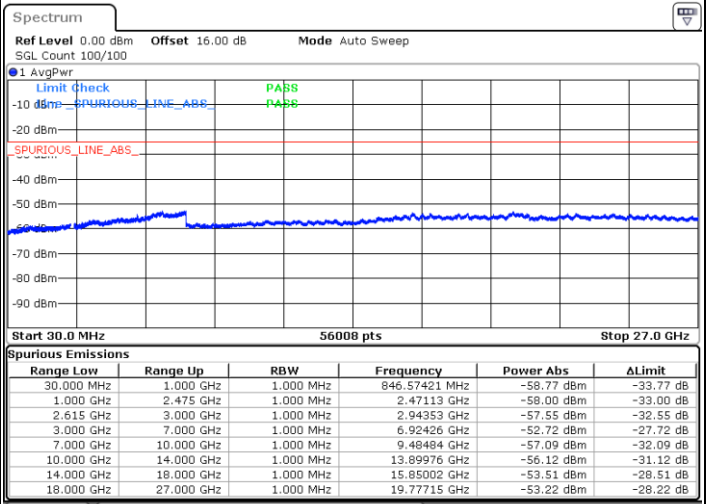

Date: 1.MAY.2022 18:19:43

Date: 1.MAY.2022 18:13:21

Lowest Channel / FullIRB

N/A

Date: 1.MAY.2022 18:21:00

LTE Band 7C / 15MHz+20MHz

64QAM

Middle Channel / 1RB0 and 1RB9

Middle Channel / 1RB74 and 1RB0

Date: 1.MAY.2022 18:31:52

Date: 1.MAY.2022 18:38:13

Middle Channel / FullRB

N/A

Date: 1.MAY.2022 18:30:35

LTE Band 7C / 15MHz+20MHz

64QAM

Highest Channel / 1RB0 and 1RB99

Highest Channel / 1RB74 and 1RB0

Date: 1.MAY.2022 19:00:19

Date: 1.MAY.2022 18:59:03

Highest Channel / FullIRB

N/A

Date: 1.MAY.2022 19:06:41

LTE Band 7C / 20MHz+10MHz