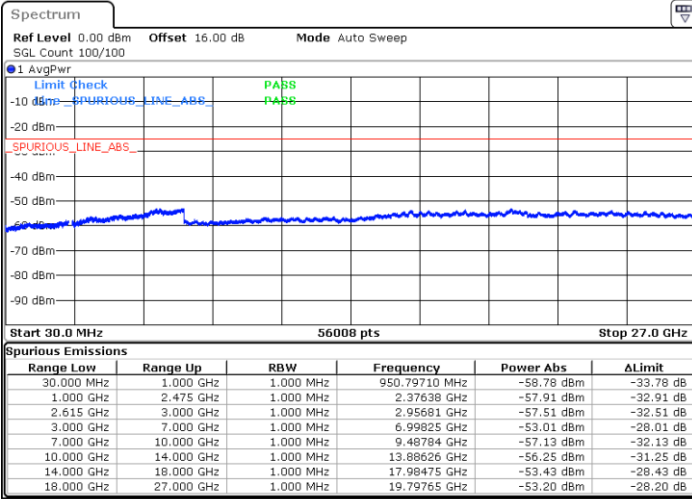

LTE Band 7C / 20MHz+20MHz

16QAM

Lowest Channel / 1RB0 and 1RB99

Lowest Channel / 1RB99 and 1RB0

Date: 1.MAY.2022 20:46:05

Date: 1.MAY.2022 20:42:16

Lowest Channel / FullIRB

N/A

Date: 1.MAY.2022 20:49:55

LTE Band 7C / 20MHz+20MHz

16QAM

Middle Channel / 1RB0 and 1RB99

Middle Channel / 1RB99 and 1RB0

Date: 1.MAY.2022 21:00:48

Date: 1.MAY.2022 21:04:37

Middle Channel / FullRB

N/A

Date: 1.MAY.2022 20:56:57

LTE Band 7C / 20MHz+20MHz

16QAM

Highest Channel / 1RB0 and 1RB99

Highest Channel / 1RB99 and 1RB0

Date: 1.MAY.2022 21:29:17

Date: 1.MAY.2022 21:25:27