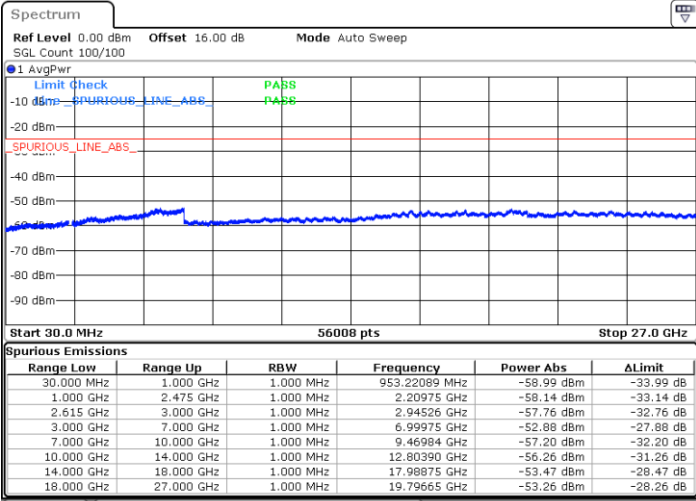

LTE Band 7C / 20MHz+10MHz

64QAM

Middle Channel / 1RB0 and 1RB49

Middle Channel / 1RB99 and 1RB0

Date: 1.MAY.2022 16:08:20

Date: 1.MAY.2022 16:14:41

Middle Channel / FullIRB

N/A

Date: 1.MAY.2022 16:07:03

LTE Band 7C / 20MHz+10MHz

64QAM

Highest Channel / 1RB0 and 1RB49

Highest Channel / 1RB99 and 1RB0

Date: 1.MAY.2022 16:36:49

Date: 1.MAY.2022 16:35:33

Highest Channel / FullIRB

N/A

Date: 1.MAY.2022 16:43:11

LTE Band 7C / 20MHz+15MHz

64QAM

Lowest Channel / 1RB0 and 1RB74

Lowest Channel / 1RB99 and 1RB0

Date: 1.MAY.2022 19:35:41

Date: 1.MAY.2022 19:24:59