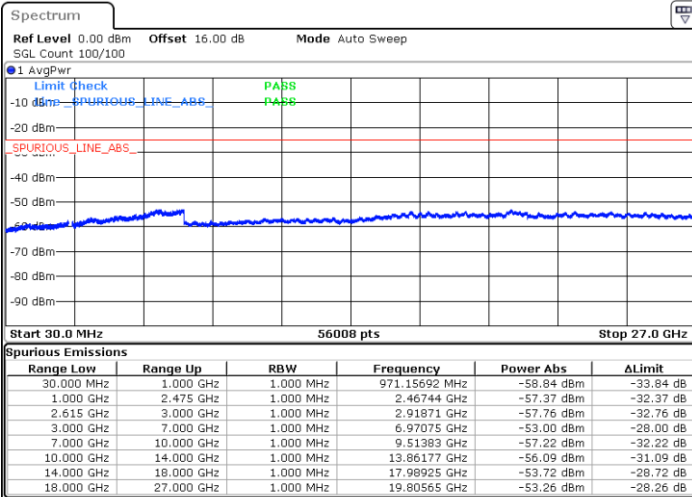

Lowest Channel / 1RB0 and 1RB49

Lowest Channel / 1RB74 and 1RB0

Date: 1.MAY.2022 21:59:11

Date: 1.MAY.2022 21:52:49

Lowest Channel / FullIRB

N/A

Date: 1.MAY.2022 22:00:27

LTE Band 7C / 15MHz+10MHz

64QAM

Middle Channel / 1RB0 and 1RB49

Middle Channel / 1RB74 and 1RB0

Date: 1.MAY.2022 22:11:19

Date: 1.MAY.2022 22:17:41

Middle Channel / FullIRB

N/A

Date: 1.MAY.2022 22:10:02

LTE Band 7C / 15MHz+10MHz

64QAM

Highest Channel / 1RB0 and 1RB49

Highest Channel / 1RB74 and 1RB0

Date: 1.MAY.2022 22:39:50

Date: 1.MAY.2022 22:38:33

Highest Channel / FullIRB

N/A

Date: 1.MAY.2022 22:46:12

LTE Band 7C / 15MHz+15MHz

64QAM

Lowest Channel / 1RB0 and 1RB74

Lowest Channel / 1RB74 and 1RB0

Date: 1.MAY.2022 17:08:00

Date: 1.MAY.2022 17:01:38

Lowest Channel / FullIRB