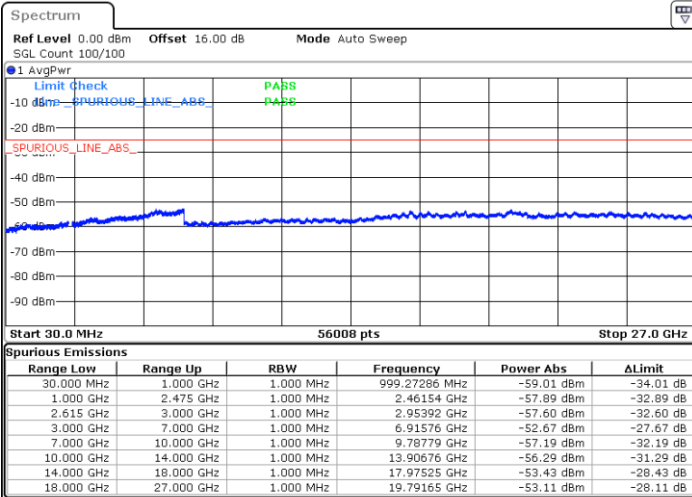

Lowest Channel / 1RB99 and 1RB0

Date: 1.MAY.2022 20:47:21

Date: 1.MAY.2022 20:40:59

Lowest Channel / FullRB

N/A

Date: 1.MAY.2022 20:48:39

LTE Band 7C / 20MHz+20MHz

64QAM

Middle Channel / 1RB0 and 1RB99

Middle Channel / 1RB99 and 1RB0

Date: 1.MAY.2022 20:59:31

Date: 1.MAY.2022 21:05:54

Middle Channel / FullIRB

N/A

Date: 1.MAY.2022 20:58:14

LTE Band 7C / 20MHz+20MHz

64QAM

Highest Channel / 1RB0 and 1RB99

Highest Channel / 1RB99 and 1RB0

Date: 1.MAY.2022 21:28:00

Date: 1.MAY.2022 21:26:44

Highest Channel / FullIRB

N/A

Date: 1.MAY.2022 21:34:24

LTE Band 41C

26dB Bandwidth

Mode	LTE Band 41C : 26dB BW(MHz)				
QPSK					
BW	5MHz+20MHz	10MHz+15MHz	10MHz+20MHz	15MHz+10MHz	15MHz+15MHz
Lowest CH	24.88	25.18	29.91	25.18	30.57
Middle CH	24.83	24.98	29.85	25.18	30.93
Highest CH	24.83	25.08	29.91	25.33	30.51
BW	15MHz+20MHz	20MHz+5MHz	20MHz+10MHz	20MHz+15MHz	20MHz+20MHz
Lowest CH	34.76	24.98	30.03	34.83	39.80
Middle CH	34.83	25.08	29.97	34.97	39.64
Highest CH	34.90	24.98	30.27	35.25	39.96