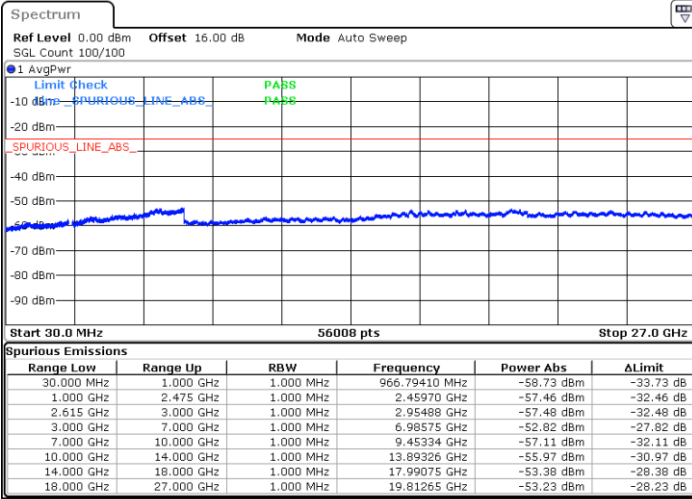

LTE Band 7C / 15MHz+10MHz

64QAM

Middle Channel / 1RB0 and 1RB49

Middle Channel / 1RB74 and 1RB0

Date: 1.MAY.2022 22:11:19

Date: 1.MAY.2022 22:17:41