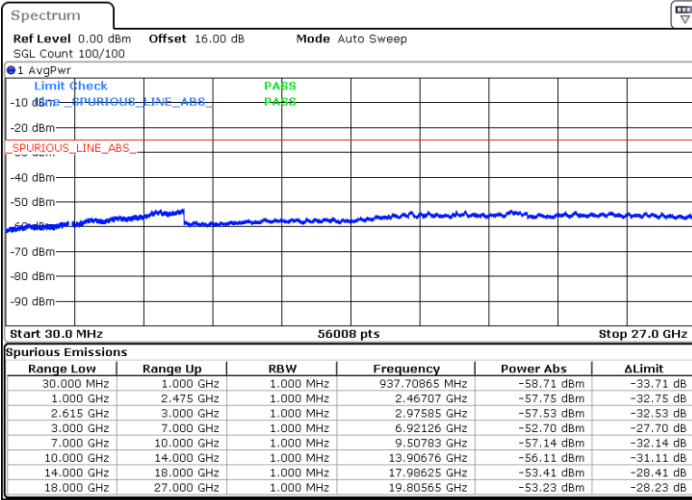

Lowest Channel / FullRB

N/A

Date: 1.MAY.2022 19:36:58

LTE Band 7C / 20MHz+15MHz

64QAM

MiddleChannel / 1RB0 and 1RB74

Middle Channel / 1RB99 and 1RB0

Date: 1.MAY.2022 19:47:49

Date: 1.MAY.2022 19:54:10

Middle Channel / FullIRB

N/A

Date: 1.MAY.2022 19:46:32

LTE Band 7C / 20MHz+15MHz

64QAM

Highest Channel / 1RB0 and 1RB74

Highest Channel / 1RB99 and 1RB0

Date: 1.MAY.2022 20:16:19

Date: 1.MAY.2022 20:15:02

Highest Channel / FullIRB

N/A

Date: 1.MAY.2022 20:22:42

LTE Band 7C / 20MHz+20MHz

64QAM

Lowest Channel / 1RB0 and 1RB99

Lowest Channel / 1RB99 and 1RB0

Date: 1.MAY.2022 20:47:21

Date: 1.MAY.2022 20:40:59

Lowest Channel / FullRB

N/A

Date: 1.MAY.2022 20:48:39

LTE Band 7C / 20MHz+20MHz

64QAM