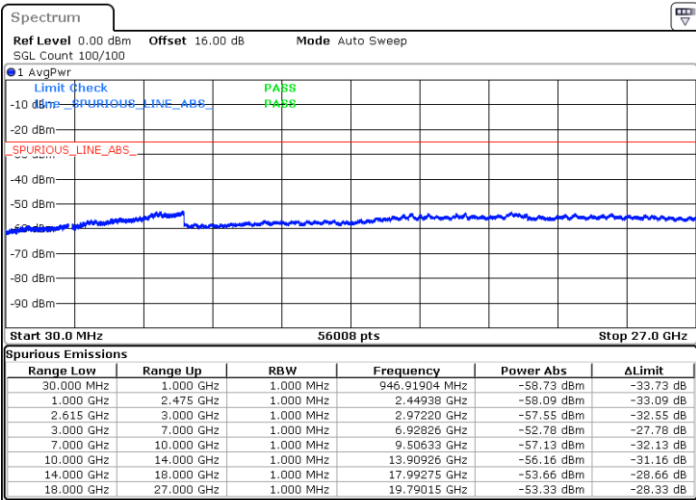

Middle Channel / FullIRB

N/A

Date: 1.MAY.2022 17:18:51

LTE Band 7C / 15MHz+15MHz

64QAM

Highest Channel / 1RB0 and 1RB74

Highest Channel / 1RB74 and 1RB0

Date: 1.MAY.2022 17:48:39

Date: 1.MAY.2022 17:47:23

Highest Channel / FullIRB

N/A

Date: 1.MAY.2022 17:55:02

LTE Band 7C / 15MHz+20MHz

64QAM

Lowest Channel / 1RB0 and 1RB99

Lowest Channel / 1RB74 and 1RB0

Date: 1.MAY.2022 18:19:43

Date: 1.MAY.2022 18:13:21

Lowest Channel / FullIRB

N/A

Date: 1.MAY.2022 18:21:00

LTE Band 7C / 15MHz+20MHz

64QAM

Middle Channel / 1RB0 and 1RB9

Highest Channel / 1RB0 and 1RB99

Highest Channel / 1RB74 and 1RB0

Date: 1.MAY.2022 19:00:19

Date: 1.MAY.2022 18:59:03

Highest Channel / FullIRB

N/A

Date: 1.MAY.2022 19:06:41

LTE Band 7C / 20MHz+10MHz