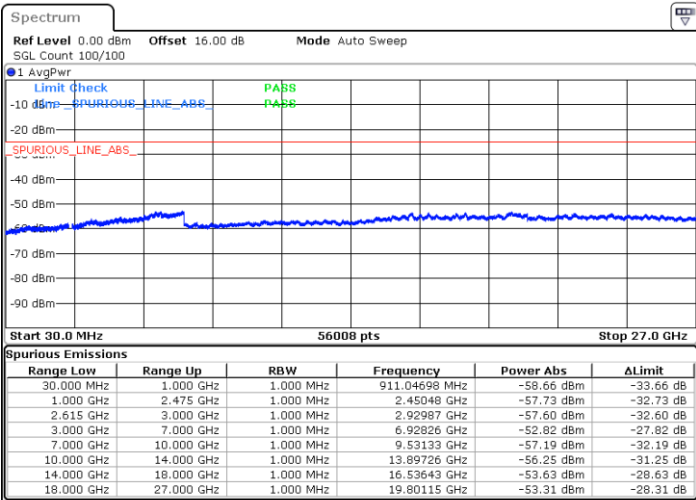

Middle Channel / 1RB74 and 1RB0

Date: 1.MAY.2022 18:31:52

Date: 1.MAY.2022 18:38:13

Middle Channel / FullRB

N/A

Date: 1.MAY.2022 18:30:35

LTE Band 7C / 15MHz+20MHz

64QAM

Highest Channel / 1RB0 and 1RB99

Highest Channel / 1RB74 and 1RB0

Date: 1.MAY.2022 19:00:19

Date: 1.MAY.2022 18:59:03

Highest Channel / FullIRB

N/A

Date: 1.MAY.2022 19:06:41

LTE Band 7C / 20MHz+10MHz

64QAM

Lowest Channel / 1RB0 and 1RB49

Lowest Channel / 1RB99 and 1RB0

Date: 1.MAY.2022 15:56:12

Date: 1.MAY.2022 15:49:51

Lowest Channel / FullRB

N/A

Date: 1.MAY.2022 15:57:29