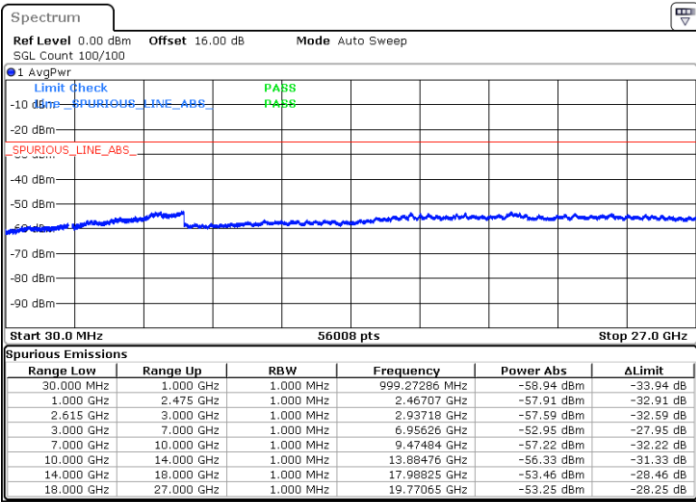

LTE Band 7C / 20MHz+20MHz

16QAM

Lowest Channel / 1RB0 and 1RB99

Lowest Channel / 1RB99 and 1RB0

Date: 1.MAY.2022 20:46:05

Date: 1.MAY.2022 20:42:16

Lowest Channel / FullIRB

N/A

Date: 1.MAY.2022 20:49:55

LTE Band 7C / 20MHz+20MHz

16QAM

Middle Channel / 1RB0 and 1RB99

Middle Channel / 1RB99 and 1RB0

Date: 1.MAY.2022 21:00:48

Date: 1.MAY.2022 21:04:37

Middle Channel / FullRB

N/A

Date: 1.MAY.2022 20:56:57

LTE Band 7C / 20MHz+20MHz

16QAM

Highest Channel / 1RB0 and 1RB99

Highest Channel / 1RB99 and 1RB0

Date: 1.MAY.2022 21:29:17

Date: 1.MAY.2022 21:25:27

Highest Channel / FullIRB

N/A

Date: 1.MAY.2022 21:33:07

LTE Band 7C / 10MHz+20MHz

64QAM

Lowest Channel / 1RB0 and 1RB99

Lowest Channel / 1RB49 and 1RB0

Date: 1.MAY.2022 14:44:31