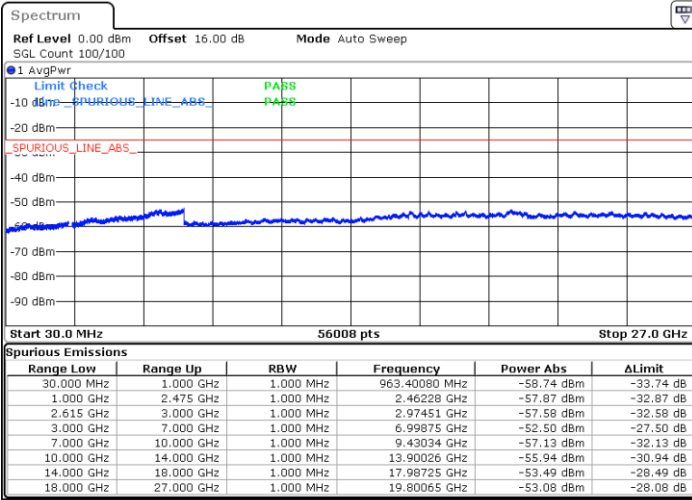

N/A

Date: 1.MAY.2022 16:43:11

LTE Band 7C / 20MHz+15MHz

64QAM

Lowest Channel / 1RB0 and 1RB74

Lowest Channel / 1RB99 and 1RB0

Date: 1.MAY.2022 19:35:41

Date: 1.MAY.2022 19:24:59

Lowest Channel / FullRB

N/A

Date: 1.MAY.2022 19:36:58

LTE Band 7C / 20MHz+15MHz

64QAM

MiddleChannel / 1RB0 and 1RB74

Middle Channel / 1RB99 and 1RB0

Date: 1.MAY.2022 19:47:49

Date: 1.MAY.2022 19:54:10

Middle Channel / FullIRB

N/A

Date: 1.MAY.2022 19:46:32

LTE Band 7C / 20MHz+15MHz

64QAM

Highest Channel / 1RB0 and 1RB74

Highest Channel / 1RB99 and 1RB0

Date: 1.MAY.2022 20:16:19

Date: 1.MAY.2022 20:15:02

Highest Channel / FullIRB

N/A

Date: 1.MAY.2022 20:22:42

LTE Band 7C / 20MHz+20MHz

64QAM

Lowest Channel / 1RB0 and 1RB99