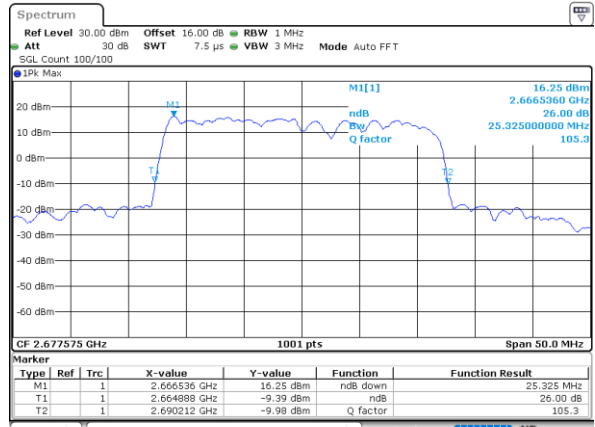

Middle Channel / 10MHz+15MHz

Date: 29.APR.2022 17:10:14

Highest Channel / 5MHz+20MHz

Date: 29.APR.2022 15:09:22

Highest Channel / 10MHz+15MHz

Date: 29.APR.2022 17:12:24

LTE Band 41C

QPSK

Lowest Channel / 10MHz+20MHz

Date: 30.APR.2022 14:10:32

Lowest Channel / 15MHz+10MHz

Date: 30.APR.2022 13:05:00

Middle Channel / 10MHz+20MHz

Date: 1.MAY.2022 12:22:15

Middle Channel / 15MHz+10MHz

Date: 30.APR.2022 13:08:13

Highest Channel / 10MHz+20MHz

Date: 30.APR.2022 14:15:55

Highest Channel / 15MHz+10MHz

Date: 30.APR.2022 13:10:22

LTE Band 41C

QPSK

Lowest Channel / 15MHz+15MHz

Date: 30.APR.2022 17:21:24

Lowest Channel / 15MHz+20MHz

Date: 30.APR.2022 18:27:06

Middle Channel / 15MHz+15MHz

Date: 30.APR.2022 17:24:37

Middle Channel / 15MHz+20MHz

Date: 30.APR.2022 18:30:19

Highest Channel / 15MHz+15MHz

Date: 30.APR.2022 17:26:46