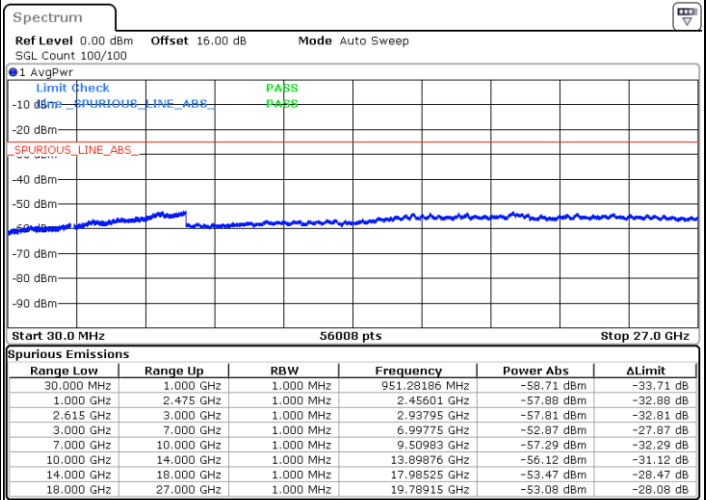

Date: 1.MAY.2022 14:56:39

Date: 1.MAY.2022 15:03:00

Middle Channel / FullIRB

N/A

Date: 1.MAY.2022 14:55:22

LTE Band 7C / 10MHz+20MHz

64QAM

Highest Channel / 1RB0 and 1RB99

Highest Channel / 1RB49 and 1RB0

Date: 1.MAY.2022 15:25:08

Date: 1.MAY.2022 15:23:52

Highest Channel / FullIRB

N/A

Date: 1.MAY.2022 15:31:30

LTE Band 7C / 15MHz+10MHz

64QAM

Lowest Channel / 1RB0 and 1RB49

Lowest Channel / 1RB74 and 1RB0

Date: 1.MAY.2022 21:59:11

Date: 1.MAY.2022 21:52:49

Lowest Channel / FullIRB

N/A

Date: 1.MAY.2022 22:00:27

LTE Band 7C / 15MHz+10MHz