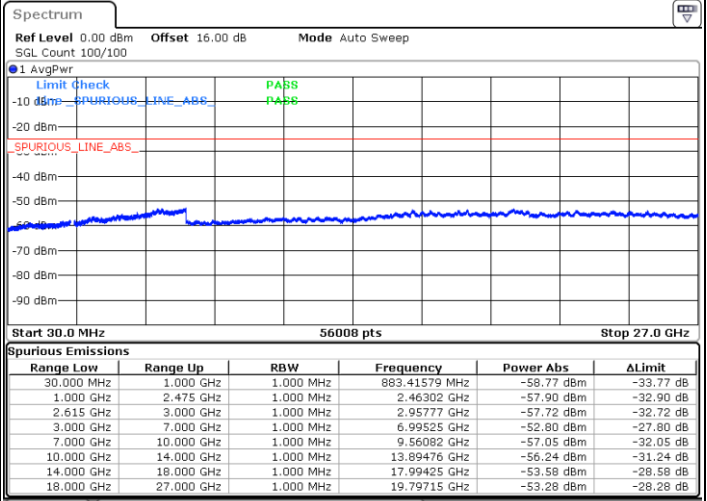

N/A

Date: 1.MAY.2022 16:43:11

LTE Band 7C / 20MHz+15MHz

64QAM

Lowest Channel / 1RB0 and 1RB74

Lowest Channel / 1RB99 and 1RB0

Date: 1.MAY.2022 19:35:41

Date: 1.MAY.2022 19:24:59

Lowest Channel / FullRB

N/A

Date: 1.MAY.2022 19:36:58

LTE Band 7C / 20MHz+15MHz

64QAM

MiddleChannel / 1RB0 and 1RB74

Middle Channel / 1RB99 and 1RB0

Date: 1.MAY.2022 19:47:49

Date: 1.MAY.2022 19:54:10

Middle Channel / FullIRB

N/A

Date: 1.MAY.2022 19:46:32

LTE Band 7C / 20MHz+15MHz

64QAM

Highest Channel / 1RB0 and 1RB74

Highest Channel / 1RB99 and 1RB0

Date: 1.MAY.2022 20:16:19

Date: 1.MAY.2022 20:15:02

Highest Channel / FullIRB

N/A

Date: 1.MAY.2022 20:22:42

LTE Band 7C / 20MHz+20MHz

64QAM

Lowest Channel / 1RB0 and 1RB99