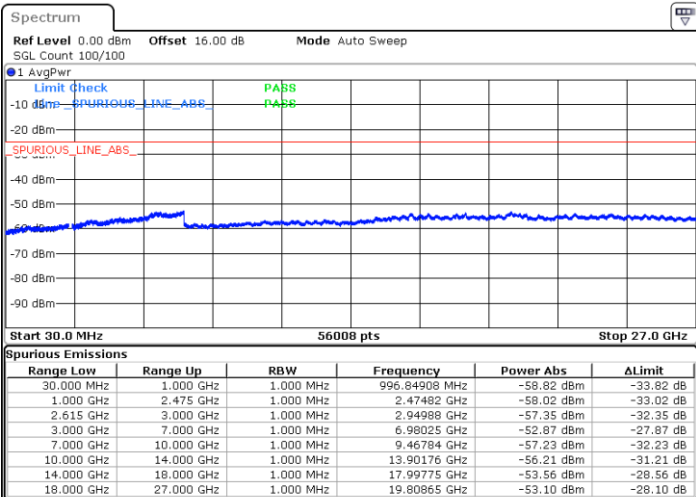

Highest Channel / 1RB0 and 1RB99

Highest Channel / 1RB74 and 1RB0

Date: 1.MAY.2022 19:00:19

Date: 1.MAY.2022 18:59:03

Highest Channel / FullIRB

N/A

Date: 1.MAY.2022 19:06:41

LTE Band 7C / 20MHz+10MHz

64QAM

Lowest Channel / 1RB0 and 1RB49

Lowest Channel / 1RB99 and 1RB0

Date: 1.MAY.2022 15:56:12

Date: 1.MAY.2022 15:49:51

Lowest Channel / FullRB

N/A

Date: 1.MAY.2022 15:57:29

LTE Band 7C / 20MHz+10MHz

64QAM

Middle Channel / 1RB0 and 1RB49

Middle Channel / 1RB99 and 1RB0

Date: 1.MAY.2022 16:08:20

Date: 1.MAY.2022 16:14:41

Middle Channel / FullIRB

N/A

Date: 1.MAY.2022 16:07:03

LTE Band 7C / 20MHz+10MHz

64QAM

Highest Channel / 1RB0 and 1RB49

Highest Channel / 1RB99 and 1RB0

Date: 1.MAY.2022 16:36:49

Date: 1.MAY.2022 16:35:33

Highest Channel / FullIRB