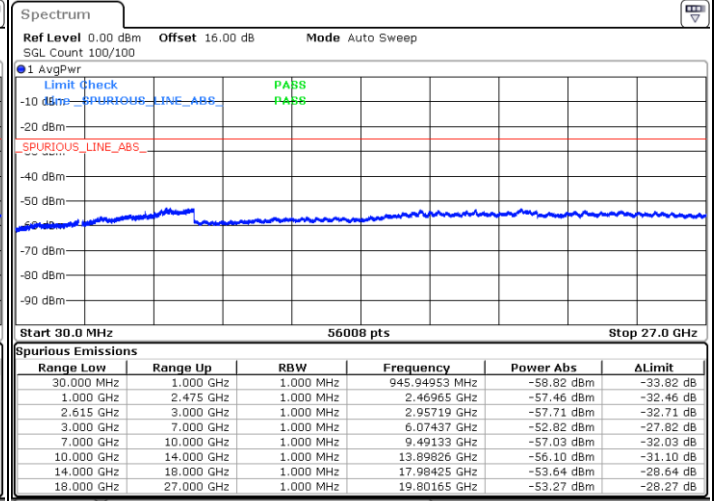

Date: 1.MAY.2022 20:16:19

Date: 1.MAY.2022 20:15:02

Highest Channel / FullIRB

N/A

Date: 1.MAY.2022 20:22:42

LTE Band 7C / 20MHz+20MHz

64QAM

Lowest Channel / 1RB0 and 1RB99

Lowest Channel / 1RB99 and 1RB0

Date: 1.MAY.2022 20:47:21

Date: 1.MAY.2022 20:40:59

Lowest Channel / FullRB

N/A

Date: 1.MAY.2022 20:48:39

LTE Band 7C / 20MHz+20MHz

64QAM

Middle Channel / 1RB0 and 1RB99

Middle Channel / 1RB99 and 1RB0

Date: 1.MAY.2022 20:59:31

Date: 1.MAY.2022 21:05:54

Middle Channel / FullIRB

N/A

Date: 1.MAY.2022 20:58:14

LTE Band 7C / 20MHz+20MHz

64QAM

Highest Channel / 1RB0 and 1RB99

Highest Channel / 1RB99 and 1RB0

Date: 1.MAY.2022 21:28:00

Date: 1.MAY.2022 21:26:44

Highest Channel / FullIRB

N/A

Date: 1.MAY.2022 21:34:24