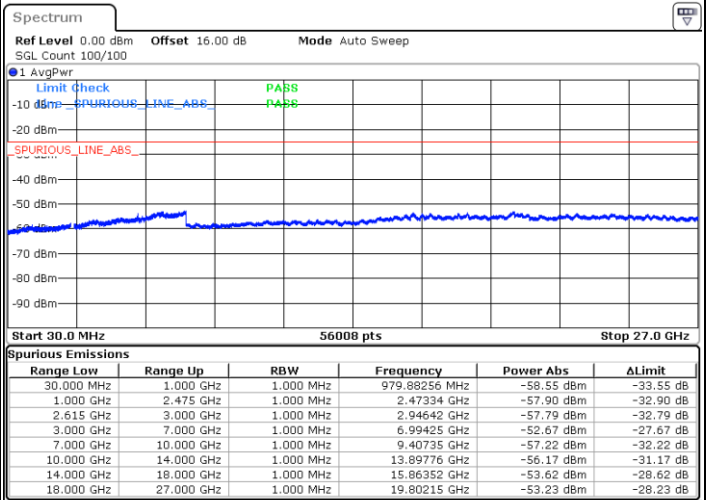

Date: 1.MAY.2022 14:38:10

Lowest Channel / FullRB

N/A

Date: 1.MAY.2022 14:45:48

LTE Band 7C / 10MHz+20MHz

64QAM

MiddleChannel / 1RB0 and 1RB99

Middle Channel / 1RB49 and 1RB0

Date: 1.MAY.2022 14:56:39

Date: 1.MAY.2022 15:03:00

Middle Channel / FullIRB

N/A

Date: 1.MAY.2022 14:55:22

LTE Band 7C / 10MHz+20MHz

64QAM

Highest Channel / 1RB0 and 1RB99

Highest Channel / 1RB49 and 1RB0

Date: 1.MAY.2022 15:25:08

Date: 1.MAY.2022 15:23:52

Highest Channel / FullIRB

N/A

Date: 1.MAY.2022 15:31:30

LTE Band 7C / 15MHz+10MHz

64QAM

Lowest Channel / 1RB0 and 1RB49

Lowest Channel / 1RB74 and 1RB0

Date: 1.MAY.2022 21:59:11

Date: 1.MAY.2022 21:52:49

Lowest Channel / FullIRB

N/A

Date: 1.MAY.2022 22:00:27

LTE Band 7C / 15MHz+10MHz