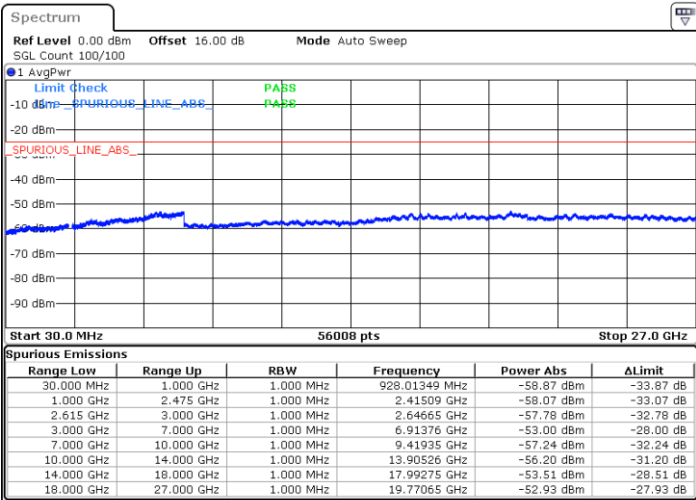

Date: 1.MAY.2022 17:47:23

Highest Channel / FullIRB

N/A

Date: 1.MAY.2022 17:55:02

LTE Band 7C / 15MHz+20MHz

64QAM

Lowest Channel / 1RB0 and 1RB99

Lowest Channel / 1RB74 and 1RB0

Date: 1.MAY.2022 18:19:43

Date: 1.MAY.2022 18:13:21

Lowest Channel / FullIRB

N/A

Date: 1.MAY.2022 18:21:00

LTE Band 7C / 15MHz+20MHz

64QAM

Middle Channel / 1RB0 and 1RB9

Middle Channel / 1RB74 and 1RB0

Date: 1.MAY.2022 18:31:52

Date: 1.MAY.2022 18:38:13

Middle Channel / FullRB

N/A

Date: 1.MAY.2022 18:30:35

LTE Band 7C / 15MHz+20MHz

64QAM

Highest Channel / 1RB0 and 1RB99

Highest Channel / 1RB74 and 1RB0

Date: 1.MAY.2022 19:00:19

Date: 1.MAY.2022 18:59:03

Highest Channel / FullIRB

N/A

Date: 1.MAY.2022 19:06:41

LTE Band 7C / 20MHz+10MHz