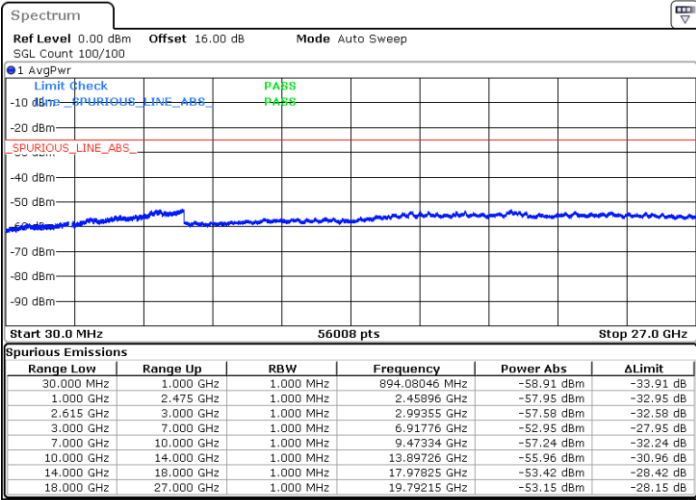

LTE Band 7C / 20MHz+10MHz

64QAM

Middle Channel / 1RB0 and 1RB49

Middle Channel / 1RB99 and 1RB0

Date: 1.MAY.2022 16:08:20

Date: 1.MAY.2022 16:14:41

Middle Channel / FullIRB

N/A

Date: 1.MAY.2022 16:07:03

LTE Band 7C / 20MHz+10MHz

64QAM

Highest Channel / 1RB0 and 1RB49

Highest Channel / 1RB99 and 1RB0

Date: 1.MAY.2022 16:36:49

Date: 1.MAY.2022 16:35:33

Highest Channel / FullIRB

N/A

Date: 1.MAY.2022 16:43:11

LTE Band 7C / 20MHz+15MHz

64QAM

Lowest Channel / 1RB0 and 1RB74

Lowest Channel / 1RB99 and 1RB0

Date: 1.MAY.2022 19:35:41

Date: 1.MAY.2022 19:24:59