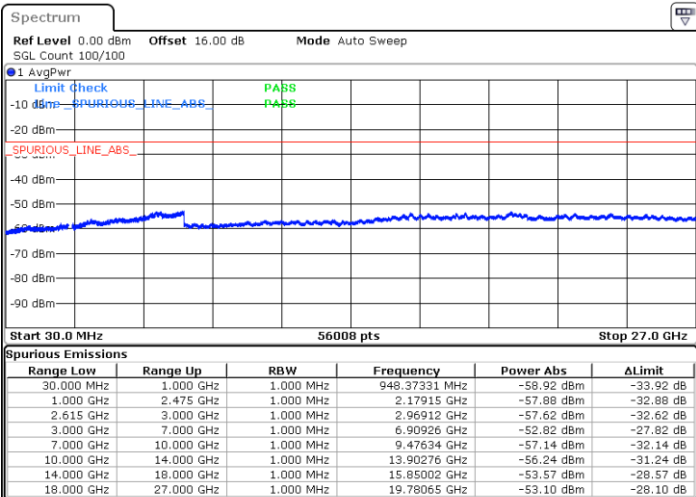

Date: 1.MAY.2022 18:19:43

Date: 1.MAY.2022 18:13:21

Lowest Channel / FullIRB

N/A

Date: 1.MAY.2022 18:21:00

LTE Band 7C / 15MHz+20MHz

64QAM

Middle Channel / 1RB0 and 1RB9

Middle Channel / 1RB74 and 1RB0

Date: 1.MAY.2022 18:31:52

Date: 1.MAY.2022 18:38:13

Middle Channel / FullRB

N/A

Date: 1.MAY.2022 18:30:35

LTE Band 7C / 15MHz+20MHz

64QAM

Highest Channel / 1RB0 and 1RB99

Highest Channel / 1RB74 and 1RB0

Date: 1.MAY.2022 19:00:19

Date: 1.MAY.2022 18:59:03

Highest Channel / FullIRB

N/A

Date: 1.MAY.2022 19:06:41

LTE Band 7C / 20MHz+10MHz