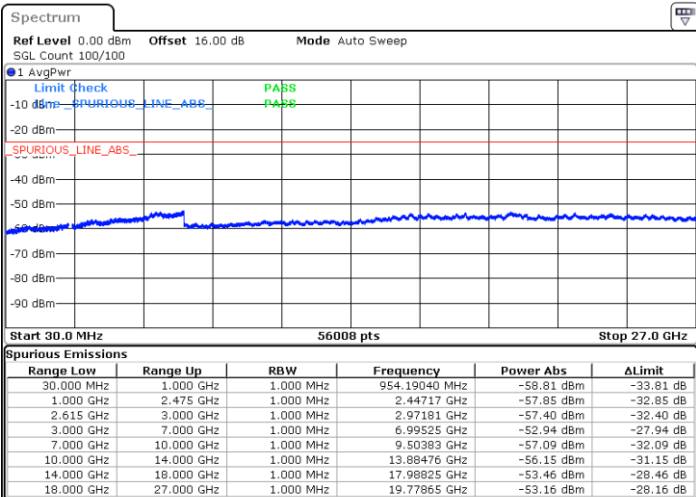

Highest Channel / FullIRB

N/A

Date: 1.MAY.2022 21:33:07

LTE Band 7C / 10MHz+20MHz

64QAM

Lowest Channel / 1RB0 and 1RB99

Lowest Channel / 1RB49 and 1RB0

Date: 1.MAY.2022 14:44:31

Date: 1.MAY.2022 14:38:10

Lowest Channel / FullRB

N/A

Date: 1.MAY.2022 14:45:48

LTE Band 7C / 10MHz+20MHz

64QAM

MiddleChannel / 1RB0 and 1RB99

Middle Channel / 1RB49 and 1RB0

Date: 1.MAY.2022 14:56:39

Date: 1.MAY.2022 15:03:00

Middle Channel / FullIRB

N/A

Date: 1.MAY.2022 14:55:22

LTE Band 7C / 10MHz+20MHz

64QAM

Highest Channel / 1RB0 and 1RB99

Highest Channel / 1RB49 and 1RB0

Date: 1.MAY.2022 15:25:08

Date: 1.MAY.2022 15:23:52

Highest Channel / FullIRB

N/A

Date: 1.MAY.2022 15:31:30

LTE Band 7C / 15MHz+10MHz

64QAM