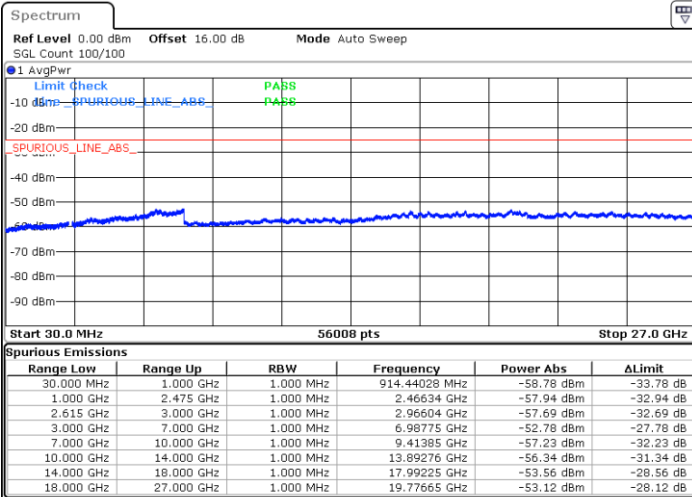

LTE Band 7C / 20MHz+20MHz

16QAM

Lowest Channel / 1RB0 and 1RB99

Lowest Channel / 1RB99 and 1RB0

Date: 1.MAY.2022 20:46:05

Date: 1.MAY.2022 20:42:16

Lowest Channel / FullIRB

N/A

Date: 1.MAY.2022 20:49:55

LTE Band 7C / 20MHz+20MHz

16QAM

Middle Channel / 1RB0 and 1RB99

Middle Channel / 1RB99 and 1RB0

Date: 1.MAY.2022 21:00:48

Date: 1.MAY.2022 21:04:37

Middle Channel / FullRB

N/A

Date: 1.MAY.2022 20:56:57

LTE Band 7C / 20MHz+20MHz

16QAM

Highest Channel / 1RB0 and 1RB99

Highest Channel / 1RB99 and 1RB0

Date: 1.MAY.2022 21:29:17

Date: 1.MAY.2022 21:25:27