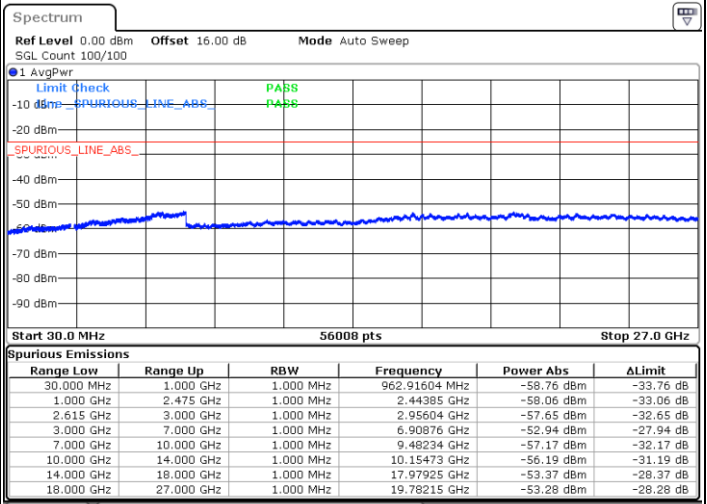

Date: 1.MAY.2022 16:07:03

LTE Band 7C / 20MHz+10MHz

64QAM

Highest Channel / 1RB0 and 1RB49

Highest Channel / 1RB99 and 1RB0

Date: 1.MAY.2022 16:36:49

Date: 1.MAY.2022 16:35:33

Highest Channel / FullIRB

N/A

Date: 1.MAY.2022 16:43:11

LTE Band 7C / 20MHz+15MHz

64QAM

Lowest Channel / 1RB0 and 1RB74

Lowest Channel / 1RB99 and 1RB0

Date: 1.MAY.2022 19:35:41

Date: 1.MAY.2022 19:24:59

Lowest Channel / FullRB

N/A

Date: 1.MAY.2022 19:36:58

LTE Band 7C / 20MHz+15MHz

64QAM

MiddleChannel / 1RB0 and 1RB74

Middle Channel / 1RB99 and 1RB0

Date: 1.MAY.2022 19:47:49

Date: 1.MAY.2022 19:54:10

Middle Channel / FullIRB

N/A

Date: 1.MAY.2022 19:46:32

LTE Band 7C / 20MHz+15MHz

64QAM

Highest Channel / 1RB0 and 1RB74

Highest Channel / 1RB99 and 1RB0