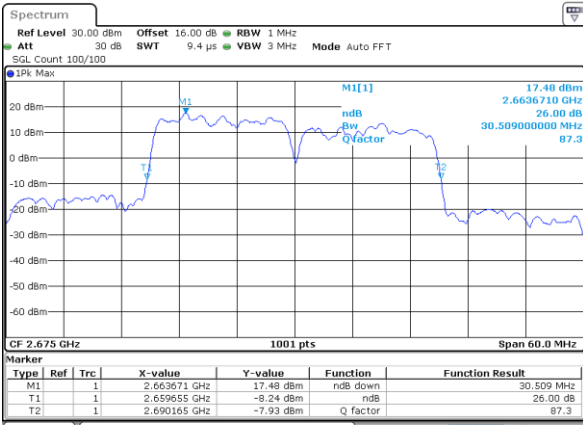

Highest Channel / 10MHz+20MHz

Date: 30.APR.2022 14:15:55

Highest Channel / 15MHz+10MHz

Date: 30.APR.2022 13:10:22

LTE Band 41C

QPSK

Lowest Channel / 15MHz+15MHz

Date: 30.APR.2022 17:21:24

Lowest Channel / 15MHz+20MHz

Date: 30.APR.2022 18:27:06

Middle Channel / 15MHz+15MHz

Date: 30.APR.2022 17:24:37

Middle Channel / 15MHz+20MHz

Date: 30.APR.2022 18:30:19

Highest Channel / 15MHz+15MHz

Date: 30.APR.2022 17:26:46

Highest Channel / 15MHz+20MHz

Date: 30.APR.2022 18:32:29