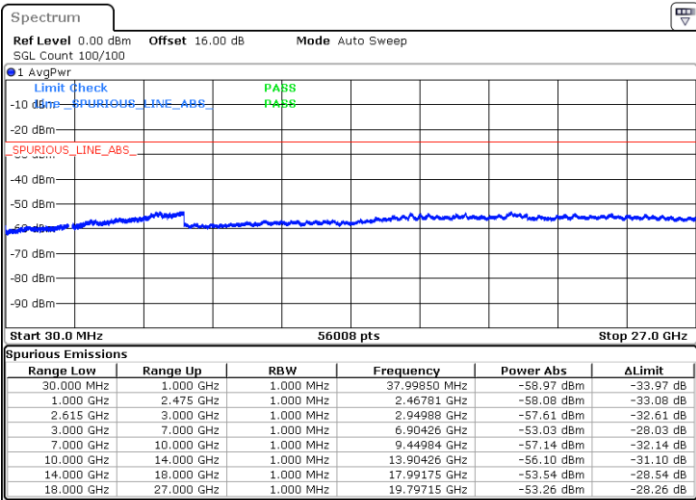

Date: 1.MAY.2022 20:49:55

LTE Band 7C / 20MHz+20MHz

16QAM

Middle Channel / 1RB0 and 1RB99

Middle Channel / 1RB99 and 1RB0

Date: 1.MAY.2022 21:00:48

Date: 1.MAY.2022 21:04:37

Middle Channel / FullRB

N/A

Date: 1.MAY.2022 20:56:57

LTE Band 7C / 20MHz+20MHz

16QAM

Highest Channel / 1RB0 and 1RB99

Highest Channel / 1RB99 and 1RB0

Date: 1.MAY.2022 21:29:17

Date: 1.MAY.2022 21:25:27

Highest Channel / FullIRB

N/A

Date: 1.MAY.2022 21:33:07

LTE Band 7C / 10MHz+20MHz

64QAM

Lowest Channel / 1RB0 and 1RB99

Lowest Channel / 1RB49 and 1RB0

Date: 1.MAY.2022 14:44:31

Date: 1.MAY.2022 14:38:10

Lowest Channel / FullRB

N/A

Date: 1.MAY.2022 14:45:48

LTE Band 7C / 10MHz+20MHz

64QAM

MiddleChannel / 1RB0 and 1RB99

Middle Channel / 1RB49 and 1RB0