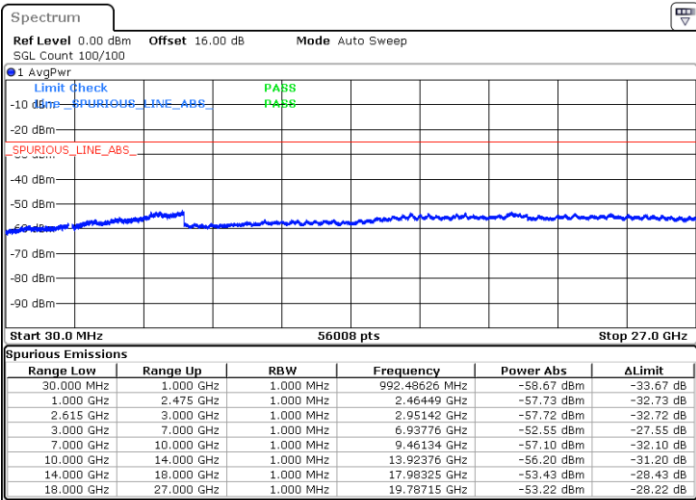

Date: 1.MAY.2022 14:56:39

Date: 1.MAY.2022 15:03:00

Middle Channel / FullIRB

N/A

Date: 1.MAY.2022 14:55:22

LTE Band 7C / 10MHz+20MHz

64QAM

Highest Channel / 1RB0 and 1RB99

Highest Channel / 1RB49 and 1RB0

Date: 1.MAY.2022 15:25:08

Date: 1.MAY.2022 15:23:52

Highest Channel / FullIRB

N/A

Date: 1.MAY.2022 15:31:30

LTE Band 7C / 15MHz+10MHz

64QAM

Lowest Channel / 1RB0 and 1RB49

Lowest Channel / 1RB74 and 1RB0

Date: 1.MAY.2022 21:59:11

Date: 1.MAY.2022 21:52:49

Lowest Channel / FullIRB

N/A

Date: 1.MAY.2022 22:00:27

LTE Band 7C / 15MHz+10MHz