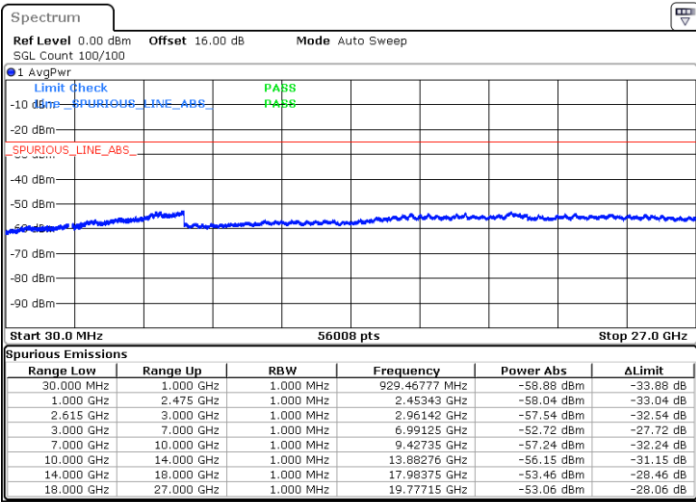

Date: 1.MAY.2022 20:49:55

LTE Band 7C / 20MHz+20MHz

16QAM

Middle Channel / 1RB0 and 1RB99

Middle Channel / 1RB99 and 1RB0

Date: 1.MAY.2022 21:00:48

Date: 1.MAY.2022 21:04:37

Middle Channel / FullRB

N/A

Date: 1.MAY.2022 20:56:57

LTE Band 7C / 20MHz+20MHz

16QAM

Highest Channel / 1RB0 and 1RB99

Highest Channel / 1RB99 and 1RB0

Date: 1.MAY.2022 21:29:17

Date: 1.MAY.2022 21:25:27

Highest Channel / FullIRB

N/A

Date: 1.MAY.2022 21:33:07

LTE Band 7C / 10MHz+20MHz

64QAM

Lowest Channel / 1RB0 and 1RB99

Lowest Channel / 1RB49 and 1RB0

Date: 1.MAY.2022 14:44:31