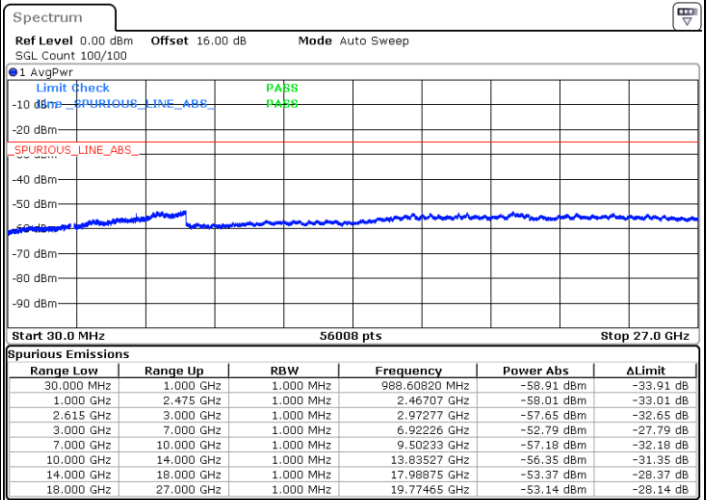

Highest Channel / FullIRB

N/A

Date: 1.MAY.2022 21:33:07

LTE Band 7C / 10MHz+20MHz

64QAM

Lowest Channel / 1RB0 and 1RB99

Lowest Channel / 1RB49 and 1RB0

Date: 1.MAY.2022 14:44:31

Date: 1.MAY.2022 14:38:10

Lowest Channel / FullRB

N/A

Date: 1.MAY.2022 14:45:48

LTE Band 7C / 10MHz+20MHz

64QAM

MiddleChannel / 1RB0 and 1RB99

Middle Channel / 1RB49 and 1RB0

Date: 1.MAY.2022 14:56:39

Date: 1.MAY.2022 15:03:00

Middle Channel / FullIRB

N/A

Date: 1.MAY.2022 14:55:22

LTE Band 7C / 10MHz+20MHz

64QAM

Highest Channel / 1RB0 and 1RB99

Highest Channel / 1RB49 and 1RB0

Date: 1.MAY.2022 15:25:08

Date: 1.MAY.2022 15:23:52

Highest Channel / FullIRB

N/A

Date: 1.MAY.2022 15:31:30

LTE Band 7C / 15MHz+10MHz

64QAM