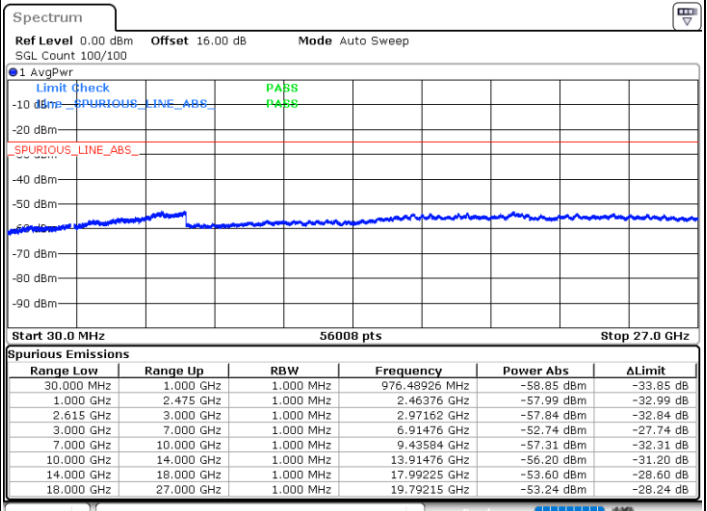

LTE Band 7C / 15MHz+10MHz

64QAM

Highest Channel / 1RB0 and 1RB49

Highest Channel / 1RB74 and 1RB0

Date: 1.MAY.2022 22:39:50

Date: 1.MAY.2022 22:38:33

Highest Channel / FullIRB

N/A

Date: 1.MAY.2022 22:46:12

LTE Band 7C / 15MHz+15MHz

64QAM

Lowest Channel / 1RB0 and 1RB74

Lowest Channel / 1RB74 and 1RB0

Date: 1.MAY.2022 17:08:00

Date: 1.MAY.2022 17:01:38

Lowest Channel / FullIRB

N/A

Date: 1.MAY.2022 17:09:17

LTE Band 7C / 15MHz+15MHz

64QAM

Middle Channel / 1RB0 and 1RB74

Middle Channel / 1RB74 and 1RB0

Date: 1.MAY.2022 17:20:08

Date: 1.MAY.2022 17:26:30

Middle Channel / FullIRB

N/A

Date: 1.MAY.2022 17:18:51

LTE Band 7C / 15MHz+15MHz

64QAM

Highest Channel / 1RB0 and 1RB74

Highest Channel / 1RB74 and 1RB0

Date: 1.MAY.2022 17:48:39