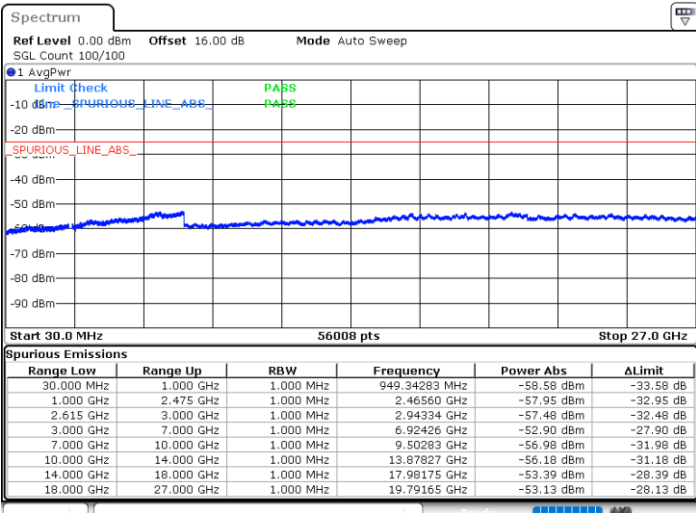

Lowest Channel / FullIRB

N/A

Date: 1.MAY.2022 17:09:17