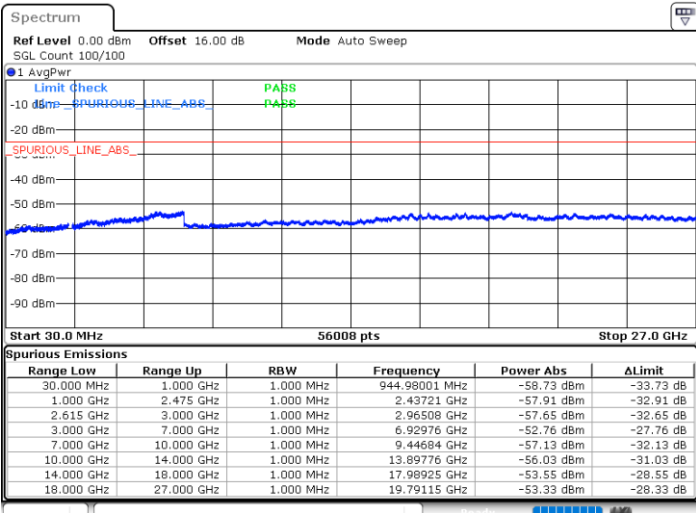

Date: 1.MAY.2022 22:46:12

LTE Band 7C / 15MHz+15MHz

64QAM

Lowest Channel / 1RB0 and 1RB74

Lowest Channel / 1RB74 and 1RB0

Date: 1.MAY.2022 17:08:00

Date: 1.MAY.2022 17:01:38

Lowest Channel / FullIRB

N/A

Date: 1.MAY.2022 17:09:17

LTE Band 7C / 15MHz+15MHz

64QAM

Middle Channel / 1RB0 and 1RB74

Middle Channel / 1RB74 and 1RB0

Date: 1.MAY.2022 17:20:08

Date: 1.MAY.2022 17:26:30

Middle Channel / FullIRB

N/A

Date: 1.MAY.2022 17:18:51

LTE Band 7C / 15MHz+15MHz

64QAM

Highest Channel / 1RB0 and 1RB74

Highest Channel / 1RB74 and 1RB0

Date: 1.MAY.2022 17:48:39

Date: 1.MAY.2022 17:47:23

Highest Channel / FullIRB

N/A

Date: 1.MAY.2022 17:55:02

LTE Band 7C / 15MHz+20MHz

64QAM

Lowest Channel / 1RB0 and 1RB99

Lowest Channel / 1RB74 and 1RB0