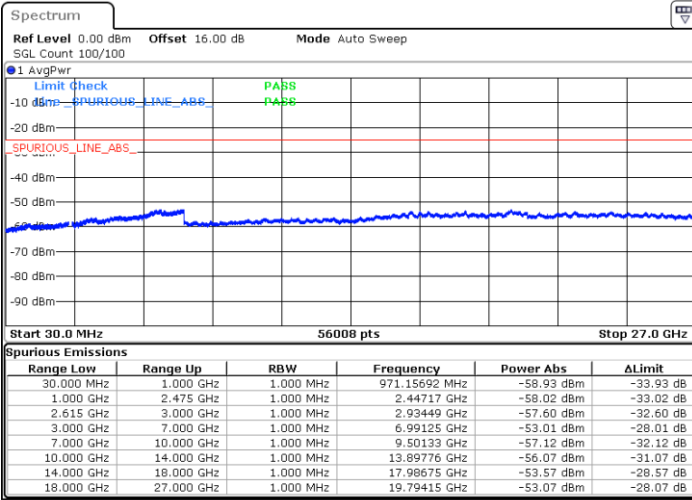

Highest Channel / 1RB0 and 1RB49

Highest Channel / 1RB74 and 1RB0

Date: 1.MAY.2022 22:41:07

Date: 1.MAY.2022 22:37:17

Highest Channel / FullIRB

N/A

Date: 1.MAY.2022 22:44:56

LTE Band 7C / 15MHz+15MHz

16QAM

Lowest Channel / 1RB0 and 1RB74

Lowest Channel / 1RB74 and 1RB0

Date: 1.MAY.2022 17:06:43

Date: 1.MAY.2022 17:02:54

Lowest Channel / FullRB

N/A

Date: 1.MAY.2022 17:10:33

LTE Band 7C / 15MHz+15MHz

16QAM

Middle Channel / 1RB0 and 1RB74

Middle Channel / 1RB74 and 1RB0

Date: 1.MAY.2022 17:21:24

Date: 1.MAY.2022 17:25:13

Middle Channel / FullRB

N/A

Date: 1.MAY.2022 17:17:35

LTE Band 7C / 15MHz+15MHz

16QAM

Highest Channel / 1RB0 and 1RB74

Highest Channel / 1RB74 and 1RB0

Date: 1.MAY.2022 17:49:56

Date: 1.MAY.2022 17:46:06

Highest Channel / FullIRB