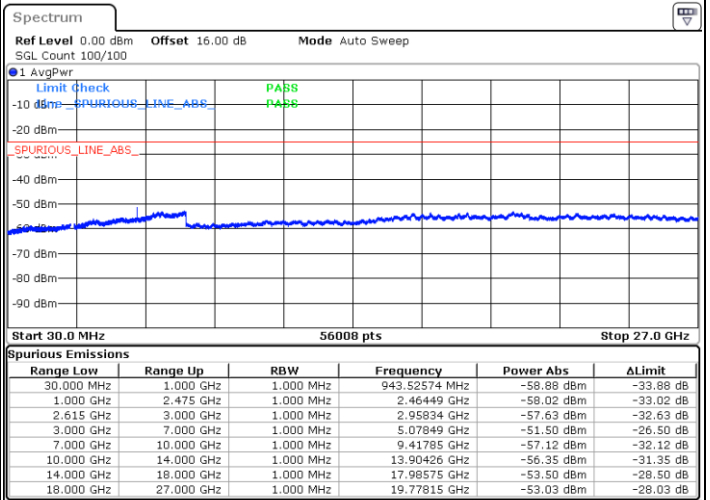

LTE Band 7C / 20MHz+10MHz

QPSK

Lowest Channel / 1RB0 and 1RB49

Lowest Channel / 1RB99 and 1RB0

Date: 1.MAY.2022 15:53:40

Date: 1.MAY.2022 15:52:23

Lowest Channel / FullRB

N/A

Date: 1.MAY.2022 16:00:02

LTE Band 7C / 20MHz+10MHz

QPSK

Middle Channel / 1RB0 and 1RB49

Middle Channel / 1RB99 and 1RB0

Date: 1.MAY.2022 16:10:53

Date: 1.MAY.2022 16:12:09

Middle Channel / FullIRB

N/A

Date: 1.MAY.2022 16:04:31

LTE Band 7C / 20MHz+10MHz

QPSK

Highest Channel / 1RB0 and 1RB49

Highest Channel / 1RB99 and 1RB0

Date: 1.MAY.2022 16:39:22

Date: 1.MAY.2022 16:33:00

Highest Channel / FullIRB

N/A

Date: 1.MAY.2022 16:40:39

LTE Band 7C / 20MHz+15MHz

QPSK

Lowest Channel / 1RB0 and 1RB74

Lowest Channel / 1RB99 and 1RB0

Date: 1.MAY.2022 19:28:48