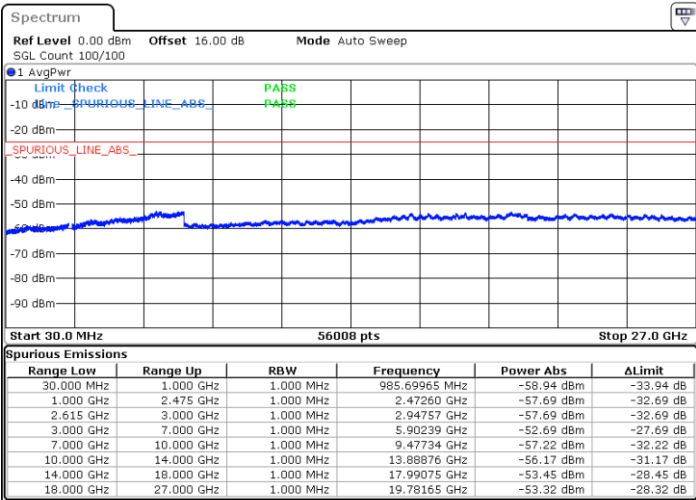

LTE Band 7C / 20MHz+20MHz

QPSK

Highest Channel / 1RB0 and 1RB99

Highest Channel / 1RB99 and 1RB0

Date: 1.MAY.2022 21:30:34

Date: 1.MAY.2022 21:24:11

Highest Channel / FullIRB

N/A

Date: 1.MAY.2022 21:31:51

LTE Band 7C / 10MHz+20MHz

16QAM

Lowest Channel / 1RB0 and 1RB99

Lowest Channel / 1RB49 and 1RB0

Date: 1.MAY.2022 14:43:15

Date: 1.MAY.2022 14:39:26

Lowest Channel / FullRB

N/A

Date: 1.MAY.2022 14:47:04

LTE Band 7C / 10MHz+20MHz

16QAM

MiddleChannel / 1RB0 and 1RB99

Middle Channel / 1RB49 and 1RB0

Date: 1.MAY.2022 14:57:55

Date: 1.MAY.2022 15:01:44

Middle Channel / FullIRB

N/A

Date: 1.MAY.2022 14:54:06

LTE Band 7C / 10MHz+20MHz

16QAM

Highest Channel / 1RB0 and 1RB99

Highest Channel / 1RB49 and 1RB0

Date: 1.MAY.2022 15:26:25