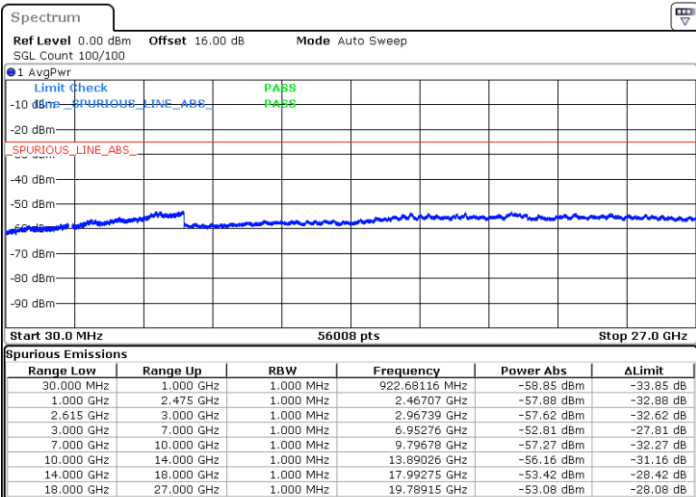

LTE Band 7C / 20MHz+10MHz

QPSK

Lowest Channel / 1RB0 and 1RB49

Lowest Channel / 1RB99 and 1RB0

Date: 1.MAY.2022 15:53:40

Date: 1.MAY.2022 15:52:23

Lowest Channel / FullRB

N/A

Date: 1.MAY.2022 16:00:02

LTE Band 7C / 20MHz+10MHz

QPSK

Middle Channel / 1RB0 and 1RB49

Middle Channel / 1RB99 and 1RB0

Date: 1.MAY.2022 16:10:53

Date: 1.MAY.2022 16:12:09

Middle Channel / FullIRB

N/A

Date: 1.MAY.2022 16:04:31

LTE Band 7C / 20MHz+10MHz

QPSK

Highest Channel / 1RB0 and 1RB49

Highest Channel / 1RB99 and 1RB0

Date: 1.MAY.2022 16:39:22

Date: 1.MAY.2022 16:33:00

Highest Channel / FullIRB

N/A

Date: 1.MAY.2022 16:40:39

LTE Band 7C / 20MHz+15MHz

QPSK

Lowest Channel / 1RB0 and 1RB74

Lowest Channel / 1RB99 and 1RB0

Date: 1.MAY.2022 19:28:48