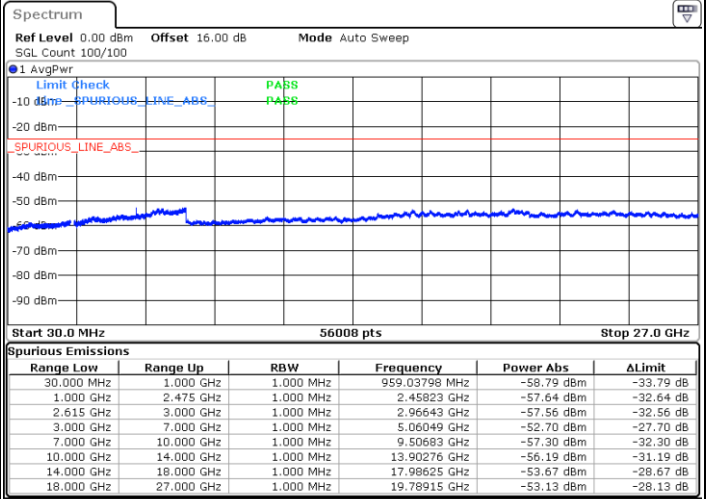

Date: 1.MAY.2022 21:31:51

LTE Band 7C / 10MHz+20MHz

16QAM

Lowest Channel / 1RB0 and 1RB99

Lowest Channel / 1RB49 and 1RB0

Date: 1.MAY.2022 14:43:15

Date: 1.MAY.2022 14:39:26

Lowest Channel / FullRB

N/A

Date: 1.MAY.2022 14:47:04

LTE Band 7C / 10MHz+20MHz

16QAM

MiddleChannel / 1RB0 and 1RB99

Middle Channel / 1RB49 and 1RB0

Date: 1.MAY.2022 14:57:55

Date: 1.MAY.2022 15:01:44

Middle Channel / FullIRB

N/A

Date: 1.MAY.2022 14:54:06

LTE Band 7C / 10MHz+20MHz

16QAM

Highest Channel / 1RB0 and 1RB99

Highest Channel / 1RB49 and 1RB0

Date: 1.MAY.2022 15:26:25

Date: 1.MAY.2022 15:22:35

Highest Channel / FullIRB

N/A

Date: 1.MAY.2022 15:30:14

LTE Band 7C / 15MHz+10MHz

16QAM

Lowest Channel / 1RB0 and 1RB49

Lowest Channel / 1RB74 and 1RB0