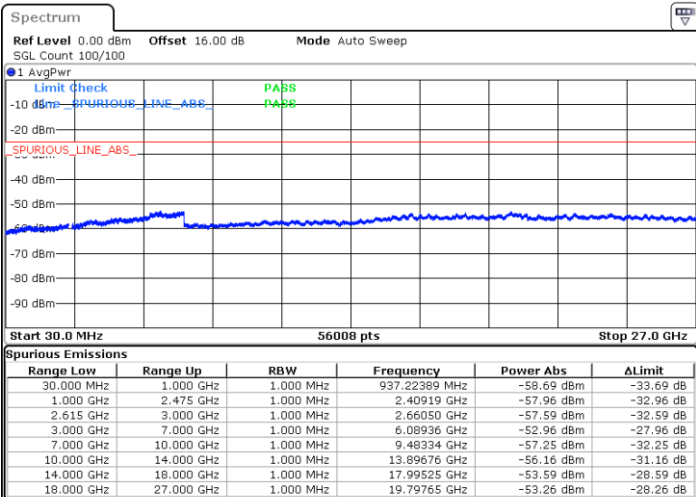

N/A

Date: 1.MAY.2022 17:53:45

LTE Band 7C / 15MHz+20MHz

16QAM

Lowest Channel / 1RB0 and 1RB99

Lowest Channel / 1RB74 and 1RB0

Date: 1.MAY.2022 18:18:27

Date: 1.MAY.2022 18:14:38

Lowest Channel / FullIRB

N/A

Date: 1.MAY.2022 18:22:16

LTE Band 7C / 15MHz+20MHz

16QAM

Middle Channel / 1RB0 and 1RB9

Middle Channel / 1RB74 and 1RB0

Date: 1.MAY.2022 18:33:08

Date: 1.MAY.2022 18:36:57

Middle Channel / FullIRB

N/A

Date: 1.MAY.2022 18:29:18

LTE Band 7C / 15MHz+20MHz

16QAM

Highest Channel / 1RB0 and 1RB99

Highest Channel / 1RB74 and 1RB0

Date: 1.MAY.2022 19:01:36

Date: 1.MAY.2022 18:57:47

Highest Channel / FullIRB

N/A

Date: 1.MAY.2022 19:05:25

LTE Band 7C / 20MHz+10MHz

16QAM

Lowest Channel / 1RB0 and 1RB49