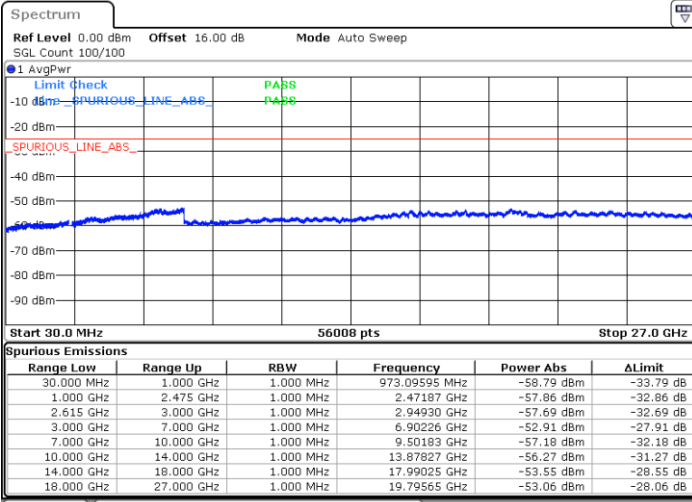

LTE Band 7C / 15MHz+15MHz

16QAM

Middle Channel / 1RB0 and 1RB74

Middle Channel / 1RB74 and 1RB0

Date: 1.MAY.2022 17:21:24

Date: 1.MAY.2022 17:25:13

Middle Channel / FullRB

N/A

Date: 1.MAY.2022 17:17:35

LTE Band 7C / 15MHz+15MHz

16QAM

Highest Channel / 1RB0 and 1RB74

Highest Channel / 1RB74 and 1RB0

Date: 1.MAY.2022 17:49:56

Date: 1.MAY.2022 17:46:06

Highest Channel / FullIRB

N/A

Date: 1.MAY.2022 17:53:45

LTE Band 7C / 15MHz+20MHz

16QAM

Lowest Channel / 1RB0 and 1RB99

Lowest Channel / 1RB74 and 1RB0

Date: 1.MAY.2022 18:18:27

Date: 1.MAY.2022 18:14:38