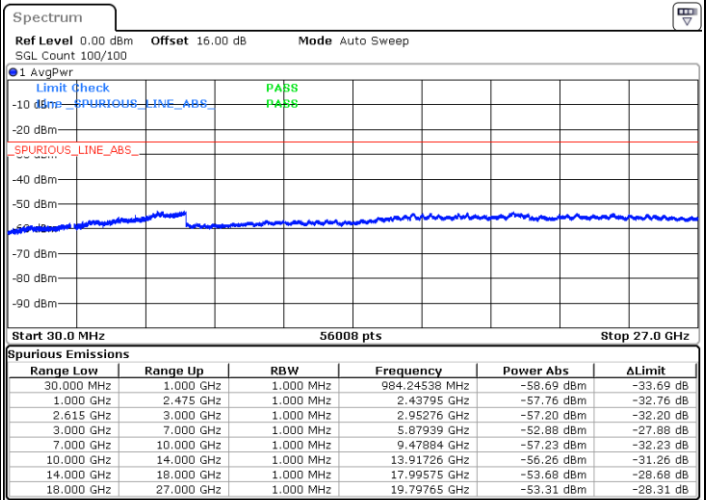

LTE Band 7C / 20MHz+20MHz

QPSK

Highest Channel / 1RB0 and 1RB99

Highest Channel / 1RB99 and 1RB0

Date: 1.MAY.2022 21:30:34

Date: 1.MAY.2022 21:24:11

Highest Channel / FullIRB

N/A

Date: 1.MAY.2022 21:31:51

LTE Band 7C / 10MHz+20MHz

16QAM

Lowest Channel / 1RB0 and 1RB99

Lowest Channel / 1RB49 and 1RB0

Date: 1.MAY.2022 14:43:15

Date: 1.MAY.2022 14:39:26

Lowest Channel / FullRB

N/A

Date: 1.MAY.2022 14:47:04

LTE Band 7C / 10MHz+20MHz

16QAM

MiddleChannel / 1RB0 and 1RB99

Middle Channel / 1RB49 and 1RB0

Date: 1.MAY.2022 14:57:55

Date: 1.MAY.2022 15:01:44

Middle Channel / FullIRB

N/A

Date: 1.MAY.2022 14:54:06

LTE Band 7C / 10MHz+20MHz

16QAM

Highest Channel / 1RB0 and 1RB99

Highest Channel / 1RB49 and 1RB0

Date: 1.MAY.2022 15:26:25