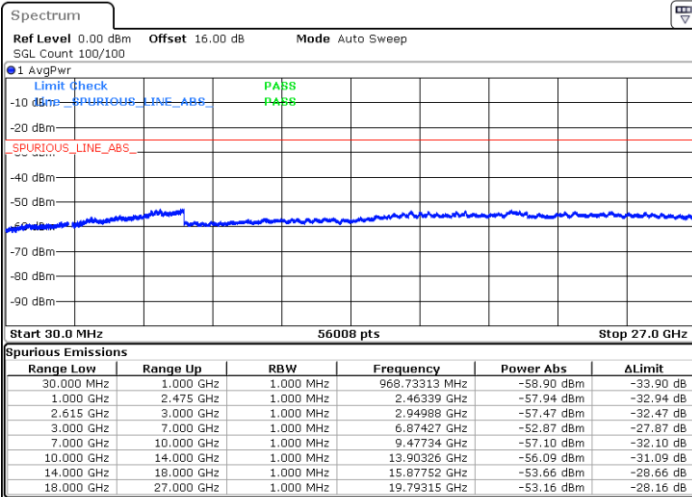

Highest Channel / 1RB0 and 1RB49

Highest Channel / 1RB74 and 1RB0

Date: 1.MAY.2022 22:41:07

Date: 1.MAY.2022 22:37:17

Highest Channel / FullIRB

N/A

Date: 1.MAY.2022 22:44:56

LTE Band 7C / 15MHz+15MHz

LTE Band 7C / 15MHz+15MHz

16QAM

Middle Channel / 1RB0 and 1RB74

Middle Channel / 1RB74 and 1RB0

Date: 1.MAY.2022 17:21:24

Date: 1.MAY.2022 17:25:13

Middle Channel / FullRB

N/A

Date: 1.MAY.2022 17:17:35

LTE Band 7C / 15MHz+15MHz

16QAM

Highest Channel / 1RB0 and 1RB74

Highest Channel / 1RB74 and 1RB0

Date: 1.MAY.2022 17:49:56

Date: 1.MAY.2022 17:46:06

Highest Channel / FullIRB