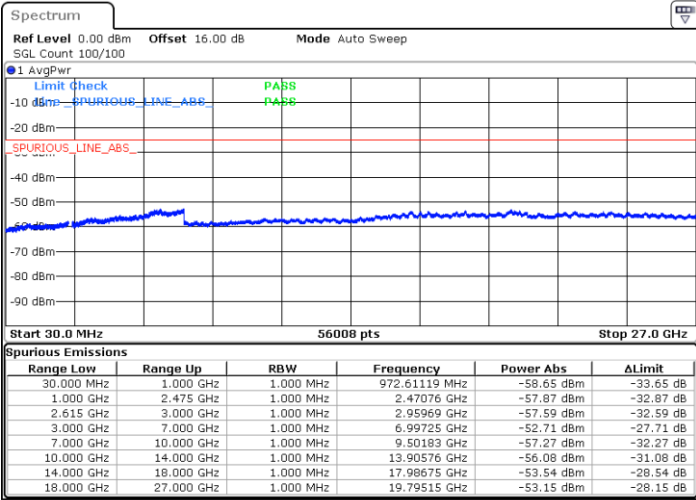

Date: 1.MAY.2022 19:50:21

Date: 1.MAY.2022 19:51:37

Middle Channel / FullRB

N/A

Date: 1.MAY.2022 19:43:59

LTE Band 7C / 20MHz+15MHz

QPSK

Highest Channel / 1RB0 and 1RB74

Highest Channel / 1RB99 and 1RB0

Date: 1.MAY.2022 20:18:51

Date: 1.MAY.2022 20:12:29

Highest Channel / FullIRB

N/A

Date: 1.MAY.2022 20:20:08

LTE Band 7C / 20MHz+20MHz

QPSK

Lowest Channel / 1RB0 and 1RB99

Lowest Channel / 1RB99 and 1RB0

Date: 1.MAY.2022 20:44:49

Date: 1.MAY.2022 20:43:32

Lowest Channel / FullRB

N/A

Date: 1.MAY.2022 20:51:12

LTE Band 7C / 20MHz+20MHz