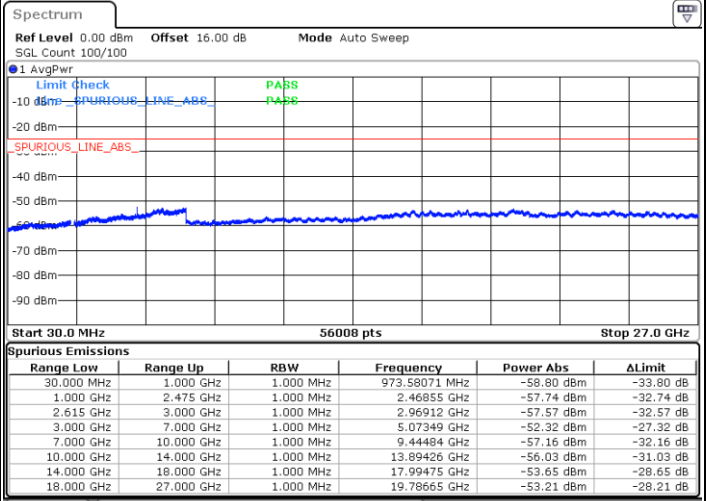

LTE Band 7C / 20MHz+15MHz

16QAM

Lowest Channel / 1RB0 and 1RB74

Lowest Channel / 1RB99 and 1RB0

Date: 1.MAY.2022 19:34:25

Date: 1.MAY.2022 19:26:15

Lowest Channel / FullIRB

N/A

Date: 1.MAY.2022 19:38:14

LTE Band 7C / 20MHz+15MHz

16QAM

MiddleChannel / 1RB0 and 1RB74

Middle Channel / 1RB99 and 1RB0

Date: 1.MAY.2022 19:49:05

Date: 1.MAY.2022 19:52:53

Middle Channel / FullIRB

N/A

Date: 1.MAY.2022 19:45:16

LTE Band 7C / 20MHz+15MHz

16QAM

Highest Channel / 1RB0 and 1RB74

Highest Channel / 1RB99 and 1RB0

Date: 1.MAY.2022 20:17:35

Date: 1.MAY.2022 20:13:46