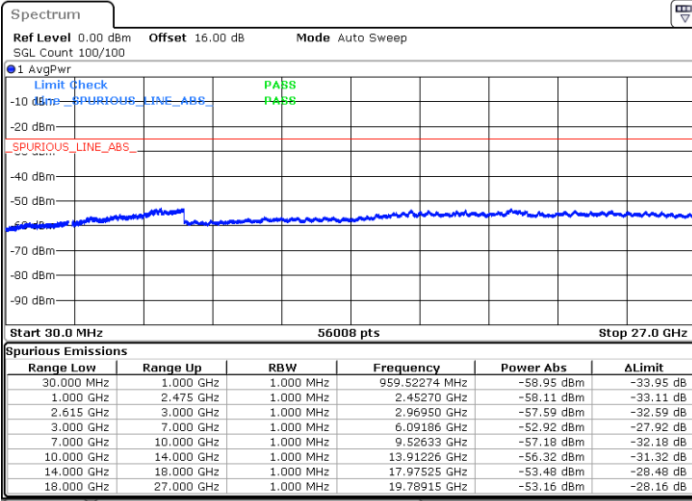

Date: 1.MAY.2022 21:57:54

Date: 1.MAY.2022 21:54:05

Lowest Channel / FullIRB

N/A

Date: 1.MAY.2022 22:01:44

LTE Band 7C / 15MHz+10MHz

16QAM

Middle Channel / 1RB0 and 1RB49

Middle Channel / 1RB74 and 1RB0

Date: 1.MAY.2022 22:12:36

Date: 1.MAY.2022 22:16:25

Middle Channel / FullIRB

N/A

Date: 1.MAY.2022 22:08:46

LTE Band 7C / 15MHz+10MHz

16QAM

Highest Channel / 1RB0 and 1RB49

Highest Channel / 1RB74 and 1RB0

Date: 1.MAY.2022 22:41:07

Date: 1.MAY.2022 22:37:17

Highest Channel / FullIRB

N/A

Date: 1.MAY.2022 22:44:56

LTE Band 7C / 15MHz+15MHz