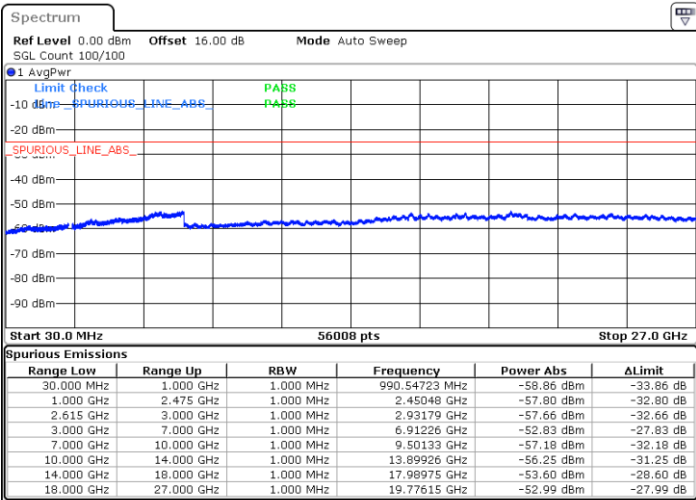

N/A

Date: 1.MAY.2022 14:47:04

LTE Band 7C / 10MHz+20MHz

16QAM

MiddleChannel / 1RB0 and 1RB99

Middle Channel / 1RB49 and 1RB0

Date: 1.MAY.2022 14:57:55

Date: 1.MAY.2022 15:01:44

Middle Channel / FullIRB

N/A

Date: 1.MAY.2022 14:54:06

LTE Band 7C / 10MHz+20MHz

16QAM

Highest Channel / 1RB0 and 1RB99

Highest Channel / 1RB49 and 1RB0

Date: 1.MAY.2022 15:26:25

Date: 1.MAY.2022 15:22:35

Highest Channel / FullIRB

N/A

Date: 1.MAY.2022 15:30:14

LTE Band 7C / 15MHz+10MHz

16QAM

Lowest Channel / 1RB0 and 1RB49

Lowest Channel / 1RB74 and 1RB0

Date: 1.MAY.2022 21:57:54

Date: 1.MAY.2022 21:54:05

Lowest Channel / FullIRB

N/A

Date: 1.MAY.2022 22:01:44

LTE Band 7C / 15MHz+10MHz

16QAM

Middle Channel / 1RB0 and 1RB49