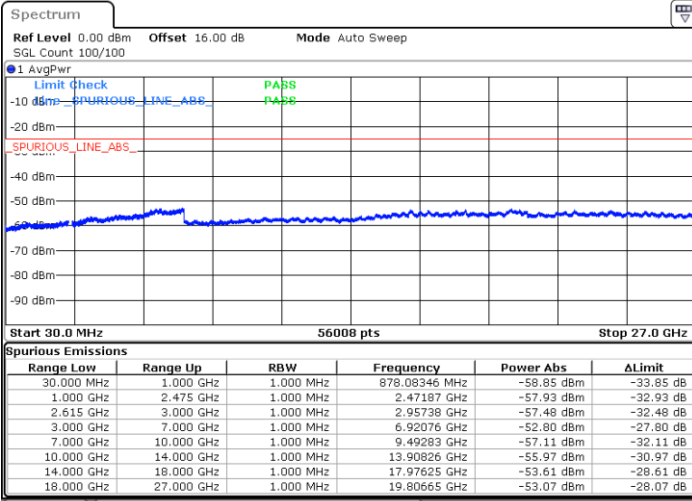

LTE Band 7C / 20MHz+20MHz

QPSK

Middle Channel / 1RB0 and 1RB99

Middle Channel / 1RB99 and 1RB0

Date: 1.MAY.2022 21:02:04

Date: 1.MAY.2022 21:03:21