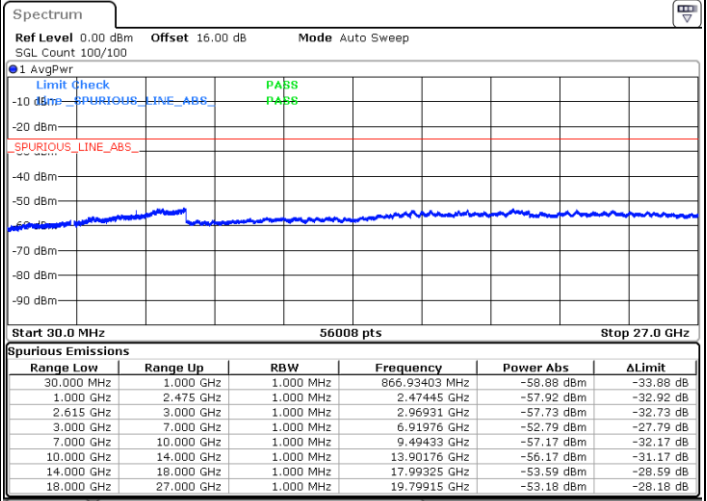

Middle Channel / 1RB0 and 1RB49

Middle Channel / 1RB99 and 1RB0

Date: 1.MAY.2022 16:09:36

Date: 1.MAY.2022 16:13:25

Middle Channel / FullIRB

N/A

Date: 1.MAY.2022 16:05:47

LTE Band 7C / 20MHz+10MHz

16QAM

Highest Channel / 1RB0 and 1RB49

Highest Channel / 1RB99 and 1RB0

Date: 1.MAY.2022 16:38:05

Date: 1.MAY.2022 16:34:16

Highest Channel / FullIRB

N/A

Date: 1.MAY.2022 16:41:55

LTE Band 7C / 20MHz+15MHz

16QAM

Lowest Channel / 1RB0 and 1RB74

Lowest Channel / 1RB99 and 1RB0

Date: 1.MAY.2022 19:34:25

Date: 1.MAY.2022 19:26:15

Lowest Channel / FullIRB

N/A

Date: 1.MAY.2022 19:38:14

LTE Band 7C / 20MHz+15MHz

16QAM

MiddleChannel / 1RB0 and 1RB74

Middle Channel / 1RB99 and 1RB0

Date: 1.MAY.2022 19:49:05

Date: 1.MAY.2022 19:52:53

Middle Channel / FullIRB