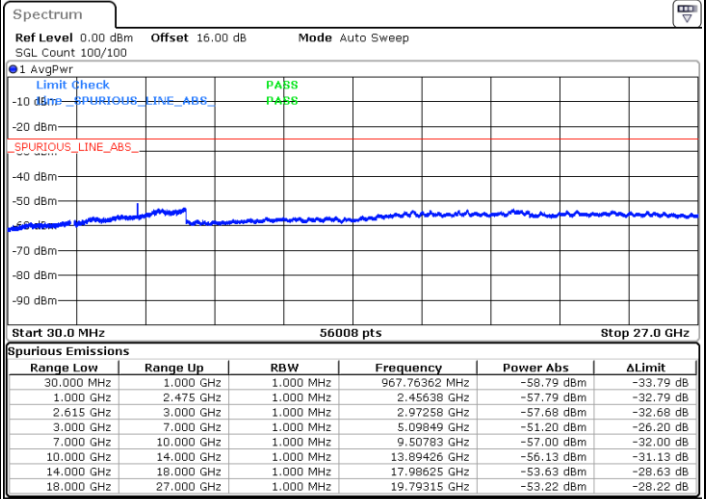

Lowest Channel / 1RB0 and 1RB99

Lowest Channel / 1RB99 and 1RB0

Date: 1.MAY.2022 20:44:49

Date: 1.MAY.2022 20:43:32

Lowest Channel / FullRB

N/A

Date: 1.MAY.2022 20:51:12

LTE Band 7C / 20MHz+20MHz

QPSK

Middle Channel / 1RB0 and 1RB99

Middle Channel / 1RB99 and 1RB0

Date: 1.MAY.2022 21:02:04

Date: 1.MAY.2022 21:03:21

Middle Channel / FullIRB

N/A

Date: 1.MAY.2022 20:55:41

LTE Band 7C / 20MHz+20MHz

QPSK

Highest Channel / 1RB0 and 1RB99

Highest Channel / 1RB99 and 1RB0

Date: 1.MAY.2022 21:30:34

Date: 1.MAY.2022 21:24:11

Highest Channel / FullIRB

N/A

Date: 1.MAY.2022 21:31:51

LTE Band 7C / 10MHz+20MHz

16QAM

Lowest Channel / 1RB0 and 1RB99

Lowest Channel / 1RB49 and 1RB0

Date: 1.MAY.2022 14:43:15

Date: 1.MAY.2022 14:39:26

Lowest Channel / FullRB