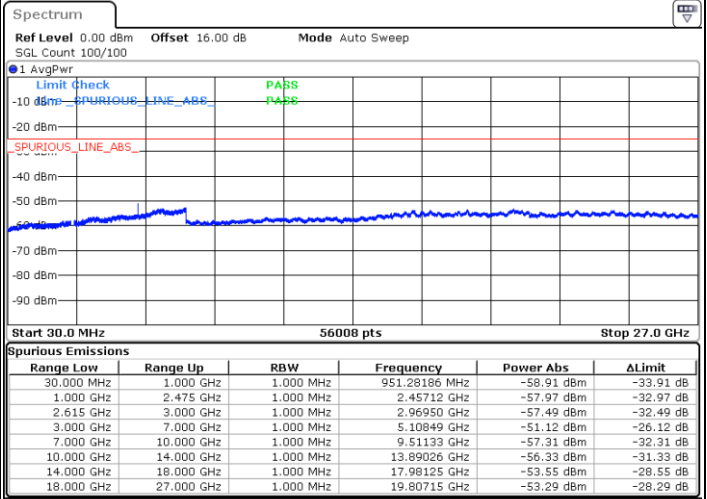

LTE Band 7C / 20MHz+15MHz

16QAM

Lowest Channel / 1RB0 and 1RB74

Lowest Channel / 1RB99 and 1RB0

Date: 1.MAY.2022 19:34:25

Date: 1.MAY.2022 19:26:15

Lowest Channel / FullIRB

N/A

Date: 1.MAY.2022 19:38:14

LTE Band 7C / 20MHz+15MHz

16QAM

MiddleChannel / 1RB0 and 1RB74

Middle Channel / 1RB99 and 1RB0

Date: 1.MAY.2022 19:49:05

Date: 1.MAY.2022 19:52:53

Middle Channel / FullIRB

N/A

Date: 1.MAY.2022 19:45:16

LTE Band 7C / 20MHz+15MHz

16QAM

Highest Channel / 1RB0 and 1RB74

Highest Channel / 1RB99 and 1RB0

Date: 1.MAY.2022 20:17:35

Date: 1.MAY.2022 20:13:46