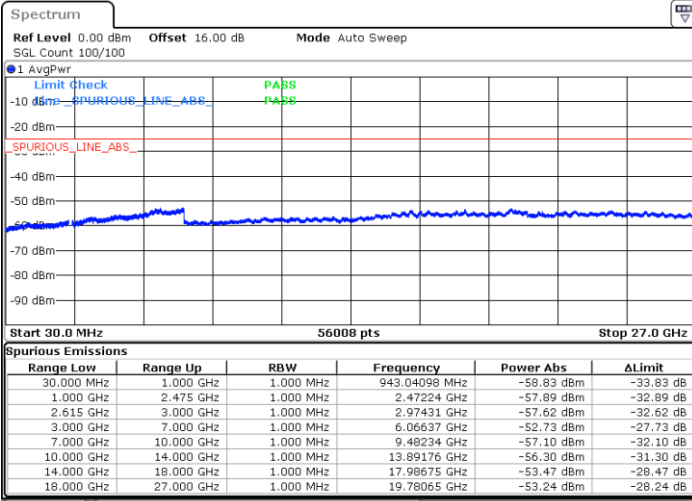

Middle Channel / 1RB74 and 1RB0

Date: 1.MAY.2022 22:12:36

Date: 1.MAY.2022 22:16:25

Middle Channel / FullIRB

N/A

Date: 1.MAY.2022 22:08:46

LTE Band 7C / 15MHz+10MHz

16QAM

Highest Channel / 1RB0 and 1RB49

Highest Channel / 1RB74 and 1RB0

Date: 1.MAY.2022 22:41:07

Date: 1.MAY.2022 22:37:17

Highest Channel / FullIRB

N/A

Date: 1.MAY.2022 22:44:56

LTE Band 7C / 15MHz+15MHz

16QAM

Lowest Channel / 1RB0 and 1RB74

Lowest Channel / 1RB74 and 1RB0

Date: 1.MAY.2022 17:06:43

Date: 1.MAY.2022 17:02:54

Lowest Channel / FullRB

N/A

Date: 1.MAY.2022 17:10:33