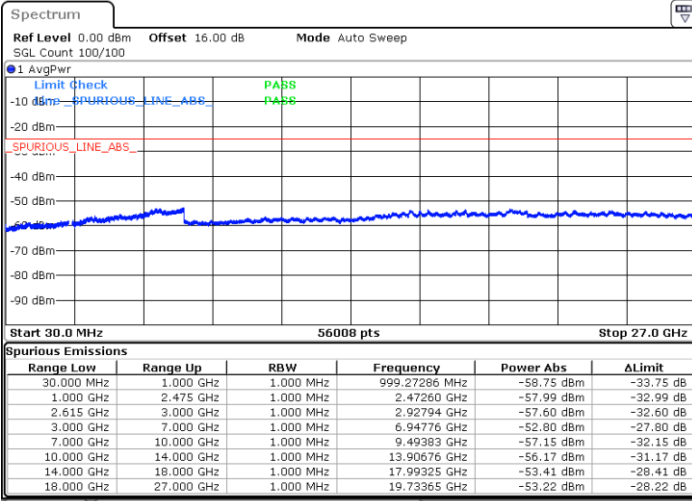

LTE Band 7C / 20MHz+15MHz

16QAM

Lowest Channel / 1RB0 and 1RB74

Lowest Channel / 1RB99 and 1RB0

Date: 1.MAY.2022 19:34:25

Date: 1.MAY.2022 19:26:15

Lowest Channel / FullIRB

N/A

Date: 1.MAY.2022 19:38:14

LTE Band 7C / 20MHz+15MHz

16QAM

MiddleChannel / 1RB0 and 1RB74

Middle Channel / 1RB99 and 1RB0

Date: 1.MAY.2022 19:49:05

Date: 1.MAY.2022 19:52:53

Middle Channel / FullIRB

N/A

Date: 1.MAY.2022 19:45:16

LTE Band 7C / 20MHz+15MHz

16QAM

Highest Channel / 1RB0 and 1RB74

Highest Channel / 1RB99 and 1RB0

Date: 1.MAY.2022 20:17:35

Date: 1.MAY.2022 20:13:46