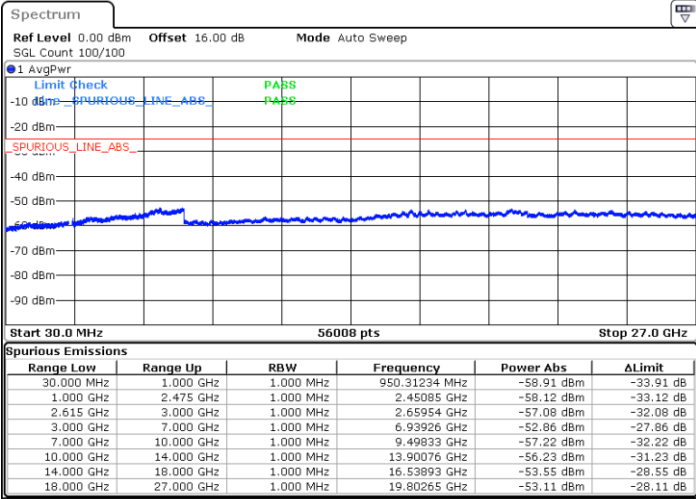

Date: 1.MAY.2022 21:31:51

LTE Band 7C / 10MHz+20MHz

16QAM

Lowest Channel / 1RB0 and 1RB99

Lowest Channel / 1RB49 and 1RB0

Date: 1.MAY.2022 14:43:15

Date: 1.MAY.2022 14:39:26

Lowest Channel / FullRB

N/A

Date: 1.MAY.2022 14:47:04

LTE Band 7C / 10MHz+20MHz

16QAM

MiddleChannel / 1RB0 and 1RB99

Middle Channel / 1RB49 and 1RB0

Date: 1.MAY.2022 14:57:55

Date: 1.MAY.2022 15:01:44

Middle Channel / FullIRB

N/A

Date: 1.MAY.2022 14:54:06

LTE Band 7C / 10MHz+20MHz

16QAM

Highest Channel / 1RB0 and 1RB99

Highest Channel / 1RB49 and 1RB0

Date: 1.MAY.2022 15:26:25

Date: 1.MAY.2022 15:22:35

Highest Channel / FullIRB

N/A

Date: 1.MAY.2022 15:30:14

LTE Band 7C / 15MHz+10MHz

16QAM

Lowest Channel / 1RB0 and 1RB49

Lowest Channel / 1RB74 and 1RB0