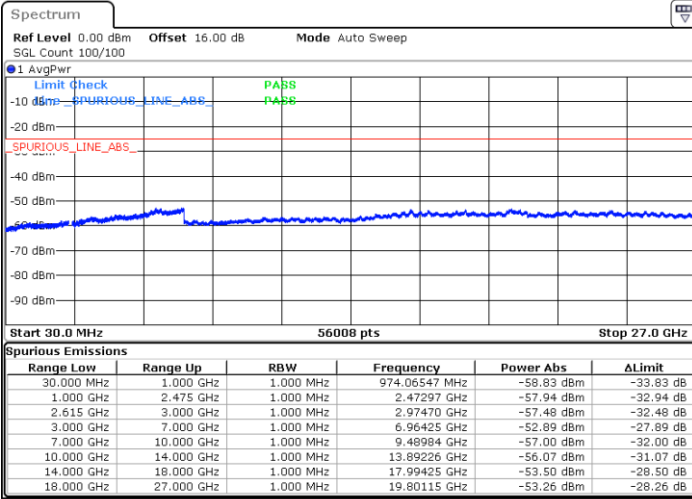

Date: 1.MAY.2022 15:22:35

Highest Channel / FullIRB

N/A

Date: 1.MAY.2022 15:30:14

LTE Band 7C / 15MHz+10MHz

16QAM

Lowest Channel / 1RB0 and 1RB49

Lowest Channel / 1RB74 and 1RB0

Date: 1.MAY.2022 21:57:54

Date: 1.MAY.2022 21:54:05

Lowest Channel / FullIRB

N/A

Date: 1.MAY.2022 22:01:44

LTE Band 7C / 15MHz+10MHz

16QAM

Middle Channel / 1RB0 and 1RB49

Middle Channel / 1RB74 and 1RB0

Date: 1.MAY.2022 22:12:36

Date: 1.MAY.2022 22:16:25

Middle Channel / FullIRB

N/A

Date: 1.MAY.2022 22:08:46

LTE Band 7C / 15MHz+10MHz

16QAM

Highest Channel / 1RB0 and 1RB49

Highest Channel / 1RB74 and 1RB0

Date: 1.MAY.2022 22:41:07

Date: 1.MAY.2022 22:37:17

Highest Channel / FullIRB

N/A

Date: 1.MAY.2022 22:44:56

LTE Band 7C / 15MHz+15MHz