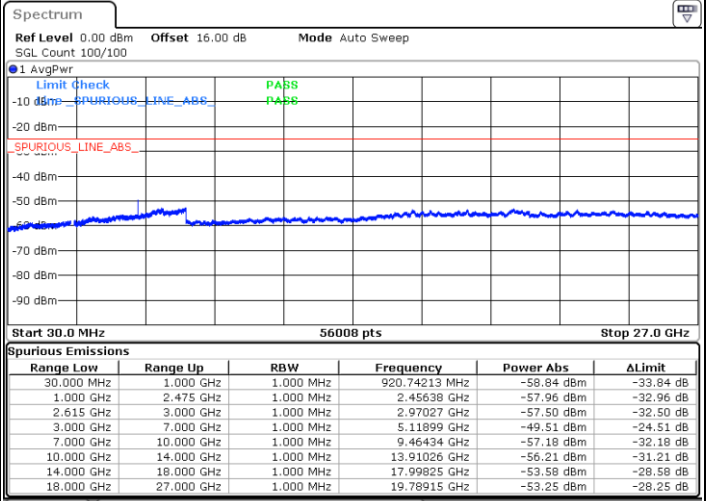

Date: 1.MAY.2022 15:22:35

Highest Channel / FullIRB

N/A

Date: 1.MAY.2022 15:30:14

LTE Band 7C / 15MHz+10MHz

16QAM

Lowest Channel / 1RB0 and 1RB49

Lowest Channel / 1RB74 and 1RB0

Date: 1.MAY.2022 21:57:54

Date: 1.MAY.2022 21:54:05

Lowest Channel / FullIRB

N/A

Date: 1.MAY.2022 22:01:44

LTE Band 7C / 15MHz+10MHz

16QAM

Middle Channel / 1RB0 and 1RB49

Middle Channel / 1RB74 and 1RB0

Date: 1.MAY.2022 22:12:36

Date: 1.MAY.2022 22:16:25

Middle Channel / FullIRB

N/A

Date: 1.MAY.2022 22:08:46

LTE Band 7C / 15MHz+10MHz

16QAM

Highest Channel / 1RB0 and 1RB49

Highest Channel / 1RB74 and 1RB0

Date: 1.MAY.2022 22:41:07

Date: 1.MAY.2022 22:37:17

Highest Channel / FullIRB

N/A

Date: 1.MAY.2022 22:44:56

LTE Band 7C / 15MHz+15MHz