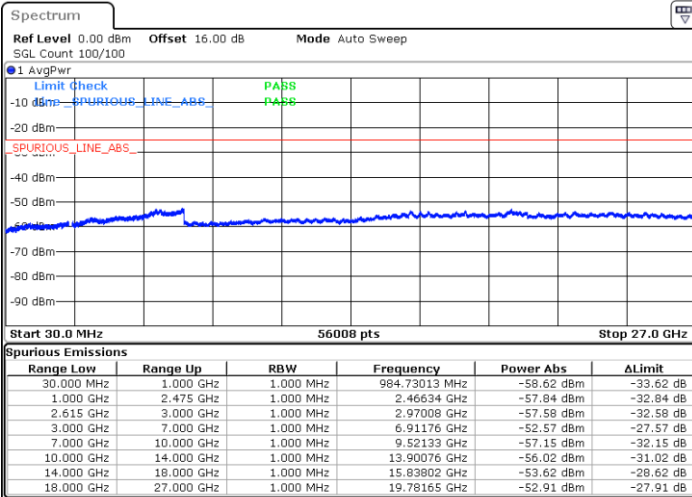

Date: 1.MAY.2022 19:01:36

Date: 1.MAY.2022 18:57:47

Highest Channel / FullIRB

N/A

Date: 1.MAY.2022 19:05:25

LTE Band 7C / 20MHz+10MHz

16QAM

Lowest Channel / 1RB0 and 1RB49

Lowest Channel / 1RB99 and 1RB0

Date: 1.MAY.2022 15:54:56

Date: 1.MAY.2022 15:51:07

Lowest Channel / FullRB

N/A

Date: 1.MAY.2022 15:58:46

LTE Band 7C / 20MHz+10MHz

16QAM

Middle Channel / 1RB0 and 1RB49

Middle Channel / 1RB99 and 1RB0

Date: 1.MAY.2022 16:09:36

Date: 1.MAY.2022 16:13:25

Middle Channel / FullIRB

N/A

Date: 1.MAY.2022 16:05:47

LTE Band 7C / 20MHz+10MHz

16QAM

Highest Channel / 1RB0 and 1RB49

Highest Channel / 1RB99 and 1RB0

Date: 1.MAY.2022 16:38:05

Date: 1.MAY.2022 16:34:16

Highest Channel / FullIRB

N/A

Date: 1.MAY.2022 16:41:55