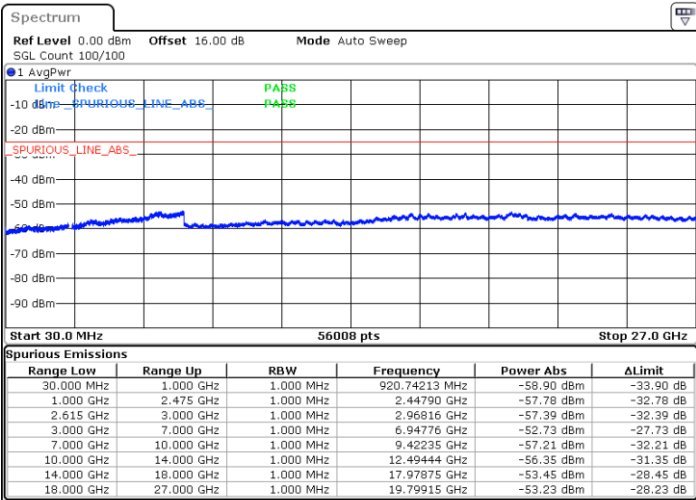

N/A

Date: 1.MAY.2022 17:53:45

LTE Band 7C / 15MHz+20MHz

16QAM

Lowest Channel / 1RB0 and 1RB99

Lowest Channel / 1RB74 and 1RB0

Date: 1.MAY.2022 18:18:27

Date: 1.MAY.2022 18:14:38

Lowest Channel / FullIRB

N/A

Date: 1.MAY.2022 18:22:16

LTE Band 7C / 15MHz+20MHz

16QAM

Middle Channel / 1RB0 and 1RB9

Middle Channel / 1RB74 and 1RB0

Date: 1.MAY.2022 18:33:08

Date: 1.MAY.2022 18:36:57

Middle Channel / FullIRB

N/A

Date: 1.MAY.2022 18:29:18

LTE Band 7C / 15MHz+20MHz

16QAM

Highest Channel / 1RB0 and 1RB99

Highest Channel / 1RB74 and 1RB0

Date: 1.MAY.2022 19:01:36

Date: 1.MAY.2022 18:57:47

Highest Channel / FullIRB

N/A

Date: 1.MAY.2022 19:05:25

LTE Band 7C / 20MHz+10MHz

16QAM

Lowest Channel / 1RB0 and 1RB49