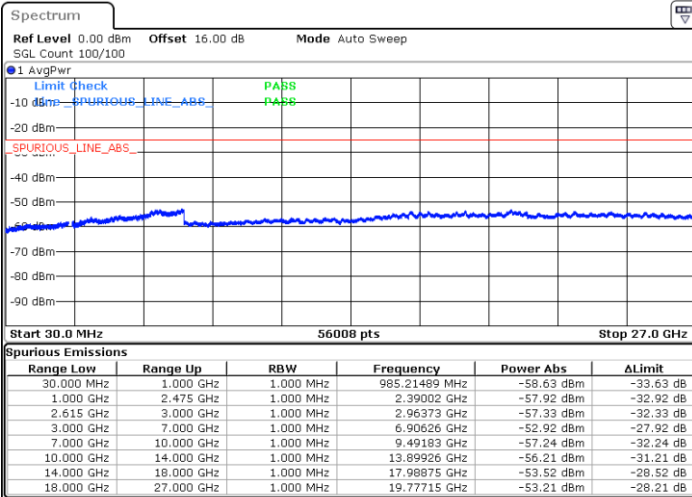

Date: 1.MAY.2022 16:00:02

LTE Band 7C / 20MHz+10MHz

QPSK

Middle Channel / 1RB0 and 1RB49

Middle Channel / 1RB99 and 1RB0

Date: 1.MAY.2022 16:10:53

Date: 1.MAY.2022 16:12:09

Middle Channel / FullIRB

N/A

Date: 1.MAY.2022 16:04:31

LTE Band 7C / 20MHz+10MHz

QPSK

Highest Channel / 1RB0 and 1RB49

Highest Channel / 1RB99 and 1RB0

Date: 1.MAY.2022 16:39:22

Date: 1.MAY.2022 16:33:00

Highest Channel / FullIRB

N/A

Date: 1.MAY.2022 16:40:39

LTE Band 7C / 20MHz+15MHz

QPSK

Lowest Channel / 1RB0 and 1RB74

Lowest Channel / 1RB99 and 1RB0

Date: 1.MAY.2022 19:28:48

Date: 1.MAY.2022 19:27:31

Lowest Channel / FullRB

N/A

Date: 1.MAY.2022 19:39:31

LTE Band 7C / 20MHz+15MHz

QPSK

MiddleChannel / 1RB0 and 1RB74

Middle Channel / 1RB99 and 1RB0