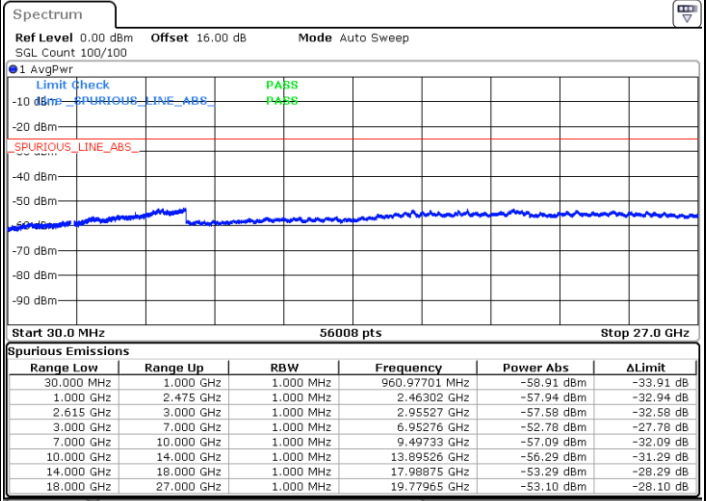

Middle Channel / 1RB74 and 1RB0

Date: 1.MAY.2022 22:12:36

Date: 1.MAY.2022 22:16:25

Middle Channel / FullIRB

N/A

Date: 1.MAY.2022 22:08:46

LTE Band 7C / 15MHz+10MHz

16QAM

Highest Channel / 1RB0 and 1RB49

Highest Channel / 1RB74 and 1RB0

Date: 1.MAY.2022 22:41:07

Date: 1.MAY.2022 22:37:17

Highest Channel / FullIRB

N/A

Date: 1.MAY.2022 22:44:56

LTE Band 7C / 15MHz+15MHz

16QAM

Lowest Channel / 1RB0 and 1RB74

Lowest Channel / 1RB74 and 1RB0

Date: 1.MAY.2022 17:06:43

Date: 1.MAY.2022 17:02:54

Lowest Channel / FullRB

N/A

Date: 1.MAY.2022 17:10:33