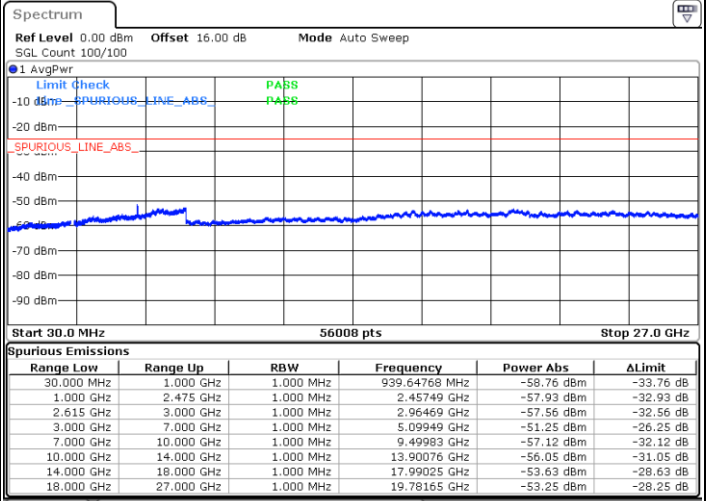

Lowest Channel / FullIRB

N/A

Date: 1.MAY.2022 18:22:16

LTE Band 7C / 15MHz+20MHz

16QAM

Middle Channel / 1RB0 and 1RB9

Middle Channel / 1RB74 and 1RB0

Date: 1.MAY.2022 18:33:08

Date: 1.MAY.2022 18:36:57

Middle Channel / FullIRB

N/A

Date: 1.MAY.2022 18:29:18

LTE Band 7C / 15MHz+20MHz

16QAM

Highest Channel / 1RB0 and 1RB99

Highest Channel / 1RB74 and 1RB0

Date: 1.MAY.2022 19:01:36

Date: 1.MAY.2022 18:57:47

Highest Channel / FullIRB

N/A

Date: 1.MAY.2022 19:05:25

LTE Band 7C / 20MHz+10MHz

16QAM

Lowest Channel / 1RB0 and 1RB49

Lowest Channel / 1RB99 and 1RB0

Date: 1.MAY.2022 15:54:56

Date: 1.MAY.2022 15:51:07

Lowest Channel / FullRB

N/A

Date: 1.MAY.2022 15:58:46

LTE Band 7C / 20MHz+10MHz

16QAM