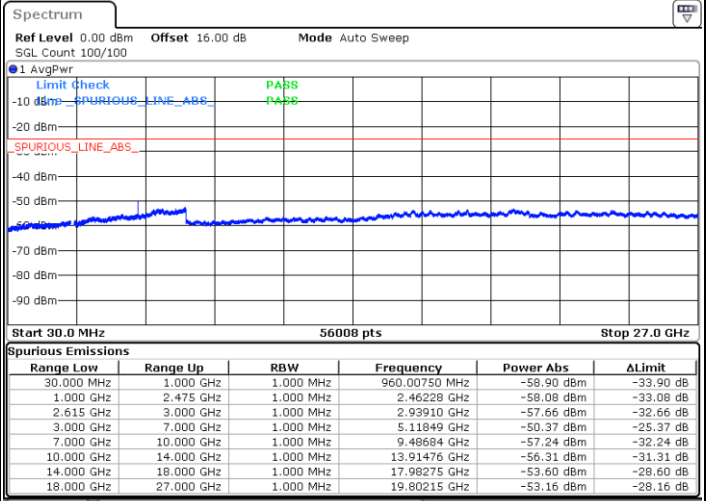

Date: 1.MAY.2022 19:01:36

Date: 1.MAY.2022 18:57:47

Highest Channel / FullIRB

N/A

Date: 1.MAY.2022 19:05:25

LTE Band 7C / 20MHz+10MHz

16QAM

Lowest Channel / 1RB0 and 1RB49

Lowest Channel / 1RB99 and 1RB0

Date: 1.MAY.2022 15:54:56

Date: 1.MAY.2022 15:51:07

Lowest Channel / FullRB

N/A

Date: 1.MAY.2022 15:58:46

LTE Band 7C / 20MHz+10MHz

16QAM

Middle Channel / 1RB0 and 1RB49

Middle Channel / 1RB99 and 1RB0

Date: 1.MAY.2022 16:09:36

Date: 1.MAY.2022 16:13:25

Middle Channel / FullIRB

N/A

Date: 1.MAY.2022 16:05:47

LTE Band 7C / 20MHz+10MHz

16QAM

Highest Channel / 1RB0 and 1RB49

Highest Channel / 1RB99 and 1RB0

Date: 1.MAY.2022 16:38:05

Date: 1.MAY.2022 16:34:16

Highest Channel / FullIRB

N/A

Date: 1.MAY.2022 16:41:55