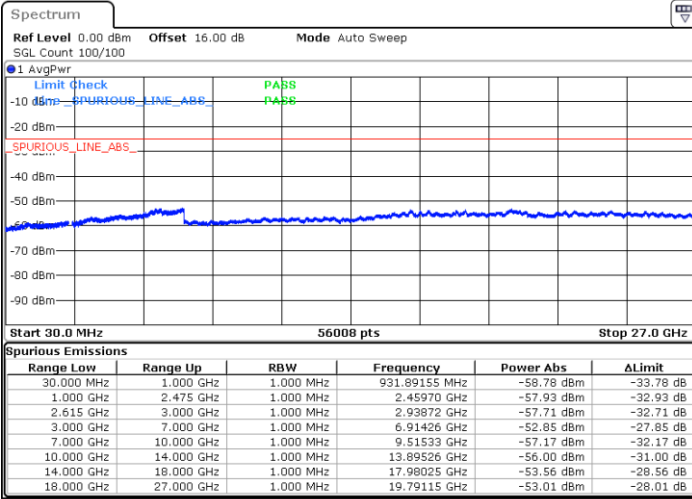

Highest Channel / 1RB0 and 1RB49

Highest Channel / 1RB74 and 1RB0

Date: 1.MAY.2022 22:41:07

Date: 1.MAY.2022 22:37:17

Highest Channel / FullIRB

N/A

Date: 1.MAY.2022 22:44:56

LTE Band 7C / 15MHz+15MHz

16QAM

Lowest Channel / 1RB0 and 1RB74

Lowest Channel / 1RB74 and 1RB0

Date: 1.MAY.2022 17:06:43

Date: 1.MAY.2022 17:02:54

Lowest Channel / FullRB

N/A

Date: 1.MAY.2022 17:10:33

LTE Band 7C / 15MHz+15MHz

16QAM

Middle Channel / 1RB0 and 1RB74

Middle Channel / 1RB74 and 1RB0

Date: 1.MAY.2022 17:21:24

Date: 1.MAY.2022 17:25:13

Middle Channel / FullRB

N/A

Date: 1.MAY.2022 17:17:35

LTE Band 7C / 15MHz+15MHz

16QAM

Highest Channel / 1RB0 and 1RB74

Highest Channel / 1RB74 and 1RB0

Date: 1.MAY.2022 17:49:56

Date: 1.MAY.2022 17:46:06

Highest Channel / FullIRB