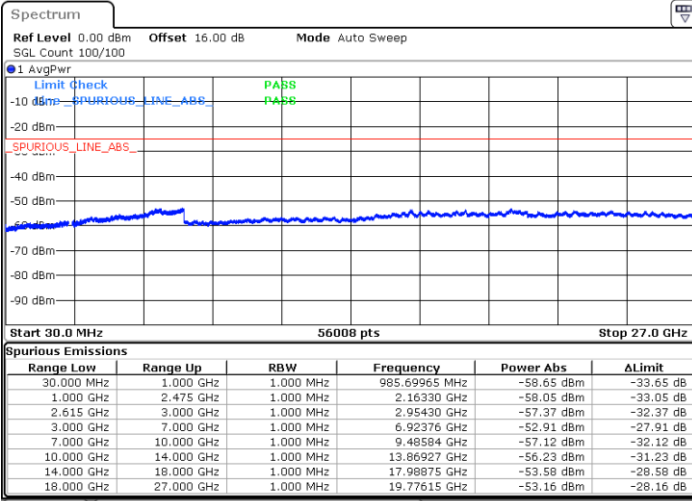

Lowest Channel / FullIRB

N/A

Date: 1.MAY.2022 18:22:16

LTE Band 7C / 15MHz+20MHz

16QAM

Middle Channel / 1RB0 and 1RB9

Middle Channel / 1RB74 and 1RB0

Date: 1.MAY.2022 18:33:08

Date: 1.MAY.2022 18:36:57

Middle Channel / FullIRB

N/A

Date: 1.MAY.2022 18:29:18

LTE Band 7C / 15MHz+20MHz

16QAM

Highest Channel / 1RB0 and 1RB99

Highest Channel / 1RB74 and 1RB0

Date: 1.MAY.2022 19:01:36

Date: 1.MAY.2022 18:57:47

Highest Channel / FullIRB

N/A

Date: 1.MAY.2022 19:05:25

LTE Band 7C / 20MHz+10MHz

16QAM

Lowest Channel / 1RB0 and 1RB49

Lowest Channel / 1RB99 and 1RB0

Date: 1.MAY.2022 15:54:56

Date: 1.MAY.2022 15:51:07

Lowest Channel / FullRB

N/A

Date: 1.MAY.2022 15:58:46

LTE Band 7C / 20MHz+10MHz

16QAM