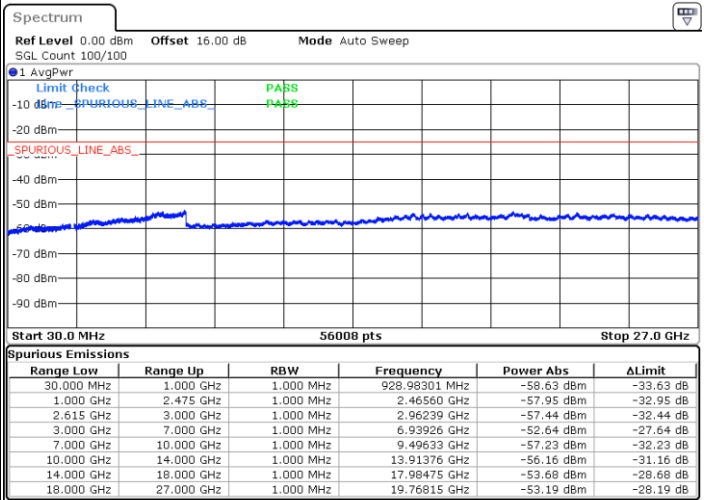

Date: 1.MAY.2022 17:17:35

LTE Band 7C / 15MHz+15MHz

16QAM

Highest Channel / 1RB0 and 1RB74

Highest Channel / 1RB74 and 1RB0

Date: 1.MAY.2022 17:49:56

Date: 1.MAY.2022 17:46:06

Highest Channel / FullIRB

N/A

Date: 1.MAY.2022 17:53:45

LTE Band 7C / 15MHz+20MHz

16QAM

Lowest Channel / 1RB0 and 1RB99

Lowest Channel / 1RB74 and 1RB0

Date: 1.MAY.2022 18:18:27

Date: 1.MAY.2022 18:14:38

Lowest Channel / FullIRB

N/A

Date: 1.MAY.2022 18:22:16

LTE Band 7C / 15MHz+20MHz

16QAM

Middle Channel / 1RB0 and 1RB9

Middle Channel / 1RB74 and 1RB0

Date: 1.MAY.2022 18:33:08

Date: 1.MAY.2022 18:36:57

Middle Channel / FullIRB

N/A

Date: 1.MAY.2022 18:29:18

LTE Band 7C / 15MHz+20MHz

16QAM

Highest Channel / 1RB0 and 1RB99

Highest Channel / 1RB74 and 1RB0