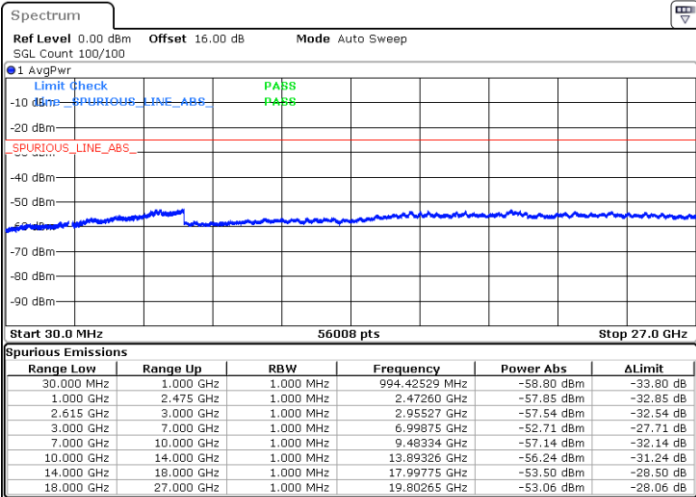

Date: 1.MAY.2022 21:31:51

LTE Band 7C / 10MHz+20MHz

16QAM

Lowest Channel / 1RB0 and 1RB99

Lowest Channel / 1RB49 and 1RB0

Date: 1.MAY.2022 14:43:15

Date: 1.MAY.2022 14:39:26

Lowest Channel / FullRB

N/A

Date: 1.MAY.2022 14:47:04

LTE Band 7C / 10MHz+20MHz

16QAM

MiddleChannel / 1RB0 and 1RB99

Middle Channel / 1RB49 and 1RB0

Date: 1.MAY.2022 14:57:55

Date: 1.MAY.2022 15:01:44

Middle Channel / FullIRB

N/A

Date: 1.MAY.2022 14:54:06

LTE Band 7C / 10MHz+20MHz

16QAM

Highest Channel / 1RB0 and 1RB99

Highest Channel / 1RB49 and 1RB0

Date: 1.MAY.2022 15:26:25

Date: 1.MAY.2022 15:22:35

Highest Channel / FullIRB

N/A

Date: 1.MAY.2022 15:30:14

LTE Band 7C / 15MHz+10MHz

16QAM

Lowest Channel / 1RB0 and 1RB49

Lowest Channel / 1RB74 and 1RB0