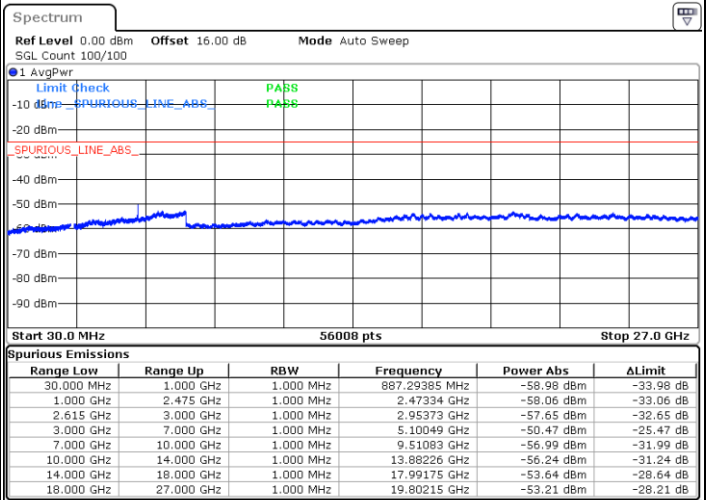

N/A

Date: 1.MAY.2022 14:47:04

LTE Band 7C / 10MHz+20MHz

16QAM

MiddleChannel / 1RB0 and 1RB99

Middle Channel / 1RB49 and 1RB0

Date: 1.MAY.2022 14:57:55

Date: 1.MAY.2022 15:01:44

Middle Channel / FullIRB

N/A

Date: 1.MAY.2022 14:54:06

LTE Band 7C / 10MHz+20MHz

16QAM

Highest Channel / 1RB0 and 1RB99

Highest Channel / 1RB49 and 1RB0

Date: 1.MAY.2022 15:26:25

Date: 1.MAY.2022 15:22:35

Highest Channel / FullIRB

N/A

Date: 1.MAY.2022 15:30:14

LTE Band 7C / 15MHz+10MHz

16QAM

Lowest Channel / 1RB0 and 1RB49

Lowest Channel / 1RB74 and 1RB0