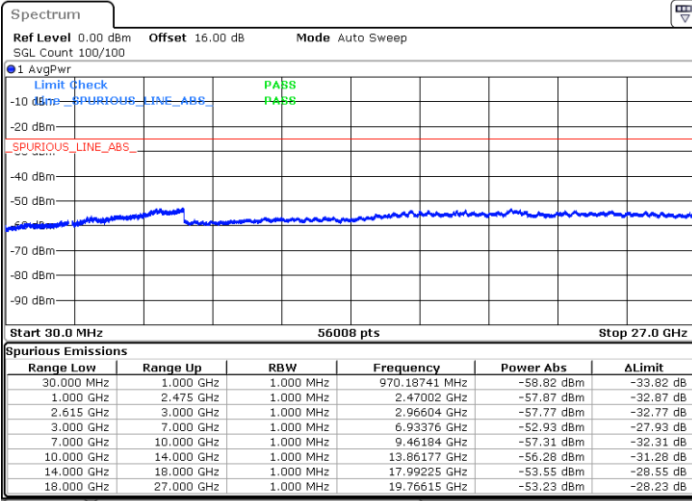

N/A

Date: 1.MAY.2022 16:04:31

LTE Band 7C / 20MHz+10MHz

QPSK

Highest Channel / 1RB0 and 1RB49

Highest Channel / 1RB99 and 1RB0

Date: 1.MAY.2022 16:39:22

Date: 1.MAY.2022 16:33:00

Highest Channel / FullIRB

N/A

Date: 1.MAY.2022 16:40:39

LTE Band 7C / 20MHz+15MHz

QPSK

Lowest Channel / 1RB0 and 1RB74

Lowest Channel / 1RB99 and 1RB0

Date: 1.MAY.2022 19:28:48

Date: 1.MAY.2022 19:27:31

Lowest Channel / FullRB

N/A

Date: 1.MAY.2022 19:39:31

LTE Band 7C / 20MHz+15MHz

QPSK

MiddleChannel / 1RB0 and 1RB74

Middle Channel / 1RB99 and 1RB0

Date: 1.MAY.2022 19:50:21

Date: 1.MAY.2022 19:51:37

Middle Channel / FullRB

N/A

Date: 1.MAY.2022 19:43:59

LTE Band 7C / 20MHz+15MHz

QPSK

Highest Channel / 1RB0 and 1RB74