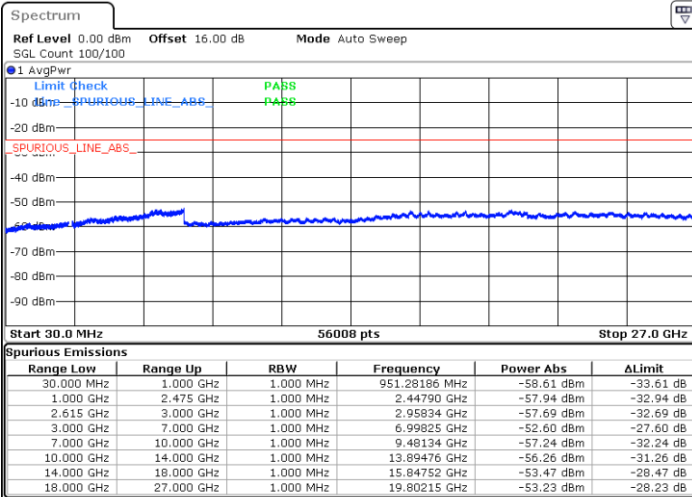

N/A

Date: 1.MAY.2022 16:04:31

LTE Band 7C / 20MHz+10MHz

QPSK

Highest Channel / 1RB0 and 1RB49

Highest Channel / 1RB99 and 1RB0

Date: 1.MAY.2022 16:39:22

Date: 1.MAY.2022 16:33:00

Highest Channel / FullIRB

N/A

Date: 1.MAY.2022 16:40:39

LTE Band 7C / 20MHz+15MHz

QPSK

Lowest Channel / 1RB0 and 1RB74

Lowest Channel / 1RB99 and 1RB0

Date: 1.MAY.2022 19:28:48

Date: 1.MAY.2022 19:27:31

Lowest Channel / FullRB

N/A

Date: 1.MAY.2022 19:39:31

LTE Band 7C / 20MHz+15MHz

QPSK

MiddleChannel / 1RB0 and 1RB74

Middle Channel / 1RB99 and 1RB0

Date: 1.MAY.2022 19:50:21

Date: 1.MAY.2022 19:51:37

Middle Channel / FullRB

N/A

Date: 1.MAY.2022 19:43:59

LTE Band 7C / 20MHz+15MHz

QPSK

Highest Channel / 1RB0 and 1RB74