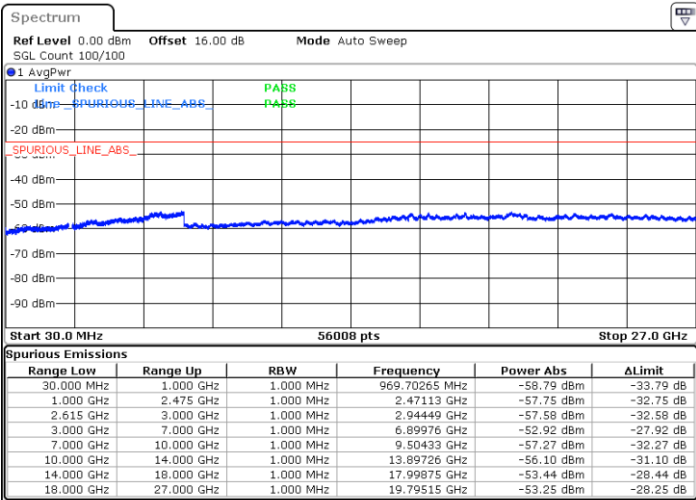

Highest Channel / FullIRB

N/A

Date: 1.MAY.2022 16:40:39

LTE Band 7C / 20MHz+15MHz

QPSK

Lowest Channel / 1RB0 and 1RB74

Lowest Channel / 1RB99 and 1RB0

Date: 1.MAY.2022 19:28:48

Date: 1.MAY.2022 19:27:31

Lowest Channel / FullRB

N/A

Date: 1.MAY.2022 19:39:31

LTE Band 7C / 20MHz+15MHz

QPSK

MiddleChannel / 1RB0 and 1RB74

Middle Channel / 1RB99 and 1RB0

Date: 1.MAY.2022 19:50:21

Date: 1.MAY.2022 19:51:37

Middle Channel / FullRB

N/A

Date: 1.MAY.2022 19:43:59

LTE Band 7C / 20MHz+15MHz

QPSK

Highest Channel / 1RB0 and 1RB74

Highest Channel / 1RB99 and 1RB0

Date: 1.MAY.2022 20:18:51

Date: 1.MAY.2022 20:12:29

Highest Channel / FullIRB

N/A

Date: 1.MAY.2022 20:20:08

LTE Band 7C / 20MHz+20MHz

QPSK