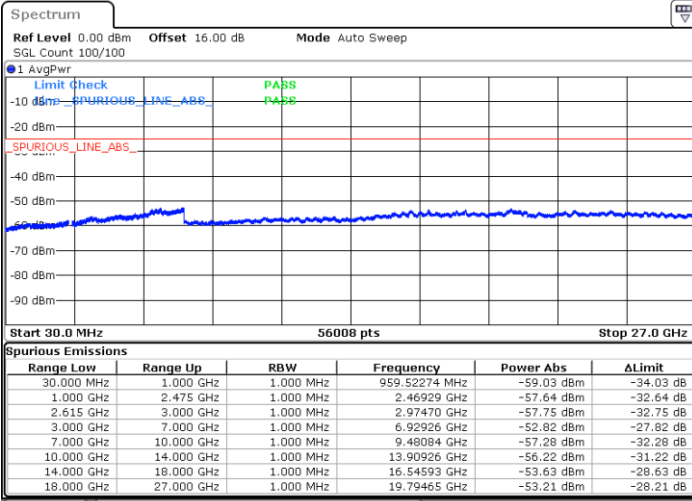

Date: 1.MAY.2022 19:01:36

Date: 1.MAY.2022 18:57:47

Highest Channel / FullIRB

N/A

Date: 1.MAY.2022 19:05:25

LTE Band 7C / 20MHz+10MHz

16QAM

Lowest Channel / 1RB0 and 1RB49

Lowest Channel / 1RB99 and 1RB0

Date: 1.MAY.2022 15:54:56

Date: 1.MAY.2022 15:51:07

Lowest Channel / FullRB

N/A

Date: 1.MAY.2022 15:58:46

LTE Band 7C / 20MHz+10MHz

16QAM

Middle Channel / 1RB0 and 1RB49

Middle Channel / 1RB99 and 1RB0

Date: 1.MAY.2022 16:09:36

Date: 1.MAY.2022 16:13:25

Middle Channel / FullIRB

N/A

Date: 1.MAY.2022 16:05:47

LTE Band 7C / 20MHz+10MHz

16QAM

Highest Channel / 1RB0 and 1RB49

Highest Channel / 1RB99 and 1RB0

Date: 1.MAY.2022 16:38:05

Date: 1.MAY.2022 16:34:16

Highest Channel / FullIRB

N/A

Date: 1.MAY.2022 16:41:55