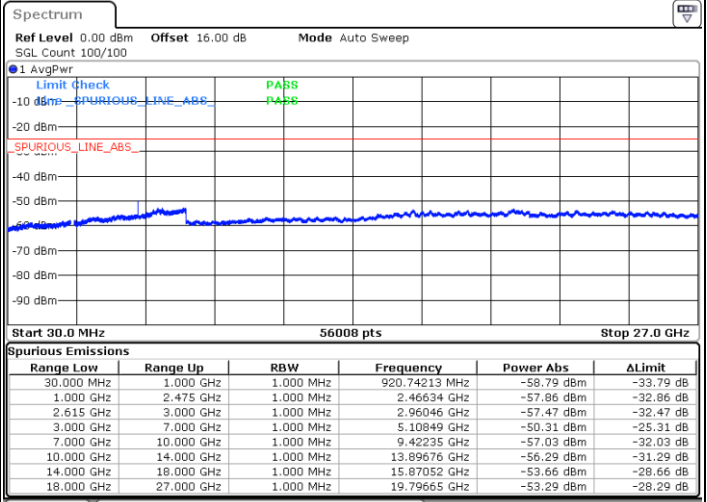

LTE Band 7C / 15MHz+15MHz

16QAM

Middle Channel / 1RB0 and 1RB74

Middle Channel / 1RB74 and 1RB0

Date: 1.MAY.2022 17:21:24

Date: 1.MAY.2022 17:25:13

Middle Channel / FullRB

N/A

Date: 1.MAY.2022 17:17:35

LTE Band 7C / 15MHz+15MHz

16QAM

Highest Channel / 1RB0 and 1RB74

Highest Channel / 1RB74 and 1RB0

Date: 1.MAY.2022 17:49:56

Date: 1.MAY.2022 17:46:06

Highest Channel / FullIRB

N/A

Date: 1.MAY.2022 17:53:45

LTE Band 7C / 15MHz+20MHz

16QAM

Lowest Channel / 1RB0 and 1RB99

Lowest Channel / 1RB74 and 1RB0

Date: 1.MAY.2022 18:18:27

Date: 1.MAY.2022 18:14:38