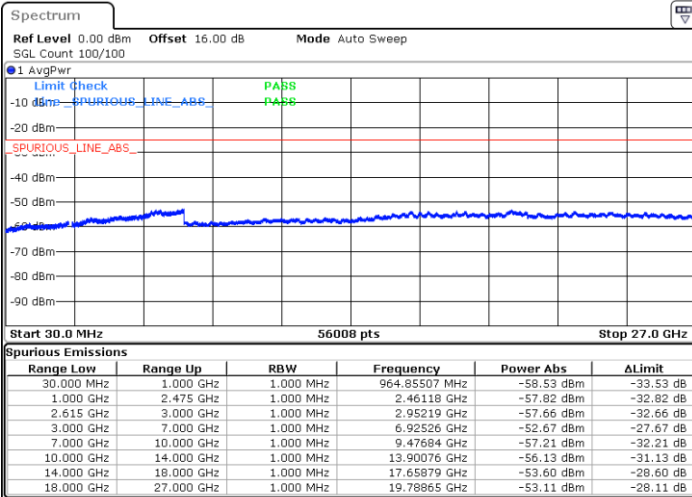

Date: 1.MAY.2022 19:01:36

Date: 1.MAY.2022 18:57:47

Highest Channel / FullIRB

N/A

Date: 1.MAY.2022 19:05:25

LTE Band 7C / 20MHz+10MHz

16QAM

Lowest Channel / 1RB0 and 1RB49

Lowest Channel / 1RB99 and 1RB0

Date: 1.MAY.2022 15:54:56

Date: 1.MAY.2022 15:51:07

Lowest Channel / FullRB

N/A

Date: 1.MAY.2022 15:58:46

LTE Band 7C / 20MHz+10MHz

16QAM

Middle Channel / 1RB0 and 1RB49

Middle Channel / 1RB99 and 1RB0

Date: 1.MAY.2022 16:09:36

Date: 1.MAY.2022 16:13:25

Middle Channel / FullIRB

N/A

Date: 1.MAY.2022 16:05:47

LTE Band 7C / 20MHz+10MHz