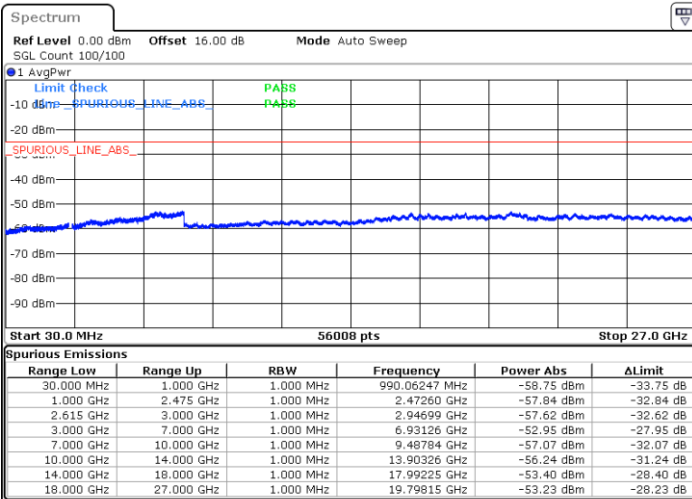

Highest Channel / 1RB99 and 1RB0

Date: 1.MAY.2022 20:18:51

Date: 1.MAY.2022 20:12:29

Highest Channel / FullIRB

N/A

Date: 1.MAY.2022 20:20:08

LTE Band 7C / 20MHz+20MHz

QPSK

Lowest Channel / 1RB0 and 1RB99

Lowest Channel / 1RB99 and 1RB0

Date: 1.MAY.2022 20:44:49

Date: 1.MAY.2022 20:43:32

Lowest Channel / FullRB

N/A

Date: 1.MAY.2022 20:51:12

LTE Band 7C / 20MHz+20MHz

LTE Band 7C / 20MHz+20MHz

QPSK

Highest Channel / 1RB0 and 1RB99

Highest Channel / 1RB99 and 1RB0

Date: 1.MAY.2022 21:30:34

Date: 1.MAY.2022 21:24:11

Highest Channel / FullIRB

N/A