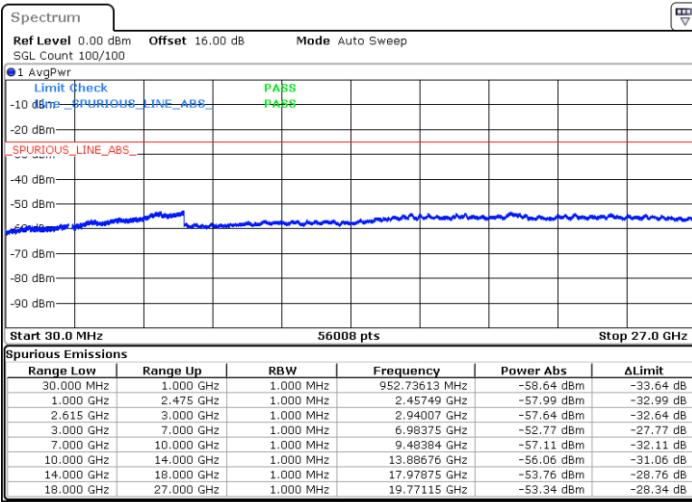

Date: 1.MAY.2022 19:50:21

Date: 1.MAY.2022 19:51:37

Middle Channel / FullRB

N/A

Date: 1.MAY.2022 19:43:59

LTE Band 7C / 20MHz+15MHz

QPSK

Highest Channel / 1RB0 and 1RB74

Highest Channel / 1RB99 and 1RB0

Date: 1.MAY.2022 20:18:51

Date: 1.MAY.2022 20:12:29

Highest Channel / FullIRB

N/A

Date: 1.MAY.2022 20:20:08

LTE Band 7C / 20MHz+20MHz

QPSK

Lowest Channel / 1RB0 and 1RB99

Lowest Channel / 1RB99 and 1RB0

Date: 1.MAY.2022 20:44:49

Date: 1.MAY.2022 20:43:32

Lowest Channel / FullRB

N/A

Date: 1.MAY.2022 20:51:12

LTE Band 7C / 20MHz+20MHz

LTE Band 7C / 20MHz+20MHz

QPSK

Highest Channel / 1RB0 and 1RB99

Highest Channel / 1RB99 and 1RB0

Date: 1.MAY.2022 21:30:34

Date: 1.MAY.2022 21:24:11

Highest Channel / FullIRB

N/A