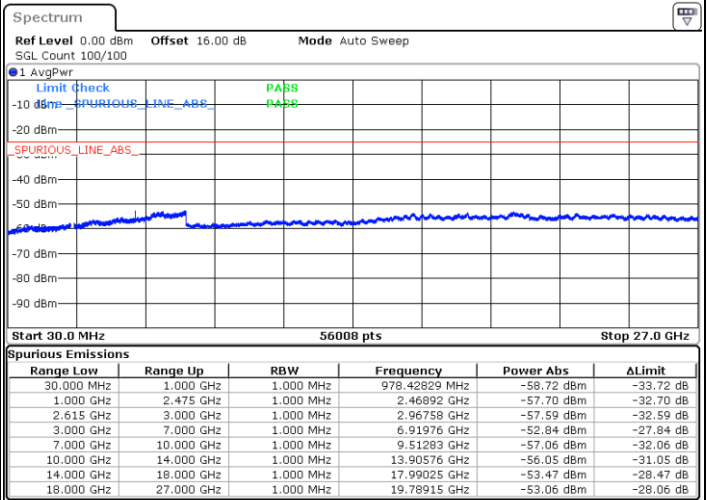

Middle Channel / FullIRB

N/A

Date: 1.MAY.2022 14:54:06

LTE Band 7C / 10MHz+20MHz

16QAM

Highest Channel / 1RB0 and 1RB99

Highest Channel / 1RB49 and 1RB0

Date: 1.MAY.2022 15:26:25

Date: 1.MAY.2022 15:22:35

Highest Channel / FullIRB

N/A

Date: 1.MAY.2022 15:30:14

LTE Band 7C / 15MHz+10MHz

16QAM

Lowest Channel / 1RB0 and 1RB49

Lowest Channel / 1RB74 and 1RB0

Date: 1.MAY.2022 21:57:54

Date: 1.MAY.2022 21:54:05

Lowest Channel / FullIRB

N/A

Date: 1.MAY.2022 22:01:44

LTE Band 7C / 15MHz+10MHz

16QAM

Middle Channel / 1RB0 and 1RB49