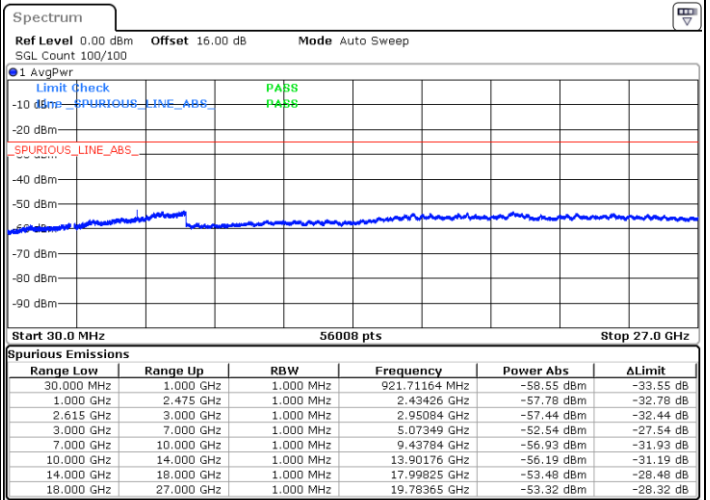

Highest Channel / FullIRB

N/A

Date: 1.MAY.2022 16:40:39

LTE Band 7C / 20MHz+15MHz

QPSK

Lowest Channel / 1RB0 and 1RB74

Lowest Channel / 1RB99 and 1RB0

Date: 1.MAY.2022 19:28:48

Date: 1.MAY.2022 19:27:31

Lowest Channel / FullRB

N/A

Date: 1.MAY.2022 19:39:31

LTE Band 7C / 20MHz+15MHz

QPSK

MiddleChannel / 1RB0 and 1RB74

Middle Channel / 1RB99 and 1RB0

Date: 1.MAY.2022 19:50:21

Date: 1.MAY.2022 19:51:37

Middle Channel / FullRB

N/A

Date: 1.MAY.2022 19:43:59

LTE Band 7C / 20MHz+15MHz

QPSK

Highest Channel / 1RB0 and 1RB74

Highest Channel / 1RB99 and 1RB0

Date: 1.MAY.2022 20:18:51

Date: 1.MAY.2022 20:12:29

Highest Channel / FullIRB

N/A

Date: 1.MAY.2022 20:20:08

LTE Band 7C / 20MHz+20MHz

QPSK