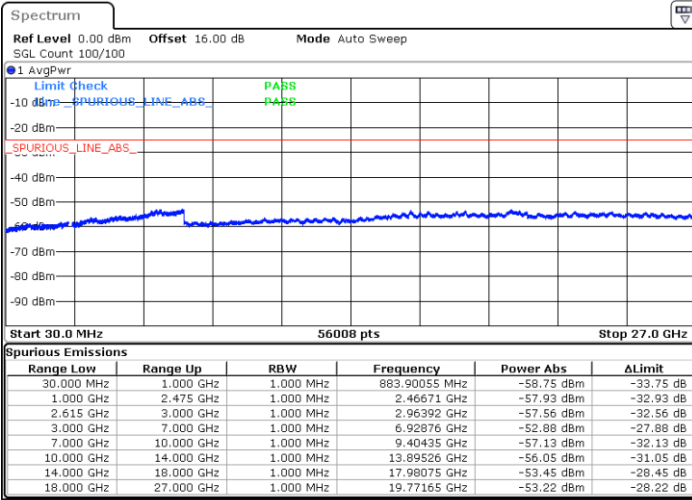

Middle Channel / 1RB74 and 1RB0

Date: 1.MAY.2022 22:12:36

Date: 1.MAY.2022 22:16:25

Middle Channel / FullIRB

N/A

Date: 1.MAY.2022 22:08:46

LTE Band 7C / 15MHz+10MHz

16QAM

Highest Channel / 1RB0 and 1RB49

Highest Channel / 1RB74 and 1RB0

Date: 1.MAY.2022 22:41:07

Date: 1.MAY.2022 22:37:17

Highest Channel / FullIRB

N/A

Date: 1.MAY.2022 22:44:56

LTE Band 7C / 15MHz+15MHz

16QAM

Lowest Channel / 1RB0 and 1RB74

Lowest Channel / 1RB74 and 1RB0

Date: 1.MAY.2022 17:06:43

Date: 1.MAY.2022 17:02:54

Lowest Channel / FullRB

N/A

Date: 1.MAY.2022 17:10:33