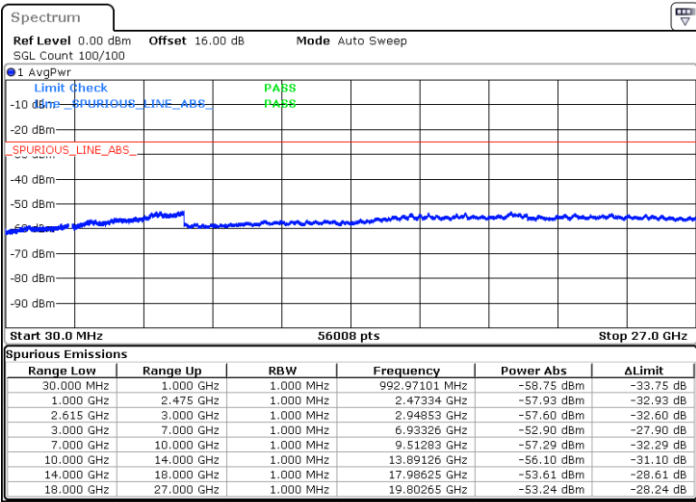

Date: 1.MAY.2022 19:27:31

Lowest Channel / FullRB

N/A

Date: 1.MAY.2022 19:39:31

LTE Band 7C / 20MHz+15MHz

QPSK

MiddleChannel / 1RB0 and 1RB74

Middle Channel / 1RB99 and 1RB0

Date: 1.MAY.2022 19:50:21

Date: 1.MAY.2022 19:51:37

Middle Channel / FullRB

N/A

Date: 1.MAY.2022 19:43:59

LTE Band 7C / 20MHz+15MHz

QPSK

Highest Channel / 1RB0 and 1RB74

Highest Channel / 1RB99 and 1RB0

Date: 1.MAY.2022 20:18:51

Date: 1.MAY.2022 20:12:29

Highest Channel / FullIRB

N/A

Date: 1.MAY.2022 20:20:08

LTE Band 7C / 20MHz+20MHz

QPSK

Lowest Channel / 1RB0 and 1RB99

Lowest Channel / 1RB99 and 1RB0

Date: 1.MAY.2022 20:44:49

Date: 1.MAY.2022 20:43:32

Lowest Channel / FullRB

N/A

Date: 1.MAY.2022 20:51:12

LTE Band 7C / 20MHz+20MHz