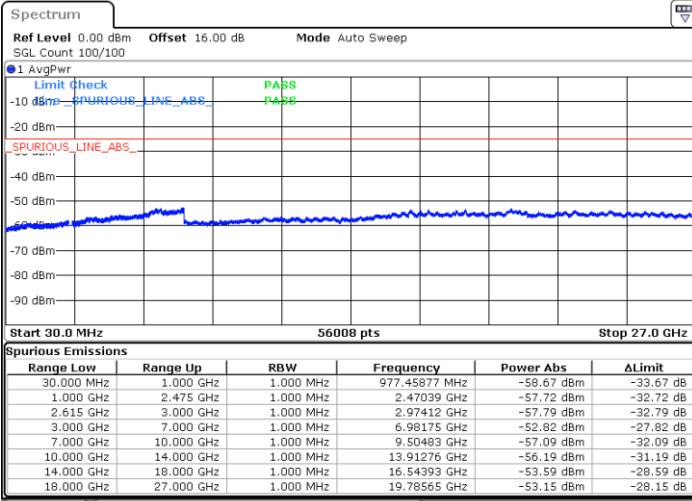

Date: 1.MAY.2022 16:00:02

LTE Band 7C / 20MHz+10MHz

QPSK

Middle Channel / 1RB0 and 1RB49

Middle Channel / 1RB99 and 1RB0

Date: 1.MAY.2022 16:10:53

Date: 1.MAY.2022 16:12:09

Middle Channel / FullIRB

N/A

Date: 1.MAY.2022 16:04:31

LTE Band 7C / 20MHz+10MHz

QPSK

Highest Channel / 1RB0 and 1RB49

Highest Channel / 1RB99 and 1RB0

Date: 1.MAY.2022 16:39:22

Date: 1.MAY.2022 16:33:00

Highest Channel / FullIRB

N/A

Date: 1.MAY.2022 16:40:39

LTE Band 7C / 20MHz+15MHz

QPSK

Lowest Channel / 1RB0 and 1RB74

Lowest Channel / 1RB99 and 1RB0

Date: 1.MAY.2022 19:28:48

Date: 1.MAY.2022 19:27:31

Lowest Channel / FullRB

N/A

Date: 1.MAY.2022 19:39:31

LTE Band 7C / 20MHz+15MHz

QPSK

MiddleChannel / 1RB0 and 1RB74

Middle Channel / 1RB99 and 1RB0