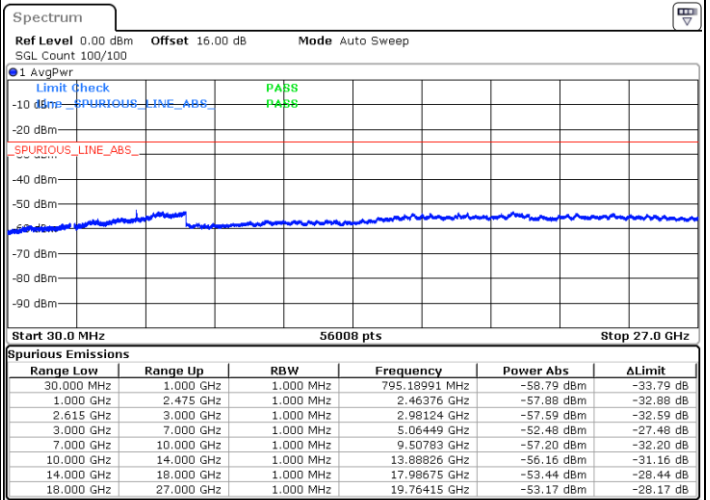

N/A

Date: 1.MAY.2022 17:53:45

LTE Band 7C / 15MHz+20MHz

16QAM

Lowest Channel / 1RB0 and 1RB99

Lowest Channel / 1RB74 and 1RB0

Date: 1.MAY.2022 18:18:27

Date: 1.MAY.2022 18:14:38

Lowest Channel / FullIRB

N/A

Date: 1.MAY.2022 18:22:16

LTE Band 7C / 15MHz+20MHz

16QAM

Middle Channel / 1RB0 and 1RB9

Middle Channel / 1RB74 and 1RB0

Date: 1.MAY.2022 18:33:08

Date: 1.MAY.2022 18:36:57

Middle Channel / FullIRB

N/A

Date: 1.MAY.2022 18:29:18

LTE Band 7C / 15MHz+20MHz

16QAM

Highest Channel / 1RB0 and 1RB99

Highest Channel / 1RB74 and 1RB0

Date: 1.MAY.2022 19:01:36

Date: 1.MAY.2022 18:57:47

Highest Channel / FullIRB

N/A

Date: 1.MAY.2022 19:05:25

LTE Band 7C / 20MHz+10MHz

16QAM

Lowest Channel / 1RB0 and 1RB49