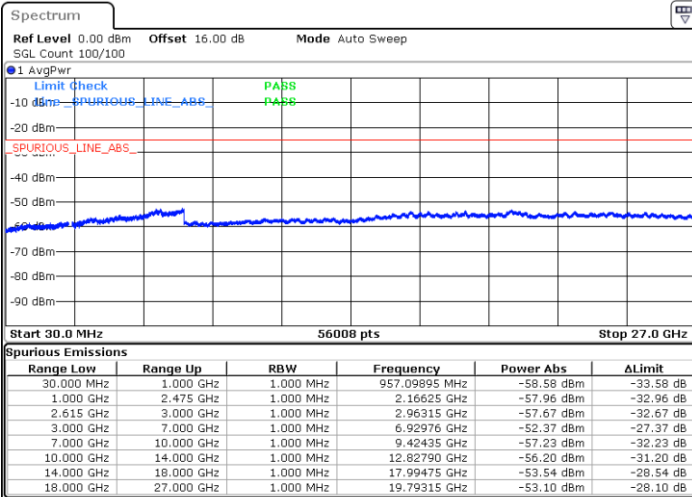

Date: 1.MAY.2022 21:57:54

Date: 1.MAY.2022 21:54:05

Lowest Channel / FullIRB

N/A

Date: 1.MAY.2022 22:01:44

LTE Band 7C / 15MHz+10MHz

16QAM

Middle Channel / 1RB0 and 1RB49

Middle Channel / 1RB74 and 1RB0

Date: 1.MAY.2022 22:12:36

Date: 1.MAY.2022 22:16:25

Middle Channel / FullIRB

N/A

Date: 1.MAY.2022 22:08:46

LTE Band 7C / 15MHz+10MHz

16QAM

Highest Channel / 1RB0 and 1RB49

Highest Channel / 1RB74 and 1RB0

Date: 1.MAY.2022 22:41:07

Date: 1.MAY.2022 22:37:17

Highest Channel / FullIRB

N/A

Date: 1.MAY.2022 22:44:56

LTE Band 7C / 15MHz+15MHz