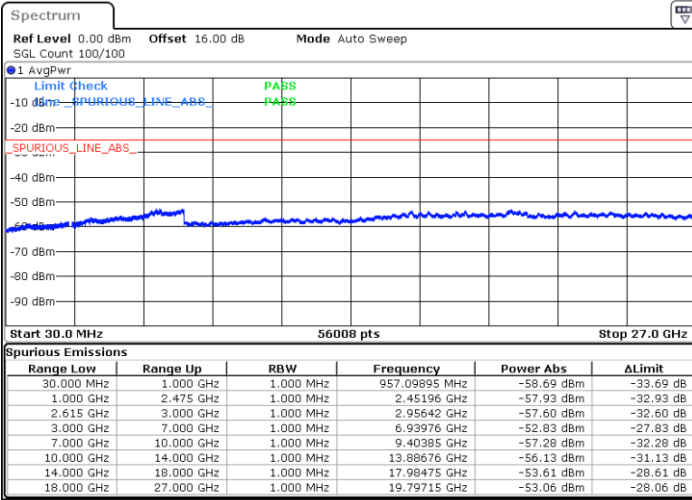

16QAM

Highest Channel / 1RB0 and 1RB49

Highest Channel / 1RB99 and 1RB0

Date: 1.MAY.2022 16:38:05

Date: 1.MAY.2022 16:34:16

Highest Channel / FullIRB

N/A

Date: 1.MAY.2022 16:41:55

LTE Band 7C / 20MHz+15MHz

16QAM

Lowest Channel / 1RB0 and 1RB74

Lowest Channel / 1RB99 and 1RB0

Date: 1.MAY.2022 19:34:25

Date: 1.MAY.2022 19:26:15

Lowest Channel / FullIRB

N/A

Date: 1.MAY.2022 19:38:14

LTE Band 7C / 20MHz+15MHz

16QAM

MiddleChannel / 1RB0 and 1RB74

Middle Channel / 1RB99 and 1RB0

Date: 1.MAY.2022 19:49:05

Date: 1.MAY.2022 19:52:53

Middle Channel / FullIRB