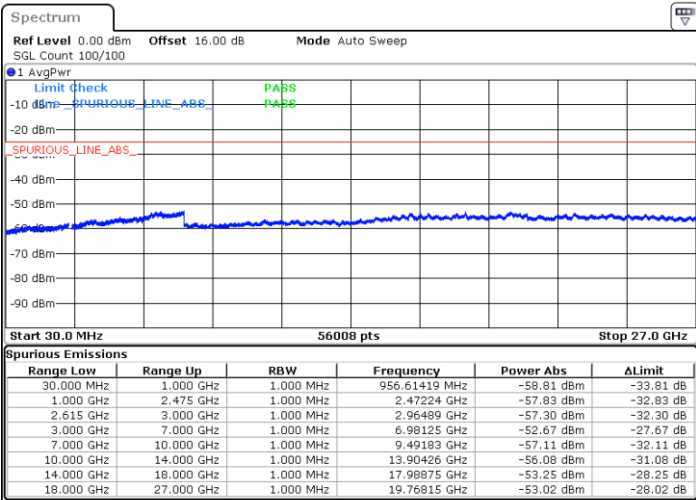

LTE Band 7C / 20MHz+10MHz

QPSK

Lowest Channel / 1RB0 and 1RB49

Lowest Channel / 1RB99 and 1RB0

Date: 1.MAY.2022 15:53:40

Date: 1.MAY.2022 15:52:23

Lowest Channel / FullRB

N/A

Date: 1.MAY.2022 16:00:02

LTE Band 7C / 20MHz+10MHz

QPSK

Middle Channel / 1RB0 and 1RB49

Middle Channel / 1RB99 and 1RB0

Date: 1.MAY.2022 16:10:53

Date: 1.MAY.2022 16:12:09

Middle Channel / FullIRB

N/A

Date: 1.MAY.2022 16:04:31

LTE Band 7C / 20MHz+10MHz

QPSK

Highest Channel / 1RB0 and 1RB49

Highest Channel / 1RB99 and 1RB0

Date: 1.MAY.2022 16:39:22

Date: 1.MAY.2022 16:33:00

Highest Channel / FullIRB

N/A

Date: 1.MAY.2022 16:40:39

LTE Band 7C / 20MHz+15MHz

QPSK

Lowest Channel / 1RB0 and 1RB74

Lowest Channel / 1RB99 and 1RB0

Date: 1.MAY.2022 19:28:48