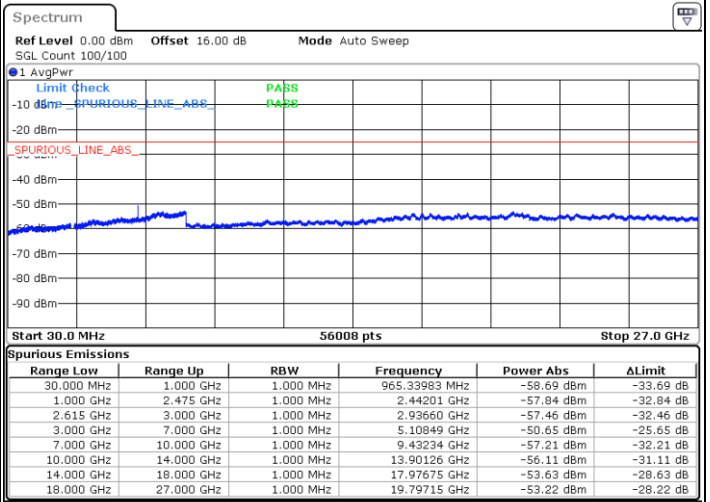

Date: 1.MAY.2022 19:27:31

Lowest Channel / FullRB

N/A

Date: 1.MAY.2022 19:39:31

LTE Band 7C / 20MHz+15MHz

QPSK

MiddleChannel / 1RB0 and 1RB74

Middle Channel / 1RB99 and 1RB0

Date: 1.MAY.2022 19:50:21

Date: 1.MAY.2022 19:51:37

Middle Channel / FullRB

N/A

Date: 1.MAY.2022 19:43:59

LTE Band 7C / 20MHz+15MHz

QPSK

Highest Channel / 1RB0 and 1RB74

Highest Channel / 1RB99 and 1RB0

Date: 1.MAY.2022 20:18:51

Date: 1.MAY.2022 20:12:29

Highest Channel / FullIRB

N/A

Date: 1.MAY.2022 20:20:08

LTE Band 7C / 20MHz+20MHz

QPSK

Lowest Channel / 1RB0 and 1RB99

Lowest Channel / 1RB99 and 1RB0

Date: 1.MAY.2022 20:44:49

Date: 1.MAY.2022 20:43:32

Lowest Channel / FullRB

N/A

Date: 1.MAY.2022 20:51:12

LTE Band 7C / 20MHz+20MHz