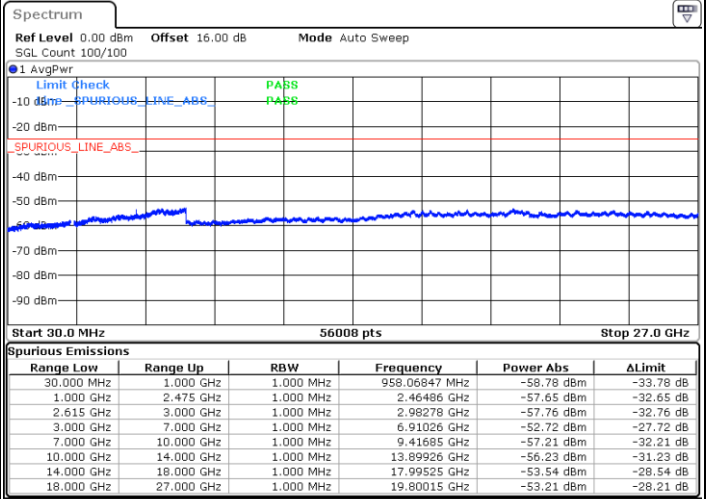

Date: 1.MAY.2022 18:36:57

Middle Channel / FullIRB

N/A

Date: 1.MAY.2022 18:29:18

LTE Band 7C / 15MHz+20MHz

16QAM

Highest Channel / 1RB0 and 1RB99

Highest Channel / 1RB74 and 1RB0

Date: 1.MAY.2022 19:01:36

Date: 1.MAY.2022 18:57:47

Highest Channel / FullIRB

N/A

Date: 1.MAY.2022 19:05:25

LTE Band 7C / 20MHz+10MHz

16QAM

Lowest Channel / 1RB0 and 1RB49

Lowest Channel / 1RB99 and 1RB0

Date: 1.MAY.2022 15:54:56

Date: 1.MAY.2022 15:51:07

Lowest Channel / FullRB

N/A

Date: 1.MAY.2022 15:58:46

LTE Band 7C / 20MHz+10MHz

16QAM

Middle Channel / 1RB0 and 1RB49

Middle Channel / 1RB99 and 1RB0

Date: 1.MAY.2022 16:09:36

Date: 1.MAY.2022 16:13:25

Middle Channel / FullIRB

N/A

Date: 1.MAY.2022 16:05:47

LTE Band 7C / 20MHz+10MHz