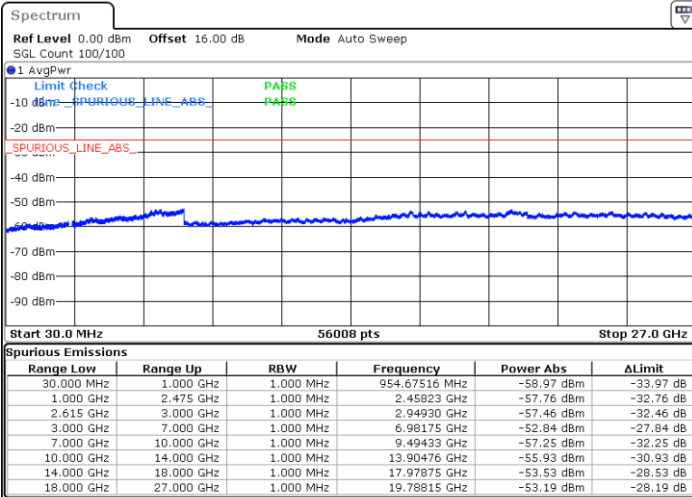

Highest Channel / FullIRB

N/A

Date: 1.MAY.2022 20:21:25