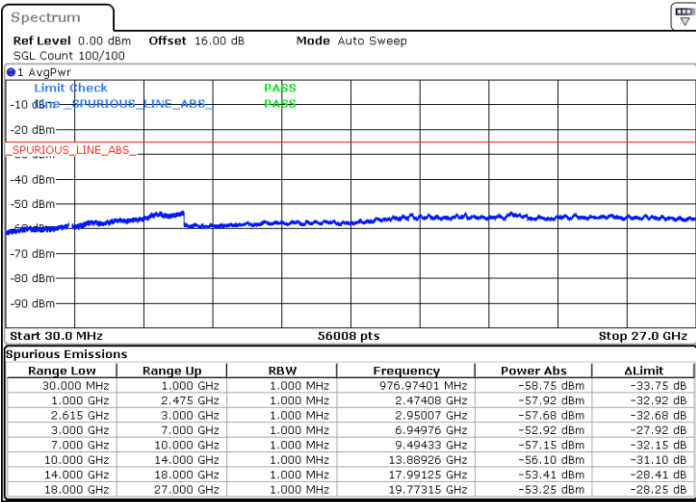

LTE Band 7C / 20MHz+10MHz

QPSK

Lowest Channel / 1RB0 and 1RB49

Lowest Channel / 1RB99 and 1RB0

Date: 1.MAY.2022 15:53:40

Date: 1.MAY.2022 15:52:23

Lowest Channel / FullRB

N/A

Date: 1.MAY.2022 16:00:02

LTE Band 7C / 20MHz+10MHz

QPSK

Middle Channel / 1RB0 and 1RB49

Middle Channel / 1RB99 and 1RB0

Date: 1.MAY.2022 16:10:53

Date: 1.MAY.2022 16:12:09

Middle Channel / FullIRB

N/A

Date: 1.MAY.2022 16:04:31

LTE Band 7C / 20MHz+10MHz

QPSK

Highest Channel / 1RB0 and 1RB49

Highest Channel / 1RB99 and 1RB0

Date: 1.MAY.2022 16:39:22

Date: 1.MAY.2022 16:33:00