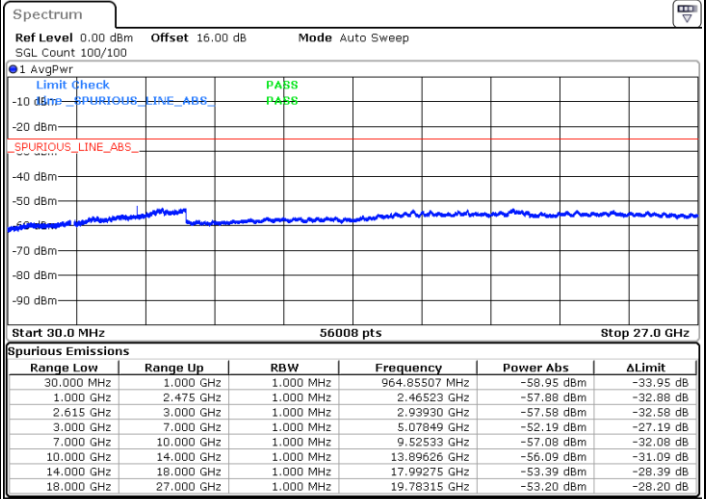

Date: 1.MAY.2022 19:01:36

Date: 1.MAY.2022 18:57:47

Highest Channel / FullIRB

N/A

Date: 1.MAY.2022 19:05:25

LTE Band 7C / 20MHz+10MHz

16QAM

Lowest Channel / 1RB0 and 1RB49

Lowest Channel / 1RB99 and 1RB0

Date: 1.MAY.2022 15:54:56

Date: 1.MAY.2022 15:51:07

Lowest Channel / FullRB

N/A

Date: 1.MAY.2022 15:58:46

LTE Band 7C / 20MHz+10MHz

16QAM

Middle Channel / 1RB0 and 1RB49

Middle Channel / 1RB99 and 1RB0

Date: 1.MAY.2022 16:09:36

Date: 1.MAY.2022 16:13:25

Middle Channel / FullIRB

N/A

Date: 1.MAY.2022 16:05:47

LTE Band 7C / 20MHz+10MHz