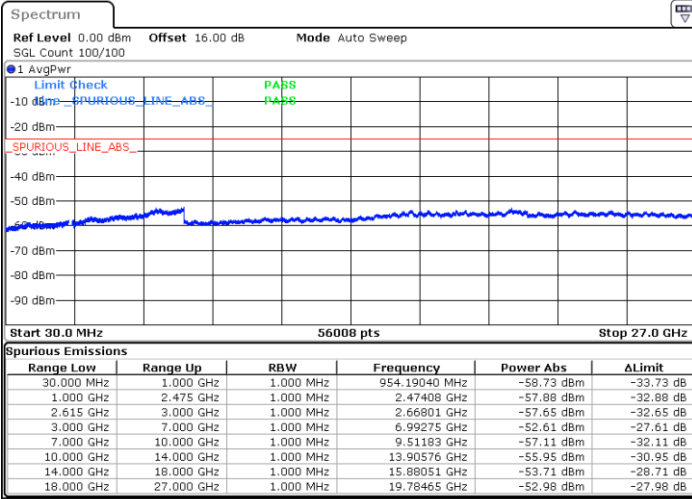

LTE Band 7C / 15MHz+15MHz

16QAM

Middle Channel / 1RB0 and 1RB74

Middle Channel / 1RB74 and 1RB0

Date: 1.MAY.2022 17:21:24

Date: 1.MAY.2022 17:25:13

Middle Channel / FullRB

N/A

Date: 1.MAY.2022 17:17:35

LTE Band 7C / 15MHz+15MHz

16QAM

Highest Channel / 1RB0 and 1RB74

Highest Channel / 1RB74 and 1RB0

Date: 1.MAY.2022 17:49:56

Date: 1.MAY.2022 17:46:06

Highest Channel / FullIRB

N/A

Date: 1.MAY.2022 17:53:45

LTE Band 7C / 15MHz+20MHz

16QAM

Lowest Channel / 1RB0 and 1RB99

Lowest Channel / 1RB74 and 1RB0

Date: 1.MAY.2022 18:18:27

Date: 1.MAY.2022 18:14:38