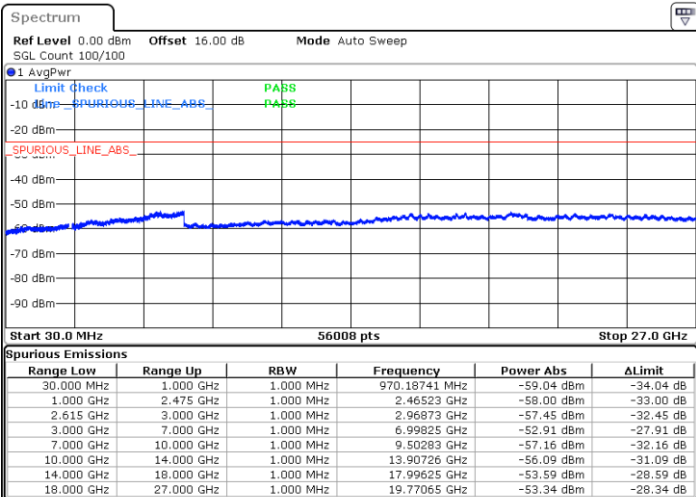

N/A

Date: 1.MAY.2022 14:47:04

LTE Band 7C / 10MHz+20MHz

16QAM

MiddleChannel / 1RB0 and 1RB99

Middle Channel / 1RB49 and 1RB0

Date: 1.MAY.2022 14:57:55

Date: 1.MAY.2022 15:01:44

Middle Channel / FullIRB

N/A

Date: 1.MAY.2022 14:54:06

LTE Band 7C / 10MHz+20MHz

16QAM

Highest Channel / 1RB0 and 1RB99

Highest Channel / 1RB49 and 1RB0

Date: 1.MAY.2022 15:26:25

Date: 1.MAY.2022 15:22:35

Highest Channel / FullIRB

N/A

Date: 1.MAY.2022 15:30:14

LTE Band 7C / 15MHz+10MHz

16QAM

Lowest Channel / 1RB0 and 1RB49

Lowest Channel / 1RB74 and 1RB0

Date: 1.MAY.2022 21:57:54

Date: 1.MAY.2022 21:54:05

Lowest Channel / FullIRB

N/A

Date: 1.MAY.2022 22:01:44

LTE Band 7C / 15MHz+10MHz

16QAM

Middle Channel / 1RB0 and 1RB49