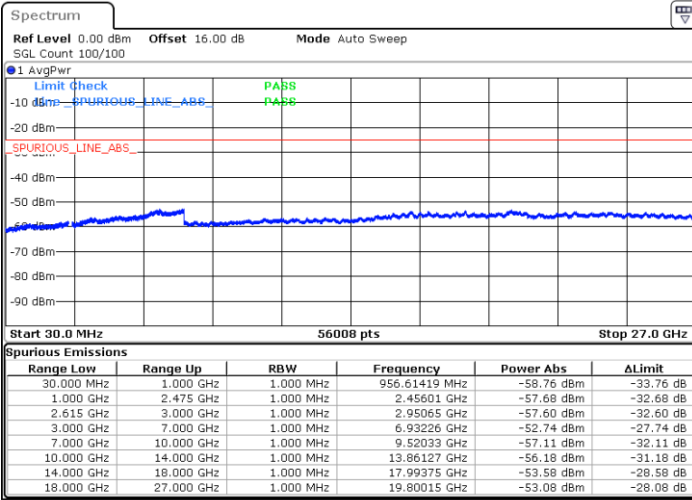

Lowest Channel / 1RB0 and 1RB99

Lowest Channel / 1RB99 and 1RB0

Date: 1.MAY.2022 20:44:49

Date: 1.MAY.2022 20:43:32

Lowest Channel / FullRB

N/A

Date: 1.MAY.2022 20:51:12

LTE Band 7C / 20MHz+20MHz

QPSK

Middle Channel / 1RB0 and 1RB99

Middle Channel / 1RB99 and 1RB0

Date: 1.MAY.2022 21:02:04

Date: 1.MAY.2022 21:03:21

Middle Channel / FullIRB

N/A

Date: 1.MAY.2022 20:55:41

LTE Band 7C / 20MHz+20MHz

QPSK

Highest Channel / 1RB0 and 1RB99

Highest Channel / 1RB99 and 1RB0

Date: 1.MAY.2022 21:30:34

Date: 1.MAY.2022 21:24:11

Highest Channel / FullIRB

N/A

Date: 1.MAY.2022 21:31:51

LTE Band 7C / 10MHz+20MHz

16QAM

Lowest Channel / 1RB0 and 1RB99

Lowest Channel / 1RB49 and 1RB0

Date: 1.MAY.2022 14:43:15

Date: 1.MAY.2022 14:39:26

Lowest Channel / FullRB