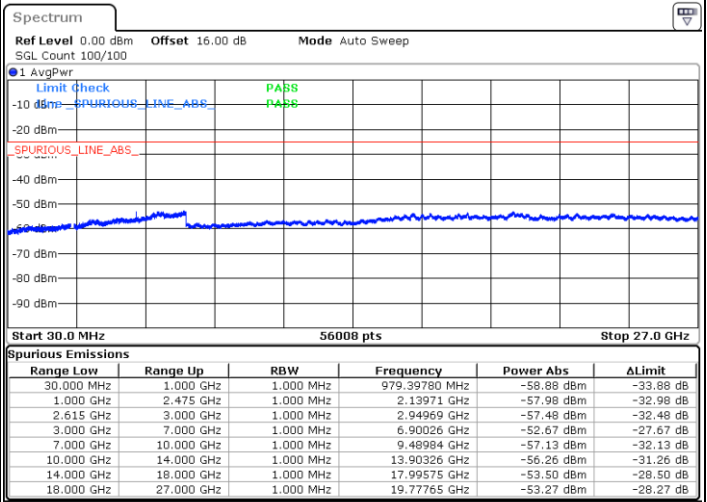

Date: 1.MAY.2022 19:50:21

Date: 1.MAY.2022 19:51:37

Middle Channel / FullRB

N/A

Date: 1.MAY.2022 19:43:59

LTE Band 7C / 20MHz+15MHz

QPSK

Highest Channel / 1RB0 and 1RB74

Highest Channel / 1RB99 and 1RB0

Date: 1.MAY.2022 20:18:51

Date: 1.MAY.2022 20:12:29

Highest Channel / FullIRB

N/A

Date: 1.MAY.2022 20:20:08

LTE Band 7C / 20MHz+20MHz

QPSK

Lowest Channel / 1RB0 and 1RB99

Lowest Channel / 1RB99 and 1RB0

Date: 1.MAY.2022 20:44:49

Date: 1.MAY.2022 20:43:32

Lowest Channel / FullRB

N/A

Date: 1.MAY.2022 20:51:12

LTE Band 7C / 20MHz+20MHz

LTE Band 7C / 20MHz+20MHz

QPSK

Highest Channel / 1RB0 and 1RB99

Highest Channel / 1RB99 and 1RB0

Date: 1.MAY.2022 21:30:34

Date: 1.MAY.2022 21:24:11

Highest Channel / FullIRB

N/A