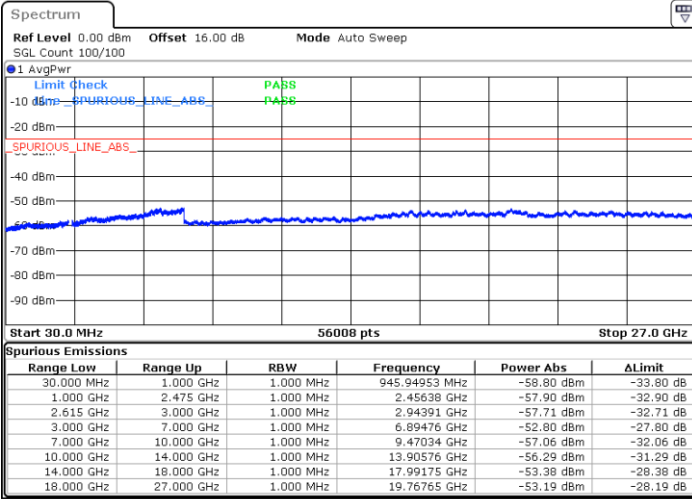

Date: 1.MAY.2022 18:36:57

Middle Channel / FullIRB

N/A

Date: 1.MAY.2022 18:29:18

LTE Band 7C / 15MHz+20MHz

16QAM

Highest Channel / 1RB0 and 1RB99

Highest Channel / 1RB74 and 1RB0

Date: 1.MAY.2022 19:01:36

Date: 1.MAY.2022 18:57:47

Highest Channel / FullIRB

N/A

Date: 1.MAY.2022 19:05:25

LTE Band 7C / 20MHz+10MHz

16QAM

Lowest Channel / 1RB0 and 1RB49

Lowest Channel / 1RB99 and 1RB0

Date: 1.MAY.2022 15:54:56

Date: 1.MAY.2022 15:51:07

Lowest Channel / FullRB

N/A

Date: 1.MAY.2022 15:58:46

LTE Band 7C / 20MHz+10MHz

16QAM