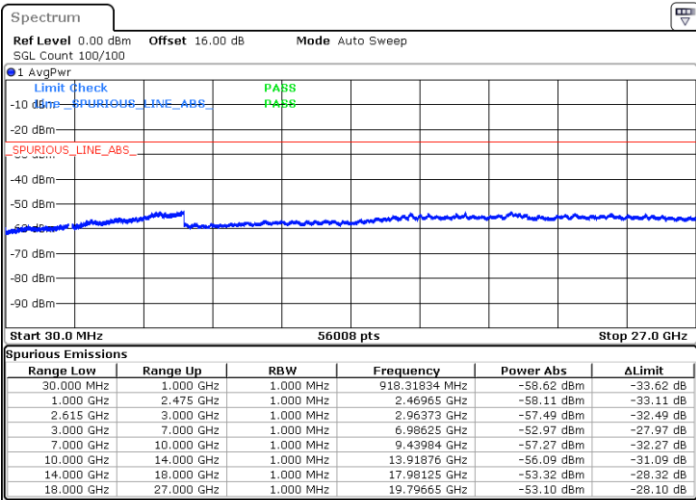

Date: 1.MAY.2022 17:17:35

LTE Band 7C / 15MHz+15MHz

16QAM

Highest Channel / 1RB0 and 1RB74

Highest Channel / 1RB74 and 1RB0

Date: 1.MAY.2022 17:49:56

Date: 1.MAY.2022 17:46:06

Highest Channel / FullIRB

N/A

Date: 1.MAY.2022 17:53:45

LTE Band 7C / 15MHz+20MHz

16QAM

Lowest Channel / 1RB0 and 1RB99

Lowest Channel / 1RB74 and 1RB0

Date: 1.MAY.2022 18:18:27

Date: 1.MAY.2022 18:14:38

Lowest Channel / FullIRB

N/A

Date: 1.MAY.2022 18:22:16

LTE Band 7C / 15MHz+20MHz

16QAM

Middle Channel / 1RB0 and 1RB9

Middle Channel / 1RB74 and 1RB0

Date: 1.MAY.2022 18:33:08

Date: 1.MAY.2022 18:36:57

Middle Channel / FullIRB

N/A

Date: 1.MAY.2022 18:29:18

LTE Band 7C / 15MHz+20MHz

16QAM

Highest Channel / 1RB0 and 1RB99

Highest Channel / 1RB74 and 1RB0