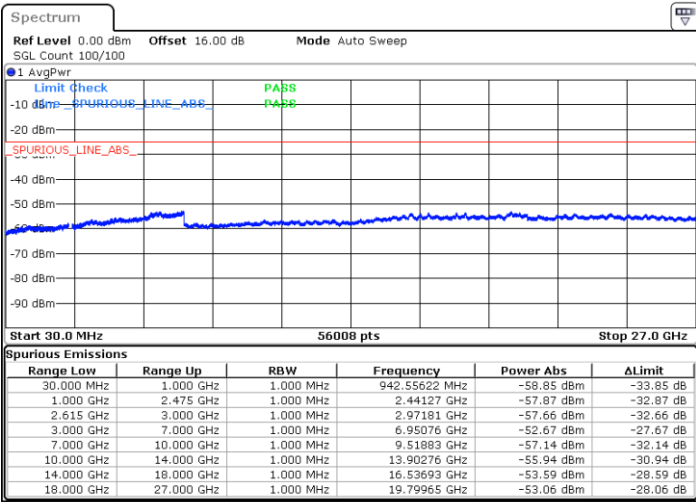

LTE Band 7C / 20MHz+20MHz

QPSK

Highest Channel / 1RB0 and 1RB99

Highest Channel / 1RB99 and 1RB0

Date: 1.MAY.2022 21:30:34

Date: 1.MAY.2022 21:24:11

Highest Channel / FullIRB

N/A

Date: 1.MAY.2022 21:31:51

LTE Band 7C / 10MHz+20MHz

16QAM

Lowest Channel / 1RB0 and 1RB99

Lowest Channel / 1RB49 and 1RB0

Date: 1.MAY.2022 14:43:15

Date: 1.MAY.2022 14:39:26

Lowest Channel / FullRB

N/A

Date: 1.MAY.2022 14:47:04

LTE Band 7C / 10MHz+20MHz

16QAM

MiddleChannel / 1RB0 and 1RB99

Middle Channel / 1RB49 and 1RB0

Date: 1.MAY.2022 14:57:55

Date: 1.MAY.2022 15:01:44

Middle Channel / FullIRB

N/A

Date: 1.MAY.2022 14:54:06

LTE Band 7C / 10MHz+20MHz

16QAM

Highest Channel / 1RB0 and 1RB99

Highest Channel / 1RB49 and 1RB0

Date: 1.MAY.2022 15:26:25