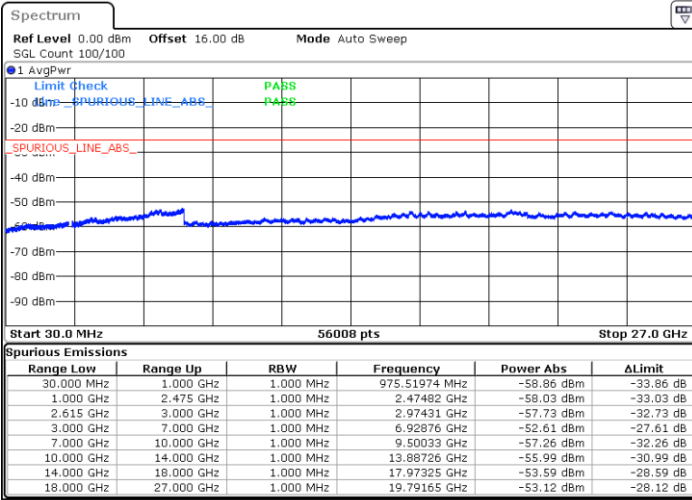

LTE Band 7C / 20MHz+15MHz

16QAM

Lowest Channel / 1RB0 and 1RB74

Lowest Channel / 1RB99 and 1RB0

Date: 1.MAY.2022 19:34:25

Date: 1.MAY.2022 19:26:15

Lowest Channel / FullIRB

N/A

Date: 1.MAY.2022 19:38:14

LTE Band 7C / 20MHz+15MHz

16QAM

MiddleChannel / 1RB0 and 1RB74

Middle Channel / 1RB99 and 1RB0

Date: 1.MAY.2022 19:49:05

Date: 1.MAY.2022 19:52:53

Middle Channel / FullIRB

N/A

Date: 1.MAY.2022 19:45:16

LTE Band 7C / 20MHz+15MHz

16QAM

Highest Channel / 1RB0 and 1RB74

Highest Channel / 1RB99 and 1RB0

Date: 1.MAY.2022 20:17:35

Date: 1.MAY.2022 20:13:46