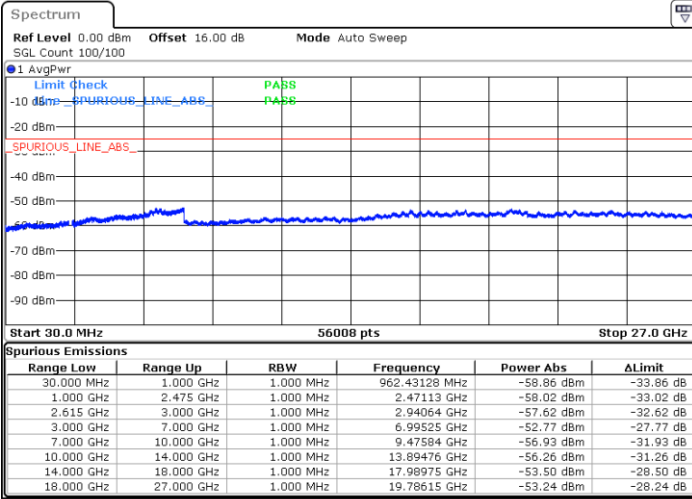

Highest Channel / 1RB99 and 1RB0

Date: 1.MAY.2022 20:18:51

Date: 1.MAY.2022 20:12:29

Highest Channel / FullIRB

N/A

Date: 1.MAY.2022 20:20:08

LTE Band 7C / 20MHz+20MHz

QPSK

Lowest Channel / 1RB0 and 1RB99

Lowest Channel / 1RB99 and 1RB0

Date: 1.MAY.2022 20:44:49

Date: 1.MAY.2022 20:43:32

Lowest Channel / FullRB

N/A

Date: 1.MAY.2022 20:51:12

LTE Band 7C / 20MHz+20MHz

QPSK

Middle Channel / 1RB0 and 1RB99

Middle Channel / 1RB99 and 1RB0

Date: 1.MAY.2022 21:02:04

Date: 1.MAY.2022 21:03:21

Middle Channel / FullIRB

N/A

Date: 1.MAY.2022 20:55:41

LTE Band 7C / 20MHz+20MHz

QPSK

Highest Channel / 1RB0 and 1RB99

Highest Channel / 1RB99 and 1RB0

Date: 1.MAY.2022 21:30:34

Date: 1.MAY.2022 21:24:11

Highest Channel / FullIRB

N/A