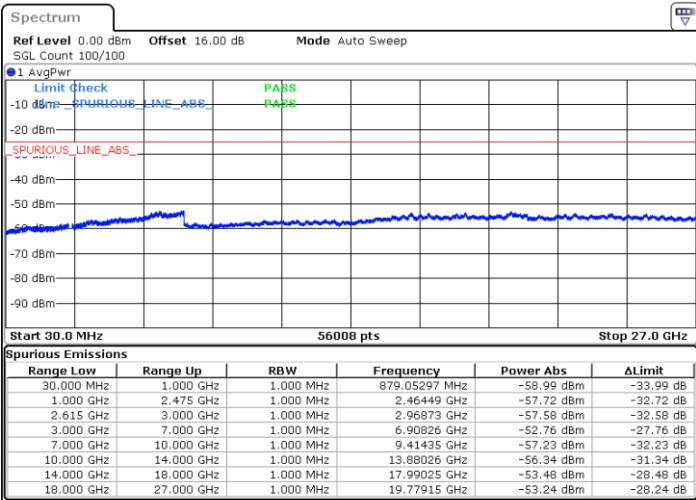

Middle Channel / FullIRB

N/A

Date: 1.MAY.2022 14:54:06

LTE Band 7C / 10MHz+20MHz

16QAM

Highest Channel / 1RB0 and 1RB99

Highest Channel / 1RB49 and 1RB0

Date: 1.MAY.2022 15:26:25

Date: 1.MAY.2022 15:22:35

Highest Channel / FullIRB

N/A

Date: 1.MAY.2022 15:30:14

LTE Band 7C / 15MHz+10MHz

16QAM

Lowest Channel / 1RB0 and 1RB49

Lowest Channel / 1RB74 and 1RB0

Date: 1.MAY.2022 21:57:54

Date: 1.MAY.2022 21:54:05

Lowest Channel / FullIRB

N/A

Date: 1.MAY.2022 22:01:44

LTE Band 7C / 15MHz+10MHz

16QAM

Middle Channel / 1RB0 and 1RB49