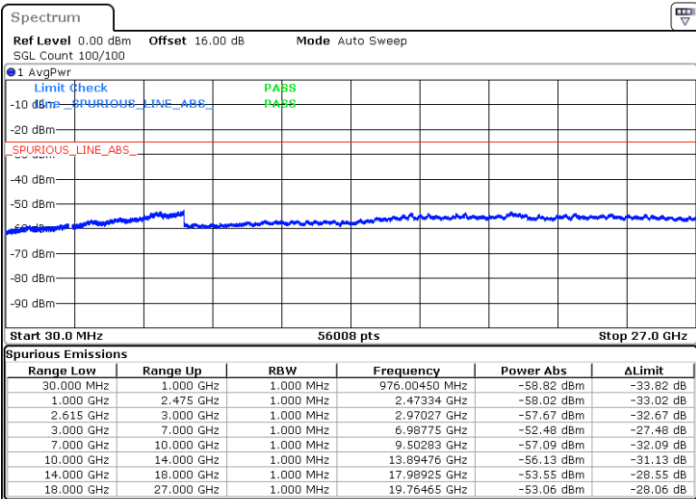

LTE Band 7C / 20MHz+10MHz

QPSK

Lowest Channel / 1RB0 and 1RB49

Lowest Channel / 1RB99 and 1RB0

Date: 1.MAY.2022 15:53:40

Date: 1.MAY.2022 15:52:23

Lowest Channel / FullRB

N/A

Date: 1.MAY.2022 16:00:02

LTE Band 7C / 20MHz+10MHz

QPSK

Middle Channel / 1RB0 and 1RB49

Middle Channel / 1RB99 and 1RB0

Date: 1.MAY.2022 16:10:53

Date: 1.MAY.2022 16:12:09

Middle Channel / FullIRB

N/A

Date: 1.MAY.2022 16:04:31

LTE Band 7C / 20MHz+10MHz

QPSK

Highest Channel / 1RB0 and 1RB49

Highest Channel / 1RB99 and 1RB0

Date: 1.MAY.2022 16:39:22

Date: 1.MAY.2022 16:33:00