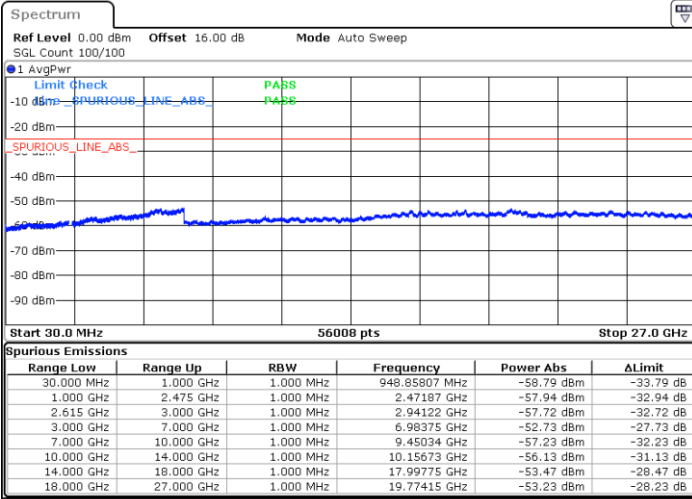

LTE Band 7C / 20MHz+15MHz

16QAM

Lowest Channel / 1RB0 and 1RB74

Lowest Channel / 1RB99 and 1RB0

Date: 1.MAY.2022 19:34:25

Date: 1.MAY.2022 19:26:15

Lowest Channel / FullIRB

N/A

Date: 1.MAY.2022 19:38:14

LTE Band 7C / 20MHz+15MHz

16QAM

MiddleChannel / 1RB0 and 1RB74

Middle Channel / 1RB99 and 1RB0

Date: 1.MAY.2022 19:49:05

Date: 1.MAY.2022 19:52:53

Middle Channel / FullIRB

N/A

Date: 1.MAY.2022 19:45:16

LTE Band 7C / 20MHz+15MHz

16QAM

Highest Channel / 1RB0 and 1RB74

Highest Channel / 1RB99 and 1RB0

Date: 1.MAY.2022 20:17:35

Date: 1.MAY.2022 20:13:46