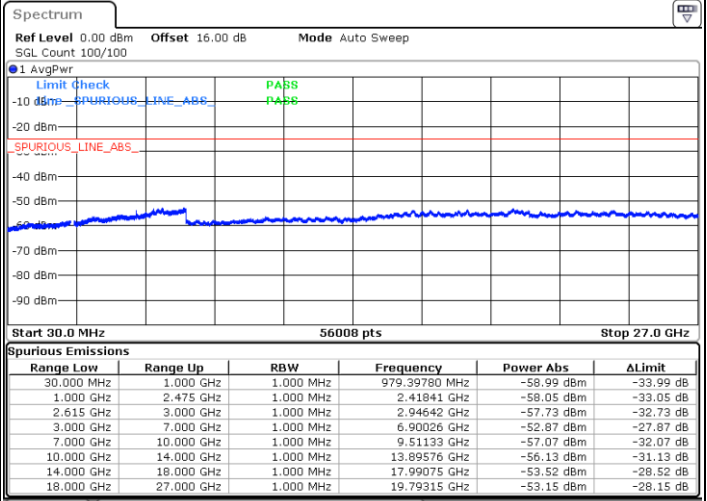

N/A

Date: 1.MAY.2022 16:04:31

LTE Band 7C / 20MHz+10MHz

QPSK

Highest Channel / 1RB0 and 1RB49

Highest Channel / 1RB99 and 1RB0

Date: 1.MAY.2022 16:39:22

Date: 1.MAY.2022 16:33:00

Highest Channel / FullIRB

N/A

Date: 1.MAY.2022 16:40:39

LTE Band 7C / 20MHz+15MHz

QPSK

Lowest Channel / 1RB0 and 1RB74

Lowest Channel / 1RB99 and 1RB0

Date: 1.MAY.2022 19:28:48

Date: 1.MAY.2022 19:27:31

Lowest Channel / FullRB

N/A

Date: 1.MAY.2022 19:39:31

LTE Band 7C / 20MHz+15MHz

QPSK

MiddleChannel / 1RB0 and 1RB74

Middle Channel / 1RB99 and 1RB0

Date: 1.MAY.2022 19:50:21

Date: 1.MAY.2022 19:51:37

Middle Channel / FullRB

N/A

Date: 1.MAY.2022 19:43:59

LTE Band 7C / 20MHz+15MHz

QPSK

Highest Channel / 1RB0 and 1RB74