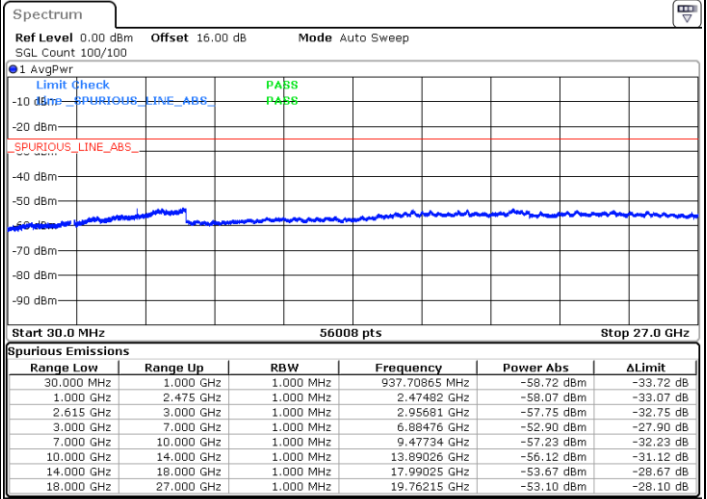

Highest Channel / 1RB0 and 1RB49

Highest Channel / 1RB74 and 1RB0

Date: 1.MAY.2022 22:41:07

Date: 1.MAY.2022 22:37:17

Highest Channel / FullIRB

N/A

Date: 1.MAY.2022 22:44:56

LTE Band 7C / 15MHz+15MHz

16QAM

Lowest Channel / 1RB0 and 1RB74

Lowest Channel / 1RB74 and 1RB0

Date: 1.MAY.2022 17:06:43

Date: 1.MAY.2022 17:02:54

Lowest Channel / FullRB

N/A

Date: 1.MAY.2022 17:10:33

LTE Band 7C / 15MHz+15MHz

16QAM

Middle Channel / 1RB0 and 1RB74

Middle Channel / 1RB74 and 1RB0

Date: 1.MAY.2022 17:21:24

Date: 1.MAY.2022 17:25:13

Middle Channel / FullRB

N/A

Date: 1.MAY.2022 17:17:35

LTE Band 7C / 15MHz+15MHz

16QAM

Highest Channel / 1RB0 and 1RB74

Highest Channel / 1RB74 and 1RB0

Date: 1.MAY.2022 17:49:56

Date: 1.MAY.2022 17:46:06

Highest Channel / FullIRB