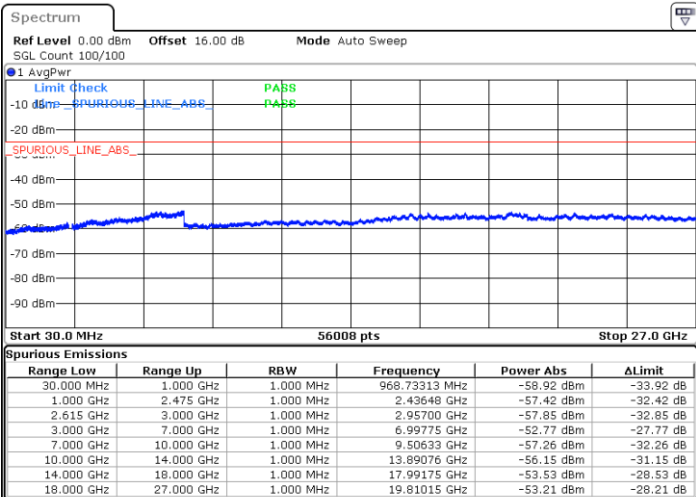

Date: 1.MAY.2022 17:17:35

LTE Band 7C / 15MHz+15MHz

16QAM

Highest Channel / 1RB0 and 1RB74

Highest Channel / 1RB74 and 1RB0

Date: 1.MAY.2022 17:49:56

Date: 1.MAY.2022 17:46:06

Highest Channel / FullIRB

N/A

Date: 1.MAY.2022 17:53:45

LTE Band 7C / 15MHz+20MHz

16QAM

Lowest Channel / 1RB0 and 1RB99

Lowest Channel / 1RB74 and 1RB0

Date: 1.MAY.2022 18:18:27

Date: 1.MAY.2022 18:14:38

Lowest Channel / FullIRB

N/A

Date: 1.MAY.2022 18:22:16

LTE Band 7C / 15MHz+20MHz

16QAM

Middle Channel / 1RB0 and 1RB9

Middle Channel / 1RB74 and 1RB0

Date: 1.MAY.2022 18:33:08

Date: 1.MAY.2022 18:36:57

Middle Channel / FullIRB

N/A

Date: 1.MAY.2022 18:29:18

LTE Band 7C / 15MHz+20MHz

16QAM

Highest Channel / 1RB0 and 1RB99

Highest Channel / 1RB74 and 1RB0