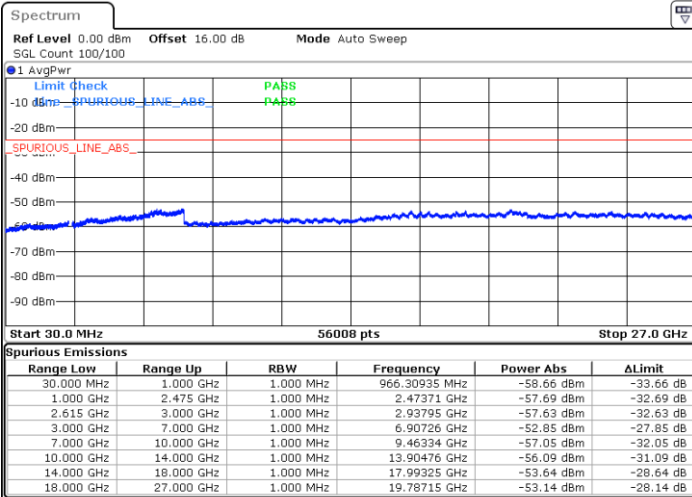

Lowest Channel / FullIRB

N/A

Date: 1.MAY.2022 18:22:16

LTE Band 7C / 15MHz+20MHz

16QAM

Middle Channel / 1RB0 and 1RB9

Middle Channel / 1RB74 and 1RB0

Date: 1.MAY.2022 18:33:08

Date: 1.MAY.2022 18:36:57

Middle Channel / FullIRB

N/A

Date: 1.MAY.2022 18:29:18

LTE Band 7C / 15MHz+20MHz

16QAM

Highest Channel / 1RB0 and 1RB99

Highest Channel / 1RB74 and 1RB0

Date: 1.MAY.2022 19:01:36

Date: 1.MAY.2022 18:57:47

Highest Channel / FullIRB

N/A

Date: 1.MAY.2022 19:05:25

LTE Band 7C / 20MHz+10MHz

16QAM

Lowest Channel / 1RB0 and 1RB49

Lowest Channel / 1RB99 and 1RB0

Date: 1.MAY.2022 15:54:56

Date: 1.MAY.2022 15:51:07

Lowest Channel / FullRB

N/A

Date: 1.MAY.2022 15:58:46

LTE Band 7C / 20MHz+10MHz

16QAM