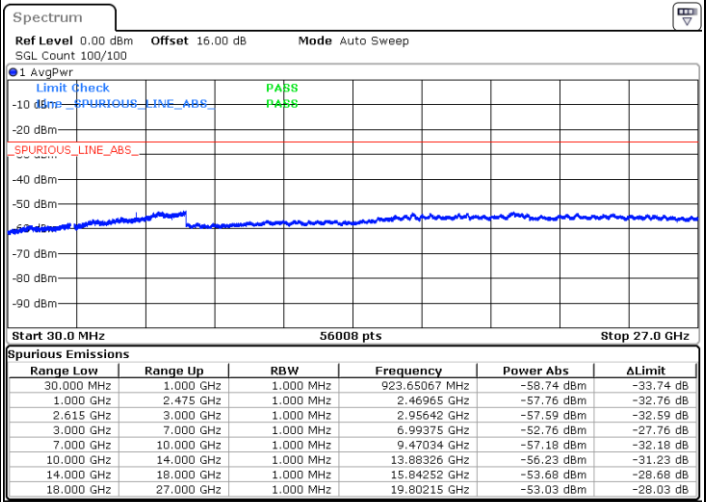

LTE Band 7C / 20MHz+10MHz

QPSK

Lowest Channel / 1RB0 and 1RB49

Lowest Channel / 1RB99 and 1RB0

Date: 1.MAY.2022 15:53:40

Date: 1.MAY.2022 15:52:23

Lowest Channel / FullRB

N/A

Date: 1.MAY.2022 16:00:02

LTE Band 7C / 20MHz+10MHz

QPSK

Middle Channel / 1RB0 and 1RB49

Middle Channel / 1RB99 and 1RB0

Date: 1.MAY.2022 16:10:53

Date: 1.MAY.2022 16:12:09

Middle Channel / FullIRB

N/A

Date: 1.MAY.2022 16:04:31

LTE Band 7C / 20MHz+10MHz

QPSK

Highest Channel / 1RB0 and 1RB49

Highest Channel / 1RB99 and 1RB0

Date: 1.MAY.2022 16:39:22

Date: 1.MAY.2022 16:33:00

Highest Channel / FullIRB

N/A

Date: 1.MAY.2022 16:40:39

LTE Band 7C / 20MHz+15MHz

QPSK

Lowest Channel / 1RB0 and 1RB74

Lowest Channel / 1RB99 and 1RB0

Date: 1.MAY.2022 19:28:48