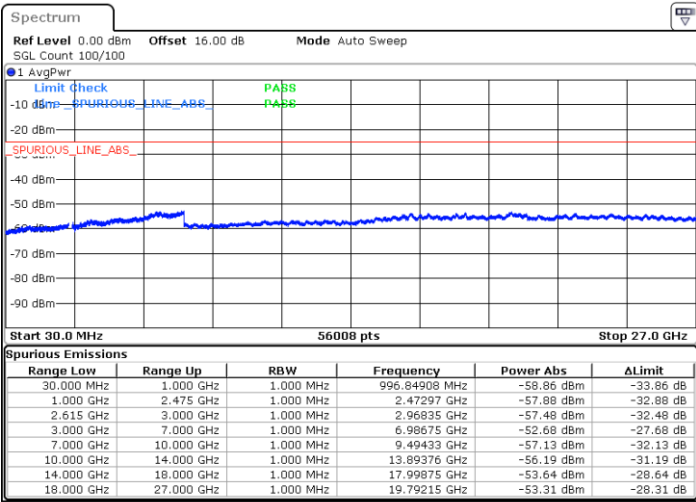

Highest Channel / FullIRB

N/A

Date: 1.MAY.2022 16:40:39

LTE Band 7C / 20MHz+15MHz

QPSK

Lowest Channel / 1RB0 and 1RB74

Lowest Channel / 1RB99 and 1RB0

Date: 1.MAY.2022 19:28:48

Date: 1.MAY.2022 19:27:31

Lowest Channel / FullRB

N/A

Date: 1.MAY.2022 19:39:31

LTE Band 7C / 20MHz+15MHz

QPSK

MiddleChannel / 1RB0 and 1RB74

Middle Channel / 1RB99 and 1RB0

Date: 1.MAY.2022 19:50:21

Date: 1.MAY.2022 19:51:37

Middle Channel / FullRB

N/A

Date: 1.MAY.2022 19:43:59

LTE Band 7C / 20MHz+15MHz

QPSK

Highest Channel / 1RB0 and 1RB74

Highest Channel / 1RB99 and 1RB0

Date: 1.MAY.2022 20:18:51

Date: 1.MAY.2022 20:12:29

Highest Channel / FullIRB

N/A

Date: 1.MAY.2022 20:20:08

LTE Band 7C / 20MHz+20MHz

QPSK