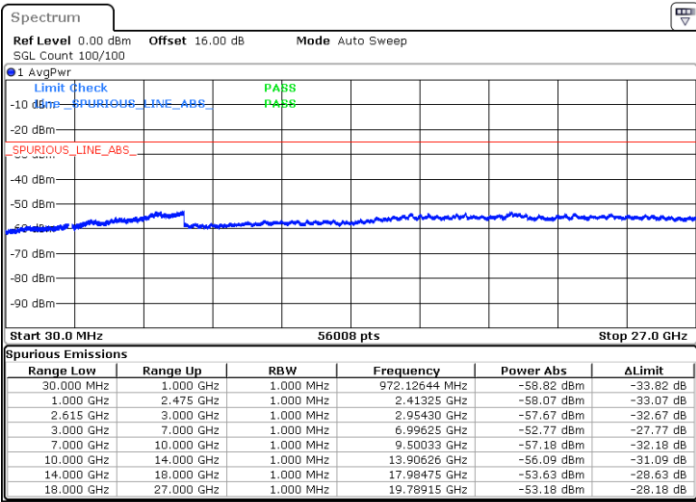

Middle Channel / FullIRB

N/A

Date: 1.MAY.2022 14:54:06

LTE Band 7C / 10MHz+20MHz

16QAM

Highest Channel / 1RB0 and 1RB99

Highest Channel / 1RB49 and 1RB0

Date: 1.MAY.2022 15:26:25

Date: 1.MAY.2022 15:22:35

Highest Channel / FullIRB

N/A

Date: 1.MAY.2022 15:30:14

LTE Band 7C / 15MHz+10MHz

16QAM

Lowest Channel / 1RB0 and 1RB49

Lowest Channel / 1RB74 and 1RB0

Date: 1.MAY.2022 21:57:54

Date: 1.MAY.2022 21:54:05

Lowest Channel / FullIRB

N/A

Date: 1.MAY.2022 22:01:44

LTE Band 7C / 15MHz+10MHz

16QAM

Middle Channel / 1RB0 and 1RB49