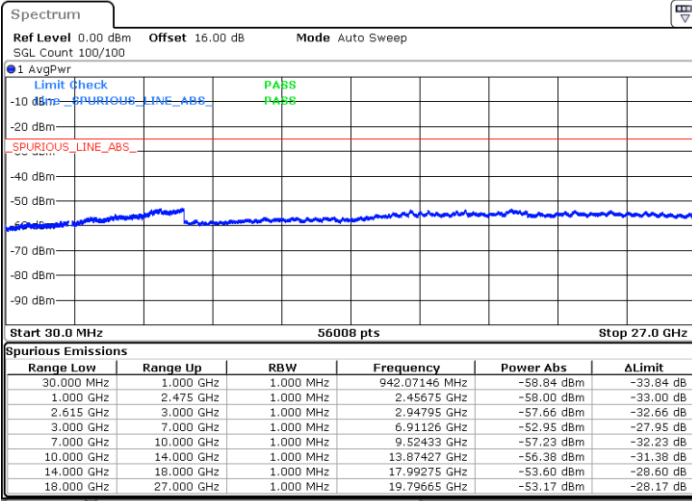

Lowest Channel / 1RB99 and 1RB0

Date: 1.MAY.2022 15:54:56

Date: 1.MAY.2022 15:51:07

Lowest Channel / FullRB

N/A

Date: 1.MAY.2022 15:58:46

LTE Band 7C / 20MHz+10MHz

16QAM

Middle Channel / 1RB0 and 1RB49

Middle Channel / 1RB99 and 1RB0

Date: 1.MAY.2022 16:09:36

Date: 1.MAY.2022 16:13:25

Middle Channel / FullIRB

N/A

Date: 1.MAY.2022 16:05:47

LTE Band 7C / 20MHz+10MHz

16QAM

Highest Channel / 1RB0 and 1RB49

Highest Channel / 1RB99 and 1RB0

Date: 1.MAY.2022 16:38:05

Date: 1.MAY.2022 16:34:16

Highest Channel / FullIRB

N/A

Date: 1.MAY.2022 16:41:55

LTE Band 7C / 20MHz+15MHz

16QAM

Lowest Channel / 1RB0 and 1RB74

Lowest Channel / 1RB99 and 1RB0

Date: 1.MAY.2022 19:34:25

Date: 1.MAY.2022 19:26:15

Lowest Channel / FullIRB

N/A