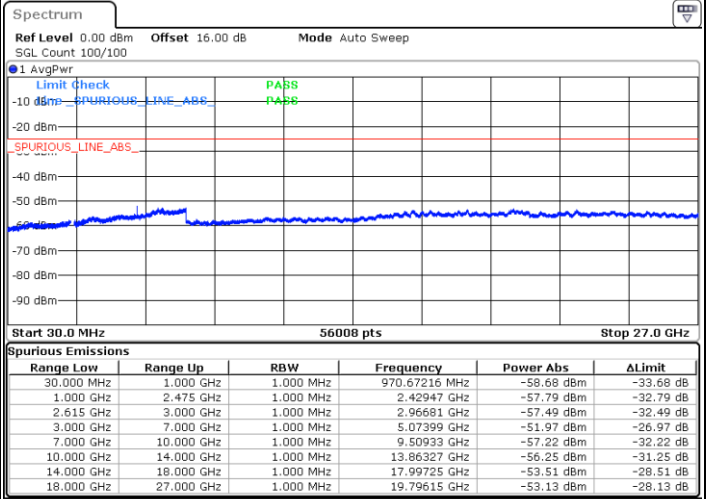

Date: 1.MAY.2022 15:22:35

Highest Channel / FullIRB

N/A

Date: 1.MAY.2022 15:30:14

LTE Band 7C / 15MHz+10MHz

16QAM

Lowest Channel / 1RB0 and 1RB49

Lowest Channel / 1RB74 and 1RB0

Date: 1.MAY.2022 21:57:54

Date: 1.MAY.2022 21:54:05

Lowest Channel / FullIRB

N/A

Date: 1.MAY.2022 22:01:44

LTE Band 7C / 15MHz+10MHz

16QAM

Middle Channel / 1RB0 and 1RB49

Middle Channel / 1RB74 and 1RB0

Date: 1.MAY.2022 22:12:36

Date: 1.MAY.2022 22:16:25

Middle Channel / FullIRB

N/A

Date: 1.MAY.2022 22:08:46

LTE Band 7C / 15MHz+10MHz

16QAM

Highest Channel / 1RB0 and 1RB49

Highest Channel / 1RB74 and 1RB0

Date: 1.MAY.2022 22:41:07

Date: 1.MAY.2022 22:37:17

Highest Channel / FullIRB

N/A

Date: 1.MAY.2022 22:44:56

LTE Band 7C / 15MHz+15MHz