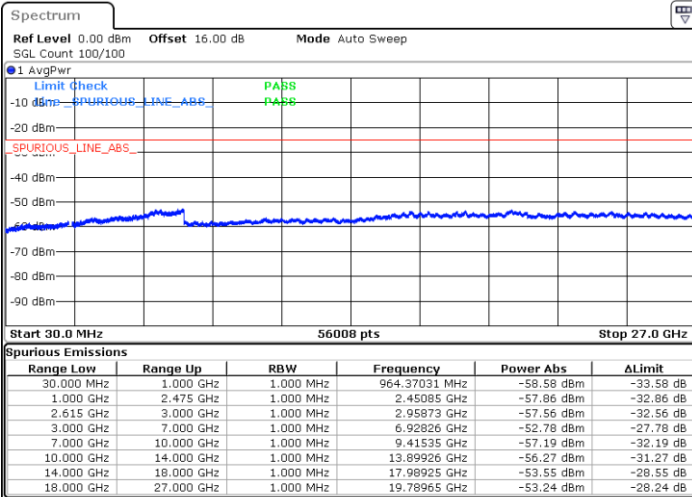

LTE Band 7C / 20MHz+20MHz

QPSK

Highest Channel / 1RB0 and 1RB99

Highest Channel / 1RB99 and 1RB0

Date: 1.MAY.2022 21:30:34

Date: 1.MAY.2022 21:24:11

Highest Channel / FullIRB

N/A

Date: 1.MAY.2022 21:31:51

LTE Band 7C / 10MHz+20MHz

16QAM

Lowest Channel / 1RB0 and 1RB99

Lowest Channel / 1RB49 and 1RB0

Date: 1.MAY.2022 14:43:15

Date: 1.MAY.2022 14:39:26

Lowest Channel / FullRB