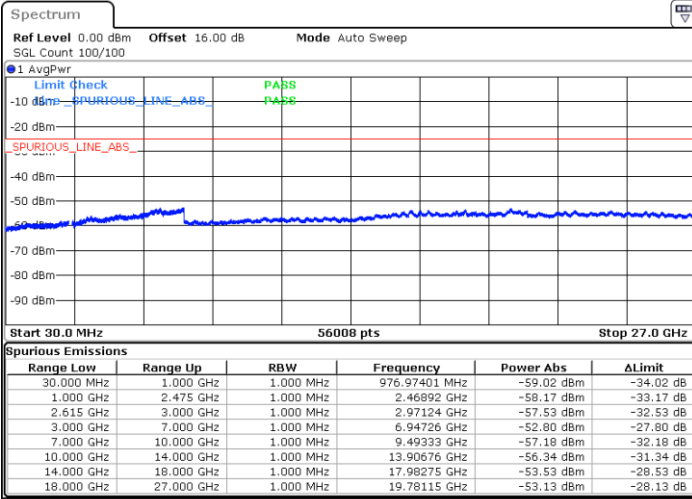

Date: 1.MAY.2022 19:01:36

Date: 1.MAY.2022 18:57:47

Highest Channel / FullIRB

N/A

Date: 1.MAY.2022 19:05:25

LTE Band 7C / 20MHz+10MHz

16QAM

Lowest Channel / 1RB0 and 1RB49

Lowest Channel / 1RB99 and 1RB0

Date: 1.MAY.2022 15:54:56

Date: 1.MAY.2022 15:51:07

Lowest Channel / FullRB

N/A

Date: 1.MAY.2022 15:58:46

LTE Band 7C / 20MHz+10MHz

16QAM

Middle Channel / 1RB0 and 1RB49

Middle Channel / 1RB99 and 1RB0

Date: 1.MAY.2022 16:09:36

Date: 1.MAY.2022 16:13:25

Middle Channel / FullIRB

N/A

Date: 1.MAY.2022 16:05:47

LTE Band 7C / 20MHz+10MHz