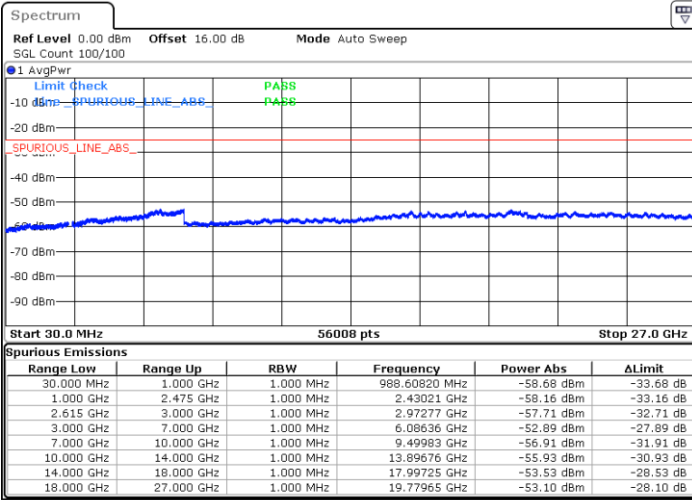

Lowest Channel / 1RB99 and 1RB0

Date: 1.MAY.2022 15:54:56

Date: 1.MAY.2022 15:51:07

Lowest Channel / FullRB

N/A

Date: 1.MAY.2022 15:58:46

LTE Band 7C / 20MHz+10MHz

16QAM

Middle Channel / 1RB0 and 1RB49

Middle Channel / 1RB99 and 1RB0

Date: 1.MAY.2022 16:09:36

Date: 1.MAY.2022 16:13:25

Middle Channel / FullIRB

N/A

Date: 1.MAY.2022 16:05:47

LTE Band 7C / 20MHz+10MHz

16QAM

Highest Channel / 1RB0 and 1RB49

Highest Channel / 1RB99 and 1RB0

Date: 1.MAY.2022 16:38:05

Date: 1.MAY.2022 16:34:16

Highest Channel / FullIRB

N/A

Date: 1.MAY.2022 16:41:55

LTE Band 7C / 20MHz+15MHz

16QAM

Lowest Channel / 1RB0 and 1RB74

Lowest Channel / 1RB99 and 1RB0

Date: 1.MAY.2022 19:34:25

Date: 1.MAY.2022 19:26:15

Lowest Channel / FullIRB

N/A