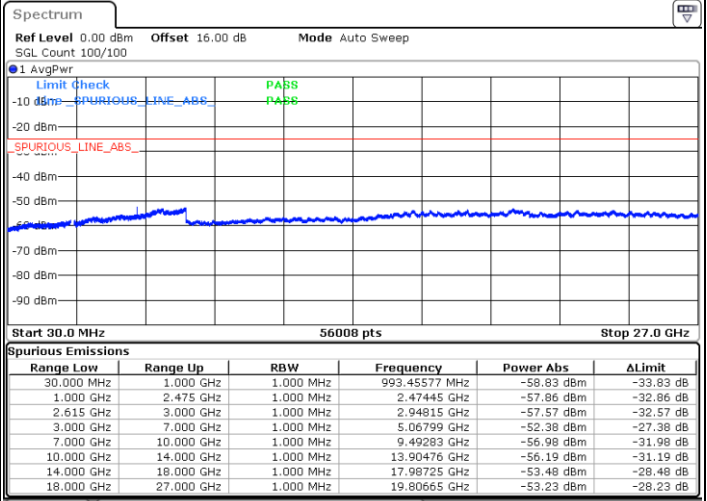

Highest Channel / 1RB99 and 1RB0

Date: 1.MAY.2022 20:18:51

Date: 1.MAY.2022 20:12:29

Highest Channel / FullIRB

N/A

Date: 1.MAY.2022 20:20:08

LTE Band 7C / 20MHz+20MHz

QPSK

Lowest Channel / 1RB0 and 1RB99

Lowest Channel / 1RB99 and 1RB0

Date: 1.MAY.2022 20:44:49

Date: 1.MAY.2022 20:43:32

Lowest Channel / FullRB

N/A

Date: 1.MAY.2022 20:51:12

LTE Band 7C / 20MHz+20MHz

QPSK

Middle Channel / 1RB0 and 1RB99

Middle Channel / 1RB99 and 1RB0

Date: 1.MAY.2022 21:02:04

Date: 1.MAY.2022 21:03:21

Middle Channel / FullIRB

N/A

Date: 1.MAY.2022 20:55:41

LTE Band 7C / 20MHz+20MHz

QPSK

Highest Channel / 1RB0 and 1RB99

Highest Channel / 1RB99 and 1RB0

Date: 1.MAY.2022 21:30:34

Date: 1.MAY.2022 21:24:11

Highest Channel / FullIRB

N/A