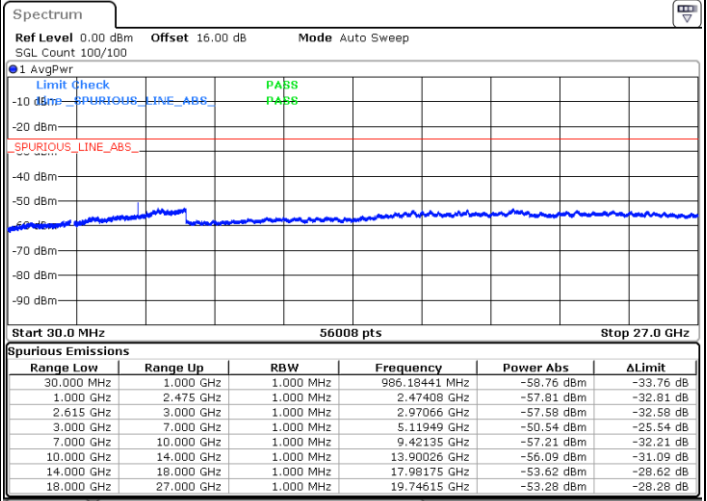

Date: 1.MAY.2022 16:00:02

LTE Band 7C / 20MHz+10MHz

QPSK

Middle Channel / 1RB0 and 1RB49

Middle Channel / 1RB99 and 1RB0

Date: 1.MAY.2022 16:10:53

Date: 1.MAY.2022 16:12:09

Middle Channel / FullIRB

N/A

Date: 1.MAY.2022 16:04:31

LTE Band 7C / 20MHz+10MHz

QPSK

Highest Channel / 1RB0 and 1RB49

Highest Channel / 1RB99 and 1RB0

Date: 1.MAY.2022 16:39:22

Date: 1.MAY.2022 16:33:00

Highest Channel / FullIRB

N/A

Date: 1.MAY.2022 16:40:39

LTE Band 7C / 20MHz+15MHz

QPSK

Lowest Channel / 1RB0 and 1RB74

Lowest Channel / 1RB99 and 1RB0

Date: 1.MAY.2022 19:28:48

Date: 1.MAY.2022 19:27:31

Lowest Channel / FullRB

N/A

Date: 1.MAY.2022 19:39:31

LTE Band 7C / 20MHz+15MHz

QPSK

MiddleChannel / 1RB0 and 1RB74

Middle Channel / 1RB99 and 1RB0