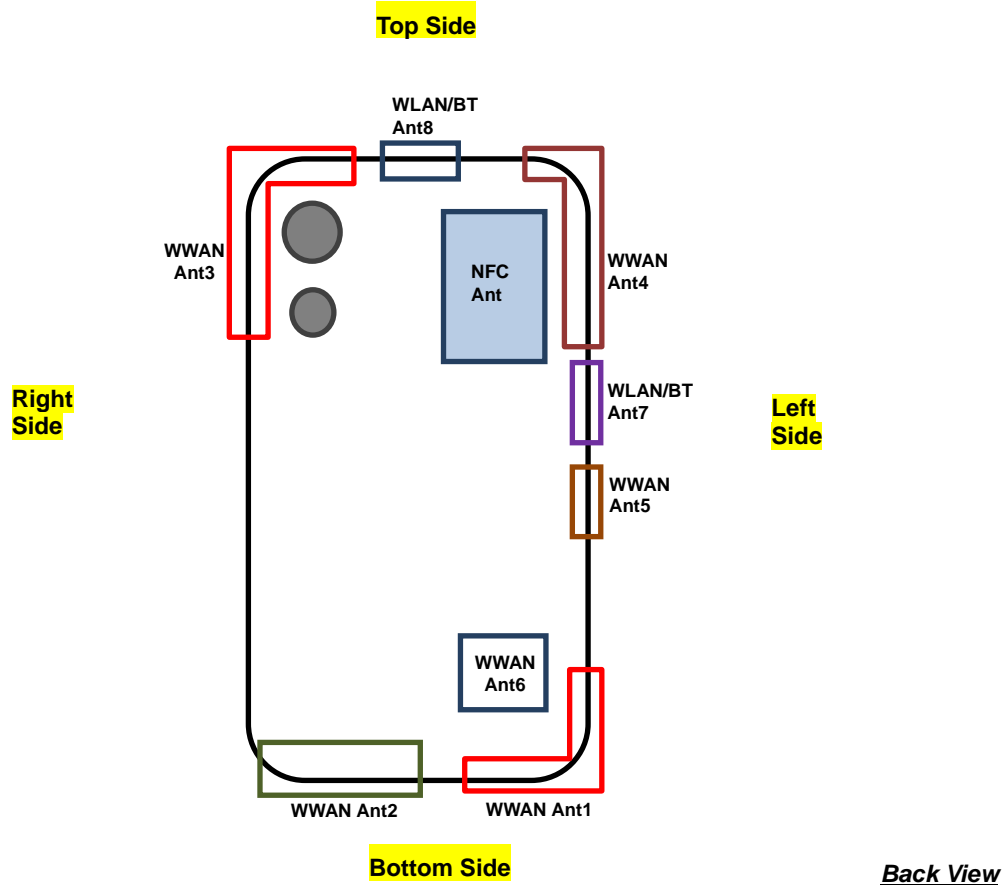

Back at 10 mm

Right Side at 10 mm

Left Side at 10 mm

Top Side at 10 mm

Bottom Side at 10 mm

Body-worn Exposure Condition

Front at 15 mm

Back at 15 mm

Product Specific Exposure Condition

Front at 0 mm

Back at 0 mm

Top Side at 0 mm

Left Side at 0 mm

PD Exposure Condition

Front at 2 mm

Back at 15 mm

Appendix G. Antenna Location

Display diagonal dimension	Overall diagonal dimension
145.887mm	155.05mm