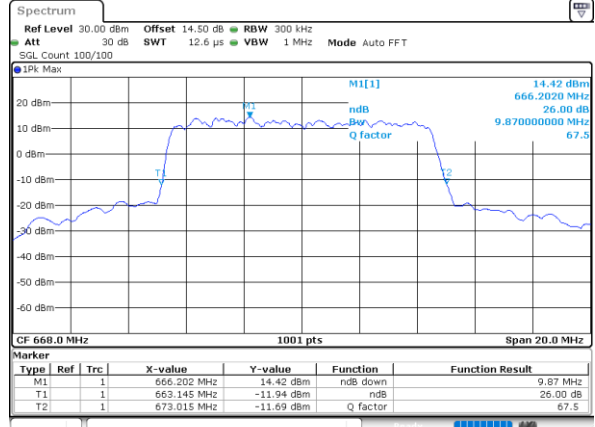

Lowest Channel / 10MHz / 16QAM

Date: 29_APR.2022 12:50:20