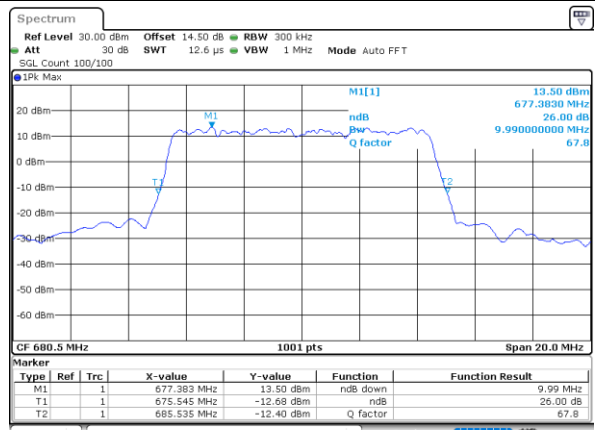

Middle Channel / 10MHz / 64QAM

Date: 29_APR_2022 13:16:46