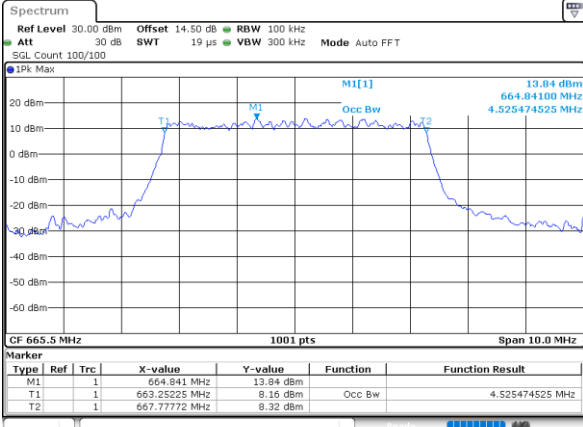

Date: 29_APR_2022 13:18:36

LTE Band 71

Lowest Channel / 15MHz / 64QAM

Date: 29_APR.2022 13:46:03

Lowest Channel / 20MHz / 64QAM

Date: 29_APR.2022 14:19:52

Middle Channel / 15MHz / 64QAM

Date: 29_APR.2022 13:50:37

Middle Channel / 20MHz / 64QAM

Date: 29_APR.2022 14:24:27

Highest Channel / 15MHz / 64QAM

Date: 29_APR.2022 13:52:26

Highest Channel / 20MHz / 64QAM

Date: 29_APR.2022 14:26:16

Occupied Bandwidth

Mode	LTE Band 71 : 99%OBW(MHz)											
BW	1.4MHz		3MHz		5MHz		10MHz		15MHz		20MHz	
Mod.	QPSK	16QAM	QPSK	16QAM	QPSK	16QAM	QPSK	16QAM	QPSK	16QAM	QPSK	16QAM
Lowest CH	-	-	-	-	4.53	4.48	9.03	9.03	13.43	13.49	17.86	17.86
Middle CH	-	-	-	-	4.52	4.50	9.03	9.11	13.40	13.43	17.86	17.94
Highest CH	-	-	-	-	4.50	4.52	9.03	9.07	13.49	13.40	17.86	17.86
Mode	LTE Band 71 : 99%OBW(MHz)											
BW	1.4MHz		3MHz		5MHz		10MHz		15MHz		20MHz	
Mod.	64QAM		64QAM		64QAM		64QAM		64QAM		64QAM	
Lowest CH	-	-	-	-	4.49	-	9.01	-	13.40	-	17.90	-
Middle CH	-	-	-	-	4.51	-	9.05	-	13.46	-	17.82	-
Highest CH	-	-	-	-	4.50	-	9.05	-	13.49	-	17.86	-

LTE Band 71

Lowest Channel / 5MHz / QPSK

Date: 29_APR.2022 12:15:15

Lowest Channel / 5MHz / 16QAM

Date: 29_APR.2022 12:15:39

Middle Channel / 5MHz / QPSK

Date: 29_APR.2022 12:24:42

Middle Channel / 5MHz / 16QAM