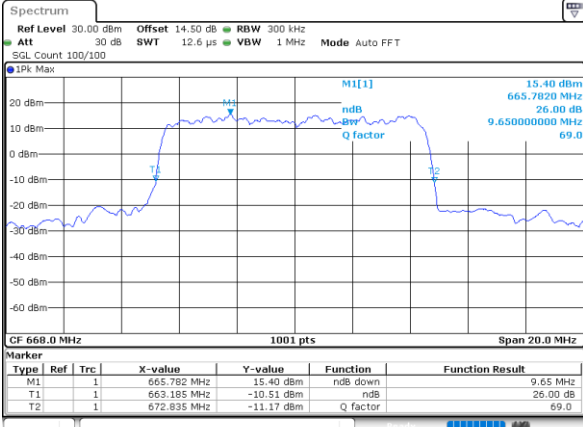

LTE Band 71

Lowest Channel / 5MHz / QPSK

Date: 29_APR.2022 12:16:02

Lowest Channel / 5MHz / 16QAM

Date: 29_APR.2022 12:16:26

Middle Channel / 5MHz / QPSK

Date: 29_APR.2022 12:25:28

Middle Channel / 5MHz / 16QAM

Date: 29_APR.2022 12:25:52

Highest Channel / 5MHz / QPSK

Date: 29_APR.2022 12:29:24

Highest Channel / 5MHz / 16QAM

Date: 29_APR.2022 12:29:48

LTE Band 71

Lowest Channel / 10MHz / QPSK

Date: 29_APR.2022 12:49:56

Lowest Channel / 10MHz / 16QAM

Date: 29_APR.2022 12:50:20

Middle Channel / 10MHz / QPSK

Date: 29_APR.2022 12:59:22

Middle Channel / 10MHz / 16QAM

Date: 29_APR.2022 12:59:45

Highest Channel / 10MHz / QPSK

Date: 29_APR.2022 13:03:17