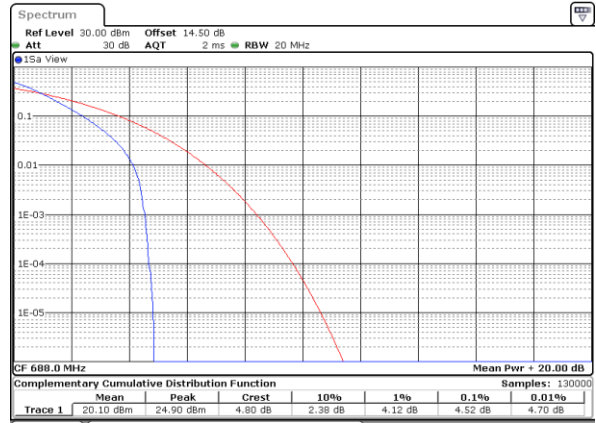

LTE Band 71 / 20MHz / QPSK

Lowest Channel / 1RB

Date: 29_APR.2022 14:33:07

Lowest Channel / Full RB

Date: 29_APR.2022 14:33:33

Middle Channel / 1RB

Date: 29_APR.2022 14:33:57

Middle Channel / Full RB

Date: 29_APR.2022 14:34:22

Highest Channel / 1RB

Date: 29_APR.2022 14:34:46

Highest Channel / Full RB

Date: 29_APR.2022 14:35:11

LTE Band 71 / 20MHz / 16QAM

Lowest Channel / 1RB

Date: 29_APR.2022 14:30:38