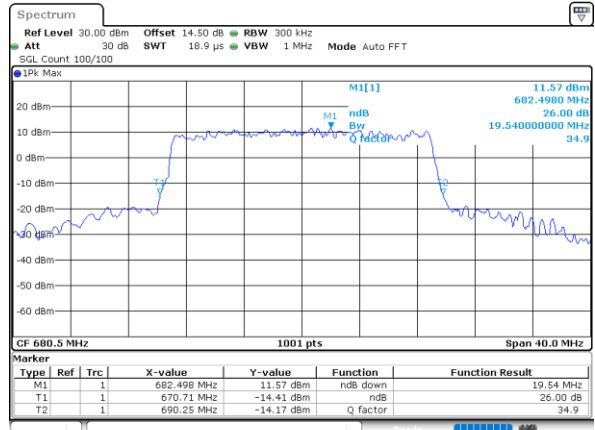

Date: 29_APR.2022 13:33:12

Middle Channel / 15MHz / 16QAM

Date: 29_APR.2022 13:33:35

Highest Channel / 15MHz / QPSK

Date: 29_APR.2022 13:37:08

Highest Channel / 15MHz / 16QAM

Date: 29_APR.2022 13:37:32

LTE Band 71

Lowest Channel / 20MHz / QPSK

Date: 29_APR.2022 13:57:35

Lowest Channel / 20MHz / 16QAM

Date: 29_APR.2022 13:57:59

Middle Channel / 20MHz / QPSK

Date: 29_APR.2022 14:07:01

Middle Channel / 20MHz / 16QAM

Date: 29_APR.2022 14:07:24

Highest Channel / 20MHz / QPSK

Date: 29_APR.2022 14:10:56

Highest Channel / 20MHz / 16QAM

Date: 29_APR.2022 14:11:20

LTE Band 71

Lowest Channel / 5MHz / 64QAM

Date: 29_APR_2022 12:38:21

Lowest Channel / 10MHz / 64QAM