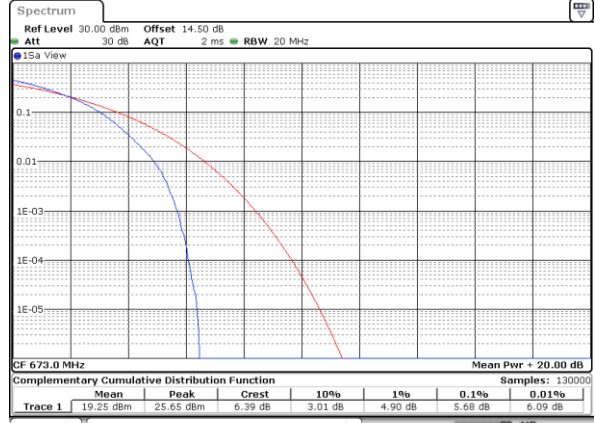

LTE Band 71 / 20MHz / QPSK

Lowest Channel / 1RB

Date: 29_APR.2022 14:33:07

Lowest Channel / Full RB

Date: 29_APR.2022 14:33:33

Middle Channel / 1RB

Date: 29_APR.2022 14:33:57

Middle Channel / Full RB

Date: 29_APR.2022 14:34:22

Highest Channel / 1RB

Date: 29_APR.2022 14:34:46

Highest Channel / Full RB

Date: 29_APR.2022 14:35:11

LTE Band 71 / 20MHz / 16QAM

Lowest Channel / 1RB

Date: 29_APR.2022 14:30:38

Lowest Channel / Full RB

Date: 29_APR.2022 14:31:03

Middle Channel / 1RB

Date: 29_APR.2022 14:31:28

Middle Channel / Full RB

Date: 29_APR.2022 14:31:52

Highest Channel / 1RB

Date: 29_APR.2022 14:32:17