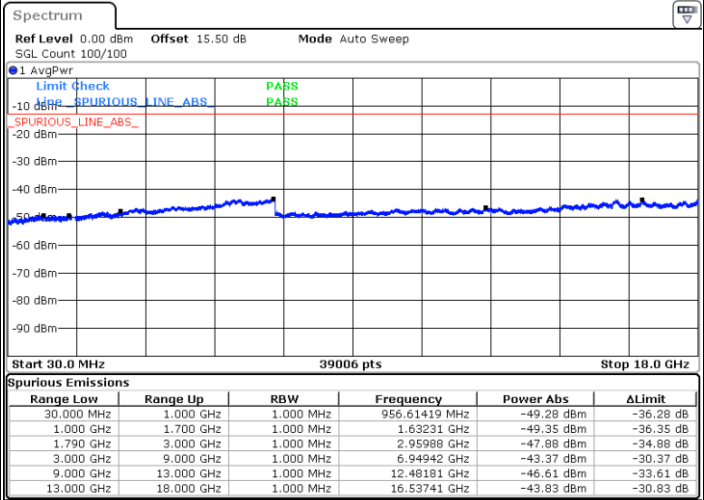

Highest Channel / 16QAM

Date: 30.APR.2022 23:59:38

Date: 1.MAY.2022 00:00:51

LTE Band 66 / 1.4MHz

Lowest Channel / 64QAM

Middle Channel / 64QAM

Date: 30.APR.2022 21:04:58

Date: 30.APR.2022 21:06:49

Highest Channel / 64QAM

Date: 30.APR.2022 21:11:44

LTE Band 66 / 3MHz

Lowest Channel / 64QAM

Middle Channel / 64QAM

Date: 30.APR.2022 21:41:03

Date: 30.APR.2022 21:42:53

Highest Channel / 64QAM

Date: 30.APR.2022 21:47:50

LTE Band 66 / 5MHz

Lowest Channel / 64QAM

Middle Channel / 64QAM

Date: 30.APR.2022 21:52:47

Date: 30.APR.2022 21:54:38

Highest Channel / 64QAM

Date: 30.APR.2022 21:59:34