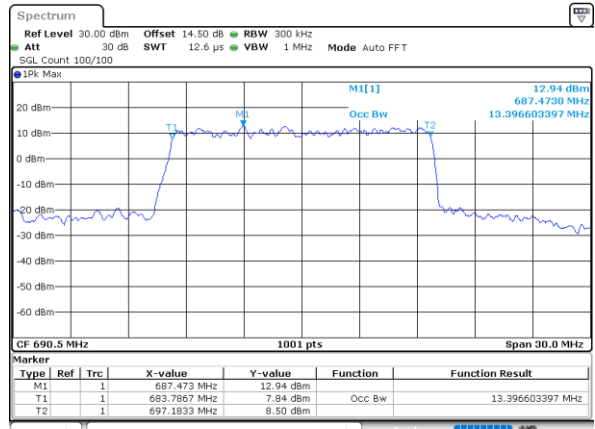

Highest Channel / 10MHz / 16QAM

Date: 29_APR.2022 13:02:53

LTE Band 71

Lowest Channel / 15MHz / QPSK

Date: 29_APR.2022 13:22:57

Lowest Channel / 15MHz / 16QAM

Date: 29_APR.2022 13:23:21

Middle Channel / 15MHz / QPSK

Date: 29_APR.2022 13:32:26

Middle Channel / 15MHz / 16QAM

Date: 29_APR.2022 13:32:49

Highest Channel / 15MHz / QPSK

Date: 29_APR.2022 13:36:20

Highest Channel / 15MHz / 16QAM

Date: 29_APR.2022 13:36:44

LTE Band 71