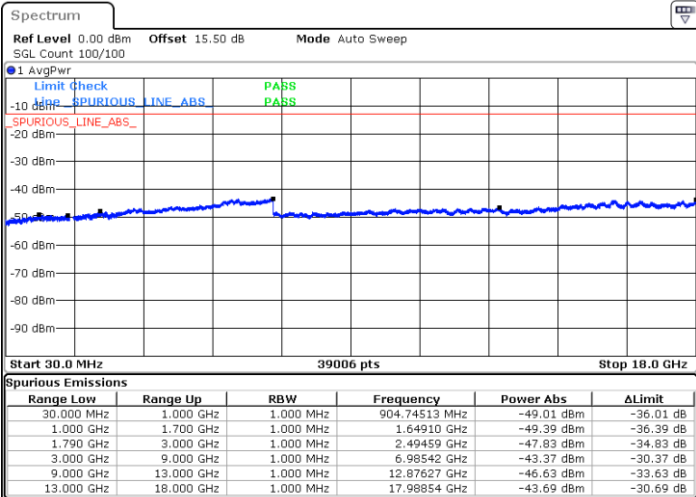

LTE Band 66 / 10MHz

Lowest Channel / 64QAM

Middle Channel / 64QAM

Date: 30.APR.2022 22:53:22

Date: 30.APR.2022 22:55:13

Highest Channel / 64QAM

Date: 30.APR.2022 23:00:09

LTE Band 66 / 15MHz

Lowest Channel / 64QAM

Middle Channel / 64QAM

Date: 30.APR.2022 23:05:06

Date: 30.APR.2022 23:06:57

Highest Channel / 64QAM

Date: 30.APR.2022 23:11:53

LTE Band 66 / 20MHz

Lowest Channel / 64QAM

Middle Channel / 64QAM

Highest Channel / 64QAM

Frequency Stability

Test Conditions		LTE Band 66 (QPSK) / Middle Channel	Limit
Temperature (°C)	Voltage (Volt)	BW 10MHz	Note 2.
		Deviation (ppm)	Result
50	Normal Voltage	0.0022	PASS
40	Normal Voltage	0.0033	
30	Normal Voltage	0.0009	
20(Ref.)	Normal Voltage	0.0000	
10	Normal Voltage	0.0007	
0	Normal Voltage	0.0017	
-10	Normal Voltage	0.0028	
20	Maximum Voltage	0.0036	
20	Normal Voltage	0.0000	
20	Battery End Point	0.0032	

Note:

1. Normal Voltage =3.89 V. ; Battery End Point (BEP) =3.65 V. ; Maximum Voltage =4.35 V.
2. Note: The frequency fundamental emissions stay within the authorized frequency block.

LTE Band 71

Peak-to-Average Ratio