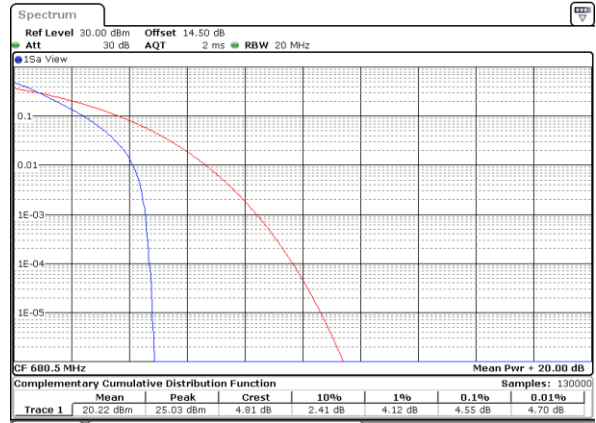

LTE Band 71 / 20MHz / QPSK

Lowest Channel / 1RB

Date: 29_APR.2022 14:33:07

Lowest Channel / Full RB

Date: 29_APR.2022 14:33:33

Middle Channel / 1RB

Date: 29_APR.2022 14:33:57

Middle Channel / Full RB

Date: 29_APR.2022 14:34:22

Highest Channel / 1RB

Date: 29_APR.2022 14:34:46

Highest Channel / Full RB

Date: 29_APR.2022 14:35:11

LTE Band 71 / 20MHz / 16QAM

Lowest Channel / 1RB

Date: 29_APR.2022 14:30:38