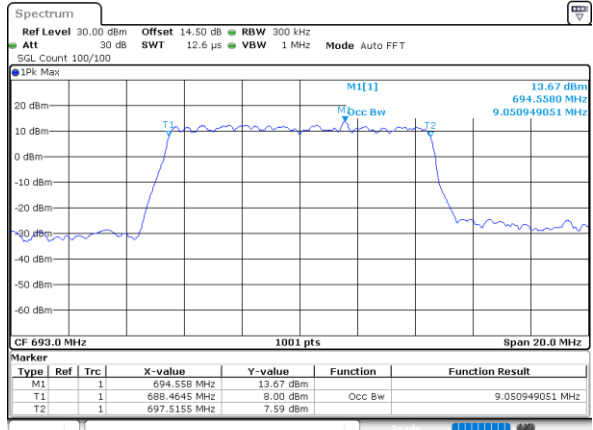

Highest Channel / 20MHz / QPSK

Date: 29_APR.2022 14:10:09

Highest Channel / 20MHz / 16QAM

Date: 29_APR.2022 14:10:33

LTE Band 71

Lowest Channel / 5MHz / 64QAM

Date: 29_APR.2022 12:38:07

Lowest Channel / 10MHz / 64QAM

Date: 29_APR.2022 13:11:58

Middle Channel / 5MHz / 64QAM

Date: 29_APR.2022 12:42:43

Middle Channel / 10MHz / 64QAM

Date: 29_APR.2022 13:16:32

Highest Channel / 5MHz / 64QAM

Date: 29_APR.2022 12:44:31

Highest Channel / 10MHz / 64QAM

Date: 29_APR.2022 13:18:21

LTE Band 71

Lowest Channel / 15MHz / 64QAM

Date: 29_APR.2022 13:45:49

Lowest Channel / 20MHz / 64QAM

Date: 29_APR.2022 14:11:38

Middle Channel / 15MHz / 64QAM

Date: 29_APR.2022 13:50:23