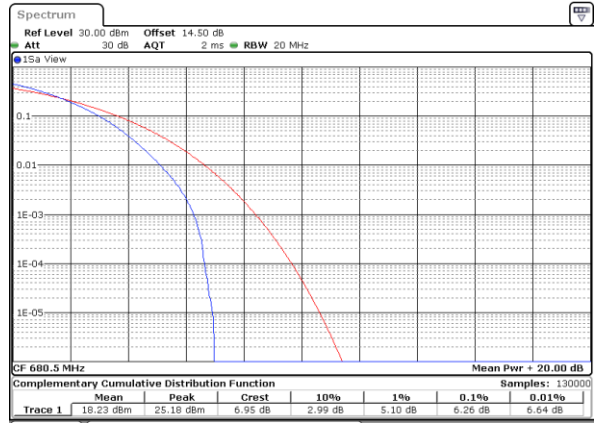

Lowest Channel / Full RB

Date: 29_APR.2022 14:31:03

Middle Channel / 1RB

Date: 29_APR.2022 14:31:28

Middle Channel / Full RB

Date: 29_APR.2022 14:31:52

Highest Channel / 1RB

Date: 29_APR.2022 14:32:17

Highest Channel / Full RB

Date: 29_APR.2022 14:32:42

LTE Band 71 / 20MHz / 64QAM

Lowest Channel / 1RB

Date: 29_APR.2022 14:35:16

Lowest Channel / Full RB

Date: 29_APR.2022 14:36:01

Middle Channel / 1RB

Date: 29_APR.2022 14:36:26

Middle Channel / Full RB

Date: 29_APR.2022 14:36:51

Highest Channel / 1RB

Date: 29_APR.2022 14:37:15

Highest Channel / Full RB

Date: 29_APR.2022 14:37:40

26dB Bandwidth