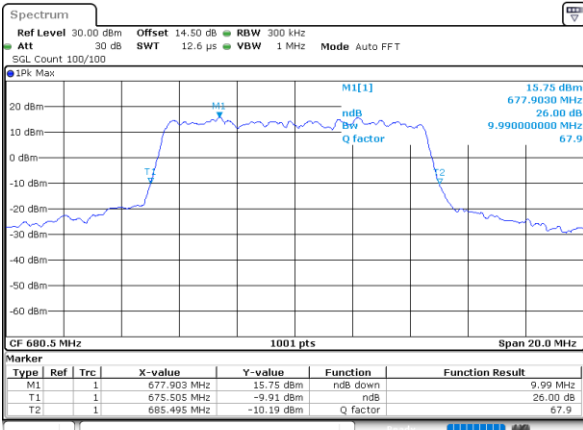

Middle Channel / 10MHz / QPSK

Date: 29_APR.2022 12:59:22