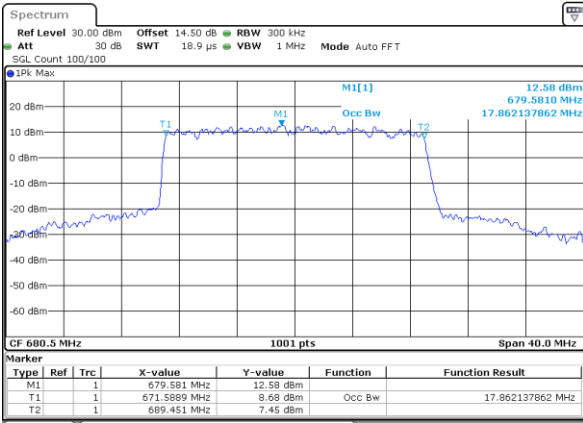

Date: 29_APR.2022 13:32:26

Middle Channel / 15MHz / 16QAM

Date: 29_APR.2022 13:32:49

Highest Channel / 15MHz / QPSK

Date: 29_APR.2022 13:36:20

Highest Channel / 15MHz / 16QAM

Date: 29_APR.2022 13:36:44

LTE Band 71

Lowest Channel / 20MHz / QPSK

Date: 29_APR.2022 13:56:40

Lowest Channel / 20MHz / 16QAM

Date: 29_APR.2022 13:57:11

Middle Channel / 20MHz / QPSK

Date: 29_APR.2022 14:06:15

Middle Channel / 20MHz / 16QAM

Date: 29_APR.2022 14:06:38

Highest Channel / 20MHz / QPSK

Date: 29_APR.2022 14:10:09

Highest Channel / 20MHz / 16QAM

Date: 29_APR.2022 14:10:33

LTE Band 71

Lowest Channel / 5MHz / 64QAM

Date: 29_APR.2022 12:38:07

Lowest Channel / 10MHz / 64QAM