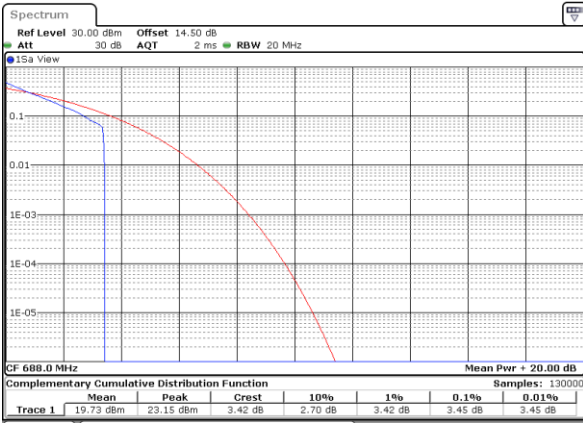

Note:

1. Normal Voltage =3.89 V. ; Battery End Point (BEP) =3.65 V. ; Maximum Voltage =4.35 V.
2. Note: The frequency fundamental emissions stay within the authorized frequency block.

LTE Band 71

Peak-to-Average Ratio

LTE Band 71 / 20MHz / QPSK

Lowest Channel / 1RB

Date: 29_APR.2022 14:33:07

Lowest Channel / Full RB

Date: 29_APR.2022 14:33:33

Middle Channel / 1RB

Date: 29_APR.2022 14:33:57

Middle Channel / Full RB

Date: 29_APR.2022 14:34:22

Highest Channel / 1RB

Date: 29_APR.2022 14:34:46

Highest Channel / Full RB

Date: 29_APR.2022 14:35:11

LTE Band 71 / 20MHz / 16QAM

Lowest Channel / 1RB

Date: 29_APR.2022 14:30:38