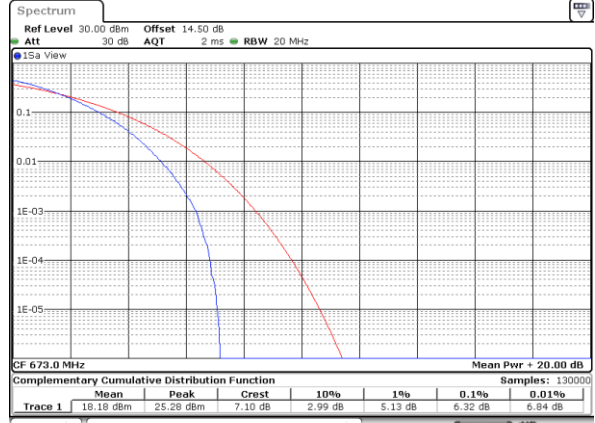

Lowest Channel / Full RB

Date: 29_APR.2022 14:31:03

Middle Channel / 1RB

Date: 29_APR.2022 14:31:28

Middle Channel / Full RB

Date: 29_APR.2022 14:31:52

Highest Channel / 1RB

Date: 29_APR.2022 14:32:17

Highest Channel / Full RB

Date: 29_APR.2022 14:32:42

LTE Band 71 / 20MHz / 64QAM

Lowest Channel / 1RB

Date: 29_APR.2022 14:35:16

Lowest Channel / Full RB

Date: 29_APR.2022 14:36:01

Middle Channel / 1RB

Date: 29_APR.2022 14:36:26

Middle Channel / Full RB

Date: 29_APR.2022 14:36:51

Highest Channel / 1RB

Date: 29_APR.2022 14:37:15

Highest Channel / Full RB

Date: 29_APR.2022 14:37:40

26dB Bandwidth