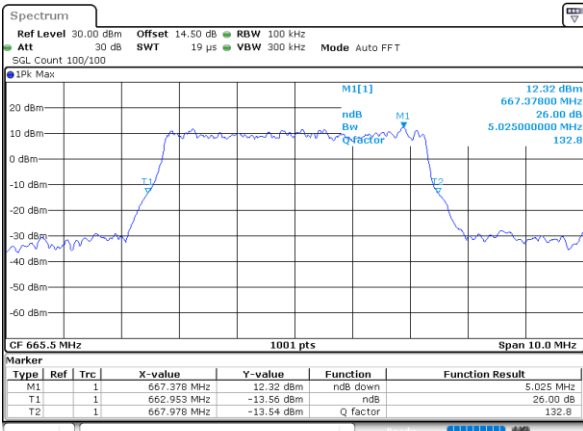

Highest Channel / 20MHz / QPSK

Date: 29_APR.2022 14:10:56

Highest Channel / 20MHz / 16QAM

Date: 29_APR.2022 14:11:20

LTE Band 71

Lowest Channel / 5MHz / 64QAM

Date: 29_APR_2022 12:38:21

Lowest Channel / 10MHz / 64QAM