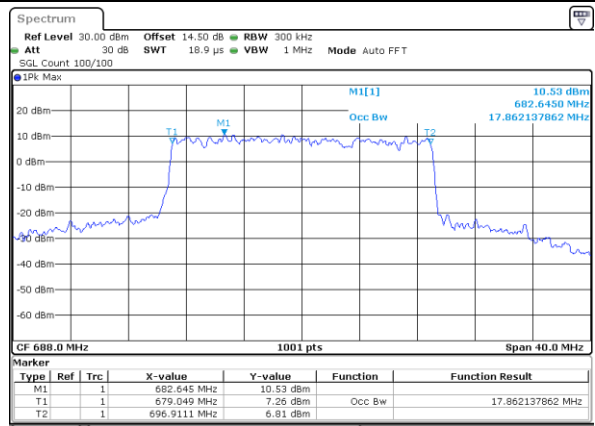

Date: 29_APR.2022 13:18:21

LTE Band 71

Lowest Channel / 15MHz / 64QAM

Date: 29_APR.2022 13:45:49

Lowest Channel / 20MHz / 64QAM

Date: 29_APR.2022 14:11:38

Middle Channel / 15MHz / 64QAM

Date: 29_APR.2022 13:50:23

Middle Channel / 20MHz / 64QAM

Date: 29_APR.2022 14:24:13

Highest Channel / 15MHz / 64QAM

Date: 29_APR.2022 13:52:11

Highest Channel / 20MHz / 64QAM

Date: 29_APR.2022 14:26:02