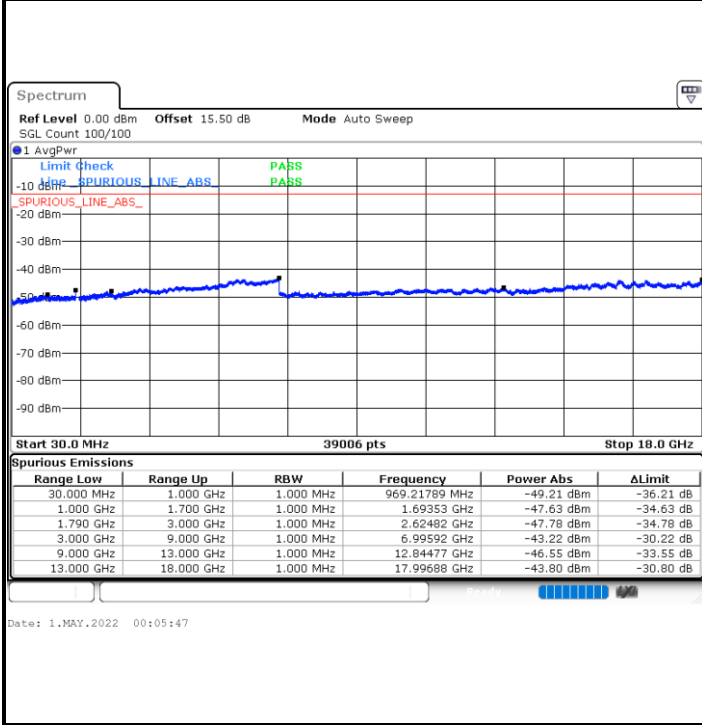

LTE Band 66 / 10MHz

Lowest Channel / 64QAM

Middle Channel / 64QAM

Date: 30.APR.2022 22:53:22

Date: 30.APR.2022 22:55:13

Highest Channel / 64QAM

Date: 30.APR.2022 23:00:09

LTE Band 66 / 15MHz

Lowest Channel / 64QAM

Middle Channel / 64QAM

Date: 30.APR.2022 23:05:06

Date: 30.APR.2022 23:06:57

Highest Channel / 64QAM

Date: 30.APR.2022 23:11:53

LTE Band 66 / 20MHz

Lowest Channel / 64QAM

Middle Channel / 64QAM

Highest Channel / 64QAM

Frequency Stability

Test Conditions		LTE Band 66 (QPSK) / Middle Channel	Limit
Temperature (°C)	Voltage (Volt)	BW 10MHz	Note 2.
		Deviation (ppm)	Result
50	Normal Voltage	0.0022	PASS
40	Normal Voltage	0.0033	
30	Normal Voltage	0.0009	
20(Ref.)	Normal Voltage	0.0000	
10	Normal Voltage	0.0007	
0	Normal Voltage	0.0017	
-10	Normal Voltage	0.0028	
20	Maximum Voltage	0.0036	
20	Normal Voltage	0.0000	
20	Battery End Point	0.0032	

Note:

1. Normal Voltage =3.89 V. ; Battery End Point (BEP) =3.65 V. ; Maximum Voltage =4.35 V.
2. Note: The frequency fundamental emissions stay within the authorized frequency block.

LTE Band 71

Peak-to-Average Ratio