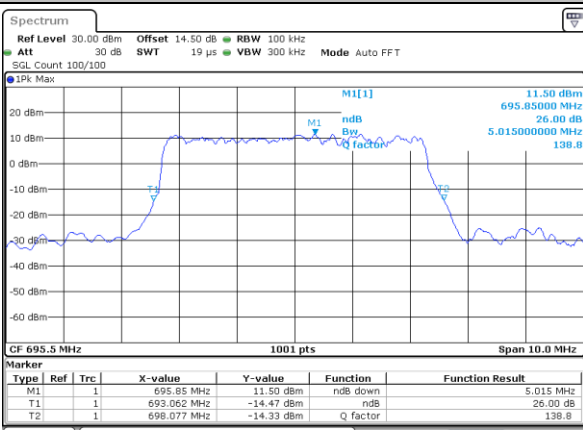

Highest Channel / 20MHz / QPSK

Date: 29_APR.2022 14:10:56

Highest Channel / 20MHz / 16QAM

Date: 29_APR.2022 14:11:20

LTE Band 71

Lowest Channel / 5MHz / 64QAM

Date: 29_APR_2022 12:38:21

Lowest Channel / 10MHz / 64QAM

Date: 29_APR_2022 13:12:12

Middle Channel / 5MHz / 64QAM

Date: 29_APR_2022 12:42:57

Middle Channel / 10MHz / 64QAM

Date: 29_APR_2022 13:16:46

Highest Channel / 5MHz / 64QAM

Date: 29_APR_2022 12:44:46

Highest Channel / 10MHz / 64QAM

Date: 29_APR_2022 13:18:36

LTE Band 71

Lowest Channel / 15MHz / 64QAM

Date: 29_APR.2022 13:46:03

Lowest Channel / 20MHz / 64QAM

Date: 29_APR.2022 14:19:52

Middle Channel / 15MHz / 64QAM

Date: 29_APR.2022 13:50:37