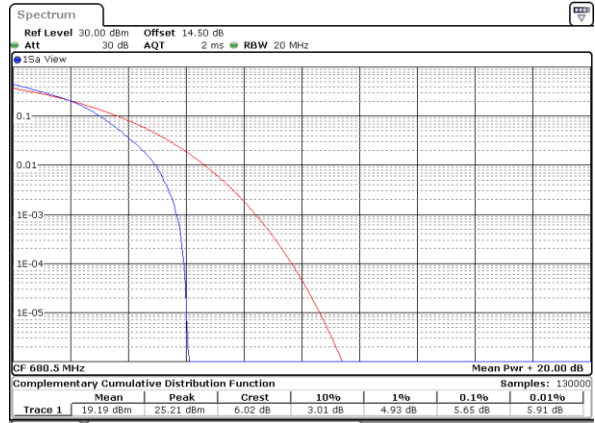

Date: 29_APR.2022 14:34:22

Highest Channel / 1RB

Date: 29_APR.2022 14:34:46

Highest Channel / Full RB

Date: 29_APR.2022 14:35:11

LTE Band 71 / 20MHz / 16QAM

Lowest Channel / 1RB

Date: 29_APR.2022 14:30:38

Lowest Channel / Full RB

Date: 29_APR.2022 14:31:03

Middle Channel / 1RB

Date: 29_APR.2022 14:31:28

Middle Channel / Full RB

Date: 29_APR.2022 14:31:52

Highest Channel / 1RB

Date: 29_APR.2022 14:32:17

Highest Channel / Full RB

Date: 29_APR.2022 14:32:42

LTE Band 71 / 20MHz / 64QAM

Lowest Channel / 1RB

Date: 29_APR.2022 14:35:16

Lowest Channel / Full RB

Date: 29_APR.2022 14:36:01

Middle Channel / 1RB