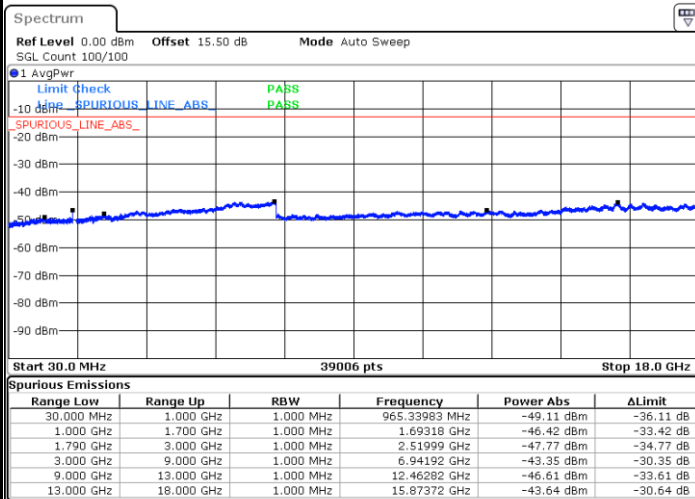

LTE Band 66 / 15MHz

Highest Channel / QPSK

Date: 30.APR.2022 23:35:13

Highest Channel / 16QAM

Date: 30.APR.2022 23:36:26

LTE Band 66 / 20MHz

Lowest Channel / QPSK

Date: 30.APR.2022 23:45:25

Lowest Channel / 16QAM

Date: 30.APR.2022 23:46:38

LTE Band 66 / 20MHz

Middle Channel / QPSK

Middle Channel / 16QAM

Date: 30.APR.2022 23:49:27

Date: 30.APR.2022 23:50:40

Highest Channel / QPSK