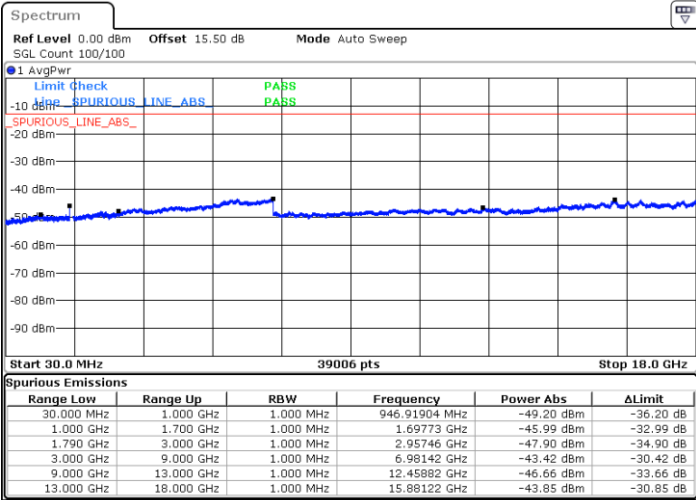

Date: 30.APR.2022 21:47:50

LTE Band 66 / 5MHz

Lowest Channel / 64QAM

Middle Channel / 64QAM

Date: 30.APR.2022 21:52:47

Date: 30.APR.2022 21:54:38

Highest Channel / 64QAM

Date: 30.APR.2022 21:59:34

LTE Band 66 / 10MHz

Lowest Channel / 64QAM

Middle Channel / 64QAM

Date: 30.APR.2022 22:53:22

Date: 30.APR.2022 22:55:13

Highest Channel / 64QAM

Date: 30.APR.2022 23:00:09

LTE Band 66 / 15MHz

Lowest Channel / 64QAM

Middle Channel / 64QAM

Date: 30.APR.2022 23:05:06

Date: 30.APR.2022 23:06:57

Highest Channel / 64QAM

Date: 30.APR.2022 23:11:53

LTE Band 66 / 20MHz

Lowest Channel / 64QAM

Note:

1. Normal Voltage =3.89 V. ; Battery End Point (BEP) =3.65 V. ; Maximum Voltage =4.35 V.
2. Note: The frequency fundamental emissions stay within the authorized frequency block.

LTE Band 71

Peak-to-Average Ratio