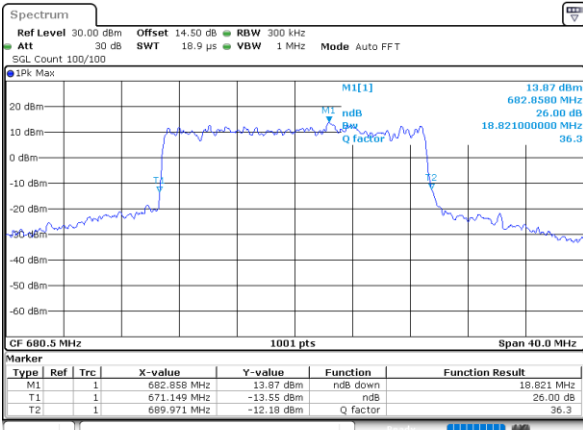

Date: 29_APR.2022 13:33:12

Middle Channel / 15MHz / 16QAM

Date: 29_APR.2022 13:33:35

Highest Channel / 15MHz / QPSK

Date: 29_APR.2022 13:37:08

Highest Channel / 15MHz / 16QAM

Date: 29_APR.2022 13:37:32

LTE Band 71

Lowest Channel / 20MHz / QPSK

Date: 29_APR.2022 13:57:35

Lowest Channel / 20MHz / 16QAM

Date: 29_APR.2022 13:57:59

Middle Channel / 20MHz / QPSK

Date: 29_APR.2022 14:07:01

Middle Channel / 20MHz / 16QAM

Date: 29_APR.2022 14:07:24

Highest Channel / 20MHz / QPSK

Date: 29_APR.2022 14:10:56

Highest Channel / 20MHz / 16QAM

Date: 29_APR.2022 14:11:20

LTE Band 71

Lowest Channel / 5MHz / 64QAM

Date: 29_APR_2022 12:38:21

Lowest Channel / 10MHz / 64QAM