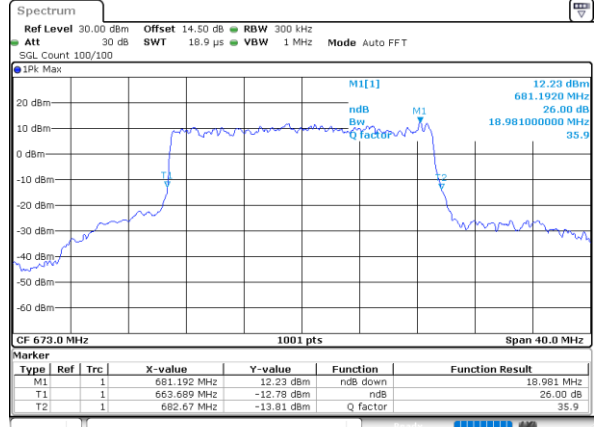

Lowest Channel / 20MHz / 16QAM

Date: 29_APR.2022 13:57:59