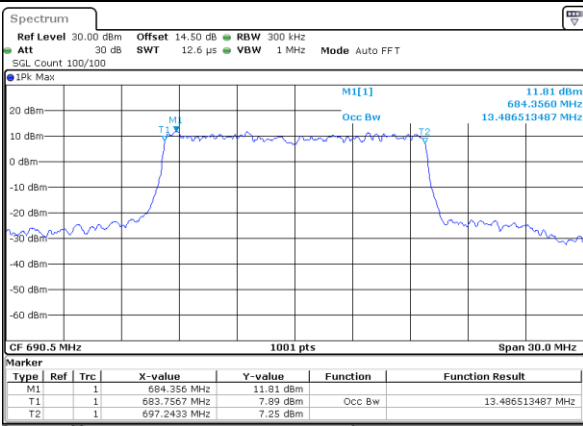

Date: 29_APR.2022 13:18:21

LTE Band 71

Lowest Channel / 15MHz / 64QAM

Date: 29_APR.2022 13:45:49

Lowest Channel / 20MHz / 64QAM

Date: 29_APR.2022 14:11:38

Middle Channel / 15MHz / 64QAM

Date: 29_APR.2022 13:50:23

Middle Channel / 20MHz / 64QAM

Date: 29_APR.2022 14:24:13

Highest Channel / 15MHz / 64QAM

Date: 29_APR.2022 13:52:11

Highest Channel / 20MHz / 64QAM

Date: 29_APR.2022 14:26:02