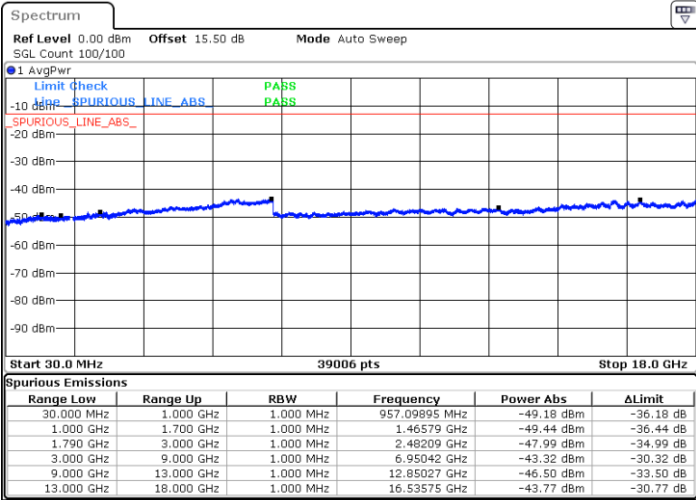

Lowest Channel / 16QAM

Date: 30.APR.2022 23:46:38

LTE Band 66 / 20MHz

Middle Channel / QPSK

Middle Channel / 16QAM

Date: 30.APR.2022 23:49:27

Date: 30.APR.2022 23:50:40

Highest Channel / QPSK

Highest Channel / 16QAM

Date: 30.APR.2022 23:59:38

Date: 1.MAY.2022 00:00:51

LTE Band 66 / 1.4MHz

Lowest Channel / 64QAM

Middle Channel / 64QAM

Date: 30.APR.2022 21:04:58

Date: 30.APR.2022 21:06:49

Highest Channel / 64QAM

Date: 30.APR.2022 21:11:44

LTE Band 66 / 3MHz

Lowest Channel / 64QAM

Middle Channel / 64QAM

Date: 30.APR.2022 21:41:03

Date: 30.APR.2022 21:42:53

Highest Channel / 64QAM