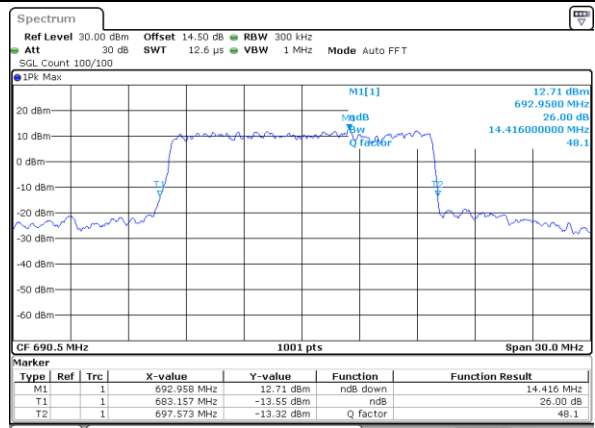

Highest Channel / 10MHz / 16QAM

Date: 29_APR.2022 13:03:41

LTE Band 71

Lowest Channel / 15MHz / QPSK

Date: 29_APR.2022 13:23:45

Lowest Channel / 15MHz / 16QAM

Date: 29_APR.2022 13:24:09

Middle Channel / 15MHz / QPSK

Date: 29_APR.2022 13:33:12

Middle Channel / 15MHz / 16QAM

Date: 29_APR.2022 13:33:35

Highest Channel / 15MHz / QPSK

Date: 29_APR.2022 13:37:08

Highest Channel / 15MHz / 16QAM

Date: 29_APR.2022 13:37:32

LTE Band 71