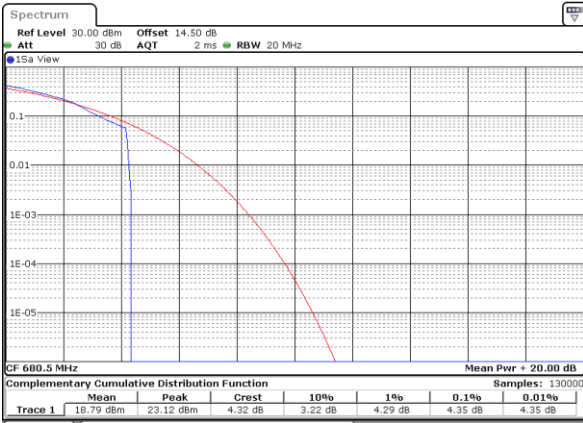

LTE Band 71 / 20MHz / QPSK

Lowest Channel / 1RB

Date: 29_APR.2022 14:33:07

Lowest Channel / Full RB

Date: 29_APR.2022 14:33:33

Middle Channel / 1RB

Date: 29_APR.2022 14:33:57

Middle Channel / Full RB

Date: 29_APR.2022 14:34:22

Highest Channel / 1RB

Date: 29_APR.2022 14:34:46

Highest Channel / Full RB

Date: 29_APR.2022 14:35:11

LTE Band 71 / 20MHz / 16QAM

Lowest Channel / 1RB

Date: 29_APR.2022 14:30:38

Lowest Channel / Full RB

Date: 29_APR.2022 14:31:03

Middle Channel / 1RB

Date: 29_APR.2022 14:31:28

Middle Channel / Full RB

Date: 29_APR.2022 14:31:52

Highest Channel / 1RB

Date: 29_APR.2022 14:32:17