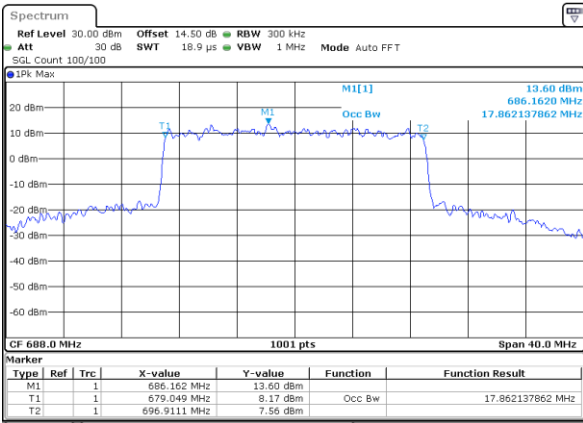

Date: 29_APR.2022 13:32:26

Middle Channel / 15MHz / 16QAM

Date: 29_APR.2022 13:32:49

Highest Channel / 15MHz / QPSK

Date: 29_APR.2022 13:36:20

Highest Channel / 15MHz / 16QAM

Date: 29_APR.2022 13:36:44

LTE Band 71

Lowest Channel / 20MHz / QPSK

Date: 29_APR.2022 13:56:40

Lowest Channel / 20MHz / 16QAM

Date: 29_APR.2022 13:57:11

Middle Channel / 20MHz / QPSK

Date: 29_APR.2022 14:06:15

Middle Channel / 20MHz / 16QAM

Date: 29_APR.2022 14:06:38

Highest Channel / 20MHz / QPSK

Date: 29_APR.2022 14:10:09

Highest Channel / 20MHz / 16QAM

Date: 29_APR.2022 14:10:33

LTE Band 71

Lowest Channel / 5MHz / 64QAM

Date: 29_APR.2022 12:38:07

Lowest Channel / 10MHz / 64QAM