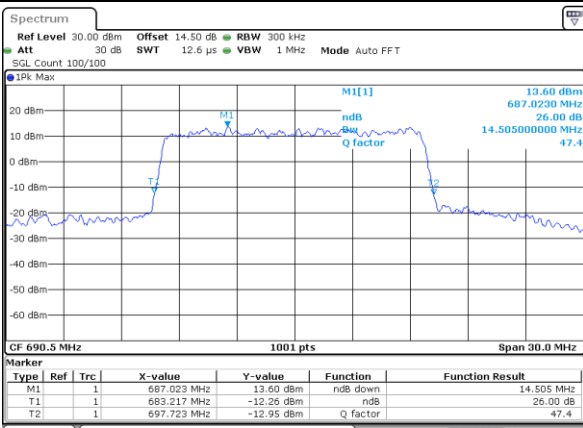

Highest Channel / 10MHz / 16QAM

Date: 29_APR.2022 13:03:41

LTE Band 71

Lowest Channel / 15MHz / QPSK

Date: 29_APR.2022 13:23:45

Lowest Channel / 15MHz / 16QAM

Date: 29_APR.2022 13:24:09

Middle Channel / 15MHz / QPSK

Date: 29_APR.2022 13:33:12

Middle Channel / 15MHz / 16QAM

Date: 29_APR.2022 13:33:35

Highest Channel / 15MHz / QPSK

Date: 29_APR.2022 13:37:08

Highest Channel / 15MHz / 16QAM

Date: 29_APR.2022 13:37:32

LTE Band 71