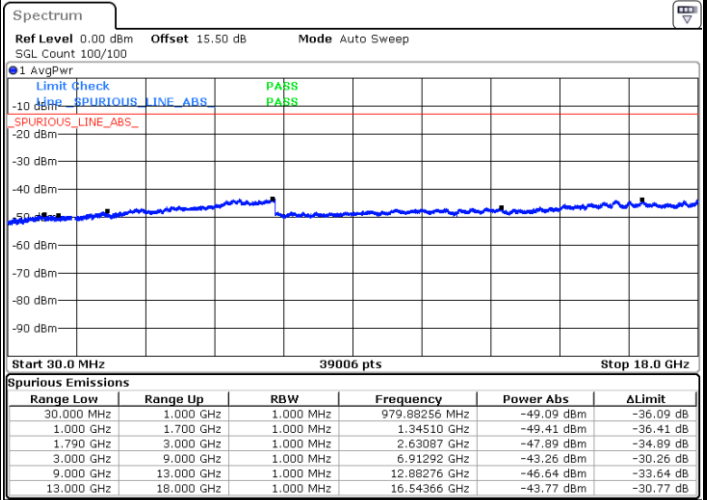

Lowest Channel / 16QAM

Date: 30.APR.2022 23:46:38

LTE Band 66 / 20MHz

Middle Channel / QPSK

Middle Channel / 16QAM

Date: 30.APR.2022 23:49:27

Date: 30.APR.2022 23:50:40

Highest Channel / QPSK

Highest Channel / 16QAM

Date: 30.APR.2022 23:59:38

Date: 1.MAY.2022 00:00:51

LTE Band 66 / 1.4MHz

Lowest Channel / 64QAM

Middle Channel / 64QAM

Date: 30.APR.2022 21:04:58

Date: 30.APR.2022 21:06:49

Highest Channel / 64QAM

Date: 30.APR.2022 21:11:44

LTE Band 66 / 3MHz

Lowest Channel / 64QAM

Middle Channel / 64QAM

Date: 30.APR.2022 21:41:03

Date: 30.APR.2022 21:42:53

Highest Channel / 64QAM