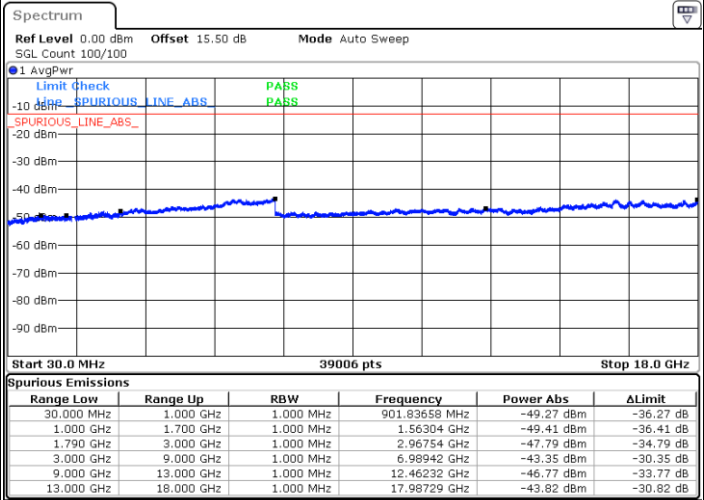

LTE Band 66 / 15MHz

Highest Channel / QPSK

Date: 30.APR.2022 23:35:13

Highest Channel / 16QAM

Date: 30.APR.2022 23:36:26

LTE Band 66 / 20MHz

Lowest Channel / QPSK

Date: 30.APR.2022 23:45:25

Lowest Channel / 16QAM

Date: 30.APR.2022 23:46:38

LTE Band 66 / 20MHz

Middle Channel / QPSK

Middle Channel / 16QAM

Date: 30.APR.2022 23:49:27

Date: 30.APR.2022 23:50:40

Highest Channel / QPSK