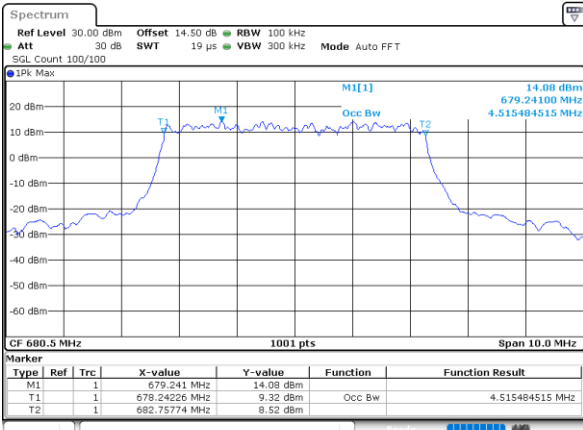

Middle Channel / 20MHz / 64QAM

Date: 29_APR.2022 14:24:27

Highest Channel / 15MHz / 64QAM

Date: 29_APR.2022 13:52:26

Highest Channel / 20MHz / 64QAM

Date: 29_APR.2022 14:26:16

Occupied Bandwidth

Mode	LTE Band 71 : 99%OBW(MHz)											
BW	1.4MHz		3MHz		5MHz		10MHz		15MHz		20MHz	
Mod.	QPSK	16QAM	QPSK	16QAM	QPSK	16QAM	QPSK	16QAM	QPSK	16QAM	QPSK	16QAM
Lowest CH	-	-	-	-	4.53	4.48	9.03	9.03	13.43	13.49	17.86	17.86
Middle CH	-	-	-	-	4.52	4.50	9.03	9.11	13.40	13.43	17.86	17.94
Highest CH	-	-	-	-	4.50	4.52	9.03	9.07	13.49	13.40	17.86	17.86
Mode	LTE Band 71 : 99%OBW(MHz)											
BW	1.4MHz		3MHz		5MHz		10MHz		15MHz		20MHz	
Mod.	64QAM		64QAM		64QAM		64QAM		64QAM		64QAM	
Lowest CH	-	-	-	-	4.49	-	9.01	-	13.40	-	17.90	-
Middle CH	-	-	-	-	4.51	-	9.05	-	13.46	-	17.82	-
Highest CH	-	-	-	-	4.50	-	9.05	-	13.49	-	17.86	-

LTE Band 71

Lowest Channel / 5MHz / QPSK

Date: 29_APR.2022 12:15:15

Lowest Channel / 5MHz / 16QAM

Date: 29_APR.2022 12:15:39

Middle Channel / 5MHz / QPSK

Date: 29_APR.2022 12:24:42

Middle Channel / 5MHz / 16QAM

Date: 29_APR.2022 12:25:05

Highest Channel / 5MHz / QPSK

Date: 29_APR.2022 12:28:37

Highest Channel / 5MHz / 16QAM

Date: 29_APR.2022 12:29:01

LTE Band 71

Lowest Channel / 10MHz / QPSK

Date: 29_APR.2022 12:49:09