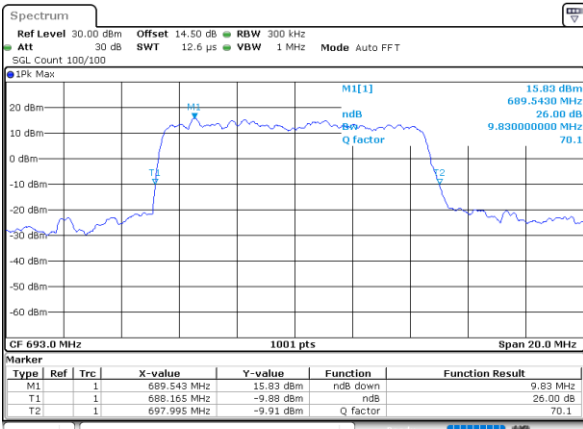

Date: 29_APR.2022 12:25:52

Highest Channel / 5MHz / QPSK

Date: 29_APR.2022 12:29:24

Highest Channel / 5MHz / 16QAM

Date: 29_APR.2022 12:29:48

LTE Band 71

Lowest Channel / 10MHz / QPSK

Date: 29_APR.2022 12:49:56

Lowest Channel / 10MHz / 16QAM

Date: 29_APR.2022 12:50:20

Middle Channel / 10MHz / QPSK

Date: 29_APR.2022 12:59:22

Middle Channel / 10MHz / 16QAM

Date: 29_APR.2022 12:59:45

Highest Channel / 10MHz / QPSK

Date: 29_APR.2022 13:03:17

Highest Channel / 10MHz / 16QAM

Date: 29_APR.2022 13:03:41

LTE Band 71

Lowest Channel / 15MHz / QPSK

Date: 29_APR.2022 13:23:45

Lowest Channel / 15MHz / 16QAM

Date: 29_APR.2022 13:24:09

Middle Channel / 15MHz / QPSK