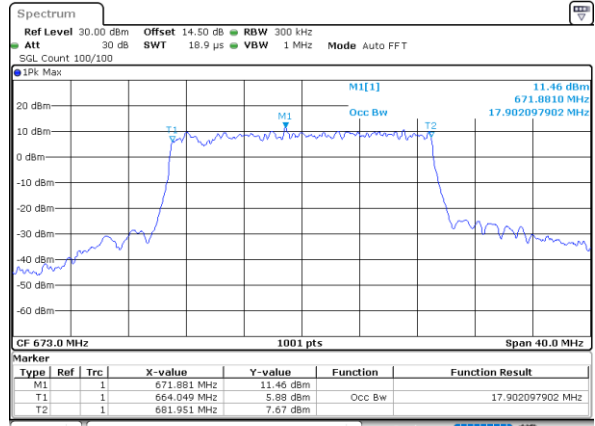

Date: 29_APR.2022 13:18:21

LTE Band 71

Lowest Channel / 15MHz / 64QAM

Date: 29_APR.2022 13:45:49

Lowest Channel / 20MHz / 64QAM

Date: 29_APR.2022 14:11:38

Middle Channel / 15MHz / 64QAM

Date: 29_APR.2022 13:50:23

Middle Channel / 20MHz / 64QAM

Date: 29_APR.2022 14:24:13

Highest Channel / 15MHz / 64QAM

Date: 29_APR.2022 13:52:11

Highest Channel / 20MHz / 64QAM

Date: 29_APR.2022 14:26:02