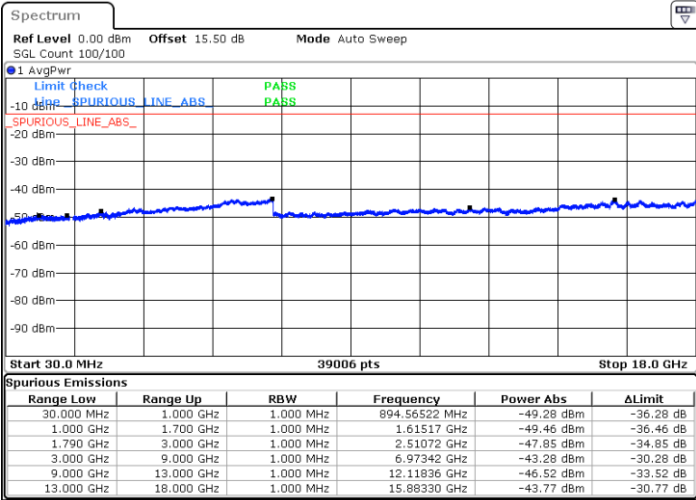

LTE Band 66 / 15MHz

Highest Channel / QPSK

Date: 30.APR.2022 23:35:13

Highest Channel / 16QAM

Date: 30.APR.2022 23:36:26

LTE Band 66 / 20MHz

Lowest Channel / QPSK

Date: 30.APR.2022 23:45:25

Lowest Channel / 16QAM

Date: 30.APR.2022 23:46:38

LTE Band 66 / 20MHz

Middle Channel / QPSK

Middle Channel / 16QAM

Date: 30.APR.2022 23:49:27

Date: 30.APR.2022 23:50:40

Highest Channel / QPSK

Highest Channel / 16QAM

Date: 30.APR.2022 23:59:38

Date: 1.MAY.2022 00:00:51

LTE Band 66 / 1.4MHz

Lowest Channel / 64QAM

Middle Channel / 64QAM

Date: 30.APR.2022 21:04:58

Date: 30.APR.2022 21:06:49