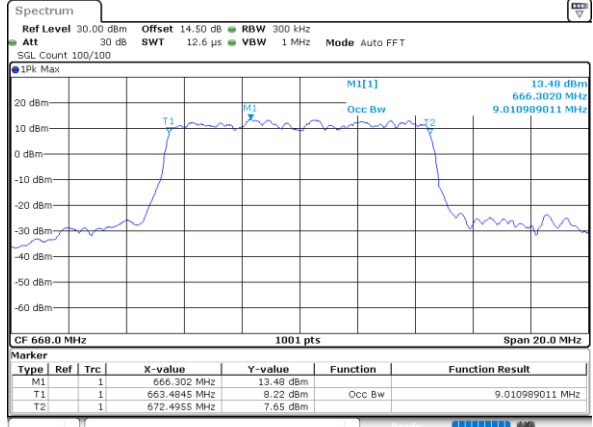

Highest Channel / 20MHz / QPSK

Date: 29_APR.2022 14:10:09

Highest Channel / 20MHz / 16QAM

Date: 29_APR.2022 14:10:33

LTE Band 71

Lowest Channel / 5MHz / 64QAM

Date: 29_APR.2022 12:38:07

Lowest Channel / 10MHz / 64QAM