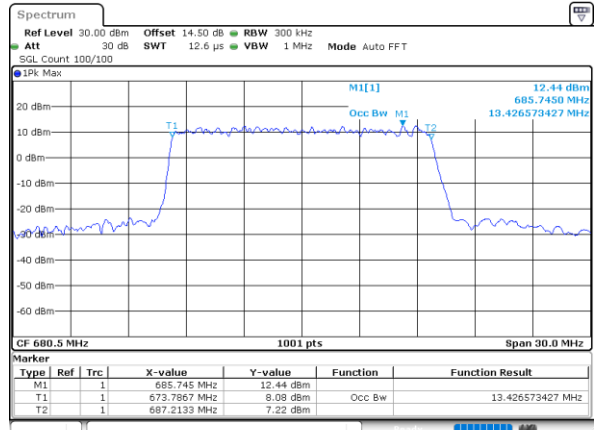

Highest Channel / 10MHz / 16QAM

Date: 29_APR.2022 13:02:53

LTE Band 71

Lowest Channel / 15MHz / QPSK

Date: 29_APR.2022 13:22:57

Lowest Channel / 15MHz / 16QAM

Date: 29_APR.2022 13:23:21

Middle Channel / 15MHz / QPSK

Date: 29_APR.2022 13:32:26

Middle Channel / 15MHz / 16QAM

Date: 29_APR.2022 13:32:49

Highest Channel / 15MHz / QPSK

Date: 29_APR.2022 13:36:20

Highest Channel / 15MHz / 16QAM

Date: 29_APR.2022 13:36:44

LTE Band 71