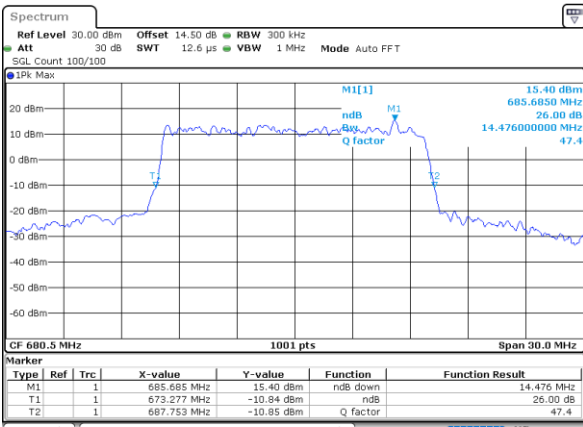

Lowest Channel / 10MHz / 16QAM

Date: 29_APR.2022 12:50:20

Middle Channel / 10MHz / QPSK

Date: 29_APR.2022 12:59:22

Middle Channel / 10MHz / 16QAM

Date: 29_APR.2022 12:59:45

Highest Channel / 10MHz / QPSK

Date: 29_APR.2022 13:03:17

Highest Channel / 10MHz / 16QAM

Date: 29_APR.2022 13:03:41

LTE Band 71

Lowest Channel / 15MHz / QPSK

Date: 29_APR.2022 13:23:45

Lowest Channel / 15MHz / 16QAM

Date: 29_APR.2022 13:24:09

Middle Channel / 15MHz / QPSK

Date: 29_APR.2022 13:33:12

Middle Channel / 15MHz / 16QAM

Date: 29_APR.2022 13:33:35

Highest Channel / 15MHz / QPSK

Date: 29_APR.2022 13:37:08

Highest Channel / 15MHz / 16QAM

Date: 29_APR.2022 13:37:32

LTE Band 71