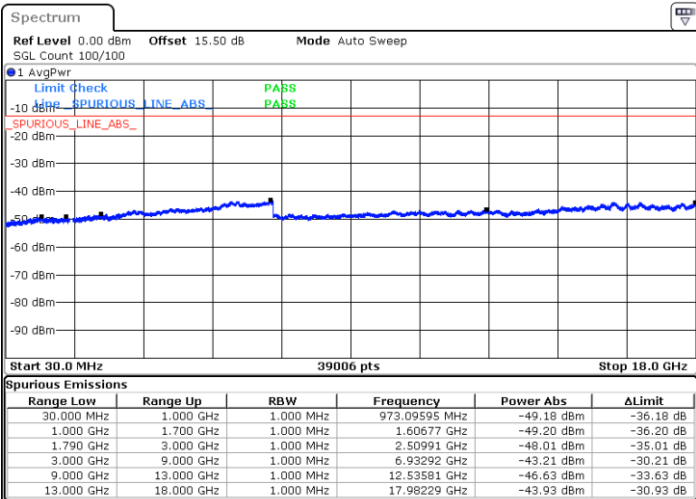

Highest Channel / 16QAM

Date: 30.APR.2022 23:59:38

Date: 1.MAY.2022 00:00:51

LTE Band 66 / 1.4MHz

Lowest Channel / 64QAM

Middle Channel / 64QAM

Date: 30.APR.2022 21:04:58

Date: 30.APR.2022 21:06:49

Highest Channel / 64QAM

Date: 30.APR.2022 21:11:44

LTE Band 66 / 3MHz

Lowest Channel / 64QAM

Middle Channel / 64QAM

Date: 30.APR.2022 21:41:03

Date: 30.APR.2022 21:42:53

Highest Channel / 64QAM