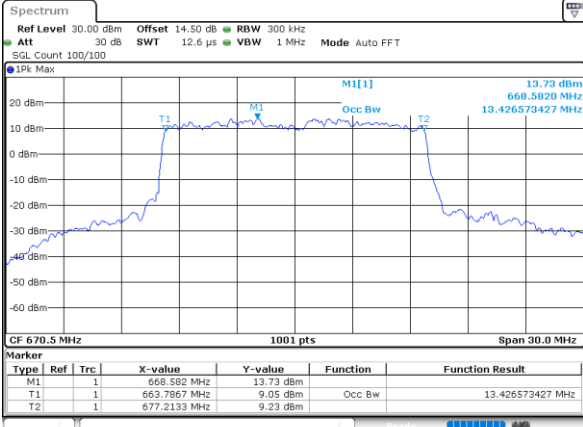

Lowest Channel / 10MHz / 16QAM

Date: 29_APR.2022 12:49:33

Middle Channel / 10MHz / QPSK

Date: 29_APR.2022 12:58:05

Middle Channel / 10MHz / 16QAM

Date: 29_APR.2022 12:58:59

Highest Channel / 10MHz / QPSK

Date: 29_APR.2022 13:02:30

Highest Channel / 10MHz / 16QAM

Date: 29_APR.2022 13:02:53

LTE Band 71

Lowest Channel / 15MHz / QPSK

Date: 29_APR.2022 13:22:57

Lowest Channel / 15MHz / 16QAM

Date: 29_APR.2022 13:23:21

Middle Channel / 15MHz / QPSK

Date: 29_APR.2022 13:32:26

Middle Channel / 15MHz / 16QAM

Date: 29_APR.2022 13:32:49

Highest Channel / 15MHz / QPSK

Date: 29_APR.2022 13:36:20

Highest Channel / 15MHz / 16QAM

Date: 29_APR.2022 13:36:44

LTE Band 71