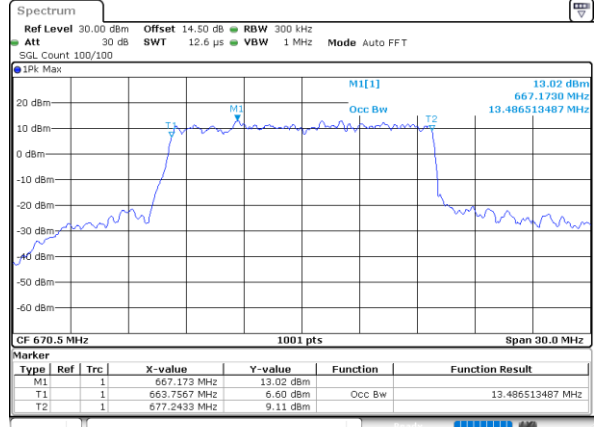

Highest Channel / 10MHz / 16QAM

Date: 29_APR.2022 13:02:53

LTE Band 71

Lowest Channel / 15MHz / QPSK

Date: 29_APR.2022 13:22:57

Lowest Channel / 15MHz / 16QAM

Date: 29_APR.2022 13:23:21

Middle Channel / 15MHz / QPSK

Date: 29_APR.2022 13:32:26

Middle Channel / 15MHz / 16QAM

Date: 29_APR.2022 13:32:49

Highest Channel / 15MHz / QPSK

Date: 29_APR.2022 13:36:20

Highest Channel / 15MHz / 16QAM

Date: 29_APR.2022 13:36:44

LTE Band 71