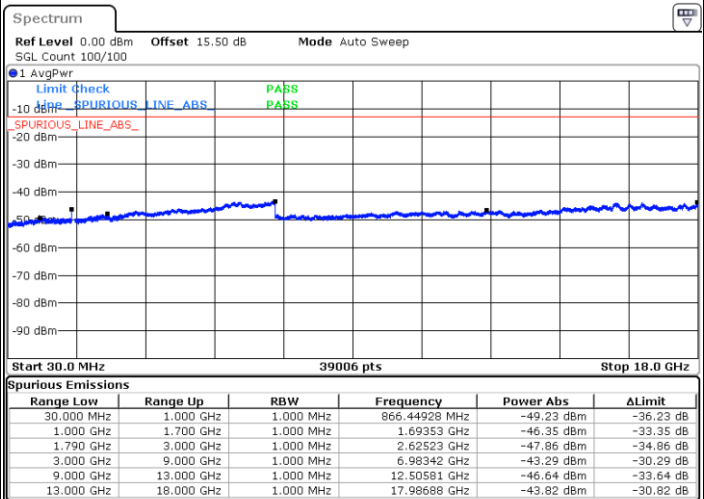

LTE Band 66 / 15MHz

Highest Channel / QPSK

Date: 30.APR.2022 23:35:13

Highest Channel / 16QAM

Date: 30.APR.2022 23:36:26

LTE Band 66 / 20MHz

Lowest Channel / QPSK

Date: 30.APR.2022 23:45:25

Lowest Channel / 16QAM

Date: 30.APR.2022 23:46:38

LTE Band 66 / 20MHz

Middle Channel / QPSK

Middle Channel / 16QAM

Date: 30.APR.2022 23:49:27

Date: 30.APR.2022 23:50:40

Highest Channel / QPSK