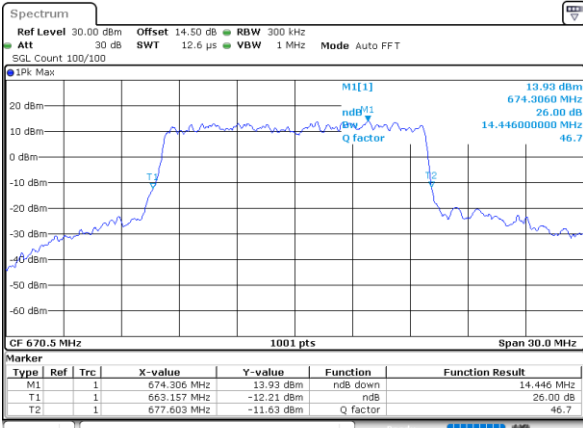

Highest Channel / 10MHz / 16QAM

Date: 29_APR.2022 13:03:41

LTE Band 71

Lowest Channel / 15MHz / QPSK

Date: 29_APR.2022 13:23:45

Lowest Channel / 15MHz / 16QAM

Date: 29_APR.2022 13:24:09

Middle Channel / 15MHz / QPSK

Date: 29_APR.2022 13:33:12

Middle Channel / 15MHz / 16QAM

Date: 29_APR.2022 13:33:35

Highest Channel / 15MHz / QPSK

Date: 29_APR.2022 13:37:08

Highest Channel / 15MHz / 16QAM

Date: 29_APR.2022 13:37:32

LTE Band 71