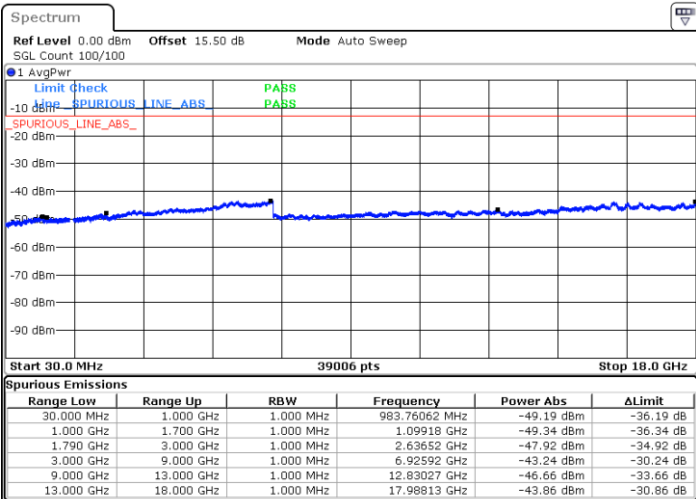

Highest Channel / 16QAM

Date: 30.APR.2022 23:59:38

Date: 1.MAY.2022 00:00:51

LTE Band 66 / 1.4MHz

Lowest Channel / 64QAM

Middle Channel / 64QAM

Date: 30.APR.2022 21:04:58

Date: 30.APR.2022 21:06:49

Highest Channel / 64QAM

Date: 30.APR.2022 21:11:44

LTE Band 66 / 3MHz

Lowest Channel / 64QAM

Middle Channel / 64QAM

Date: 30.APR.2022 21:41:03

Date: 30.APR.2022 21:42:53

Highest Channel / 64QAM

Date: 30.APR.2022 21:47:50

LTE Band 66 / 5MHz

Lowest Channel / 64QAM

Middle Channel / 64QAM

Date: 30.APR.2022 21:52:47

Date: 30.APR.2022 21:54:38

Highest Channel / 64QAM

Date: 30.APR.2022 21:59:34