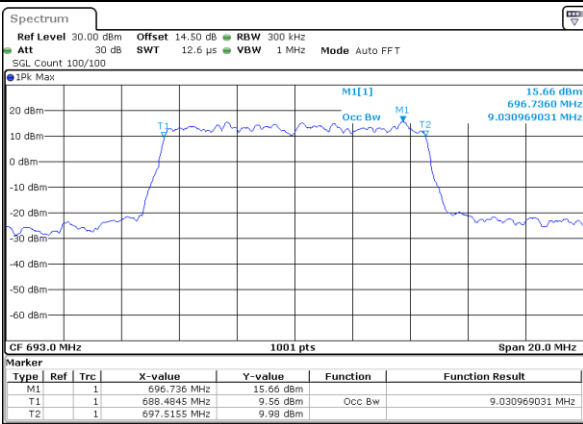

Date: 29_APR.2022 12:25:05

Highest Channel / 5MHz / QPSK

Date: 29_APR.2022 12:28:37

Highest Channel / 5MHz / 16QAM

Date: 29_APR.2022 12:29:01

LTE Band 71

Lowest Channel / 10MHz / QPSK

Date: 29_APR.2022 12:49:09

Lowest Channel / 10MHz / 16QAM

Date: 29_APR.2022 12:49:33

Middle Channel / 10MHz / QPSK

Date: 29_APR.2022 12:58:05

Middle Channel / 10MHz / 16QAM

Date: 29_APR.2022 12:58:59

Highest Channel / 10MHz / QPSK

Date: 29_APR.2022 13:02:30

Highest Channel / 10MHz / 16QAM

Date: 29_APR.2022 13:02:53

LTE Band 71

Lowest Channel / 15MHz / QPSK

Date: 29_APR.2022 13:22:57

Lowest Channel / 15MHz / 16QAM

Date: 29_APR.2022 13:23:21

Middle Channel / 15MHz / QPSK