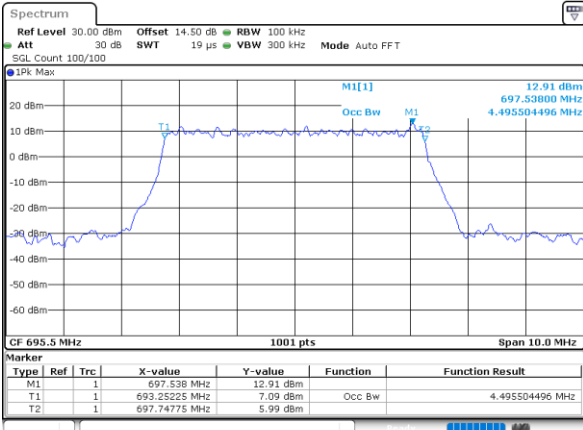

Highest Channel / 20MHz / QPSK

Date: 29_APR.2022 14:10:09

Highest Channel / 20MHz / 16QAM

Date: 29_APR.2022 14:10:33

LTE Band 71

Lowest Channel / 5MHz / 64QAM

Date: 29_APR.2022 12:38:07

Lowest Channel / 10MHz / 64QAM

Date: 29_APR.2022 13:11:58

Middle Channel / 5MHz / 64QAM

Date: 29_APR.2022 12:42:43

Middle Channel / 10MHz / 64QAM

Date: 29_APR.2022 13:16:32

Highest Channel / 5MHz / 64QAM

Date: 29_APR.2022 12:44:31

Highest Channel / 10MHz / 64QAM

Date: 29_APR.2022 13:18:21

LTE Band 71

Lowest Channel / 15MHz / 64QAM

Date: 29_APR.2022 13:45:49

Lowest Channel / 20MHz / 64QAM

Date: 29_APR.2022 14:11:38

Middle Channel / 15MHz / 64QAM

Date: 29_APR.2022 13:50:23