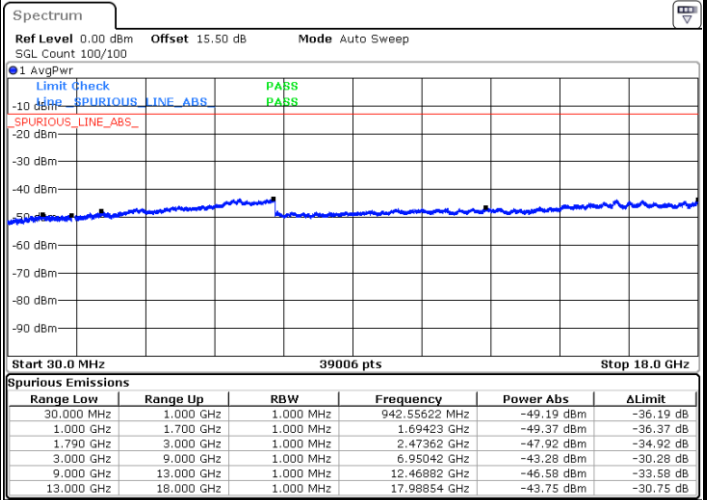

LTE Band 66 / 15MHz

Highest Channel / QPSK

Date: 30.APR.2022 23:35:13

Highest Channel / 16QAM

Date: 30.APR.2022 23:36:26

LTE Band 66 / 20MHz

Lowest Channel / QPSK

Date: 30.APR.2022 23:45:25

Lowest Channel / 16QAM

Date: 30.APR.2022 23:46:38

LTE Band 66 / 20MHz

Middle Channel / QPSK

Middle Channel / 16QAM

Date: 30.APR.2022 23:49:27

Date: 30.APR.2022 23:50:40

Highest Channel / QPSK

Highest Channel / 16QAM

Date: 30.APR.2022 23:59:38

Date: 1.MAY.2022 00:00:51

LTE Band 66 / 1.4MHz

Lowest Channel / 64QAM

Middle Channel / 64QAM

Date: 30.APR.2022 21:04:58

Date: 30.APR.2022 21:06:49