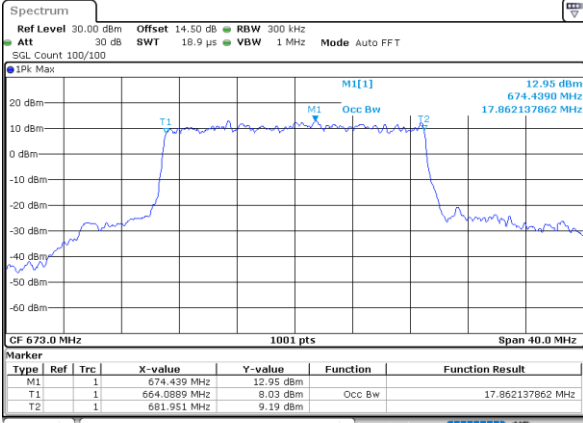

LTE Band 71

Lowest Channel / 20MHz / QPSK

Date: 29_APR.2022 13:56:40