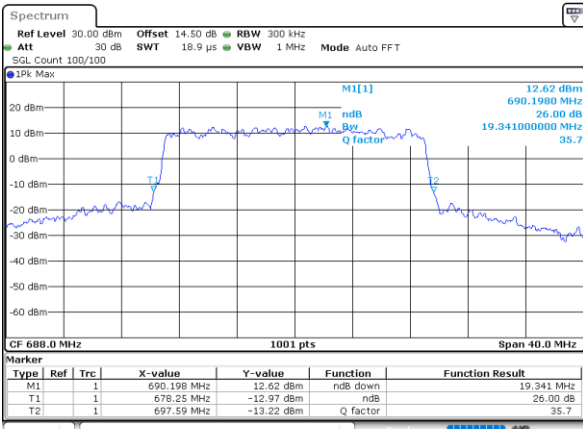

Date: 29_APR.2022 13:33:12

Middle Channel / 15MHz / 16QAM

Date: 29_APR.2022 13:33:35

Highest Channel / 15MHz / QPSK

Date: 29_APR.2022 13:37:08

Highest Channel / 15MHz / 16QAM

Date: 29_APR.2022 13:37:32

LTE Band 71

Lowest Channel / 20MHz / QPSK

Date: 29_APR.2022 13:57:35

Lowest Channel / 20MHz / 16QAM

Date: 29_APR.2022 13:57:59

Middle Channel / 20MHz / QPSK

Date: 29_APR.2022 14:07:01

Middle Channel / 20MHz / 16QAM

Date: 29_APR.2022 14:07:24

Highest Channel / 20MHz / QPSK

Date: 29_APR.2022 14:10:56

Highest Channel / 20MHz / 16QAM

Date: 29_APR.2022 14:11:20

LTE Band 71

Lowest Channel / 5MHz / 64QAM

Date: 29_APR_2022 12:38:21

Lowest Channel / 10MHz / 64QAM