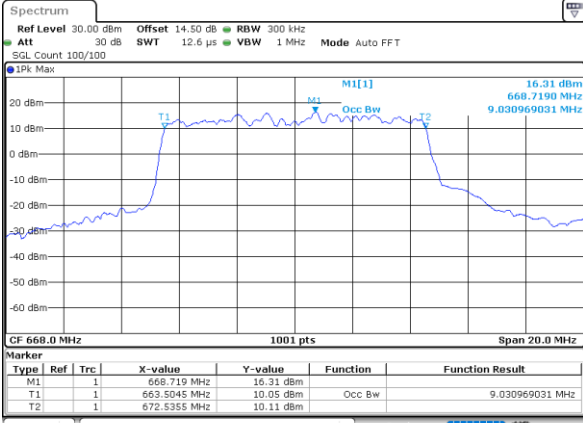

LTE Band 71

Lowest Channel / 5MHz / QPSK

Date: 29_APR.2022 12:15:15

Lowest Channel / 5MHz / 16QAM

Date: 29_APR.2022 12:15:39

Middle Channel / 5MHz / QPSK

Date: 29_APR.2022 12:24:42

Middle Channel / 5MHz / 16QAM

Date: 29_APR.2022 12:25:05

Highest Channel / 5MHz / QPSK

Date: 29_APR.2022 12:28:37

Highest Channel / 5MHz / 16QAM

Date: 29_APR.2022 12:29:01

LTE Band 71

Lowest Channel / 10MHz / QPSK

Date: 29_APR.2022 12:49:09

Lowest Channel / 10MHz / 16QAM

Date: 29_APR.2022 12:49:33

Middle Channel / 10MHz / QPSK

Date: 29_APR.2022 12:58:05

Middle Channel / 10MHz / 16QAM

Date: 29_APR.2022 12:58:59

Highest Channel / 10MHz / QPSK

Date: 29_APR.2022 13:02:30