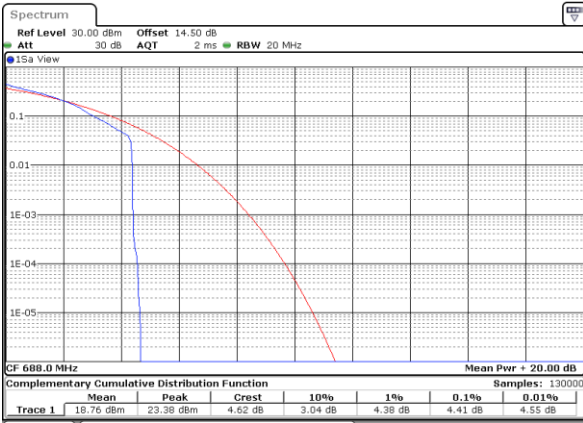

Date: 29_APR.2022 14:34:22

Highest Channel / 1RB

Date: 29_APR.2022 14:34:46

Highest Channel / Full RB

Date: 29_APR.2022 14:35:11

LTE Band 71 / 20MHz / 16QAM

Lowest Channel / 1RB

Date: 29_APR.2022 14:30:38

Lowest Channel / Full RB

Date: 29_APR.2022 14:31:03

Middle Channel / 1RB

Date: 29_APR.2022 14:31:28

Middle Channel / Full RB

Date: 29_APR.2022 14:31:52

Highest Channel / 1RB

Date: 29_APR.2022 14:32:17

Highest Channel / Full RB

Date: 29_APR.2022 14:32:42

LTE Band 71 / 20MHz / 64QAM

Lowest Channel / 1RB

Date: 29_APR.2022 14:35:16

Lowest Channel / Full RB

Date: 29_APR.2022 14:36:01

Middle Channel / 1RB

Date: 29_APR.2022 14:36:26

Middle Channel / Full RB

Date: 29_APR.2022 14:36:51

Highest Channel / 1RB

Date: 29_APR.2022 14:37:15

Highest Channel / Full RB

Date: 29_APR.2022 14:37:40

26dB Bandwidth