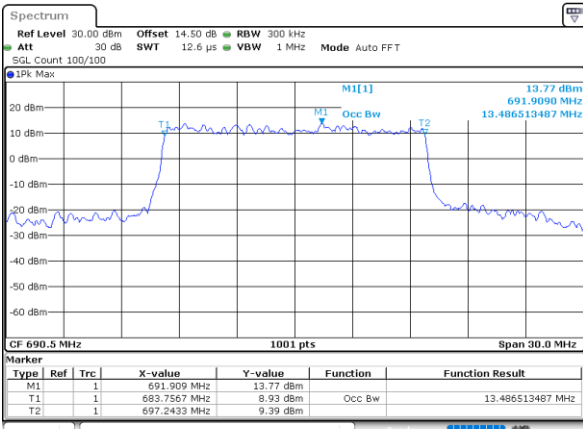

Highest Channel / 10MHz / 16QAM

Date: 29_APR.2022 13:02:53

LTE Band 71

Lowest Channel / 15MHz / QPSK

Date: 29_APR.2022 13:22:57

Lowest Channel / 15MHz / 16QAM

Date: 29_APR.2022 13:23:21

Middle Channel / 15MHz / QPSK

Date: 29_APR.2022 13:32:26

Middle Channel / 15MHz / 16QAM

Date: 29_APR.2022 13:32:49

Highest Channel / 15MHz / QPSK

Date: 29_APR.2022 13:36:20

Highest Channel / 15MHz / 16QAM

Date: 29_APR.2022 13:36:44

LTE Band 71