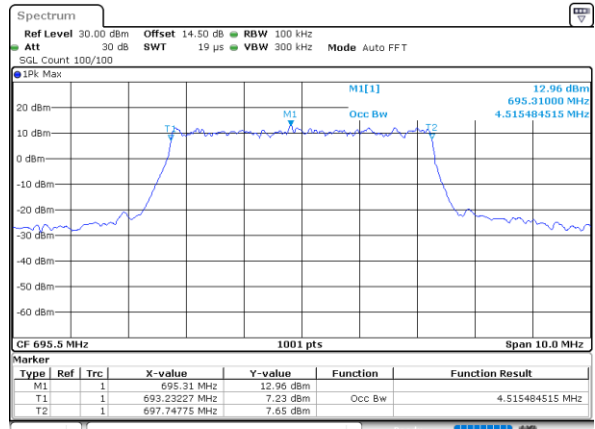

Middle Channel / 20MHz / 64QAM

Date: 29_APR.2022 14:24:27

Highest Channel / 15MHz / 64QAM

Date: 29_APR.2022 13:52:26

Highest Channel / 20MHz / 64QAM

Date: 29_APR.2022 14:26:16

Occupied Bandwidth

Mode	LTE Band 71 : 99%OBW(MHz)											
BW	1.4MHz		3MHz		5MHz		10MHz		15MHz		20MHz	
Mod.	QPSK	16QAM	QPSK	16QAM	QPSK	16QAM	QPSK	16QAM	QPSK	16QAM	QPSK	16QAM
Lowest CH	-	-	-	-	4.53	4.48	9.03	9.03	13.43	13.49	17.86	17.86
Middle CH	-	-	-	-	4.52	4.50	9.03	9.11	13.40	13.43	17.86	17.94
Highest CH	-	-	-	-	4.50	4.52	9.03	9.07	13.49	13.40	17.86	17.86
Mode	LTE Band 71 : 99%OBW(MHz)											
BW	1.4MHz		3MHz		5MHz		10MHz		15MHz		20MHz	
Mod.	64QAM		64QAM		64QAM		64QAM		64QAM		64QAM	
Lowest CH	-	-	-	-	4.49	-	9.01	-	13.40	-	17.90	-
Middle CH	-	-	-	-	4.51	-	9.05	-	13.46	-	17.82	-
Highest CH	-	-	-	-	4.50	-	9.05	-	13.49	-	17.86	-

LTE Band 71

Lowest Channel / 5MHz / QPSK

Date: 29_APR.2022 12:15:15

Lowest Channel / 5MHz / 16QAM

Date: 29_APR.2022 12:15:39

Middle Channel / 5MHz / QPSK

Date: 29_APR.2022 12:24:42

Middle Channel / 5MHz / 16QAM

Date: 29_APR.2022 12:25:05

Highest Channel / 5MHz / QPSK

Date: 29_APR.2022 12:28:37

Highest Channel / 5MHz / 16QAM

Date: 29_APR.2022 12:29:01

LTE Band 71

Lowest Channel / 10MHz / QPSK

Date: 29_APR.2022 12:49:09