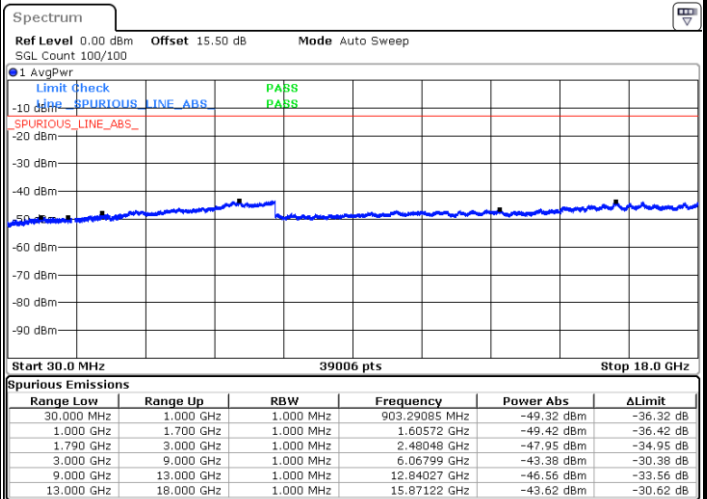

LTE Band 66 / 15MHz

Highest Channel / QPSK

Date: 30.APR.2022 23:35:13

Highest Channel / 16QAM

Date: 30.APR.2022 23:36:26

LTE Band 66 / 20MHz

Lowest Channel / QPSK

Date: 30.APR.2022 23:45:25

Lowest Channel / 16QAM

Date: 30.APR.2022 23:46:38

LTE Band 66 / 20MHz

Middle Channel / QPSK

Middle Channel / 16QAM

Date: 30.APR.2022 23:49:27

Date: 30.APR.2022 23:50:40

Highest Channel / QPSK

Highest Channel / 16QAM

Date: 30.APR.2022 23:59:38

Date: 1.MAY.2022 00:00:51

LTE Band 66 / 1.4MHz

Lowest Channel / 64QAM

Middle Channel / 64QAM

Date: 30.APR.2022 21:04:58

Date: 30.APR.2022 21:06:49