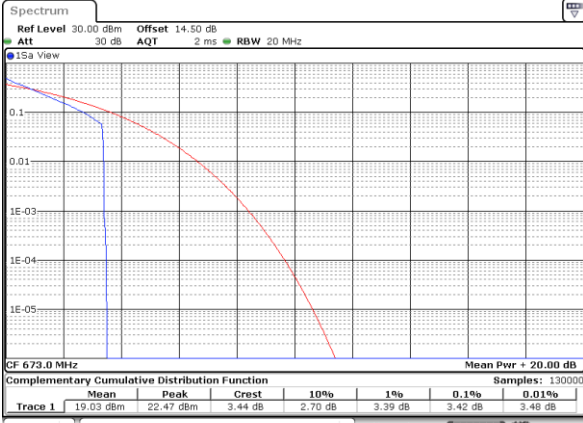

LTE Band 71 / 20MHz / QPSK

Lowest Channel / 1RB

Date: 29_APR.2022 14:33:07