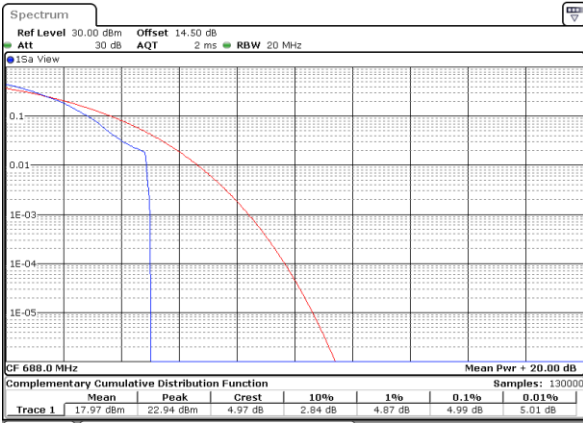

Lowest Channel / Full RB

Date: 29_APR.2022 14:31:03

Middle Channel / 1RB

Date: 29_APR.2022 14:31:28

Middle Channel / Full RB

Date: 29_APR.2022 14:31:52

Highest Channel / 1RB

Date: 29_APR.2022 14:32:17

Highest Channel / Full RB

Date: 29_APR.2022 14:32:42

LTE Band 71 / 20MHz / 64QAM

Lowest Channel / 1RB

Date: 29_APR.2022 14:35:16

Lowest Channel / Full RB

Date: 29_APR.2022 14:36:01

Middle Channel / 1RB

Date: 29_APR.2022 14:36:26

Middle Channel / Full RB

Date: 29_APR.2022 14:36:51

Highest Channel / 1RB

Date: 29_APR.2022 14:37:15

Highest Channel / Full RB

Date: 29_APR.2022 14:37:40

26dB Bandwidth

Mode	LTE Band 71 : 26dB BW(MHz)											
BW	1.4MHz		3MHz		5MHz		10MHz		15MHz		20MHz	
Mod.	QPSK	16QAM	QPSK	16QAM	QPSK	16QAM	QPSK	16QAM	QPSK	16QAM	QPSK	16QAM
Lowest CH	-	-	-	-	4.96	4.94	9.65	9.87	14.45	14.72	18.90	18.98
Middle CH	-	-	-	-	5.04	5.11	9.99	9.81	14.48	14.42	18.82	19.54
Highest CH	-	-	-	-	5.02	4.93	9.83	10.25	14.51	14.42	19.34	18.78
Mode	LTE Band 71 : 26dB BW(MHz)											
BW	1.4MHz		3MHz		5MHz		10MHz		15MHz		20MHz	
Mod.	64QAM		64QAM		64QAM		64QAM		64QAM		64QAM	
Lowest CH	-	-	-	-	5.03	-	10.07	-	14.48	-	19.14	-
Middle CH	-	-	-	-	5.05	-	9.99	-	14.45	-	18.94	-
Highest CH	-	-	-	-	5.02	-	9.81	-	14.63	-	19.26	-