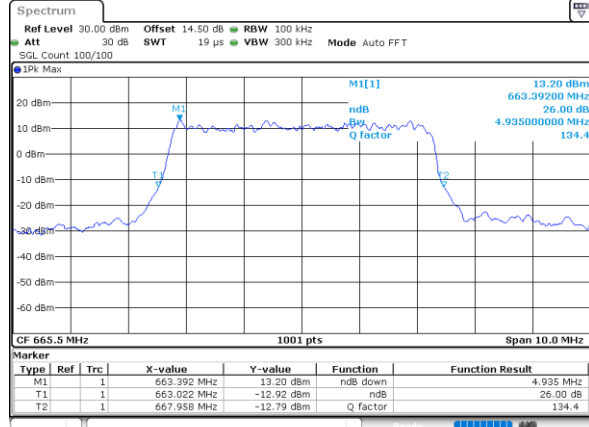

Date: 29_APR.2022 14:36:26

Middle Channel / Full RB

Date: 29_APR.2022 14:36:51

Highest Channel / 1RB

Date: 29_APR.2022 14:37:15

Highest Channel / Full RB

Date: 29_APR.2022 14:37:40

26dB Bandwidth

Mode	LTE Band 71 : 26dB BW(MHz)											
BW	1.4MHz		3MHz		5MHz		10MHz		15MHz		20MHz	
Mod.	QPSK	16QAM	QPSK	16QAM	QPSK	16QAM	QPSK	16QAM	QPSK	16QAM	QPSK	16QAM
Lowest CH	-	-	-	-	4.96	4.94	9.65	9.87	14.45	14.72	18.90	18.98
Middle CH	-	-	-	-	5.04	5.11	9.99	9.81	14.48	14.42	18.82	19.54
Highest CH	-	-	-	-	5.02	4.93	9.83	10.25	14.51	14.42	19.34	18.78
Mode	LTE Band 71 : 26dB BW(MHz)											
BW	1.4MHz		3MHz		5MHz		10MHz		15MHz		20MHz	
Mod.	64QAM		64QAM		64QAM		64QAM		64QAM		64QAM	
Lowest CH	-	-	-	-	5.03	-	10.07	-	14.48	-	19.14	-
Middle CH	-	-	-	-	5.05	-	9.99	-	14.45	-	18.94	-
Highest CH	-	-	-	-	5.02	-	9.81	-	14.63	-	19.26	-

LTE Band 71

Lowest Channel / 5MHz / QPSK

Date: 29_APR.2022 12:16:02

Lowest Channel / 5MHz / 16QAM

Date: 29_APR.2022 12:16:26

Middle Channel / 5MHz / QPSK

Date: 29_APR.2022 12:25:28

Middle Channel / 5MHz / 16QAM