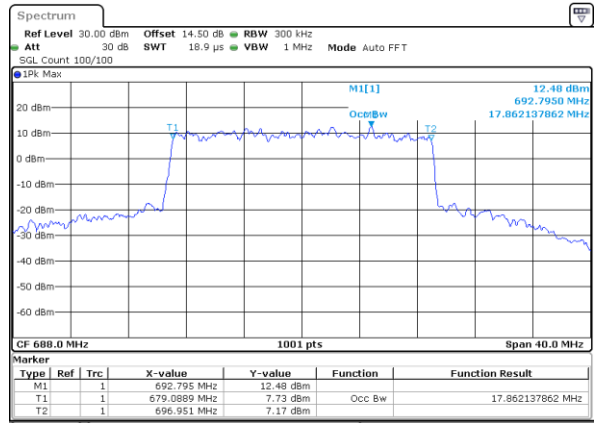

Date: 29_APR.2022 13:32:26

Middle Channel / 15MHz / 16QAM

Date: 29_APR.2022 13:32:49

Highest Channel / 15MHz / QPSK

Date: 29_APR.2022 13:36:20

Highest Channel / 15MHz / 16QAM

Date: 29_APR.2022 13:36:44

LTE Band 71

Lowest Channel / 20MHz / QPSK

Date: 29_APR.2022 13:56:40

Lowest Channel / 20MHz / 16QAM

Date: 29_APR.2022 13:57:11

Middle Channel / 20MHz / QPSK

Date: 29_APR.2022 14:06:15

Middle Channel / 20MHz / 16QAM

Date: 29_APR.2022 14:06:38

Highest Channel / 20MHz / QPSK

Date: 29_APR.2022 14:10:09

Highest Channel / 20MHz / 16QAM

Date: 29_APR.2022 14:10:33

LTE Band 71

Lowest Channel / 5MHz / 64QAM

Date: 29_APR.2022 12:38:07

Lowest Channel / 10MHz / 64QAM