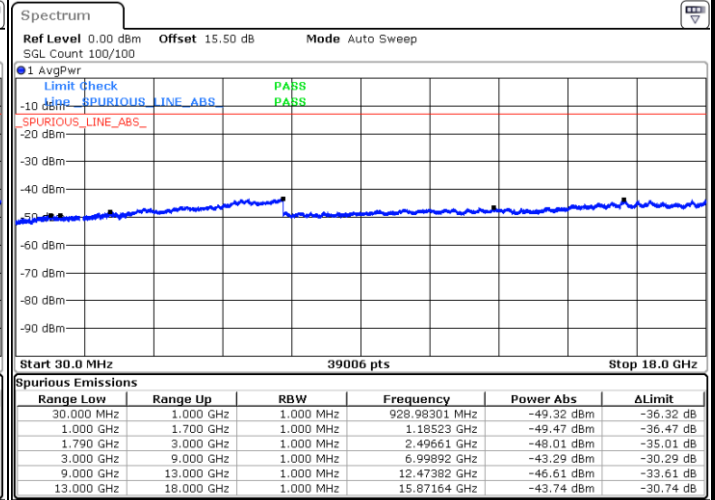

Highest Channel / 64QAM

Date: 30.APR.2022 21:11:44

LTE Band 66 / 3MHz

Lowest Channel / 64QAM

Middle Channel / 64QAM

Date: 30.APR.2022 21:41:03

Date: 30.APR.2022 21:42:53

Highest Channel / 64QAM

Date: 30.APR.2022 21:47:50

LTE Band 66 / 5MHz

Lowest Channel / 64QAM

Middle Channel / 64QAM

Date: 30.APR.2022 21:52:47

Date: 30.APR.2022 21:54:38

Highest Channel / 64QAM

Date: 30.APR.2022 21:59:34

LTE Band 66 / 10MHz

Lowest Channel / 64QAM

Middle Channel / 64QAM

Date: 30.APR.2022 22:53:22

Date: 30.APR.2022 22:55:13

Highest Channel / 64QAM

Date: 30.APR.2022 23:00:09

LTE Band 66 / 15MHz

Lowest Channel / 64QAM

Middle Channel / 64QAM

Date: 30.APR.2022 23:05:06

Date: 30.APR.2022 23:06:57

Highest Channel / 64QAM

Date: 30.APR.2022 23:11:53

LTE Band 66 / 20MHz

Lowest Channel / 64QAM