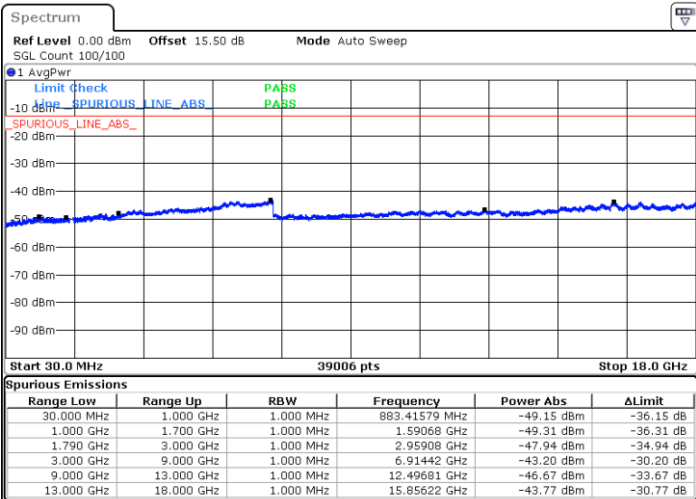

Date: 30.APR.2022 21:47:50

LTE Band 66 / 5MHz

Lowest Channel / 64QAM

Middle Channel / 64QAM

Date: 30.APR.2022 21:52:47

Date: 30.APR.2022 21:54:38

Highest Channel / 64QAM

Date: 30.APR.2022 21:59:34

LTE Band 66 / 10MHz

Lowest Channel / 64QAM

Middle Channel / 64QAM

Date: 30.APR.2022 22:53:22

Date: 30.APR.2022 22:55:13

Highest Channel / 64QAM

Date: 30.APR.2022 23:00:09

LTE Band 66 / 15MHz

Lowest Channel / 64QAM

Middle Channel / 64QAM

Date: 30.APR.2022 23:05:06

Date: 30.APR.2022 23:06:57

Highest Channel / 64QAM

Date: 30.APR.2022 23:11:53

LTE Band 66 / 20MHz

Lowest Channel / 64QAM

Note:

1. Normal Voltage =3.89 V. ; Battery End Point (BEP) =3.65 V. ; Maximum Voltage =4.35 V.
2. Note: The frequency fundamental emissions stay within the authorized frequency block.

LTE Band 71

Peak-to-Average Ratio