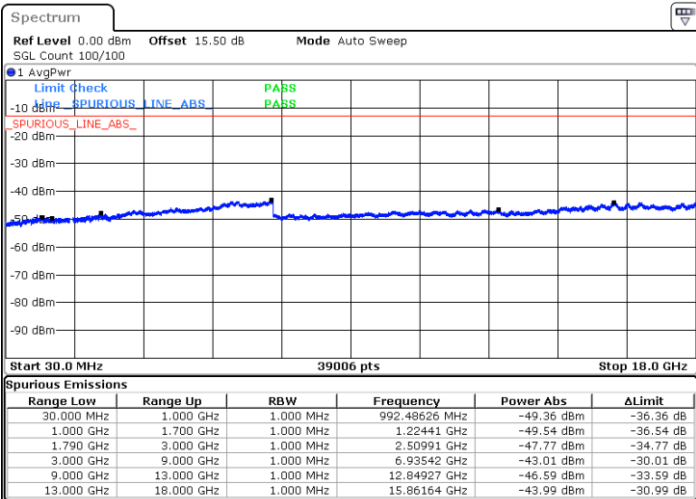

Date: 30.APR.2022 21:47:50

LTE Band 66 / 5MHz

Lowest Channel / 64QAM

Middle Channel / 64QAM

Date: 30.APR.2022 21:52:47

Date: 30.APR.2022 21:54:38

Highest Channel / 64QAM

Date: 30.APR.2022 21:59:34

LTE Band 66 / 10MHz

Lowest Channel / 64QAM

Middle Channel / 64QAM

Date: 30.APR.2022 22:53:22

Date: 30.APR.2022 22:55:13

Highest Channel / 64QAM

Date: 30.APR.2022 23:00:09

LTE Band 66 / 15MHz