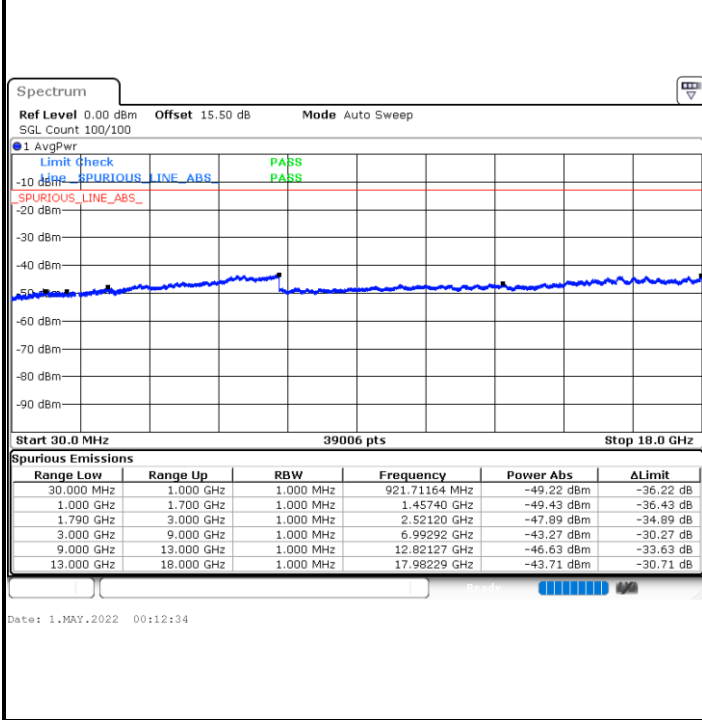

LTE Band 66 / 10MHz

Lowest Channel / 64QAM

Middle Channel / 64QAM

Date: 30.APR.2022 22:53:22

Date: 30.APR.2022 22:55:13

Highest Channel / 64QAM

Date: 30.APR.2022 23:00:09

LTE Band 66 / 15MHz

Lowest Channel / 64QAM

Middle Channel / 64QAM

Date: 30.APR.2022 23:05:06

Date: 30.APR.2022 23:06:57

Highest Channel / 64QAM

Date: 30.APR.2022 23:11:53

LTE Band 66 / 20MHz

Lowest Channel / 64QAM

Middle Channel / 64QAM

Highest Channel / 64QAM

Frequency Stability

Test Conditions		LTE Band 66 (QPSK) / Middle Channel	Limit
Temperature (°C)	Voltage (Volt)	BW 10MHz	Note 2.
		Deviation (ppm)	Result
50	Normal Voltage	0.0022	PASS
40	Normal Voltage	0.0033	
30	Normal Voltage	0.0009	
20(Ref.)	Normal Voltage	0.0000	
10	Normal Voltage	0.0007	
0	Normal Voltage	0.0017	
-10	Normal Voltage	0.0028	
20	Maximum Voltage	0.0036	
20	Normal Voltage	0.0000	
20	Battery End Point	0.0032	

Note:

1. Normal Voltage =3.89 V. ; Battery End Point (BEP) =3.65 V. ; Maximum Voltage =4.35 V.
2. Note: The frequency fundamental emissions stay within the authorized frequency block.

LTE Band 71

Peak-to-Average Ratio