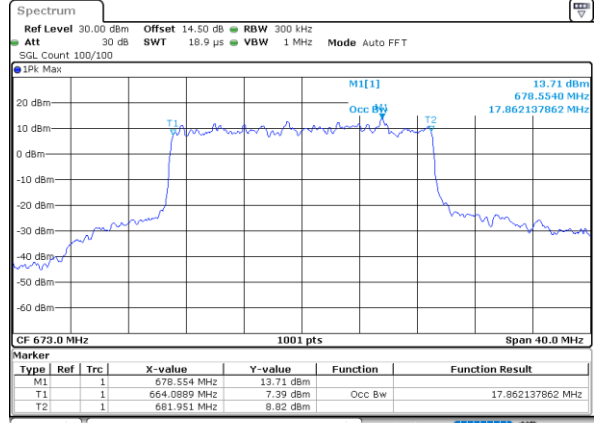

Lowest Channel / 20MHz / 16QAM

Date: 29_APR.2022 13:57:11