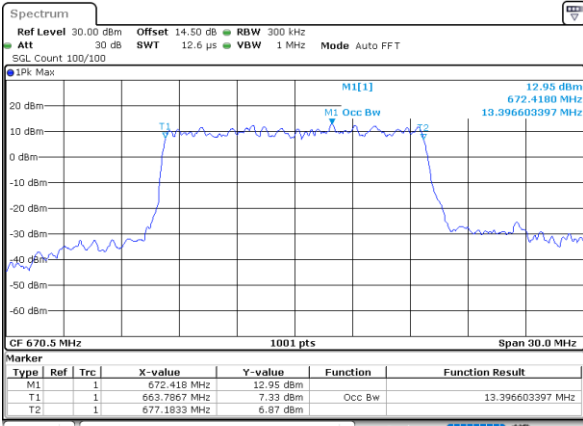

LTE Band 71

Lowest Channel / 15MHz / 64QAM

Date: 29_APR.2022 13:45:49