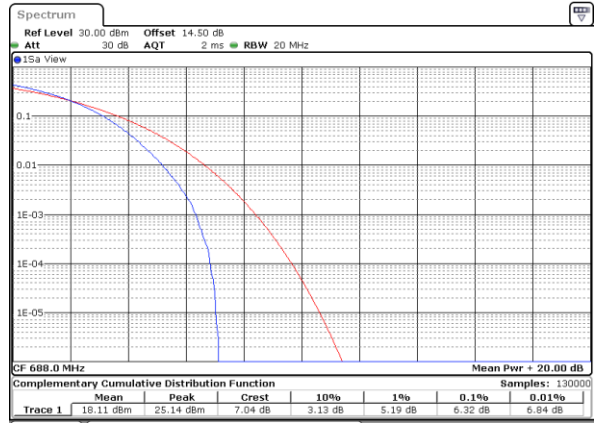

Highest Channel / Full RB

Date: 29_APR.2022 14:32:42

LTE Band 71 / 20MHz / 64QAM

Lowest Channel / 1RB

Date: 29_APR.2022 14:35:16

Lowest Channel / Full RB

Date: 29_APR.2022 14:36:01

Middle Channel / 1RB

Date: 29_APR.2022 14:36:26

Middle Channel / Full RB

Date: 29_APR.2022 14:36:51

Highest Channel / 1RB

Date: 29_APR.2022 14:37:15

Highest Channel / Full RB

Date: 29_APR.2022 14:37:40

26dB Bandwidth

Mode	LTE Band 71 : 26dB BW(MHz)											
BW	1.4MHz		3MHz		5MHz		10MHz		15MHz		20MHz	
Mod.	QPSK	16QAM	QPSK	16QAM	QPSK	16QAM	QPSK	16QAM	QPSK	16QAM	QPSK	16QAM
Lowest CH	-	-	-	-	4.96	4.94	9.65	9.87	14.45	14.72	18.90	18.98
Middle CH	-	-	-	-	5.04	5.11	9.99	9.81	14.48	14.42	18.82	19.54
Highest CH	-	-	-	-	5.02	4.93	9.83	10.25	14.51	14.42	19.34	18.78
Mode	LTE Band 71 : 26dB BW(MHz)											
BW	1.4MHz		3MHz		5MHz		10MHz		15MHz		20MHz	
Mod.	64QAM		64QAM		64QAM		64QAM		64QAM		64QAM	
Lowest CH	-	-	-	-	5.03	-	10.07	-	14.48	-	19.14	-
Middle CH	-	-	-	-	5.05	-	9.99	-	14.45	-	18.94	-
Highest CH	-	-	-	-	5.02	-	9.81	-	14.63	-	19.26	-