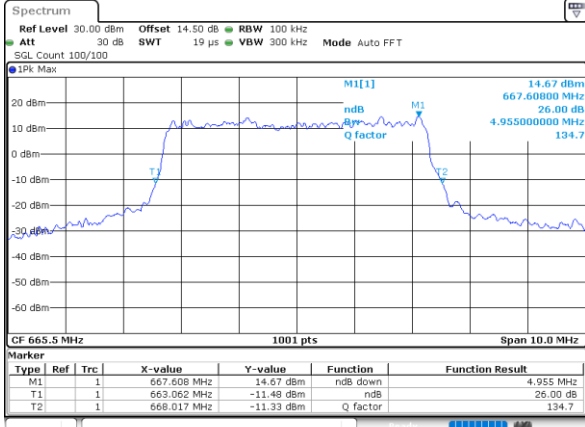

LTE Band 71

Lowest Channel / 5MHz / QPSK

Date: 29_APR.2022 12:16:02