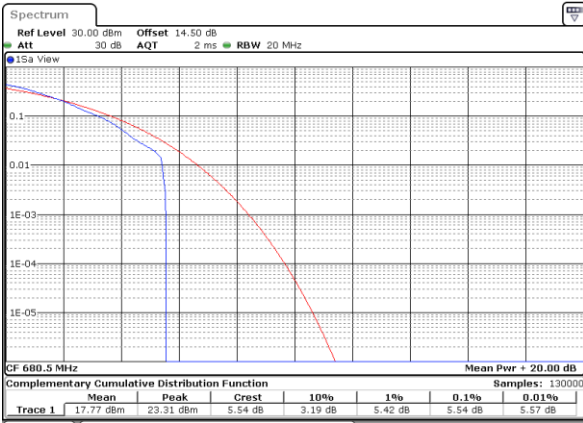

Lowest Channel / Full RB

Date: 29_APR.2022 14:31:03

Middle Channel / 1RB

Date: 29_APR.2022 14:31:28

Middle Channel / Full RB

Date: 29_APR.2022 14:31:52

Highest Channel / 1RB

Date: 29_APR.2022 14:32:17

Highest Channel / Full RB

Date: 29_APR.2022 14:32:42

LTE Band 71 / 20MHz / 64QAM

Lowest Channel / 1RB

Date: 29_APR.2022 14:35:16

Lowest Channel / Full RB

Date: 29_APR.2022 14:36:01

Middle Channel / 1RB

Date: 29_APR.2022 14:36:26

Middle Channel / Full RB

Date: 29_APR.2022 14:36:51

Highest Channel / 1RB

Date: 29_APR.2022 14:37:15

Highest Channel / Full RB

Date: 29_APR.2022 14:37:40

26dB Bandwidth