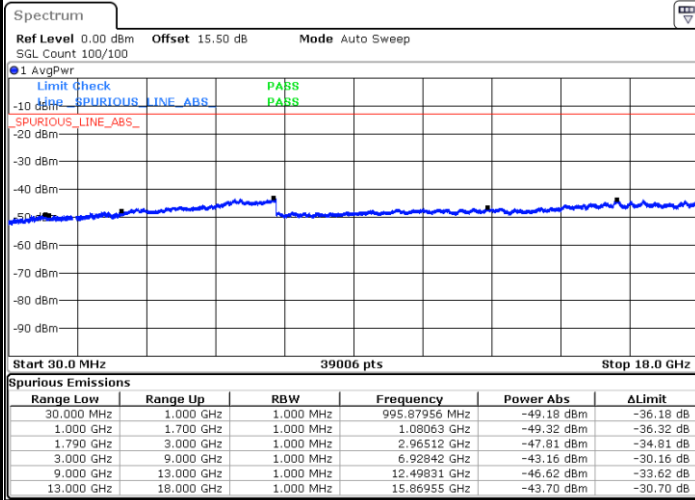

LTE Band 66 / 15MHz

Highest Channel / QPSK

Date: 30.APR.2022 23:35:13

Highest Channel / 16QAM

Date: 30.APR.2022 23:36:26

LTE Band 66 / 20MHz

Lowest Channel / QPSK

Date: 30.APR.2022 23:45:25

Lowest Channel / 16QAM

Date: 30.APR.2022 23:46:38

LTE Band 66 / 20MHz

Middle Channel / QPSK

Middle Channel / 16QAM

Date: 30.APR.2022 23:49:27

Date: 30.APR.2022 23:50:40

Highest Channel / QPSK