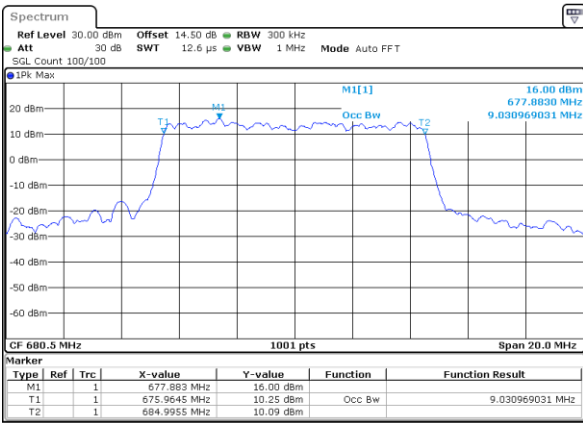

LTE Band 71

Lowest Channel / 5MHz / QPSK

Date: 29_APR.2022 12:15:15

Lowest Channel / 5MHz / 16QAM

Date: 29_APR.2022 12:15:39

Middle Channel / 5MHz / QPSK

Date: 29_APR.2022 12:24:42

Middle Channel / 5MHz / 16QAM

Date: 29_APR.2022 12:25:05

Highest Channel / 5MHz / QPSK

Date: 29_APR.2022 12:28:37

Highest Channel / 5MHz / 16QAM

Date: 29_APR.2022 12:29:01

LTE Band 71

Lowest Channel / 10MHz / QPSK

Date: 29_APR.2022 12:49:09

Lowest Channel / 10MHz / 16QAM

Date: 29_APR.2022 12:49:33

Middle Channel / 10MHz / QPSK

Date: 29_APR.2022 12:58:05

Middle Channel / 10MHz / 16QAM

Date: 29_APR.2022 12:58:59

Highest Channel / 10MHz / QPSK

Date: 29_APR.2022 13:02:30