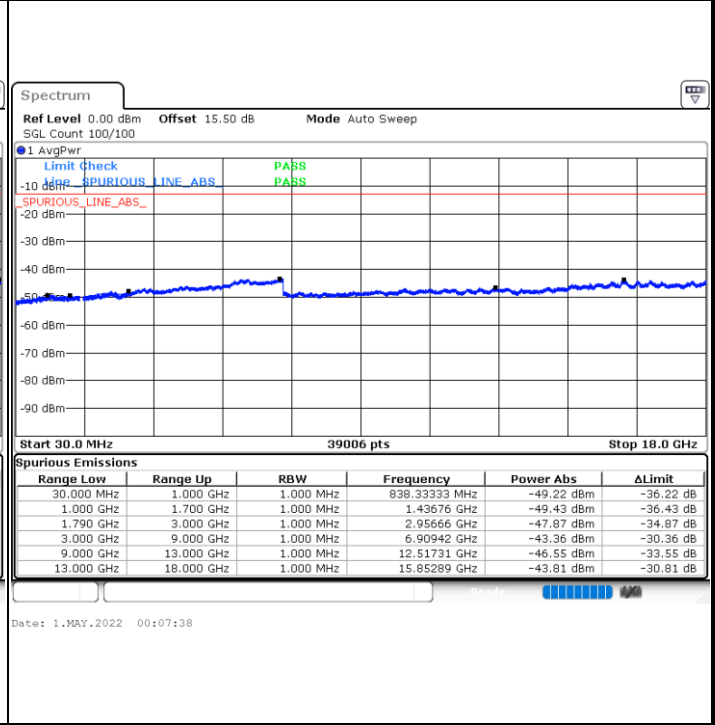

LTE Band 66 / 10MHz

Lowest Channel / 64QAM

Middle Channel / 64QAM

Date: 30.APR.2022 22:53:22

Date: 30.APR.2022 22:55:13

Highest Channel / 64QAM

Date: 30.APR.2022 23:00:09

LTE Band 66 / 15MHz

Lowest Channel / 64QAM

Middle Channel / 64QAM

Date: 30.APR.2022 23:05:06

Date: 30.APR.2022 23:06:57

Highest Channel / 64QAM

Date: 30.APR.2022 23:11:53

LTE Band 66 / 20MHz

Lowest Channel / 64QAM

Middle Channel / 64QAM

Highest Channel / 64QAM

Frequency Stability

Test Conditions		LTE Band 66 (QPSK) / Middle Channel	Limit
Temperature (°C)	Voltage (Volt)	BW 10MHz	Note 2.
		Deviation (ppm)	Result
50	Normal Voltage	0.0022	PASS
40	Normal Voltage	0.0033	
30	Normal Voltage	0.0009	
20(Ref.)	Normal Voltage	0.0000	
10	Normal Voltage	0.0007	
0	Normal Voltage	0.0017	
-10	Normal Voltage	0.0028	
20	Maximum Voltage	0.0036	
20	Normal Voltage	0.0000	
20	Battery End Point	0.0032	

Note:

1. Normal Voltage =3.89 V. ; Battery End Point (BEP) =3.65 V. ; Maximum Voltage =4.35 V.
2. Note: The frequency fundamental emissions stay within the authorized frequency block.

LTE Band 71

Peak-to-Average Ratio