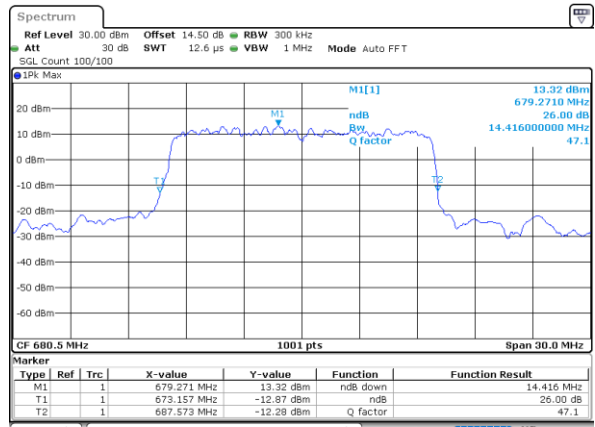

Highest Channel / 10MHz / 16QAM

Date: 29_APR.2022 13:03:41

LTE Band 71

Lowest Channel / 15MHz / QPSK

Date: 29_APR.2022 13:23:45

Lowest Channel / 15MHz / 16QAM

Date: 29_APR.2022 13:24:09

Middle Channel / 15MHz / QPSK

Date: 29_APR.2022 13:33:12

Middle Channel / 15MHz / 16QAM

Date: 29_APR.2022 13:33:35

Highest Channel / 15MHz / QPSK

Date: 29_APR.2022 13:37:08

Highest Channel / 15MHz / 16QAM

Date: 29_APR.2022 13:37:32

LTE Band 71