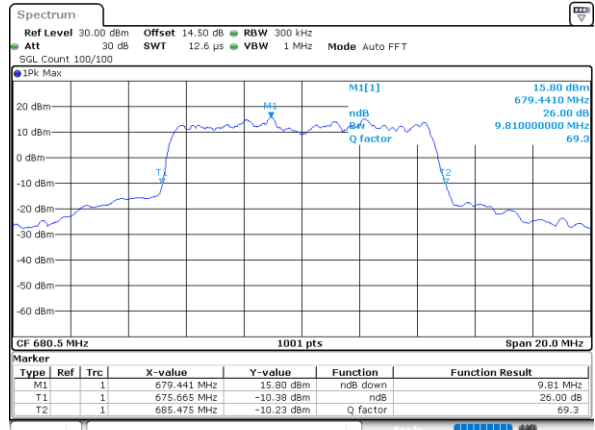

Date: 29_APR.2022 12:25:52

Highest Channel / 5MHz / QPSK

Date: 29_APR.2022 12:29:24

Highest Channel / 5MHz / 16QAM

Date: 29_APR.2022 12:29:48

LTE Band 71

Lowest Channel / 10MHz / QPSK

Date: 29_APR.2022 12:49:56

Lowest Channel / 10MHz / 16QAM

Date: 29_APR.2022 12:50:20

Middle Channel / 10MHz / QPSK

Date: 29_APR.2022 12:59:22

Middle Channel / 10MHz / 16QAM

Date: 29_APR.2022 12:59:45

Highest Channel / 10MHz / QPSK

Date: 29_APR.2022 13:03:17

Highest Channel / 10MHz / 16QAM

Date: 29_APR.2022 13:03:41

LTE Band 71

Lowest Channel / 15MHz / QPSK

Date: 29_APR.2022 13:23:45

Lowest Channel / 15MHz / 16QAM

Date: 29_APR.2022 13:24:09

Middle Channel / 15MHz / QPSK