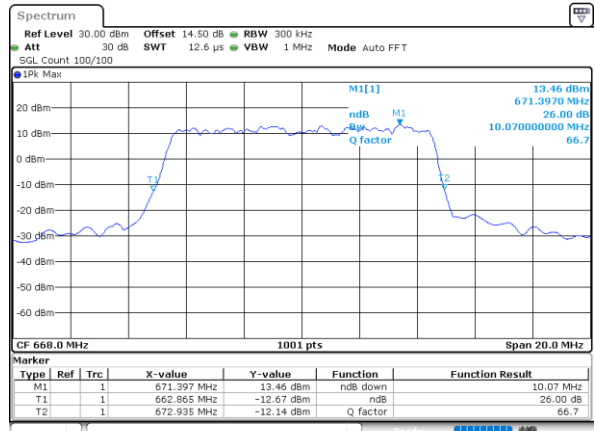

Highest Channel / 20MHz / QPSK

Date: 29_APR.2022 14:10:56

Highest Channel / 20MHz / 16QAM

Date: 29_APR.2022 14:11:20

LTE Band 71

Lowest Channel / 5MHz / 64QAM

Date: 29_APR_2022 12:38:21

Lowest Channel / 10MHz / 64QAM

Date: 29_APR_2022 13:12:12

Middle Channel / 5MHz / 64QAM

Date: 29_APR_2022 12:42:57

Middle Channel / 10MHz / 64QAM

Date: 29_APR_2022 13:16:46

Highest Channel / 5MHz / 64QAM

Date: 29_APR_2022 12:44:46

Highest Channel / 10MHz / 64QAM