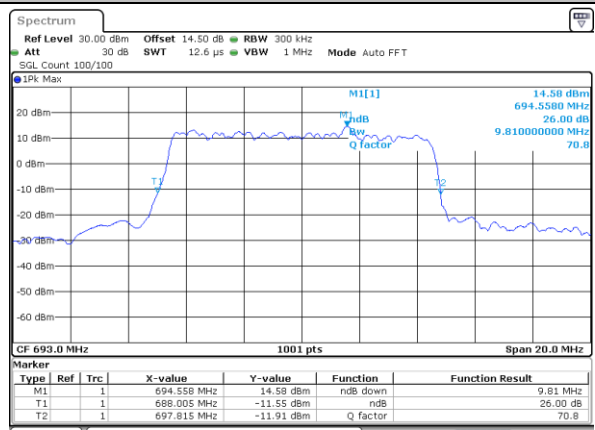

Highest Channel / 20MHz / QPSK

Date: 29_APR.2022 14:10:56

Highest Channel / 20MHz / 16QAM

Date: 29_APR.2022 14:11:20

LTE Band 71

Lowest Channel / 5MHz / 64QAM

Date: 29_APR_2022 12:38:21

Lowest Channel / 10MHz / 64QAM

Date: 29_APR_2022 13:12:12

Middle Channel / 5MHz / 64QAM

Date: 29_APR_2022 12:42:57

Middle Channel / 10MHz / 64QAM

Date: 29_APR_2022 13:16:46

Highest Channel / 5MHz / 64QAM

Date: 29_APR_2022 12:44:46

Highest Channel / 10MHz / 64QAM

Date: 29_APR_2022 13:18:36

LTE Band 71

Lowest Channel / 15MHz / 64QAM

Date: 29_APR.2022 13:46:03

Lowest Channel / 20MHz / 64QAM

Date: 29_APR.2022 14:19:52

Middle Channel / 15MHz / 64QAM

Date: 29_APR.2022 13:50:37