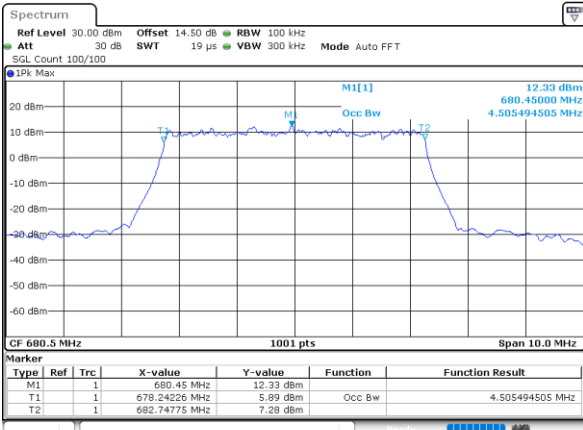

Highest Channel / 20MHz / QPSK

Date: 29_APR.2022 14:10:09

Highest Channel / 20MHz / 16QAM

Date: 29_APR.2022 14:10:33

LTE Band 71

Lowest Channel / 5MHz / 64QAM

Date: 29_APR.2022 12:38:07

Lowest Channel / 10MHz / 64QAM

Date: 29_APR.2022 13:11:58

Middle Channel / 5MHz / 64QAM

Date: 29_APR.2022 12:42:43

Middle Channel / 10MHz / 64QAM

Date: 29_APR.2022 13:16:32

Highest Channel / 5MHz / 64QAM

Date: 29_APR.2022 12:44:31

Highest Channel / 10MHz / 64QAM