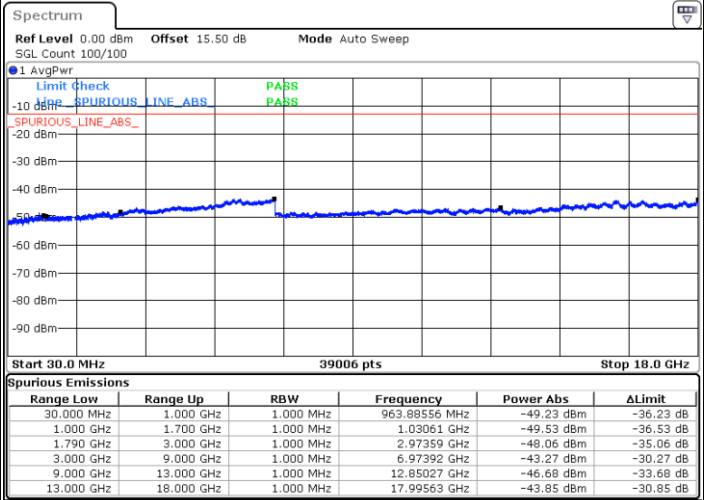

Date: 30.APR.2022 21:47:50

LTE Band 66 / 5MHz

Lowest Channel / 64QAM

Middle Channel / 64QAM

Date: 30.APR.2022 21:52:47

Date: 30.APR.2022 21:54:38

Highest Channel / 64QAM

Date: 30.APR.2022 21:59:34

LTE Band 66 / 10MHz

Lowest Channel / 64QAM

Middle Channel / 64QAM

Date: 30.APR.2022 22:53:22

Date: 30.APR.2022 22:55:13

Highest Channel / 64QAM

Date: 30.APR.2022 23:00:09

LTE Band 66 / 15MHz

Lowest Channel / 64QAM

Middle Channel / 64QAM

Date: 30.APR.2022 23:05:06

Date: 30.APR.2022 23:06:57

Highest Channel / 64QAM

Date: 30.APR.2022 23:11:53

LTE Band 66 / 20MHz

Lowest Channel / 64QAM