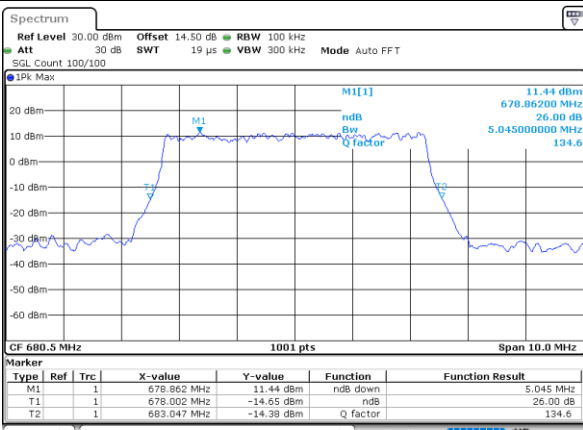

Middle Channel / 5MHz / 64QAM

Date: 29_APR_2022 12:42:57