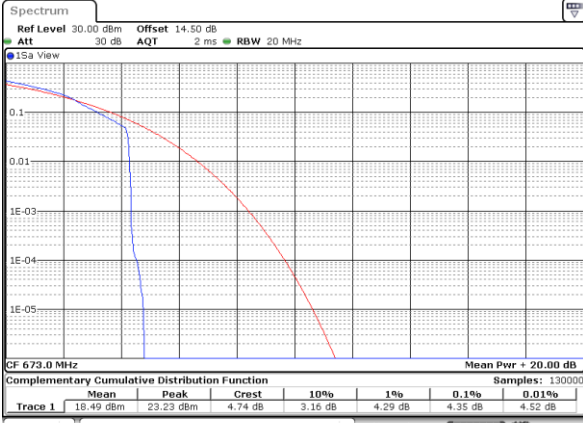

LTE Band 71 / 20MHz / QPSK

Lowest Channel / 1RB

Date: 29_APR.2022 14:33:07

Lowest Channel / Full RB

Date: 29_APR.2022 14:33:33

Middle Channel / 1RB

Date: 29_APR.2022 14:33:57

Middle Channel / Full RB

Date: 29_APR.2022 14:34:22

Highest Channel / 1RB

Date: 29_APR.2022 14:34:46

Highest Channel / Full RB

Date: 29_APR.2022 14:35:11

LTE Band 71 / 20MHz / 16QAM

Lowest Channel / 1RB

Date: 29_APR.2022 14:30:38

Lowest Channel / Full RB

Date: 29_APR.2022 14:31:03

Middle Channel / 1RB

Date: 29_APR.2022 14:31:28

Middle Channel / Full RB

Date: 29_APR.2022 14:31:52

Highest Channel / 1RB

Date: 29_APR.2022 14:32:17