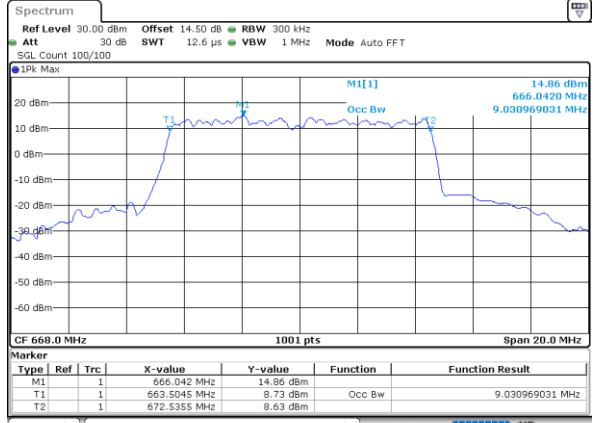

LTE Band 71

Lowest Channel / 5MHz / QPSK

Date: 29_APR.2022 12:15:15

Lowest Channel / 5MHz / 16QAM

Date: 29_APR.2022 12:15:39

Middle Channel / 5MHz / QPSK

Date: 29_APR.2022 12:24:42

Middle Channel / 5MHz / 16QAM

Date: 29_APR.2022 12:25:05

Highest Channel / 5MHz / QPSK

Date: 29_APR.2022 12:28:37

Highest Channel / 5MHz / 16QAM

Date: 29_APR.2022 12:29:01

LTE Band 71

Lowest Channel / 10MHz / QPSK

Date: 29_APR.2022 12:49:09

Lowest Channel / 10MHz / 16QAM

Date: 29_APR.2022 12:49:33

Middle Channel / 10MHz / QPSK

Date: 29_APR.2022 12:58:05

Middle Channel / 10MHz / 16QAM

Date: 29_APR.2022 12:58:59

Highest Channel / 10MHz / QPSK

Date: 29_APR.2022 13:02:30