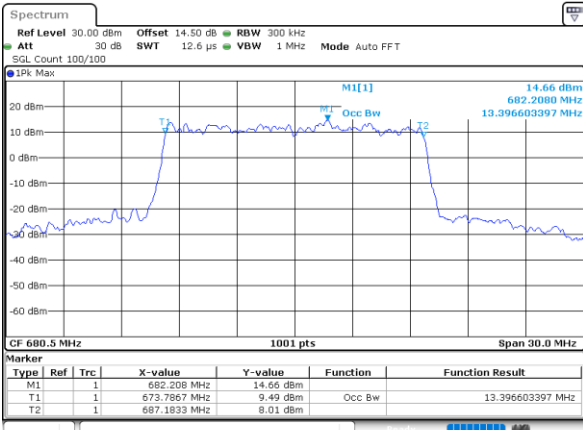

Highest Channel / 10MHz / 16QAM

Date: 29_APR.2022 13:02:53

LTE Band 71

Lowest Channel / 15MHz / QPSK

Date: 29_APR.2022 13:22:57

Lowest Channel / 15MHz / 16QAM

Date: 29_APR.2022 13:23:21

Middle Channel / 15MHz / QPSK

Date: 29_APR.2022 13:32:26

Middle Channel / 15MHz / 16QAM

Date: 29_APR.2022 13:32:49

Highest Channel / 15MHz / QPSK

Date: 29_APR.2022 13:36:20

Highest Channel / 15MHz / 16QAM

Date: 29_APR.2022 13:36:44

LTE Band 71