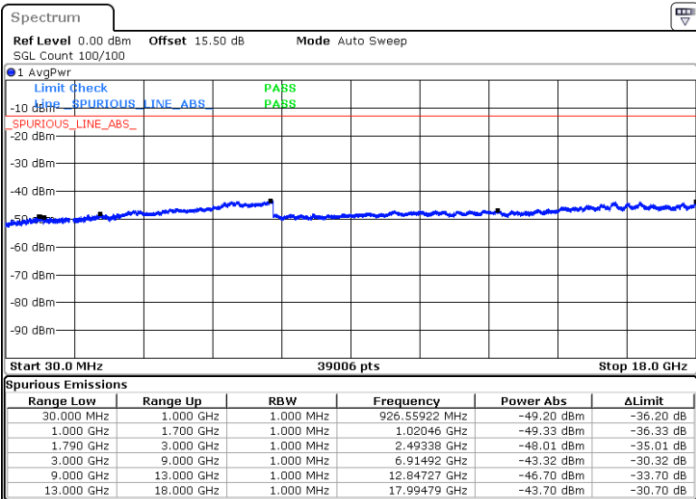

LTE Band 66 / 15MHz

Highest Channel / QPSK

Date: 30.APR.2022 23:35:13

Highest Channel / 16QAM

Date: 30.APR.2022 23:36:26

LTE Band 66 / 20MHz

Lowest Channel / QPSK

Date: 30.APR.2022 23:45:25

Lowest Channel / 16QAM

Date: 30.APR.2022 23:46:38

LTE Band 66 / 20MHz

Middle Channel / QPSK

Middle Channel / 16QAM

Date: 30.APR.2022 23:49:27

Date: 30.APR.2022 23:50:40

Highest Channel / QPSK

Highest Channel / 16QAM

Date: 30.APR.2022 23:59:38

Date: 1.MAY.2022 00:00:51

LTE Band 66 / 1.4MHz

Lowest Channel / 64QAM

Middle Channel / 64QAM

Date: 30.APR.2022 21:04:58

Date: 30.APR.2022 21:06:49