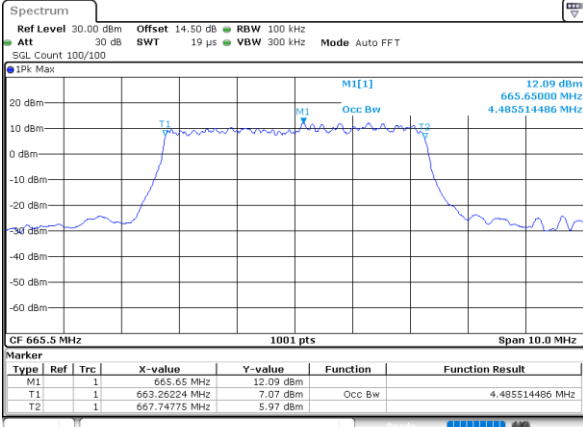

Highest Channel / 20MHz / QPSK

Date: 29_APR.2022 14:10:09

Highest Channel / 20MHz / 16QAM

Date: 29_APR.2022 14:10:33

LTE Band 71

Lowest Channel / 5MHz / 64QAM

Date: 29_APR.2022 12:38:07

Lowest Channel / 10MHz / 64QAM

Date: 29_APR.2022 13:11:58

Middle Channel / 5MHz / 64QAM

Date: 29_APR.2022 12:42:43

Middle Channel / 10MHz / 64QAM

Date: 29_APR.2022 13:16:32

Highest Channel / 5MHz / 64QAM

Date: 29_APR.2022 12:44:31

Highest Channel / 10MHz / 64QAM