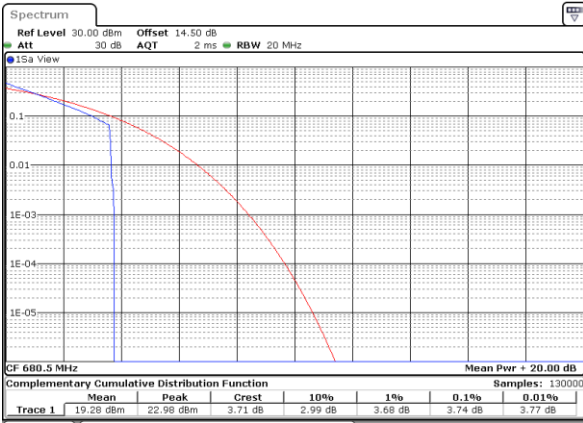

Note:

1. Normal Voltage =3.89 V. ; Battery End Point (BEP) =3.65 V. ; Maximum Voltage =4.35 V.
2. Note: The frequency fundamental emissions stay within the authorized frequency block.

LTE Band 71

Peak-to-Average Ratio

LTE Band 71 / 20MHz / QPSK

Lowest Channel / 1RB

Date: 29_APR.2022 14:33:07

Lowest Channel / Full RB

Date: 29_APR.2022 14:33:33

Middle Channel / 1RB

Date: 29_APR.2022 14:33:57

Middle Channel / Full RB

Date: 29_APR.2022 14:34:22

Highest Channel / 1RB

Date: 29_APR.2022 14:34:46

Highest Channel / Full RB

Date: 29_APR.2022 14:35:11

LTE Band 71 / 20MHz / 16QAM

Lowest Channel / 1RB

Date: 29_APR.2022 14:30:38