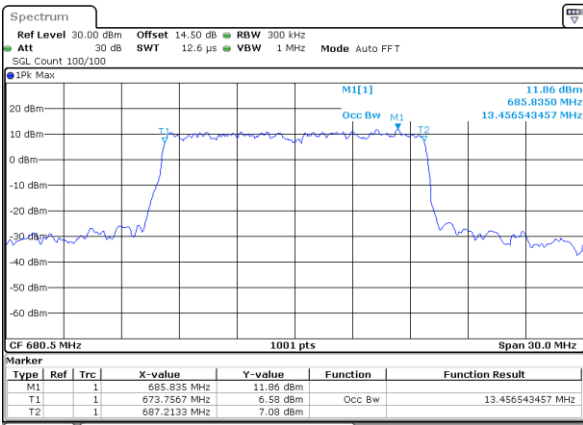

Date: 29_APR.2022 13:11:58

Middle Channel / 5MHz / 64QAM

Date: 29_APR.2022 12:42:43

Middle Channel / 10MHz / 64QAM

Date: 29_APR.2022 13:16:32

Highest Channel / 5MHz / 64QAM

Date: 29_APR.2022 12:44:31

Highest Channel / 10MHz / 64QAM

Date: 29_APR.2022 13:18:21

LTE Band 71

Lowest Channel / 15MHz / 64QAM

Date: 29_APR.2022 13:45:49

Lowest Channel / 20MHz / 64QAM

Date: 29_APR.2022 14:11:38

Middle Channel / 15MHz / 64QAM

Date: 29_APR.2022 13:50:23

Middle Channel / 20MHz / 64QAM

Date: 29_APR.2022 14:24:13

Highest Channel / 15MHz / 64QAM

Date: 29_APR.2022 13:52:11

Highest Channel / 20MHz / 64QAM

Date: 29_APR.2022 14:26:02