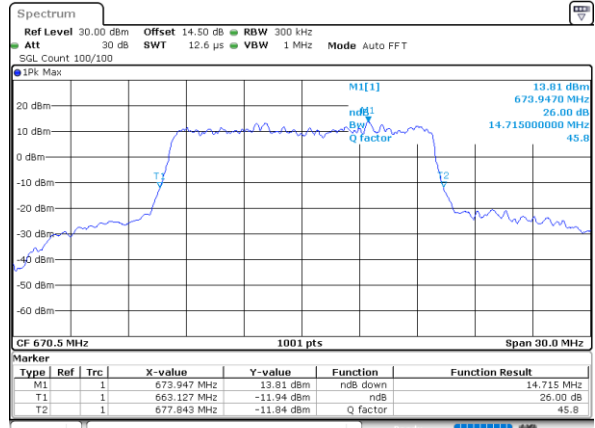

Highest Channel / 10MHz / 16QAM

Date: 29_APR.2022 13:03:41

LTE Band 71

Lowest Channel / 15MHz / QPSK

Date: 29_APR.2022 13:23:45

Lowest Channel / 15MHz / 16QAM

Date: 29_APR.2022 13:24:09

Middle Channel / 15MHz / QPSK

Date: 29_APR.2022 13:33:12

Middle Channel / 15MHz / 16QAM

Date: 29_APR.2022 13:33:35

Highest Channel / 15MHz / QPSK

Date: 29_APR.2022 13:37:08

Highest Channel / 15MHz / 16QAM

Date: 29_APR.2022 13:37:32

LTE Band 71