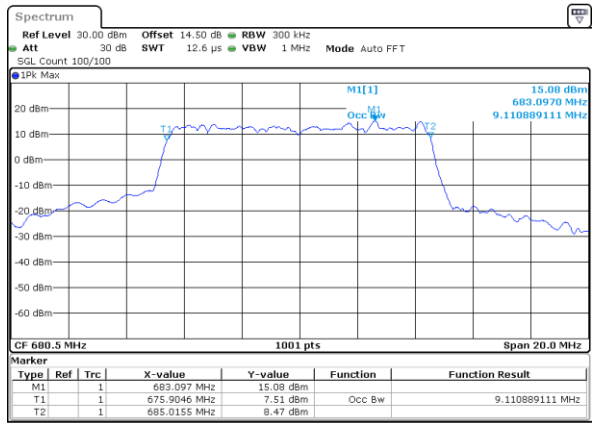

Date: 29_APR.2022 12:25:05

Highest Channel / 5MHz / QPSK

Date: 29_APR.2022 12:28:37

Highest Channel / 5MHz / 16QAM

Date: 29_APR.2022 12:29:01

LTE Band 71

Lowest Channel / 10MHz / QPSK

Date: 29_APR.2022 12:49:09

Lowest Channel / 10MHz / 16QAM

Date: 29_APR.2022 12:49:33

Middle Channel / 10MHz / QPSK

Date: 29_APR.2022 12:58:05

Middle Channel / 10MHz / 16QAM

Date: 29_APR.2022 12:58:59

Highest Channel / 10MHz / QPSK

Date: 29_APR.2022 13:02:30

Highest Channel / 10MHz / 16QAM

Date: 29_APR.2022 13:02:53

LTE Band 71

Lowest Channel / 15MHz / QPSK

Date: 29_APR.2022 13:22:57

Lowest Channel / 15MHz / 16QAM

Date: 29_APR.2022 13:23:21

Middle Channel / 15MHz / QPSK