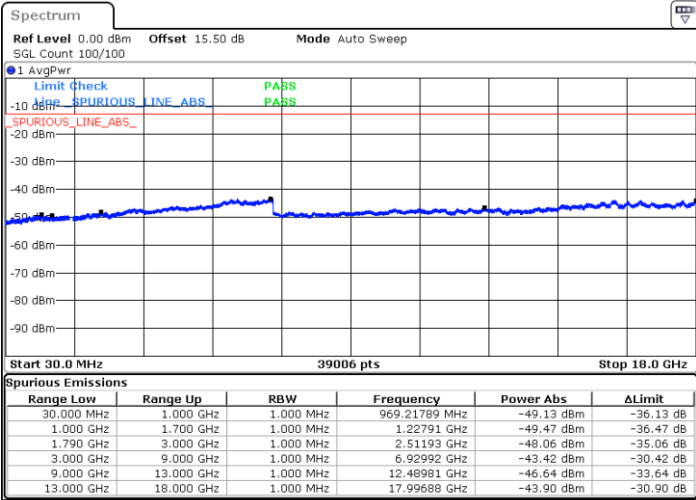

Highest Channel / 16QAM

Date: 30.APR.2022 23:59:38

Date: 1.MAY.2022 00:00:51

LTE Band 66 / 1.4MHz

Lowest Channel / 64QAM

Middle Channel / 64QAM

Date: 30.APR.2022 21:04:58

Date: 30.APR.2022 21:06:49

Highest Channel / 64QAM

Date: 30.APR.2022 21:11:44

LTE Band 66 / 3MHz

Lowest Channel / 64QAM

Middle Channel / 64QAM

Date: 30.APR.2022 21:41:03

Date: 30.APR.2022 21:42:53

Highest Channel / 64QAM

Date: 30.APR.2022 21:47:50

LTE Band 66 / 5MHz

Lowest Channel / 64QAM

Middle Channel / 64QAM

Date: 30.APR.2022 21:52:47

Date: 30.APR.2022 21:54:38

Highest Channel / 64QAM

Date: 30.APR.2022 21:59:34

LTE Band 66 / 10MHz

Lowest Channel / 64QAM

Middle Channel / 64QAM

Date: 30.APR.2022 22:53:22

Date: 30.APR.2022 22:55:13

Highest Channel / 64QAM

Date: 30.APR.2022 23:00:09

LTE Band 66 / 15MHz