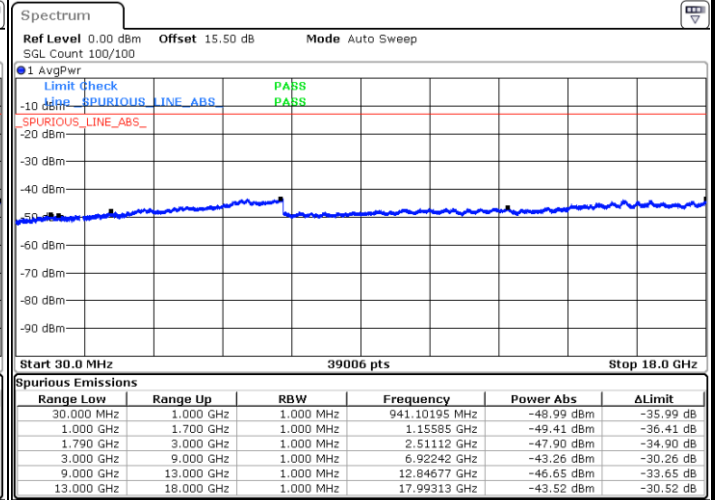

Highest Channel / 64QAM

Date: 30.APR.2022 21:11:44

LTE Band 66 / 3MHz

Lowest Channel / 64QAM

Middle Channel / 64QAM

Date: 30.APR.2022 21:41:03

Date: 30.APR.2022 21:42:53

Highest Channel / 64QAM

Date: 30.APR.2022 21:47:50

LTE Band 66 / 5MHz

Lowest Channel / 64QAM

Middle Channel / 64QAM

Date: 30.APR.2022 21:52:47

Date: 30.APR.2022 21:54:38

Highest Channel / 64QAM

Date: 30.APR.2022 21:59:34

LTE Band 66 / 10MHz

Lowest Channel / 64QAM

Middle Channel / 64QAM

Date: 30.APR.2022 22:53:22

Date: 30.APR.2022 22:55:13

Highest Channel / 64QAM

Date: 30.APR.2022 23:00:09

LTE Band 66 / 15MHz