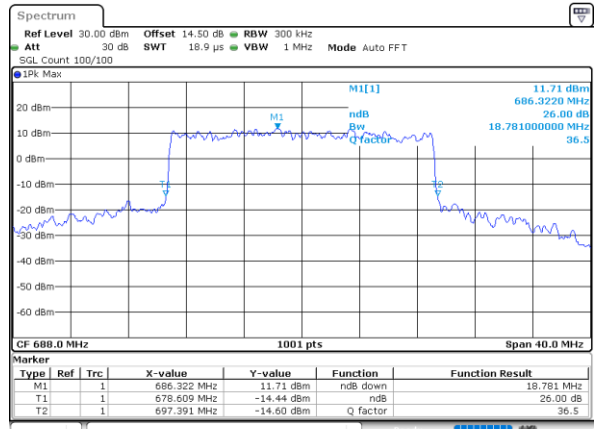

Date: 29_APR.2022 13:33:12

Middle Channel / 15MHz / 16QAM

Date: 29_APR.2022 13:33:35

Highest Channel / 15MHz / QPSK

Date: 29_APR.2022 13:37:08

Highest Channel / 15MHz / 16QAM

Date: 29_APR.2022 13:37:32

LTE Band 71

Lowest Channel / 20MHz / QPSK

Date: 29_APR.2022 13:57:35

Lowest Channel / 20MHz / 16QAM

Date: 29_APR.2022 13:57:59

Middle Channel / 20MHz / QPSK

Date: 29_APR.2022 14:07:01

Middle Channel / 20MHz / 16QAM

Date: 29_APR.2022 14:07:24

Highest Channel / 20MHz / QPSK

Date: 29_APR.2022 14:10:56

Highest Channel / 20MHz / 16QAM

Date: 29_APR.2022 14:11:20

LTE Band 71

Lowest Channel / 5MHz / 64QAM

Date: 29_APR_2022 12:38:21

Lowest Channel / 10MHz / 64QAM