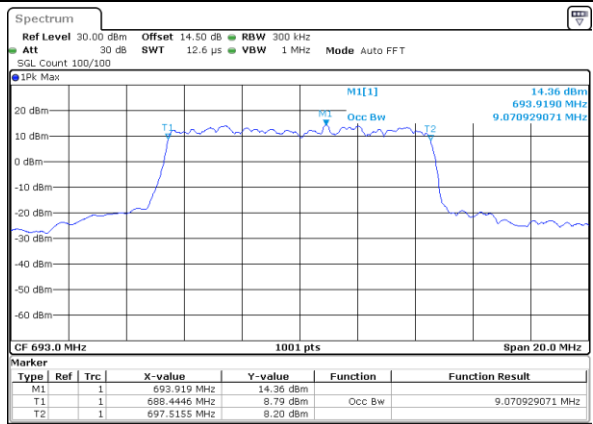

Date: 29_APR.2022 12:25:05

Highest Channel / 5MHz / QPSK

Date: 29_APR.2022 12:28:37

Highest Channel / 5MHz / 16QAM

Date: 29_APR.2022 12:29:01

LTE Band 71

Lowest Channel / 10MHz / QPSK

Date: 29_APR.2022 12:49:09

Lowest Channel / 10MHz / 16QAM

Date: 29_APR.2022 12:49:33

Middle Channel / 10MHz / QPSK

Date: 29_APR.2022 12:58:05

Middle Channel / 10MHz / 16QAM

Date: 29_APR.2022 12:58:59

Highest Channel / 10MHz / QPSK

Date: 29_APR.2022 13:02:30

Highest Channel / 10MHz / 16QAM

Date: 29_APR.2022 13:02:53

LTE Band 71

Lowest Channel / 15MHz / QPSK

Date: 29_APR.2022 13:22:57

Lowest Channel / 15MHz / 16QAM

Date: 29_APR.2022 13:23:21

Middle Channel / 15MHz / QPSK