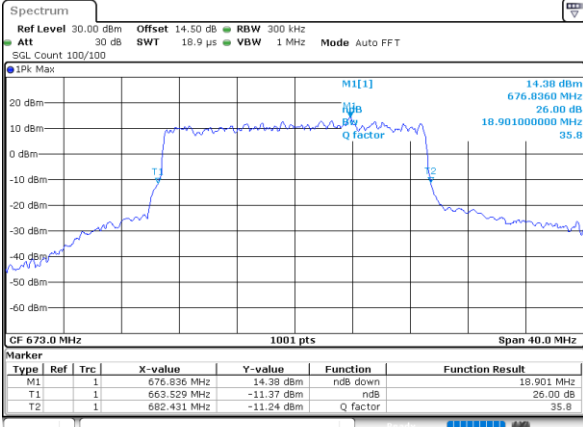

LTE Band 71

Lowest Channel / 20MHz / QPSK

Date: 29_APR.2022 13:57:35