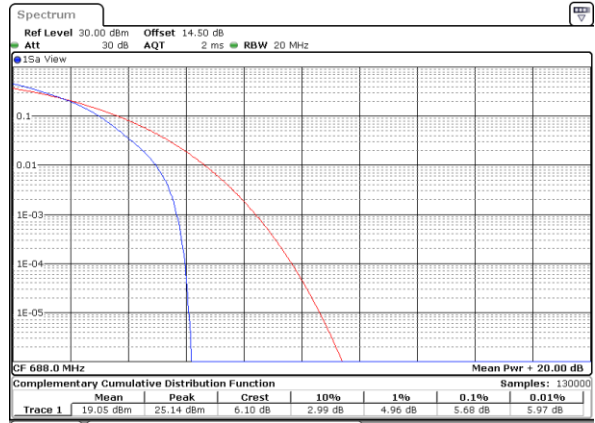

Date: 29_APR.2022 14:34:22

Highest Channel / 1RB

Date: 29_APR.2022 14:34:46

Highest Channel / Full RB

Date: 29_APR.2022 14:35:11

LTE Band 71 / 20MHz / 16QAM

Lowest Channel / 1RB

Date: 29_APR.2022 14:30:38

Lowest Channel / Full RB

Date: 29_APR.2022 14:31:03

Middle Channel / 1RB

Date: 29_APR.2022 14:31:28

Middle Channel / Full RB

Date: 29_APR.2022 14:31:52

Highest Channel / 1RB

Date: 29_APR.2022 14:32:17

Highest Channel / Full RB

Date: 29_APR.2022 14:32:42

LTE Band 71 / 20MHz / 64QAM

Lowest Channel / 1RB

Date: 29_APR.2022 14:35:16

Lowest Channel / Full RB

Date: 29_APR.2022 14:36:01

Middle Channel / 1RB