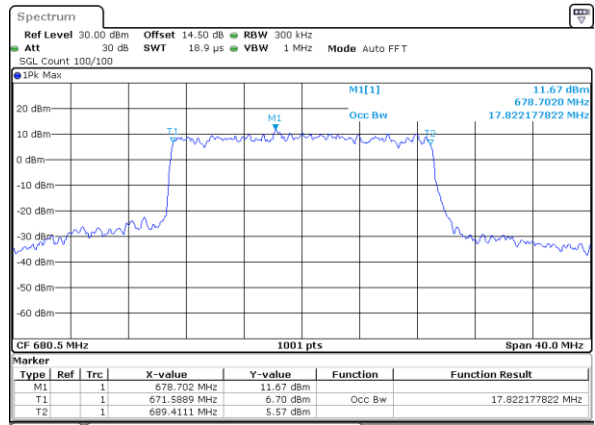

Date: 29_APR.2022 13:11:58

Middle Channel / 5MHz / 64QAM

Date: 29_APR.2022 12:42:43

Middle Channel / 10MHz / 64QAM

Date: 29_APR.2022 13:16:32

Highest Channel / 5MHz / 64QAM

Date: 29_APR.2022 12:44:31

Highest Channel / 10MHz / 64QAM

Date: 29_APR.2022 13:18:21

LTE Band 71

Lowest Channel / 15MHz / 64QAM

Date: 29_APR.2022 13:45:49

Lowest Channel / 20MHz / 64QAM

Date: 29_APR.2022 14:11:38

Middle Channel / 15MHz / 64QAM

Date: 29_APR.2022 13:50:23

Middle Channel / 20MHz / 64QAM

Date: 29_APR.2022 14:24:13

Highest Channel / 15MHz / 64QAM

Date: 29_APR.2022 13:52:11

Highest Channel / 20MHz / 64QAM

Date: 29_APR.2022 14:26:02