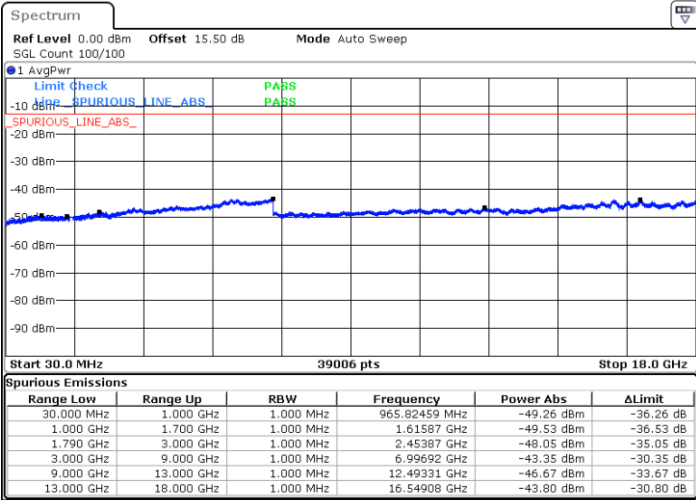

Highest Channel / 64QAM

Date: 30.APR.2022 21:11:44

LTE Band 66 / 3MHz

Lowest Channel / 64QAM

Middle Channel / 64QAM

Date: 30.APR.2022 21:41:03

Date: 30.APR.2022 21:42:53

Highest Channel / 64QAM

Date: 30.APR.2022 21:47:50

LTE Band 66 / 5MHz

Lowest Channel / 64QAM

Middle Channel / 64QAM

Date: 30.APR.2022 21:52:47

Date: 30.APR.2022 21:54:38

Highest Channel / 64QAM

Date: 30.APR.2022 21:59:34

LTE Band 66 / 10MHz

Lowest Channel / 64QAM

Middle Channel / 64QAM

Date: 30.APR.2022 22:53:22

Date: 30.APR.2022 22:55:13

Highest Channel / 64QAM

Date: 30.APR.2022 23:00:09

LTE Band 66 / 15MHz

Lowest Channel / 64QAM

Middle Channel / 64QAM

Date: 30.APR.2022 23:05:06

Date: 30.APR.2022 23:06:57

Highest Channel / 64QAM

Date: 30.APR.2022 23:11:53

LTE Band 66 / 20MHz

Lowest Channel / 64QAM