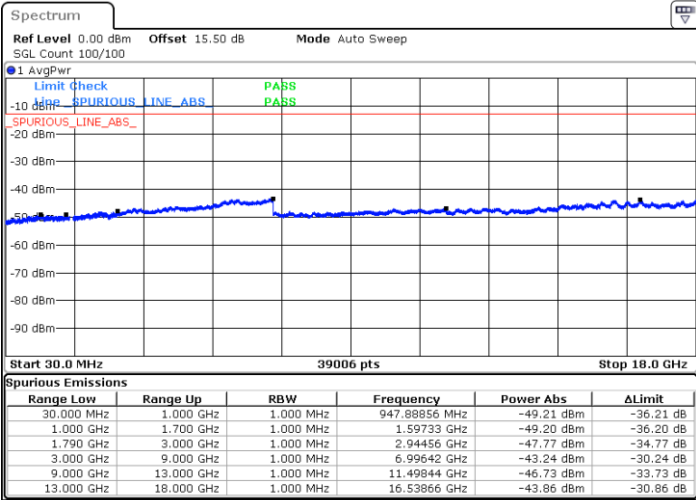

Highest Channel / 16QAM

Date: 30.APR.2022 23:59:38

Date: 1.MAY.2022 00:00:51

LTE Band 66 / 1.4MHz

Lowest Channel / 64QAM

Middle Channel / 64QAM

Date: 30.APR.2022 21:04:58

Date: 30.APR.2022 21:06:49

Highest Channel / 64QAM

Date: 30.APR.2022 21:11:44

LTE Band 66 / 3MHz

Lowest Channel / 64QAM

Middle Channel / 64QAM

Date: 30.APR.2022 21:41:03

Date: 30.APR.2022 21:42:53

Highest Channel / 64QAM

Date: 30.APR.2022 21:47:50

LTE Band 66 / 5MHz

Lowest Channel / 64QAM

Middle Channel / 64QAM

Date: 30.APR.2022 21:52:47

Date: 30.APR.2022 21:54:38

Highest Channel / 64QAM

Date: 30.APR.2022 21:59:34

LTE Band 66 / 10MHz

Lowest Channel / 64QAM

Middle Channel / 64QAM

Date: 30.APR.2022 22:53:22

Date: 30.APR.2022 22:55:13

Highest Channel / 64QAM

Date: 30.APR.2022 23:00:09

LTE Band 66 / 15MHz