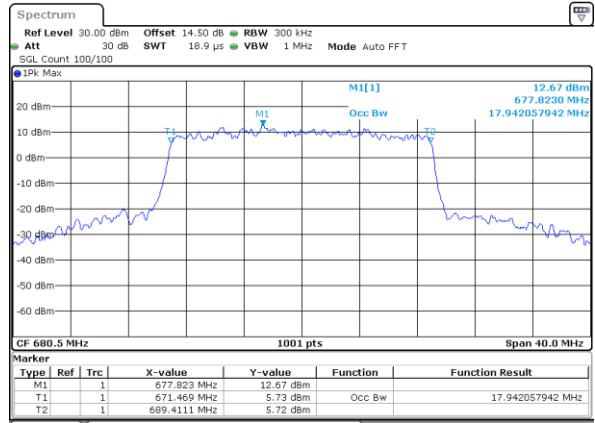

Date: 29_APR.2022 13:32:26

Middle Channel / 15MHz / 16QAM

Date: 29_APR.2022 13:32:49

Highest Channel / 15MHz / QPSK

Date: 29_APR.2022 13:36:20

Highest Channel / 15MHz / 16QAM

Date: 29_APR.2022 13:36:44

LTE Band 71

Lowest Channel / 20MHz / QPSK

Date: 29_APR.2022 13:56:40

Lowest Channel / 20MHz / 16QAM

Date: 29_APR.2022 13:57:11

Middle Channel / 20MHz / QPSK

Date: 29_APR.2022 14:06:15

Middle Channel / 20MHz / 16QAM

Date: 29_APR.2022 14:06:38

Highest Channel / 20MHz / QPSK

Date: 29_APR.2022 14:10:09

Highest Channel / 20MHz / 16QAM

Date: 29_APR.2022 14:10:33

LTE Band 71

Lowest Channel / 5MHz / 64QAM

Date: 29_APR.2022 12:38:07

Lowest Channel / 10MHz / 64QAM