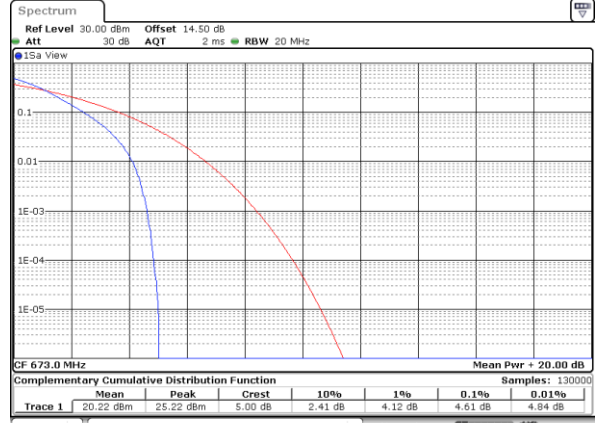

Note:

1. Normal Voltage =3.89 V. ; Battery End Point (BEP) =3.65 V. ; Maximum Voltage =4.35 V.
2. Note: The frequency fundamental emissions stay within the authorized frequency block.

LTE Band 71

Peak-to-Average Ratio

Mode	LTE Band 71 / 20MHz				
Mod.	QPSK		16QAM		Limit: 13dB
RB Size	1RB	Full RB	1RB	Full RB	Result
Lowest CH	3.42	4.61	4.35	5.68	PASS
Middle CH	3.74	4.55	4.35	5.65	
Highest CH	3.45	4.52	4.41	5.68	
Mode	LTE Band 71 / 20MHz				
Mod.	64QAM				Limit: 13dB
RB Size	1RB	Full RB			Result
Lowest CH	5.30	6.32	-	-	PASS
Middle CH	5.54	6.26	-	-	
Highest CH	4.99	6.32	-	-	

LTE Band 71 / 20MHz / QPSK

Lowest Channel / 1RB

Date: 29_APR.2022 14:33:07

Lowest Channel / Full RB

Date: 29_APR.2022 14:33:33

Middle Channel / 1RB

Date: 29_APR.2022 14:33:57

Middle Channel / Full RB