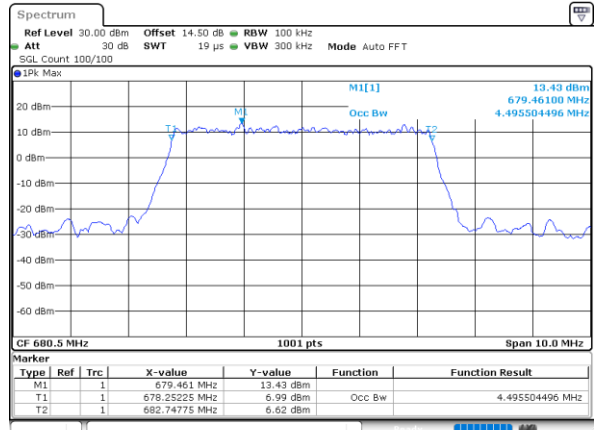

Middle Channel / 20MHz / 64QAM

Date: 29_APR.2022 14:24:27

Highest Channel / 15MHz / 64QAM

Date: 29_APR.2022 13:52:26

Highest Channel / 20MHz / 64QAM

Date: 29_APR.2022 14:26:16

Occupied Bandwidth

Mode	LTE Band 71 : 99%OBW(MHz)											
BW	1.4MHz		3MHz		5MHz		10MHz		15MHz		20MHz	
Mod.	QPSK	16QAM	QPSK	16QAM	QPSK	16QAM	QPSK	16QAM	QPSK	16QAM	QPSK	16QAM
Lowest CH	-	-	-	-	4.53	4.48	9.03	9.03	13.43	13.49	17.86	17.86
Middle CH	-	-	-	-	4.52	4.50	9.03	9.11	13.40	13.43	17.86	17.94
Highest CH	-	-	-	-	4.50	4.52	9.03	9.07	13.49	13.40	17.86	17.86
Mode	LTE Band 71 : 99%OBW(MHz)											
BW	1.4MHz		3MHz		5MHz		10MHz		15MHz		20MHz	
Mod.	64QAM		64QAM		64QAM		64QAM		64QAM		64QAM	
Lowest CH	-	-	-	-	4.49	-	9.01	-	13.40	-	17.90	-
Middle CH	-	-	-	-	4.51	-	9.05	-	13.46	-	17.82	-
Highest CH	-	-	-	-	4.50	-	9.05	-	13.49	-	17.86	-

LTE Band 71

Lowest Channel / 5MHz / QPSK

Date: 29_APR.2022 12:15:15

Lowest Channel / 5MHz / 16QAM

Date: 29_APR.2022 12:15:39

Middle Channel / 5MHz / QPSK

Date: 29_APR.2022 12:24:42

Middle Channel / 5MHz / 16QAM

Date: 29_APR.2022 12:25:05

Highest Channel / 5MHz / QPSK

Date: 29_APR.2022 12:28:37

Highest Channel / 5MHz / 16QAM

Date: 29_APR.2022 12:29:01

LTE Band 71

Lowest Channel / 10MHz / QPSK

Date: 29_APR.2022 12:49:09