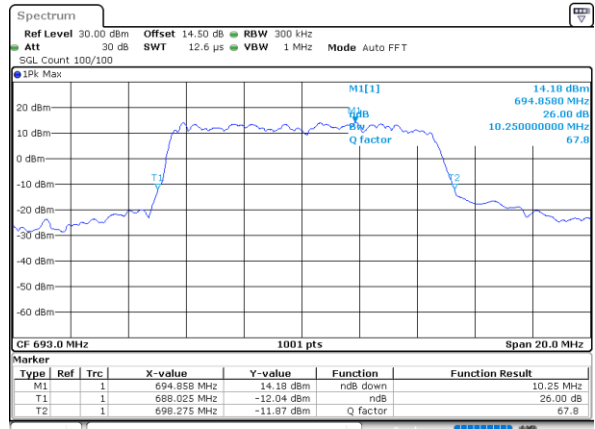

Date: 29_APR.2022 12:25:52

Highest Channel / 5MHz / QPSK

Date: 29_APR.2022 12:29:24

Highest Channel / 5MHz / 16QAM

Date: 29_APR.2022 12:29:48

LTE Band 71

Lowest Channel / 10MHz / QPSK

Date: 29_APR.2022 12:49:56

Lowest Channel / 10MHz / 16QAM

Date: 29_APR.2022 12:50:20

Middle Channel / 10MHz / QPSK

Date: 29_APR.2022 12:59:22

Middle Channel / 10MHz / 16QAM

Date: 29_APR.2022 12:59:45

Highest Channel / 10MHz / QPSK

Date: 29_APR.2022 13:03:17

Highest Channel / 10MHz / 16QAM

Date: 29_APR.2022 13:03:41

LTE Band 71

Lowest Channel / 15MHz / QPSK

Date: 29_APR.2022 13:23:45

Lowest Channel / 15MHz / 16QAM

Date: 29_APR.2022 13:24:09

Middle Channel / 15MHz / QPSK