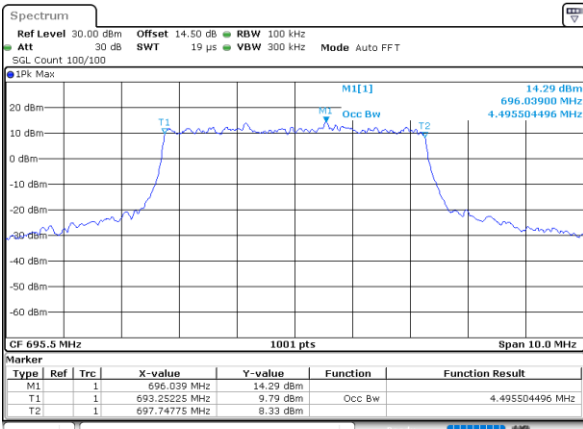

Middle Channel / 20MHz / 64QAM

Date: 29_APR.2022 14:24:27

Highest Channel / 15MHz / 64QAM

Date: 29_APR.2022 13:52:26

Highest Channel / 20MHz / 64QAM

Date: 29_APR.2022 14:26:16

Occupied Bandwidth

Mode	LTE Band 71 : 99%OBW(MHz)											
BW	1.4MHz		3MHz		5MHz		10MHz		15MHz		20MHz	
Mod.	QPSK	16QAM	QPSK	16QAM	QPSK	16QAM	QPSK	16QAM	QPSK	16QAM	QPSK	16QAM
Lowest CH	-	-	-	-	4.53	4.48	9.03	9.03	13.43	13.49	17.86	17.86
Middle CH	-	-	-	-	4.52	4.50	9.03	9.11	13.40	13.43	17.86	17.94
Highest CH	-	-	-	-	4.50	4.52	9.03	9.07	13.49	13.40	17.86	17.86
Mode	LTE Band 71 : 99%OBW(MHz)											
BW	1.4MHz		3MHz		5MHz		10MHz		15MHz		20MHz	
Mod.	64QAM		64QAM		64QAM		64QAM		64QAM		64QAM	
Lowest CH	-	-	-	-	4.49	-	9.01	-	13.40	-	17.90	-
Middle CH	-	-	-	-	4.51	-	9.05	-	13.46	-	17.82	-
Highest CH	-	-	-	-	4.50	-	9.05	-	13.49	-	17.86	-

LTE Band 71

Lowest Channel / 5MHz / QPSK

Date: 29_APR.2022 12:15:15

Lowest Channel / 5MHz / 16QAM

Date: 29_APR.2022 12:15:39

Middle Channel / 5MHz / QPSK

Date: 29_APR.2022 12:24:42

Middle Channel / 5MHz / 16QAM

Date: 29_APR.2022 12:25:05

Highest Channel / 5MHz / QPSK

Date: 29_APR.2022 12:28:37

Highest Channel / 5MHz / 16QAM

Date: 29_APR.2022 12:29:01

LTE Band 71

Lowest Channel / 10MHz / QPSK

Date: 29_APR.2022 12:49:09