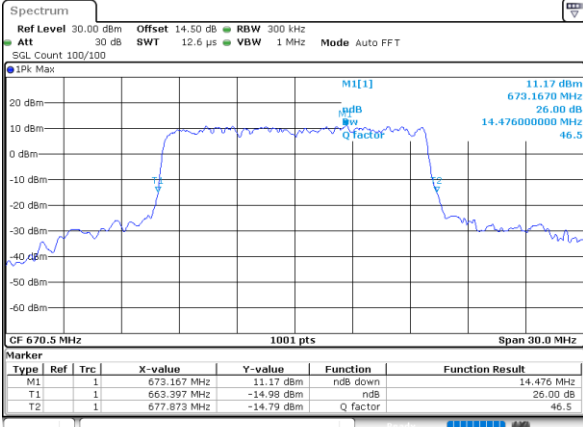

LTE Band 71

Lowest Channel / 15MHz / 64QAM

Date: 29_APR.2022 13:46:03