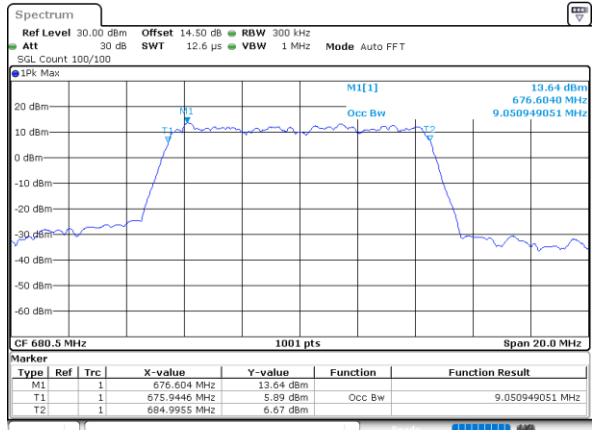

Highest Channel / 20MHz / QPSK

Date: 29_APR.2022 14:10:09

Highest Channel / 20MHz / 16QAM

Date: 29_APR.2022 14:10:33

LTE Band 71

Lowest Channel / 5MHz / 64QAM

Date: 29_APR.2022 12:38:07

Lowest Channel / 10MHz / 64QAM

Date: 29_APR.2022 13:11:58

Middle Channel / 5MHz / 64QAM

Date: 29_APR.2022 12:42:43

Middle Channel / 10MHz / 64QAM

Date: 29_APR.2022 13:16:32

Highest Channel / 5MHz / 64QAM

Date: 29_APR.2022 12:44:31

Highest Channel / 10MHz / 64QAM