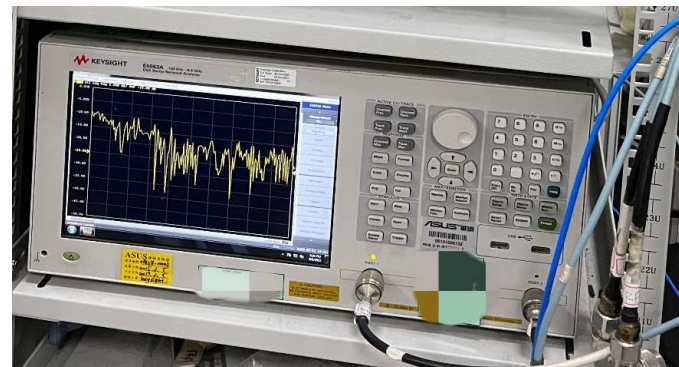

NFC Test Environment

NFC Test Environment

Confidential

BT and WLAN Test environment

1. Antenna Type: PIFA Type
2. Test environment:

FIG1 : ETS MODEL 2090
MULTI-DEVICE
CONTROLLER

FIG1

FIG2 : KESIGHT E5063A
ENA Series Network Analyzer
100KHz~8.5GHz