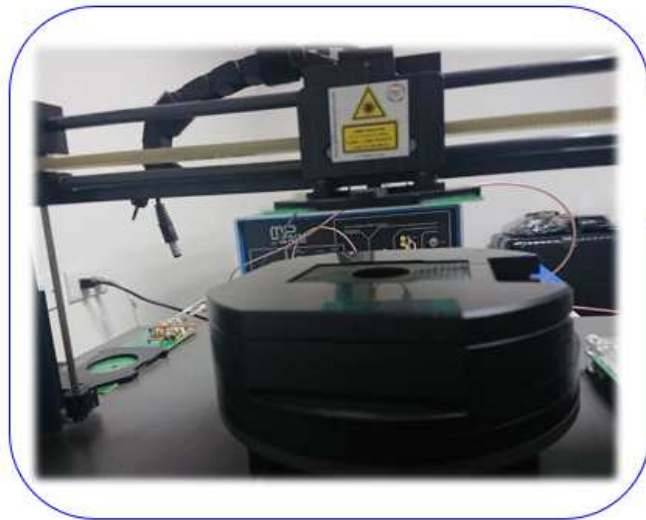

NFC Test Environment

NFC Test Environment

Confidential

BT and WLAN Test environment

1. Antenna Type: PIFA Type
2. Test environment:

FIG1 : ETS MODEL 2090
MULTI-DEVICE
CONTROLLER

FIG1

FIG2 : KESIGHT E5063A
ENA Series Network Analyzer
100KHz~8.5GHz