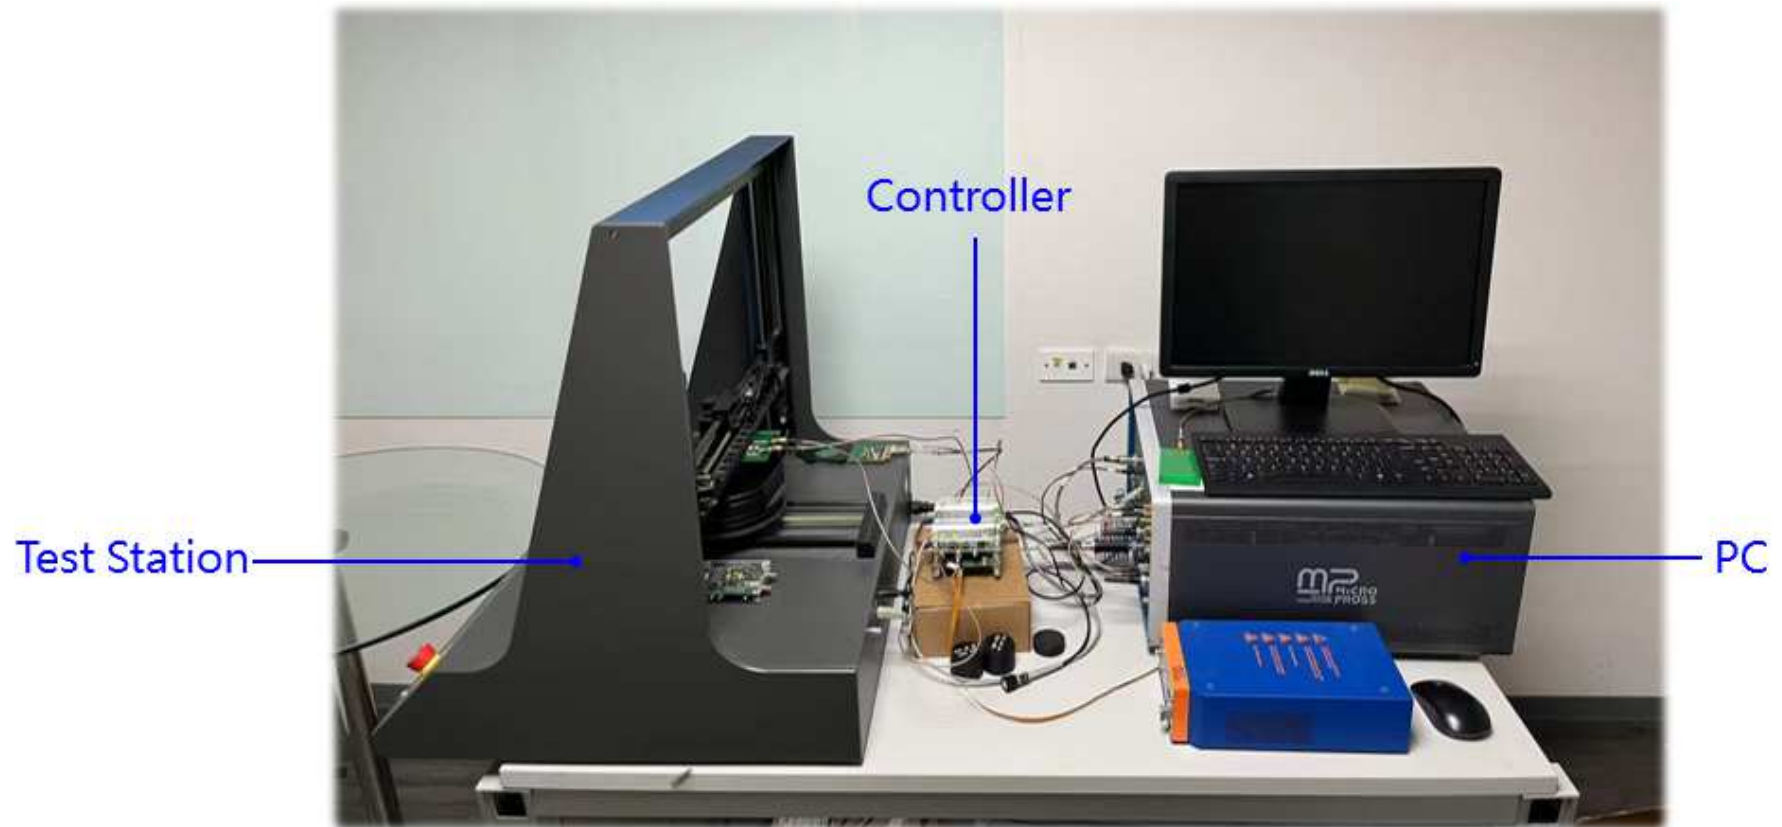

NFC Test Environment

NFC Test Environment

Confidential

BT and WLAN Test environment

1. Antenna Type: PIFA Type
2. Test environment:

FIG1 : ETS MODEL 2090
MULTI-DEVICE
CONTROLLER

FIG1

FIG2 : KESIGHT E5063A
ENA Series Network Analyzer
100KHz~8.5GHz