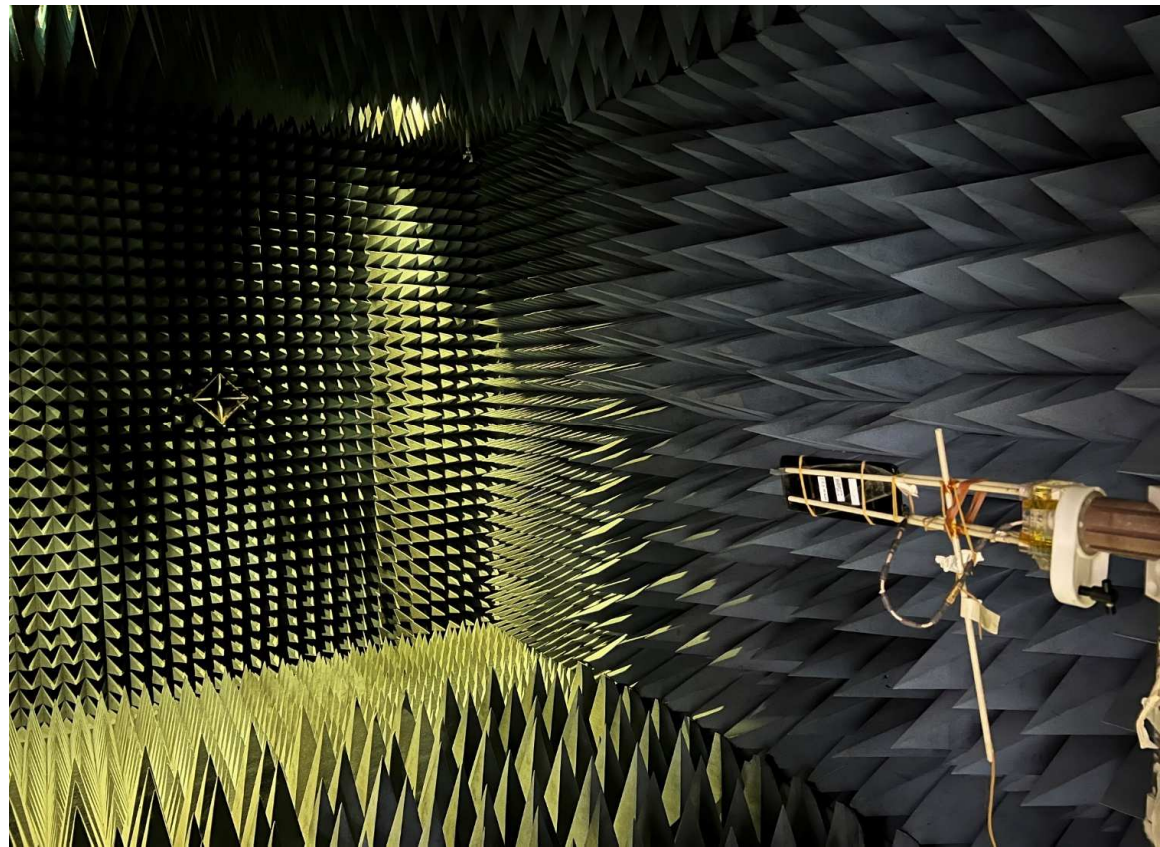

NFC Test Environment

NFC Test Environment

Confidential

BT and WLAN Test environment

1. Antenna Type: PIFA Type
2. Test environment:

FIG1 : ETS MODEL 2090
MULTI-DEVICE
CONTROLLER

FIG1

FIG2 : KESIGHT E5063A
ENA Series Network Analyzer
100KHz~8.5GHz

FIG2

BT and WLAN Test environment

1. Antenna Type: PIFA Type
2. Test environment:

FIG3 : ETS
AMS-8500
Chamber

FIG3